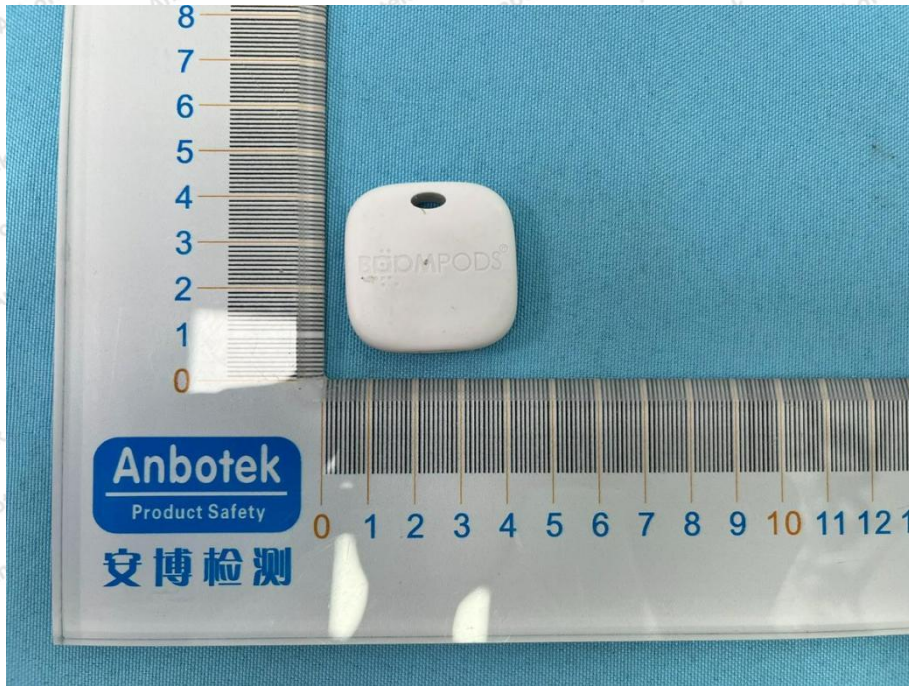

Appendix II -- External Photograph

Shenzhen Anbotek Compliance Laboratory Limited

Address: 1/F., Building D, Sogood Science and Technology Park, Sanwei Community, Hangcheng Street, Bao'an District, Shenzhen, Guangdong, China.
Tel: (86) 0755-26066440 Fax: (86) 0755-26014772 Email: service@anbotek.com