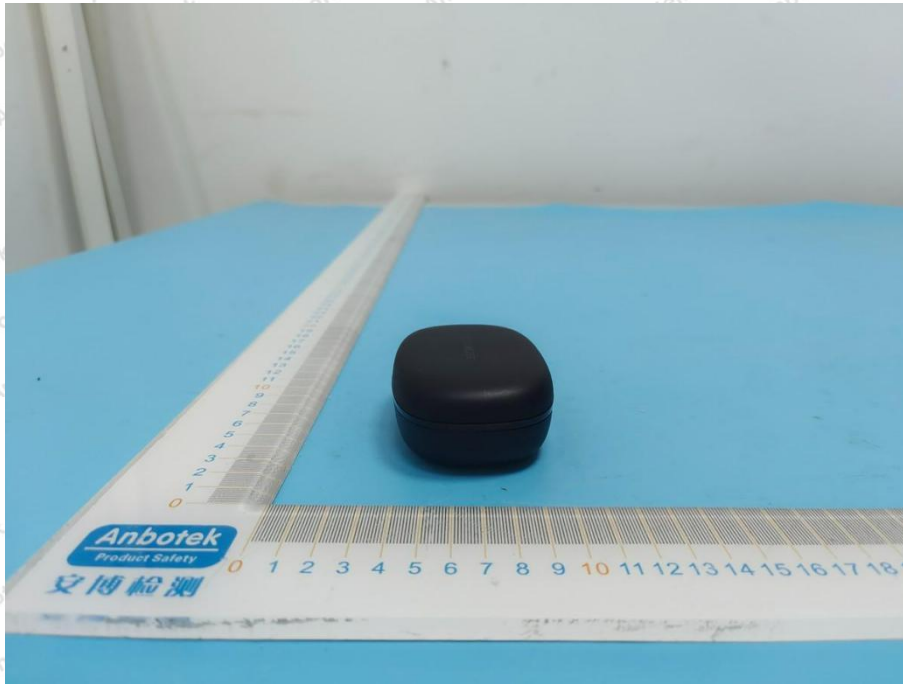

Shenzhen Anbotek Compliance Laboratory Limited

Address: 1/F., Building D, Sogood Science and Technology Park, Sanwei Community, Hangcheng Street, Bao'an District, Shenzhen, Guangdong, China.
Tel: (86) 0755-26066440 Fax: (86) 0755-26014772 Email: service@anbotek.com

Hotline
400-003-0500
www.anbotek.com.cn