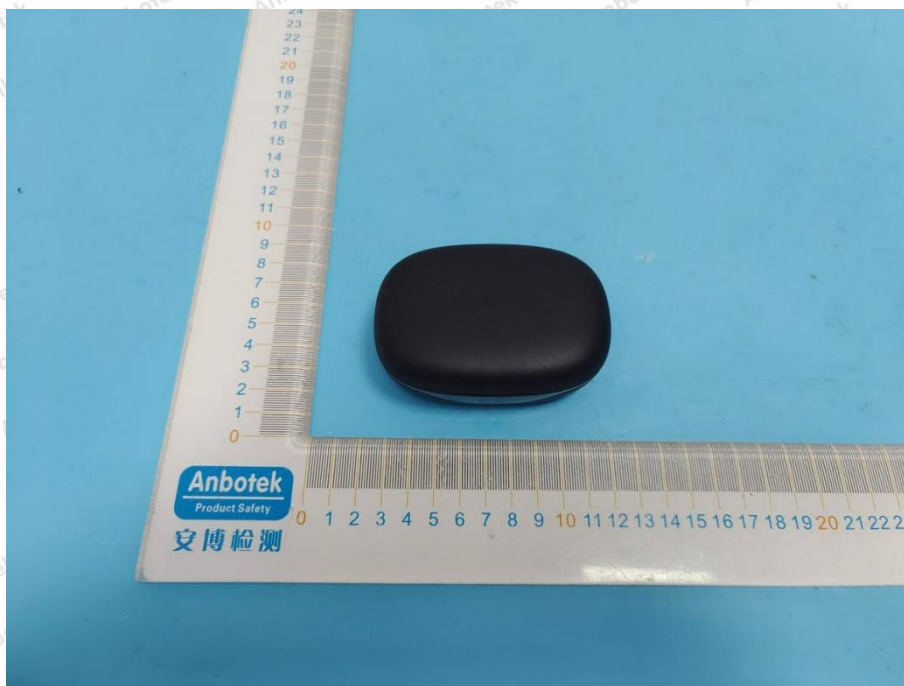

Appendix II -- External Photograph

Shenzhen Anbotek Compliance Laboratory Limited

Address: 1/F., Building D, Sogood Science and Technology Park, Sanwei Community, Hangcheng Street, Bao'an District, Shenzhen, Guangdong, China.
Tel: (86) 0755-26066440 Fax: (86) 0755-26014772 Email: service@anbotek.com