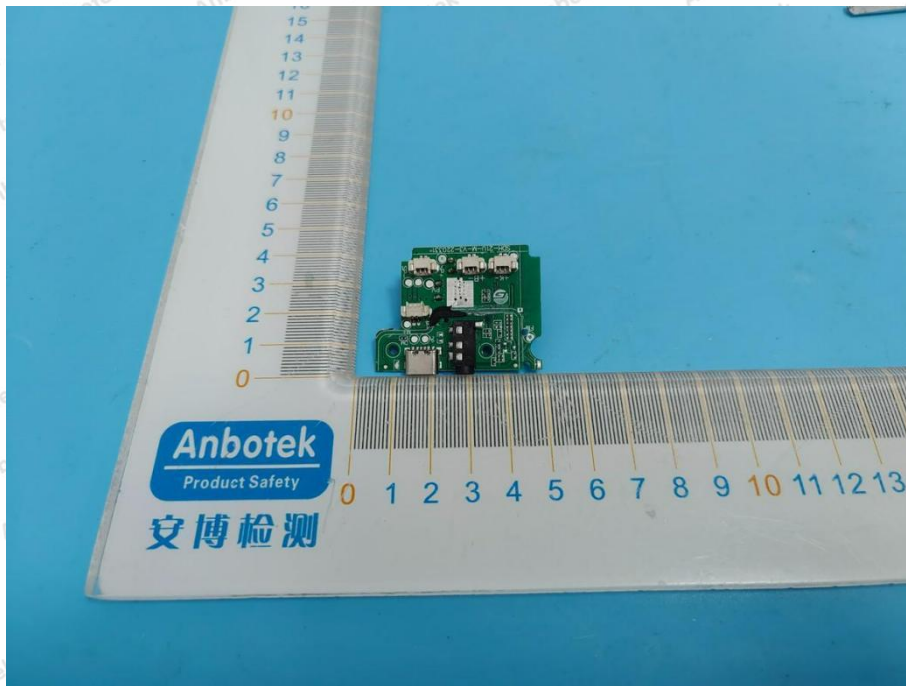

Appendix III -- Internal Photograph

Shenzhen Anbotek Compliance Laboratory Limited

Address: 1/F., Building D, Sogood Science and Technology Park, Sanwei Community, Hangcheng Street, Bao'an District, Shenzhen, Guangdong, China.
Tel: (86) 0755-26066440 Fax: (86) 0755-26014772 Email: service@anbotek.com