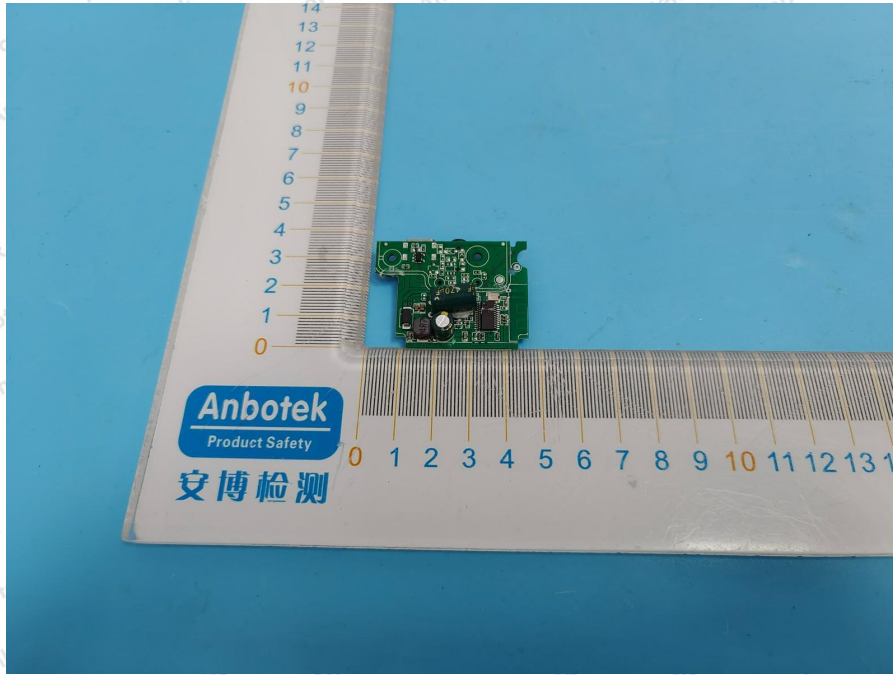

Appendix III -- Internal Photograph

Shenzhen Anbotek Compliance Laboratory Limited

Address: 1/F., Building D, Sogood Science and Technology Park, Sanwei Community, Hangcheng Street, Bao'an District, Shenzhen, Guangdong, China.
Tel: (86) 0755-26066440 Fax: (86) 0755-26014772 Email: service@anbotek.com