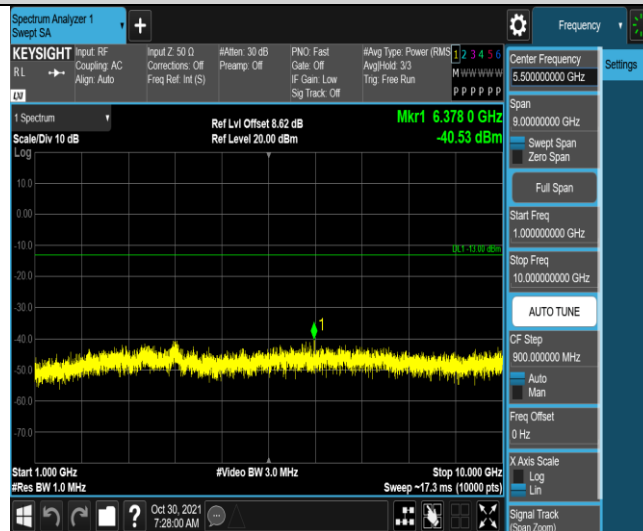

Band26-1.4MHz-16QAM-26783-1RB#0-Range1:30~1000MHz