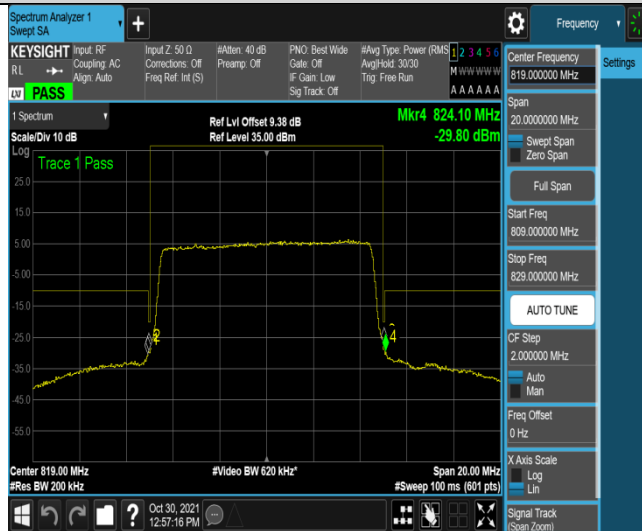

**Band26-10MHz-QPSK-26740-1RB#0**

**Band26-10MHz-QPSK-26740-1RB#49**

**Band26-10MHz-QPSK-26740-50RB#0**

**Band26-10MHz-16QAM-26740-1RB#0**

**Band26-10MHz-16QAM-26740-1RB#49**

**Band26-10MHz-16QAM-26740-50RB#0**

## Appendix F Spurious Emission at Antenna Terminals