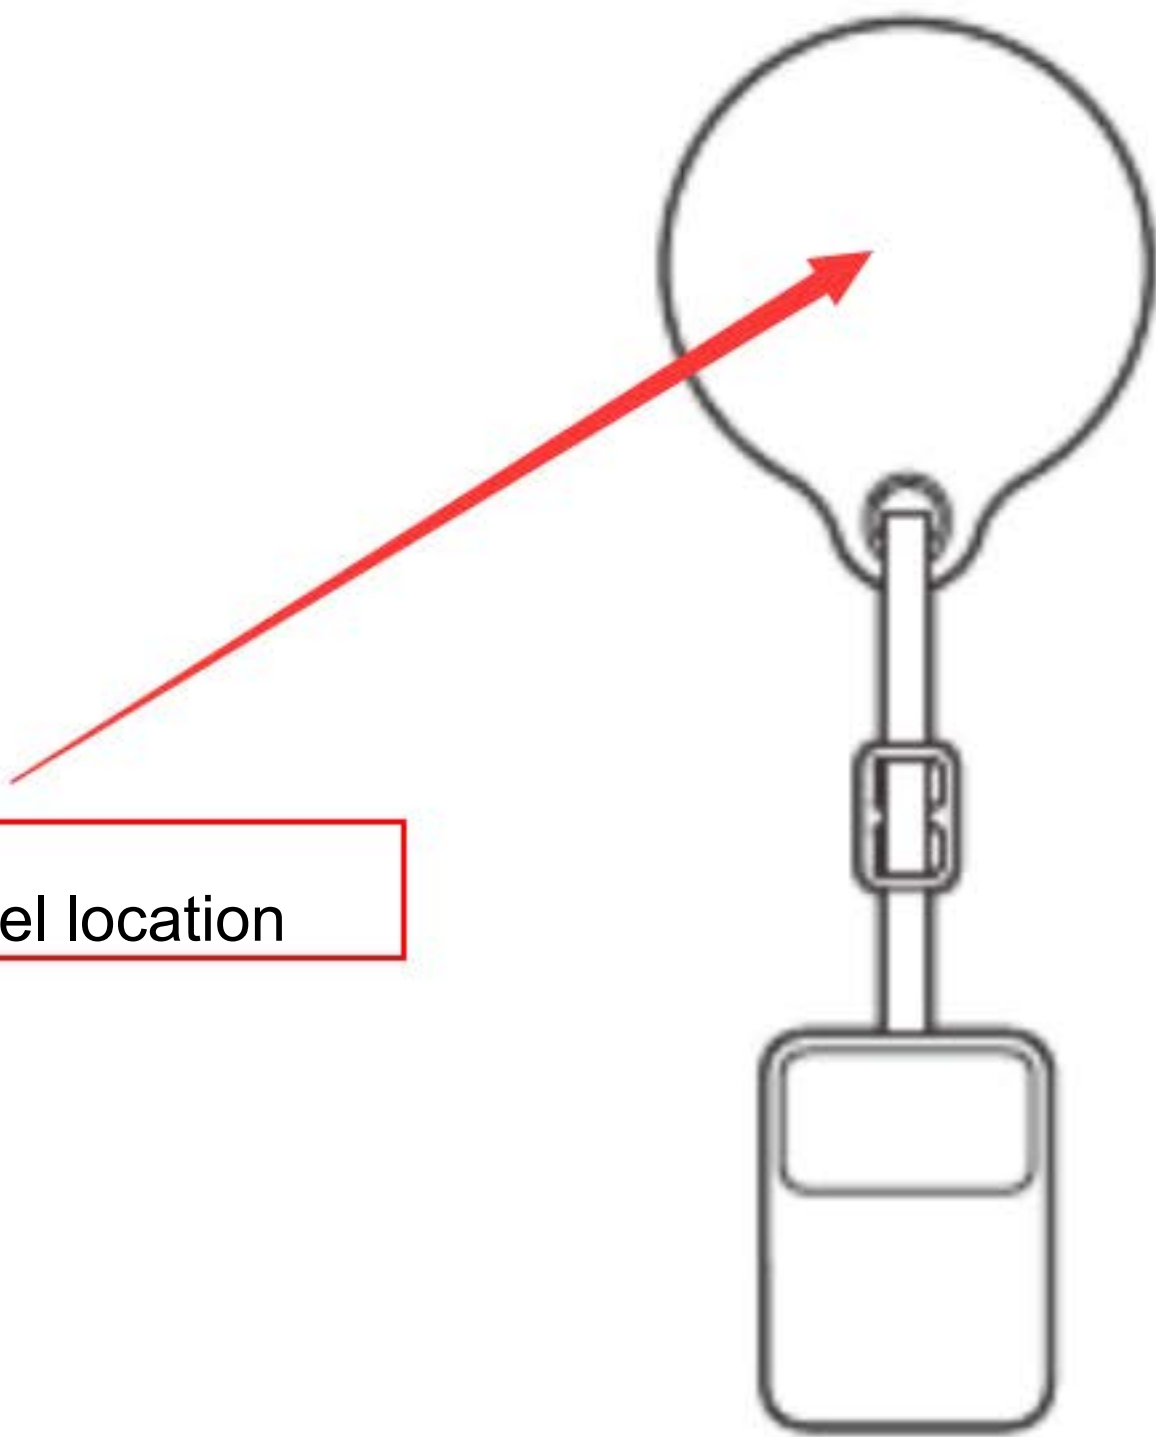

Model NO.:HC1

FCC ID:2A36IHCX

CE FC   
RoHS

Made in China

label location

计数器 + 负重球 x1