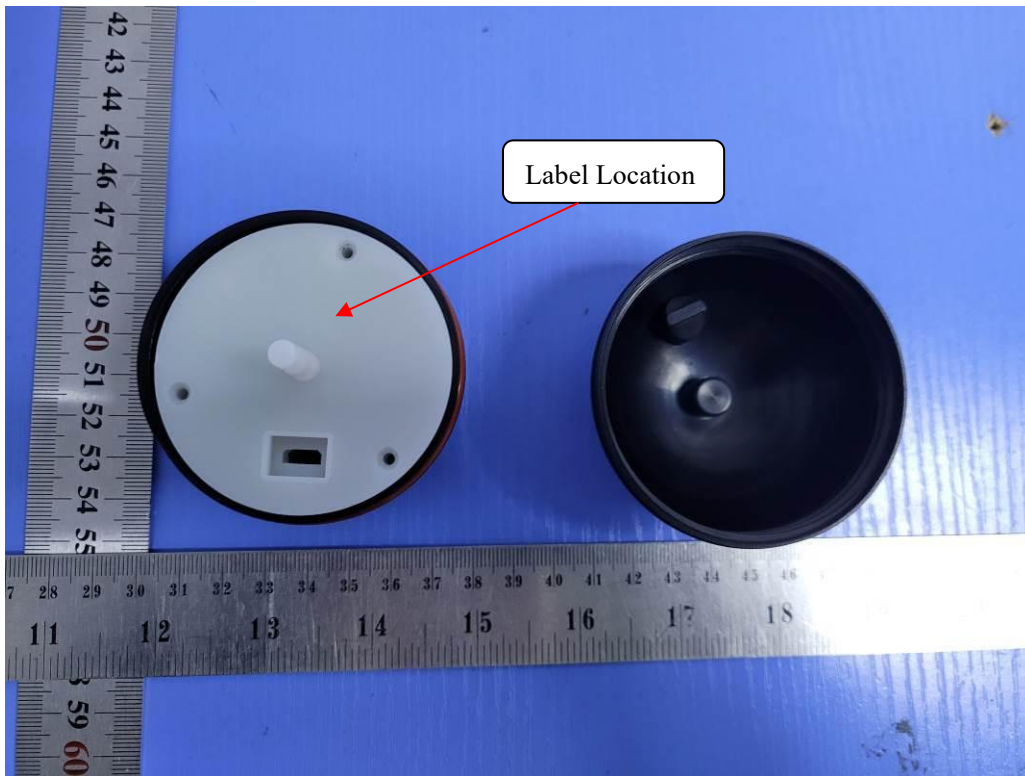

LABEL AND LOCATION

(Size: 59 mm diameter)

- Material: Tagboard
- Glue: adhesive sticker
- Font color: Black
- Label color: White