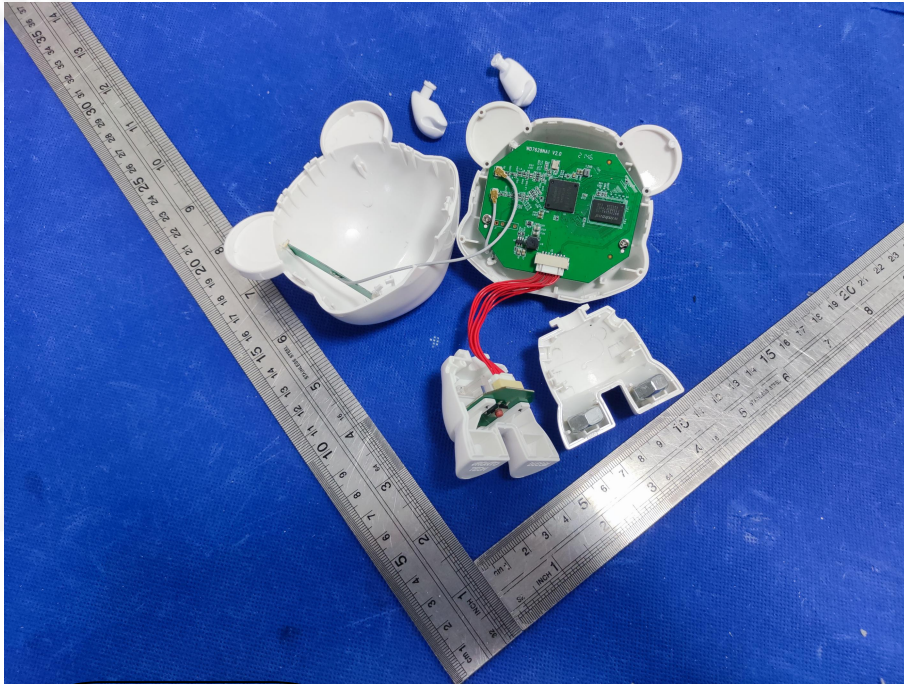

EUT PHOTO(Internal Photos)

2.4G WIFI ANT 1

2.4G WIFI ANT 2

***** END OF REPORT *****