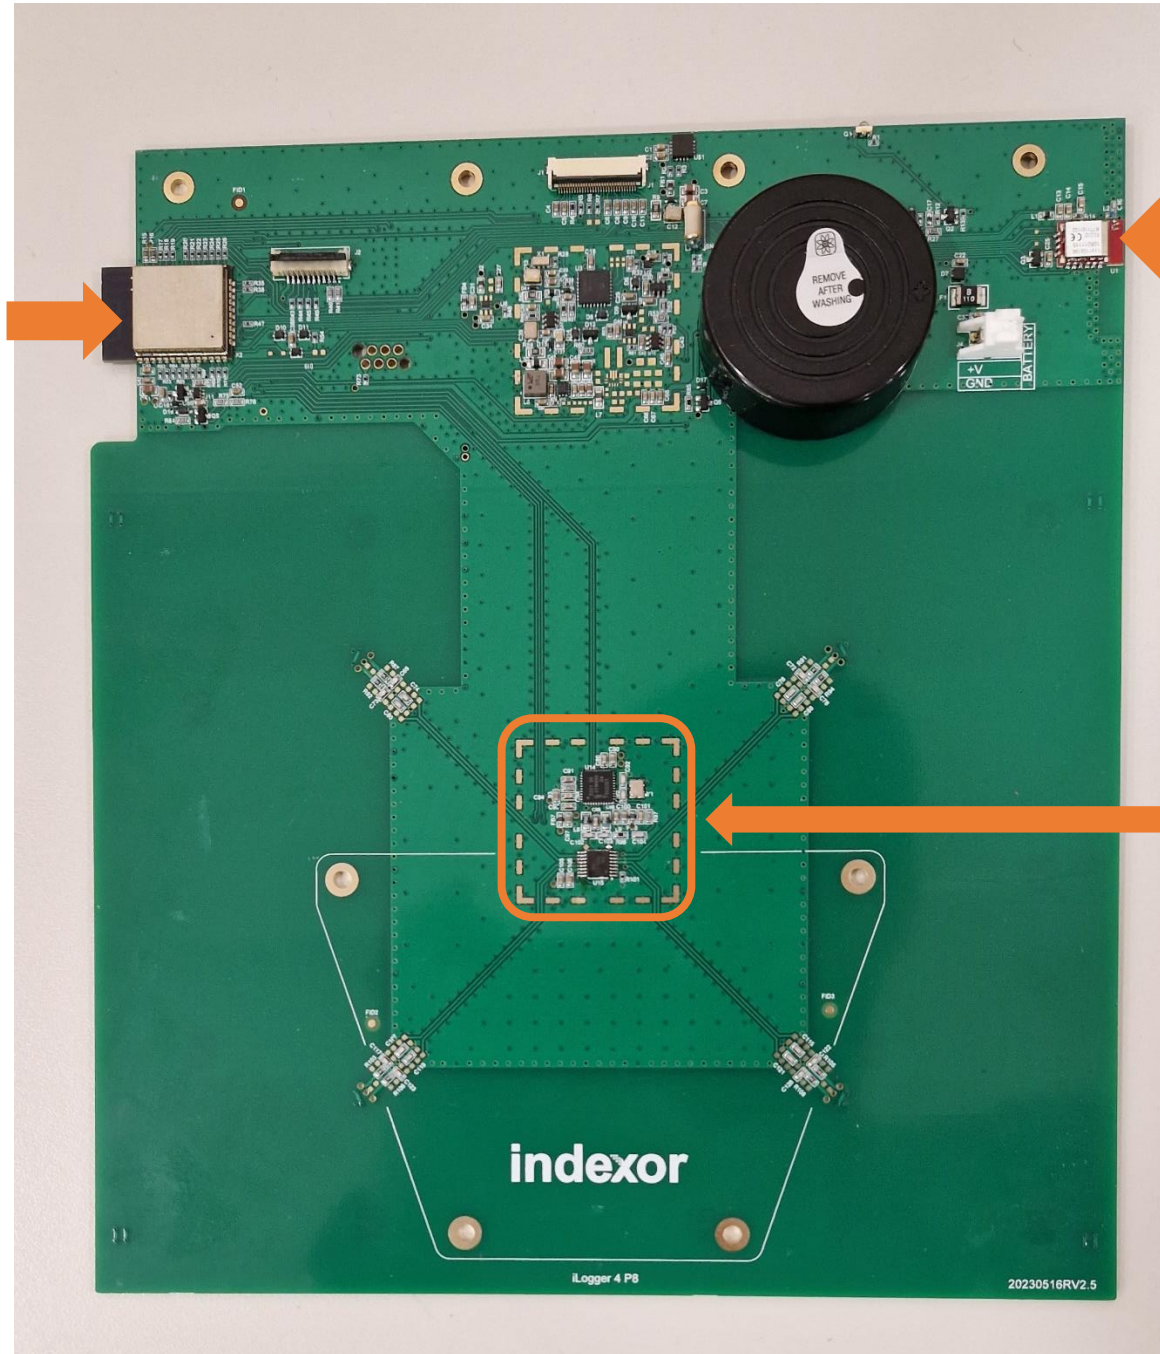

Top View of PCB with screening cans removed

Pre-certified BT/WLAN radio module.

FCC ID: 2AC7Z-ESP32WR OOM32E; IC: 21098-ESPWRO OM32E

Pre-certified BT/WLAN radio module.

FCC ID: R7T1101102; IC: 5136A-1101102

13.56 MHz transceiver

indexor

iLogger 4 P8

20230516RV2.5

Top View of PCB with screening cans fitted

Pre-certified BT/WLAN radio module.

FCC ID: 2AC7Z-ESP32WR OOM32E; IC: 21098-ESPWROO M32E

Pre-certified BT/WLAN radio module.

FCC ID: R7T1101102; IC: 5136A-1101102

13.56 MHz transceiver

indexor

iLogger 4 P8

20230516RV2.5

Bottom View of PCB

13.56 MHz antennas