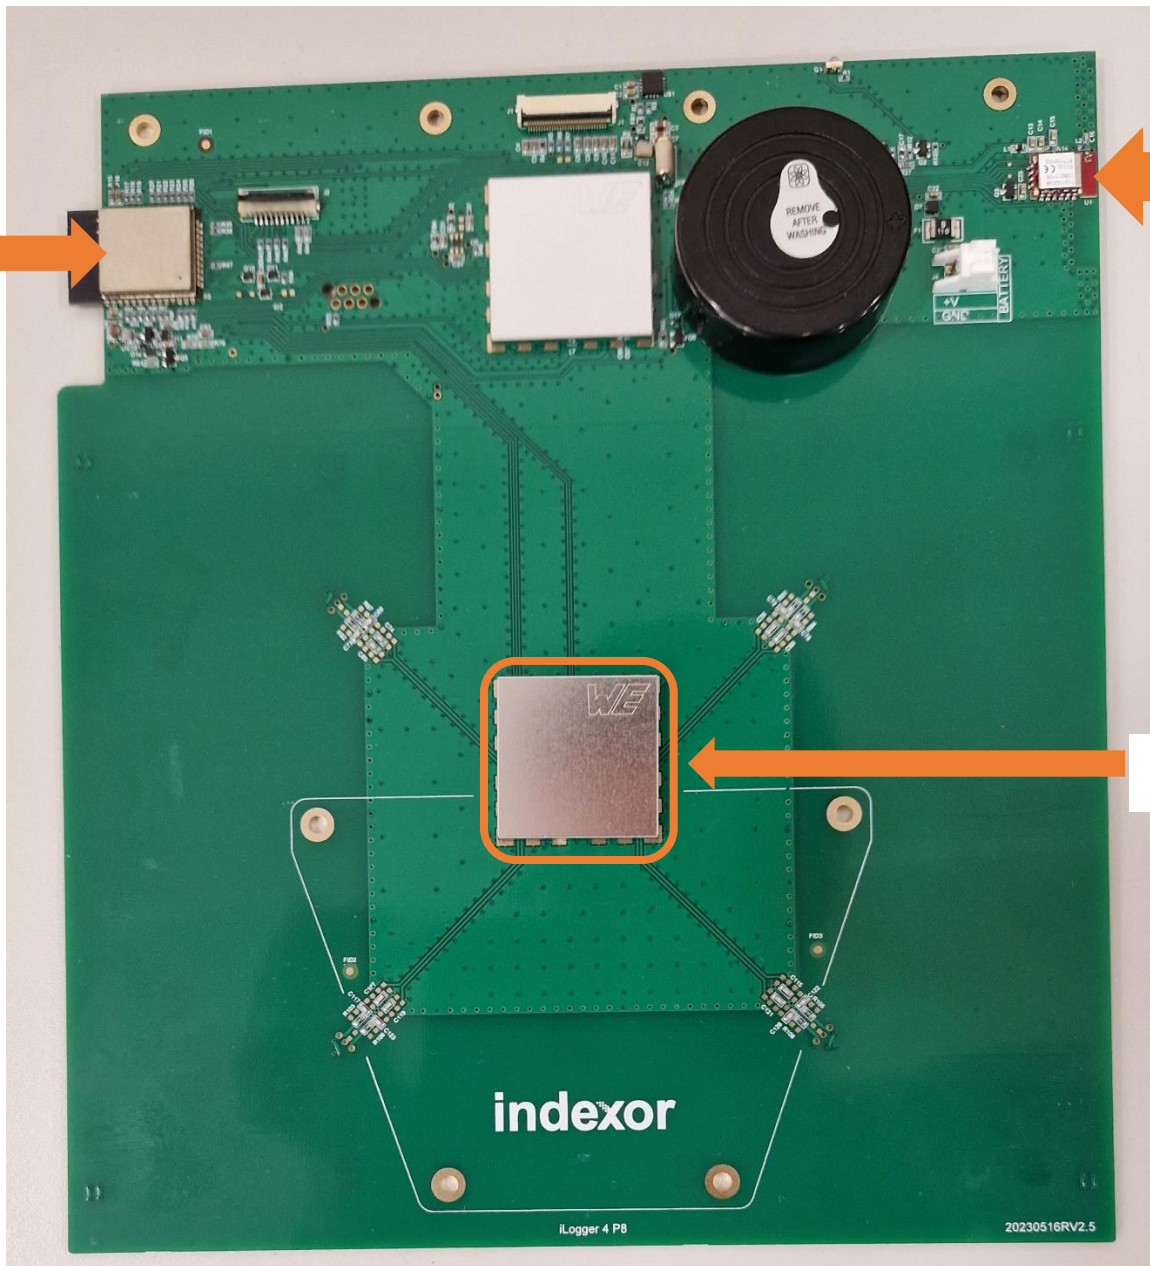

Top View of PCB with screening cans removed

Pre-certified BT/WLAN radio module.

FCC ID: 2AC7Z-ESP32WR OOM32E; IC: 21098-ESPWRO OM32E

Pre-certified BT/WLAN radio module.

FCC ID: R7T1101102; IC: 5136A-1101102

13.56 MHz transceiver

indexor

iLogger 4 P8

20230516RV2.5

Top View of PCB with screening cans fitted

Pre-certified BT/WLAN radio module.

FCC ID: 2AC7Z-ESP32WR OOM32E; IC: 21098-ESPWROO M32E

Pre-certified BT/WLAN radio module.

FCC ID: R7T1101102; IC: 5136A-1101102

13.56 MHz transceiver

indexor

iLogger 4 P8

20230516RV2.5

Bottom View of PCB

13.56 MHz antennas