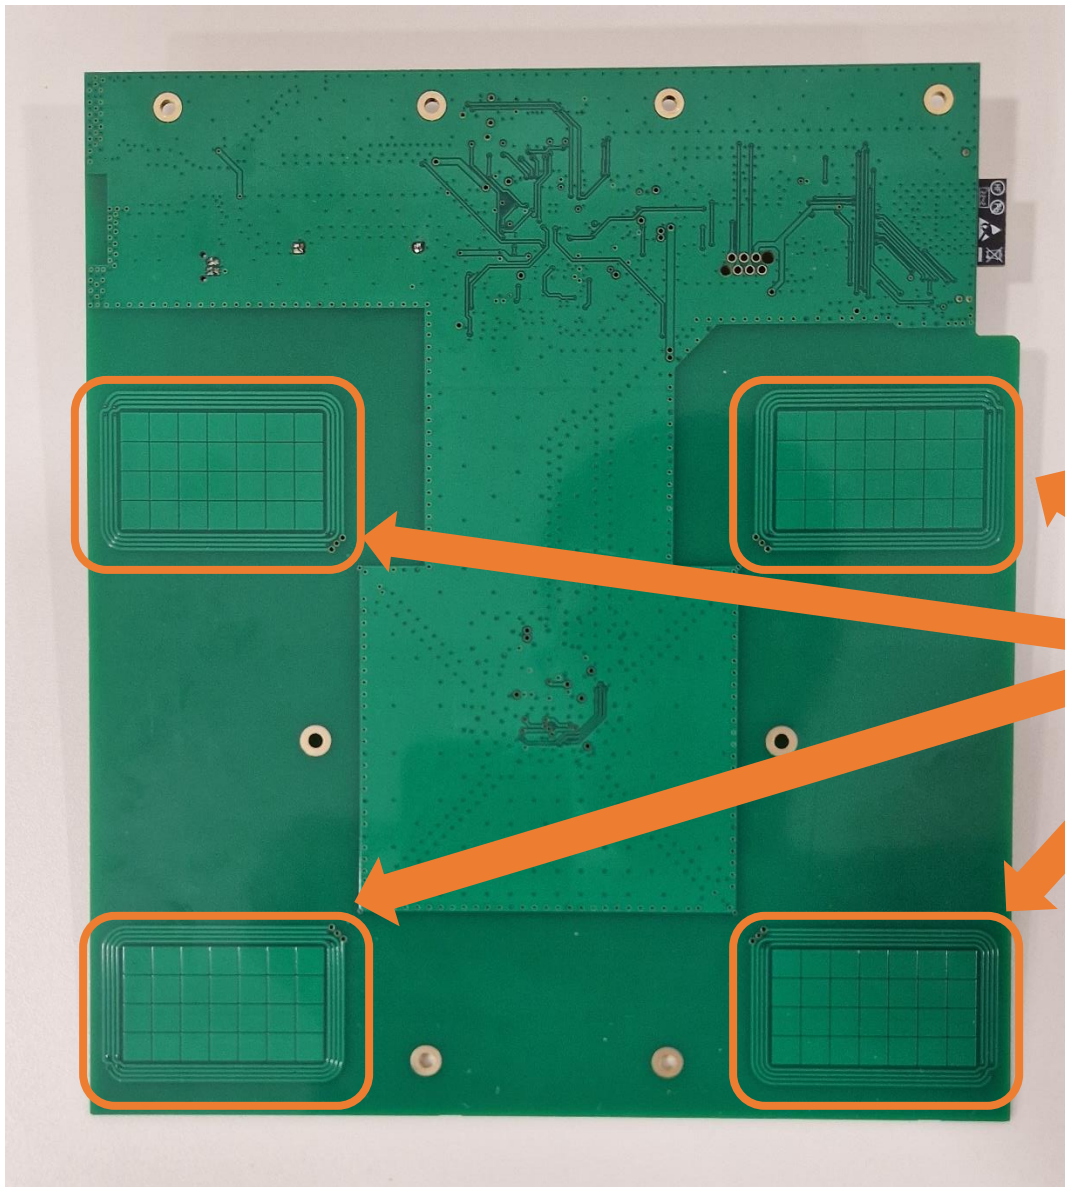

Top View of PCB with screening cans removed

Pre-certified BT/WLAN radio module.

FCC ID: 2AC7Z-ESP32WR OOM32E; IC: 21098-ESPWRO OM32E

Pre-certified BT/WLAN radio module.

FCC ID: R7T1101102; IC: 5136A-1101102

13.56 MHz transceiver

indexor

iLogger 4 P8

20230516RV2.5

Top View of PCB with screening cans fitted

Pre-certified BT/WLAN radio module.

FCC ID: 2AC7Z-ESP32WR OOM32E; IC: 21098-ESPWROO M32E

Pre-certified BT/WLAN radio module.

FCC ID: R7T1101102; IC: 5136A-1101102

13.56 MHz transceiver

indexor

iLogger 4 P8

20230516RV2.5

Bottom View of PCB

13.56 MHz antennas