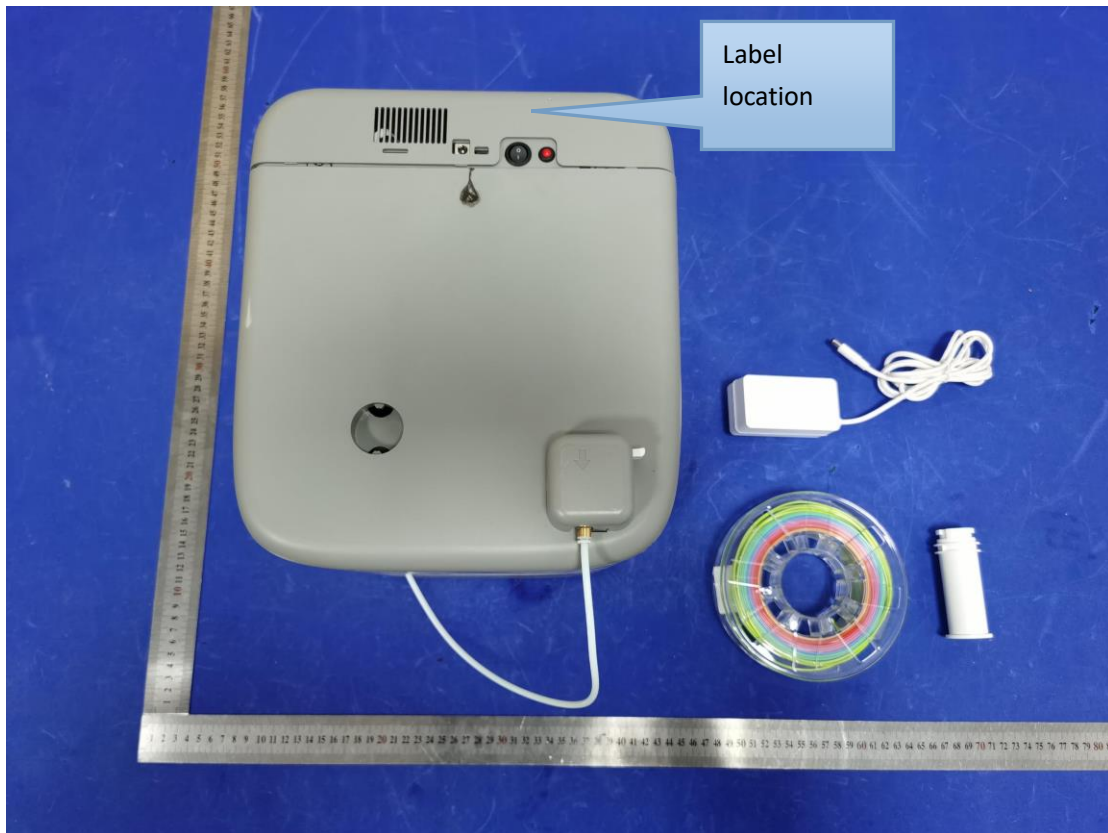

Label & label location

20mm*10mm

FCC ID:2A35NV40