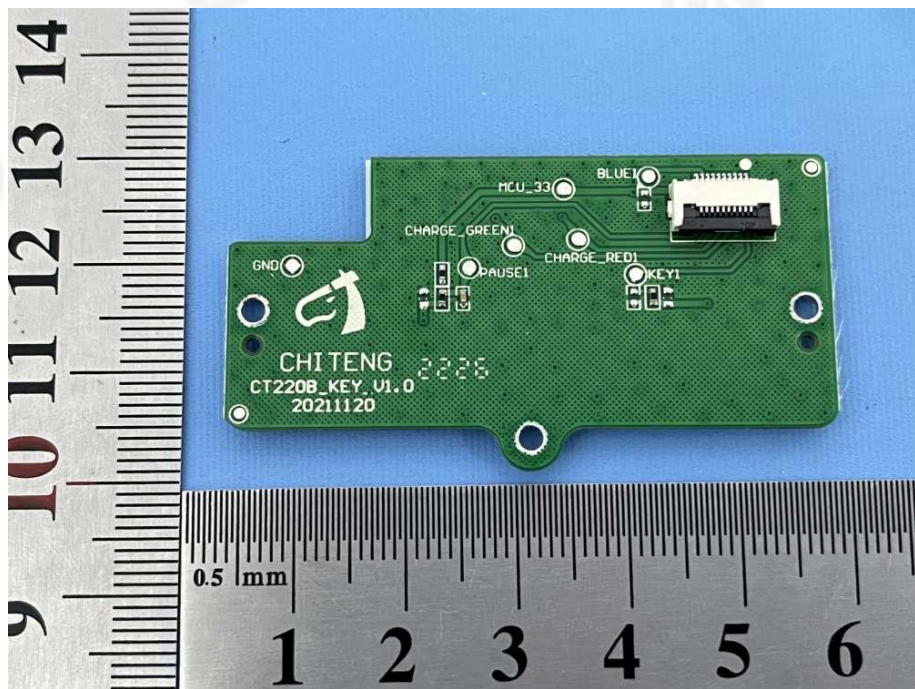

EUT PHOTO(Internal Photos)

FCC ID: 2A359-CT230B

***** END OF REPORT *****