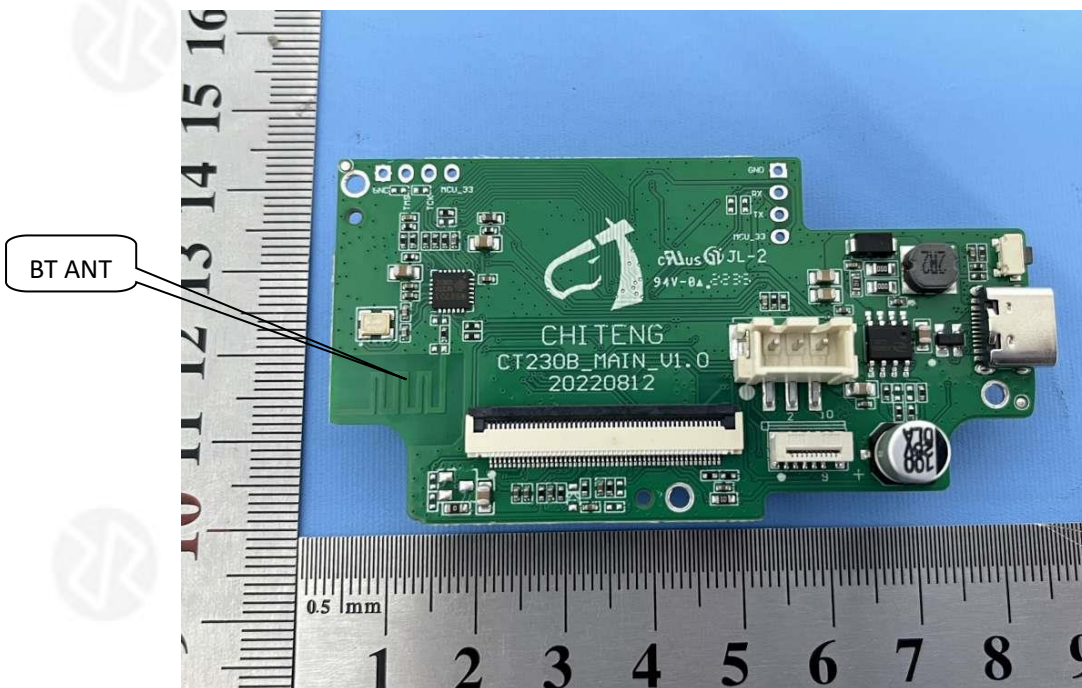

EUT PHOTO(Internal Photos)

FCC ID: 2A359-CT230B

***** END OF REPORT *****