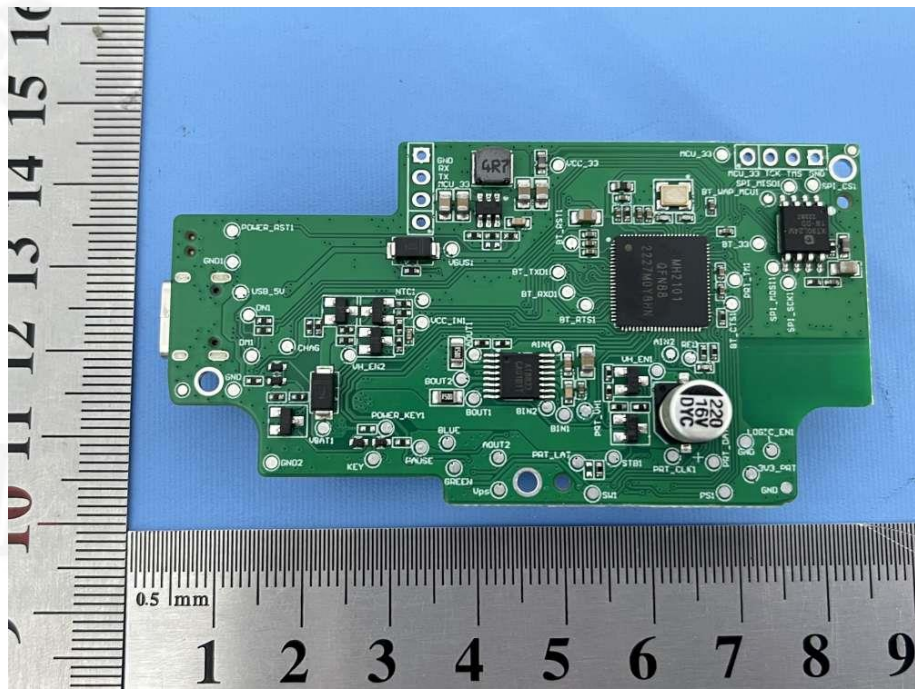

EUT PHOTO(Internal Photos)

FCC ID: 2A359-CT230B

***** END OF REPORT *****