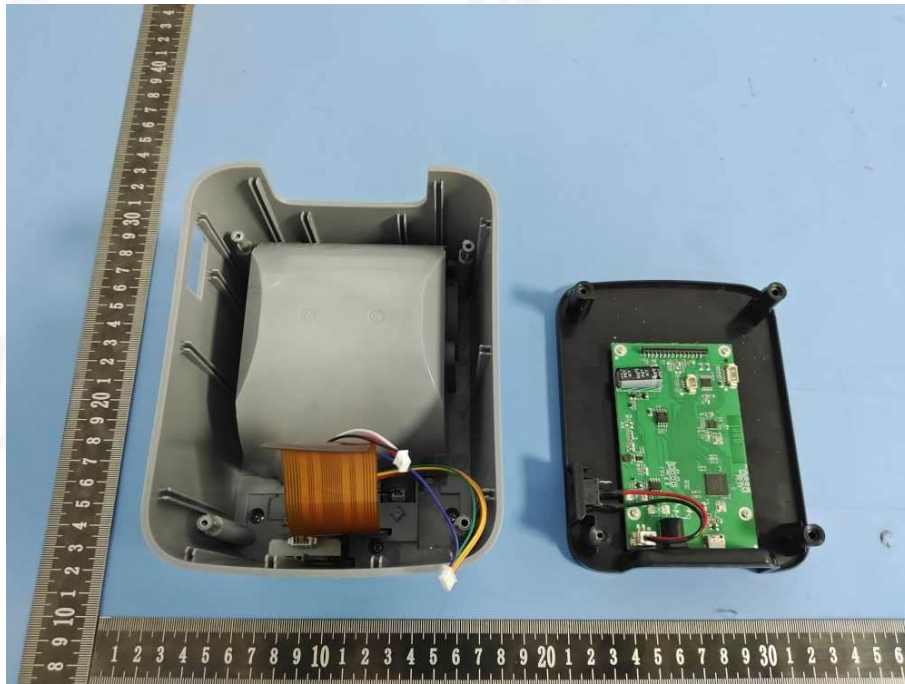

EUT PHOTO(Internal Photos)

FCC ID: 2A359-CT221D

***** END OF REPORT *****