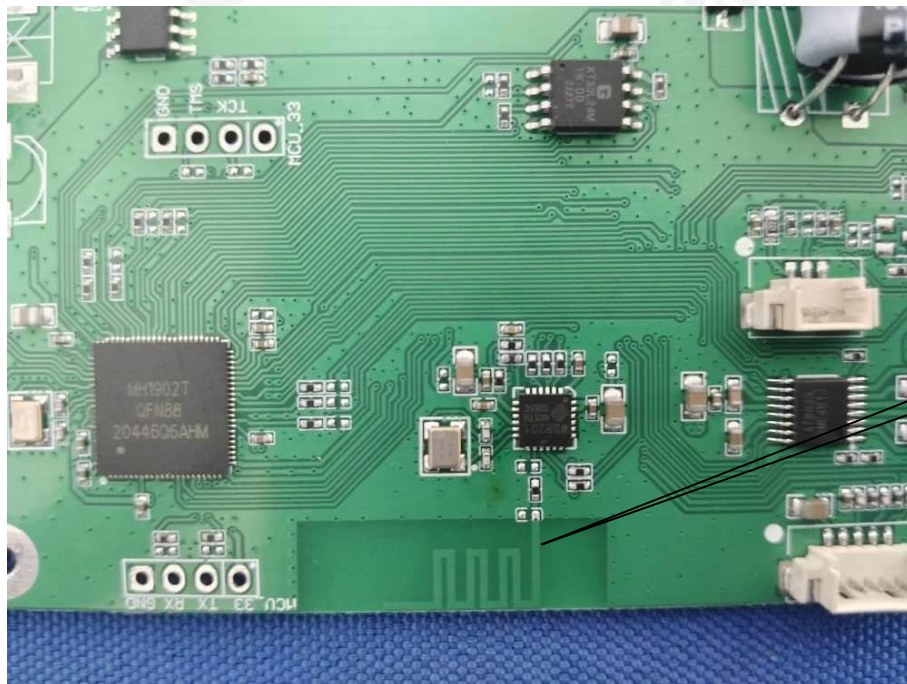

EUT PHOTO(Internal Photos)

FCC ID: 2A359-CT221D

***** END OF REPORT *****