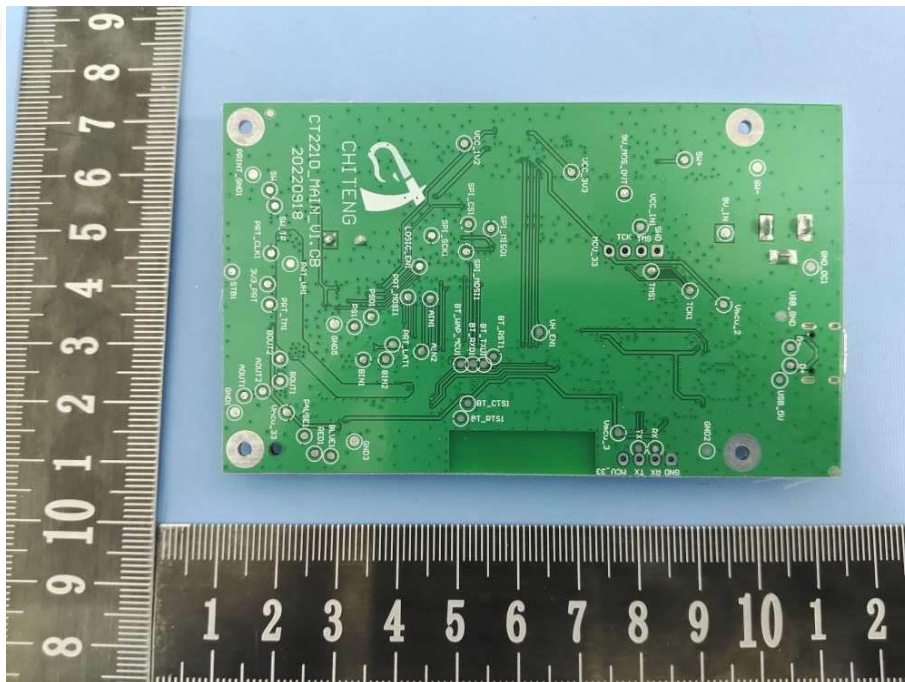

EUT PHOTO(Internal Photos)

FCC ID: 2A359-CT221D

***** END OF REPORT *****