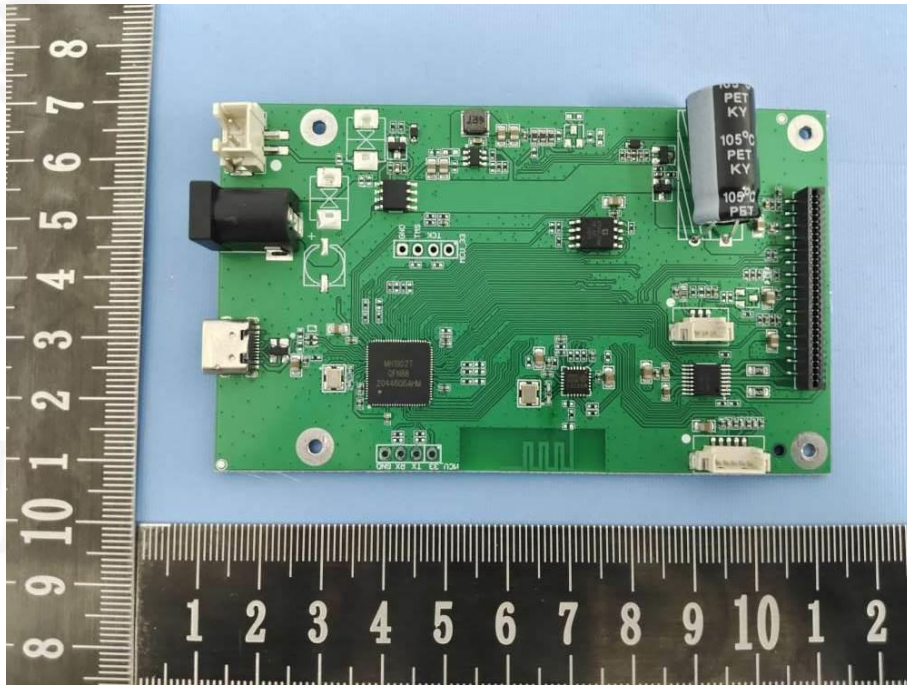

EUT PHOTO(Internal Photos)

FCC ID: 2A359-CT221D

***** END OF REPORT *****