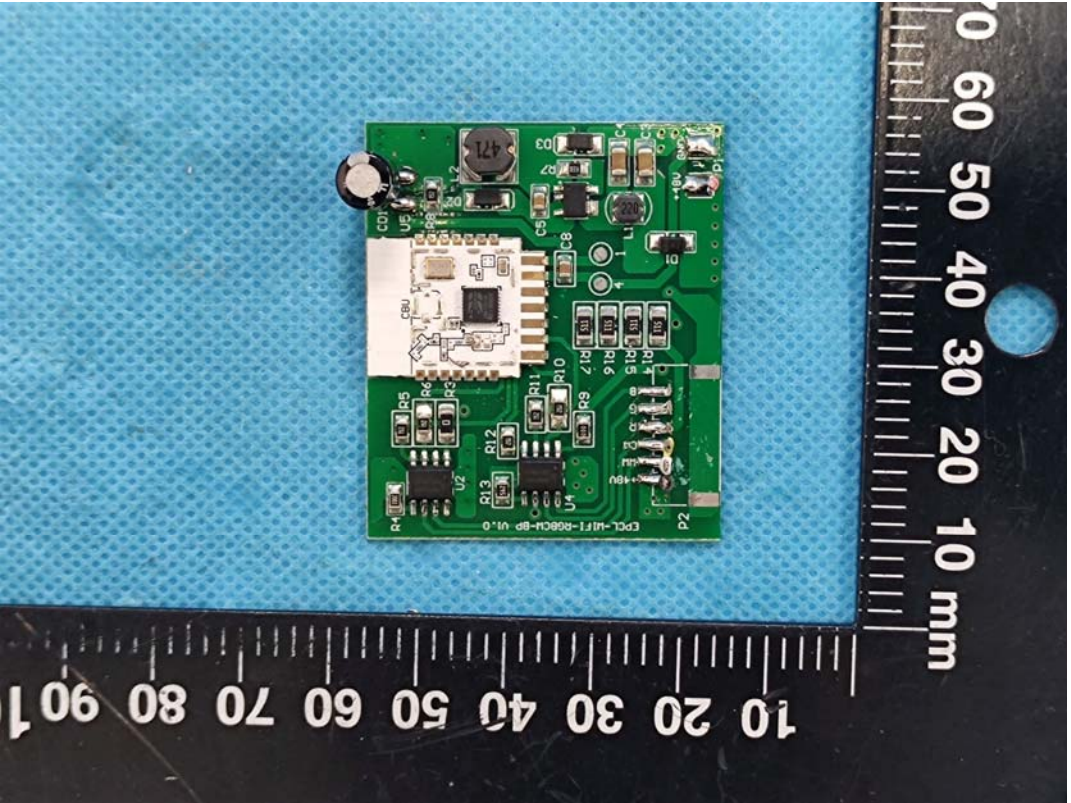

EXHIBIT C - EUT INTERNAL PHOTOGRAPHS

EPCL-WIFI-RGBCW-6INCH

Chip1

Antenna

Power Drive 1#

Power Drive 2#

Chip1

Chip2

EPCL-WIFI-RGBCW-4INCH

Antenna

Power Drive 3#

Chip2

Chip