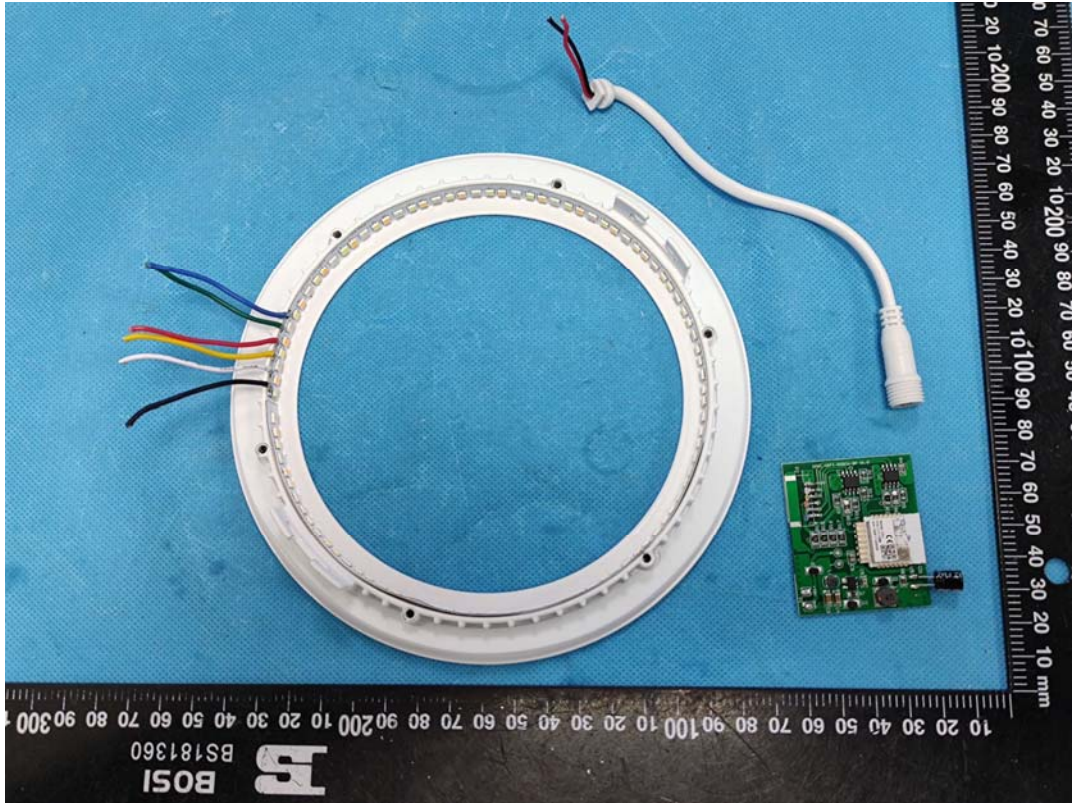

EXHIBIT C - EUT INTERNAL PHOTOGRAPHS

EPCL-WIFI-RGBCW-6INCH

Chip1

Antenna

Power Drive 1#

Power Drive 2#

Chip1

Chip2

EPCL-WIFI-RGBCW-4INCH

Antenna

Power Drive 3#

Chip2

Chip