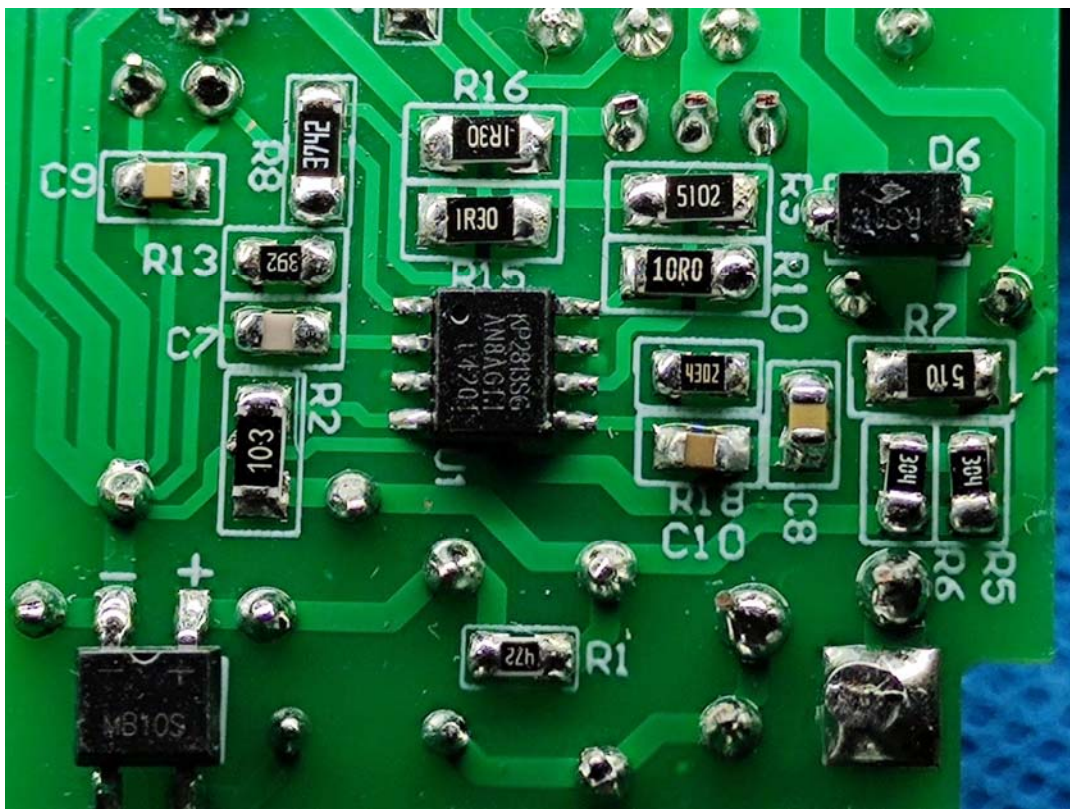

EXHIBIT C - EUT INTERNAL PHOTOGRAPHS

EPCL-WIFI-RGBCW-6INCH

Chip1

Antenna

Power Drive 1#

Power Drive 2#

Chip1

Chip2

EPCL-WIFI-RGBCW-4INCH

Antenna

Power Drive 3#

Chip2

Chip