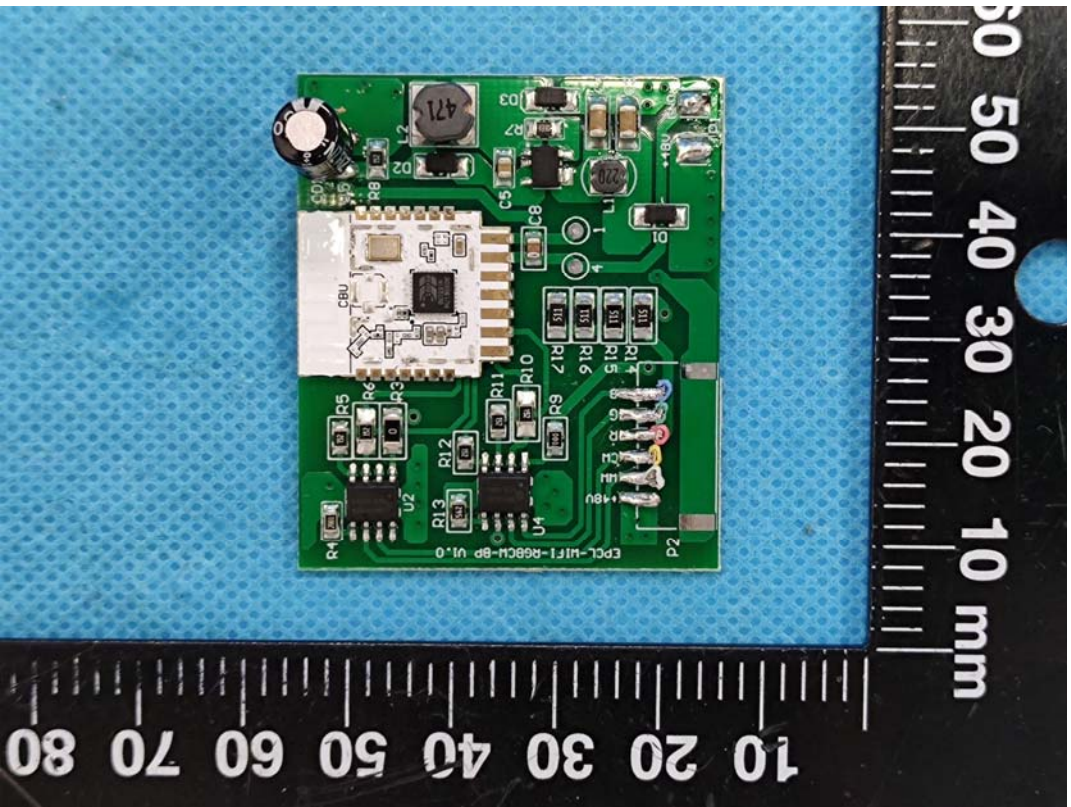

EXHIBIT C - EUT INTERNAL PHOTOGRAPHS

EPCL-WIFI-RGBCW-6INCH

Chip1

Antenna

Power Drive 1#

Power Drive 2#

Chip1

Chip2

EPCL-WIFI-RGBCW-4INCH

Antenna

Power Drive 3#

Chip2

Chip