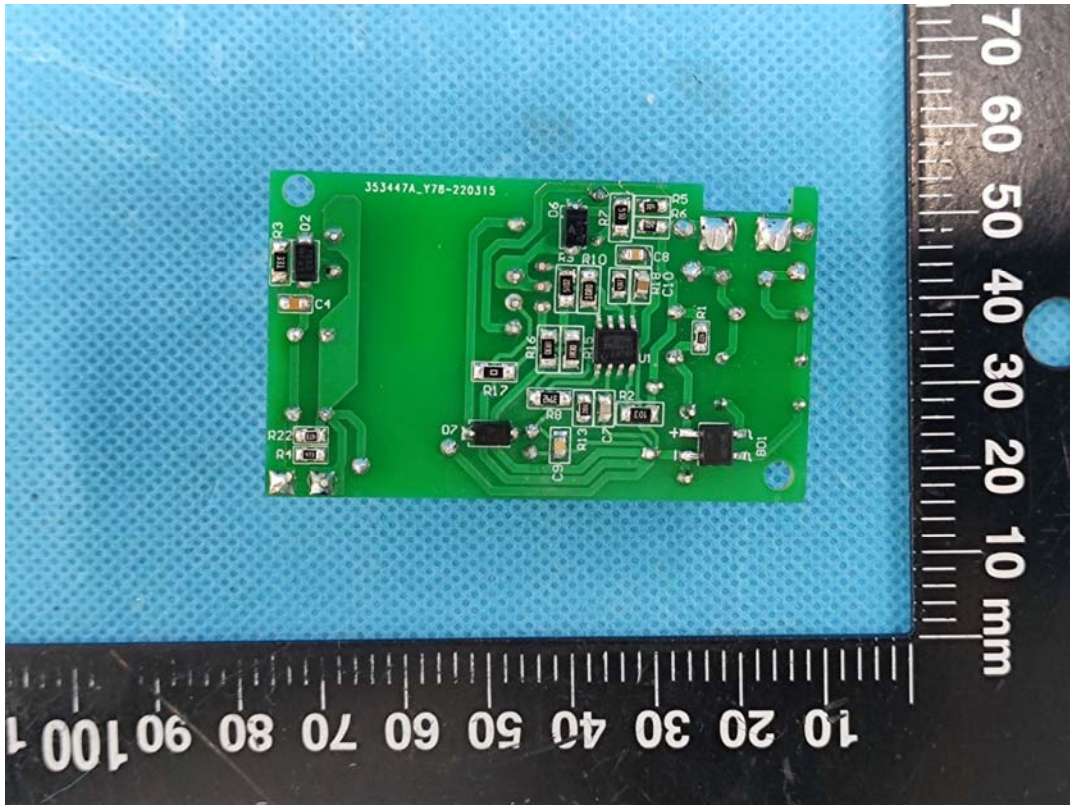

EXHIBIT C - EUT INTERNAL PHOTOGRAPHS

EPCL-WIFI-RGBCW-6INCH

Chip1

Antenna

Power Drive 1#

Power Drive 2#

Chip1

Chip2

EPCL-WIFI-RGBCW-4INCH

Antenna

Power Drive 3#

Chip2

Chip