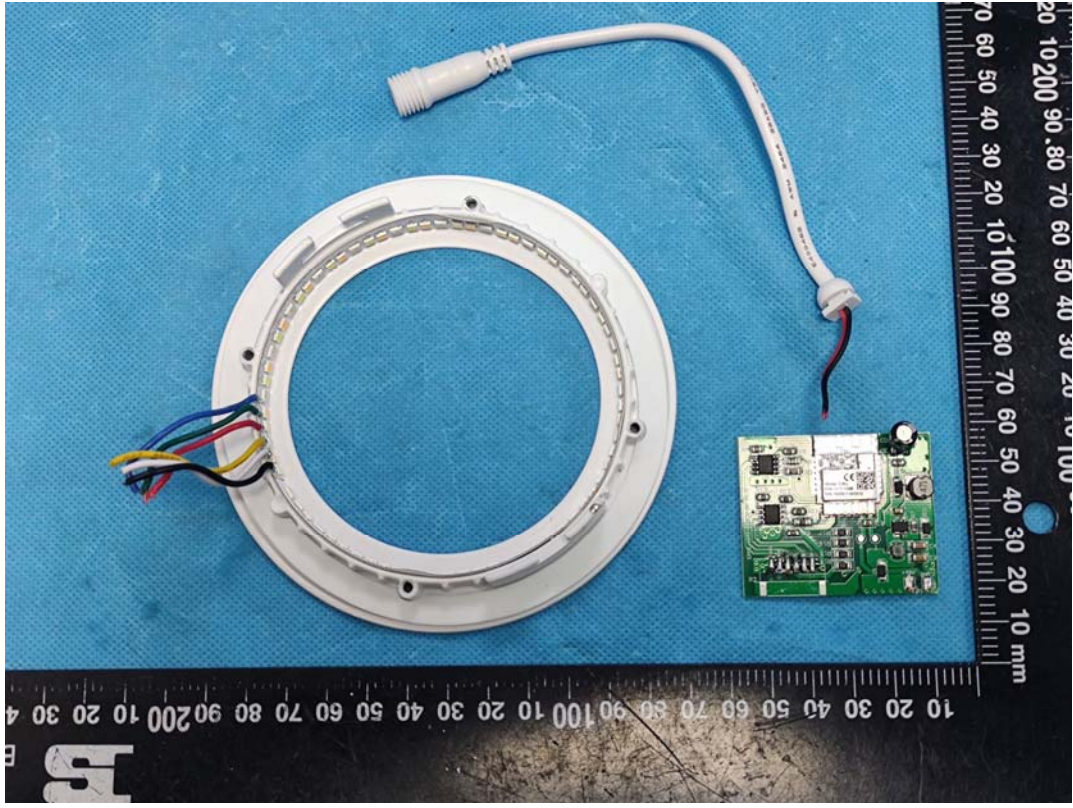

EXHIBIT C - EUT INTERNAL PHOTOGRAPHS

EPCL-WIFI-RGBCW-6INCH

Chip1

Antenna

Power Drive 1#

Power Drive 2#

Chip1

Chip2

EPCL-WIFI-RGBCW-4INCH

Antenna

Power Drive 3#

Chip2

Chip