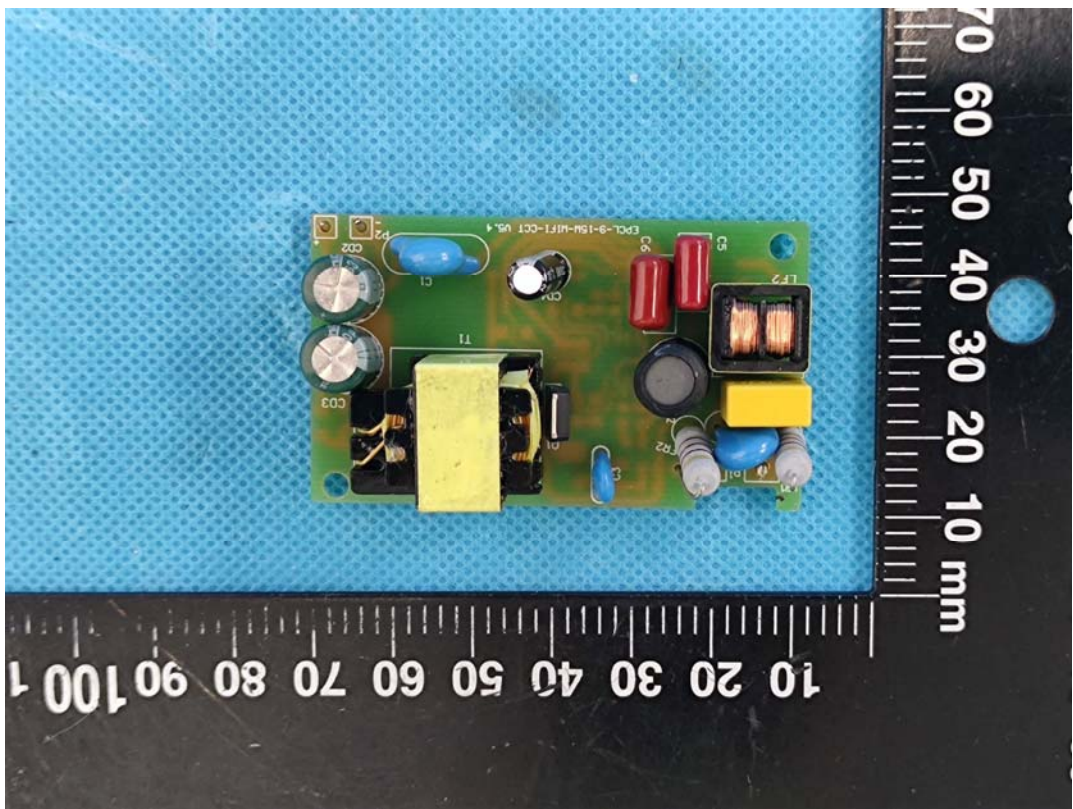

EXHIBIT C - EUT INTERNAL PHOTOGRAPHS

EPCL-WIFI-RGBCW-6INCH

Chip1

Antenna

Power Drive 1#

Power Drive 2#

Chip1

Chip2

EPCL-WIFI-RGBCW-4INCH

Antenna

Power Drive 3#

Chip2

Chip