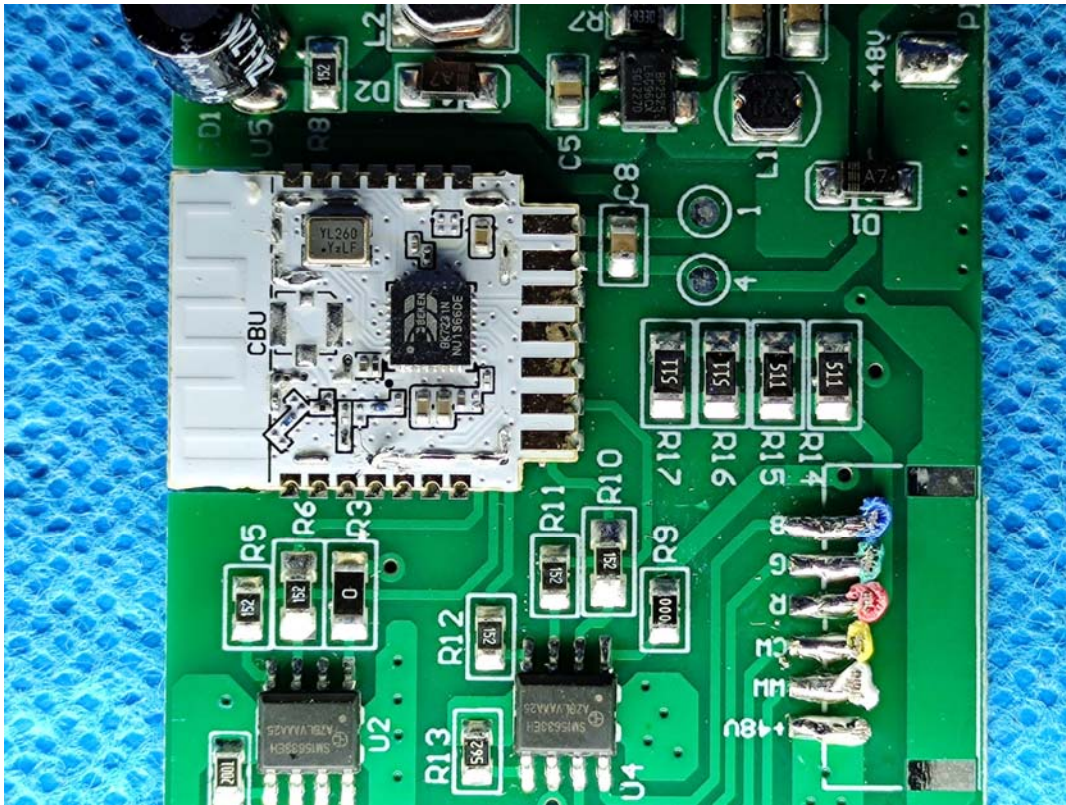

EXHIBIT C - EUT INTERNAL PHOTOGRAPHS

EPCL-WIFI-RGBCW-6INCH

Chip1

Antenna

Power Drive 1#

Power Drive 2#

Chip1

Chip2

EPCL-WIFI-RGBCW-4INCH

Antenna

Power Drive 3#

Chip2

Chip