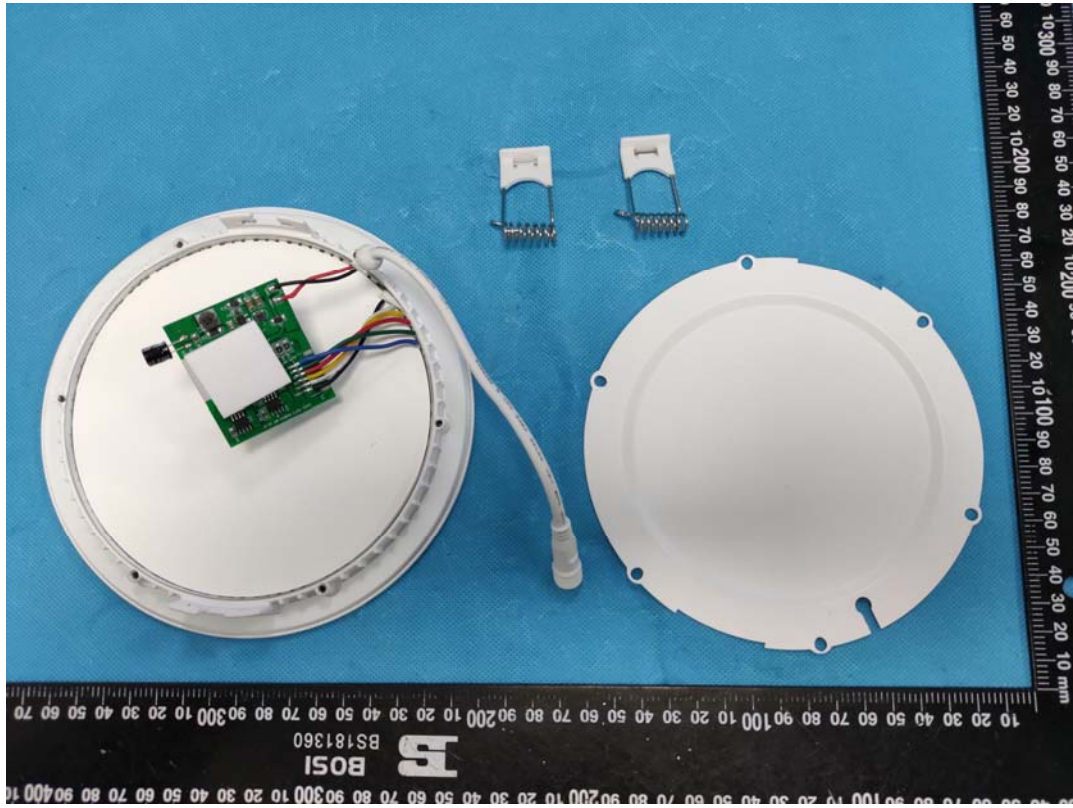

EXHIBIT C - EUT INTERNAL PHOTOGRAPHS

EPCL-WIFI-RGBCW-6INCH

Chip1

Antenna

Power Drive 1#

Power Drive 2#

Chip1

Chip2

EPCL-WIFI-RGBCW-4INCH

Antenna

Power Drive 3#

Chip2

Chip