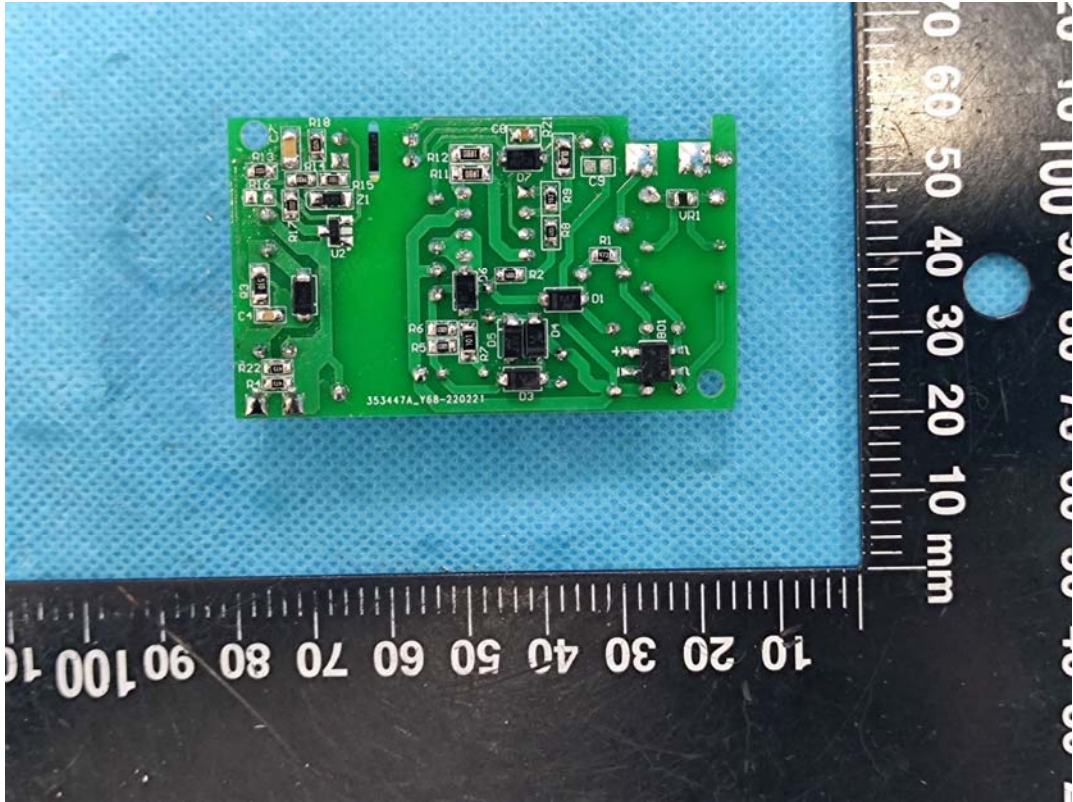

EXHIBIT C - EUT INTERNAL PHOTOGRAPHS

EPCL-WIFI-RGBCW-6INCH

Chip1

Antenna

Power Drive 1#

Power Drive 2#

Chip1

Chip2

EPCL-WIFI-RGBCW-4INCH

Antenna

Power Drive 3#

Chip2

Chip