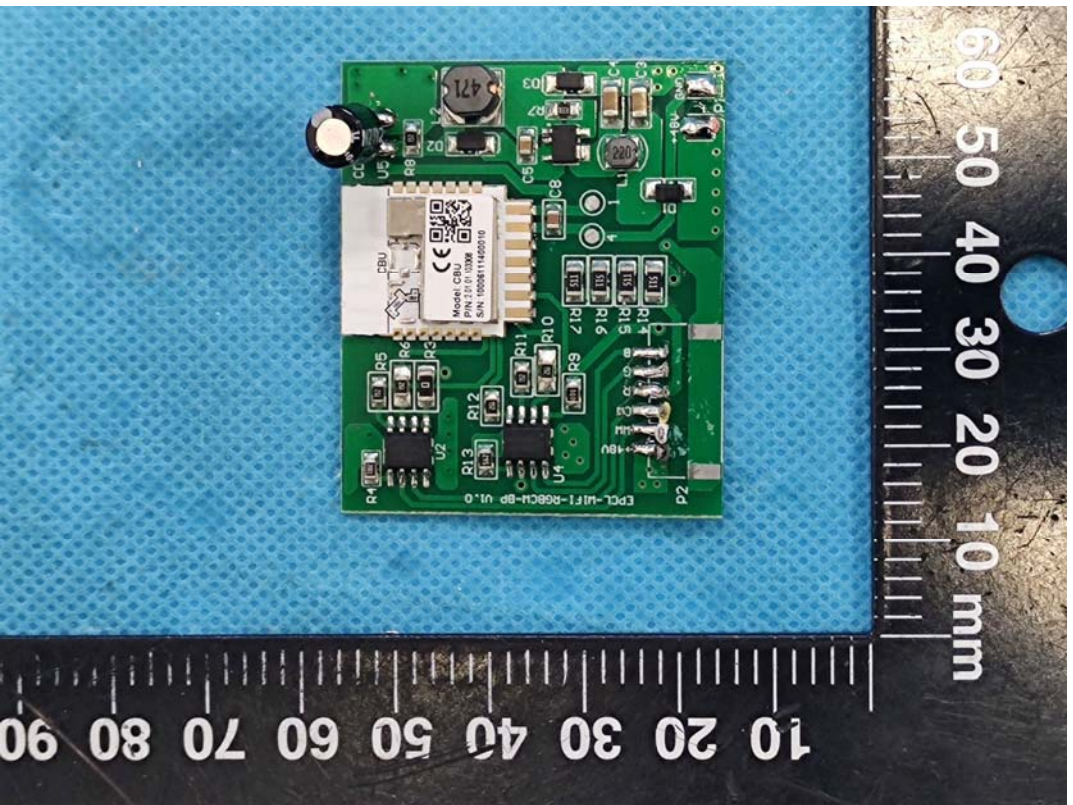

EXHIBIT C - EUT INTERNAL PHOTOGRAPHS

EPCL-WIFI-RGBCW-6INCH

Chip1

Antenna

Power Drive 1#

Power Drive 2#

Chip1

Chip2

EPCL-WIFI-RGBCW-4INCH

Antenna

Power Drive 3#

Chip2

Chip