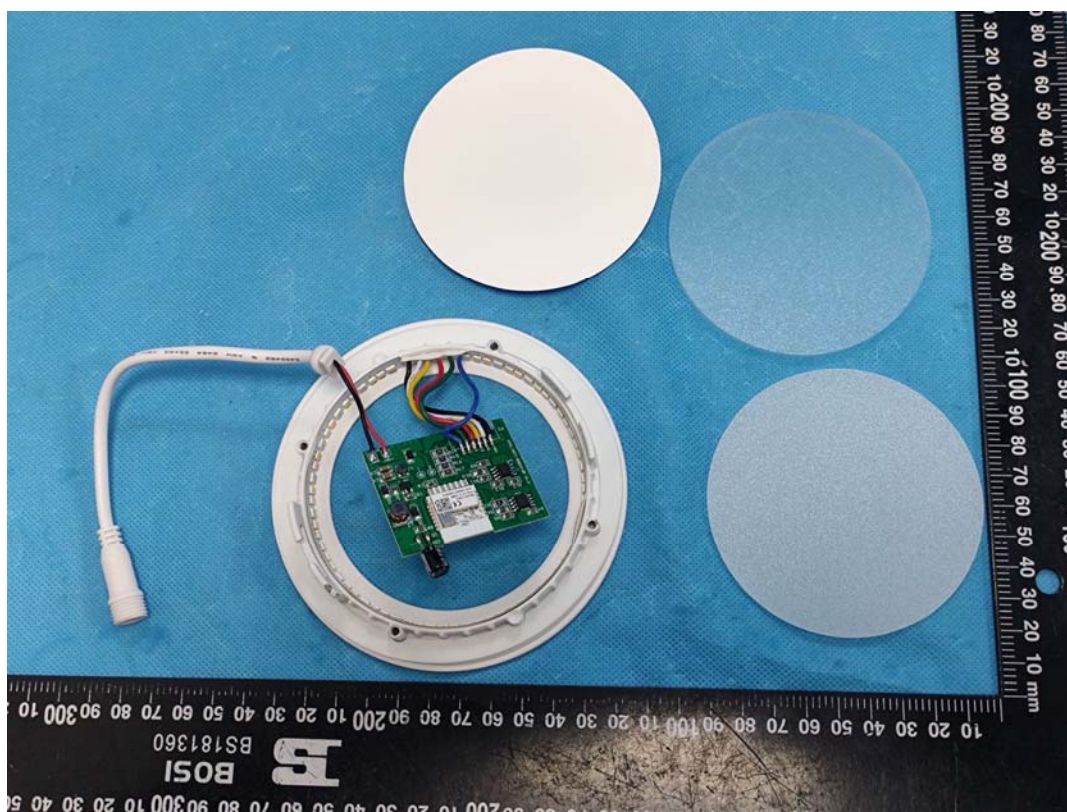

EXHIBIT C - EUT INTERNAL PHOTOGRAPHS

EPCL-WIFI-RGBCW-6INCH

Chip1

Antenna

Power Drive 1#

Power Drive 2#

Chip1

Chip2

EPCL-WIFI-RGBCW-4INCH

Antenna

Power Drive 3#

Chip2

Chip