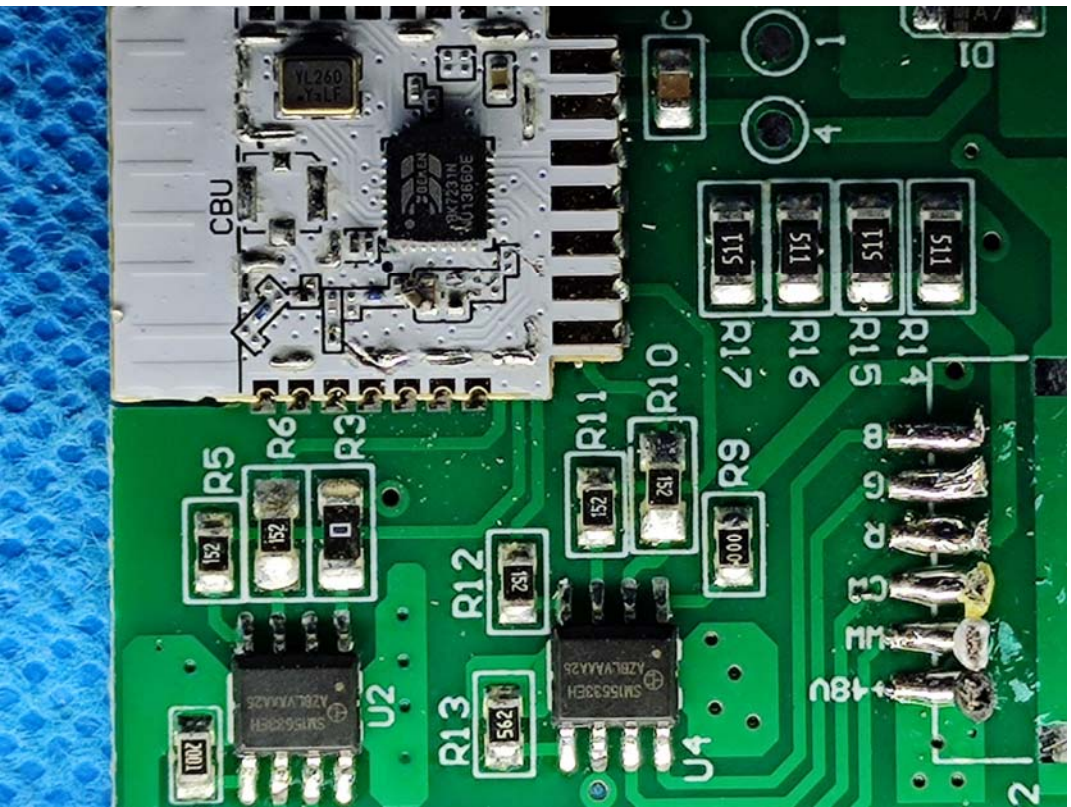

EXHIBIT C - EUT INTERNAL PHOTOGRAPHS

EPCL-WIFI-RGBCW-6INCH

Chip1

Antenna

Power Drive 1#

Power Drive 2#

Chip1

Chip2

EPCL-WIFI-RGBCW-4INCH

Antenna

Power Drive 3#

Chip2

Chip