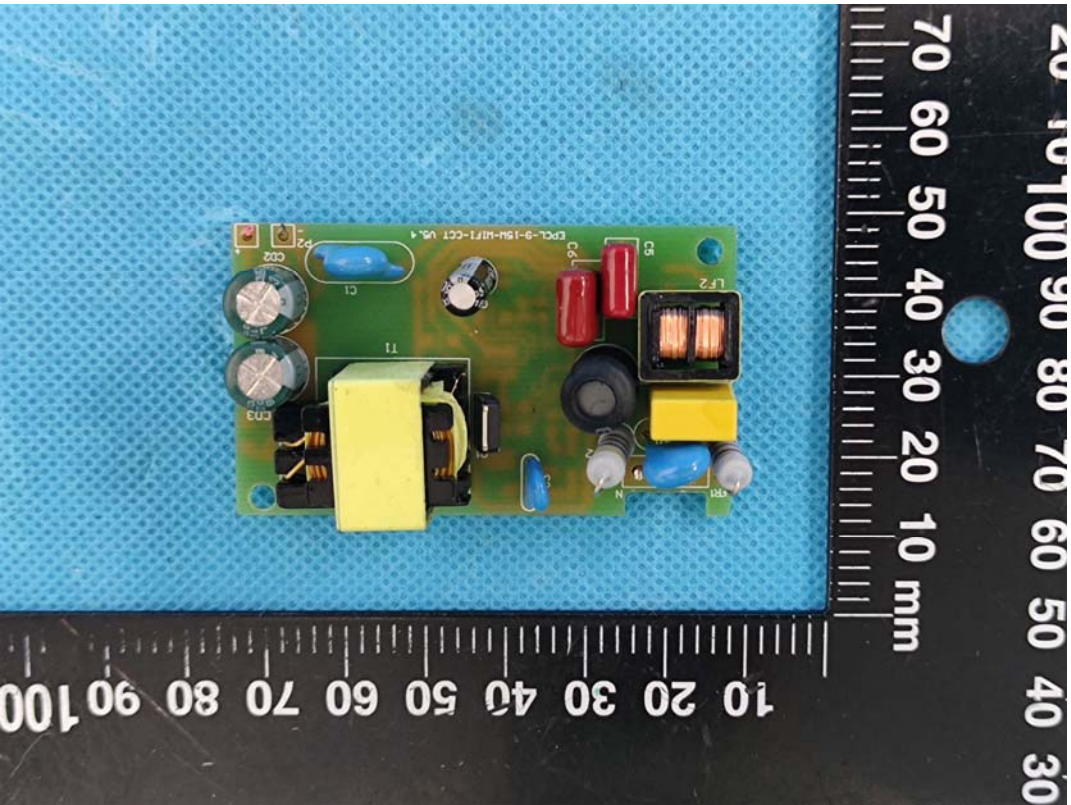

EXHIBIT C - EUT INTERNAL PHOTOGRAPHS

EPCL-WIFI-RGBCW-6INCH

Chip1

Antenna

Power Drive 1#

Power Drive 2#

Chip1

Chip2

EPCL-WIFI-RGBCW-4INCH

Antenna

Power Drive 3#

Chip2

Chip