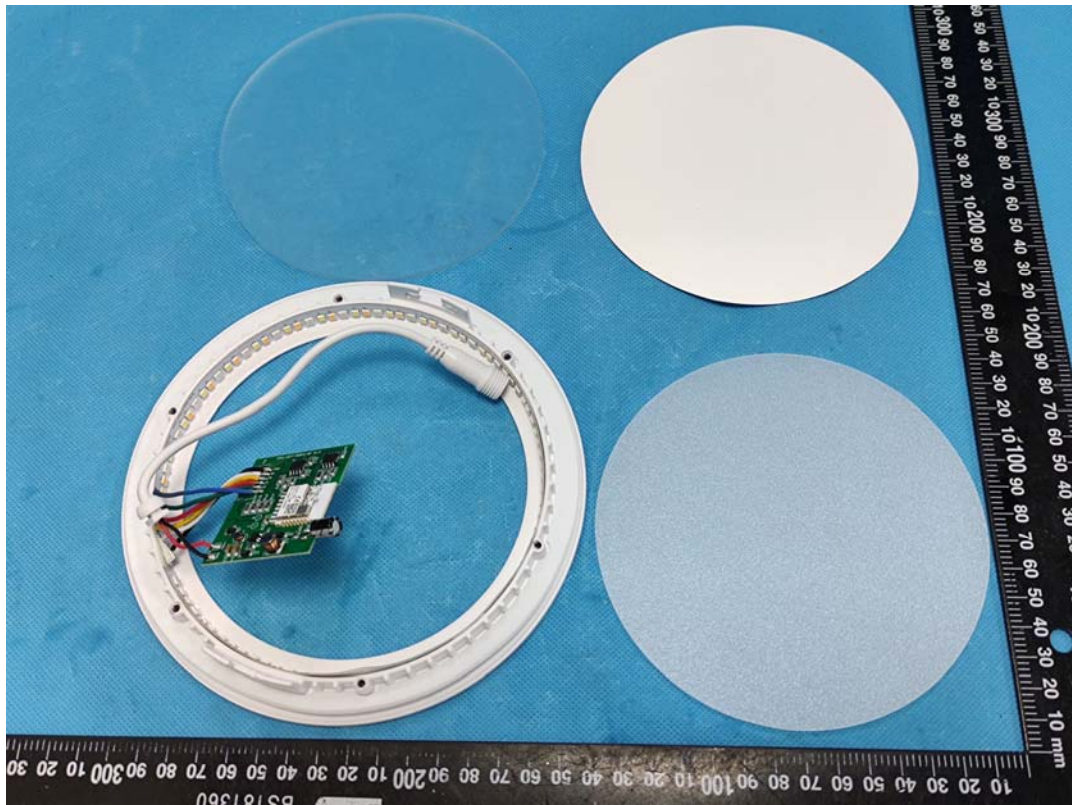

EXHIBIT C - EUT INTERNAL PHOTOGRAPHS

EPCL-WIFI-RGBCW-6INCH

Chip1

Antenna

Power Drive 1#

Power Drive 2#

Chip1

Chip2

EPCL-WIFI-RGBCW-4INCH

Antenna

Power Drive 3#

Chip2

Chip