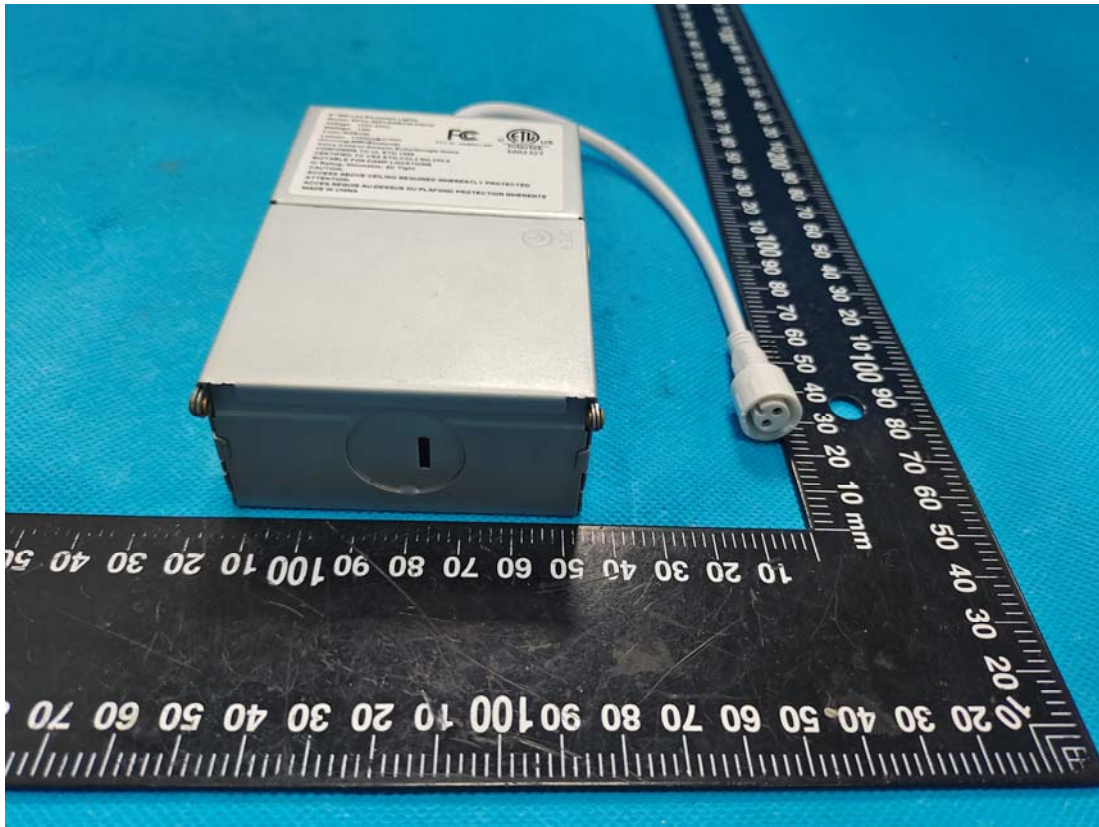

EXHIBIT B - EUT EXTERNAL PHOTOGRAPHS

EPCL-WIFI-RGBCW-6INCH

Power Drive 1#

Port

Power Drive

Power Drive 2#

Port

EPCL-WIFI-RGBCW-4INCH

Port

Power Drive 3#

Port

Power Drive 4#

Port