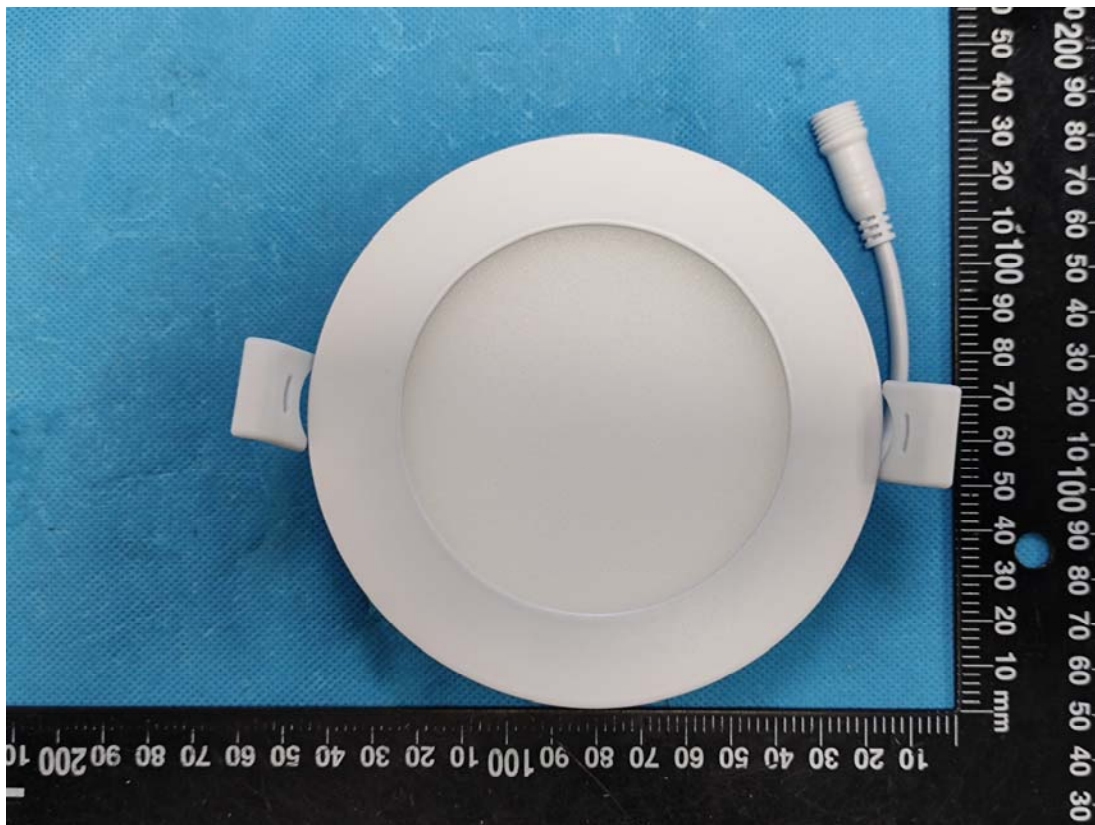

EXHIBIT B - EUT EXTERNAL PHOTOGRAPHS

EPCL-WIFI-RGBCW-6INCH

Power Drive 1#

Port

Power Drive

Power Drive 2#

Port

EPCL-WIFI-RGBCW-4INCH

Port

Power Drive 3#

Port

Power Drive 4#

Port