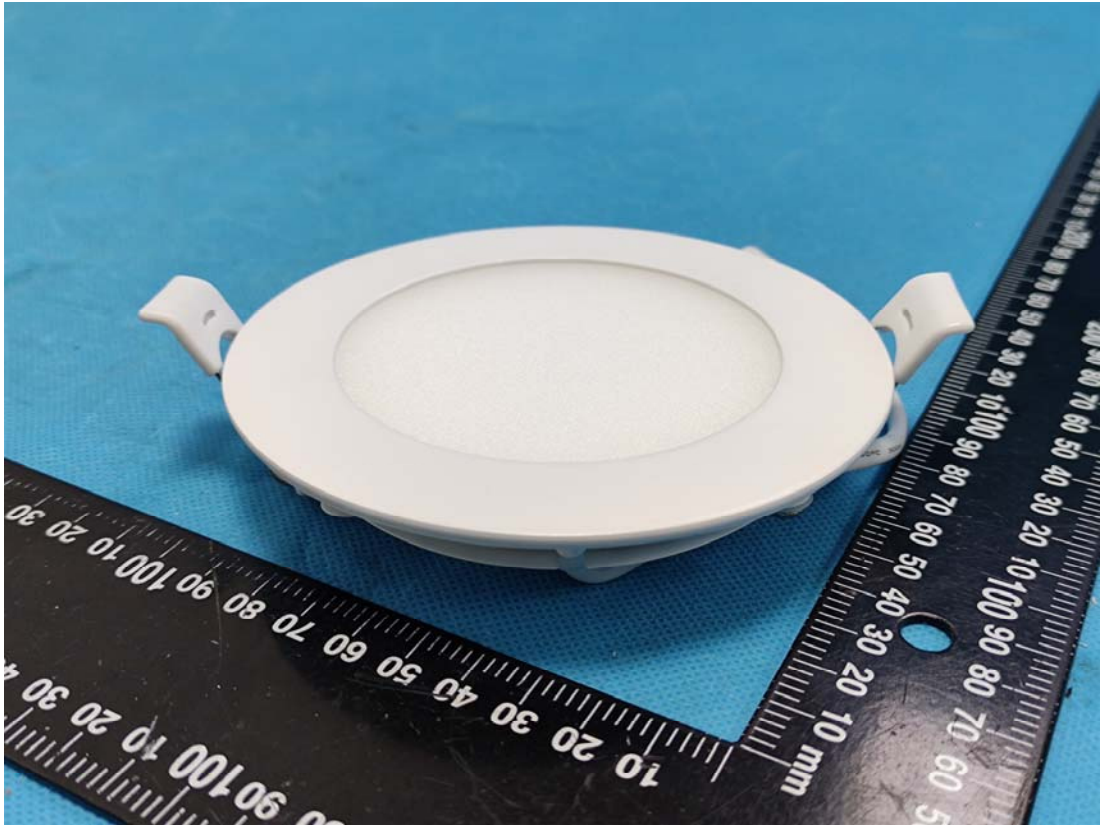

EXHIBIT B - EUT EXTERNAL PHOTOGRAPHS

EPCL-WIFI-RGBCW-6INCH

Power Drive 1#

Port

Power Drive

Power Drive 2#

Port

EPCL-WIFI-RGBCW-4INCH