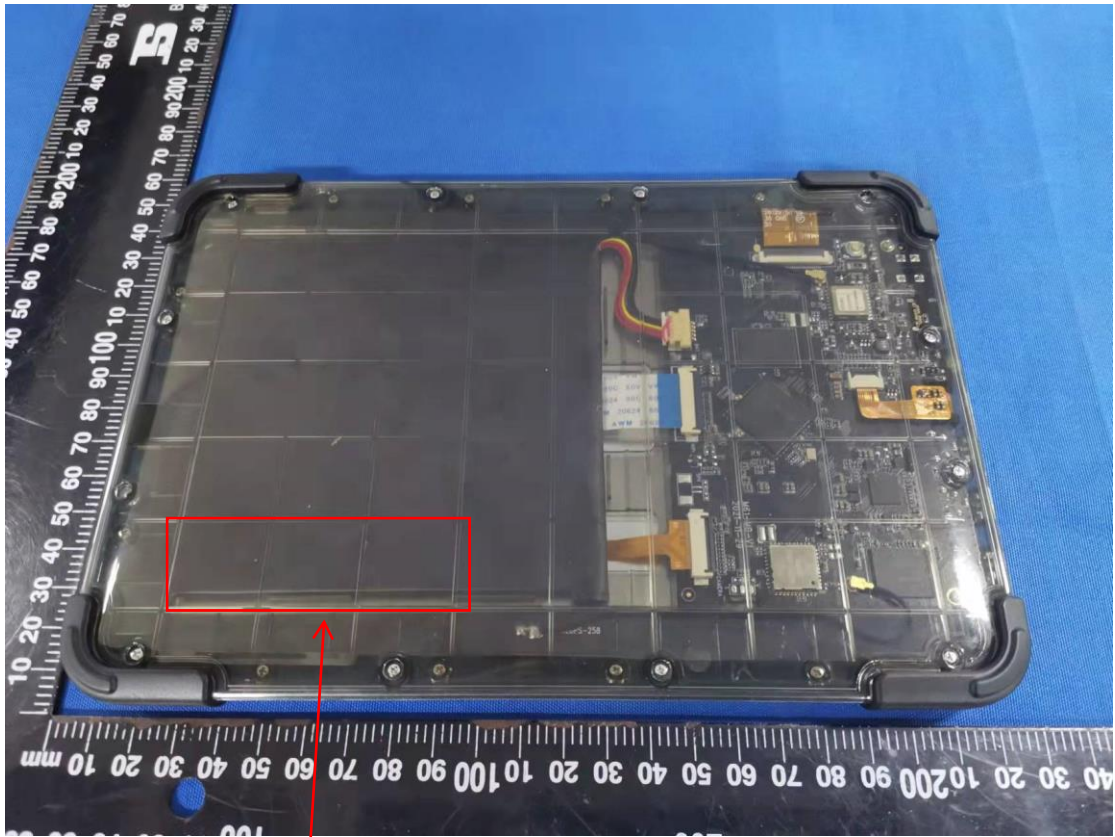

100mm		
<p>KIWI TABLET 1 Model: N808 Power Input: 5V  2A FCC ID: 2A33Z-N808</p> <p>This device complies with Part 15 of FCC Rules. Operation is subject to the following two conditions: (1) this device may not cause interference, and (2) this device must accept any interference received, including interference that may cause undesired operation.</p> <p>Made in China</p>	 	50mm

Label location