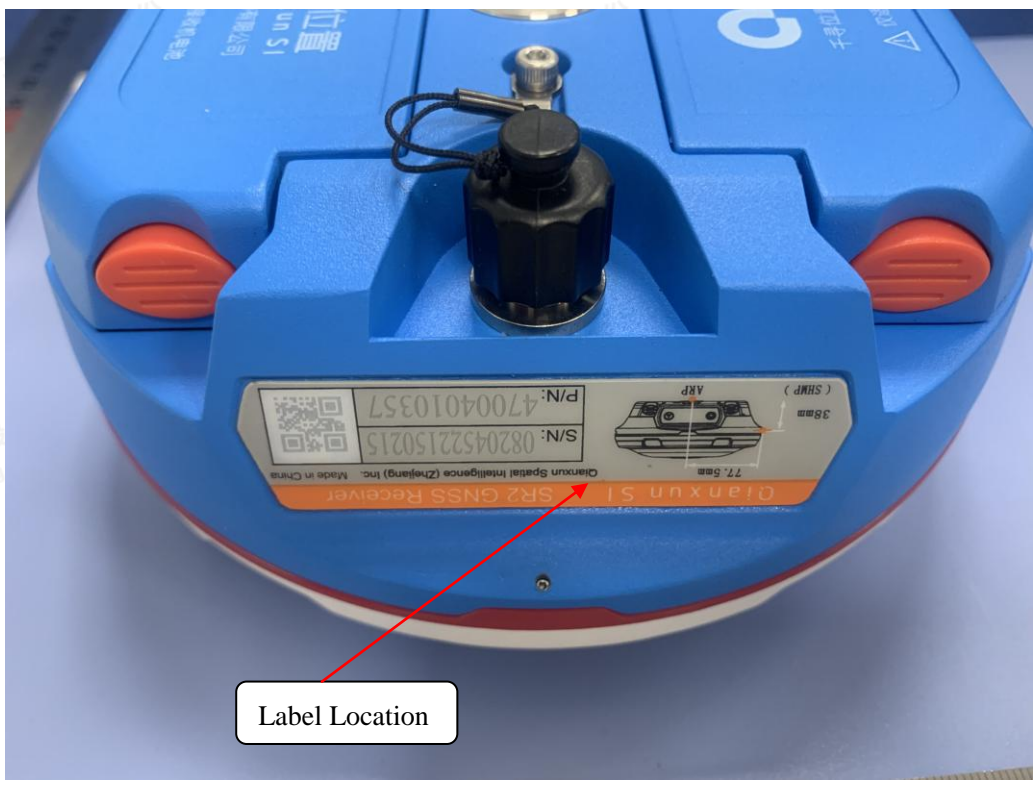

LABEL AND LOCATION

**GNSS Receiver**  
**Model: SR2**  
**FCC ID: 2A33XSR2**

(Size: L4.0cm x 3.0cm)

Label Location