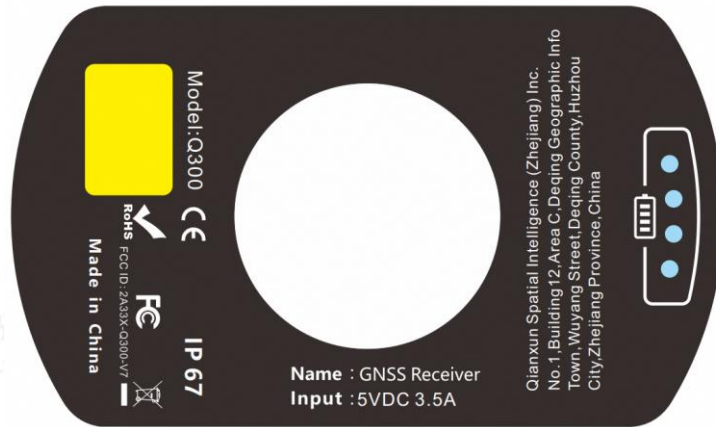

LABEL AND LOCATION

(Size: L 6.0cm x W 3.0cm)