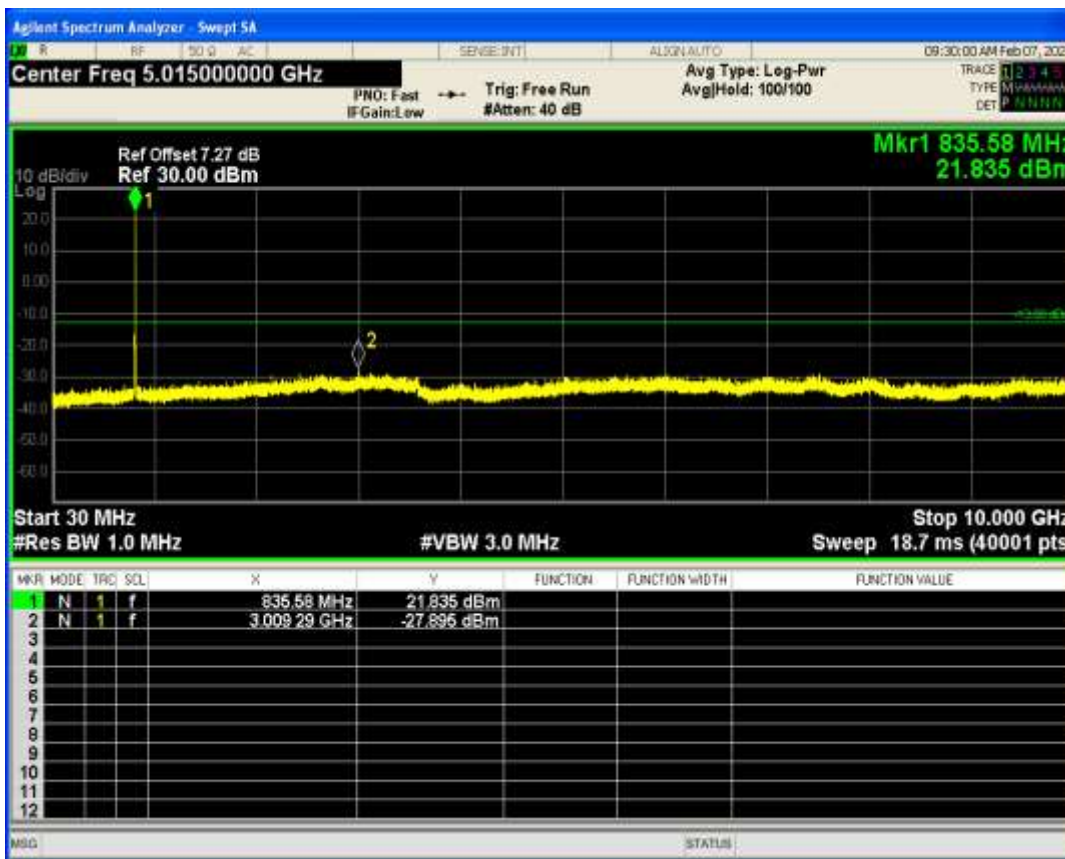

HSDPA Band5 Subtest1 Channel=4182