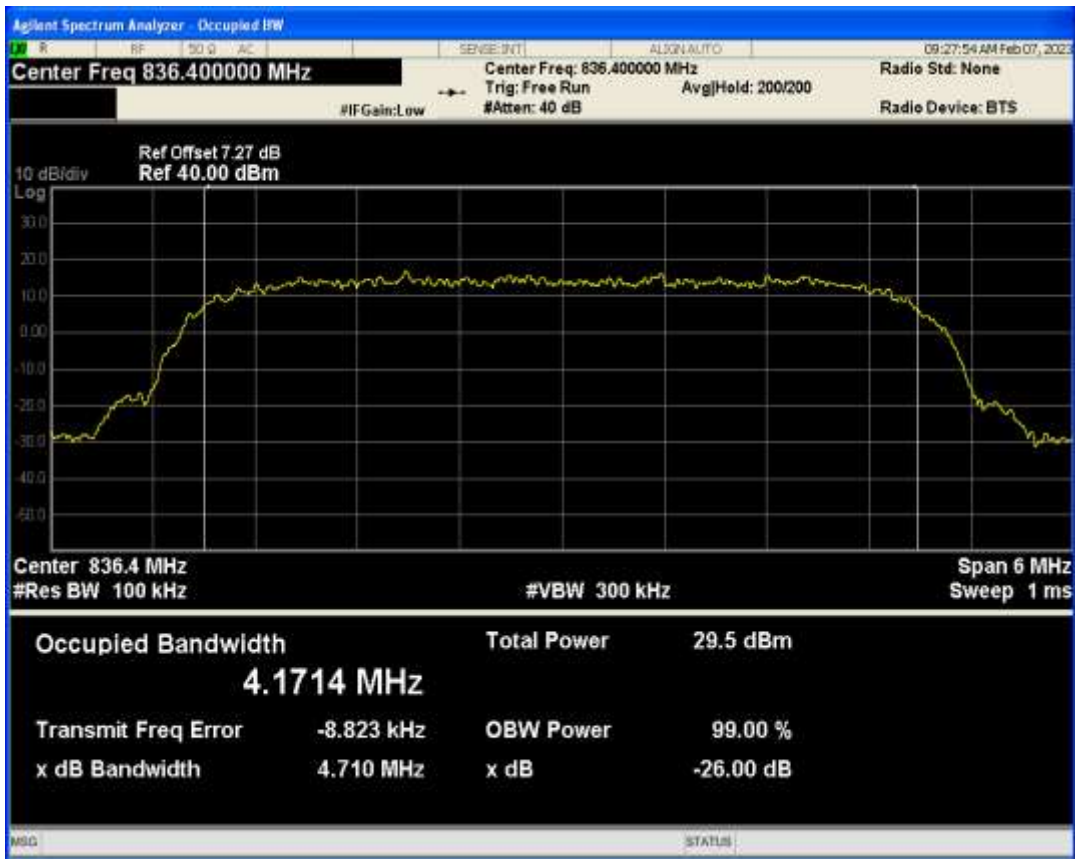

HSDPA Band5 Subtest1 Channel=4182