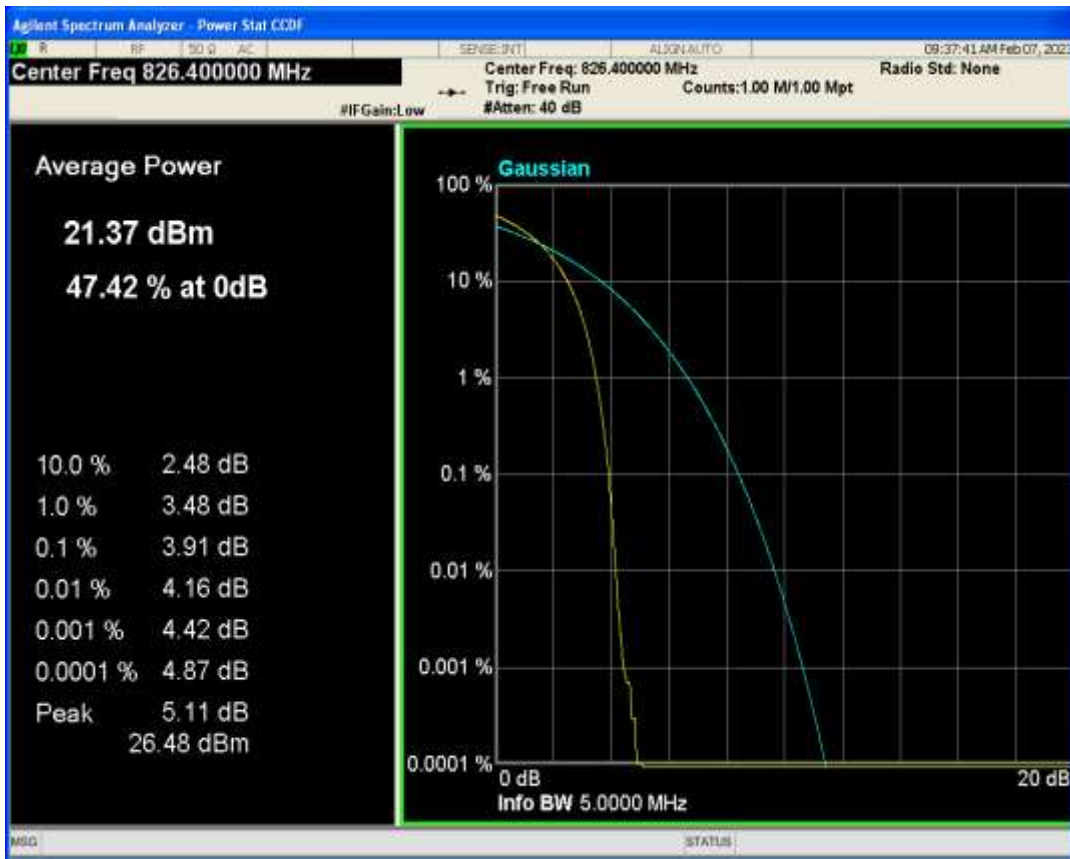

HSUPA Band5 Subtest5 Channel=4132