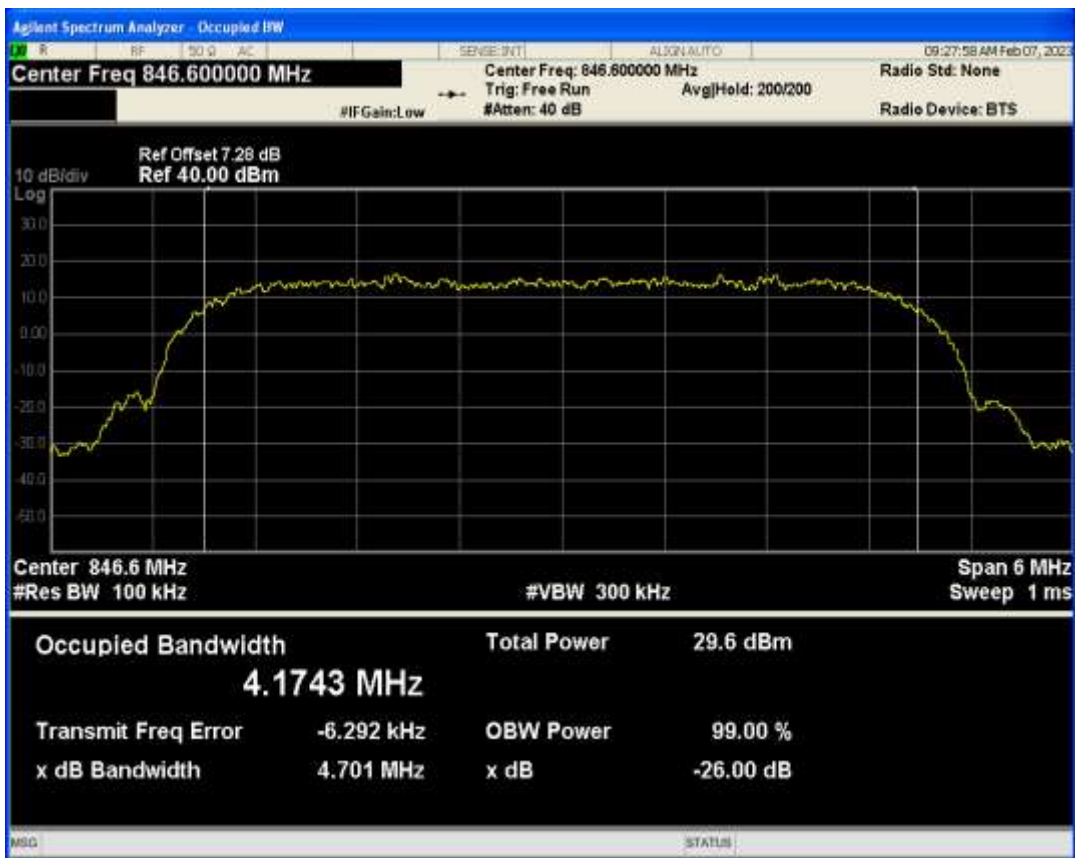

HSDPA Band5 Subtest1 Channel=4233