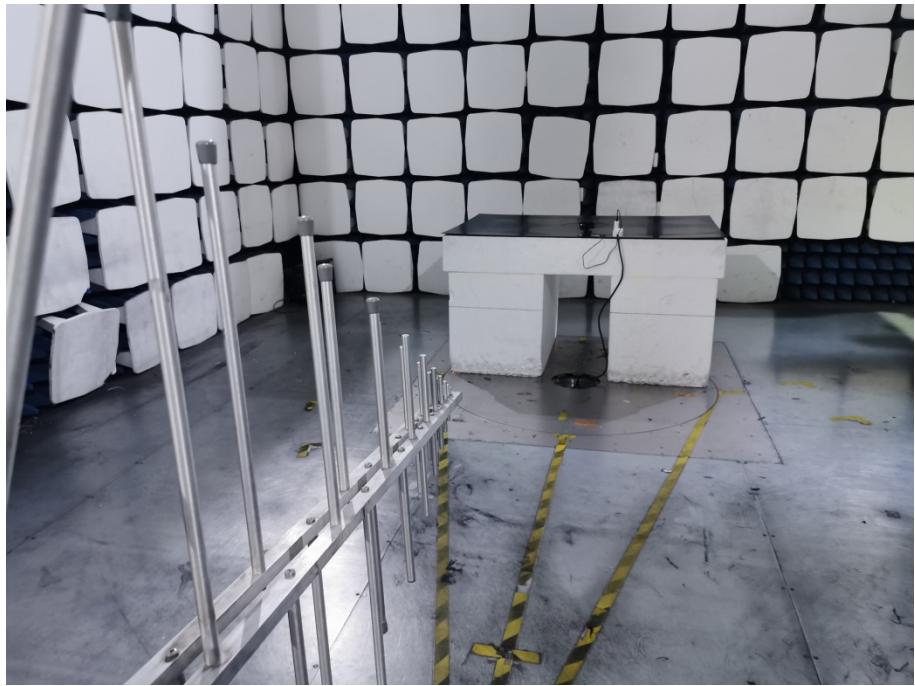

EXHIBIT 4 - TEST SETUP PHOTOGRAPHS

**Conducted Emission
Test Setup**

**Radiation Emission Test
Setup (Below 30MHz)**

Radiation Emission Test Setup (30MHz to 1GHz)

Radiation Emission Test Setup (1GHz to 18GHz)

Radiation Emission Test Setup (Above 18GHz)

Radio Test Setup View

******* END OF REPORT *******