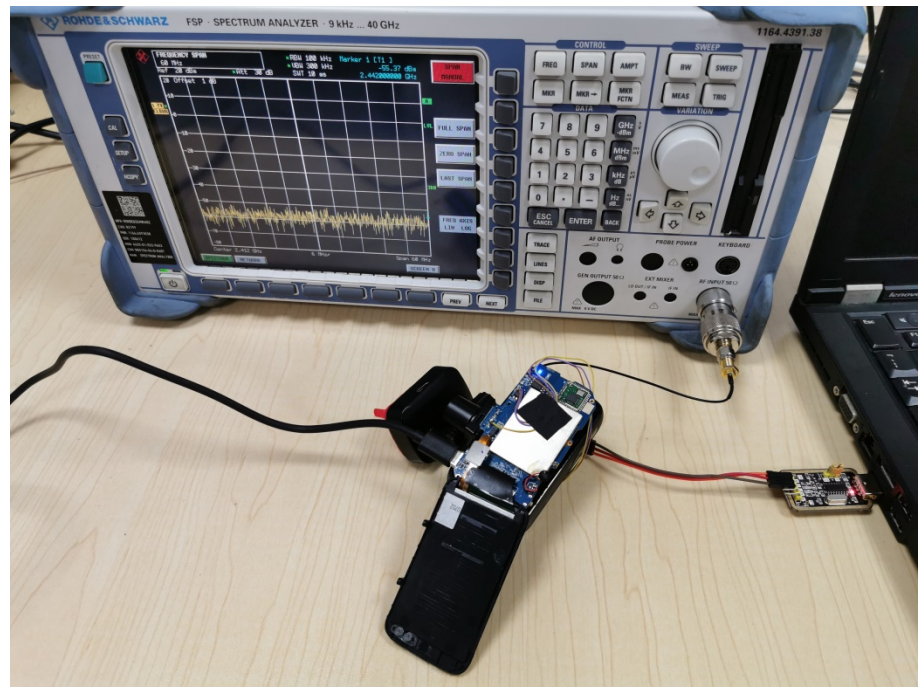

EXHIBIT 4 - TEST SETUP PHOTOGRAPHS

**Conducted Emission
Test Setup**

**Radiation Emission Test
Setup (Below 30MHz)**

Radiation Emission Test Setup (30MHz to 1GHz)

Radiation Emission Test Setup (1GHz to 18GHz)

Radiation Emission Test Setup (Above 18GHz)

Radio Test Setup View

******* END OF REPORT *******