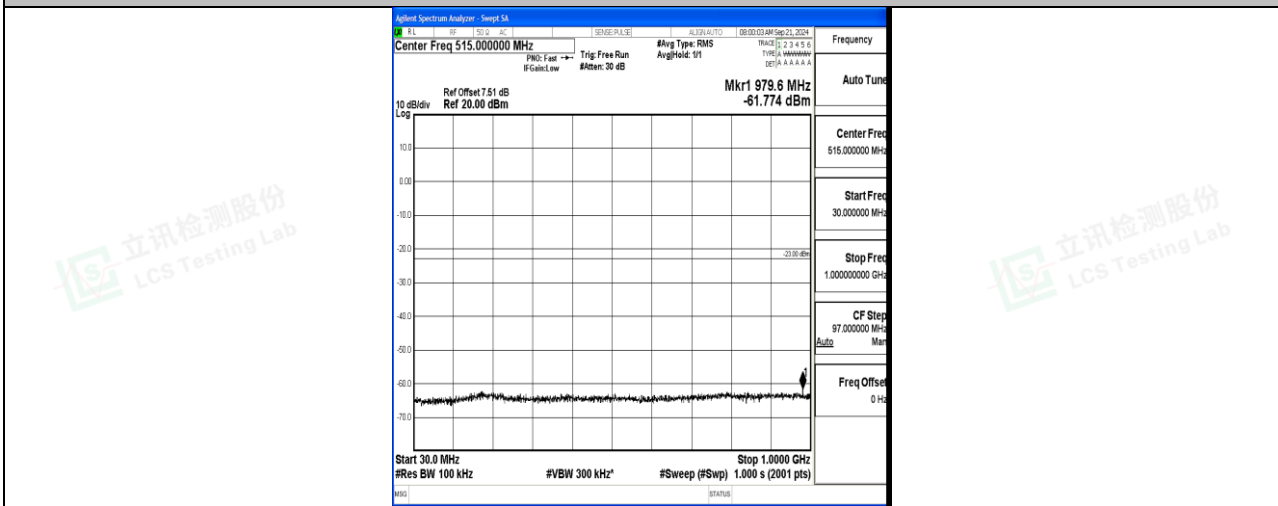

Band66\_20MHz\_16QAM\_132072\_1RB#0\_3000~20000\_3000~20000

Band66\_20MHz\_QPSK\_132322\_1RB#0\_0.009~0.15\_0.009~0.15

Band66\_20MHz\_QPSK\_132322\_1RB#0\_0.15~30\_0.15~30

Band66\_20MHz\_QPSK\_132322\_1RB#0\_30~1000\_30~1000