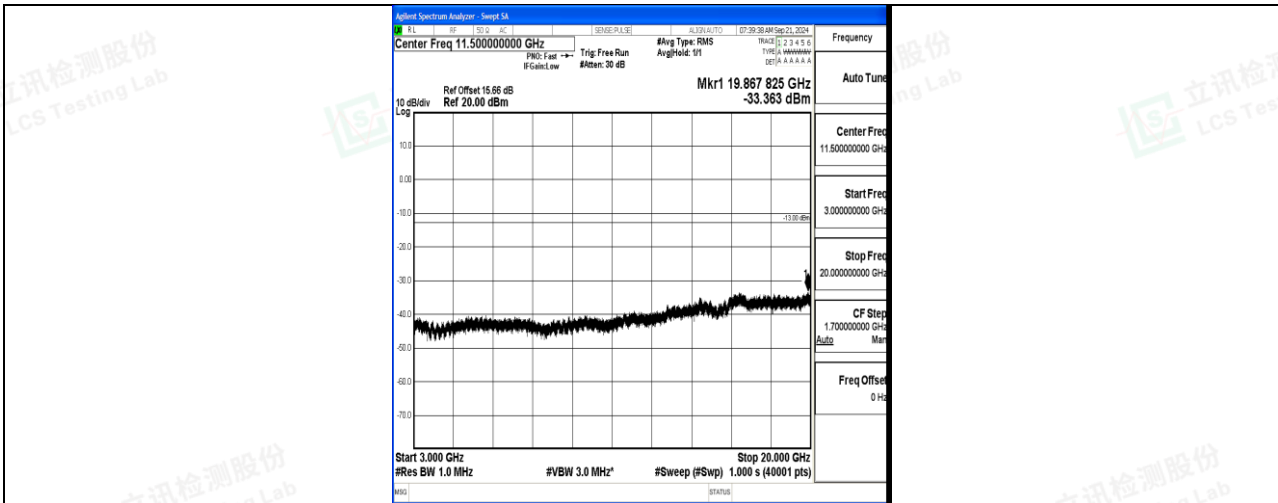

Band66_15MHz_QPSK_132047_1RB#0_1000~3000_1000~3000

Band66_15MHz_QPSK_132047_1RB#0_3000~20000_3000~20000