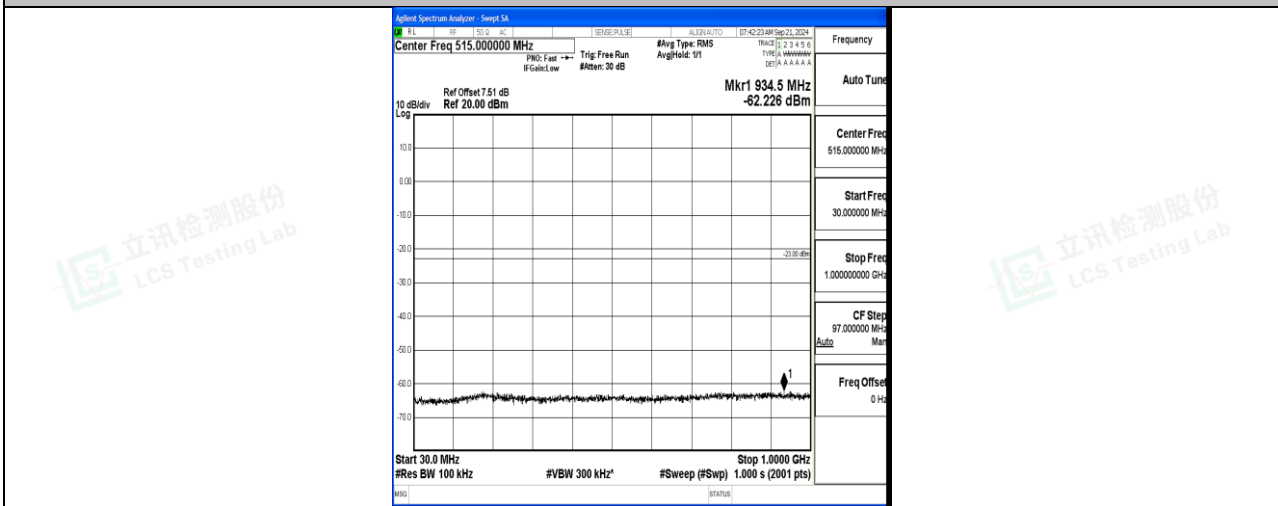

Band66\_15MHz\_QPSK\_132597\_1RB#0\_1000~3000\_1000~3000

Band66\_15MHz\_QPSK\_132597\_1RB#0\_3000~20000\_3000~20000

Band66\_15MHz\_16QAM\_132597\_1RB#0\_0.009~0.15\_0.009~0.15

Band66\_15MHz\_16QAM\_132597\_1RB#0\_0.15~30\_0.15~30