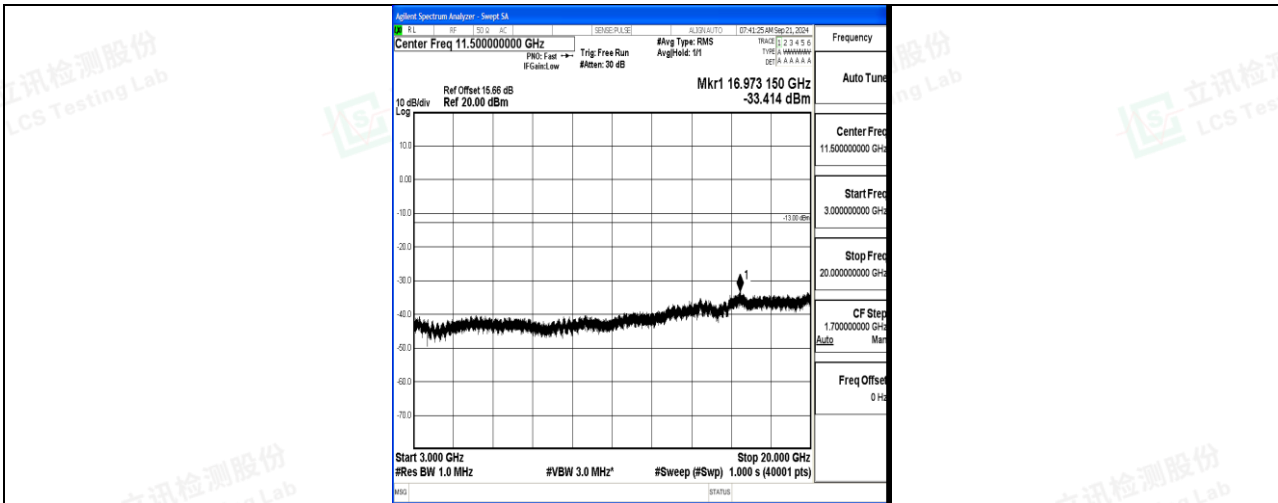

Band66\_15MHz\_16QAM\_132322\_1RB#0\_0.009~0.15\_0.009~0.15

Band66\_15MHz\_16QAM\_132322\_1RB#0\_0.15~30\_0.15~30

Band66\_15MHz\_16QAM\_132322\_1RB#0\_30~1000\_30~1000

Band66\_15MHz\_16QAM\_132322\_1RB#0\_1000~3000\_1000~3000