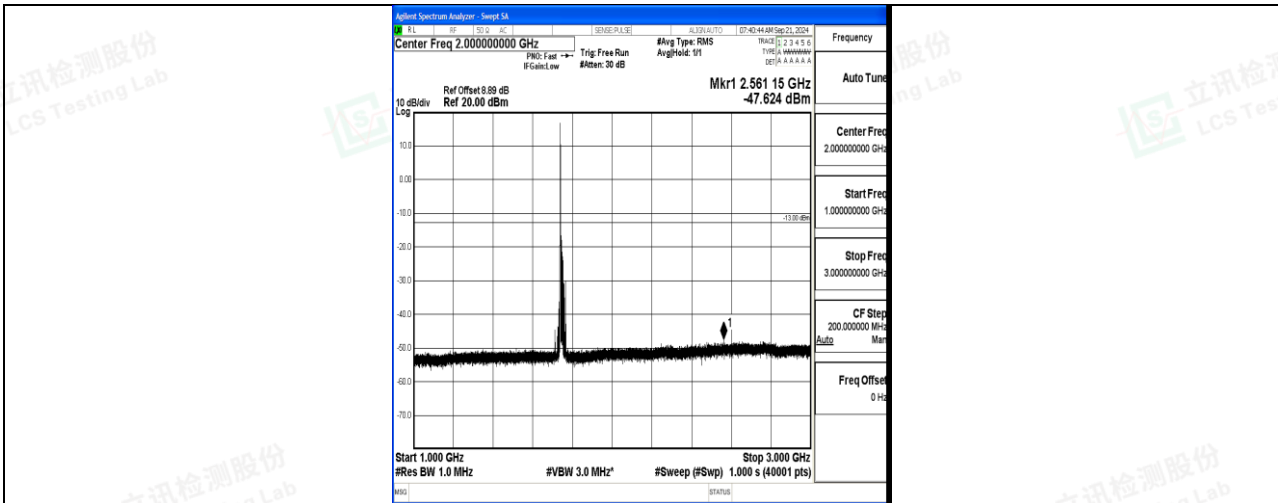

Band66_15MHz_QPSK_132322_1RB#0_30~1000_30~1000

Band66_15MHz_QPSK_132322_1RB#0_1000~3000_1000~3000