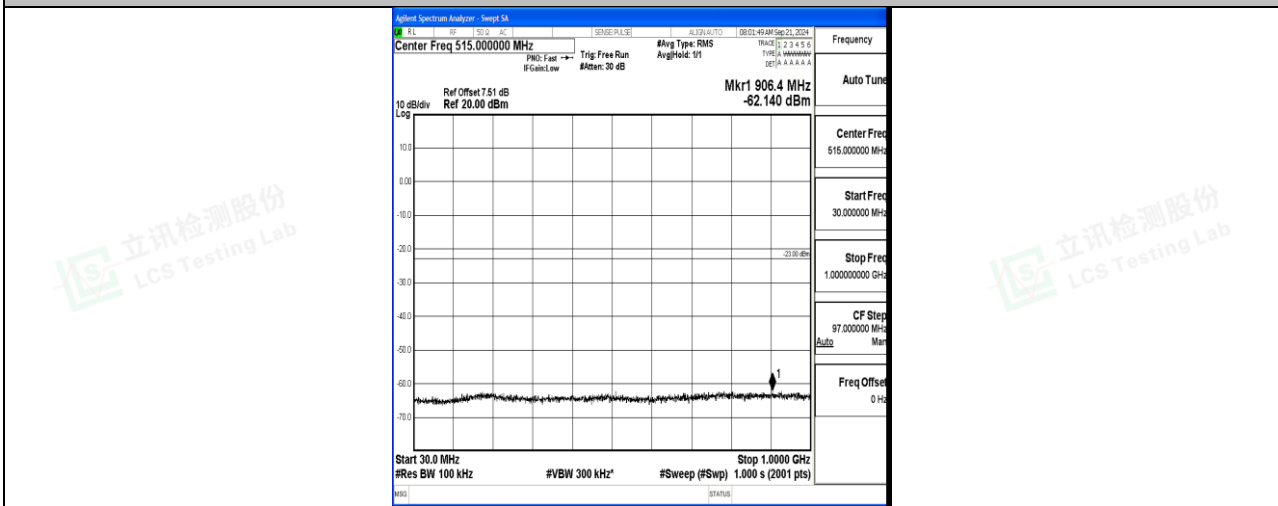

Band66_20MHz_16QAM_132572_1RB#0_0.15~30_0.15~30

Band66_20MHz_16QAM_132572_1RB#0_30~1000_30~1000