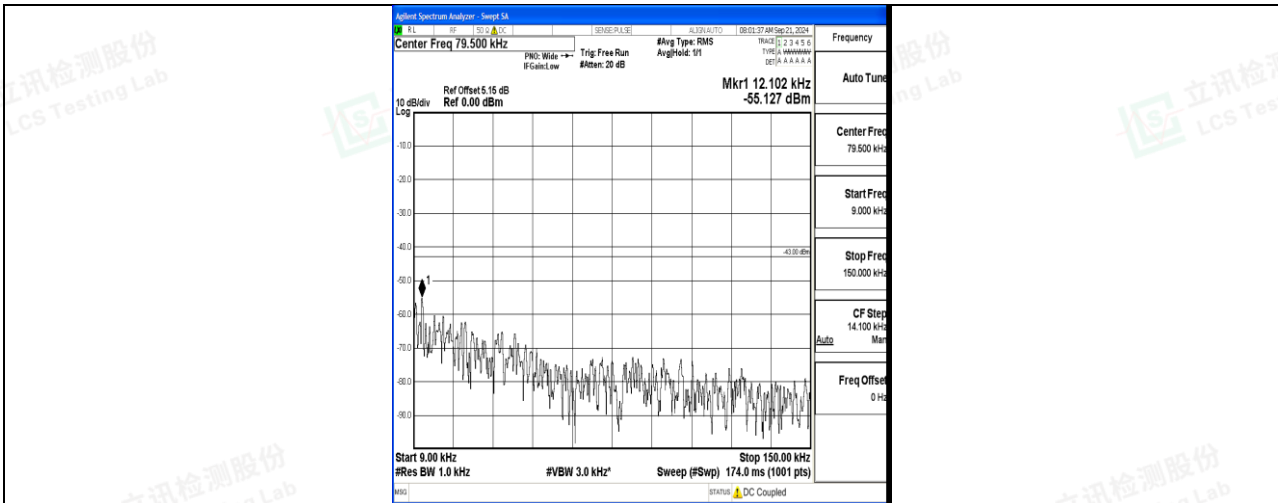

Band66\_20MHz\_QPSK\_132572\_1RB#0\_0.15~30\_0.15~30

Band66\_20MHz\_QPSK\_132572\_1RB#0\_30~1000\_30~1000

Band66\_20MHz\_QPSK\_132572\_1RB#0\_1000~3000\_1000~3000

Band66\_20MHz\_QPSK\_132572\_1RB#0\_3000~20000\_3000~20000