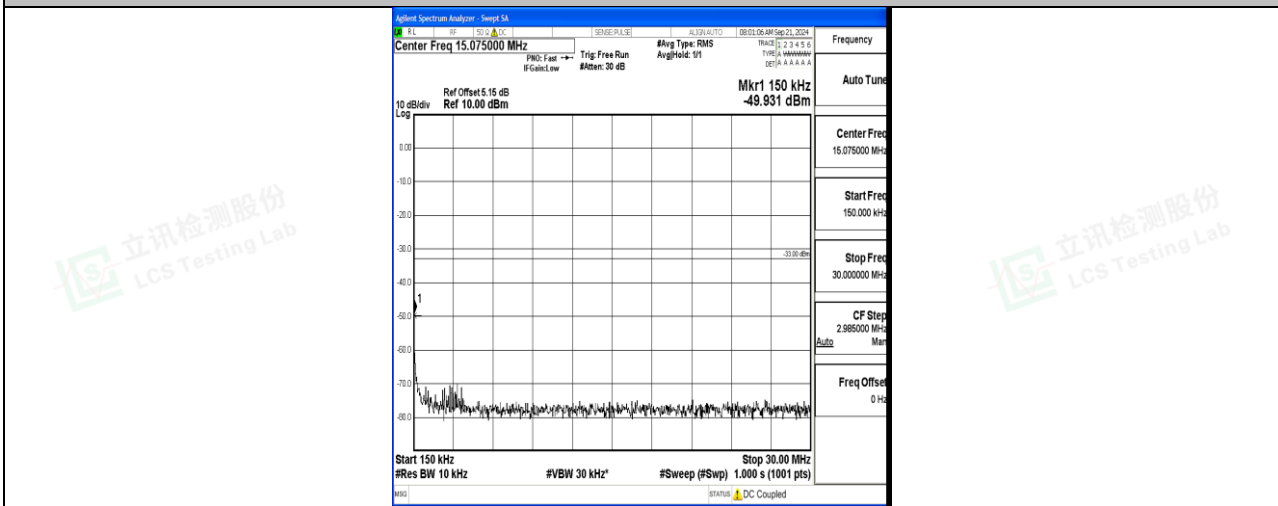

Band66\_20MHz\_16QAM\_132322\_1RB#0\_30~1000\_30~1000

Band66\_20MHz\_16QAM\_132322\_1RB#0\_1000~3000\_1000~3000

Band66\_20MHz\_16QAM\_132322\_1RB#0\_3000~20000\_3000~20000

Band66\_20MHz\_QPSK\_132572\_1RB#0\_0.009~0.15\_0.009~0.15