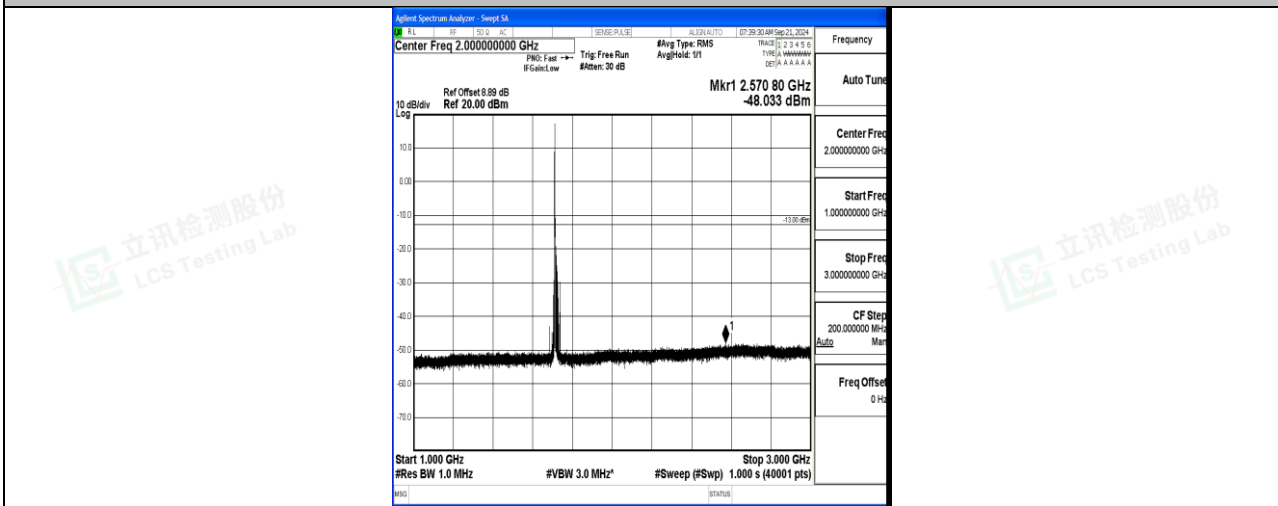

Band66\_10MHz\_16QAM\_132622\_1RB#0\_3000~20000\_3000~20000

Band66\_15MHz\_QPSK\_132047\_1RB#0\_0.009~0.15\_0.009~0.15

Band66\_15MHz\_QPSK\_132047\_1RB#0\_0.15~30\_0.15~30

Band66\_15MHz\_QPSK\_132047\_1RB#0\_30~1000\_30~1000