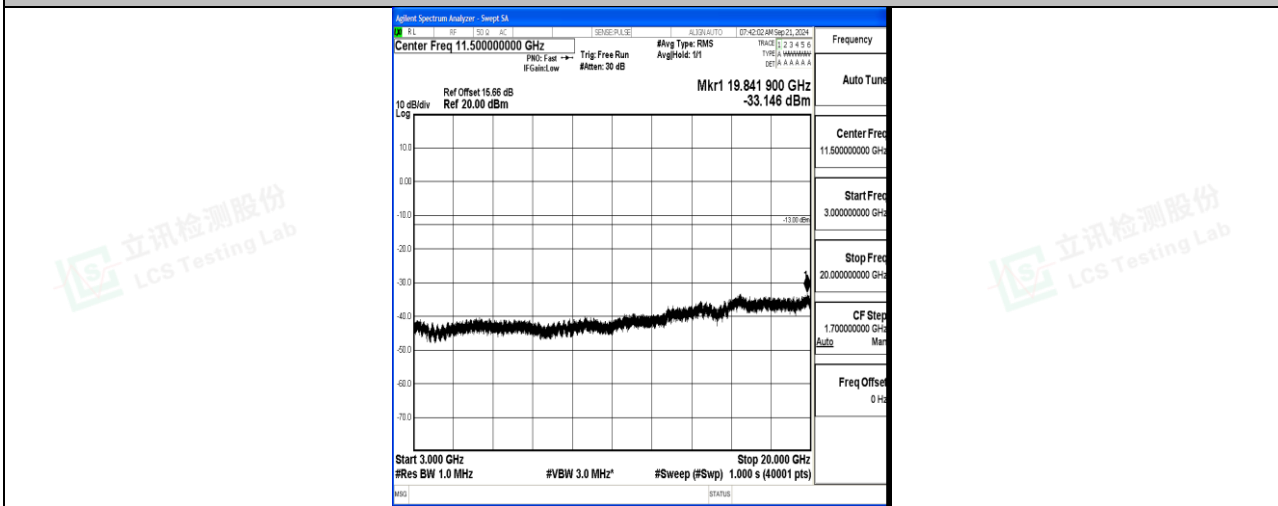

Band66_15MHz_QPSK_132597_1RB#0_1000~3000_1000~3000

Band66_15MHz_QPSK_132597_1RB#0_3000~20000_3000~20000