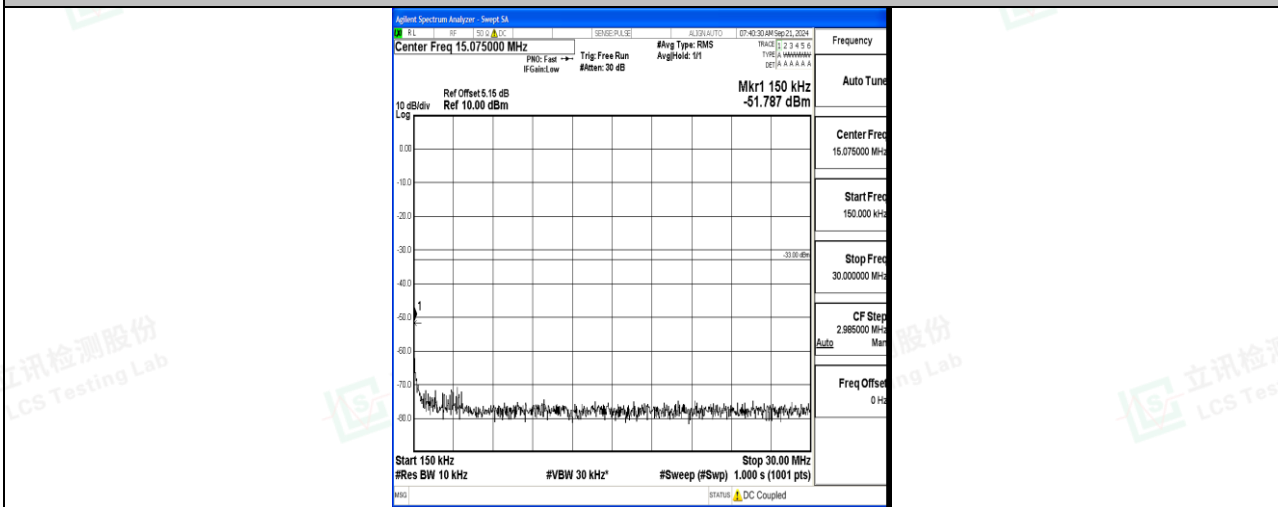

Band66\_15MHz\_16QAM\_132047\_1RB#0\_30~1000\_30~1000

Band66\_15MHz\_16QAM\_132047\_1RB#0\_1000~3000\_1000~3000

Band66\_15MHz\_16QAM\_132047\_1RB#0\_3000~20000\_3000~20000

Band66\_15MHz\_QPSK\_132322\_1RB#0\_0.009~0.15\_0.009~0.15