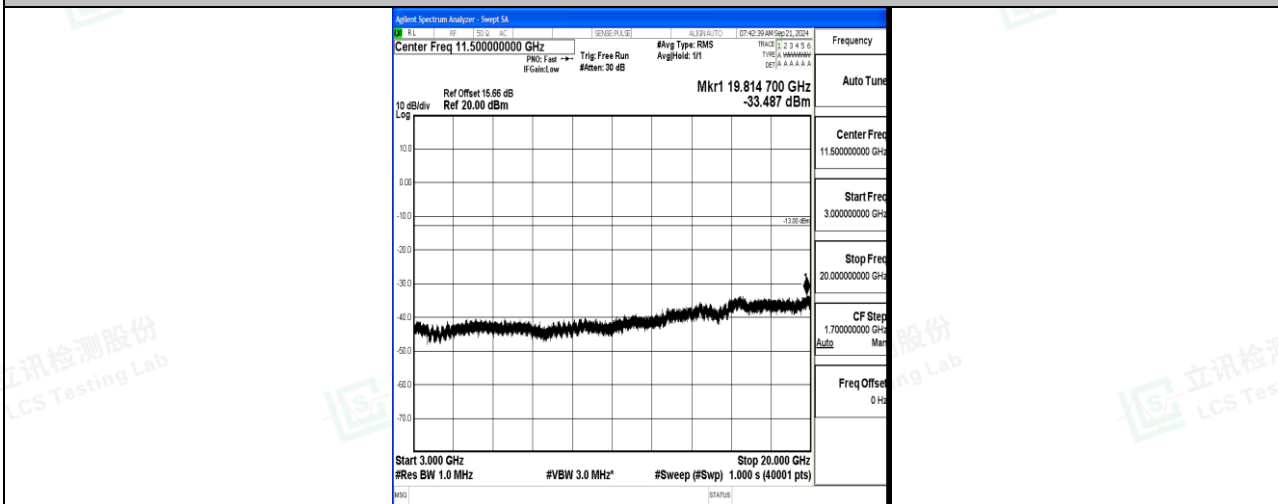

Band66_15MHz_16QAM_132597_1RB#0_1000~3000_1000~3000

Band66_15MHz_16QAM_132597_1RB#0_3000~20000_3000~20000