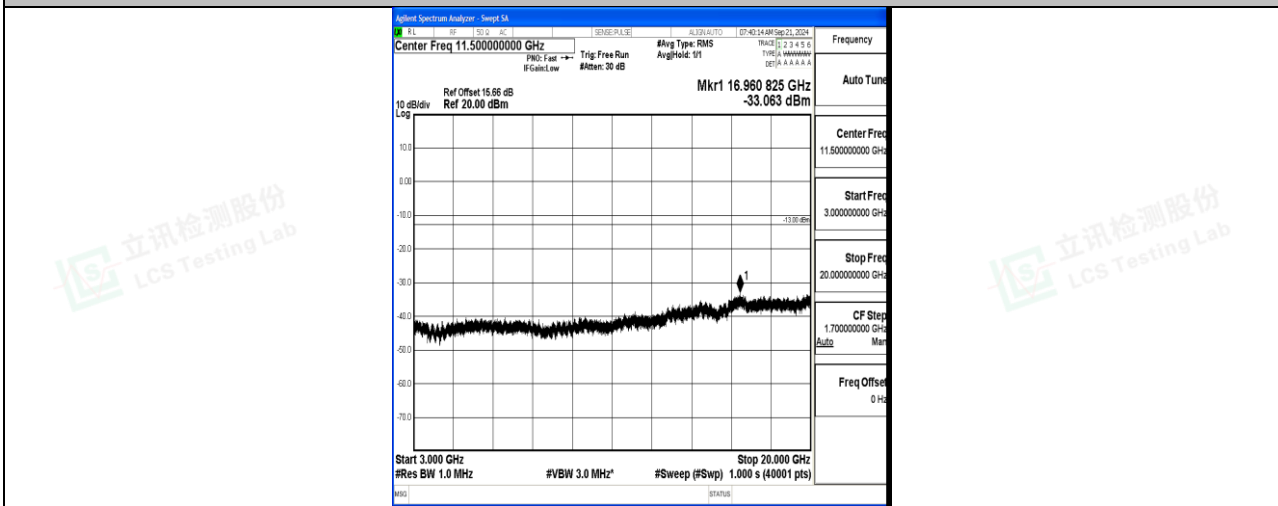

Band66_15MHz_16QAM_132047_1RB#0_1000~3000_1000~3000

Band66_15MHz_16QAM_132047_1RB#0_3000~20000_3000~20000