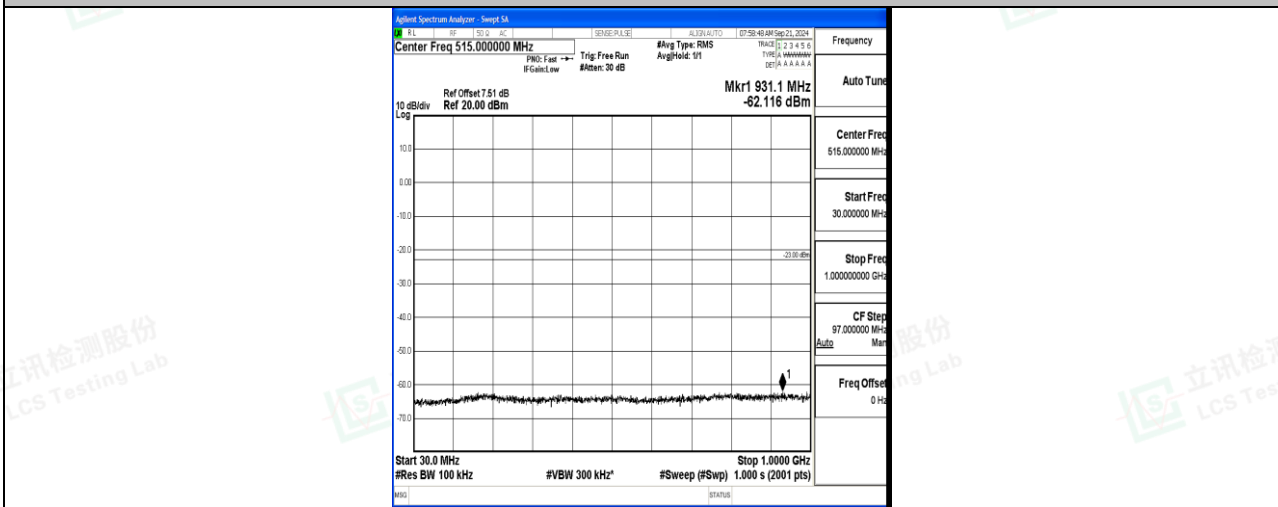

Band66_20MHz_QPSK_132072_1RB#0_0.15~30_0.15~30

Band66_20MHz_QPSK_132072_1RB#0_30~1000_30~1000