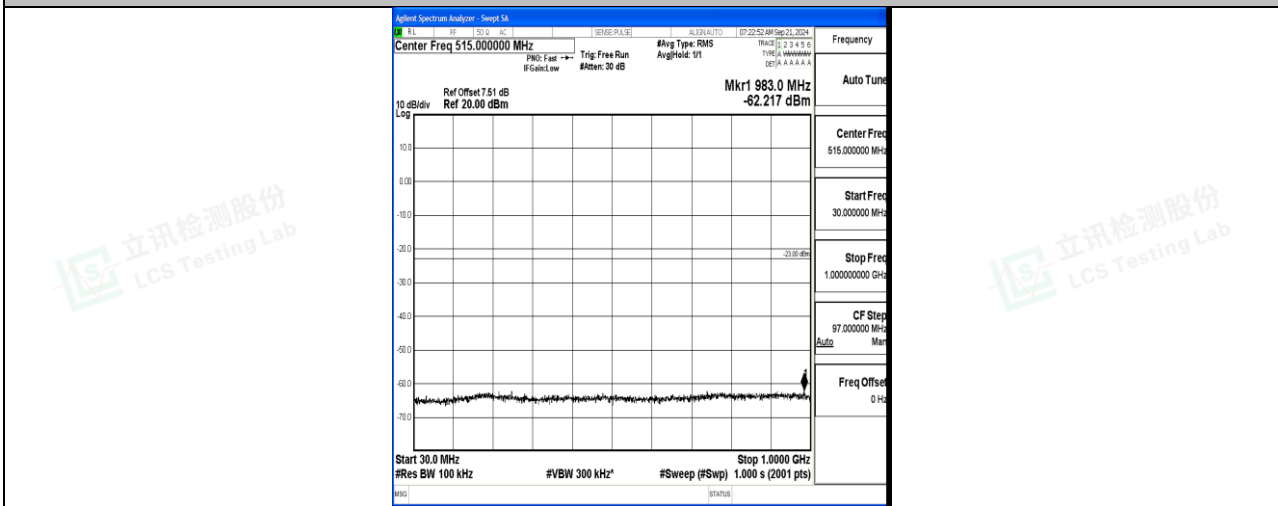

Band66\_10MHz\_16QAM\_132622\_1RB#0\_0.009~0.15\_0.009~0.15

Band66\_10MHz\_16QAM\_132622\_1RB#0\_0.15~30\_0.15~30

Band66\_10MHz\_16QAM\_132622\_1RB#0\_30~1000\_30~1000

Band66\_10MHz\_16QAM\_132622\_1RB#0\_1000~3000\_1000~3000