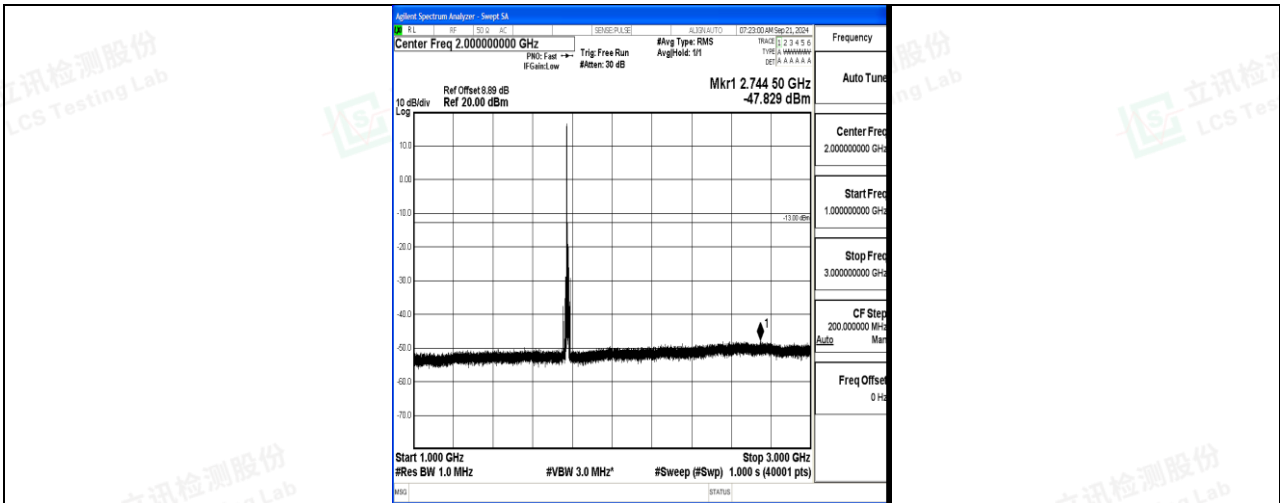

Band66\_10MHz\_16QAM\_132622\_1RB#0\_0.009~0.15\_0.009~0.15

Band66\_10MHz\_16QAM\_132622\_1RB#0\_0.15~30\_0.15~30

Band66\_10MHz\_16QAM\_132622\_1RB#0\_30~1000\_30~1000

Band66\_10MHz\_16QAM\_132622\_1RB#0\_1000~3000\_1000~3000