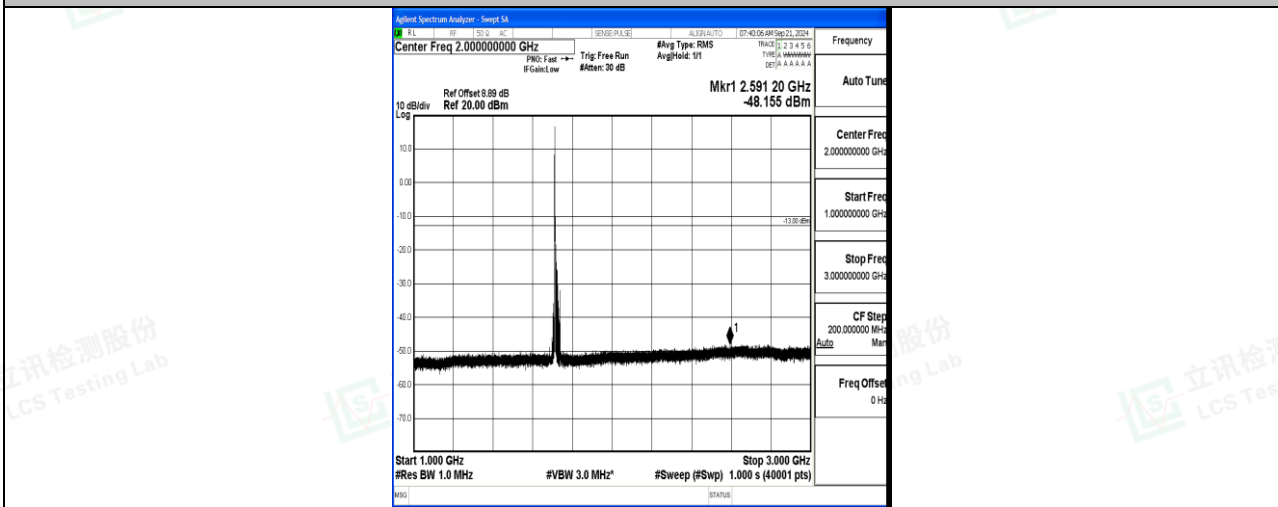

Band66_15MHz_16QAM_132047_1RB#0_30~1000_30~1000

Band66_15MHz_16QAM_132047_1RB#0_1000~3000_1000~3000