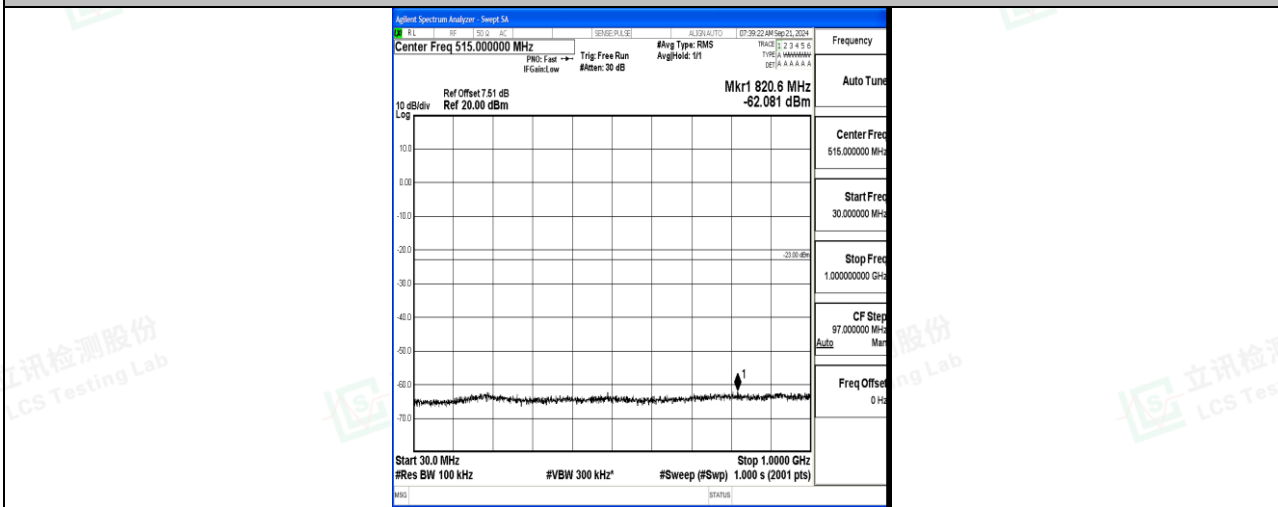

Band66\_10MHz\_16QAM\_132622\_1RB#0\_3000~20000\_3000~20000

Band66\_15MHz\_QPSK\_132047\_1RB#0\_0.009~0.15\_0.009~0.15

Band66\_15MHz\_QPSK\_132047\_1RB#0\_0.15~30\_0.15~30

Band66\_15MHz\_QPSK\_132047\_1RB#0\_30~1000\_30~1000