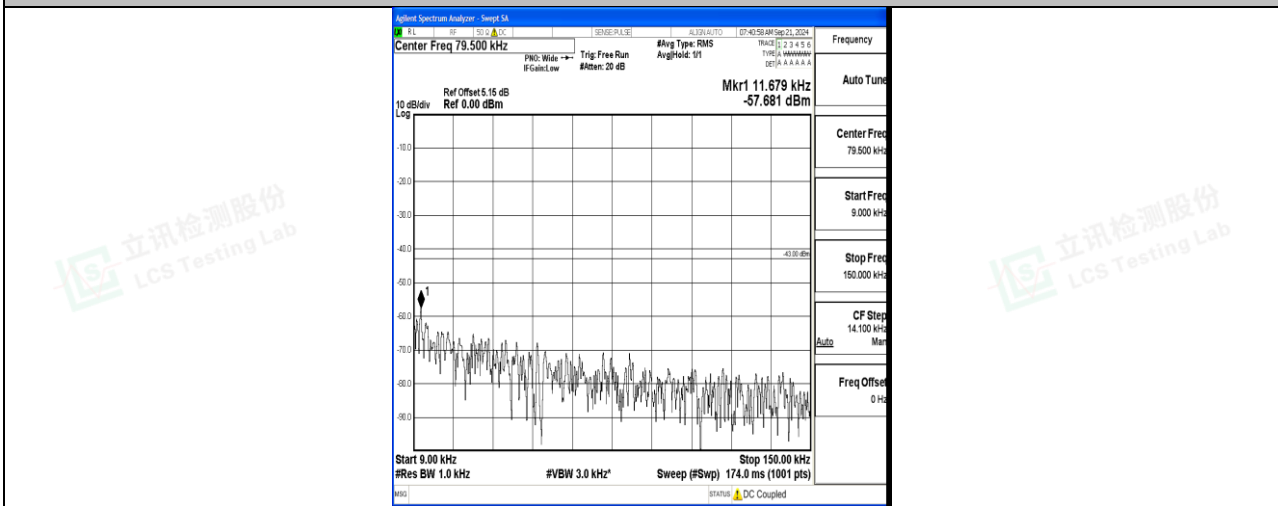

Band66\_15MHz\_QPSK\_132322\_1RB#0\_0.15~30\_0.15~30

Band66\_15MHz\_QPSK\_132322\_1RB#0\_30~1000\_30~1000

Band66\_15MHz\_QPSK\_132322\_1RB#0\_1000~3000\_1000~3000

Band66\_15MHz\_QPSK\_132322\_1RB#0\_3000~20000\_3000~20000