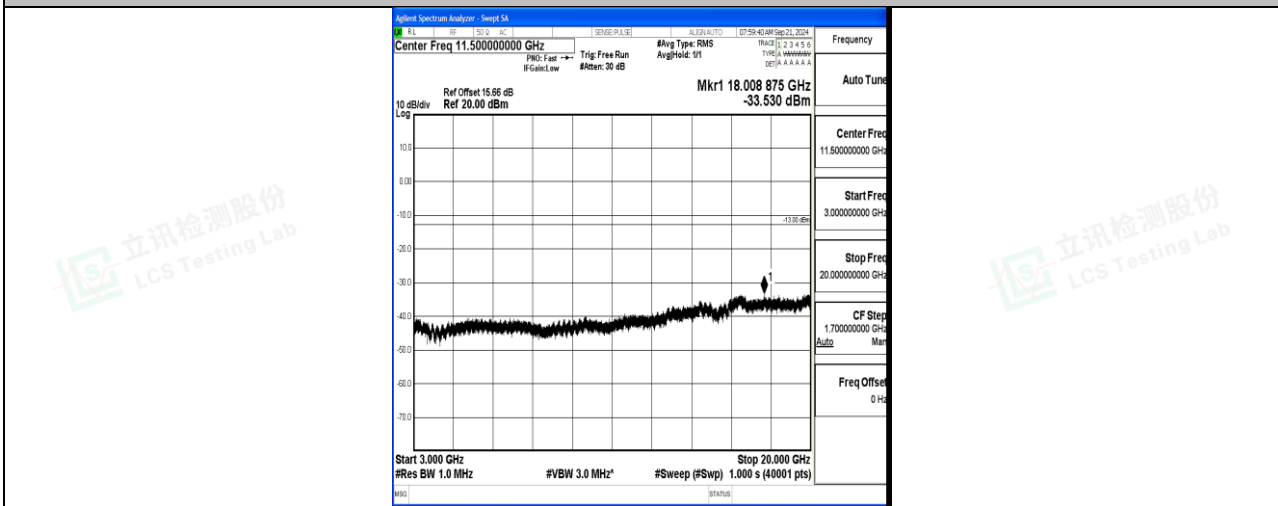

Band66\_20MHz\_16QAM\_132072\_1RB#0\_0.009~0.15\_0.009~0.15

Band66\_20MHz\_16QAM\_132072\_1RB#0\_0.15~30\_0.15~30

Band66\_20MHz\_16QAM\_132072\_1RB#0\_30~1000\_30~1000

Band66\_20MHz\_16QAM\_132072\_1RB#0\_1000~3000\_1000~3000