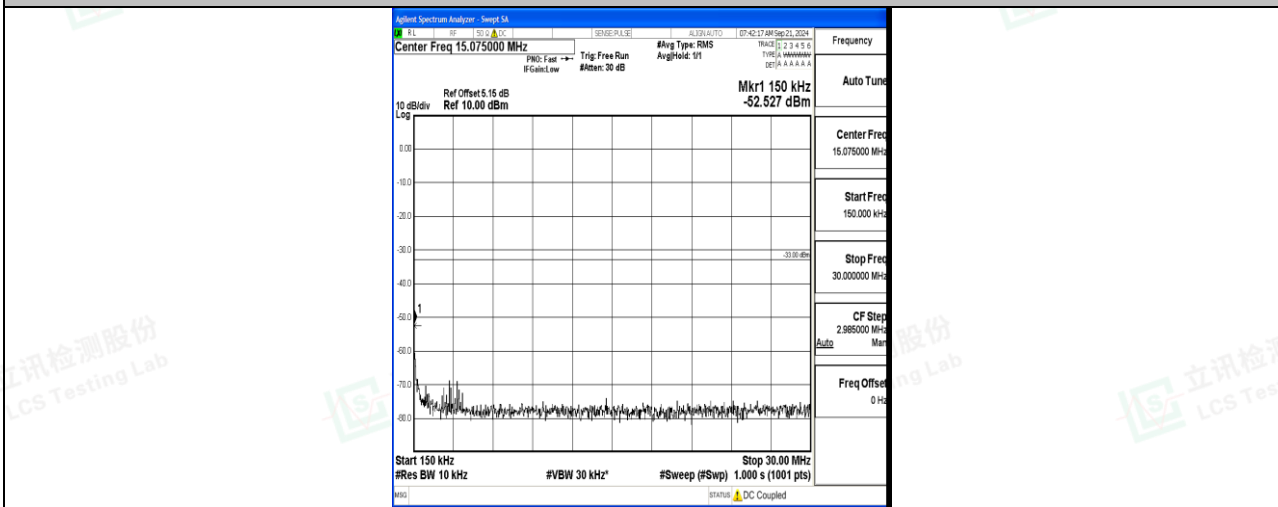

Band66\_15MHz\_QPSK\_132597\_1RB#0\_1000~3000\_1000~3000

Band66\_15MHz\_QPSK\_132597\_1RB#0\_3000~20000\_3000~20000

Band66\_15MHz\_16QAM\_132597\_1RB#0\_0.009~0.15\_0.009~0.15

Band66\_15MHz\_16QAM\_132597\_1RB#0\_0.15~30\_0.15~30