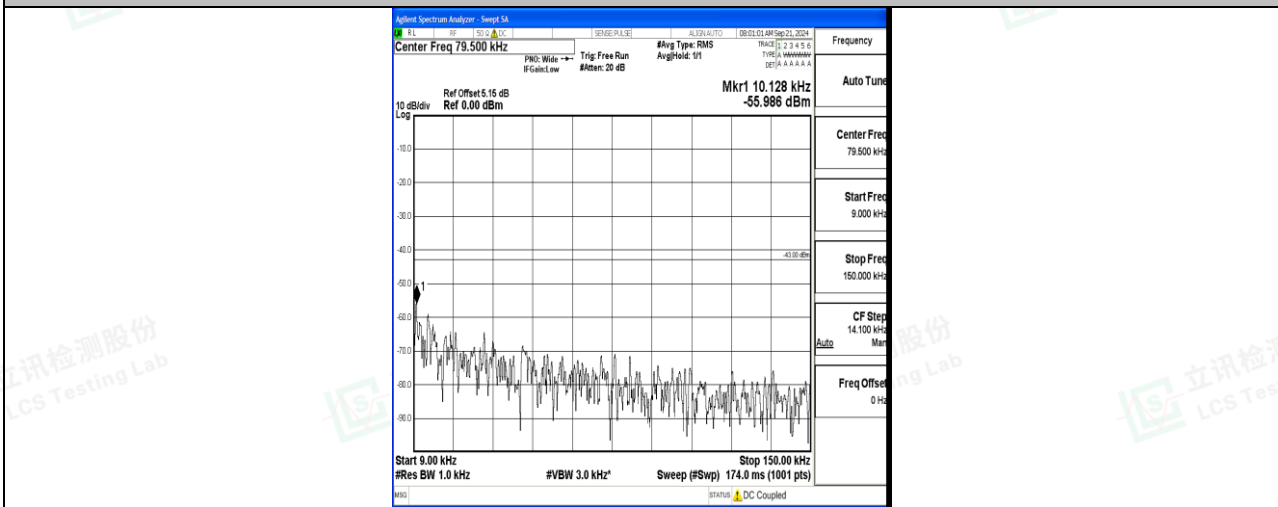

Band66\_20MHz\_16QAM\_132322\_1RB#0\_30~1000\_30~1000

Band66\_20MHz\_16QAM\_132322\_1RB#0\_1000~3000\_1000~3000

Band66\_20MHz\_16QAM\_132322\_1RB#0\_3000~20000\_3000~20000

Band66\_20MHz\_QPSK\_132572\_1RB#0\_0.009~0.15\_0.009~0.15