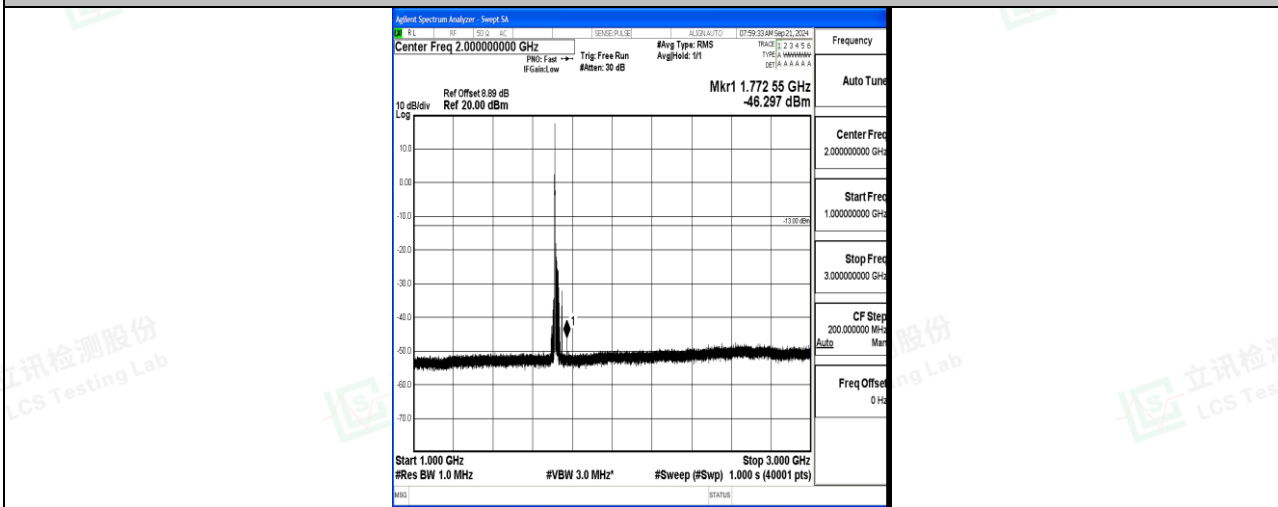

Band66\_20MHz\_16QAM\_132072\_1RB#0\_0.009~0.15\_0.009~0.15

Band66\_20MHz\_16QAM\_132072\_1RB#0\_0.15~30\_0.15~30

Band66\_20MHz\_16QAM\_132072\_1RB#0\_30~1000\_30~1000

Band66\_20MHz\_16QAM\_132072\_1RB#0\_1000~3000\_1000~3000