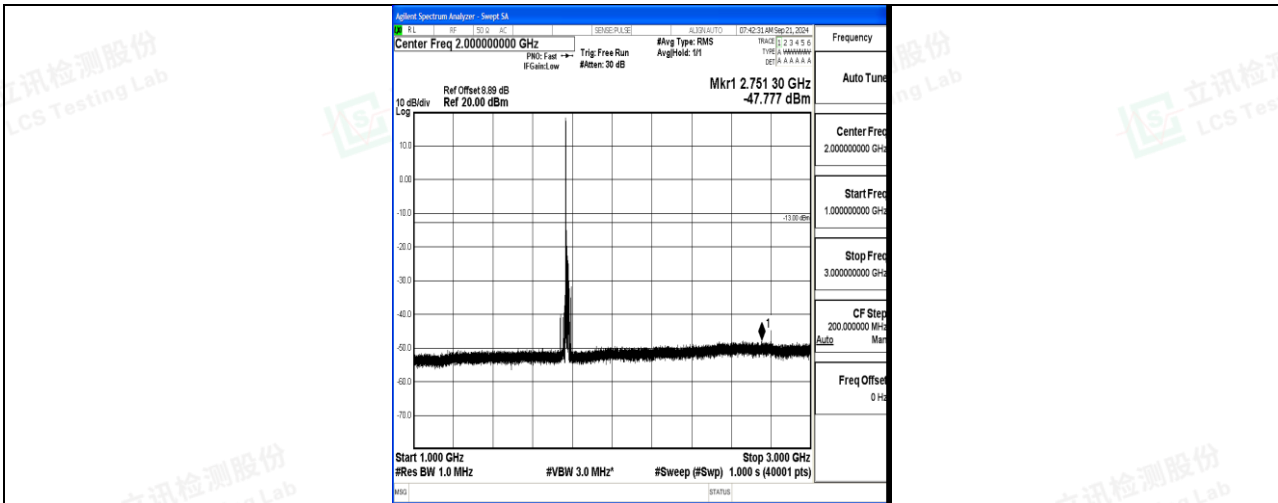

Band66_15MHz_16QAM_132597_1RB#0_30~1000_30~1000

Band66_15MHz_16QAM_132597_1RB#0_1000~3000_1000~3000