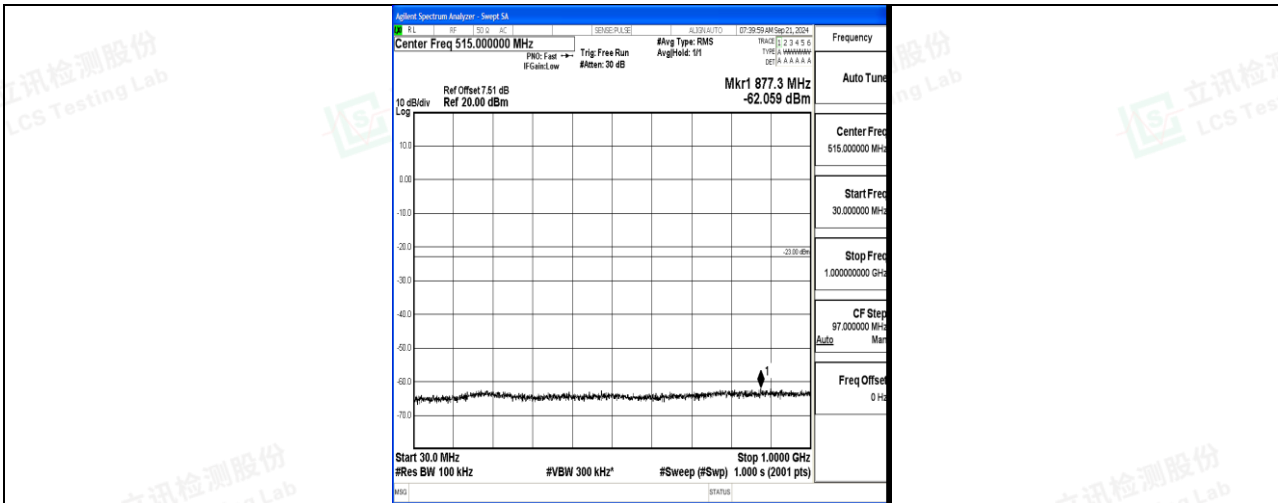

Band66\_15MHz\_QPSK\_132047\_1RB#0\_1000~3000\_1000~3000

Band66\_15MHz\_QPSK\_132047\_1RB#0\_3000~20000\_3000~20000

Band66\_15MHz\_16QAM\_132047\_1RB#0\_0.009~0.15\_0.009~0.15

Band66\_15MHz\_16QAM\_132047\_1RB#0\_0.15~30\_0.15~30