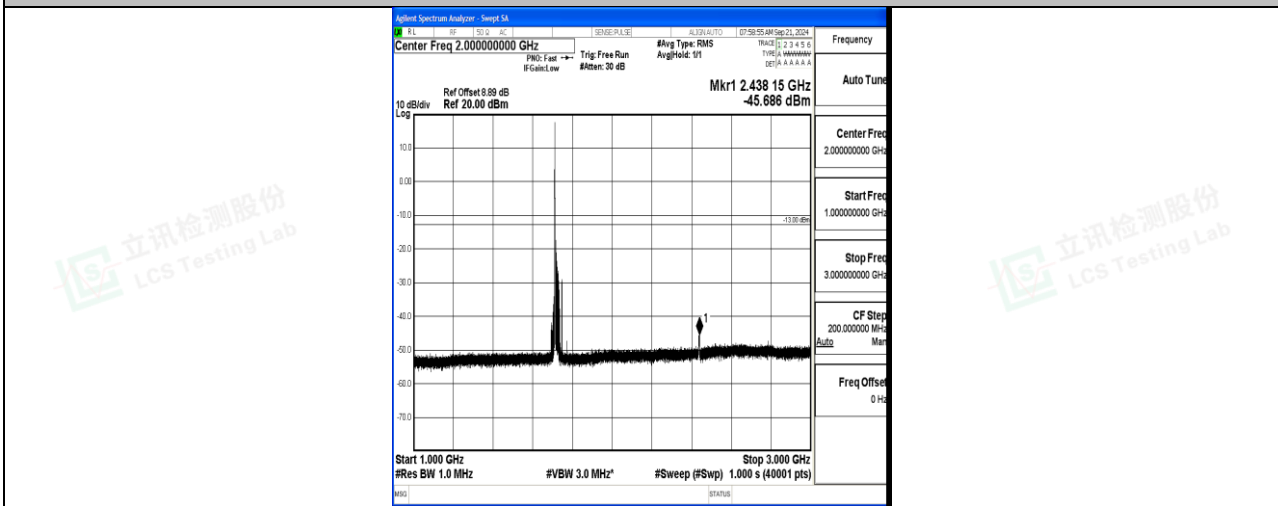

Band66_20MHz_QPSK_132072_1RB#0_30~1000_30~1000

Band66_20MHz_QPSK_132072_1RB#0_1000~3000_1000~3000