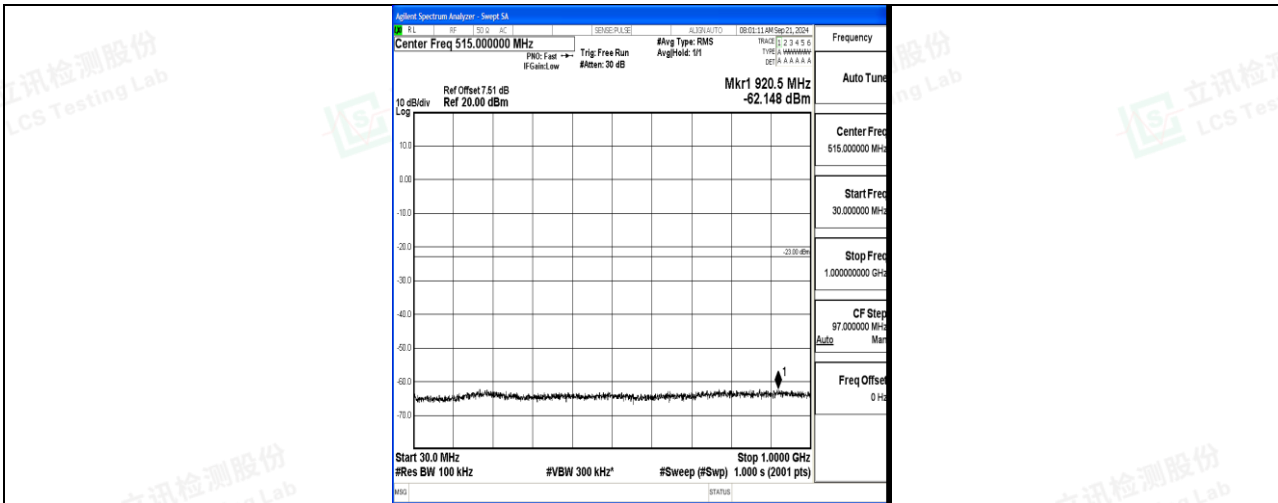

Band66_20MHz_QPSK_132572_1RB#0_0.15~30_0.15~30

Band66_20MHz_QPSK_132572_1RB#0_30~1000_30~1000