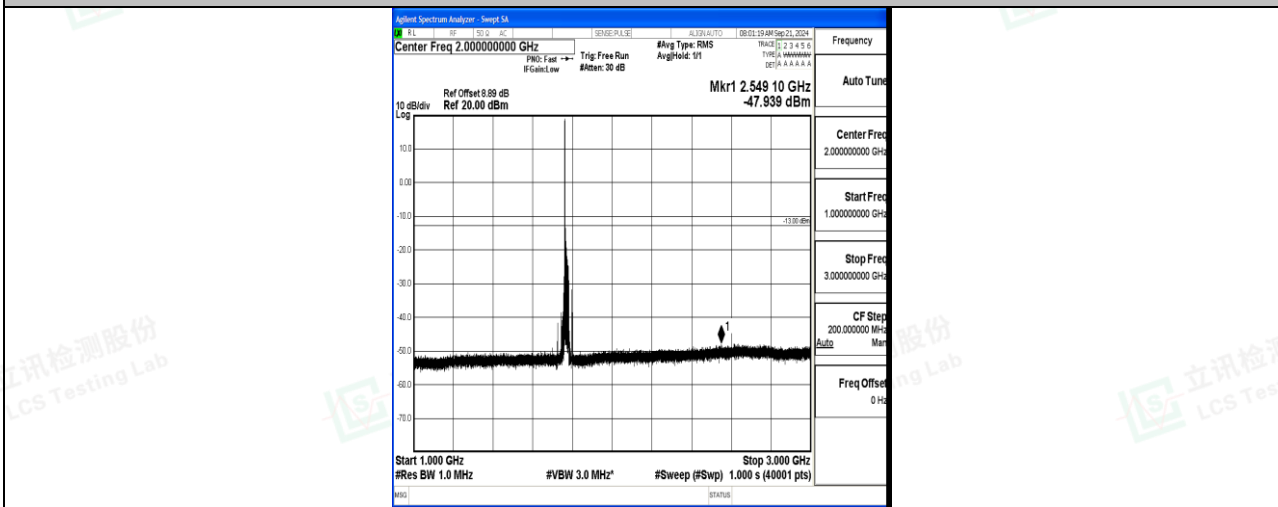

Band66_20MHz_QPSK_132572_1RB#0_30~1000_30~1000

Band66_20MHz_QPSK_132572_1RB#0_1000~3000_1000~3000