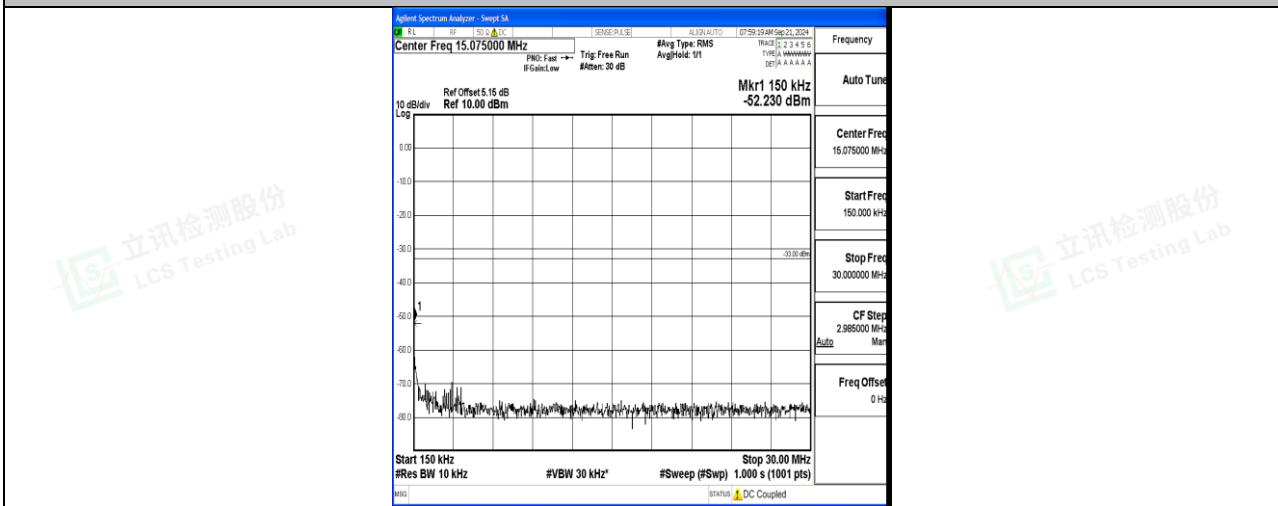

Band66_20MHz_16QAM_132072_1RB#0_0.009~0.15_0.009~0.15

Band66_20MHz_16QAM_132072_1RB#0_0.15~30_0.15~30