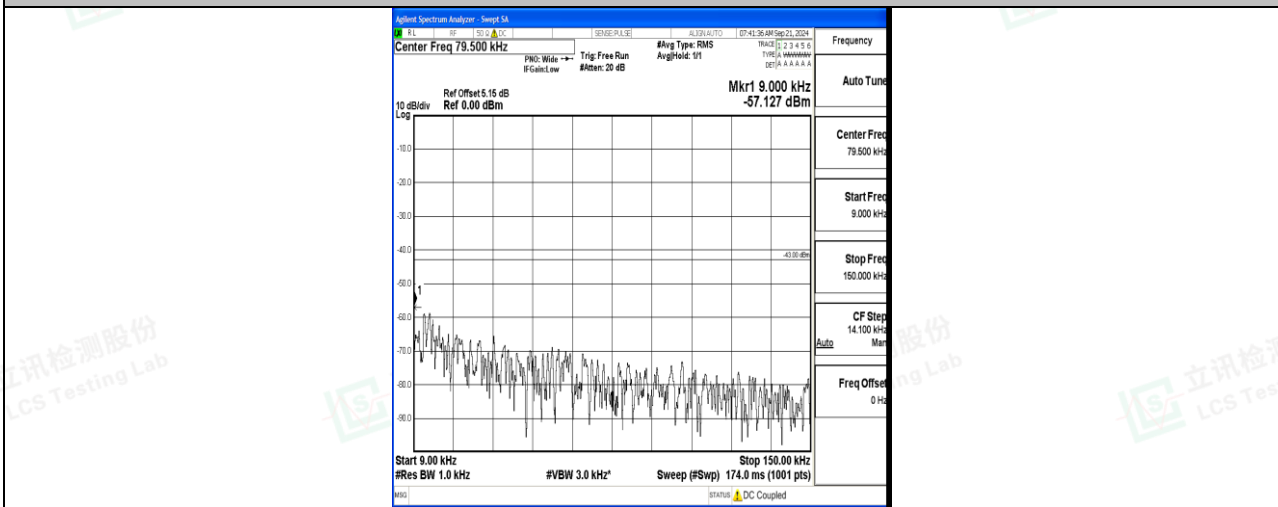

Band66_15MHz_16QAM_132322_1RB#0_3000~20000_3000~20000

Band66_15MHz_QPSK_132597_1RB#0_0.009~0.15_0.009~0.15