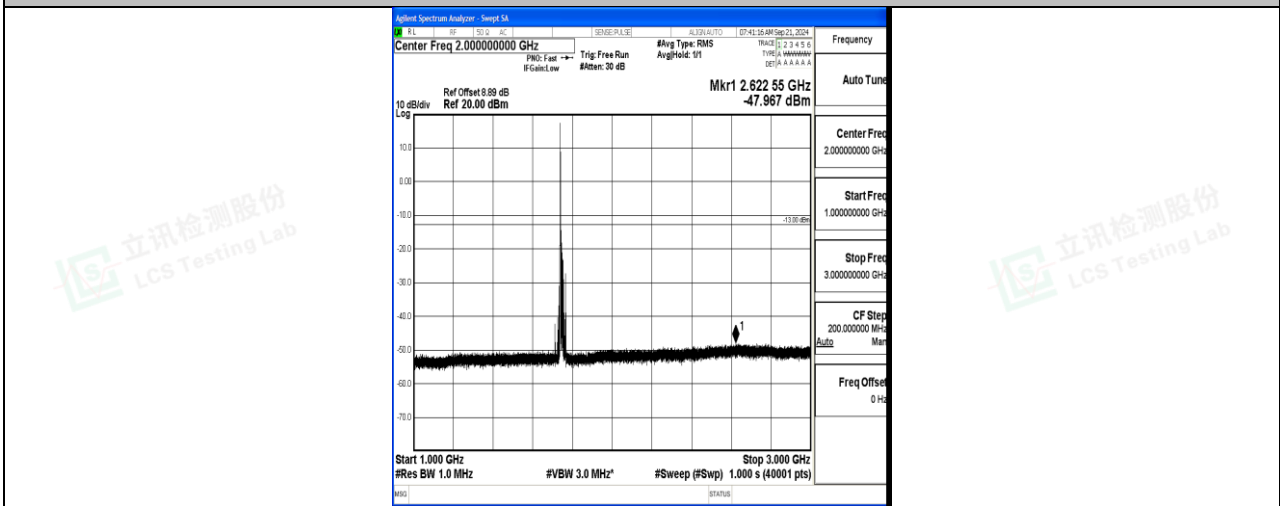

Band66\_15MHz\_16QAM\_132322\_1RB#0\_0.009~0.15\_0.009~0.15

Band66\_15MHz\_16QAM\_132322\_1RB#0\_0.15~30\_0.15~30

Band66\_15MHz\_16QAM\_132322\_1RB#0\_30~1000\_30~1000

Band66\_15MHz\_16QAM\_132322\_1RB#0\_1000~3000\_1000~3000