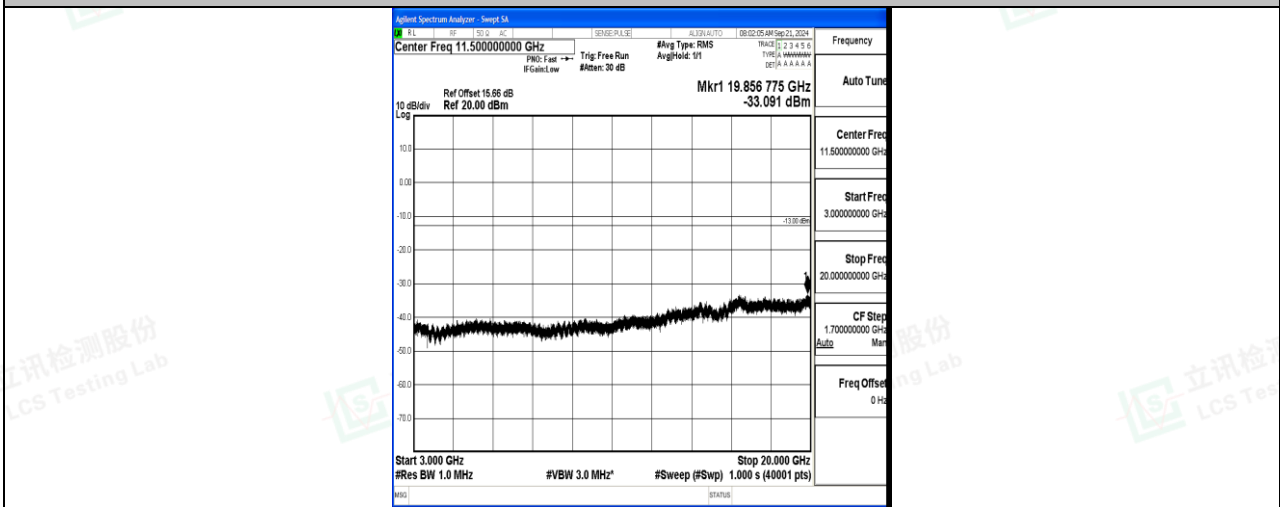

Band66\_20MHz\_16QAM\_132572\_1RB#0\_0.009~0.15\_0.009~0.15

Band66\_20MHz\_16QAM\_132572\_1RB#0\_0.15~30\_0.15~30

Band66\_20MHz\_16QAM\_132572\_1RB#0\_30~1000\_30~1000

Band66\_20MHz\_16QAM\_132572\_1RB#0\_1000~3000\_1000~3000