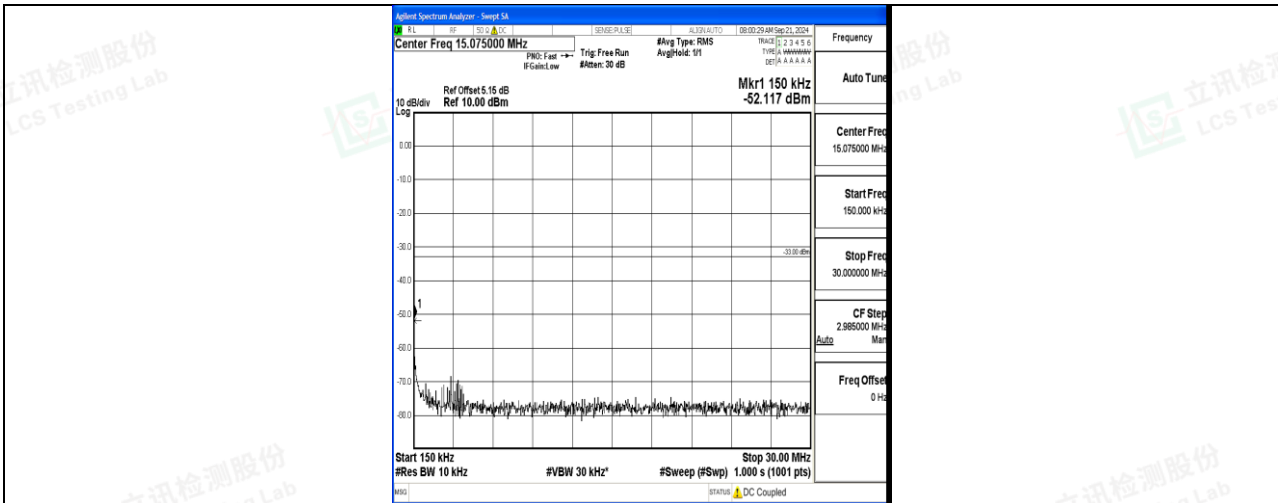

Band66\_20MHz\_QPSK\_132322\_1RB#0\_1000~3000\_1000~3000

Band66\_20MHz\_QPSK\_132322\_1RB#0\_3000~20000\_3000~20000

Band66\_20MHz\_16QAM\_132322\_1RB#0\_0.009~0.15\_0.009~0.15

Band66\_20MHz\_16QAM\_132322\_1RB#0\_0.15~30\_0.15~30