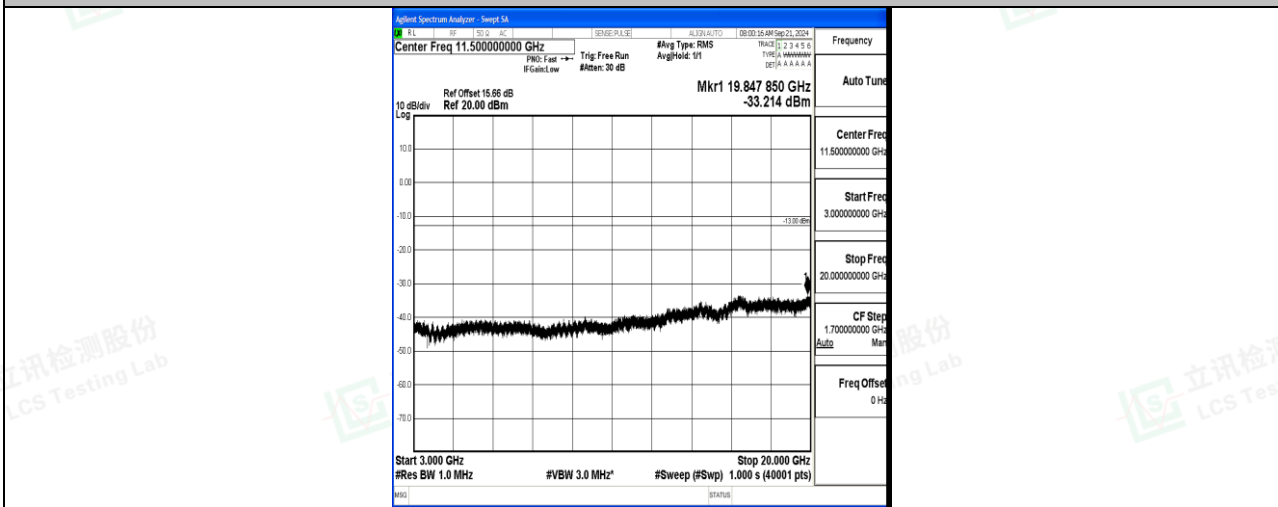

Band66_20MHz_QPSK_132322_1RB#0_1000~3000_1000~3000

Band66_20MHz_QPSK_132322_1RB#0_3000~20000_3000~20000