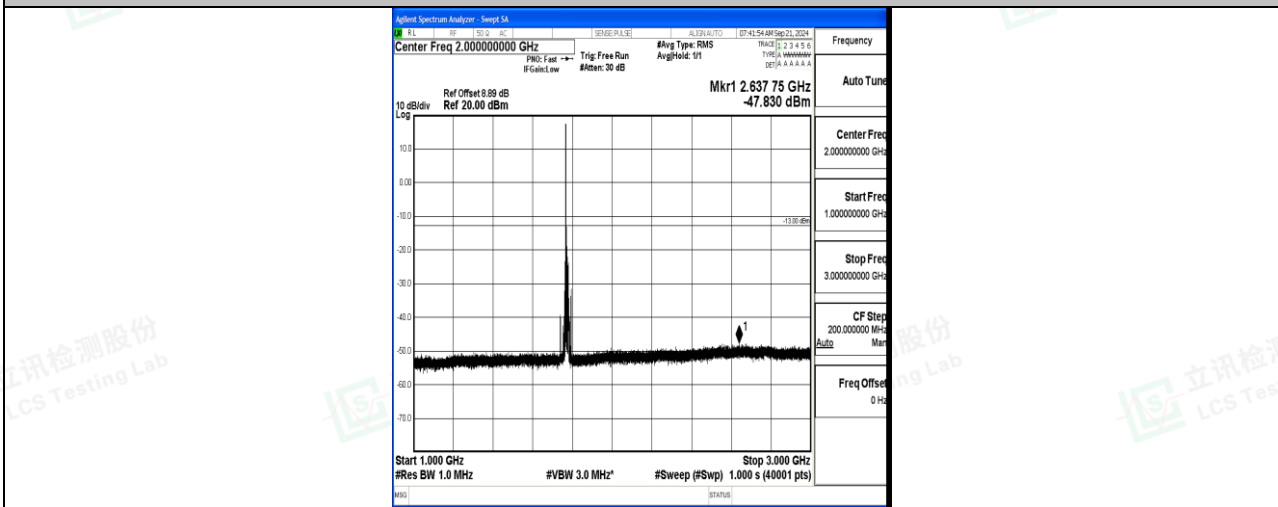

Band66\_15MHz\_16QAM\_132322\_1RB#0\_3000~20000\_3000~20000

Band66\_15MHz\_QPSK\_132597\_1RB#0\_0.009~0.15\_0.009~0.15

Band66\_15MHz\_QPSK\_132597\_1RB#0\_0.15~30\_0.15~30

Band66\_15MHz\_QPSK\_132597\_1RB#0\_30~1000\_30~1000