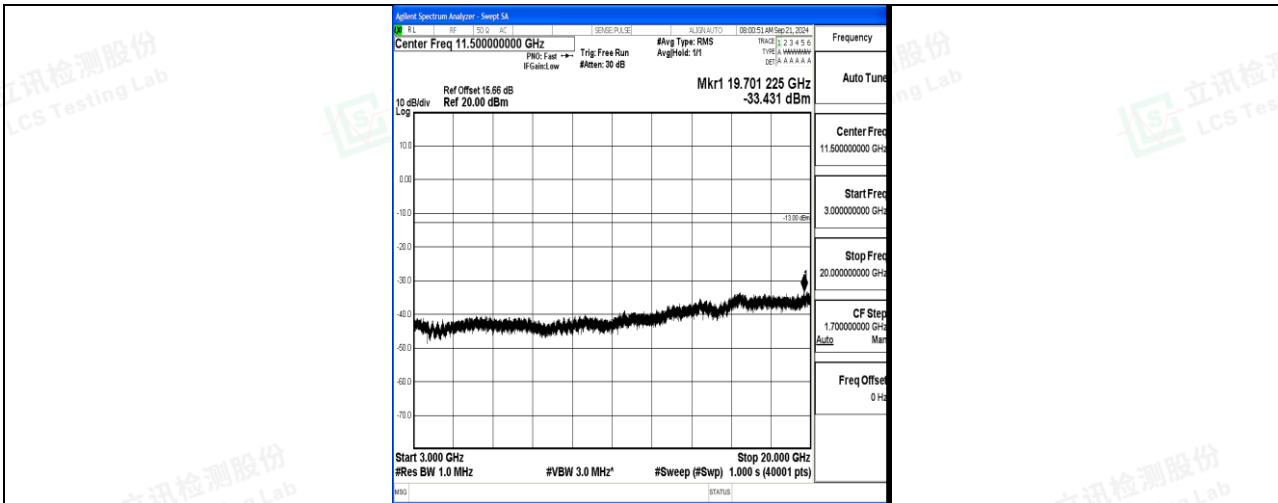

Band66_20MHz_16QAM_132322_1RB#0_1000~3000_1000~3000

Band66_20MHz_16QAM_132322_1RB#0_3000~20000_3000~20000