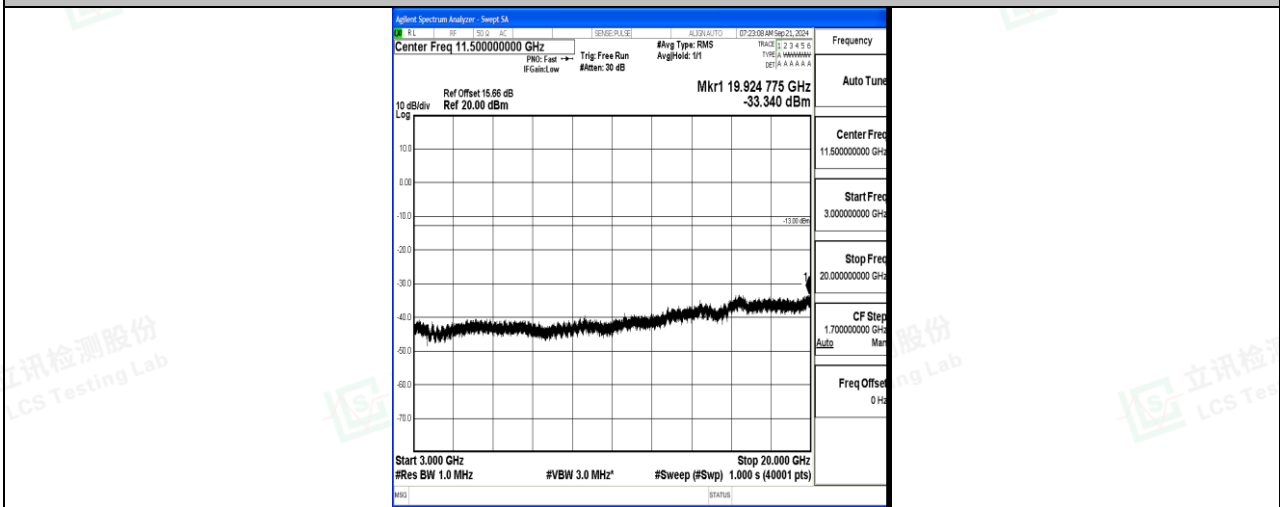

Band66\_10MHz\_16QAM\_132622\_1RB#0\_0.009~0.15\_0.009~0.15

Band66\_10MHz\_16QAM\_132622\_1RB#0\_0.15~30\_0.15~30

Band66\_10MHz\_16QAM\_132622\_1RB#0\_30~1000\_30~1000

Band66\_10MHz\_16QAM\_132622\_1RB#0\_1000~3000\_1000~3000