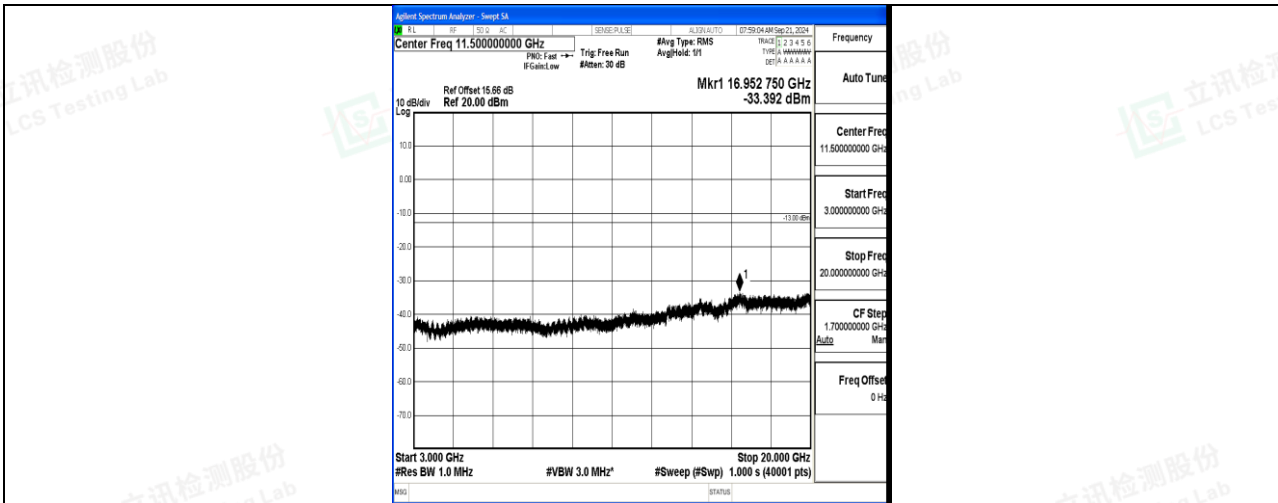

Band66\_20MHz\_QPSK\_132072\_1RB#0\_0.15~30\_0.15~30

Band66\_20MHz\_QPSK\_132072\_1RB#0\_30~1000\_30~1000

Band66\_20MHz\_QPSK\_132072\_1RB#0\_1000~3000\_1000~3000

Band66\_20MHz\_QPSK\_132072\_1RB#0\_3000~20000\_3000~20000