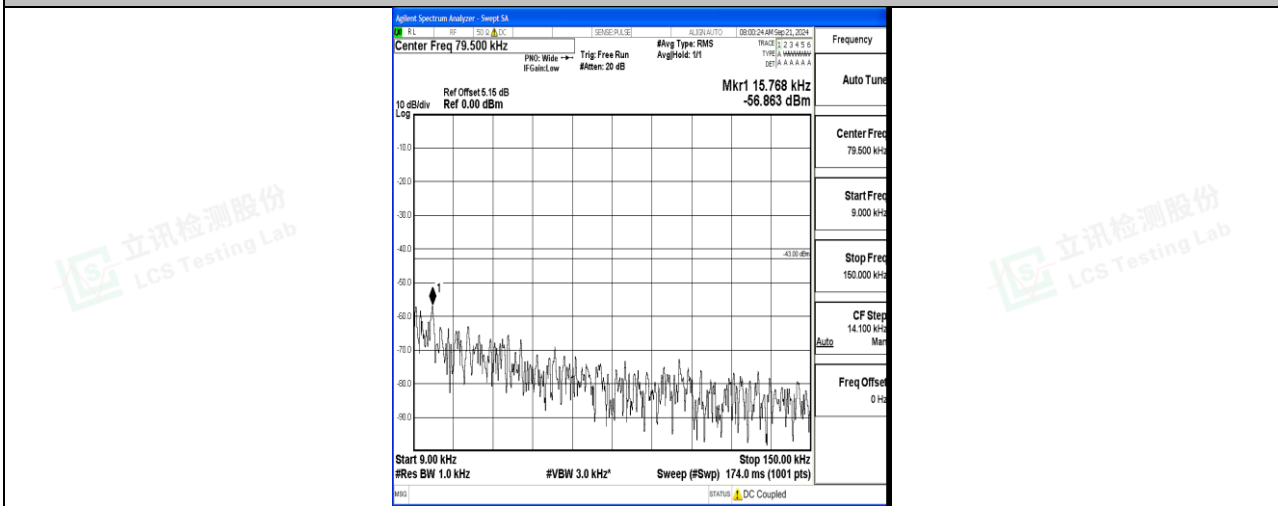

Band66_20MHz_QPSK_132322_1RB#0_3000~20000_3000~20000

Band66_20MHz_16QAM_132322_1RB#0_0.009~0.15_0.009~0.15