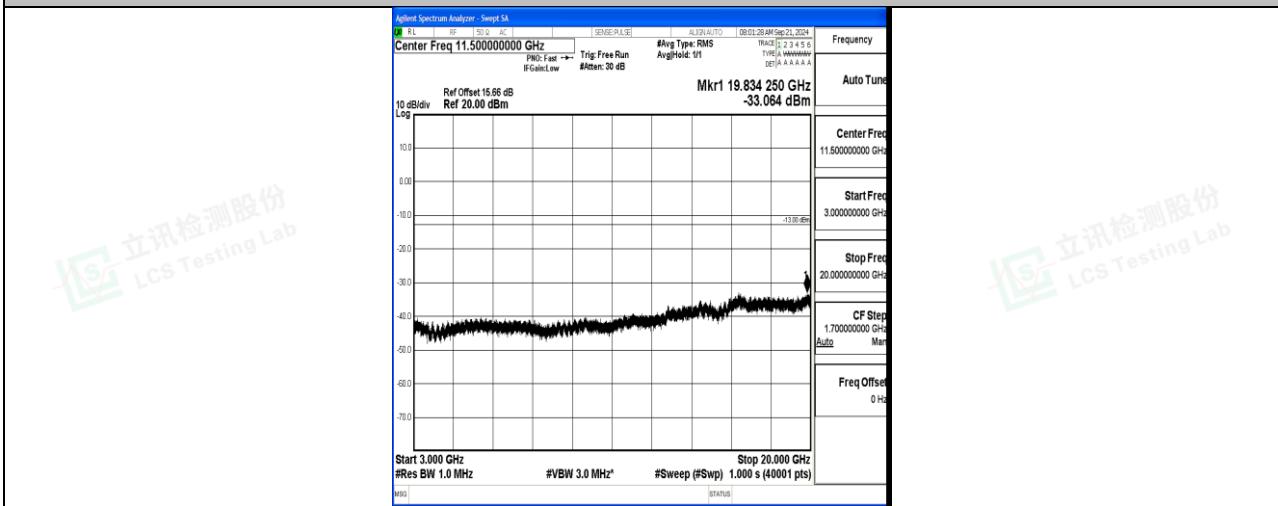

Band66\_20MHz\_QPSK\_132572\_1RB#0\_0.15~30\_0.15~30

Band66\_20MHz\_QPSK\_132572\_1RB#0\_30~1000\_30~1000

Band66\_20MHz\_QPSK\_132572\_1RB#0\_1000~3000\_1000~3000

Band66\_20MHz\_QPSK\_132572\_1RB#0\_3000~20000\_3000~20000