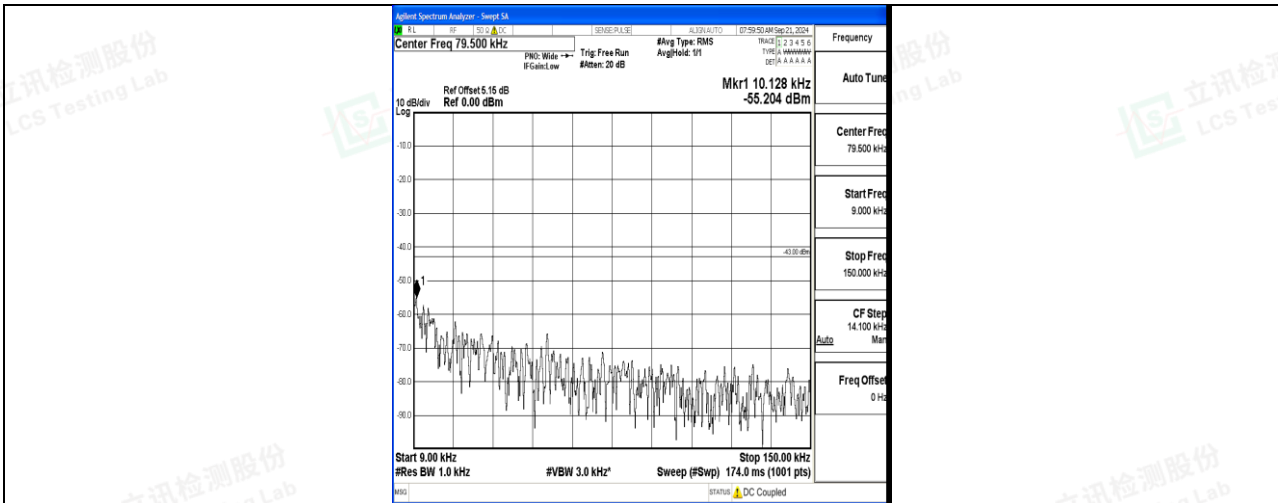

Band66_20MHz_16QAM_132072_1RB#0_3000~20000_3000~20000

Band66_20MHz_QPSK_132322_1RB#0_0.009~0.15_0.009~0.15