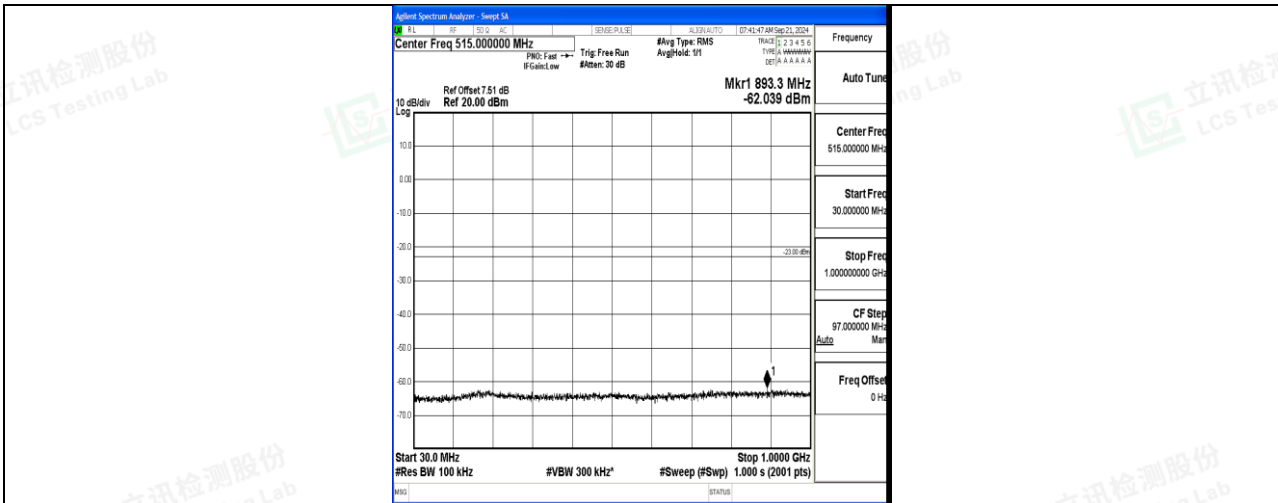

Band66\_15MHz\_16QAM\_132322\_1RB#0\_3000~20000\_3000~20000

Band66\_15MHz\_QPSK\_132597\_1RB#0\_0.009~0.15\_0.009~0.15

Band66\_15MHz\_QPSK\_132597\_1RB#0\_0.15~30\_0.15~30

Band66\_15MHz\_QPSK\_132597\_1RB#0\_30~1000\_30~1000