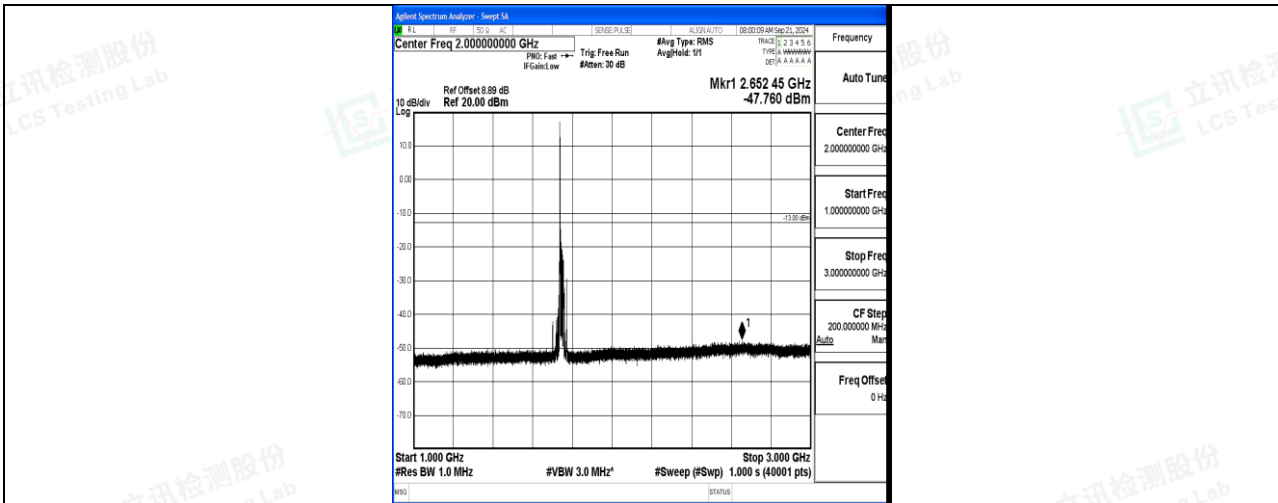

Band66\_20MHz\_16QAM\_132072\_1RB#0\_3000~20000\_3000~20000

Band66\_20MHz\_QPSK\_132322\_1RB#0\_0.009~0.15\_0.009~0.15

Band66\_20MHz\_QPSK\_132322\_1RB#0\_0.15~30\_0.15~30

Band66\_20MHz\_QPSK\_132322\_1RB#0\_30~1000\_30~1000