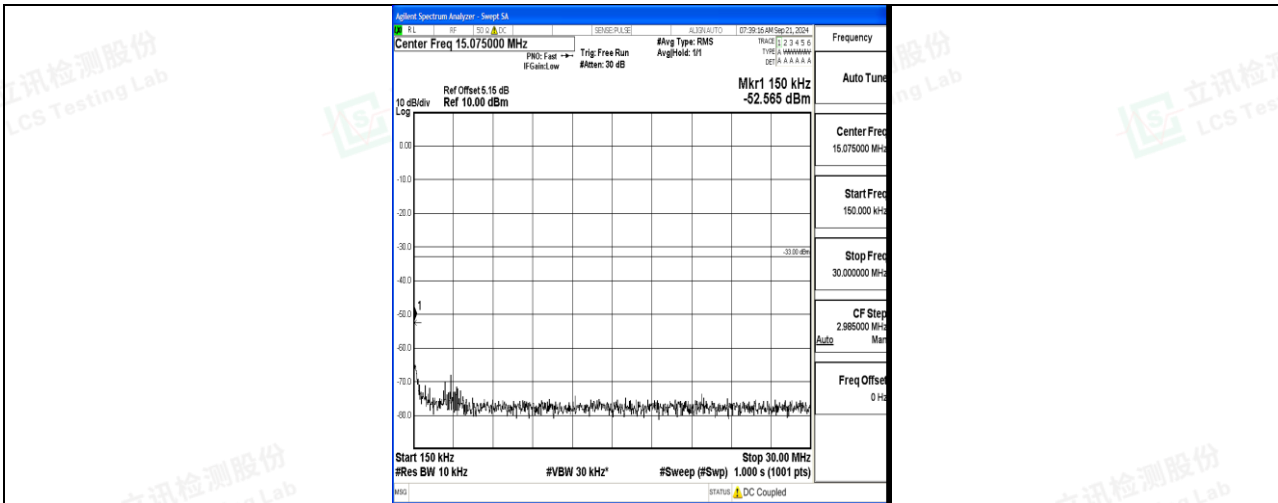

Band66_15MHz_QPSK_132047_1RB#0_0.009~0.15_0.009~0.15

Band66_15MHz_QPSK_132047_1RB#0_0.15~30_0.15~30