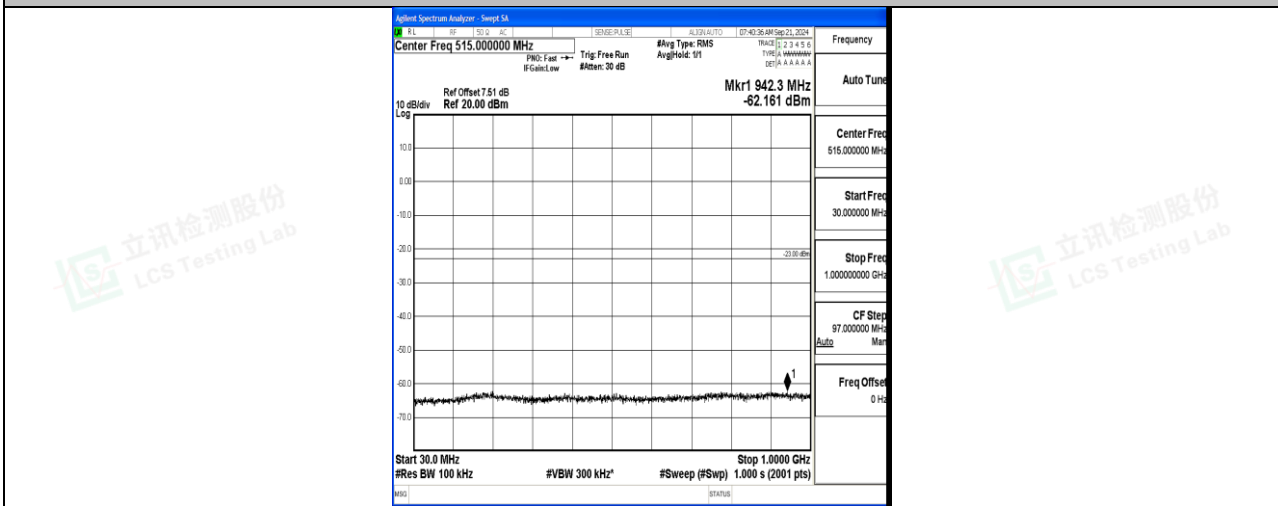

Band66_15MHz_QPSK_132322_1RB#0_0.15~30_0.15~30

Band66_15MHz_QPSK_132322_1RB#0_30~1000_30~1000