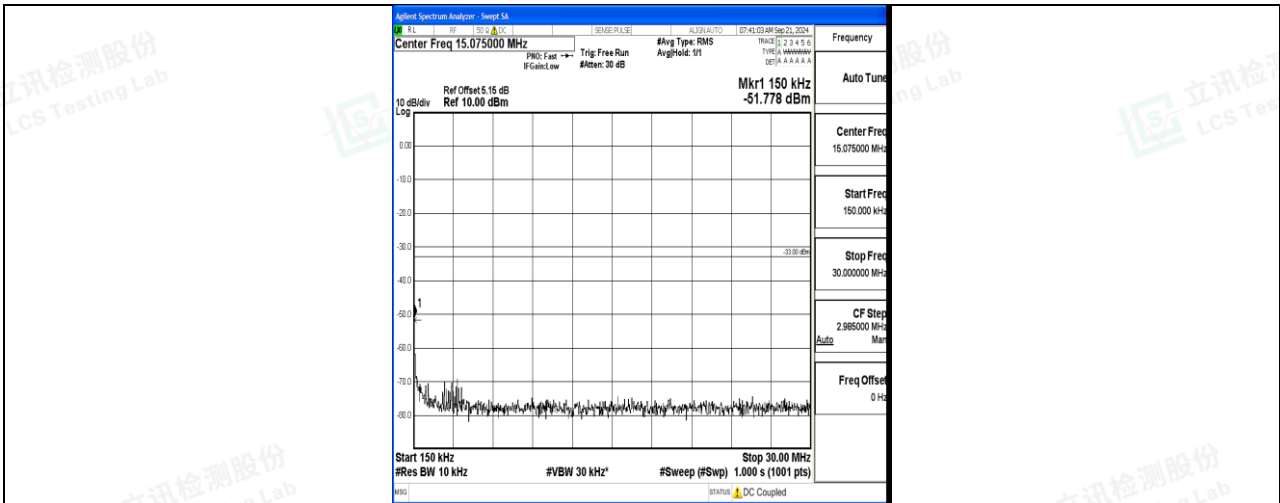

Band66_15MHz_16QAM_132322_1RB#0_0.009~0.15_0.009~0.15

Band66_15MHz_16QAM_132322_1RB#0_0.15~30_0.15~30