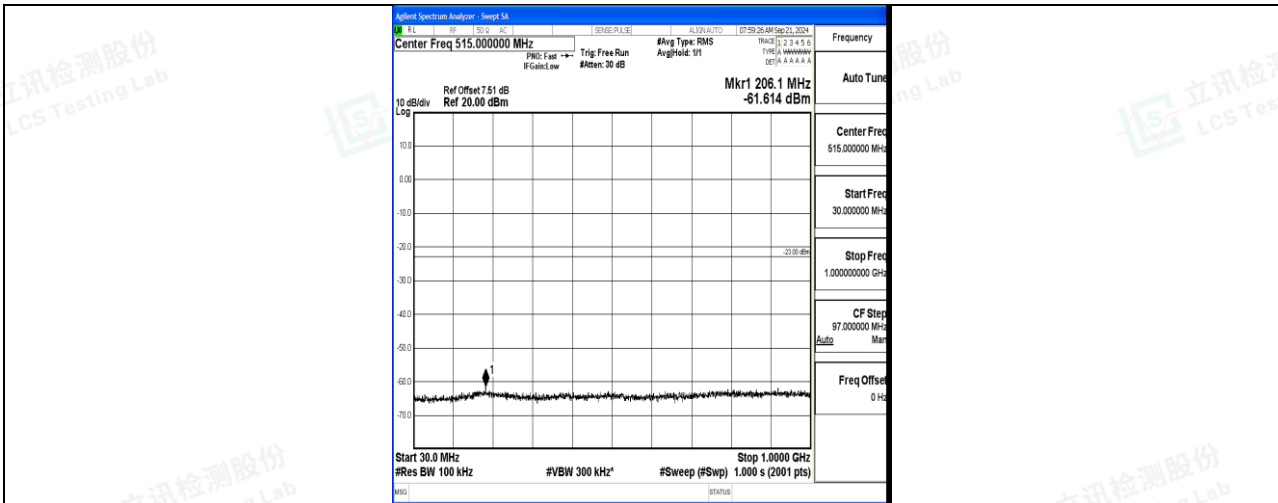

Band66_20MHz_16QAM_132072_1RB#0_0.15~30_0.15~30

Band66_20MHz_16QAM_132072_1RB#0_30~1000_30~1000