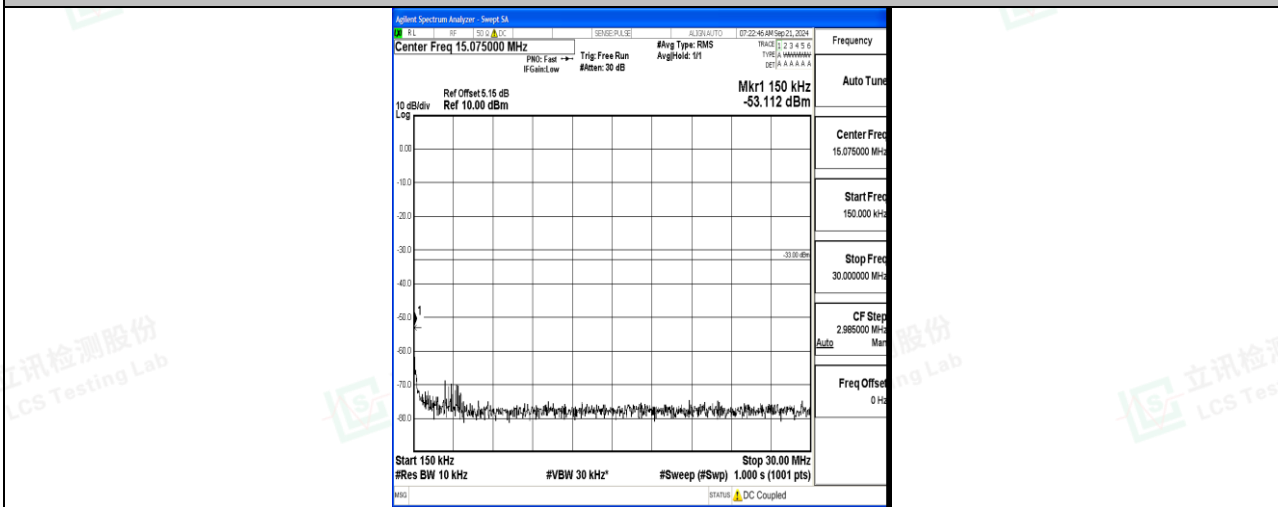

Band66\_10MHz\_16QAM\_132622\_1RB#0\_0.009~0.15\_0.009~0.15

Band66\_10MHz\_16QAM\_132622\_1RB#0\_0.15~30\_0.15~30

Band66\_10MHz\_16QAM\_132622\_1RB#0\_30~1000\_30~1000

Band66\_10MHz\_16QAM\_132622\_1RB#0\_1000~3000\_1000~3000