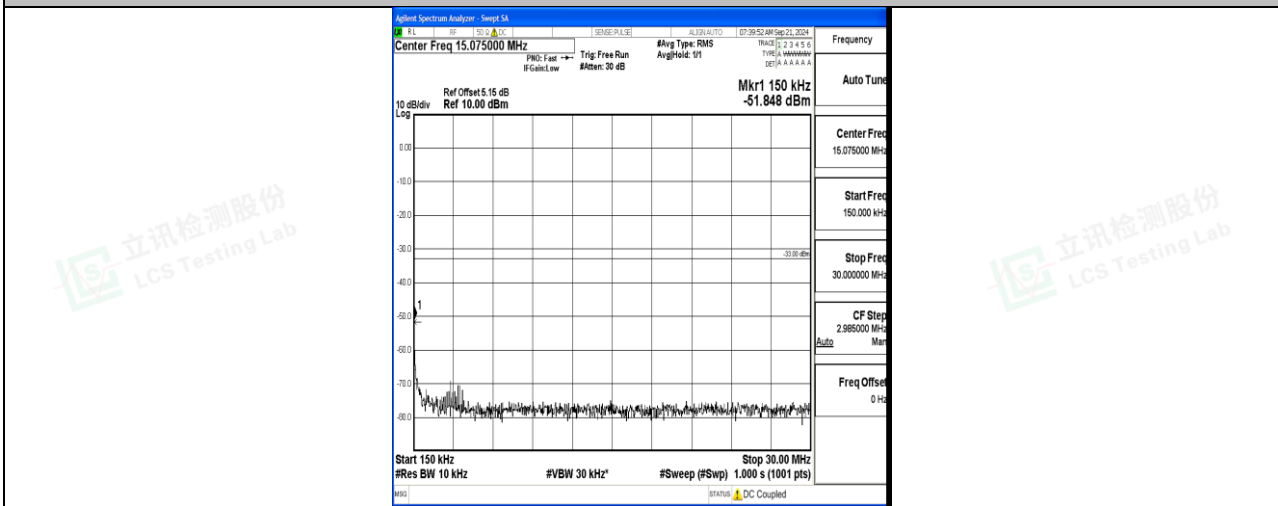

Band66\_15MHz\_QPSK\_132047\_1RB#0\_1000~3000\_1000~3000

Band66\_15MHz\_QPSK\_132047\_1RB#0\_3000~20000\_3000~20000

Band66\_15MHz\_16QAM\_132047\_1RB#0\_0.009~0.15\_0.009~0.15

Band66\_15MHz\_16QAM\_132047\_1RB#0\_0.15~30\_0.15~30