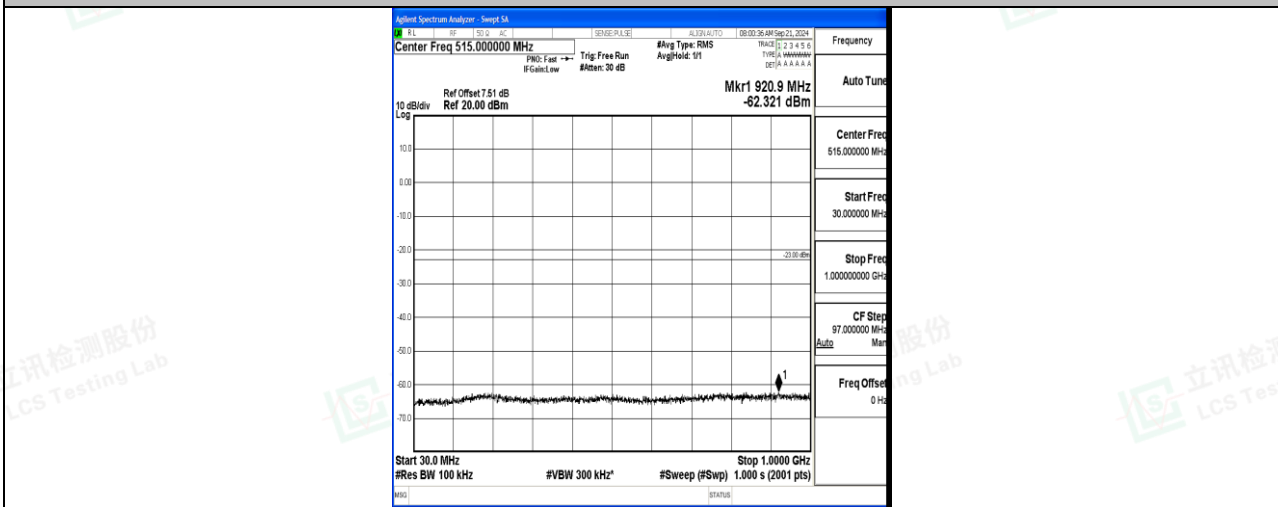

Band66\_20MHz\_QPSK\_132322\_1RB#0\_1000~3000\_1000~3000

Band66\_20MHz\_QPSK\_132322\_1RB#0\_3000~20000\_3000~20000

Band66\_20MHz\_16QAM\_132322\_1RB#0\_0.009~0.15\_0.009~0.15

Band66\_20MHz\_16QAM\_132322\_1RB#0\_0.15~30\_0.15~30