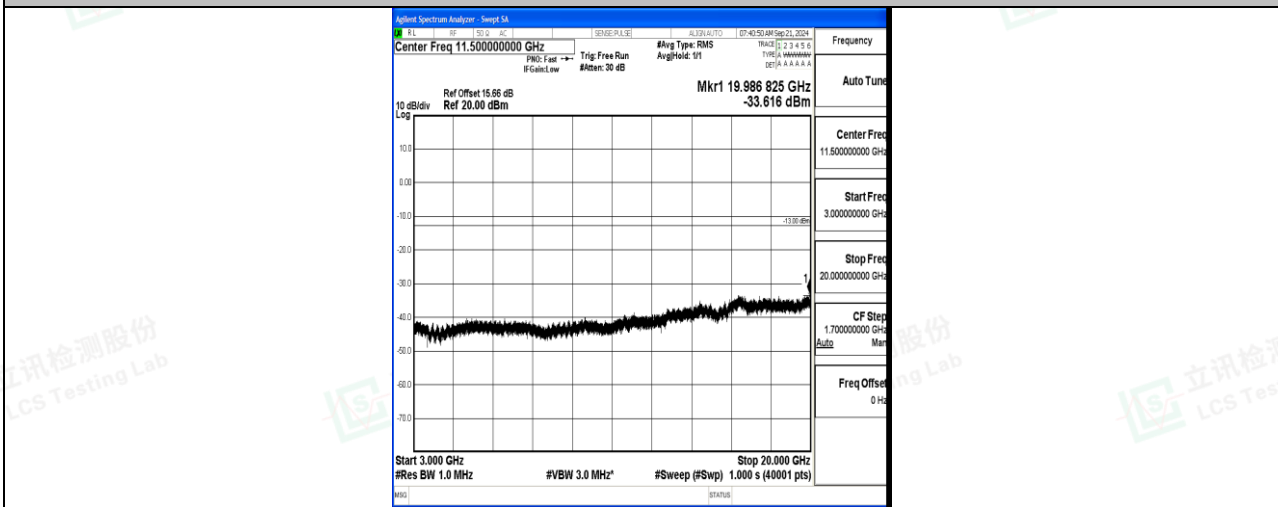

Band66\_15MHz\_QPSK\_132322\_1RB#0\_0.15~30\_0.15~30

Band66\_15MHz\_QPSK\_132322\_1RB#0\_30~1000\_30~1000

Band66\_15MHz\_QPSK\_132322\_1RB#0\_1000~3000\_1000~3000

Band66\_15MHz\_QPSK\_132322\_1RB#0\_3000~20000\_3000~20000