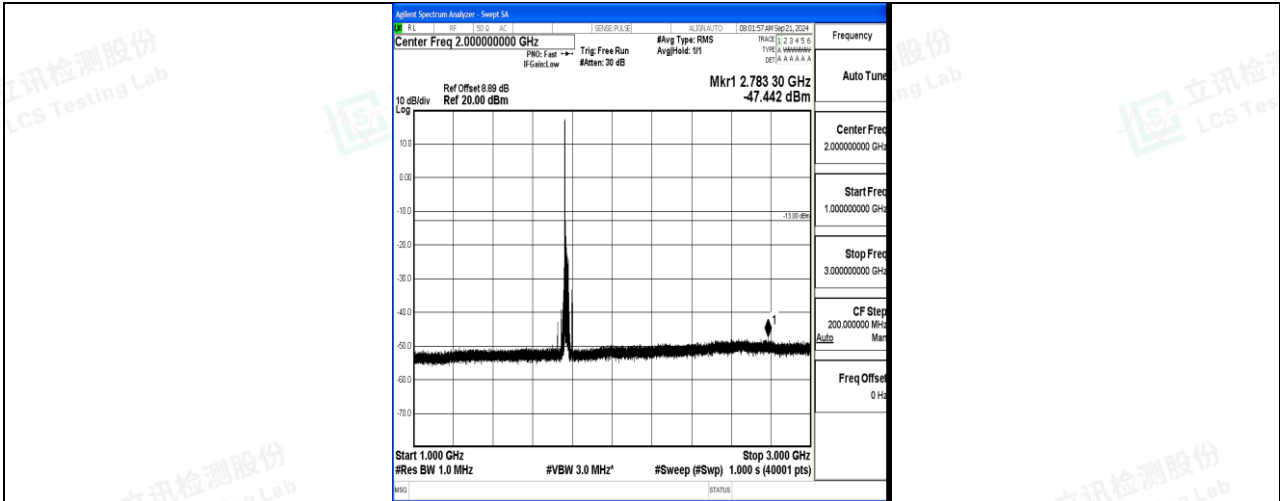

Band66\_20MHz\_16QAM\_132572\_1RB#0\_0.009~0.15\_0.009~0.15

Band66\_20MHz\_16QAM\_132572\_1RB#0\_0.15~30\_0.15~30

Band66\_20MHz\_16QAM\_132572\_1RB#0\_30~1000\_30~1000

Band66\_20MHz\_16QAM\_132572\_1RB#0\_1000~3000\_1000~3000