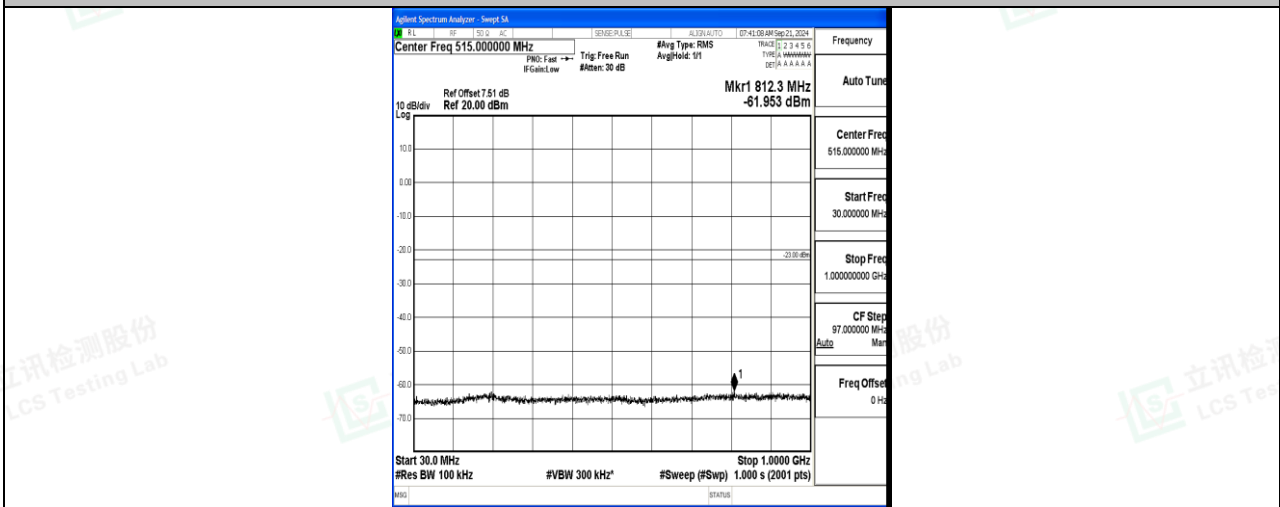

Band66_15MHz_16QAM_132322_1RB#0_0.15~30_0.15~30

Band66_15MHz_16QAM_132322_1RB#0_30~1000_30~1000