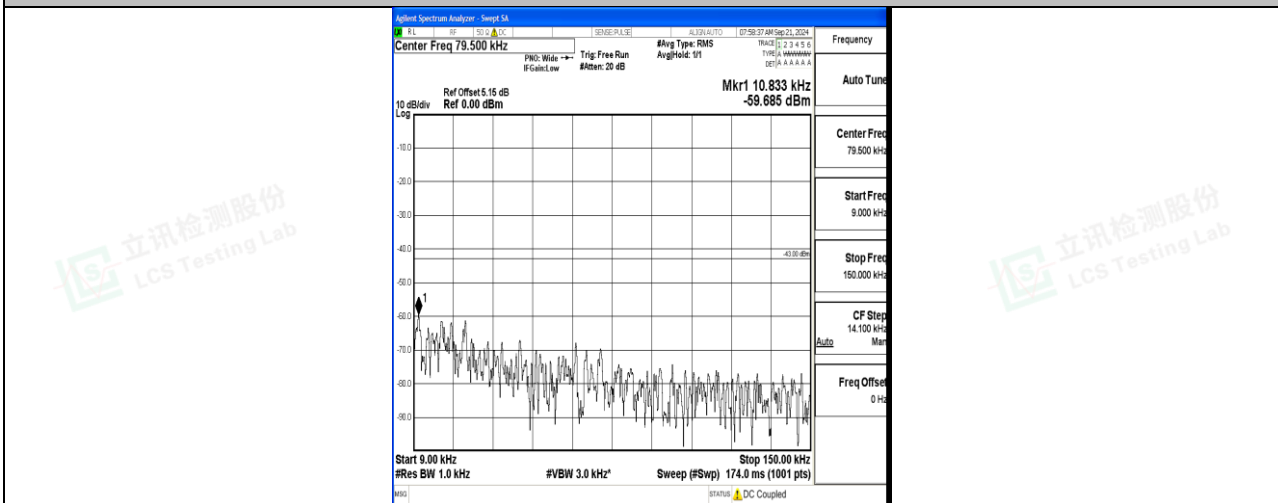

Band66\_15MHz\_16QAM\_132597\_1RB#0\_30~1000\_30~1000

Band66\_15MHz\_16QAM\_132597\_1RB#0\_1000~3000\_1000~3000

Band66\_15MHz\_16QAM\_132597\_1RB#0\_3000~20000\_3000~20000

Band66\_20MHz\_QPSK\_132072\_1RB#0\_0.009~0.15\_0.009~0.15