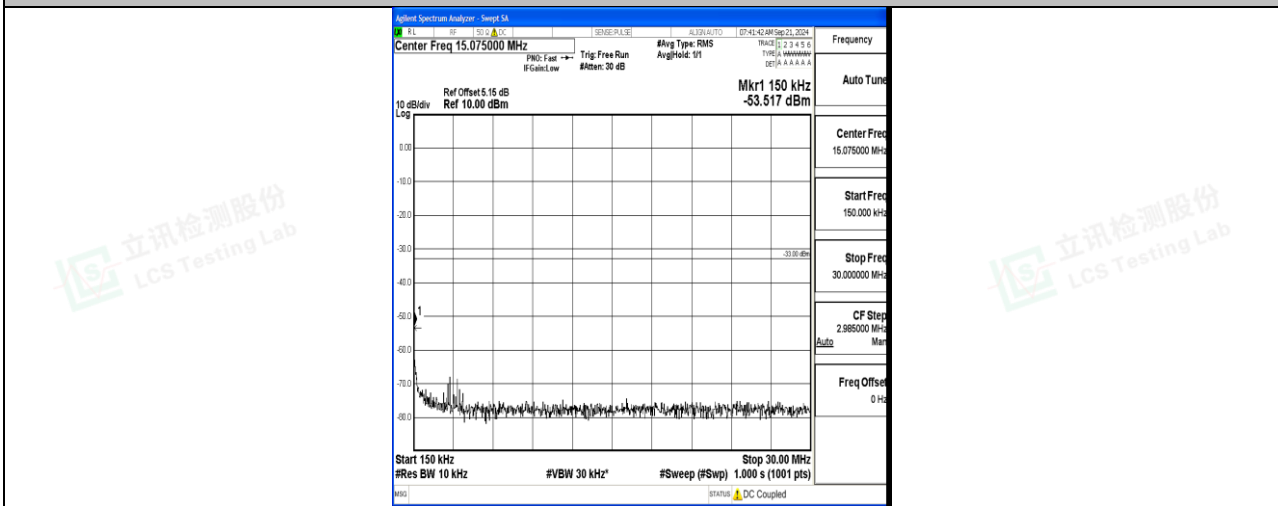

Band66_15MHz_QPSK_132597_1RB#0_0.009~0.15_0.009~0.15

Band66_15MHz_QPSK_132597_1RB#0_0.15~30_0.15~30