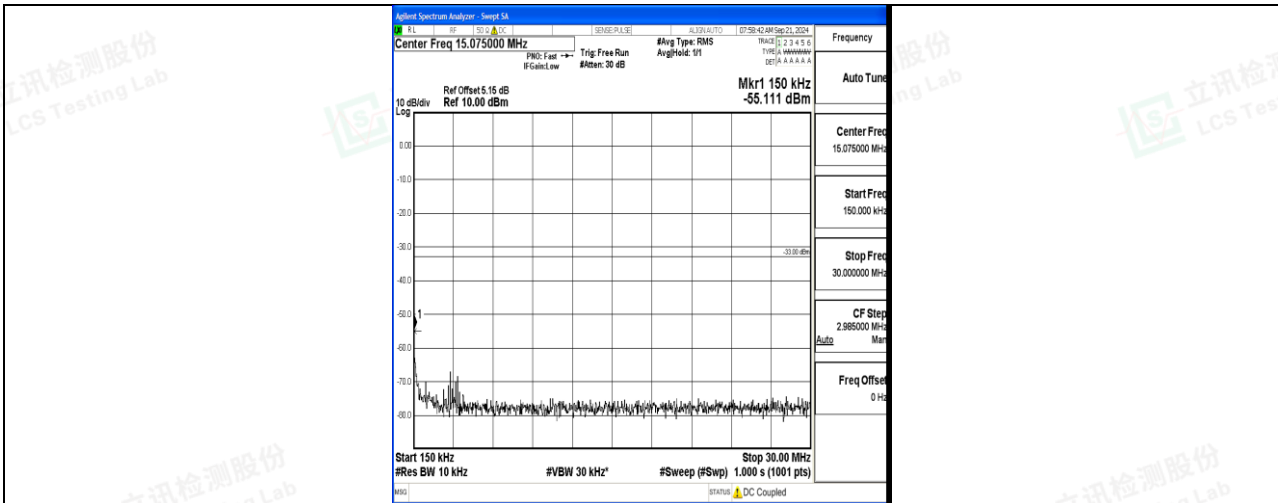

Band66\_15MHz\_16QAM\_132597\_1RB#0\_30~1000\_30~1000

Band66\_15MHz\_16QAM\_132597\_1RB#0\_1000~3000\_1000~3000

Band66\_15MHz\_16QAM\_132597\_1RB#0\_3000~20000\_3000~20000

Band66\_20MHz\_QPSK\_132072\_1RB#0\_0.009~0.15\_0.009~0.15