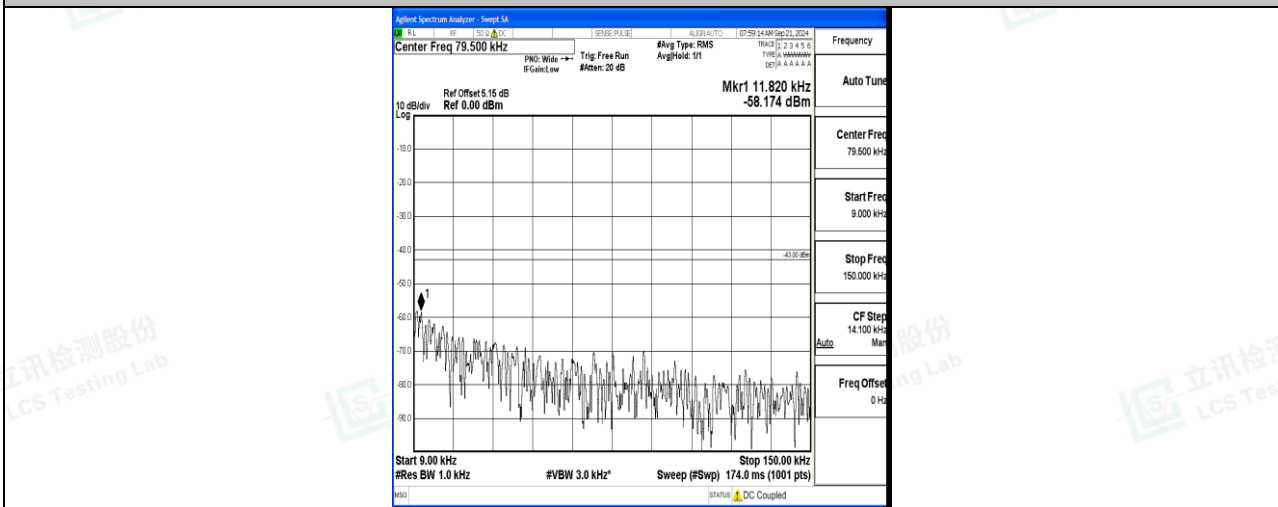

Band66\_20MHz\_QPSK\_132072\_1RB#0\_0.15~30\_0.15~30

Band66\_20MHz\_QPSK\_132072\_1RB#0\_30~1000\_30~1000

Band66\_20MHz\_QPSK\_132072\_1RB#0\_1000~3000\_1000~3000

Band66\_20MHz\_QPSK\_132072\_1RB#0\_3000~20000\_3000~20000