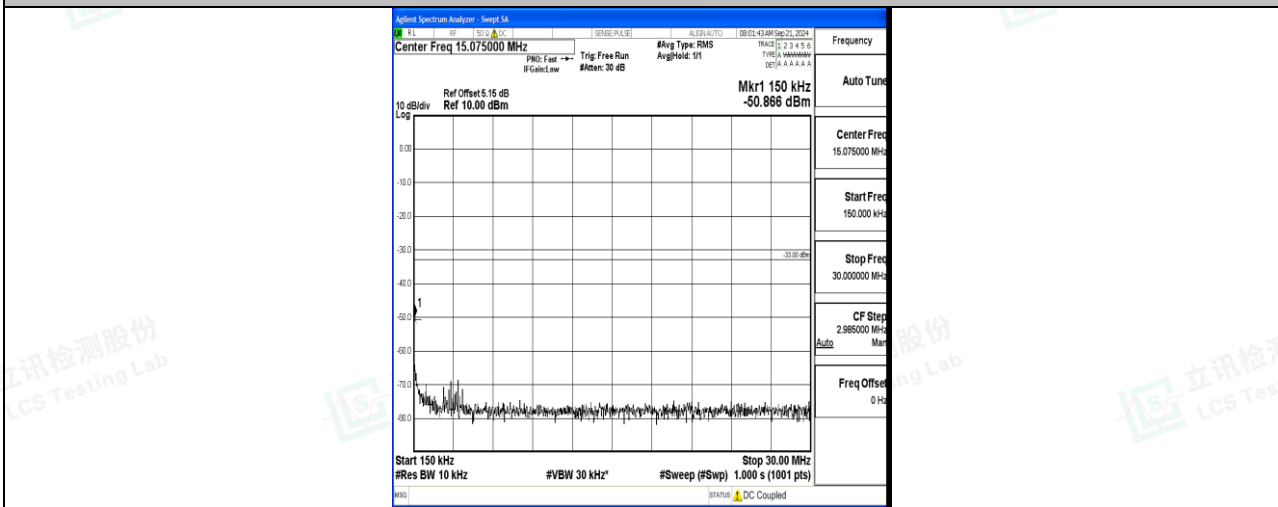

Band66_20MHz_16QAM_132572_1RB#0_0.009~0.15_0.009~0.15

Band66_20MHz_16QAM_132572_1RB#0_0.15~30_0.15~30