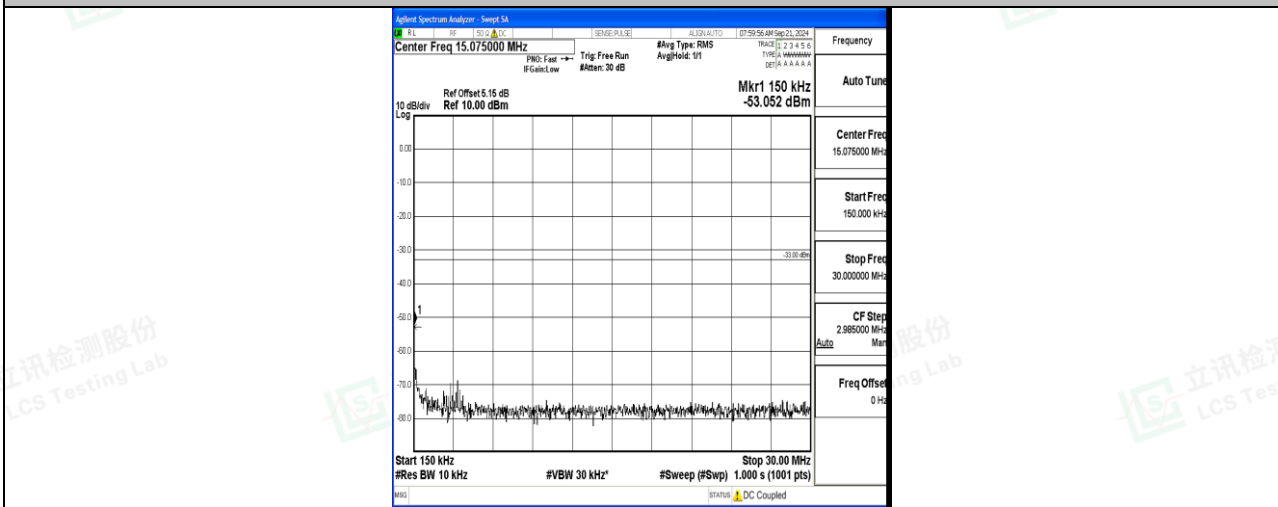

Band66_20MHz_QPSK_132322_1RB#0_0.009~0.15_0.009~0.15

Band66_20MHz_QPSK_132322_1RB#0_0.15~30_0.15~30