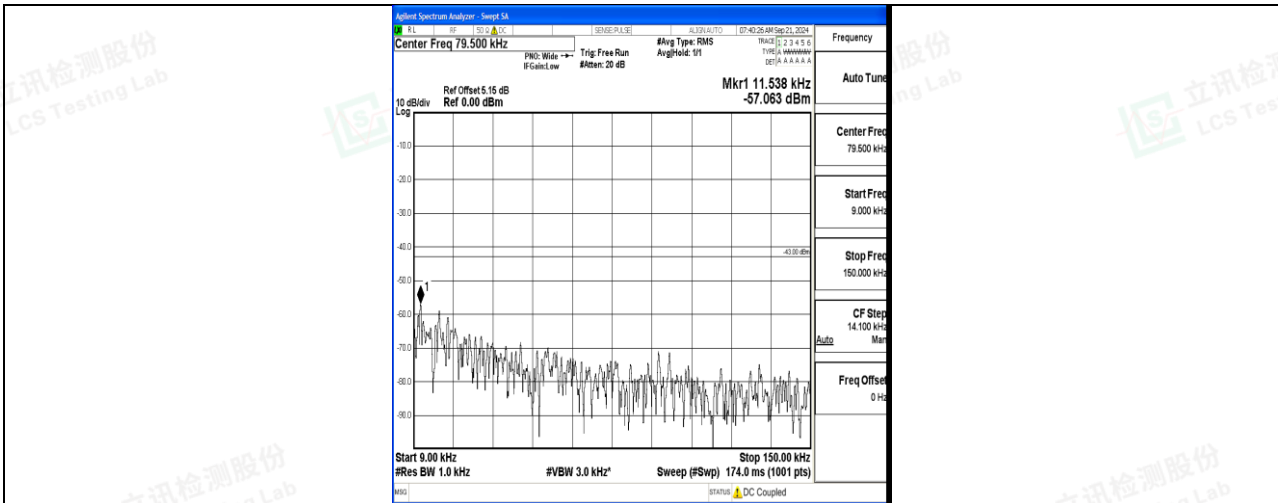

Band66\_15MHz\_16QAM\_132047\_1RB#0\_30~1000\_30~1000

Band66\_15MHz\_16QAM\_132047\_1RB#0\_1000~3000\_1000~3000

Band66\_15MHz\_16QAM\_132047\_1RB#0\_3000~20000\_3000~20000

Band66\_15MHz\_QPSK\_132322\_1RB#0\_0.009~0.15\_0.009~0.15