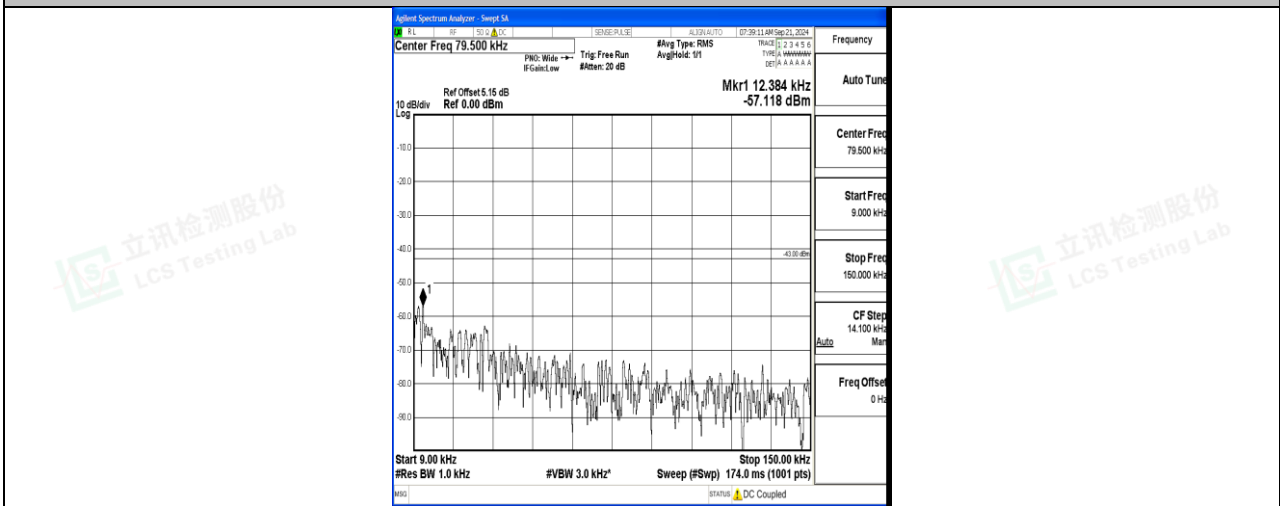

Band66_10MHz_16QAM_132622_1RB#0_3000~20000_3000~20000

Band66_15MHz_QPSK_132047_1RB#0_0.009~0.15_0.009~0.15