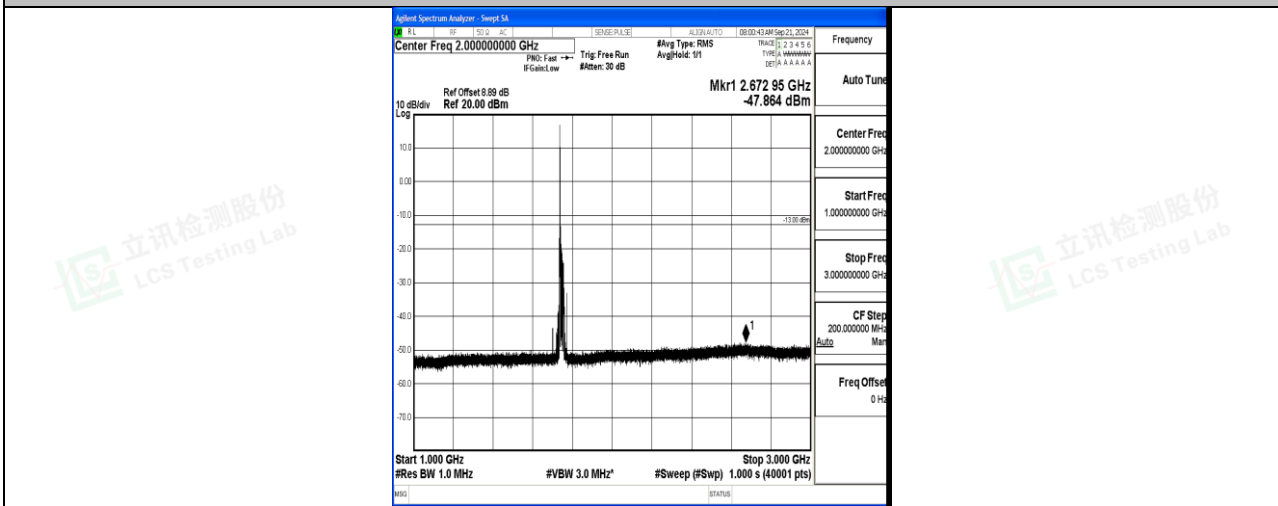

Band66_20MHz_16QAM_132322_1RB#0_30~1000_30~1000

Band66_20MHz_16QAM_132322_1RB#0_1000~3000_1000~3000