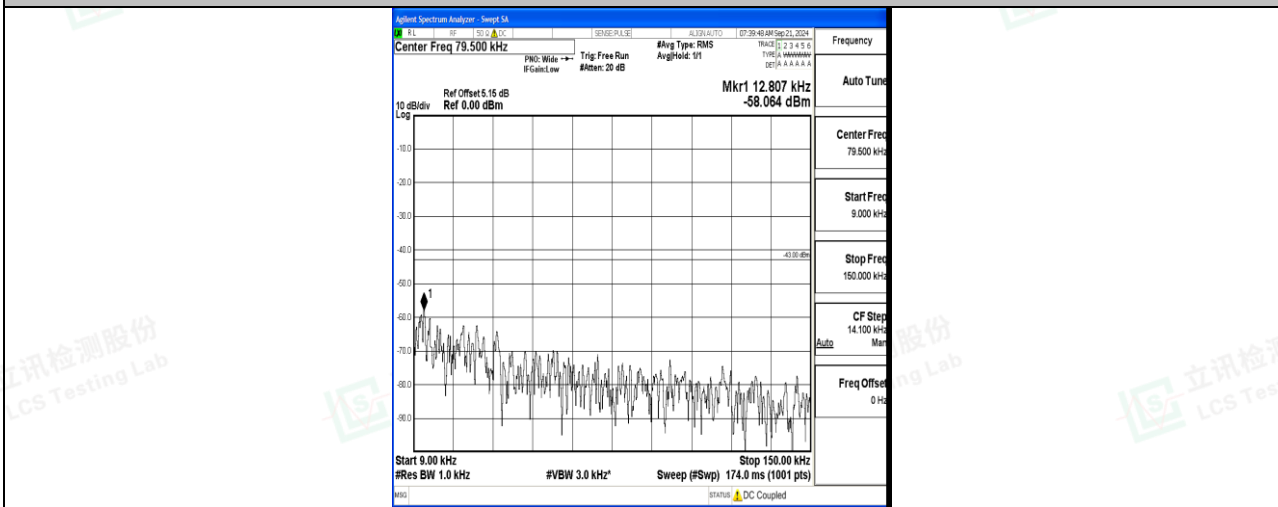

Band66_15MHz_QPSK_132047_1RB#0_3000~20000_3000~20000

Band66_15MHz_16QAM_132047_1RB#0_0.009~0.15_0.009~0.15