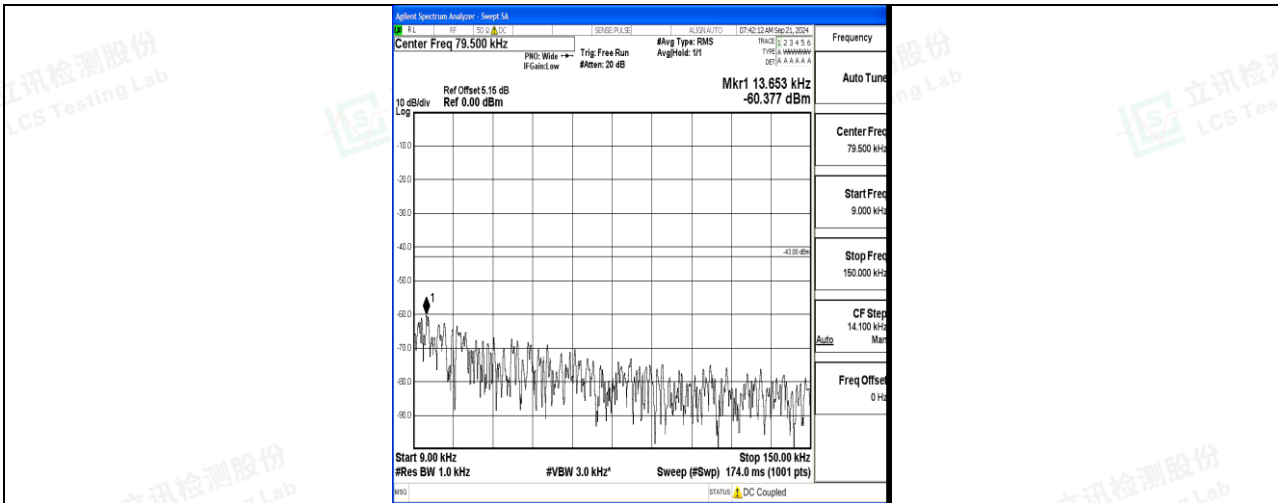

Band66_15MHz_QPSK_132597_1RB#0_3000~20000_3000~20000

Band66_15MHz_16QAM_132597_1RB#0_0.009~0.15_0.009~0.15