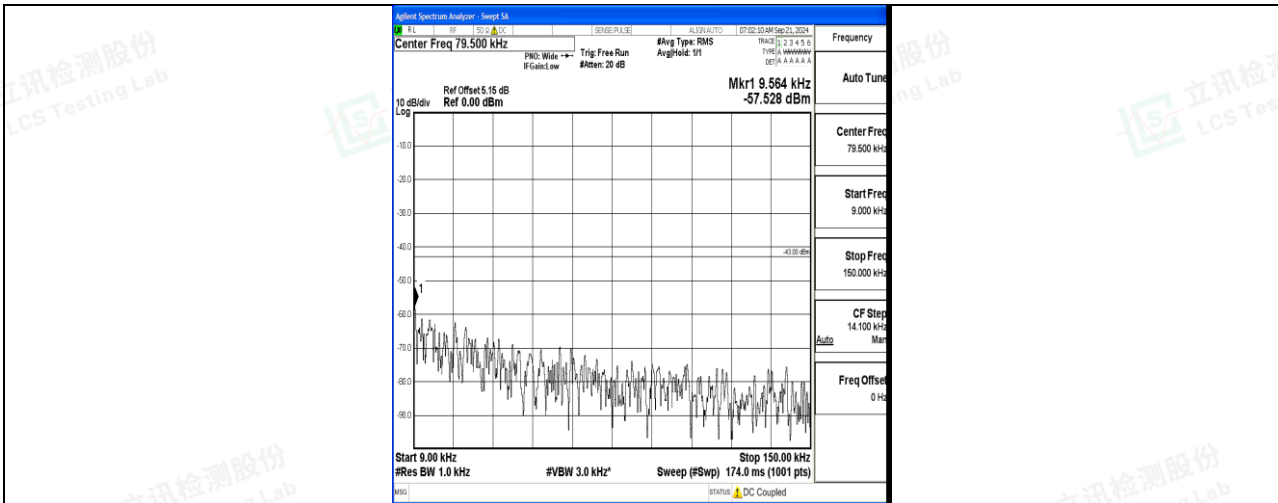

Band66_5MHz_QPSK_132647_1RB#0_3000~20000_3000~20000

Band66_5MHz_16QAM_132647_1RB#0_0.009~0.15_0.009~0.15