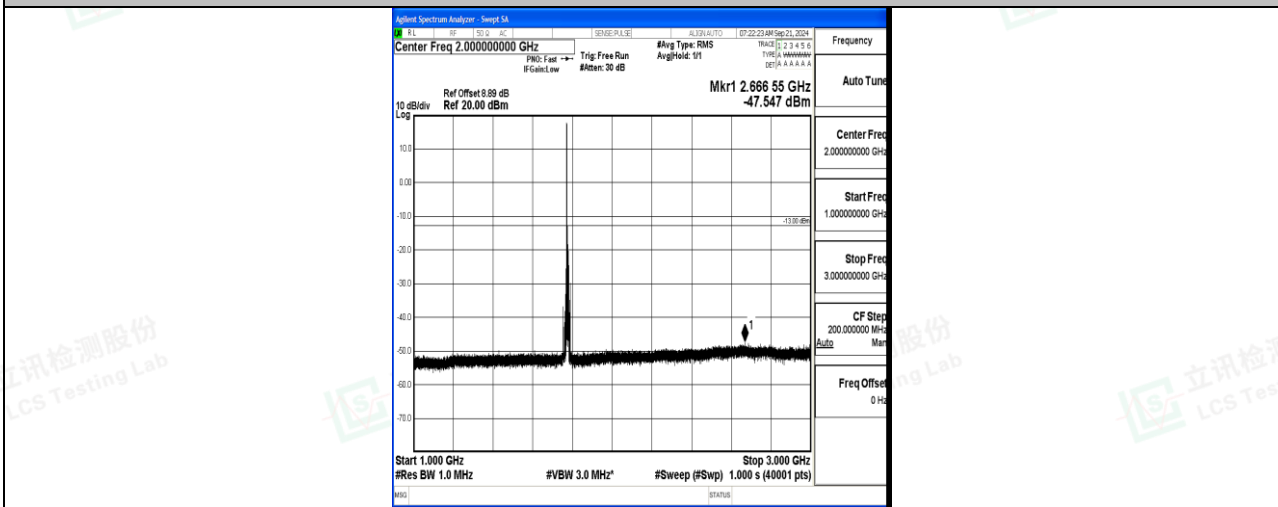

Band66_10MHz_QPSK_132622_1RB#0_30~1000_30~1000

Band66_10MHz_QPSK_132622_1RB#0_1000~3000_1000~3000