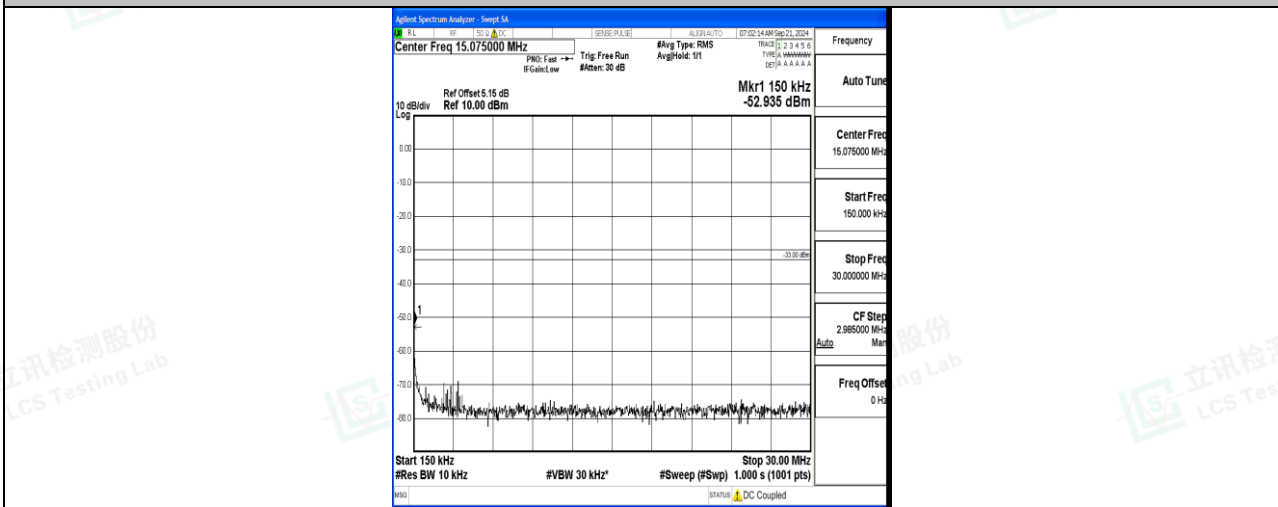

Band66_5MHz_16QAM_132647_1RB#0_0.009~0.15_0.009~0.15

Band66_5MHz_16QAM_132647_1RB#0_0.15~30_0.15~30