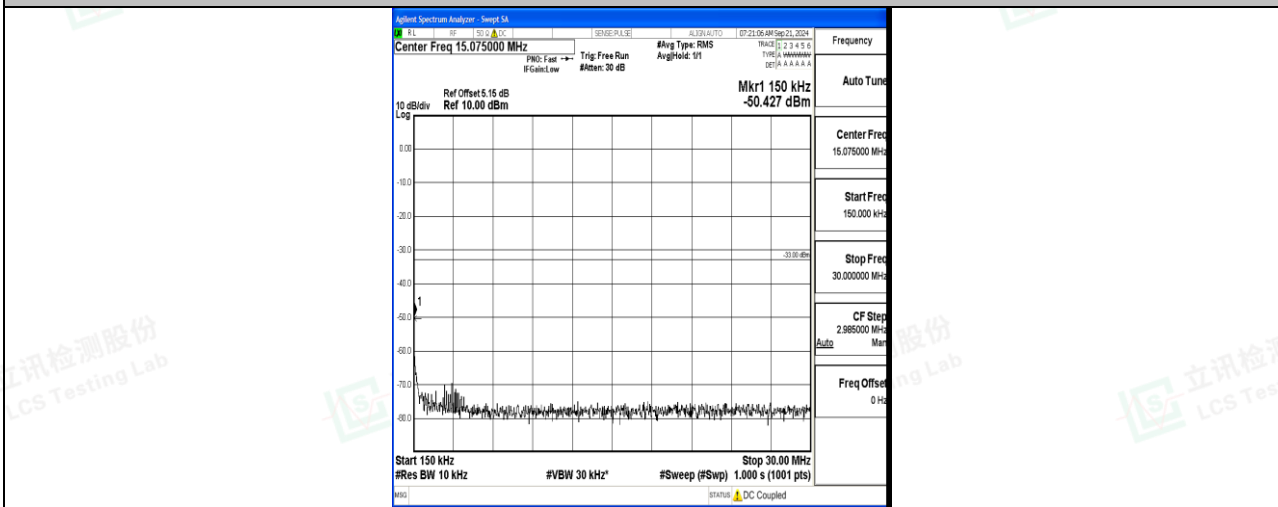

Band66_10MHz_QPSK_132322_1RB#0_0.009~0.15_0.009~0.15

Band66_10MHz_QPSK_132322_1RB#0_0.15~30_0.15~30