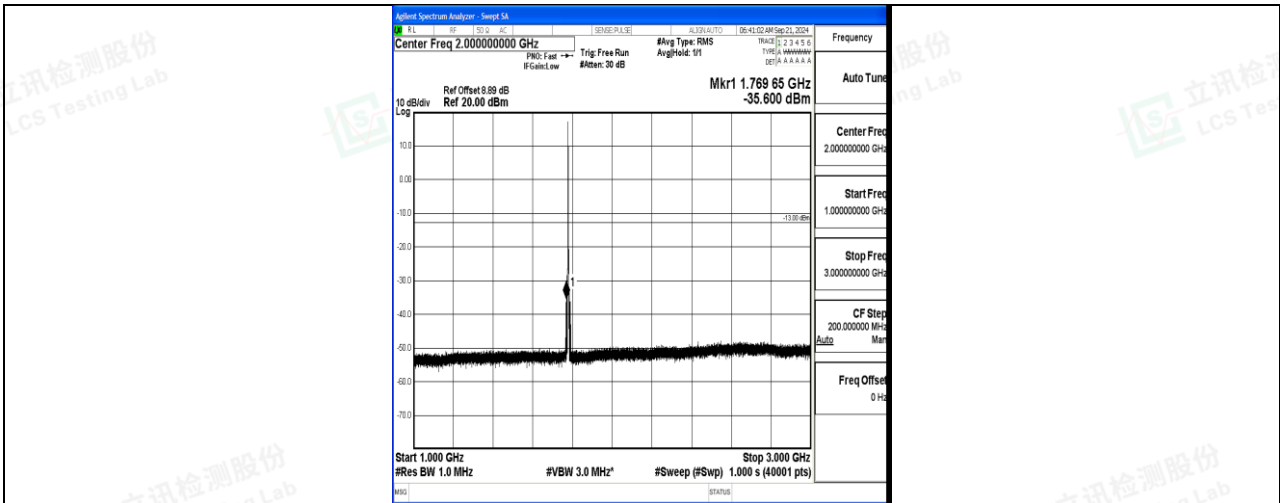

Band66_3MHz_16QAM_132657_1RB#0_30~1000_30~1000

Band66_3MHz_16QAM_132657_1RB#0_1000~3000_1000~3000