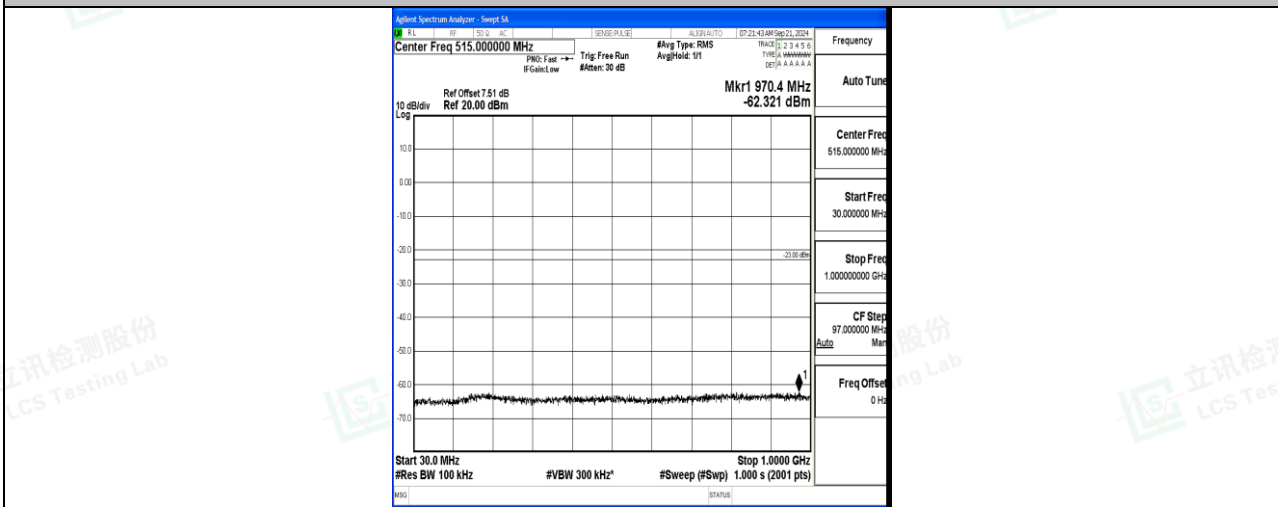

Band66\_10MHz\_QPSK\_132322\_1RB#0\_3000~20000\_3000~20000

Band66\_10MHz\_16QAM\_132322\_1RB#0\_0.009~0.15\_0.009~0.15

Band66\_10MHz\_16QAM\_132322\_1RB#0\_0.15~30\_0.15~30

Band66\_10MHz\_16QAM\_132322\_1RB#0\_30~1000\_30~1000