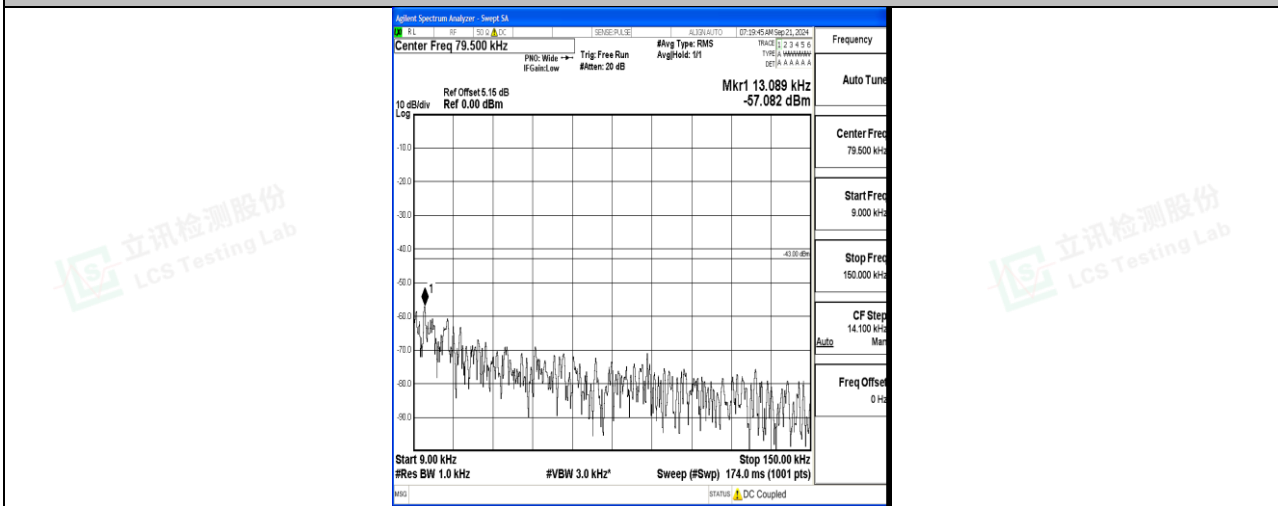

Band66_5MHz_16QAM_132647_1RB#0_3000~20000_3000~20000

Band66_10MHz_QPSK_132022_1RB#0_0.009~0.15_0.009~0.15