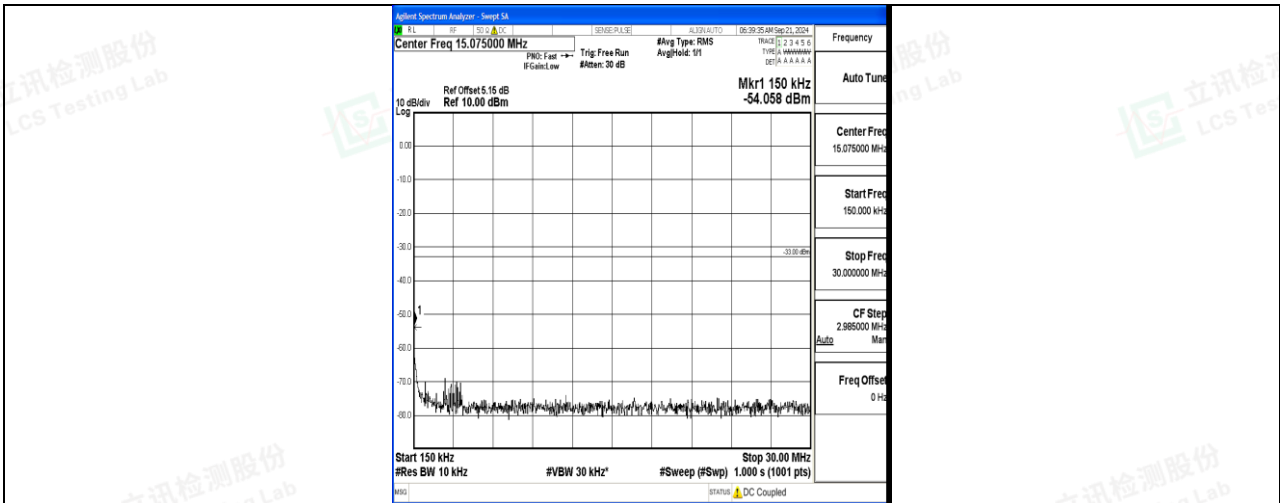

Band66_3MHz_16QAM_132322_1RB#0_0.009~0.15_0.009~0.15

Band66_3MHz_16QAM_132322_1RB#0_0.15~30_0.15~30