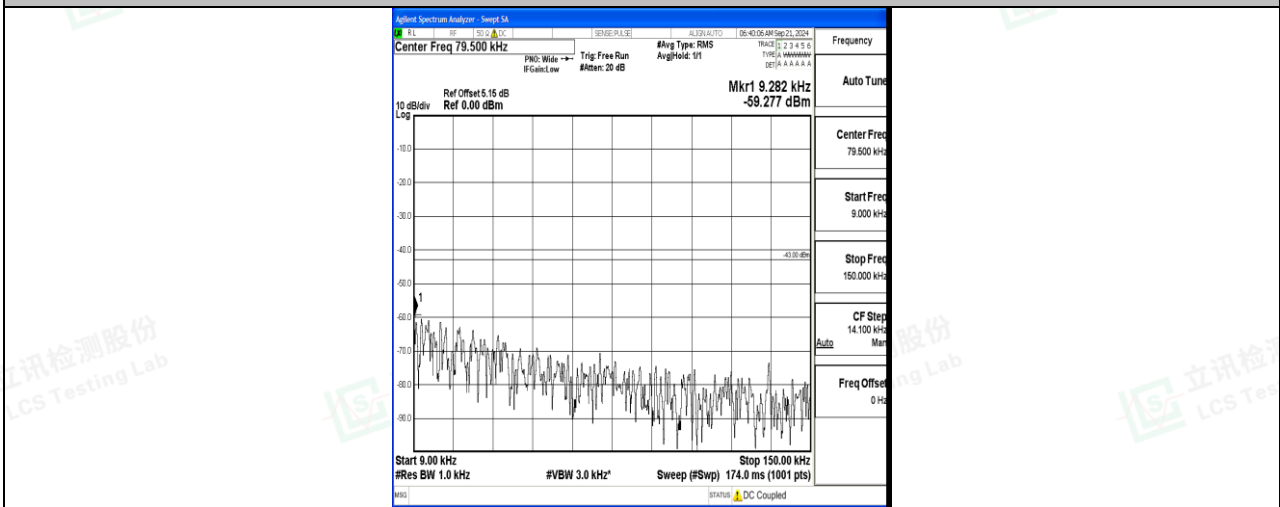

Band66_3MHz_16QAM_132322_1RB#0_3000~20000_3000~20000

Band66_3MHz_QPSK_132657_1RB#0_0.009~0.15_0.009~0.15