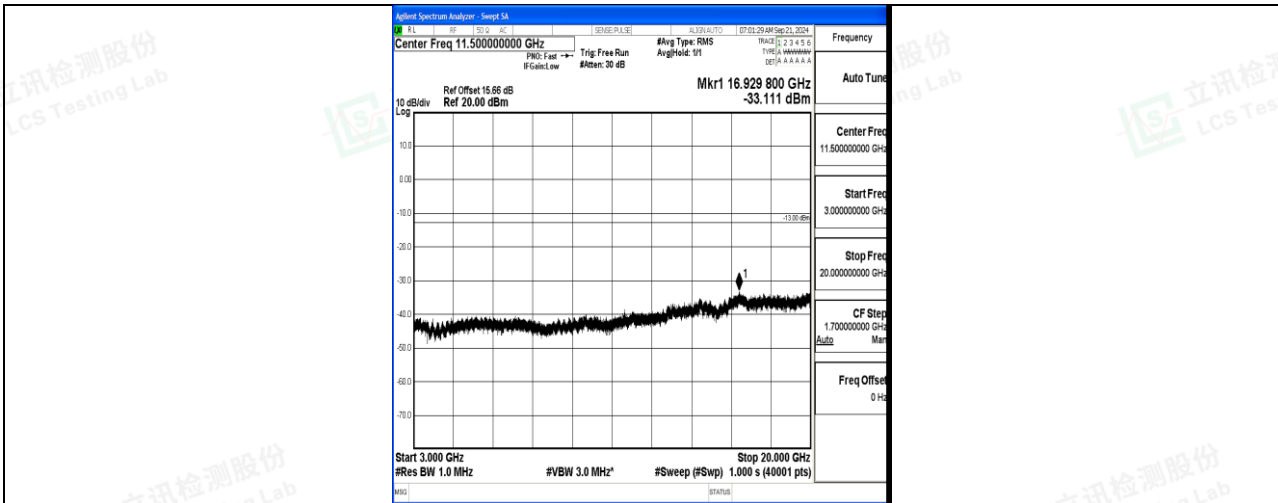

Band66\_5MHz\_16QAM\_132322\_1RB#0\_0.15~30\_0.15~30

Band66\_5MHz\_16QAM\_132322\_1RB#0\_30~1000\_30~1000

Band66\_5MHz\_16QAM\_132322\_1RB#0\_1000~3000\_1000~3000

Band66\_5MHz\_16QAM\_132322\_1RB#0\_3000~20000\_3000~20000