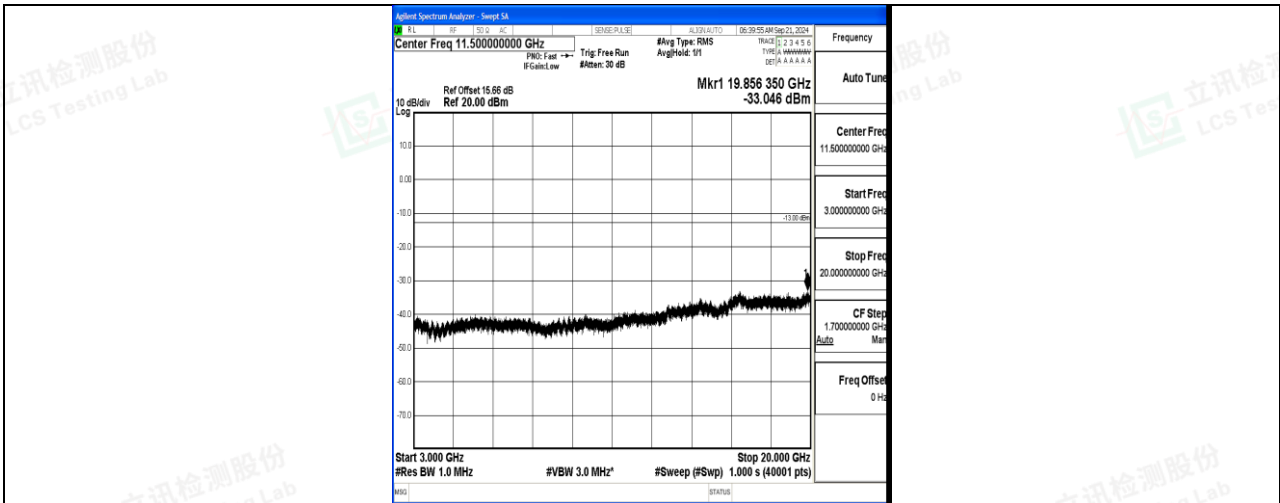

Band66_3MHz_16QAM_132322_1RB#0_1000~3000_1000~3000

Band66_3MHz_16QAM_132322_1RB#0_3000~20000_3000~20000