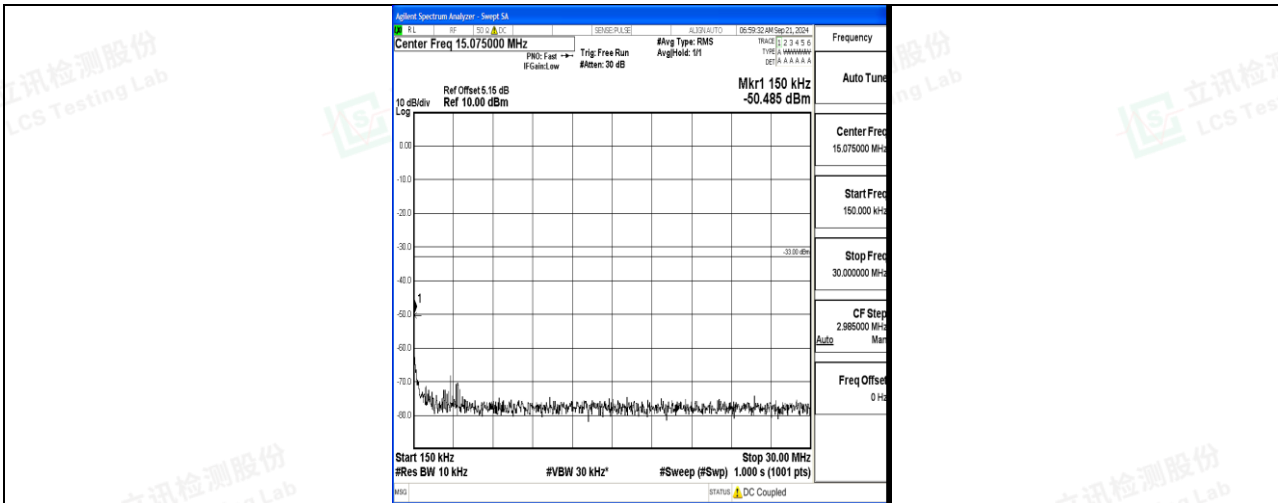

Band66_5MHz_QPSK_131997_1RB#0_0.009~0.15_0.009~0.15

Band66_5MHz_QPSK_131997_1RB#0_0.15~30_0.15~30