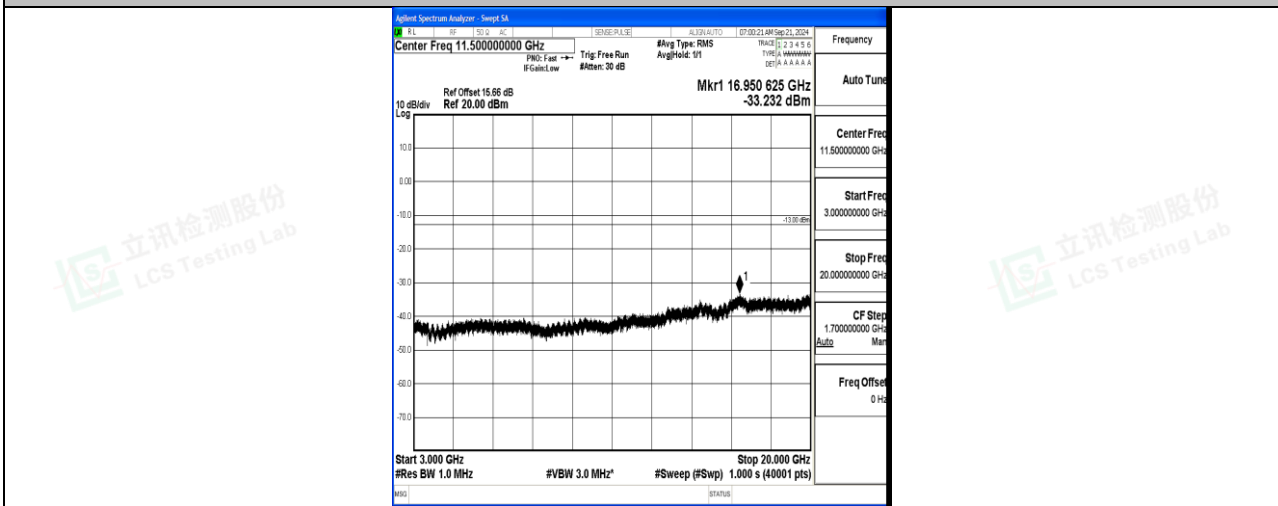

Band66_5MHz_16QAM_131997_1RB#0_1000~3000_1000~3000

Band66_5MHz_16QAM_131997_1RB#0_3000~20000_3000~20000