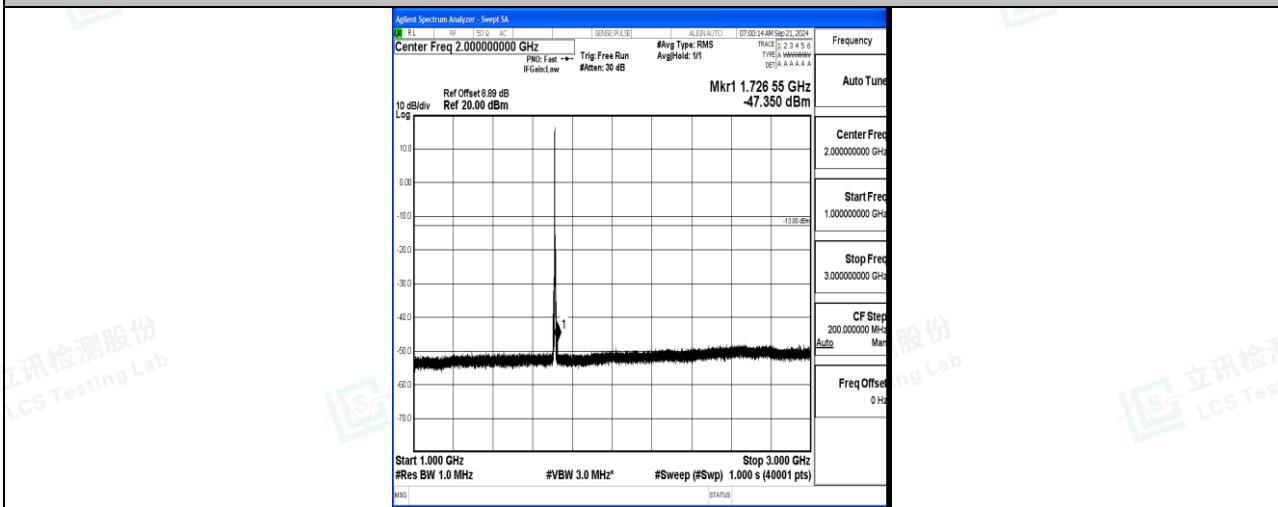

Band66\_5MHz\_QPSK\_131997\_1RB#0\_3000~20000\_3000~20000

Band66\_5MHz\_16QAM\_131997\_1RB#0\_0.009~0.15\_0.009~0.15

Band66\_5MHz\_16QAM\_131997\_1RB#0\_0.15~30\_0.15~30

Band66\_5MHz\_16QAM\_131997\_1RB#0\_30~1000\_30~1000