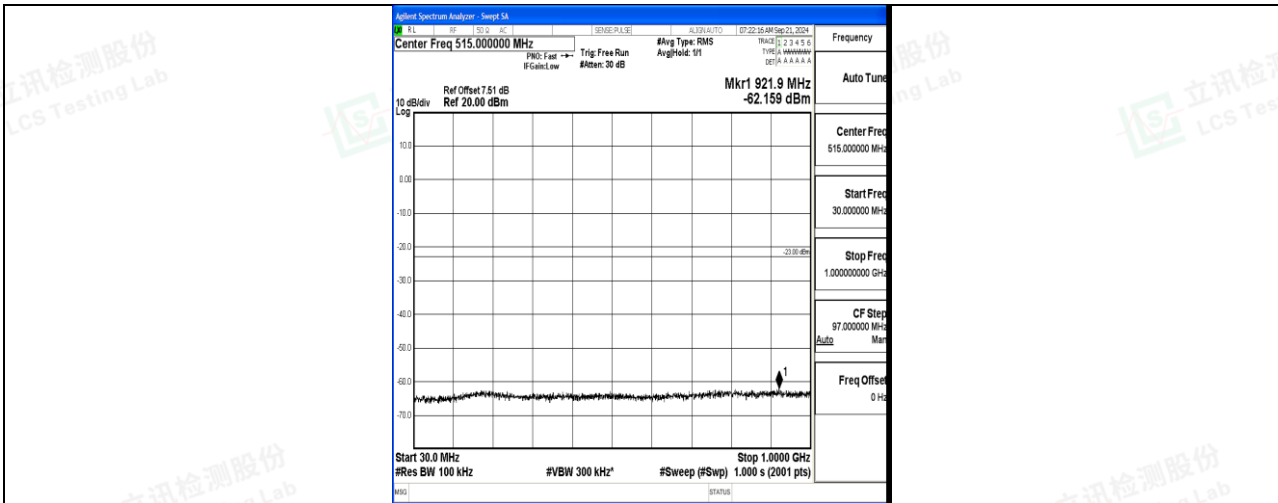

Band66\_10MHz\_16QAM\_132322\_1RB#0\_1000~3000\_1000~3000

Band66\_10MHz\_16QAM\_132322\_1RB#0\_3000~20000\_3000~20000

Band66\_10MHz\_QPSK\_132622\_1RB#0\_0.009~0.15\_0.009~0.15

Band66\_10MHz\_QPSK\_132622\_1RB#0\_0.15~30\_0.15~30