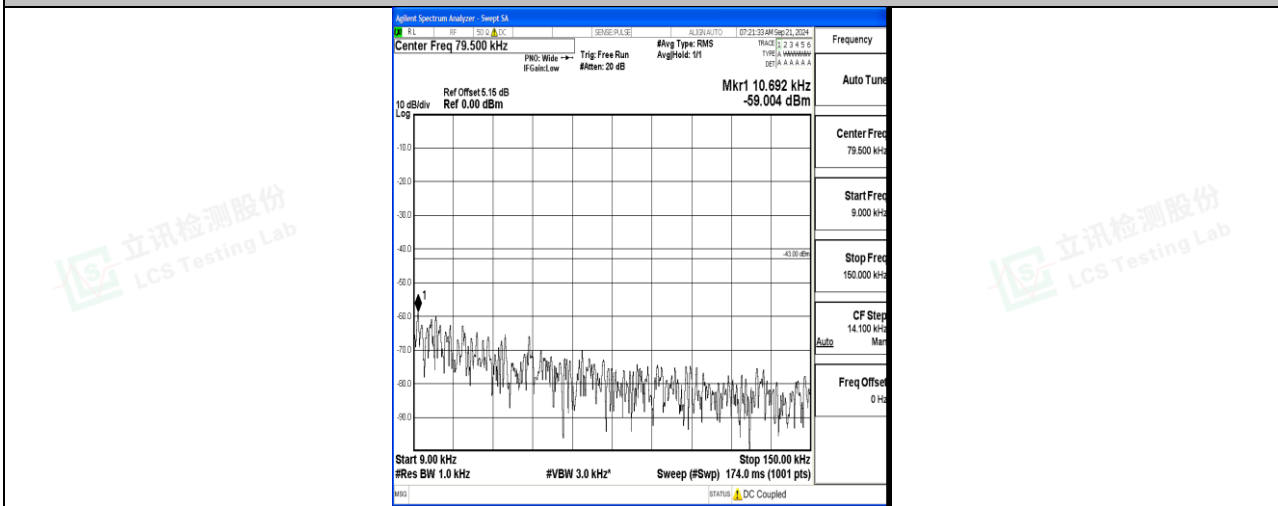

Band66_10MHz_QPSK_132322_1RB#0_3000~20000_3000~20000

Band66_10MHz_16QAM_132322_1RB#0_0.009~0.15_0.009~0.15