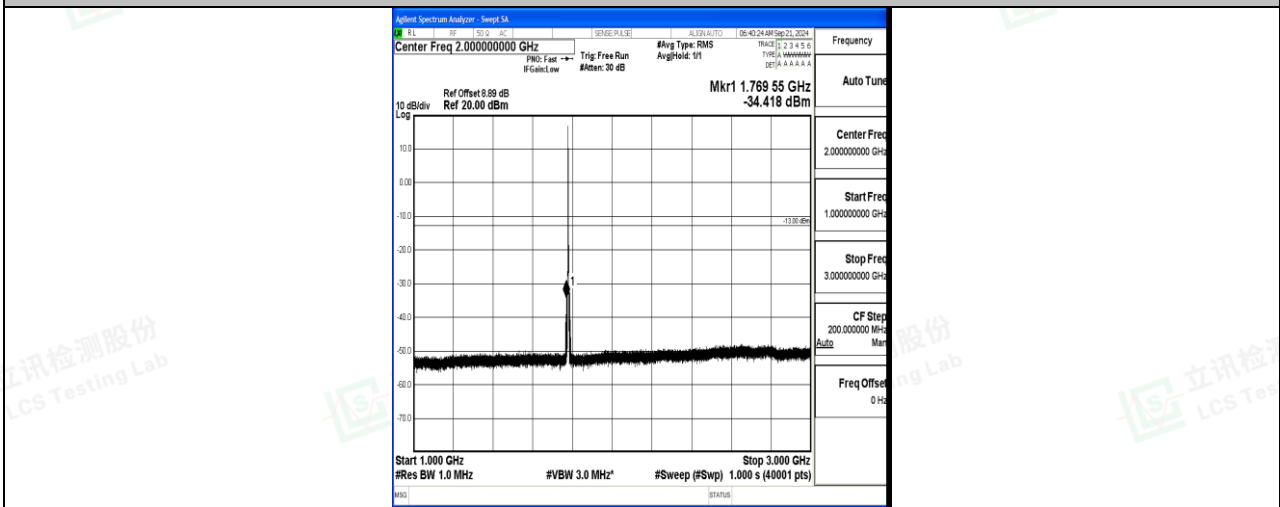

Band66_3MHz_QPSK_132657_1RB#0_30~1000_30~1000

Band66_3MHz_QPSK_132657_1RB#0_1000~3000_1000~3000