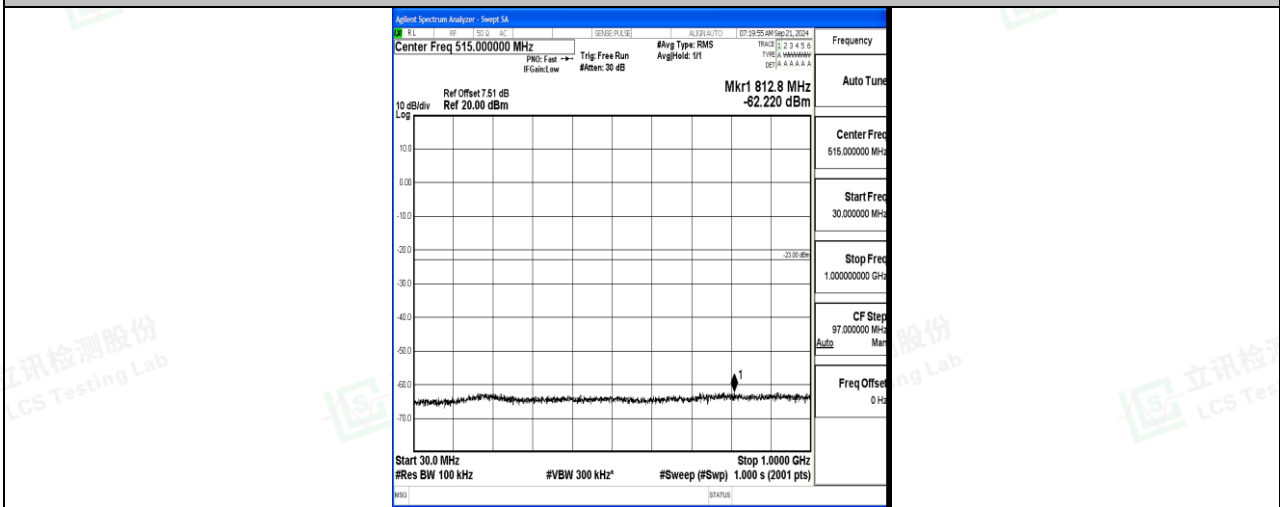

Band66\_5MHz\_16QAM\_132647\_1RB#0\_1000~3000\_1000~3000

Band66\_5MHz\_16QAM\_132647\_1RB#0\_3000~20000\_3000~20000

Band66\_10MHz\_QPSK\_132022\_1RB#0\_0.009~0.15\_0.009~0.15

Band66\_10MHz\_QPSK\_132022\_1RB#0\_0.15~30\_0.15~30