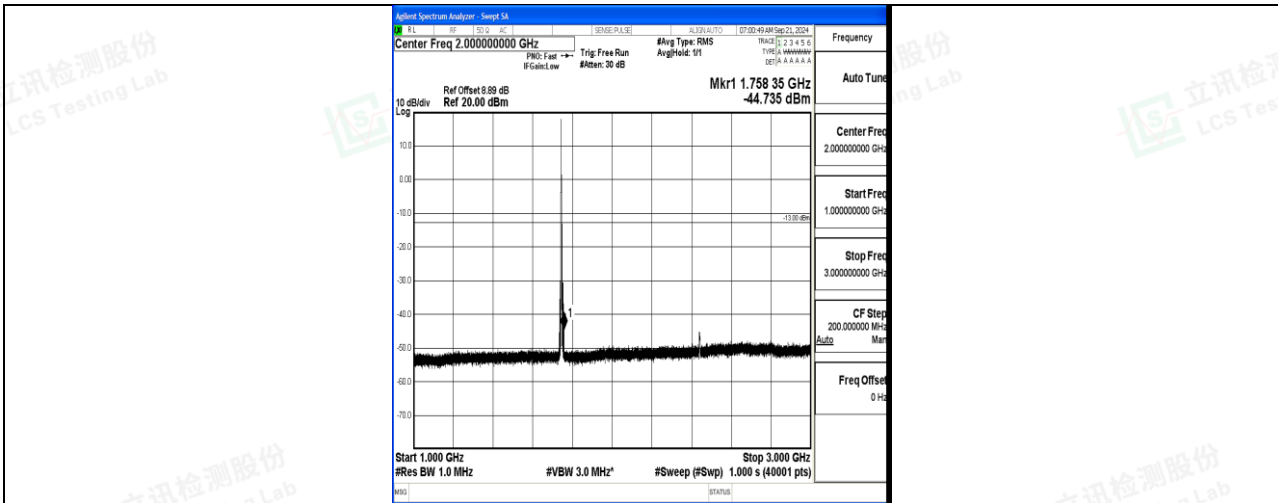

Band66_5MHz_QPSK_132322_1RB#0_30~1000_30~1000

Band66_5MHz_QPSK_132322_1RB#0_1000~3000_1000~3000