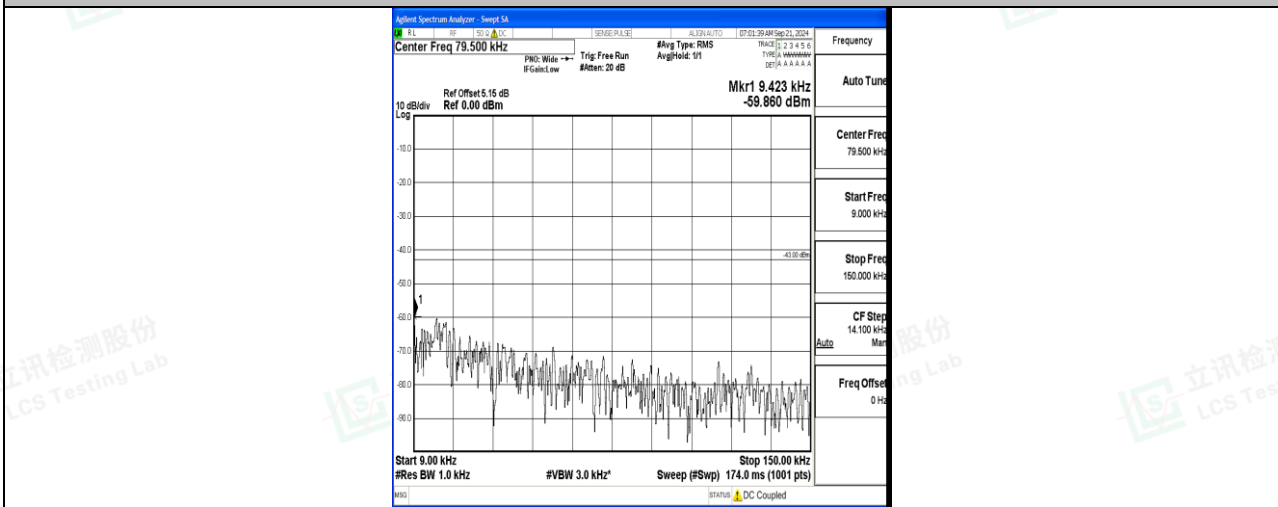

Band66\_5MHz\_16QAM\_132322\_1RB#0\_0.15~30\_0.15~30

Band66\_5MHz\_16QAM\_132322\_1RB#0\_30~1000\_30~1000

Band66\_5MHz\_16QAM\_132322\_1RB#0\_1000~3000\_1000~3000

Band66\_5MHz\_16QAM\_132322\_1RB#0\_3000~20000\_3000~20000