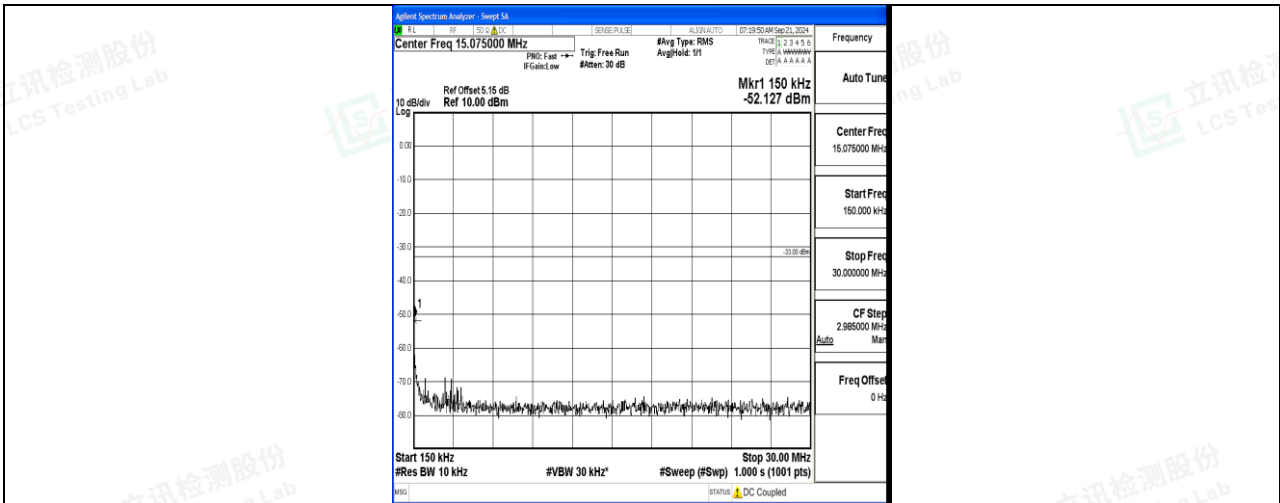

Band66\_5MHz\_16QAM\_132647\_1RB#0\_1000~3000\_1000~3000

Band66\_5MHz\_16QAM\_132647\_1RB#0\_3000~20000\_3000~20000

Band66\_10MHz\_QPSK\_132022\_1RB#0\_0.009~0.15\_0.009~0.15

Band66\_10MHz\_QPSK\_132022\_1RB#0\_0.15~30\_0.15~30