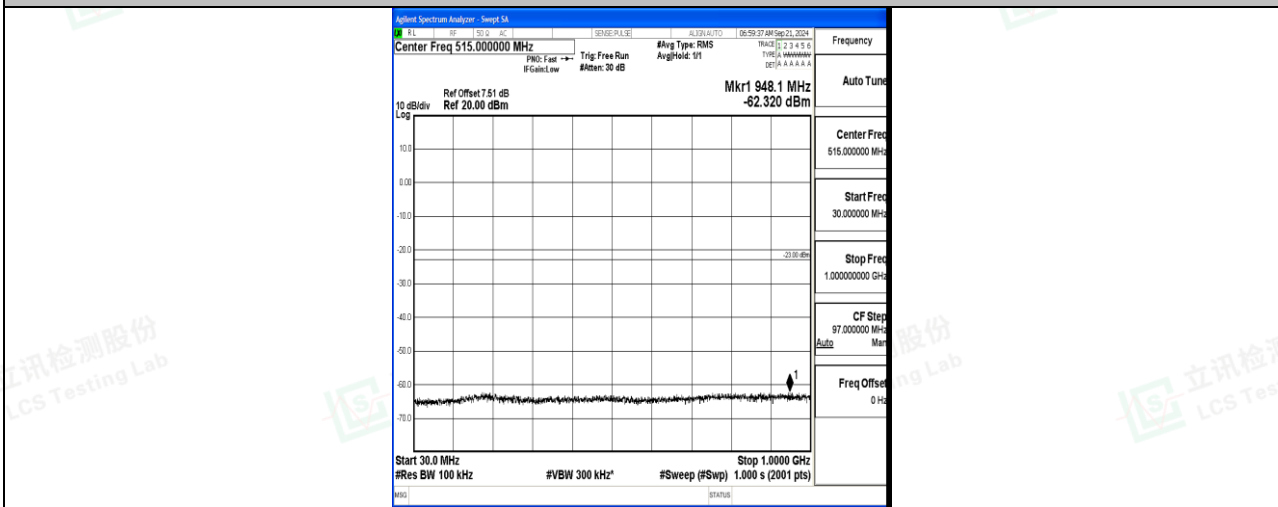

Band66_5MHz_QPSK_131997_1RB#0_0.15~30_0.15~30

Band66_5MHz_QPSK_131997_1RB#0_30~1000_30~1000