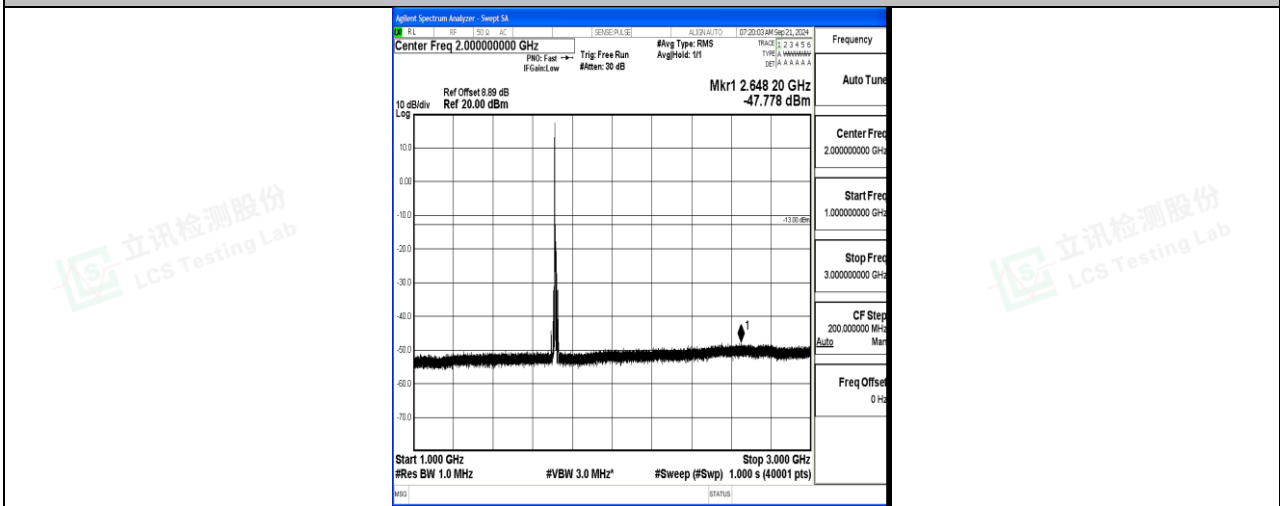

Band66_10MHz_QPSK_132022_1RB#0_30~1000_30~1000

Band66_10MHz_QPSK_132022_1RB#0_1000~3000_1000~3000