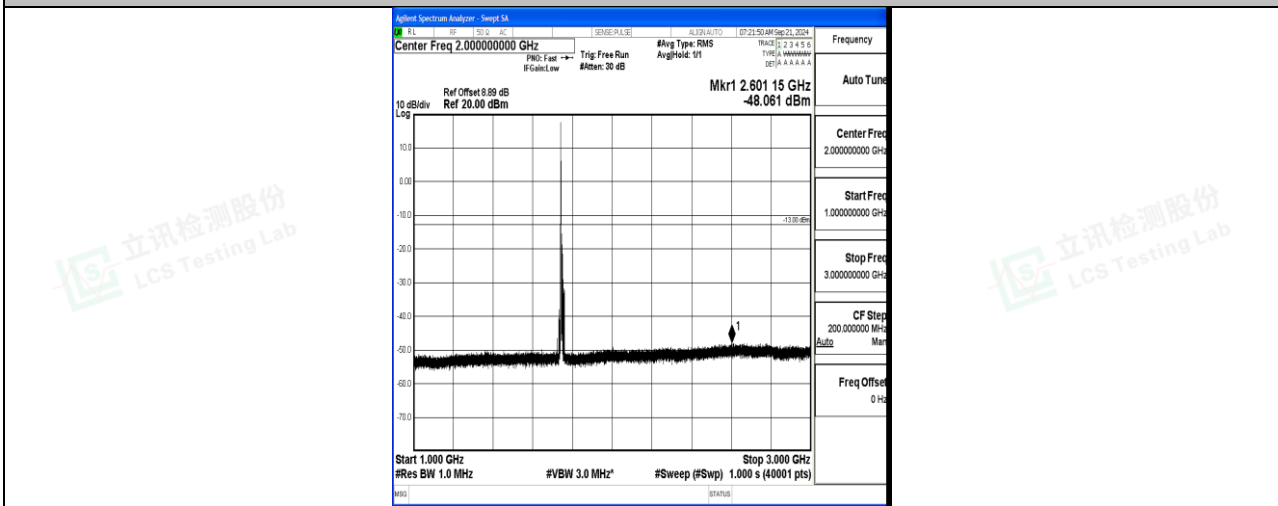

Band66\_10MHz\_QPSK\_132322\_1RB#0\_3000~20000\_3000~20000

Band66\_10MHz\_16QAM\_132322\_1RB#0\_0.009~0.15\_0.009~0.15

Band66\_10MHz\_16QAM\_132322\_1RB#0\_0.15~30\_0.15~30

Band66\_10MHz\_16QAM\_132322\_1RB#0\_30~1000\_30~1000