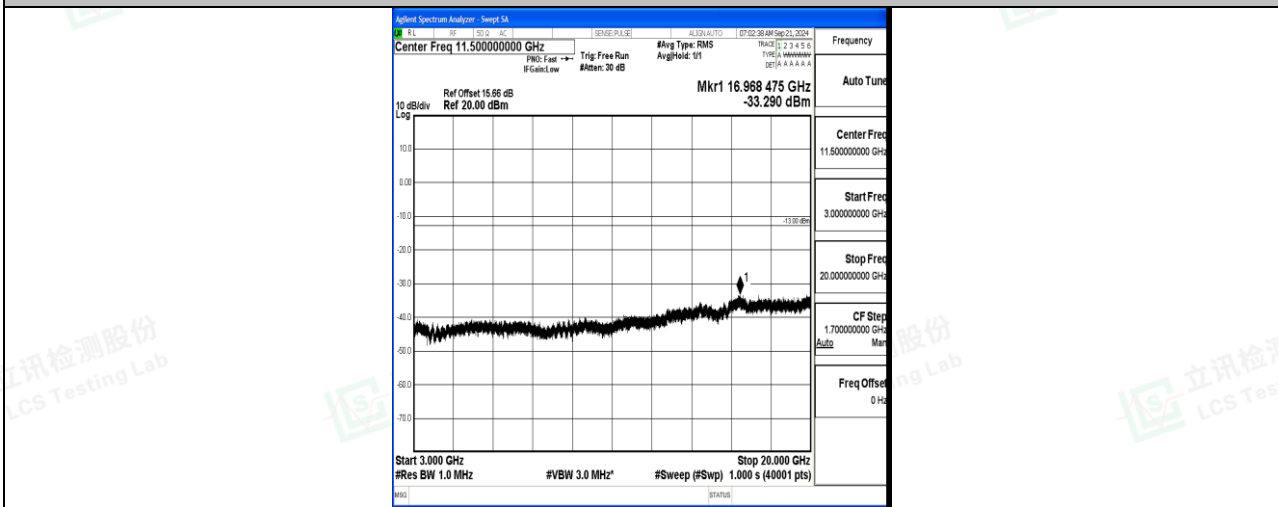

Band66_5MHz_16QAM_132647_1RB#0_1000~3000_1000~3000

Band66_5MHz_16QAM_132647_1RB#0_3000~20000_3000~20000