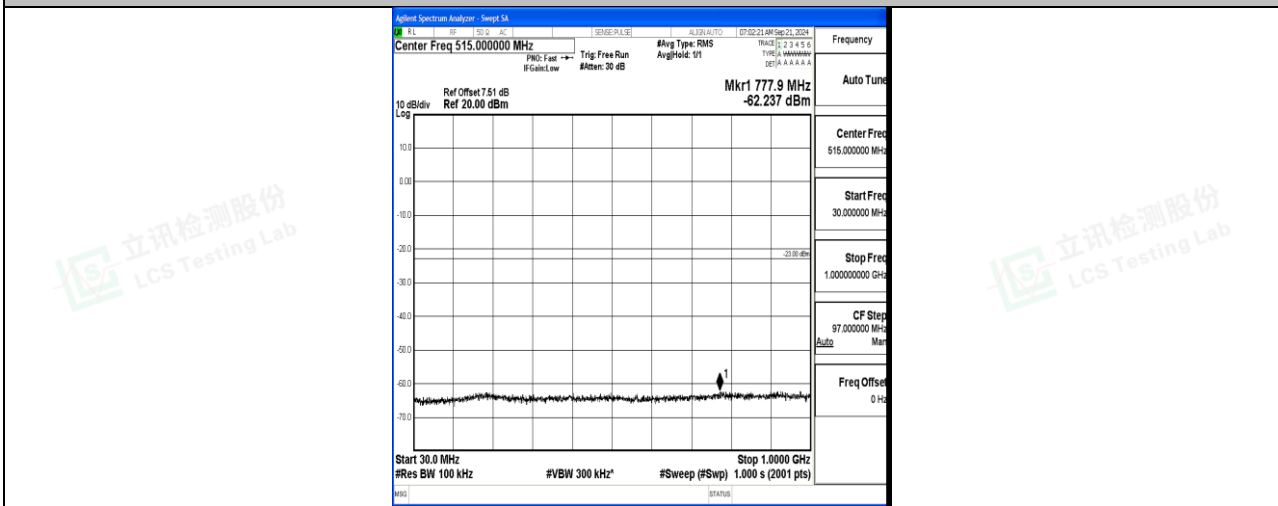

Band66\_5MHz\_QPSK\_132647\_1RB#0\_3000~20000\_3000~20000

Band66\_5MHz\_16QAM\_132647\_1RB#0\_0.009~0.15\_0.009~0.15

Band66\_5MHz\_16QAM\_132647\_1RB#0\_0.15~30\_0.15~30

Band66\_5MHz\_16QAM\_132647\_1RB#0\_30~1000\_30~1000