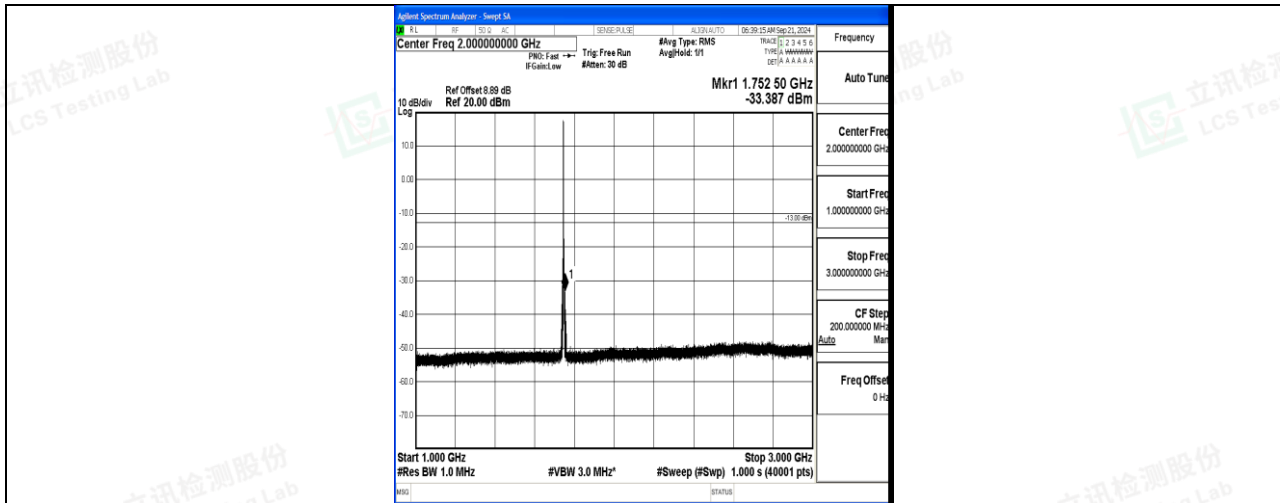

Band66\_3MHz\_QPSK\_132322\_1RB#0\_0.009~0.15\_0.009~0.15

Band66\_3MHz\_QPSK\_132322\_1RB#0\_0.15~30\_0.15~30

Band66\_3MHz\_QPSK\_132322\_1RB#0\_30~1000\_30~1000

Band66\_3MHz\_QPSK\_132322\_1RB#0\_1000~3000\_1000~3000