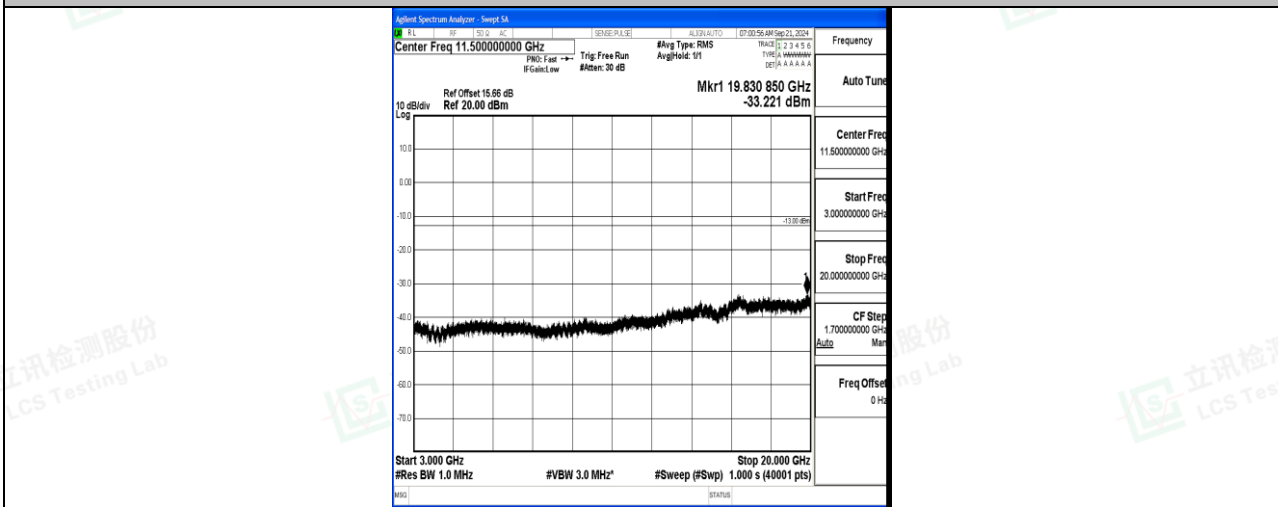

Band66_5MHz_QPSK_132322_1RB#0_1000~3000_1000~3000

Band66_5MHz_QPSK_132322_1RB#0_3000~20000_3000~20000