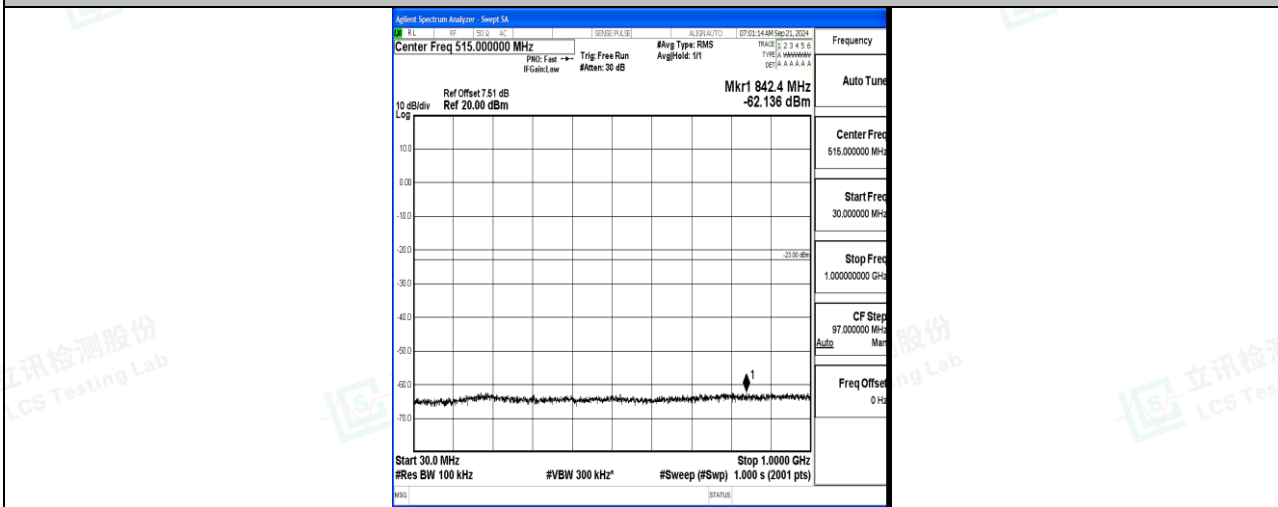

Band66_5MHz_16QAM_132322_1RB#0_0.15~30_0.15~30

Band66_5MHz_16QAM_132322_1RB#0_30~1000_30~1000