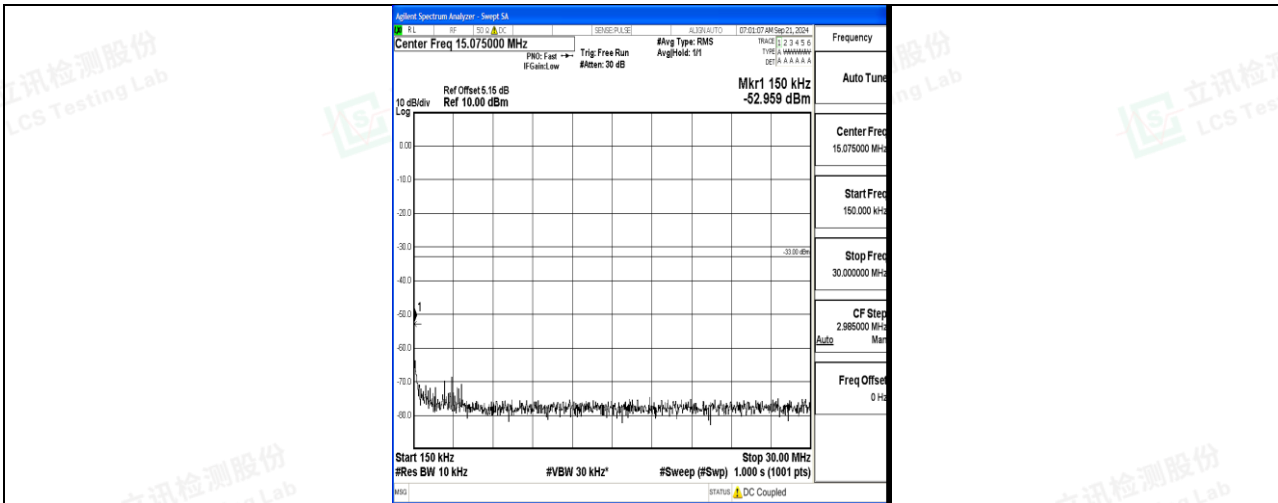

Band66\_5MHz\_QPSK\_132322\_1RB#0\_30~1000\_30~1000

Band66\_5MHz\_QPSK\_132322\_1RB#0\_1000~3000\_1000~3000

Band66\_5MHz\_QPSK\_132322\_1RB#0\_3000~20000\_3000~20000

Band66\_5MHz\_16QAM\_132322\_1RB#0\_0.009~0.15\_0.009~0.15