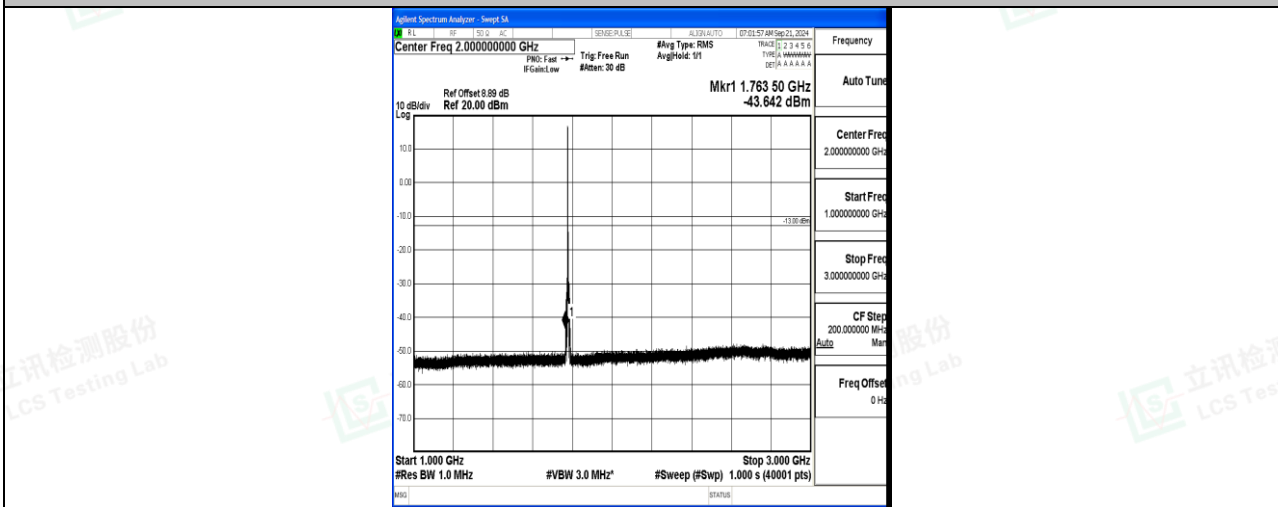

Band66\_5MHz\_QPSK\_132647\_1RB#0\_0.009~0.15\_0.009~0.15

Band66\_5MHz\_QPSK\_132647\_1RB#0\_0.15~30\_0.15~30

Band66\_5MHz\_QPSK\_132647\_1RB#0\_30~1000\_30~1000

Band66\_5MHz\_QPSK\_132647\_1RB#0\_1000~3000\_1000~3000