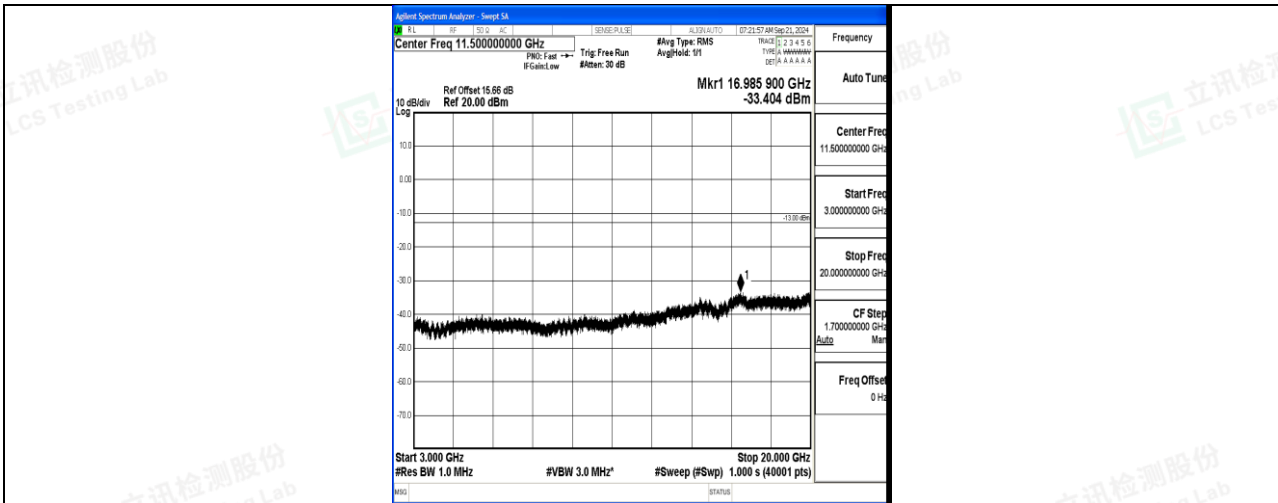

Band66_10MHz_16QAM_132322_1RB#0_1000~3000_1000~3000

Band66_10MHz_16QAM_132322_1RB#0_3000~20000_3000~20000