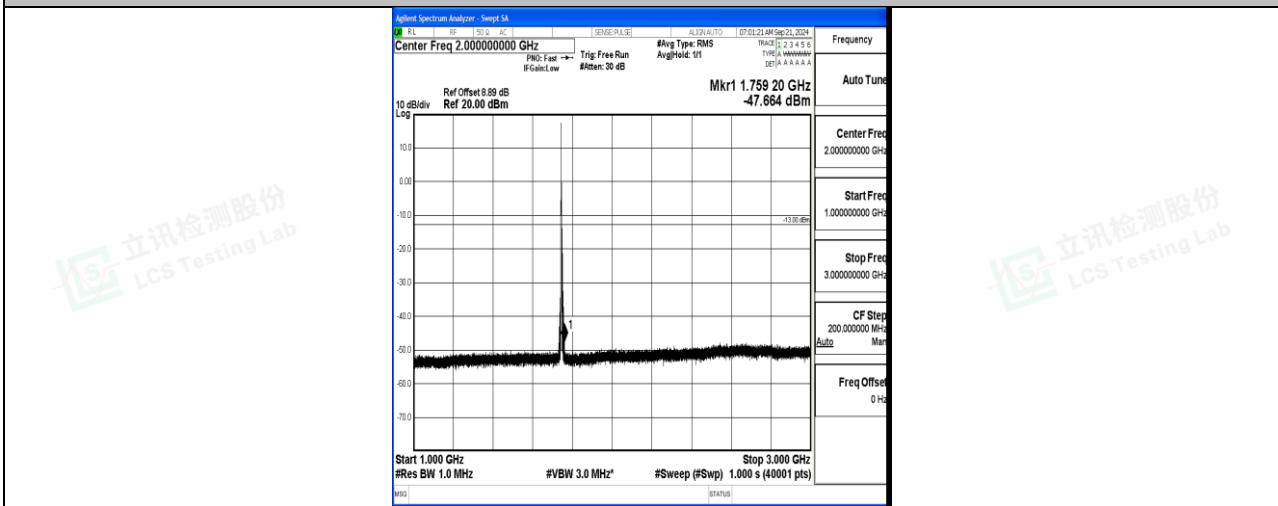

Band66_5MHz_16QAM_132322_1RB#0_30~1000_30~1000

Band66_5MHz_16QAM_132322_1RB#0_1000~3000_1000~3000