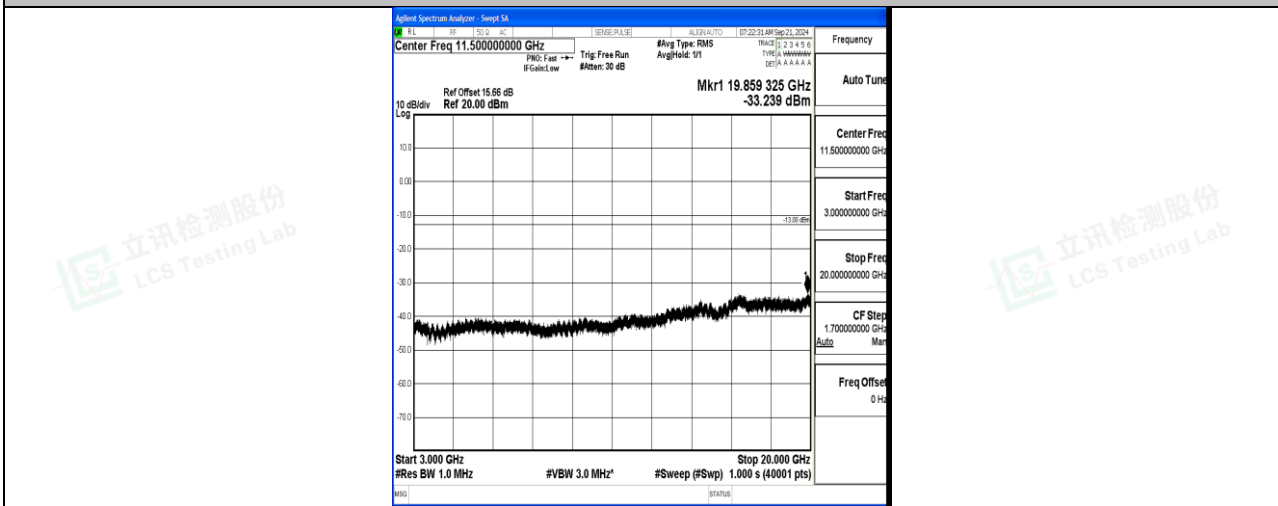

Band66_10MHz_QPSK_132622_1RB#0_1000~3000_1000~3000

Band66_10MHz_QPSK_132622_1RB#0_3000~20000_3000~20000