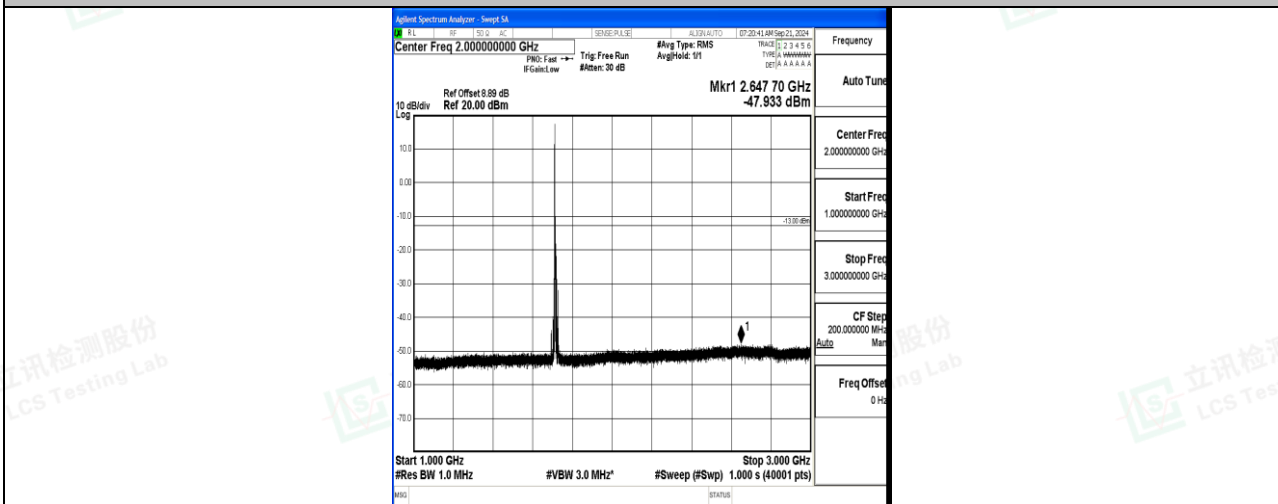

Band66_10MHz_16QAM_132022_1RB#0_30~1000_30~1000

Band66_10MHz_16QAM_132022_1RB#0_1000~3000_1000~3000