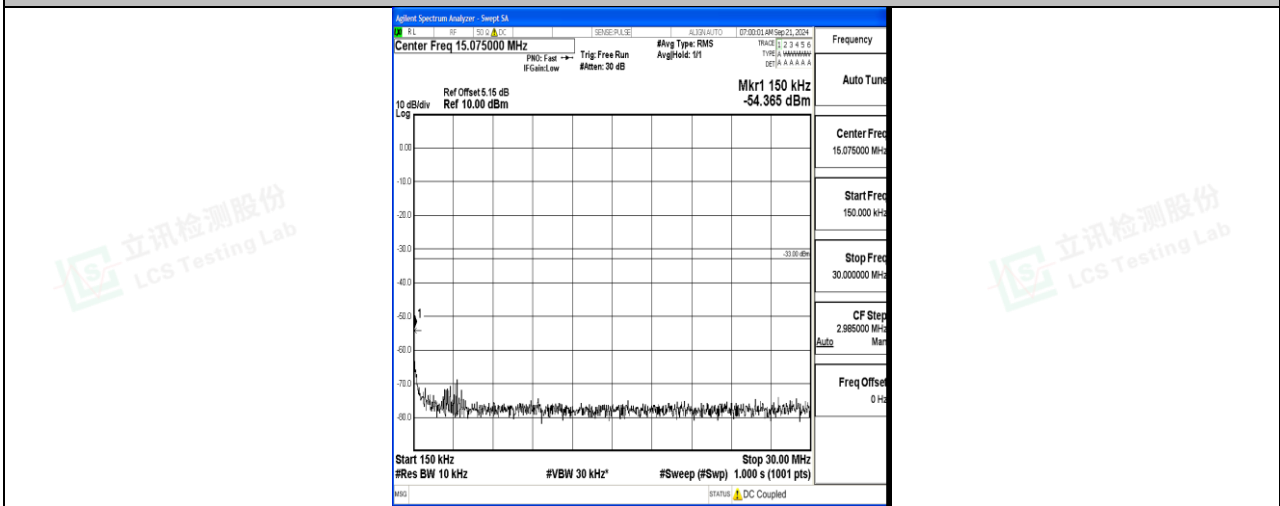

Band66_5MHz_16QAM_131997_1RB#0_0.009~0.15_0.009~0.15

Band66_5MHz_16QAM_131997_1RB#0_0.15~30_0.15~30