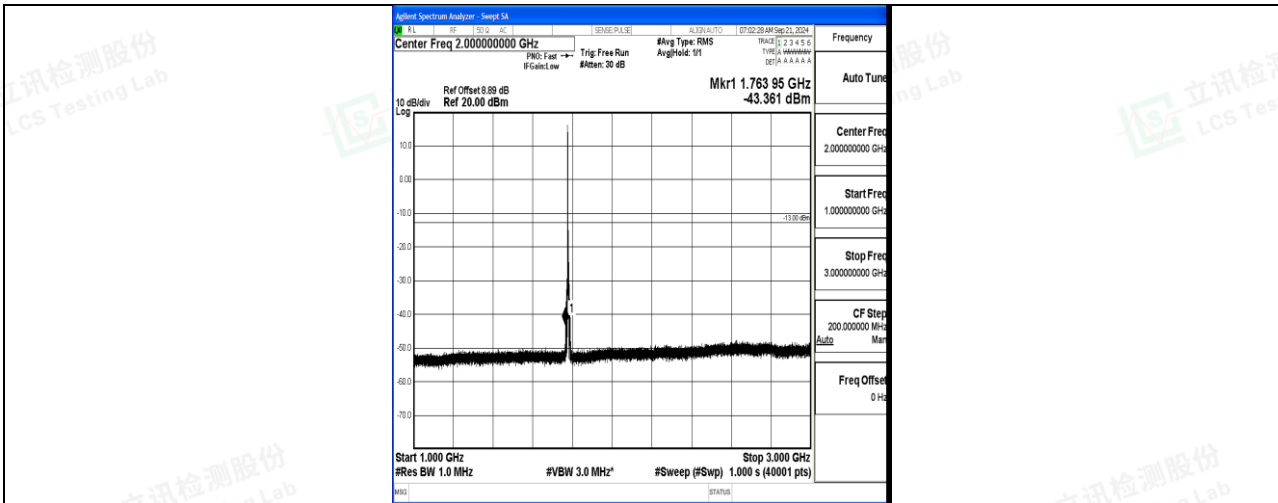

Band66\_5MHz\_QPSK\_132647\_1RB#0\_3000~20000\_3000~20000

Band66\_5MHz\_16QAM\_132647\_1RB#0\_0.009~0.15\_0.009~0.15

Band66\_5MHz\_16QAM\_132647\_1RB#0\_0.15~30\_0.15~30

Band66\_5MHz\_16QAM\_132647\_1RB#0\_30~1000\_30~1000