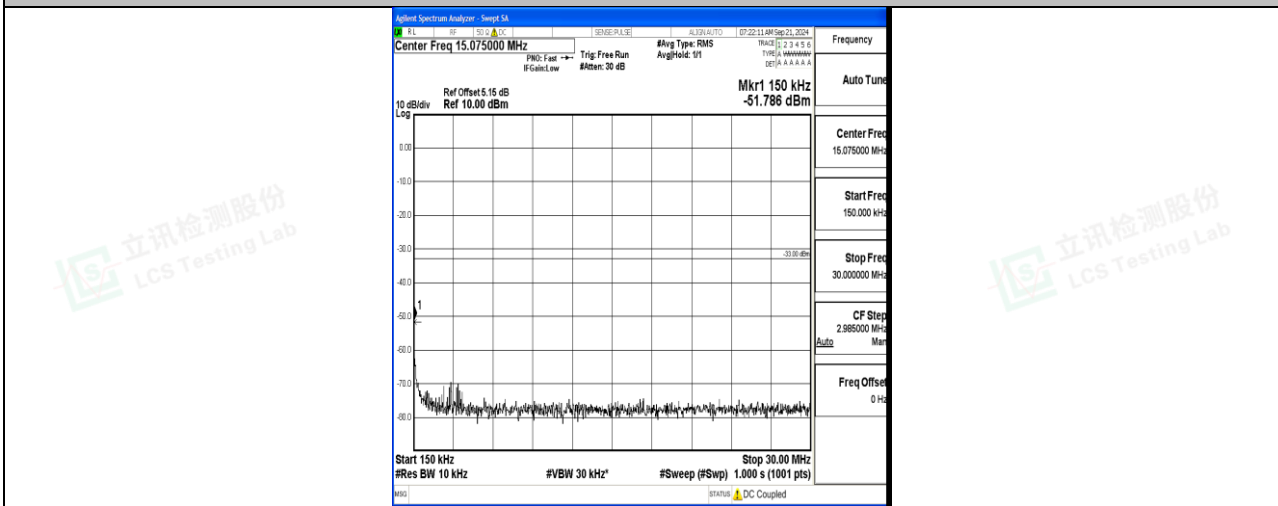

Band66\_10MHz\_16QAM\_132322\_1RB#0\_1000~3000\_1000~3000

Band66\_10MHz\_16QAM\_132322\_1RB#0\_3000~20000\_3000~20000

Band66\_10MHz\_QPSK\_132622\_1RB#0\_0.009~0.15\_0.009~0.15

Band66\_10MHz\_QPSK\_132622\_1RB#0\_0.15~30\_0.15~30