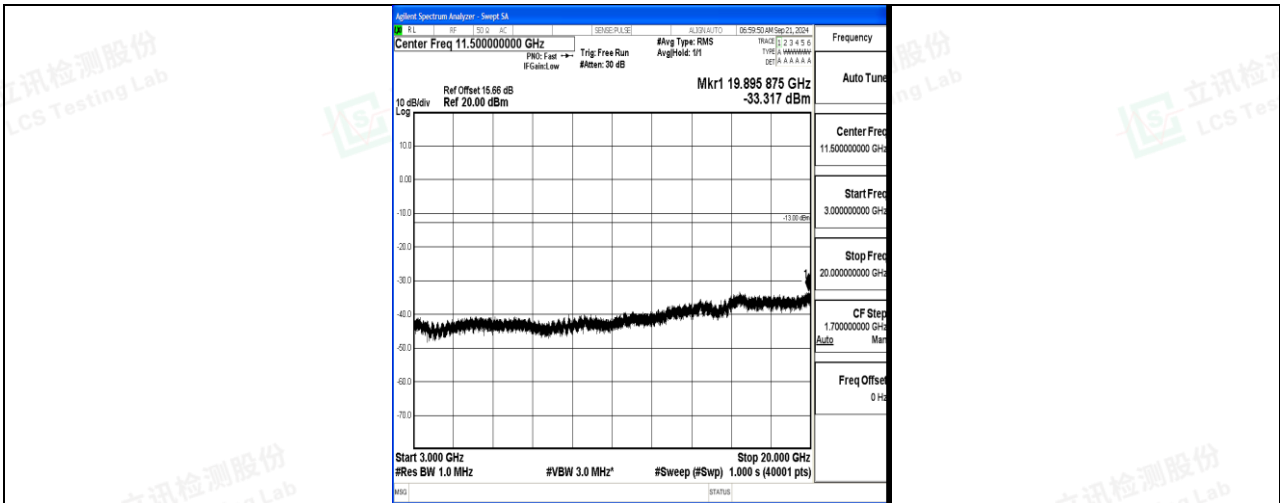

Band66\_5MHz\_QPSK\_131997\_1RB#0\_0.009~0.15\_0.009~0.15

Band66\_5MHz\_QPSK\_131997\_1RB#0\_0.15~30\_0.15~30

Band66\_5MHz\_QPSK\_131997\_1RB#0\_30~1000\_30~1000

Band66\_5MHz\_QPSK\_131997\_1RB#0\_1000~3000\_1000~3000