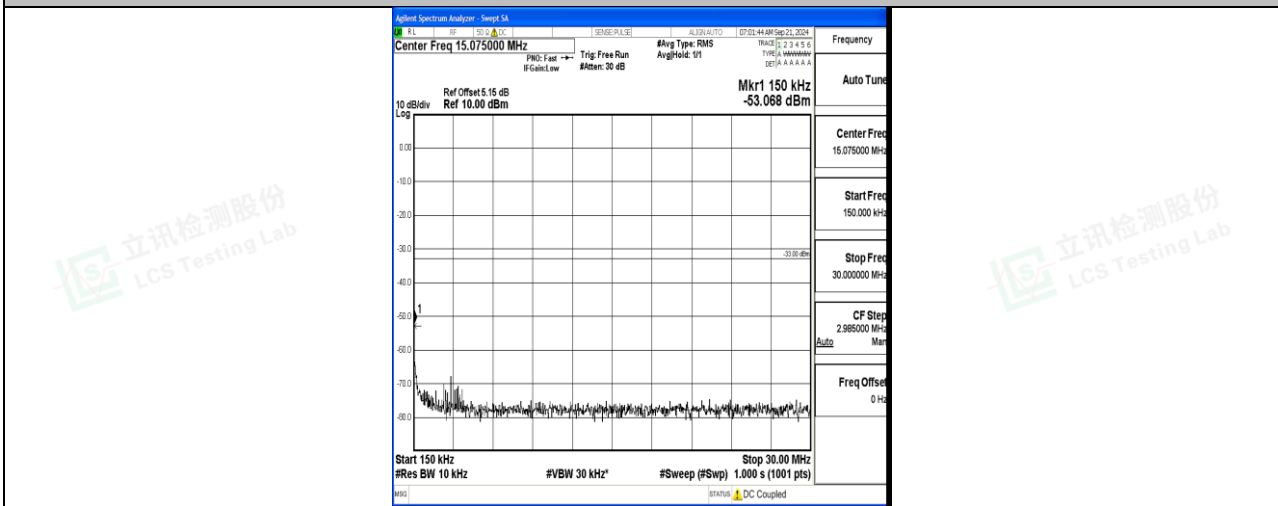

Band66_5MHz_QPSK_132647_1RB#0_0.009~0.15_0.009~0.15

Band66_5MHz_QPSK_132647_1RB#0_0.15~30_0.15~30