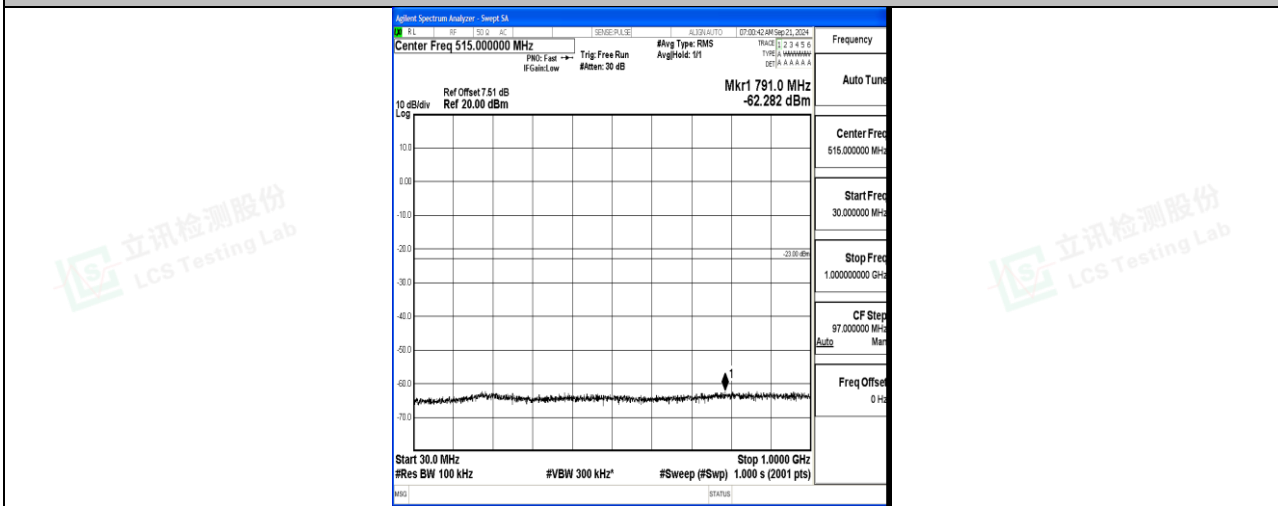

Band66\_5MHz\_16QAM\_131997\_1RB#0\_1000~3000\_1000~3000

Band66\_5MHz\_16QAM\_131997\_1RB#0\_3000~20000\_3000~20000

Band66\_5MHz\_QPSK\_132322\_1RB#0\_0.009~0.15\_0.009~0.15

Band66\_5MHz\_QPSK\_132322\_1RB#0\_0.15~30\_0.15~30