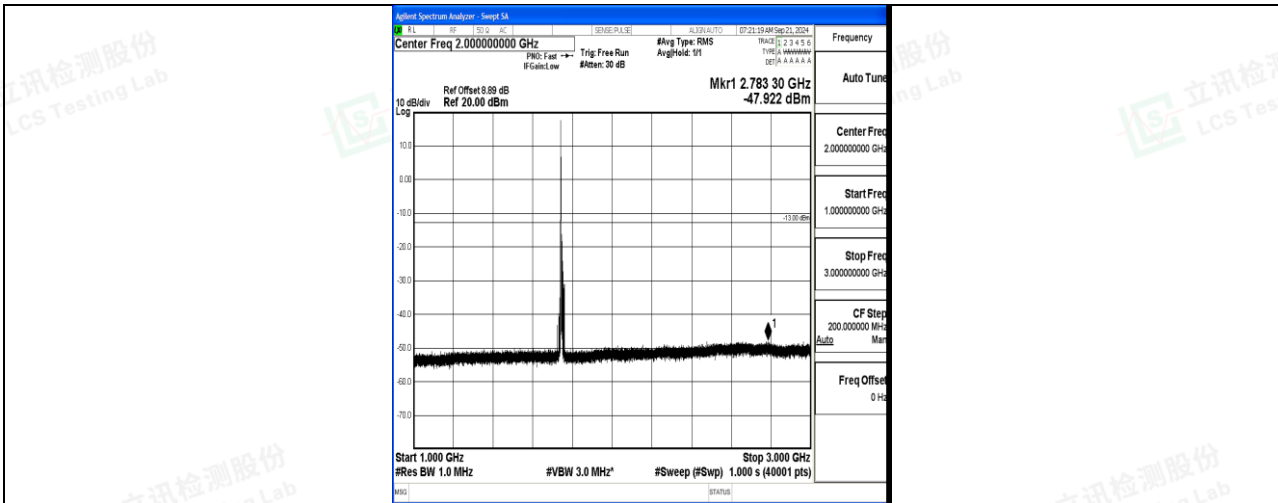

Band66\_10MHz\_QPSK\_132322\_1RB#0\_0.009~0.15\_0.009~0.15

Band66\_10MHz\_QPSK\_132322\_1RB#0\_0.15~30\_0.15~30

Band66\_10MHz\_QPSK\_132322\_1RB#0\_30~1000\_30~1000

Band66\_10MHz\_QPSK\_132322\_1RB#0\_1000~3000\_1000~3000