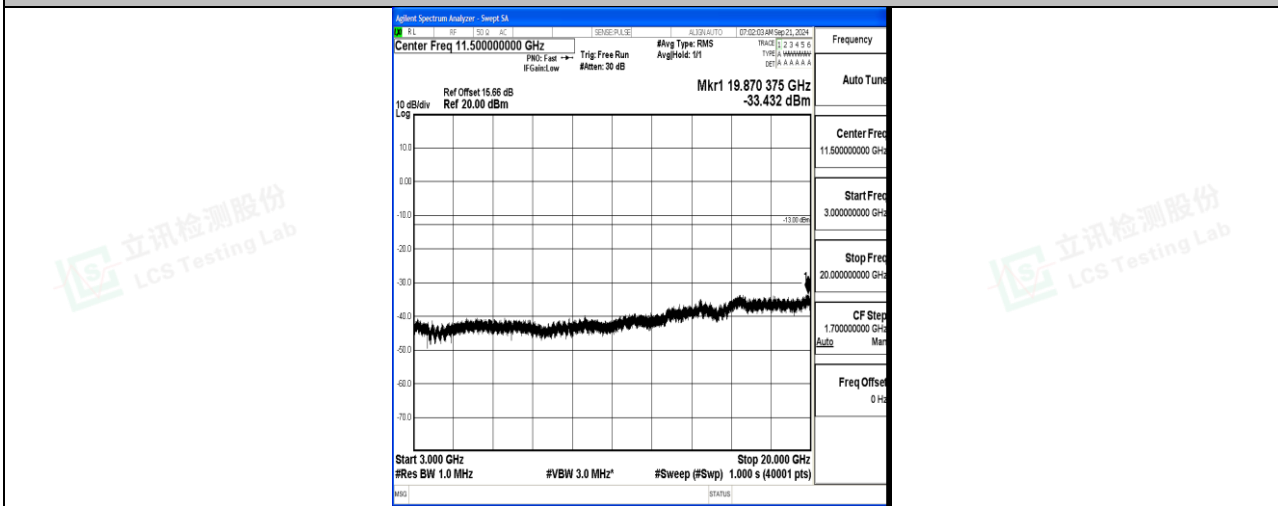

Band66\_5MHz\_QPSK\_132647\_1RB#0\_0.009~0.15\_0.009~0.15

Band66\_5MHz\_QPSK\_132647\_1RB#0\_0.15~30\_0.15~30

Band66\_5MHz\_QPSK\_132647\_1RB#0\_30~1000\_30~1000

Band66\_5MHz\_QPSK\_132647\_1RB#0\_1000~3000\_1000~3000