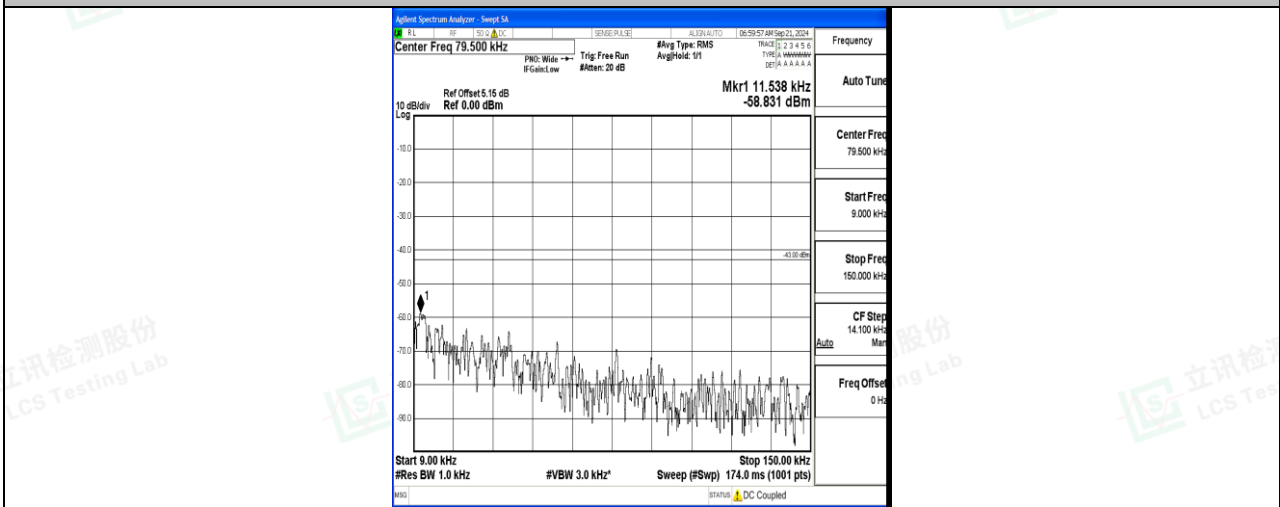

Band66_5MHz_QPSK_131997_1RB#0_3000~20000_3000~20000

Band66_5MHz_16QAM_131997_1RB#0_0.009~0.15_0.009~0.15