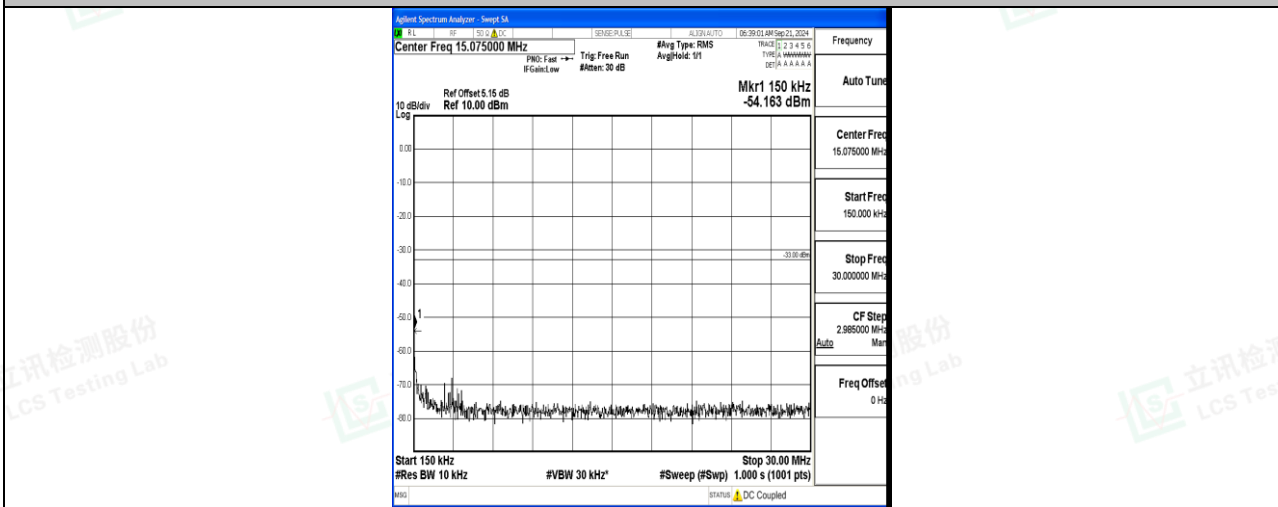

Band66\_3MHz\_QPSK\_132322\_1RB#0\_0.009~0.15\_0.009~0.15

Band66\_3MHz\_QPSK\_132322\_1RB#0\_0.15~30\_0.15~30

Band66\_3MHz\_QPSK\_132322\_1RB#0\_30~1000\_30~1000

Band66\_3MHz\_QPSK\_132322\_1RB#0\_1000~3000\_1000~3000