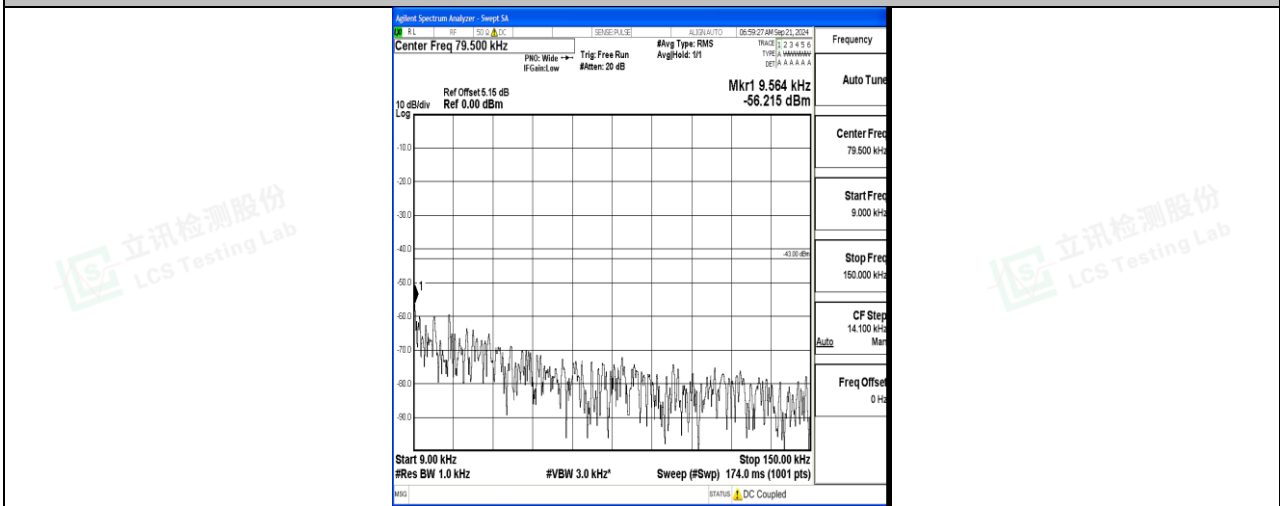

Band66\_3MHz\_16QAM\_132657\_1RB#0\_0.15~30\_0.15~30

Band66\_3MHz\_16QAM\_132657\_1RB#0\_30~1000\_30~1000

Band66\_3MHz\_16QAM\_132657\_1RB#0\_1000~3000\_1000~3000

Band66\_3MHz\_16QAM\_132657\_1RB#0\_3000~20000\_3000~20000