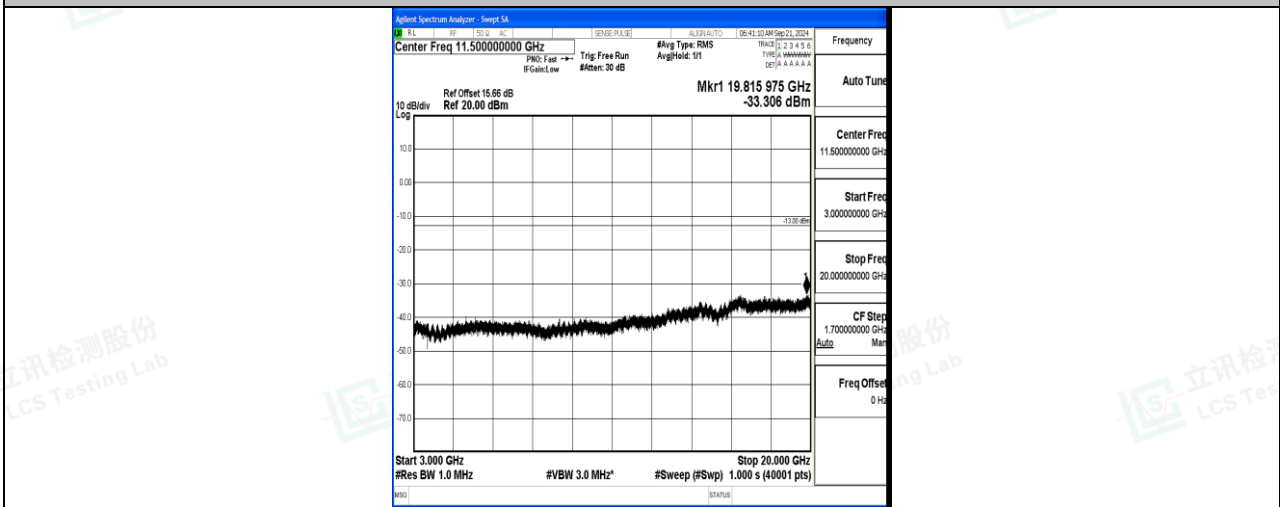

Band66\_3MHz\_16QAM\_132657\_1RB#0\_0.15~30\_0.15~30

Band66\_3MHz\_16QAM\_132657\_1RB#0\_30~1000\_30~1000

Band66\_3MHz\_16QAM\_132657\_1RB#0\_1000~3000\_1000~3000

Band66\_3MHz\_16QAM\_132657\_1RB#0\_3000~20000\_3000~20000