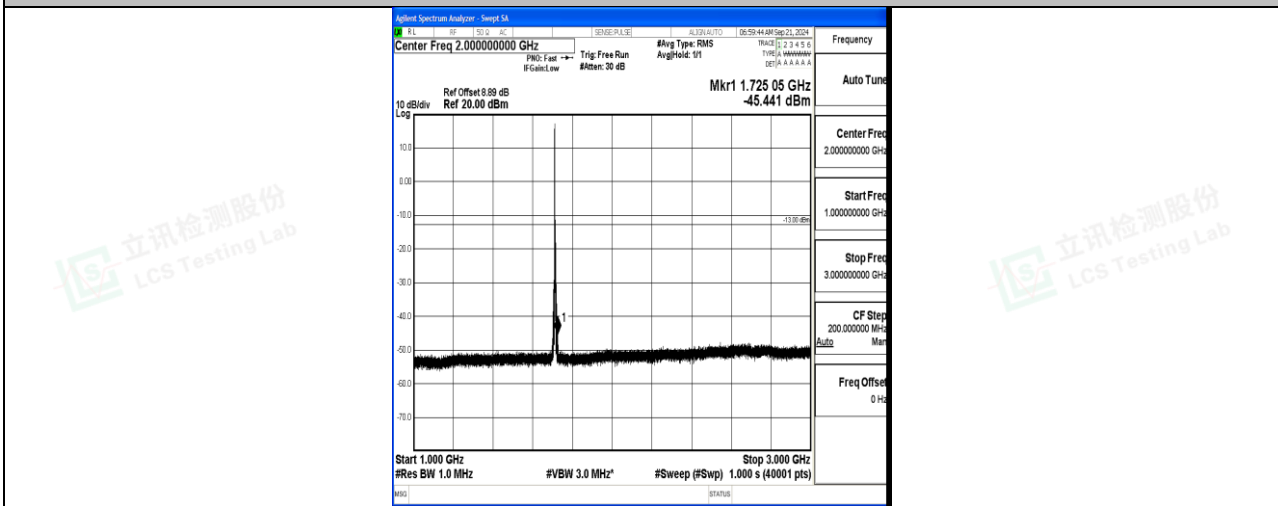

Band66\_5MHz\_QPSK\_131997\_1RB#0\_0.009~0.15\_0.009~0.15

Band66\_5MHz\_QPSK\_131997\_1RB#0\_0.15~30\_0.15~30

Band66\_5MHz\_QPSK\_131997\_1RB#0\_30~1000\_30~1000

Band66\_5MHz\_QPSK\_131997\_1RB#0\_1000~3000\_1000~3000