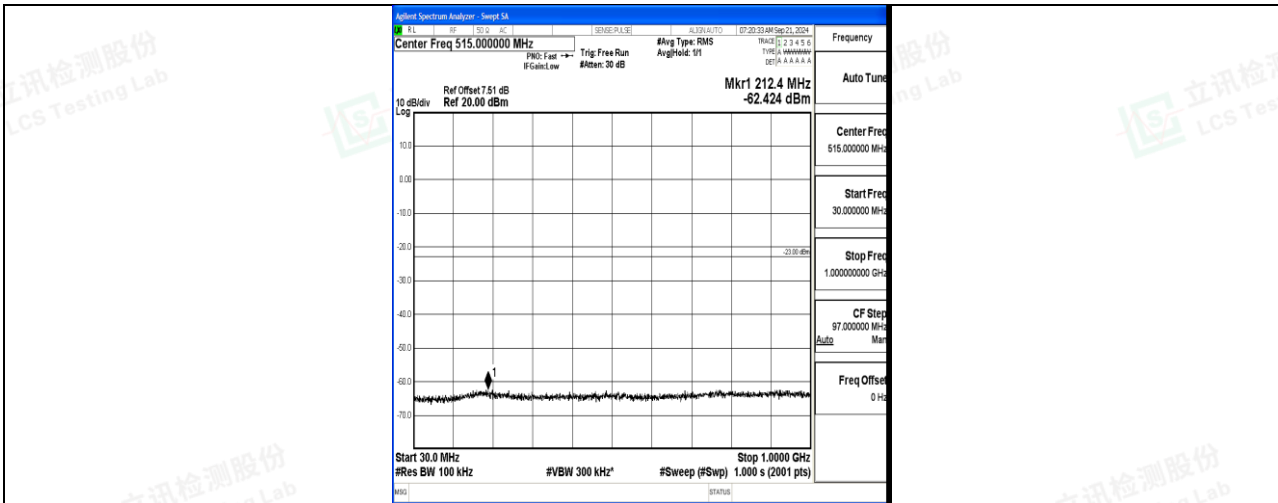

Band66_10MHz_16QAM_132022_1RB#0_0.15~30_0.15~30

Band66_10MHz_16QAM_132022_1RB#0_30~1000_30~1000