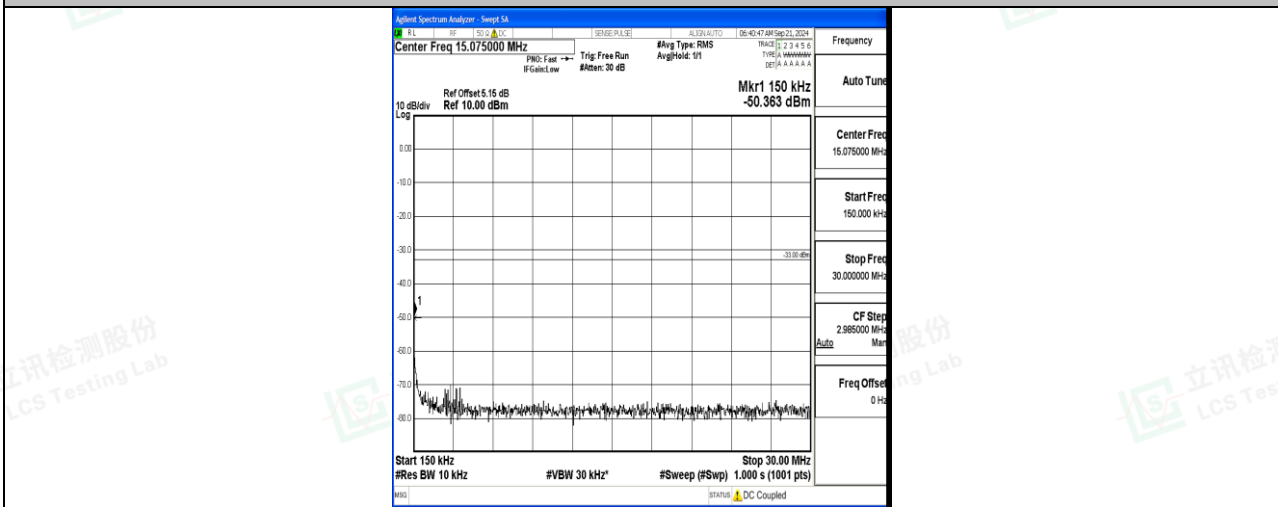

Band66\_3MHz\_QPSK\_132657\_1RB#0\_30~1000\_30~1000

Band66\_3MHz\_QPSK\_132657\_1RB#0\_1000~3000\_1000~3000

Band66\_3MHz\_QPSK\_132657\_1RB#0\_3000~20000\_3000~20000

Band66\_3MHz\_16QAM\_132657\_1RB#0\_0.009~0.15\_0.009~0.15