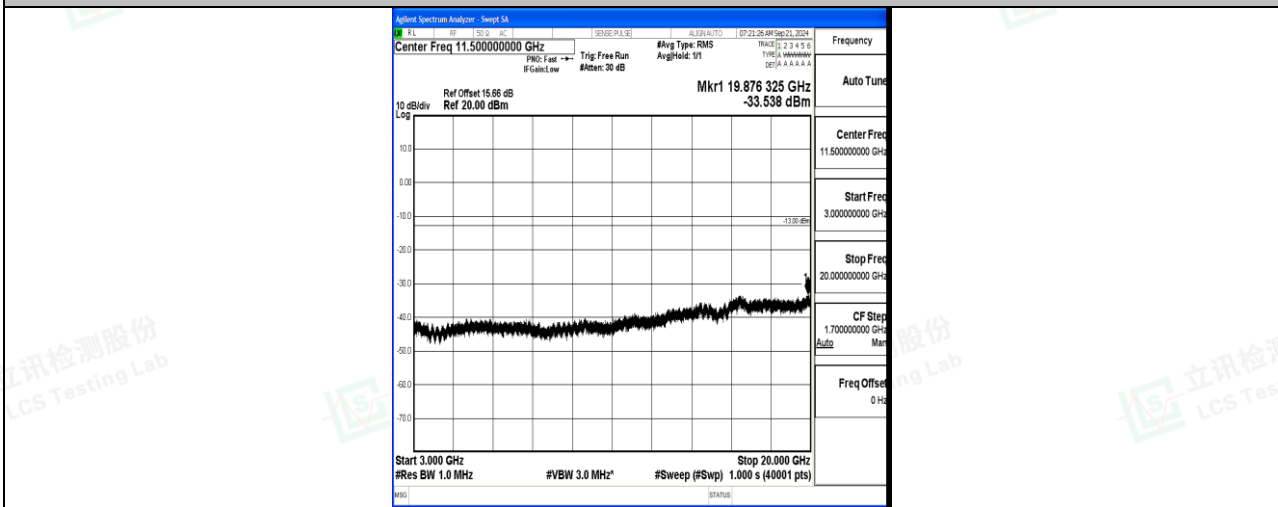

Band66\_10MHz\_QPSK\_132322\_1RB#0\_0.009~0.15\_0.009~0.15

Band66\_10MHz\_QPSK\_132322\_1RB#0\_0.15~30\_0.15~30

Band66\_10MHz\_QPSK\_132322\_1RB#0\_30~1000\_30~1000

Band66\_10MHz\_QPSK\_132322\_1RB#0\_1000~3000\_1000~3000