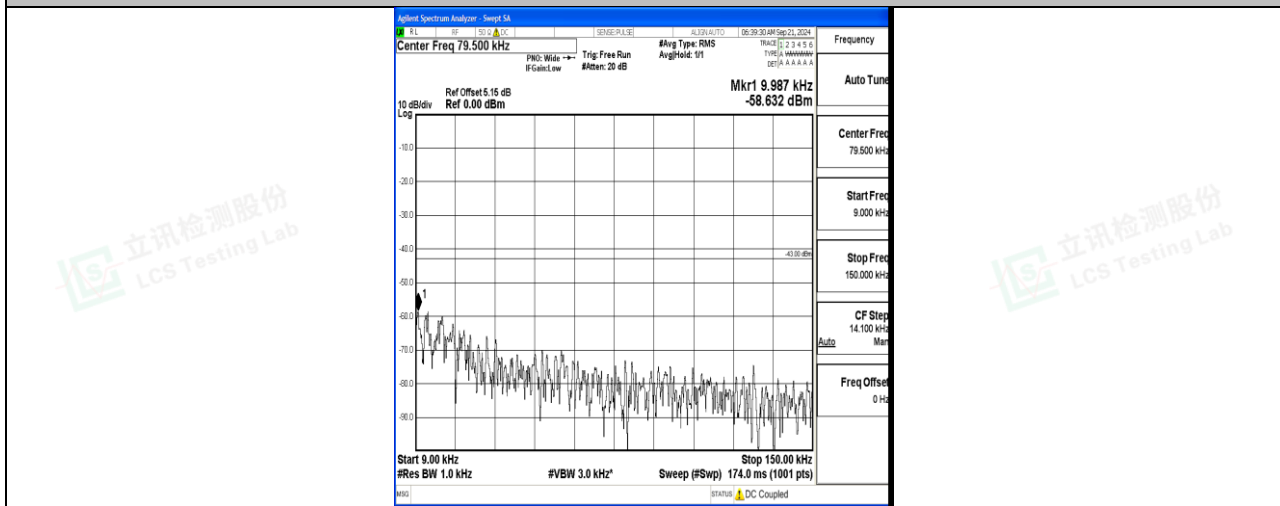

Band66_3MHz_QPSK_132322_1RB#0_3000~20000_3000~20000

Band66_3MHz_16QAM_132322_1RB#0_0.009~0.15_0.009~0.15