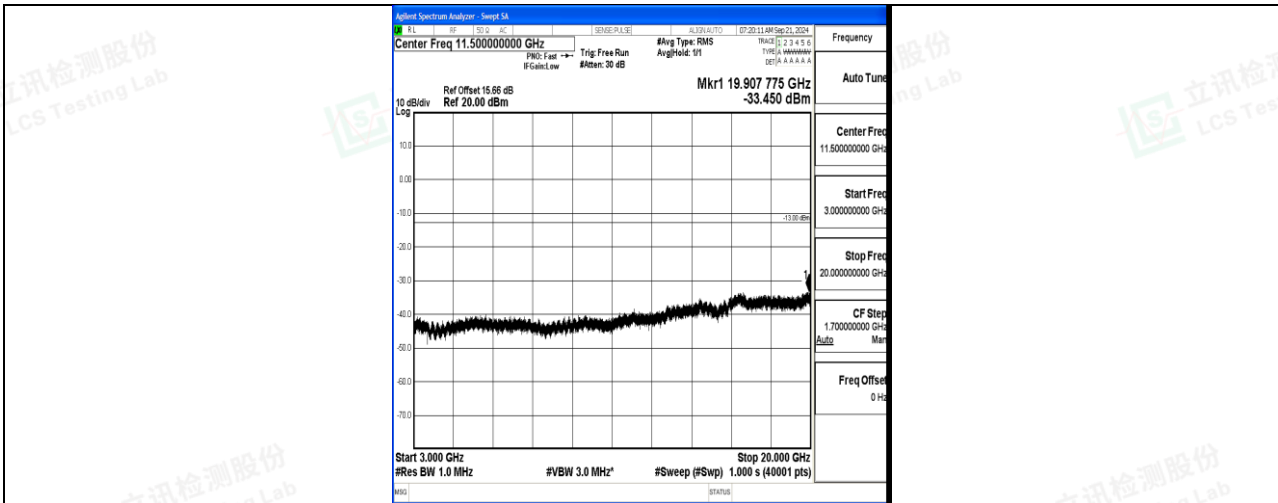

Band66_10MHz_QPSK_132022_1RB#0_1000~3000_1000~3000

Band66_10MHz_QPSK_132022_1RB#0_3000~20000_3000~20000