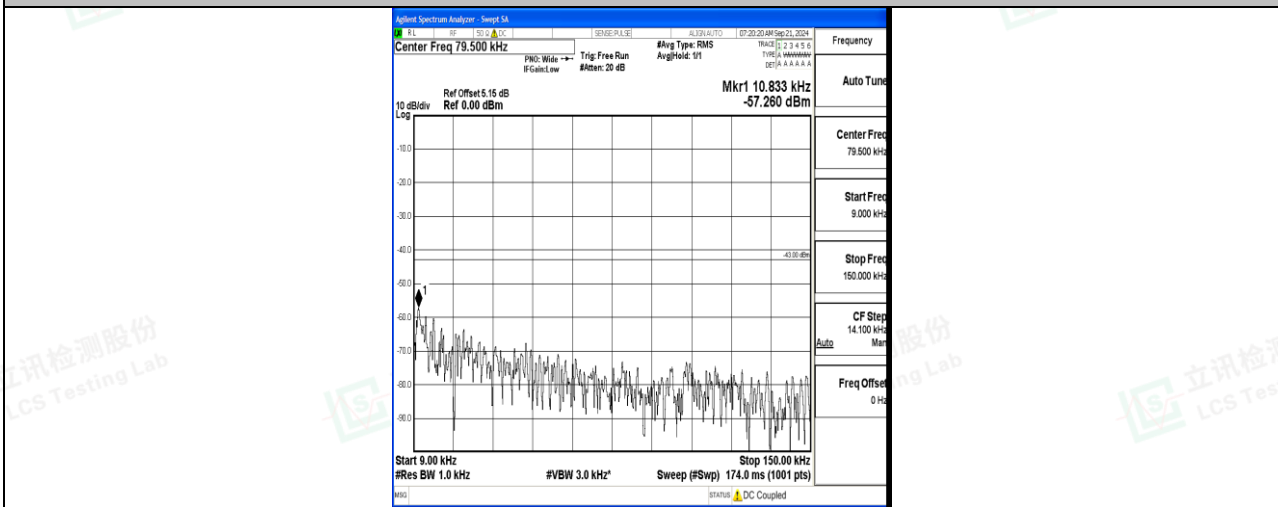

Band66\_10MHz\_QPSK\_132022\_1RB#0\_30~1000\_30~1000

Band66\_10MHz\_QPSK\_132022\_1RB#0\_1000~3000\_1000~3000

Band66\_10MHz\_QPSK\_132022\_1RB#0\_3000~20000\_3000~20000

Band66\_10MHz\_16QAM\_132022\_1RB#0\_0.009~0.15\_0.009~0.15