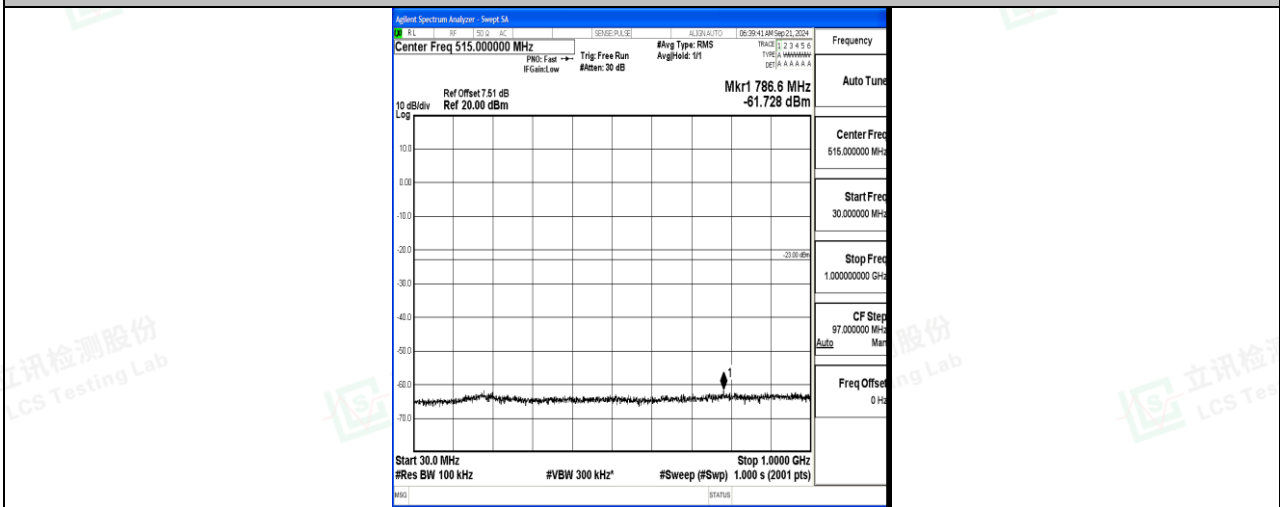

Band66\_3MHz\_QPSK\_132322\_1RB#0\_3000~20000\_3000~20000

Band66\_3MHz\_16QAM\_132322\_1RB#0\_0.009~0.15\_0.009~0.15

Band66\_3MHz\_16QAM\_132322\_1RB#0\_0.15~30\_0.15~30

Band66\_3MHz\_16QAM\_132322\_1RB#0\_30~1000\_30~1000