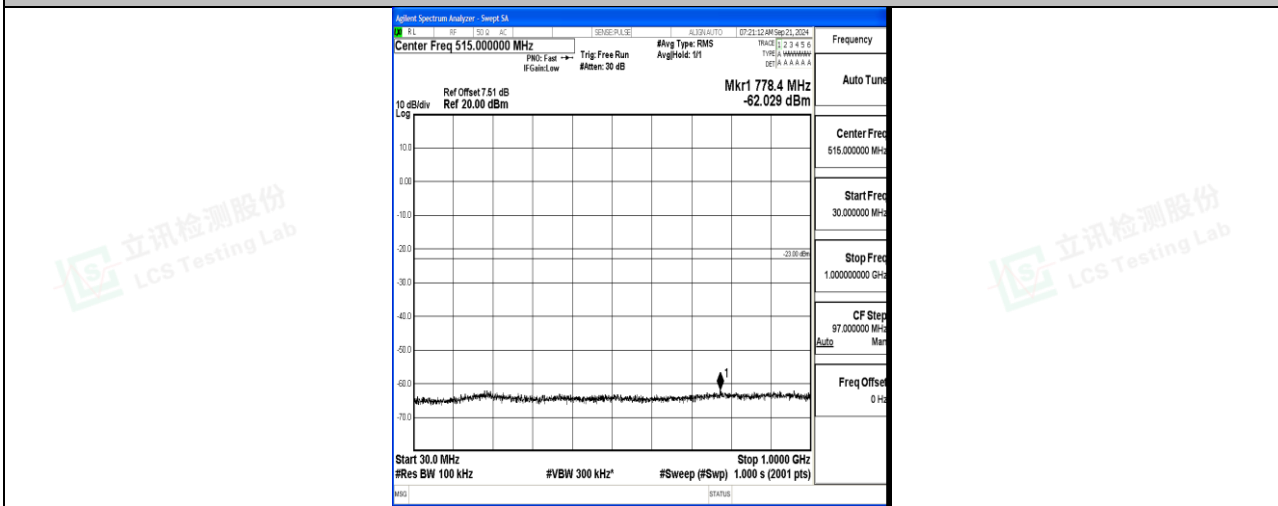

Band66_10MHz_QPSK_132322_1RB#0_0.15~30_0.15~30

Band66_10MHz_QPSK_132322_1RB#0_30~1000_30~1000