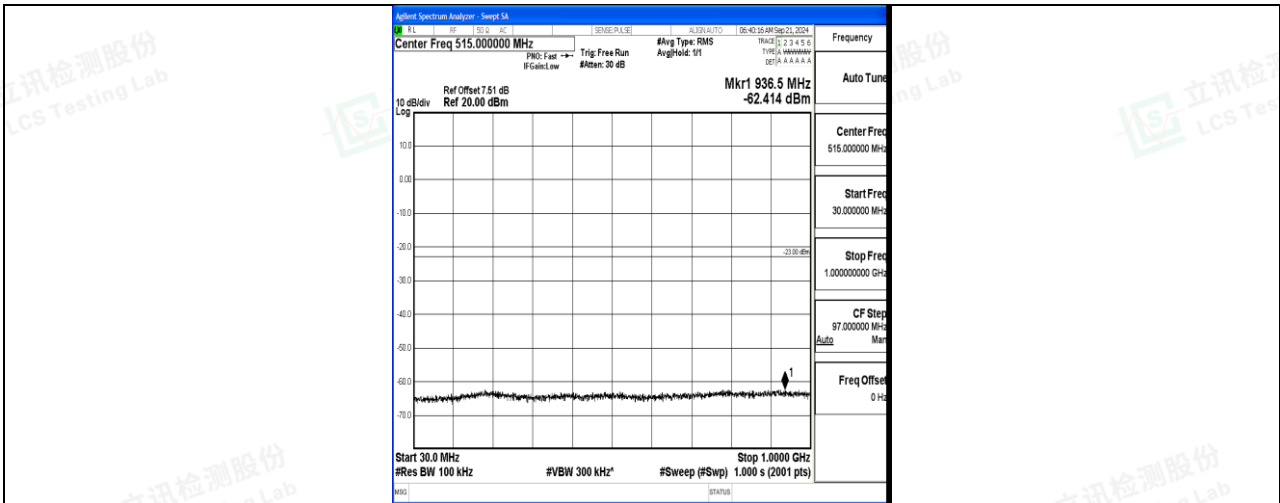

Band66\_3MHz\_16QAM\_132322\_1RB#0\_1000~3000\_1000~3000

Band66\_3MHz\_16QAM\_132322\_1RB#0\_3000~20000\_3000~20000

Band66\_3MHz\_QPSK\_132657\_1RB#0\_0.009~0.15\_0.009~0.15

Band66\_3MHz\_QPSK\_132657\_1RB#0\_0.15~30\_0.15~30