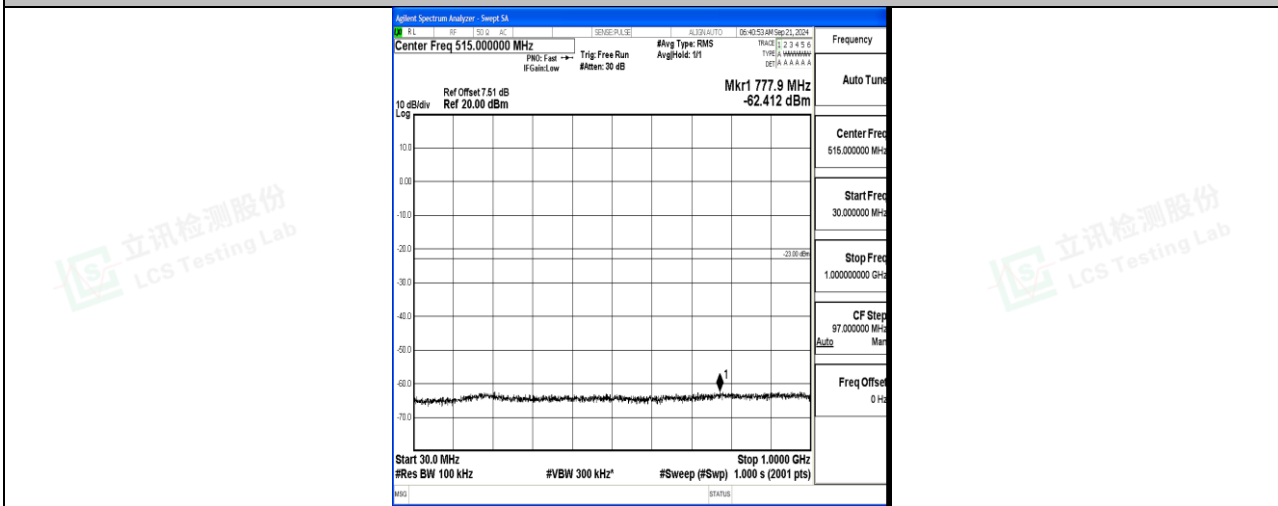

Band66_3MHz_16QAM_132657_1RB#0_0.15~30_0.15~30

Band66_3MHz_16QAM_132657_1RB#0_30~1000_30~1000