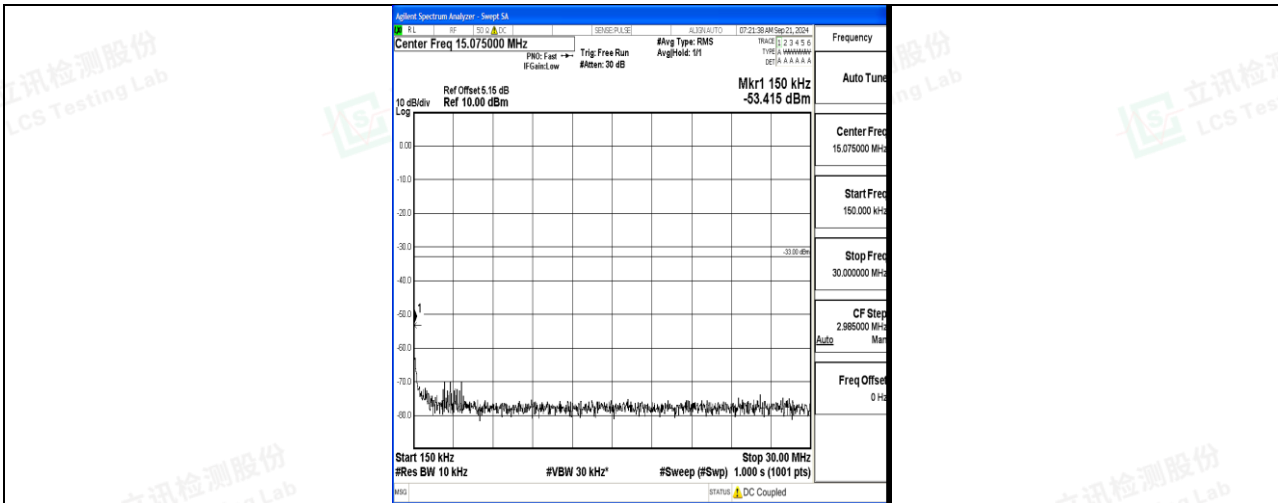

Band66_10MHz_16QAM_132322_1RB#0_0.009~0.15_0.009~0.15

Band66_10MHz_16QAM_132322_1RB#0_0.15~30_0.15~30