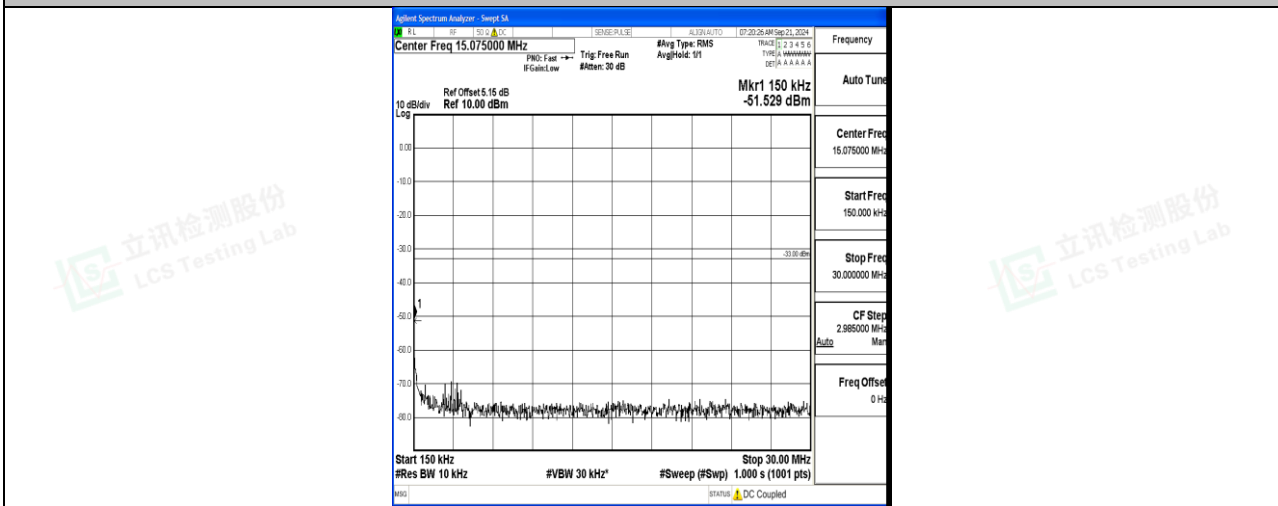

Band66\_10MHz\_QPSK\_132022\_1RB#0\_30~1000\_30~1000

Band66\_10MHz\_QPSK\_132022\_1RB#0\_1000~3000\_1000~3000

Band66\_10MHz\_QPSK\_132022\_1RB#0\_3000~20000\_3000~20000

Band66\_10MHz\_16QAM\_132022\_1RB#0\_0.009~0.15\_0.009~0.15