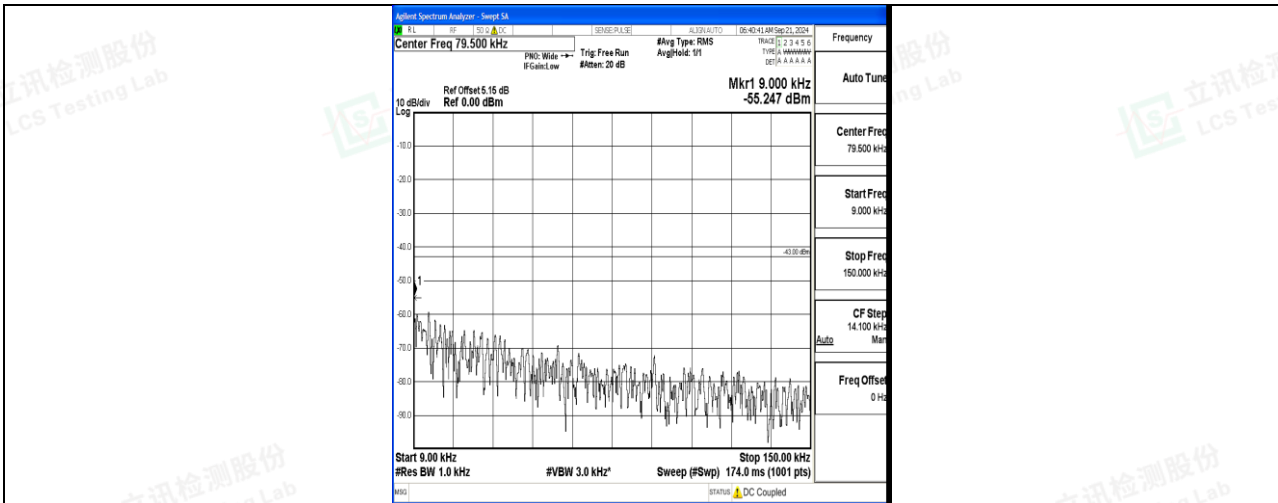

Band66\_3MHz\_QPSK\_132657\_1RB#0\_30~1000\_30~1000

Band66\_3MHz\_QPSK\_132657\_1RB#0\_1000~3000\_1000~3000

Band66\_3MHz\_QPSK\_132657\_1RB#0\_3000~20000\_3000~20000

Band66\_3MHz\_16QAM\_132657\_1RB#0\_0.009~0.15\_0.009~0.15