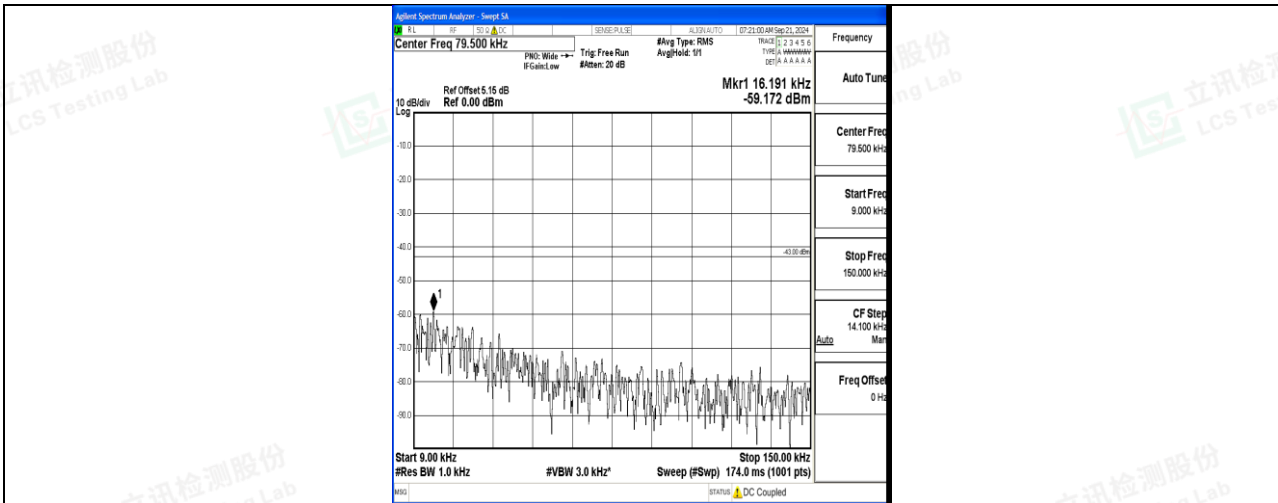

Band66\_10MHz\_16QAM\_132022\_1RB#0\_0.15~30\_0.15~30

Band66\_10MHz\_16QAM\_132022\_1RB#0\_30~1000\_30~1000

Band66\_10MHz\_16QAM\_132022\_1RB#0\_1000~3000\_1000~3000

Band66\_10MHz\_16QAM\_132022\_1RB#0\_3000~20000\_3000~20000