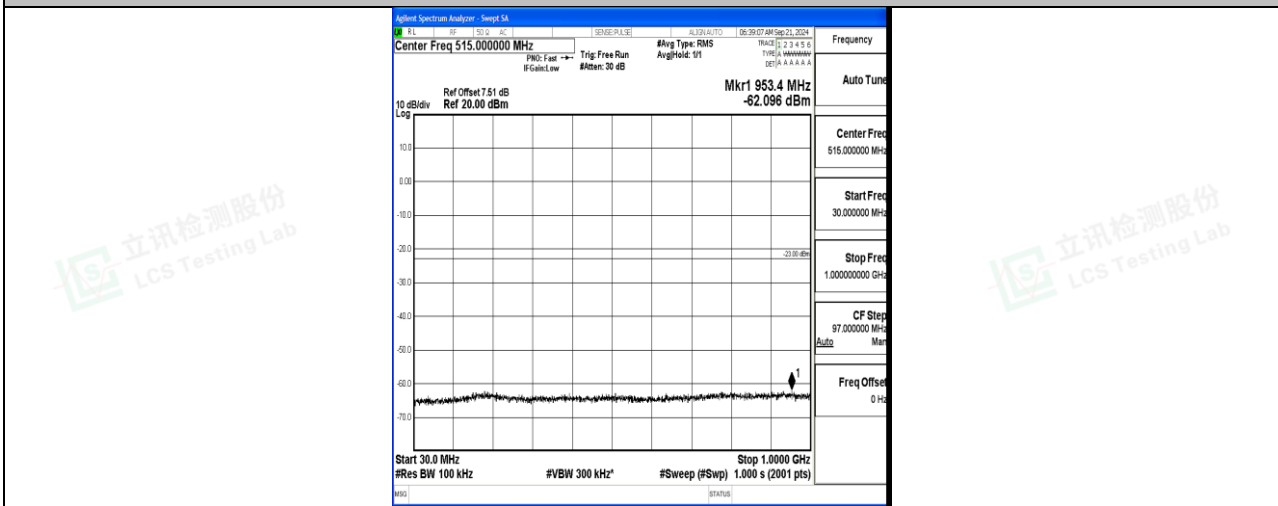

Band66\_3MHz\_QPSK\_132322\_1RB#0\_0.009~0.15\_0.009~0.15

Band66\_3MHz\_QPSK\_132322\_1RB#0\_0.15~30\_0.15~30

Band66\_3MHz\_QPSK\_132322\_1RB#0\_30~1000\_30~1000

Band66\_3MHz\_QPSK\_132322\_1RB#0\_1000~3000\_1000~3000