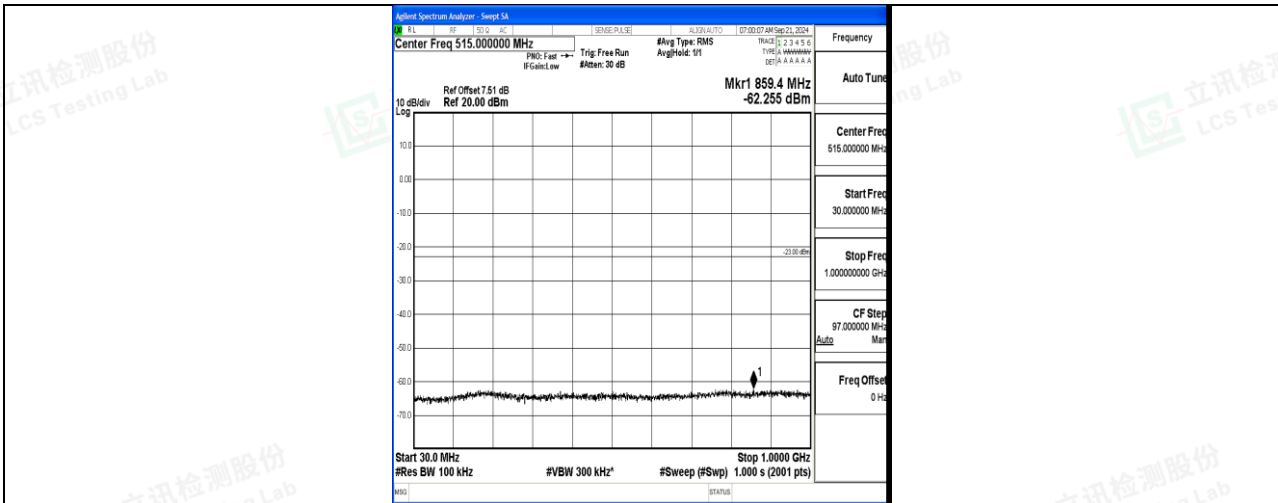

Band66\_5MHz\_QPSK\_131997\_1RB#0\_3000~20000\_3000~20000

Band66\_5MHz\_16QAM\_131997\_1RB#0\_0.009~0.15\_0.009~0.15

Band66\_5MHz\_16QAM\_131997\_1RB#0\_0.15~30\_0.15~30

Band66\_5MHz\_16QAM\_131997\_1RB#0\_30~1000\_30~1000