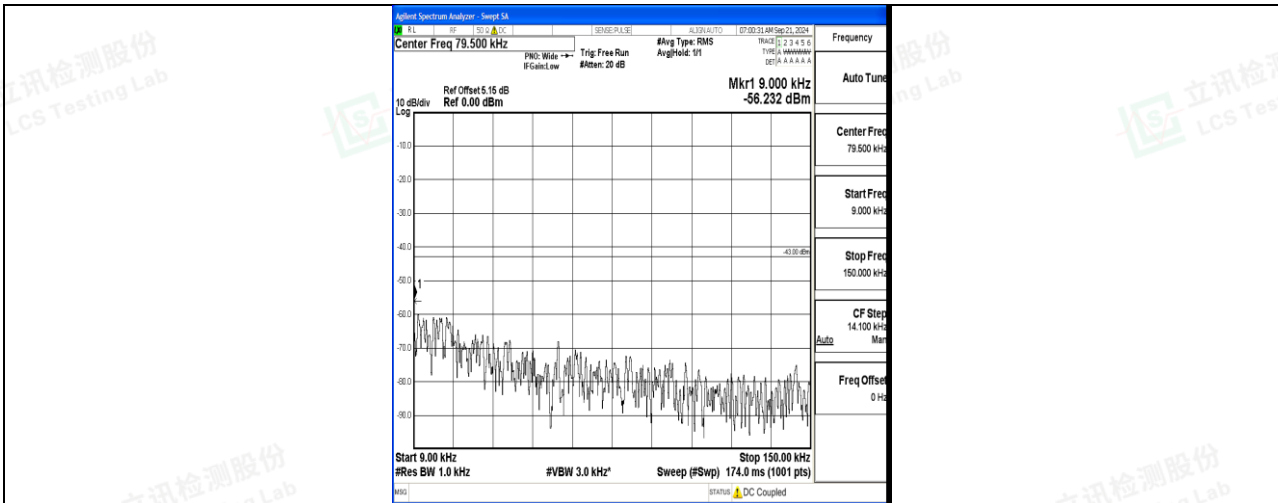

Band66_5MHz_16QAM_131997_1RB#0_3000~20000_3000~20000

Band66_5MHz_QPSK_132322_1RB#0_0.009~0.15_0.009~0.15