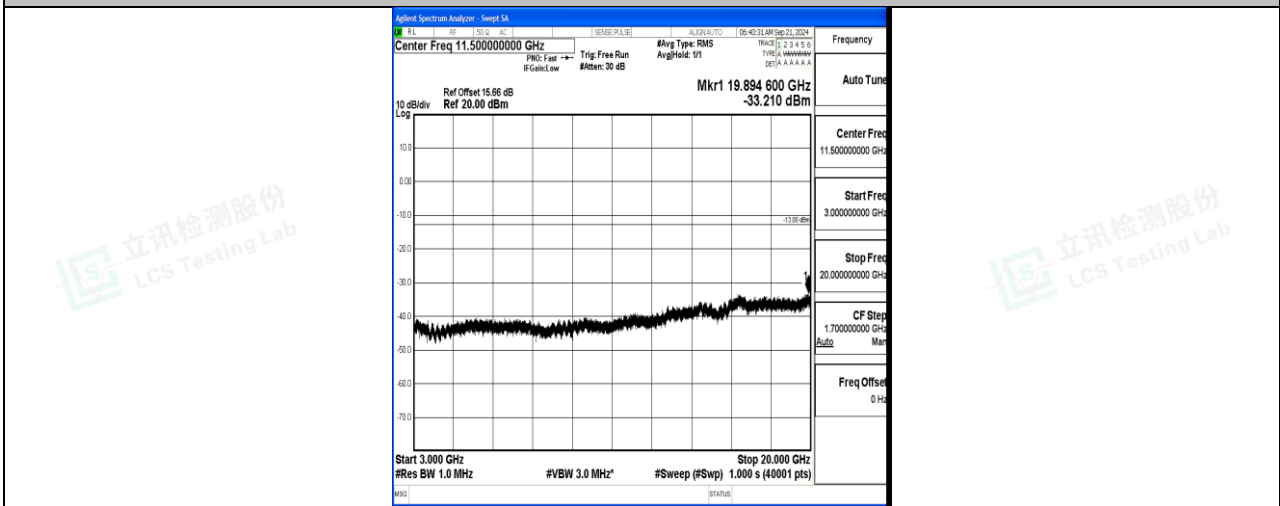

Band66_3MHz_QPSK_132657_1RB#0_1000~3000_1000~3000

Band66_3MHz_QPSK_132657_1RB#0_3000~20000_3000~20000