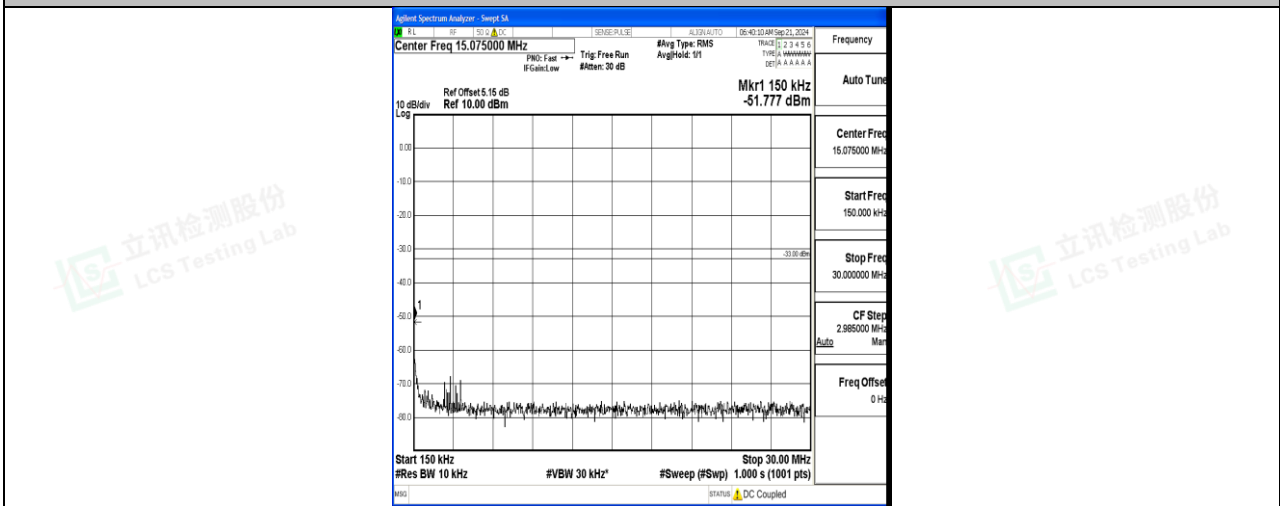

Band66\_3MHz\_16QAM\_132322\_1RB#0\_1000~3000\_1000~3000

Band66\_3MHz\_16QAM\_132322\_1RB#0\_3000~20000\_3000~20000

Band66\_3MHz\_QPSK\_132657\_1RB#0\_0.009~0.15\_0.009~0.15

Band66\_3MHz\_QPSK\_132657\_1RB#0\_0.15~30\_0.15~30