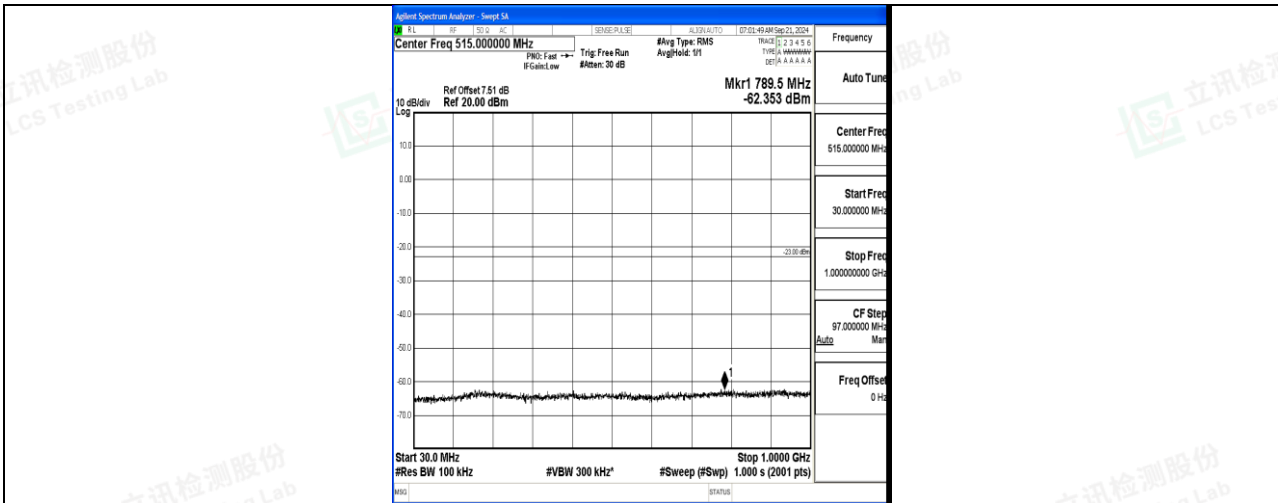

Band66_5MHz_QPSK_132647_1RB#0_0.15~30_0.15~30

Band66_5MHz_QPSK_132647_1RB#0_30~1000_30~1000