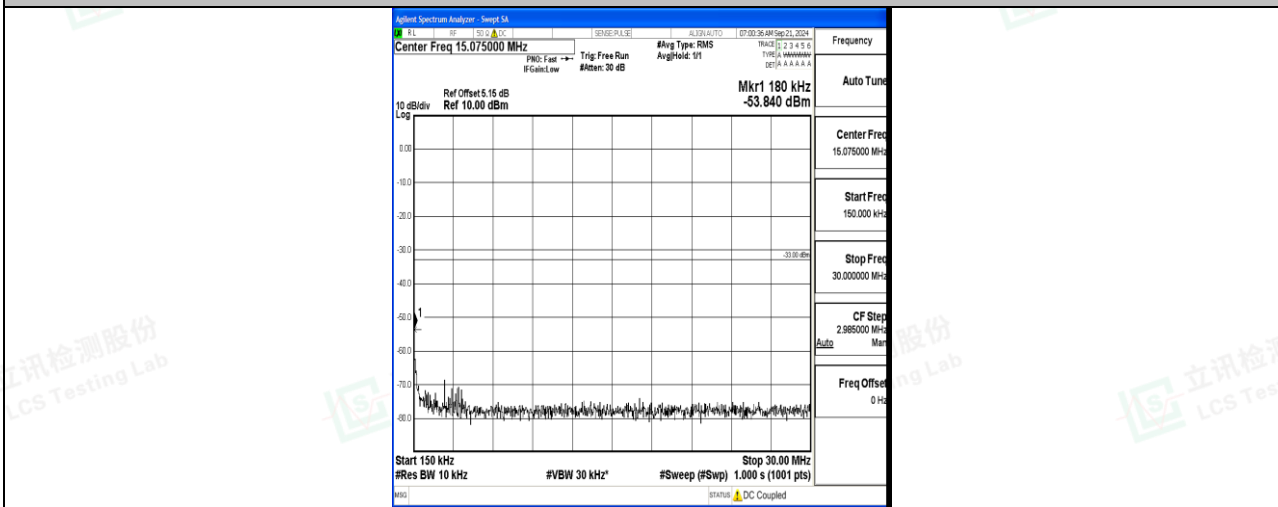

Band66\_5MHz\_16QAM\_131997\_1RB#0\_1000~3000\_1000~3000

Band66\_5MHz\_16QAM\_131997\_1RB#0\_3000~20000\_3000~20000

Band66\_5MHz\_QPSK\_132322\_1RB#0\_0.009~0.15\_0.009~0.15

Band66\_5MHz\_QPSK\_132322\_1RB#0\_0.15~30\_0.15~30