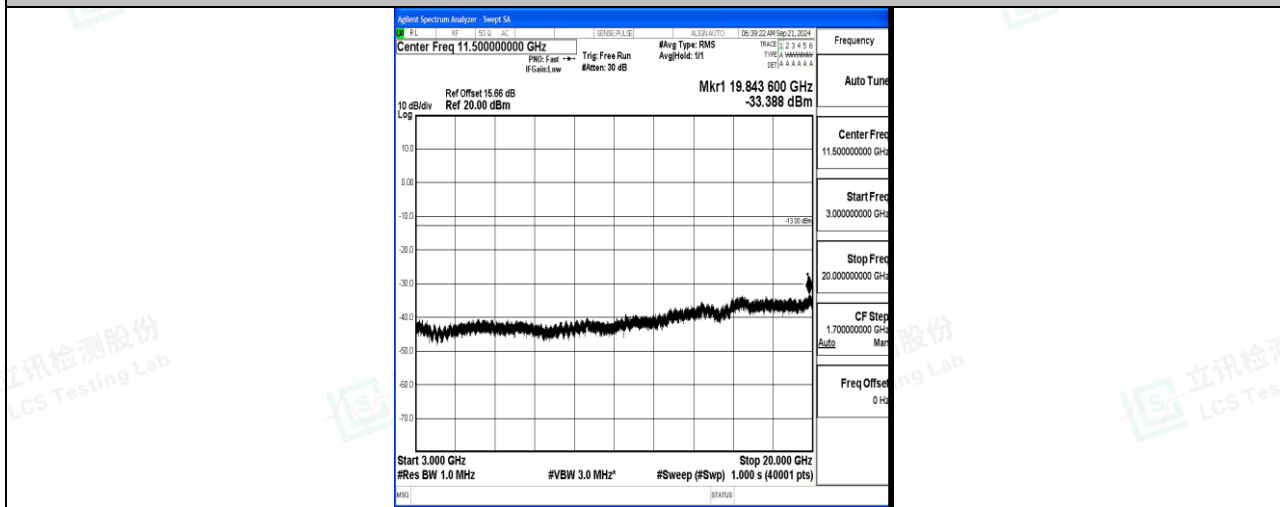

Band66\_3MHz\_QPSK\_132322\_1RB#0\_0.009~0.15\_0.009~0.15

Band66\_3MHz\_QPSK\_132322\_1RB#0\_0.15~30\_0.15~30

Band66\_3MHz\_QPSK\_132322\_1RB#0\_30~1000\_30~1000

Band66\_3MHz\_QPSK\_132322\_1RB#0\_1000~3000\_1000~3000