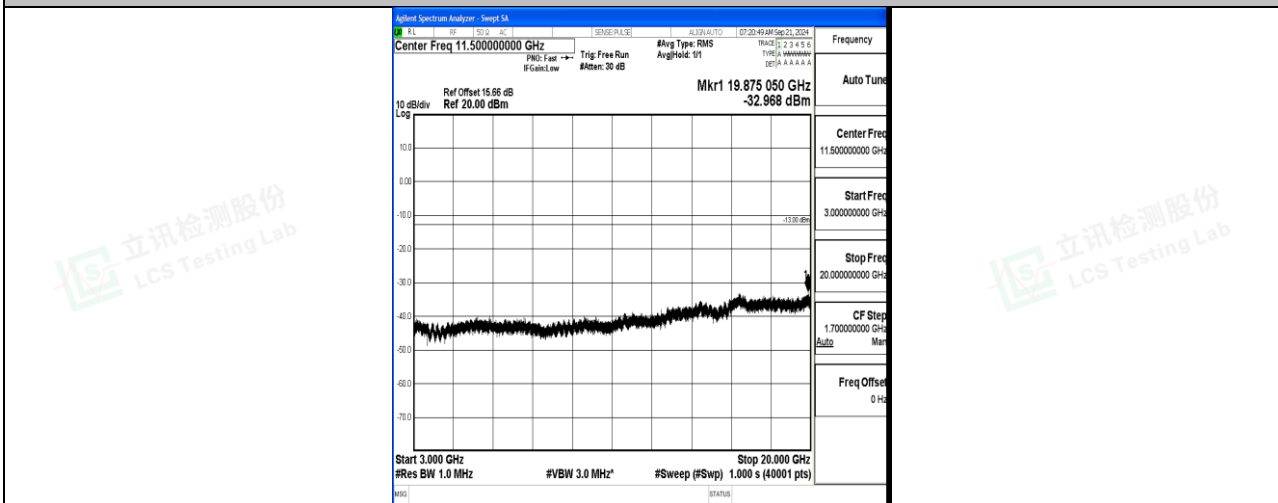

Band66\_10MHz\_16QAM\_132022\_1RB#0\_0.15~30\_0.15~30

Band66\_10MHz\_16QAM\_132022\_1RB#0\_30~1000\_30~1000

Band66\_10MHz\_16QAM\_132022\_1RB#0\_1000~3000\_1000~3000

Band66\_10MHz\_16QAM\_132022\_1RB#0\_3000~20000\_3000~20000