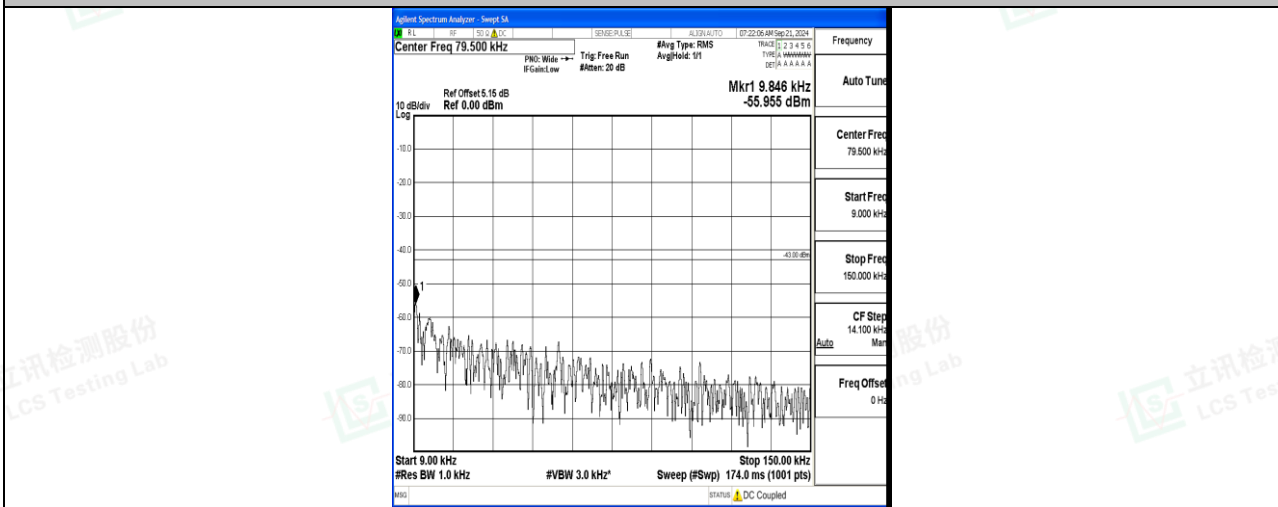

Band66_10MHz_16QAM_132322_1RB#0_3000~20000_3000~20000

Band66_10MHz_QPSK_132622_1RB#0_0.009~0.15_0.009~0.15