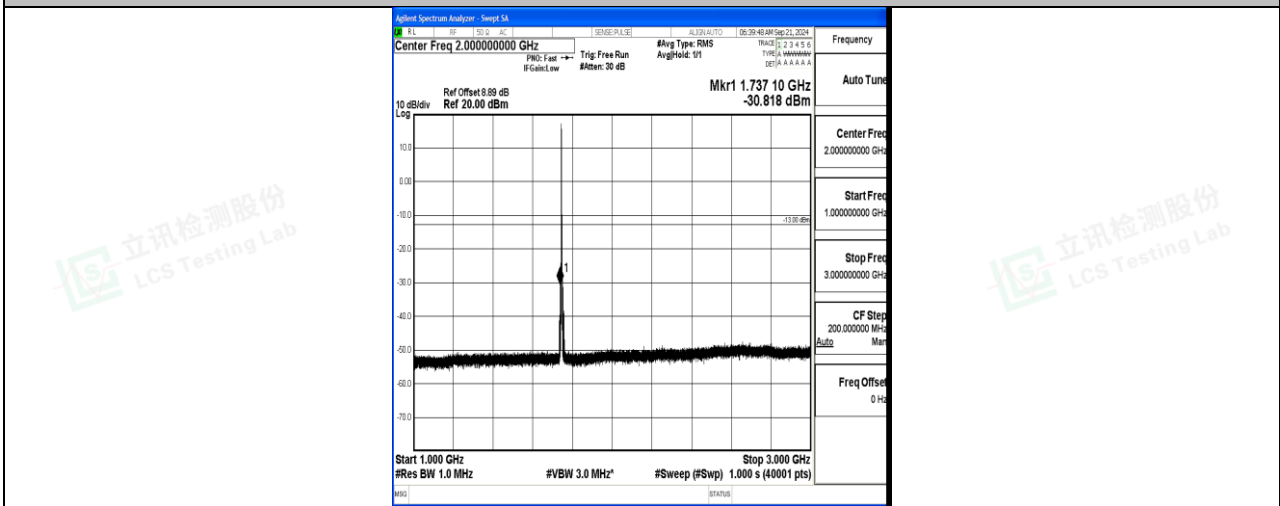

Band66\_3MHz\_QPSK\_132322\_1RB#0\_3000~20000\_3000~20000

Band66\_3MHz\_16QAM\_132322\_1RB#0\_0.009~0.15\_0.009~0.15

Band66\_3MHz\_16QAM\_132322\_1RB#0\_0.15~30\_0.15~30

Band66\_3MHz\_16QAM\_132322\_1RB#0\_30~1000\_30~1000