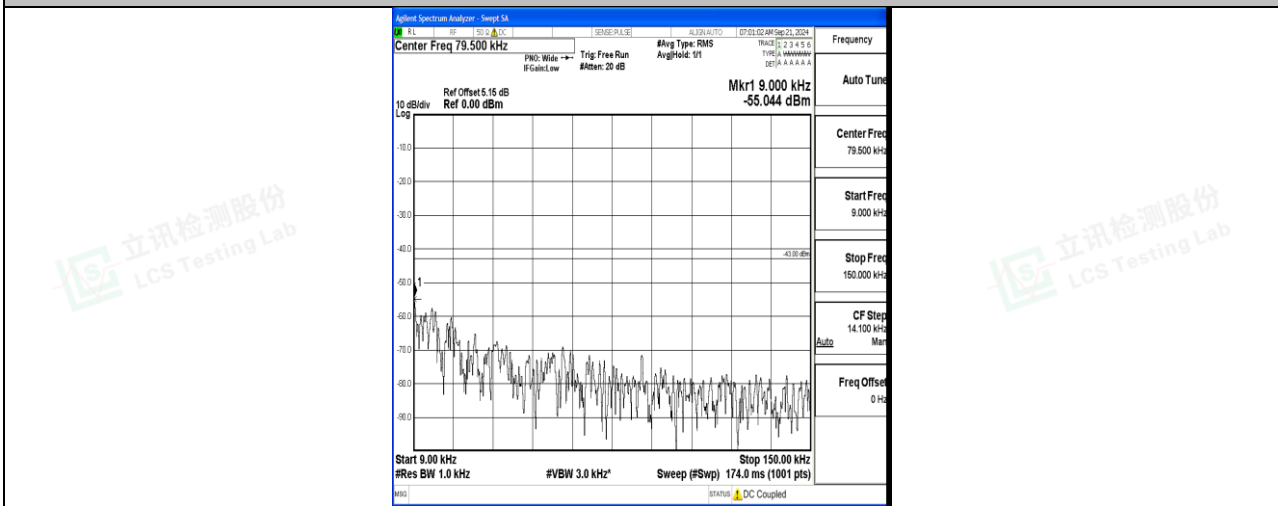

Band66\_5MHz\_QPSK\_132322\_1RB#0\_30~1000\_30~1000

Band66\_5MHz\_QPSK\_132322\_1RB#0\_1000~3000\_1000~3000

Band66\_5MHz\_QPSK\_132322\_1RB#0\_3000~20000\_3000~20000

Band66\_5MHz\_16QAM\_132322\_1RB#0\_0.009~0.15\_0.009~0.15