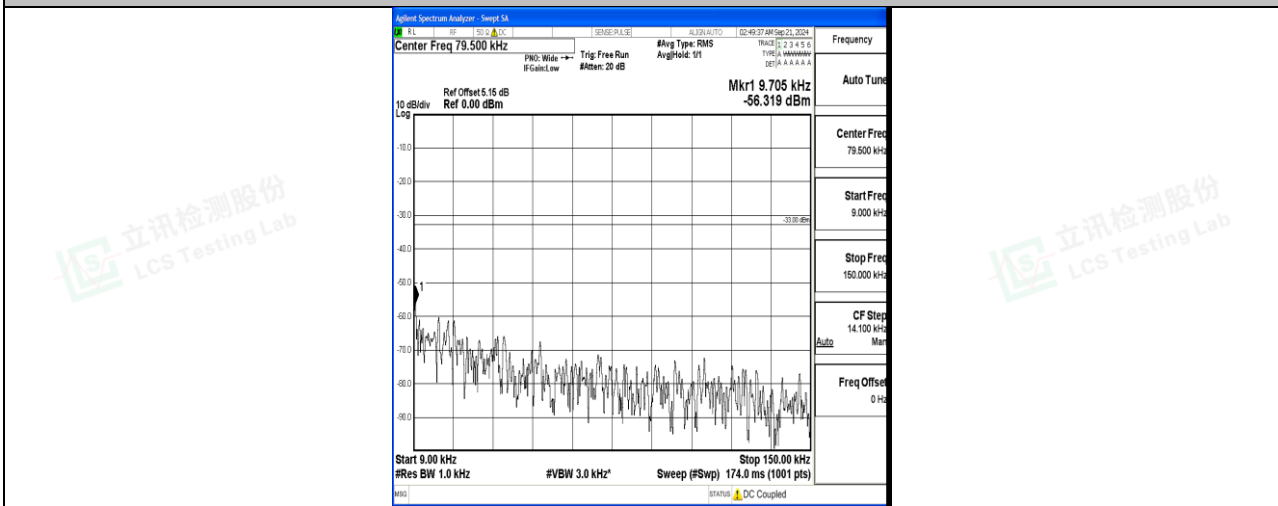

Band12_5MHz_16QAM_23095_1RB#0_3000~10000_3000~10000

Band12_5MHz_QPSK_23155_1RB#0_0.009~0.15_0.009~0.15