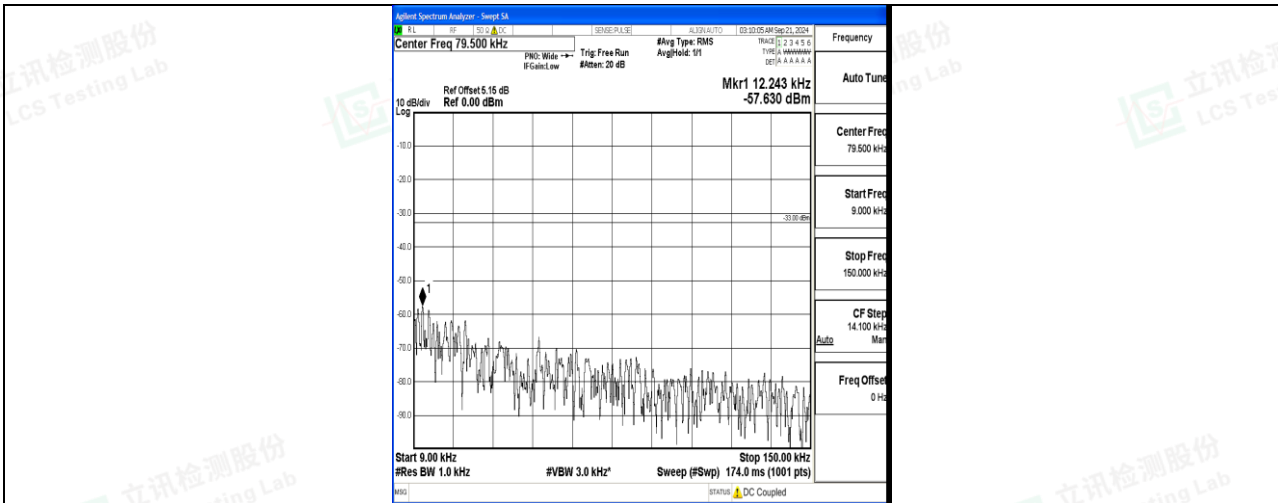

Band12_10MHz_QPSK_23095_1RB#0_3000~10000_3000~10000

Band12_10MHz_16QAM_23095_1RB#0_0.009~0.15_0.009~0.15