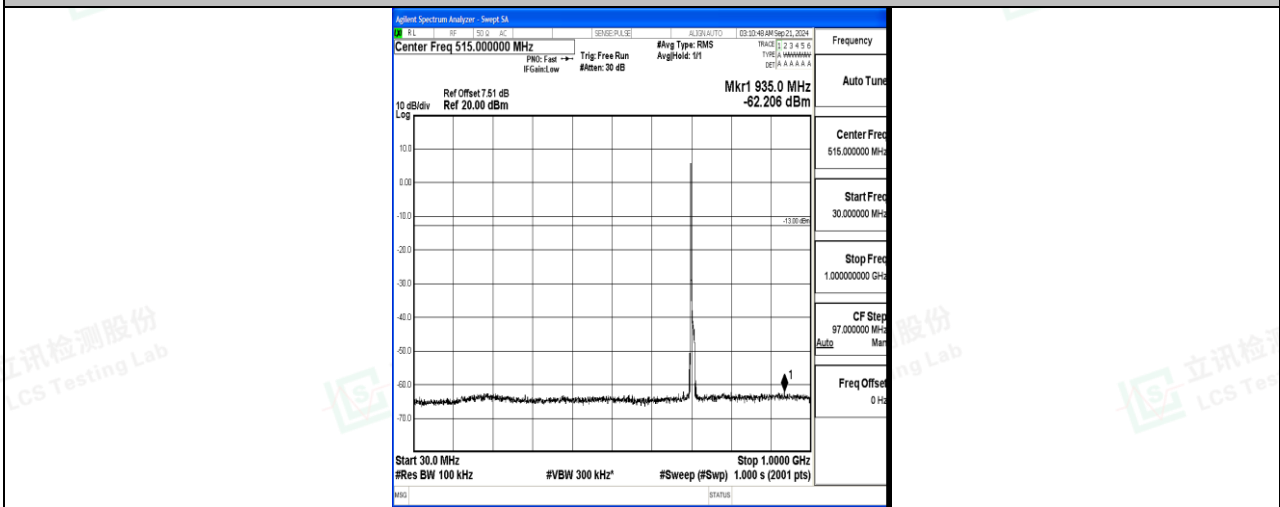

Band12_10MHz_16QAM_23095_1RB#0_3000~10000_3000~10000

Band12_10MHz_QPSK_23130_1RB#0_0.009~0.15_0.009~0.15

Band12_10MHz_QPSK_23130_1RB#0_0.15~30_0.15~30

Band12_10MHz_QPSK_23130_1RB#0_30~1000_30~1000

Band12_10MHz_QPSK_23130_1RB#0_1000~3000_1000~3000