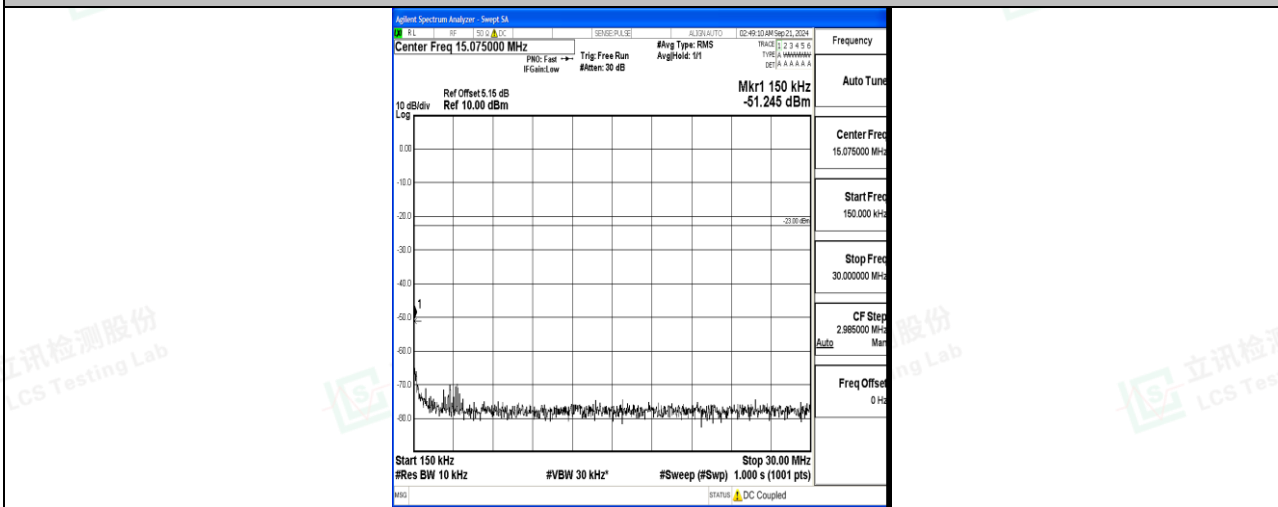

Band12_5MHz_16QAM_23095_1RB#0_0.009~0.15_0.009~0.15

Band12_5MHz_16QAM_23095_1RB#0_0.15~30_0.15~30