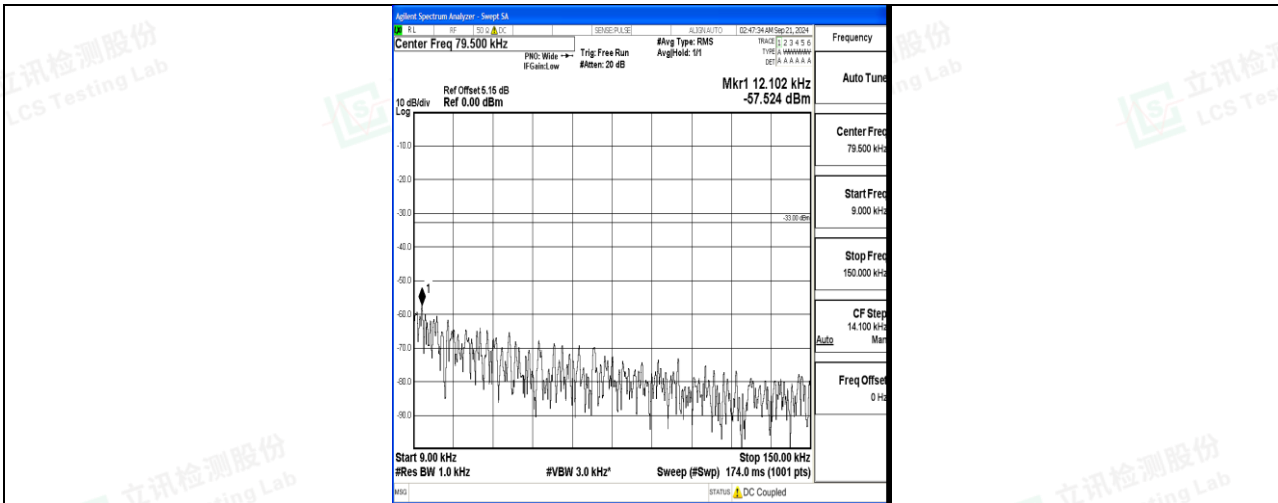

Band12_3MHz_16QAM_23165_1RB#0_3000~10000_3000~10000

Band12_5MHz_QPSK_23035_1RB#0_0.009~0.15_0.009~0.15