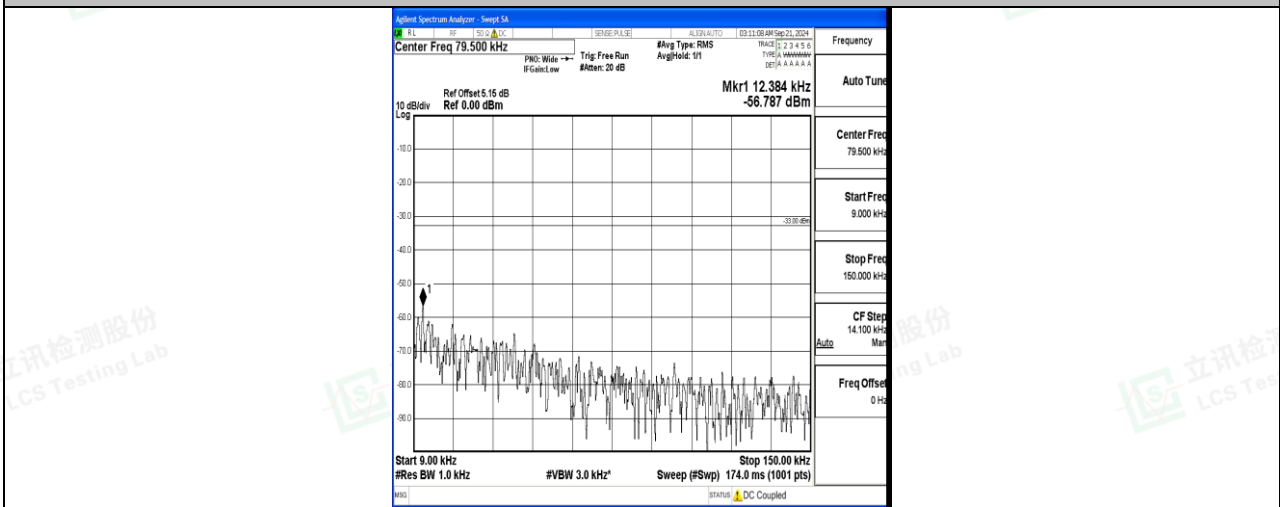

Band12_10MHz_QPSK_23130_1RB#0_3000~10000_3000~10000

Band12_10MHz_16QAM_23130_1RB#0_0.009~0.15_0.009~0.15