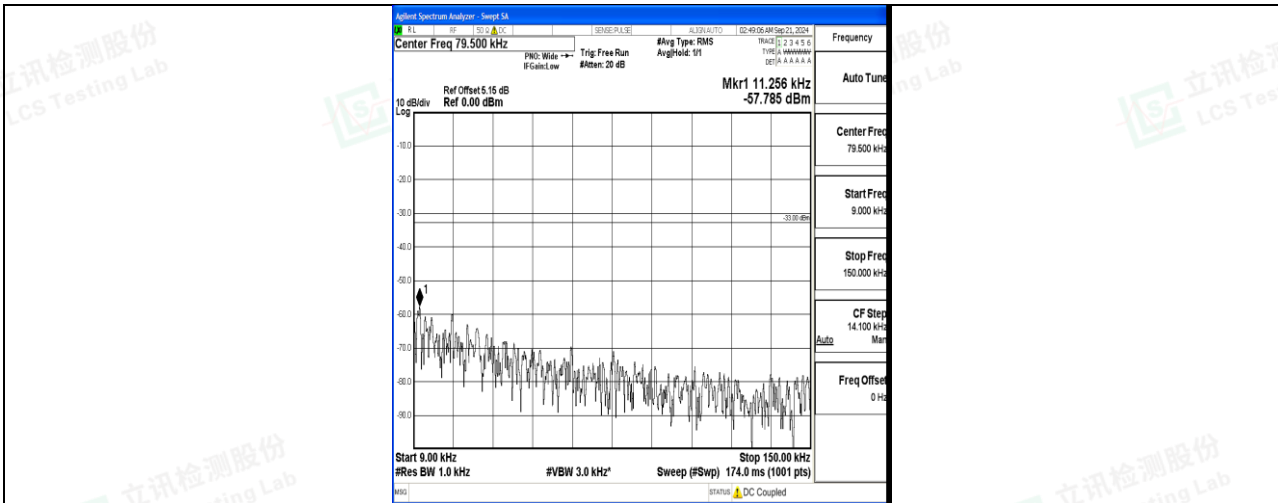

Band12_5MHz_QPSK_23095_1RB#0_3000~10000_3000~10000

Band12_5MHz_16QAM_23095_1RB#0_0.009~0.15_0.009~0.15