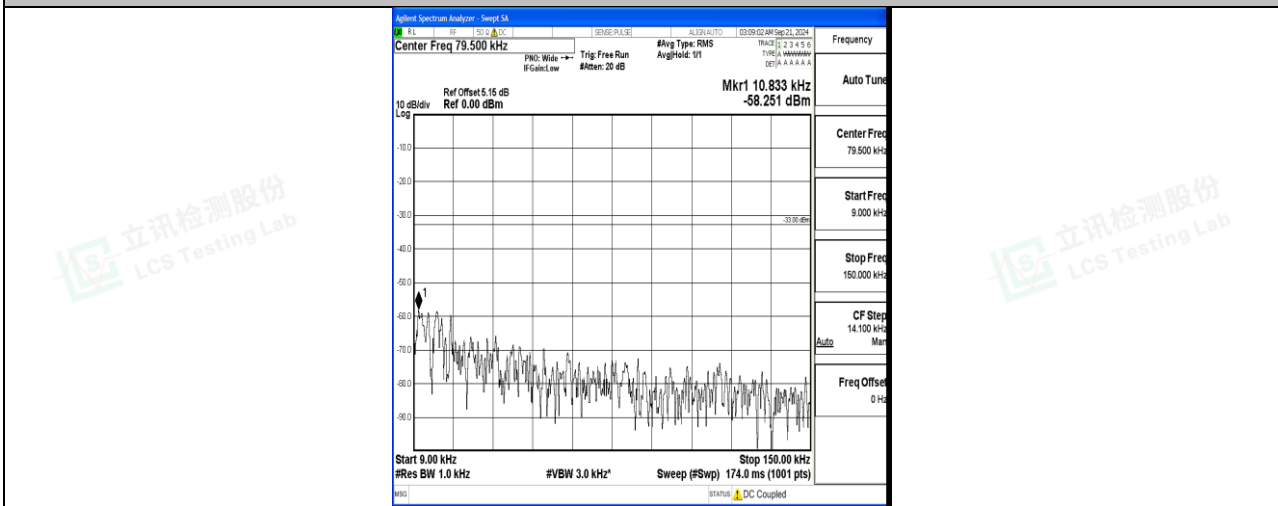

Band12_10MHz_QPSK_23060_1RB#0_3000~10000_3000~10000

Band12_10MHz_16QAM_23060_1RB#0_0.009~0.15_0.009~0.15