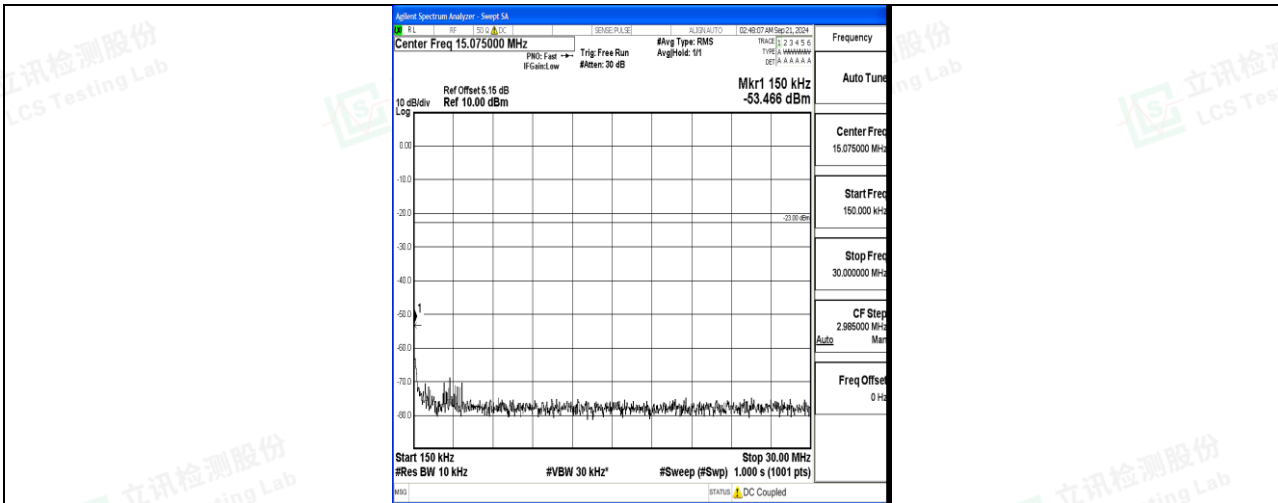

Band12_5MHz_16QAM_23035_1RB#0_0.009~0.15_0.009~0.15

Band12_5MHz_16QAM_23035_1RB#0_0.15~30_0.15~30