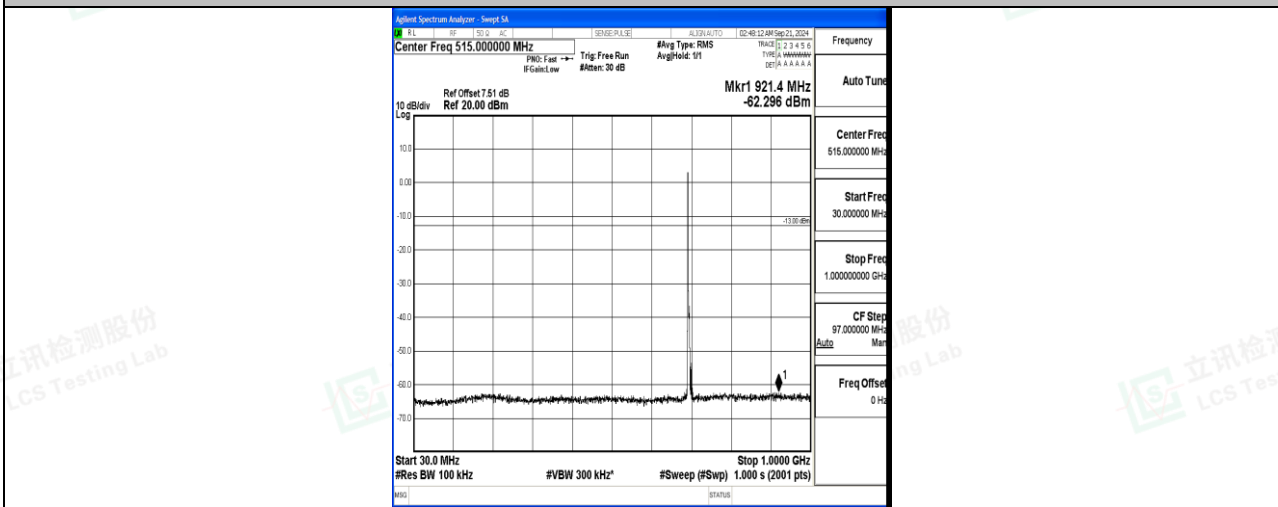

Band12_5MHz_QPSK_23035_1RB#0_3000~10000_3000~10000

Band12_5MHz_16QAM_23035_1RB#0_0.009~0.15_0.009~0.15

Band12_5MHz_16QAM_23035_1RB#0_0.15~30_0.15~30

Band12_5MHz_16QAM_23035_1RB#0_30~1000_30~1000

Band12_5MHz_16QAM_23035_1RB#0_1000~3000_1000~3000