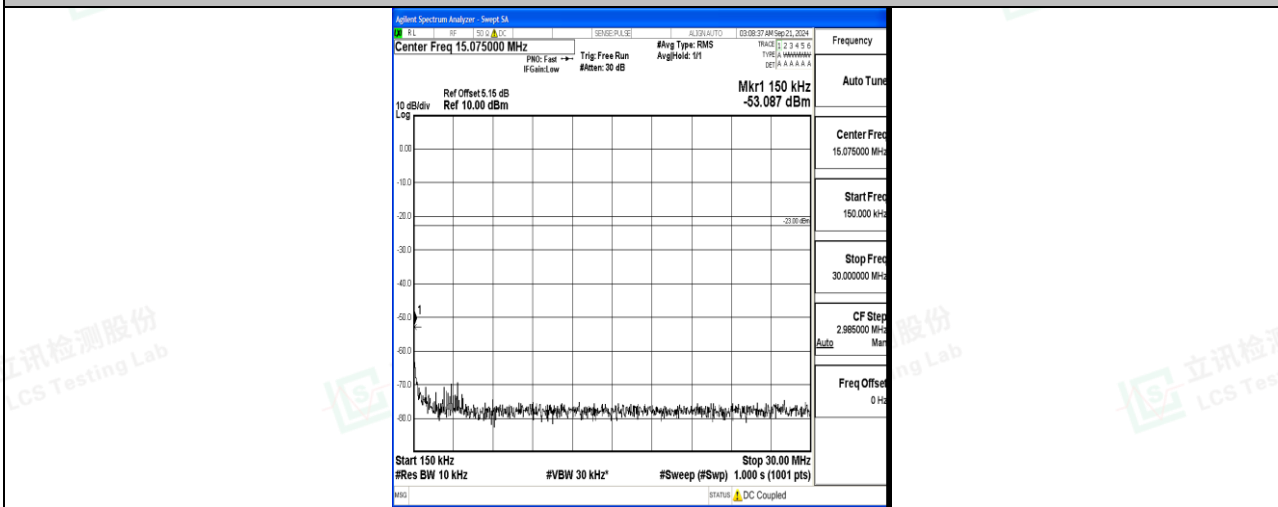

Band12_10MHz_QPSK_23060_1RB#0_0.009~0.15_0.009~0.15

Band12_10MHz_QPSK_23060_1RB#0_0.15~30_0.15~30