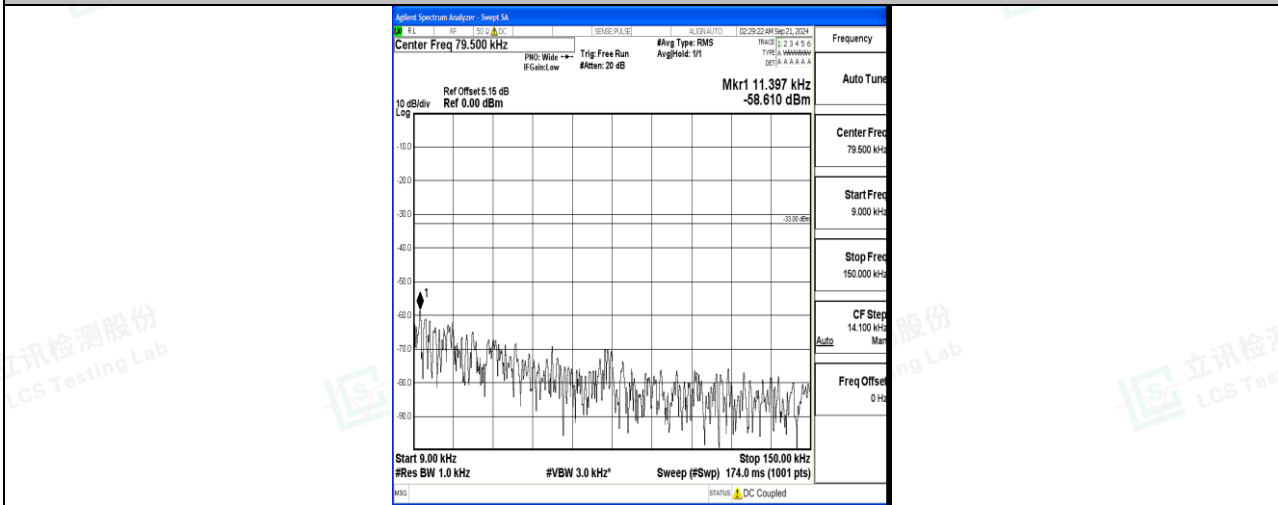

Band12_3MHz_QPSK_23165_1RB#0_3000~10000_3000~10000

Band12_3MHz_16QAM_23165_1RB#0_0.009~0.15_0.009~0.15

Band12_3MHz_16QAM_23165_1RB#0_0.15~30_0.15~30

Band12_3MHz_16QAM_23165_1RB#0_30~1000_30~1000

Band12_3MHz_16QAM_23165_1RB#0_1000~3000_1000~3000