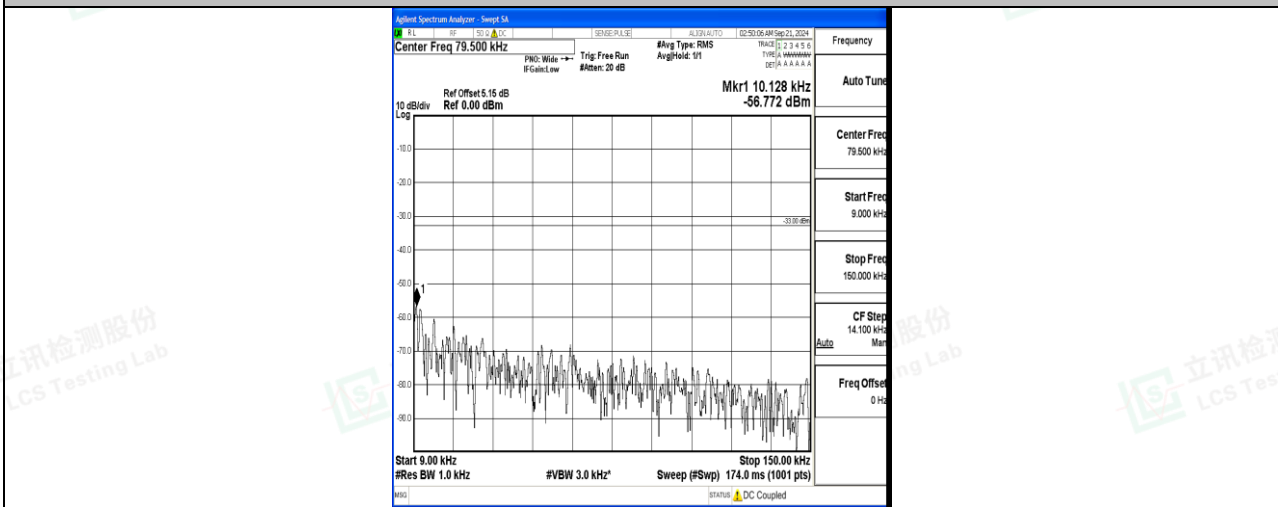

Band12_5MHz_QPSK_23155_1RB#0_3000~10000_3000~10000

Band12_5MHz_16QAM_23155_1RB#0_0.009~0.15_0.009~0.15