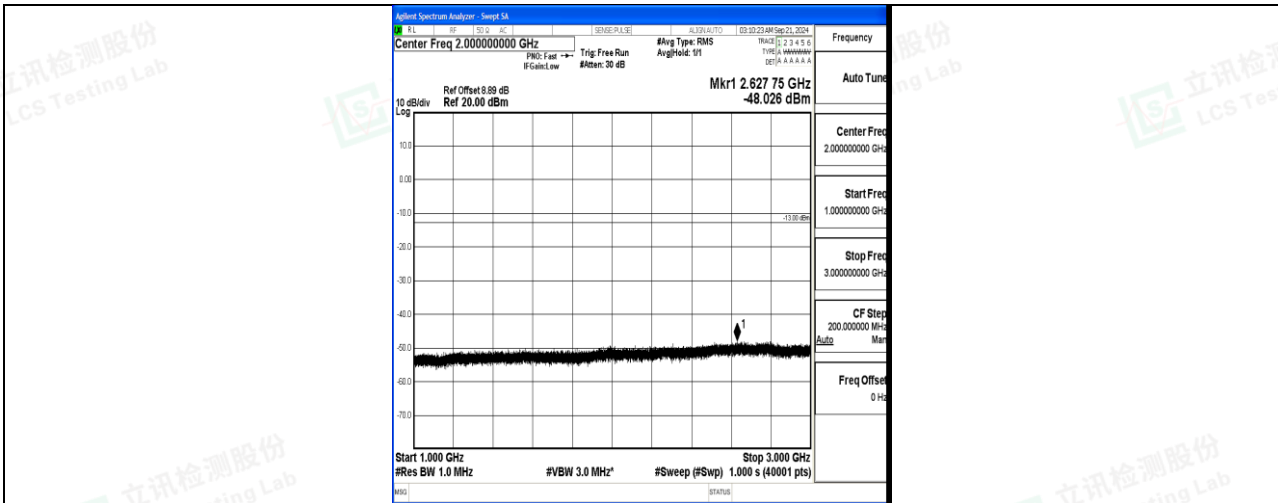

Band12_10MHz_QPSK_23095_1RB#0_3000~10000_3000~10000

Band12_10MHz_16QAM_23095_1RB#0_0.009~0.15_0.009~0.15

Band12_10MHz_16QAM_23095_1RB#0_0.15~30_0.15~30

Band12_10MHz_16QAM_23095_1RB#0_30~1000_30~1000

Band12_10MHz_16QAM_23095_1RB#0_1000~3000_1000~3000