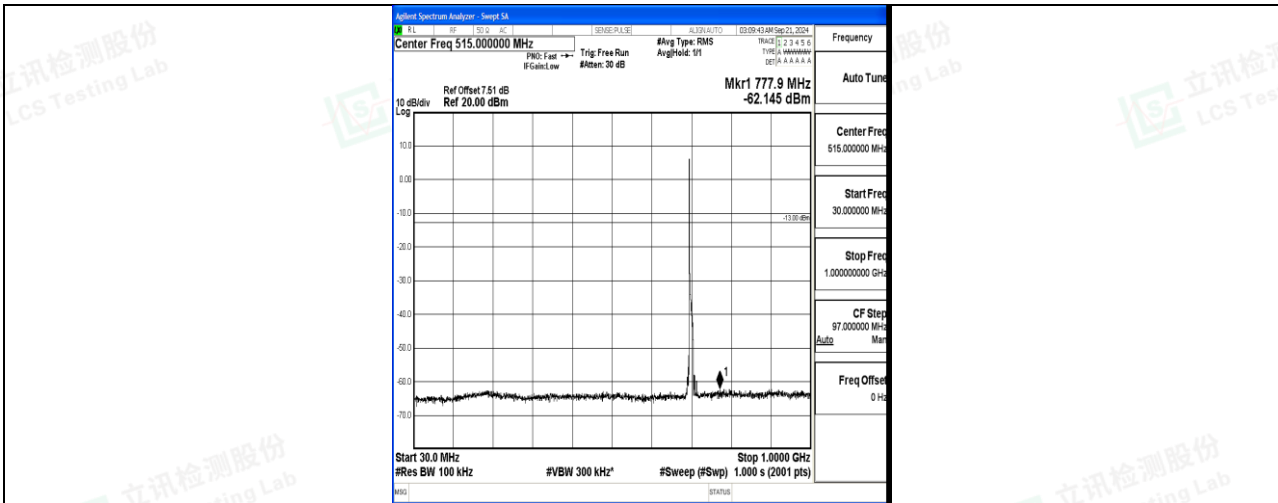

Band12_10MHz_16QAM_23060_1RB#0_3000~10000_3000~10000

Band12_10MHz_QPSK_23095_1RB#0_0.009~0.15_0.009~0.15

Band12_10MHz_QPSK_23095_1RB#0_0.15~30_0.15~30

Band12_10MHz_QPSK_23095_1RB#0_30~1000_30~1000

Band12_10MHz_QPSK_23095_1RB#0_1000~3000_1000~3000