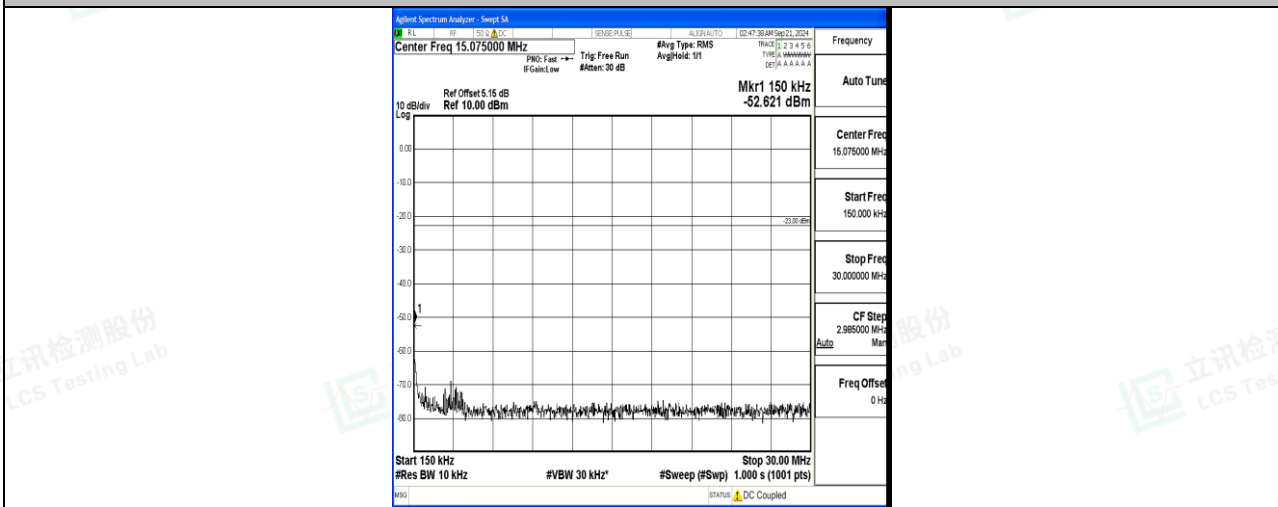

Band12_5MHz_QPSK_23035_1RB#0_0.009~0.15_0.009~0.15

Band12_5MHz_QPSK_23035_1RB#0_0.15~30_0.15~30