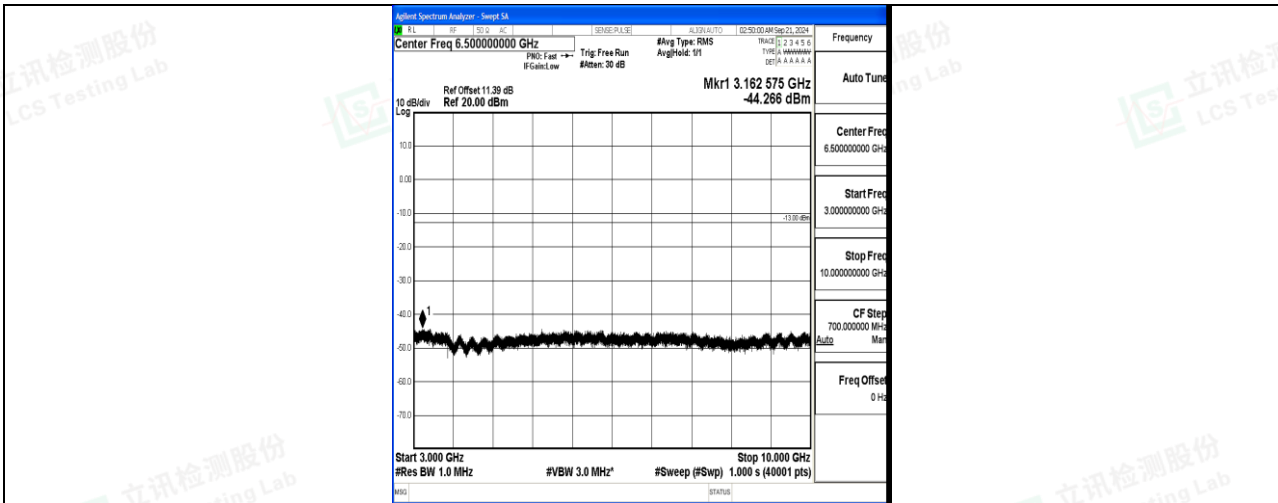

Band12_5MHz_16QAM_23095_1RB#0_3000~10000_3000~10000

Band12_5MHz_QPSK_23155_1RB#0_0.009~0.15_0.009~0.15

Band12_5MHz_QPSK_23155_1RB#0_0.15~30_0.15~30

Band12_5MHz_QPSK_23155_1RB#0_30~1000_30~1000

Band12_5MHz_QPSK_23155_1RB#0_1000~3000_1000~3000