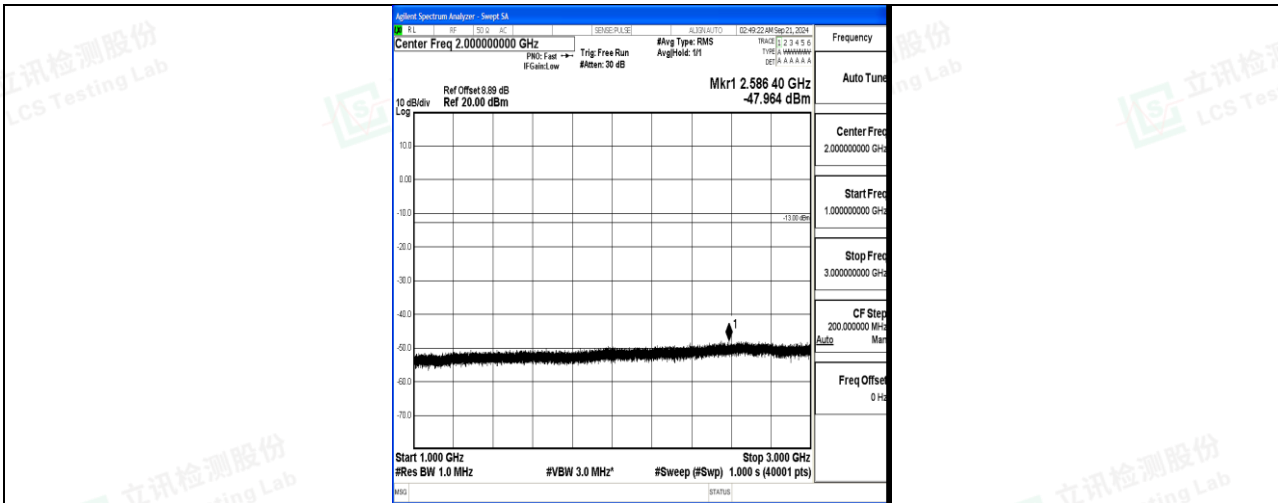

Band12_5MHz_QPSK_23095_1RB#0_3000~10000_3000~10000

Band12_5MHz_16QAM_23095_1RB#0_0.009~0.15_0.009~0.15

Band12_5MHz_16QAM_23095_1RB#0_0.15~30_0.15~30

Band12_5MHz_16QAM_23095_1RB#0_30~1000_30~1000

Band12_5MHz_16QAM_23095_1RB#0_1000~3000_1000~3000