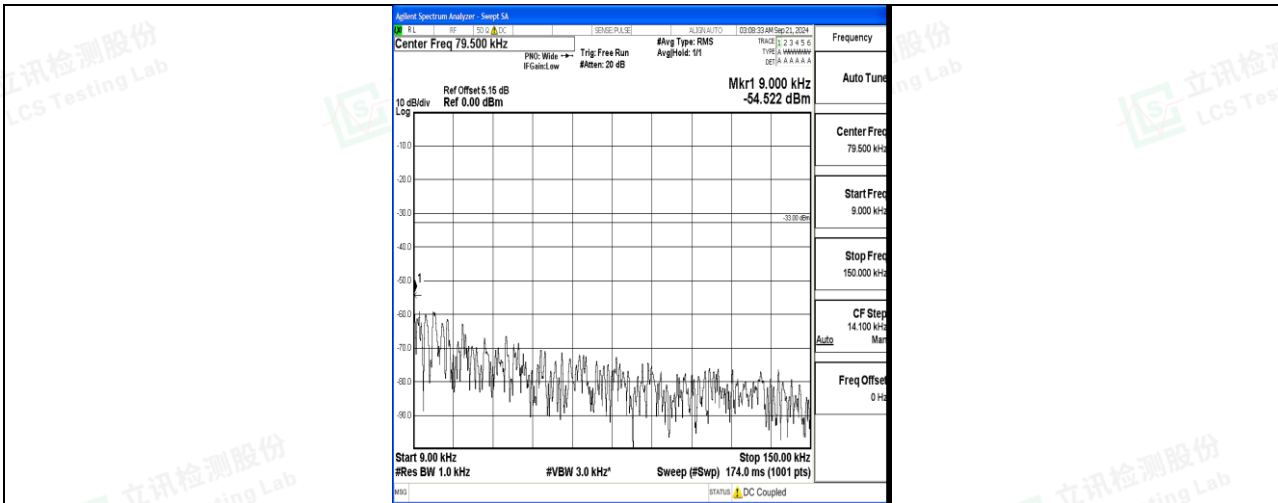

Band12_5MHz_16QAM_23155_1RB#0_3000~10000_3000~10000

Band12_10MHz_QPSK_23060_1RB#0_0.009~0.15_0.009~0.15