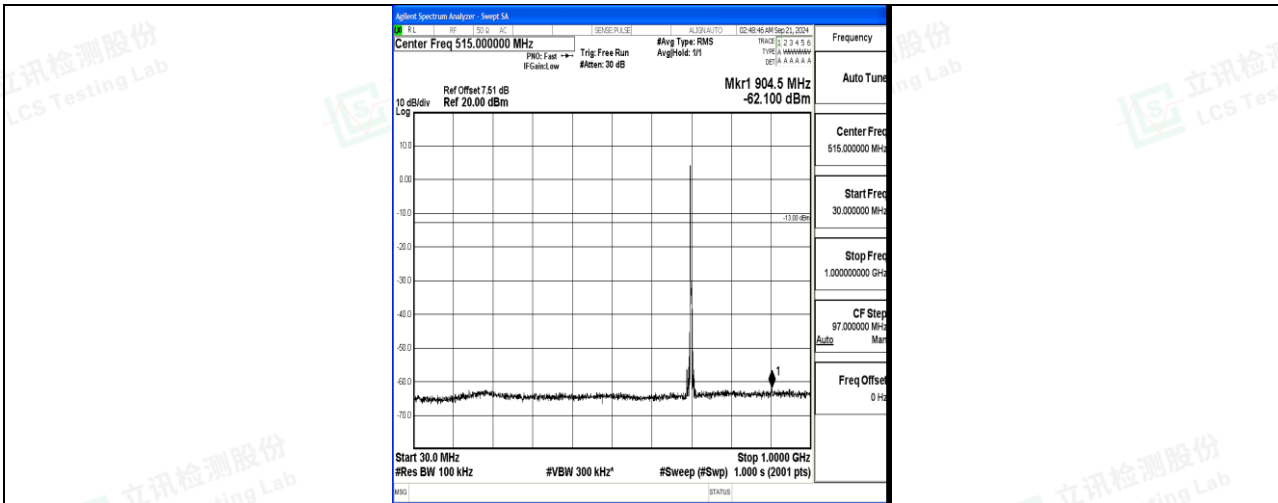

Band12_5MHz_16QAM_23035_1RB#0_3000~10000_3000~10000

Band12_5MHz_QPSK_23095_1RB#0_0.009~0.15_0.009~0.15

Band12_5MHz_QPSK_23095_1RB#0_0.15~30_0.15~30

Band12_5MHz_QPSK_23095_1RB#0_30~1000_30~1000

Band12_5MHz_QPSK_23095_1RB#0_1000~3000_1000~3000