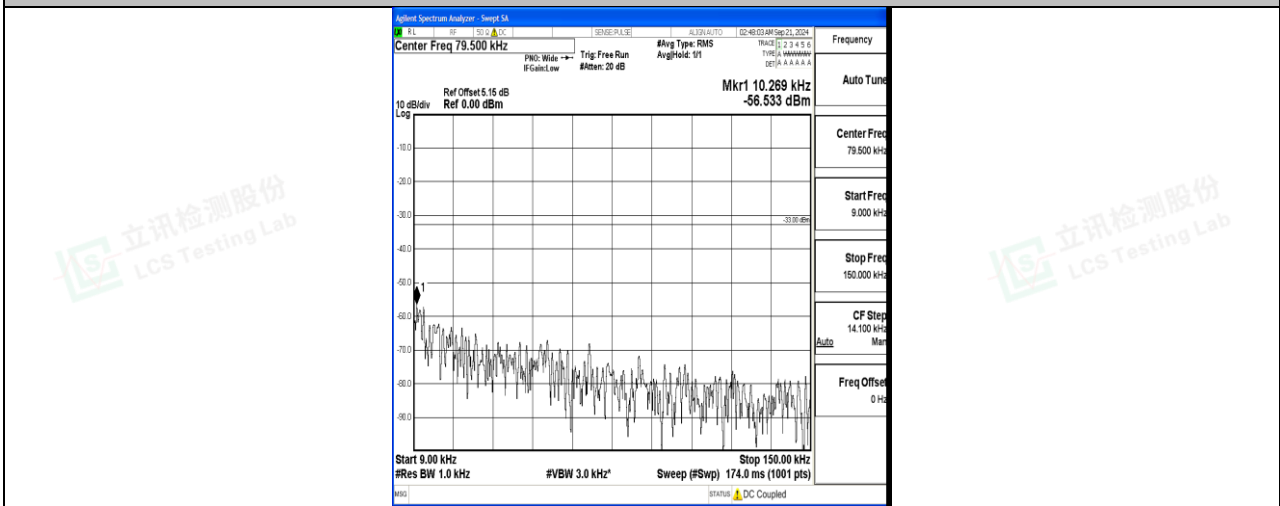

Band12_5MHz_QPSK_23035_1RB#0_3000~10000_3000~10000

Band12_5MHz_16QAM_23035_1RB#0_0.009~0.15_0.009~0.15