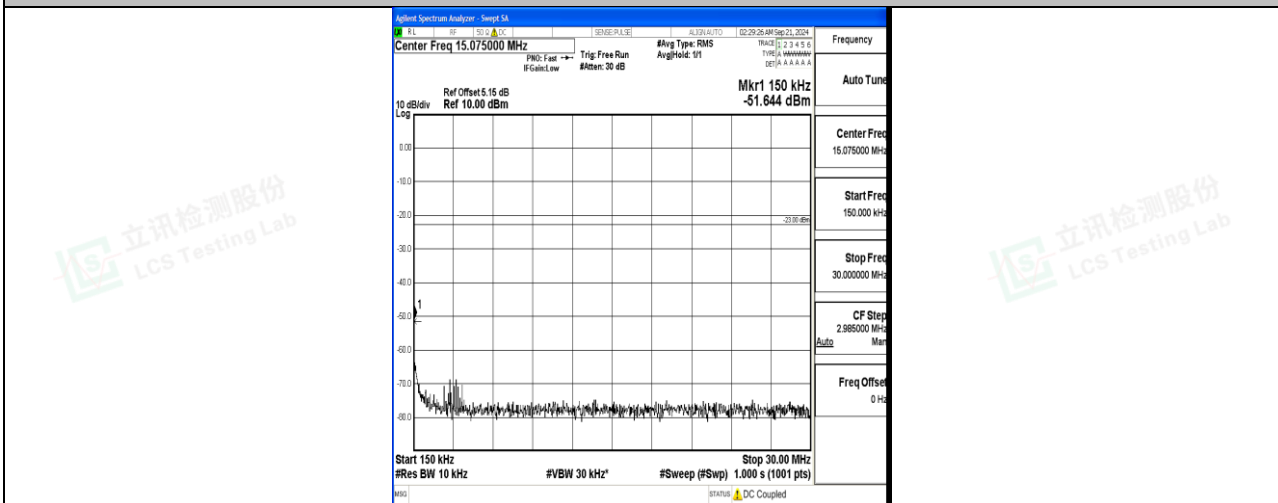

Band12_3MHz_QPSK_23165_1RB#0_3000~10000_3000~10000

Band12_3MHz_16QAM_23165_1RB#0_0.009~0.15_0.009~0.15

Band12_3MHz_16QAM_23165_1RB#0_0.15~30_0.15~30

Band12_3MHz_16QAM_23165_1RB#0_30~1000_30~1000

Band12_3MHz_16QAM_23165_1RB#0_1000~3000_1000~3000