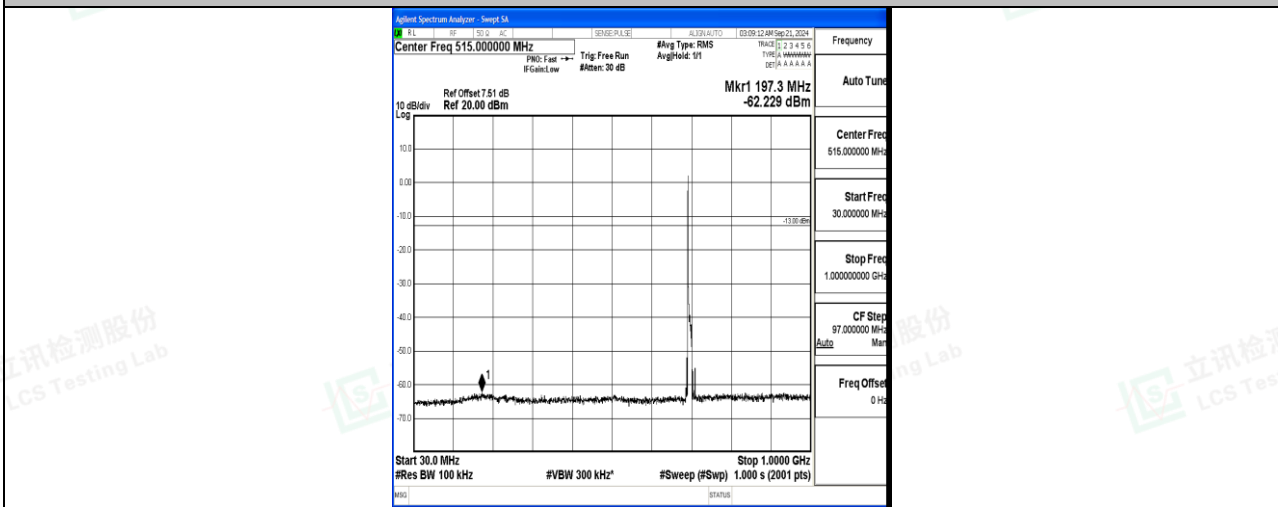

Band12_10MHz_QPSK_23060_1RB#0_3000~10000_3000~10000

Band12_10MHz_16QAM_23060_1RB#0_0.009~0.15_0.009~0.15

Band12_10MHz_16QAM_23060_1RB#0_0.15~30_0.15~30

Band12_10MHz_16QAM_23060_1RB#0_30~1000_30~1000

Band12_10MHz_16QAM_23060_1RB#0_1000~3000_1000~3000