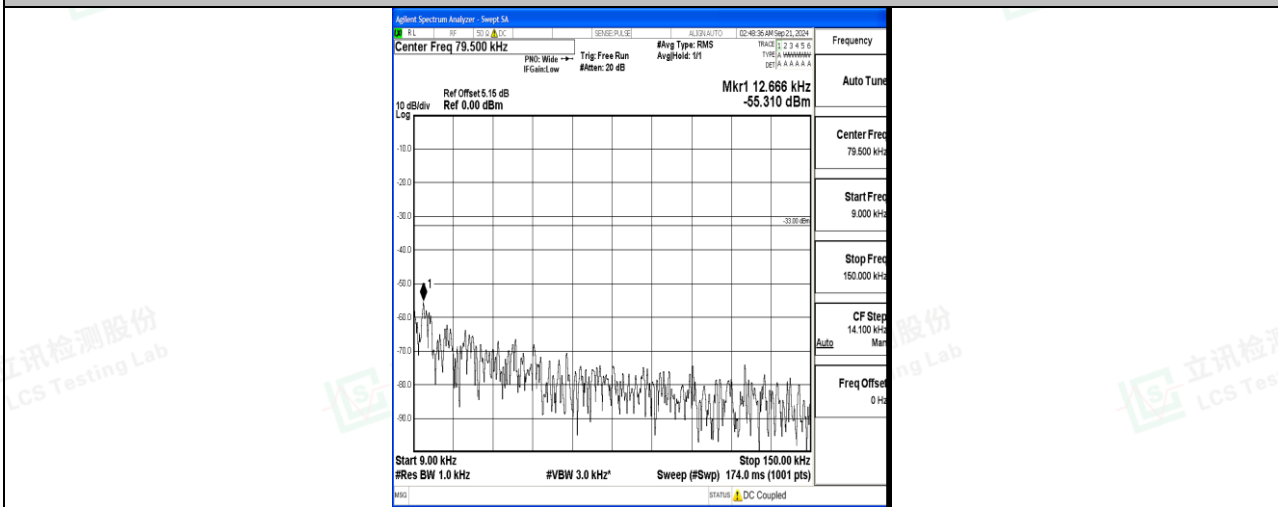

Band12_5MHz_16QAM_23035_1RB#0_3000~10000_3000~10000

Band12_5MHz_QPSK_23095_1RB#0_0.009~0.15_0.009~0.15