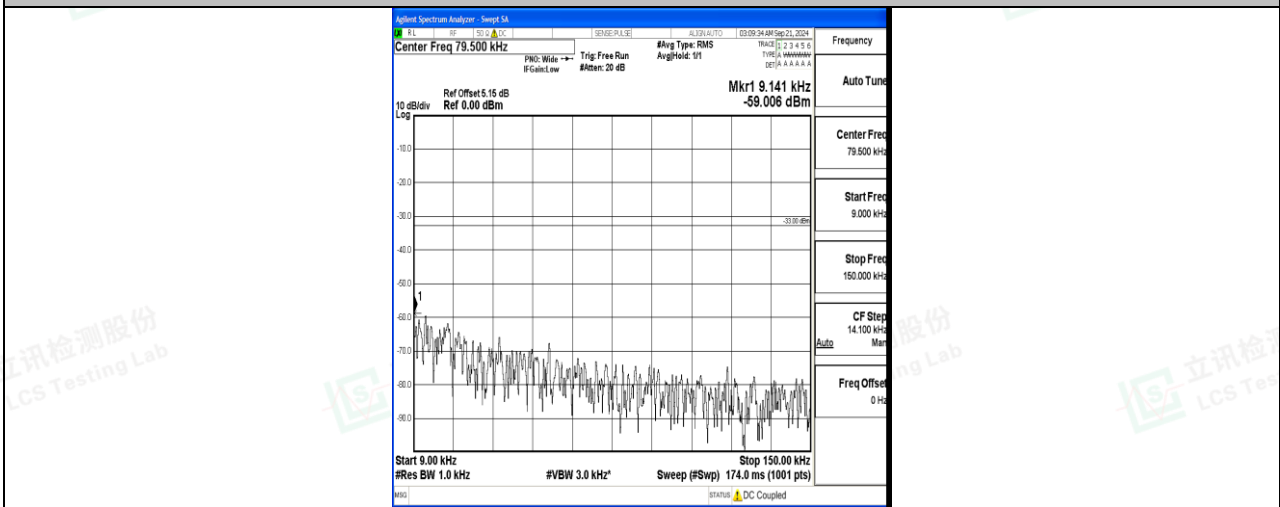

Band12_10MHz_16QAM_23060_1RB#0_3000~10000_3000~10000

Band12_10MHz_QPSK_23095_1RB#0_0.009~0.15_0.009~0.15