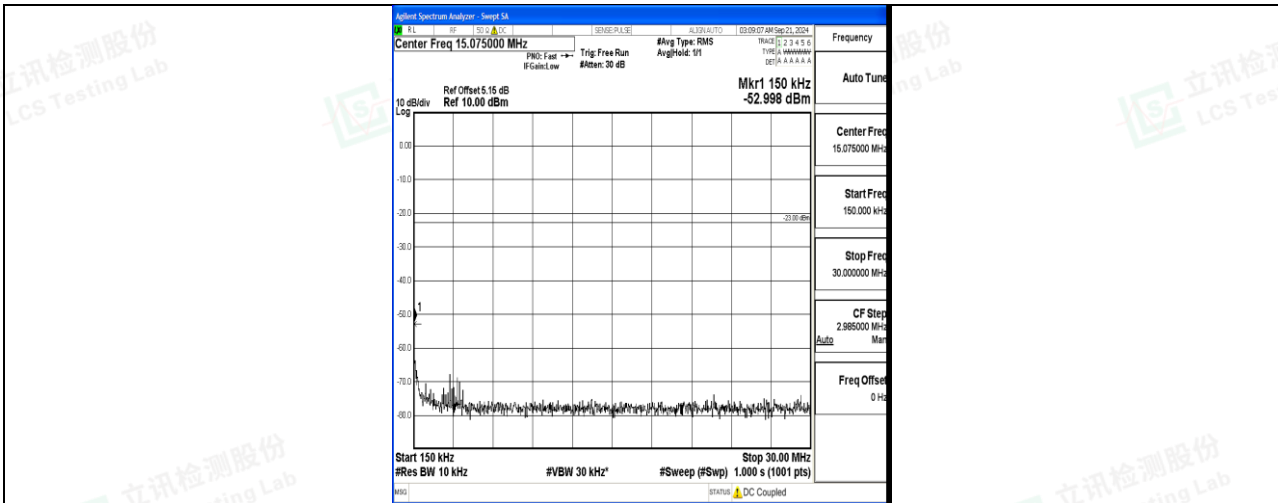

Band12_10MHz_16QAM_23060_1RB#0_0.009~0.15_0.009~0.15

Band12_10MHz_16QAM_23060_1RB#0_0.15~30_0.15~30