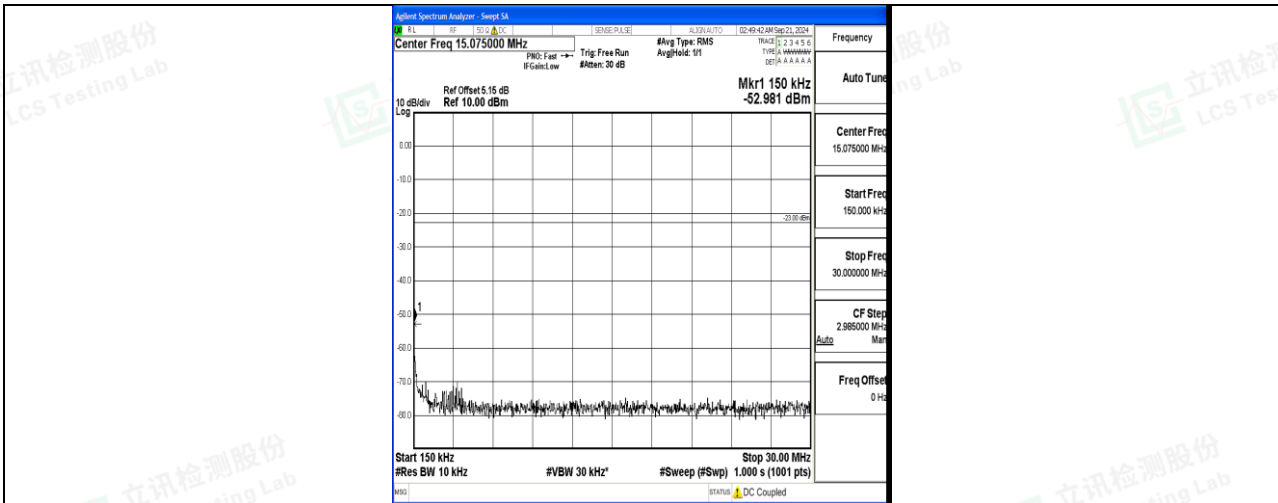

Band12_5MHz_QPSK_23155_1RB#0_0.009~0.15_0.009~0.15

Band12_5MHz_QPSK_23155_1RB#0_0.15~30_0.15~30