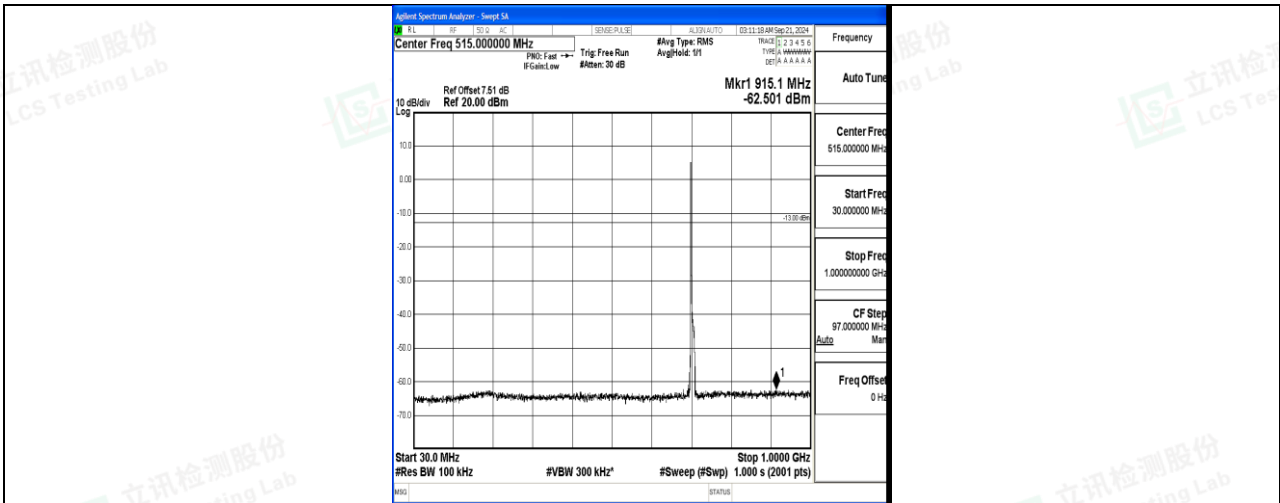

Band12_10MHz_QPSK_23130_1RB#0_3000~10000_3000~10000

Band12_10MHz_16QAM_23130_1RB#0_0.009~0.15_0.009~0.15

Band12_10MHz_16QAM_23130_1RB#0_0.15~30_0.15~30

Band12_10MHz_16QAM_23130_1RB#0_30~1000_30~1000

Band12_10MHz_16QAM_23130_1RB#0_1000~3000_1000~3000