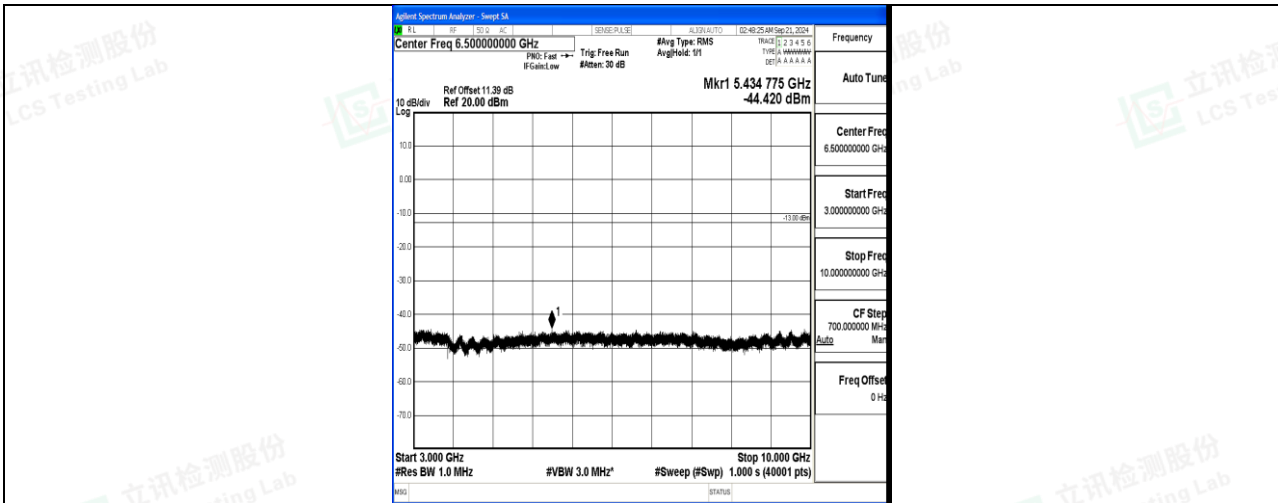

Band12_5MHz_QPSK_23035_1RB#0_3000~10000_3000~10000

Band12_5MHz_16QAM_23035_1RB#0_0.009~0.15_0.009~0.15

Band12_5MHz_16QAM_23035_1RB#0_0.15~30_0.15~30

Band12_5MHz_16QAM_23035_1RB#0_30~1000_30~1000

Band12_5MHz_16QAM_23035_1RB#0_1000~3000_1000~3000