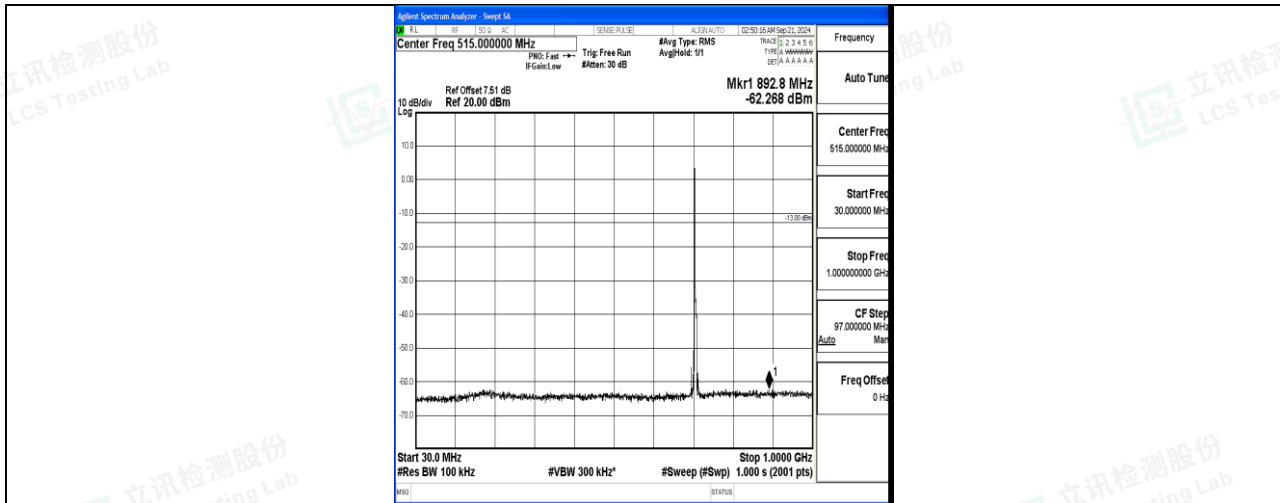

Band12_5MHz_QPSK_23155_1RB#0_3000~10000_3000~10000

Band12_5MHz_16QAM_23155_1RB#0_0.009~0.15_0.009~0.15

Band12_5MHz_16QAM_23155_1RB#0_0.15~30_0.15~30

Band12_5MHz_16QAM_23155_1RB#0_30~1000_30~1000

Band12_5MHz_16QAM_23155_1RB#0_1000~3000_1000~3000