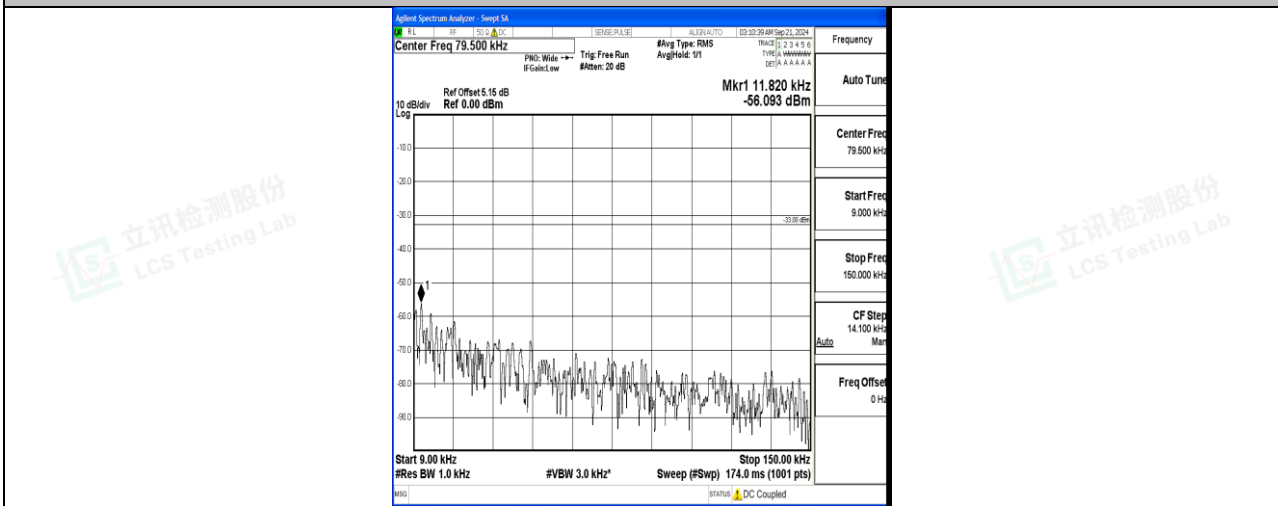

Band12_10MHz_16QAM_23095_1RB#0_3000~10000_3000~10000

Band12_10MHz_QPSK_23130_1RB#0_0.009~0.15_0.009~0.15