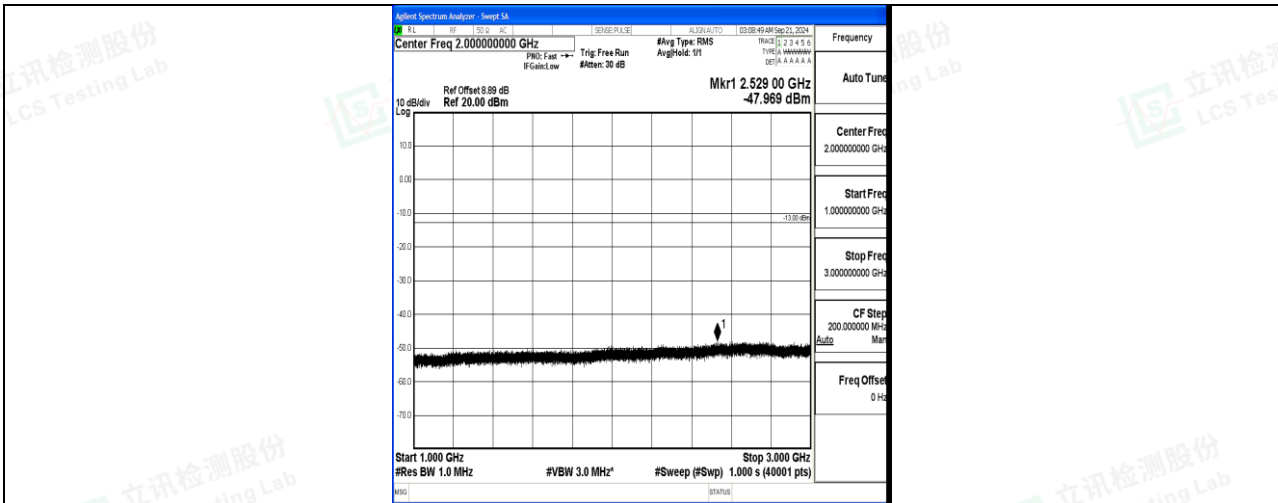

Band12_5MHz_16QAM_23155_1RB#0_3000~10000_3000~10000

Band12_10MHz_QPSK_23060_1RB#0_0.009~0.15_0.009~0.15

Band12_10MHz_QPSK_23060_1RB#0_0.15~30_0.15~30

Band12_10MHz_QPSK_23060_1RB#0_30~1000_30~1000

Band12_10MHz_QPSK_23060_1RB#0_1000~3000_1000~3000