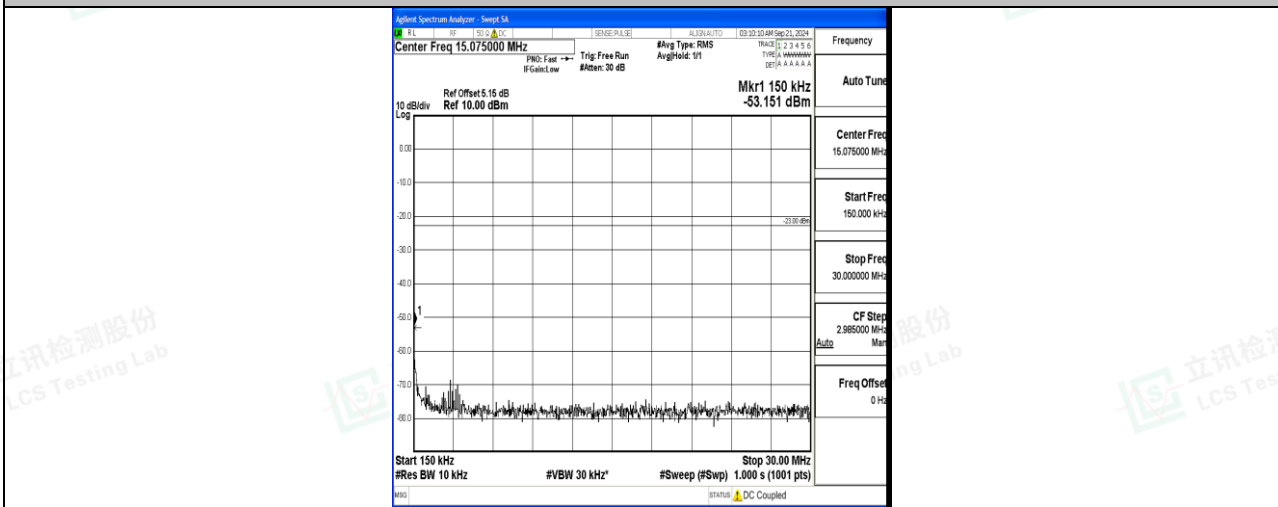

Band12_10MHz_16QAM_23095_1RB#0_0.009~0.15_0.009~0.15

Band12_10MHz_16QAM_23095_1RB#0_0.15~30_0.15~30