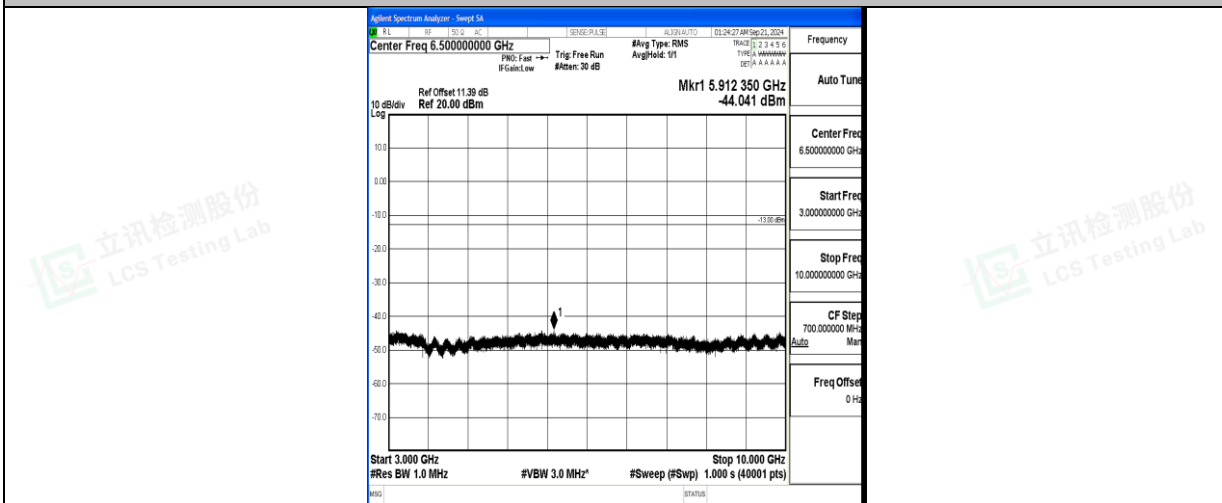

Band5_5MHz_16QAM_20625_1RB#0_0.15~30_0.15~30

Band5_5MHz_16QAM_20625_1RB#0_30~1000_30~1000

Band5_5MHz_16QAM_20625_1RB#0_1000~3000_1000~3000

Band5_5MHz_16QAM_20625_1RB#0_3000~10000_3000~10000

Band5_10MHz_QPSK_20450_1RB#0_0.009~0.15_0.009~0.15