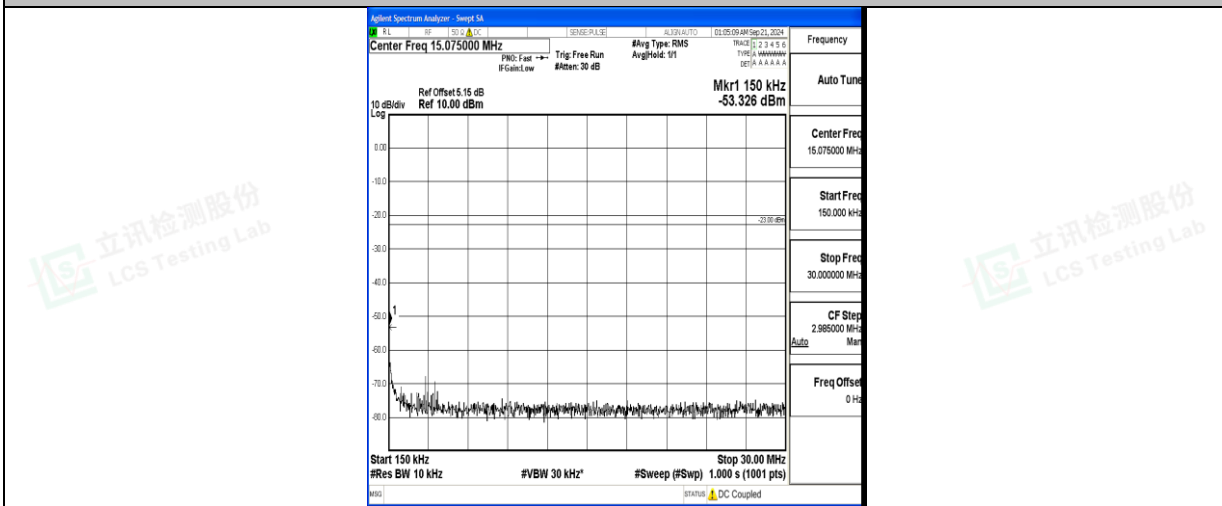

Band5_3MHz_QPSK_20635_1RB#0_0.15~30_0.15~30

Band5_3MHz_QPSK_20635_1RB#0_30~1000_30~1000

Band5_3MHz_QPSK_20635_1RB#0_1000~3000_1000~3000

Band5_3MHz_QPSK_20635_1RB#0_3000~10000_3000~10000

Band5_3MHz_16QAM_20635_1RB#0_0.009~0.15_0.009~0.15