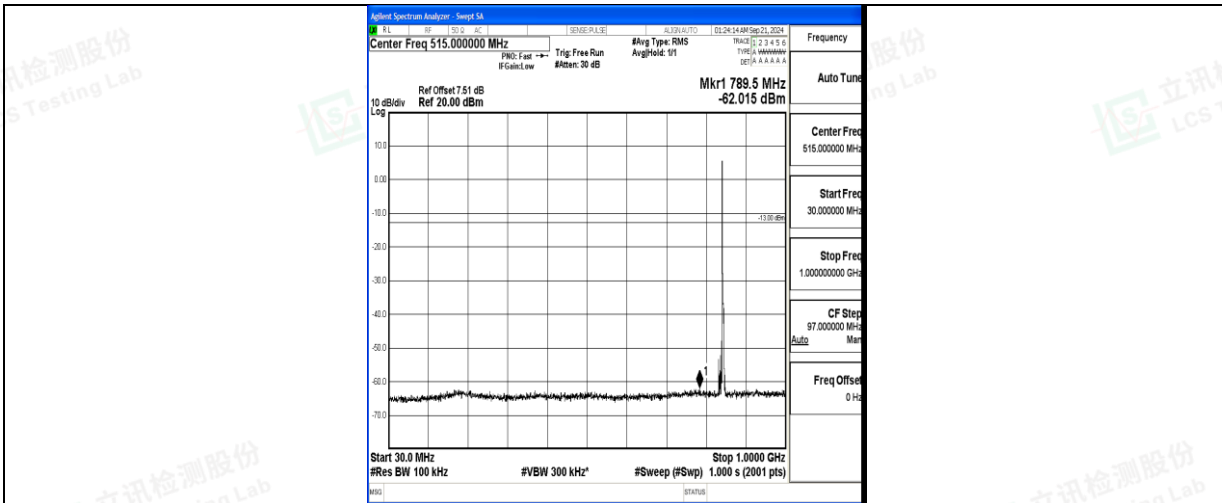

Band5_5MHz_16QAM_20625_1RB#0_0.15~30_0.15~30

Band5_5MHz_16QAM_20625_1RB#0_30~1000_30~1000