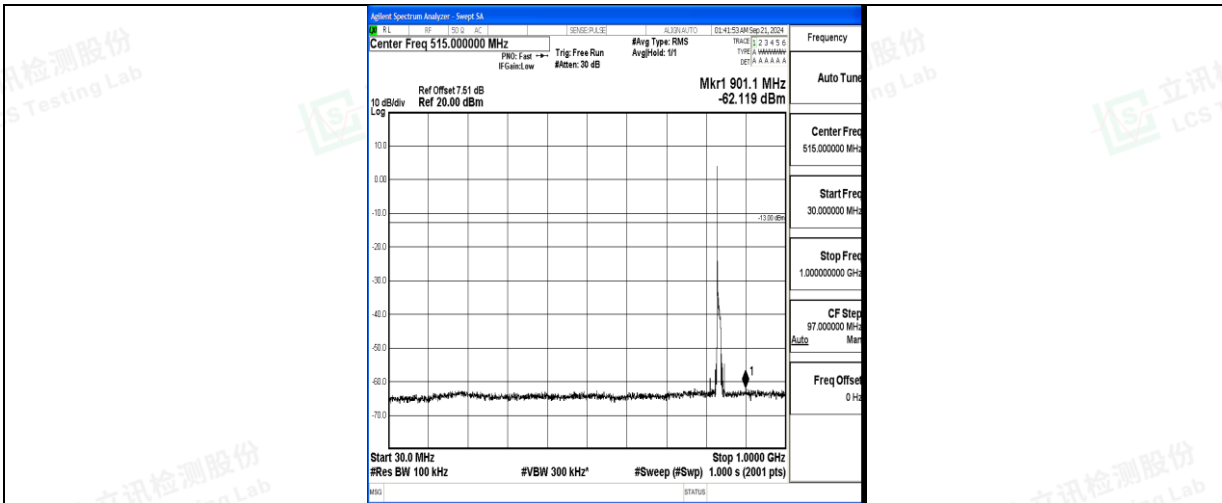

Band5_10MHz_QPSK_20525_1RB#0_0.15~30_0.15~30

Band5_10MHz_QPSK_20525_1RB#0_30~1000_30~1000