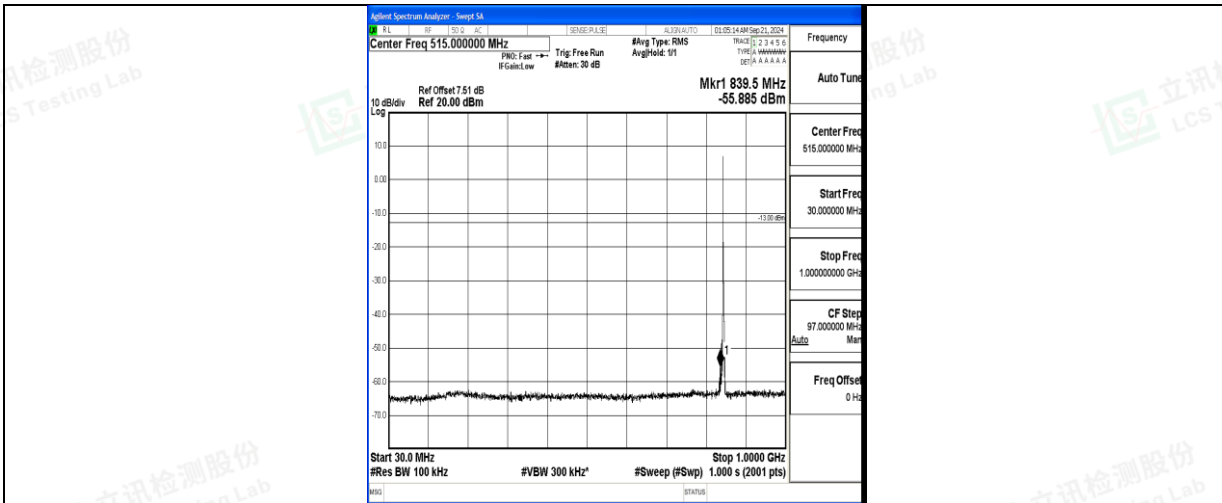

Band5_3MHz_16QAM_20635_1RB#0_0.15~30_0.15~30

Band5_3MHz_16QAM_20635_1RB#0_30~1000_30~1000