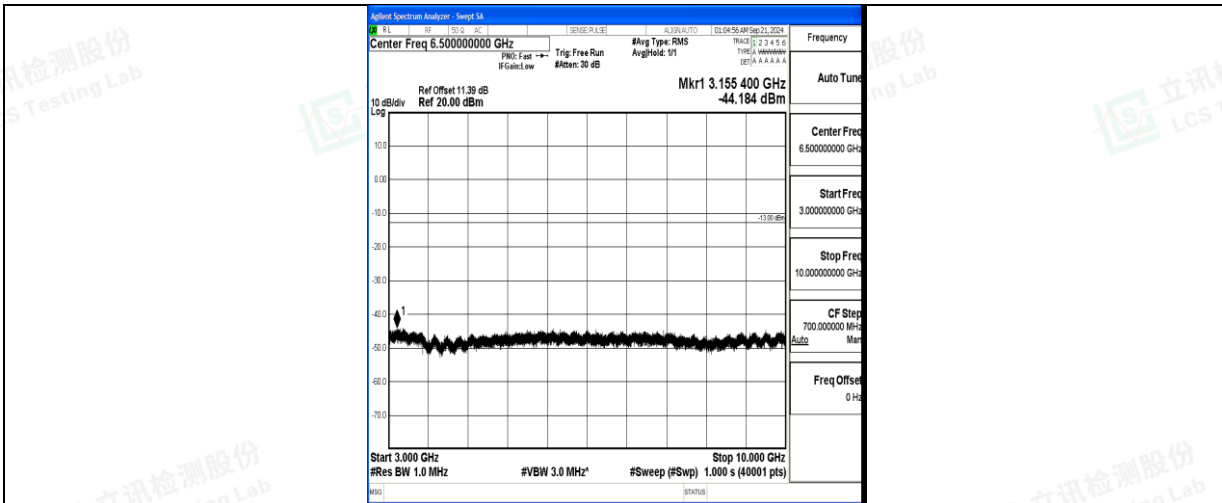

Band5_3MHz_QPSK_20635_1RB#0_0.15~30_0.15~30

Band5_3MHz_QPSK_20635_1RB#0_30~1000_30~1000

Band5_3MHz_QPSK_20635_1RB#0_1000~3000_1000~3000

Band5_3MHz_QPSK_20635_1RB#0_3000~10000_3000~10000

Band5_3MHz_16QAM_20635_1RB#0_0.009~0.15_0.009~0.15