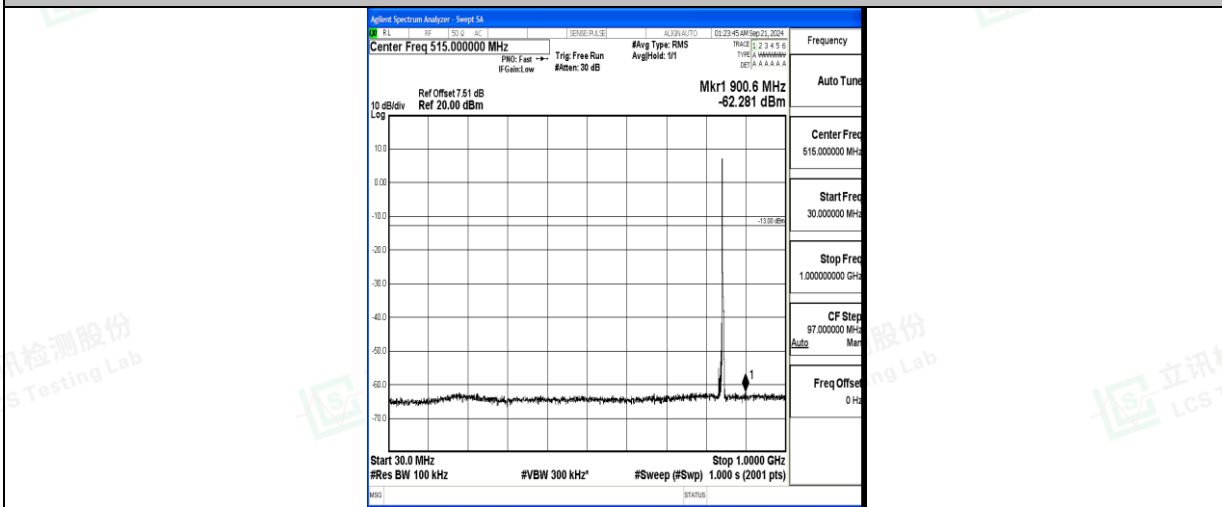

Band5_5MHz_QPSK_20625_1RB#0_0.15~30_0.15~30

Band5_5MHz_QPSK_20625_1RB#0_30~1000_30~1000