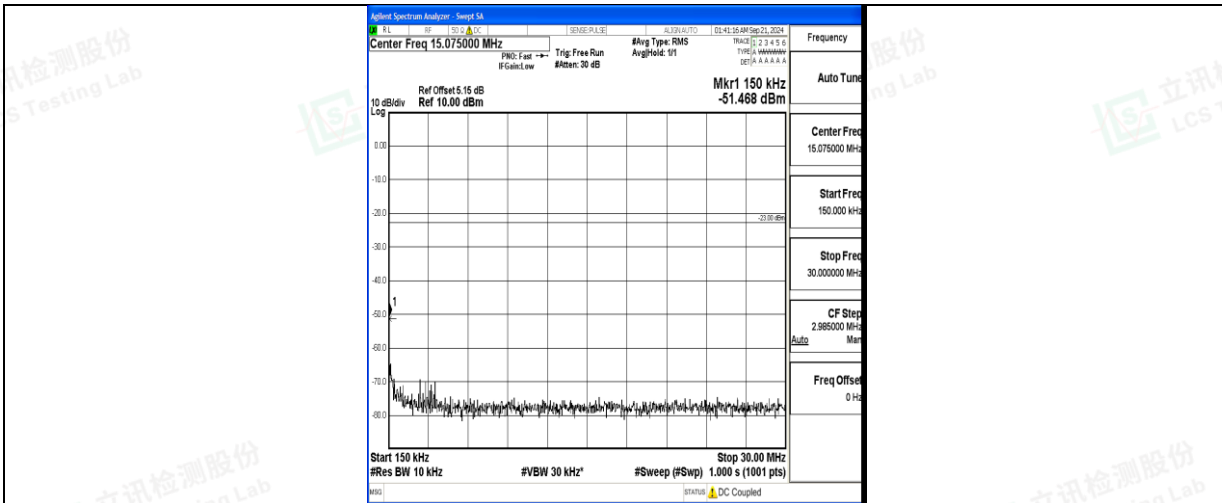

Band5_10MHz_QPSK_20450_1RB#0_0.15~30_0.15~30

Band5_10MHz_QPSK_20450_1RB#0_30~1000_30~1000

Band5_10MHz_QPSK_20450_1RB#0_1000~3000_1000~3000

Band5_10MHz_QPSK_20450_1RB#0_3000~10000_3000~10000

Band5_10MHz_16QAM_20450_1RB#0_0.009~0.15_0.009~0.15