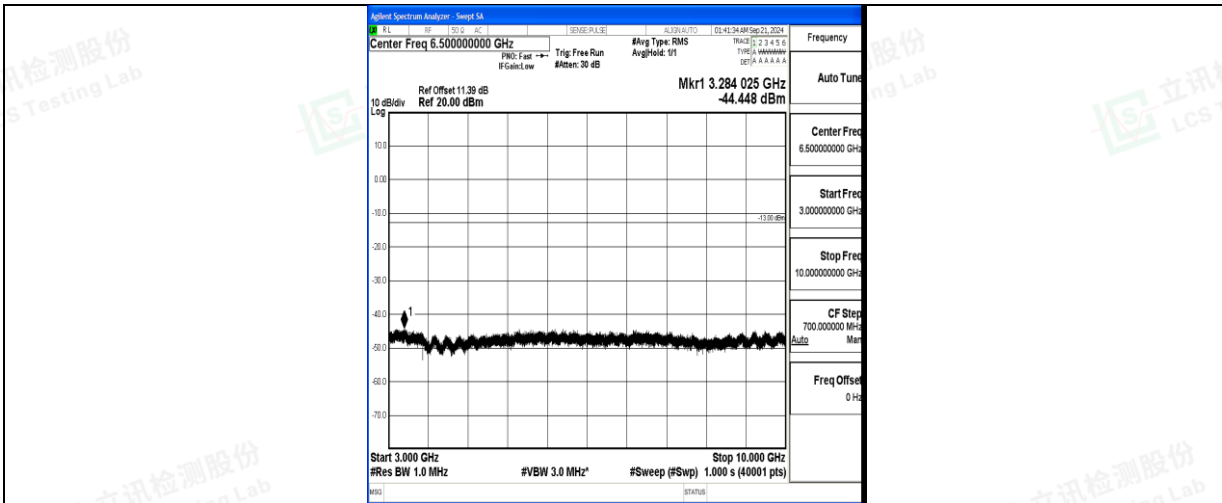

Band5_10MHz_16QAM_20450_1RB#0_0.15~30_0.15~30

Band5_10MHz_16QAM_20450_1RB#0_30~1000_30~1000

Band5_10MHz_16QAM_20450_1RB#0_1000~3000_1000~3000

Band5_10MHz_16QAM_20450_1RB#0_3000~10000_3000~10000

Band5_10MHz_QPSK_20525_1RB#0_0.009~0.15_0.009~0.15