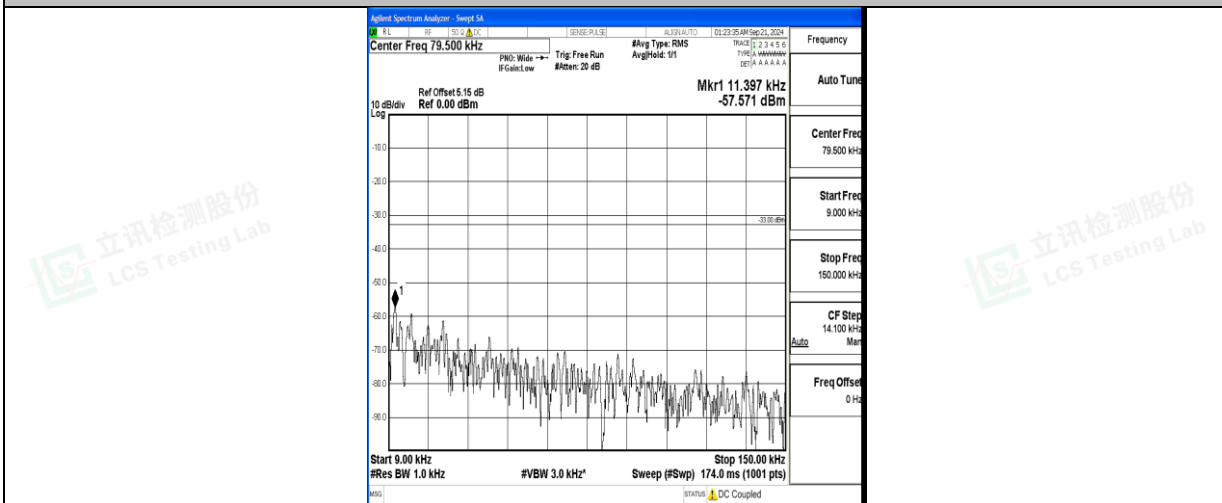

Band5_5MHz_16QAM_20525_1RB#0_0.15~30_0.15~30

Band5_5MHz_16QAM_20525_1RB#0_30~1000_30~1000

Band5_5MHz_16QAM_20525_1RB#0_1000~3000_1000~3000

Band5_5MHz_16QAM_20525_1RB#0_3000~10000_3000~10000

Band5_5MHz_QPSK_20625_1RB#0_0.009~0.15_0.009~0.15