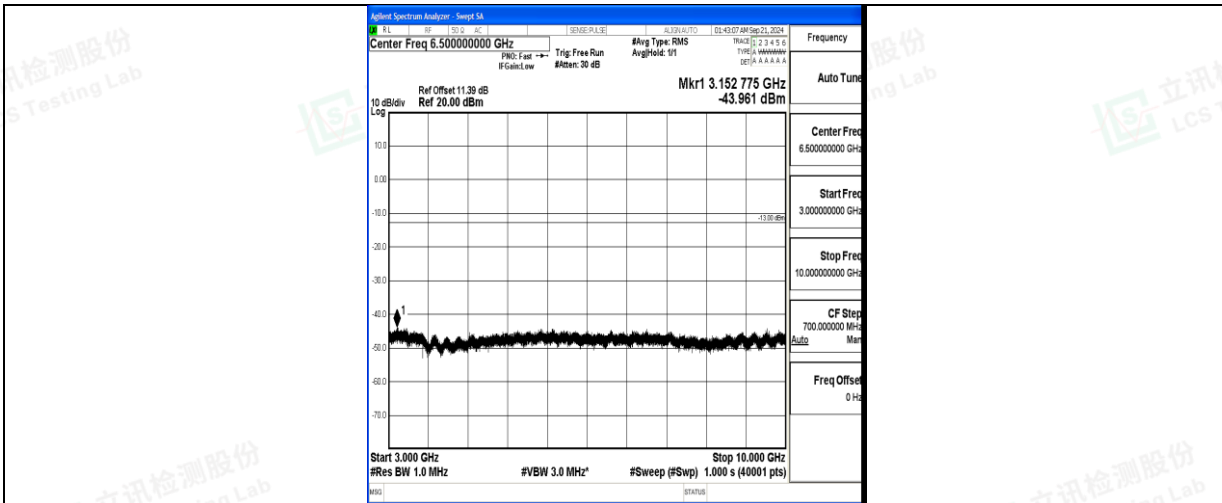

Band5_10MHz_QPSK_20600_1RB#0_0.15~30_0.15~30

Band5_10MHz_QPSK_20600_1RB#0_30~1000_30~1000

Band5_10MHz_QPSK_20600_1RB#0_1000~3000_1000~3000

Band5_10MHz_QPSK_20600_1RB#0_3000~10000_3000~10000

Band5_10MHz_16QAM_20600_1RB#0_0.009~0.15_0.009~0.15