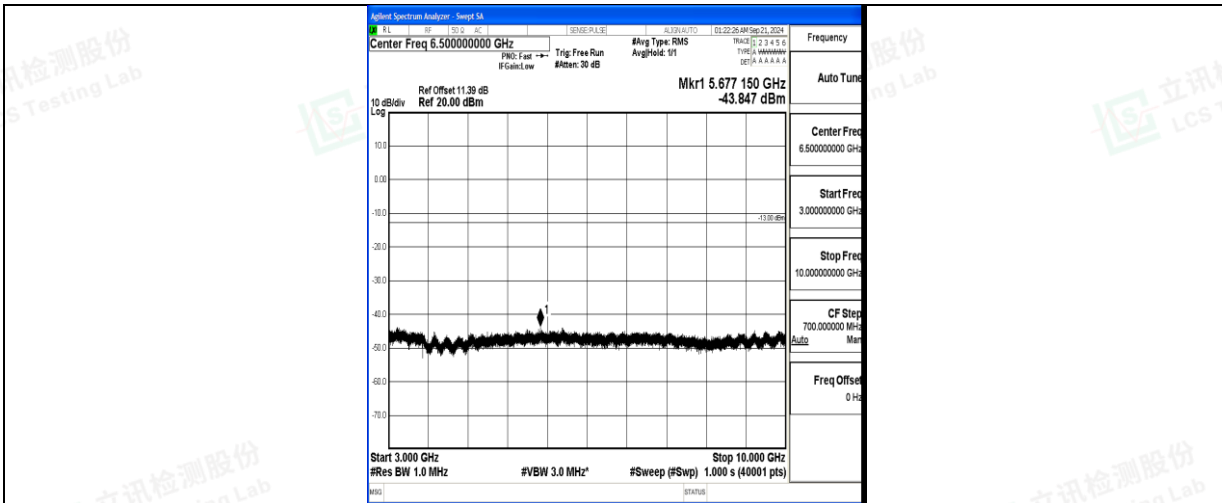

Band5_5MHz_16QAM_20425_1RB#0_0.15~30_0.15~30

Band5_5MHz_16QAM_20425_1RB#0_30~1000_30~1000

Band5_5MHz_16QAM_20425_1RB#0_1000~3000_1000~3000

Band5_5MHz_16QAM_20425_1RB#0_3000~10000_3000~10000

Band5_5MHz_QPSK_20525_1RB#0_0.009~0.15_0.009~0.15