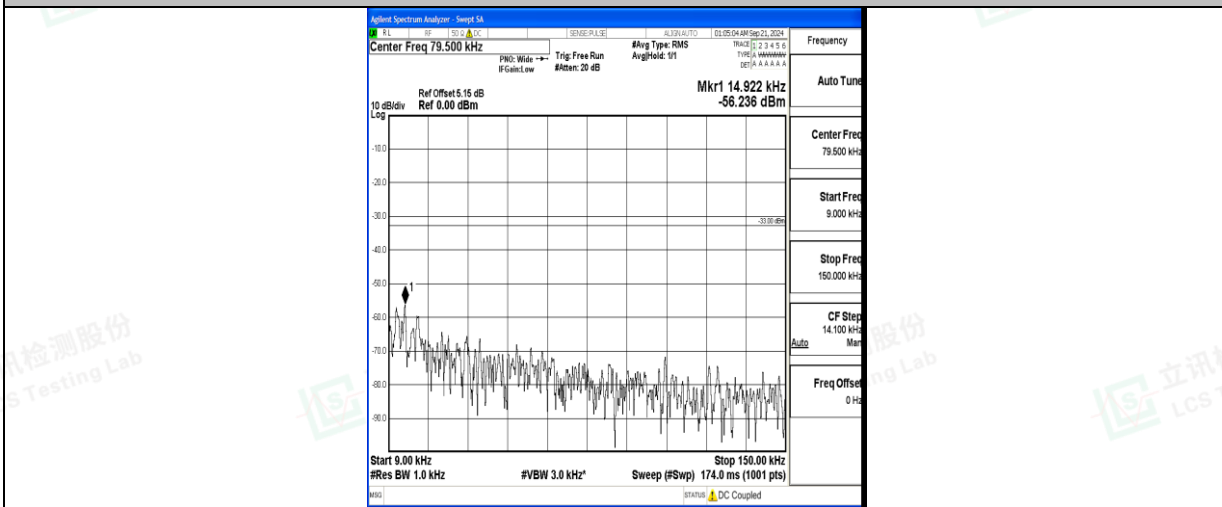

Band5_3MHz_QPSK_20635_1RB#0_0.15~30_0.15~30

Band5_3MHz_QPSK_20635_1RB#0_30~1000_30~1000

Band5_3MHz_QPSK_20635_1RB#0_1000~3000_1000~3000

Band5_3MHz_QPSK_20635_1RB#0_3000~10000_3000~10000

Band5_3MHz_16QAM_20635_1RB#0_0.009~0.15_0.009~0.15