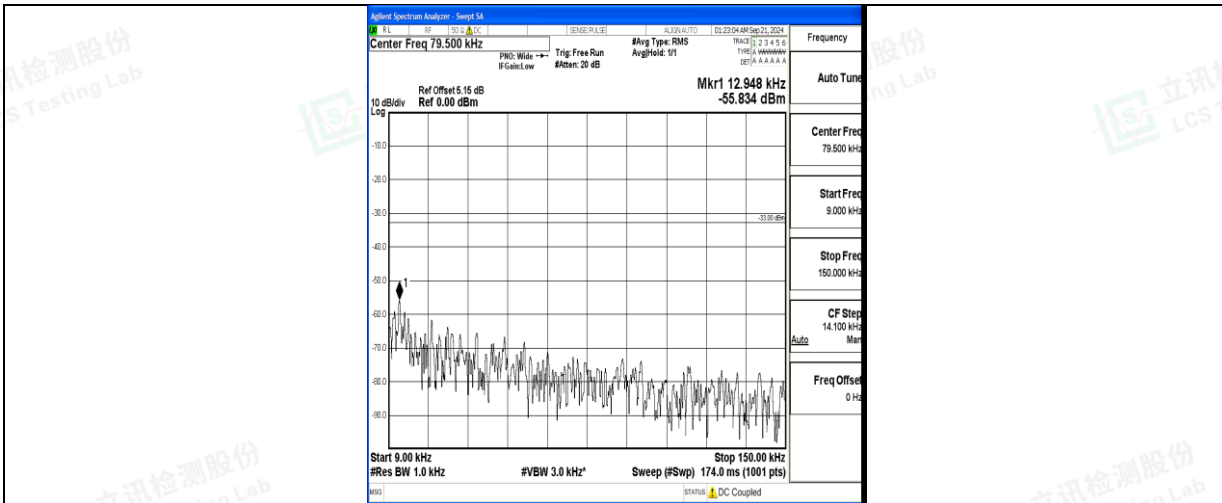

Band5_5MHz_QPSK_20525_1RB#0_0.15~30_0.15~30

Band5_5MHz_QPSK_20525_1RB#0_30~1000_30~1000

Band5_5MHz_QPSK_20525_1RB#0_1000~3000_1000~3000

Band5_5MHz_QPSK_20525_1RB#0_3000~10000_3000~10000

Band5_5MHz_16QAM_20525_1RB#0_0.009~0.15_0.009~0.15