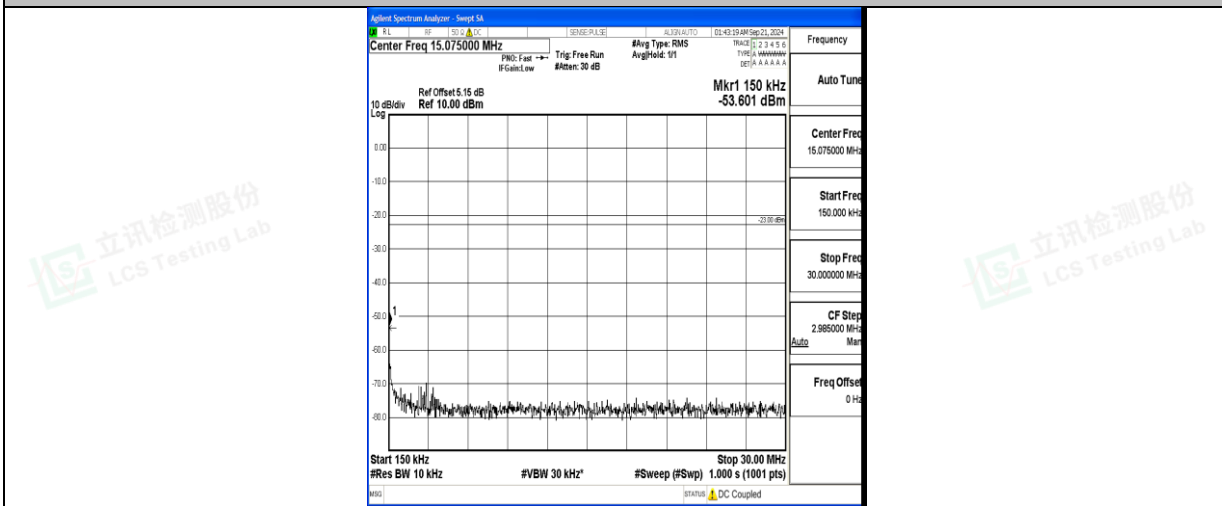

Band5_10MHz_QPSK_20600_1RB#0_0.15~30_0.15~30

Band5_10MHz_QPSK_20600_1RB#0_30~1000_30~1000

Band5_10MHz_QPSK_20600_1RB#0_1000~3000_1000~3000

Band5_10MHz_QPSK_20600_1RB#0_3000~10000_3000~10000

Band5_10MHz_16QAM_20600_1RB#0_0.009~0.15_0.009~0.15