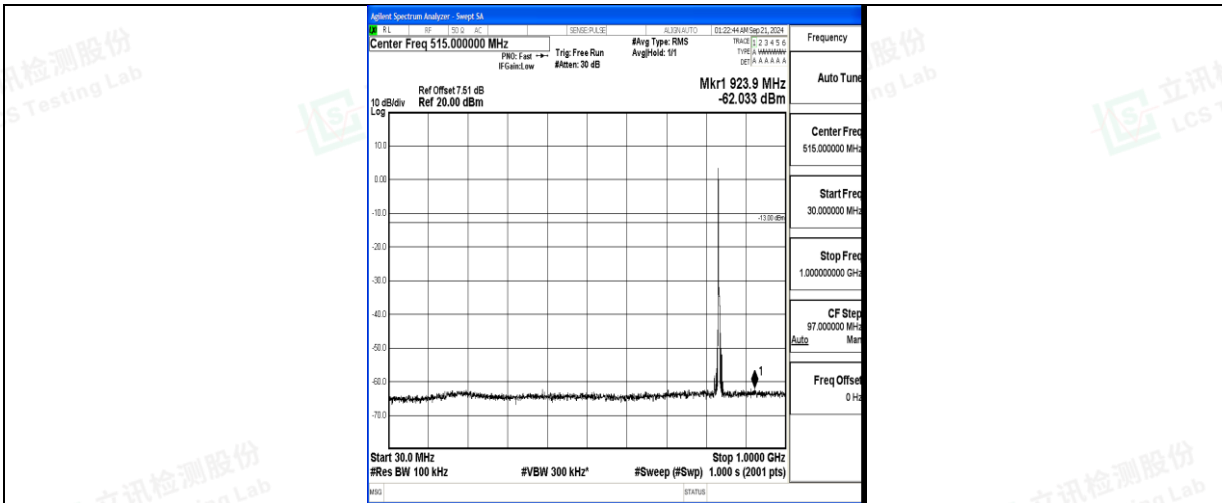

Band5_5MHz_QPSK_20525_1RB#0_0.15~30_0.15~30

Band5_5MHz_QPSK_20525_1RB#0_30~1000_30~1000