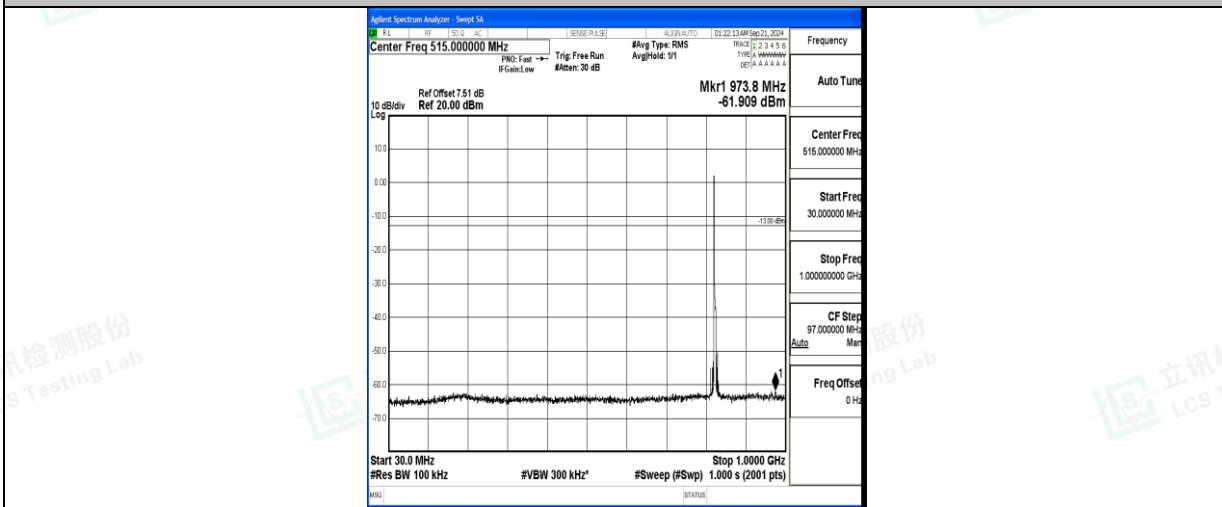

Band5_5MHz_16QAM_20425_1RB#0_0.15~30_0.15~30

Band5_5MHz_16QAM_20425_1RB#0_30~1000_30~1000