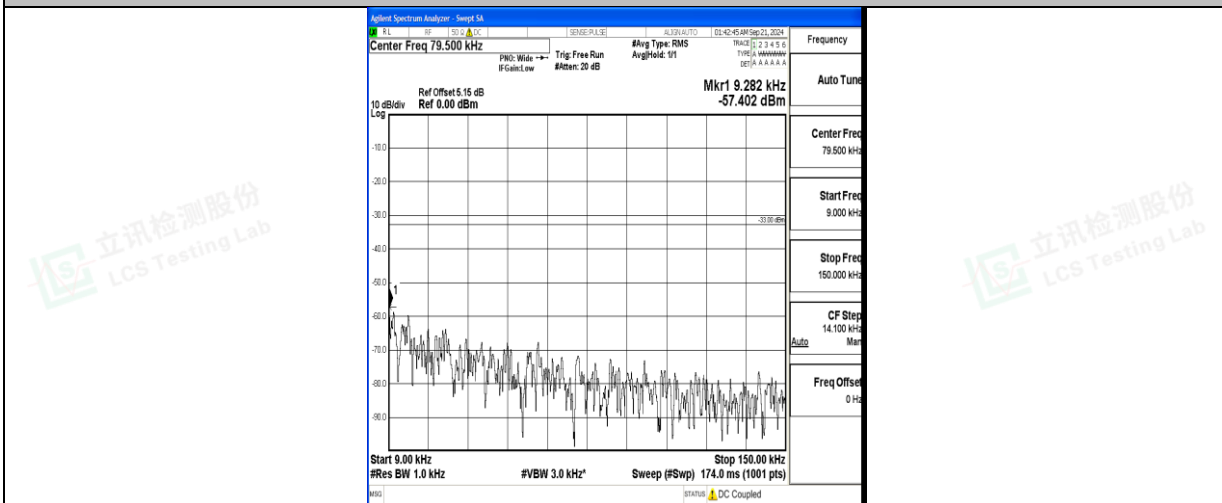

Band5_10MHz_16QAM_20525_1RB#0_0.15~30_0.15~30

Band5_10MHz_16QAM_20525_1RB#0_30~1000_30~1000

Band5_10MHz_16QAM_20525_1RB#0_1000~3000_1000~3000

Band5_10MHz_16QAM_20525_1RB#0_3000~10000_3000~10000

Band5_10MHz_QPSK_20600_1RB#0_0.009~0.15_0.009~0.15