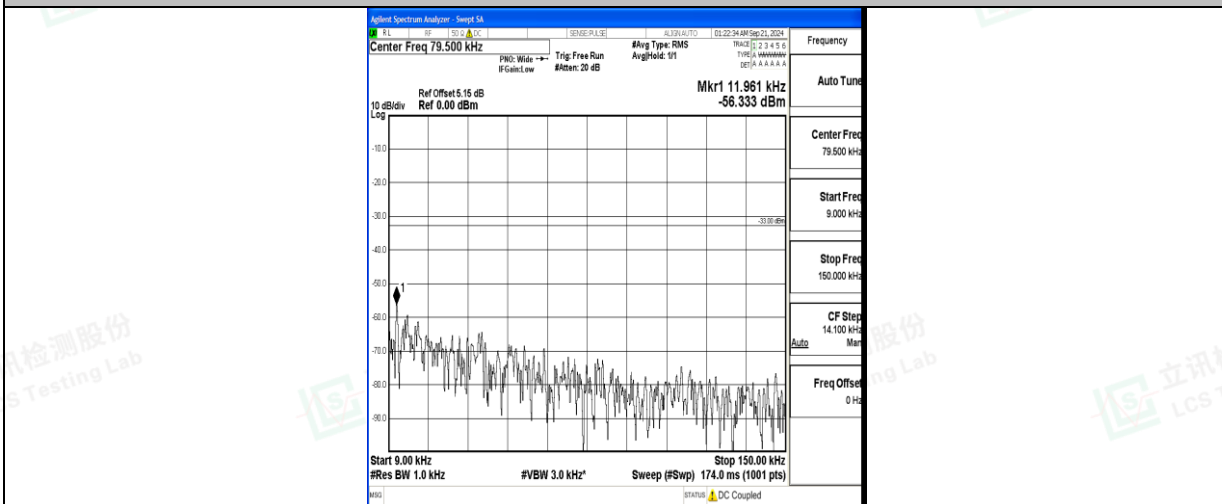

Band5_5MHz_16QAM_20425_1RB#0_0.15~30_0.15~30

Band5_5MHz_16QAM_20425_1RB#0_30~1000_30~1000

Band5_5MHz_16QAM_20425_1RB#0_1000~3000_1000~3000

Band5_5MHz_16QAM_20425_1RB#0_3000~10000_3000~10000

Band5_5MHz_QPSK_20525_1RB#0_0.009~0.15_0.009~0.15