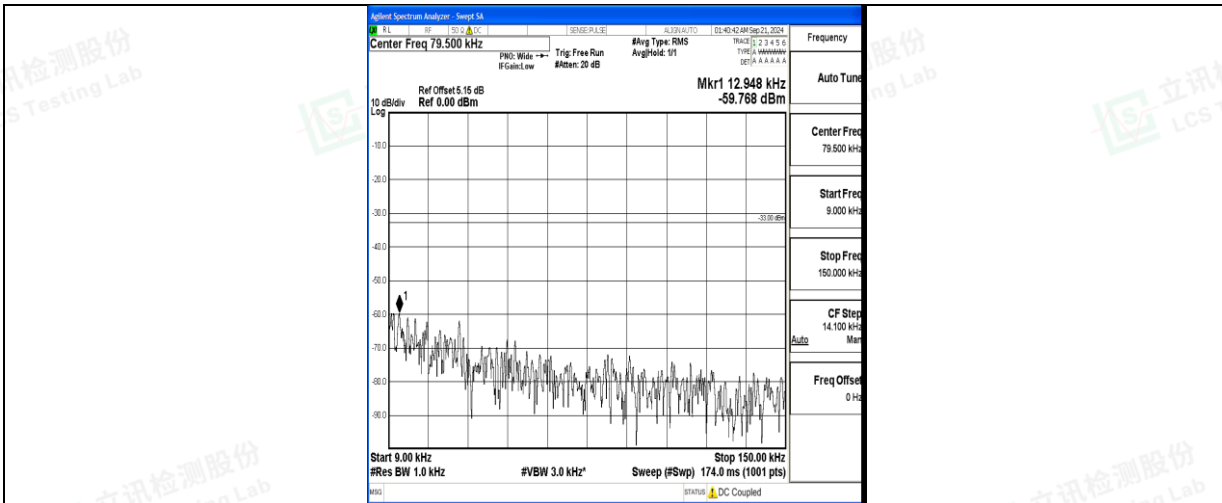

Band5_5MHz_16QAM_20625_1RB#0_0.15~30_0.15~30

Band5_5MHz_16QAM_20625_1RB#0_30~1000_30~1000

Band5_5MHz_16QAM_20625_1RB#0_1000~3000_1000~3000

Band5_5MHz_16QAM_20625_1RB#0_3000~10000_3000~10000

Band5_10MHz_QPSK_20450_1RB#0_0.009~0.15_0.009~0.15