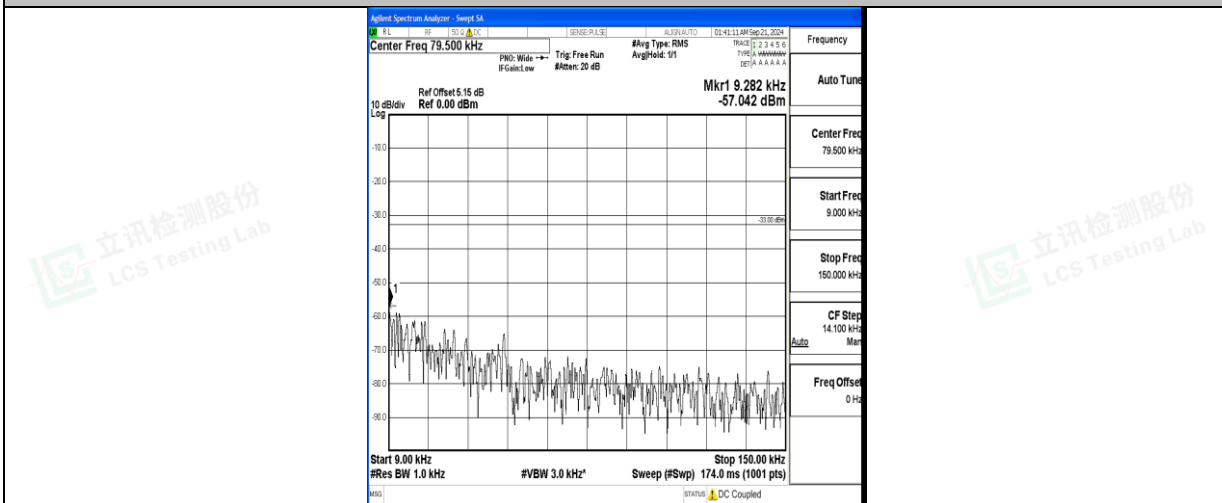

Band5_10MHz_QPSK_20450_1RB#0_0.15~30_0.15~30

Band5_10MHz_QPSK_20450_1RB#0_30~1000_30~1000

Band5_10MHz_QPSK_20450_1RB#0_1000~3000_1000~3000

Band5_10MHz_QPSK_20450_1RB#0_3000~10000_3000~10000

Band5_10MHz_16QAM_20450_1RB#0_0.009~0.15_0.009~0.15