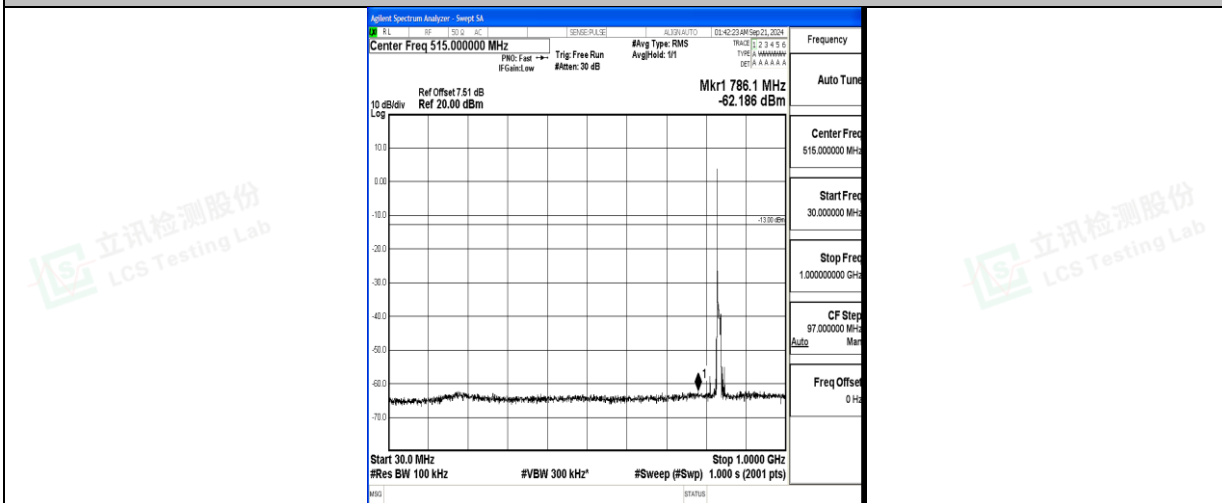

Band5_10MHz_16QAM_20525_1RB#0_0.15~30_0.15~30

Band5_10MHz_16QAM_20525_1RB#0_30~1000_30~1000