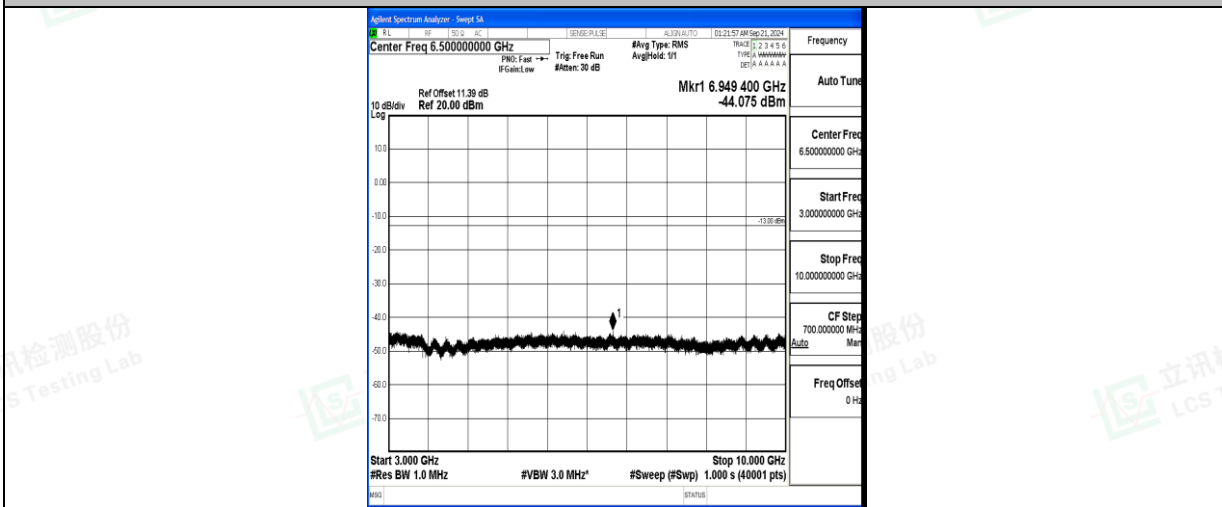

Band5_5MHz_QPSK_20425_1RB#0_0.15~30_0.15~30

Band5_5MHz_QPSK_20425_1RB#0_30~1000_30~1000

Band5_5MHz_QPSK_20425_1RB#0_1000~3000_1000~3000

Band5_5MHz_QPSK_20425_1RB#0_3000~10000_3000~10000

Band5_5MHz_16QAM_20425_1RB#0_0.009~0.15_0.009~0.15