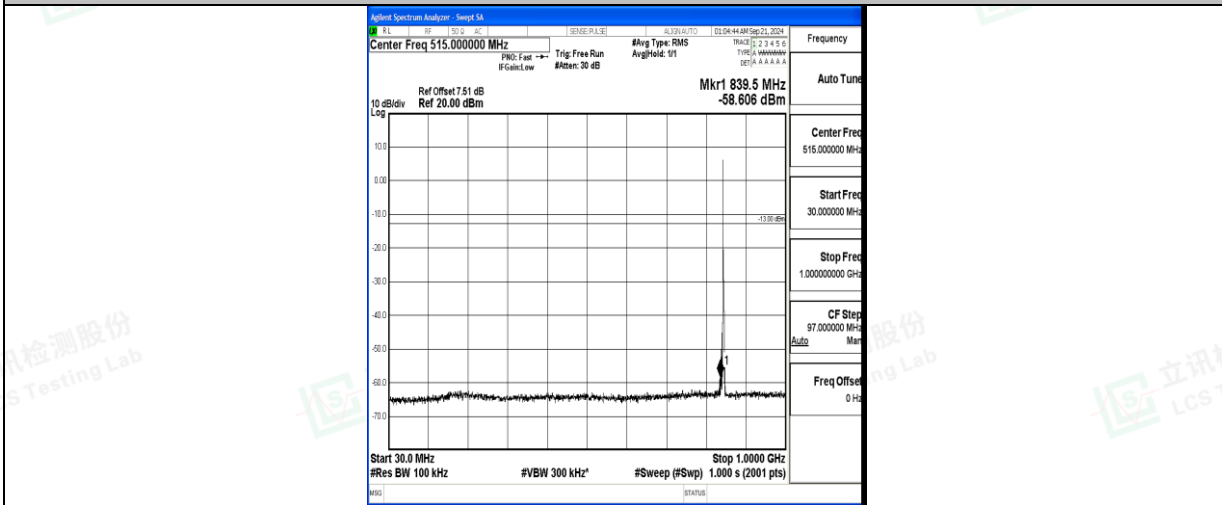

Band5_3MHz_QPSK_20635_1RB#0_0.15~30_0.15~30

Band5_3MHz_QPSK_20635_1RB#0_30~1000_30~1000

Band5_3MHz_QPSK_20635_1RB#0_1000~3000_1000~3000

Band5_3MHz_QPSK_20635_1RB#0_3000~10000_3000~10000

Band5_3MHz_16QAM_20635_1RB#0_0.009~0.15_0.009~0.15