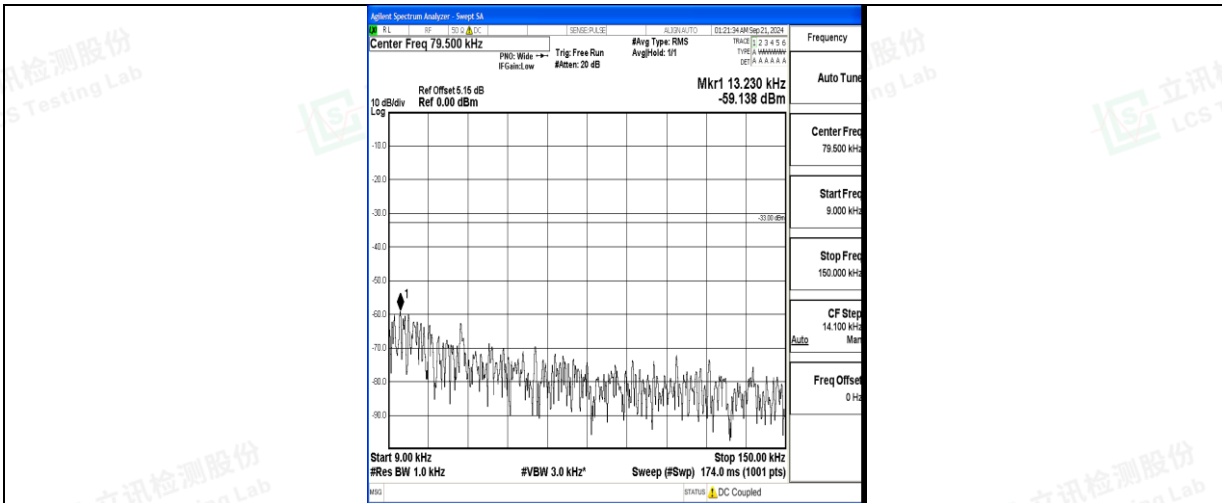

Band5_3MHz_16QAM_20635_1RB#0_0.15~30_0.15~30

Band5_3MHz_16QAM_20635_1RB#0_30~1000_30~1000

Band5_3MHz_16QAM_20635_1RB#0_1000~3000_1000~3000

Band5_3MHz_16QAM_20635_1RB#0_3000~10000_3000~10000

Band5_5MHz_QPSK_20425_1RB#0_0.009~0.15_0.009~0.15