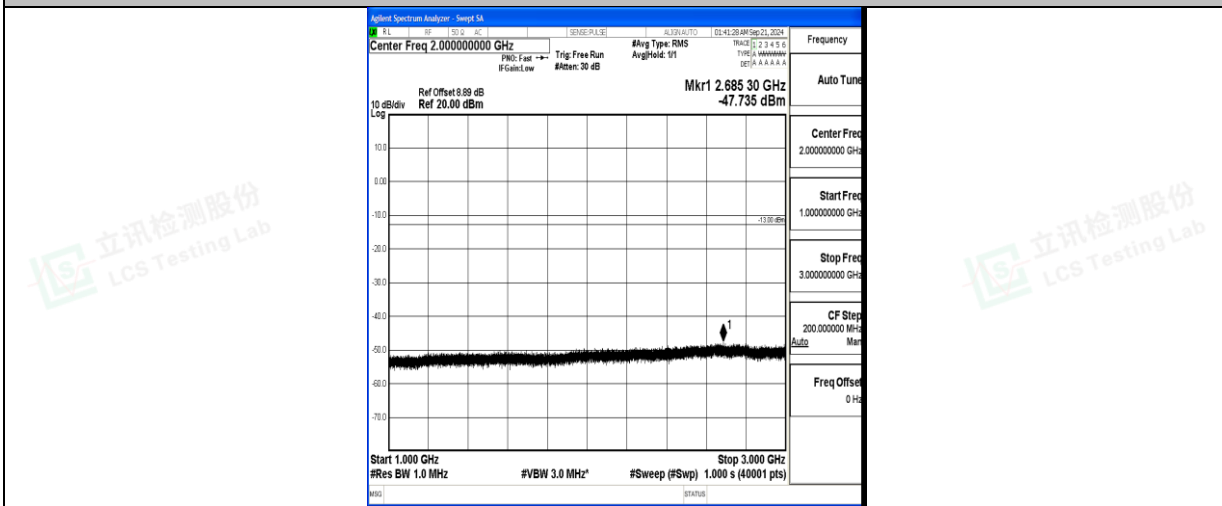

Band5_10MHz_16QAM_20450_1RB#0_30~1000_30~1000

Band5_10MHz_16QAM_20450_1RB#0_1000~3000_1000~3000