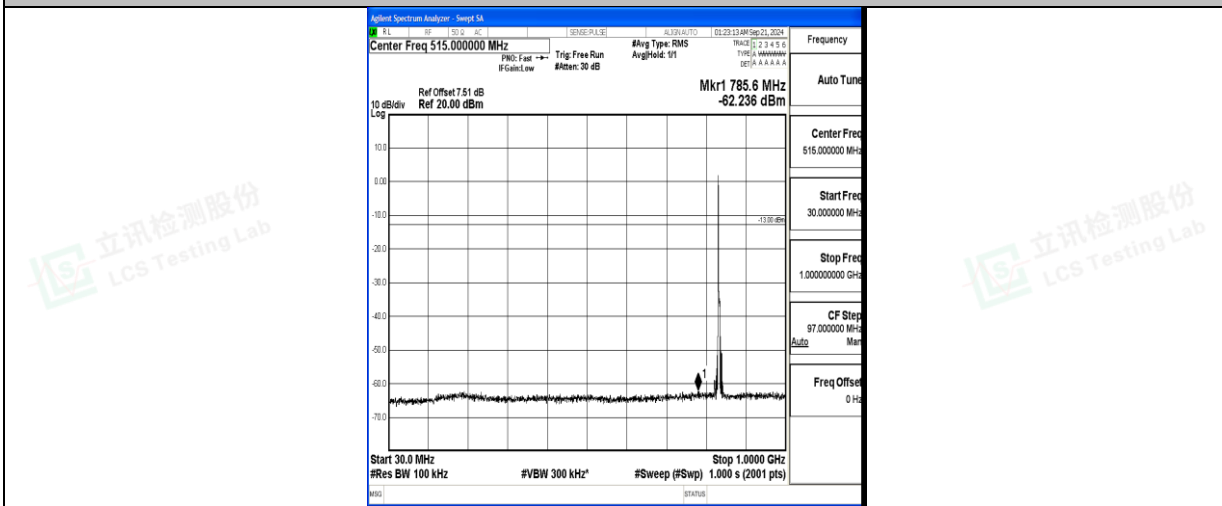

Band5_5MHz_16QAM_20525_1RB#0_0.15~30_0.15~30

Band5_5MHz_16QAM_20525_1RB#0_30~1000_30~1000