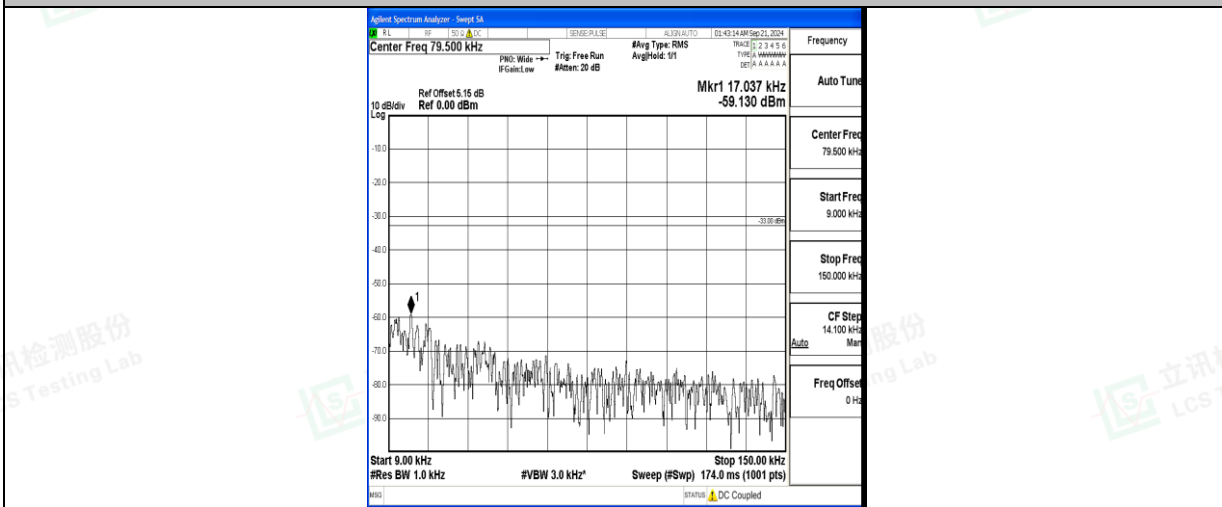

Band5_10MHz_QPSK_20600_1RB#0_0.15~30_0.15~30

Band5_10MHz_QPSK_20600_1RB#0_30~1000_30~1000

Band5_10MHz_QPSK_20600_1RB#0_1000~3000_1000~3000

Band5_10MHz_QPSK_20600_1RB#0_3000~10000_3000~10000

Band5_10MHz_16QAM_20600_1RB#0_0.009~0.15_0.009~0.15