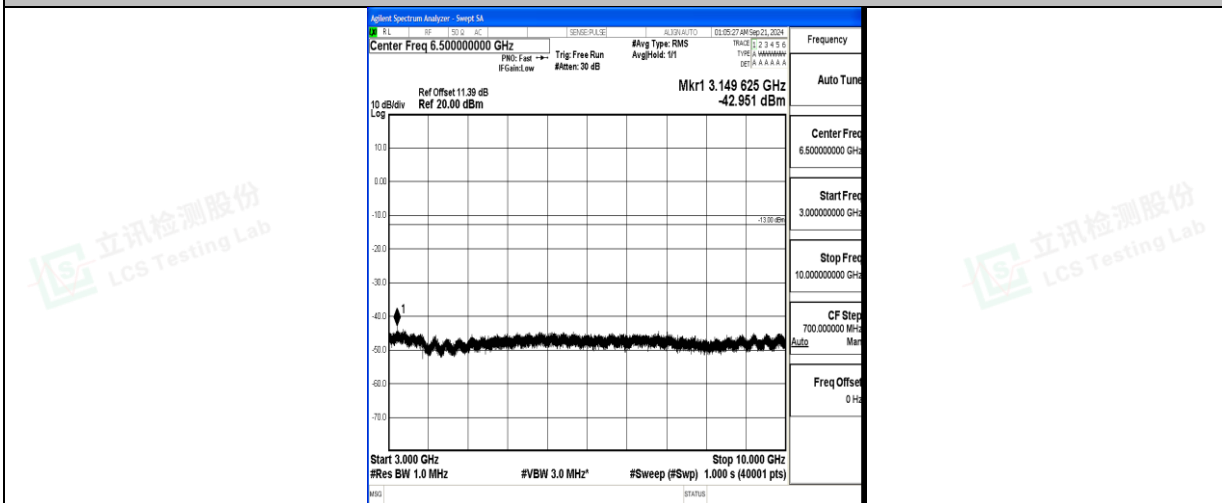

Band5_3MHz_16QAM_20635_1RB#0_0.15~30_0.15~30

Band5_3MHz_16QAM_20635_1RB#0_30~1000_30~1000

Band5_3MHz_16QAM_20635_1RB#0_1000~3000_1000~3000

Band5_3MHz_16QAM_20635_1RB#0_3000~10000_3000~10000

Band5_5MHz_QPSK_20425_1RB#0_0.009~0.15_0.009~0.15