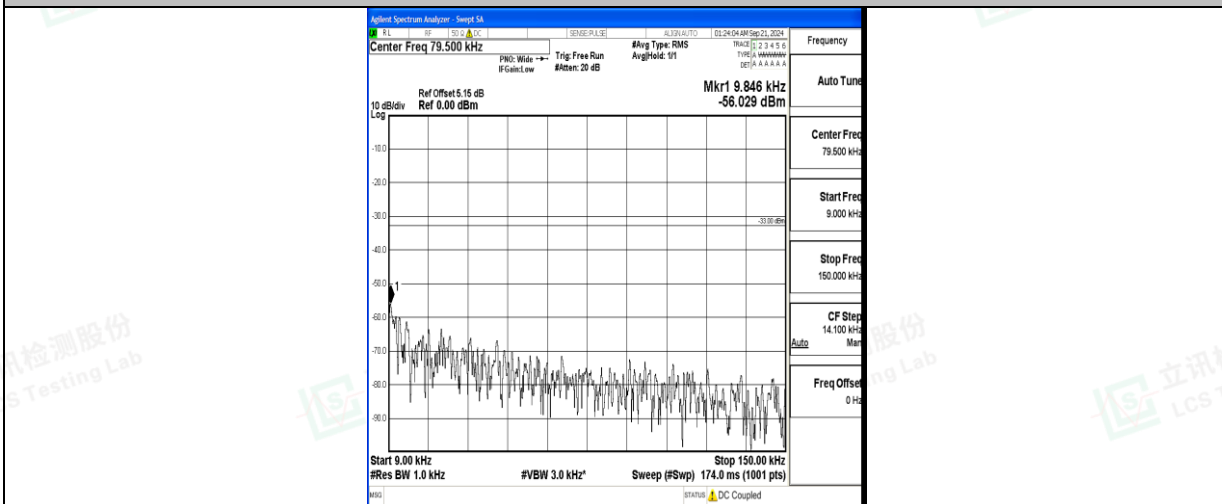

Band5_5MHz_QPSK_20625_1RB#0_0.15~30_0.15~30

Band5_5MHz_QPSK_20625_1RB#0_30~1000_30~1000

Band5_5MHz_QPSK_20625_1RB#0_1000~3000_1000~3000

Band5_5MHz_QPSK_20625_1RB#0_3000~10000_3000~10000

Band5_5MHz_16QAM_20625_1RB#0_0.009~0.15_0.009~0.15