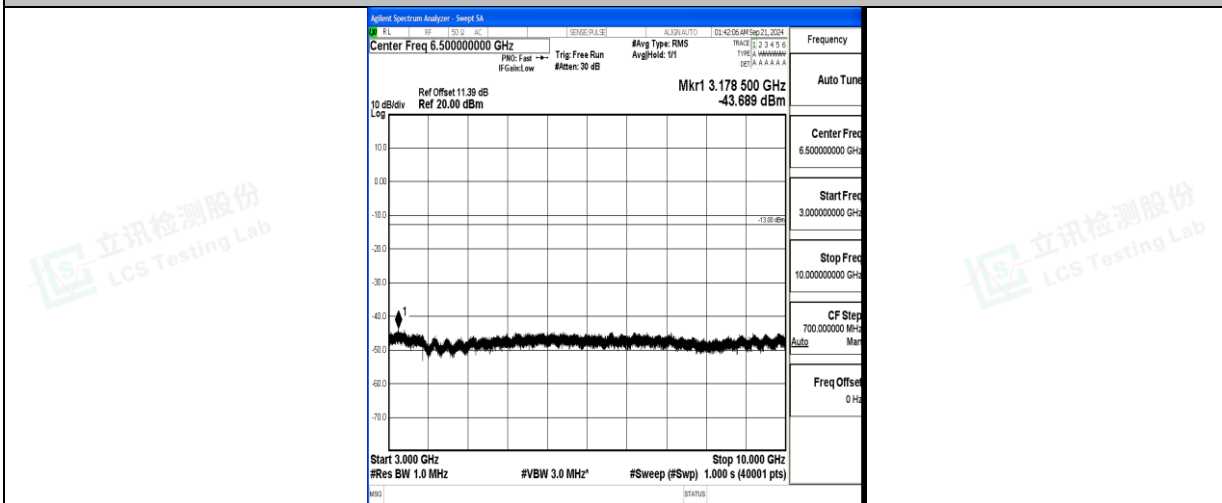

Band5_10MHz_QPSK_20525_1RB#0_0.15~30_0.15~30

Band5_10MHz_QPSK_20525_1RB#0_30~1000_30~1000

Band5_10MHz_QPSK_20525_1RB#0_1000~3000_1000~3000

Band5_10MHz_QPSK_20525_1RB#0_3000~10000_3000~10000

Band5_10MHz_16QAM_20525_1RB#0_0.009~0.15_0.009~0.15