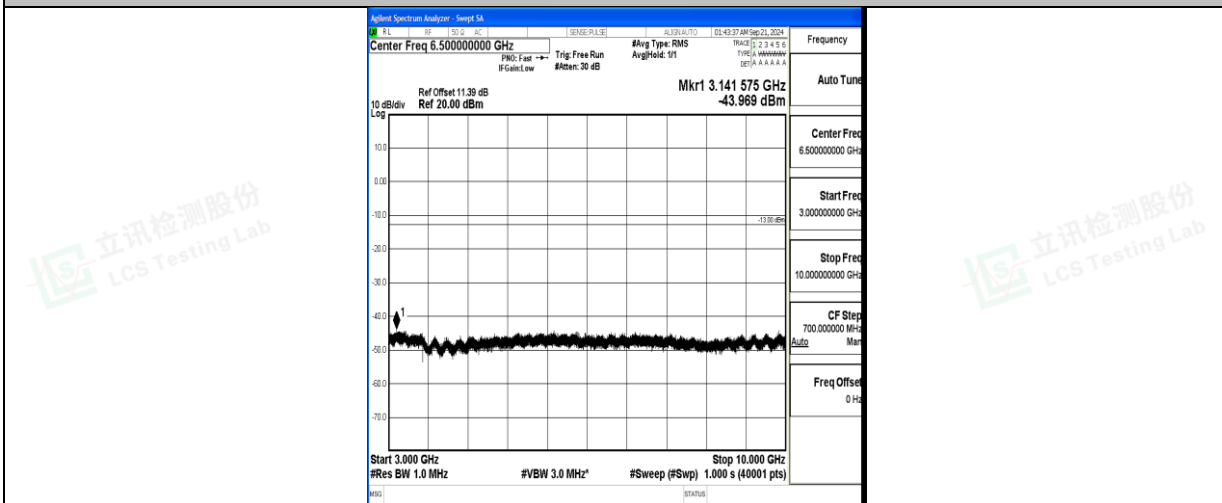

Band5_10MHz_16QAM_20600_1RB#0_0.15~30_0.15~30

Band5_10MHz_16QAM_20600_1RB#0_30~1000_30~1000

Band5_10MHz_16QAM_20600_1RB#0_1000~3000_1000~3000

Band5_10MHz_16QAM_20600_1RB#0_3000~10000_3000~10000