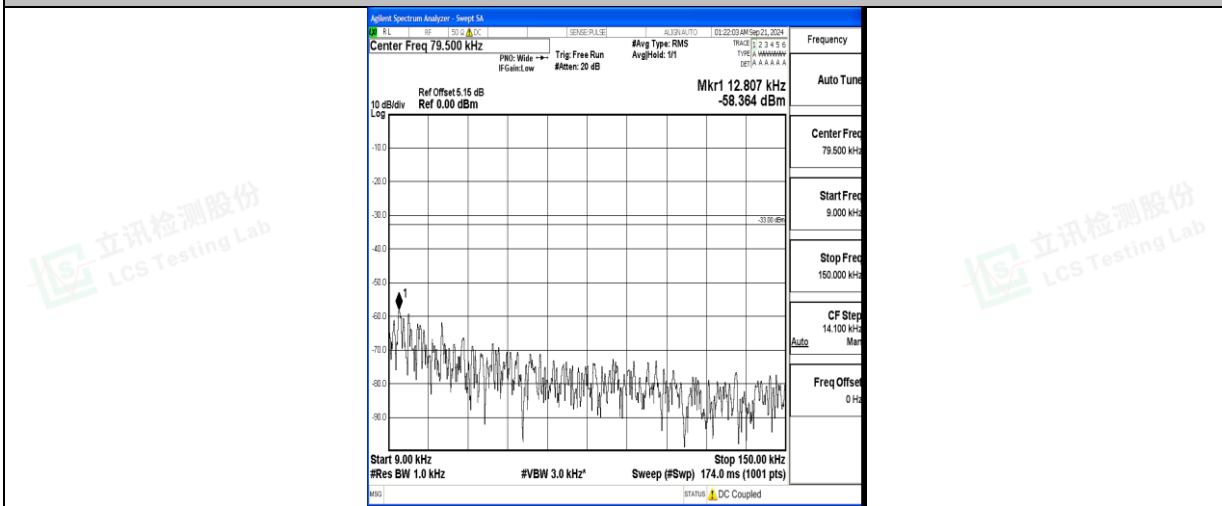

Band5_5MHz_QPSK_20425_1RB#0_0.15~30_0.15~30

Band5_5MHz_QPSK_20425_1RB#0_30~1000_30~1000

Band5_5MHz_QPSK_20425_1RB#0_1000~3000_1000~3000

Band5_5MHz_QPSK_20425_1RB#0_3000~10000_3000~10000

Band5_5MHz_16QAM_20425_1RB#0_0.009~0.15_0.009~0.15