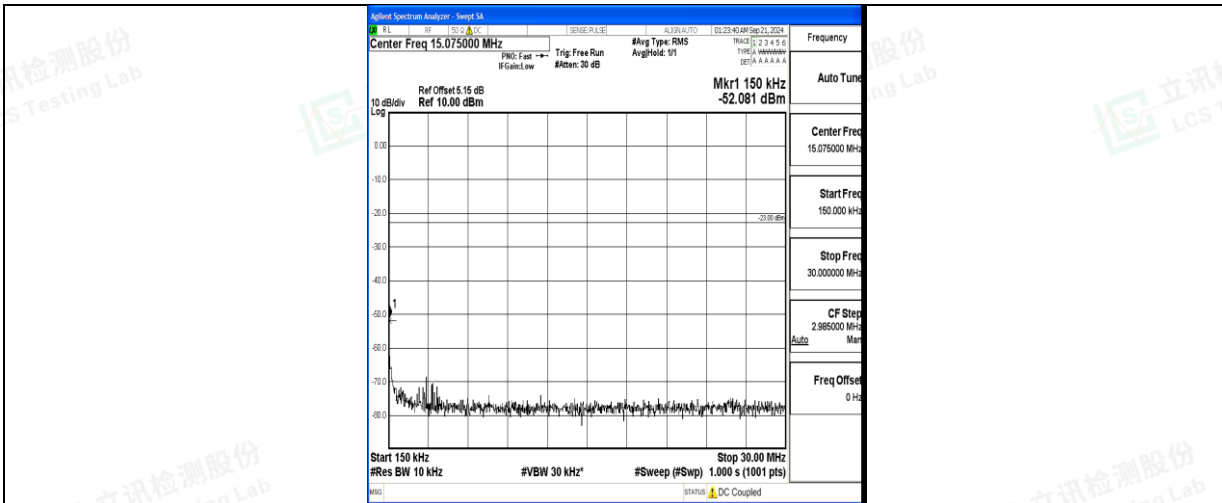

Band5_5MHz_16QAM_20525_1RB#0_0.15~30_0.15~30

Band5_5MHz_16QAM_20525_1RB#0_30~1000_30~1000

Band5_5MHz_16QAM_20525_1RB#0_1000~3000_1000~3000

Band5_5MHz_16QAM_20525_1RB#0_3000~10000_3000~10000

Band5_5MHz_QPSK_20625_1RB#0_0.009~0.15_0.009~0.15