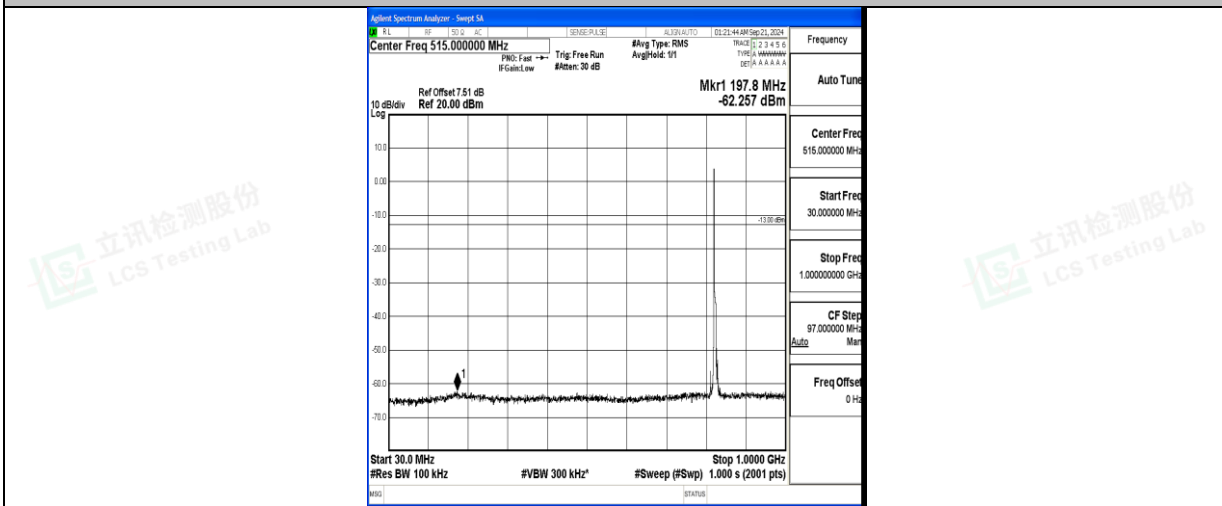

Band5_5MHz_QPSK_20425_1RB#0_0.15~30_0.15~30

Band5_5MHz_QPSK_20425_1RB#0_30~1000_30~1000