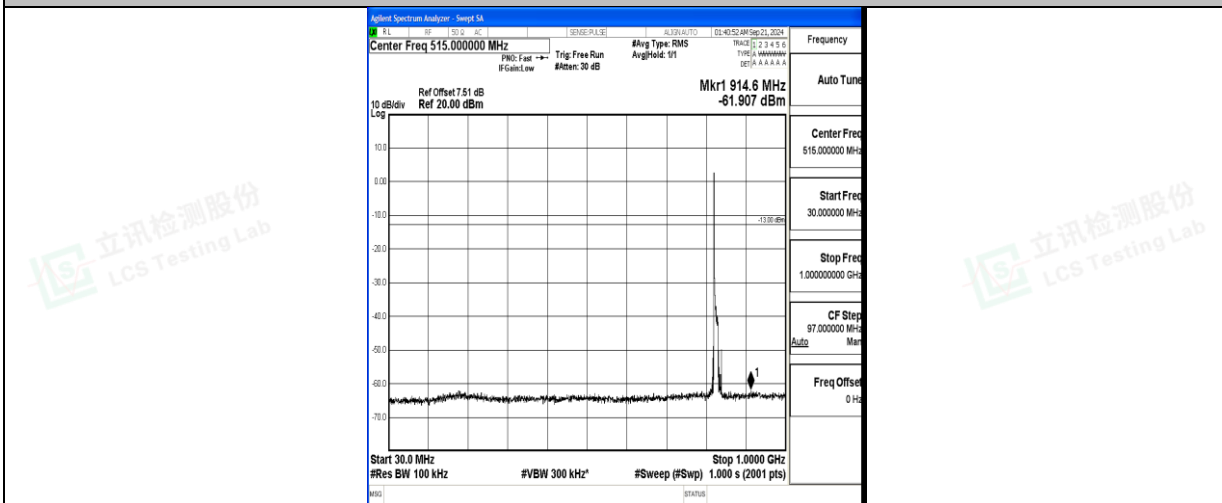

Band5_10MHz_QPSK_20450_1RB#0_0.15~30_0.15~30

Band5_10MHz_QPSK_20450_1RB#0_30~1000_30~1000