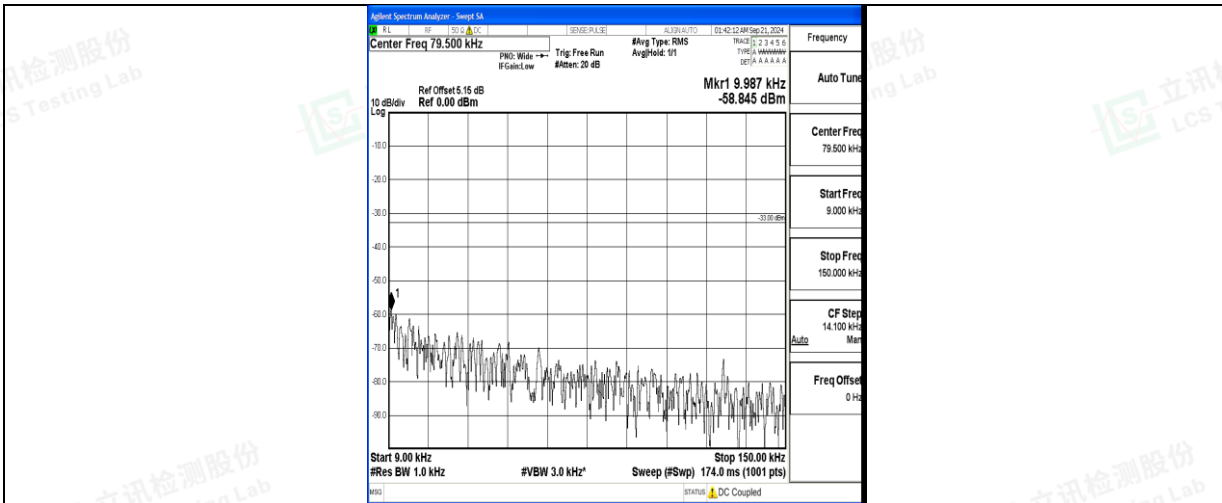

Band5_10MHz_QPSK_20525_1RB#0_0.15~30_0.15~30

Band5_10MHz_QPSK_20525_1RB#0_30~1000_30~1000

Band5_10MHz_QPSK_20525_1RB#0_1000~3000_1000~3000

Band5_10MHz_QPSK_20525_1RB#0_3000~10000_3000~10000

Band5_10MHz_16QAM_20525_1RB#0_0.009~0.15_0.009~0.15