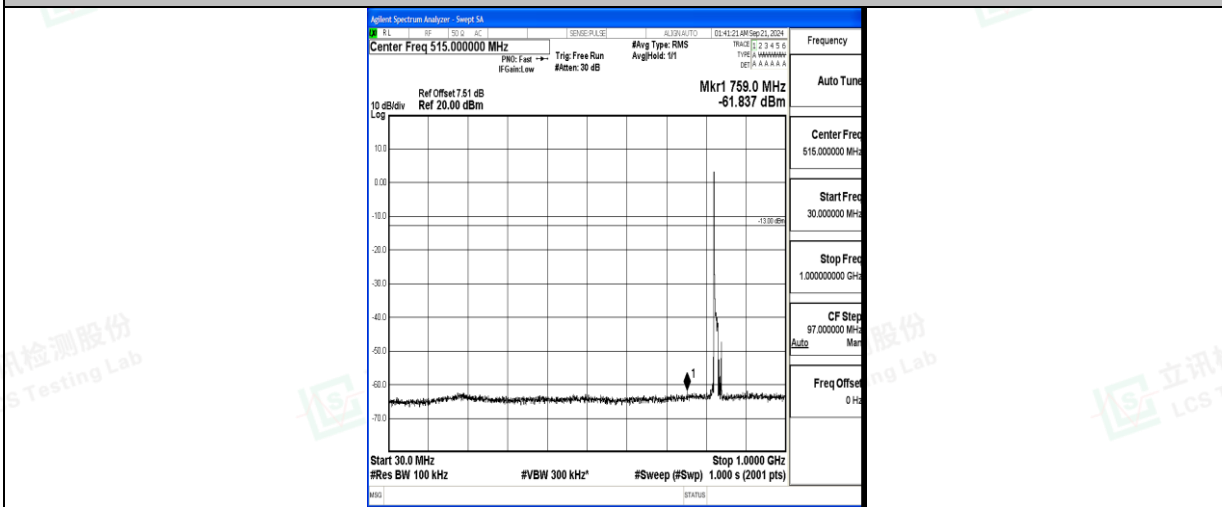

Band5_10MHz_16QAM_20450_1RB#0_0.15~30_0.15~30

Band5_10MHz_16QAM_20450_1RB#0_30~1000_30~1000