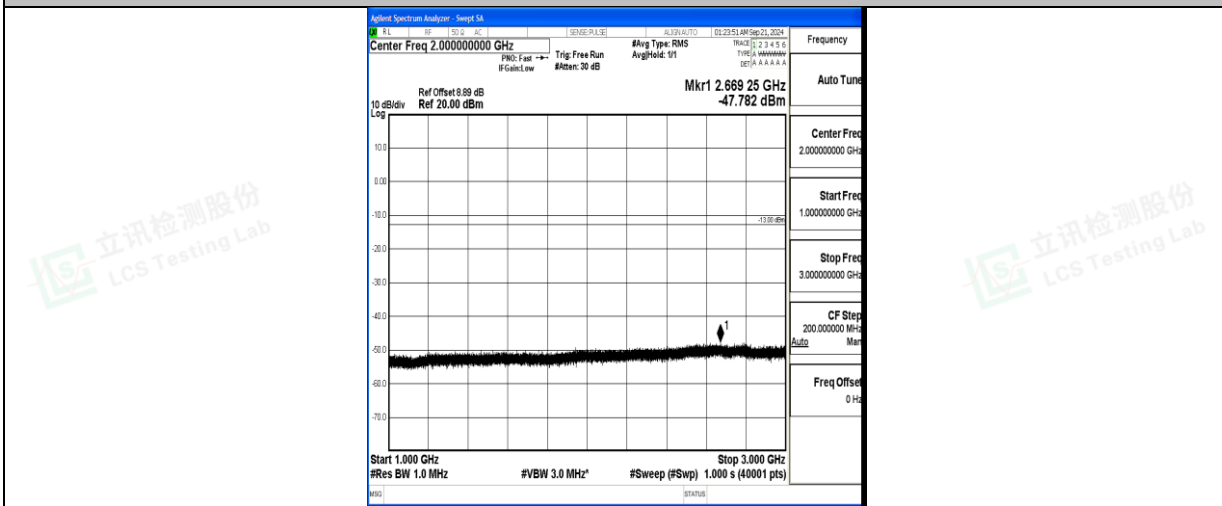

Band5_5MHz_QPSK_20625_1RB#0_30~1000_30~1000

Band5_5MHz_QPSK_20625_1RB#0_1000~3000_1000~3000