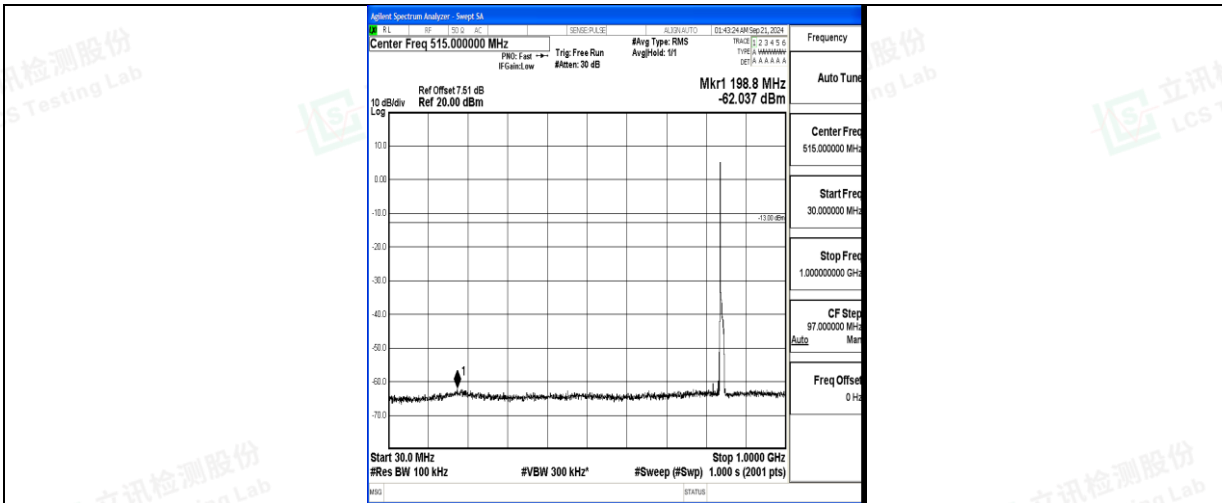

Band5_10MHz_16QAM_20600_1RB#0_0.15~30_0.15~30

Band5_10MHz_16QAM_20600_1RB#0_30~1000_30~1000