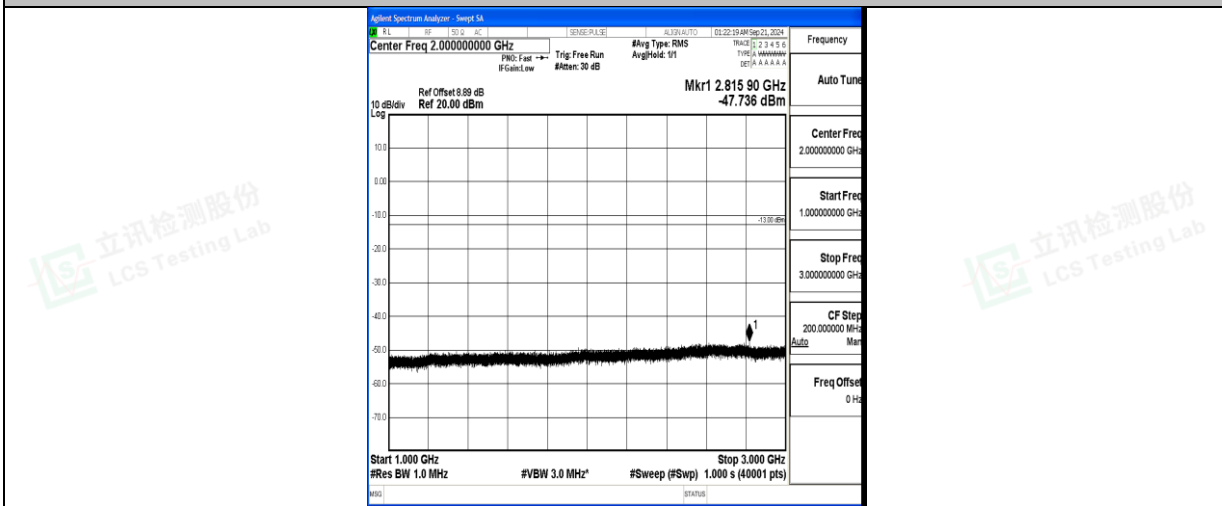

Band5_5MHz_16QAM_20425_1RB#0_30~1000_30~1000

Band5_5MHz_16QAM_20425_1RB#0_1000~3000_1000~3000