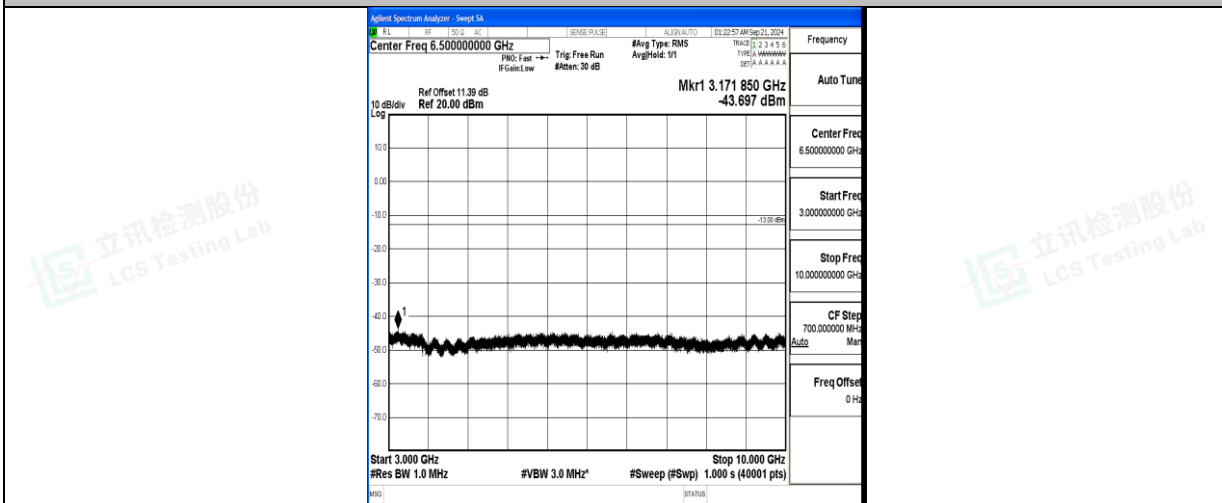

Band5_5MHz_QPSK_20525_1RB#0_0.15~30_0.15~30

Band5_5MHz_QPSK_20525_1RB#0_30~1000_30~1000

Band5_5MHz_QPSK_20525_1RB#0_1000~3000_1000~3000

Band5_5MHz_QPSK_20525_1RB#0_3000~10000_3000~10000

Band5_5MHz_16QAM_20525_1RB#0_0.009~0.15_0.009~0.15