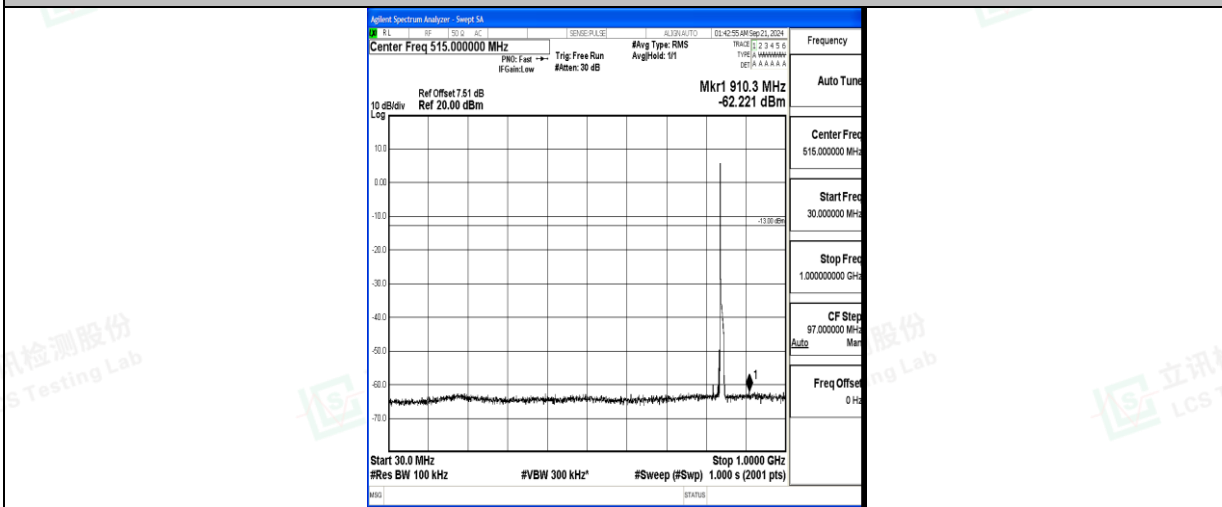

Band5_10MHz_QPSK_20600_1RB#0_0.15~30_0.15~30

Band5_10MHz_QPSK_20600_1RB#0_30~1000_30~1000