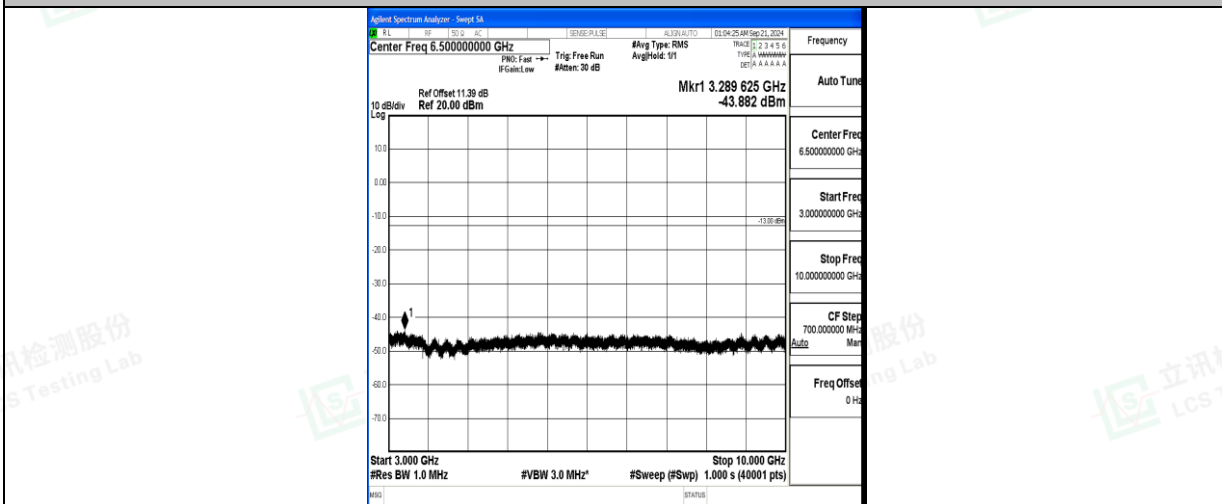

Band5_3MHz_16QAM_20525_1RB#0_3000~10000_3000~10000