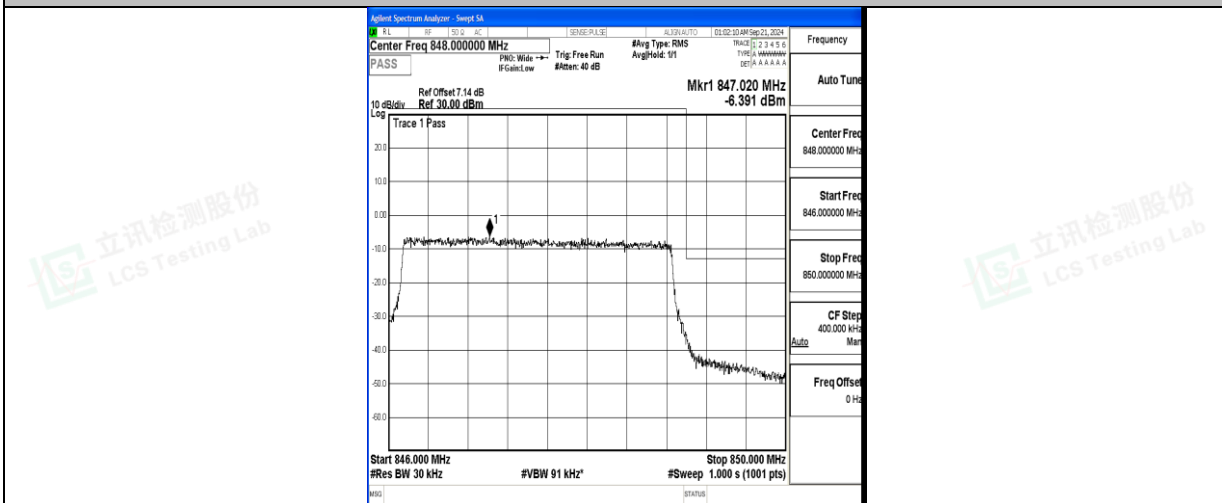

#### Test Graphs

Band5\_1.4MHz\_QPSK\_20407\_6RB#0

Band5\_1.4MHz\_16QAM\_20407\_6RB#0

Band5\_1.4MHz\_QPSK\_20643\_6RB#0

Band5\_1.4MHz\_16QAM\_20643\_6RB#0

Band5\_3MHz\_QPSK\_20415\_15RB#0

Band5\_3MHz\_16QAM\_20415\_15RB#0