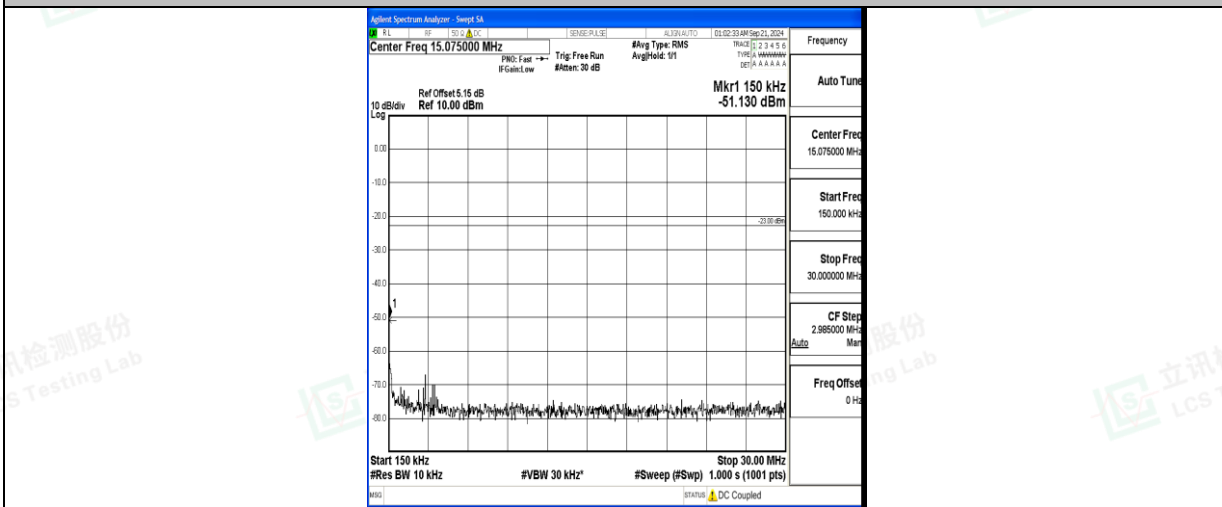

Band5\_1.4MHz\_16QAM\_20643\_1RB#0\_1000~3000\_1000~3000

Band5\_1.4MHz\_16QAM\_20643\_1RB#0\_3000~10000\_3000~10000

Band5\_3MHz\_QPSK\_20415\_1RB#0\_0.009~0.15\_0.009~0.15

Band5\_3MHz\_QPSK\_20415\_1RB#0\_0.15~30\_0.15~30