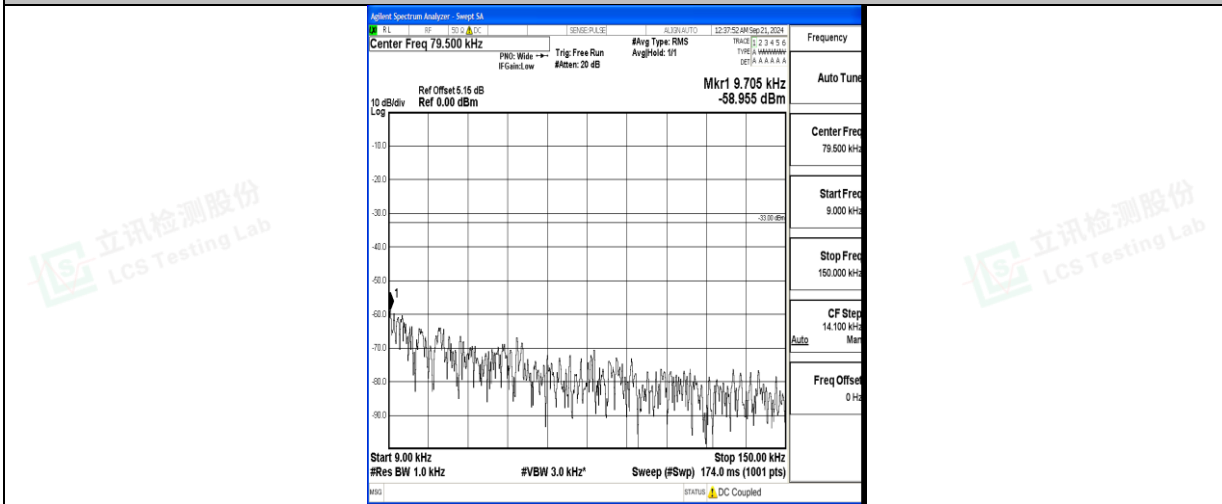

Band5_1.4MHz_16QAM_20407_1RB#0_0.009~0.15_0.009~0.15