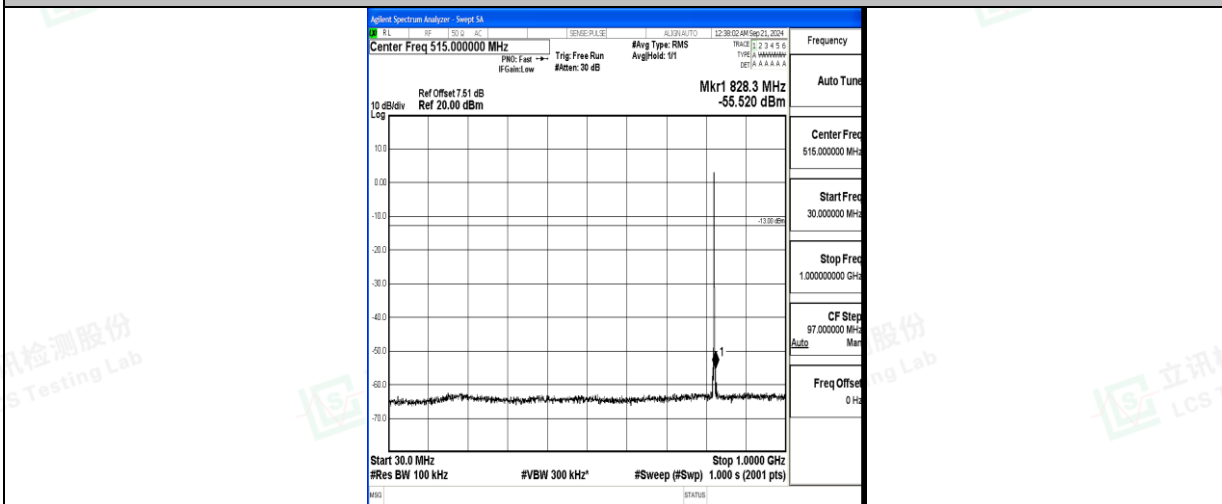

Band5\_1.4MHz\_QPSK\_20407\_1RB#0\_3000~10000\_3000~10000

Band5\_1.4MHz\_16QAM\_20407\_1RB#0\_0.009~0.15\_0.009~0.15

Band5\_1.4MHz\_16QAM\_20407\_1RB#0\_0.15~30\_0.15~30

Band5\_1.4MHz\_16QAM\_20407\_1RB#0\_30~1000\_30~1000