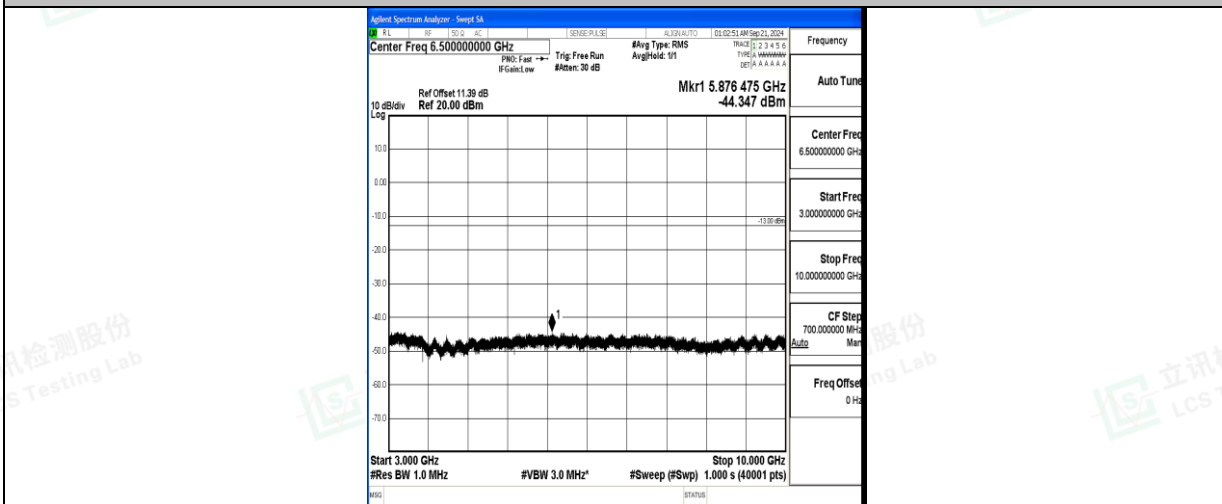

Band5_3MHz_QPSK_20415_1RB#0_3000~10000_3000~10000