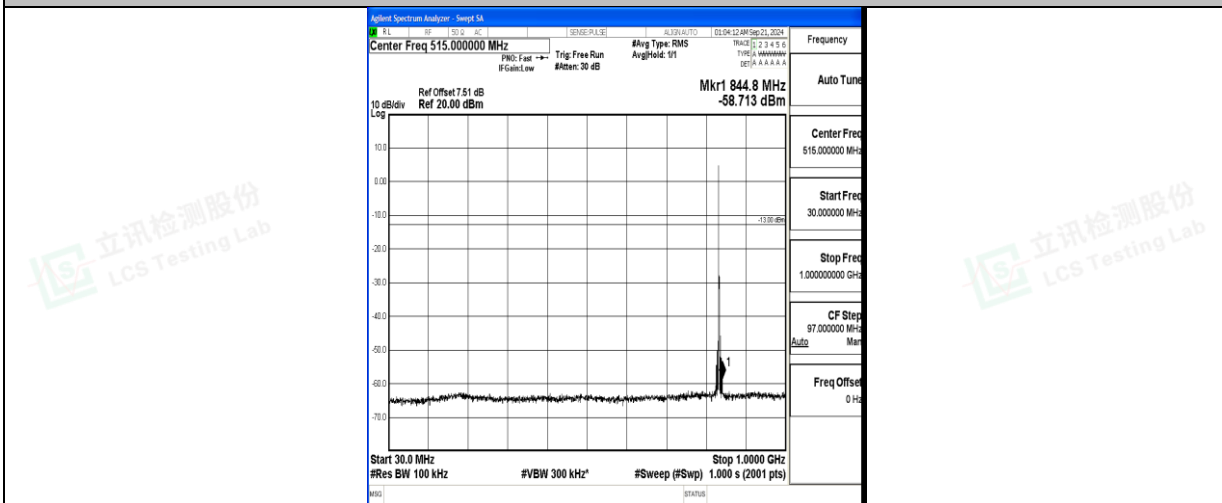

Band5\_3MHz\_QPSK\_20525\_1RB#0\_3000~10000\_3000~10000

Band5\_3MHz\_16QAM\_20525\_1RB#0\_0.009~0.15\_0.009~0.15

Band5\_3MHz\_16QAM\_20525\_1RB#0\_0.15~30\_0.15~30

Band5\_3MHz\_16QAM\_20525\_1RB#0\_30~1000\_30~1000