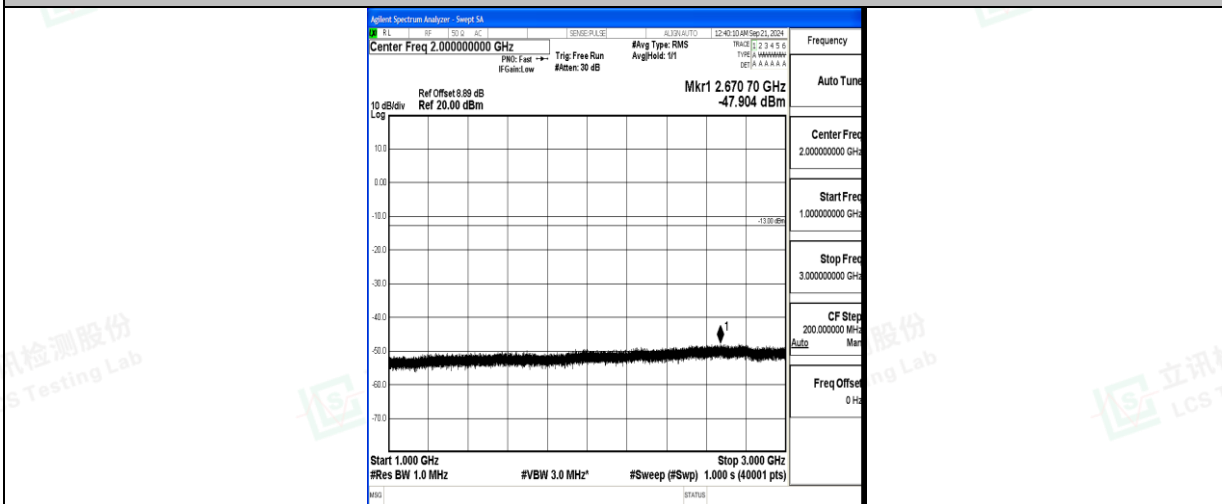

Band5\_1.4MHz\_QPSK\_20643\_1RB#0\_3000~10000\_3000~10000

Band5\_1.4MHz\_16QAM\_20643\_1RB#0\_0.009~0.15\_0.009~0.15

Band5\_1.4MHz\_16QAM\_20643\_1RB#0\_0.15~30\_0.15~30

Band5\_1.4MHz\_16QAM\_20643\_1RB#0\_30~1000\_30~1000