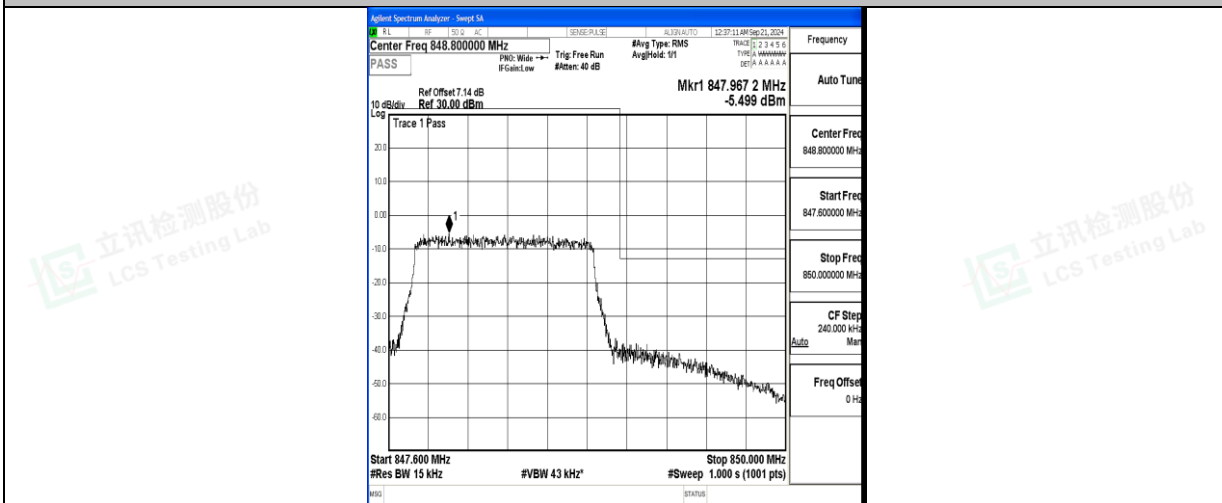

#### Test Graphs

Band5\_1.4MHz\_QPSK\_20407\_6RB#0

Band5\_1.4MHz\_16QAM\_20407\_6RB#0

Band5\_1.4MHz\_QPSK\_20643\_6RB#0

Band5\_1.4MHz\_16QAM\_20643\_6RB#0

Band5\_3MHz\_QPSK\_20415\_15RB#0

Band5\_3MHz\_16QAM\_20415\_15RB#0