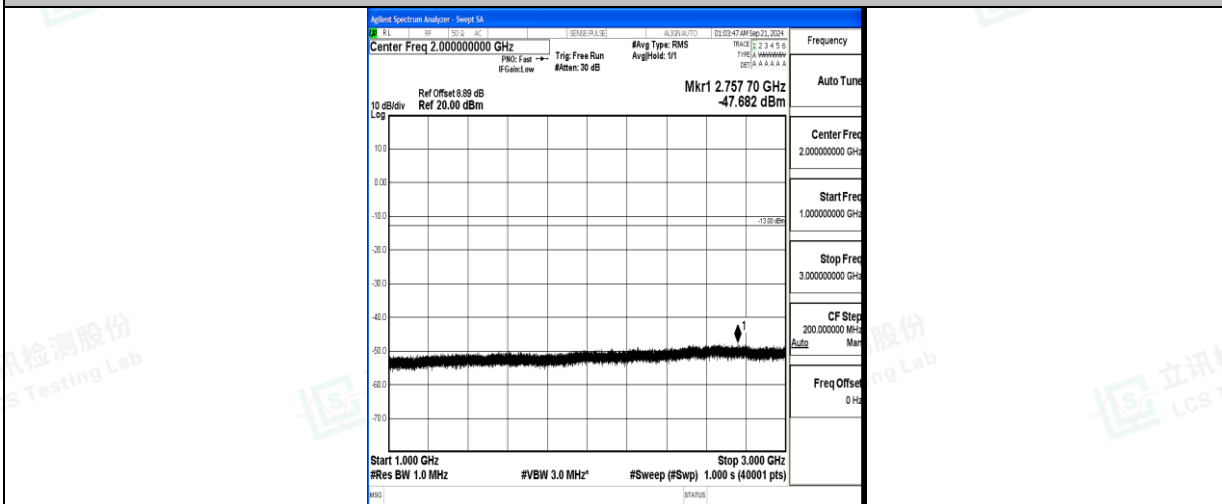

Band5\_3MHz\_QPSK\_20525\_1RB#0\_0.009~0.15\_0.009~0.15

Band5\_3MHz\_QPSK\_20525\_1RB#0\_0.15~30\_0.15~30

Band5\_3MHz\_QPSK\_20525\_1RB#0\_30~1000\_30~1000

Band5\_3MHz\_QPSK\_20525\_1RB#0\_1000~3000\_1000~3000