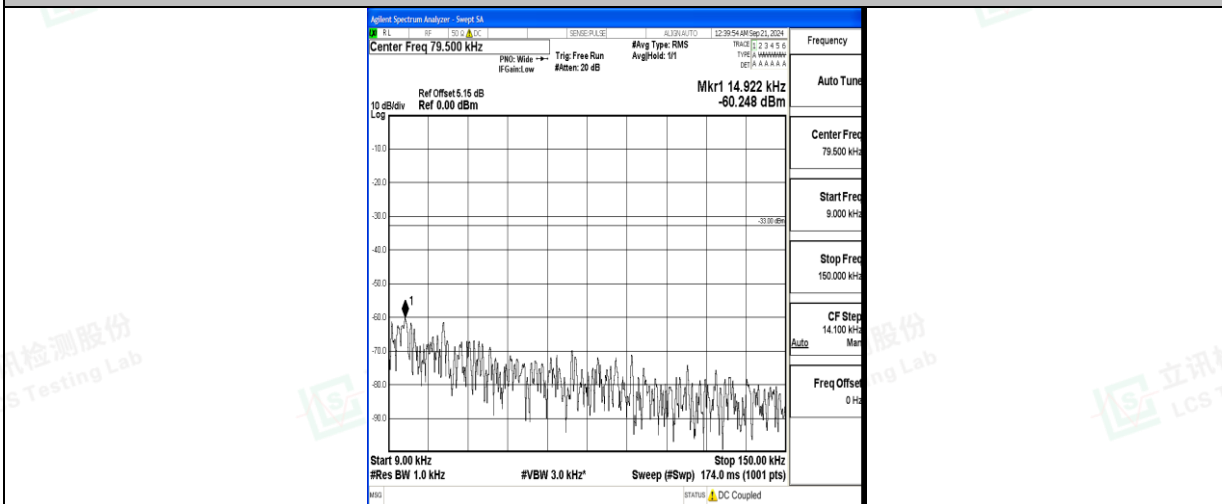

Band5_1.4MHz_16QAM_20643_1RB#0_0.009~0.15_0.009~0.15