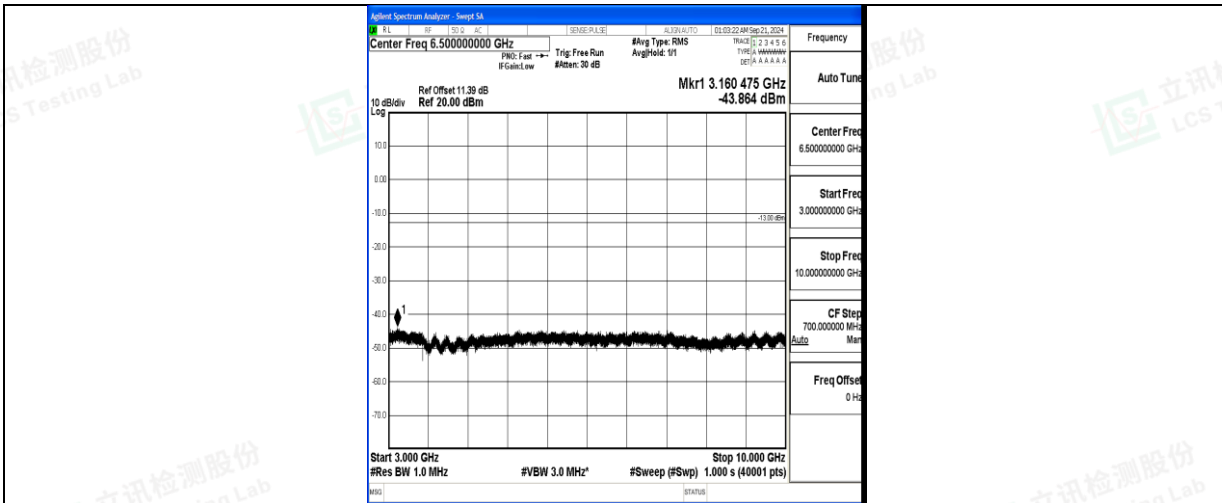

Band5\_3MHz\_16QAM\_20415\_1RB#0\_0.15~30\_0.15~30

Band5\_3MHz\_16QAM\_20415\_1RB#0\_30~1000\_30~1000

Band5\_3MHz\_16QAM\_20415\_1RB#0\_1000~3000\_1000~3000

Band5\_3MHz\_16QAM\_20415\_1RB#0\_3000~10000\_3000~10000