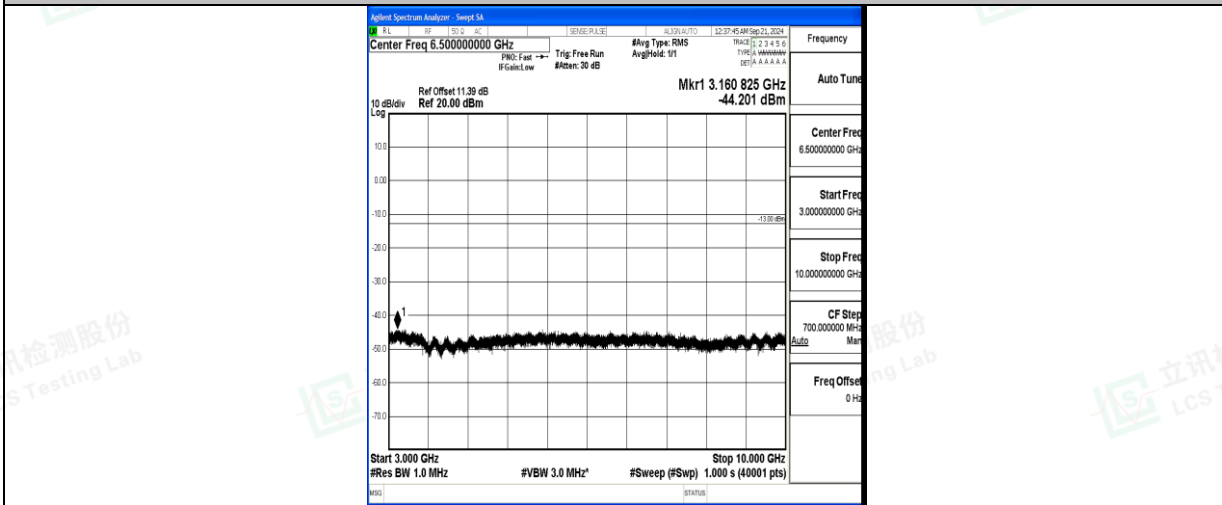

### Test Graphs

Band5\_1.4MHz\_QPSK\_20407\_1RB#0\_0.009~0.15\_0.009~0.15

Band5\_1.4MHz\_QPSK\_20407\_1RB#0\_0.15~30\_0.15~30

Band5\_1.4MHz\_QPSK\_20407\_1RB#0\_30~1000\_30~1000

Band5\_1.4MHz\_QPSK\_20407\_1RB#0\_1000~3000\_1000~3000