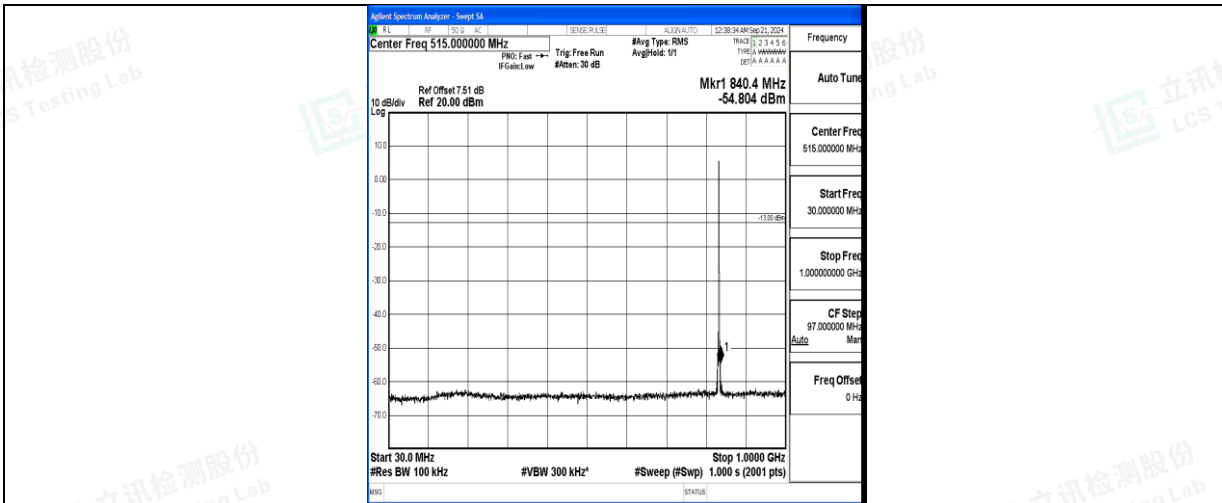

Band5\_1.4MHz\_16QAM\_20407\_1RB#0\_1000~3000\_1000~3000

Band5\_1.4MHz\_16QAM\_20407\_1RB#0\_3000~10000\_3000~10000

Band5\_1.4MHz\_QPSK\_20525\_1RB#0\_0.009~0.15\_0.009~0.15

Band5\_1.4MHz\_QPSK\_20525\_1RB#0\_0.15~30\_0.15~30