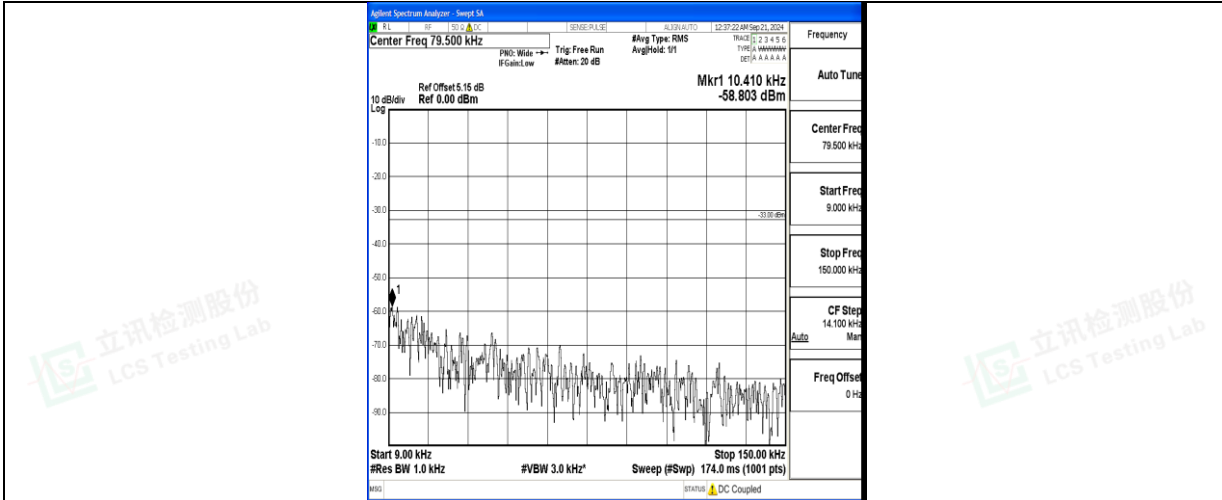

Band5	10MHz	16QAM	20600	1RB#0	3000~10000	-43.97	PASS

Test Graphs

Band5_1.4MHz_QPSK_20407_1RB#0_0.009~0.15_0.009~0.15