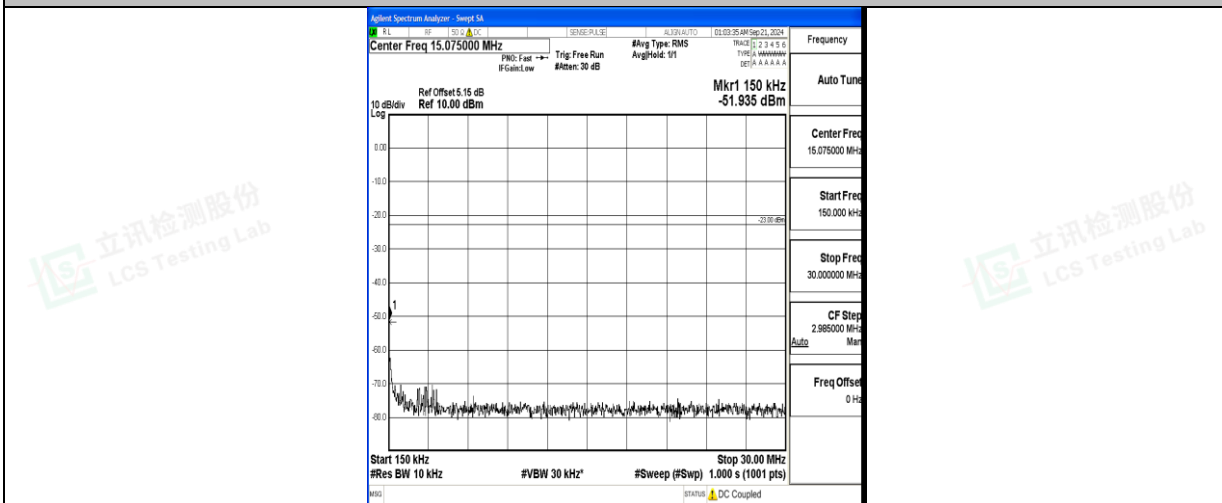

Band5_3MHz_QPSK_20525_1RB#0_0.15~30_0.15~30