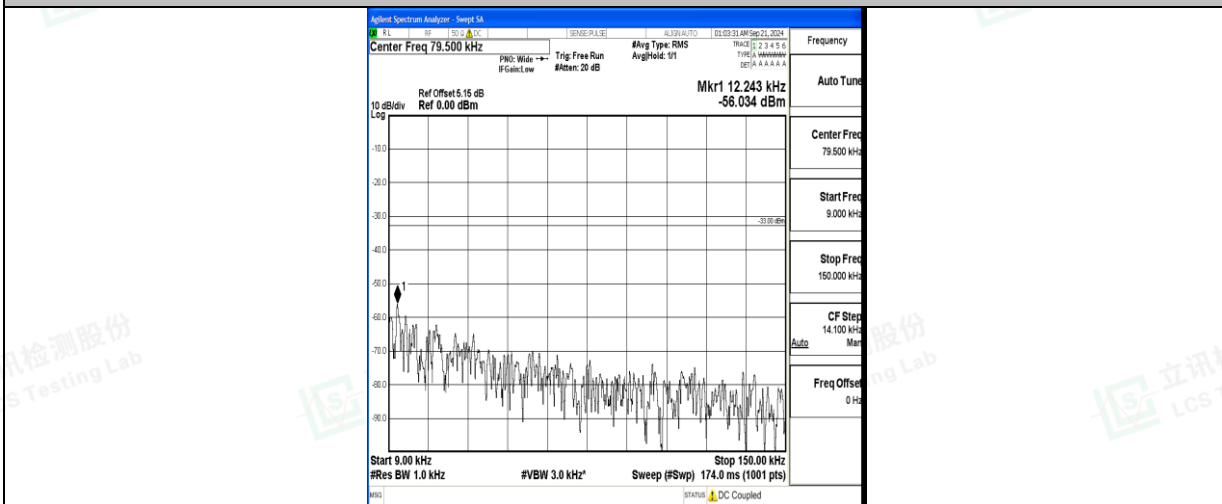

Band5\_3MHz\_16QAM\_20415\_1RB#0\_0.15~30\_0.15~30

Band5\_3MHz\_16QAM\_20415\_1RB#0\_30~1000\_30~1000

Band5\_3MHz\_16QAM\_20415\_1RB#0\_1000~3000\_1000~3000

Band5\_3MHz\_16QAM\_20415\_1RB#0\_3000~10000\_3000~10000