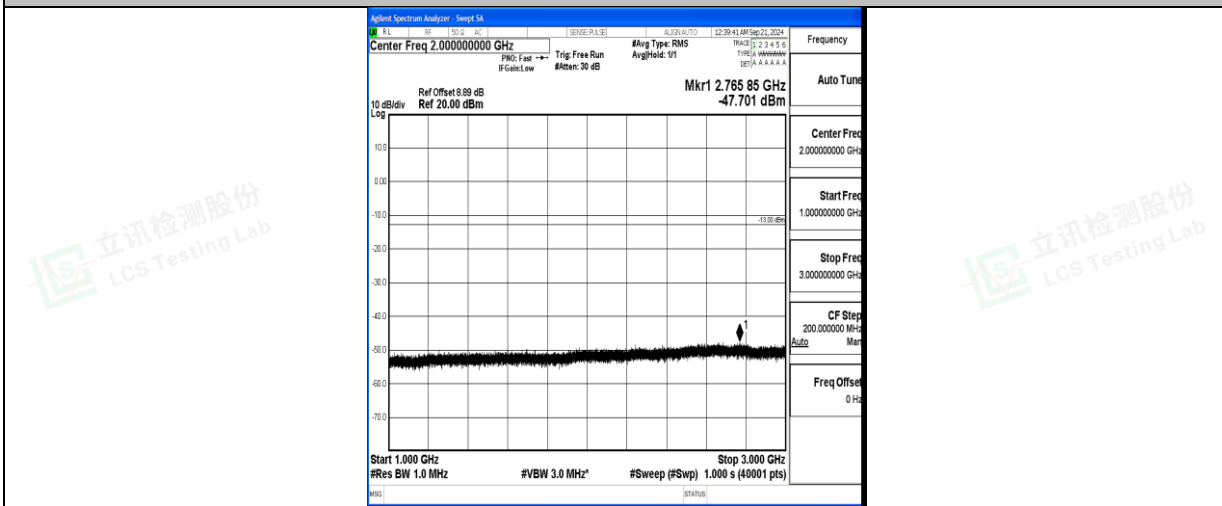

Band5\_1.4MHz\_QPSK\_20643\_1RB#0\_0.009~0.15\_0.009~0.15

Band5\_1.4MHz\_QPSK\_20643\_1RB#0\_0.15~30\_0.15~30

Band5\_1.4MHz\_QPSK\_20643\_1RB#0\_30~1000\_30~1000

Band5\_1.4MHz\_QPSK\_20643\_1RB#0\_1000~3000\_1000~3000