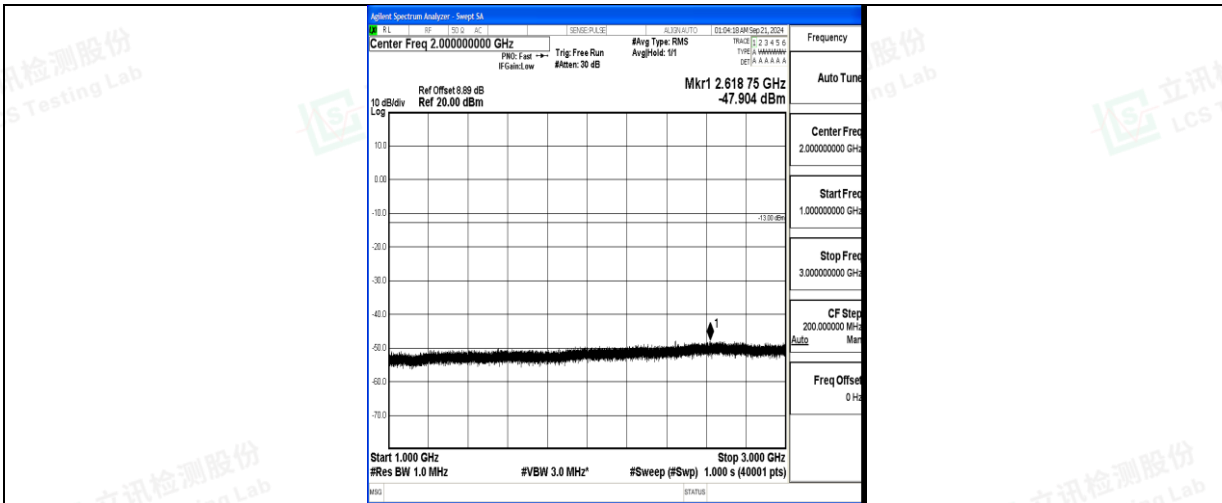

Band5\_3MHz\_QPSK\_20525\_1RB#0\_3000~10000\_3000~10000

Band5\_3MHz\_16QAM\_20525\_1RB#0\_0.009~0.15\_0.009~0.15

Band5\_3MHz\_16QAM\_20525\_1RB#0\_0.15~30\_0.15~30

Band5\_3MHz\_16QAM\_20525\_1RB#0\_30~1000\_30~1000