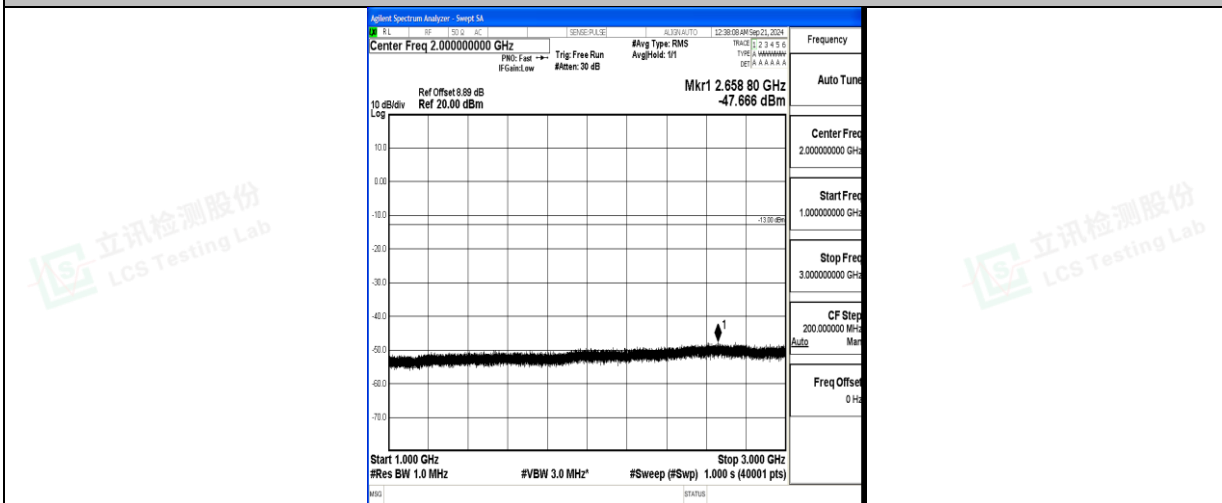

Band5\_1.4MHz\_QPSK\_20407\_1RB#0\_3000~10000\_3000~10000

Band5\_1.4MHz\_16QAM\_20407\_1RB#0\_0.009~0.15\_0.009~0.15

Band5\_1.4MHz\_16QAM\_20407\_1RB#0\_0.15~30\_0.15~30

Band5\_1.4MHz\_16QAM\_20407\_1RB#0\_30~1000\_30~1000