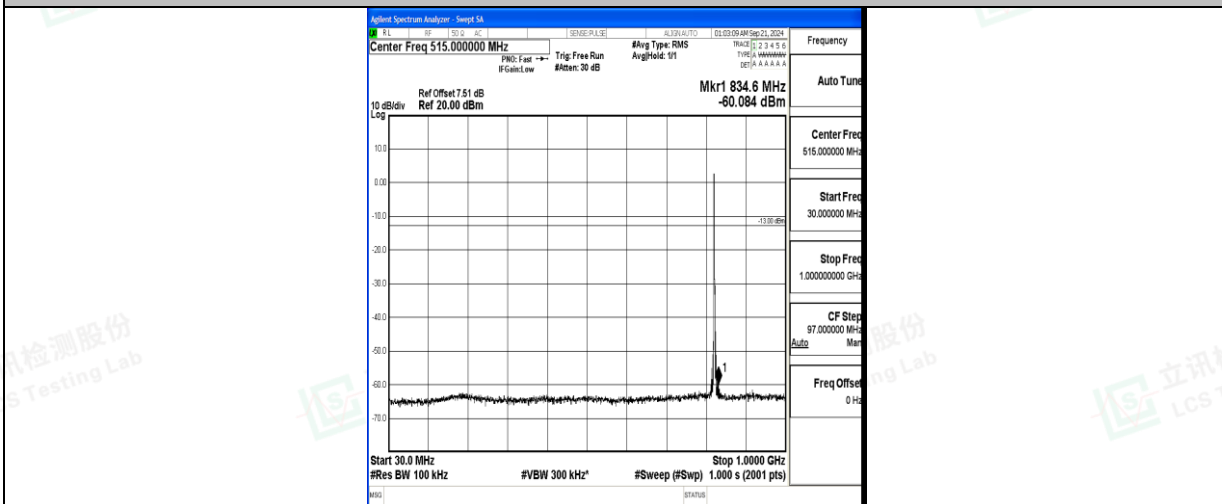

Band5_3MHz_16QAM_20415_1RB#0_30~1000_30~1000