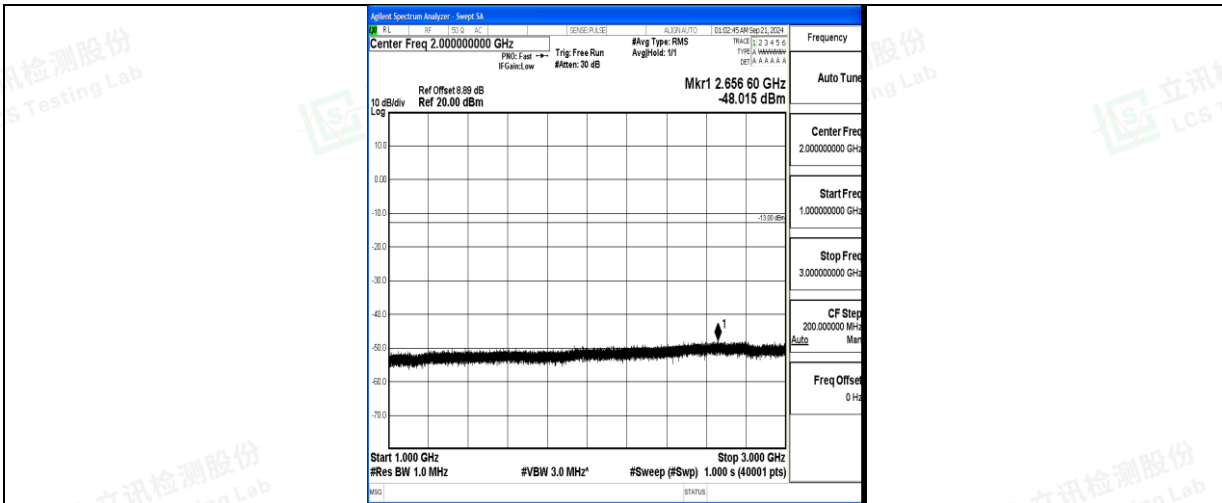

Band5_3MHz_QPSK_20415_1RB#0_1000~3000_1000~3000