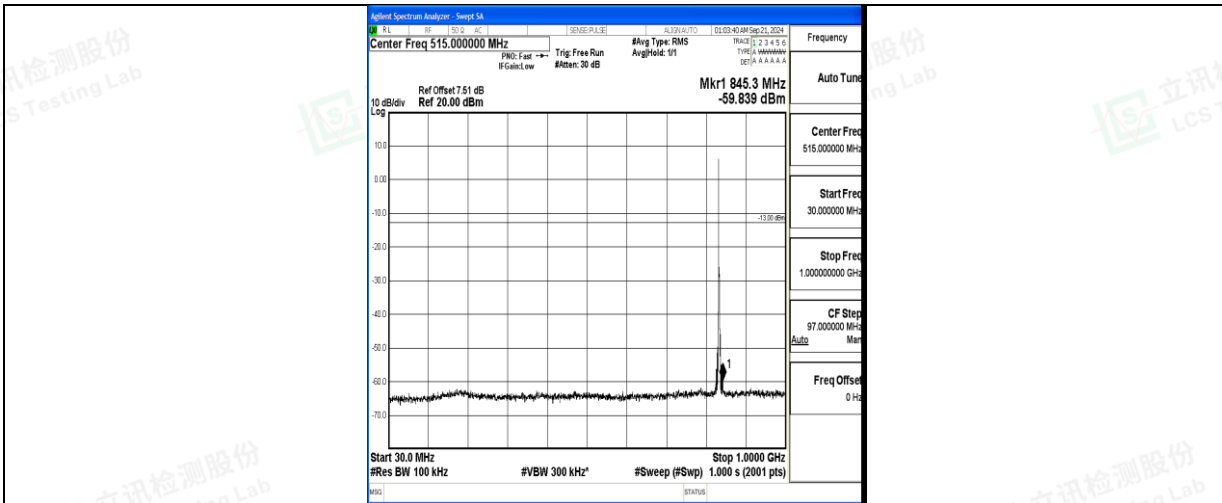

Band5_3MHz_QPSK_20525_1RB#0_30~1000_30~1000