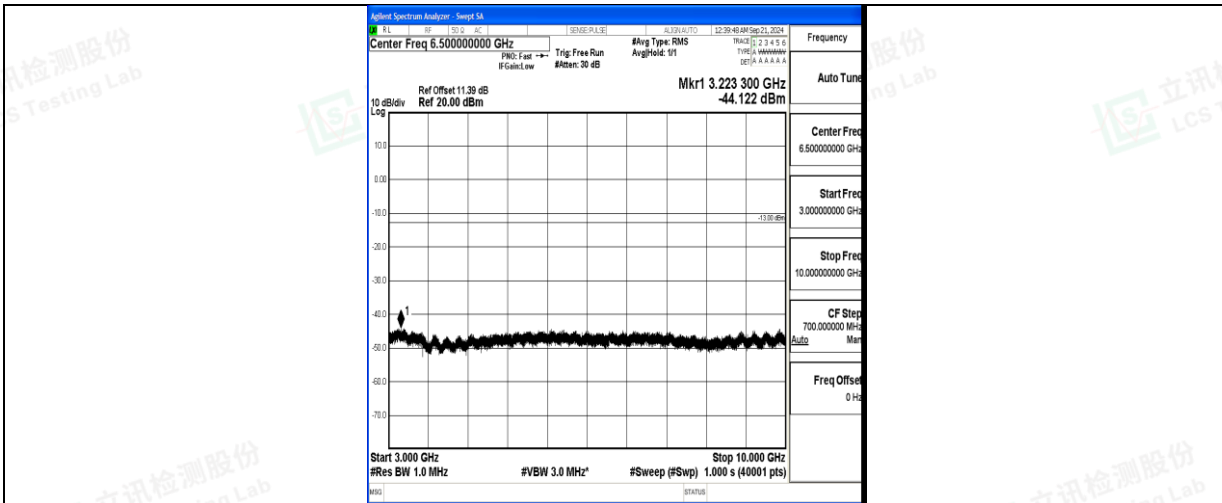

Band5\_1.4MHz\_QPSK\_20643\_1RB#0\_0.009~0.15\_0.009~0.15

Band5\_1.4MHz\_QPSK\_20643\_1RB#0\_0.15~30\_0.15~30

Band5\_1.4MHz\_QPSK\_20643\_1RB#0\_30~1000\_30~1000

Band5\_1.4MHz\_QPSK\_20643\_1RB#0\_1000~3000\_1000~3000