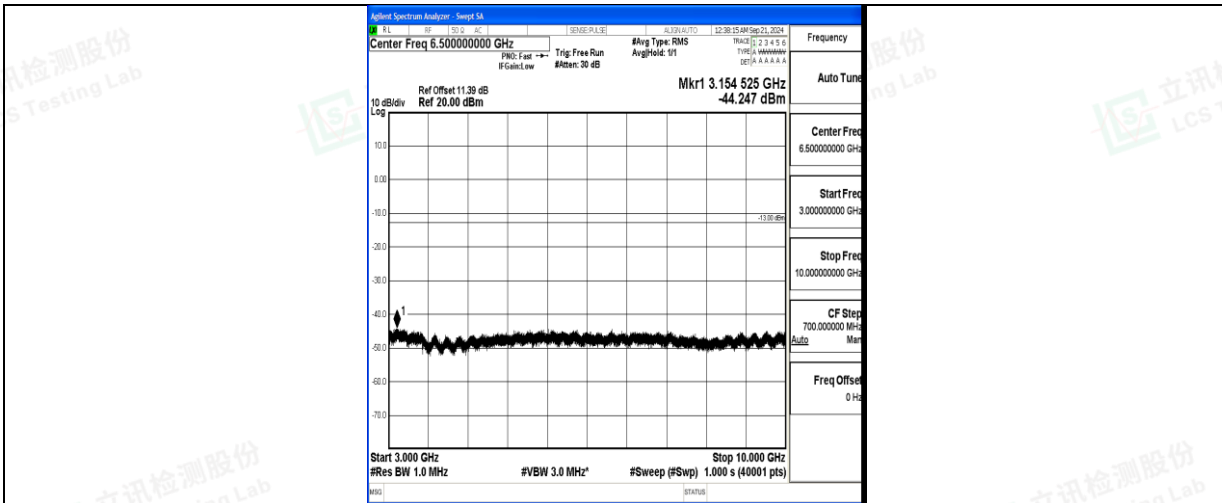

Band5_1.4MHz_16QAM_20407_1RB#0_3000~10000_3000~10000