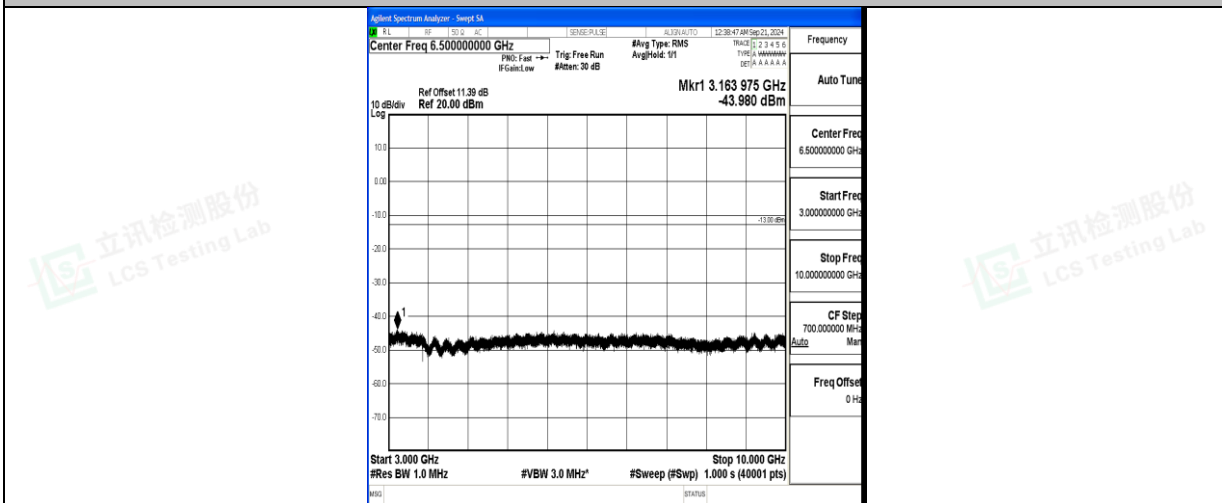

Band5_1.4MHz_QPSK_20525_1RB#0_3000~10000_3000~10000