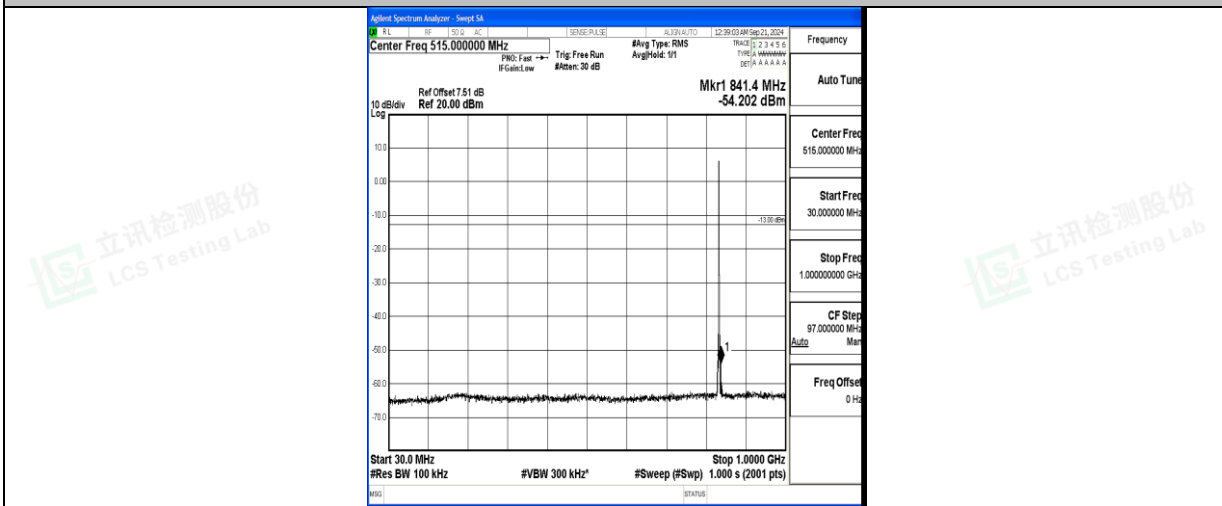

Band5_1.4MHz_16QAM_20525_1RB#0_30~1000_30~1000