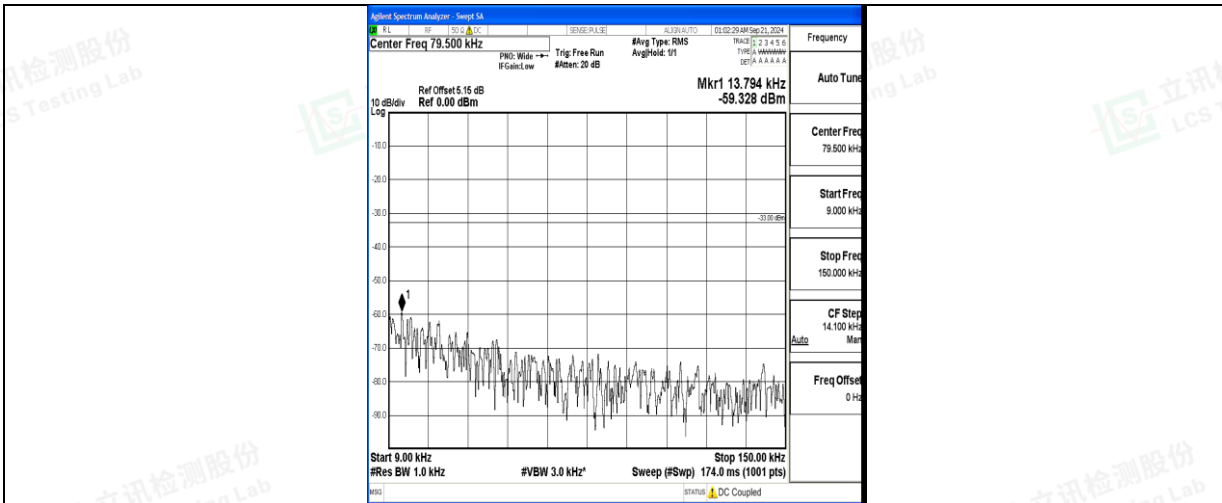

Band5_3MHz_QPSK_20415_1RB#0_0.009~0.15_0.009~0.15