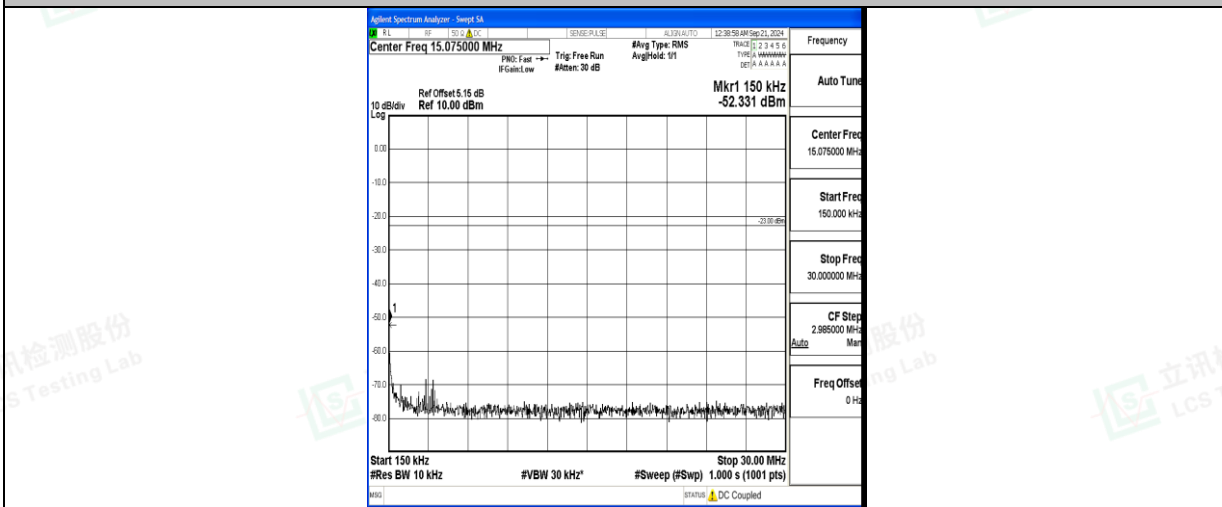

Band5\_1.4MHz\_QPSK\_20525\_1RB#0\_30~1000\_30~1000

Band5\_1.4MHz\_QPSK\_20525\_1RB#0\_1000~3000\_1000~3000

Band5\_1.4MHz\_QPSK\_20525\_1RB#0\_3000~10000\_3000~10000

Band5\_1.4MHz\_16QAM\_20525\_1RB#0\_0.009~0.15\_0.009~0.15