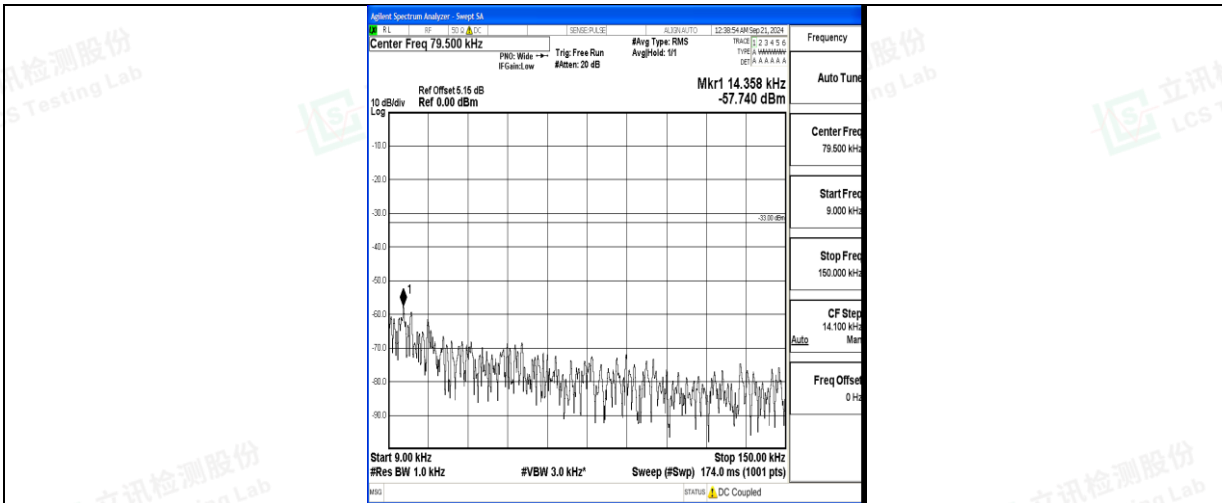

Band5\_1.4MHz\_QPSK\_20525\_1RB#0\_30~1000\_30~1000

Band5\_1.4MHz\_QPSK\_20525\_1RB#0\_1000~3000\_1000~3000

Band5\_1.4MHz\_QPSK\_20525\_1RB#0\_3000~10000\_3000~10000

Band5\_1.4MHz\_16QAM\_20525\_1RB#0\_0.009~0.15\_0.009~0.15