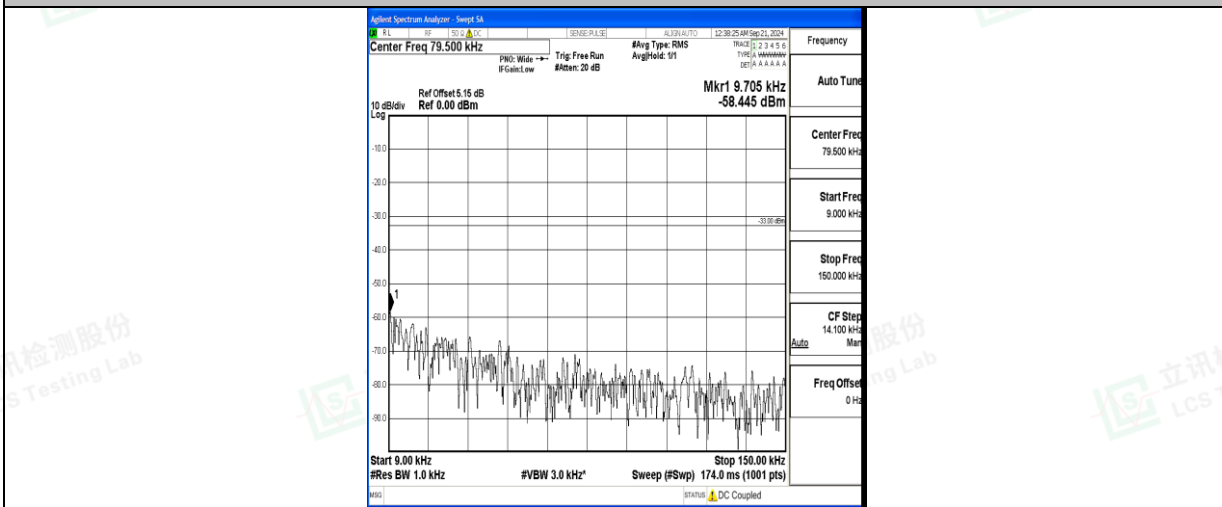

Band5_1.4MHz_QPSK_20525_1RB#0_0.009~0.15_0.009~0.15