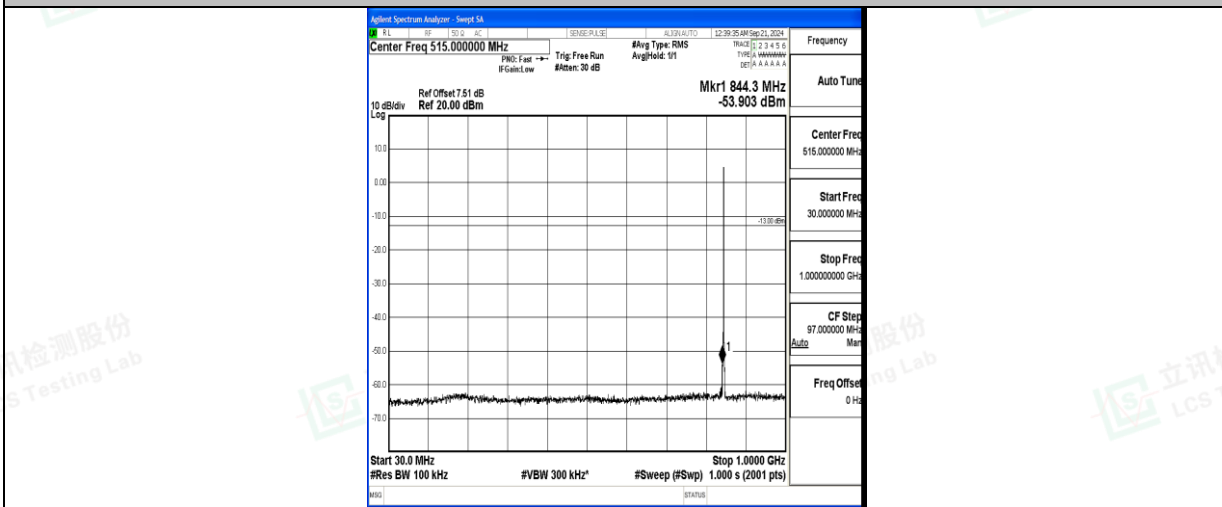

Band5_1.4MHz_QPSK_20643_1RB#0_30~1000_30~1000