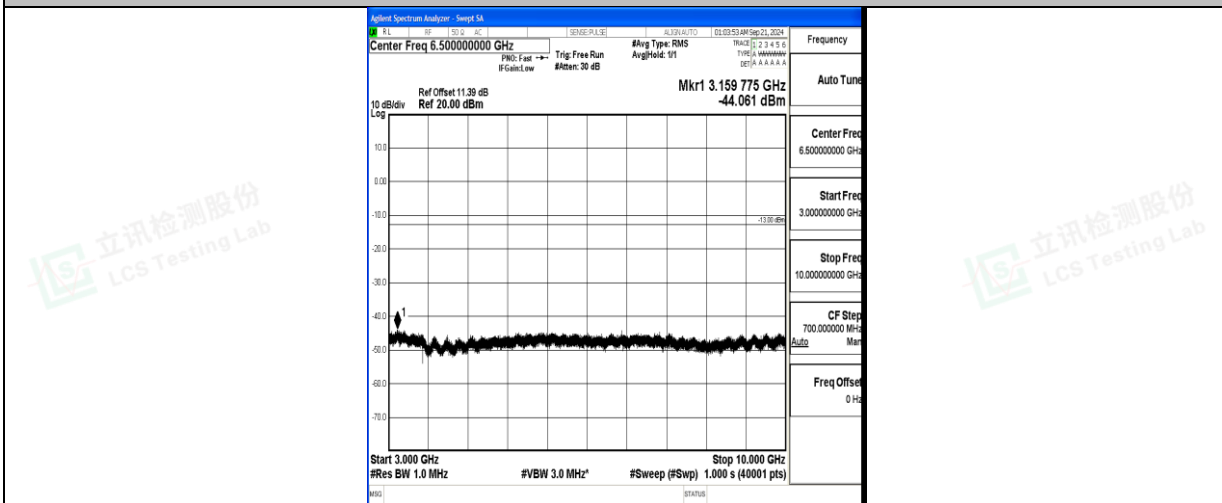

Band5\_3MHz\_QPSK\_20525\_1RB#0\_0.009~0.15\_0.009~0.15

Band5\_3MHz\_QPSK\_20525\_1RB#0\_0.15~30\_0.15~30

Band5\_3MHz\_QPSK\_20525\_1RB#0\_30~1000\_30~1000

Band5\_3MHz\_QPSK\_20525\_1RB#0\_1000~3000\_1000~3000