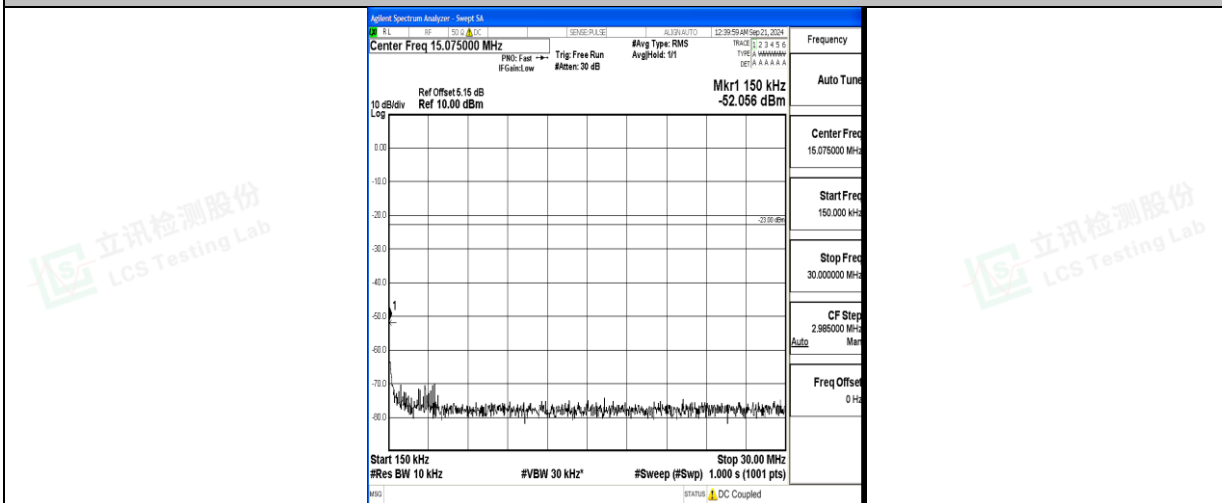

Band5_1.4MHz_16QAM_20643_1RB#0_0.15~30_0.15~30