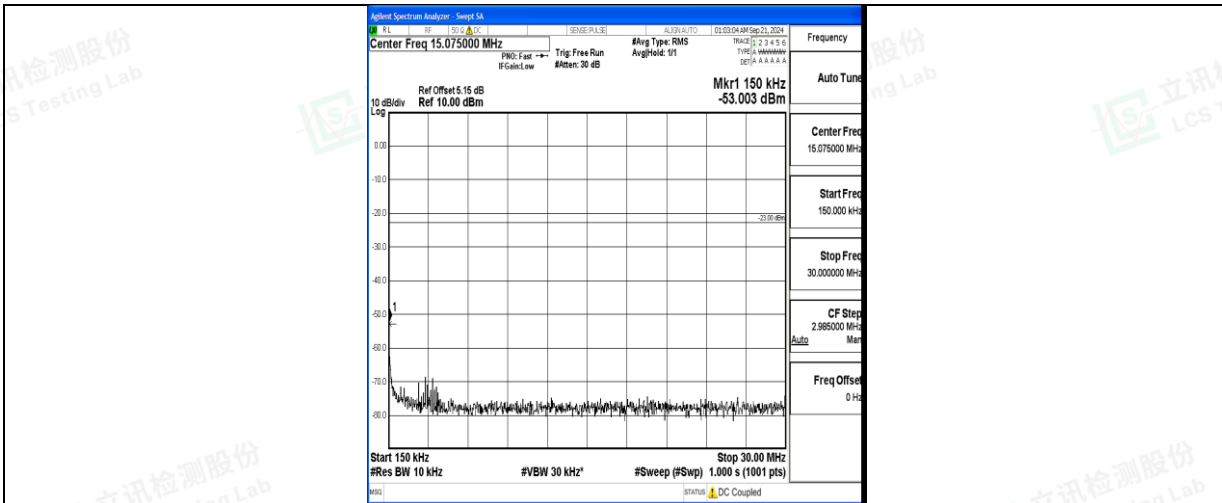

Band5\_3MHz\_QPSK\_20415\_1RB#0\_30~1000\_30~1000

Band5\_3MHz\_QPSK\_20415\_1RB#0\_1000~3000\_1000~3000

Band5\_3MHz\_QPSK\_20415\_1RB#0\_3000~10000\_3000~10000

Band5\_3MHz\_16QAM\_20415\_1RB#0\_0.009~0.15\_0.009~0.15