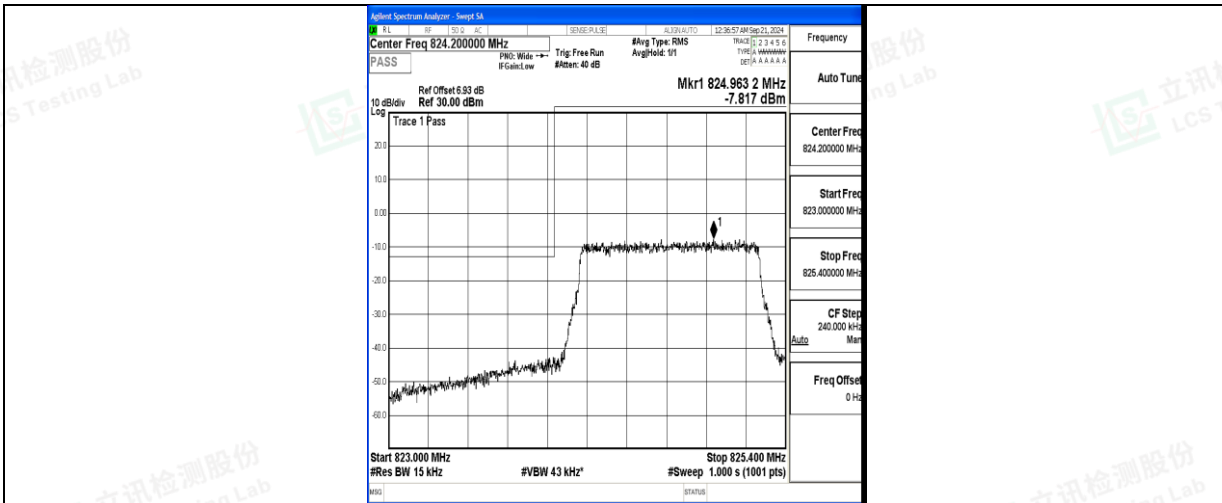

Band5_1.4MHz_16QAM_20407_6RB#0