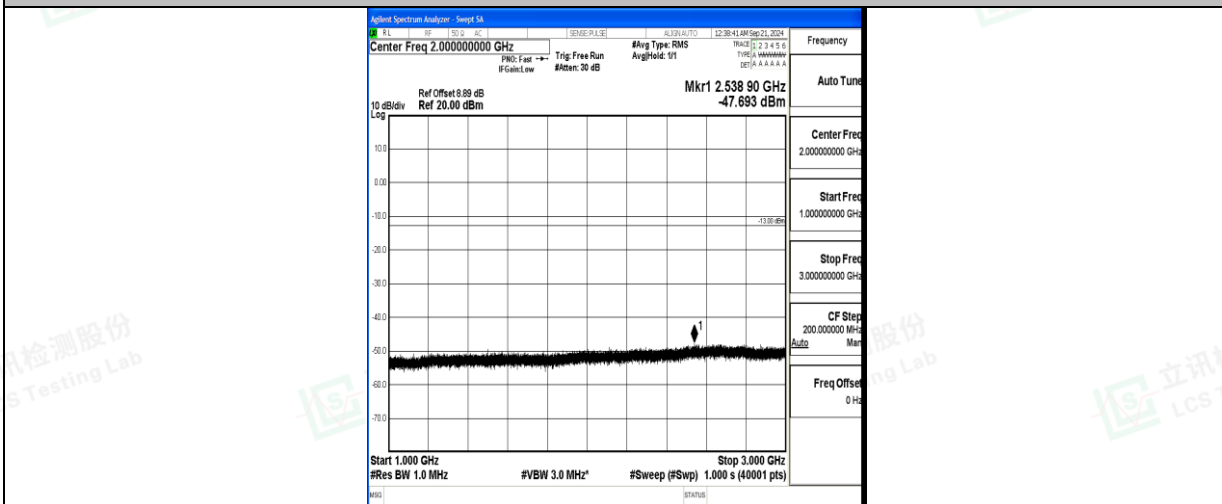

Band5_1.4MHz_QPSK_20525_1RB#0_1000~3000_1000~3000