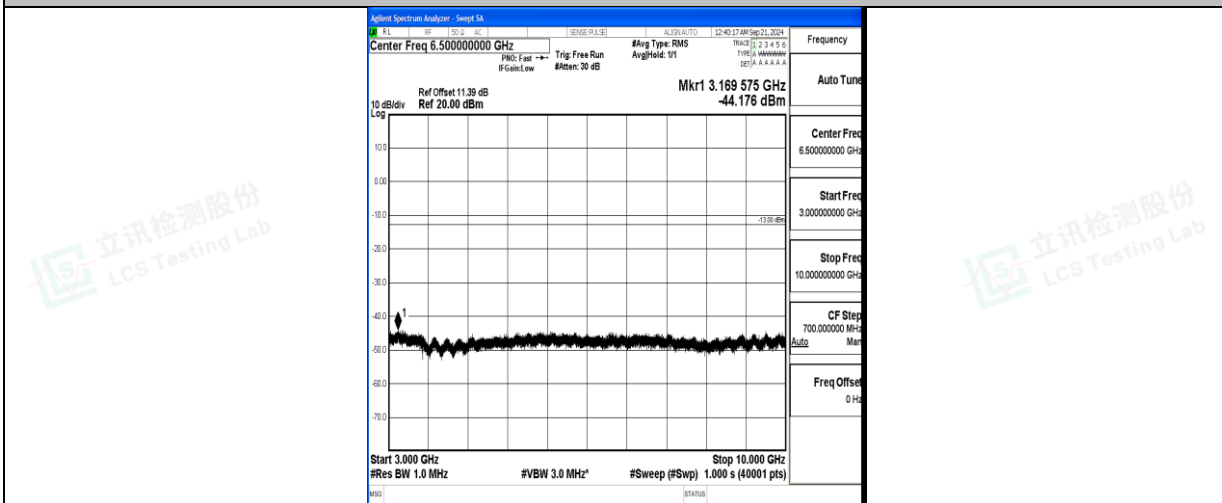

Band5_1.4MHz_16QAM_20643_1RB#0_3000~10000_3000~10000