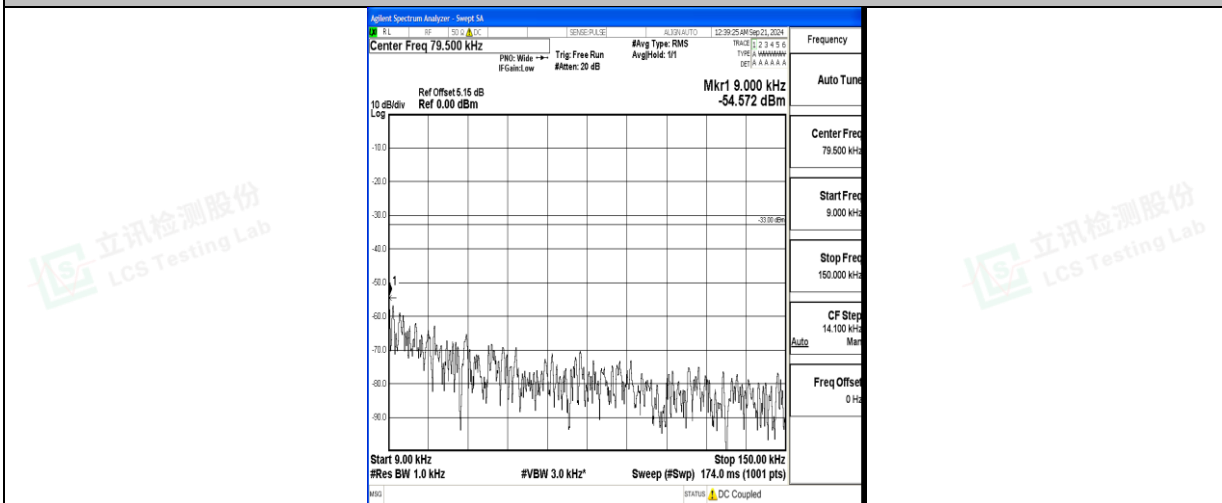

Band5\_1.4MHz\_16QAM\_20525\_1RB#0\_0.15~30\_0.15~30

Band5\_1.4MHz\_16QAM\_20525\_1RB#0\_30~1000\_30~1000

Band5\_1.4MHz\_16QAM\_20525\_1RB#0\_1000~3000\_1000~3000

Band5\_1.4MHz\_16QAM\_20525\_1RB#0\_3000~10000\_3000~10000