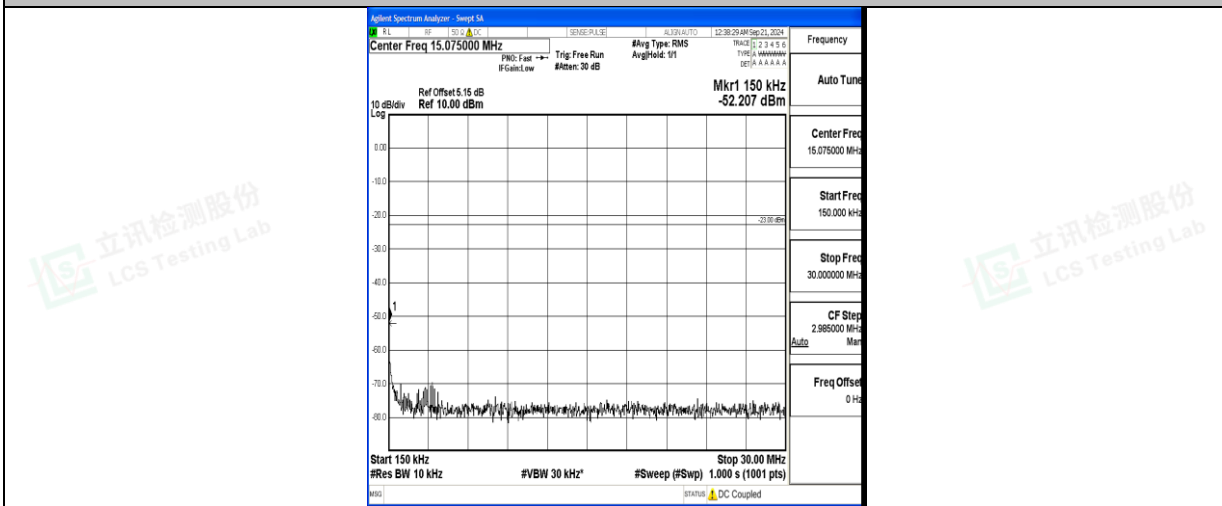

Band5\_1.4MHz\_16QAM\_20407\_1RB#0\_1000~3000\_1000~3000

Band5\_1.4MHz\_16QAM\_20407\_1RB#0\_3000~10000\_3000~10000

Band5\_1.4MHz\_QPSK\_20525\_1RB#0\_0.009~0.15\_0.009~0.15

Band5\_1.4MHz\_QPSK\_20525\_1RB#0\_0.15~30\_0.15~30