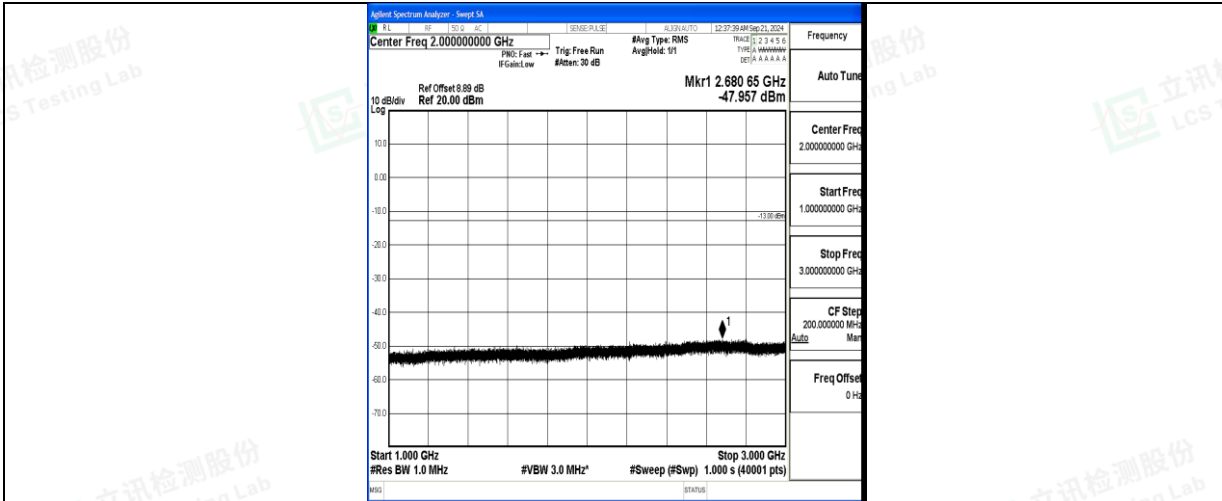

### Test Graphs

Band5\_1.4MHz\_QPSK\_20407\_1RB#0\_0.009~0.15\_0.009~0.15

Band5\_1.4MHz\_QPSK\_20407\_1RB#0\_0.15~30\_0.15~30

Band5\_1.4MHz\_QPSK\_20407\_1RB#0\_30~1000\_30~1000

Band5\_1.4MHz\_QPSK\_20407\_1RB#0\_1000~3000\_1000~3000