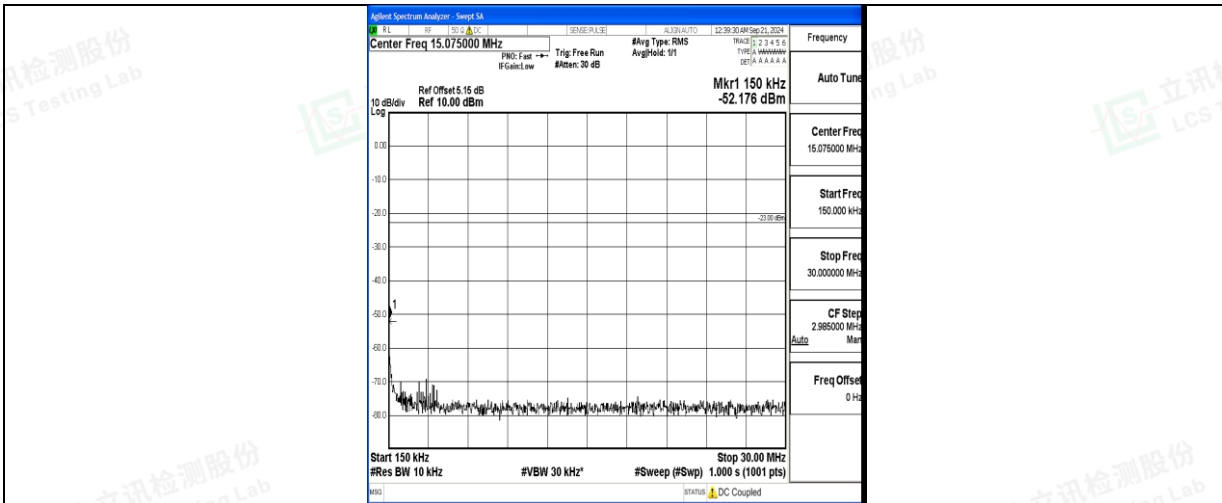

Band5_1.4MHz_QPSK_20643_1RB#0_0.15~30_0.15~30