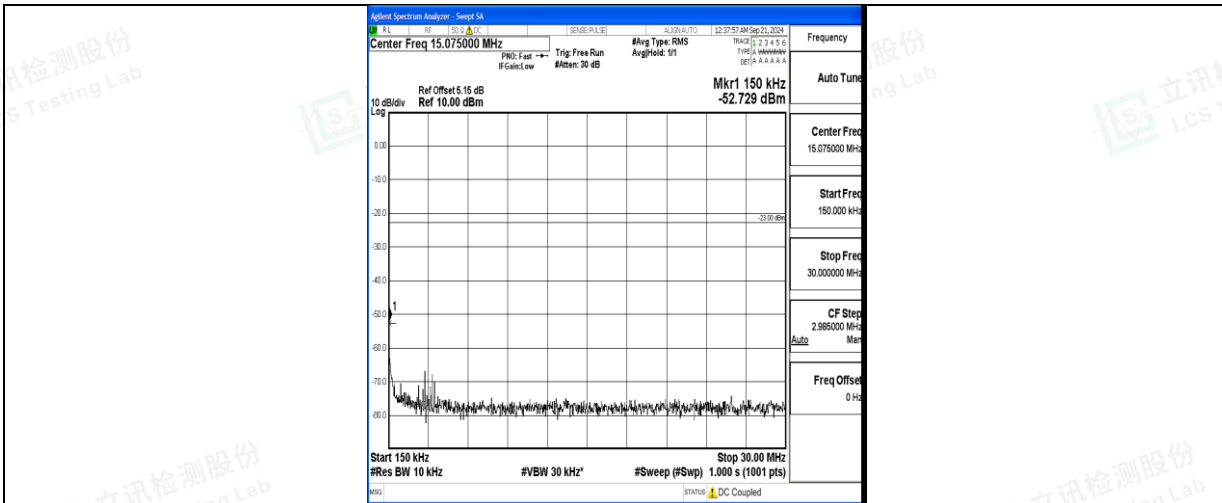

Band5_1.4MHz_16QAM_20407_1RB#0_0.15~30_0.15~30