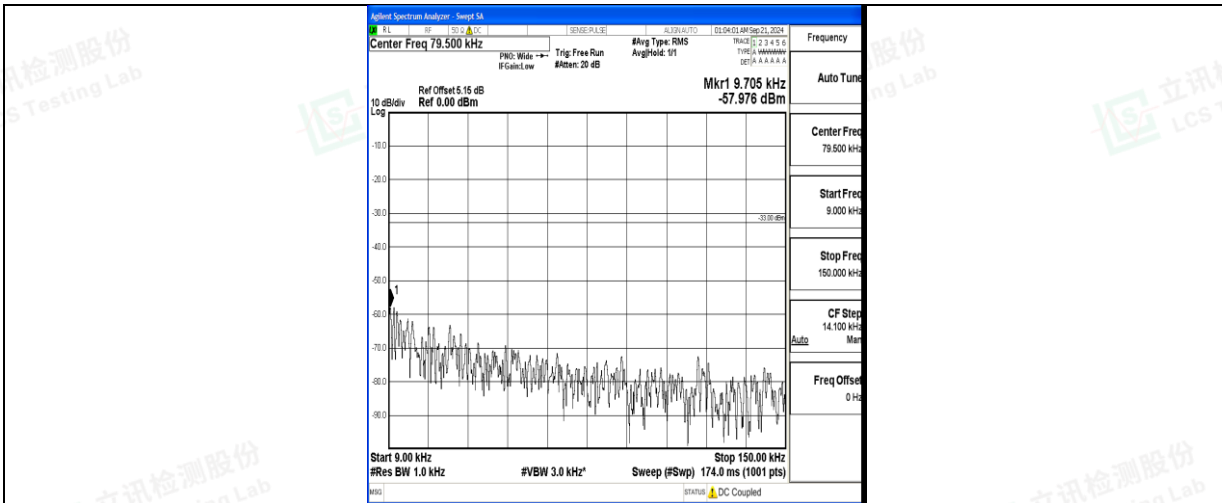

Band5_3MHz_16QAM_20525_1RB#0_0.009~0.15_0.009~0.15