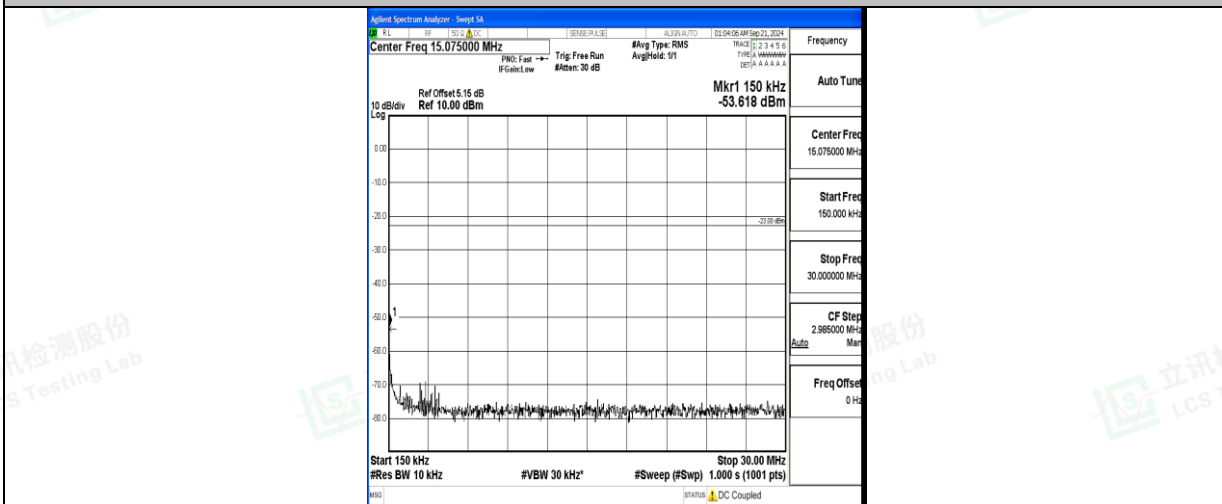

Band5_3MHz_16QAM_20525_1RB#0_0.15~30_0.15~30