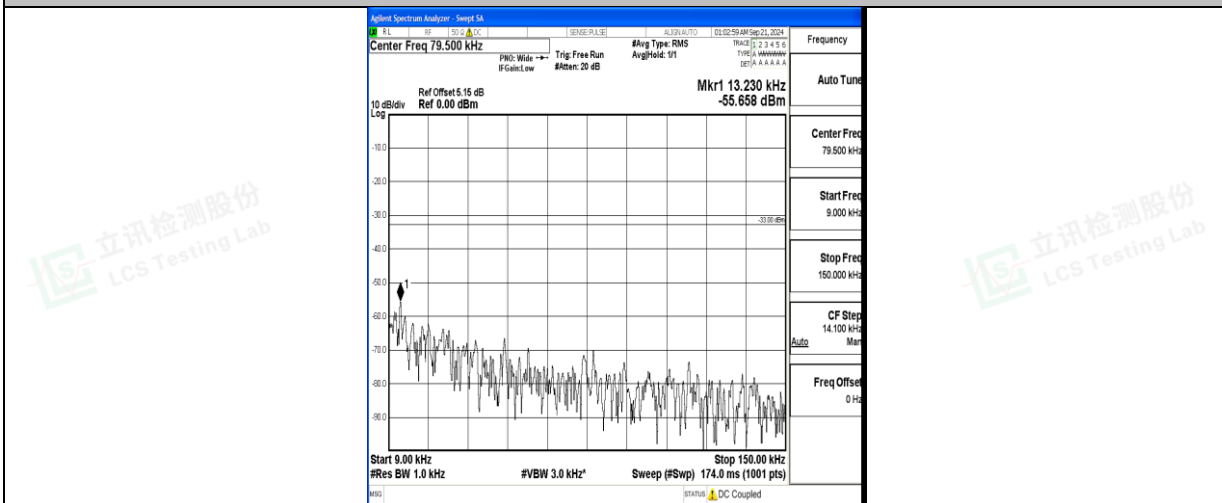

Band5\_3MHz\_QPSK\_20415\_1RB#0\_30~1000\_30~1000

Band5\_3MHz\_QPSK\_20415\_1RB#0\_1000~3000\_1000~3000

Band5\_3MHz\_QPSK\_20415\_1RB#0\_3000~10000\_3000~10000

Band5\_3MHz\_16QAM\_20415\_1RB#0\_0.009~0.15\_0.009~0.15