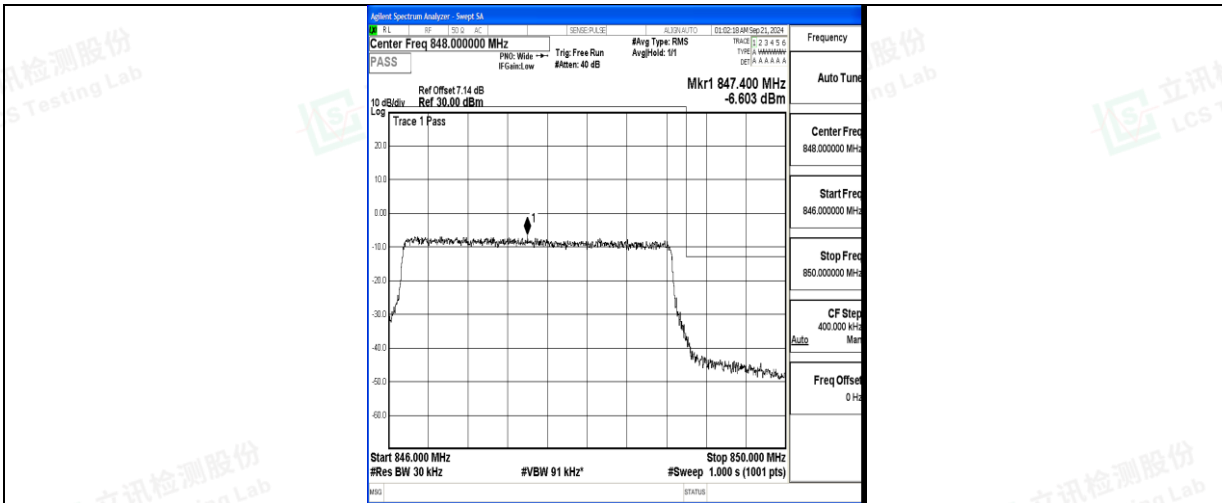

Band5_3MHz_16QAM_20635_15RB#0