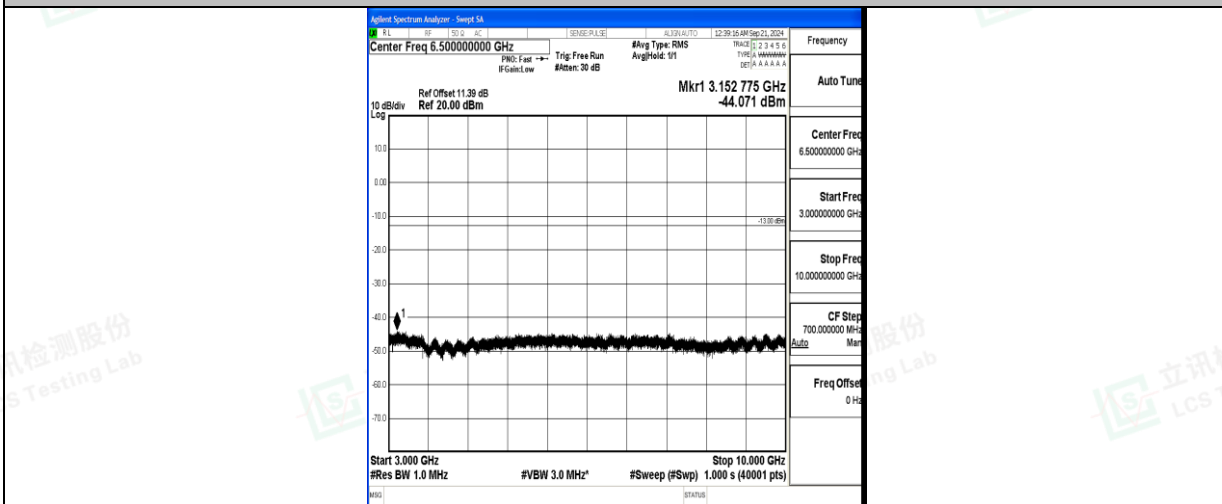

Band5\_1.4MHz\_16QAM\_20525\_1RB#0\_0.15~30\_0.15~30

Band5\_1.4MHz\_16QAM\_20525\_1RB#0\_30~1000\_30~1000

Band5\_1.4MHz\_16QAM\_20525\_1RB#0\_1000~3000\_1000~3000

Band5\_1.4MHz\_16QAM\_20525\_1RB#0\_3000~10000\_3000~10000