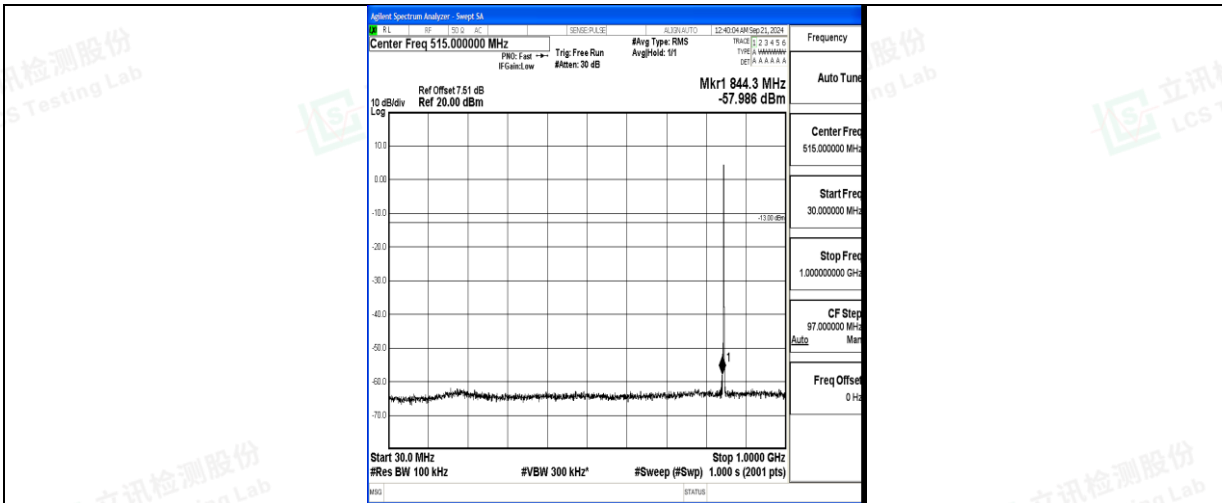

Band5\_1.4MHz\_QPSK\_20643\_1RB#0\_3000~10000\_3000~10000

Band5\_1.4MHz\_16QAM\_20643\_1RB#0\_0.009~0.15\_0.009~0.15

Band5\_1.4MHz\_16QAM\_20643\_1RB#0\_0.15~30\_0.15~30

Band5\_1.4MHz\_16QAM\_20643\_1RB#0\_30~1000\_30~1000