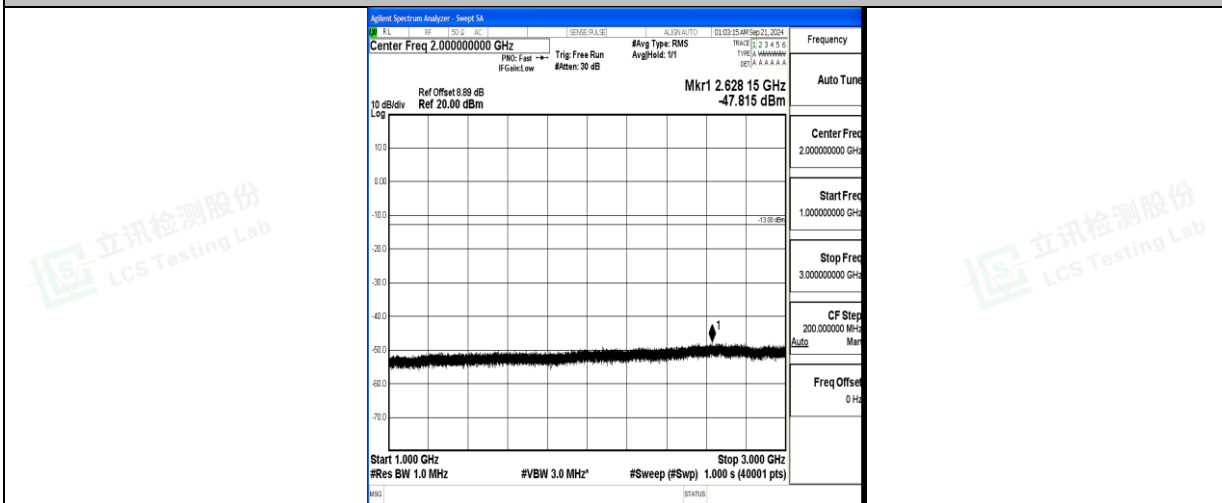

Band5_3MHz_16QAM_20415_1RB#0_1000~3000_1000~3000