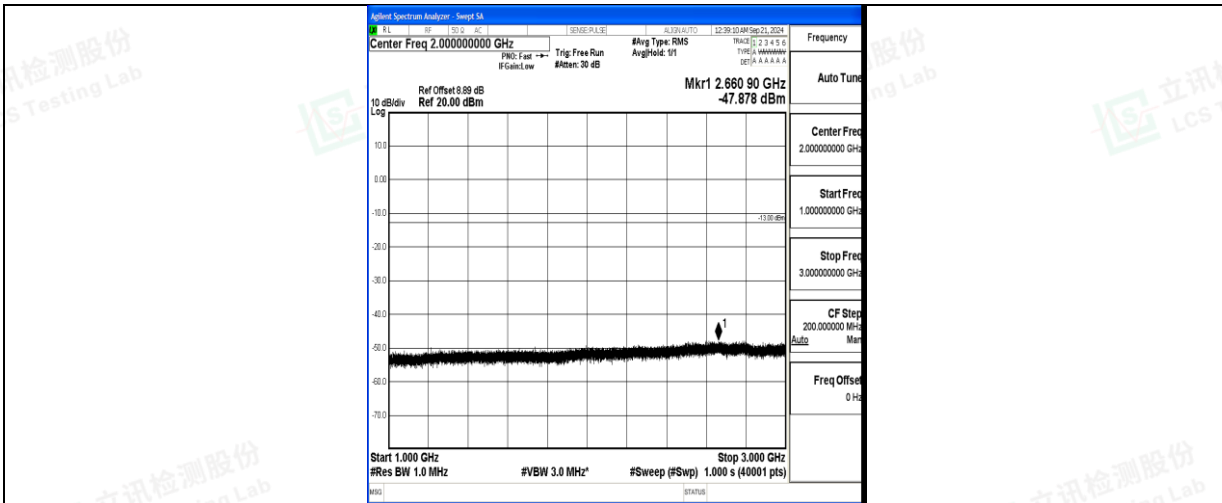

Band5_1.4MHz_16QAM_20525_1RB#0_1000~3000_1000~3000