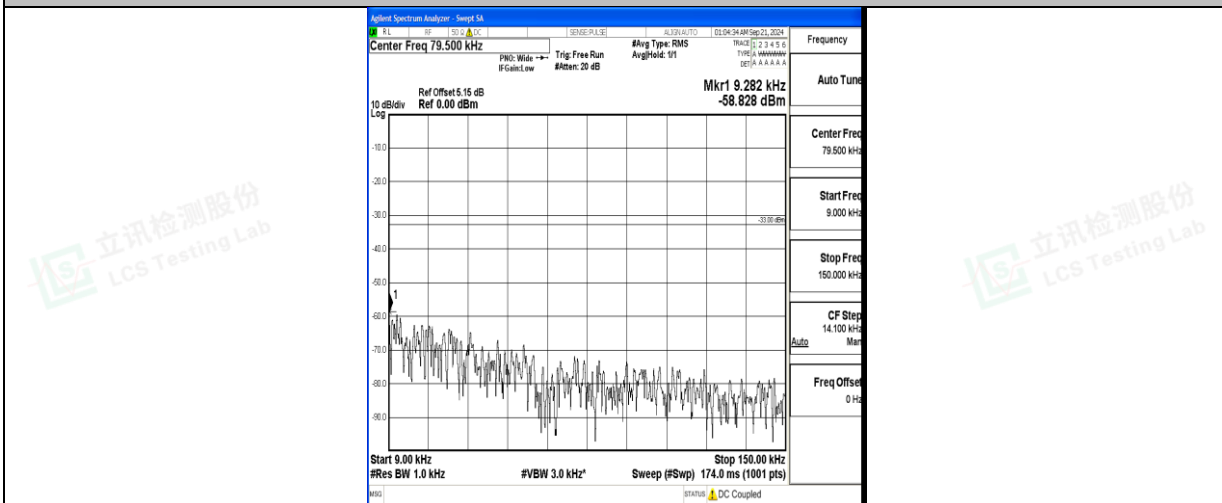

Band5_3MHz_QPSK_20635_1RB#0_0.009~0.15_0.009~0.15