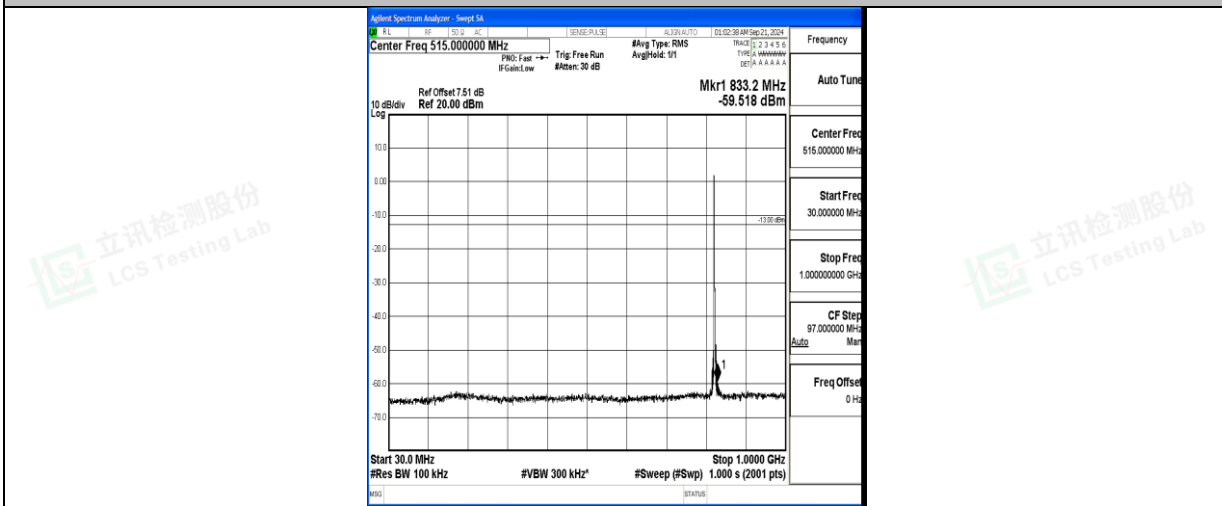

Band5\_1.4MHz\_16QAM\_20643\_1RB#0\_1000~3000\_1000~3000

Band5\_1.4MHz\_16QAM\_20643\_1RB#0\_3000~10000\_3000~10000

Band5\_3MHz\_QPSK\_20415\_1RB#0\_0.009~0.15\_0.009~0.15

Band5\_3MHz\_QPSK\_20415\_1RB#0\_0.15~30\_0.15~30