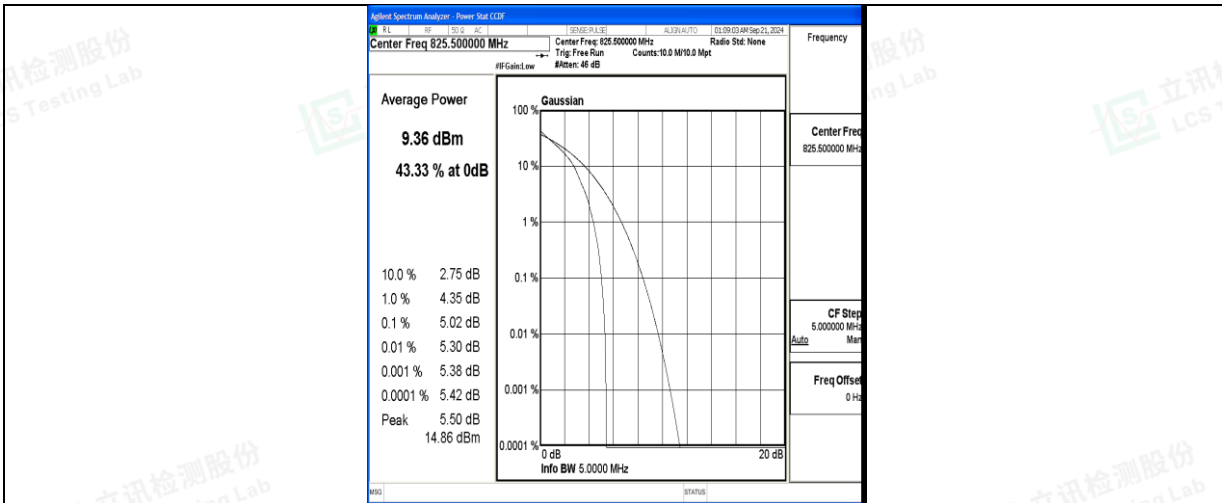

### Test Graphs

Band5-1.4MHz-QPSK-20525-6RB#0-PASS

Band5-1.4MHz-16QAM-20525-6RB#0-PASS

Band5-1.4MHz-QPSK-20643-1RB#0-PASS

Band5-1.4MHz-16QAM-20643-1RB#0-PASS

Band5-1.4MHz-QPSK-20643-6RB#0-PASS

Band5-1.4MHz-16QAM-20643-6RB#0-PASS