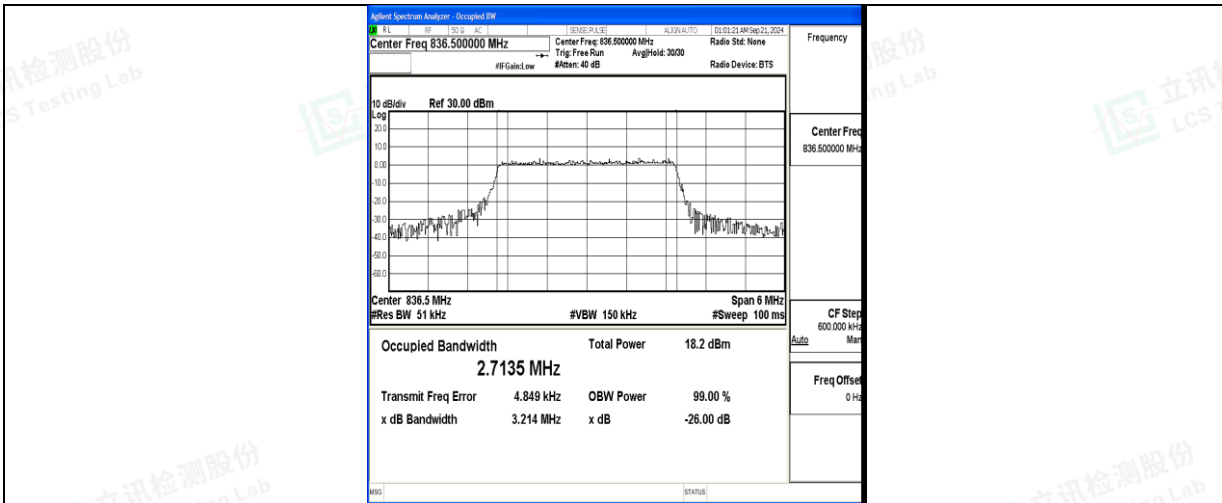

Band5-3MHz-16QAM-20525-15RB#0-PASS

Band5-3MHz-QPSK-20635-15RB#0-PASS

Band5-3MHz-16QAM-20635-15RB#0-PASS