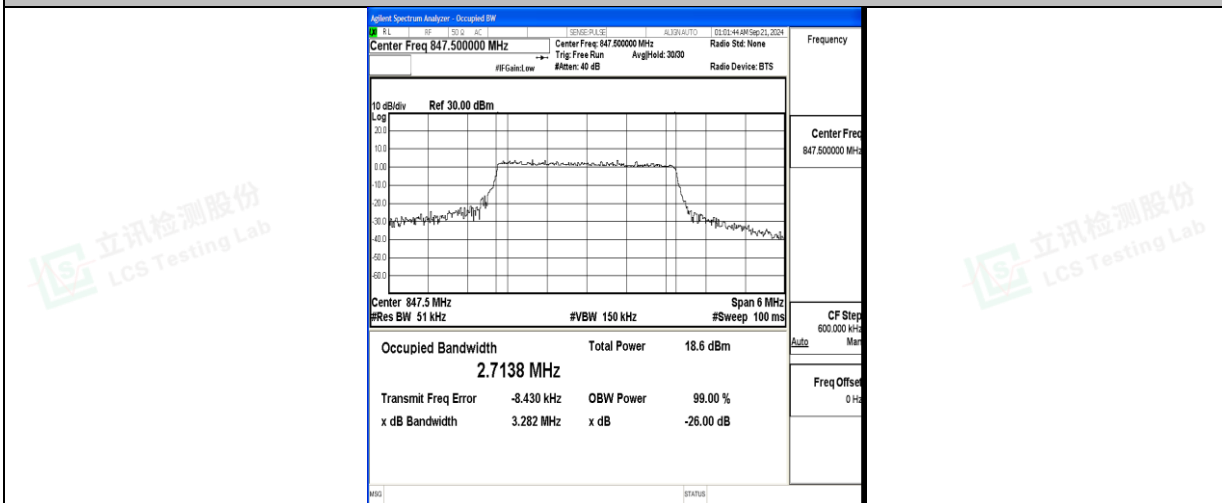

Band5-3MHz-QPSK-20635-15RB#0-PASS

Band5-3MHz-16QAM-20635-15RB#0-PASS