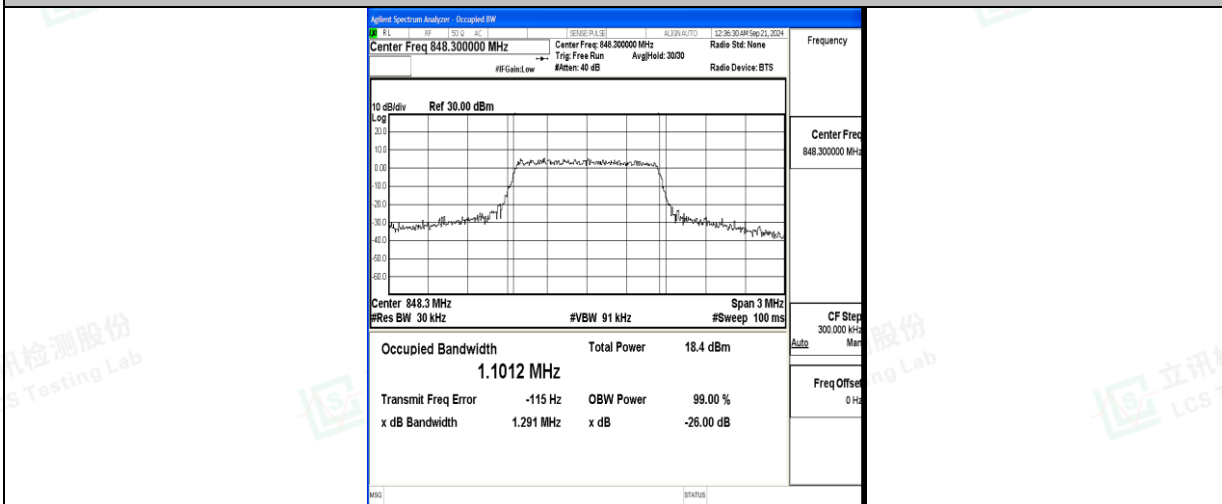

### Test Graphs

Band5-1.4MHz-QPSK-20407-6RB#0-PASS

Band5-1.4MHz-16QAM-20407-6RB#0-PASS

Band5-1.4MHz-QPSK-20525-6RB#0-PASS

Band5-1.4MHz-16QAM-20525-6RB#0-PASS

Band5-1.4MHz-QPSK-20643-6RB#0-PASS

Band5-1.4MHz-16QAM-20643-6RB#0-PASS