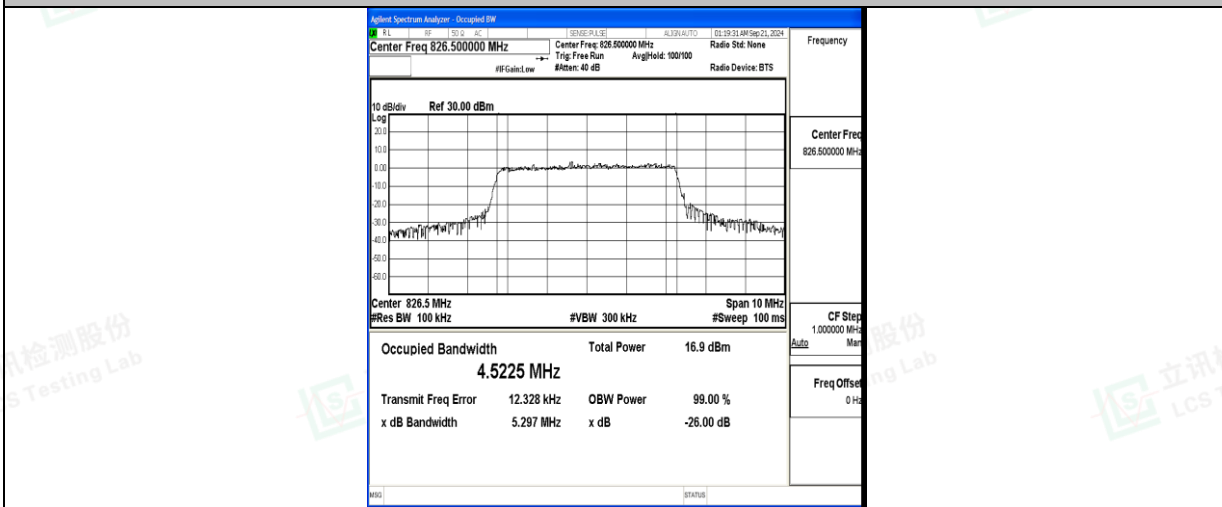

Band5-5MHz-QPSK-20425-25RB#0-PASS