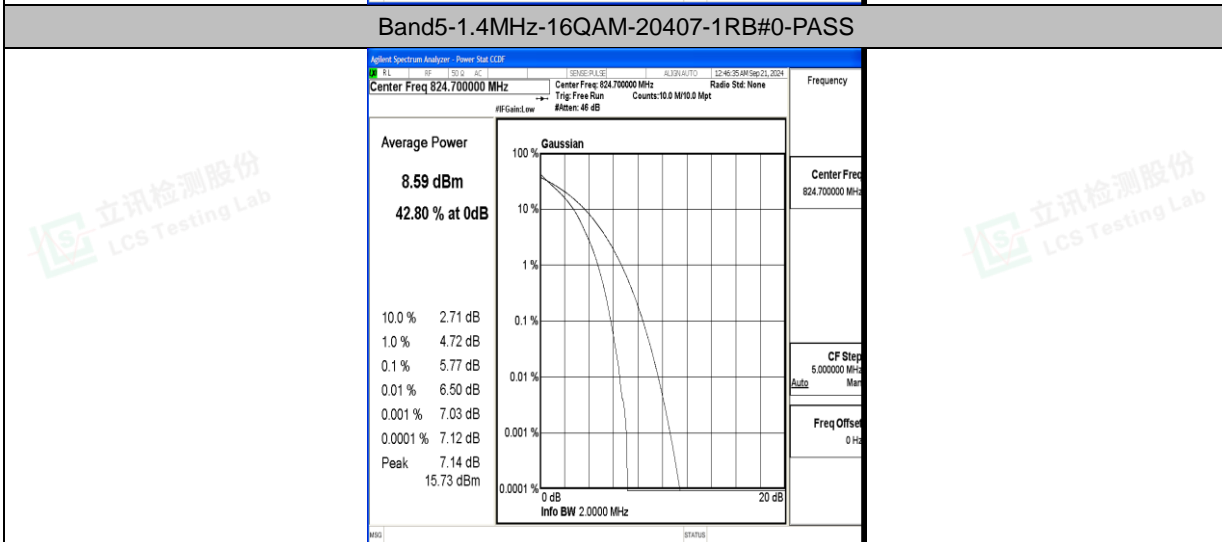

Test Graphs