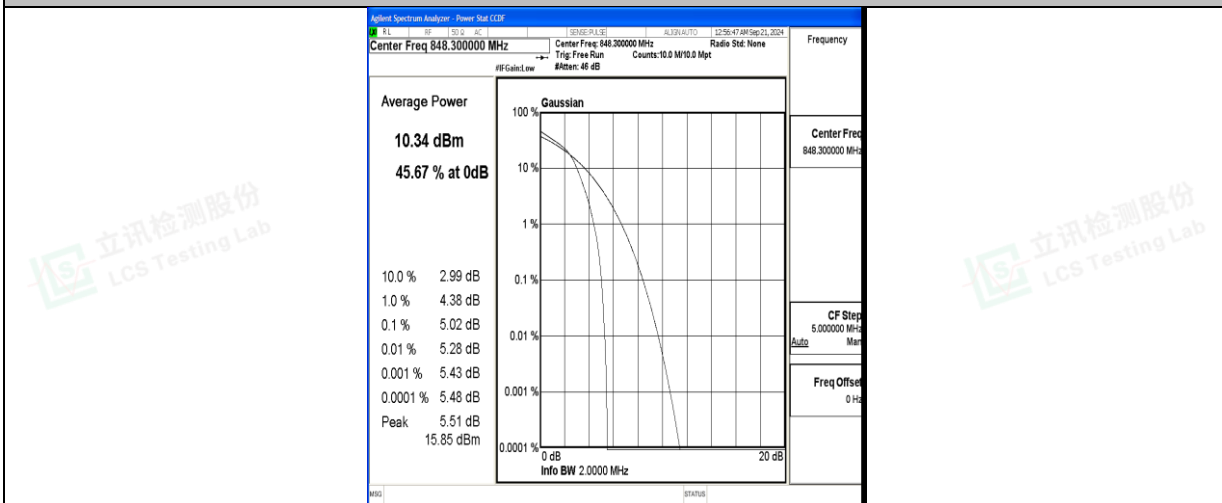

### Test Graphs

Band5-1.4MHz-QPSK-20525-6RB#0-PASS

Band5-1.4MHz-16QAM-20525-6RB#0-PASS

Band5-1.4MHz-QPSK-20643-1RB#0-PASS

Band5-1.4MHz-16QAM-20643-1RB#0-PASS

Band5-1.4MHz-QPSK-20643-6RB#0-PASS

Band5-1.4MHz-16QAM-20643-6RB#0-PASS