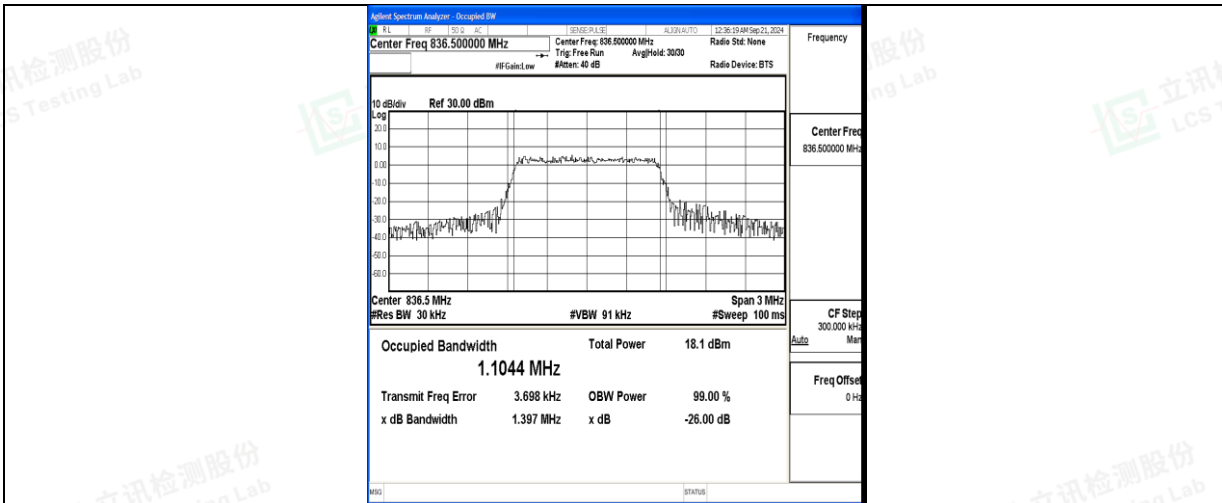

### Test Graphs

Band5-1.4MHz-QPSK-20407-6RB#0-PASS

Band5-1.4MHz-16QAM-20407-6RB#0-PASS

Band5-1.4MHz-QPSK-20525-6RB#0-PASS

Band5-1.4MHz-16QAM-20525-6RB#0-PASS

Band5-1.4MHz-QPSK-20643-6RB#0-PASS

Band5-1.4MHz-16QAM-20643-6RB#0-PASS