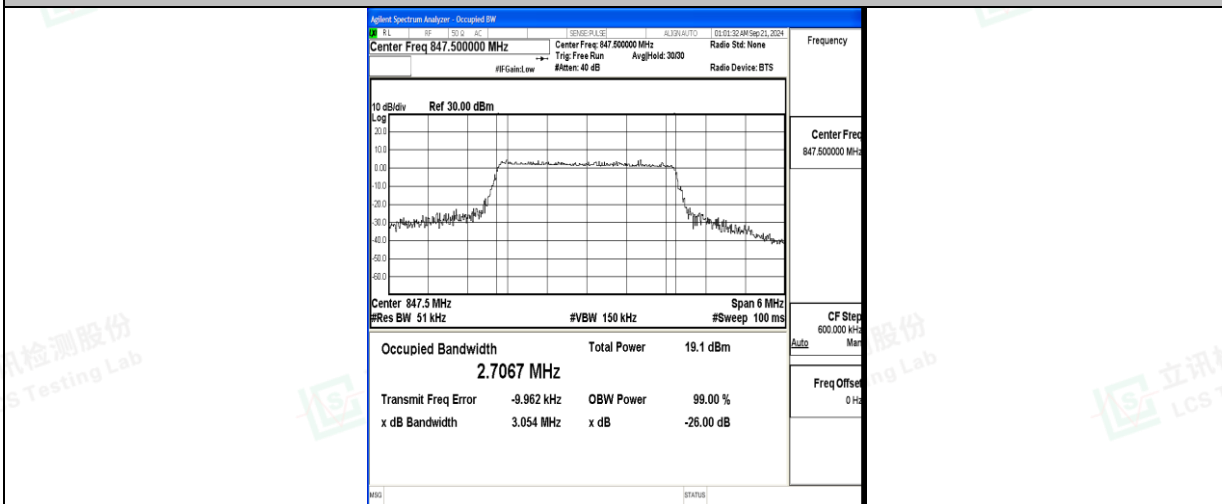

Band5-3MHz-16QAM-20525-15RB#0-PASS