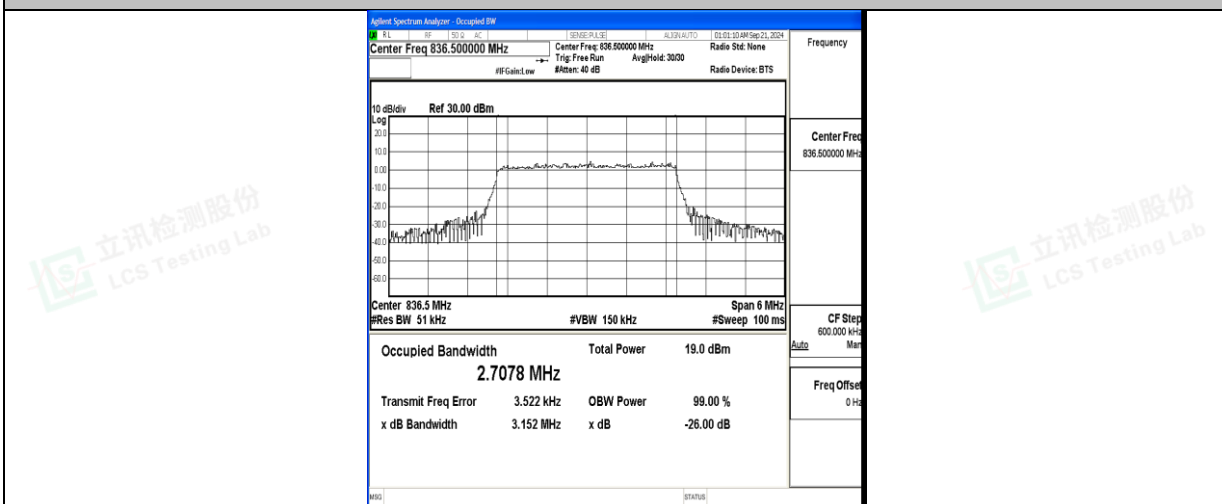

Band5-3MHz-16QAM-20415-15RB#0-PASS

Band5-3MHz-QPSK-20525-15RB#0-PASS