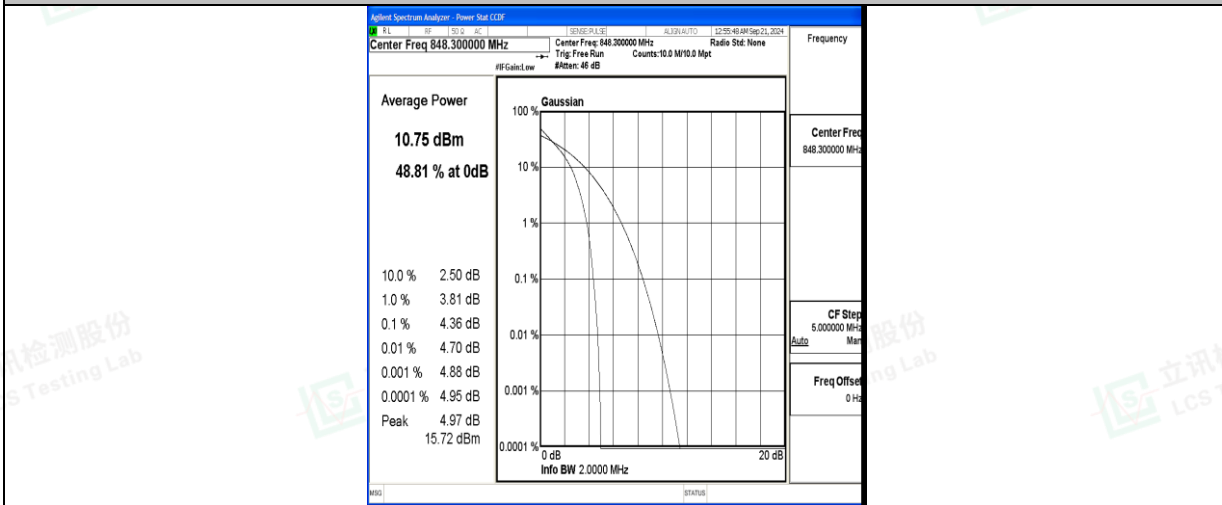

### Test Graphs

Band5-1.4MHz-QPSK-20525-6RB#0-PASS

Band5-1.4MHz-16QAM-20525-6RB#0-PASS

Band5-1.4MHz-QPSK-20643-1RB#0-PASS

Band5-1.4MHz-16QAM-20643-1RB#0-PASS

Band5-1.4MHz-QPSK-20643-6RB#0-PASS

Band5-1.4MHz-16QAM-20643-6RB#0-PASS