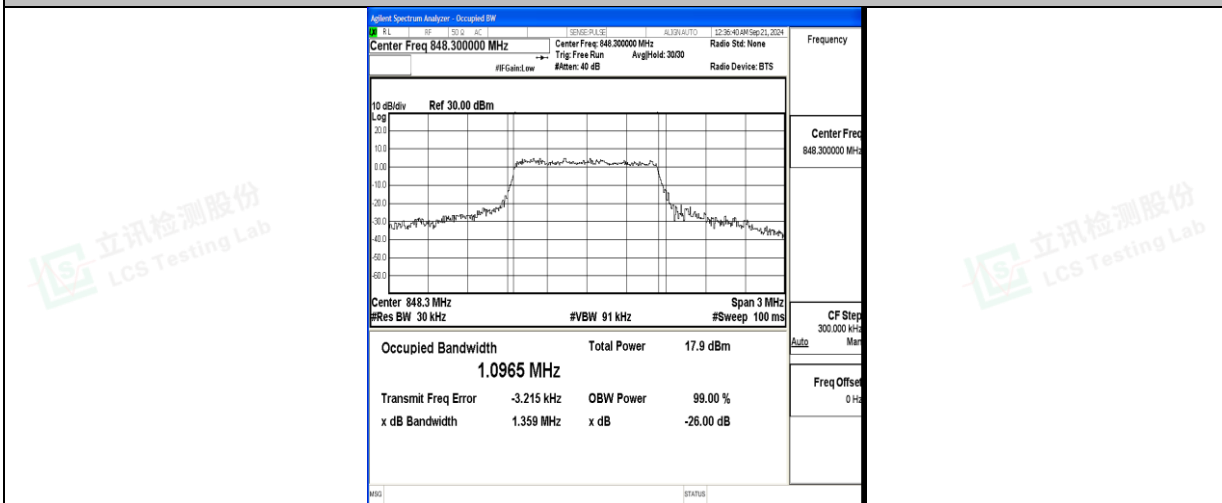

### Test Graphs

Band5-1.4MHz-QPSK-20407-6RB#0-PASS

Band5-1.4MHz-16QAM-20407-6RB#0-PASS

Band5-1.4MHz-QPSK-20525-6RB#0-PASS

Band5-1.4MHz-16QAM-20525-6RB#0-PASS

Band5-1.4MHz-QPSK-20643-6RB#0-PASS

Band5-1.4MHz-16QAM-20643-6RB#0-PASS