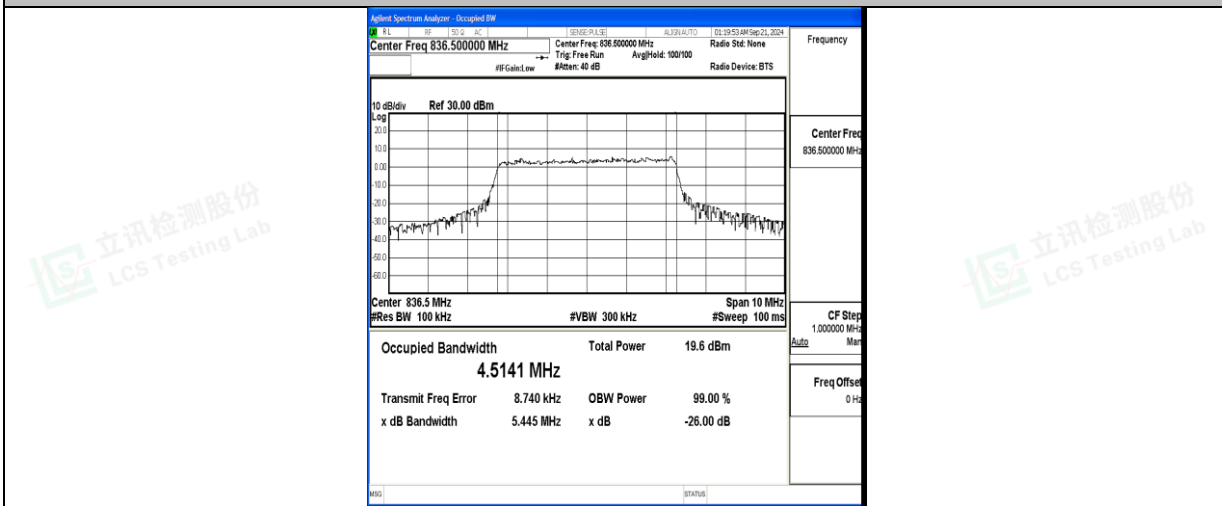

Band5-5MHz-16QAM-20425-25RB#0-PASS

Band5-5MHz-QPSK-20525-25RB#0-PASS