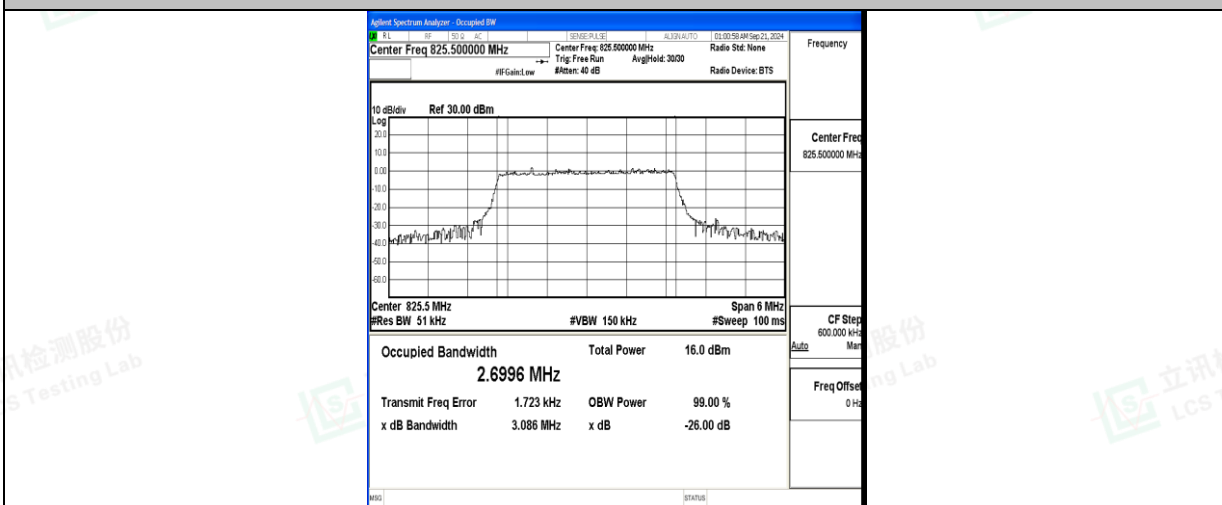

Band5-3MHz-QPSK-20415-15RB#0-PASS