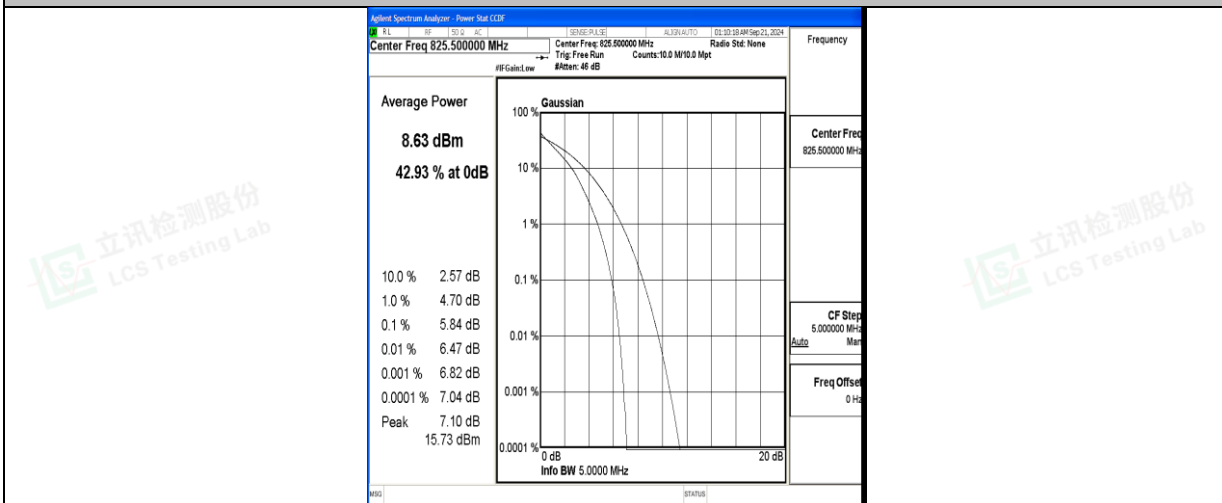

Band5-3MHz-QPSK-20415-15RB#0-PASS