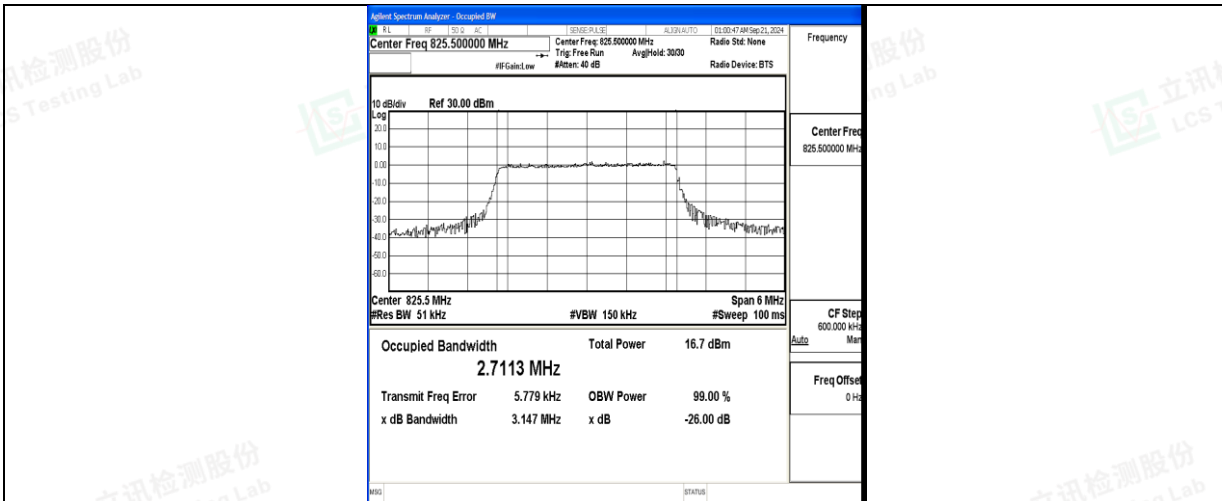

### Test Graphs

Band5-1.4MHz-QPSK-20407-6RB#0-PASS

Band5-1.4MHz-16QAM-20407-6RB#0-PASS

Band5-1.4MHz-QPSK-20525-6RB#0-PASS

Band5-1.4MHz-16QAM-20525-6RB#0-PASS

Band5-1.4MHz-QPSK-20643-6RB#0-PASS

Band5-1.4MHz-16QAM-20643-6RB#0-PASS