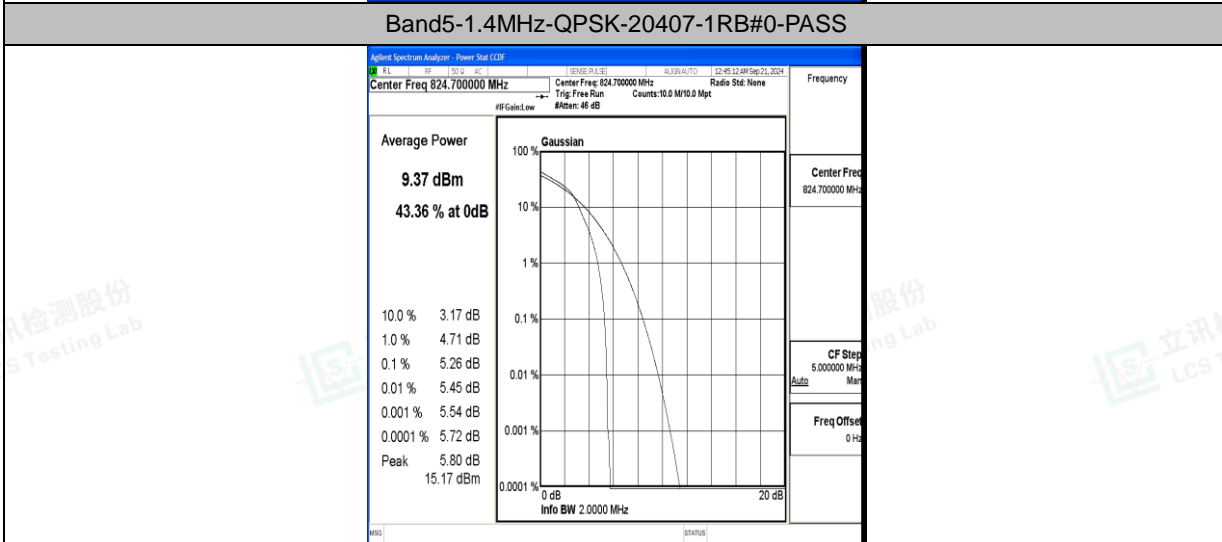

Test Graphs