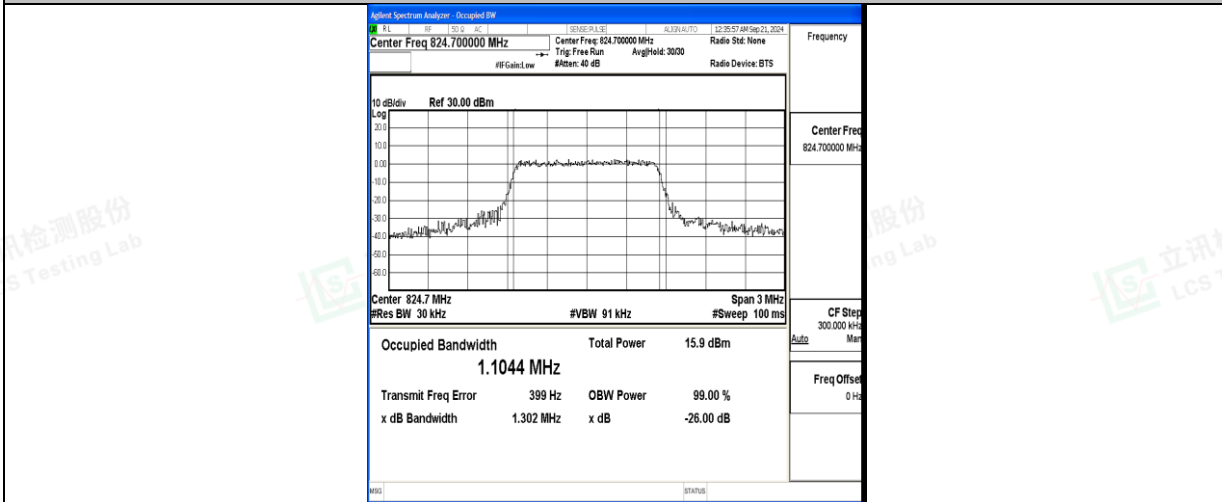

Band5-1.4MHz-16QAM-20407-6RB#0-PASS