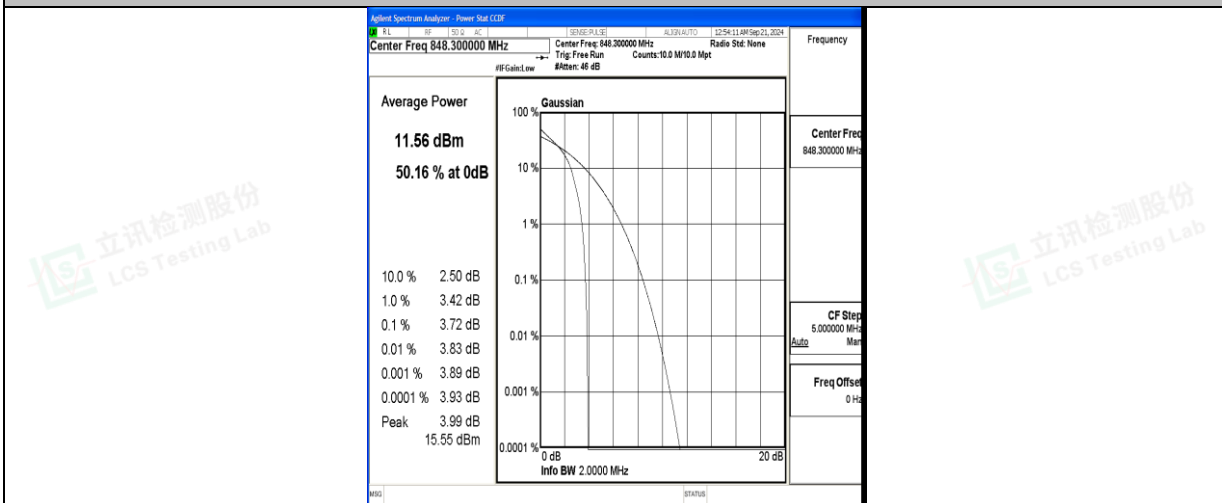

### Test Graphs

Band5-1.4MHz-QPSK-20525-6RB#0-PASS

Band5-1.4MHz-16QAM-20525-6RB#0-PASS

Band5-1.4MHz-QPSK-20643-1RB#0-PASS

Band5-1.4MHz-16QAM-20643-1RB#0-PASS

Band5-1.4MHz-QPSK-20643-6RB#0-PASS

Band5-1.4MHz-16QAM-20643-6RB#0-PASS