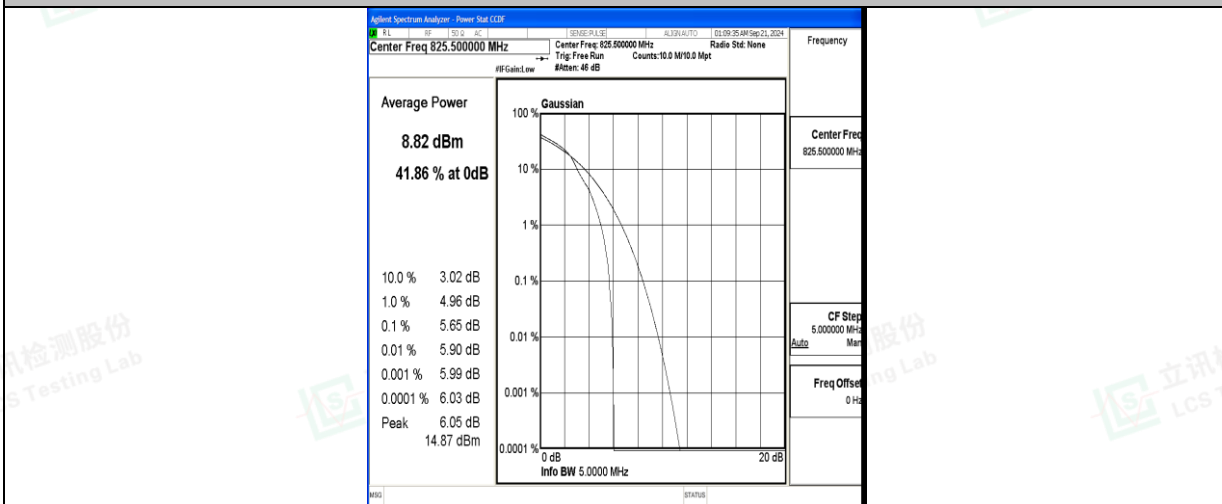

Band5-3MHz-16QAM-20415-1RB#0-PASS