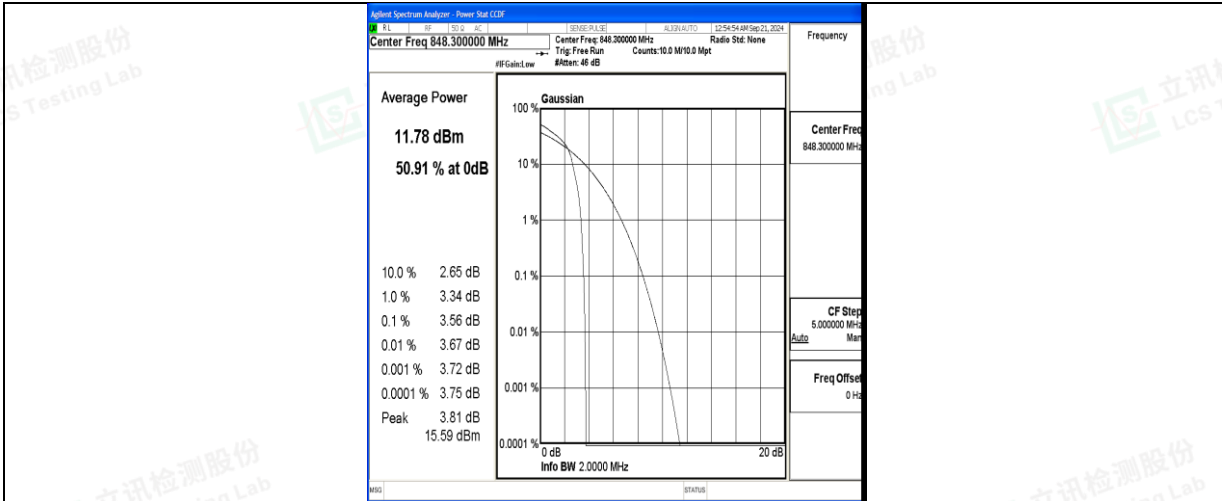

### Test Graphs

Band5-1.4MHz-QPSK-20525-6RB#0-PASS

Band5-1.4MHz-16QAM-20525-6RB#0-PASS

Band5-1.4MHz-QPSK-20643-1RB#0-PASS

Band5-1.4MHz-16QAM-20643-1RB#0-PASS

Band5-1.4MHz-QPSK-20643-6RB#0-PASS

Band5-1.4MHz-16QAM-20643-6RB#0-PASS