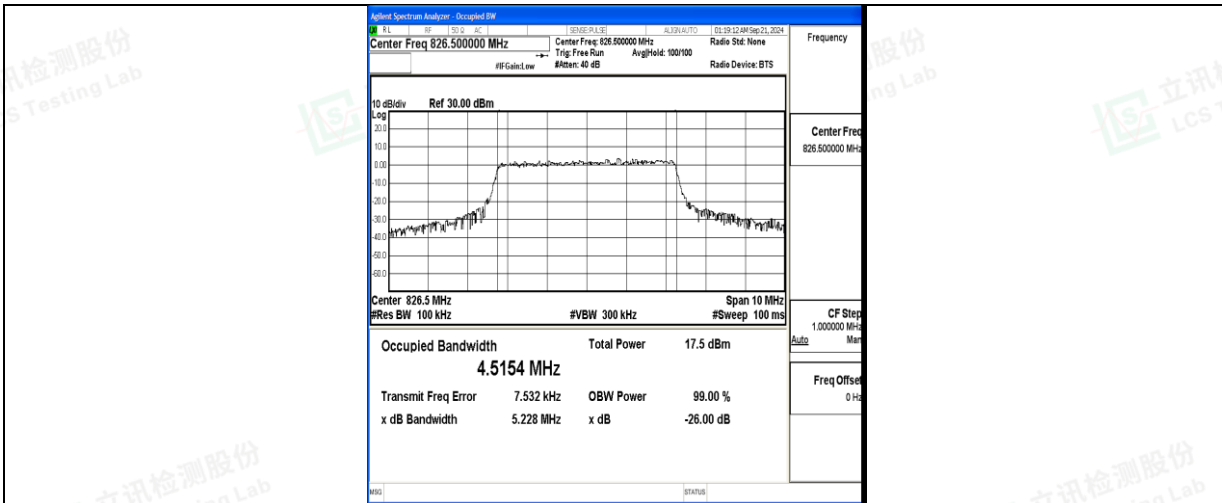

Band5-5MHz-QPSK-20425-25RB#0-PASS

Band5-5MHz-16QAM-20425-25RB#0-PASS

Band5-5MHz-QPSK-20525-25RB#0-PASS