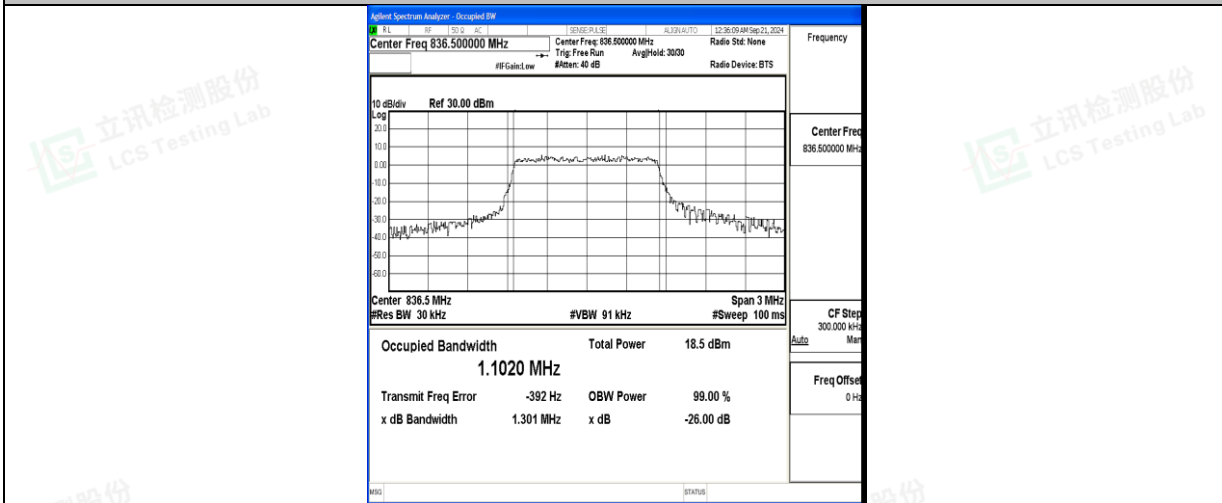

Band5-1.4MHz-QPSK-20525-6RB#0-PASS