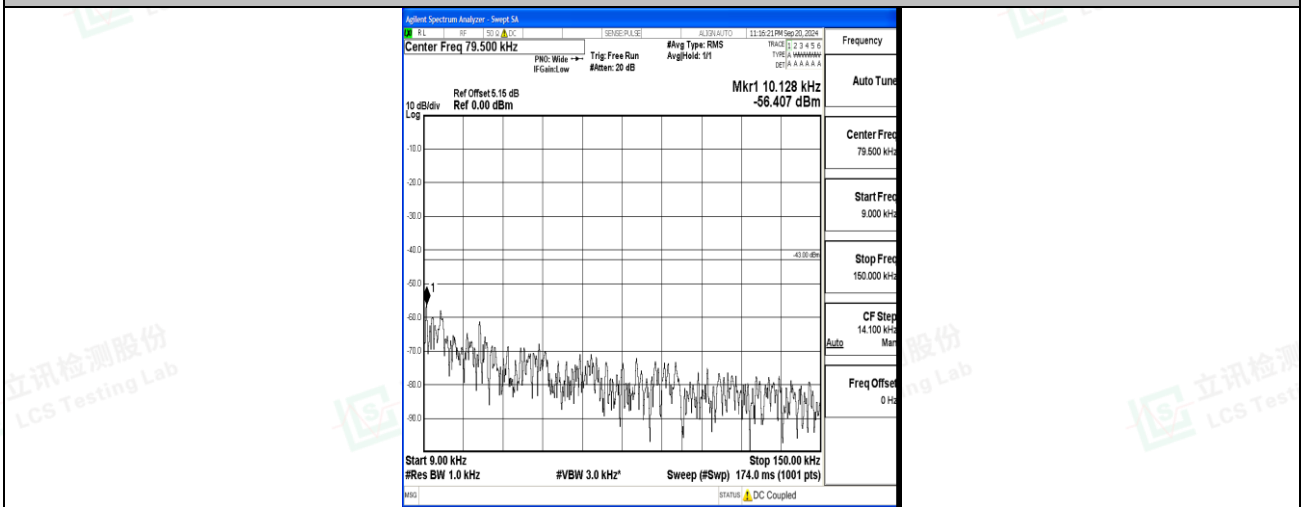

Band4_3MHz_QPSK_20175_1RB#0_3000~20000_3000~20000

Band4_3MHz_16QAM_20175_1RB#0_0.009~0.15_0.009~0.15

Band4_3MHz_16QAM_20175_1RB#0_0.15~30_0.15~30

Band4_3MHz_16QAM_20175_1RB#0_30~1000_30~1000

Band4_3MHz_16QAM_20175_1RB#0_1000~3000_1000~3000