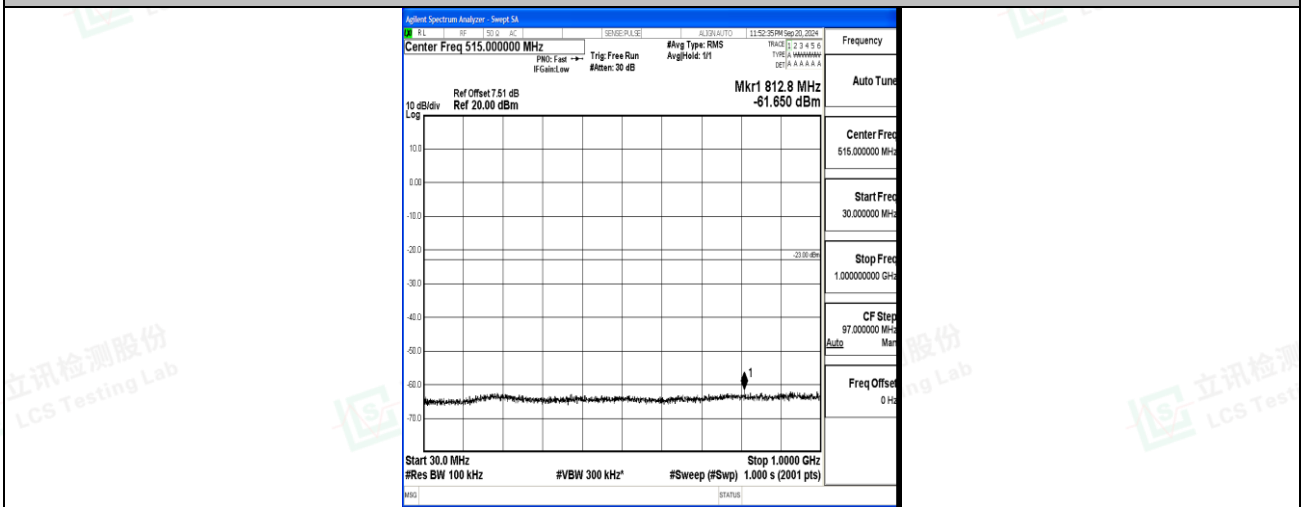

Band4_10MHz_QPSK_20350_1RB#0_3000~20000_3000~20000

Band4_10MHz_16QAM_20350_1RB#0_0.009~0.15_0.009~0.15

Band4_10MHz_16QAM_20350_1RB#0_0.15~30_0.15~30

Band4_10MHz_16QAM_20350_1RB#0_30~1000_30~1000

Band4_10MHz_16QAM_20350_1RB#0_1000~3000_1000~3000