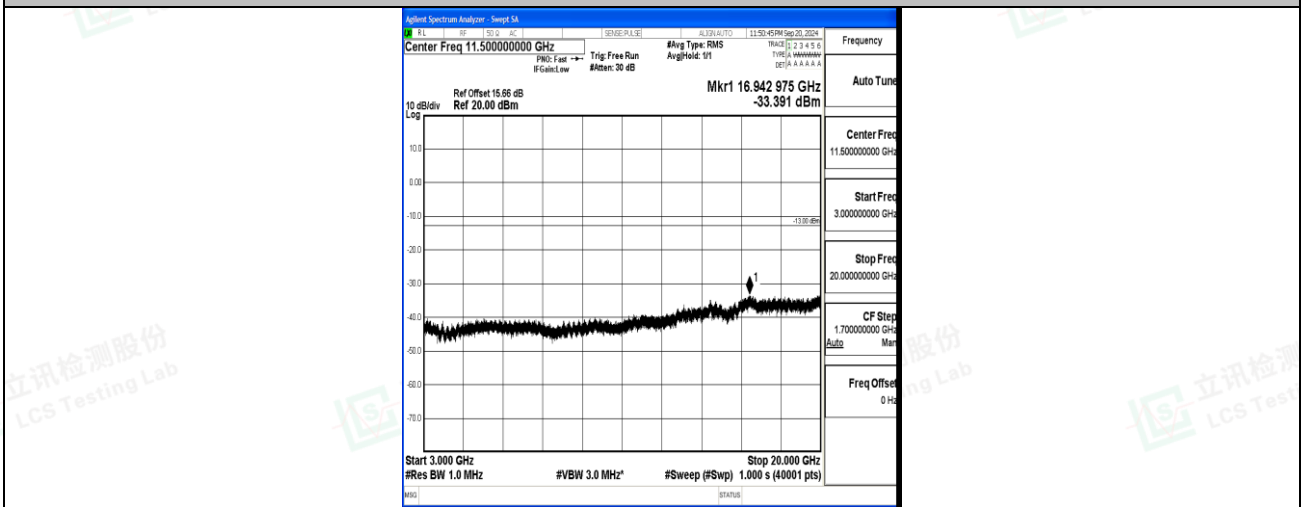

Band4_10MHz_QPSK_20000_1RB#0_3000~20000_3000~20000

Band4_10MHz_16QAM_20000_1RB#0_0.009~0.15_0.009~0.15

Band4_10MHz_16QAM_20000_1RB#0_0.15~30_0.15~30

Band4_10MHz_16QAM_20000_1RB#0_30~1000_30~1000

Band4_10MHz_16QAM_20000_1RB#0_1000~3000_1000~3000