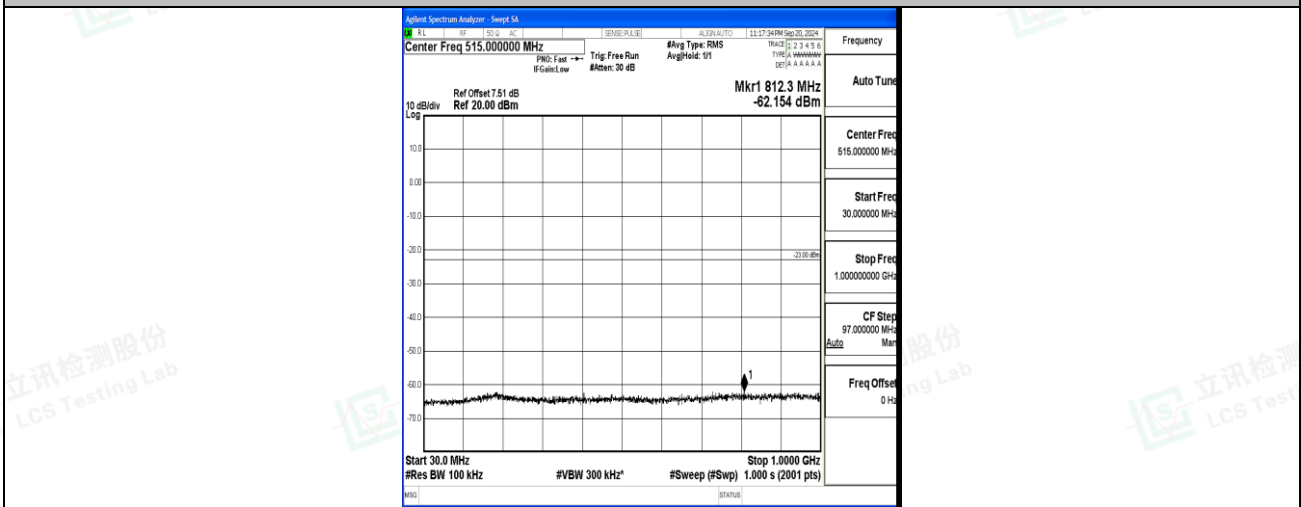

Band4_3MHz_QPSK_20385_1RB#0_3000~20000_3000~20000

Band4_3MHz_16QAM_20385_1RB#0_0.009~0.15_0.009~0.15

Band4_3MHz_16QAM_20385_1RB#0_0.15~30_0.15~30

Band4_3MHz_16QAM_20385_1RB#0_30~1000_30~1000

Band4_3MHz_16QAM_20385_1RB#0_1000~3000_1000~3000