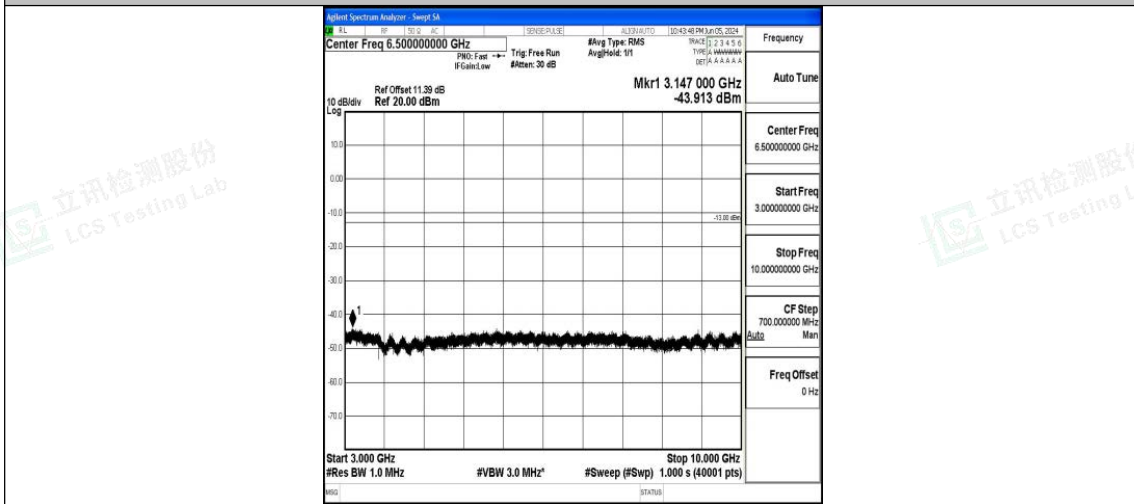

Band71_20MHz_16QAM_133222_1RB#0_1000~3000_1000~3000

Band71_20MHz_16QAM_133222_1RB#0_3000~10000_3000~10000