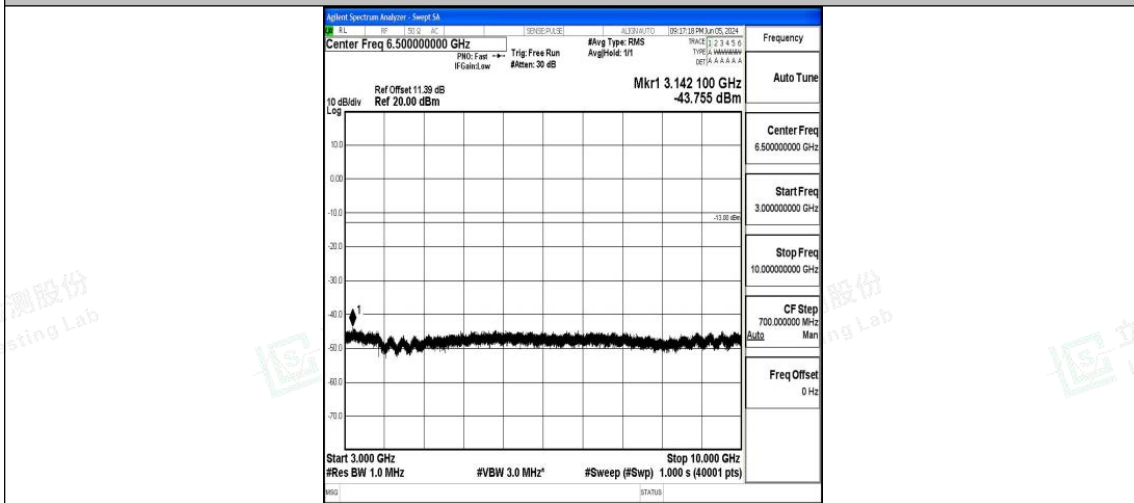

Band71\_5MHz\_16QAM\_133297\_1RB#0\_0.009~0.15\_0.009~0.15

Band71\_5MHz\_16QAM\_133297\_1RB#0\_0.15~30\_0.15~30

Band71\_5MHz\_16QAM\_133297\_1RB#0\_30~1000\_30~1000

Band71\_5MHz\_16QAM\_133297\_1RB#0\_1000~3000\_1000~3000