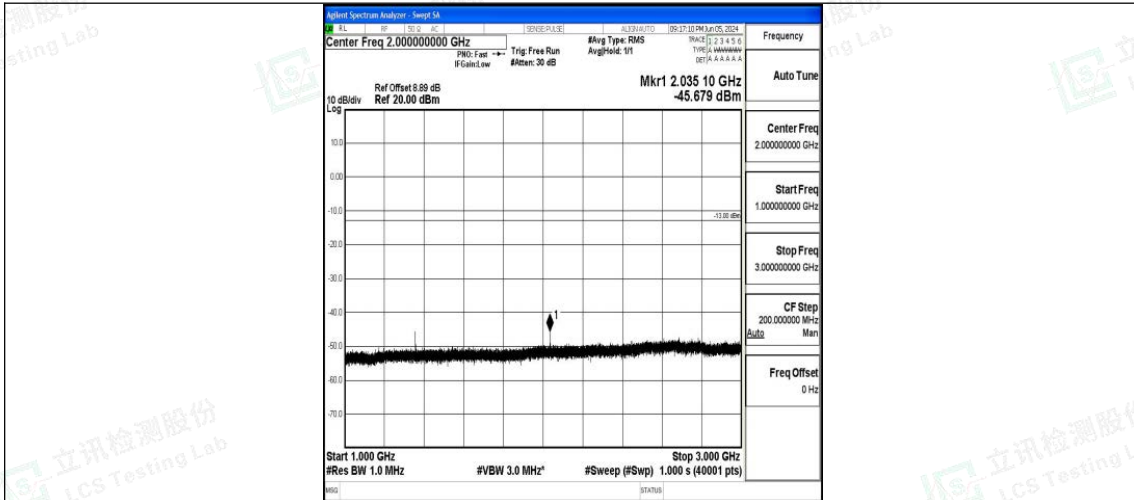

Band71\_5MHz\_16QAM\_133297\_1RB#0\_0.009~0.15\_0.009~0.15

Band71\_5MHz\_16QAM\_133297\_1RB#0\_0.15~30\_0.15~30

Band71\_5MHz\_16QAM\_133297\_1RB#0\_30~1000\_30~1000

Band71\_5MHz\_16QAM\_133297\_1RB#0\_1000~3000\_1000~3000