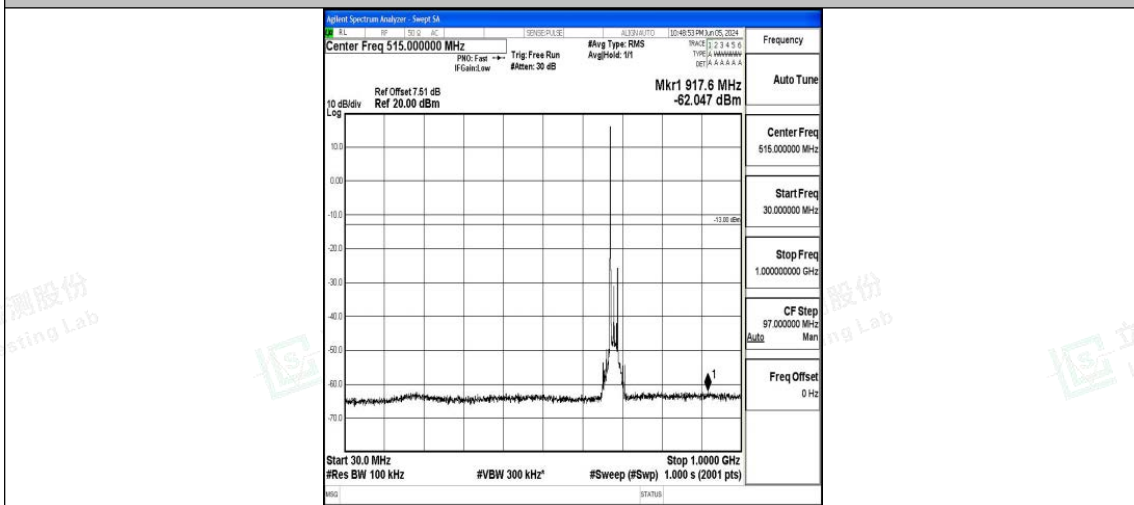

Band71_20MHz_16QAM_133372_1RB#0_0.15~30_0.15~30

Band71_20MHz_16QAM_133372_1RB#0_30~1000_30~1000