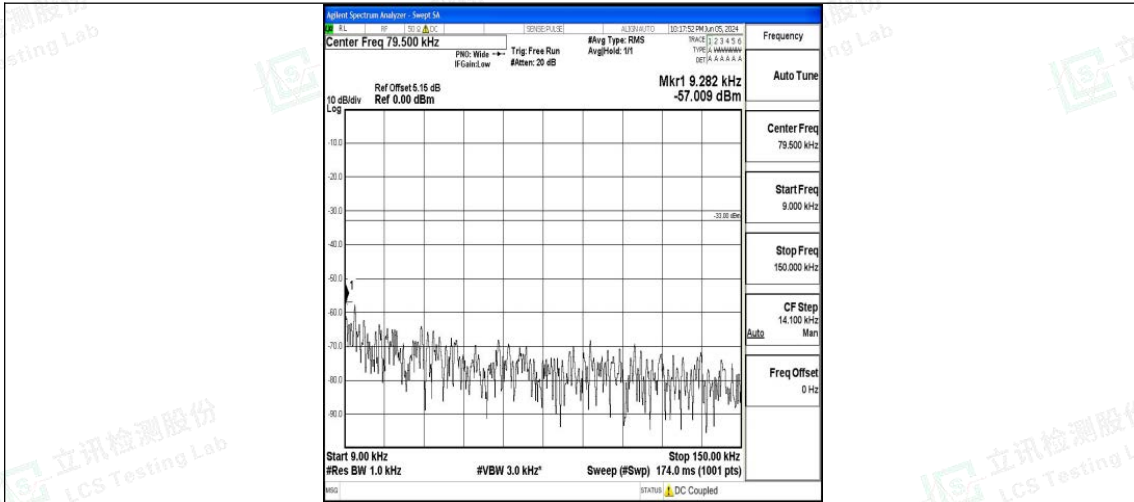

Band71_15MHz_16QAM_133297_1RB#0_3000~10000_3000~10000

Band71_15MHz_QPSK_133397_1RB#0_0.009~0.15_0.009~0.15