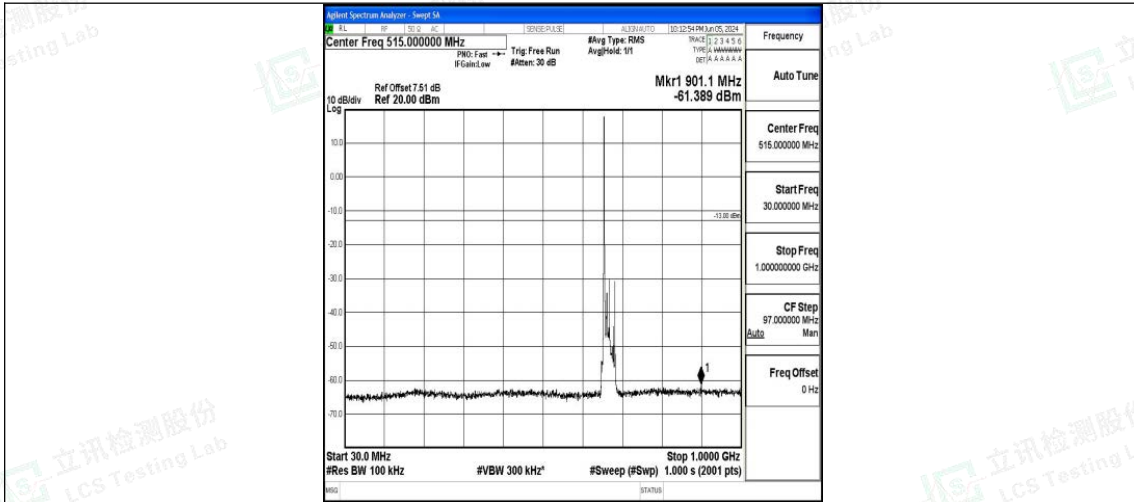

Band71\_10MHz\_16QAM\_133422\_1RB#0\_3000~10000\_3000~10000

Band71\_15MHz\_QPSK\_133197\_1RB#0\_0.009~0.15\_0.009~0.15

Band71\_15MHz\_QPSK\_133197\_1RB#0\_0.15~30\_0.15~30

Band71\_15MHz\_QPSK\_133197\_1RB#0\_30~1000\_30~1000