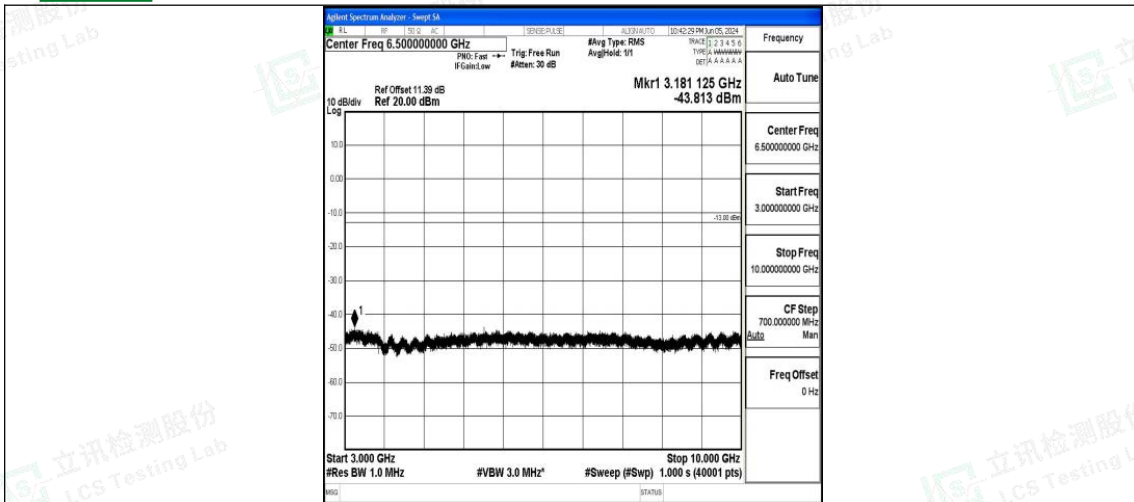

Band71\_20MHz\_16QAM\_133322\_1RB#0\_3000~10000\_3000~10000

Band71\_20MHz\_QPSK\_133372\_1RB#0\_0.009~0.15\_0.009~0.15

Band71\_20MHz\_QPSK\_133372\_1RB#0\_0.15~30\_0.15~30

Band71\_20MHz\_QPSK\_133372\_1RB#0\_30~1000\_30~1000