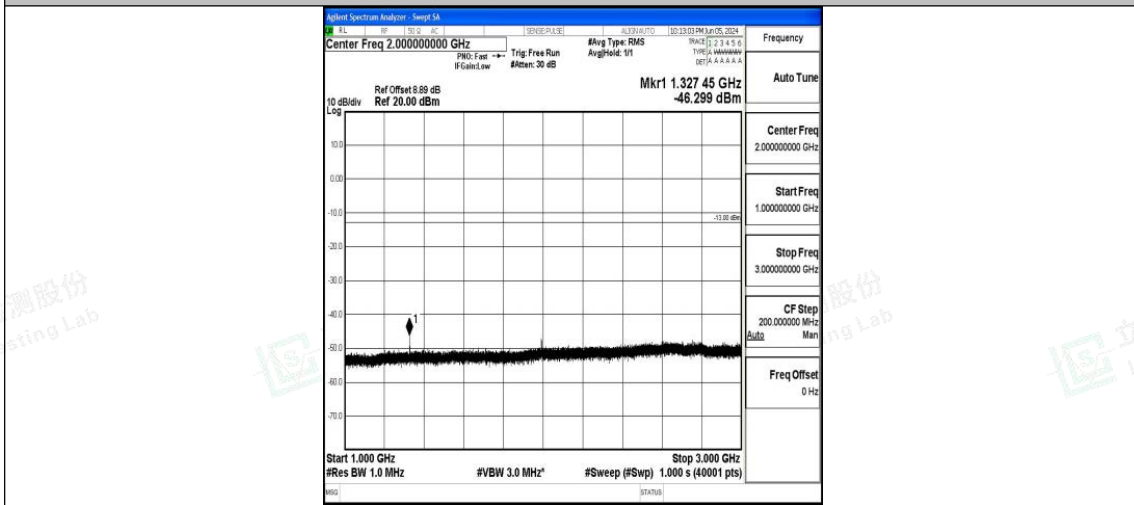

Band71\_10MHz\_16QAM\_133422\_1RB#0\_3000~10000\_3000~10000

Band71\_15MHz\_QPSK\_133197\_1RB#0\_0.009~0.15\_0.009~0.15

Band71\_15MHz\_QPSK\_133197\_1RB#0\_0.15~30\_0.15~30

Band71\_15MHz\_QPSK\_133197\_1RB#0\_30~1000\_30~1000