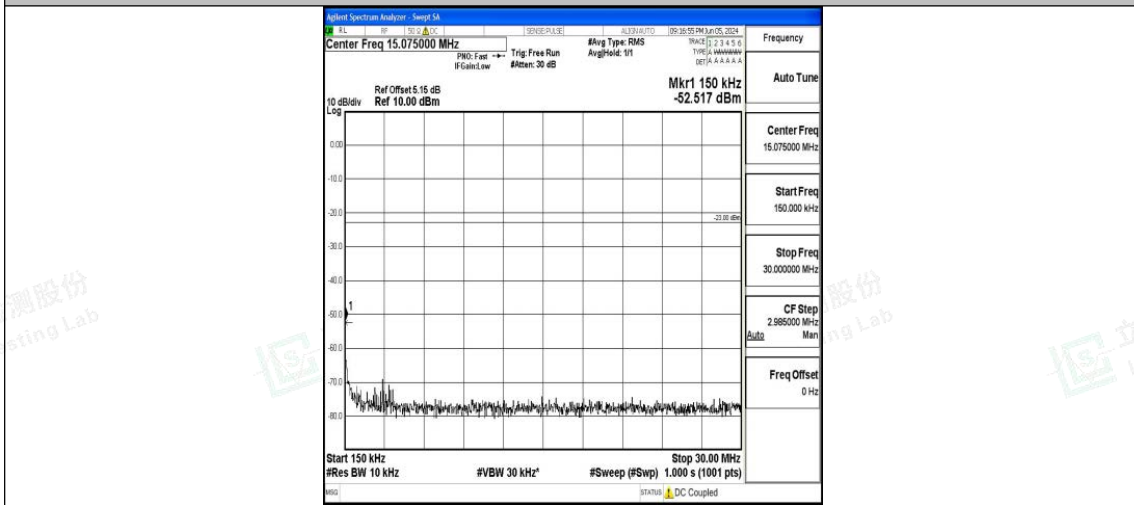

Band71_5MHz_16QAM_133297_1RB#0_0.009~0.15_0.009~0.15

Band71_5MHz_16QAM_133297_1RB#0_0.15~30_0.15~30