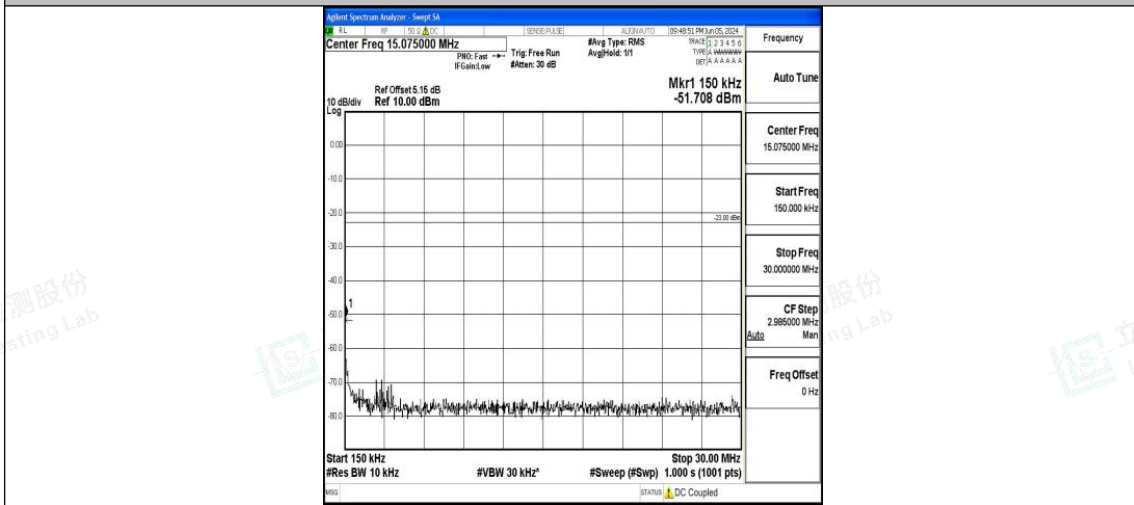

Band71\_10MHz\_16QAM\_133297\_1RB#0\_30~1000\_30~1000

Band71\_10MHz\_16QAM\_133297\_1RB#0\_1000~3000\_1000~3000

Band71\_10MHz\_16QAM\_133297\_1RB#0\_3000~10000\_3000~10000

Band71\_10MHz\_QPSK\_133422\_1RB#0\_0.009~0.15\_0.009~0.15