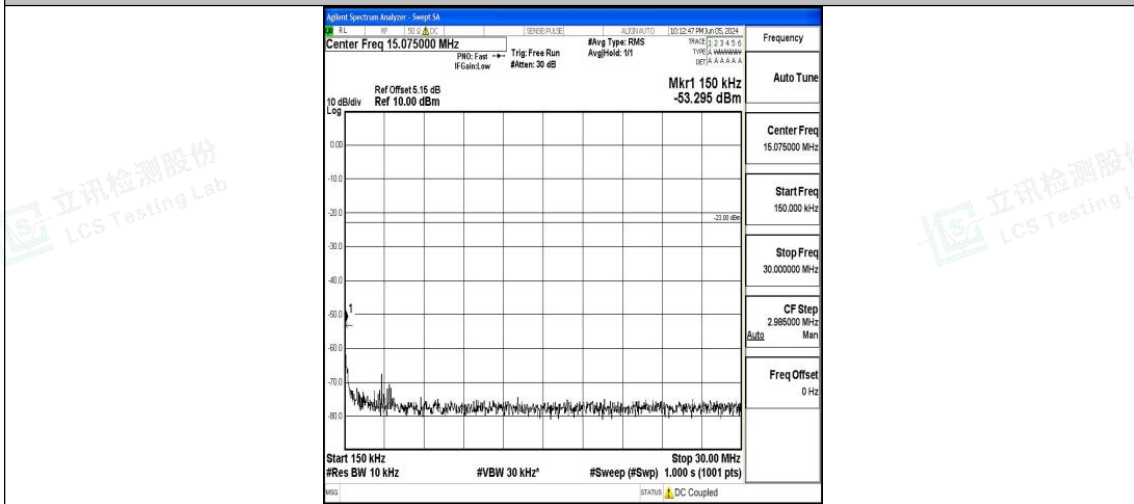

Band71_15MHz_QPSK_133197_1RB#0_0.009~0.15_0.009~0.15

Band71_15MHz_QPSK_133197_1RB#0_0.15~30_0.15~30