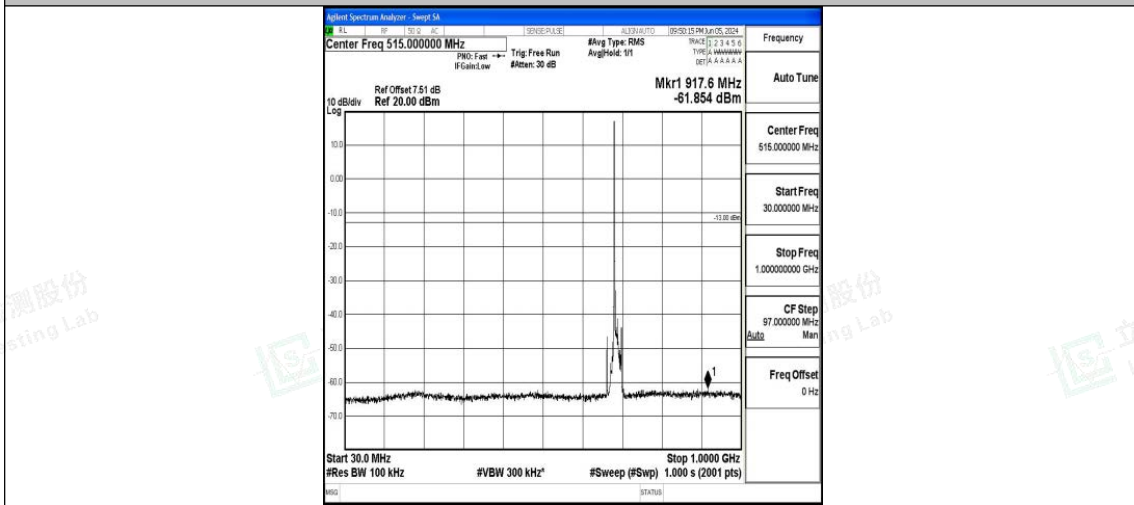

Band71_10MHz_16QAM_133422_1RB#0_0.15~30_0.15~30

Band71_10MHz_16QAM_133422_1RB#0_30~1000_30~1000