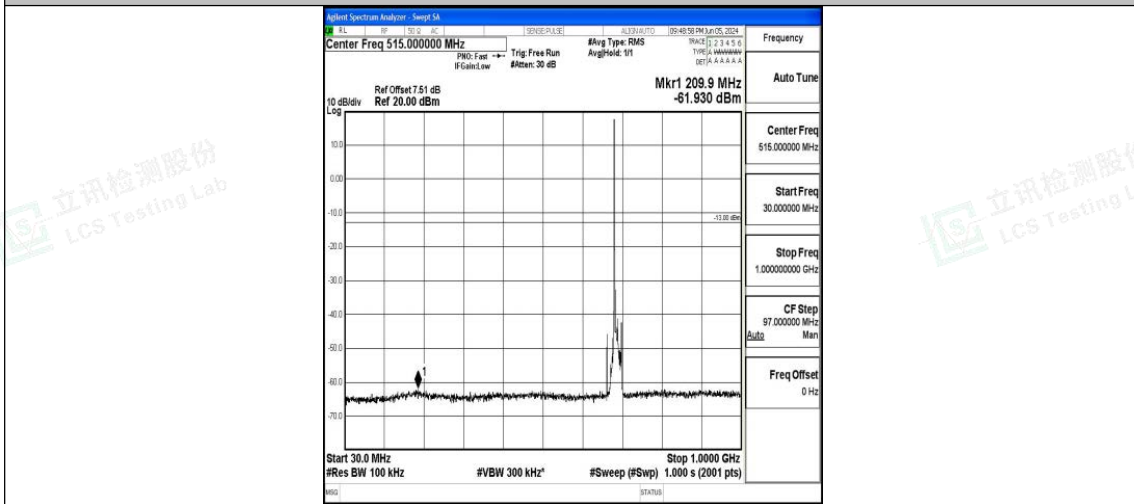

Band71_10MHz_QPSK_133422_1RB#0_0.15~30_0.15~30

Band71_10MHz_QPSK_133422_1RB#0_30~1000_30~1000