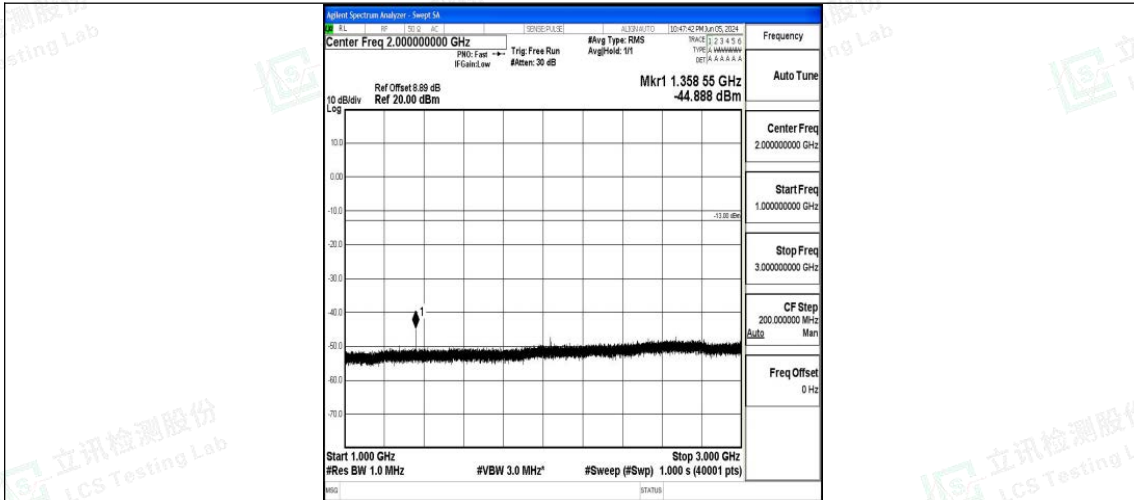

Band71_20MHz_16QAM_133222_1RB#0_3000~10000_3000~10000

Band71_20MHz_QPSK_133372_1RB#0_1000~3000_1000~3000