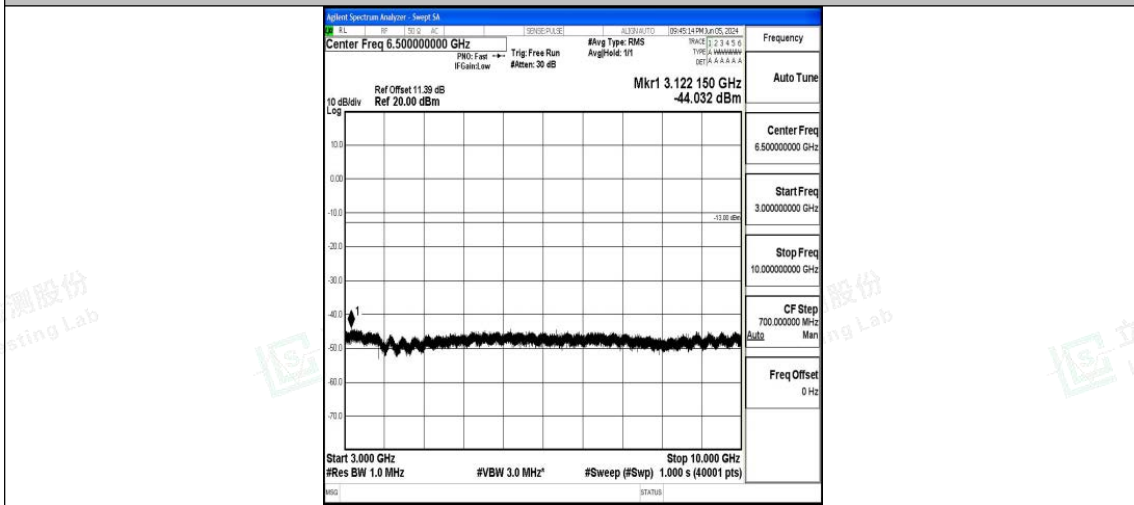

Band71_10MHz_16QAM_133172_1RB#0_1000~3000_1000~3000

Band71_10MHz_16QAM_133172_1RB#0_3000~10000_3000~10000