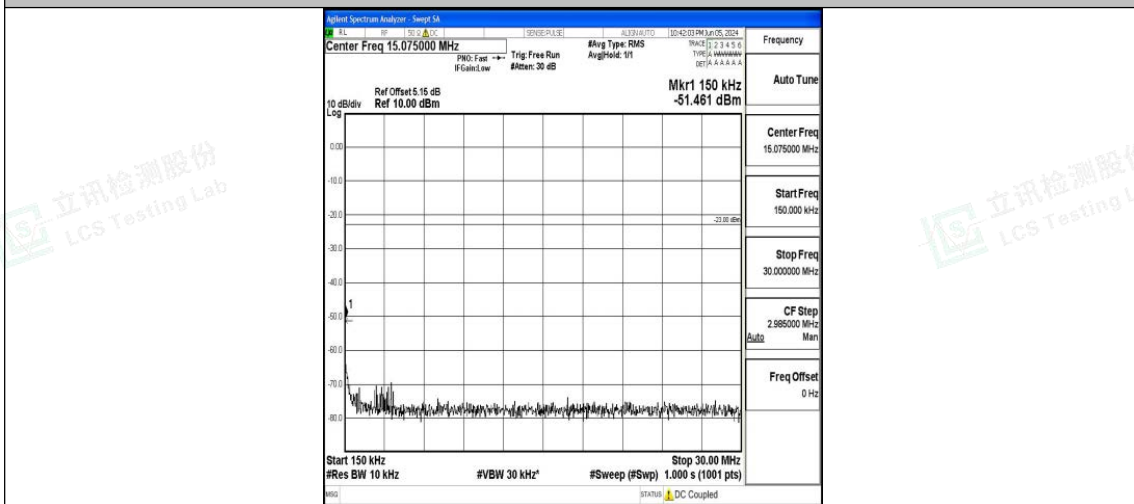

Band71\_15MHz\_16QAM\_133397\_1RB#0\_30~1000\_30~1000

Band71\_15MHz\_16QAM\_133397\_1RB#0\_1000~3000\_1000~3000

Band71\_15MHz\_16QAM\_133397\_1RB#0\_3000~10000\_3000~10000

Band71\_20MHz\_QPSK\_133222\_1RB#0\_0.009~0.15\_0.009~0.15