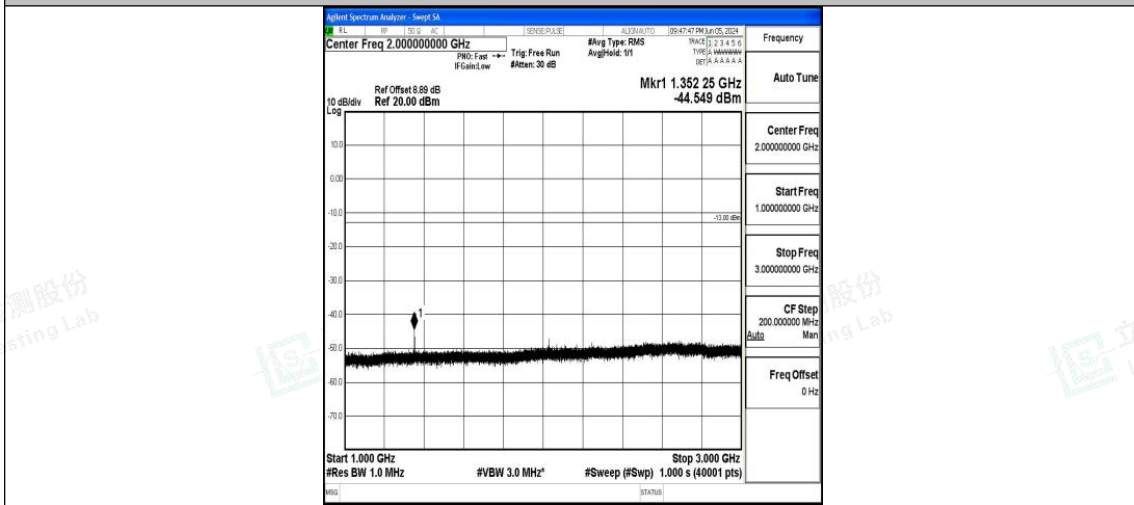

Band71\_10MHz\_16QAM\_133297\_1RB#0\_30~1000\_30~1000

Band71\_10MHz\_16QAM\_133297\_1RB#0\_1000~3000\_1000~3000

Band71\_10MHz\_16QAM\_133297\_1RB#0\_3000~10000\_3000~10000

Band71\_10MHz\_QPSK\_133422\_1RB#0\_0.009~0.15\_0.009~0.15