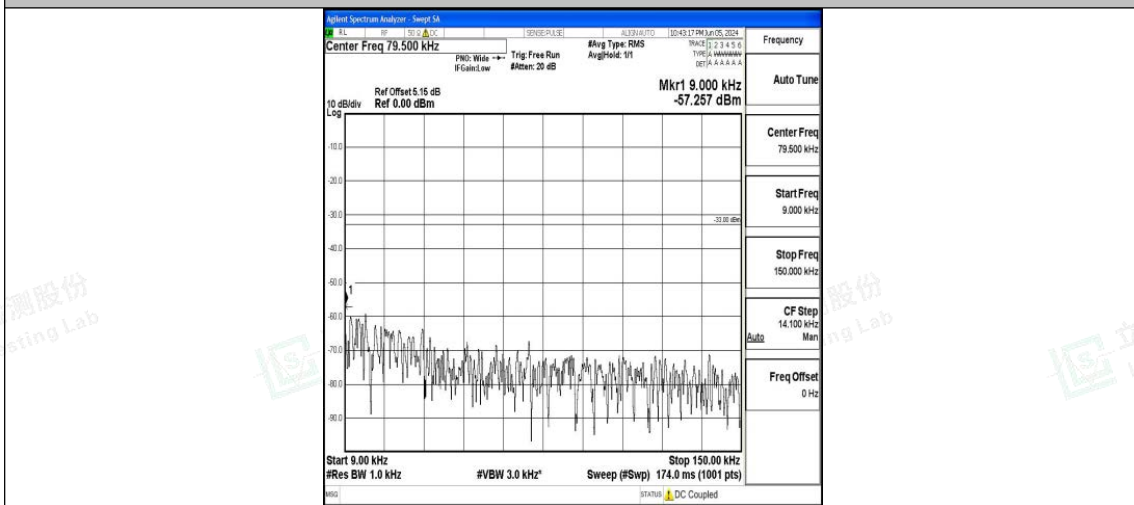

Band71_20MHz_QPSK_133222_1RB#0_3000~10000_3000~10000

Band71_20MHz_16QAM_133222_1RB#0_0.009~0.15_0.009~0.15