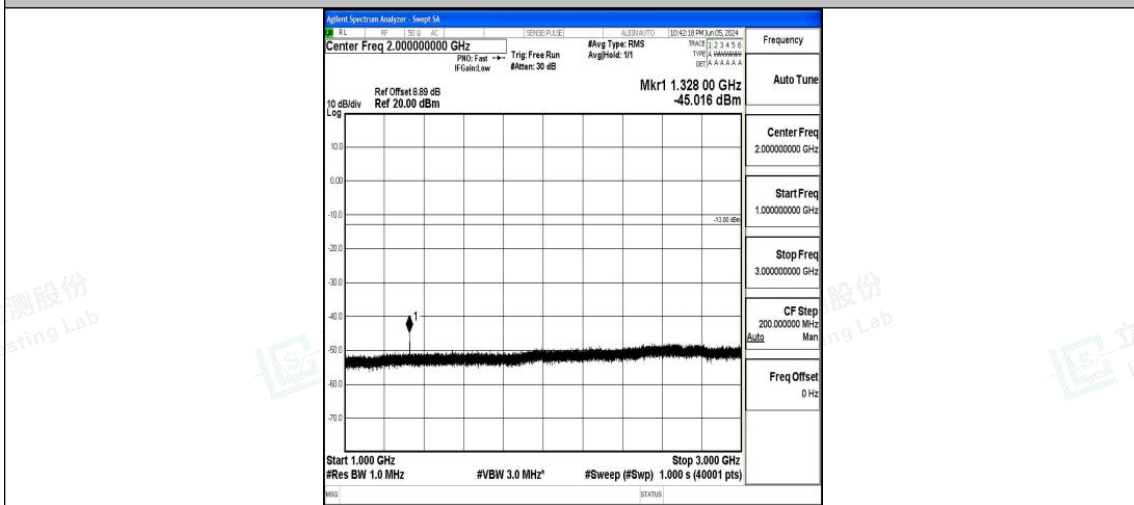

Band71_20MHz_QPSK_133222_1RB#0_30~1000_30~1000

Band71_20MHz_QPSK_133222_1RB#0_1000~3000_1000~3000