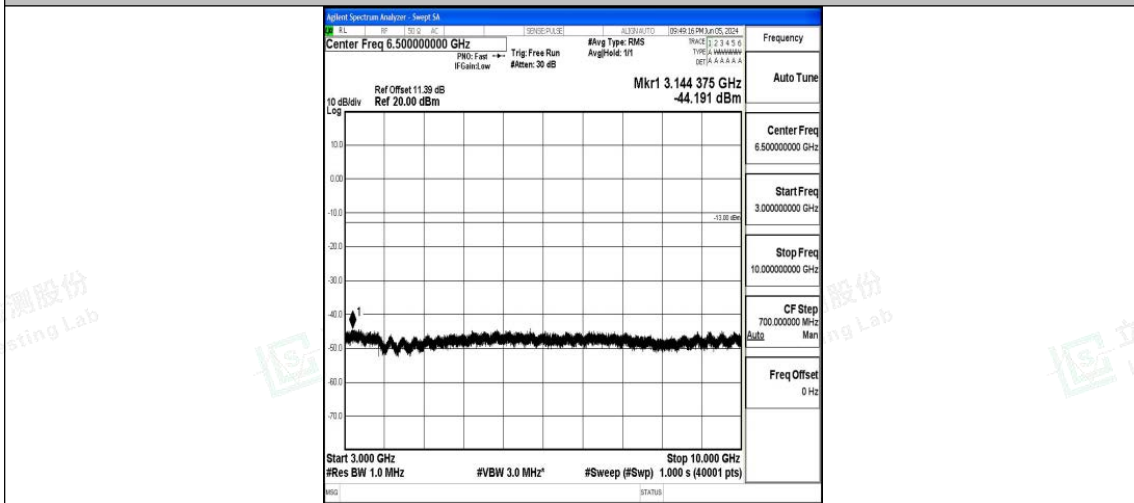

Band71\_10MHz\_QPSK\_133422\_1RB#0\_0.15~30\_0.15~30

Band71\_10MHz\_QPSK\_133422\_1RB#0\_30~1000\_30~1000

Band71\_10MHz\_QPSK\_133422\_1RB#0\_1000~3000\_1000~3000

Band71\_10MHz\_QPSK\_133422\_1RB#0\_3000~10000\_3000~10000