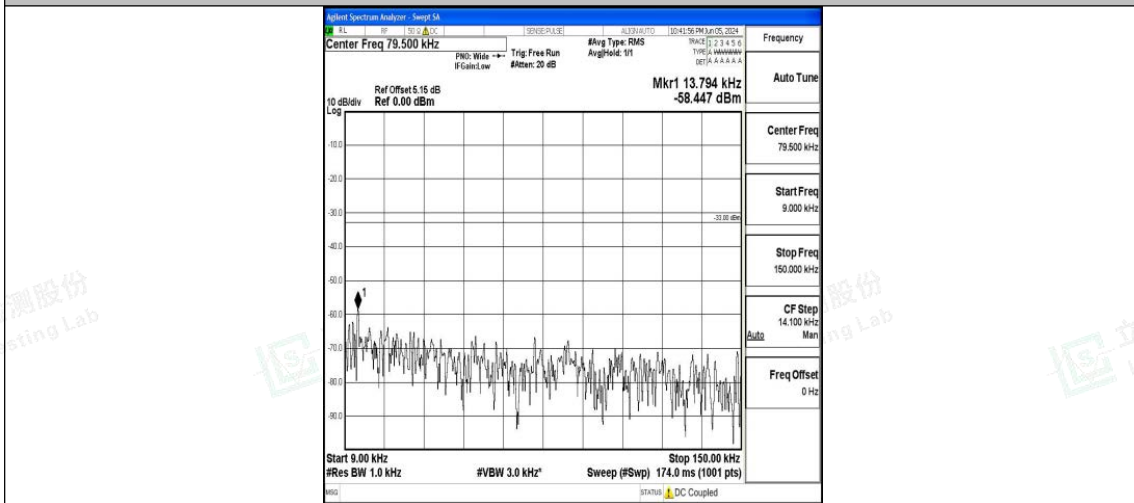

Band71\_15MHz\_16QAM\_133397\_1RB#0\_30~1000\_30~1000

Band71\_15MHz\_16QAM\_133397\_1RB#0\_1000~3000\_1000~3000

Band71\_15MHz\_16QAM\_133397\_1RB#0\_3000~10000\_3000~10000

Band71\_20MHz\_QPSK\_133222\_1RB#0\_0.009~0.15\_0.009~0.15