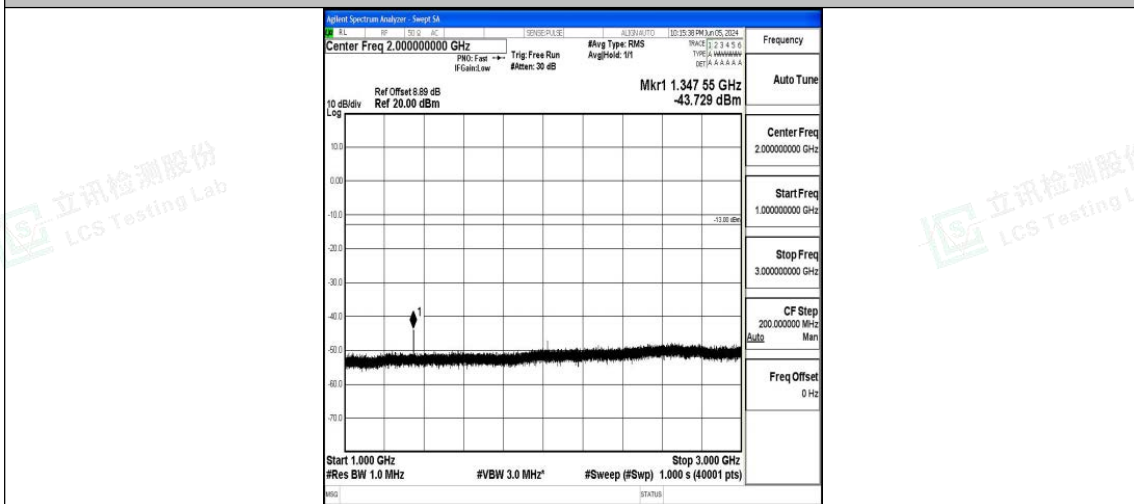

Band71\_15MHz\_QPSK\_133197\_1RB#0\_1000~3000\_1000~3000

Band71\_15MHz\_QPSK\_133297\_1RB#0\_0.009~0.15\_0.009~0.15

Band71\_15MHz\_QPSK\_133297\_1RB#0\_0.15~30\_0.15~30

Band71\_15MHz\_QPSK\_133297\_1RB#0\_30~1000\_30~1000