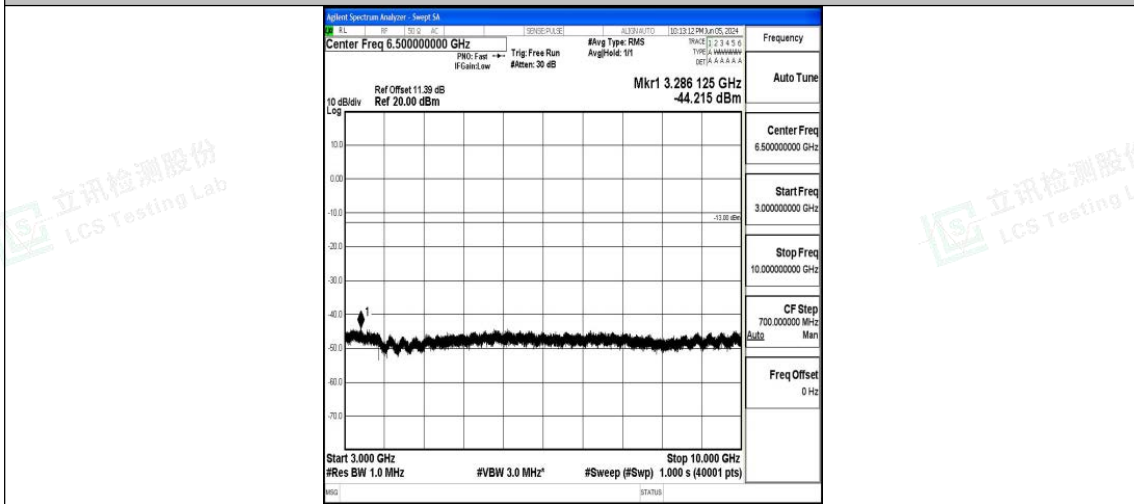

Band71\_10MHz\_16QAM\_133172\_1RB#0\_30~1000\_30~1000

Band71\_10MHz\_16QAM\_133172\_1RB#0\_1000~3000\_1000~3000

Band71\_10MHz\_16QAM\_133172\_1RB#0\_3000~10000\_3000~10000

Band71\_15MHz\_QPSK\_133197\_1RB#0\_3000~10000\_3000~10000