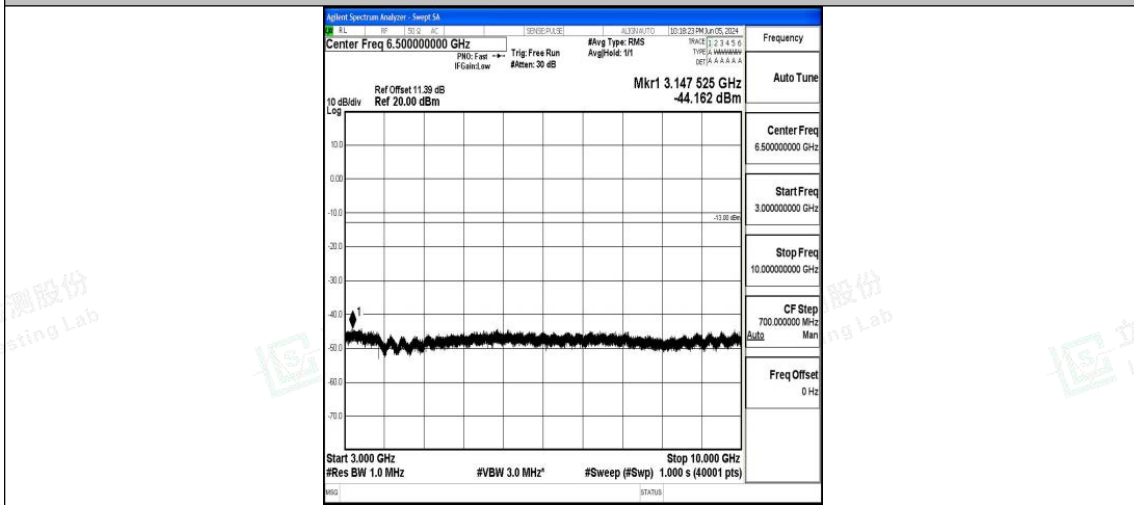

Band71_15MHz_QPSK_133397_1RB#0_1000~3000_1000~3000

Band71_15MHz_QPSK_133397_1RB#0_3000~10000_3000~10000