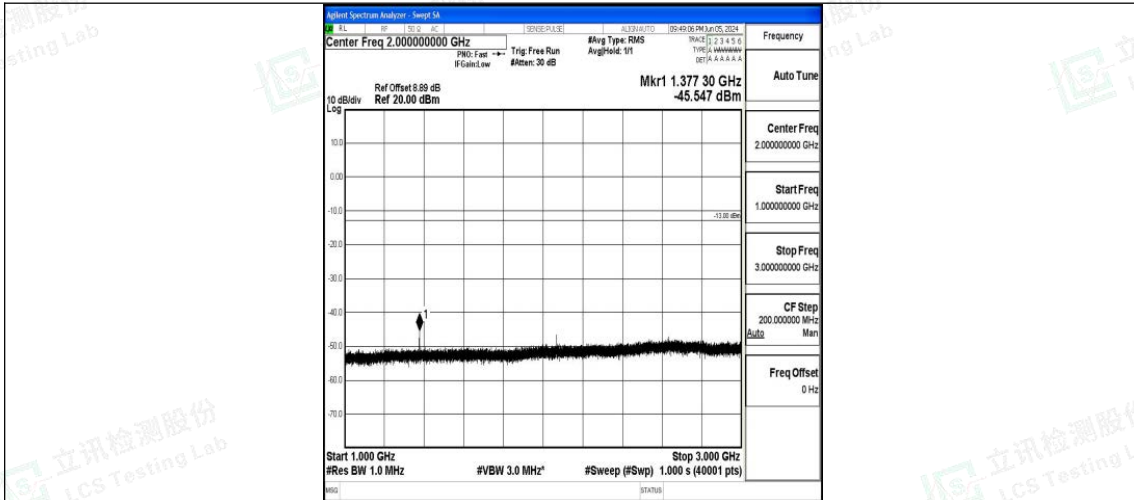

Band71_10MHz_QPSK_133422_1RB#0_30~1000_30~1000

Band71_10MHz_QPSK_133422_1RB#0_1000~3000_1000~3000