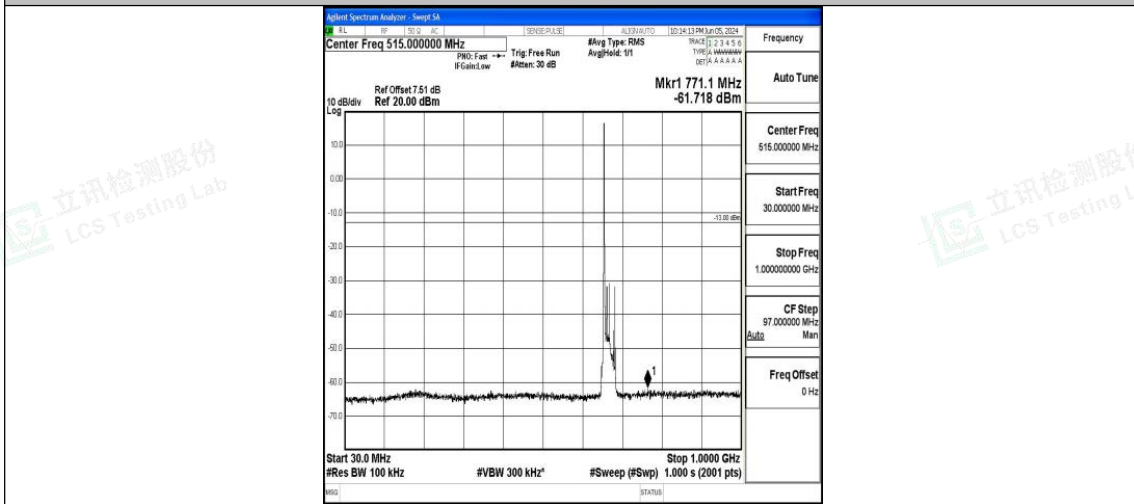

Band71_15MHz_16QAM_133197_1RB#0_0.15~30_0.15~30

Band71_15MHz_16QAM_133197_1RB#0_30~1000_30~1000