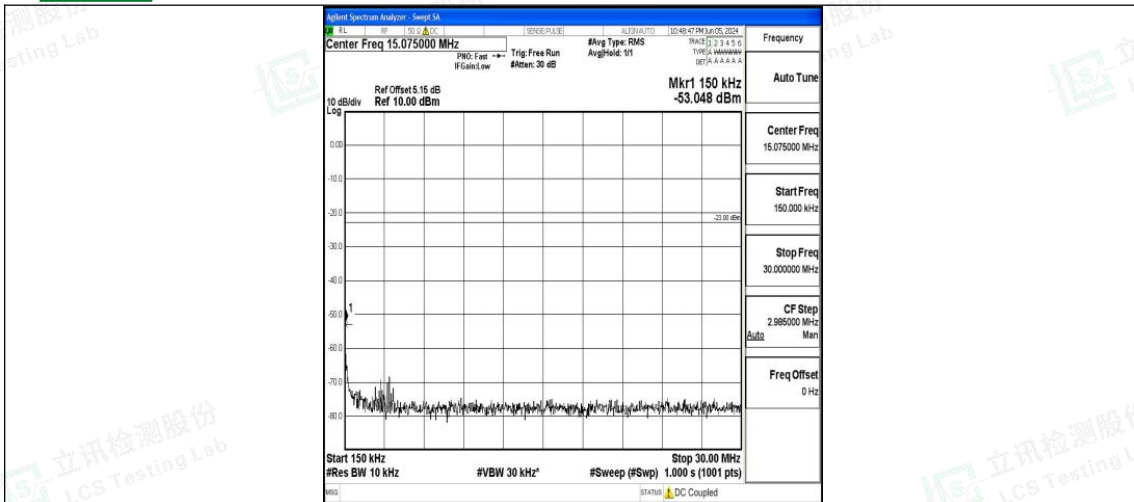

Band71_20MHz_16QAM_133372_1RB#0_0.009~0.15_0.009~0.15

Band71_20MHz_16QAM_133372_1RB#0_0.15~30_0.15~30