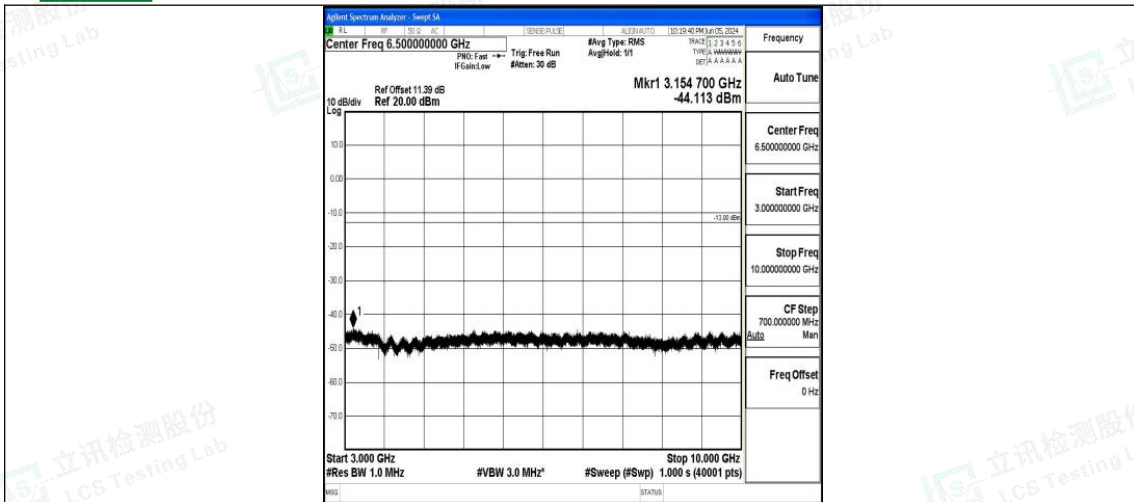

Band71_15MHz_16QAM_133397_1RB#0_1000~3000_1000~3000

Band71_15MHz_16QAM_133397_1RB#0_3000~10000_3000~10000