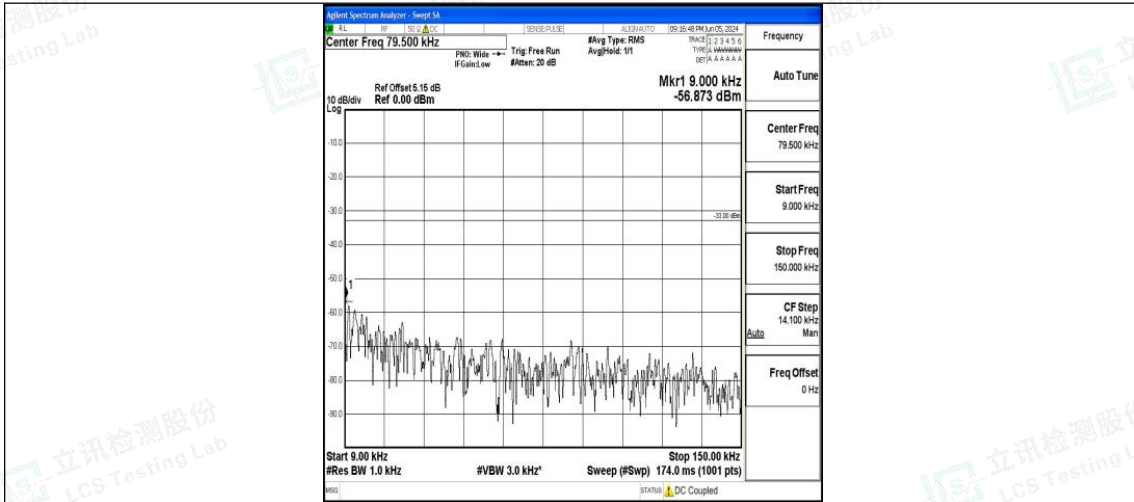

Band71\_15MHz\_QPSK\_133297\_1RB#0\_1000~3000\_1000~3000

Band71\_15MHz\_QPSK\_133297\_1RB#0\_3000~10000\_3000~10000

Band71\_15MHz\_16QAM\_133297\_1RB#0\_0.009~0.15\_0.009~0.15

Band71\_5MHz\_QPSK\_133297\_1RB#0\_3000~10000\_3000~10000