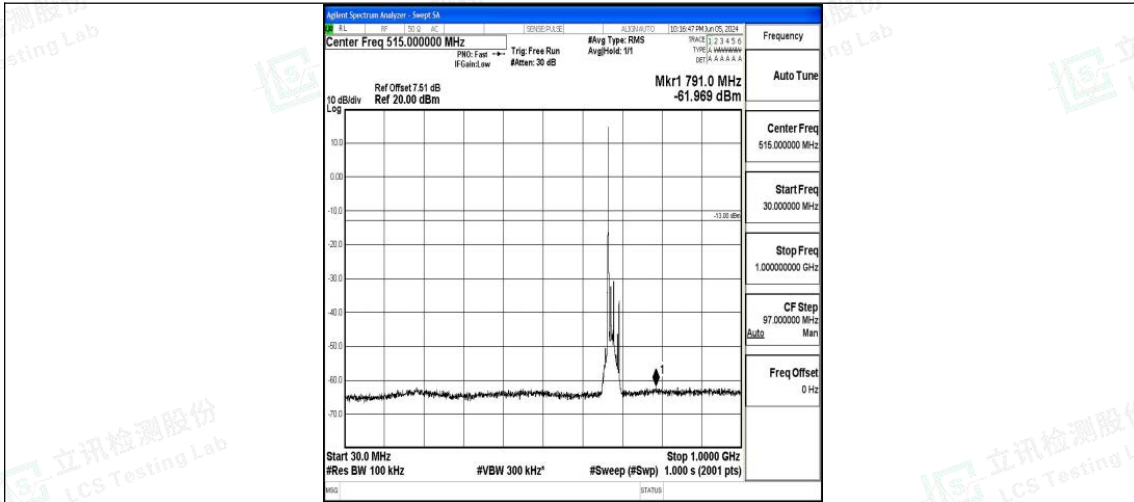

Band71_15MHz_16QAM_133297_1RB#0_0.15~30_0.15~30

Band71_15MHz_16QAM_133297_1RB#0_30~1000_30~1000