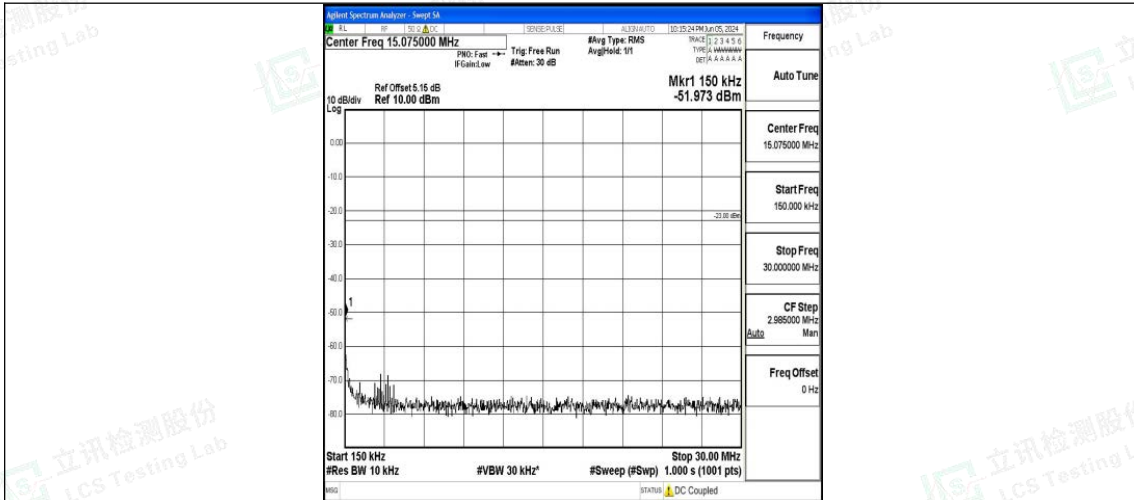

Band71_15MHz_QPSK_133297_1RB#0_0.009~0.15_0.009~0.15

Band71_15MHz_QPSK_133297_1RB#0_0.15~30_0.15~30