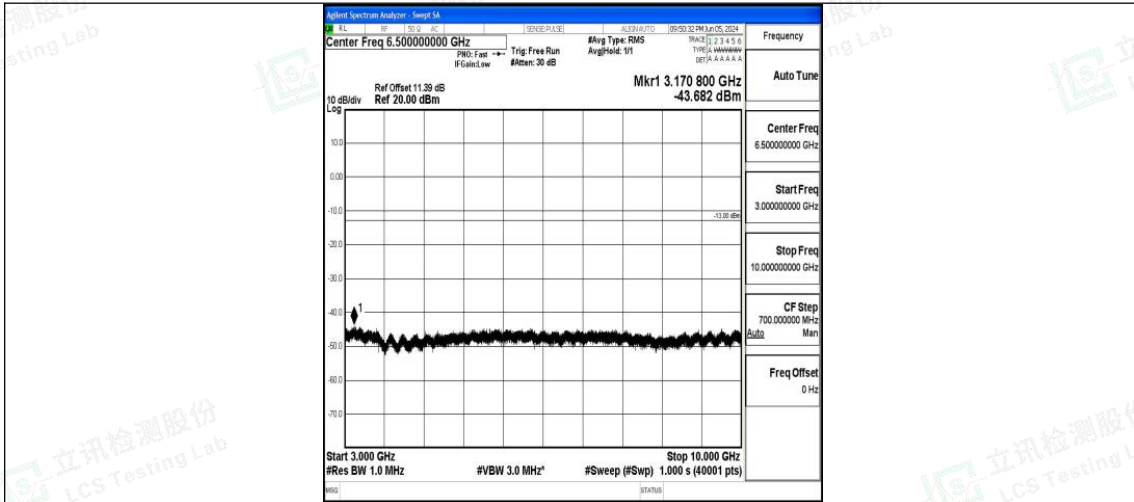

Band71\_10MHz\_16QAM\_133422\_1RB#0\_0.009~0.15\_0.009~0.15

Band71\_10MHz\_16QAM\_133422\_1RB#0\_0.15~30\_0.15~30

Band71\_10MHz\_16QAM\_133422\_1RB#0\_30~1000\_30~1000

Band71\_10MHz\_16QAM\_133422\_1RB#0\_1000~3000\_1000~3000