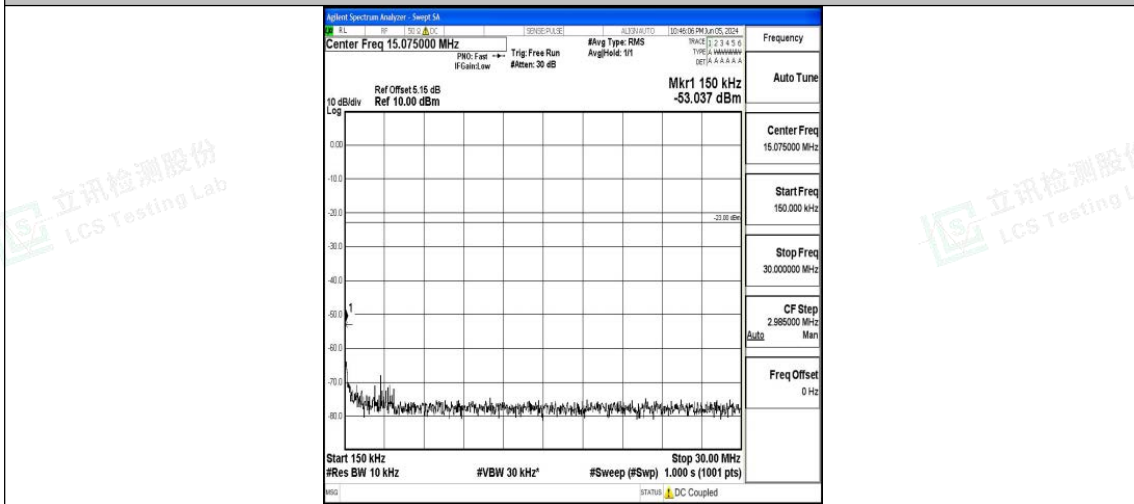

Band71_20MHz_16QAM_133322_1RB#0_0.009~0.15_0.009~0.15

Band71_20MHz_16QAM_133322_1RB#0_0.15~30_0.15~30