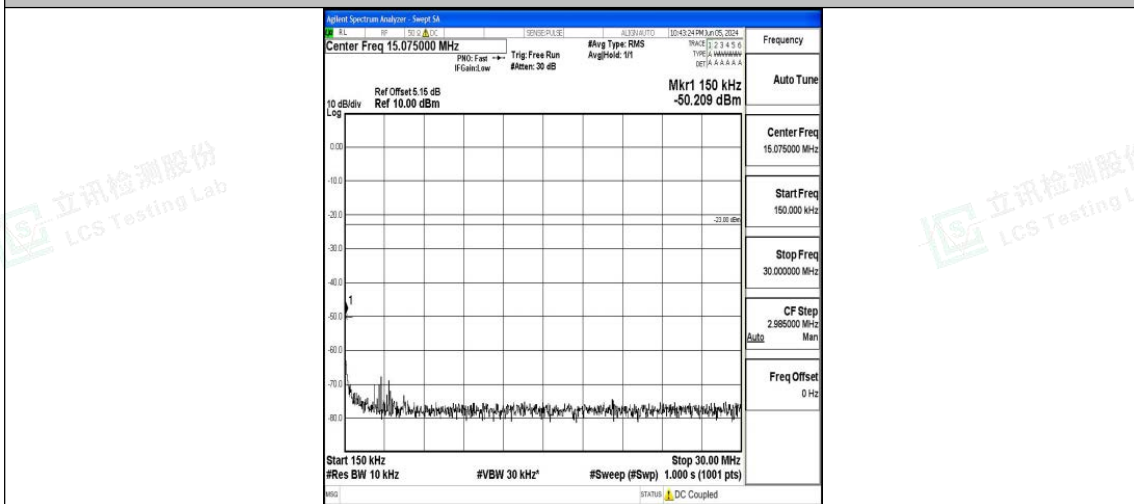

Band71_20MHz_16QAM_133222_1RB#0_0.009~0.15_0.009~0.15

Band71_20MHz_16QAM_133222_1RB#0_0.15~30_0.15~30