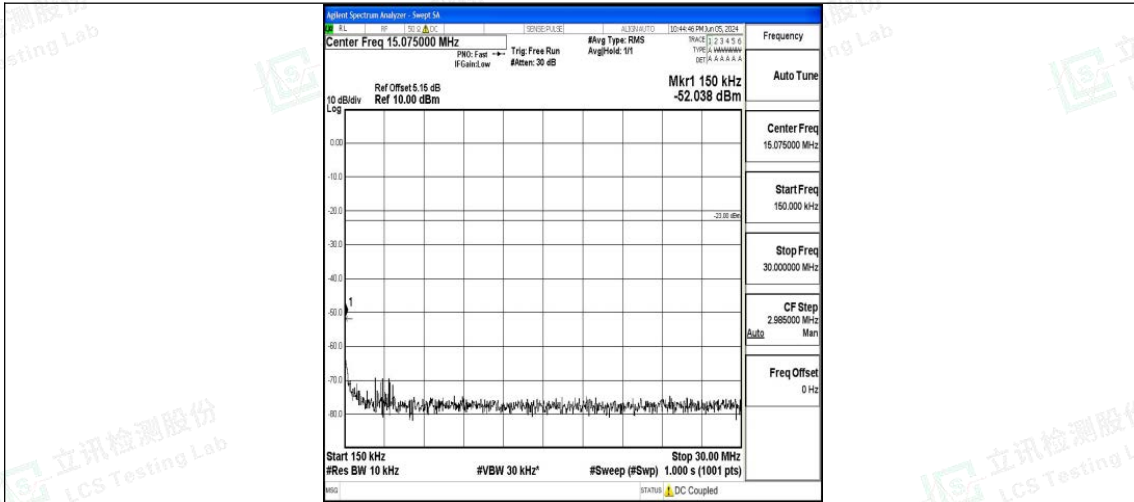

Band71\_20MHz\_QPSK\_133222\_1RB#0\_0.15~30\_0.15~30

Band71\_20MHz\_QPSK\_133222\_1RB#0\_30~1000\_30~1000

Band71\_20MHz\_QPSK\_133222\_1RB#0\_1000~3000\_1000~3000

Band71\_20MHz\_QPSK\_133322\_1RB#0\_0.009~0.15\_0.009~0.15