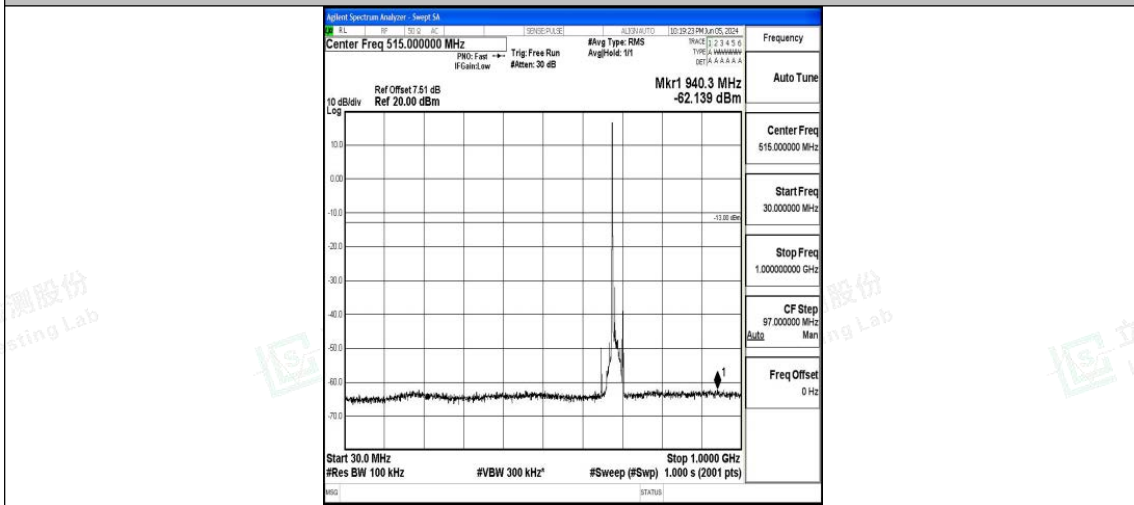

Band71\_15MHz\_QPSK\_133397\_1RB#0\_1000~3000\_1000~3000

Band71\_15MHz\_QPSK\_133397\_1RB#0\_3000~10000\_3000~10000

Band71\_15MHz\_16QAM\_133397\_1RB#0\_0.009~0.15\_0.009~0.15

Band71\_15MHz\_16QAM\_133397\_1RB#0\_0.15~30\_0.15~30