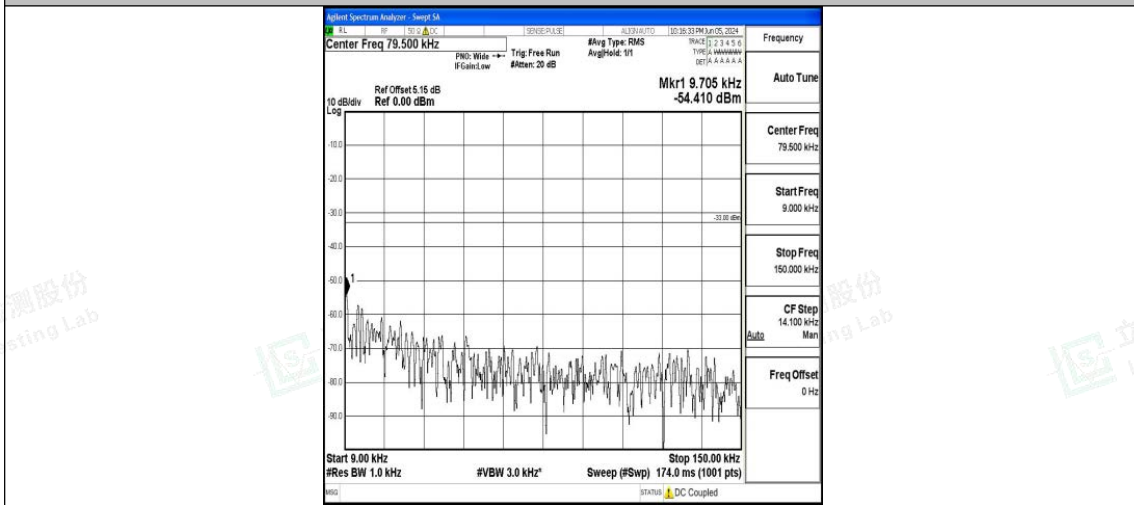

Band71_15MHz_QPSK_133297_1RB#0_3000~10000_3000~10000

Band71_15MHz_16QAM_133297_1RB#0_0.009~0.15_0.009~0.15