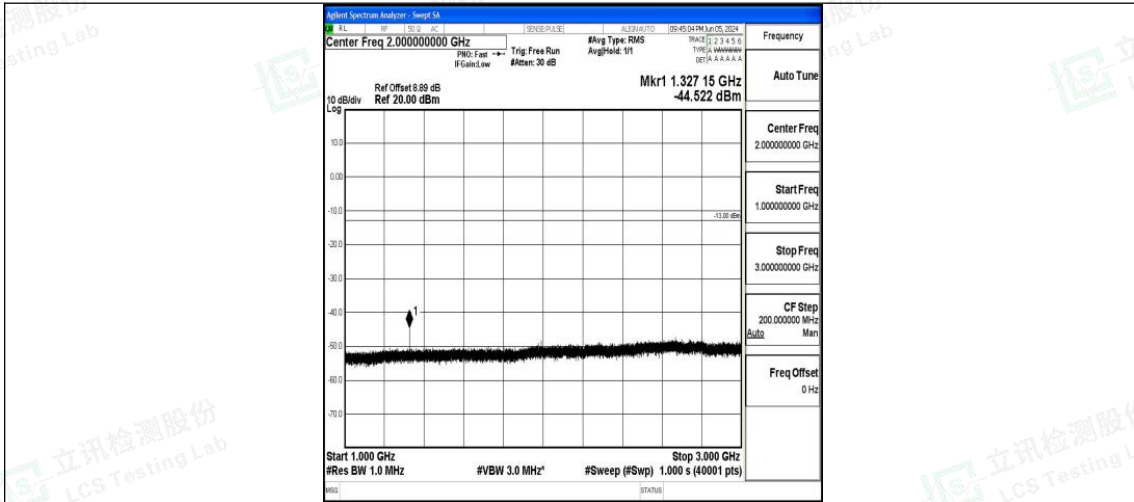

Band71_10MHz_16QAM_133172_1RB#0_30~1000_30~1000

Band71_10MHz_16QAM_133172_1RB#0_1000~3000_1000~3000