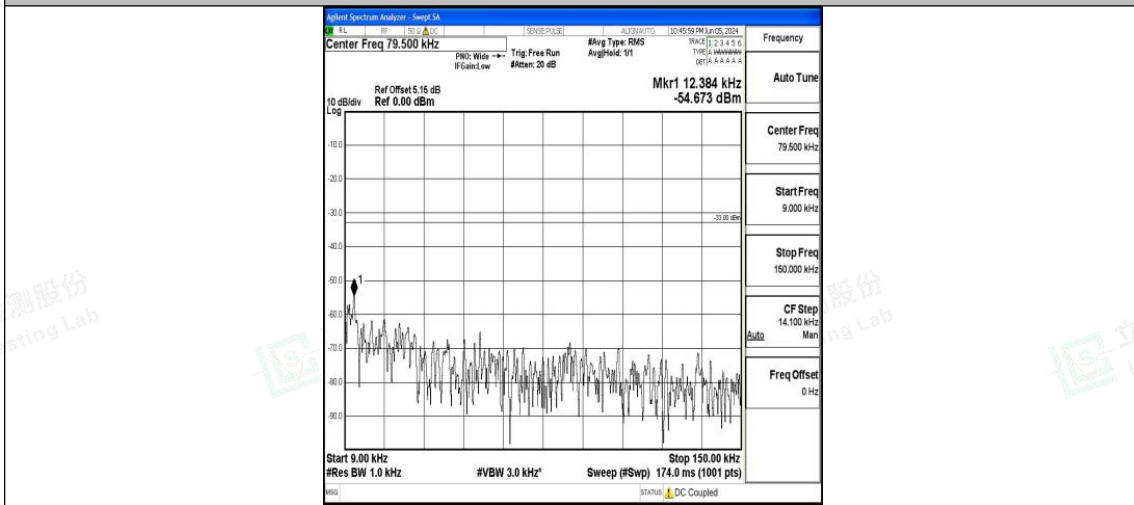

Band71\_20MHz\_QPSK\_133322\_1RB#0\_0.15~30\_0.15~30

Band71\_20MHz\_QPSK\_133322\_1RB#0\_30~1000\_30~1000

Band71\_20MHz\_QPSK\_133322\_1RB#0\_1000~3000\_1000~3000

Band71\_20MHz\_QPSK\_133322\_1RB#0\_3000~10000\_3000~10000