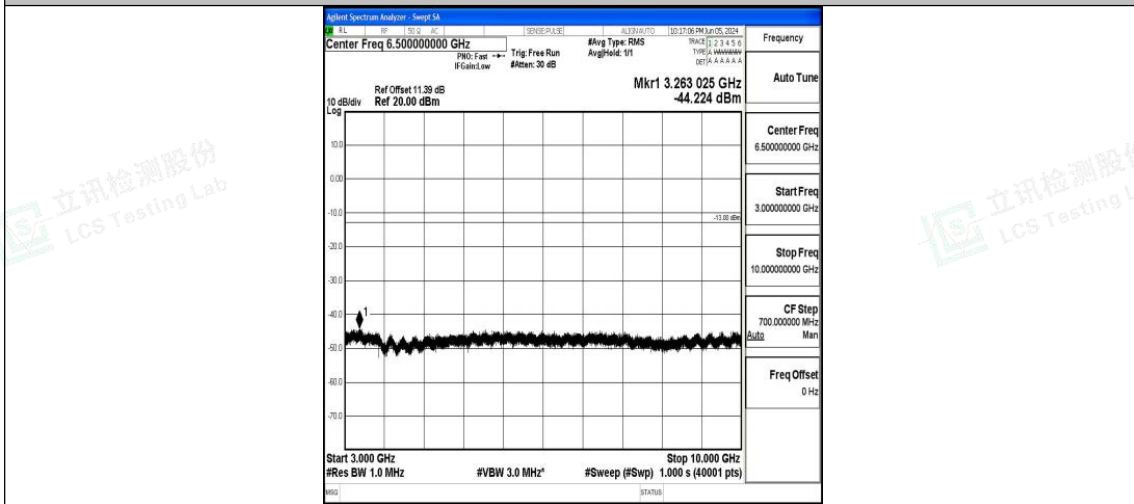

Band71\_15MHz\_16QAM\_133197\_1RB#0\_3000~10000\_3000~10000

Band71\_15MHz\_16QAM\_133297\_1RB#0\_0.15~30\_0.15~30

Band71\_15MHz\_16QAM\_133297\_1RB#0\_30~1000\_30~1000

Band71\_15MHz\_16QAM\_133297\_1RB#0\_1000~3000\_1000~3000