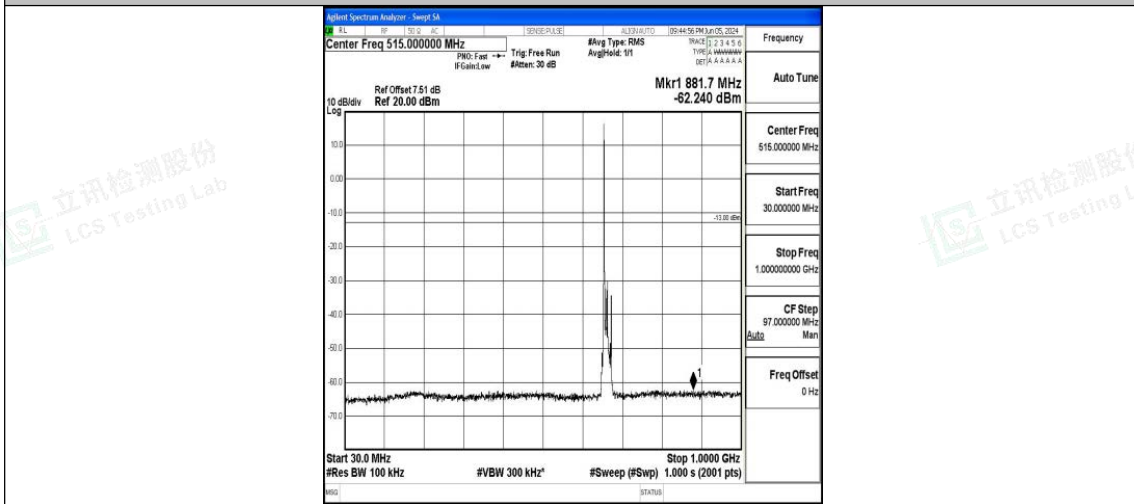

Band71\_5MHz\_16QAM\_133297\_1RB#0\_3000~10000\_3000~10000

Band71\_10MHz\_QPSK\_133172\_1RB#0\_3000~10000\_3000~10000

Band71\_10MHz\_16QAM\_133172\_1RB#0\_0.009~0.15\_0.009~0.15

Band71\_10MHz\_16QAM\_133172\_1RB#0\_0.15~30\_0.15~30