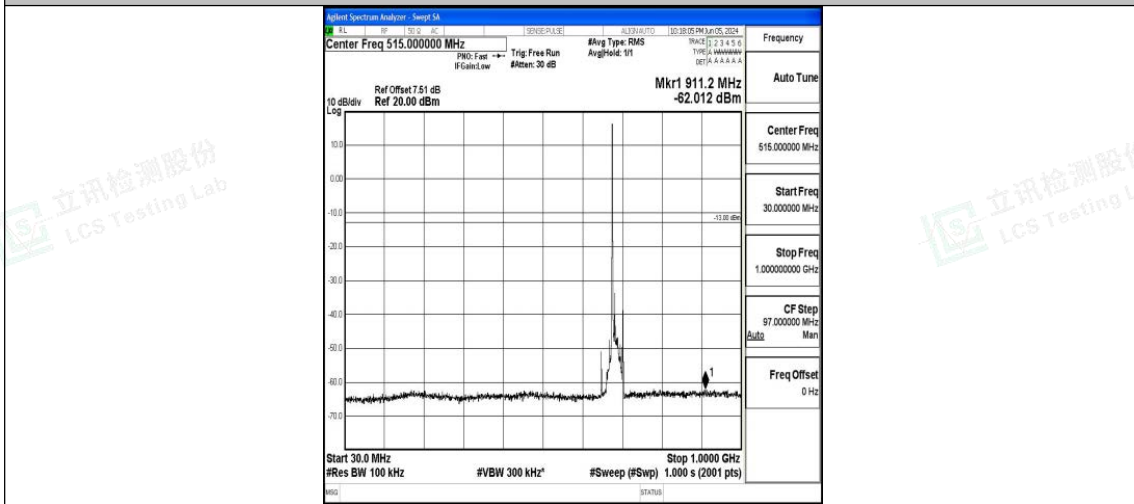

Band71\_15MHz\_16QAM\_133297\_1RB#0\_3000~10000\_3000~10000

Band71\_15MHz\_QPSK\_133397\_1RB#0\_0.009~0.15\_0.009~0.15

Band71\_15MHz\_QPSK\_133397\_1RB#0\_0.15~30\_0.15~30

Band71\_15MHz\_QPSK\_133397\_1RB#0\_30~1000\_30~1000