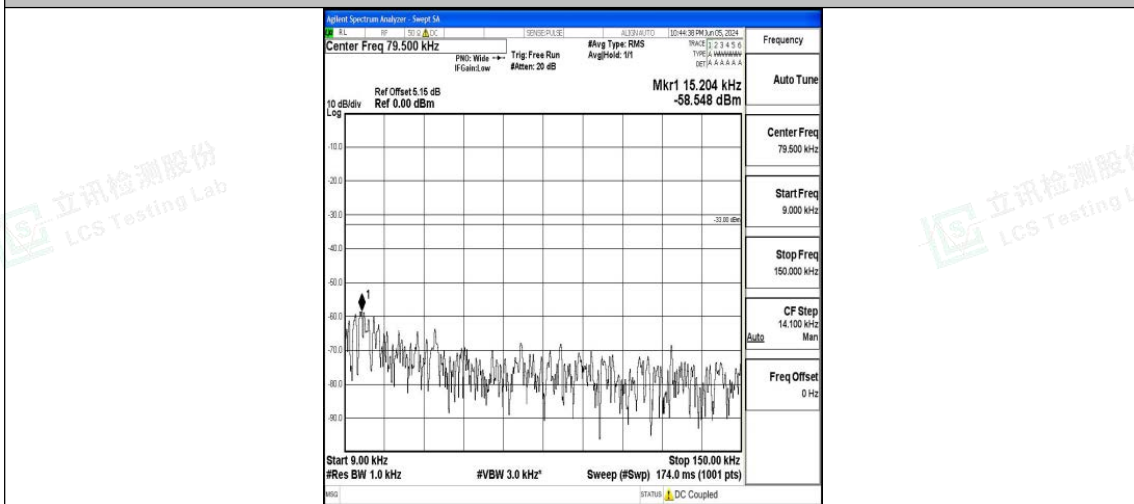

Band71\_20MHz\_QPSK\_133222\_1RB#0\_0.15~30\_0.15~30

Band71\_20MHz\_QPSK\_133222\_1RB#0\_30~1000\_30~1000

Band71\_20MHz\_QPSK\_133222\_1RB#0\_1000~3000\_1000~3000

Band71\_20MHz\_QPSK\_133322\_1RB#0\_0.009~0.15\_0.009~0.15