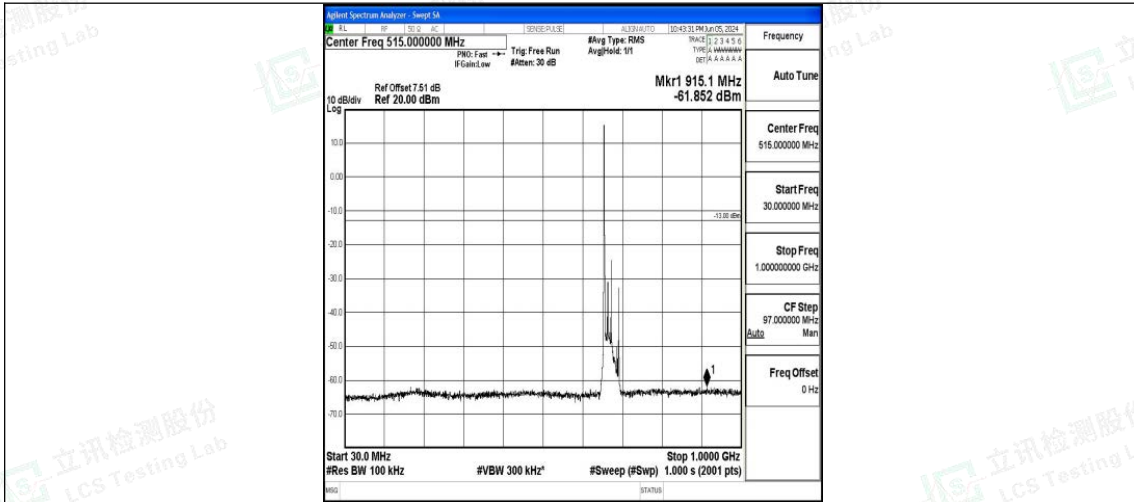

Band71\_20MHz\_QPSK\_133222\_1RB#0\_3000~10000\_3000~10000

Band71\_20MHz\_16QAM\_133222\_1RB#0\_0.009~0.15\_0.009~0.15

Band71\_20MHz\_16QAM\_133222\_1RB#0\_0.15~30\_0.15~30

Band71\_20MHz\_16QAM\_133222\_1RB#0\_30~1000\_30~1000