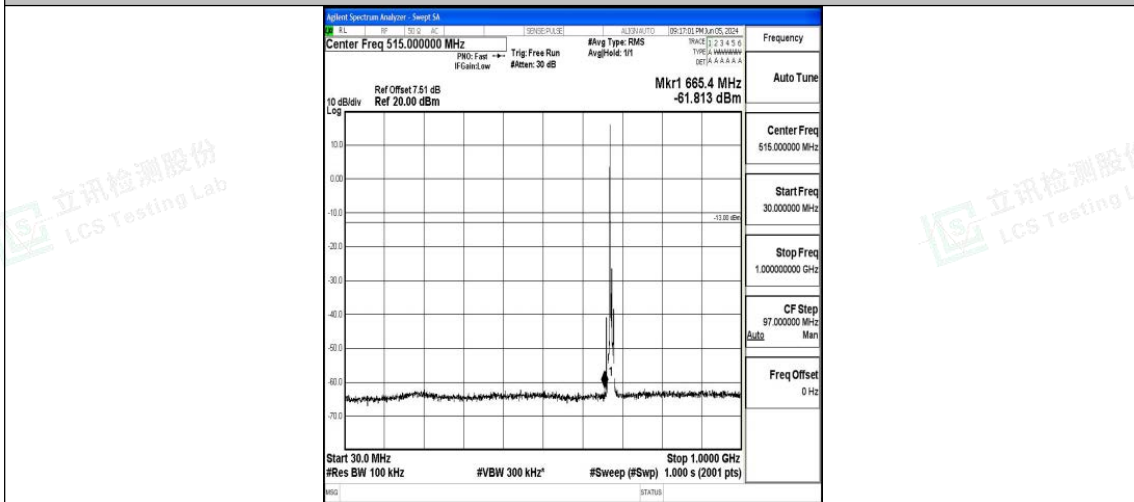

Band71_5MHz_16QAM_133297_1RB#0_0.15~30_0.15~30

Band71_5MHz_16QAM_133297_1RB#0_30~1000_30~1000