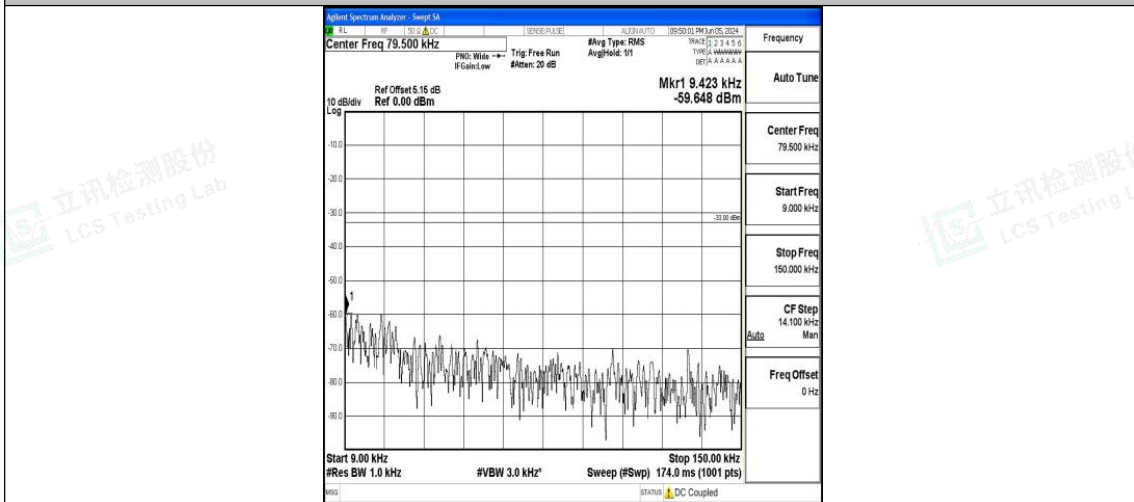

Band71\_10MHz\_QPSK\_133422\_1RB#0\_0.15~30\_0.15~30

Band71\_10MHz\_QPSK\_133422\_1RB#0\_30~1000\_30~1000

Band71\_10MHz\_QPSK\_133422\_1RB#0\_1000~3000\_1000~3000

Band71\_10MHz\_QPSK\_133422\_1RB#0\_3000~10000\_3000~10000