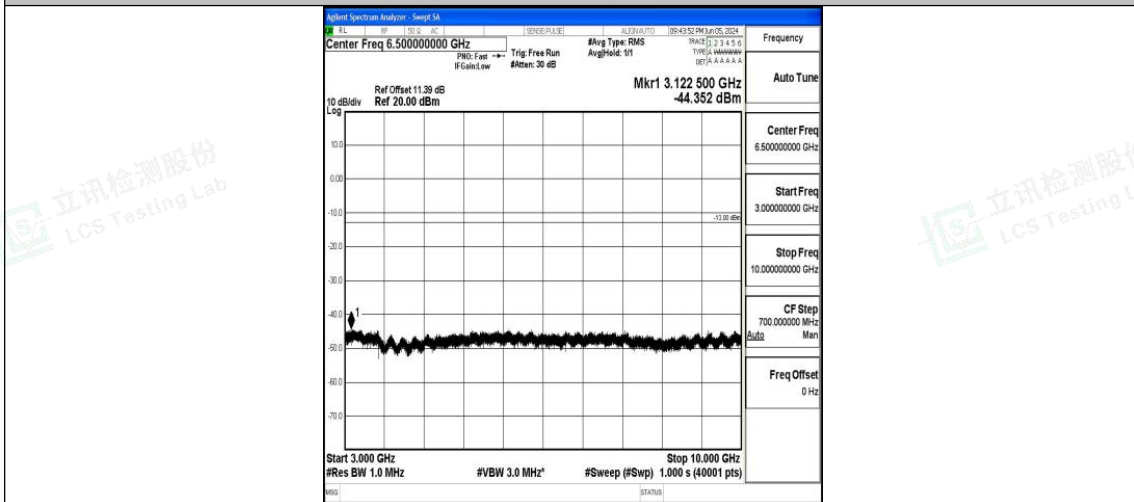

Band71_5MHz_16QAM_133297_1RB#0_3000~10000_3000~10000

Band71_10MHz_QPSK_133172_1RB#0_3000~10000_3000~10000