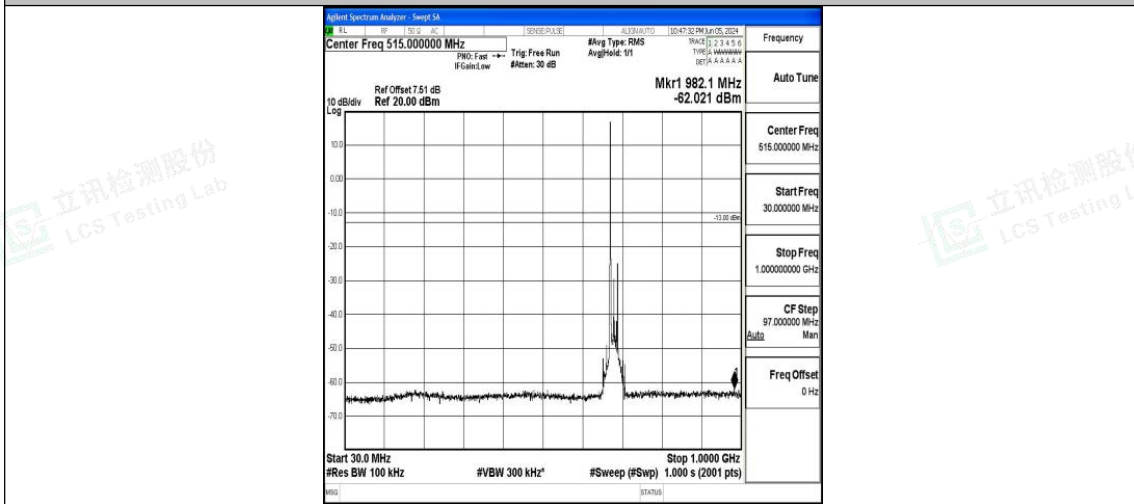

Band71\_20MHz\_16QAM\_133322\_1RB#0\_3000~10000\_3000~10000

Band71\_20MHz\_QPSK\_133372\_1RB#0\_0.009~0.15\_0.009~0.15

Band71\_20MHz\_QPSK\_133372\_1RB#0\_0.15~30\_0.15~30

Band71\_20MHz\_QPSK\_133372\_1RB#0\_30~1000\_30~1000