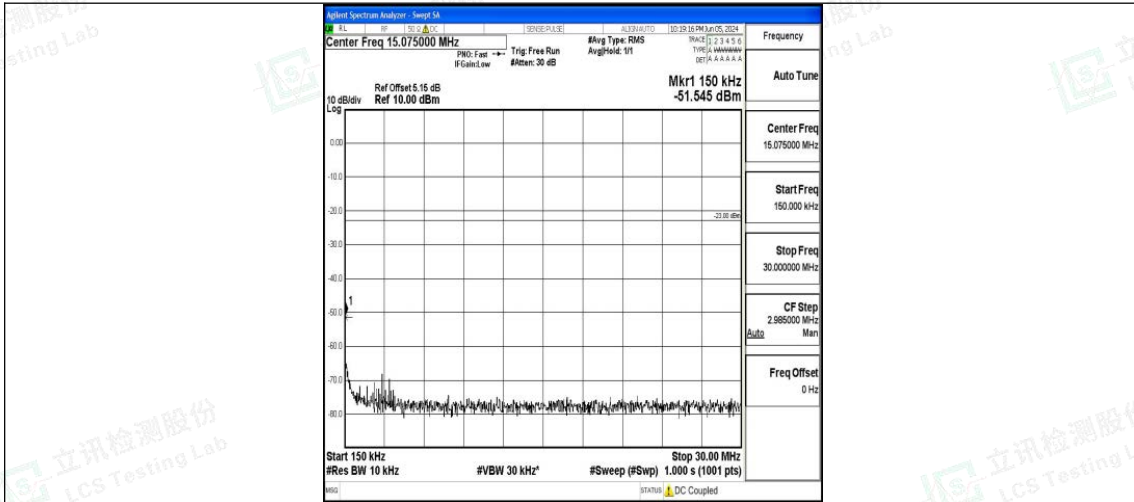

Band71\_15MHz\_QPSK\_133397\_1RB#0\_1000~3000\_1000~3000

Band71\_15MHz\_QPSK\_133397\_1RB#0\_3000~10000\_3000~10000

Band71\_15MHz\_16QAM\_133397\_1RB#0\_0.009~0.15\_0.009~0.15

Band71\_15MHz\_16QAM\_133397\_1RB#0\_0.15~30\_0.15~30