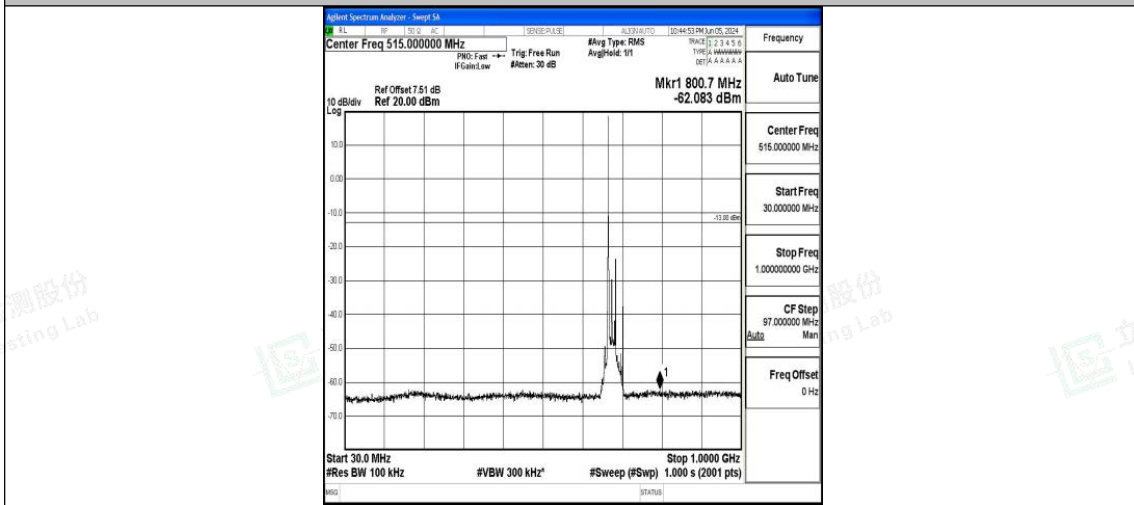

Band71_20MHz_QPSK_133322_1RB#0_0.15~30_0.15~30

Band71_20MHz_QPSK_133322_1RB#0_30~1000_30~1000