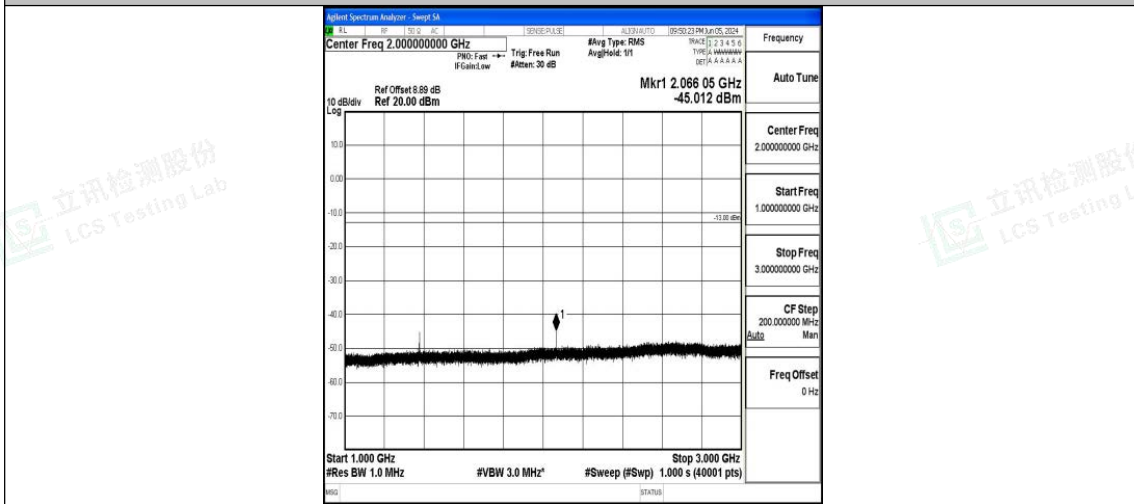

Band71\_10MHz\_16QAM\_133422\_1RB#0\_0.009~0.15\_0.009~0.15

Band71\_10MHz\_16QAM\_133422\_1RB#0\_0.15~30\_0.15~30

Band71\_10MHz\_16QAM\_133422\_1RB#0\_30~1000\_30~1000

Band71\_10MHz\_16QAM\_133422\_1RB#0\_1000~3000\_1000~3000