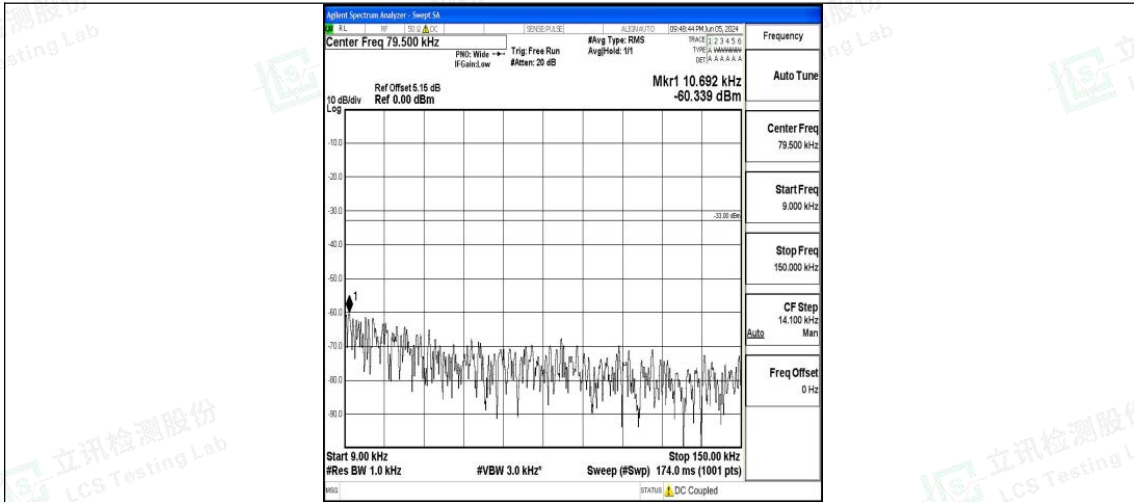

Band71\_10MHz\_16QAM\_133297\_1RB#0\_30~1000\_30~1000

Band71\_10MHz\_16QAM\_133297\_1RB#0\_1000~3000\_1000~3000

Band71\_10MHz\_16QAM\_133297\_1RB#0\_3000~10000\_3000~10000

Band71\_10MHz\_QPSK\_133422\_1RB#0\_0.009~0.15\_0.009~0.15