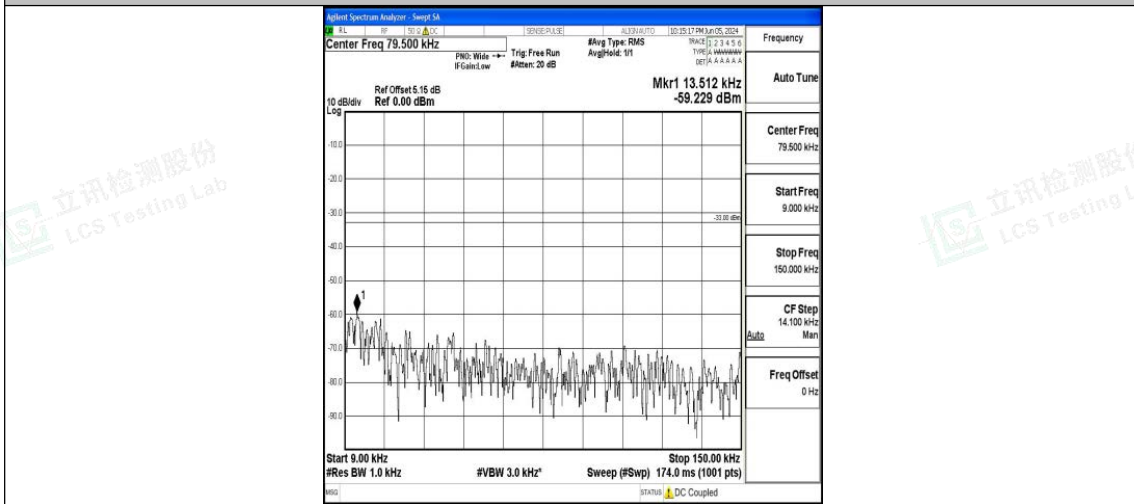

Band71_15MHz_QPSK_133197_1RB#0_1000~3000_1000~3000

Band71_15MHz_QPSK_133297_1RB#0_0.009~0.15_0.009~0.15