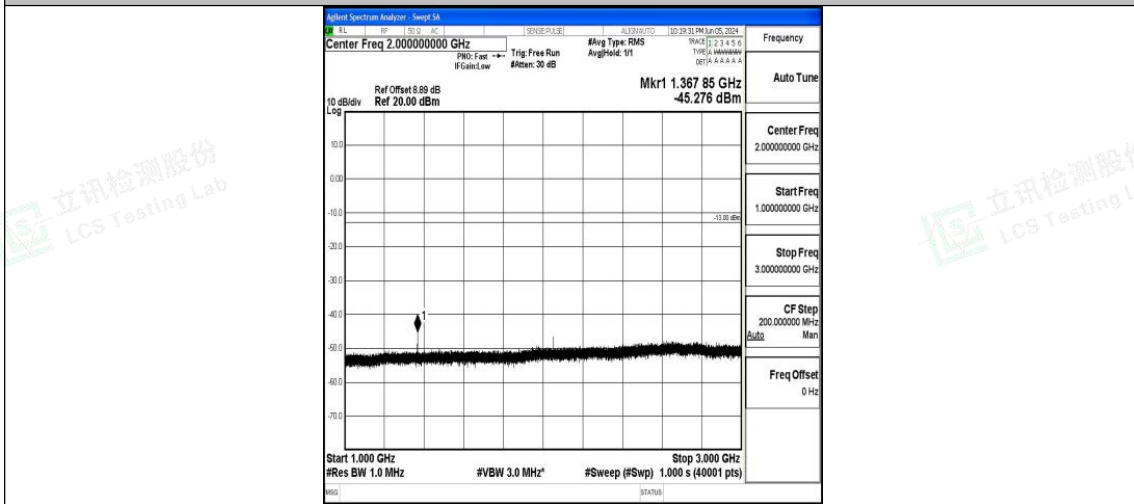

Band71_15MHz_16QAM_133397_1RB#0_30~1000_30~1000

Band71_15MHz_16QAM_133397_1RB#0_1000~3000_1000~3000