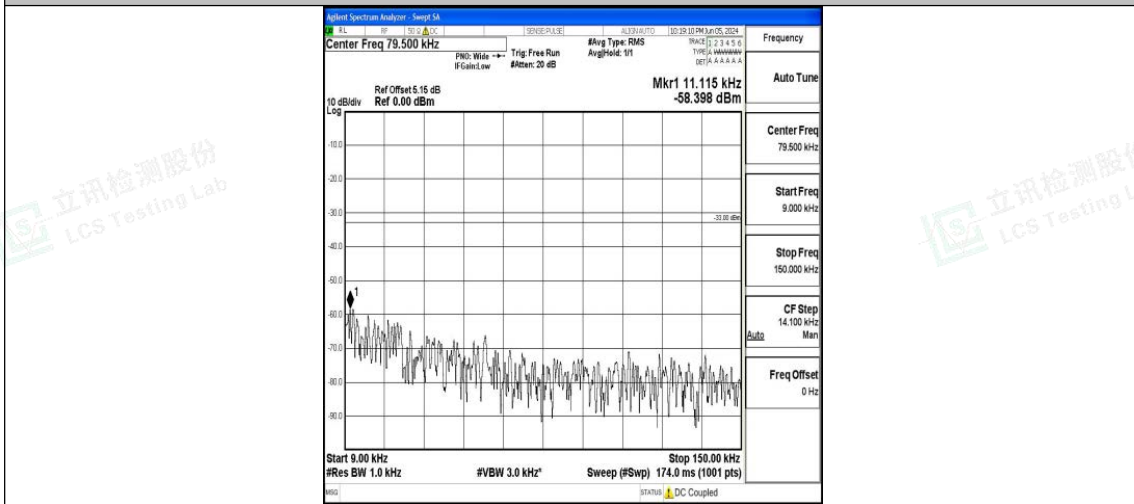

Band71_15MHz_QPSK_133397_1RB#0_3000~10000_3000~10000

Band71_15MHz_16QAM_133397_1RB#0_0.009~0.15_0.009~0.15