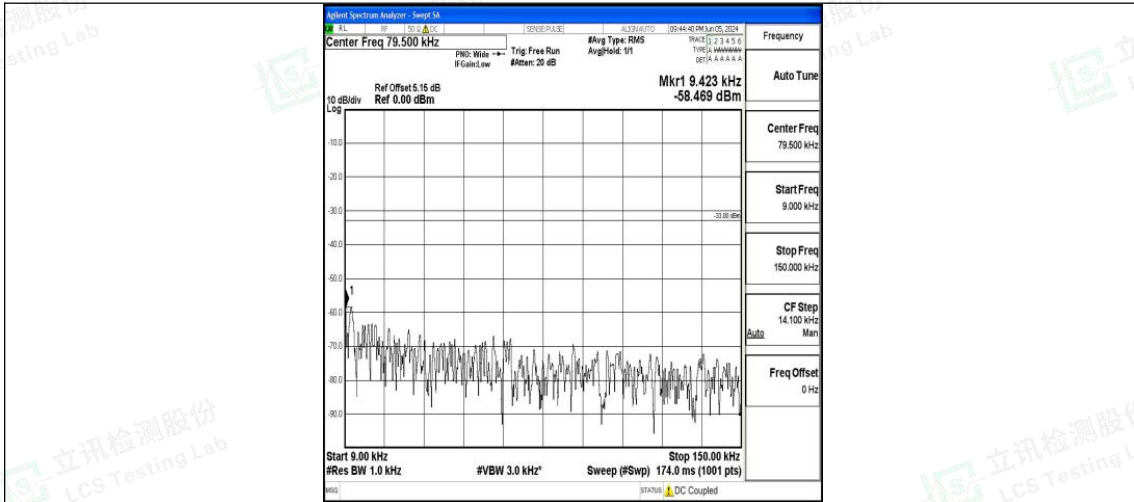

Band71_10MHz_QPSK_133172_1RB#0_3000~10000_3000~10000

Band71_10MHz_16QAM_133172_1RB#0_0.009~0.15_0.009~0.15