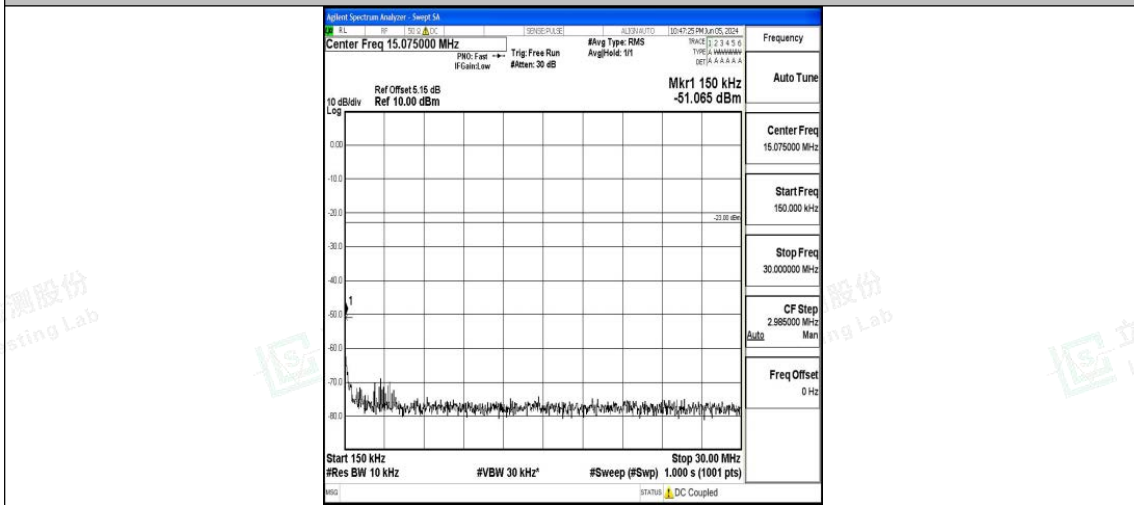

Band71_20MHz_QPSK_133372_1RB#0_0.009~0.15_0.009~0.15

Band71_20MHz_QPSK_133372_1RB#0_0.15~30_0.15~30