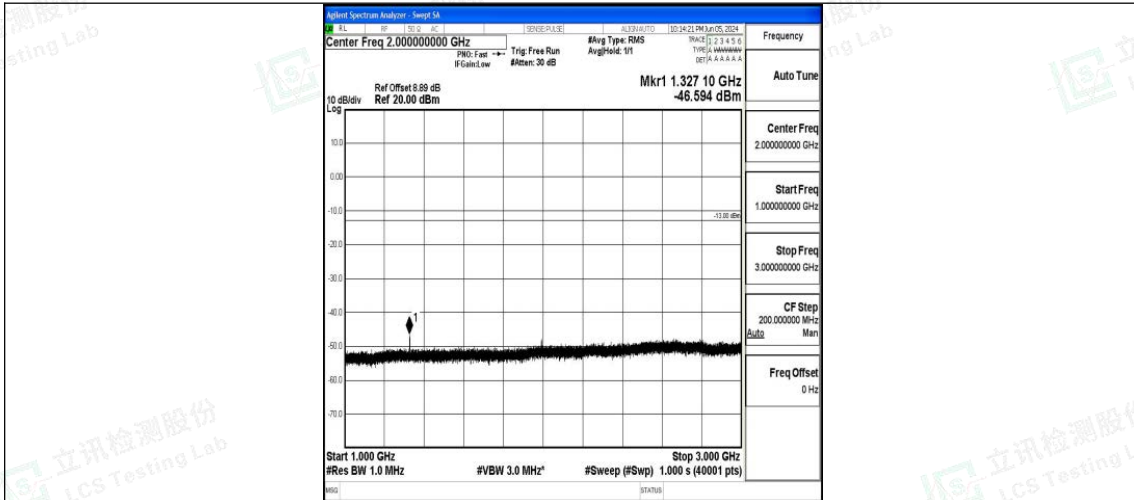

Band71\_15MHz\_16QAM\_133197\_1RB#0\_0.009~0.15\_0.009~0.15

Band71\_15MHz\_16QAM\_133197\_1RB#0\_0.15~30\_0.15~30

Band71\_15MHz\_16QAM\_133197\_1RB#0\_30~1000\_30~1000

Band71\_15MHz\_16QAM\_133197\_1RB#0\_1000~3000\_1000~3000