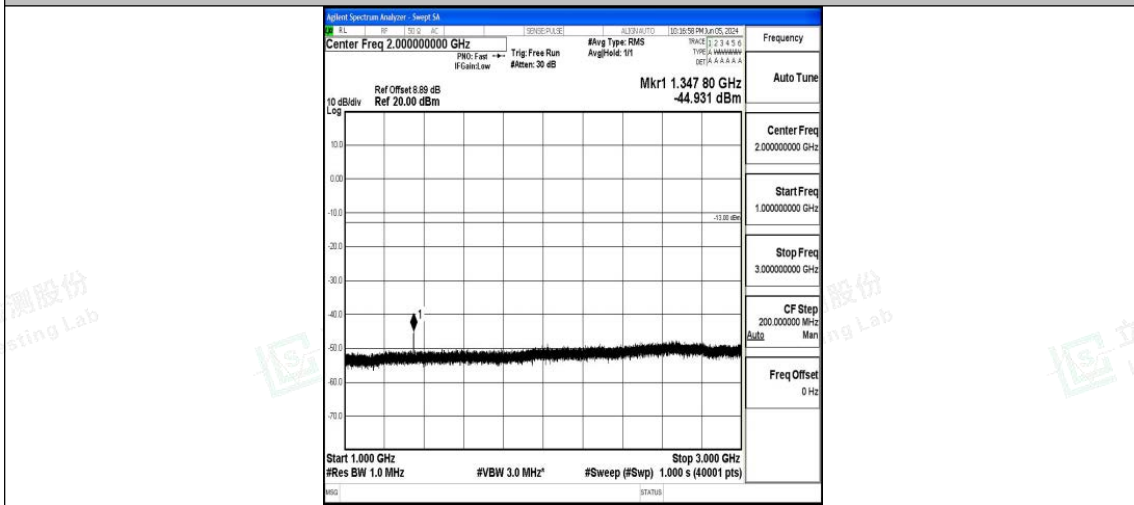

Band71\_15MHz\_16QAM\_133197\_1RB#0\_3000~10000\_3000~10000

Band71\_15MHz\_16QAM\_133297\_1RB#0\_0.15~30\_0.15~30

Band71\_15MHz\_16QAM\_133297\_1RB#0\_30~1000\_30~1000

Band71\_15MHz\_16QAM\_133297\_1RB#0\_1000~3000\_1000~3000