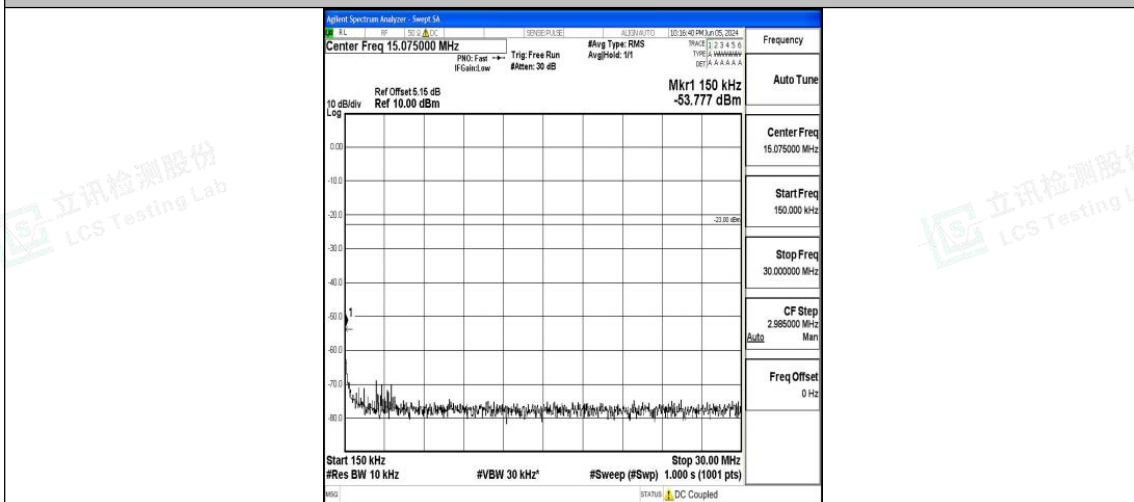

Band71_15MHz_16QAM_133197_1RB#0_3000~10000_3000~10000

Band71_15MHz_16QAM_133297_1RB#0_0.15~30_0.15~30