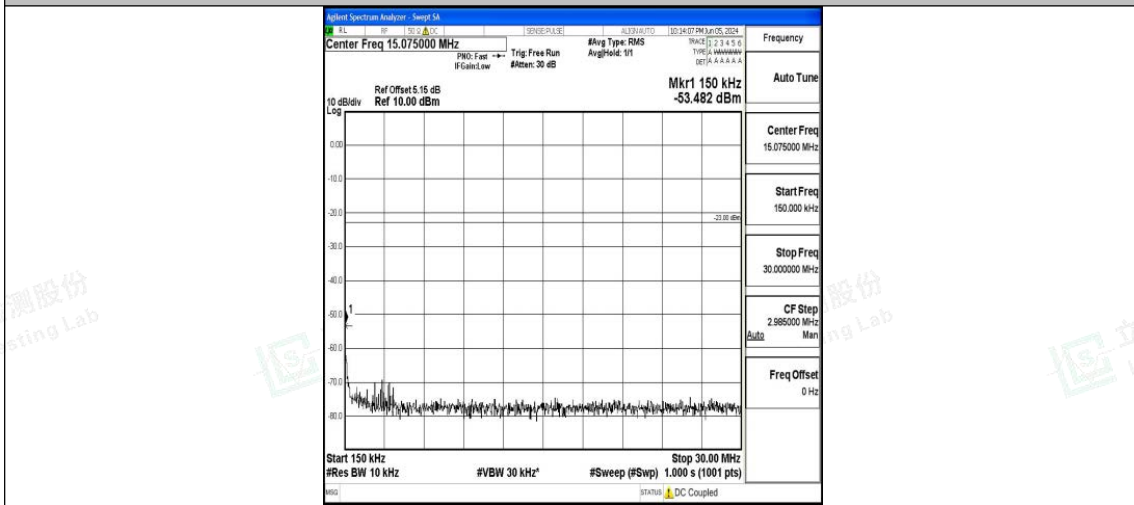

Band71_15MHz_16QAM_133197_1RB#0_0.009~0.15_0.009~0.15

Band71_15MHz_16QAM_133197_1RB#0_0.15~30_0.15~30