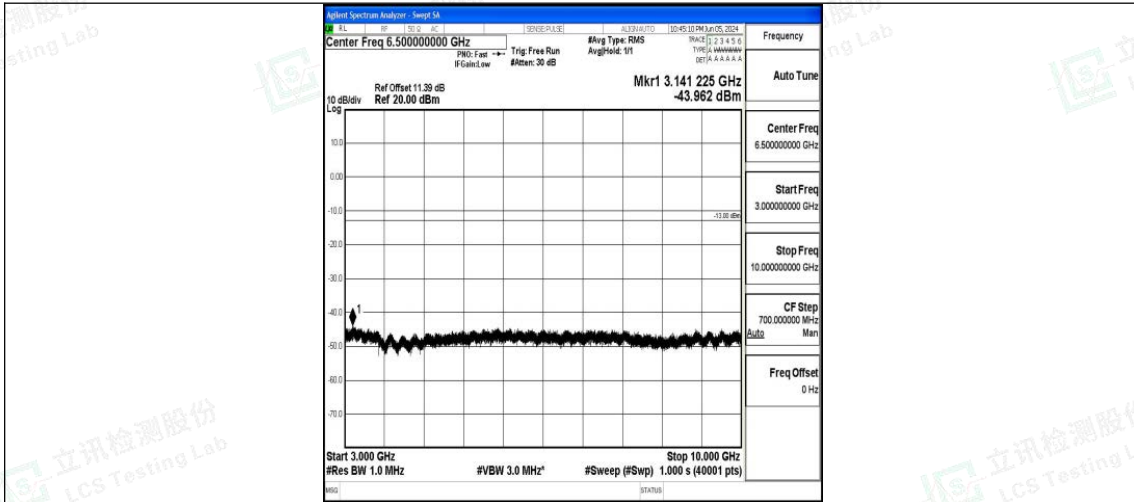

Band71\_20MHz\_QPSK\_133322\_1RB#0\_0.15~30\_0.15~30

Band71\_20MHz\_QPSK\_133322\_1RB#0\_30~1000\_30~1000

Band71\_20MHz\_QPSK\_133322\_1RB#0\_1000~3000\_1000~3000

Band71\_20MHz\_QPSK\_133322\_1RB#0\_3000~10000\_3000~10000