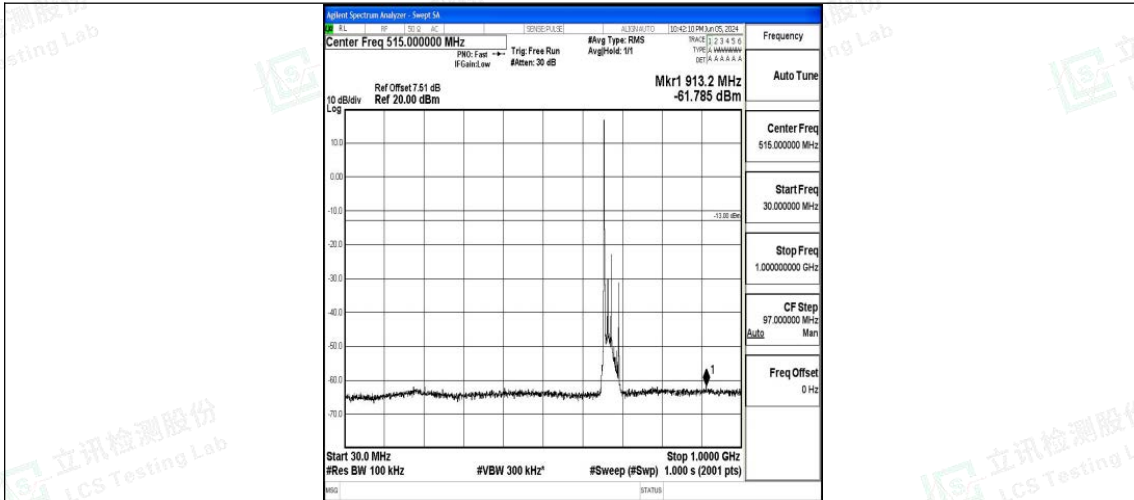

Band71_20MHz_QPSK_133222_1RB#0_0.15~30_0.15~30

Band71_20MHz_QPSK_133222_1RB#0_30~1000_30~1000