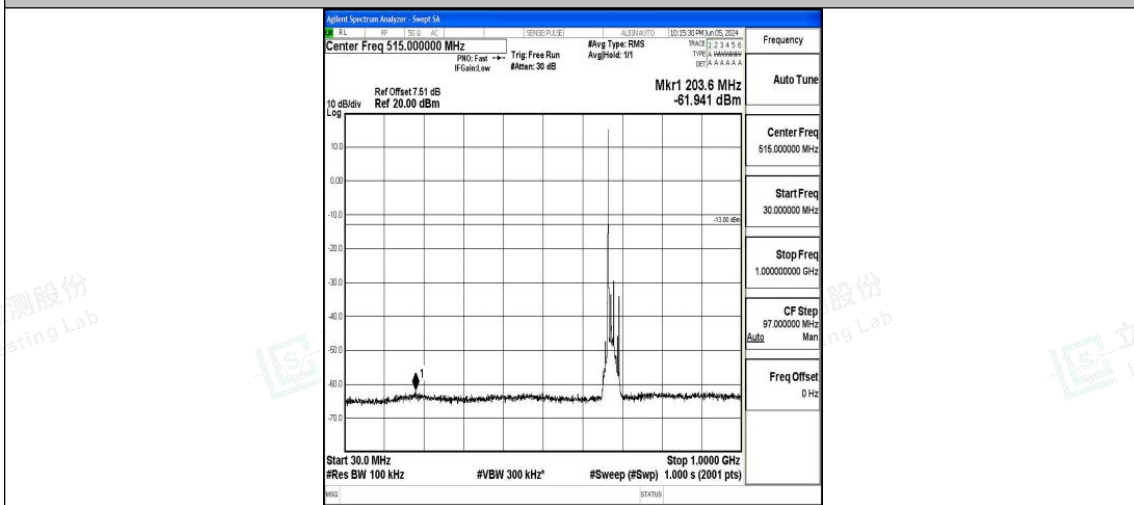

Band71\_15MHz\_QPSK\_133197\_1RB#0\_1000~3000\_1000~3000

Band71\_15MHz\_QPSK\_133297\_1RB#0\_0.009~0.15\_0.009~0.15

Band71\_15MHz\_QPSK\_133297\_1RB#0\_0.15~30\_0.15~30

Band71\_15MHz\_QPSK\_133297\_1RB#0\_30~1000\_30~1000