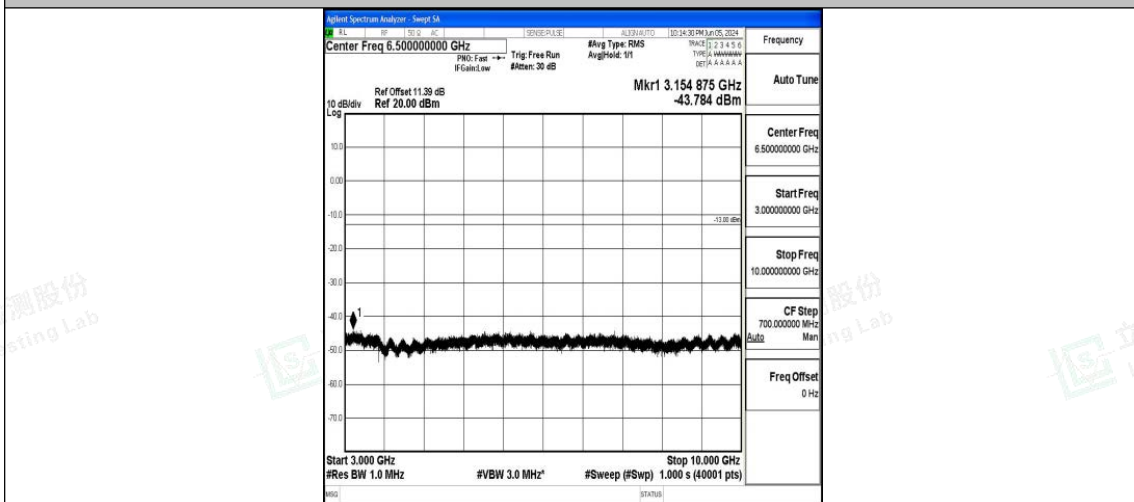

Band71\_15MHz\_16QAM\_133197\_1RB#0\_0.009~0.15\_0.009~0.15

Band71\_15MHz\_16QAM\_133197\_1RB#0\_0.15~30\_0.15~30

Band71\_15MHz\_16QAM\_133197\_1RB#0\_30~1000\_30~1000

Band71\_15MHz\_16QAM\_133197\_1RB#0\_1000~3000\_1000~3000