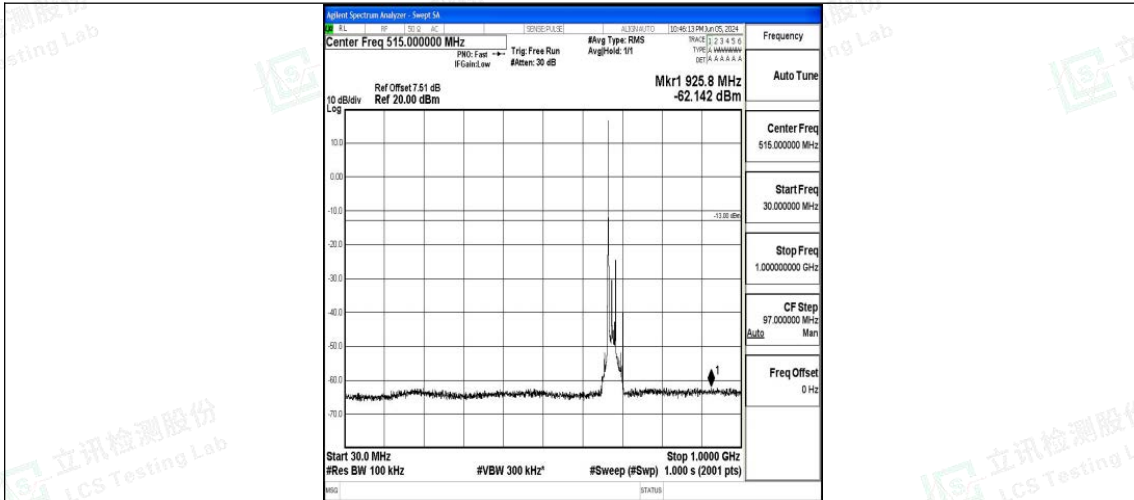

Band71_20MHz_16QAM_133322_1RB#0_0.15~30_0.15~30

Band71_20MHz_16QAM_133322_1RB#0_30~1000_30~1000