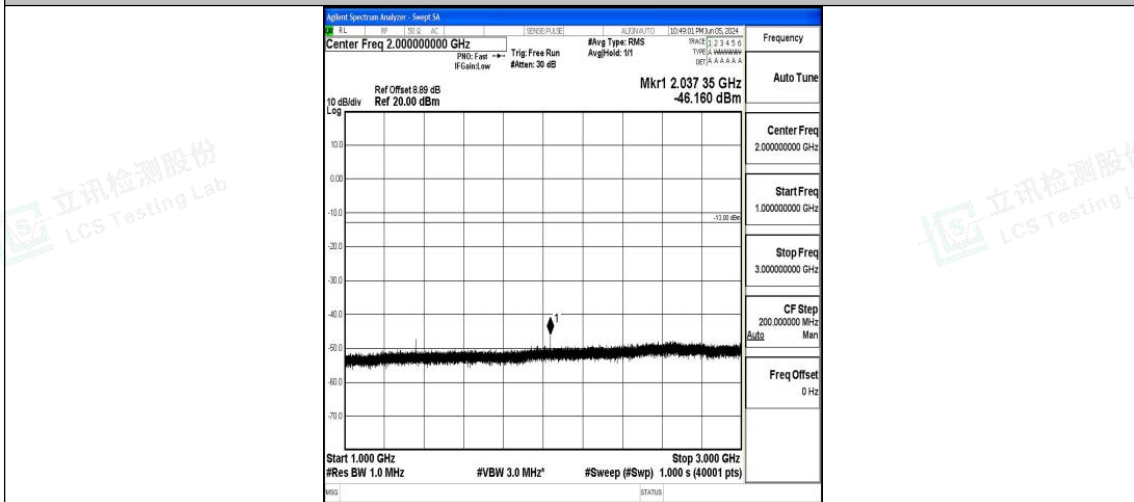

Band71\_20MHz\_16QAM\_133372\_1RB#0\_0.009~0.15\_0.009~0.15

Band71\_20MHz\_16QAM\_133372\_1RB#0\_0.15~30\_0.15~30

Band71\_20MHz\_16QAM\_133372\_1RB#0\_30~1000\_30~1000

Band71\_20MHz\_16QAM\_133372\_1RB#0\_1000~3000\_1000~3000