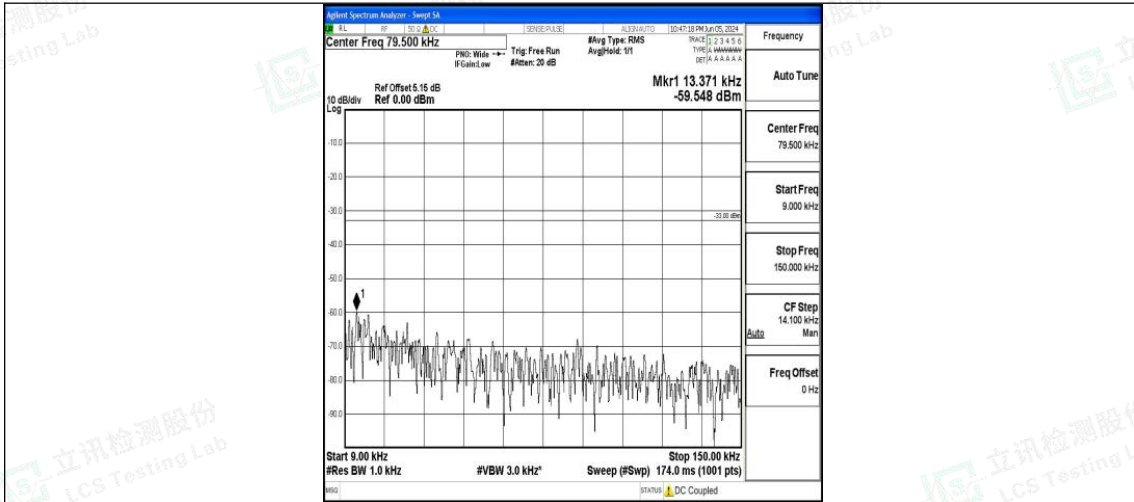

Band71_20MHz_16QAM_133322_1RB#0_3000~10000_3000~10000

Band71_20MHz_QPSK_133372_1RB#0_0.009~0.15_0.009~0.15