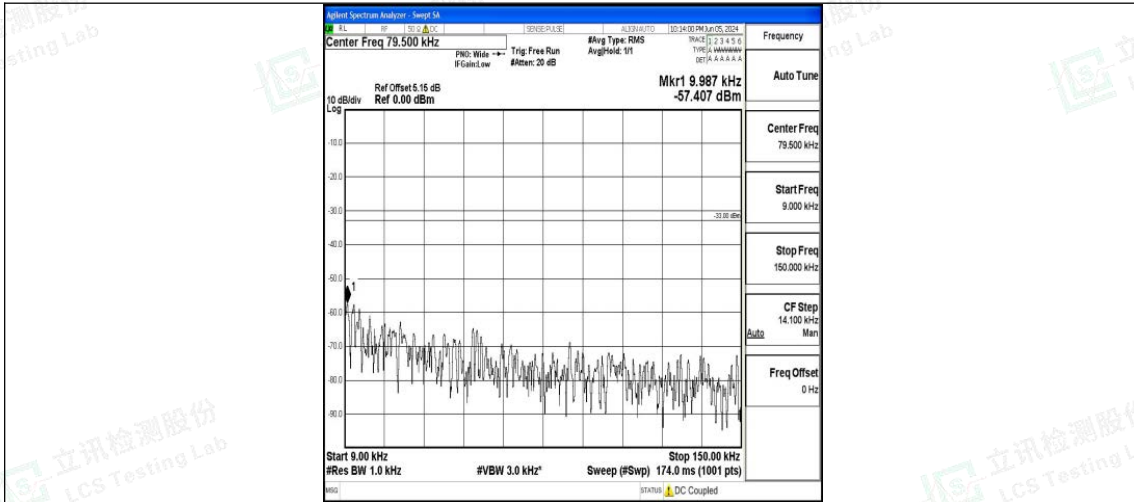

Band71\_10MHz\_16QAM\_133172\_1RB#0\_30~1000\_30~1000

Band71\_10MHz\_16QAM\_133172\_1RB#0\_1000~3000\_1000~3000

Band71\_10MHz\_16QAM\_133172\_1RB#0\_3000~10000\_3000~10000

Band71\_15MHz\_QPSK\_133197\_1RB#0\_3000~10000\_3000~10000