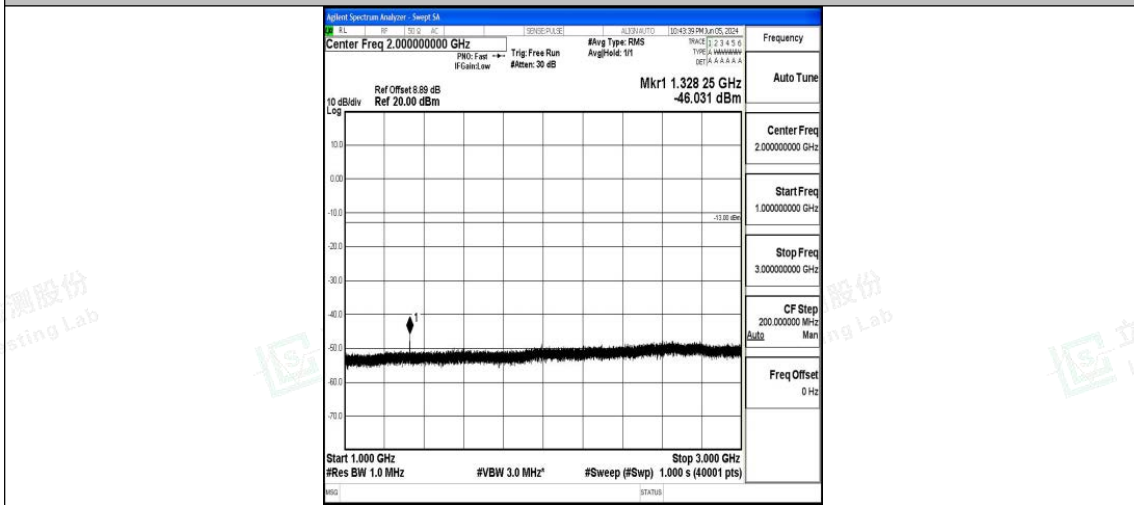

Band71\_20MHz\_QPSK\_133222\_1RB#0\_3000~10000\_3000~10000

Band71\_20MHz\_16QAM\_133222\_1RB#0\_0.009~0.15\_0.009~0.15

Band71\_20MHz\_16QAM\_133222\_1RB#0\_0.15~30\_0.15~30

Band71\_20MHz\_16QAM\_133222\_1RB#0\_30~1000\_30~1000