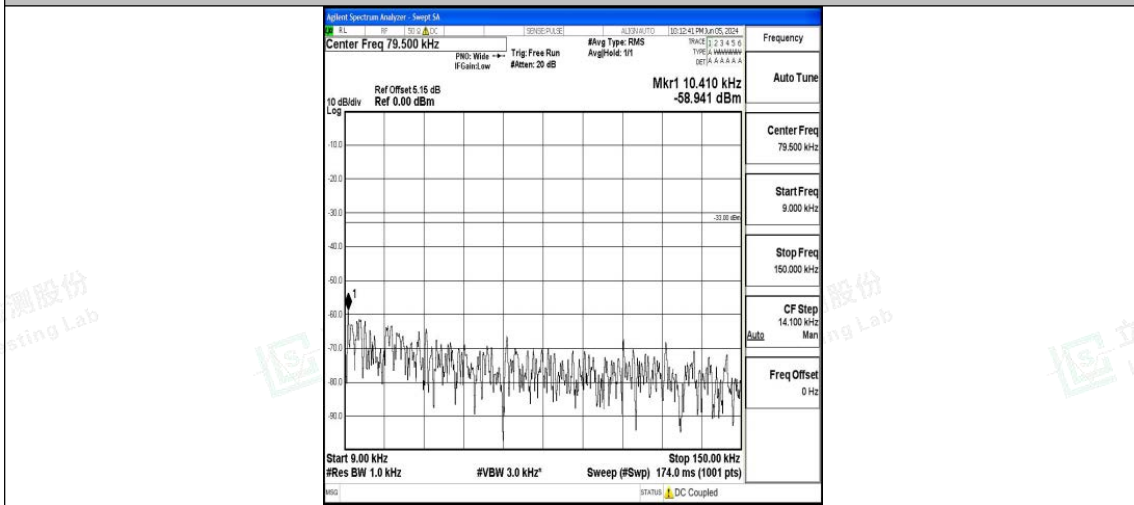

Band71_10MHz_16QAM_133422_1RB#0_3000~10000_3000~10000

Band71_15MHz_QPSK_133197_1RB#0_0.009~0.15_0.009~0.15