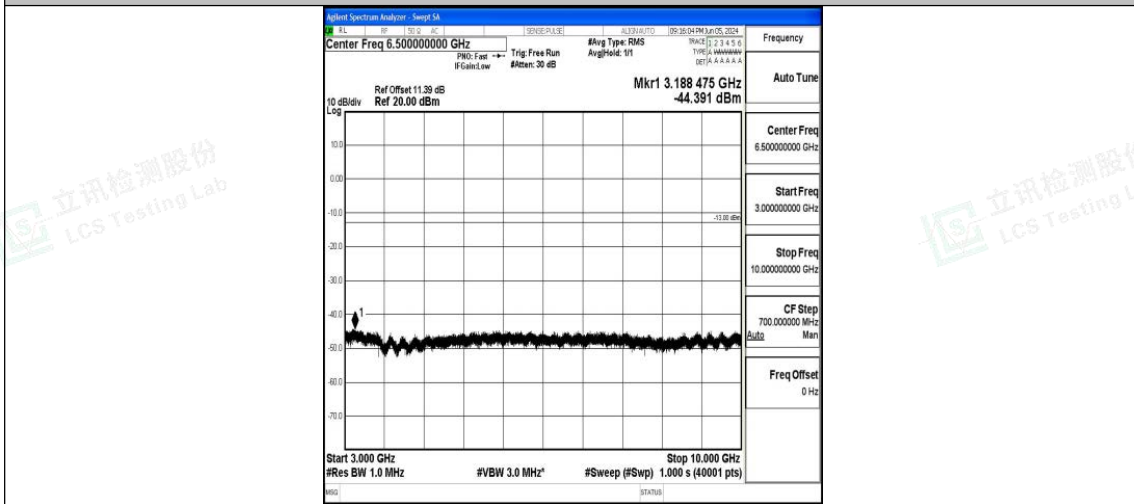

Band71\_15MHz\_QPSK\_133297\_1RB#0\_1000~3000\_1000~3000

Band71\_15MHz\_QPSK\_133297\_1RB#0\_3000~10000\_3000~10000

Band71\_15MHz\_16QAM\_133297\_1RB#0\_0.009~0.15\_0.009~0.15

Band71\_5MHz\_QPSK\_133297\_1RB#0\_3000~10000\_3000~10000