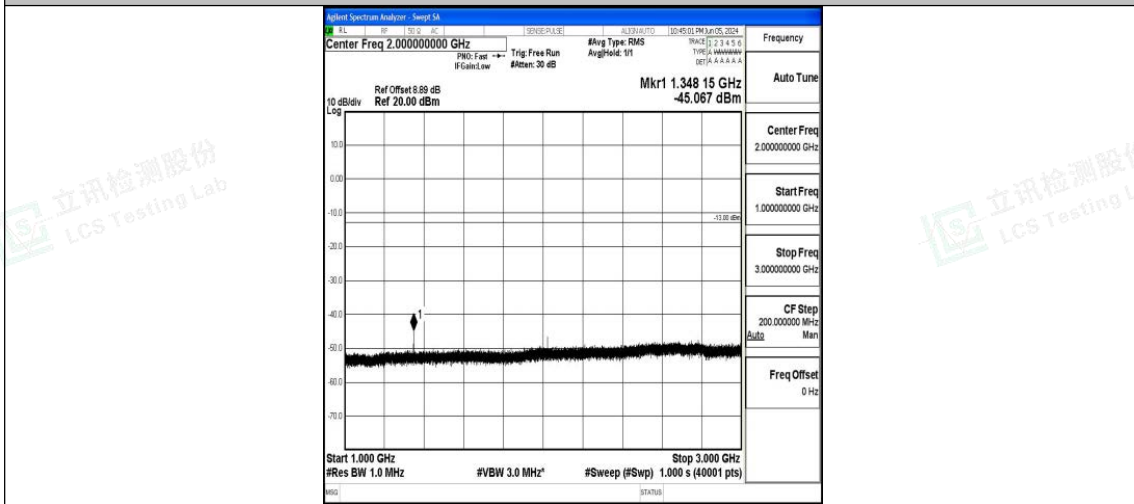

Band71_20MHz_QPSK_133322_1RB#0_30~1000_30~1000

Band71_20MHz_QPSK_133322_1RB#0_1000~3000_1000~3000