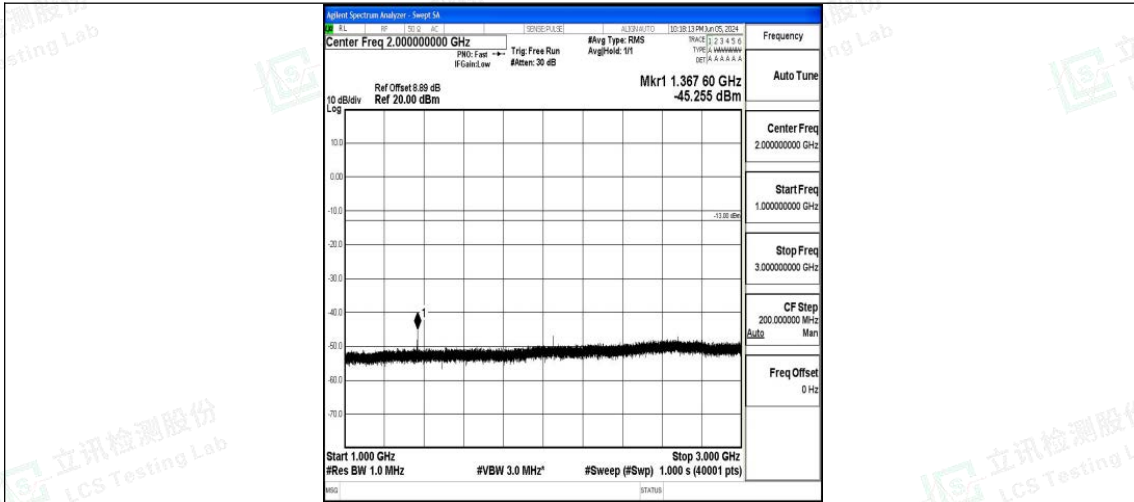

Band71\_15MHz\_16QAM\_133297\_1RB#0\_3000~10000\_3000~10000

Band71\_15MHz\_QPSK\_133397\_1RB#0\_0.009~0.15\_0.009~0.15

Band71\_15MHz\_QPSK\_133397\_1RB#0\_0.15~30\_0.15~30

Band71\_15MHz\_QPSK\_133397\_1RB#0\_30~1000\_30~1000