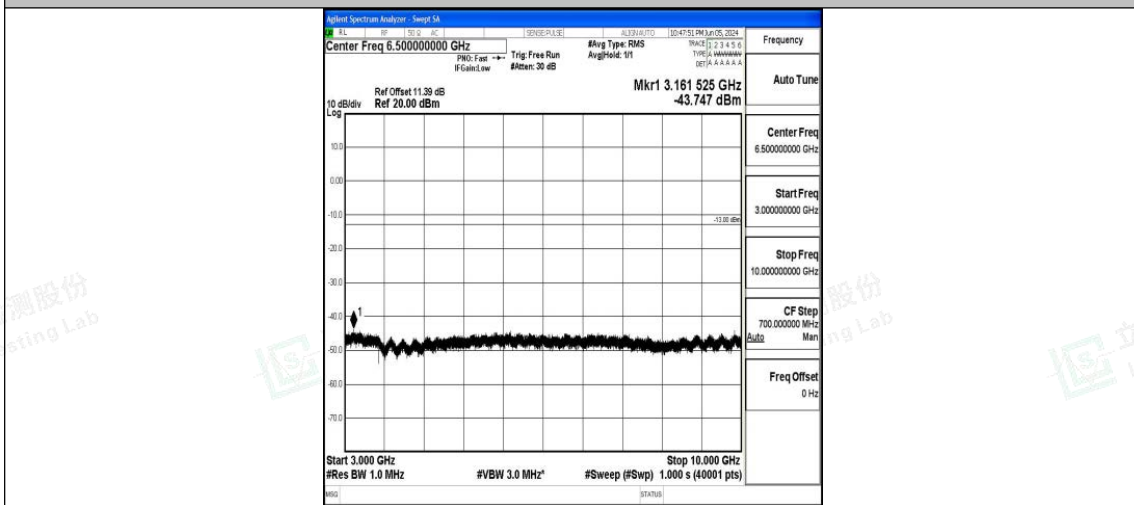

Band71\_20MHz\_16QAM\_133222\_1RB#0\_1000~3000\_1000~3000

Band71\_20MHz\_16QAM\_133222\_1RB#0\_3000~10000\_3000~10000

Band71\_20MHz\_QPSK\_133372\_1RB#0\_1000~3000\_1000~3000

Band71\_20MHz\_QPSK\_133372\_1RB#0\_3000~10000\_3000~10000