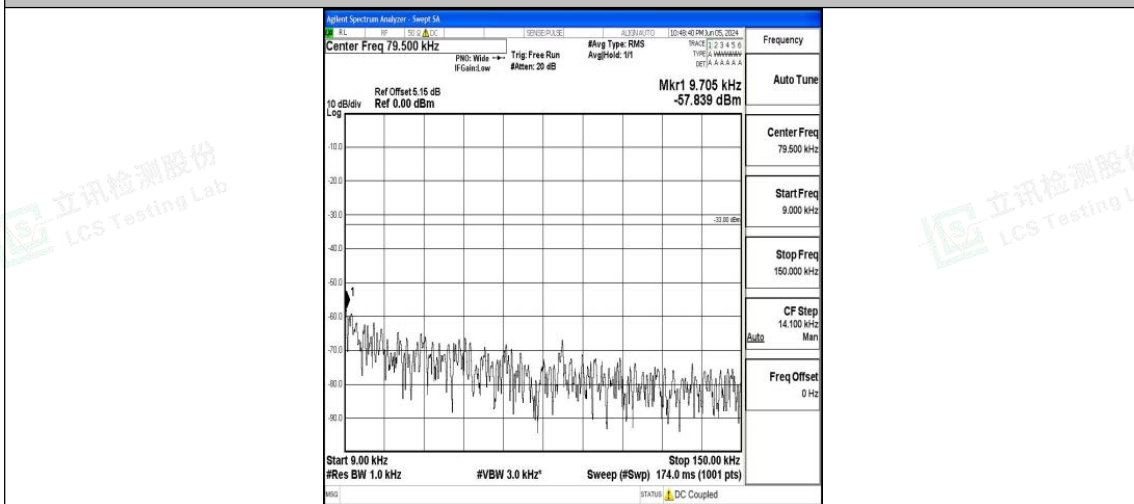

Band71\_20MHz\_16QAM\_133222\_1RB#0\_1000~3000\_1000~3000

Band71\_20MHz\_16QAM\_133222\_1RB#0\_3000~10000\_3000~10000

Band71\_20MHz\_QPSK\_133372\_1RB#0\_1000~3000\_1000~3000

Band71\_20MHz\_QPSK\_133372\_1RB#0\_3000~10000\_3000~10000