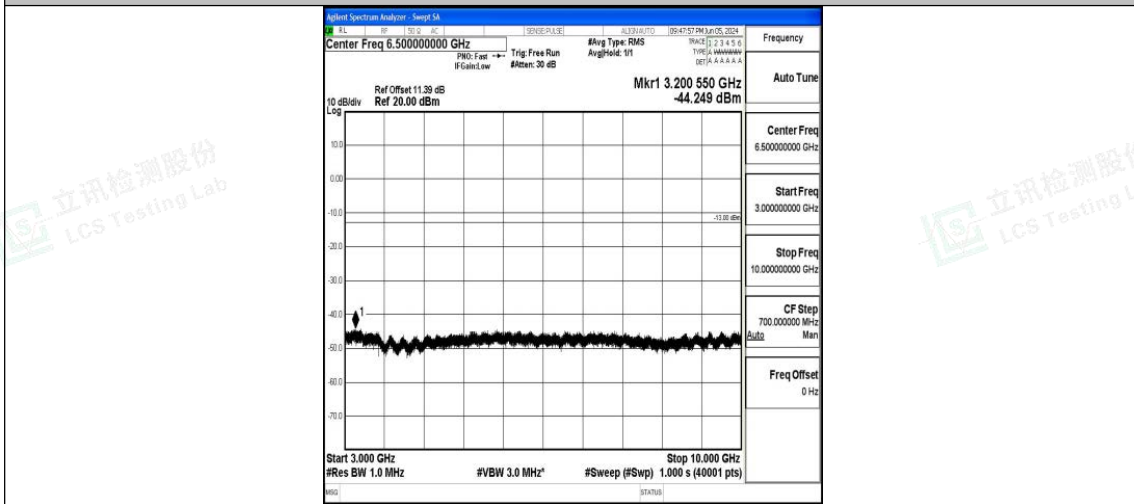

Band71\_10MHz\_16QAM\_133297\_1RB#0\_30~1000\_30~1000

Band71\_10MHz\_16QAM\_133297\_1RB#0\_1000~3000\_1000~3000

Band71\_10MHz\_16QAM\_133297\_1RB#0\_3000~10000\_3000~10000

Band71\_10MHz\_QPSK\_133422\_1RB#0\_0.009~0.15\_0.009~0.15