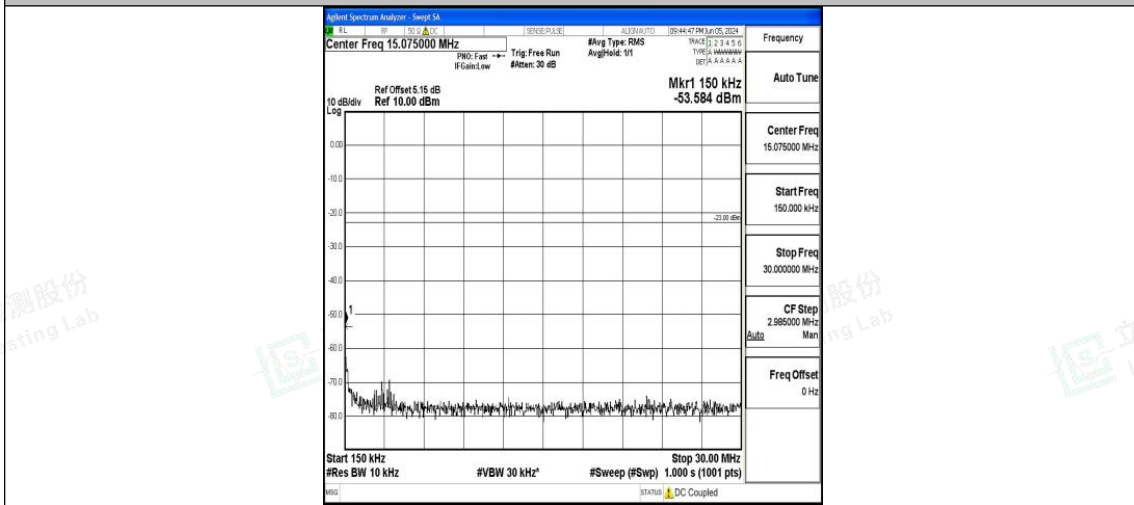

Band71\_5MHz\_16QAM\_133297\_1RB#0\_3000~10000\_3000~10000

Band71\_10MHz\_QPSK\_133172\_1RB#0\_3000~10000\_3000~10000

Band71\_10MHz\_16QAM\_133172\_1RB#0\_0.009~0.15\_0.009~0.15

Band71\_10MHz\_16QAM\_133172\_1RB#0\_0.15~30\_0.15~30