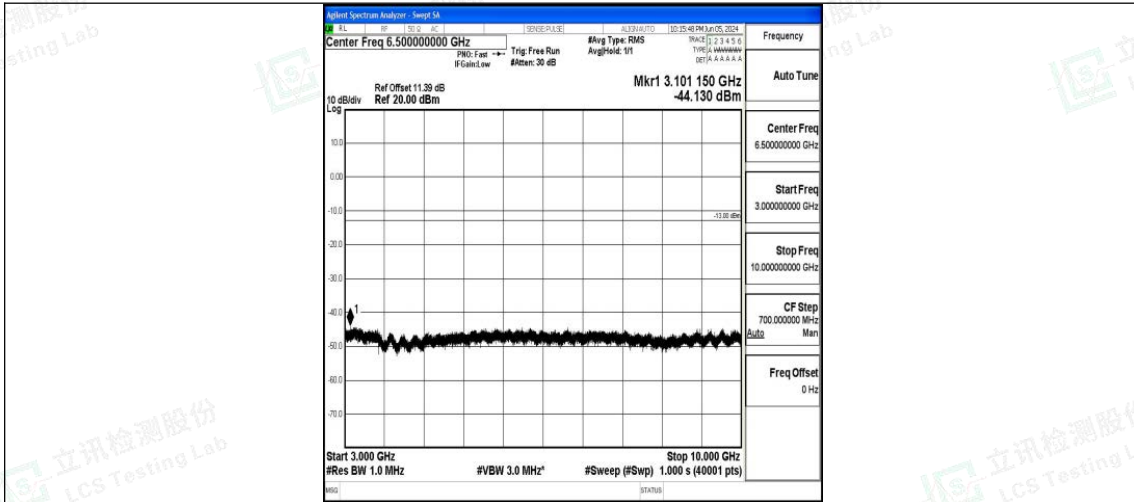

Band71_15MHz_QPSK_133297_1RB#0_1000~3000_1000~3000

Band71_15MHz_QPSK_133297_1RB#0_3000~10000_3000~10000