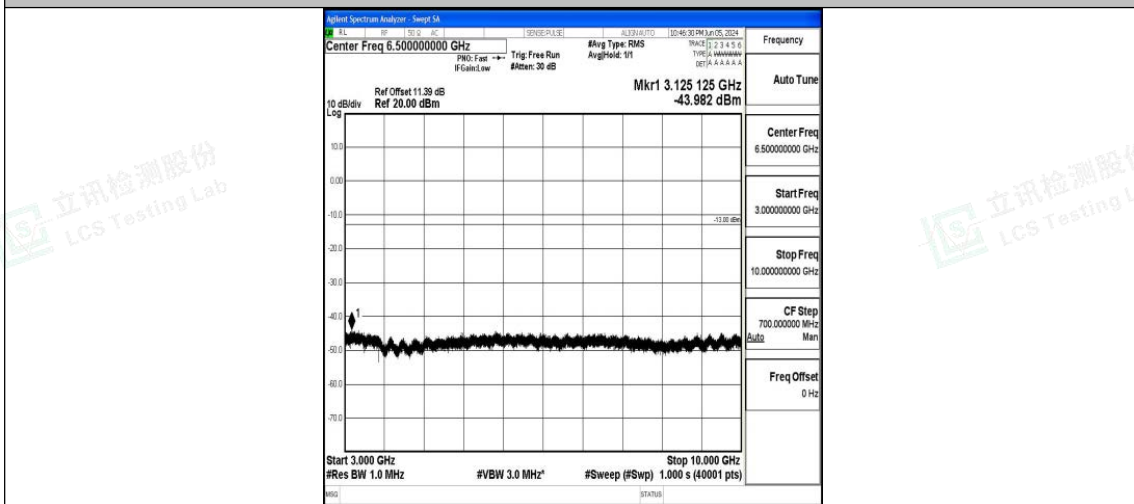

Band71\_20MHz\_16QAM\_133322\_1RB#0\_0.009~0.15\_0.009~0.15

Band71\_20MHz\_16QAM\_133322\_1RB#0\_0.15~30\_0.15~30

Band71\_20MHz\_16QAM\_133322\_1RB#0\_30~1000\_30~1000

Band71\_20MHz\_16QAM\_133322\_1RB#0\_1000~3000\_1000~3000