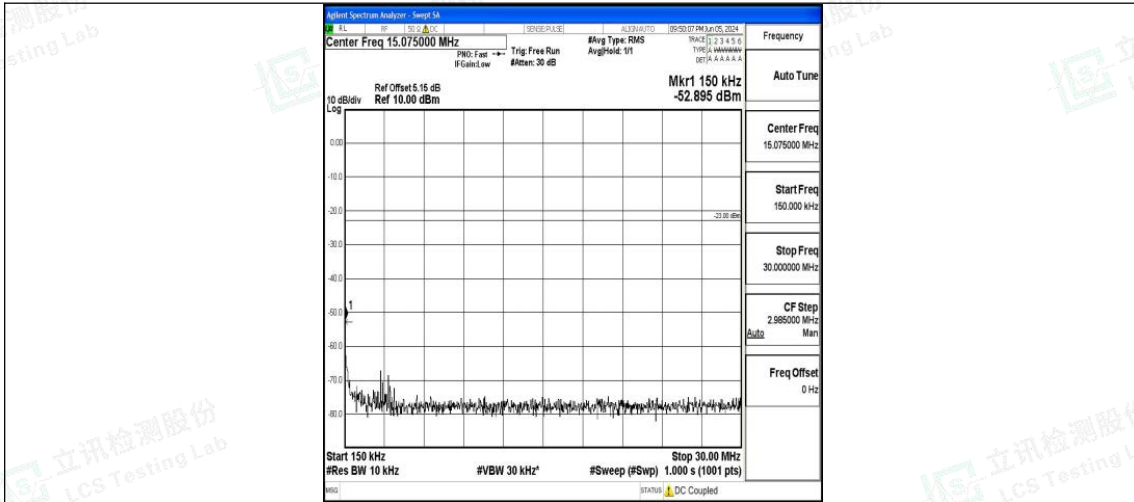

Band71_10MHz_16QAM_133422_1RB#0_0.009~0.15_0.009~0.15

Band71_10MHz_16QAM_133422_1RB#0_0.15~30_0.15~30