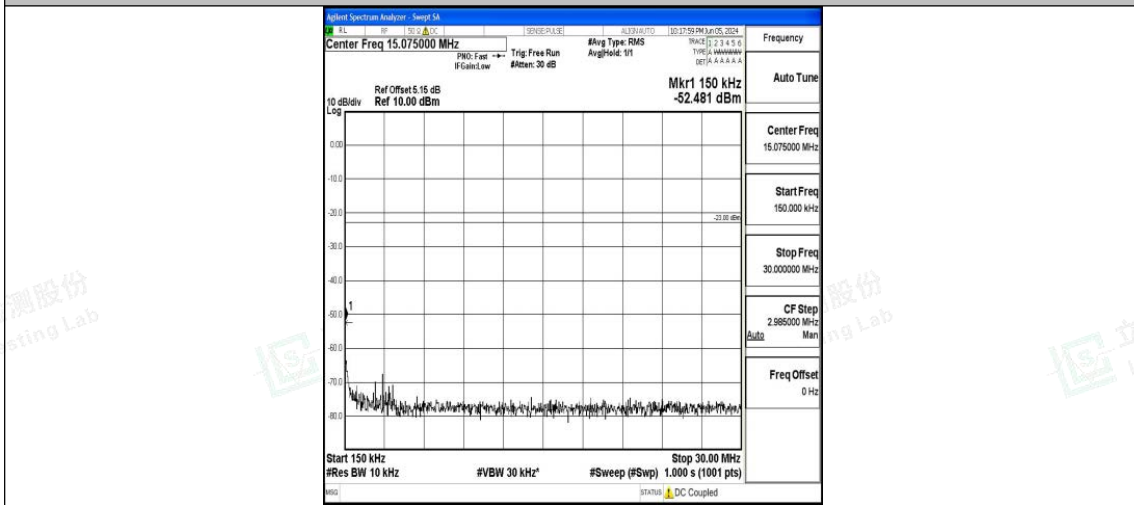

Band71_15MHz_QPSK_133397_1RB#0_0.009~0.15_0.009~0.15

Band71_15MHz_QPSK_133397_1RB#0_0.15~30_0.15~30