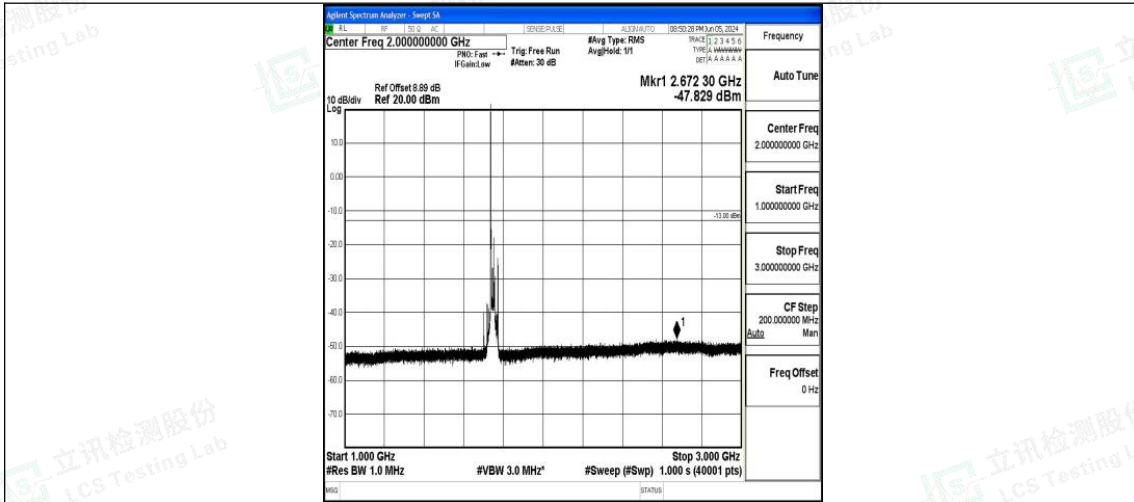

Band66_20MHz_QPSK_132322_1RB#0_30~1000_30~1000