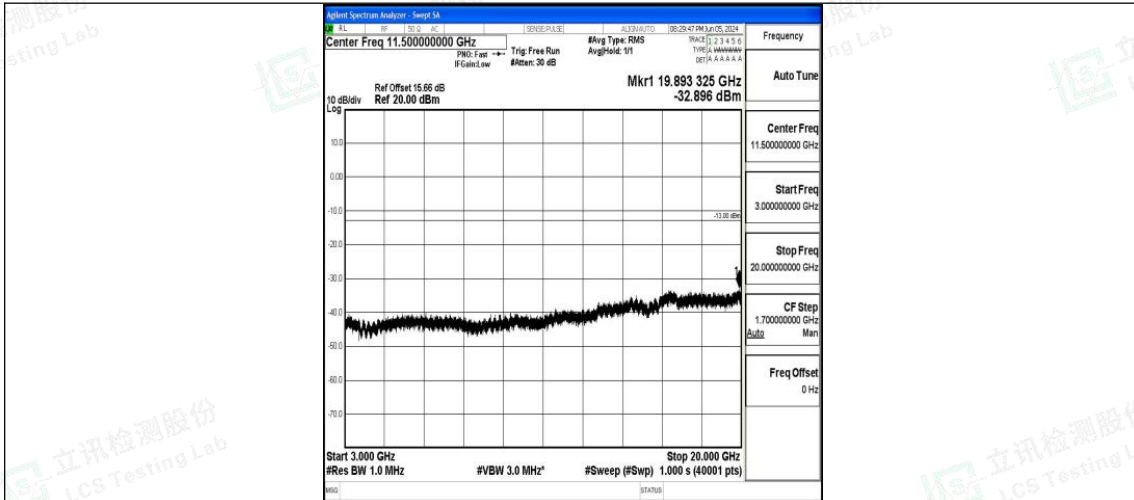

Band66_15MHz_16QAM_132322_1RB#0_0.15~30_0.15~30

Band66_15MHz_16QAM_132322_1RB#0_30~1000_30~1000

Band66_15MHz_16QAM_132322_1RB#0_1000~3000_1000~3000

Band66_15MHz_16QAM_132322_1RB#0_3000~20000_3000~20000

Band66_15MHz_QPSK_132597_1RB#0_0.009~0.15_0.009~0.15