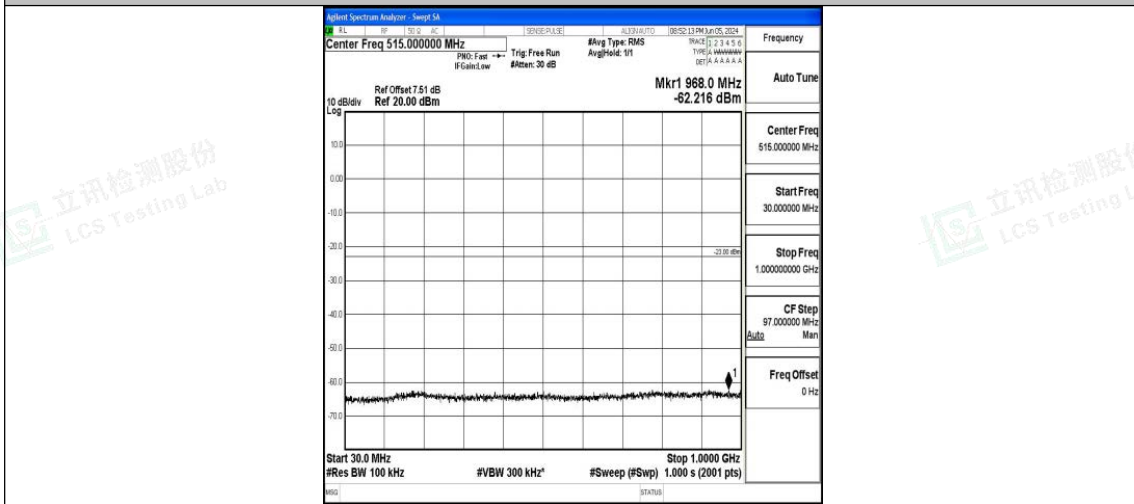

Band66_20MHz_QPSK_132572_1RB#0_3000~20000_3000~20000

Band66_20MHz_16QAM_132572_1RB#0_0.009~0.15_0.009~0.15

Band66_20MHz_16QAM_132572_1RB#0_0.15~30_0.15~30

Band66_20MHz_16QAM_132572_1RB#0_30~1000_30~1000

Band66_20MHz_16QAM_132572_1RB#0_1000~3000_1000~3000