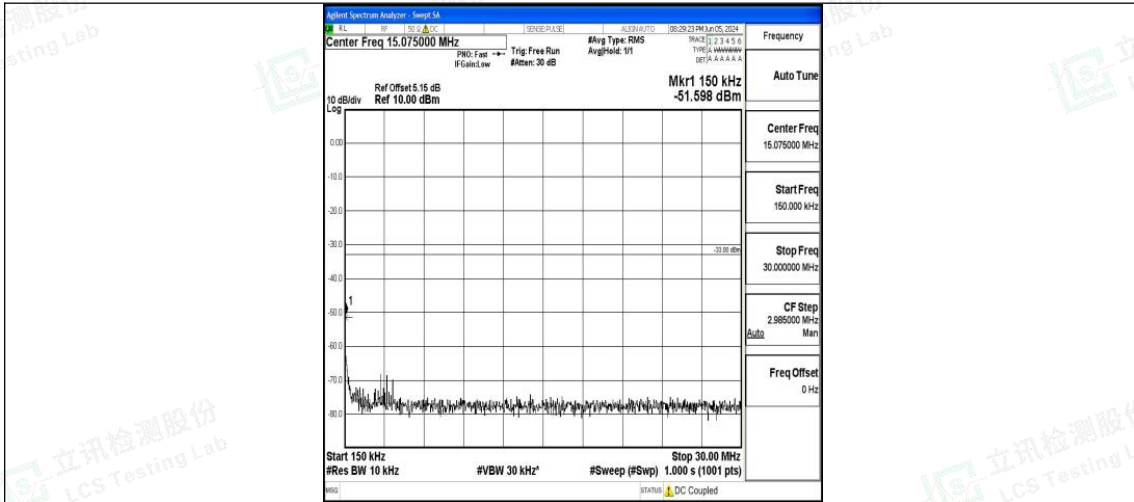

Band66_15MHz_QPSK_132322_1RB#0_0.15~30_0.15~30

Band66_15MHz_QPSK_132322_1RB#0_30~1000_30~1000

Band66_15MHz_QPSK_132322_1RB#0_1000~3000_1000~3000

Band66_15MHz_QPSK_132322_1RB#0_3000~20000_3000~20000

Band66_15MHz_16QAM_132322_1RB#0_0.009~0.15_0.009~0.15