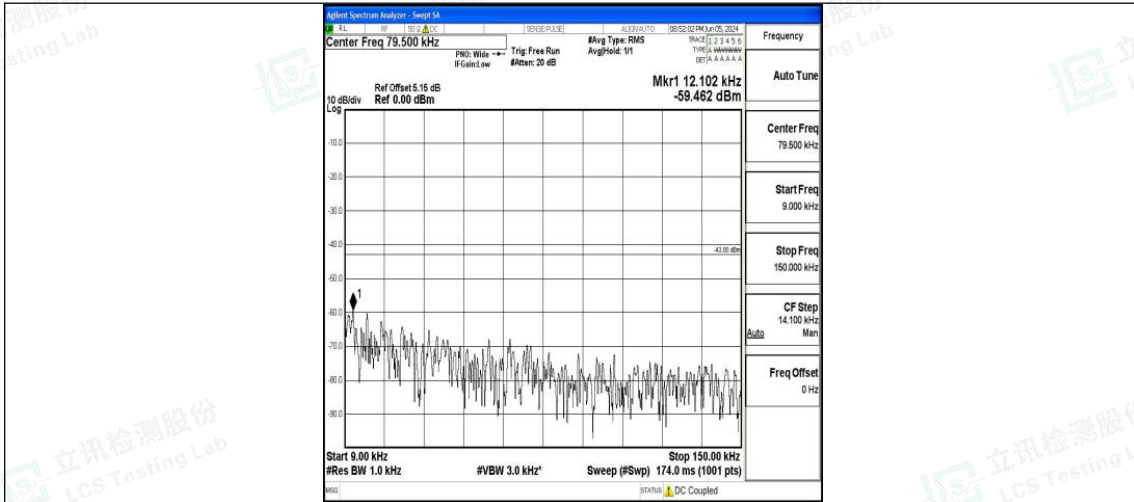

Band66_20MHz_QPSK_132572_1RB#0_3000~20000_3000~20000

Band66_20MHz_16QAM_132572_1RB#0_0.009~0.15_0.009~0.15