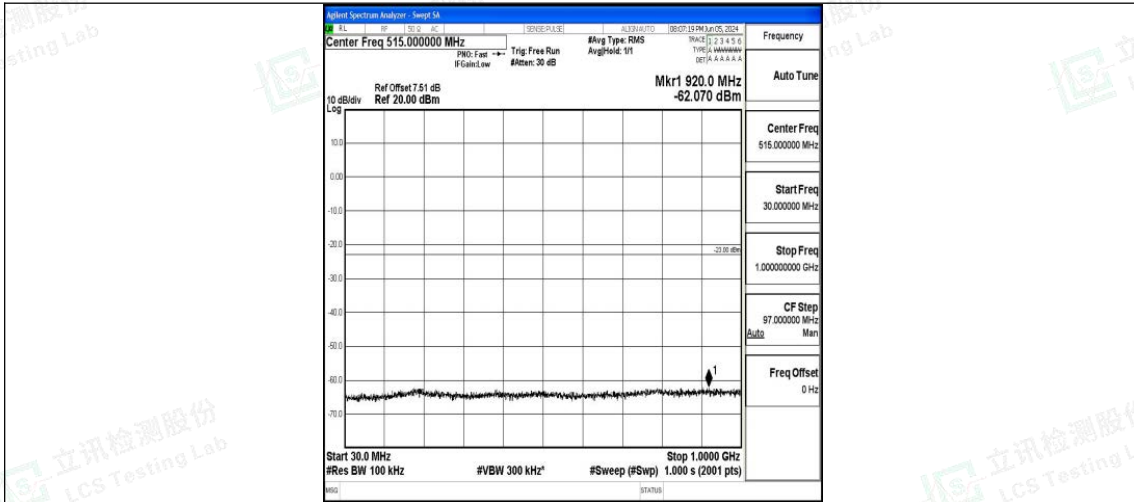

Band66_10MHz_QPSK_132622_1RB#0_0.15~30_0.15~30

Band66_10MHz_QPSK_132622_1RB#0_30~1000_30~1000