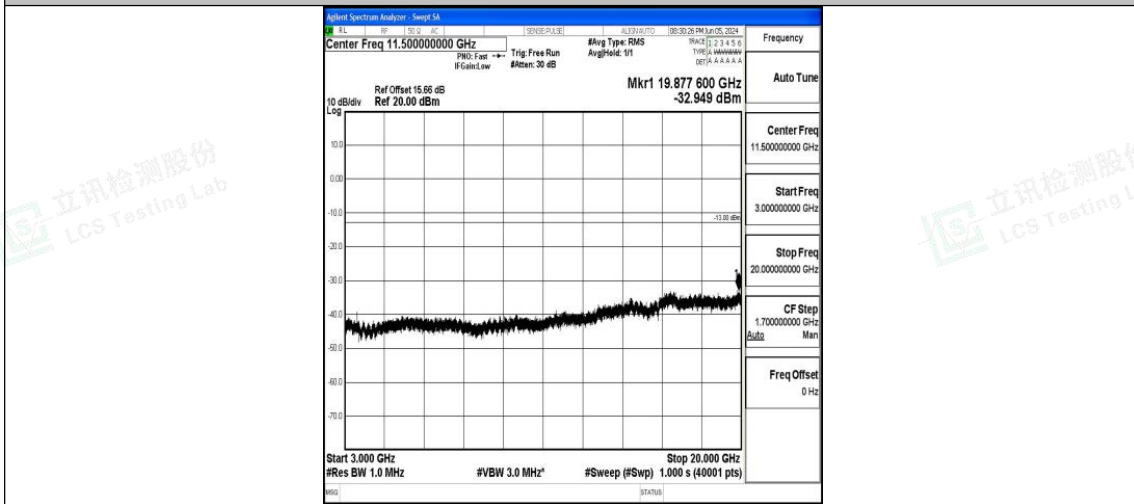

Band66_15MHz_QPSK_132597_1RB#0_0.15~30_0.15~30

Band66_15MHz_QPSK_132597_1RB#0_30~1000_30~1000

Band66_15MHz_QPSK_132597_1RB#0_1000~3000_1000~3000

Band66_15MHz_QPSK_132597_1RB#0_3000~20000_3000~20000

Band66_15MHz_16QAM_132597_1RB#0_0.009~0.15_0.009~0.15