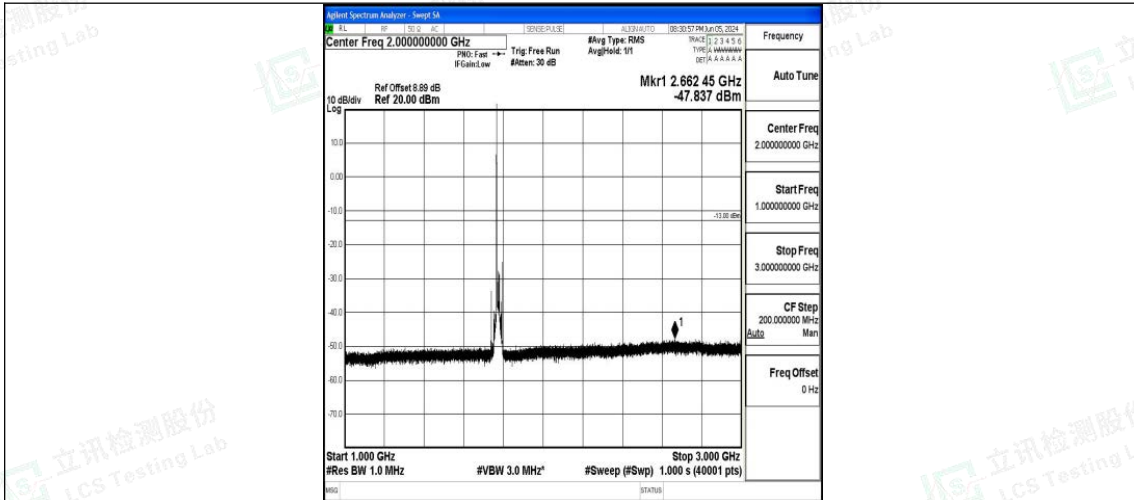

Band66_15MHz_16QAM_132597_1RB#0_30~1000_30~1000

Band66_15MHz_16QAM_132597_1RB#0_1000~3000_1000~3000