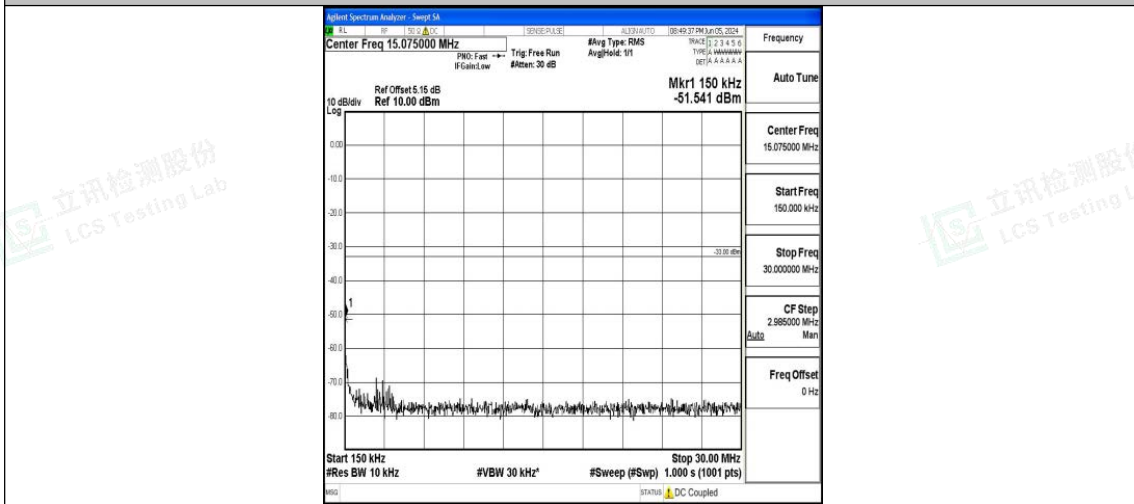

Band66_20MHz_QPSK_132072_1RB#0_0.15~30_0.15~30

Band66_20MHz_QPSK_132072_1RB#0_30~1000_30~1000

Band66_20MHz_QPSK_132072_1RB#0_1000~3000_1000~3000

Band66_20MHz_QPSK_132072_1RB#0_3000~20000_3000~20000

Band66_20MHz_16QAM_132072_1RB#0_0.009~0.15_0.009~0.15