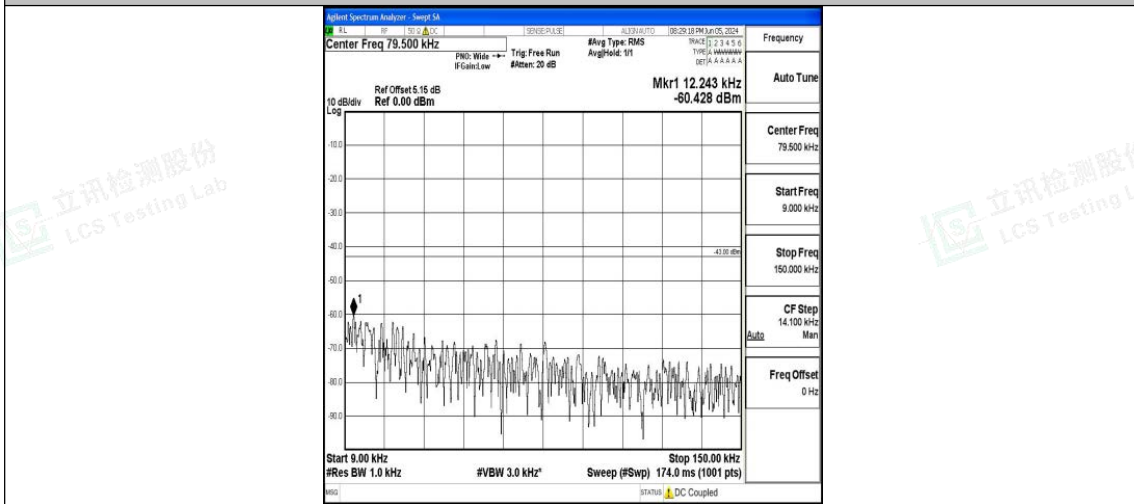

Band66_15MHz_QPSK_132322_1RB#0_0.15~30_0.15~30

Band66_15MHz_QPSK_132322_1RB#0_30~1000_30~1000

Band66_15MHz_QPSK_132322_1RB#0_1000~3000_1000~3000

Band66_15MHz_QPSK_132322_1RB#0_3000~20000_3000~20000

Band66_15MHz_16QAM_132322_1RB#0_0.009~0.15_0.009~0.15