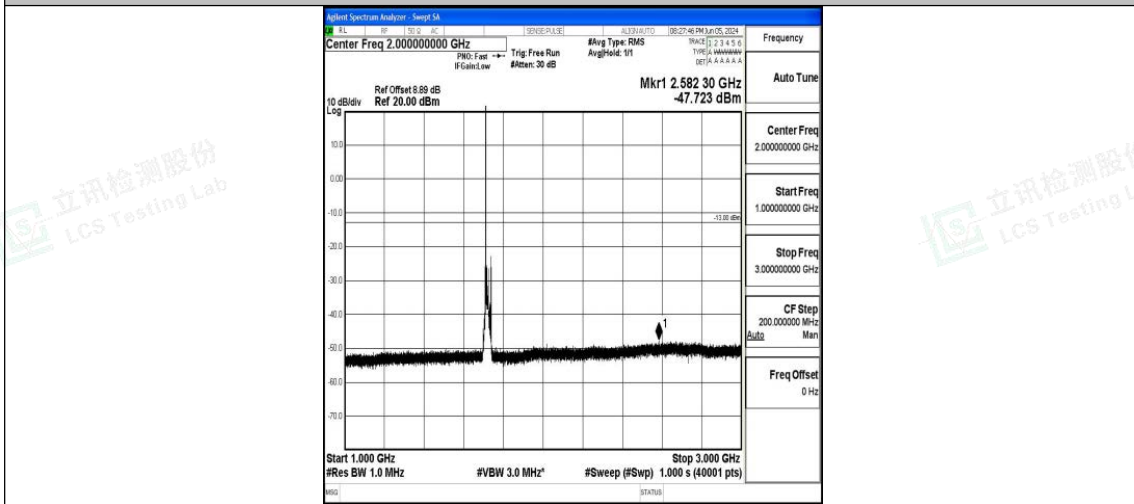

Band66_15MHz_QPSK_132047_1RB#0_30~1000_30~1000

Band66_15MHz_QPSK_132047_1RB#0_1000~3000_1000~3000