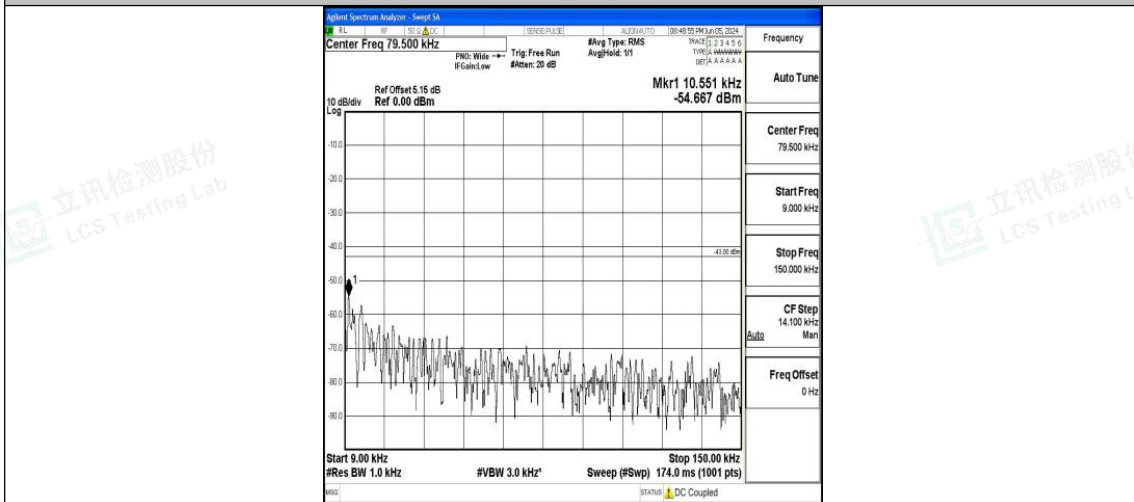

Band66_15MHz_16QAM_132597_1RB#0_0.15~30_0.15~30

Band66_15MHz_16QAM_132597_1RB#0_30~1000_30~1000

Band66_15MHz_16QAM_132597_1RB#0_1000~3000_1000~3000

Band66_15MHz_16QAM_132597_1RB#0_3000~20000_3000~20000

Band66_20MHz_QPSK_132072_1RB#0_0.009~0.15_0.009~0.15