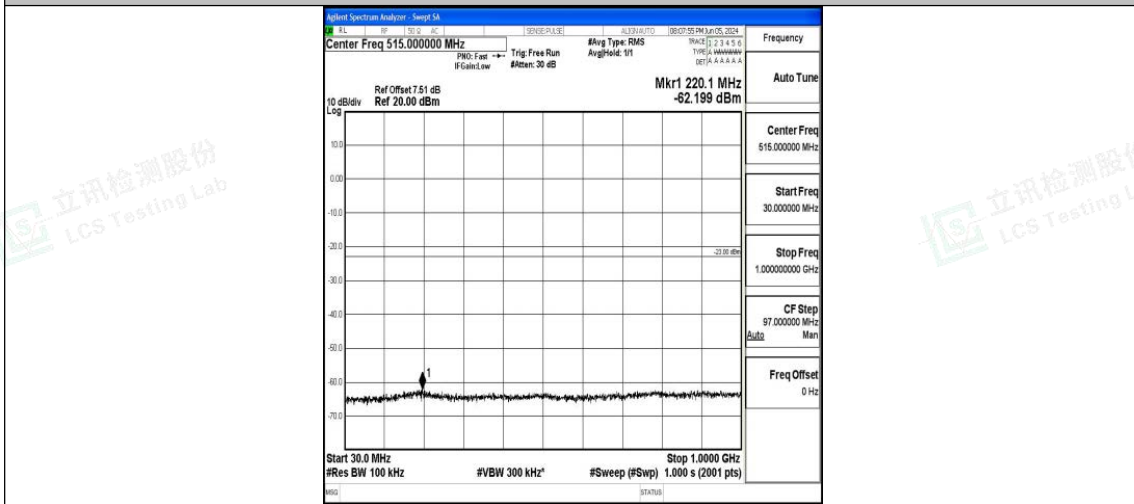

Band66_10MHz_16QAM_132622_1RB#0_0.15~30_0.15~30

Band66_10MHz_16QAM_132622_1RB#0_30~1000_30~1000