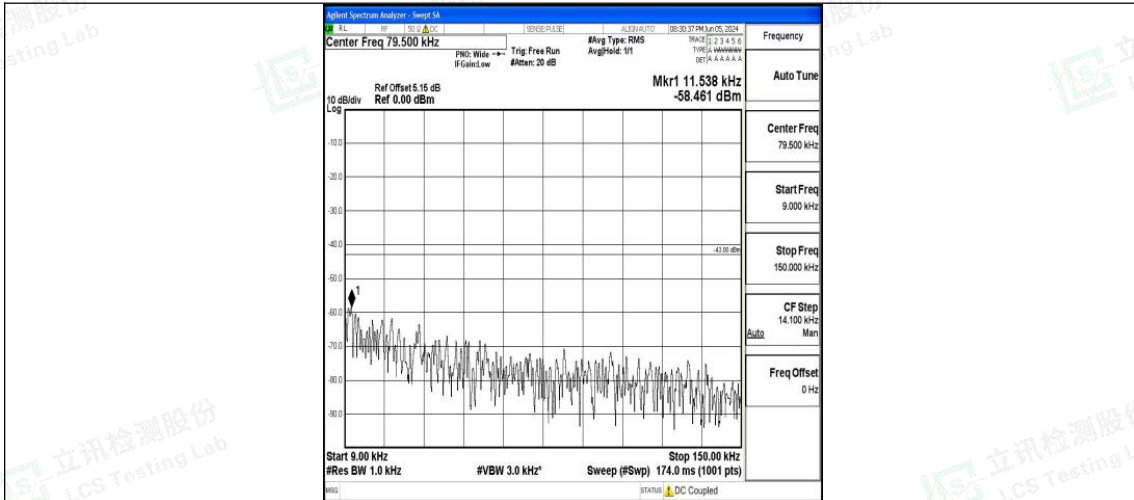

Band66_15MHz_QPSK_132597_1RB#0_0.15~30_0.15~30

Band66_15MHz_QPSK_132597_1RB#0_30~1000_30~1000

Band66_15MHz_QPSK_132597_1RB#0_1000~3000_1000~3000

Band66_15MHz_QPSK_132597_1RB#0_3000~20000_3000~20000

Band66_15MHz_16QAM_132597_1RB#0_0.009~0.15_0.009~0.15