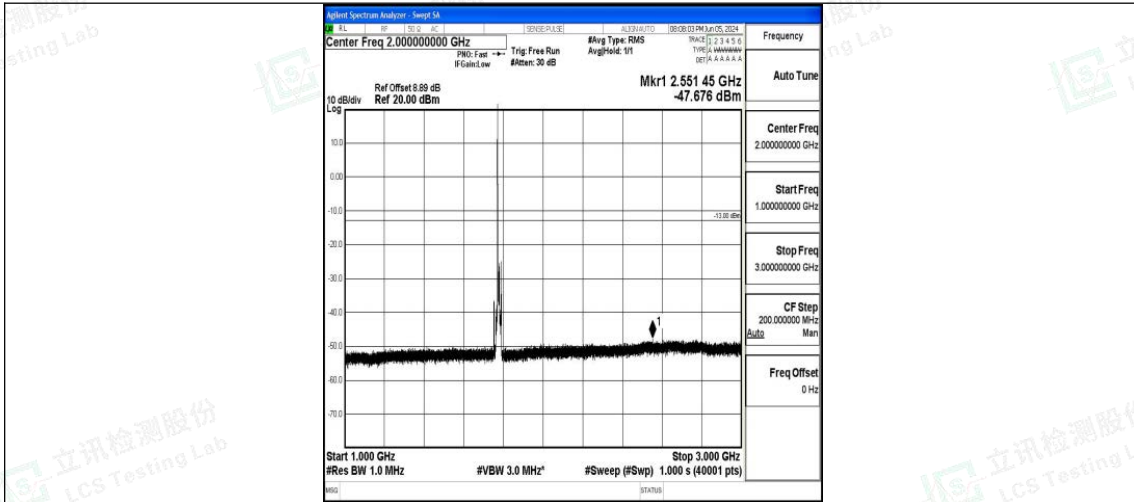

Band66_10MHz_16QAM_132622_1RB#0_30~1000_30~1000

Band66_10MHz_16QAM_132622_1RB#0_1000~3000_1000~3000