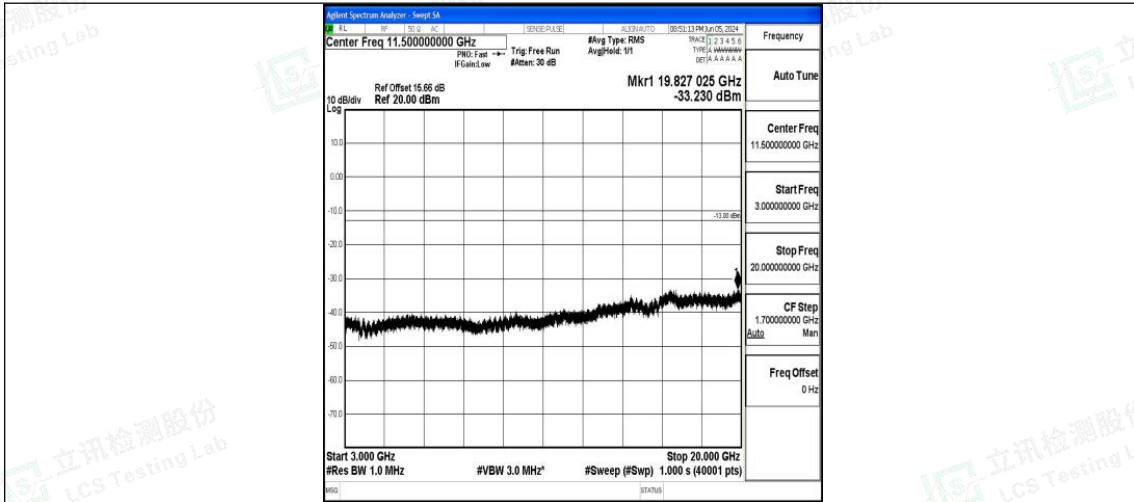

Band66_20MHz_QPSK_132322_1RB#0_0.15~30_0.15~30

Band66_20MHz_QPSK_132322_1RB#0_30~1000_30~1000

Band66_20MHz_16QAM_132322_1RB#0_0.15~30_0.15~30

Band66_20MHz_16QAM_132322_1RB#0_30~1000_30~1000

Band66_20MHz_16QAM_132322_1RB#0_1000~3000_1000~3000