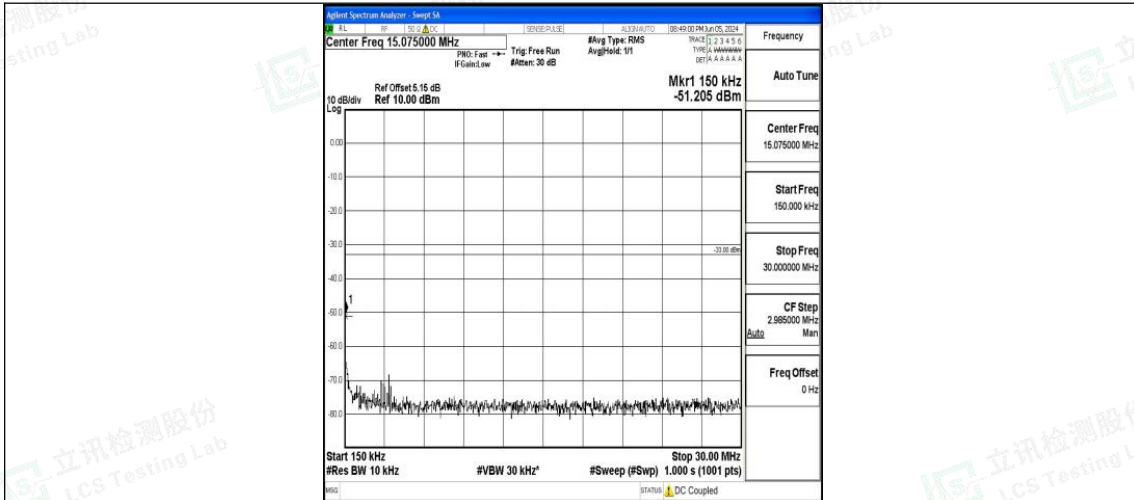

Band66_15MHz_16QAM_132597_1RB#0_0.15~30_0.15~30

Band66_15MHz_16QAM_132597_1RB#0_30~1000_30~1000

Band66_15MHz_16QAM_132597_1RB#0_1000~3000_1000~3000

Band66_15MHz_16QAM_132597_1RB#0_3000~20000_3000~20000

Band66_20MHz_QPSK_132072_1RB#0_0.009~0.15_0.009~0.15