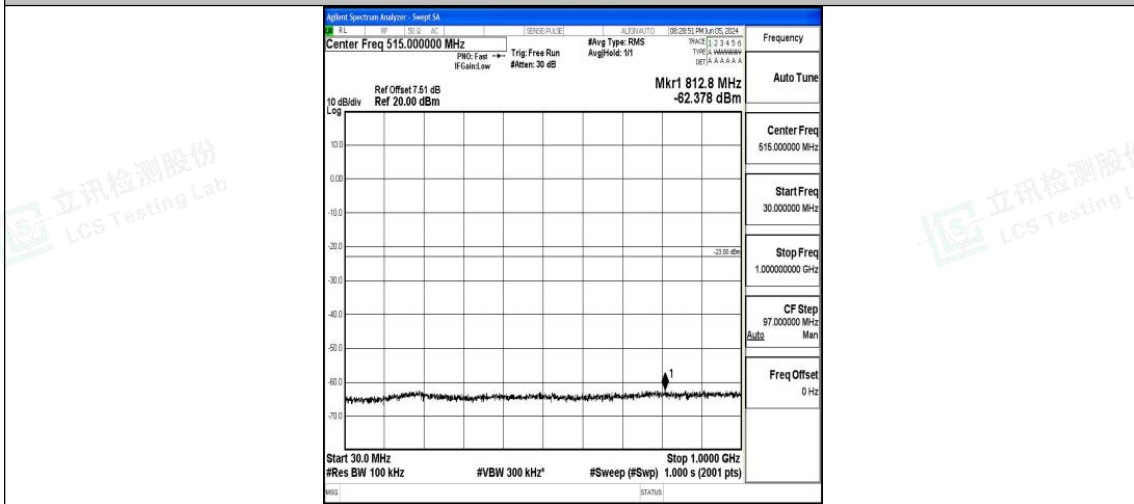

Band66_15MHz_QPSK_132322_1RB#0_0.15~30_0.15~30

Band66_15MHz_QPSK_132322_1RB#0_30~1000_30~1000