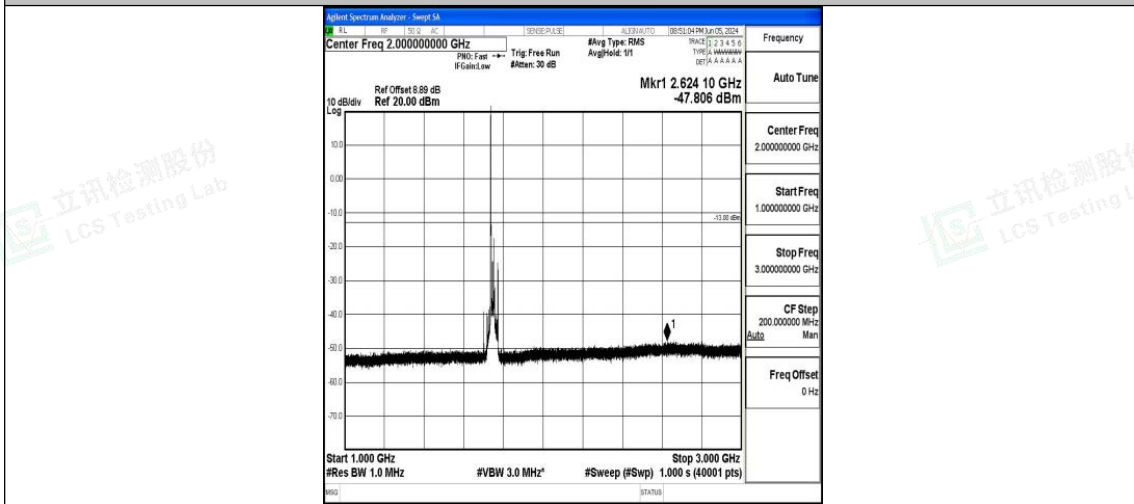

Band66_20MHz_QPSK_132322_1RB#0_0.15~30_0.15~30

Band66_20MHz_QPSK_132322_1RB#0_30~1000_30~1000

Band66_20MHz_16QAM_132322_1RB#0_0.15~30_0.15~30

Band66_20MHz_16QAM_132322_1RB#0_30~1000_30~1000

Band66_20MHz_16QAM_132322_1RB#0_1000~3000_1000~3000