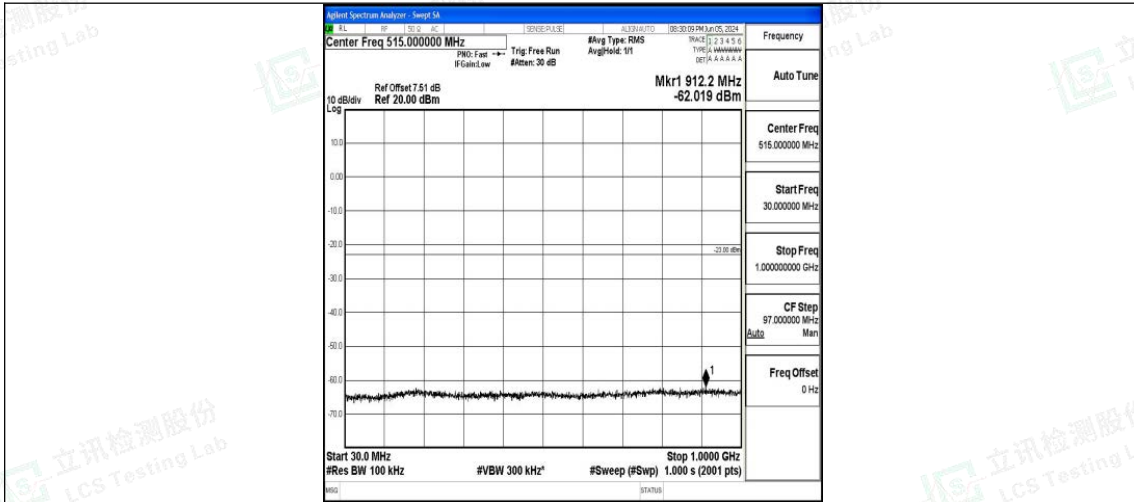

Band66_15MHz_QPSK_132597_1RB#0_0.15~30_0.15~30

Band66_15MHz_QPSK_132597_1RB#0_30~1000_30~1000