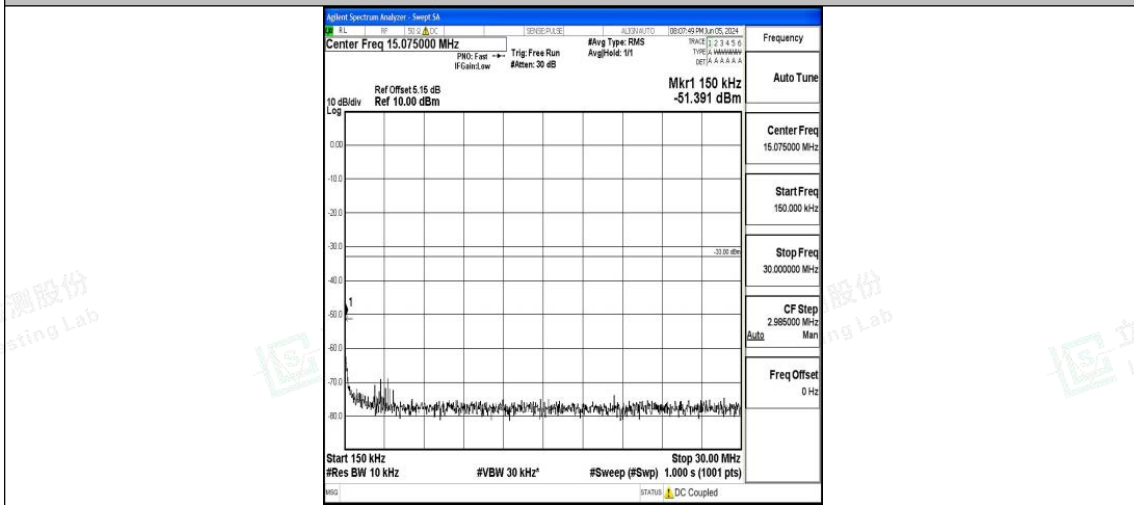

Band66_10MHz_QPSK_132622_1RB#0_0.15~30_0.15~30

Band66_10MHz_QPSK_132622_1RB#0_30~1000_30~1000

Band66_10MHz_QPSK_132622_1RB#0_1000~3000_1000~3000

Band66_10MHz_QPSK_132622_1RB#0_3000~20000_3000~20000

Band66_10MHz_16QAM_132622_1RB#0_0.009~0.15_0.009~0.15