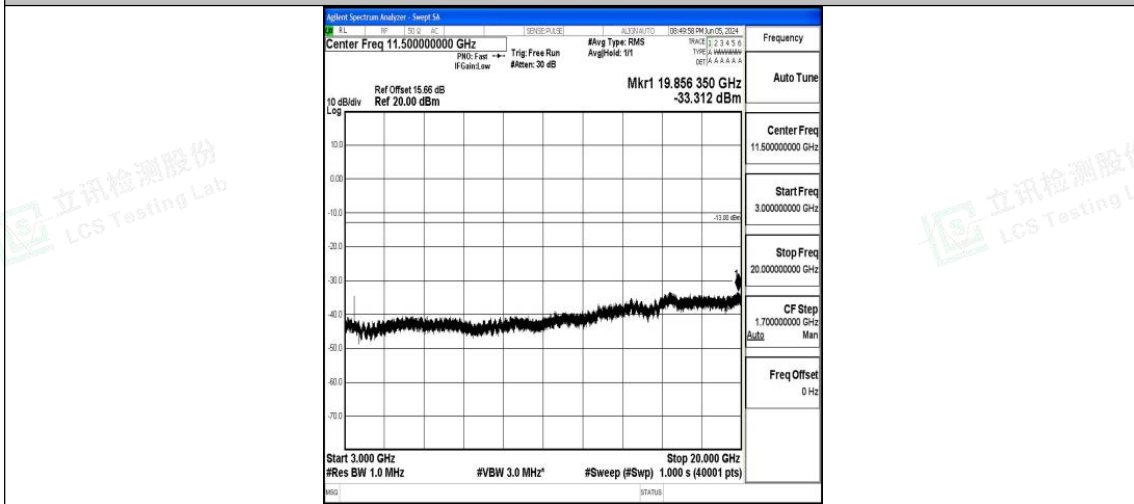

Band66_20MHz_16QAM_132072_1RB#0_0.15~30_0.15~30

Band66_20MHz_16QAM_132072_1RB#0_30~1000_30~1000

Band66_20MHz_16QAM_132072_1RB#0_1000~3000_1000~3000

Band66_20MHz_16QAM_132072_1RB#0_3000~20000_3000~20000

Band66_20MHz_QPSK_132322_1RB#0_0.009~0.15_0.009~0.15