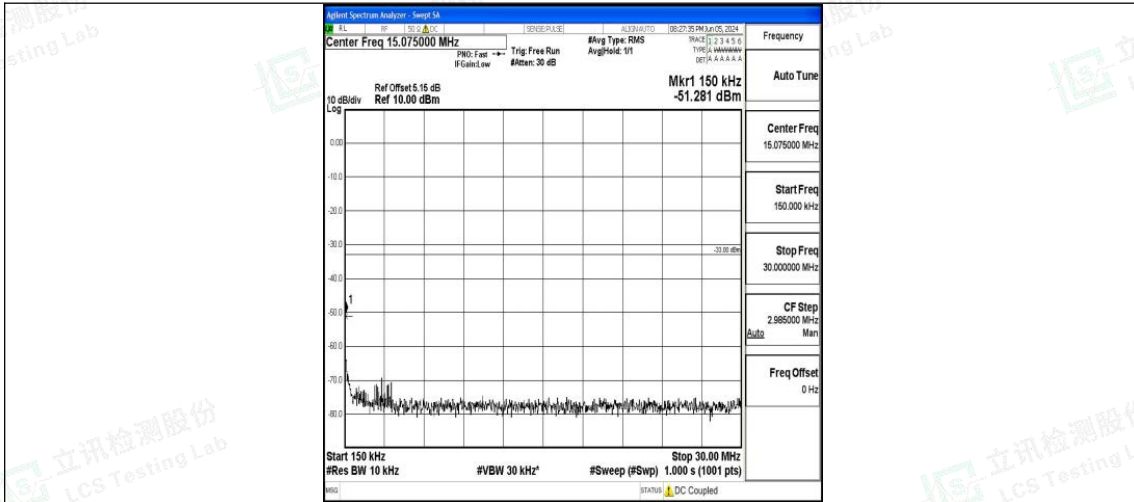

Band66_10MHz_16QAM_132622_1RB#0_0.15~30_0.15~30

Band66_10MHz_16QAM_132622_1RB#0_30~1000_30~1000

Band66_10MHz_16QAM_132622_1RB#0_1000~3000_1000~3000

Band66_10MHz_16QAM_132622_1RB#0_3000~20000_3000~20000

Band66_15MHz_QPSK_132047_1RB#0_0.009~0.15_0.009~0.15