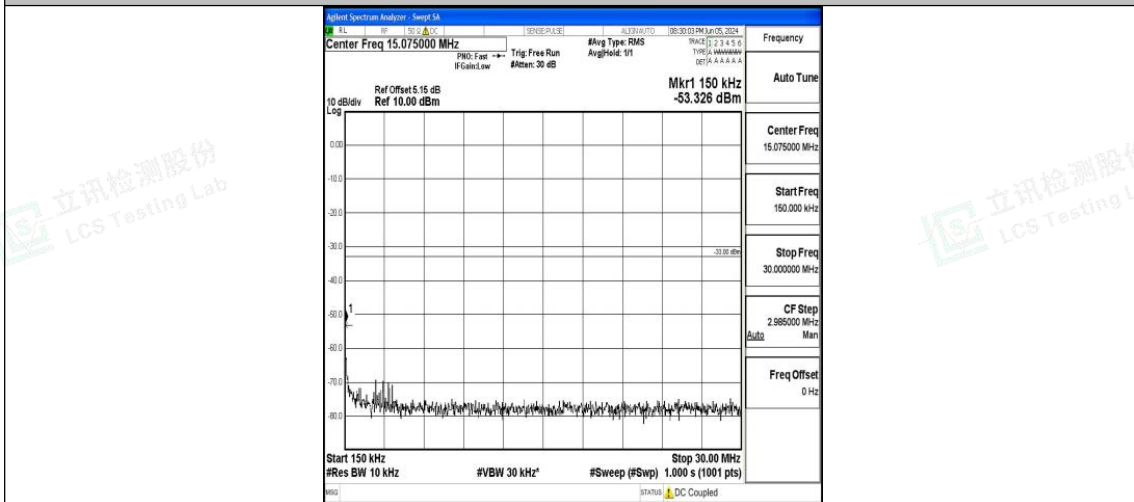

Band66_15MHz_16QAM_132322_1RB#0_0.15~30_0.15~30

Band66_15MHz_16QAM_132322_1RB#0_30~1000_30~1000

Band66_15MHz_16QAM_132322_1RB#0_1000~3000_1000~3000

Band66_15MHz_16QAM_132322_1RB#0_3000~20000_3000~20000

Band66_15MHz_QPSK_132597_1RB#0_0.009~0.15_0.009~0.15