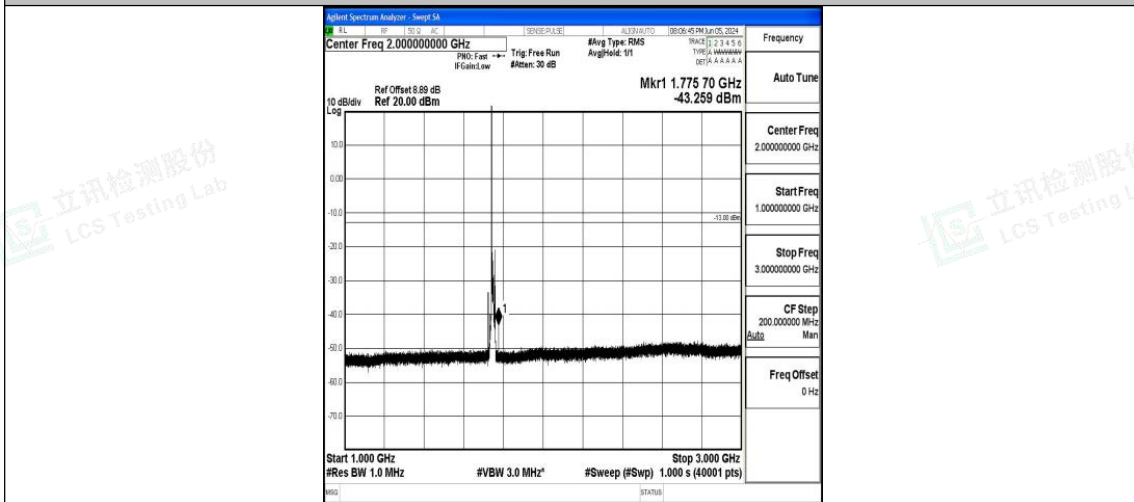

Band66_10MHz_16QAM_132322_1RB#0_0.15~30_0.15~30

Band66_10MHz_16QAM_132322_1RB#0_30~1000_30~1000

Band66_10MHz_16QAM_132322_1RB#0_1000~3000_1000~3000

Band66_10MHz_16QAM_132322_1RB#0_3000~20000_3000~20000

Band66_10MHz_QPSK_132622_1RB#0_0.009~0.15_0.009~0.15