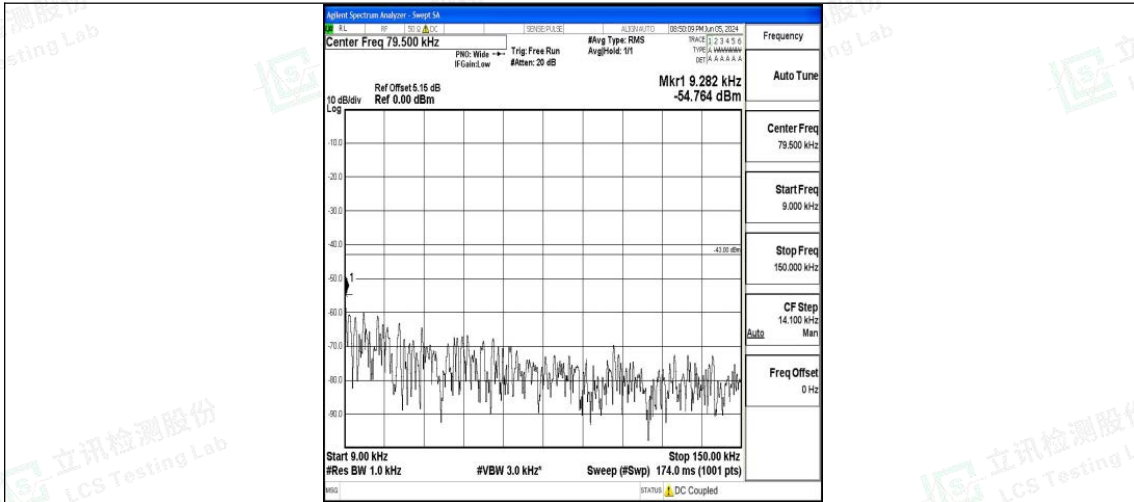

Band66_20MHz_16QAM_132072_1RB#0_0.15~30_0.15~30

Band66_20MHz_16QAM_132072_1RB#0_30~1000_30~1000

Band66_20MHz_16QAM_132072_1RB#0_1000~3000_1000~3000

Band66_20MHz_16QAM_132072_1RB#0_3000~20000_3000~20000

Band66_20MHz_QPSK_132322_1RB#0_0.009~0.15_0.009~0.15