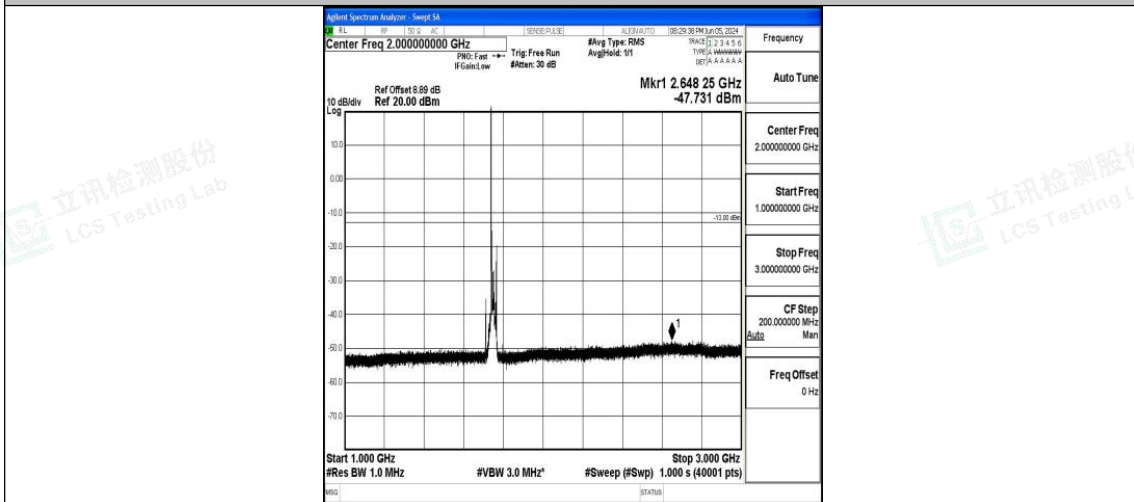

Band66_15MHz_16QAM_132322_1RB#0_30~1000_30~1000

Band66_15MHz_16QAM_132322_1RB#0_1000~3000_1000~3000