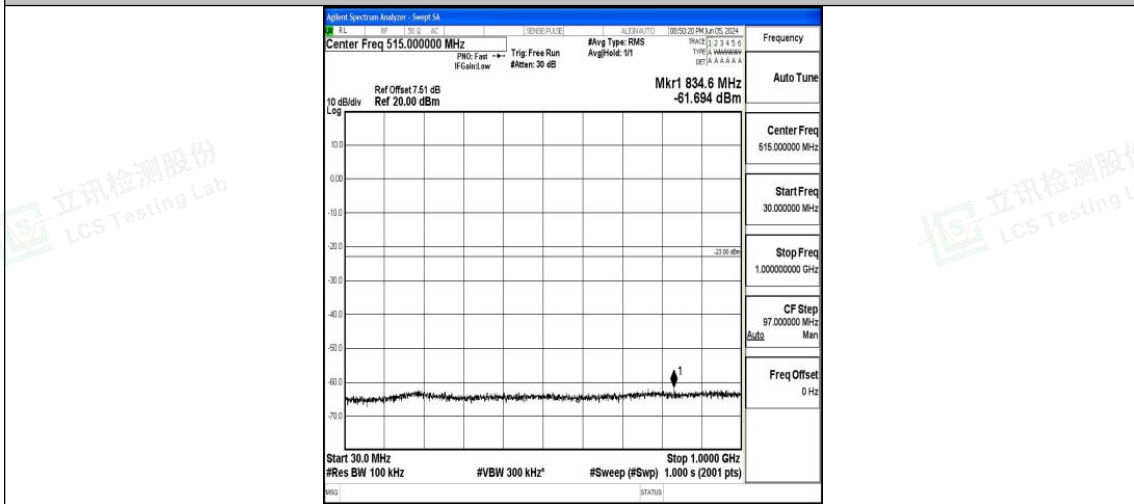

Band66_20MHz_QPSK_132322_1RB#0_0.15~30_0.15~30

Band66_20MHz_QPSK_132322_1RB#0_30~1000_30~1000