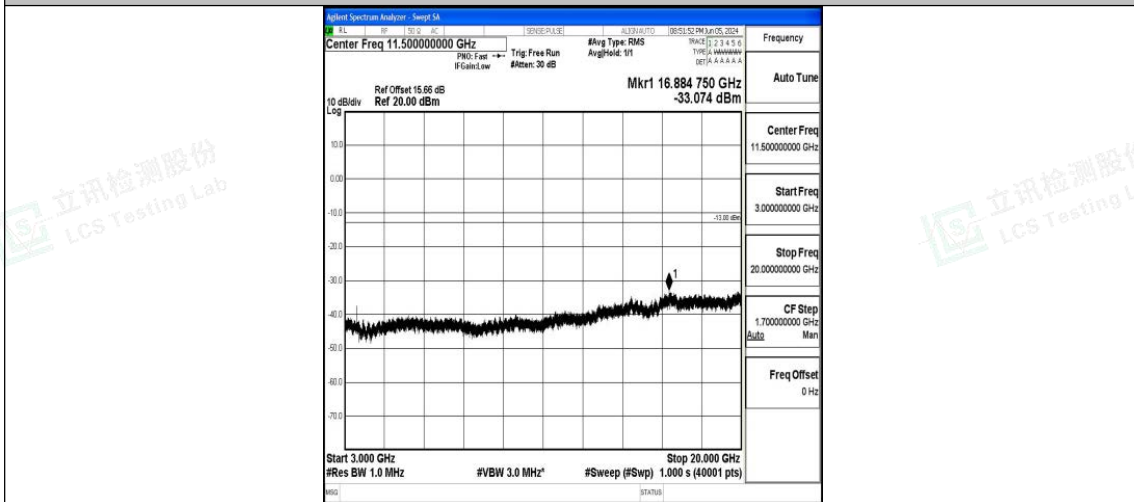

Band66_20MHz_16QAM_132322_1RB#0_3000~20000_3000~20000

Band66_20MHz_QPSK_132572_1RB#0_0.009~0.15_0.009~0.15

Band66_20MHz_QPSK_132572_1RB#0_0.15~30_0.15~30

Band66_20MHz_QPSK_132572_1RB#0_30~1000_30~1000

Band66_20MHz_QPSK_132572_1RB#0_1000~3000_1000~3000