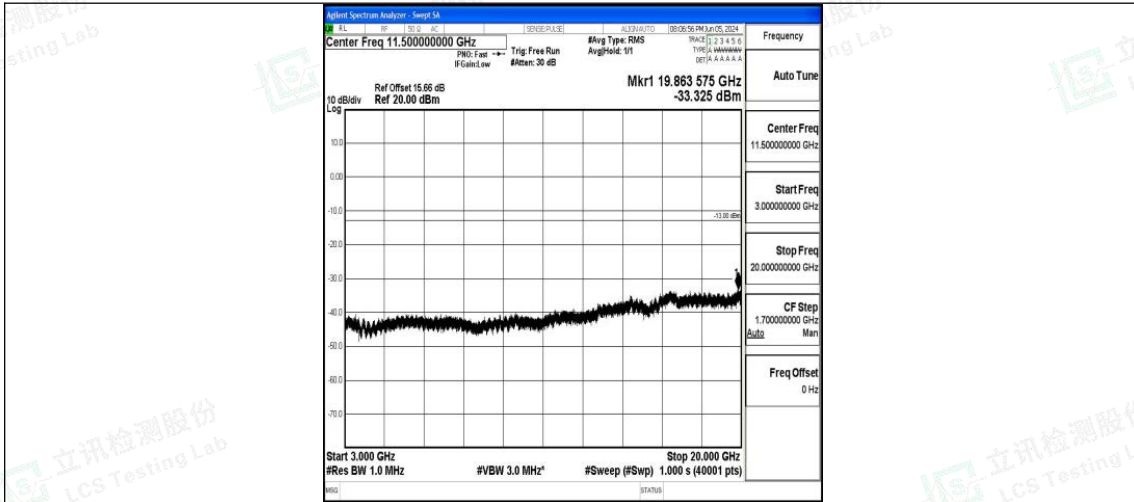

Band66_10MHz_16QAM_132322_1RB#0_0.15~30_0.15~30

Band66_10MHz_16QAM_132322_1RB#0_30~1000_30~1000

Band66_10MHz_16QAM_132322_1RB#0_1000~3000_1000~3000

Band66_10MHz_16QAM_132322_1RB#0_3000~20000_3000~20000

Band66_10MHz_QPSK_132622_1RB#0_0.009~0.15_0.009~0.15