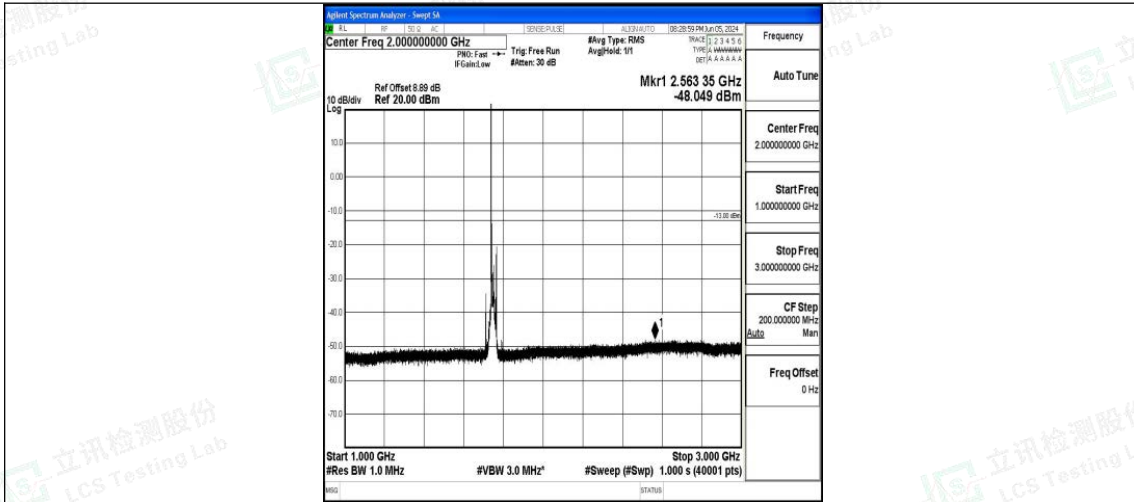

Band66_15MHz_QPSK_132322_1RB#0_30~1000_30~1000

Band66_15MHz_QPSK_132322_1RB#0_1000~3000_1000~3000