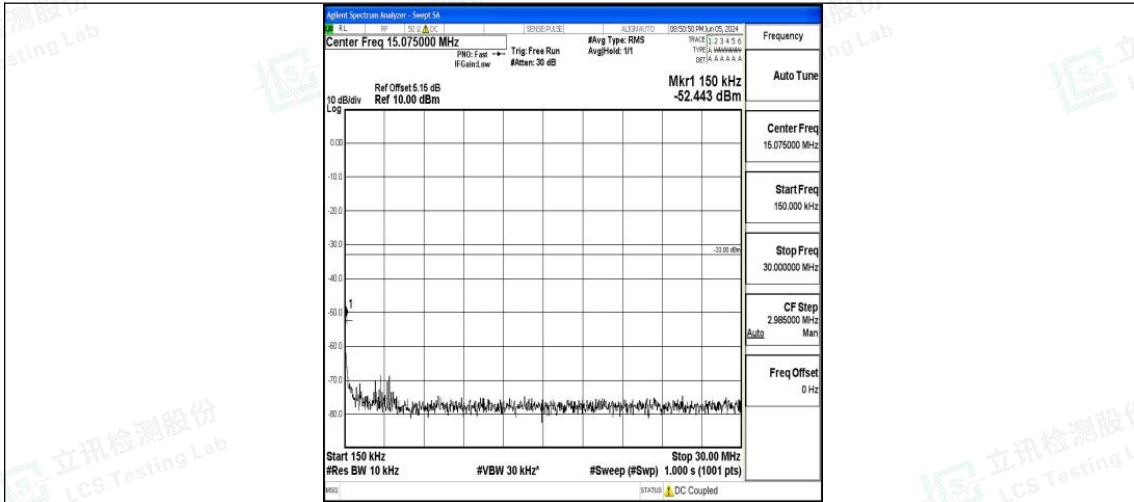

Band66_20MHz_16QAM_132322_1RB#0_0.15~30_0.15~30