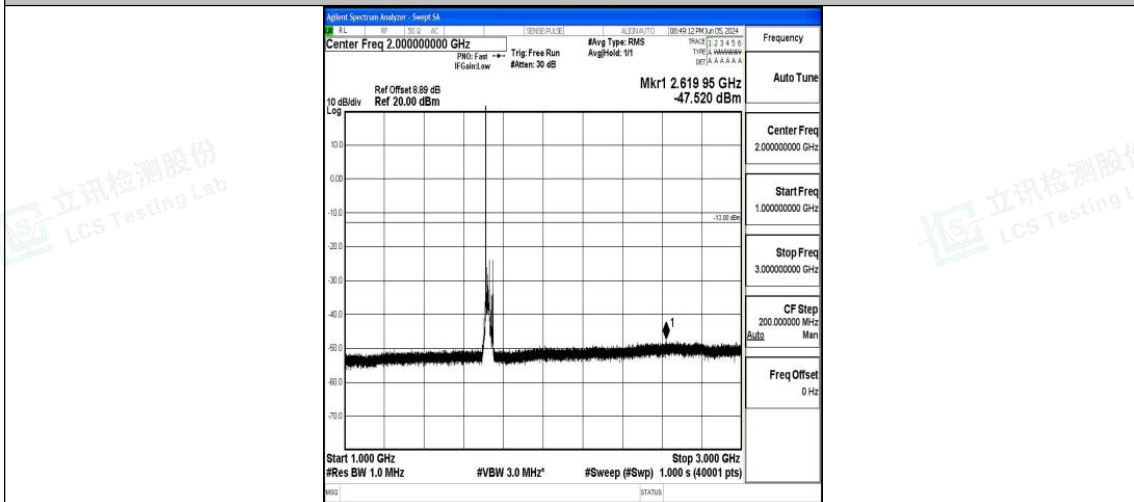

Band66_20MHz_QPSK_132072_1RB#0_30~1000_30~1000

Band66_20MHz_QPSK_132072_1RB#0_1000~3000_1000~3000