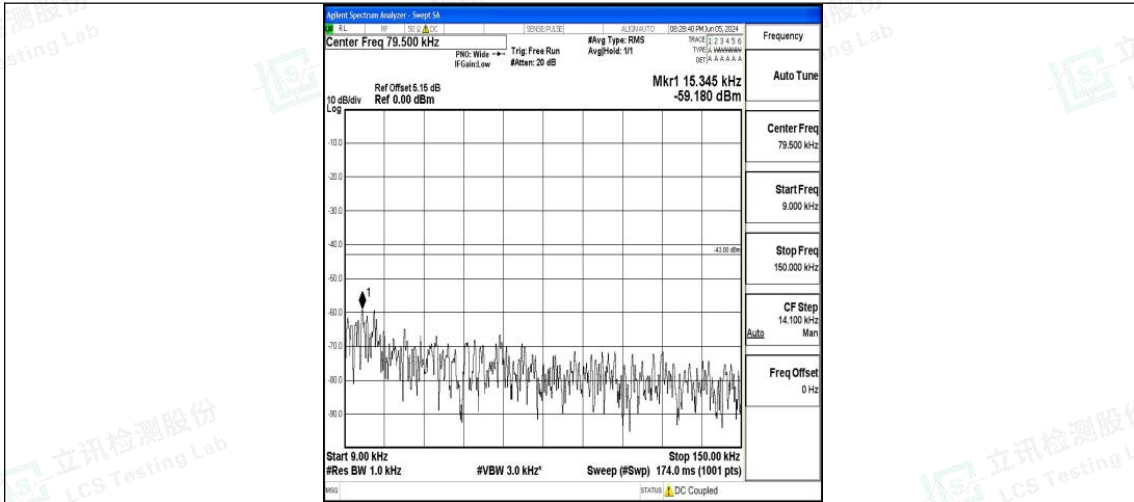

Band66_15MHz_16QAM_132047_1RB#0_0.15~30_0.15~30

Band66_15MHz_16QAM_132047_1RB#0_30~1000_30~1000

Band66_15MHz_16QAM_132047_1RB#0_1000~3000_1000~3000

Band66_15MHz_16QAM_132047_1RB#0_3000~20000_3000~20000

Band66_15MHz_QPSK_132322_1RB#0_0.009~0.15_0.009~0.15