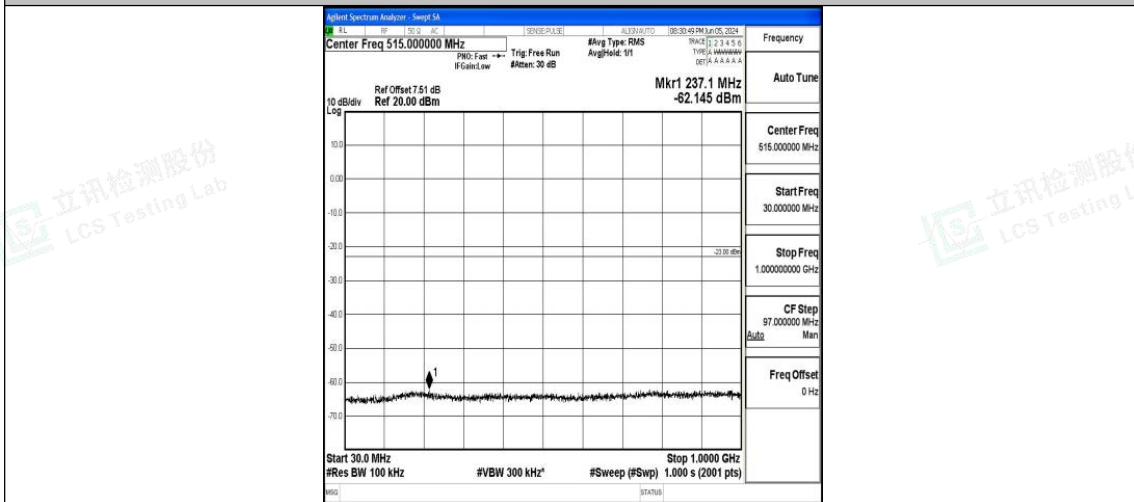

Band66_15MHz_16QAM_132597_1RB#0_0.15~30_0.15~30

Band66_15MHz_16QAM_132597_1RB#0_30~1000_30~1000