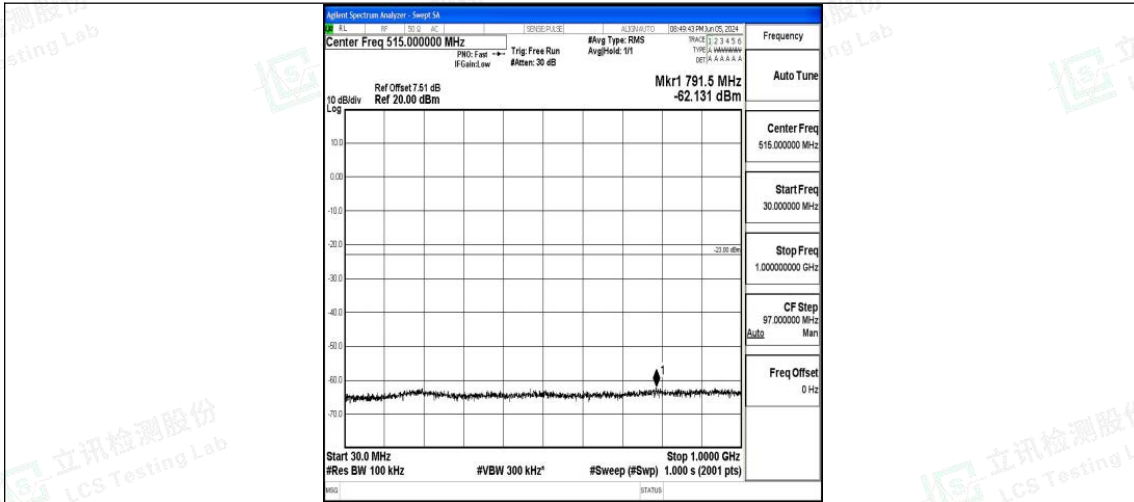

Band66_20MHz_16QAM_132072_1RB#0_0.15~30_0.15~30

Band66_20MHz_16QAM_132072_1RB#0_30~1000_30~1000