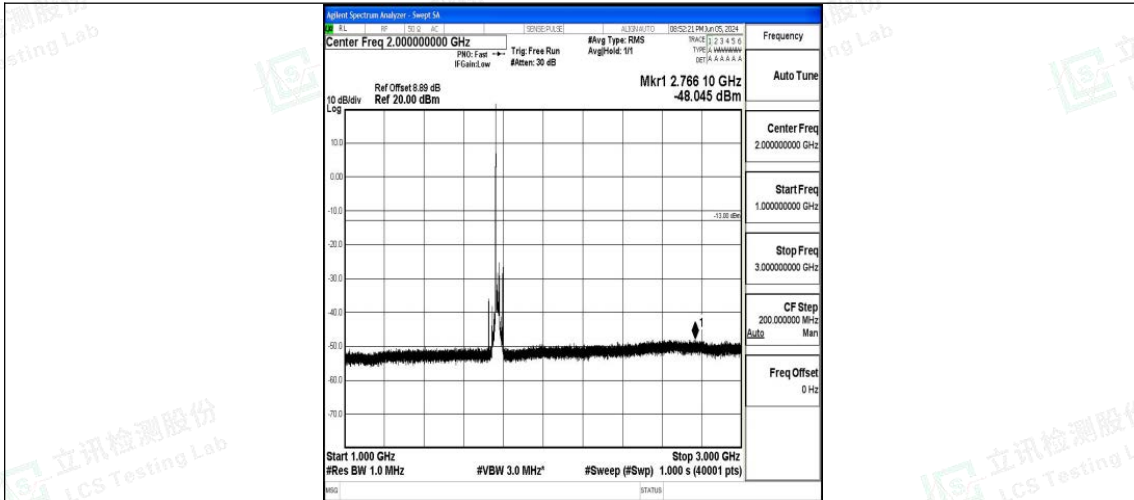

Band66_20MHz_QPSK_132572_1RB#0_3000~20000_3000~20000

Band66_20MHz_16QAM_132572_1RB#0_0.009~0.15_0.009~0.15

Band66_20MHz_16QAM_132572_1RB#0_0.15~30_0.15~30

Band66_20MHz_16QAM_132572_1RB#0_30~1000_30~1000

Band66_20MHz_16QAM_132572_1RB#0_1000~3000_1000~3000