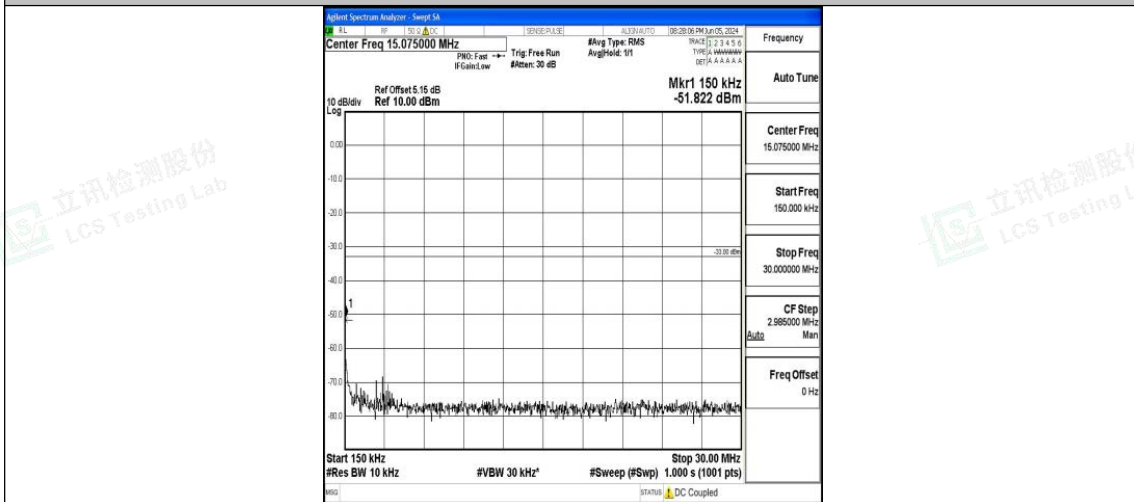

Band66_15MHz_QPSK_132047_1RB#0_0.15~30_0.15~30

Band66_15MHz_QPSK_132047_1RB#0_30~1000_30~1000

Band66_15MHz_QPSK_132047_1RB#0_1000~3000_1000~3000

Band66_15MHz_QPSK_132047_1RB#0_3000~20000_3000~20000

Band66_15MHz_16QAM_132047_1RB#0_0.009~0.15_0.009~0.15