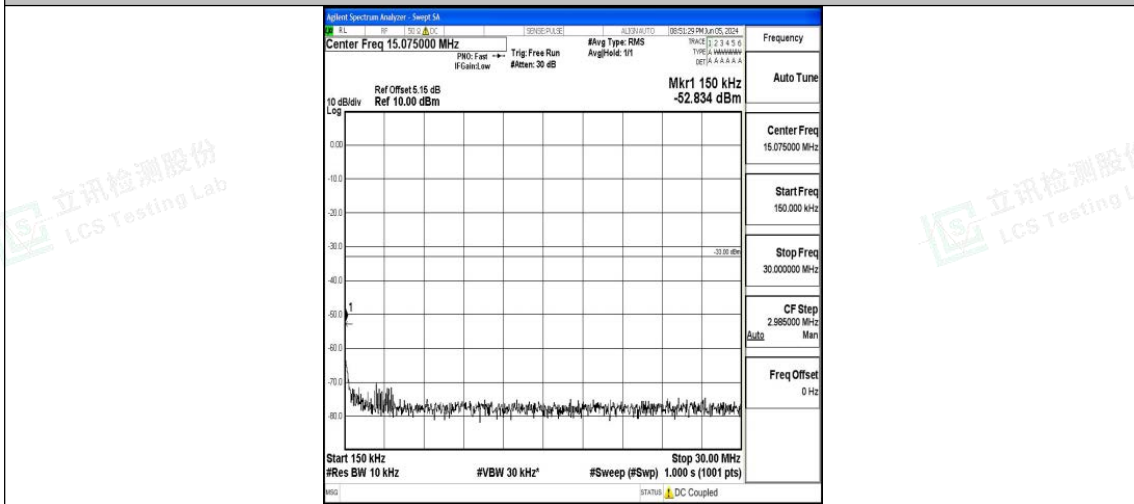

Band66_20MHz_QPSK_132572_1RB#0_0.009~0.15_0.009~0.15

Band66_20MHz_QPSK_132572_1RB#0_0.15~30_0.15~30