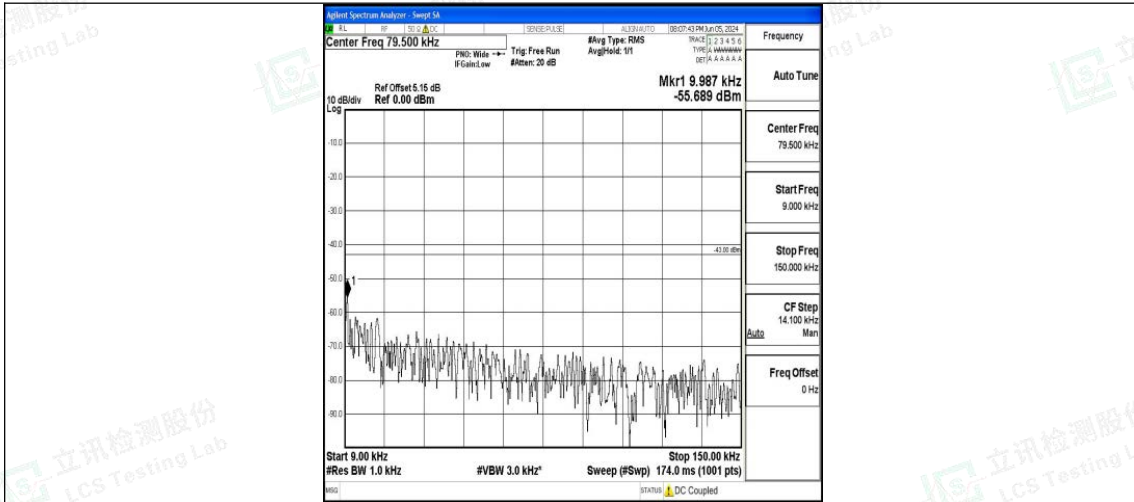

Band66_10MHz_QPSK_132622_1RB#0_0.15~30_0.15~30

Band66_10MHz_QPSK_132622_1RB#0_30~1000_30~1000

Band66_10MHz_QPSK_132622_1RB#0_1000~3000_1000~3000

Band66_10MHz_QPSK_132622_1RB#0_3000~20000_3000~20000

Band66_10MHz_16QAM_132622_1RB#0_0.009~0.15_0.009~0.15