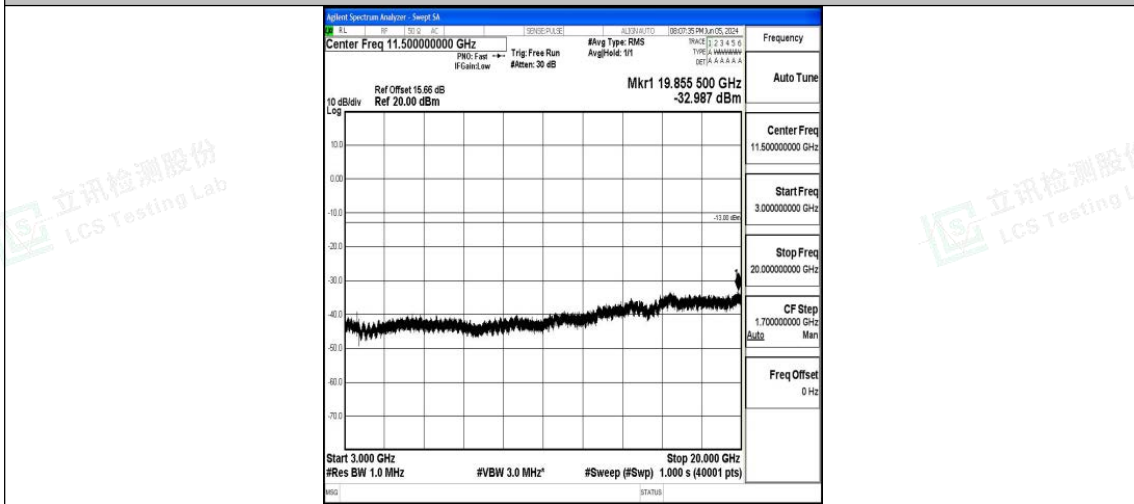

Band66_10MHz_QPSK_132622_1RB#0_0.15~30_0.15~30

Band66_10MHz_QPSK_132622_1RB#0_30~1000_30~1000

Band66_10MHz_QPSK_132622_1RB#0_1000~3000_1000~3000

Band66_10MHz_QPSK_132622_1RB#0_3000~20000_3000~20000

Band66_10MHz_16QAM_132622_1RB#0_0.009~0.15_0.009~0.15