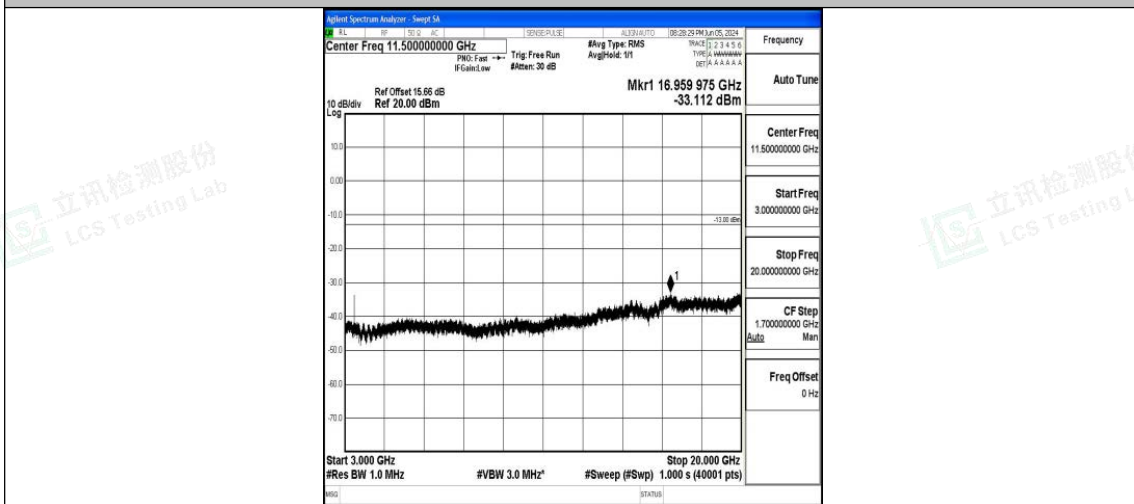

Band66_15MHz_16QAM_132047_1RB#0_0.15~30_0.15~30

Band66_15MHz_16QAM_132047_1RB#0_30~1000_30~1000

Band66_15MHz_16QAM_132047_1RB#0_1000~3000_1000~3000

Band66_15MHz_16QAM_132047_1RB#0_3000~20000_3000~20000

Band66_15MHz_QPSK_132322_1RB#0_0.009~0.15_0.009~0.15