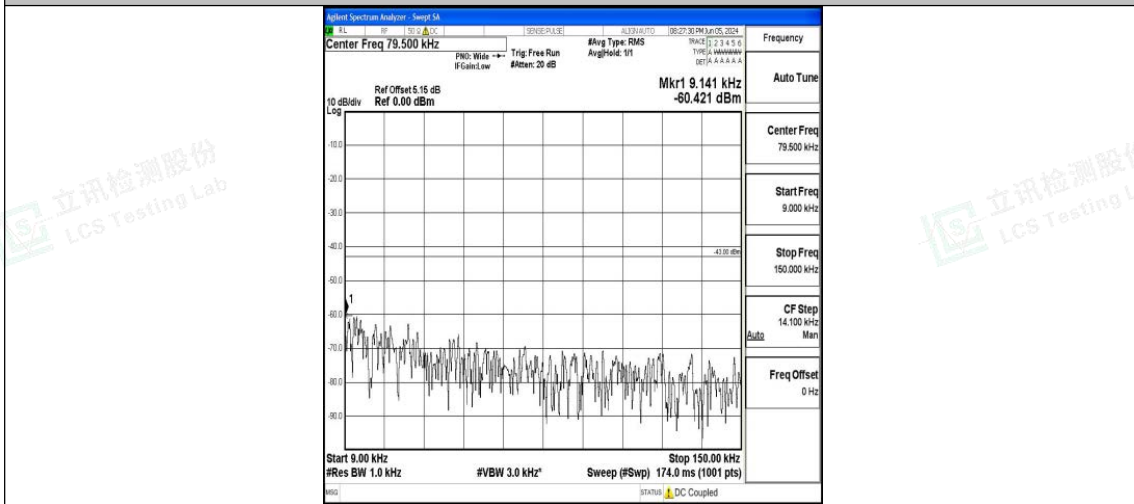

Band66_10MHz_16QAM_132622_1RB#0_0.15~30_0.15~30

Band66_10MHz_16QAM_132622_1RB#0_30~1000_30~1000

Band66_10MHz_16QAM_132622_1RB#0_1000~3000_1000~3000

Band66_10MHz_16QAM_132622_1RB#0_3000~20000_3000~20000

Band66_15MHz_QPSK_132047_1RB#0_0.009~0.15_0.009~0.15