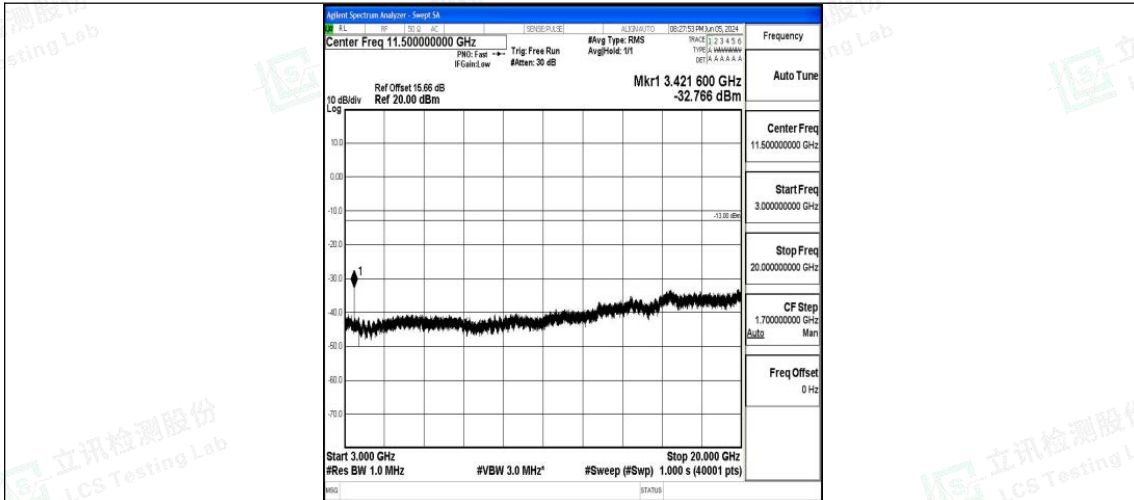

Band66_15MHz_QPSK_132047_1RB#0_0.15~30_0.15~30

Band66_15MHz_QPSK_132047_1RB#0_30~1000_30~1000

Band66_15MHz_QPSK_132047_1RB#0_1000~3000_1000~3000

Band66_15MHz_QPSK_132047_1RB#0_3000~20000_3000~20000

Band66_15MHz_16QAM_132047_1RB#0_0.009~0.15_0.009~0.15