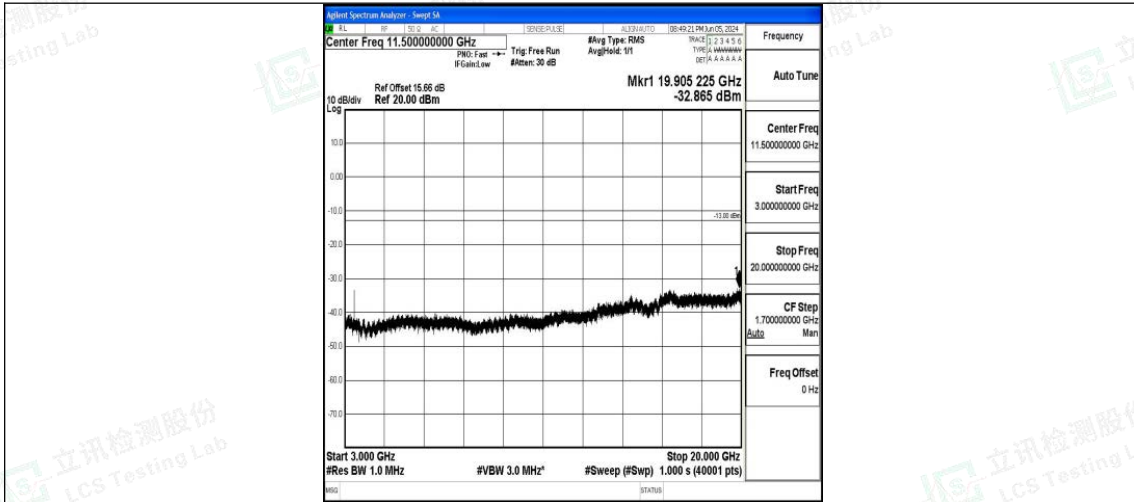

Band66_20MHz_QPSK_132072_1RB#0_0.15~30_0.15~30

Band66_20MHz_QPSK_132072_1RB#0_30~1000_30~1000

Band66_20MHz_QPSK_132072_1RB#0_1000~3000_1000~3000

Band66_20MHz_QPSK_132072_1RB#0_3000~20000_3000~20000

Band66_20MHz_16QAM_132072_1RB#0_0.009~0.15_0.009~0.15