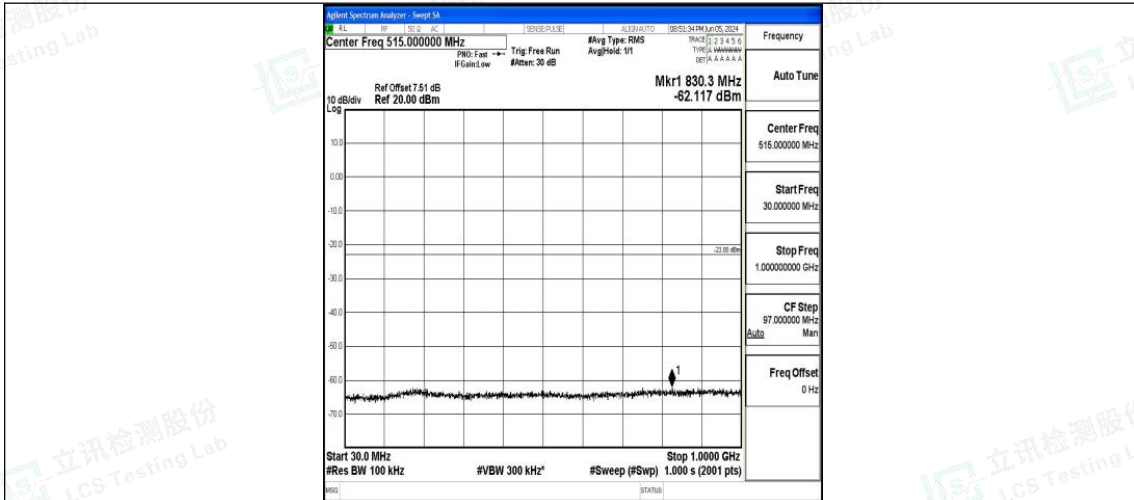

Band66_20MHz_16QAM_132322_1RB#0_3000~20000_3000~20000

Band66_20MHz_QPSK_132572_1RB#0_0.009~0.15_0.009~0.15

Band66_20MHz_QPSK_132572_1RB#0_0.15~30_0.15~30

Band66_20MHz_QPSK_132572_1RB#0_30~1000_30~1000

Band66_20MHz_QPSK_132572_1RB#0_1000~3000_1000~3000