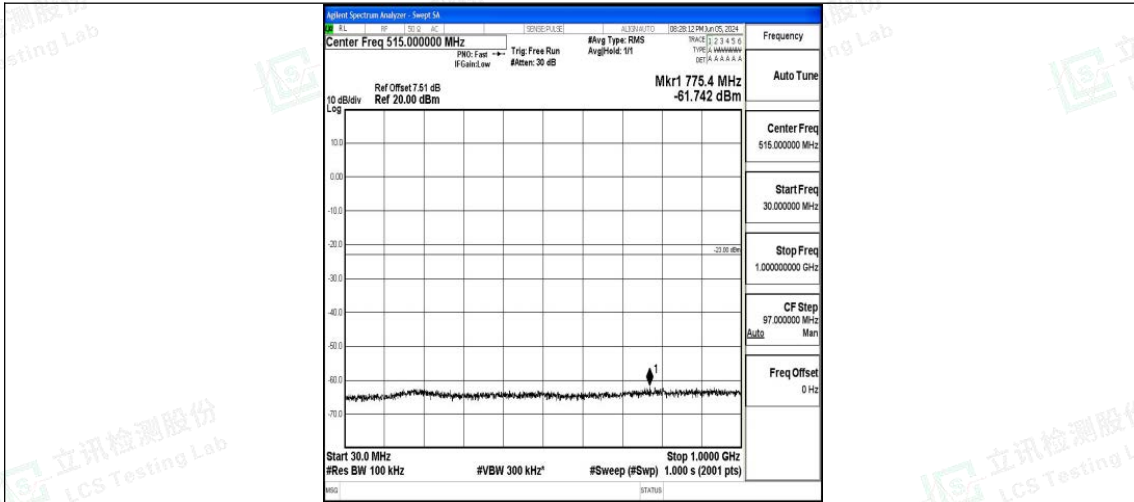

Band66_15MHz_16QAM_132047_1RB#0_0.15~30_0.15~30

Band66_15MHz_16QAM_132047_1RB#0_30~1000_30~1000