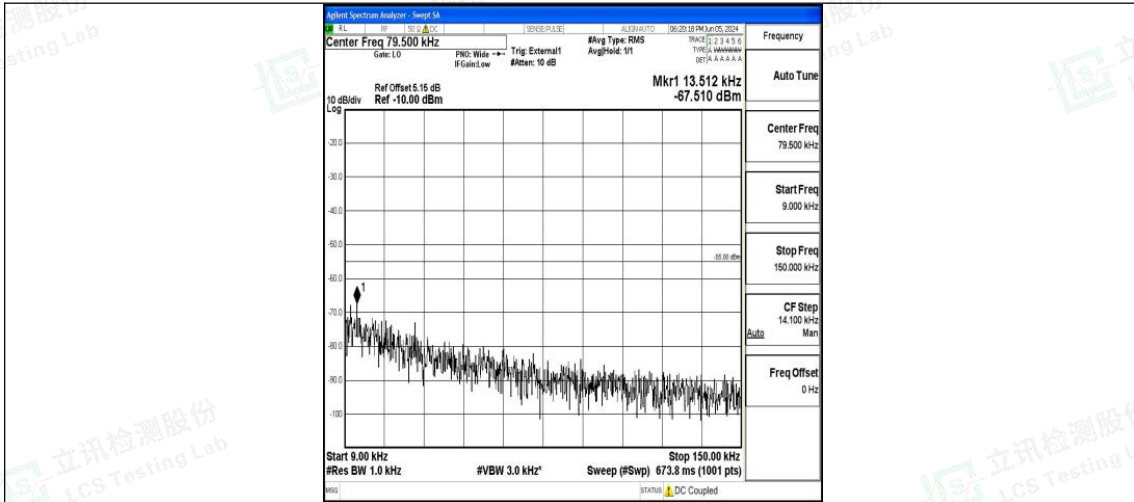

Band41_20MHz_QPSK_39750_1RB#0_0.15~30_0.15~30

Band41_20MHz_QPSK_39750_1RB#0_30~1000_30~1000

Band41_20MHz_QPSK_39750_1RB#0_1000~20000_1000~20000

Band41_20MHz_QPSK_39750_1RB#0_20000~27000_20000~27000

Band41_20MHz_16QAM_39750_1RB#0_0.009~0.15_0.009~0.15