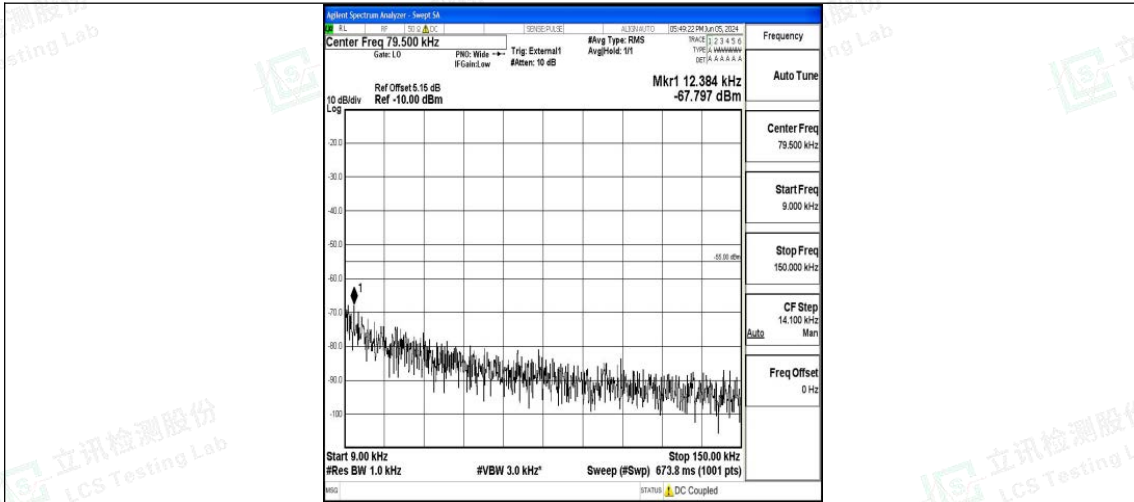

Band41_15MHz_QPSK_39725_1RB#0_0.009~0.15_0.009~0.15

Band41_15MHz_QPSK_39725_1RB#0_0.15~30_0.15~30

Band41_15MHz_QPSK_39725_1RB#0_30~1000_30~1000

Band41_15MHz_QPSK_39725_1RB#0_1000~20000_1000~20000

Band41_15MHz_QPSK_39725_1RB#0_20000~27000_20000~27000