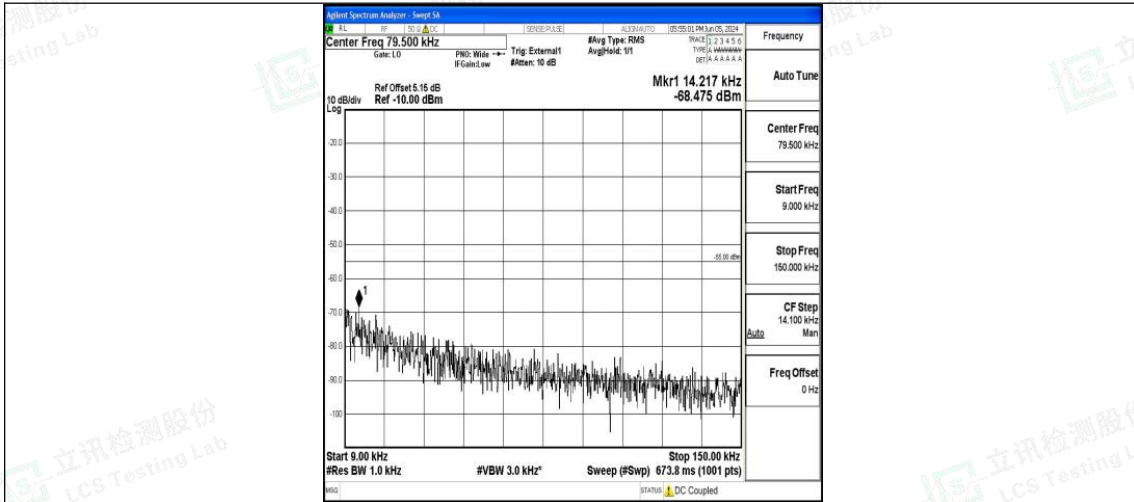

Band41_15MHz_16QAM_40620_1RB#0_30~1000_30~1000

Band41_15MHz_16QAM_40620_1RB#0_1000~20000_1000~20000

Band41_15MHz_16QAM_40620_1RB#0_20000~27000_20000~27000

Band41_15MHz_QPSK_41515_1RB#0_0.009~0.15_0.009~0.15