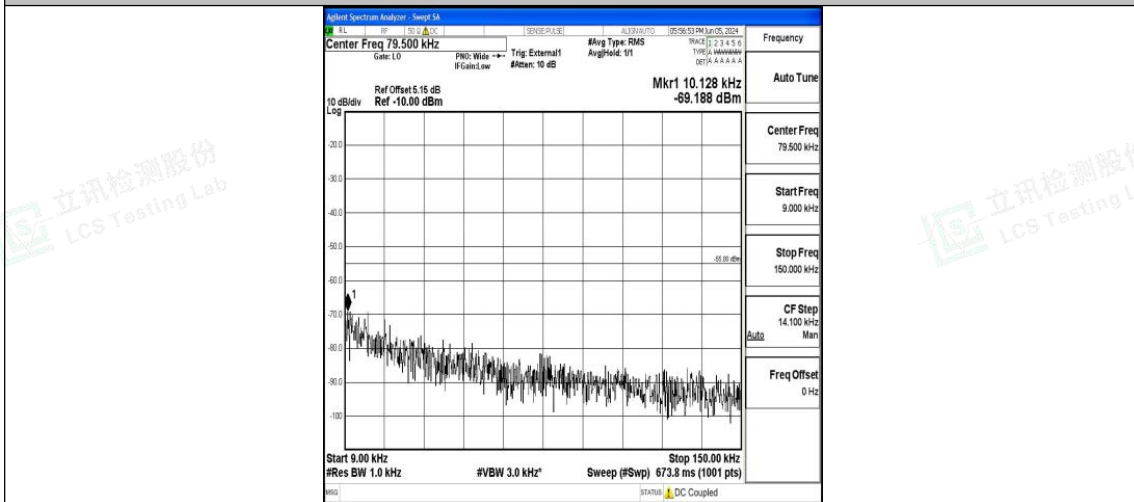

Band41_15MHz_QPSK_41515_1RB#0_0.15~30_0.15~30

Band41_15MHz_QPSK_41515_1RB#0_30~1000_30~1000

Band41_15MHz_QPSK_41515_1RB#0_1000~20000_1000~20000

Band41_15MHz_QPSK_41515_1RB#0_20000~27000_20000~27000

Band41_15MHz_16QAM_41515_1RB#0_0.009~0.15_0.009~0.15