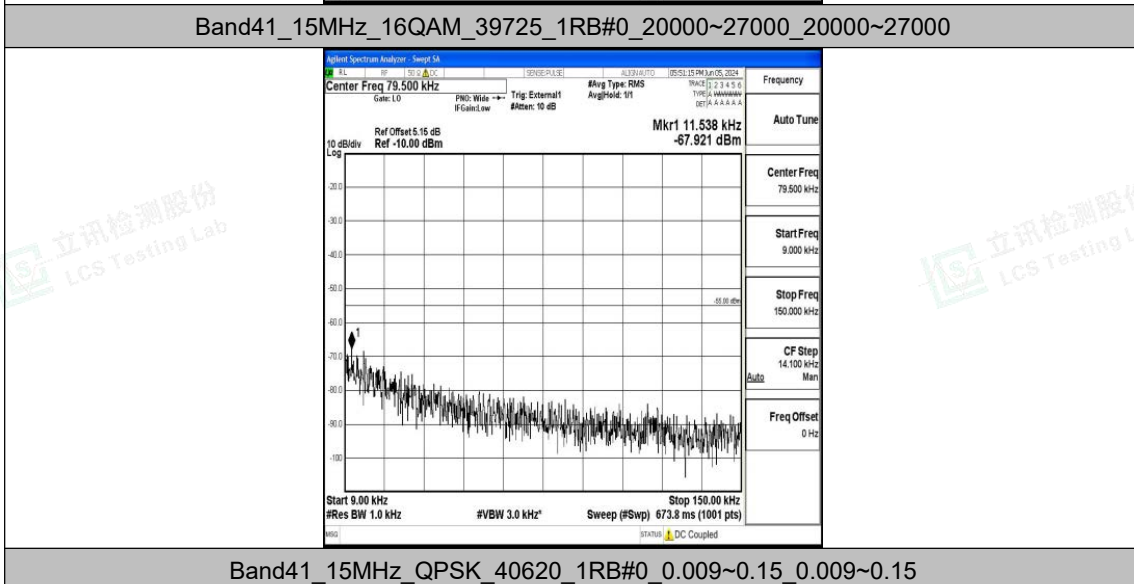

Band41_15MHz_16QAM_39725_1RB#0_0.009~0.15_0.009~0.15

Band41_15MHz_16QAM_39725_1RB#0_0.15~30_0.15~30

Band41_15MHz_16QAM_39725_1RB#0_30~1000_30~1000

Band41_15MHz_QPSK_40620_1RB#0_0.15~30_0.15~30

Band41_15MHz_QPSK_40620_1RB#0_30~1000_30~1000