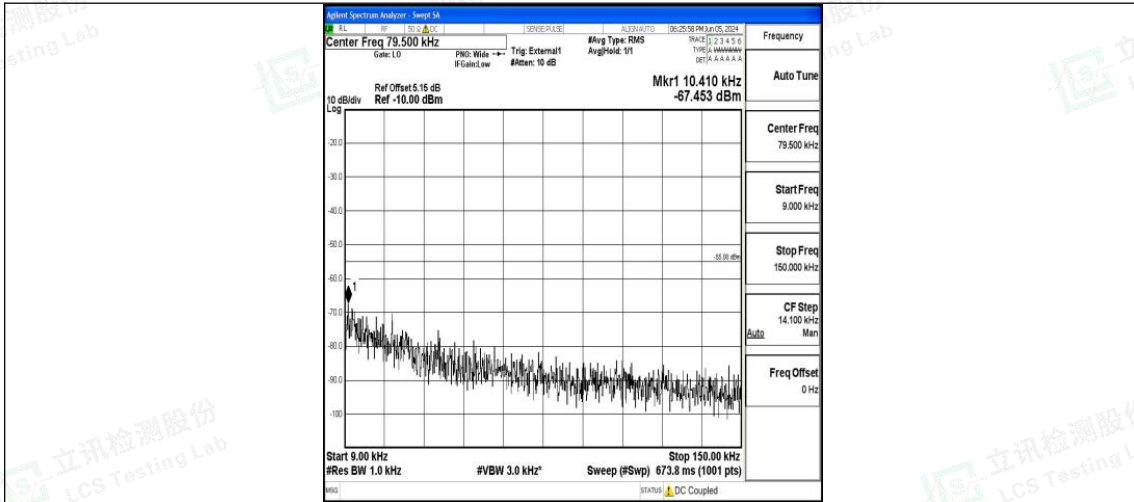

Band41_20MHz_16QAM_40620_1RB#0_0.15~30_0.15~30

Band41_20MHz_16QAM_40620_1RB#0_30~1000_30~1000

Band41_20MHz_16QAM_40620_1RB#0_1000~20000_1000~20000

Band41_20MHz_16QAM_40620_1RB#0_20000~27000_20000~27000

Band41_20MHz_QPSK_41490_1RB#0_0.009~0.15_0.009~0.15