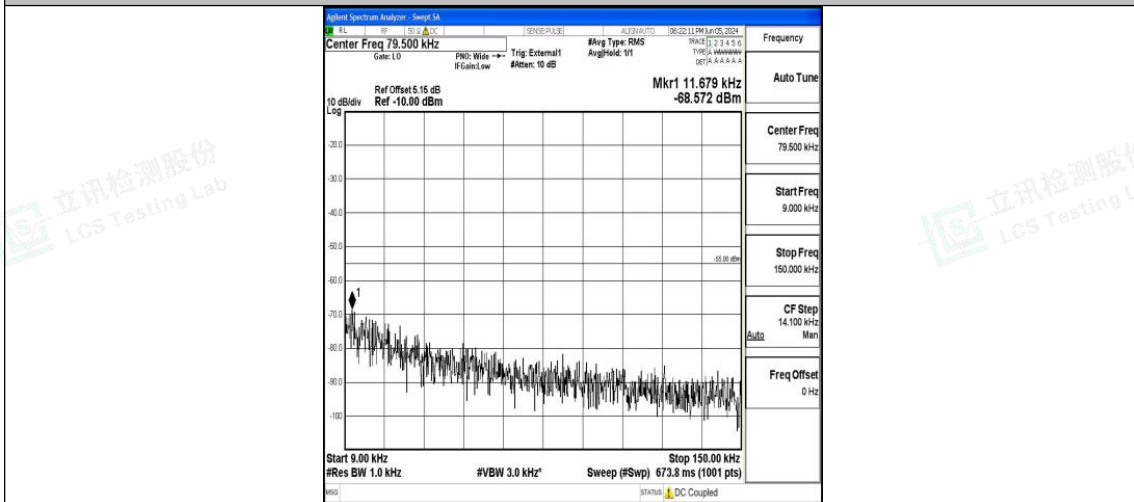

Band41_20MHz_16QAM_39750_1RB#0_0.15~30_0.15~30

Band41_20MHz_16QAM_39750_1RB#0_30~1000_30~1000

Band41_20MHz_16QAM_39750_1RB#0_1000~20000_1000~20000

Band41_20MHz_16QAM_39750_1RB#0_20000~27000_20000~27000

Band41_20MHz_QPSK_40620_1RB#0_0.009~0.15_0.009~0.15