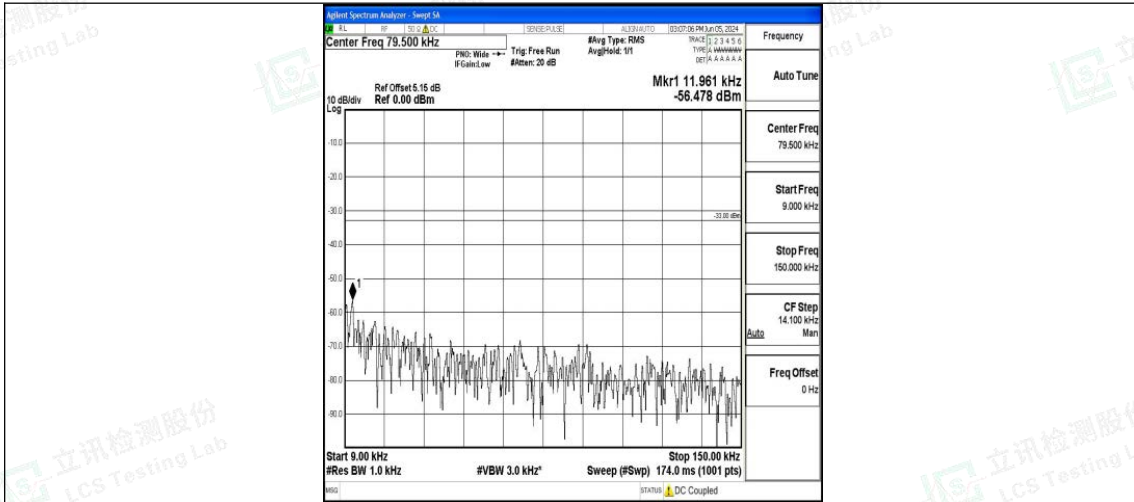

Band12_5MHz_QPSK_23035_1RB#0_0.009~0.15_0.009~0.15

Band12_5MHz_QPSK_23035_1RB#0_0.15~30_0.15~30

Band12_5MHz_QPSK_23035_1RB#0_30~1000_30~1000

Band12_5MHz_QPSK_23035_1RB#0_1000~3000_1000~3000

Band12_5MHz_QPSK_23035_1RB#0_3000~10000_3000~10000