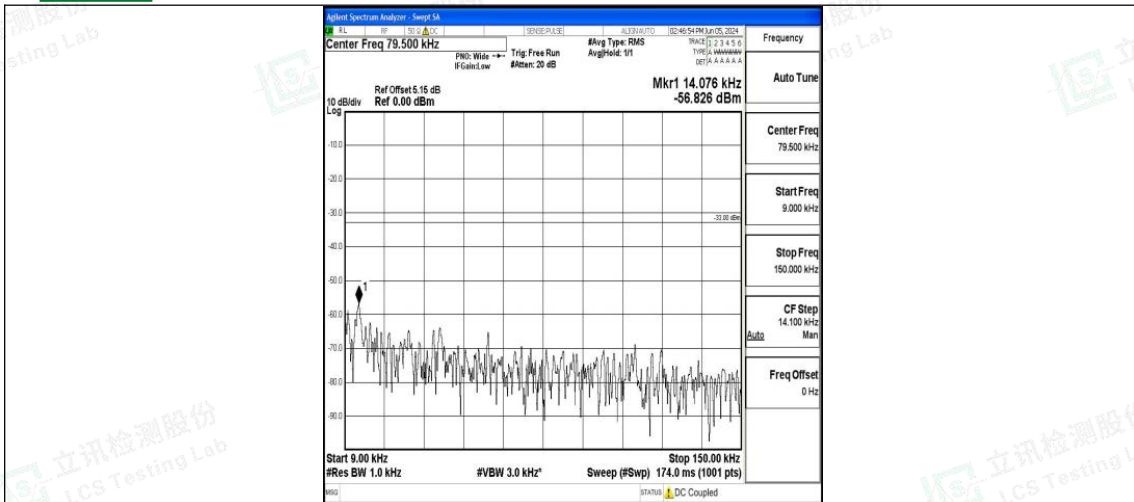

Band12_3MHz_16QAM_23095_1RB#0_0.009~0.15_0.009~0.15

Band12_3MHz_16QAM_23095_1RB#0_0.15~30_0.15~30

Band12_3MHz_16QAM_23095_1RB#0_30~1000_30~1000

Band12_3MHz_16QAM_23095_1RB#0_1000~3000_1000~3000

Band12_3MHz_16QAM_23095_1RB#0_3000~10000_3000~10000