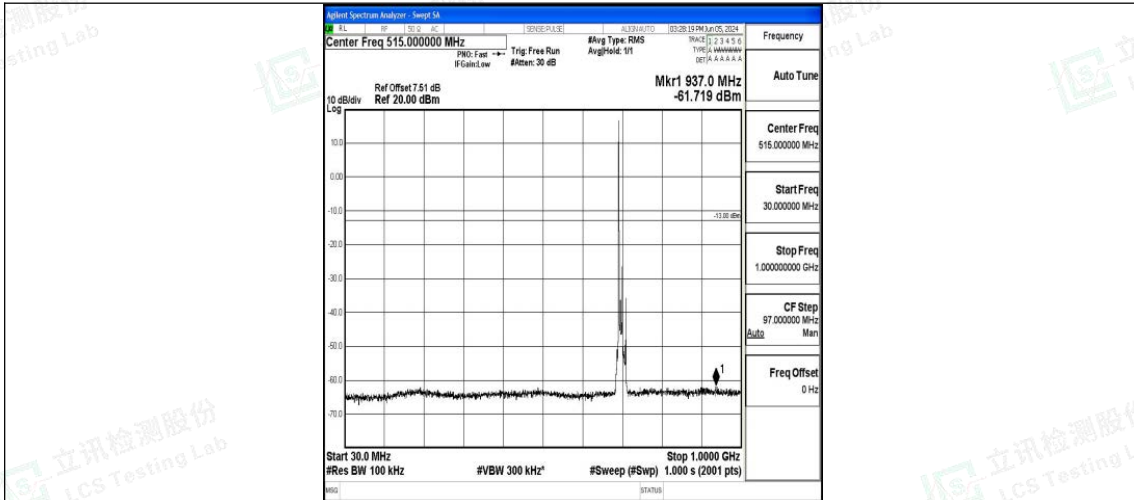

Band12_10MHz_QPSK_23060_1RB#0_0.15~30_0.15~30

Band12_10MHz_QPSK_23060_1RB#0_30~1000_30~1000