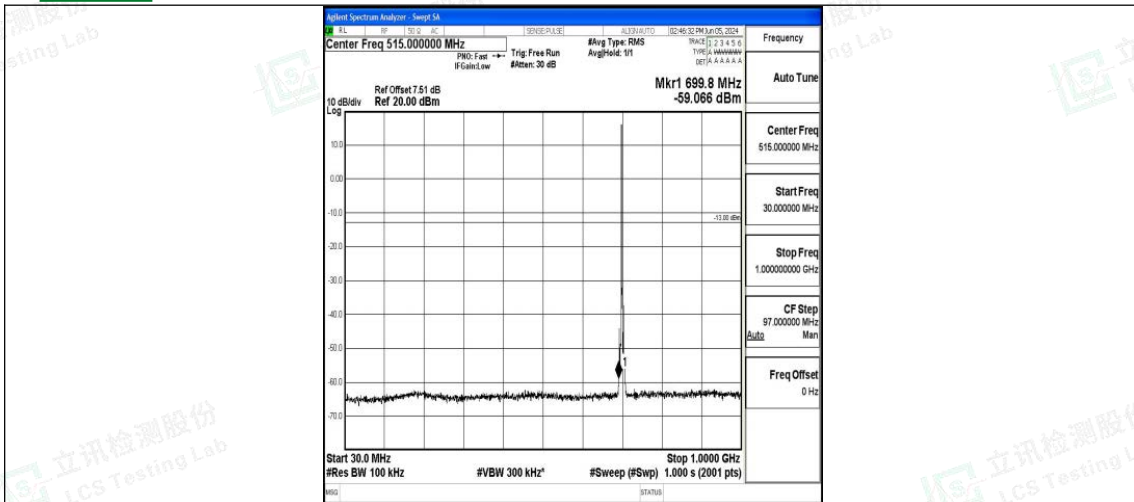

Band12_3MHz_16QAM_23095_1RB#0_0.15~30_0.15~30

Band12_3MHz_16QAM_23095_1RB#0_30~1000_30~1000