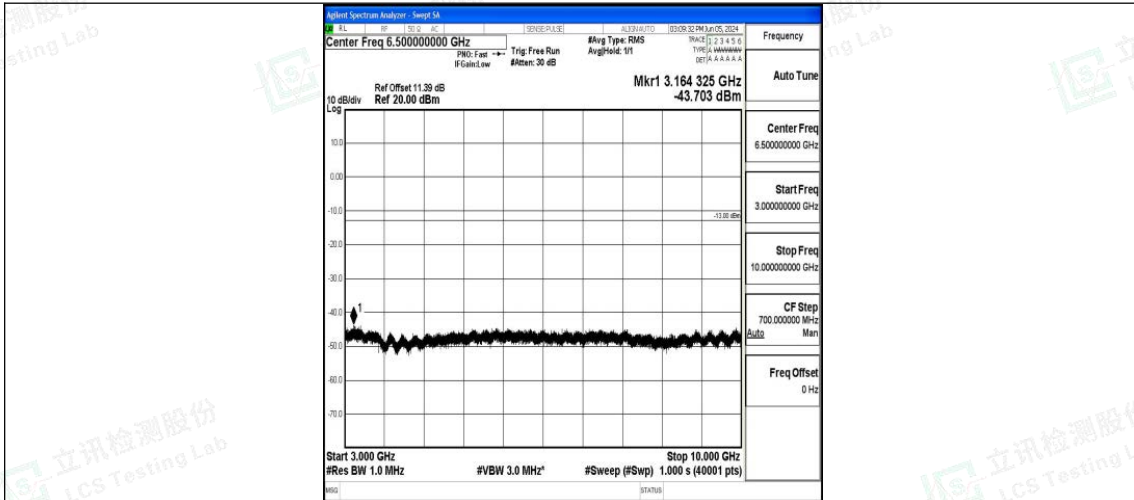

Band12_5MHz_16QAM_23155_1RB#0_0.009~0.15_0.009~0.15

Band12_5MHz_16QAM_23155_1RB#0_0.15~30_0.15~30

Band12_5MHz_16QAM_23155_1RB#0_30~1000_30~1000

Band12_5MHz_16QAM_23155_1RB#0_1000~3000_1000~3000

Band12_5MHz_16QAM_23155_1RB#0_3000~10000_3000~10000