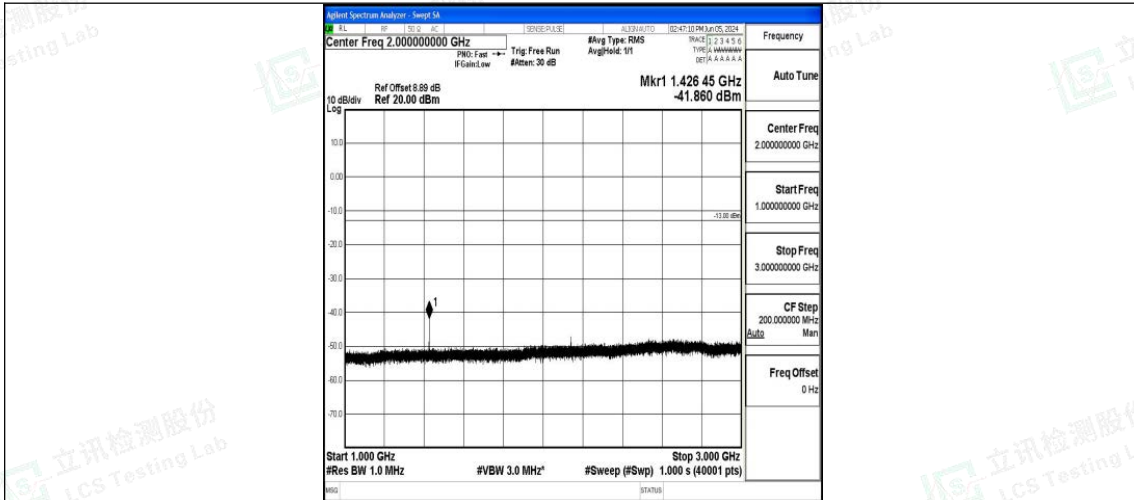

Band12_3MHz_QPSK_23165_1RB#0_0.009~0.15_0.009~0.15

Band12_3MHz_QPSK_23165_1RB#0_0.15~30_0.15~30

Band12_3MHz_QPSK_23165_1RB#0_30~1000_30~1000

Band12_3MHz_QPSK_23165_1RB#0_1000~3000_1000~3000

Band12_3MHz_QPSK_23165_1RB#0_3000~10000_3000~10000