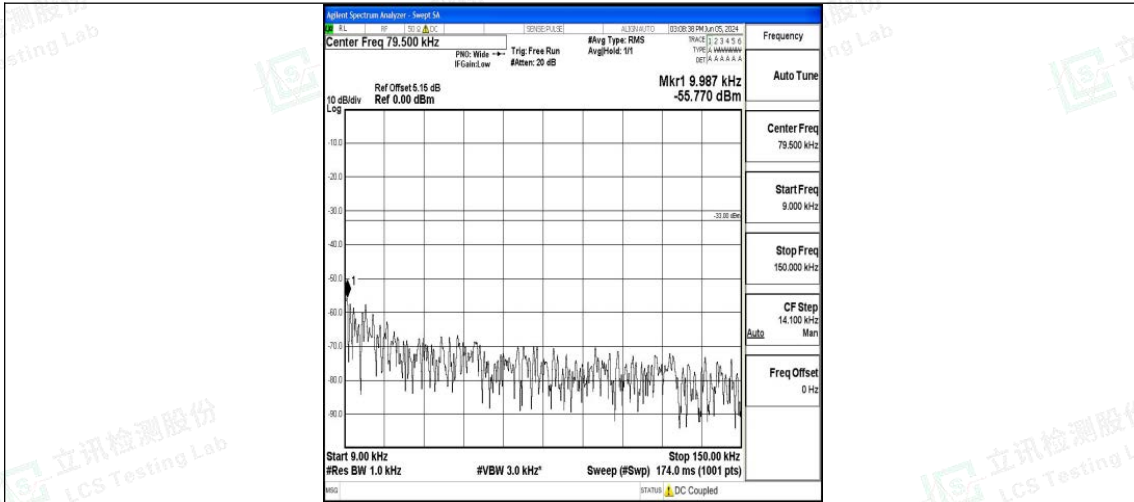

Band12_5MHz_16QAM_23095_1RB#0_0.009~0.15_0.009~0.15

Band12_5MHz_16QAM_23095_1RB#0_0.15~30_0.15~30

Band12_5MHz_16QAM_23095_1RB#0_30~1000_30~1000

Band12_5MHz_16QAM_23095_1RB#0_1000~3000_1000~3000

Band12_5MHz_16QAM_23095_1RB#0_3000~10000_3000~10000