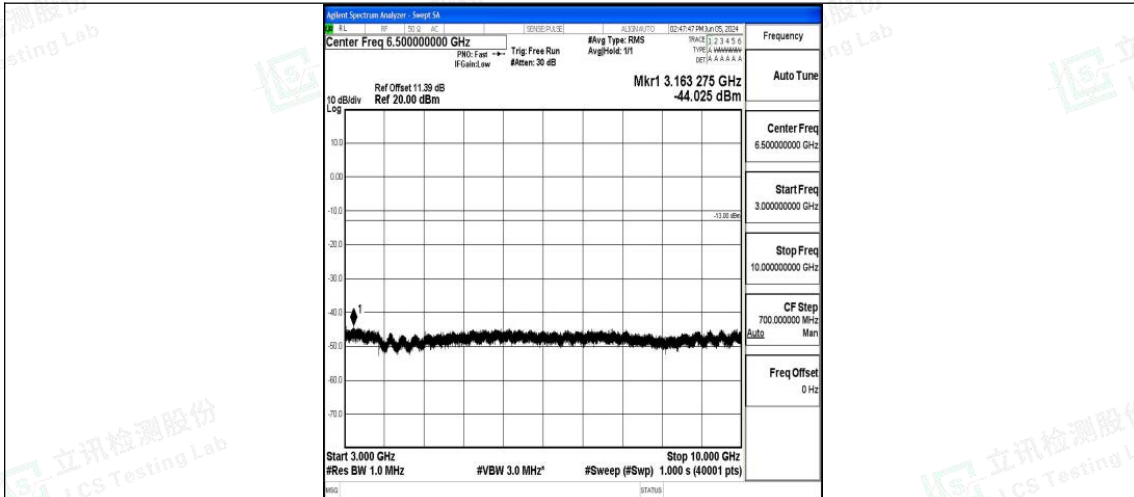

Band12_3MHz_16QAM_23165_1RB#0_0.009~0.15_0.009~0.15

Band12_3MHz_16QAM_23165_1RB#0_0.15~30_0.15~30

Band12_3MHz_16QAM_23165_1RB#0_30~1000_30~1000

Band12_3MHz_16QAM_23165_1RB#0_1000~3000_1000~3000

Band12_3MHz_16QAM_23165_1RB#0_3000~10000_3000~10000