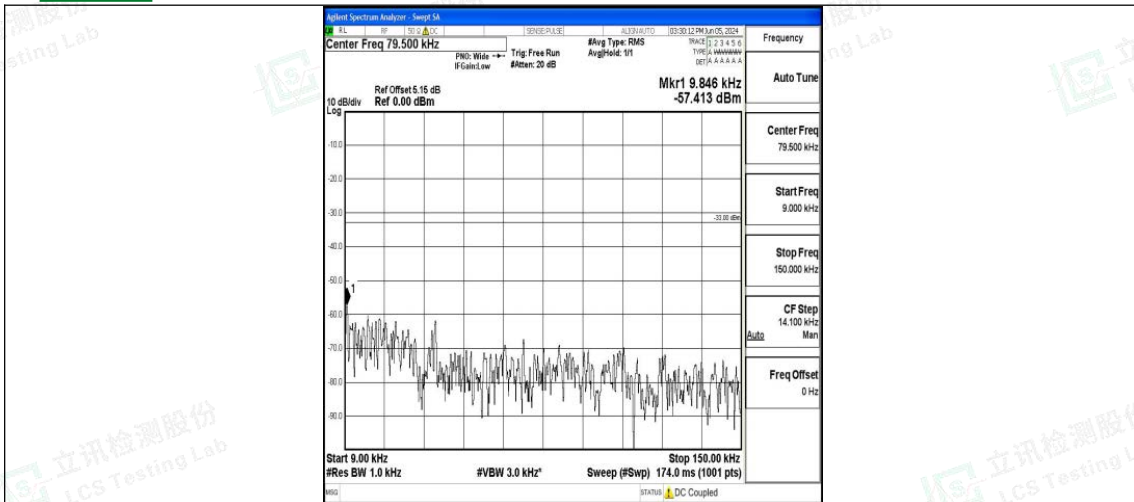

Band12_10MHz_16QAM_23095_1RB#0_0.009~0.15_0.009~0.15

Band12_10MHz_16QAM_23095_1RB#0_0.15~30_0.15~30

Band12_10MHz_16QAM_23095_1RB#0_30~1000_30~1000

Band12_10MHz_16QAM_23095_1RB#0_1000~3000_1000~3000

Band12_10MHz_16QAM_23095_1RB#0_3000~10000_3000~10000