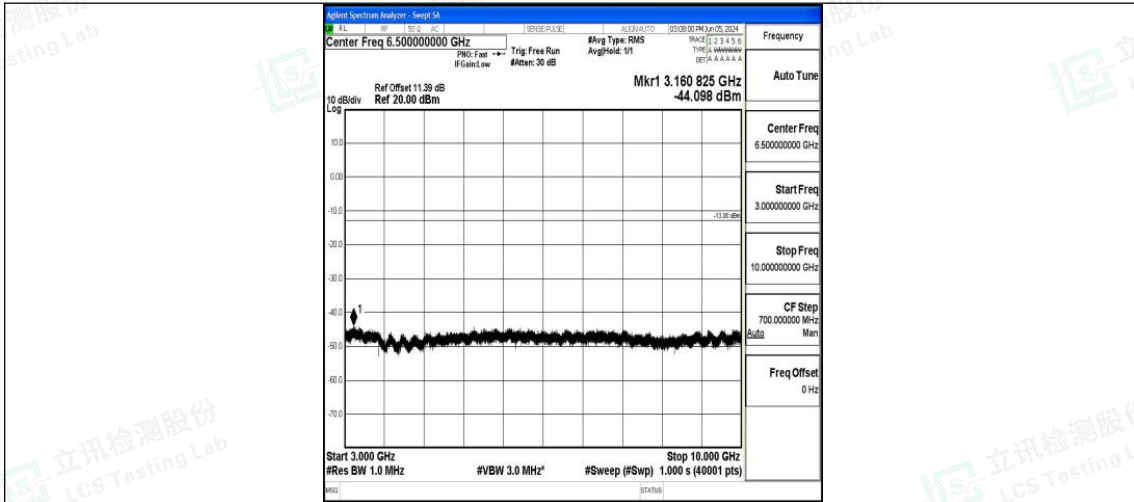

Band12_5MHz_QPSK_23095_1RB#0_0.009~0.15_0.009~0.15

Band12_5MHz_QPSK_23095_1RB#0_0.15~30_0.15~30

Band12_5MHz_QPSK_23095_1RB#0_30~1000_30~1000

Band12_5MHz_QPSK_23095_1RB#0_1000~3000_1000~3000

Band12_5MHz_QPSK_23095_1RB#0_3000~10000_3000~10000