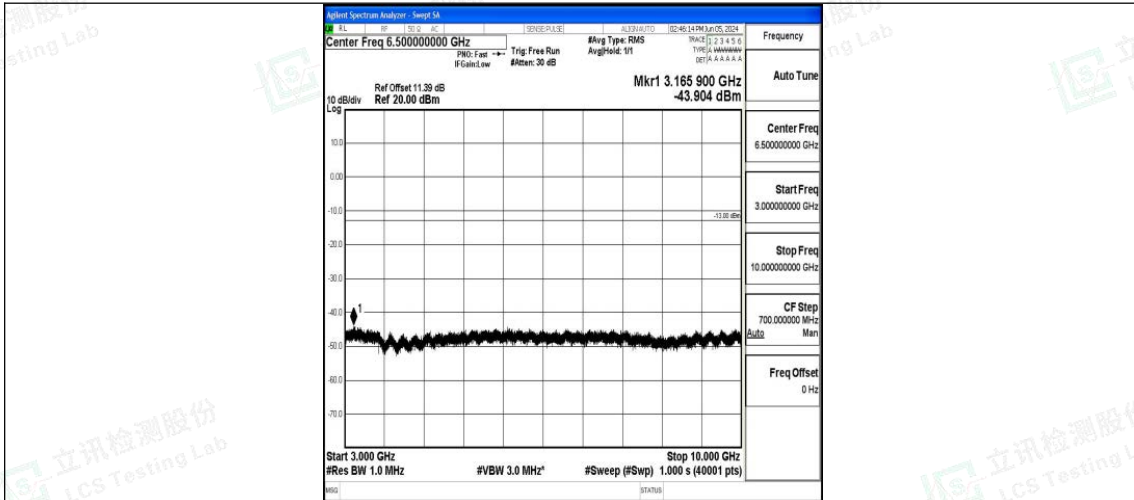

Band12_3MHz_QPSK_23095_1RB#0_0.009~0.15_0.009~0.15

Band12_3MHz_QPSK_23095_1RB#0_0.15~30_0.15~30

Band12_3MHz_QPSK_23095_1RB#0_30~1000_30~1000

Band12_3MHz_QPSK_23095_1RB#0_1000~3000_1000~3000

Band12_3MHz_QPSK_23095_1RB#0_3000~10000_3000~10000