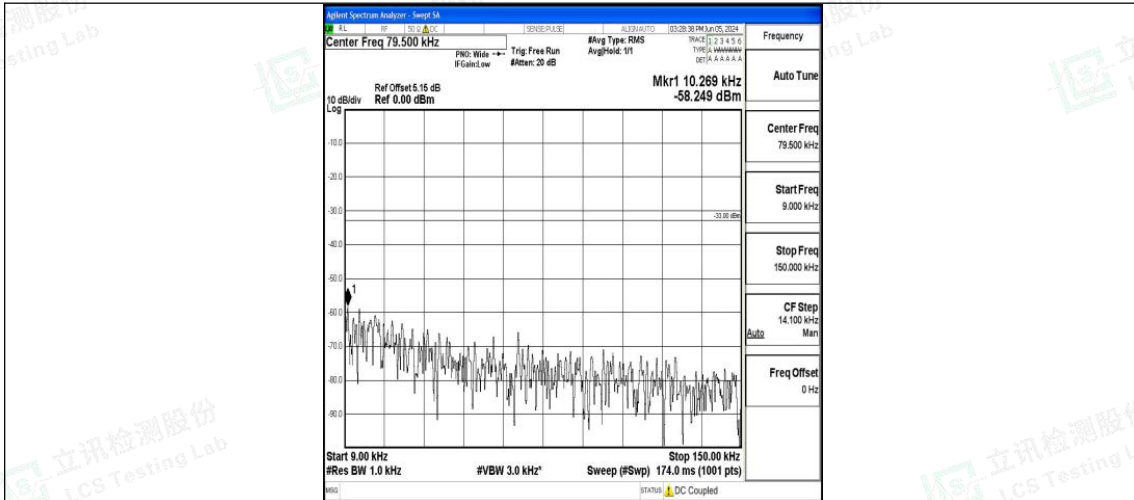

Band12_10MHz_QPSK_23060_1RB#0_0.009~0.15_0.009~0.15

Band12_10MHz_QPSK_23060_1RB#0_0.15~30_0.15~30

Band12_10MHz_QPSK_23060_1RB#0_30~1000_30~1000

Band12_10MHz_QPSK_23060_1RB#0_1000~3000_1000~3000

Band12_10MHz_QPSK_23060_1RB#0_3000~10000_3000~10000