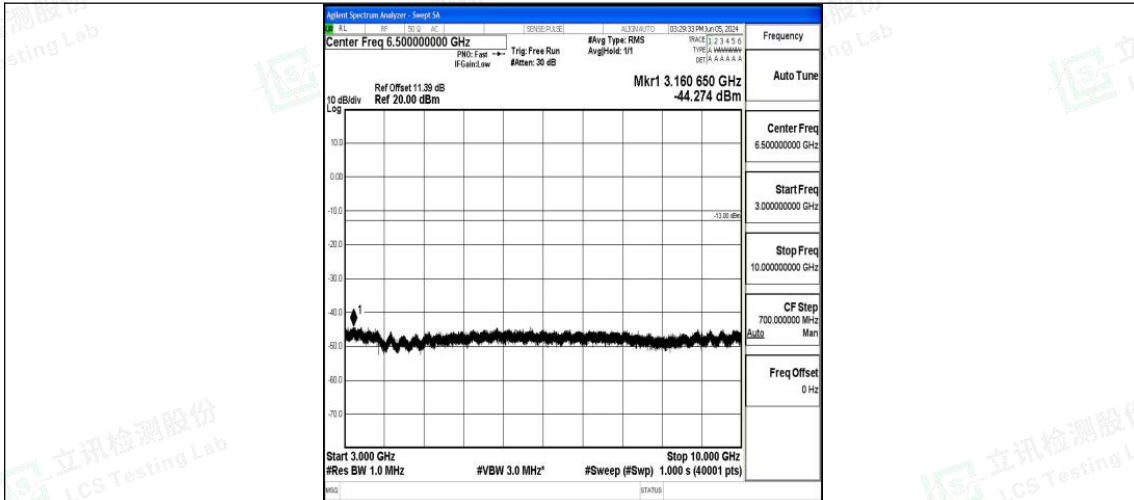

Band12_10MHz_QPSK_23095_1RB#0_0.009~0.15_0.009~0.15

Band12_10MHz_QPSK_23095_1RB#0_0.15~30_0.15~30

Band12_10MHz_QPSK_23095_1RB#0_30~1000_30~1000

Band12_10MHz_QPSK_23095_1RB#0_1000~3000_1000~3000

Band12_10MHz_QPSK_23095_1RB#0_3000~10000_3000~10000