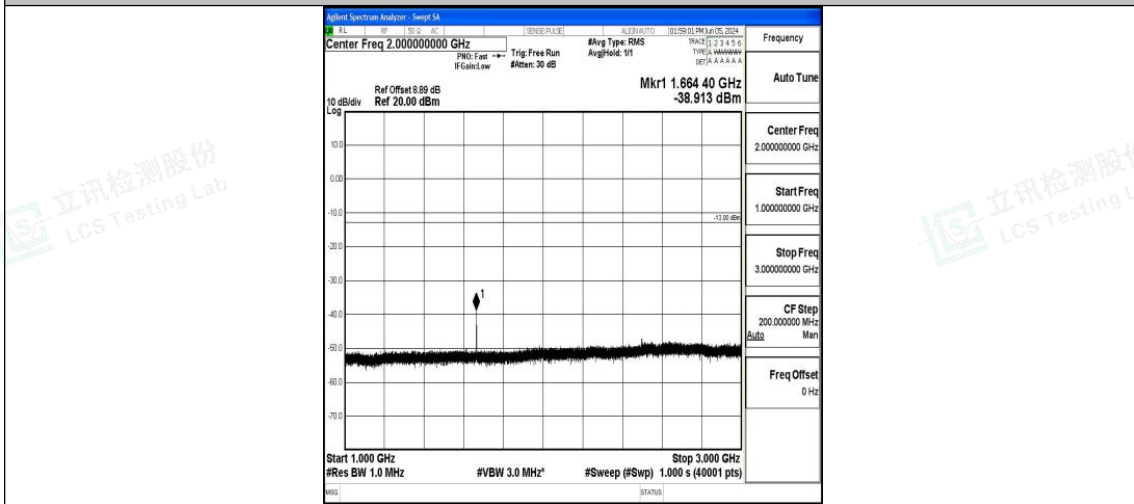

Band5\_10MHz\_16QAM\_20450\_1RB#0\_3000~10000\_3000~10000

Band5\_10MHz\_QPSK\_20525\_1RB#0\_0.009~0.15\_0.009~0.15

Band5\_10MHz\_QPSK\_20525\_1RB#0\_0.15~30\_0.15~30

Band5\_10MHz\_QPSK\_20525\_1RB#0\_30~1000\_30~1000