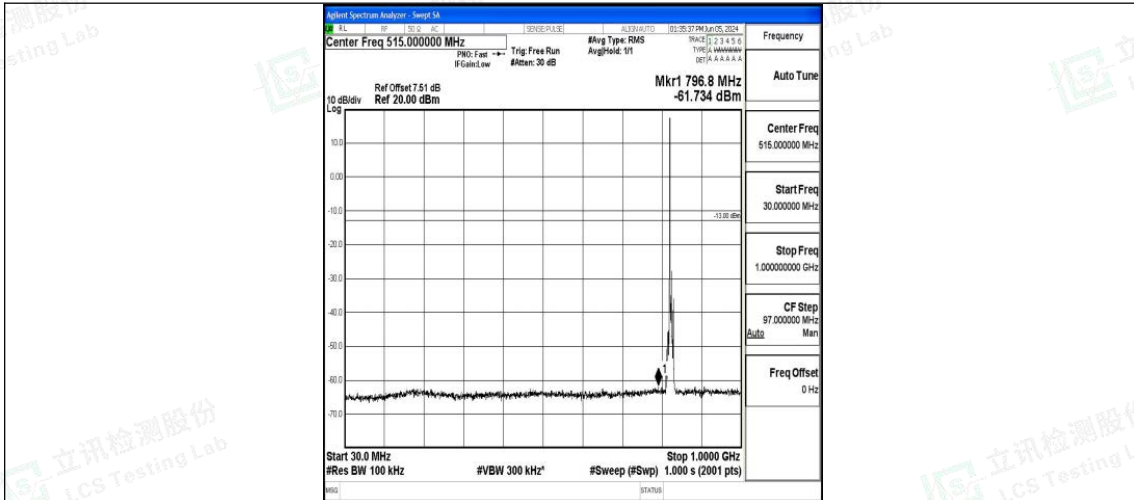

Band5\_3MHz\_16QAM\_20635\_1RB#0\_3000~10000\_3000~10000

Band5\_5MHz\_QPSK\_20425\_1RB#0\_0.009~0.15\_0.009~0.15

Band5\_5MHz\_QPSK\_20425\_1RB#0\_0.15~30\_0.15~30

Band5\_5MHz\_QPSK\_20425\_1RB#0\_30~1000\_30~1000