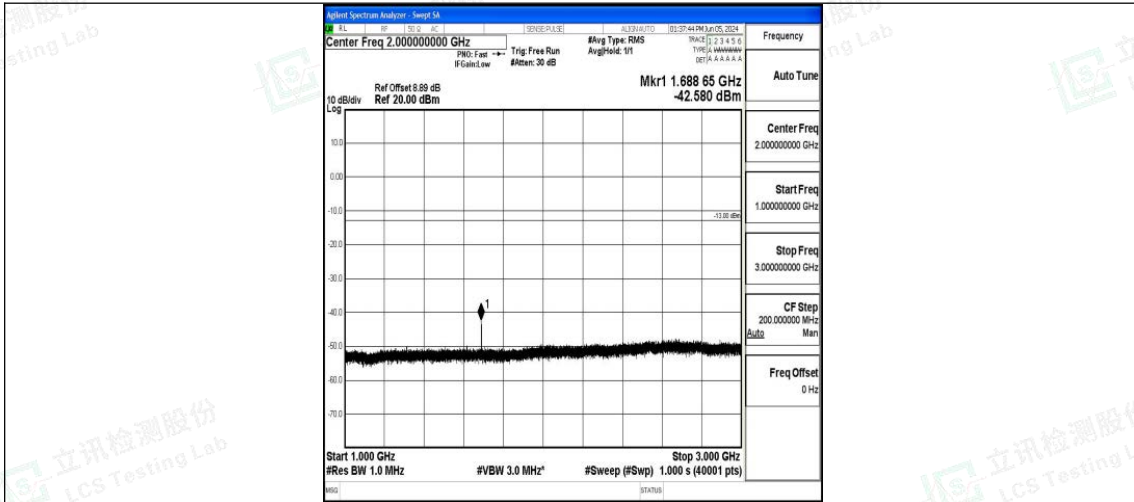

Band5\_5MHz\_16QAM\_20525\_1RB#0\_3000~10000\_3000~10000

Band5\_5MHz\_QPSK\_20625\_1RB#0\_0.009~0.15\_0.009~0.15

Band5\_5MHz\_QPSK\_20625\_1RB#0\_0.15~30\_0.15~30

Band5\_5MHz\_QPSK\_20625\_1RB#0\_30~1000\_30~1000