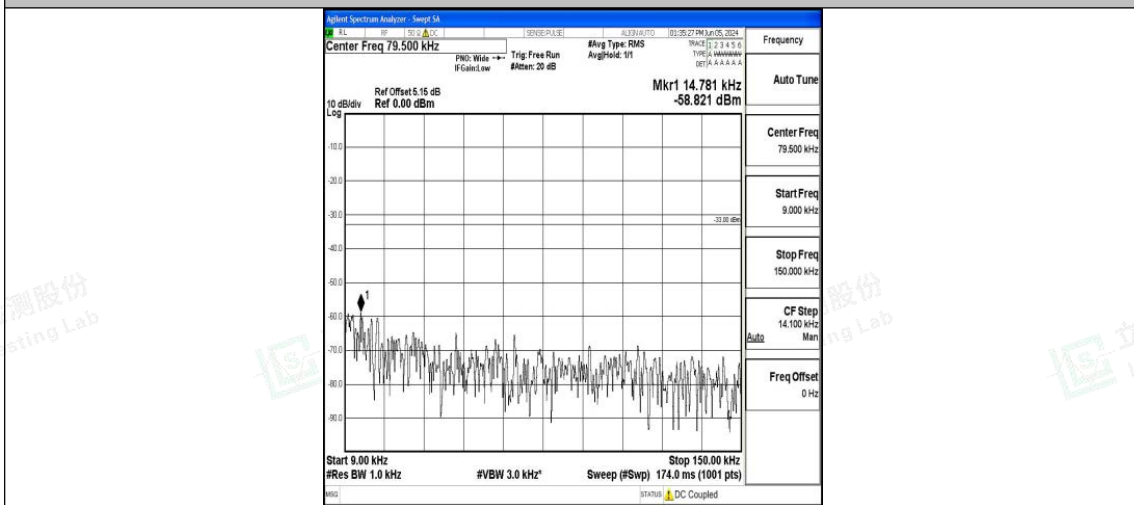

Band5_3MHz_16QAM_20635_1RB#0_3000~10000_3000~10000

Band5_5MHz_QPSK_20425_1RB#0_0.009~0.15_0.009~0.15