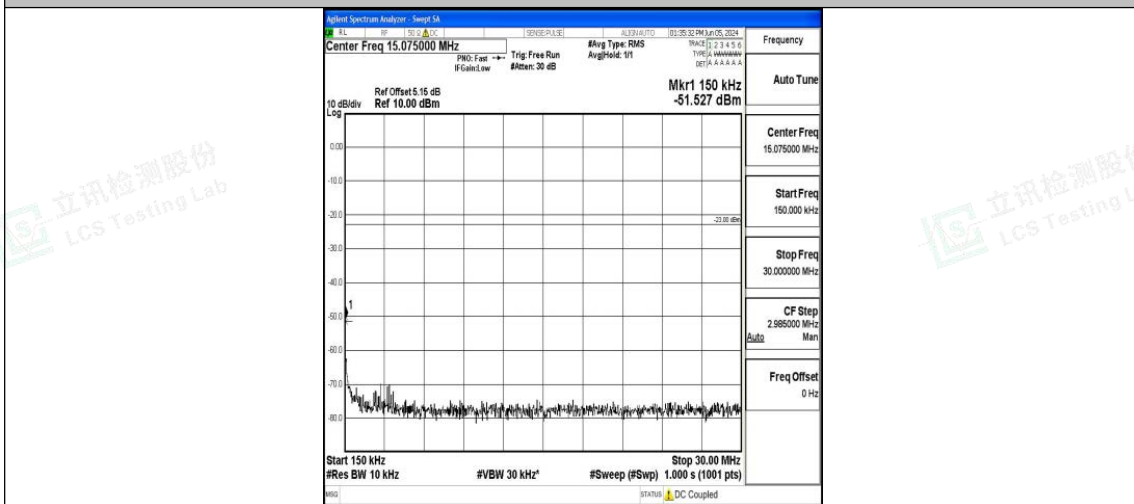

Band5_5MHz_QPSK_20425_1RB#0_0.009~0.15_0.009~0.15

Band5_5MHz_QPSK_20425_1RB#0_0.15~30_0.15~30