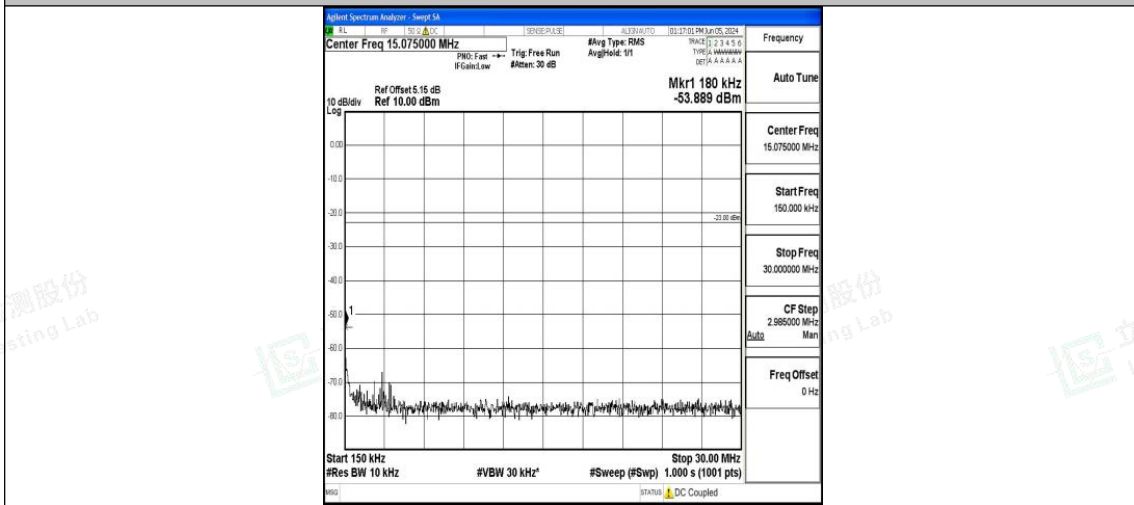

Band5\_3MHz\_16QAM\_20525\_1RB#0\_30~1000\_30~1000

Band5\_3MHz\_16QAM\_20525\_1RB#0\_1000~3000\_1000~3000

Band5\_3MHz\_16QAM\_20525\_1RB#0\_3000~10000\_3000~10000

Band5\_3MHz\_QPSK\_20635\_1RB#0\_0.009~0.15\_0.009~0.15