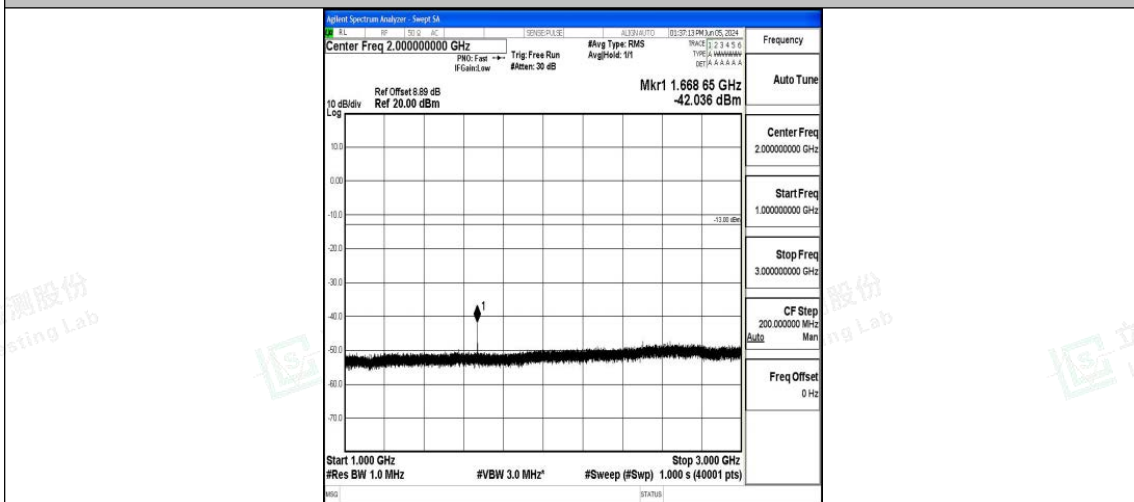

Band5\_5MHz\_16QAM\_20525\_1RB#0\_0.009~0.15\_0.009~0.15

Band5\_5MHz\_16QAM\_20525\_1RB#0\_0.15~30\_0.15~30

Band5\_5MHz\_16QAM\_20525\_1RB#0\_30~1000\_30~1000

Band5\_5MHz\_16QAM\_20525\_1RB#0\_1000~3000\_1000~3000