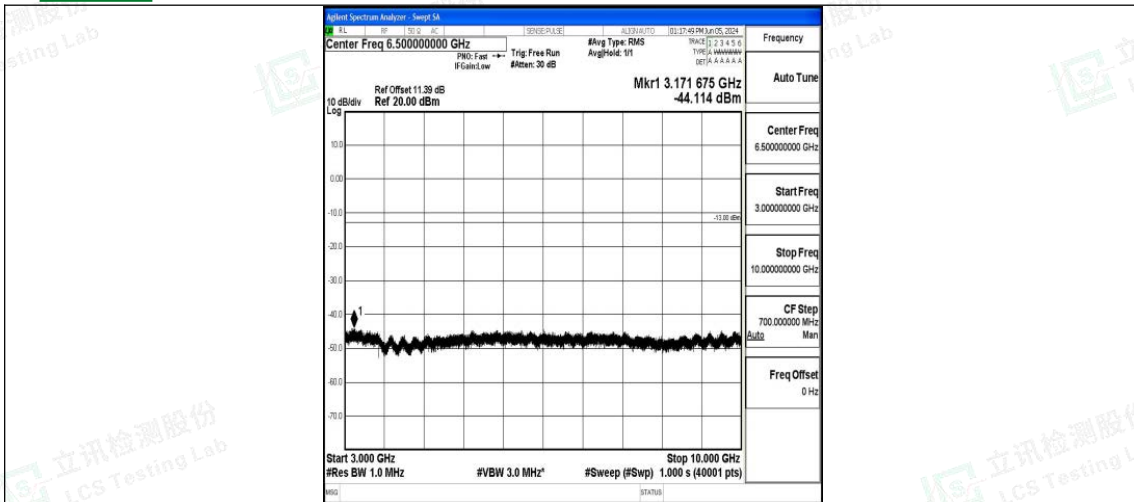

Band5\_3MHz\_16QAM\_20635\_1RB#0\_0.009~0.15\_0.009~0.15

Band5\_3MHz\_16QAM\_20635\_1RB#0\_0.15~30\_0.15~30

Band5\_3MHz\_16QAM\_20635\_1RB#0\_30~1000\_30~1000

Band5\_3MHz\_16QAM\_20635\_1RB#0\_1000~3000\_1000~3000