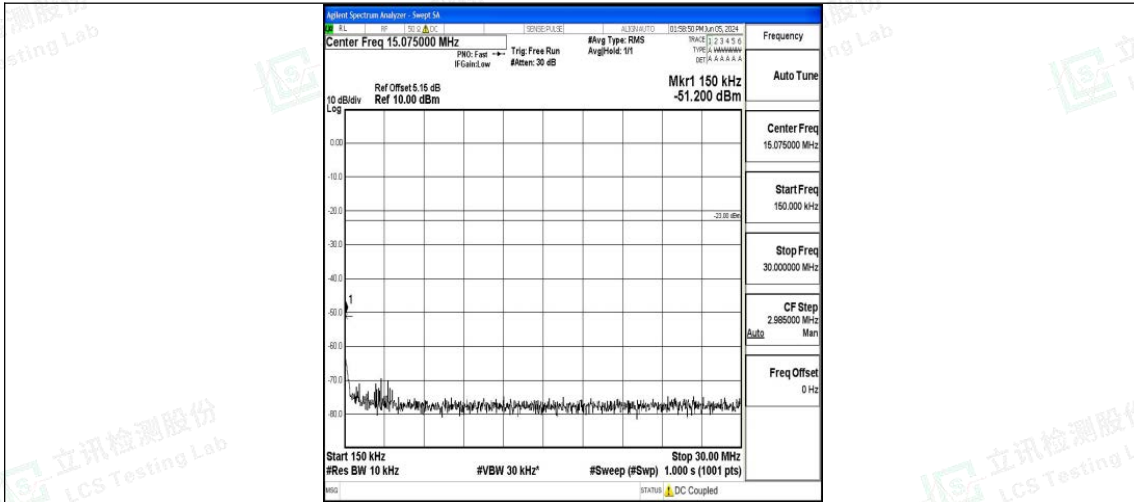

Band5_10MHz_QPSK_20525_1RB#0_0.009~0.15_0.009~0.15

Band5_10MHz_QPSK_20525_1RB#0_0.15~30_0.15~30