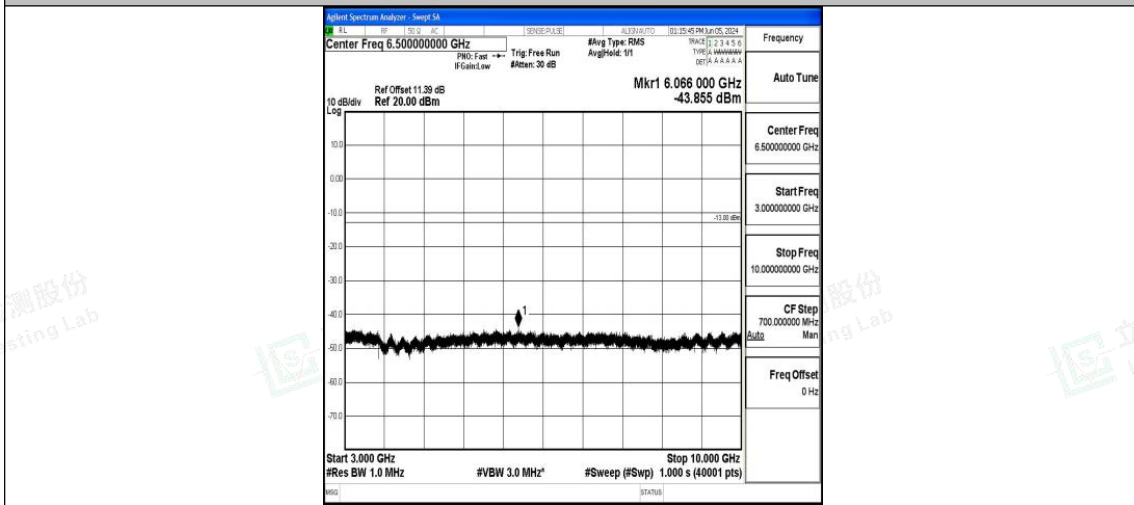

Band5\_3MHz\_16QAM\_20415\_1RB#0\_0.009~0.15\_0.009~0.15

Band5\_3MHz\_16QAM\_20415\_1RB#0\_0.15~30\_0.15~30

Band5\_3MHz\_16QAM\_20415\_1RB#0\_30~1000\_30~1000

Band5\_3MHz\_16QAM\_20415\_1RB#0\_1000~3000\_1000~3000