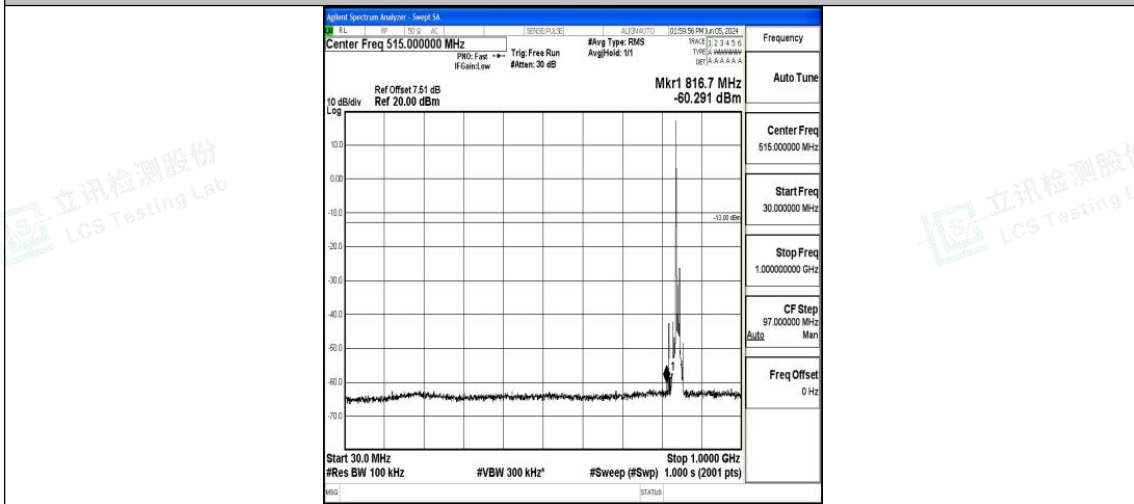

Band5_10MHz_QPSK_20600_1RB#0_0.15~30_0.15~30

Band5_10MHz_QPSK_20600_1RB#0_30~1000_30~1000