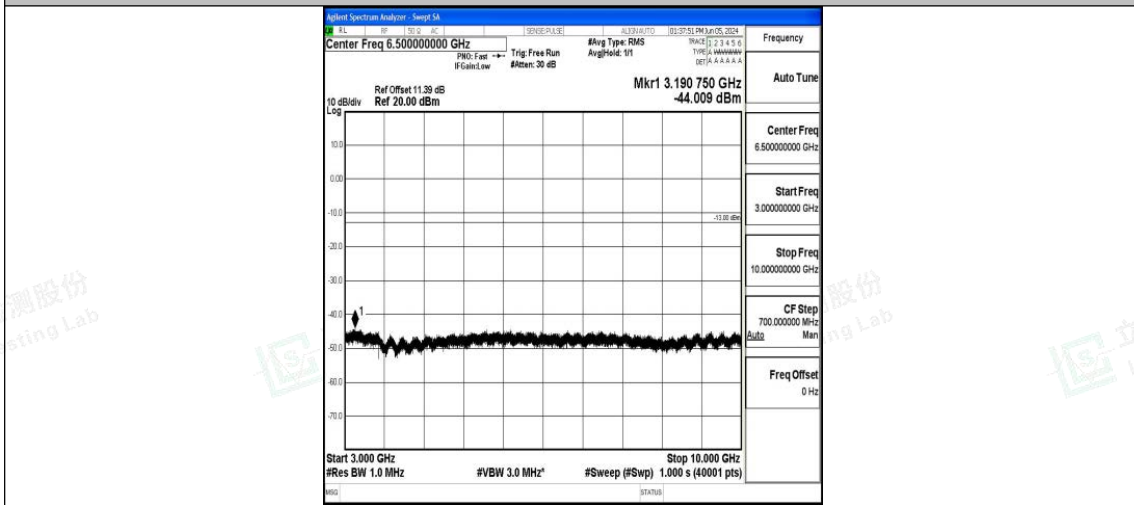

Band5_5MHz_QPSK_20625_1RB#0_1000~3000_1000~3000

Band5_5MHz_QPSK_20625_1RB#0_3000~10000_3000~10000