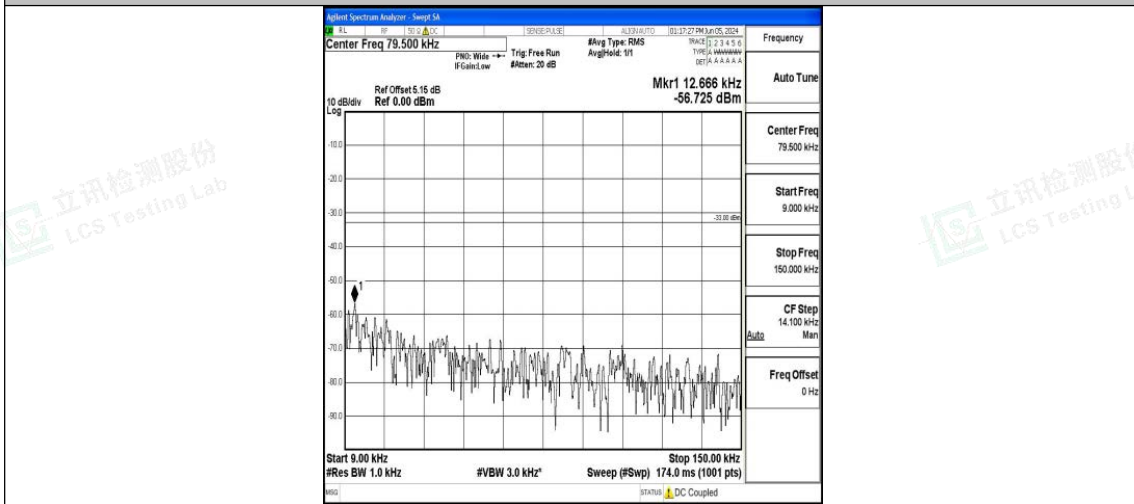

Band5\_3MHz\_QPSK\_20635\_1RB#0\_0.15~30\_0.15~30

Band5\_3MHz\_QPSK\_20635\_1RB#0\_30~1000\_30~1000

Band5\_3MHz\_QPSK\_20635\_1RB#0\_1000~3000\_1000~3000

Band5\_3MHz\_QPSK\_20635\_1RB#0\_3000~10000\_3000~10000