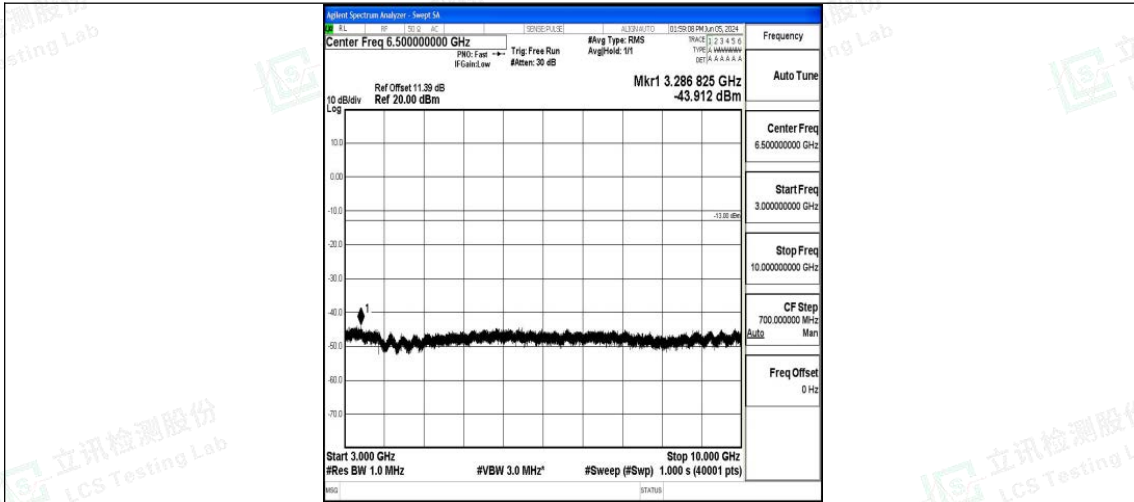

Band5_10MHz_QPSK_20525_1RB#0_1000~3000_1000~3000

Band5_10MHz_QPSK_20525_1RB#0_3000~10000_3000~10000