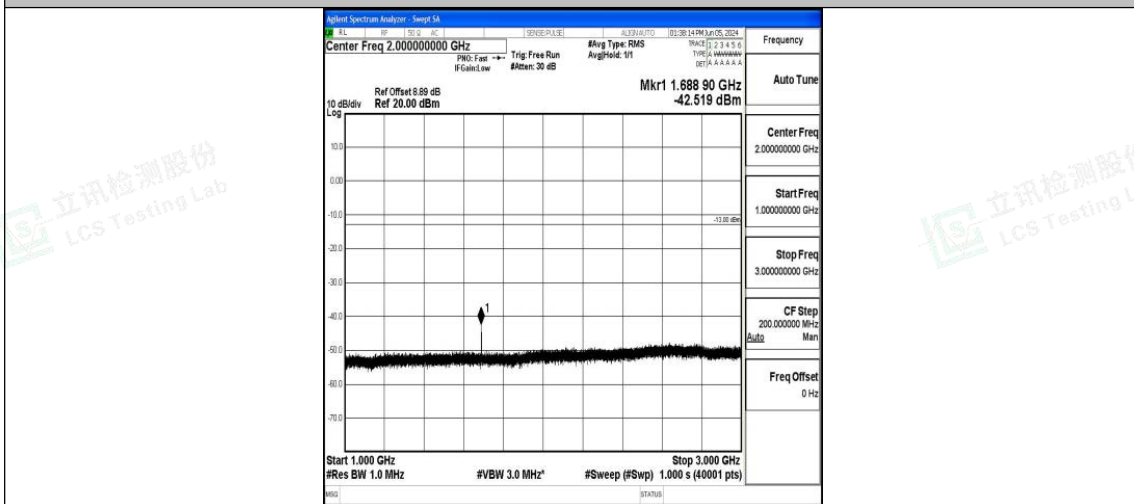

Band5_5MHz_16QAM_20625_1RB#0_30~1000_30~1000

Band5_5MHz_16QAM_20625_1RB#0_1000~3000_1000~3000