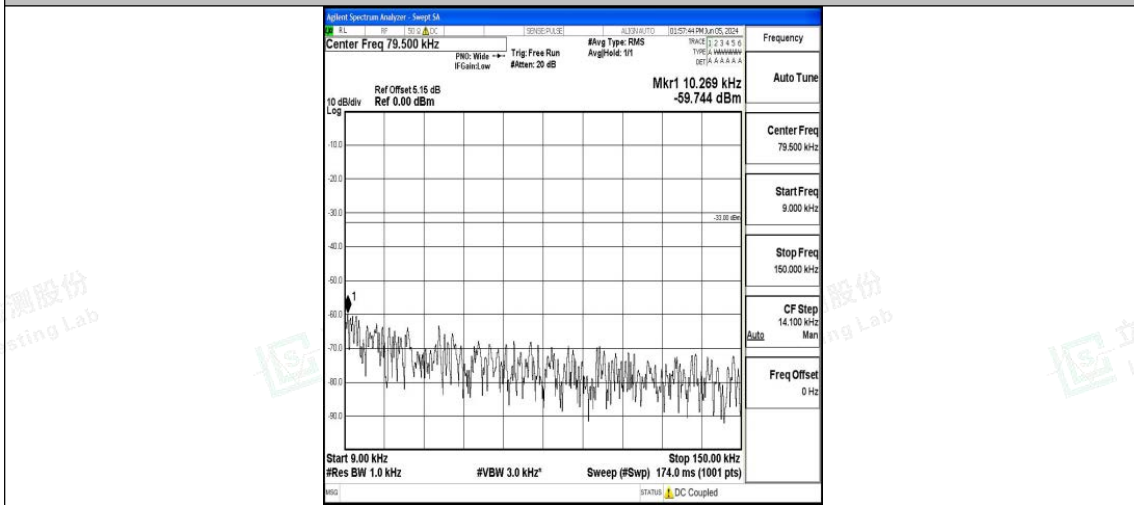

Band5\_5MHz\_16QAM\_20625\_1RB#0\_30~1000\_30~1000

Band5\_5MHz\_16QAM\_20625\_1RB#0\_1000~3000\_1000~3000

Band5\_5MHz\_16QAM\_20625\_1RB#0\_3000~10000\_3000~10000

Band5\_10MHz\_QPSK\_20450\_1RB#0\_0.009~0.15\_0.009~0.15