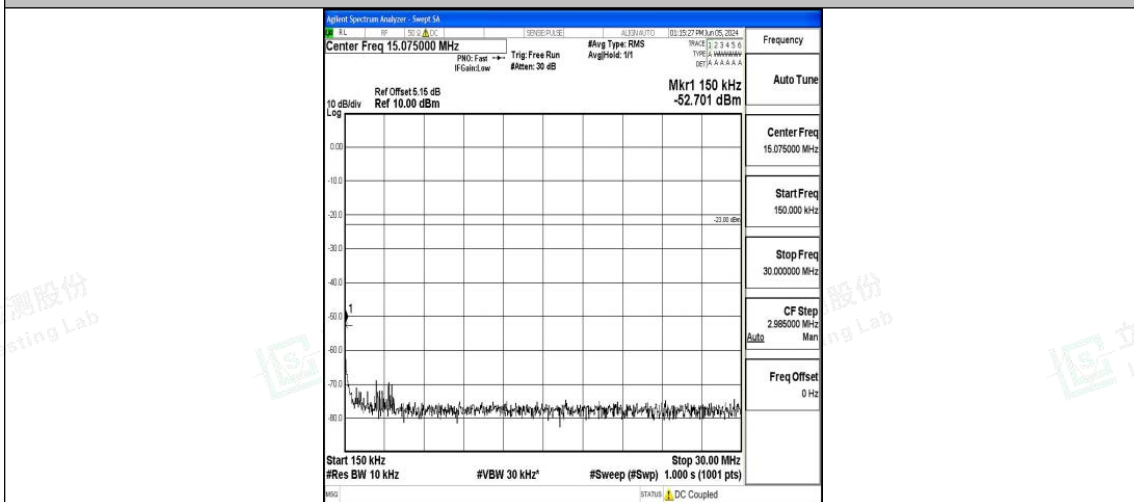

Band5\_3MHz\_16QAM\_20415\_1RB#0\_0.009~0.15\_0.009~0.15

Band5\_3MHz\_16QAM\_20415\_1RB#0\_0.15~30\_0.15~30

Band5\_3MHz\_16QAM\_20415\_1RB#0\_30~1000\_30~1000

Band5\_3MHz\_16QAM\_20415\_1RB#0\_1000~3000\_1000~3000