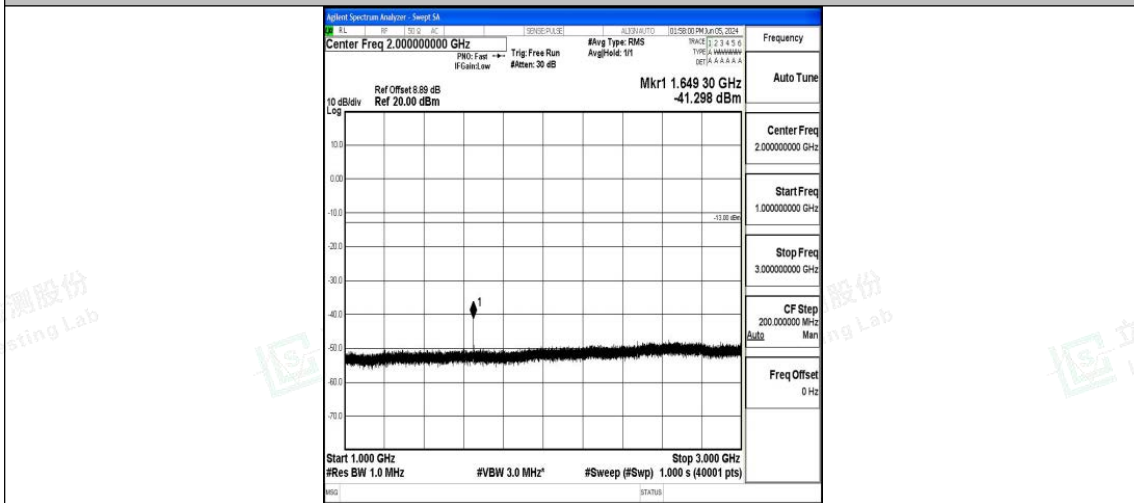

Band5_10MHz_QPSK_20450_1RB#0_30~1000_30~1000

Band5_10MHz_QPSK_20450_1RB#0_1000~3000_1000~3000