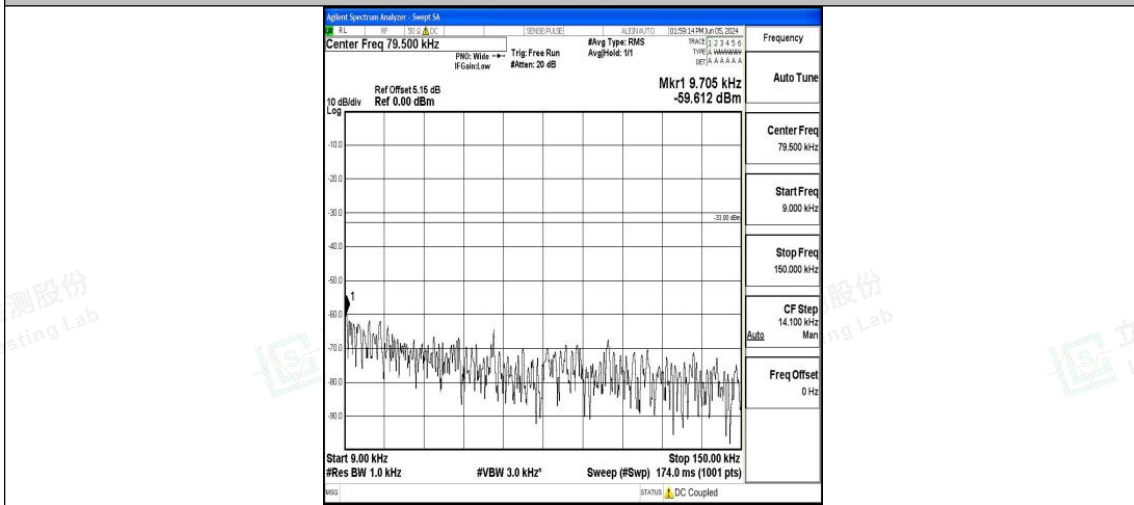

Band5_10MHz_QPSK_20525_1RB#0_3000~10000_3000~10000

Band5_10MHz_16QAM_20525_1RB#0_0.009~0.15_0.009~0.15