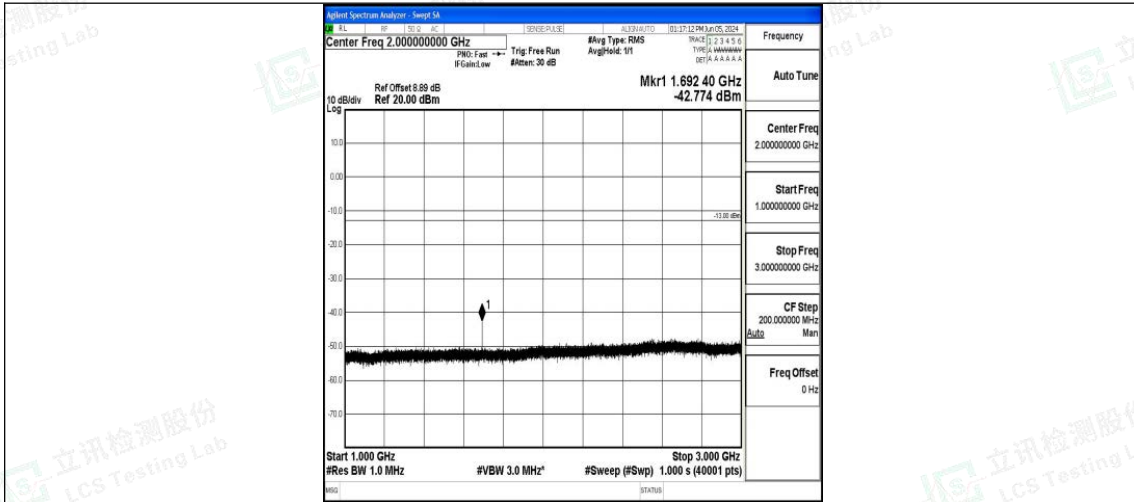

Band5_3MHz_QPSK_20635_1RB#0_30~1000_30~1000

Band5_3MHz_QPSK_20635_1RB#0_1000~3000_1000~3000