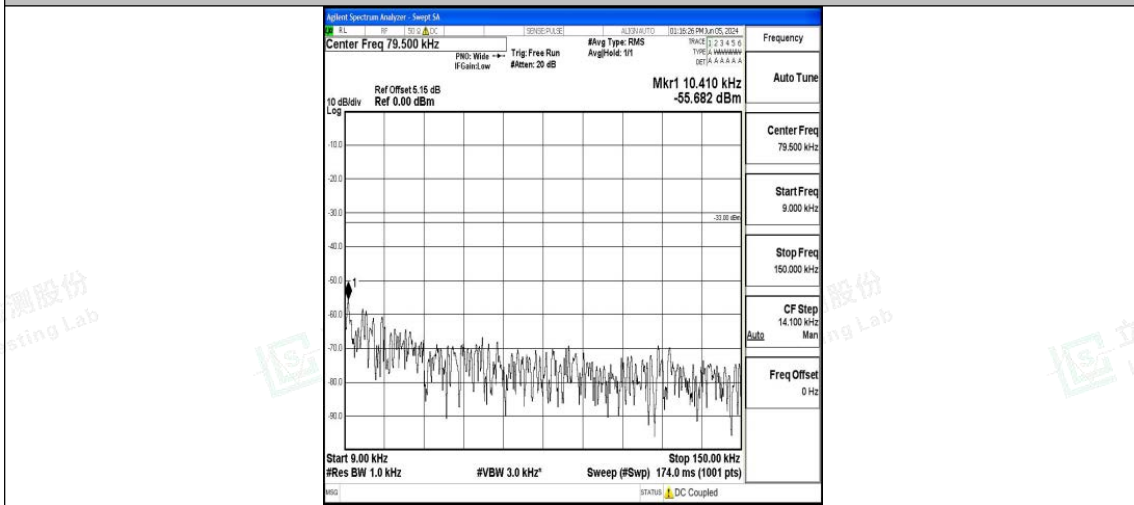

Band5_3MHz_QPSK_20525_1RB#0_3000~10000_3000~10000

Band5_3MHz_16QAM_20525_1RB#0_0.009~0.15_0.009~0.15