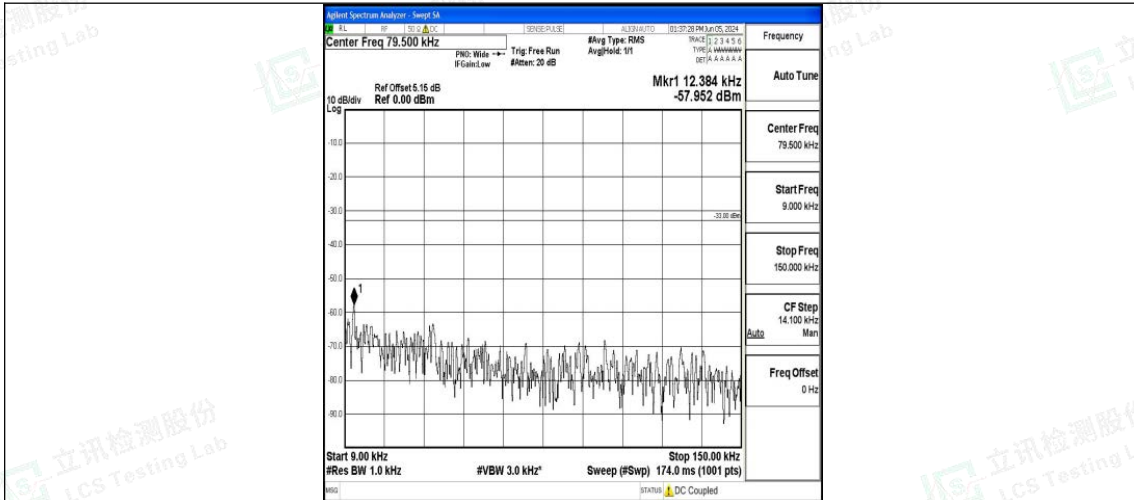

Band5_5MHz_16QAM_20525_1RB#0_3000~10000_3000~10000

Band5_5MHz_QPSK_20625_1RB#0_0.009~0.15_0.009~0.15