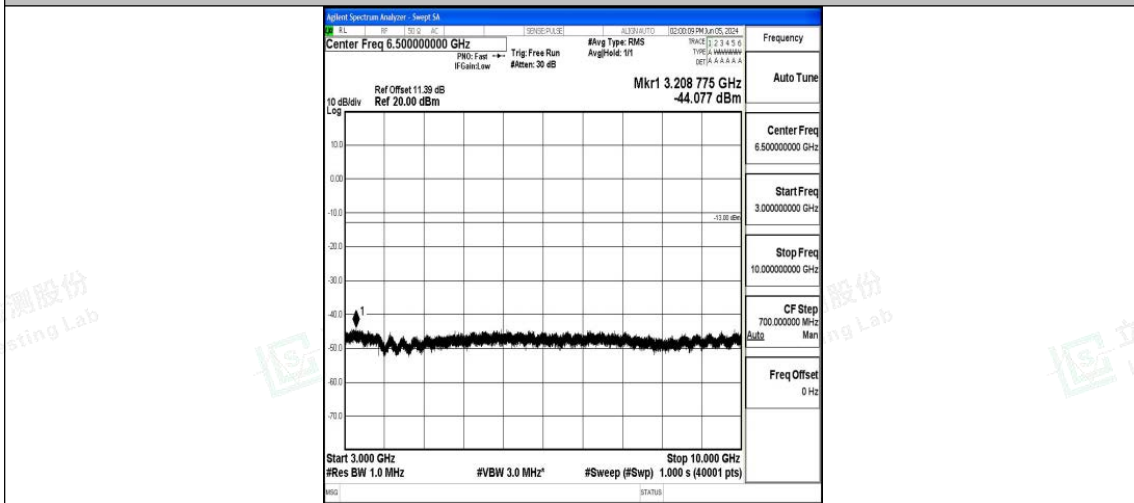

Band5\_10MHz\_QPSK\_20600\_1RB#0\_0.15~30\_0.15~30

Band5\_10MHz\_QPSK\_20600\_1RB#0\_30~1000\_30~1000

Band5\_10MHz\_QPSK\_20600\_1RB#0\_1000~3000\_1000~3000

Band5\_10MHz\_QPSK\_20600\_1RB#0\_3000~10000\_3000~10000