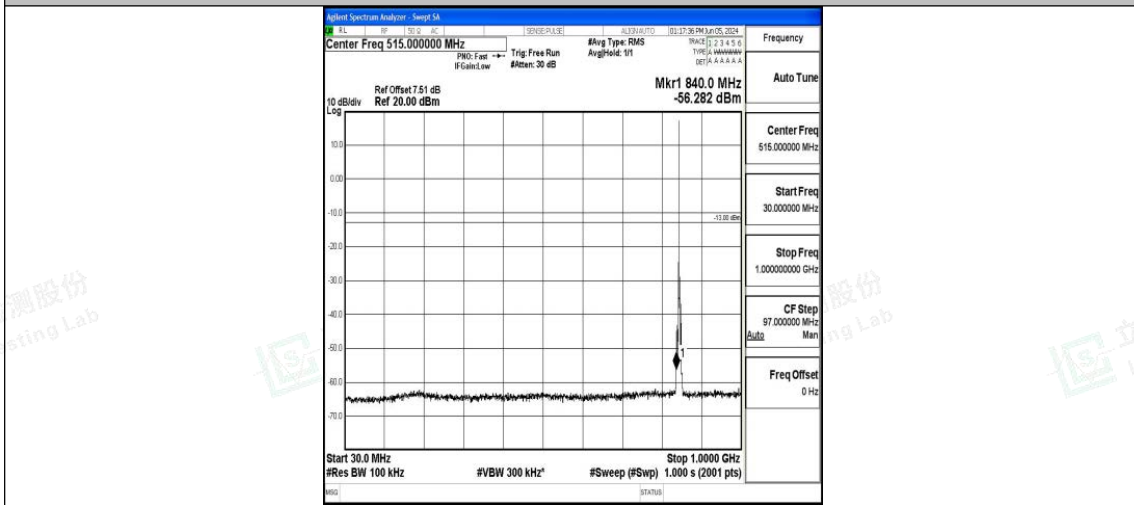

Band5_3MHz_16QAM_20635_1RB#0_0.15~30_0.15~30

Band5_3MHz_16QAM_20635_1RB#0_30~1000_30~1000