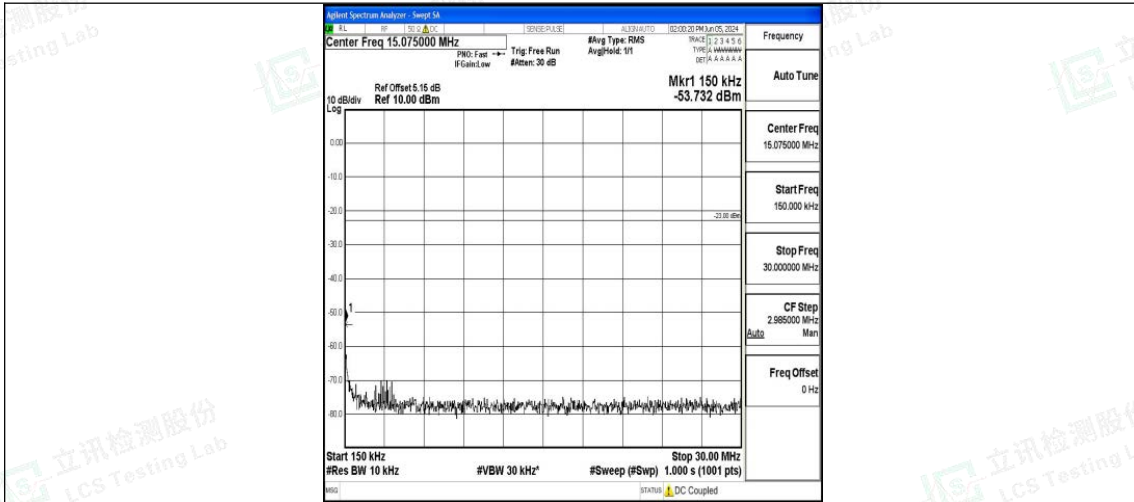

Band5_10MHz_16QAM_20600_1RB#0_0.009~0.15_0.009~0.15

Band5_10MHz_16QAM_20600_1RB#0_0.15~30_0.15~30