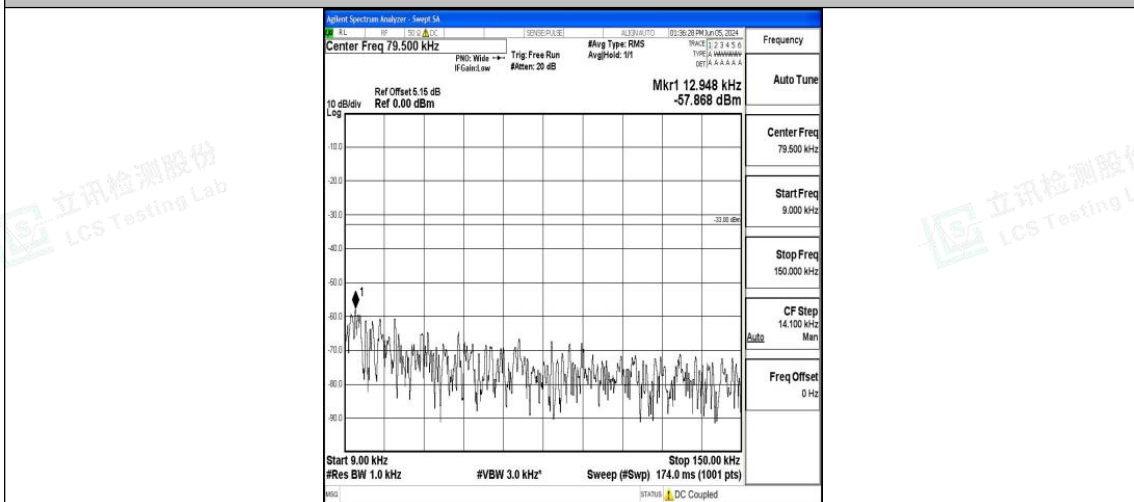

Band5\_5MHz\_16QAM\_20425\_1RB#0\_30~1000\_30~1000

Band5\_5MHz\_16QAM\_20425\_1RB#0\_1000~3000\_1000~3000

Band5\_5MHz\_16QAM\_20425\_1RB#0\_3000~10000\_3000~10000

Band5\_5MHz\_QPSK\_20525\_1RB#0\_0.009~0.15\_0.009~0.15