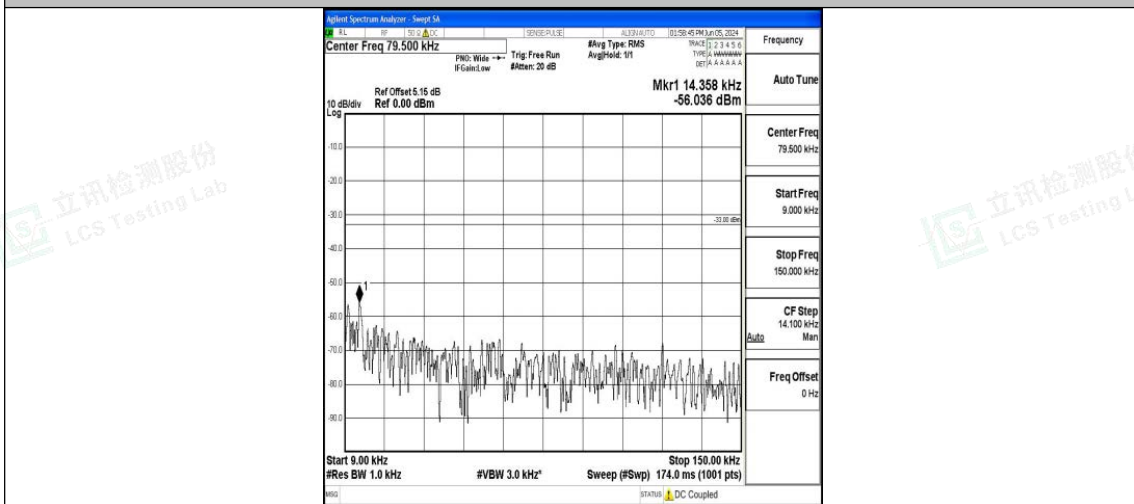

Band5_10MHz_16QAM_20450_1RB#0_3000~10000_3000~10000

Band5_10MHz_QPSK_20525_1RB#0_0.009~0.15_0.009~0.15