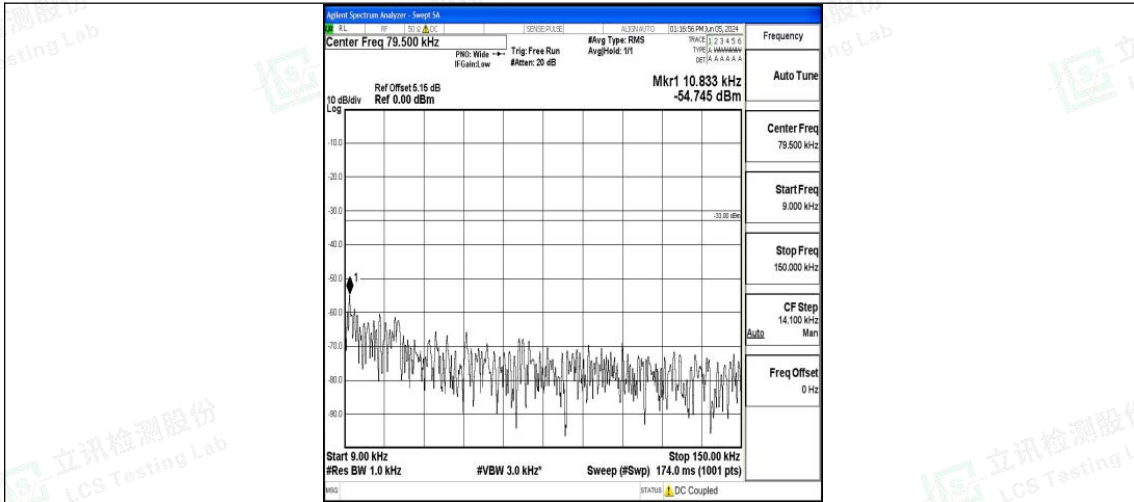

Band5\_3MHz\_16QAM\_20525\_1RB#0\_30~1000\_30~1000

Band5\_3MHz\_16QAM\_20525\_1RB#0\_1000~3000\_1000~3000

Band5\_3MHz\_16QAM\_20525\_1RB#0\_3000~10000\_3000~10000

Band5\_3MHz\_QPSK\_20635\_1RB#0\_0.009~0.15\_0.009~0.15