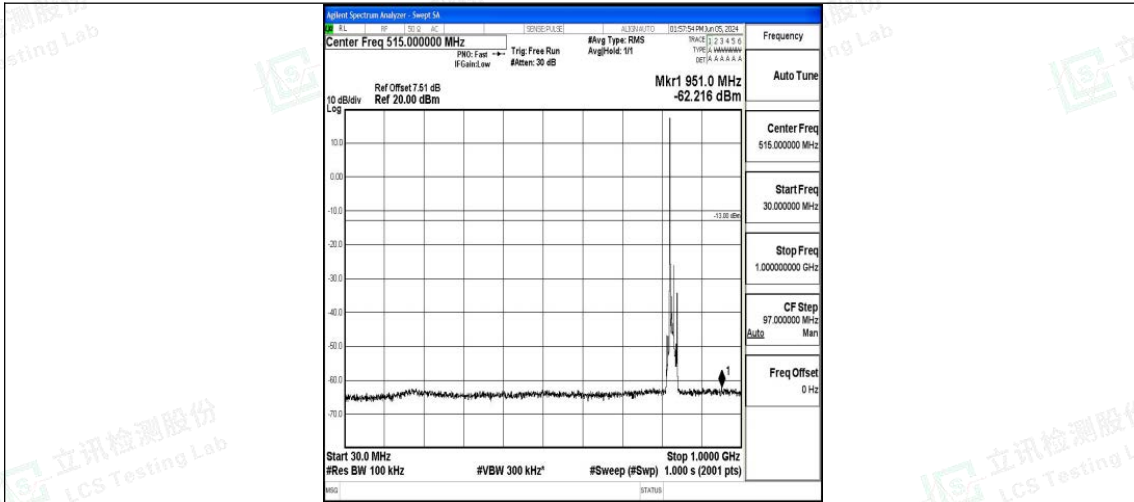

Band5_10MHz_QPSK_20450_1RB#0_0.15~30_0.15~30

Band5_10MHz_QPSK_20450_1RB#0_30~1000_30~1000