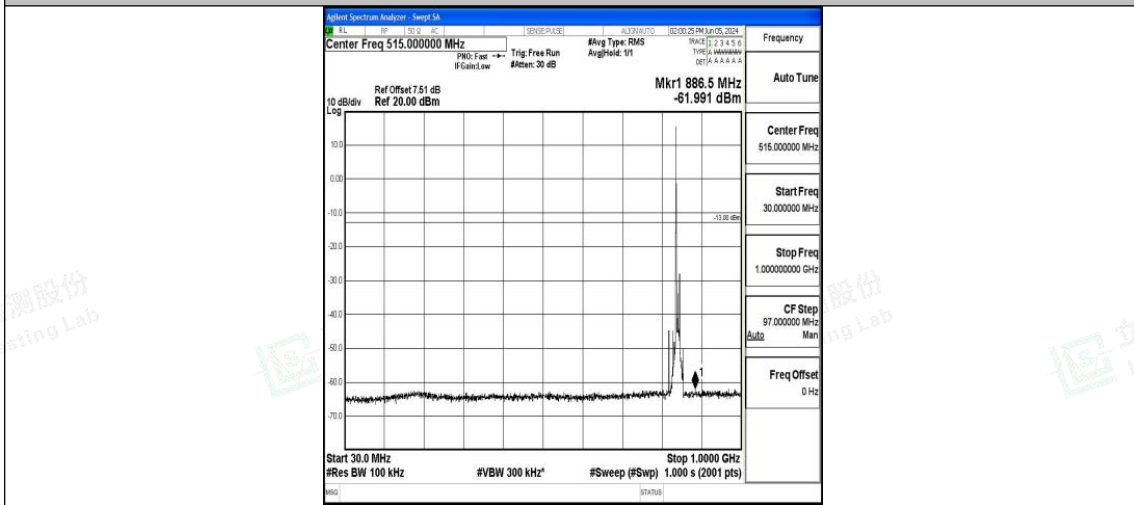

Band5_10MHz_16QAM_20600_1RB#0_0.15~30_0.15~30

Band5_10MHz_16QAM_20600_1RB#0_30~1000_30~1000