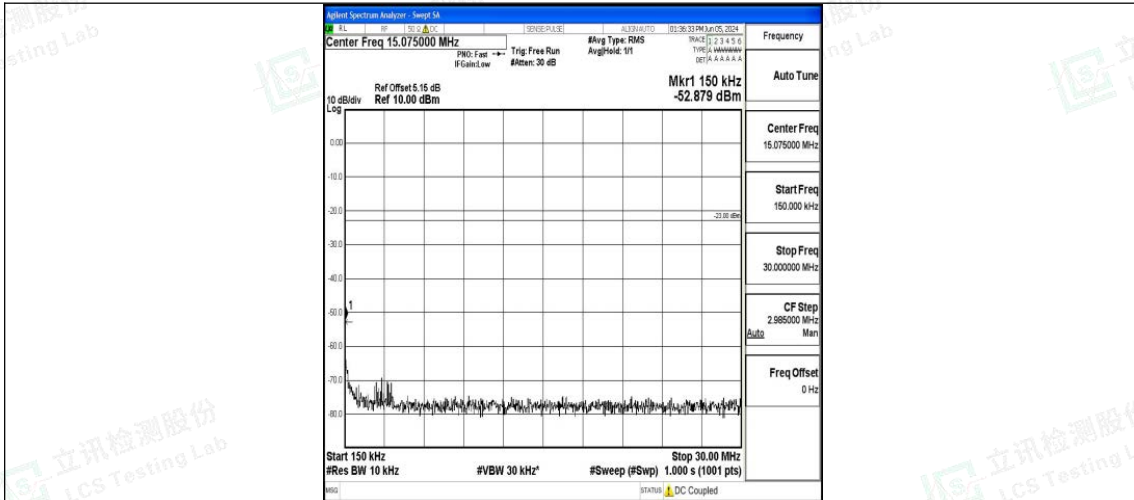

Band5\_5MHz\_16QAM\_20425\_1RB#0\_30~1000\_30~1000

Band5\_5MHz\_16QAM\_20425\_1RB#0\_1000~3000\_1000~3000

Band5\_5MHz\_16QAM\_20425\_1RB#0\_3000~10000\_3000~10000

Band5\_5MHz\_QPSK\_20525\_1RB#0\_0.009~0.15\_0.009~0.15