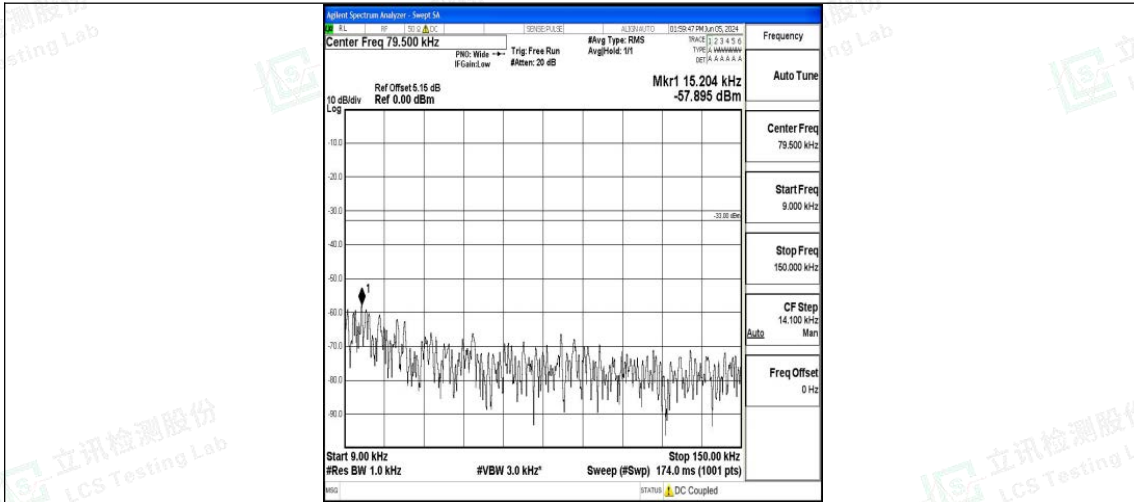

Band5\_10MHz\_16QAM\_20525\_1RB#0\_30~1000\_30~1000

Band5\_10MHz\_16QAM\_20525\_1RB#0\_1000~3000\_1000~3000

Band5\_10MHz\_16QAM\_20525\_1RB#0\_3000~10000\_3000~10000

Band5\_10MHz\_QPSK\_20600\_1RB#0\_0.009~0.15\_0.009~0.15