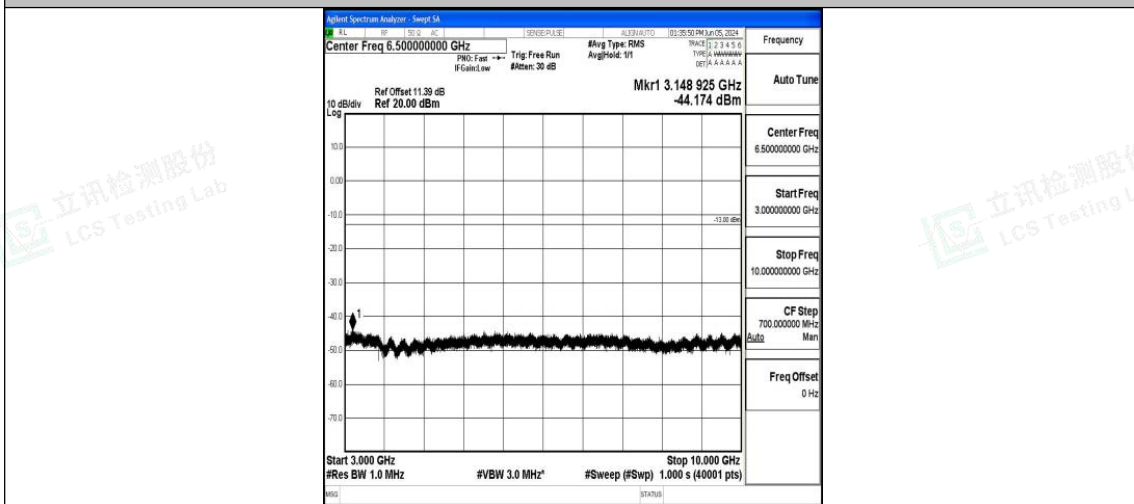

Band5_5MHz_QPSK_20425_1RB#0_1000~3000_1000~3000

Band5_5MHz_QPSK_20425_1RB#0_3000~10000_3000~10000