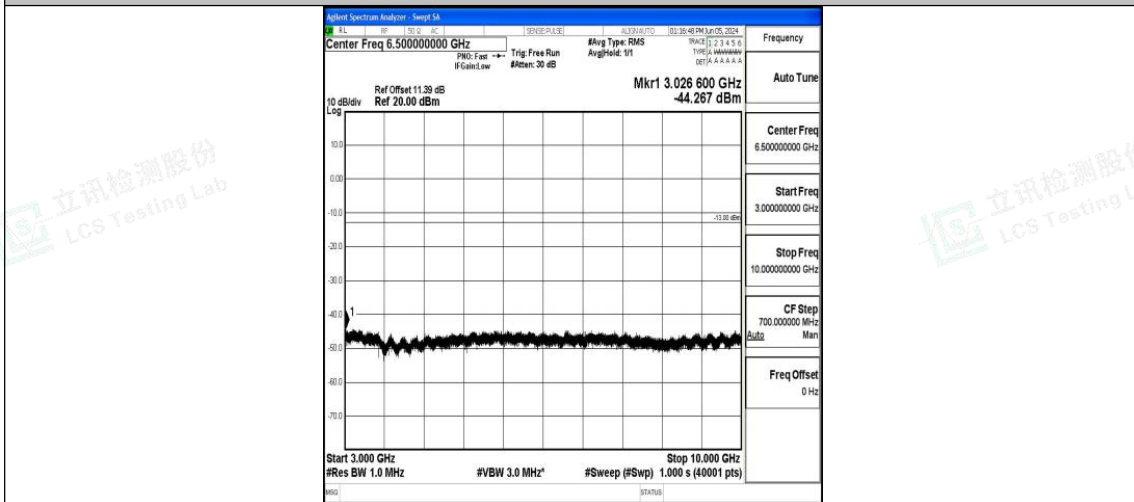

Band5_3MHz_16QAM_20525_1RB#0_1000~3000_1000~3000

Band5_3MHz_16QAM_20525_1RB#0_3000~10000_3000~10000