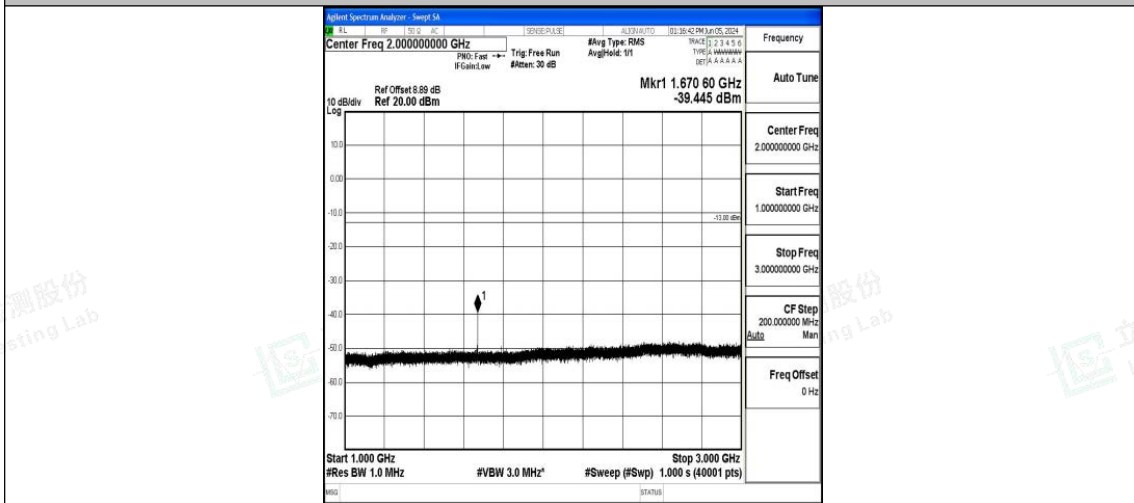

Band5_3MHz_16QAM_20525_1RB#0_30~1000_30~1000

Band5_3MHz_16QAM_20525_1RB#0_1000~3000_1000~3000