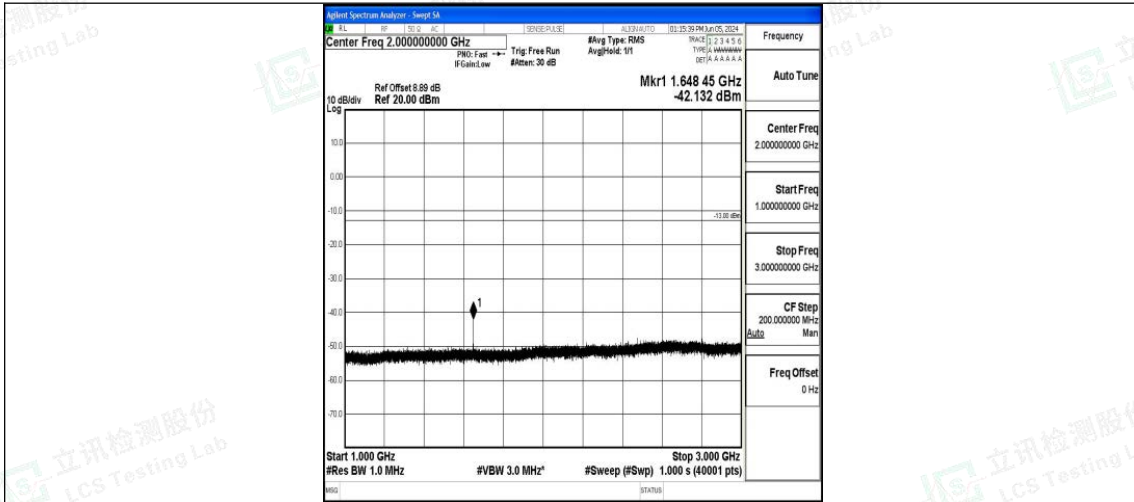

Band5\_3MHz\_16QAM\_20415\_1RB#0\_0.009~0.15\_0.009~0.15

Band5\_3MHz\_16QAM\_20415\_1RB#0\_0.15~30\_0.15~30

Band5\_3MHz\_16QAM\_20415\_1RB#0\_30~1000\_30~1000

Band5\_3MHz\_16QAM\_20415\_1RB#0\_1000~3000\_1000~3000