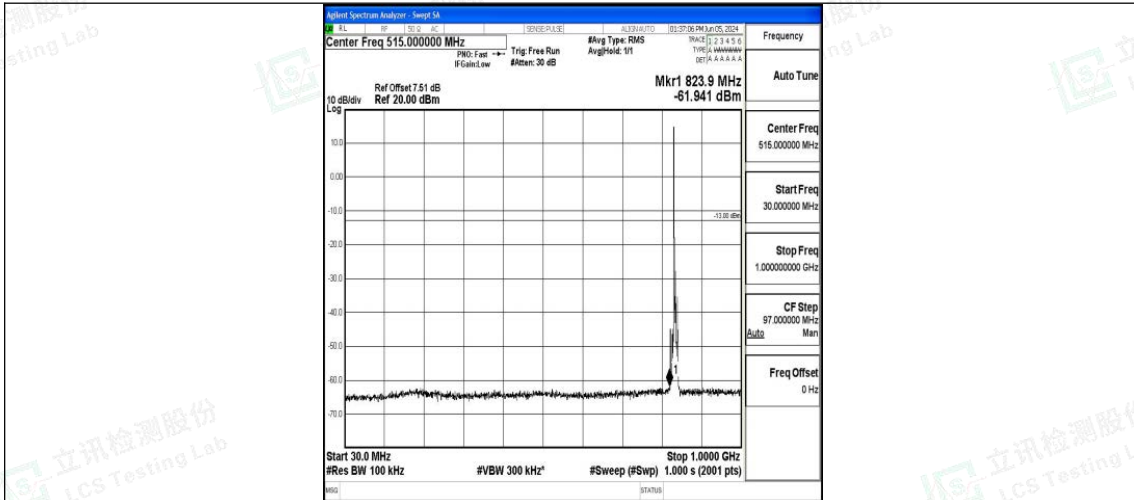

Band5_5MHz_16QAM_20525_1RB#0_0.15~30_0.15~30

Band5_5MHz_16QAM_20525_1RB#0_30~1000_30~1000