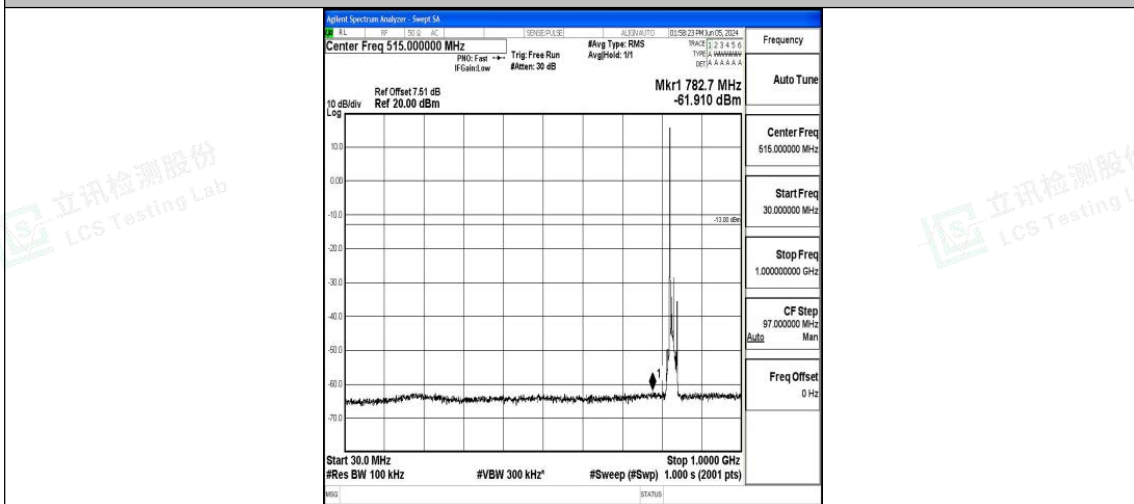

Band5_10MHz_16QAM_20450_1RB#0_0.15~30_0.15~30

Band5_10MHz_16QAM_20450_1RB#0_30~1000_30~1000