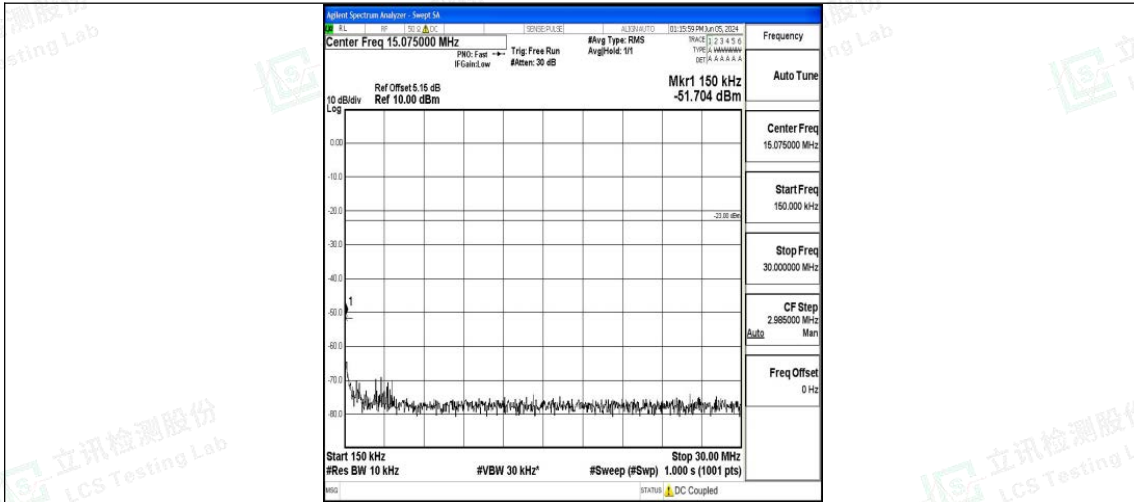

Band5_3MHz_QPSK_20525_1RB#0_0.009~0.15_0.009~0.15

Band5_3MHz_QPSK_20525_1RB#0_0.15~30_0.15~30