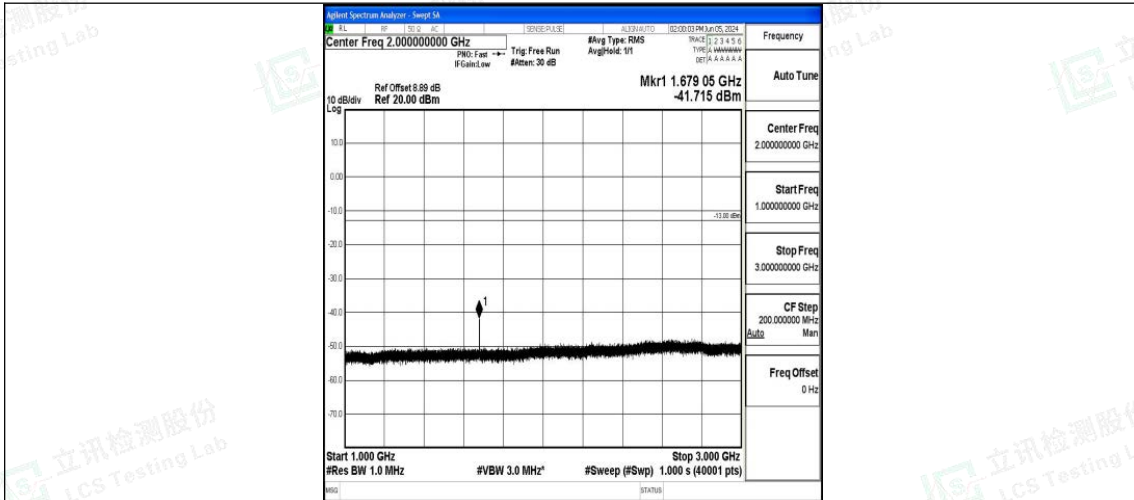

Band5_10MHz_QPSK_20600_1RB#0_30~1000_30~1000

Band5_10MHz_QPSK_20600_1RB#0_1000~3000_1000~3000