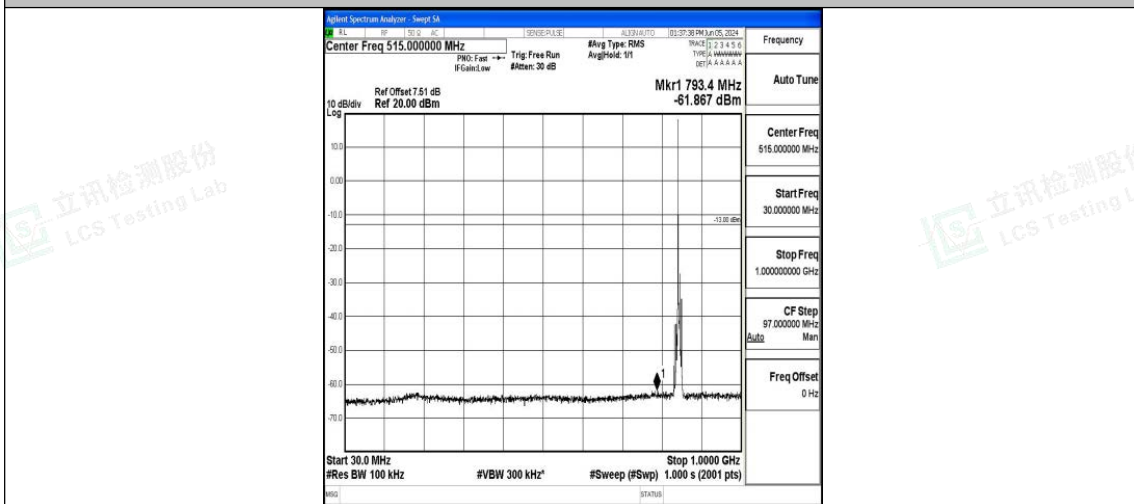

Band5\_5MHz\_16QAM\_20525\_1RB#0\_3000~10000\_3000~10000

Band5\_5MHz\_QPSK\_20625\_1RB#0\_0.009~0.15\_0.009~0.15

Band5\_5MHz\_QPSK\_20625\_1RB#0\_0.15~30\_0.15~30

Band5\_5MHz\_QPSK\_20625\_1RB#0\_30~1000\_30~1000