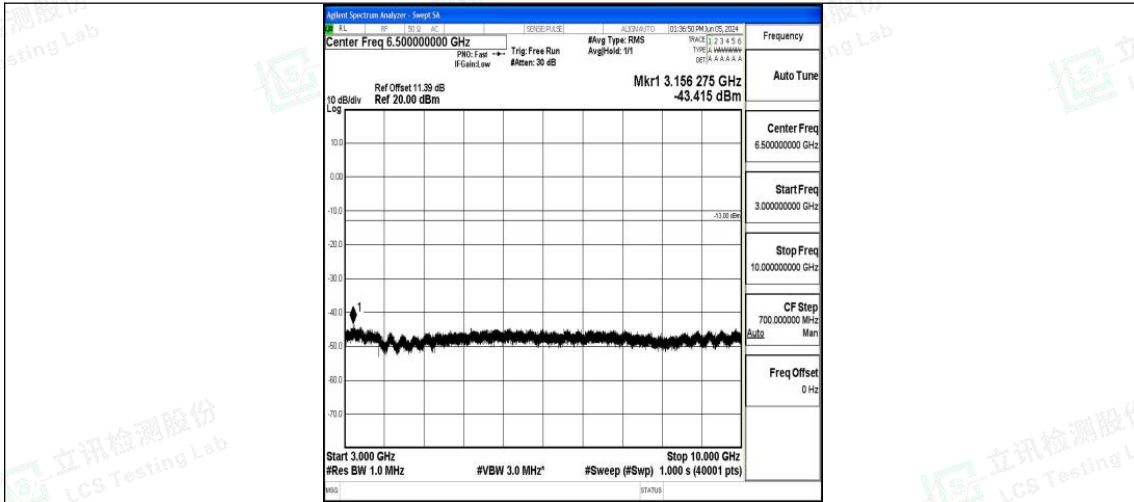

Band5\_5MHz\_QPSK\_20525\_1RB#0\_0.15~30\_0.15~30

Band5\_5MHz\_QPSK\_20525\_1RB#0\_30~1000\_30~1000

Band5\_5MHz\_QPSK\_20525\_1RB#0\_1000~3000\_1000~3000

Band5\_5MHz\_QPSK\_20525\_1RB#0\_3000~10000\_3000~10000