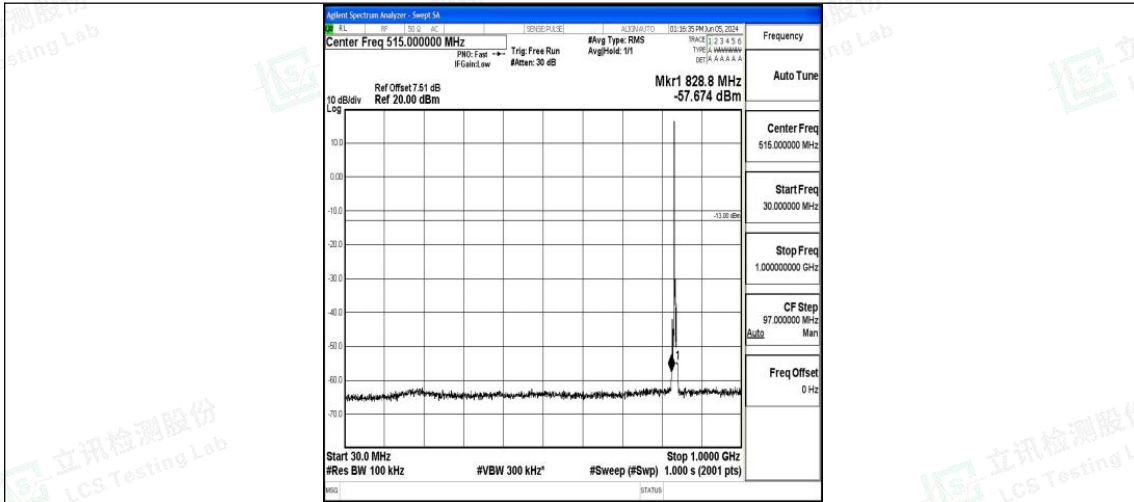

Band5\_3MHz\_QPSK\_20525\_1RB#0\_1000~3000\_1000~3000

Band5\_3MHz\_QPSK\_20525\_1RB#0\_3000~10000\_3000~10000

Band5\_3MHz\_16QAM\_20525\_1RB#0\_0.009~0.15\_0.009~0.15

Band5\_3MHz\_16QAM\_20525\_1RB#0\_0.15~30\_0.15~30