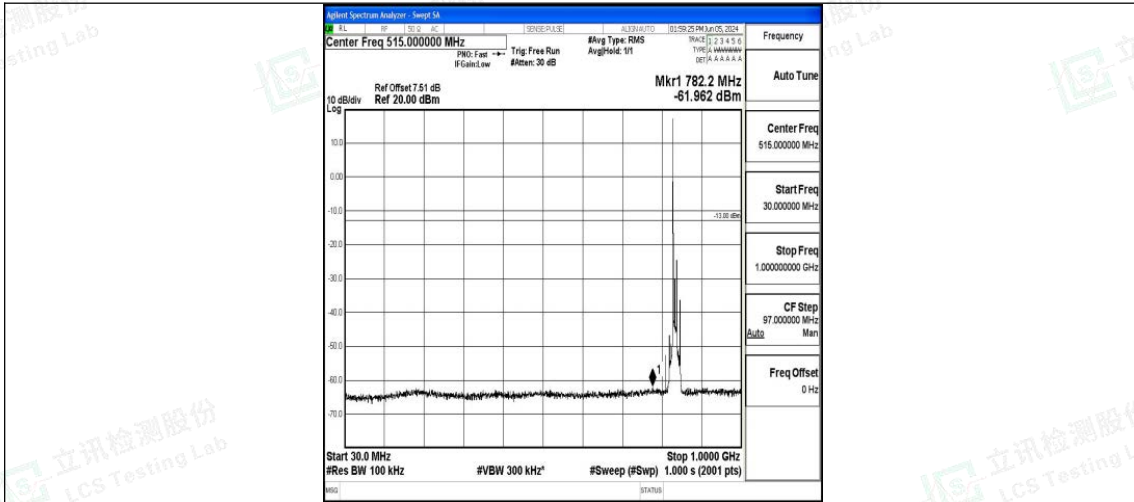

Band5\_10MHz\_QPSK\_20525\_1RB#0\_1000~3000\_1000~3000

Band5\_10MHz\_QPSK\_20525\_1RB#0\_3000~10000\_3000~10000

Band5\_10MHz\_16QAM\_20525\_1RB#0\_0.009~0.15\_0.009~0.15

Band5\_10MHz\_16QAM\_20525\_1RB#0\_0.15~30\_0.15~30