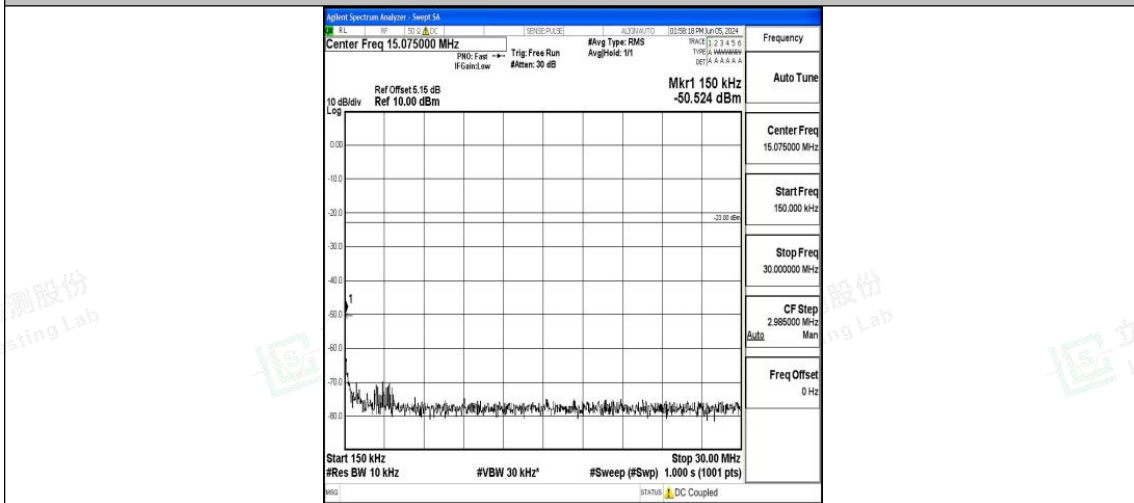

Band5_10MHz_16QAM_20450_1RB#0_0.009~0.15_0.009~0.15

Band5_10MHz_16QAM_20450_1RB#0_0.15~30_0.15~30