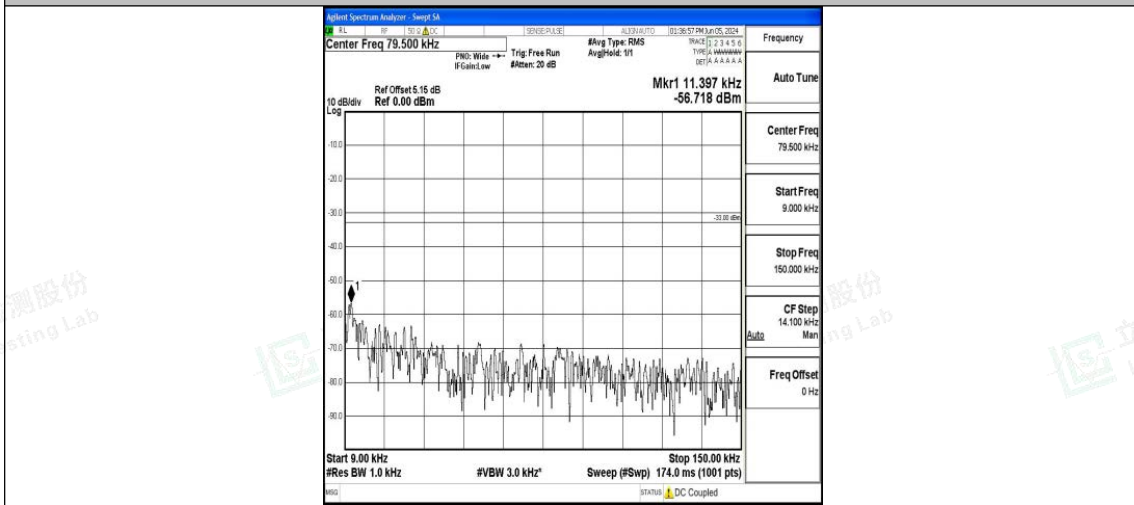

Band5\_5MHz\_QPSK\_20525\_1RB#0\_0.15~30\_0.15~30

Band5\_5MHz\_QPSK\_20525\_1RB#0\_30~1000\_30~1000

Band5\_5MHz\_QPSK\_20525\_1RB#0\_1000~3000\_1000~3000

Band5\_5MHz\_QPSK\_20525\_1RB#0\_3000~10000\_3000~10000