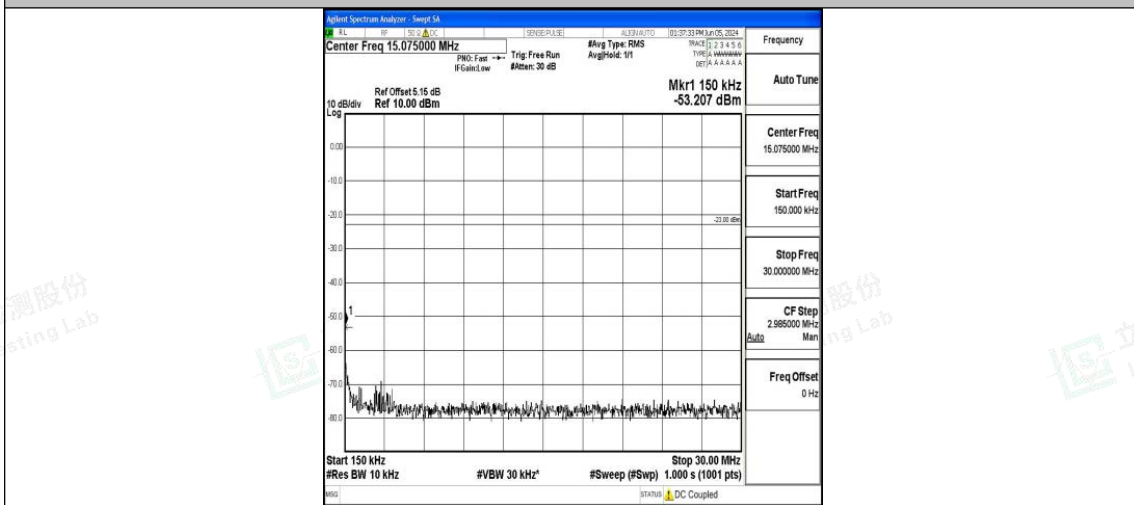

Band5_5MHz_QPSK_20625_1RB#0_0.009~0.15_0.009~0.15

Band5_5MHz_QPSK_20625_1RB#0_0.15~30_0.15~30