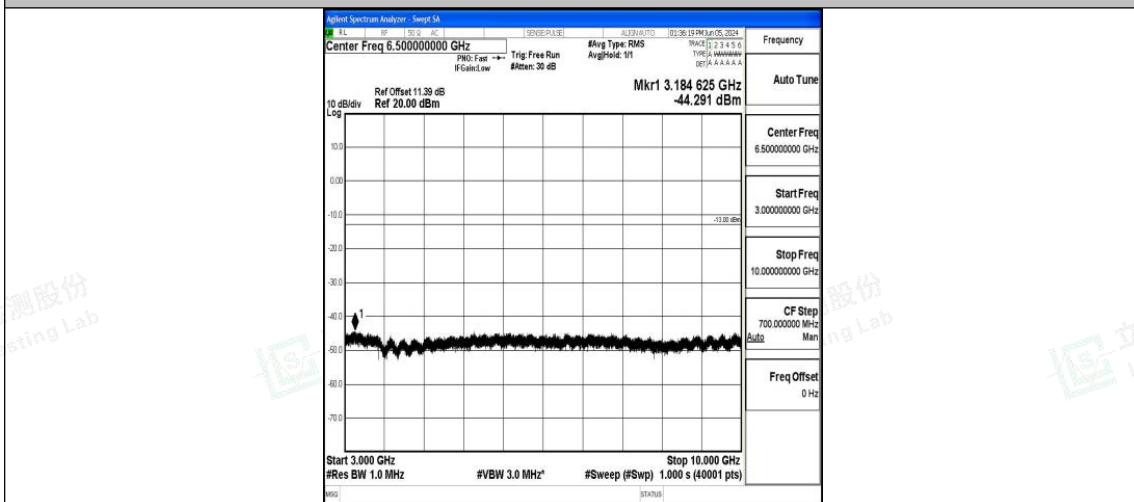

Band5_5MHz_16QAM_20425_1RB#0_1000~3000_1000~3000

Band5_5MHz_16QAM_20425_1RB#0_3000~10000_3000~10000