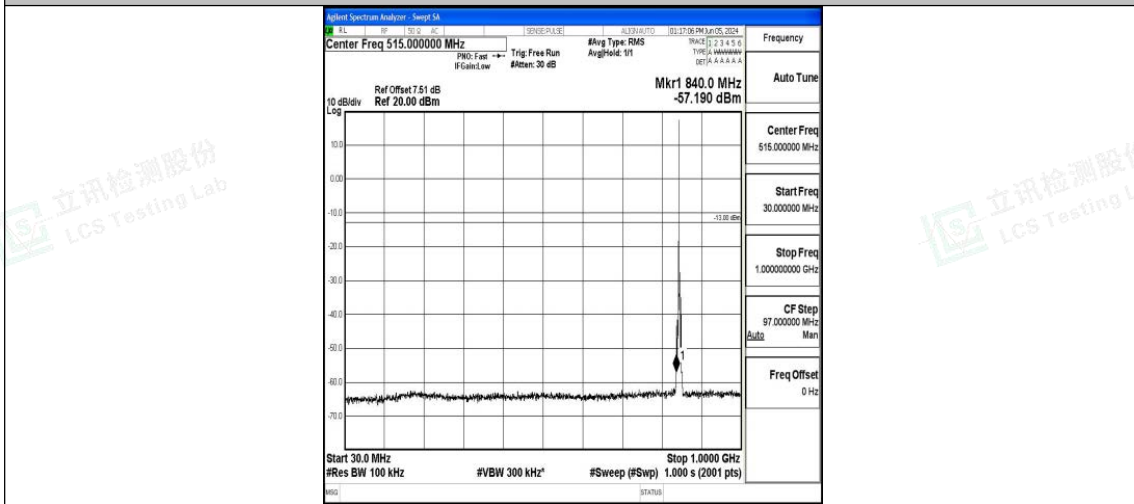

Band5_3MHz_QPSK_20635_1RB#0_0.15~30_0.15~30

Band5_3MHz_QPSK_20635_1RB#0_30~1000_30~1000