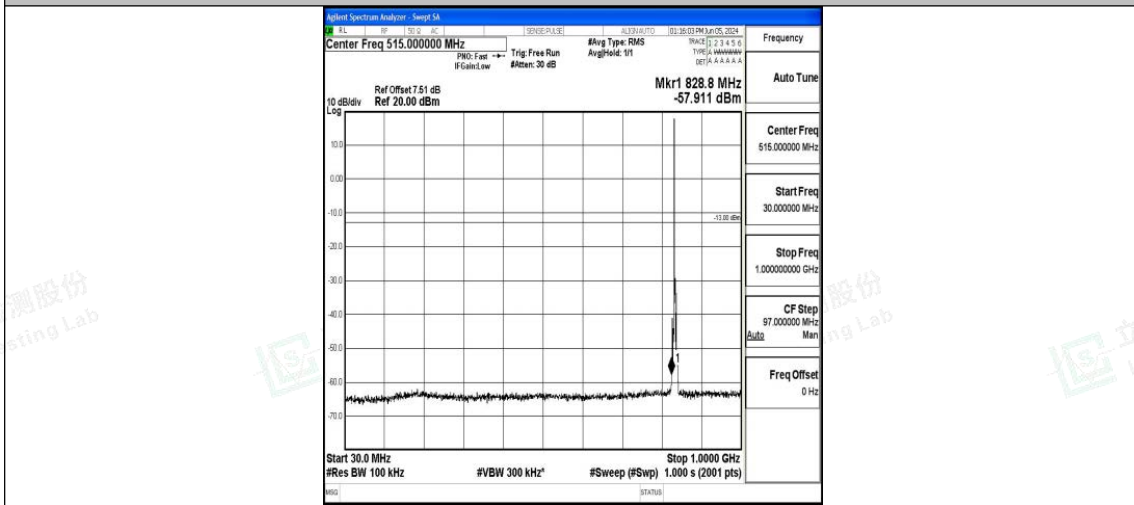

Band5\_3MHz\_16QAM\_20415\_1RB#0\_3000~10000\_3000~10000

Band5\_3MHz\_QPSK\_20525\_1RB#0\_0.009~0.15\_0.009~0.15

Band5\_3MHz\_QPSK\_20525\_1RB#0\_0.15~30\_0.15~30

Band5\_3MHz\_QPSK\_20525\_1RB#0\_30~1000\_30~1000