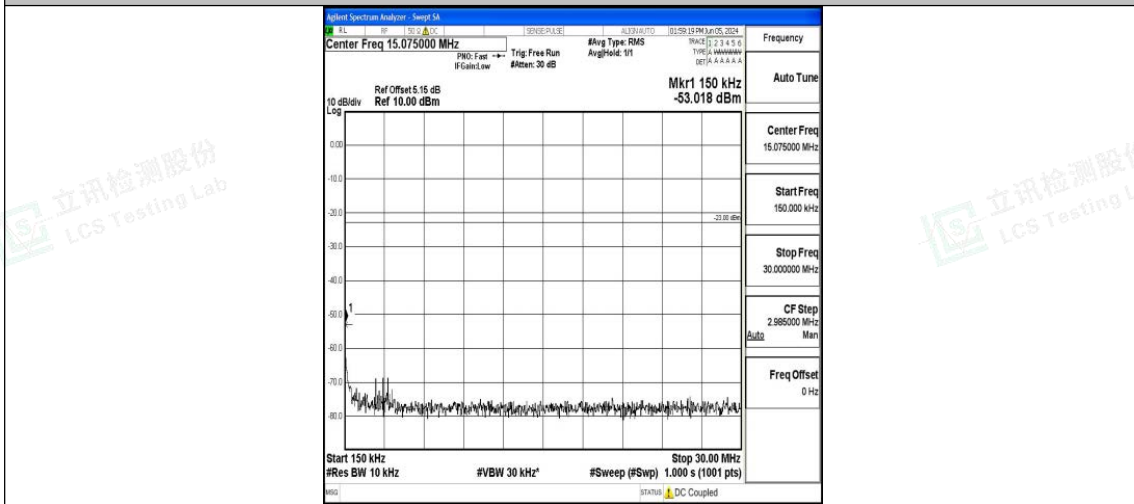

Band5\_10MHz\_QPSK\_20525\_1RB#0\_1000~3000\_1000~3000

Band5\_10MHz\_QPSK\_20525\_1RB#0\_3000~10000\_3000~10000

Band5\_10MHz\_16QAM\_20525\_1RB#0\_0.009~0.15\_0.009~0.15

Band5\_10MHz\_16QAM\_20525\_1RB#0\_0.15~30\_0.15~30