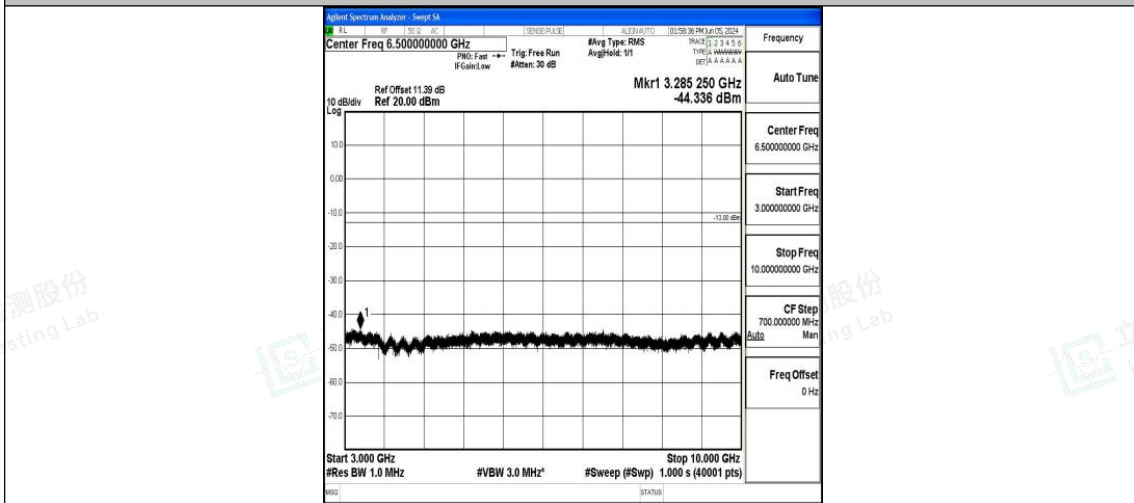

Band5\_10MHz\_16QAM\_20450\_1RB#0\_0.009~0.15\_0.009~0.15

Band5\_10MHz\_16QAM\_20450\_1RB#0\_0.15~30\_0.15~30

Band5\_10MHz\_16QAM\_20450\_1RB#0\_30~1000\_30~1000

Band5\_10MHz\_16QAM\_20450\_1RB#0\_1000~3000\_1000~3000