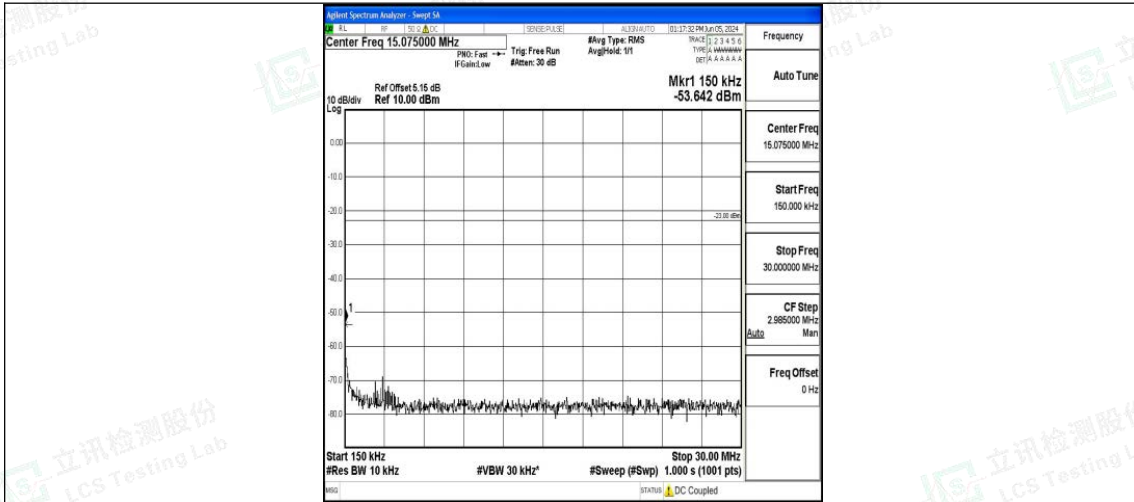

Band5_3MHz_16QAM_20635_1RB#0_0.009~0.15_0.009~0.15

Band5_3MHz_16QAM_20635_1RB#0_0.15~30_0.15~30