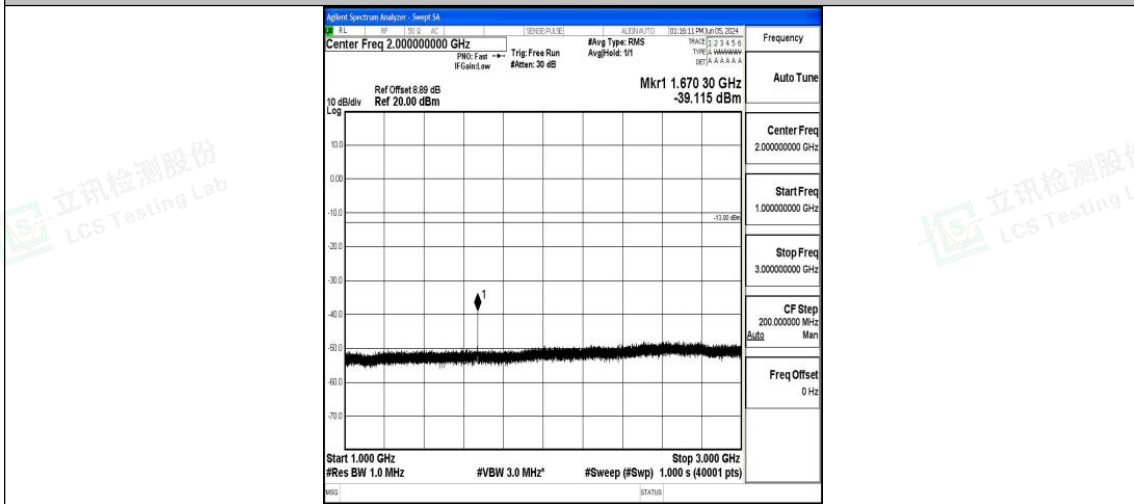

Band5\_3MHz\_16QAM\_20415\_1RB#0\_3000~10000\_3000~10000

Band5\_3MHz\_QPSK\_20525\_1RB#0\_0.009~0.15\_0.009~0.15

Band5\_3MHz\_QPSK\_20525\_1RB#0\_0.15~30\_0.15~30

Band5\_3MHz\_QPSK\_20525\_1RB#0\_30~1000\_30~1000