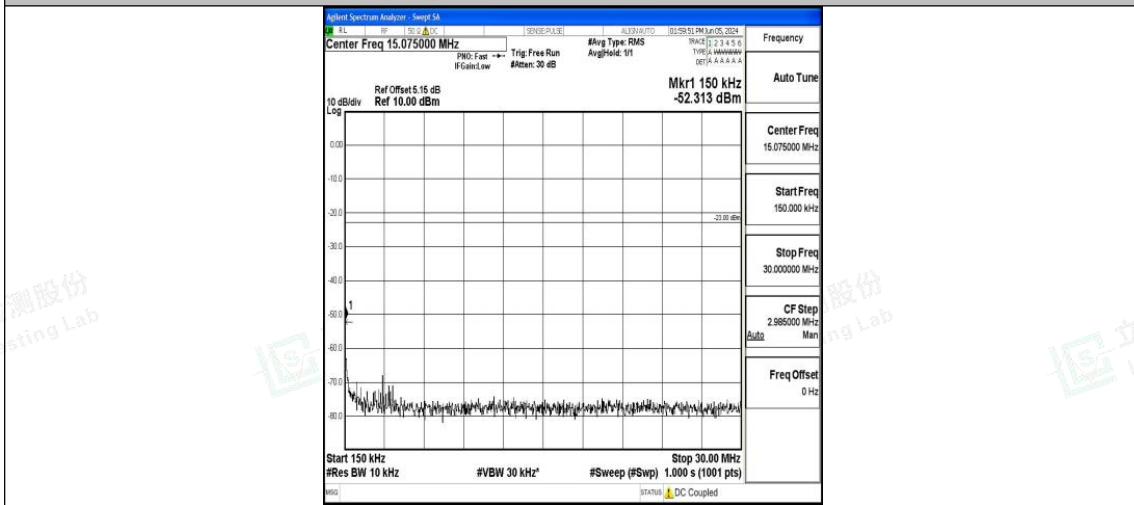

Band5\_10MHz\_16QAM\_20525\_1RB#0\_30~1000\_30~1000

Band5\_10MHz\_16QAM\_20525\_1RB#0\_1000~3000\_1000~3000

Band5\_10MHz\_16QAM\_20525\_1RB#0\_3000~10000\_3000~10000

Band5\_10MHz\_QPSK\_20600\_1RB#0\_0.009~0.15\_0.009~0.15