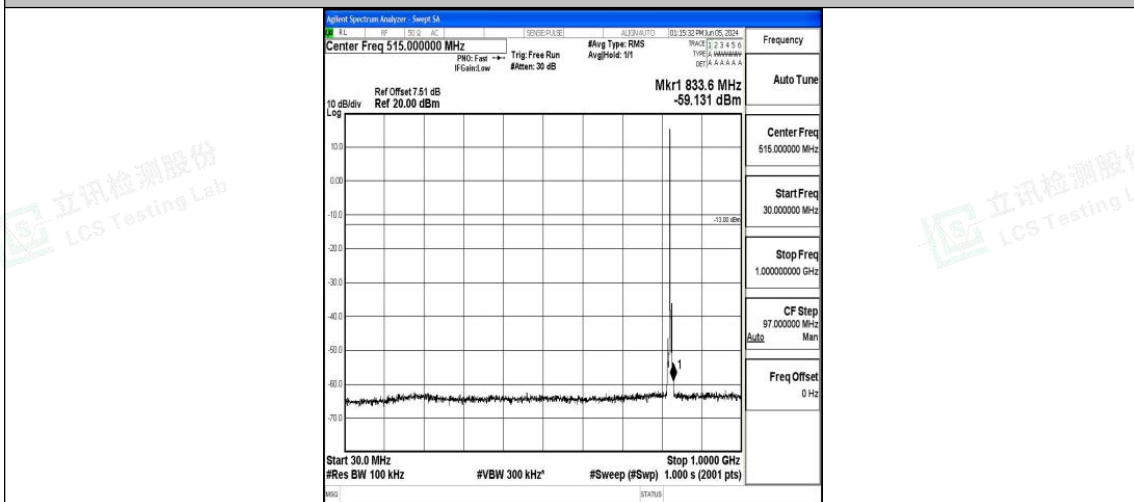

Band5\_3MHz\_16QAM\_20415\_1RB#0\_0.009~0.15\_0.009~0.15

Band5\_3MHz\_16QAM\_20415\_1RB#0\_0.15~30\_0.15~30

Band5\_3MHz\_16QAM\_20415\_1RB#0\_30~1000\_30~1000

Band5\_3MHz\_16QAM\_20415\_1RB#0\_1000~3000\_1000~3000