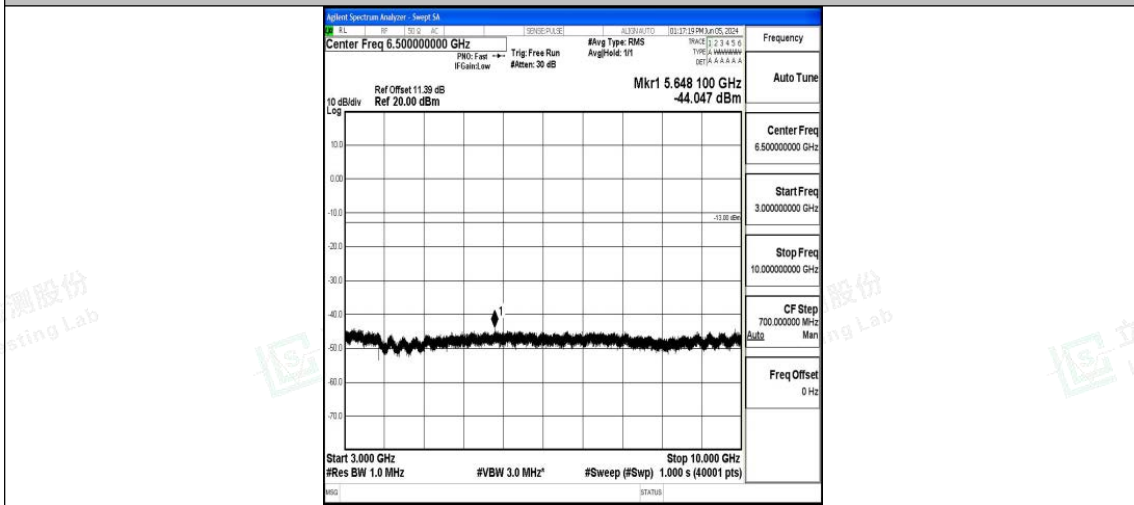

Band5\_3MHz\_QPSK\_20635\_1RB#0\_0.15~30\_0.15~30

Band5\_3MHz\_QPSK\_20635\_1RB#0\_30~1000\_30~1000

Band5\_3MHz\_QPSK\_20635\_1RB#0\_1000~3000\_1000~3000

Band5\_3MHz\_QPSK\_20635\_1RB#0\_3000~10000\_3000~10000