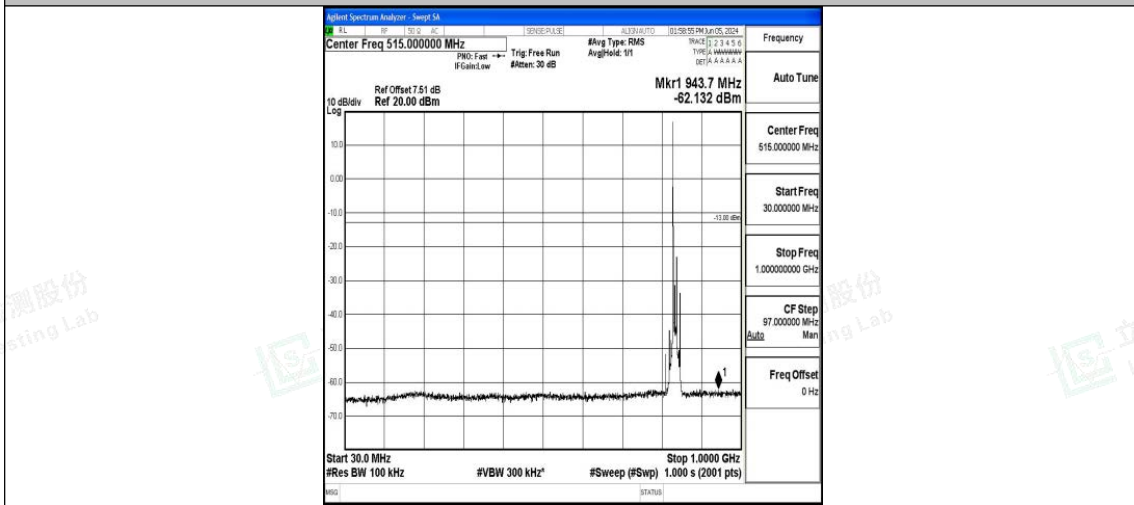

Band5\_10MHz\_16QAM\_20450\_1RB#0\_3000~10000\_3000~10000

Band5\_10MHz\_QPSK\_20525\_1RB#0\_0.009~0.15\_0.009~0.15

Band5\_10MHz\_QPSK\_20525\_1RB#0\_0.15~30\_0.15~30

Band5\_10MHz\_QPSK\_20525\_1RB#0\_30~1000\_30~1000