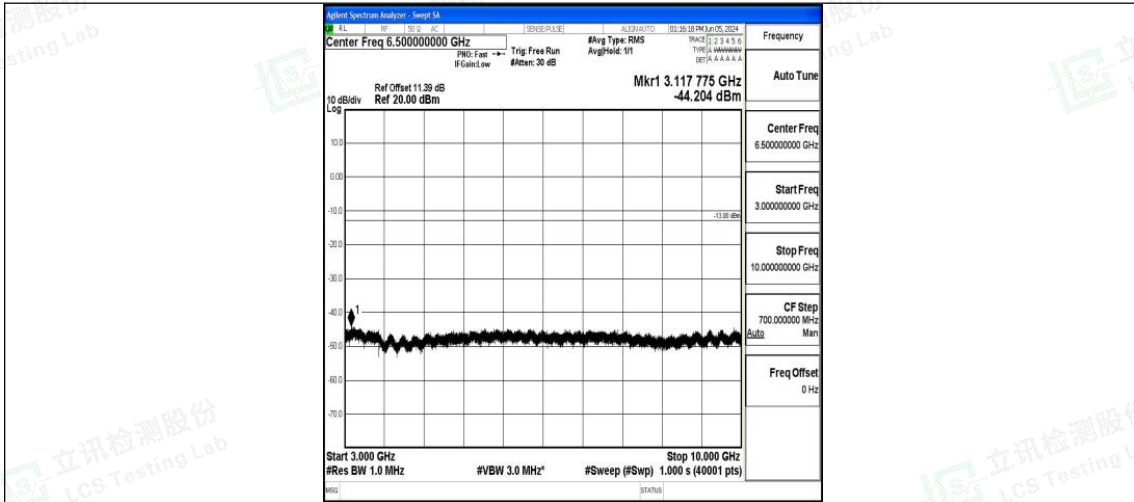

Band5_3MHz_QPSK_20525_1RB#0_1000~3000_1000~3000

Band5_3MHz_QPSK_20525_1RB#0_3000~10000_3000~10000