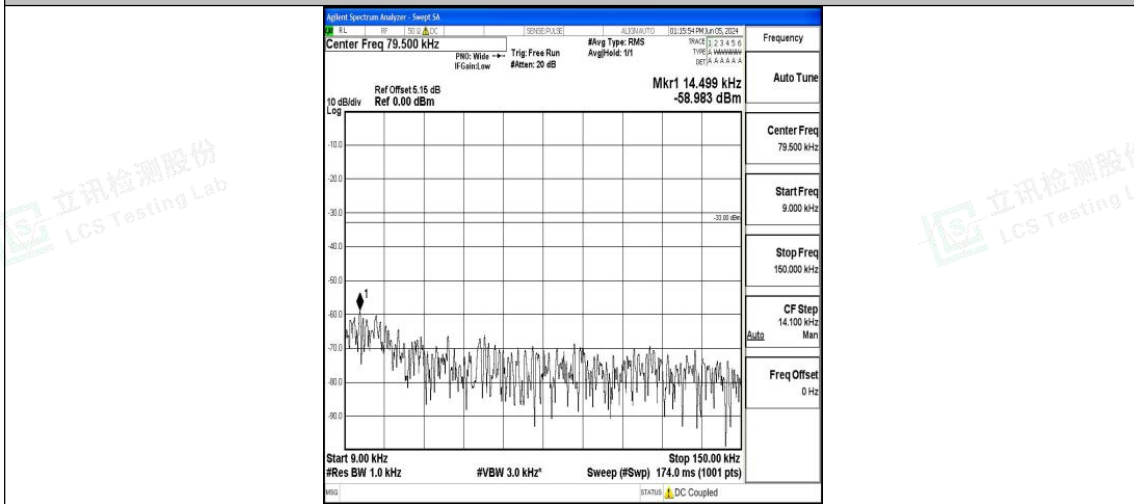

Band5_3MHz_16QAM_20415_1RB#0_3000~10000_3000~10000

Band5_3MHz_QPSK_20525_1RB#0_0.009~0.15_0.009~0.15