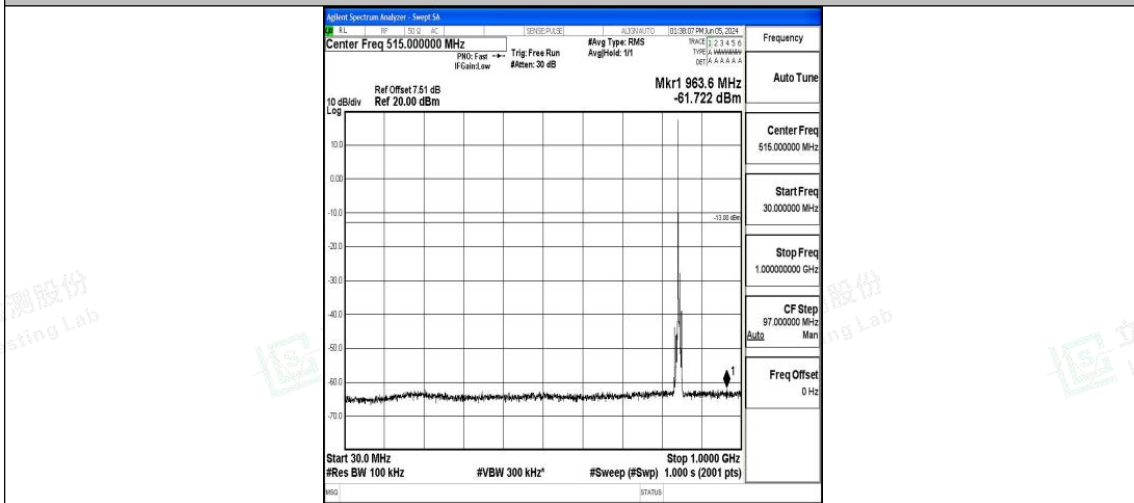

Band5\_5MHz\_QPSK\_20625\_1RB#0\_1000~3000\_1000~3000

Band5\_5MHz\_QPSK\_20625\_1RB#0\_3000~10000\_3000~10000

Band5\_5MHz\_16QAM\_20625\_1RB#0\_0.009~0.15\_0.009~0.15

Band5\_5MHz\_16QAM\_20625\_1RB#0\_0.15~30\_0.15~30