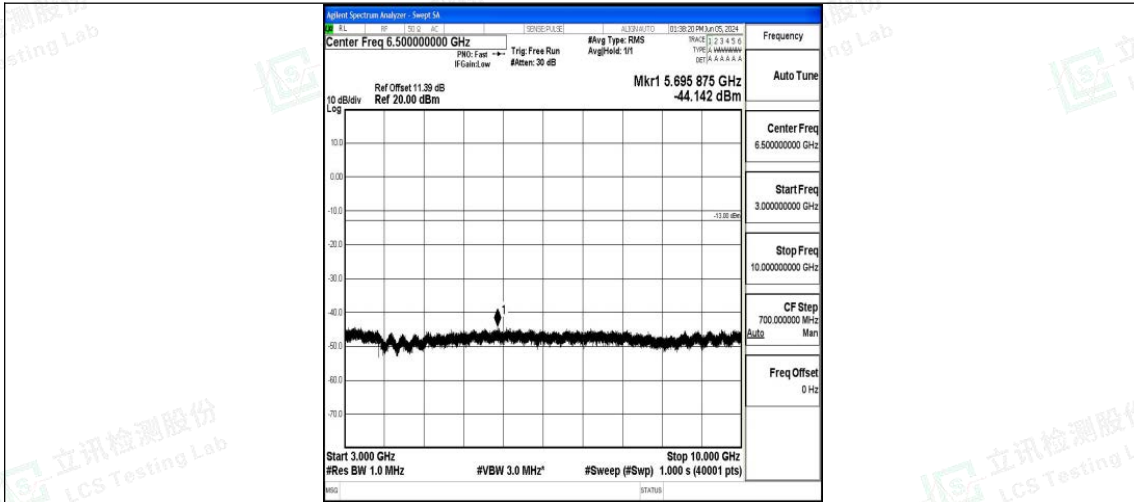

Band5_5MHz_16QAM_20625_1RB#0_1000~3000_1000~3000

Band5_5MHz_16QAM_20625_1RB#0_3000~10000_3000~10000