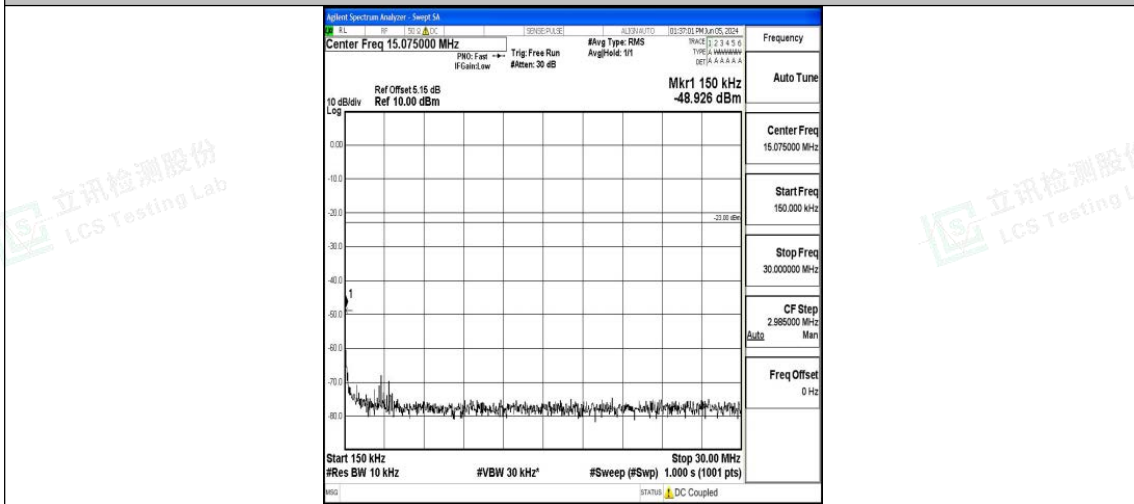

Band5_5MHz_16QAM_20525_1RB#0_0.009~0.15_0.009~0.15

Band5_5MHz_16QAM_20525_1RB#0_0.15~30_0.15~30