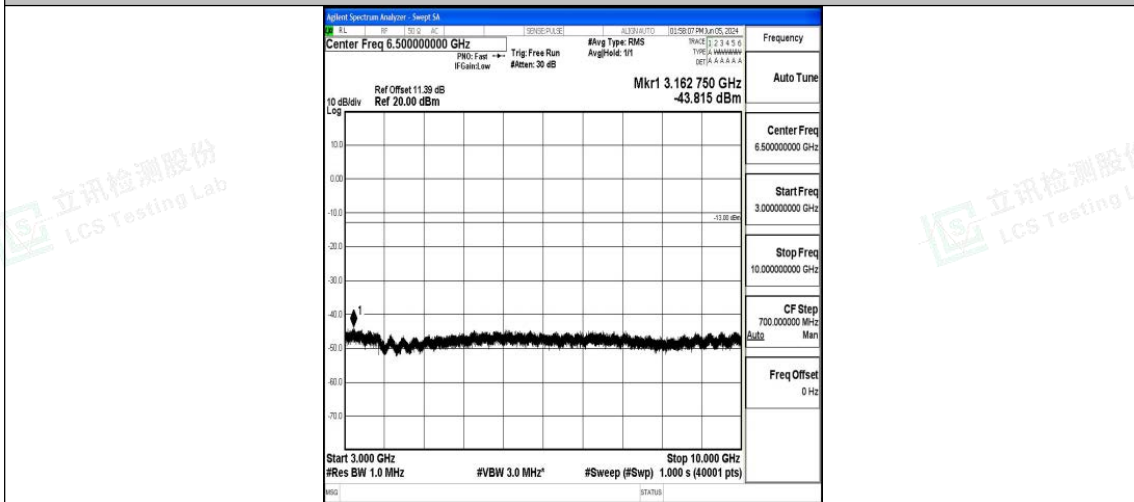

Band5\_10MHz\_QPSK\_20450\_1RB#0\_0.15~30\_0.15~30

Band5\_10MHz\_QPSK\_20450\_1RB#0\_30~1000\_30~1000

Band5\_10MHz\_QPSK\_20450\_1RB#0\_1000~3000\_1000~3000

Band5\_10MHz\_QPSK\_20450\_1RB#0\_3000~10000\_3000~10000