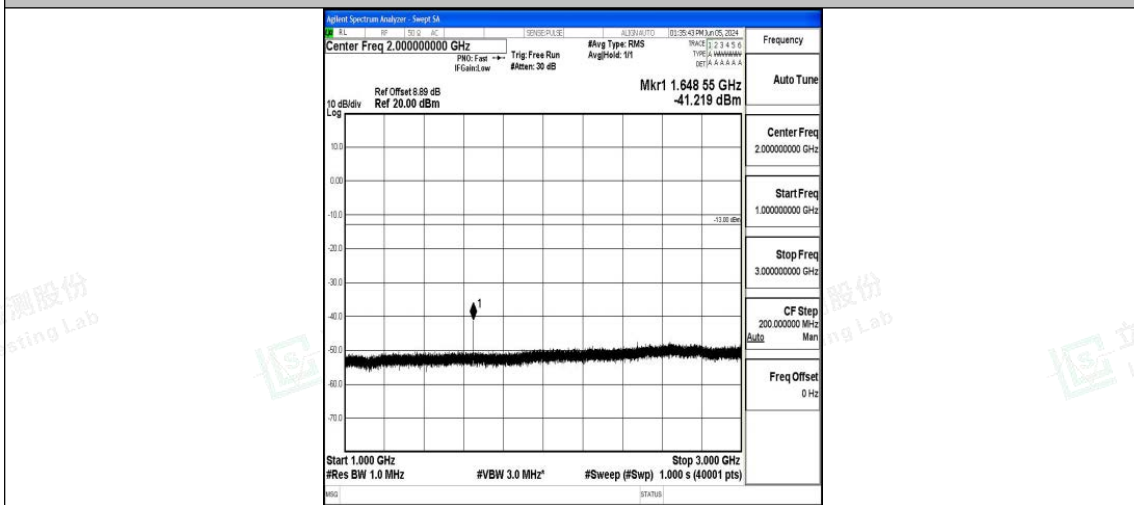

Band5\_3MHz\_16QAM\_20635\_1RB#0\_3000~10000\_3000~10000

Band5\_5MHz\_QPSK\_20425\_1RB#0\_0.009~0.15\_0.009~0.15

Band5\_5MHz\_QPSK\_20425\_1RB#0\_0.15~30\_0.15~30

Band5\_5MHz\_QPSK\_20425\_1RB#0\_30~1000\_30~1000