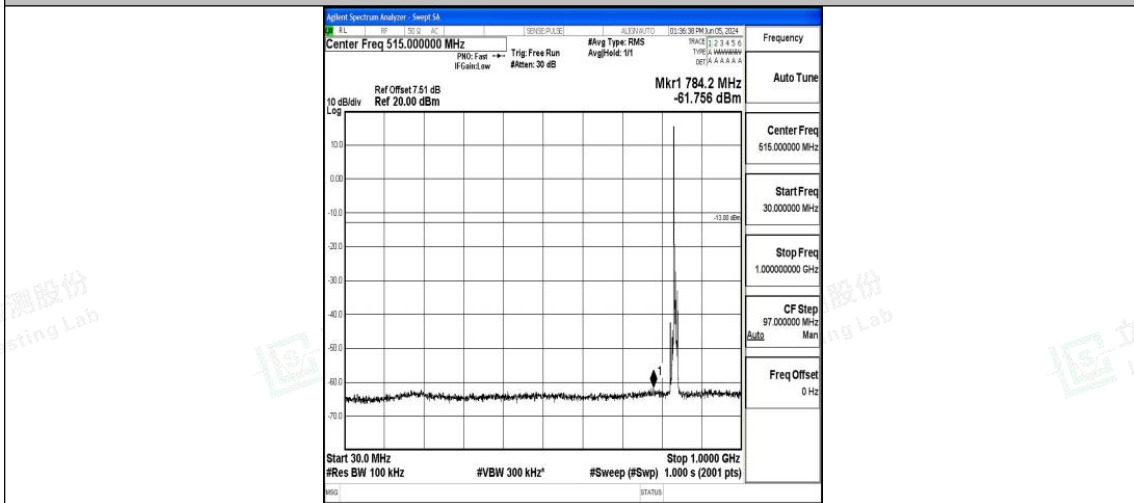

Band5_5MHz_QPSK_20525_1RB#0_0.15~30_0.15~30

Band5_5MHz_QPSK_20525_1RB#0_30~1000_30~1000