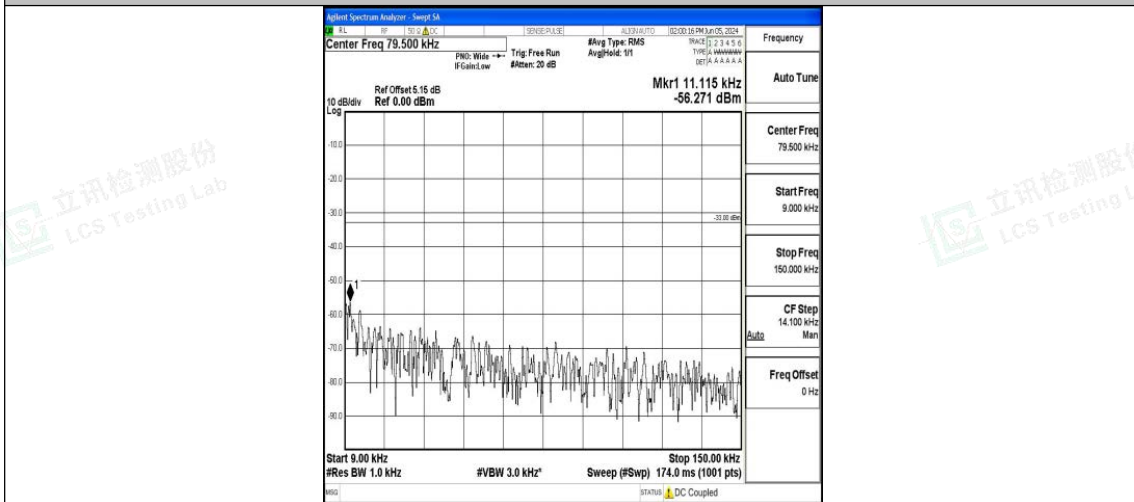

Band5\_10MHz\_QPSK\_20600\_1RB#0\_0.15~30\_0.15~30

Band5\_10MHz\_QPSK\_20600\_1RB#0\_30~1000\_30~1000

Band5\_10MHz\_QPSK\_20600\_1RB#0\_1000~3000\_1000~3000

Band5\_10MHz\_QPSK\_20600\_1RB#0\_3000~10000\_3000~10000