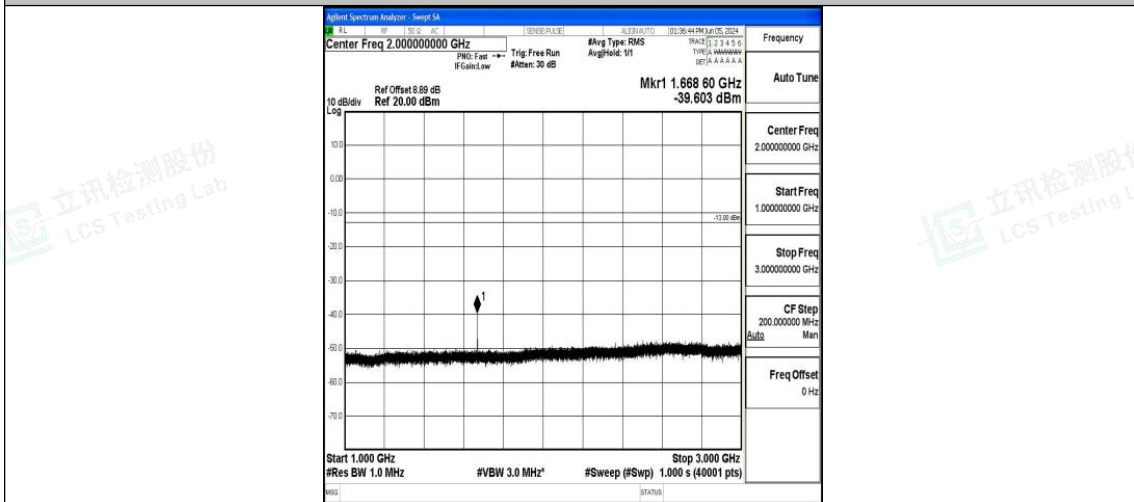

Band5_5MHz_QPSK_20525_1RB#0_30~1000_30~1000

Band5_5MHz_QPSK_20525_1RB#0_1000~3000_1000~3000