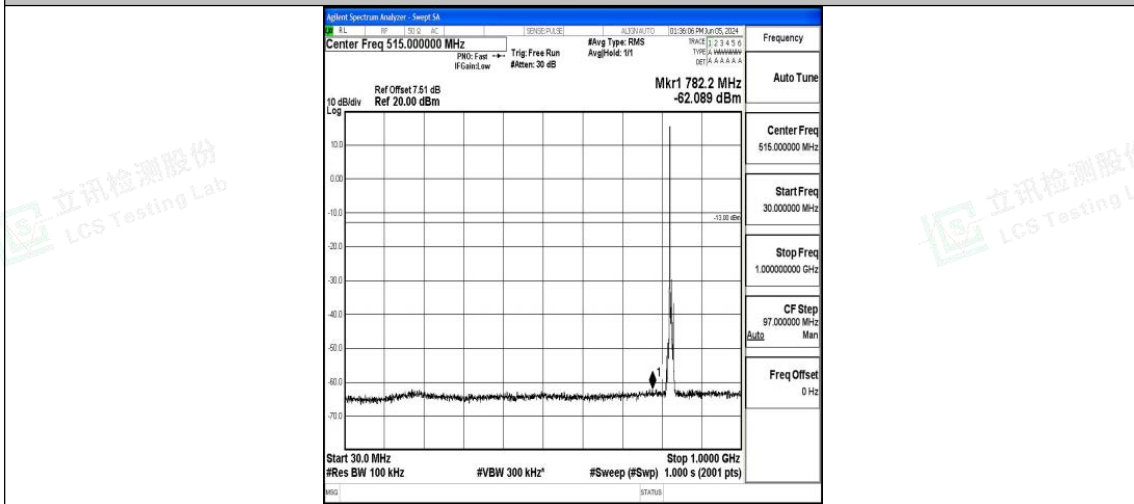

Band5\_5MHz\_QPSK\_20425\_1RB#0\_1000~3000\_1000~3000

Band5\_5MHz\_QPSK\_20425\_1RB#0\_3000~10000\_3000~10000

Band5\_5MHz\_16QAM\_20425\_1RB#0\_0.009~0.15\_0.009~0.15

Band5\_5MHz\_16QAM\_20425\_1RB#0\_0.15~30\_0.15~30