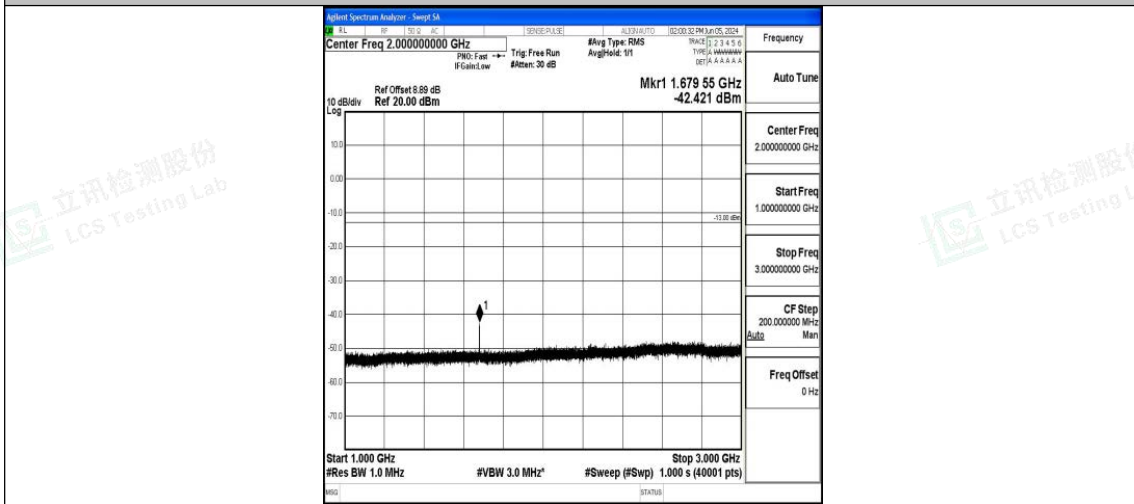

Band5\_10MHz\_16QAM\_20600\_1RB#0\_0.009~0.15\_0.009~0.15

Band5\_10MHz\_16QAM\_20600\_1RB#0\_0.15~30\_0.15~30

Band5\_10MHz\_16QAM\_20600\_1RB#0\_30~1000\_30~1000

Band5\_10MHz\_16QAM\_20600\_1RB#0\_1000~3000\_1000~3000