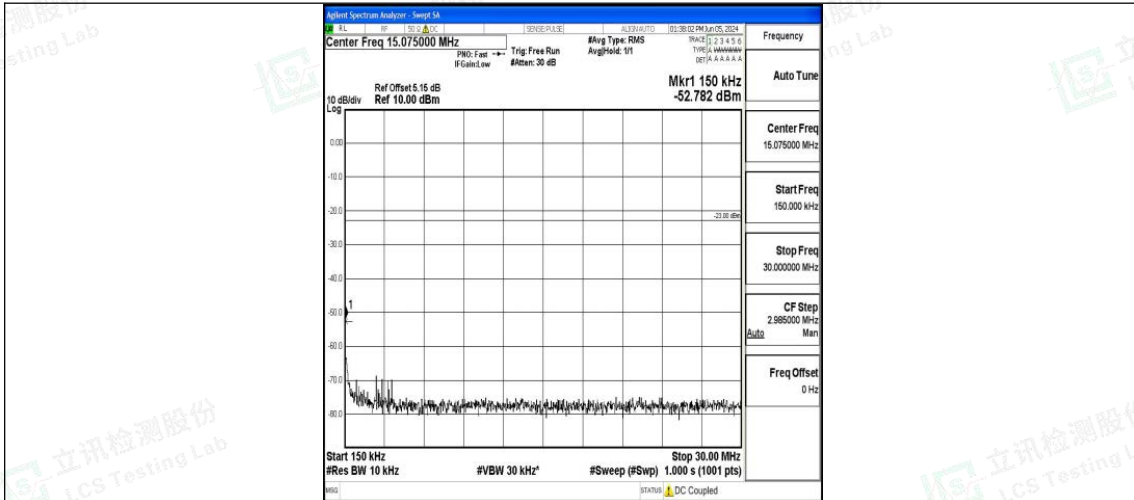

Band5\_5MHz\_QPSK\_20625\_1RB#0\_1000~3000\_1000~3000

Band5\_5MHz\_QPSK\_20625\_1RB#0\_3000~10000\_3000~10000

Band5\_5MHz\_16QAM\_20625\_1RB#0\_0.009~0.15\_0.009~0.15

Band5\_5MHz\_16QAM\_20625\_1RB#0\_0.15~30\_0.15~30