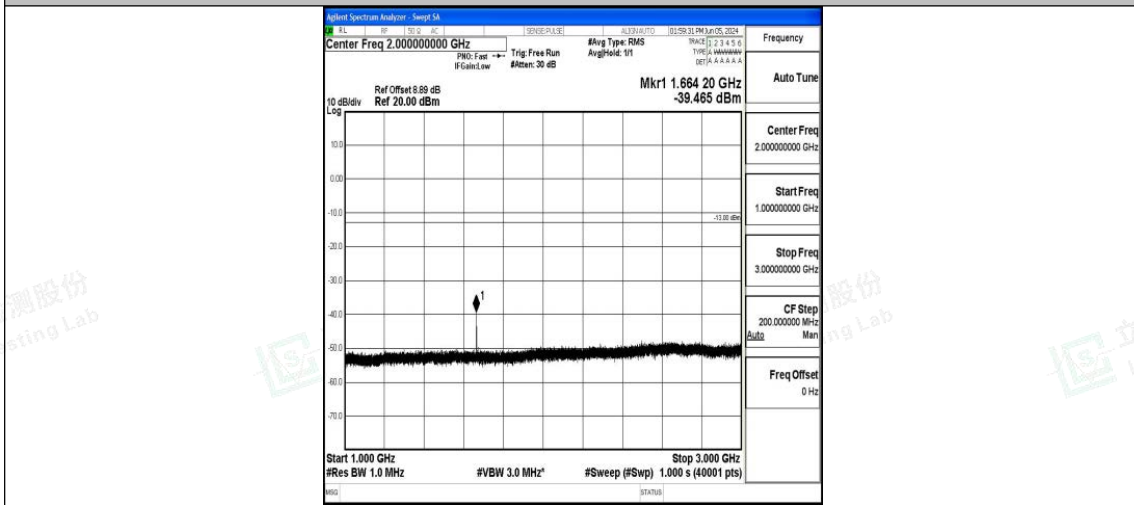

Band5_10MHz_16QAM_20525_1RB#0_30~1000_30~1000

Band5_10MHz_16QAM_20525_1RB#0_1000~3000_1000~3000