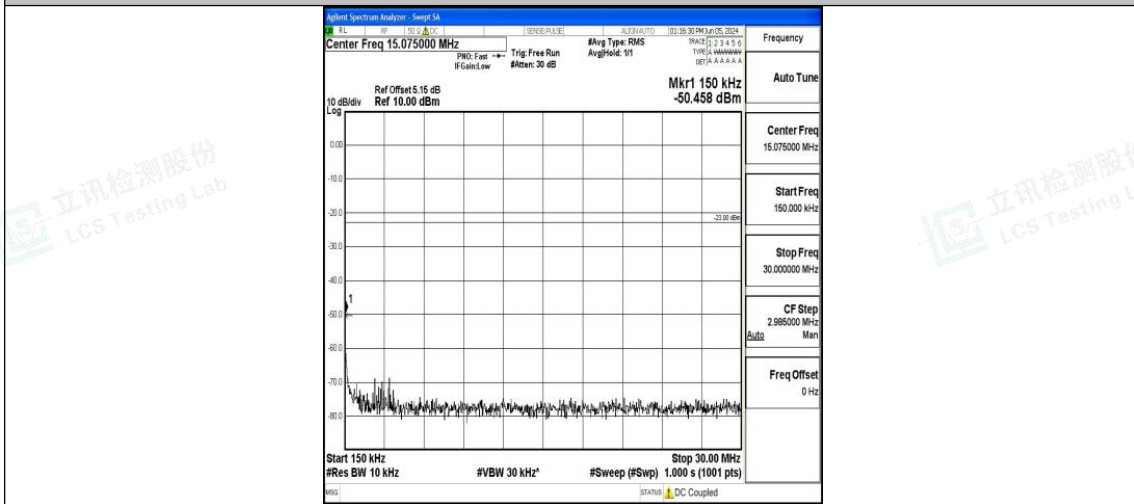

Band5\_3MHz\_QPSK\_20525\_1RB#0\_1000~3000\_1000~3000

Band5\_3MHz\_QPSK\_20525\_1RB#0\_3000~10000\_3000~10000

Band5\_3MHz\_16QAM\_20525\_1RB#0\_0.009~0.15\_0.009~0.15

Band5\_3MHz\_16QAM\_20525\_1RB#0\_0.15~30\_0.15~30