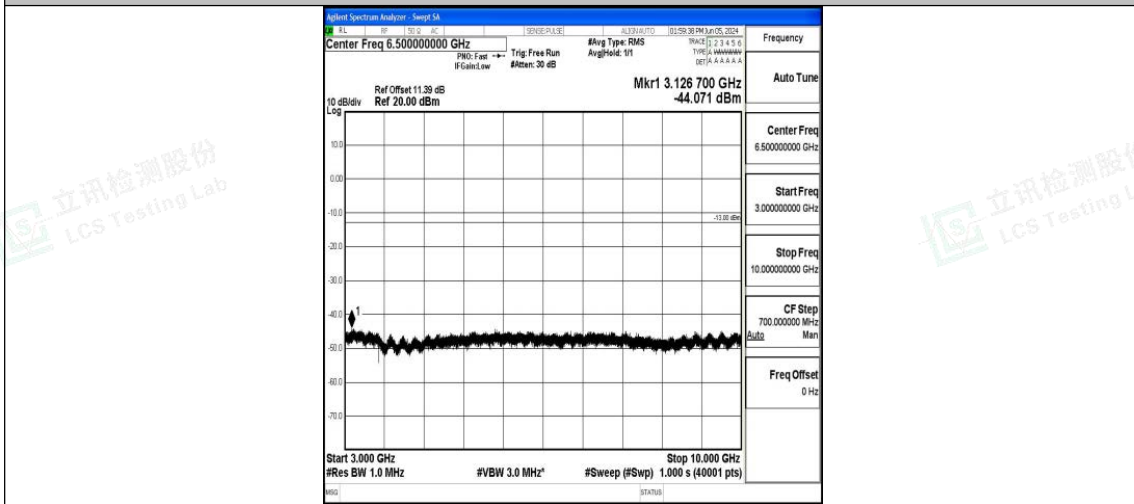

Band5_10MHz_16QAM_20525_1RB#0_1000~3000_1000~3000

Band5_10MHz_16QAM_20525_1RB#0_3000~10000_3000~10000