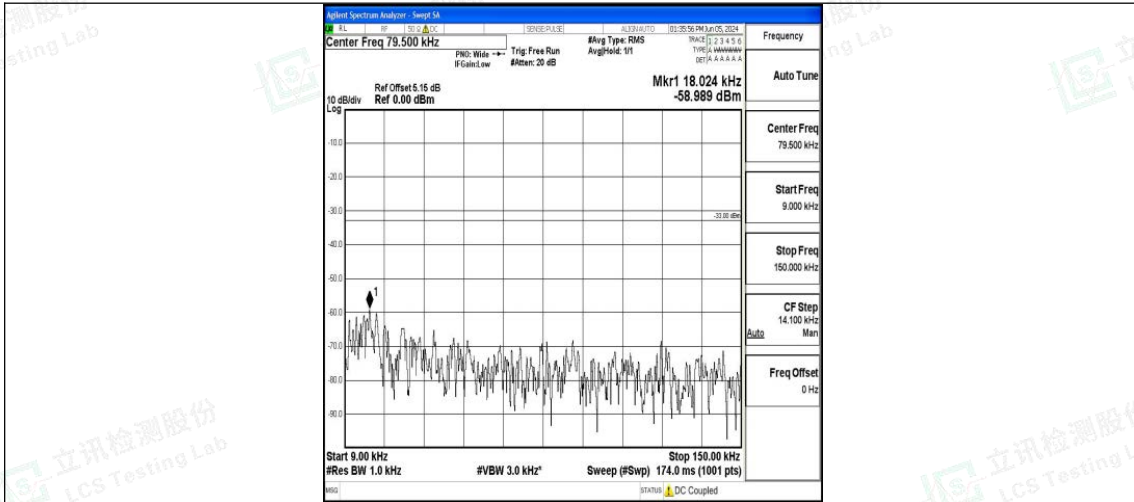

Band5_5MHz_QPSK_20425_1RB#0_3000~10000_3000~10000

Band5_5MHz_16QAM_20425_1RB#0_0.009~0.15_0.009~0.15