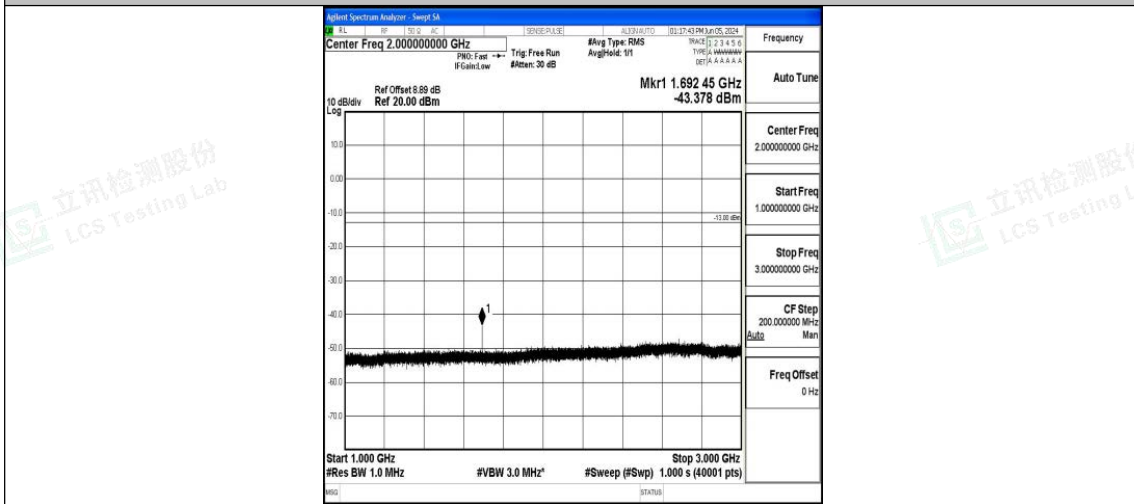

Band5\_3MHz\_16QAM\_20635\_1RB#0\_0.009~0.15\_0.009~0.15

Band5\_3MHz\_16QAM\_20635\_1RB#0\_0.15~30\_0.15~30

Band5\_3MHz\_16QAM\_20635\_1RB#0\_30~1000\_30~1000

Band5\_3MHz\_16QAM\_20635\_1RB#0\_1000~3000\_1000~3000