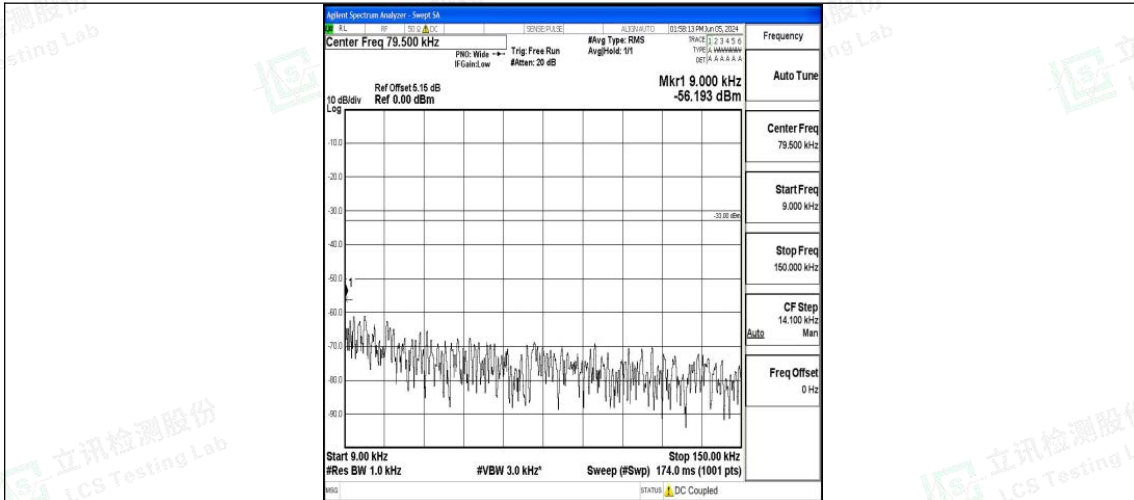

Band5\_10MHz\_QPSK\_20450\_1RB#0\_0.15~30\_0.15~30

Band5\_10MHz\_QPSK\_20450\_1RB#0\_30~1000\_30~1000

Band5\_10MHz\_QPSK\_20450\_1RB#0\_1000~3000\_1000~3000

Band5\_10MHz\_QPSK\_20450\_1RB#0\_3000~10000\_3000~10000