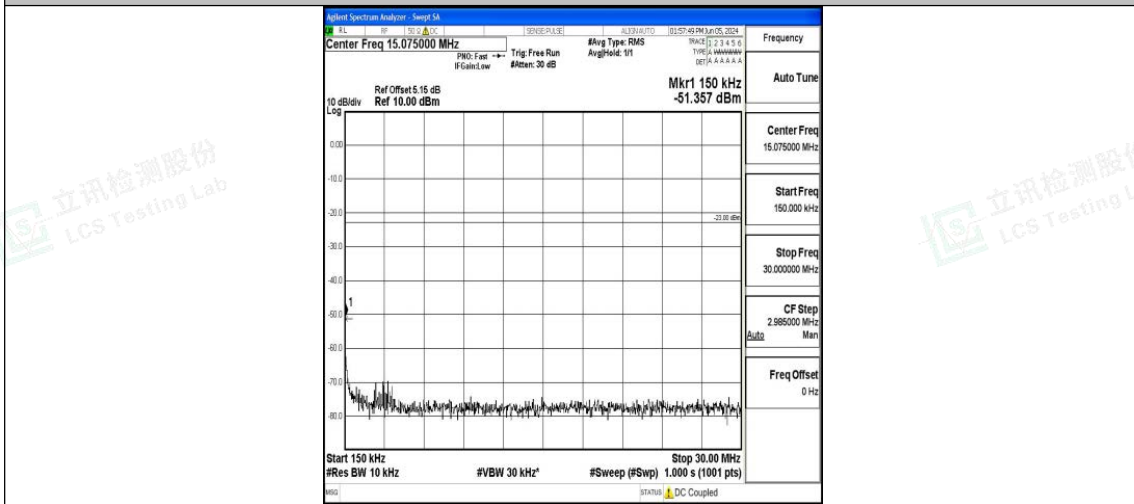

Band5\_5MHz\_16QAM\_20625\_1RB#0\_30~1000\_30~1000

Band5\_5MHz\_16QAM\_20625\_1RB#0\_1000~3000\_1000~3000

Band5\_5MHz\_16QAM\_20625\_1RB#0\_3000~10000\_3000~10000

Band5\_10MHz\_QPSK\_20450\_1RB#0\_0.009~0.15\_0.009~0.15