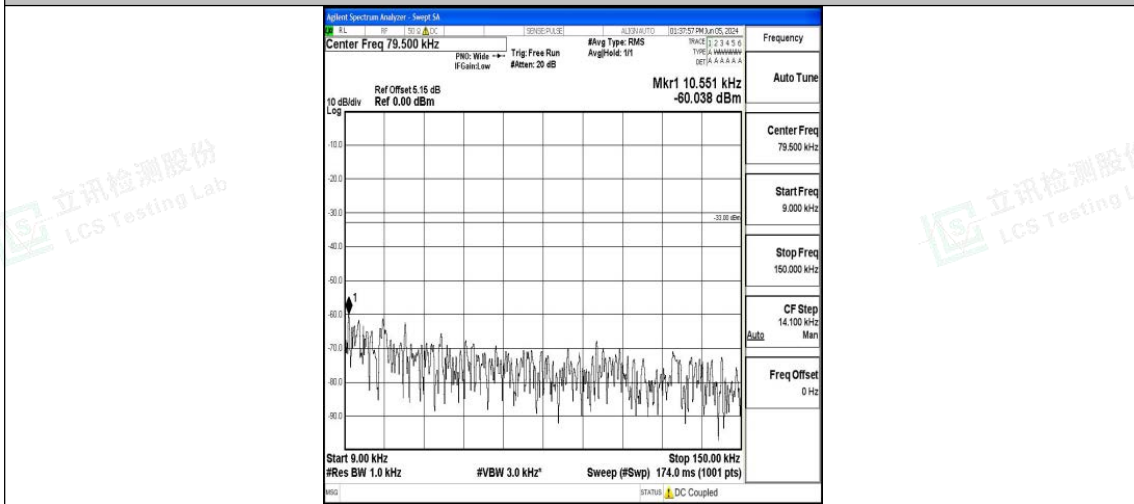

Band5_5MHz_QPSK_20625_1RB#0_3000~10000_3000~10000

Band5_5MHz_16QAM_20625_1RB#0_0.009~0.15_0.009~0.15