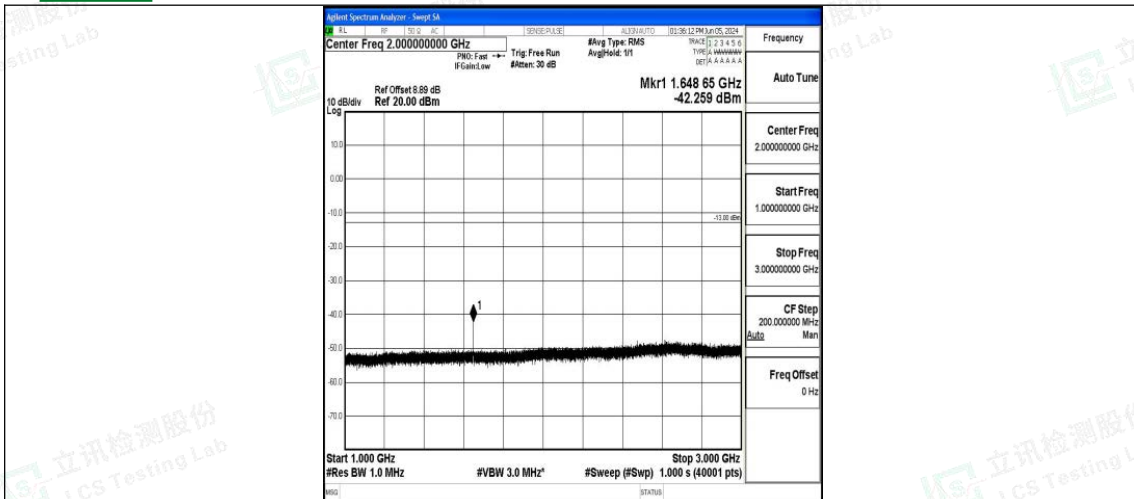

Band5_5MHz_16QAM_20425_1RB#0_30~1000_30~1000

Band5_5MHz_16QAM_20425_1RB#0_1000~3000_1000~3000