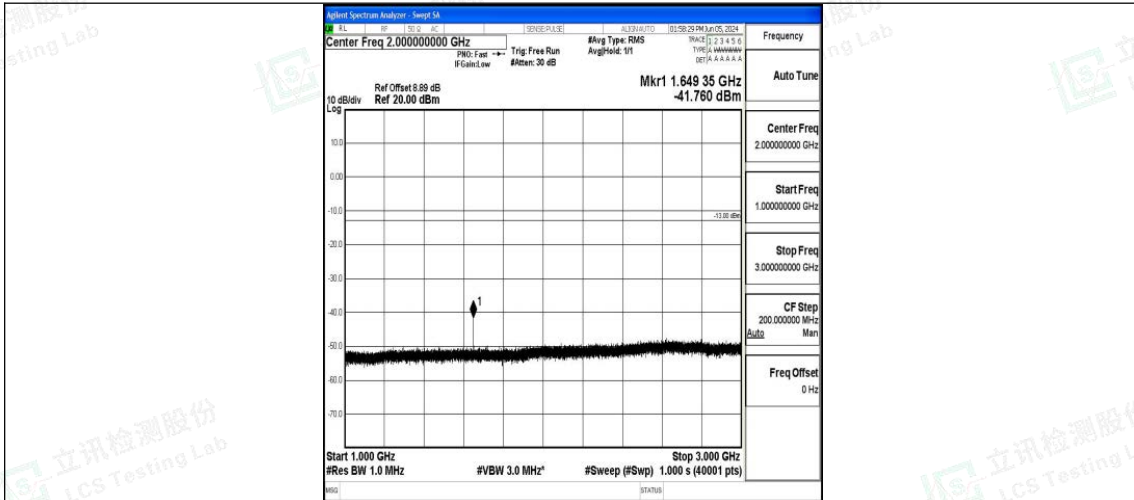

Band5\_10MHz\_16QAM\_20450\_1RB#0\_0.009~0.15\_0.009~0.15

Band5\_10MHz\_16QAM\_20450\_1RB#0\_0.15~30\_0.15~30

Band5\_10MHz\_16QAM\_20450\_1RB#0\_30~1000\_30~1000

Band5\_10MHz\_16QAM\_20450\_1RB#0\_1000~3000\_1000~3000