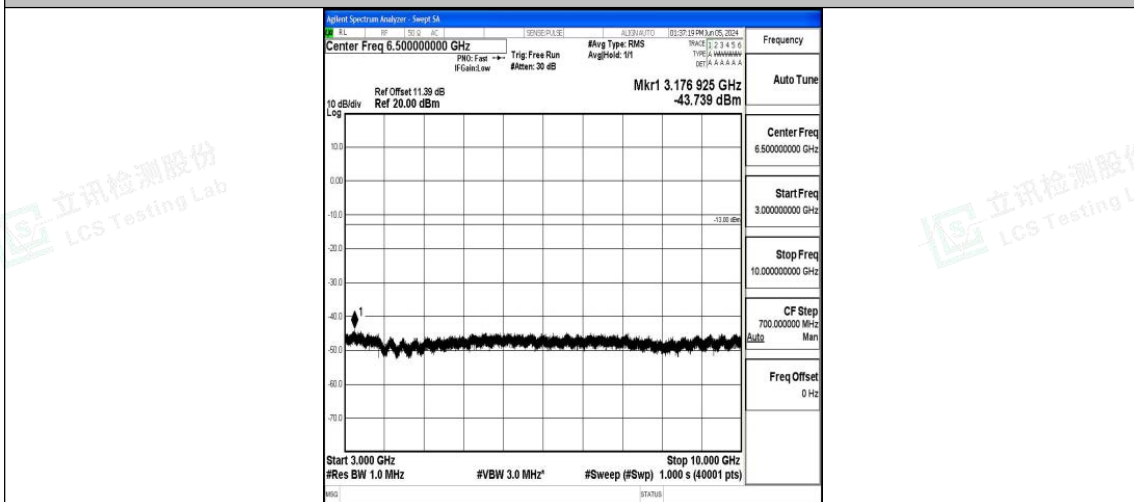

Band5\_5MHz\_16QAM\_20525\_1RB#0\_0.009~0.15\_0.009~0.15

Band5\_5MHz\_16QAM\_20525\_1RB#0\_0.15~30\_0.15~30

Band5\_5MHz\_16QAM\_20525\_1RB#0\_30~1000\_30~1000

Band5\_5MHz\_16QAM\_20525\_1RB#0\_1000~3000\_1000~3000