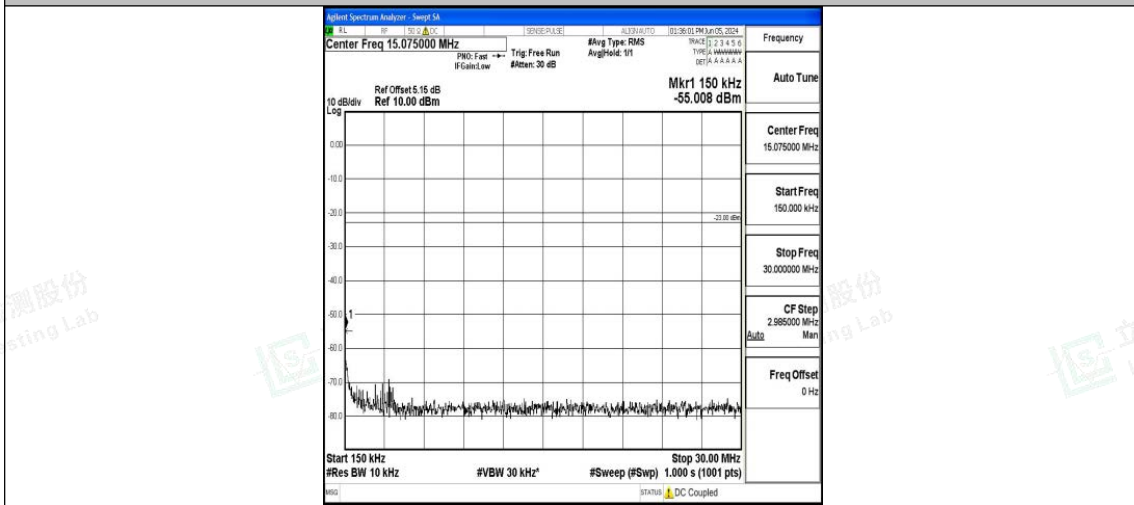

Band5\_5MHz\_QPSK\_20425\_1RB#0\_1000~3000\_1000~3000

Band5\_5MHz\_QPSK\_20425\_1RB#0\_3000~10000\_3000~10000

Band5\_5MHz\_16QAM\_20425\_1RB#0\_0.009~0.15\_0.009~0.15

Band5\_5MHz\_16QAM\_20425\_1RB#0\_0.15~30\_0.15~30