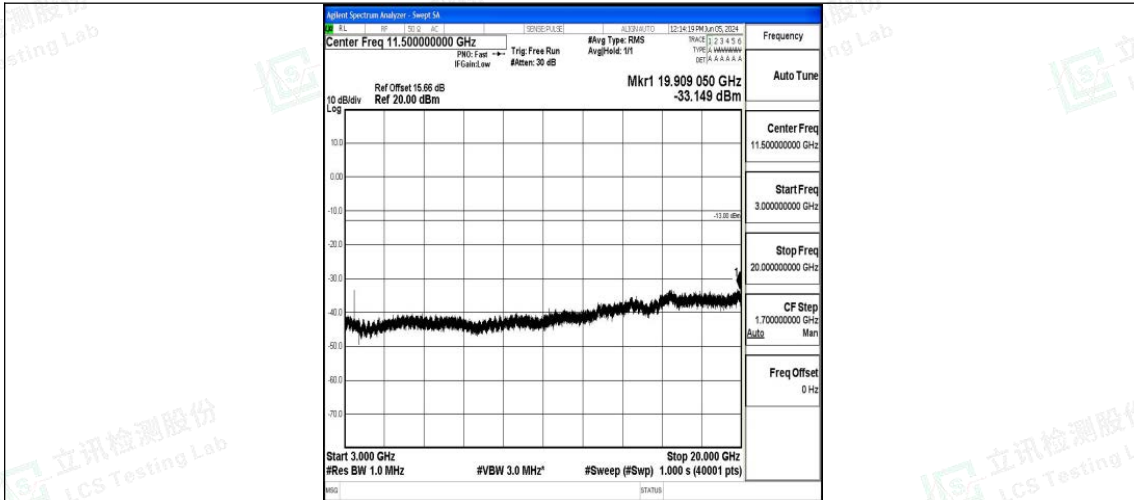

Band4_15MHz_QPSK_20025_1RB#0_0.15~30_0.15~30

Band4_15MHz_QPSK_20025_1RB#0_30~1000_30~1000

Band4_15MHz_QPSK_20025_1RB#0_1000~3000_1000~3000

Band4_15MHz_QPSK_2025_1RB#0_3000~20000_3000~20000

Band4_15MHz_16QAM_2025_1RB#0_0.009~0.15_0.009~0.15