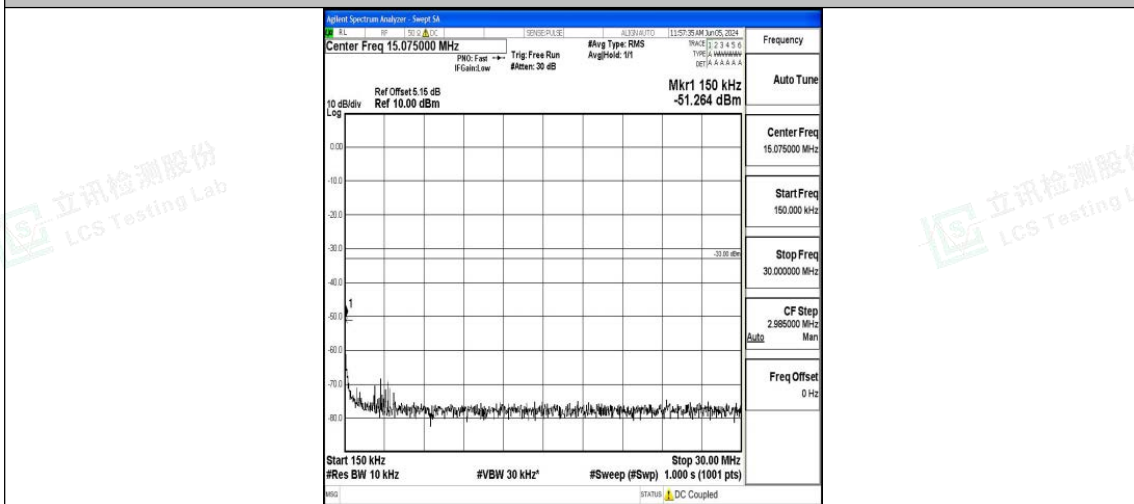

Band4_10MHz_16QAM_20175_1RB#0_0.15~30_0.15~30

Band4_10MHz_16QAM_20175_1RB#0_30~1000_30~1000

Band4_10MHz_16QAM_20175_1RB#0_1000~3000_1000~3000

Band4_10MHz_16QAM_20175_1RB#0_3000~20000_3000~20000

Band4_10MHz_QPSK_20350_1RB#0_0.009~0.15_0.009~0.15