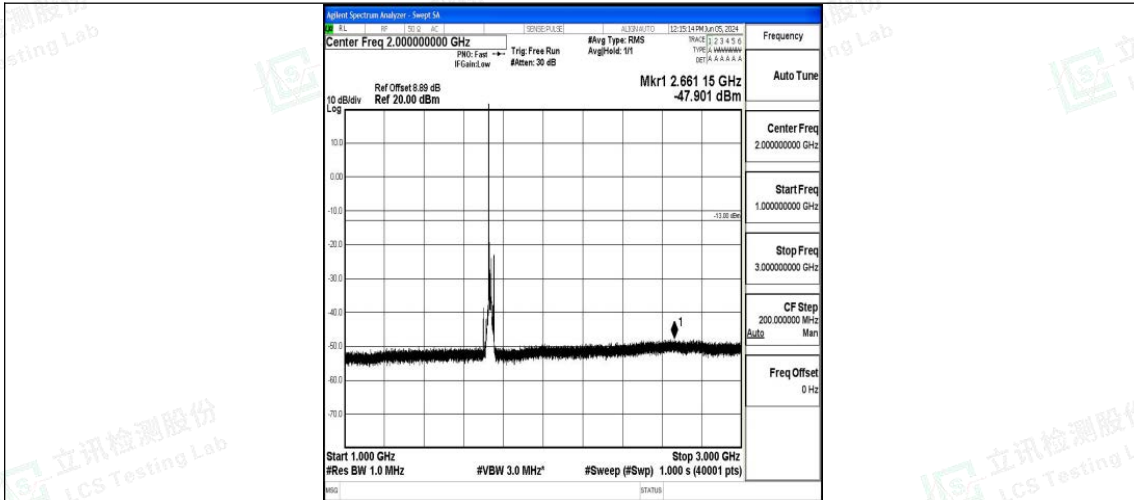

Band4_15MHz_QPSK_20175_1RB#0_30~1000_30~1000

Band4_15MHz_QPSK_20175_1RB#0_1000~3000_1000~3000