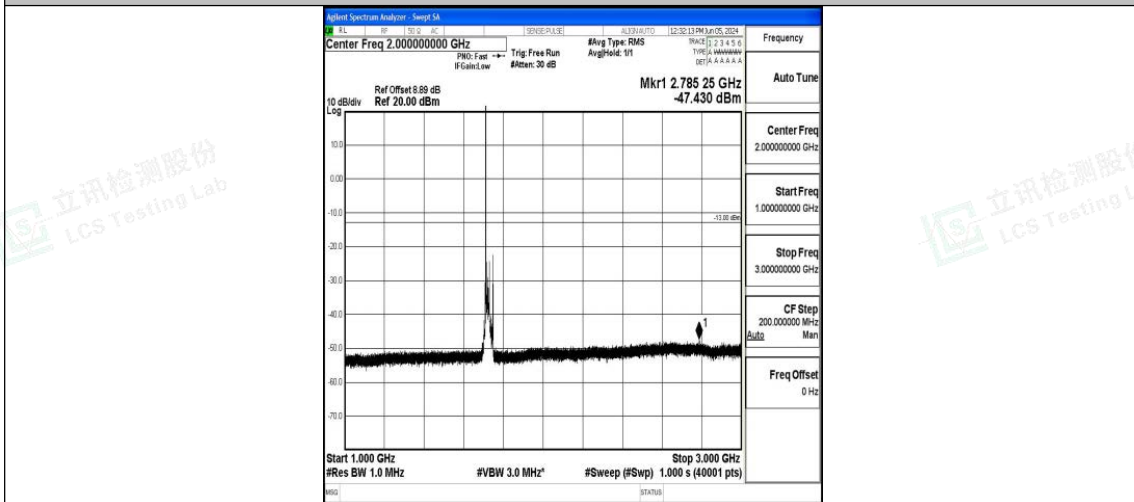

Band4_20MHz_QPSK_20050_1RB#0_30~1000_30~1000

Band4_20MHz_QPSK_20050_1RB#0_1000~3000_1000~3000