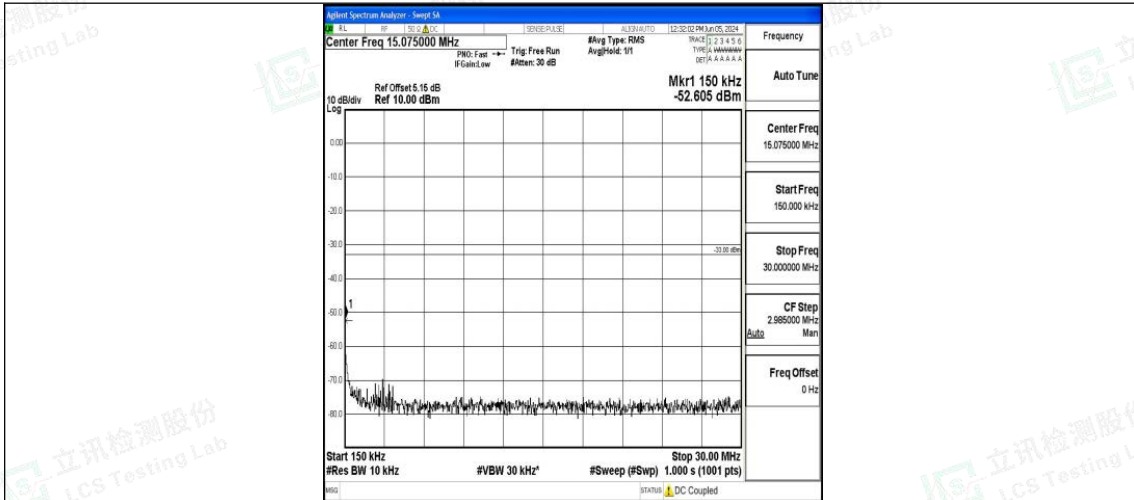

Band4_15MHz_16QAM_20325_1RB#0_0.15~30_0.15~30

Band4_15MHz_16QAM_20325_1RB#0_30~1000_30~1000

Band4_15MHz_16QAM_20325_1RB#0_1000~3000_1000~3000

Band4_15MHz_16QAM_20325_1RB#0_3000~20000_3000~20000

Band4_20MHz_QPSK_20050_1RB#0_0.009~0.15_0.009~0.15