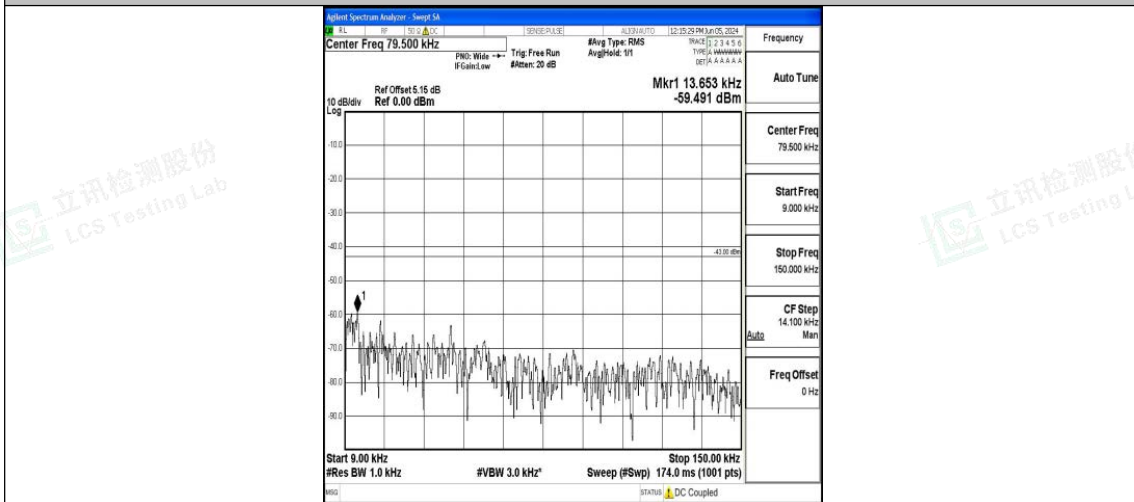

Band4_15MHz_QPSK_20175_1RB#0_0.15~30_0.15~30

Band4_15MHz_QPSK_20175_1RB#0_30~1000_30~1000

Band4_15MHz_QPSK_20175_1RB#0_1000~3000_1000~3000

Band4_15MHz_QPSK_20175_1RB#0_3000~20000_3000~20000

Band4_15MHz_16QAM_20175_1RB#0_0.009~0.15_0.009~0.15