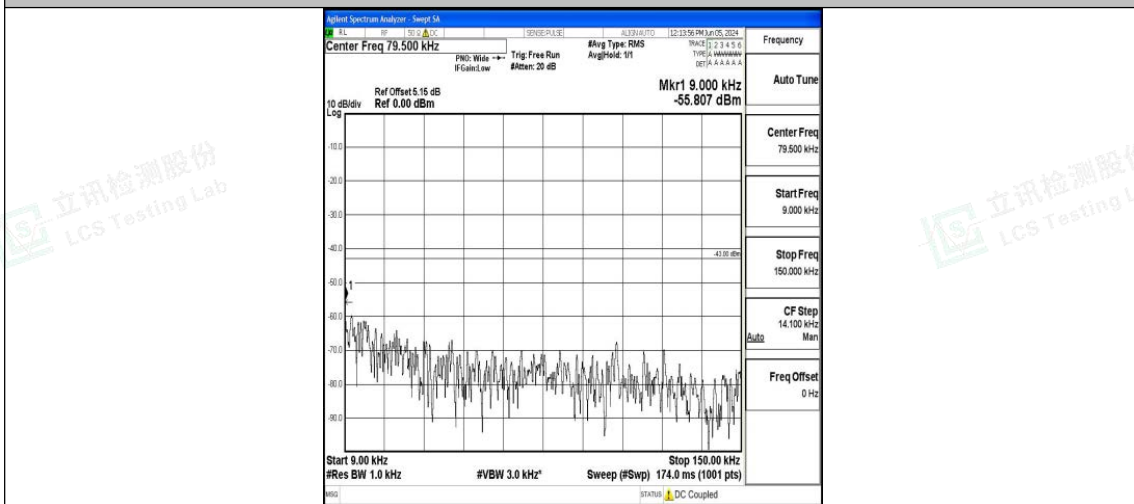

Band4_10MHz_16QAM_20350_1RB#0_0.15~30_0.15~30

Band4_10MHz_16QAM_20350_1RB#0_30~1000_30~1000

Band4_10MHz_16QAM_20350_1RB#0_1000~3000_1000~3000

Band4_10MHz_16QAM_20350_1RB#0_3000~20000_3000~20000

Band4_15MHz_QPSK_20025_1RB#0_0.009~0.15_0.009~0.15