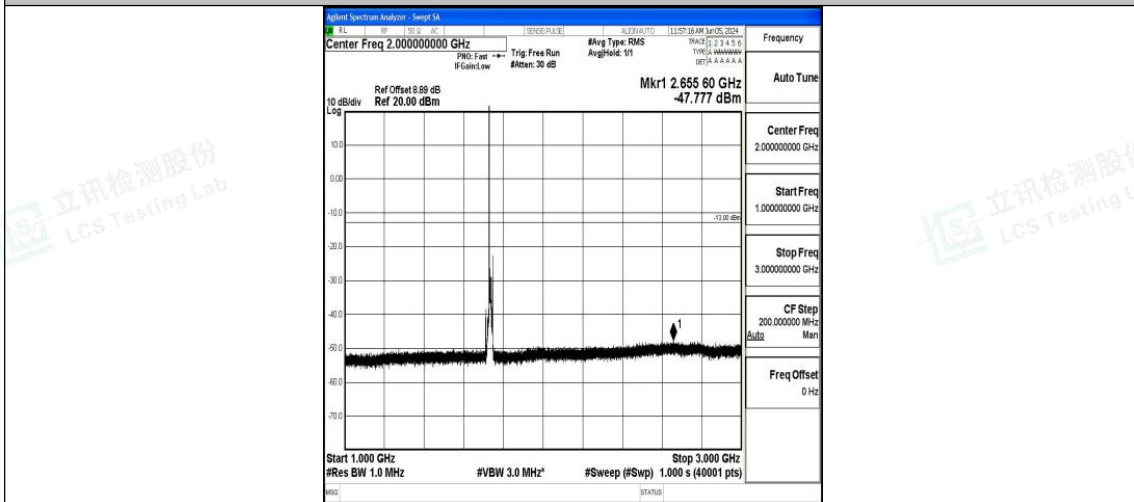

Band4_10MHz_16QAM_20175_1RB#0_0.15~30_0.15~30

Band4_10MHz_16QAM_20175_1RB#0_30~1000_30~1000

Band4_10MHz_16QAM_20175_1RB#0_1000~3000_1000~3000

Band4_10MHz_16QAM_20175_1RB#0_3000~20000_3000~20000

Band4_10MHz_QPSK_20350_1RB#0_0.009~0.15_0.009~0.15