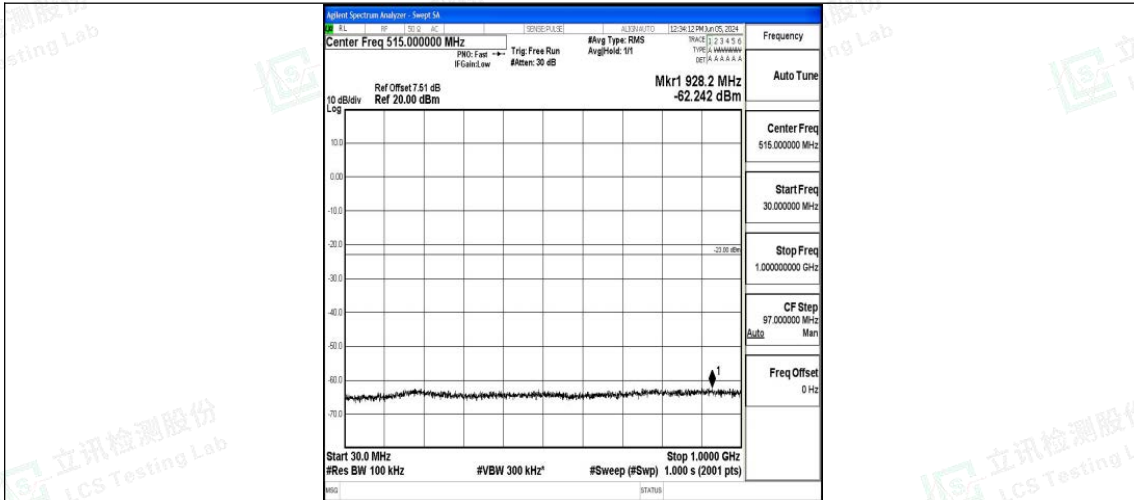

Band4_20MHz_QPSK_20300_1RB#0_0.15~30_0.15~30

Band4_20MHz_QPSK_20300_1RB#0_30~1000_30~1000