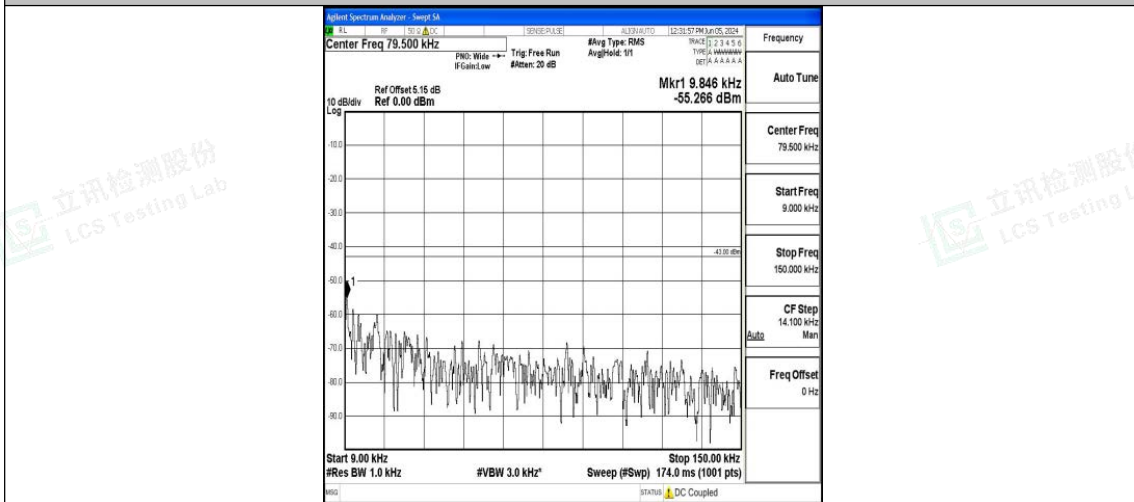

Band4_15MHz_16QAM_20325_1RB#0_0.15~30_0.15~30

Band4_15MHz_16QAM_20325_1RB#0_30~1000_30~1000

Band4_15MHz_16QAM_20325_1RB#0_1000~3000_1000~3000

Band4_15MHz_16QAM_20325_1RB#0_3000~20000_3000~20000

Band4_20MHz_QPSK_20050_1RB#0_0.009~0.15_0.009~0.15