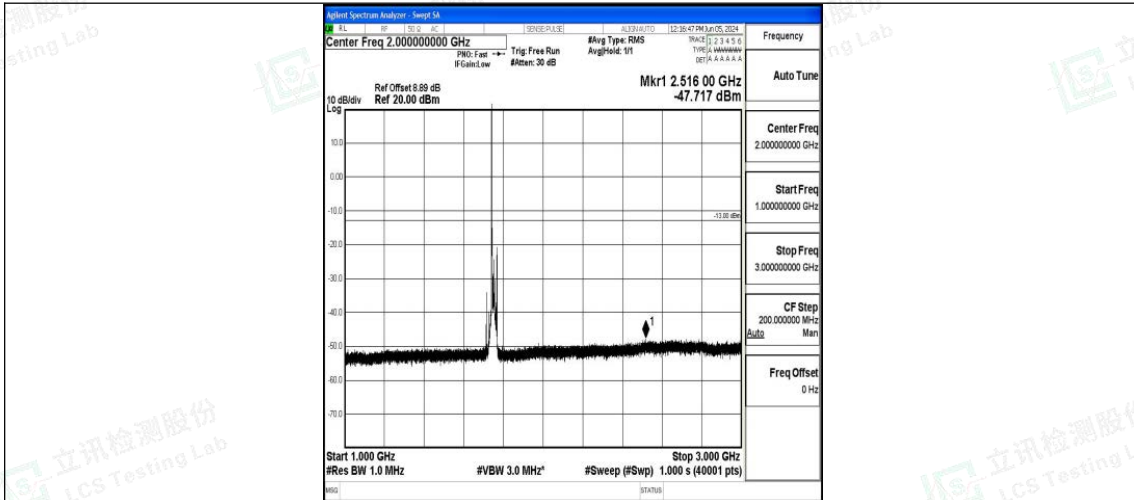

Band4_15MHz_16QAM_20325_1RB#0_30~1000_30~1000

Band4_15MHz_16QAM_20325_1RB#0_1000~3000_1000~3000