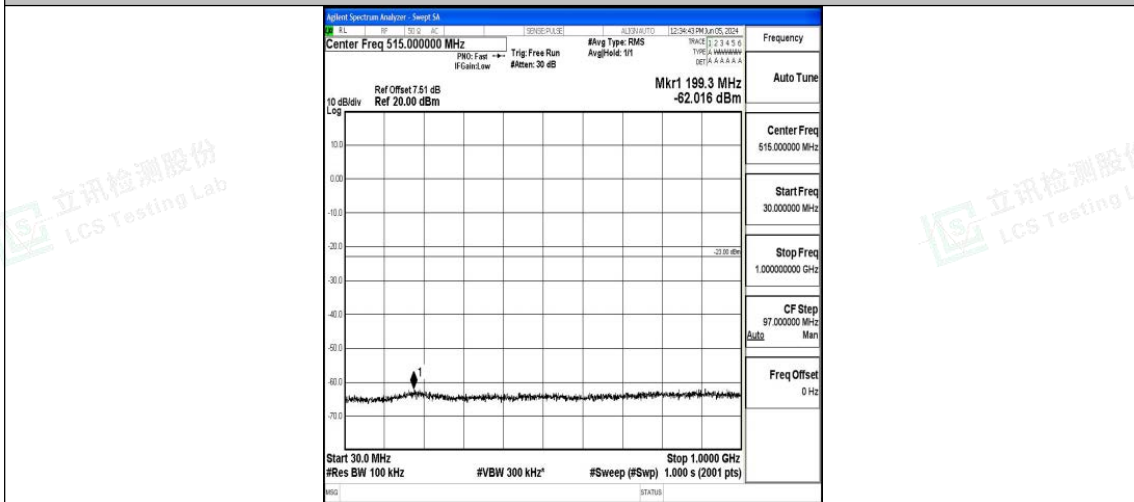

Band4_20MHz_16QAM_20300_1RB#0_0.15~30_0.15~30

Band4_20MHz_16QAM_20300_1RB#0_30~1000_30~1000