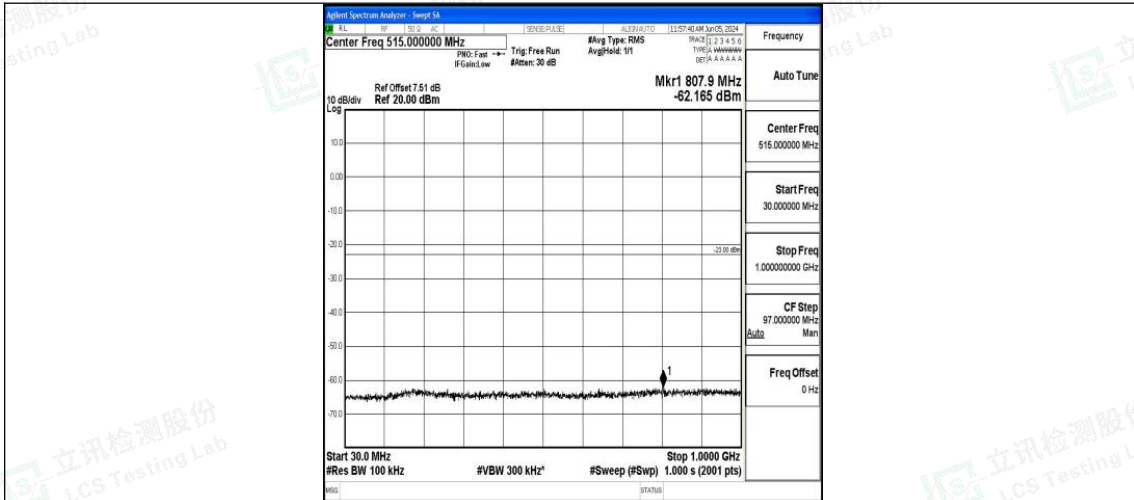

Band4_10MHz_QPSK_20350_1RB#0_0.15~30_0.15~30

Band4_10MHz_QPSK_20350_1RB#0_30~1000_30~1000