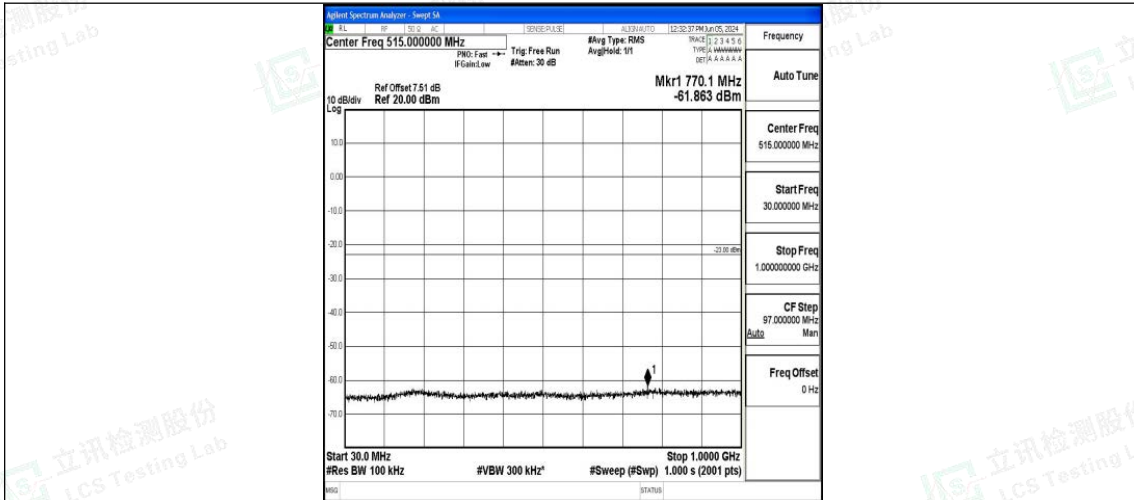

Band4_20MHz_16QAM_20050_1RB#0_0.15~30_0.15~30

Band4_20MHz_16QAM_20050_1RB#0_30~1000_30~1000