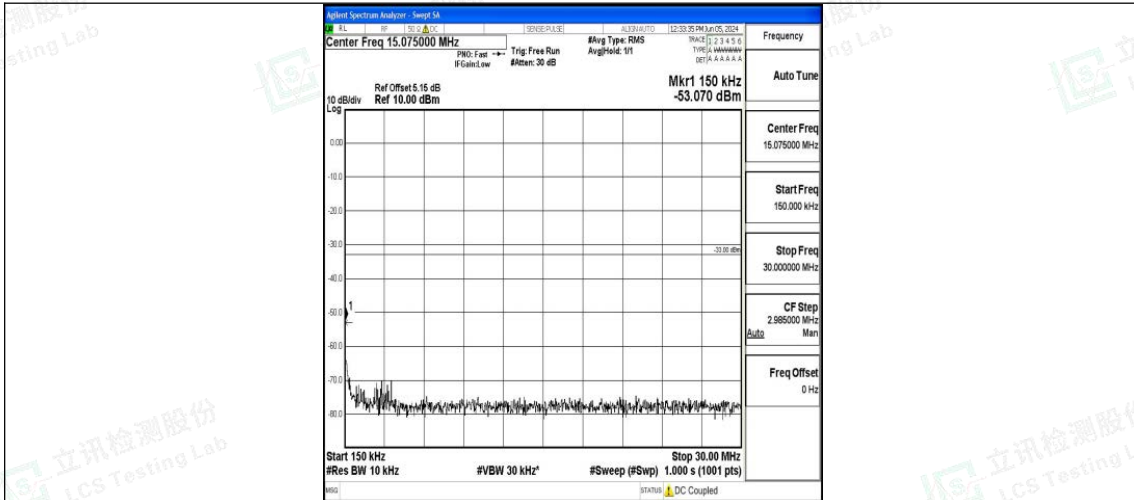

Band4_20MHz_QPSK_20175_1RB#0_0.15~30_0.15~30

Band4_20MHz_QPSK_20175_1RB#0_30~1000_30~1000

Band4_20MHz_QPSK_20175_1RB#0_1000~3000_1000~3000

Band4_20MHz_QPSK_20175_1RB#0_3000~20000_3000~20000

Band4_20MHz_16QAM_20175_1RB#0_0.009~0.15_0.009~0.15