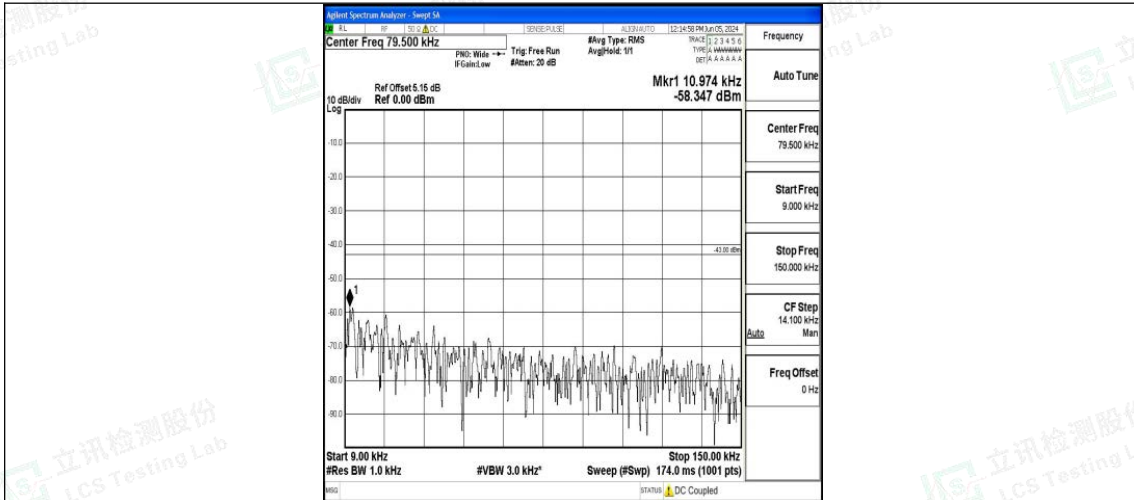

Band4_15MHz_16QAM_2025_1RB#0_0.15~30_0.15~30

Band4_15MHz_16QAM_2025_1RB#0_30~1000_30~1000

Band4_15MHz_16QAM_2025_1RB#0_1000~3000_1000~3000

Band4_15MHz_16QAM_2025_1RB#0_3000~20000_3000~20000

Band4_15MHz_QPSK_20175_1RB#0_0.009~0.15_0.009~0.15