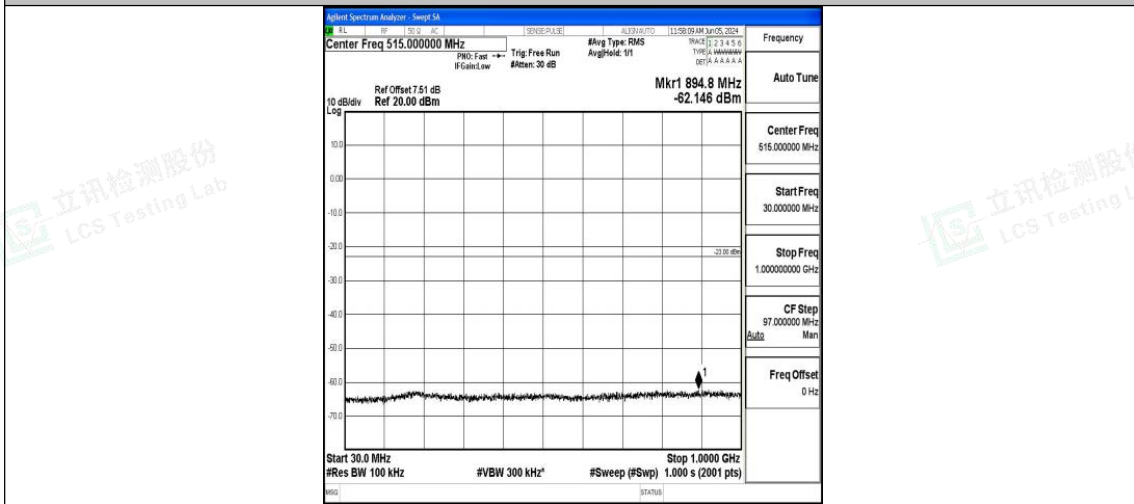

Band4_10MHz_16QAM_20350_1RB#0_0.15~30_0.15~30

Band4_10MHz_16QAM_20350_1RB#0_30~1000_30~1000