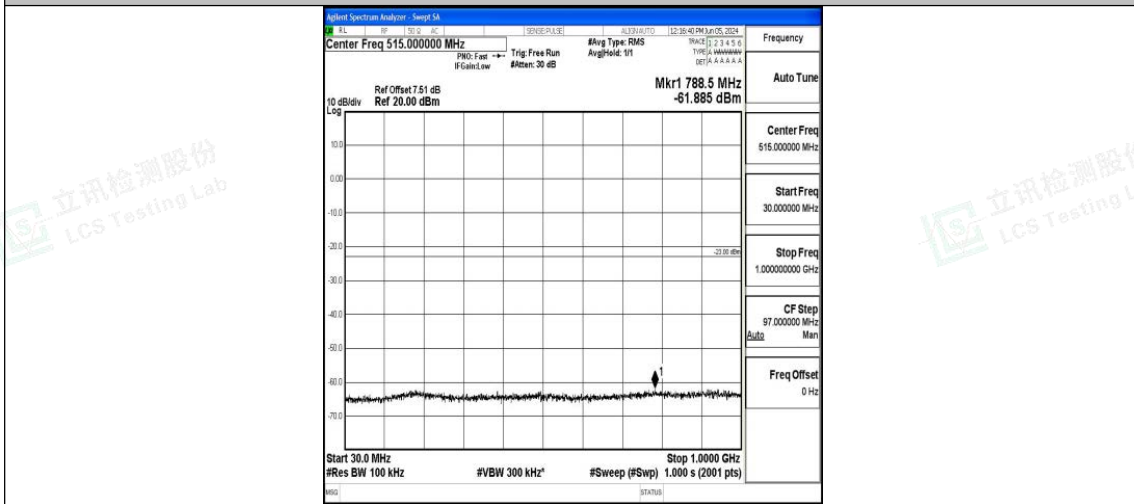

Band4_15MHz_16QAM_20325_1RB#0_0.15~30_0.15~30

Band4_15MHz_16QAM_20325_1RB#0_30~1000_30~1000