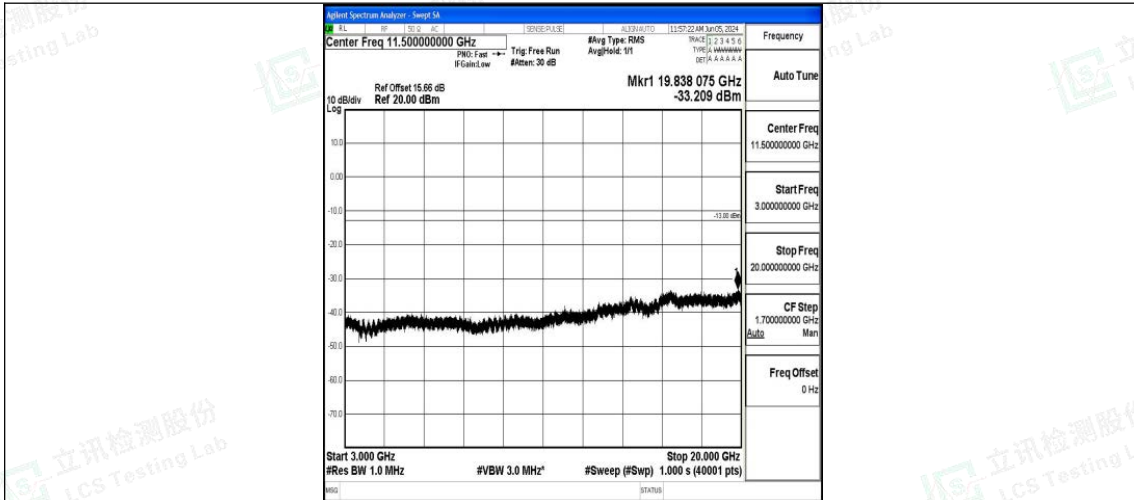

Band4_10MHz_16QAM_20175_1RB#0_0.15~30_0.15~30

Band4_10MHz_16QAM_20175_1RB#0_30~1000_30~1000

Band4_10MHz_16QAM_20175_1RB#0_1000~3000_1000~3000

Band4_10MHz_16QAM_20175_1RB#0_3000~20000_3000~20000

Band4_10MHz_QPSK_20350_1RB#0_0.009~0.15_0.009~0.15