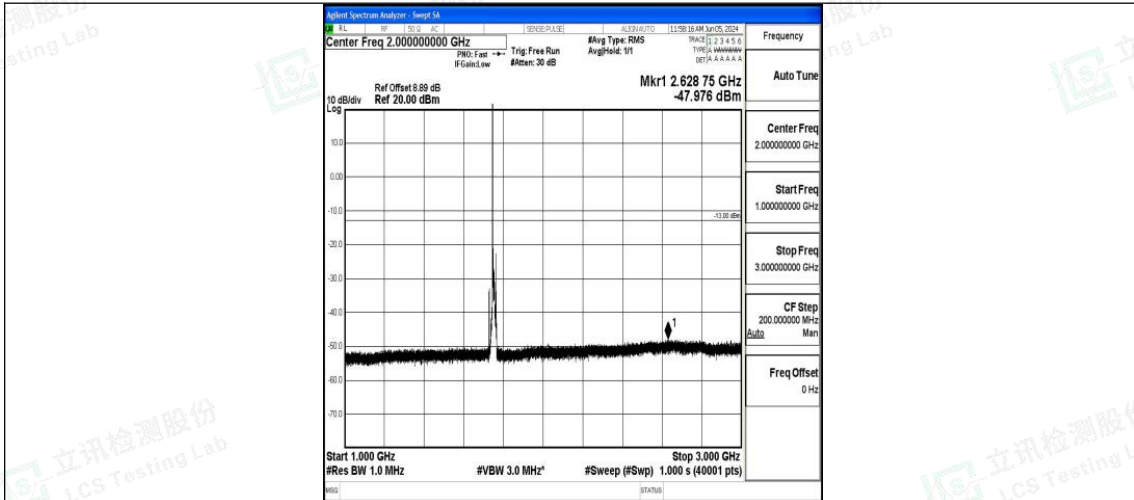

Band4_10MHz_16QAM_20350_1RB#0_30~1000_30~1000

Band4_10MHz_16QAM_20350_1RB#0_1000~3000_1000~3000