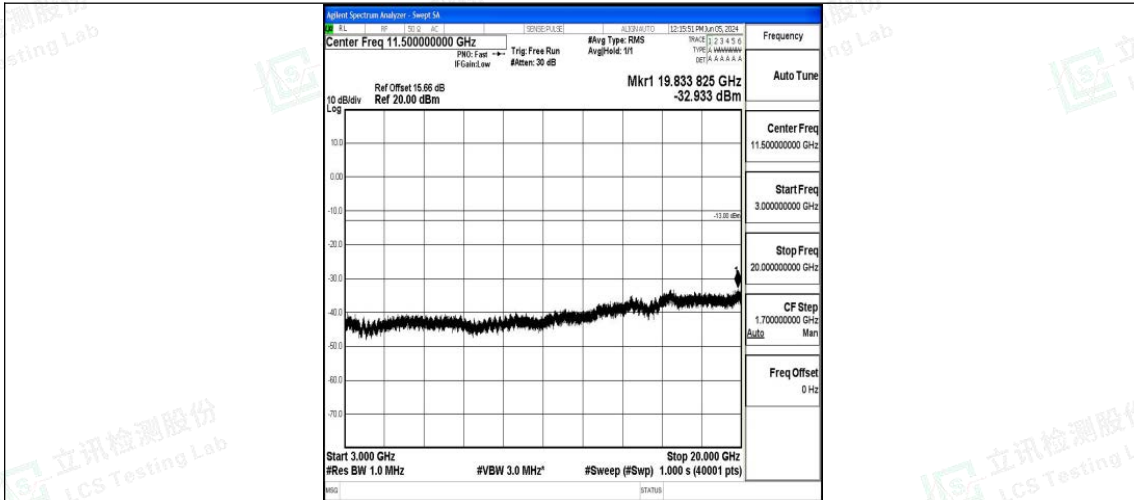

Band4_15MHz_16QAM_20175_1RB#0_0.15~30_0.15~30

Band4_15MHz_16QAM_20175_1RB#0_30~1000_30~1000

Band4_15MHz_16QAM_20175_1RB#0_1000~3000_1000~3000

Band4_15MHz_16QAM_20175_1RB#0_3000~20000_3000~20000

Band4_15MHz_QPSK_20325_1RB#0_0.009~0.15_0.009~0.15