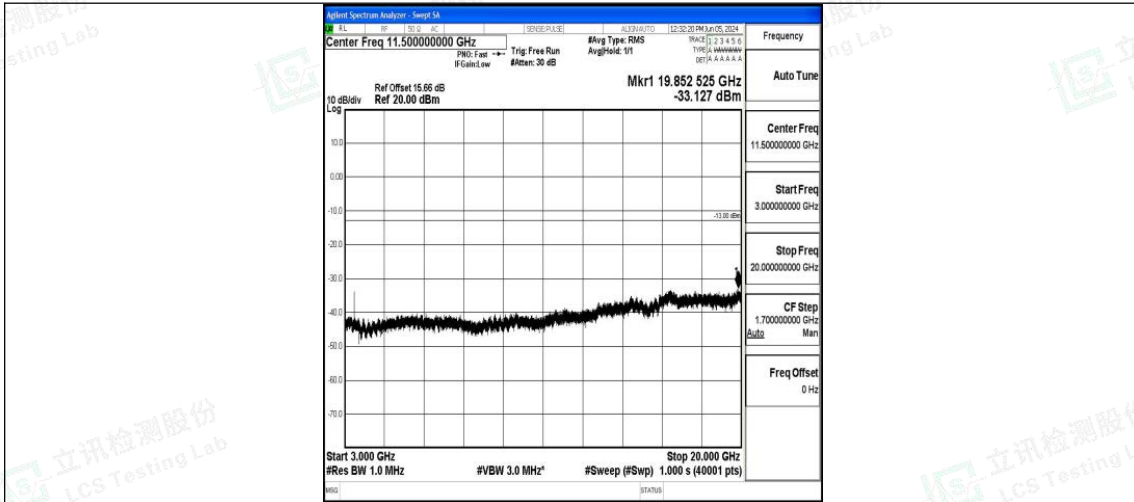

Band4_20MHz_QPSK_20050_1RB#0_0.15~30_0.15~30

Band4_20MHz_QPSK_20050_1RB#0_30~1000_30~1000

Band4_20MHz_QPSK_20050_1RB#0_1000~3000_1000~3000

Band4_20MHz_QPSK_20050_1RB#0_3000~20000_3000~20000

Band4_20MHz_16QAM_20050_1RB#0_0.009~0.15_0.009~0.15