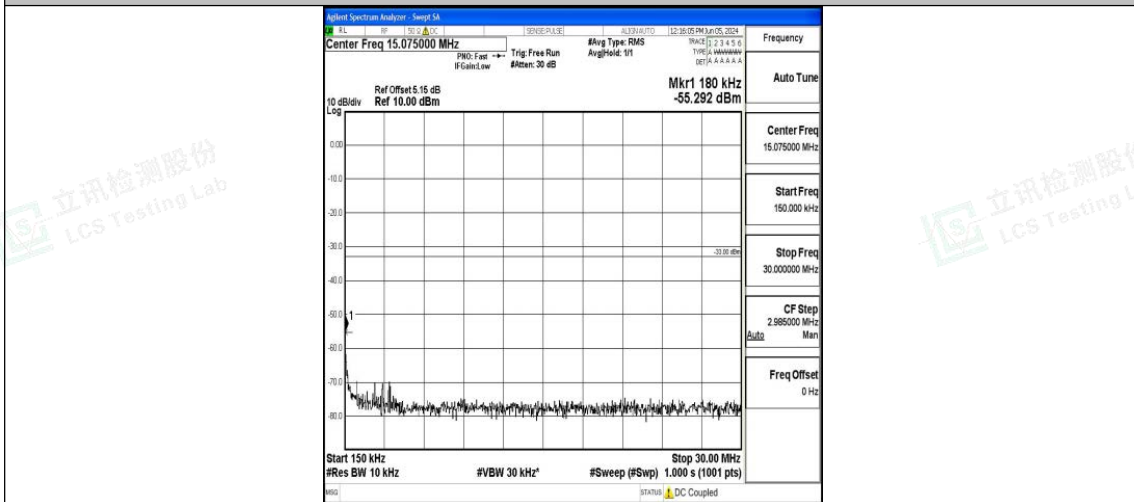

Band4_15MHz_16QAM_20175_1RB#0_0.15~30_0.15~30

Band4_15MHz_16QAM_20175_1RB#0_30~1000_30~1000

Band4_15MHz_16QAM_20175_1RB#0_1000~3000_1000~3000

Band4_15MHz_16QAM_20175_1RB#0_3000~20000_3000~20000

Band4_15MHz_QPSK_20325_1RB#0_0.009~0.15_0.009~0.15