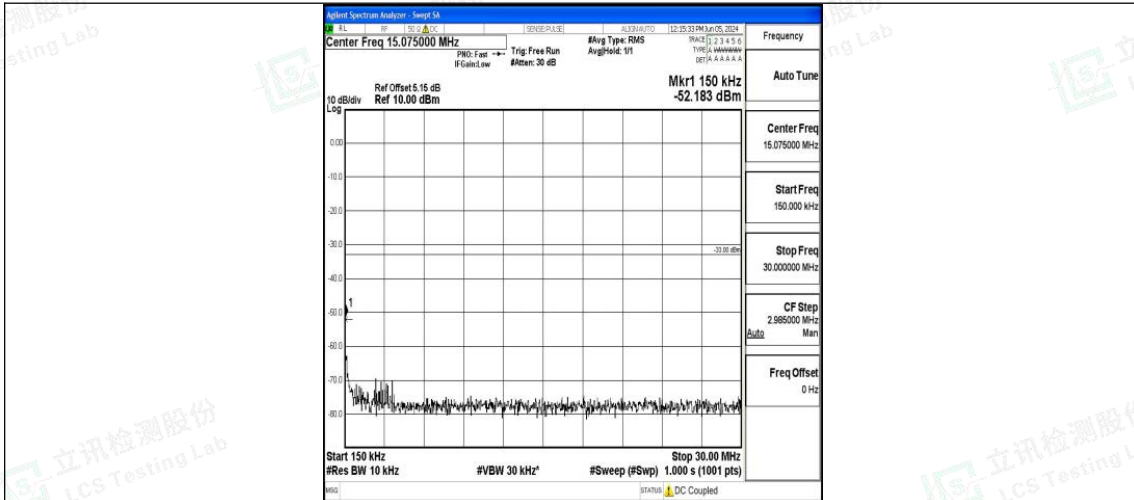

Band4_15MHz_QPSK_20175_1RB#0_0.15~30_0.15~30

Band4_15MHz_QPSK_20175_1RB#0_30~1000_30~1000

Band4_15MHz_QPSK_20175_1RB#0_1000~3000_1000~3000

Band4_15MHz_QPSK_20175_1RB#0_3000~20000_3000~20000

Band4_15MHz_16QAM_20175_1RB#0_0.009~0.15_0.009~0.15