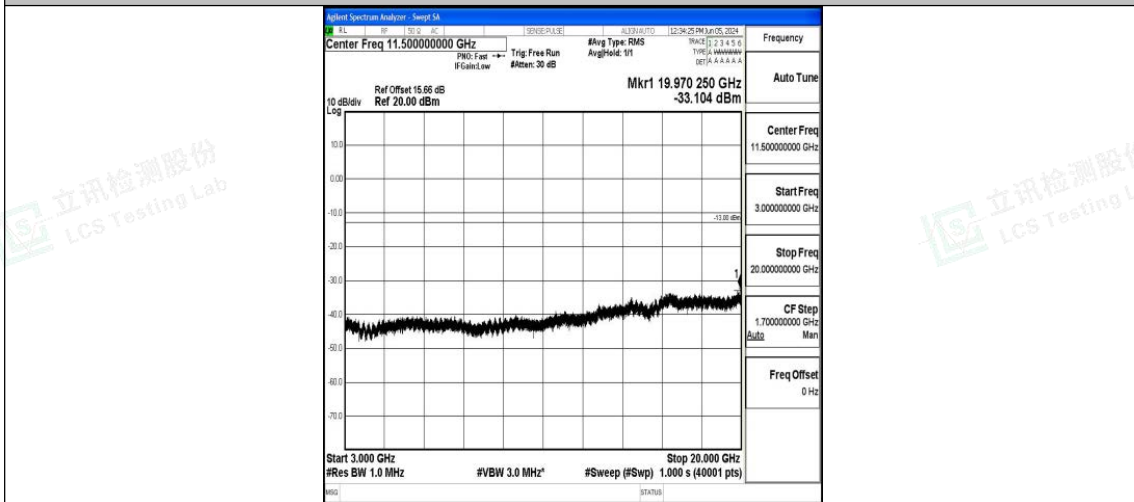

Band4_20MHz_QPSK_20300_1RB#0_0.15~30_0.15~30

Band4_20MHz_QPSK_20300_1RB#0_30~1000_30~1000

Band4_20MHz_QPSK_20300_1RB#0_1000~3000_1000~3000

Band4_20MHz_QPSK_20300_1RB#0_3000~20000_3000~20000

Band4_20MHz_16QAM_20300_1RB#0_0.009~0.15_0.009~0.15