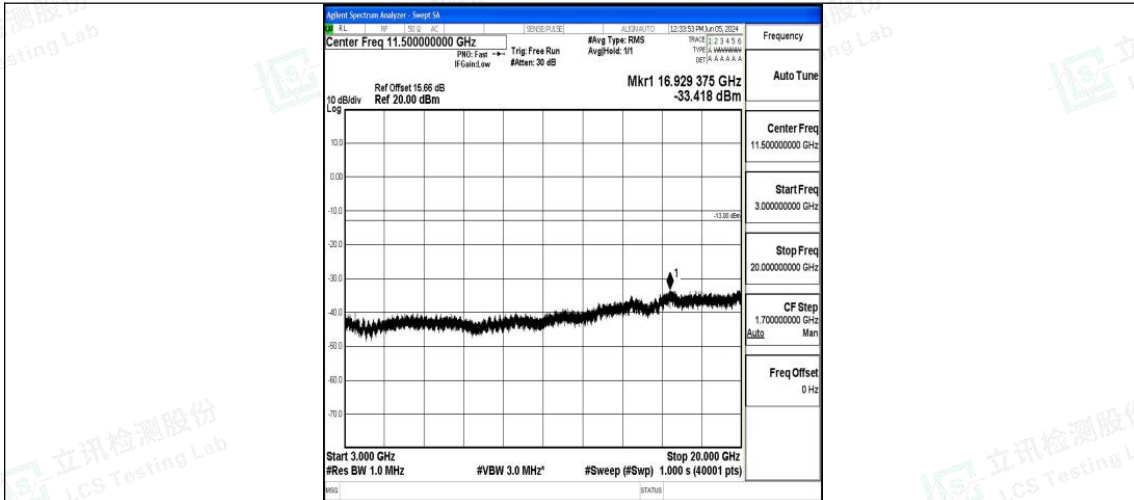

Band4_20MHz_16QAM_20175_1RB#0_0.15~30_0.15~30

Band4_20MHz_16QAM_20175_1RB#0_30~1000_30~1000

Band4_20MHz_16QAM_20175_1RB#0_1000~3000_1000~3000

Band4_20MHz_16QAM_20175_1RB#0_3000~20000_3000~20000

Band4_20MHz_QPSK_20300_1RB#0_0.009~0.15_0.009~0.15