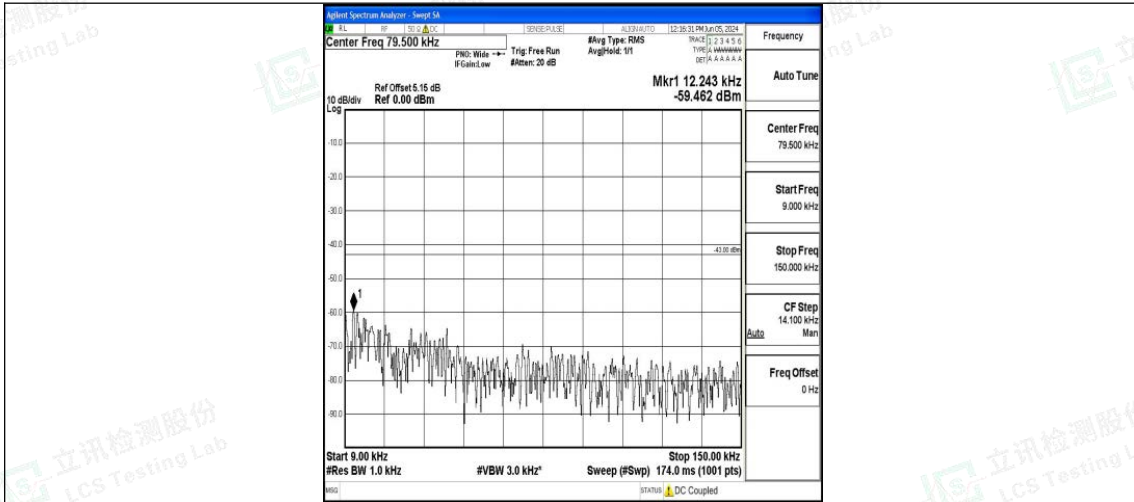

Band4_15MHz_QPSK_20325_1RB#0_0.15~30_0.15~30

Band4_15MHz_QPSK_20325_1RB#0_30~1000_30~1000

Band4_15MHz_QPSK_20325_1RB#0_1000~3000_1000~3000

Band4_15MHz_QPSK_20325_1RB#0_3000~20000_3000~20000

Band4_15MHz_16QAM_20325_1RB#0_0.009~0.15_0.009~0.15