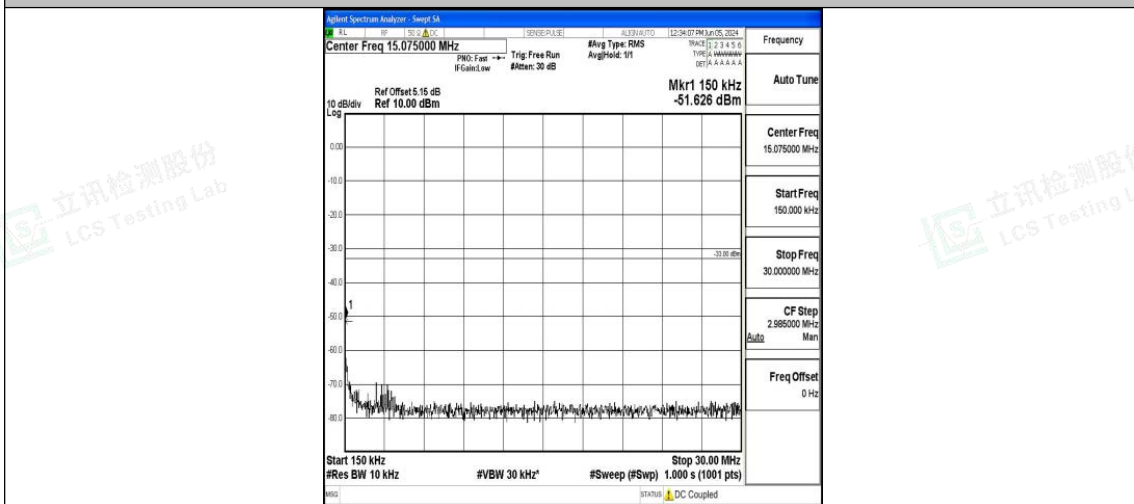

Band4_20MHz_16QAM_20175_1RB#0_0.15~30_0.15~30

Band4_20MHz_16QAM_20175_1RB#0_30~1000_30~1000

Band4_20MHz_16QAM_20175_1RB#0_1000~3000_1000~3000

Band4_20MHz_16QAM_20175_1RB#0_3000~20000_3000~20000

Band4_20MHz_QPSK_20300_1RB#0_0.009~0.15_0.009~0.15