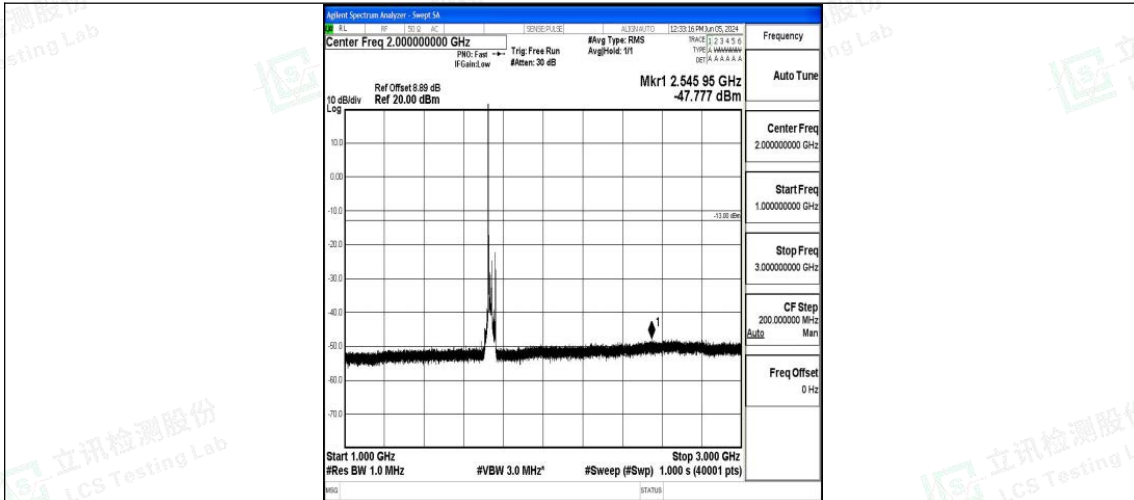

Band4_20MHz_QPSK_20175_1RB#0_30~1000_30~1000

Band4_20MHz_QPSK_20175_1RB#0_1000~3000_1000~3000