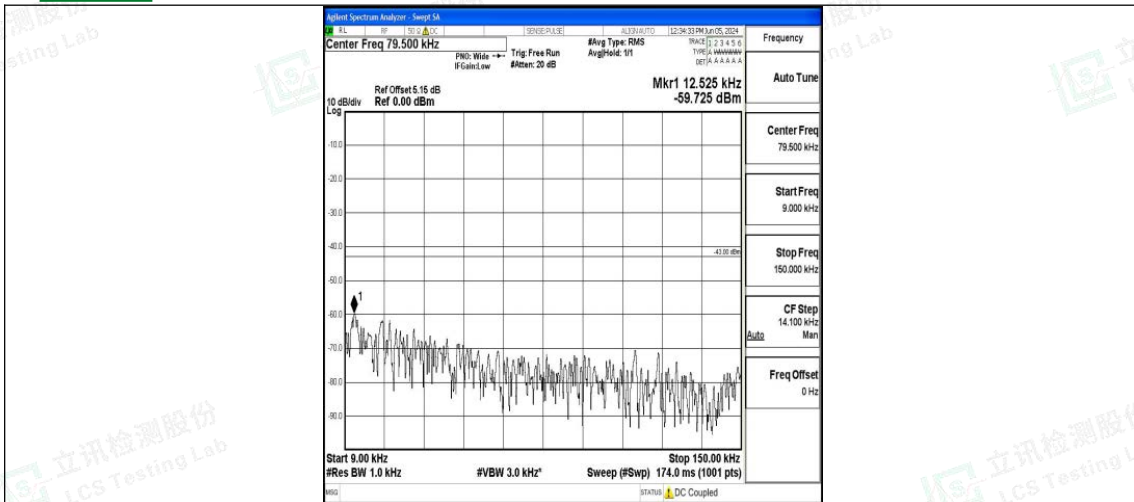

Band4_20MHz_QPSK_20300_1RB#0_0.15~30_0.15~30

Band4_20MHz_QPSK_20300_1RB#0_30~1000_30~1000

Band4_20MHz_QPSK_20300_1RB#0_1000~3000_1000~3000

Band4_20MHz_QPSK_20300_1RB#0_3000~20000_3000~20000

Band4_20MHz_16QAM_20300_1RB#0_0.009~0.15_0.009~0.15