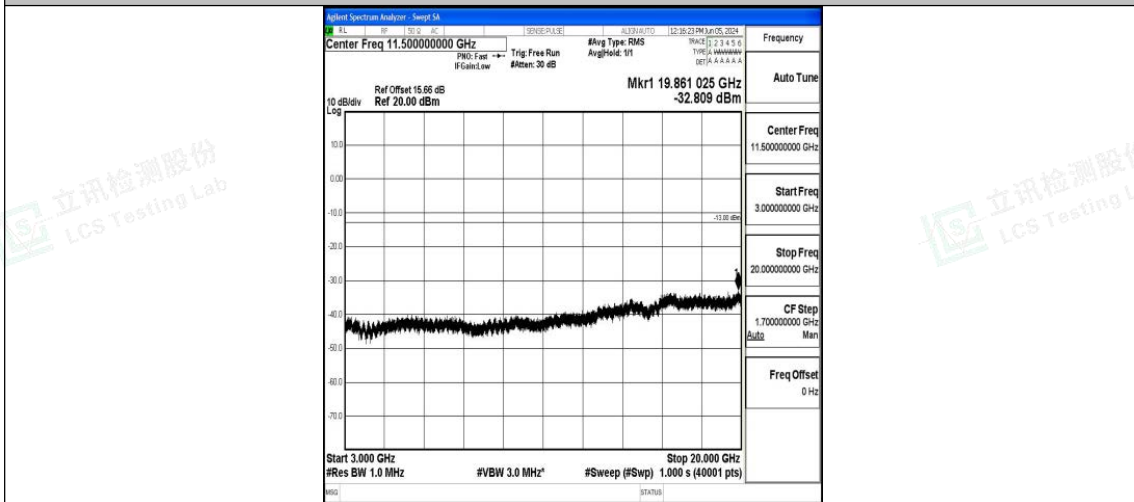

Band4_15MHz_QPSK_20325_1RB#0_0.15~30_0.15~30

Band4_15MHz_QPSK_20325_1RB#0_30~1000_30~1000

Band4_15MHz_QPSK_20325_1RB#0_1000~3000_1000~3000

Band4_15MHz_QPSK_20325_1RB#0_3000~20000_3000~20000

Band4_15MHz_16QAM_20325_1RB#0_0.009~0.15_0.009~0.15