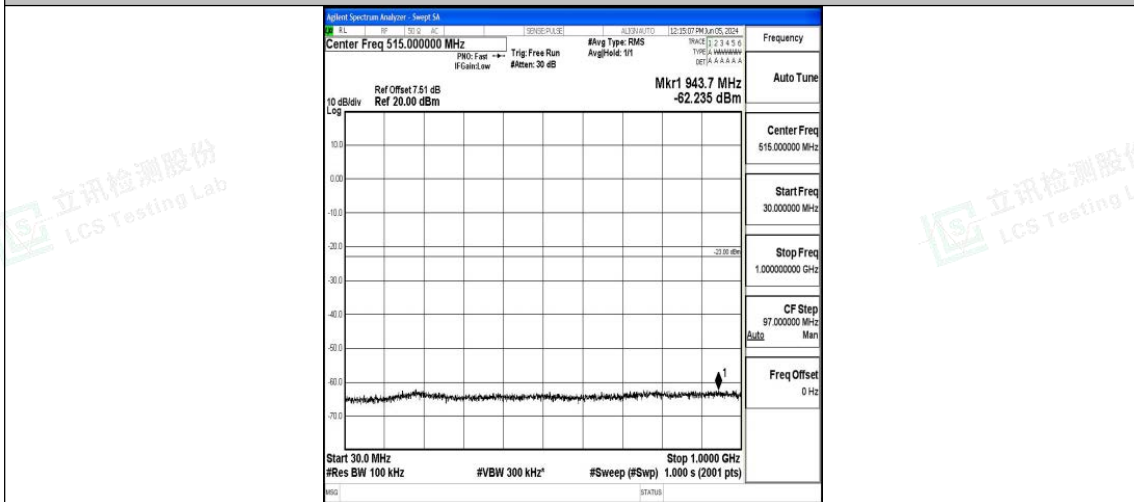

Band4_15MHz_QPSK_20175_1RB#0_0.15~30_0.15~30

Band4_15MHz_QPSK_20175_1RB#0_30~1000_30~1000