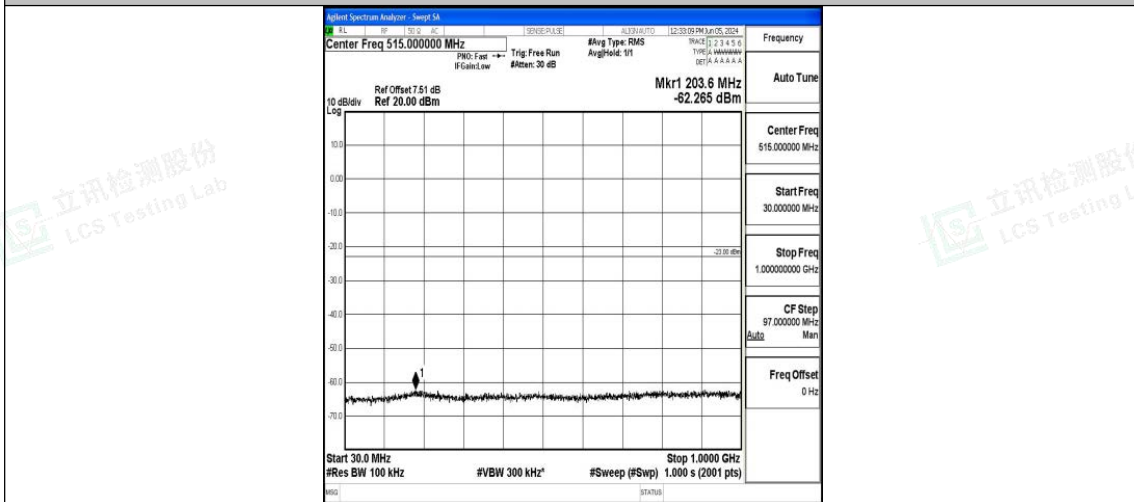

Band4_20MHz_QPSK_20175_1RB#0_0.15~30_0.15~30

Band4_20MHz_QPSK_20175_1RB#0_30~1000_30~1000