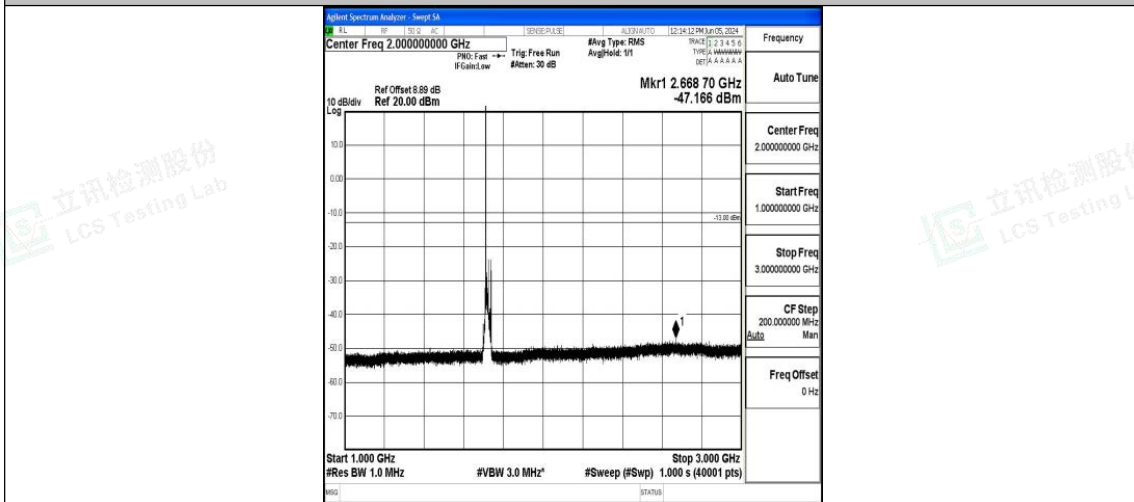

Band4_15MHz_QPSK_20025_1RB#0_30~1000_30~1000

Band4_15MHz_QPSK_20025_1RB#0_1000~3000_1000~3000