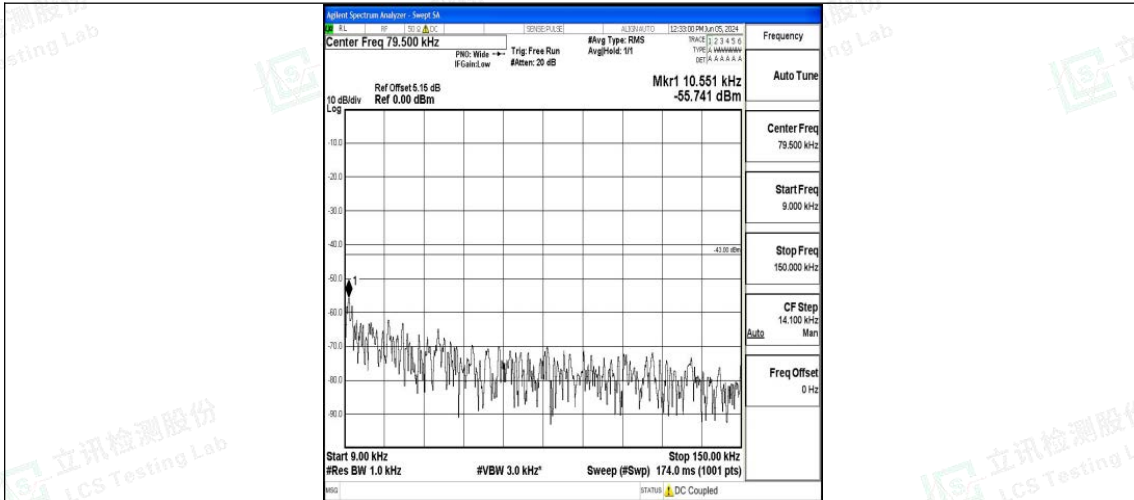

Band4_20MHz_16QAM_20050_1RB#0_0.15~30_0.15~30

Band4_20MHz_16QAM_20050_1RB#0_30~1000_30~1000

Band4_20MHz_16QAM_20050_1RB#0_1000~3000_1000~3000

Band4_20MHz_16QAM_20050_1RB#0_3000~20000_3000~20000

Band4_20MHz_QPSK_20175_1RB#0_0.009~0.15_0.009~0.15