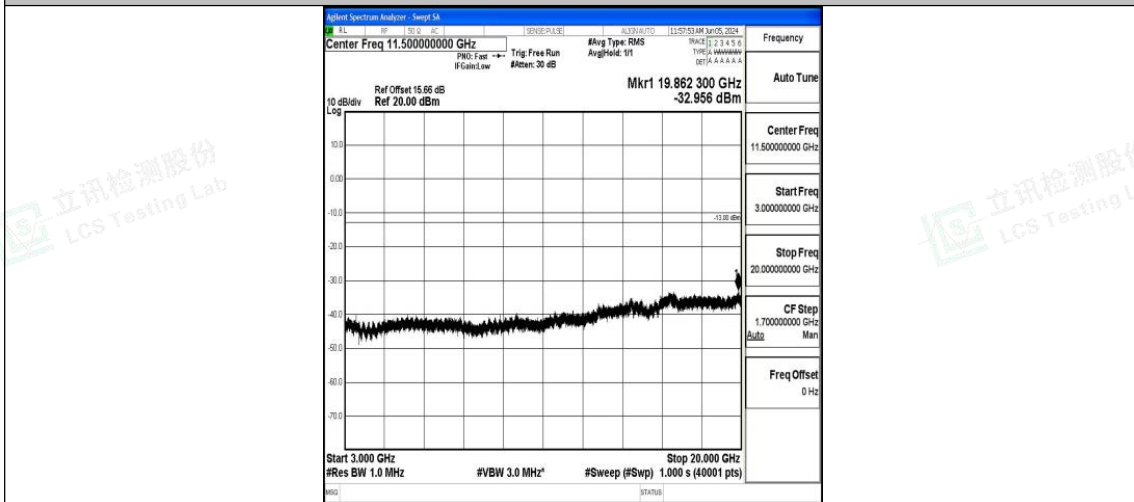

Band4_10MHz_QPSK_20350_1RB#0_0.15~30_0.15~30

Band4_10MHz_QPSK_20350_1RB#0_30~1000_30~1000

Band4_10MHz_QPSK_20350_1RB#0_1000~3000_1000~3000

Band4_10MHz_QPSK_20350_1RB#0_3000~20000_3000~20000

Band4_10MHz_16QAM_20350_1RB#0_0.009~0.15_0.009~0.15