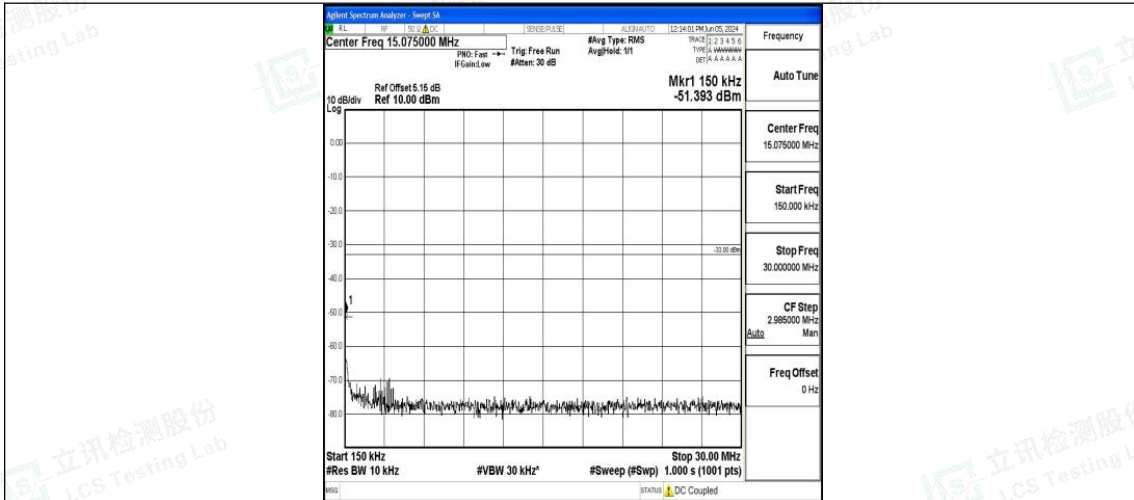

Band4_10MHz_16QAM_20350_1RB#0_0.15~30_0.15~30

Band4_10MHz_16QAM_20350_1RB#0_30~1000_30~1000

Band4_10MHz_16QAM_20350_1RB#0_1000~3000_1000~3000

Band4_10MHz_16QAM_20350_1RB#0_3000~20000_3000~20000

Band4_15MHz_QPSK_20025_1RB#0_0.009~0.15_0.009~0.15