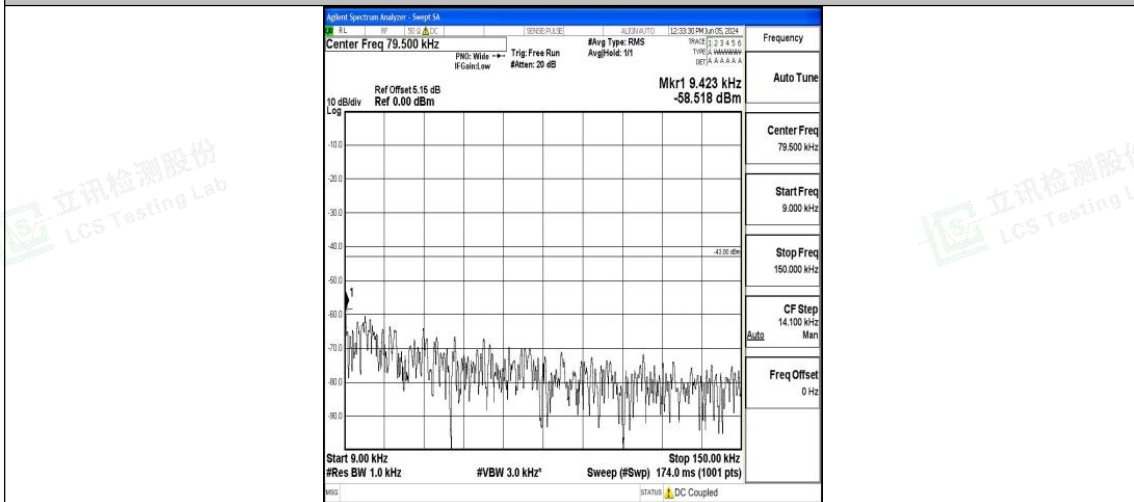

Band4_20MHz_QPSK_20175_1RB#0_0.15~30_0.15~30

Band4_20MHz_QPSK_20175_1RB#0_30~1000_30~1000

Band4_20MHz_QPSK_20175_1RB#0_1000~3000_1000~3000

Band4_20MHz_QPSK_20175_1RB#0_3000~20000_3000~20000

Band4_20MHz_16QAM_20175_1RB#0_0.009~0.15_0.009~0.15