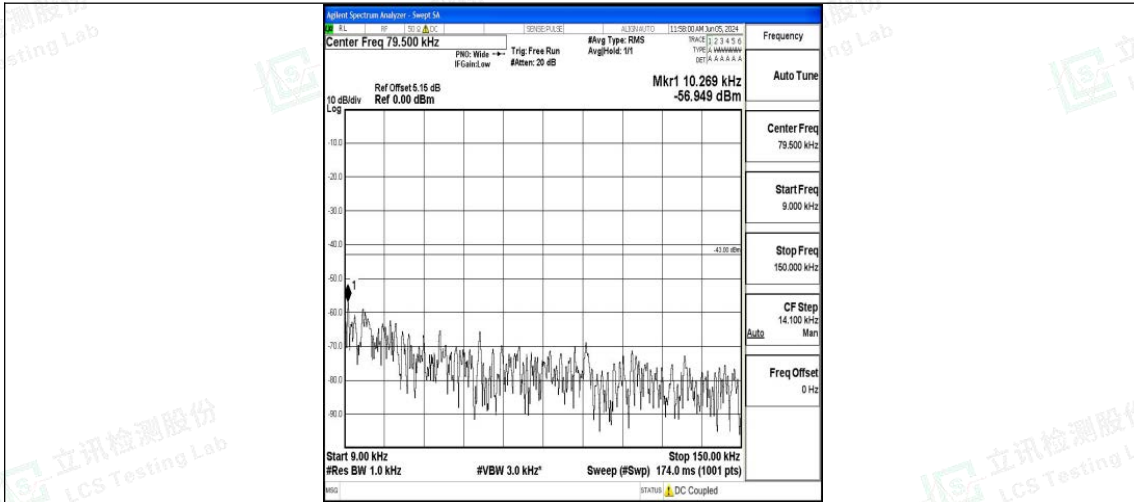

Band4_10MHz_QPSK_20350_1RB#0_0.15~30_0.15~30

Band4_10MHz_QPSK_20350_1RB#0_30~1000_30~1000

Band4_10MHz_QPSK_20350_1RB#0_1000~3000_1000~3000

Band4_10MHz_QPSK_20350_1RB#0_3000~20000_3000~20000

Band4_10MHz_16QAM_20350_1RB#0_0.009~0.15_0.009~0.15