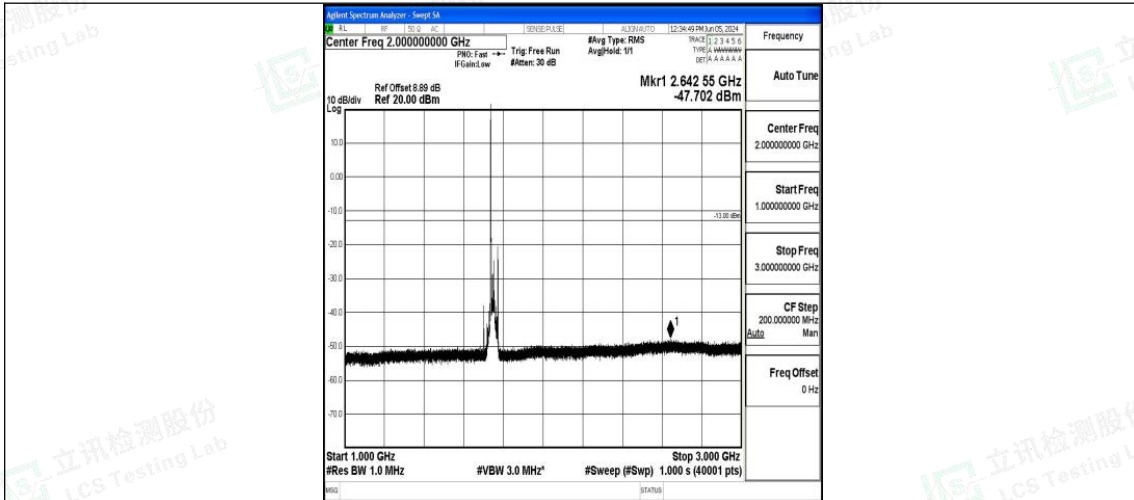

Band4_20MHz_16QAM_20300_1RB#0_30~1000_30~1000

Band4_20MHz_16QAM_20300_1RB#0_1000~3000_1000~3000