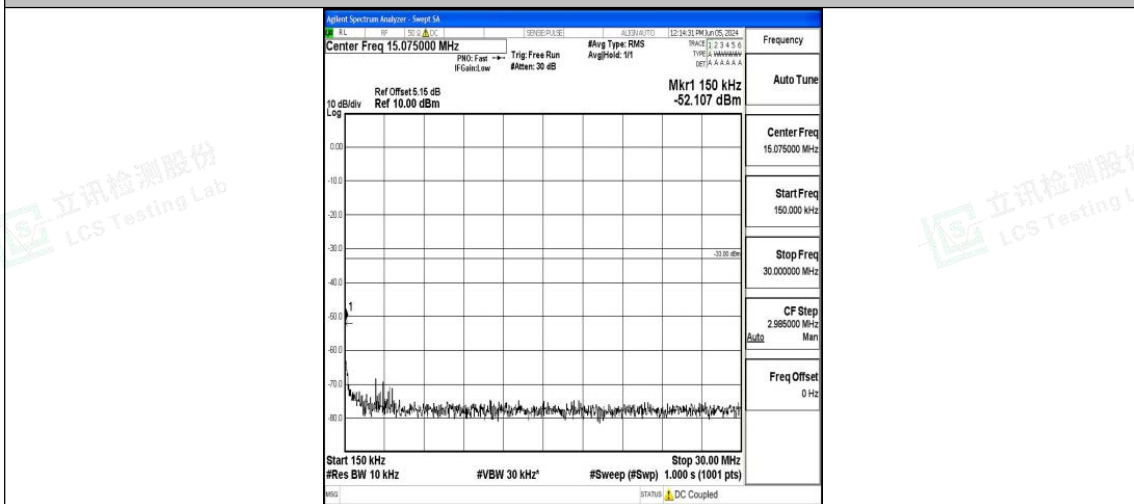

Band4_15MHz_QPSK_20025_1RB#0_0.15~30_0.15~30

Band4_15MHz_QPSK_20025_1RB#0_30~1000_30~1000

Band4_15MHz_QPSK_20025_1RB#0_1000~3000_1000~3000

Band4_15MHz_QPSK_2025_1RB#0_3000~20000_3000~20000

Band4_15MHz_16QAM_2025_1RB#0_0.009~0.15_0.009~0.15