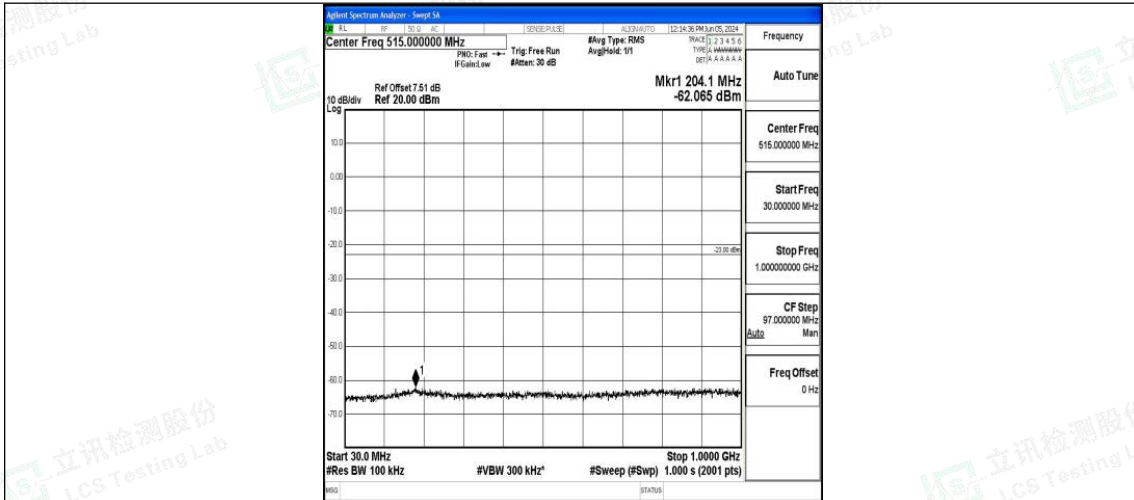

Band4_15MHz_16QAM_2025_1RB#0_0.15~30_0.15~30

Band4_15MHz_16QAM_2025_1RB#0_30~1000_30~1000