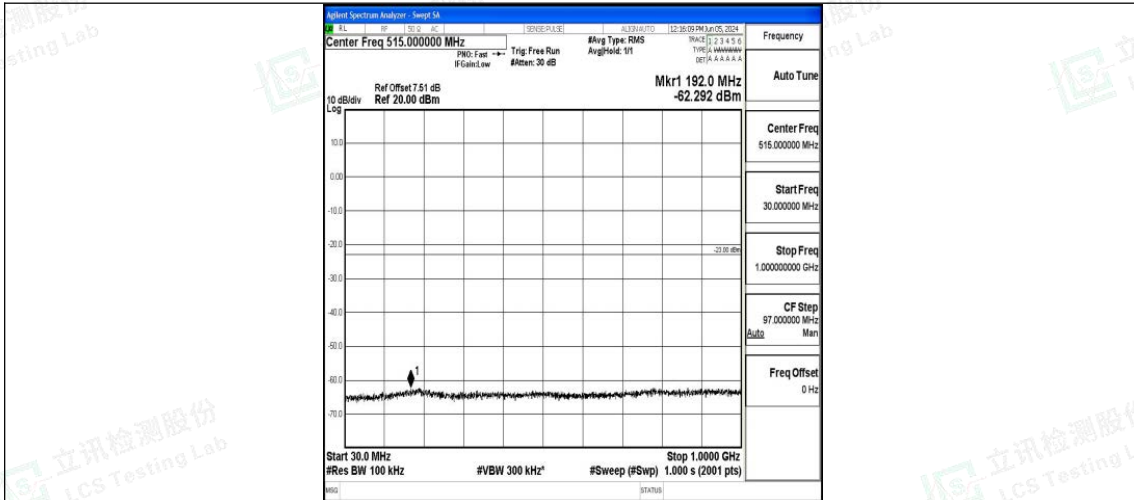

Band4_15MHz_QPSK_20325_1RB#0_0.15~30_0.15~30

Band4_15MHz_QPSK_20325_1RB#0_30~1000_30~1000