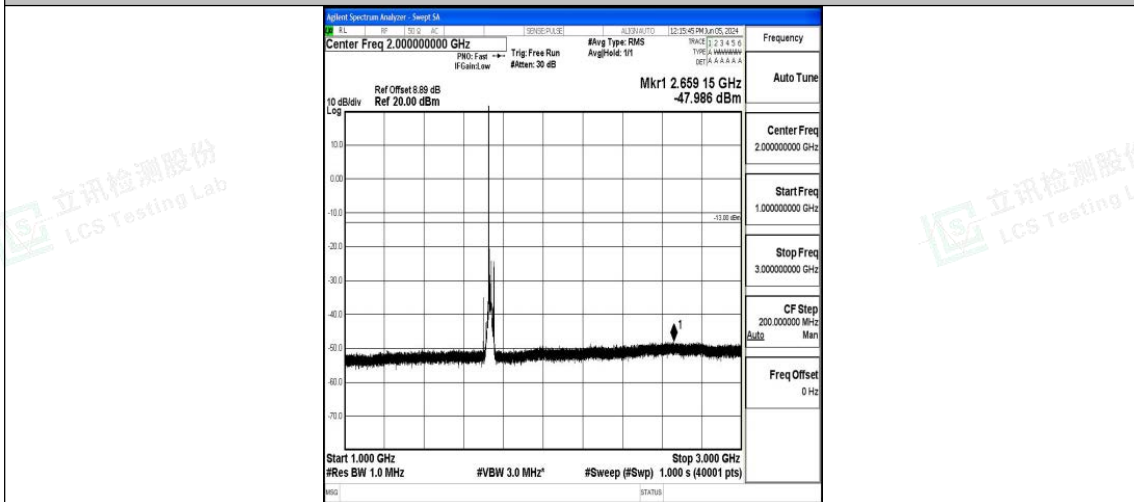

Band4_15MHz_16QAM_20175_1RB#0_30~1000_30~1000

Band4_15MHz_16QAM_20175_1RB#0_1000~3000_1000~3000