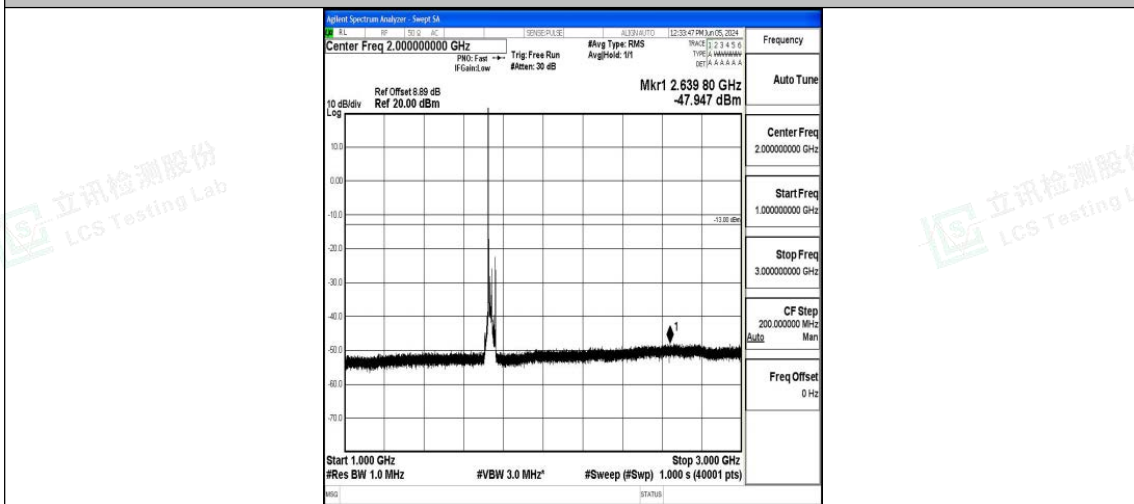

Band4_20MHz_16QAM_20175_1RB#0_30~1000_30~1000

Band4_20MHz_16QAM_20175_1RB#0_1000~3000_1000~3000