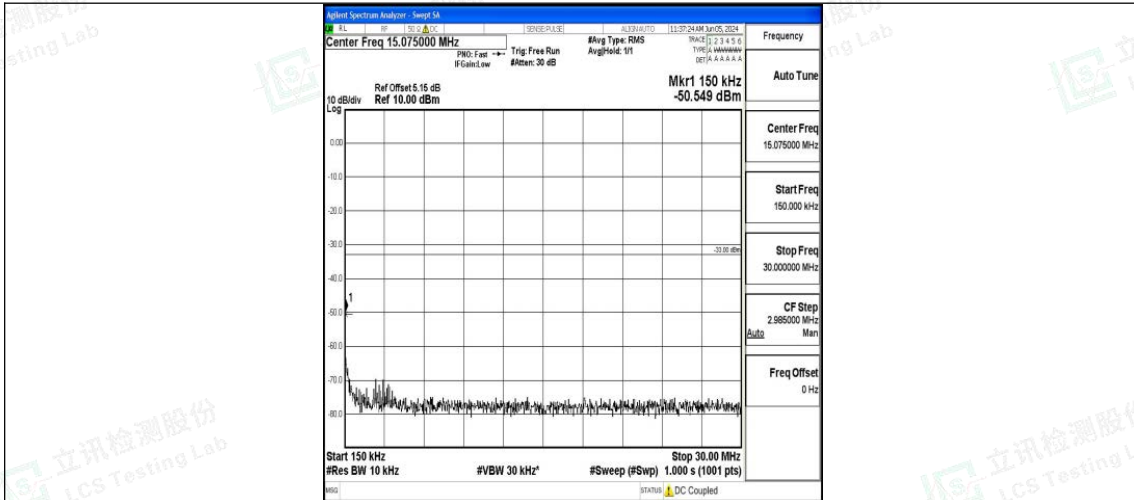

Band4_5MHz_QPSK_20175_1RB#0_30~1000_30~1000

Band4_5MHz_QPSK_20175_1RB#0_1000~3000_1000~3000

Band4_5MHz_QPSK_20175_1RB#0_3000~20000_3000~20000

Band4_5MHz_16QAM_20175_1RB#0_0.009~0.15_0.009~0.15

Band4_5MHz_16QAM_20175_1RB#0_0.15~30_0.15~30