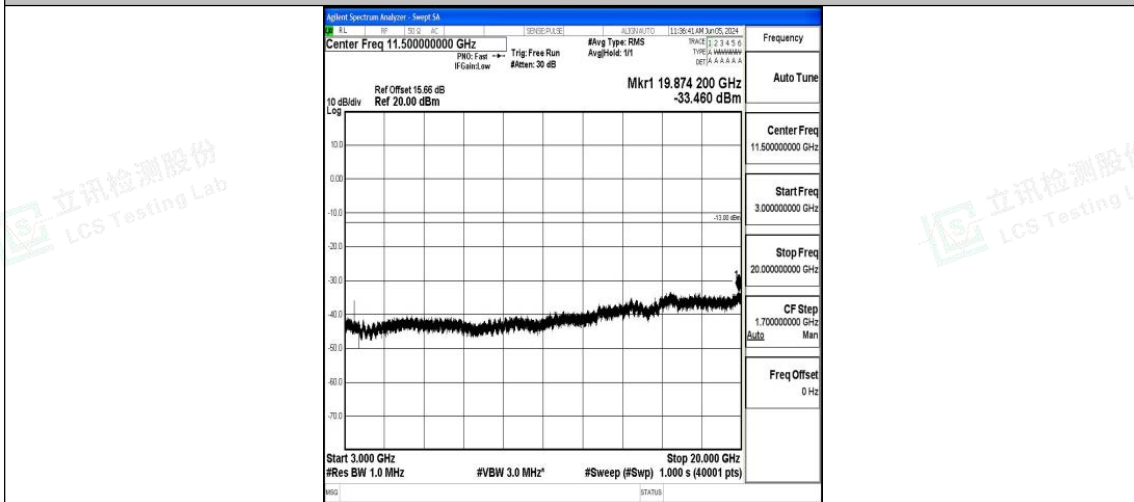

Band4_5MHz_16QAM_19975_1RB#0_3000~20000_3000~20000