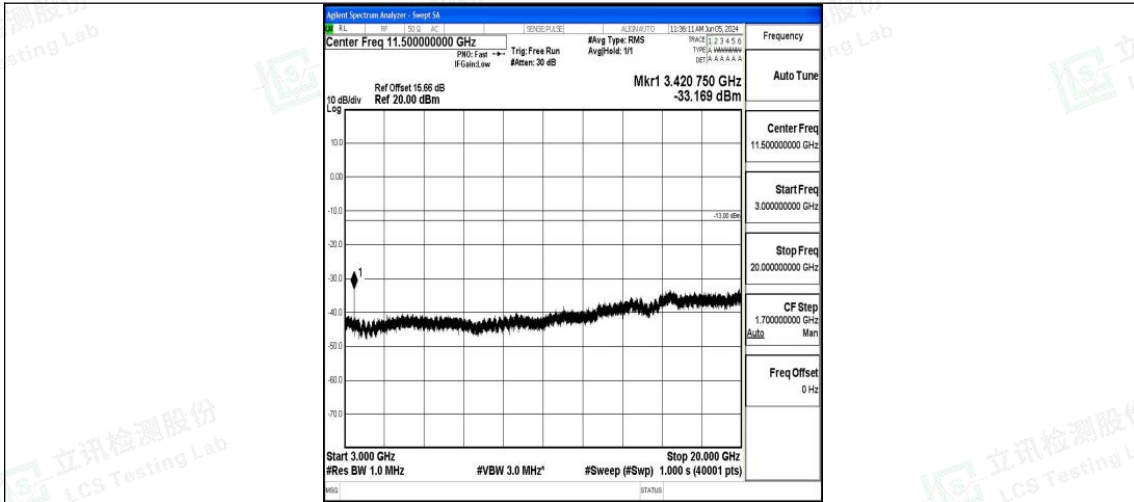

Band4_5MHz_QPSK_19975_1RB#0_3000~20000_3000~20000