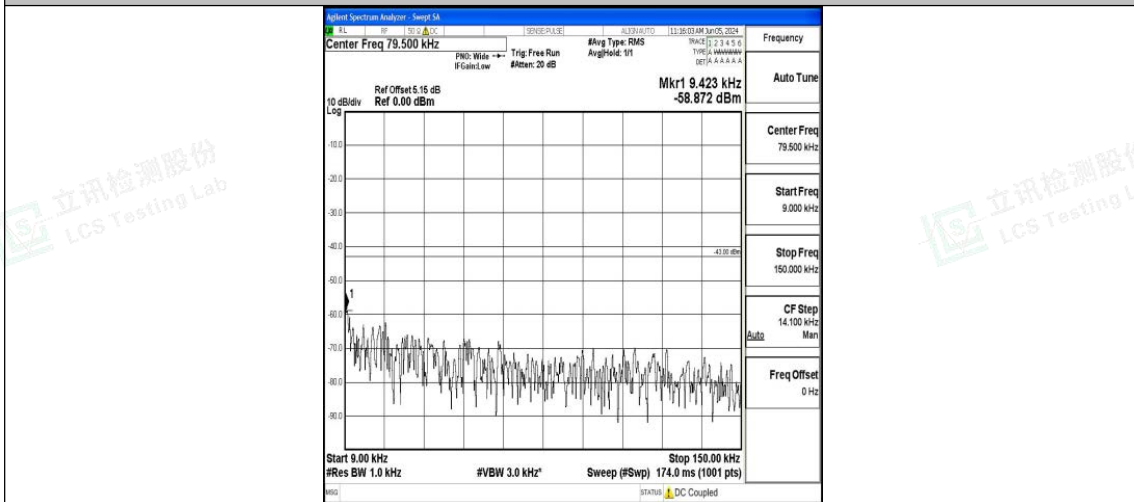

Band4_3MHz_QPSK_19965_1RB#0_0.009~0.15_0.009~0.15