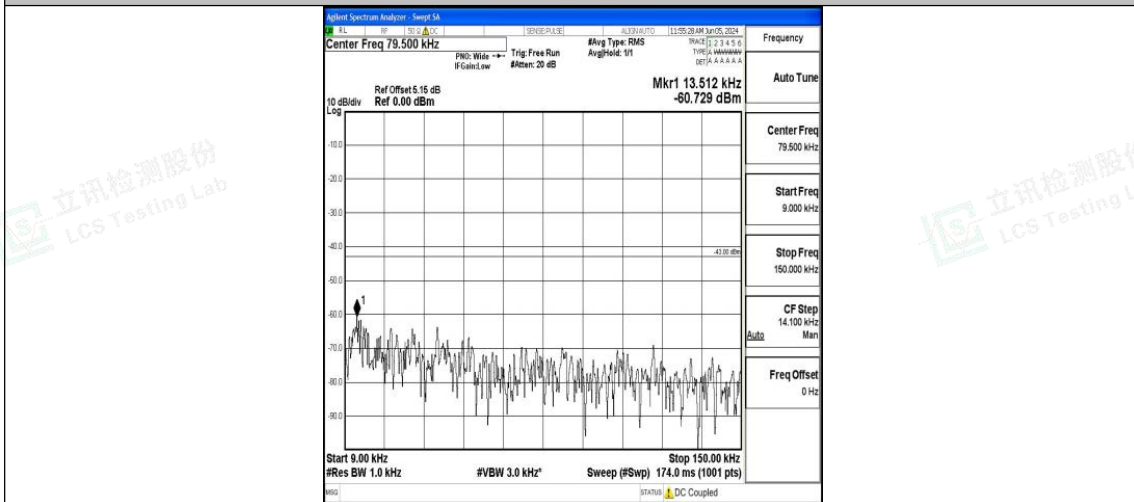

Band4_5MHz_16QAM_20375_1RB#0_30~1000_30~1000

Band4_5MHz_16QAM_20375_1RB#0_1000~3000_1000~3000

Band4_5MHz_16QAM_20375_1RB#0_3000~20000_3000~20000

Band4_10MHz_QPSK_20000_1RB#0_0.009~0.15_0.009~0.15

Band4_10MHz_QPSK_20000_1RB#0_0.15~30_0.15~30