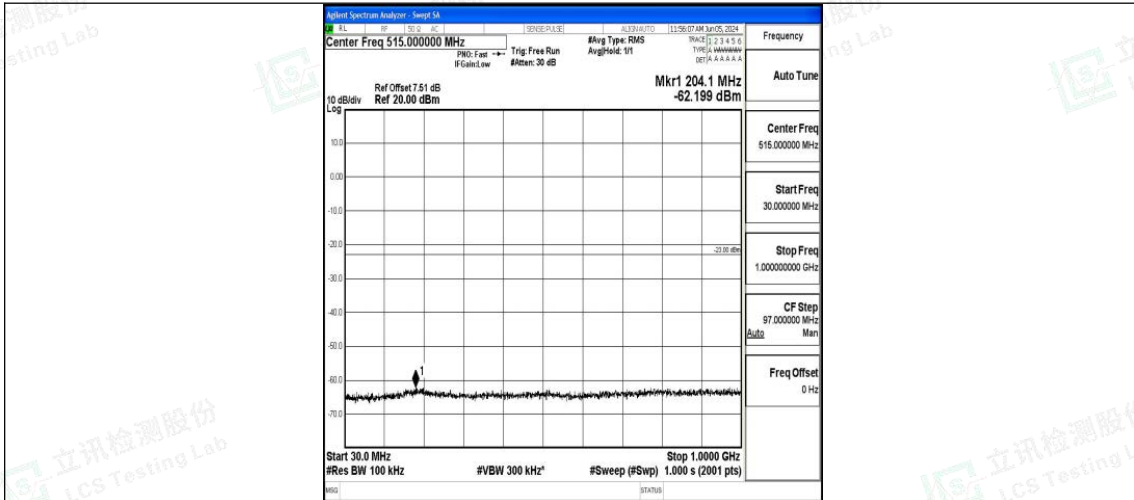

Band4_10MHz_QPSK_20000_1RB#0_30~1000_30~1000

Band4_10MHz_QPSK_20000_1RB#0_1000~3000_1000~3000

Band4_10MHz_QPSK_20000_1RB#0_3000~20000_3000~20000

Band4_10MHz_16QAM_20000_1RB#0_0.009~0.15_0.009~0.15

Band4_10MHz_16QAM_20000_1RB#0_0.15~30_0.15~30