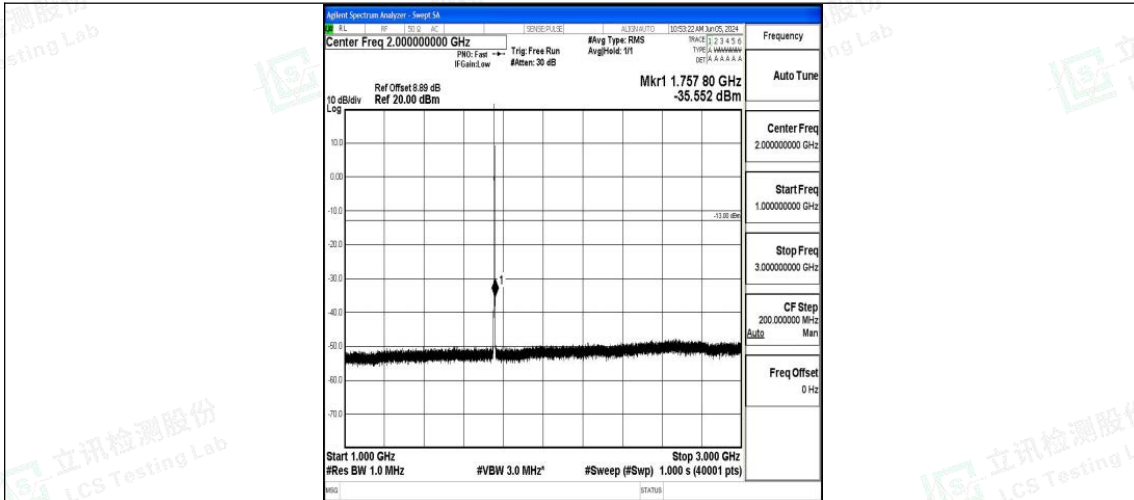

Band4_1.4MHz_QPSK_20393_1RB#0_3000~20000_3000~20000

Band4_1.4MHz_16QAM_20393_1RB#0_0.009~0.15_0.009~0.15

Band4_1.4MHz_16QAM_20393_1RB#0_0.15~30_0.15~30

Band4_1.4MHz_16QAM_20393_1RB#0_30~1000_30~1000

Band4_1.4MHz_16QAM_20393_1RB#0_1000~3000_1000~3000