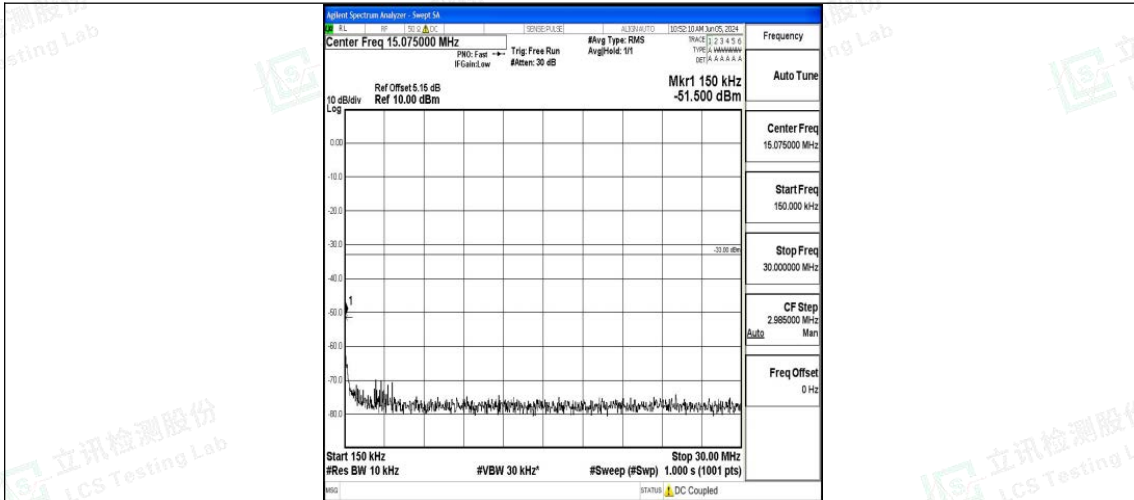

Band4_1.4MHz_16QAM_20175_1RB#0_0.15~30_0.15~30