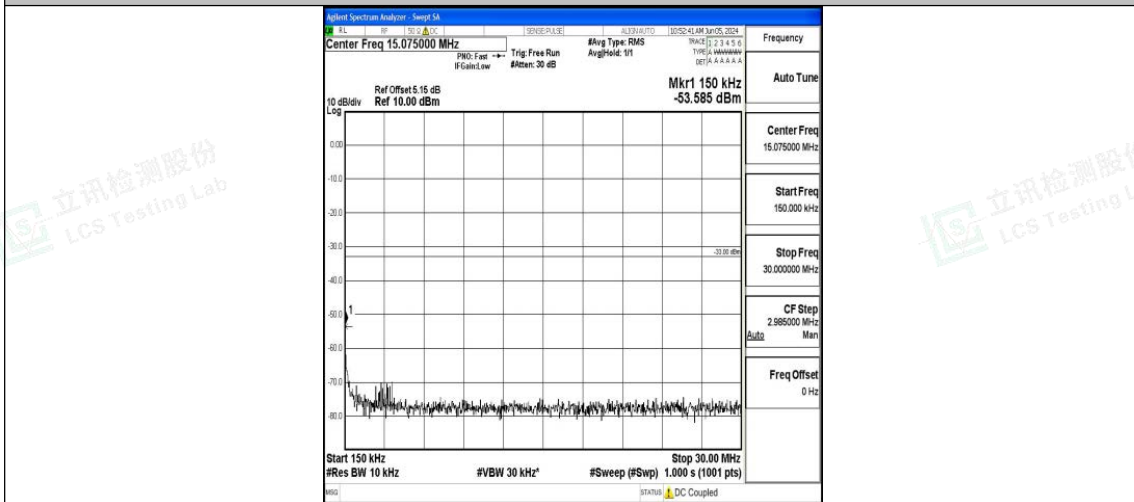

Band4_1.4MHz_QPSK_20393_1RB#0_0.15~30_0.15~30