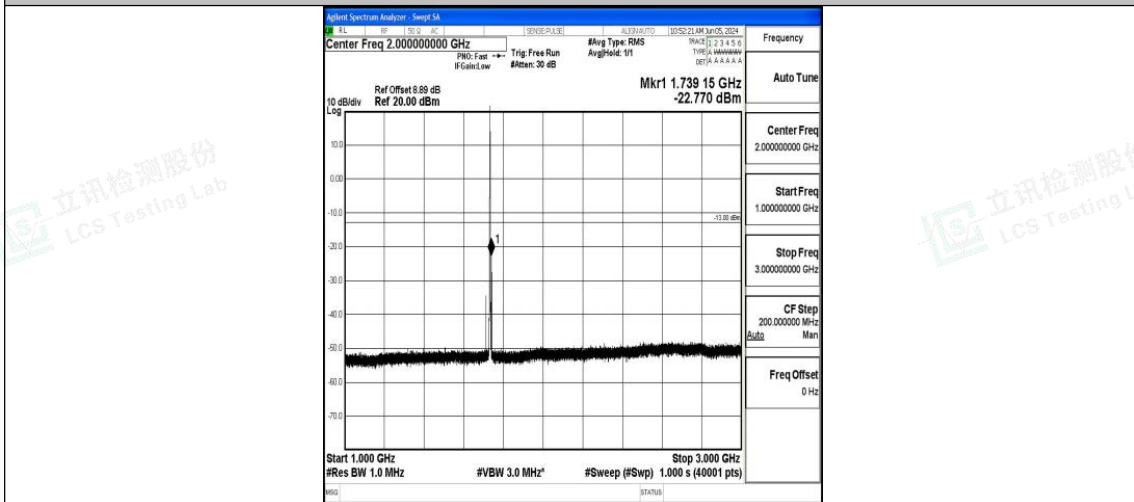

Band4_1.4MHz_QPSK_20175_1RB#0_3000~20000_3000~20000

Band4_1.4MHz_16QAM_20175_1RB#0_0.009~0.15_0.009~0.15

Band4_1.4MHz_16QAM_20175_1RB#0_0.15~30_0.15~30

Band4_1.4MHz_16QAM_20175_1RB#0_30~1000_30~1000

Band4_1.4MHz_16QAM_20175_1RB#0_1000~3000_1000~3000