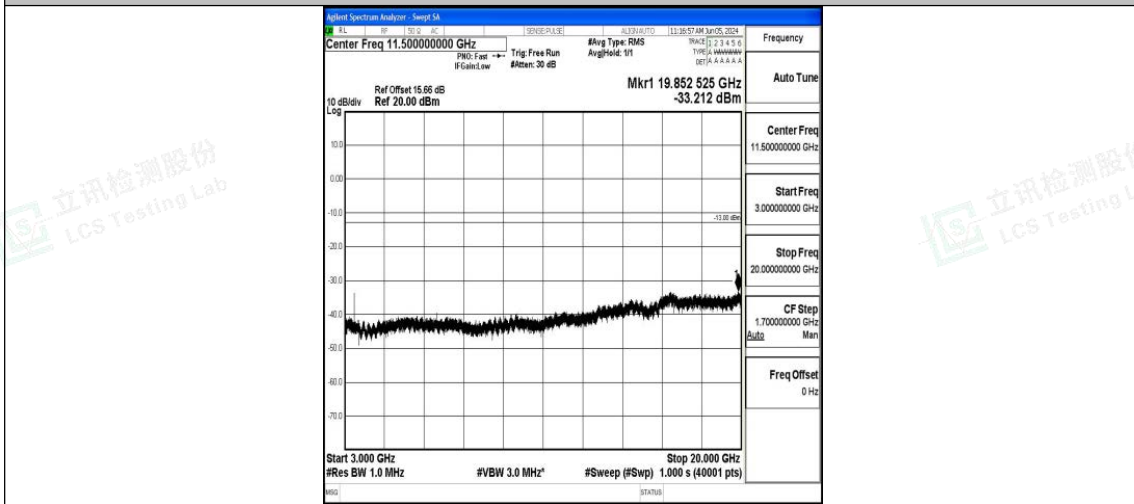

Band4_3MHz_QPSK_19965_1RB#0_3000~20000_3000~20000

Band4_3MHz_16QAM_19965_1RB#0_0.009~0.15_0.009~0.15

Band4_3MHz_16QAM_19965_1RB#0_0.15~30_0.15~30

Band4_3MHz_16QAM_19965_1RB#0_30~1000_30~1000

Band4_3MHz_16QAM_19965_1RB#0_1000~3000_1000~3000