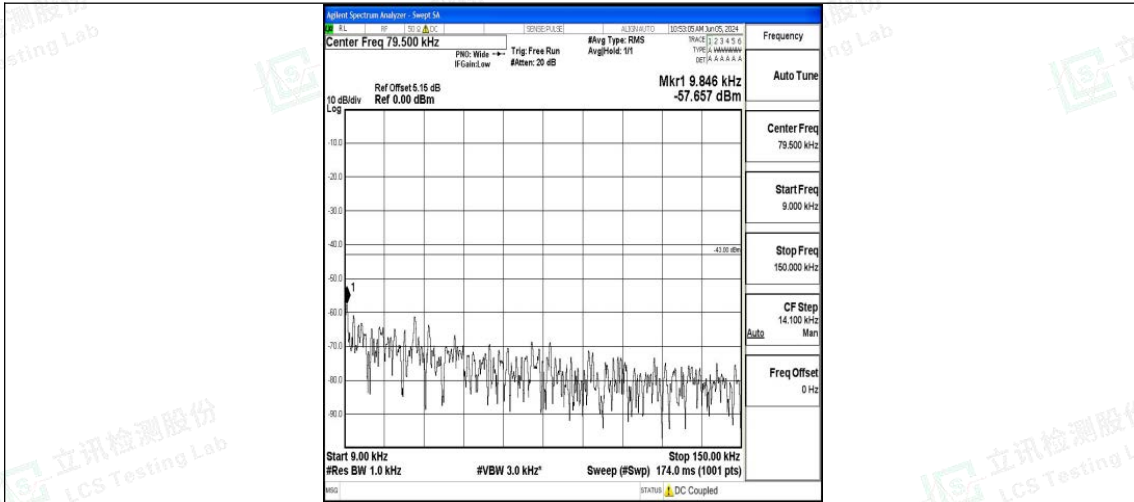

Band4_1.4MHz_16QAM_20393_1RB#0_0.009~0.15_0.009~0.15