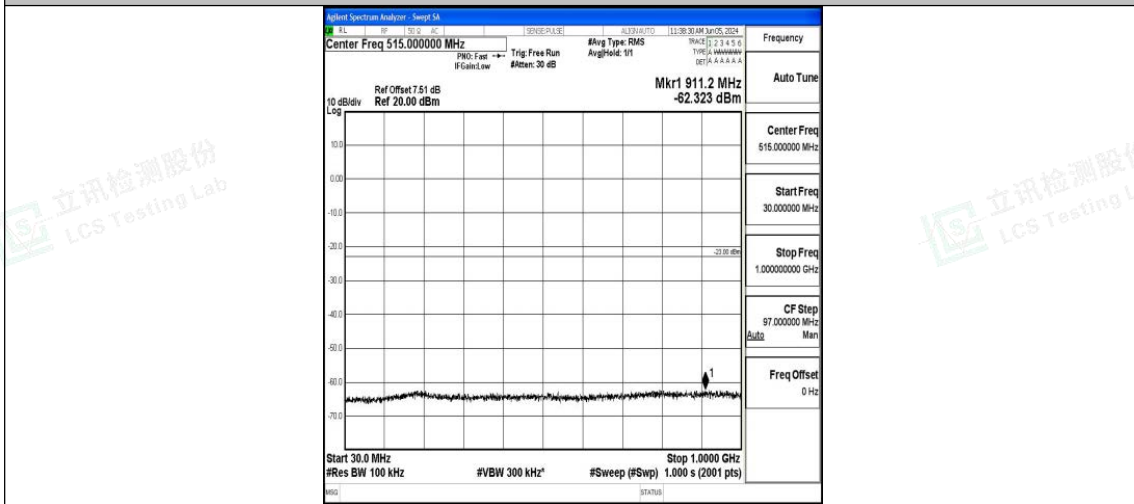

Band4_5MHz_QPSK_20375_1RB#0_30~1000_30~1000

Band4_5MHz_QPSK_20375_1RB#0_1000~3000_1000~3000

Band4_5MHz_QPSK_20375_1RB#0_3000~20000_3000~20000

Band4_5MHz_16QAM_20375_1RB#0_0.009~0.15_0.009~0.15

Band4_5MHz_16QAM_20375_1RB#0_0.15~30_0.15~30