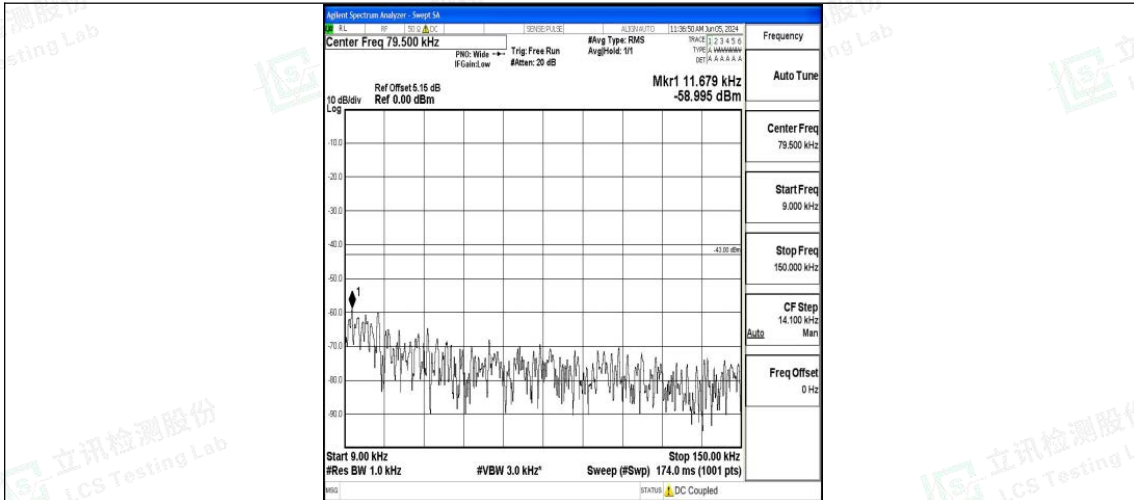

Band4_5MHz_16QAM_19975_1RB#0_30~1000_30~1000

Band4_5MHz_16QAM_19975_1RB#0_1000~3000_1000~3000

Band4_5MHz_16QAM_19975_1RB#0_3000~20000_3000~20000

Band4_5MHz_QPSK_20175_1RB#0_0.009~0.15_0.009~0.15

Band4_5MHz_QPSK_20175_1RB#0_0.15~30_0.15~30