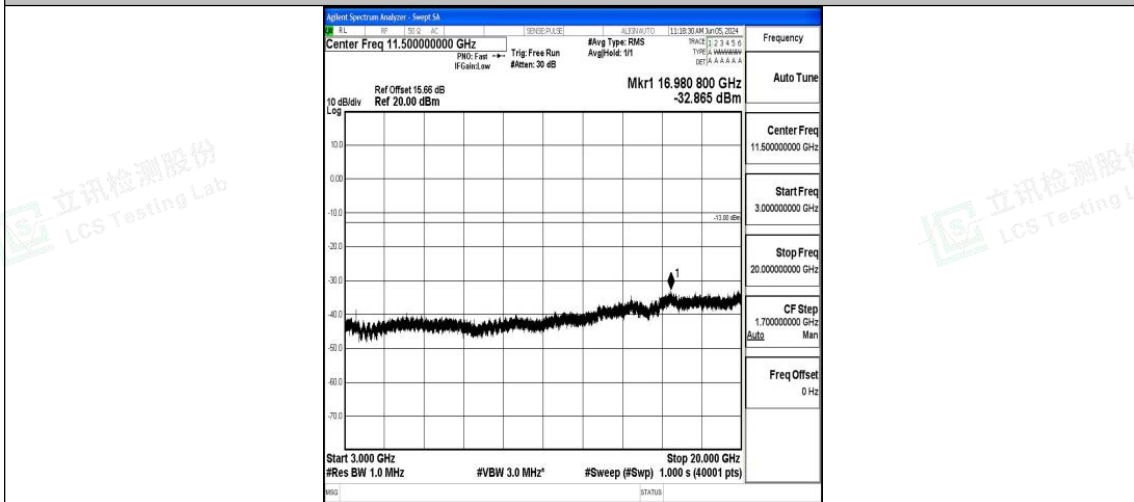

Band4_3MHz_16QAM_20175_1RB#0_3000~20000_3000~20000

Band4_3MHz_QPSK_20385_1RB#0_0.009~0.15_0.009~0.15

Band4_3MHz_QPSK_20385_1RB#0_0.15~30_0.15~30

Band4_3MHz_QPSK_20385_1RB#0_30~1000_30~1000

Band4_3MHz_QPSK_20385_1RB#0_1000~3000_1000~3000