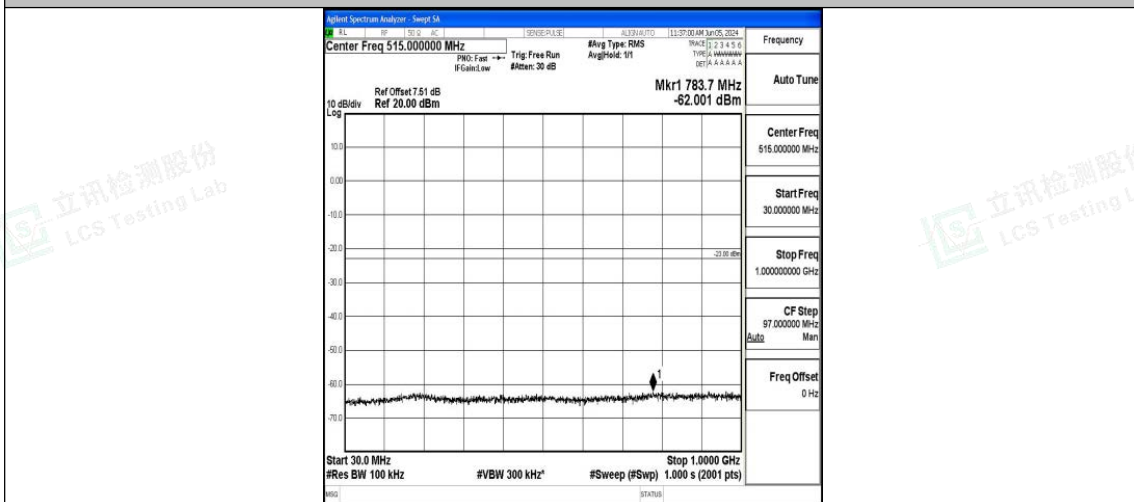

Band4_5MHz_16QAM_19975_1RB#0_30~1000_30~1000

Band4_5MHz_16QAM_19975_1RB#0_1000~3000_1000~3000

Band4_5MHz_16QAM_19975_1RB#0_3000~20000_3000~20000

Band4_5MHz_QPSK_20175_1RB#0_0.009~0.15_0.009~0.15

Band4_5MHz_QPSK_20175_1RB#0_0.15~30_0.15~30