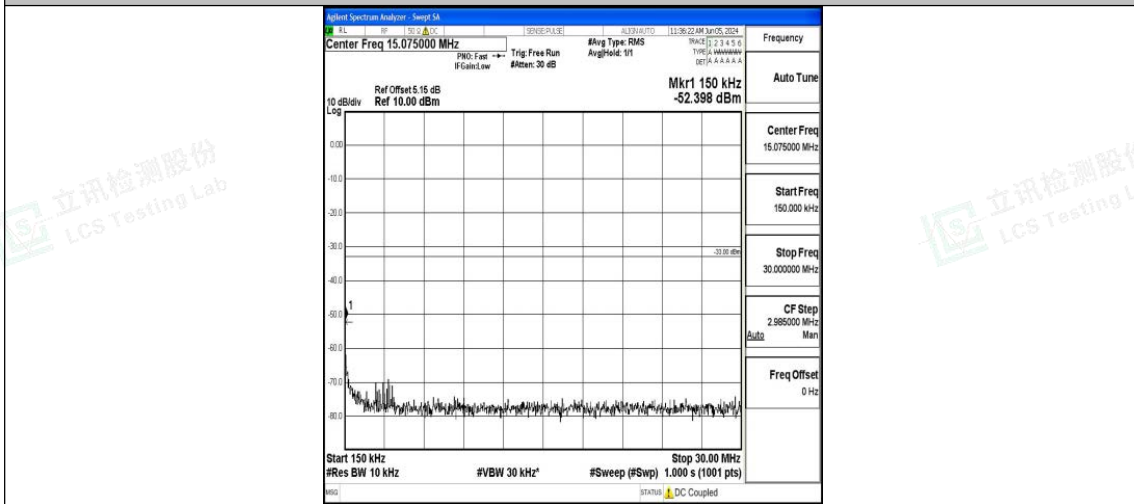

Band4_5MHz_QPSK_19975_1RB#0_30~1000_30~1000

Band4_5MHz_QPSK_19975_1RB#0_1000~3000_1000~3000

Band4_5MHz_QPSK_19975_1RB#0_3000~20000_3000~20000

Band4_5MHz_16QAM_19975_1RB#0_0.009~0.15_0.009~0.15

Band4_5MHz_16QAM_19975_1RB#0_0.15~30_0.15~30