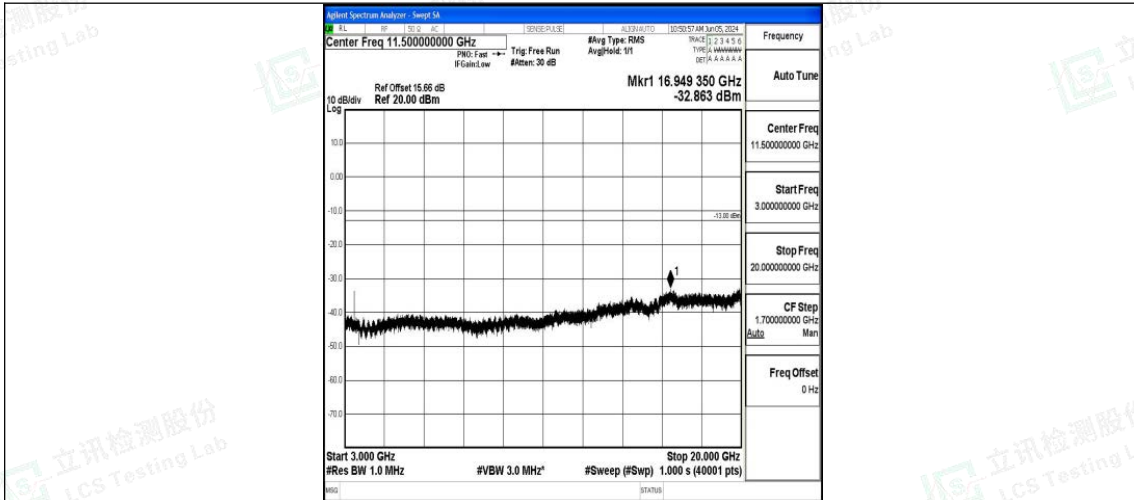

Test Graphs

Band4_1.4MHz_QPSK_19957_1RB#0_0.009~0.15_0.009~0.15

Band4_1.4MHz_QPSK_19957_1RB#0_0.15~30_0.15~30

Band4_1.4MHz_QPSK_19957_1RB#0_30~1000_30~1000

Band4_1.4MHz_QPSK_19957_1RB#0_1000~3000_1000~3000