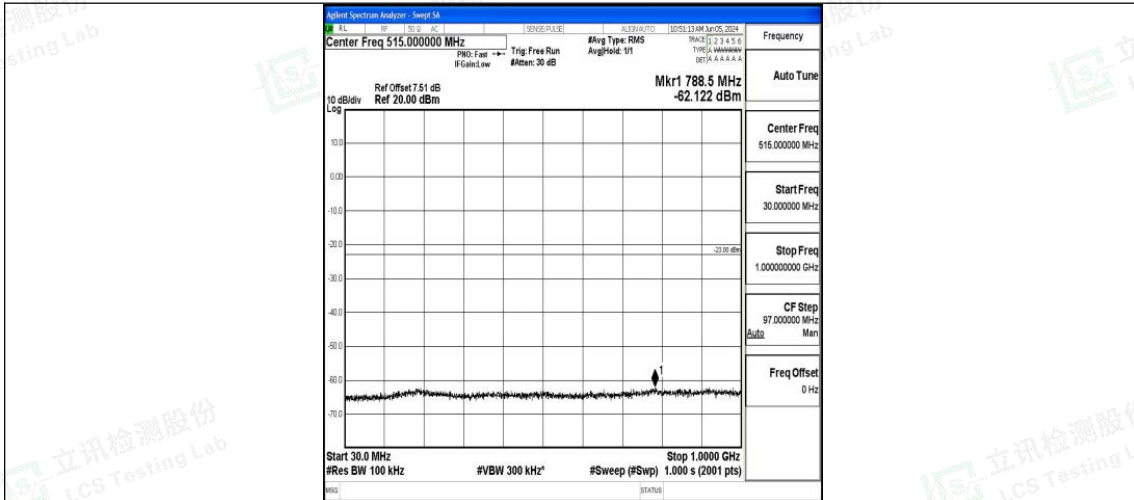

Band4_1.4MHz_QPSK_19957_1RB#0_3000~20000_3000~20000

Band4_1.4MHz_16QAM_19957_1RB#0_0.009~0.15_0.009~0.15

Band4_1.4MHz_16QAM_19957_1RB#0_0.15~30_0.15~30

Band4_1.4MHz_16QAM_19957_1RB#0_30~1000_30~1000

Band4_1.4MHz_16QAM_19957_1RB#0_1000~3000_1000~3000