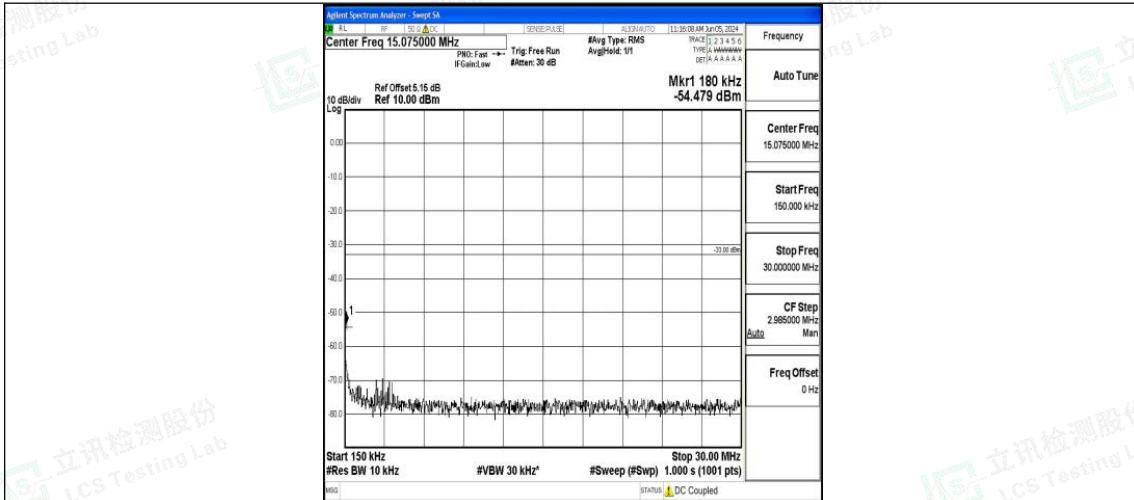

Band4_3MHz_QPSK_19965_1RB#0_0.15~30_0.15~30