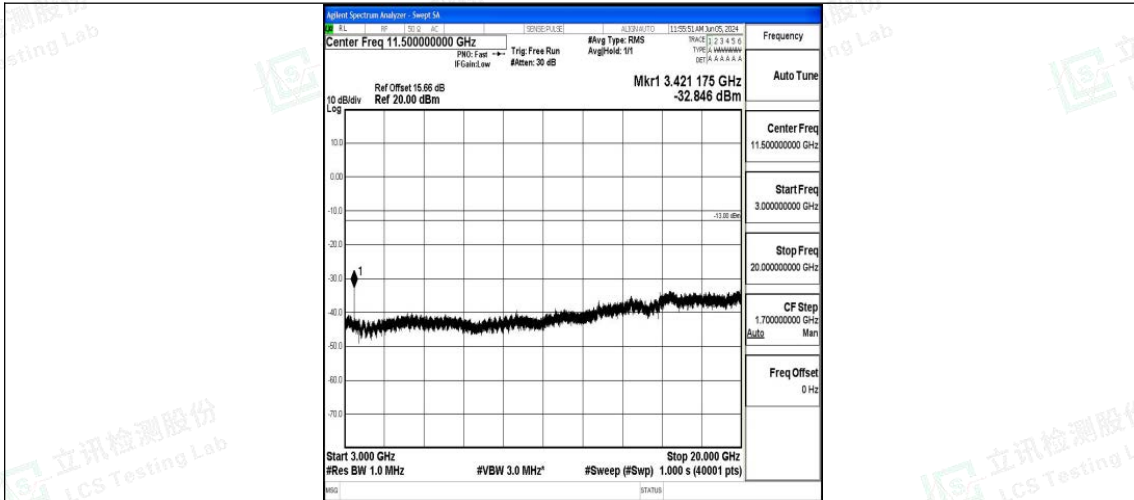

Band4_10MHz_QPSK_20000_1RB#0_3000~20000_3000~20000