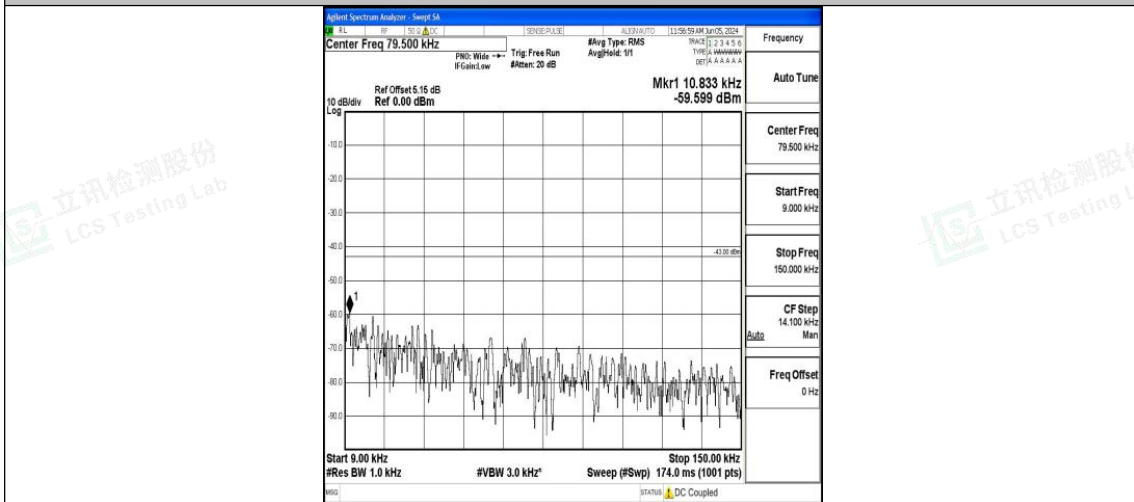

Band4_10MHz_QPSK_20175_1RB#0_30~1000_30~1000

Band4_10MHz_QPSK_20175_1RB#0_1000~3000_1000~3000

Band4_10MHz_QPSK_20175_1RB#0_3000~20000_3000~20000

Band4_10MHz_16QAM_20175_1RB#0_0.009~0.15_0.009~0.15