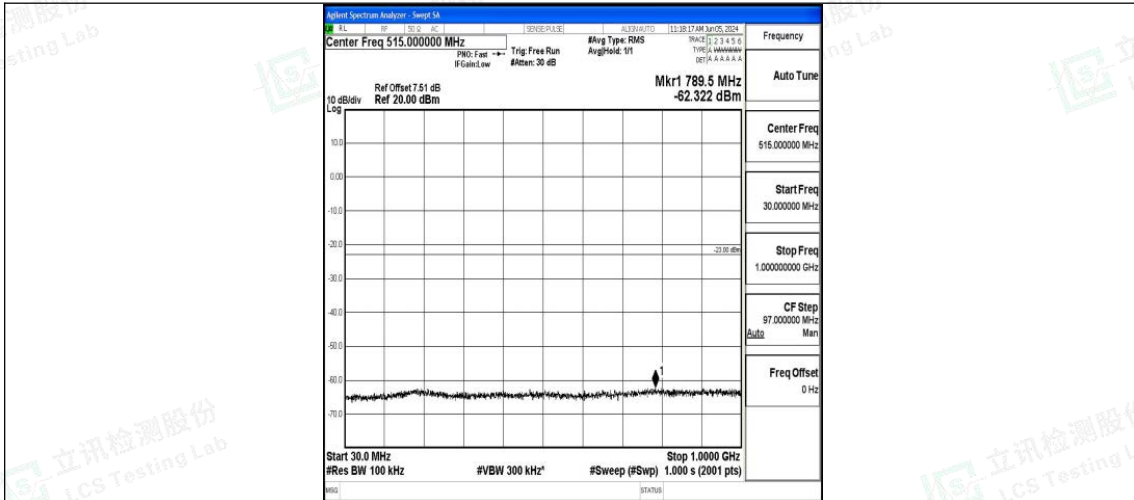

Band4_3MHz_16QAM_20175_1RB#0_3000~20000_3000~20000

Band4_3MHz_QPSK_20385_1RB#0_0.009~0.15_0.009~0.15

Band4_3MHz_QPSK_20385_1RB#0_0.15~30_0.15~30

Band4_3MHz_QPSK_20385_1RB#0_30~1000_30~1000

Band4_3MHz_QPSK_20385_1RB#0_1000~3000_1000~3000