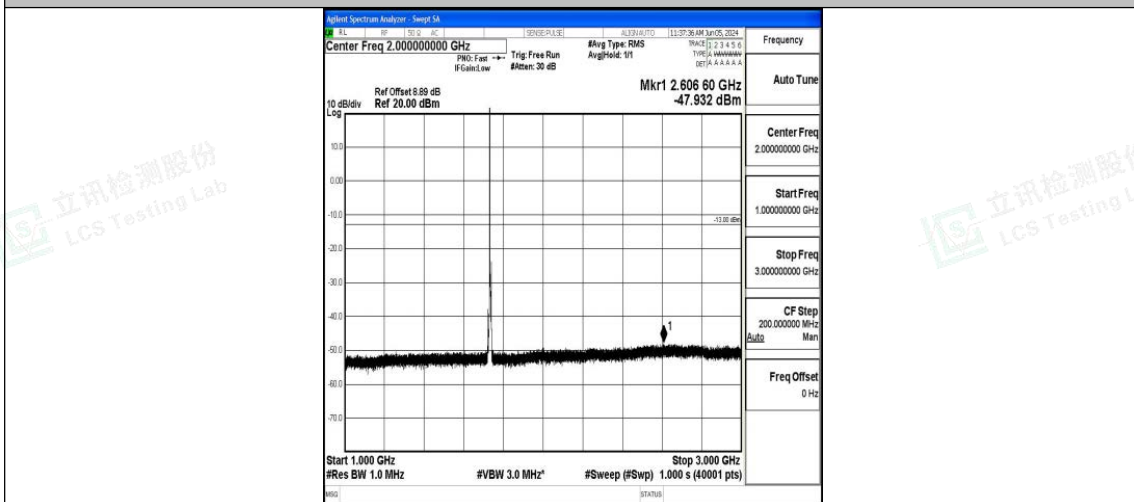

Band4_5MHz_16QAM_20175_1RB#0_1000~3000_1000~3000