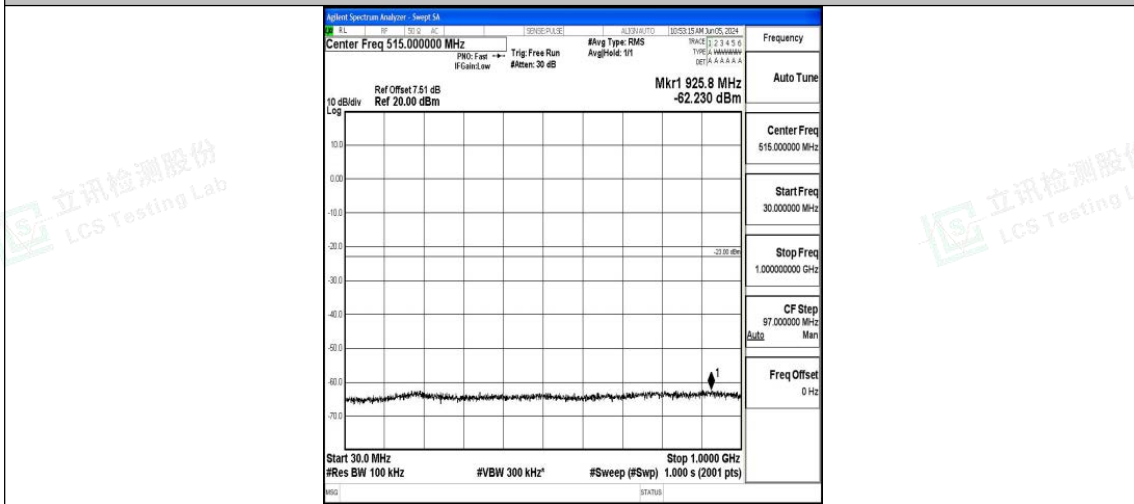

Band4_1.4MHz_QPSK_20393_1RB#0_3000~20000_3000~20000

Band4_1.4MHz_16QAM_20393_1RB#0_0.009~0.15_0.009~0.15

Band4_1.4MHz_16QAM_20393_1RB#0_0.15~30_0.15~30

Band4_1.4MHz_16QAM_20393_1RB#0_30~1000_30~1000

Band4_1.4MHz_16QAM_20393_1RB#0_1000~3000_1000~3000