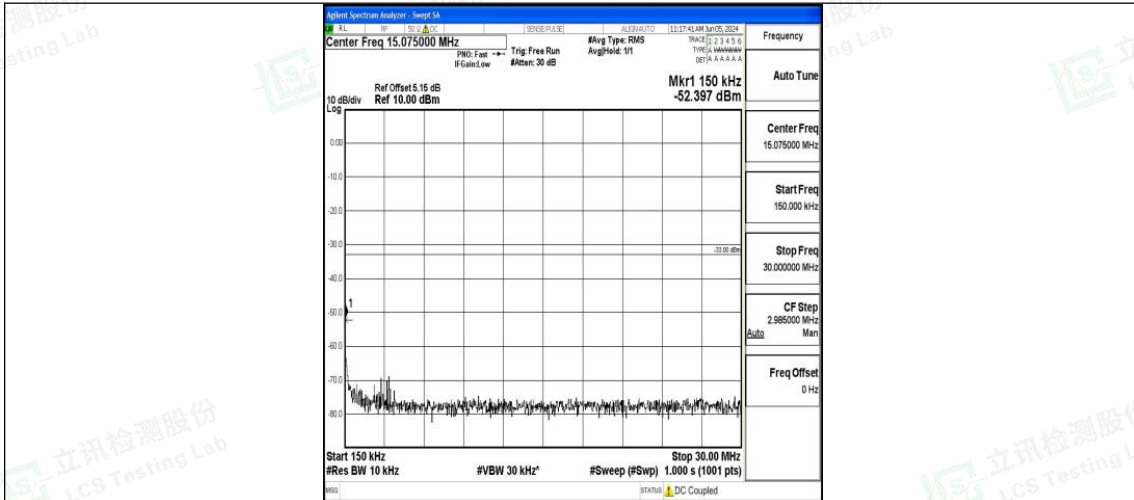

Band4_3MHz_16QAM_20175_1RB#0_0.15~30_0.15~30