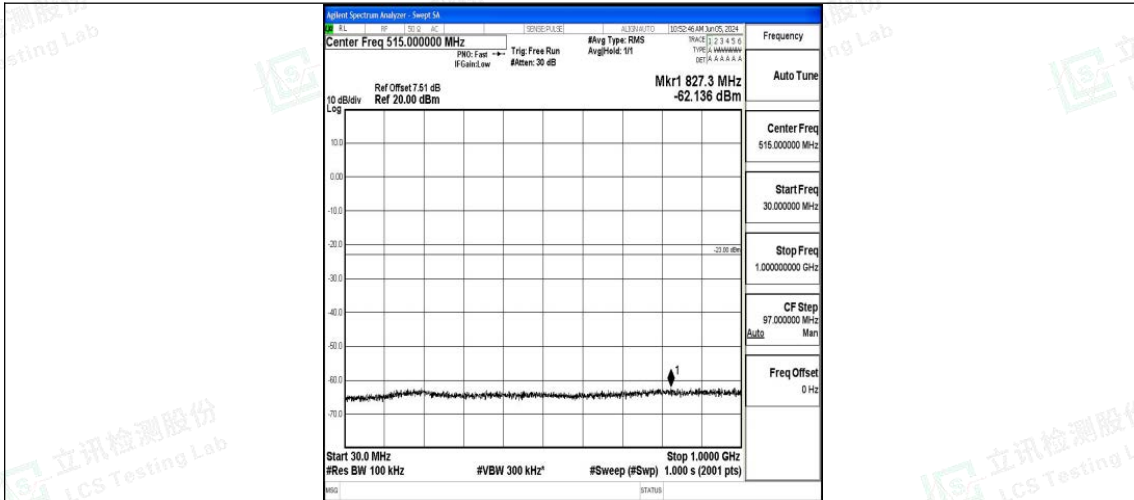

Band4_1.4MHz_16QAM_20175_1RB#0_3000~20000_3000~20000

Band4_1.4MHz_QPSK_20393_1RB#0_0.009~0.15_0.009~0.15

Band4_1.4MHz_QPSK_20393_1RB#0_0.15~30_0.15~30

Band4_1.4MHz_QPSK_20393_1RB#0_30~1000_30~1000

Band4_1.4MHz_QPSK_20393_1RB#0_1000~3000_1000~3000