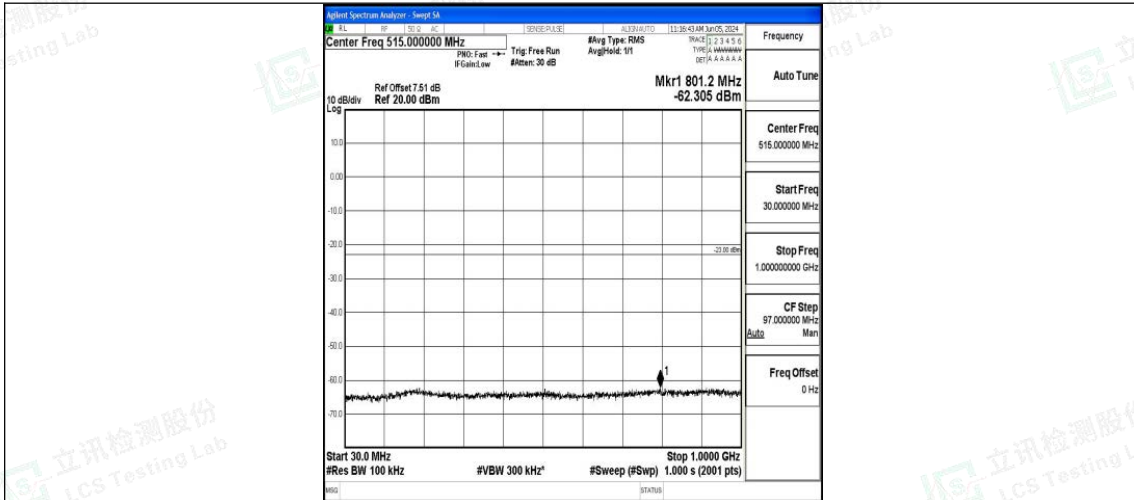

Band4_3MHz_QPSK_19965_1RB#0_3000~20000_3000~20000

Band4_3MHz_16QAM_19965_1RB#0_0.009~0.15_0.009~0.15

Band4_3MHz_16QAM_19965_1RB#0_0.15~30_0.15~30

Band4_3MHz_16QAM_19965_1RB#0_30~1000_30~1000

Band4_3MHz_16QAM_19965_1RB#0_1000~3000_1000~3000