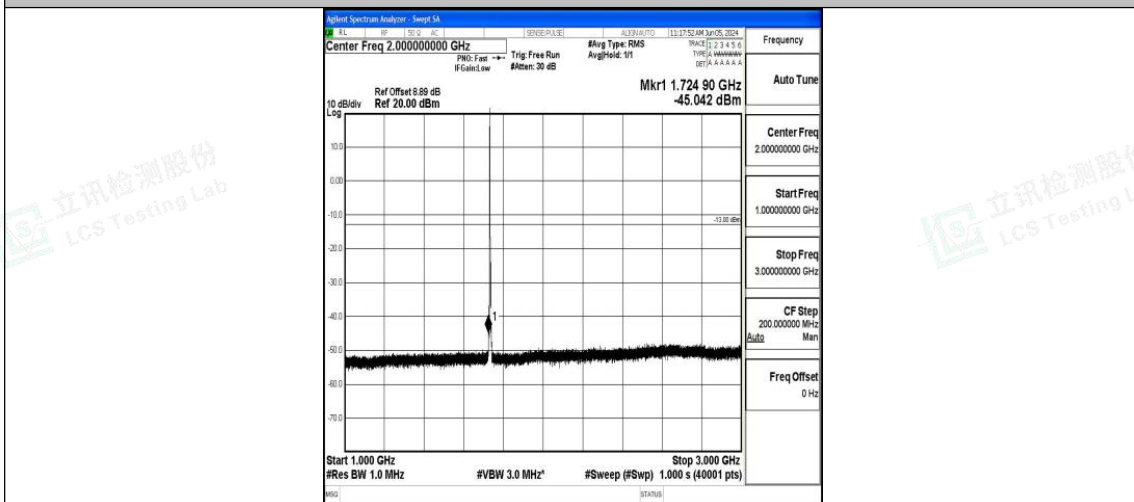

Band4_3MHz_QPSK_20175_1RB#0_3000~20000_3000~20000

Band4_3MHz_16QAM_20175_1RB#0_0.009~0.15_0.009~0.15

Band4_3MHz_16QAM_20175_1RB#0_0.15~30_0.15~30

Band4_3MHz_16QAM_20175_1RB#0_30~1000_30~1000

Band4_3MHz_16QAM_20175_1RB#0_1000~3000_1000~3000