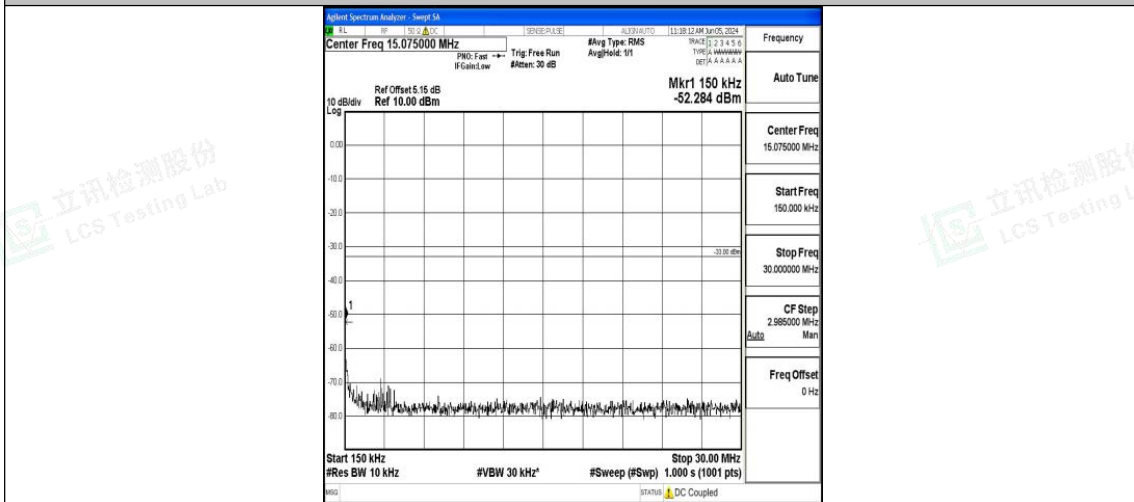

Band4_3MHz_QPSK_20385_1RB#0_0.15~30_0.15~30