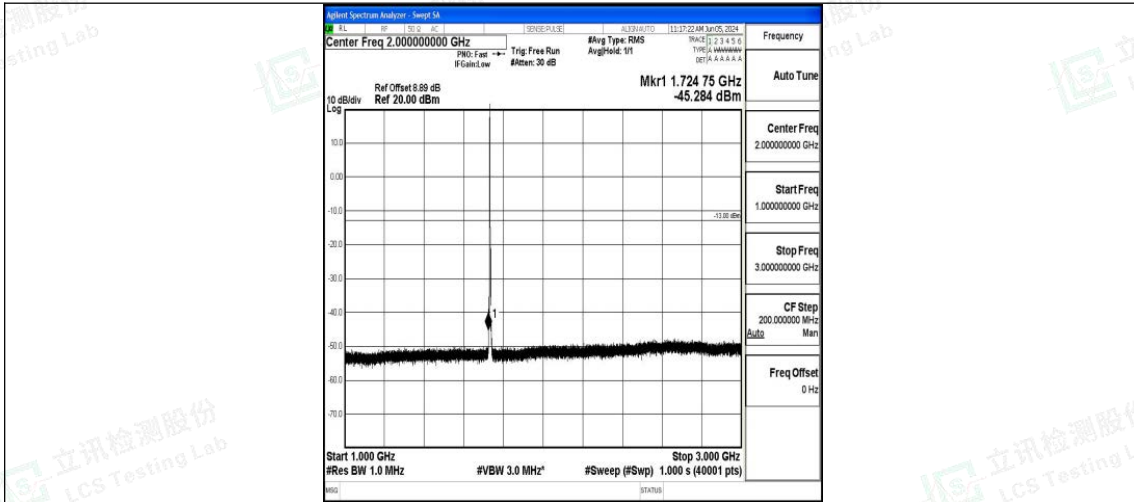

Band4_3MHz_16QAM_19965_1RB#0_3000~20000_3000~20000

Band4_3MHz_QPSK_20175_1RB#0_0.009~0.15_0.009~0.15

Band4_3MHz_QPSK_20175_1RB#0_0.15~30_0.15~30

Band4_3MHz_QPSK_20175_1RB#0_30~1000_30~1000

Band4_3MHz_QPSK_20175_1RB#0_1000~3000_1000~3000