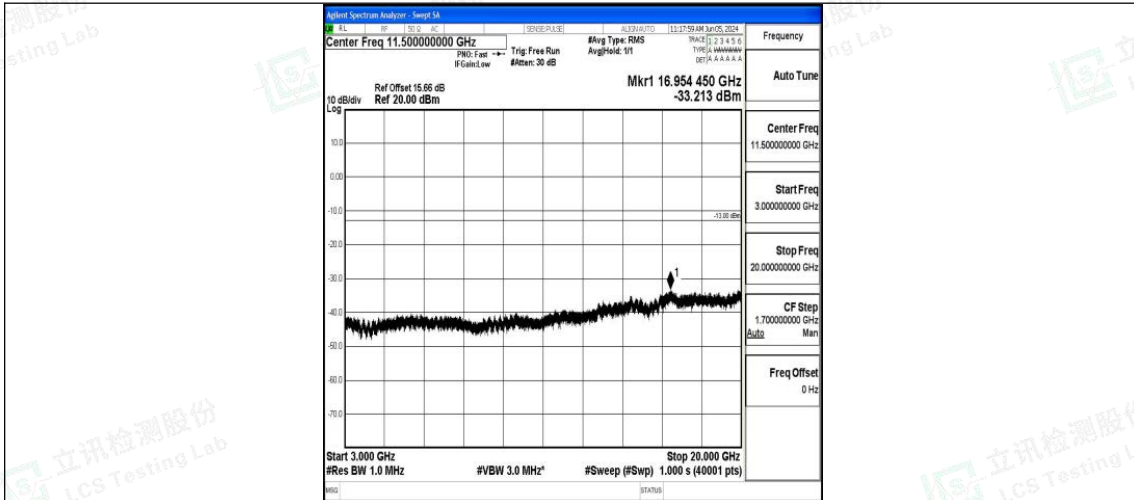

Band4_3MHz_QPSK_20175_1RB#0_3000~20000_3000~20000

Band4_3MHz_16QAM_20175_1RB#0_0.009~0.15_0.009~0.15

Band4_3MHz_16QAM_20175_1RB#0_0.15~30_0.15~30

Band4_3MHz_16QAM_20175_1RB#0_30~1000_30~1000

Band4_3MHz_16QAM_20175_1RB#0_1000~3000_1000~3000