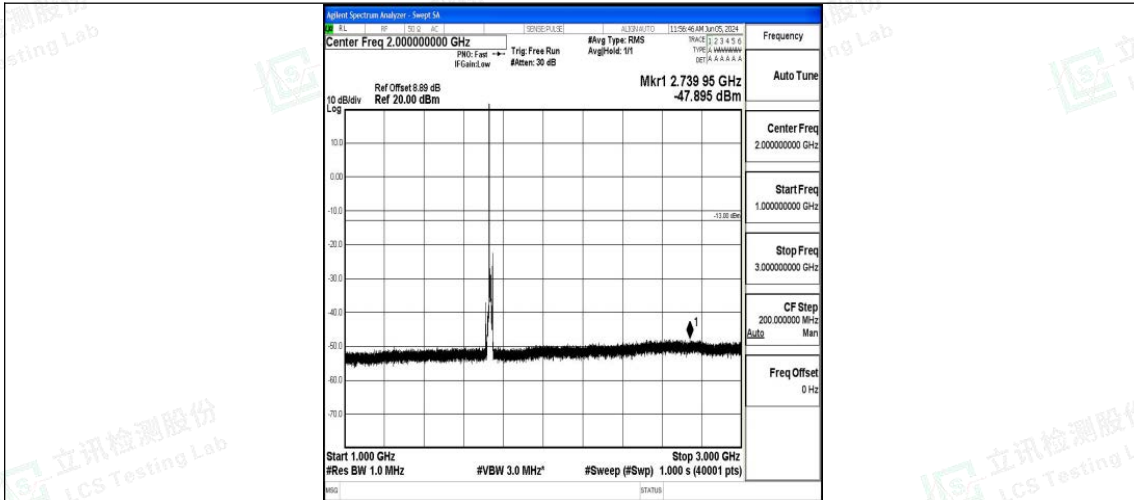

Band4_10MHz_QPSK_20175_1RB#0_1000~3000_1000~3000