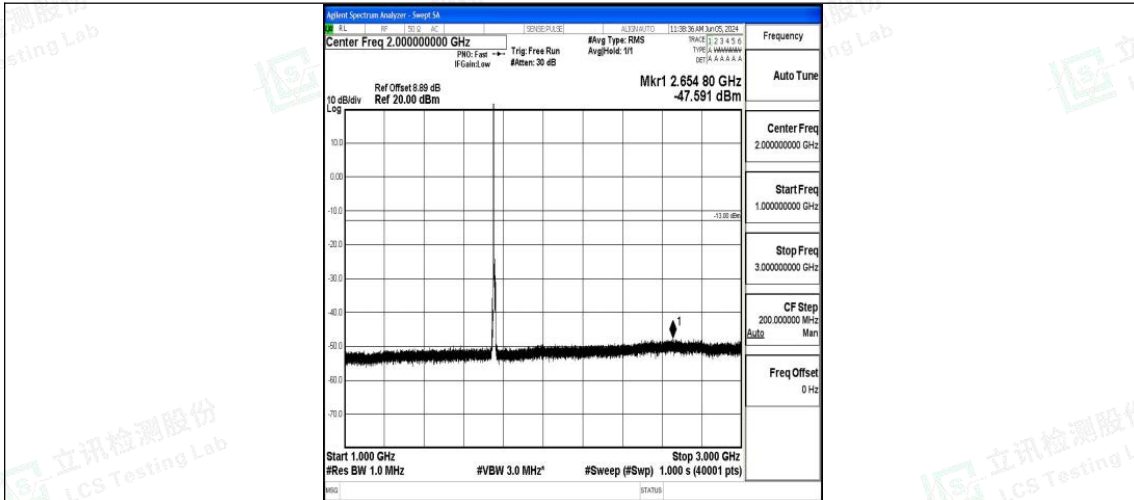

Band4_5MHz_16QAM_20375_1RB#0_1000~3000_1000~3000