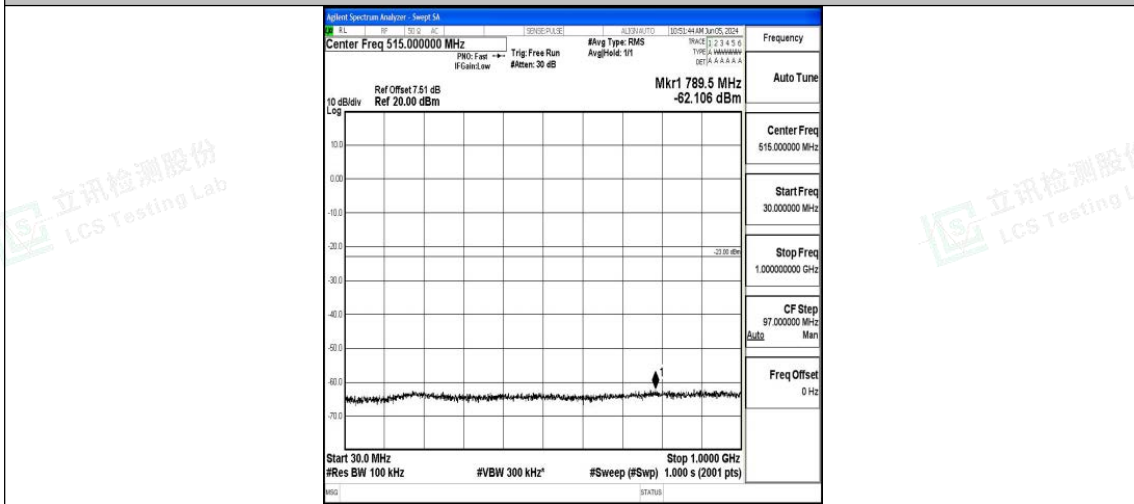

Band4_1.4MHz_16QAM_19957_1RB#0_3000~20000_3000~20000

Band4_1.4MHz_QPSK_20175_1RB#0_0.009~0.15_0.009~0.15

Band4_1.4MHz_QPSK_20175_1RB#0_0.15~30_0.15~30

Band4_1.4MHz_QPSK_20175_1RB#0_30~1000_30~1000

Band4_1.4MHz_QPSK_20175_1RB#0_1000~3000_1000~3000