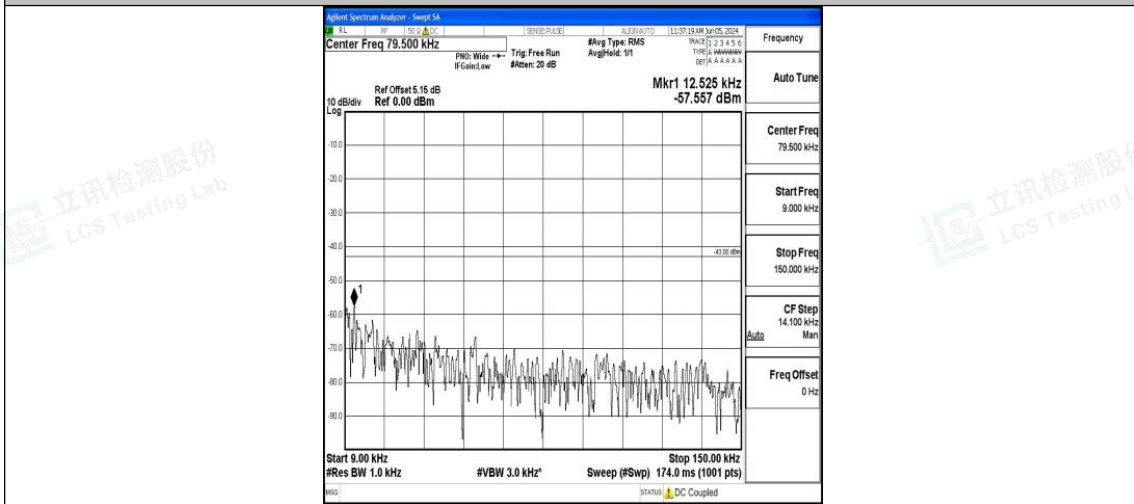

Band4_5MHz_QPSK_20175_1RB#0_30~1000_30~1000

Band4_5MHz_QPSK_20175_1RB#0_1000~3000_1000~3000

Band4_5MHz_QPSK_20175_1RB#0_3000~20000_3000~20000

Band4_5MHz_16QAM_20175_1RB#0_0.009~0.15_0.009~0.15

Band4_5MHz_16QAM_20175_1RB#0_0.15~30_0.15~30