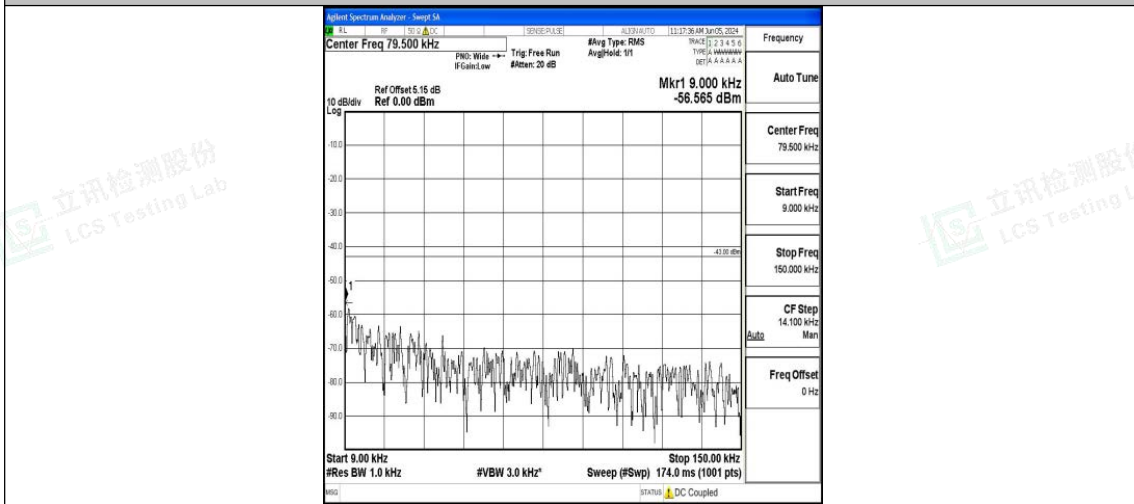

Band4_3MHz_16QAM_20175_1RB#0_0.009~0.15_0.009~0.15