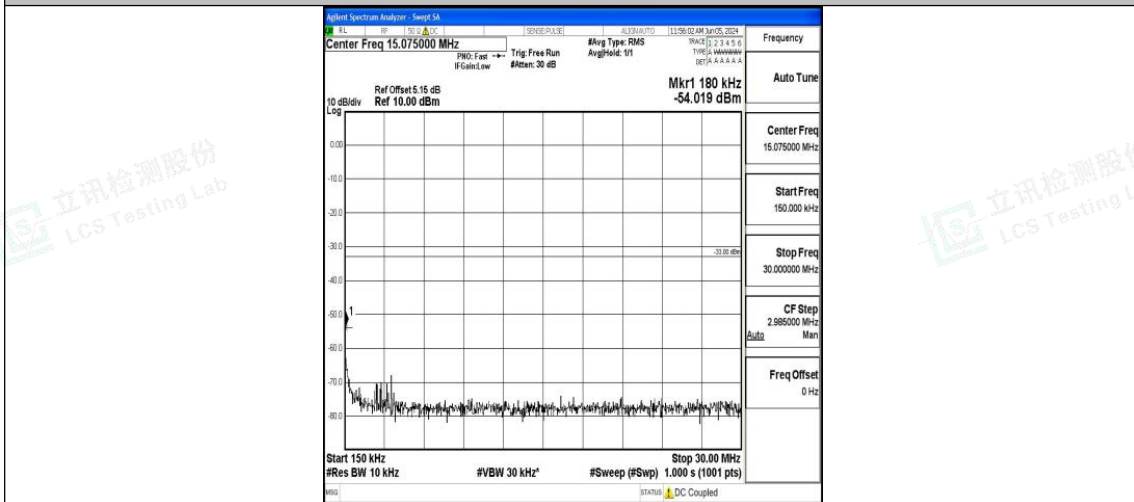

Band4_10MHz_QPSK_20000_1RB#0_30~1000_30~1000

Band4_10MHz_QPSK_20000_1RB#0_1000~3000_1000~3000

Band4_10MHz_QPSK_20000_1RB#0_3000~20000_3000~20000

Band4_10MHz_16QAM_20000_1RB#0_0.009~0.15_0.009~0.15

Band4_10MHz_16QAM_20000_1RB#0_0.15~30_0.15~30