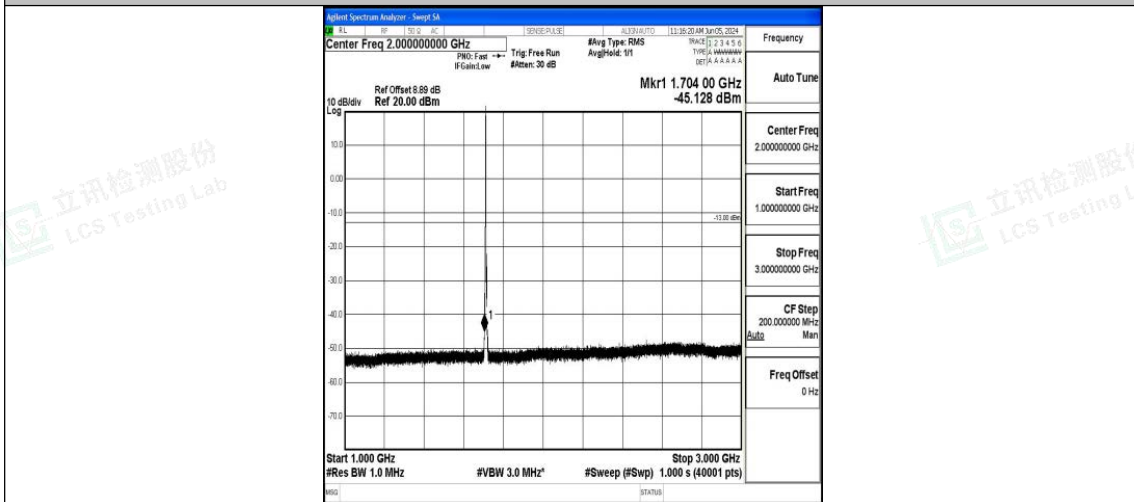

Band4_1.4MHz_16QAM_20393_1RB#0_3000~20000_3000~20000

Band4_3MHz_QPSK_19965_1RB#0_0.009~0.15_0.009~0.15

Band4_3MHz_QPSK_19965_1RB#0_0.15~30_0.15~30

Band4_3MHz_QPSK_19965_1RB#0_30~1000_30~1000

Band4_3MHz_QPSK_19965_1RB#0_1000~3000_1000~3000