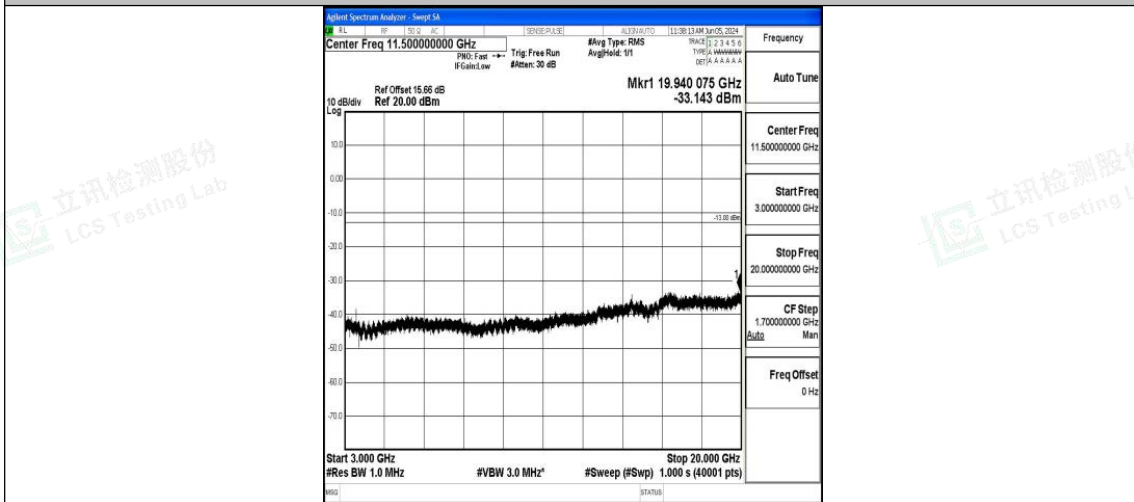

Band4_5MHz_QPSK_20375_1RB#0_3000~20000_3000~20000