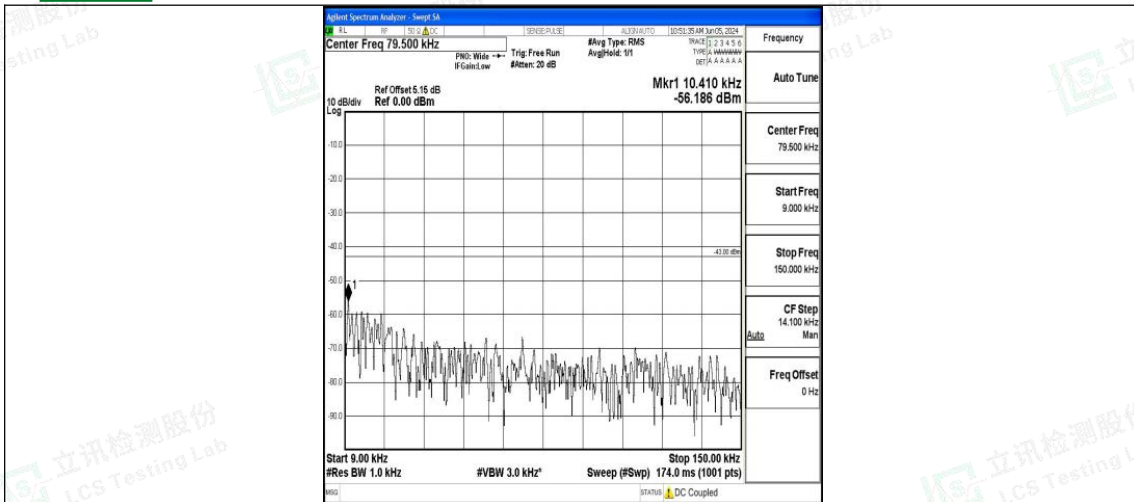

Band4_1.4MHz_QPSK_20175_1RB#0_0.009~0.15_0.009~0.15