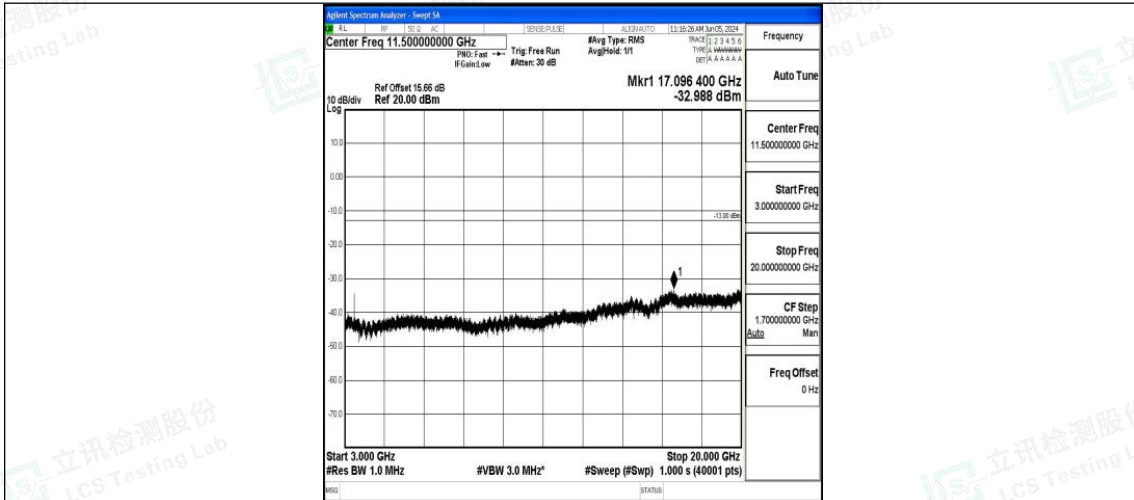

Band4_1.4MHz_16QAM_20393_1RB#0_3000~20000_3000~20000

Band4_3MHz_QPSK_19965_1RB#0_0.009~0.15_0.009~0.15

Band4_3MHz_QPSK_19965_1RB#0_0.15~30_0.15~30

Band4_3MHz_QPSK_19965_1RB#0_30~1000_30~1000

Band4_3MHz_QPSK_19965_1RB#0_1000~3000_1000~3000