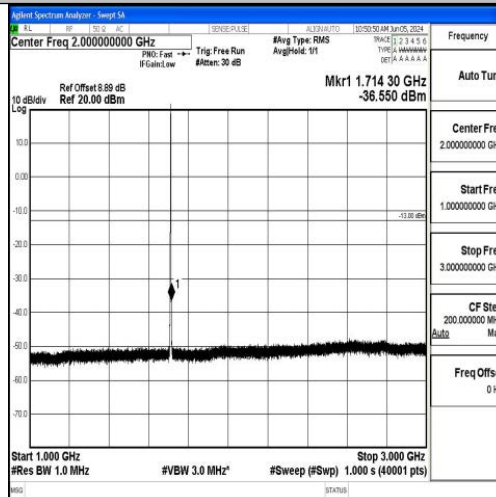

Test Graphs

Band4_1.4MHz_QPSK_19957_1RB#0_0.009~0.15_0.009~0.15

Band4_1.4MHz_QPSK_19957_1RB#0_0.15~30_0.15~30

Band4_1.4MHz_QPSK_19957_1RB#0_30~1000_30~1000

Band4_1.4MHz_QPSK_19957_1RB#0_1000~3000_1000~3000