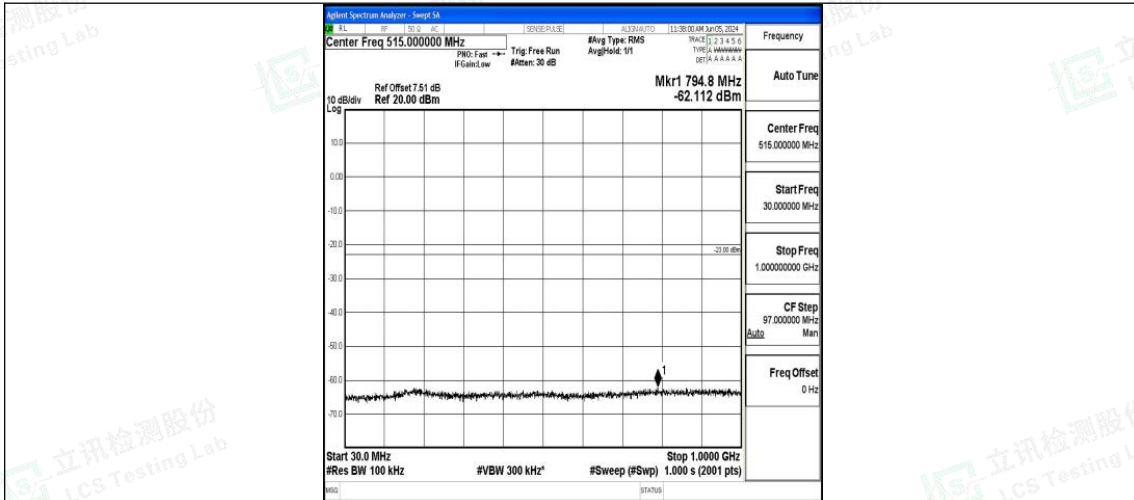

Band4_5MHz_16QAM_20175_1RB#0_30~1000_30~1000

Band4_5MHz_16QAM_20175_1RB#0_1000~3000_1000~3000

Band4_5MHz_16QAM_20175_1RB#0_3000~20000_3000~20000

Band4_5MHz_QPSK_20375_1RB#0_0.009~0.15_0.009~0.15

Band4_5MHz_QPSK_20375_1RB#0_0.15~30_0.15~30