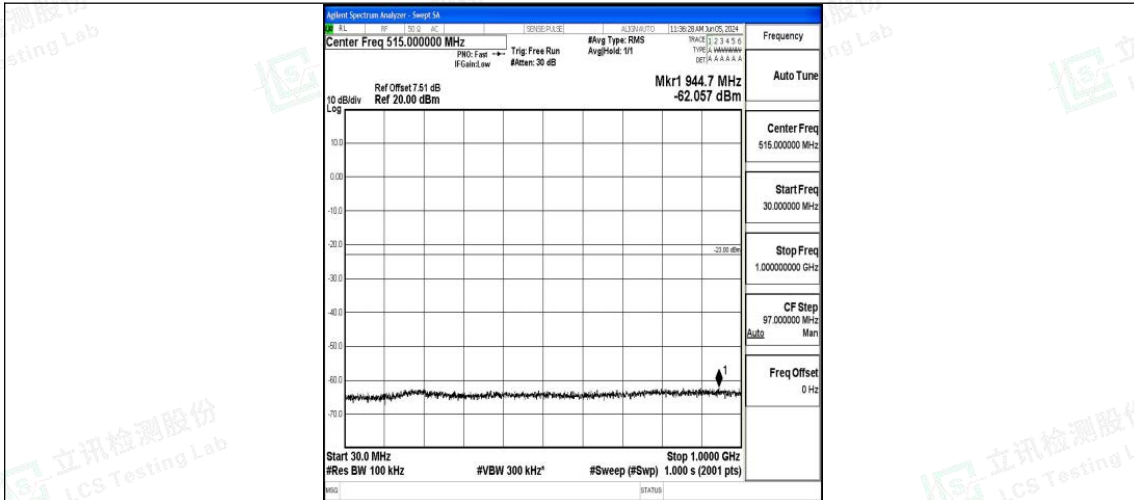

Band4_5MHz_QPSK_19975_1RB#0_30~1000_30~1000

Band4_5MHz_QPSK_19975_1RB#0_1000~3000_1000~3000

Band4_5MHz_QPSK_19975_1RB#0_3000~20000_3000~20000

Band4_5MHz_16QAM_19975_1RB#0_0.009~0.15_0.009~0.15

Band4_5MHz_16QAM_19975_1RB#0_0.15~30_0.15~30