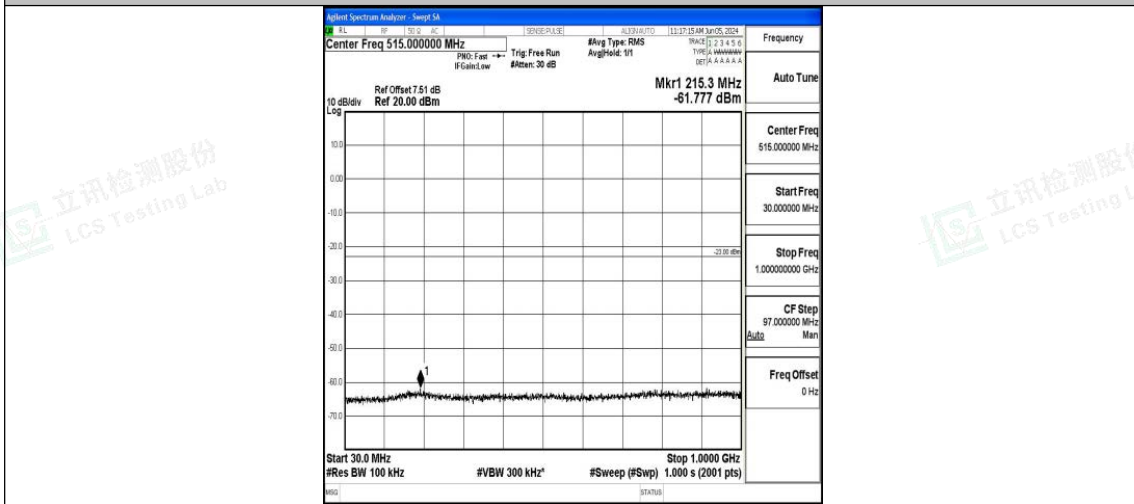

Band4_3MHz_16QAM_19965_1RB#0_3000~20000_3000~20000

Band4_3MHz_QPSK_20175_1RB#0_0.009~0.15_0.009~0.15

Band4_3MHz_QPSK_20175_1RB#0_0.15~30_0.15~30

Band4_3MHz_QPSK_20175_1RB#0_30~1000_30~1000

Band4_3MHz_QPSK_20175_1RB#0_1000~3000_1000~3000