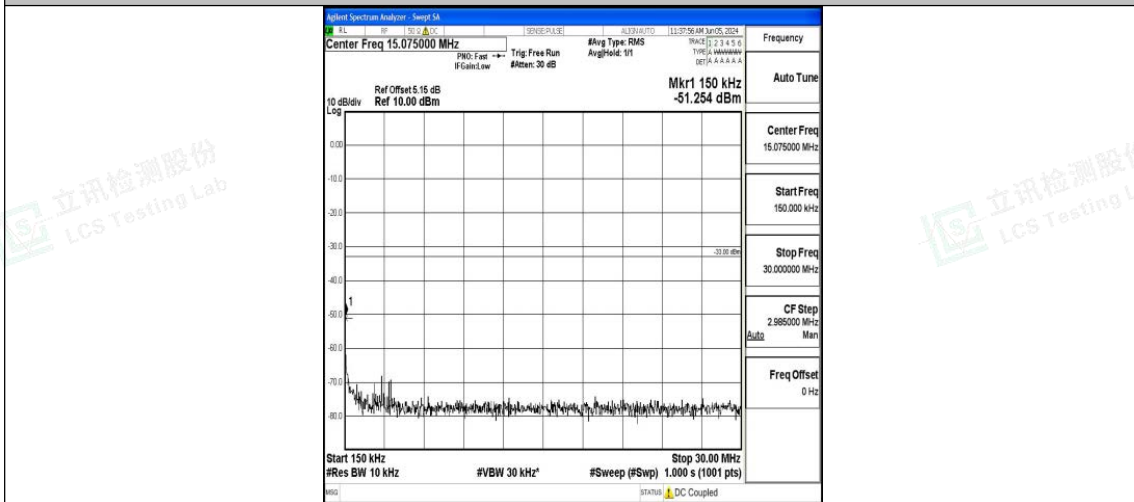

Band4_5MHz_16QAM_20175_1RB#0_30~1000_30~1000

Band4_5MHz_16QAM_20175_1RB#0_1000~3000_1000~3000

Band4_5MHz_16QAM_20175_1RB#0_3000~20000_3000~20000

Band4_5MHz_QPSK_20375_1RB#0_0.009~0.15_0.009~0.15

Band4_5MHz_QPSK_20375_1RB#0_0.15~30_0.15~30