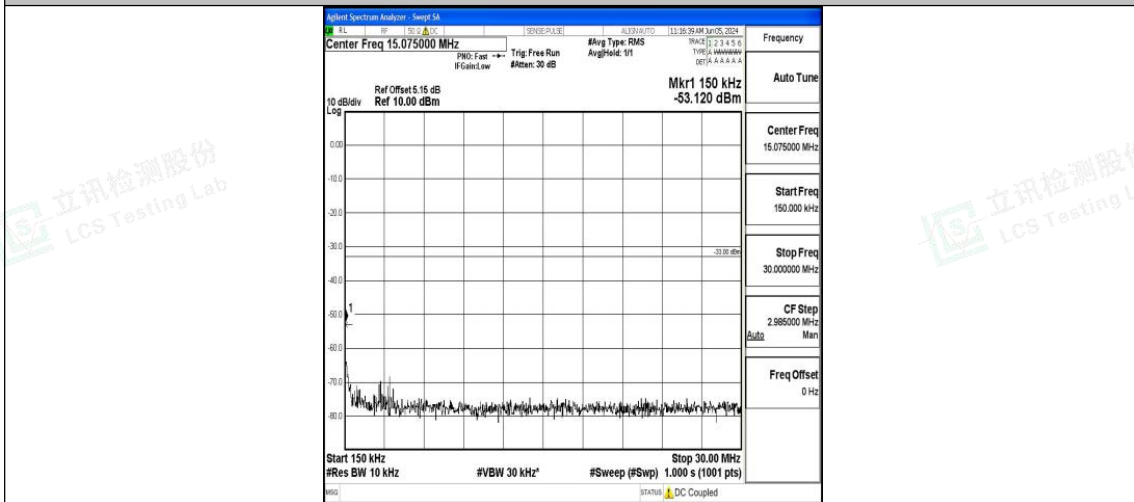

Band4_3MHz_16QAM_19965_1RB#0_0.15~30_0.15~30