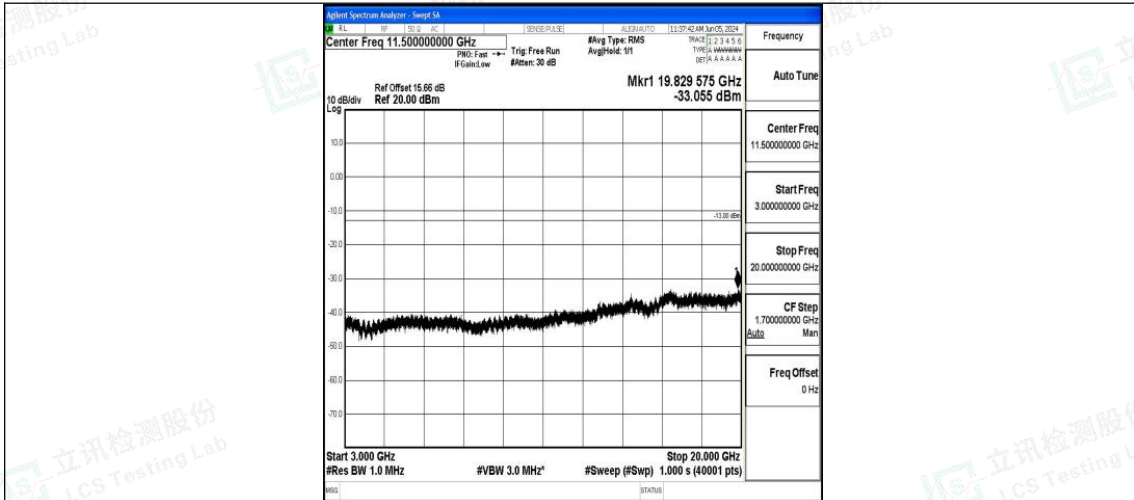

Band4_5MHz_16QAM_20175_1RB#0_3000~20000_3000~20000