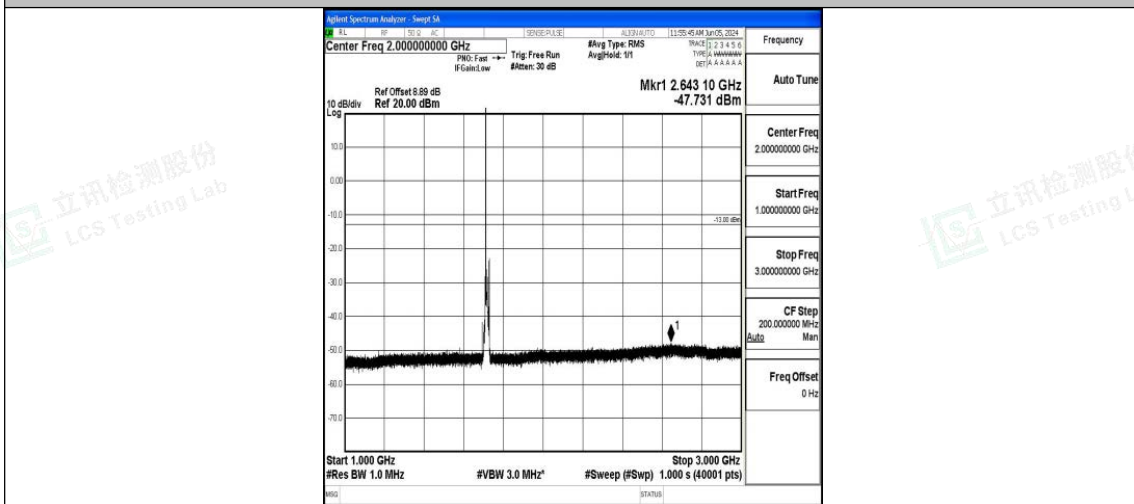

Band4_10MHz_QPSK_20000_1RB#0_1000~3000_1000~3000