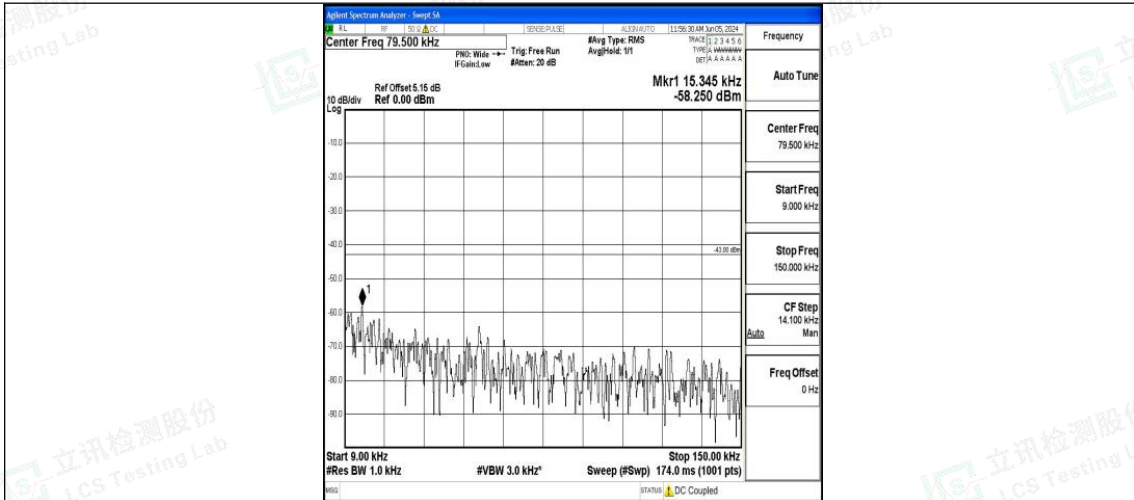

Band4_10MHz_16QAM_20000_1RB#0_30~1000_30~1000

Band4_10MHz_16QAM_20000_1RB#0_1000~3000_1000~3000

Band4_10MHz_16QAM_20000_1RB#0_3000~20000_3000~20000

Band4_10MHz_QPSK_20175_1RB#0_0.009~0.15_0.009~0.15

Band4_10MHz_QPSK_20175_1RB#0_0.15~30_0.15~30