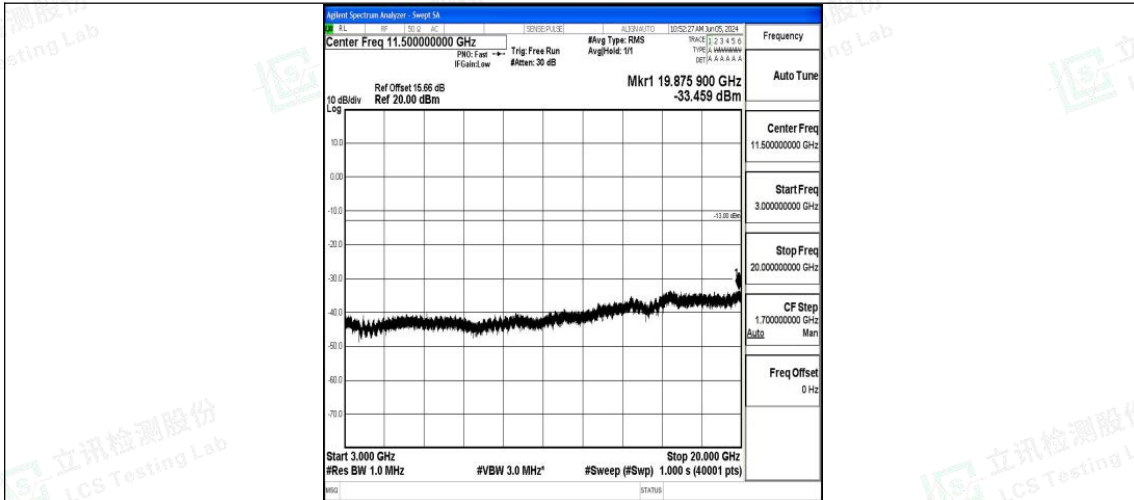

Band4_1.4MHz_QPSK_20175_1RB#0_3000~20000_3000~20000

Band4_1.4MHz_16QAM_20175_1RB#0_0.009~0.15_0.009~0.15

Band4_1.4MHz_16QAM_20175_1RB#0_0.15~30_0.15~30

Band4_1.4MHz_16QAM_20175_1RB#0_30~1000_30~1000

Band4_1.4MHz_16QAM_20175_1RB#0_1000~3000_1000~3000