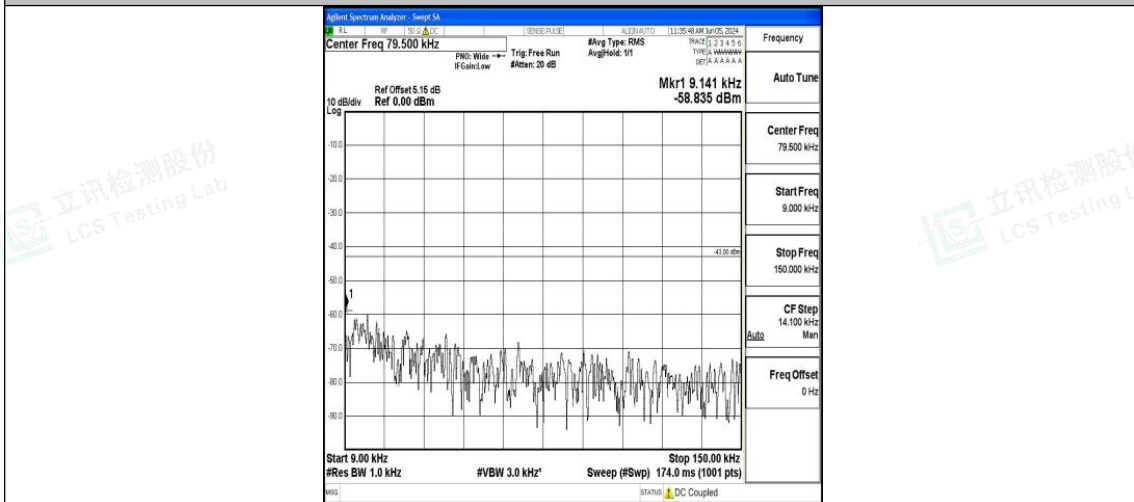

Band4_3MHz_QPSK_20385_1RB#0_3000~20000_3000~20000

Band4_3MHz_16QAM_20385_1RB#0_1000~3000_1000~3000

Band4_3MHz_16QAM_20385_1RB#0_3000~20000_3000~20000

Band4_5MHz_QPSK_19975_1RB#0_0.009~0.15_0.009~0.15

Band4_5MHz_QPSK_19975_1RB#0_0.15~30_0.15~30