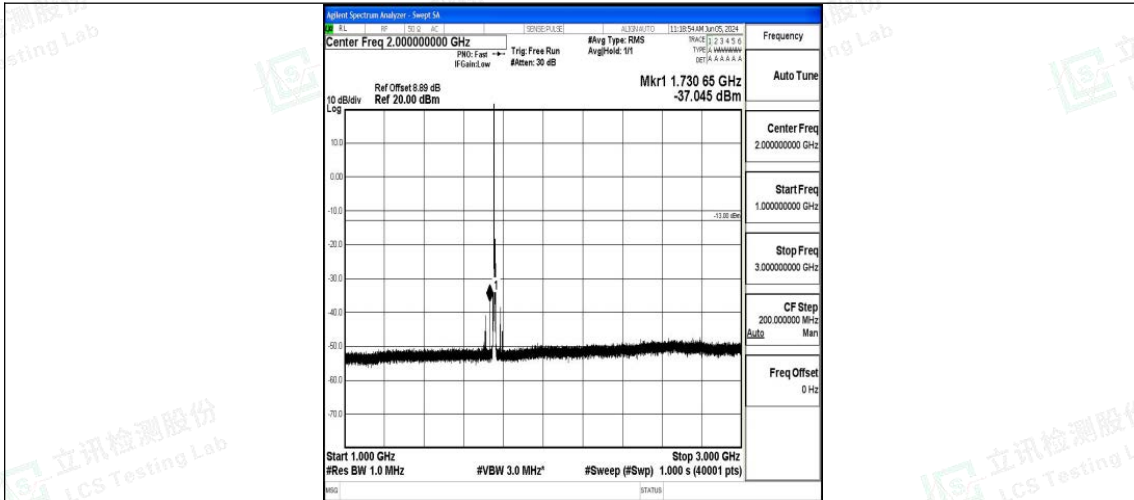

Band4_3MHz_16QAM_20385_1RB#0_1000~3000_1000~3000