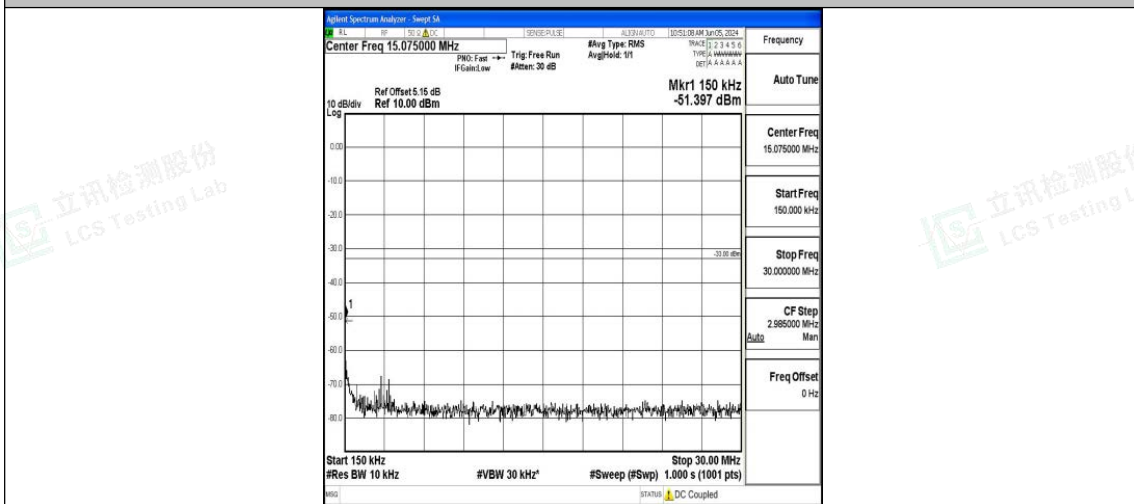

Band4_1.4MHz_16QAM_19957_1RB#0_0.15~30_0.15~30