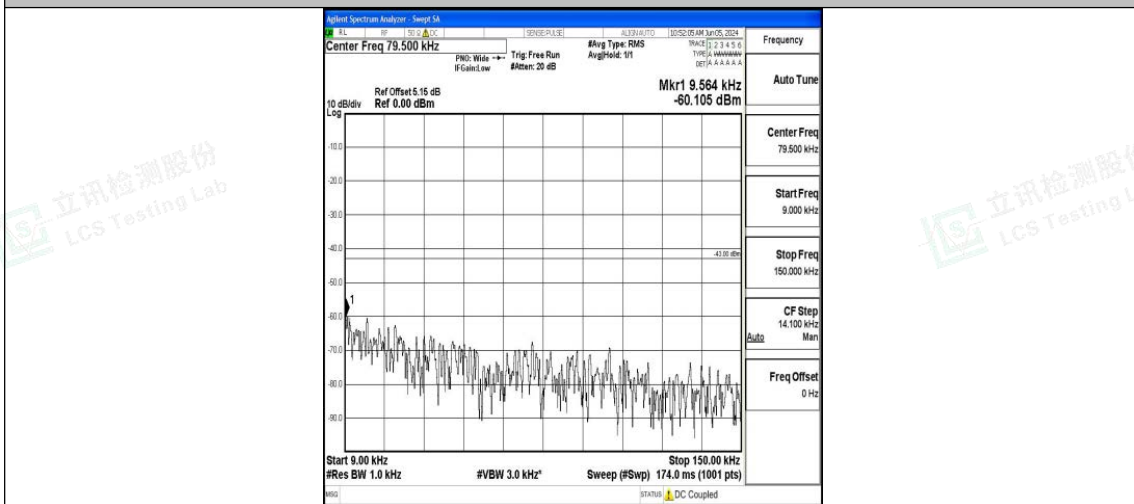

Band4_1.4MHz_16QAM_20175_1RB#0_0.009~0.15_0.009~0.15