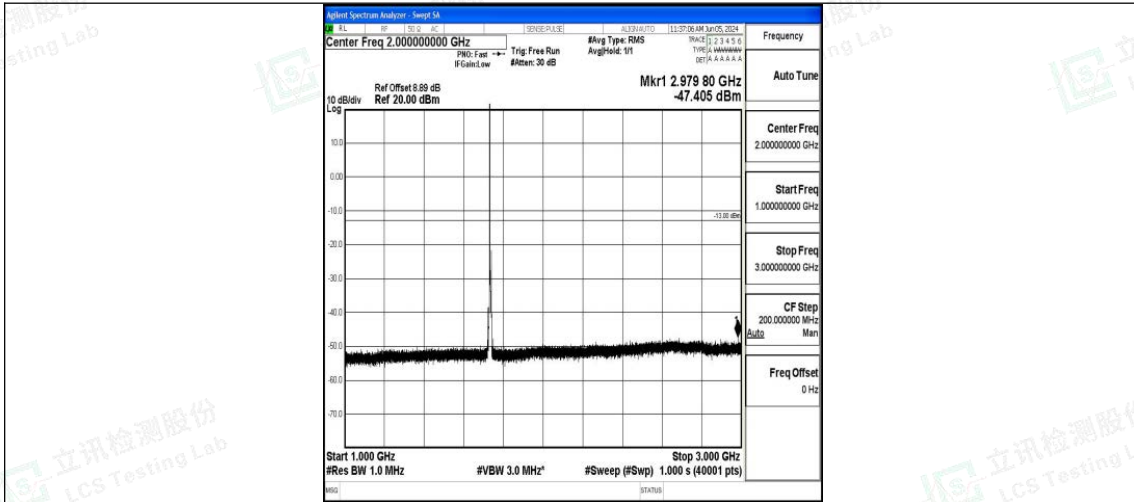

Band4_5MHz_QPSK_20175_1RB#0_1000~3000_1000~3000