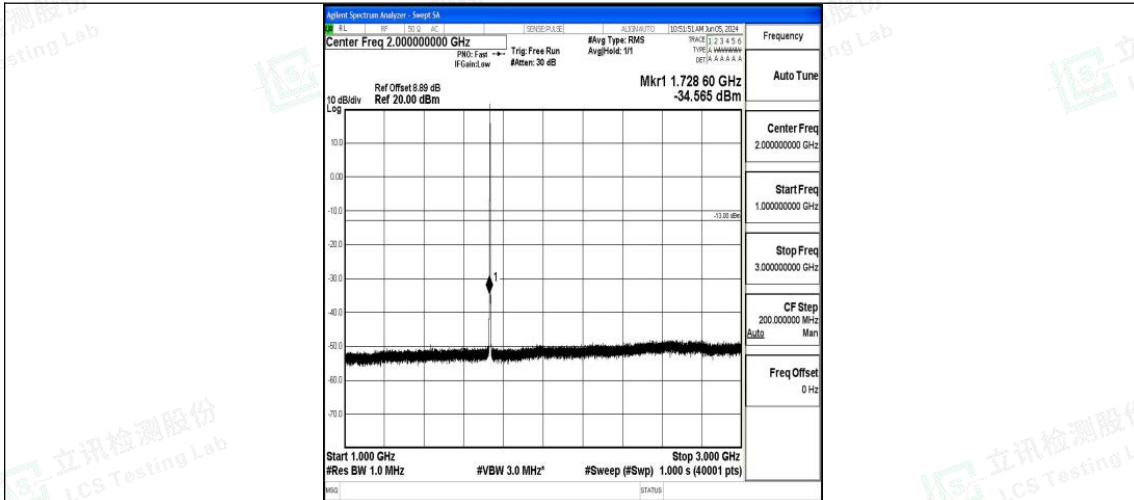

Band4_1.4MHz_16QAM_19957_1RB#0_3000~20000_3000~20000

Band4_1.4MHz_QPSK_20175_1RB#0_0.009~0.15_0.009~0.15

Band4_1.4MHz_QPSK_20175_1RB#0_0.15~30_0.15~30

Band4_1.4MHz_QPSK_20175_1RB#0_30~1000_30~1000

Band4_1.4MHz_QPSK_20175_1RB#0_1000~3000_1000~3000