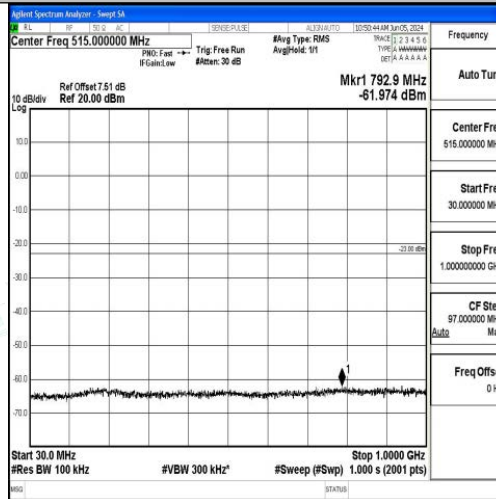

Test Graphs

Band4_1.4MHz_QPSK_19957_1RB#0_0.009~0.15_0.009~0.15

Band4_1.4MHz_QPSK_19957_1RB#0_0.15~30_0.15~30

Band4_1.4MHz_QPSK_19957_1RB#0_30~1000_30~1000

Band4_1.4MHz_QPSK_19957_1RB#0_1000~3000_1000~3000