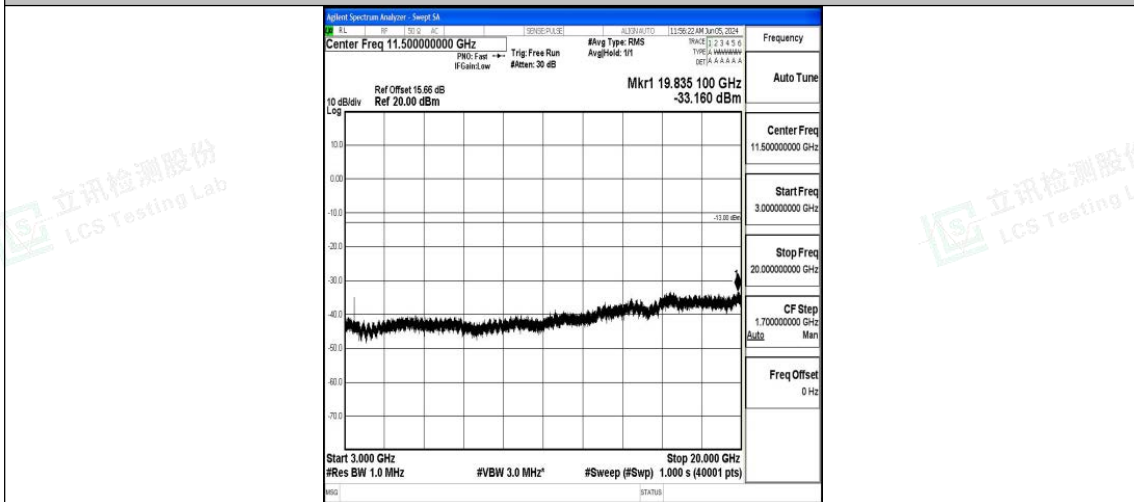

Band4_10MHz_16QAM_20000_1RB#0_3000~20000_3000~20000