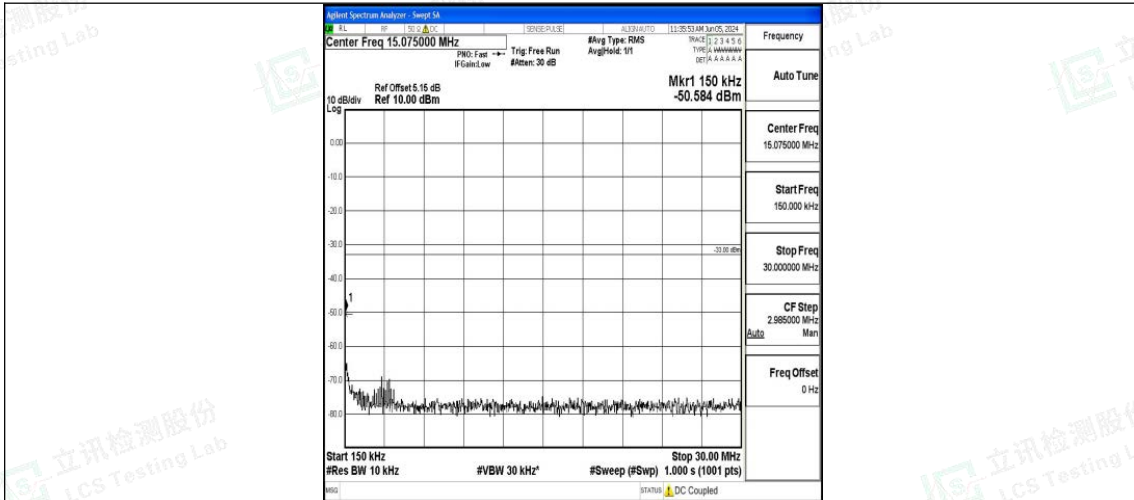

Band4_3MHz_QPSK_20385_1RB#0_3000~20000_3000~20000

Band4_3MHz_16QAM_20385_1RB#0_1000~3000_1000~3000

Band4_3MHz_16QAM_20385_1RB#0_3000~20000_3000~20000

Band4_5MHz_QPSK_19975_1RB#0_0.009~0.15_0.009~0.15

Band4_5MHz_QPSK_19975_1RB#0_0.15~30_0.15~30