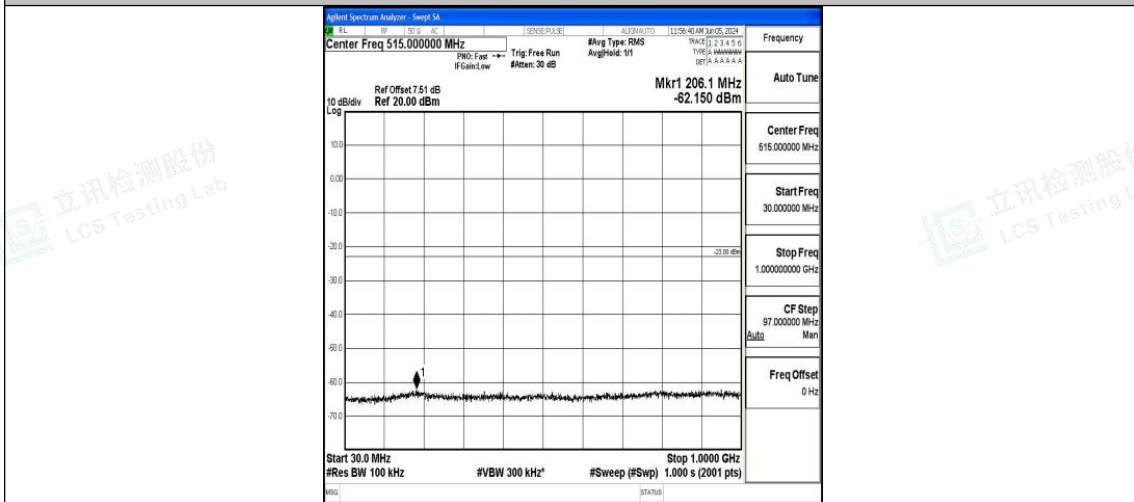

Band4_10MHz_16QAM_20000_1RB#0_30~1000_30~1000

Band4_10MHz_16QAM_20000_1RB#0_1000~3000_1000~3000

Band4_10MHz_16QAM_20000_1RB#0_3000~20000_3000~20000

Band4_10MHz_QPSK_20175_1RB#0_0.009~0.15_0.009~0.15

Band4_10MHz_QPSK_20175_1RB#0_0.15~30_0.15~30