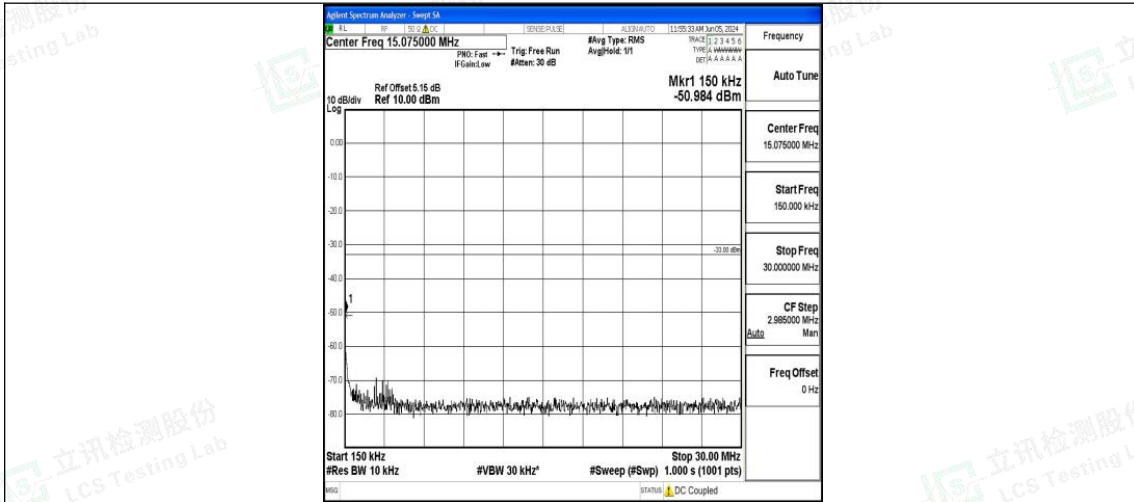

Band4_5MHz_16QAM_20375_1RB#0_30~1000_30~1000

Band4_5MHz_16QAM_20375_1RB#0_1000~3000_1000~3000

Band4_5MHz_16QAM_20375_1RB#0_3000~20000_3000~20000

Band4_10MHz_QPSK_20000_1RB#0_0.009~0.15_0.009~0.15

Band4_10MHz_QPSK_20000_1RB#0_0.15~30_0.15~30