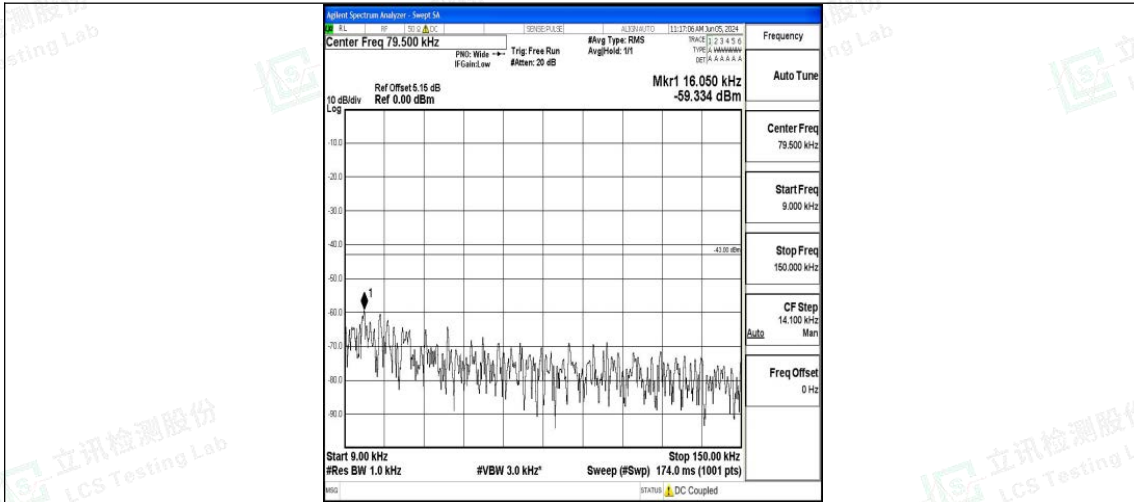

Band4_3MHz_QPSK_20175_1RB#0_0.009~0.15_0.009~0.15