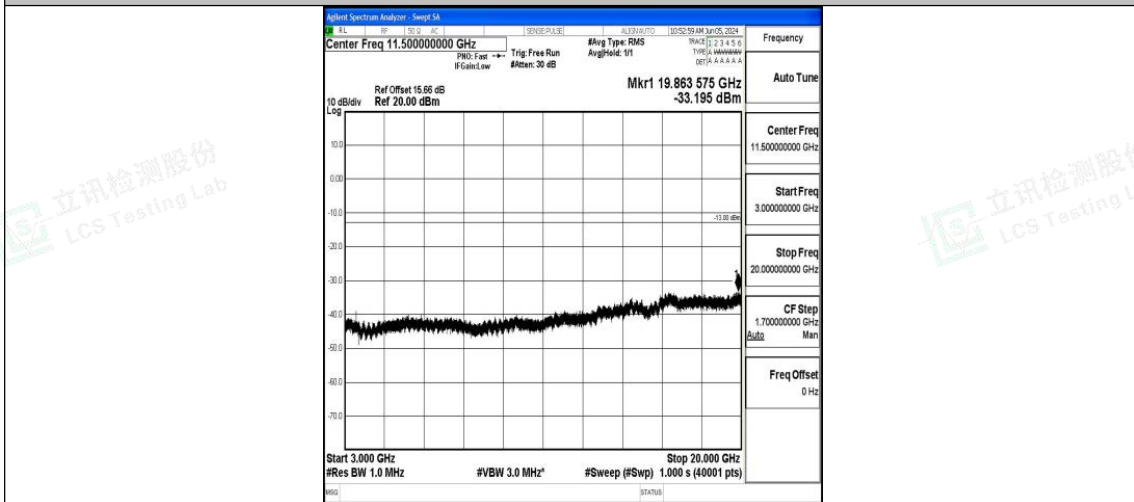

Band4_1.4MHz_16QAM_20175_1RB#0_3000~20000_3000~20000

Band4_1.4MHz_QPSK_20393_1RB#0_0.009~0.15_0.009~0.15

Band4_1.4MHz_QPSK_20393_1RB#0_0.15~30_0.15~30

Band4_1.4MHz_QPSK_20393_1RB#0_30~1000_30~1000

Band4_1.4MHz_QPSK_20393_1RB#0_1000~3000_1000~3000