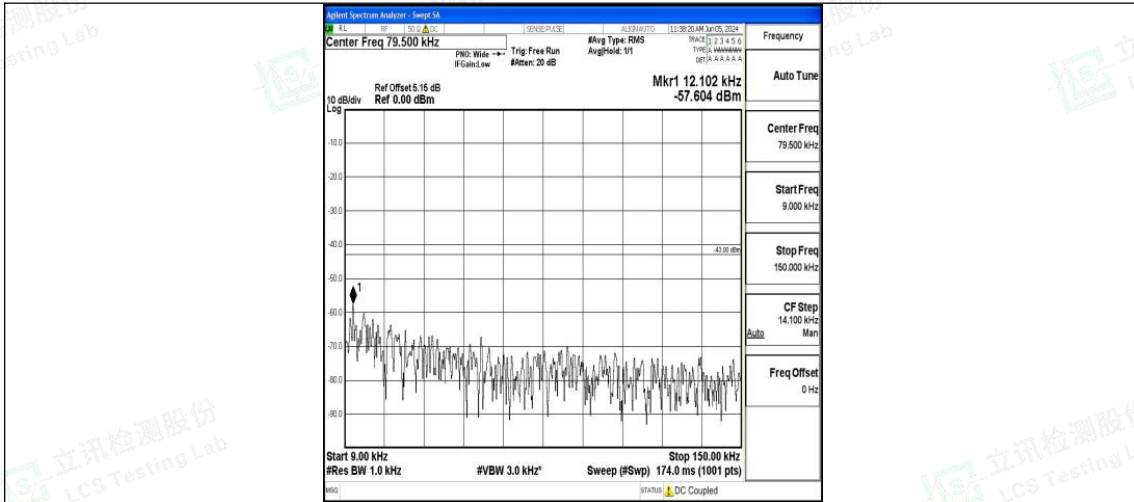

Band4_5MHz_QPSK_20375_1RB#0_30~1000_30~1000

Band4_5MHz_QPSK_20375_1RB#0_1000~3000_1000~3000

Band4_5MHz_QPSK_20375_1RB#0_3000~20000_3000~20000

Band4_5MHz_16QAM_20375_1RB#0_0.009~0.15_0.009~0.15

Band4_5MHz_16QAM_20375_1RB#0_0.15~30_0.15~30