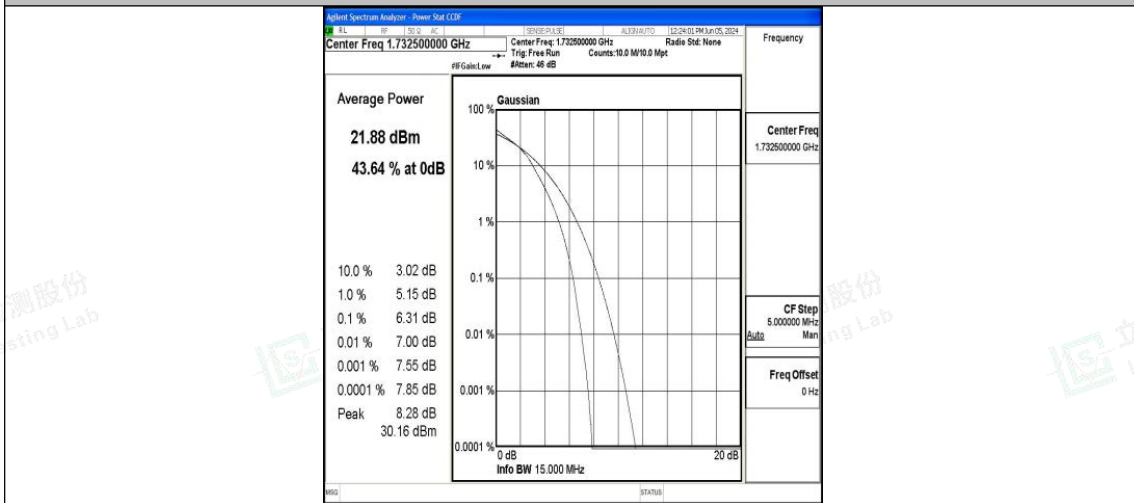

Band4-15MHz-16QAM-20175-75RB#0-PASS