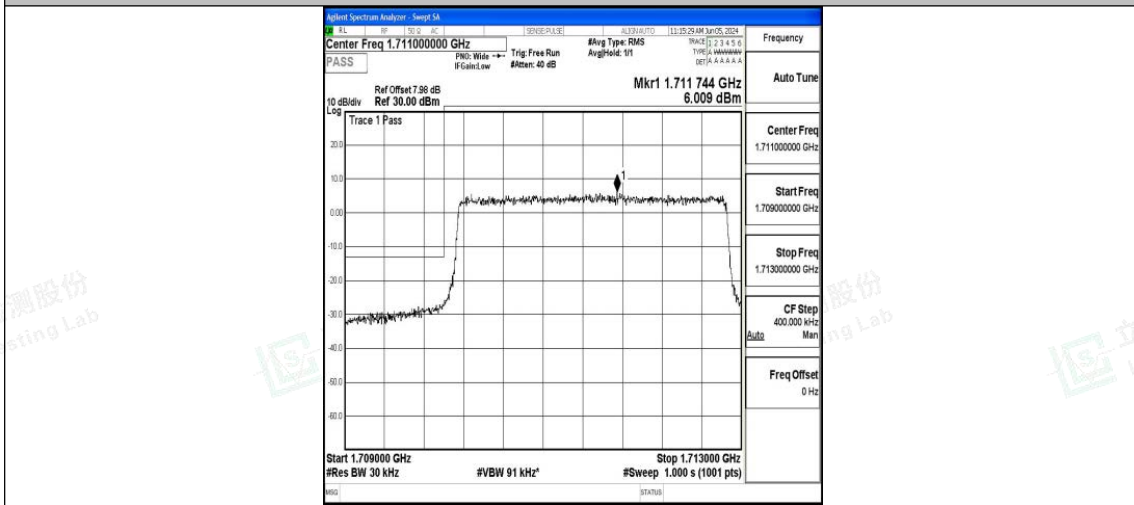

Test Graphs

Band4_1.4MHz_QPSK_19957_6RB#0

Band4_1.4MHz_16QAM_19957_6RB#0

Band4_1.4MHz_QPSK_20393_6RB#0

Band4_1.4MHz_16QAM_20393_6RB#0

Band4_3MHz_QPSK_19965_15RB#0

Band4_3MHz_16QAM_19965_15RB#0

Band4_3MHz_QPSK_20385_15RB#0