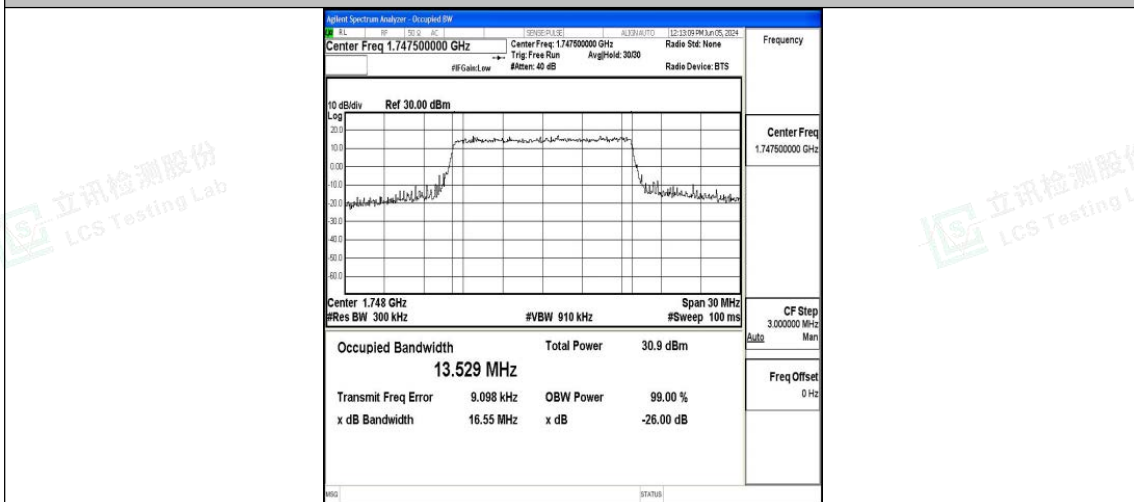

Band4-15MHz-QPSK-20025-75RB#0-PASS

Band4-15MHz-16QAM-20025-75RB#0-PASS

Band4-15MHz-QPSK-20175-75RB#0-PASS

Band4-15MHz-16QAM-20175-75RB#0-PASS

Band4-15MHz-QPSK-20325-75RB#0-PASS

Band4-15MHz-16QAM-20325-75RB#0-PASS