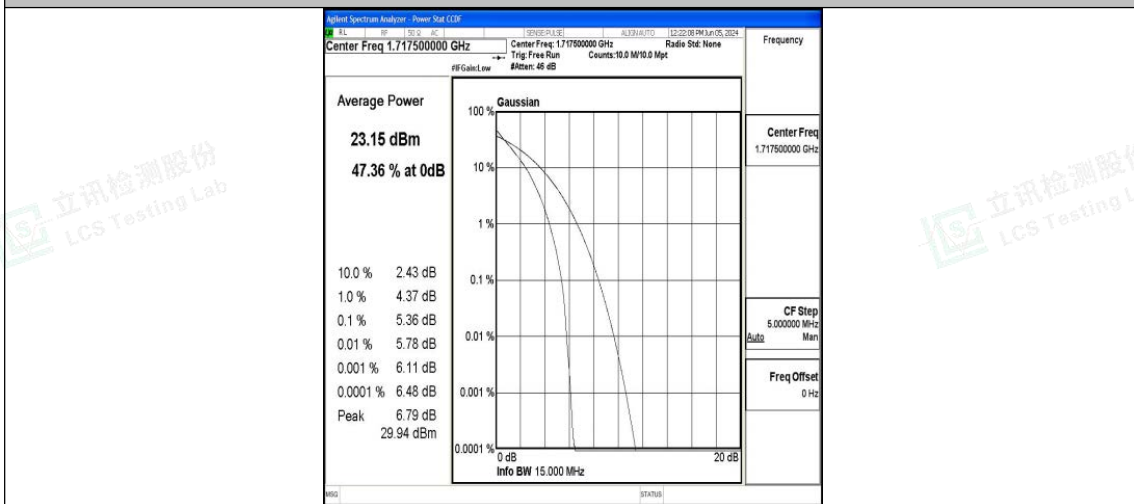

Band4-15MHz-16QAM-20025-1RB#0-PASS

Band4-15MHz-QPSK-20025-75RB#0-PASS