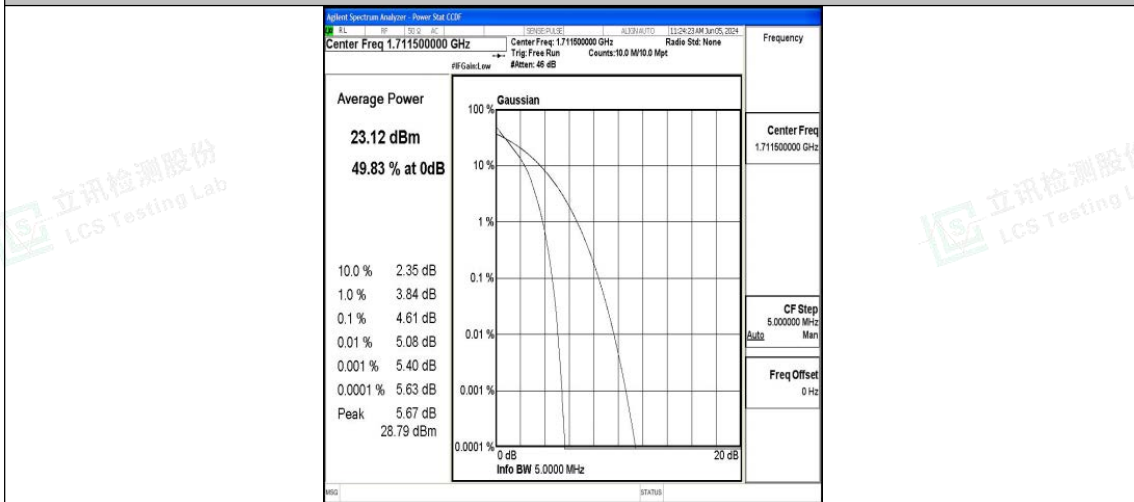

Band4-3MHz-16QAM-19965-1RB#0-PASS

Band4-3MHz-QPSK-19965-15RB#0-PASS