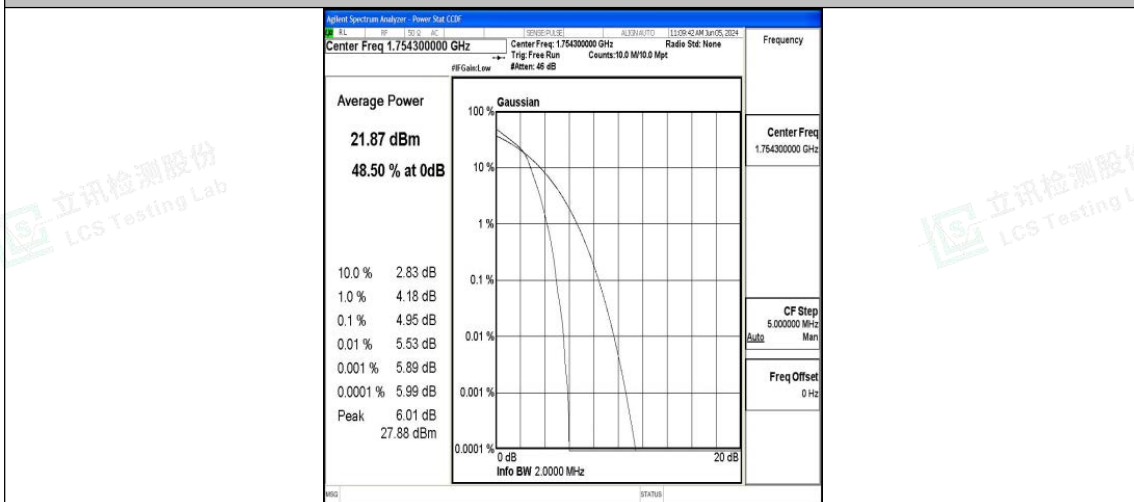

Band4-1.4MHz-QPSK-20175-6RB#0-PASS

Band4-1.4MHz-16QAM-20175-6RB#0-PASS

Band4-1.4MHz-QPSK-20393-1RB#0-PASS

Band4-1.4MHz-16QAM-20393-1RB#0-PASS

Band4-1.4MHz-QPSK-20393-6RB#0-PASS

Band4-1.4MHz-16QAM-20393-6RB#0-PASS