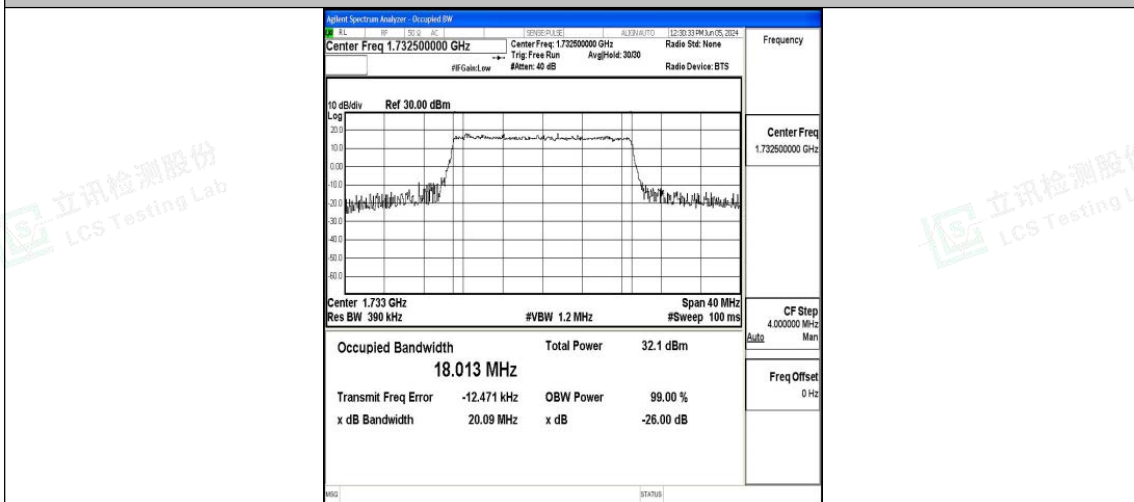

Band4-20MHz-QPSK-20175-100RB#0-PASS