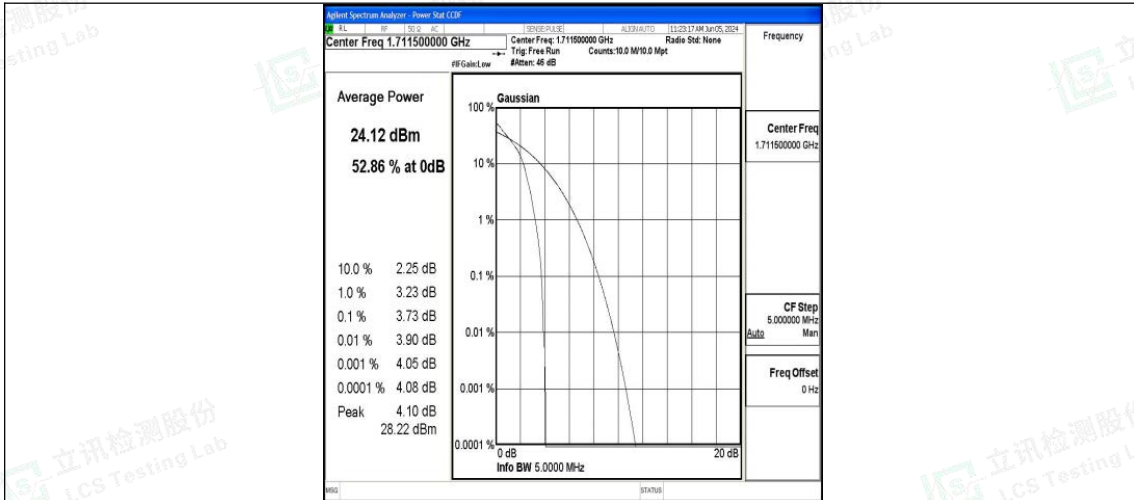

Band4-1.4MHz-QPSK-20175-6RB#0-PASS

Band4-1.4MHz-16QAM-20175-6RB#0-PASS

Band4-1.4MHz-QPSK-20393-1RB#0-PASS

Band4-1.4MHz-16QAM-20393-1RB#0-PASS

Band4-1.4MHz-QPSK-20393-6RB#0-PASS

Band4-1.4MHz-16QAM-20393-6RB#0-PASS