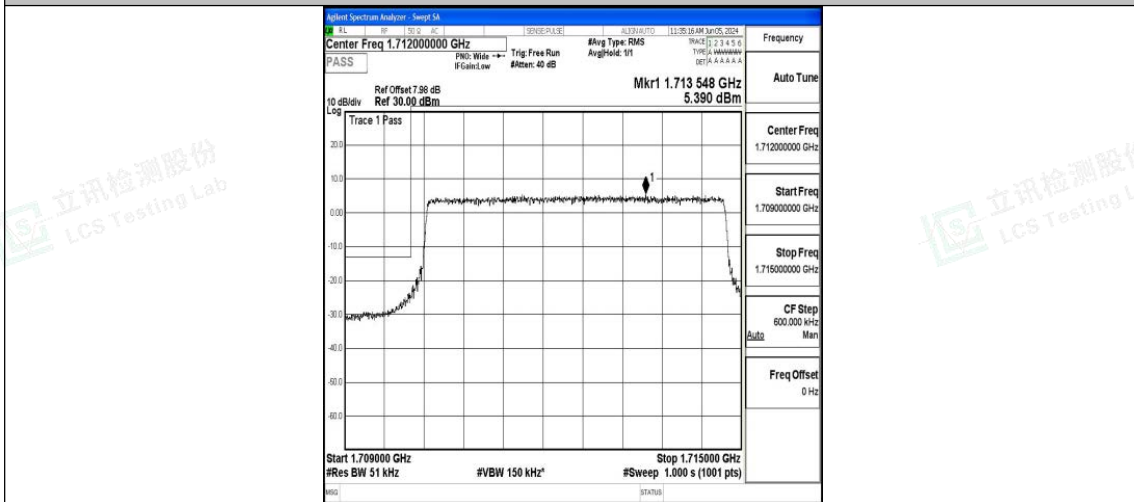

Band4_5MHz_QPSK_19975_25RB#0