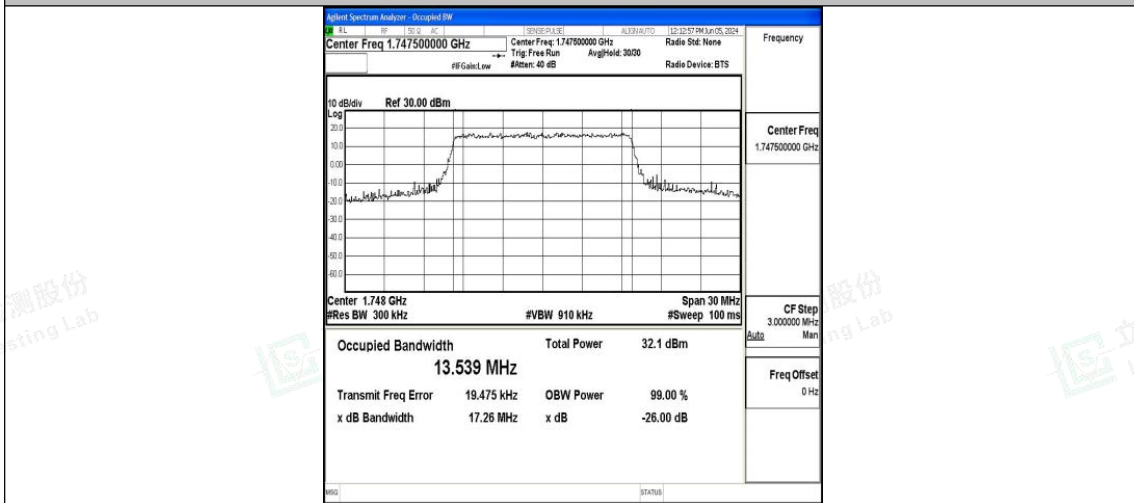

Band4-15MHz-QPSK-20025-75RB#0-PASS

Band4-15MHz-16QAM-20025-75RB#0-PASS

Band4-15MHz-QPSK-20175-75RB#0-PASS

Band4-15MHz-16QAM-20175-75RB#0-PASS

Band4-15MHz-QPSK-20325-75RB#0-PASS

Band4-15MHz-16QAM-20325-75RB#0-PASS