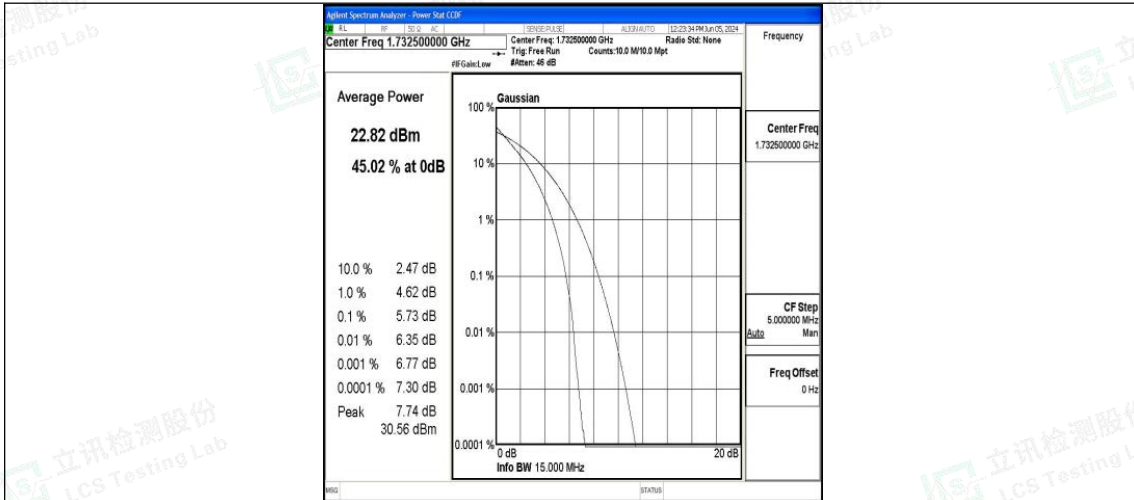

Band4-15MHz-QPSK-20025-1RB#0-PASS

Band4-15MHz-16QAM-20025-1RB#0-PASS

Band4-15MHz-QPSK-20025-75RB#0-PASS

Band4-15MHz-16QAM-20025-75RB#0-PASS

Band4-15MHz-QPSK-20175-1RB#0-PASS

Band4-15MHz-16QAM-20175-1RB#0-PASS