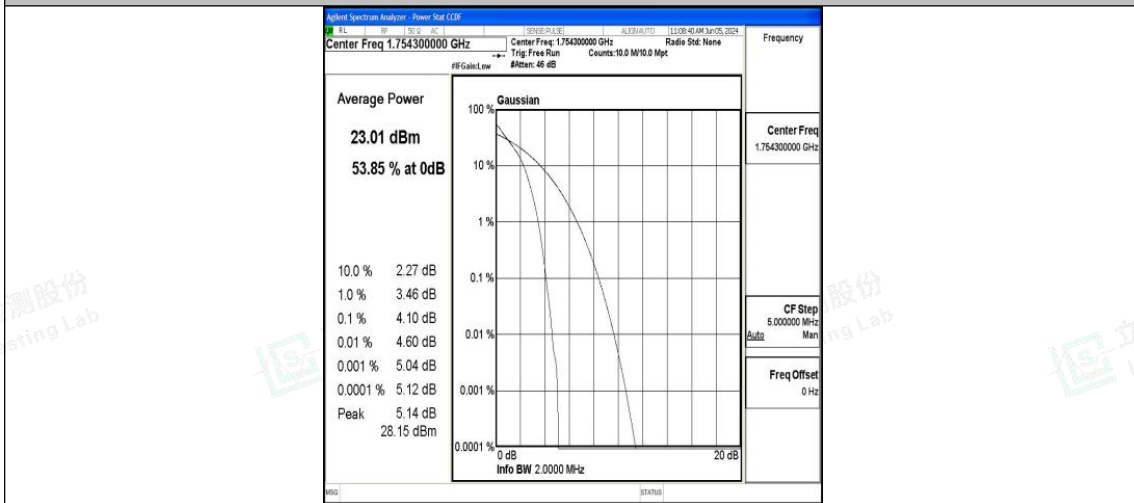

Band4-1.4MHz-QPSK-20175-6RB#0-PASS

Band4-1.4MHz-16QAM-20175-6RB#0-PASS

Band4-1.4MHz-QPSK-20393-1RB#0-PASS

Band4-1.4MHz-16QAM-20393-1RB#0-PASS

Band4-1.4MHz-QPSK-20393-6RB#0-PASS

Band4-1.4MHz-16QAM-20393-6RB#0-PASS