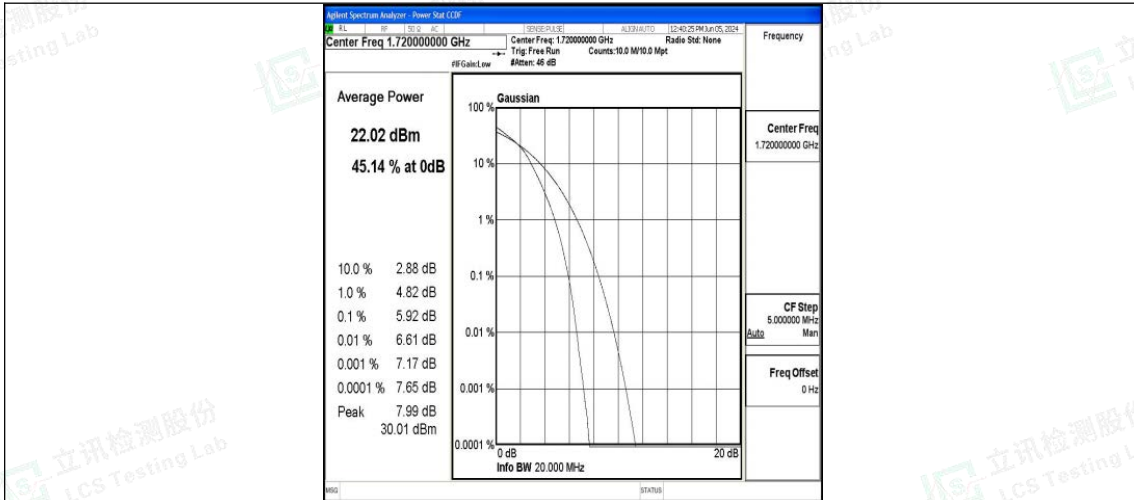

Band4-15MHz-QPSK-20175-75RB#0-PASS

Band4-15MHz-16QAM-20175-75RB#0-PASS

Band4-15MHz-QPSK-20325-1RB#0-PASS

Band4-15MHz-16QAM-20325-1RB#0-PASS

Band4-15MHz-QPSK-20325-75RB#0-PASS

Band4-15MHz-16QAM-20325-75RB#0-PASS