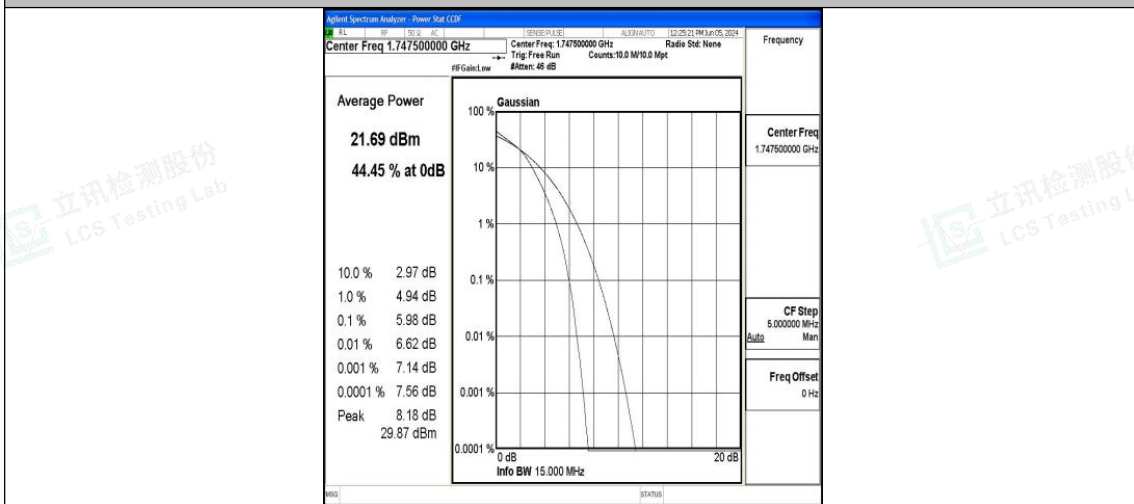

Band4-15MHz-QPSK-20175-75RB#0-PASS

Band4-15MHz-16QAM-20175-75RB#0-PASS

Band4-15MHz-QPSK-20325-1RB#0-PASS

Band4-15MHz-16QAM-20325-1RB#0-PASS

Band4-15MHz-QPSK-20325-75RB#0-PASS

Band4-15MHz-16QAM-20325-75RB#0-PASS