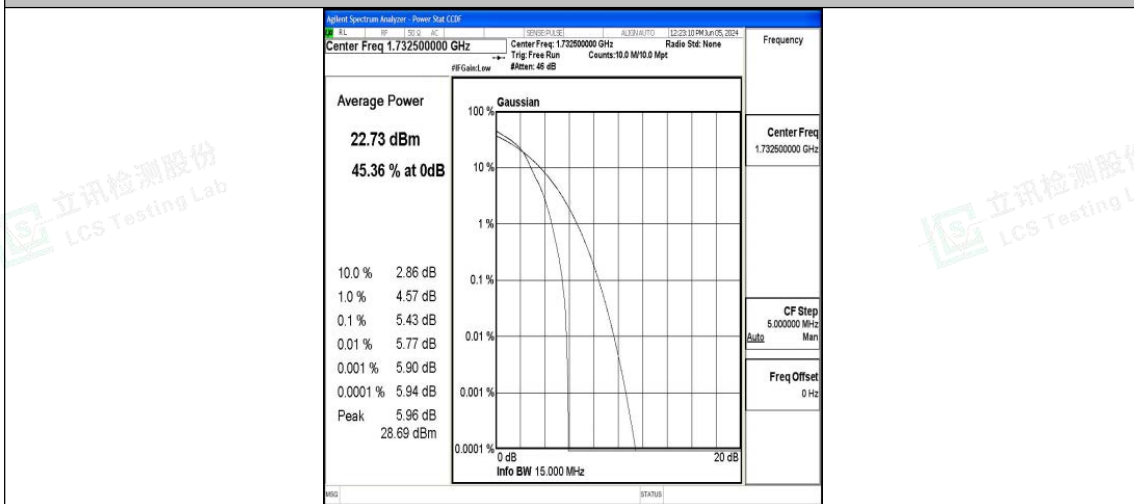

Band4-15MHz-QPSK-20025-1RB#0-PASS

Band4-15MHz-16QAM-20025-1RB#0-PASS

Band4-15MHz-QPSK-20025-75RB#0-PASS

Band4-15MHz-16QAM-20025-75RB#0-PASS

Band4-15MHz-QPSK-20175-1RB#0-PASS

Band4-15MHz-16QAM-20175-1RB#0-PASS