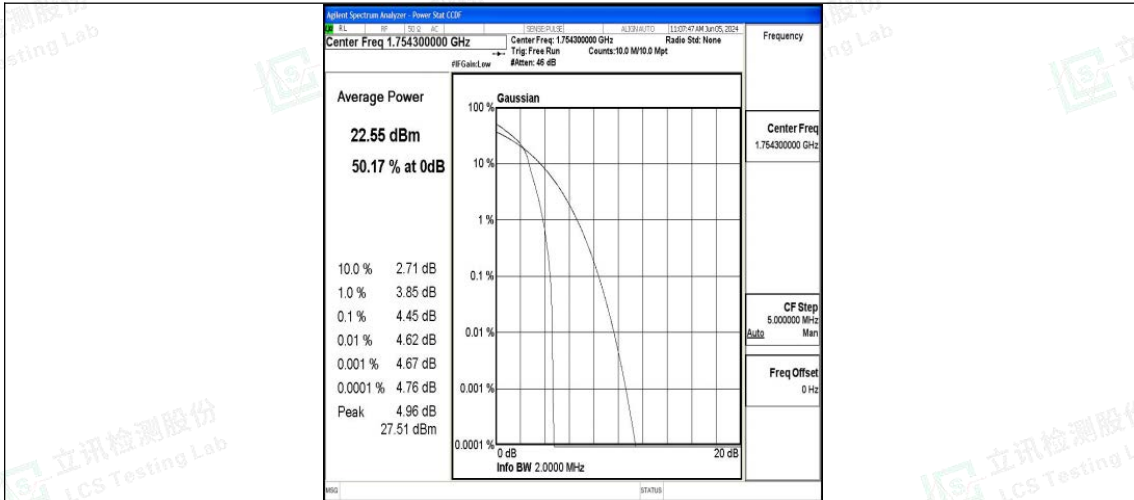

Band4-1.4MHz-QPSK-20175-6RB#0-PASS

Band4-1.4MHz-16QAM-20175-6RB#0-PASS

Band4-1.4MHz-QPSK-20393-1RB#0-PASS

Band4-1.4MHz-16QAM-20393-1RB#0-PASS

Band4-1.4MHz-QPSK-20393-6RB#0-PASS

Band4-1.4MHz-16QAM-20393-6RB#0-PASS