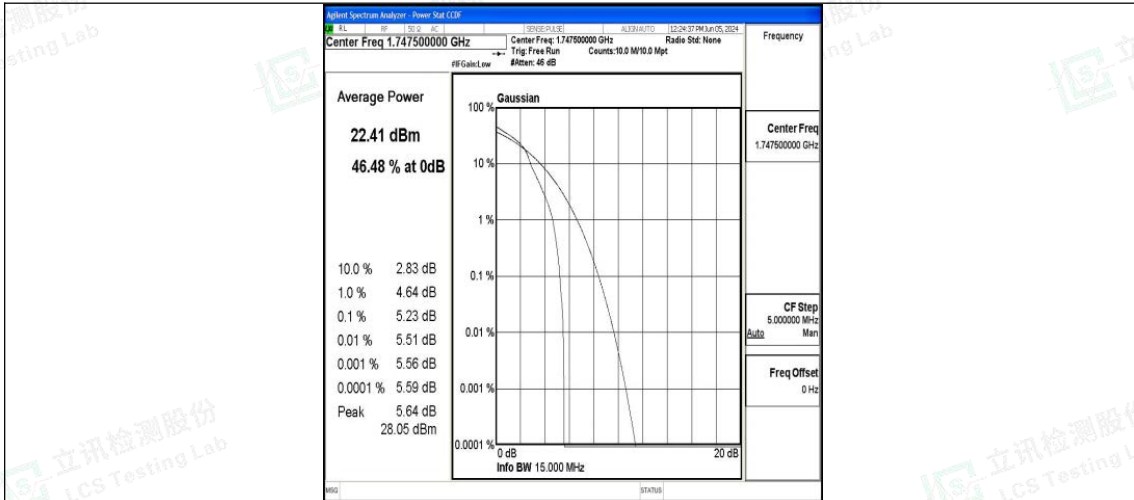

Band4-15MHz-QPSK-20175-75RB#0-PASS

Band4-15MHz-16QAM-20175-75RB#0-PASS

Band4-15MHz-QPSK-20325-1RB#0-PASS

Band4-15MHz-16QAM-20325-1RB#0-PASS

Band4-15MHz-QPSK-20325-75RB#0-PASS

Band4-15MHz-16QAM-20325-75RB#0-PASS