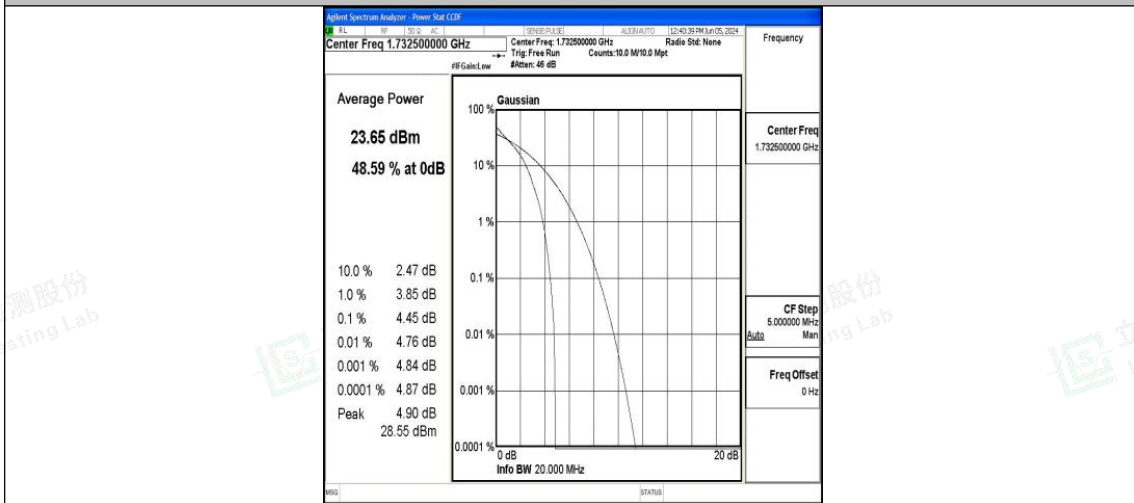

Band4-20MHz-QPSK-20175-1RB#0-PASS