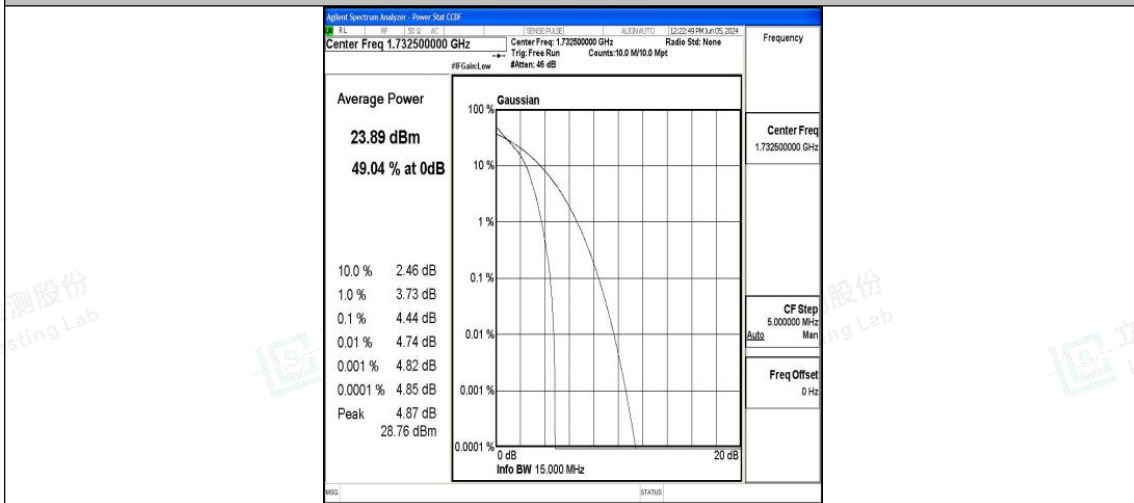

Band4-15MHz-QPSK-20025-1RB#0-PASS

Band4-15MHz-16QAM-20025-1RB#0-PASS

Band4-15MHz-QPSK-20025-75RB#0-PASS

Band4-15MHz-16QAM-20025-75RB#0-PASS

Band4-15MHz-QPSK-20175-1RB#0-PASS

Band4-15MHz-16QAM-20175-1RB#0-PASS