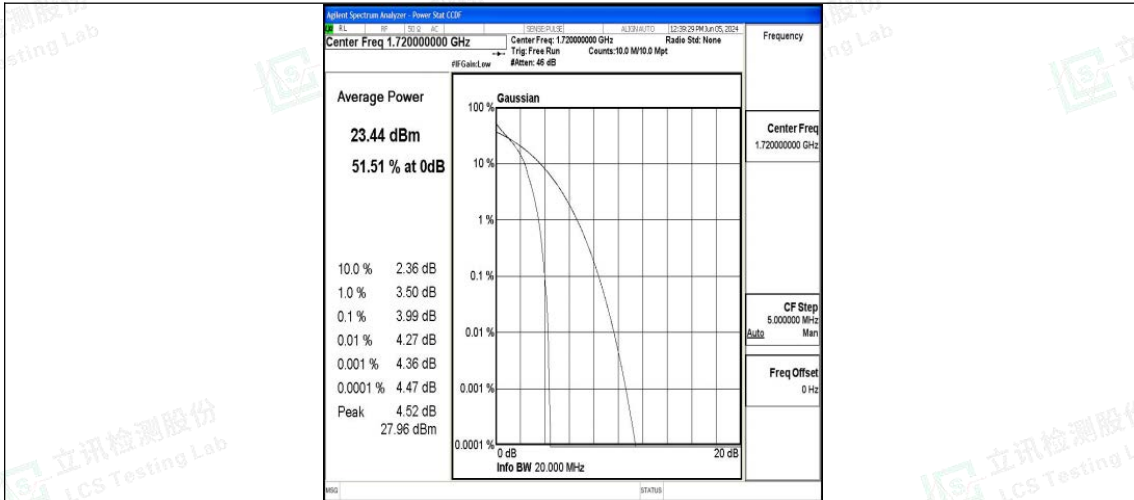

Band4-15MHz-QPSK-20175-75RB#0-PASS

Band4-15MHz-16QAM-20175-75RB#0-PASS

Band4-15MHz-QPSK-20325-1RB#0-PASS

Band4-15MHz-16QAM-20325-1RB#0-PASS

Band4-15MHz-QPSK-20325-75RB#0-PASS

Band4-15MHz-16QAM-20325-75RB#0-PASS