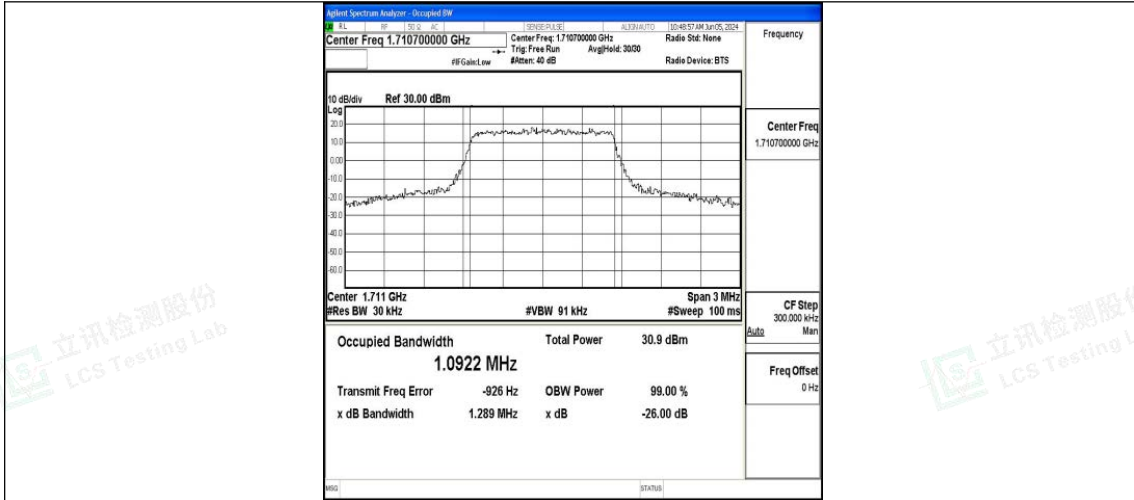

Test Graphs

Band4-1.4MHz-QPSK-19957-6RB#0-PASS