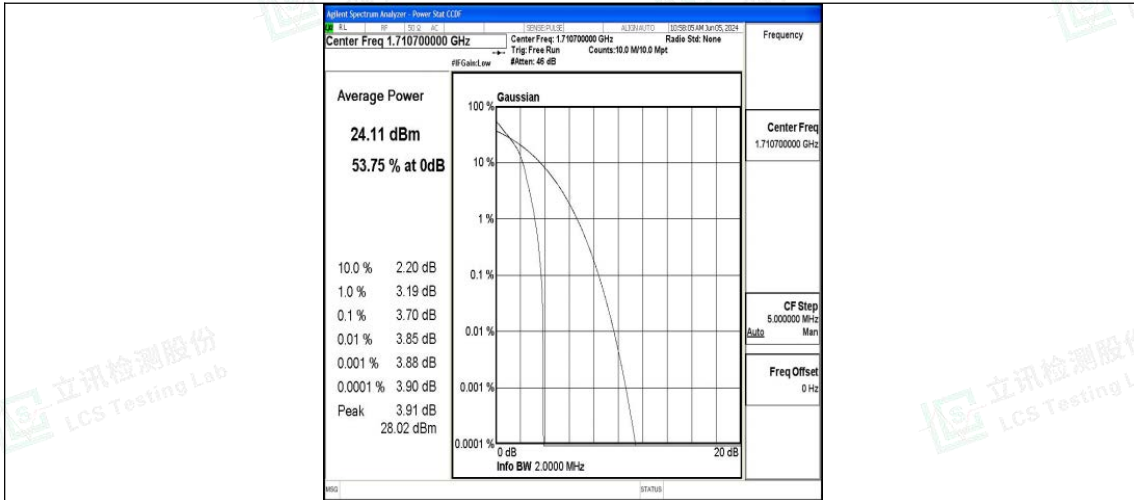

Test Graphs

Band4-1.4MHz-QPSK-19957-1RB#0-PASS