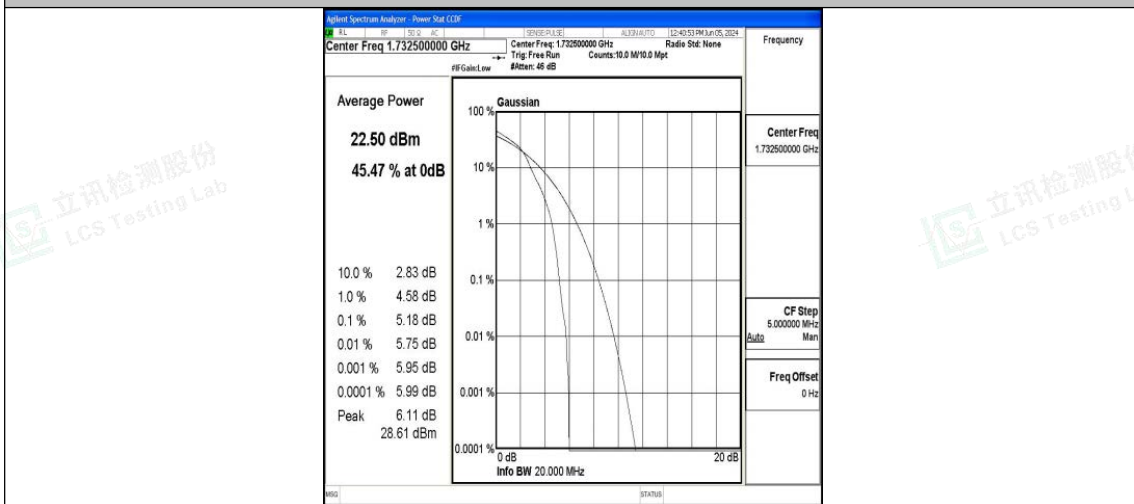

Band4-20MHz-16QAM-20175-1RB#0-PASS