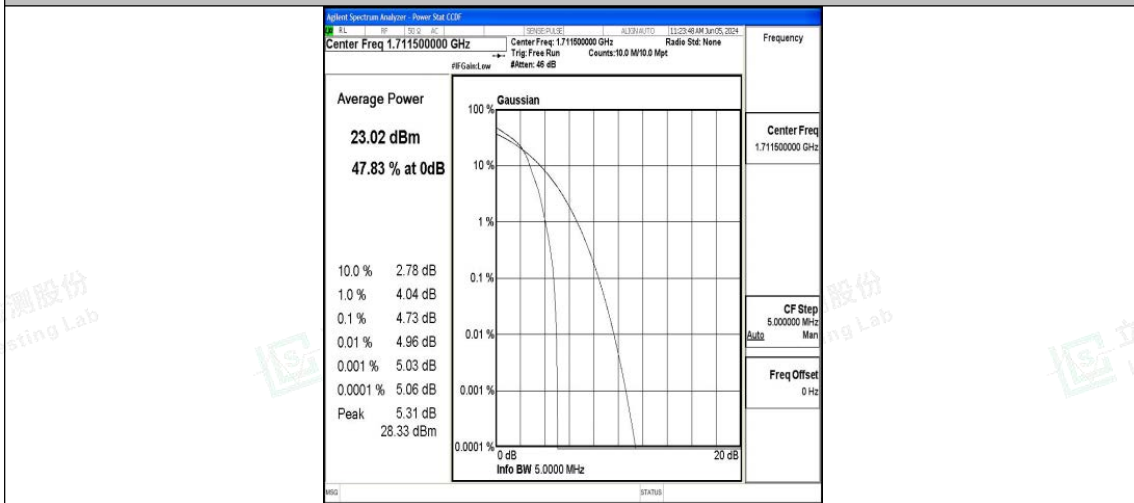

Band4-3MHz-QPSK-19965-1RB#0-PASS