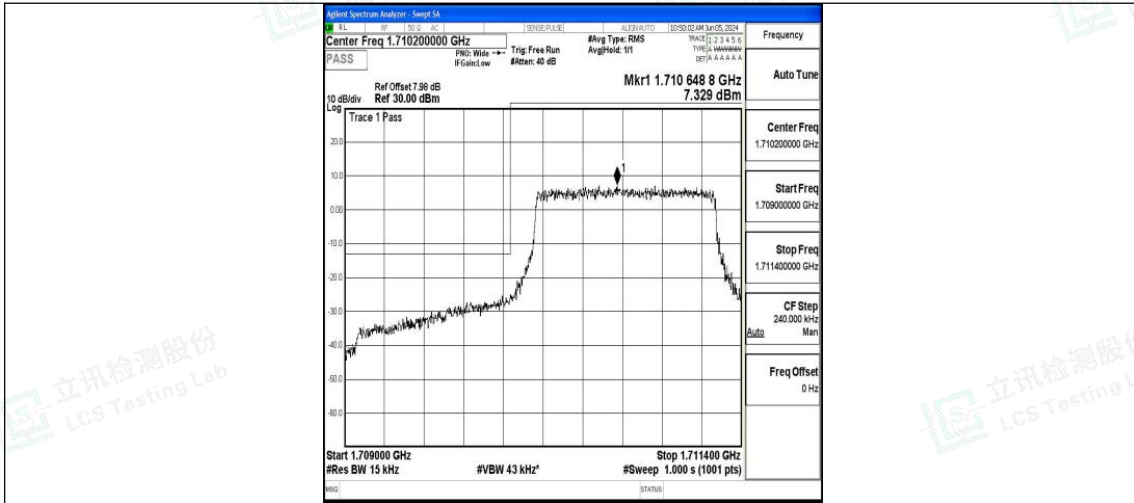

Test Graphs

Band4_1.4MHz_QPSK_19957_6RB#0