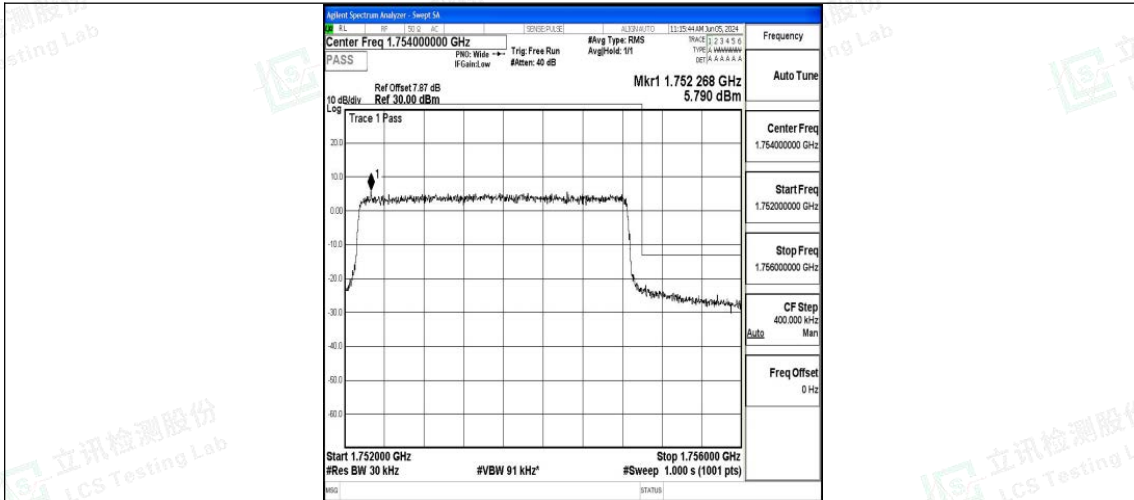

Test Graphs

Band4_1.4MHz_QPSK_19957_6RB#0

Band4_1.4MHz_16QAM_19957_6RB#0

Band4_1.4MHz_QPSK_20393_6RB#0

Band4_1.4MHz_16QAM_20393_6RB#0

Band4_3MHz_QPSK_19965_15RB#0

Band4_3MHz_16QAM_19965_15RB#0

Band4_3MHz_QPSK_20385_15RB#0