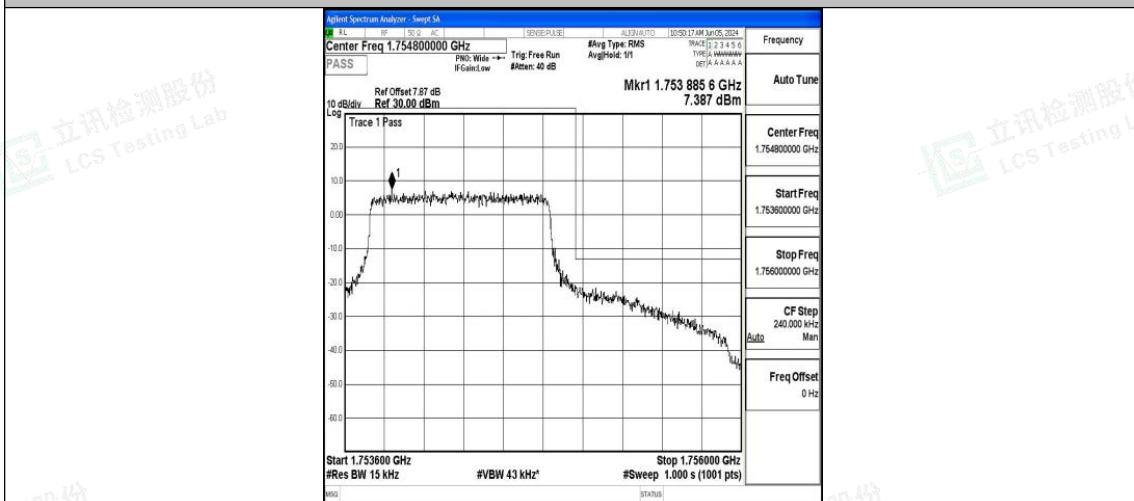

Band4_1.4MHz_QPSK_20393_6RB#0