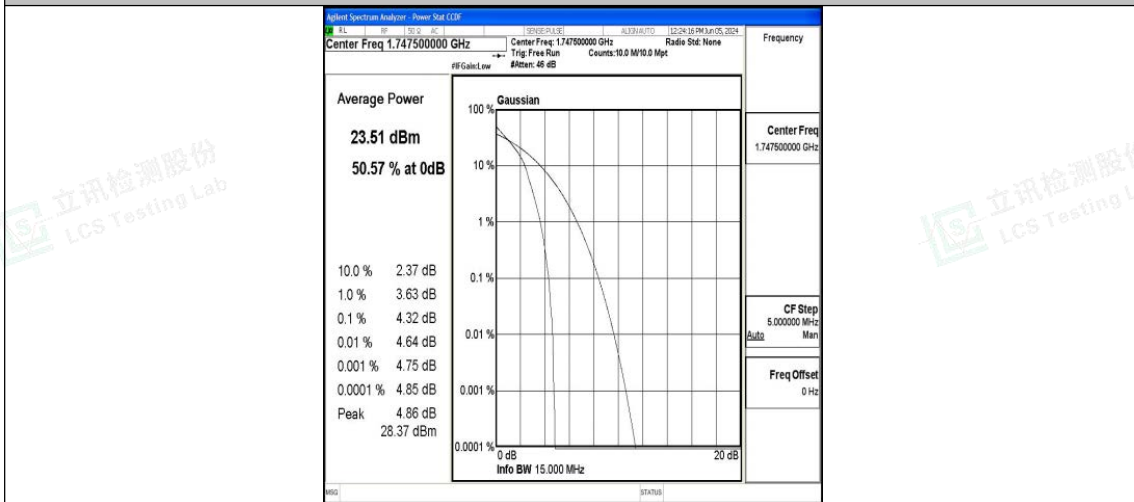

Band4-15MHz-QPSK-20325-1RB#0-PASS