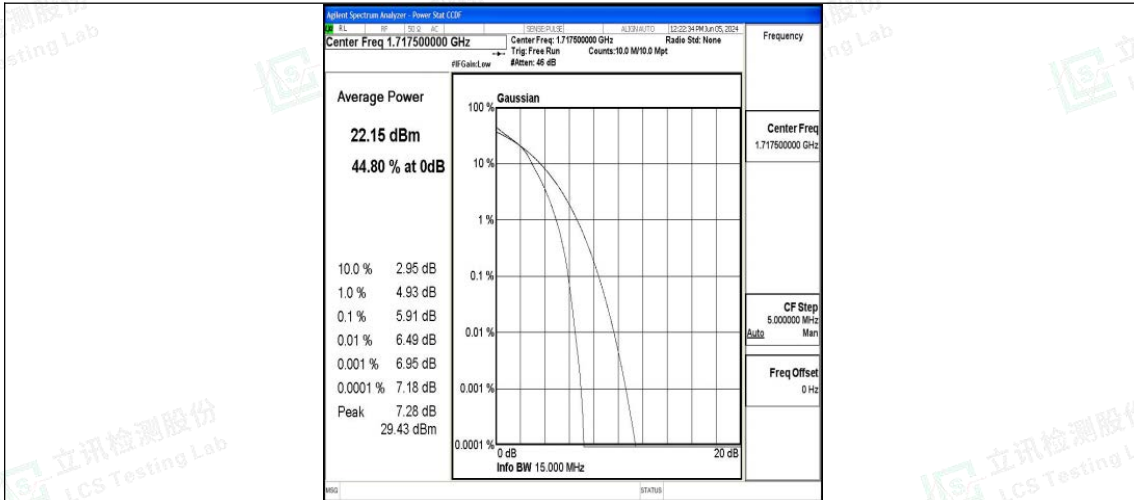

Band4-15MHz-QPSK-20025-1RB#0-PASS

Band4-15MHz-16QAM-20025-1RB#0-PASS

Band4-15MHz-QPSK-20025-75RB#0-PASS

Band4-15MHz-16QAM-20025-75RB#0-PASS

Band4-15MHz-QPSK-20175-1RB#0-PASS

Band4-15MHz-16QAM-20175-1RB#0-PASS