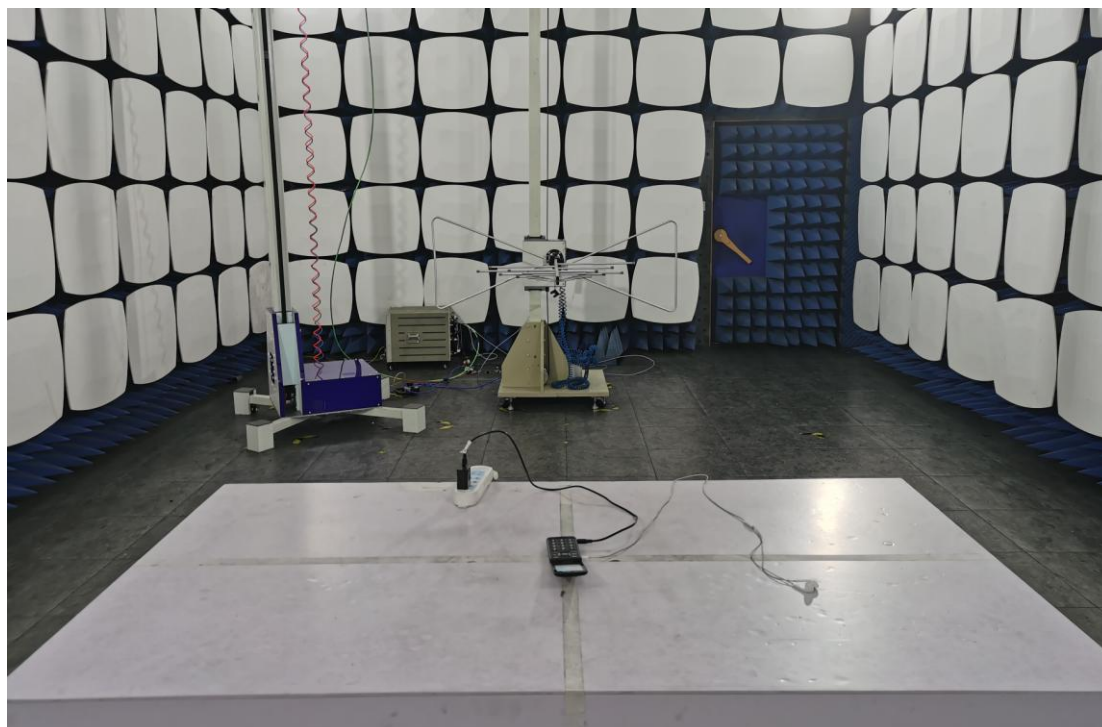

FCC ID: 2A33N-L62A

Test Setup Photos

1. Radiated Spurious Emission(30MHz-1GHz)

2. Radiated Spurious Emission(above 1GHz)

3. RF measurement setup

(GSM&WCDMA<E)