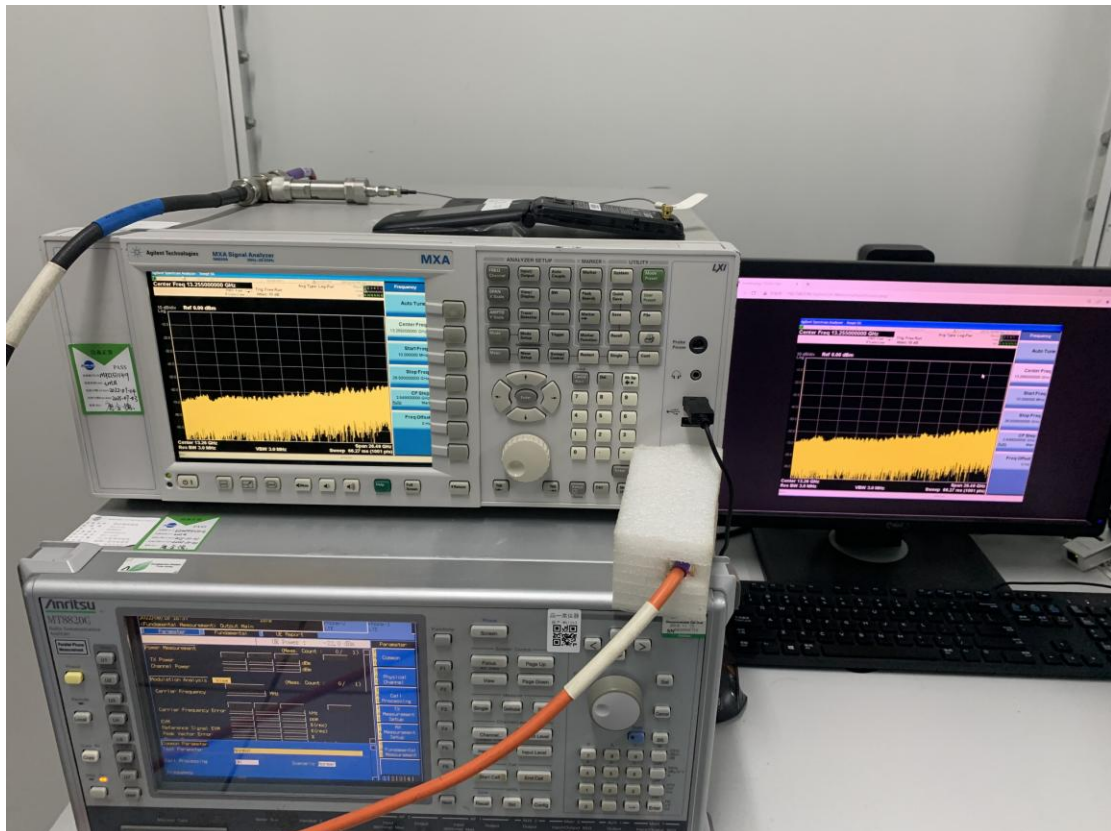

FCC ID: 2A33N-L62A

Test Setup Photos

1. Radiated Spurious Emission(30MHz-1GHz)

2. Radiated Spurious Emission(above 1GHz)

3. RF measurement setup

(GSM&WCDMA<E)