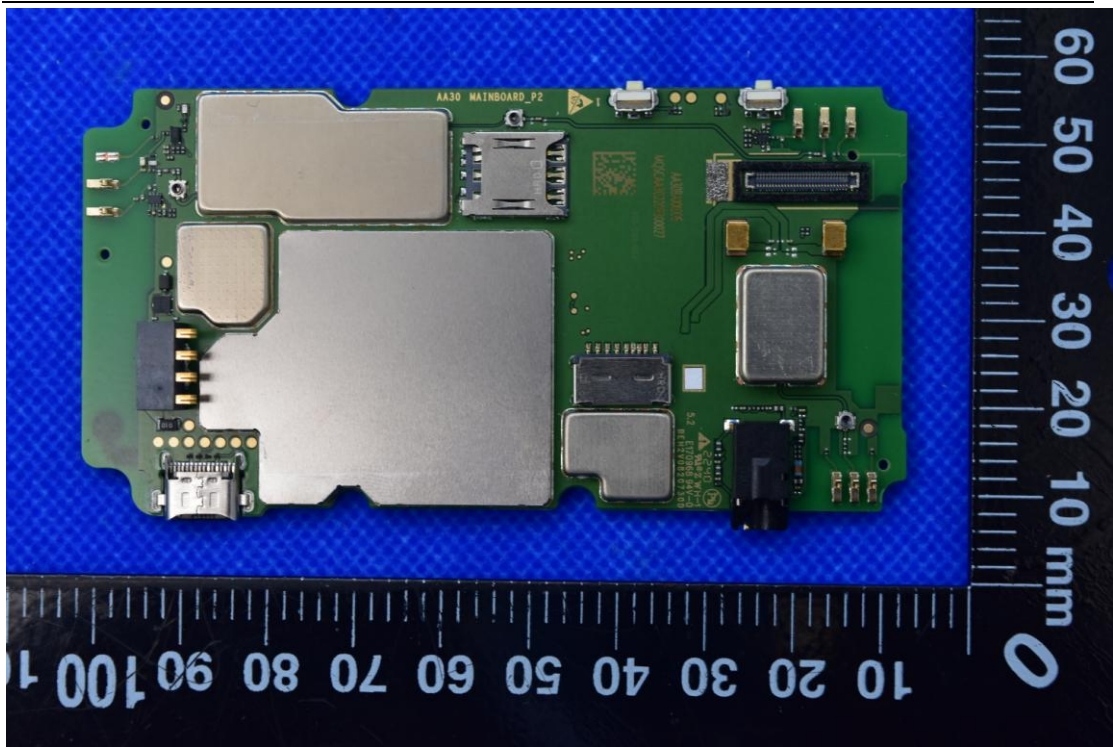

FCC ID: 2A33N-L62A

Internal Photos

1. EUT uncover view

2. Antenna view