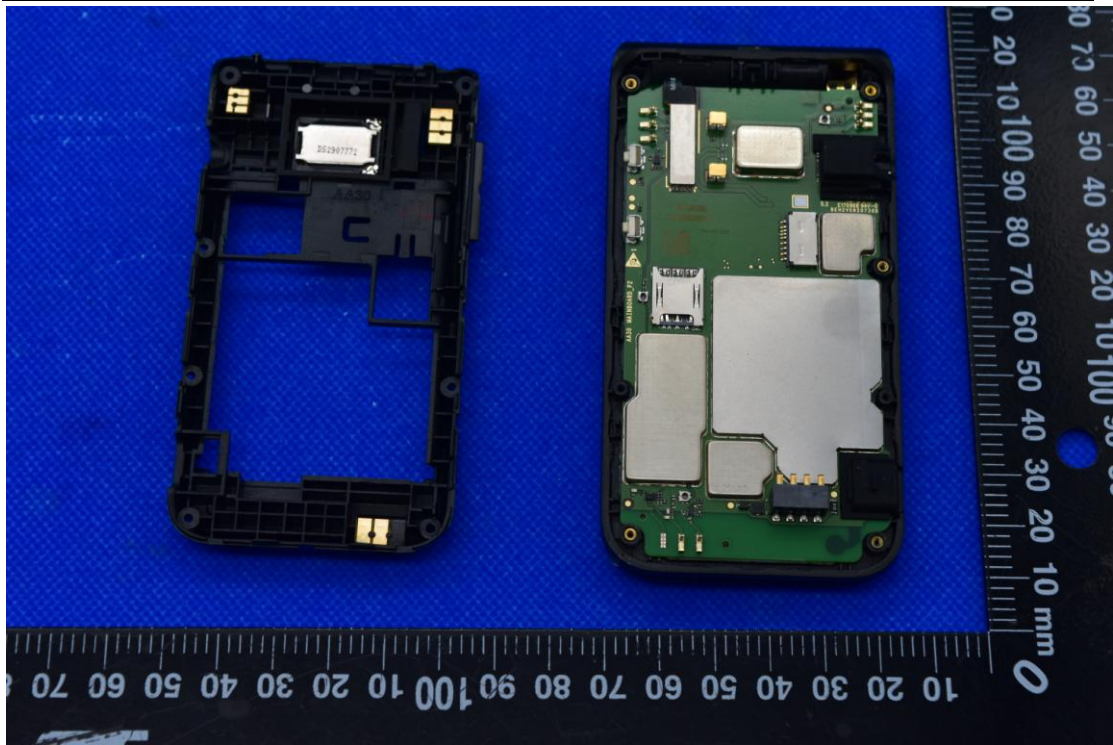

FCC ID: 2A33N-L62A

Internal Photos

1. EUT uncover view

2. Antenna view