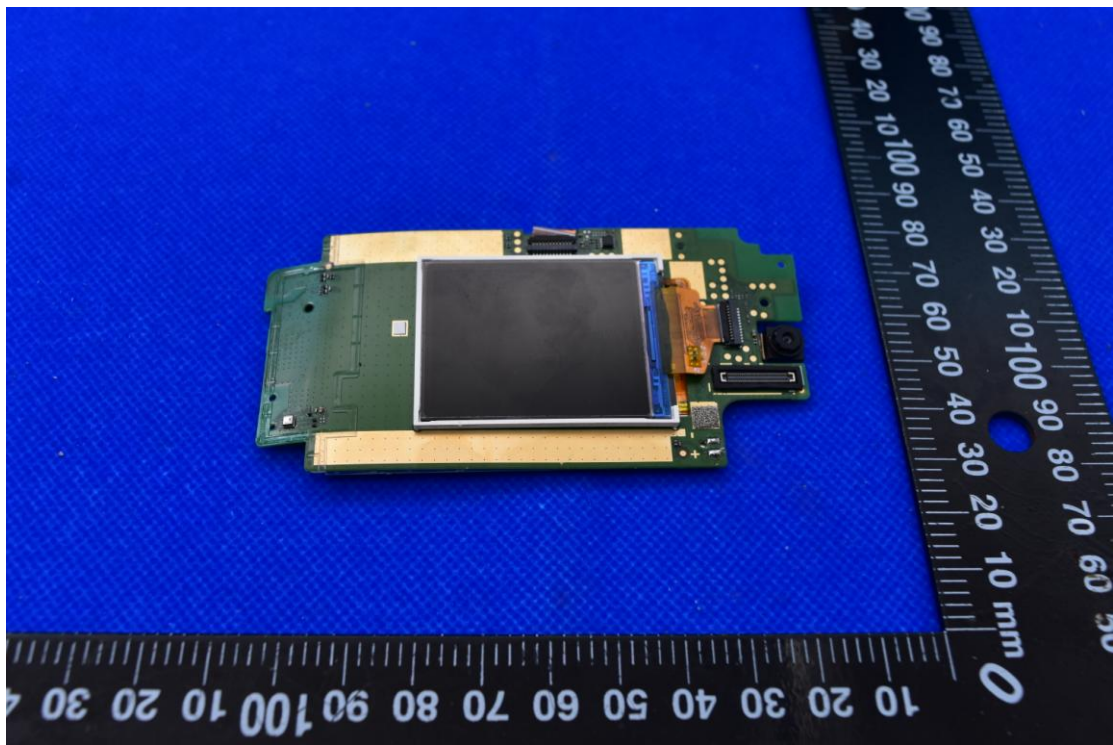

FCC ID: 2A33N-L62A

Internal Photos

1. EUT uncover view

2. Antenna view