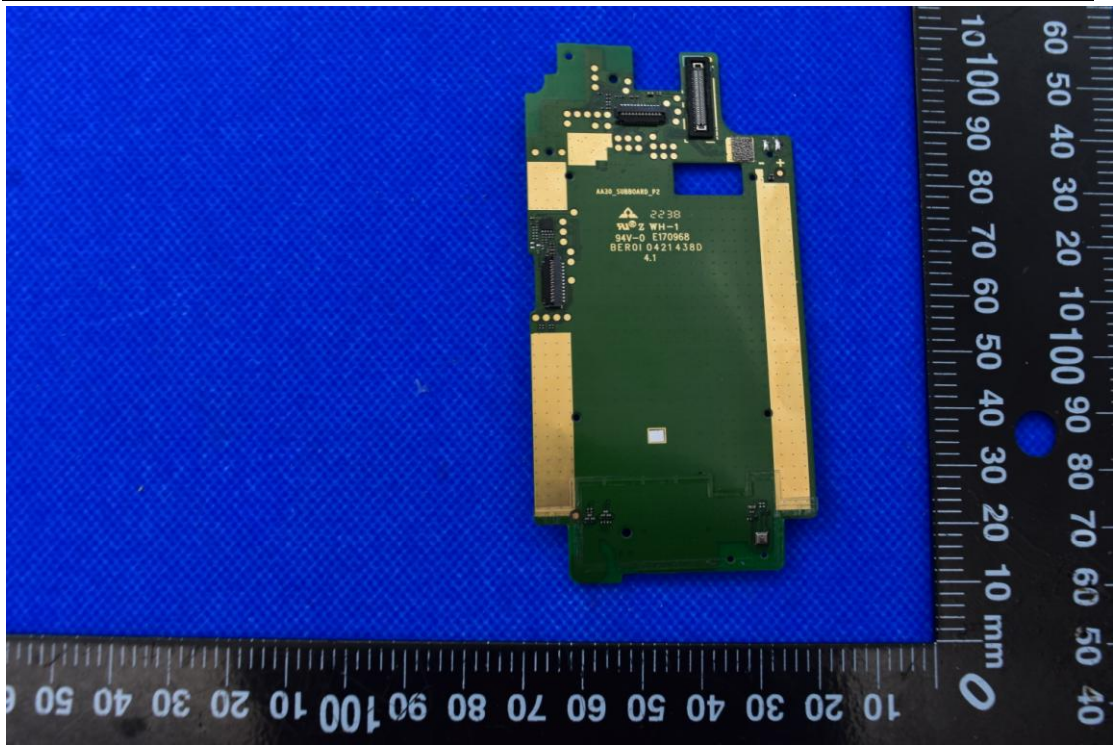

FCC ID: 2A33N-L62A

Internal Photos

1. EUT uncover view

2. Antenna view