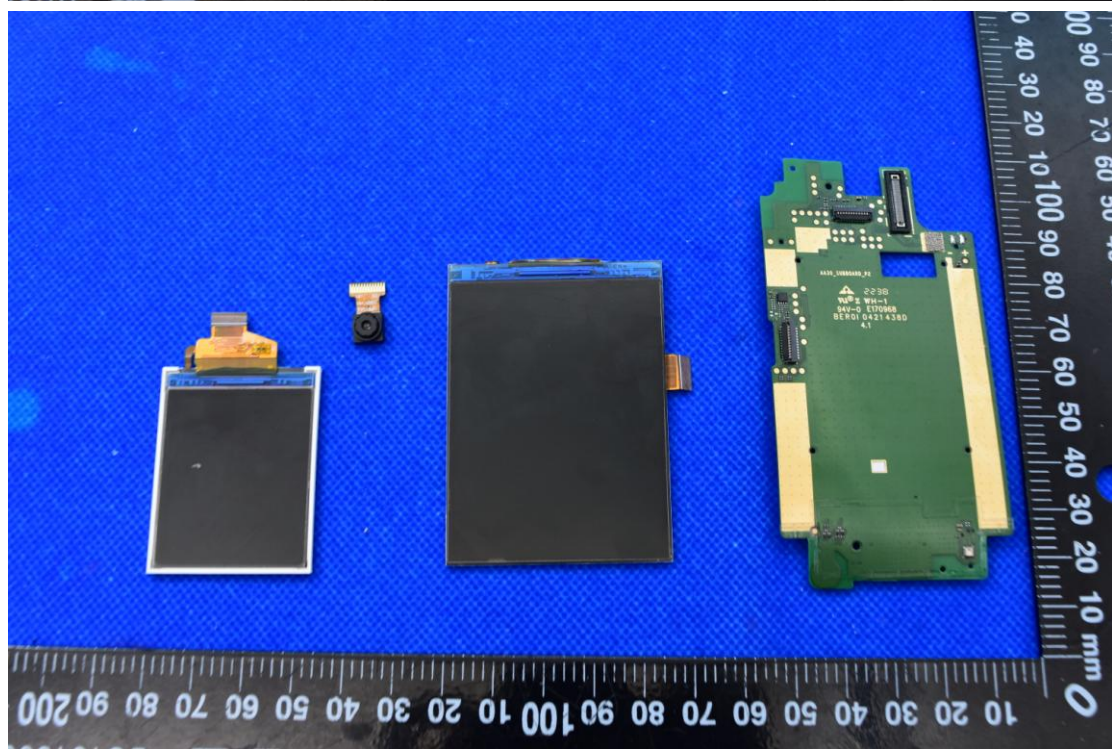

FCC ID: 2A33N-L62A

Internal Photos

1. EUT uncover view

2. Antenna view