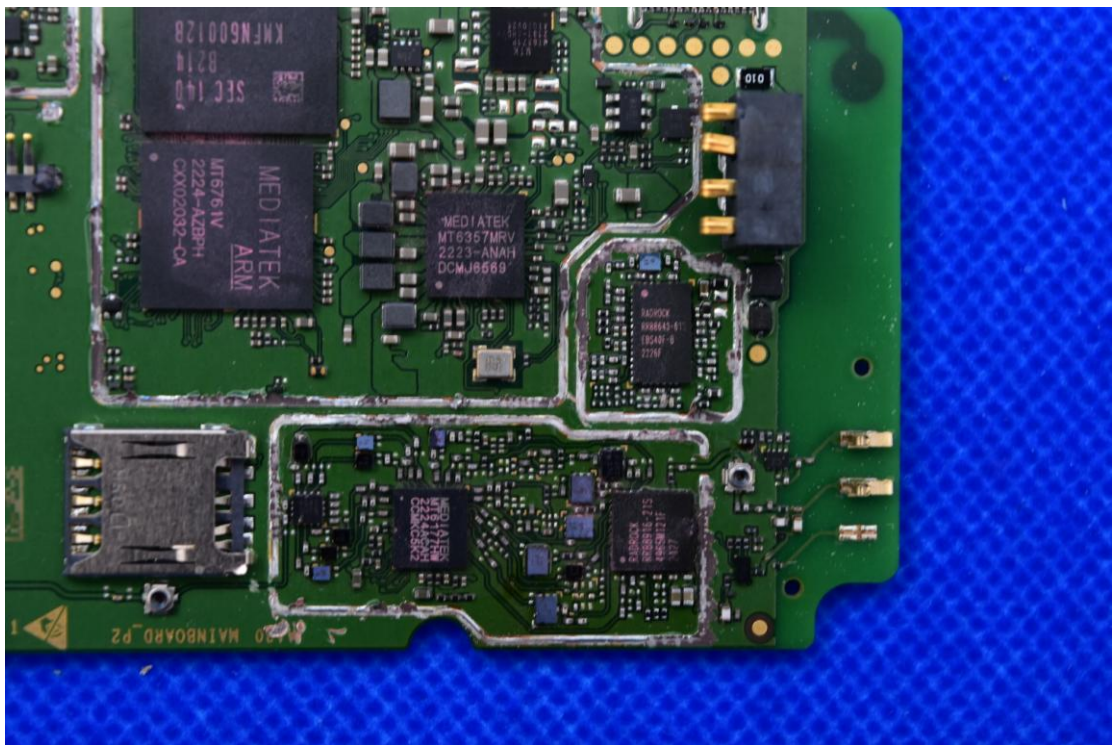

FCC ID: 2A33N-L62A

Internal Photos

1. EUT uncover view

2. Antenna view