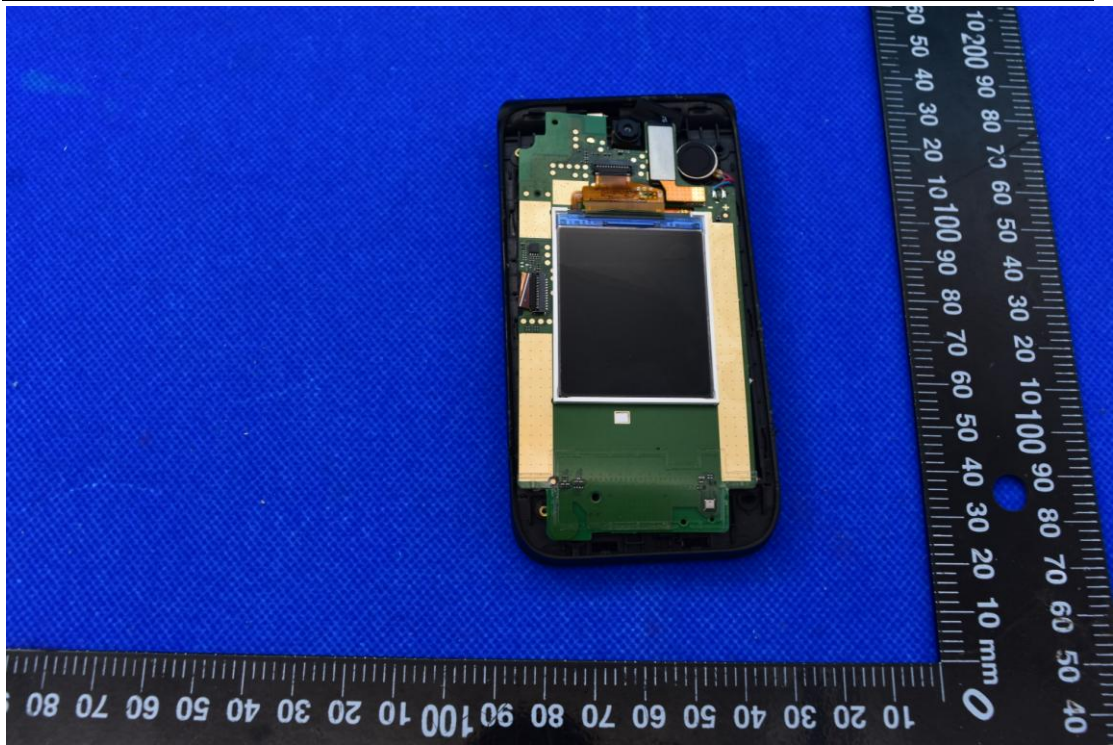

FCC ID: 2A33N-L62A

Internal Photos

1. EUT uncover view

2. Antenna view