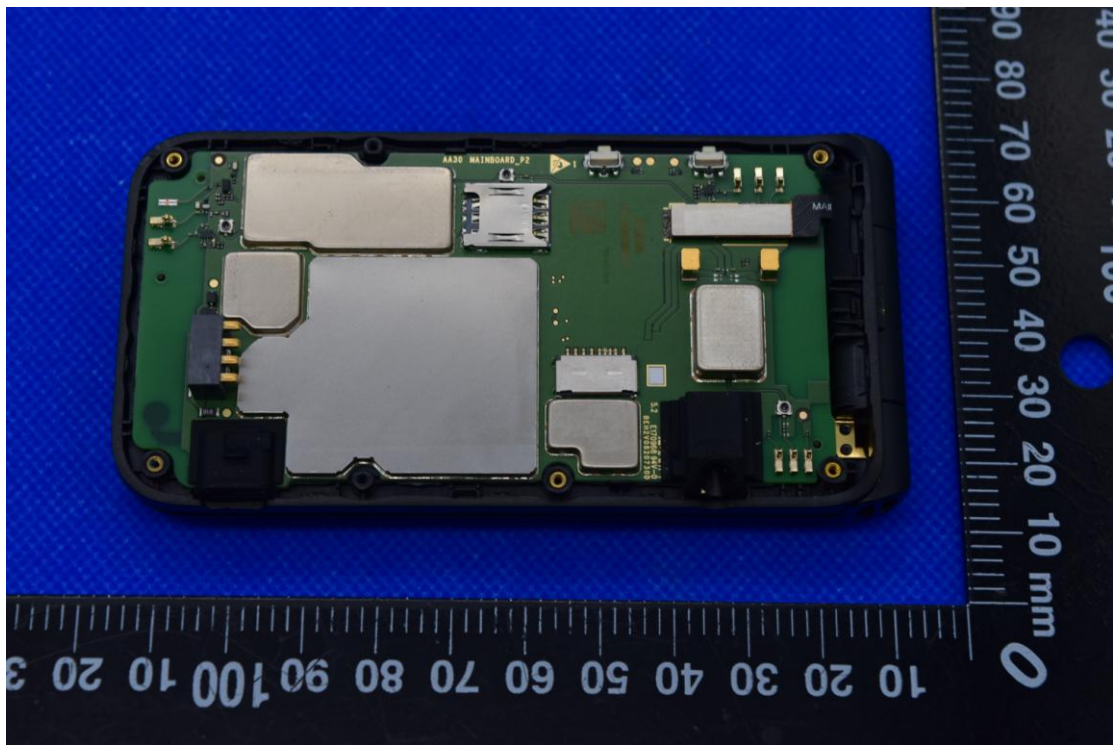

FCC ID: 2A33N-L62A

Internal Photos

1. EUT uncover view

2. Antenna view