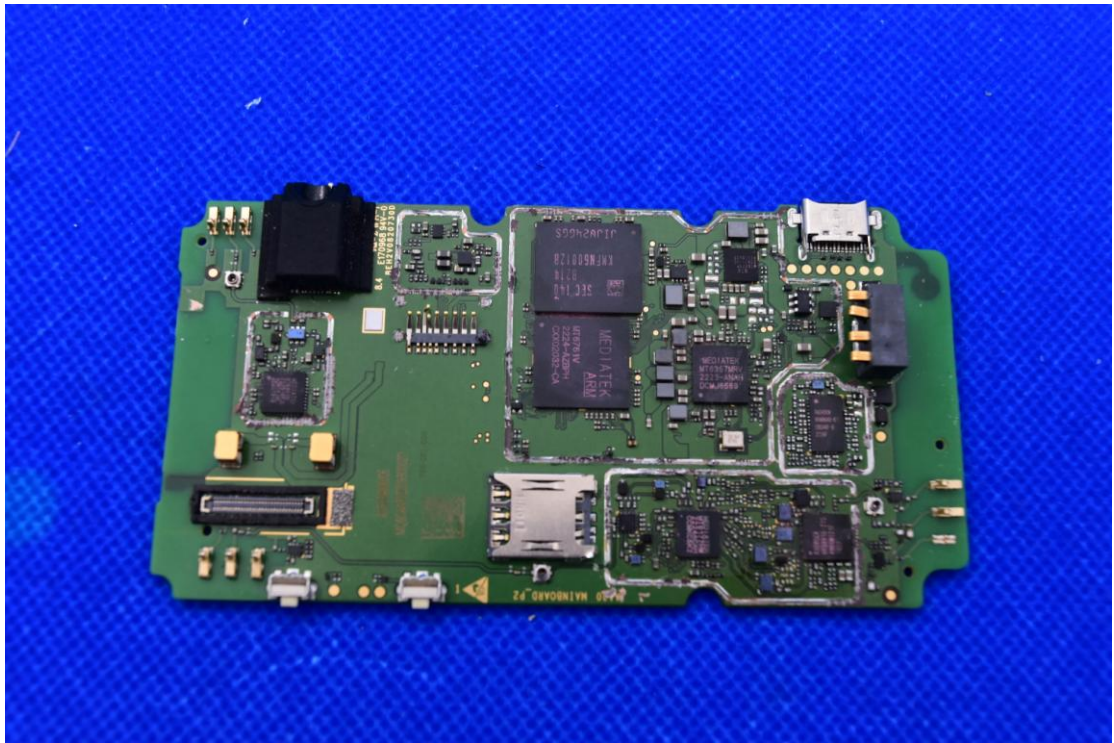

FCC ID: 2A33N-L62A

Internal Photos

1. EUT uncover view

2. Antenna view