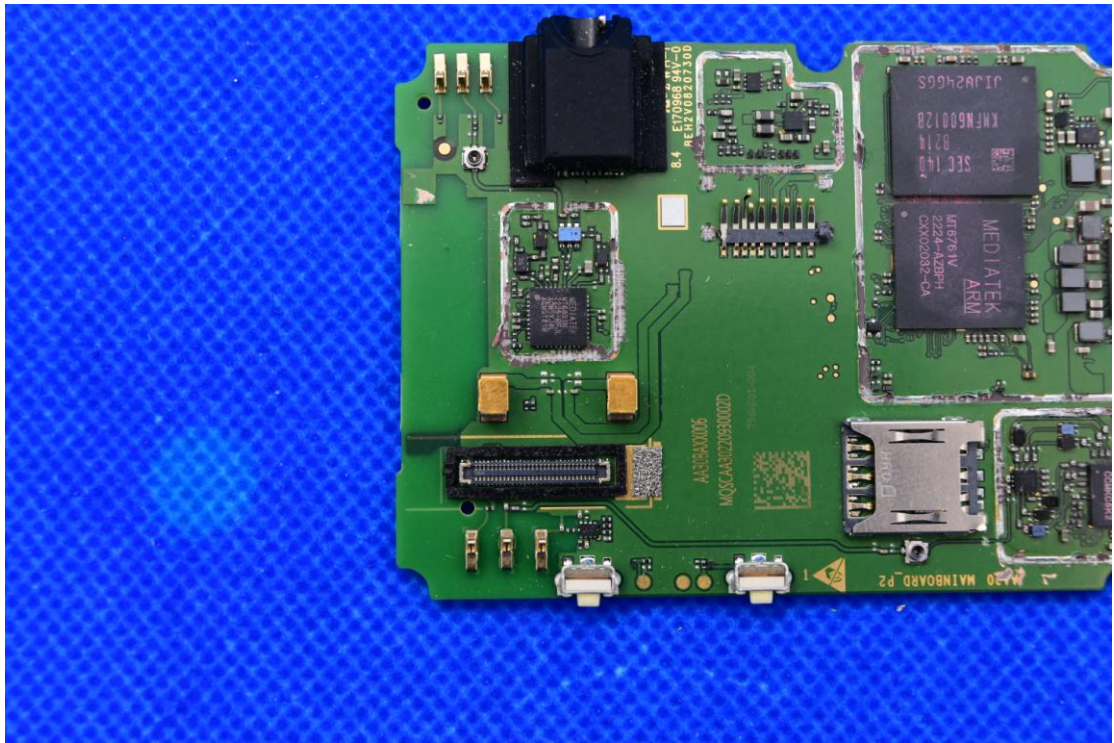

FCC ID: 2A33N-L62A

Internal Photos

1. EUT uncover view

2. Antenna view