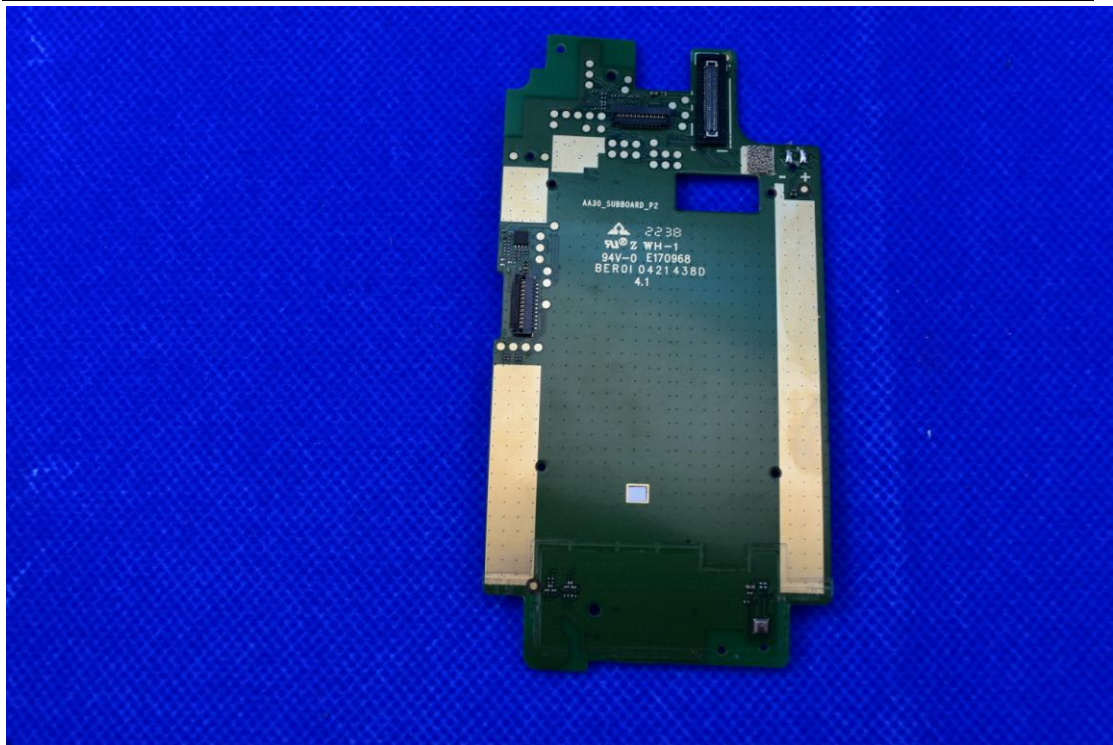

FCC ID: 2A33N-L62A

Internal Photos

1. EUT uncover view

2. Antenna view