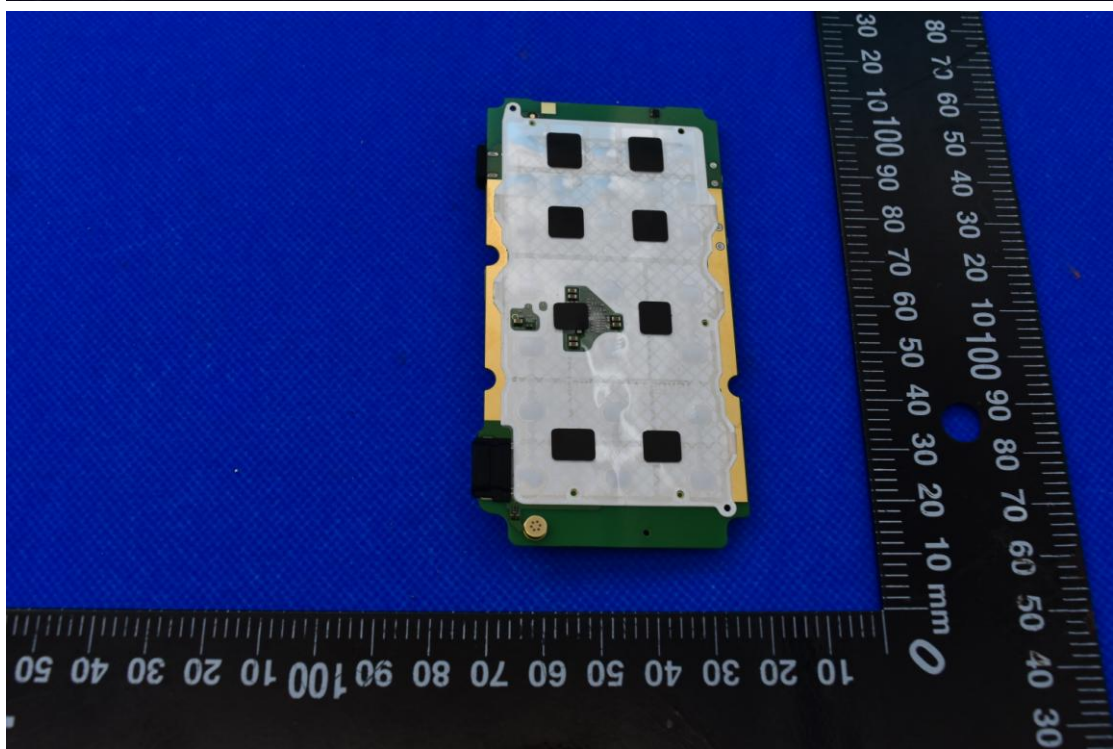

FCC ID: 2A33N-L62A

Internal Photos

1. EUT uncover view

2. Antenna view