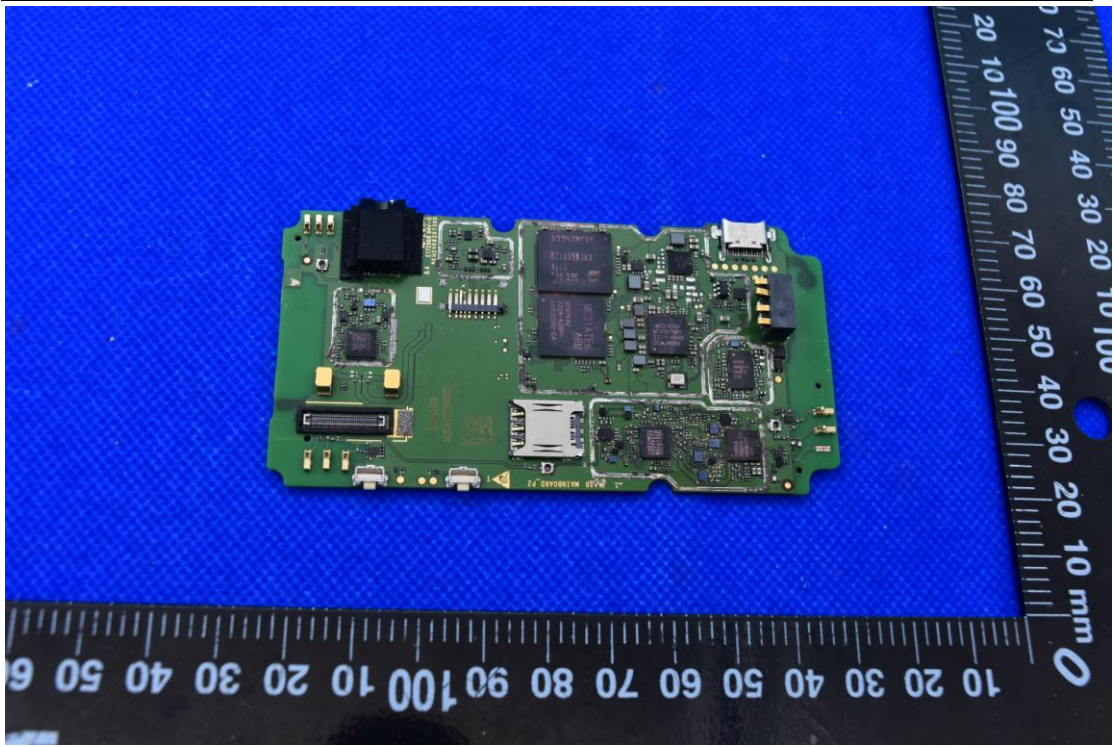

FCC ID: 2A33N-L62A

Internal Photos

1. EUT uncover view

2. Antenna view