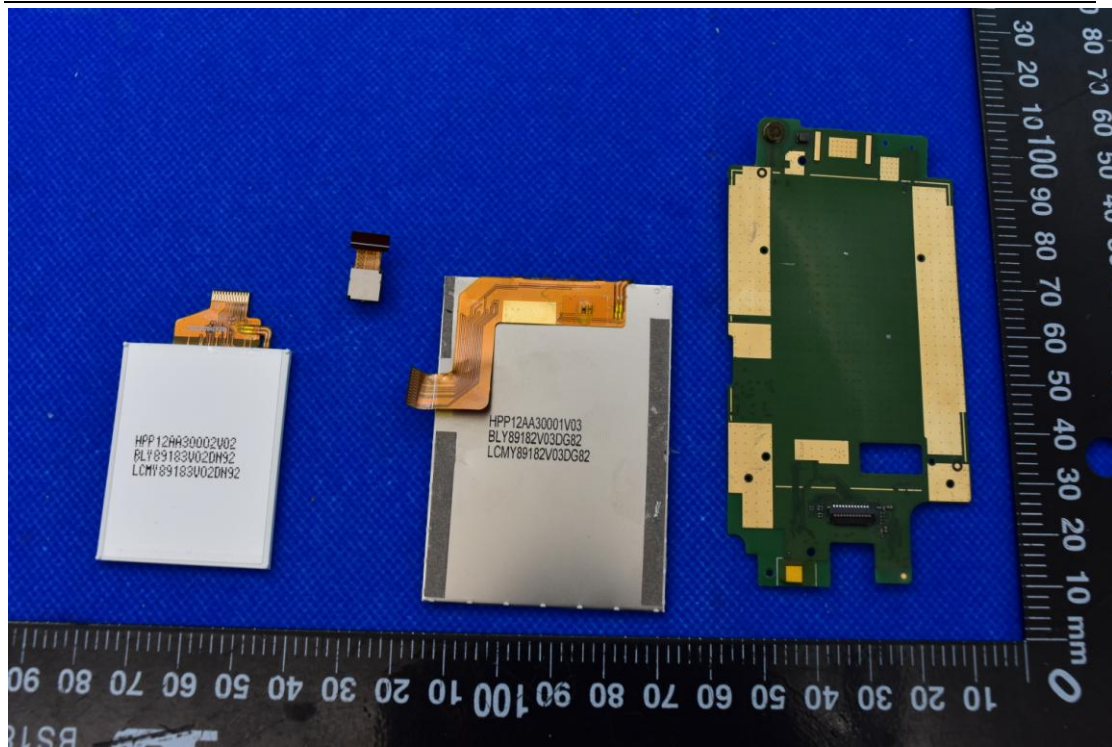

FCC ID: 2A33N-L62A

Internal Photos

1. EUT uncover view

2. Antenna view