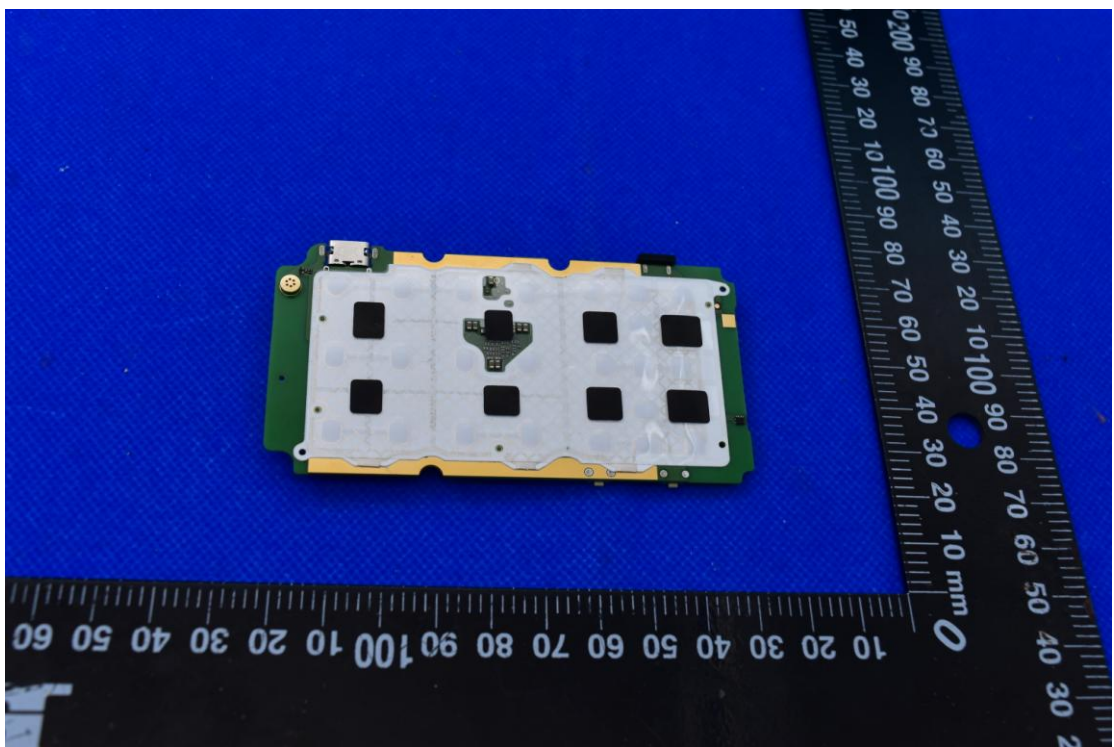

FCC ID: 2A33N-L62A

Internal Photos

1. EUT uncover view

2. Antenna view