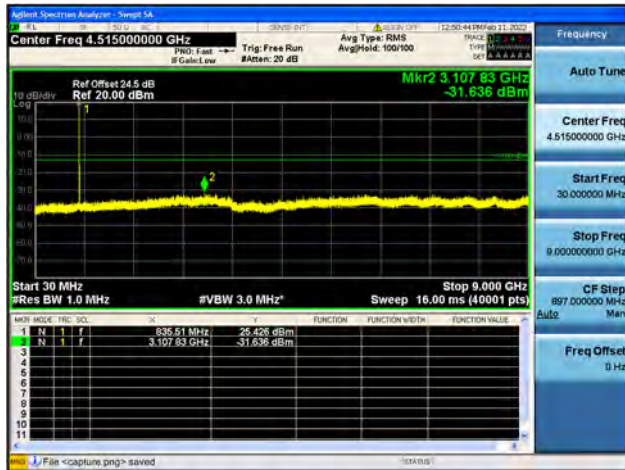

Band26Part22 / 3MHz / Mid CH / 64QAM