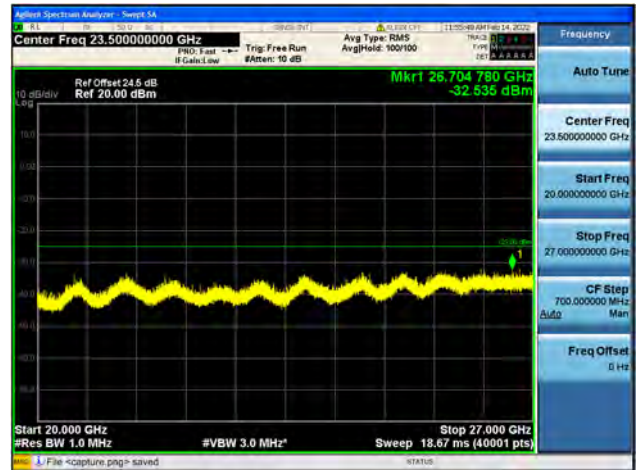

Band41-20G-27G / 5MHz / Mid CH / 16QAM