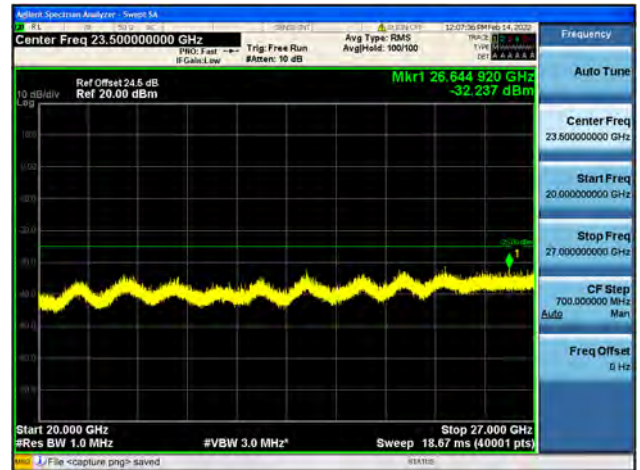

Band41-20G-27G / 15MHz / High CH / 16QAM