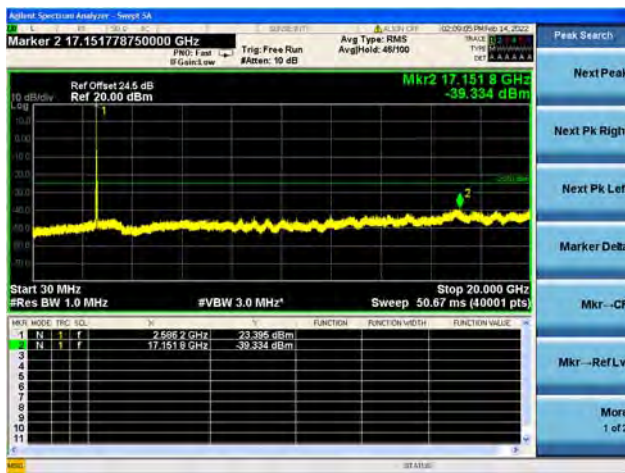

Band41-20G-27G / 15MHz / Low CH / 16QAM

Band41-30M-20G / 15MHz / Low CH / 64QAM

Band41-20G-27G / 15MHz / Low CH / 64QAM

Band41-30M-20G / 15MHz / Mid CH / QPSK

Band41-20G-27G / 15MHz / Mid CH / QPSK

Band41-30M-20G / 15MHz / Mid CH / 16QAM