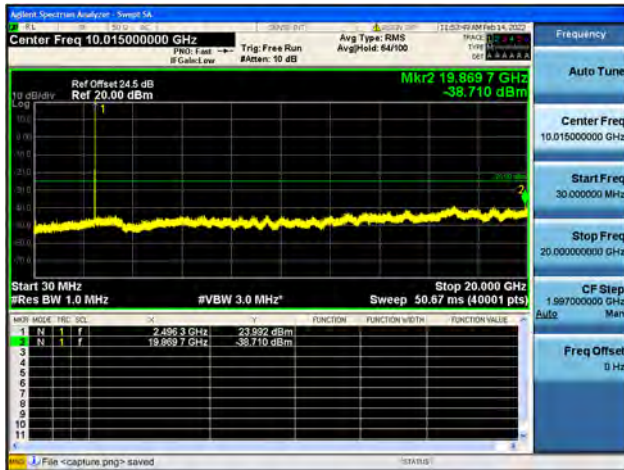

Band26Part22 / 15MHz / High CH / QPSK

Band26Part22 / 15MHz / High CH / 16QAM

Band26Part22 / 15MHz / High CH / 64QAM

Band41-30M-20G / 5MHz / Low CH / QPSK

Band41-20G-27G / 5MHz / Low CH / QPSK

Band41-30M-20G / 5MHz / Low CH / 16QAM