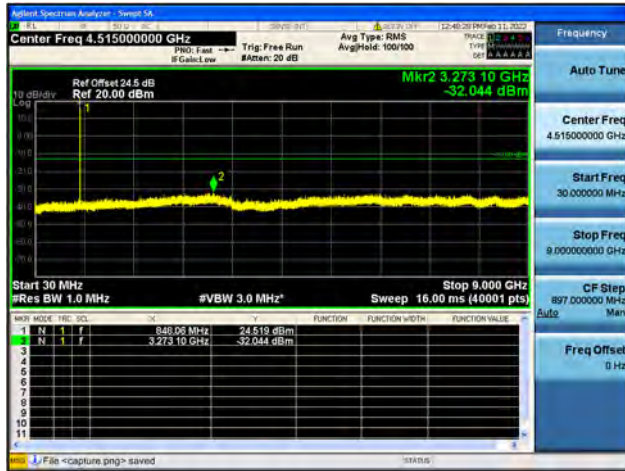

Band26Part22 / 1.4MHz / High CH / QPSK