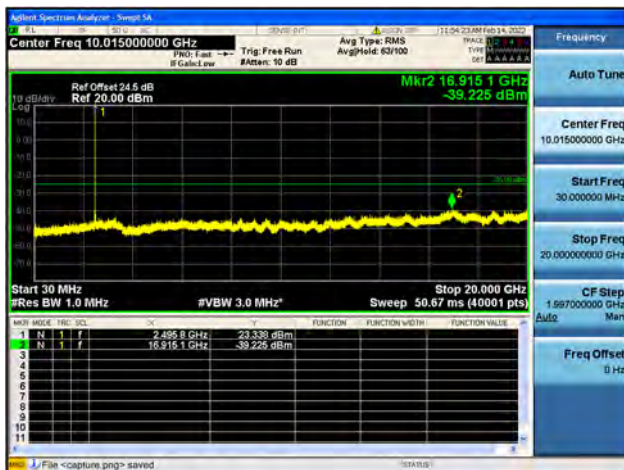

Band41-30M-20G / 5MHz / Low CH / 64QAM