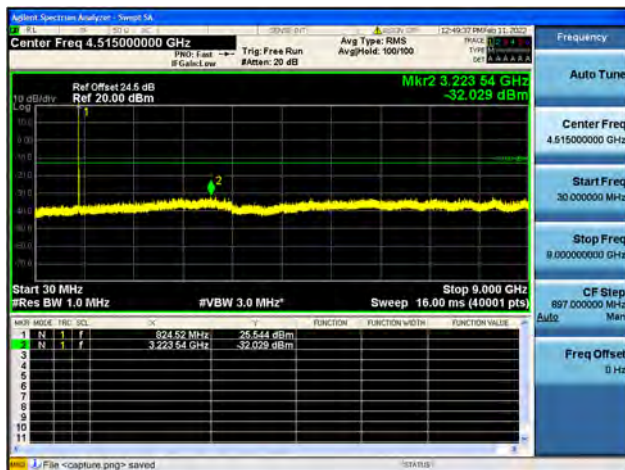

Band26Part22 / 1.4MHz / High CH / QPSK

Band26Part22 / 1.4MHz / High CH / 16QAM

Band26Part22 / 1.4MHz / High CH / 64QAM

Band26Part22 / 3MHz / Low CH / QPSK

Band26Part22 / 3MHz / Low CH / 16QAM

Band26Part22 / 3MHz / Low CH / 64QAM