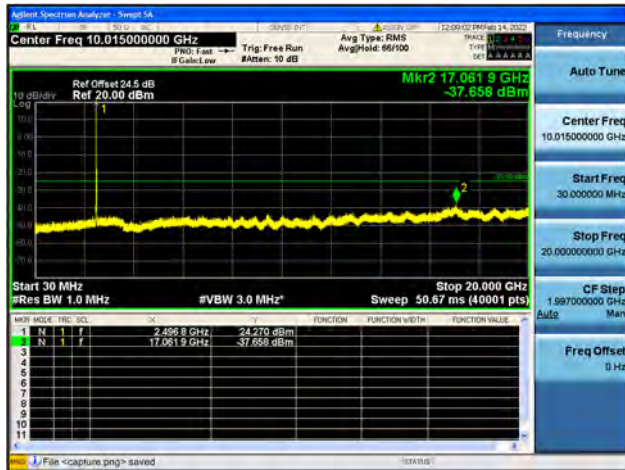

Band41-20G-27G / 15MHz / High CH / 16QAM

Band41-30M-20G / 15MHz / High CH / 64QAM

Band41-20G-27G / 15MHz / High CH / 64QAM

Band41-30M-20G / 20MHz / Low CH / QPSK

Band41-20G-27G / 20MHz / Low CH / QPSK

Band41-30M-20G / 20MHz / Low CH / 16QAM