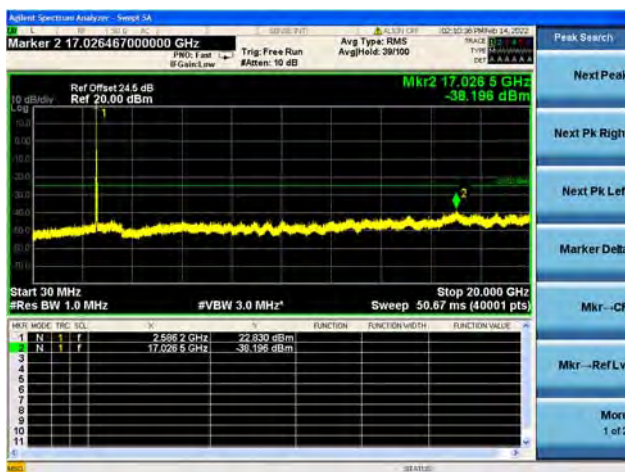

Band41-30M-20G / 15MHz / Mid CH / 64QAM