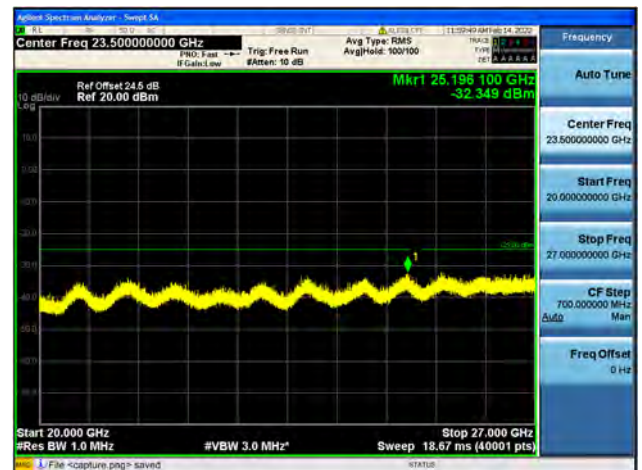

Band41-20G-27G / 10MHz / Low CH / 64QAM