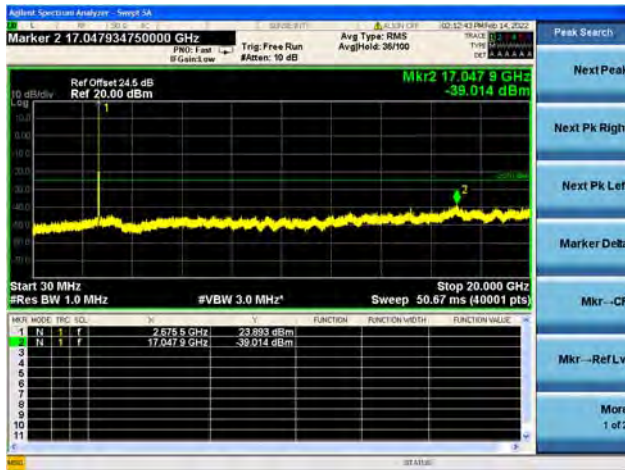

Band41-20G-27G / 15MHz / Mid CH / 16QAM

Band41-30M-20G / 15MHz / Mid CH / 64QAM

Band41-20G-27G / 15MHz / Mid CH / 64QAM

Band41-30M-20G / 15MHz / High CH / QPSK

Band41-20G-27G / 15MHz / High CH / QPSK

Band41-30M-20G / 15MHz / High CH / 16QAM