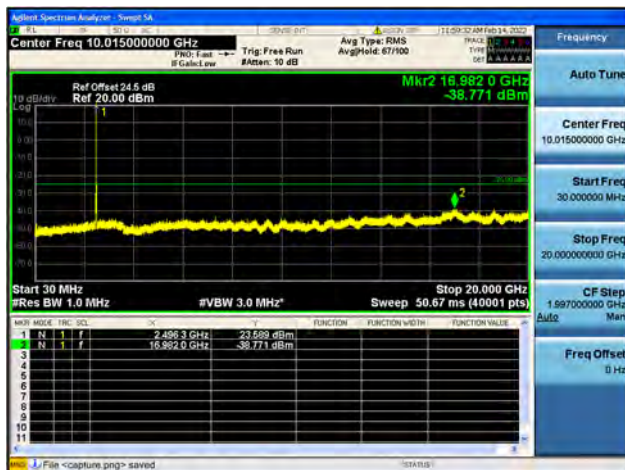

Band41-30M-20G / 10MHz / Low CH / 64QAM