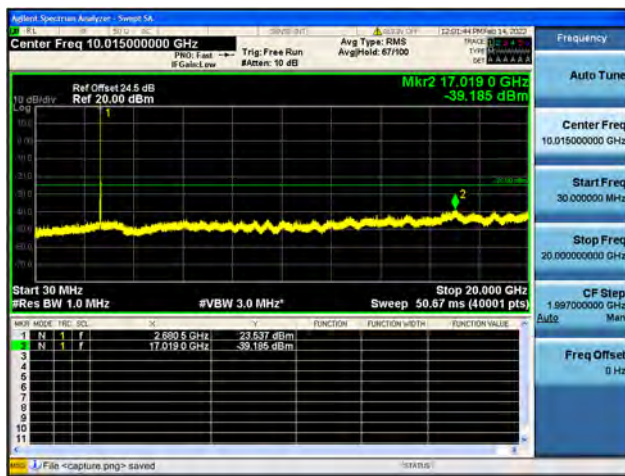

Band41-20G-27G / 10MHz / Mid CH / 16QAM

Band41-30M-20G / 10MHz / Mid CH / 64QAM

Band41-20G-27G / 10MHz / Mid CH / 64QAM

Band41-30M-20G / 10MHz / High CH / QPSK

Band41-20G-27G / 10MHz / High CH / QPSK

Band41-30M-20G / 10MHz / High CH / 16QAM