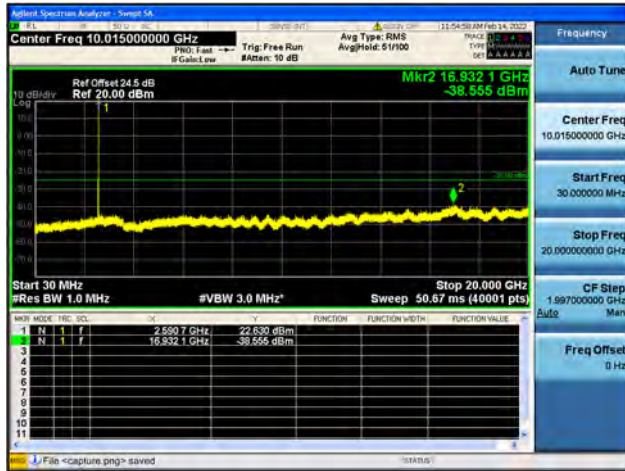

Band41-20G-27G / 5MHz / Low CH / 16QAM

Band41-30M-20G / 5MHz / Low CH / 64QAM

Band41-20G-27G / 5MHz / Low CH / 64QAM

Band41-30M-20G / 5MHz / Mid CH / QPSK

Band41-20G-27G / 5MHz / Mid CH / QPSK

Band41-30M-20G / 5MHz / Mid CH / 16QAM