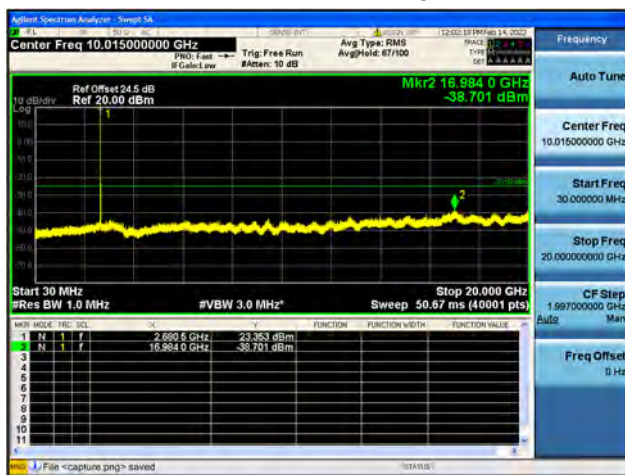

Band41-20G-27G / 10MHz / Mid CH / 16QAM

Band41-30M-20G / 10MHz / Mid CH / 64QAM

Band41-20G-27G / 10MHz / Mid CH / 64QAM

Band41-30M-20G / 10MHz / High CH / QPSK

Band41-20G-27G / 10MHz / High CH / QPSK

Band41-30M-20G / 10MHz / High CH / 16QAM