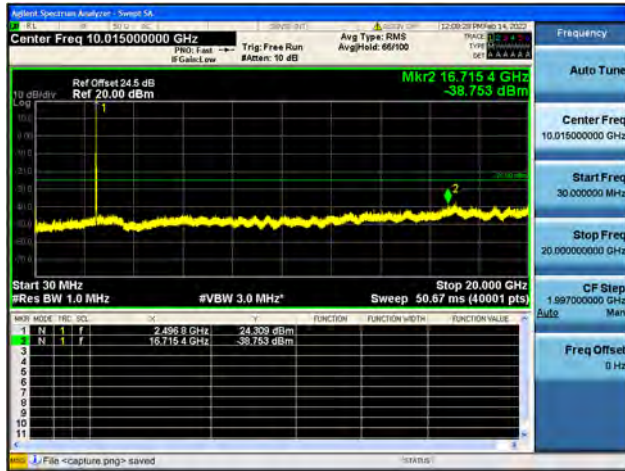

Band41-20G-27G / 15MHz / High CH / 16QAM

Band41-30M-20G / 15MHz / High CH / 64QAM

Band41-20G-27G / 15MHz / High CH / 64QAM

Band41-30M-20G / 20MHz / Low CH / QPSK

Band41-20G-27G / 20MHz / Low CH / QPSK

Band41-30M-20G / 20MHz / Low CH / 16QAM