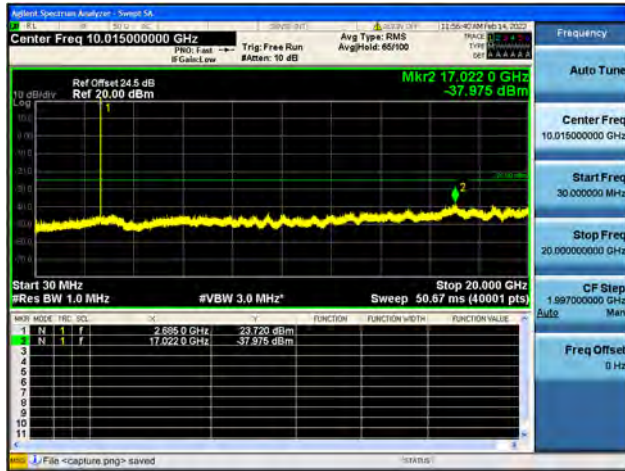

Band41-20G-27G / 5MHz / Mid CH / 16QAM

Band41-30M-20G / 5MHz / Mid CH / 64QAM

Band41-20G-27G / 5MHz / Mid CH / 64QAM

Band41-30M-20G / 5MHz / High CH / QPSK

Band41-20G-27G / 5MHz / High CH / QPSK

Band41-30M-20G / 5MHz / High CH / 16QAM