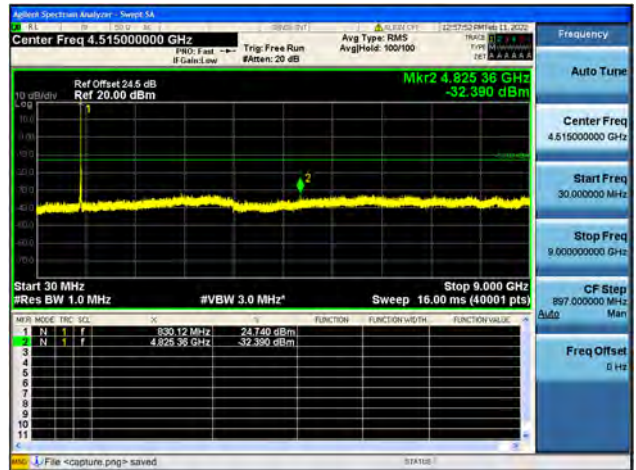

Band26Part22 / 15MHz / Low CH / QPSK

Band26Part22 / 15MHz / Low CH / 16QAM

Band26Part22 / 15MHz / Low CH / 64QAM

Band26Part22 / 15MHz / Mid CH / QPSK

Band26Part22 / 15MHz / Mid CH / 16QAM

Band26Part22 / 15MHz / Mid CH / 64QAM