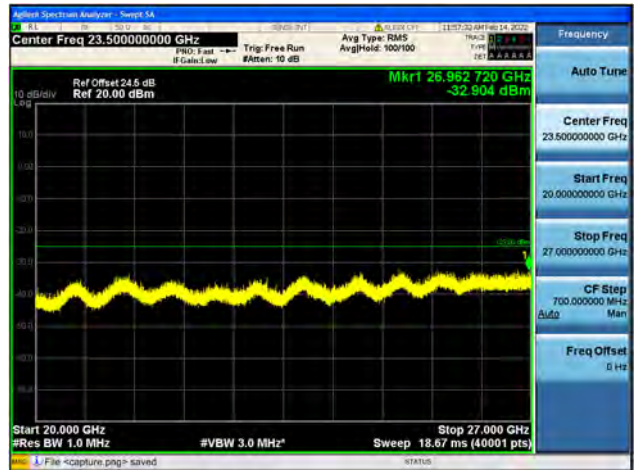

Band41-20G-27G / 5MHz / High CH / 16QAM