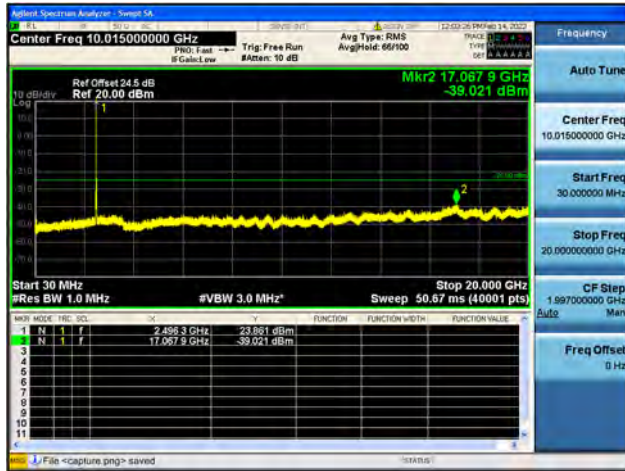

Band41-20G-27G / 10MHz / High CH / 16QAM

Band41-30M-20G / 10MHz / High CH / 64QAM

Band41-20G-27G / 10MHz / High CH / 64QAM

Band41-30M-20G / 15MHz / Low CH / QPSK

Band41-20G-27G / 15MHz / Low CH / QPSK

Band41-30M-20G / 15MHz / Low CH / 16QAM