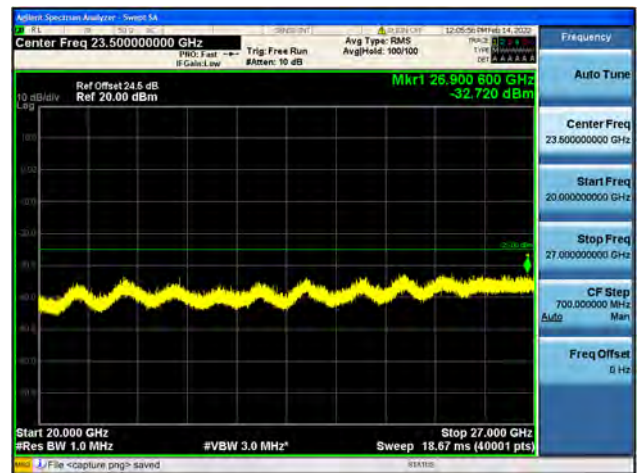

Band41-20G-27G / 15MHz / Mid CH / 16QAM