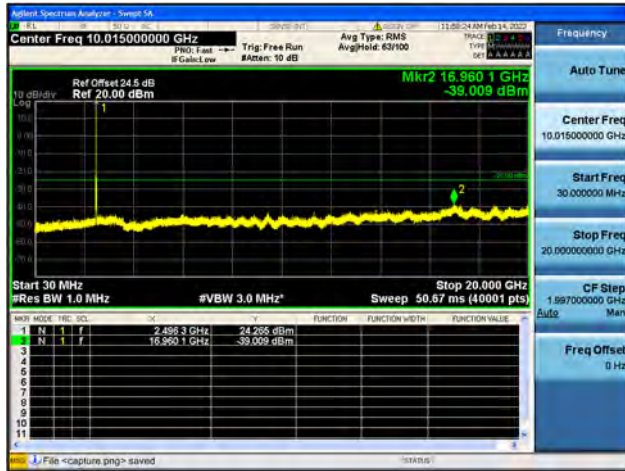

Band41-20G-27G / 5MHz / High CH / 16QAM

Band41-30M-20G / 5MHz / High CH / 64QAM

Band41-20G-27G / 5MHz / High CH / 64QAM

Band41-30M-20G / 10MHz / Low CH / QPSK

Band41-20G-27G / 10MHz / Low CH / QPSK

Band41-30M-20G / 10MHz / Low CH / 16QAM