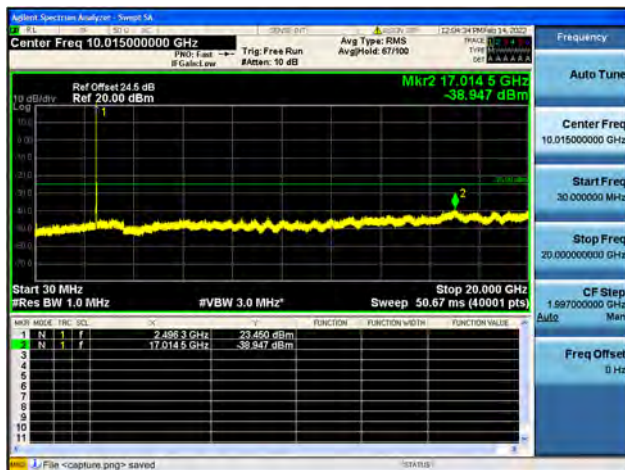

Band41-30M-20G / 15MHz / Low CH / 64QAM