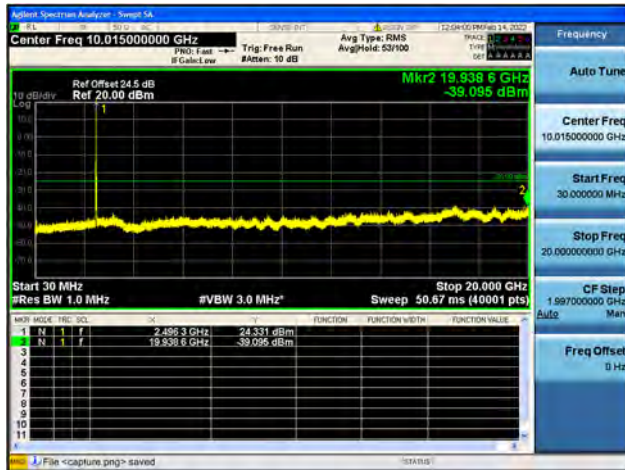

Band41-20G-27G / 10MHz / High CH / 16QAM

Band41-30M-20G / 10MHz / High CH / 64QAM

Band41-20G-27G / 10MHz / High CH / 64QAM

Band41-30M-20G / 15MHz / Low CH / QPSK

Band41-20G-27G / 15MHz / Low CH / QPSK

Band41-30M-20G / 15MHz / Low CH / 16QAM