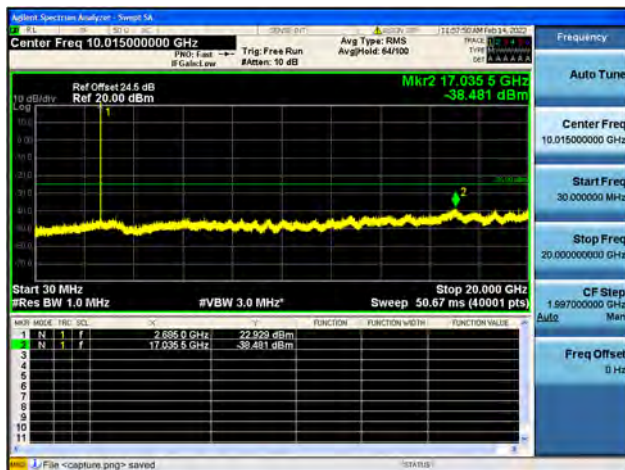

Band41-30M-20G / 5MHz / High CH / 64QAM