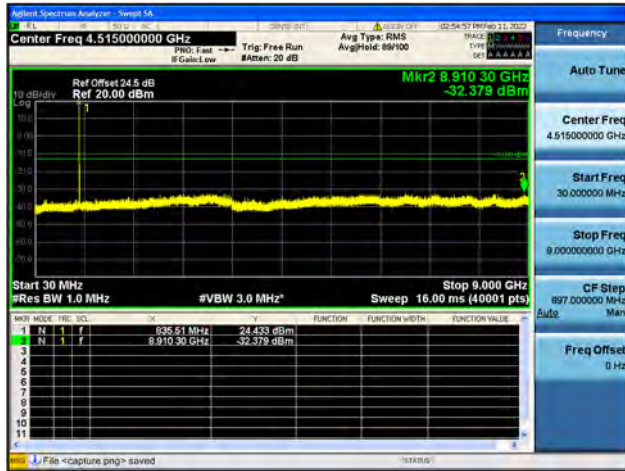

Band26Part22 / 3MHz / Mid CH / QPSK