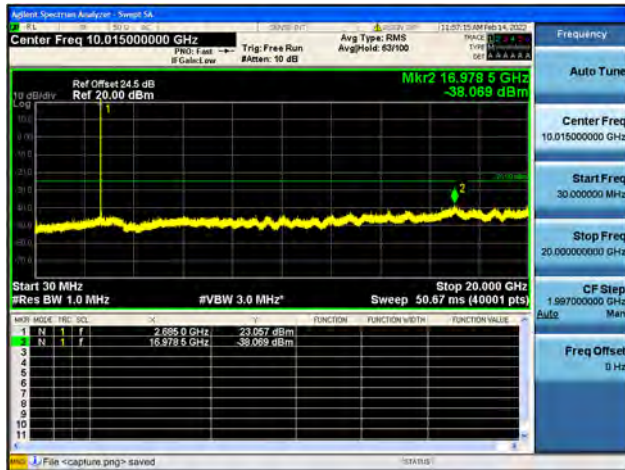

Band41-20G-27G / 5MHz / Mid CH / 16QAM

Band41-30M-20G / 5MHz / Mid CH / 64QAM

Band41-20G-27G / 5MHz / Mid CH / 64QAM

Band41-30M-20G / 5MHz / High CH / QPSK

Band41-20G-27G / 5MHz / High CH / QPSK

Band41-30M-20G / 5MHz / High CH / 16QAM