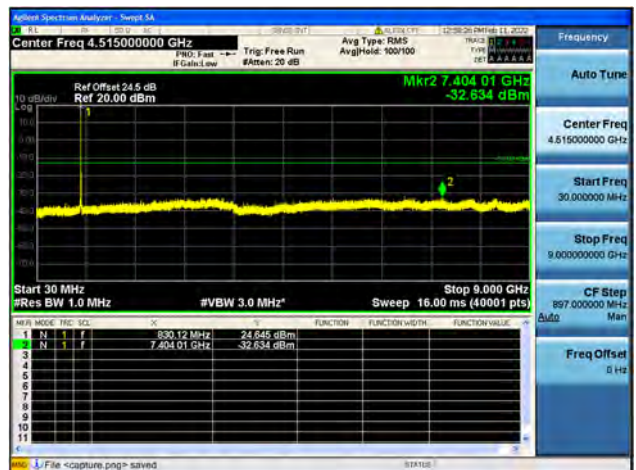

Band26Part22 / 15MHz / Low CH / QPSK

Band26Part22 / 15MHz / Low CH / 16QAM

Band26Part22 / 15MHz / Low CH / 64QAM

Band26Part22 / 15MHz / Mid CH / QPSK

Band26Part22 / 15MHz / Mid CH / 16QAM

Band26Part22 / 15MHz / Mid CH / 64QAM