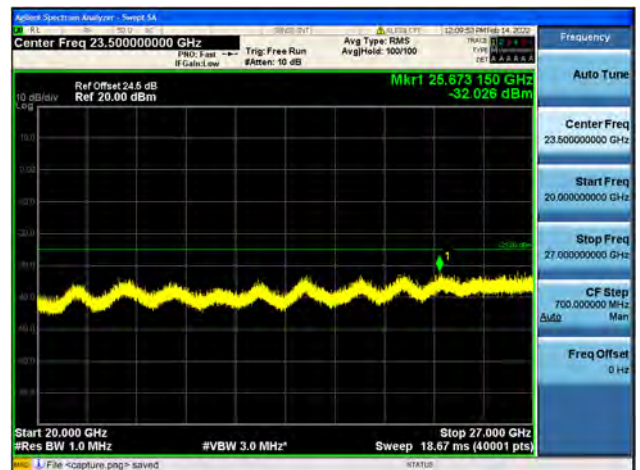

Band41-20G-27G / 20MHz / Low CH / 64QAM