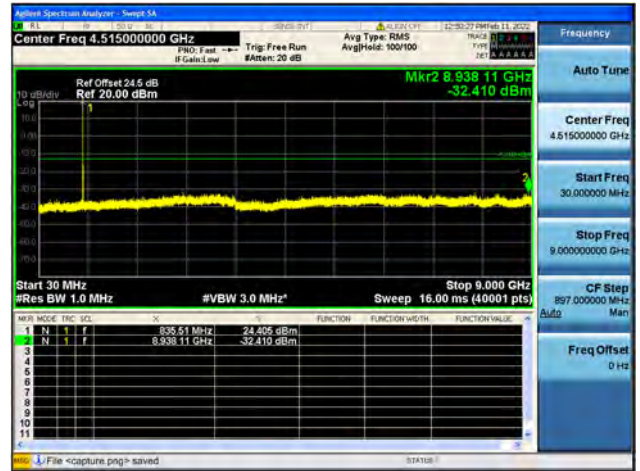

Band26Part22 / 3MHz / Mid CH / 16QAM