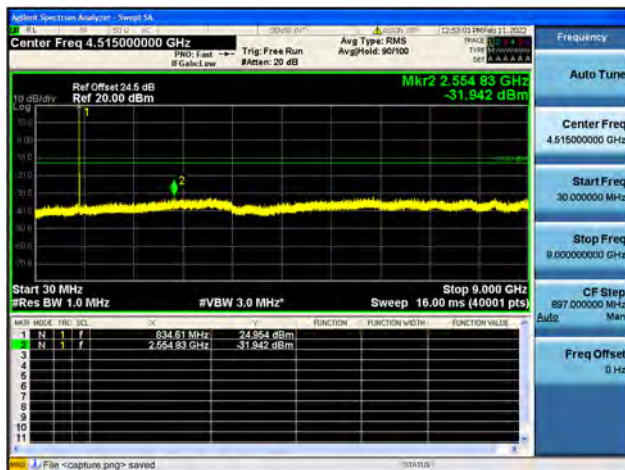

Band26Part22 / 5MHz / Low CH / QPSK

Band26Part22 / 5MHz / Low CH / 16QAM

Band26Part22 / 5MHz / Low CH / 64QAM

Band26Part22 / 5MHz / Mid CH / QPSK

Band26Part22 / 5MHz / Mid CH / 16QAM

Band26Part22 / 5MHz / Mid CH / 64QAM