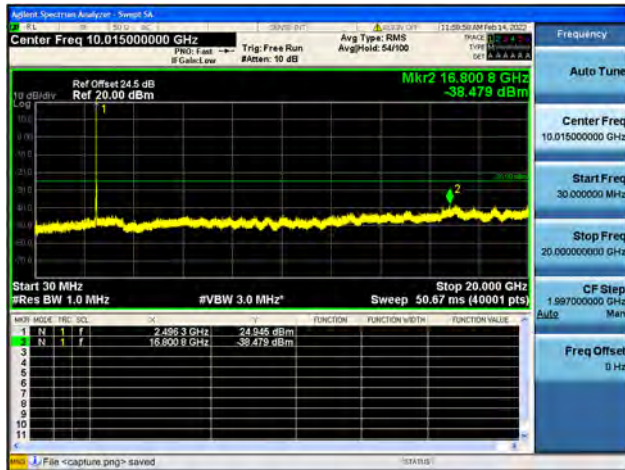

Band41-20G-27G / 5MHz / High CH / 16QAM

Band41-30M-20G / 5MHz / High CH / 64QAM

Band41-20G-27G / 5MHz / High CH / 64QAM

Band41-30M-20G / 10MHz / Low CH / QPSK

Band41-20G-27G / 10MHz / Low CH / QPSK

Band41-30M-20G / 10MHz / Low CH / 16QAM