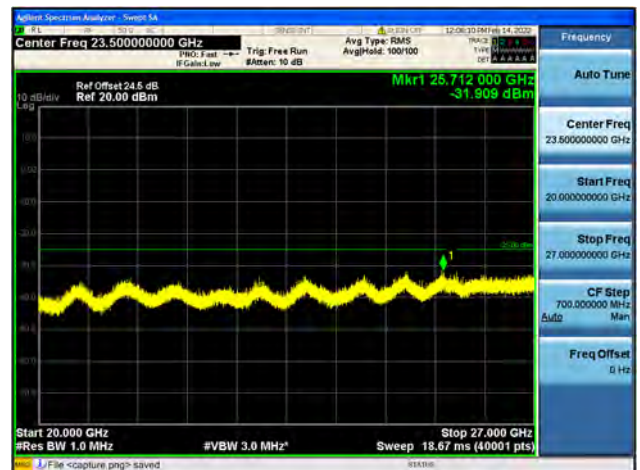

Band41-20G-27G / 15MHz / High CH / 64QAM