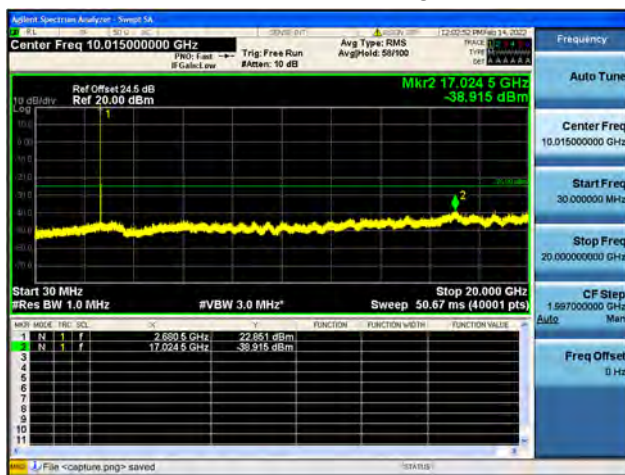

Band41-30M-20G / 10MHz / High CH / 64QAM