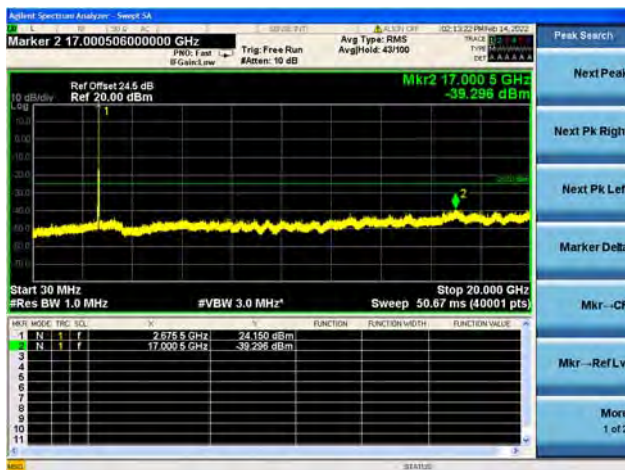

Band41-30M-20G / 15MHz / High CH / 64QAM