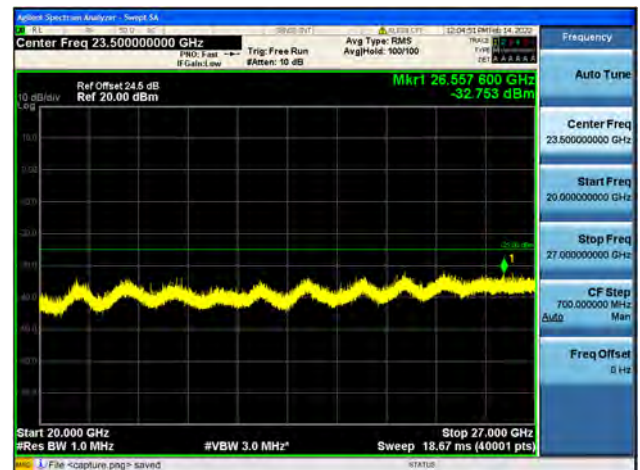

Band41-20G-27G / 15MHz / Low CH / 64QAM