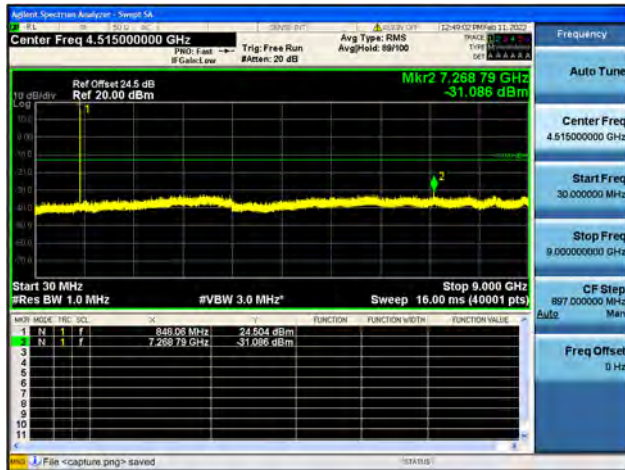

Band26Part22 / 1.4MHz / High CH / 64QAM