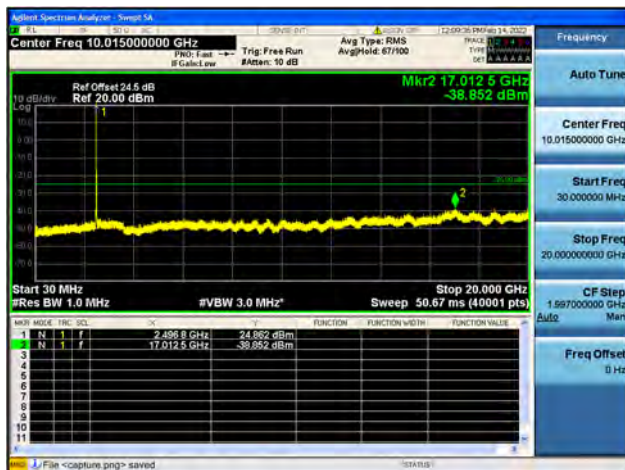

Band41-30M-20G / 20MHz / Low CH / 64QAM