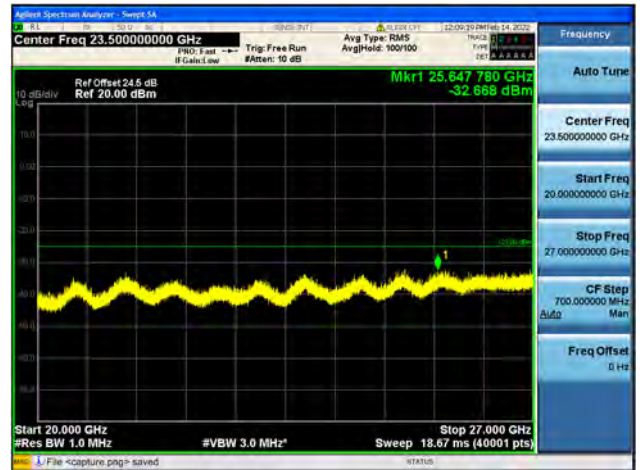

Band41-20G-27G / 20MHz / Low CH / 16QAM