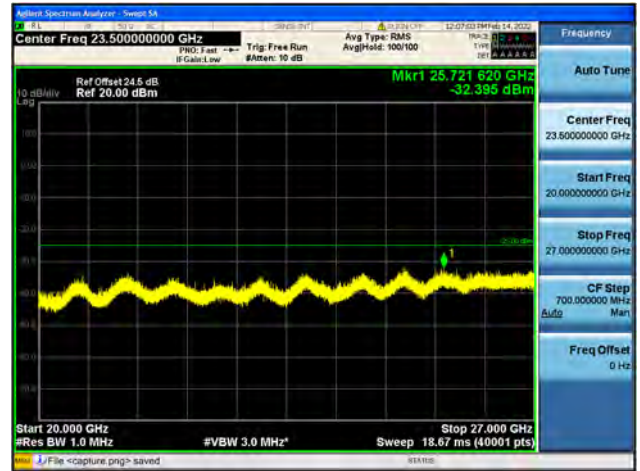

Band41-20G-27G / 15MHz / Mid CH / 16QAM

Band41-30M-20G / 15MHz / Mid CH / 64QAM

Band41-20G-27G / 15MHz / Mid CH / 64QAM

Band41-30M-20G / 15MHz / High CH / QPSK

Band41-20G-27G / 15MHz / High CH / QPSK

Band41-30M-20G / 15MHz / High CH / 16QAM