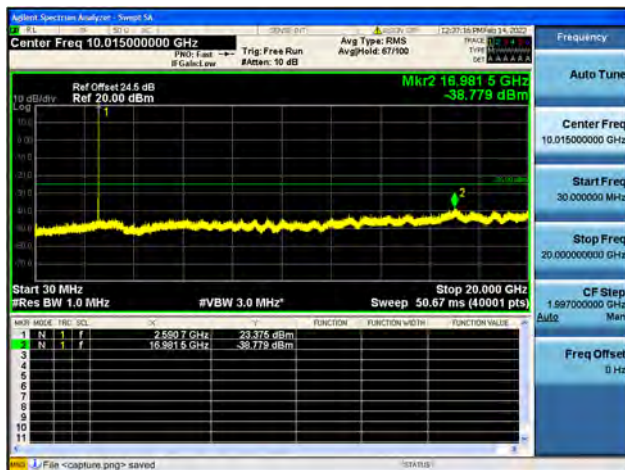

Band41-30M-20G / 5MHz / Mid CH / 64QAM