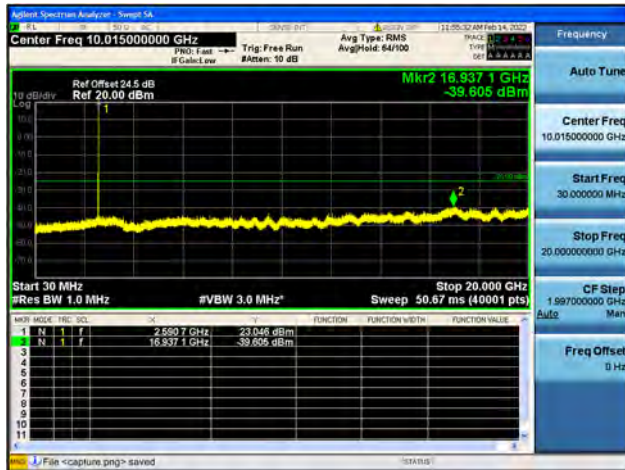

Band41-20G-27G / 5MHz / Low CH / 16QAM

Band41-30M-20G / 5MHz / Low CH / 64QAM

Band41-20G-27G / 5MHz / Low CH / 64QAM

Band41-30M-20G / 5MHz / Mid CH / QPSK

Band41-20G-27G / 5MHz / Mid CH / QPSK

Band41-30M-20G / 5MHz / Mid CH / 16QAM