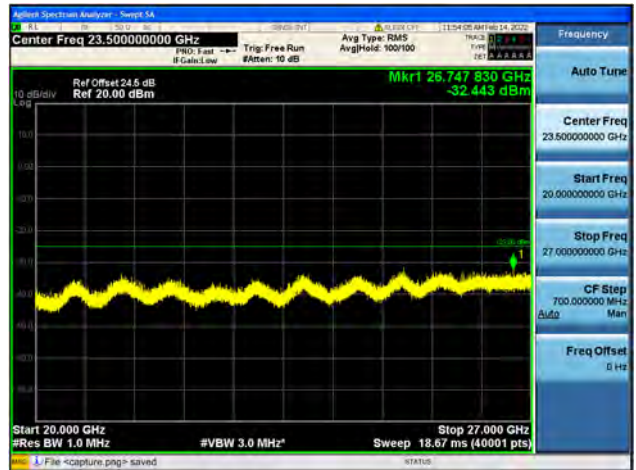

Band41-20G-27G / 5MHz / Low CH / 16QAM