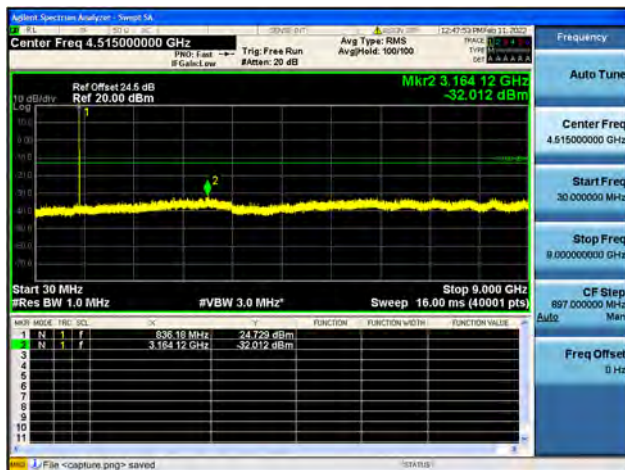

Band26Part22 / 1.4MHz / Low CH / QPSK

Band26Part22 / 1.4MHz / Low CH / 16QAM

Band26Part22 / 1.4MHz / Low CH / 64QAM

Band26Part22 / 1.4MHz / Mid CH / QPSK

Band26Part22 / 1.4MHz / Mid CH / 16QAM

Band26Part22 / 1.4MHz / Mid CH / 64QAM