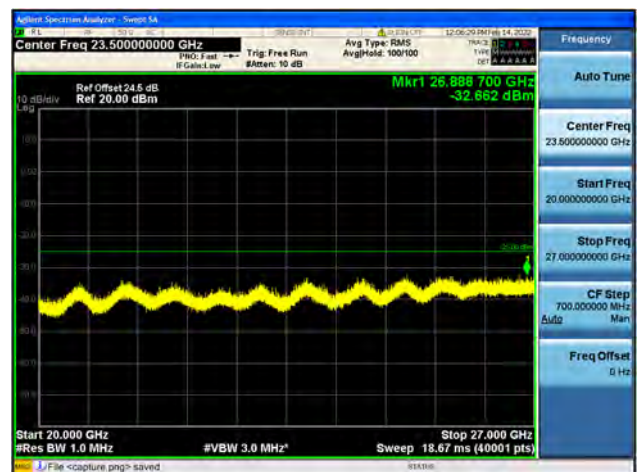

Band41-20G-27G / 15MHz / Mid CH / 64QAM