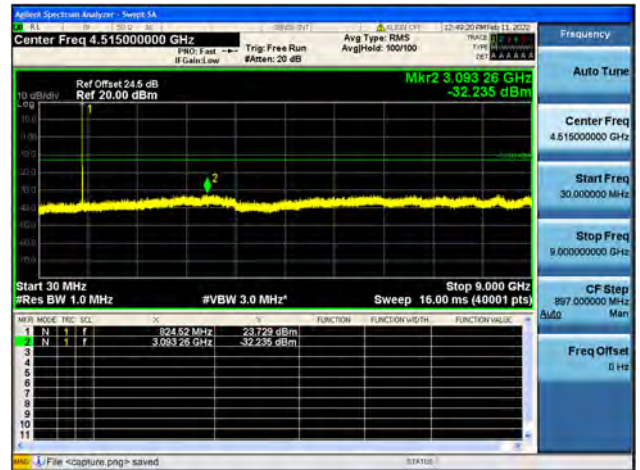

Band26Part22 / 1.4MHz / High CH / QPSK

Band26Part22 / 1.4MHz / High CH / 16QAM

Band26Part22 / 1.4MHz / High CH / 64QAM

Band26Part22 / 3MHz / Low CH / QPSK

Band26Part22 / 3MHz / Low CH / 16QAM

Band26Part22 / 3MHz / Low CH / 64QAM