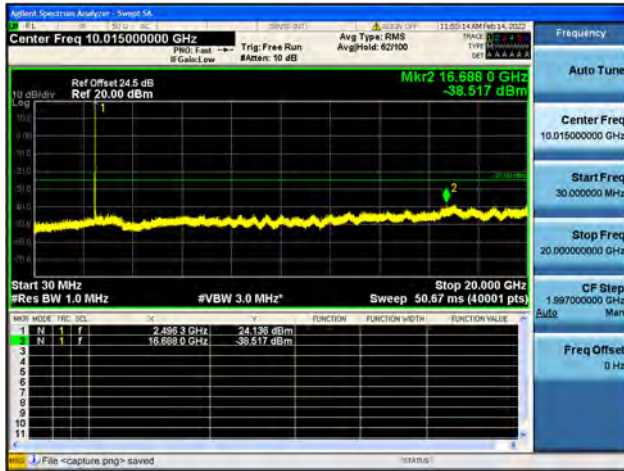

Band26Part22 / 15MHz / High CH / QPSK

Band26Part22 / 15MHz / High CH / 16QAM

Band26Part22 / 15MHz / High CH / 64QAM

Band41-30M-20G / 5MHz / Low CH / QPSK

Band41-20G-27G / 5MHz / Low CH / QPSK

Band41-30M-20G / 5MHz / Low CH / 16QAM