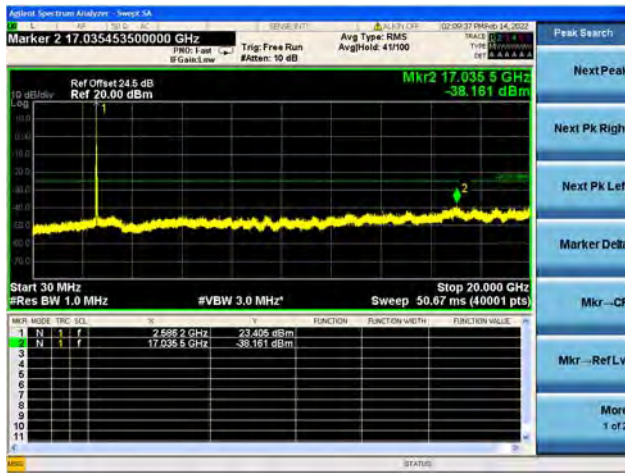

Band41-20G-27G / 15MHz / Low CH / 16QAM

Band41-30M-20G / 15MHz / Low CH / 64QAM

Band41-20G-27G / 15MHz / Low CH / 64QAM

Band41-30M-20G / 15MHz / Mid CH / QPSK

Band41-20G-27G / 15MHz / Mid CH / QPSK

Band41-30M-20G / 15MHz / Mid CH / 16QAM