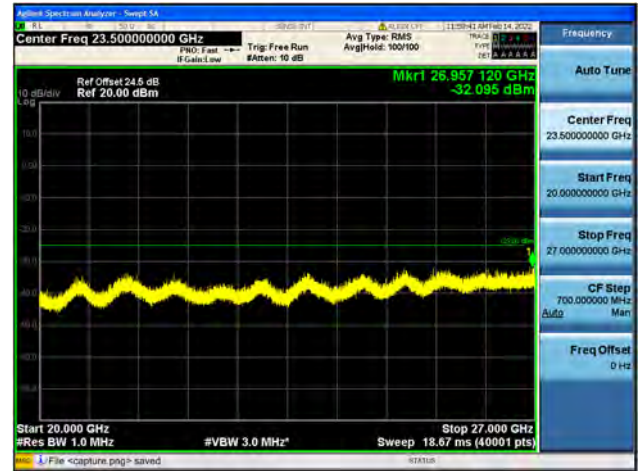

Band41-20G-27G / 5MHz / High CH / 16QAM

Band41-30M-20G / 5MHz / High CH / 64QAM

Band41-20G-27G / 5MHz / High CH / 64QAM

Band41-30M-20G / 10MHz / Low CH / QPSK

Band41-20G-27G / 10MHz / Low CH / QPSK

Band41-30M-20G / 10MHz / Low CH / 16QAM