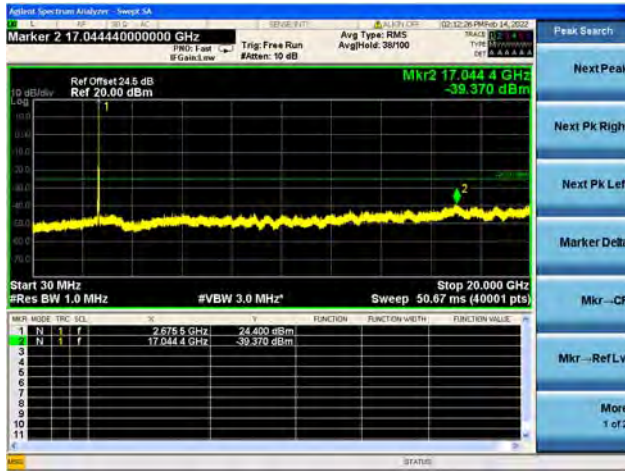

Band41-20G-27G / 15MHz / Mid CH / 16QAM

Band41-30M-20G / 15MHz / Mid CH / 64QAM

Band41-20G-27G / 15MHz / Mid CH / 64QAM

Band41-30M-20G / 15MHz / High CH / QPSK

Band41-20G-27G / 15MHz / High CH / QPSK

Band41-30M-20G / 15MHz / High CH / 16QAM