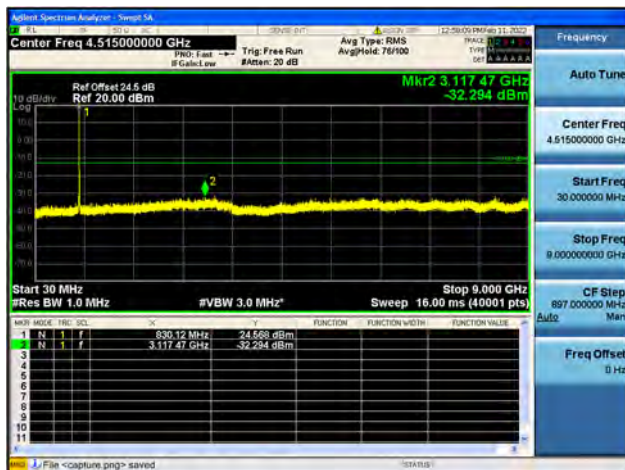

Band26Part22 / 15MHz / Low CH / QPSK

Band26Part22 / 15MHz / Low CH / 16QAM

Band26Part22 / 15MHz / Low CH / 64QAM

Band26Part22 / 15MHz / Mid CH / QPSK

Band26Part22 / 15MHz / Mid CH / 16QAM

Band26Part22 / 15MHz / Mid CH / 64QAM