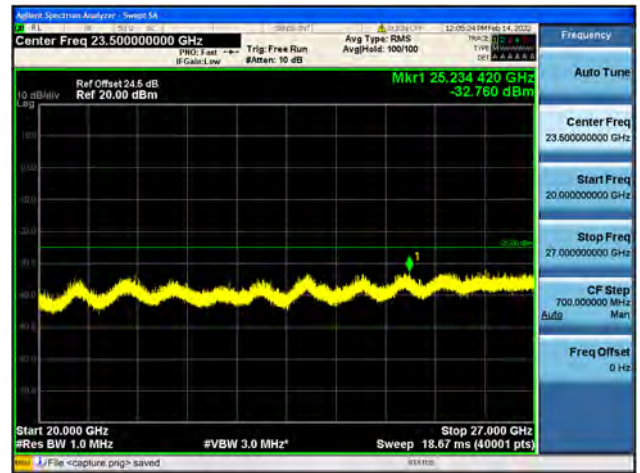

Band41-20G-27G / 15MHz / Low CH / 16QAM

Band41-30M-20G / 15MHz / Low CH / 64QAM

Band41-20G-27G / 15MHz / Low CH / 64QAM

Band41-30M-20G / 15MHz / Mid CH / QPSK

Band41-20G-27G / 15MHz / Mid CH / QPSK

Band41-30M-20G / 15MHz / Mid CH / 16QAM