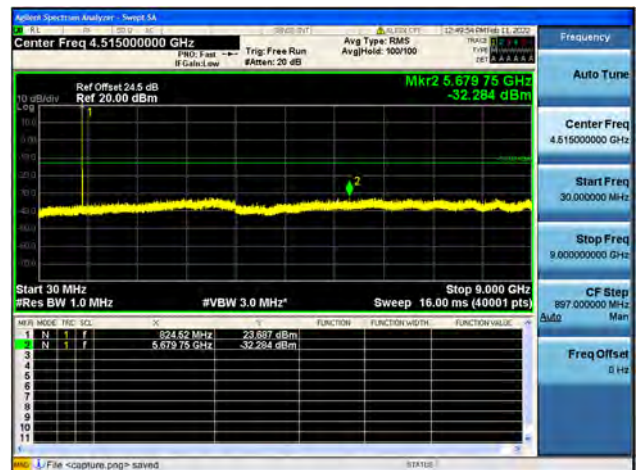

Band26Part22 / 1.4MHz / High CH / QPSK

Band26Part22 / 1.4MHz / High CH / 16QAM

Band26Part22 / 1.4MHz / High CH / 64QAM

Band26Part22 / 3MHz / Low CH / QPSK

Band26Part22 / 3MHz / Low CH / 16QAM

Band26Part22 / 3MHz / Low CH / 64QAM