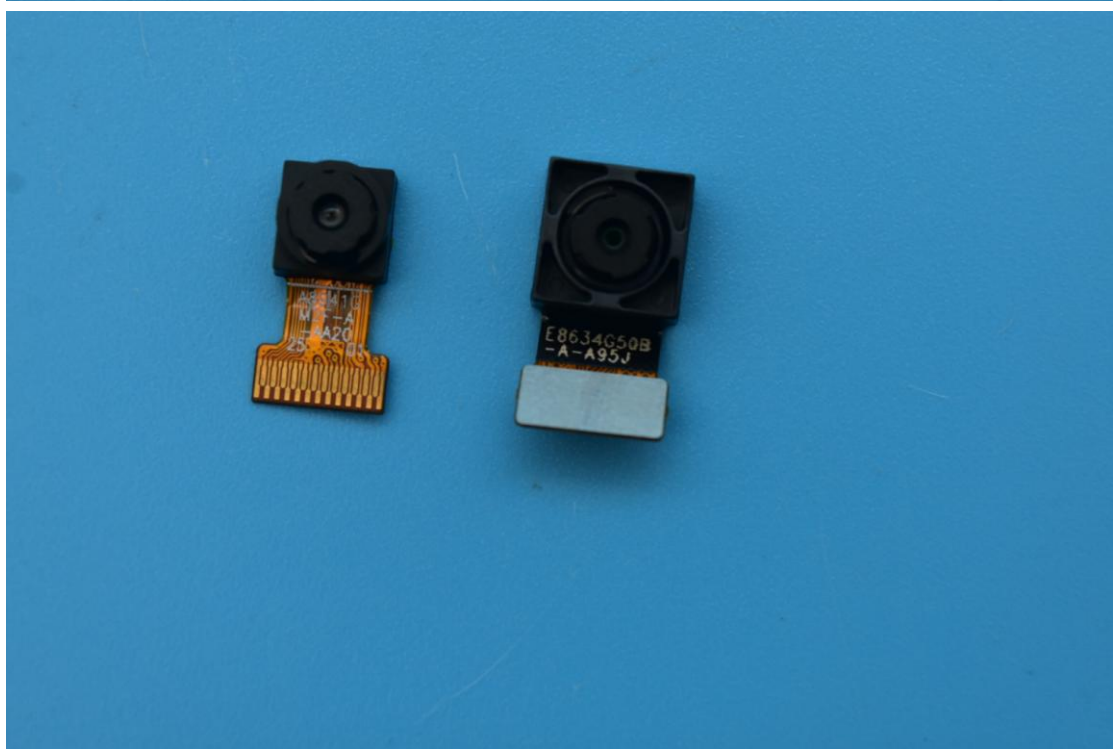

FCC ID: 2A33N-L60A

Internal Photos

1. EUT uncover view

2. Antenna view