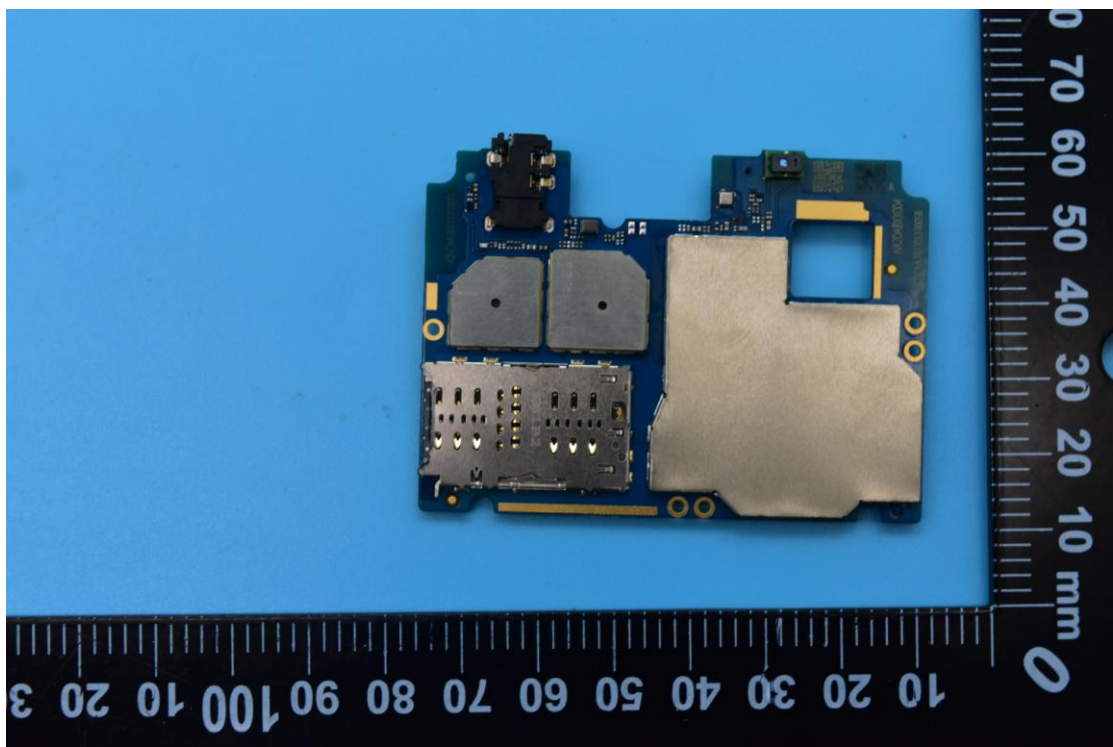

FCC ID: 2A33N-L60A

Internal Photos

1. EUT uncover view

2. Antenna view