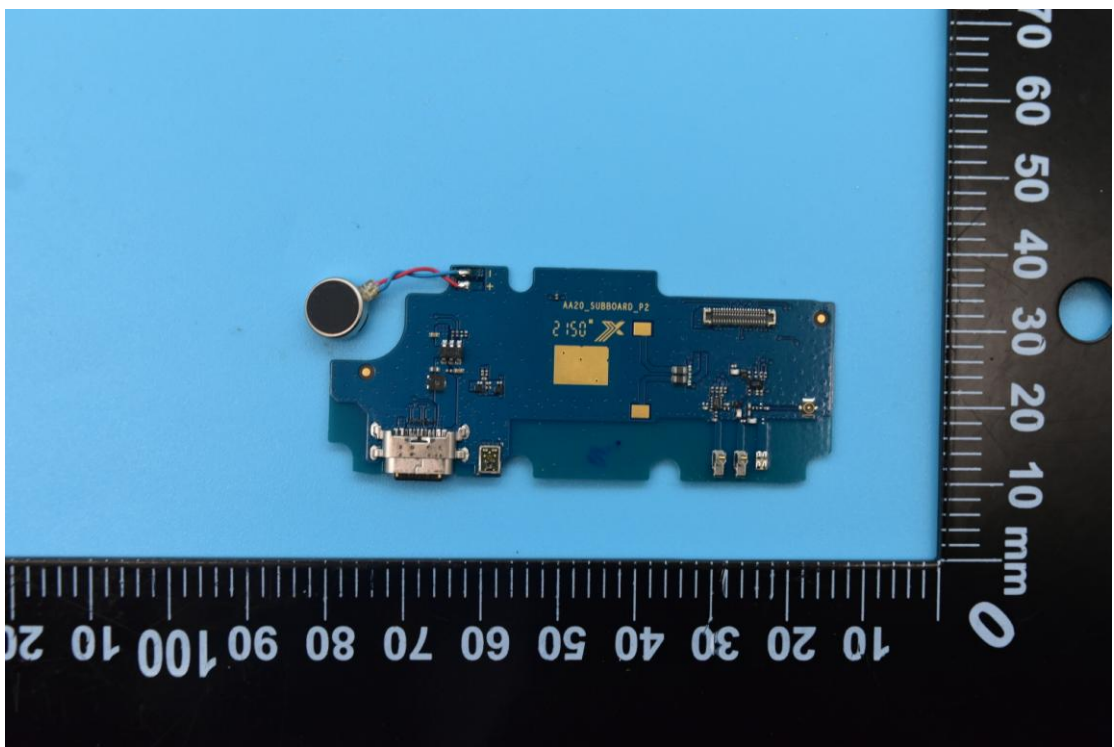

FCC ID: 2A33N-L60A

Internal Photos

1. EUT uncover view

2. Antenna view