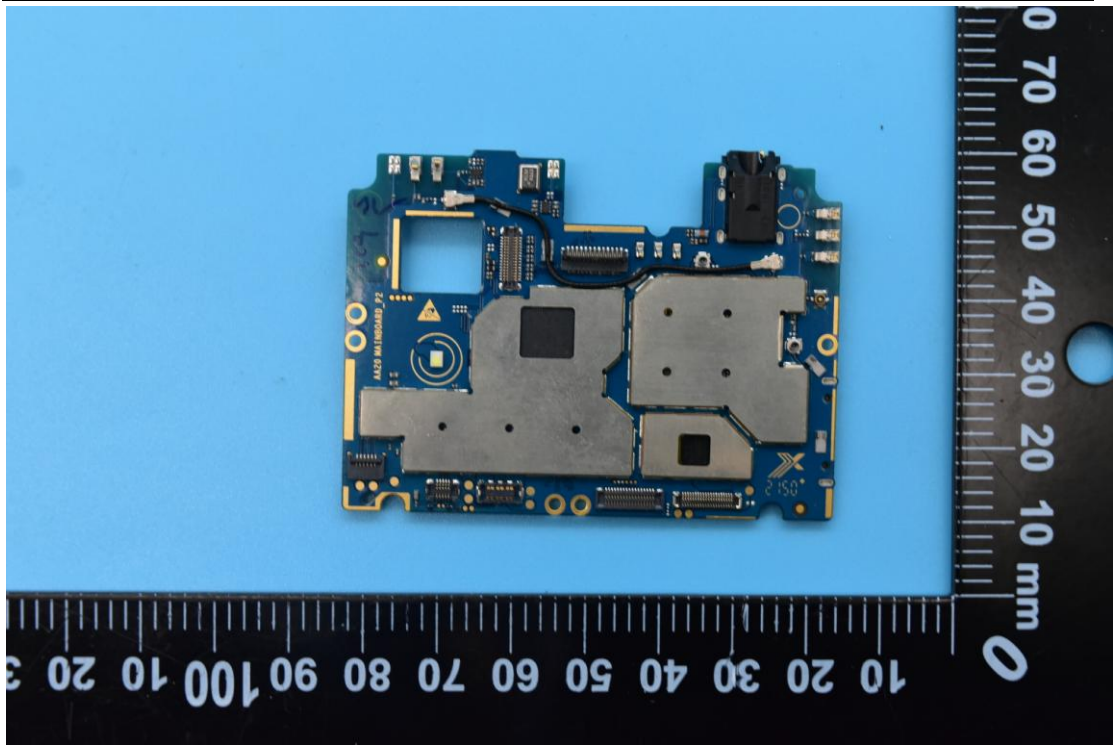

FCC ID: 2A33N-L60A

Internal Photos

1. EUT uncover view

2. Antenna view