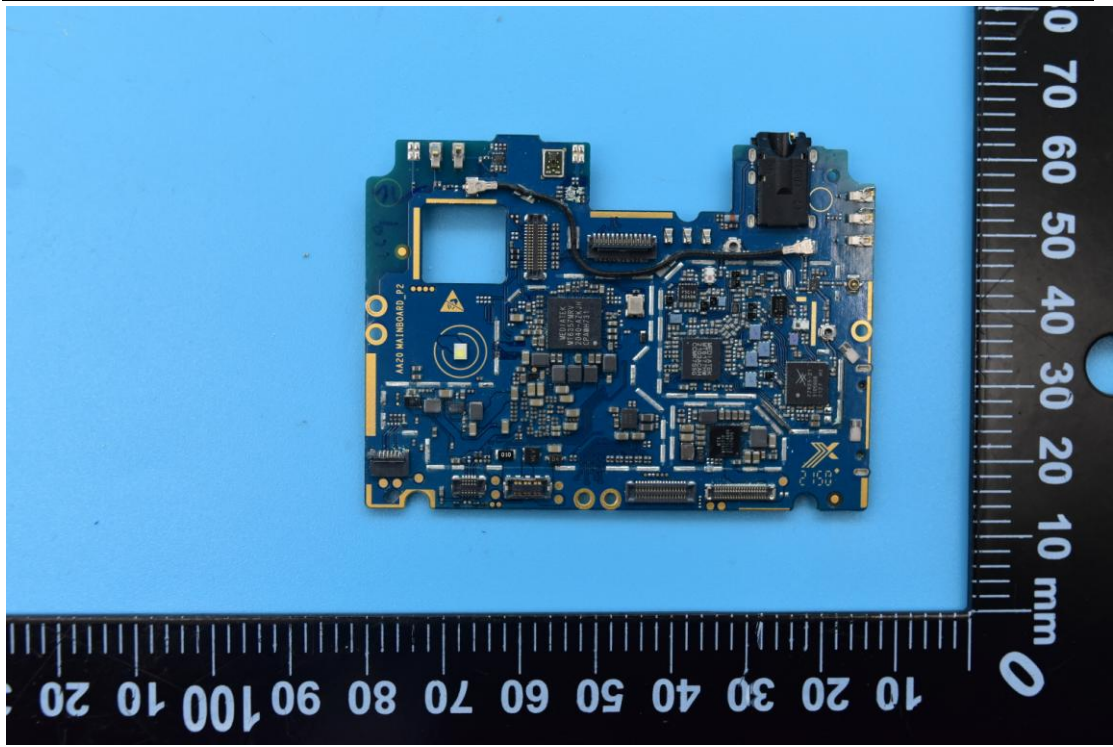

FCC ID: 2A33N-L60A

Internal Photos

1. EUT uncover view

2. Antenna view