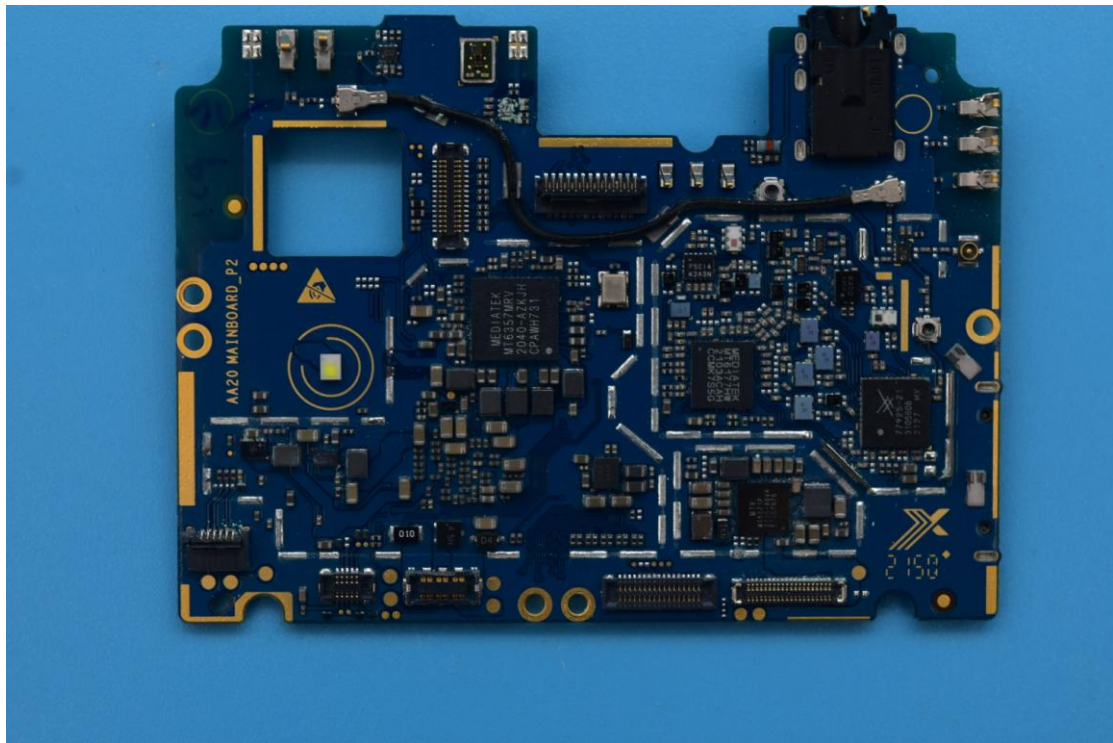

FCC ID: 2A33N-L60A

Internal Photos

1. EUT uncover view

2. Antenna view