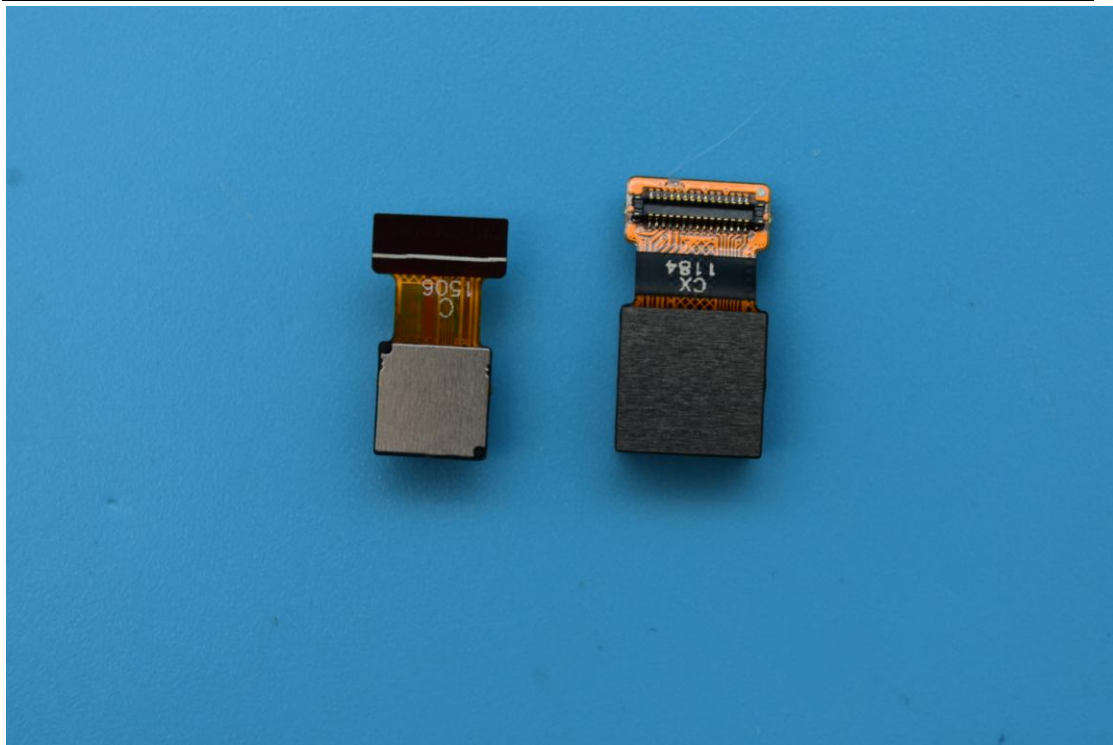

FCC ID: 2A33N-L60A

Internal Photos

1. EUT uncover view

2. Antenna view