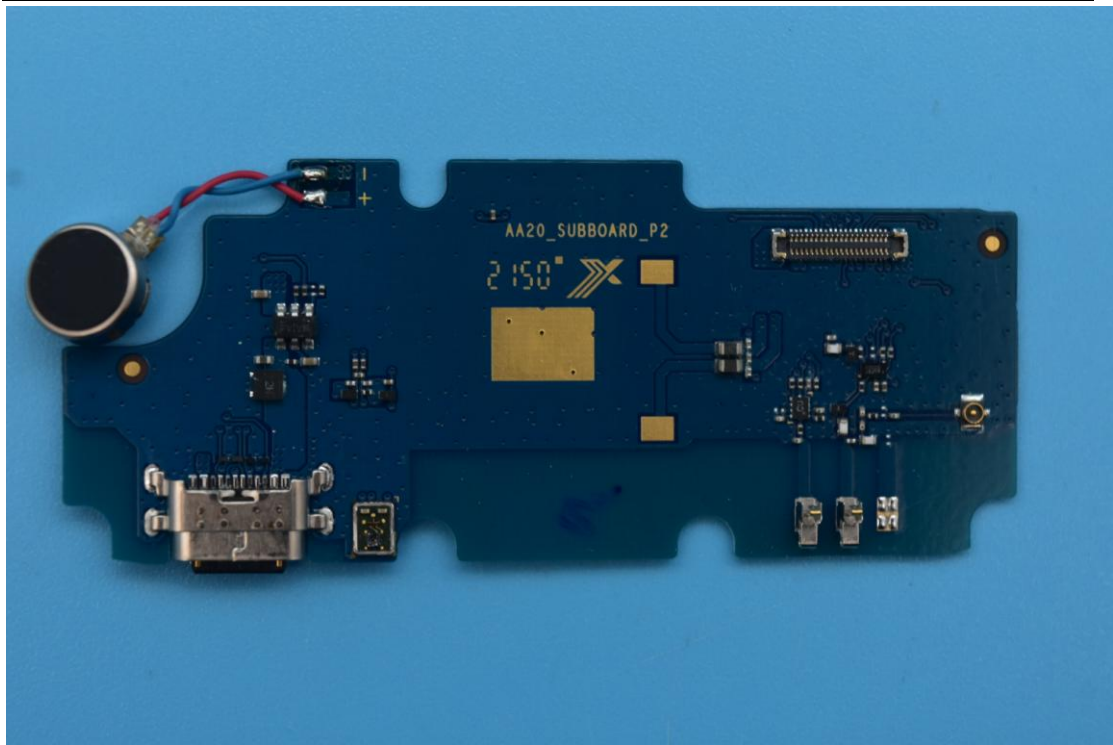

FCC ID: 2A33N-L60A

Internal Photos

1. EUT uncover view

2. Antenna view