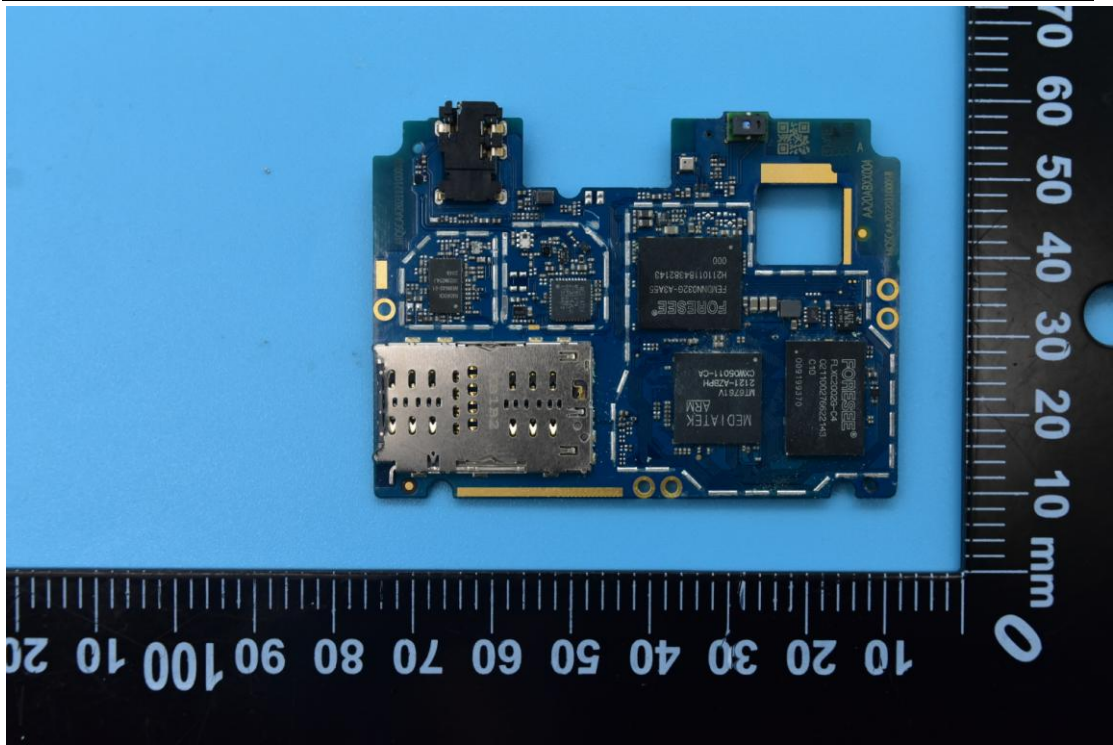

FCC ID: 2A33N-L60A

Internal Photos

1. EUT uncover view

2. Antenna view