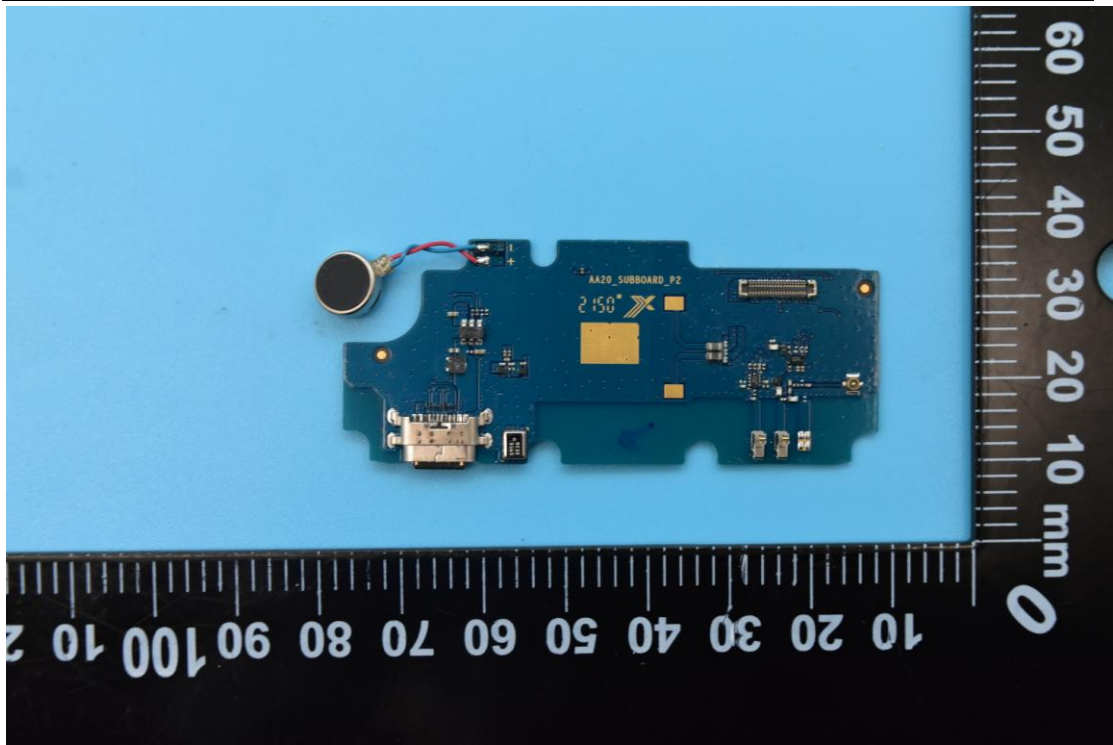

FCC ID: 2A33N-L60A

Internal Photos

1. EUT uncover view

2. Antenna view