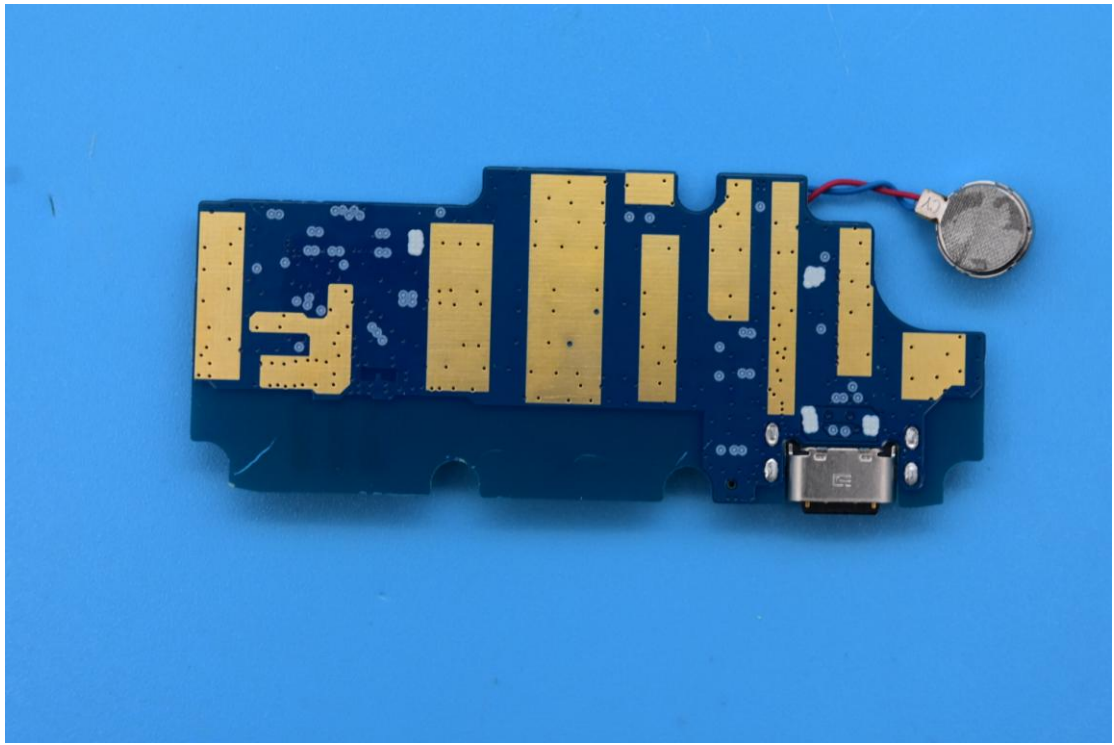

FCC ID: 2A33N-L60A

Internal Photos

1. EUT uncover view

2. Antenna view