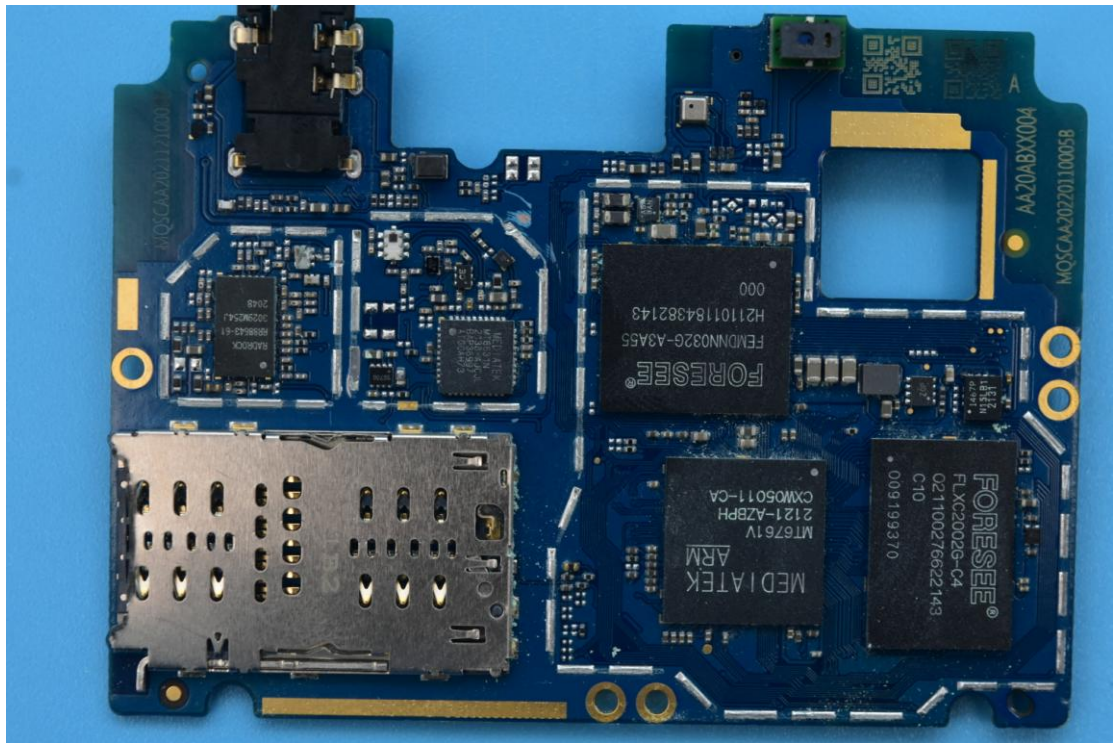

FCC ID: 2A33N-L60A

Internal Photos

1. EUT uncover view

2. Antenna view