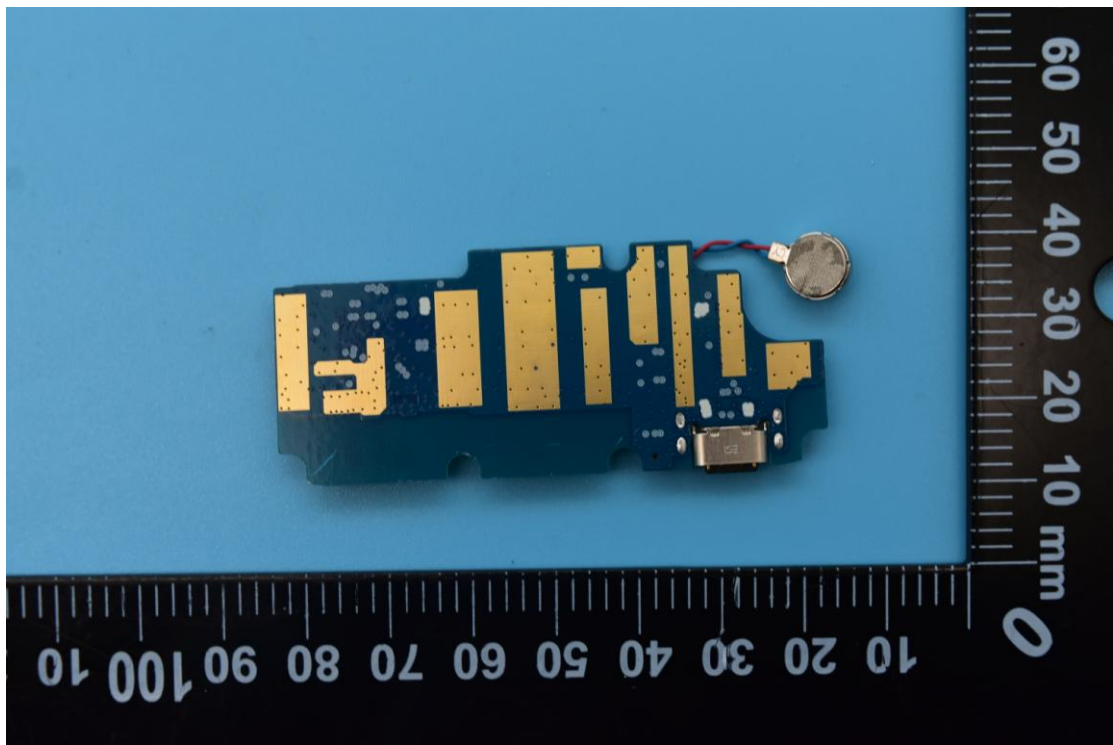

FCC ID: 2A33N-L60A

Internal Photos

1. EUT uncover view

2. Antenna view