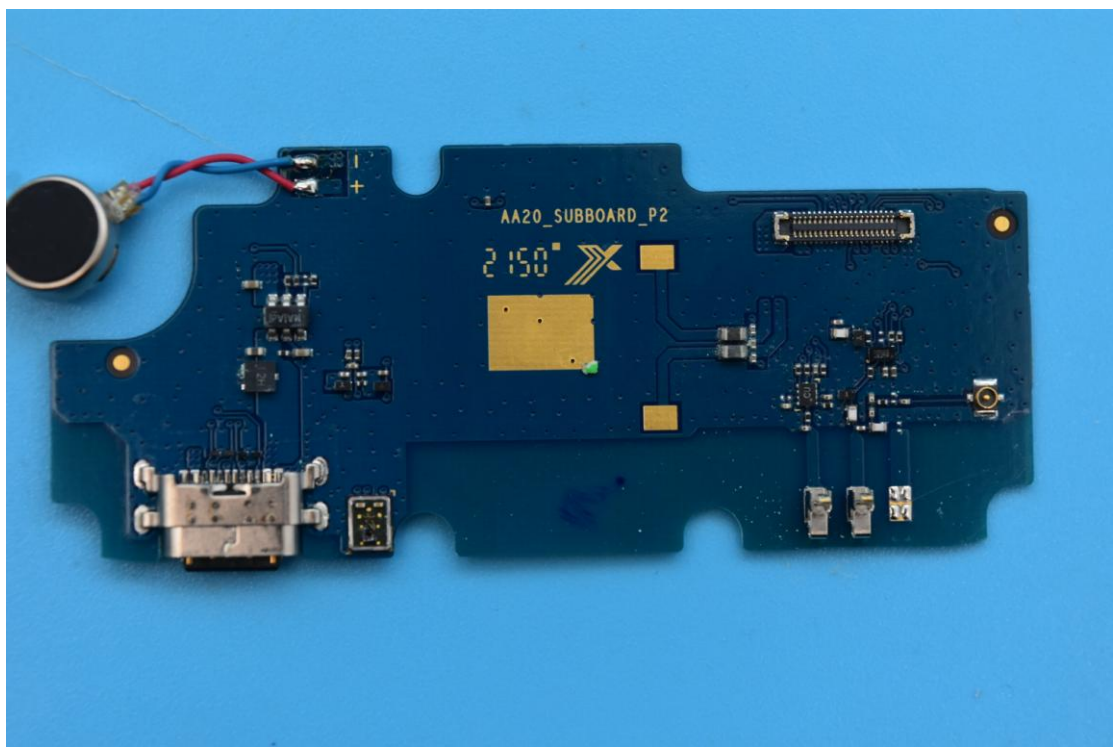

FCC ID: 2A33N-L60A

Internal Photos

1. EUT uncover view

2. Antenna view