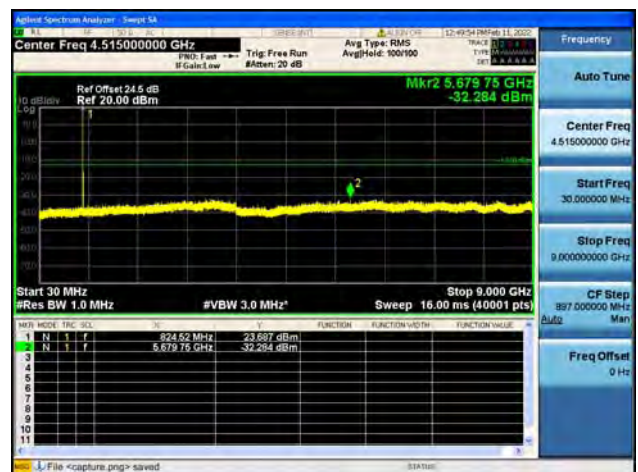

Band26Part22 / 1.4MHz / High CH / QPSK

Band26Part22 / 1.4MHz / High CH / 16QAM

Band26Part22 / 1.4MHz / High CH / 64QAM

Band26Part22 / 3MHz / Low CH / QPSK

Band26Part22 / 3MHz / Low CH / 16QAM

Band26Part22 / 3MHz / Low CH / 64QAM