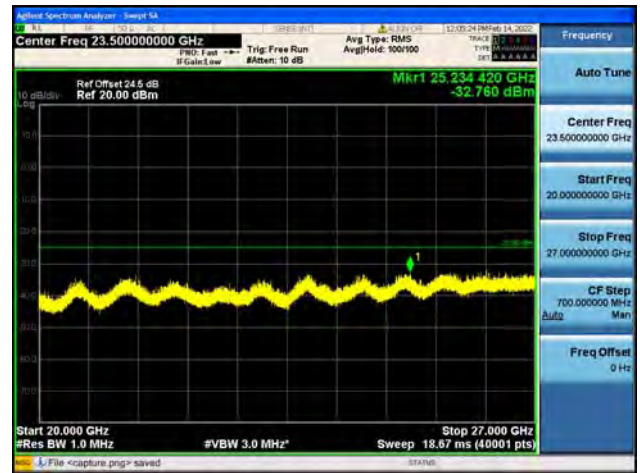

Band41-20G-27G / 15MHz / Low CH / 16QAM

Band41-30M-20G / 15MHz / Low CH / 64QAM

Band41-20G-27G / 15MHz / Low CH / 64QAM

Band41-30M-20G / 15MHz / Mid CH / QPSK

Band41-20G-27G / 15MHz / Mid CH / QPSK

Band41-30M-20G / 15MHz / Mid CH / 16QAM