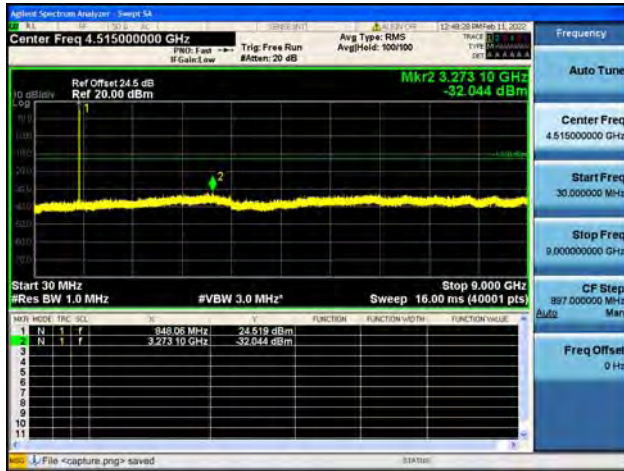

Band26Part22 / 1.4MHz / High CH / QPSK