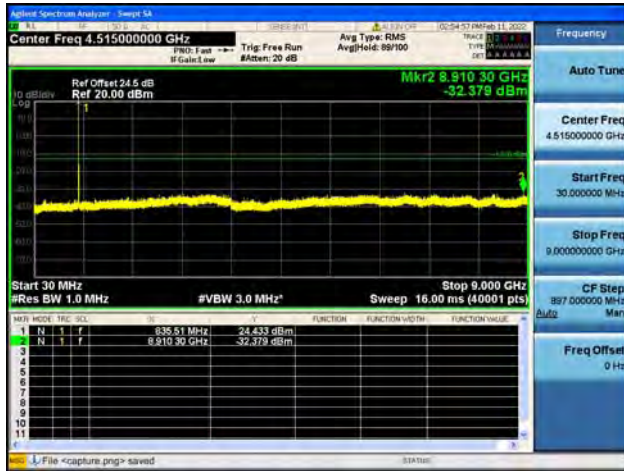

Band26Part22 / 3MHz / Mid CH / QPSK