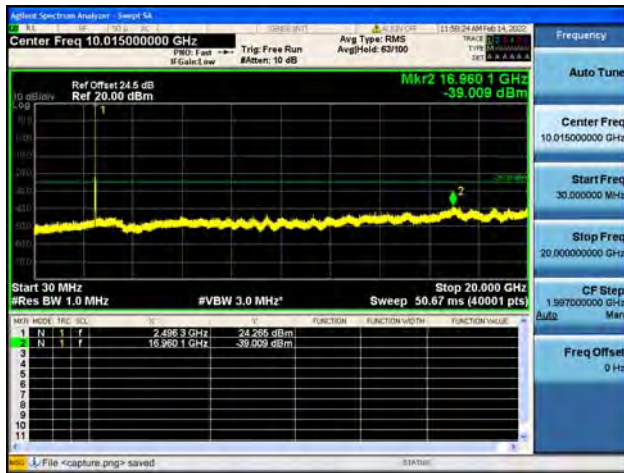

Band41-20G-27G / 5MHz / High CH / 16QAM

Band41-30M-20G / 5MHz / High CH / 64QAM

Band41-20G-27G / 5MHz / High CH / 64QAM

Band41-30M-20G / 10MHz / Low CH / QPSK

Band41-20G-27G / 10MHz / Low CH / QPSK

Band41-30M-20G / 10MHz / Low CH / 16QAM