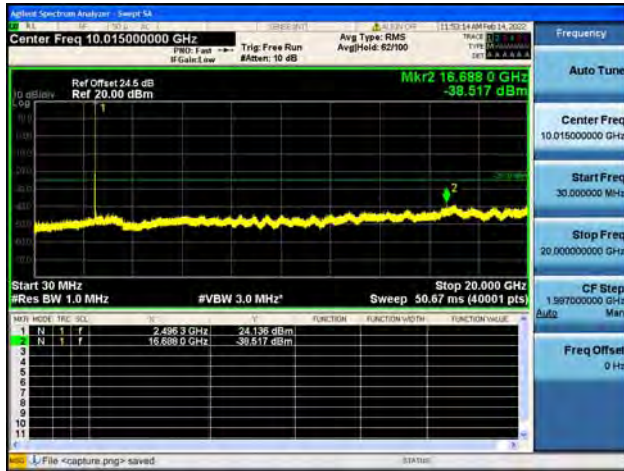

Band26Part22 / 15MHz / High CH / QPSK

Band26Part22 / 15MHz / High CH / 16QAM

Band26Part22 / 15MHz / High CH / 64QAM

Band41-30M-20G / 5MHz / Low CH / QPSK

Band41-20G-27G / 5MHz / Low CH / QPSK

Band41-30M-20G / 5MHz / Low CH / 16QAM