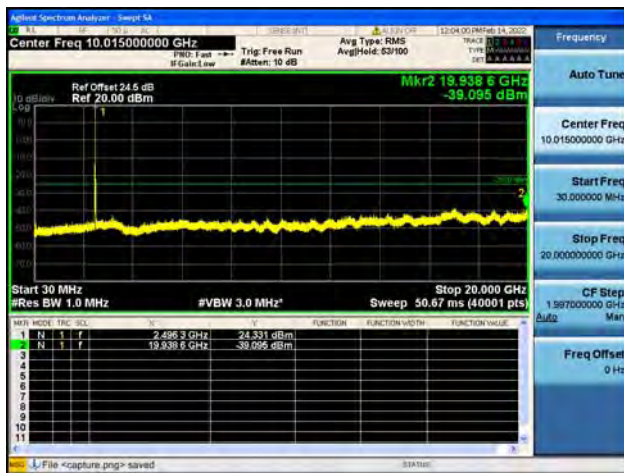

Band41-20G-27G / 10MHz / High CH / 16QAM

Band41-30M-20G / 10MHz / High CH / 64QAM

Band41-20G-27G / 10MHz / High CH / 64QAM

Band41-30M-20G / 15MHz / Low CH / QPSK

Band41-20G-27G / 15MHz / Low CH / QPSK

Band41-30M-20G / 15MHz / Low CH / 16QAM