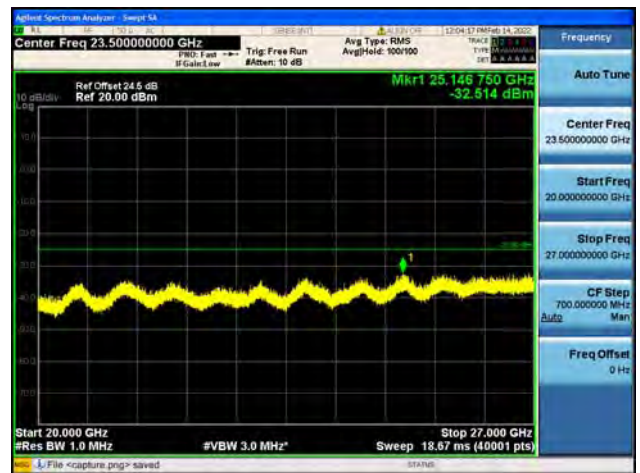

Band41-20G-27G / 15MHz / Low CH / 64QAM