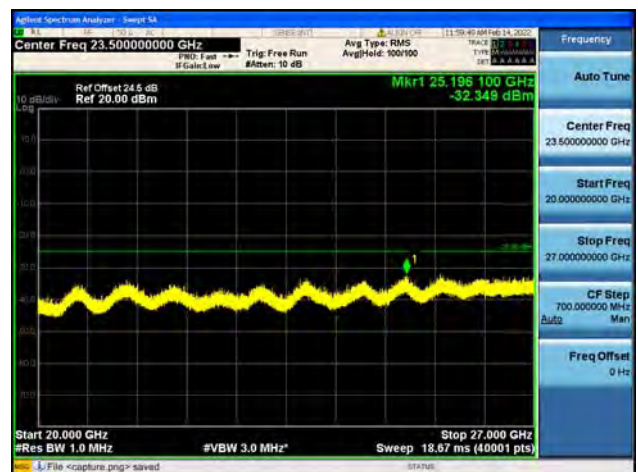

Band41-20G-27G / 10MHz / Mid CH / QPSK