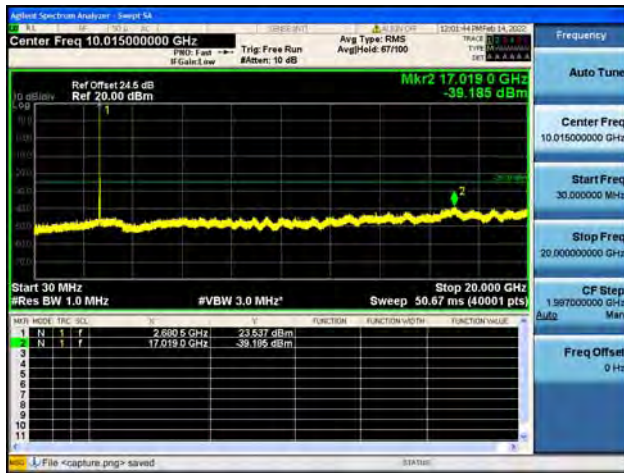

Band41-20G-27G / 10MHz / Mid CH / 16QAM

Band41-30M-20G / 10MHz / Mid CH / 64QAM

Band41-20G-27G / 10MHz / Mid CH / 64QAM

Band41-30M-20G / 10MHz / High CH / QPSK

Band41-20G-27G / 10MHz / High CH / QPSK

Band41-30M-20G / 10MHz / High CH / 16QAM