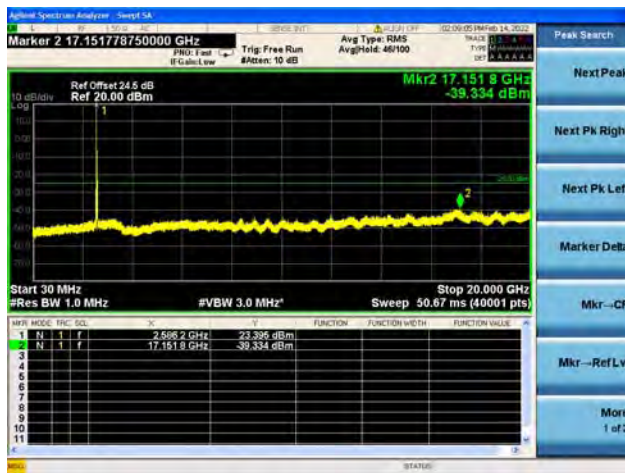

Band41-20G-27G / 15MHz / Low CH / 16QAM

Band41-30M-20G / 15MHz / Low CH / 64QAM

Band41-20G-27G / 15MHz / Low CH / 64QAM

Band41-30M-20G / 15MHz / Mid CH / QPSK

Band41-20G-27G / 15MHz / Mid CH / QPSK

Band41-30M-20G / 15MHz / Mid CH / 16QAM