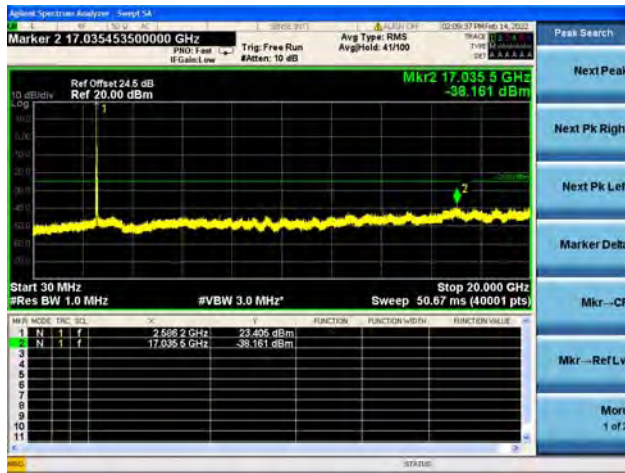

Band41-20G-27G / 15MHz / Low CH / 16QAM

Band41-30M-20G / 15MHz / Low CH / 64QAM

Band41-20G-27G / 15MHz / Low CH / 64QAM

Band41-30M-20G / 15MHz / Mid CH / QPSK

Band41-20G-27G / 15MHz / Mid CH / QPSK

Band41-30M-20G / 15MHz / Mid CH / 16QAM