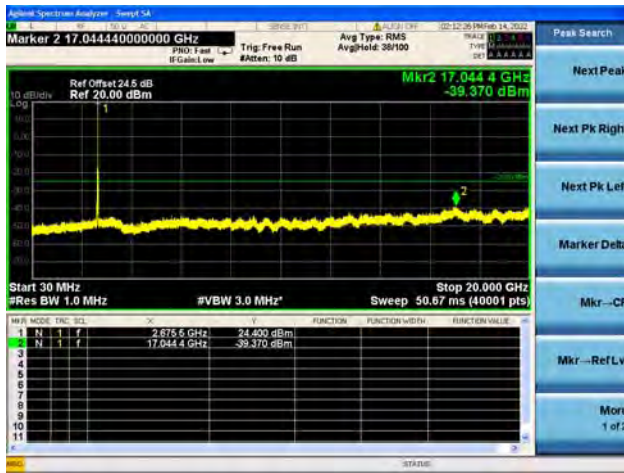

Band41-20G-27G / 15MHz / Mid CH / 16QAM

Band41-30M-20G / 15MHz / Mid CH / 64QAM

Band41-20G-27G / 15MHz / Mid CH / 64QAM

Band41-30M-20G / 15MHz / High CH / QPSK

Band41-20G-27G / 15MHz / High CH / QPSK

Band41-30M-20G / 15MHz / High CH / 16QAM