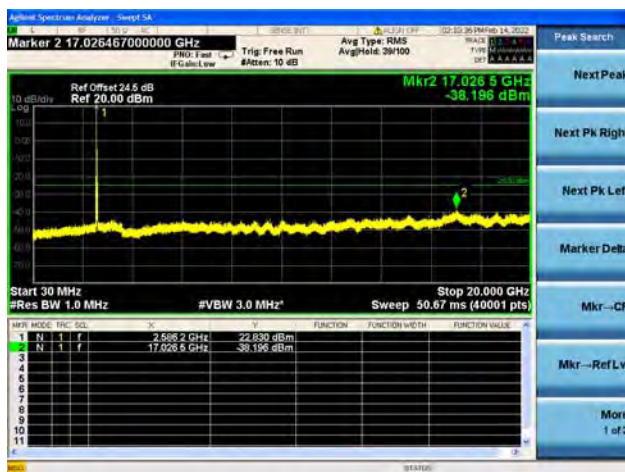

Band41-30M-20G / 15MHz / Mid CH / 64QAM