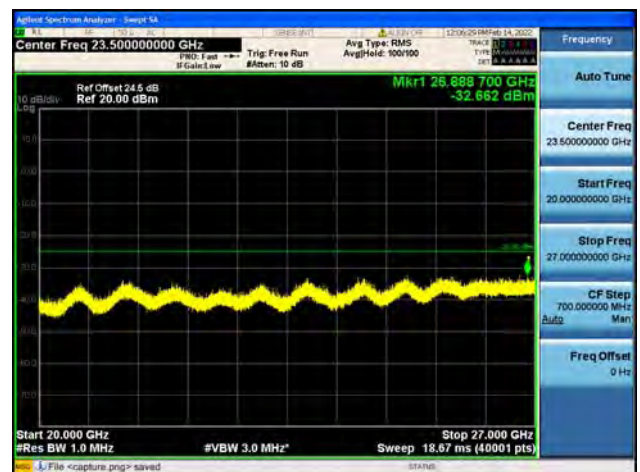

Band41-20G-27G / 15MHz / High CH / QPSK

Band41-20G-27G / 15MHz / Mid CH / 64QAM