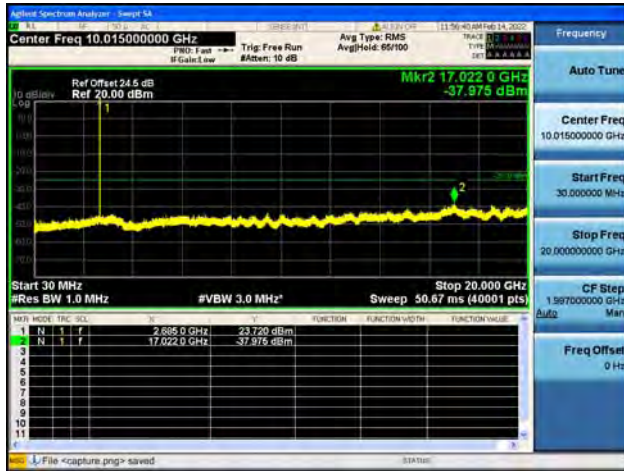

Band41-20G-27G / 5MHz / Mid CH / 16QAM

Band41-30M-20G / 5MHz / Mid CH / 64QAM

Band41-20G-27G / 5MHz / Mid CH / 64QAM

Band41-30M-20G / 5MHz / High CH / QPSK

Band41-20G-27G / 5MHz / High CH / QPSK

Band41-30M-20G / 5MHz / High CH / 16QAM