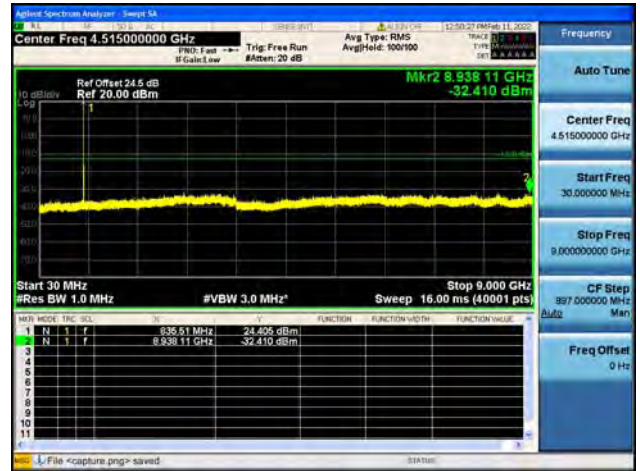

Band26Part22 / 3MHz / Mid CH / 16QAM