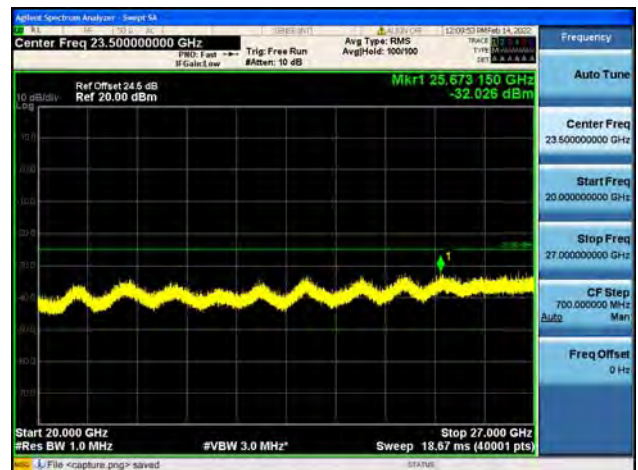

Band41-20G-27G / 20MHz / Mid CH / QPSK