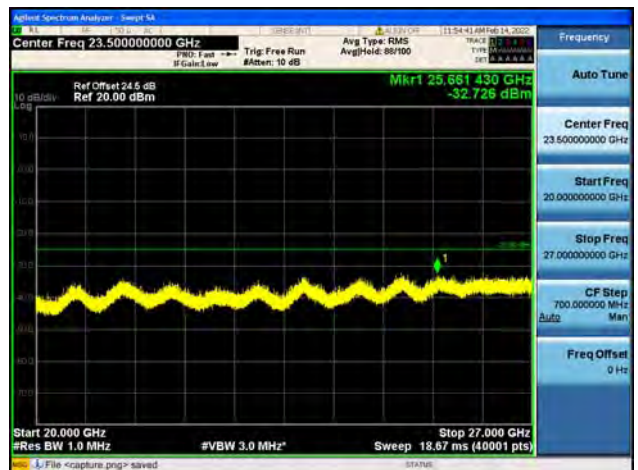

Band41-20G-27G / 5MHz / Mid CH / QPSK