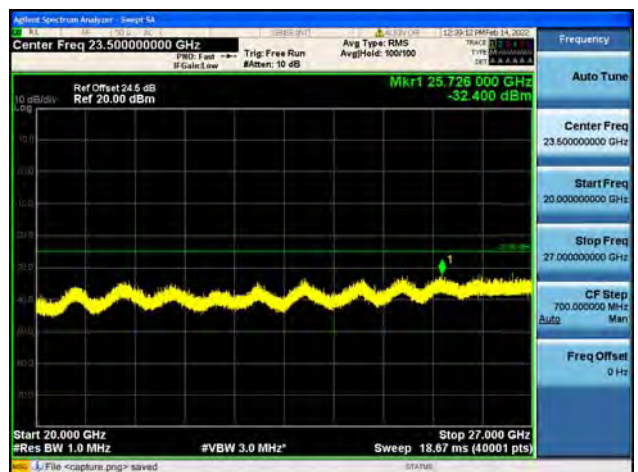

Band41-20G-27G / 10MHz / Low CH / QPSK