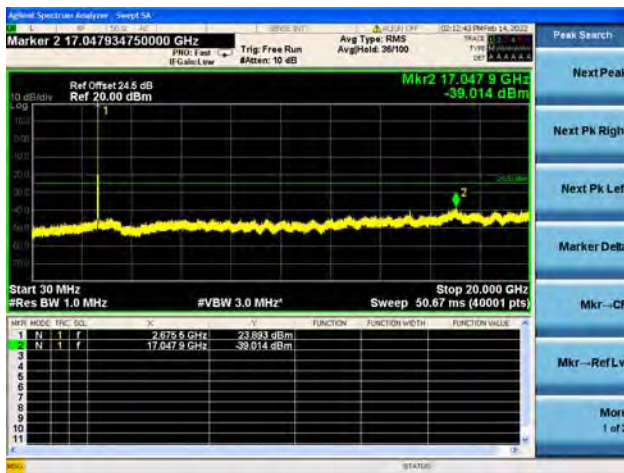

Band41-20G-27G / 15MHz / Mid CH / 16QAM

Band41-30M-20G / 15MHz / Mid CH / 64QAM

Band41-20G-27G / 15MHz / Mid CH / 64QAM

Band41-30M-20G / 15MHz / High CH / QPSK

Band41-20G-27G / 15MHz / High CH / QPSK

Band41-30M-20G / 15MHz / High CH / 16QAM