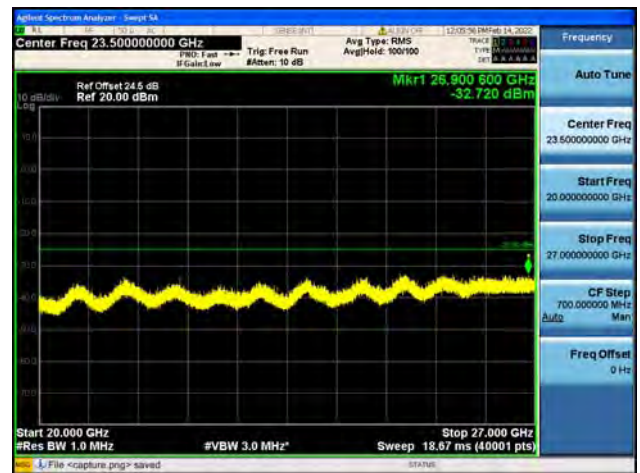

Band41-20G-27G / 15MHz / Mid CH / 16QAM