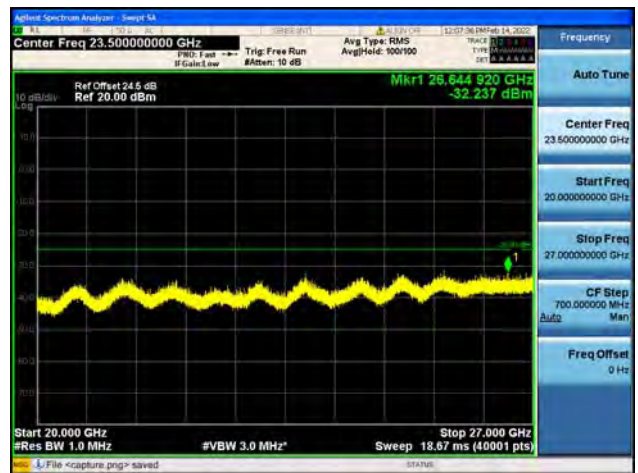

Band41-20G-27G / 15MHz / High CH / 64QAM