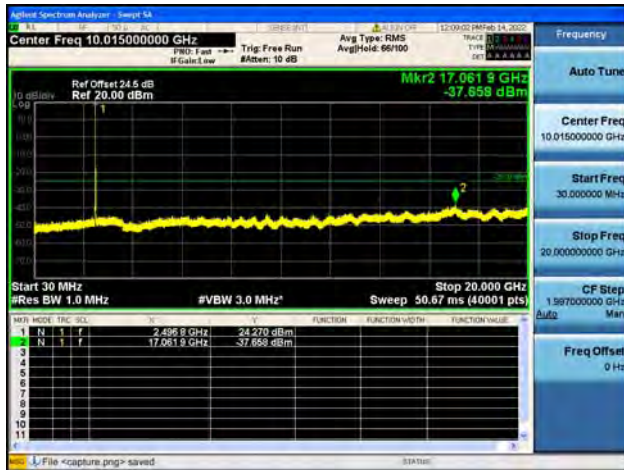

Band41-20G-27G / 15MHz / High CH / 16QAM

Band41-30M-20G / 15MHz / High CH / 64QAM

Band41-20G-27G / 15MHz / High CH / 64QAM

Band41-30M-20G / 20MHz / Low CH / QPSK

Band41-20G-27G / 20MHz / Low CH / QPSK

Band41-30M-20G / 20MHz / Low CH / 16QAM