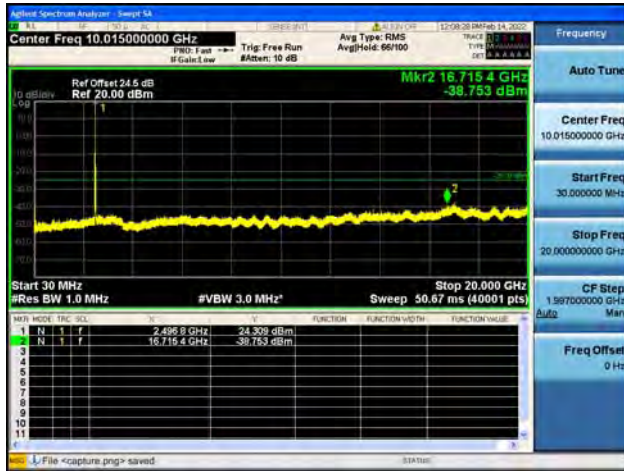

Band41-20G-27G / 15MHz / High CH / 16QAM

Band41-30M-20G / 15MHz / High CH / 64QAM

Band41-20G-27G / 15MHz / High CH / 64QAM

Band41-30M-20G / 20MHz / Low CH / QPSK

Band41-20G-27G / 20MHz / Low CH / QPSK

Band41-30M-20G / 20MHz / Low CH / 16QAM