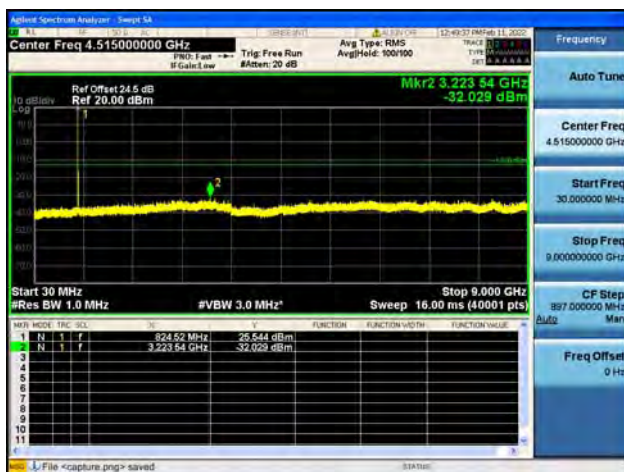

Band26Part22 / 1.4MHz / High CH / QPSK

Band26Part22 / 1.4MHz / High CH / 16QAM

Band26Part22 / 1.4MHz / High CH / 64QAM

Band26Part22 / 3MHz / Low CH / QPSK

Band26Part22 / 3MHz / Low CH / 16QAM

Band26Part22 / 3MHz / Low CH / 64QAM