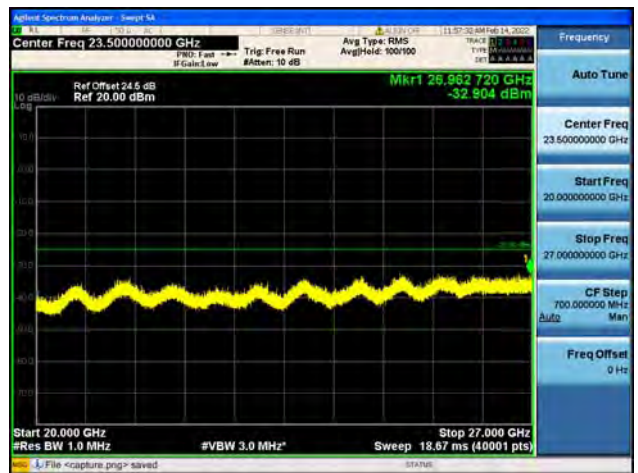

Band41-20G-27G / 5MHz / High CH / 64QAM