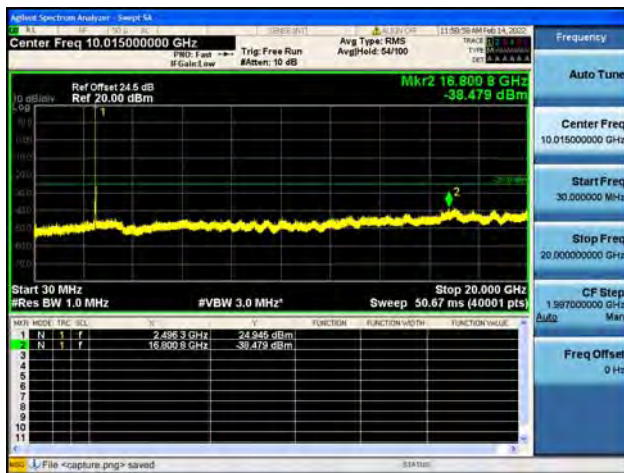

Band41-20G-27G / 5MHz / High CH / 16QAM

Band41-30M-20G / 5MHz / High CH / 64QAM

Band41-20G-27G / 5MHz / High CH / 64QAM

Band41-30M-20G / 10MHz / Low CH / QPSK

Band41-20G-27G / 10MHz / Low CH / QPSK

Band41-30M-20G / 10MHz / Low CH / 16QAM