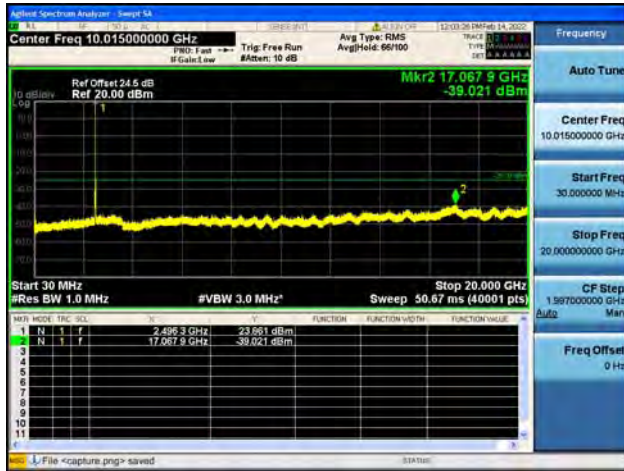

Band41-20G-27G / 10MHz / High CH / 16QAM

Band41-30M-20G / 10MHz / High CH / 64QAM

Band41-20G-27G / 10MHz / High CH / 64QAM

Band41-30M-20G / 15MHz / Low CH / QPSK

Band41-20G-27G / 15MHz / Low CH / QPSK

Band41-30M-20G / 15MHz / Low CH / 16QAM