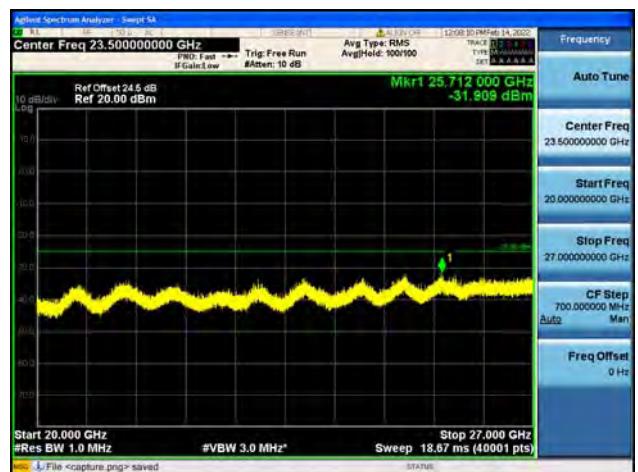

Band41-20G-27G / 20MHz / Low CH / QPSK