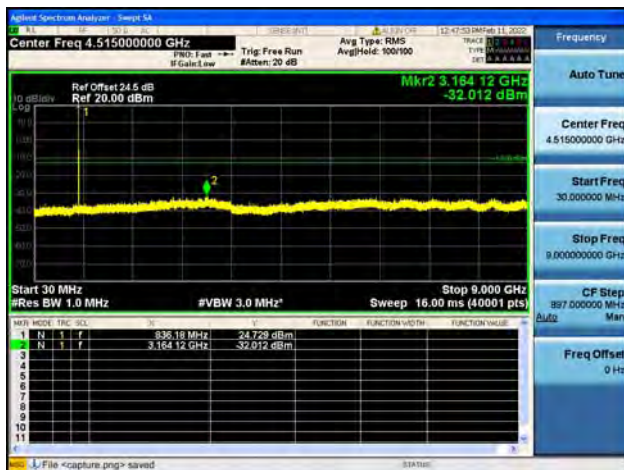

Band26Part22 / 1.4MHz / Low CH / QPSK

Band26Part22 / 1.4MHz / Low CH / 16QAM

Band26Part22 / 1.4MHz / Low CH / 64QAM

Band26Part22 / 1.4MHz / Mid CH / QPSK

Band26Part22 / 1.4MHz / Mid CH / 16QAM

Band26Part22 / 1.4MHz / Mid CH / 64QAM