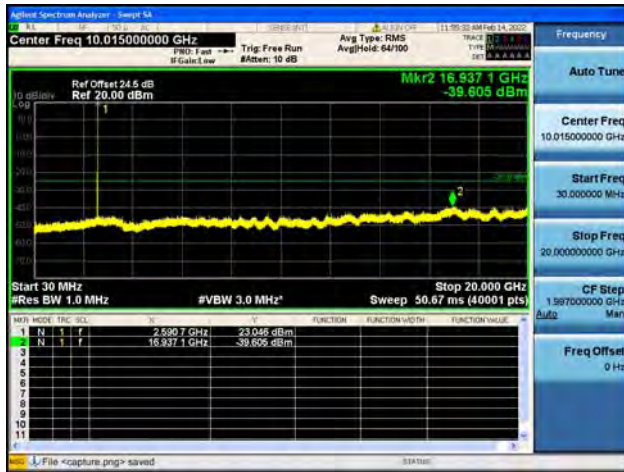

Band41-20G-27G / 5MHz / Low CH / 16QAM

Band41-30M-20G / 5MHz / Low CH / 64QAM

Band41-20G-27G / 5MHz / Low CH / 64QAM

Band41-30M-20G / 5MHz / Mid CH / QPSK

Band41-20G-27G / 5MHz / Mid CH / QPSK

Band41-30M-20G / 5MHz / Mid CH / 16QAM