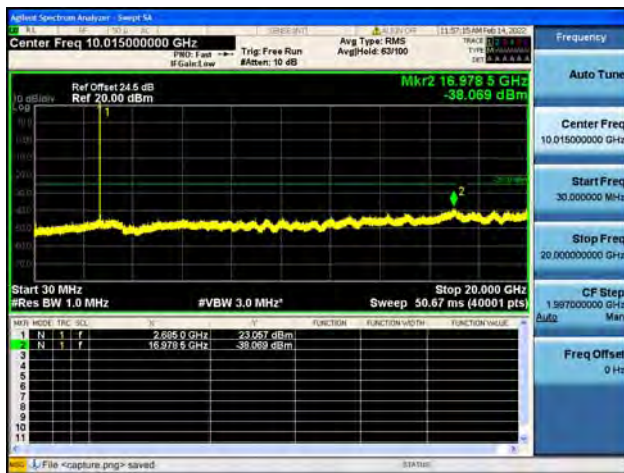

Band41-20G-27G / 5MHz / Mid CH / 16QAM

Band41-30M-20G / 5MHz / Mid CH / 64QAM

Band41-20G-27G / 5MHz / Mid CH / 64QAM

Band41-30M-20G / 5MHz / High CH / QPSK

Band41-20G-27G / 5MHz / High CH / QPSK

Band41-30M-20G / 5MHz / High CH / 16QAM