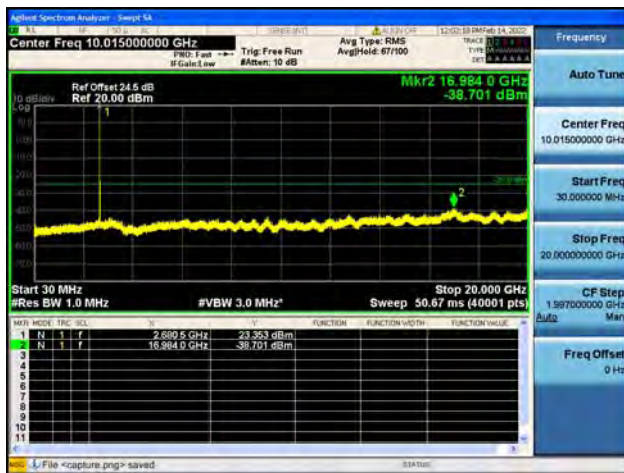

Band41-20G-27G / 10MHz / Mid CH / 16QAM

Band41-30M-20G / 10MHz / Mid CH / 64QAM

Band41-20G-27G / 10MHz / Mid CH / 64QAM

Band41-30M-20G / 10MHz / High CH / QPSK

Band41-20G-27G / 10MHz / High CH / QPSK

Band41-30M-20G / 10MHz / High CH / 16QAM