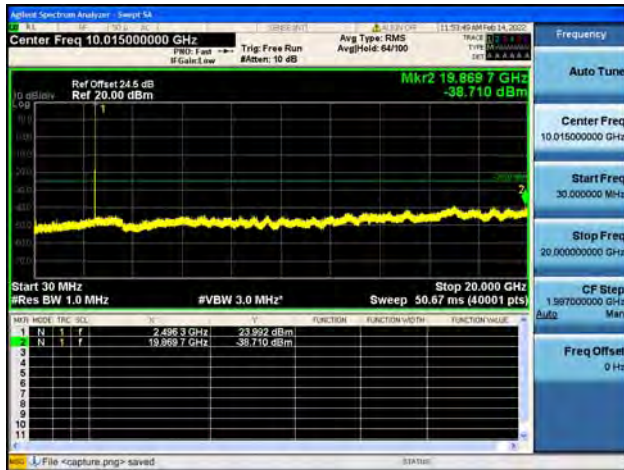

Band26Part22 / 15MHz / High CH / QPSK

Band26Part22 / 15MHz / High CH / 16QAM

Band26Part22 / 15MHz / High CH / 64QAM

Band41-30M-20G / 5MHz / Low CH / QPSK

Band41-20G-27G / 5MHz / Low CH / QPSK

Band41-30M-20G / 5MHz / Low CH / 16QAM