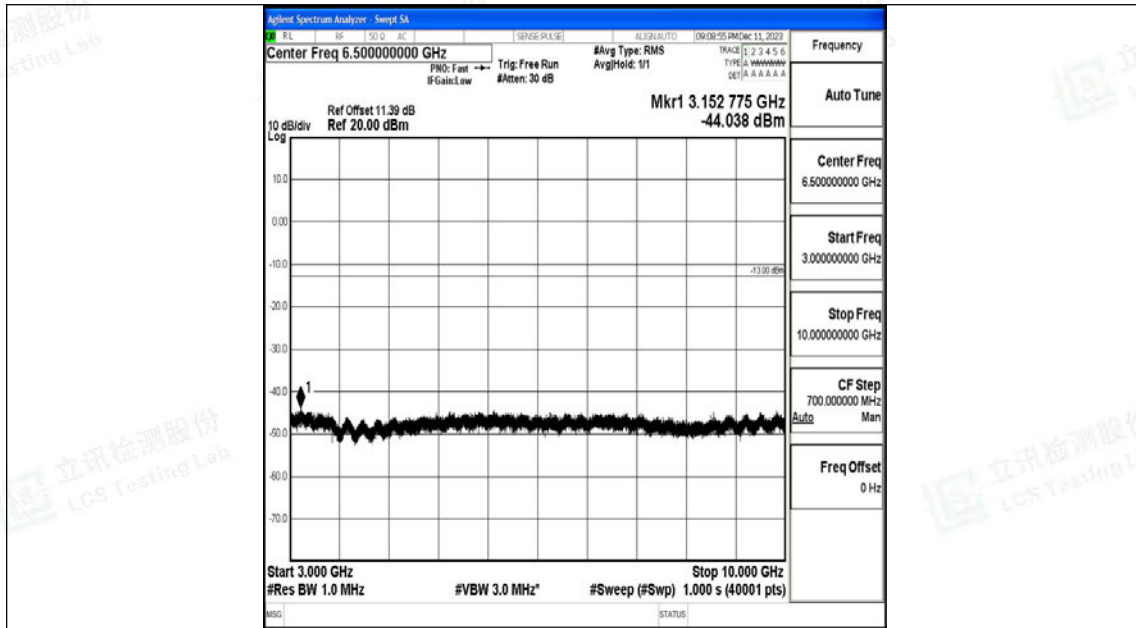

Band71_5MHz_16QAM_133147_1RB#0_3000~10000_3000~10000

Band71_5MHz_QPSK_133297_1RB#0_0.009~0.15_0.009~0.15

Band71_5MHz_QPSK_133297_1RB#0_0.15~30_0.15~30

Band71_5MHz_QPSK_133297_1RB#0_30~1000_30~1000

Band71_5MHz_QPSK_133297_1RB#0_1000~3000_1000~3000