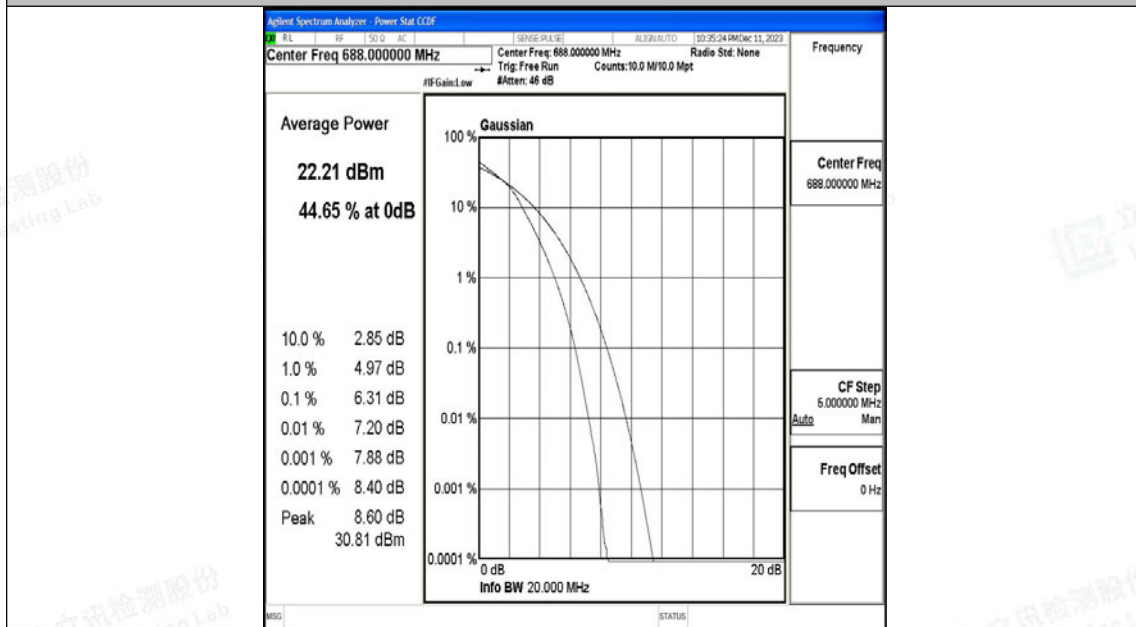

Band71-20MHz-QPSK-133372-100RB#0-PASS