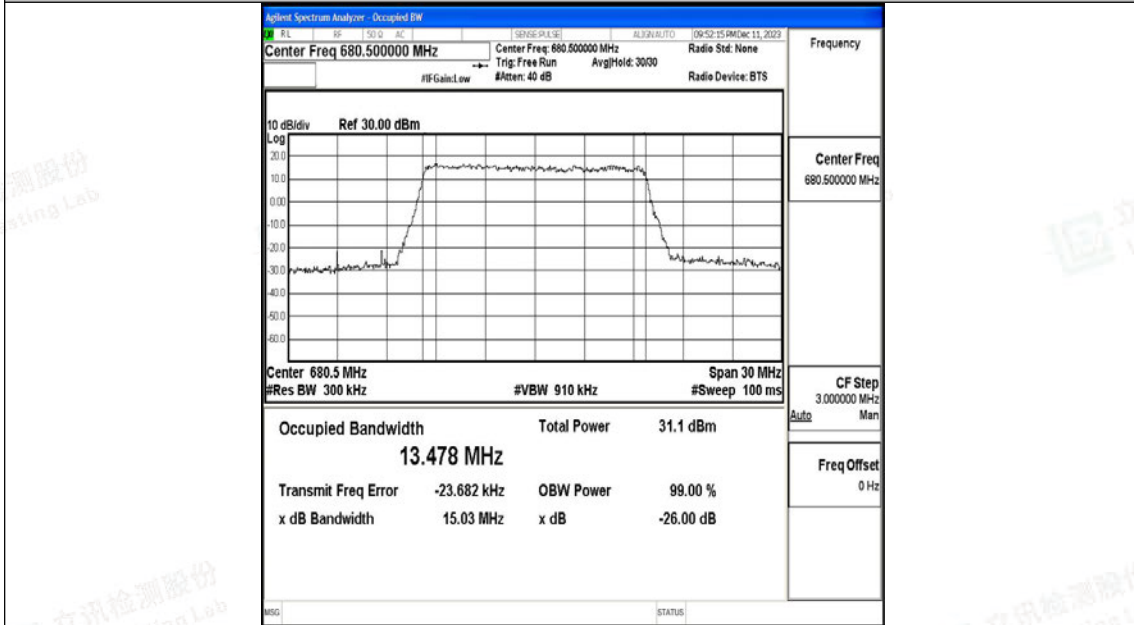

Band71-15MHz-QPSK-133297-75RB#0-PASS

Band71-15MHz-16QAM-133297-75RB#0-PASS

Shenzhen LCS Compliance Testing Laboratory Ltd.

Add: 101, 201 Bldg A & 301 Bldg C, Juji Industrial Park Yabianxueziwei, Shajing Street, Baoan District, Shenzhen, 518000, China

Tel: +(86) 0755-82591330 | E-mail: webmaster@lcs-cert.com | Web: www.lcs-cert.com

Scan code to check authenticity