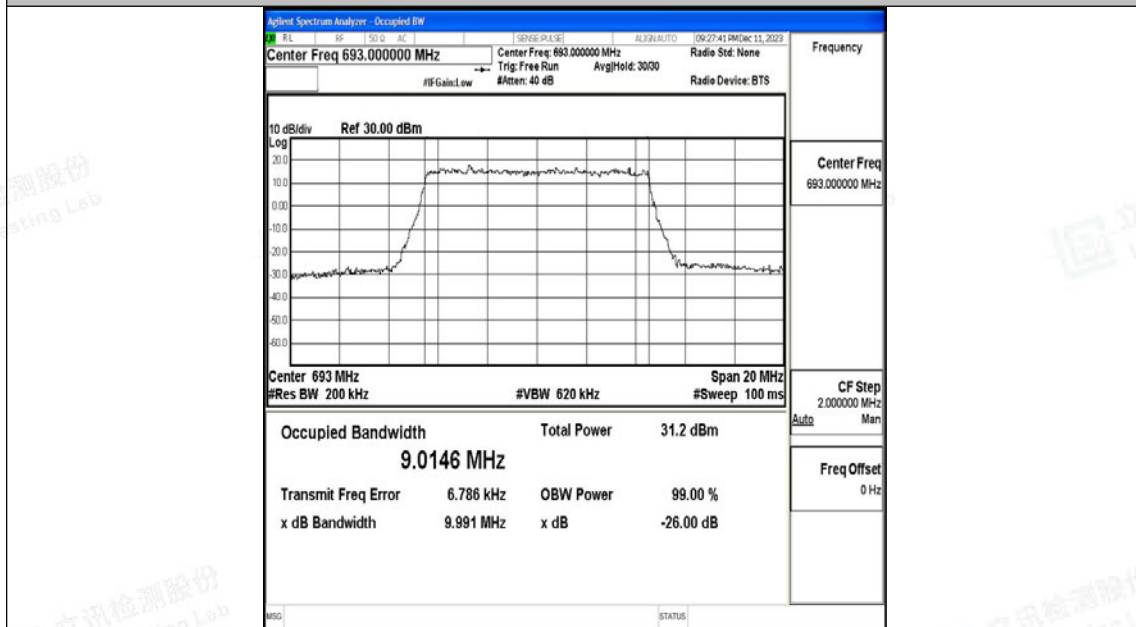

Band71-10MHz-QPSK-133422-50RB#0-PASS