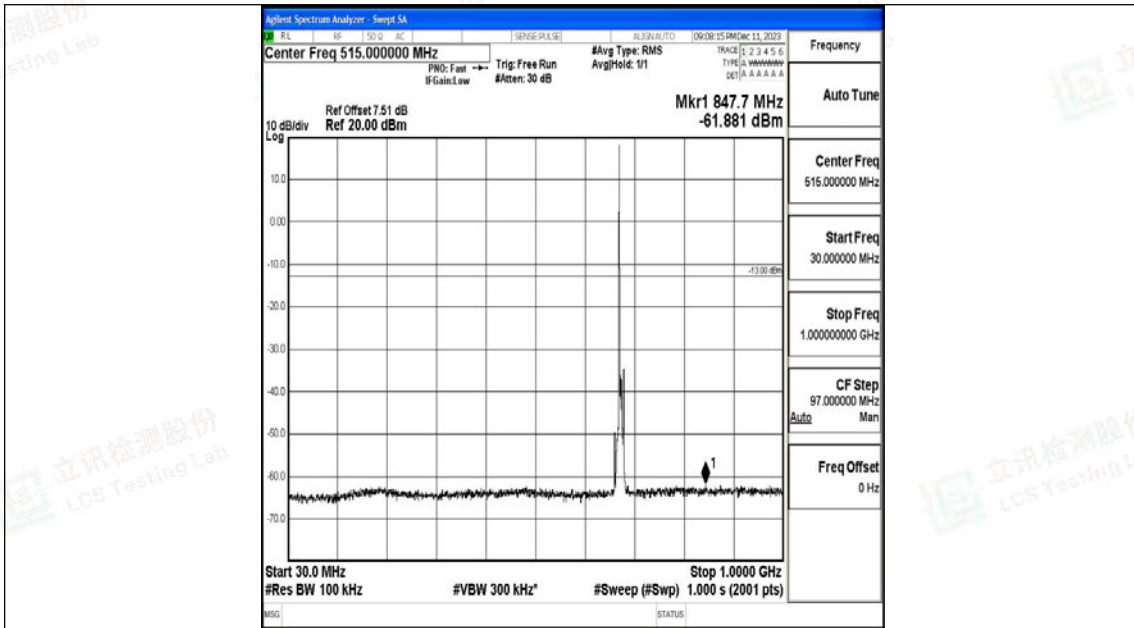

Band71_5MHz_16QAM_133147_1RB#0_3000~10000_3000~10000

Band71_5MHz_QPSK_133297_1RB#0_0.009~0.15_0.009~0.15

Band71_5MHz_QPSK_133297_1RB#0_0.15~30_0.15~30

Band71_5MHz_QPSK_133297_1RB#0_30~1000_30~1000

Band71_5MHz_QPSK_133297_1RB#0_1000~3000_1000~3000