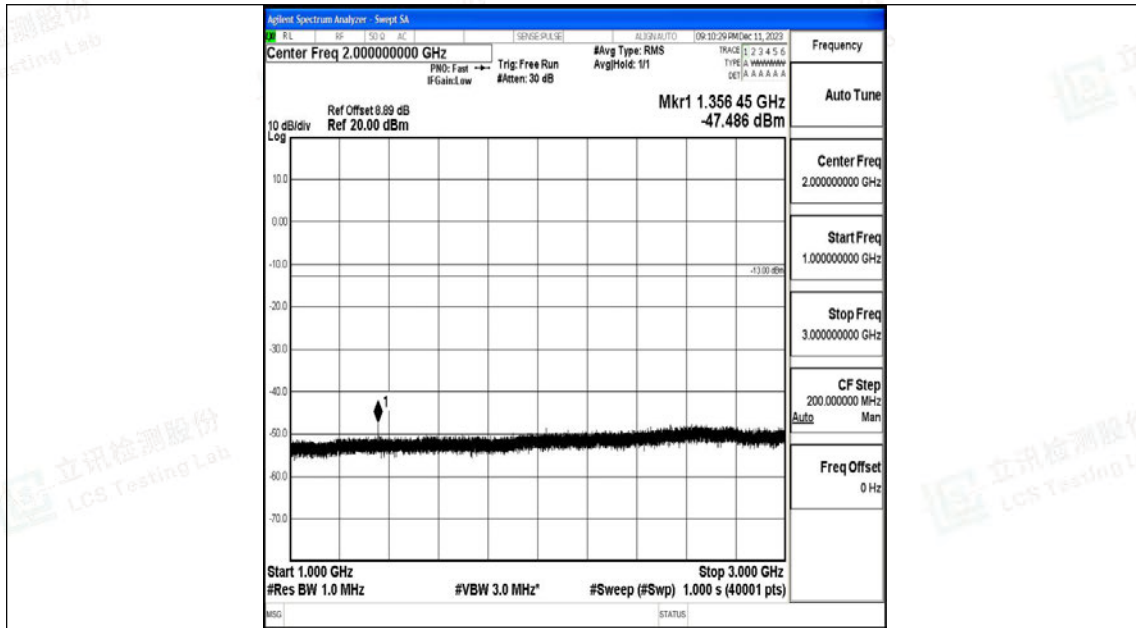

Band71_5MHz_QPSK_133297_1RB#0_3000~10000_3000~10000

Band71_5MHz_16QAM_133297_1RB#0_0.009~0.15_0.009~0.15

Band71_5MHz_16QAM_133297_1RB#0_0.15~30_0.15~30

Band71_5MHz_16QAM_133297_1RB#0_30~1000_30~1000

Band71_5MHz_16QAM_133297_1RB#0_1000~3000_1000~3000