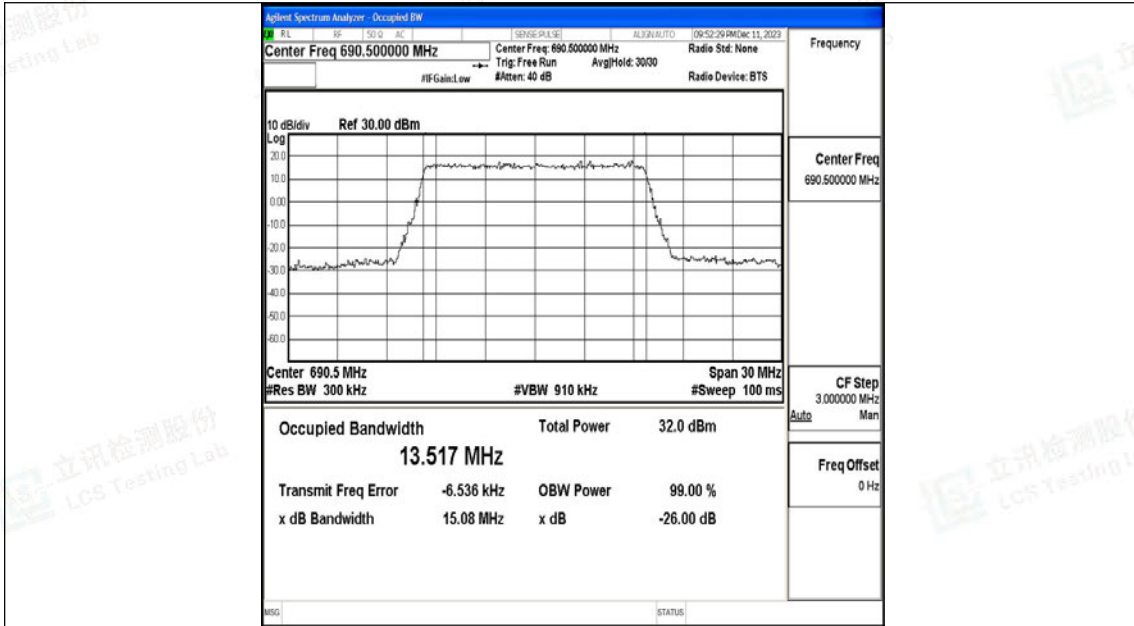

Shenzhen LCS Compliance Testing Laboratory Ltd.

Add: 101, 201 Bldg A & 301 Bldg C, Juji Industrial Park Yabianxueziwei, Shajing Street, Baoan District, Shenzhen, 518000, China

Tel: +(86) 0755-82591330 | E-mail: webmaster@lcs-cert.com | Web: www.lcs-cert.com

Scan code to check authenticity