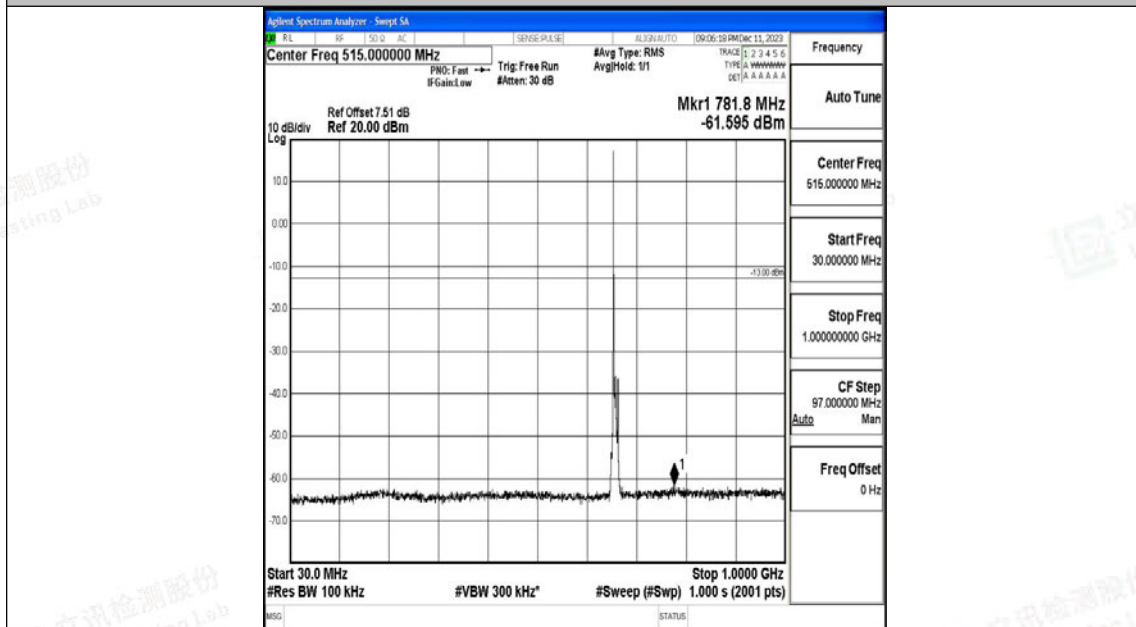

Band71_5MHz_16QAM_133147_1RB#0_30~1000_30~1000