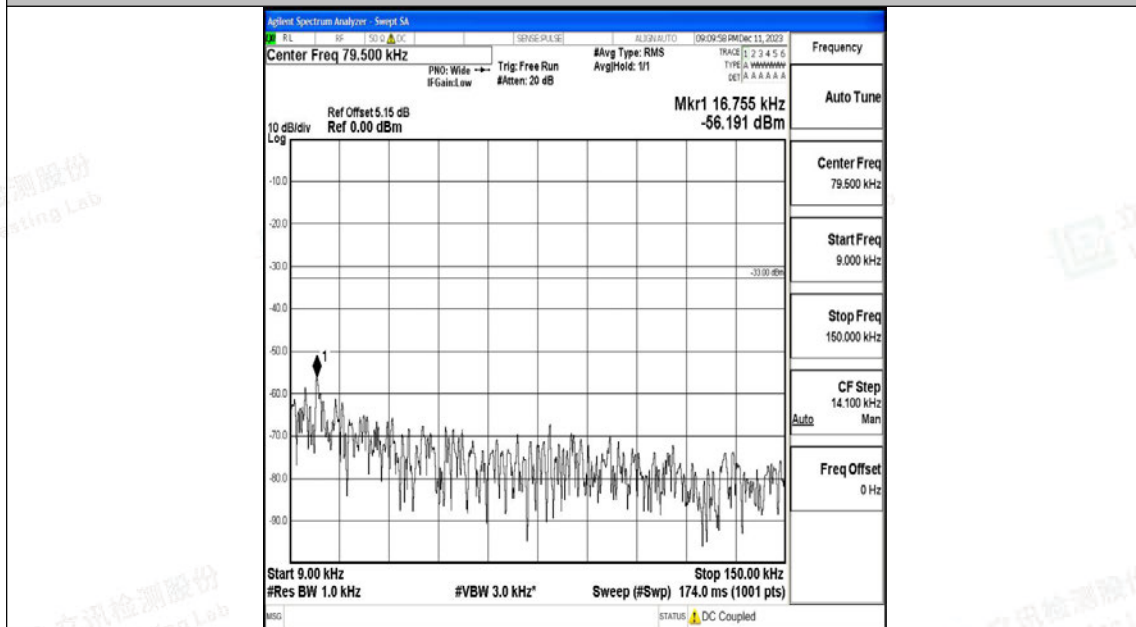

Band71_5MHz_16QAM_133297_1RB#0_0.009~0.15_0.009~0.15