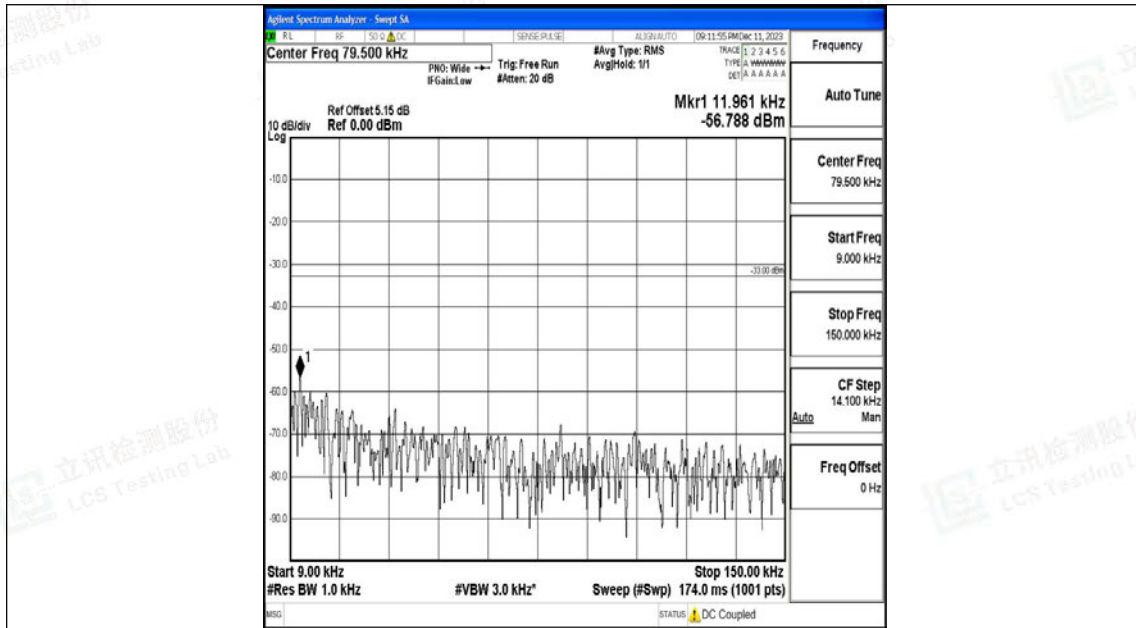

Band71_5MHz_QPSK_133447_1RB#0_0.009~0.15_0.009~0.15