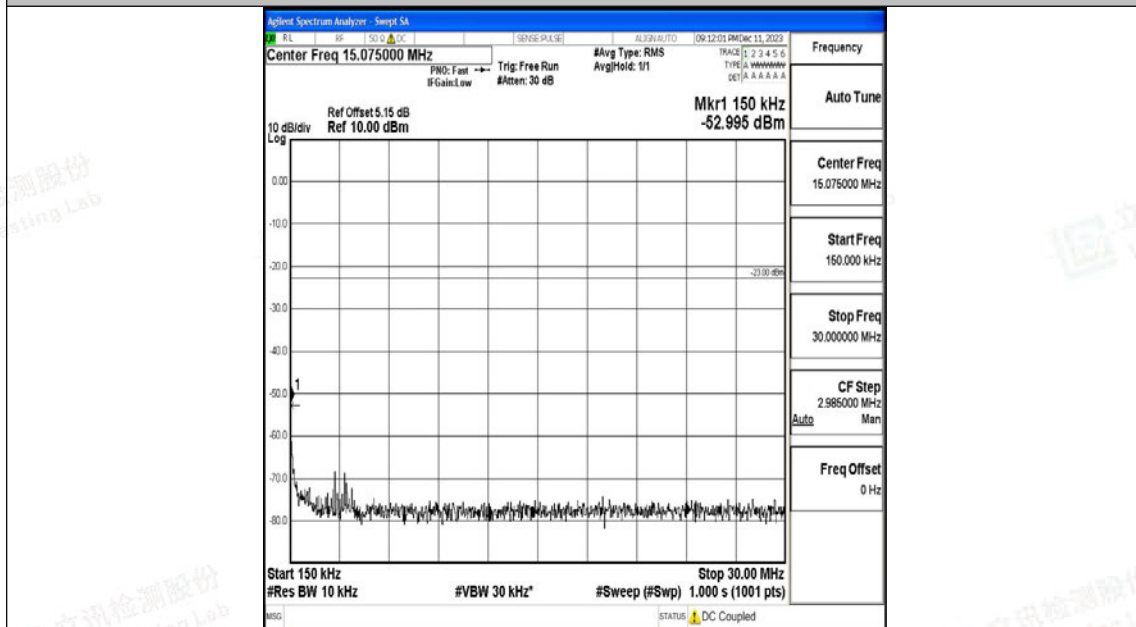

Band71_5MHz_QPSK_133447_1RB#0_0.15~30_0.15~30