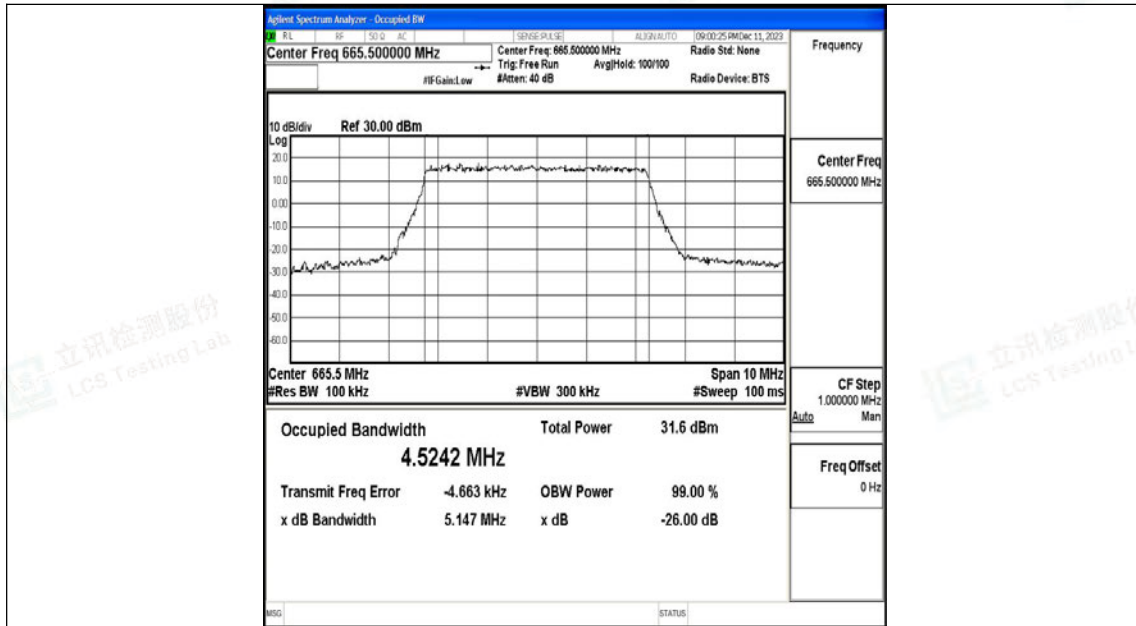

Test Graphs

Band71-5MHz-QPSK-133147-25RB#0-PASS