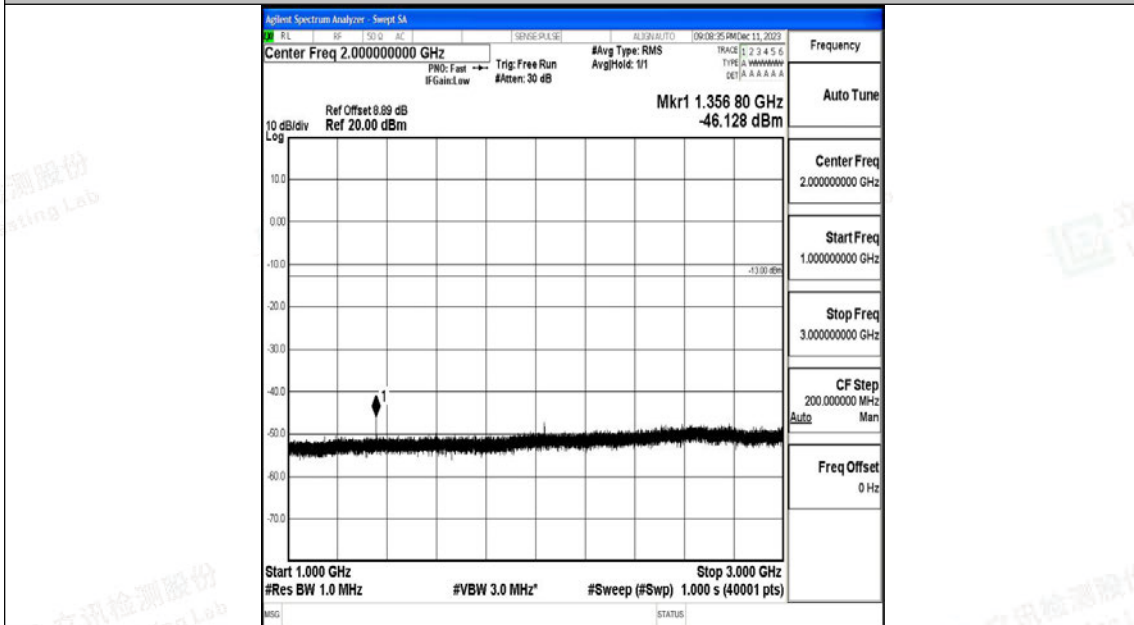

Band71_5MHz_16QAM_133147_1RB#0_3000~10000_3000~10000

Band71_5MHz_QPSK_133297_1RB#0_0.009~0.15_0.009~0.15

Band71_5MHz_QPSK_133297_1RB#0_0.15~30_0.15~30

Band71_5MHz_QPSK_133297_1RB#0_30~1000_30~1000

Band71_5MHz_QPSK_133297_1RB#0_1000~3000_1000~3000