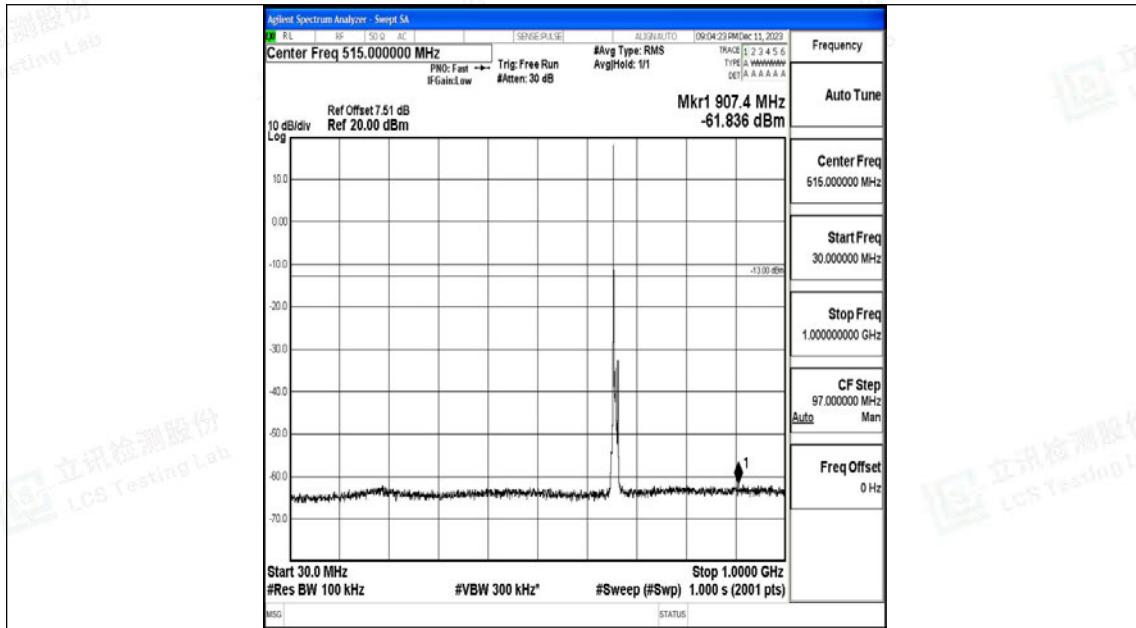

Test Graphs

Band71_5MHz_QPSK_133147_1RB#0_0.009~0.15_0.009~0.15

Band71_5MHz_QPSK_133147_1RB#0_0.15~30_0.15~30

Band71_5MHz_QPSK_133147_1RB#0_30~1000_30~1000

Band71_5MHz_QPSK_133147_1RB#0_1000~3000_1000~3000