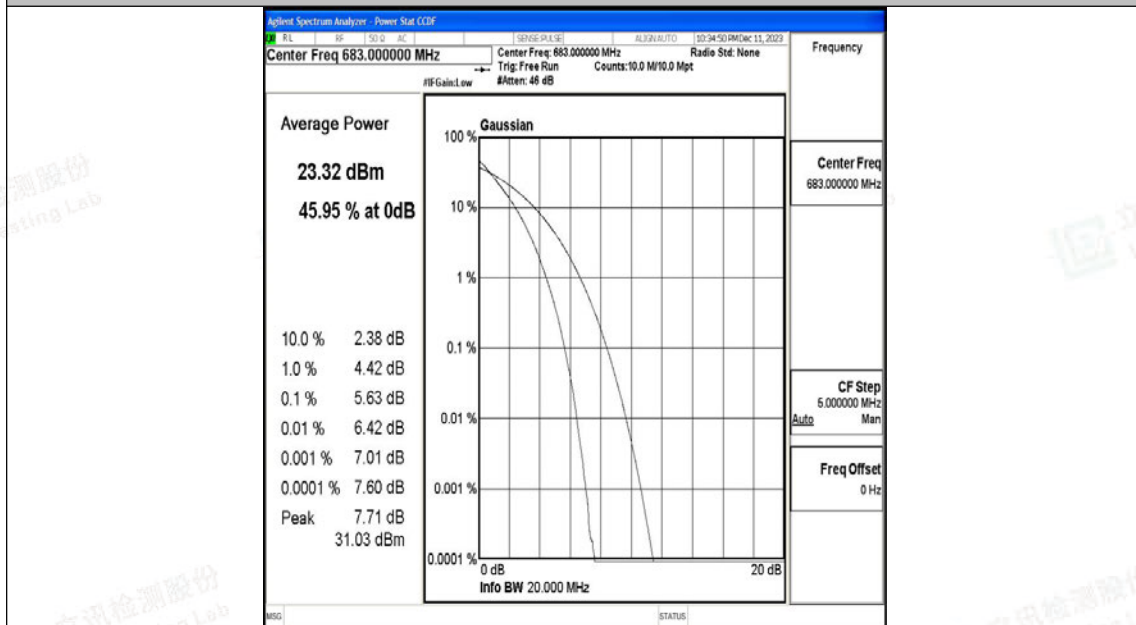

Band71-20MHz-QPSK-133322-100RB#0-PASS