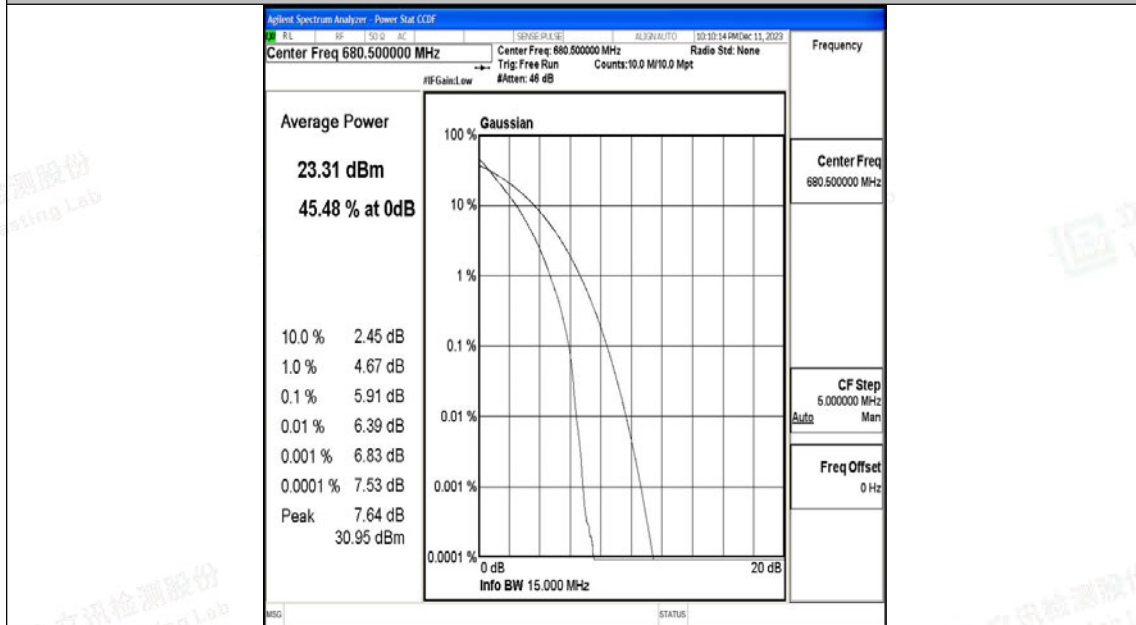

Band71-15MHz-QPSK-133297-75RB#0-PASS