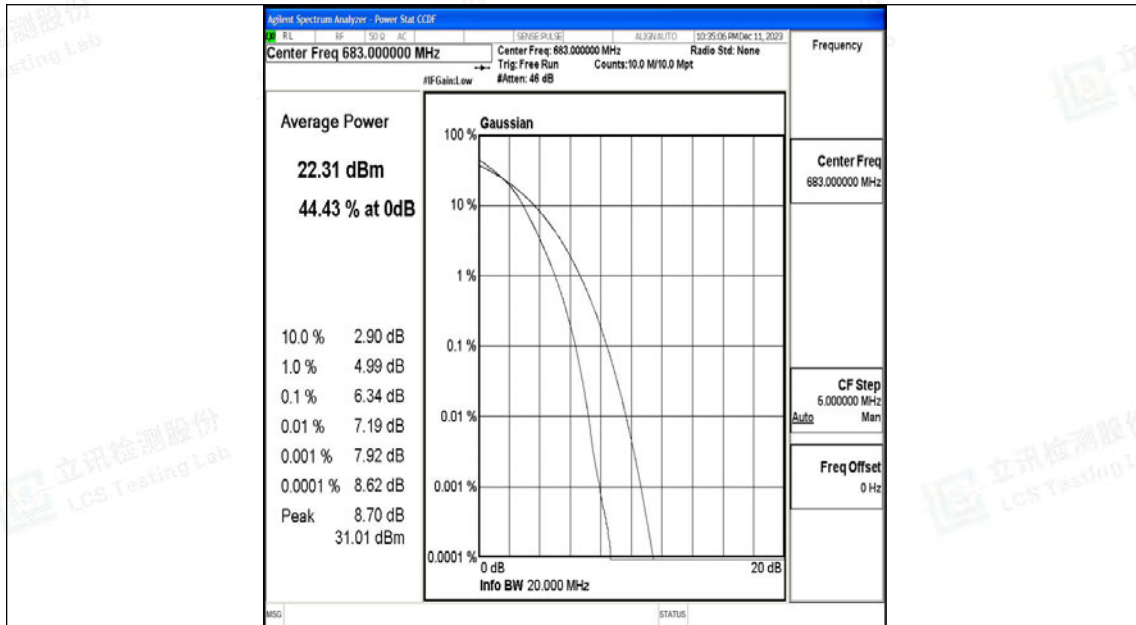

Band71-20MHz-16QAM-133322-100RB#0-PASS