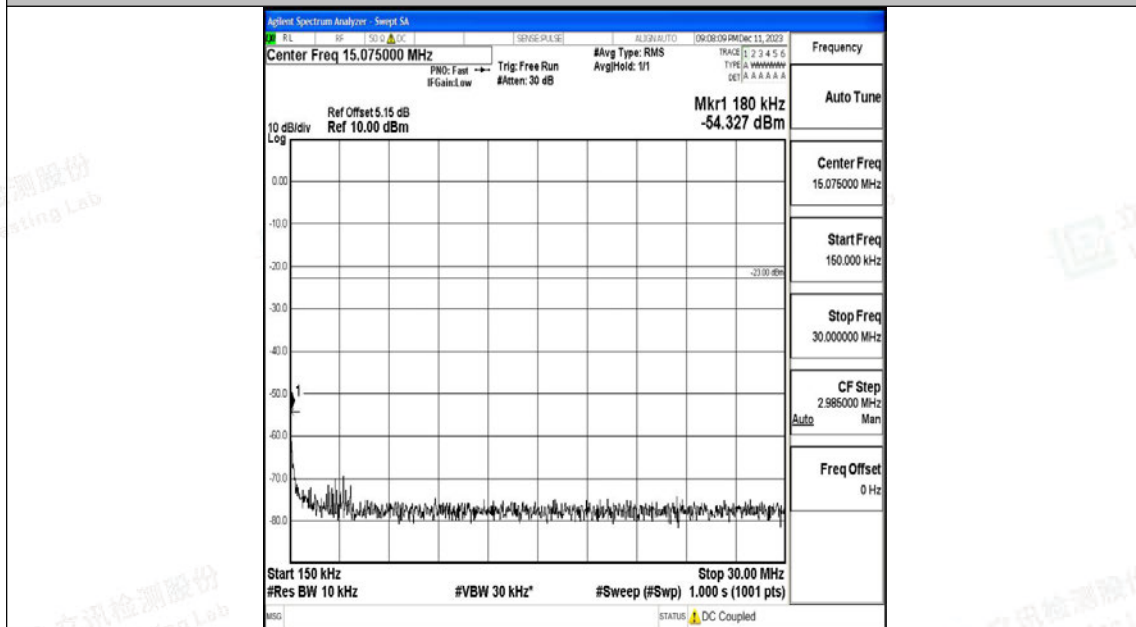

Band71_5MHz_QPSK_133297_1RB#0_0.15~30_0.15~30