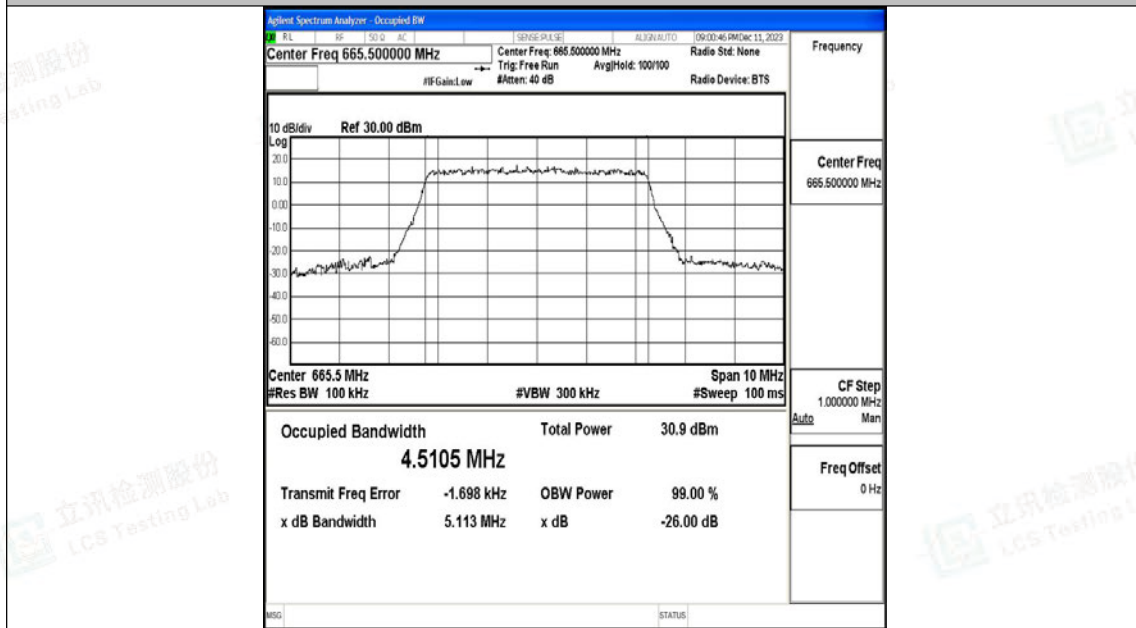

Band71-5MHz-16QAM-133147-25RB#0-PASS