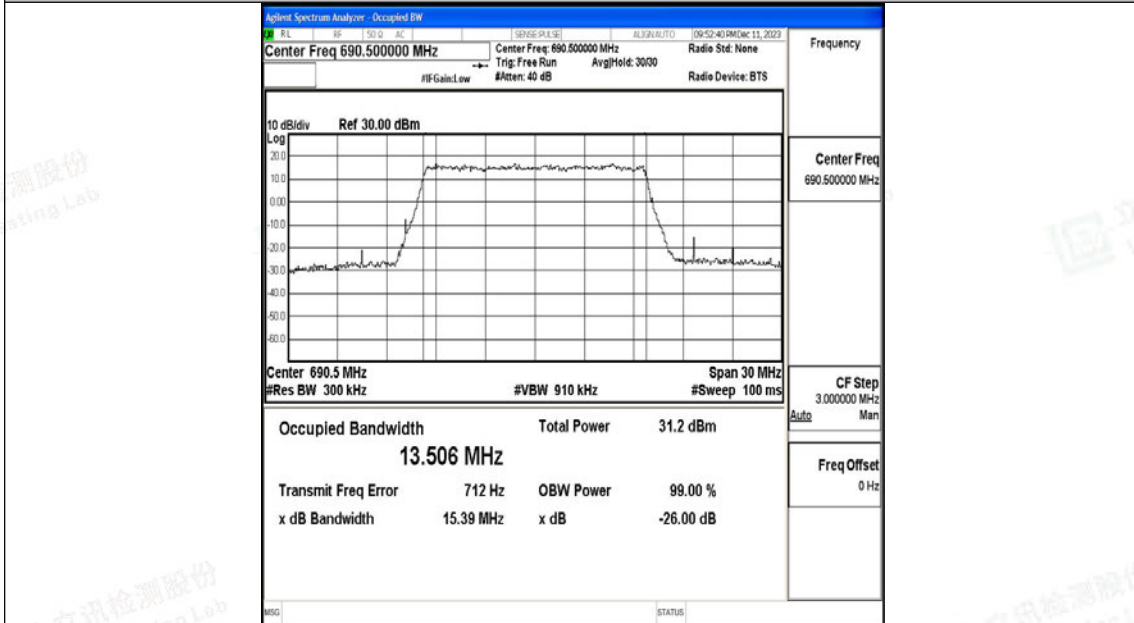

Band71-15MHz-QPSK-133397-75RB#0-PASS

Band71-15MHz-16QAM-133397-75RB#0-PASS

Shenzhen LCS Compliance Testing Laboratory Ltd.

Add: 101, 201 Bldg A & 301 Bldg C, Juji Industrial Park Yabianxueziwei, Shajing Street, Baoan District, Shenzhen, 518000, China

Tel: +(86) 0755-82591330 | E-mail: webmaster@lcs-cert.com | Web: www.lcs-cert.com

Scan code to check authenticity