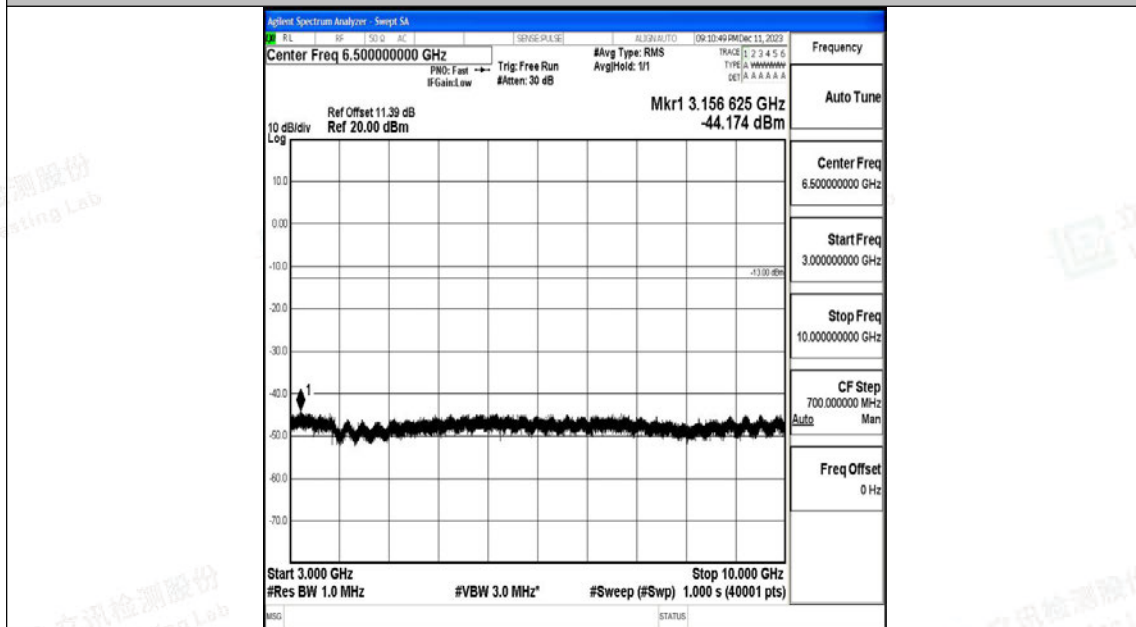

Band71_5MHz_QPSK_133297_1RB#0_3000~10000_3000~10000

Band71_5MHz_16QAM_133297_1RB#0_0.009~0.15_0.009~0.15

Band71_5MHz_16QAM_133297_1RB#0_0.15~30_0.15~30

Band71_5MHz_16QAM_133297_1RB#0_30~1000_30~1000

Band71_5MHz_16QAM_133297_1RB#0_1000~3000_1000~3000