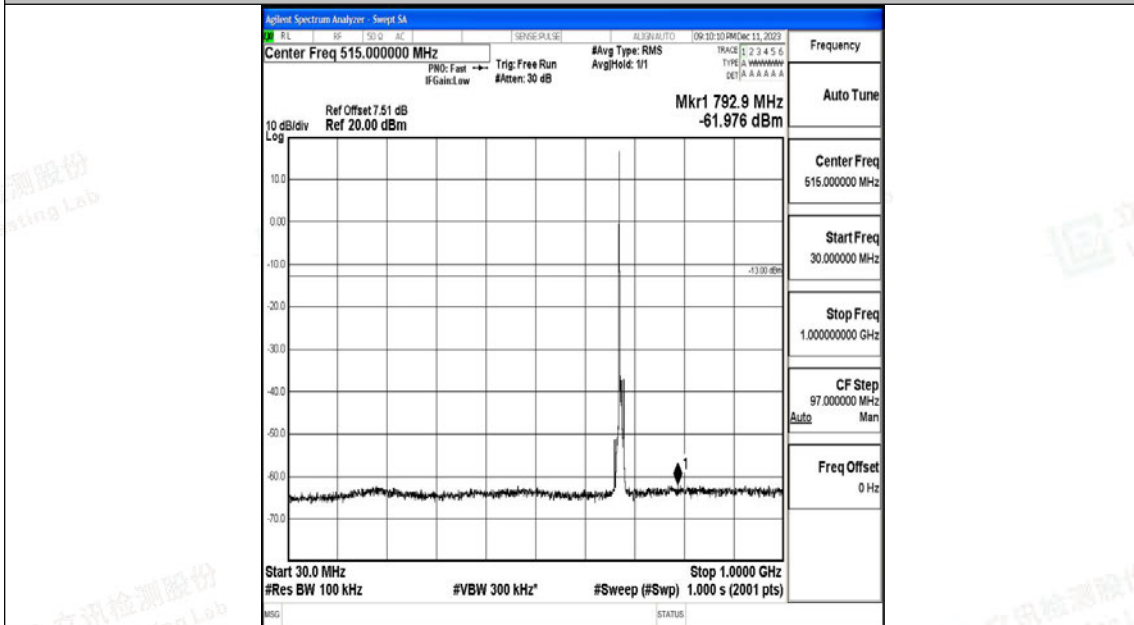

Band71_5MHz_QPSK_133297_1RB#0_3000~10000_3000~10000

Band71_5MHz_16QAM_133297_1RB#0_0.009~0.15_0.009~0.15

Band71_5MHz_16QAM_133297_1RB#0_0.15~30_0.15~30

Band71_5MHz_16QAM_133297_1RB#0_30~1000_30~1000

Band71_5MHz_16QAM_133297_1RB#0_1000~3000_1000~3000