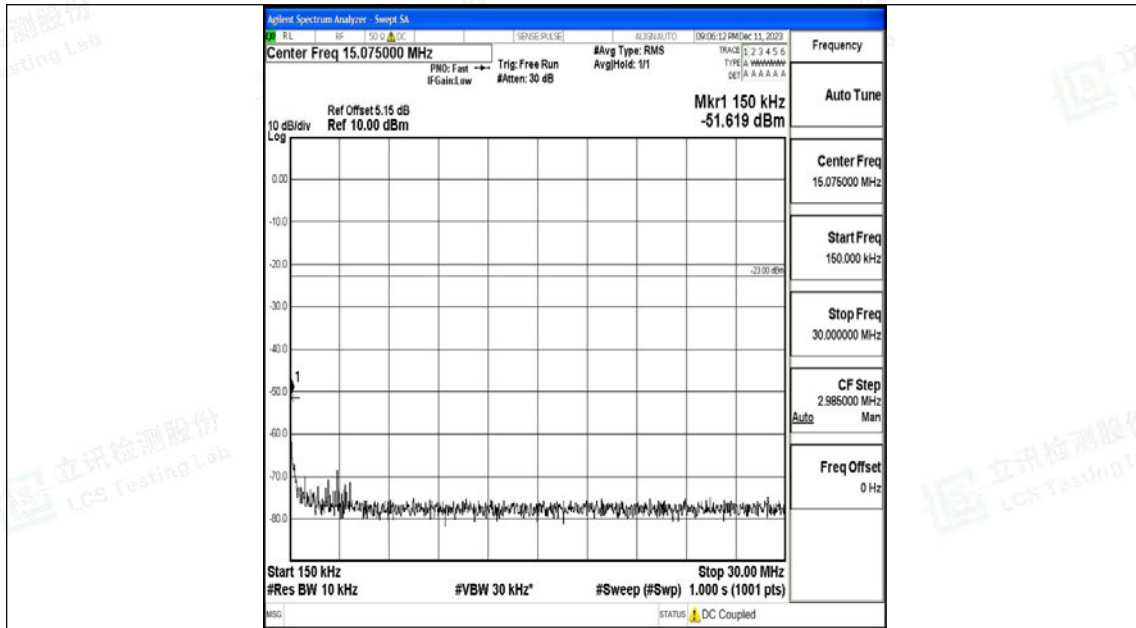

Band71_5MHz_16QAM_133147_1RB#0_0.15~30_0.15~30