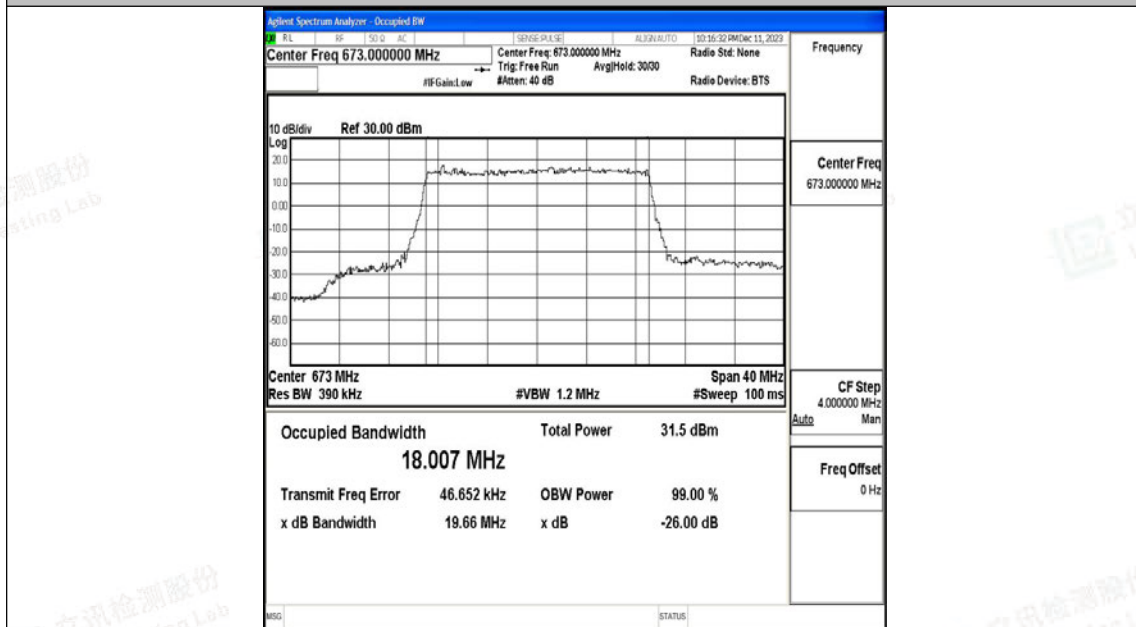

Band71-20MHz-QPSK-133222-100RB#0-PASS