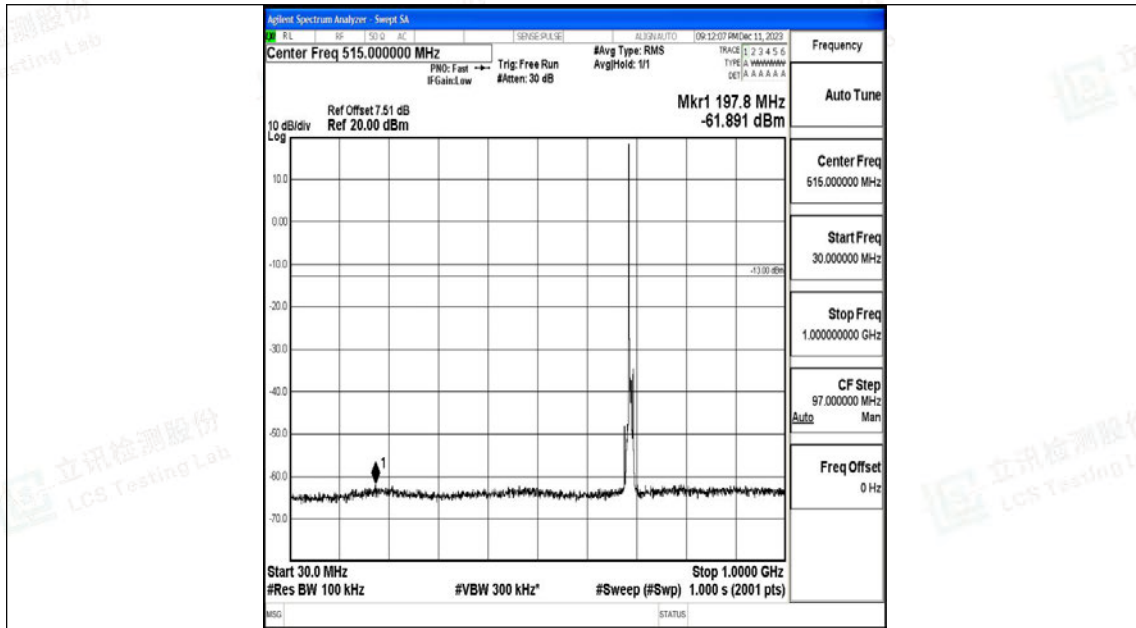

Band71_5MHz_16QAM_133297_1RB#0_3000~10000_3000~10000

Band71_5MHz_QPSK_133447_1RB#0_0.009~0.15_0.009~0.15

Band71_5MHz_QPSK_133447_1RB#0_0.15~30_0.15~30

Band71_5MHz_QPSK_133447_1RB#0_30~1000_30~1000

Band71_5MHz_QPSK_133447_1RB#0_1000~3000_1000~3000