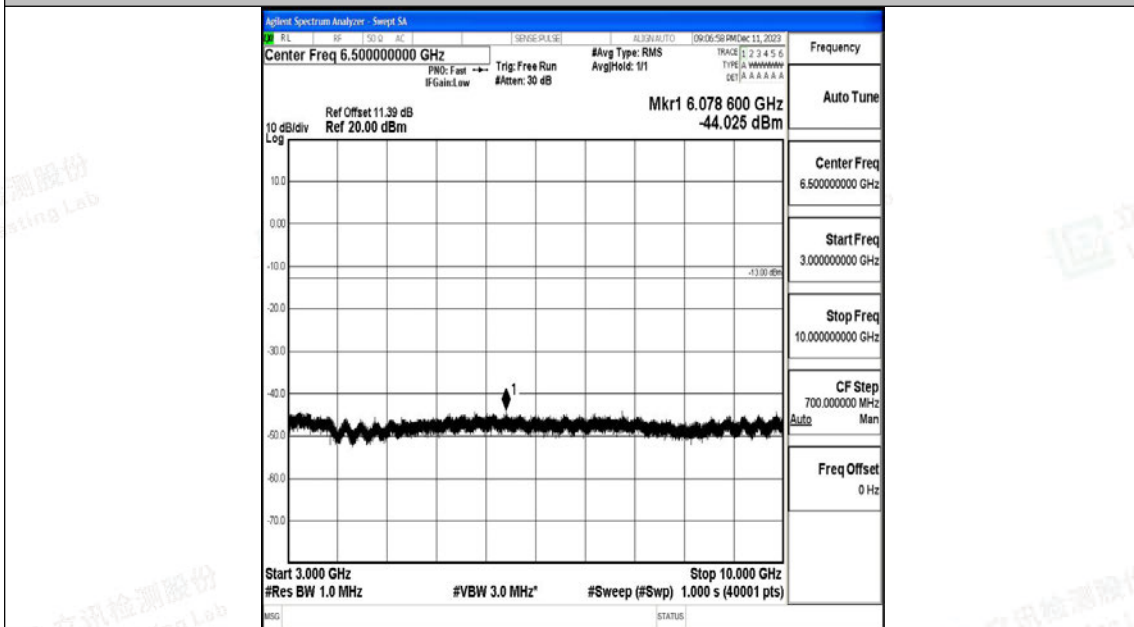

Band71_5MHz_16QAM_133147_1RB#0_3000~10000_3000~10000