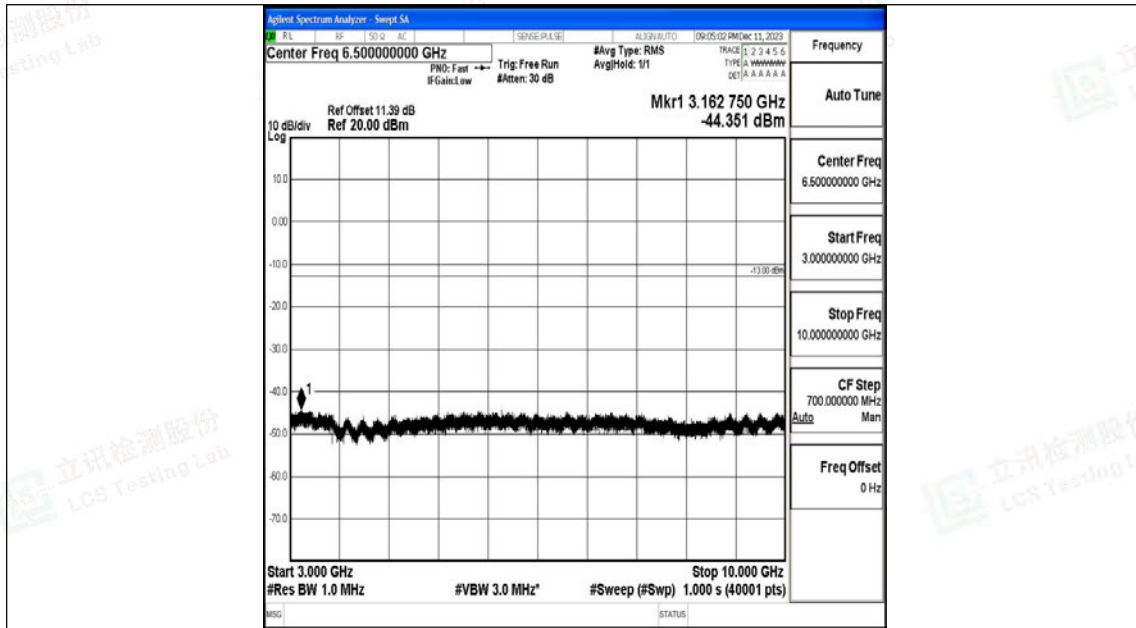

Test Graphs

Band71_5MHz_QPSK_133147_1RB#0_0.009~0.15_0.009~0.15

Band71_5MHz_QPSK_133147_1RB#0_0.15~30_0.15~30

Band71_5MHz_QPSK_133147_1RB#0_30~1000_30~1000

Band71_5MHz_QPSK_133147_1RB#0_1000~3000_1000~3000