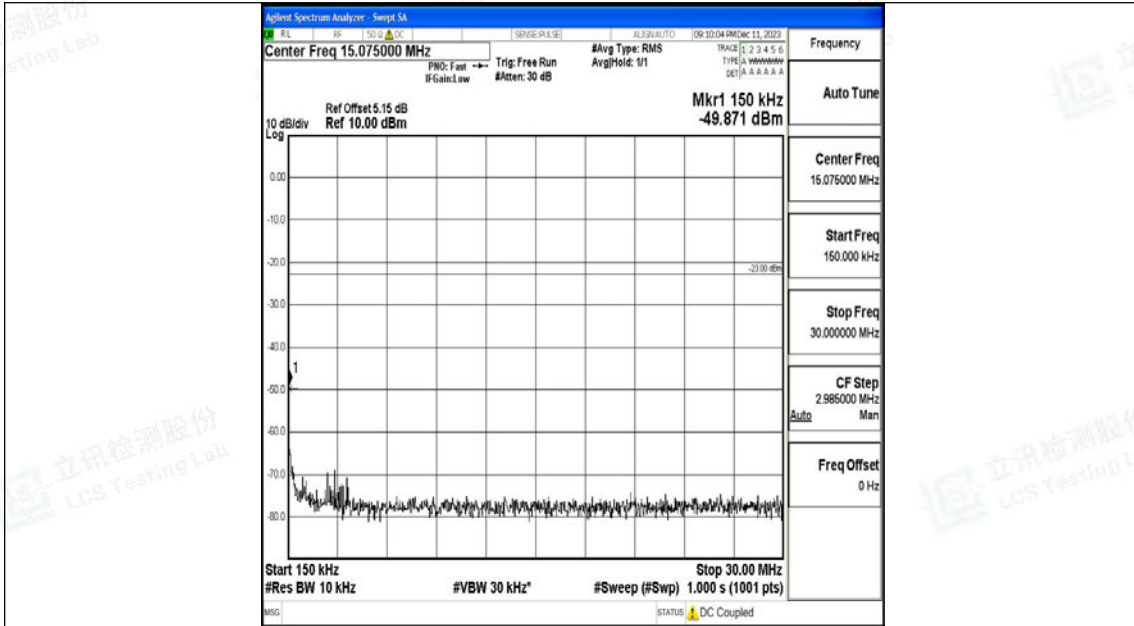

Band71_5MHz_16QAM_133297_1RB#0_0.15~30_0.15~30