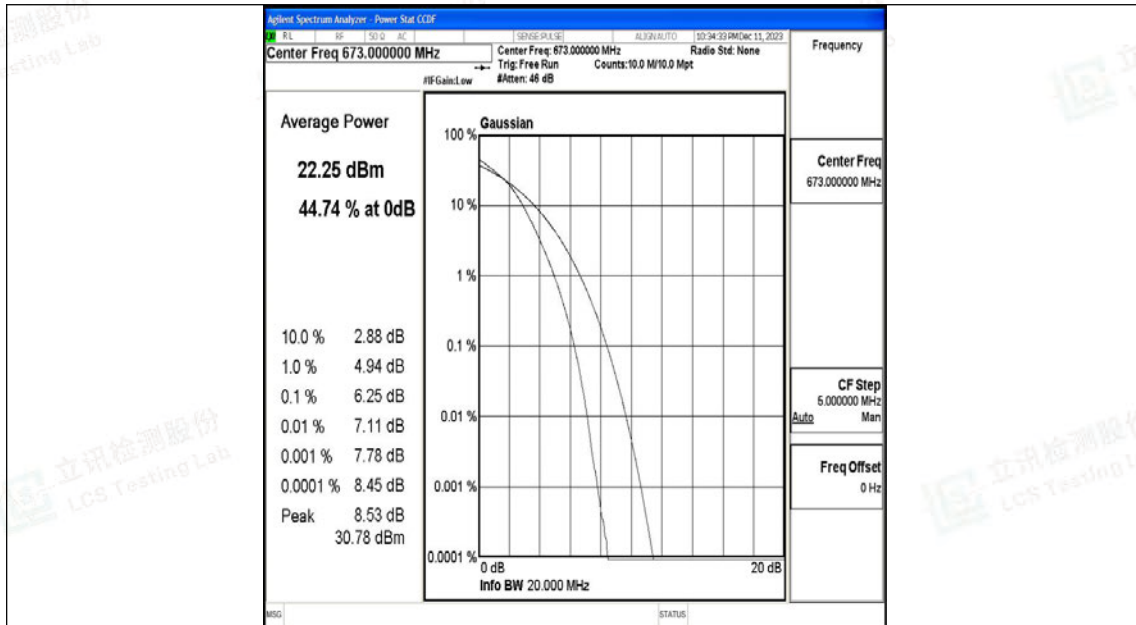

Band71-20MHz-16QAM-133222-100RB#0-PASS