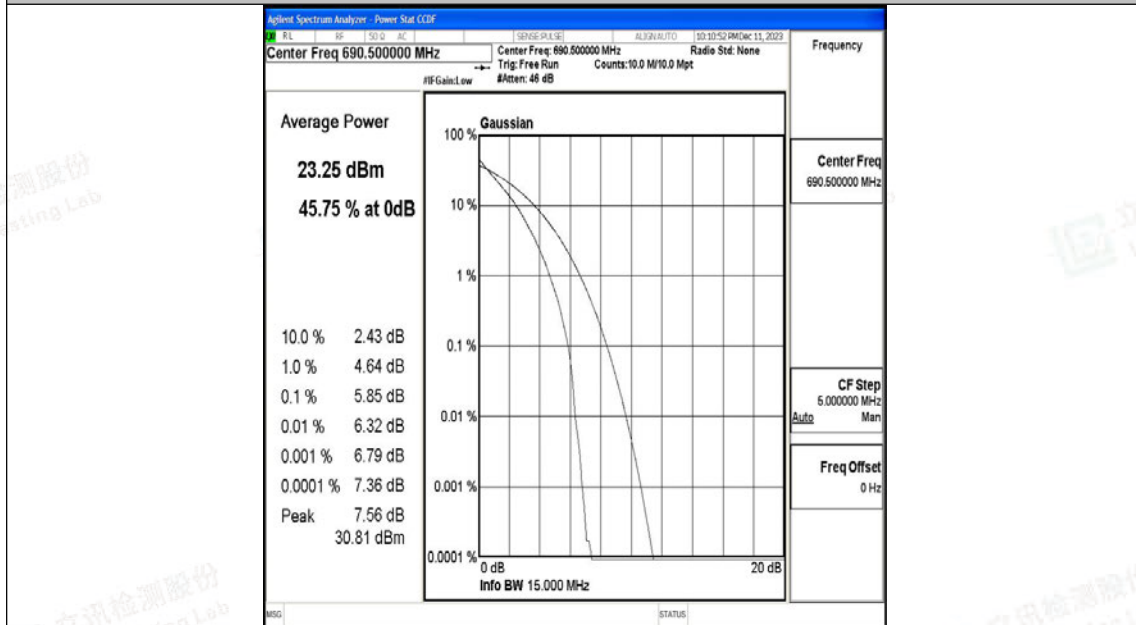

Band71-15MHz-QPSK-133397-75RB#0-PASS