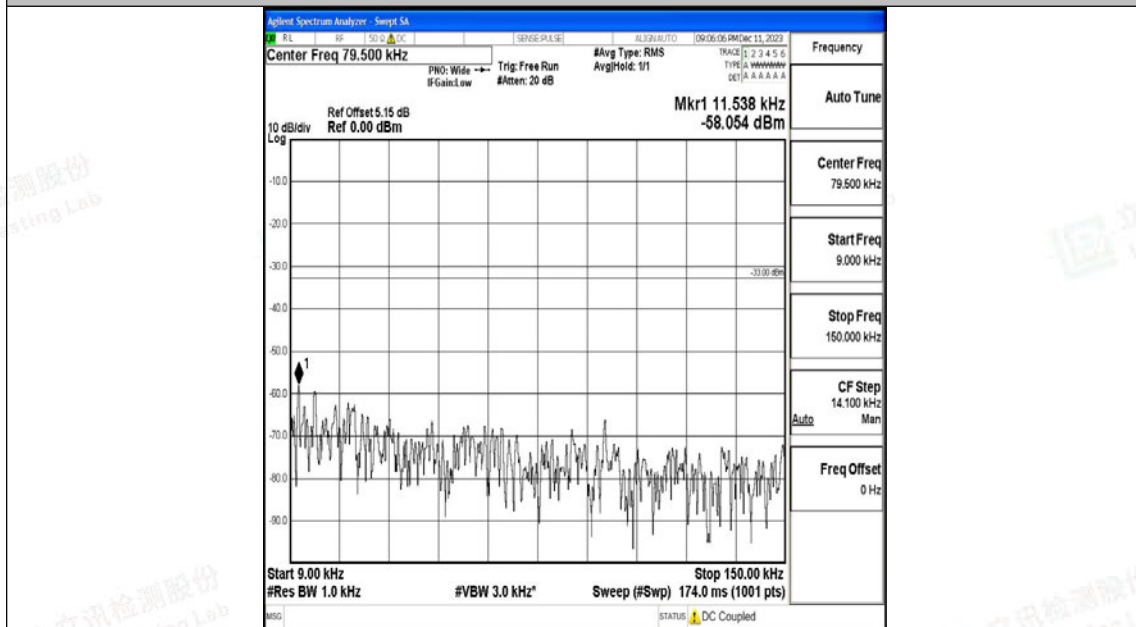

Band71_5MHz_16QAM_133147_1RB#0_0.009~0.15_0.009~0.15