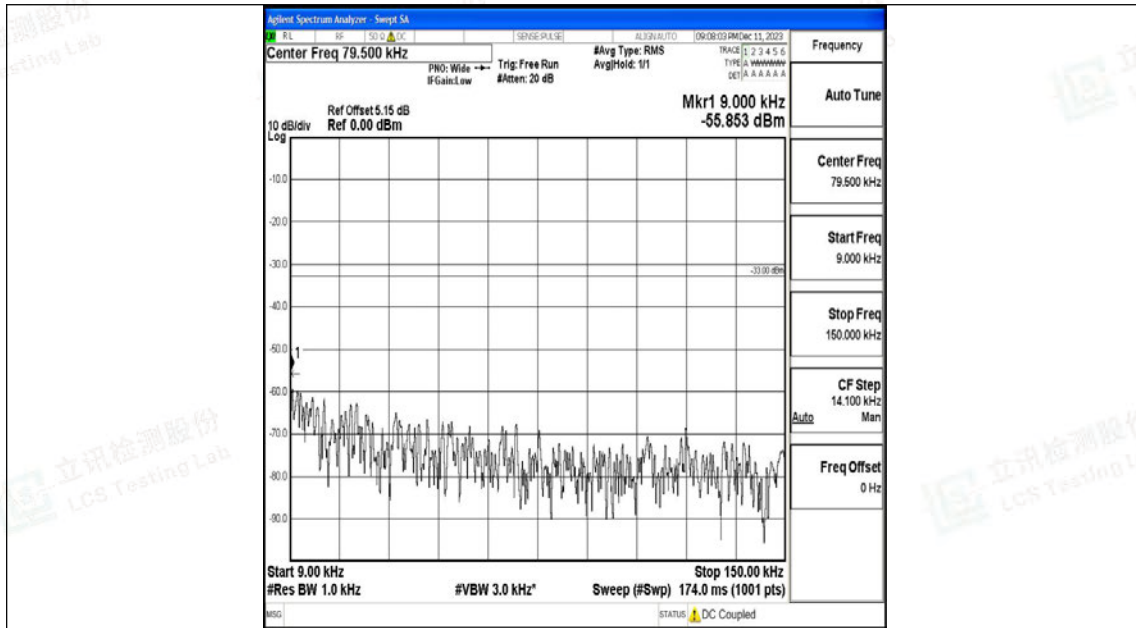

Band71_5MHz_QPSK_133297_1RB#0_0.009~0.15_0.009~0.15