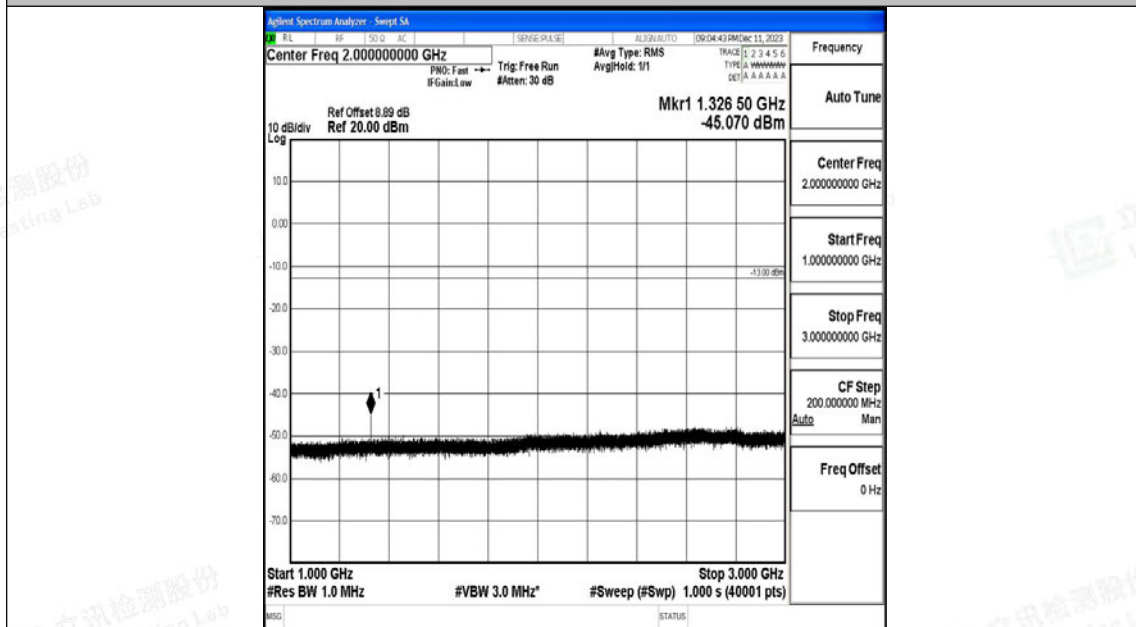

Test Graphs

Band71_5MHz_QPSK_133147_1RB#0_0.009~0.15_0.009~0.15

Band71_5MHz_QPSK_133147_1RB#0_0.15~30_0.15~30

Band71_5MHz_QPSK_133147_1RB#0_30~1000_30~1000

Band71_5MHz_QPSK_133147_1RB#0_1000~3000_1000~3000