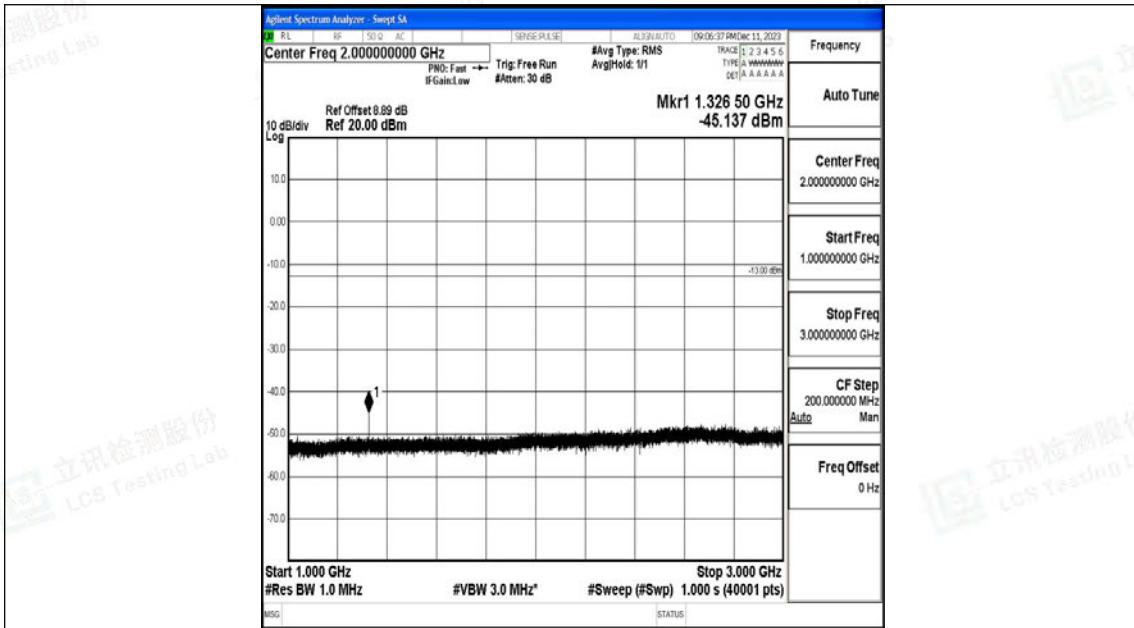

Band71_5MHz_16QAM_133147_1RB#0_1000~3000_1000~3000