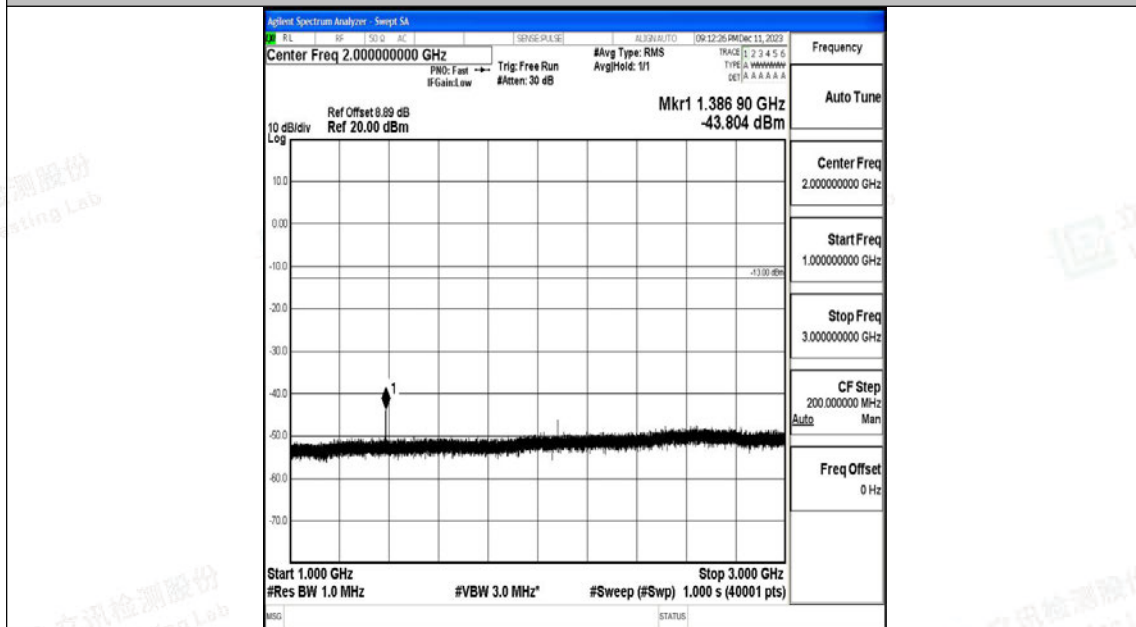

Band71_5MHz_16QAM_133297_1RB#0_3000~10000_3000~10000

Band71_5MHz_QPSK_133447_1RB#0_0.009~0.15_0.009~0.15

Band71_5MHz_QPSK_133447_1RB#0_0.15~30_0.15~30

Band71_5MHz_QPSK_133447_1RB#0_30~1000_30~1000

Band71_5MHz_QPSK_133447_1RB#0_1000~3000_1000~3000