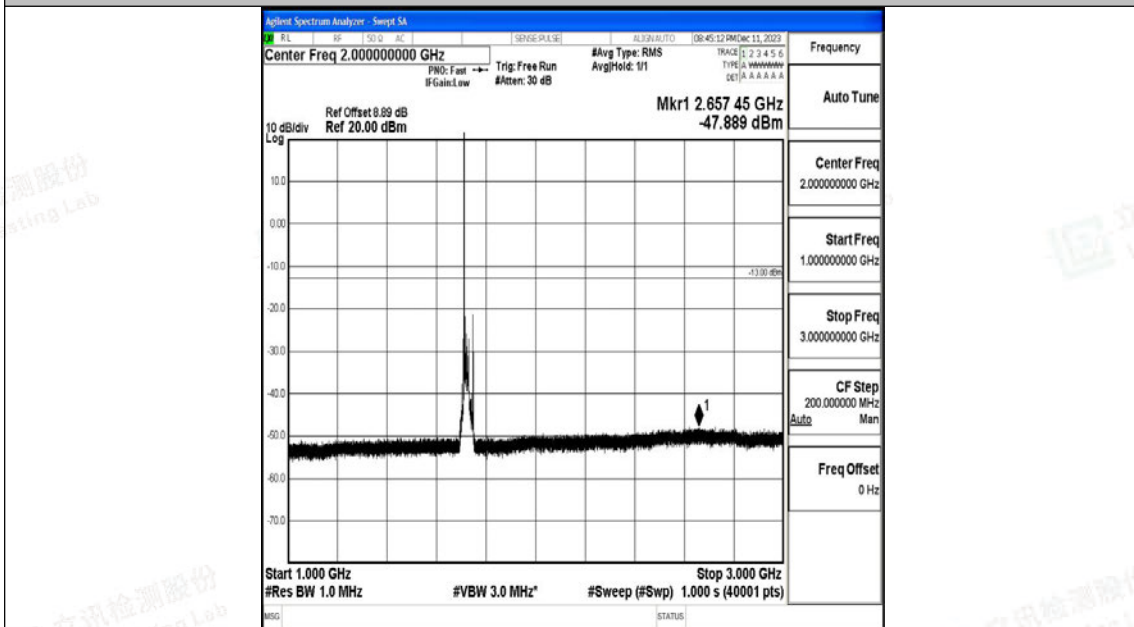

Band66_20MHz_QPSK_132072_1RB#0_30~1000_30~1000

Band66_20MHz_QPSK_132072_1RB#0_1000~3000_1000~3000