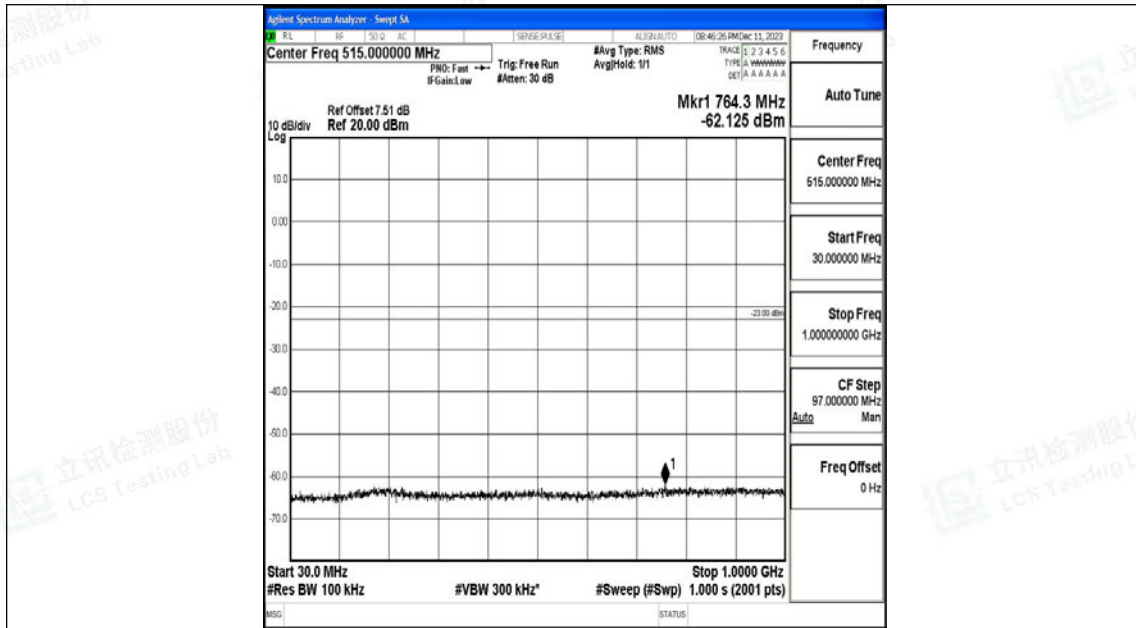

Band66_20MHz_QPSK_132322_1RB#0_0.15~30_0.15~30

Band66_20MHz_QPSK_132322_1RB#0_30~1000_30~1000