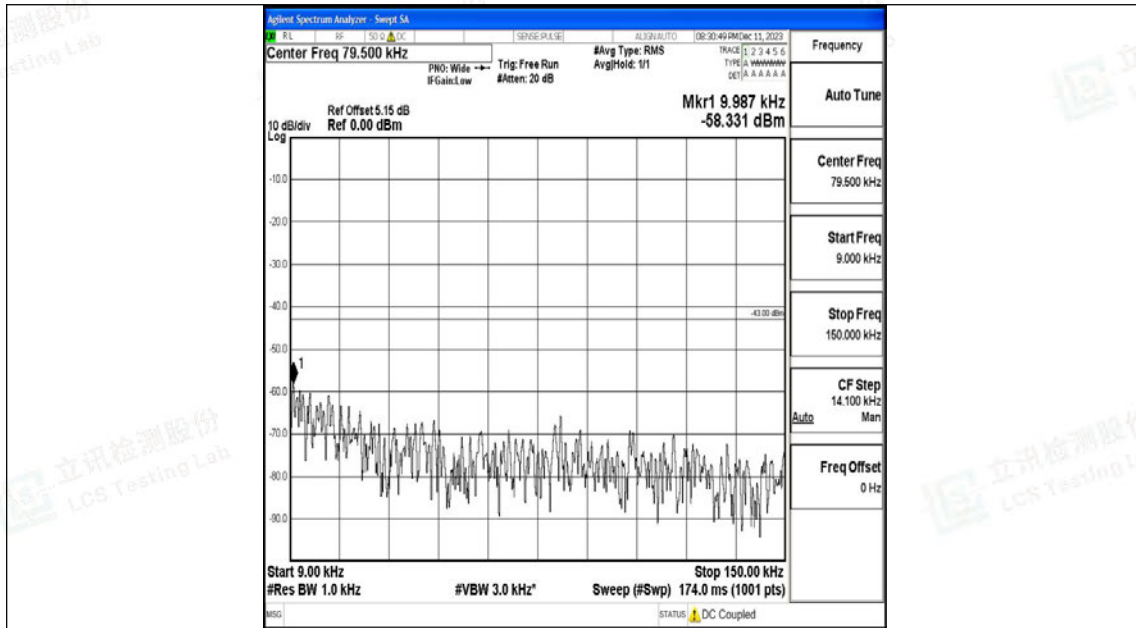

Band66_15MHz_16QAM_132322_1RB#0_0.15~30_0.15~30

Band66_15MHz_16QAM_132322_1RB#0_30~1000_30~1000

Band66_15MHz_16QAM_132322_1RB#0_1000~3000_1000~3000

Band66_15MHz_16QAM_132322_1RB#0_3000~20000_3000~20000

Band66_15MHz_QPSK_132597_1RB#0_0.009~0.15_0.009~0.15