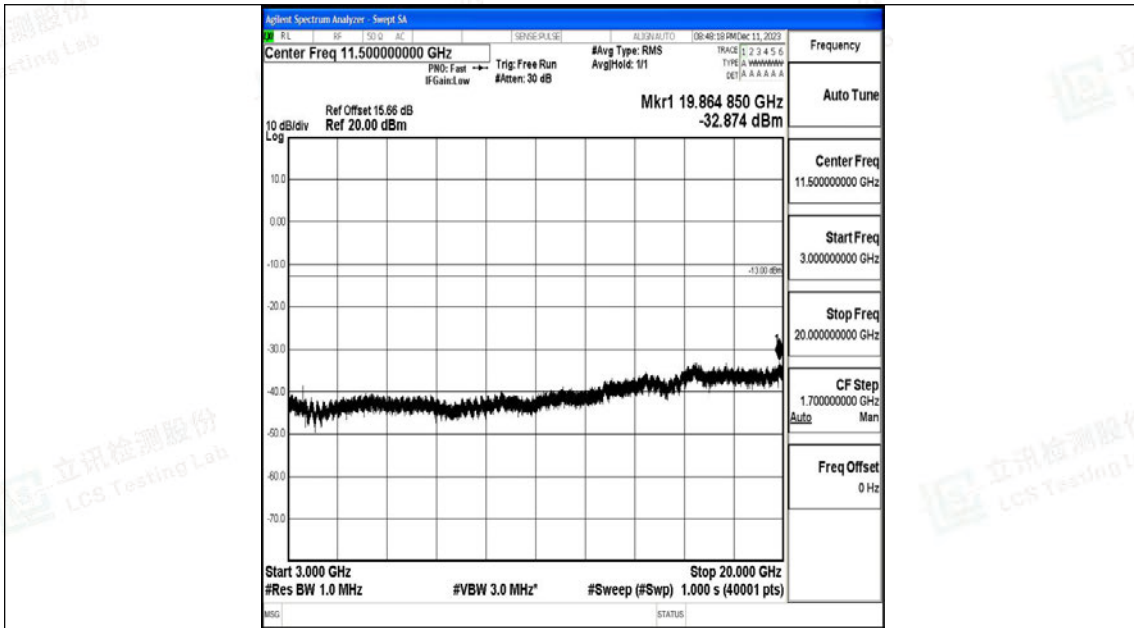

Band66_20MHz_QPSK_132572_1RB#0_0.15~30_0.15~30

Band66_20MHz_QPSK_132572_1RB#0_30~1000_30~1000

Band66_20MHz_QPSK_132572_1RB#0_1000~3000_1000~3000

Band66_20MHz_QPSK_132572_1RB#0_3000~20000_3000~20000

Band66_20MHz_16QAM_132572_1RB#0_0.009~0.15_0.009~0.15