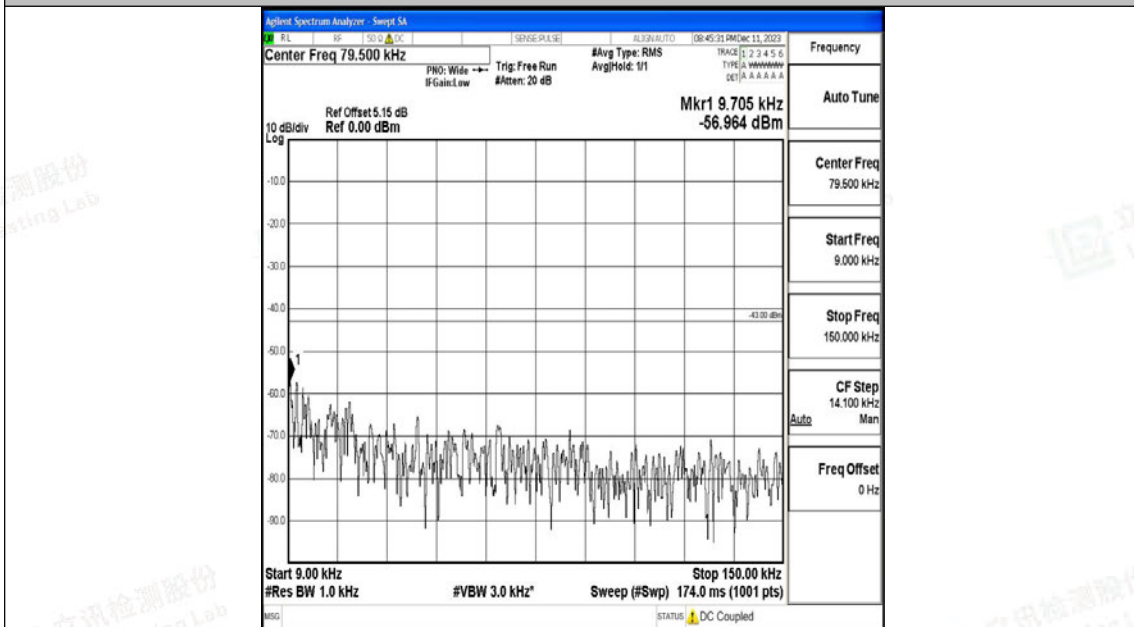

Band66_20MHz_QPSK_132072_1RB#0_0.15~30_0.15~30

Band66_20MHz_QPSK_132072_1RB#0_30~1000_30~1000

Band66_20MHz_QPSK_132072_1RB#0_1000~3000_1000~3000

Band66_20MHz_QPSK_132072_1RB#0_3000~20000_3000~20000

Band66_20MHz_16QAM_132072_1RB#0_0.009~0.15_0.009~0.15