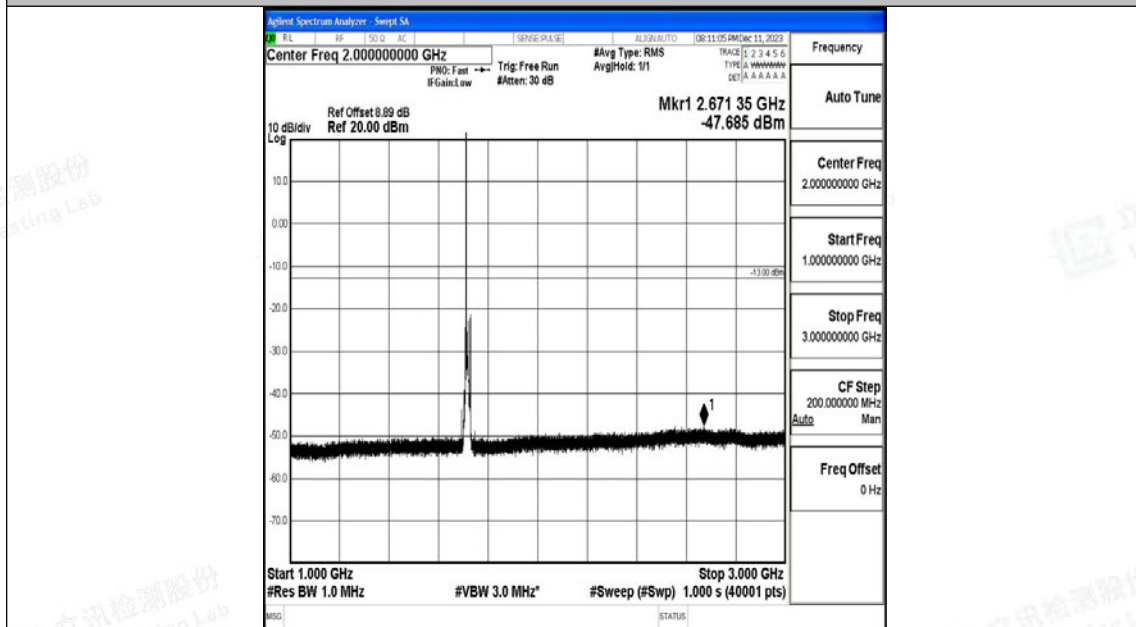

Band66_10MHz_QPSK_132022_1RB#0_30~1000_30~1000

Band66_10MHz_QPSK_132022_1RB#0_1000~3000_1000~3000