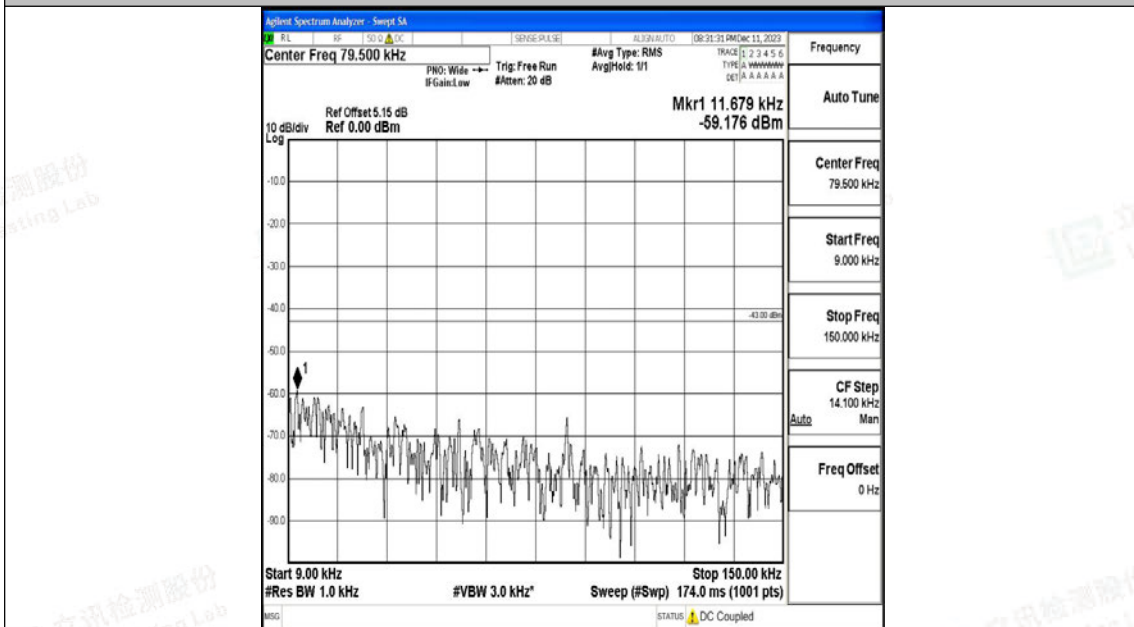

Band66_15MHz_QPSK_132597_1RB#0_0.15~30_0.15~30

Band66_15MHz_QPSK_132597_1RB#0_30~1000_30~1000

Band66_15MHz_QPSK_132597_1RB#0_1000~3000_1000~3000

Band66_15MHz_QPSK_132597_1RB#0_3000~20000_3000~20000

Band66_15MHz_16QAM_132597_1RB#0_0.009~0.15_0.009~0.15