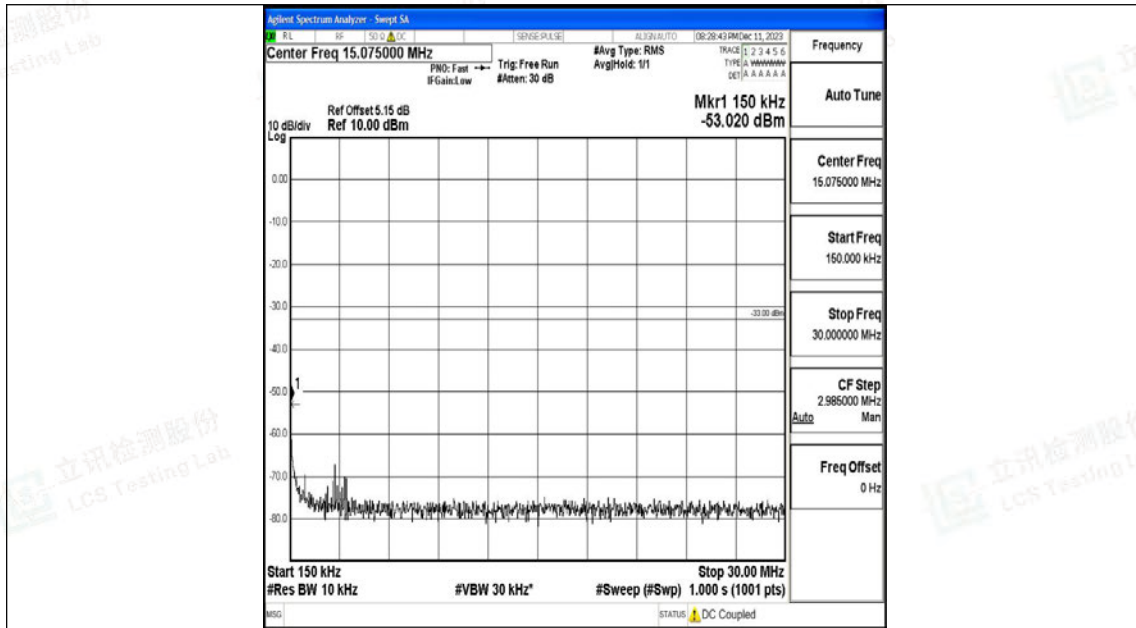

Band66_15MHz_QPSK_132047_1RB#0_0.15~30_0.15~30

Band66_15MHz_QPSK_132047_1RB#0_30~1000_30~1000

Band66_15MHz_QPSK_132047_1RB#0_1000~3000_1000~3000

Band66_15MHz_QPSK_132047_1RB#0_3000~20000_3000~20000

Band66_15MHz_16QAM_132047_1RB#0_0.009~0.15_0.009~0.15