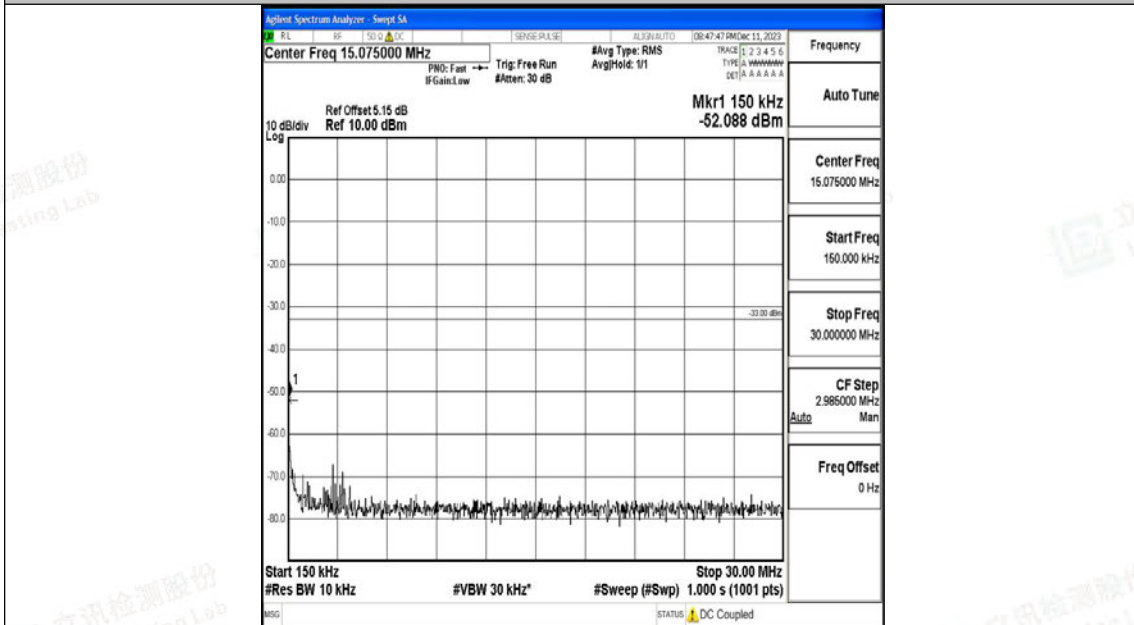

Band66_20MHz_16QAM_132322_1RB#0_0.15~30_0.15~30

Band66_20MHz_16QAM_132322_1RB#0_30~1000_30~1000

Band66_20MHz_16QAM_132322_1RB#0_1000~3000_1000~3000

Band66_20MHz_16QAM_132322_1RB#0_3000~20000_3000~20000

Band66_20MHz_QPSK_132572_1RB#0_0.009~0.15_0.009~0.15