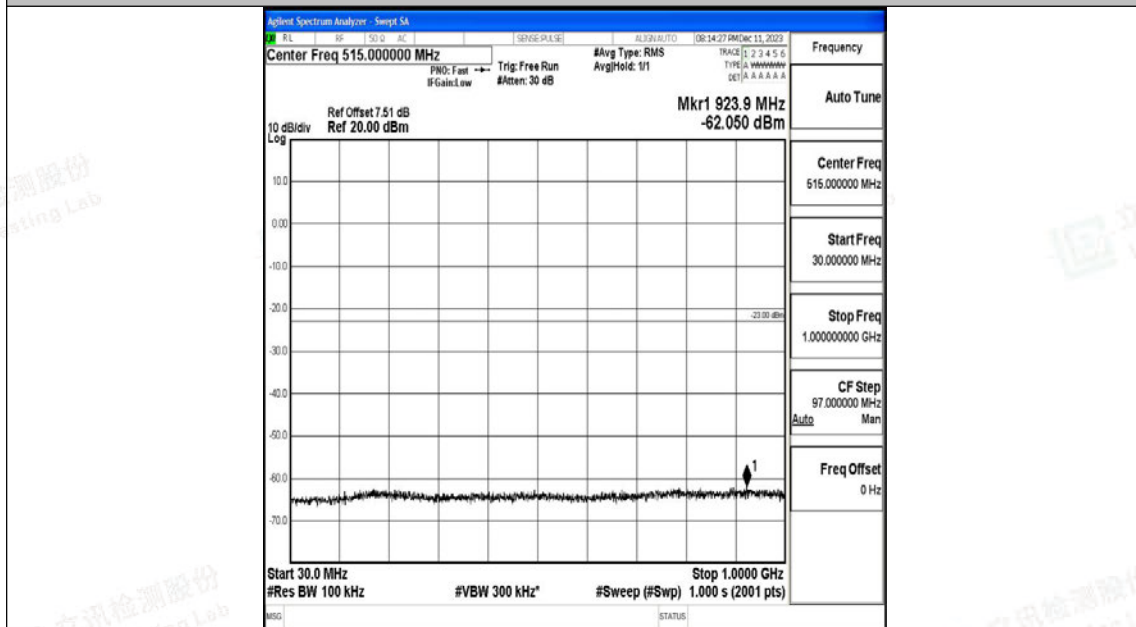

Band66_10MHz_16QAM_132622_1RB#0_0.15~30_0.15~30

Band66_10MHz_16QAM_132622_1RB#0_30~1000_30~1000