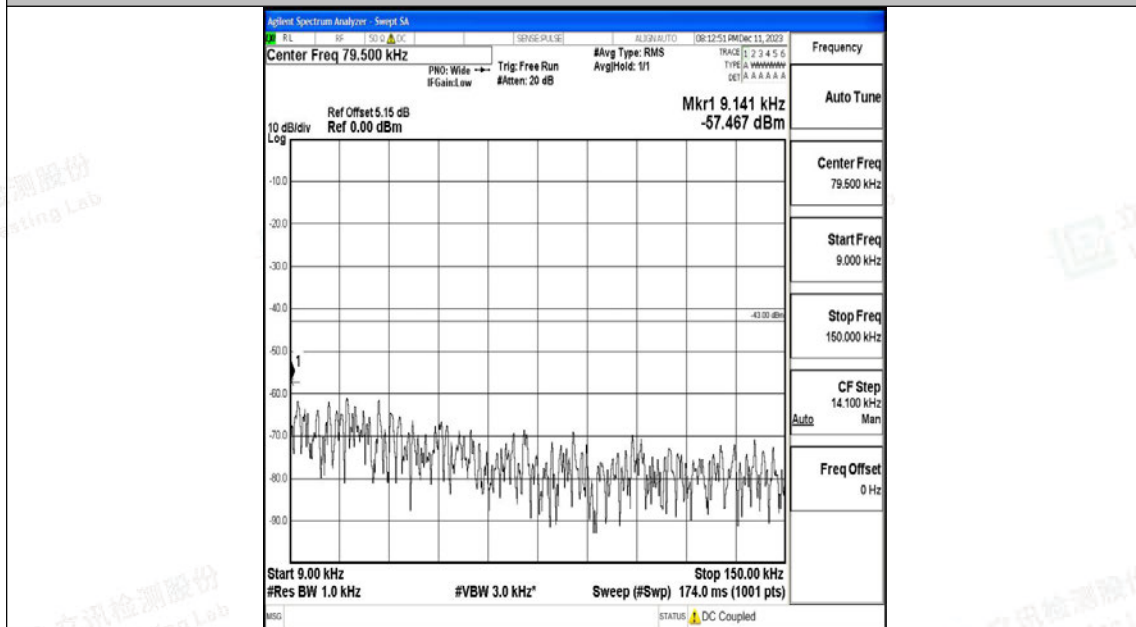

Band66_10MHz_QPSK_132322_1RB#0_0.15~30_0.15~30

Band66_10MHz_QPSK_132322_1RB#0_30~1000_30~1000

Band66_10MHz_QPSK_132322_1RB#0_1000~3000_1000~3000

Band66_10MHz_QPSK_132322_1RB#0_3000~20000_3000~20000

Band66_10MHz_16QAM_132322_1RB#0_0.009~0.15_0.009~0.15