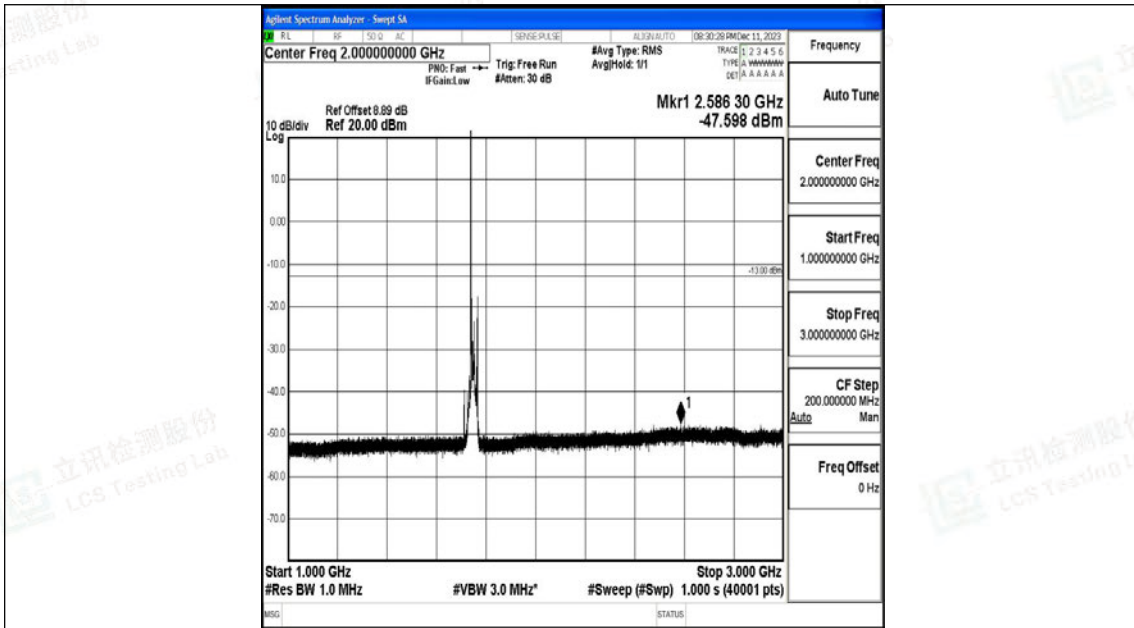

Band66_15MHz_16QAM_132322_1RB#0_30~1000_30~1000

Band66_15MHz_16QAM_132322_1RB#0_1000~3000_1000~3000