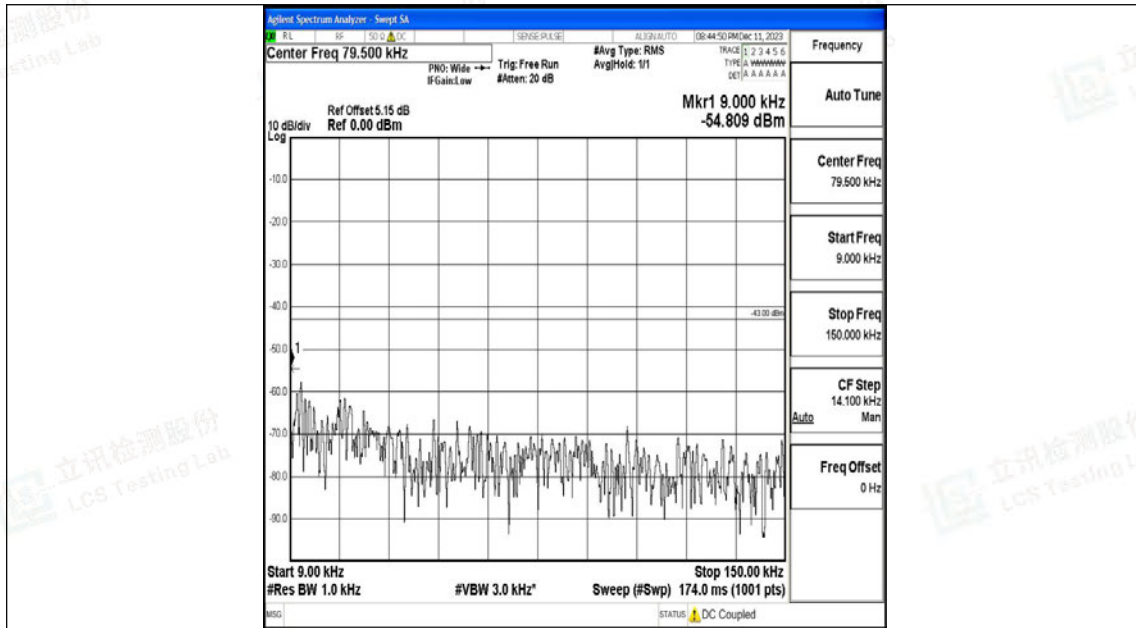

Band66_15MHz_16QAM_132597_1RB#0_0.15~30_0.15~30

Band66_15MHz_16QAM_132597_1RB#0_30~1000_30~1000

Band66_15MHz_16QAM_132597_1RB#0_1000~3000_1000~3000

Band66_15MHz_16QAM_132597_1RB#0_3000~20000_3000~20000

Band66_20MHz_QPSK_132072_1RB#0_0.009~0.15_0.009~0.15