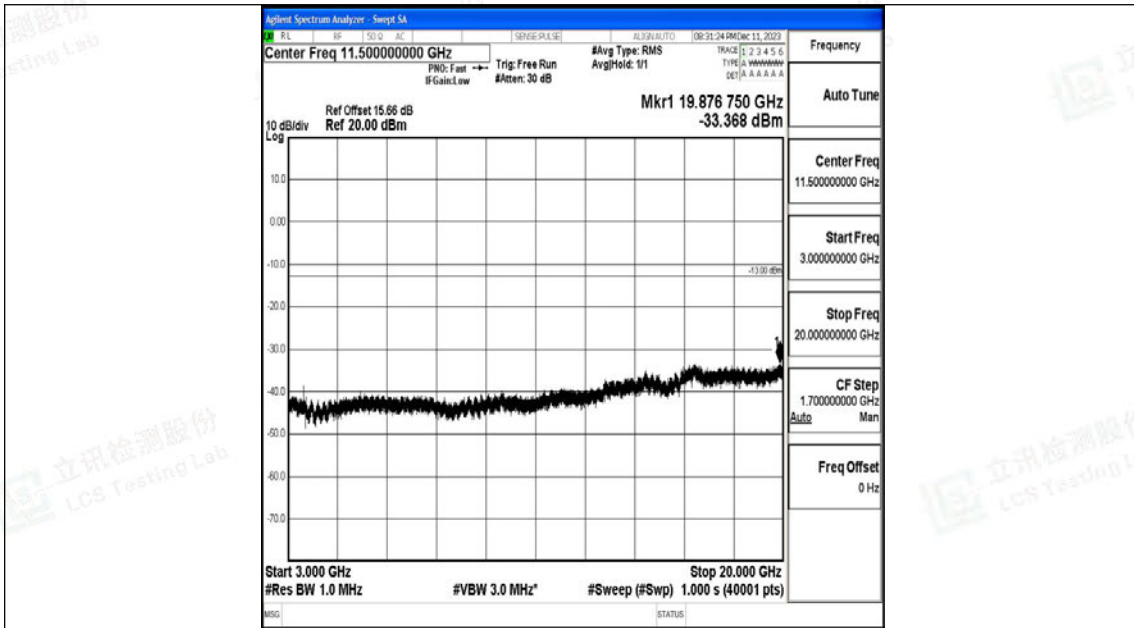

Band66_15MHz_QPSK_132597_1RB#0_0.15~30_0.15~30

Band66_15MHz_QPSK_132597_1RB#0_30~1000_30~1000

Band66_15MHz_QPSK_132597_1RB#0_1000~3000_1000~3000

Band66_15MHz_QPSK_132597_1RB#0_3000~20000_3000~20000

Band66_15MHz_16QAM_132597_1RB#0_0.009~0.15_0.009~0.15