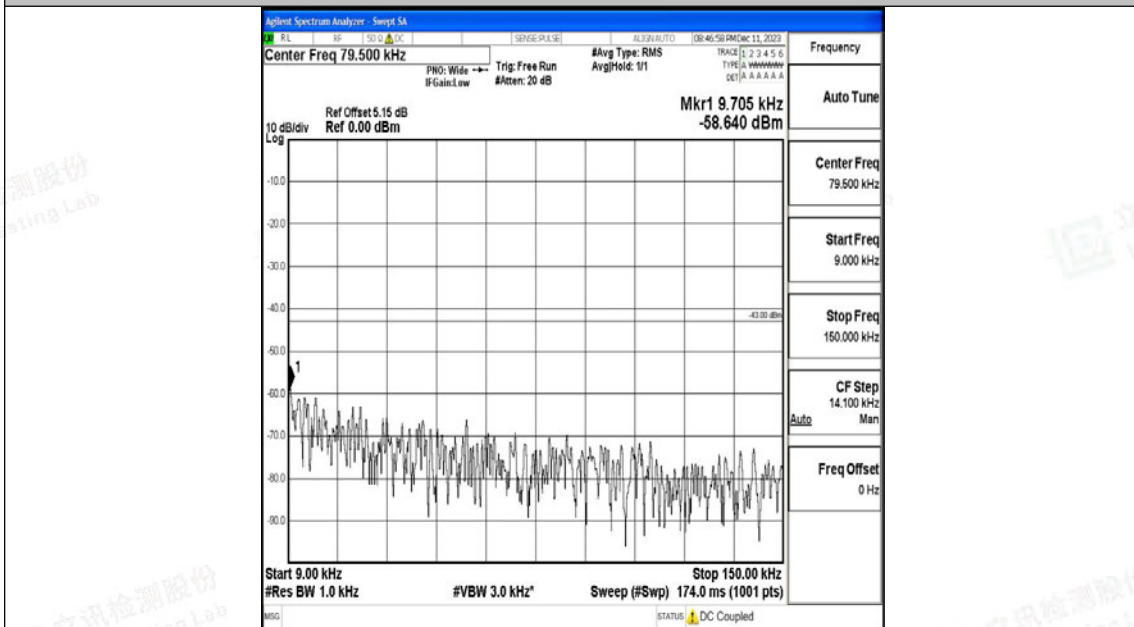

Band66_20MHz_QPSK_132322_1RB#0_0.15~30_0.15~30

Band66_20MHz_QPSK_132322_1RB#0_30~1000_30~1000

Band66_20MHz_QPSK_132322_1RB#0_1000~3000_1000~3000

Band66_20MHz_QPSK_132322_1RB#0_3000~20000_3000~20000

Band66_20MHz_16QAM_132322_1RB#0_0.009~0.15_0.009~0.15