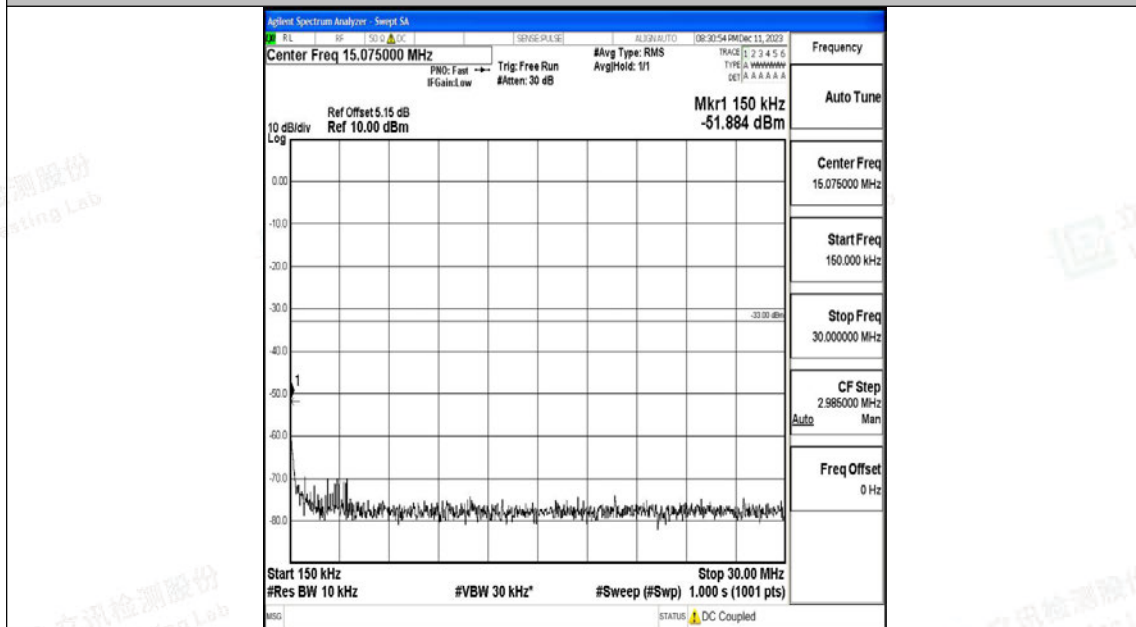

Band66_15MHz_16QAM_132322_1RB#0_0.15~30_0.15~30

Band66_15MHz_16QAM_132322_1RB#0_30~1000_30~1000

Band66_15MHz_16QAM_132322_1RB#0_1000~3000_1000~3000

Band66_15MHz_16QAM_132322_1RB#0_3000~20000_3000~20000

Band66_15MHz_QPSK_132597_1RB#0_0.009~0.15_0.009~0.15