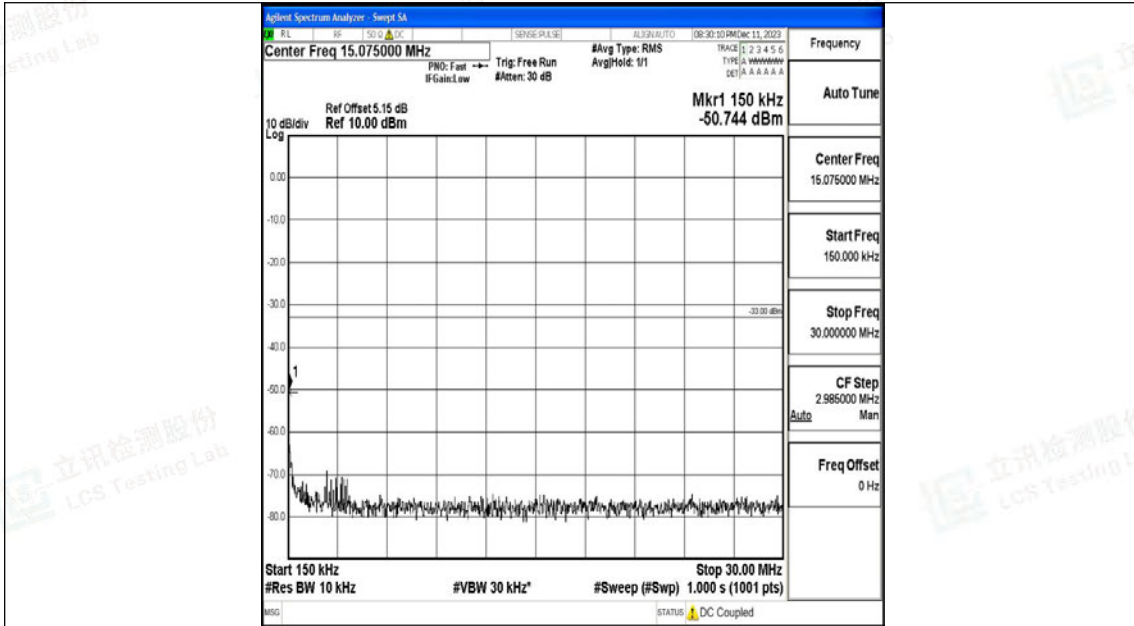

Band66_15MHz_QPSK_132322_1RB#0_0.15~30_0.15~30

Band66_15MHz_QPSK_132322_1RB#0_30~1000_30~1000

Band66_15MHz_QPSK_132322_1RB#0_1000~3000_1000~3000

Band66_15MHz_QPSK_132322_1RB#0_3000~20000_3000~20000

Band66_15MHz_16QAM_132322_1RB#0_0.009~0.15_0.009~0.15