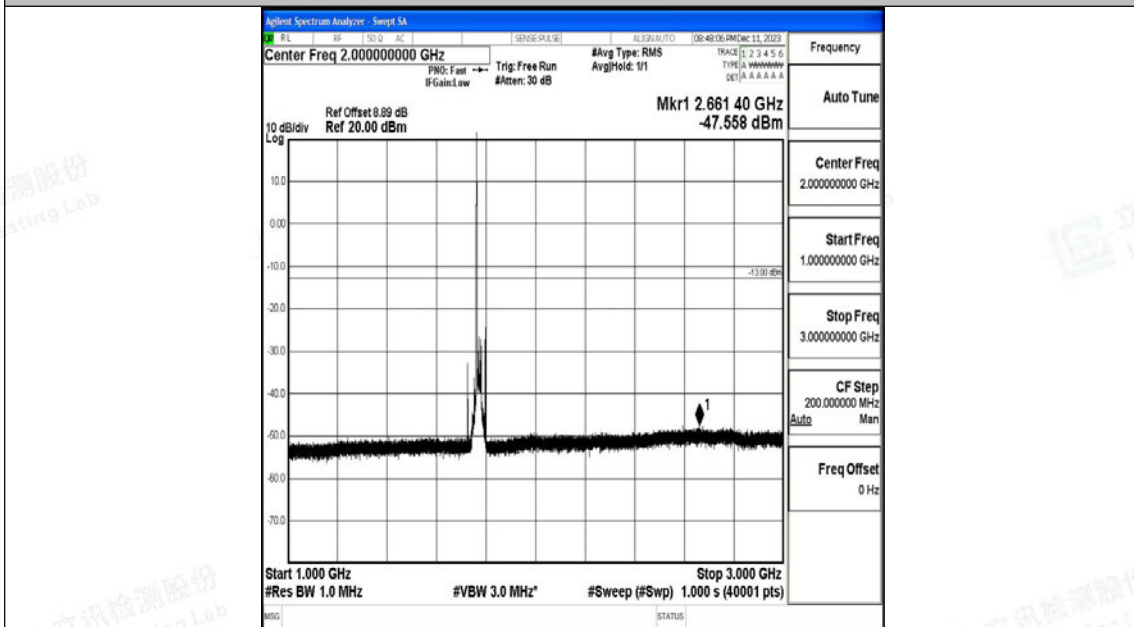

Band66_20MHz_QPSK_132572_1RB#0_30~1000_30~1000

Band66_20MHz_QPSK_132572_1RB#0_1000~3000_1000~3000