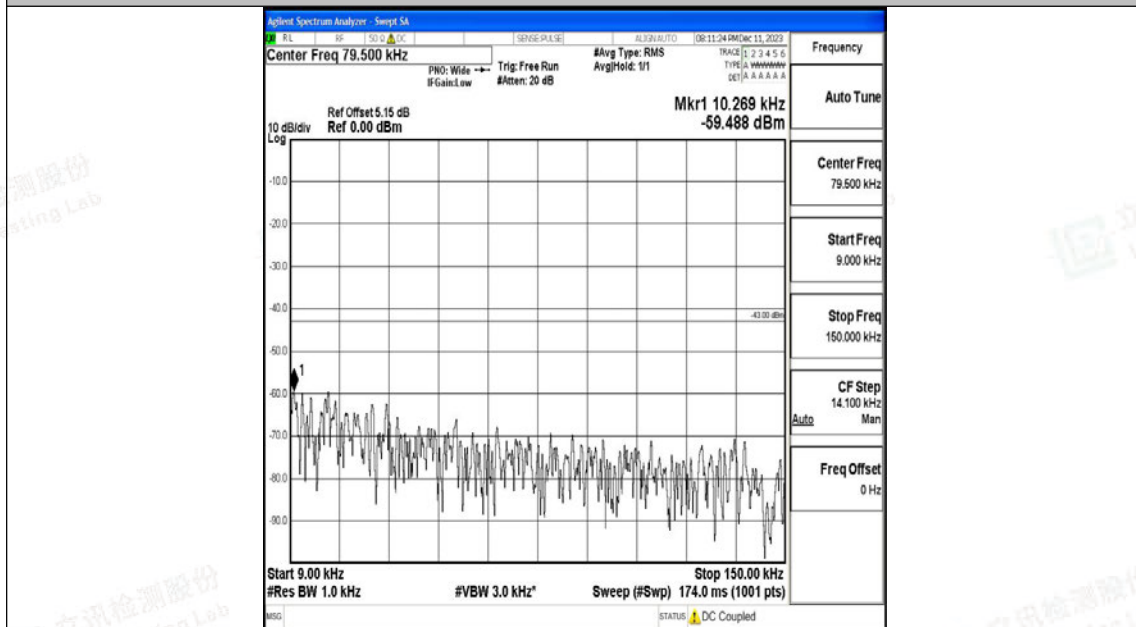

Band66_10MHz_QPSK_132022_1RB#0_0.15~30_0.15~30

Band66_10MHz_QPSK_132022_1RB#0_30~1000_30~1000

Band66_10MHz_QPSK_132022_1RB#0_1000~3000_1000~3000

Band66_10MHz_QPSK_132022_1RB#0_3000~20000_3000~20000

Band66_10MHz_16QAM_132022_1RB#0_0.009~0.15_0.009~0.15