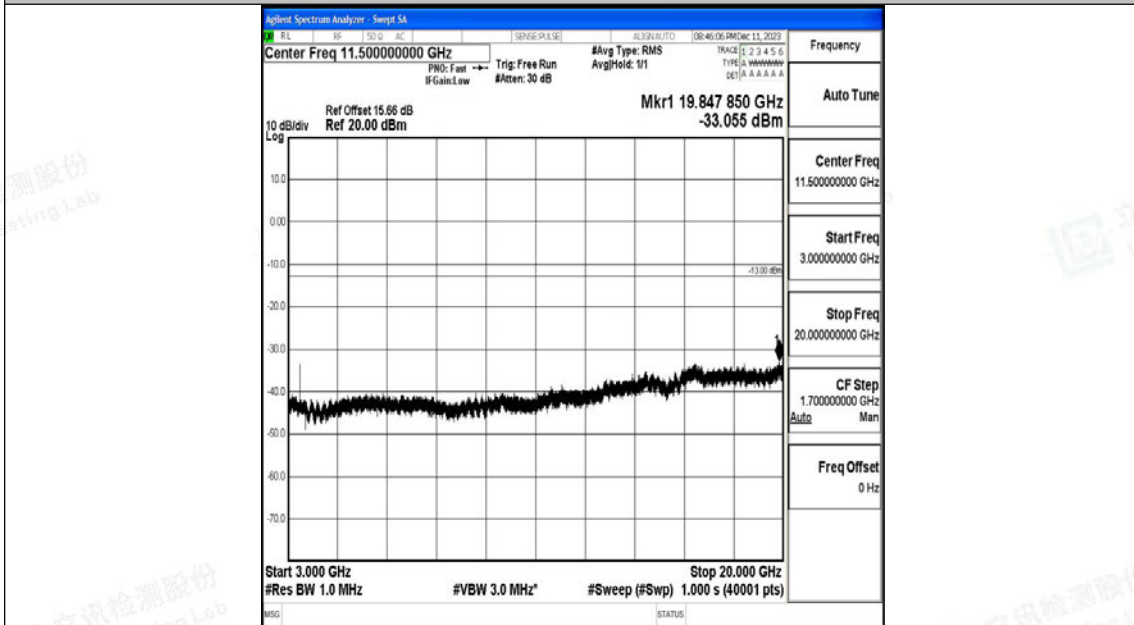

Band66_20MHz_16QAM_132072_1RB#0_0.15~30_0.15~30

Band66_20MHz_16QAM_132072_1RB#0_30~1000_30~1000

Band66_20MHz_16QAM_132072_1RB#0_1000~3000_1000~3000

Band66_20MHz_16QAM_132072_1RB#0_3000~20000_3000~20000

Band66_20MHz_QPSK_132322_1RB#0_0.009~0.15_0.009~0.15