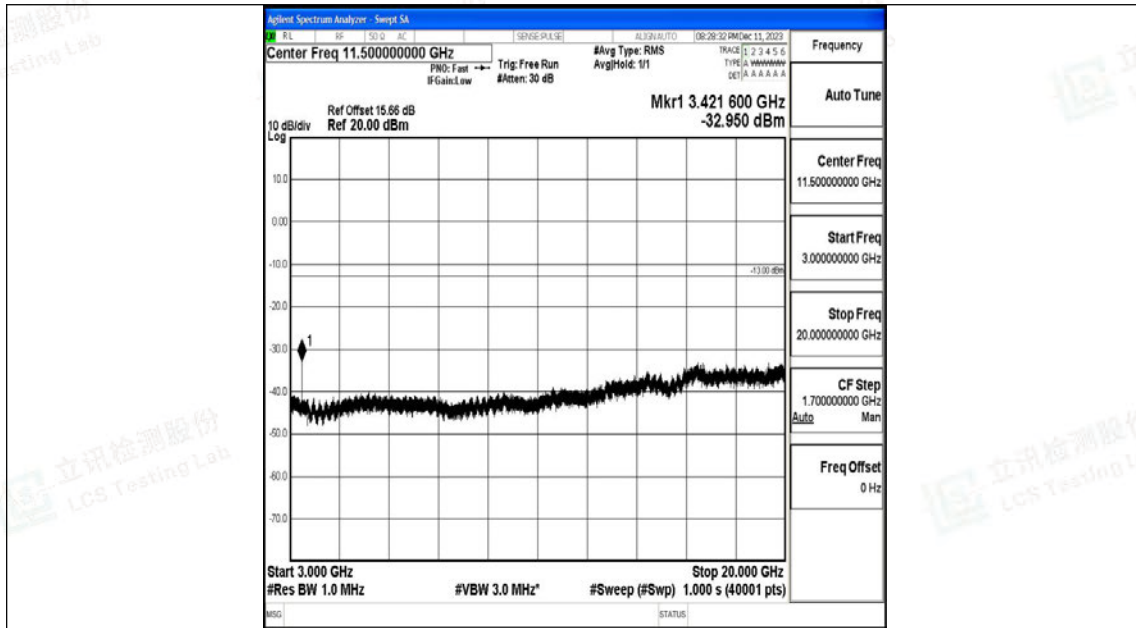

Band66_15MHz_QPSK_132047_1RB#0_0.15~30_0.15~30

Band66_15MHz_QPSK_132047_1RB#0_30~1000_30~1000

Band66_15MHz_QPSK_132047_1RB#0_1000~3000_1000~3000

Band66_15MHz_QPSK_132047_1RB#0_3000~20000_3000~20000

Band66_15MHz_16QAM_132047_1RB#0_0.009~0.15_0.009~0.15