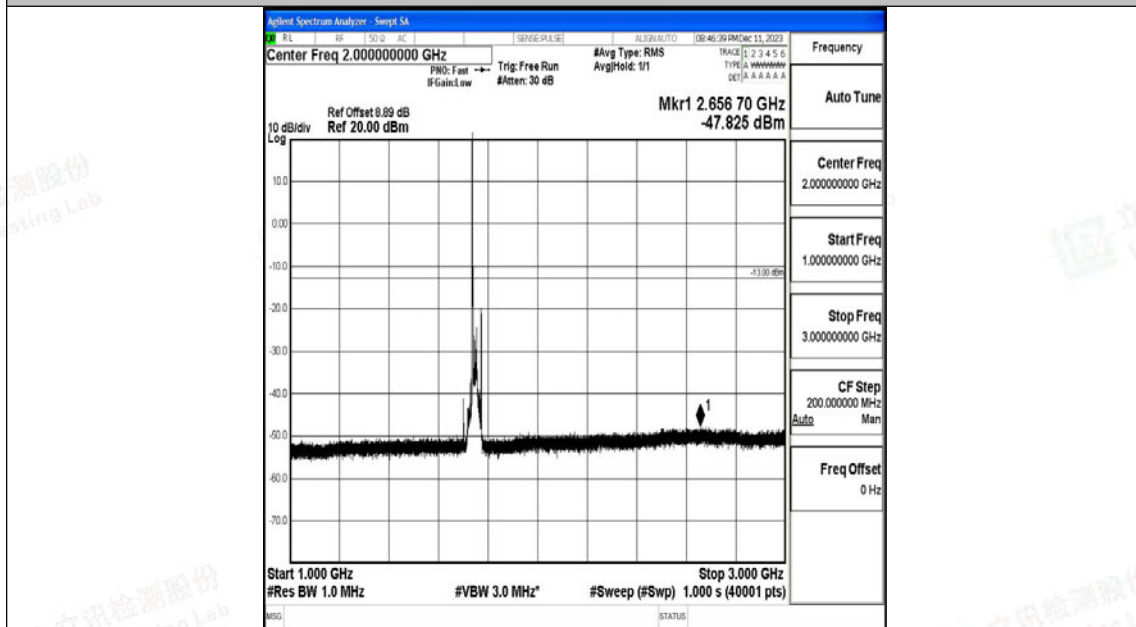

Band66_20MHz_QPSK_132322_1RB#0_30~1000_30~1000

Band66_20MHz_QPSK_132322_1RB#0_1000~3000_1000~3000