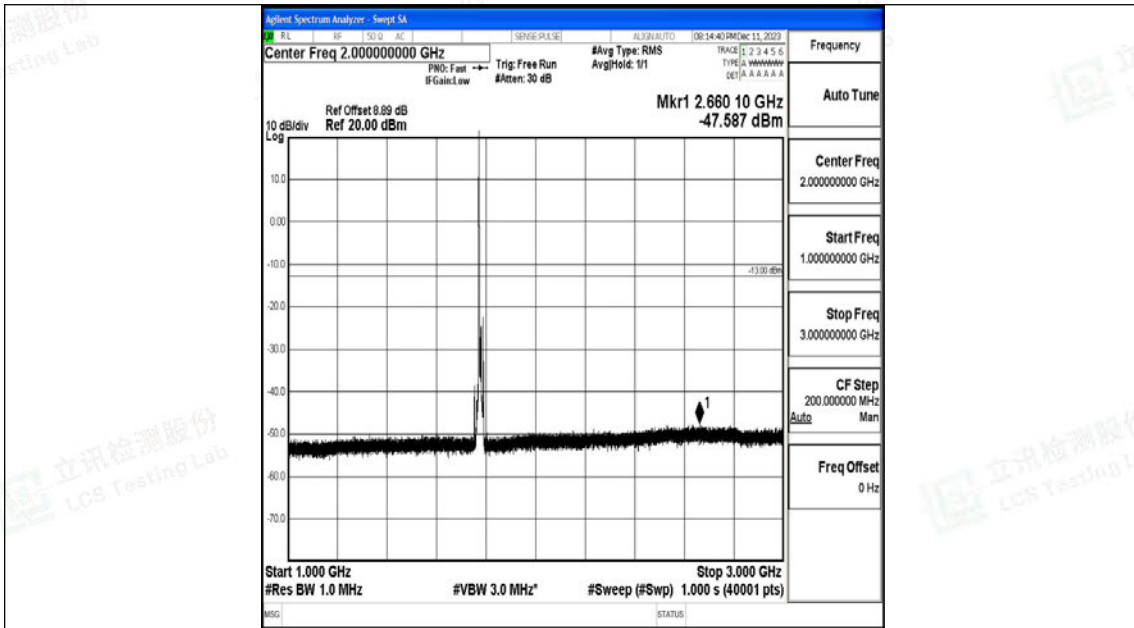

Band66_10MHz_16QAM_132622_1RB#0_30~1000_30~1000

Band66_10MHz_16QAM_132622_1RB#0_1000~3000_1000~3000