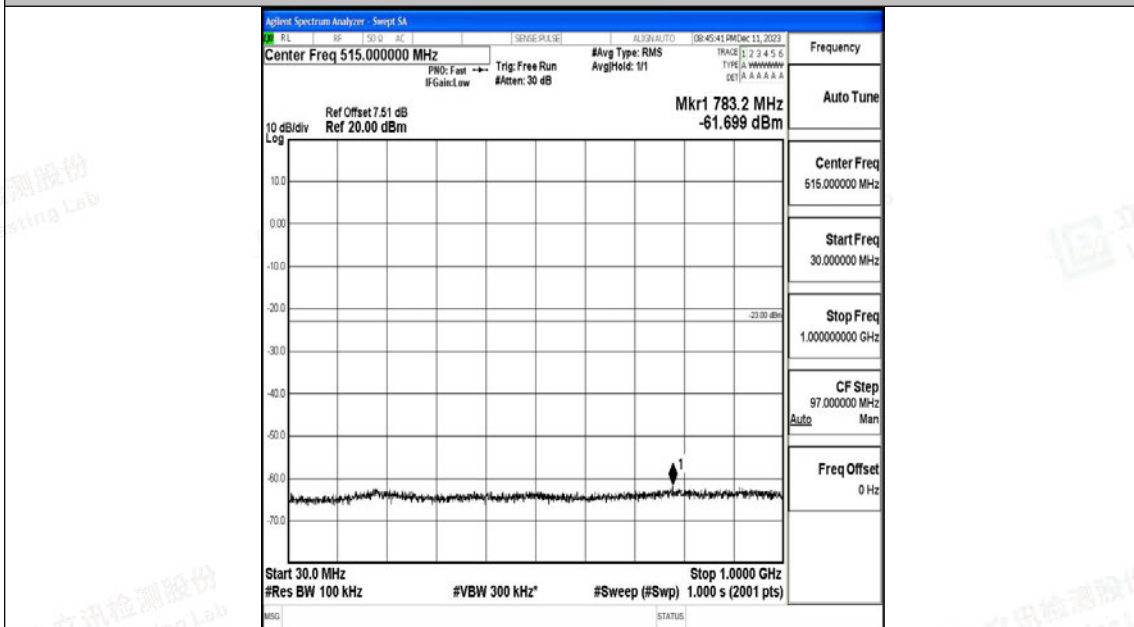

Band66_20MHz_16QAM_132072_1RB#0_0.15~30_0.15~30

Band66_20MHz_16QAM_132072_1RB#0_30~1000_30~1000