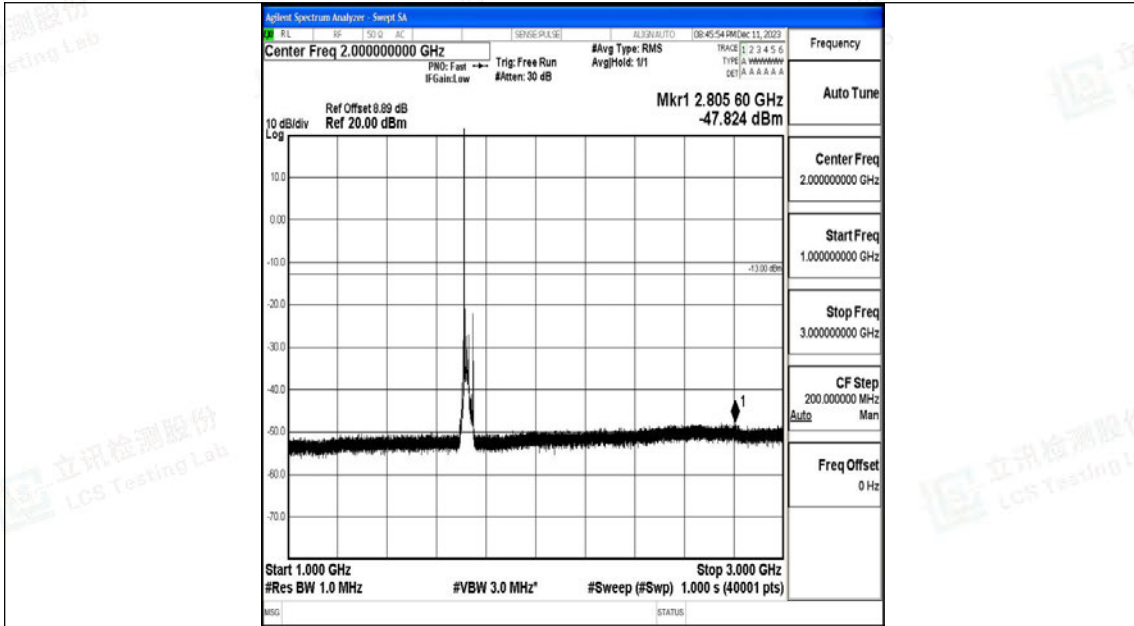

Band66_20MHz_16QAM_132072_1RB#0_30~1000_30~1000

Band66_20MHz_16QAM_132072_1RB#0_1000~3000_1000~3000