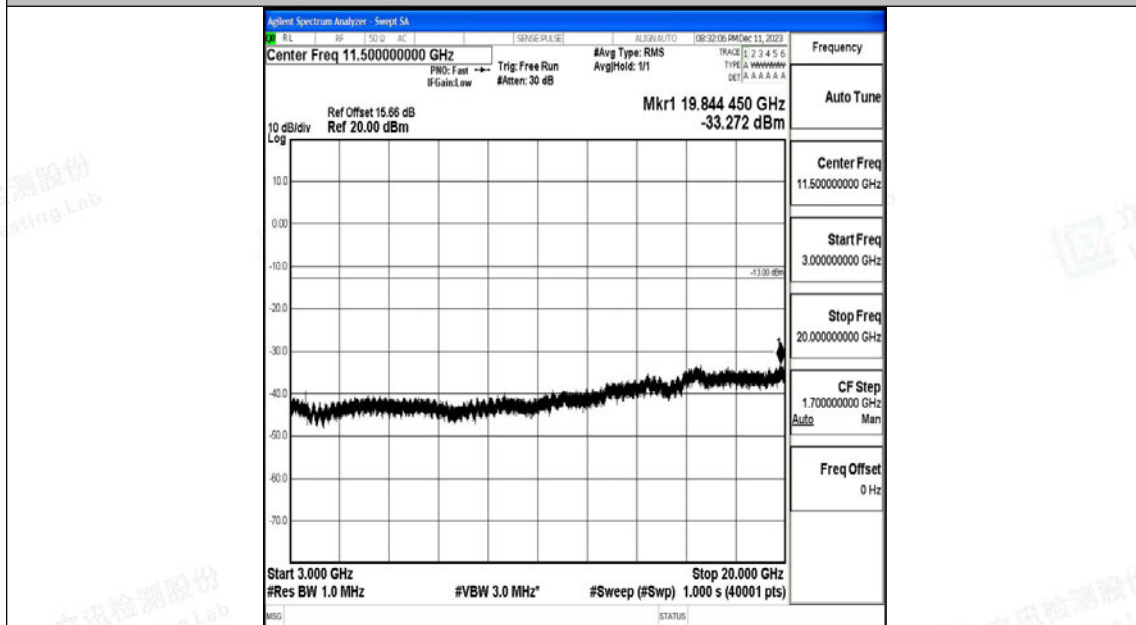

Band66_15MHz_16QAM_132597_1RB#0_0.15~30_0.15~30

Band66_15MHz_16QAM_132597_1RB#0_30~1000_30~1000

Band66_15MHz_16QAM_132597_1RB#0_1000~3000_1000~3000

Band66_15MHz_16QAM_132597_1RB#0_3000~20000_3000~20000

Band66_20MHz_QPSK_132072_1RB#0_0.009~0.15_0.009~0.15