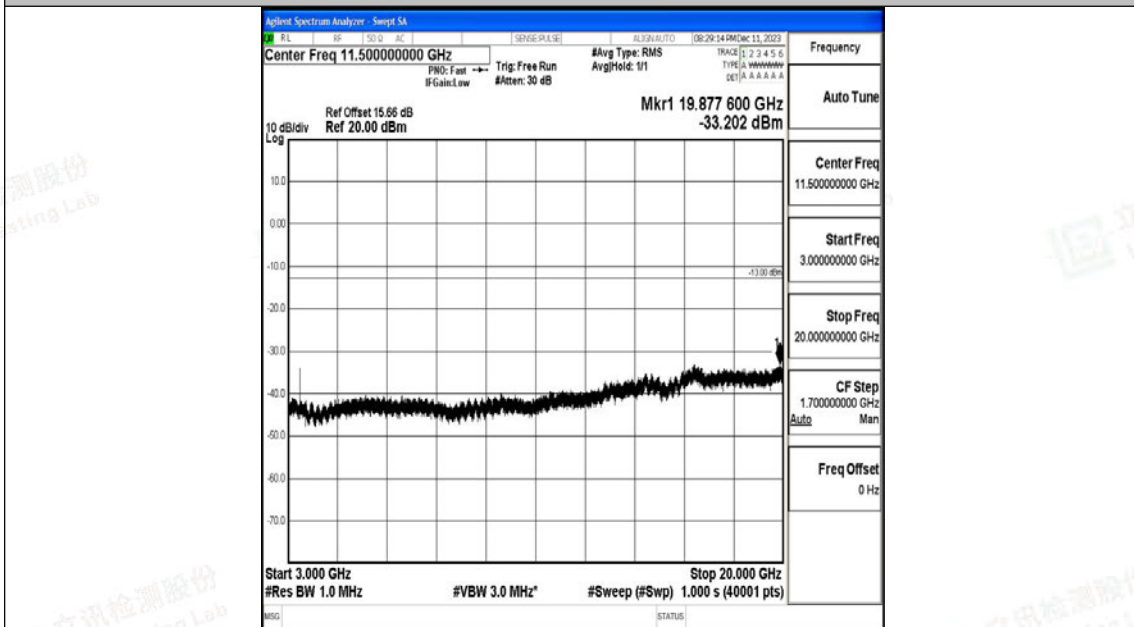

Band66_15MHz_16QAM_132047_1RB#0_0.15~30_0.15~30

Band66_15MHz_16QAM_132047_1RB#0_30~1000_30~1000

Band66_15MHz_16QAM_132047_1RB#0_1000~3000_1000~3000

Band66_15MHz_16QAM_132047_1RB#0_3000~20000_3000~20000

Band66_15MHz_QPSK_132322_1RB#0_0.009~0.15_0.009~0.15