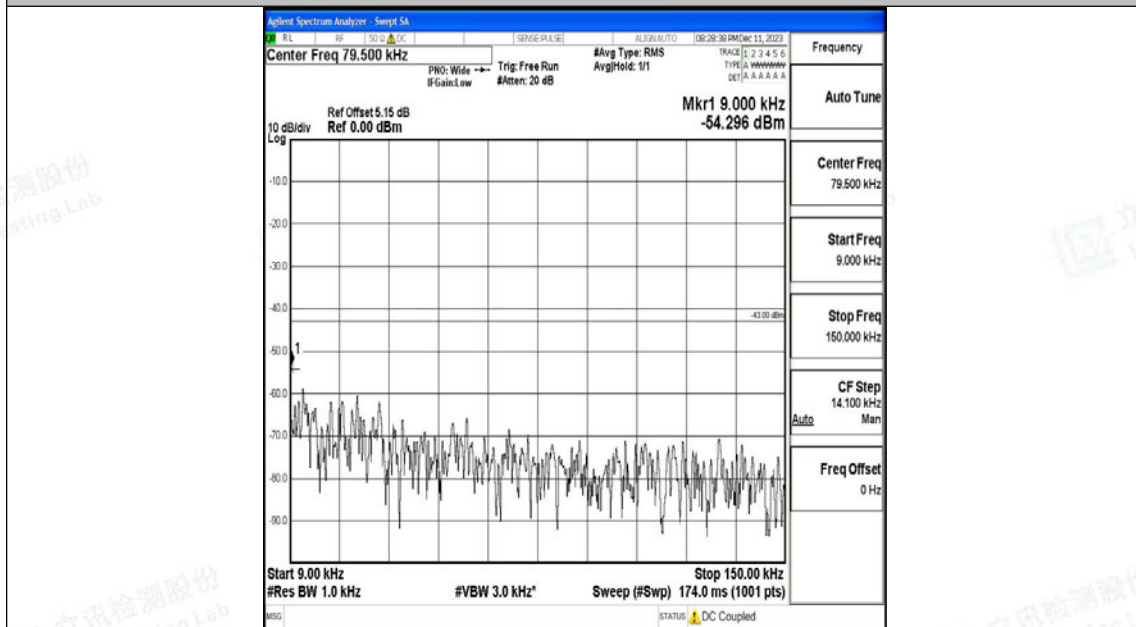

Band66_15MHz_QPSK_132047_1RB#0_0.15~30_0.15~30

Band66_15MHz_QPSK_132047_1RB#0_30~1000_30~1000

Band66_15MHz_QPSK_132047_1RB#0_1000~3000_1000~3000

Band66_15MHz_QPSK_132047_1RB#0_3000~20000_3000~20000

Band66_15MHz_16QAM_132047_1RB#0_0.009~0.15_0.009~0.15