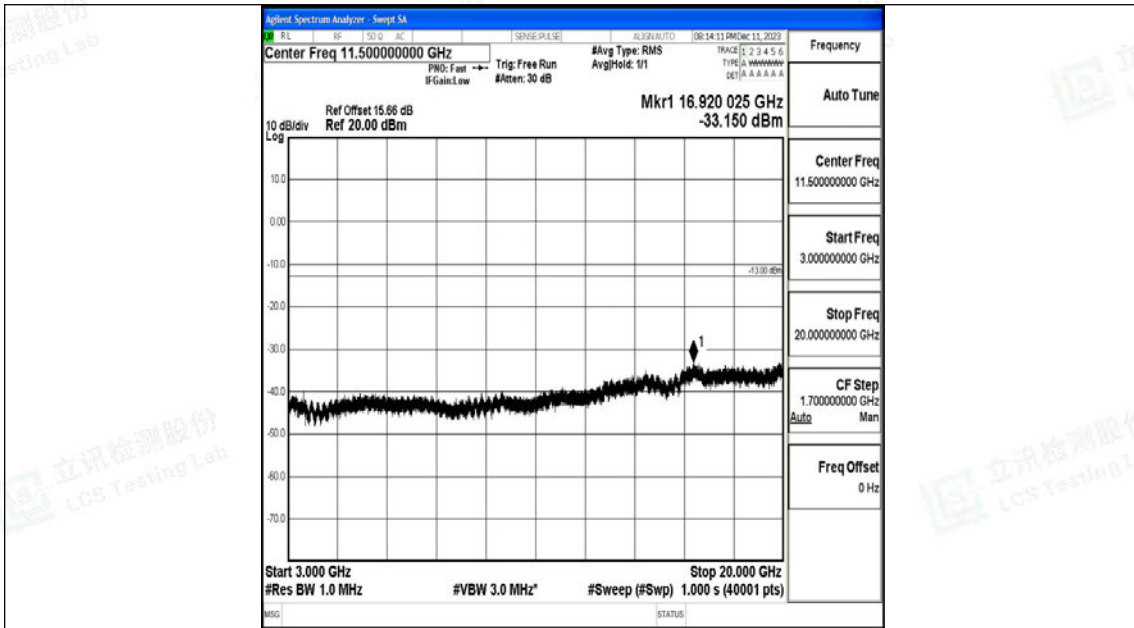

Band66_10MHz_QPSK_132622_1RB#0_0.15~30_0.15~30

Band66_10MHz_QPSK_132622_1RB#0_30~1000_30~1000

Band66_10MHz_QPSK_132622_1RB#0_1000~3000_1000~3000

Band66_10MHz_QPSK_132622_1RB#0_3000~20000_3000~20000

Band66_10MHz_16QAM_132622_1RB#0_0.009~0.15_0.009~0.15