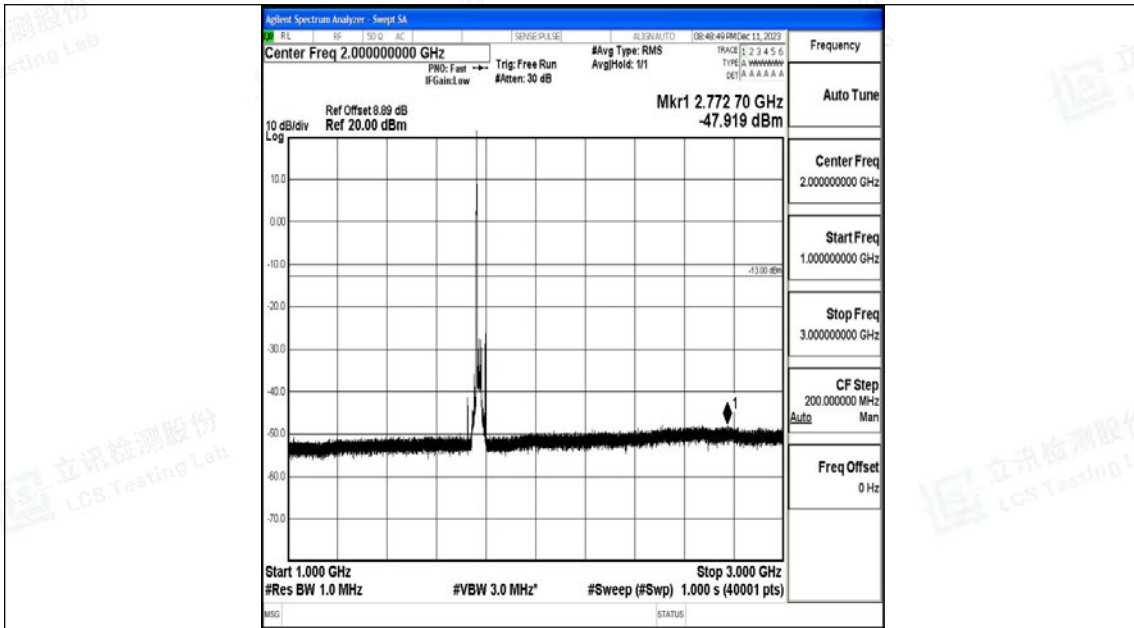

Band66_20MHz_16QAM_132572_1RB#0_30~1000_30~1000

Band66_20MHz_16QAM_132572_1RB#0_1000~3000_1000~3000