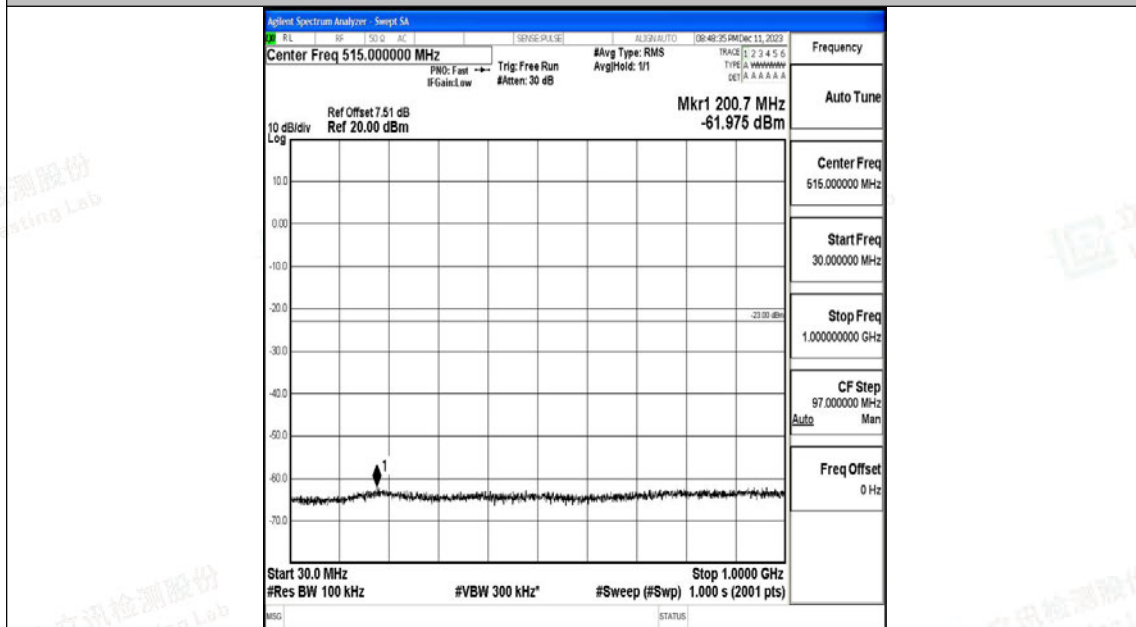

Band66_20MHz_16QAM_132572_1RB#0_0.15~30_0.15~30

Band66_20MHz_16QAM_132572_1RB#0_30~1000_30~1000