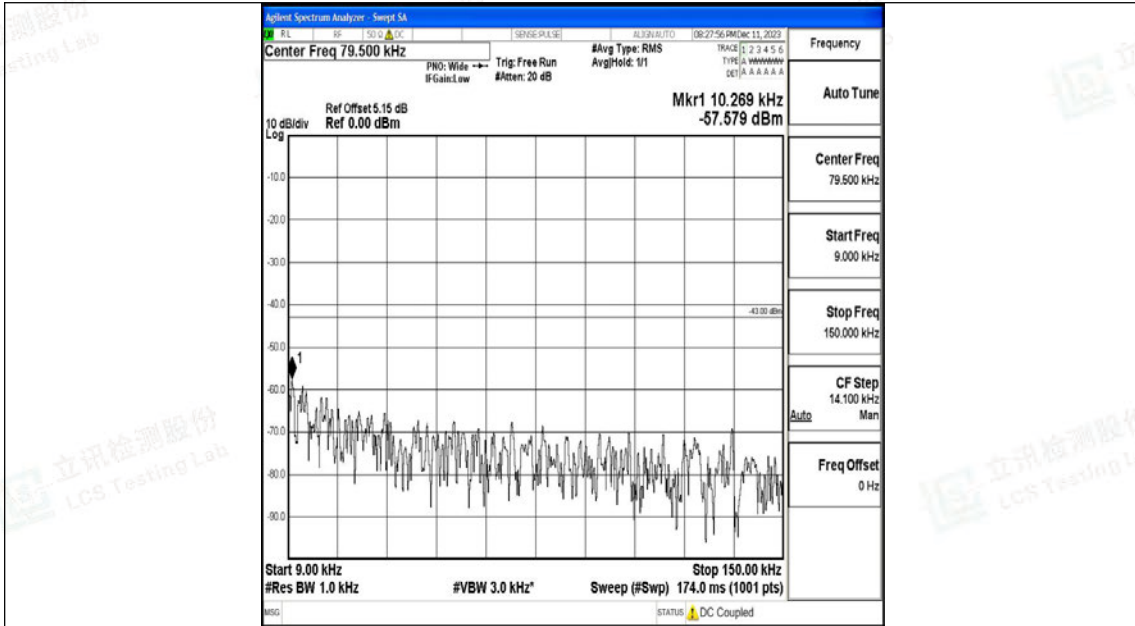

Band66_10MHz_16QAM_132622_1RB#0_0.15~30_0.15~30

Band66_10MHz_16QAM_132622_1RB#0_30~1000_30~1000

Band66_10MHz_16QAM_132622_1RB#0_1000~3000_1000~3000

Band66_10MHz_16QAM_132622_1RB#0_3000~20000_3000~20000

Band66_15MHz_QPSK_132047_1RB#0_0.009~0.15_0.009~0.15