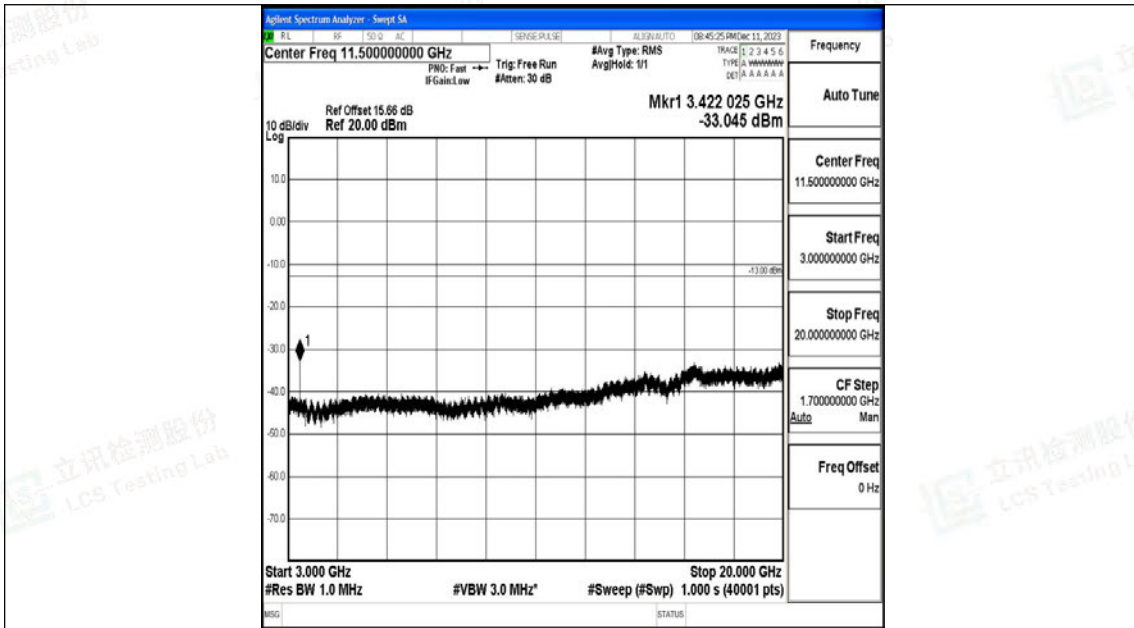

Band66_20MHz_QPSK_132072_1RB#0_0.15~30_0.15~30

Band66_20MHz_QPSK_132072_1RB#0_30~1000_30~1000

Band66_20MHz_QPSK_132072_1RB#0_1000~3000_1000~3000

Band66_20MHz_QPSK_132072_1RB#0_3000~20000_3000~20000

Band66_20MHz_16QAM_132072_1RB#0_0.009~0.15_0.009~0.15