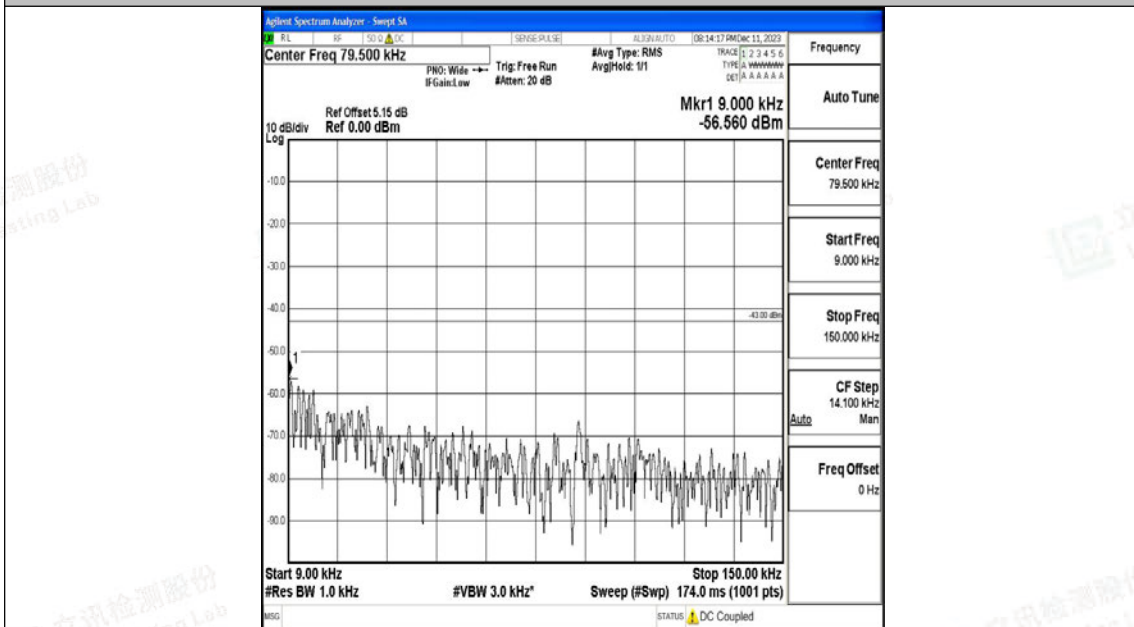

Band66_10MHz_QPSK_132622_1RB#0_0.15~30_0.15~30

Band66_10MHz_QPSK_132622_1RB#0_30~1000_30~1000

Band66_10MHz_QPSK_132622_1RB#0_1000~3000_1000~3000

Band66_10MHz_QPSK_132622_1RB#0_3000~20000_3000~20000

Band66_10MHz_16QAM_132622_1RB#0_0.009~0.15_0.009~0.15