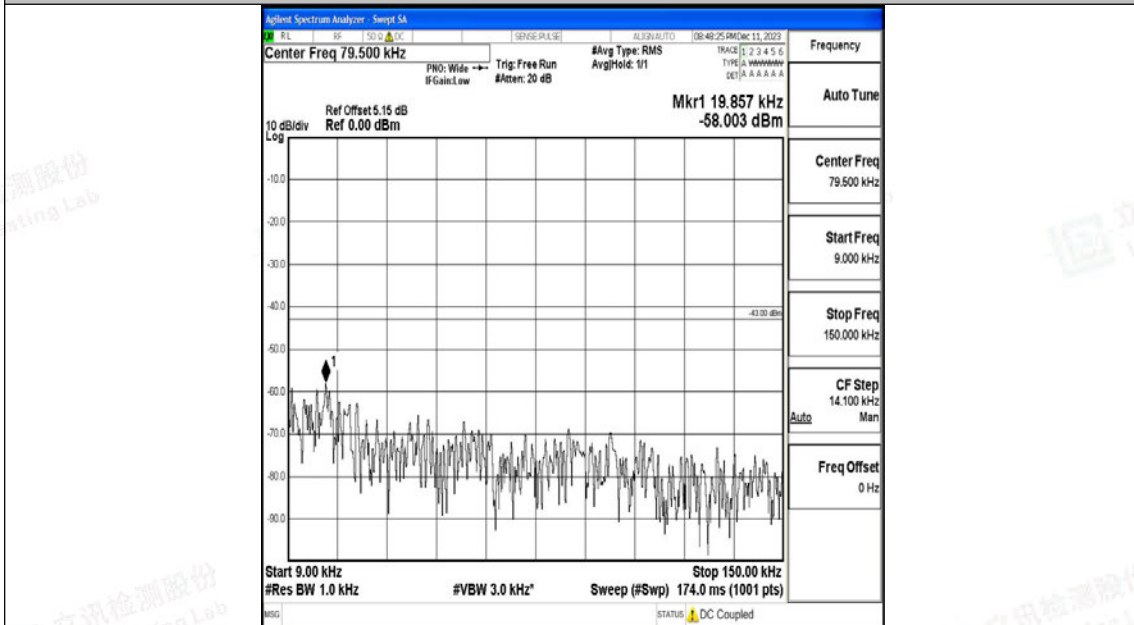

Band66_20MHz_QPSK_132572_1RB#0_0.15~30_0.15~30

Band66_20MHz_QPSK_132572_1RB#0_30~1000_30~1000

Band66_20MHz_QPSK_132572_1RB#0_1000~3000_1000~3000

Band66_20MHz_QPSK_132572_1RB#0_3000~20000_3000~20000

Band66_20MHz_16QAM_132572_1RB#0_0.009~0.15_0.009~0.15