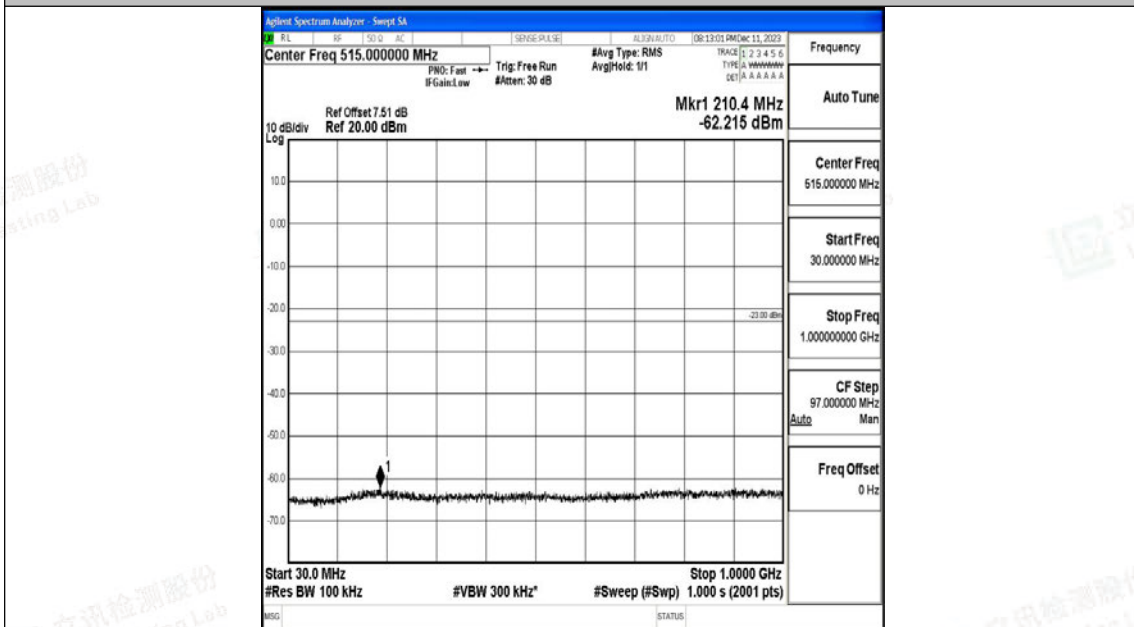

Band66_10MHz_16QAM_132322_1RB#0_0.15~30_0.15~30

Band66_10MHz_16QAM_132322_1RB#0_30~1000_30~1000