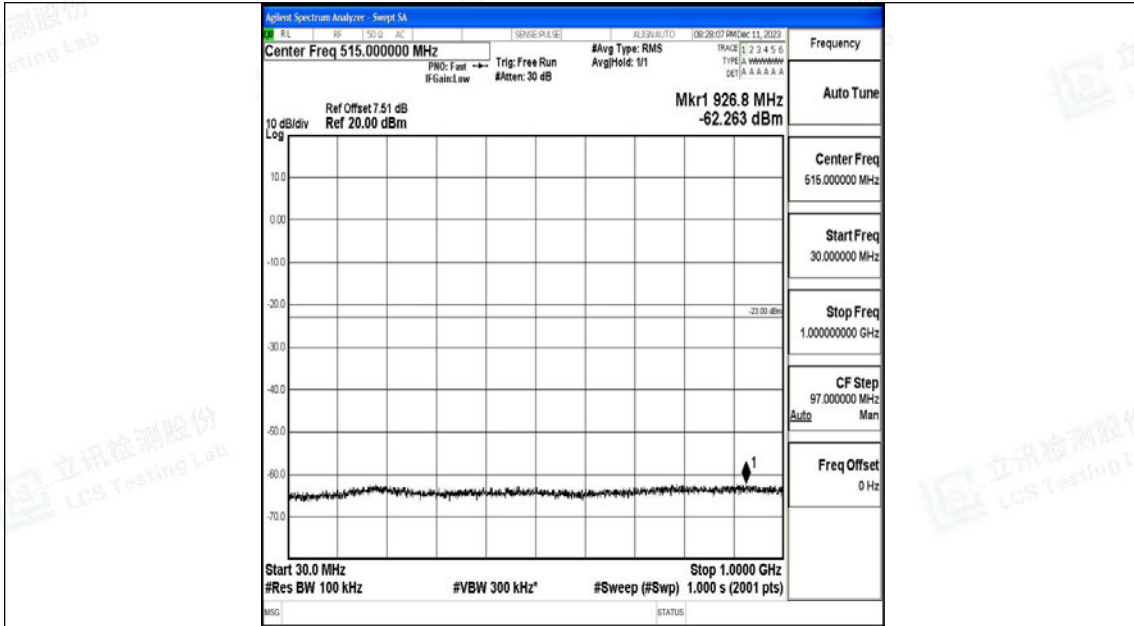

Band66_15MHz_QPSK_132047_1RB#0_0.15~30_0.15~30

Band66_15MHz_QPSK_132047_1RB#0_30~1000_30~1000