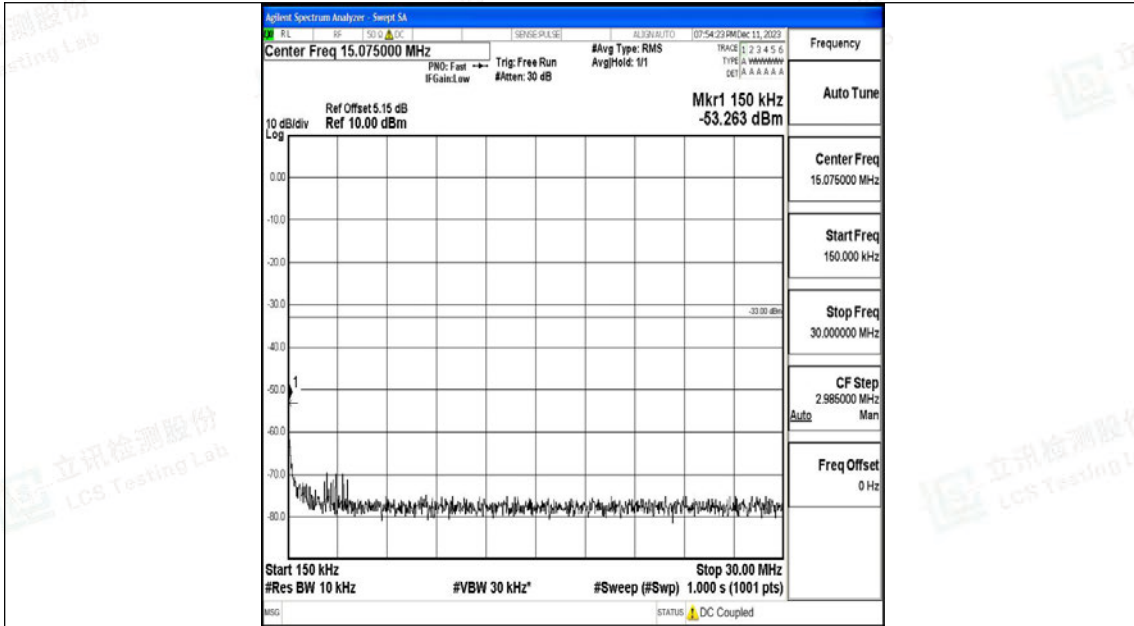

Band66_5MHz_QPSK_132647_1RB#0_30~1000_30~1000

Band66_5MHz_QPSK_132647_1RB#0_1000~3000_1000~3000

Band66_5MHz_QPSK_132647_1RB#0_3000~20000_3000~20000

Band66_5MHz_16QAM_132647_1RB#0_0.009~0.15_0.009~0.15

Band66_5MHz_16QAM_132647_1RB#0_0.15~30_0.15~30