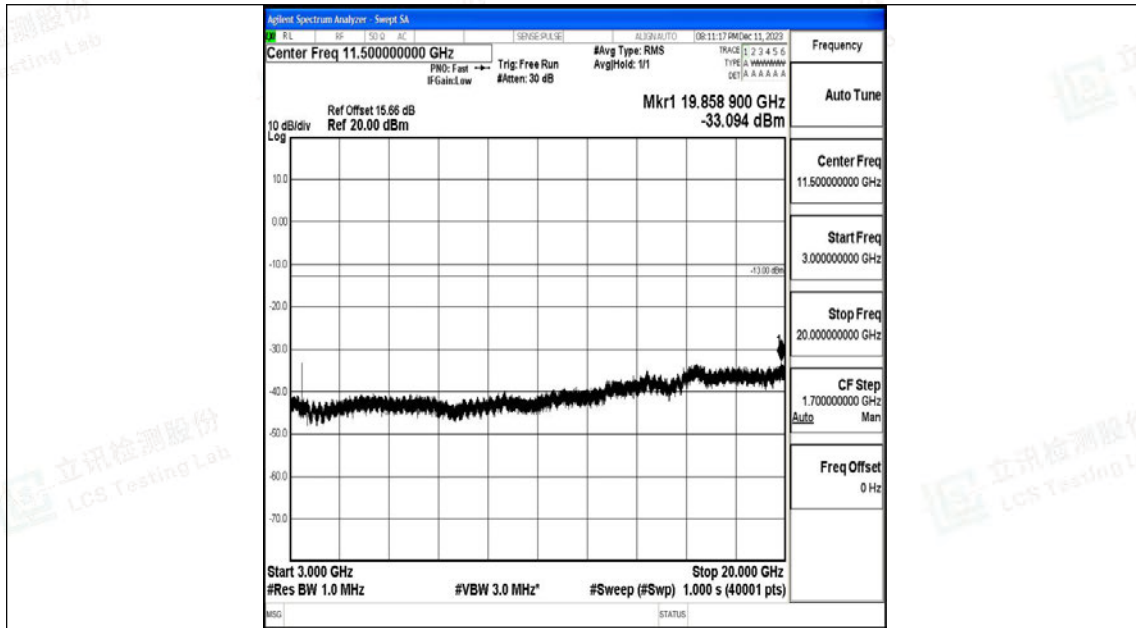

Band66_10MHz_QPSK_132022_1RB#0_0.15~30_0.15~30

Band66_10MHz_QPSK_132022_1RB#0_30~1000_30~1000

Band66_10MHz_QPSK_132022_1RB#0_1000~3000_1000~3000

Band66_10MHz_QPSK_132022_1RB#0_3000~20000_3000~20000

Band66_10MHz_16QAM_132022_1RB#0_0.009~0.15_0.009~0.15