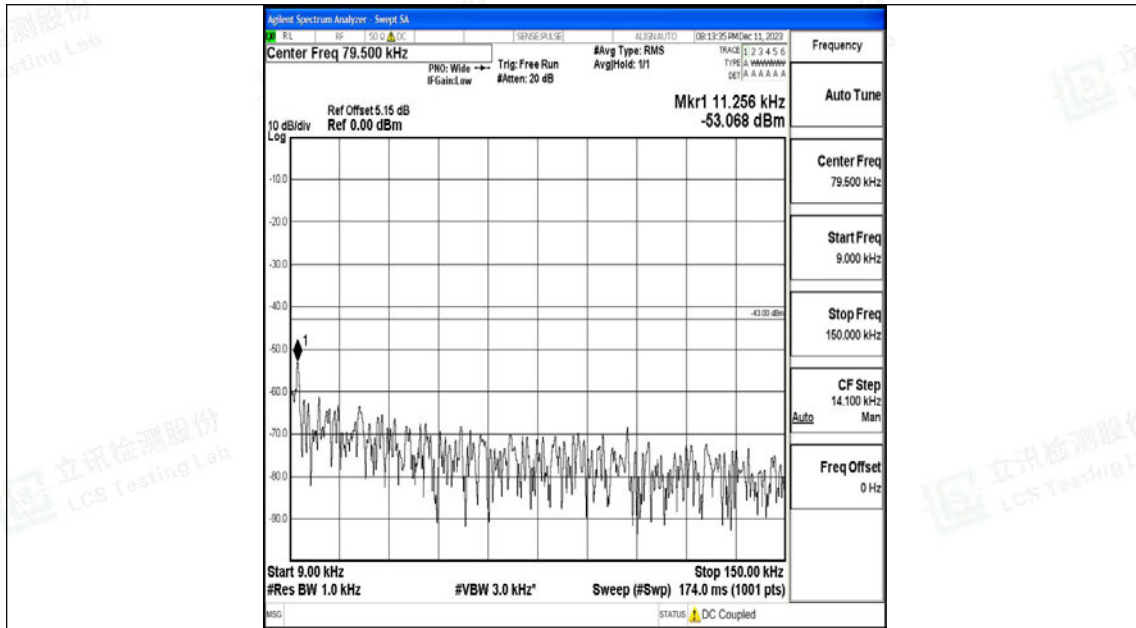

Band66_10MHz_16QAM_132322_1RB#0_0.15~30_0.15~30

Band66_10MHz_16QAM_132322_1RB#0_30~1000_30~1000

Band66_10MHz_16QAM_132322_1RB#0_1000~3000_1000~3000

Band66_10MHz_16QAM_132322_1RB#0_3000~20000_3000~20000

Band66_10MHz_QPSK_132622_1RB#0_0.009~0.15_0.009~0.15