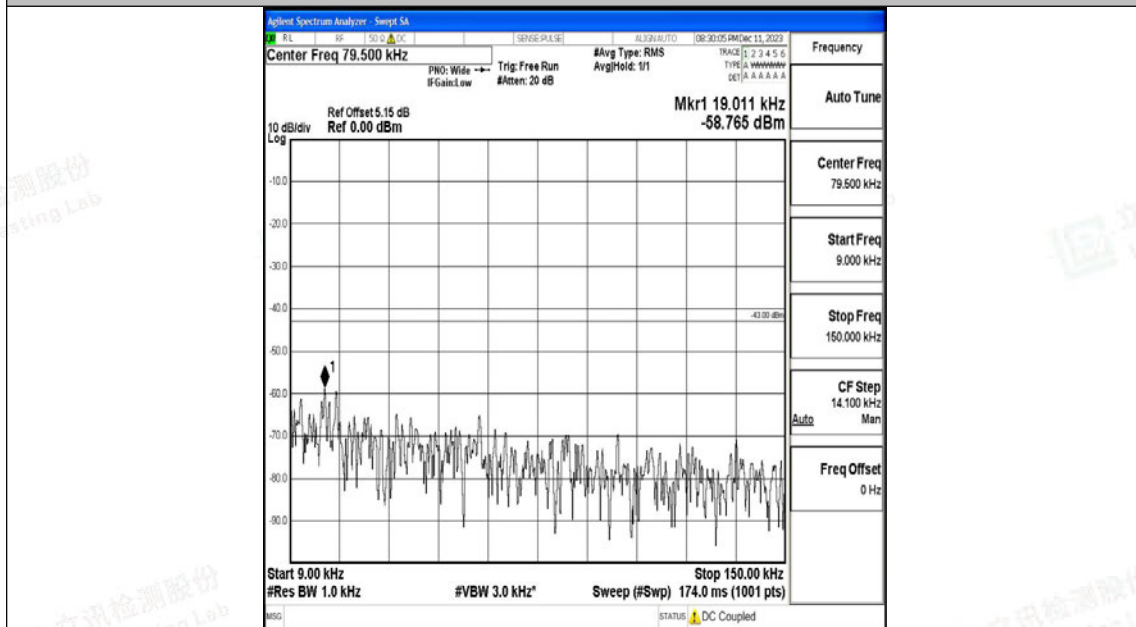

Band66_15MHz_QPSK_132322_1RB#0_0.15~30_0.15~30

Band66_15MHz_QPSK_132322_1RB#0_30~1000_30~1000

Band66_15MHz_QPSK_132322_1RB#0_1000~3000_1000~3000

Band66_15MHz_QPSK_132322_1RB#0_3000~20000_3000~20000

Band66_15MHz_16QAM_132322_1RB#0_0.009~0.15_0.009~0.15