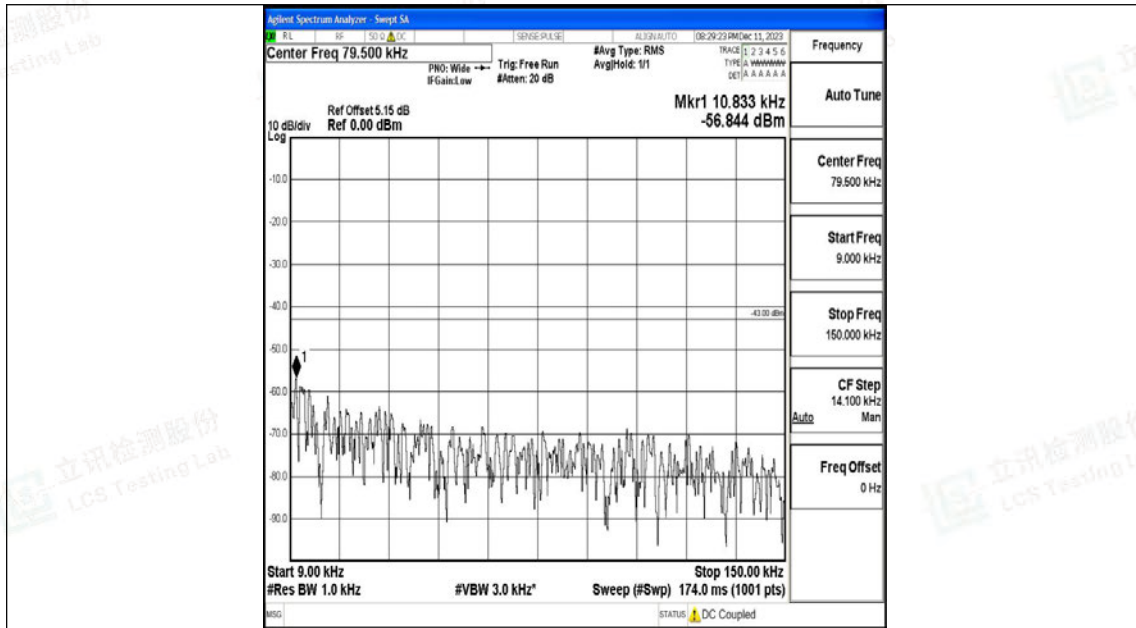

Band66_15MHz_16QAM_132047_1RB#0_0.15~30_0.15~30

Band66_15MHz_16QAM_132047_1RB#0_30~1000_30~1000

Band66_15MHz_16QAM_132047_1RB#0_1000~3000_1000~3000

Band66_15MHz_16QAM_132047_1RB#0_3000~20000_3000~20000

Band66_15MHz_QPSK_132322_1RB#0_0.009~0.15_0.009~0.15