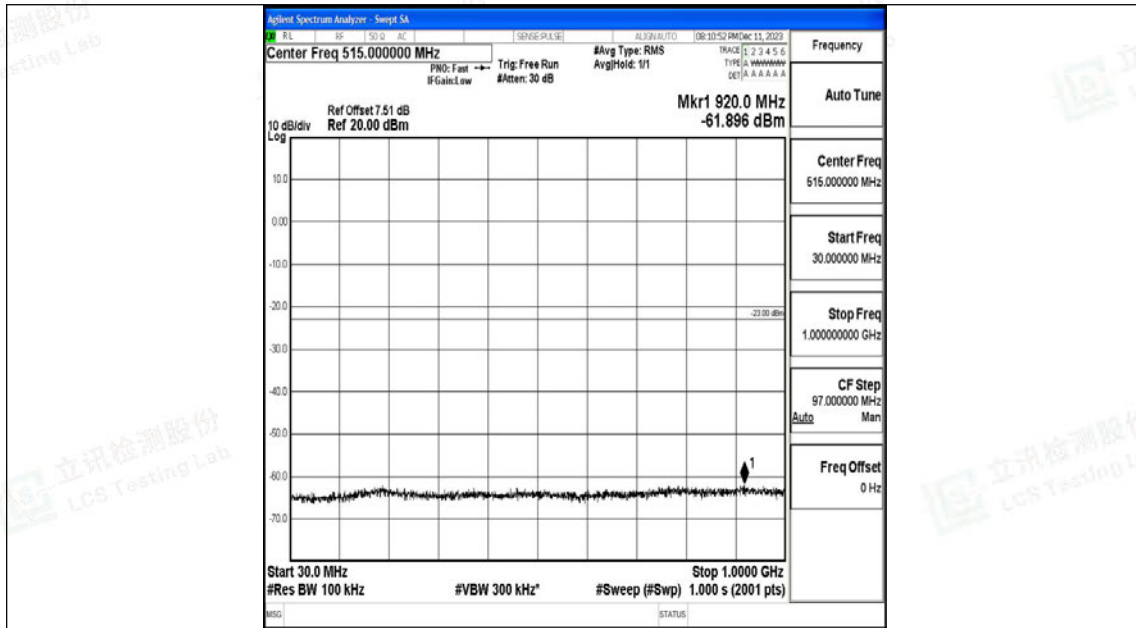

Band66_10MHz_QPSK_132022_1RB#0_0.15~30_0.15~30

Band66_10MHz_QPSK_132022_1RB#0_30~1000_30~1000