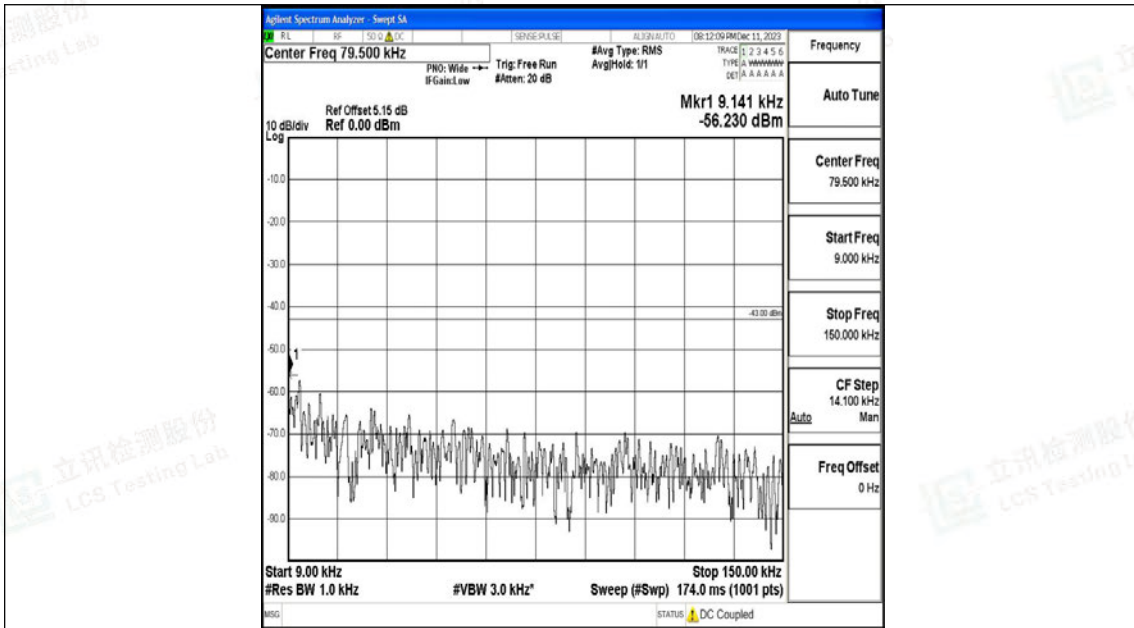

Band66_10MHz_16QAM_132022_1RB#0_0.15~30_0.15~30

Band66_10MHz_16QAM_132022_1RB#0_30~1000_30~1000

Band66_10MHz_16QAM_132022_1RB#0_1000~3000_1000~3000

Band66_10MHz_16QAM_132022_1RB#0_3000~20000_3000~20000

Band66_10MHz_QPSK_132322_1RB#0_0.009~0.15_0.009~0.15