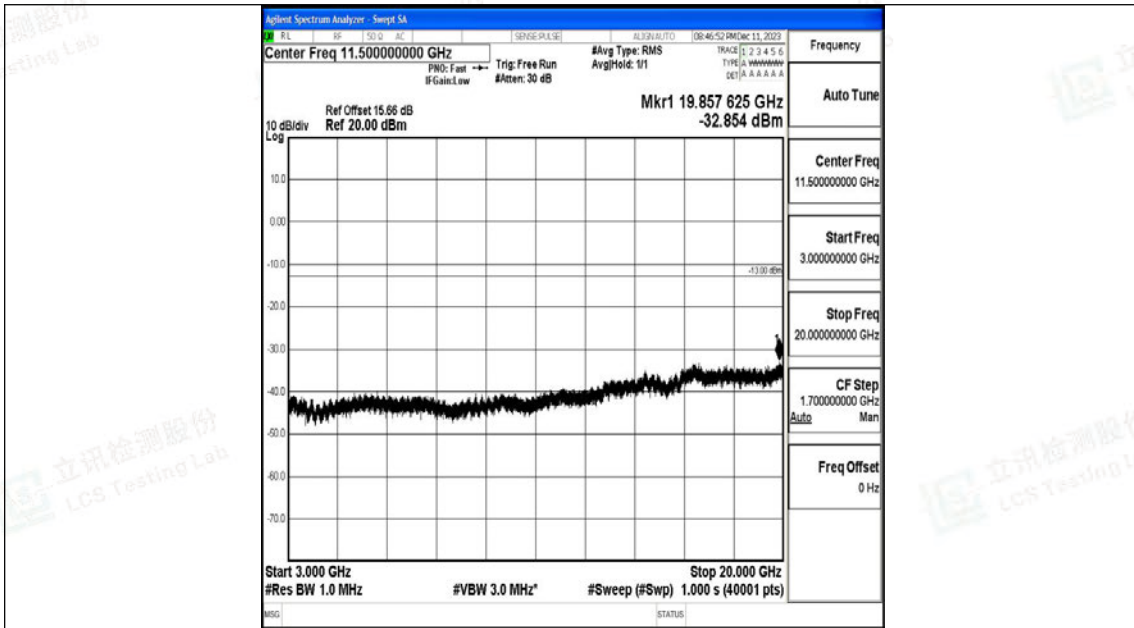

Band66_20MHz_QPSK_132322_1RB#0_0.15~30_0.15~30

Band66_20MHz_QPSK_132322_1RB#0_30~1000_30~1000

Band66_20MHz_QPSK_132322_1RB#0_1000~3000_1000~3000

Band66_20MHz_QPSK_132322_1RB#0_3000~20000_3000~20000

Band66_20MHz_16QAM_132322_1RB#0_0.009~0.15_0.009~0.15