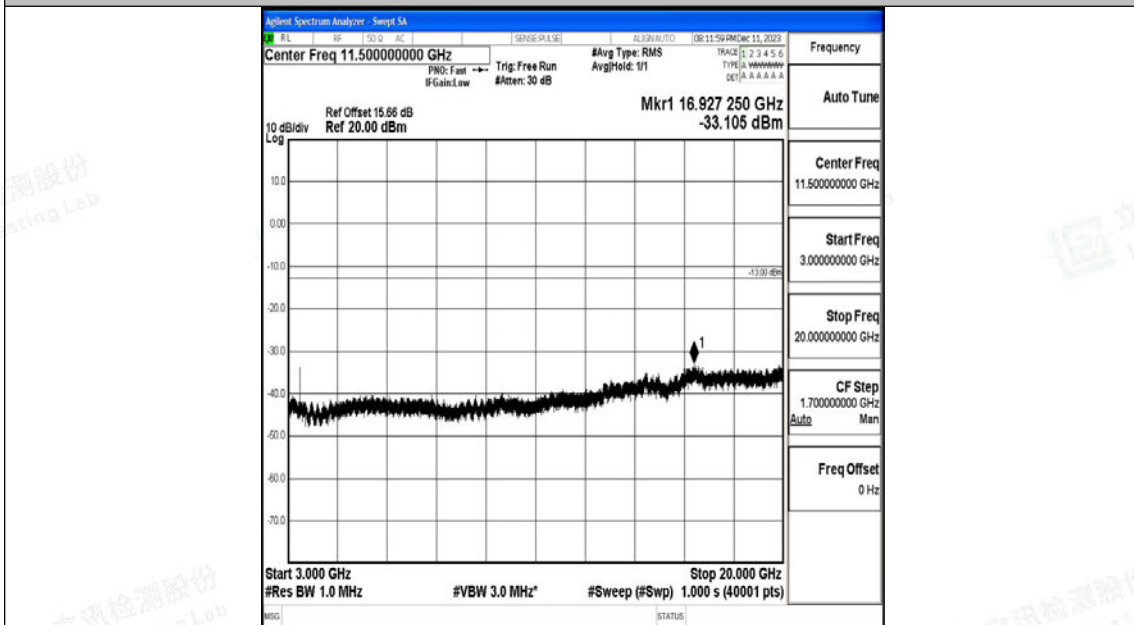

Band66_10MHz_16QAM_132022_1RB#0_0.15~30_0.15~30

Band66_10MHz_16QAM_132022_1RB#0_30~1000_30~1000

Band66_10MHz_16QAM_132022_1RB#0_1000~3000_1000~3000

Band66_10MHz_16QAM_132022_1RB#0_3000~20000_3000~20000

Band66_10MHz_QPSK_132322_1RB#0_0.009~0.15_0.009~0.15