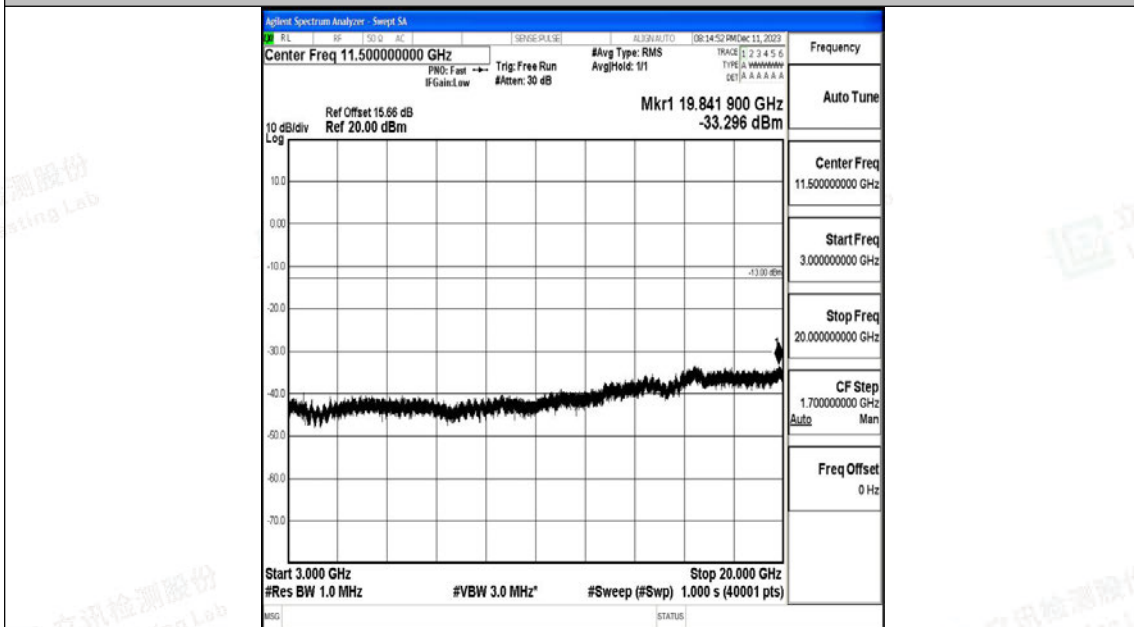

Band66_10MHz_16QAM_132622_1RB#0_0.15~30_0.15~30

Band66_10MHz_16QAM_132622_1RB#0_30~1000_30~1000

Band66_10MHz_16QAM_132622_1RB#0_1000~3000_1000~3000

Band66_10MHz_16QAM_132622_1RB#0_3000~20000_3000~20000

Band66_15MHz_QPSK_132047_1RB#0_0.009~0.15_0.009~0.15