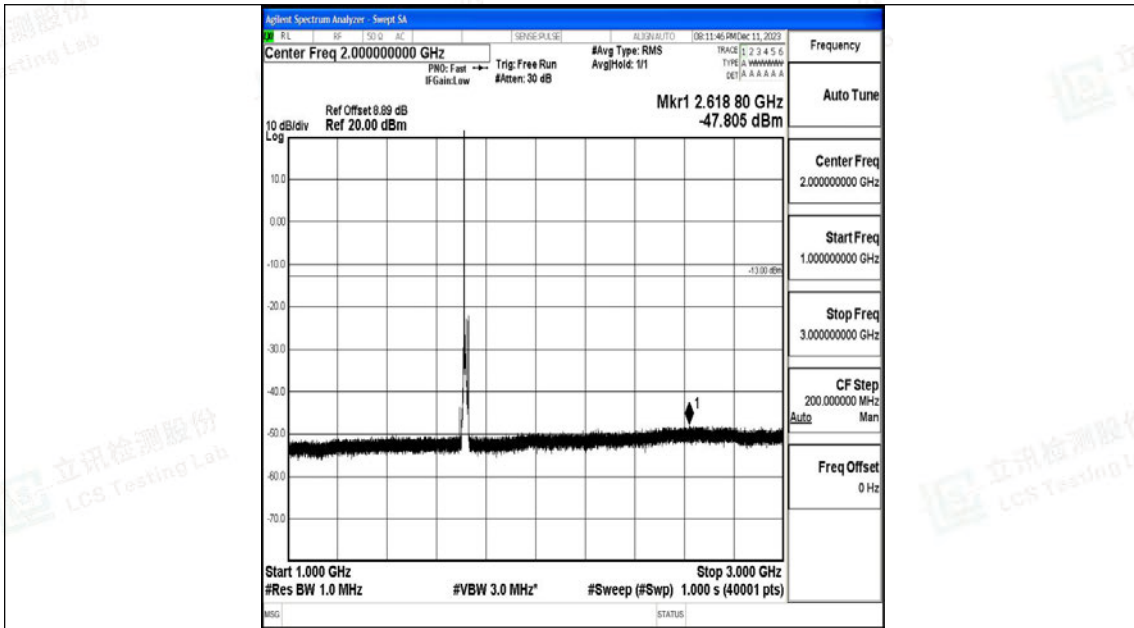

Band66_10MHz_16QAM_132022_1RB#0_30~1000_30~1000

Band66_10MHz_16QAM_132022_1RB#0_1000~3000_1000~3000