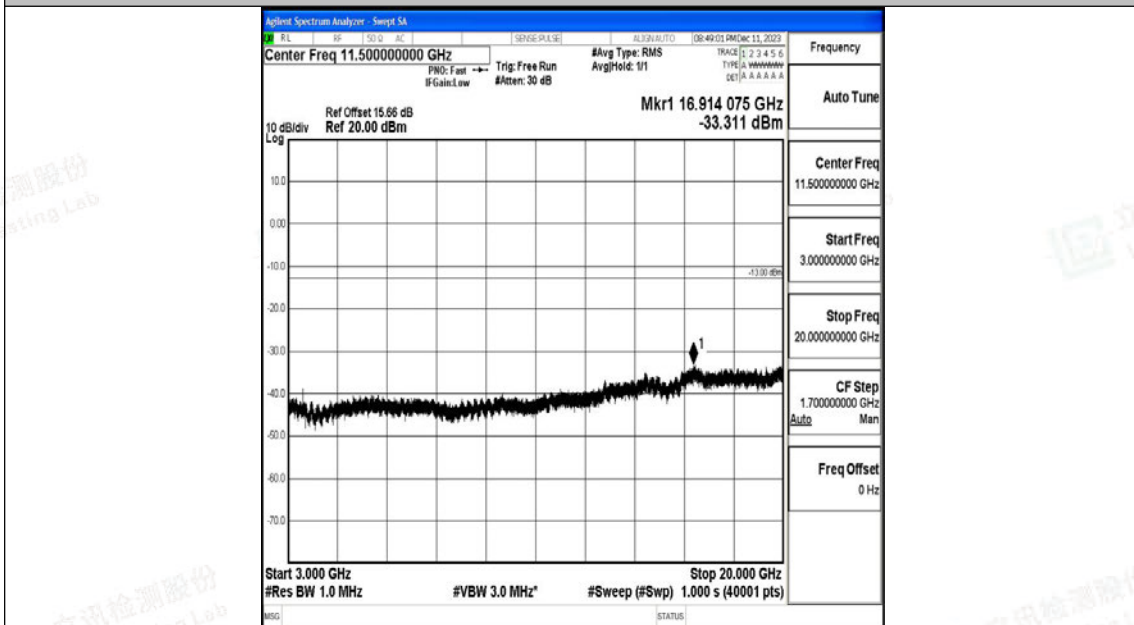

Band66_20MHz_16QAM_132572_1RB#0_0.15~30_0.15~30

Band66_20MHz_16QAM_132572_1RB#0_30~1000_30~1000

Band66_20MHz_16QAM_132572_1RB#0_1000~3000_1000~3000

Band66_20MHz_16QAM_132572_1RB#0_3000~20000_3000~20000