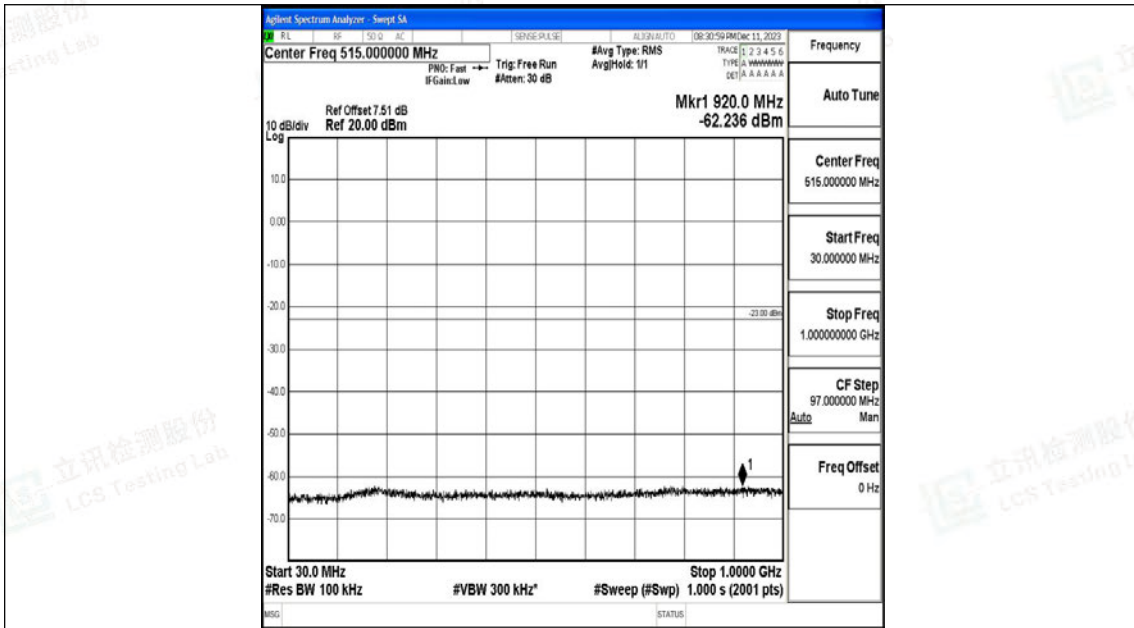

Band66_15MHz_QPSK_132597_1RB#0_0.15~30_0.15~30

Band66_15MHz_QPSK_132597_1RB#0_30~1000_30~1000