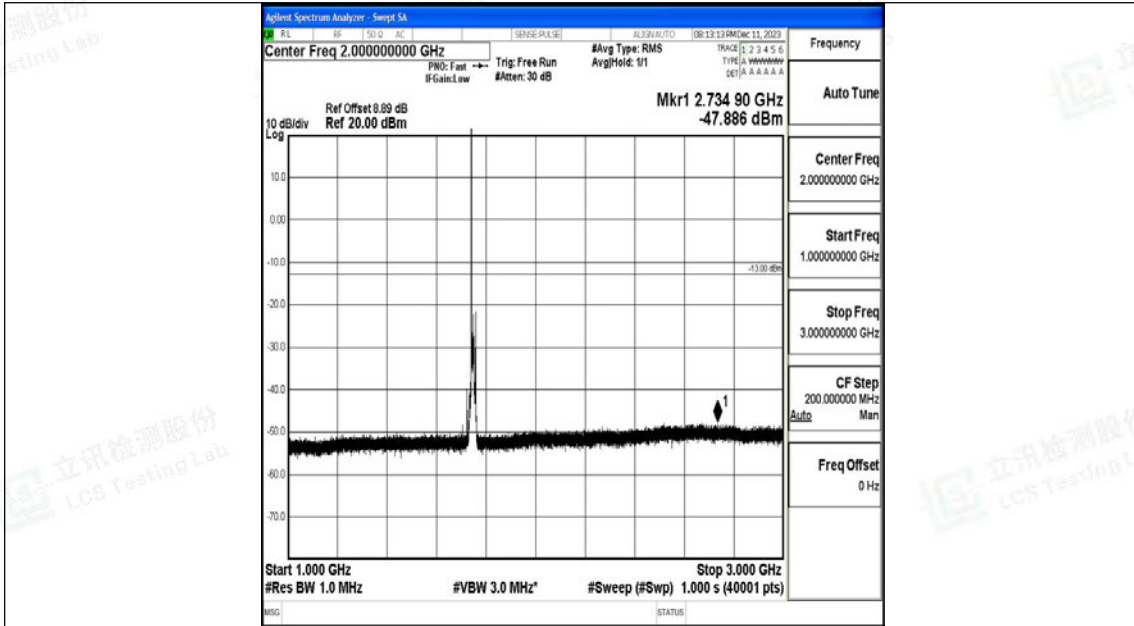

Band66_10MHz_16QAM_132322_1RB#0_30~1000_30~1000

Band66_10MHz_16QAM_132322_1RB#0_1000~3000_1000~3000