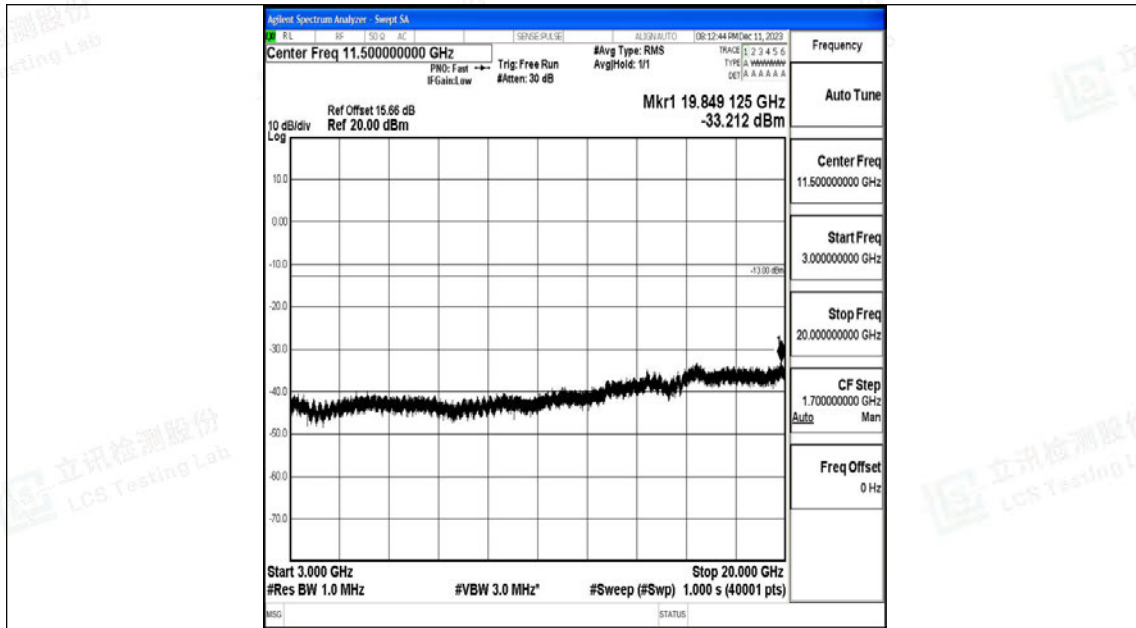

Band66_10MHz_QPSK_132322_1RB#0_0.15~30_0.15~30

Band66_10MHz_QPSK_132322_1RB#0_30~1000_30~1000

Band66_10MHz_QPSK_132322_1RB#0_1000~3000_1000~3000

Band66_10MHz_QPSK_132322_1RB#0_3000~20000_3000~20000

Band66_10MHz_16QAM_132322_1RB#0_0.009~0.15_0.009~0.15