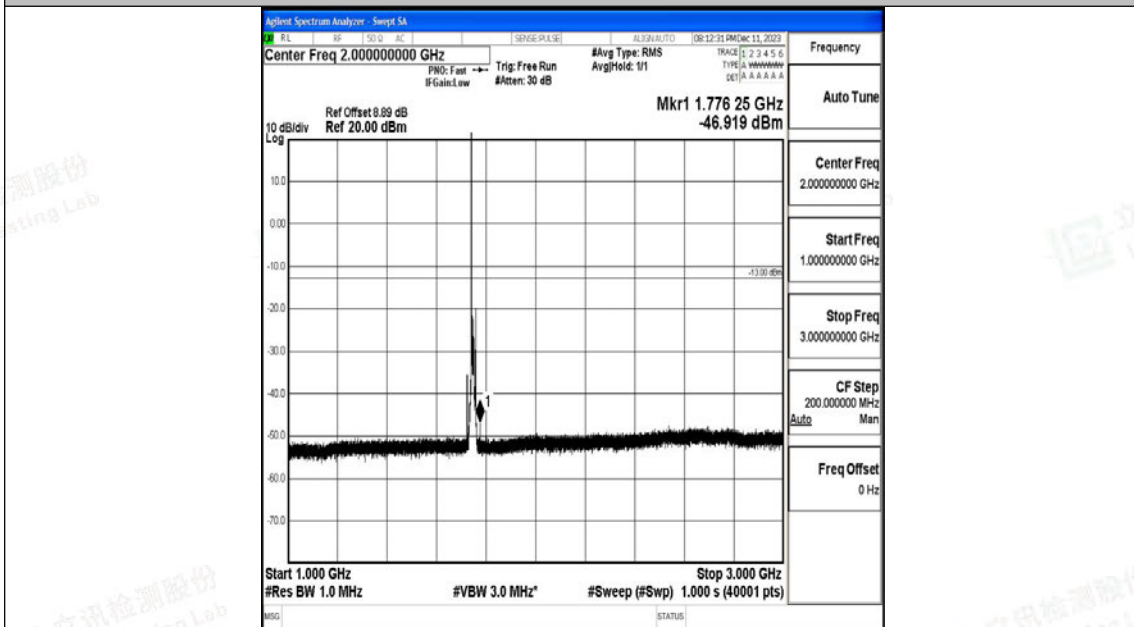

Band66_10MHz_QPSK_132322_1RB#0_30~1000_30~1000

Band66_10MHz_QPSK_132322_1RB#0_1000~3000_1000~3000