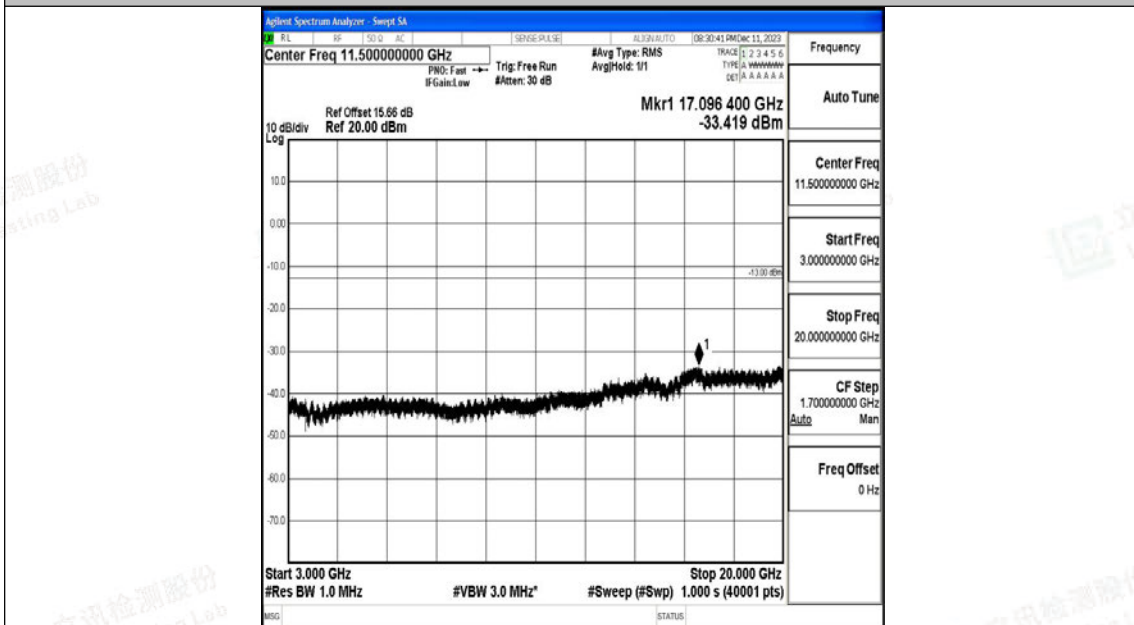

Band66_15MHz_16QAM_132322_1RB#0_0.15~30_0.15~30

Band66_15MHz_16QAM_132322_1RB#0_30~1000_30~1000

Band66_15MHz_16QAM_132322_1RB#0_1000~3000_1000~3000

Band66_15MHz_16QAM_132322_1RB#0_3000~20000_3000~20000

Band66_15MHz_QPSK_132597_1RB#0_0.009~0.15_0.009~0.15