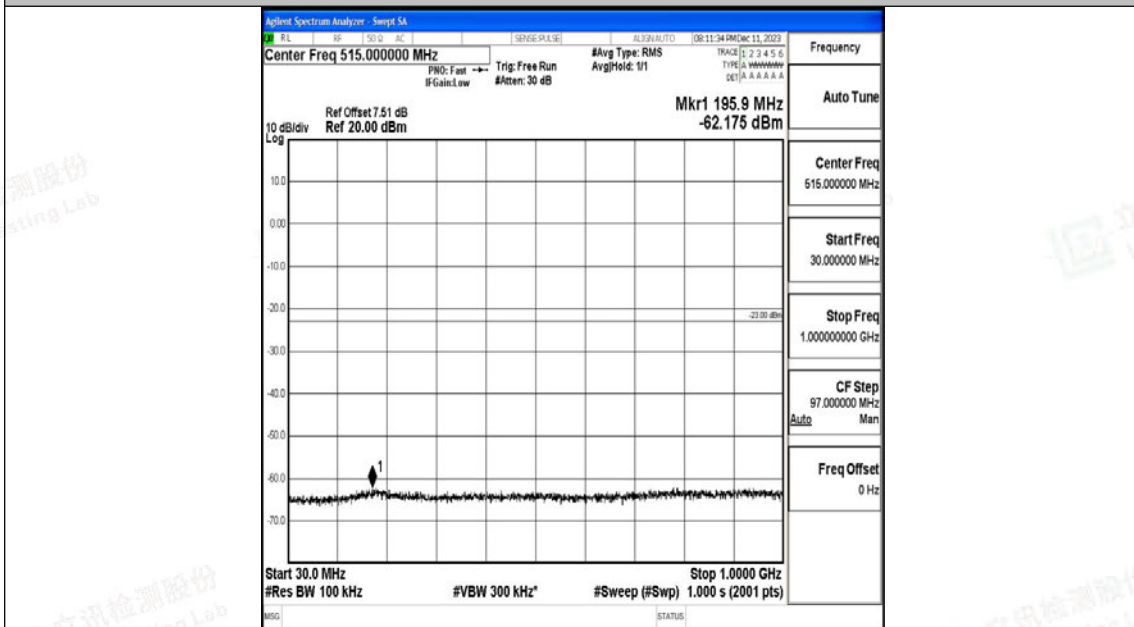

Band66_10MHz_16QAM_132022_1RB#0_0.15~30_0.15~30

Band66_10MHz_16QAM_132022_1RB#0_30~1000_30~1000