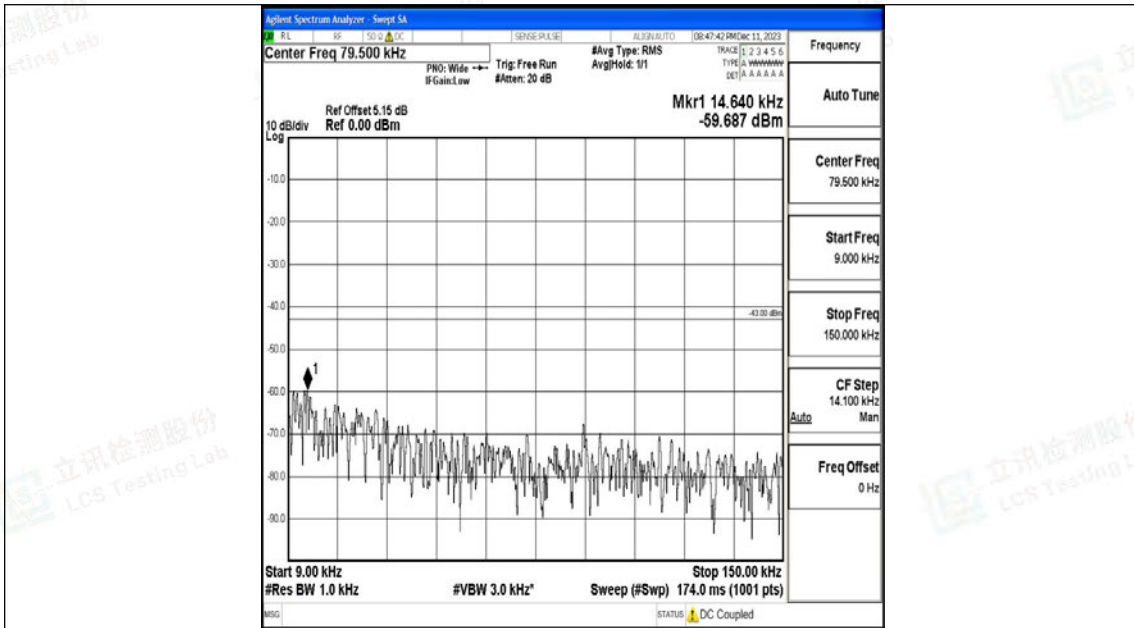

Band66_20MHz_16QAM_132322_1RB#0_0.15~30_0.15~30

Band66_20MHz_16QAM_132322_1RB#0_30~1000_30~1000

Band66_20MHz_16QAM_132322_1RB#0_1000~3000_1000~3000

Band66_20MHz_16QAM_132322_1RB#0_3000~20000_3000~20000

Band66_20MHz_QPSK_132572_1RB#0_0.009~0.15_0.009~0.15