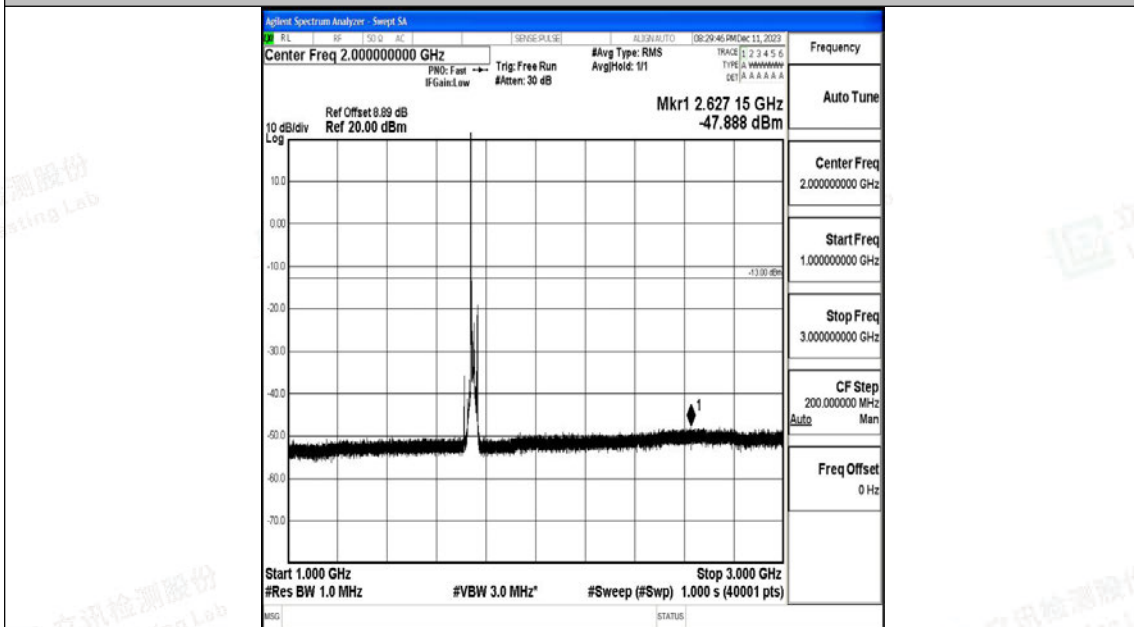

Band66_15MHz_QPSK_132322_1RB#0_30~1000_30~1000

Band66_15MHz_QPSK_132322_1RB#0_1000~3000_1000~3000