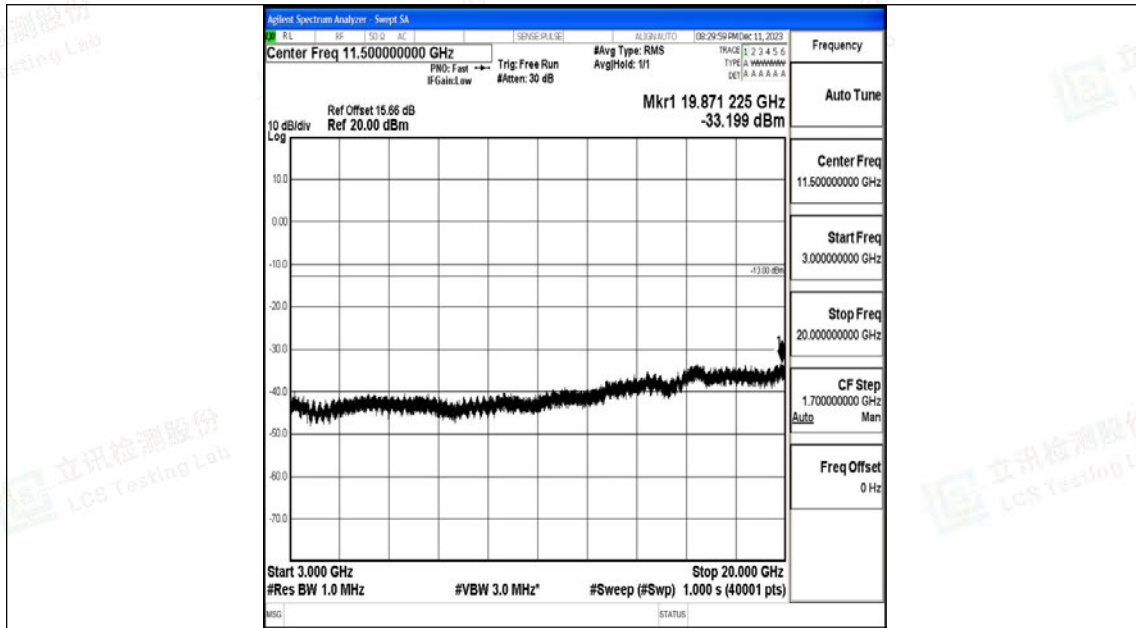

Band66_15MHz_QPSK_132322_1RB#0_0.15~30_0.15~30

Band66_15MHz_QPSK_132322_1RB#0_30~1000_30~1000

Band66_15MHz_QPSK_132322_1RB#0_1000~3000_1000~3000

Band66_15MHz_QPSK_132322_1RB#0_3000~20000_3000~20000

Band66_15MHz_16QAM_132322_1RB#0_0.009~0.15_0.009~0.15