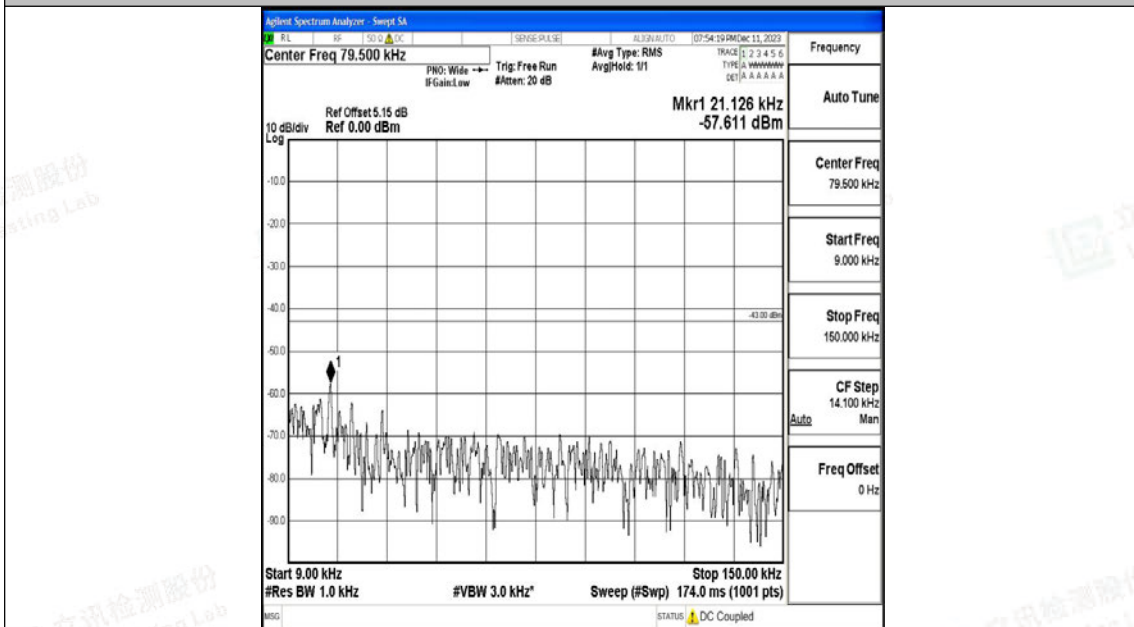

Band66_5MHz_QPSK_132647_1RB#0_30~1000_30~1000

Band66_5MHz_QPSK_132647_1RB#0_1000~3000_1000~3000

Band66_5MHz_QPSK_132647_1RB#0_3000~20000_3000~20000

Band66_5MHz_16QAM_132647_1RB#0_0.009~0.15_0.009~0.15

Band66_5MHz_16QAM_132647_1RB#0_0.15~30_0.15~30