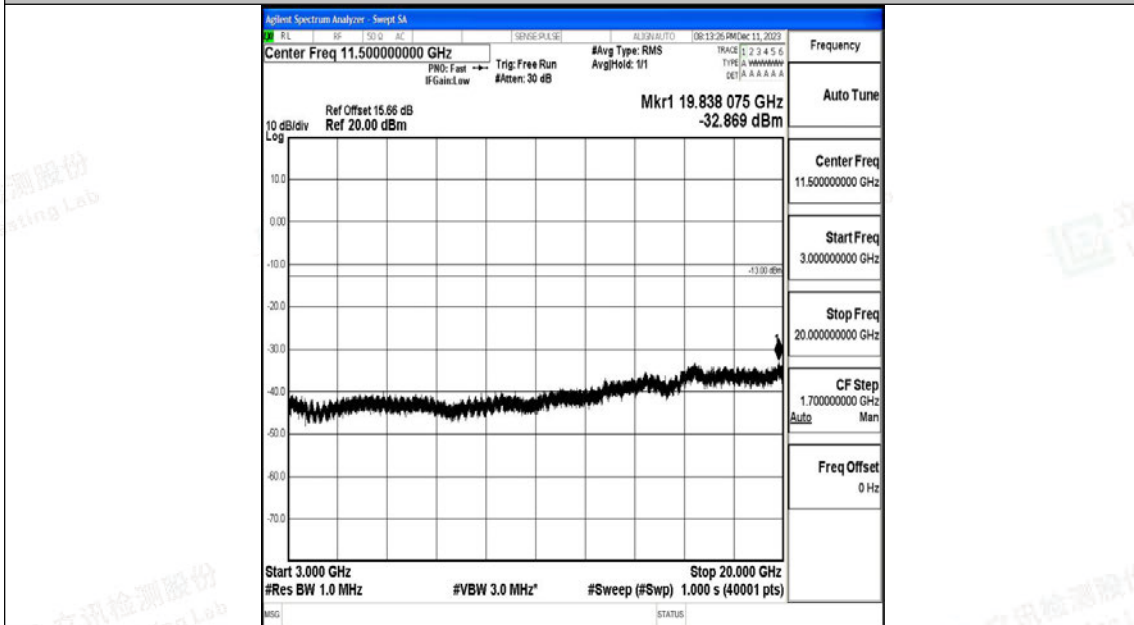

Band66_10MHz_16QAM_132322_1RB#0_0.15~30_0.15~30

Band66_10MHz_16QAM_132322_1RB#0_30~1000_30~1000

Band66_10MHz_16QAM_132322_1RB#0_1000~3000_1000~3000

Band66_10MHz_16QAM_132322_1RB#0_3000~20000_3000~20000

Band66_10MHz_QPSK_132622_1RB#0_0.009~0.15_0.009~0.15