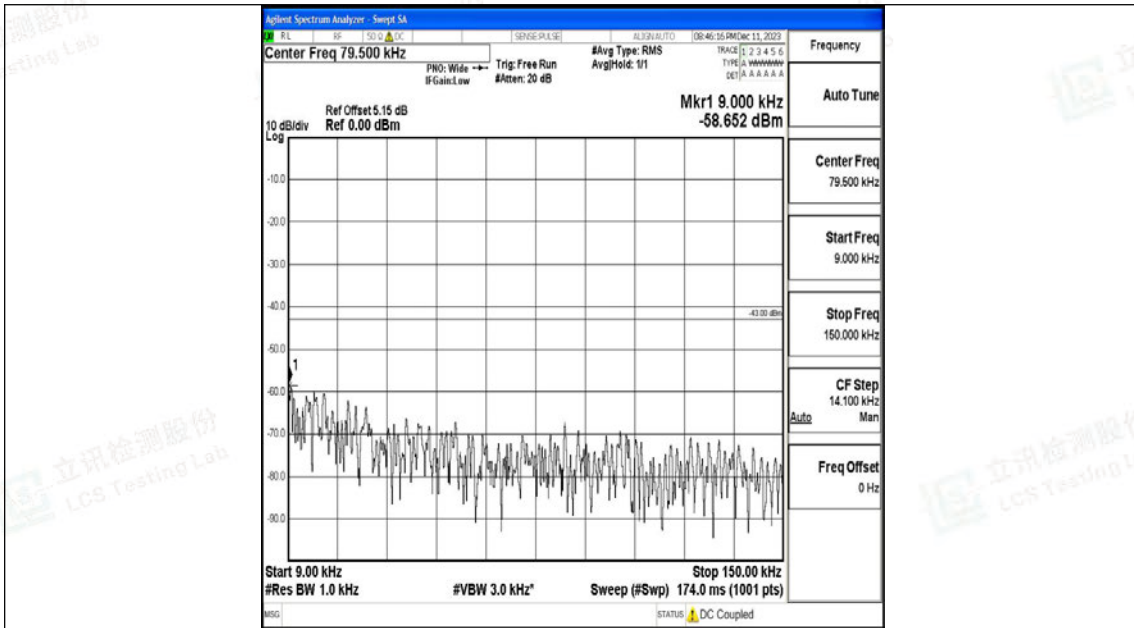

Band66_20MHz_16QAM_132072_1RB#0_0.15~30_0.15~30

Band66_20MHz_16QAM_132072_1RB#0_30~1000_30~1000

Band66_20MHz_16QAM_132072_1RB#0_1000~3000_1000~3000

Band66_20MHz_16QAM_132072_1RB#0_3000~20000_3000~20000

Band66_20MHz_QPSK_132322_1RB#0_0.009~0.15_0.009~0.15