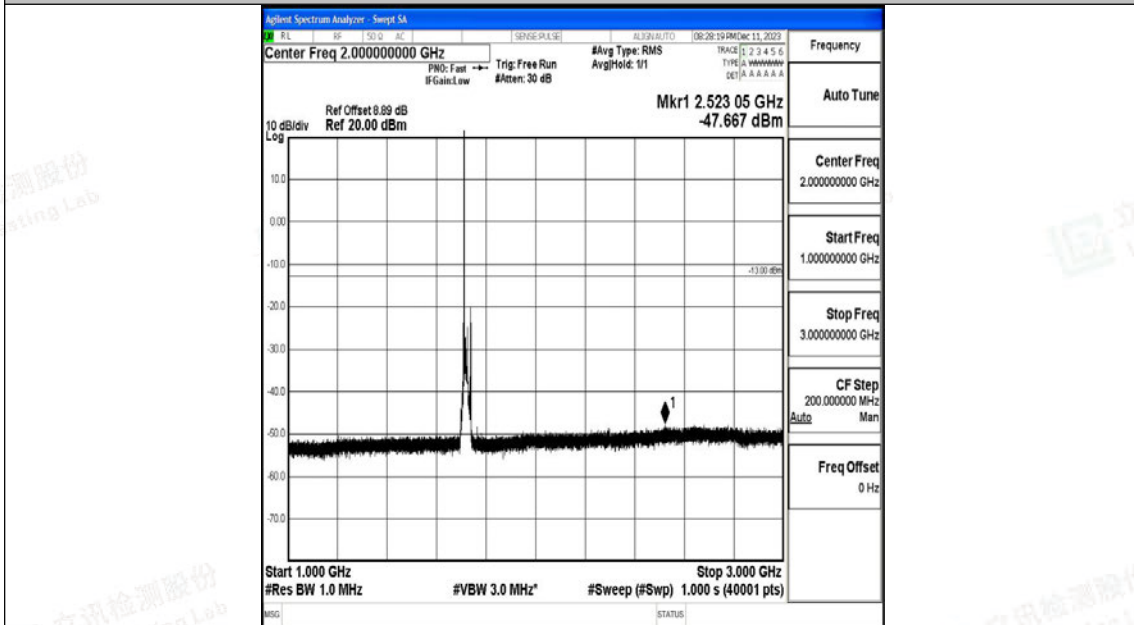

Band66_15MHz_QPSK_132047_1RB#0_30~1000_30~1000

Band66_15MHz_QPSK_132047_1RB#0_1000~3000_1000~3000