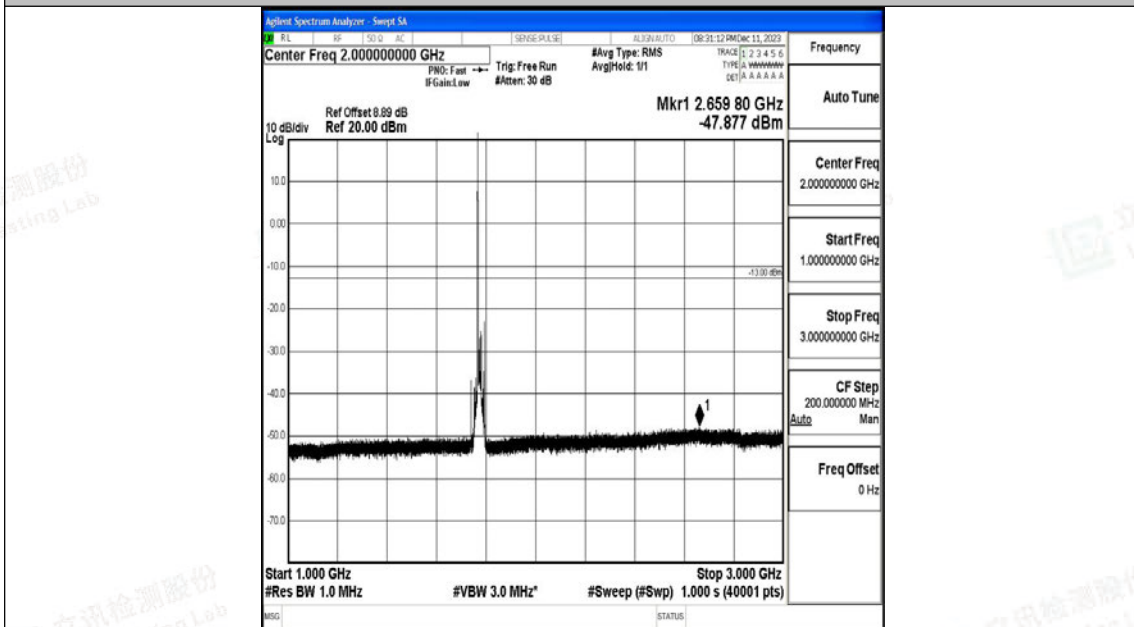

Band66_15MHz_QPSK_132597_1RB#0_30~1000_30~1000

Band66_15MHz_QPSK_132597_1RB#0_1000~3000_1000~3000