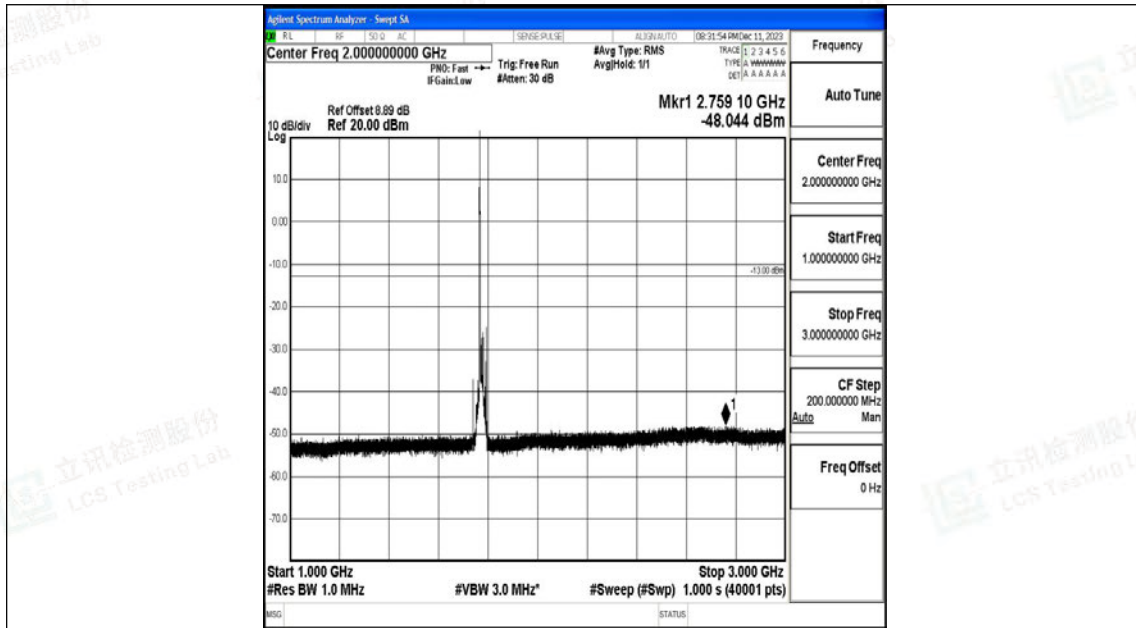

Band66_15MHz_16QAM_132597_1RB#0_30~1000_30~1000

Band66_15MHz_16QAM_132597_1RB#0_1000~3000_1000~3000