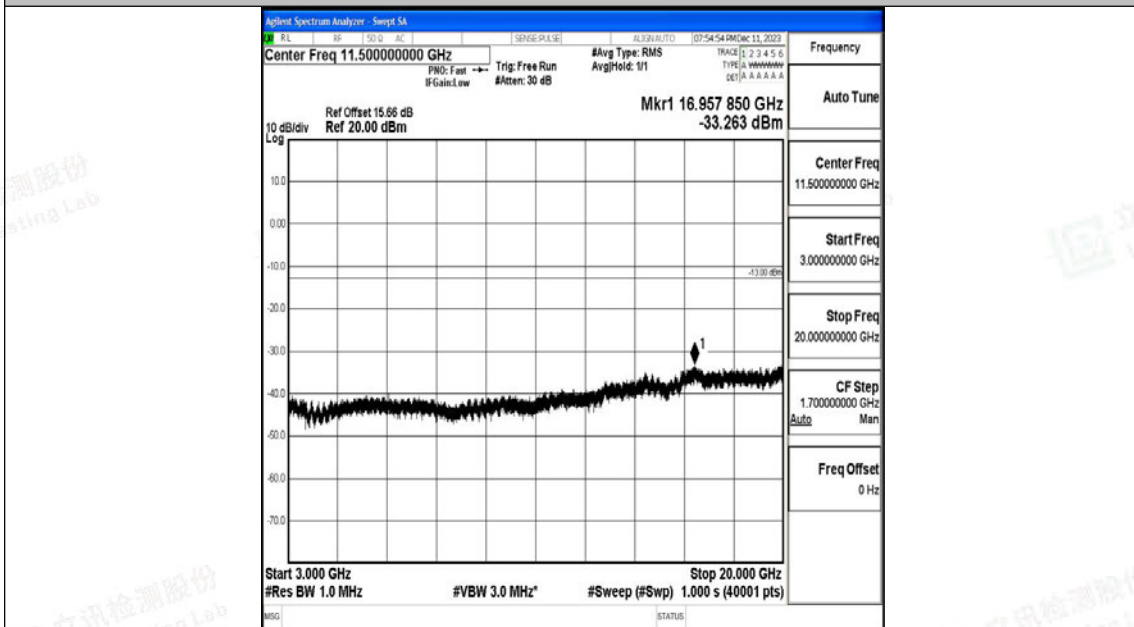

Band66_5MHz_16QAM_132647_1RB#0_1000~3000_1000~3000

Band66_5MHz_16QAM_132647_1RB#0_3000~20000_3000~20000