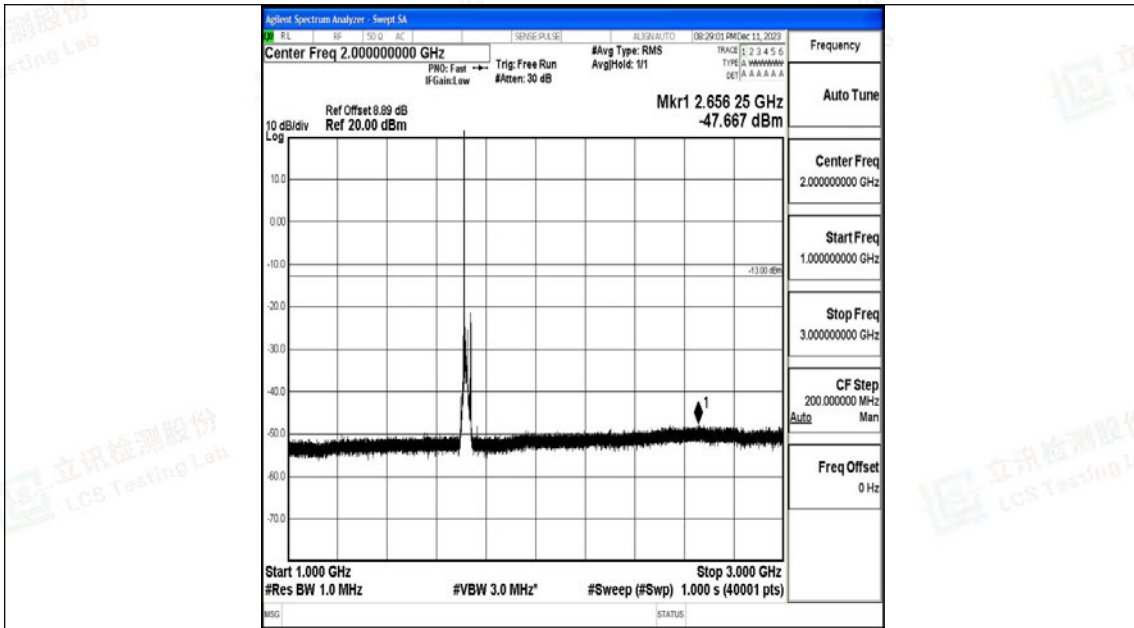

Band66_15MHz_16QAM_132047_1RB#0_30~1000_30~1000

Band66_15MHz_16QAM_132047_1RB#0_1000~3000_1000~3000