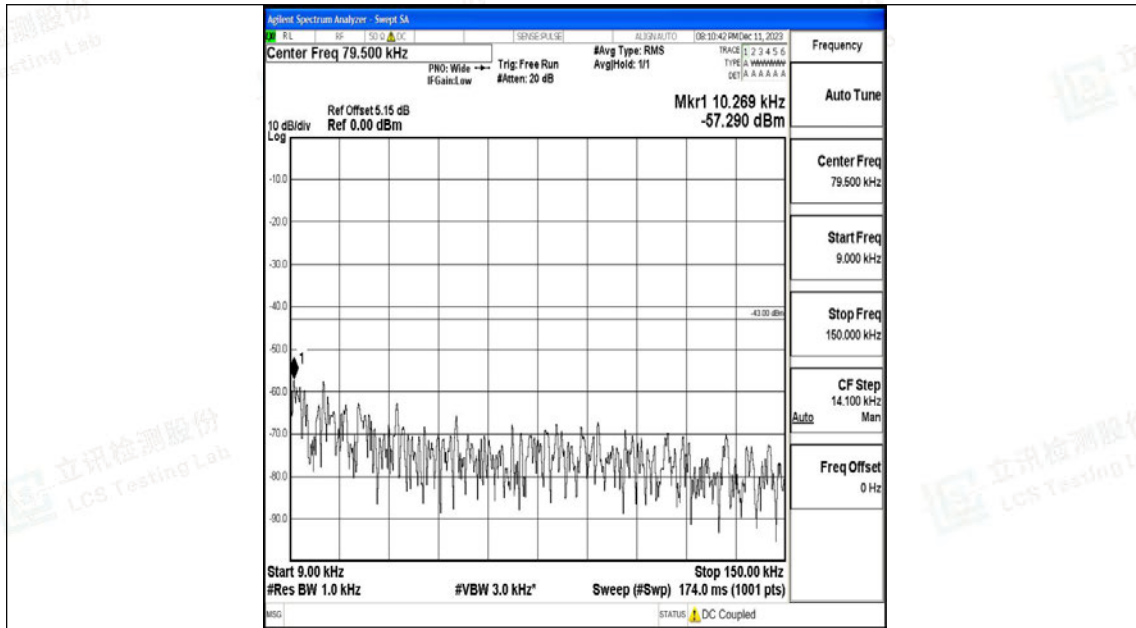

Band66_5MHz_16QAM_132647_1RB#0_30~1000_30~1000

Band66_5MHz_16QAM_132647_1RB#0_1000~3000_1000~3000

Band66_5MHz_16QAM_132647_1RB#0_3000~20000_3000~20000

Band66_10MHz_QPSK_132022_1RB#0_0.009~0.15_0.009~0.15