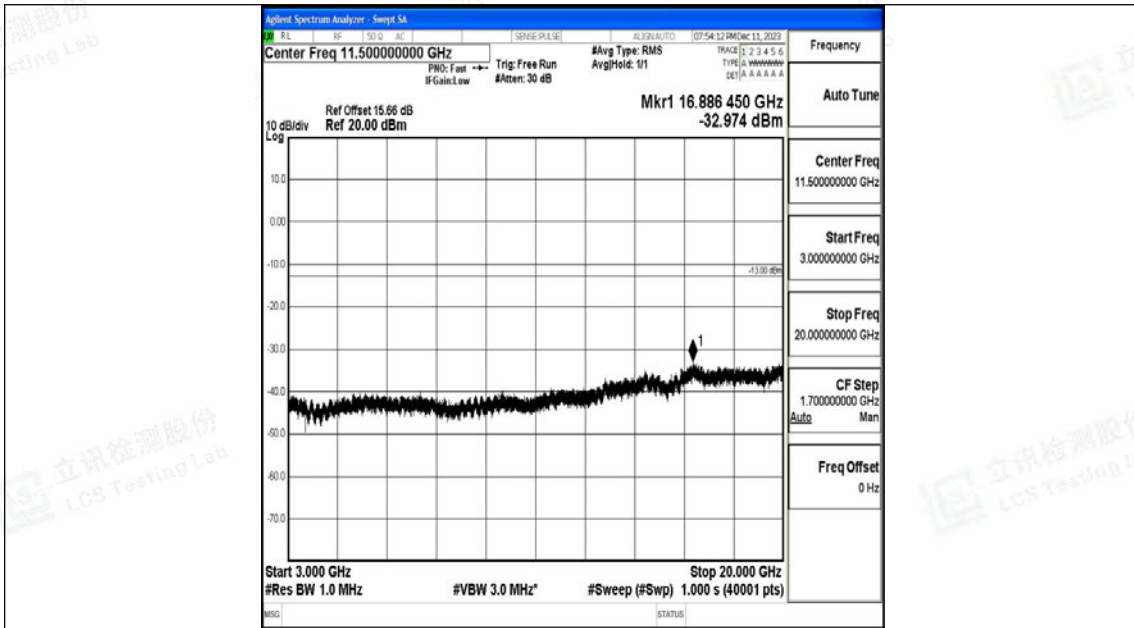

Band66_5MHz_QPSK_132647_1RB#0_30~1000_30~1000

Band66_5MHz_QPSK_132647_1RB#0_1000~3000_1000~3000

Band66_5MHz_QPSK_132647_1RB#0_3000~20000_3000~20000

Band66_5MHz_16QAM_132647_1RB#0_0.009~0.15_0.009~0.15

Band66_5MHz_16QAM_132647_1RB#0_0.15~30_0.15~30