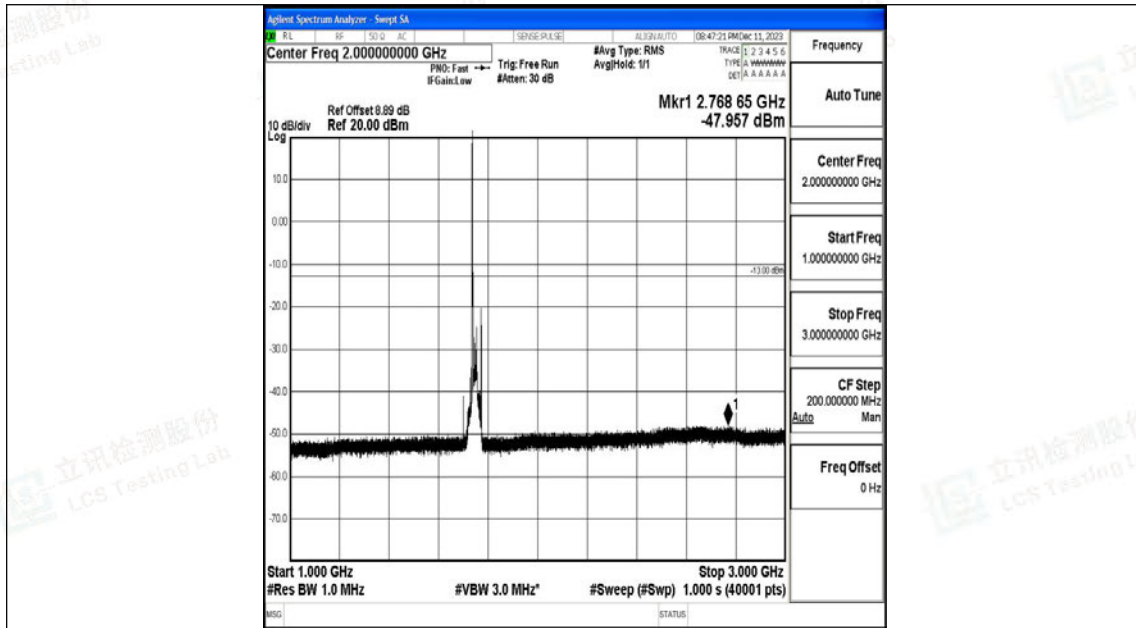

Band66_20MHz_16QAM_132322_1RB#0_30~1000_30~1000

Band66_20MHz_16QAM_132322_1RB#0_1000~3000_1000~3000