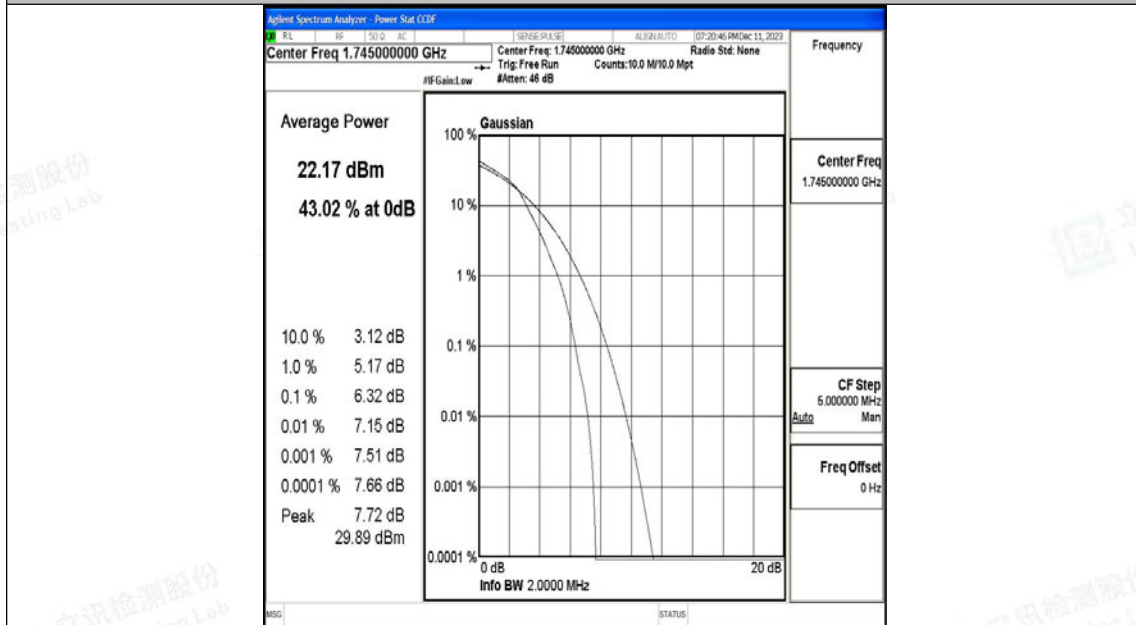

Band66-1.4MHz-16QAM-132322-6RB#0-PASS