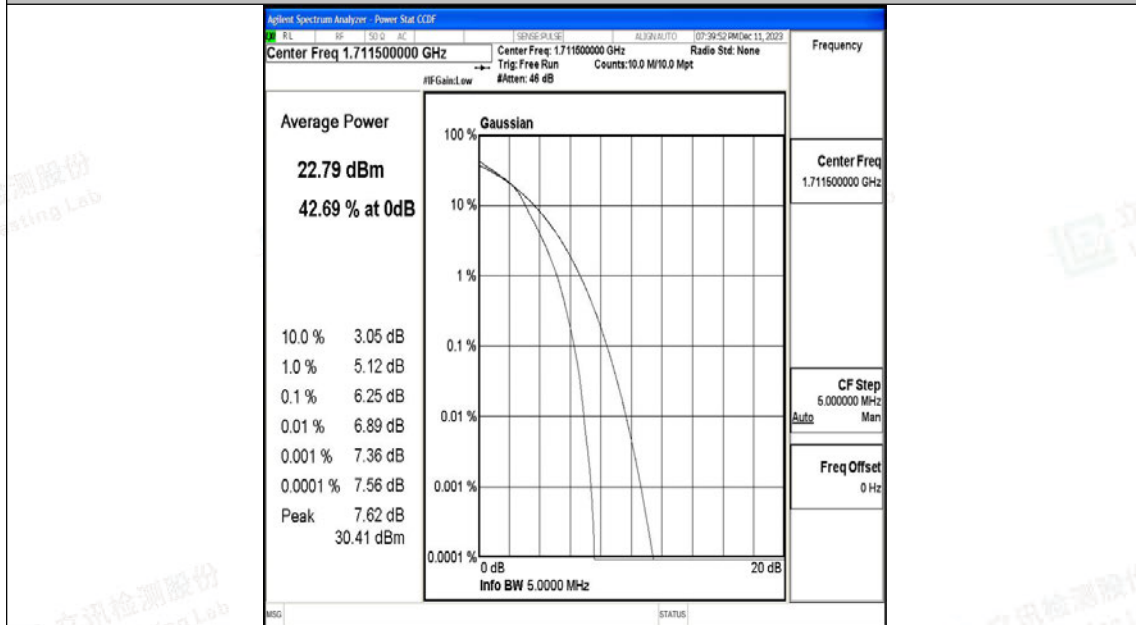

Band66-3MHz-16QAM-131987-15RB#0-PASS