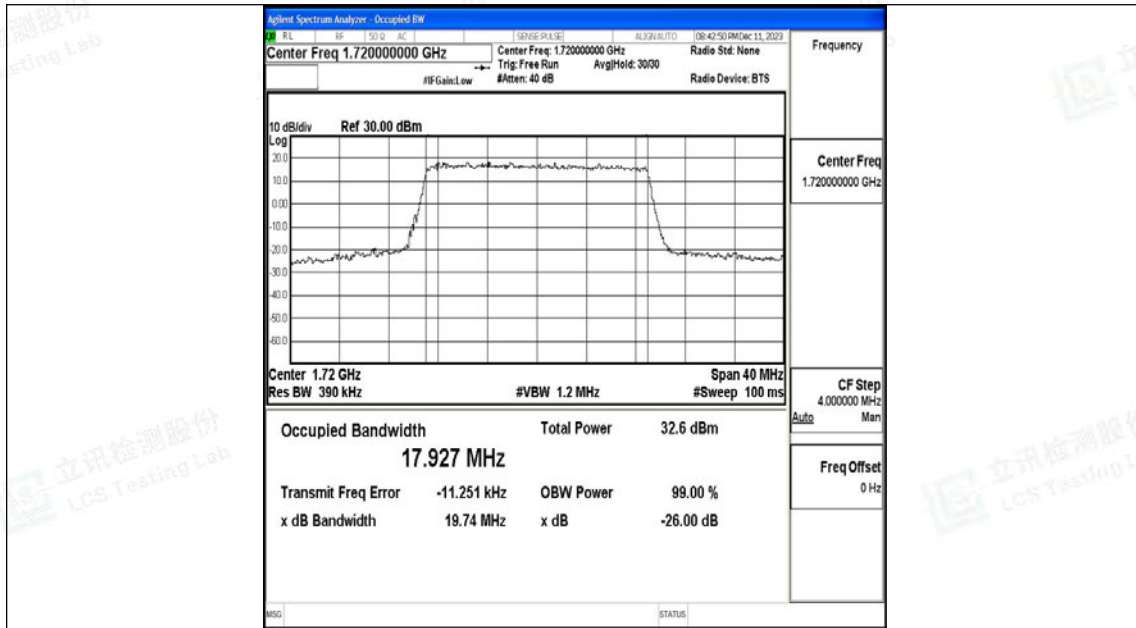

Band66-20MHz-QPSK-132072-100RB#0-PASS