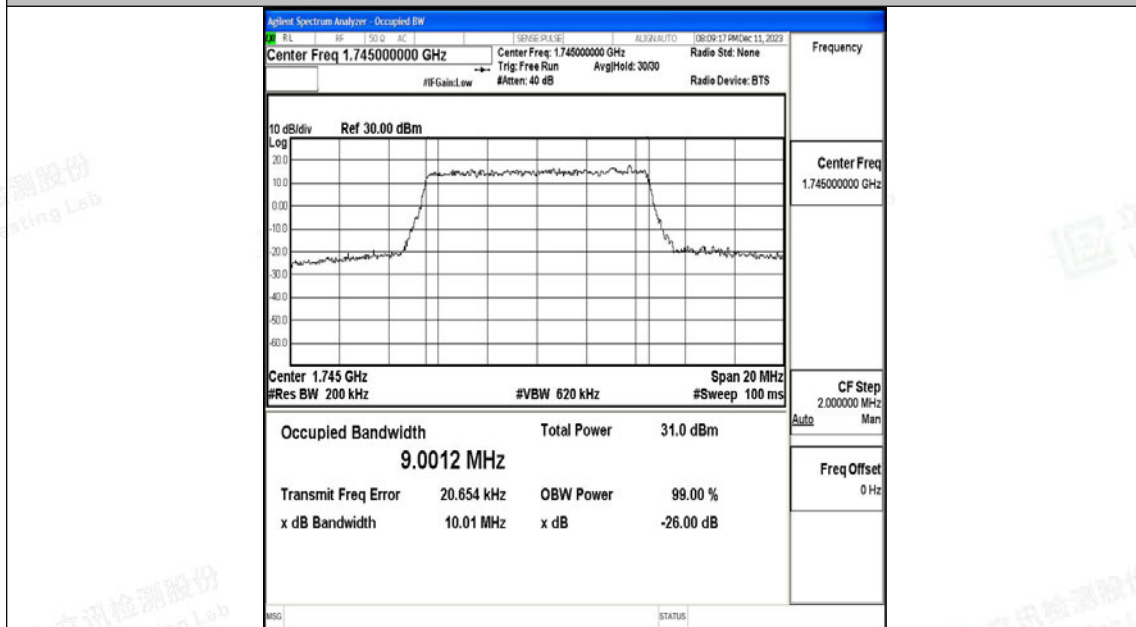

Band66-10MHz-16QAM-132322-50RB#0-PASS