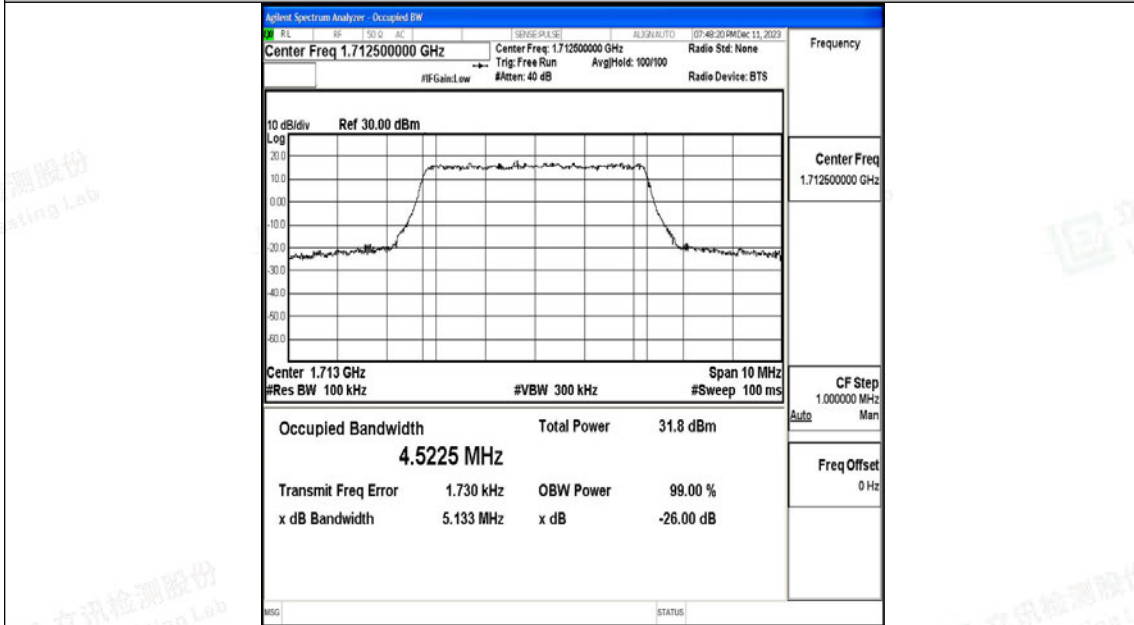

Tel: +(86) 0755-82591330 | E-mail: webmaster@lcs-cert.com | Web: www.lcs-cert.com

Scan code to check authenticity

Band66-3MHz-QPSK-132657-15RB#0-PASS

Band66-3MHz-16QAM-132657-15RB#0-PASS

Band66-5MHz-QPSK-131997-25RB#0-PASS