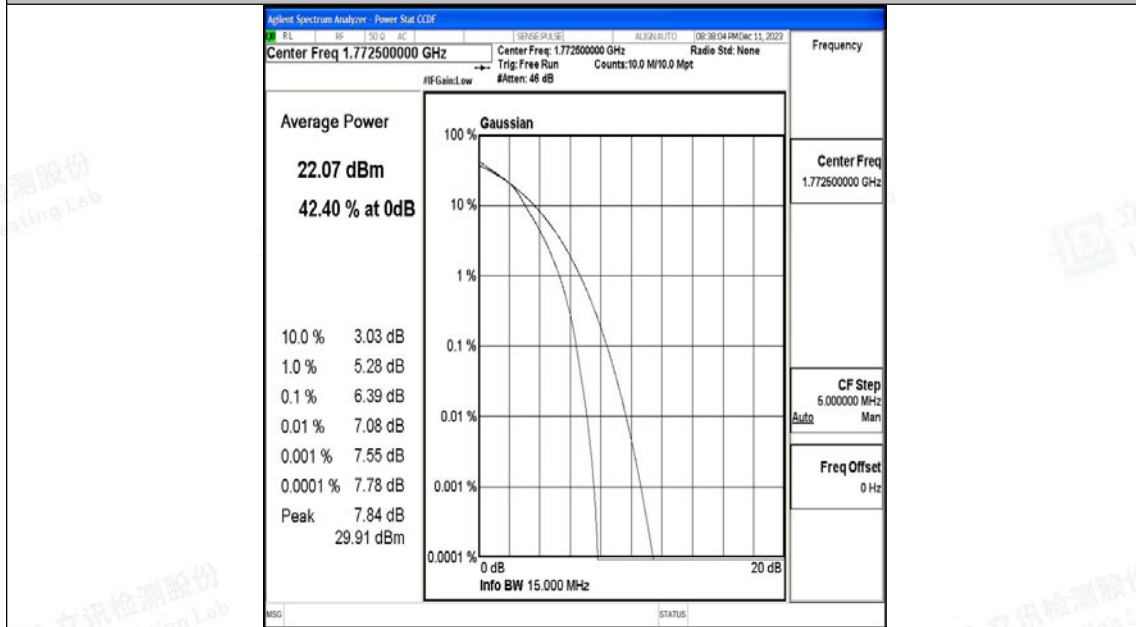

Band66-15MHz-16QAM-132597-75RB#0-PASS