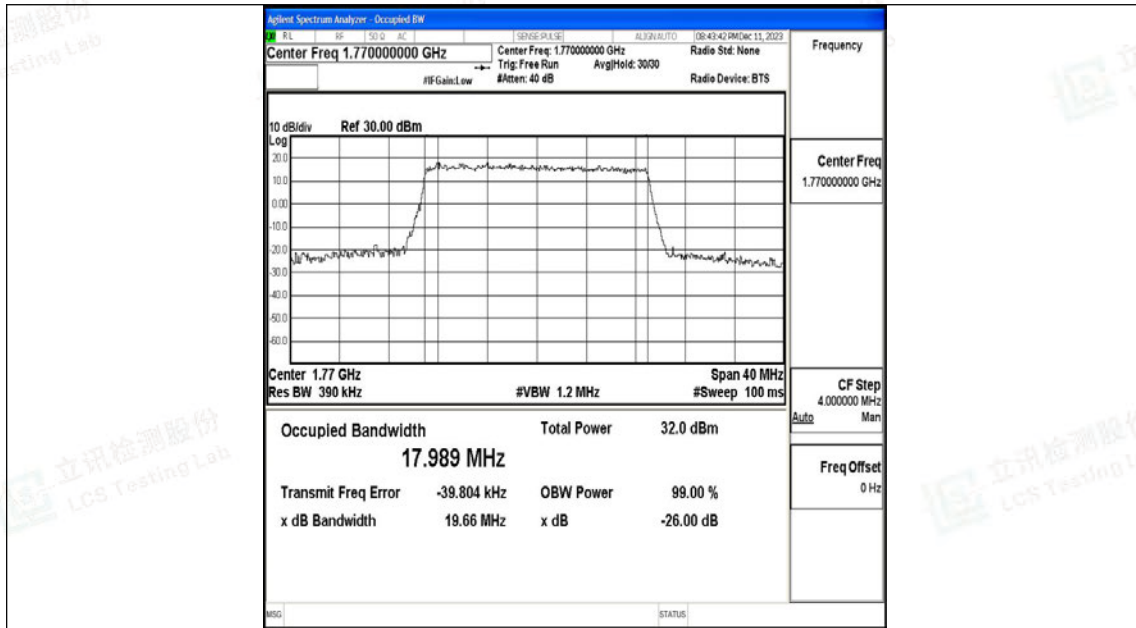

Band66-20MHz-QPSK-132572-100RB#0-PASS