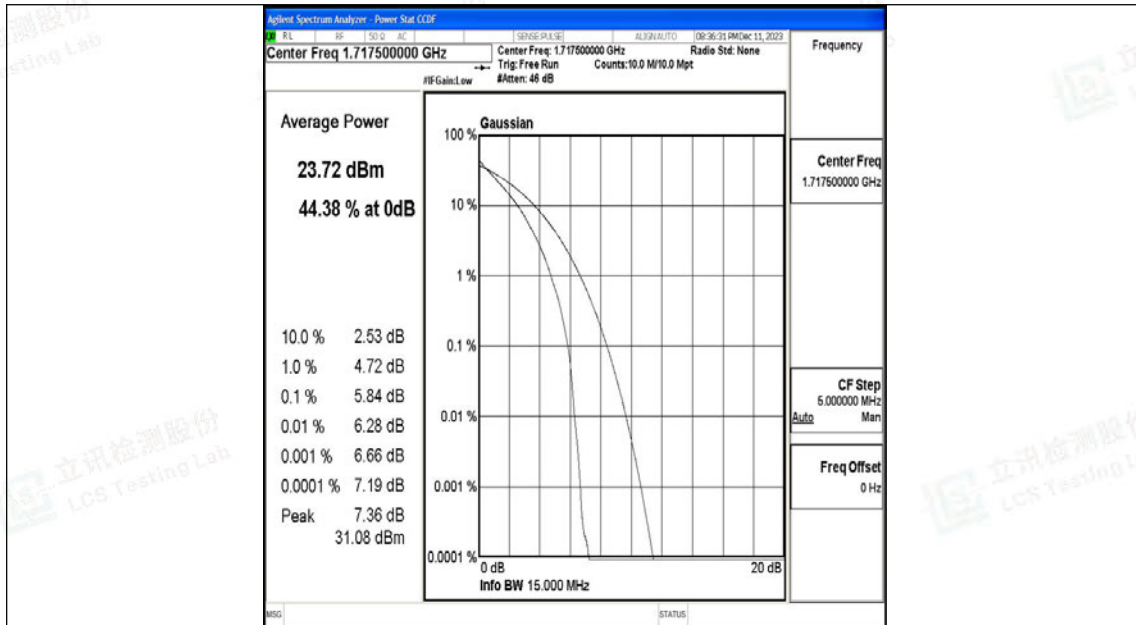

Band66-15MHz-QPSK-132047-75RB#0-PASS