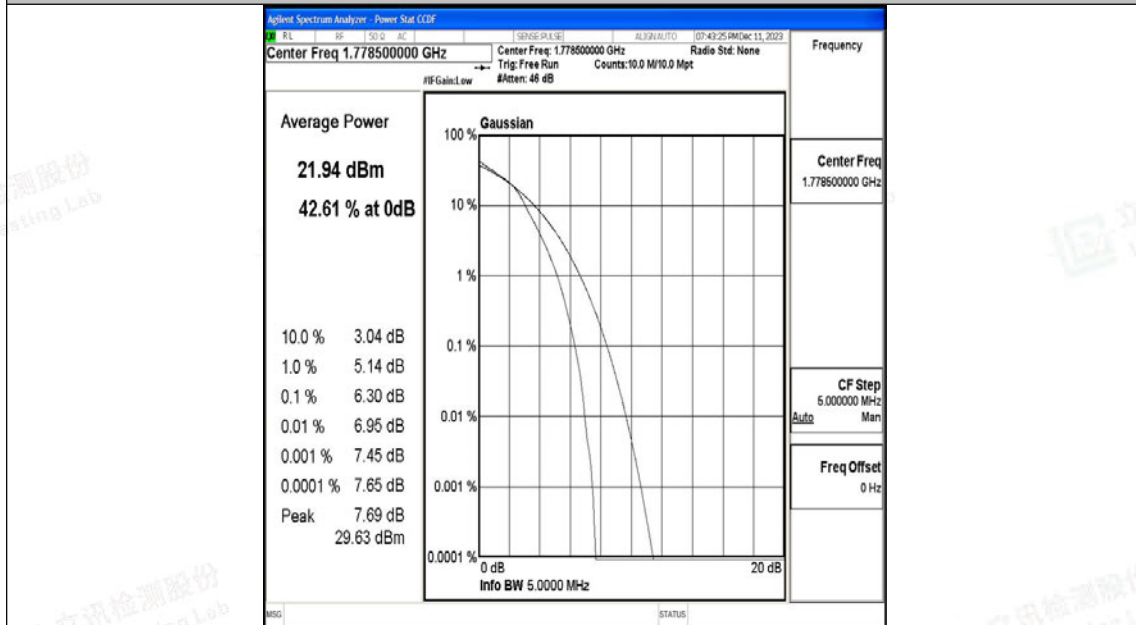

Band66-3MHz-16QAM-132657-15RB#0-PASS