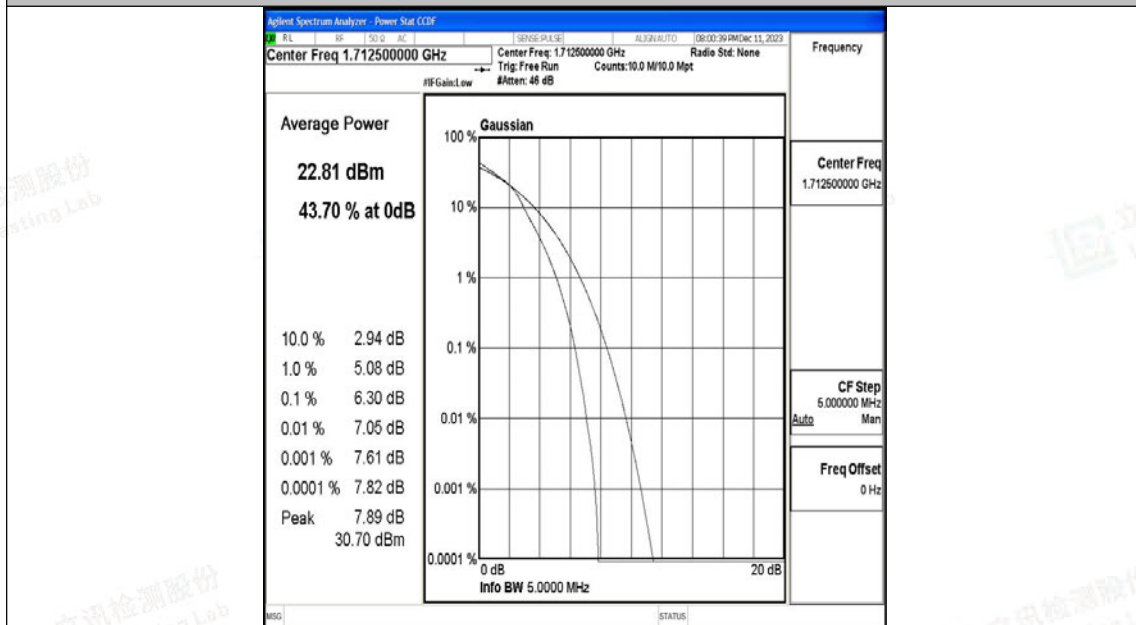

Band66-5MHz-16QAM-131997-25RB#0-PASS

Shenzhen LCS Compliance Testing Laboratory Ltd.

Add: 101, 201 Bldg A & 301 Bldg C, Juji Industrial Park Yabianxueziwei, Shajing Street, Baoan District, Shenzhen, 518000, China

Tel: +(86) 0755-82591330 | E-mail: webmaster@lcs-cert.com | Web: www.lcs-cert.com

Scan code to check authenticity