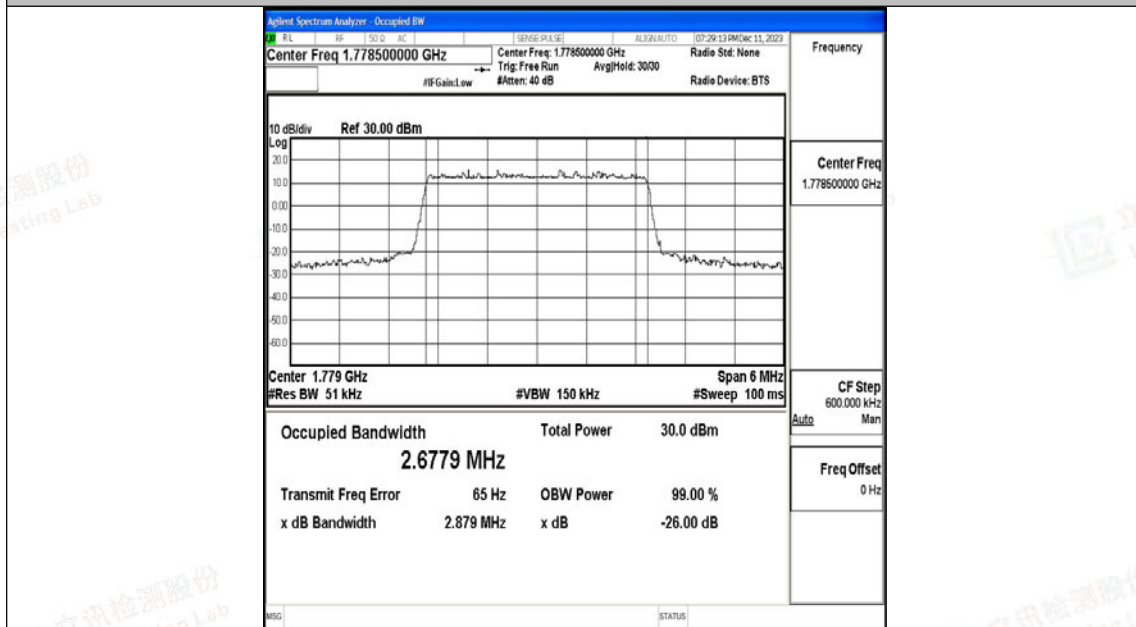

Tel: +(86) 0755-82591330 | E-mail: webmaster@lcs-cert.com | Web: www.lcs-cert.com

Scan code to check authenticity

Band66-3MHz-QPSK-132657-15RB#0-PASS

Band66-3MHz-16QAM-132657-15RB#0-PASS

Band66-5MHz-QPSK-131997-25RB#0-PASS