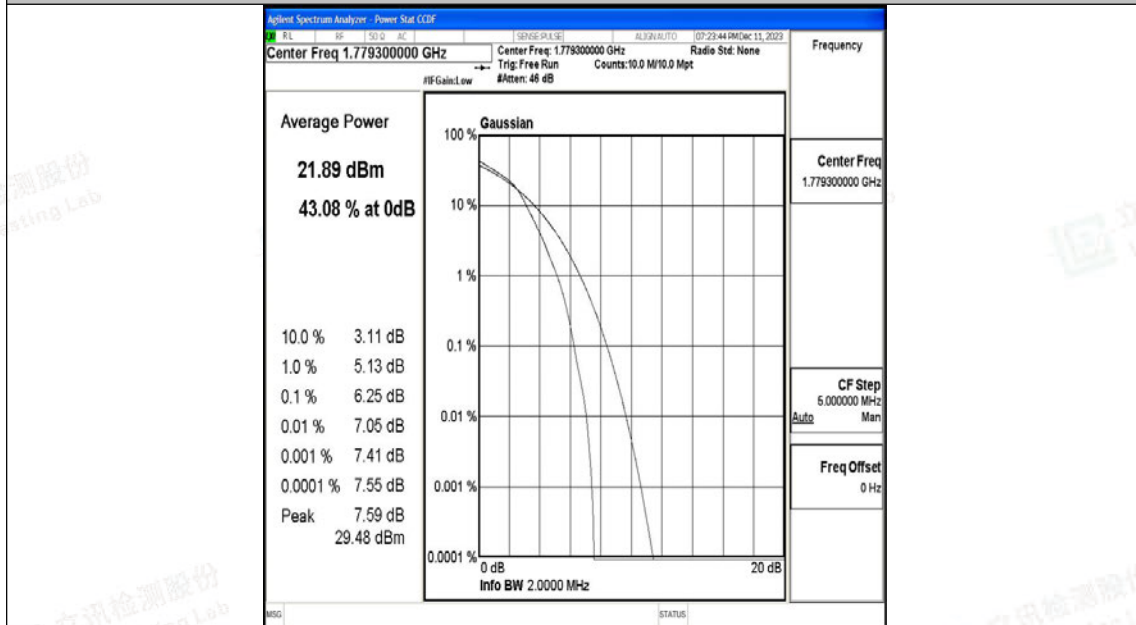

Band66-1.4MHz-16QAM-132665-6RB#0-PASS