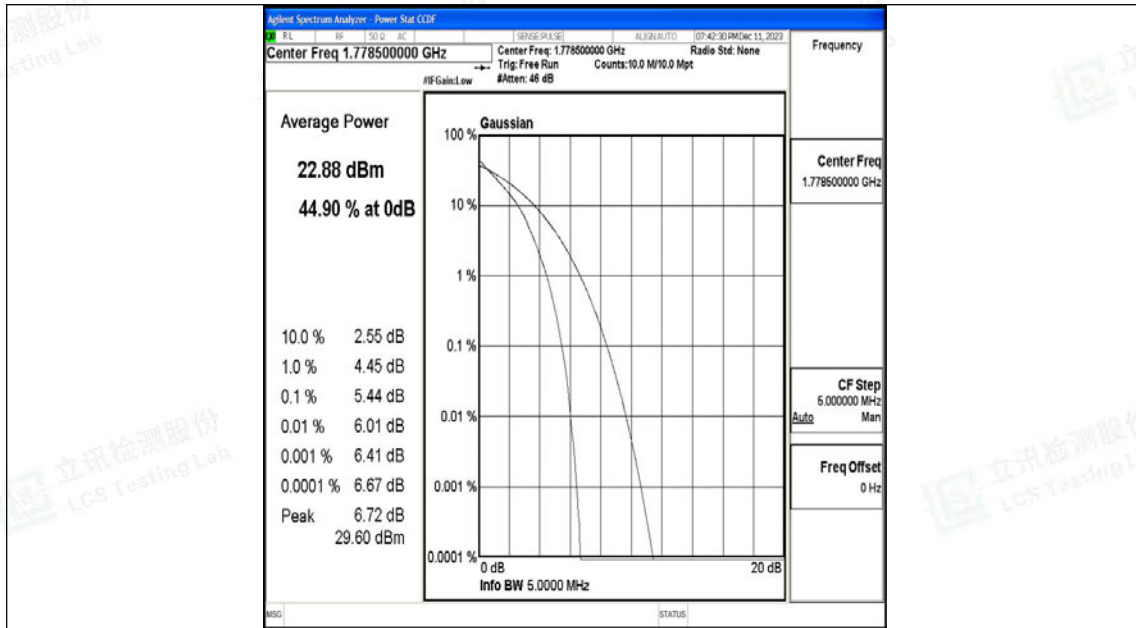

Band66-3MHz-QPSK-132657-15RB#0-PASS