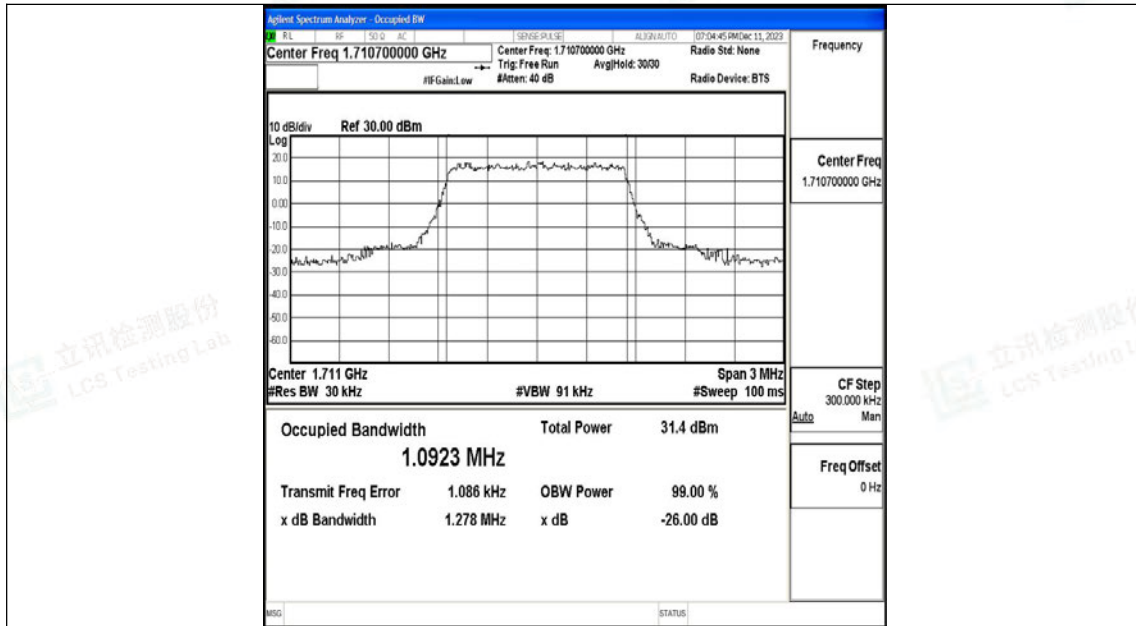

Test Graphs

Band66-1.4MHz-QPSK-131979-6RB#0-PASS