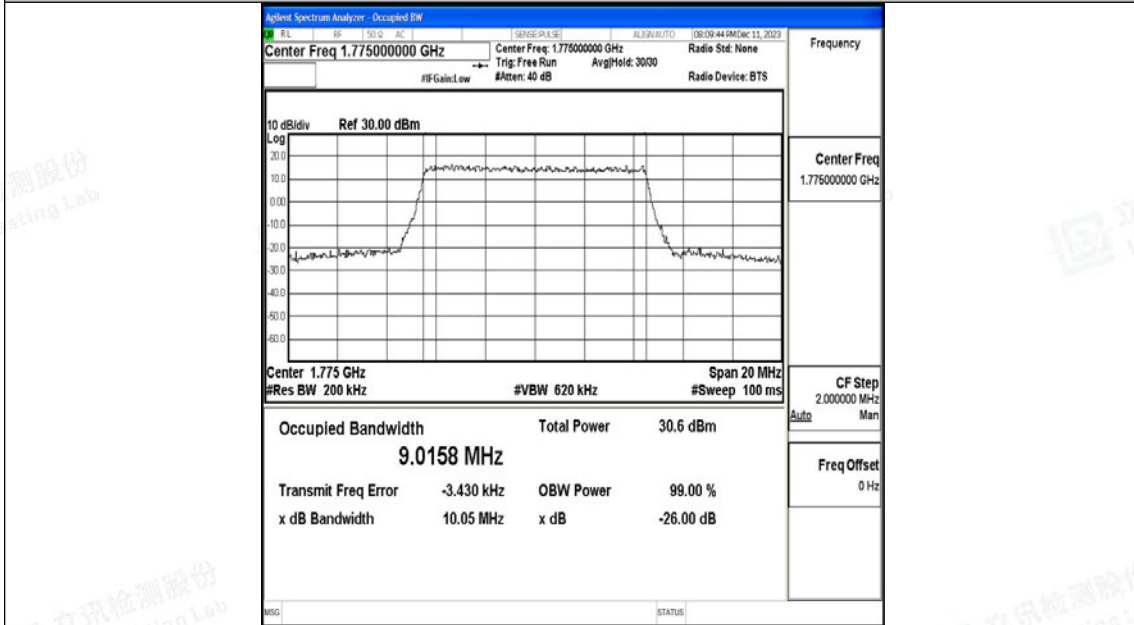

Scan code to check authenticity

Band66-10MHz-QPSK-132322-50RB#0-PASS

Band66-10MHz-16QAM-132322-50RB#0-PASS

Band66-10MHz-QPSK-132622-50RB#0-PASS

Band66-10MHz-16QAM-132622-50RB#0-PASS

Shenzhen LCS Compliance Testing Laboratory Ltd.