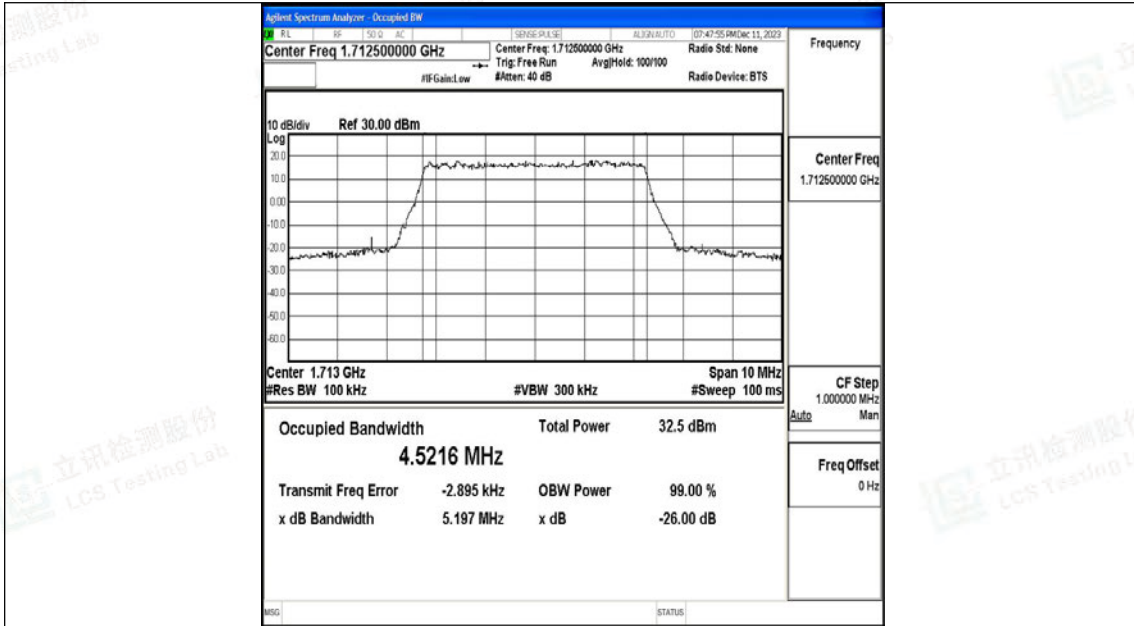

Tel: +(86) 0755-82591330 | E-mail: webmaster@lcs-cert.com | Web: www.lcs-cert.com

Scan code to check authenticity

Band66-3MHz-QPSK-132657-15RB#0-PASS

Band66-3MHz-16QAM-132657-15RB#0-PASS

Band66-5MHz-QPSK-131997-25RB#0-PASS