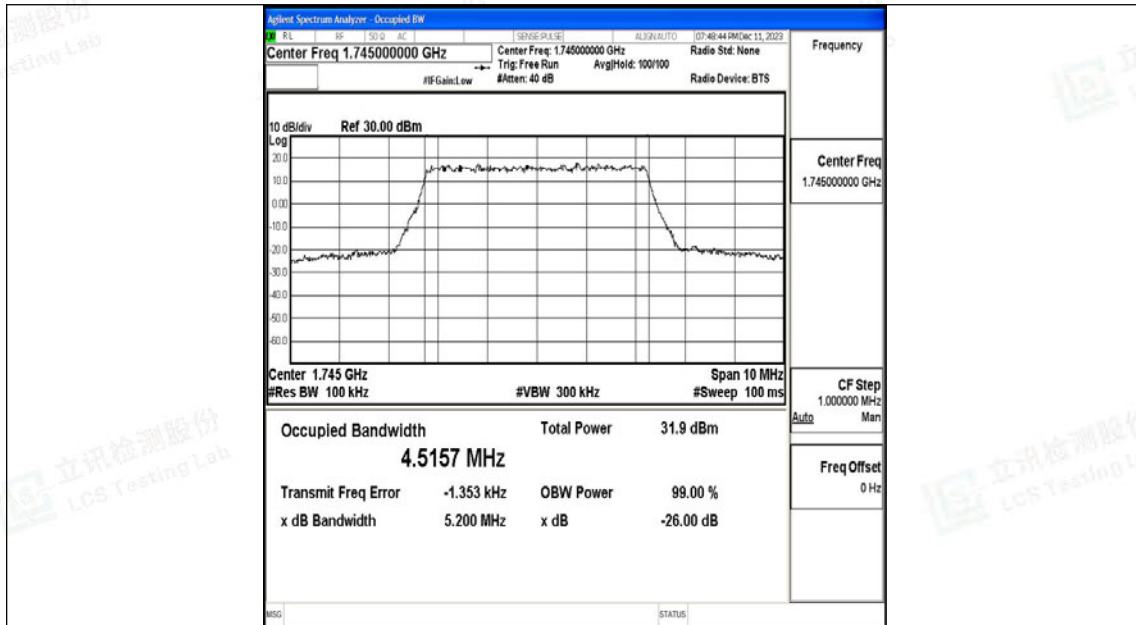

Band66-5MHz-QPSK-132322-25RB#0-PASS