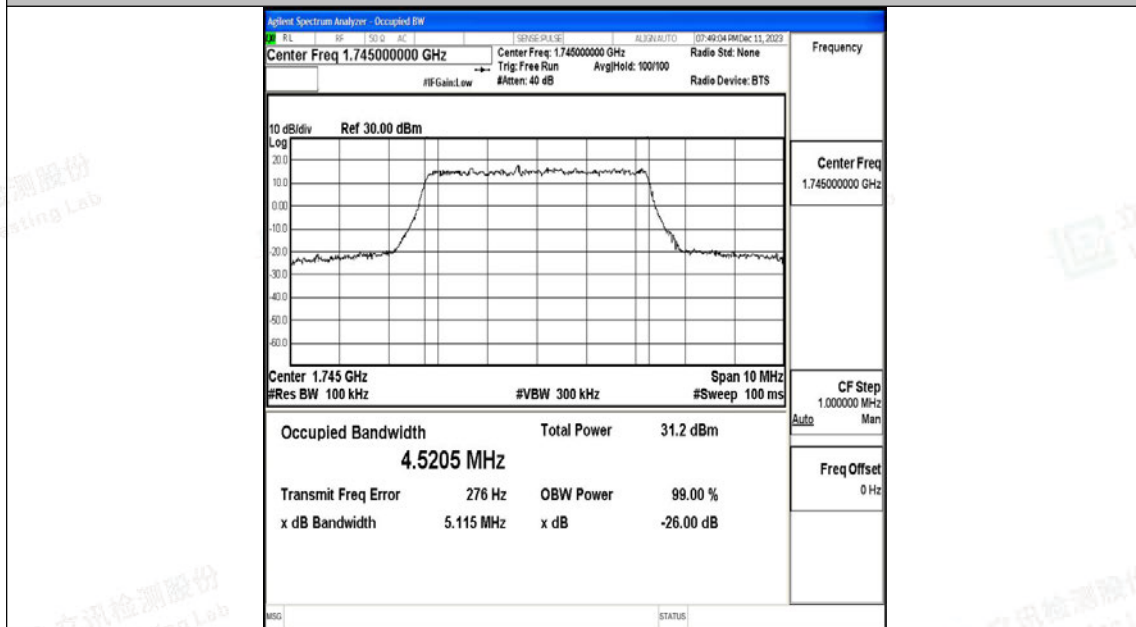

Band66-5MHz-16QAM-132322-25RB#0-PASS

Shenzhen LCS Compliance Testing Laboratory Ltd.

Add: 101, 201 Bldg A & 301 Bldg C, Juji Industrial Park Yabianxueziwei, Shajing Street, Baoan District, Shenzhen, 518000, China

Tel: +(86) 0755-82591330 | E-mail: webmaster@lcs-cert.com | Web: www.lcs-cert.com

Scan code to check authenticity