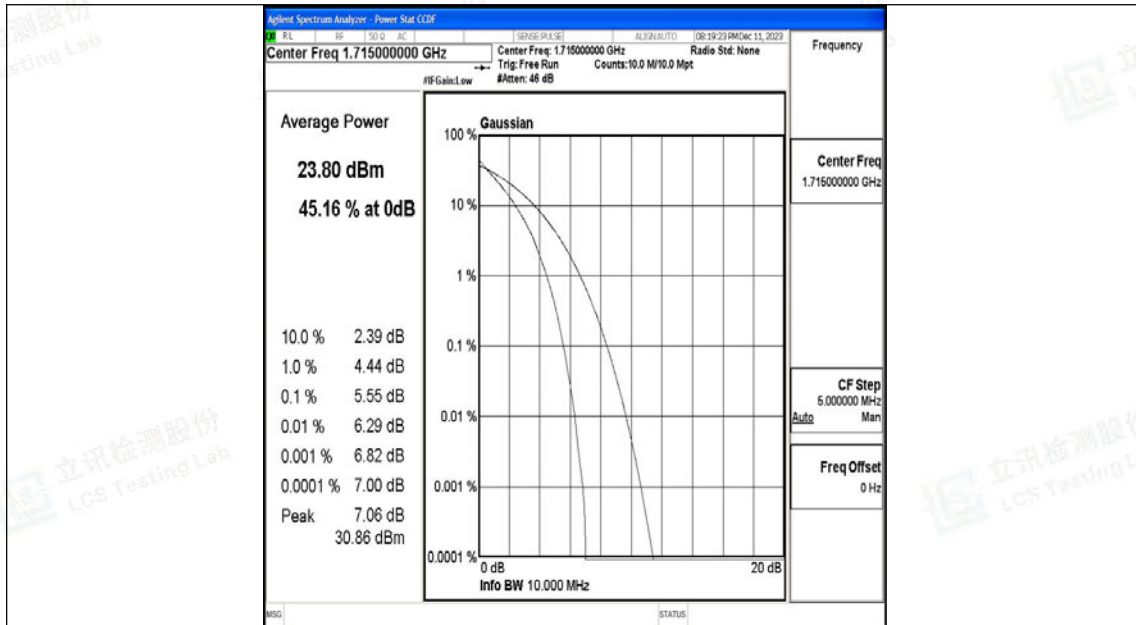

Band66-10MHz-QPSK-132022-50RB#0-PASS