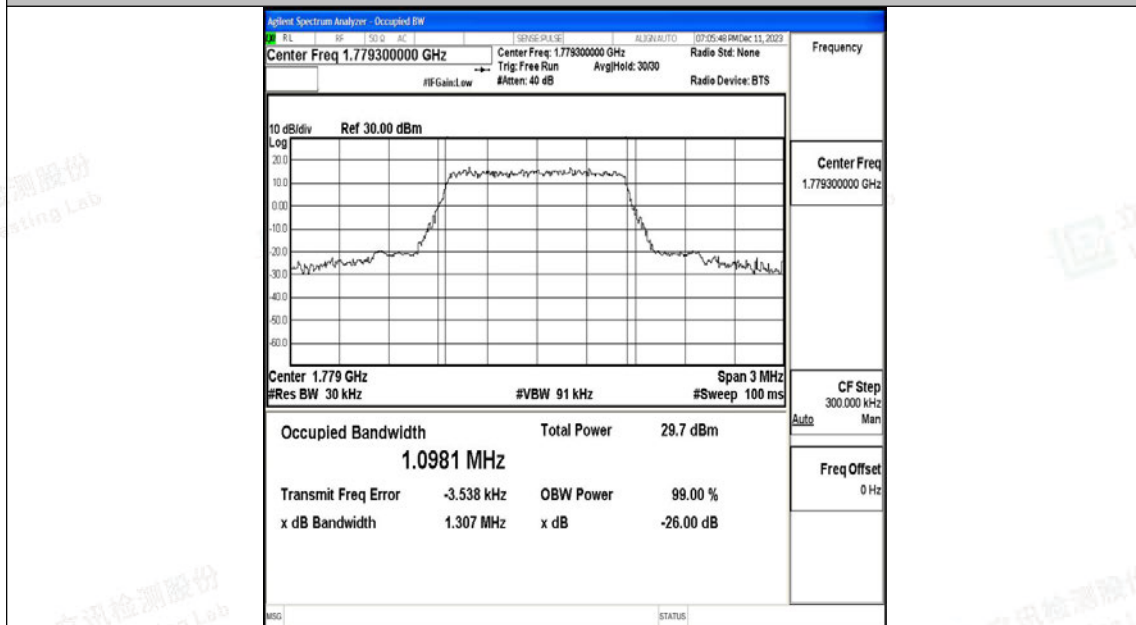

Band66-1.4MHz-16QAM-132665-6RB#0-PASS

Shenzhen LCS Compliance Testing Laboratory Ltd.

Add: 101, 201 Bldg A & 301 Bldg C, Juji Industrial Park Yabianxueziwei, Shajing Street, Baoan District, Shenzhen, 518000, China

Tel: +(86) 0755-82591330 | E-mail: webmaster@lcs-cert.com | Web: www.lcs-cert.com

Scan code to check authenticity