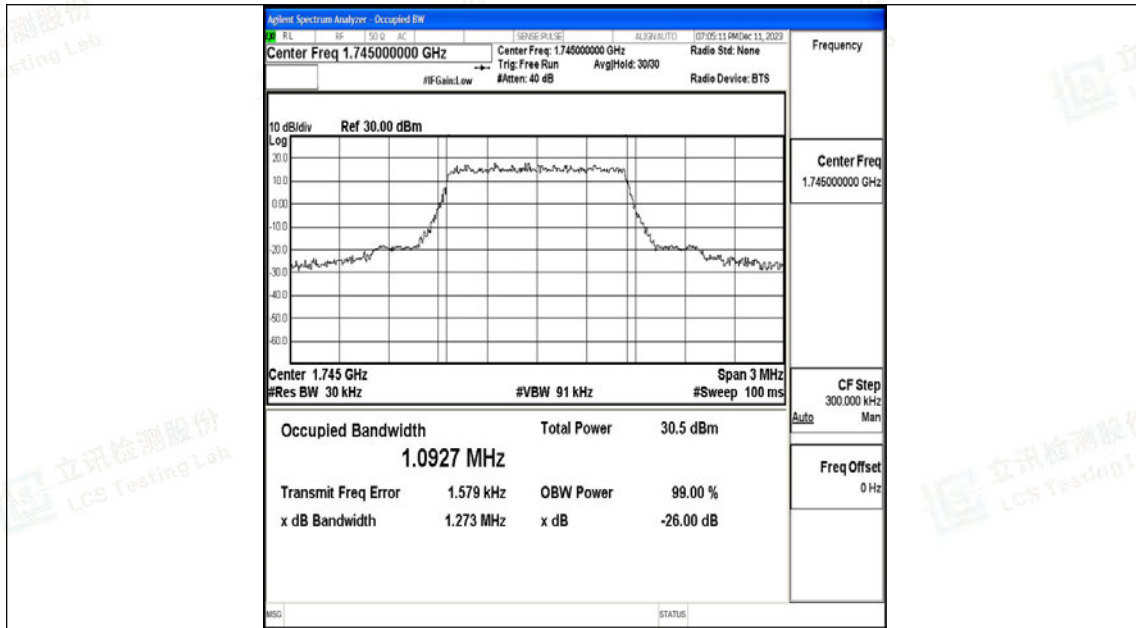

Test Graphs

Band66-1.4MHz-QPSK-131979-6RB#0-PASS

Band66-1.4MHz-16QAM-131979-6RB#0-PASS

Band66-1.4MHz-QPSK-132322-6RB#0-PASS

Band66-1.4MHz-16QAM-132322-6RB#0-PASS

Shenzhen LCS Compliance Testing Laboratory Ltd.