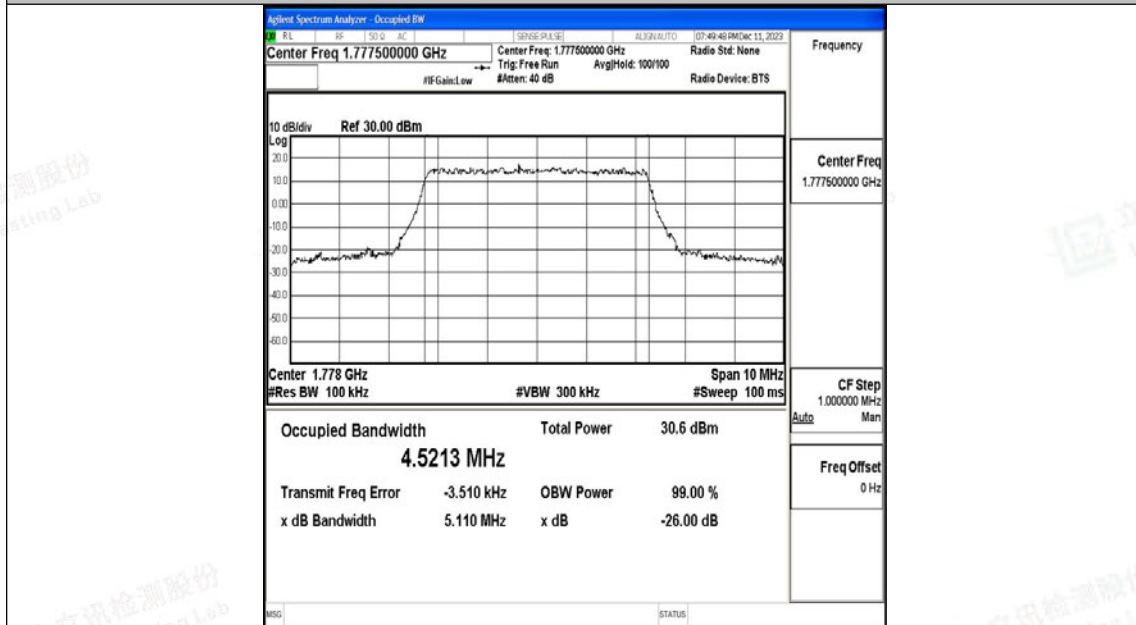

Band66-5MHz-16QAM-132647-25RB#0-PASS