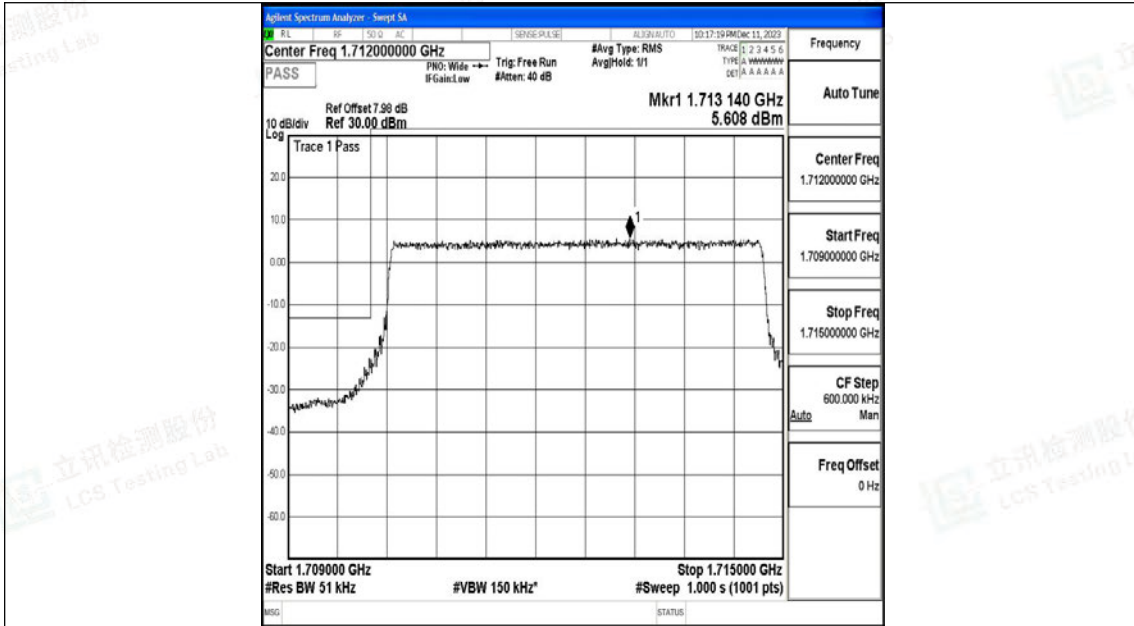

Band66_5MHz_QPSK_131997_25RB#0