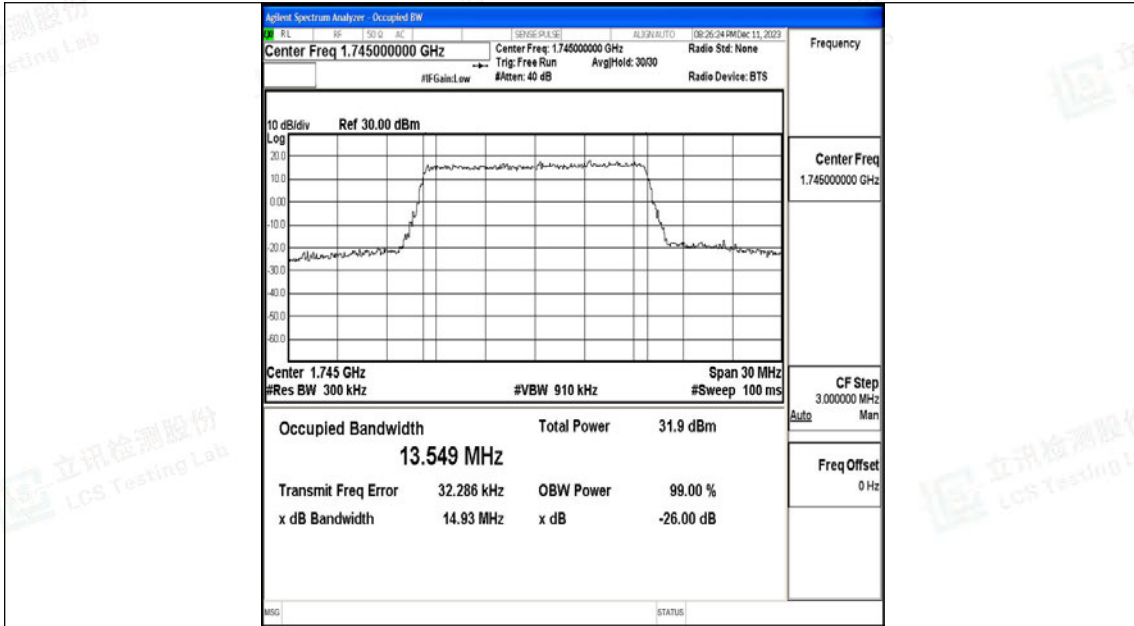

Scan code to check authenticity

Band66-15MHz-QPSK-132047-75RB#0-PASS

Band66-15MHz-16QAM-132047-75RB#0-PASS

Band66-15MHz-QPSK-132322-75RB#0-PASS

Band66-15MHz-16QAM-132322-75RB#0-PASS

Shenzhen LCS Compliance Testing Laboratory Ltd.