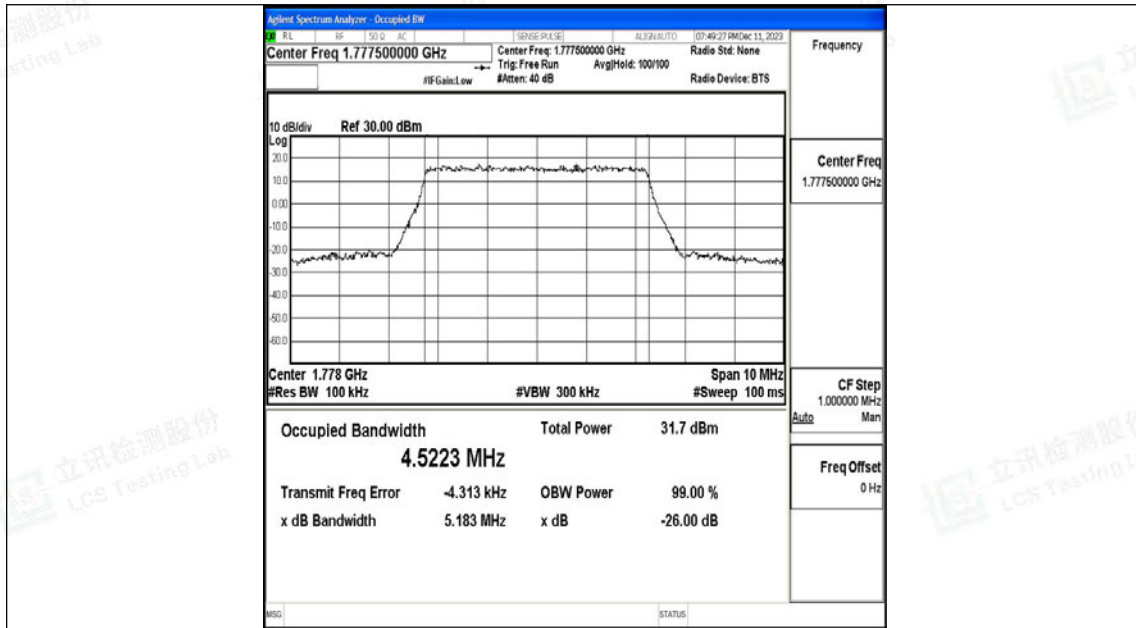

Band66-5MHz-QPSK-132647-25RB#0-PASS