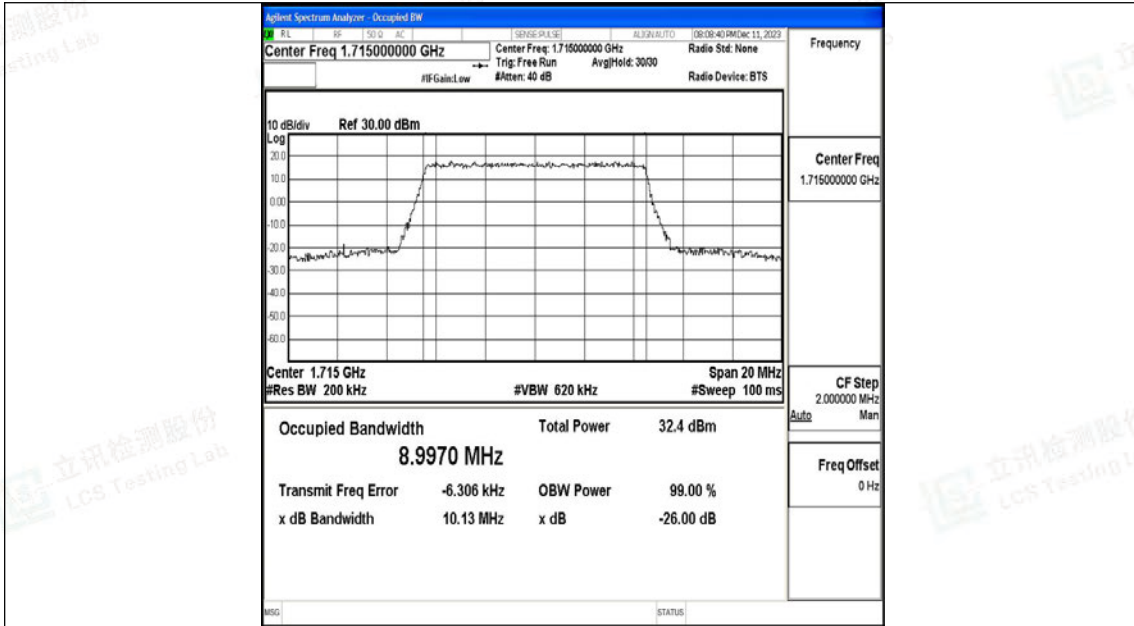

Scan code to check authenticity

Band66-5MHz-QPSK-132647-25RB#0-PASS

Band66-5MHz-16QAM-132647-25RB#0-PASS

Band66-10MHz-QPSK-132022-50RB#0-PASS

Band66-10MHz-16QAM-132022-50RB#0-PASS

Shenzhen LCS Compliance Testing Laboratory Ltd.