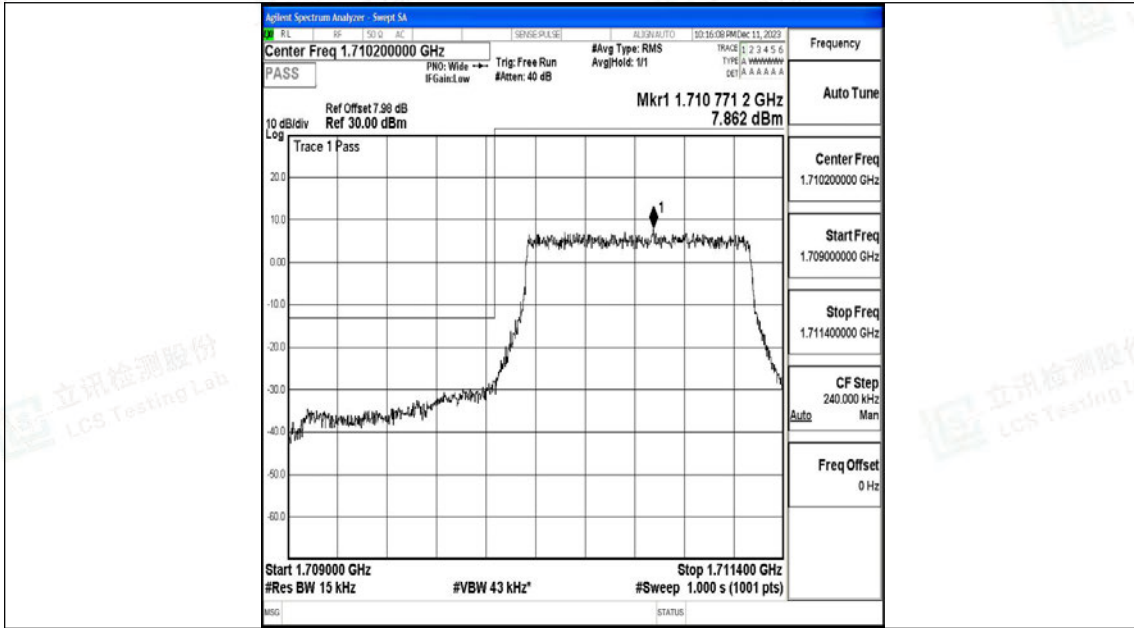

Test Graphs

Band66_1.4MHz_QPSK_131979_6RB#0