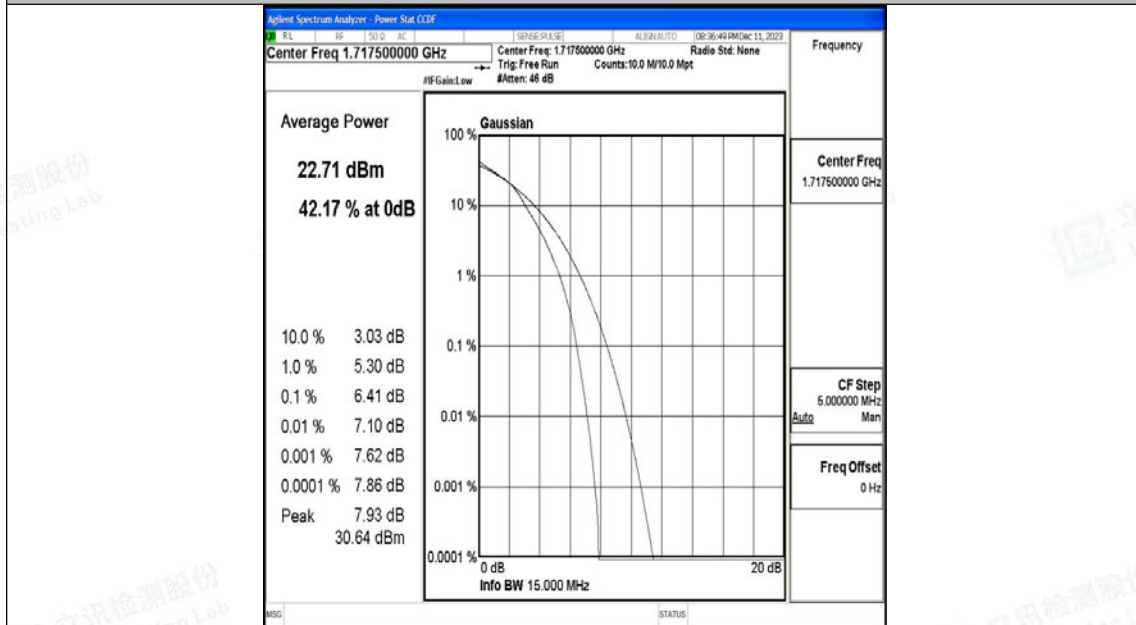

Band66-15MHz-16QAM-132047-75RB#0-PASS