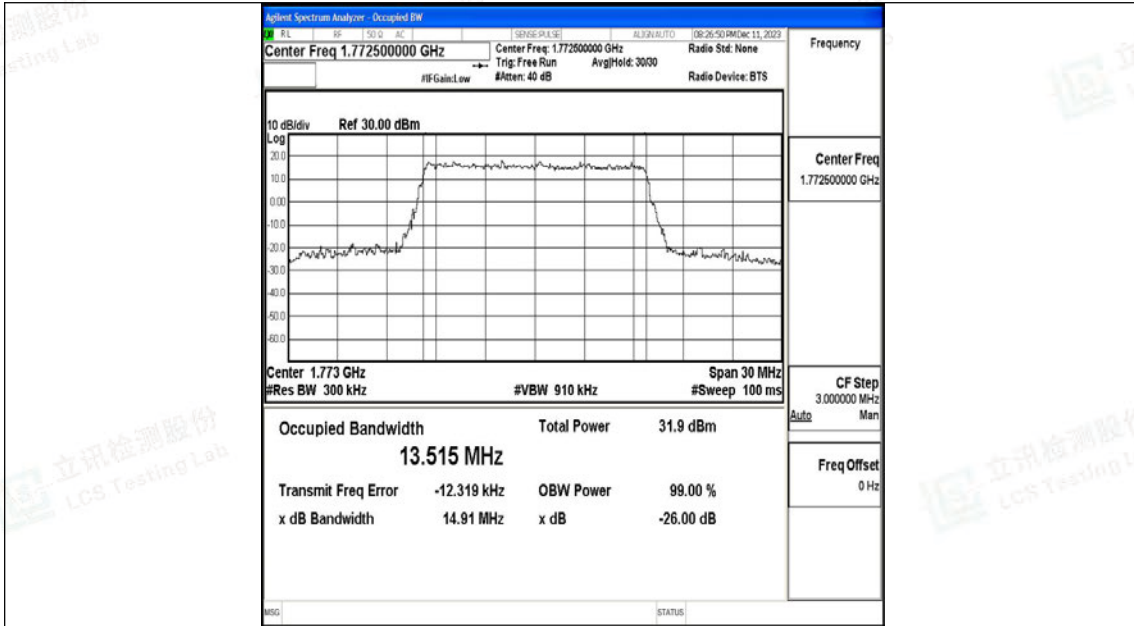

Band66-15MHz-QPSK-132597-75RB#0-PASS