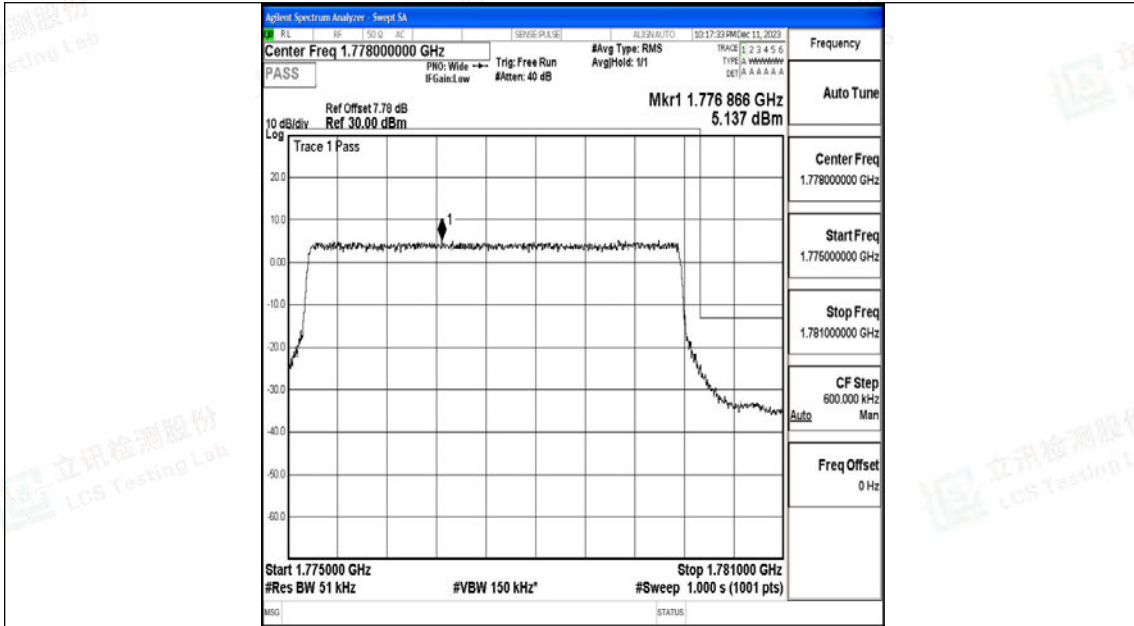

Band66_5MHz_QPSK_132647_25RB#0