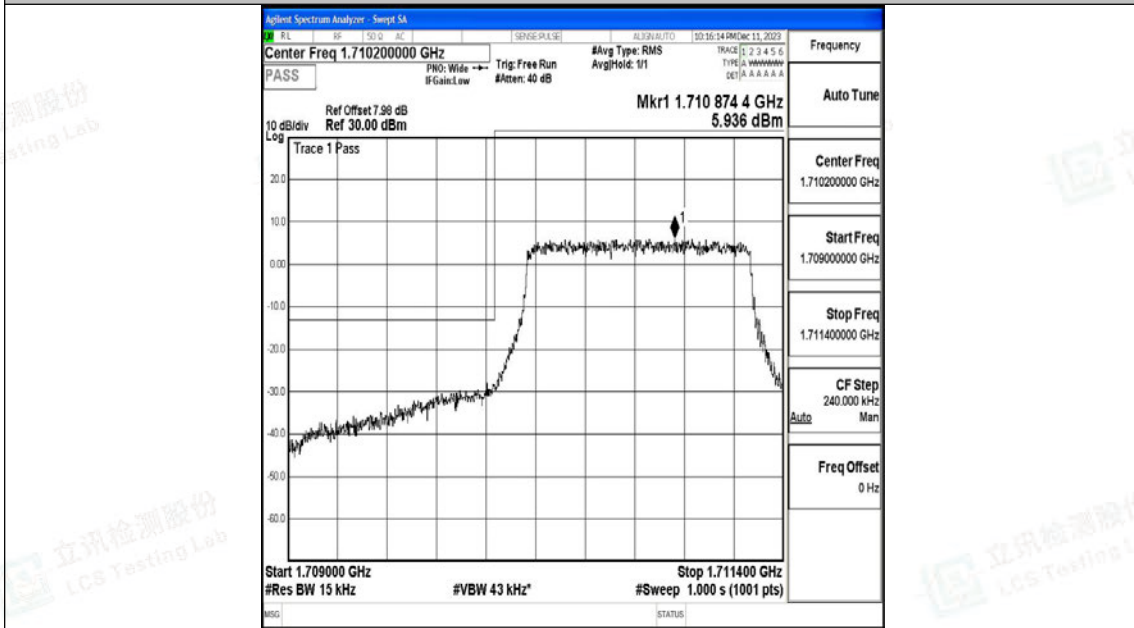

Band66_1.4MHz_16QAM_131979_6RB#0