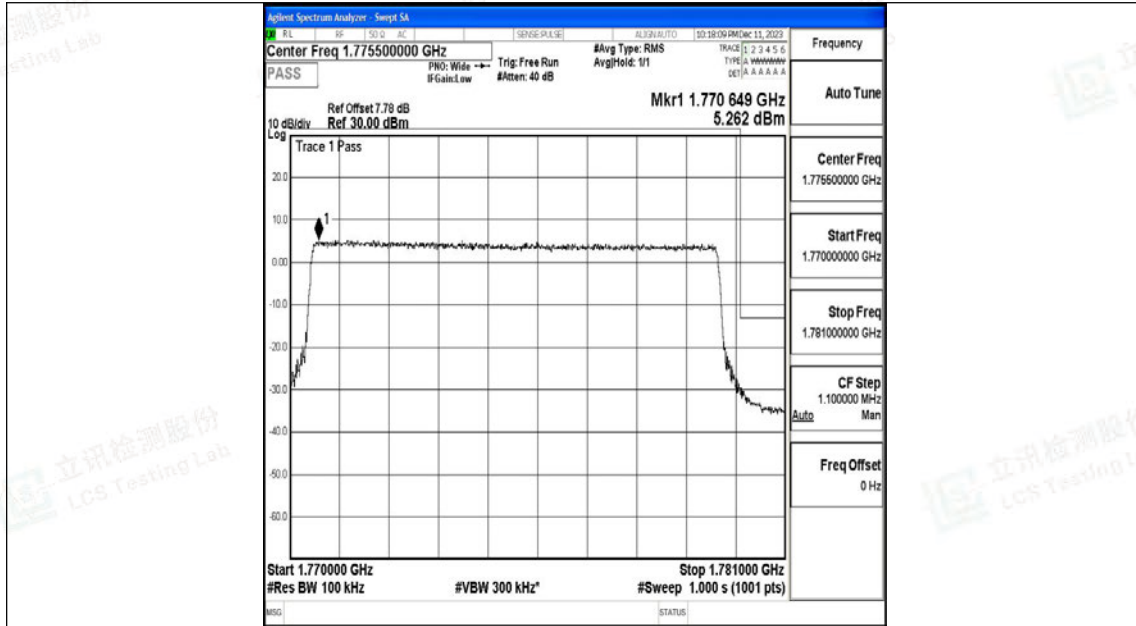

Band66_10MHz_QPSK_132622_50RB#0