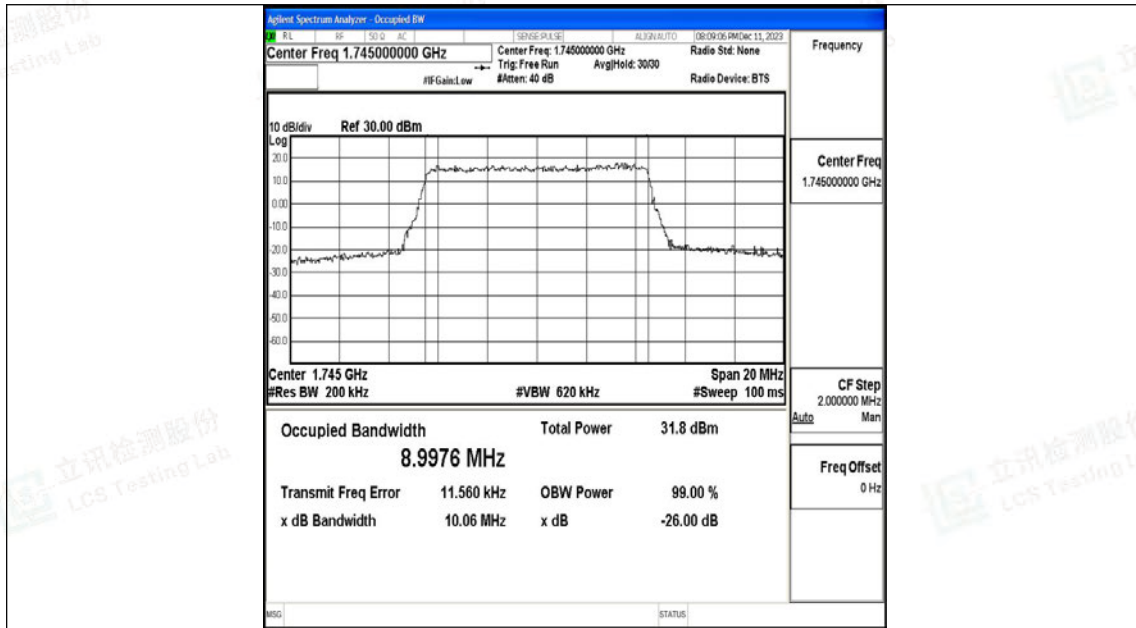

Band66-10MHz-QPSK-132322-50RB#0-PASS