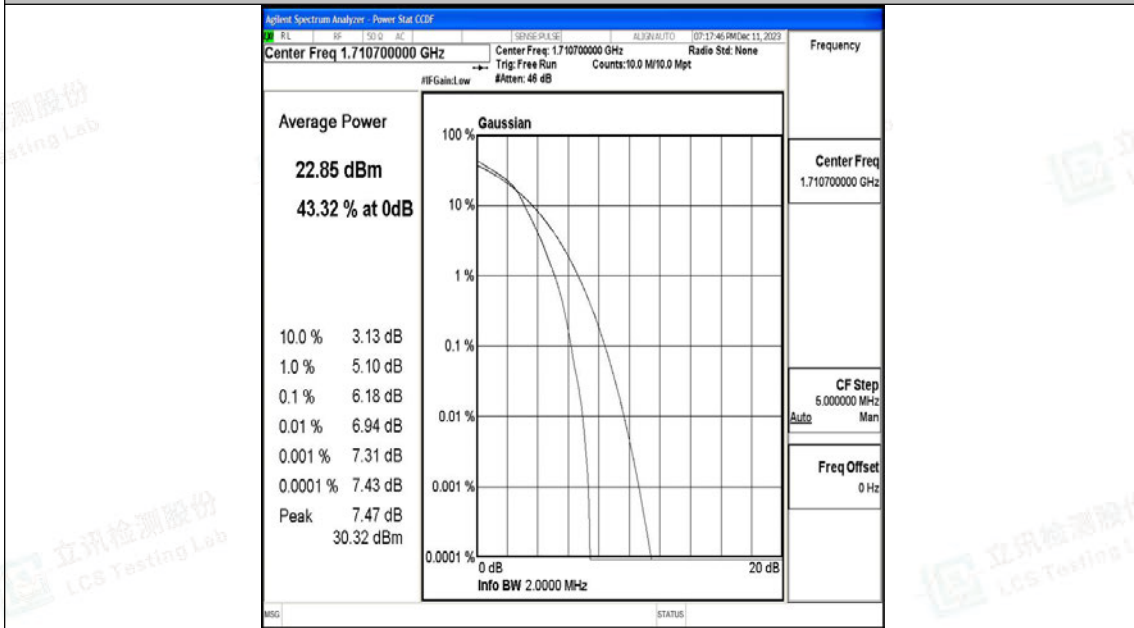

Scan code to check authenticity

Test Graphs

Band66-1.4MHz-QPSK-131979-6RB#0-PASS

Band66-1.4MHz-16QAM-131979-6RB#0-PASS

Shenzhen LCS Compliance Testing Laboratory Ltd.

Add: 101, 201 Bldg A & 301 Bldg C, Juji Industrial Park Yabianxueziwei, Shajing Street, Baoan District, Shenzhen, 518000, China