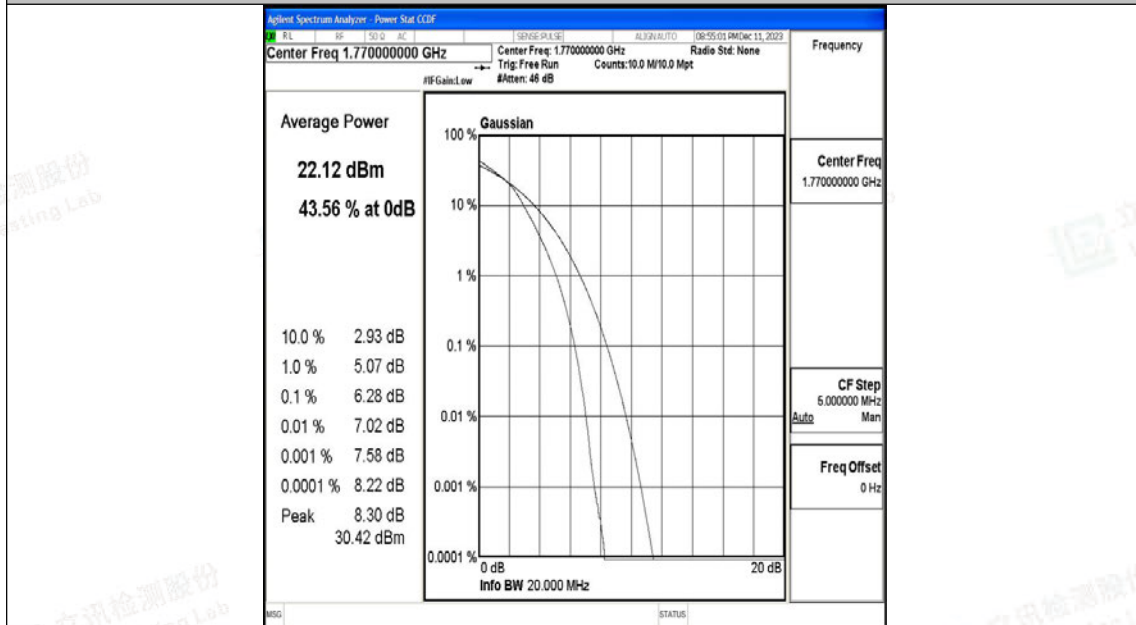

Band66-15MHz-16QAM-132597-75RB#0-PASS

Band66-20MHz-QPSK-132322-100RB#0-PASS

Band66-20MHz-16QAM-132322-100RB#0-PASS

Band66-20MHz-QPSK-132572-100RB#0-PASS

Band66-20MHz-16QAM-132572-100RB#0-PASS

N.3 26dB Bandwidth and Occupied Bandwidth