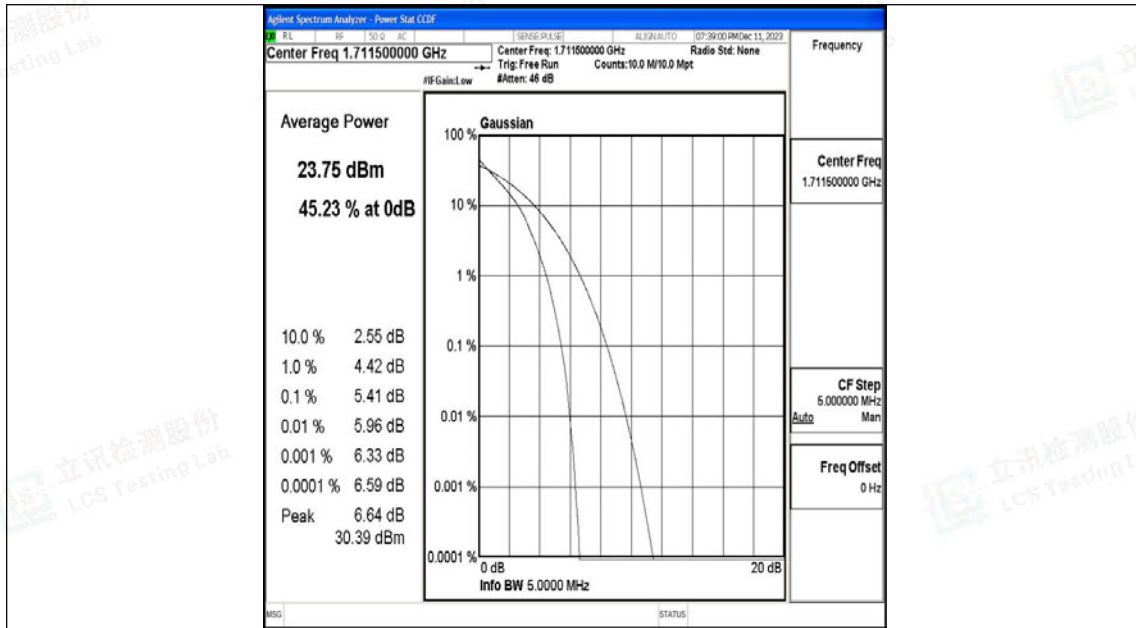

Band66-3MHz-QPSK-131987-15RB#0-PASS