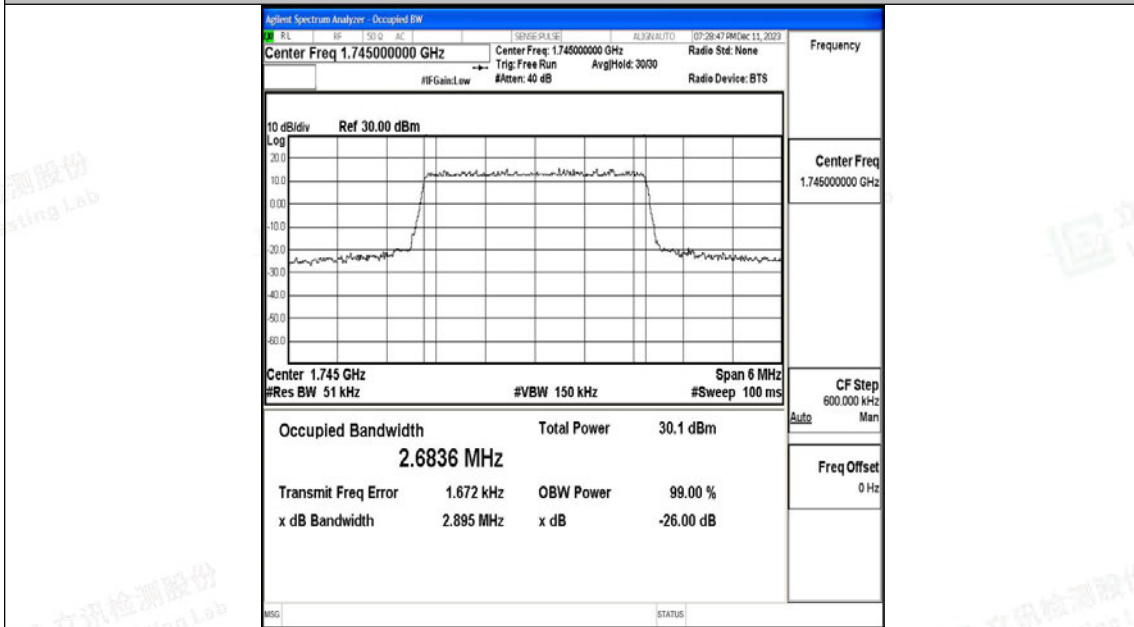

Band66-3MHz-16QAM-132322-15RB#0-PASS

Shenzhen LCS Compliance Testing Laboratory Ltd.

Add: 101, 201 Bldg A & 301 Bldg C, Juji Industrial Park Yabianxueziwei, Shajing Street, Baoan District, Shenzhen, 518000, China

Tel: +(86) 0755-82591330 | E-mail: webmaster@lcs-cert.com | Web: www.lcs-cert.com

Scan code to check authenticity