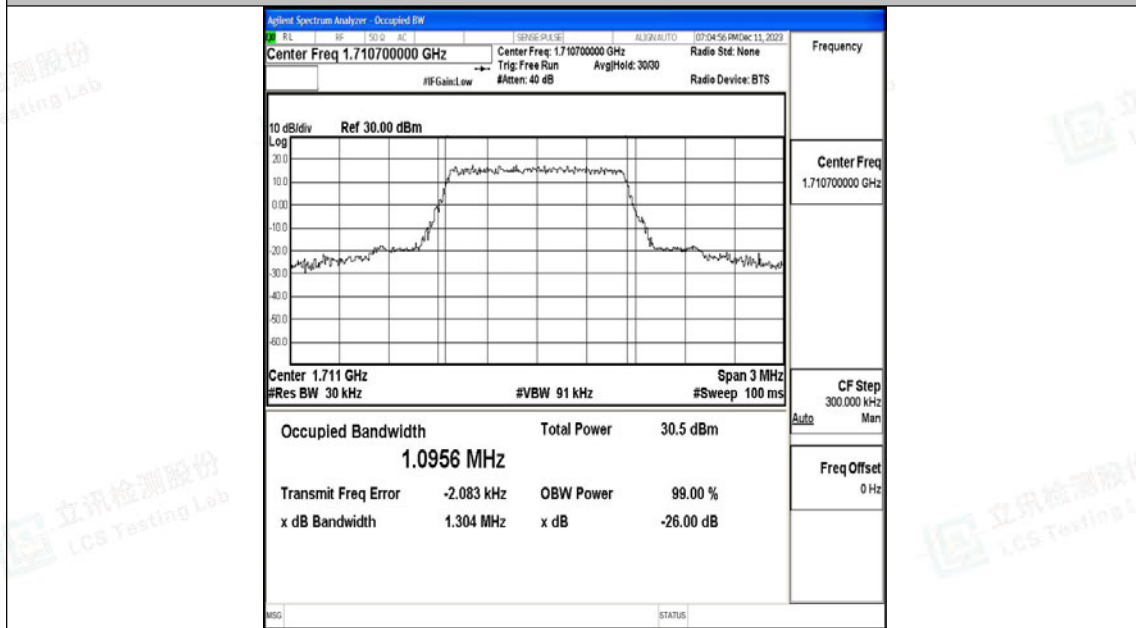

Band66-1.4MHz-16QAM-131979-6RB#0-PASS