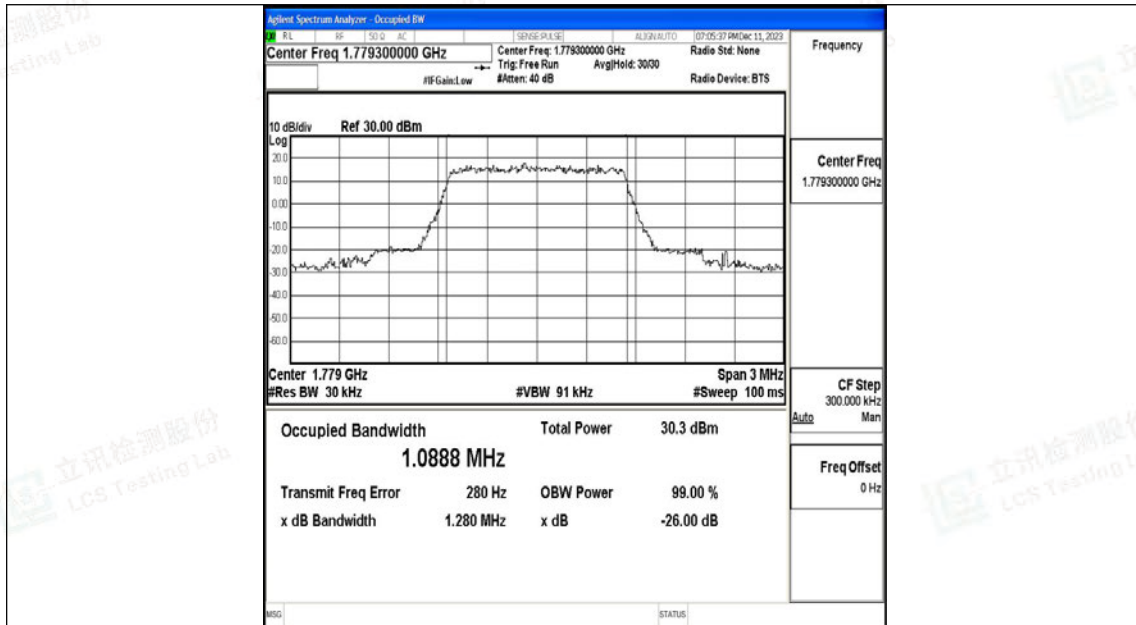

Band66-1.4MHz-QPSK-132665-6RB#0-PASS