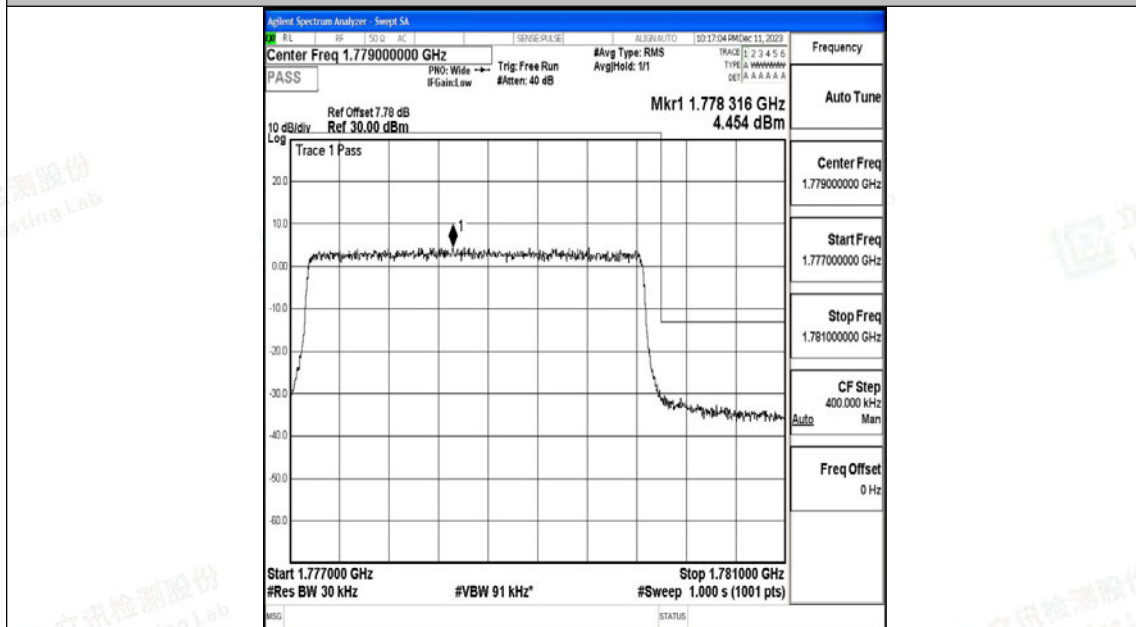

Test Graphs

Band66_1.4MHz_QPSK_131979_6RB#0

Band66_1.4MHz_16QAM_131979_6RB#0

Band66_1.4MHz_QPSK_132665_6RB#0

Band66_1.4MHz_16QAM_132665_6RB#0

Band66_3MHz_QPSK_131987_15RB#0

Band66_3MHz_16QAM_131987_15RB#0

Band66_3MHz_QPSK_132657_15RB#0