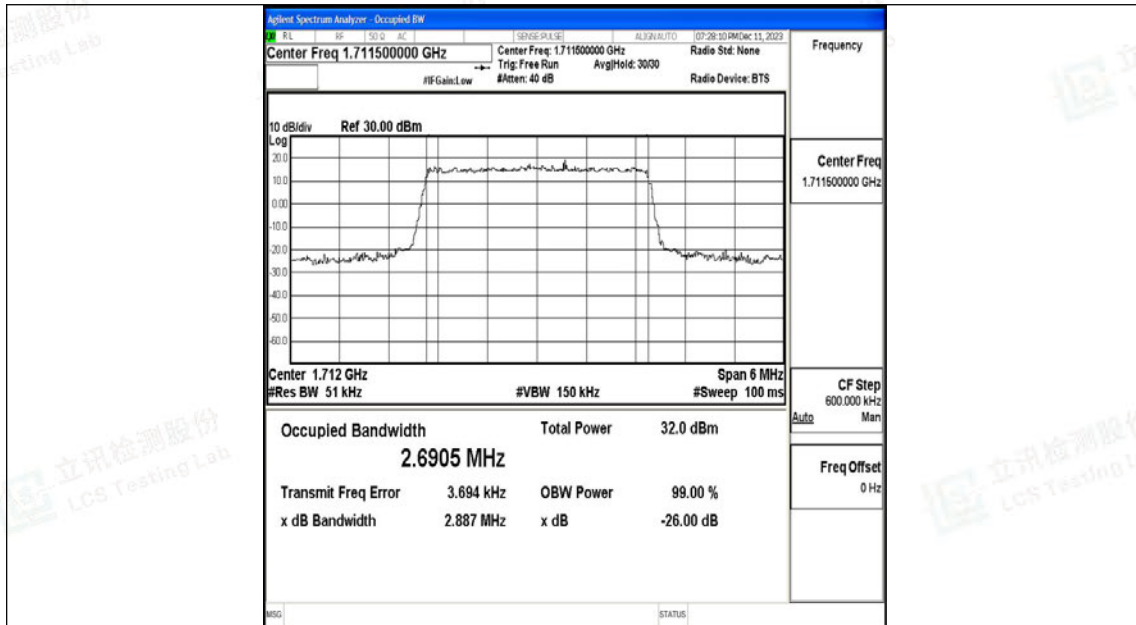

Band66-3MHz-QPSK-131987-15RB#0-PASS