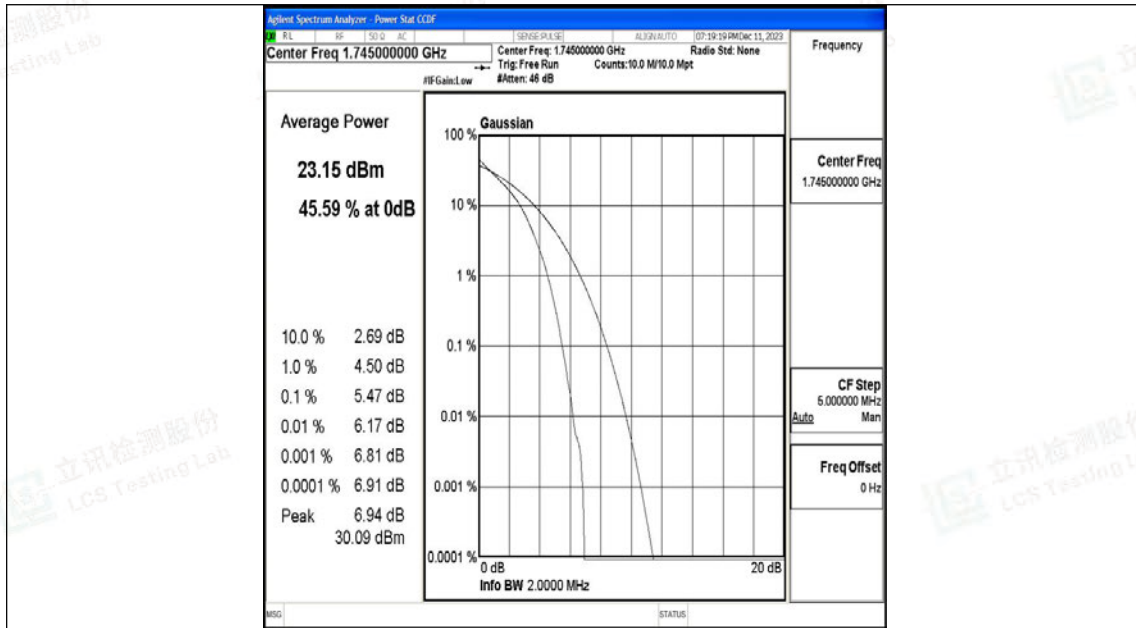

Band66-1.4MHz-QPSK-132322-6RB#0-PASS