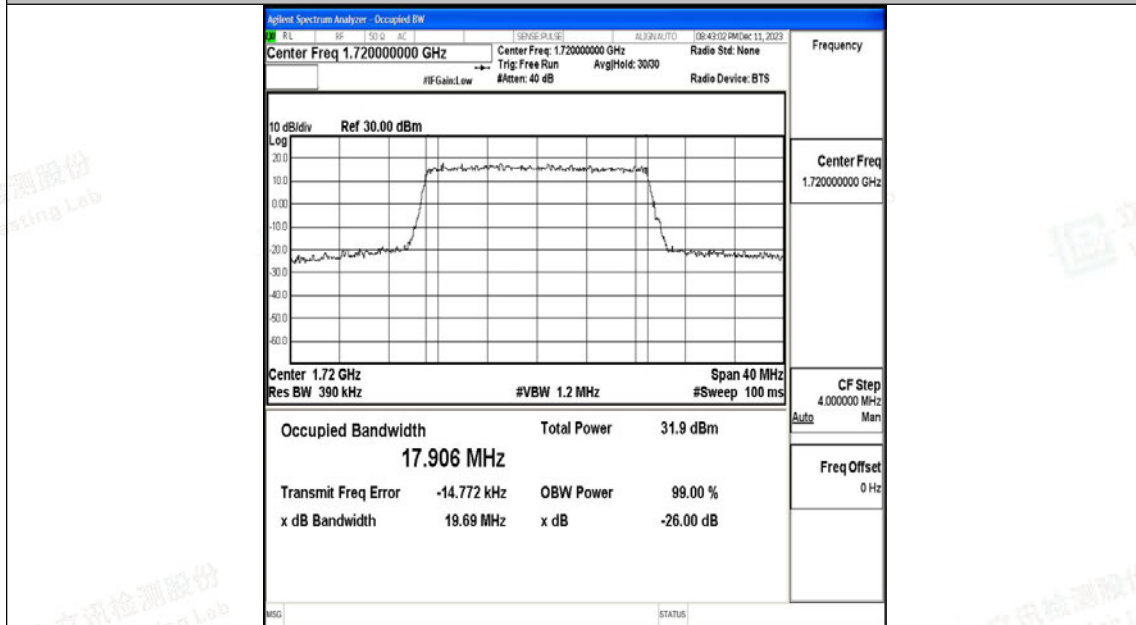

Band66-20MHz-16QAM-132072-100RB#0-PASS