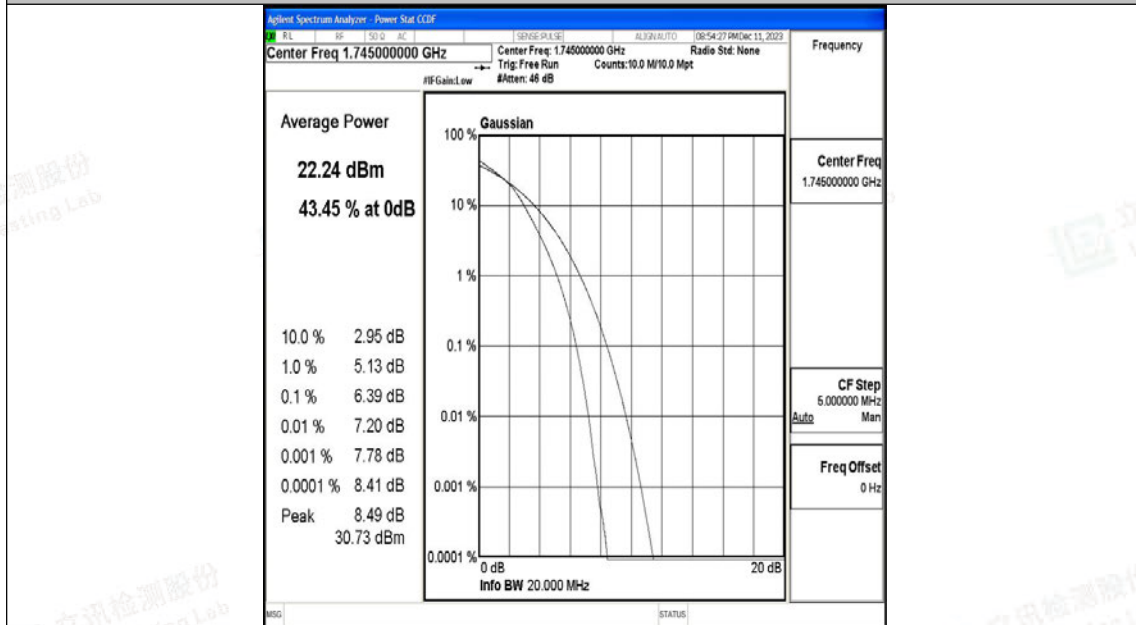

Band66-20MHz-16QAM-132322-100RB#0-PASS