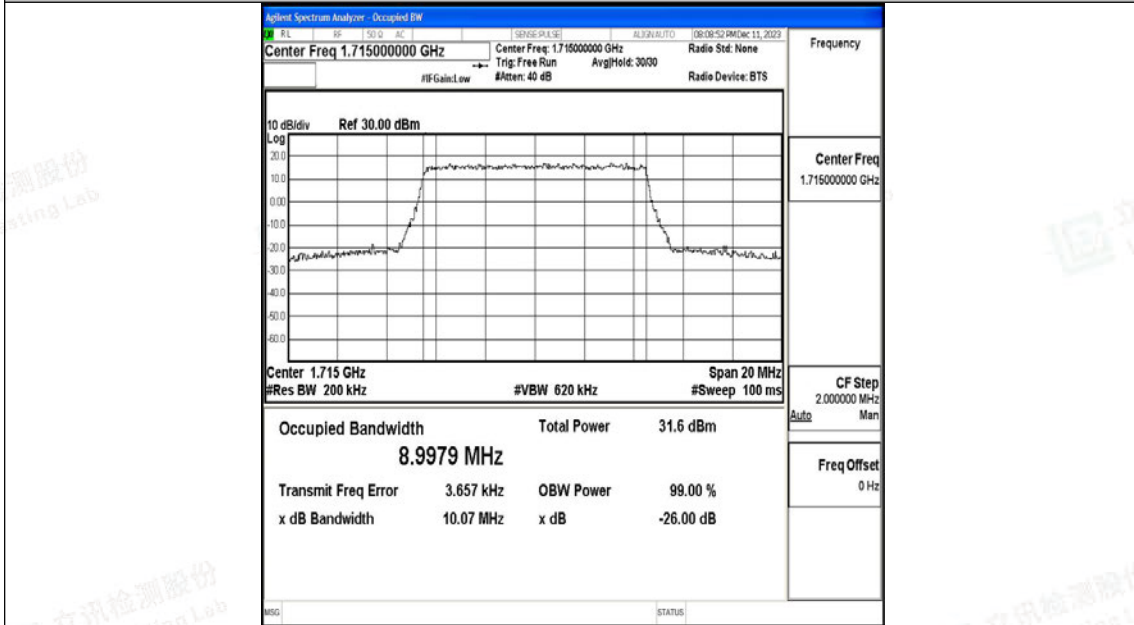

Scan code to check authenticity

Band66-5MHz-QPSK-132647-25RB#0-PASS

Band66-5MHz-16QAM-132647-25RB#0-PASS

Band66-10MHz-QPSK-132022-50RB#0-PASS

Band66-10MHz-16QAM-132022-50RB#0-PASS

Shenzhen LCS Compliance Testing Laboratory Ltd.