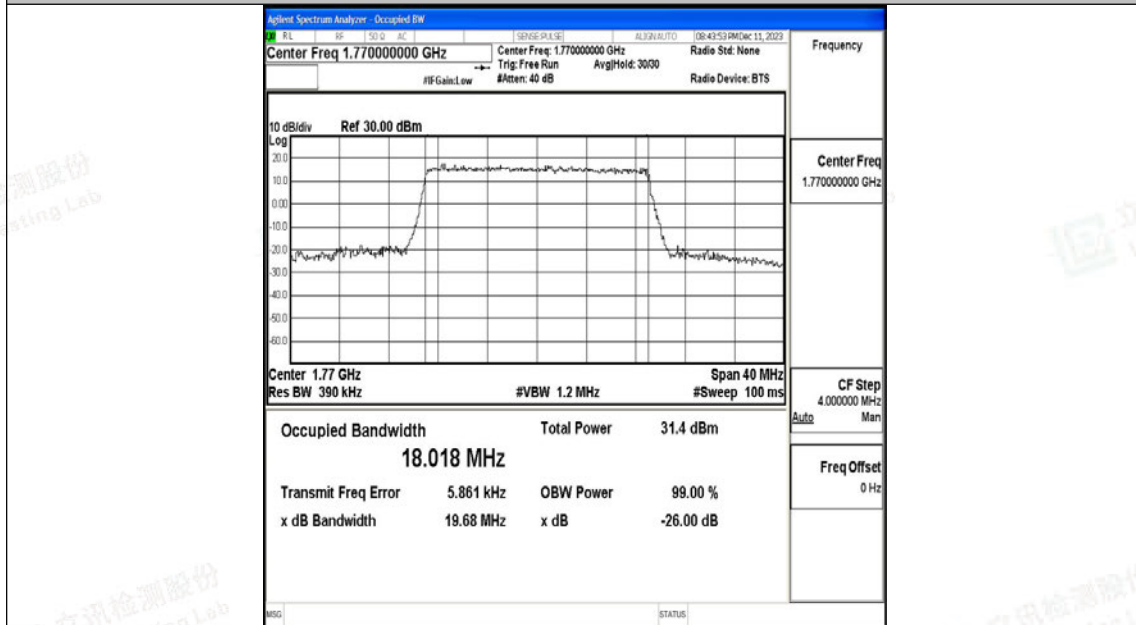

Band66-20MHz-16QAM-132572-100RB#0-PASS

Shenzhen LCS Compliance Testing Laboratory Ltd.

Add: 101, 201 Bldg A & 301 Bldg C, Juji Industrial Park Yabianxueziwei, Shajing Street, Baoan District, Shenzhen, 518000, China

Tel: +(86) 0755-82591330 | E-mail: webmaster@lcs-cert.com | Web: www.lcs-cert.com

Scan code to check authenticity