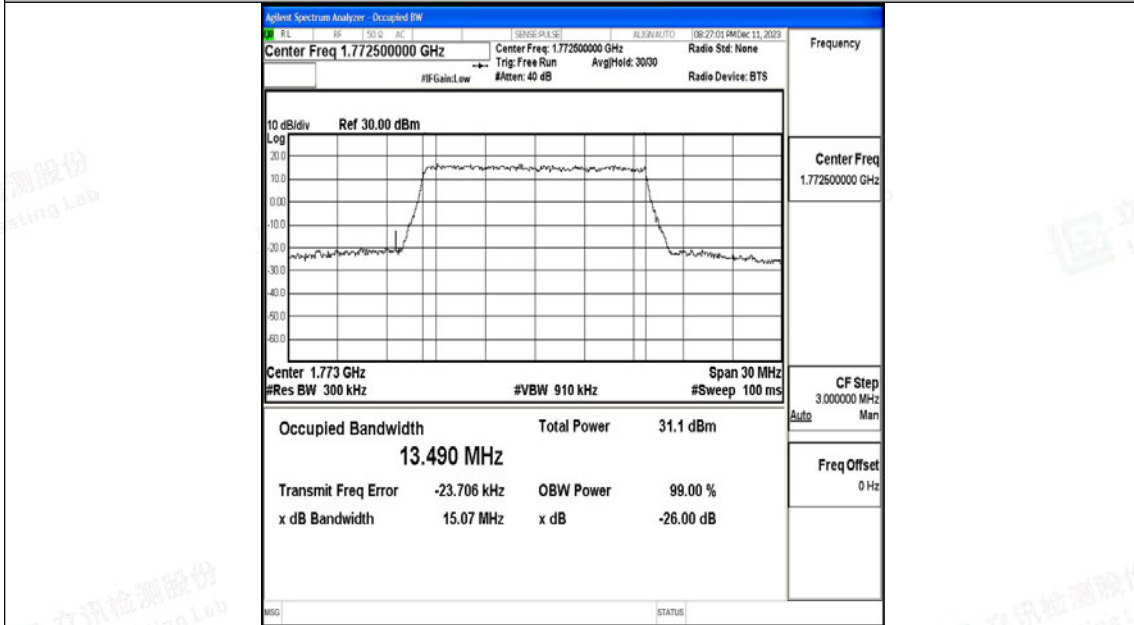

Band66-15MHz-16QAM-132597-75RB#0-PASS

Shenzhen LCS Compliance Testing Laboratory Ltd.

Add: 101, 201 Bldg A & 301 Bldg C, Juji Industrial Park Yabianxueziwei, Shajing Street, Baoan District, Shenzhen, 518000, China

Tel: +(86) 0755-82591330 | E-mail: webmaster@lcs-cert.com | Web: www.lcs-cert.com

Scan code to check authenticity