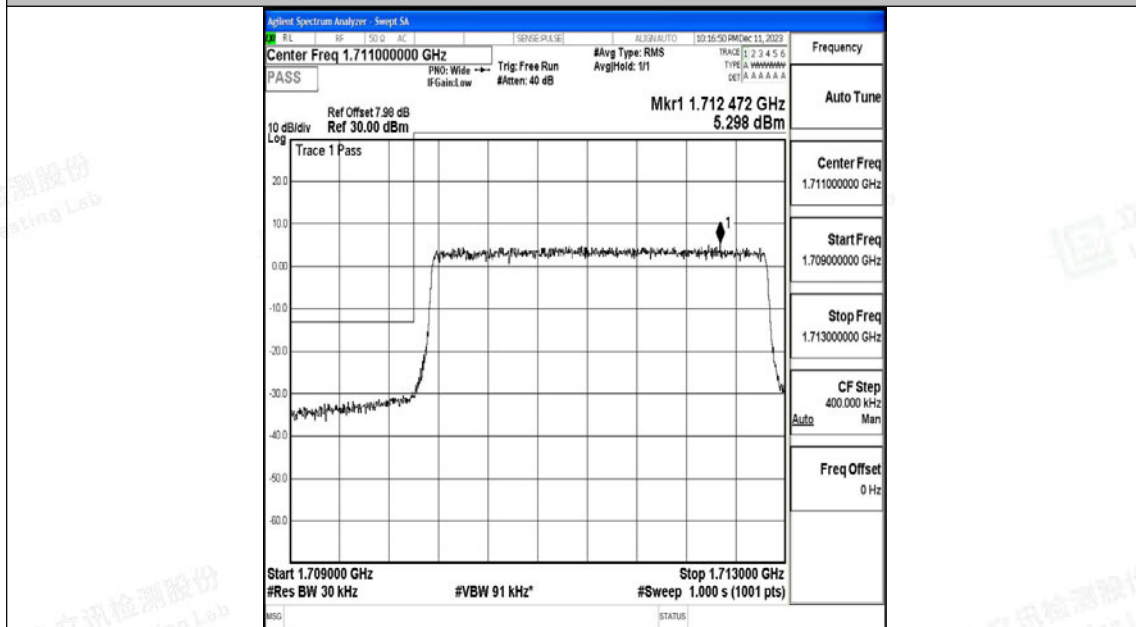

Test Graphs

Band66_1.4MHz_QPSK_131979_6RB#0

Band66_1.4MHz_16QAM_131979_6RB#0

Band66_1.4MHz_QPSK_132665_6RB#0

Band66_1.4MHz_16QAM_132665_6RB#0

Band66_3MHz_QPSK_131987_15RB#0

Band66_3MHz_16QAM_131987_15RB#0

Band66_3MHz_QPSK_132657_15RB#0