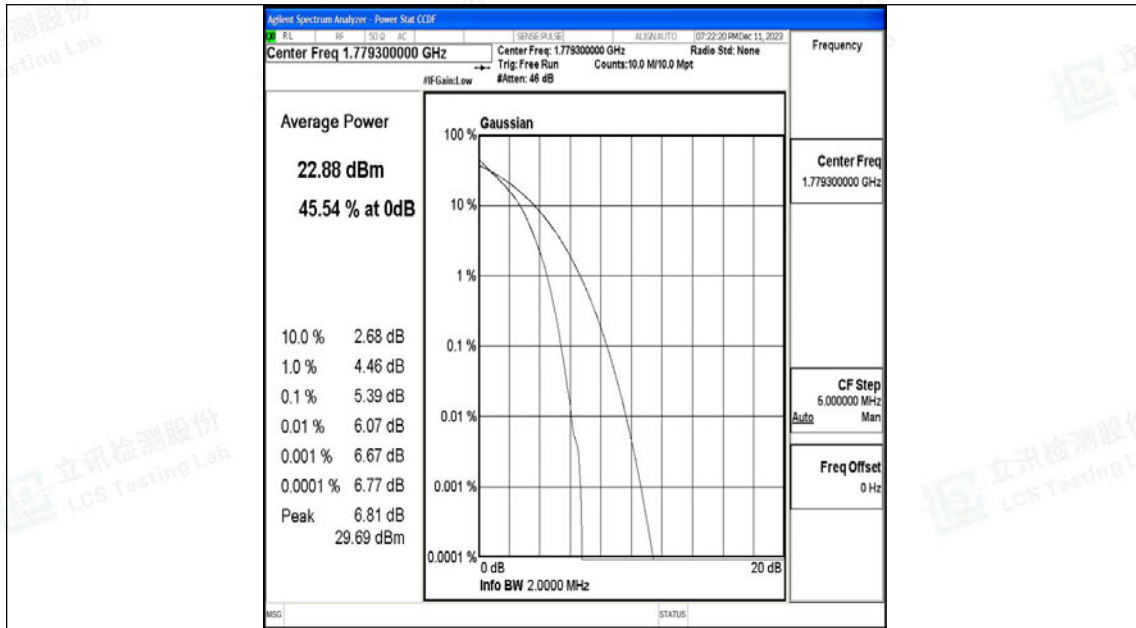

Band66-1.4MHz-QPSK-132665-6RB#0-PASS