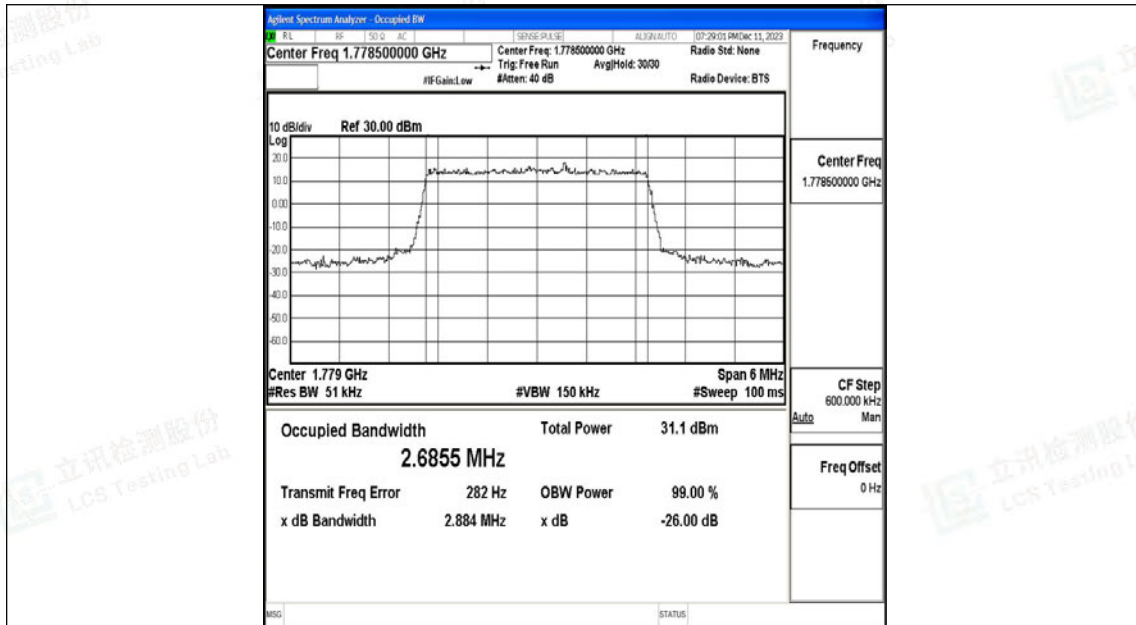

Tel: +(86) 0755-82591330 | E-mail: webmaster@lcs-cert.com | Web: www.lcs-cert.com

Scan code to check authenticity

Band66-3MHz-QPSK-132657-15RB#0-PASS

Band66-3MHz-16QAM-132657-15RB#0-PASS

Band66-5MHz-QPSK-131997-25RB#0-PASS