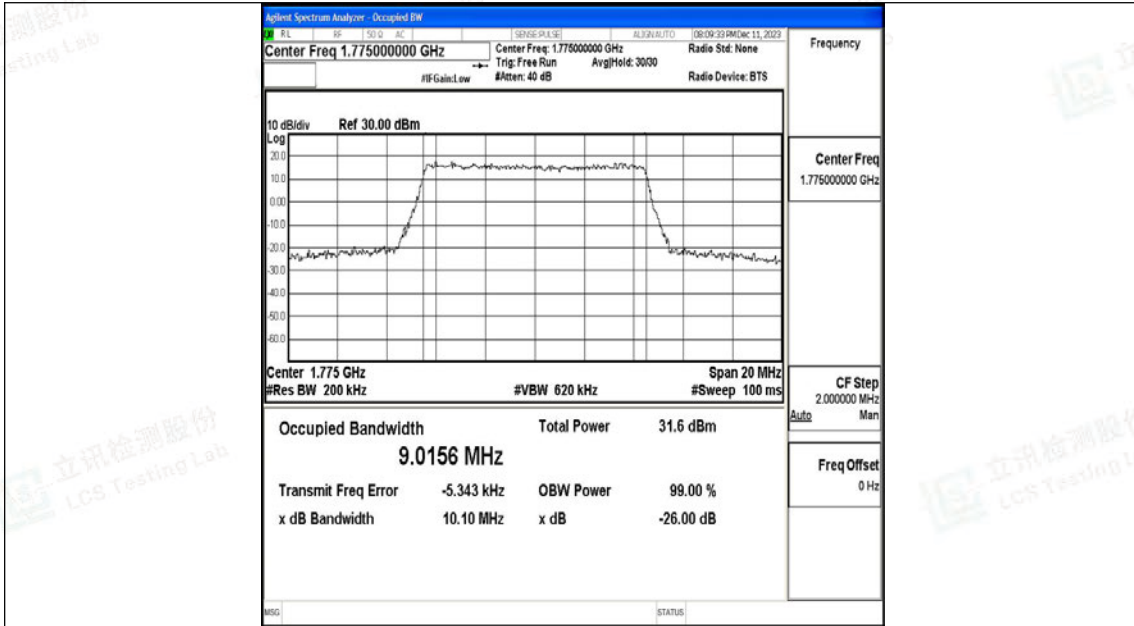

Scan code to check authenticity

Band66-10MHz-QPSK-132322-50RB#0-PASS

Band66-10MHz-16QAM-132322-50RB#0-PASS

Band66-10MHz-QPSK-132622-50RB#0-PASS

Band66-10MHz-16QAM-132622-50RB#0-PASS

Shenzhen LCS Compliance Testing Laboratory Ltd.