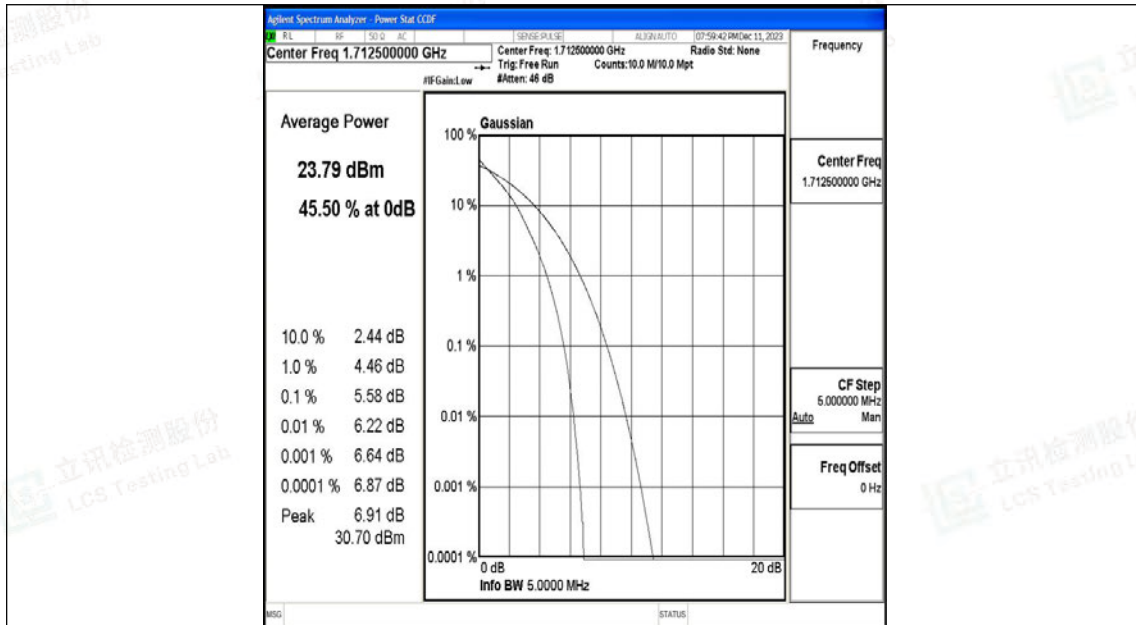

Band66-5MHz-QPSK-131997-25RB#0-PASS