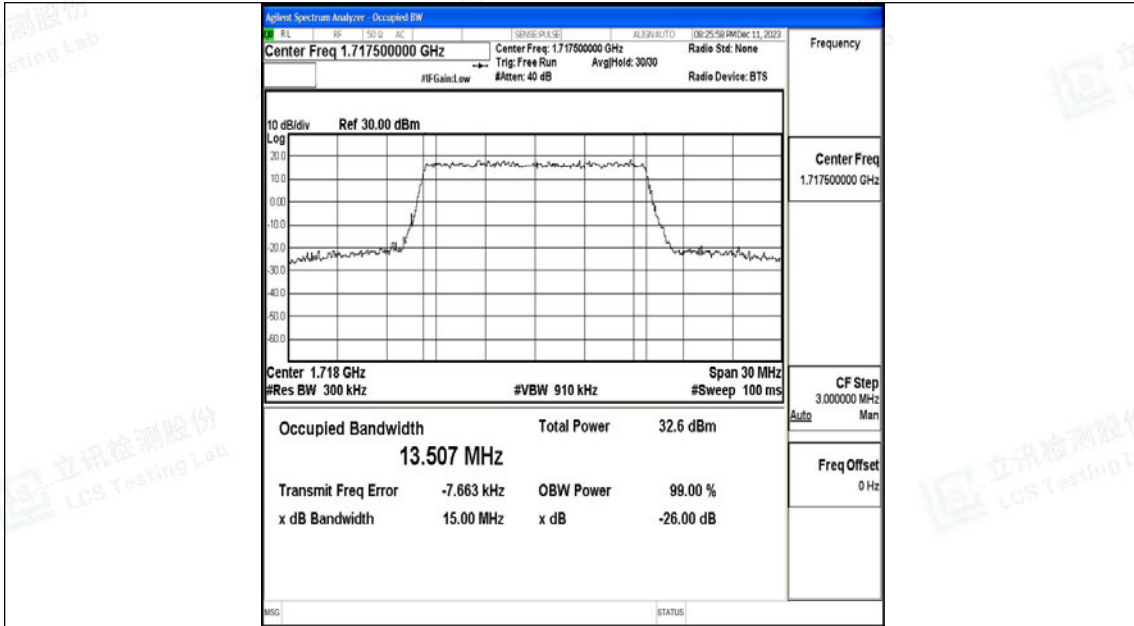

Band66-15MHz-QPSK-132047-75RB#0-PASS