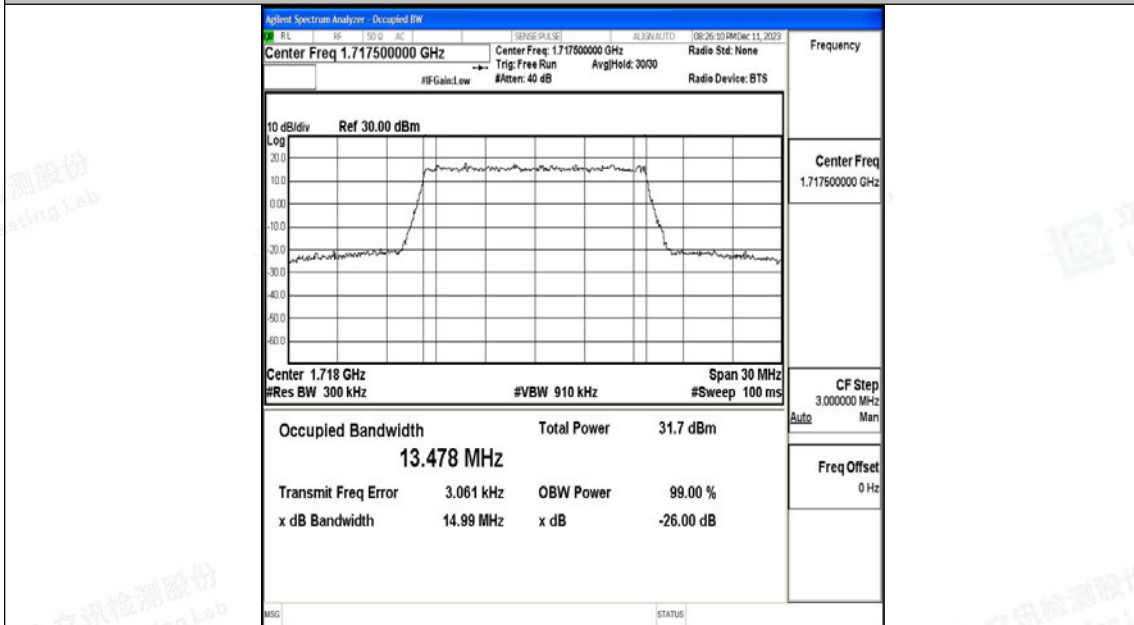

Band66-15MHz-16QAM-132047-75RB#0-PASS