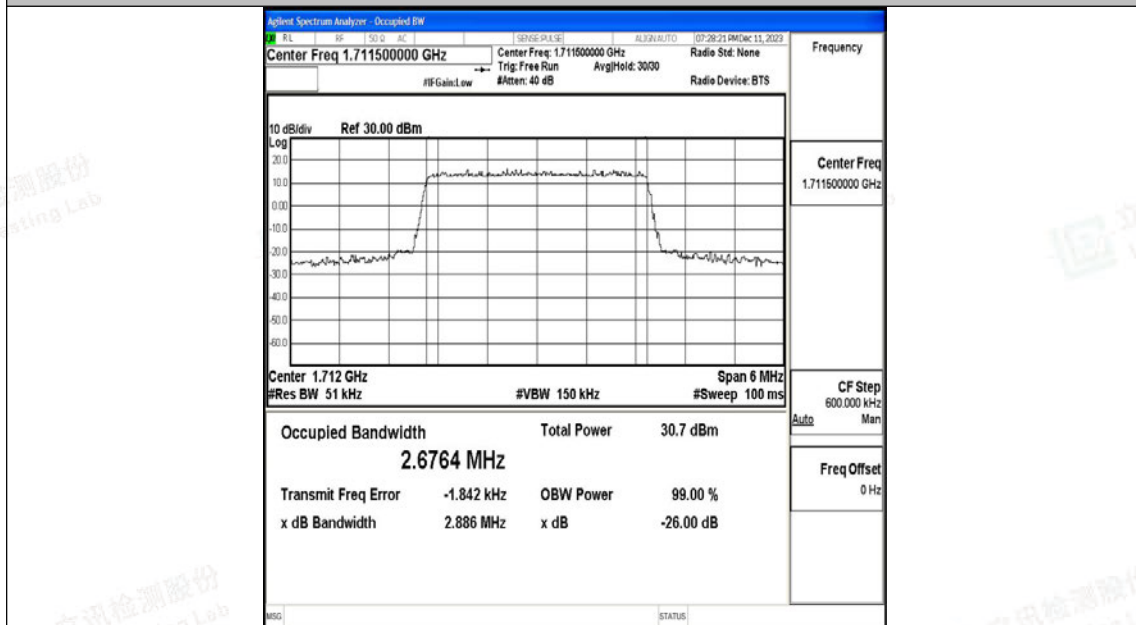

Band66-3MHz-16QAM-131987-15RB#0-PASS