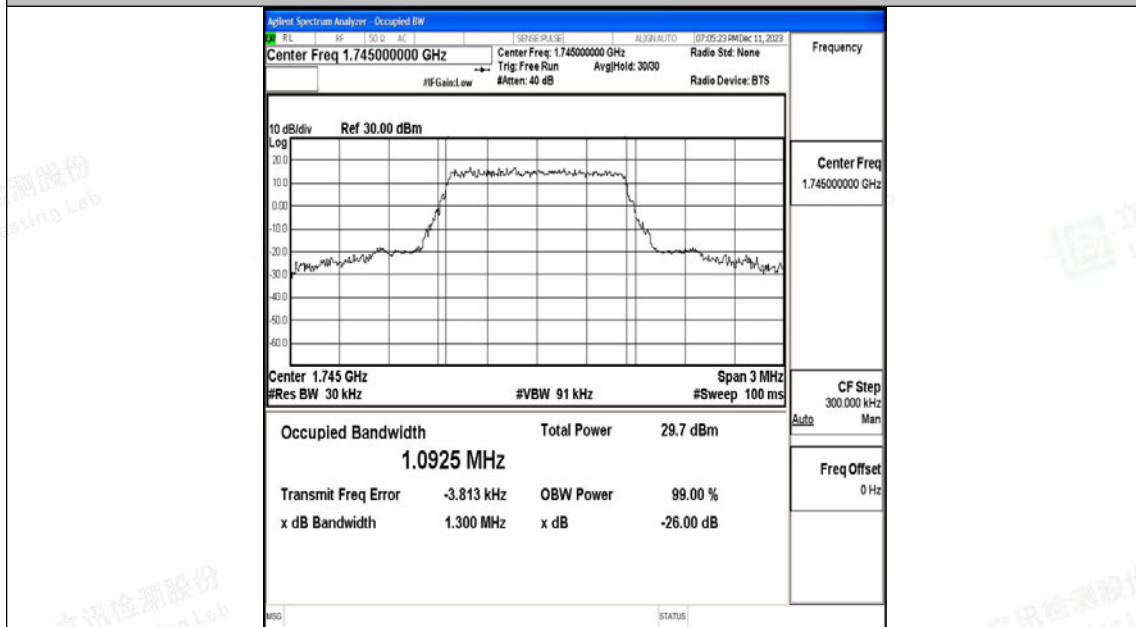

Test Graphs

Band66-1.4MHz-QPSK-131979-6RB#0-PASS

Band66-1.4MHz-16QAM-131979-6RB#0-PASS

Band66-1.4MHz-QPSK-132322-6RB#0-PASS

Band66-1.4MHz-16QAM-132322-6RB#0-PASS

Shenzhen LCS Compliance Testing Laboratory Ltd.