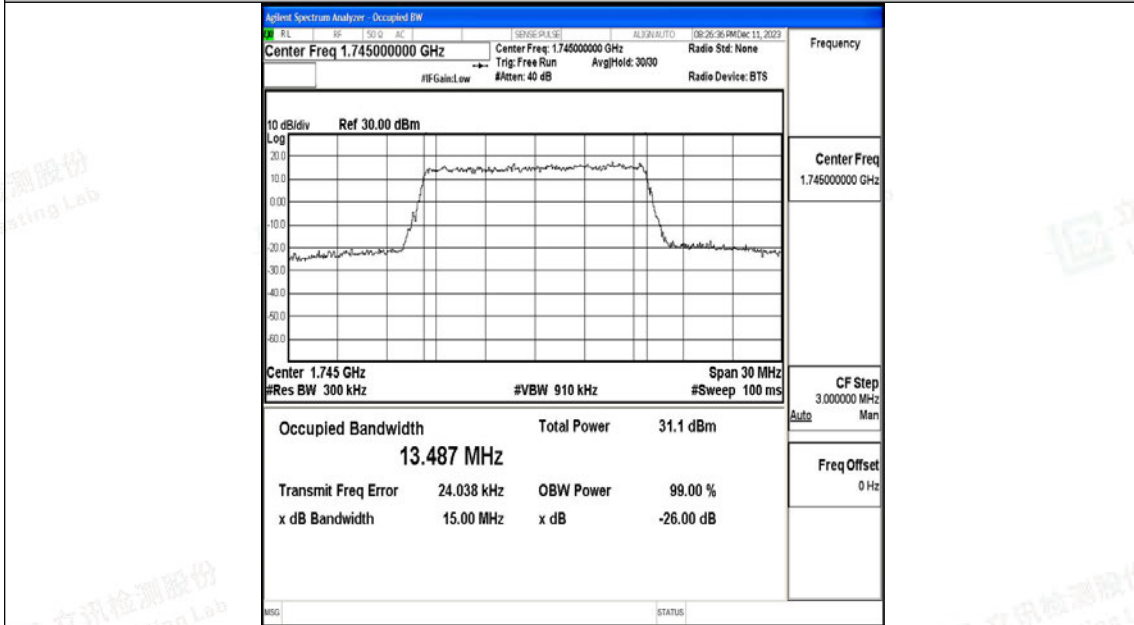

Scan code to check authenticity

Band66-15MHz-QPSK-132047-75RB#0-PASS

Band66-15MHz-16QAM-132047-75RB#0-PASS

Band66-15MHz-QPSK-132322-75RB#0-PASS

Band66-15MHz-16QAM-132322-75RB#0-PASS

Shenzhen LCS Compliance Testing Laboratory Ltd.