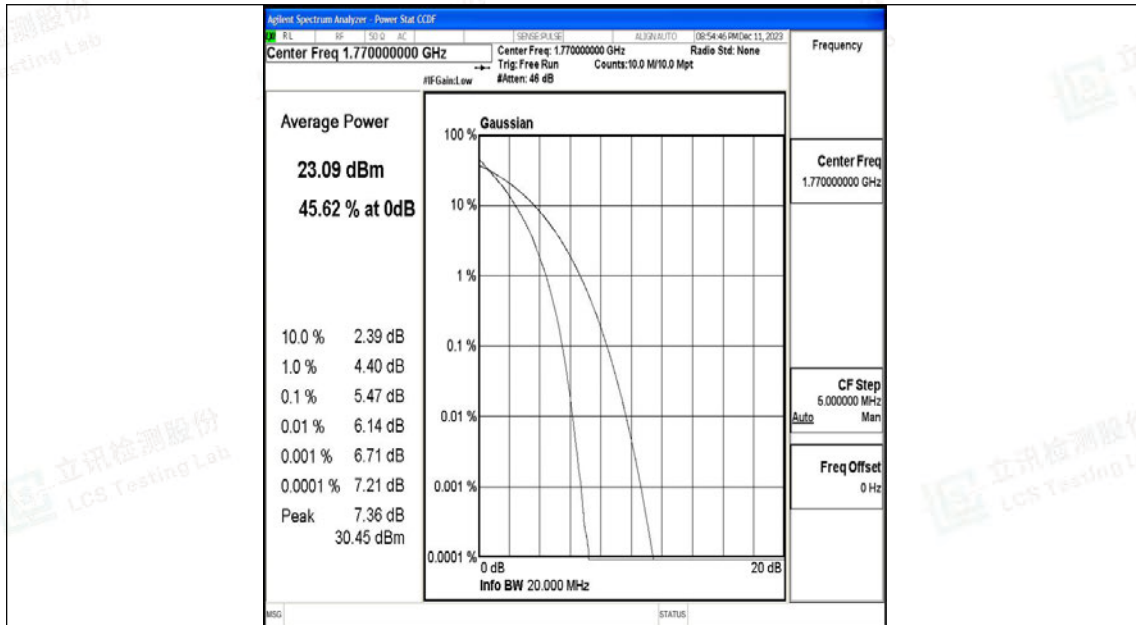

Band66-15MHz-16QAM-132597-75RB#0-PASS

Band66-20MHz-QPSK-132322-100RB#0-PASS

Band66-20MHz-16QAM-132322-100RB#0-PASS

Band66-20MHz-QPSK-132572-100RB#0-PASS

Band66-20MHz-16QAM-132572-100RB#0-PASS

N.3 26dB Bandwidth and Occupied Bandwidth