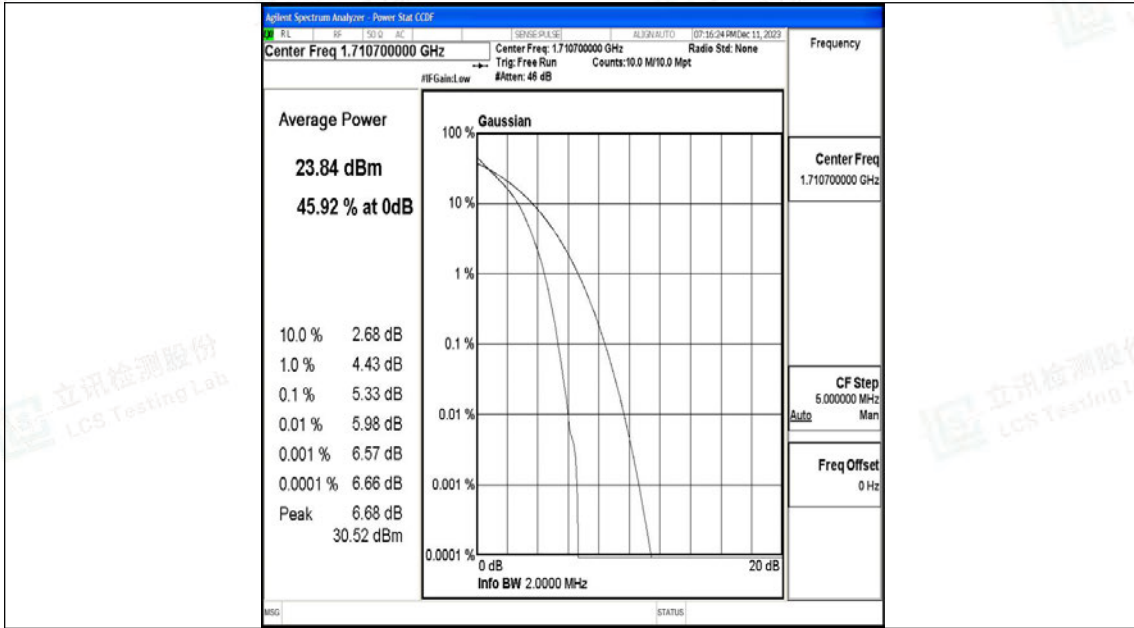

Scan code to check authenticity

Test Graphs

Band66-1.4MHz-QPSK-131979-6RB#0-PASS

Band66-1.4MHz-16QAM-131979-6RB#0-PASS

Shenzhen LCS Compliance Testing Laboratory Ltd.

Add: 101, 201 Bldg A & 301 Bldg C, Juji Industrial Park Yabianxueziwei, Shajing Street, Baoan District, Shenzhen, 518000, China