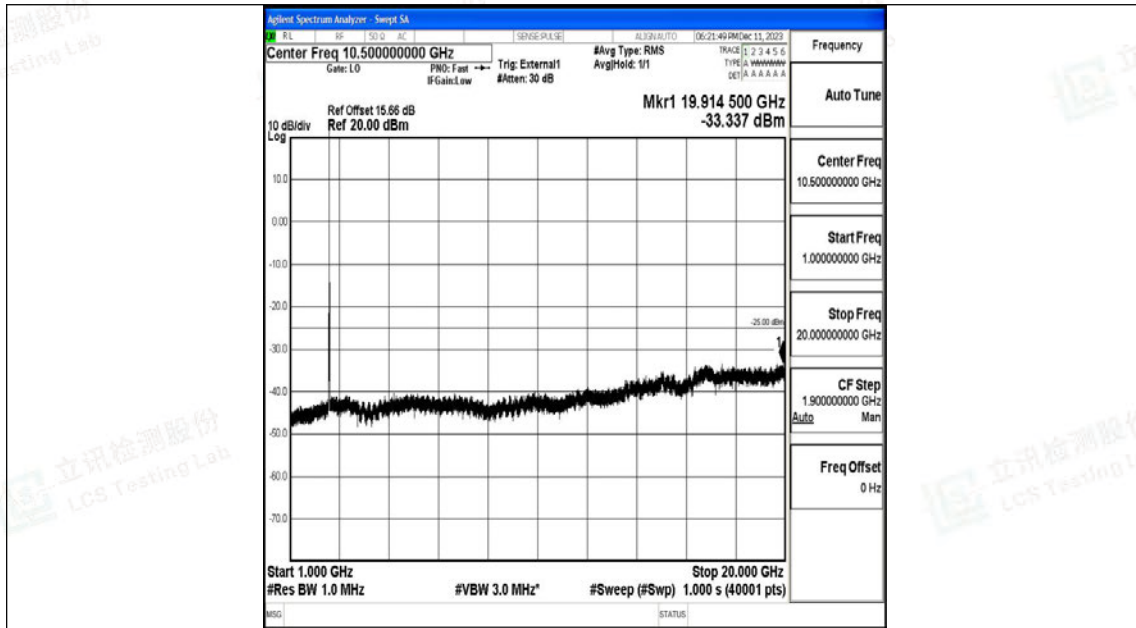

Band41_10MHz_16QAM_41540_1RB#0_20000~27000_20000~27000

Band41_15MHz_16QAM_39725_1RB#0_0.009~0.15_0.009~0.15

Band41_15MHz_16QAM_39725_1RB#0_0.15~30_0.15~30

Band41_15MHz_16QAM_39725_1RB#0_30~1000_30~1000

Band41_15MHz_16QAM_39725_1RB#0_1000~20000_1000~20000