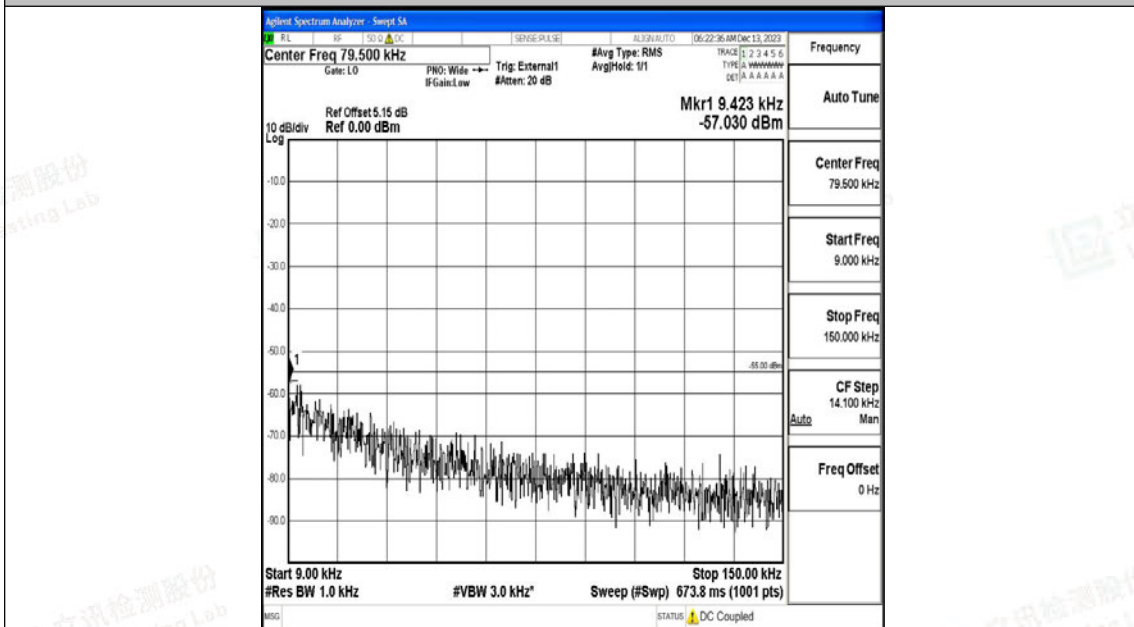

Band41_10MHz_QPSK_39700_1RB#0_0.15~30_0.15~30

Band41_10MHz_QPSK_39700_1RB#0_30~1000_30~1000

Band41_10MHz_QPSK_39700_1RB#0_1000~20000_1000~20000

Band41_10MHz_QPSK_39700_1RB#0_20000~27000_20000~27000

Band41_10MHz_16QAM_39700_1RB#0_0.009~0.15_0.009~0.15