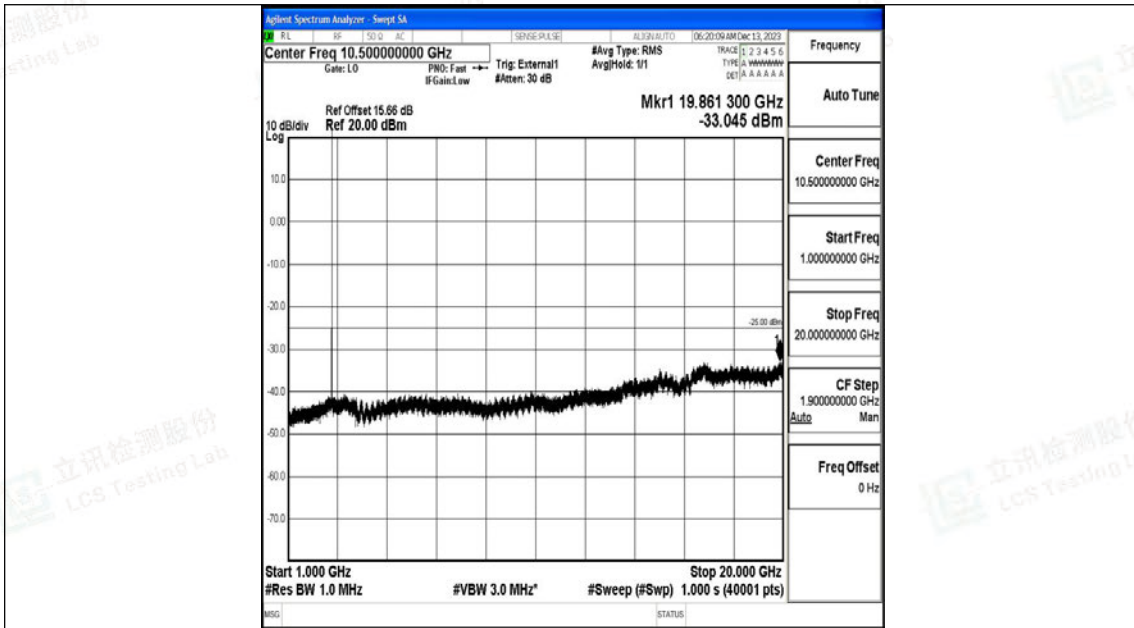

Band41_5MHz_16QAM_41565_1RB#0_1000~20000_1000~20000