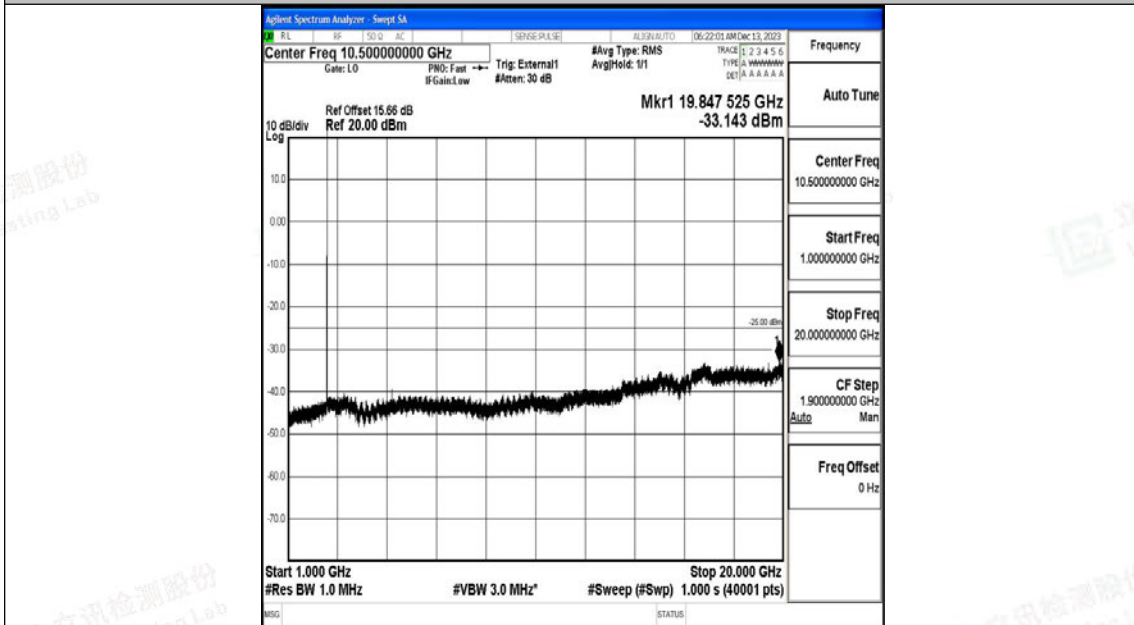

Band41_10MHz_QPSK_39700_1RB#0_1000~20000_1000~20000