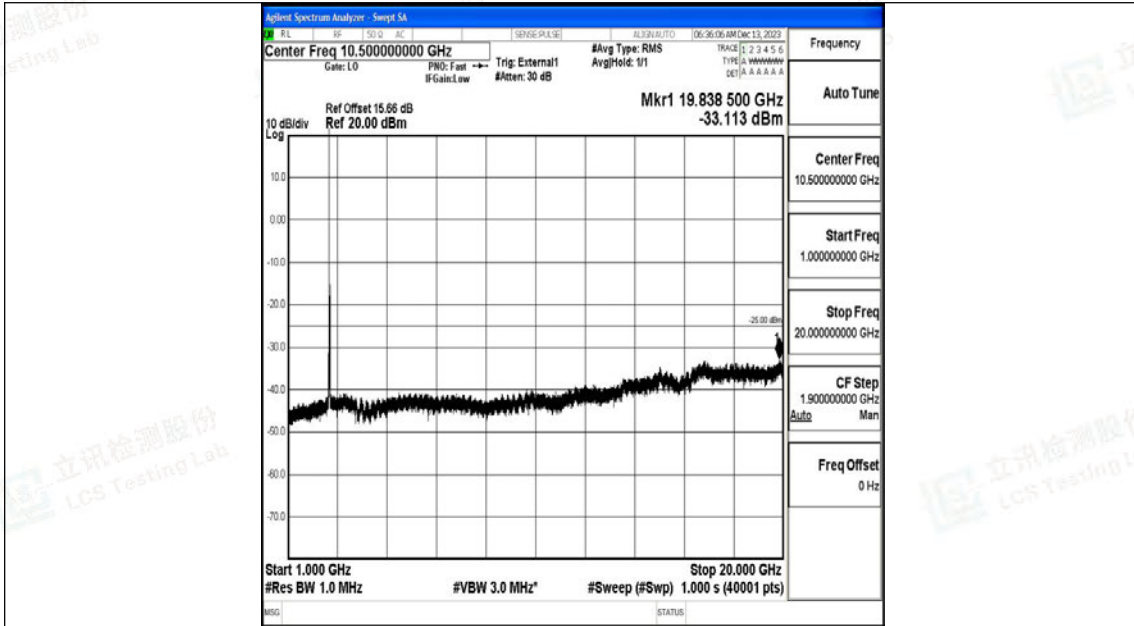

Scan code to check authenticity

Band41_20MHz_QPSK_40620_1RB#0_20000~27000_20000~27000

Band41_20MHz_16QAM_40620_1RB#0_0.009~0.15_0.009~0.15

Band41_20MHz_16QAM_40620_1RB#0_0.15~30_0.15~30

Band41_20MHz_16QAM_40620_1RB#0_30~1000_30~1000