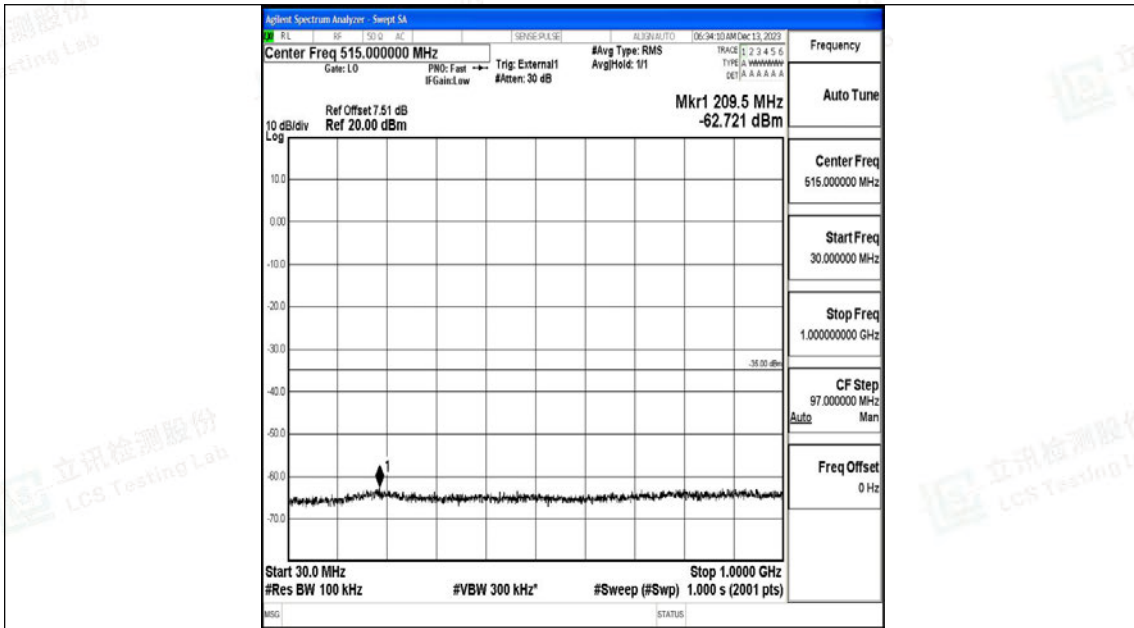

Band41_20MHz_QPSK_40620_1RB#0_30~1000_30~1000