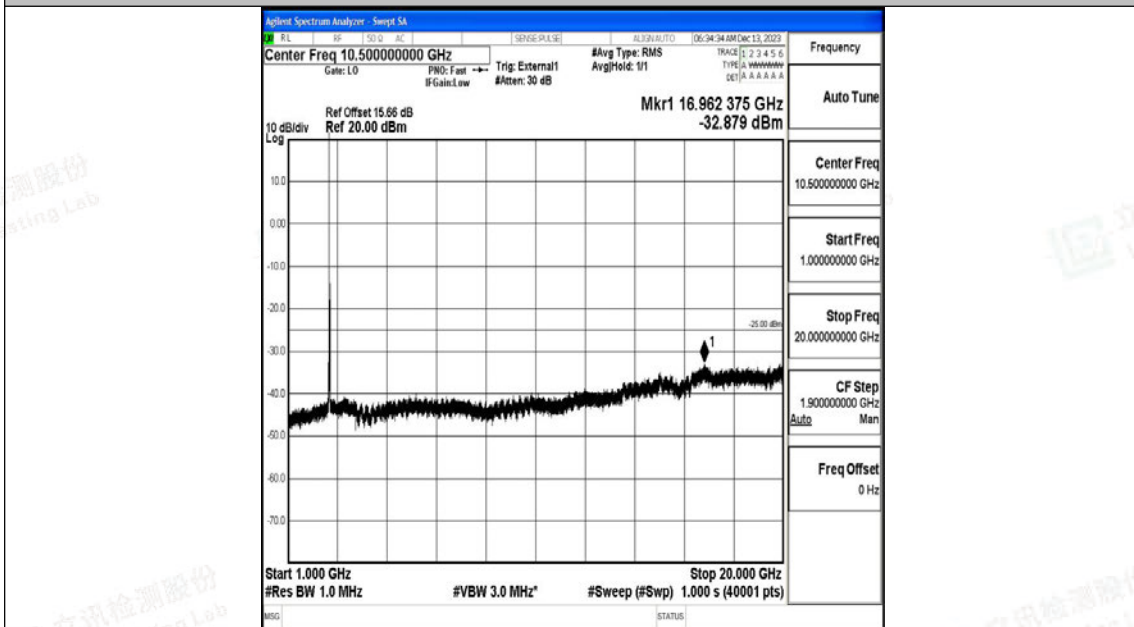

Band41_20MHz_QPSK_40620_1RB#0_0.009~0.15_0.009~0.15

Band41_20MHz_QPSK_40620_1RB#0_0.15~30_0.15~30

Band41_20MHz_QPSK_40620_1RB#0_30~1000_30~1000

Band41_20MHz_QPSK_40620_1RB#0_1000~20000_1000~20000

Shenzhen LCS Compliance Testing Laboratory Ltd.