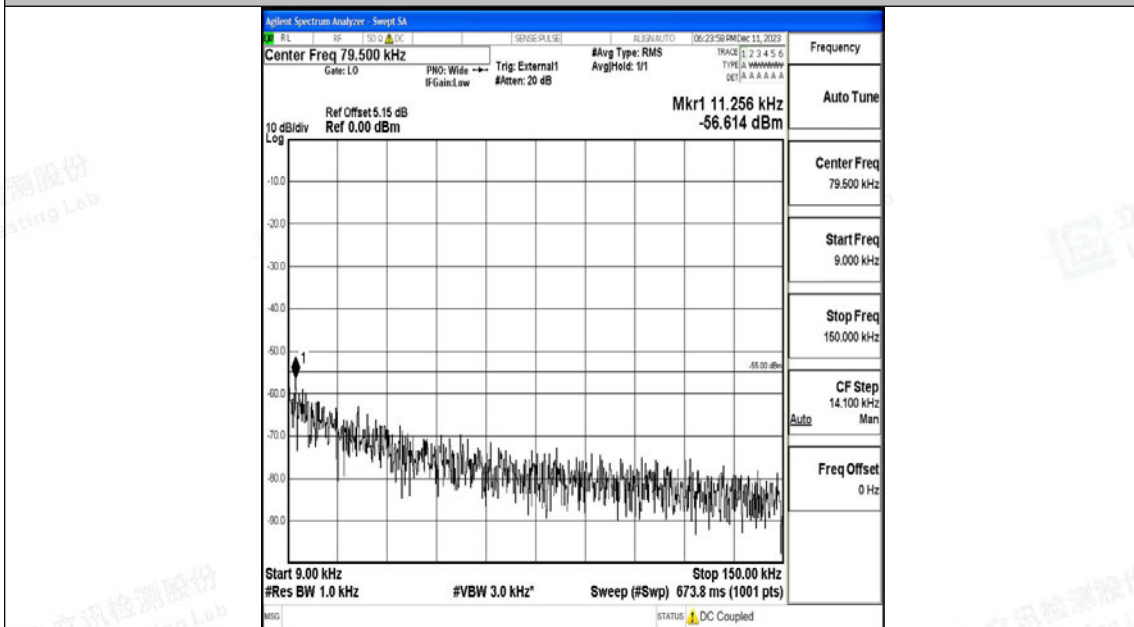

Scan code to check authenticity

Band41_15MHz_QPSK_40620_1RB#0_20000~27000_20000~27000

Band41_15MHz_16QAM_40620_1RB#0_0.009~0.15_0.009~0.15

Band41_15MHz_16QAM_40620_1RB#0_0.15~30_0.15~30

Band41_15MHz_16QAM_40620_1RB#0_30~1000_30~1000