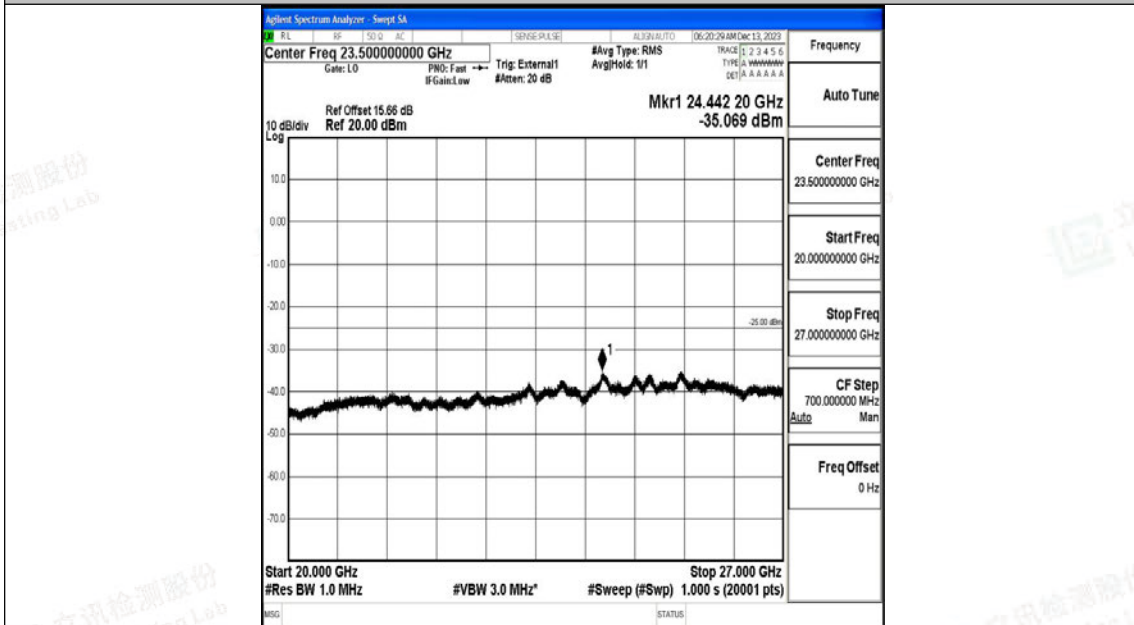

Band41_5MHz_16QAM_41565_1RB#0_20000~27000_20000~27000