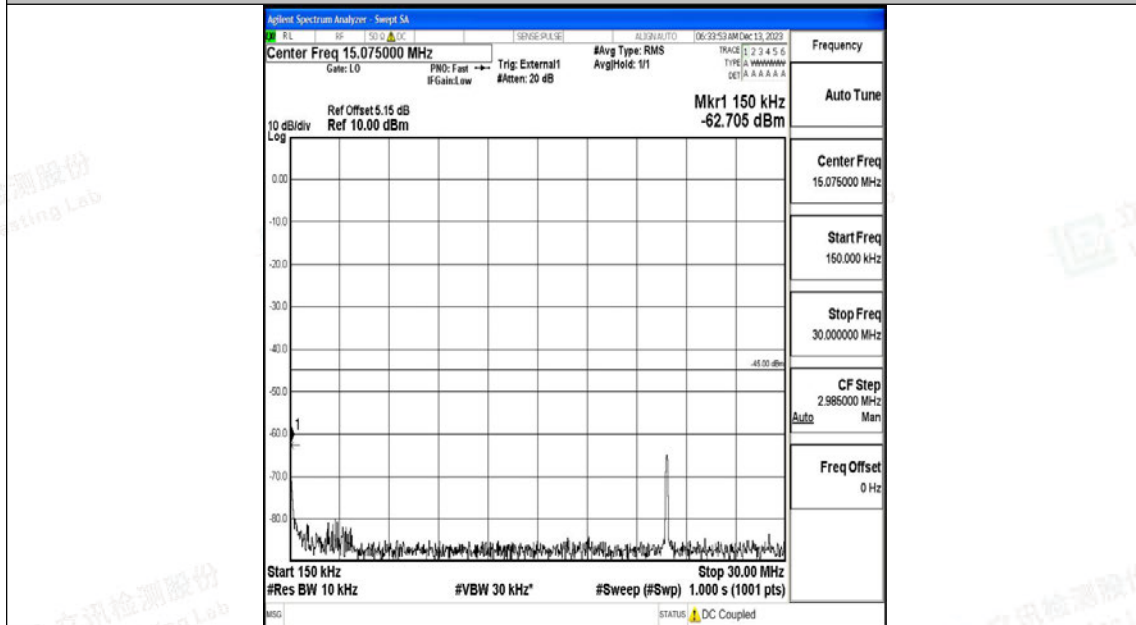

Band41_20MHz_QPSK_40620_1RB#0_0.15~30_0.15~30