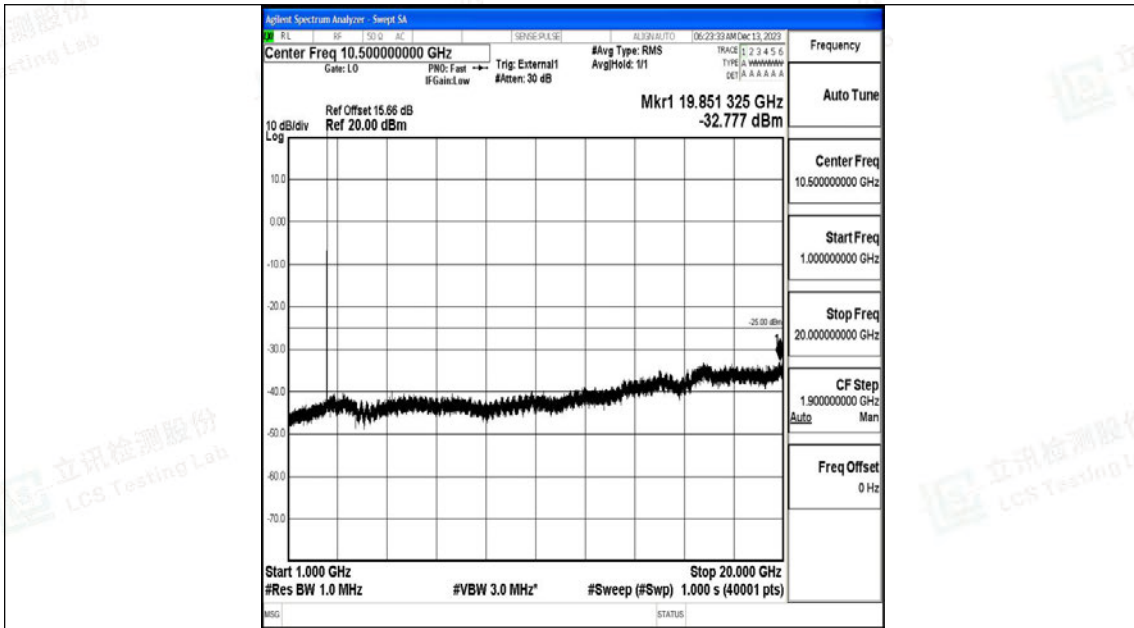

Band41_10MHz_16QAM_39700_1RB#0_1000~20000_1000~20000