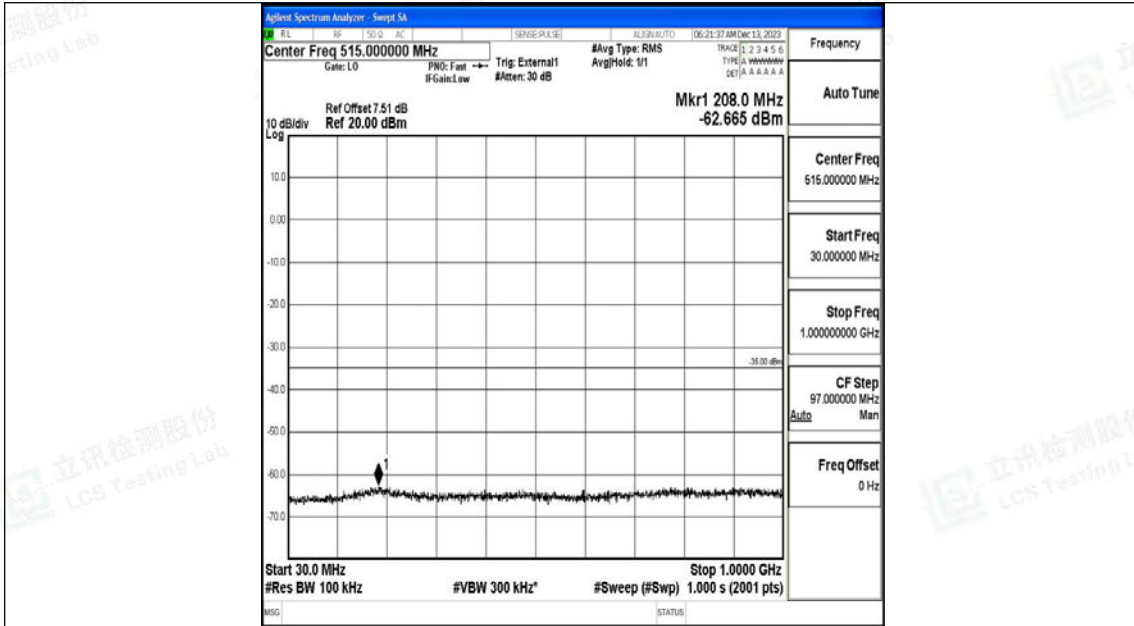

Band41_10MHz_QPSK_39700_1RB#0_30~1000_30~1000