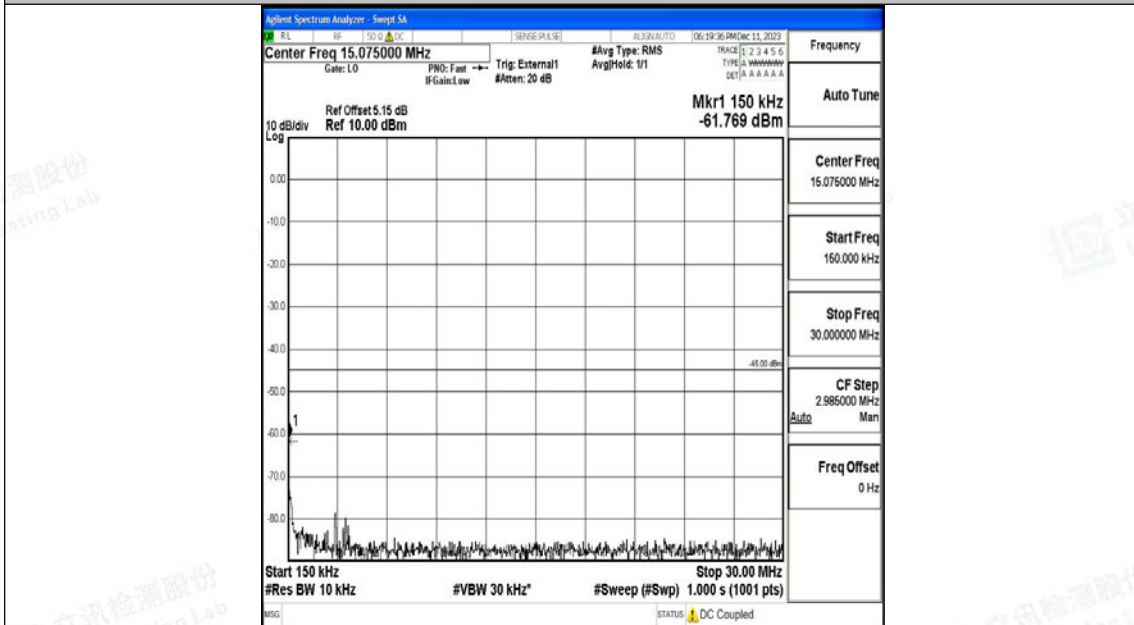

Band41_10MHz_QPSK_41540_1RB#0_20000~27000_20000~27000

Band41_10MHz_16QAM_41540_1RB#0_0.009~0.15_0.009~0.15

Band41_10MHz_16QAM_41540_1RB#0_0.15~30_0.15~30

Band41_10MHz_16QAM_41540_1RB#0_30~1000_30~1000

Band41_15MHz_QPSK_39725_1RB#0_0.009~0.15_0.009~0.15