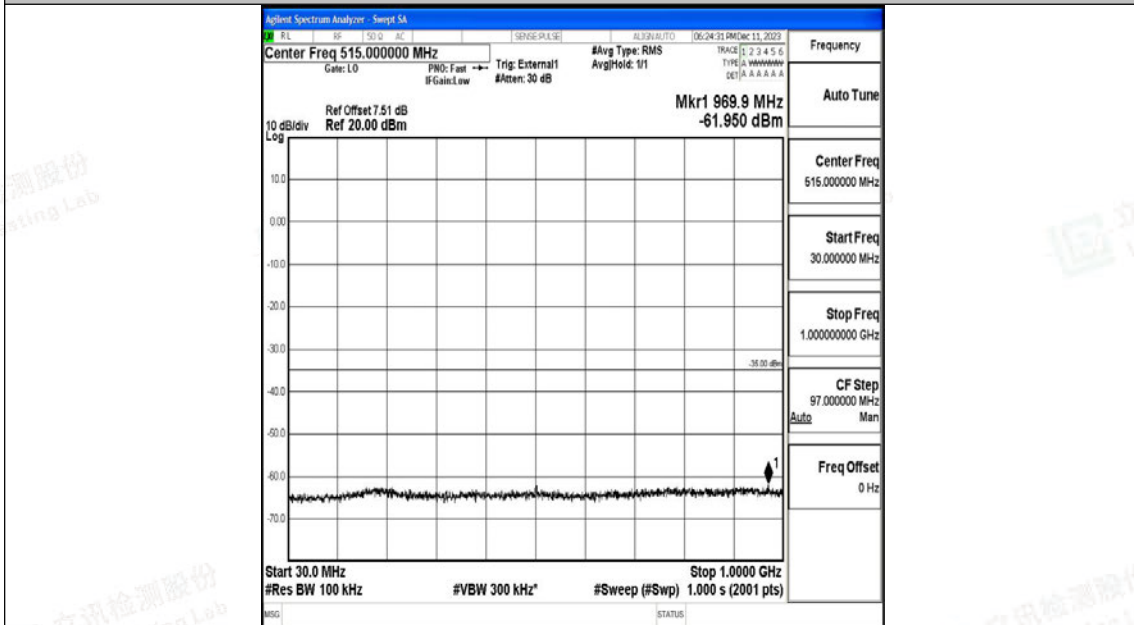

Scan code to check authenticity

Band41_15MHz_QPSK_40620_1RB#0_20000~27000_20000~27000

Band41_15MHz_16QAM_40620_1RB#0_0.009~0.15_0.009~0.15

Band41_15MHz_16QAM_40620_1RB#0_0.15~30_0.15~30

Band41_15MHz_16QAM_40620_1RB#0_30~1000_30~1000