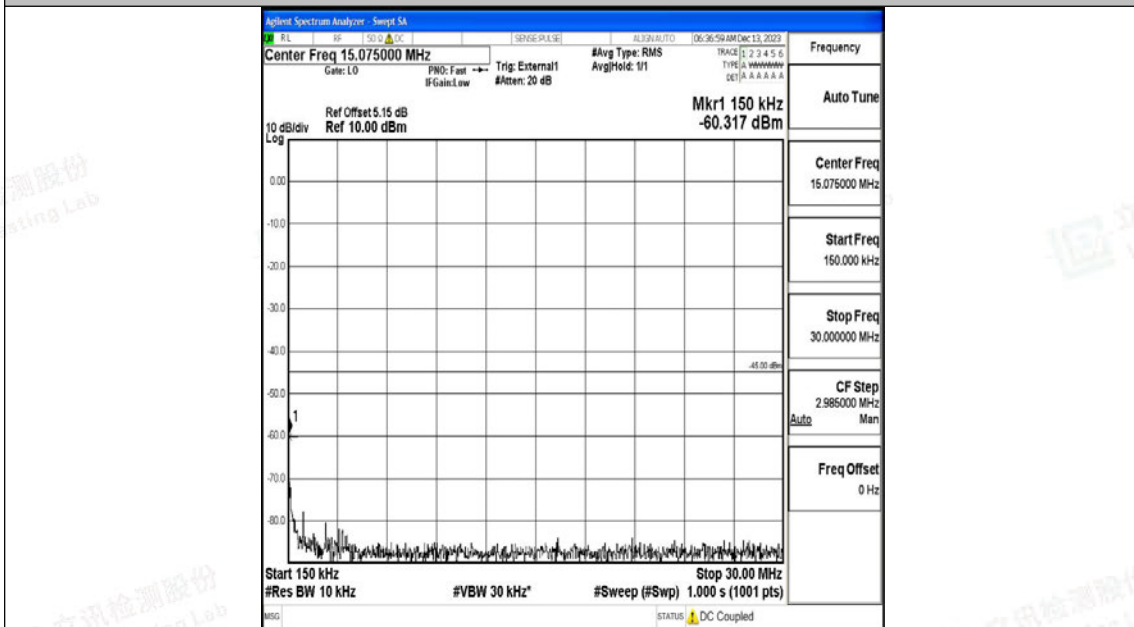

Band41_20MHz_QPSK_41490_1RB#0_0.15~30_0.15~30