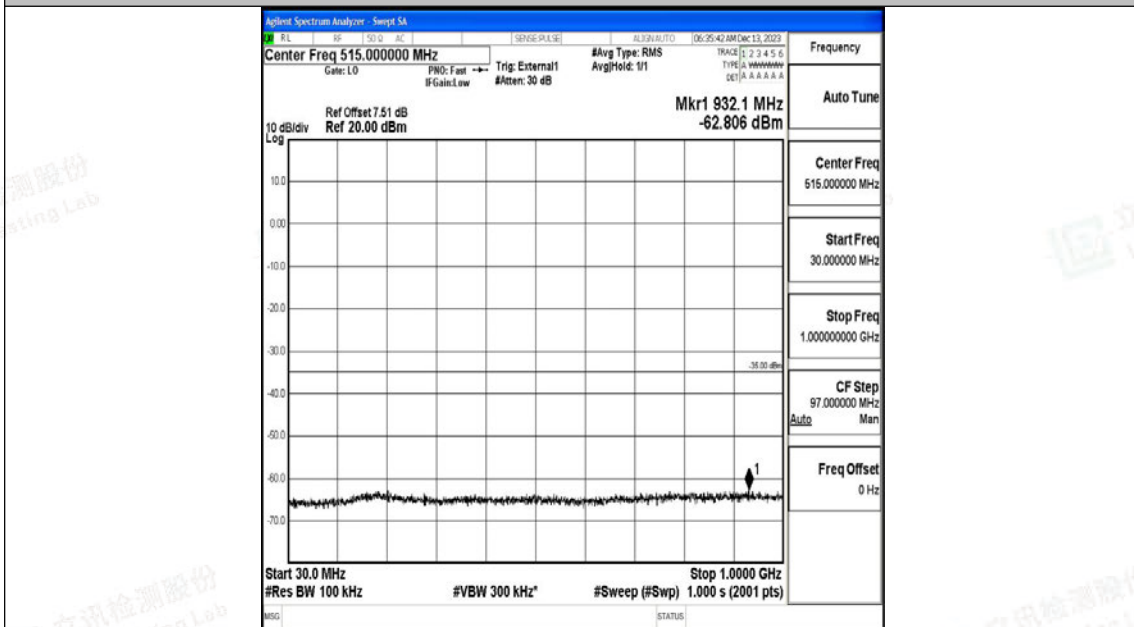

Scan code to check authenticity

Band41_20MHz_QPSK_40620_1RB#0_20000~27000_20000~27000

Band41_20MHz_16QAM_40620_1RB#0_0.009~0.15_0.009~0.15

Band41_20MHz_16QAM_40620_1RB#0_0.15~30_0.15~30

Band41_20MHz_16QAM_40620_1RB#0_30~1000_30~1000