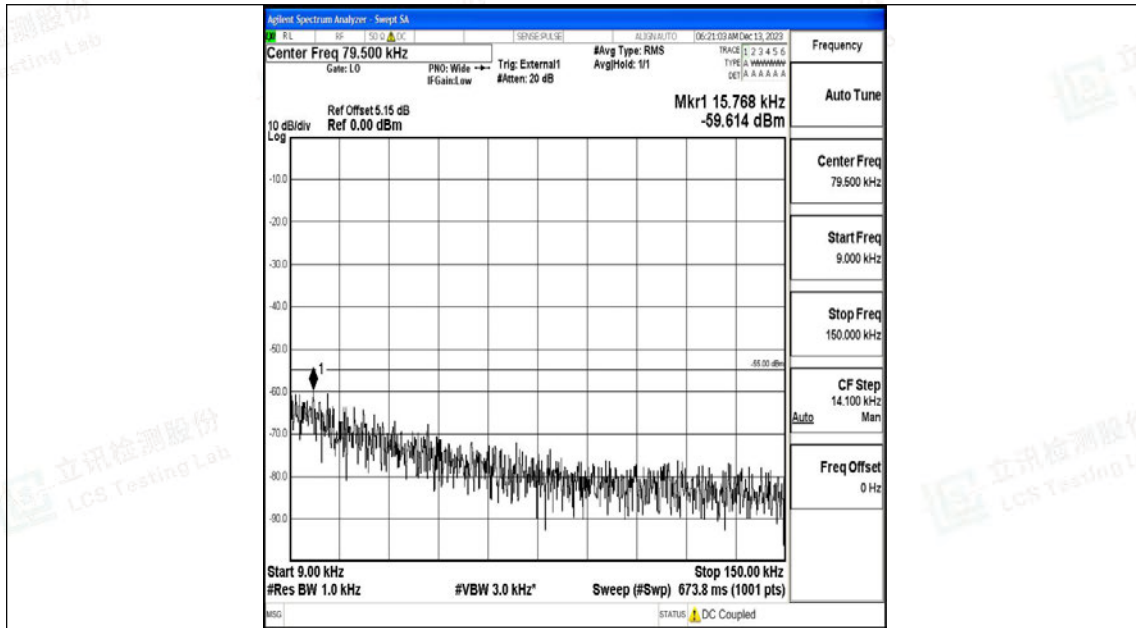

Band41_5MHz_16QAM_41565_1RB#0_30~1000_30~1000

Band41_5MHz_16QAM_41565_1RB#0_1000~20000_1000~20000

Band41_5MHz_16QAM_41565_1RB#0_20000~27000_20000~27000

Band41_10MHz_QPSK_39700_1RB#0_0.009~0.15_0.009~0.15