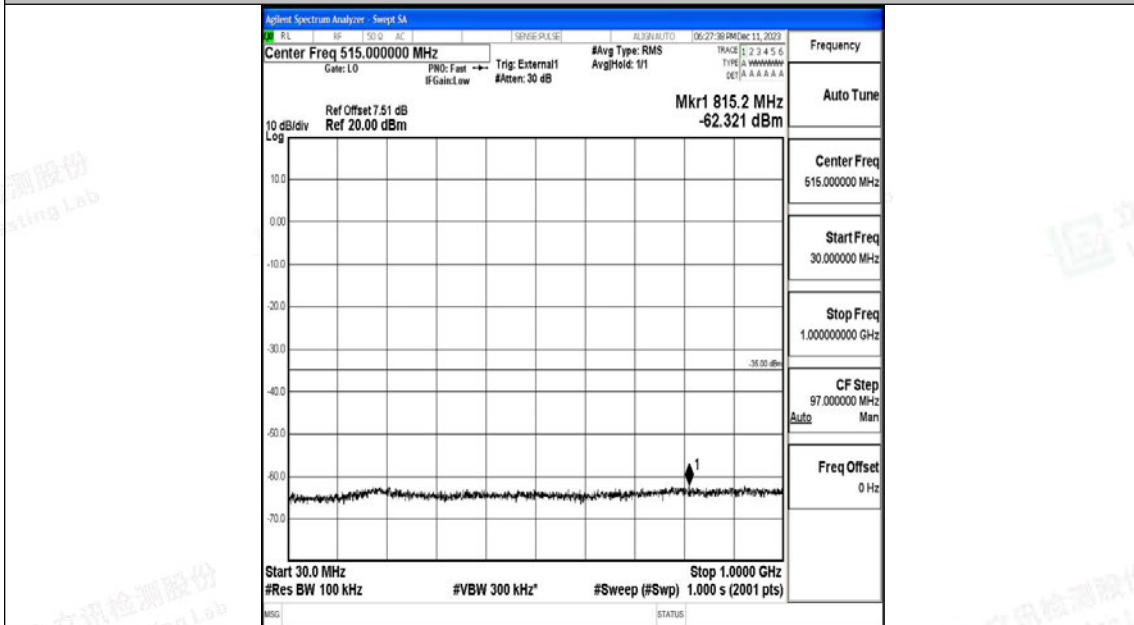

Band41_15MHz_16QAM_41515_1RB#0_30~1000_30~1000