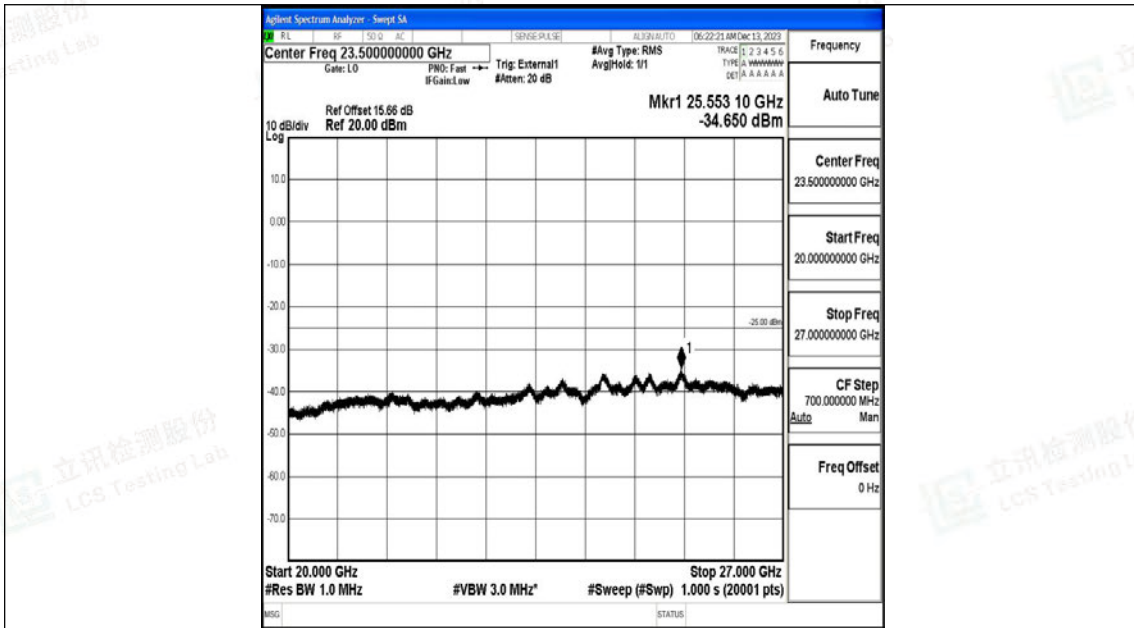

Band41_10MHz_QPSK_39700_1RB#0_0.15~30_0.15~30

Band41_10MHz_QPSK_39700_1RB#0_30~1000_30~1000

Band41_10MHz_QPSK_39700_1RB#0_1000~20000_1000~20000

Band41_10MHz_QPSK_39700_1RB#0_20000~27000_20000~27000

Band41_10MHz_16QAM_39700_1RB#0_0.009~0.15_0.009~0.15