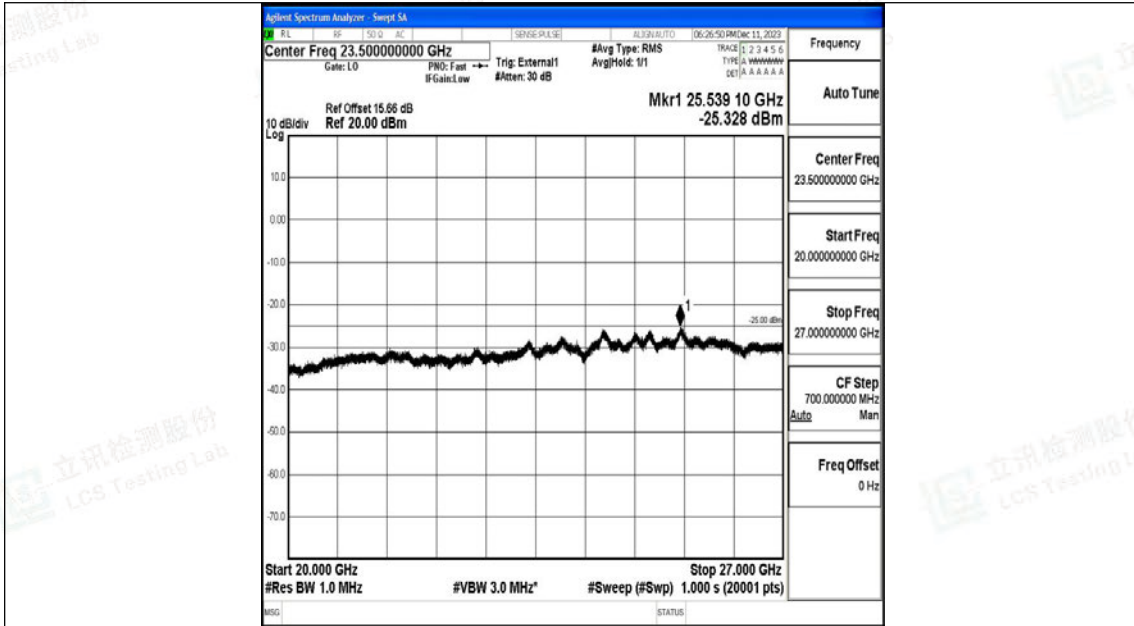

Band41_15MHz_QPSK_41515_1RB#0_2000~27000_2000~27000