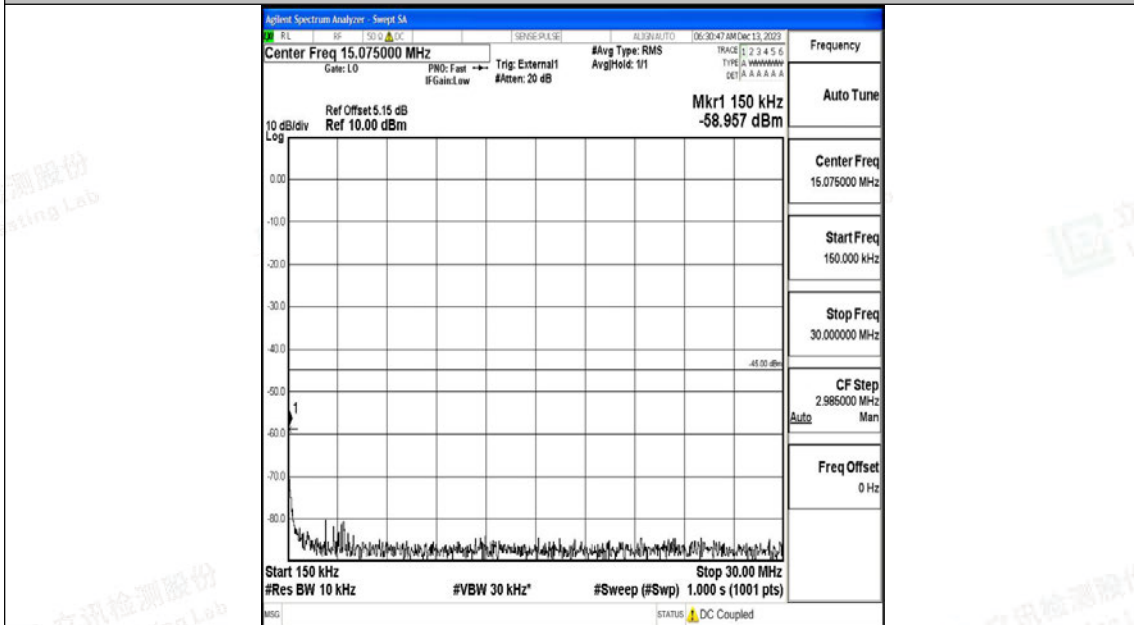

Band41_20MHz_QPSK_39750_1RB#0_0.15~30_0.15~30