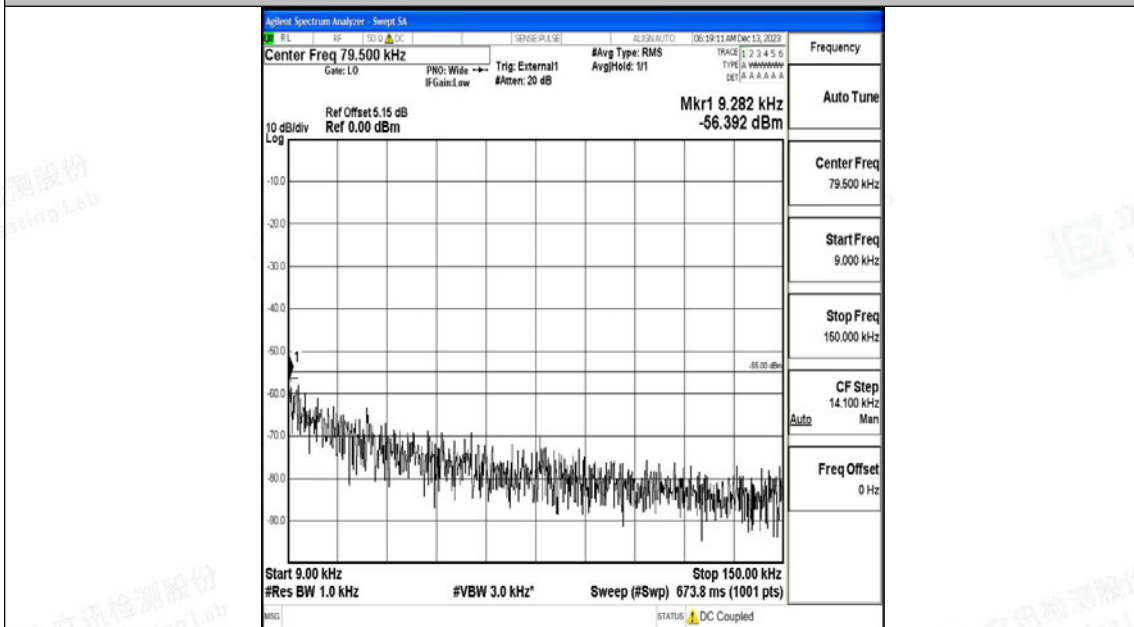

Band41_5MHz_QPSK_41565_1RB#0_30~1000_30~1000

Band41_5MHz_QPSK_41565_1RB#0_1000~20000_1000~20000

Band41_5MHz_QPSK_41565_1RB#0_20000~27000_20000~27000

Band41_5MHz_16QAM_41565_1RB#0_0.009~0.15_0.009~0.15

Band41_5MHz_16QAM_41565_1RB#0_0.15~30_0.15~30