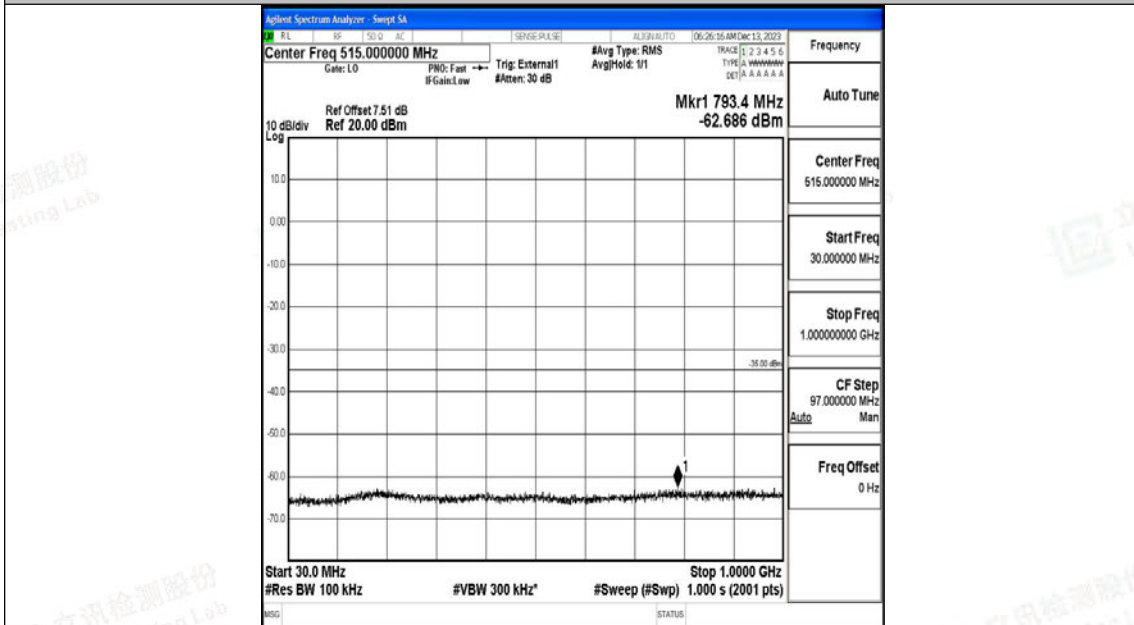

Band41_10MHz_16QAM_40620_1RB#0_30~1000_30~1000

Shenzhen LCS Compliance Testing Laboratory Ltd.

Add: 101, 201 Bldg A & 301 Bldg C, Juji Industrial Park Yabianxueziwei, Shajing Street, Baoan District, Shenzhen, 518000, China

Tel: +(86) 0755-82591330 | E-mail: webmaster@lcs-cert.com | Web: www.lcs-cert.com

Scan code to check authenticity