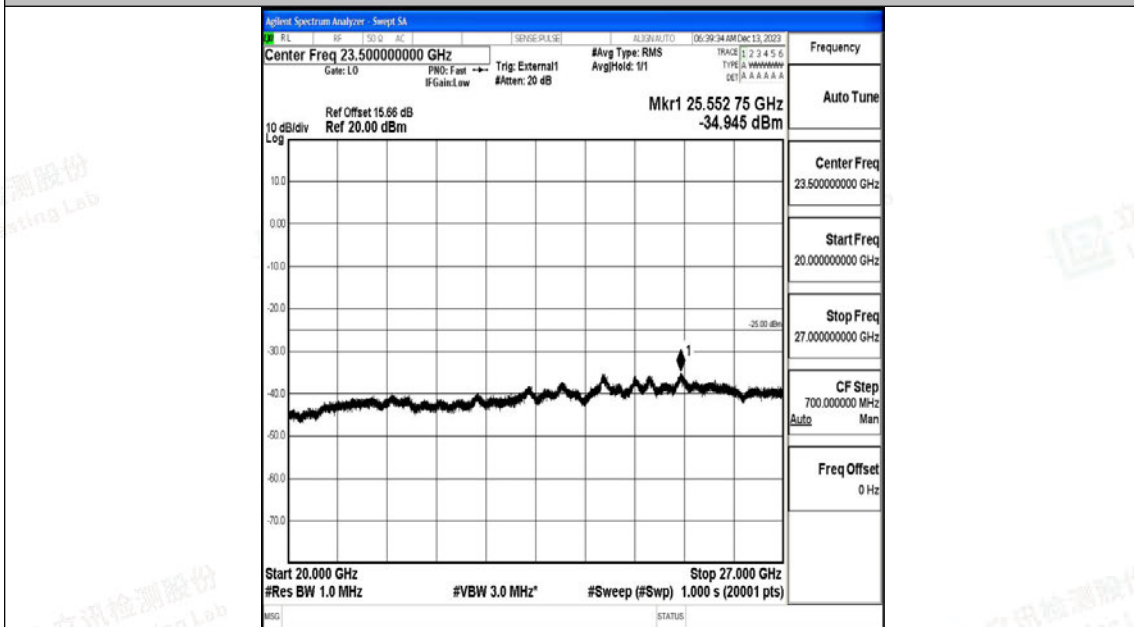

Band41_20MHz_16QAM_41490_1RB#0_0.15~30_0.15~30

Band41_20MHz_16QAM_41490_1RB#0_30~1000_30~1000

Band41_20MHz_16QAM_41490_1RB#0_1000~20000_1000~20000

Band41_20MHz_16QAM_41490_1RB#0_20000~27000_20000~27000