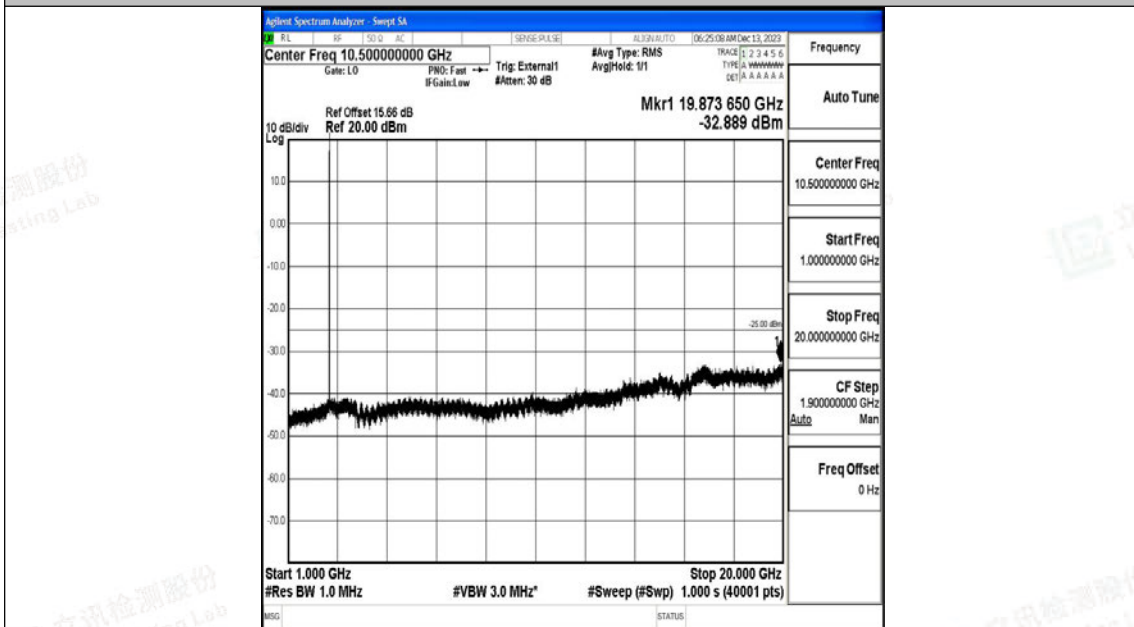

Band41_10MHz_QPSK_40620_1RB#0_0.009~0.15_0.009~0.15

Band41_10MHz_QPSK_40620_1RB#0_0.15~30_0.15~30

Band41_10MHz_QPSK_40620_1RB#0_30~1000_30~1000

Band41_10MHz_QPSK_40620_1RB#0_1000~20000_1000~20000

Band41_10MHz_QPSK_40620_1RB#0_20000~27000_20000~27000