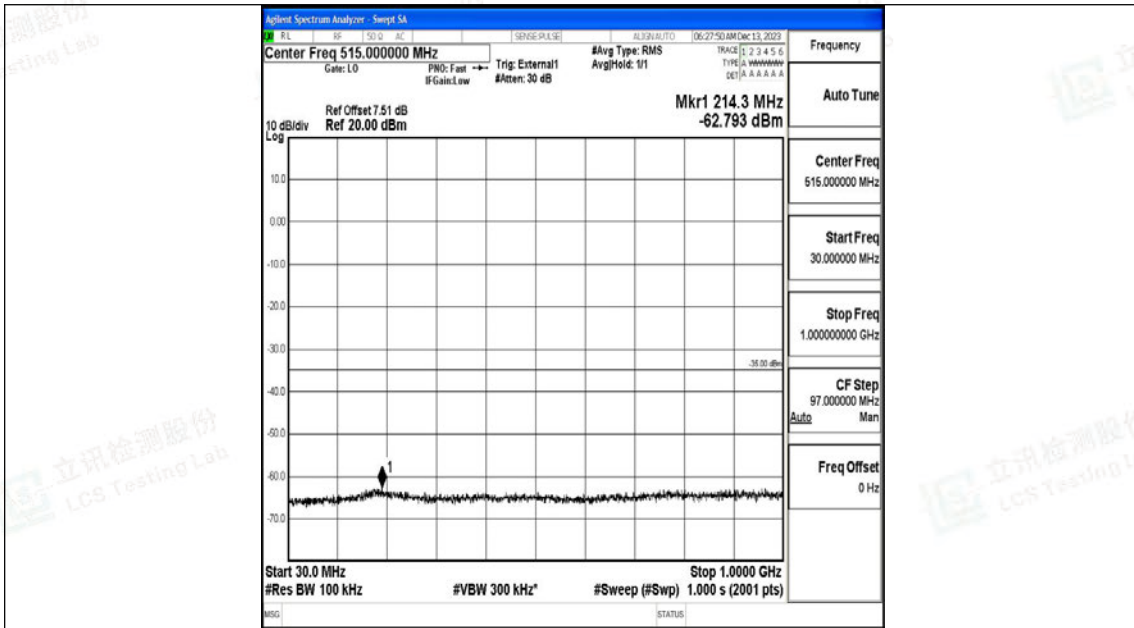

Scan code to check authenticity

Band41_10MHz_QPSK_41540_1RB#0_0.009~0.15_0.009~0.15

Band41_10MHz_QPSK_41540_1RB#0_0.15~30_0.15~30

Band41_10MHz_QPSK_41540_1RB#0_30~1000_30~1000

Band41_10MHz_QPSK_41540_1RB#0_1000~20000_1000~20000