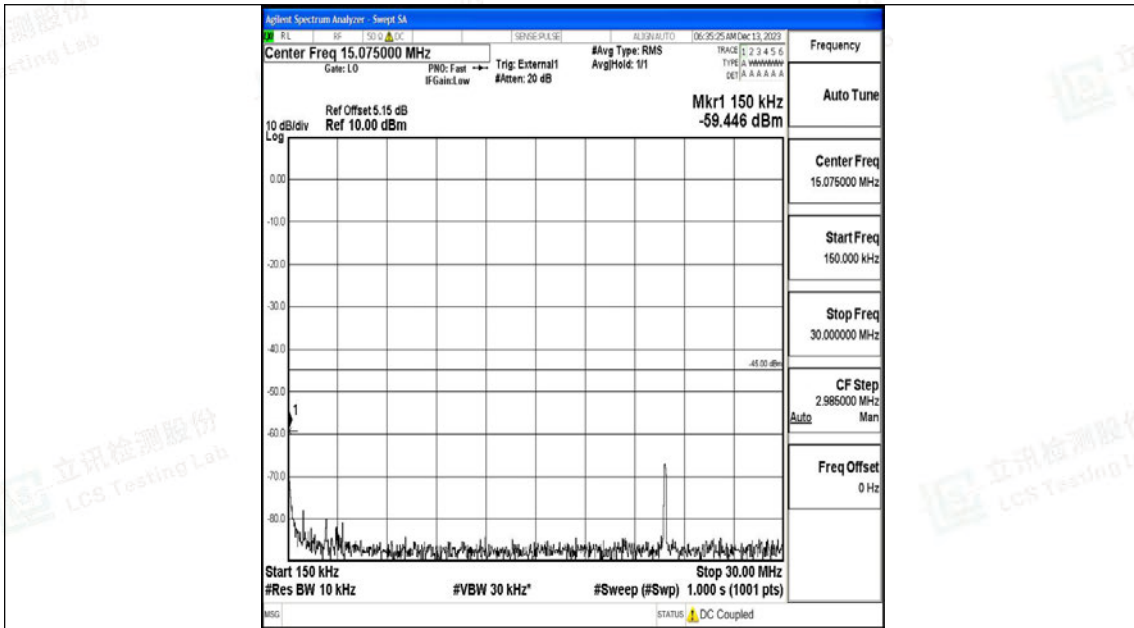

Scan code to check authenticity

Band41_20MHz_QPSK_40620_1RB#0_20000~27000_20000~27000

Band41_20MHz_16QAM_40620_1RB#0_0.009~0.15_0.009~0.15

Band41_20MHz_16QAM_40620_1RB#0_0.15~30_0.15~30

Band41_20MHz_16QAM_40620_1RB#0_30~1000_30~1000