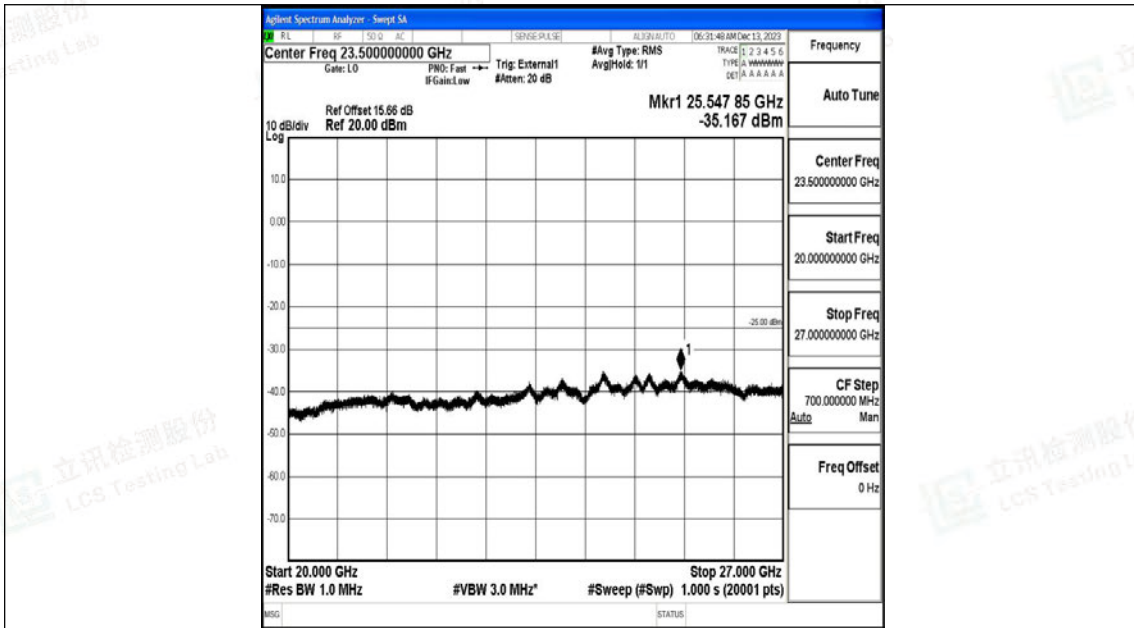

Band41_20MHz_QPSK_39750_1RB#0_0.009~0.15_0.009~0.15

Band41_20MHz_QPSK_39750_1RB#0_0.15~30_0.15~30

Band41_20MHz_QPSK_39750_1RB#0_30~1000_30~1000

Band41_20MHz_QPSK_39750_1RB#0_1000~20000_1000~20000

Band41_20MHz_QPSK_39750_1RB#0_20000~27000_20000~27000