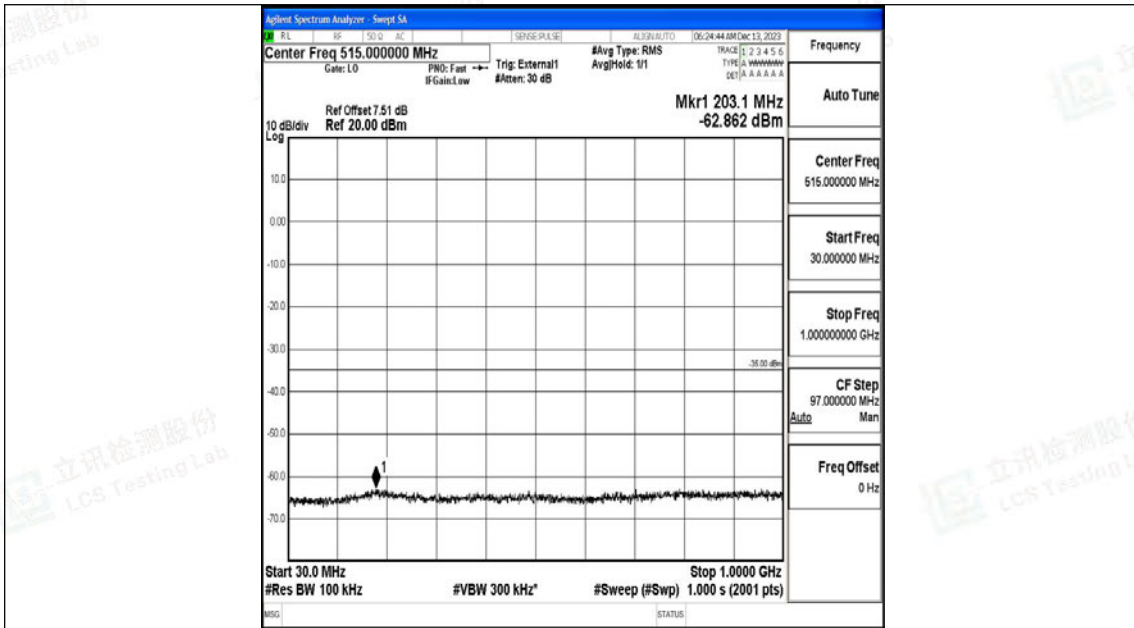

Band41_10MHz_QPSK_40620_1RB#0_30~1000_30~1000