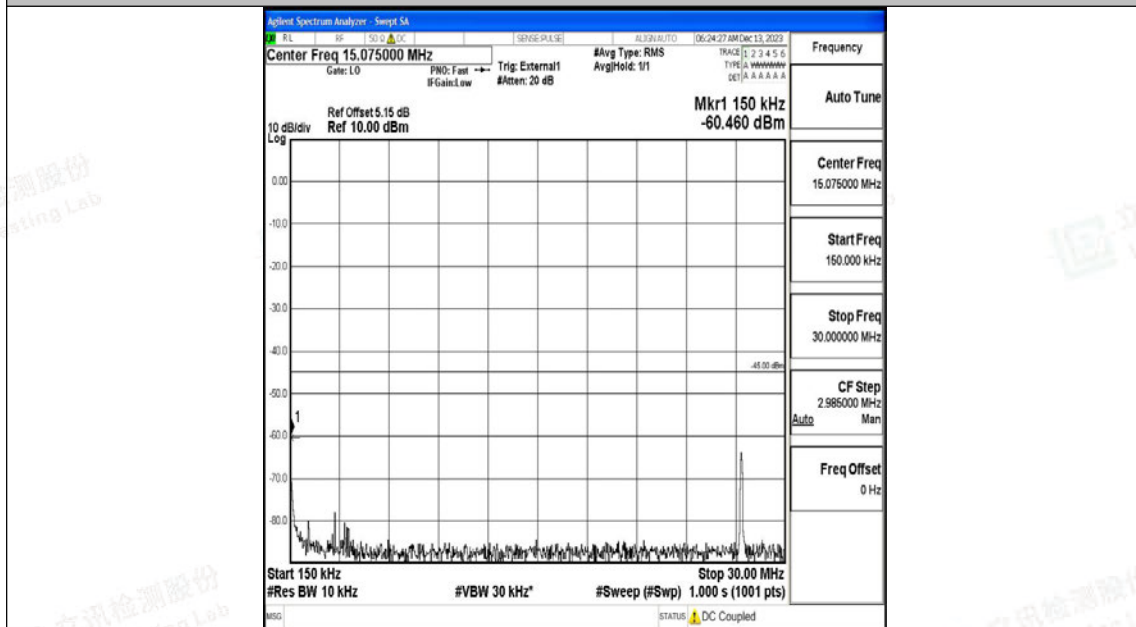

Band41_10MHz_QPSK_40620_1RB#0_0.15~30_0.15~30