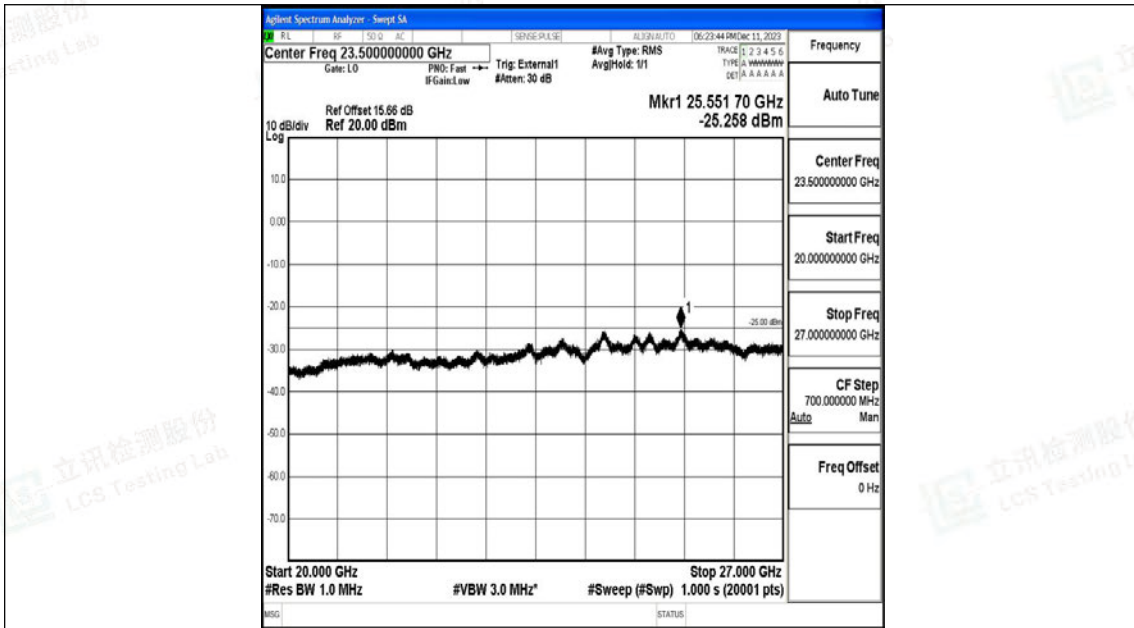

Band41_15MHz_QPSK_40620_1RB#0_20000~27000_20000~27000