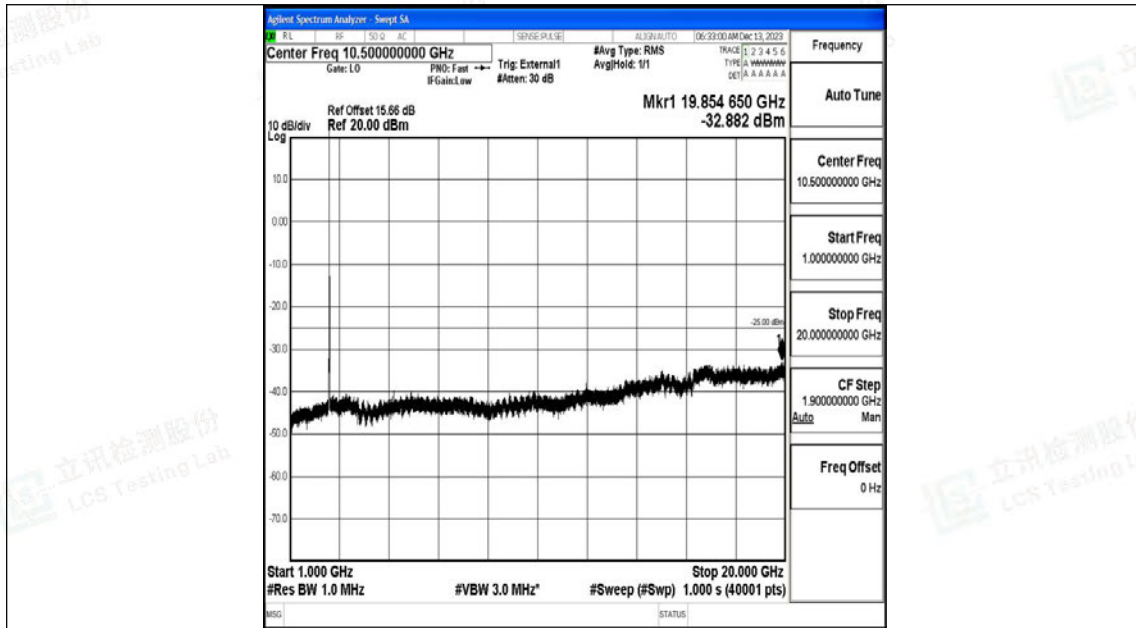

Band41_20MHz_16QAM_39750_1RB#0_0.009~0.15_0.009~0.15

Band41_20MHz_16QAM_39750_1RB#0_0.15~30_0.15~30

Band41_20MHz_16QAM_39750_1RB#0_30~1000_30~1000

Band41_20MHz_16QAM_39750_1RB#0_1000~20000_1000~20000

Band41_20MHz_16QAM_39750_1RB#0_20000~27000_20000~27000