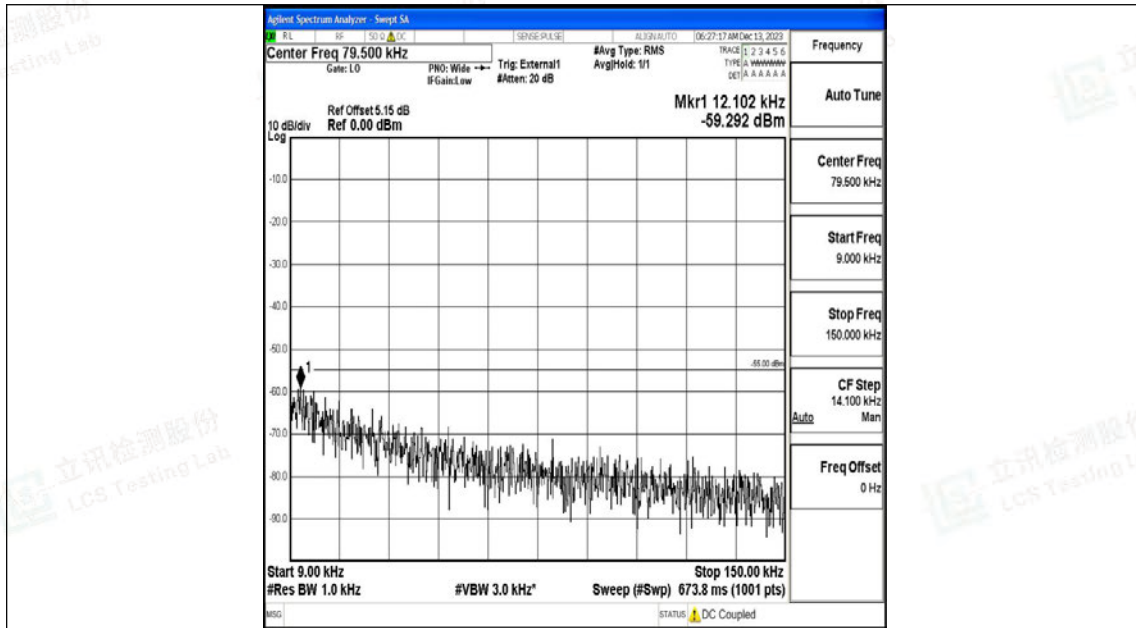

Band41_10MHz_QPSK_41540_1RB#0_0.009~0.15_0.009~0.15