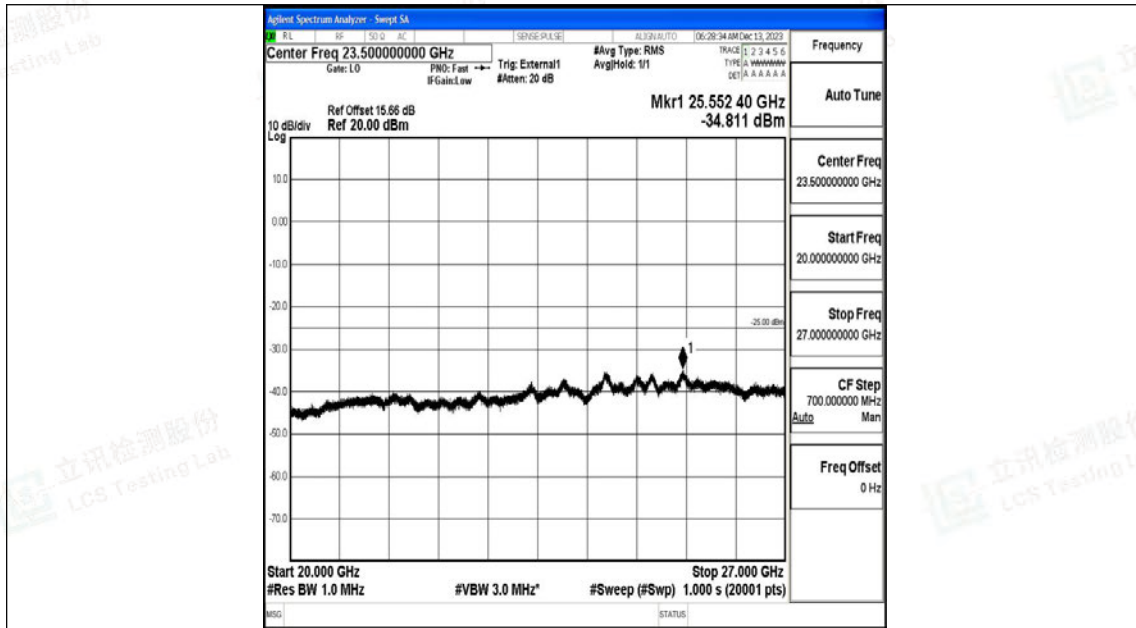

Scan code to check authenticity

Band41_10MHz_QPSK_41540_1RB#0_0.009~0.15_0.009~0.15

Band41_10MHz_QPSK_41540_1RB#0_0.15~30_0.15~30

Band41_10MHz_QPSK_41540_1RB#0_30~1000_30~1000

Band41_10MHz_QPSK_41540_1RB#0_1000~20000_1000~20000