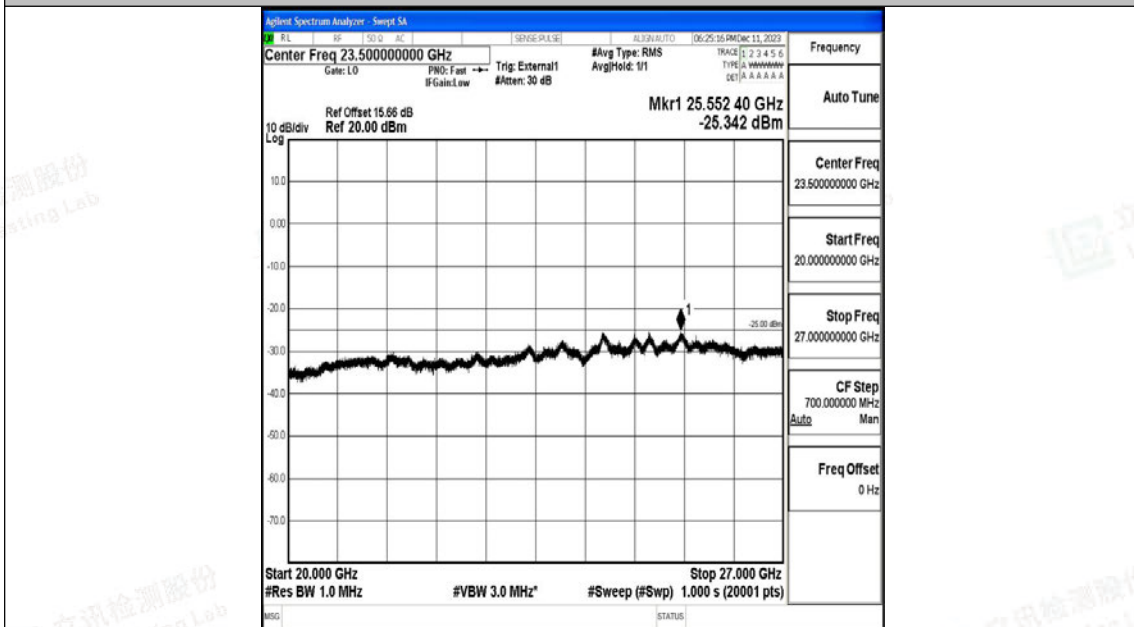

Band41_15MHz_16QAM_40620_1RB#0_20000~27000_20000~27000