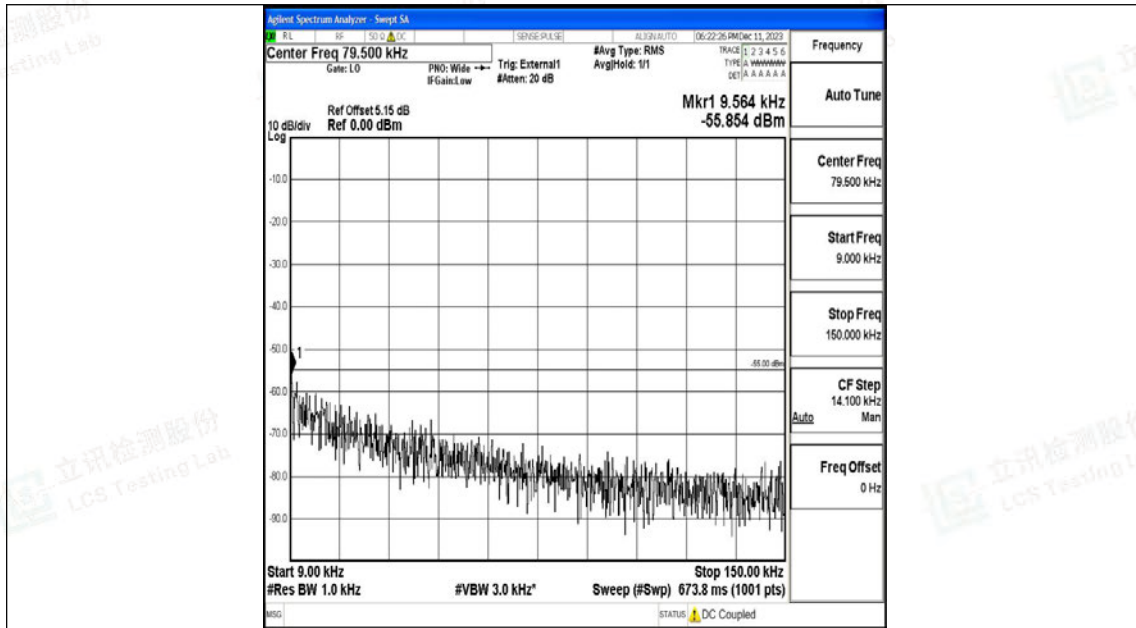

Band41_15MHz_QPSK_40620_1RB#0_0.009~0.15_0.009~0.15