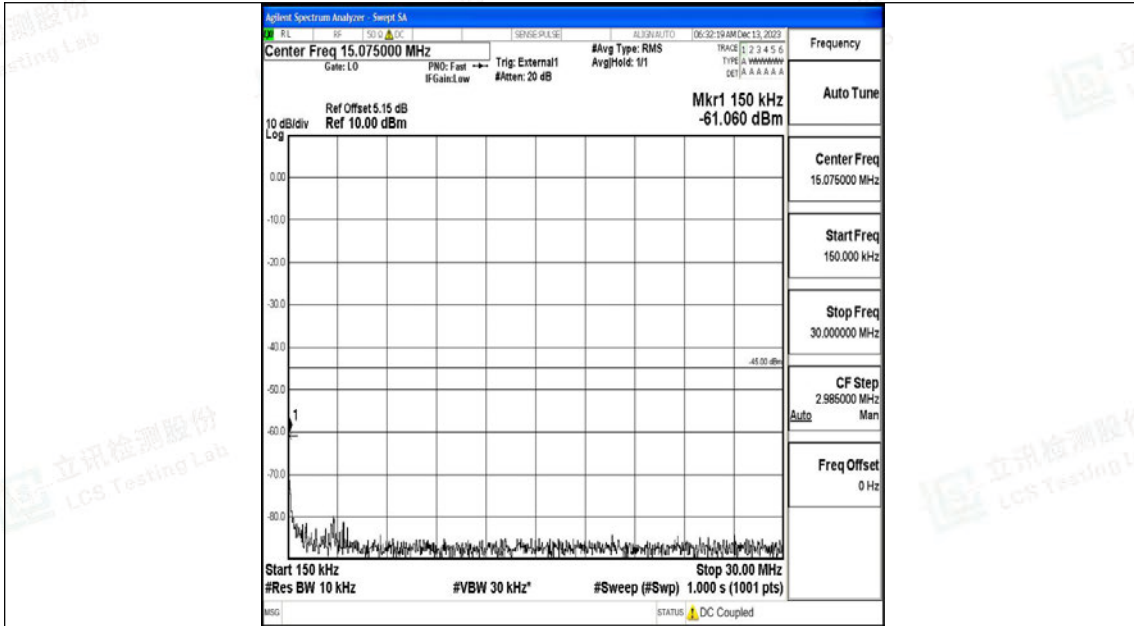

Band41_20MHz_16QAM_39750_1RB#0_0.15~30_0.15~30