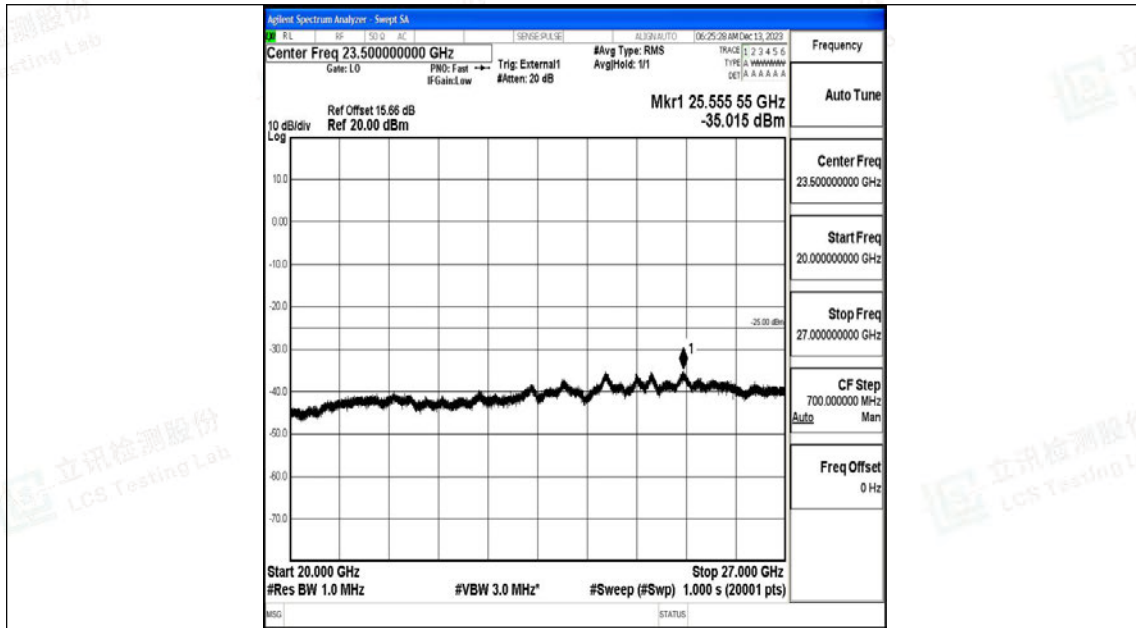

Band41_10MHz_QPSK_40620_1RB#0_0.009~0.15_0.009~0.15

Band41_10MHz_QPSK_40620_1RB#0_0.15~30_0.15~30

Band41_10MHz_QPSK_40620_1RB#0_30~1000_30~1000

Band41_10MHz_QPSK_40620_1RB#0_1000~20000_1000~20000

Band41_10MHz_QPSK_40620_1RB#0_20000~27000_20000~27000