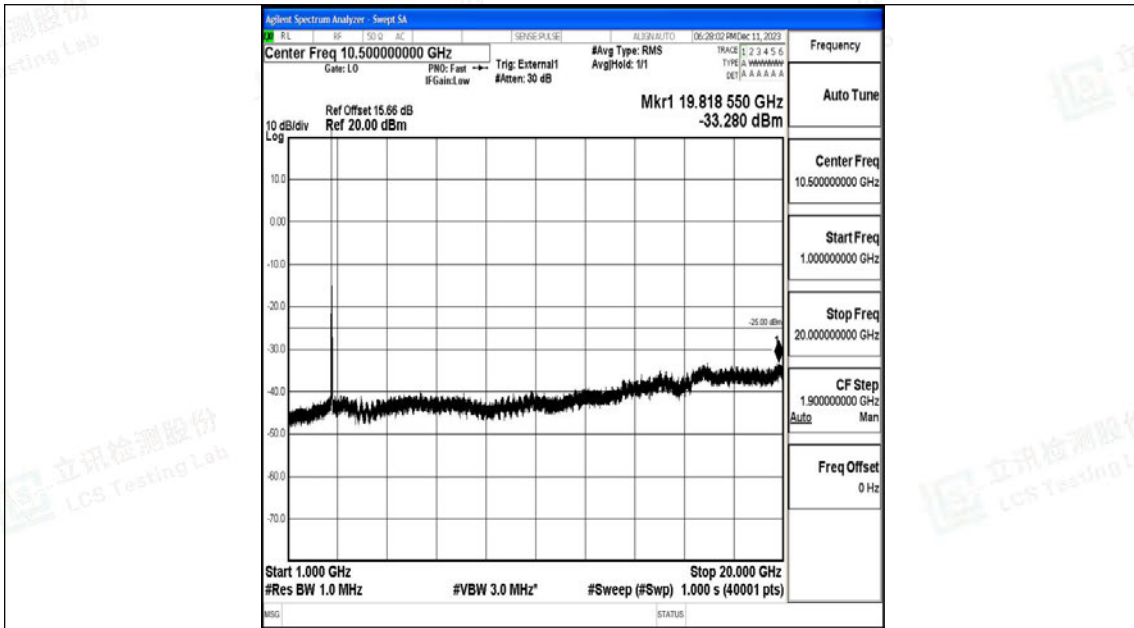

Scan code to check authenticity

Band41_15MHz_16QAM_41515_1RB#0_0.15~30_0.15~30

Band41_15MHz_16QAM_41515_1RB#0_30~1000_30~1000

Band41_15MHz_16QAM_41515_1RB#0_1000~20000_1000~20000

Band41_15MHz_16QAM_41515_1RB#0_20000~27000_20000~27000