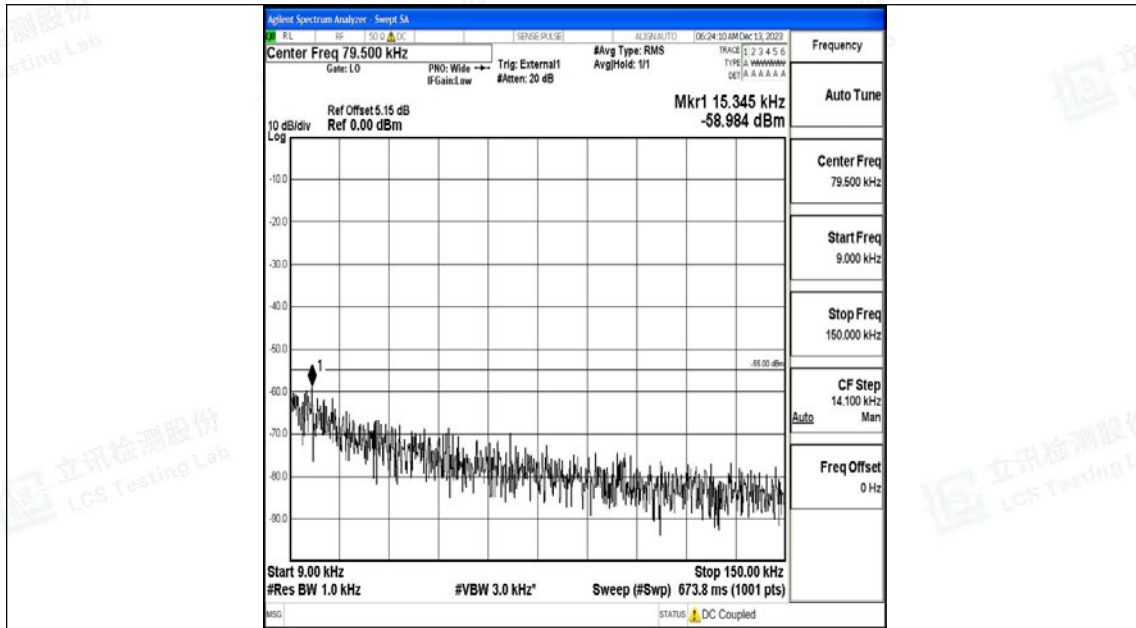

Tel: +(86) 0755-82591330 | E-mail: webmaster@lcs-cert.com | Web: www.lcs-cert.com

Scan code to check authenticity

Band41_10MHz_16QAM_39700_1RB#0_1000~20000_1000~20000

Band41_10MHz_16QAM_39700_1RB#0_20000~27000_20000~27000