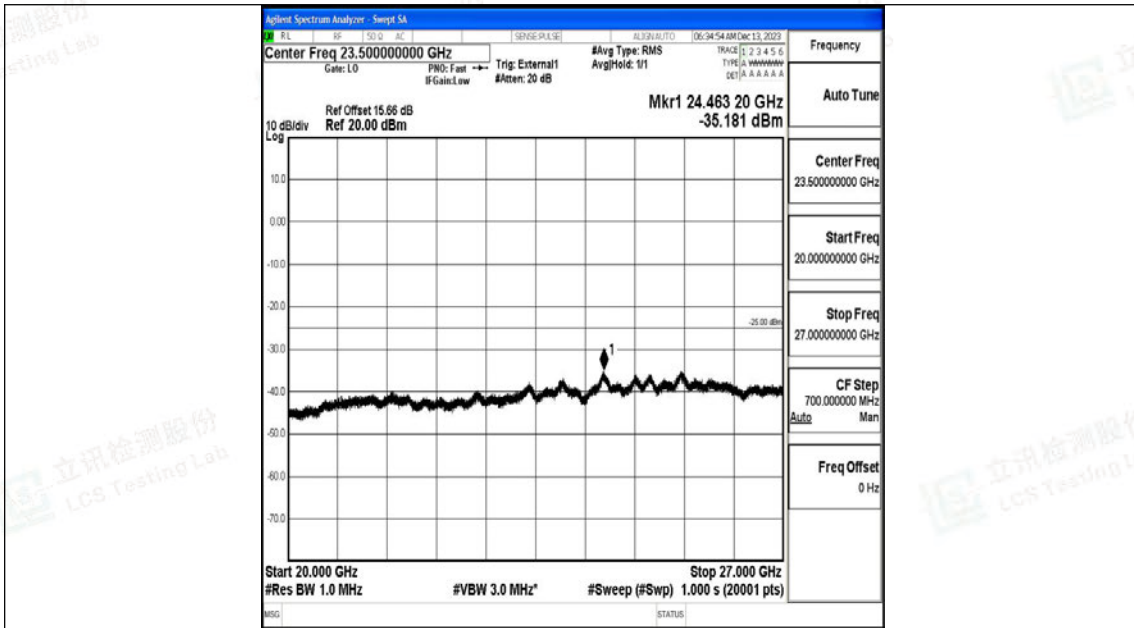

Band41_20MHz_QPSK_40620_1RB#0_20000~27000_20000~27000