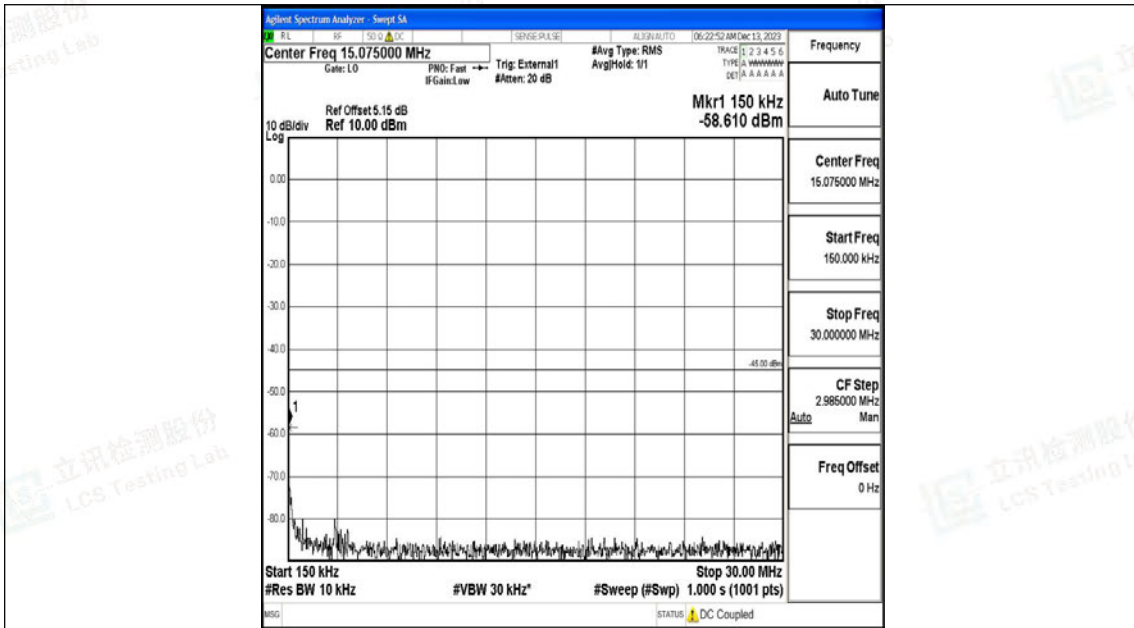

Band41_10MHz_QPSK_39700_1RB#0_0.15~30_0.15~30

Band41_10MHz_QPSK_39700_1RB#0_30~1000_30~1000

Band41_10MHz_QPSK_39700_1RB#0_1000~20000_1000~20000

Band41_10MHz_QPSK_39700_1RB#0_20000~27000_20000~27000

Band41_10MHz_16QAM_39700_1RB#0_0.009~0.15_0.009~0.15