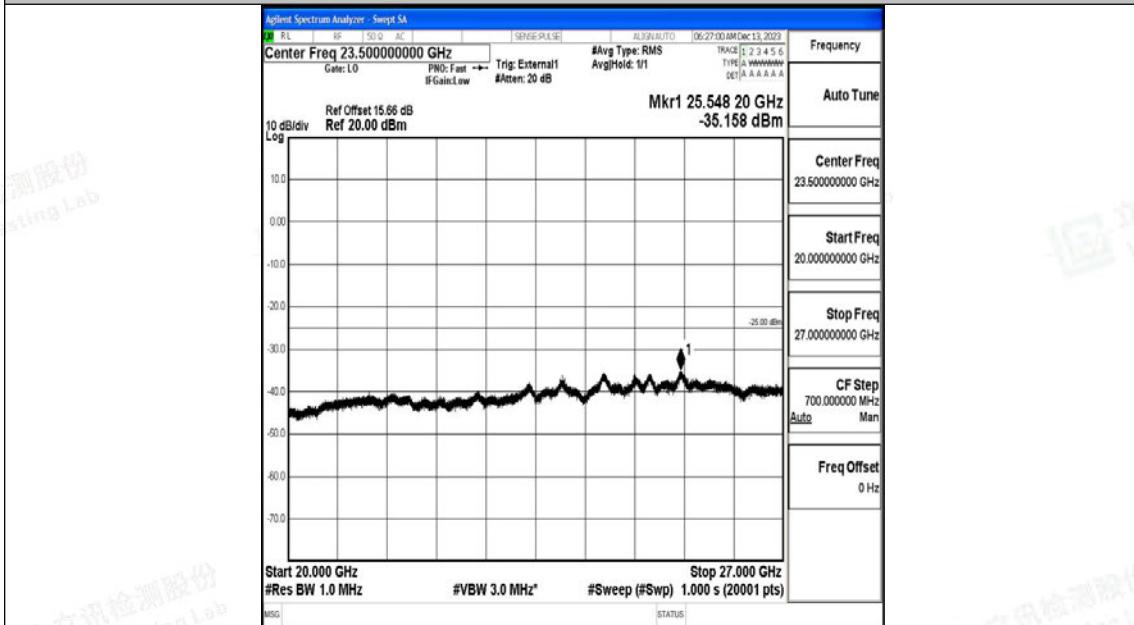

Band41_10MHz_16QAM_40620_1RB#0_20000~27000_20000~27000

Shenzhen LCS Compliance Testing Laboratory Ltd.

Add: 101, 201 Bldg A & 301 Bldg C, Juji Industrial Park Yabianxueziwei, Shajing Street, Baoan District, Shenzhen, 518000, China

Tel: +(86) 0755-82591330 | E-mail: webmaster@lcs-cert.com | Web: www.lcs-cert.com

Scan code to check authenticity