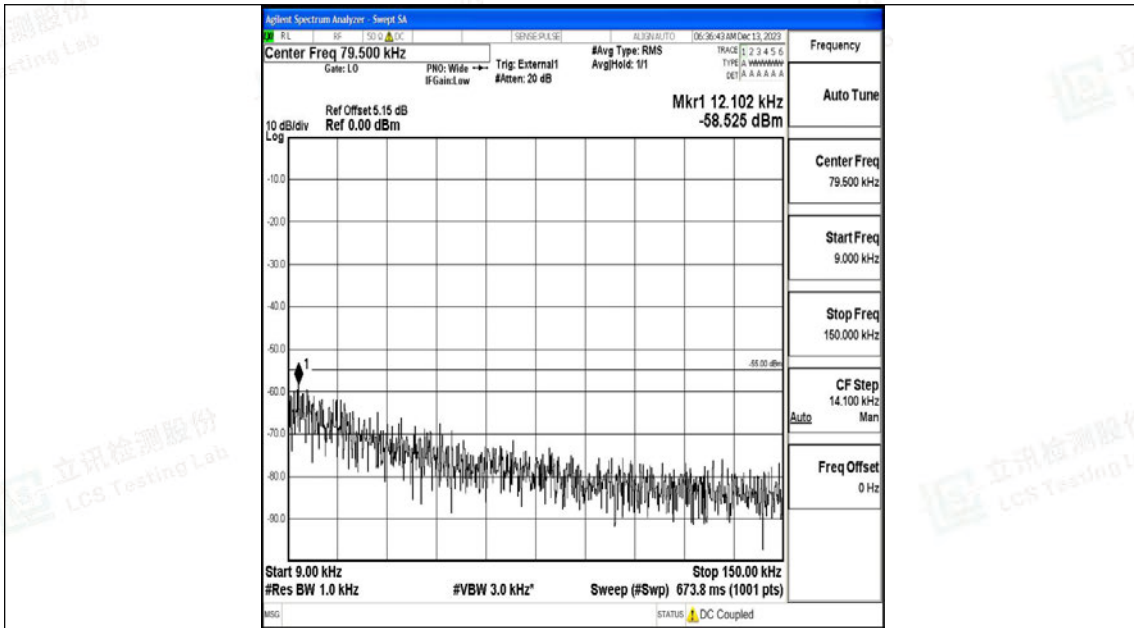

Band41_20MHz_QPSK_41490_1RB#0_0.009~0.15_0.009~0.15