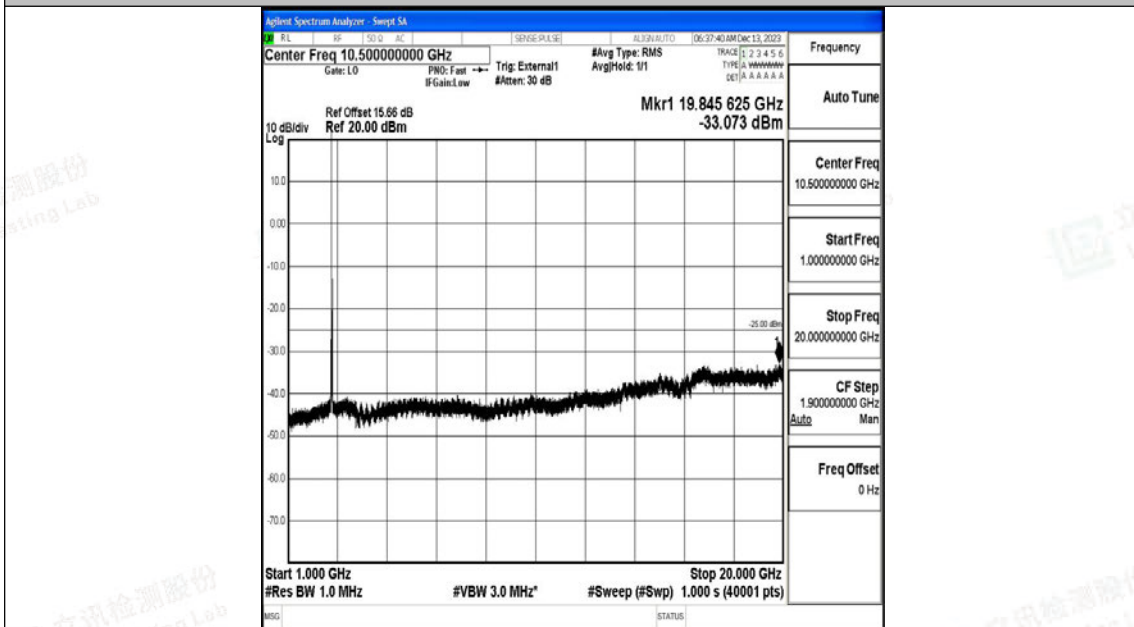

Band41_20MHz_QPSK_41490_1RB#0_1000~20000_1000~20000