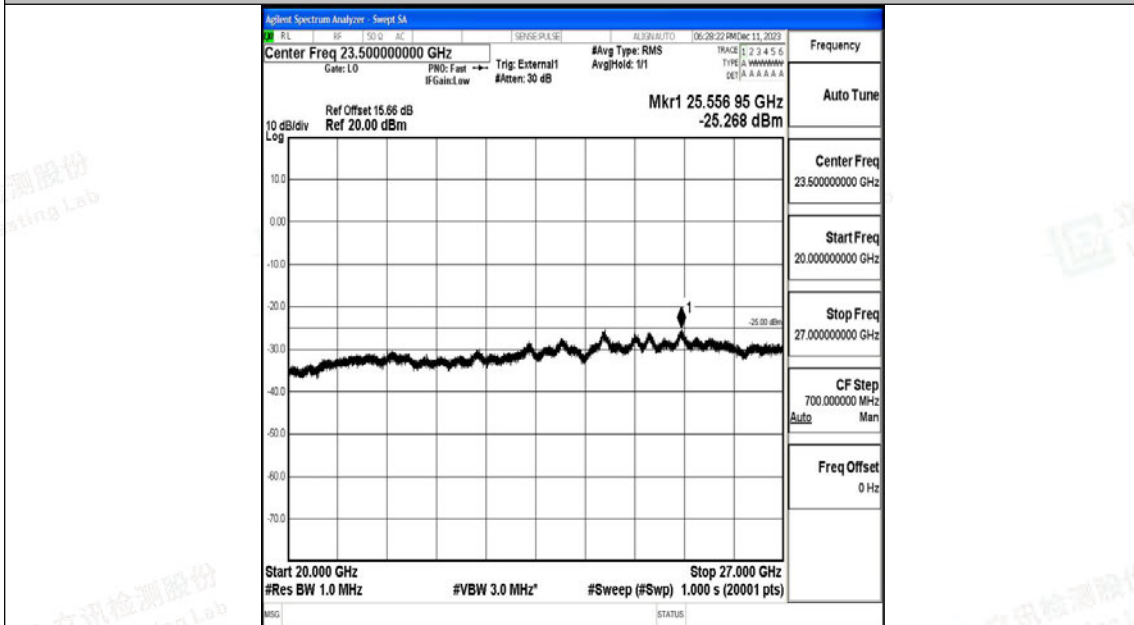

Scan code to check authenticity

Band41_15MHz_16QAM_41515_1RB#0_0.15~30_0.15~30

Band41_15MHz_16QAM_41515_1RB#0_30~1000_30~1000

Band41_15MHz_16QAM_41515_1RB#0_1000~20000_1000~20000

Band41_15MHz_16QAM_41515_1RB#0_20000~27000_20000~27000