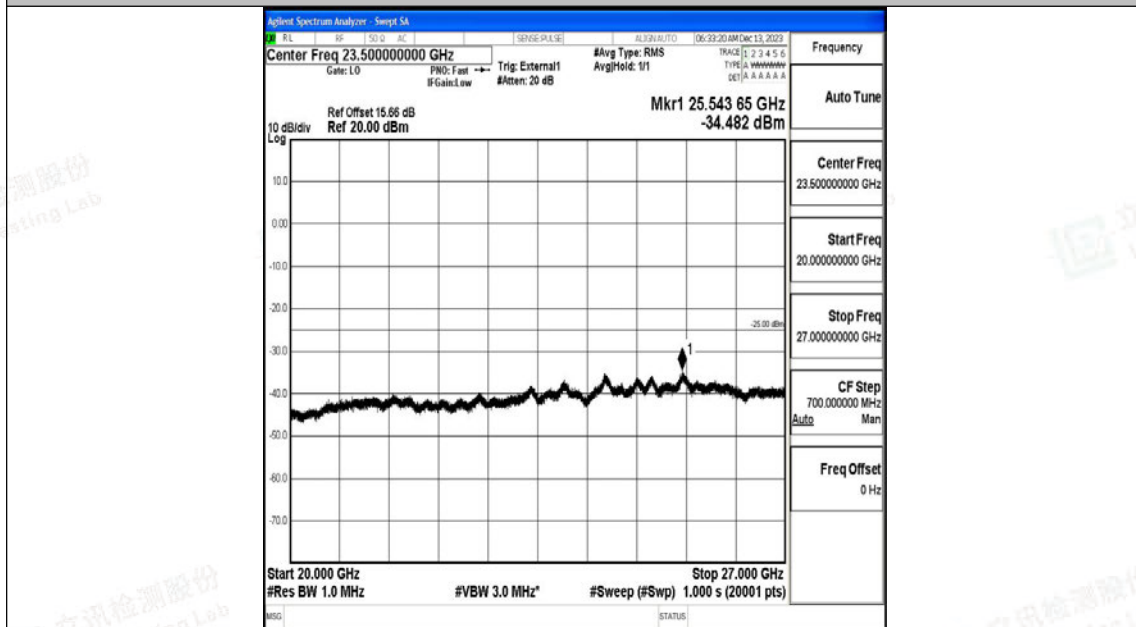

Band41_20MHz_16QAM_39750_1RB#0_0.009~0.15_0.009~0.15

Band41_20MHz_16QAM_39750_1RB#0_0.15~30_0.15~30

Band41_20MHz_16QAM_39750_1RB#0_30~1000_30~1000

Band41_20MHz_16QAM_39750_1RB#0_1000~20000_1000~20000

Band41_20MHz_16QAM_39750_1RB#0_20000~27000_20000~27000