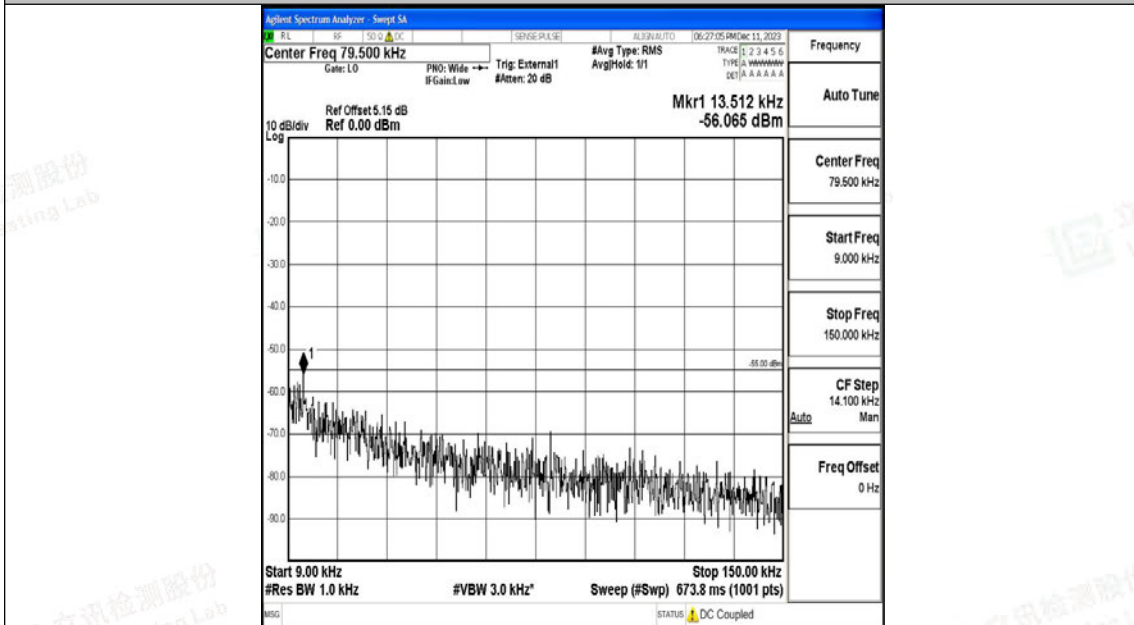

Band41_15MHz_QPSK_41515_1RB#0_30~1000_30~1000

Band41_15MHz_QPSK_41515_1RB#0_1000~20000_1000~20000

Band41_15MHz_QPSK_41515_1RB#0_2000~27000_2000~27000

Band41_15MHz_16QAM_41515_1RB#0_0.009~0.15_0.009~0.15

Shenzhen LCS Compliance Testing Laboratory Ltd.