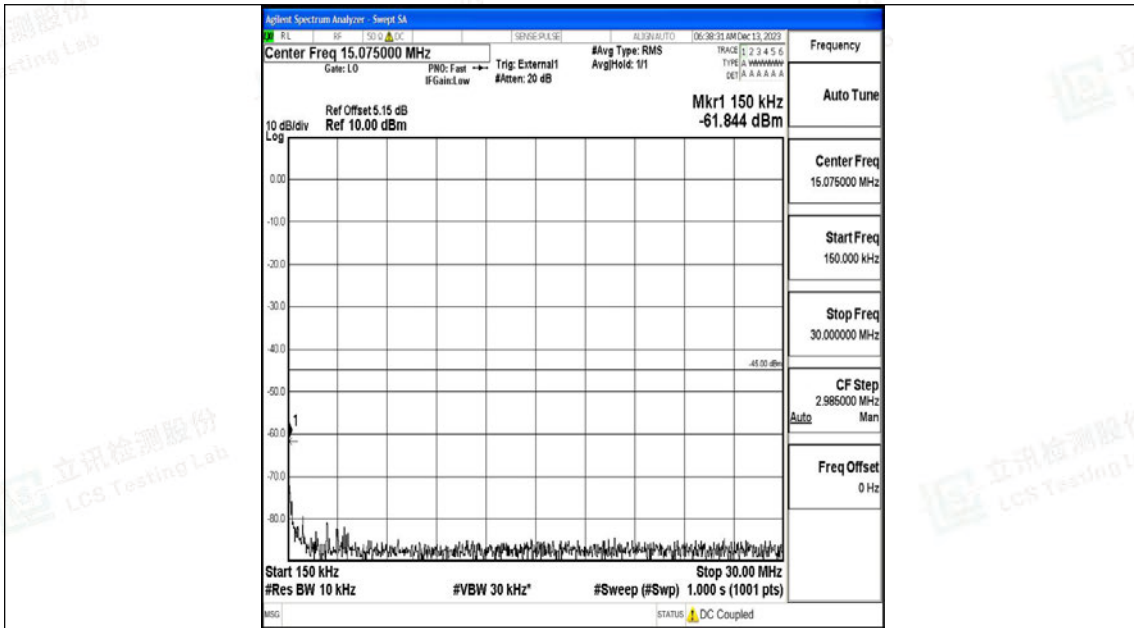

Band41_20MHz_QPSK_41490_1RB#0_30~1000_30~1000

Band41_20MHz_QPSK_41490_1RB#0_1000~20000_1000~20000

Band41_20MHz_QPSK_41490_1RB#0_20000~27000_20000~27000

Band41_20MHz_16QAM_41490_1RB#0_0.009~0.15_0.009~0.15