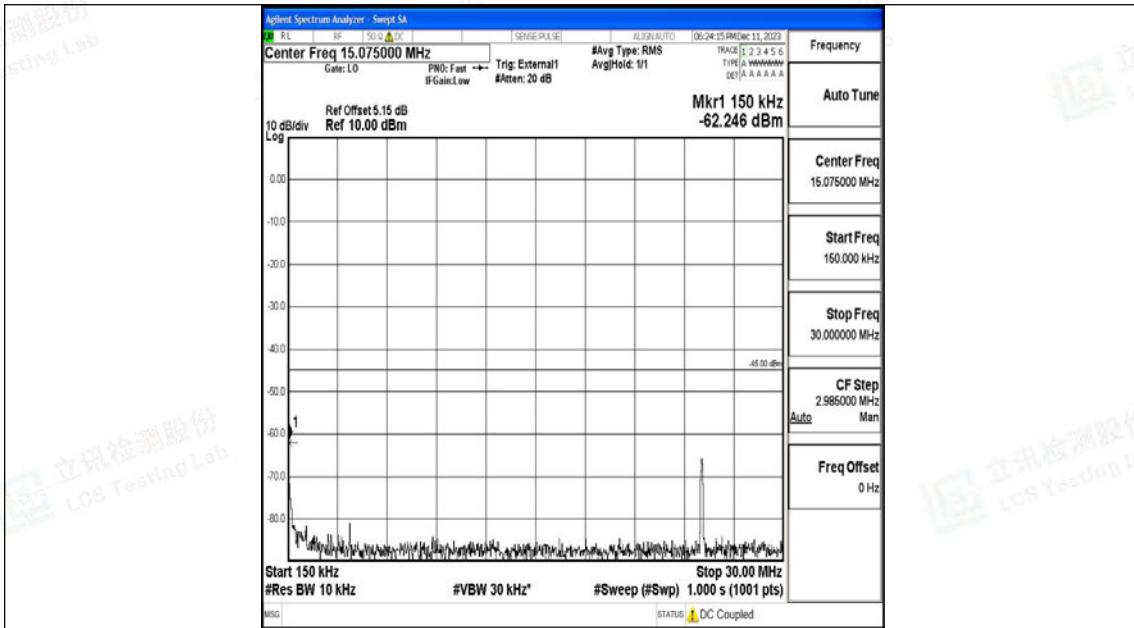

Scan code to check authenticity

Band41_15MHz_QPSK_40620_1RB#0_20000~27000_20000~27000

Band41_15MHz_16QAM_40620_1RB#0_0.009~0.15_0.009~0.15

Band41_15MHz_16QAM_40620_1RB#0_0.15~30_0.15~30

Band41_15MHz_16QAM_40620_1RB#0_30~1000_30~1000