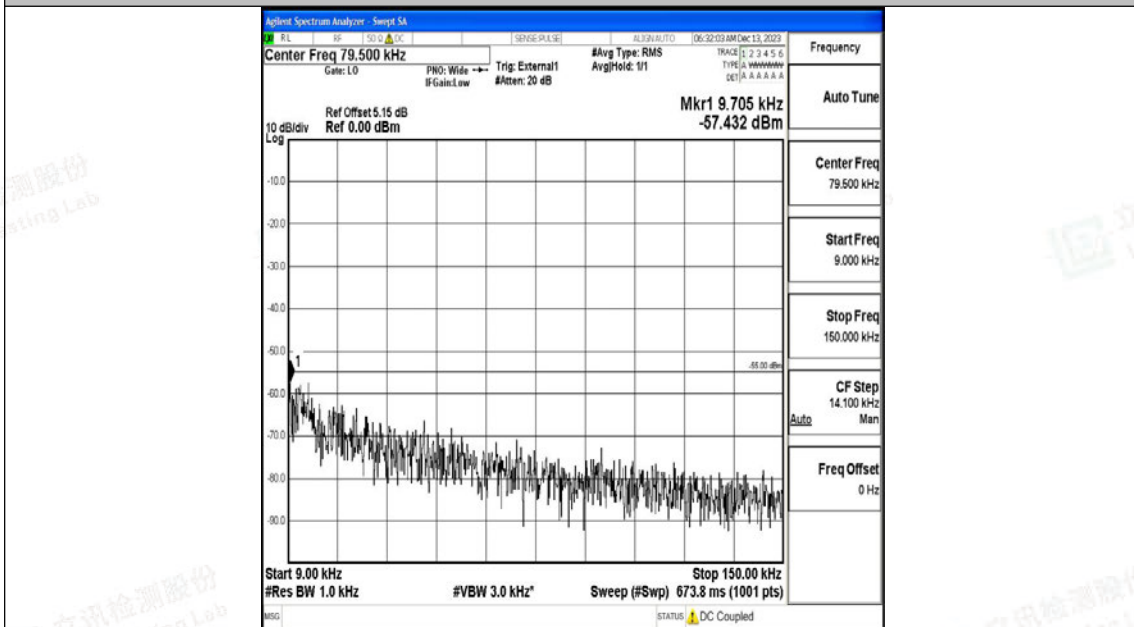

Band41_20MHz_QPSK_39750_1RB#0_0.009~0.15_0.009~0.15

Band41_20MHz_QPSK_39750_1RB#0_0.15~30_0.15~30

Band41_20MHz_QPSK_39750_1RB#0_30~1000_30~1000

Band41_20MHz_QPSK_39750_1RB#0_1000~20000_1000~20000

Band41_20MHz_QPSK_39750_1RB#0_20000~27000_20000~27000