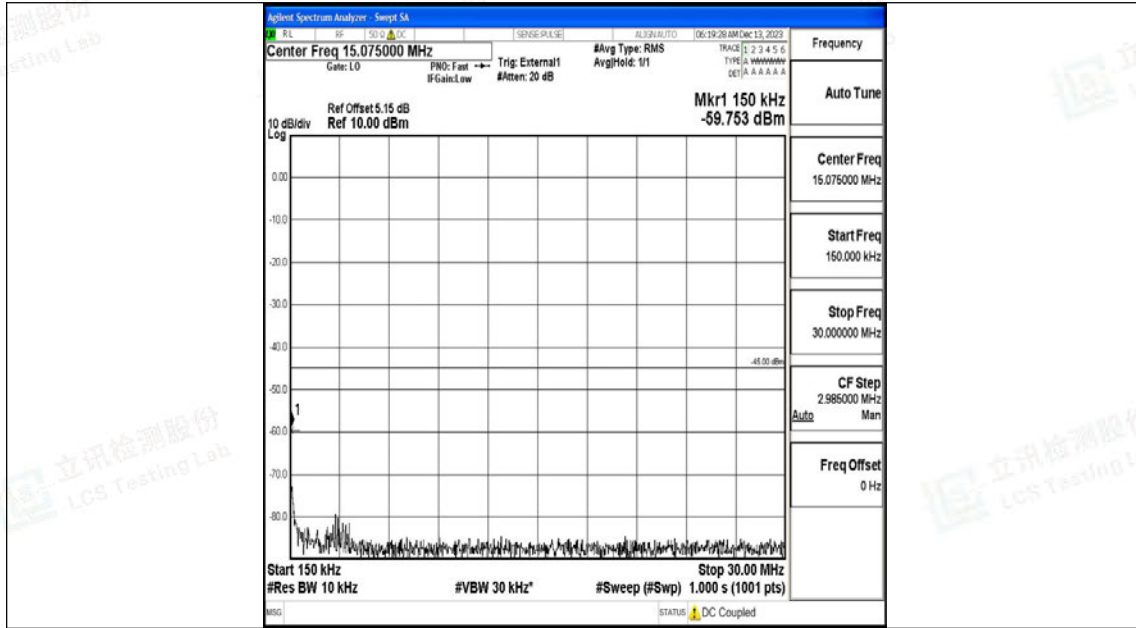

Band41_5MHz_QPSK_41565_1RB#0_30~1000_30~1000

Band41_5MHz_QPSK_41565_1RB#0_1000~20000_1000~20000

Band41_5MHz_QPSK_41565_1RB#0_20000~27000_20000~27000

Band41_5MHz_16QAM_41565_1RB#0_0.009~0.15_0.009~0.15

Band41_5MHz_16QAM_41565_1RB#0_0.15~30_0.15~30