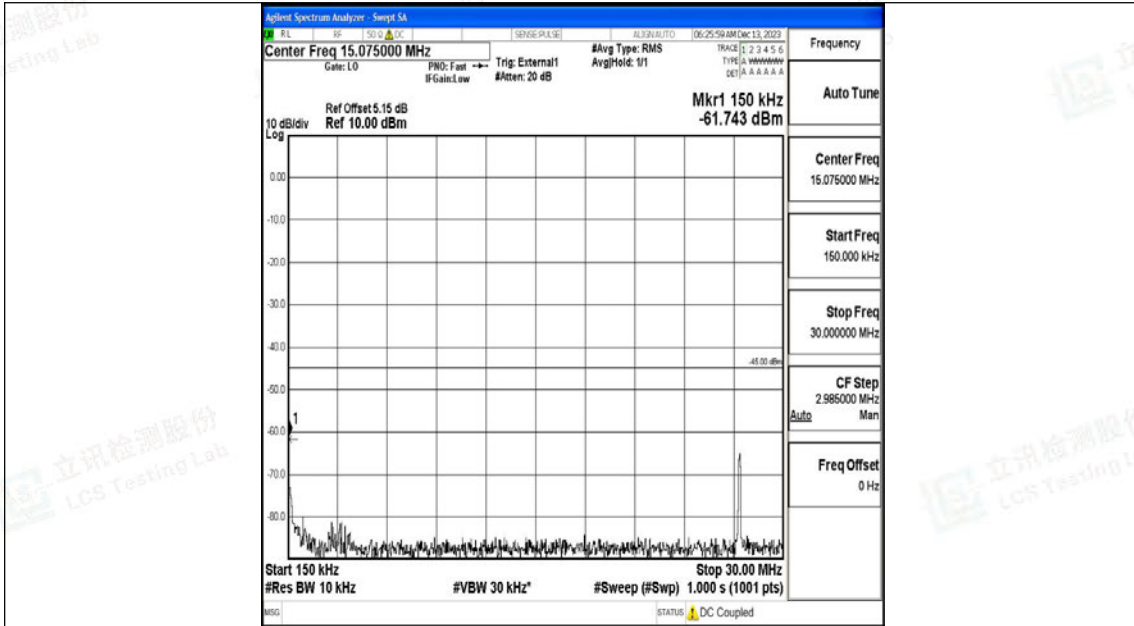

Band41_10MHz_16QAM_40620_1RB#0_0.15~30_0.15~30