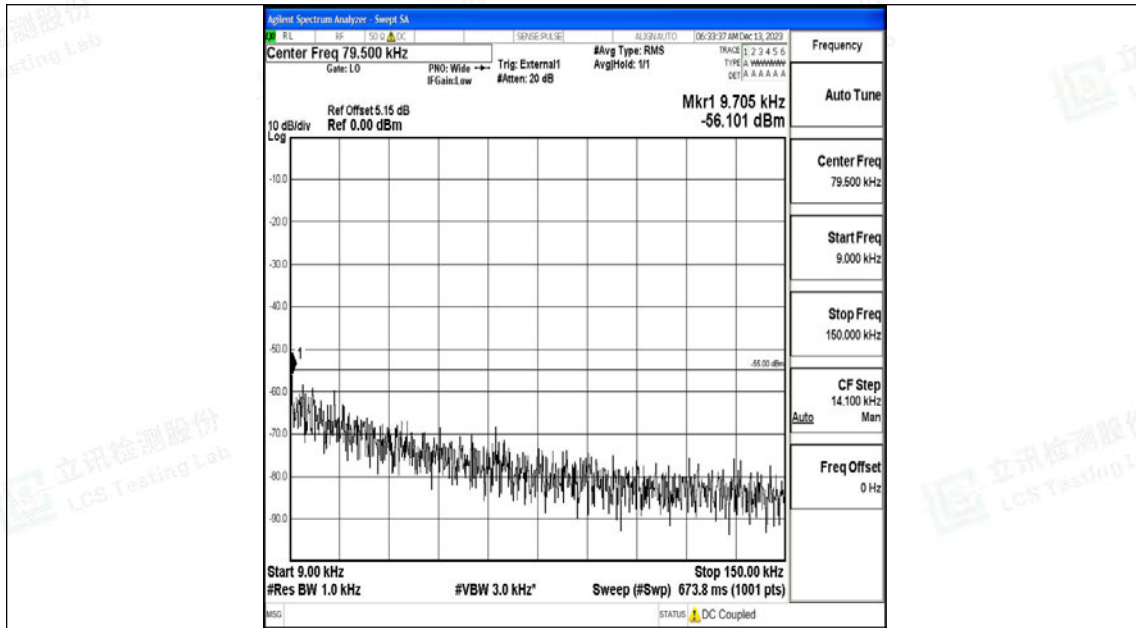

Band41_20MHz_16QAM_39750_1RB#0_0.009~0.15_0.009~0.15

Band41_20MHz_16QAM_39750_1RB#0_0.15~30_0.15~30

Band41_20MHz_16QAM_39750_1RB#0_30~1000_30~1000

Band41_20MHz_16QAM_39750_1RB#0_1000~20000_1000~20000

Band41_20MHz_16QAM_39750_1RB#0_20000~27000_20000~27000