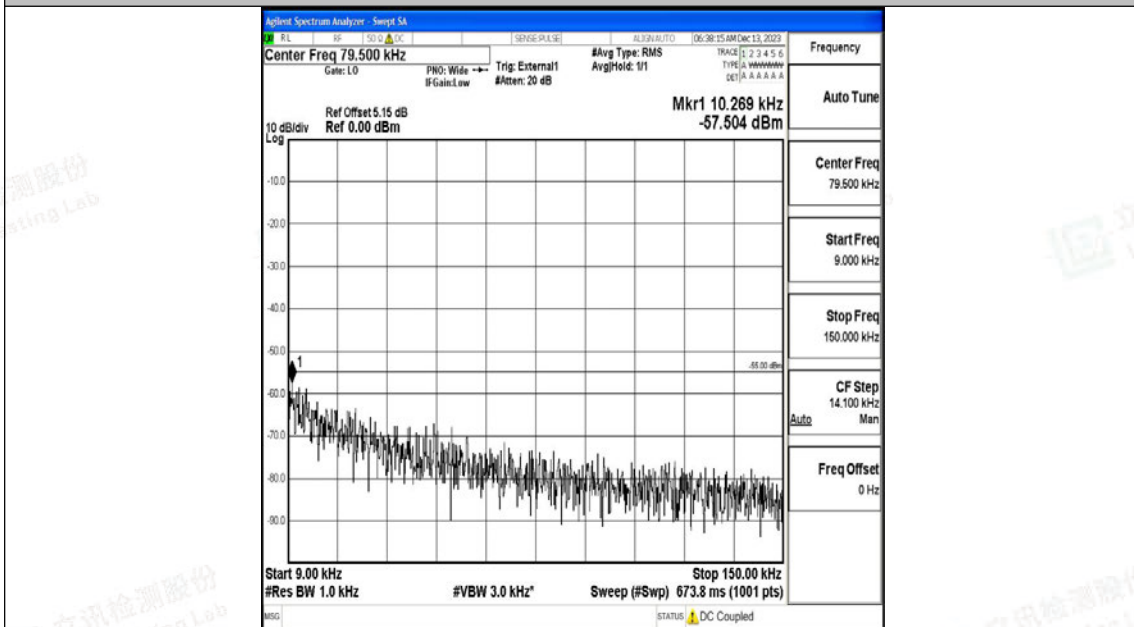

Band41_20MHz_QPSK_41490_1RB#0_30~1000_30~1000

Band41_20MHz_QPSK_41490_1RB#0_1000~20000_1000~20000

Band41_20MHz_QPSK_41490_1RB#0_20000~27000_20000~27000

Band41_20MHz_16QAM_41490_1RB#0_0.009~0.15_0.009~0.15