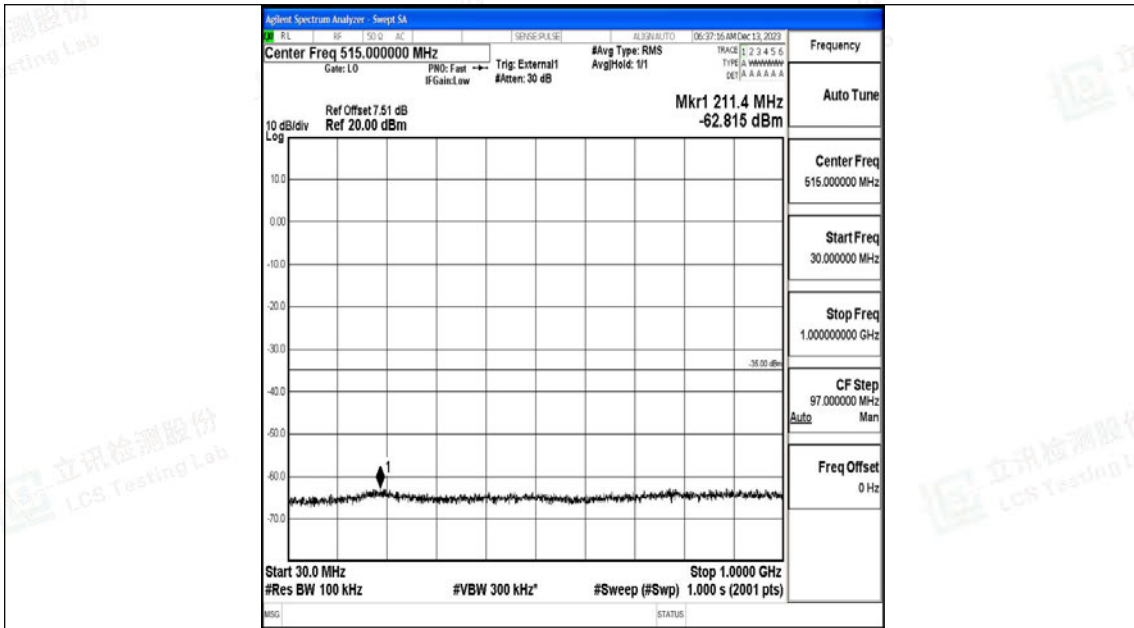

Tel: +(86) 0755-82591330 | E-mail: webmaster@lcs-cert.com | Web: www.lcs-cert.com

Scan code to check authenticity

Band41_20MHz_QPSK_41490_1RB#0_0.009~0.15_0.009~0.15

Band41_20MHz_QPSK_41490_1RB#0_0.15~30_0.15~30