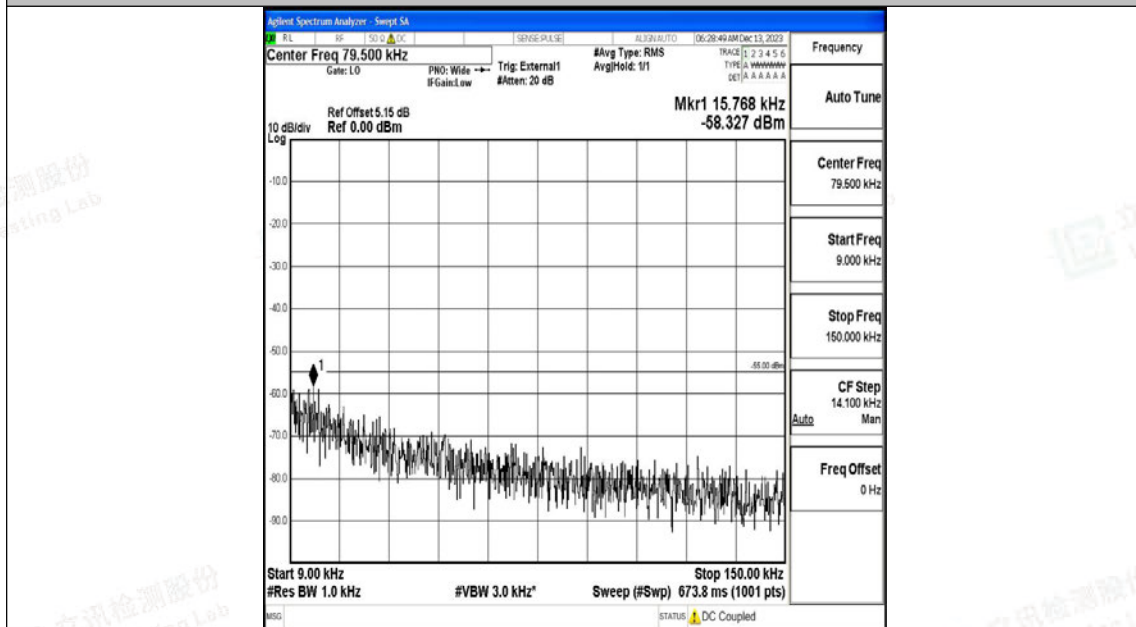

Band41_10MHz_16QAM_41540_1RB#0_0.009~0.15_0.009~0.15