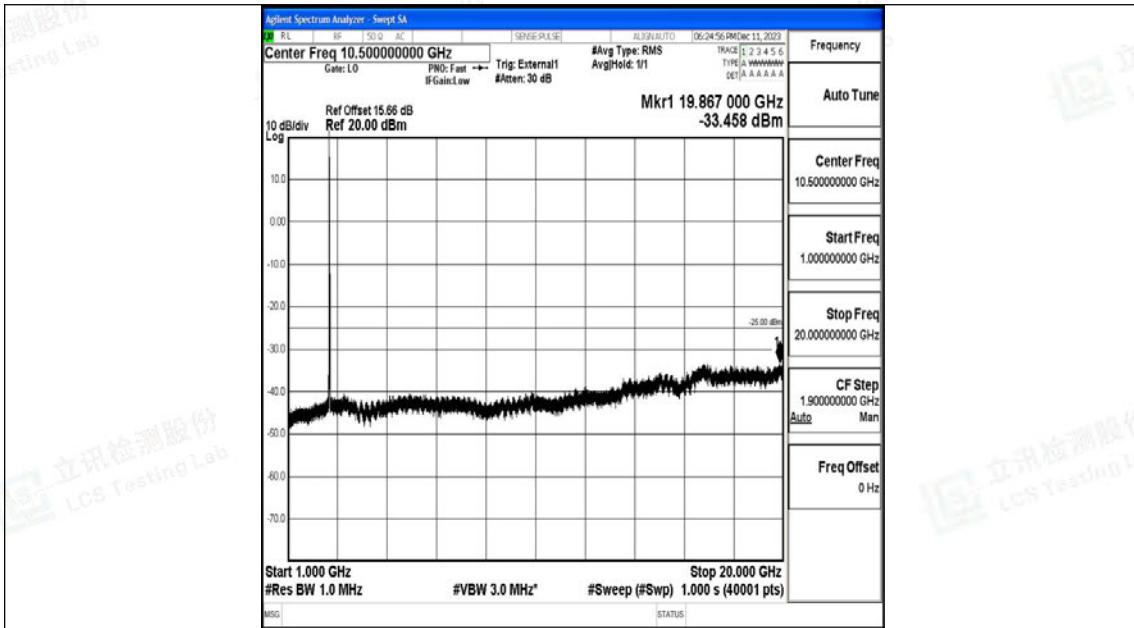

Scan code to check authenticity

Band41_15MHz_QPSK_40620_1RB#0_20000~27000_20000~27000

Band41_15MHz_16QAM_40620_1RB#0_0.009~0.15_0.009~0.15

Band41_15MHz_16QAM_40620_1RB#0_0.15~30_0.15~30

Band41_15MHz_16QAM_40620_1RB#0_30~1000_30~1000