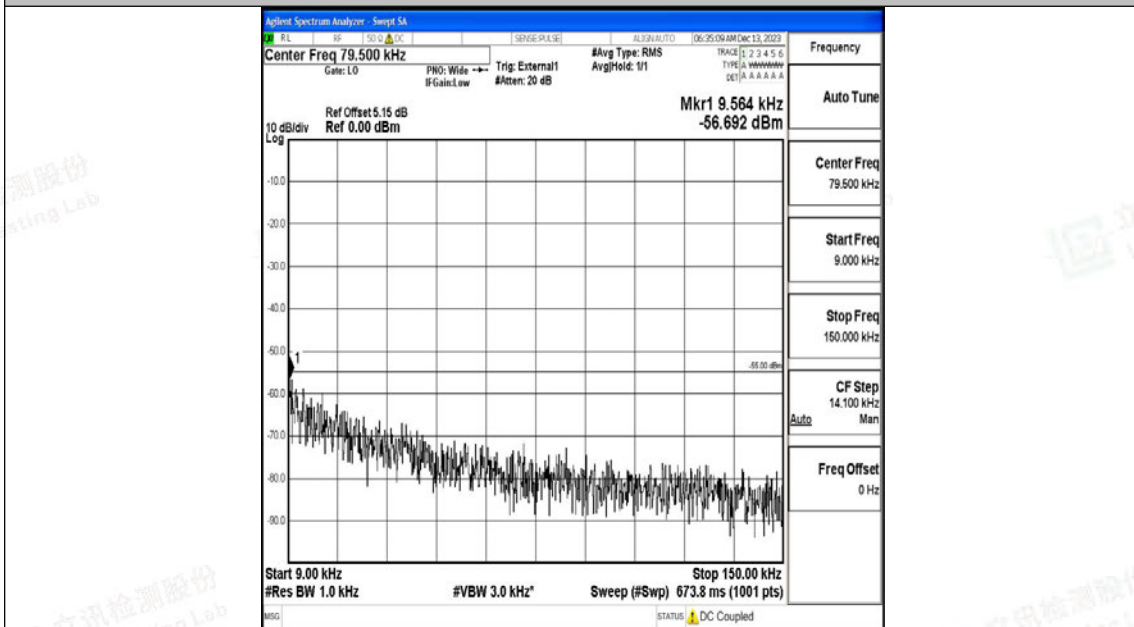

Band41_20MHz_16QAM_40620_1RB#0_0.009~0.15_0.009~0.15