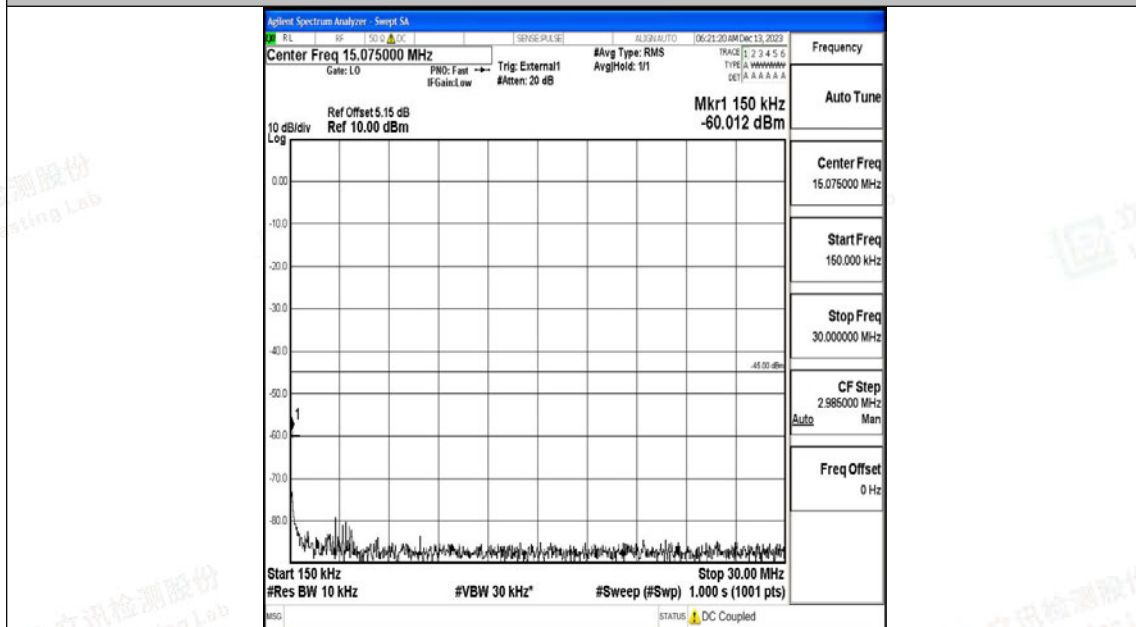

Band41_5MHz_16QAM_41565_1RB#0_30~1000_30~1000

Band41_5MHz_16QAM_41565_1RB#0_1000~20000_1000~20000

Band41_5MHz_16QAM_41565_1RB#0_20000~27000_20000~27000

Band41_10MHz_QPSK_39700_1RB#0_0.009~0.15_0.009~0.15