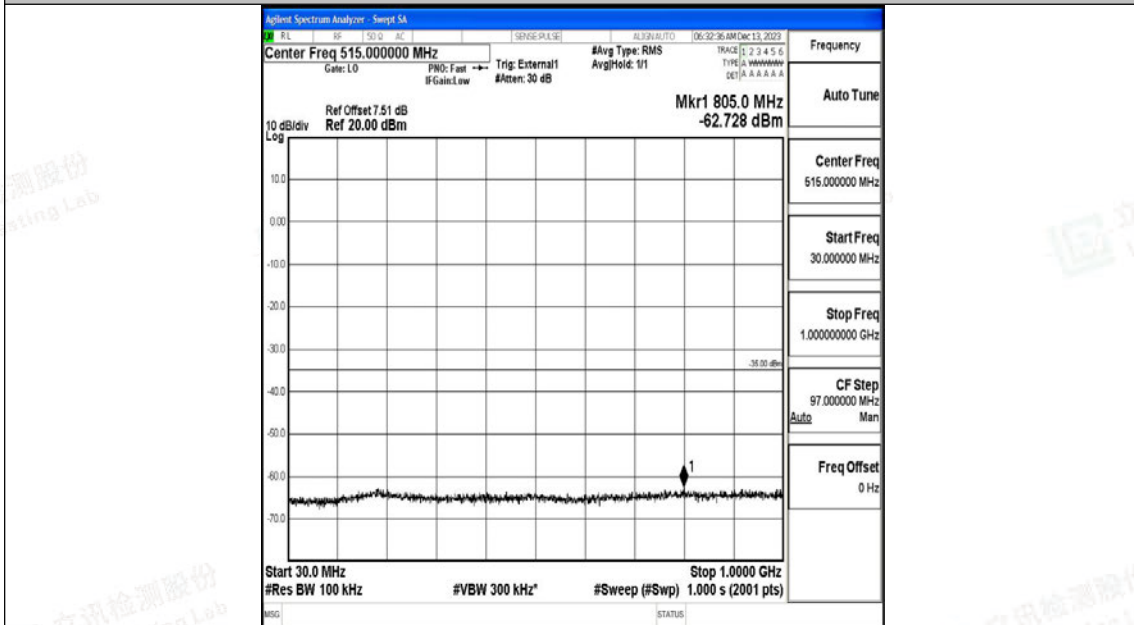

Band41_20MHz_16QAM_39750_1RB#0_30~1000_30~1000