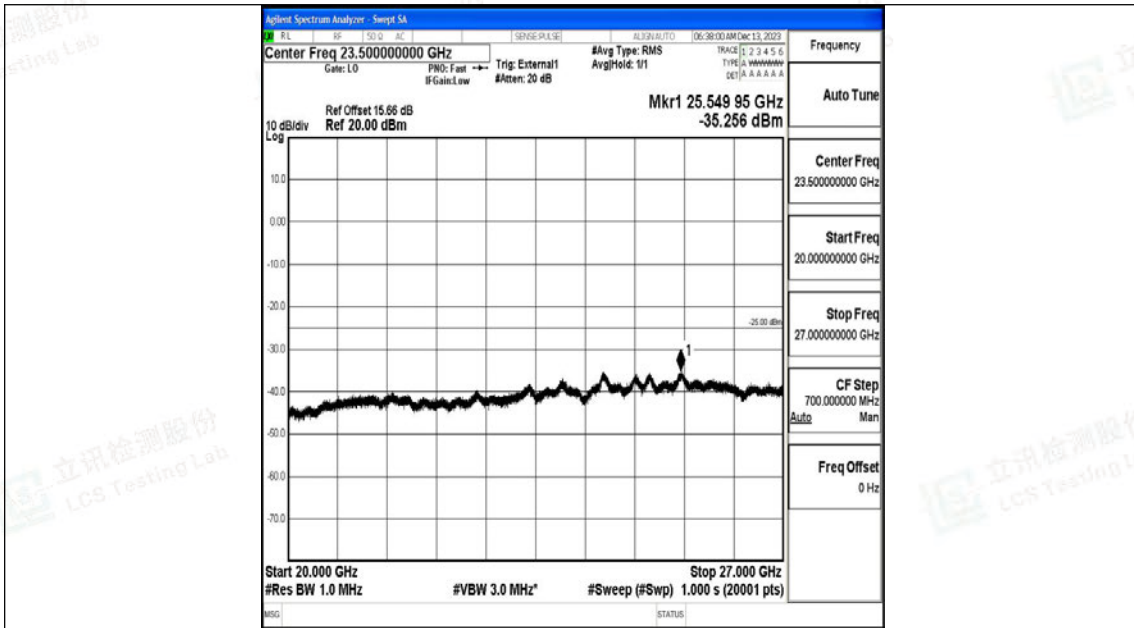

Band41_20MHz_QPSK_41490_1RB#0_20000~27000_20000~27000