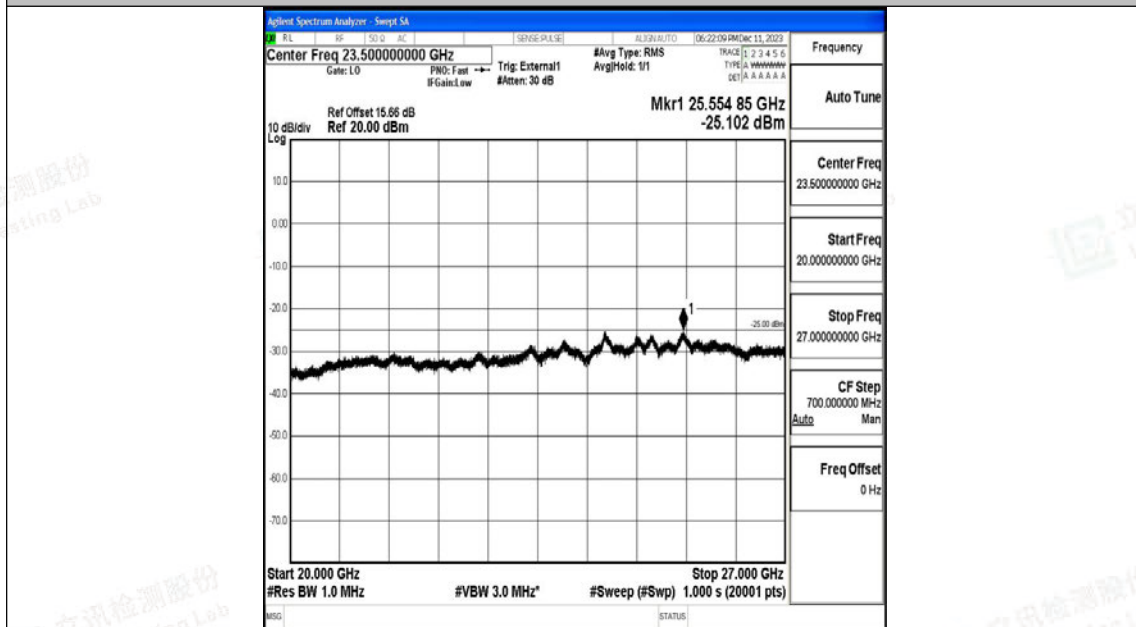

Band41_10MHz_16QAM_41540_1RB#0_20000~27000_20000~27000

Band41_15MHz_16QAM_39725_1RB#0_0.009~0.15_0.009~0.15

Band41_15MHz_16QAM_39725_1RB#0_0.15~30_0.15~30

Band41_15MHz_16QAM_39725_1RB#0_30~1000_30~1000

Band41_15MHz_16QAM_39725_1RB#0_1000~20000_1000~20000