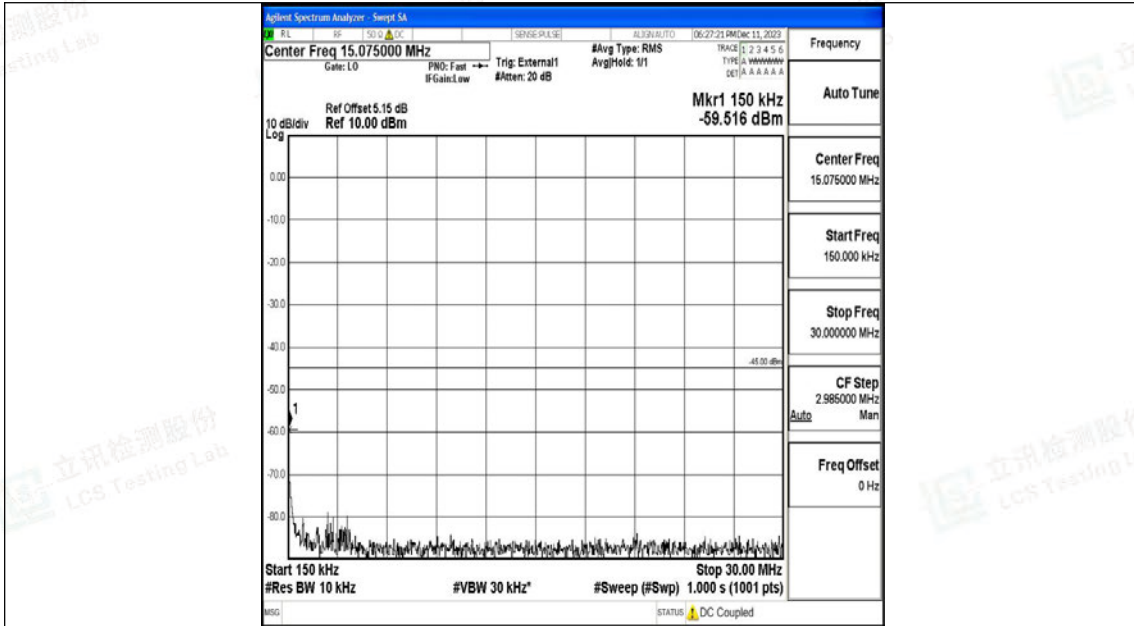

Band41_15MHz_16QAM_41515_1RB#0_0.15~30_0.15~30