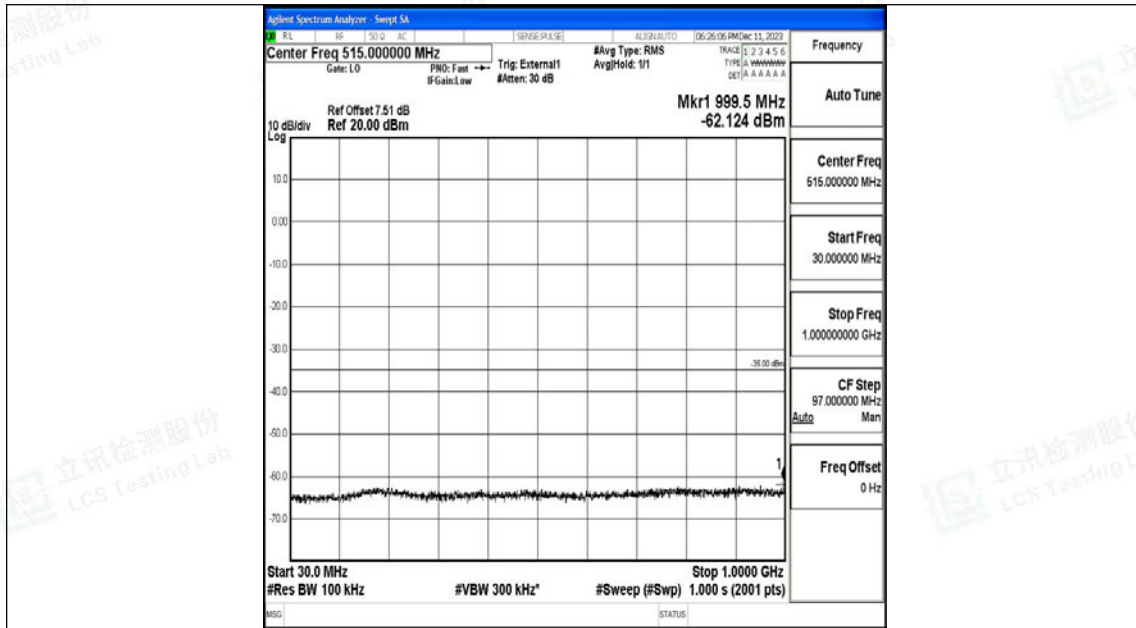

Band41_15MHz_16QAM_40620_1RB#0_1000~20000_1000~20000

Band41_15MHz_16QAM_40620_1RB#0_20000~27000_20000~27000

Band41_15MHz_QPSK_41515_1RB#0_0.009~0.15_0.009~0.15

Band41_15MHz_QPSK_41515_1RB#0_0.15~30_0.15~30