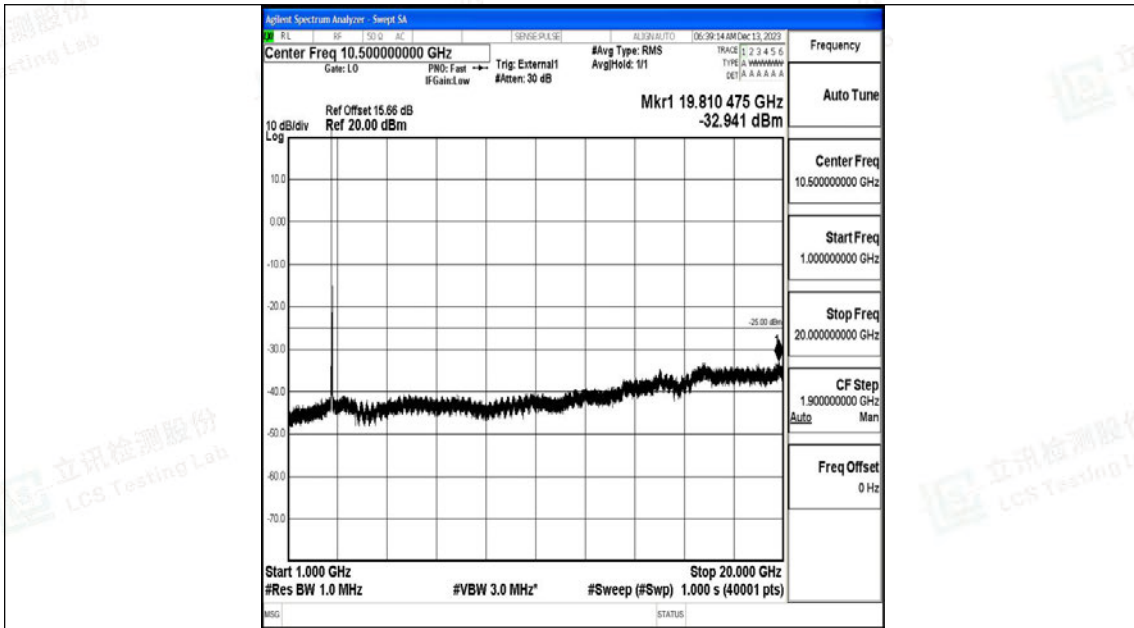

Band41_20MHz_16QAM_41490_1RB#0_1000~20000_1000~20000