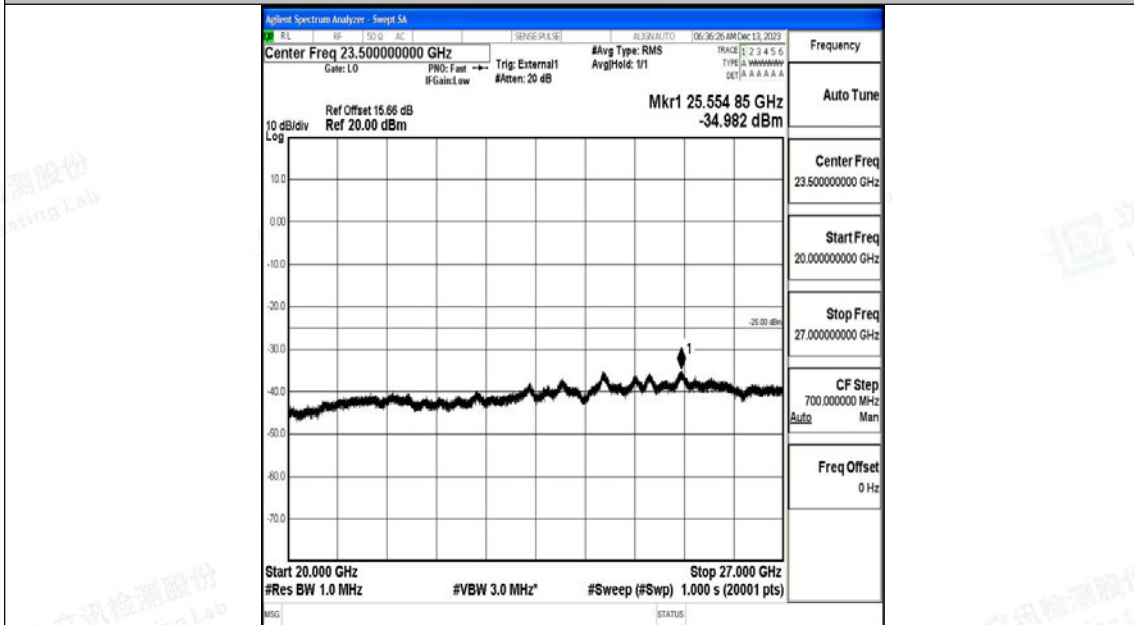

Band41_20MHz_16QAM_40620_1RB#0_20000~27000_20000~27000

Shenzhen LCS Compliance Testing Laboratory Ltd.

Add: 101, 201 Bldg A & 301 Bldg C, Juji Industrial Park Yabianxueziwei, Shajing Street, Baoan District, Shenzhen, 518000, China

Tel: +(86) 0755-82591330 | E-mail: webmaster@lcs-cert.com | Web: www.lcs-cert.com

Scan code to check authenticity