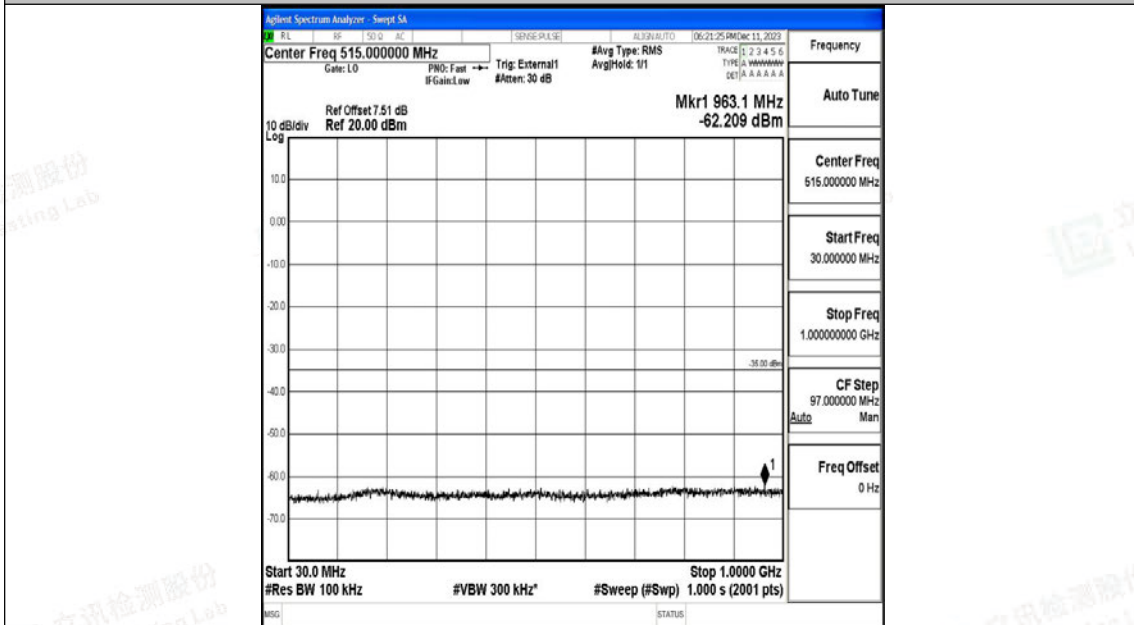

Band41_10MHz_16QAM_41540_1RB#0_20000~27000_20000~27000

Band41_15MHz_16QAM_39725_1RB#0_0.009~0.15_0.009~0.15

Band41_15MHz_16QAM_39725_1RB#0_0.15~30_0.15~30

Band41_15MHz_16QAM_39725_1RB#0_30~1000_30~1000

Band41_15MHz_16QAM_39725_1RB#0_1000~20000_1000~20000