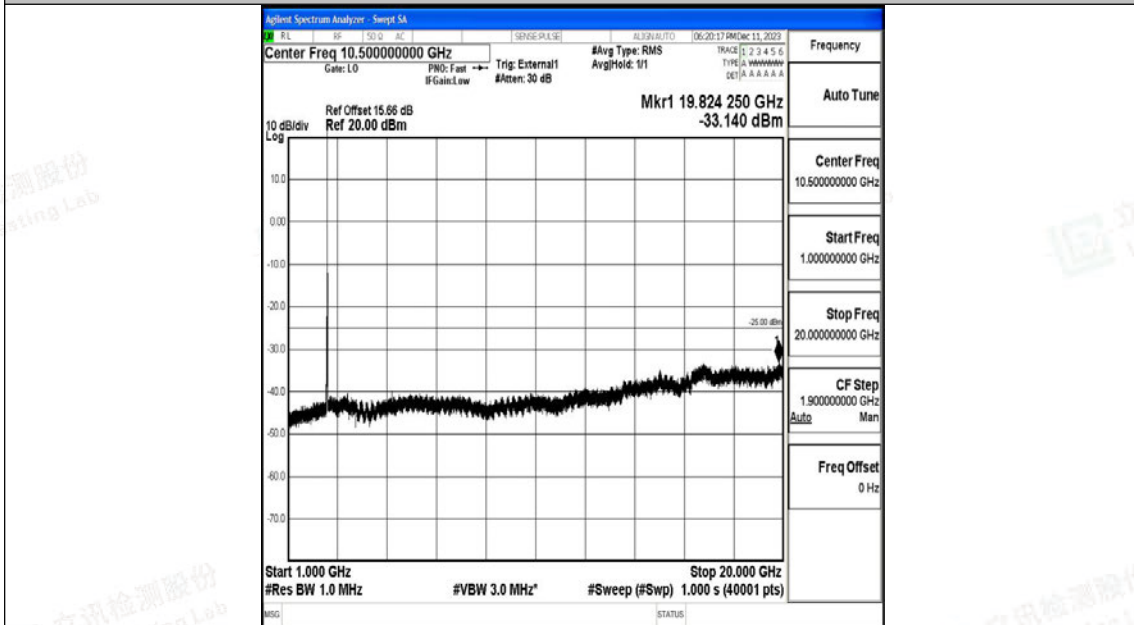

Band41_15MHz_QPSK_39725_1RB#0_1000~20000_1000~20000