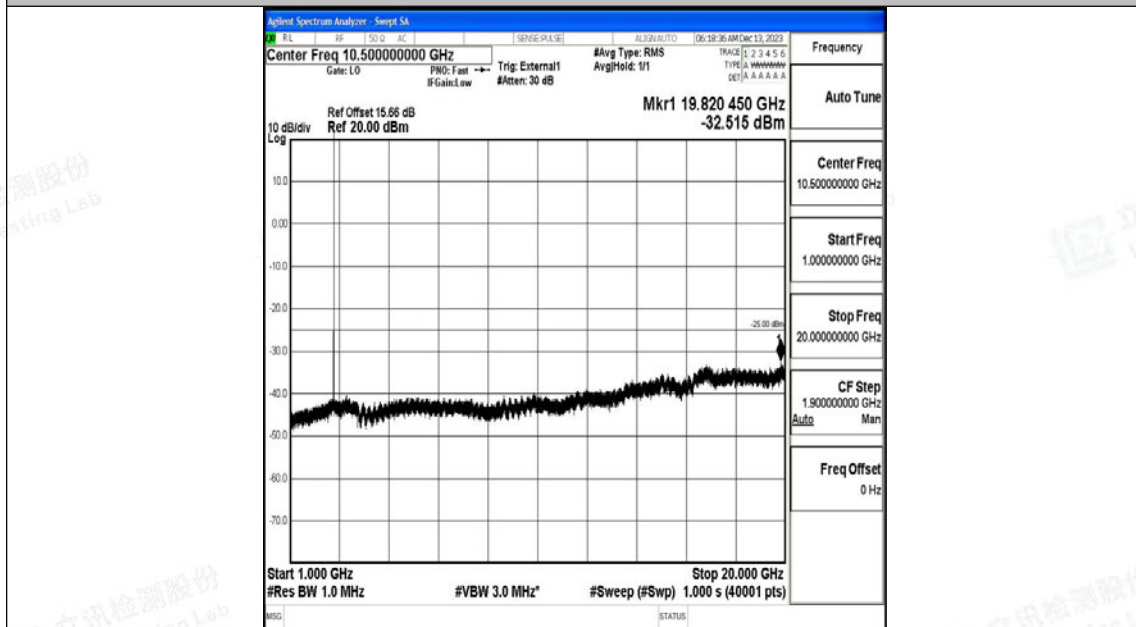

Band41_5MHz_QPSK_41565_1RB#0_30~1000_30~1000

Band41_5MHz_QPSK_41565_1RB#0_1000~20000_1000~20000

Band41_5MHz_QPSK_41565_1RB#0_20000~27000_20000~27000

Band41_5MHz_16QAM_41565_1RB#0_0.009~0.15_0.009~0.15

Band41_5MHz_16QAM_41565_1RB#0_0.15~30_0.15~30