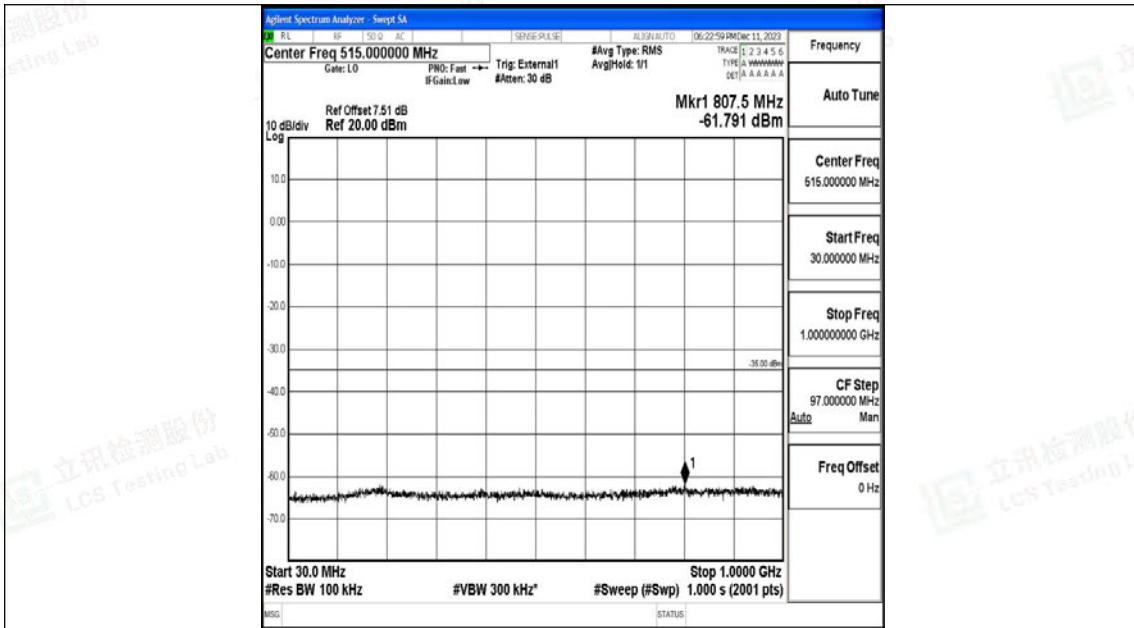

Band41_15MHz_16QAM_39725_1RB#0_20000~27000_20000~27000

Band41_15MHz_QPSK_40620_1RB#0_0.009~0.15_0.009~0.15

Band41_15MHz_QPSK_40620_1RB#0_0.15~30_0.15~30

Band41_15MHz_QPSK_40620_1RB#0_30~1000_30~1000

Band41_15MHz_QPSK_40620_1RB#0_1000~20000_1000~20000