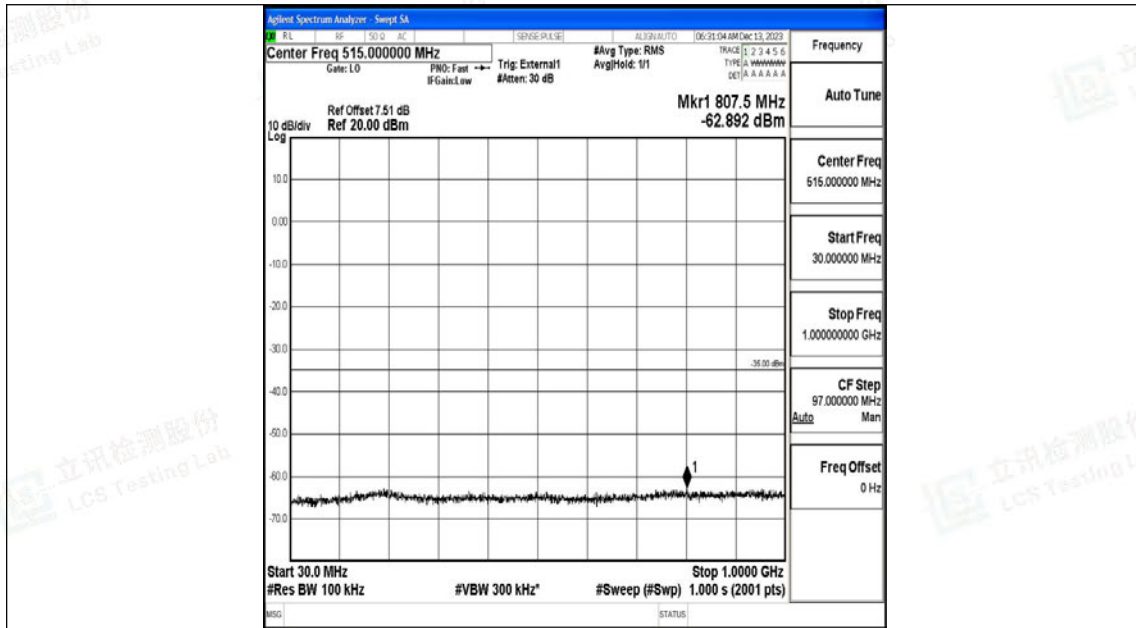

Band41_20MHz_QPSK_39750_1RB#0_30~1000_30~1000