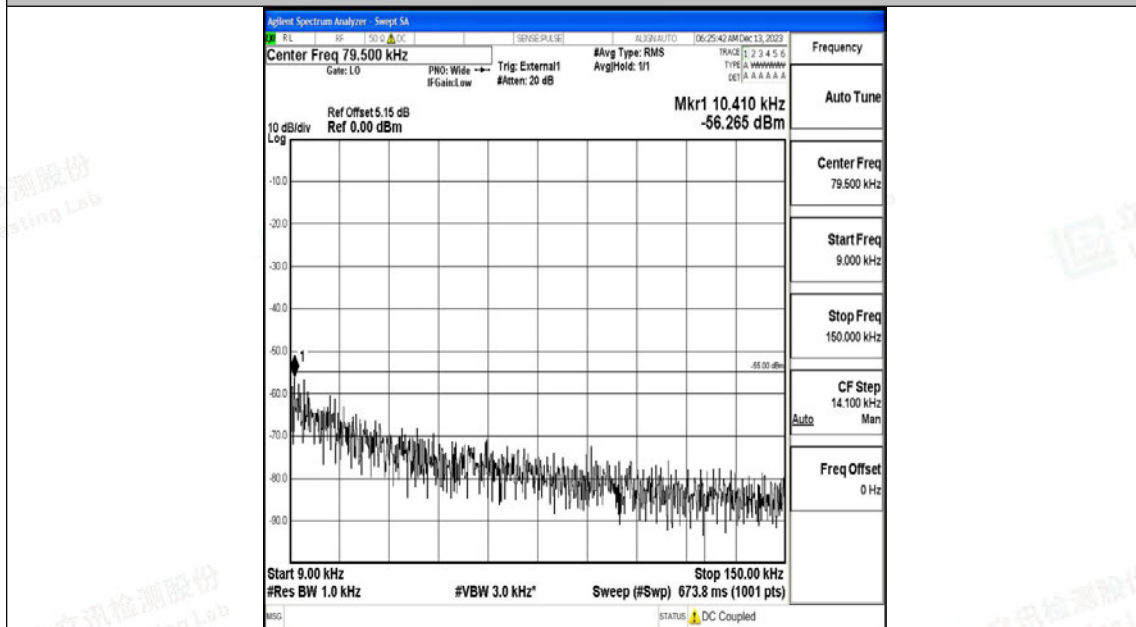

Band41_10MHz_QPSK_40620_1RB#0_0.009~0.15_0.009~0.15

Band41_10MHz_QPSK_40620_1RB#0_0.15~30_0.15~30

Band41_10MHz_QPSK_40620_1RB#0_30~1000_30~1000

Band41_10MHz_QPSK_40620_1RB#0_1000~20000_1000~20000

Band41_10MHz_QPSK_40620_1RB#0_20000~27000_20000~27000