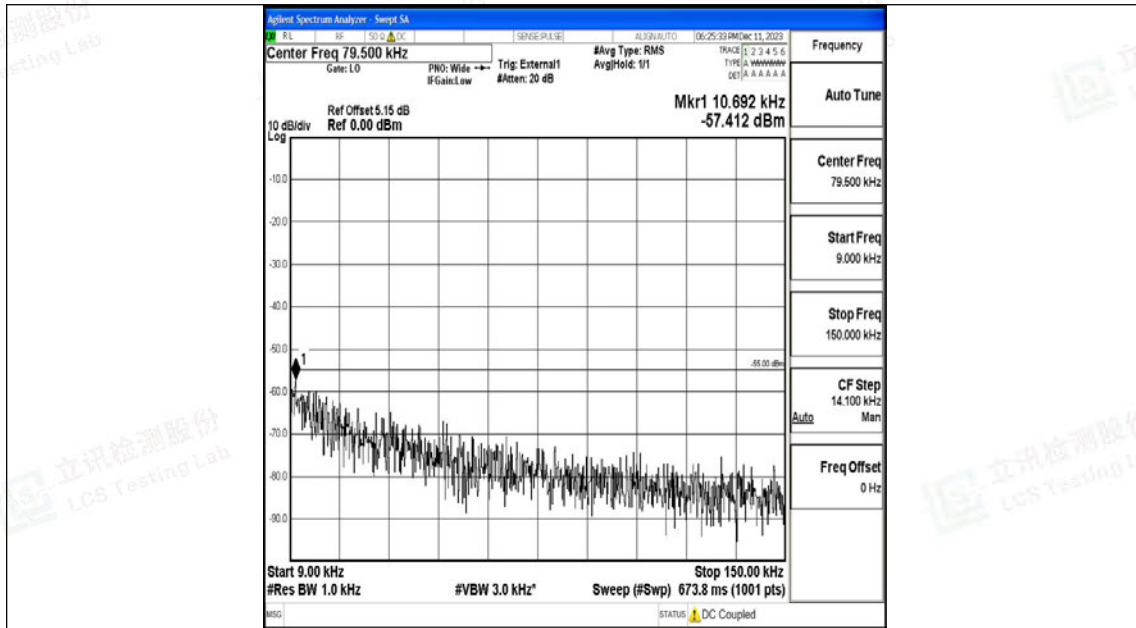

Band41_15MHz_QPSK_41515_1RB#0_0.009~0.15_0.009~0.15