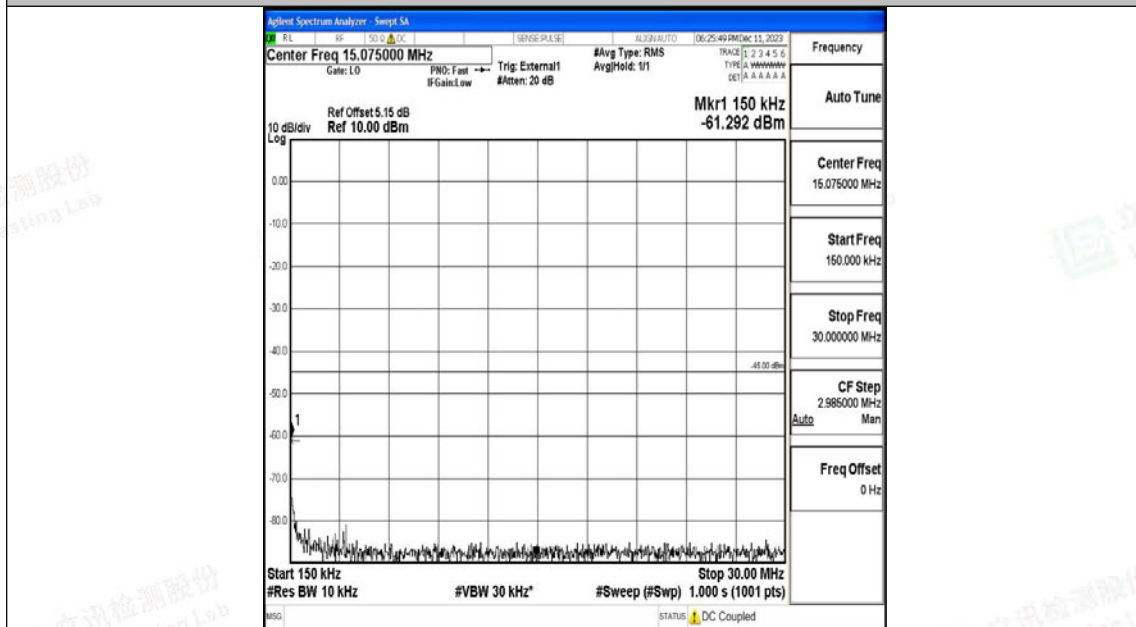

Band41_15MHz_16QAM_40620_1RB#0_1000~20000_1000~20000

Band41_15MHz_16QAM_40620_1RB#0_20000~27000_20000~27000

Band41_15MHz_QPSK_41515_1RB#0_0.009~0.15_0.009~0.15

Band41_15MHz_QPSK_41515_1RB#0_0.15~30_0.15~30