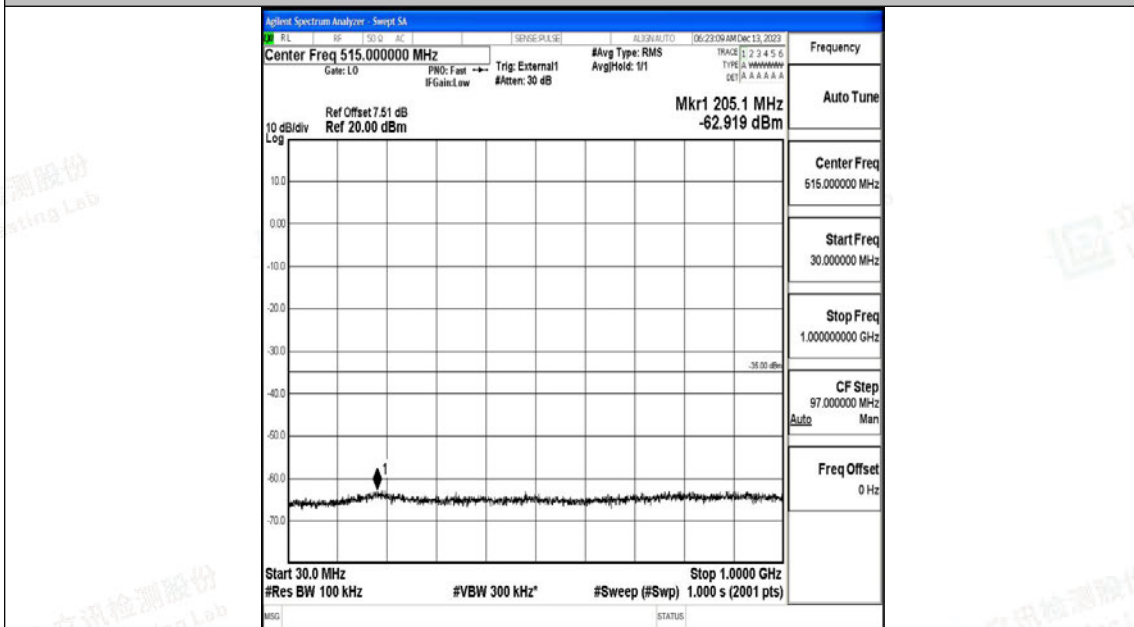

Band41_10MHz_16QAM_39700_1RB#0_30~1000_30~1000

Shenzhen LCS Compliance Testing Laboratory Ltd.

Add: 101, 201 Bldg A & 301 Bldg C, Juji Industrial Park Yabianxueziwei, Shajing Street, Baoan District, Shenzhen, 518000, China

Tel: +(86) 0755-82591330 | E-mail: webmaster@lcs-cert.com | Web: www.lcs-cert.com

Scan code to check authenticity