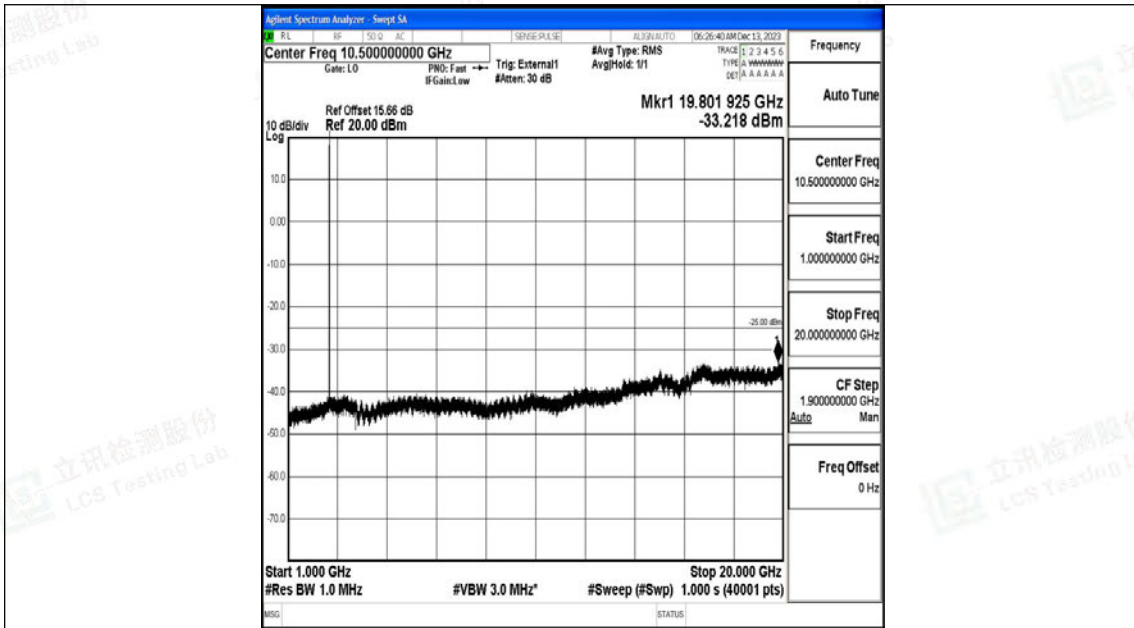

Band41_10MHz_16QAM_40620_1RB#0_1000~20000_1000~20000