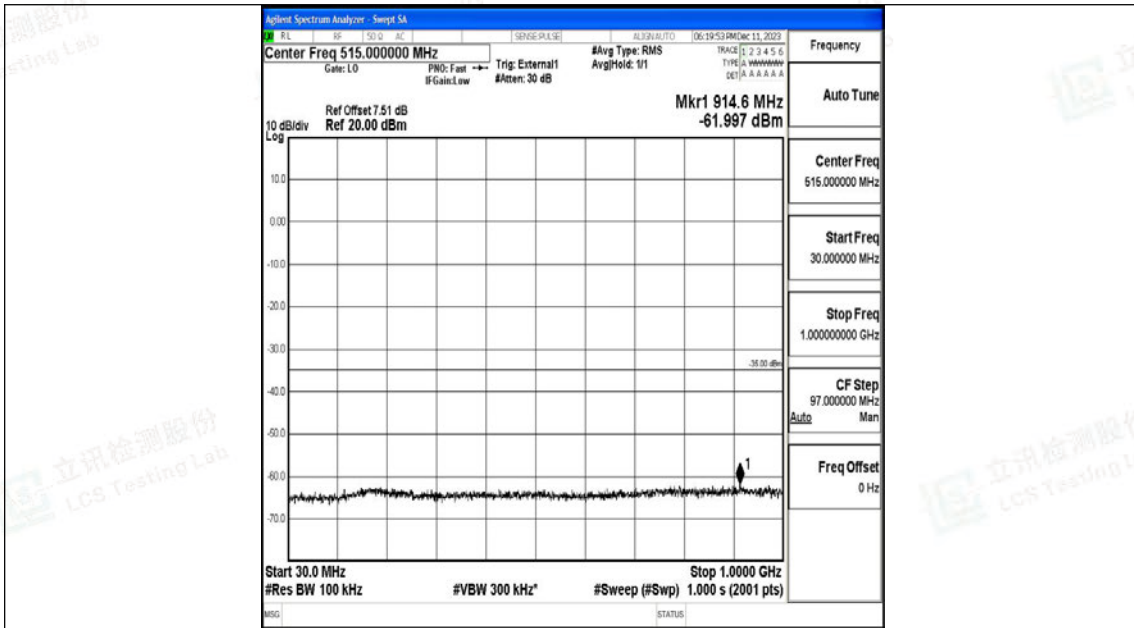

Band41_15MHz_QPSK_39725_1RB#0_30~1000_30~1000