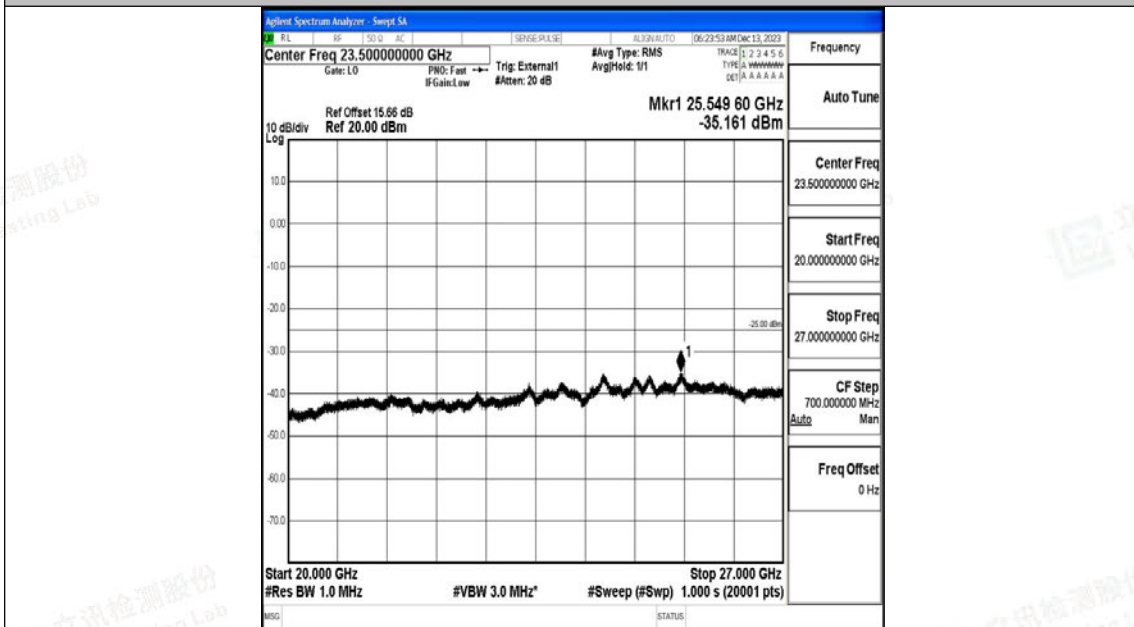

Band41_10MHz_16QAM_39700_1RB#0_20000~27000_20000~27000