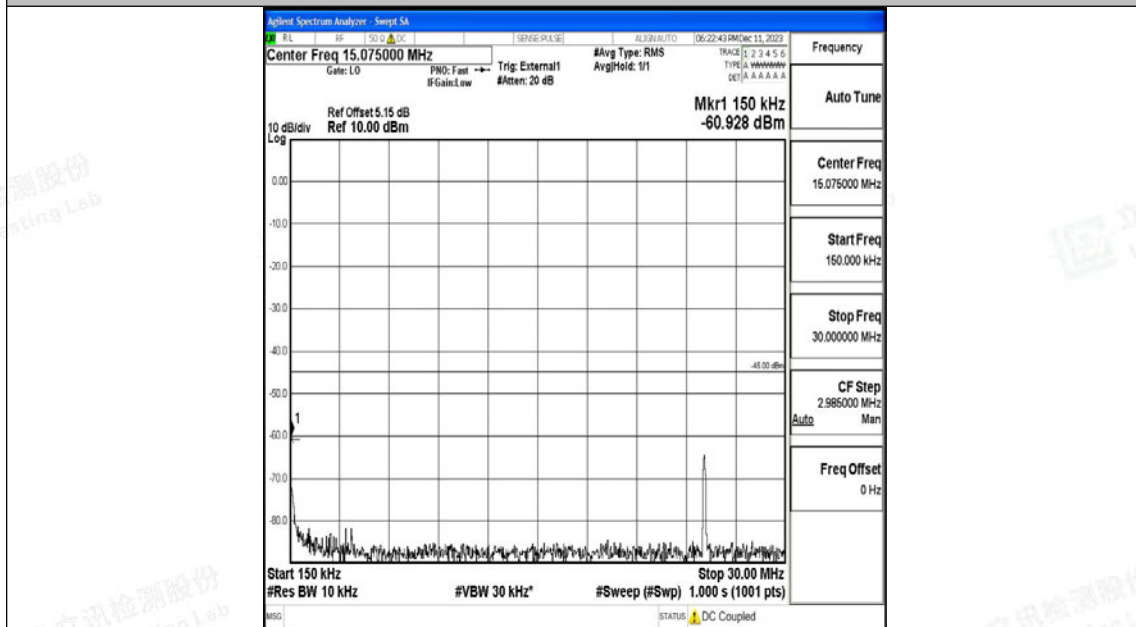

Band41_15MHz_QPSK_40620_1RB#0_0.15~30_0.15~30