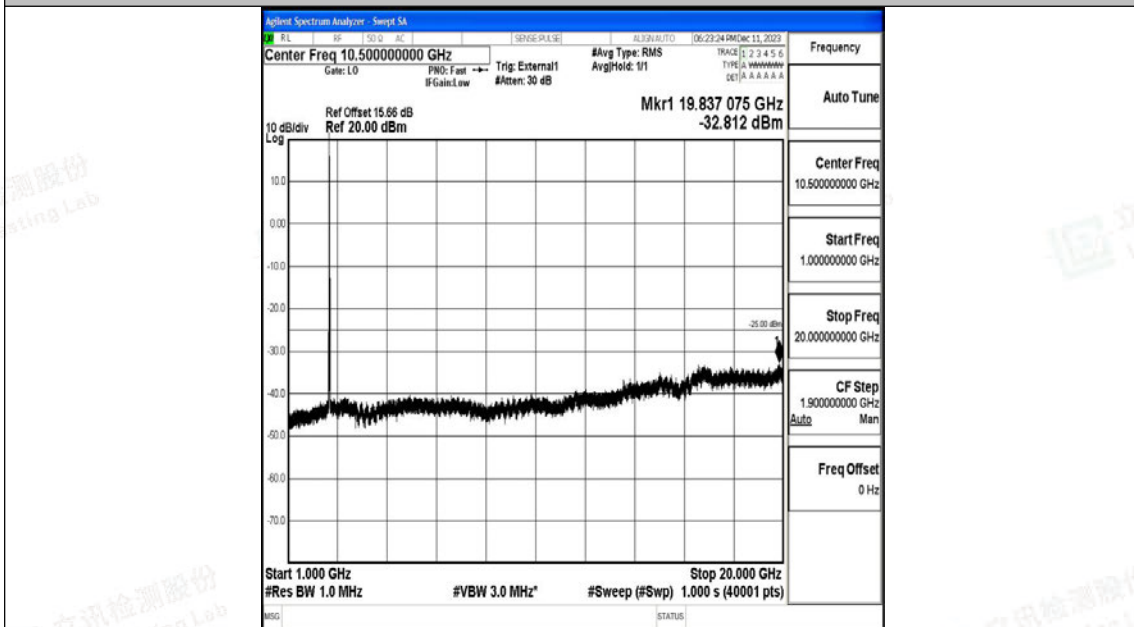

Band41_15MHz_16QAM_39725_1RB#0_20000~27000_20000~27000

Band41_15MHz_QPSK_40620_1RB#0_0.009~0.15_0.009~0.15

Band41_15MHz_QPSK_40620_1RB#0_0.15~30_0.15~30

Band41_15MHz_QPSK_40620_1RB#0_30~1000_30~1000

Band41_15MHz_QPSK_40620_1RB#0_1000~20000_1000~20000