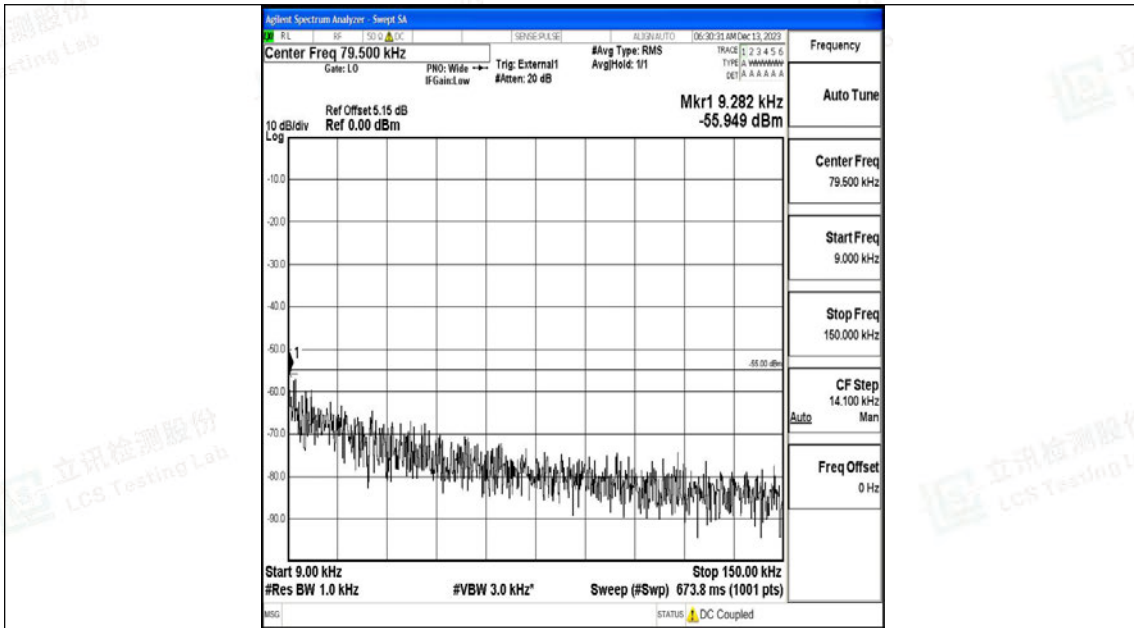

Scan code to check authenticity

Band41_15MHz_16QAM_41515_1RB#0_0.15~30_0.15~30

Band41_15MHz_16QAM_41515_1RB#0_30~1000_30~1000

Band41_15MHz_16QAM_41515_1RB#0_1000~20000_1000~20000

Band41_15MHz_16QAM_41515_1RB#0_20000~27000_20000~27000