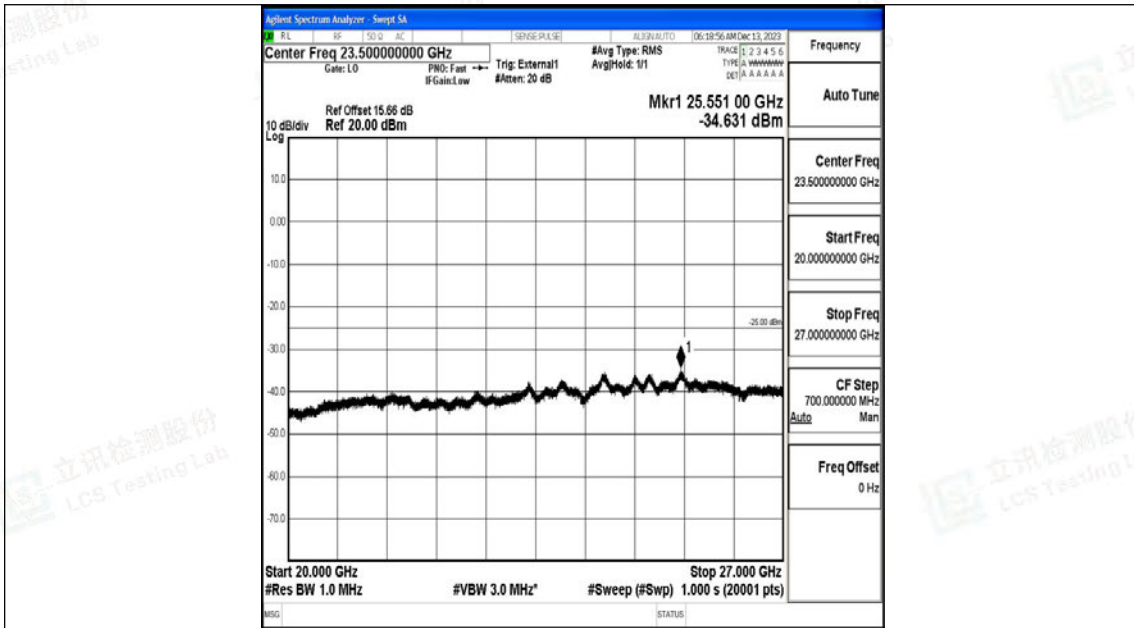

Band41_5MHz_QPSK_41565_1RB#0_30~1000_30~1000

Band41_5MHz_QPSK_41565_1RB#0_1000~20000_1000~20000

Band41_5MHz_QPSK_41565_1RB#0_20000~27000_20000~27000

Band41_5MHz_16QAM_41565_1RB#0_0.009~0.15_0.009~0.15

Band41_5MHz_16QAM_41565_1RB#0_0.15~30_0.15~30