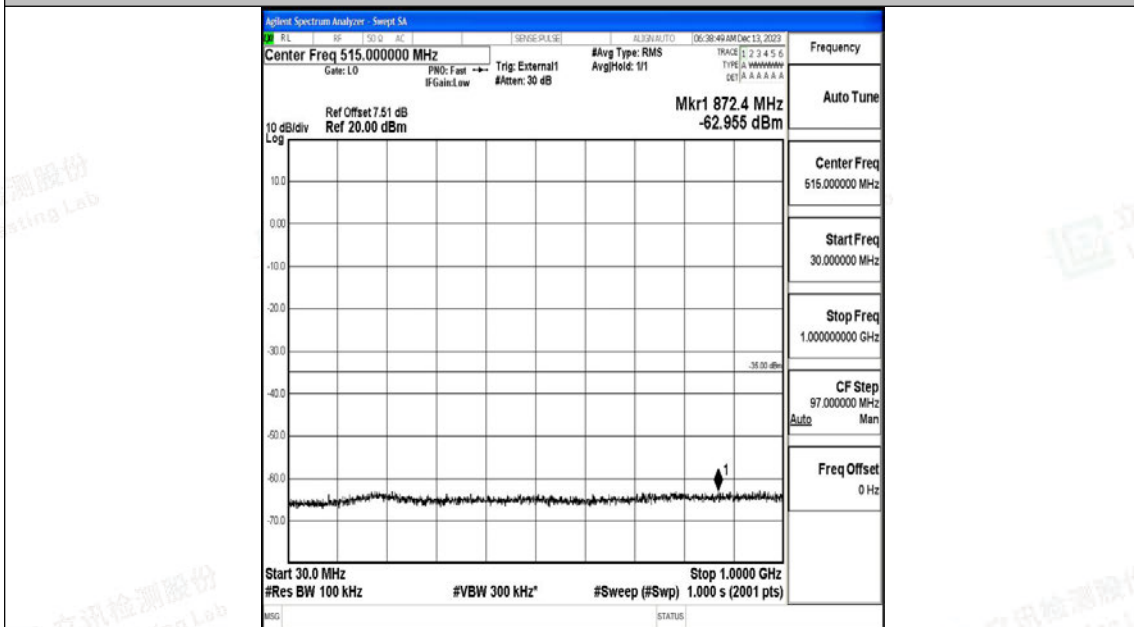

Band41_20MHz_16QAM_41490_1RB#0_30~1000_30~1000