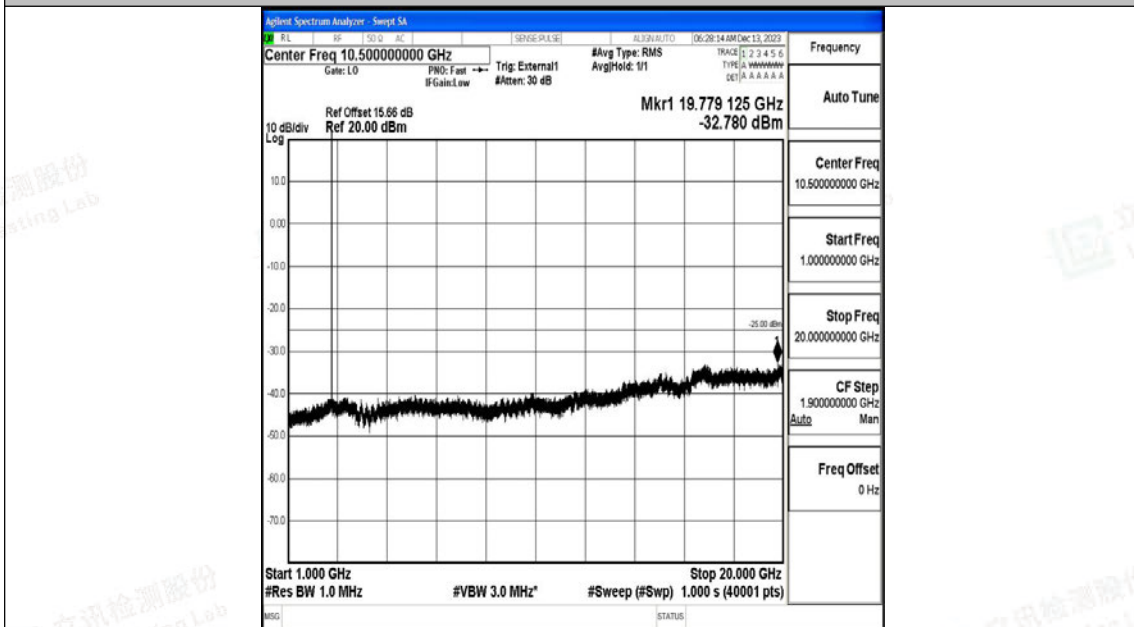

Scan code to check authenticity

Band41_10MHz_QPSK_41540_1RB#0_0.009~0.15_0.009~0.15

Band41_10MHz_QPSK_41540_1RB#0_0.15~30_0.15~30

Band41_10MHz_QPSK_41540_1RB#0_30~1000_30~1000

Band41_10MHz_QPSK_41540_1RB#0_1000~20000_1000~20000