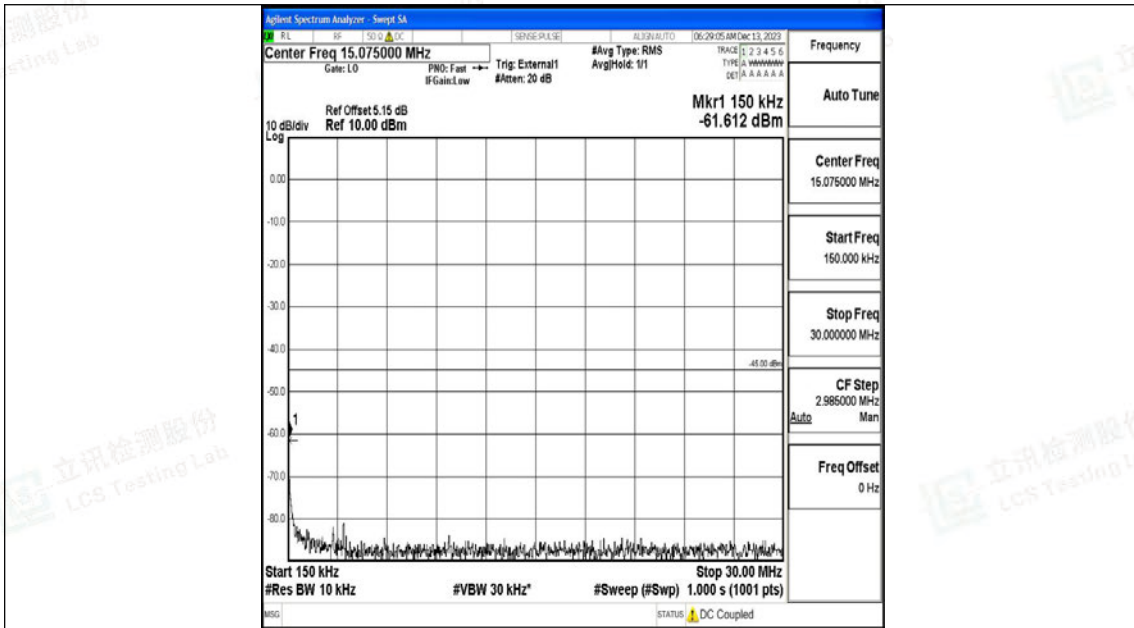

Band41_10MHz_16QAM_41540_1RB#0_0.15~30_0.15~30