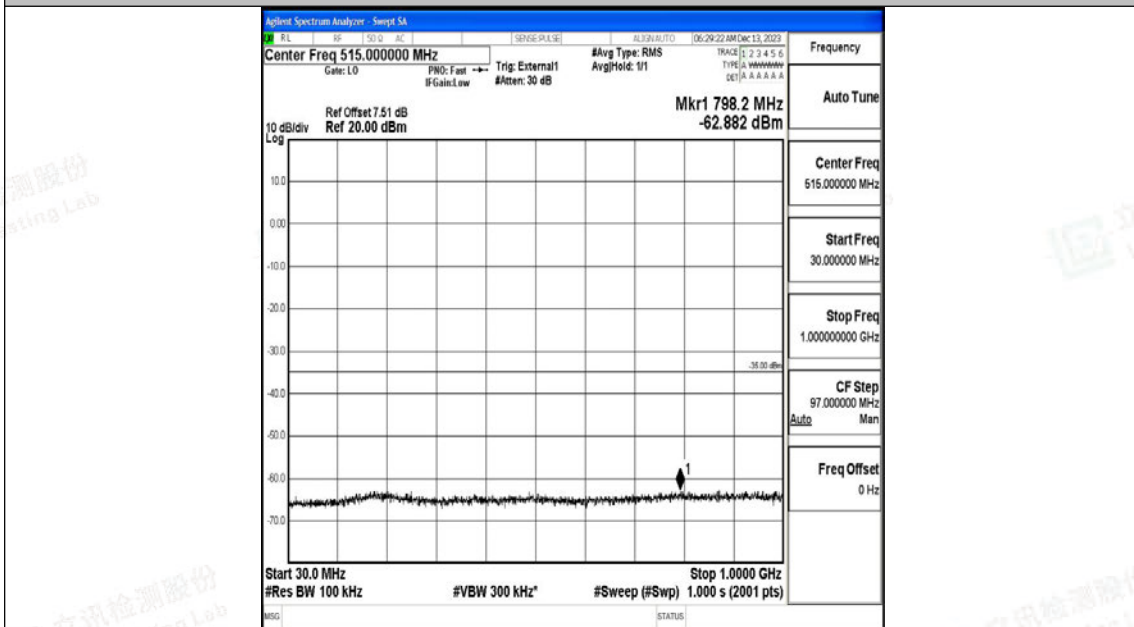

Band41_10MHz_QPSK_41540_1RB#0_20000~27000_20000~27000

Band41_10MHz_16QAM_41540_1RB#0_0.009~0.15_0.009~0.15

Band41_10MHz_16QAM_41540_1RB#0_0.15~30_0.15~30

Band41_10MHz_16QAM_41540_1RB#0_30~1000_30~1000

Band41_15MHz_QPSK_39725_1RB#0_0.009~0.15_0.009~0.15