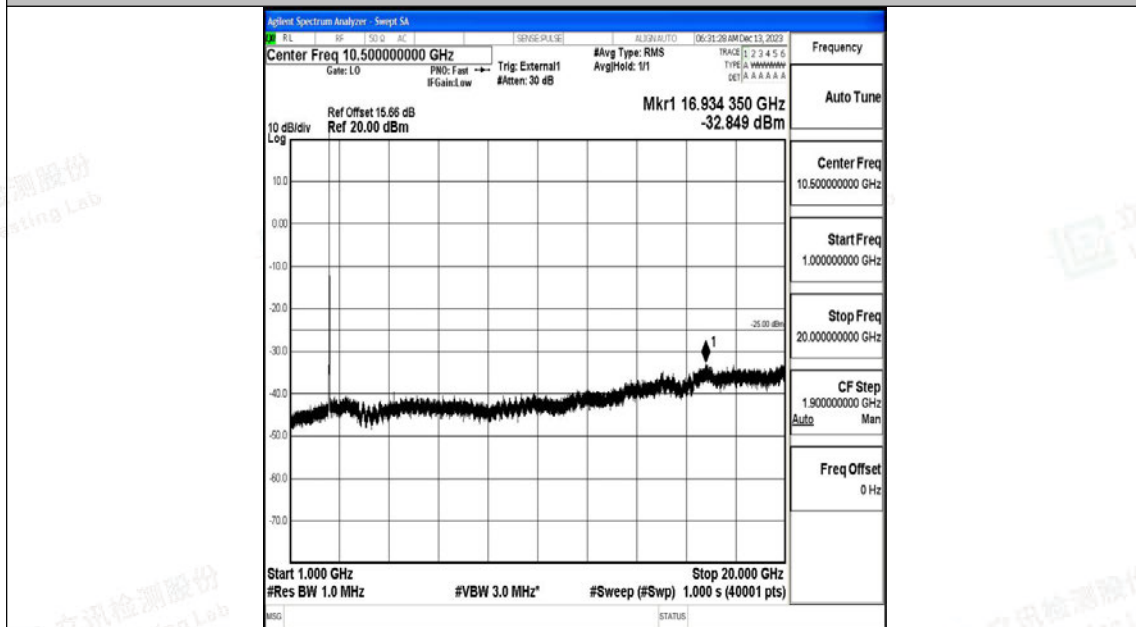

Band41_20MHz_QPSK_39750_1RB#0_0.009~0.15_0.009~0.15

Band41_20MHz_QPSK_39750_1RB#0_0.15~30_0.15~30

Band41_20MHz_QPSK_39750_1RB#0_30~1000_30~1000

Band41_20MHz_QPSK_39750_1RB#0_1000~20000_1000~20000

Band41_20MHz_QPSK_39750_1RB#0_20000~27000_20000~27000