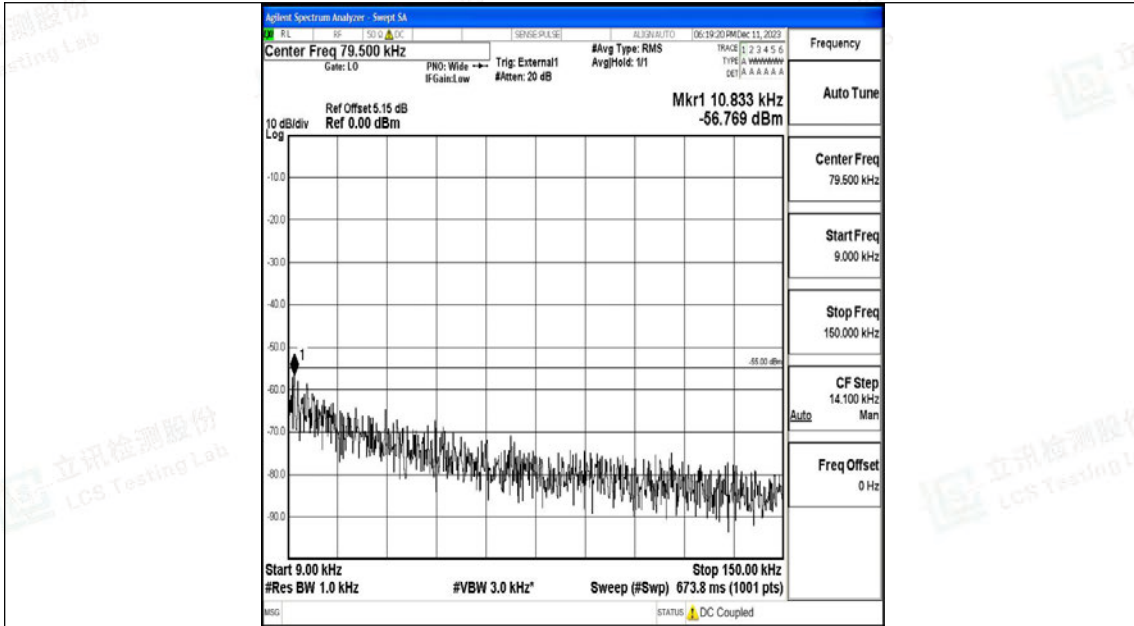

Band41_15MHz_QPSK_39725_1RB#0_0.009~0.15_0.009~0.15