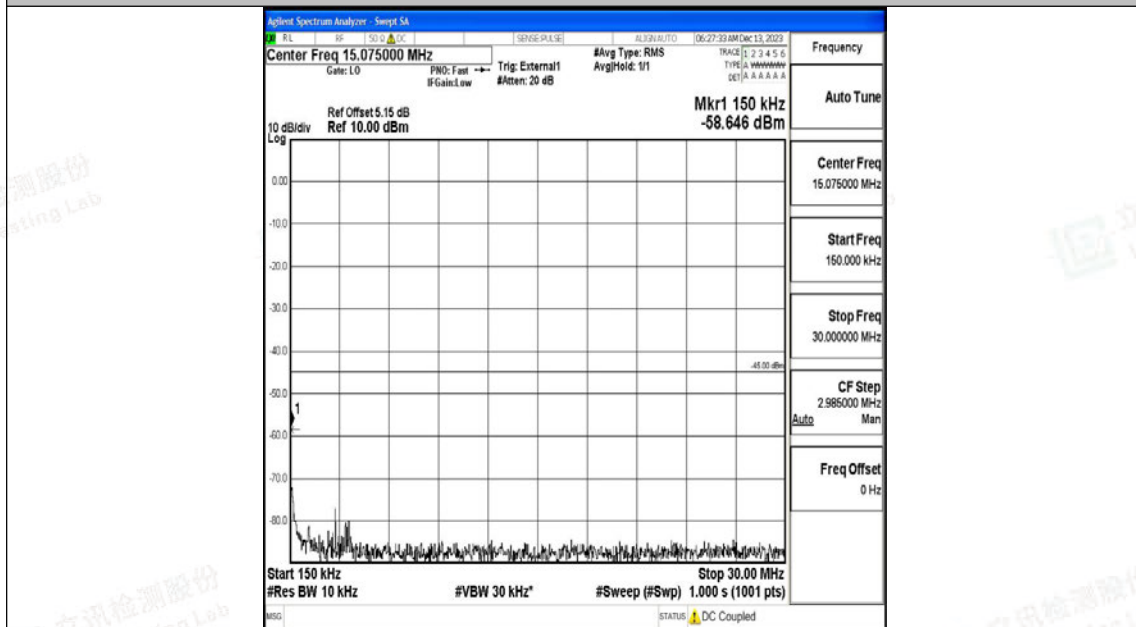

Scan code to check authenticity

Band41_10MHz_QPSK_41540_1RB#0_0.009~0.15_0.009~0.15

Band41_10MHz_QPSK_41540_1RB#0_0.15~30_0.15~30

Band41_10MHz_QPSK_41540_1RB#0_30~1000_30~1000

Band41_10MHz_QPSK_41540_1RB#0_1000~20000_1000~20000