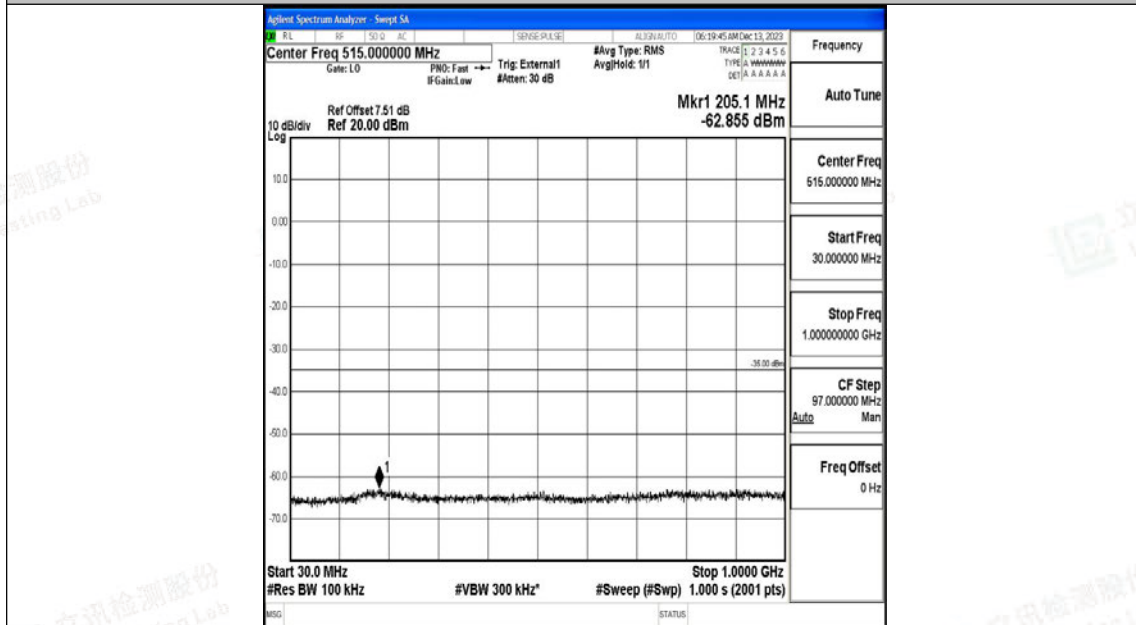

Band41_5MHz_QPSK_41565_1RB#0_30~1000_30~1000

Band41_5MHz_QPSK_41565_1RB#0_1000~20000_1000~20000

Band41_5MHz_QPSK_41565_1RB#0_20000~27000_20000~27000

Band41_5MHz_16QAM_41565_1RB#0_0.009~0.15_0.009~0.15

Band41_5MHz_16QAM_41565_1RB#0_0.15~30_0.15~30