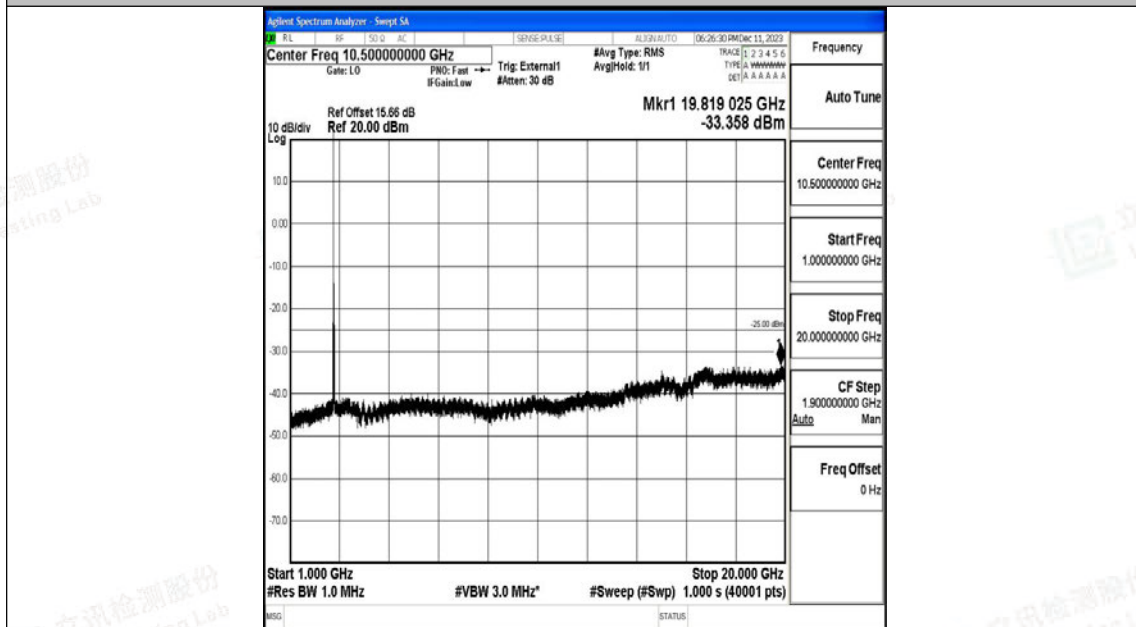

Band41_15MHz_QPSK_41515_1RB#0_1000~20000_1000~20000