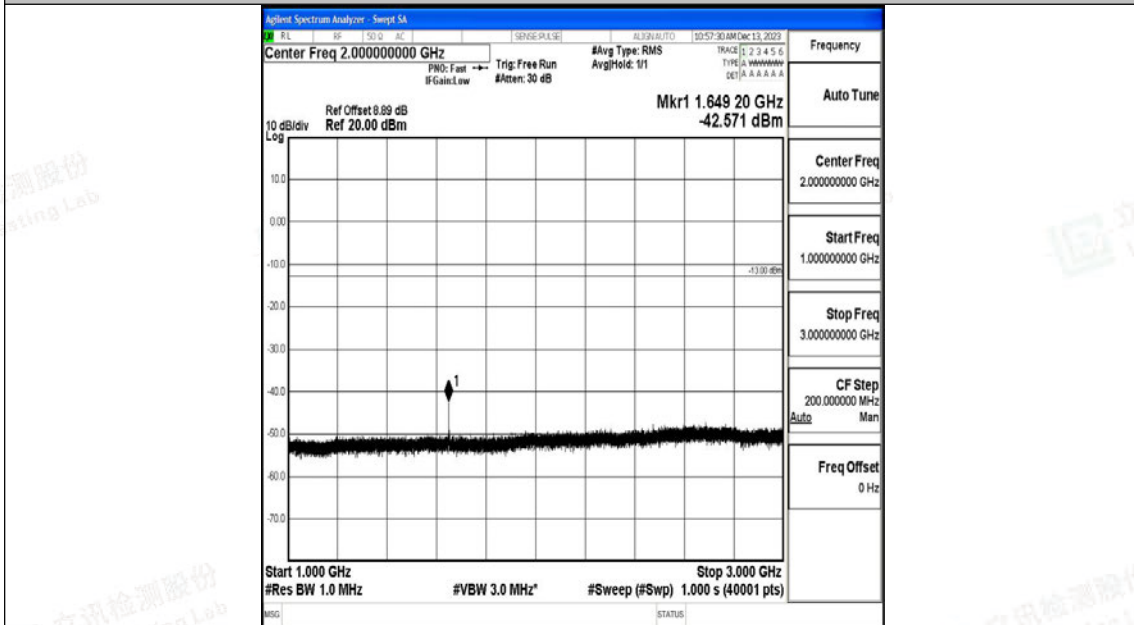

Band26_10MHz_QPSK_26840_1RB#0_0.009~0.15_0.009~0.15

Band26_10MHz_QPSK_26840_1RB#0_0.15~30_0.15~30

Band26_10MHz_QPSK_26840_1RB#0_30~1000_30~1000

Band26_10MHz_QPSK_26840_1RB#0_1000~3000_1000~3000

Shenzhen LCS Compliance Testing Laboratory Ltd.