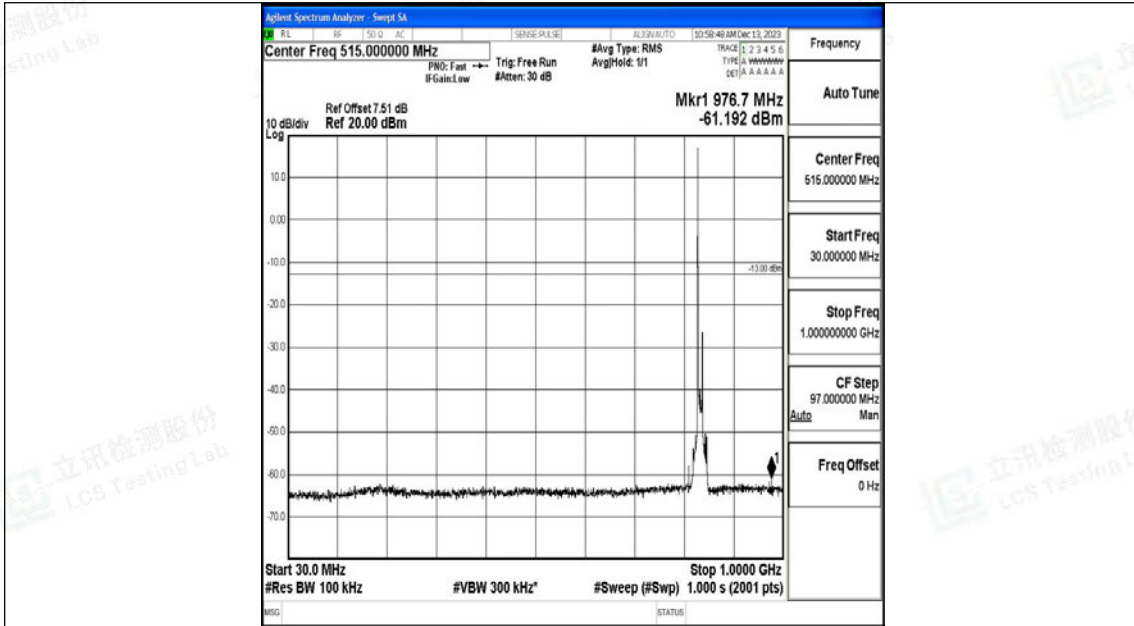

Tel: +(86) 0755-82591330 | E-mail: webmaster@lcs-cert.com | Web: www.lcs-cert.com

Scan code to check authenticity

Band26_10MHz_QPSK_26915_1RB#0_0.009~0.15_0.009~0.15

Band26_10MHz_QPSK_26915_1RB#0_0.15~30_0.15~30