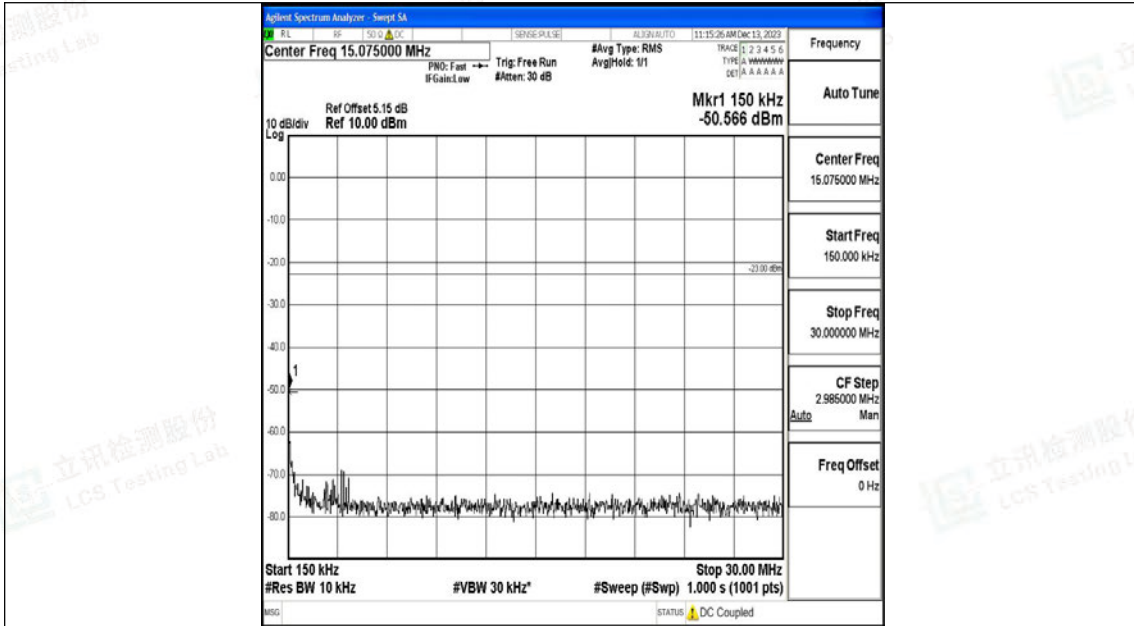

Tel: +(86) 0755-82591330 | E-mail: webmaster@lcs-cert.com | Web: www.lcs-cert.com

Scan code to check authenticity

Band26_15MHz_QPSK_26865_1RB#0_3000~10000_3000~10000

Band26_15MHz_16QAM_26865_1RB#0_0.009~0.15_0.009~0.15