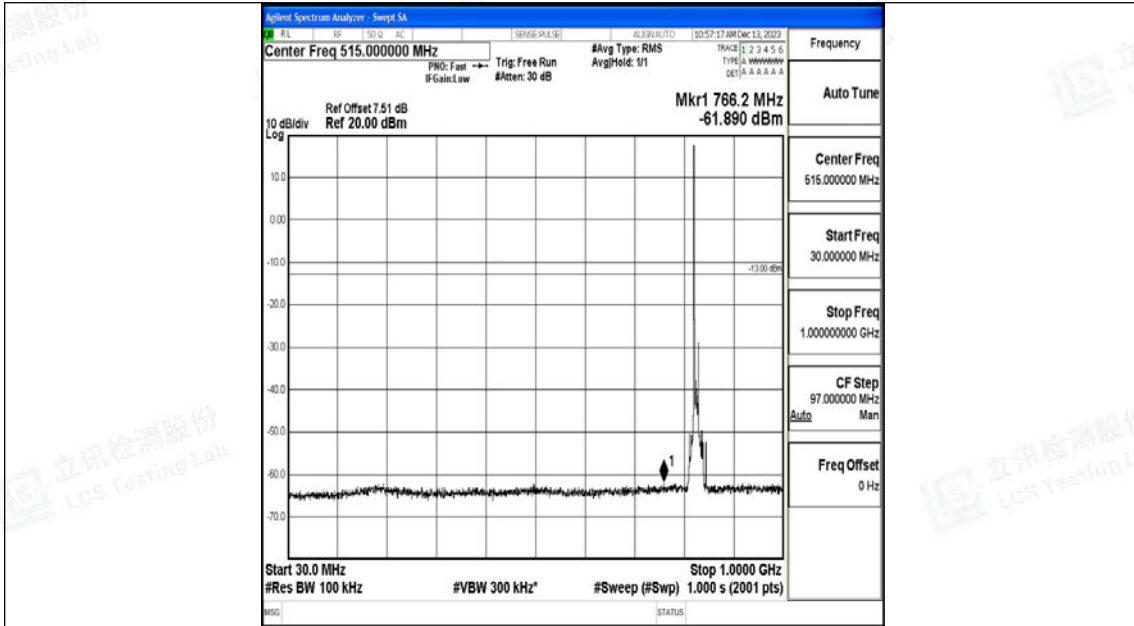

Band26_10MHz_QPSK_26840_1RB#0_0.009~0.15_0.009~0.15

Band26_10MHz_QPSK_26840_1RB#0_0.15~30_0.15~30

Band26_10MHz_QPSK_26840_1RB#0_30~1000_30~1000

Band26_10MHz_QPSK_26840_1RB#0_1000~3000_1000~3000

Shenzhen LCS Compliance Testing Laboratory Ltd.