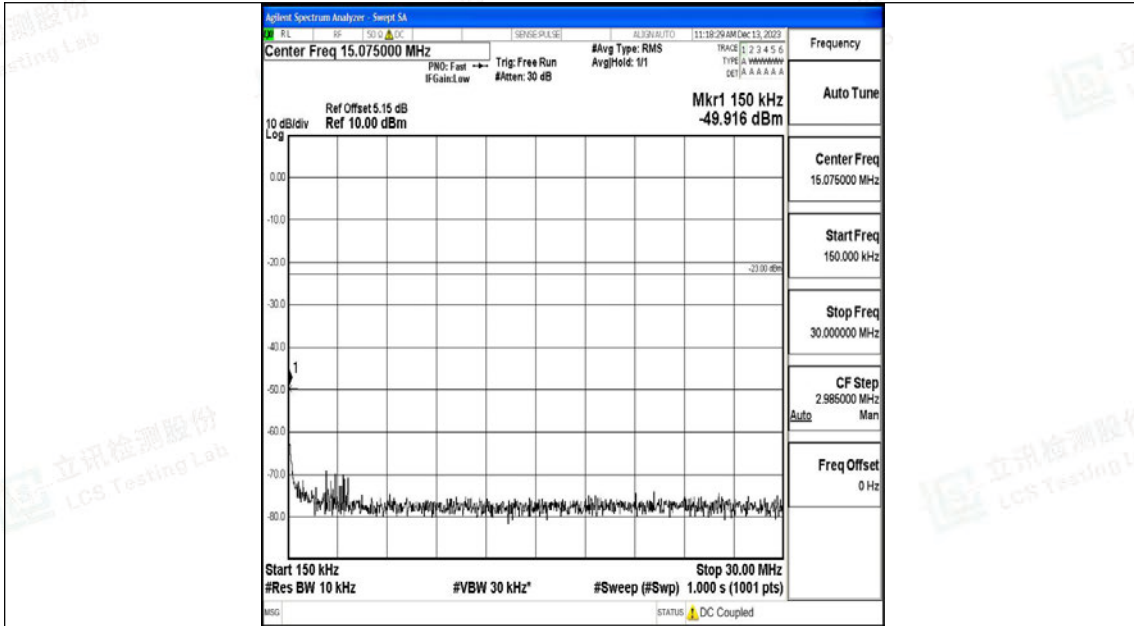

Band26_15MHz_16QAM_26965_1RB#0_0.15~30_0.15~30