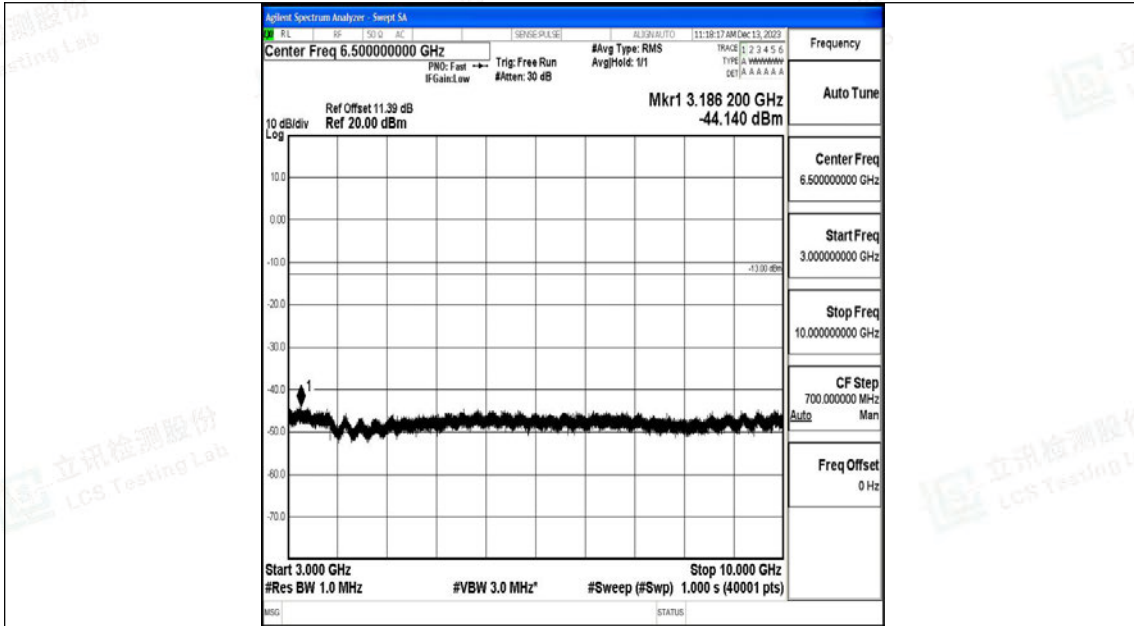

Band26_15MHz_QPSK_26965_1RB#0_3000~10000_3000~10000