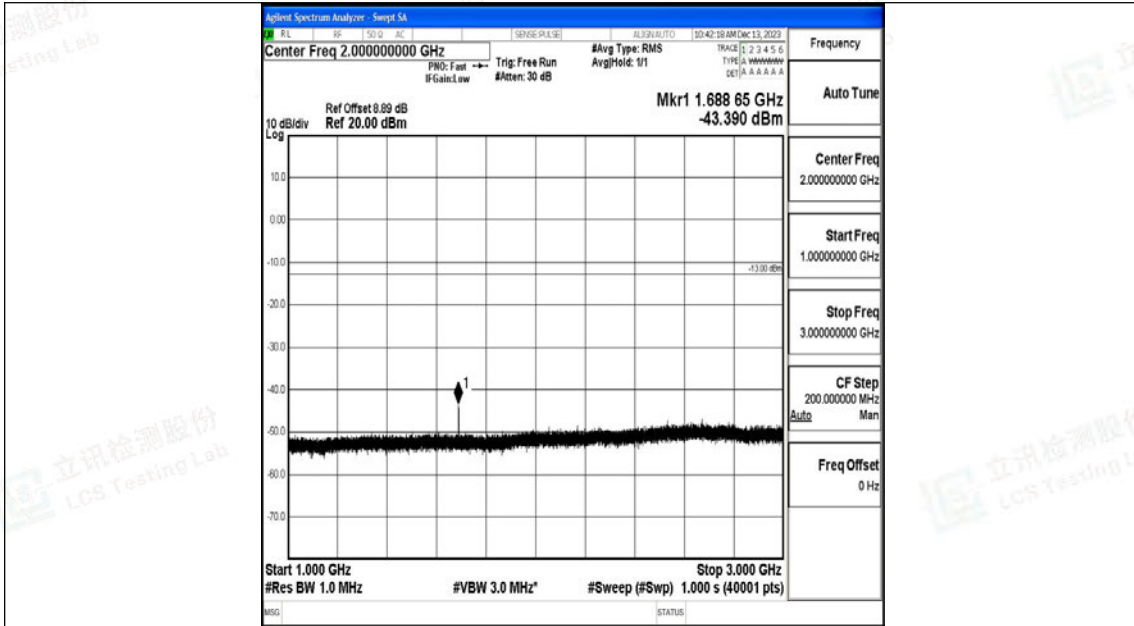

Band26_5MHz_16QAM_27015_1RB#0_1000~3000_1000~3000