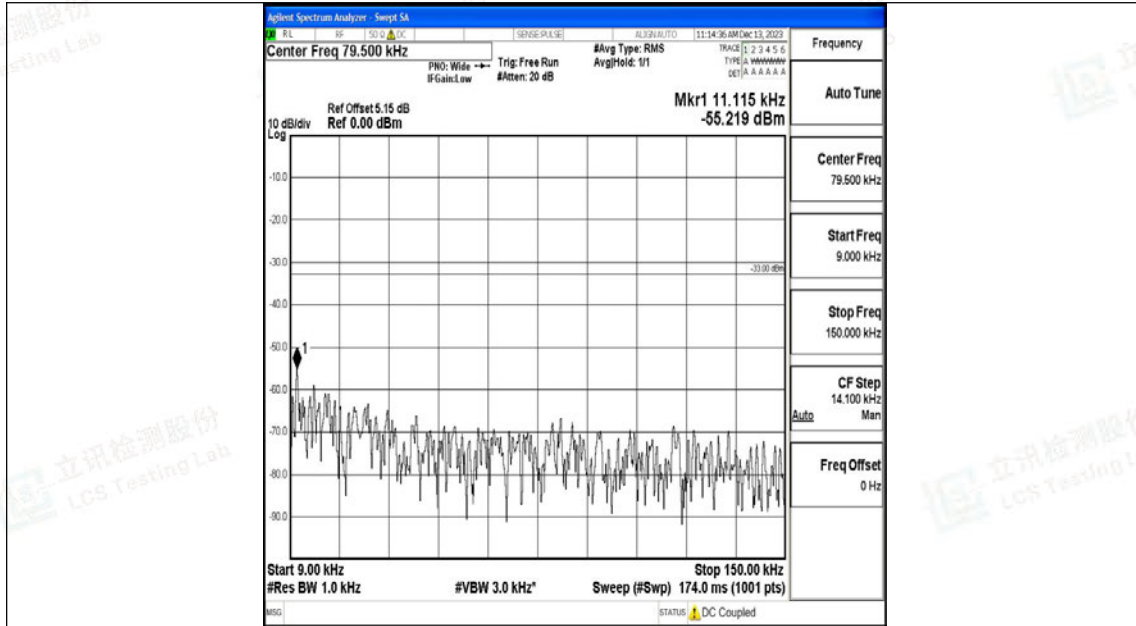

Band26_15MHz_QPSK_26865_1RB#0_0.009~0.15_0.009~0.15