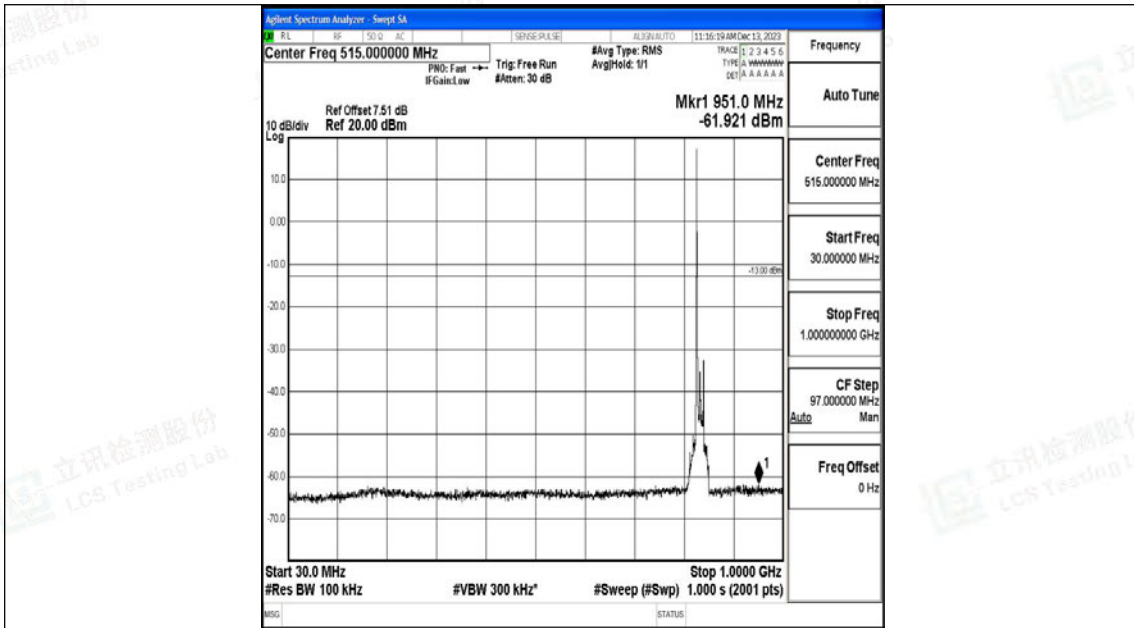

Band26_15MHz_QPSK_26915_1RB#0_30~1000_30~1000