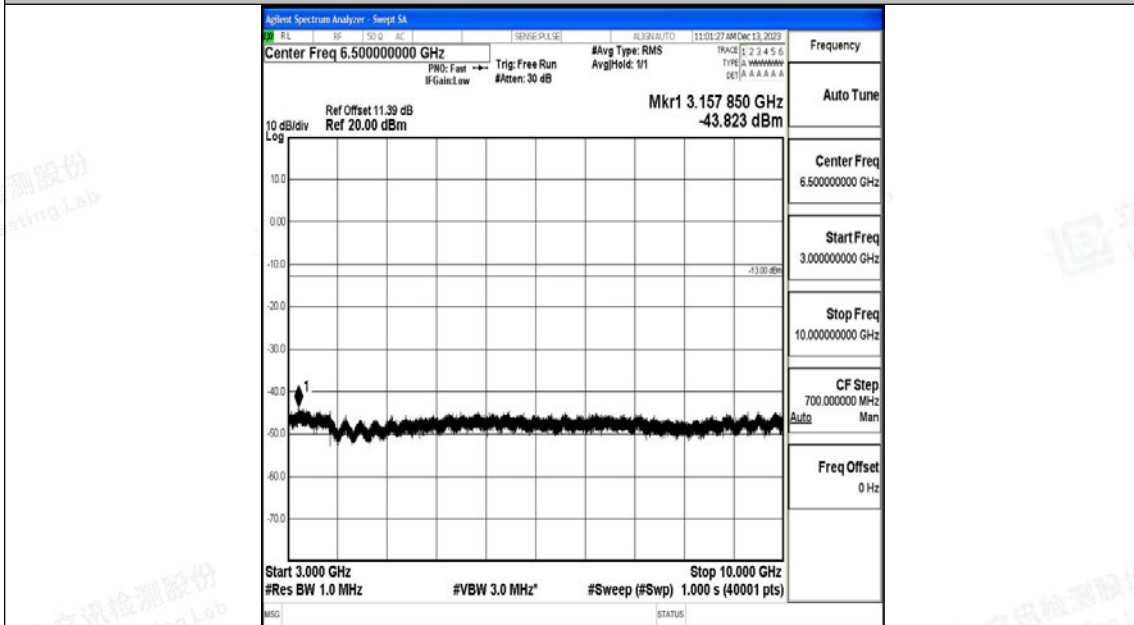

Band26_10MHz_16QAM_26990_1RB#0_3000~10000_3000~10000

Shenzhen LCS Compliance Testing Laboratory Ltd.

Add: 101, 201 Bldg A & 301 Bldg C, Juji Industrial Park Yabianxueziwei, Shajing Street, Baoan District, Shenzhen, 518000, China

Tel: +(86) 0755-82591330 | E-mail: webmaster@lcs-cert.com | Web: www.lcs-cert.com

Scan code to check authenticity