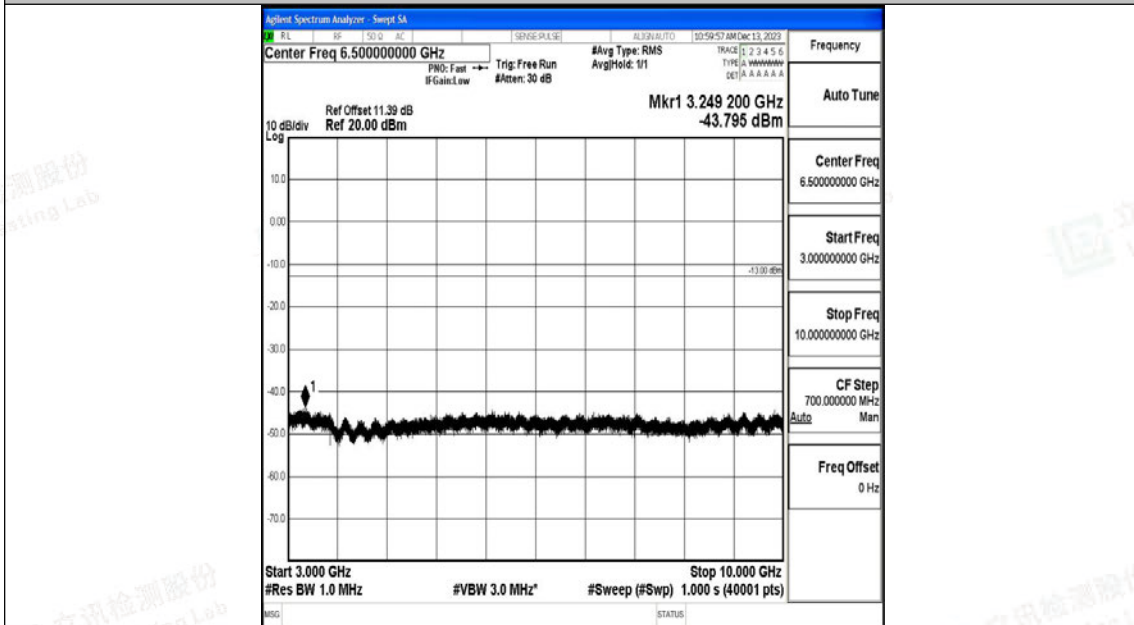

Band26_10MHz_16QAM_26915_1RB#0_0.15~30_0.15~30

Band26_10MHz_16QAM_26915_1RB#0_30~1000_30~1000

Band26_10MHz_16QAM_26915_1RB#0_1000~3000_1000~3000

Band26_10MHz_16QAM_26915_1RB#0_3000~10000_3000~10000

Shenzhen LCS Compliance Testing Laboratory Ltd.