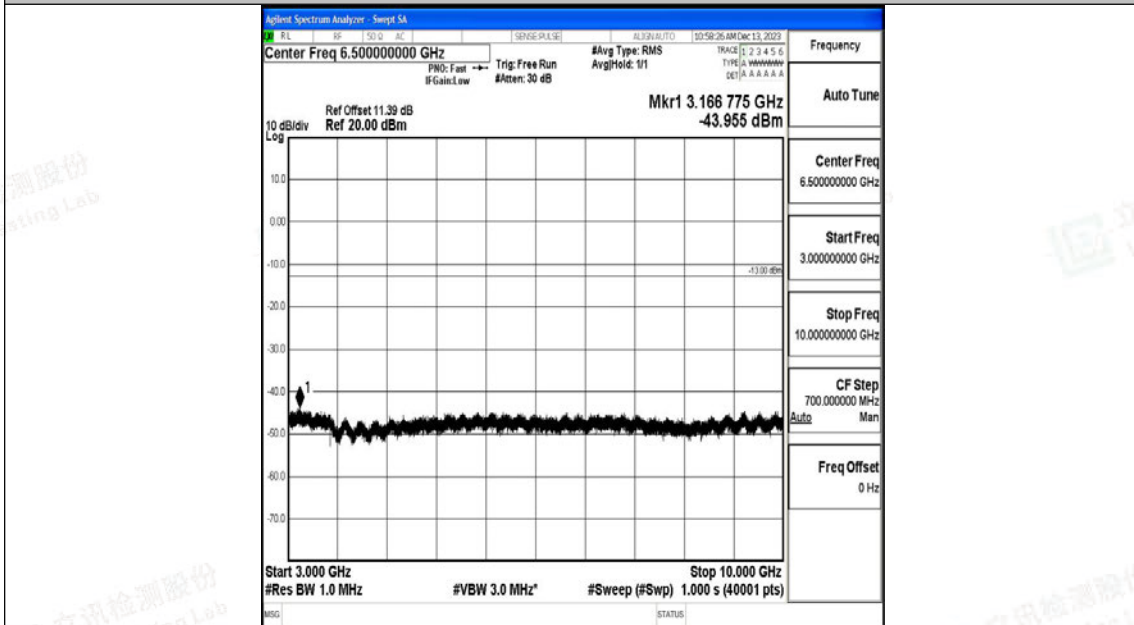

Scan code to check authenticity

Band26_10MHz_16QAM_26840_1RB#0_1000~3000_1000~3000

Band26_10MHz_16QAM_26840_1RB#0_3000~10000_3000~10000

Shenzhen LCS Compliance Testing Laboratory Ltd.

Add: 101, 201 Bldg A & 301 Bldg C, Juji Industrial Park Yabianxueziwei, Shajing Street, Baoan District, Shenzhen, 518000, China