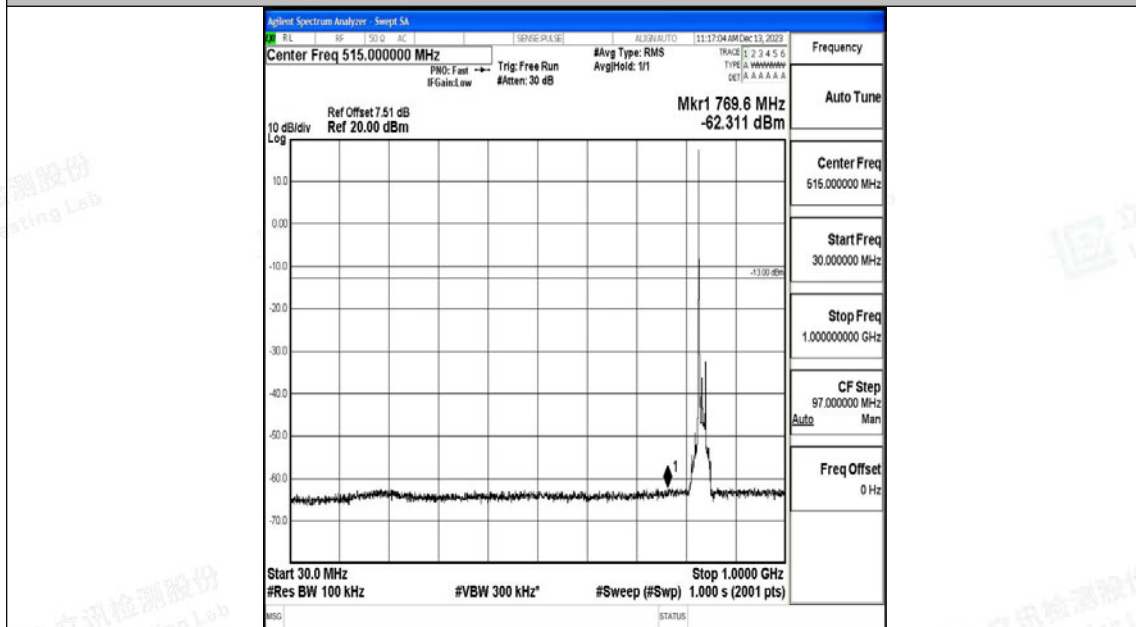

Band26_15MHz_16QAM_26915_1RB#0_30~1000_30~1000