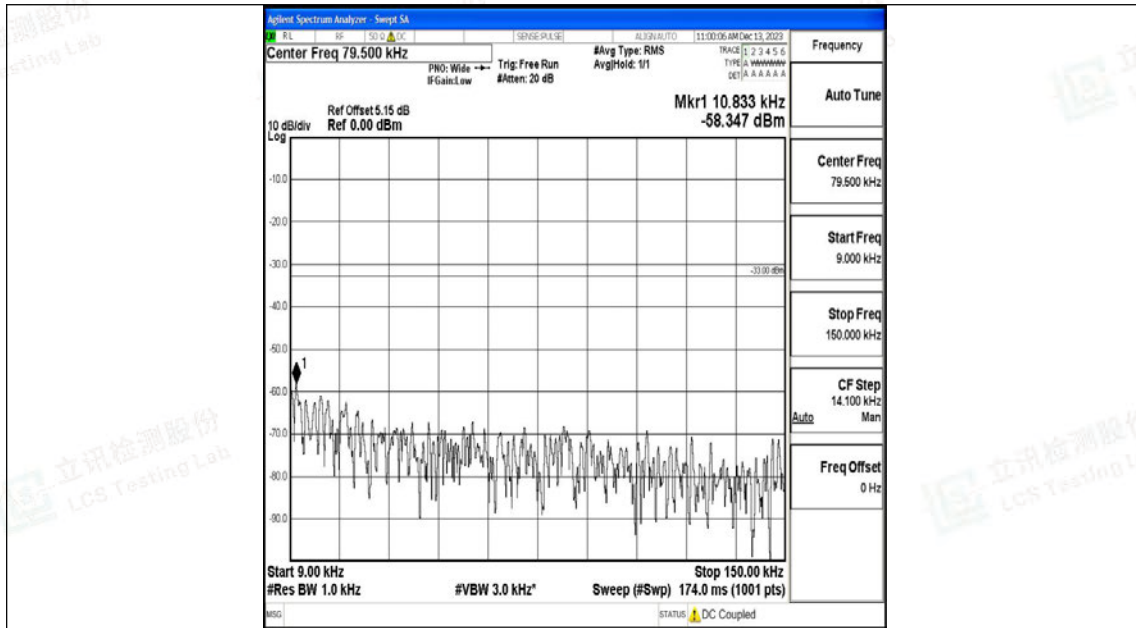

Band26_10MHz_QPSK_26990_1RB#0_0.009~0.15_0.009~0.15