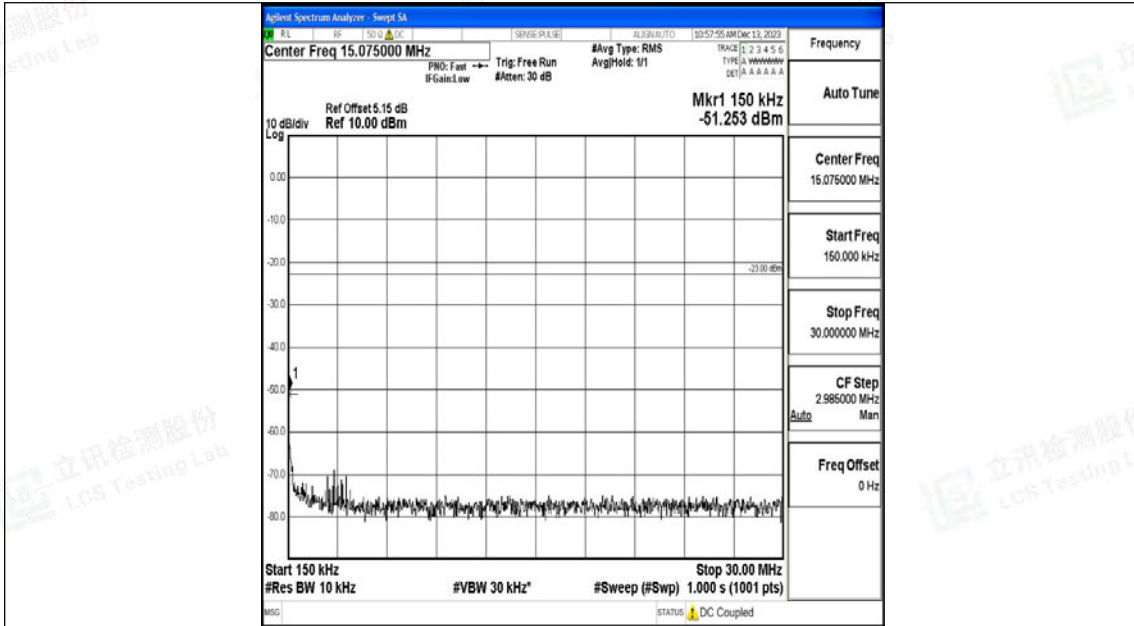

Band26_10MHz_16QAM_26840_1RB#0_0.15~30_0.15~30