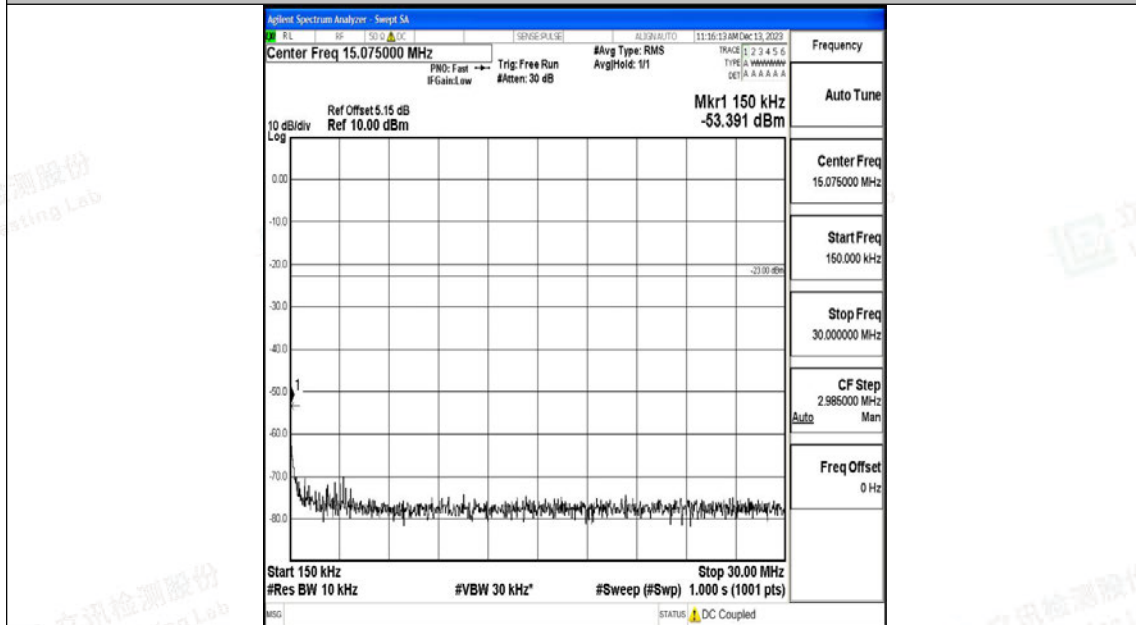

Band26_15MHz_16QAM_26865_1RB#0_0.15~30_0.15~30

Band26_15MHz_16QAM_26865_1RB#0_30~1000_30~1000

Band26_15MHz_16QAM_26865_1RB#0_1000~3000_1000~3000

Band26_15MHz_16QAM_26865_1RB#0_3000~10000_3000~10000

Band26_15MHz_QPSK_26915_1RB#0_0.009~0.15_0.009~0.15