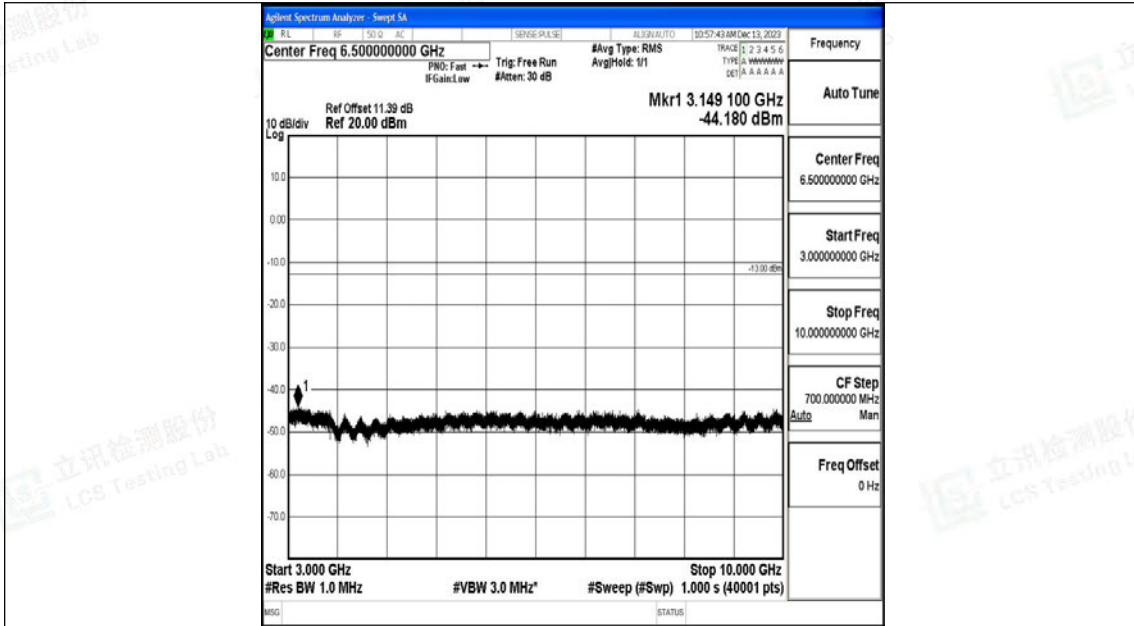

Band26_10MHz_QPSK_26840_1RB#0_3000~10000_3000~10000