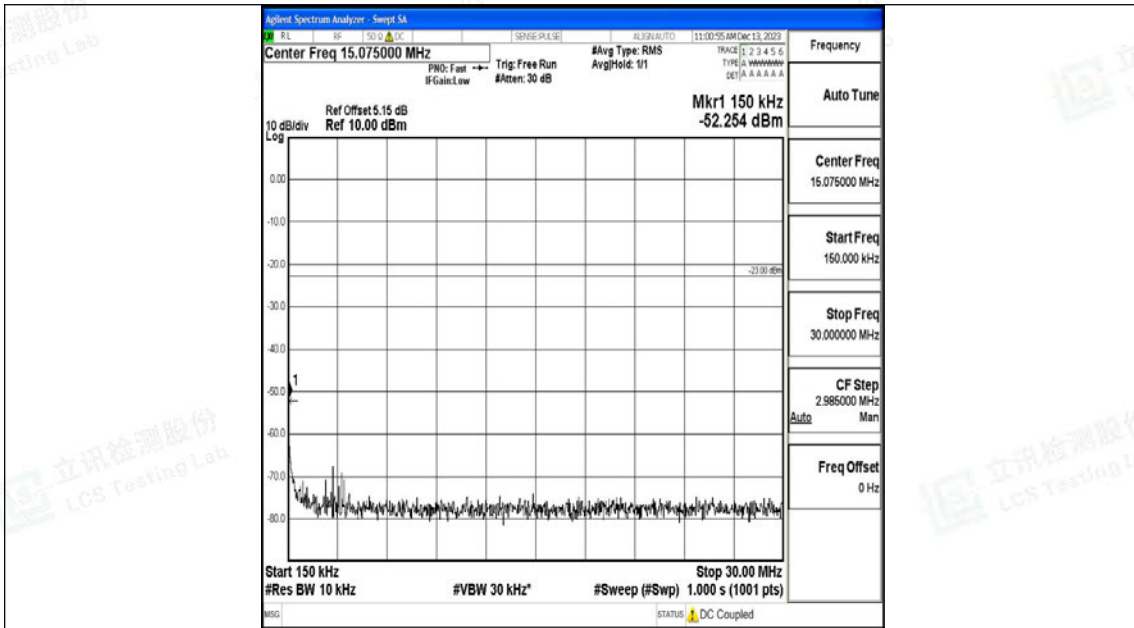

Band26_10MHz_16QAM_26990_1RB#0_0.15~30_0.15~30