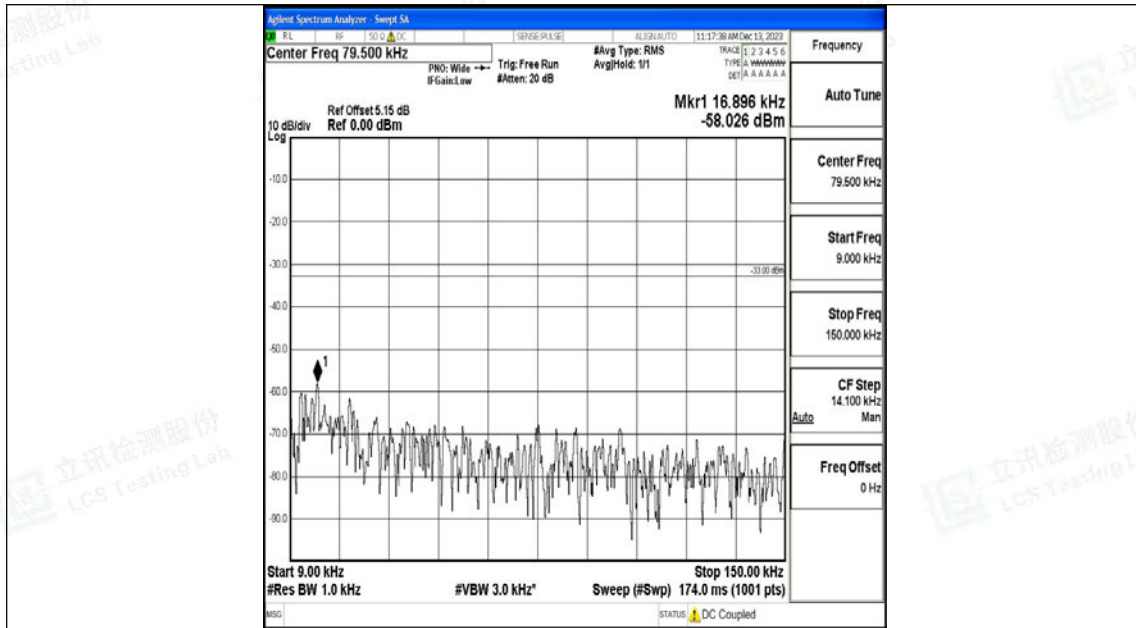

Band26_15MHz_16QAM_26915_1RB#0_0.15~30_0.15~30

Band26_15MHz_16QAM_26915_1RB#0_30~1000_30~1000

Band26_15MHz_16QAM_26915_1RB#0_1000~3000_1000~3000

Band26_15MHz_16QAM_26915_1RB#0_3000~10000_3000~10000

Band26_15MHz_QPSK_26965_1RB#0_0.009~0.15_0.009~0.15