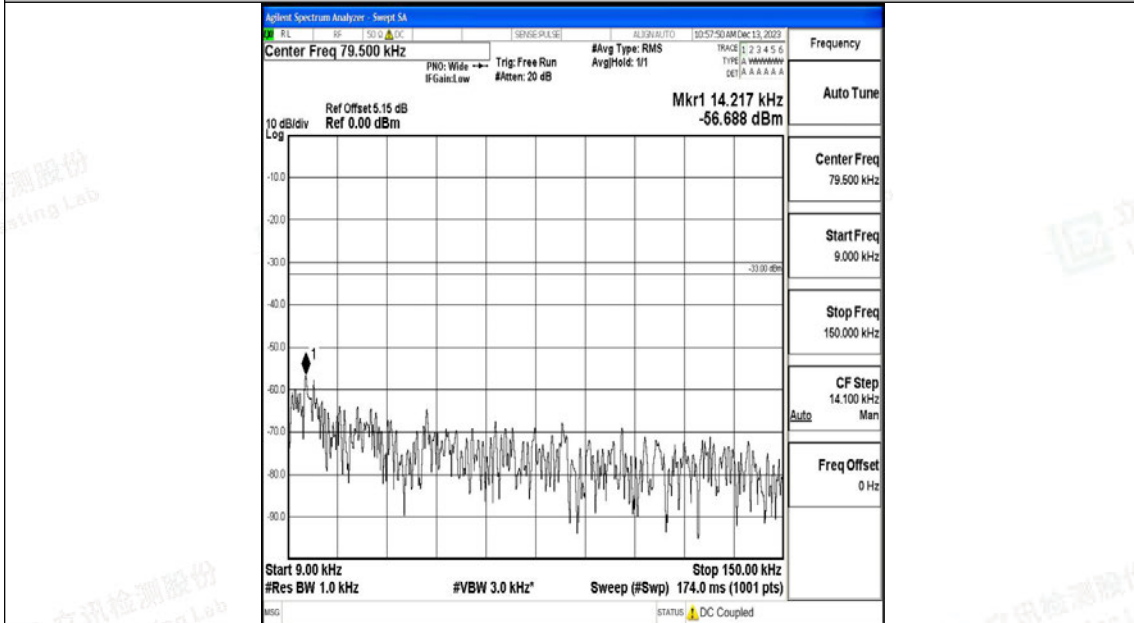

Band26_10MHz_16QAM_26840_1RB#0_0.009~0.15_0.009~0.15

Shenzhen LCS Compliance Testing Laboratory Ltd.

Add: 101, 201 Bldg A & 301 Bldg C, Juji Industrial Park Yabianxueziwei, Shajing Street, Baoan District, Shenzhen, 518000, China

Tel: +(86) 0755-82591330 | E-mail: webmaster@lcs-cert.com | Web: www.lcs-cert.com

Scan code to check authenticity