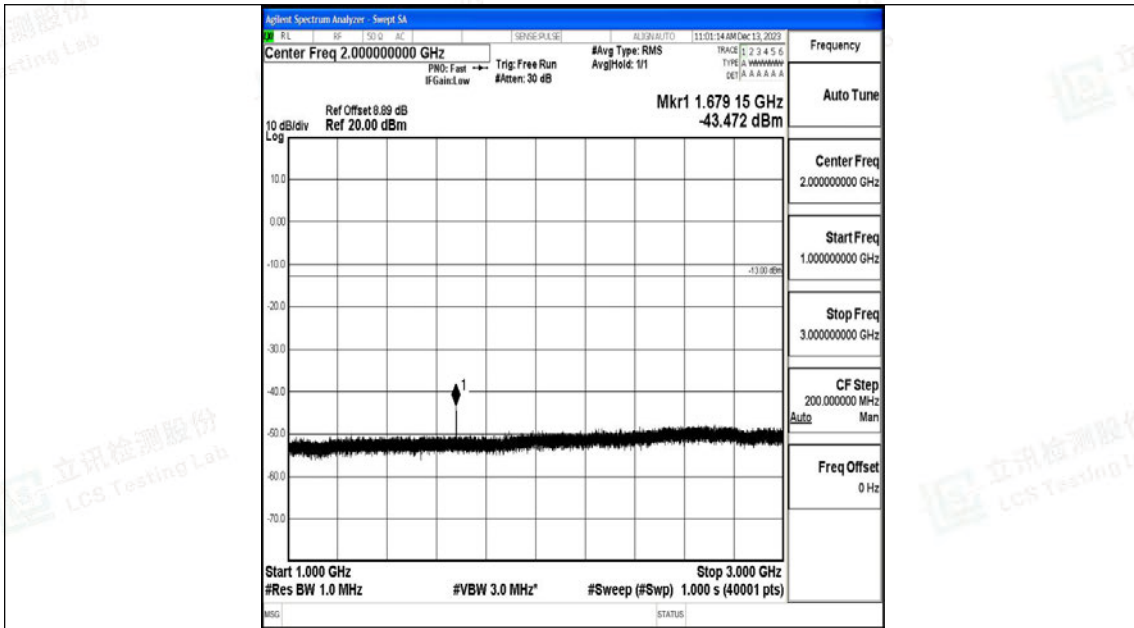

Band26_10MHz_16QAM_26990_1RB#0_1000~3000_1000~3000