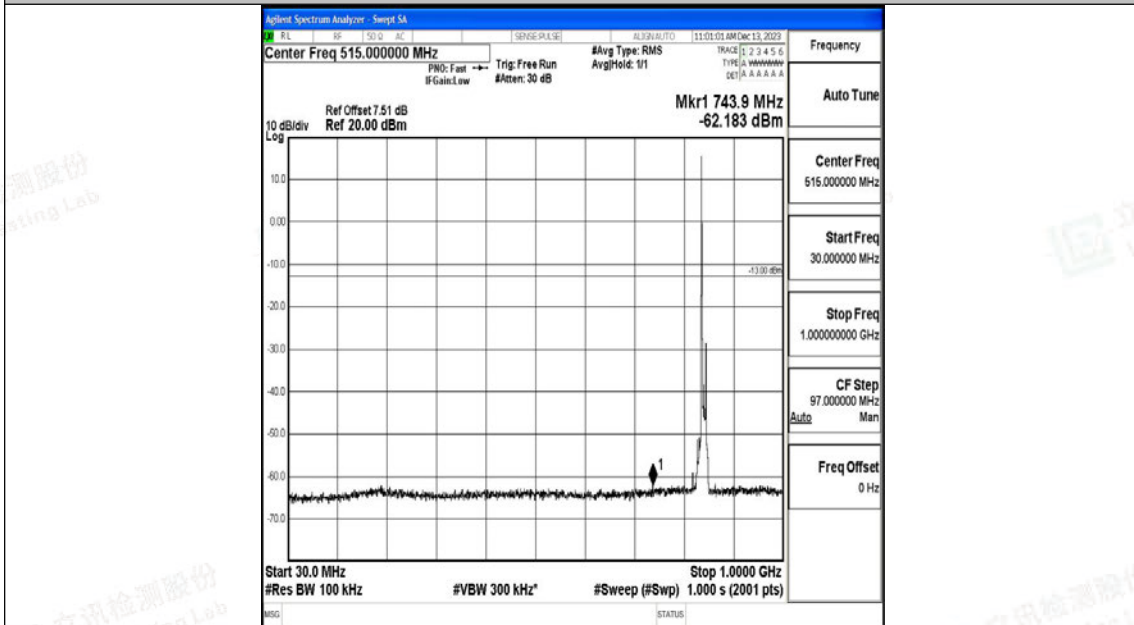

Band26_10MHz_QPSK_26990_1RB#0_3000~10000_3000~10000

Band26_10MHz_16QAM_26990_1RB#0_0.009~0.15_0.009~0.15

Band26_10MHz_16QAM_26990_1RB#0_0.15~30_0.15~30

Band26_10MHz_16QAM_26990_1RB#0_30~1000_30~1000

Shenzhen LCS Compliance Testing Laboratory Ltd.