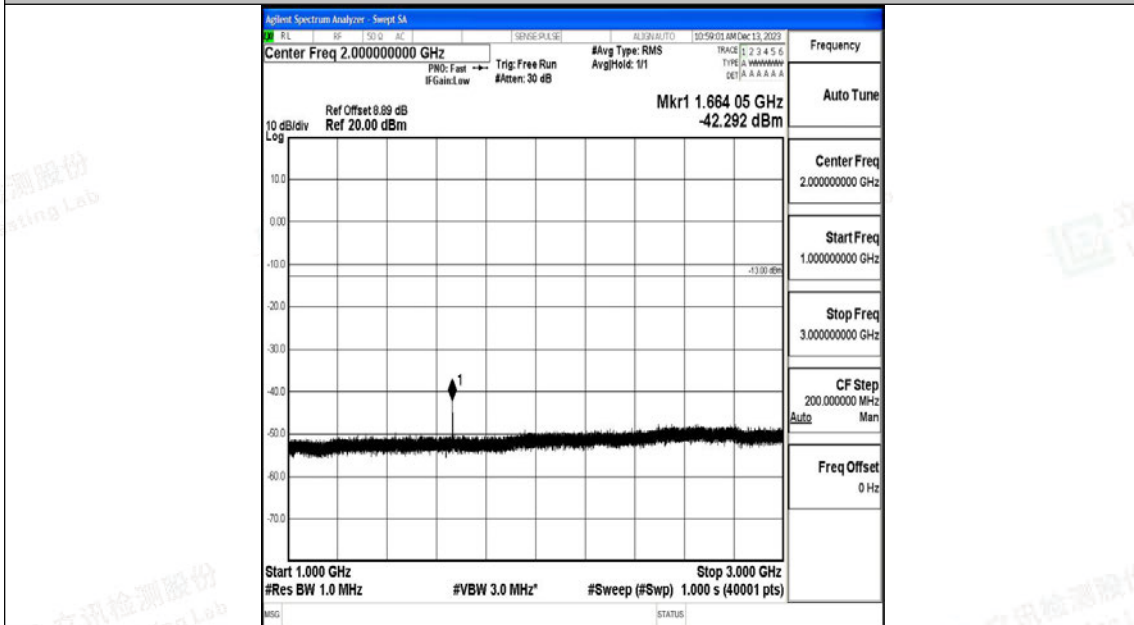

Band26_10MHz_QPSK_26915_1RB#0_1000~3000_1000~3000

Shenzhen LCS Compliance Testing Laboratory Ltd.

Add: 101, 201 Bldg A & 301 Bldg C, Juji Industrial Park Yabianxueziwei, Shajing Street, Baoan District, Shenzhen, 518000, China

Tel: +(86) 0755-82591330 | E-mail: webmaster@lcs-cert.com | Web: www.lcs-cert.com

Scan code to check authenticity