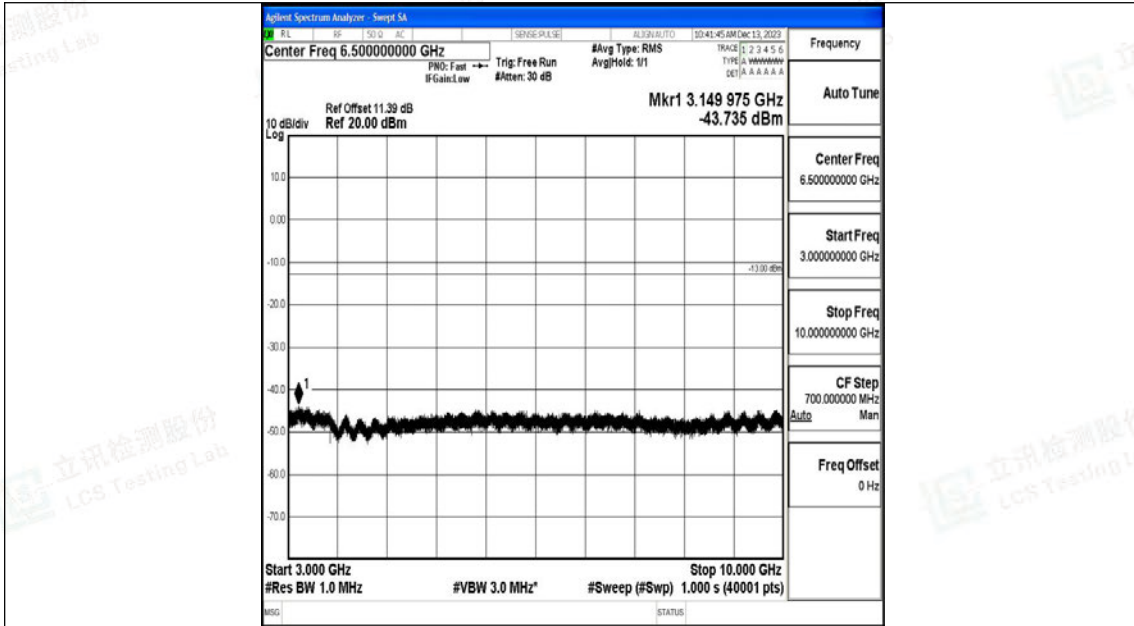

Band26_5MHz_QPSK_27015_1RB#0_0.009~0.15_0.009~0.15

Band26_5MHz_QPSK_27015_1RB#0_0.15~30_0.15~30

Band26_5MHz_QPSK_27015_1RB#0_30~1000_30~1000

Band26_5MHz_QPSK_27015_1RB#0_1000~3000_1000~3000

Band26_5MHz_QPSK_27015_1RB#0_3000~10000_3000~10000