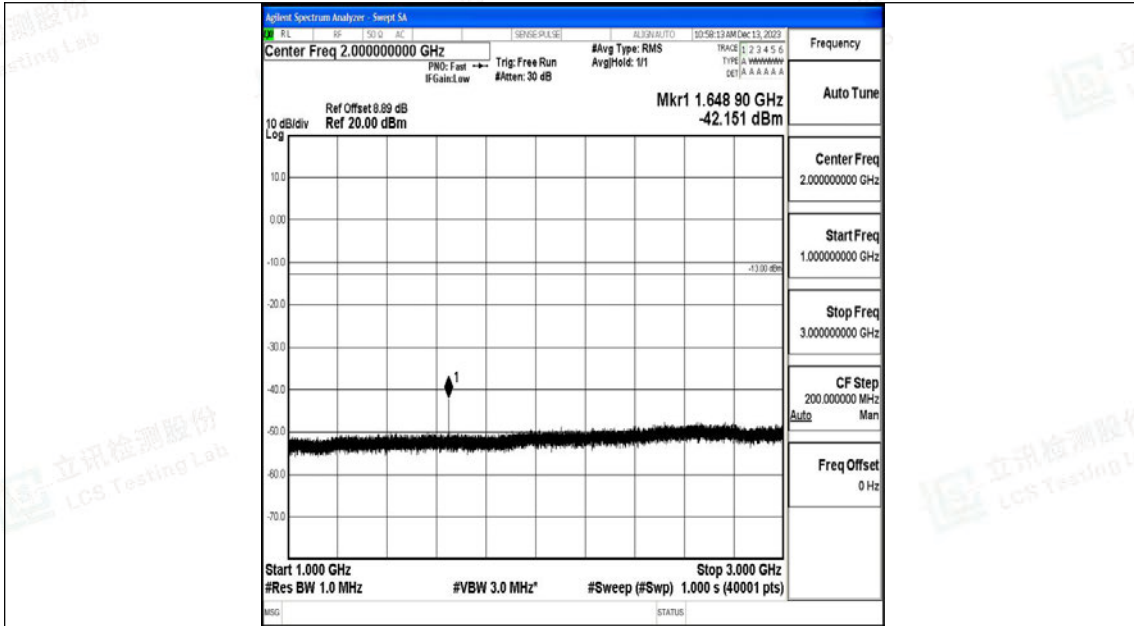

Band26_10MHz_16QAM_26840_1RB#0_1000~3000_1000~3000