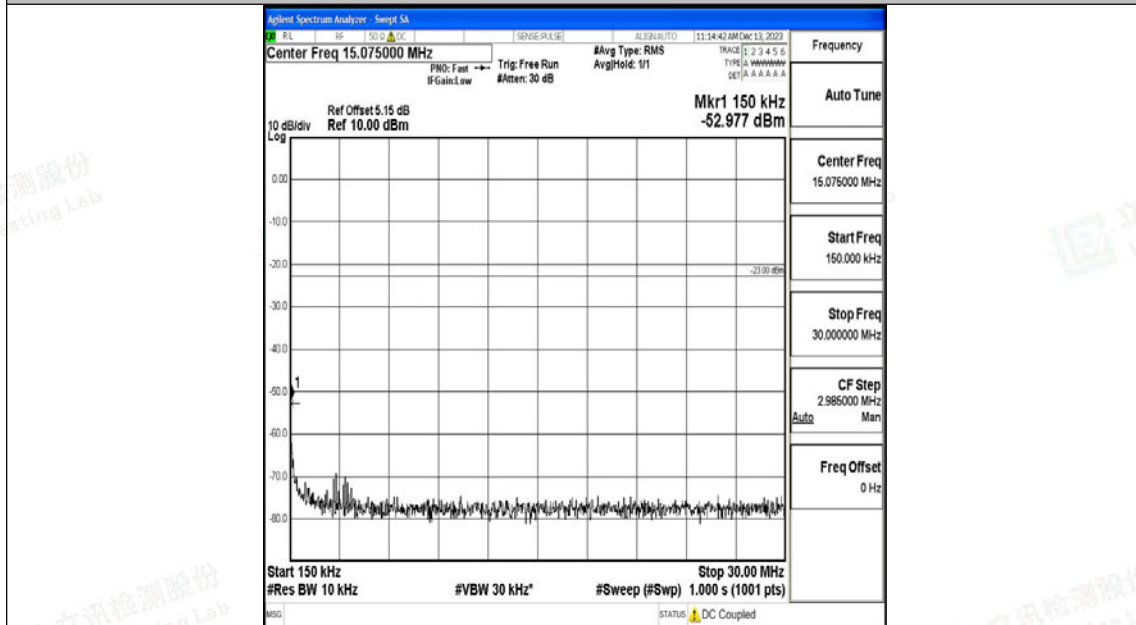

Band26_15MHz_QPSK_26865_1RB#0_0.15~30_0.15~30