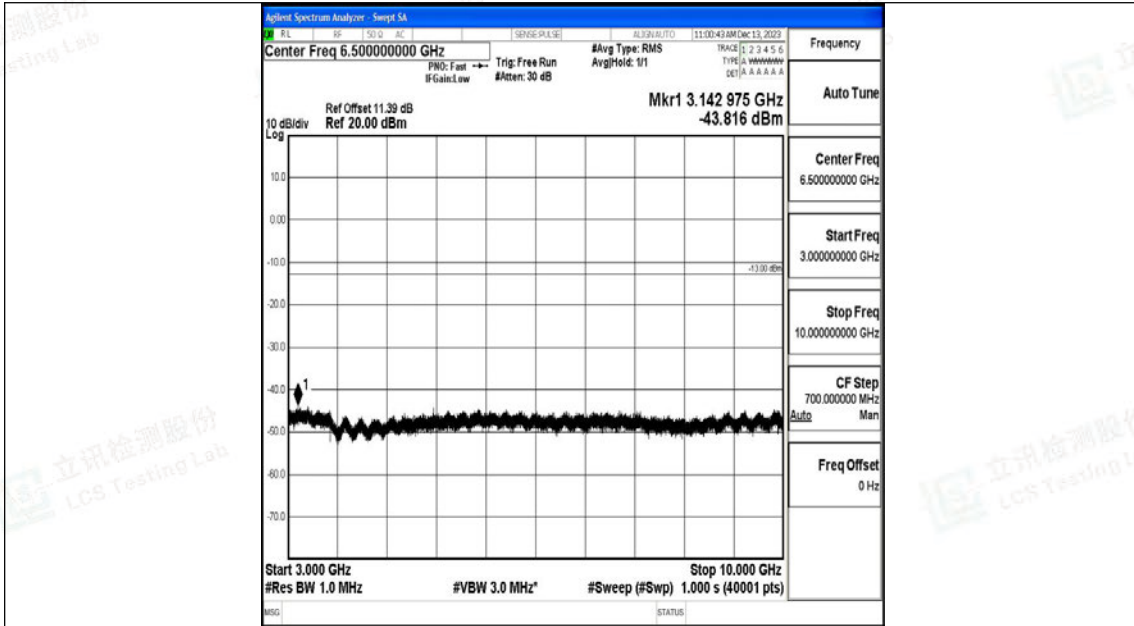

Scan code to check authenticity

Band26_10MHz_QPSK_26990_1RB#0_0.009~0.15_0.009~0.15

Band26_10MHz_QPSK_26990_1RB#0_0.15~30_0.15~30

Band26_10MHz_QPSK_26990_1RB#0_30~1000_30~1000

Band26_10MHz_QPSK_26990_1RB#0_1000~3000_1000~3000