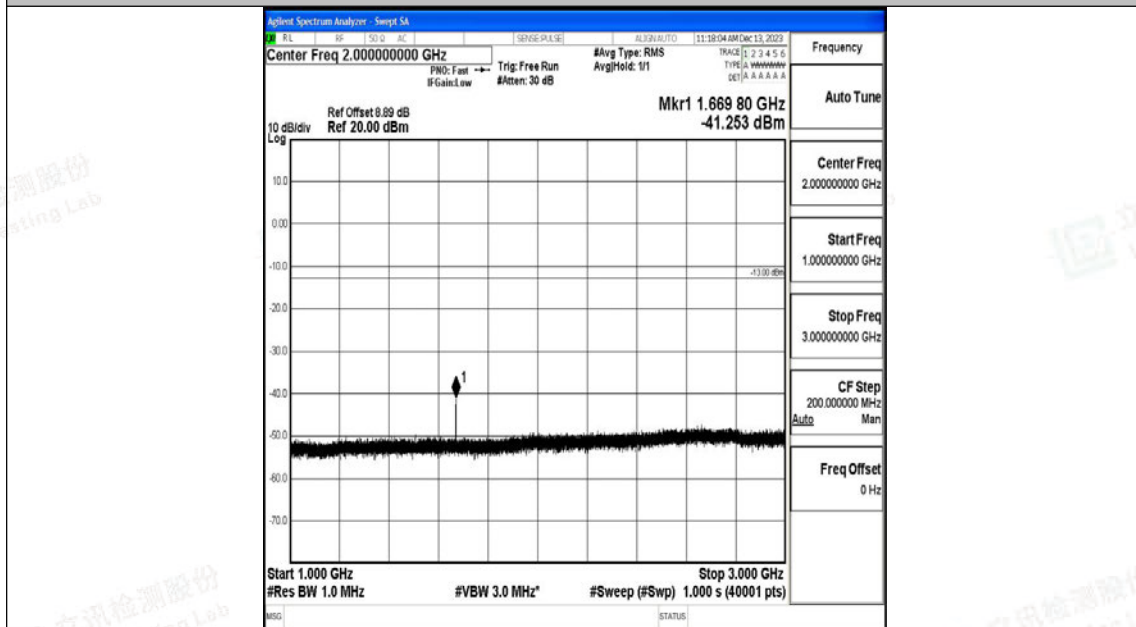

Band26_15MHz_QPSK_26965_1RB#0_1000~3000_1000~3000