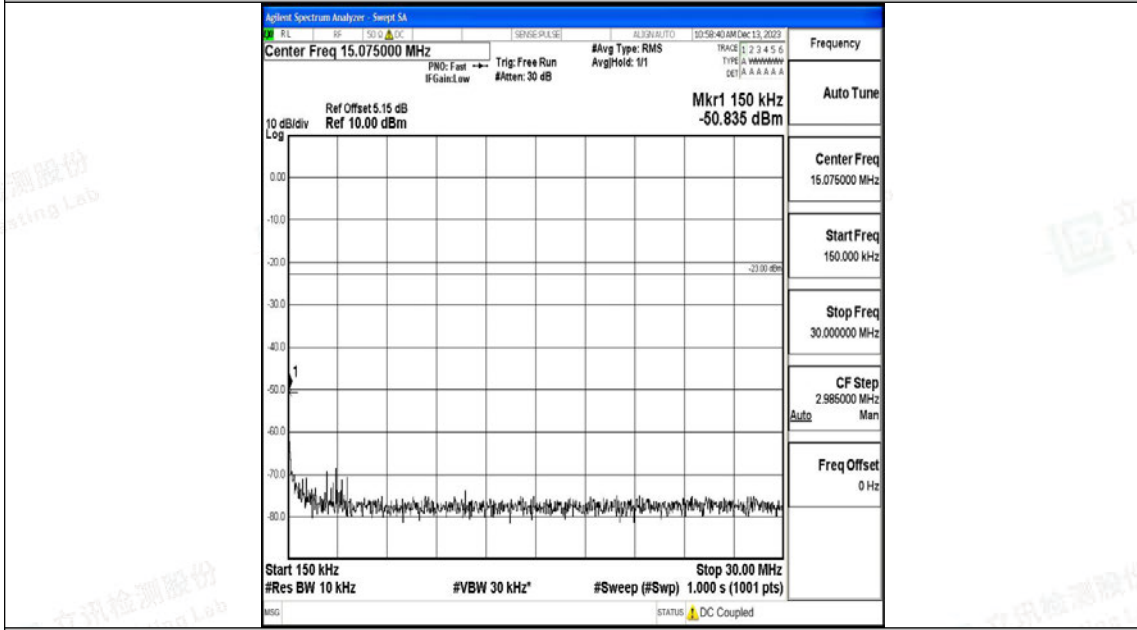

Band26_10MHz_QPSK_26915_1RB#0_0.15~30_0.15~30