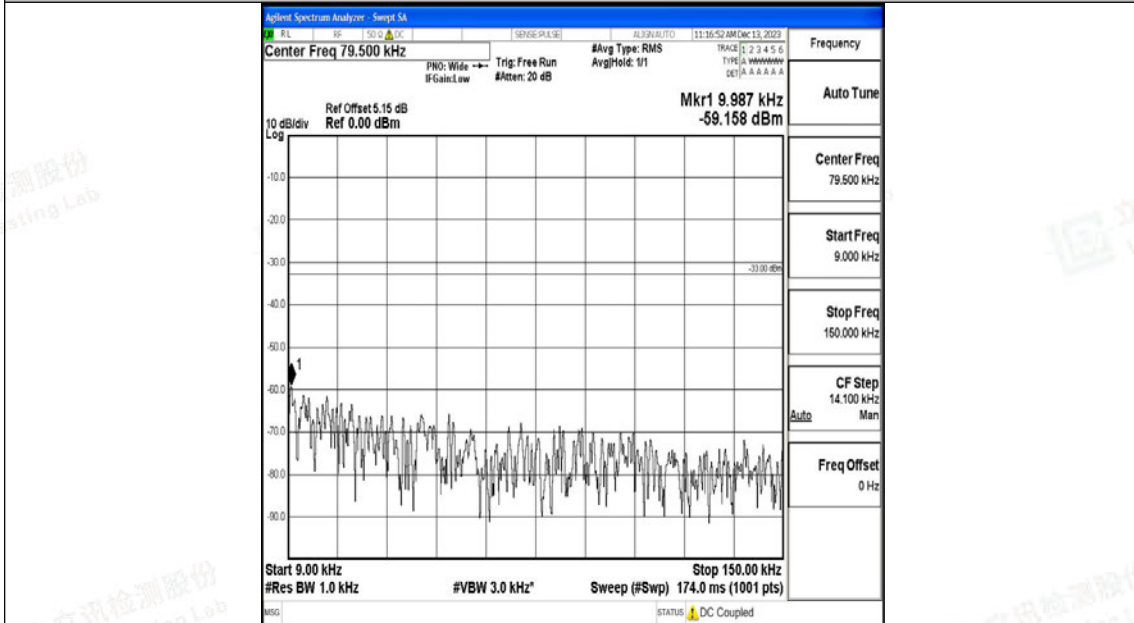

Band26_15MHz_QPSK_26915_1RB#0_0.15~30_0.15~30

Band26_15MHz_QPSK_26915_1RB#0_30~1000_30~1000

Band26_15MHz_QPSK_26915_1RB#0_1000~3000_1000~3000

Band26_15MHz_QPSK_26915_1RB#0_3000~10000_3000~10000

Band26_15MHz_16QAM_26915_1RB#0_0.009~0.15_0.009~0.15