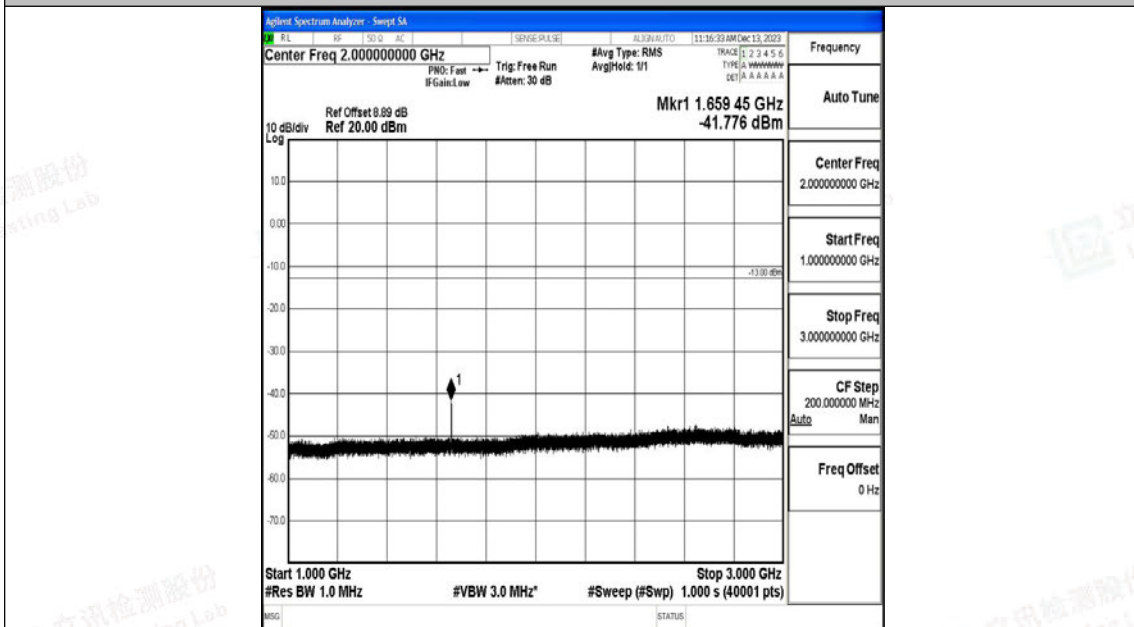

Band26_15MHz_QPSK_26915_1RB#0_1000~3000_1000~3000