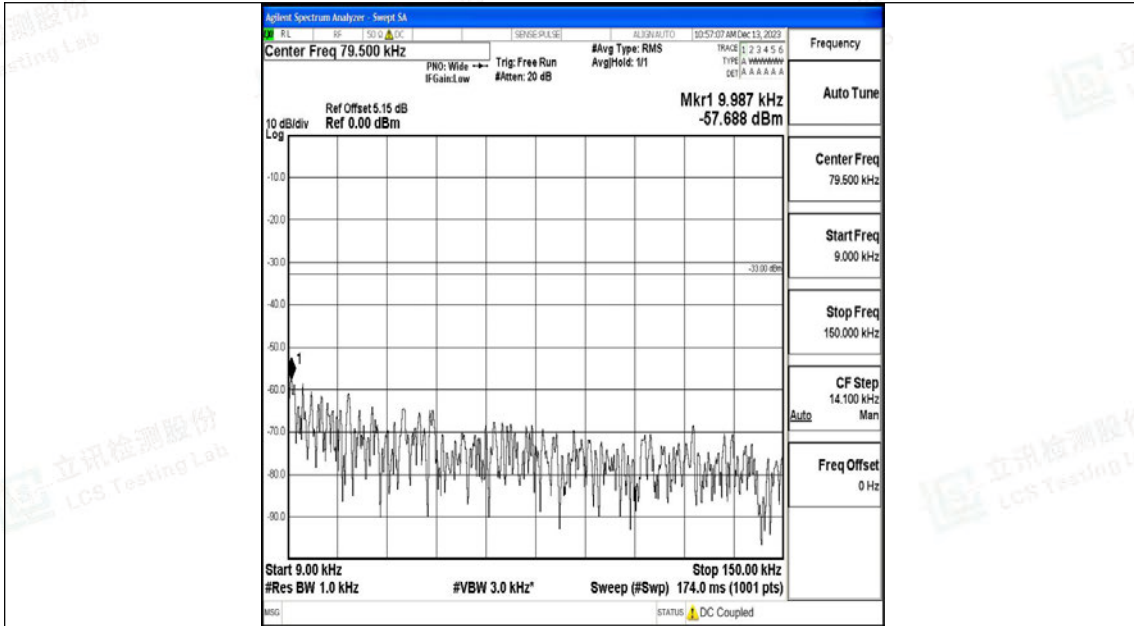

Band26_10MHz_QPSK_26840_1RB#0_0.009~0.15_0.009~0.15

Band26_10MHz_QPSK_26840_1RB#0_0.15~30_0.15~30

Band26_10MHz_QPSK_26840_1RB#0_30~1000_30~1000

Band26_10MHz_QPSK_26840_1RB#0_1000~3000_1000~3000

Shenzhen LCS Compliance Testing Laboratory Ltd.