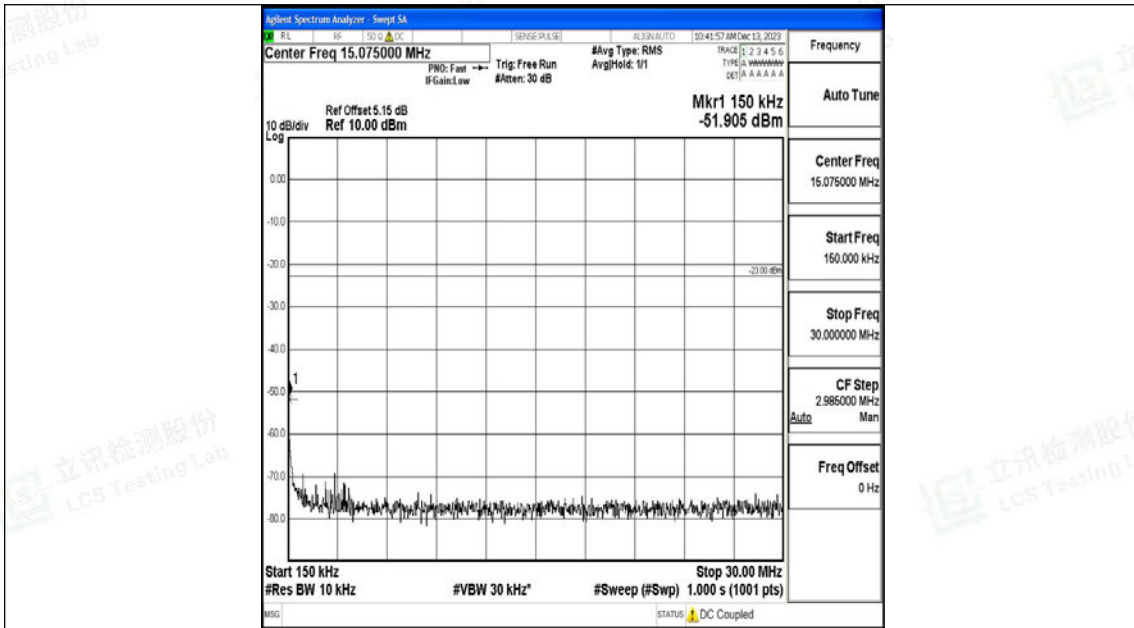

Band26_5MHz_16QAM_27015_1RB#0_0.15~30_0.15~30