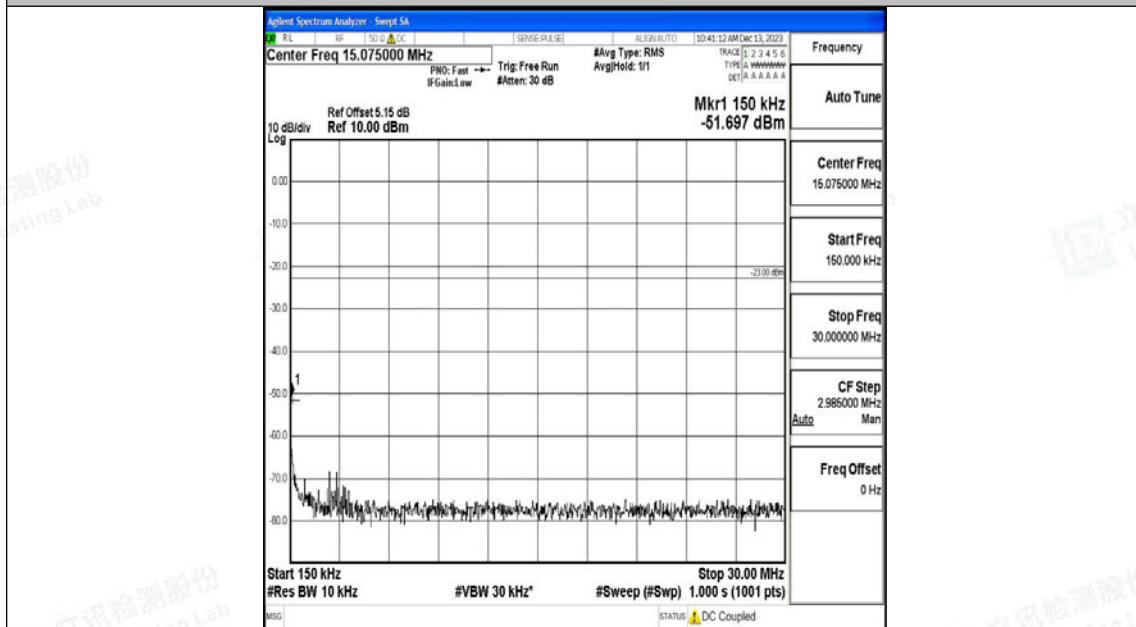

Band26_5MHz_QPSK_27015_1RB#0_0.009~0.15_0.009~0.15

Band26_5MHz_QPSK_27015_1RB#0_0.15~30_0.15~30

Band26_5MHz_QPSK_27015_1RB#0_30~1000_30~1000

Band26_5MHz_QPSK_27015_1RB#0_1000~3000_1000~3000

Band26_5MHz_QPSK_27015_1RB#0_3000~10000_3000~10000