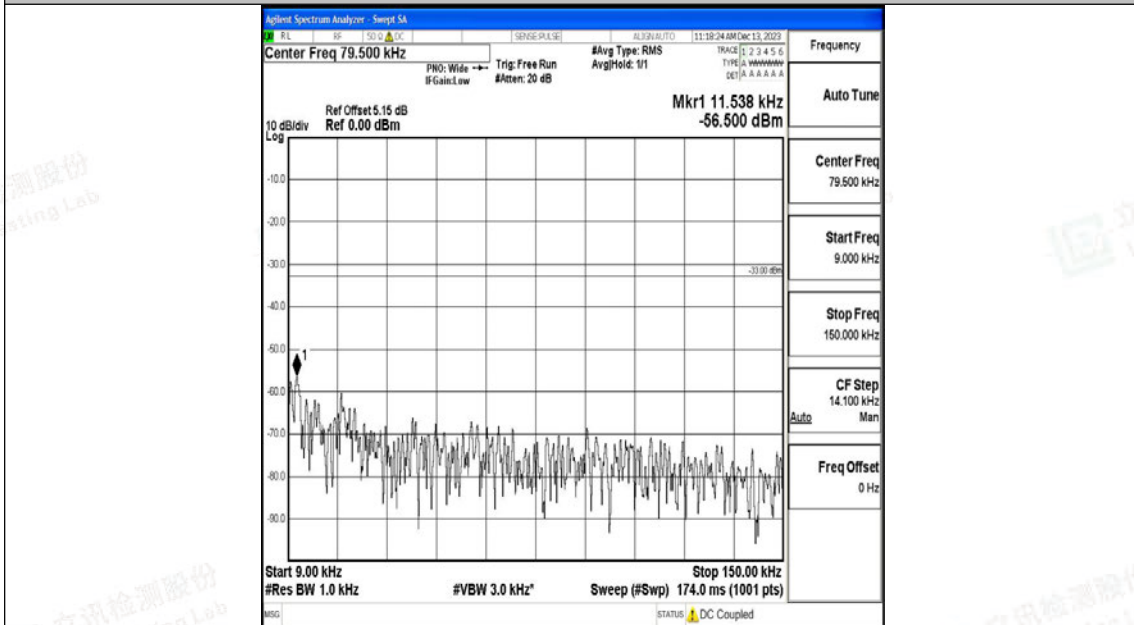

Band26_15MHz_QPSK_26965_1RB#0_0.15~30_0.15~30

Band26_15MHz_QPSK_26965_1RB#0_30~1000_30~1000

Band26_15MHz_QPSK_26965_1RB#0_1000~3000_1000~3000

Band26_15MHz_QPSK_26965_1RB#0_3000~10000_3000~10000

Band26_15MHz_16QAM_26965_1RB#0_0.009~0.15_0.009~0.15