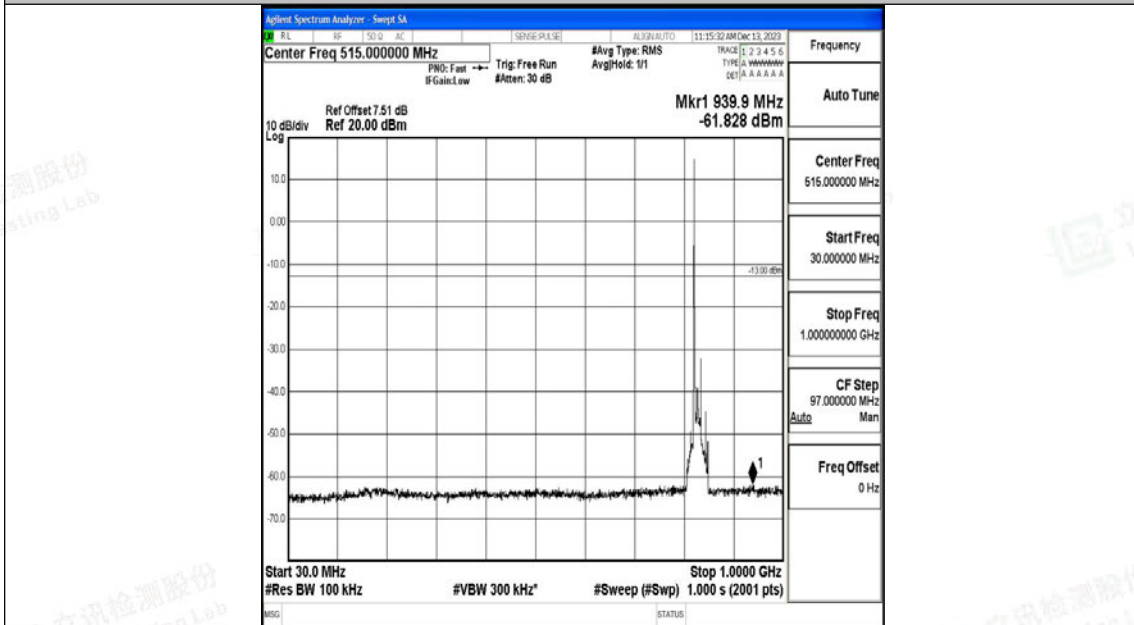

Band26_15MHz_16QAM_26865_1RB#0_30~1000_30~1000