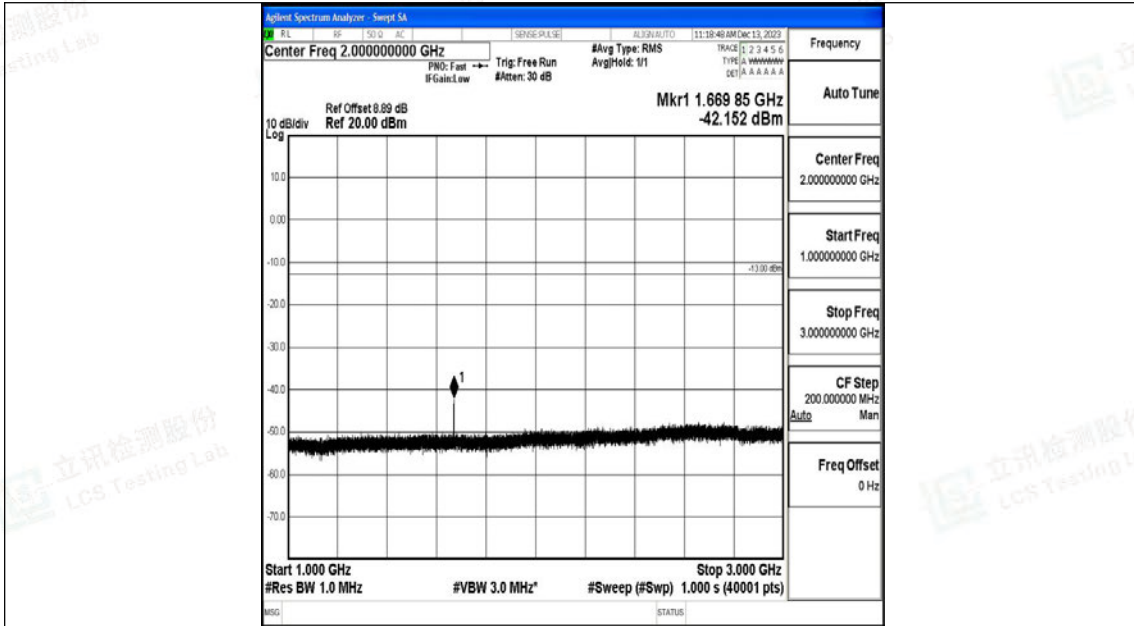

Scan code to check authenticity

Band26_15MHz_16QAM_26965_1RB#0_0.15~30_0.15~30

Band26_15MHz_16QAM_26965_1RB#0_30~1000_30~1000

Band26_15MHz_16QAM_26965_1RB#0_1000~3000_1000~3000

Band26_15MHz_16QAM_26965_1RB#0_3000~10000_3000~10000