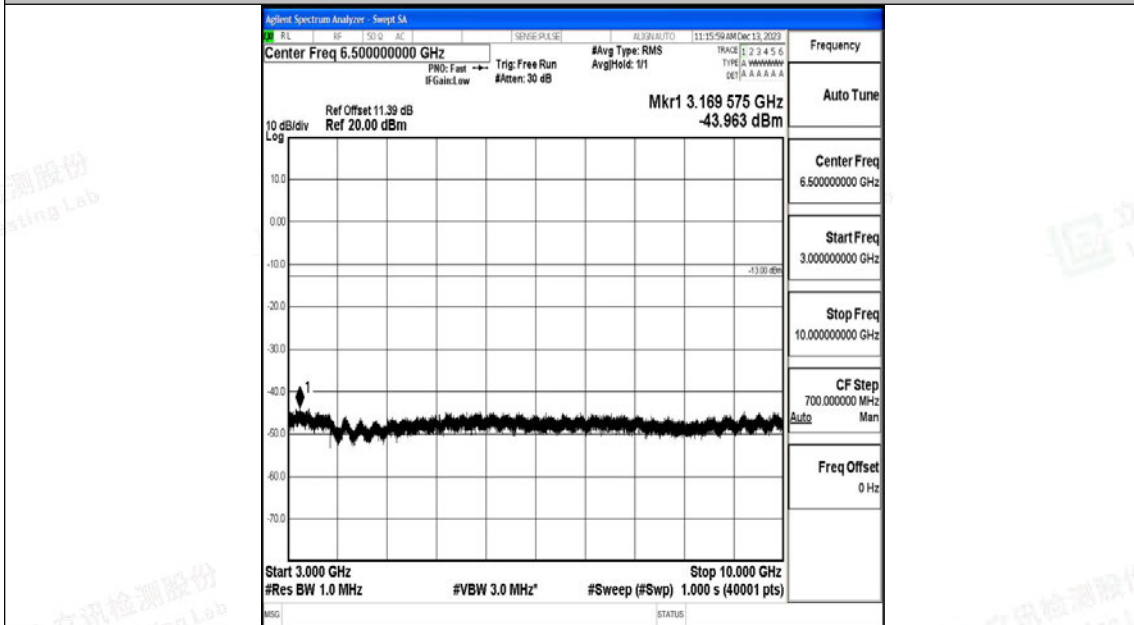

Band26_15MHz_16QAM_26865_1RB#0_0.15~30_0.15~30

Band26_15MHz_16QAM_26865_1RB#0_30~1000_30~1000

Band26_15MHz_16QAM_26865_1RB#0_1000~3000_1000~3000

Band26_15MHz_16QAM_26865_1RB#0_3000~10000_3000~10000

Band26_15MHz_QPSK_26915_1RB#0_0.009~0.15_0.009~0.15