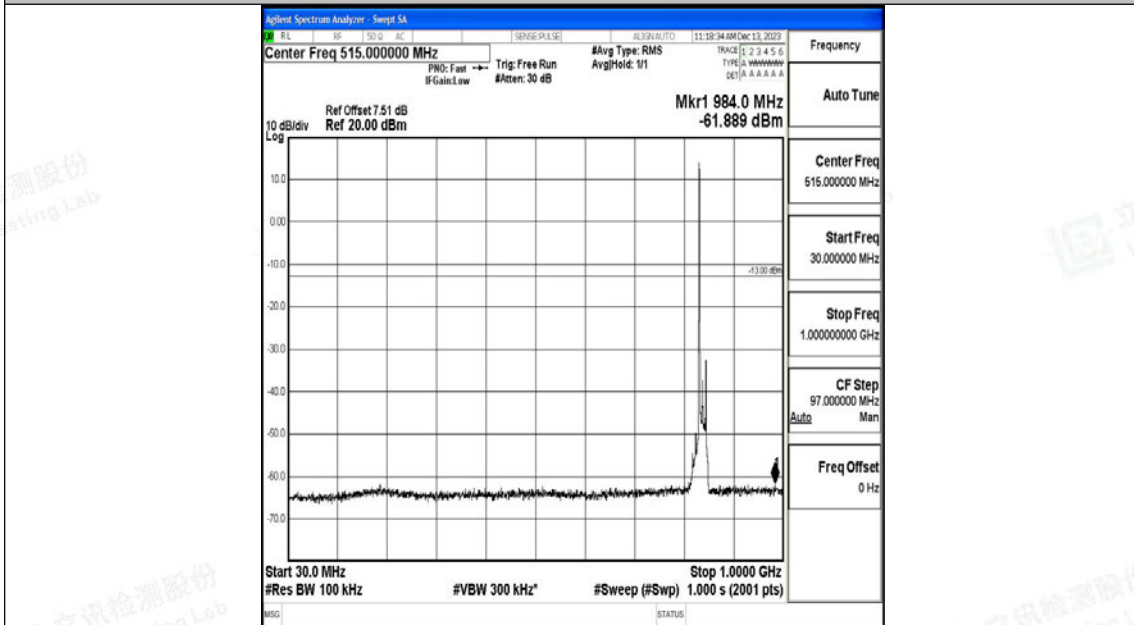

Scan code to check authenticity

Band26_15MHz_16QAM_26965_1RB#0_0.15~30_0.15~30

Band26_15MHz_16QAM_26965_1RB#0_30~1000_30~1000

Band26_15MHz_16QAM_26965_1RB#0_1000~3000_1000~3000

Band26_15MHz_16QAM_26965_1RB#0_3000~10000_3000~10000