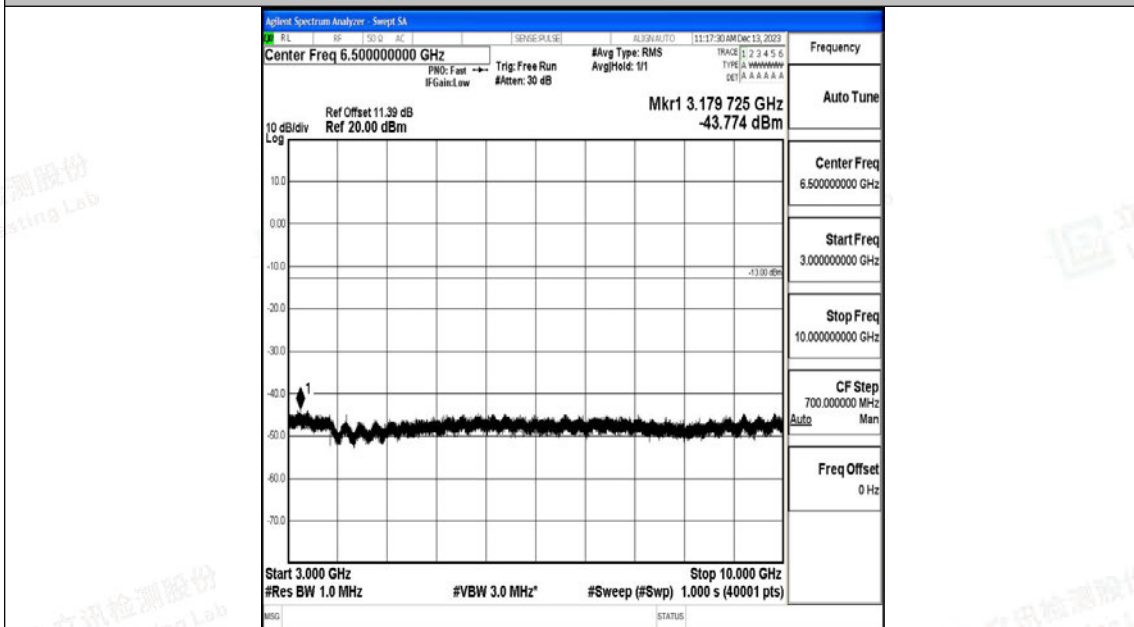

Band26_15MHz_16QAM_26915_1RB#0_0.15~30_0.15~30

Band26_15MHz_16QAM_26915_1RB#0_30~1000_30~1000

Band26_15MHz_16QAM_26915_1RB#0_1000~3000_1000~3000

Band26_15MHz_16QAM_26915_1RB#0_3000~10000_3000~10000

Band26_15MHz_QPSK_26965_1RB#0_0.009~0.15_0.009~0.15