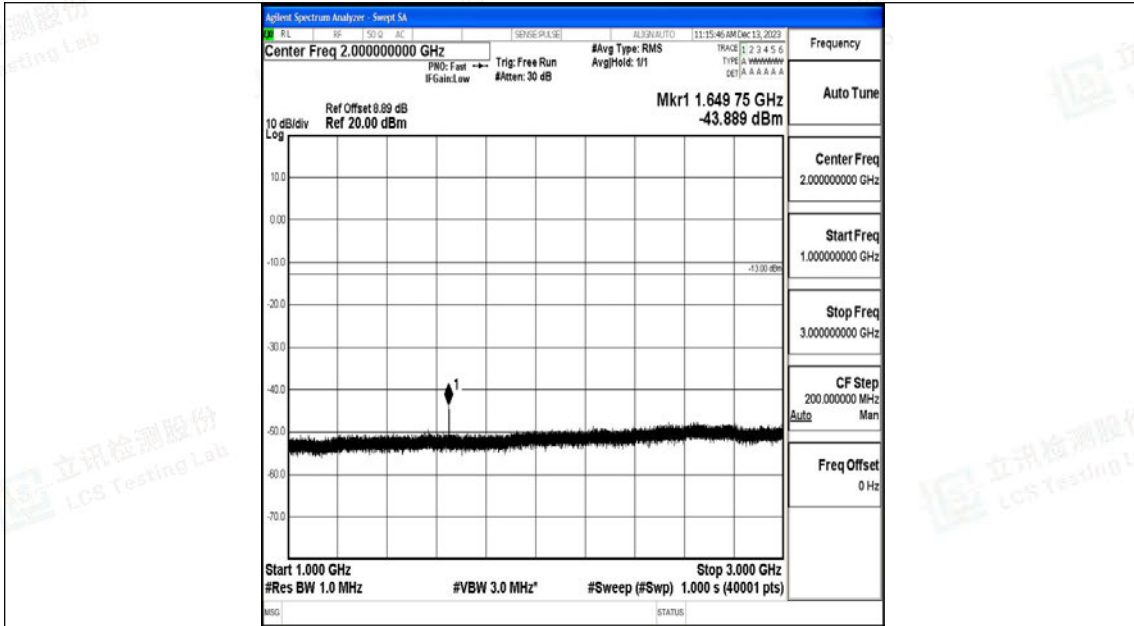

Band26_15MHz_16QAM_26865_1RB#0_1000~3000_1000~3000