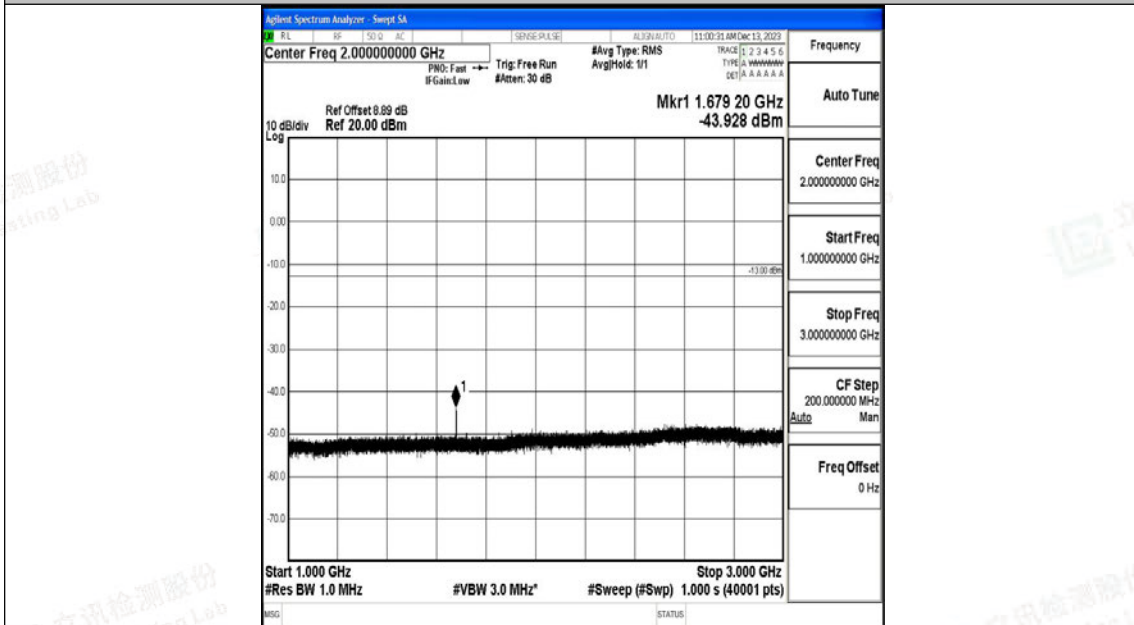

Scan code to check authenticity

Band26_10MHz_QPSK_26990_1RB#0_0.009~0.15_0.009~0.15

Band26_10MHz_QPSK_26990_1RB#0_0.15~30_0.15~30

Band26_10MHz_QPSK_26990_1RB#0_30~1000_30~1000

Band26_10MHz_QPSK_26990_1RB#0_1000~3000_1000~3000