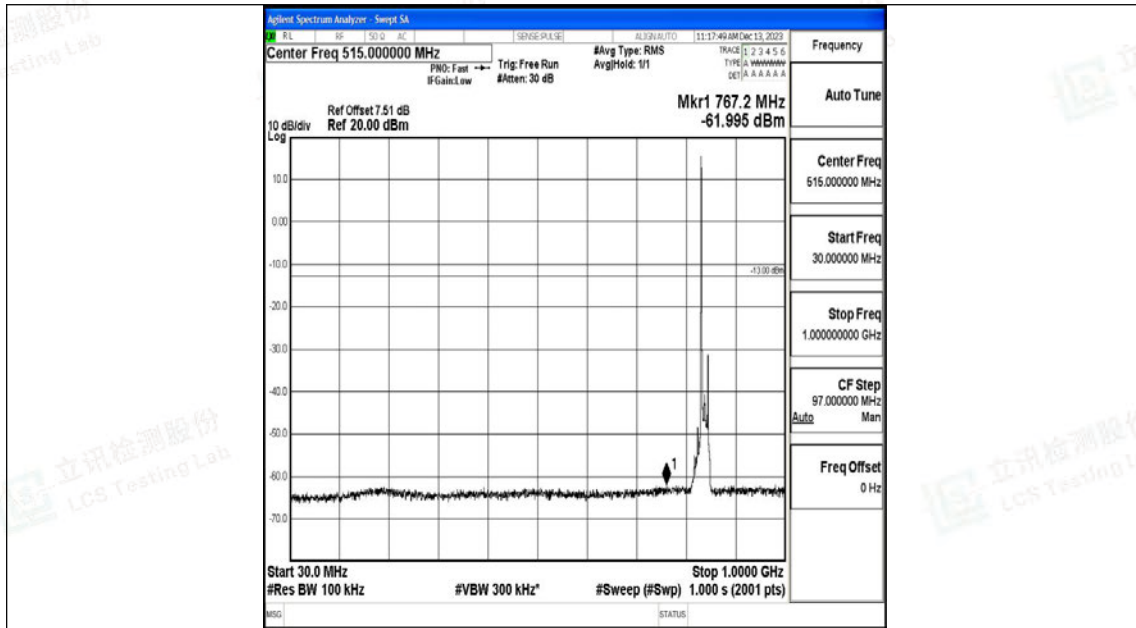

Band26_15MHz_QPSK_26965_1RB#0_30~1000_30~1000