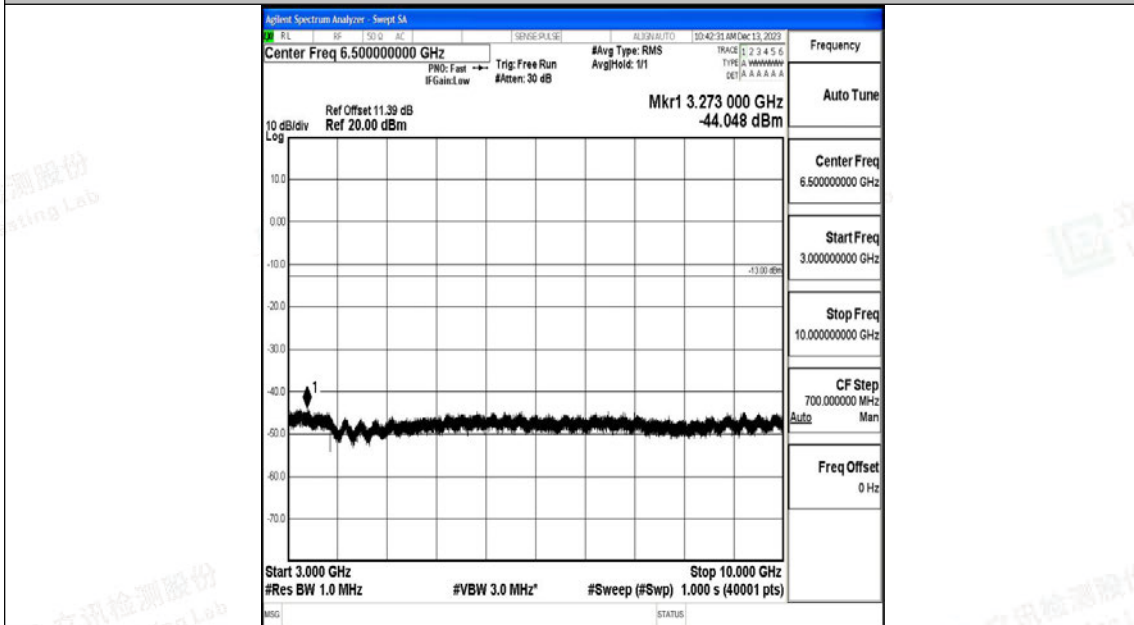

Band26_5MHz_16QAM_27015_1RB#0_3000~10000_3000~10000