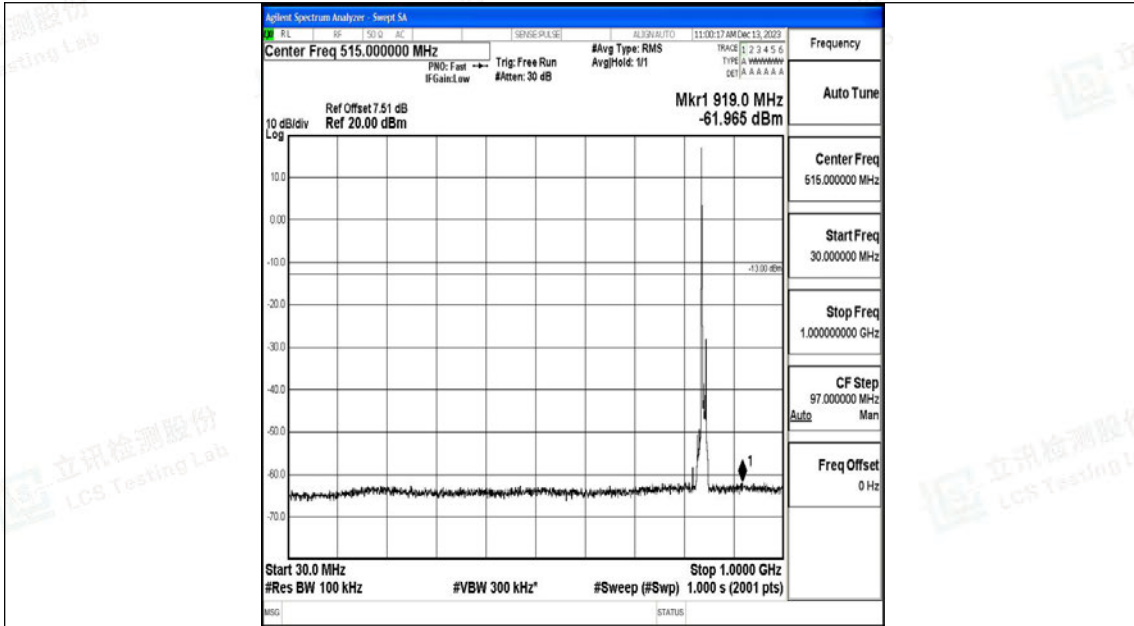

Scan code to check authenticity

Band26_10MHz_QPSK_26990_1RB#0_0.009~0.15_0.009~0.15

Band26_10MHz_QPSK_26990_1RB#0_0.15~30_0.15~30

Band26_10MHz_QPSK_26990_1RB#0_30~1000_30~1000

Band26_10MHz_QPSK_26990_1RB#0_1000~3000_1000~3000