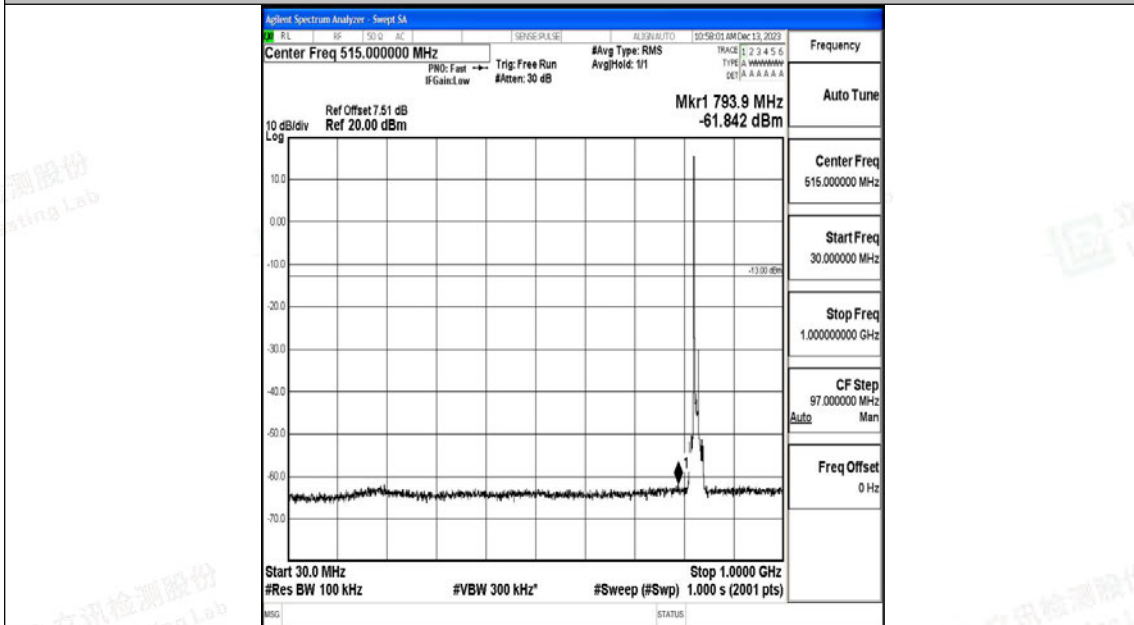

Band26_10MHz_16QAM_26840_1RB#0_30~1000_30~1000

Shenzhen LCS Compliance Testing Laboratory Ltd.

Add: 101, 201 Bldg A & 301 Bldg C, Juji Industrial Park Yabianxueziwei, Shajing Street, Baoan District, Shenzhen, 518000, China

Tel: +(86) 0755-82591330 | E-mail: webmaster@lcs-cert.com | Web: www.lcs-cert.com

Scan code to check authenticity