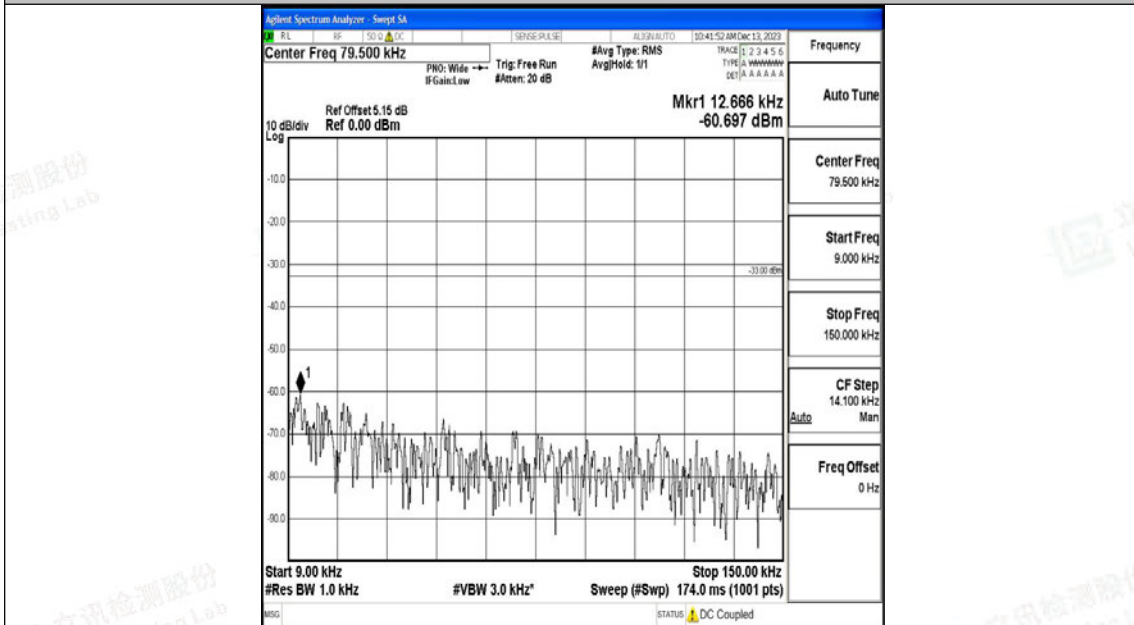

Band26_5MHz_QPSK_27015_1RB#0_0.009~0.15_0.009~0.15

Band26_5MHz_QPSK_27015_1RB#0_0.15~30_0.15~30

Band26_5MHz_QPSK_27015_1RB#0_30~1000_30~1000

Band26_5MHz_QPSK_27015_1RB#0_1000~3000_1000~3000

Band26_5MHz_QPSK_27015_1RB#0_3000~10000_3000~10000