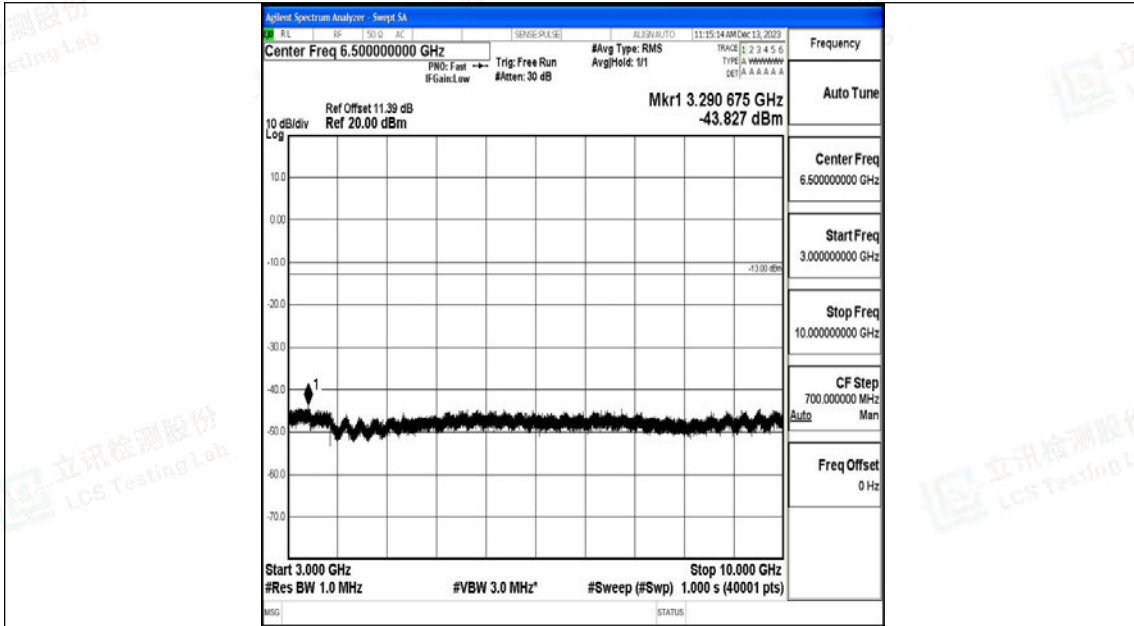

Band26_15MHz_QPSK_26865_1RB#0_3000~10000_3000~10000