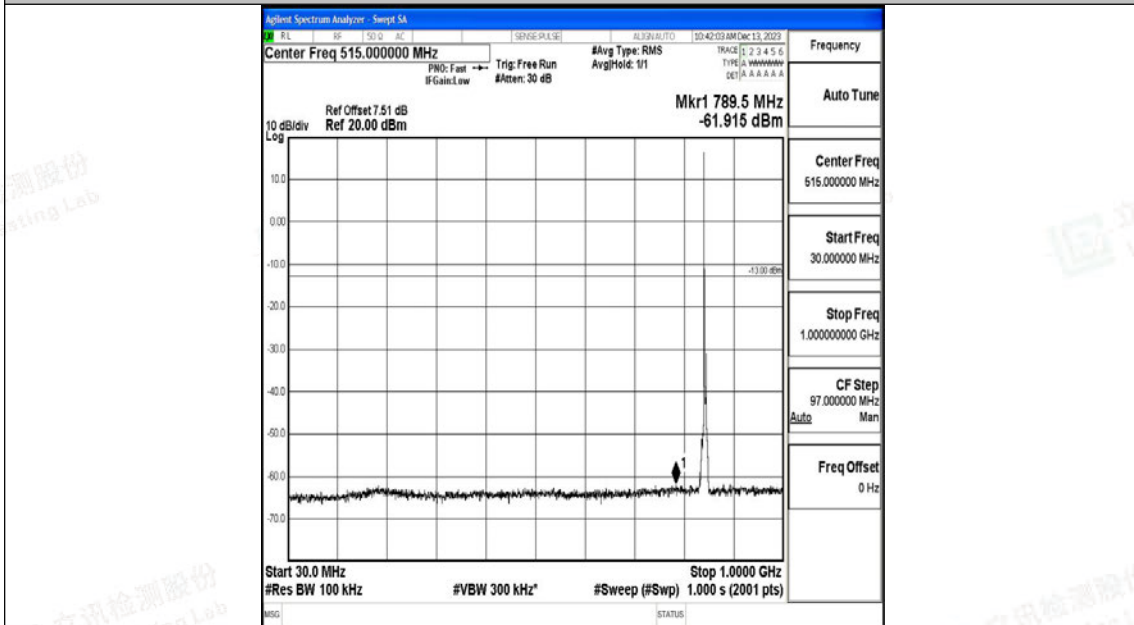

Band26_5MHz_16QAM_27015_1RB#0_30~1000_30~1000