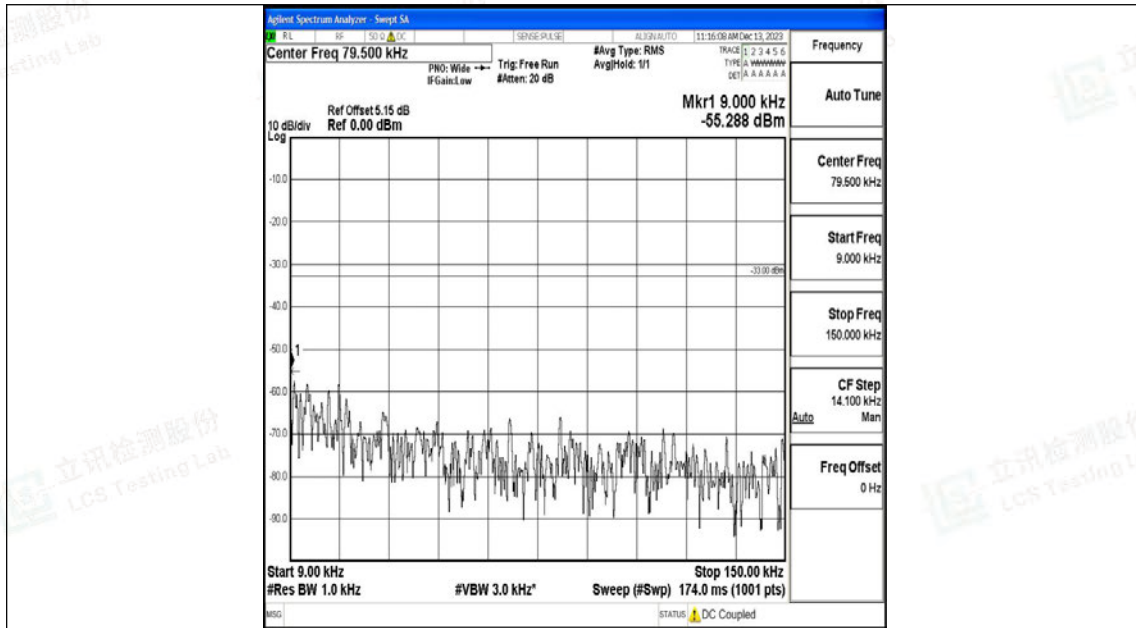

Band26_15MHz_16QAM_26865_1RB#0_0.15~30_0.15~30

Band26_15MHz_16QAM_26865_1RB#0_30~1000_30~1000

Band26_15MHz_16QAM_26865_1RB#0_1000~3000_1000~3000

Band26_15MHz_16QAM_26865_1RB#0_3000~10000_3000~10000

Band26_15MHz_QPSK_26915_1RB#0_0.009~0.15_0.009~0.15