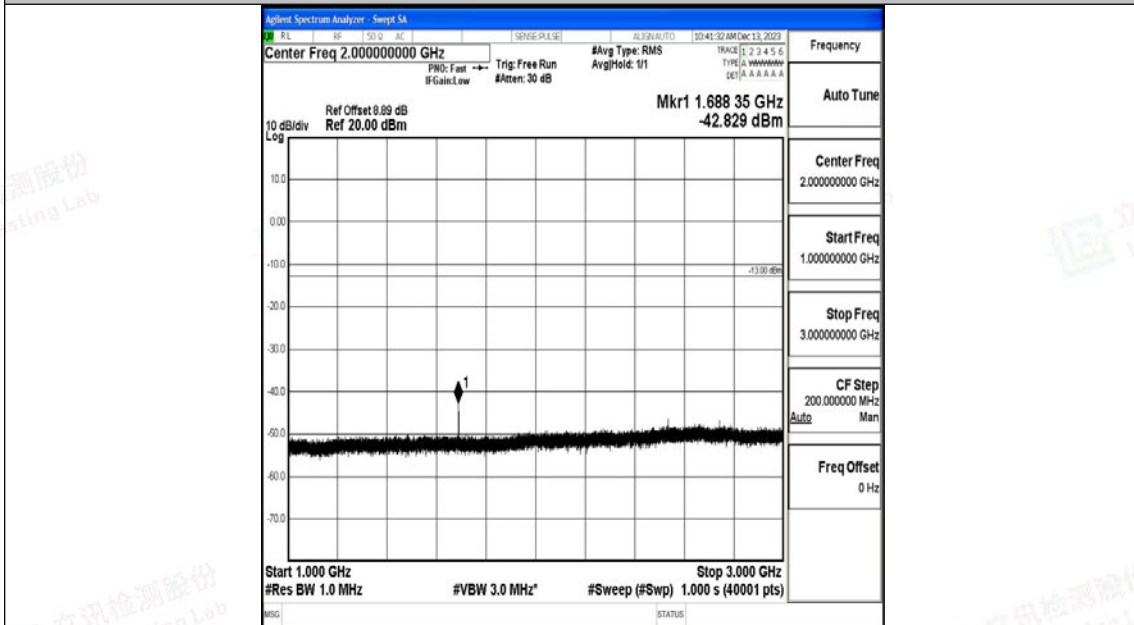

Band26_5MHz_QPSK_27015_1RB#0_0.009~0.15_0.009~0.15

Band26_5MHz_QPSK_27015_1RB#0_0.15~30_0.15~30

Band26_5MHz_QPSK_27015_1RB#0_30~1000_30~1000

Band26_5MHz_QPSK_27015_1RB#0_1000~3000_1000~3000

Band26_5MHz_QPSK_27015_1RB#0_3000~10000_3000~10000