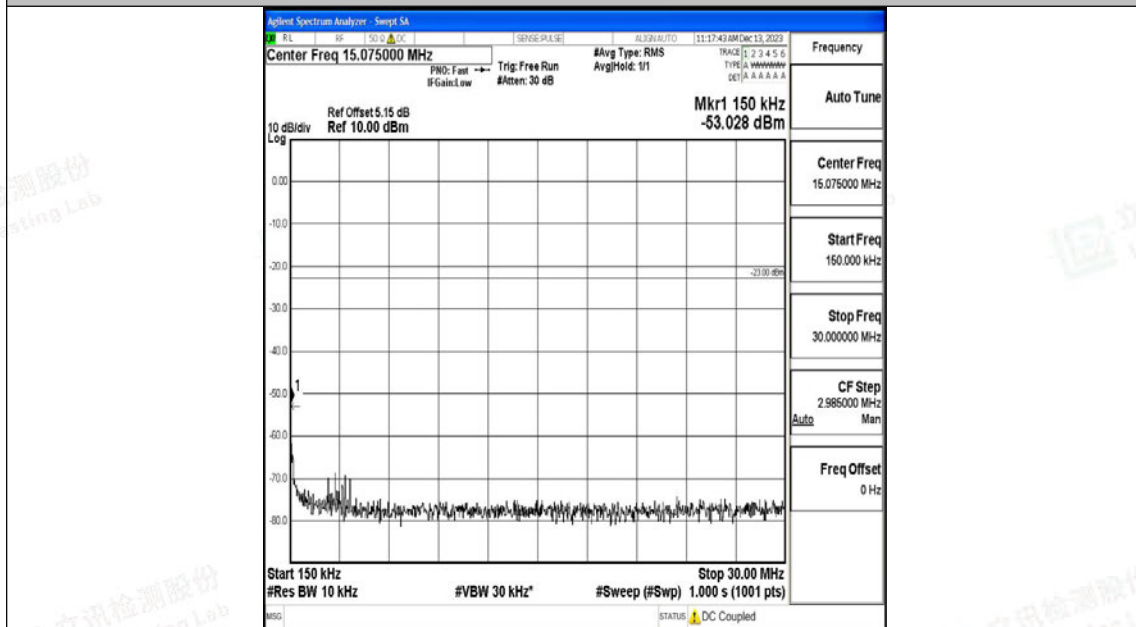

Band26_15MHz_16QAM_26915_1RB#0_0.15~30_0.15~30

Band26_15MHz_16QAM_26915_1RB#0_30~1000_30~1000

Band26_15MHz_16QAM_26915_1RB#0_1000~3000_1000~3000

Band26_15MHz_16QAM_26915_1RB#0_3000~10000_3000~10000

Band26_15MHz_QPSK_26965_1RB#0_0.009~0.15_0.009~0.15