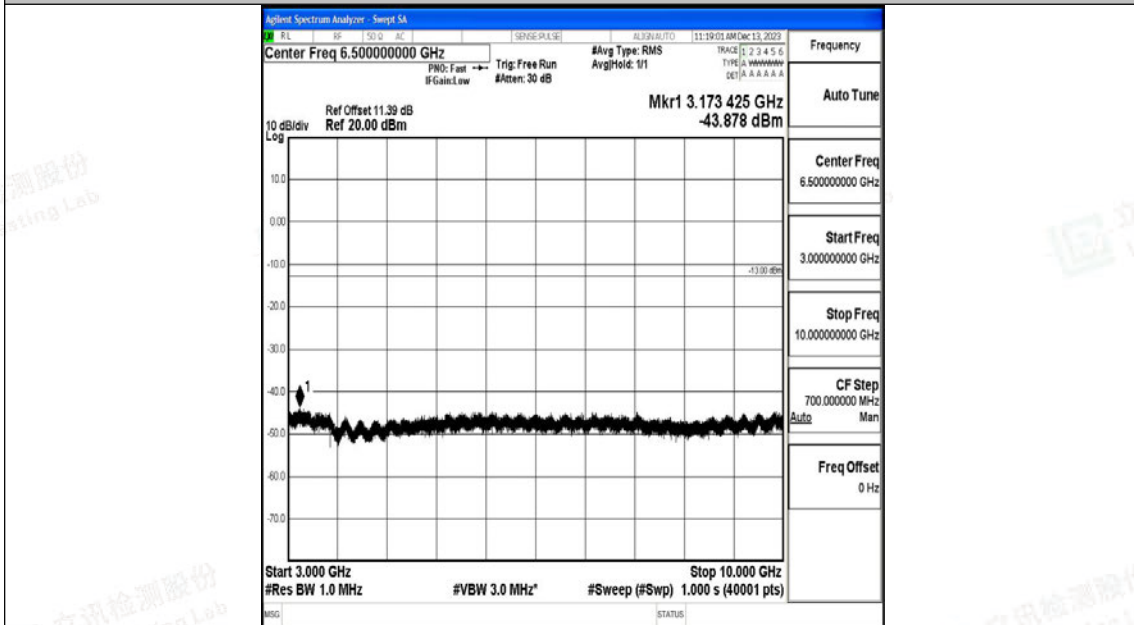

Scan code to check authenticity

Band26_15MHz_16QAM_26965_1RB#0_0.15~30_0.15~30

Band26_15MHz_16QAM_26965_1RB#0_30~1000_30~1000

Band26_15MHz_16QAM_26965_1RB#0_1000~3000_1000~3000

Band26_15MHz_16QAM_26965_1RB#0_3000~10000_3000~10000