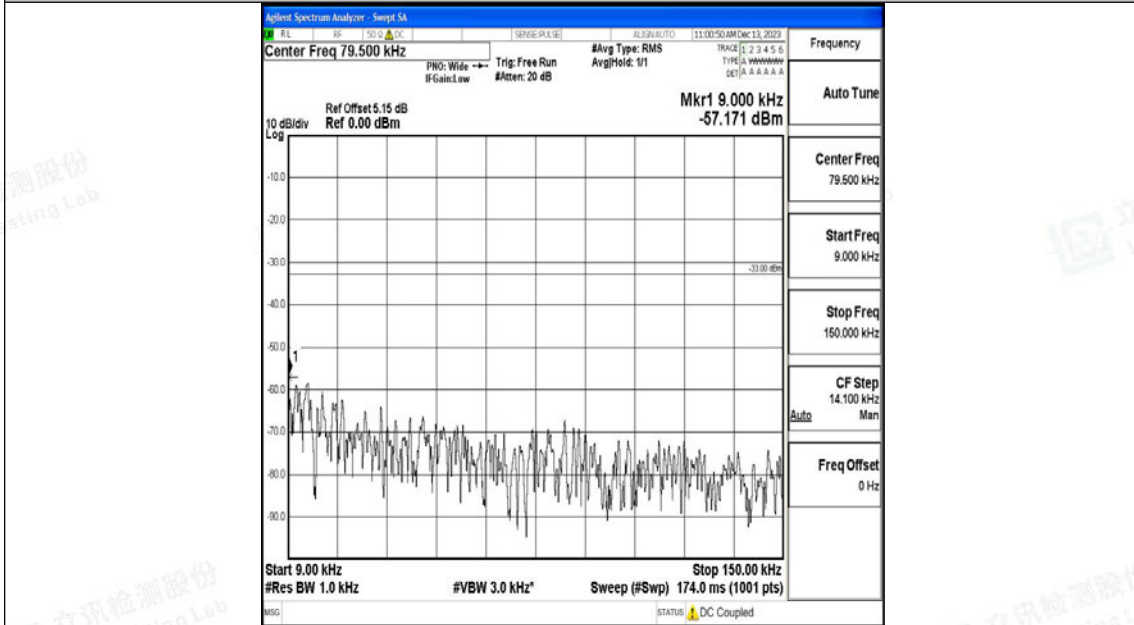

Band26_10MHz_16QAM_26990_1RB#0_0.009~0.15_0.009~0.15