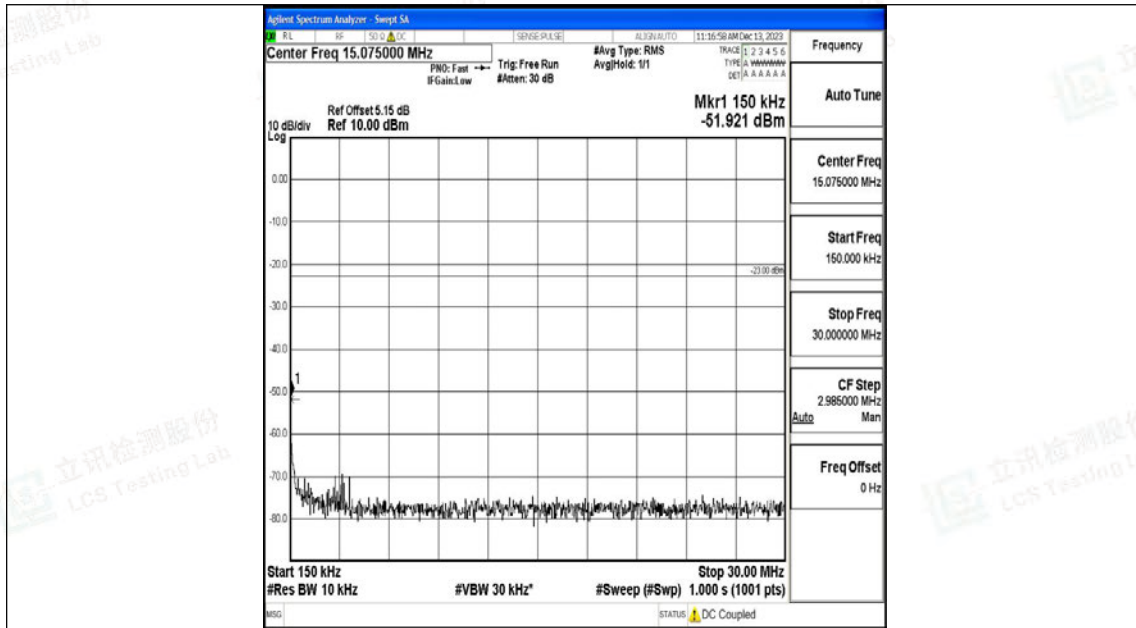

Band26_15MHz_QPSK_26915_1RB#0_0.15~30_0.15~30

Band26_15MHz_QPSK_26915_1RB#0_30~1000_30~1000

Band26_15MHz_QPSK_26915_1RB#0_1000~3000_1000~3000

Band26_15MHz_QPSK_26915_1RB#0_3000~10000_3000~10000

Band26_15MHz_16QAM_26915_1RB#0_0.009~0.15_0.009~0.15