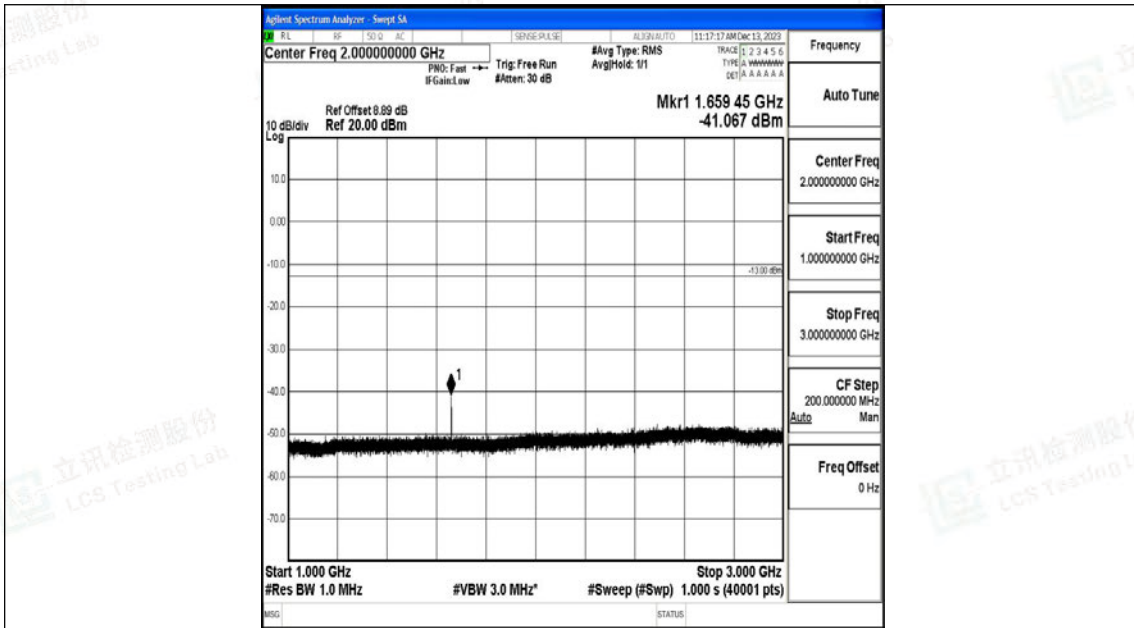

Band26_15MHz_16QAM_26915_1RB#0_1000~3000_1000~3000