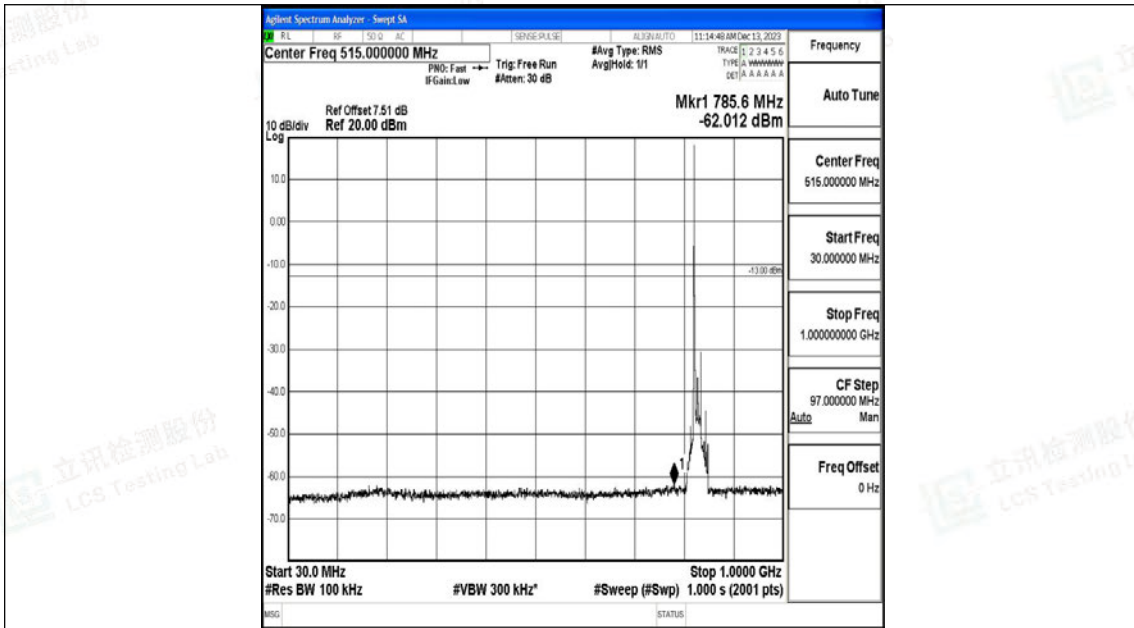

Tel: +(86) 0755-82591330 | E-mail: webmaster@lcs-cert.com | Web: www.lcs-cert.com

Scan code to check authenticity

Band26_15MHz_QPSK_26865_1RB#0_0.009~0.15_0.009~0.15

Band26_15MHz_QPSK_26865_1RB#0_0.15~30_0.15~30