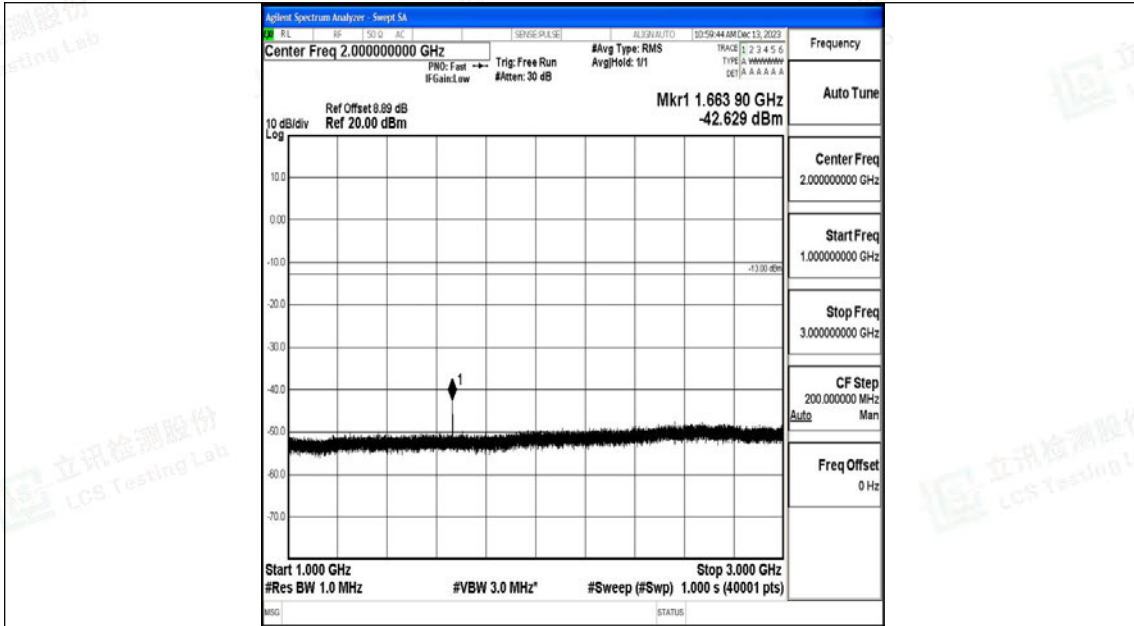

Band26_10MHz_16QAM_26915_1RB#0_1000~3000_1000~3000