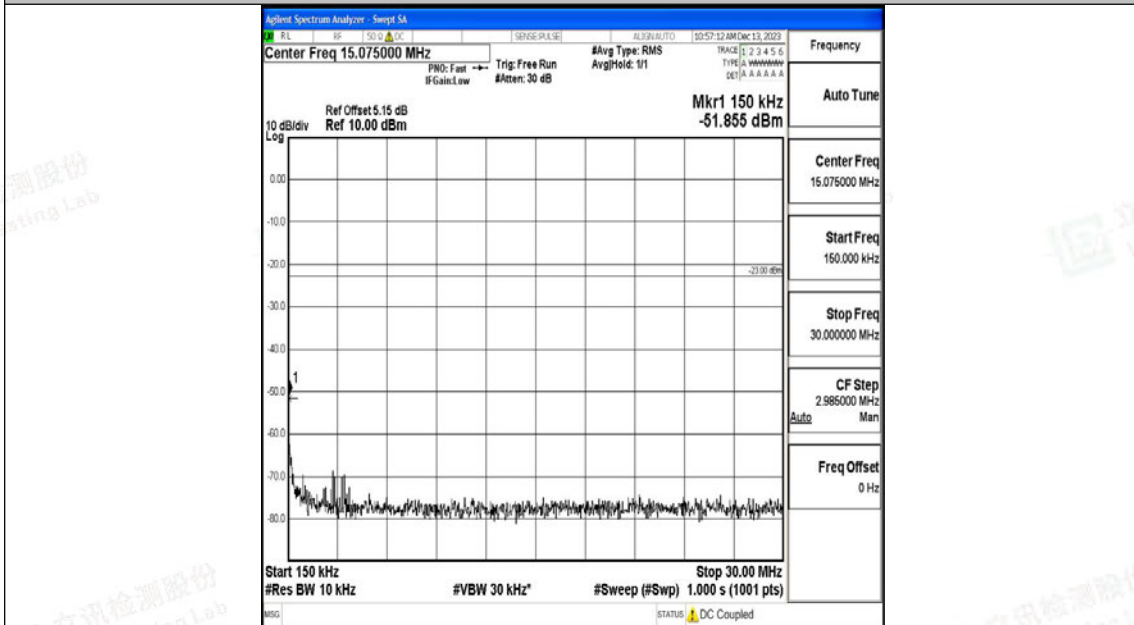

Band26_10MHz_QPSK_26840_1RB#0_0.009~0.15_0.009~0.15

Band26_10MHz_QPSK_26840_1RB#0_0.15~30_0.15~30

Band26_10MHz_QPSK_26840_1RB#0_30~1000_30~1000

Band26_10MHz_QPSK_26840_1RB#0_1000~3000_1000~3000

Shenzhen LCS Compliance Testing Laboratory Ltd.