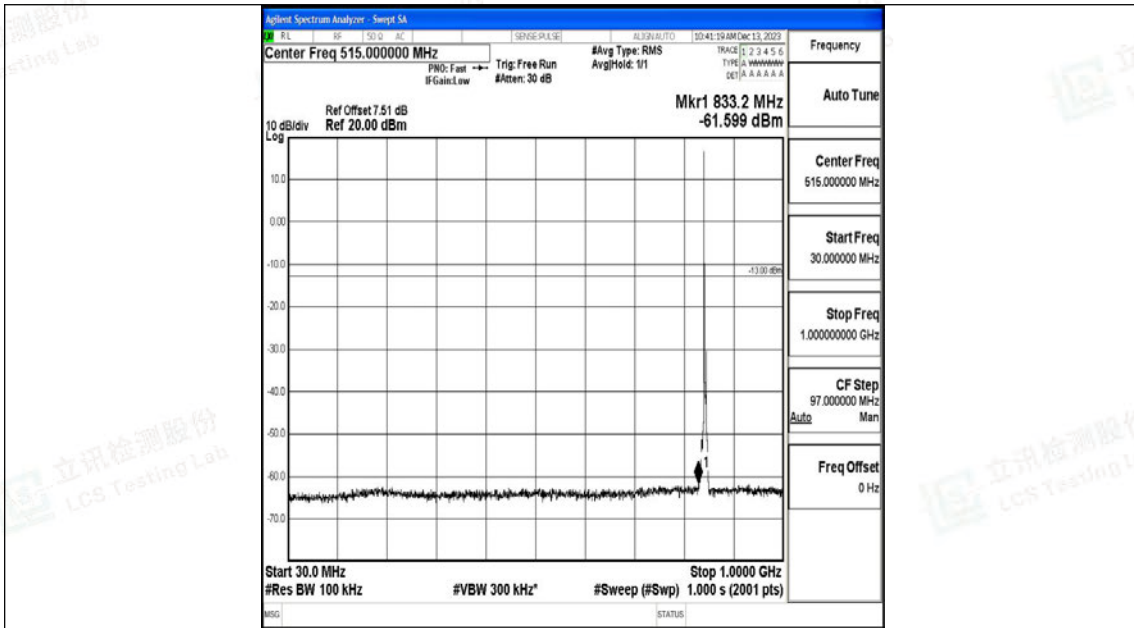

Band26_5MHz_QPSK_27015_1RB#0_0.009~0.15_0.009~0.15

Band26_5MHz_QPSK_27015_1RB#0_0.15~30_0.15~30

Band26_5MHz_QPSK_27015_1RB#0_30~1000_30~1000

Band26_5MHz_QPSK_27015_1RB#0_1000~3000_1000~3000

Band26_5MHz_QPSK_27015_1RB#0_3000~10000_3000~10000