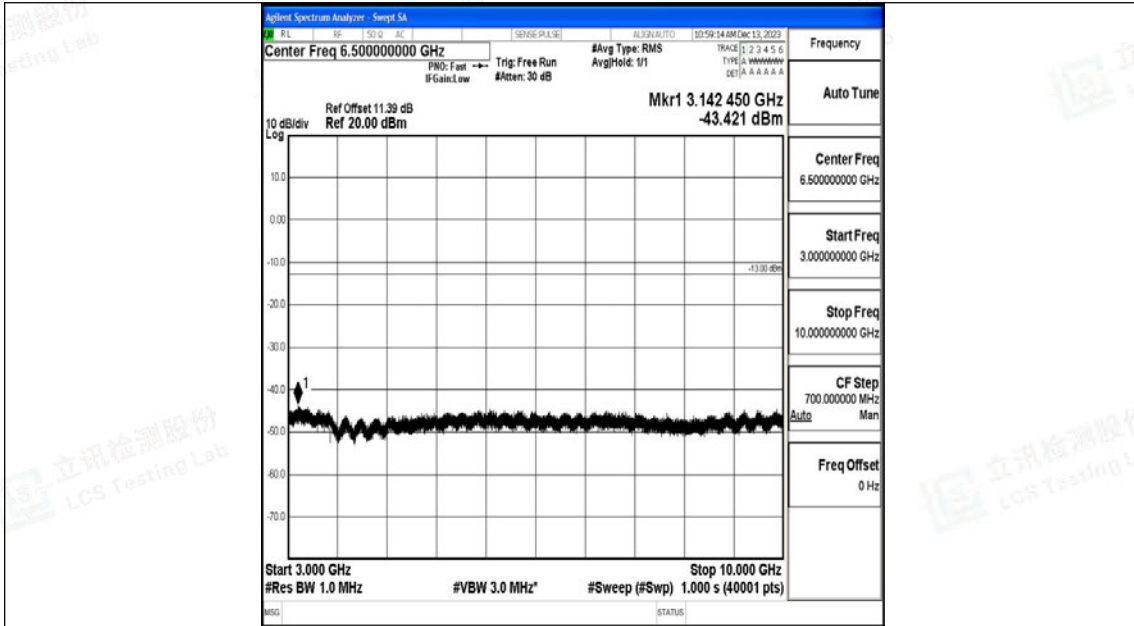

Band26_10MHz_QPSK_26915_1RB#0_3000~10000_3000~10000