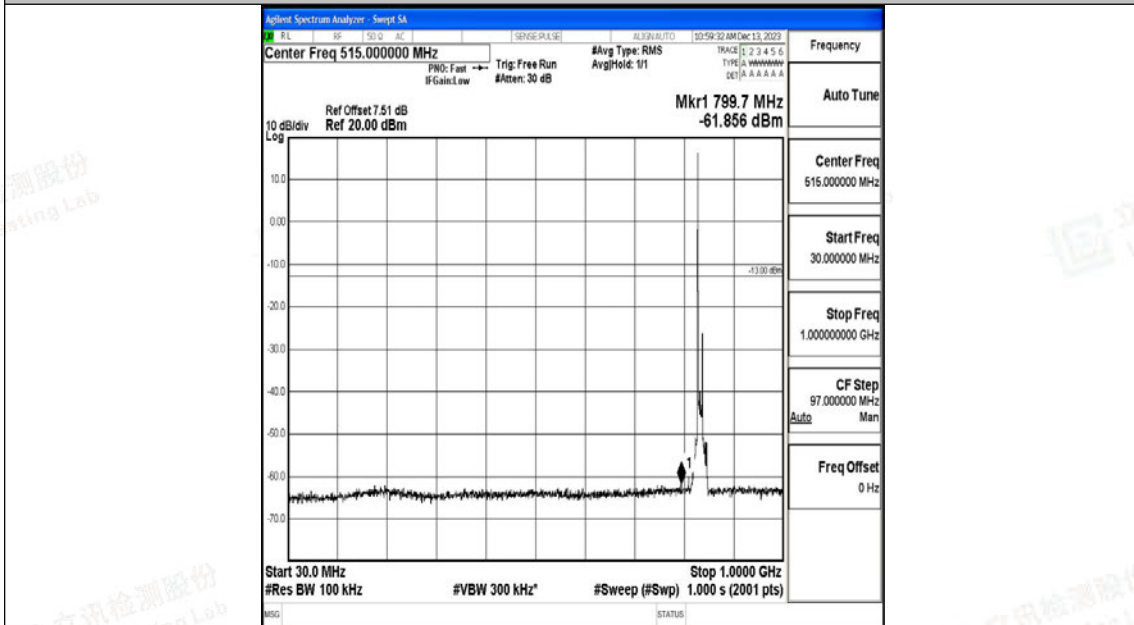

Band26_10MHz_16QAM_26915_1RB#0_30~1000_30~1000