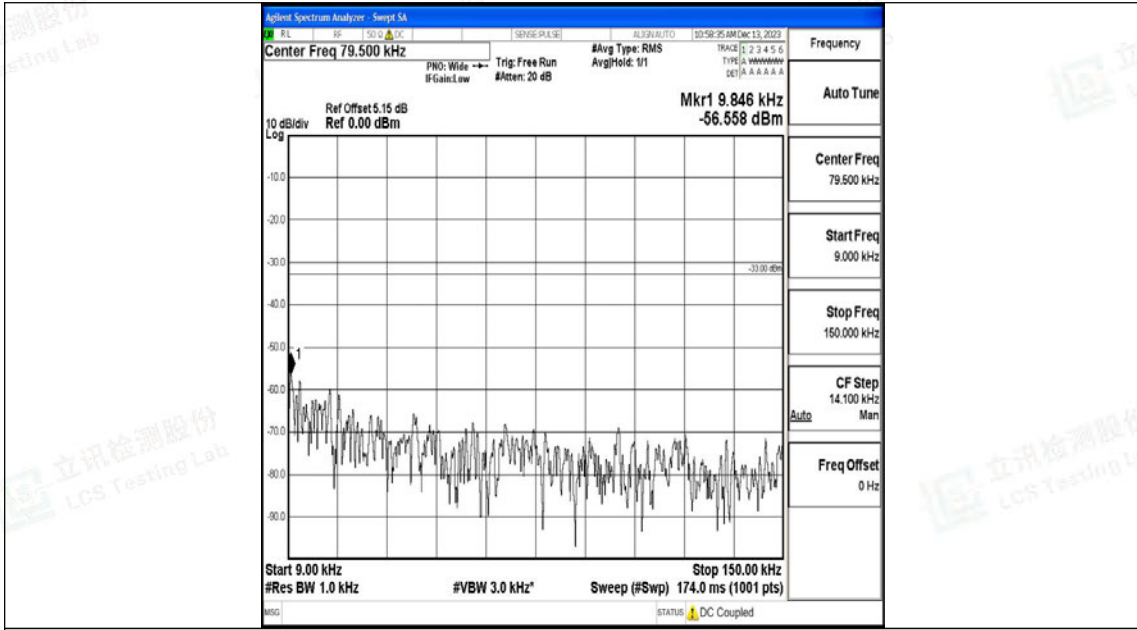

Band26_10MHz_QPSK_26915_1RB#0_0.009~0.15_0.009~0.15