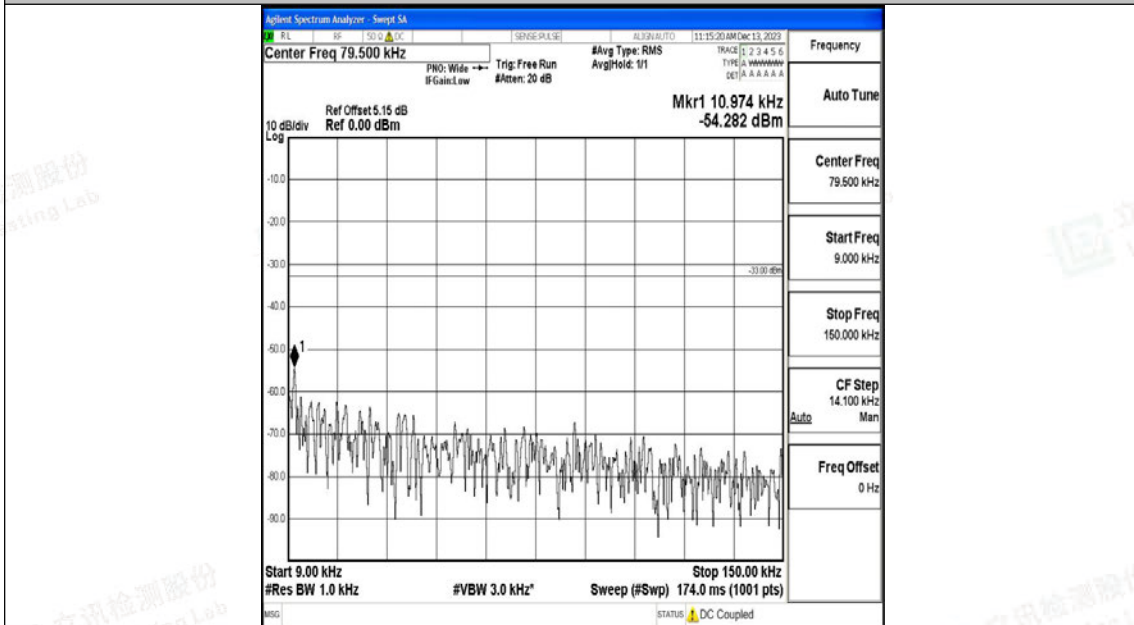

Band26_15MHz_16QAM_26865_1RB#0_0.009~0.15_0.009~0.15