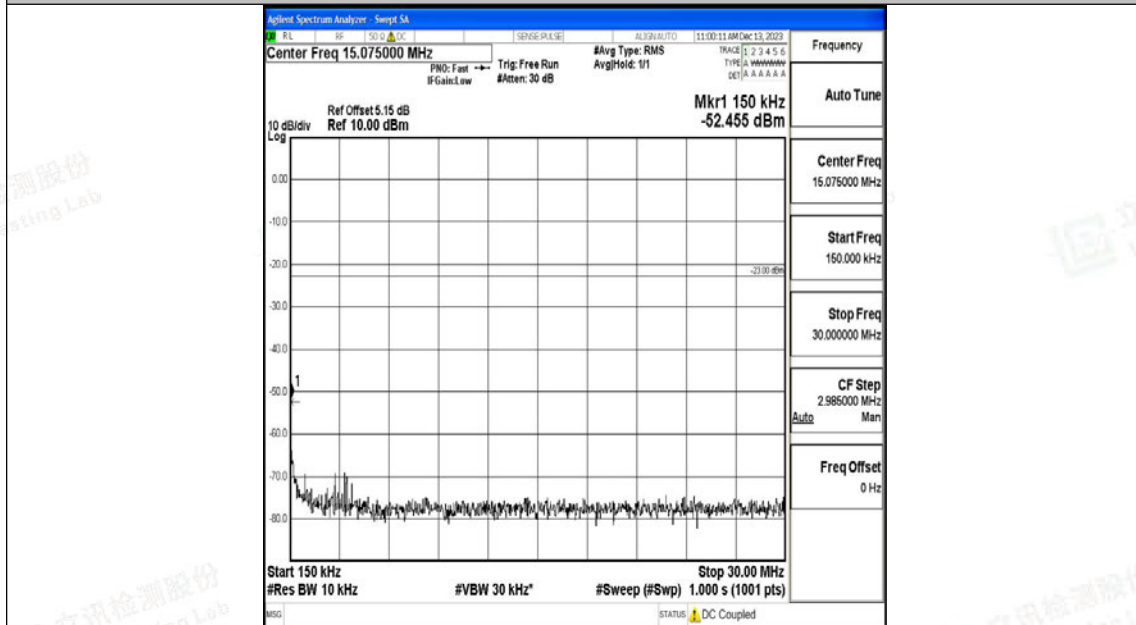

Band26_10MHz_QPSK_26990_1RB#0_0.15~30_0.15~30