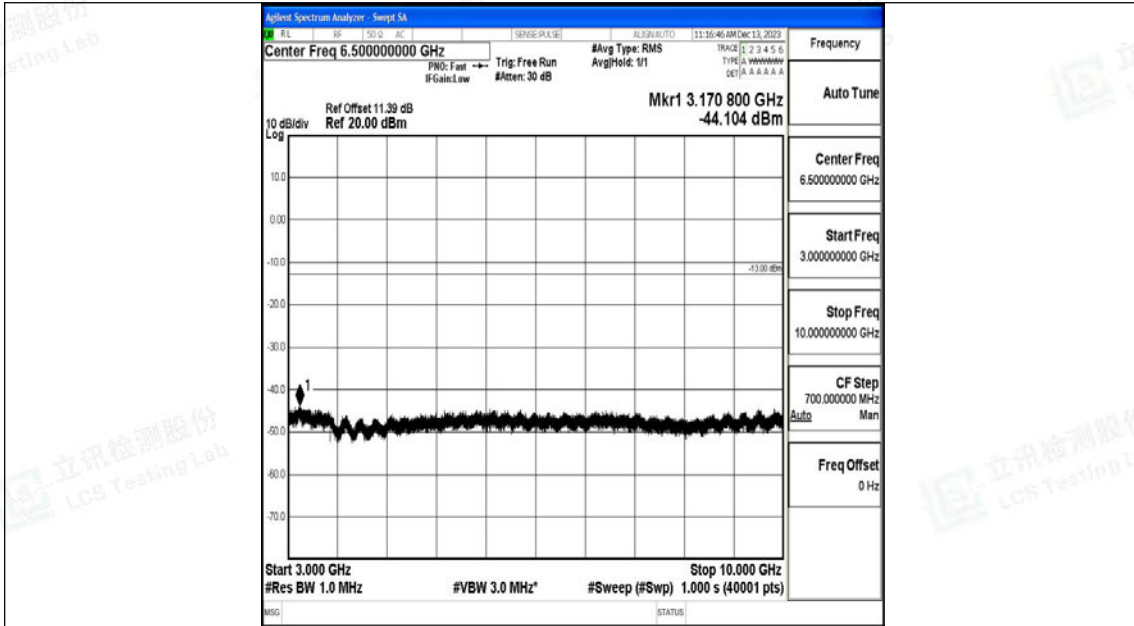

Band26_15MHz_QPSK_26915_1RB#0_0.15~30_0.15~30

Band26_15MHz_QPSK_26915_1RB#0_30~1000_30~1000

Band26_15MHz_QPSK_26915_1RB#0_1000~3000_1000~3000

Band26_15MHz_QPSK_26915_1RB#0_3000~10000_3000~10000

Band26_15MHz_16QAM_26915_1RB#0_0.009~0.15_0.009~0.15