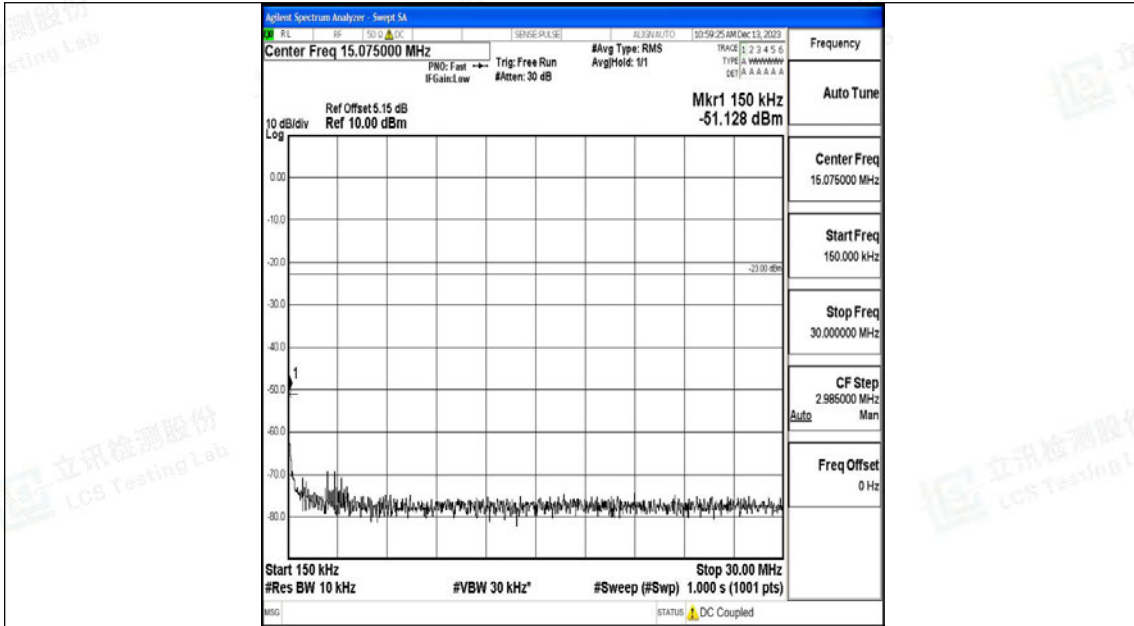

Tel: +(86) 0755-82591330 | E-mail: webmaster@lcs-cert.com | Web: www.lcs-cert.com

Scan code to check authenticity

Band26_10MHz_QPSK_26915_1RB#0_3000~10000_3000~10000

Band26_10MHz_16QAM_26915_1RB#0_0.009~0.15_0.009~0.15