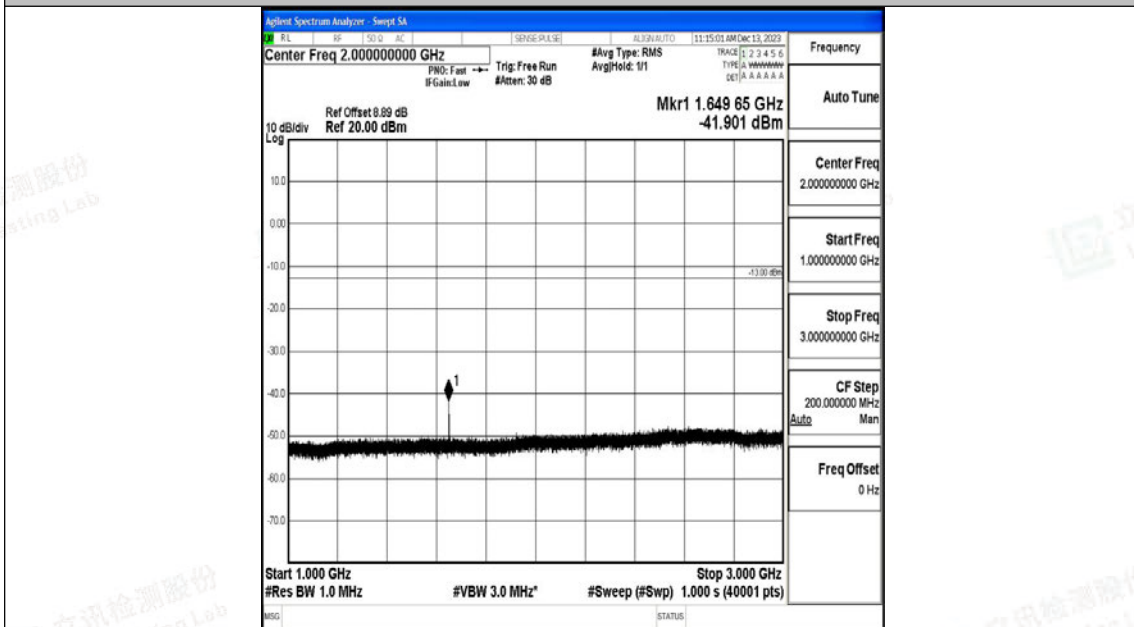

Band26_15MHz_QPSK_26865_1RB#0_1000~3000_1000~3000

Shenzhen LCS Compliance Testing Laboratory Ltd.

Add: 101, 201 Bldg A & 301 Bldg C, Juji Industrial Park Yabianxueziwei, Shajing Street, Baoan District, Shenzhen, 518000, China

Tel: +(86) 0755-82591330 | E-mail: webmaster@lcs-cert.com | Web: www.lcs-cert.com

Scan code to check authenticity