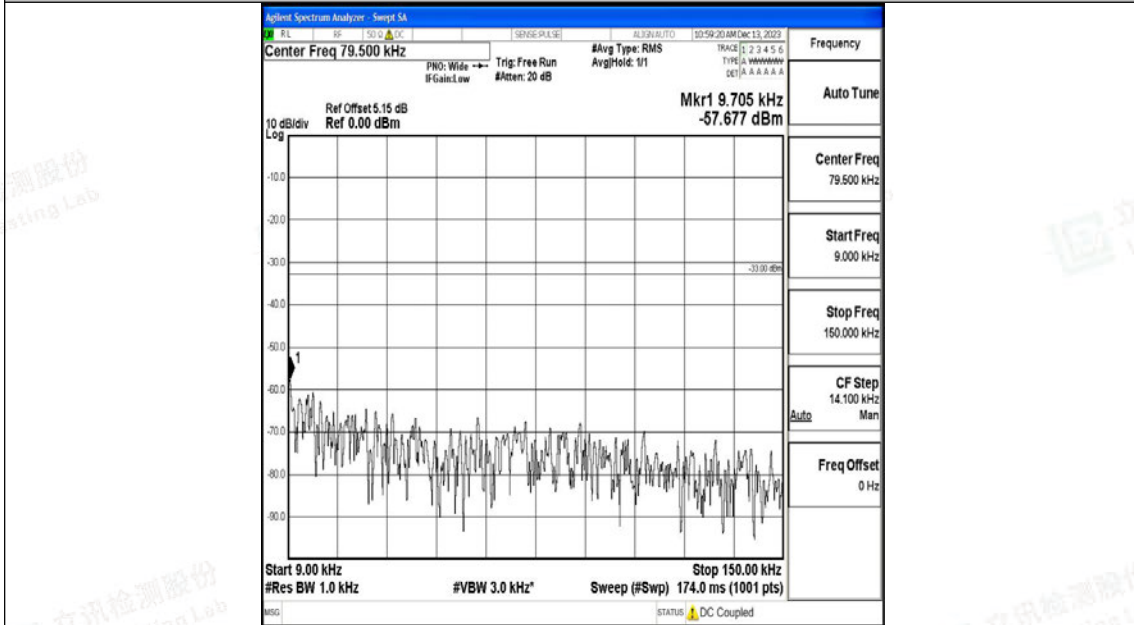

Band26_10MHz_16QAM_26915_1RB#0_0.009~0.15_0.009~0.15