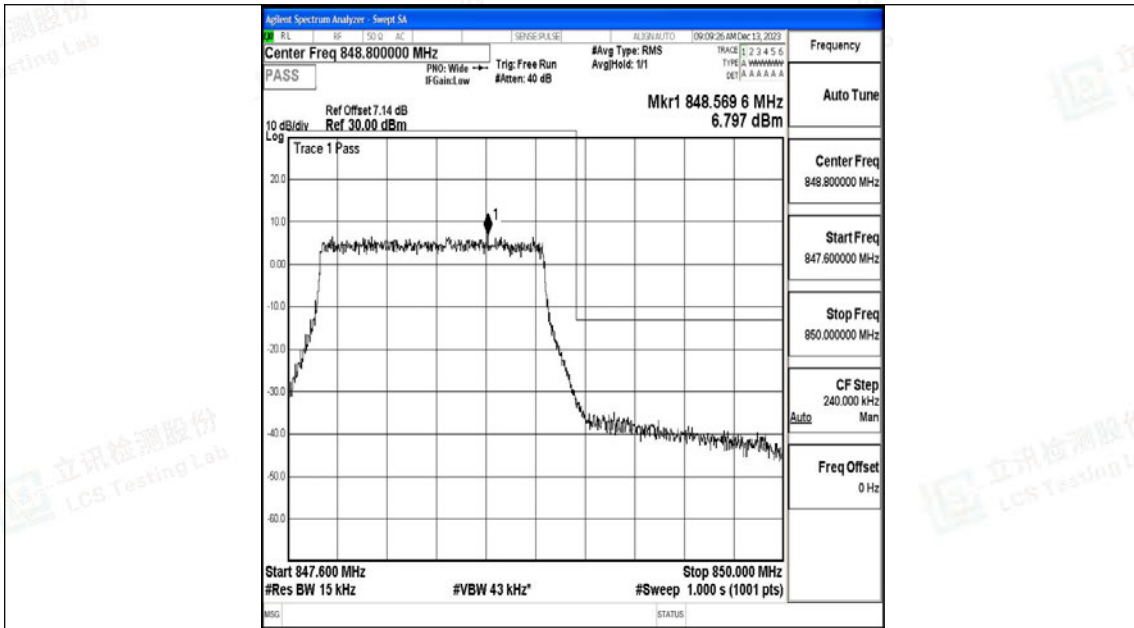

Band26_1.4MHz_QPSK_27033_6RB#0