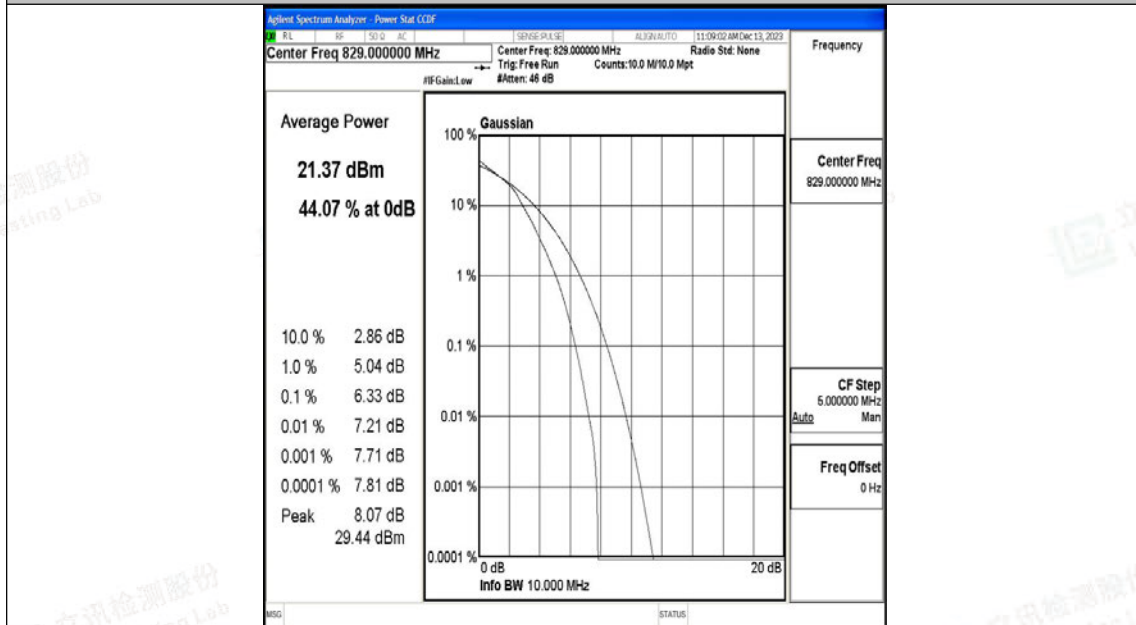

26(824-849)-10MHz-16QAM-26840-50RB#0-PASS

Shenzhen LCS Compliance Testing Laboratory Ltd.

Add: 101, 201 Bldg A & 301 Bldg C, Juji Industrial Park Yabianxueziwei, Shajing Street, Baoan District, Shenzhen, 518000, China

Tel: +(86) 0755-82591330 | E-mail: webmaster@lcs-cert.com | Web: www.lcs-cert.com

Scan code to check authenticity