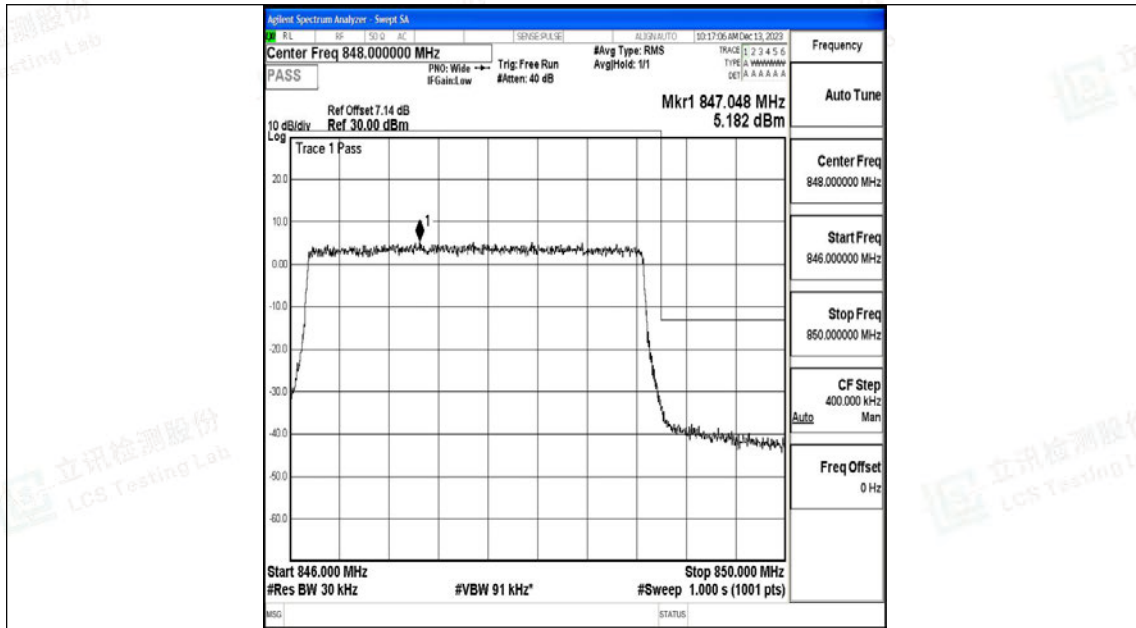

Band26_3MHz_QPSK_27025_15RB#0