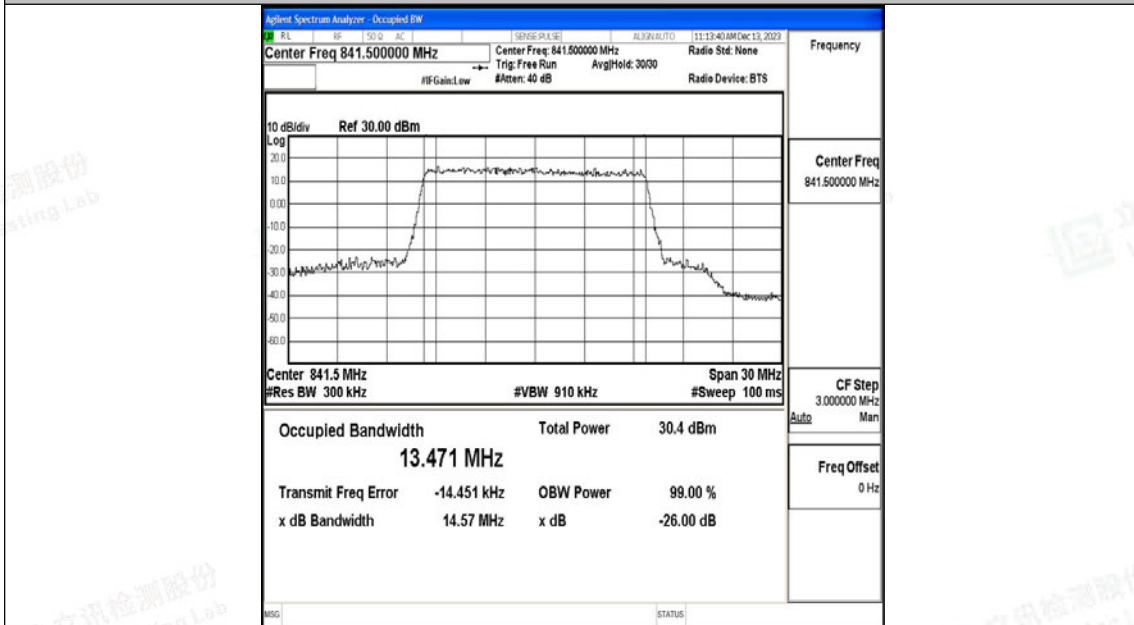

26(824-849)-15MHz-16QAM-26965-75RB#0-PASS

Shenzhen LCS Compliance Testing Laboratory Ltd.

Add: 101, 201 Bldg A & 301 Bldg C, Juji Industrial Park Yabianxueziwei, Shajing Street, Baoan District, Shenzhen, 518000, China

Tel: +(86) 0755-82591330 | E-mail: webmaster@lcs-cert.com | Web: www.lcs-cert.com

Scan code to check authenticity