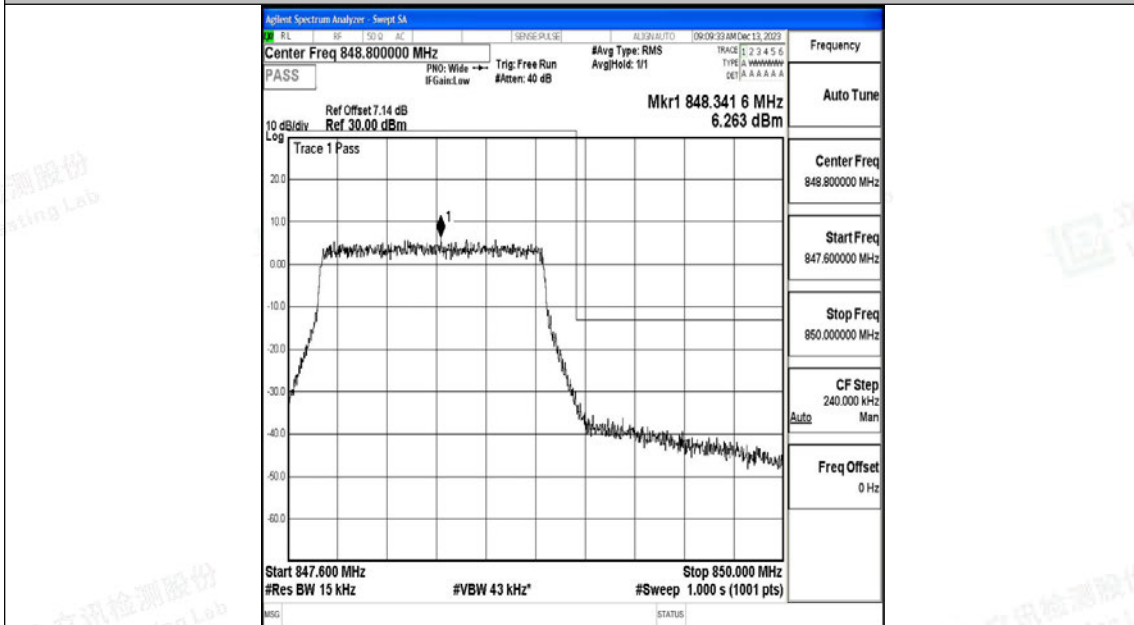

Band26_1.4MHz_16QAM_27033_6RB#0