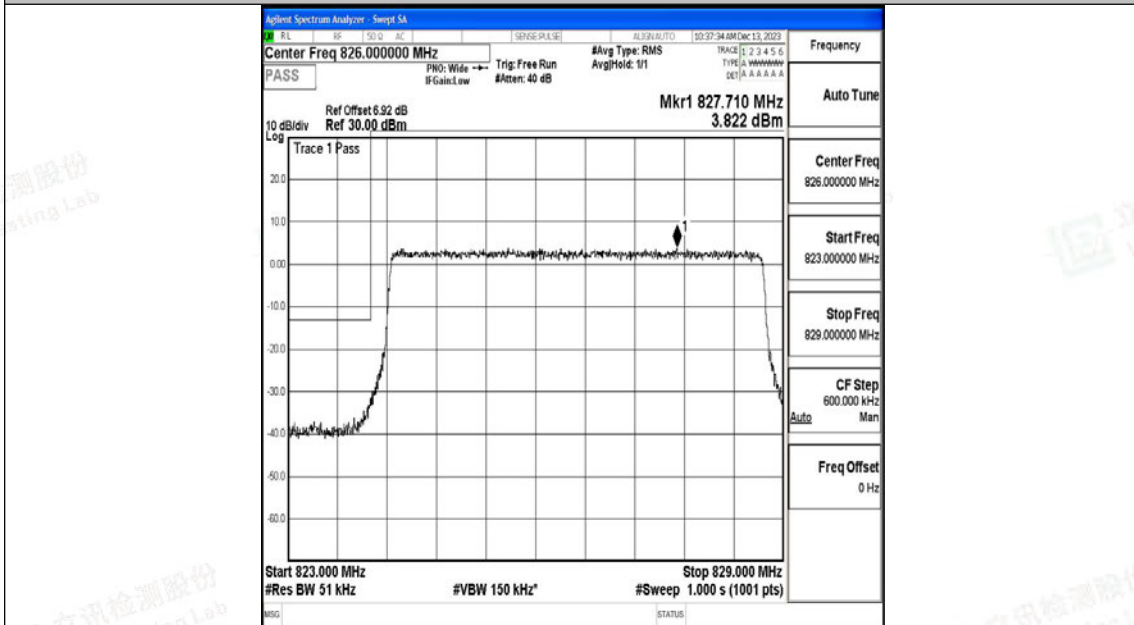

Band26_3MHz_16QAM_26805_15RB#0

Band26_3MHz_QPSK_27025_15RB#0

Band26_3MHz_16QAM_27025_15RB#0

Band26_5MHz_QPSK_26815_25RB#0

Band26_5MHz_16QAM_26815_25RB#0

Shenzhen LCS Compliance Testing Laboratory Ltd.

Add: 101, 201 Bldg A & 301 Bldg C, Juji Industrial Park Yabianxueziwei, Shajing Street, Baoan District, Shenzhen, 518000, China