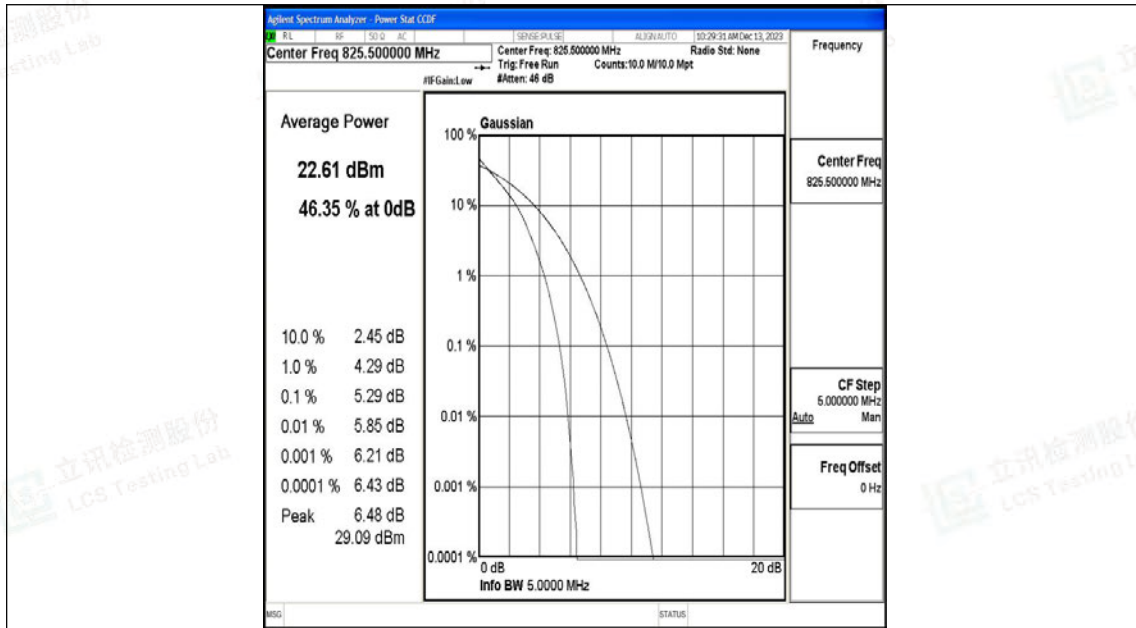

26(824-849)-3MHz-QPSK-26805-15RB#0-PASS