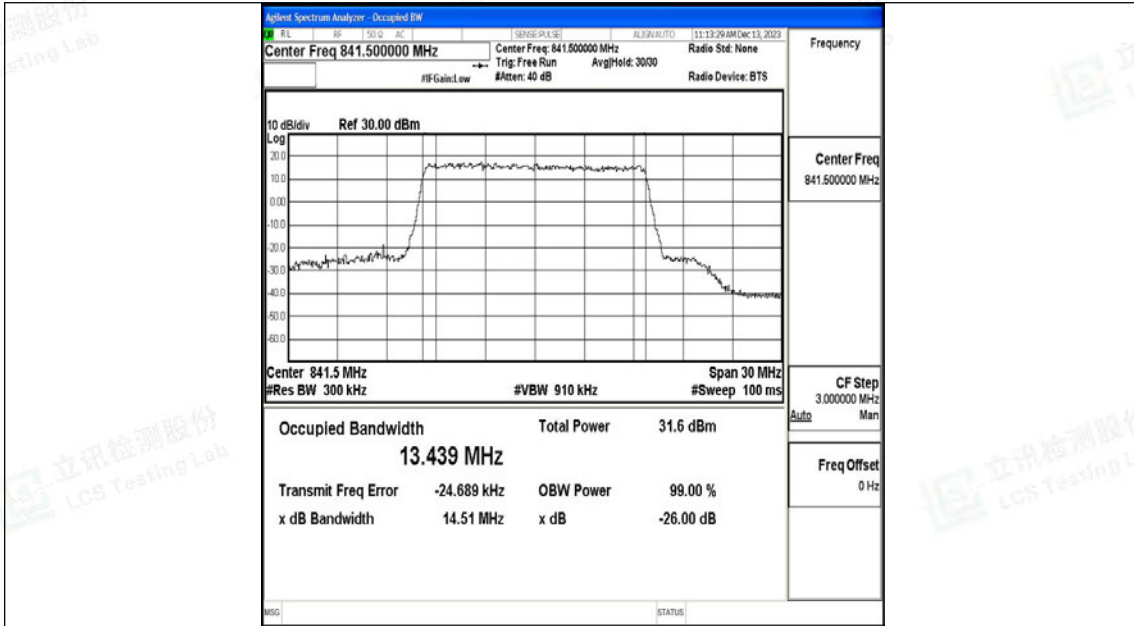

26(824-849)-15MHz-QPSK-26965-75RB#0-PASS