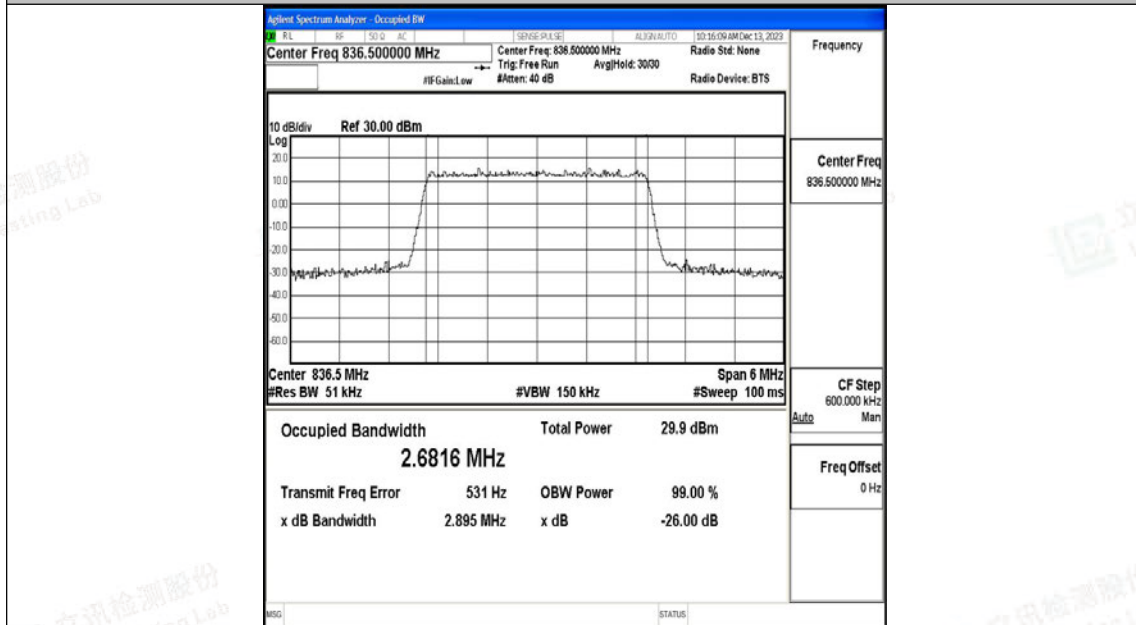

26(824-849)-3MHz-16QAM-26915-15RB#0-PASS

Shenzhen LCS Compliance Testing Laboratory Ltd.

Add: 101, 201 Bldg A & 301 Bldg C, Juji Industrial Park Yabianxueziwei, Shajing Street, Baoan District, Shenzhen, 518000, China

Tel: +(86) 0755-82591330 | E-mail: webmaster@lcs-cert.com | Web: www.lcs-cert.com

Scan code to check authenticity