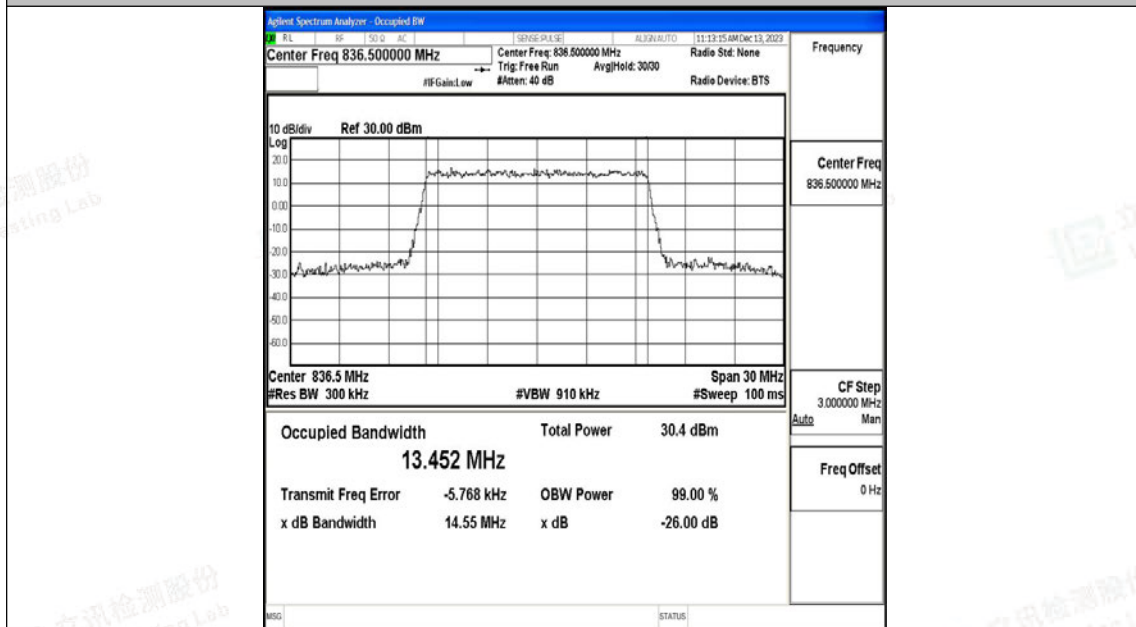

26(824-849)-15MHz-16QAM-26915-75RB#0-PASS

Shenzhen LCS Compliance Testing Laboratory Ltd.

Add: 101, 201 Bldg A & 301 Bldg C, Juji Industrial Park Yabianxueziwei, Shajing Street, Baoan District, Shenzhen, 518000, China

Tel: +(86) 0755-82591330 | E-mail: webmaster@lcs-cert.com | Web: www.lcs-cert.com

Scan code to check authenticity