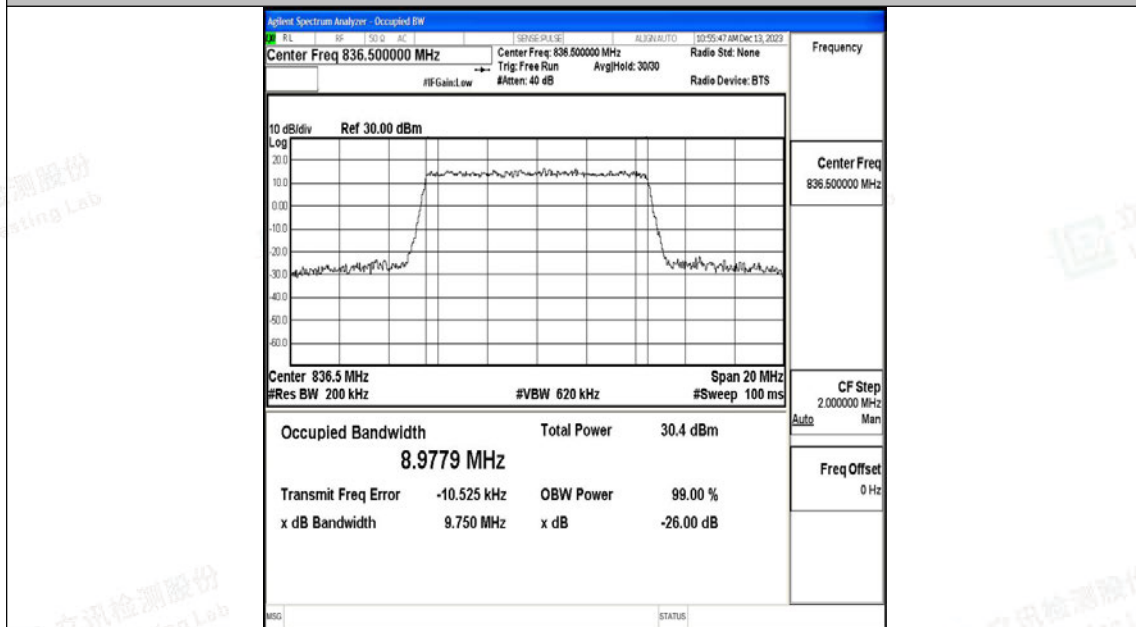

26(824-849)-10MHz-16QAM-26915-50RB#0-PASS

Shenzhen LCS Compliance Testing Laboratory Ltd.

Add: 101, 201 Bldg A & 301 Bldg C, Juji Industrial Park Yabianxueziwei, Shajing Street, Baoan District, Shenzhen, 518000, China

Tel: +(86) 0755-82591330 | E-mail: webmaster@lcs-cert.com | Web: www.lcs-cert.com

Scan code to check authenticity