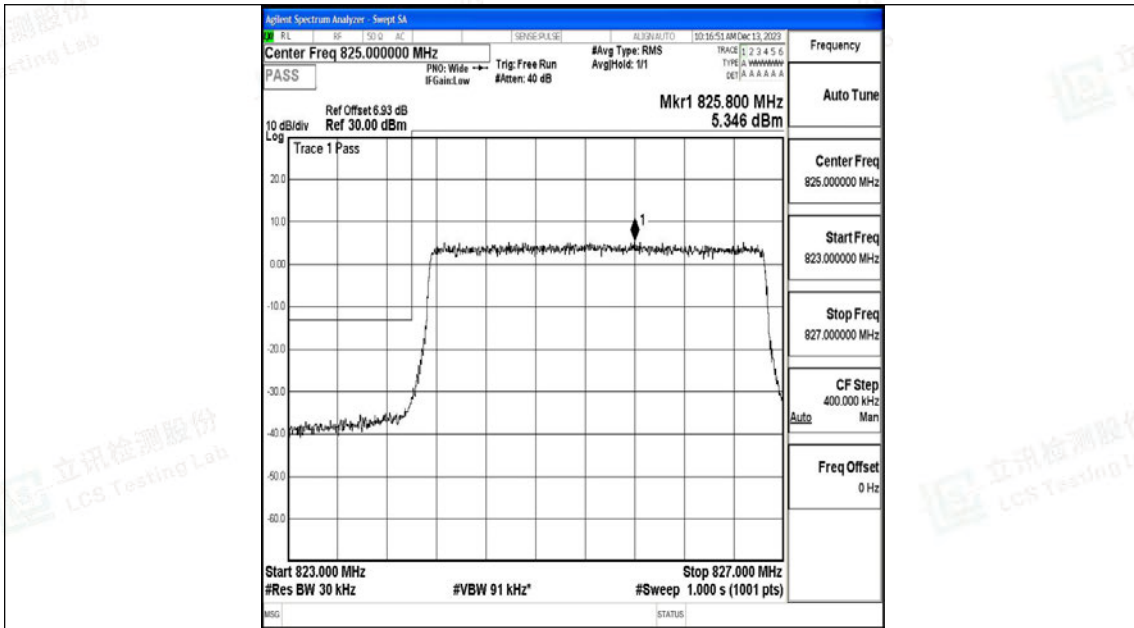

Tel: +(86) 0755-82591330 | E-mail: webmaster@lcs-cert.com | Web: www.lcs-cert.com

Scan code to check authenticity

Band26_1.4MHz_QPSK_27033_6RB#0

Band26_1.4MHz_16QAM_27033_6RB#0

Band26_3MHz_QPSK_26805_15RB#0