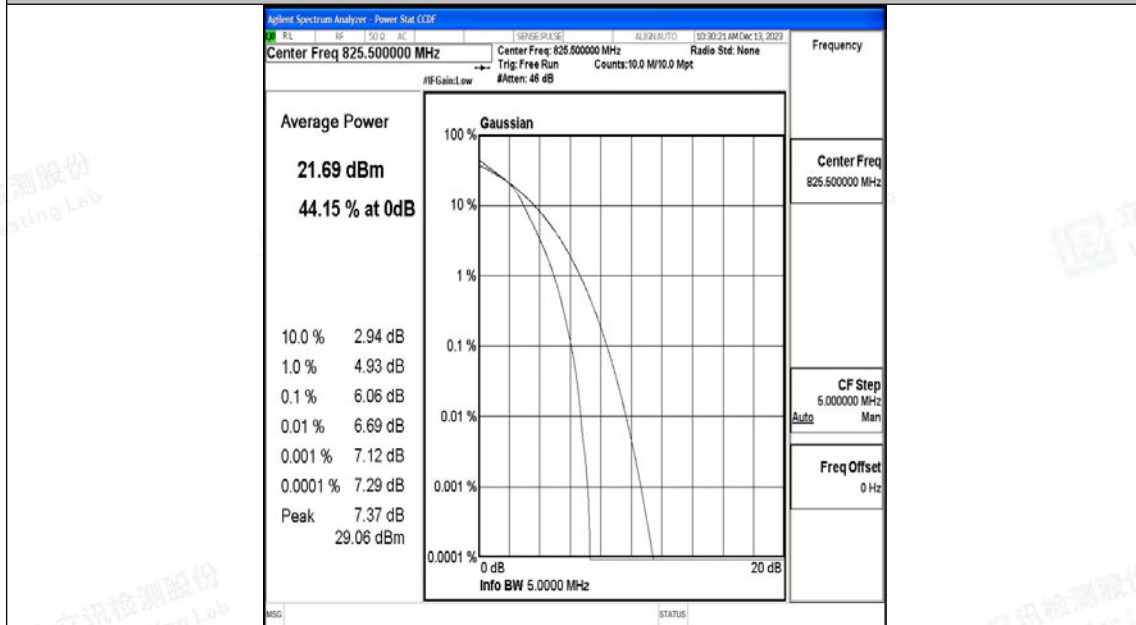

26(824-849)-3MHz-16QAM-26805-15RB#0-PASS

Shenzhen LCS Compliance Testing Laboratory Ltd.

Add: 101, 201 Bldg A & 301 Bldg C, Juji Industrial Park Yabianxueziwei, Shajing Street, Baoan District, Shenzhen, 518000, China

Tel: +(86) 0755-82591330 | E-mail: webmaster@lcs-cert.com | Web: www.lcs-cert.com

Scan code to check authenticity