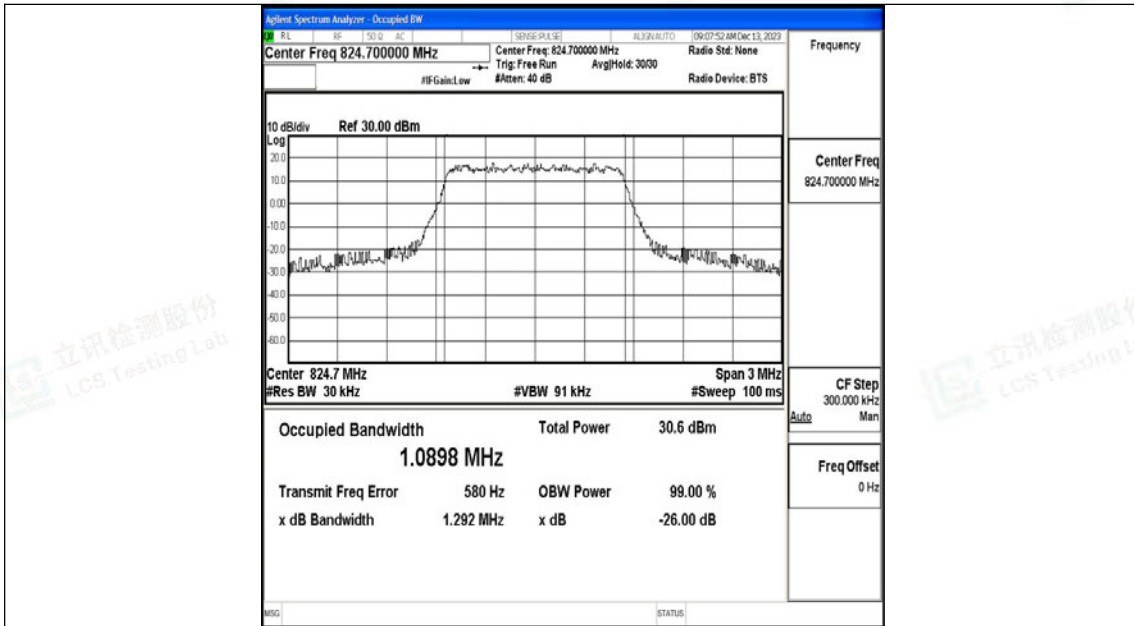

Scan code to check authenticity

Test Graphs

26(824-849)-1.4MHz-QPSK-26797-6RB#0-PASS

26(824-849)-1.4MHz-16QAM-26797-6RB#0-PASS

26(824-849)-1.4MHz-QPSK-26915-6RB#0-PASS

26(824-849)-1.4MHz-16QAM-26915-6RB#0-PASS