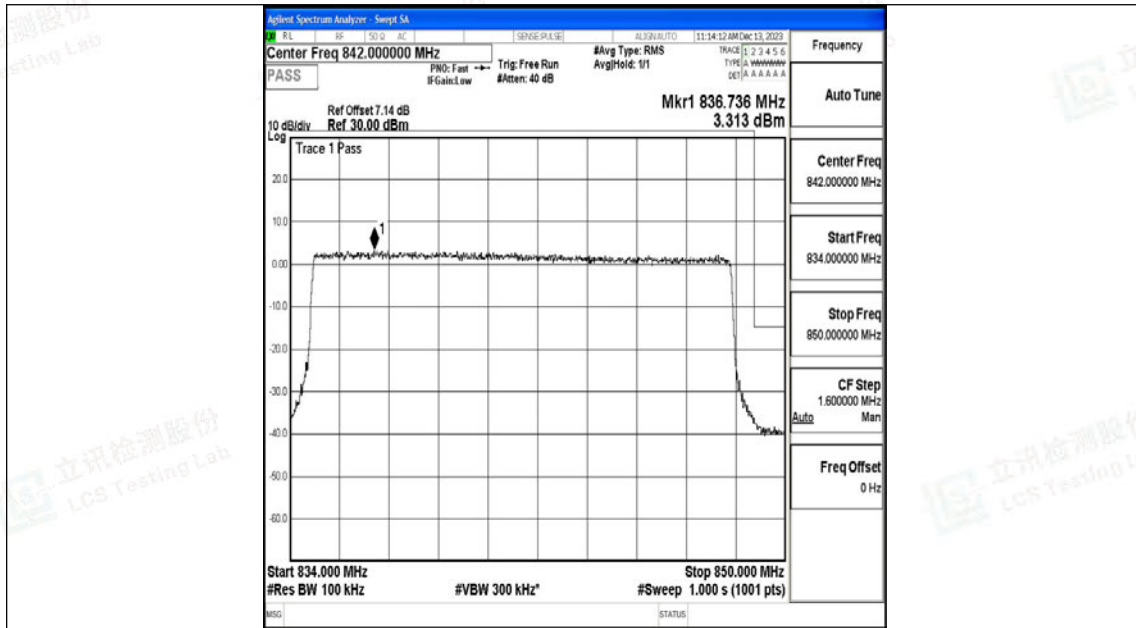

Scan code to check authenticity

Band26_10MHz_QPSK_26840_50RB#0

Band26_10MHz_16QAM_26840_50RB#0

Band26_10MHz_QPSK_26990_50RB#0

Band26_10MHz_16QAM_26990_50RB#0

Band26_15MHz_QPSK_26865_75RB#0

Band26_15MHz_16QAM_26865_75RB#0