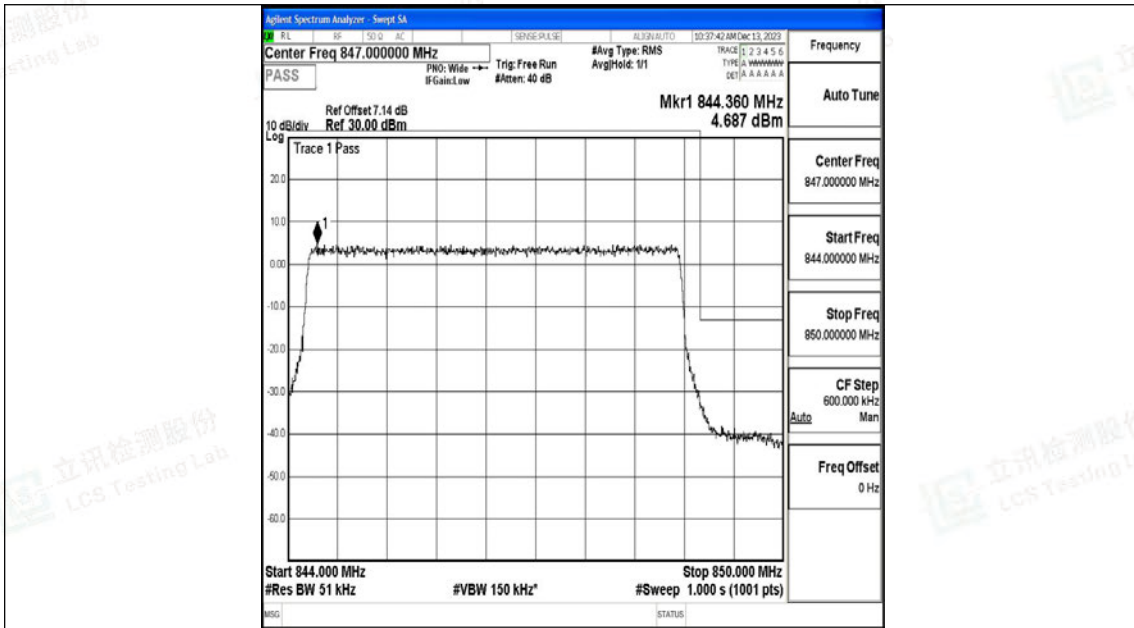

Band26_5MHz_QPSK_27015_25RB#0