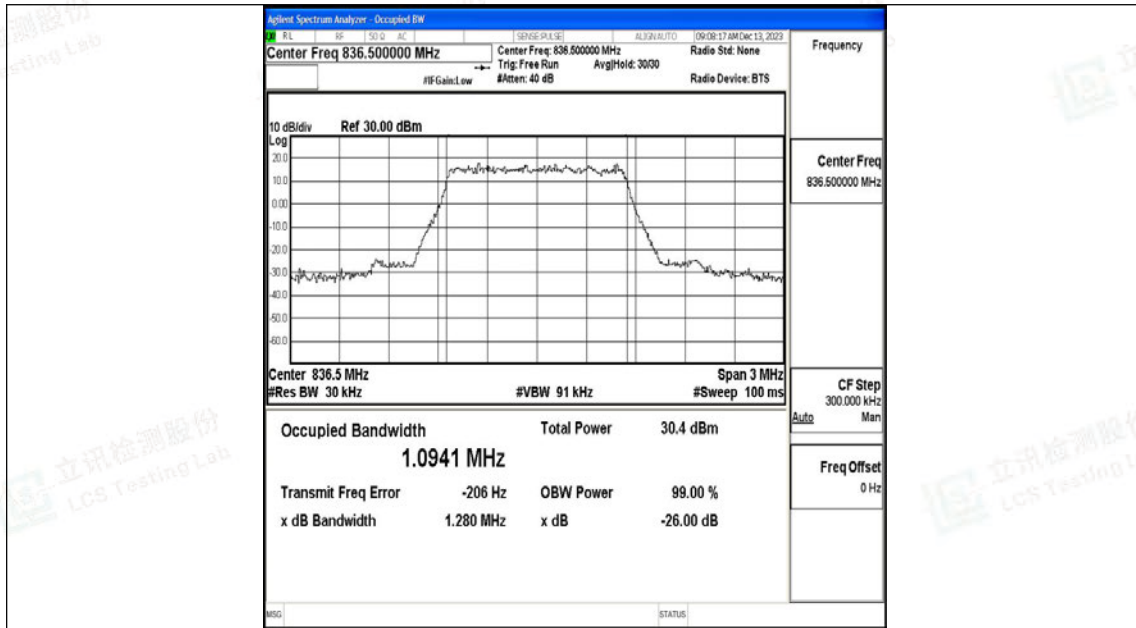

Scan code to check authenticity

Test Graphs

26(824-849)-1.4MHz-QPSK-26797-6RB#0-PASS

26(824-849)-1.4MHz-16QAM-26797-6RB#0-PASS

26(824-849)-1.4MHz-QPSK-26915-6RB#0-PASS

26(824-849)-1.4MHz-16QAM-26915-6RB#0-PASS