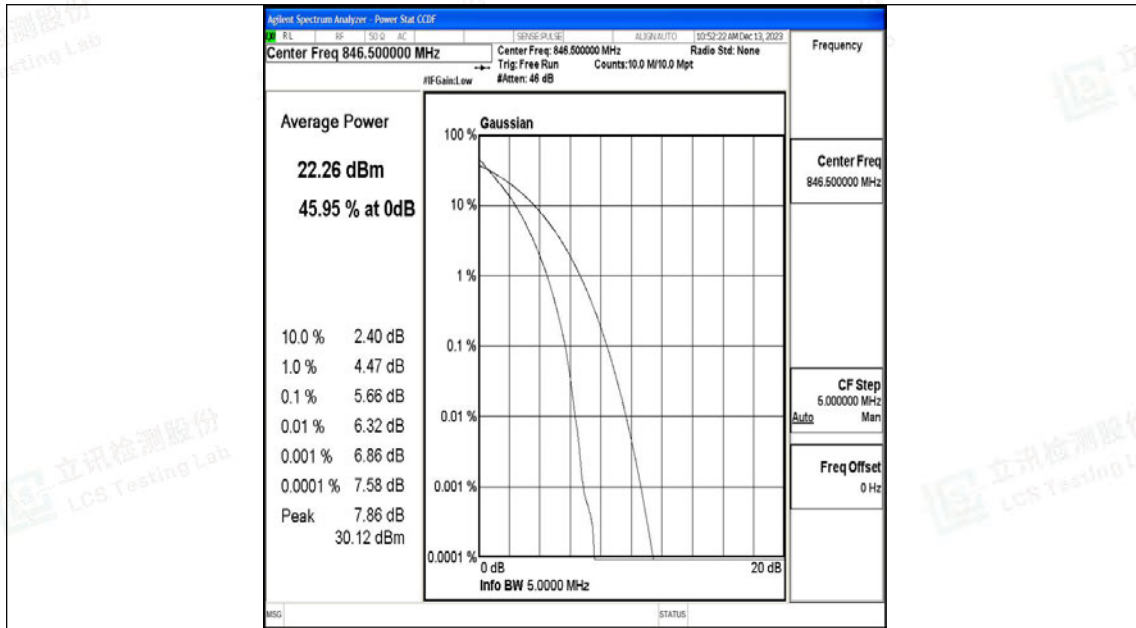

26(824-849)-5MHz-QPSK-27015-25RB#0-PASS