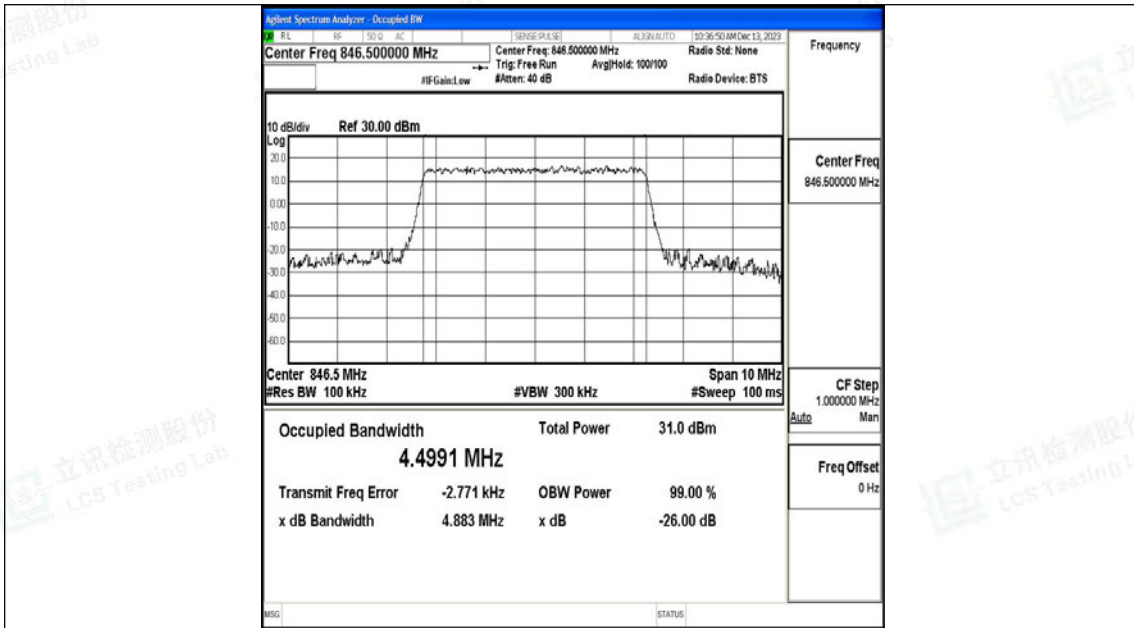

26(824-849)-5MHz-QPSK-27015-25RB#0-PASS