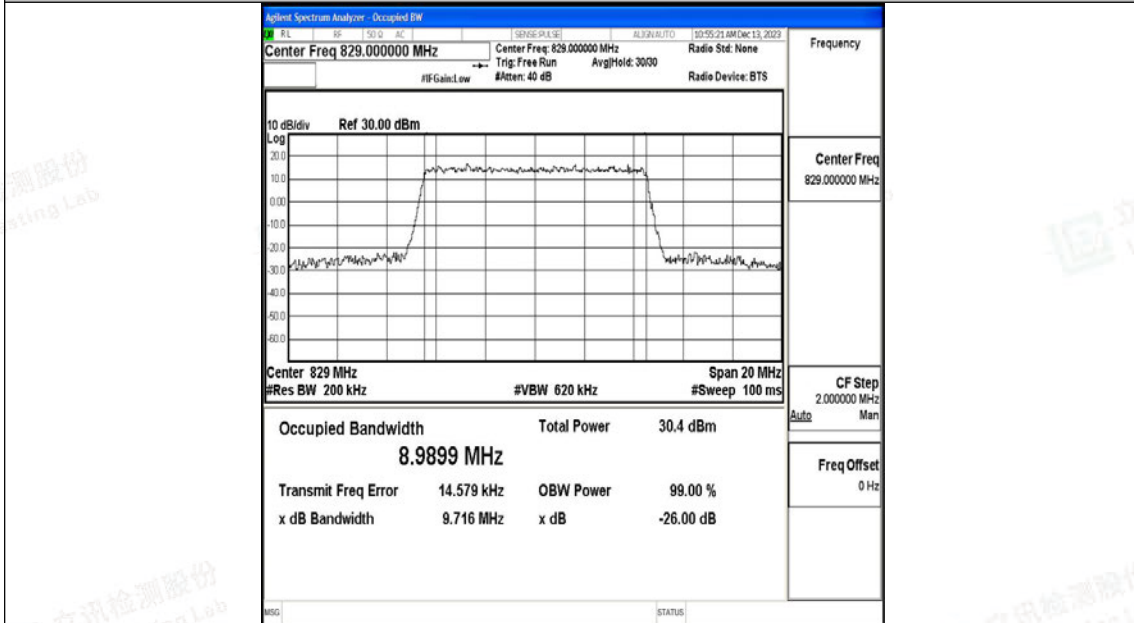

26(824-849)-10MHz-16QAM-26840-50RB#0-PASS

Shenzhen LCS Compliance Testing Laboratory Ltd.

Add: 101, 201 Bldg A & 301 Bldg C, Juji Industrial Park Yabianxueziwei, Shajing Street, Baoan District, Shenzhen, 518000, China

Tel: +(86) 0755-82591330 | E-mail: webmaster@lcs-cert.com | Web: www.lcs-cert.com

Scan code to check authenticity