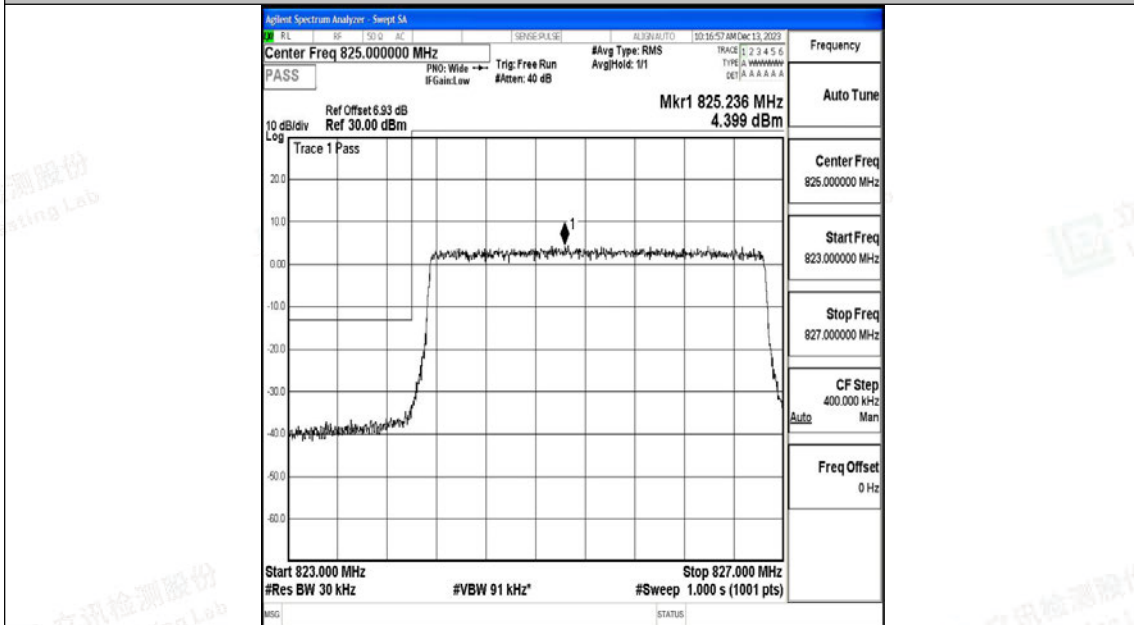

Tel: +(86) 0755-82591330 | E-mail: webmaster@lcs-cert.com | Web: www.lcs-cert.com

Scan code to check authenticity

Band26_1.4MHz_QPSK_27033_6RB#0

Band26_1.4MHz_16QAM_27033_6RB#0

Band26_3MHz_QPSK_26805_15RB#0