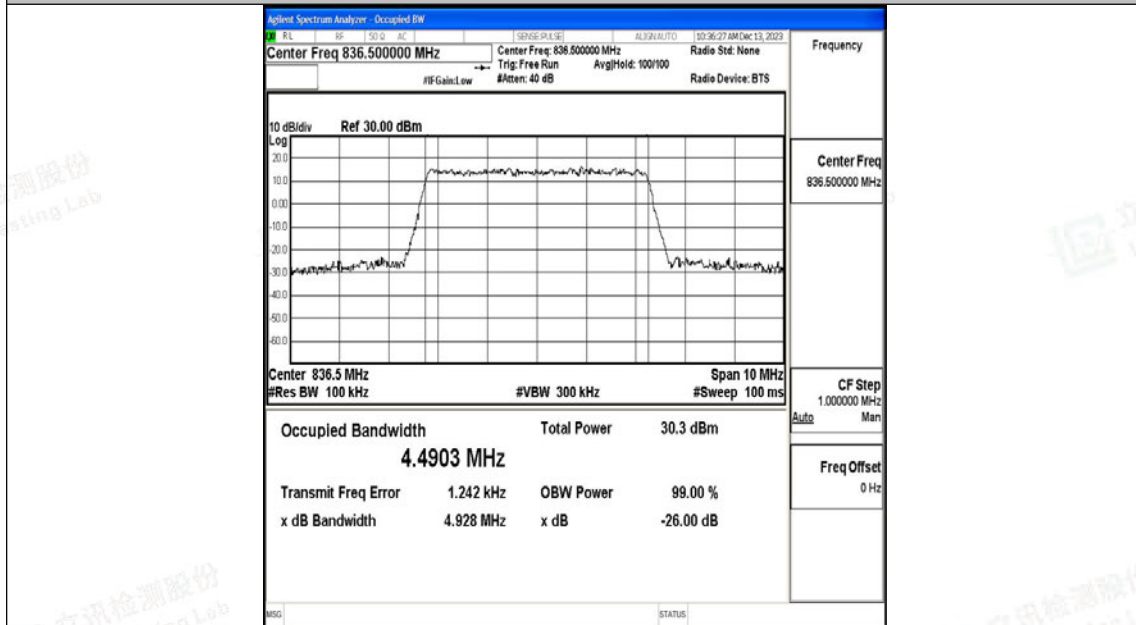

26(824-849)-5MHz-16QAM-26915-25RB#0-PASS

Shenzhen LCS Compliance Testing Laboratory Ltd.

Add: 101, 201 Bldg A & 301 Bldg C, Juji Industrial Park Yabianxueziwei, Shajing Street, Baoan District, Shenzhen, 518000, China

Tel: +(86) 0755-82591330 | E-mail: webmaster@lcs-cert.com | Web: www.lcs-cert.com

Scan code to check authenticity