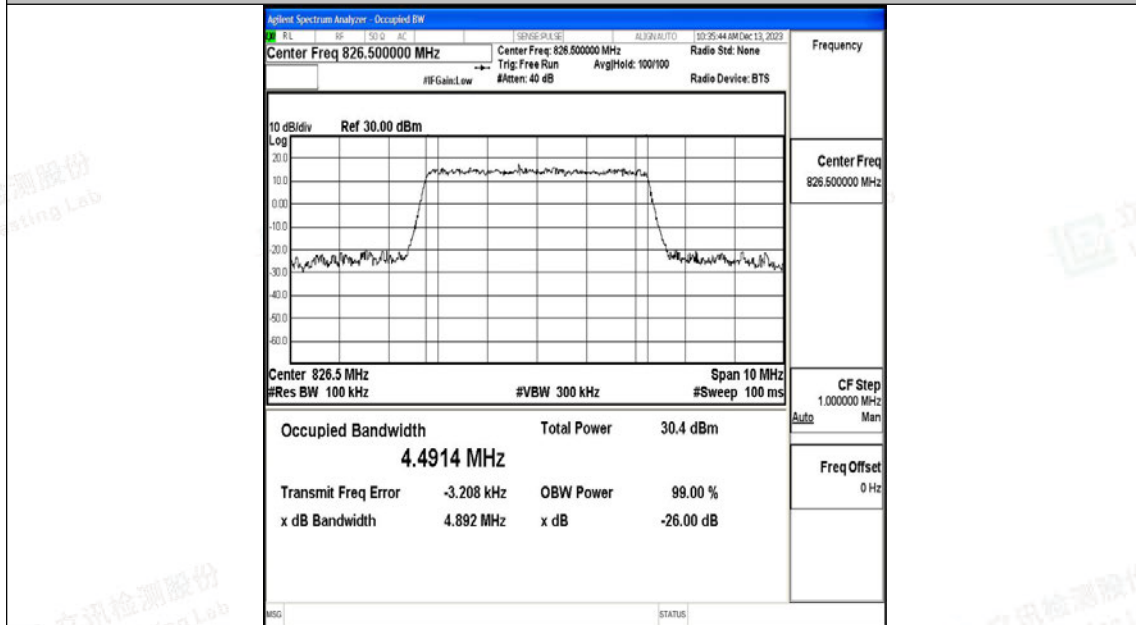

26(824-849)-5MHz-16QAM-26815-25RB#0-PASS

Shenzhen LCS Compliance Testing Laboratory Ltd.

Add: 101, 201 Bldg A & 301 Bldg C, Juji Industrial Park Yabianxueziwei, Shajing Street, Baoan District, Shenzhen, 518000, China

Tel: +(86) 0755-82591330 | E-mail: webmaster@lcs-cert.com | Web: www.lcs-cert.com

Scan code to check authenticity