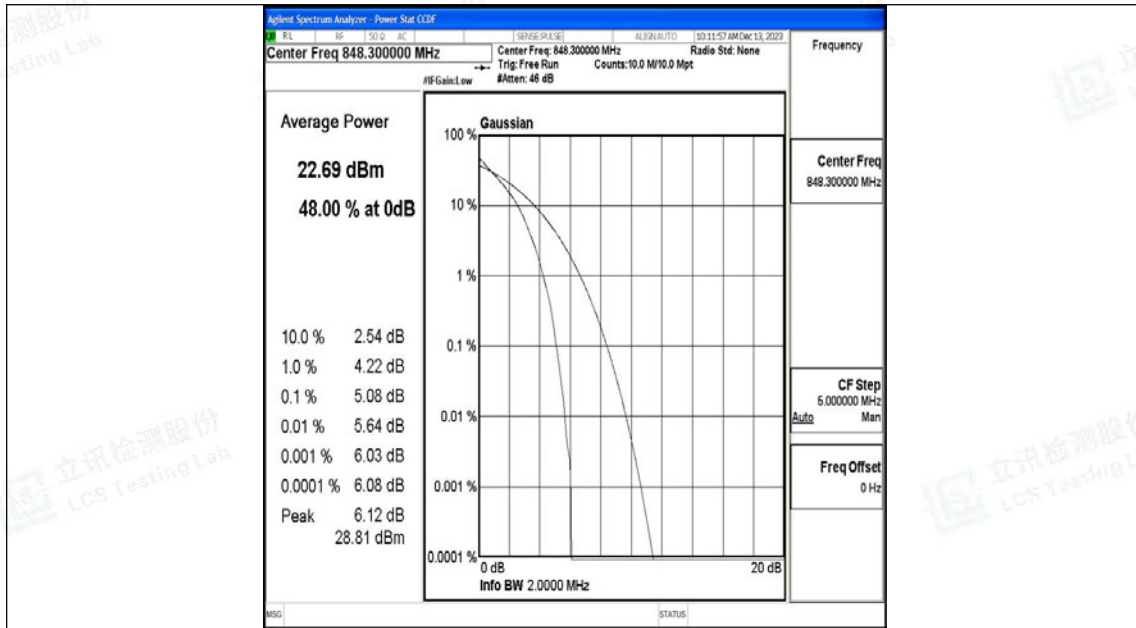

26(824-849)-1.4MHz-QPSK-27033-6RB#0-PASS