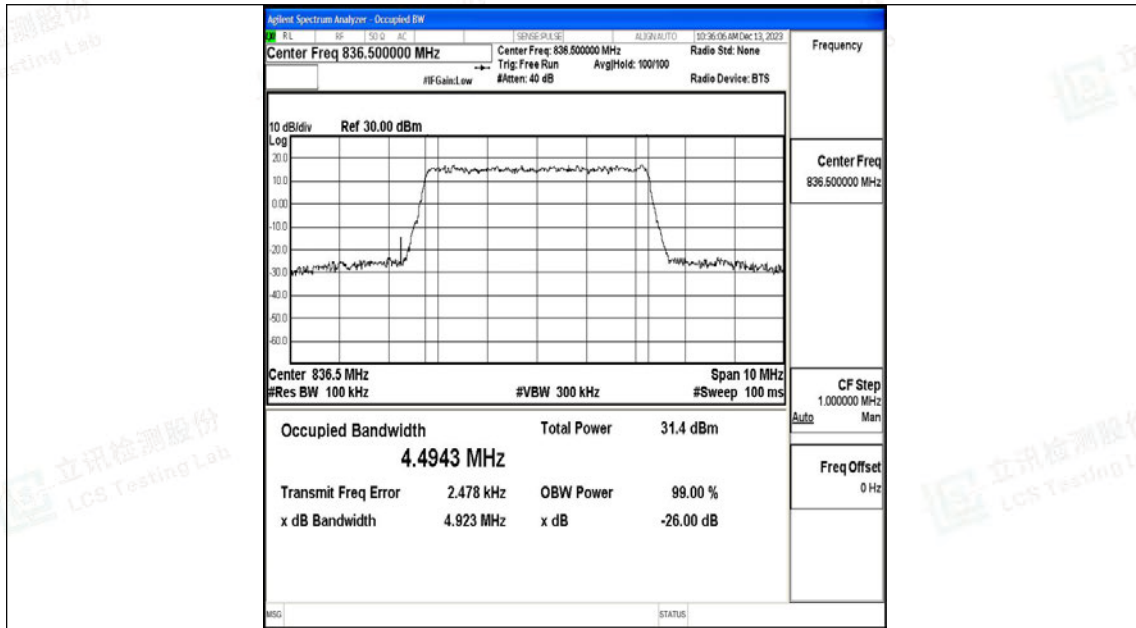

26(824-849)-5MHz-QPSK-26915-25RB#0-PASS