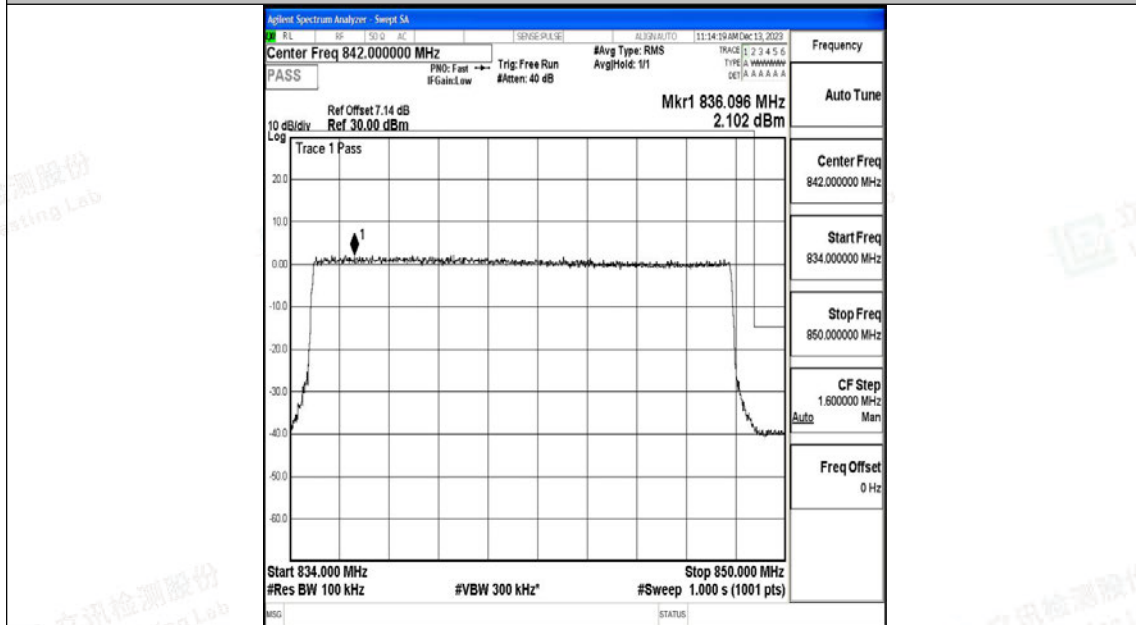

Band26_15MHz_16QAM_26965_75RB#0