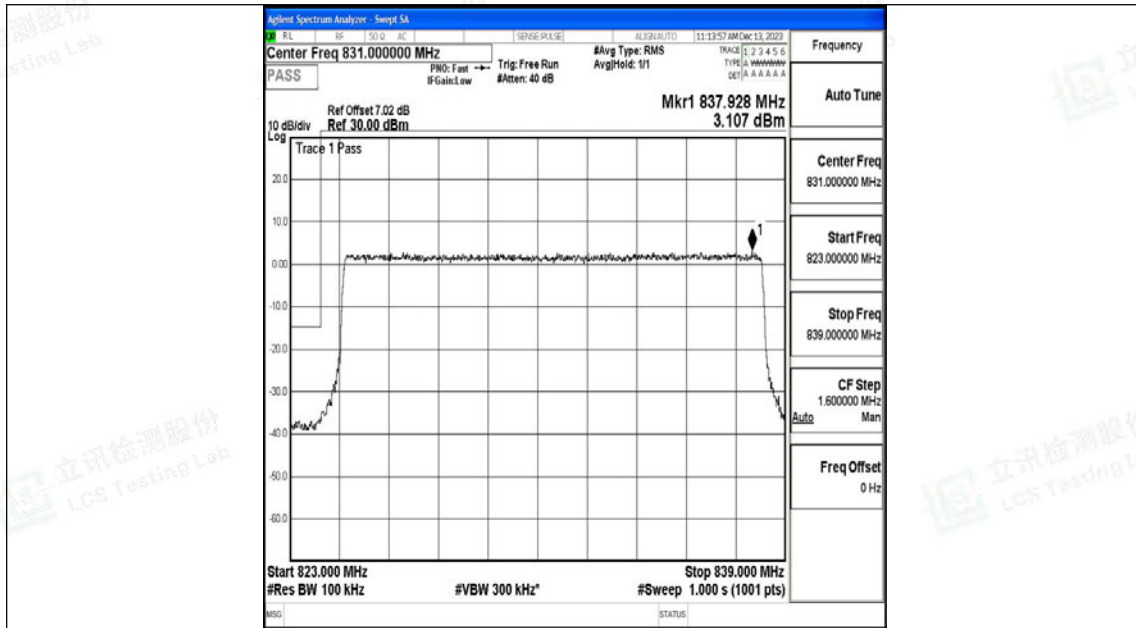

Scan code to check authenticity

Band26_10MHz_QPSK_26840_50RB#0

Band26_10MHz_16QAM_26840_50RB#0

Band26_10MHz_QPSK_26990_50RB#0

Band26_10MHz_16QAM_26990_50RB#0

Band26_15MHz_QPSK_26865_75RB#0

Band26_15MHz_16QAM_26865_75RB#0