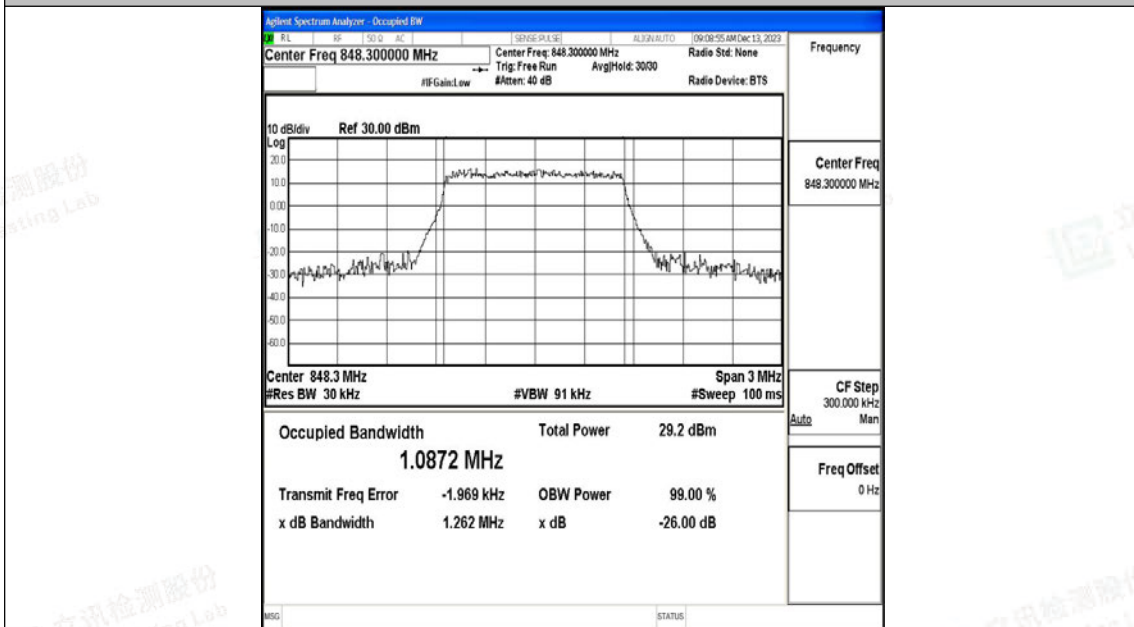

26(824-849)-1.4MHz-16QAM-27033-6RB#0-PASS

Shenzhen LCS Compliance Testing Laboratory Ltd.

Add: 101, 201 Bldg A & 301 Bldg C, Juji Industrial Park Yabianxueziwei, Shajing Street, Baoan District, Shenzhen, 518000, China

Tel: +(86) 0755-82591330 | E-mail: webmaster@lcs-cert.com | Web: www.lcs-cert.com

Scan code to check authenticity