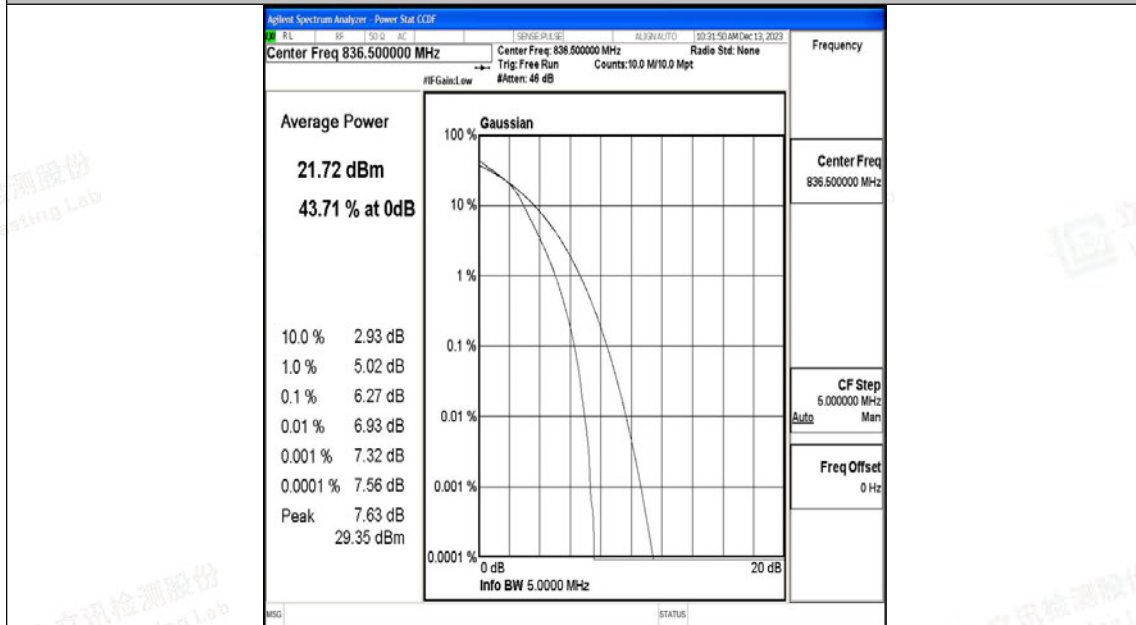

26(824-849)-3MHz-16QAM-26915-15RB#0-PASS

Shenzhen LCS Compliance Testing Laboratory Ltd.

Add: 101, 201 Bldg A & 301 Bldg C, Juji Industrial Park Yabianxueziwei, Shajing Street, Baoan District, Shenzhen, 518000, China

Tel: +(86) 0755-82591330 | E-mail: webmaster@lcs-cert.com | Web: www.lcs-cert.com

Scan code to check authenticity