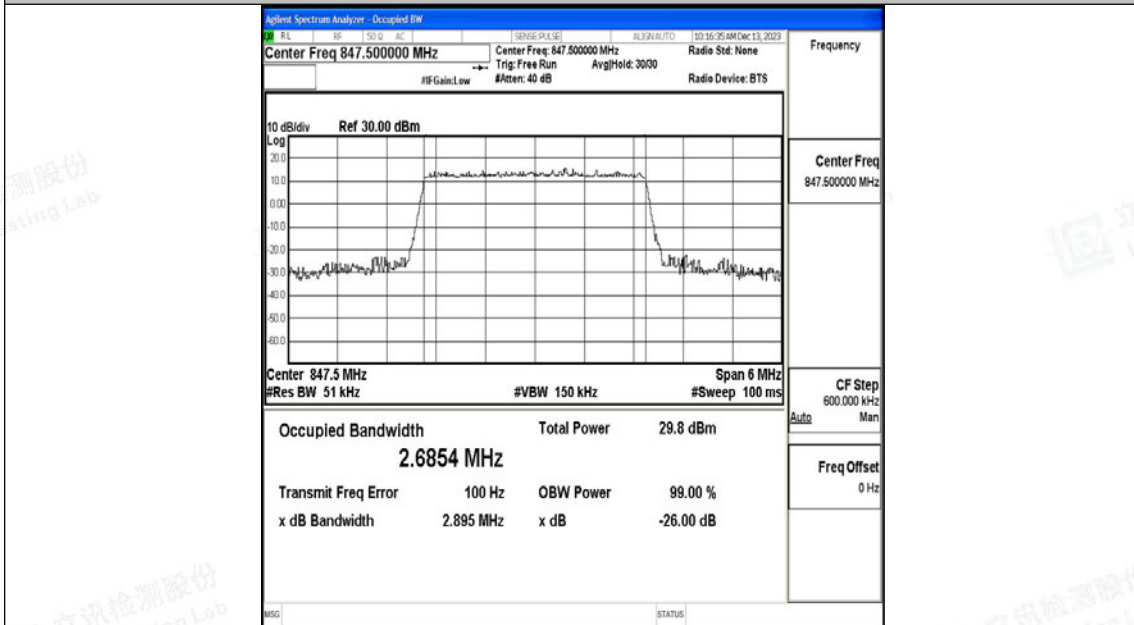

26(824-849)-3MHz-16QAM-27025-15RB#0-PASS

Shenzhen LCS Compliance Testing Laboratory Ltd.

Add: 101, 201 Bldg A & 301 Bldg C, Juji Industrial Park Yabianxueziwei, Shajing Street, Baoan District, Shenzhen, 518000, China

Tel: +(86) 0755-82591330 | E-mail: webmaster@lcs-cert.com | Web: www.lcs-cert.com

Scan code to check authenticity