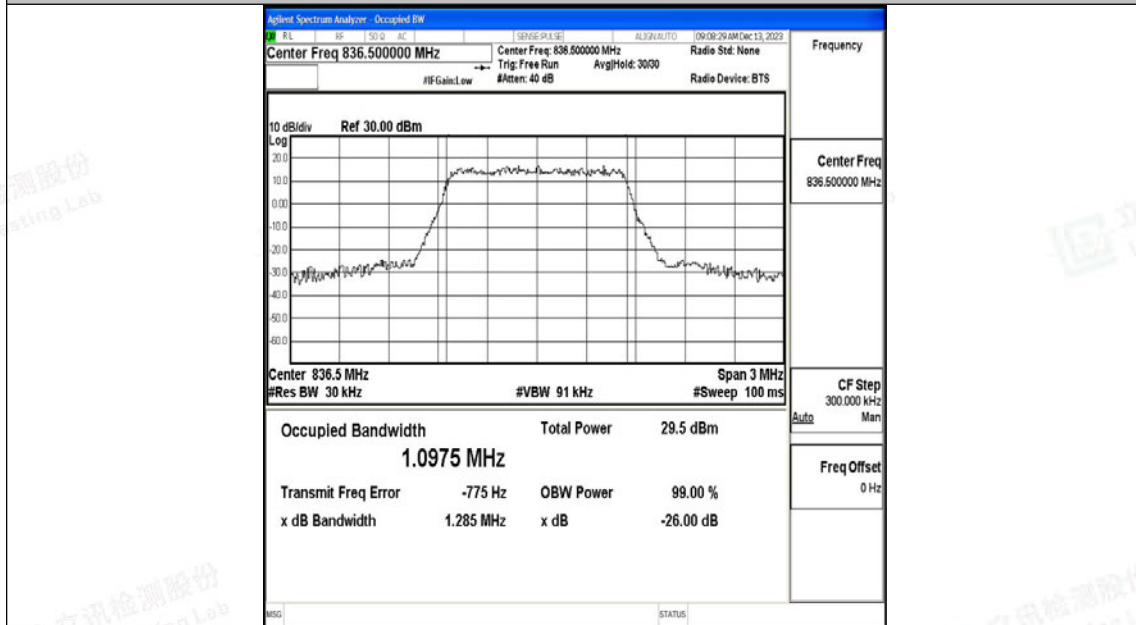

Scan code to check authenticity

Test Graphs

26(824-849)-1.4MHz-QPSK-26797-6RB#0-PASS

26(824-849)-1.4MHz-16QAM-26797-6RB#0-PASS

26(824-849)-1.4MHz-QPSK-26915-6RB#0-PASS

26(824-849)-1.4MHz-16QAM-26915-6RB#0-PASS