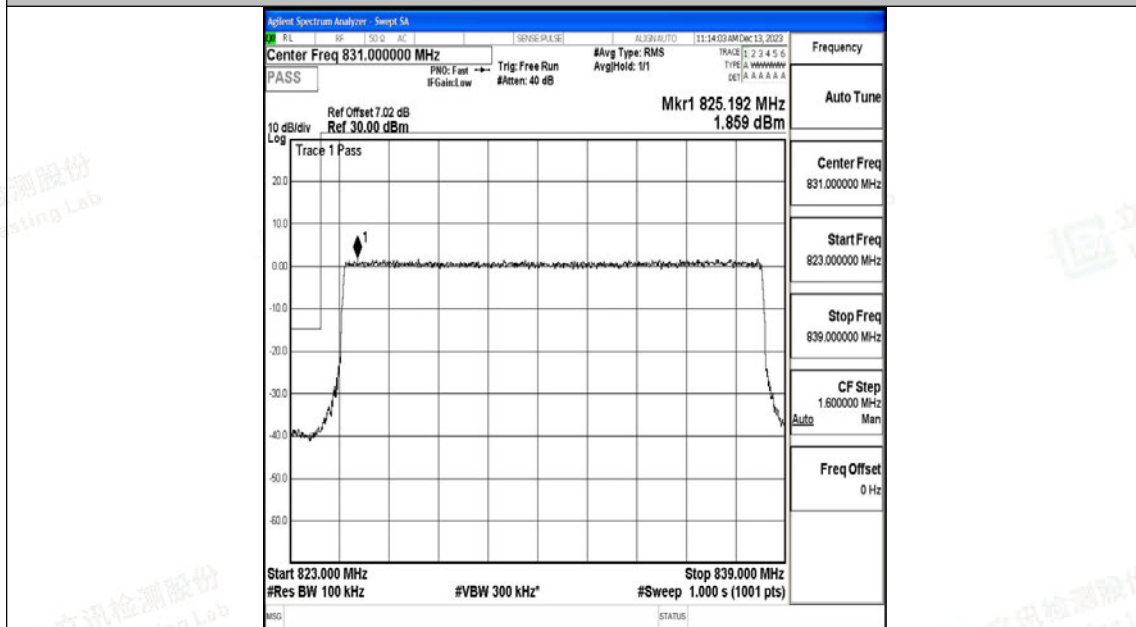

Scan code to check authenticity

Band26_10MHz_QPSK_26840_50RB#0

Band26_10MHz_16QAM_26840_50RB#0

Band26_10MHz_QPSK_26990_50RB#0

Band26_10MHz_16QAM_26990_50RB#0

Band26_15MHz_QPSK_26865_75RB#0

Band26_15MHz_16QAM_26865_75RB#0