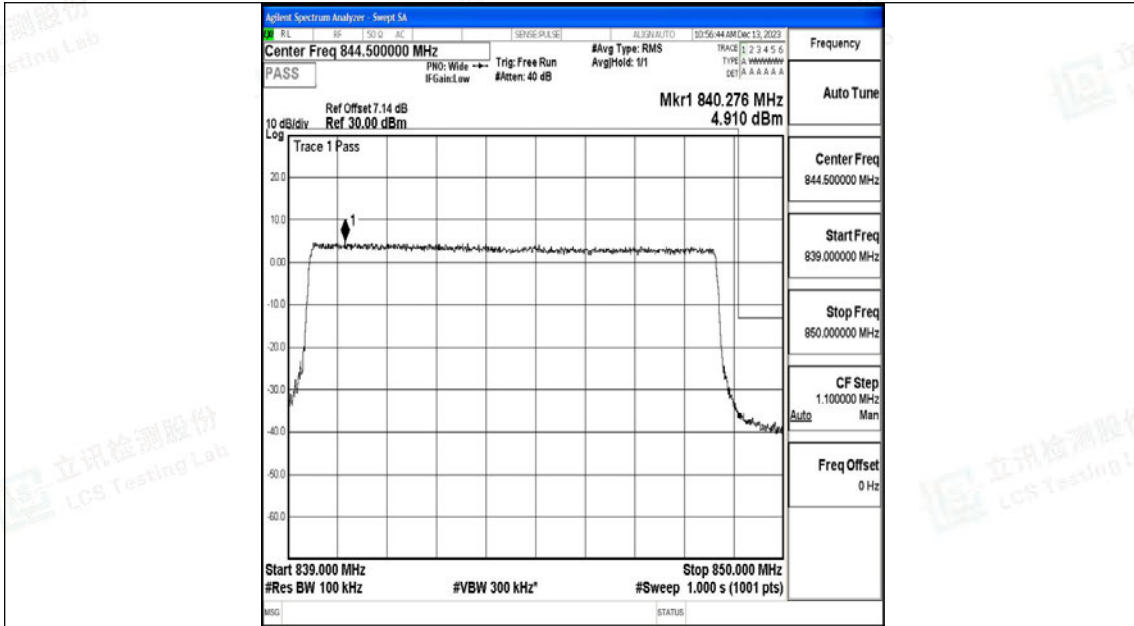

Scan code to check authenticity

Band26_10MHz_QPSK_26840_50RB#0

Band26_10MHz_16QAM_26840_50RB#0

Band26_10MHz_QPSK_26990_50RB#0

Band26_10MHz_16QAM_26990_50RB#0

Band26_15MHz_QPSK_26865_75RB#0

Band26_15MHz_16QAM_26865_75RB#0