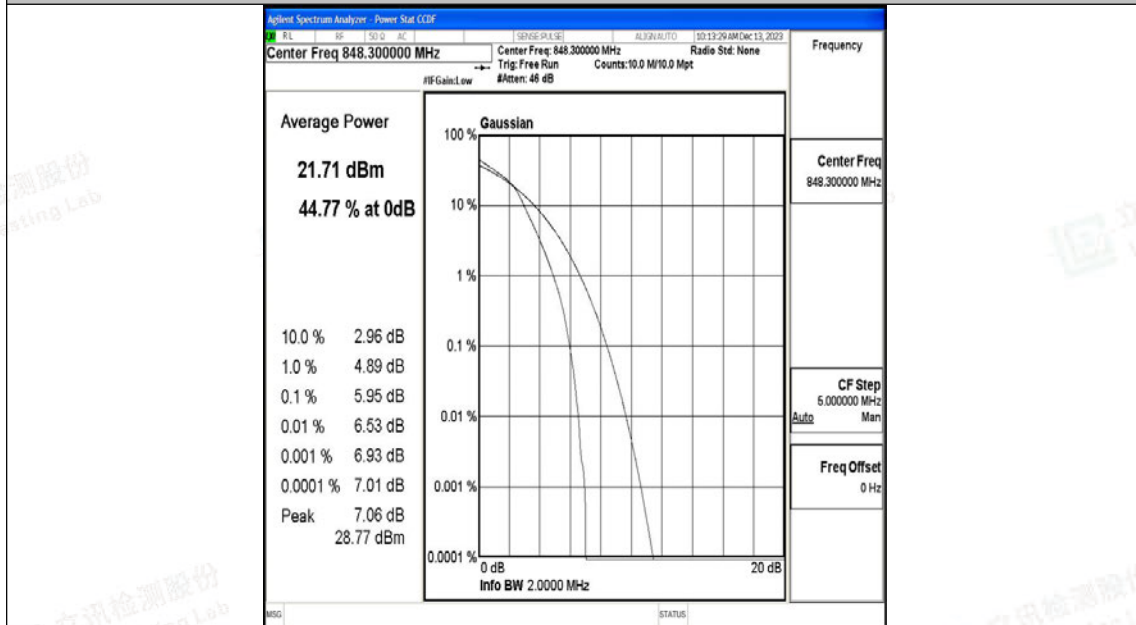

26(824-849)-1.4MHz-16QAM-27033-6RB#0-PASS

Shenzhen LCS Compliance Testing Laboratory Ltd.

Add: 101, 201 Bldg A & 301 Bldg C, Juji Industrial Park Yabianxueziwei, Shajing Street, Baoan District, Shenzhen, 518000, China

Tel: +(86) 0755-82591330 | E-mail: webmaster@lcs-cert.com | Web: www.lcs-cert.com

Scan code to check authenticity