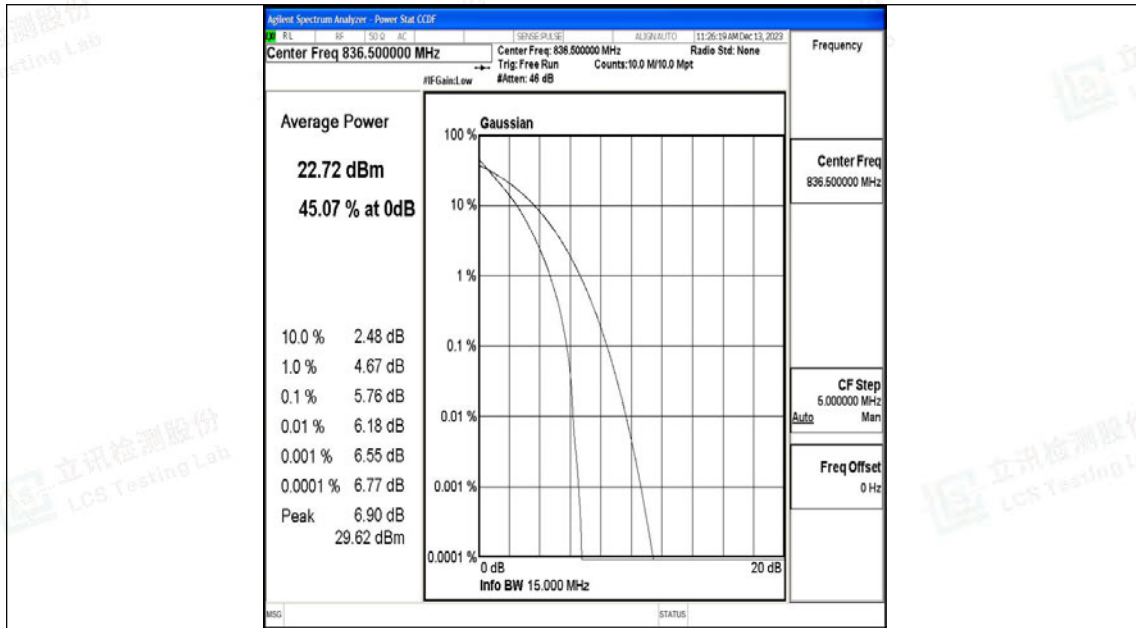

26(824-849)-15MHz-QPSK-26915-75RB#0-PASS