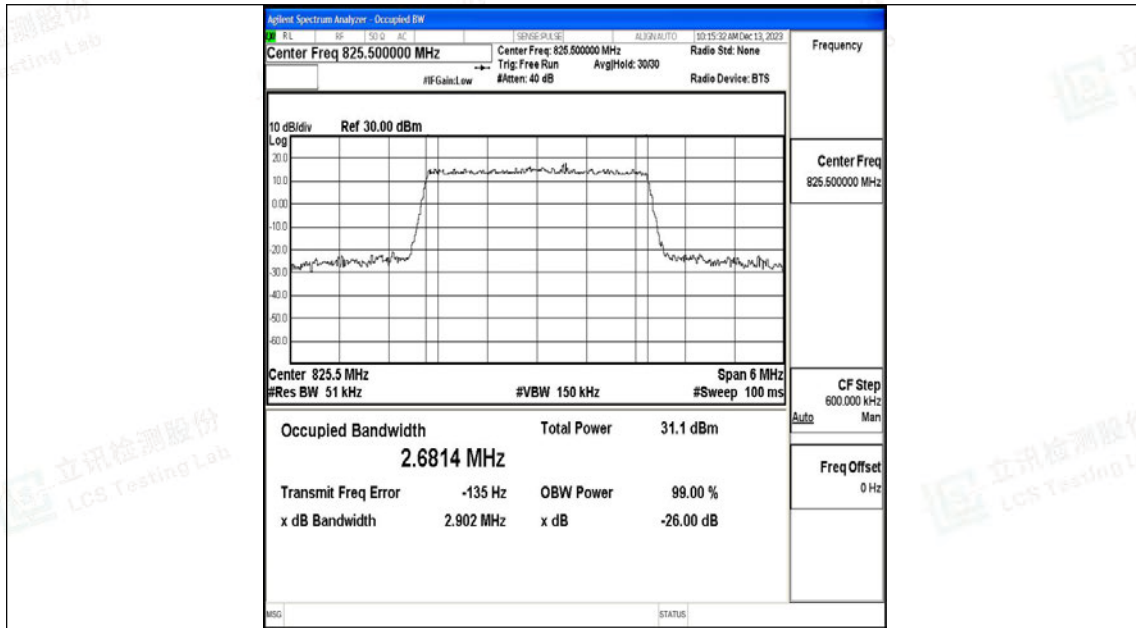

26(824-849)-3MHz-QPSK-26805-15RB#0-PASS