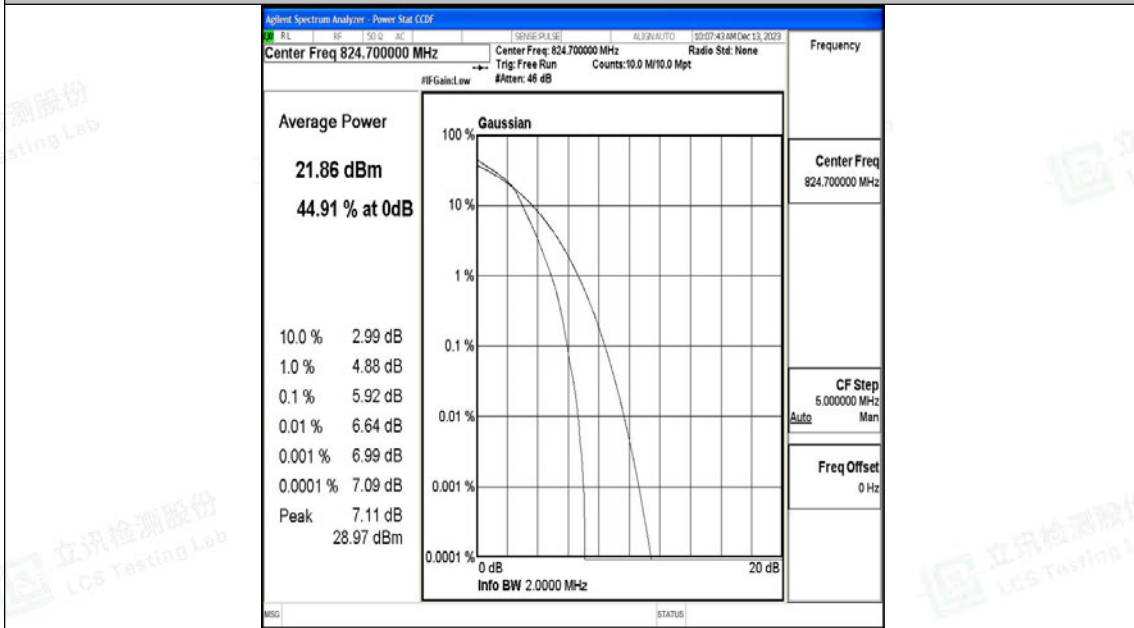

26(824-849)-1.4MHz-16QAM-26797-6RB#0-PASS

Shenzhen LCS Compliance Testing Laboratory Ltd.

Add: 101, 201 Bldg A & 301 Bldg C, Juji Industrial Park Yabianxueziwei, Shajing Street, Baoan District, Shenzhen, 518000, China

Tel: +(86) 0755-82591330 | E-mail: webmaster@lcs-cert.com | Web: www.lcs-cert.com

Scan code to check authenticity