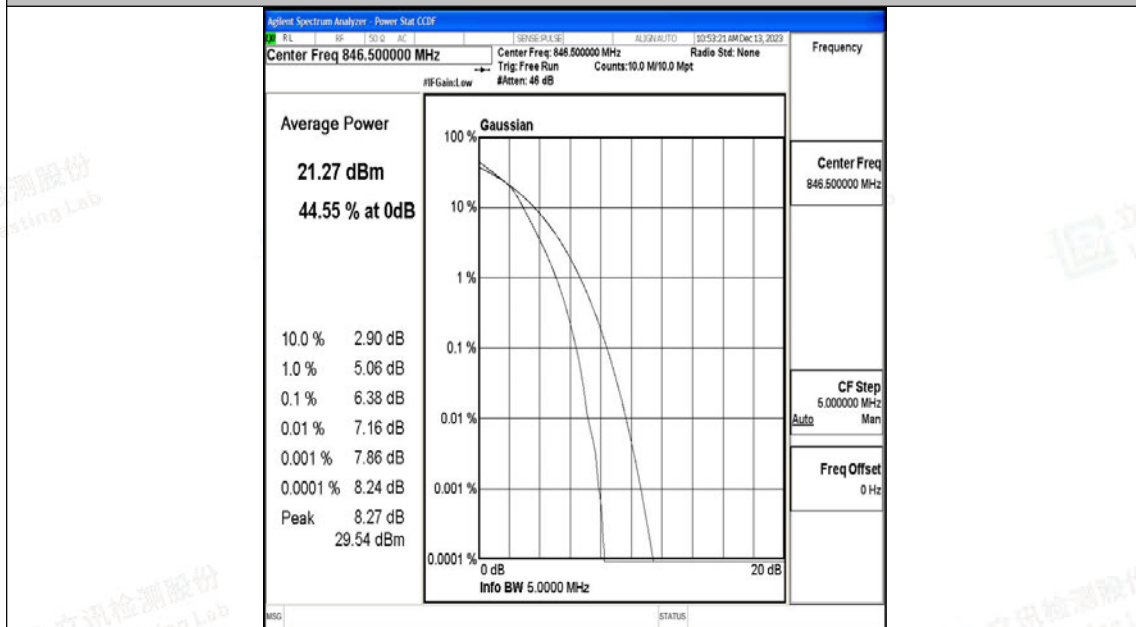

26(824-849)-5MHz-16QAM-27015-25RB#0-PASS

Shenzhen LCS Compliance Testing Laboratory Ltd.

Add: 101, 201 Bldg A & 301 Bldg C, Juji Industrial Park Yabianxueziwei, Shajing Street, Baoan District, Shenzhen, 518000, China

Tel: +(86) 0755-82591330 | E-mail: webmaster@lcs-cert.com | Web: www.lcs-cert.com

Scan code to check authenticity