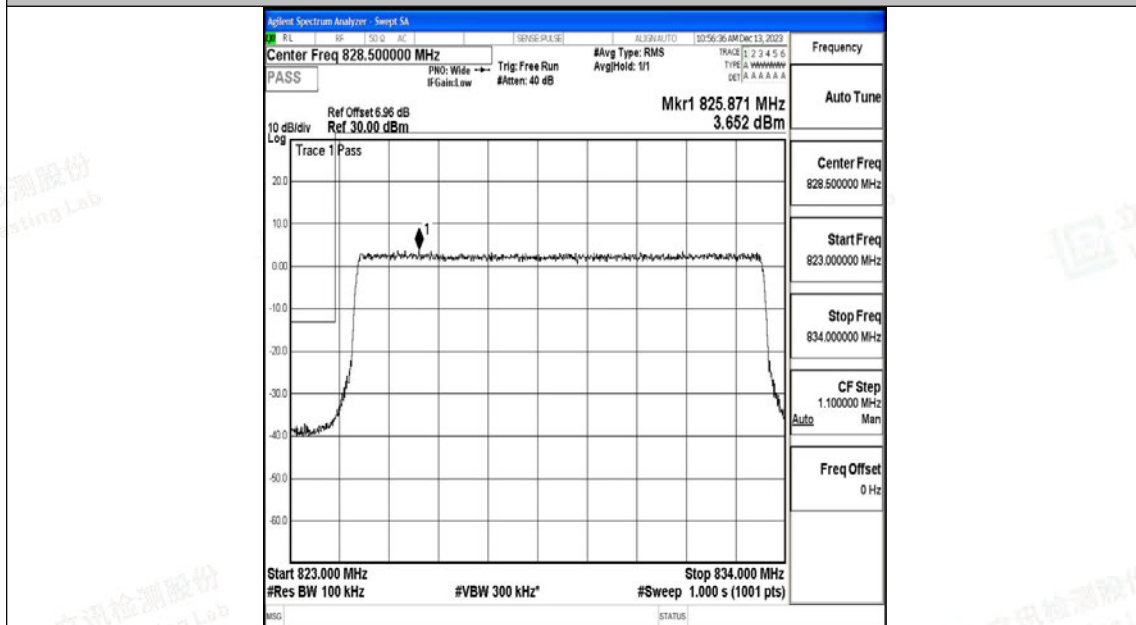

Band26_10MHz_16QAM_26840_50RB#0