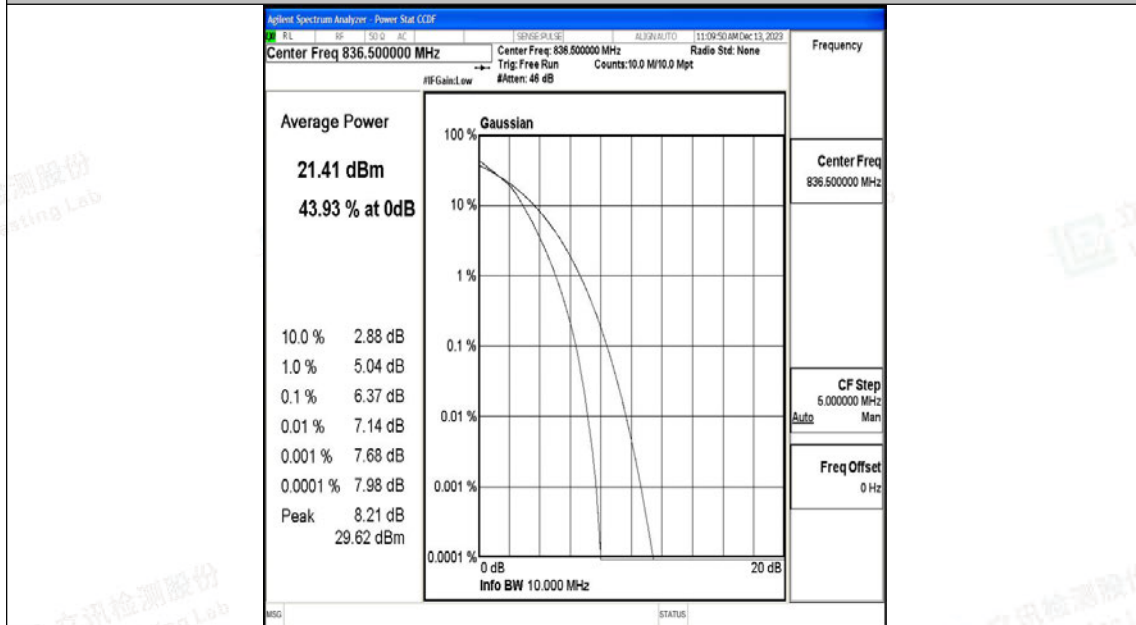

26(824-849)-10MHz-16QAM-26915-50RB#0-PASS