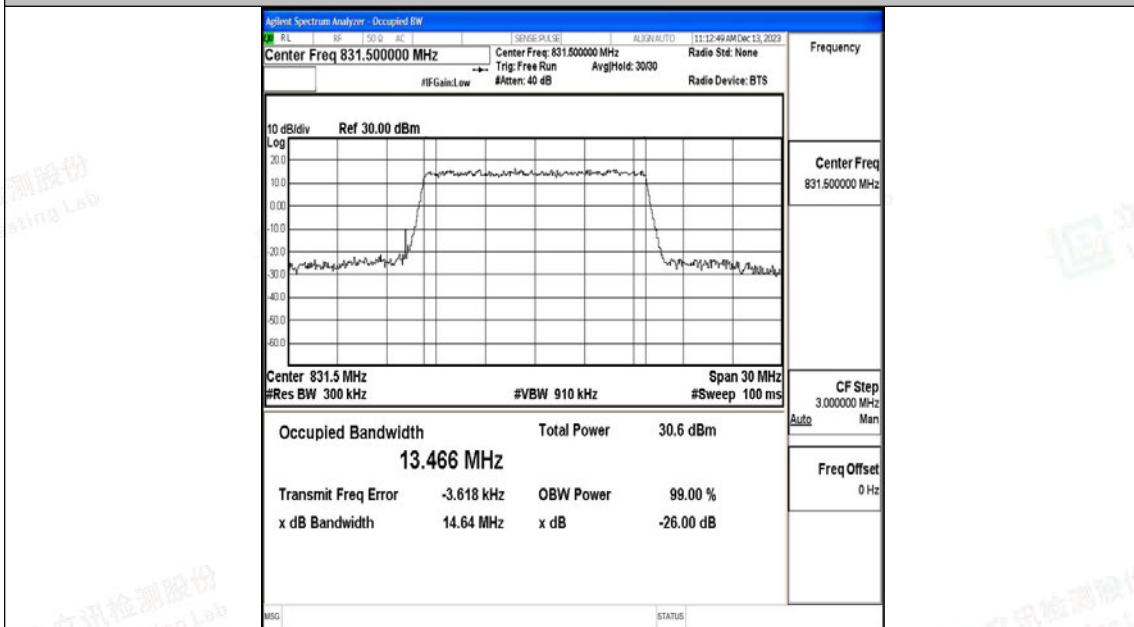

26(824-849)-15MHz-16QAM-26865-75RB#0-PASS

Shenzhen LCS Compliance Testing Laboratory Ltd.

Add: 101, 201 Bldg A & 301 Bldg C, Juji Industrial Park Yabianxueziwei, Shajing Street, Baoan District, Shenzhen, 518000, China

Tel: +(86) 0755-82591330 | E-mail: webmaster@lcs-cert.com | Web: www.lcs-cert.com

Scan code to check authenticity