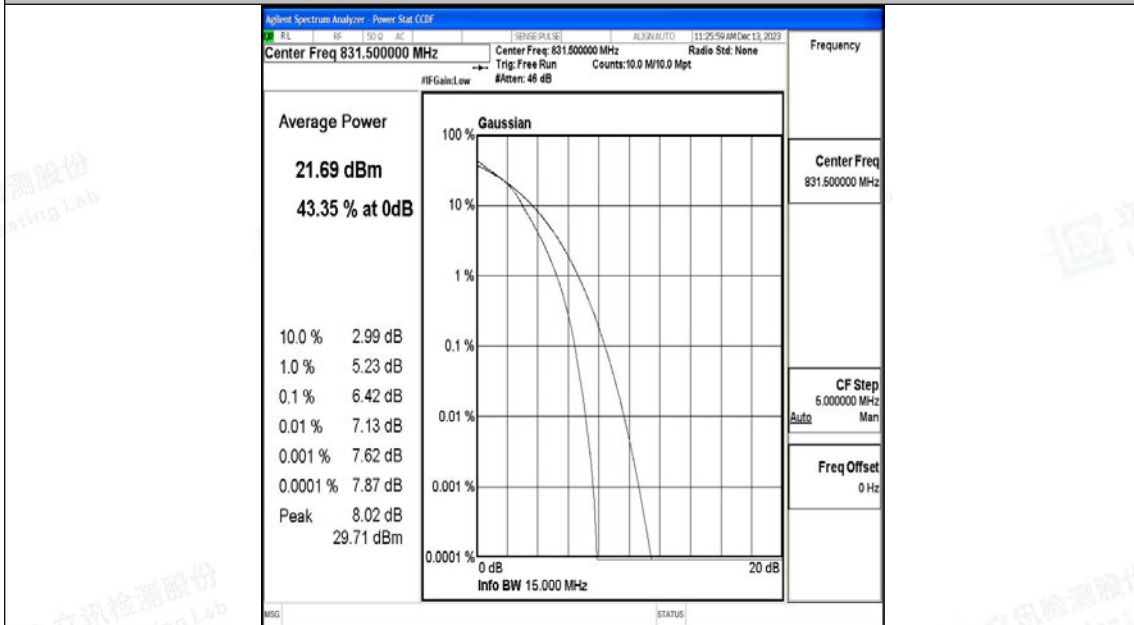

26(824-849)-15MHz-16QAM-26865-75RB#0-PASS

Shenzhen LCS Compliance Testing Laboratory Ltd.

Add: 101, 201 Bldg A & 301 Bldg C, Juji Industrial Park Yabianxueziwei, Shajing Street, Baoan District, Shenzhen, 518000, China

Tel: +(86) 0755-82591330 | E-mail: webmaster@lcs-cert.com | Web: www.lcs-cert.com

Scan code to check authenticity