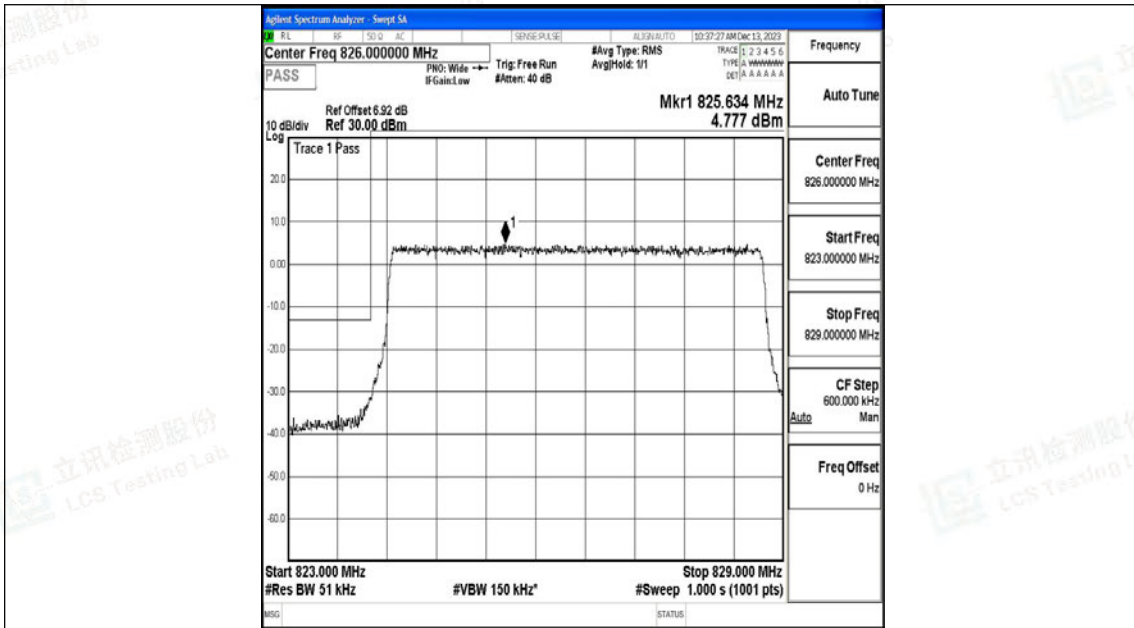

Band26_3MHz_16QAM_26805_15RB#0

Band26_3MHz_QPSK_27025_15RB#0

Band26_3MHz_16QAM_27025_15RB#0

Band26_5MHz_QPSK_26815_25RB#0

Band26_5MHz_16QAM_26815_25RB#0

Shenzhen LCS Compliance Testing Laboratory Ltd.

Add: 101, 201 Bldg A & 301 Bldg C, Juji Industrial Park Yabianxueziwei, Shajing Street, Baoan District, Shenzhen, 518000, China