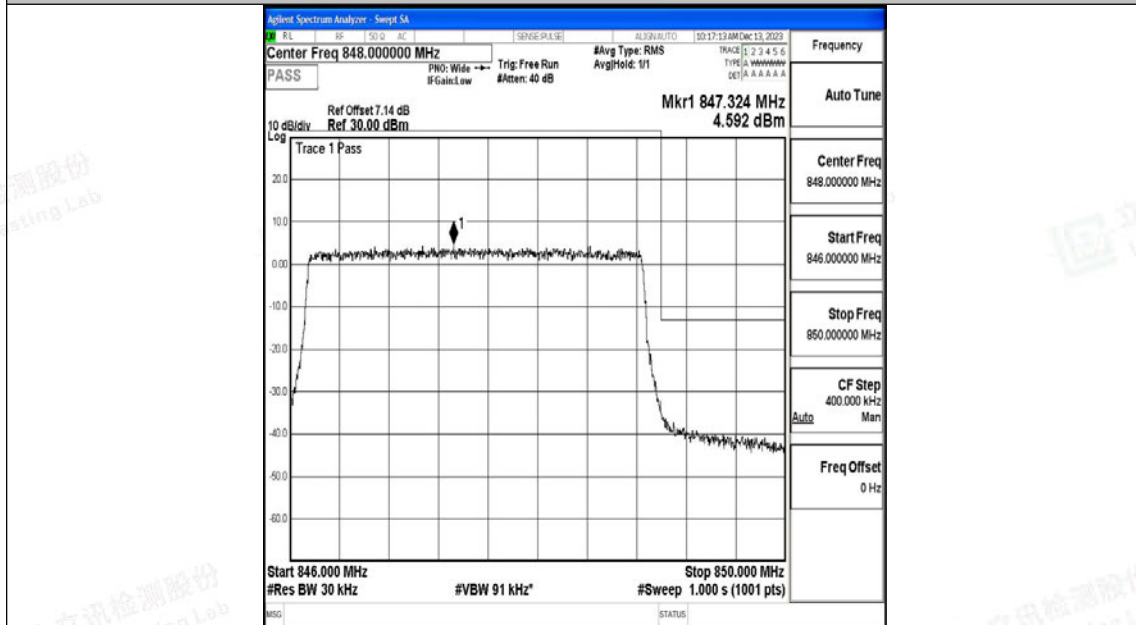

Band26_3MHz_16QAM_27025_15RB#0