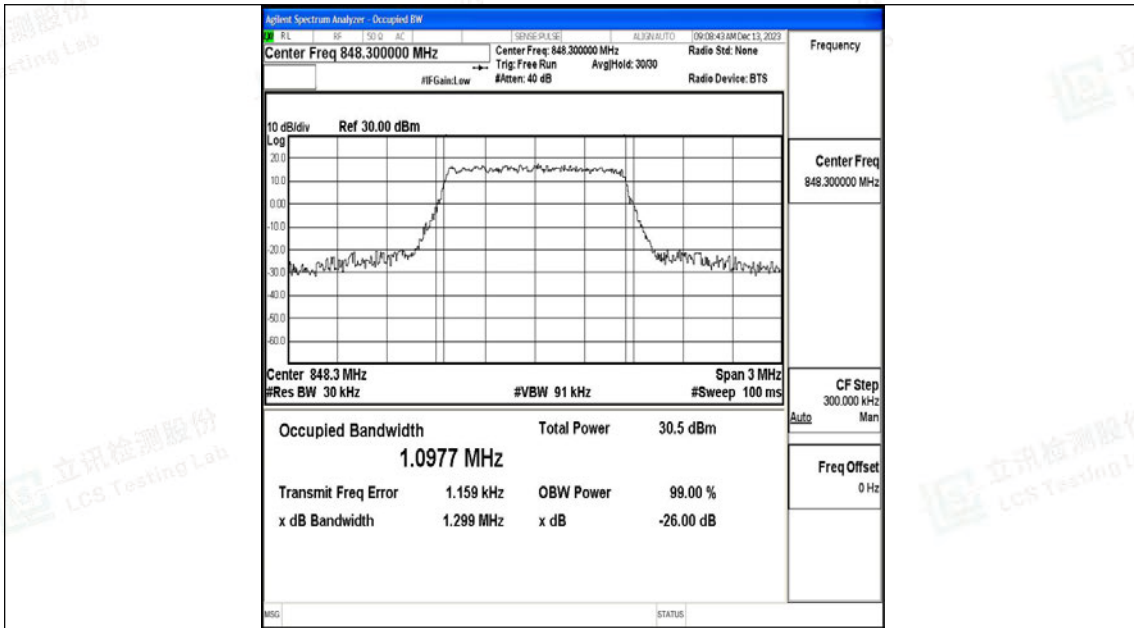

26(824-849)-1.4MHz-QPSK-27033-6RB#0-PASS