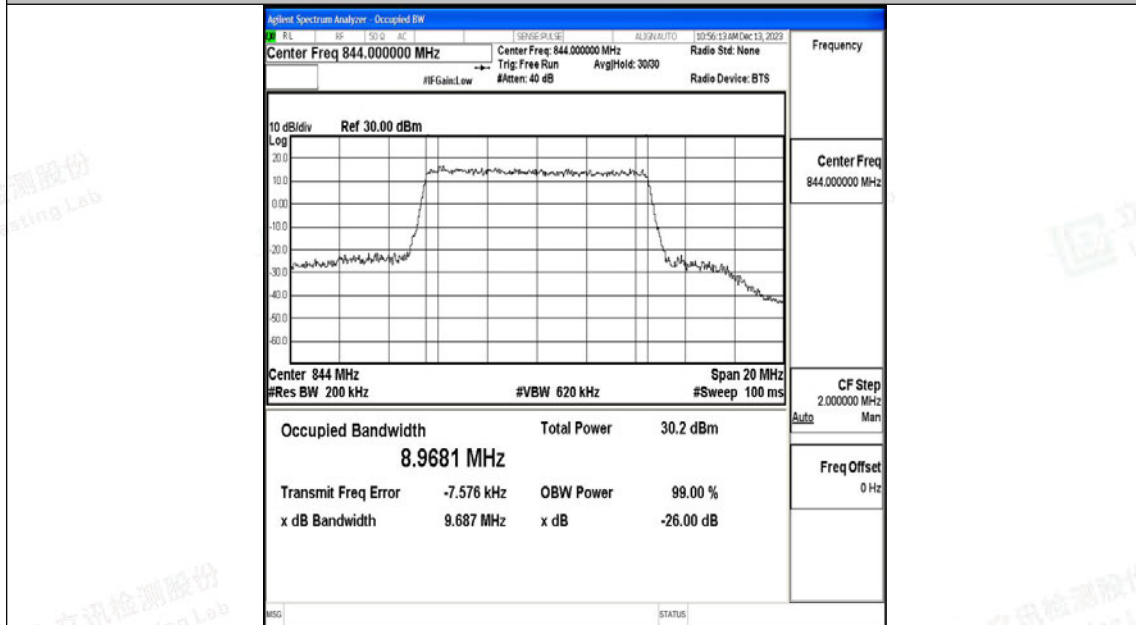

26(824-849)-10MHz-16QAM-26990-50RB#0-PASS

Shenzhen LCS Compliance Testing Laboratory Ltd.

Add: 101, 201 Bldg A & 301 Bldg C, Juji Industrial Park Yabianxueziwei, Shajing Street, Baoan District, Shenzhen, 518000, China

Tel: +(86) 0755-82591330 | E-mail: webmaster@lcs-cert.com | Web: www.lcs-cert.com

Scan code to check authenticity