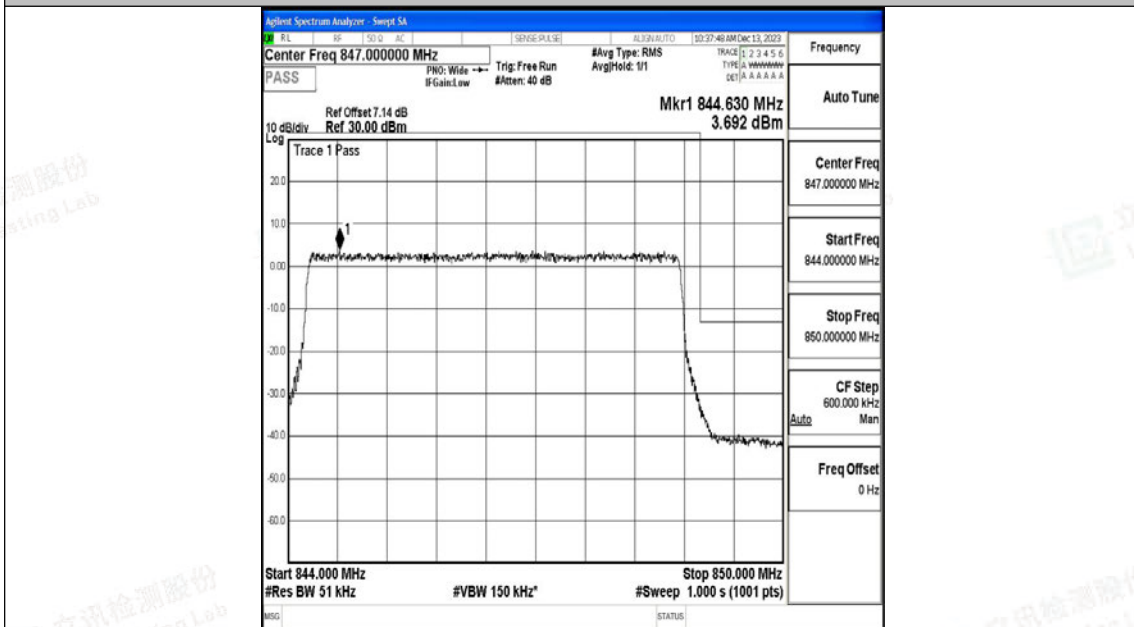

Band26_5MHz_16QAM_27015_25RB#0

Shenzhen LCS Compliance Testing Laboratory Ltd.

Add: 101, 201 Bldg A & 301 Bldg C, Juji Industrial Park Yabianxueziwei, Shajing Street, Baoan District, Shenzhen, 518000, China

Tel: +(86) 0755-82591330 | E-mail: webmaster@lcs-cert.com | Web: www.lcs-cert.com

Scan code to check authenticity