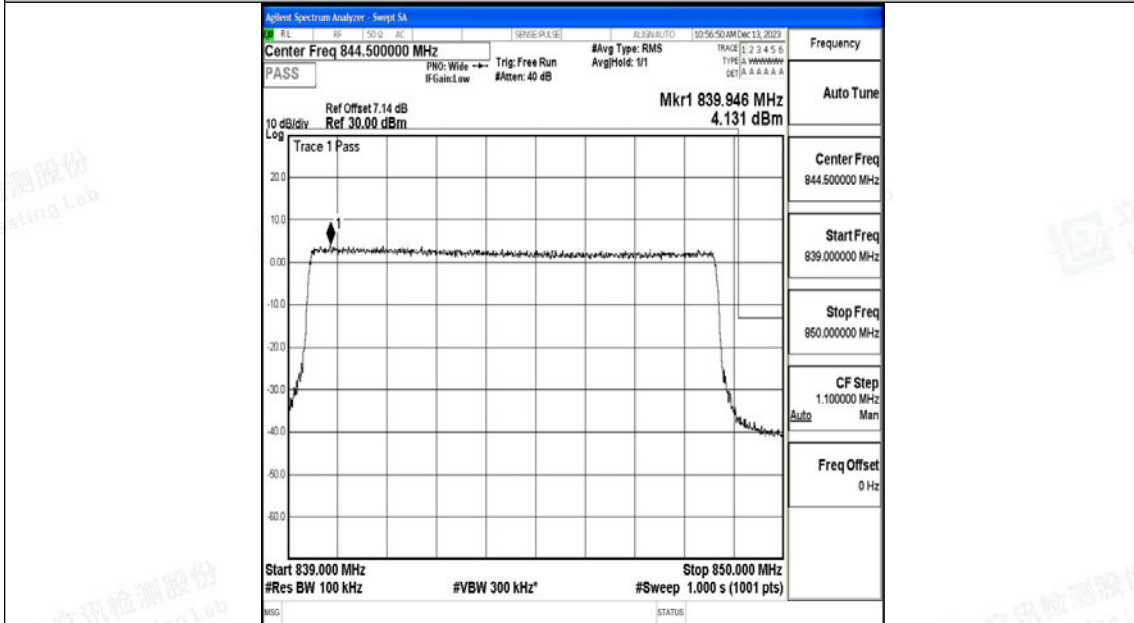

Scan code to check authenticity

Band26_10MHz_QPSK_26840_50RB#0

Band26_10MHz_16QAM_26840_50RB#0

Band26_10MHz_QPSK_26990_50RB#0

Band26_10MHz_16QAM_26990_50RB#0

Band26_15MHz_QPSK_26865_75RB#0

Band26_15MHz_16QAM_26865_75RB#0