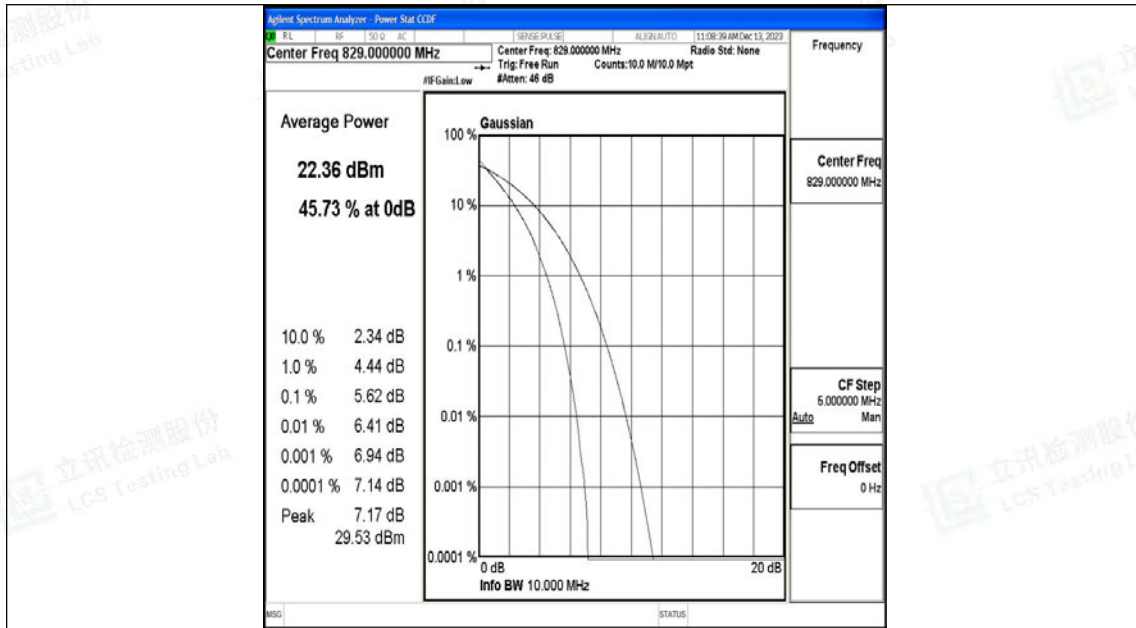

26(824-849)-10MHz-QPSK-26840-50RB#0-PASS