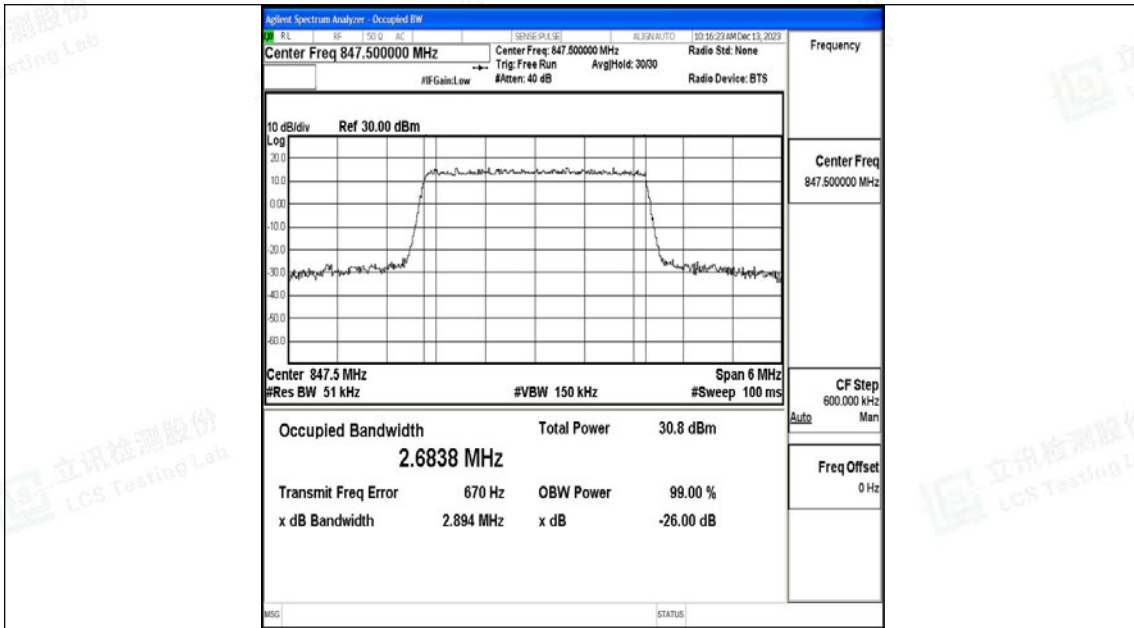

26(824-849)-3MHz-QPSK-27025-15RB#0-PASS