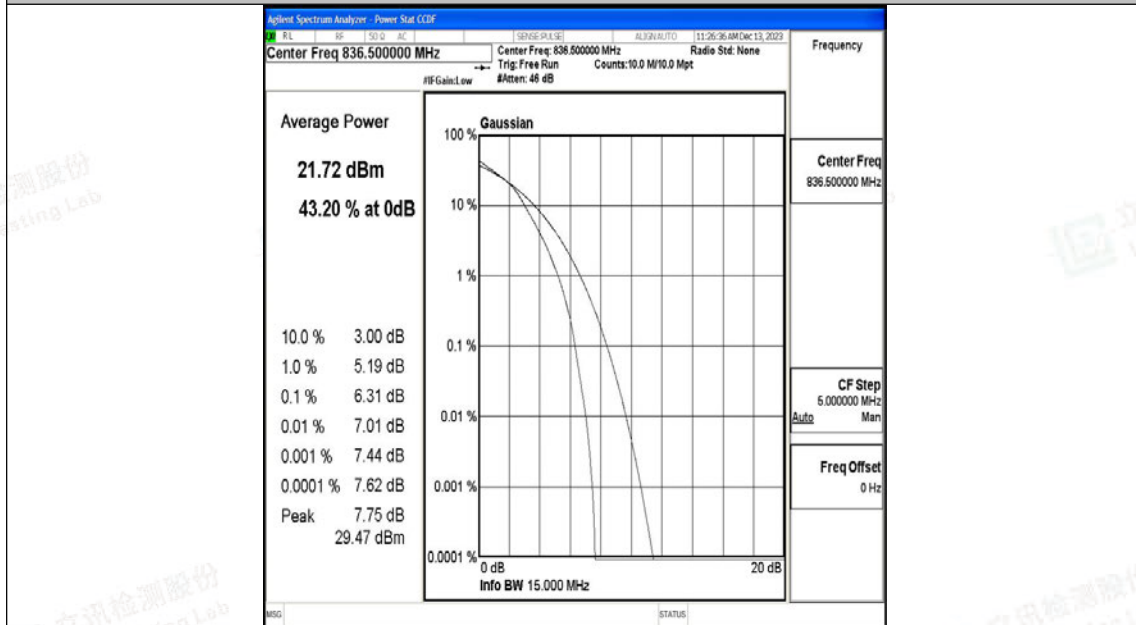

26(824-849)-15MHz-16QAM-26915-75RB#0-PASS

Shenzhen LCS Compliance Testing Laboratory Ltd.

Add: 101, 201 Bldg A & 301 Bldg C, Juji Industrial Park Yabianxueziwei, Shajing Street, Baoan District, Shenzhen, 518000, China

Tel: +(86) 0755-82591330 | E-mail: webmaster@lcs-cert.com | Web: www.lcs-cert.com

Scan code to check authenticity