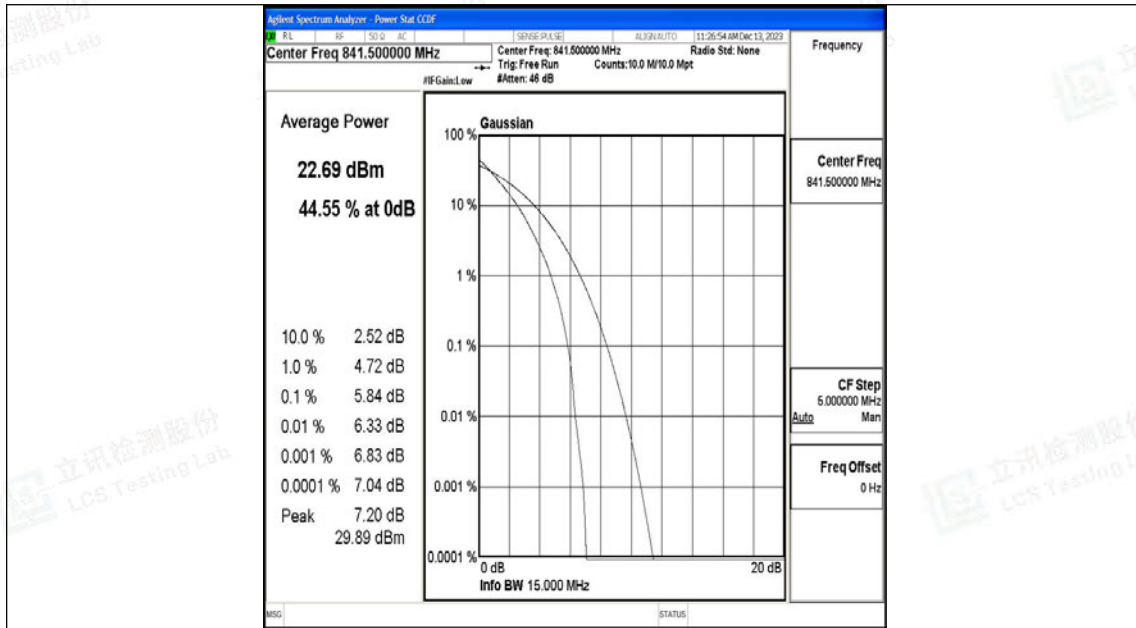

26(824-849)-15MHz-QPSK-26965-75RB#0-PASS