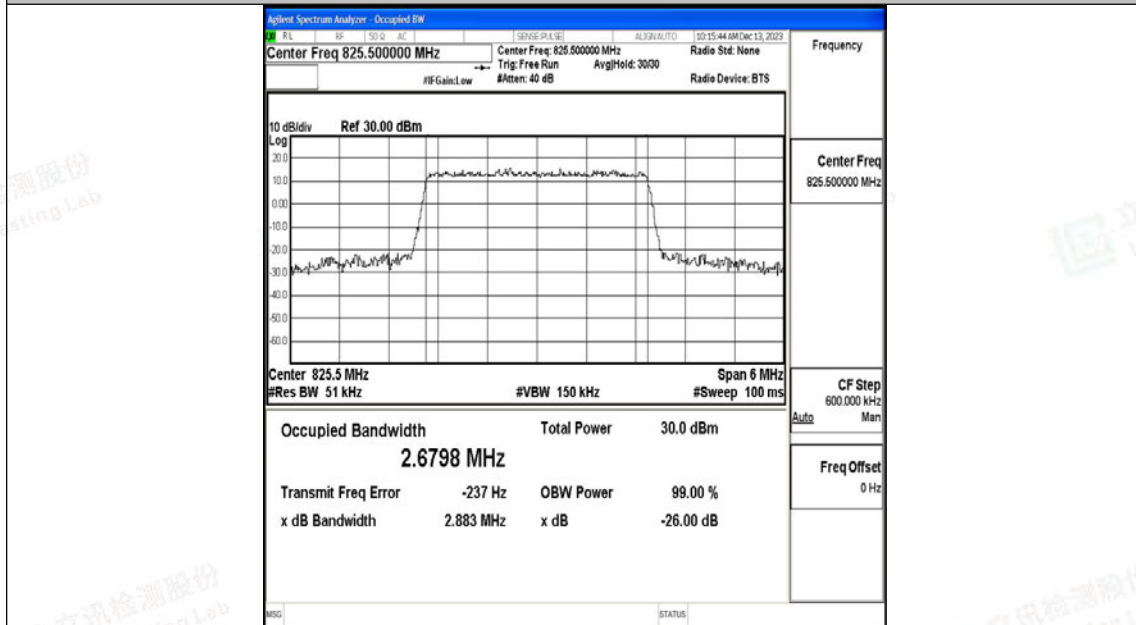

26(824-849)-3MHz-16QAM-26805-15RB#0-PASS

Shenzhen LCS Compliance Testing Laboratory Ltd.

Add: 101, 201 Bldg A & 301 Bldg C, Juji Industrial Park Yabianxueziwei, Shajing Street, Baoan District, Shenzhen, 518000, China

Tel: +(86) 0755-82591330 | E-mail: webmaster@lcs-cert.com | Web: www.lcs-cert.com

Scan code to check authenticity