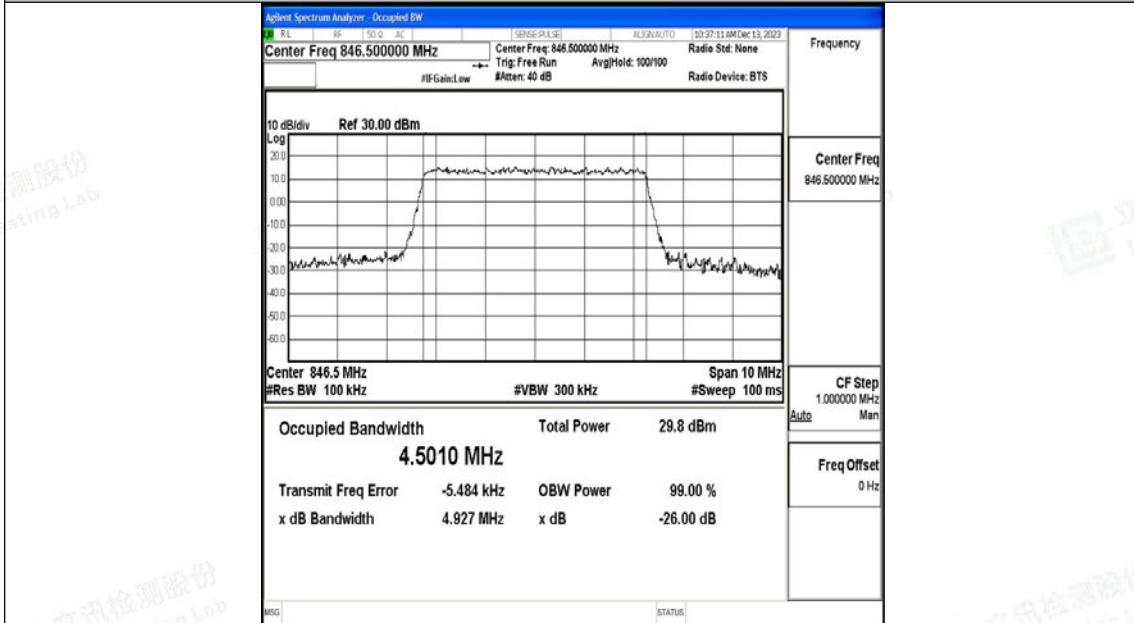

26(824-849)-5MHz-16QAM-27015-25RB#0-PASS

Shenzhen LCS Compliance Testing Laboratory Ltd.

Add: 101, 201 Bldg A & 301 Bldg C, Juji Industrial Park Yabianxueziwei, Shajing Street, Baoan District, Shenzhen, 518000, China

Tel: +(86) 0755-82591330 | E-mail: webmaster@lcs-cert.com | Web: www.lcs-cert.com

Scan code to check authenticity