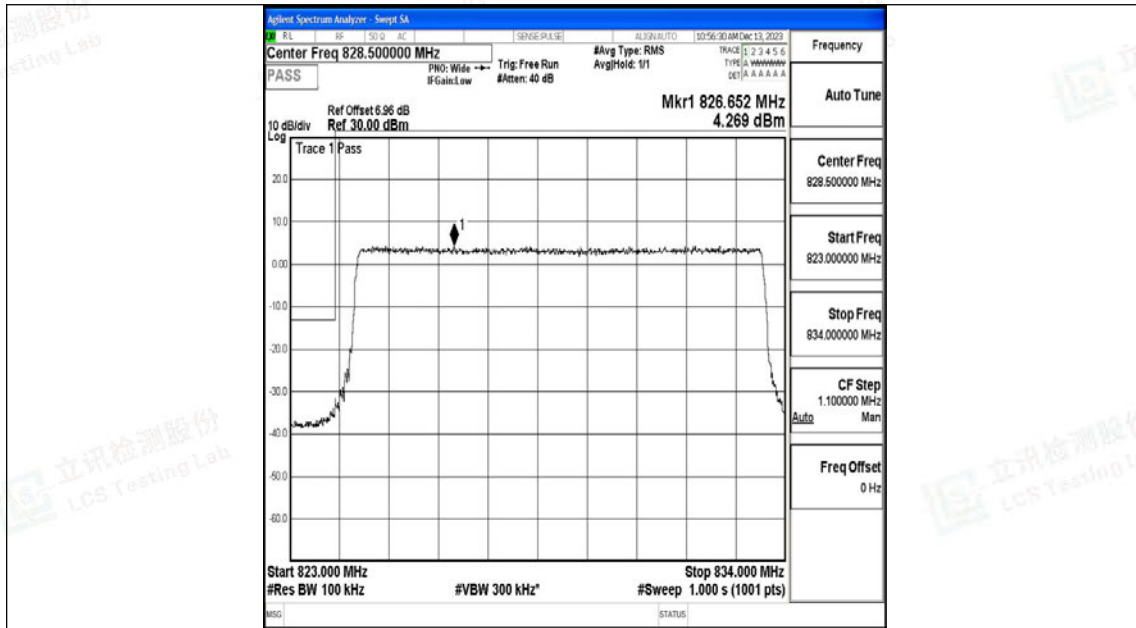

Band26_10MHz_QPSK_26840_50RB#0