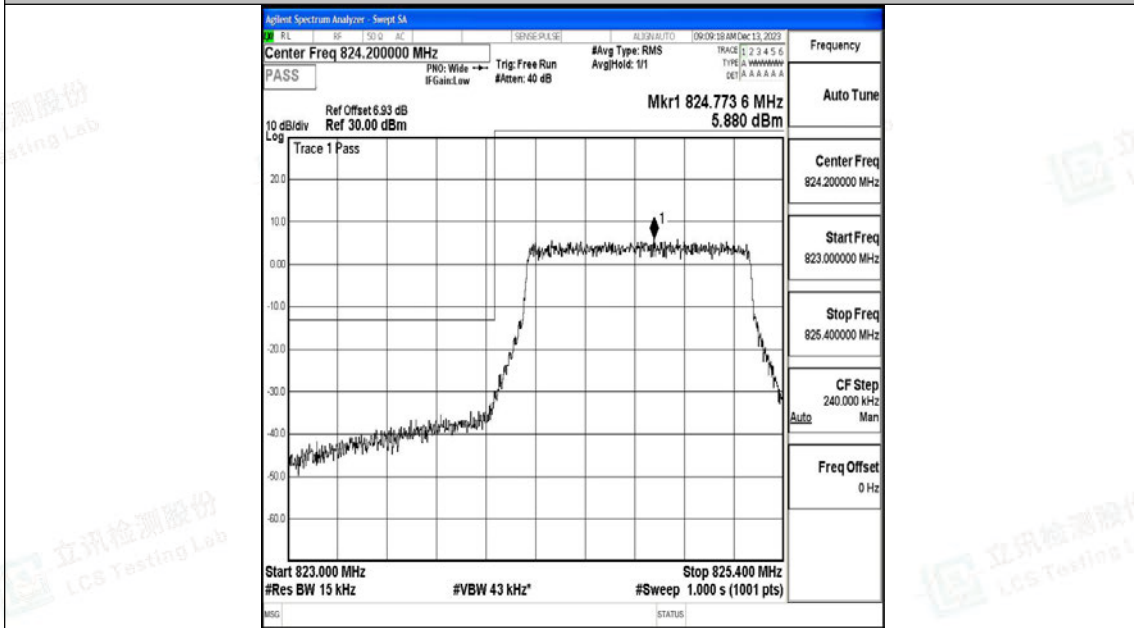

Scan code to check authenticity

Test Graphs

Band26_1.4MHz_QPSK_26797_6RB#0

Band26_1.4MHz_16QAM_26797_6RB#0

Shenzhen LCS Compliance Testing Laboratory Ltd.

Add: 101, 201 Bldg A & 301 Bldg C, Juji Industrial Park Yabianxueziwei, Shajing Street, Baoan District, Shenzhen, 518000, China