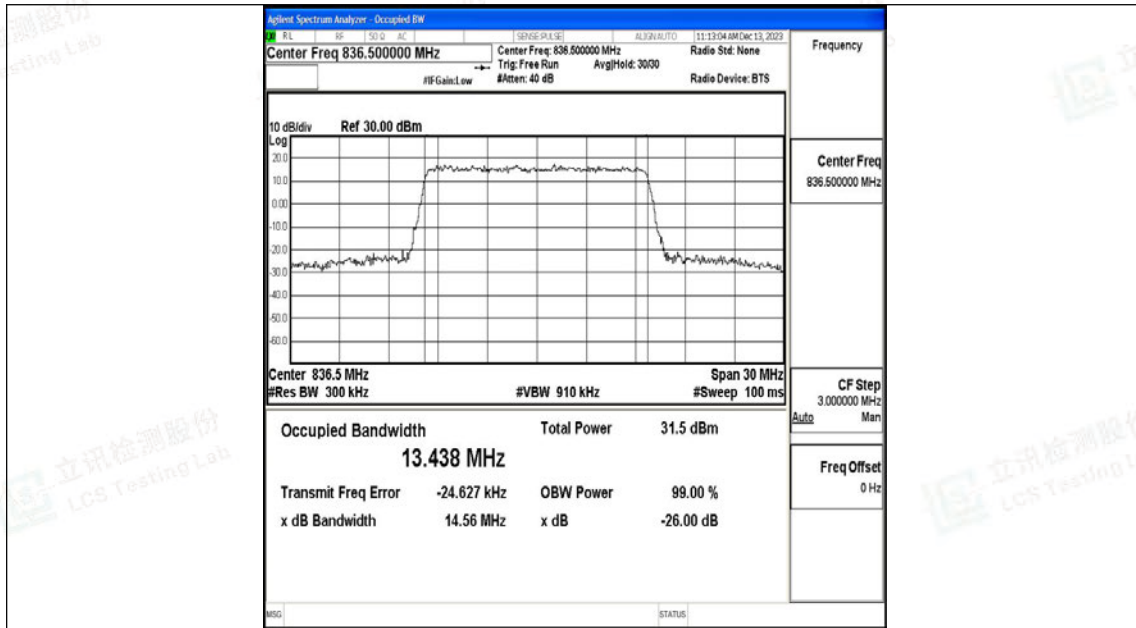

26(824-849)-15MHz-QPSK-26915-75RB#0-PASS