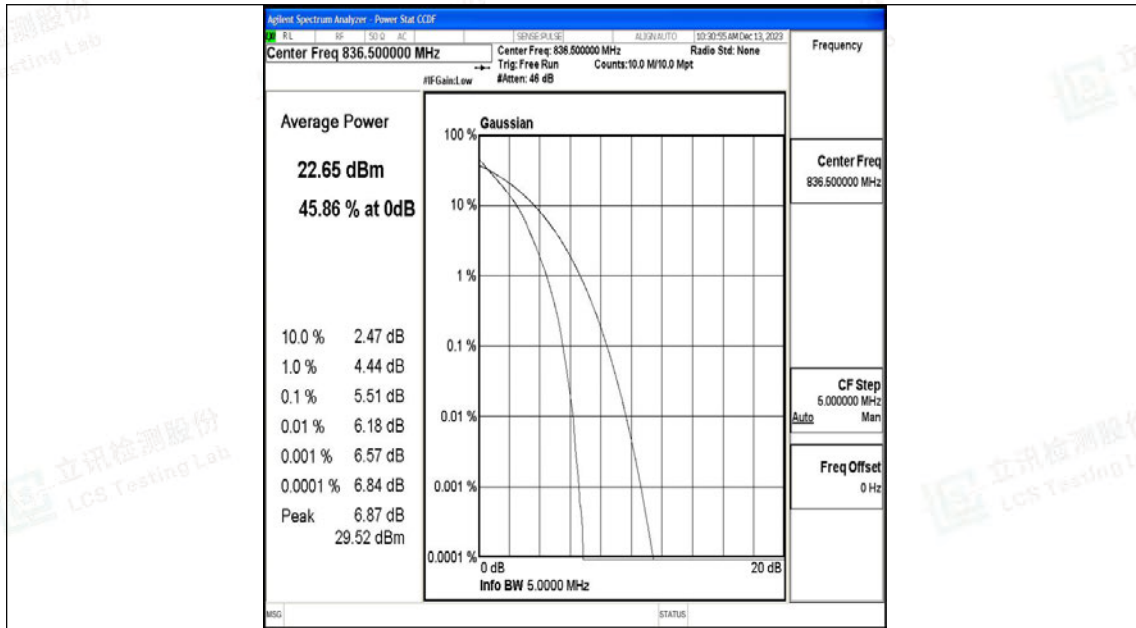

26(824-849)-3MHz-QPSK-26915-15RB#0-PASS