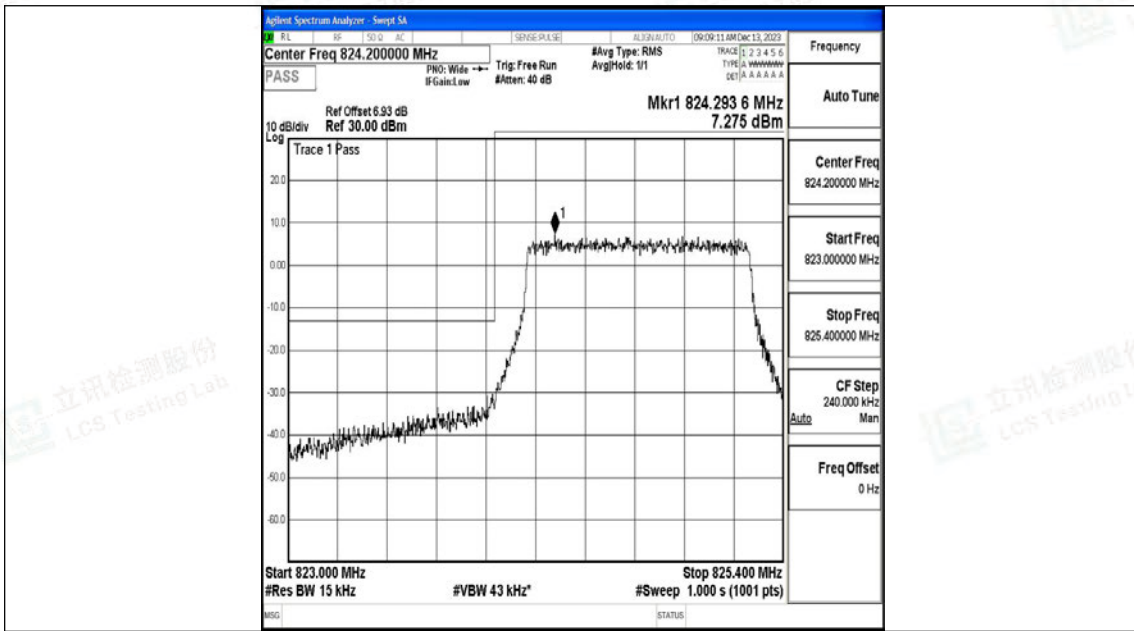

Scan code to check authenticity

Test Graphs

Band26_1.4MHz_QPSK_26797_6RB#0

Band26_1.4MHz_16QAM_26797_6RB#0

Shenzhen LCS Compliance Testing Laboratory Ltd.

Add: 101, 201 Bldg A & 301 Bldg C, Juji Industrial Park Yabianxueziwei, Shajing Street, Baoan District, Shenzhen, 518000, China