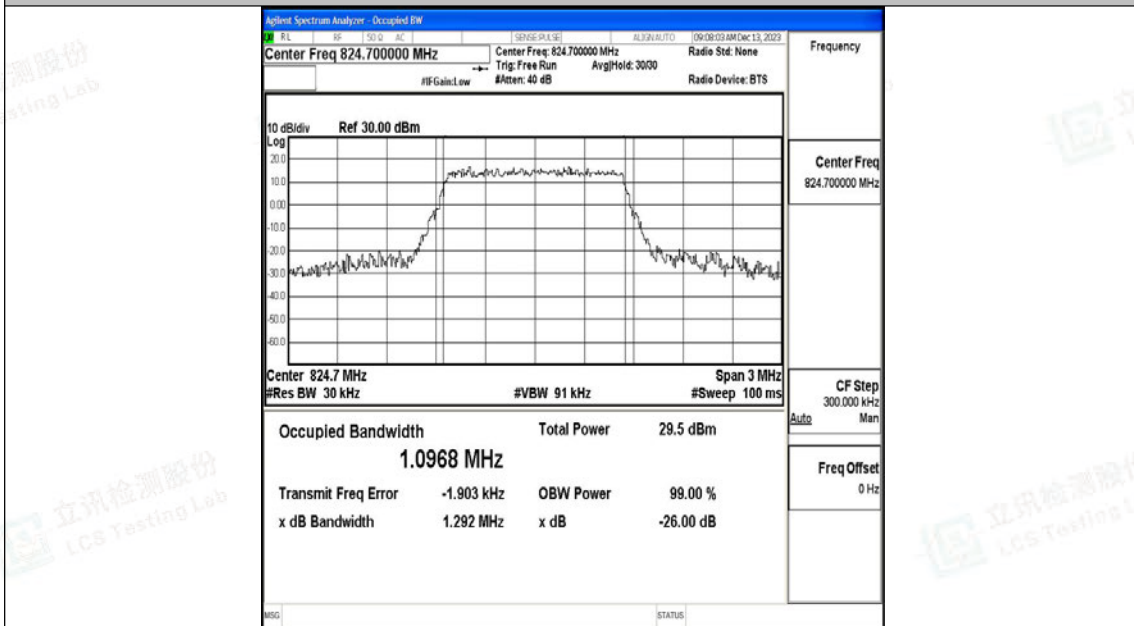

Scan code to check authenticity

Test Graphs

26(824-849)-1.4MHz-QPSK-26797-6RB#0-PASS

26(824-849)-1.4MHz-16QAM-26797-6RB#0-PASS

26(824-849)-1.4MHz-QPSK-26915-6RB#0-PASS

26(824-849)-1.4MHz-16QAM-26915-6RB#0-PASS