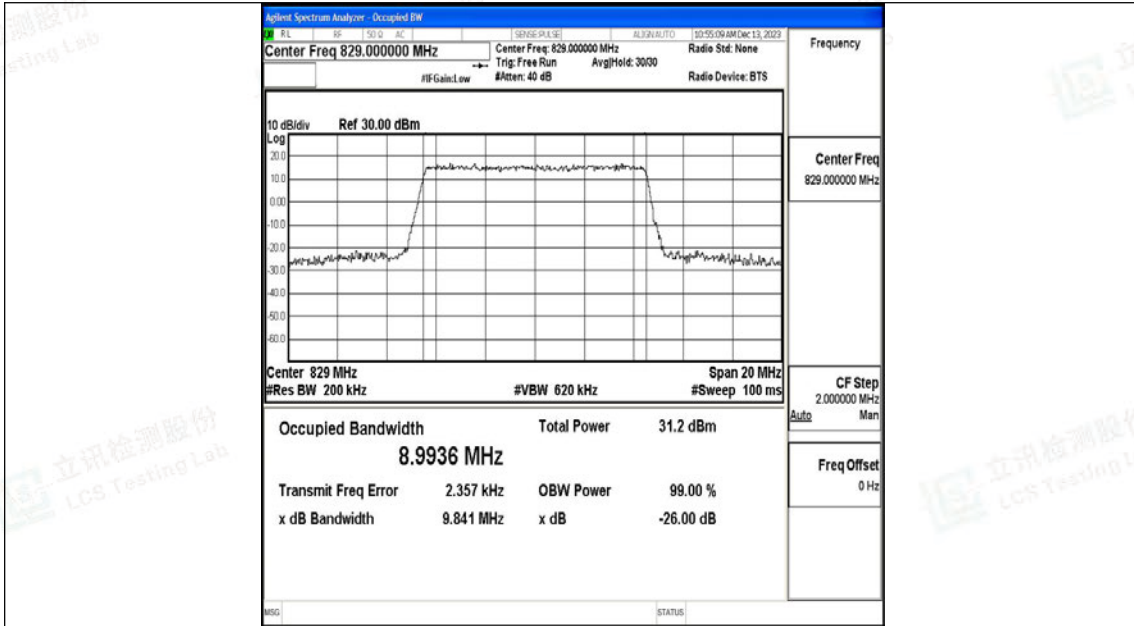

26(824-849)-10MHz-QPSK-26840-50RB#0-PASS