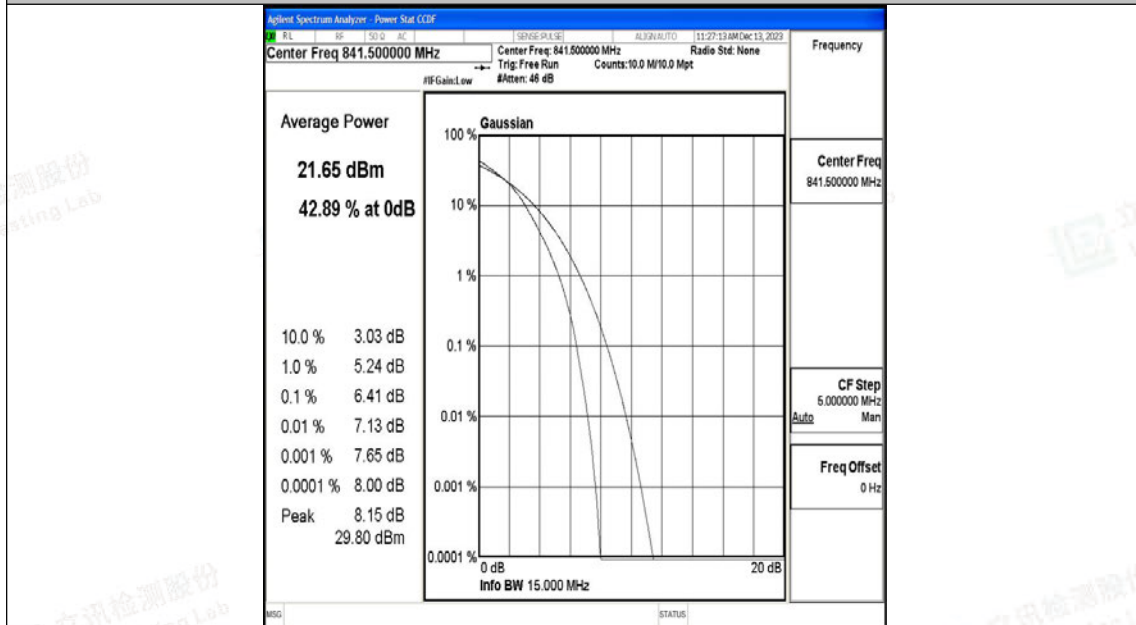

26(824-849)-15MHz-16QAM-26965-75RB#0-PASS

Shenzhen LCS Compliance Testing Laboratory Ltd.

Add: 101, 201 Bldg A & 301 Bldg C, Juji Industrial Park Yabianxueziwei, Shajing Street, Baoan District, Shenzhen, 518000, China

Tel: +(86) 0755-82591330 | E-mail: webmaster@lcs-cert.com | Web: www.lcs-cert.com

Scan code to check authenticity