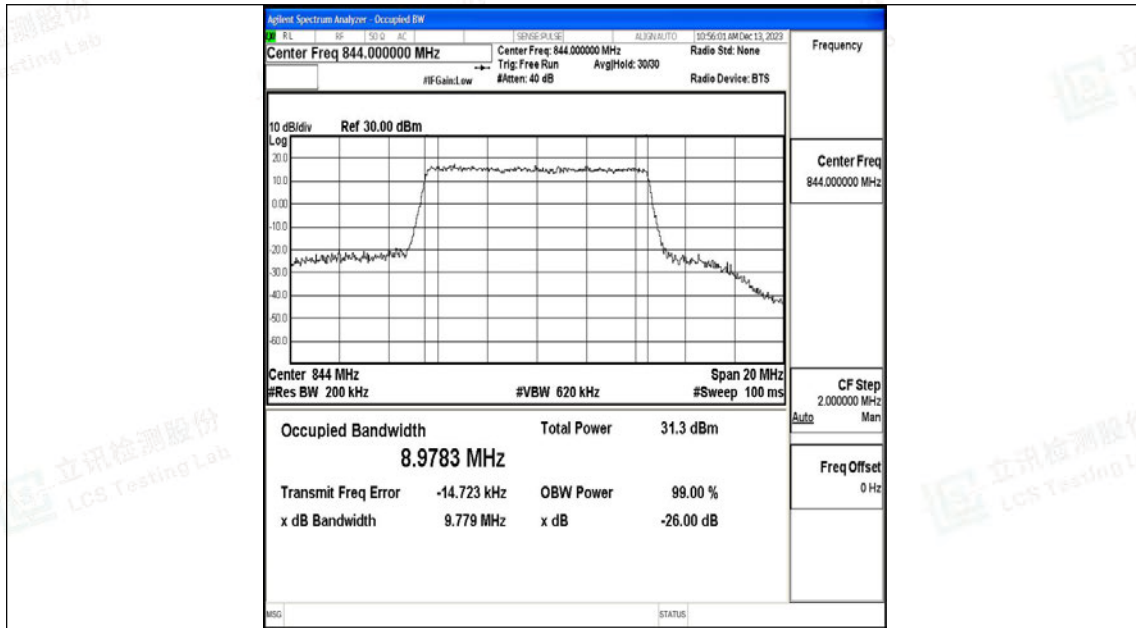

26(824-849)-10MHz-QPSK-26990-50RB#0-PASS