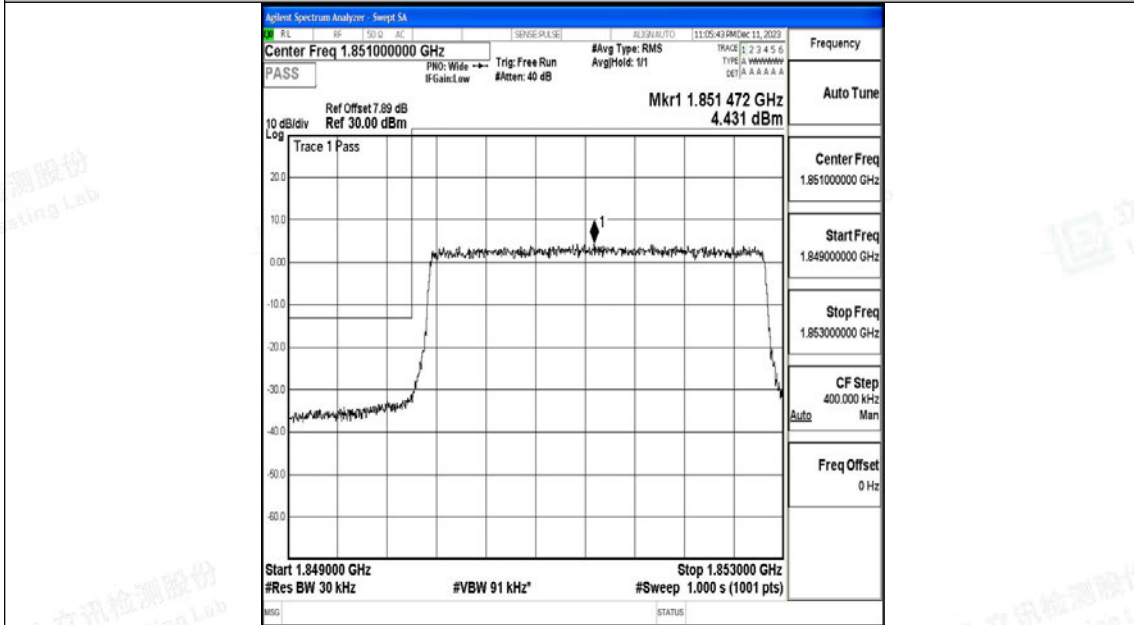

### Test Graphs

Band25\_1.4MHz\_QPSK\_26047\_6RB#0

Band25\_1.4MHz\_16QAM\_26047\_6RB#0

Band25\_1.4MHz\_QPSK\_26683\_6RB#0

Band25\_1.4MHz\_16QAM\_26683\_6RB#0

Band25\_3MHz\_QPSK\_26055\_15RB#0

Band25\_3MHz\_16QAM\_26055\_15RB#0