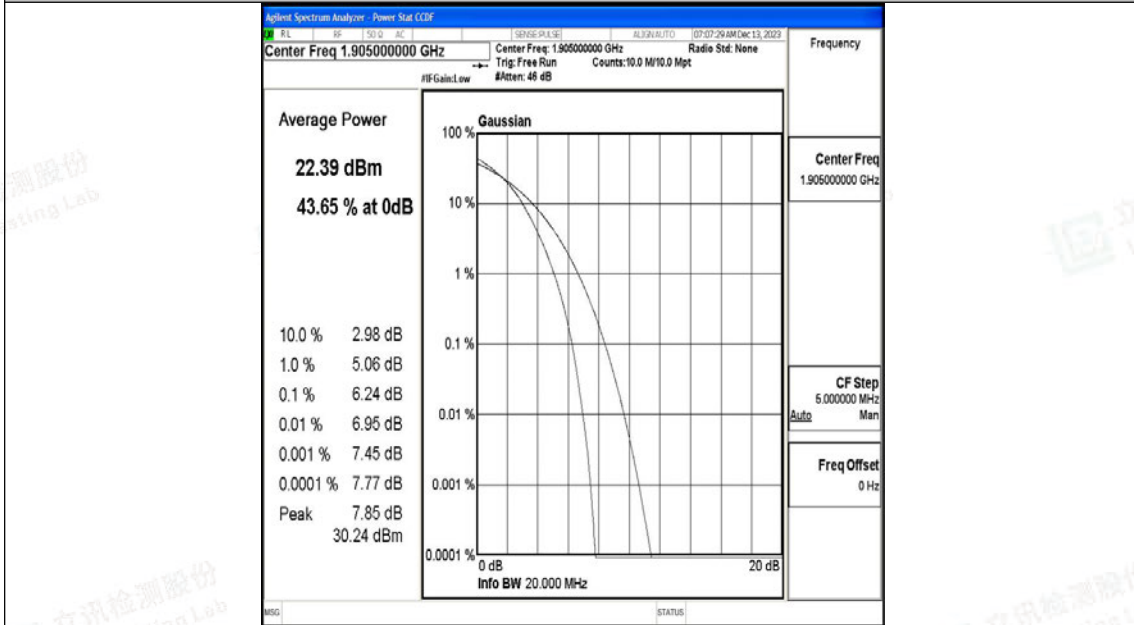

Band25-20MHz-16QAM-26590-100RB#0-PASS