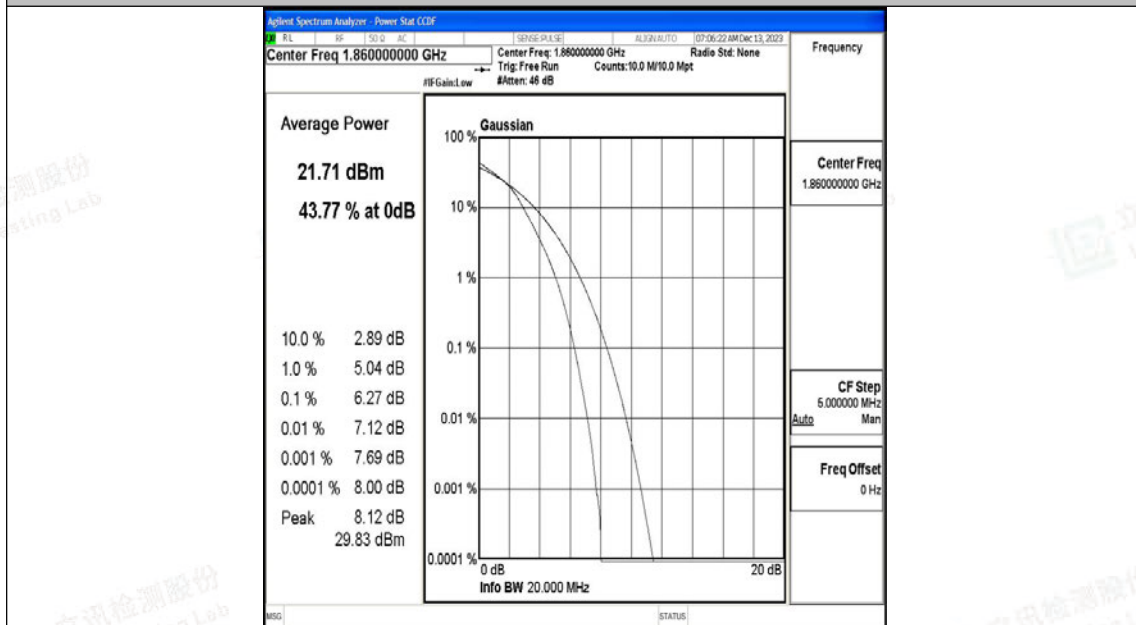

Band25-20MHz-16QAM-26140-100RB#0-PASS