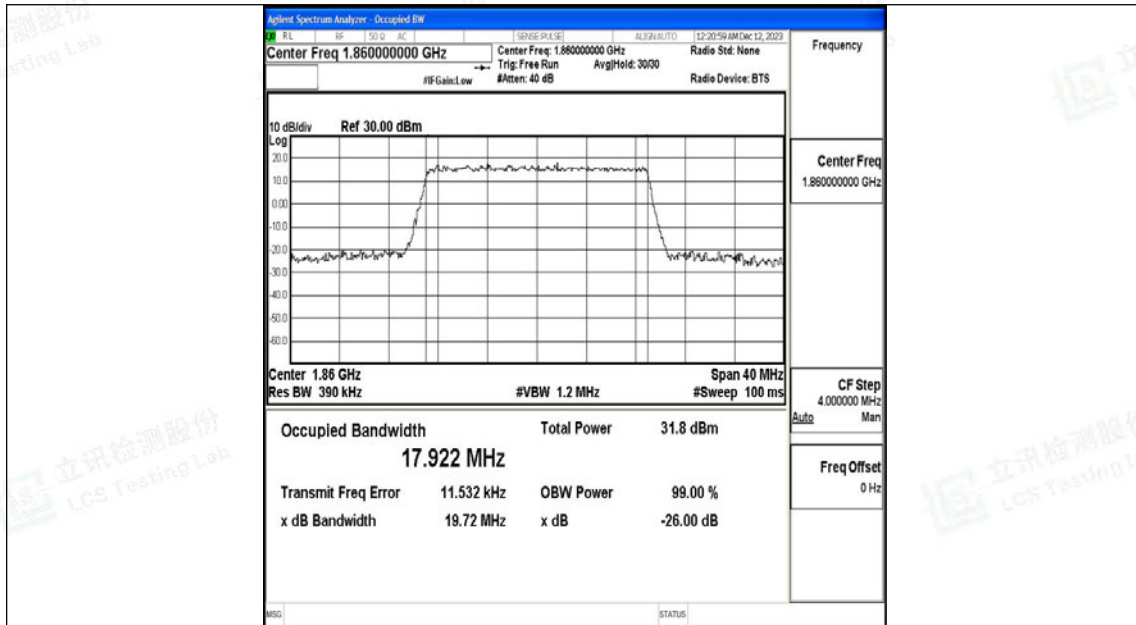

Band25-15MHz-16QAM-26615-75RB#0-PASS