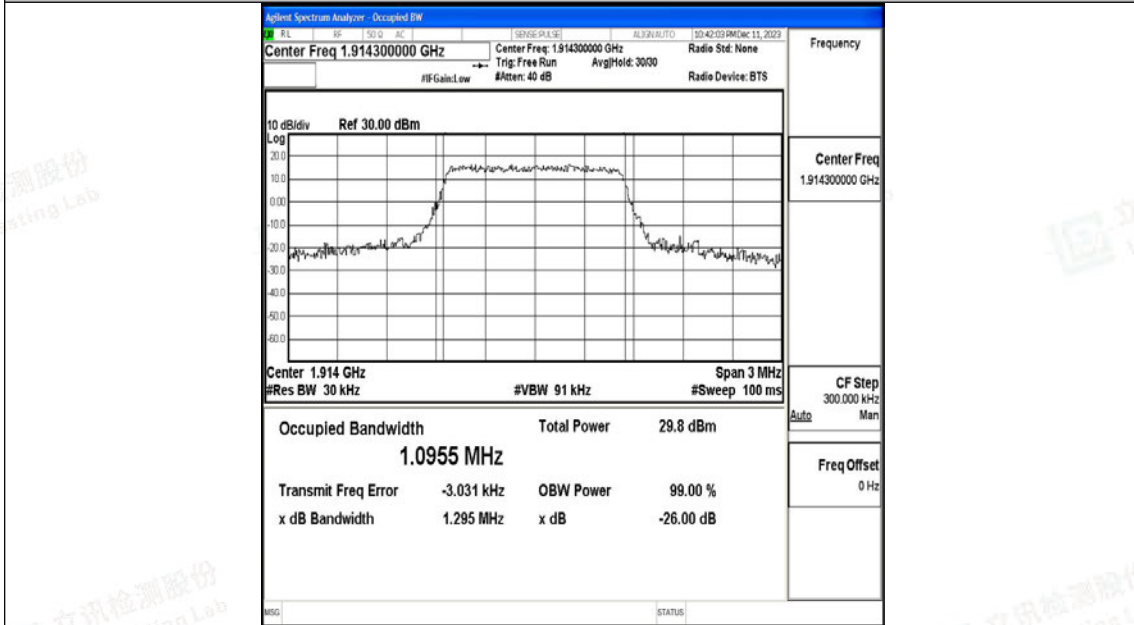

Band25-1.4MHz-QPSK-26683-6RB#0-PASS

Band25-1.4MHz-16QAM-26683-6RB#0-PASS

Shenzhen LCS Compliance Testing Laboratory Ltd.

Add: 101, 201 Bldg A & 301 Bldg C, Juji Industrial Park Yabianxueziwei, Shajing Street, Baoan District, Shenzhen, 518000, China

Tel: +(86) 0755-82591330 | E-mail: webmaster@lcs-cert.com | Web: www.lcs-cert.com

Scan code to check authenticity