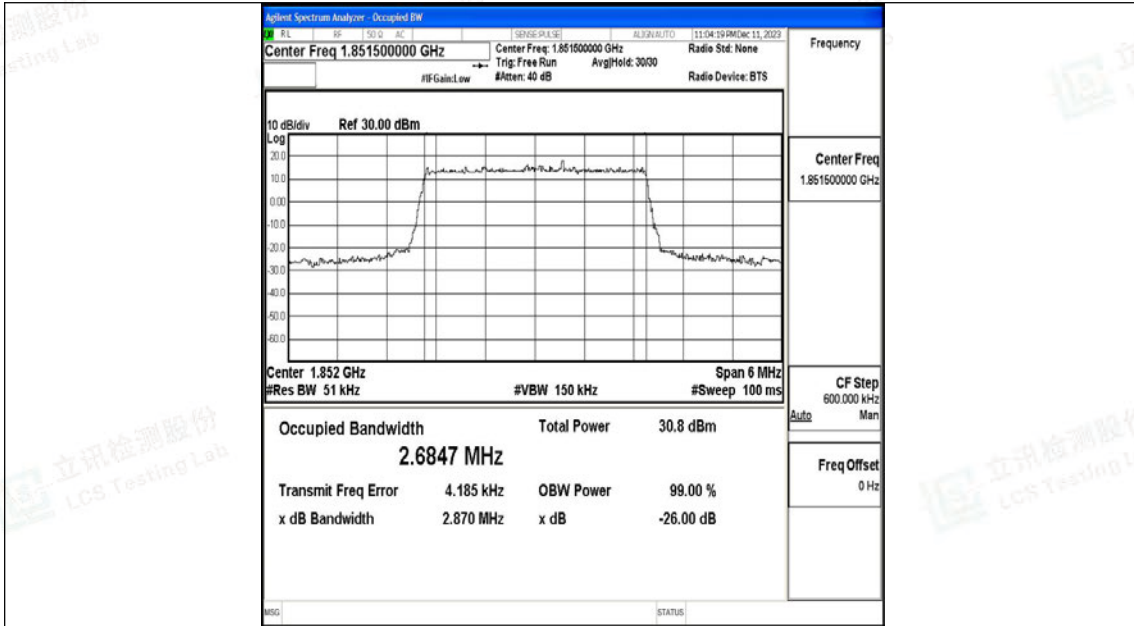

Shenzhen LCS Compliance Testing Laboratory Ltd.

Add: 101, 201 Bldg A & 301 Bldg C, Juji Industrial Park Yabianxueziwei, Shajing Street, Baoan District, Shenzhen, 518000, China

Tel: +(86) 0755-82591330 | E-mail: webmaster@lcs-cert.com | Web: www.lcs-cert.com

Scan code to check authenticity