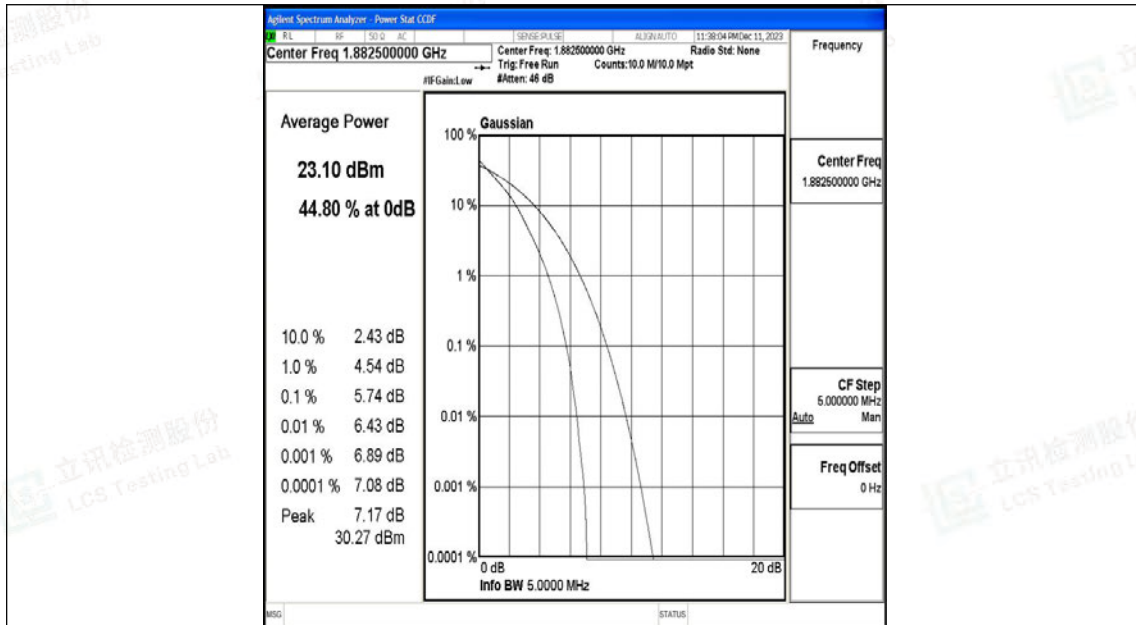

Band25-5MHz-QPSK-26365-25RB#0-PASS