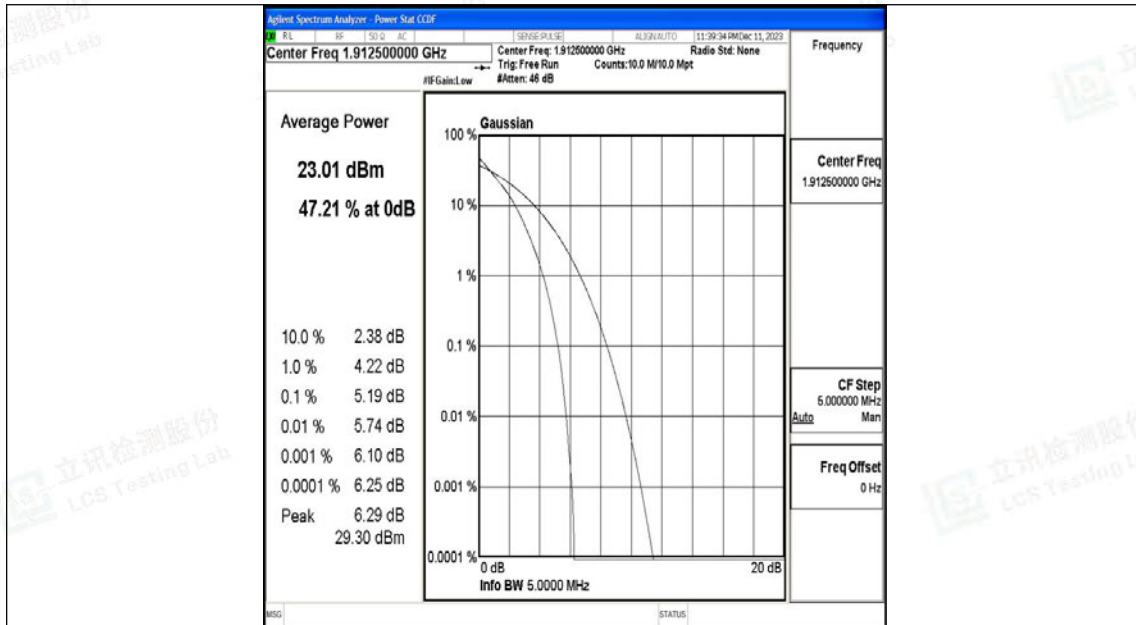

Band25-5MHz-QPSK-26665-25RB#0-PASS