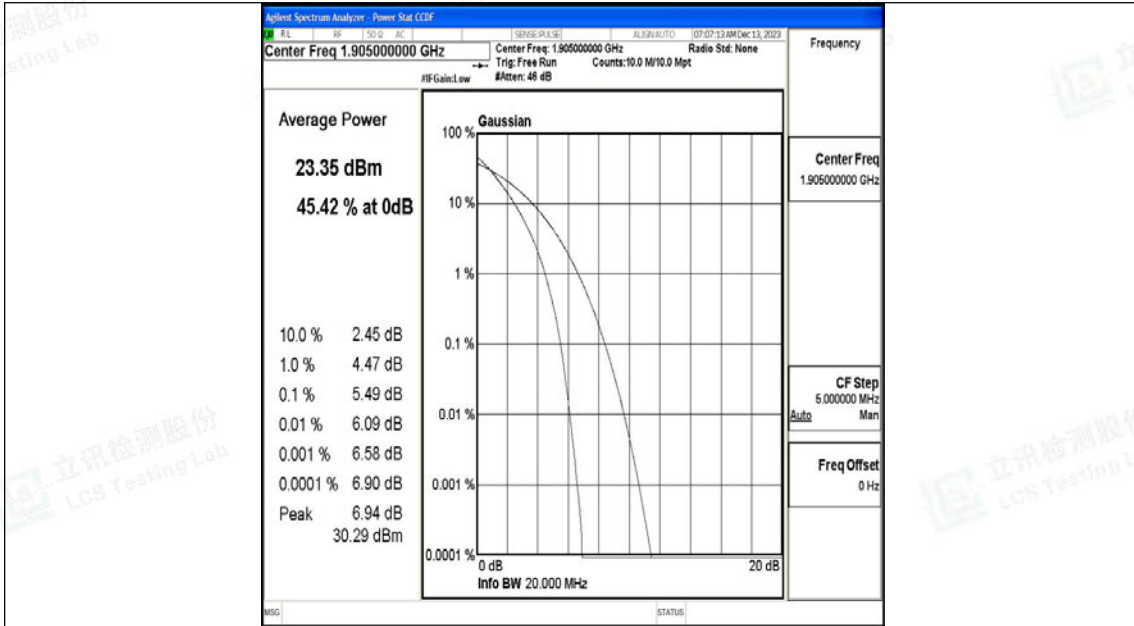

Band25-20MHz-QPSK-26590-100RB#0-PASS