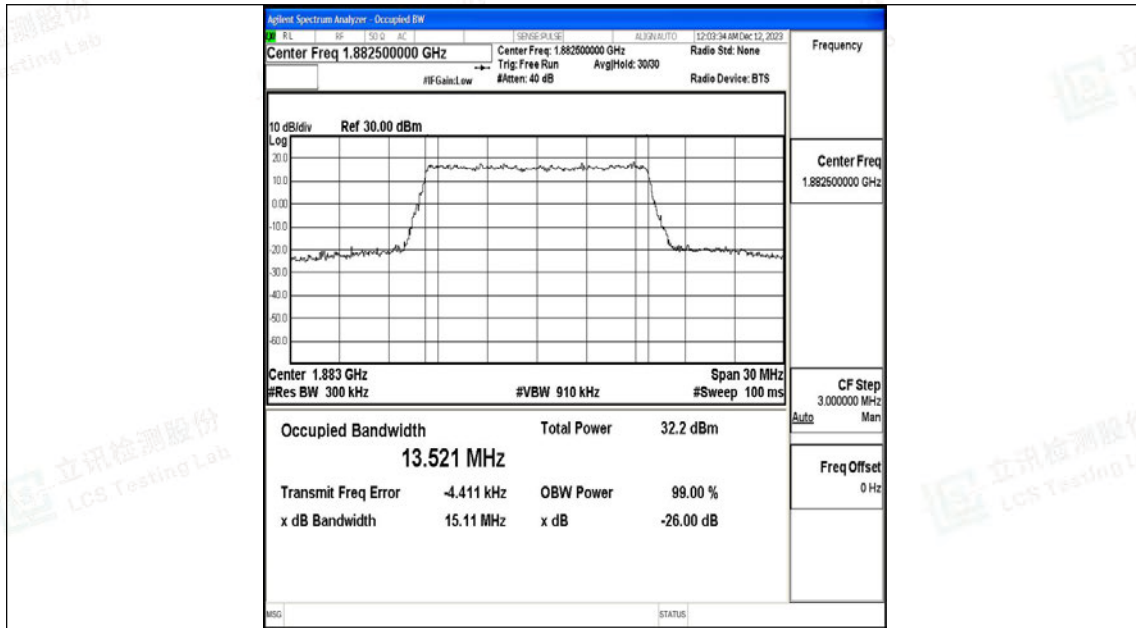

Scan code to check authenticity

Band25-15MHz-QPSK-26115-75RB#0-PASS

Band25-15MHz-16QAM-26115-75RB#0-PASS

Band25-15MHz-QPSK-26365-75RB#0-PASS

Band25-15MHz-16QAM-26365-75RB#0-PASS

Band25-15MHz-QPSK-26615-75RB#0-PASS