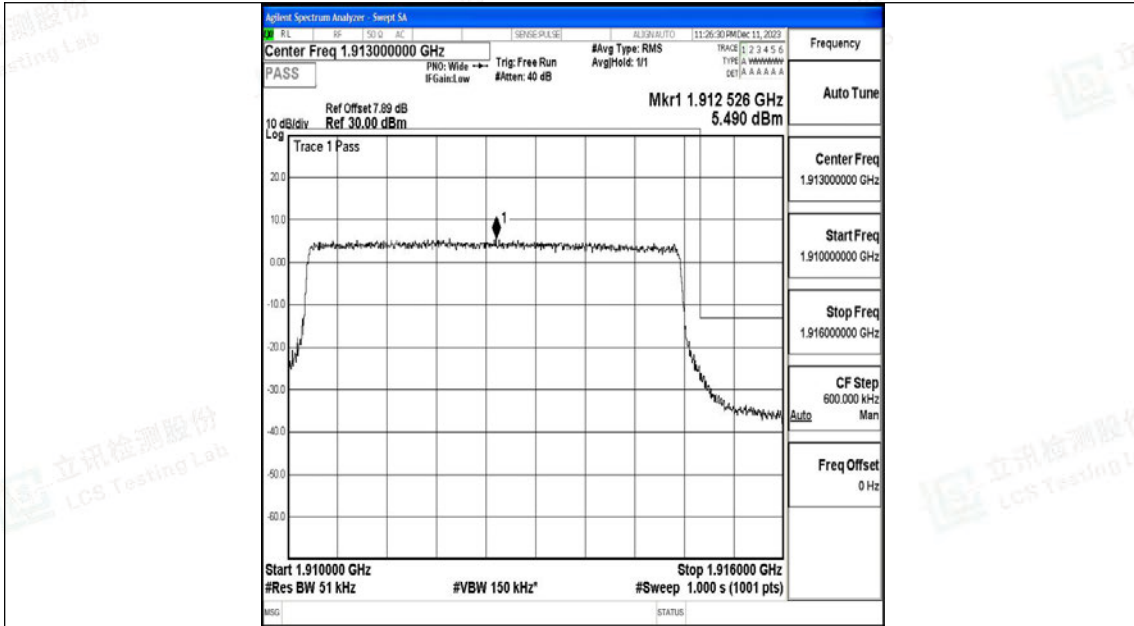

Band25_5MHz_QPSK_26665_25RB#0