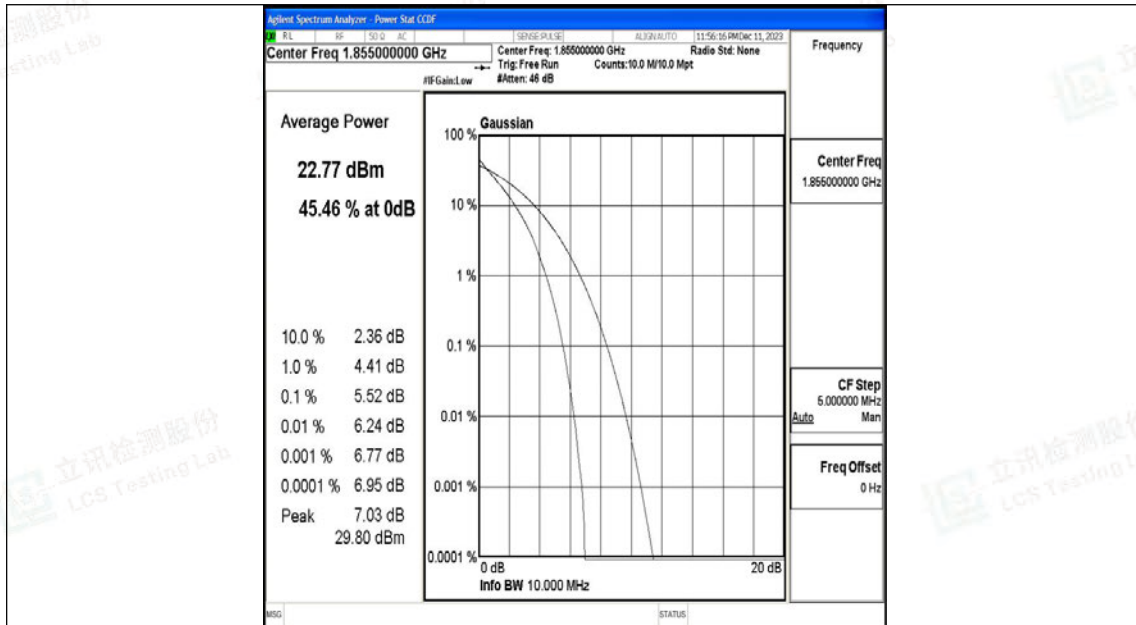

Band25-10MHz-QPSK-26090-50RB#0-PASS