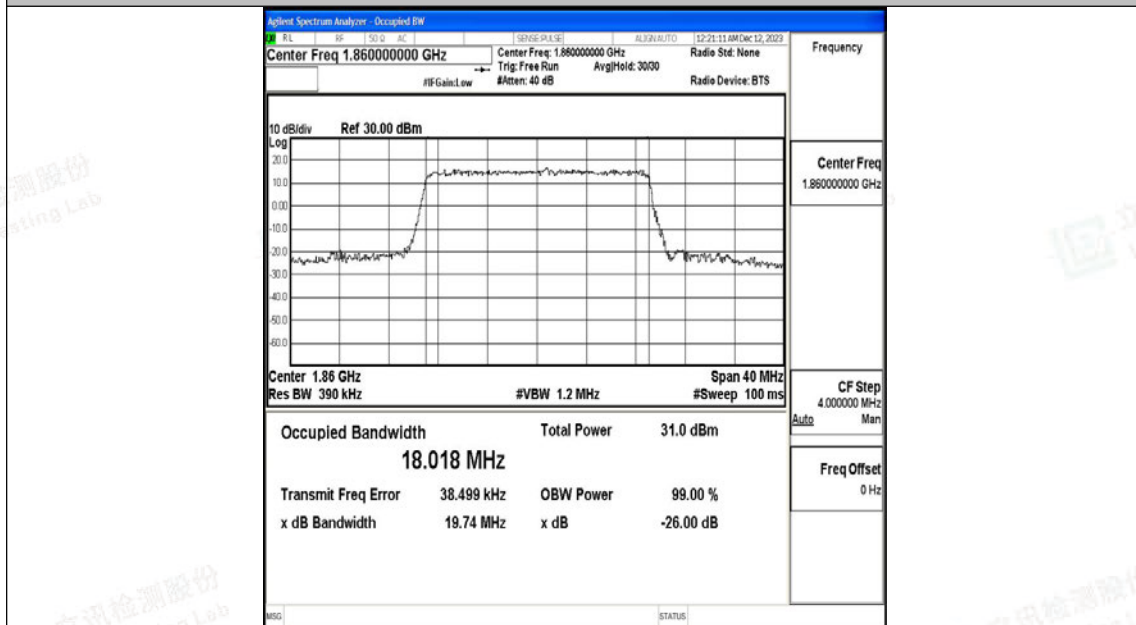

Band25-20MHz-QPSK-26140-100RB#0-PASS