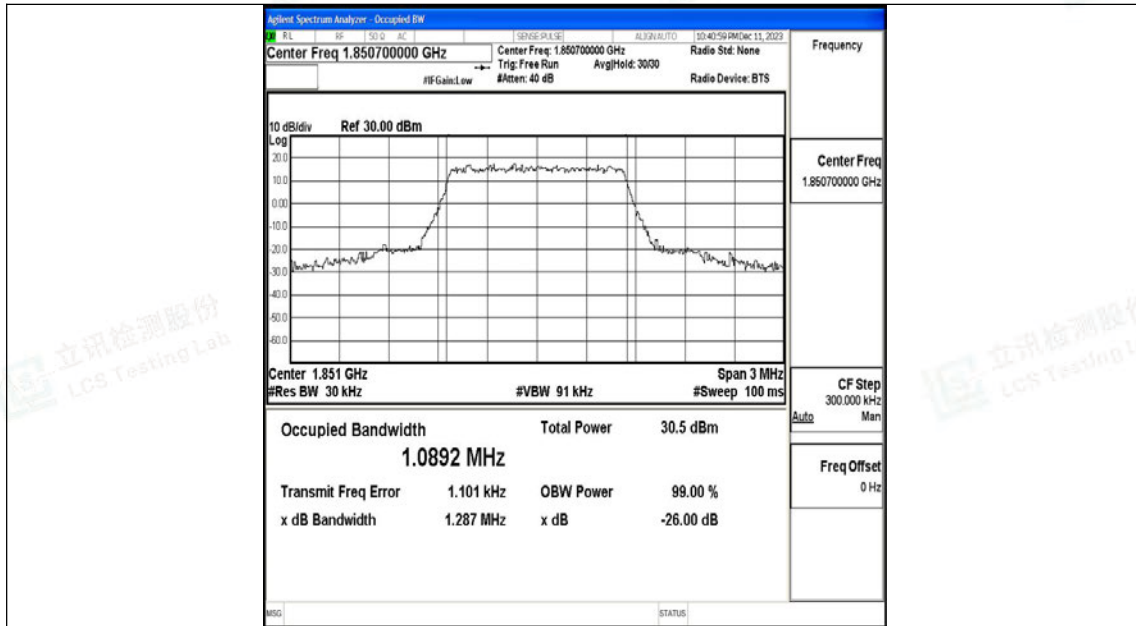

Test Graphs

Band25-1.4MHz-QPSK-26047-6RB#0-PASS