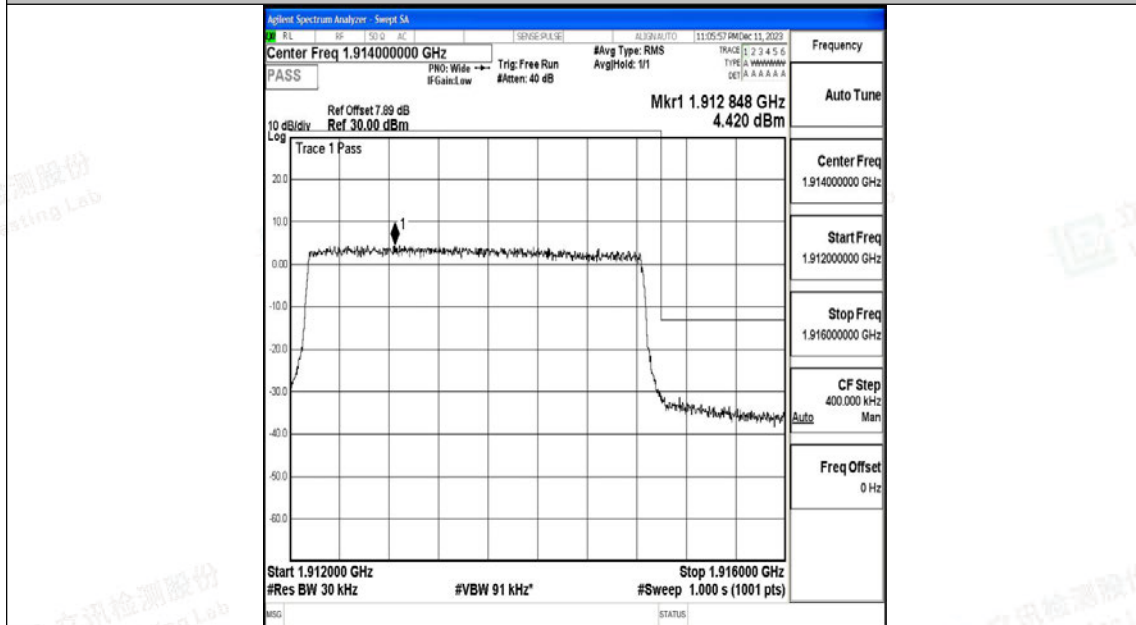

Band25_3MHz_16QAM_26675_15RB#0