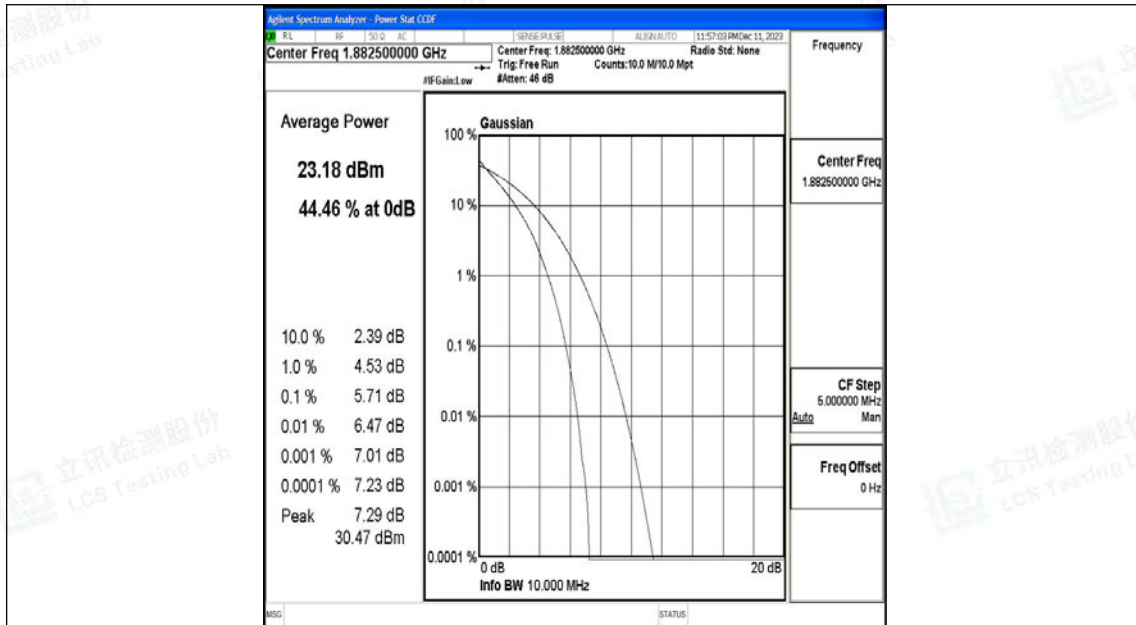

Band25-10MHz-QPSK-26365-50RB#0-PASS