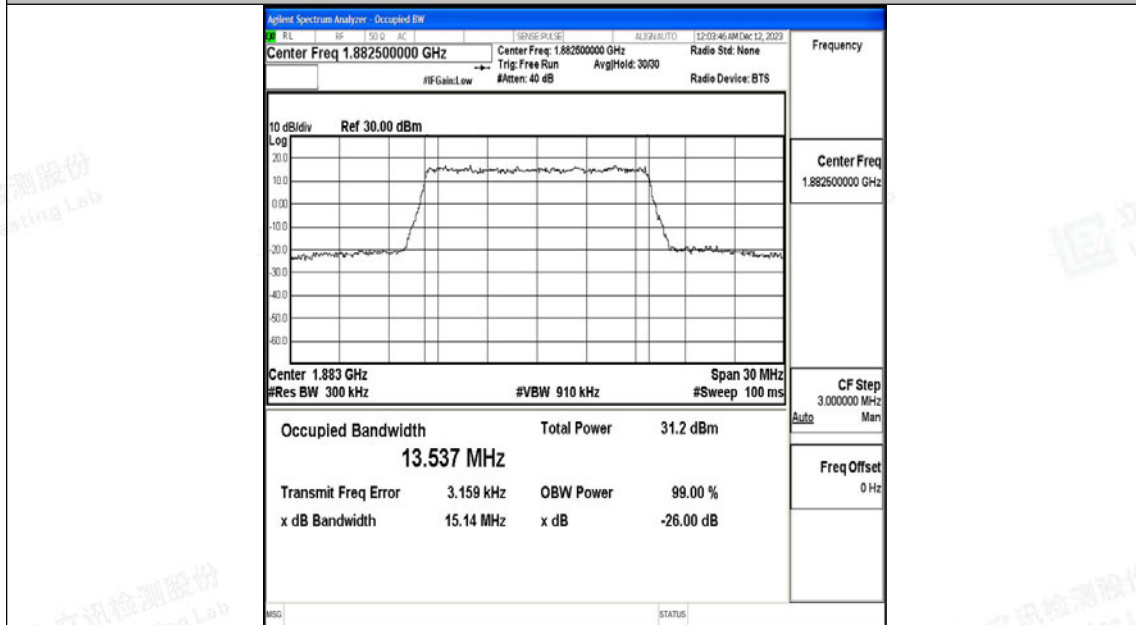

Scan code to check authenticity

Band25-15MHz-QPSK-26115-75RB#0-PASS

Band25-15MHz-16QAM-26115-75RB#0-PASS

Band25-15MHz-QPSK-26365-75RB#0-PASS

Band25-15MHz-16QAM-26365-75RB#0-PASS

Band25-15MHz-QPSK-26615-75RB#0-PASS