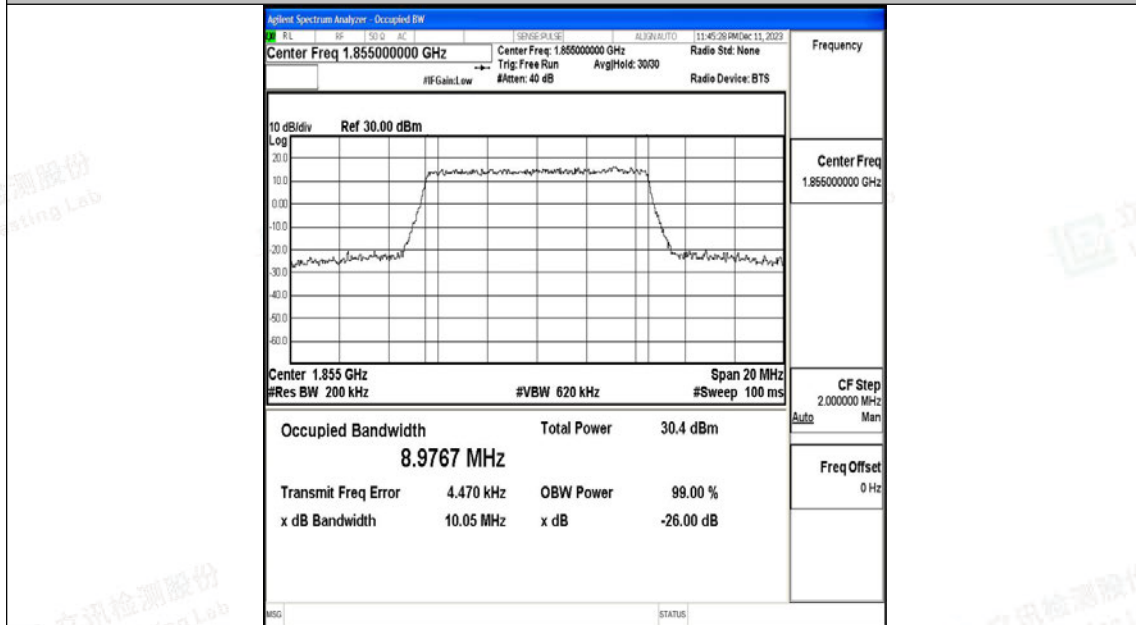

Scan code to check authenticity

Band25-5MHz-QPSK-26665-25RB#0-PASS

Band25-5MHz-16QAM-26665-25RB#0-PASS

Band25-10MHz-QPSK-26090-50RB#0-PASS

Band25-10MHz-16QAM-26090-50RB#0-PASS

Shenzhen LCS Compliance Testing Laboratory Ltd.