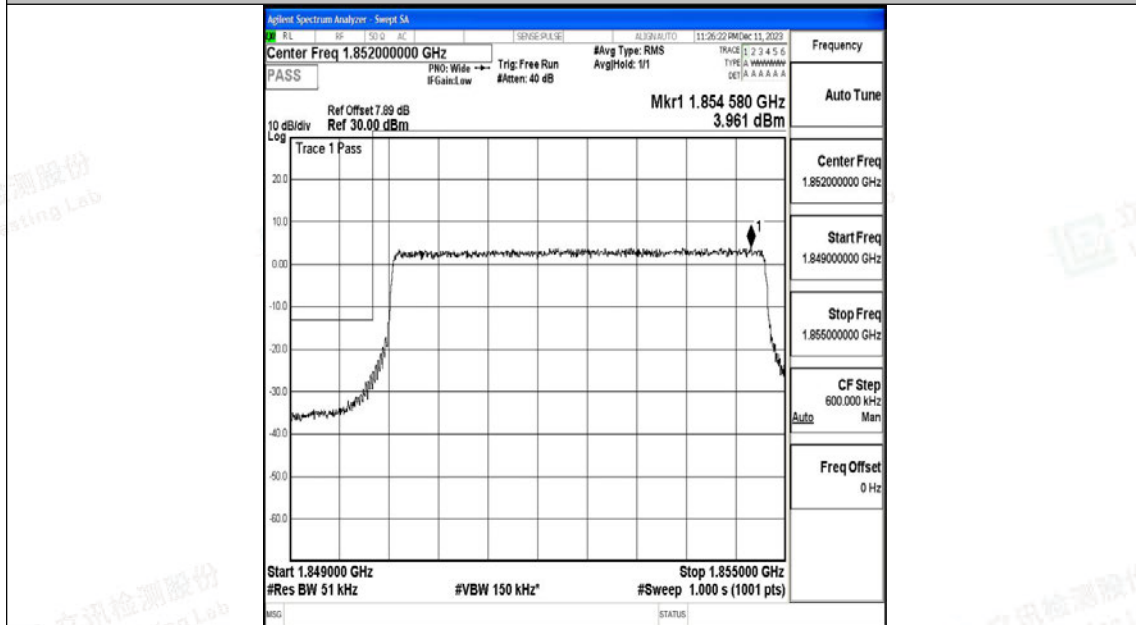

Band25_5MHz_16QAM_26065_25RB#0