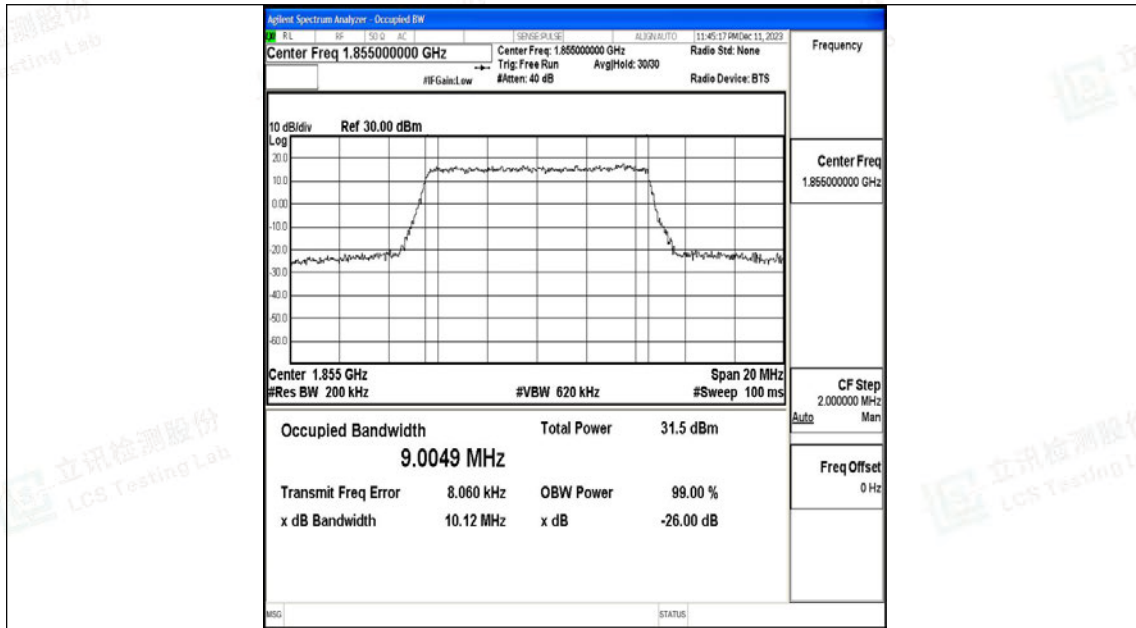

Scan code to check authenticity

Band25-5MHz-QPSK-26665-25RB#0-PASS

Band25-5MHz-16QAM-26665-25RB#0-PASS

Band25-10MHz-QPSK-26090-50RB#0-PASS

Band25-10MHz-16QAM-26090-50RB#0-PASS

Shenzhen LCS Compliance Testing Laboratory Ltd.