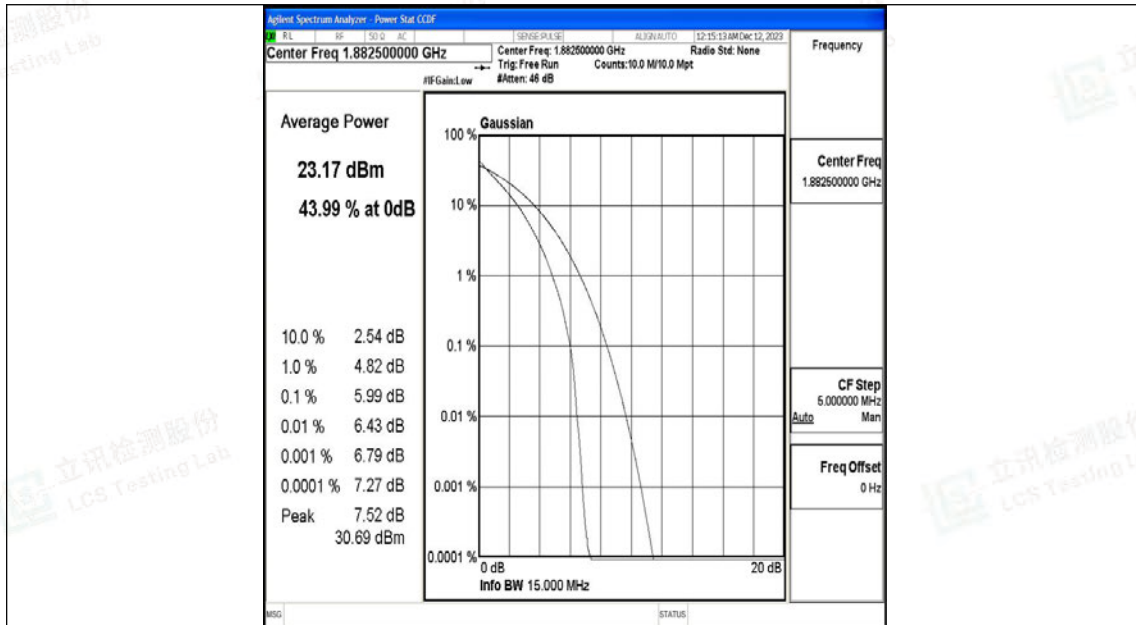

Band25-15MHz-QPSK-26365-75RB#0-PASS