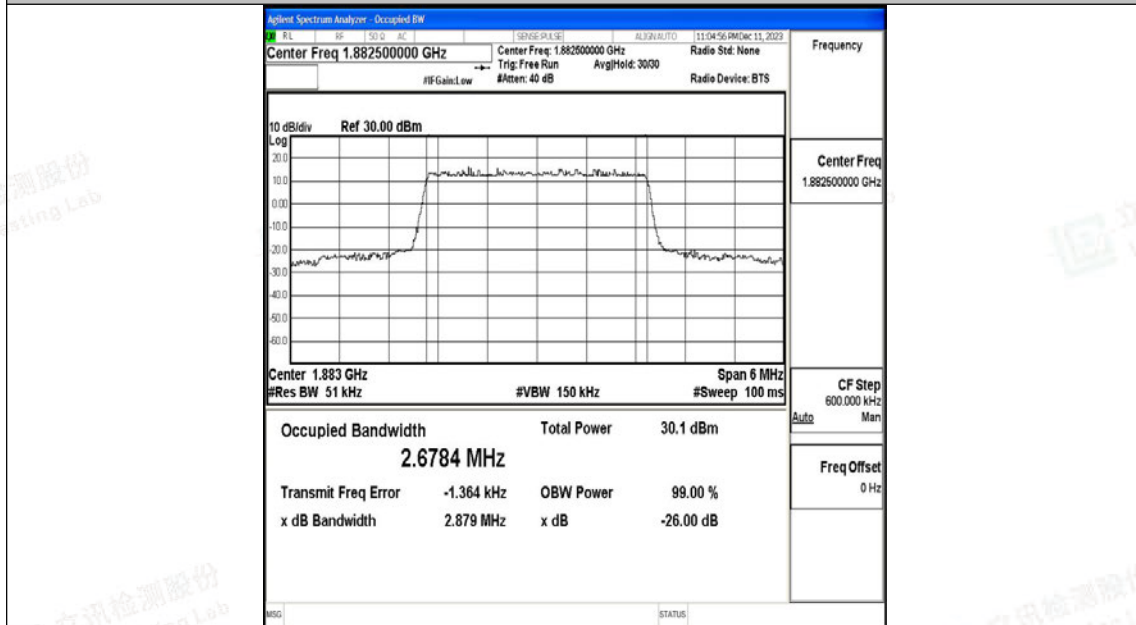

Band25-3MHz-QPSK-26365-15RB#0-PASS

Band25-3MHz-16QAM-26365-15RB#0-PASS

Shenzhen LCS Compliance Testing Laboratory Ltd.

Add: 101, 201 Bldg A & 301 Bldg C, Juji Industrial Park Yabianxueziwei, Shajing Street, Baoan District, Shenzhen, 518000, China

Tel: +(86) 0755-82591330 | E-mail: webmaster@lcs-cert.com | Web: www.lcs-cert.com

Scan code to check authenticity