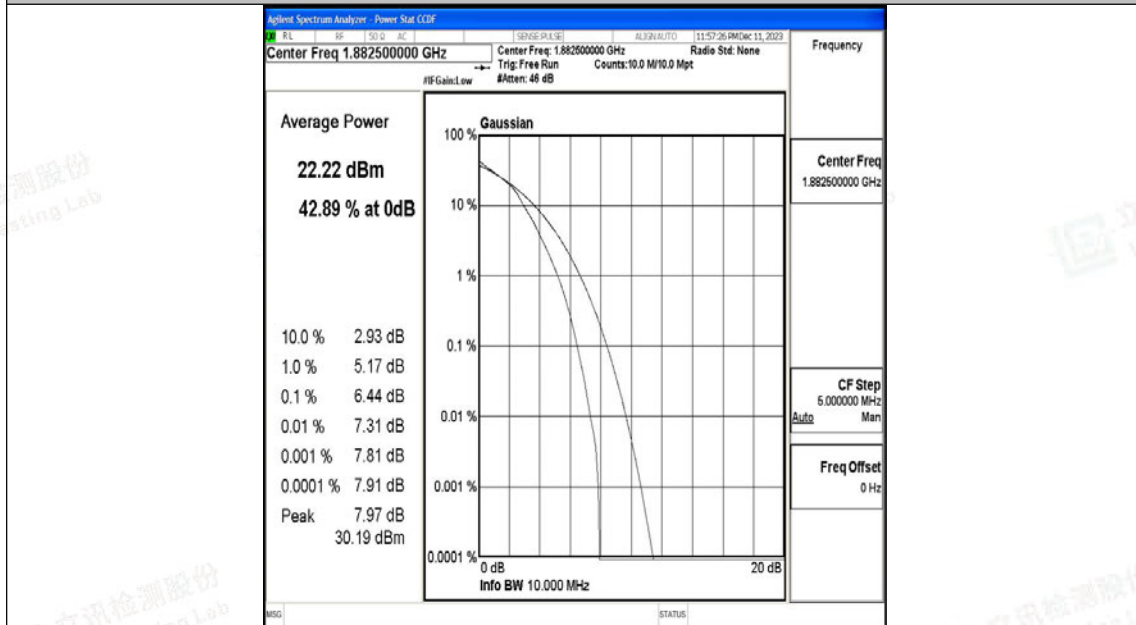

Band25-10MHz-16QAM-26365-50RB#0-PASS