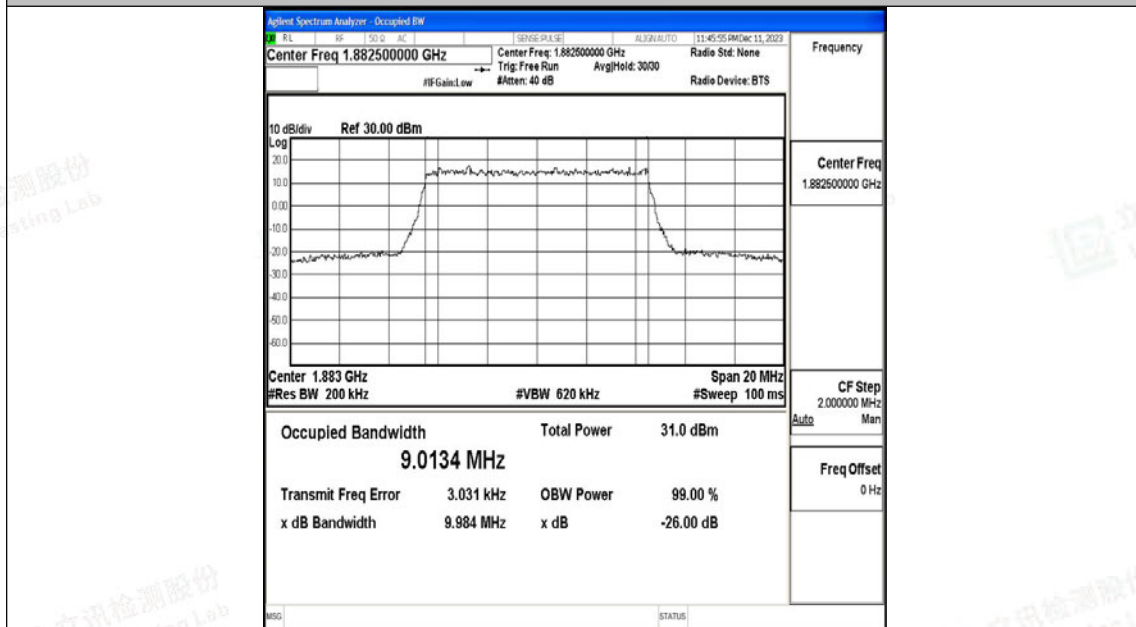

Band25-10MHz-QPSK-26365-50RB#0-PASS