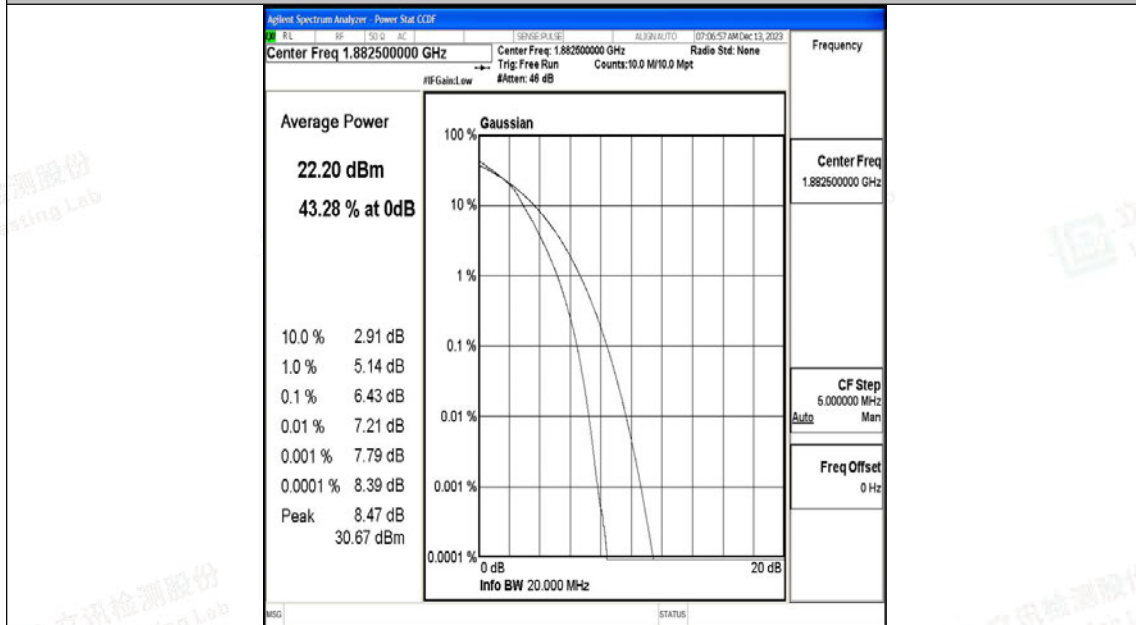

Band25-20MHz-16QAM-26365-100RB#0-PASS