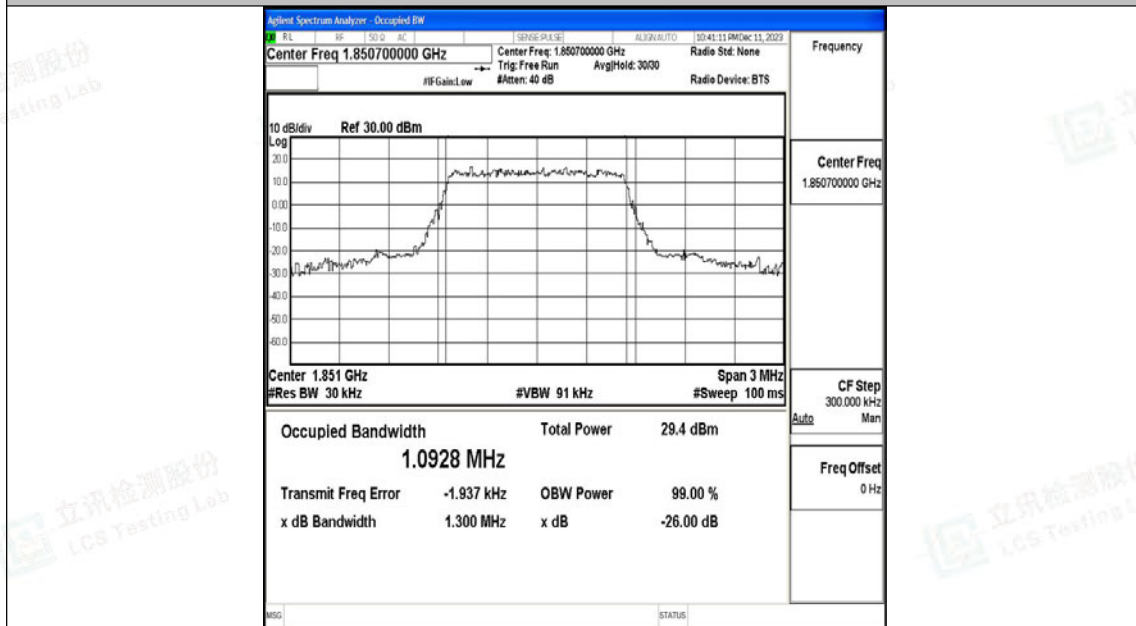

Band25-1.4MHz-16QAM-26047-6RB#0-PASS