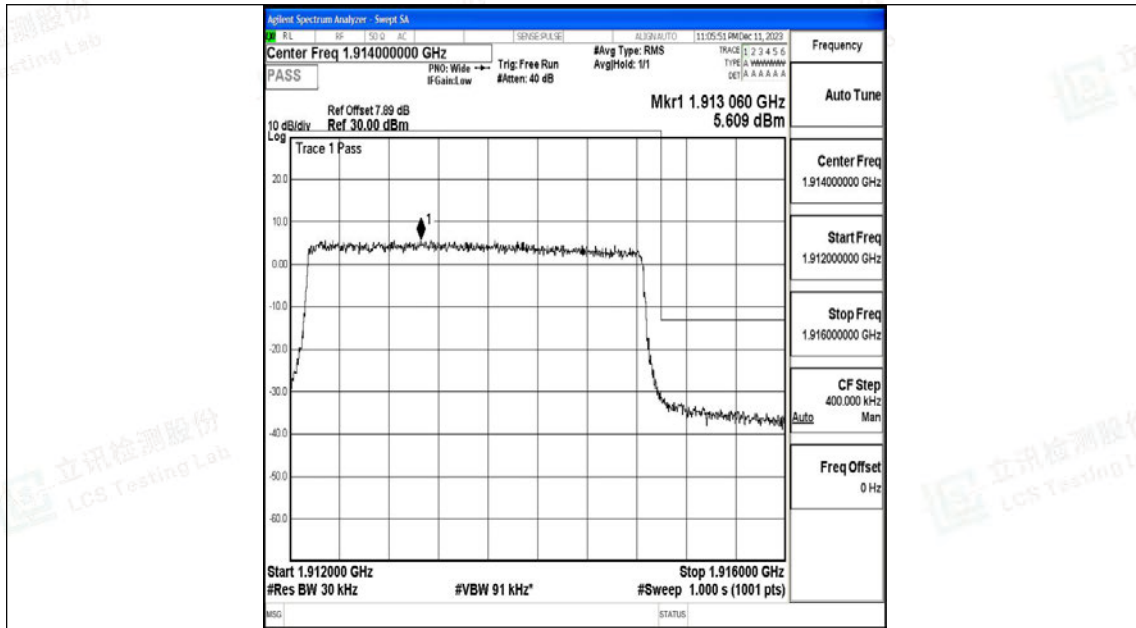

### Test Graphs

Band25\_1.4MHz\_QPSK\_26047\_6RB#0

Band25\_1.4MHz\_16QAM\_26047\_6RB#0

Band25\_1.4MHz\_QPSK\_26683\_6RB#0

Band25\_1.4MHz\_16QAM\_26683\_6RB#0

Band25\_3MHz\_QPSK\_26055\_15RB#0

Band25\_3MHz\_16QAM\_26055\_15RB#0