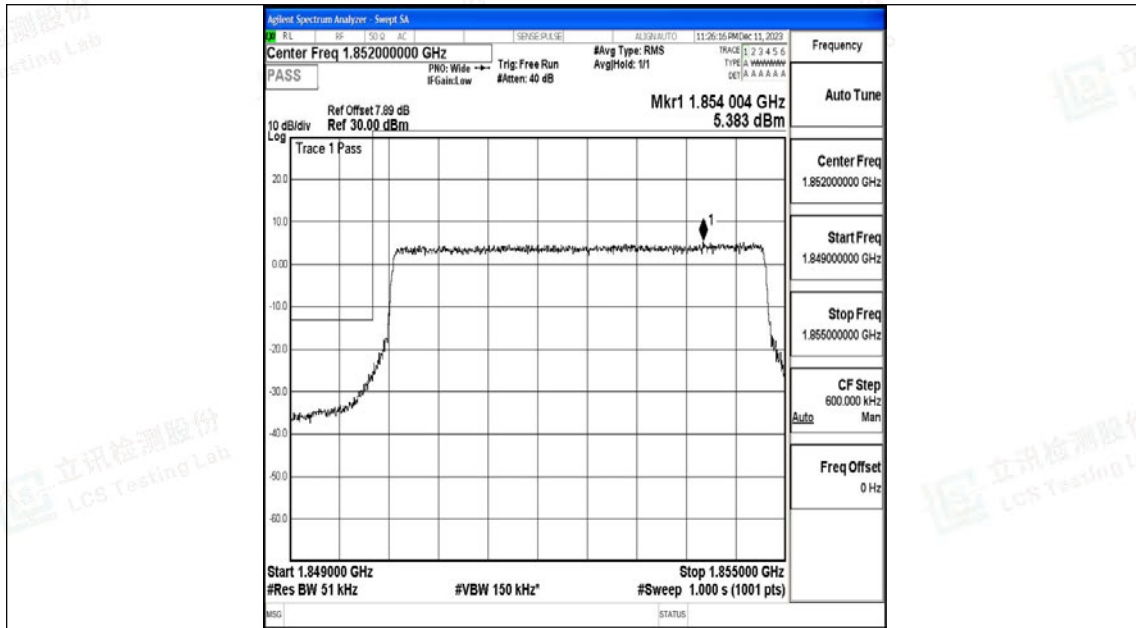

Band25_5MHz_QPSK_26065_25RB#0