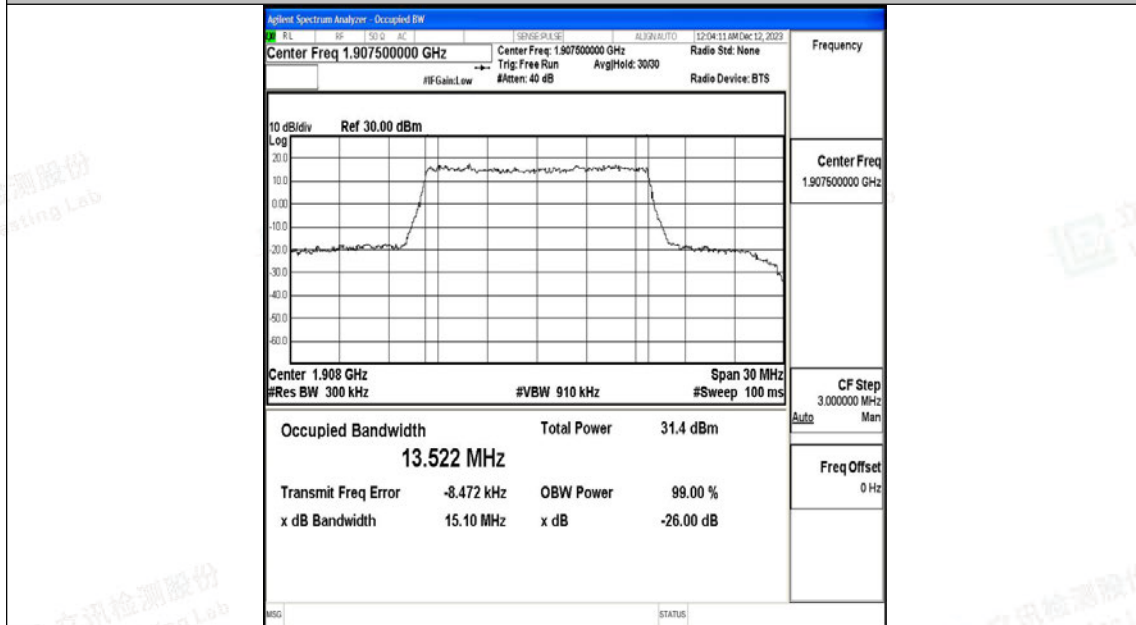

Scan code to check authenticity

Band25-15MHz-QPSK-26115-75RB#0-PASS

Band25-15MHz-16QAM-26115-75RB#0-PASS

Band25-15MHz-QPSK-26365-75RB#0-PASS

Band25-15MHz-16QAM-26365-75RB#0-PASS

Band25-15MHz-QPSK-26615-75RB#0-PASS