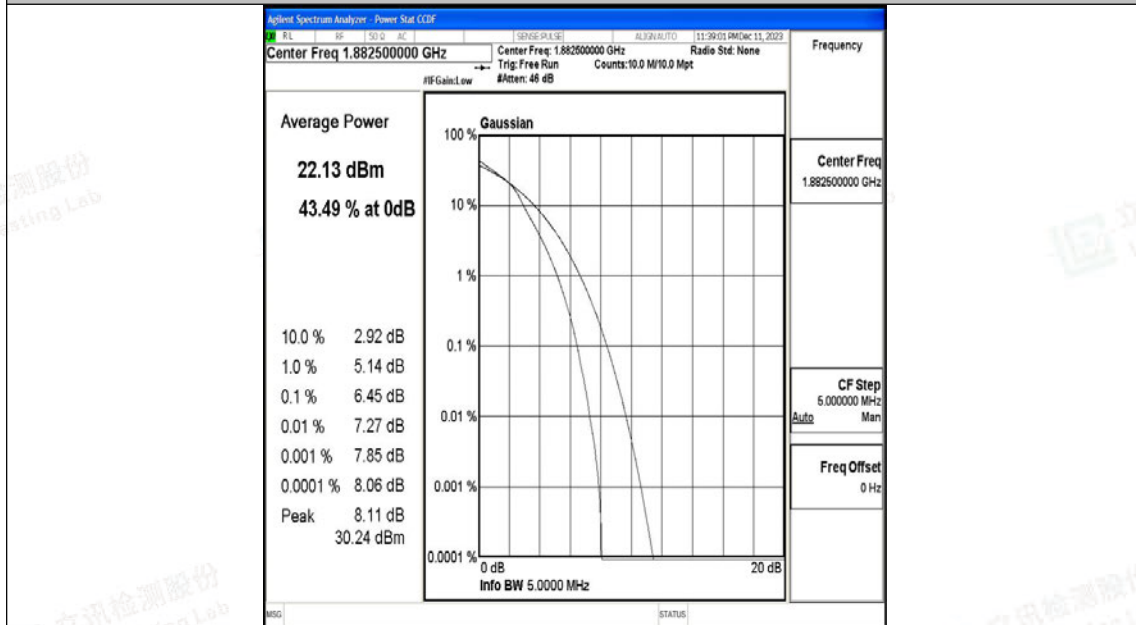

Band25-5MHz-16QAM-26365-25RB#0-PASS