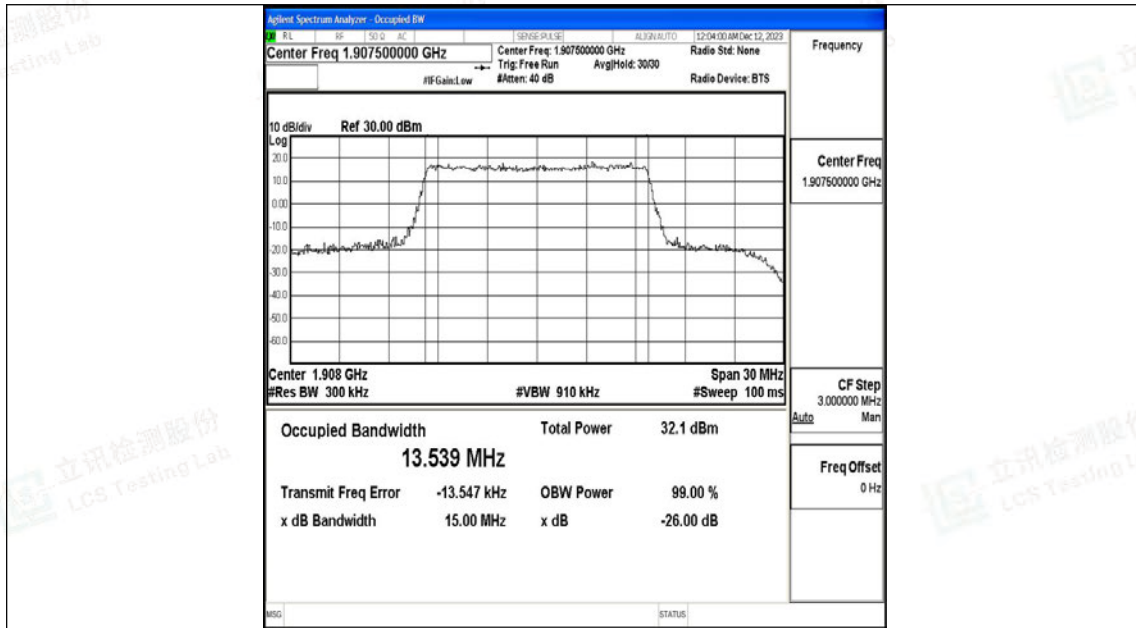

Scan code to check authenticity

Band25-15MHz-QPSK-26115-75RB#0-PASS

Band25-15MHz-16QAM-26115-75RB#0-PASS

Band25-15MHz-QPSK-26365-75RB#0-PASS

Band25-15MHz-16QAM-26365-75RB#0-PASS

Band25-15MHz-QPSK-26615-75RB#0-PASS