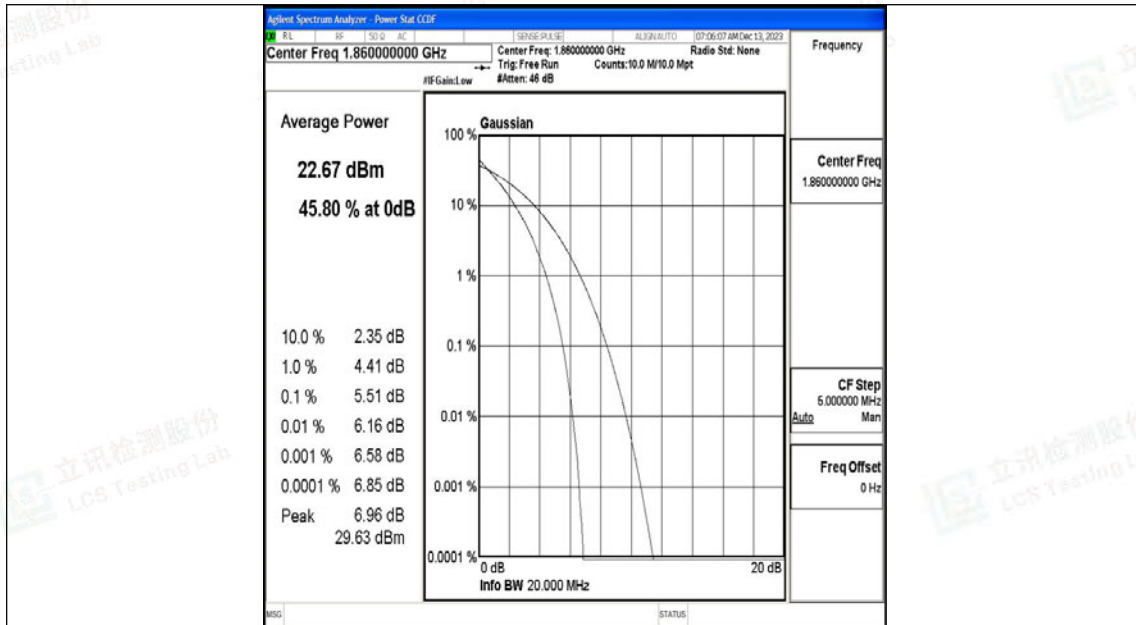

Band25-20MHz-QPSK-26140-100RB#0-PASS