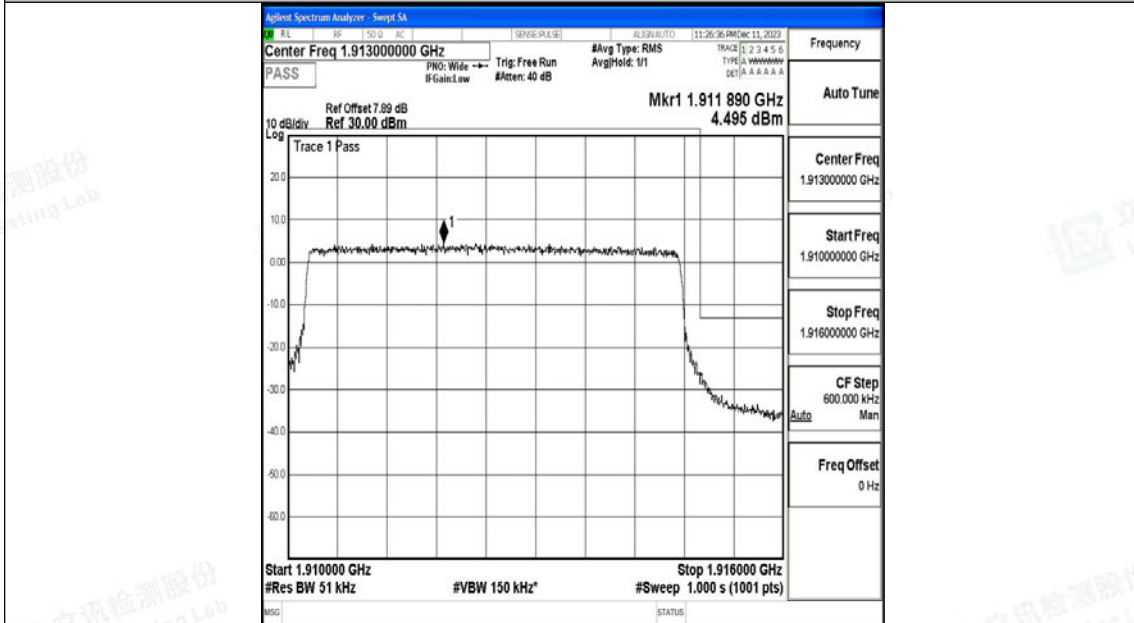

Band25_5MHz_16QAM_26665_25RB#0