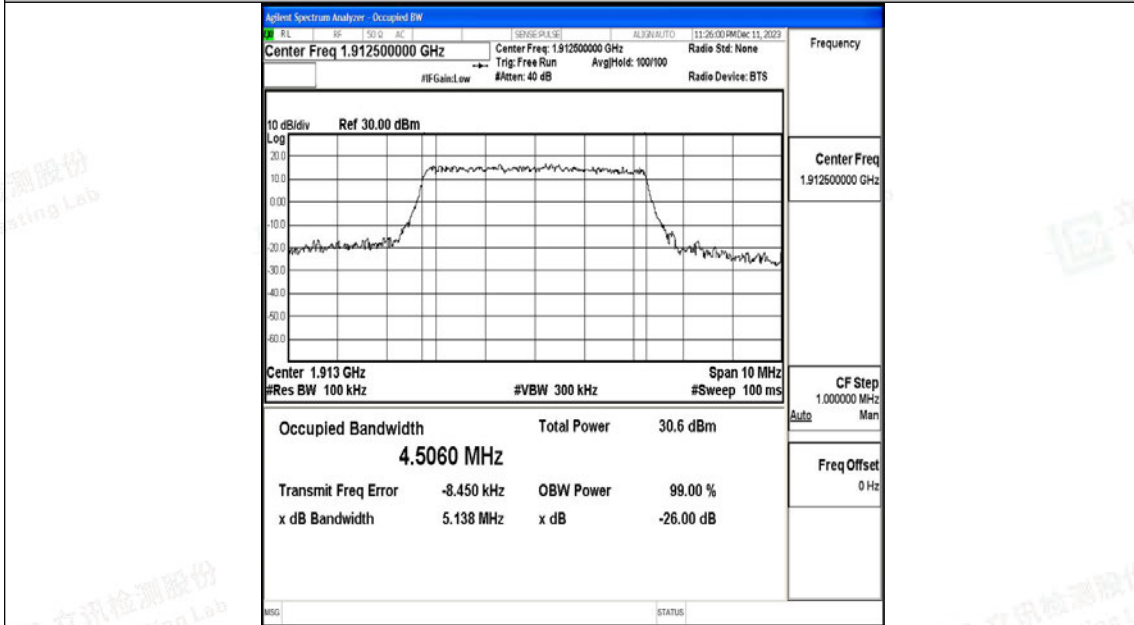

Band25-5MHz-QPSK-26665-25RB#0-PASS