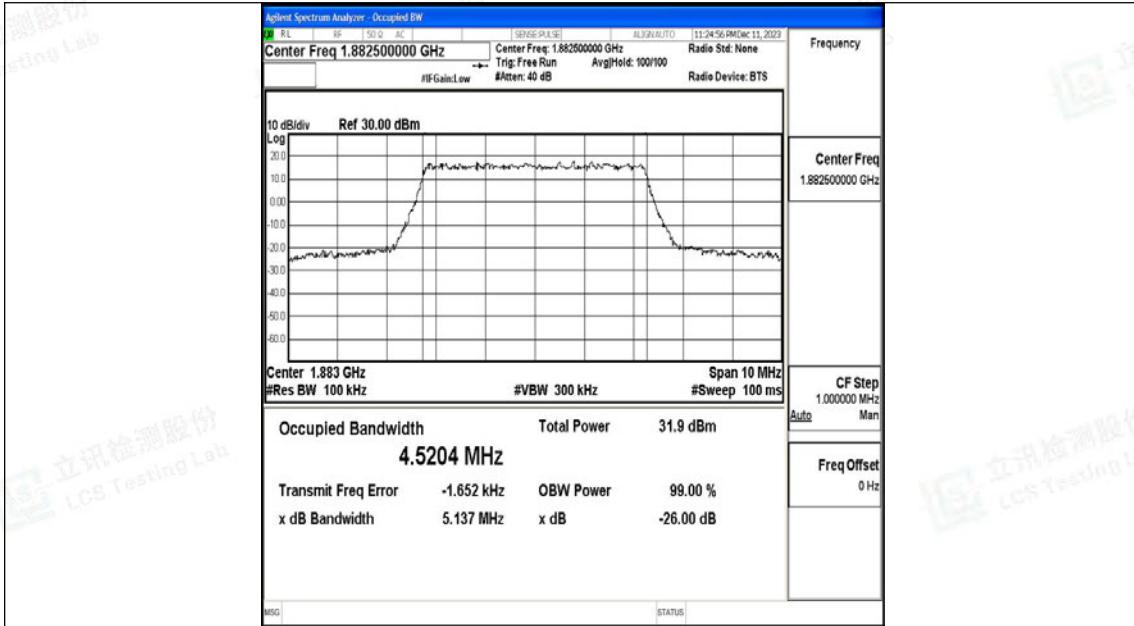

Shenzhen LCS Compliance Testing Laboratory Ltd.

Add: 101, 201 Bldg A & 301 Bldg C, Juji Industrial Park Yabianxueziwei, Shajing Street, Baoan District, Shenzhen, 518000, China

Tel: +(86) 0755-82591330 | E-mail: webmaster@lcs-cert.com | Web: www.lcs-cert.com

Scan code to check authenticity