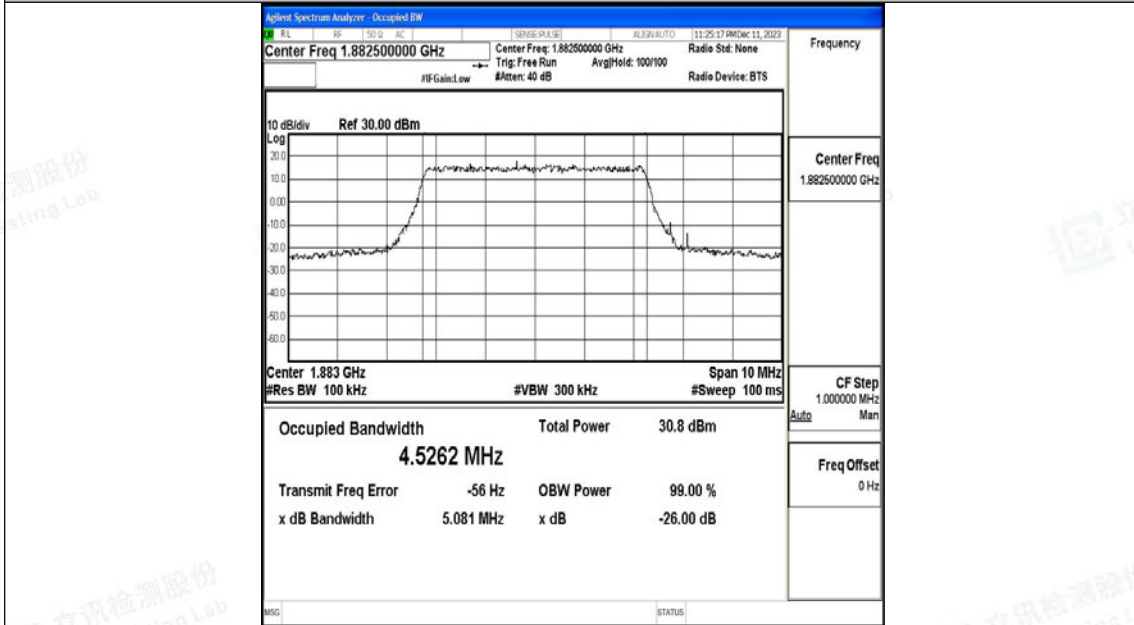

Band25-5MHz-QPSK-26365-25RB#0-PASS

Band25-5MHz-16QAM-26365-25RB#0-PASS

Shenzhen LCS Compliance Testing Laboratory Ltd.

Add: 101, 201 Bldg A & 301 Bldg C, Juji Industrial Park Yabianxueziwei, Shajing Street, Baoan District, Shenzhen, 518000, China

Tel: +(86) 0755-82591330 | E-mail: webmaster@lcs-cert.com | Web: www.lcs-cert.com

Scan code to check authenticity