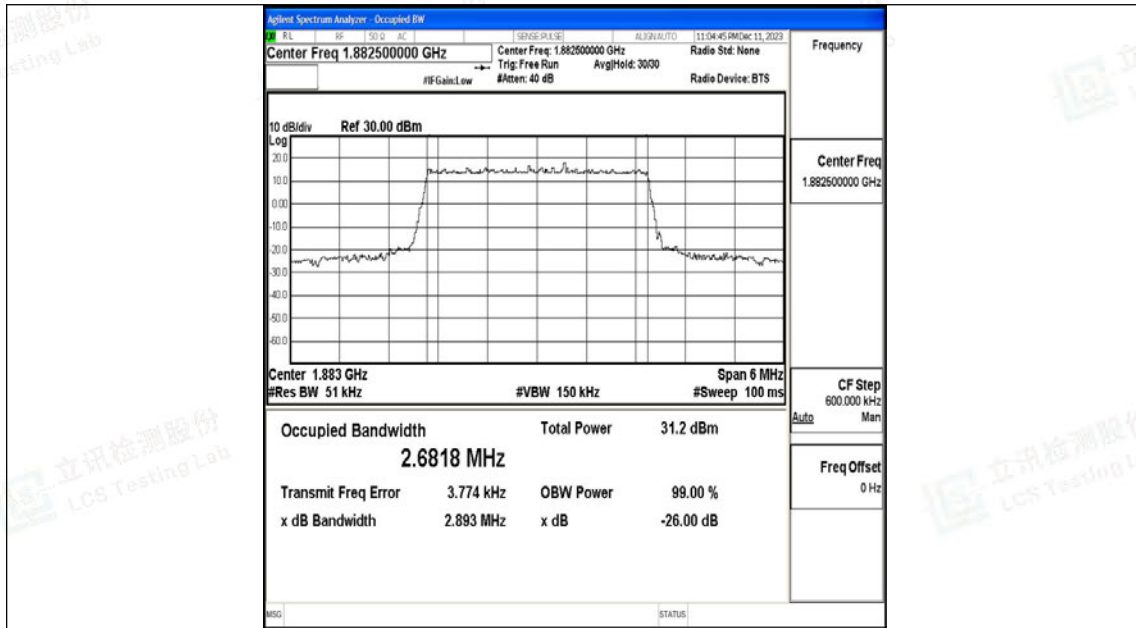

Shenzhen LCS Compliance Testing Laboratory Ltd.

Add: 101, 201 Bldg A & 301 Bldg C, Juji Industrial Park Yabianxueziwei, Shajing Street, Baoan District, Shenzhen, 518000, China

Tel: +(86) 0755-82591330 | E-mail: webmaster@lcs-cert.com | Web: www.lcs-cert.com

Scan code to check authenticity