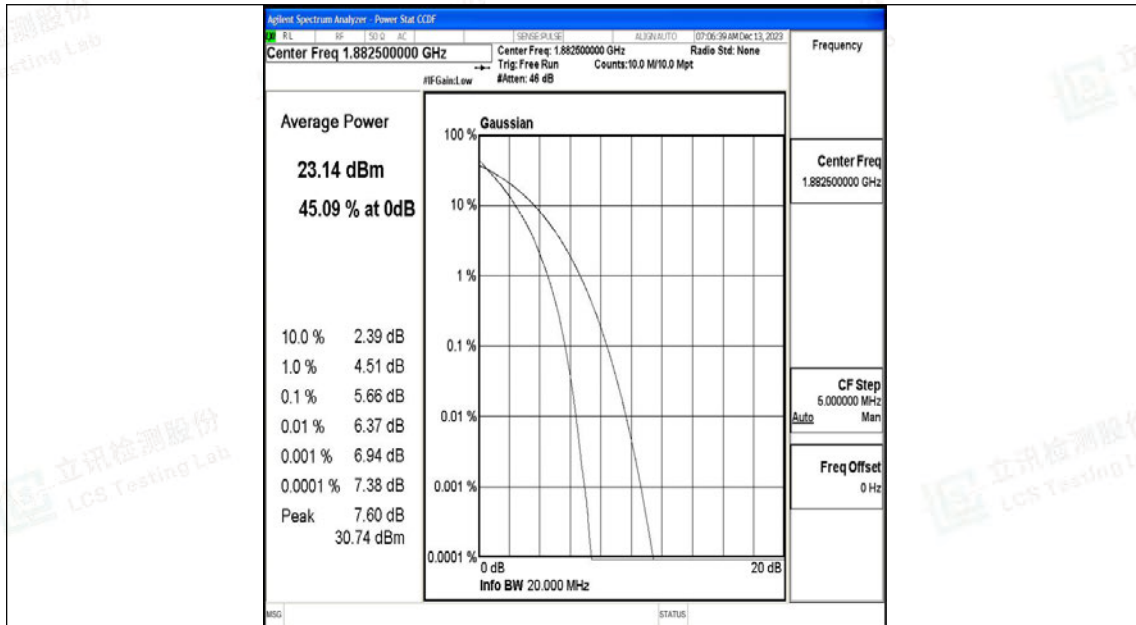

Band25-20MHz-QPSK-26365-100RB#0-PASS