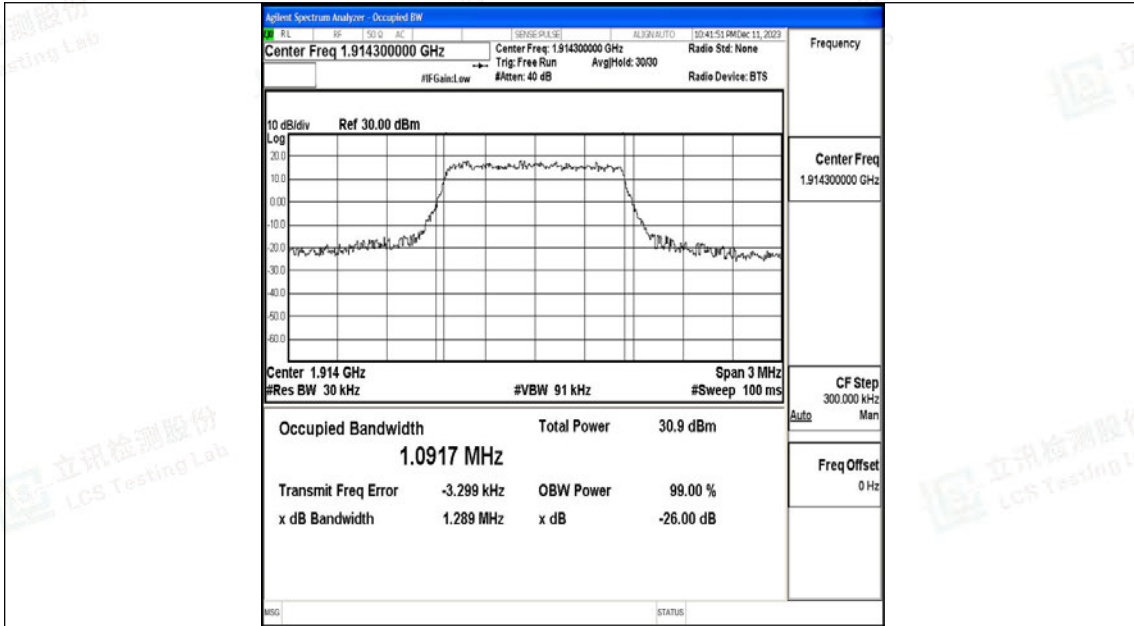

Shenzhen LCS Compliance Testing Laboratory Ltd.

Add: 101, 201 Bldg A & 301 Bldg C, Juji Industrial Park Yabianxueziwei, Shajing Street, Baoan District, Shenzhen, 518000, China

Tel: +(86) 0755-82591330 | E-mail: webmaster@lcs-cert.com | Web: www.lcs-cert.com

Scan code to check authenticity