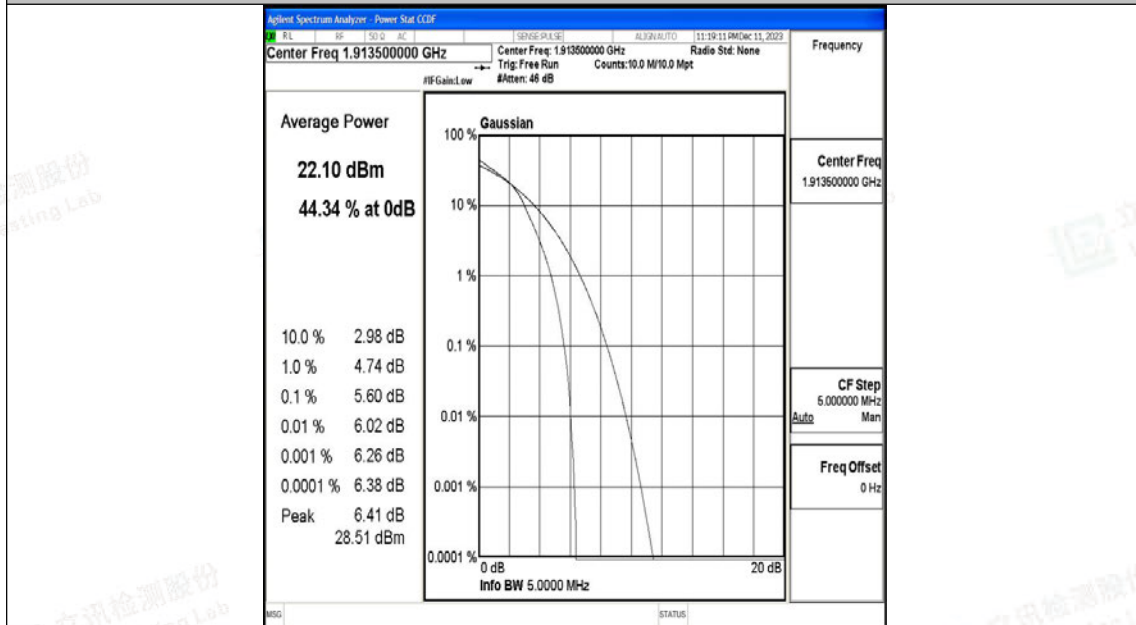

Band25-3MHz-16QAM-26675-15RB#0-PASS