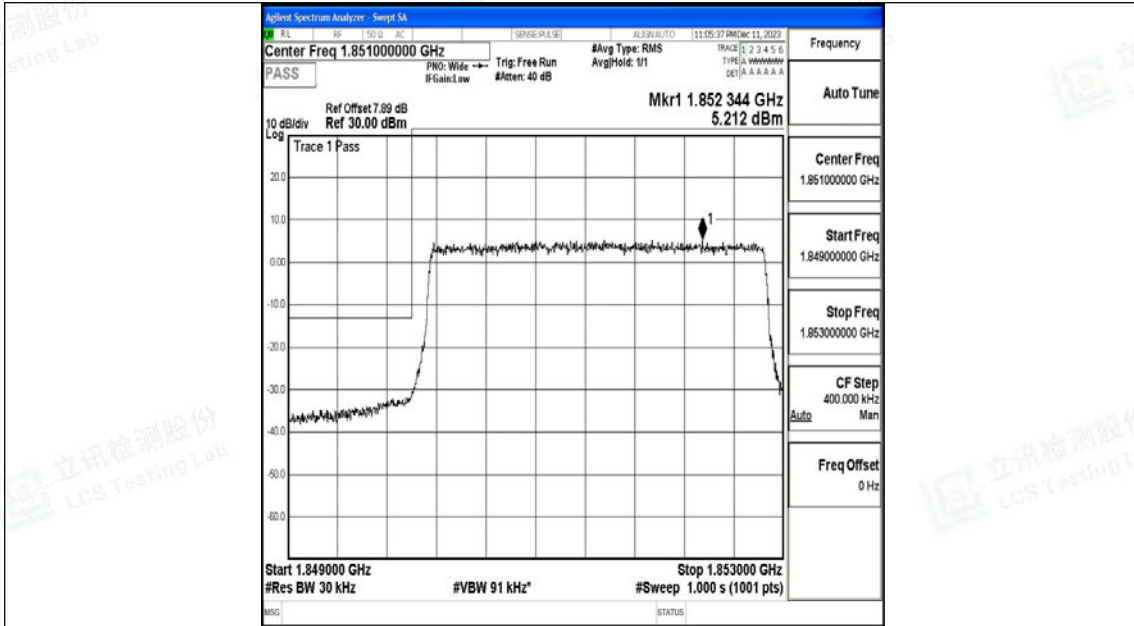

### Test Graphs

Band25\_1.4MHz\_QPSK\_26047\_6RB#0

Band25\_1.4MHz\_16QAM\_26047\_6RB#0

Band25\_1.4MHz\_QPSK\_26683\_6RB#0

Band25\_1.4MHz\_16QAM\_26683\_6RB#0

Band25\_3MHz\_QPSK\_26055\_15RB#0

Band25\_3MHz\_16QAM\_26055\_15RB#0