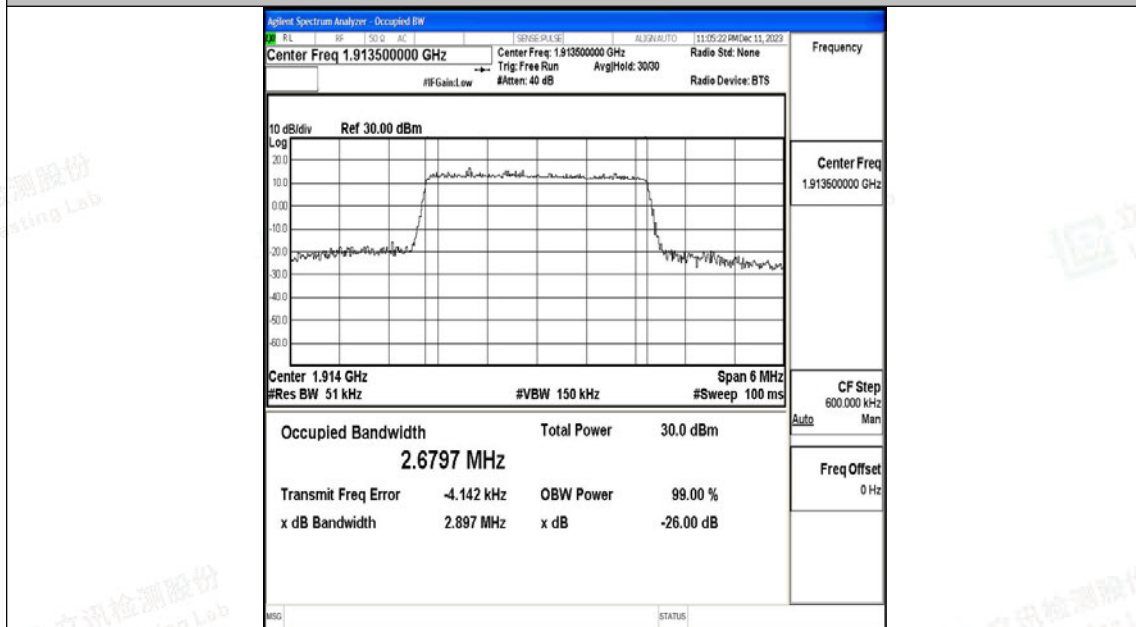

Band25-3MHz-QPSK-26675-15RB#0-PASS