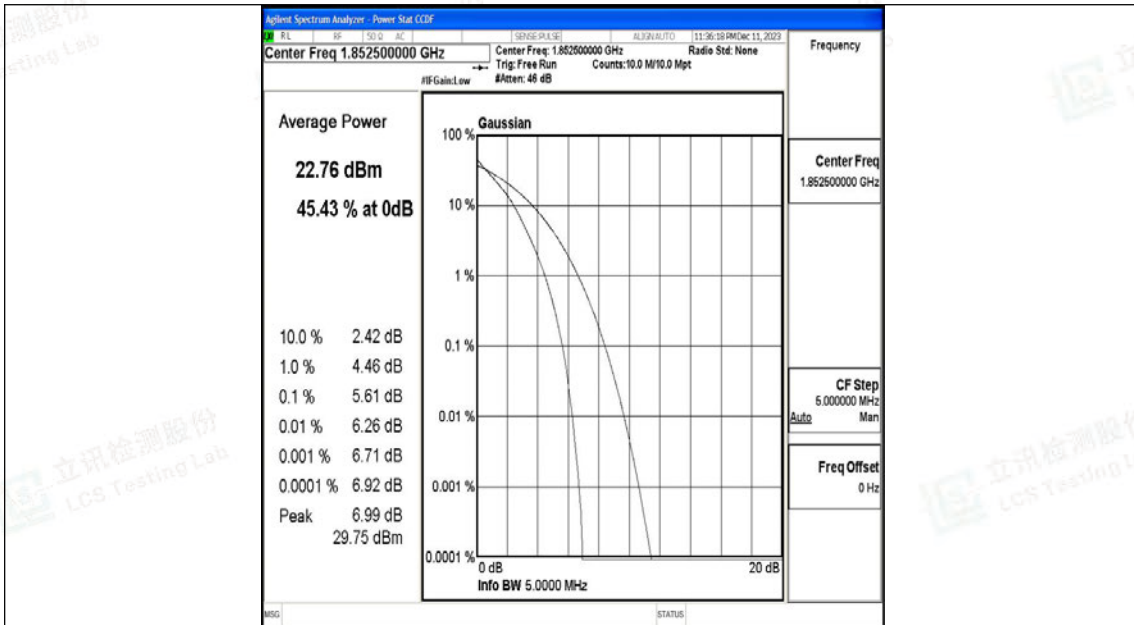

Band25-5MHz-QPSK-26065-25RB#0-PASS