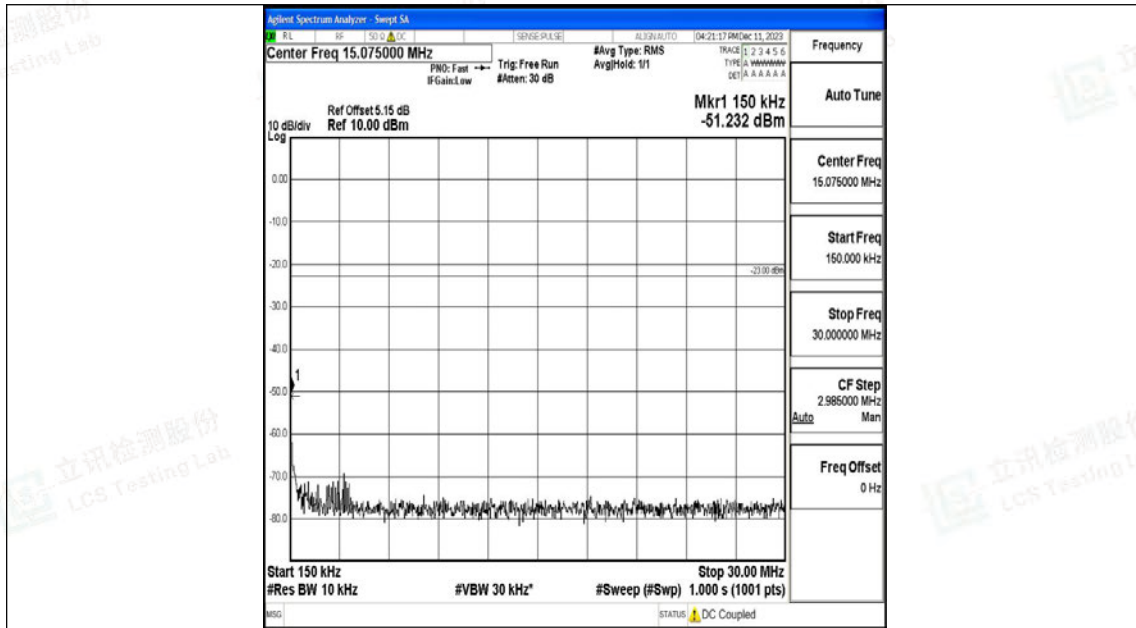

Band12_3MHz_16QAM_23025_1RB#0_0.15~30_0.15~30