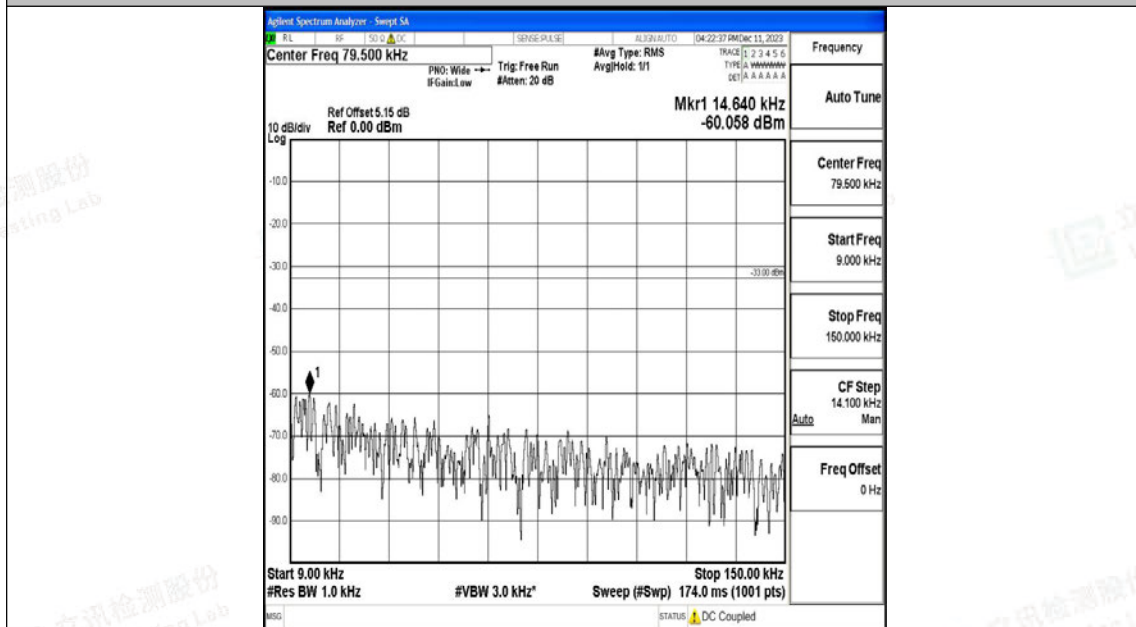

Band12_3MHz_16QAM_23095_1RB#0_0.009~0.15_0.009~0.15