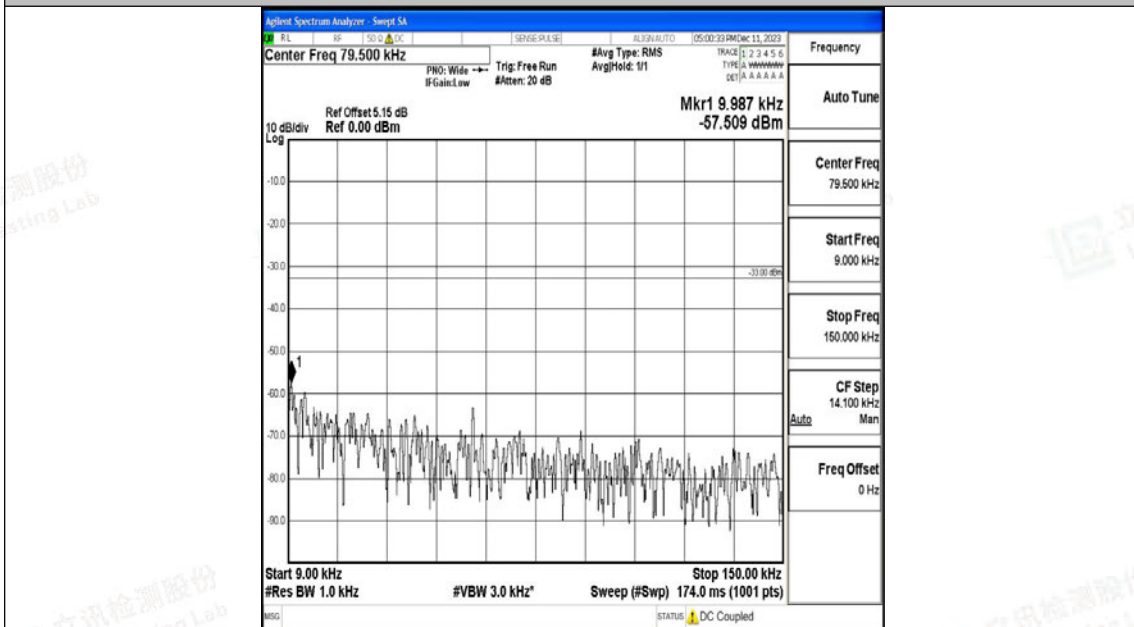

Band12_10MHz_16QAM_23060_1RB#0_0.009~0.15_0.009~0.15