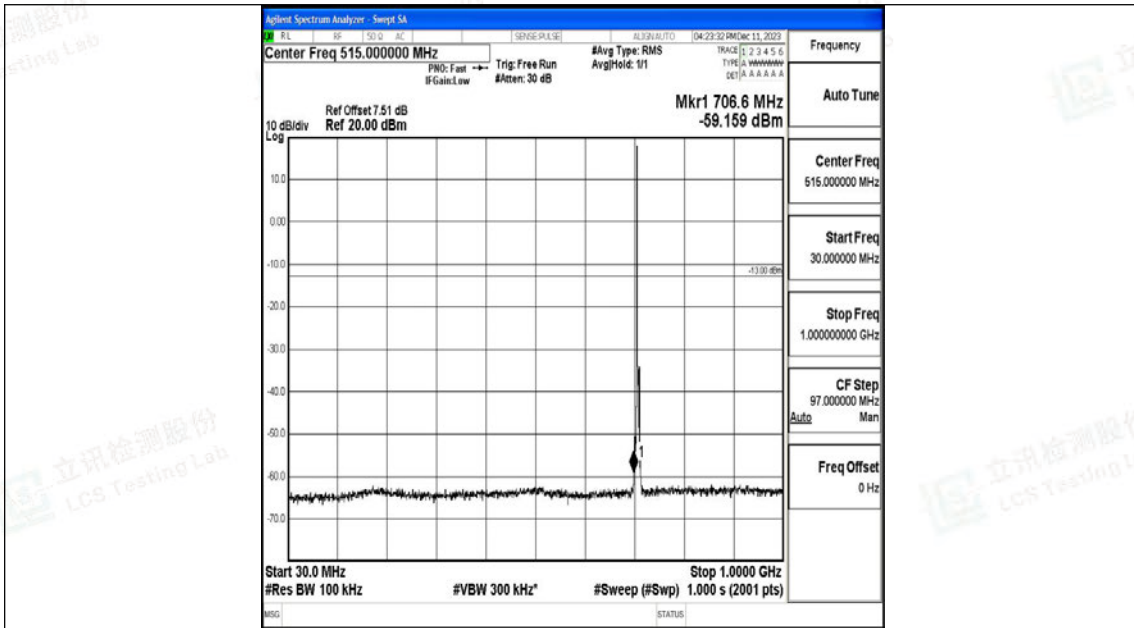

Band12_3MHz_QPSK_23165_1RB#0_30~1000_30~1000