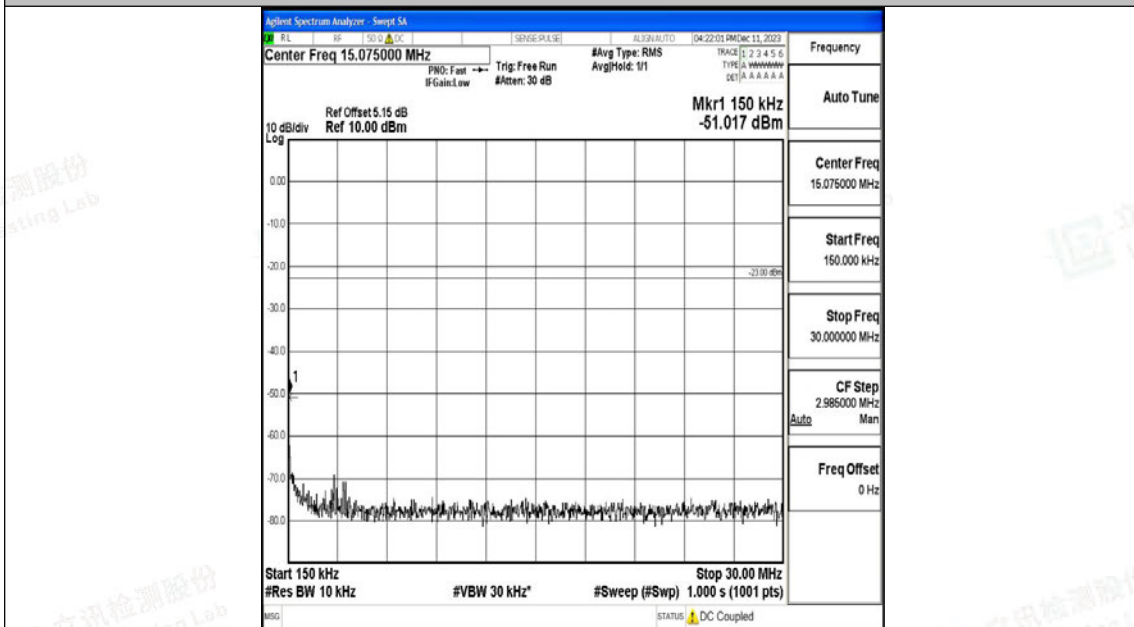

Band12_3MHz_QPSK_23095_1RB#0_0.009~0.15_0.009~0.15

Band12_3MHz_QPSK_23095_1RB#0_0.15~30_0.15~30

Band12_3MHz_QPSK_23095_1RB#0_30~1000_30~1000

Band12_3MHz_QPSK_23095_1RB#0_1000~3000_1000~3000

Shenzhen LCS Compliance Testing Laboratory Ltd.