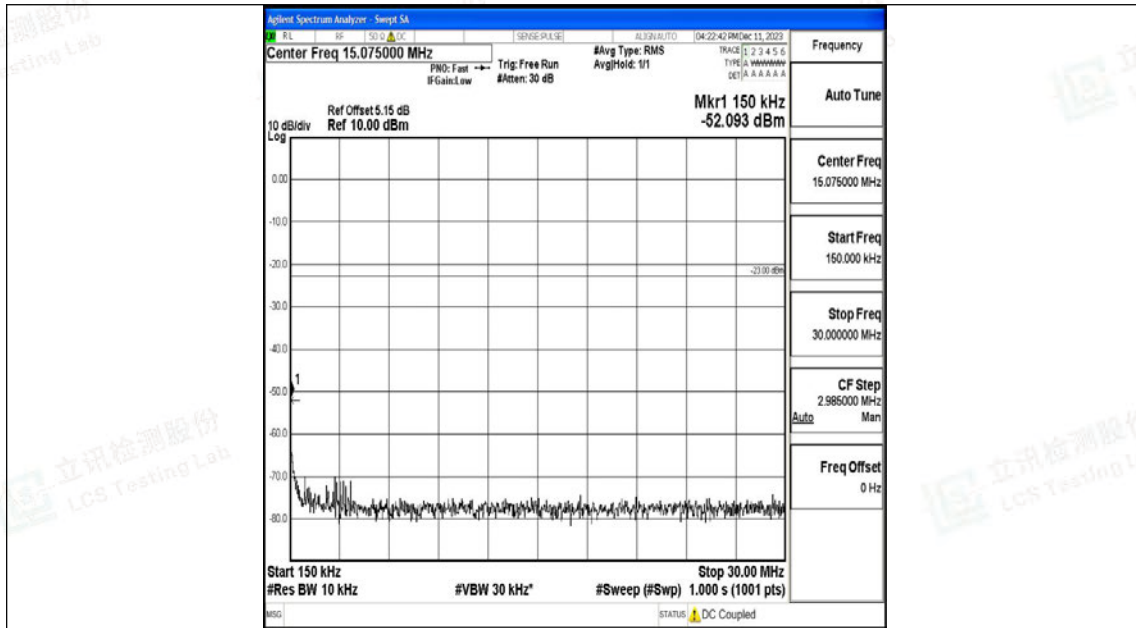

Scan code to check authenticity

Band12_3MHz_QPSK_23095_1RB#0_3000~10000_3000~10000

Band12_3MHz_16QAM_23095_1RB#0_0.009~0.15_0.009~0.15

Band12_3MHz_16QAM_23095_1RB#0_0.15~30_0.15~30

Band12_3MHz_16QAM_23095_1RB#0_30~1000_30~1000