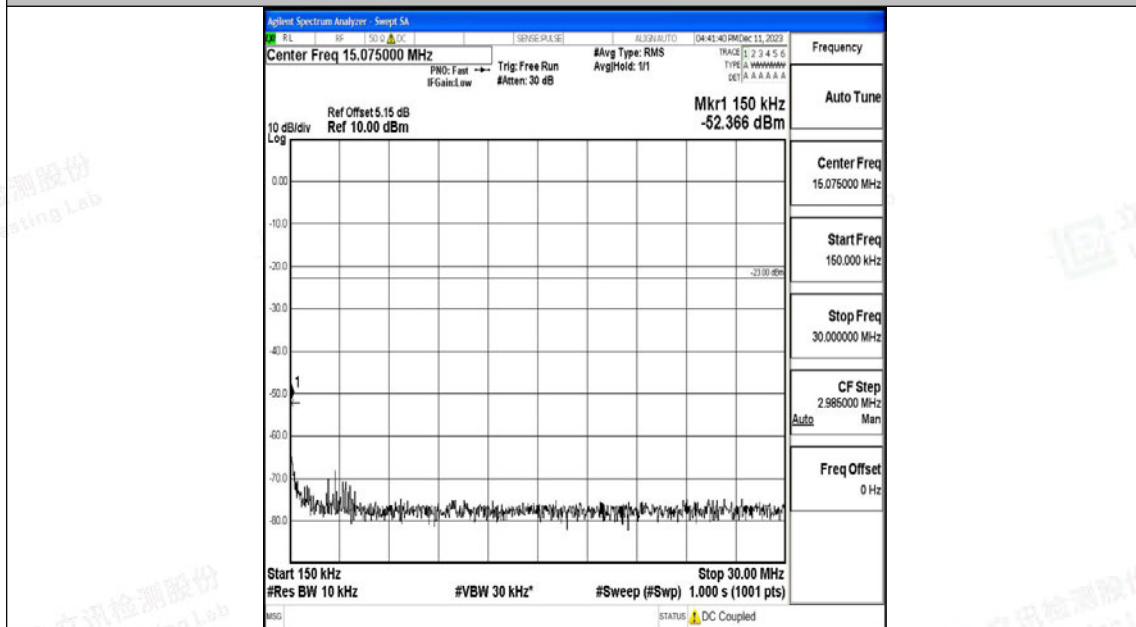

Band12_5MHz_QPSK_23095_1RB#0_0.009~0.15_0.009~0.15

Band12_5MHz_QPSK_23095_1RB#0_0.15~30_0.15~30

Band12_5MHz_QPSK_23095_1RB#0_30~1000_30~1000

Band12_5MHz_QPSK_23095_1RB#0_1000~3000_1000~3000

Band12_5MHz_QPSK_23095_1RB#0_3000~10000_3000~10000