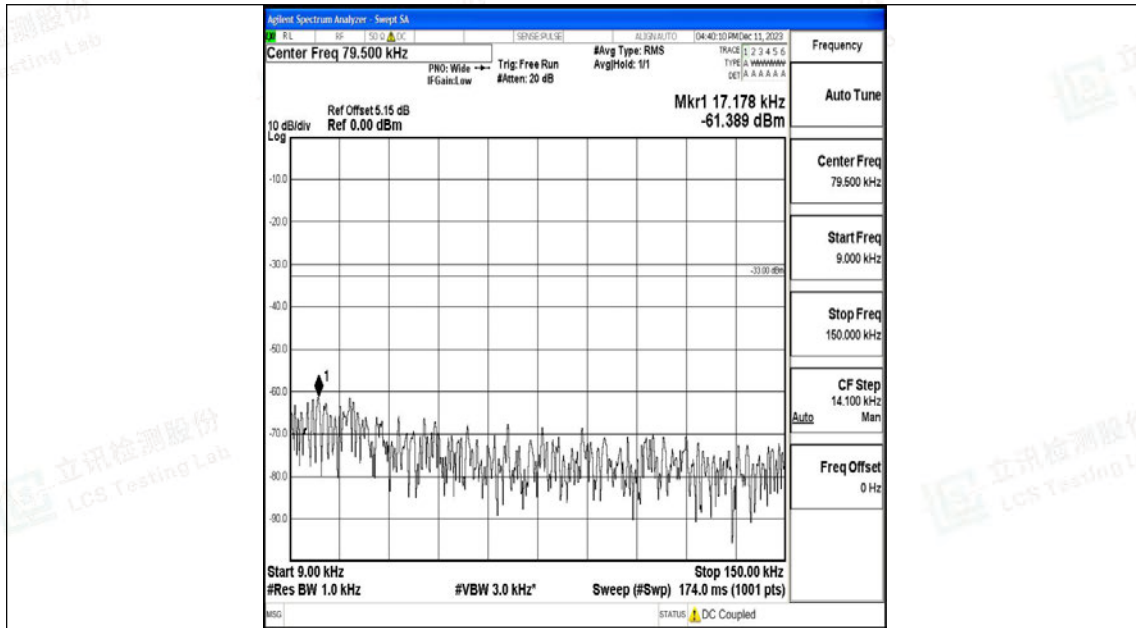

Band12_5MHz_QPSK_23035_1RB#0_0.009~0.15_0.009~0.15