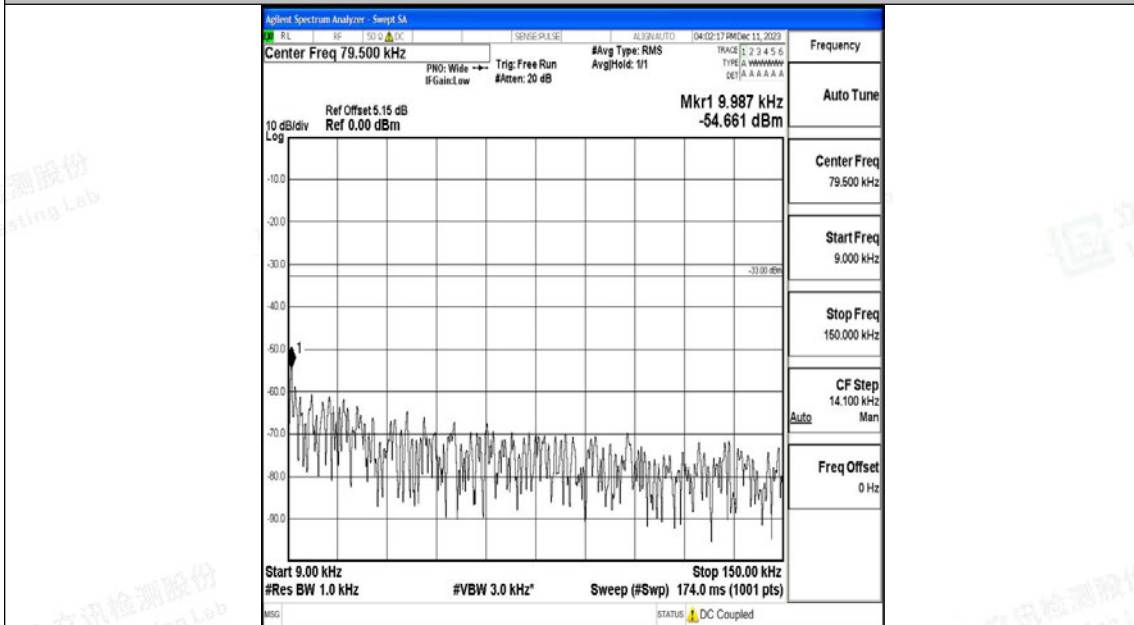

Band12_1.4MHz_QPSK_23173_1RB#0_30~1000_30~1000

Band12_1.4MHz_QPSK_23173_1RB#0_1000~3000_1000~3000

Band12_1.4MHz_QPSK_23173_1RB#0_3000~10000_3000~10000

Band12_1.4MHz_16QAM_23173_1RB#0_0.009~0.15_0.009~0.15