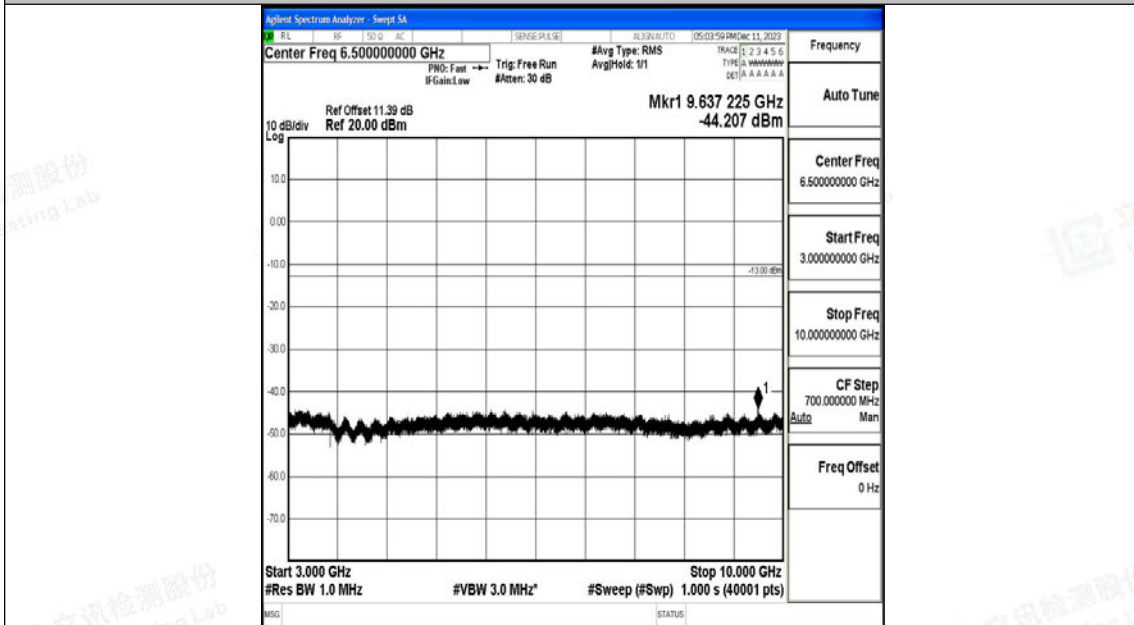

Band12_10MHz_16QAM_23130_1RB#0_3000~10000_3000~10000

Shenzhen LCS Compliance Testing Laboratory Ltd.

Add: 101, 201 Bldg A & 301 Bldg C, Juji Industrial Park Yabianxueziwei, Shajing Street, Baoan District, Shenzhen, 518000, China

Tel: +(86) 0755-82591330 | E-mail: webmaster@lcs-cert.com | Web: www.lcs-cert.com

Scan code to check authenticity