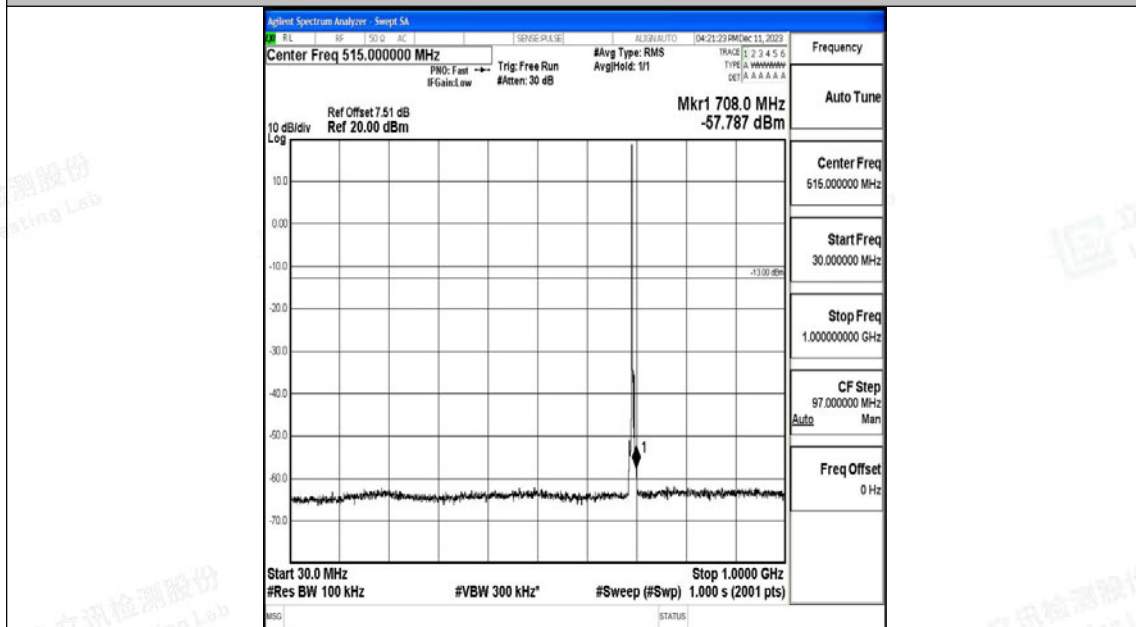

Band12_3MHz_16QAM_23025_1RB#0_30~1000_30~1000