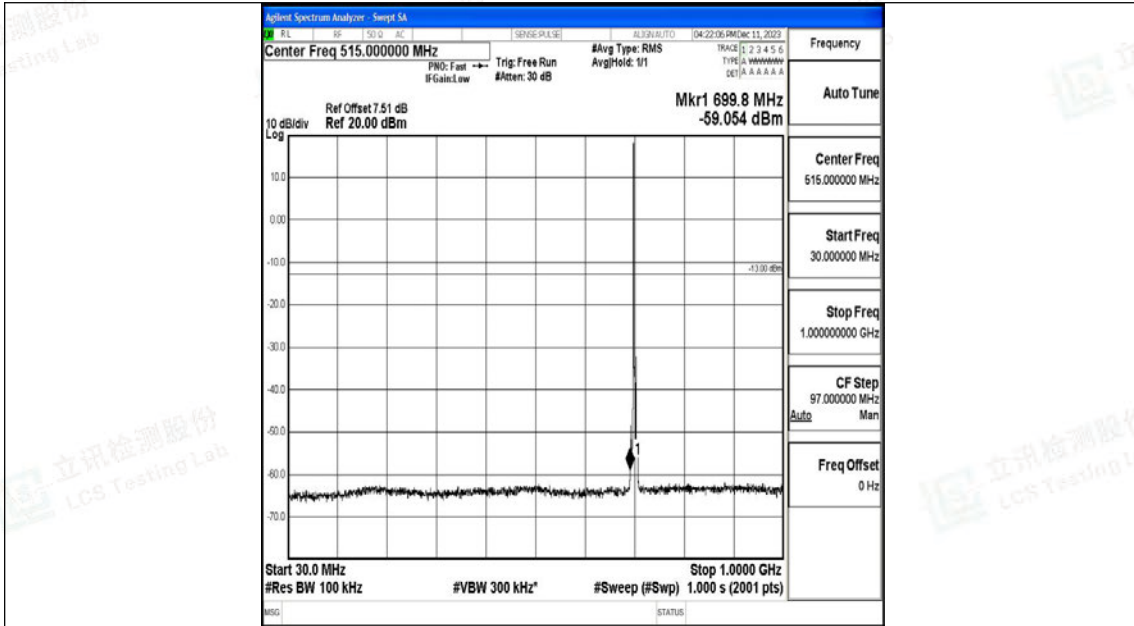

Band12_3MHz_QPSK_23095_1RB#0_0.009~0.15_0.009~0.15

Band12_3MHz_QPSK_23095_1RB#0_0.15~30_0.15~30

Band12_3MHz_QPSK_23095_1RB#0_30~1000_30~1000

Band12_3MHz_QPSK_23095_1RB#0_1000~3000_1000~3000

Shenzhen LCS Compliance Testing Laboratory Ltd.