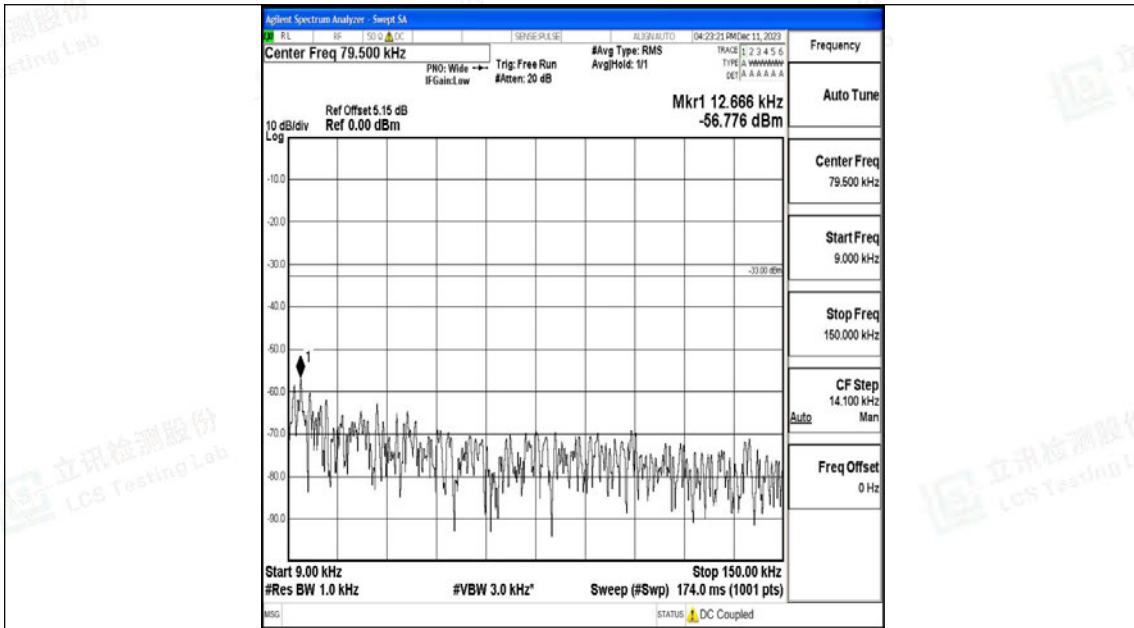

Band12_3MHz_QPSK_23165_1RB#0_0.009~0.15_0.009~0.15