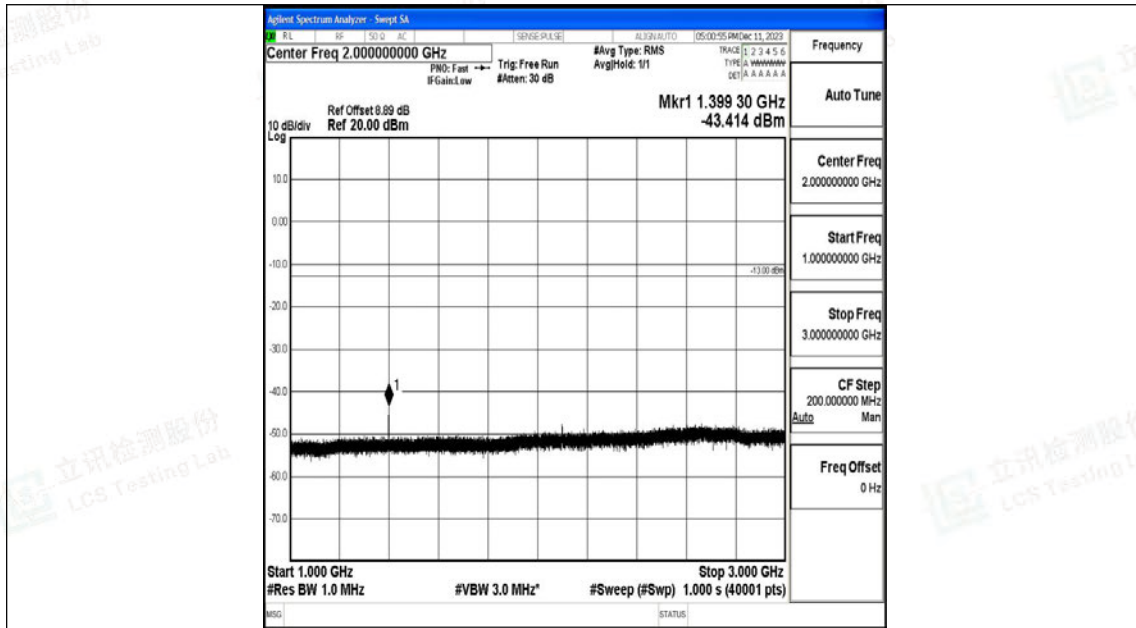

Band12_10MHz_16QAM_23060_1RB#0_1000~3000_1000~3000