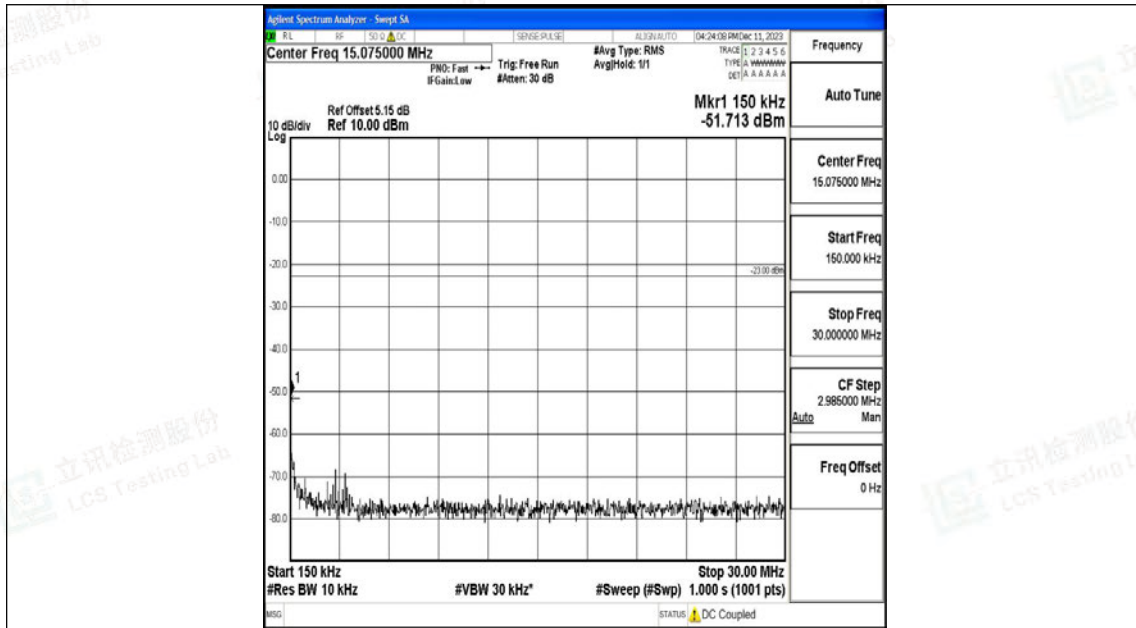

Tel: +(86) 0755-82591330 | E-mail: webmaster@lcs-cert.com | Web: www.lcs-cert.com

Scan code to check authenticity

Band12_3MHz_QPSK_23165_1RB#0_3000~10000_3000~10000

Band12_3MHz_16QAM_23165_1RB#0_0.009~0.15_0.009~0.15