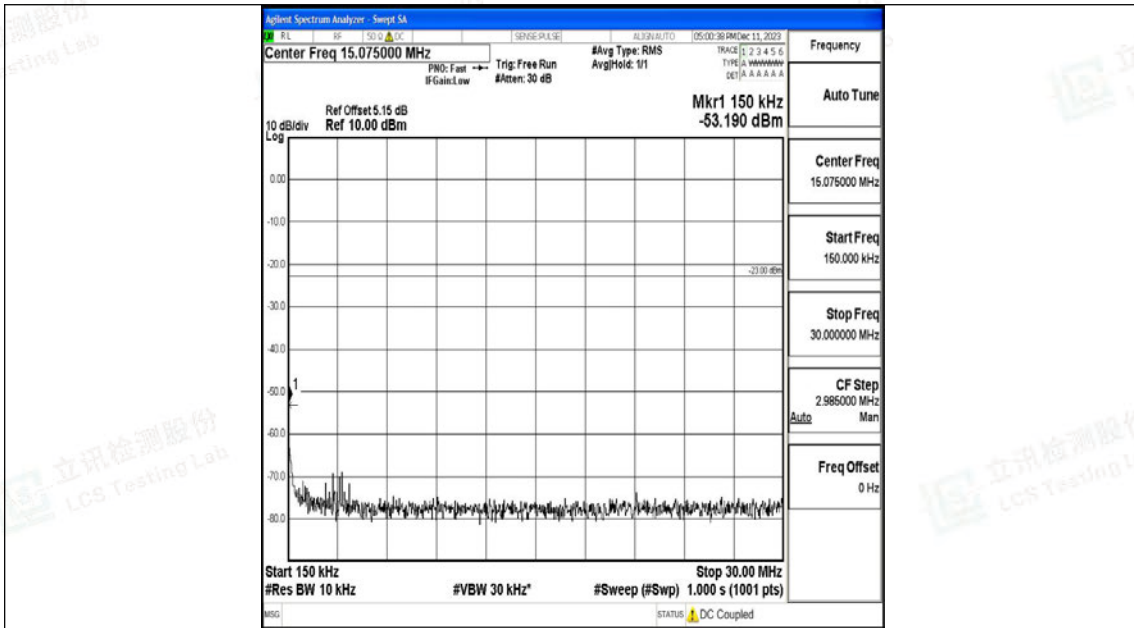

Band12_10MHz_16QAM_23060_1RB#0_0.15~30_0.15~30