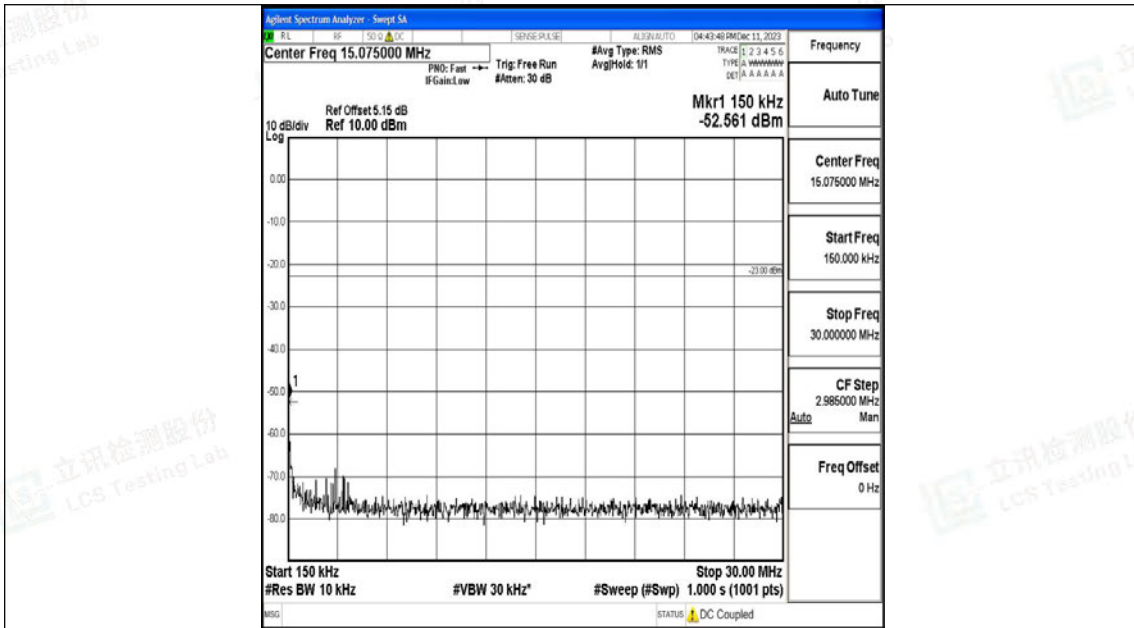

Scan code to check authenticity

Band12_5MHz_QPSK_23155_1RB#0_3000~10000_3000~10000

Band12_5MHz_16QAM_23155_1RB#0_0.009~0.15_0.009~0.15

Band12_5MHz_16QAM_23155_1RB#0_0.15~30_0.15~30

Band12_5MHz_16QAM_23155_1RB#0_30~1000_30~1000