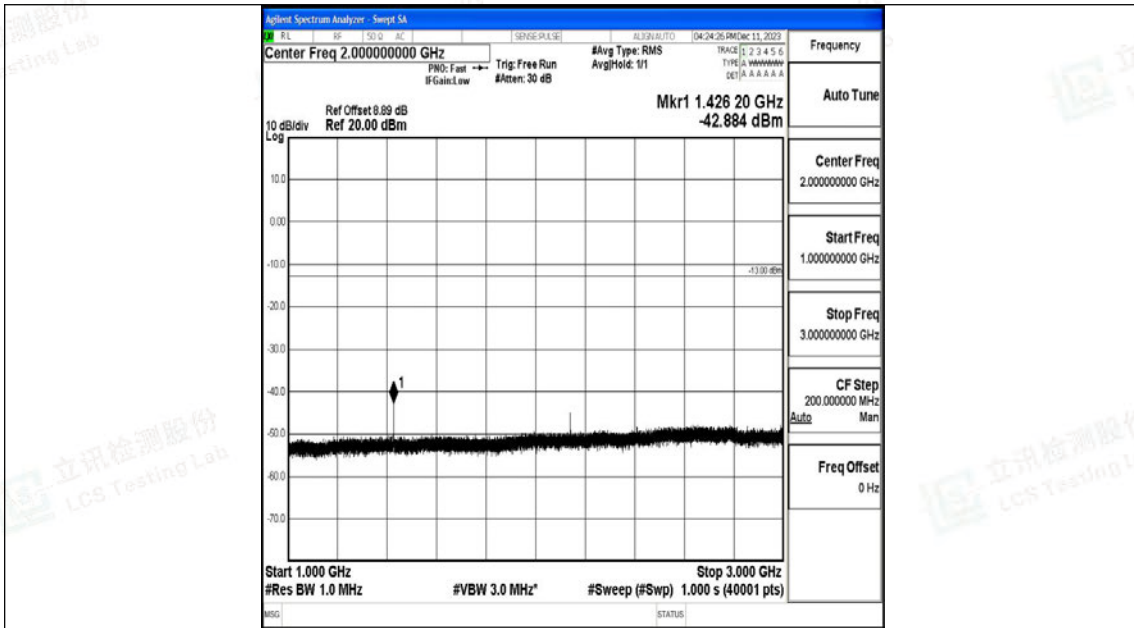

Band12_3MHz_16QAM_23165_1RB#0_1000~3000_1000~3000