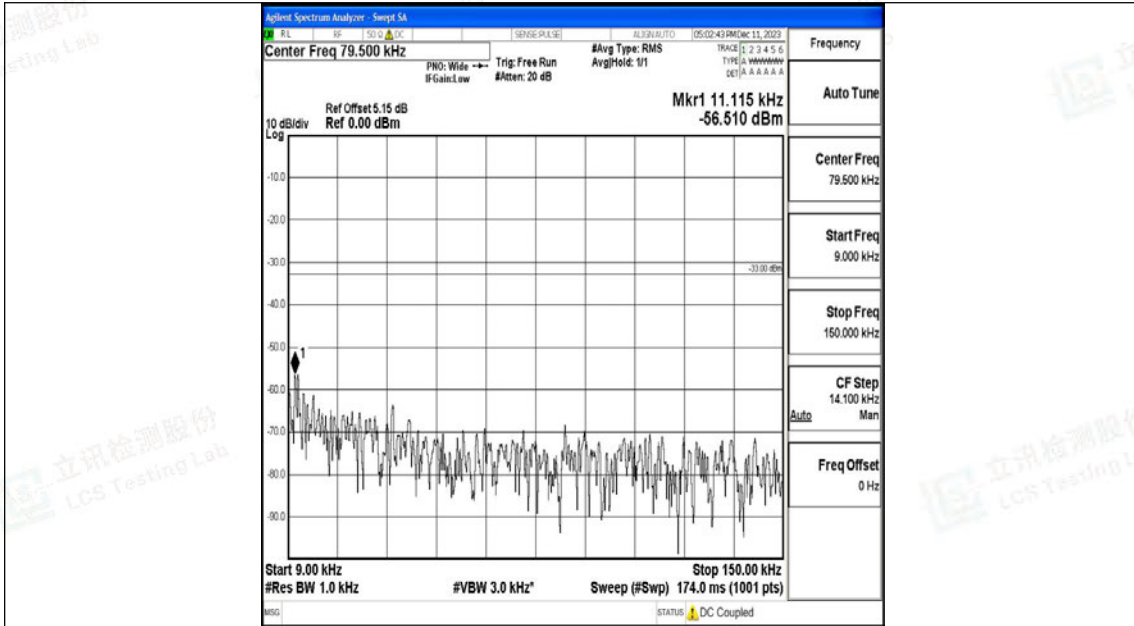

Tel: +(86) 0755-82591330 | E-mail: webmaster@lcs-cert.com | Web: www.lcs-cert.com

Scan code to check authenticity

Band12_10MHz_16QAM_23095_1RB#0_1000~3000_1000~3000

Band12_10MHz_16QAM_23095_1RB#0_3000~10000_3000~10000