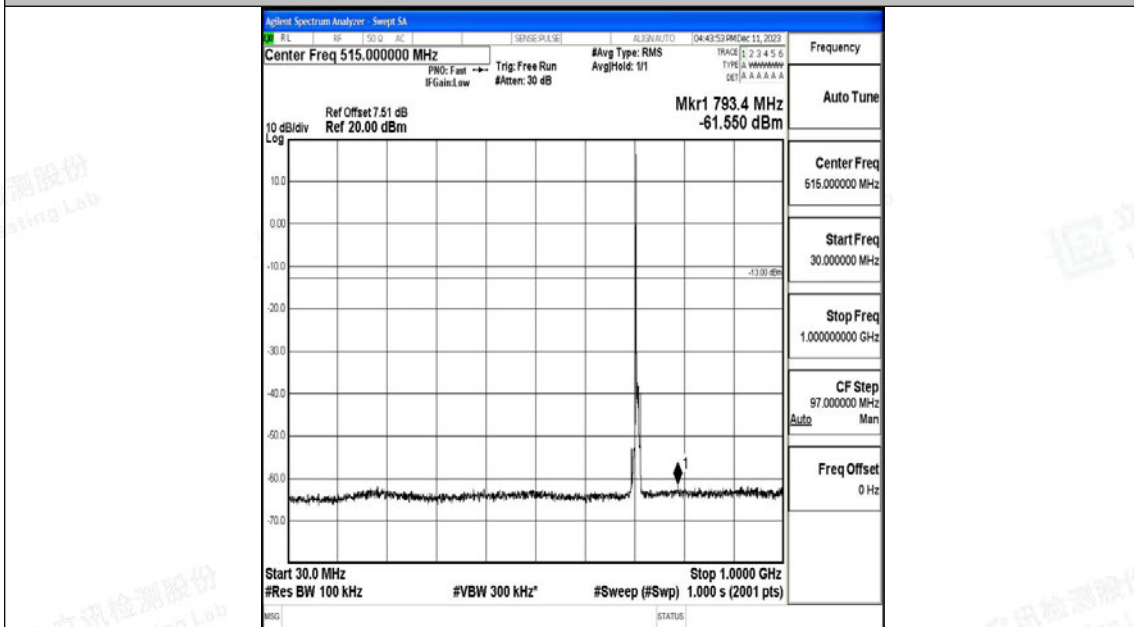

Scan code to check authenticity

Band12_5MHz_QPSK_23155_1RB#0_3000~10000_3000~10000

Band12_5MHz_16QAM_23155_1RB#0_0.009~0.15_0.009~0.15

Band12_5MHz_16QAM_23155_1RB#0_0.15~30_0.15~30

Band12_5MHz_16QAM_23155_1RB#0_30~1000_30~1000