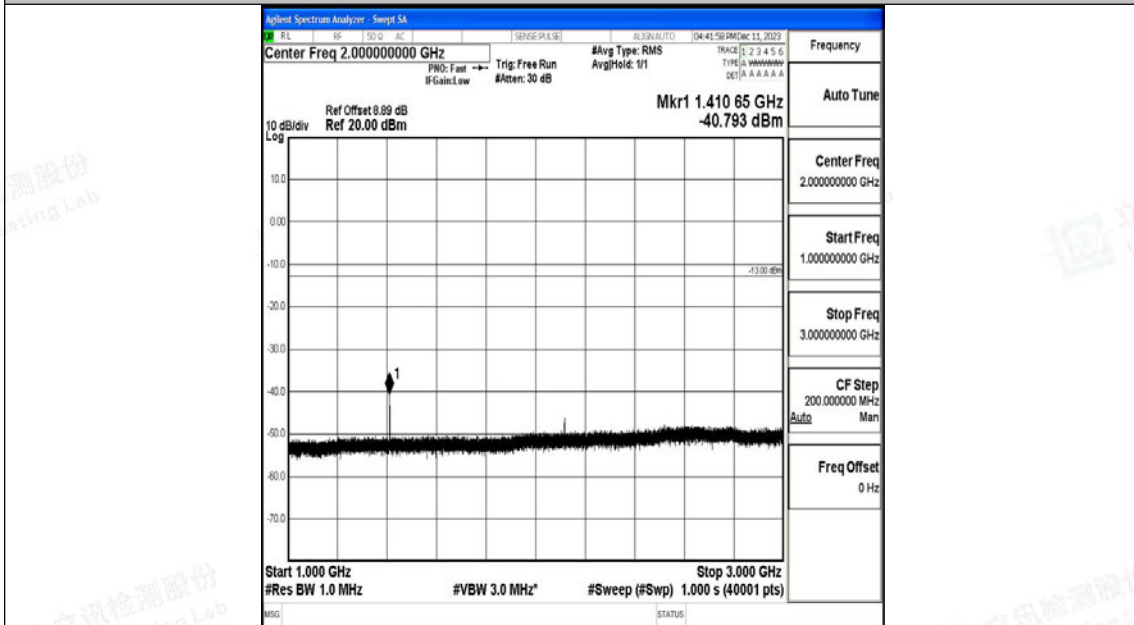

Band12_5MHz_QPSK_23095_1RB#0_0.009~0.15_0.009~0.15

Band12_5MHz_QPSK_23095_1RB#0_0.15~30_0.15~30

Band12_5MHz_QPSK_23095_1RB#0_30~1000_30~1000

Band12_5MHz_QPSK_23095_1RB#0_1000~3000_1000~3000

Band12_5MHz_QPSK_23095_1RB#0_3000~10000_3000~10000