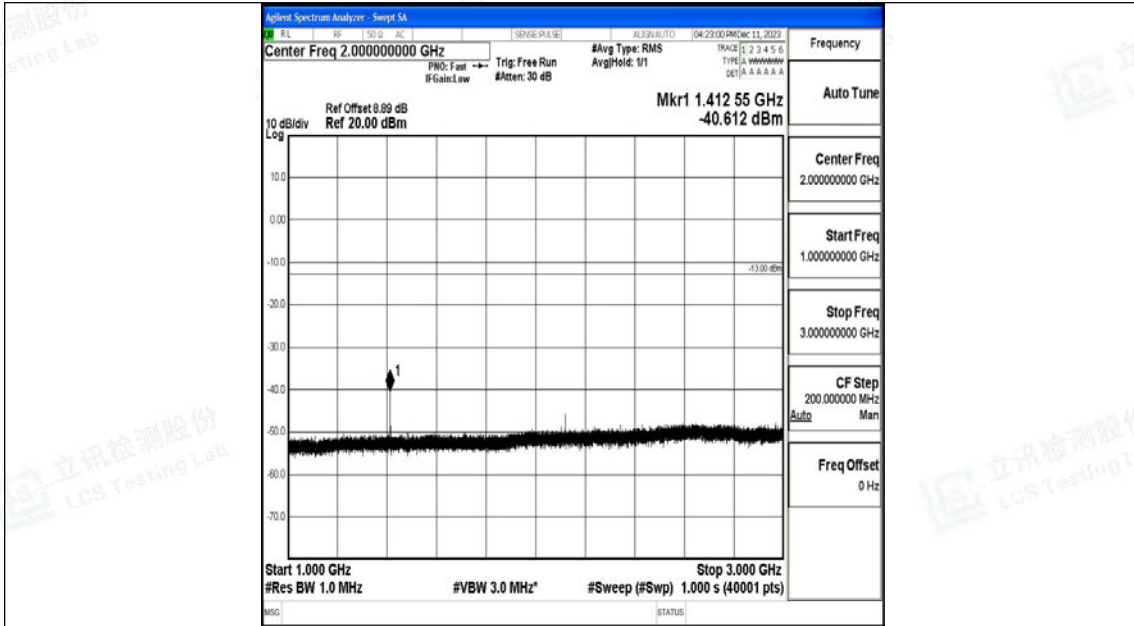

Scan code to check authenticity

Band12_3MHz_QPSK_23095_1RB#0_3000~10000_3000~10000

Band12_3MHz_16QAM_23095_1RB#0_0.009~0.15_0.009~0.15

Band12_3MHz_16QAM_23095_1RB#0_0.15~30_0.15~30

Band12_3MHz_16QAM_23095_1RB#0_30~1000_30~1000