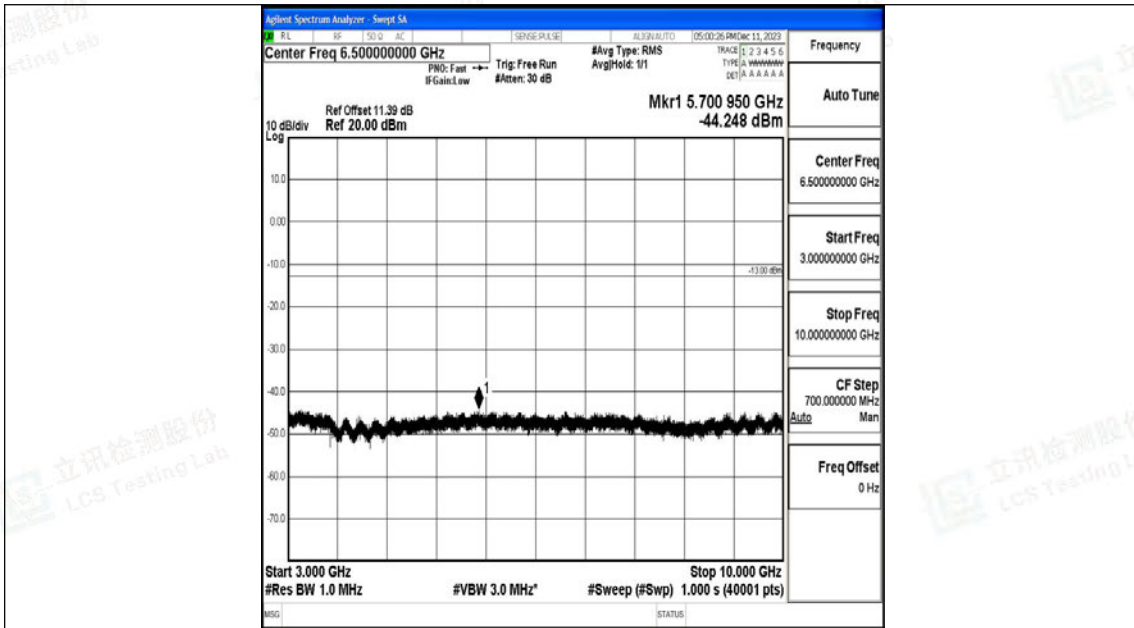

Band12_10MHz_QPSK_23060_1RB#0_3000~10000_3000~10000