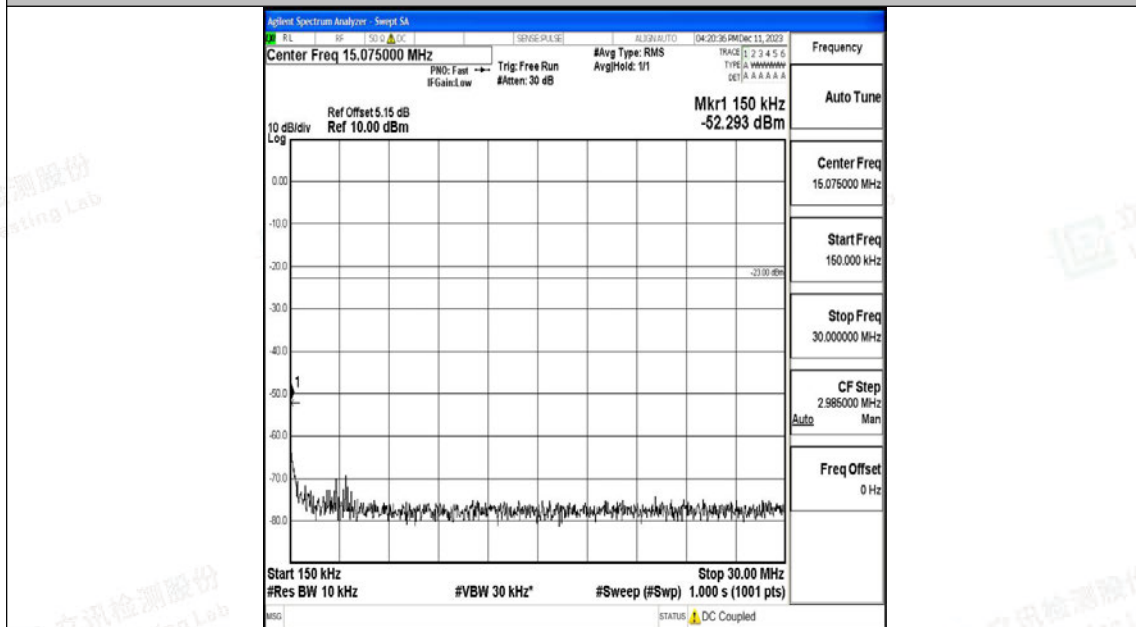

Band12_3MHz_QPSK_23025_1RB#0_0.009~0.15_0.009~0.15

Band12_3MHz_QPSK_23025_1RB#0_0.15~30_0.15~30

Band12_3MHz_QPSK_23025_1RB#0_30~1000_30~1000

Band12_3MHz_QPSK_23025_1RB#0_1000~3000_1000~3000

Band12_3MHz_QPSK_23025_1RB#0_3000~10000_3000~10000