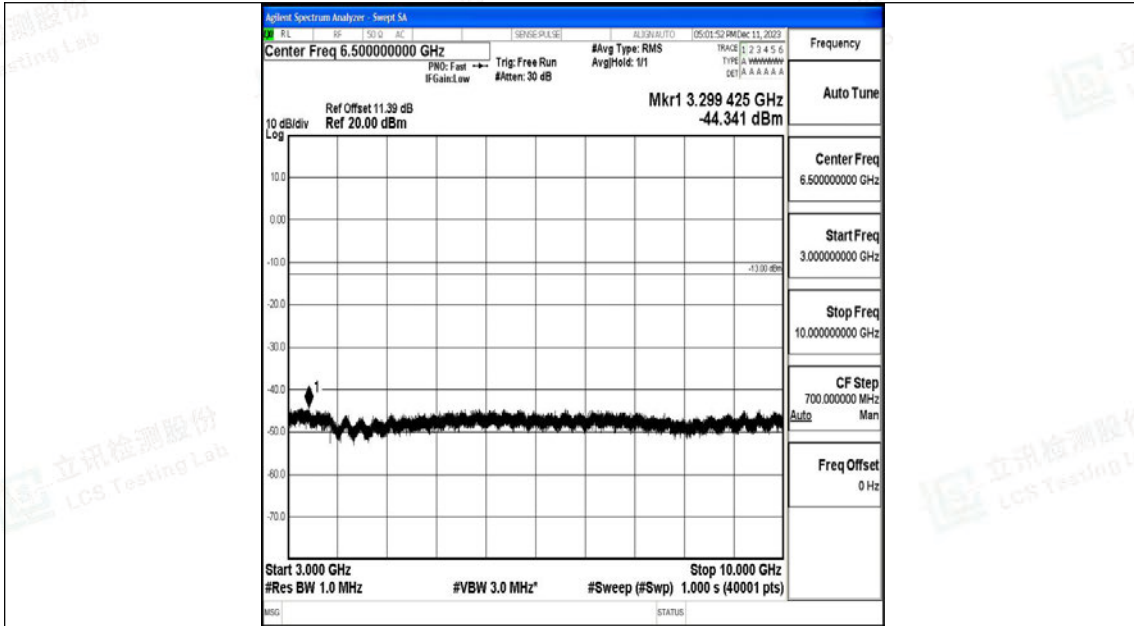

Band12_10MHz_QPSK_23095_1RB#0_3000~10000_3000~10000