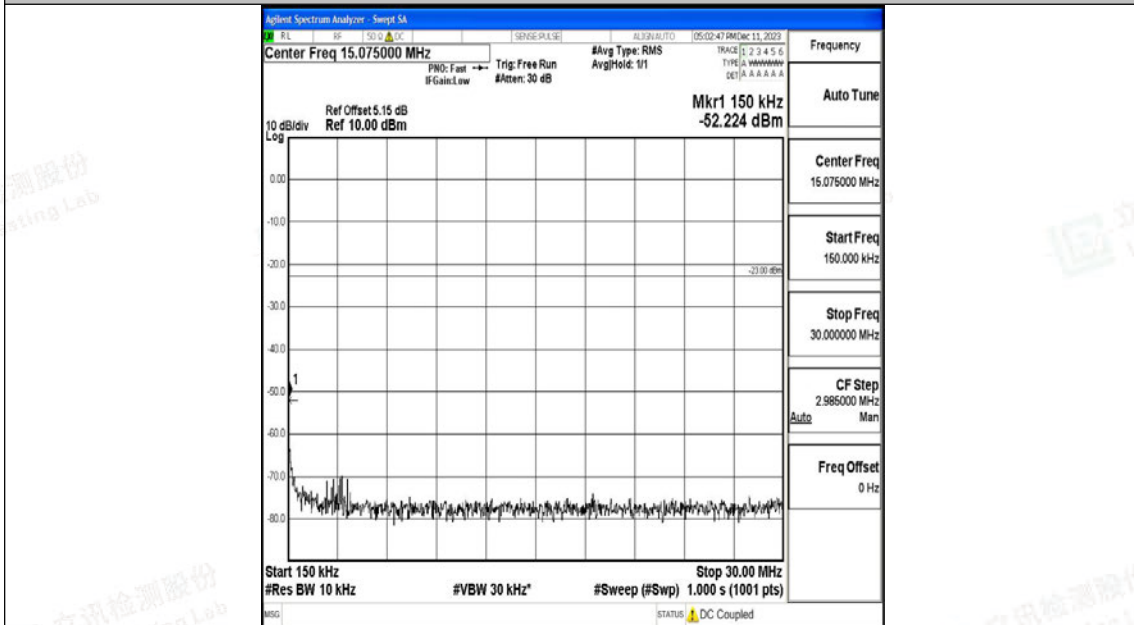

Band12_10MHz_QPSK_23130_1RB#0_0.15~30_0.15~30

Shenzhen LCS Compliance Testing Laboratory Ltd.

Add: 101, 201 Bldg A & 301 Bldg C, Juji Industrial Park Yabianxueziwei, Shajing Street, Baoan District, Shenzhen, 518000, China

Tel: +(86) 0755-82591330 | E-mail: webmaster@lcs-cert.com | Web: www.lcs-cert.com

Scan code to check authenticity