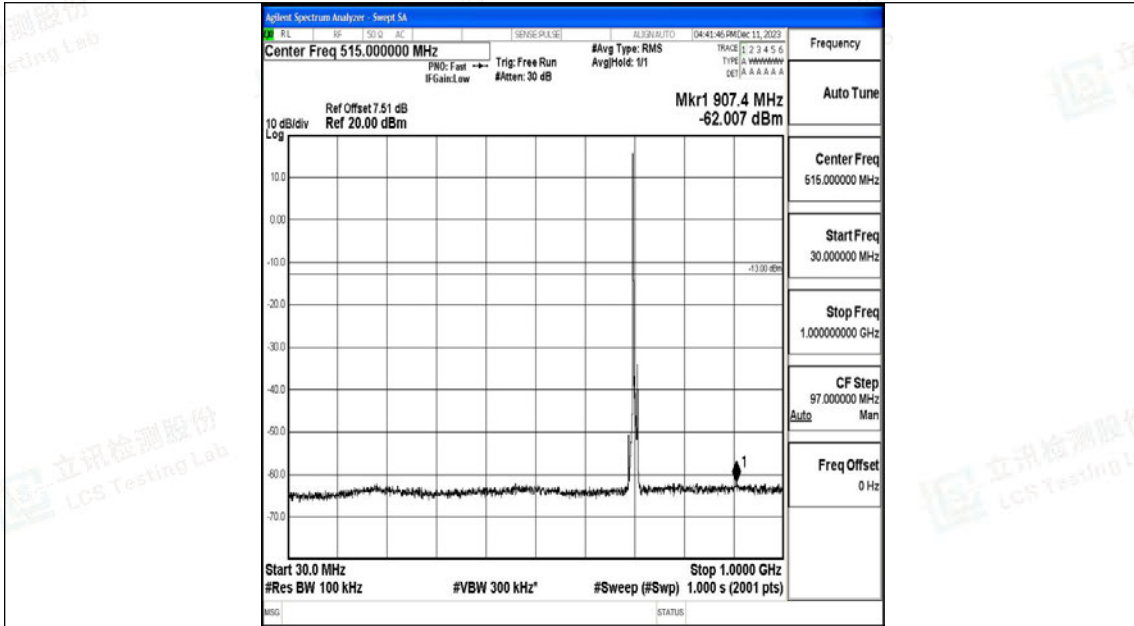

Band12_5MHz_QPSK_23095_1RB#0_0.009~0.15_0.009~0.15

Band12_5MHz_QPSK_23095_1RB#0_0.15~30_0.15~30

Band12_5MHz_QPSK_23095_1RB#0_30~1000_30~1000

Band12_5MHz_QPSK_23095_1RB#0_1000~3000_1000~3000

Band12_5MHz_QPSK_23095_1RB#0_3000~10000_3000~10000