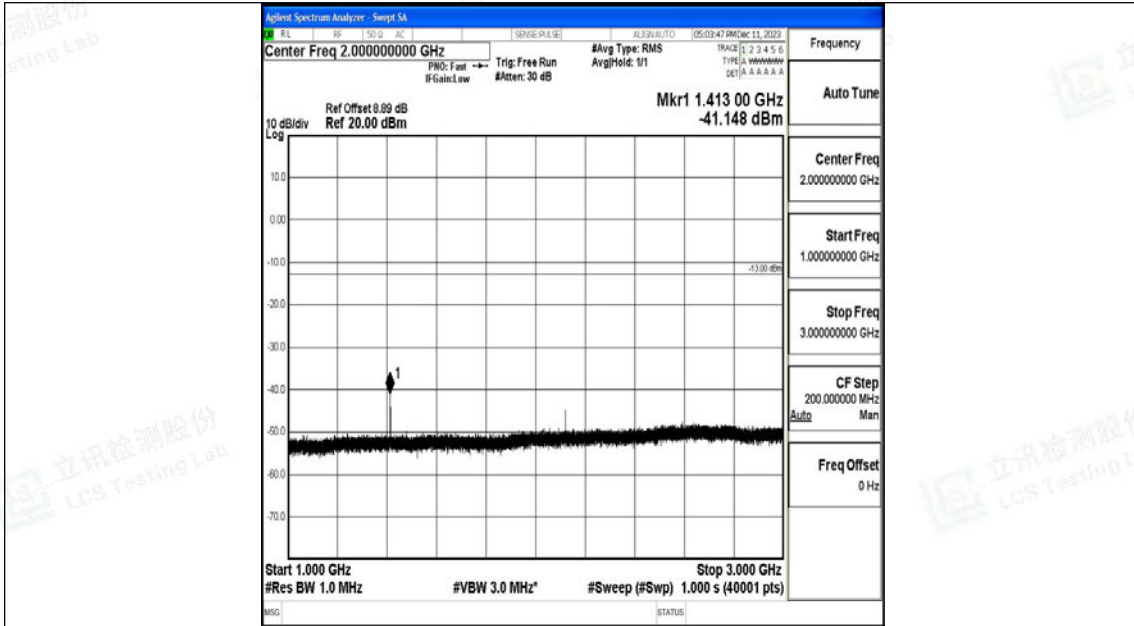

Band12_10MHz_16QAM_23130_1RB#0_1000~3000_1000~3000