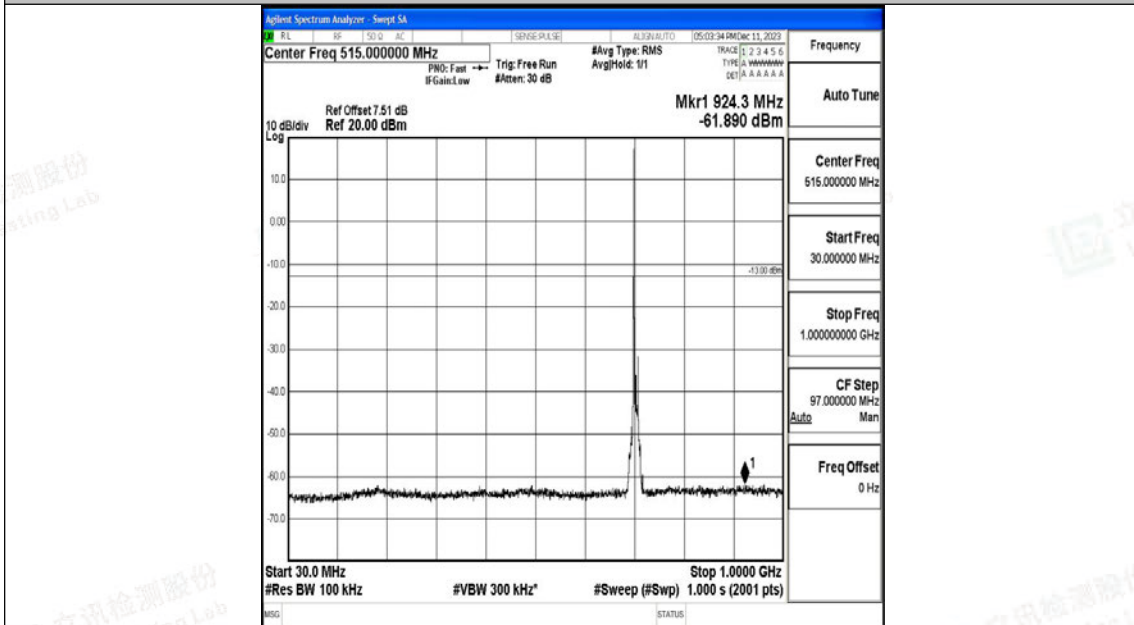

Scan code to check authenticity

Band12_10MHz_QPSK_23130_1RB#0_3000~10000_3000~10000

Band12_10MHz_16QAM_23130_1RB#0_0.009~0.15_0.009~0.15

Band12_10MHz_16QAM_23130_1RB#0_0.15~30_0.15~30

Band12_10MHz_16QAM_23130_1RB#0_30~1000_30~1000