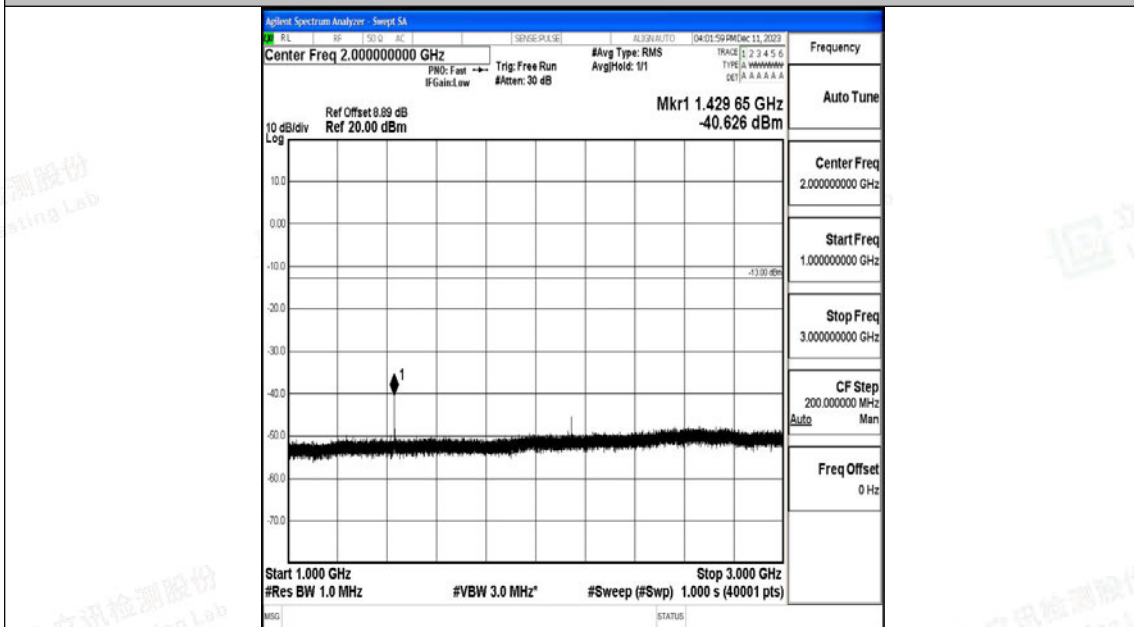

Band12_1.4MHz_QPSK_23173_1RB#0_30~1000_30~1000

Band12_1.4MHz_QPSK_23173_1RB#0_1000~3000_1000~3000

Band12_1.4MHz_QPSK_23173_1RB#0_3000~10000_3000~10000

Band12_1.4MHz_16QAM_23173_1RB#0_0.009~0.15_0.009~0.15