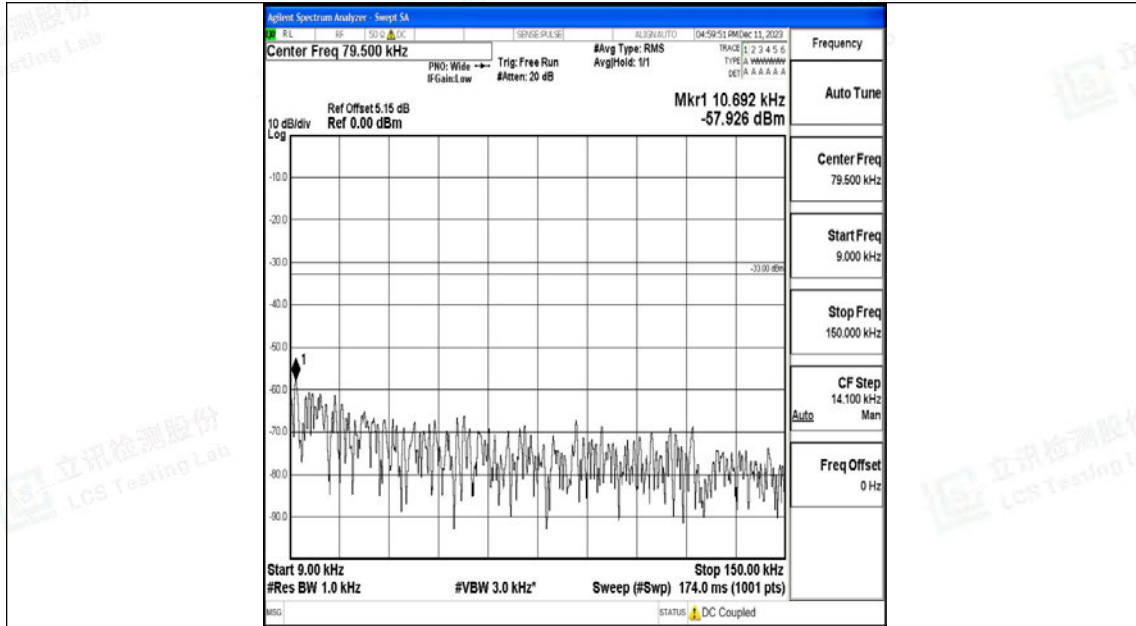

Scan code to check authenticity

Band12_5MHz_16QAM_23155_1RB#0_1000~3000_1000~3000

Band12_5MHz_16QAM_23155_1RB#0_3000~10000_3000~10000

Band12_10MHz_QPSK_23060_1RB#0_0.009~0.15_0.009~0.15

Band12_10MHz_QPSK_23060_1RB#0_0.15~30_0.15~30