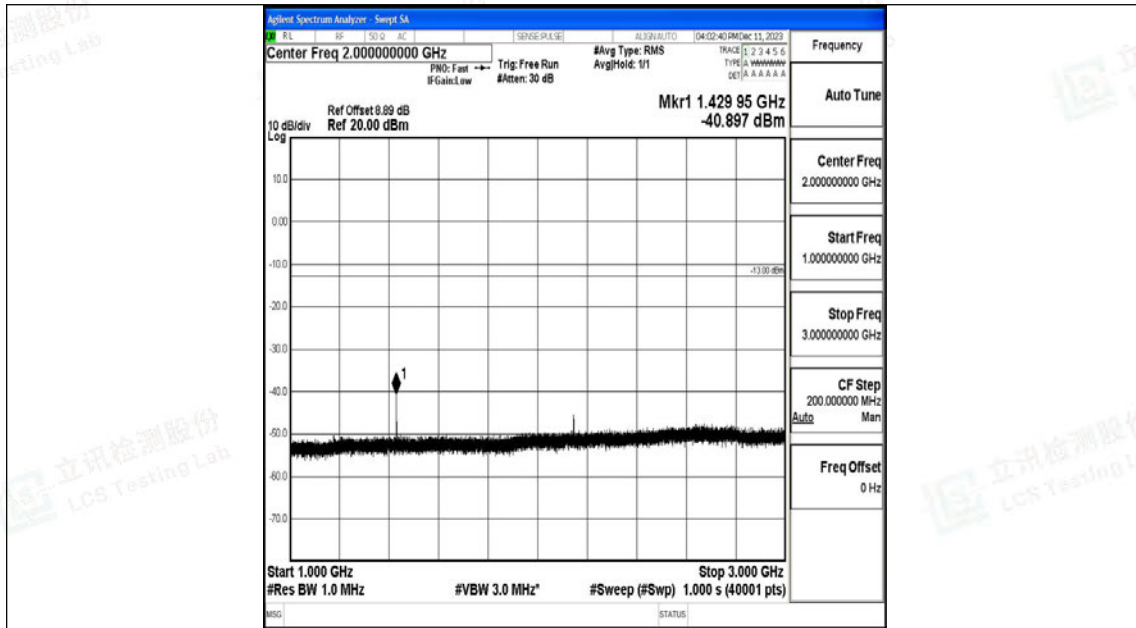

Band12_1.4MHz_16QAM_23173_1RB#0_1000~3000_1000~3000