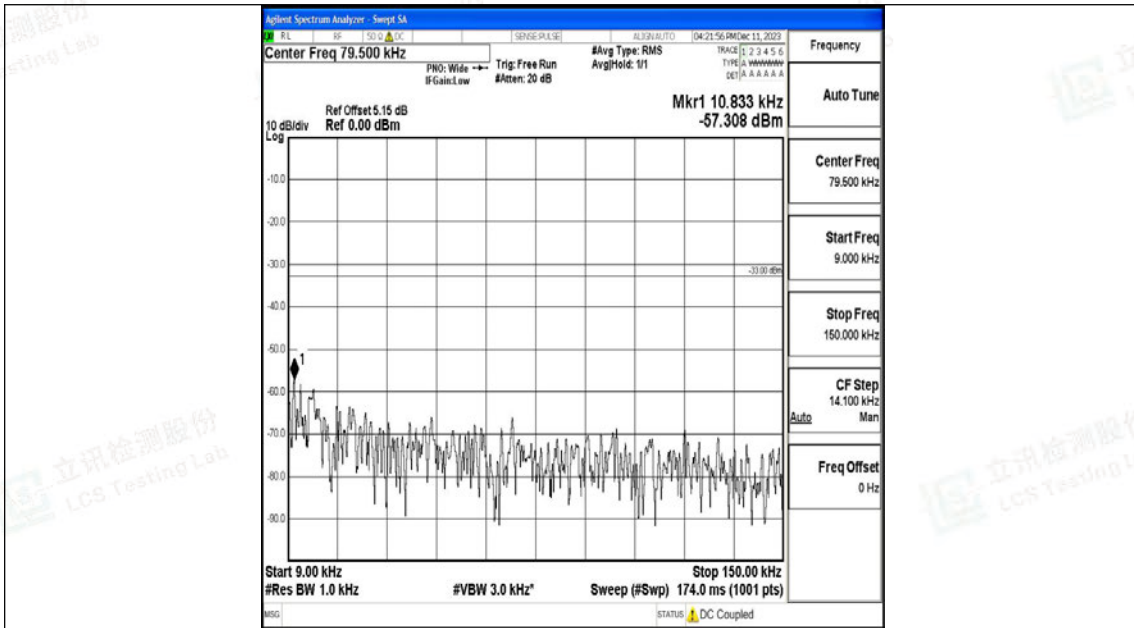

Band12_3MHz_QPSK_23095_1RB#0_0.009~0.15_0.009~0.15

Band12_3MHz_QPSK_23095_1RB#0_0.15~30_0.15~30

Band12_3MHz_QPSK_23095_1RB#0_30~1000_30~1000

Band12_3MHz_QPSK_23095_1RB#0_1000~3000_1000~3000

Shenzhen LCS Compliance Testing Laboratory Ltd.