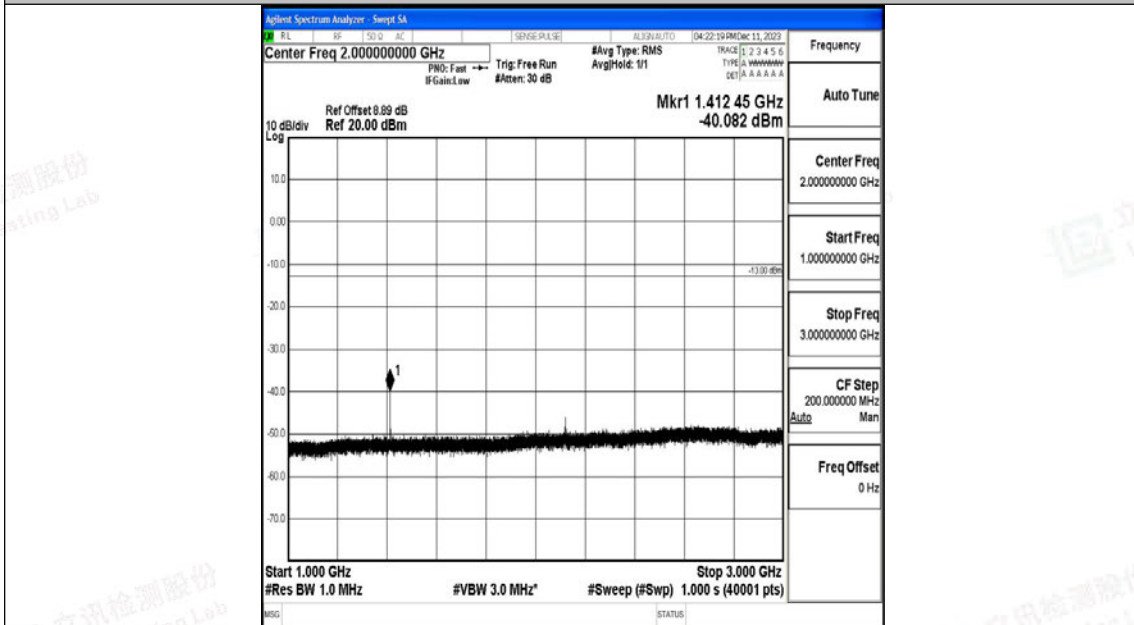

Band12_3MHz_QPSK_23095_1RB#0_0.009~0.15_0.009~0.15

Band12_3MHz_QPSK_23095_1RB#0_0.15~30_0.15~30

Band12_3MHz_QPSK_23095_1RB#0_30~1000_30~1000

Band12_3MHz_QPSK_23095_1RB#0_1000~3000_1000~3000

Shenzhen LCS Compliance Testing Laboratory Ltd.