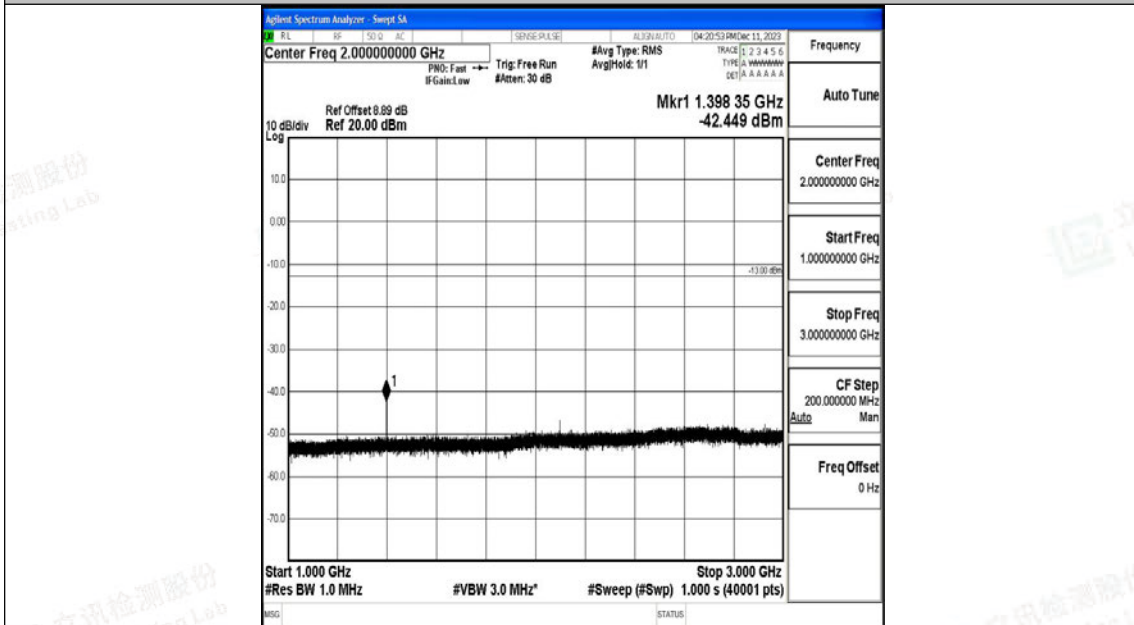

Band12_3MHz_QPSK_23025_1RB#0_0.009~0.15_0.009~0.15

Band12_3MHz_QPSK_23025_1RB#0_0.15~30_0.15~30

Band12_3MHz_QPSK_23025_1RB#0_30~1000_30~1000

Band12_3MHz_QPSK_23025_1RB#0_1000~3000_1000~3000

Band12_3MHz_QPSK_23025_1RB#0_3000~10000_3000~10000