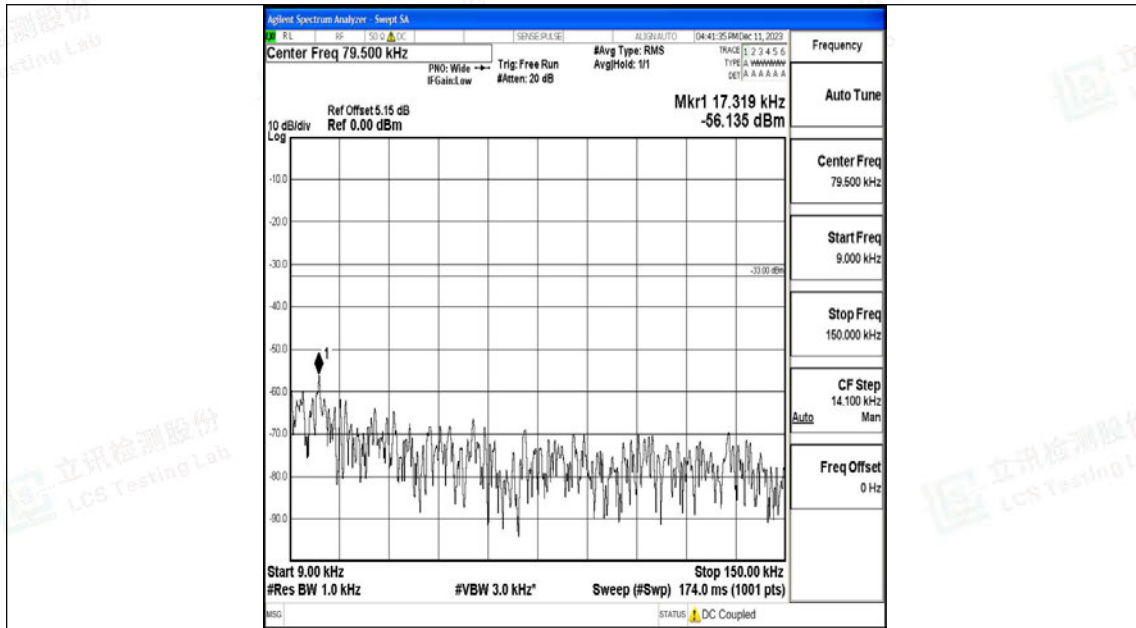

Band12_5MHz_QPSK_23095_1RB#0_0.009~0.15_0.009~0.15

Band12_5MHz_QPSK_23095_1RB#0_0.15~30_0.15~30

Band12_5MHz_QPSK_23095_1RB#0_30~1000_30~1000

Band12_5MHz_QPSK_23095_1RB#0_1000~3000_1000~3000

Band12_5MHz_QPSK_23095_1RB#0_3000~10000_3000~10000