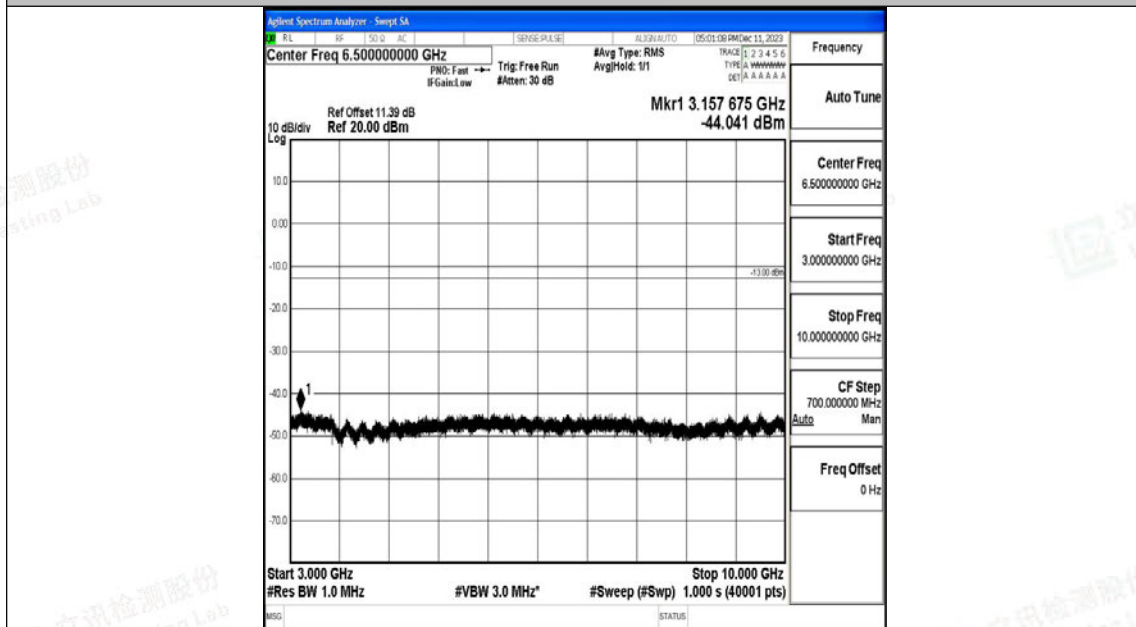

Band12_10MHz_16QAM_23060_1RB#0_3000~10000_3000~10000