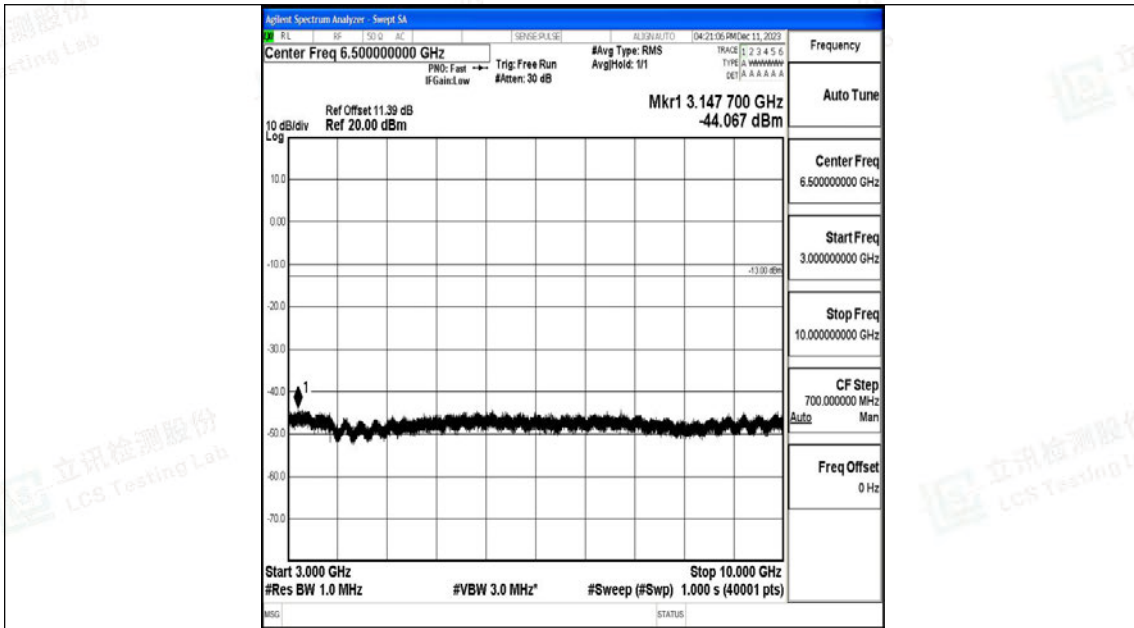

Band12_3MHz_QPSK_23025_1RB#0_0.009~0.15_0.009~0.15

Band12_3MHz_QPSK_23025_1RB#0_0.15~30_0.15~30

Band12_3MHz_QPSK_23025_1RB#0_30~1000_30~1000

Band12_3MHz_QPSK_23025_1RB#0_1000~3000_1000~3000

Band12_3MHz_QPSK_23025_1RB#0_3000~10000_3000~10000