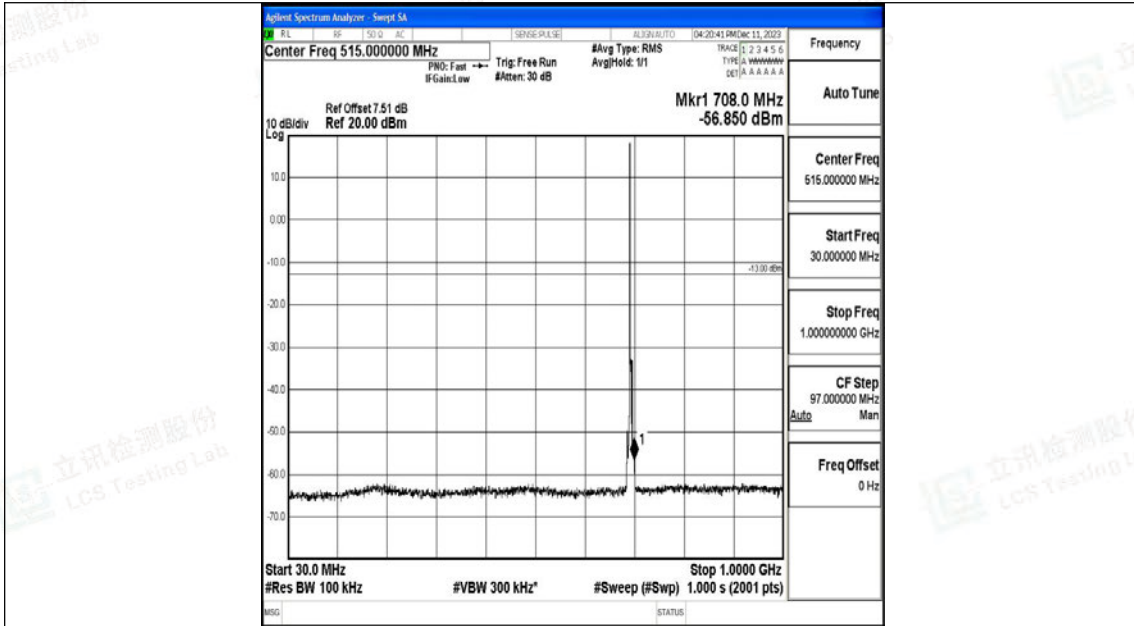

Band12_3MHz_QPSK_23025_1RB#0_30~1000_30~1000