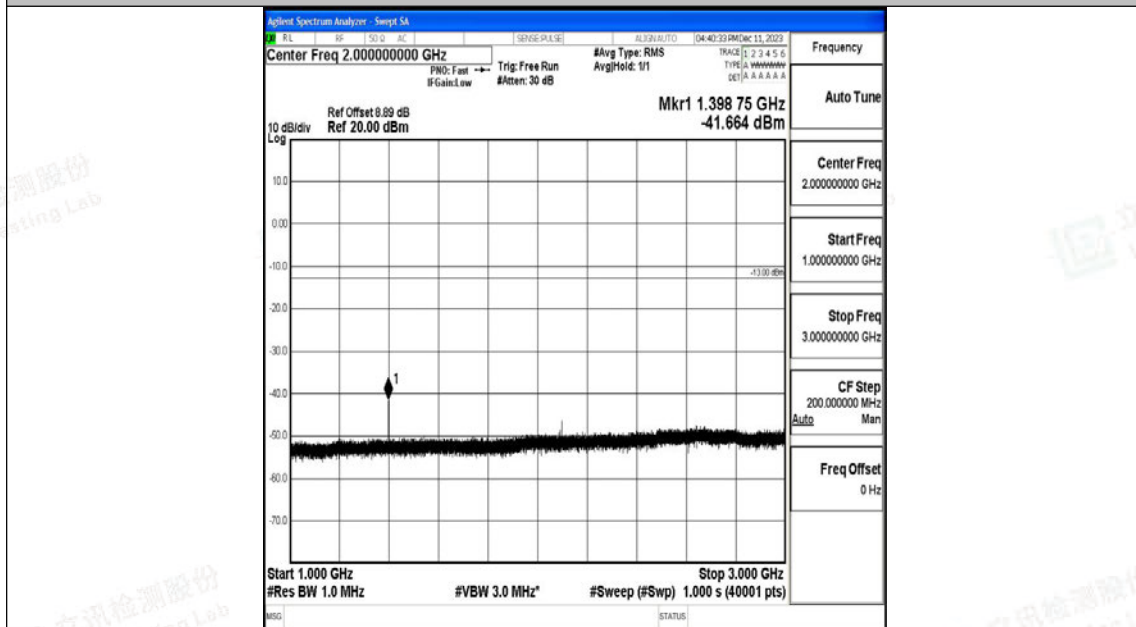

Band12_5MHz_QPSK_23035_1RB#0_1000~3000_1000~3000

Shenzhen LCS Compliance Testing Laboratory Ltd.

Add: 101, 201 Bldg A & 301 Bldg C, Juji Industrial Park Yabianxueziwei, Shajing Street, Baoan District, Shenzhen, 518000, China

Tel: +(86) 0755-82591330 | E-mail: webmaster@lcs-cert.com | Web: www.lcs-cert.com

Scan code to check authenticity