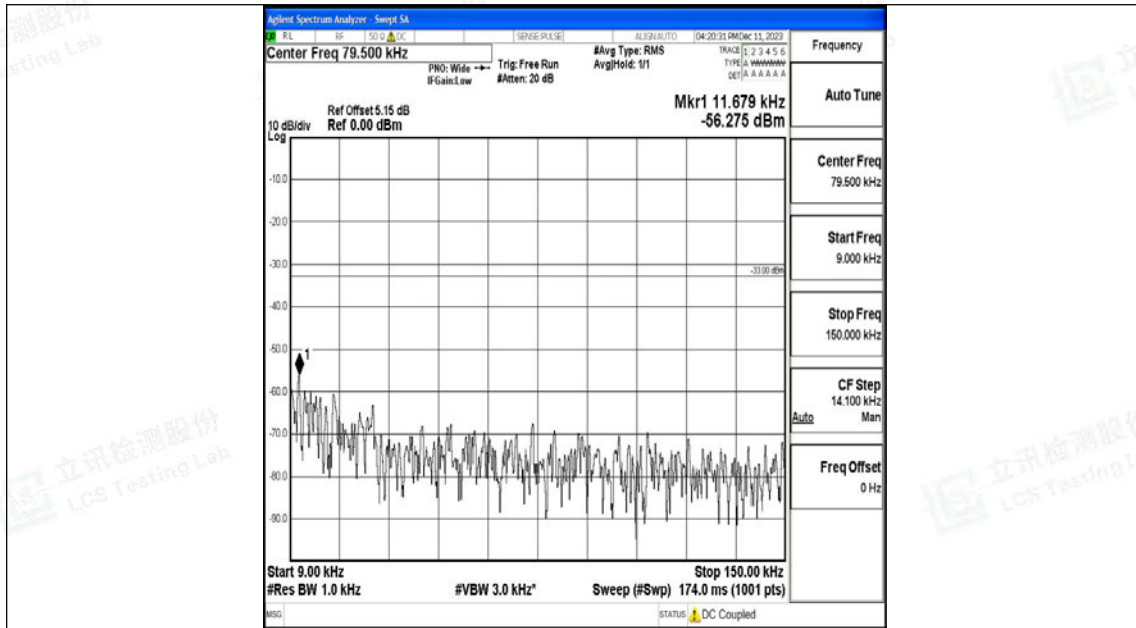

Tel: +(86) 0755-82591330 | E-mail: webmaster@lcs-cert.com | Web: www.lcs-cert.com

Scan code to check authenticity

Band12_1.4MHz_16QAM_23173_1RB#0_1000~3000_1000~3000

Band12_1.4MHz_16QAM_23173_1RB#0_3000~10000_3000~10000