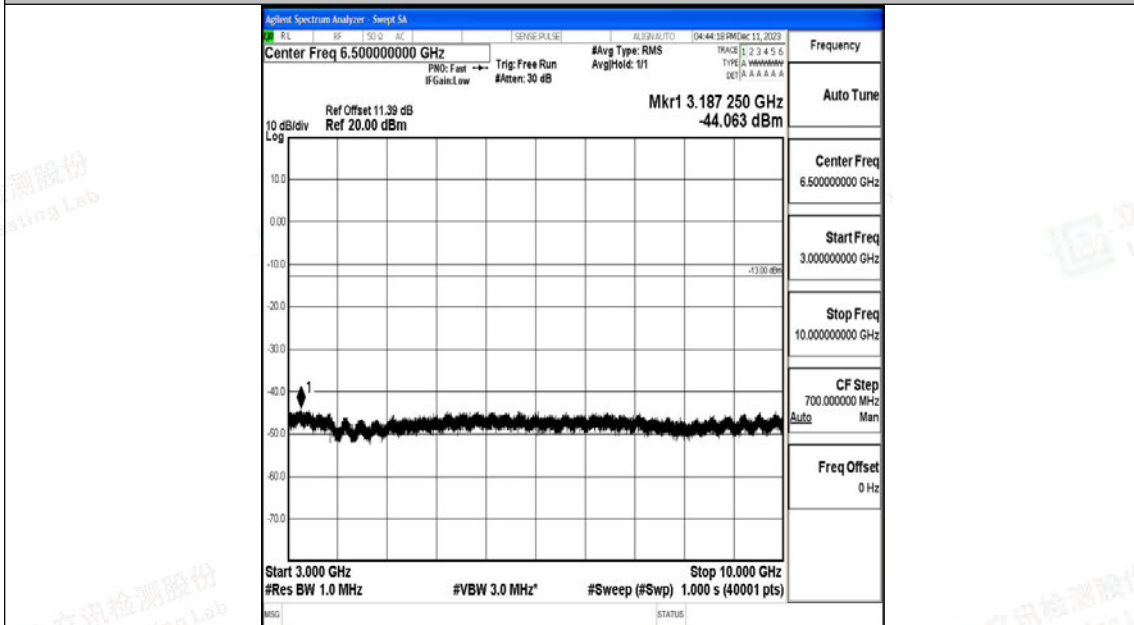

Scan code to check authenticity

Band12_5MHz_16QAM_23155_1RB#0_1000~3000_1000~3000

Band12_5MHz_16QAM_23155_1RB#0_3000~10000_3000~10000

Band12_10MHz_QPSK_23060_1RB#0_0.009~0.15_0.009~0.15

Band12_10MHz_QPSK_23060_1RB#0_0.15~30_0.15~30