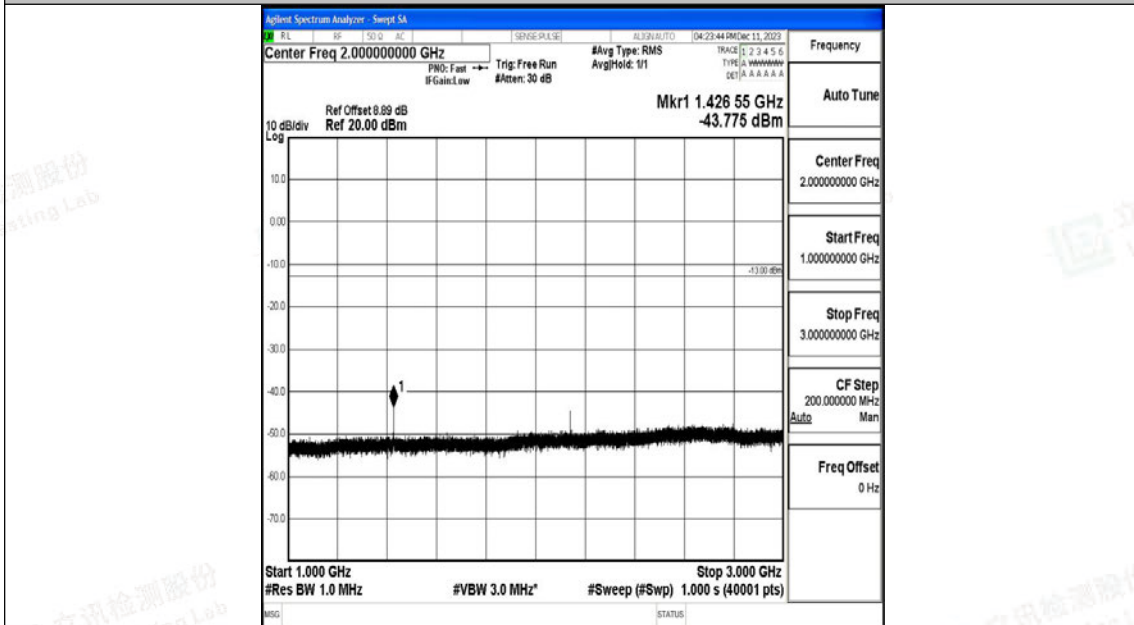

Band12_3MHz_QPSK_23165_1RB#0_1000~3000_1000~3000

Shenzhen LCS Compliance Testing Laboratory Ltd.

Add: 101, 201 Bldg A & 301 Bldg C, Juji Industrial Park Yabianxueziwei, Shajing Street, Baoan District, Shenzhen, 518000, China

Tel: +(86) 0755-82591330 | E-mail: webmaster@lcs-cert.com | Web: www.lcs-cert.com

Scan code to check authenticity