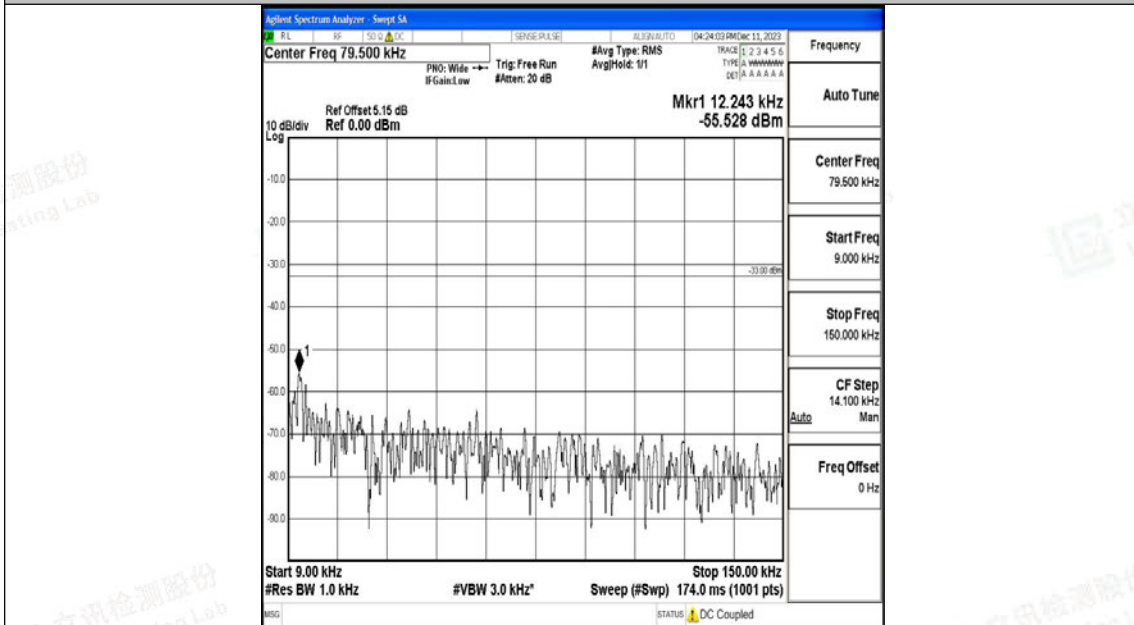

Band12_3MHz_16QAM_23165_1RB#0_0.009~0.15_0.009~0.15