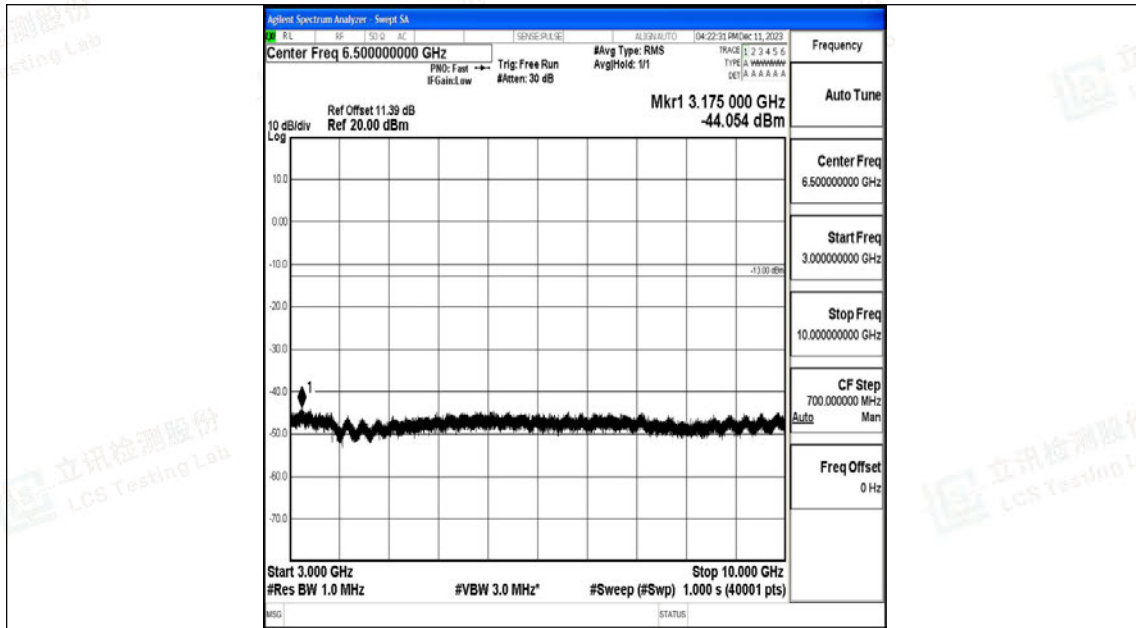

Band12_3MHz_QPSK_23095_1RB#0_3000~10000_3000~10000