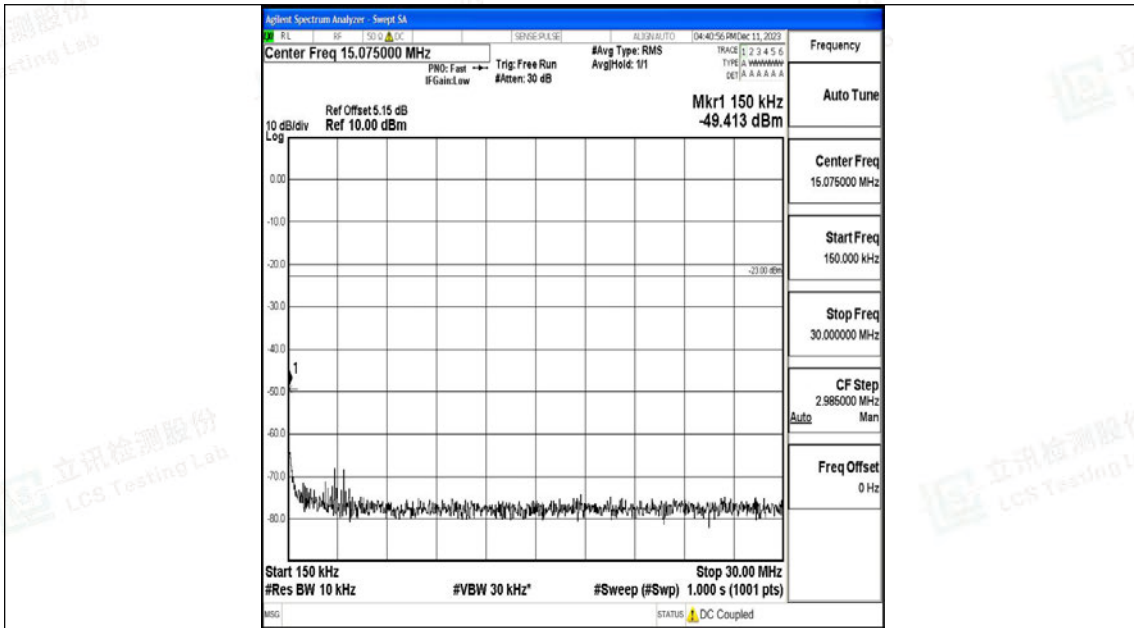

Tel: +(86) 0755-82591330 | E-mail: webmaster@lcs-cert.com | Web: www.lcs-cert.com

Scan code to check authenticity

Band12_5MHz_QPSK_23035_1RB#0_3000~10000_3000~10000

Band12_5MHz_16QAM_23035_1RB#0_0.009~0.15_0.009~0.15