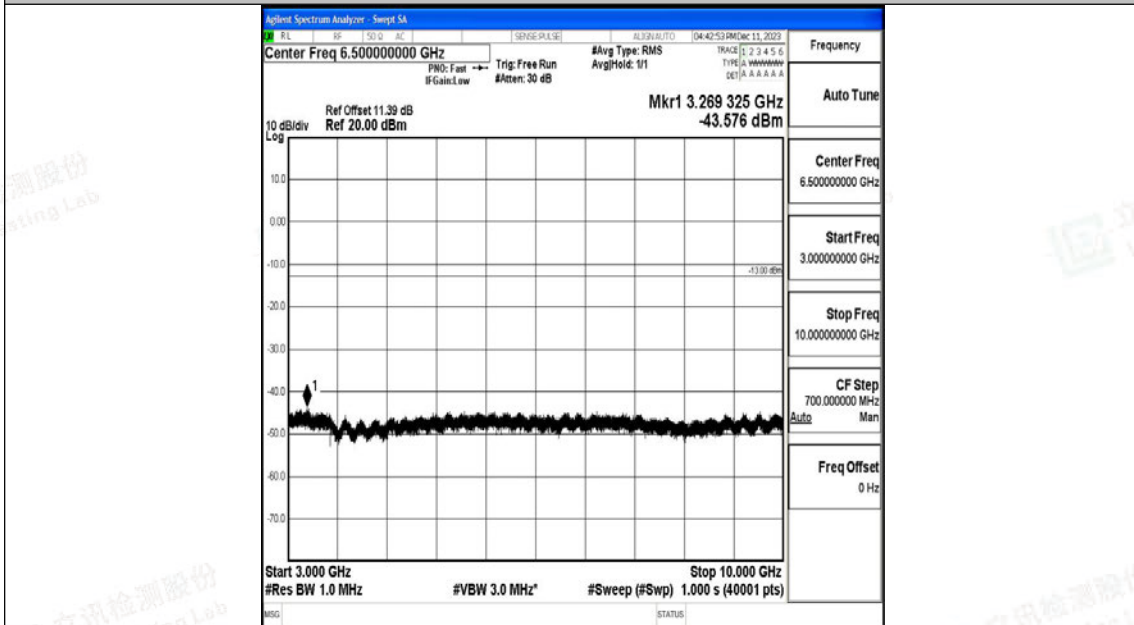

Band12_5MHz_16QAM_23095_1RB#0_0.009~0.15_0.009~0.15

Band12_5MHz_16QAM_23095_1RB#0_0.15~30_0.15~30

Band12_5MHz_16QAM_23095_1RB#0_30~1000_30~1000

Band12_5MHz_16QAM_23095_1RB#0_1000~3000_1000~3000

Band12_5MHz_16QAM_23095_1RB#0_3000~10000_3000~10000