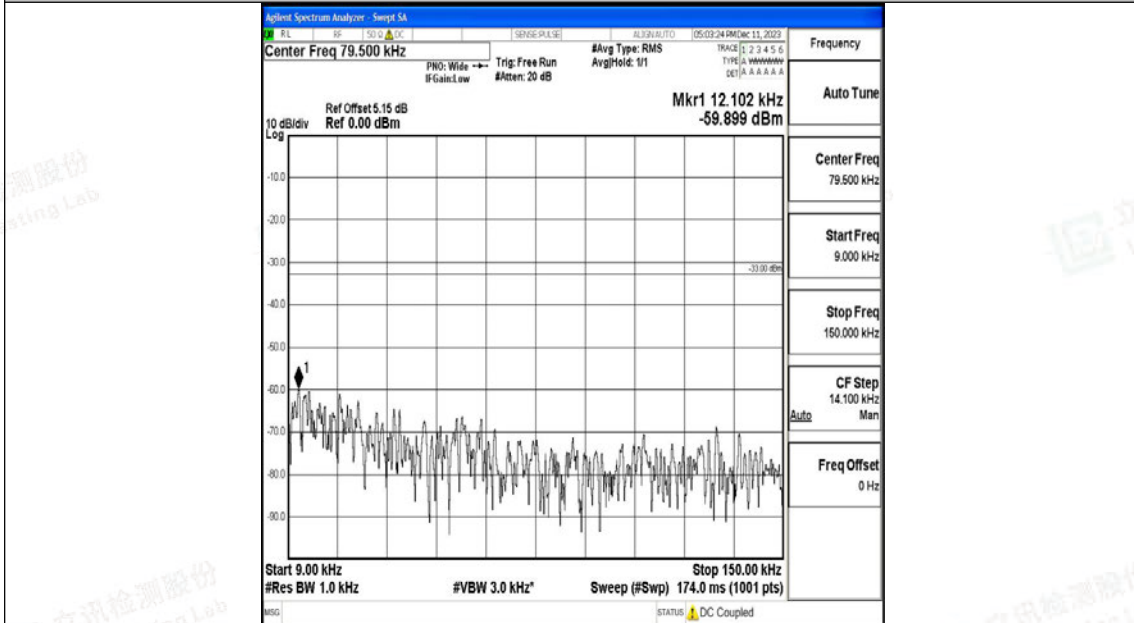

Scan code to check authenticity

Band12_10MHz_QPSK_23130_1RB#0_3000~10000_3000~10000

Band12_10MHz_16QAM_23130_1RB#0_0.009~0.15_0.009~0.15

Band12_10MHz_16QAM_23130_1RB#0_0.15~30_0.15~30

Band12_10MHz_16QAM_23130_1RB#0_30~1000_30~1000