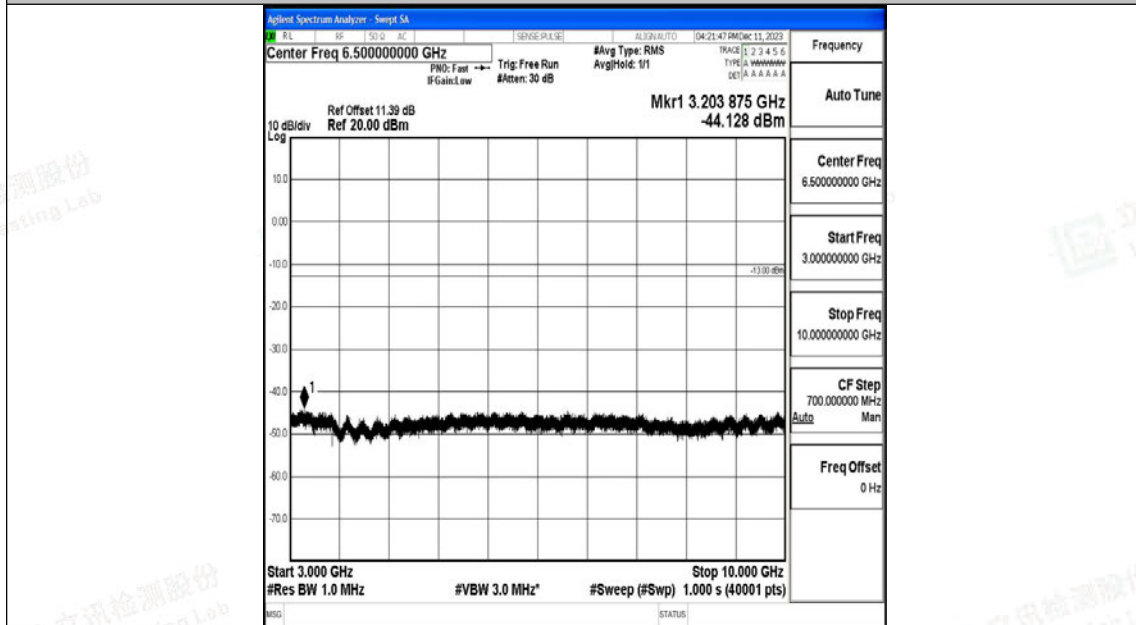

Band12_3MHz_16QAM_23025_1RB#0_3000~10000_3000~10000