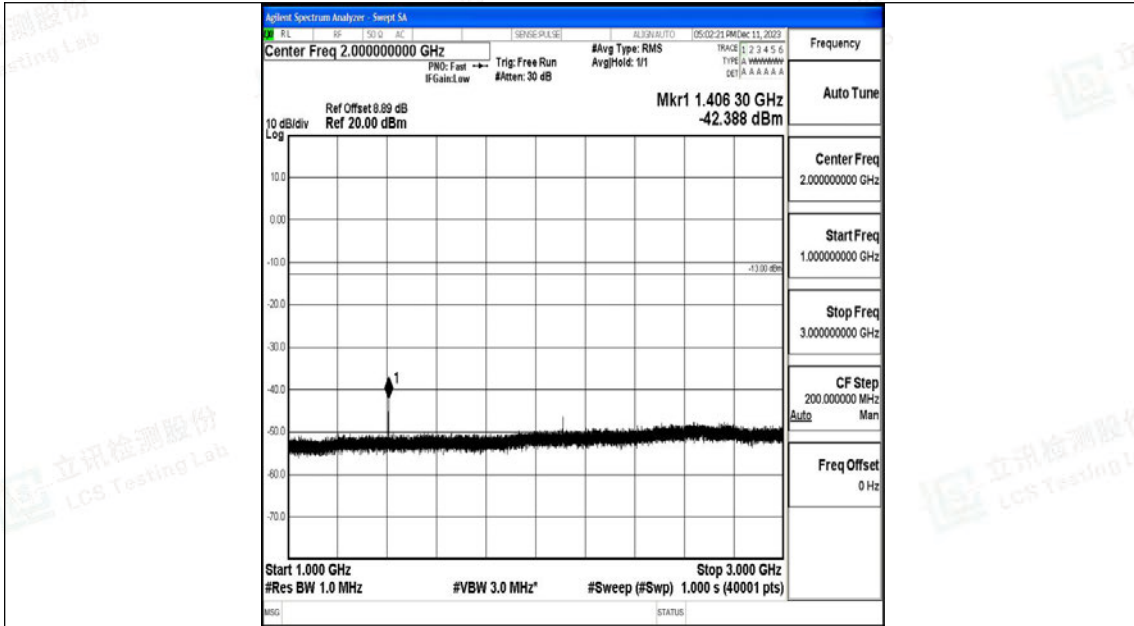

Band12_10MHz_16QAM_23095_1RB#0_1000~3000_1000~3000