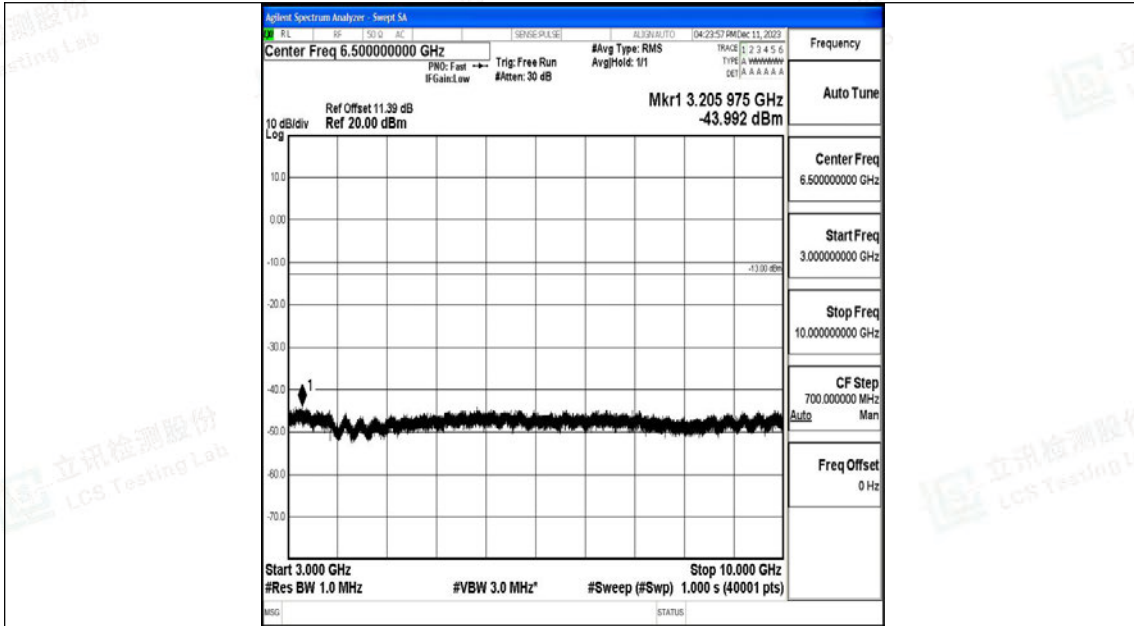

Band12_3MHz_QPSK_23165_1RB#0_3000~10000_3000~10000