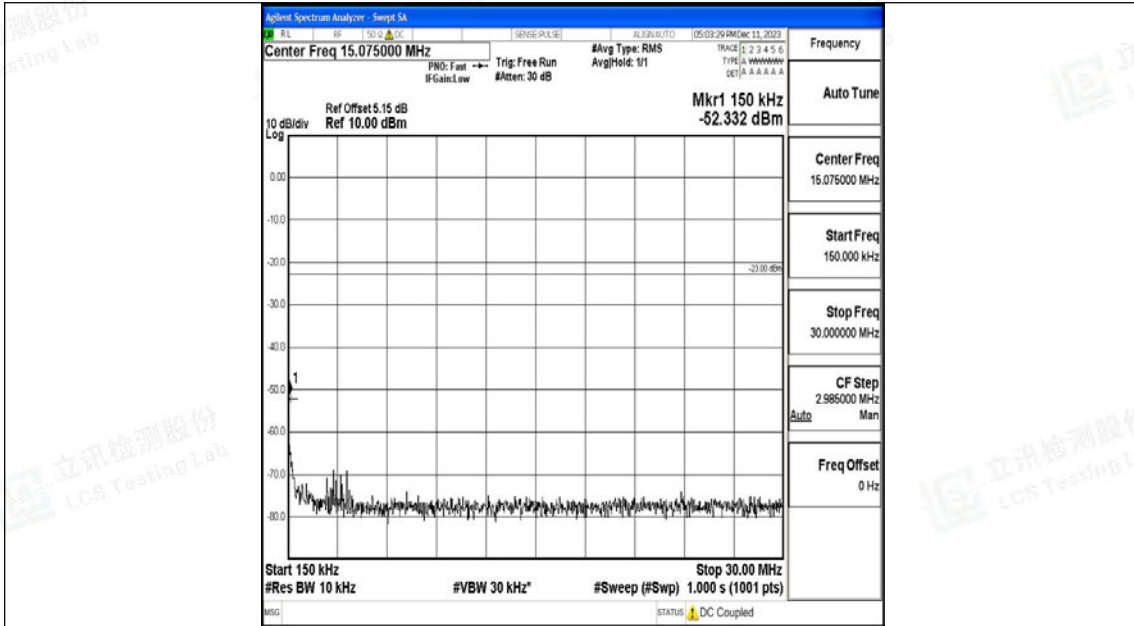

Scan code to check authenticity

Band12_10MHz_QPSK_23130_1RB#0_3000~10000_3000~10000

Band12_10MHz_16QAM_23130_1RB#0_0.009~0.15_0.009~0.15

Band12_10MHz_16QAM_23130_1RB#0_0.15~30_0.15~30

Band12_10MHz_16QAM_23130_1RB#0_30~1000_30~1000