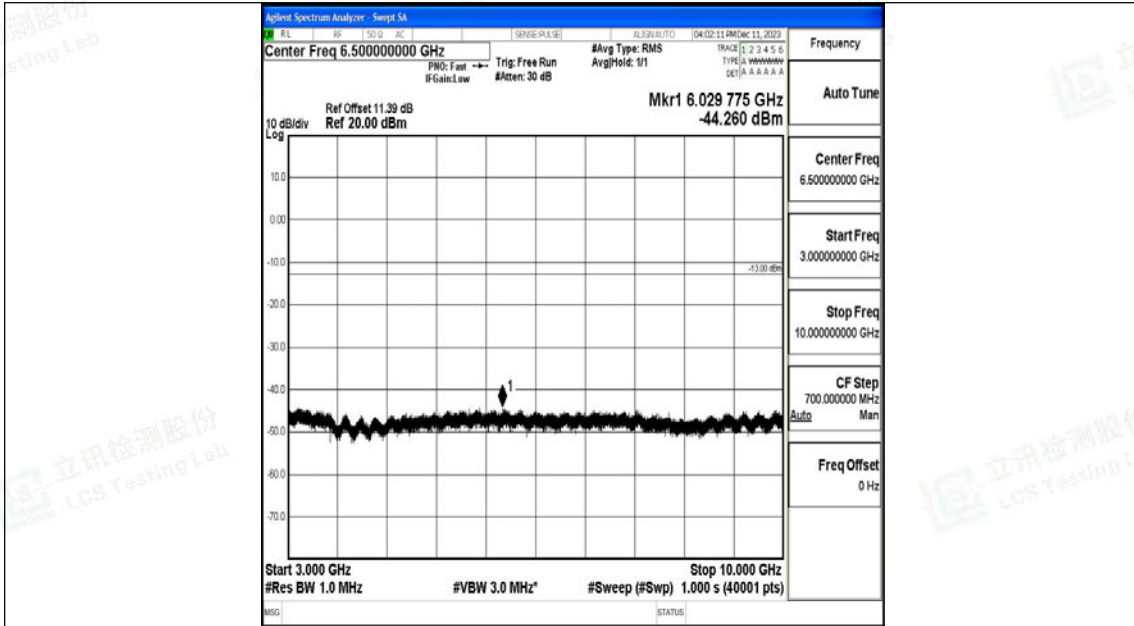

Band12_1.4MHz_QPSK_23173_1RB#0_30~1000_30~1000

Band12_1.4MHz_QPSK_23173_1RB#0_1000~3000_1000~3000

Band12_1.4MHz_QPSK_23173_1RB#0_3000~10000_3000~10000

Band12_1.4MHz_16QAM_23173_1RB#0_0.009~0.15_0.009~0.15