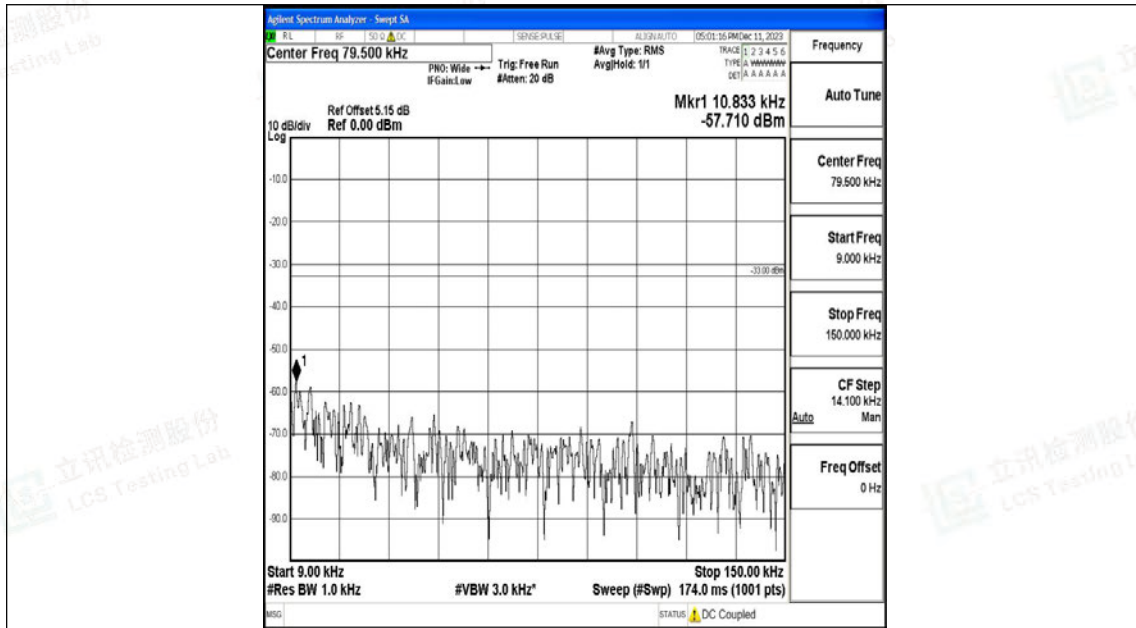

Band12_10MHz_16QAM_23060_1RB#0_30~1000_30~1000

Band12_10MHz_16QAM_23060_1RB#0_1000~3000_1000~3000

Band12_10MHz_16QAM_23060_1RB#0_3000~10000_3000~10000

Band12_10MHz_QPSK_23095_1RB#0_0.009~0.15_0.009~0.15

Band12_10MHz_QPSK_23095_1RB#0_0.15~30_0.15~30