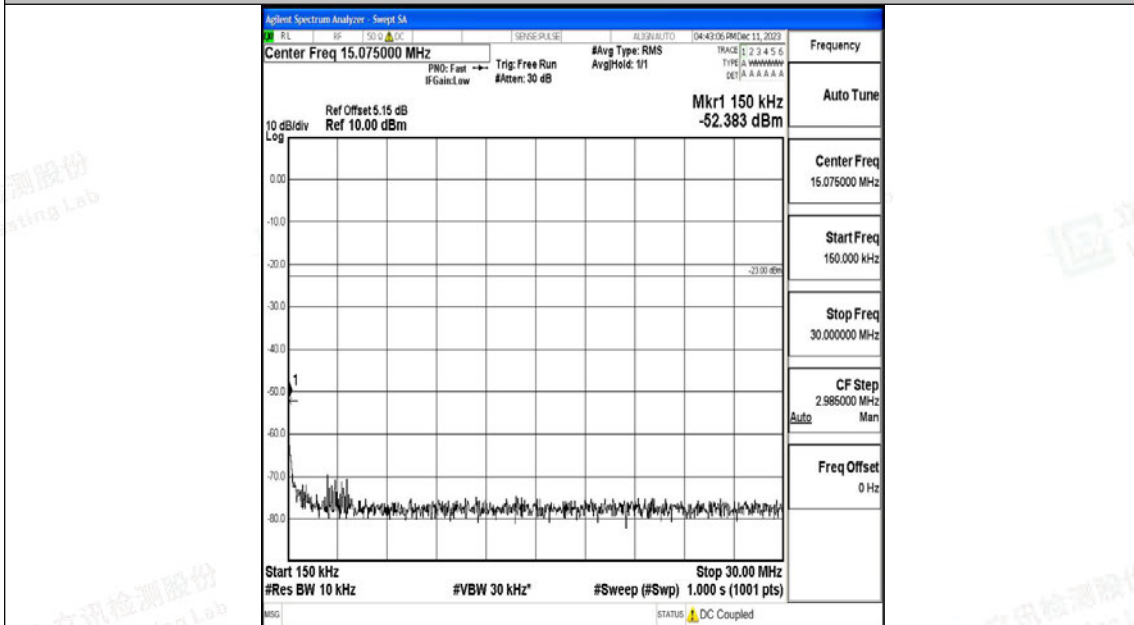

Band12_5MHz_QPSK_23155_1RB#0_0.15~30_0.15~30