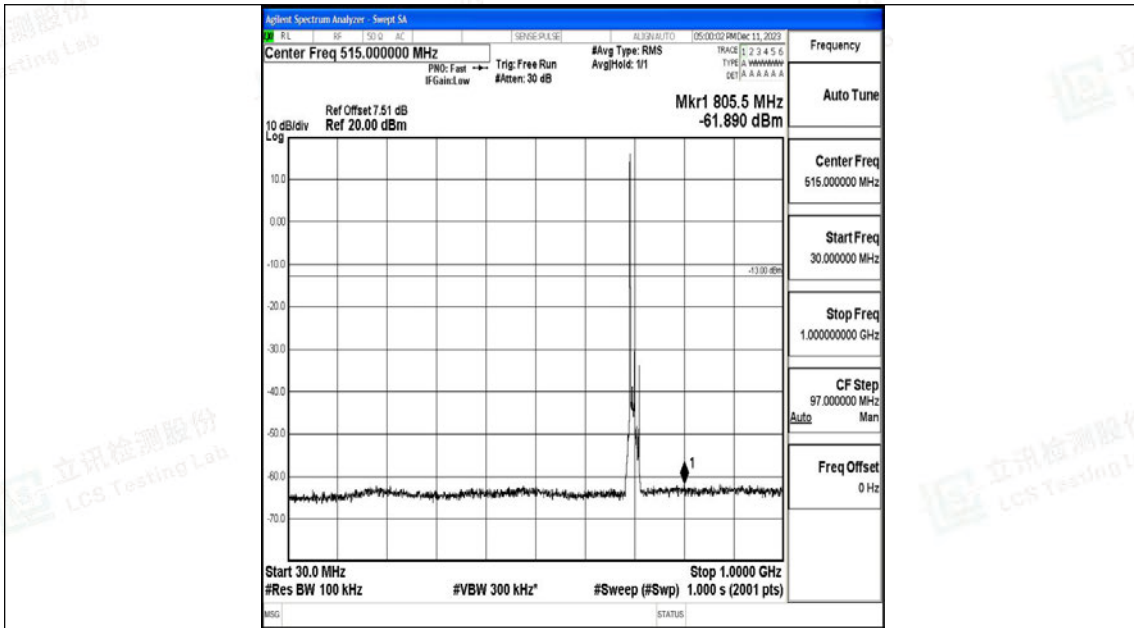

Scan code to check authenticity

Band12_5MHz_16QAM_23155_1RB#0_1000~3000_1000~3000

Band12_5MHz_16QAM_23155_1RB#0_3000~10000_3000~10000

Band12_10MHz_QPSK_23060_1RB#0_0.009~0.15_0.009~0.15

Band12_10MHz_QPSK_23060_1RB#0_0.15~30_0.15~30