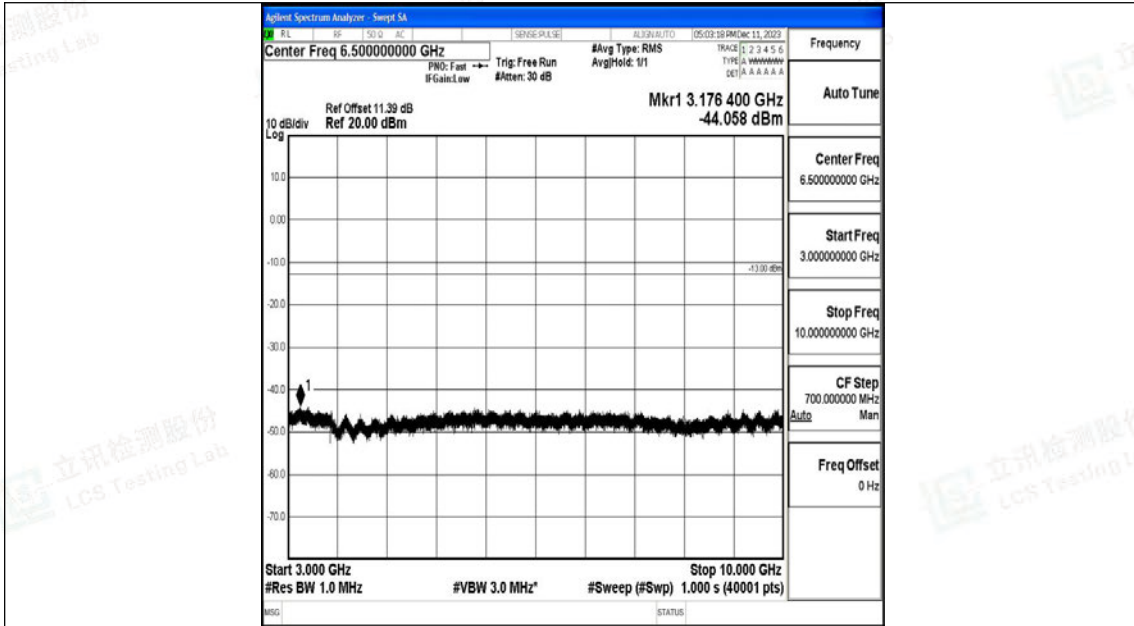

Band12_10MHz_QPSK_23130_1RB#0_3000~10000_3000~10000