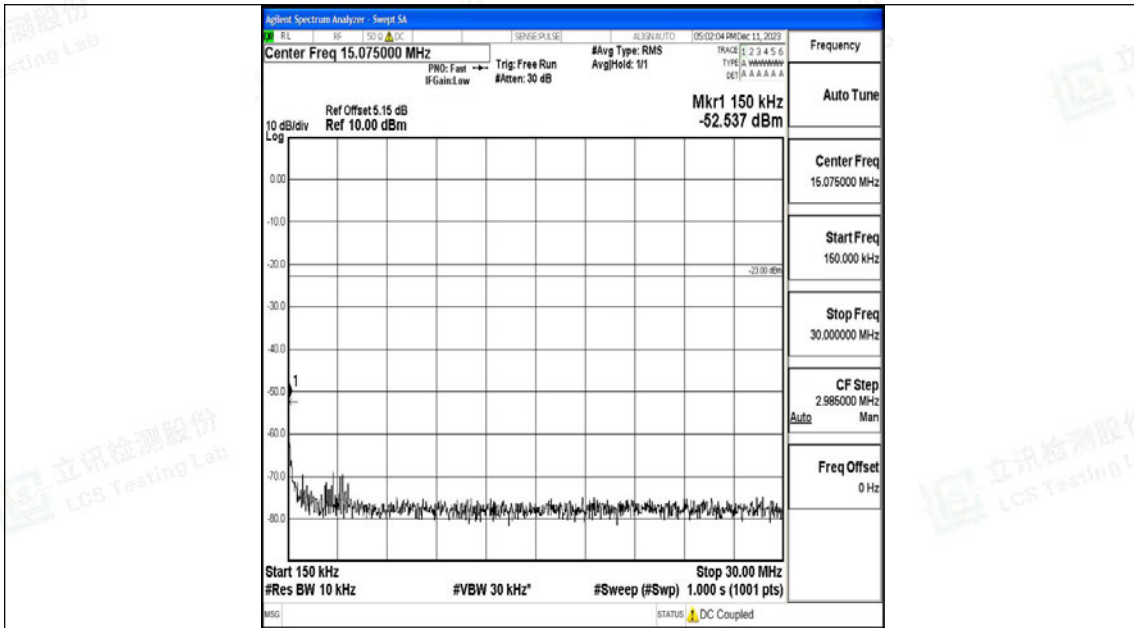

Band12_10MHz_QPSK_23095_1RB#0_30~1000_30~1000

Band12_10MHz_QPSK_23095_1RB#0_1000~3000_1000~3000

Band12_10MHz_QPSK_23095_1RB#0_3000~10000_3000~10000

Band12_10MHz_16QAM_23095_1RB#0_0.009~0.15_0.009~0.15

Band12_10MHz_16QAM_23095_1RB#0_0.15~30_0.15~30