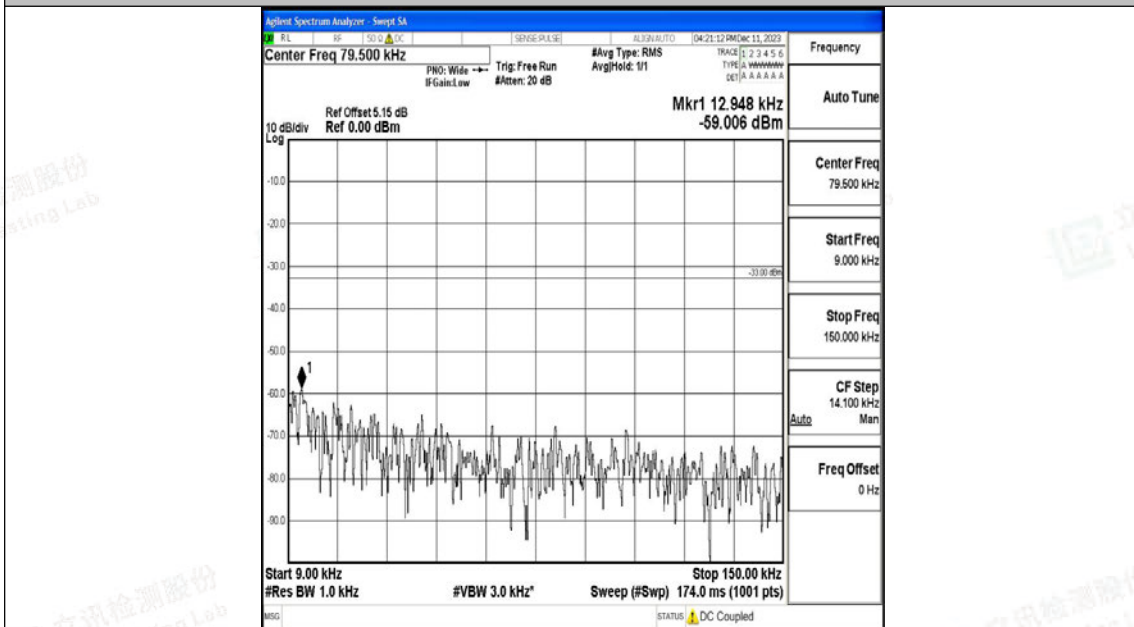

Band12_3MHz_QPSK_23025_1RB#0_0.009~0.15_0.009~0.15

Band12_3MHz_QPSK_23025_1RB#0_0.15~30_0.15~30

Band12_3MHz_QPSK_23025_1RB#0_30~1000_30~1000

Band12_3MHz_QPSK_23025_1RB#0_1000~3000_1000~3000

Band12_3MHz_QPSK_23025_1RB#0_3000~10000_3000~10000