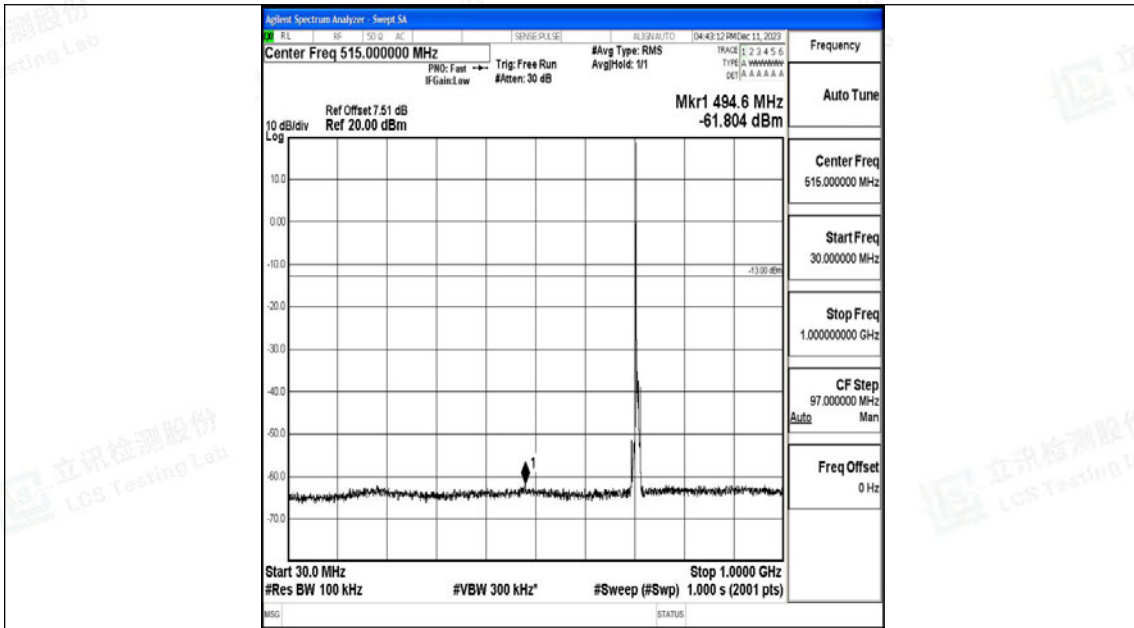

Band12_5MHz_QPSK_23155_1RB#0_30~1000_30~1000