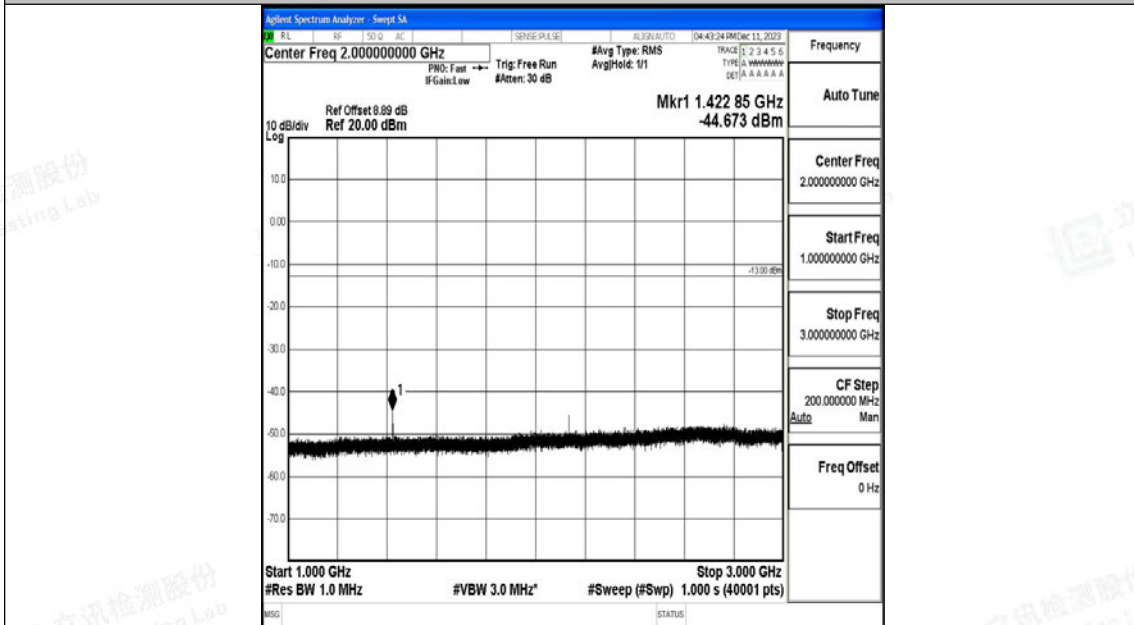

Band12_5MHz_QPSK_23155_1RB#0_0.009~0.15_0.009~0.15

Band12_5MHz_QPSK_23155_1RB#0_0.15~30_0.15~30

Band12_5MHz_QPSK_23155_1RB#0_30~1000_30~1000

Band12_5MHz_QPSK_23155_1RB#0_1000~3000_1000~3000

Shenzhen LCS Compliance Testing Laboratory Ltd.