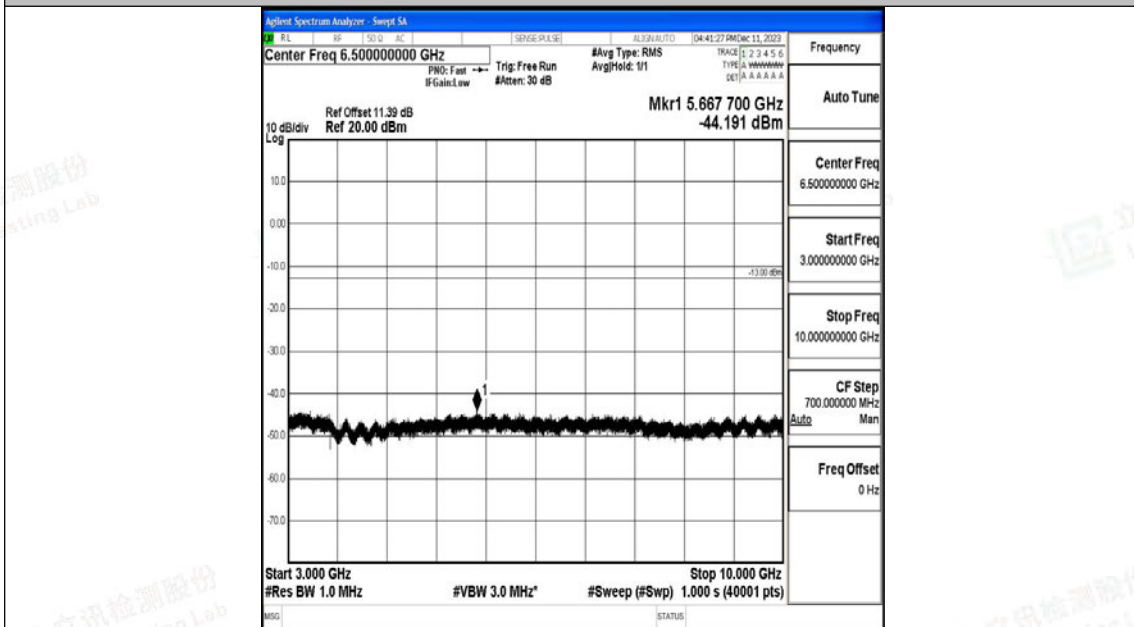

Band12_5MHz_16QAM_23035_1RB#0_3000~10000_3000~10000