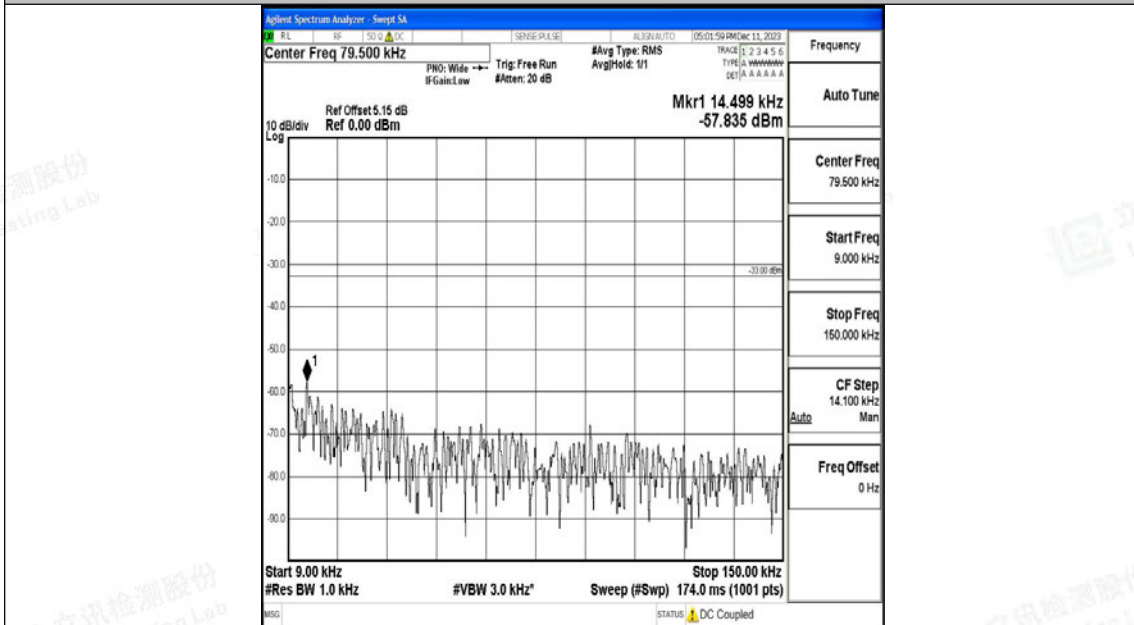

Band12_10MHz_QPSK_23095_1RB#0_30~1000_30~1000

Band12_10MHz_QPSK_23095_1RB#0_1000~3000_1000~3000

Band12_10MHz_QPSK_23095_1RB#0_3000~10000_3000~10000

Band12_10MHz_16QAM_23095_1RB#0_0.009~0.15_0.009~0.15

Band12_10MHz_16QAM_23095_1RB#0_0.15~30_0.15~30