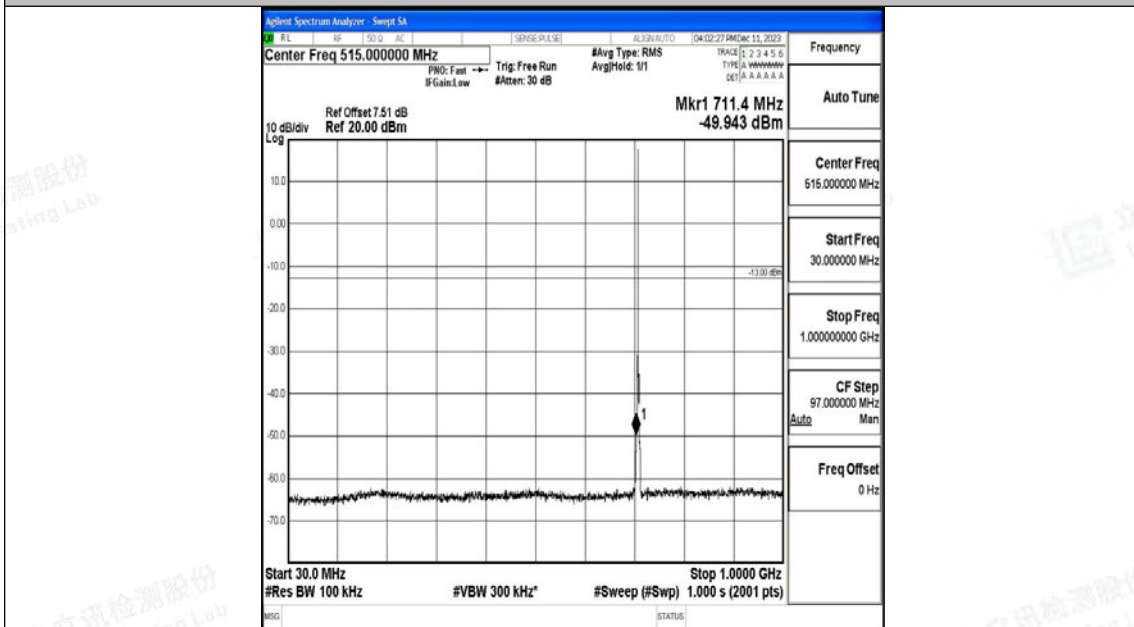

Band12_1.4MHz_16QAM_23173_1RB#0_30~1000_30~1000

Shenzhen LCS Compliance Testing Laboratory Ltd.

Add: 101, 201 Bldg A & 301 Bldg C, Juji Industrial Park Yabianxueziwei, Shajing Street, Baoan District, Shenzhen, 518000, China

Tel: +(86) 0755-82591330 | E-mail: webmaster@lcs-cert.com | Web: www.lcs-cert.com

Scan code to check authenticity