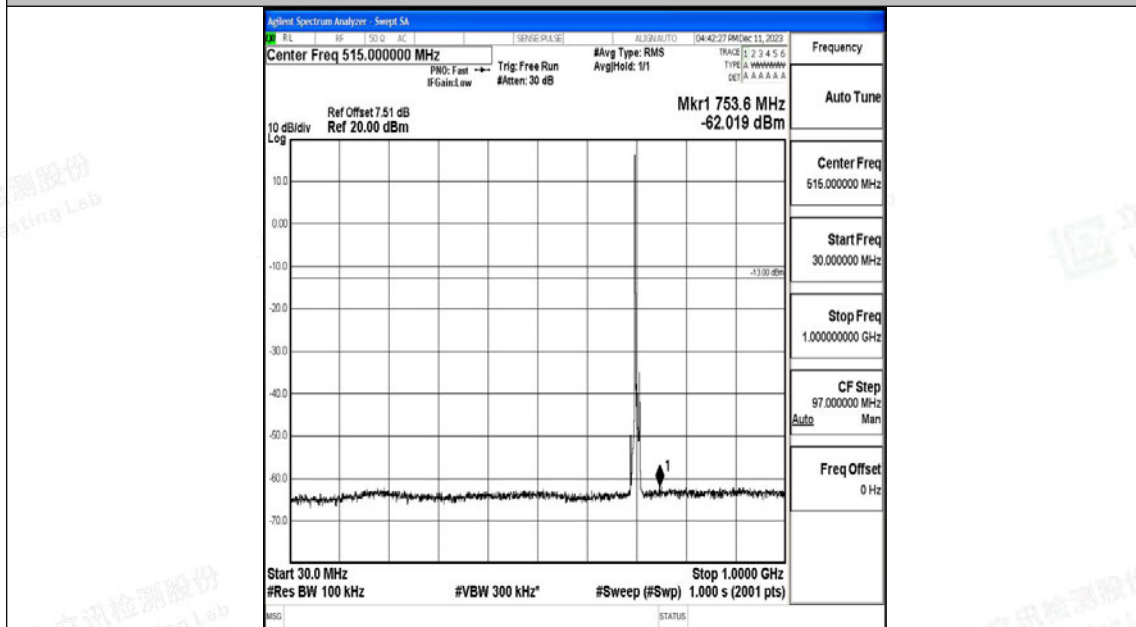

Band12_5MHz_16QAM_23095_1RB#0_30~1000_30~1000