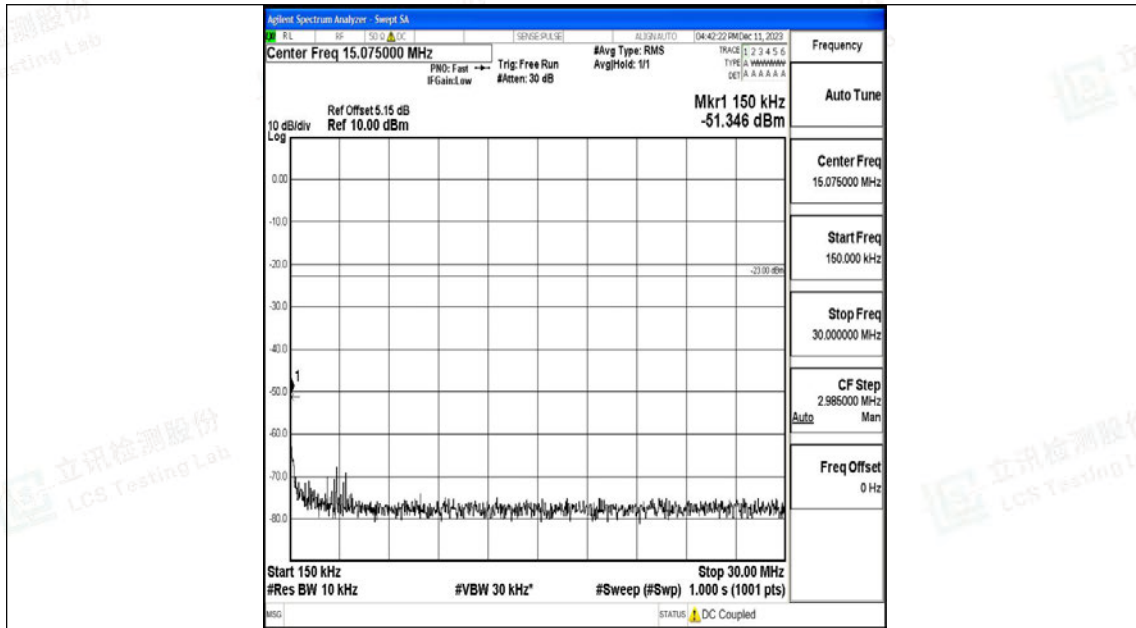

Band12_5MHz_16QAM_23095_1RB#0_0.15~30_0.15~30