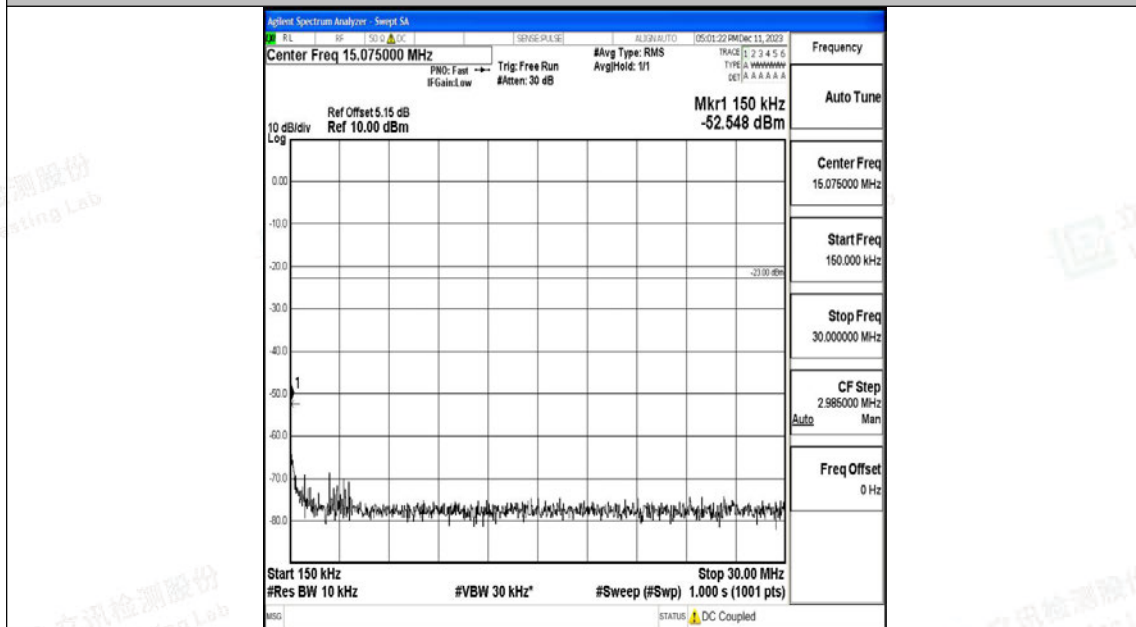

Band12_10MHz_16QAM_23060_1RB#0_30~1000_30~1000

Band12_10MHz_16QAM_23060_1RB#0_1000~3000_1000~3000

Band12_10MHz_16QAM_23060_1RB#0_3000~10000_3000~10000

Band12_10MHz_QPSK_23095_1RB#0_0.009~0.15_0.009~0.15

Band12_10MHz_QPSK_23095_1RB#0_0.15~30_0.15~30