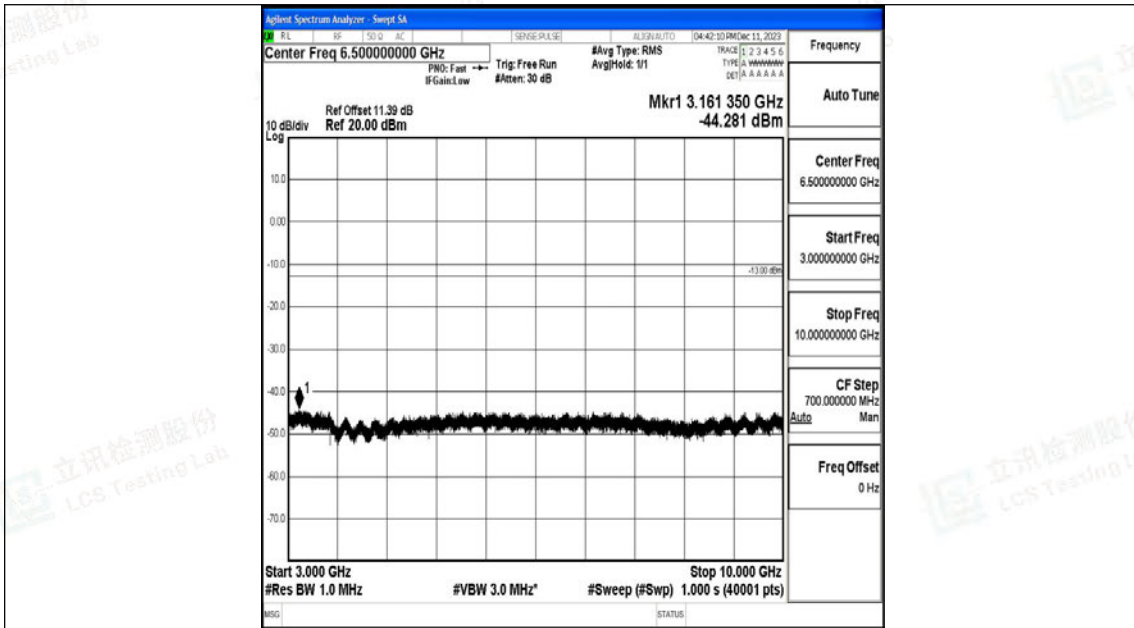

Band12_5MHz_QPSK_23095_1RB#0_0.009~0.15_0.009~0.15

Band12_5MHz_QPSK_23095_1RB#0_0.15~30_0.15~30

Band12_5MHz_QPSK_23095_1RB#0_30~1000_30~1000

Band12_5MHz_QPSK_23095_1RB#0_1000~3000_1000~3000

Band12_5MHz_QPSK_23095_1RB#0_3000~10000_3000~10000