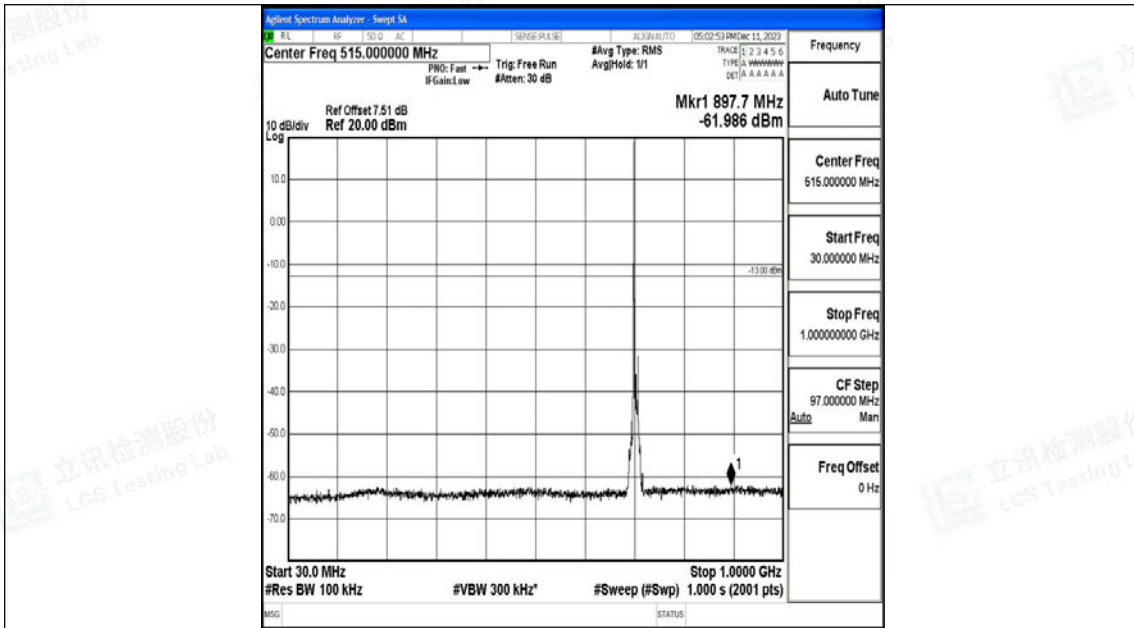

Band12_10MHz_QPSK_23130_1RB#0_30~1000_30~1000