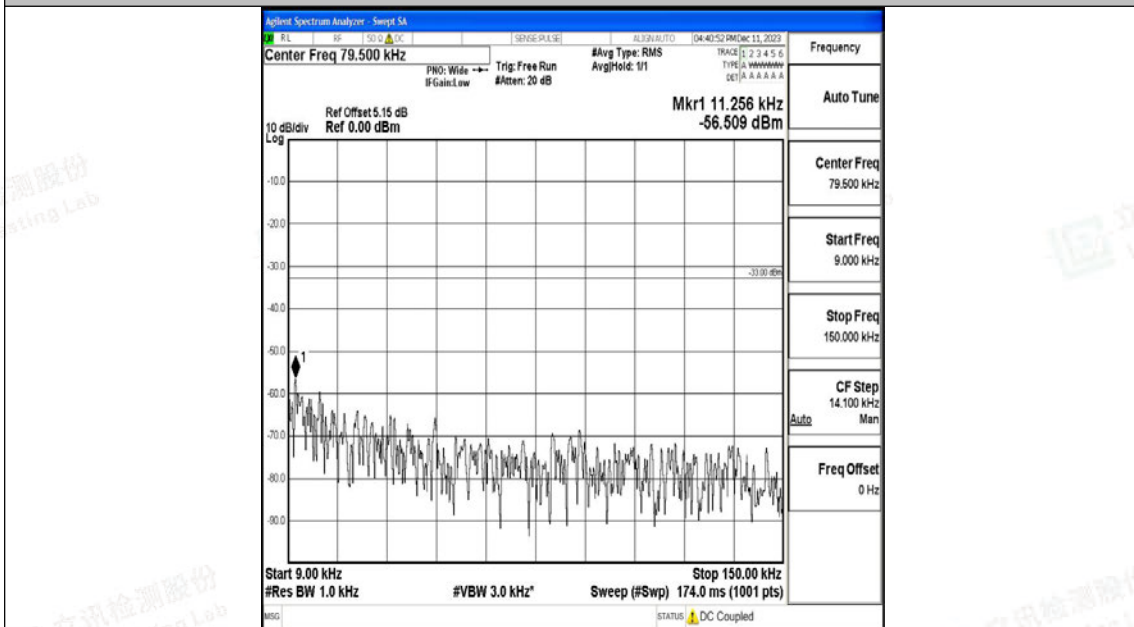

Band12_5MHz_16QAM_23035_1RB#0_0.009~0.15_0.009~0.15