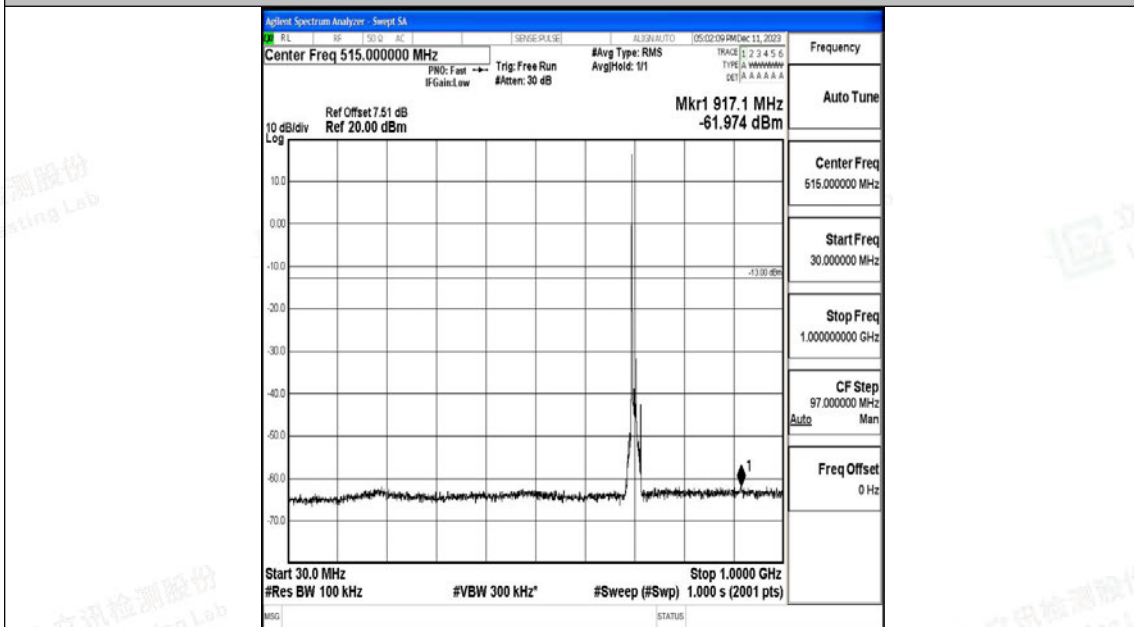

Band12_10MHz_QPSK_23095_1RB#0_30~1000_30~1000

Band12_10MHz_QPSK_23095_1RB#0_1000~3000_1000~3000

Band12_10MHz_QPSK_23095_1RB#0_3000~10000_3000~10000

Band12_10MHz_16QAM_23095_1RB#0_0.009~0.15_0.009~0.15

Band12_10MHz_16QAM_23095_1RB#0_0.15~30_0.15~30