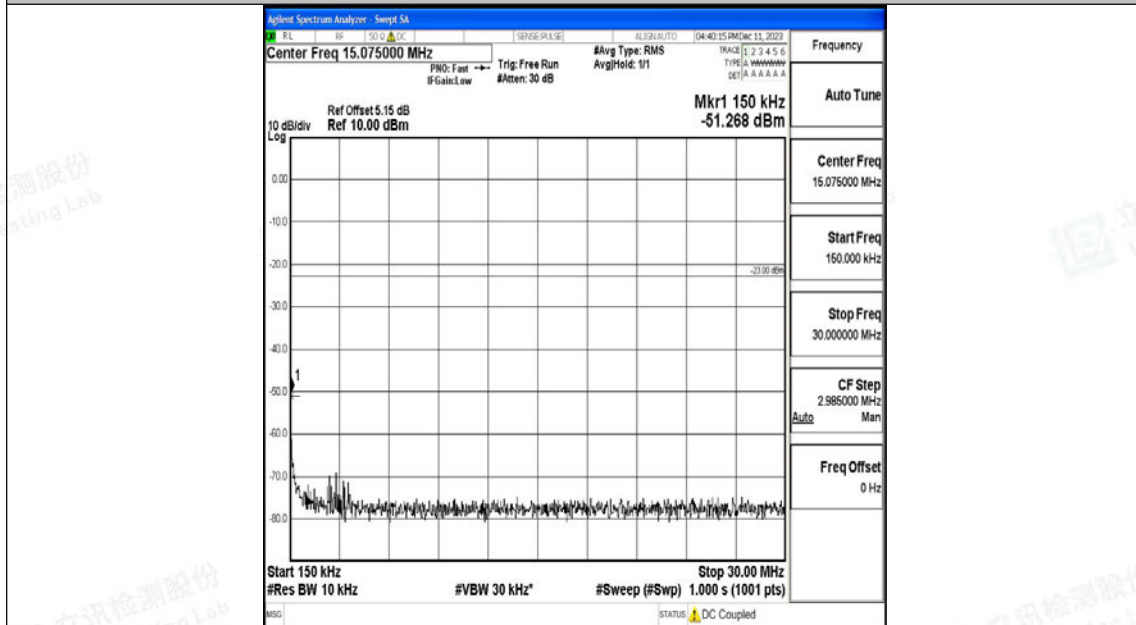

Band12_3MHz_16QAM_23165_1RB#0_0.15~30_0.15~30

Band12_3MHz_16QAM_23165_1RB#0_30~1000_30~1000

Band12_3MHz_16QAM_23165_1RB#0_1000~3000_1000~3000

Band12_3MHz_16QAM_23165_1RB#0_3000~10000_3000~10000

Band12_5MHz_QPSK_23035_1RB#0_0.009~0.15_0.009~0.15