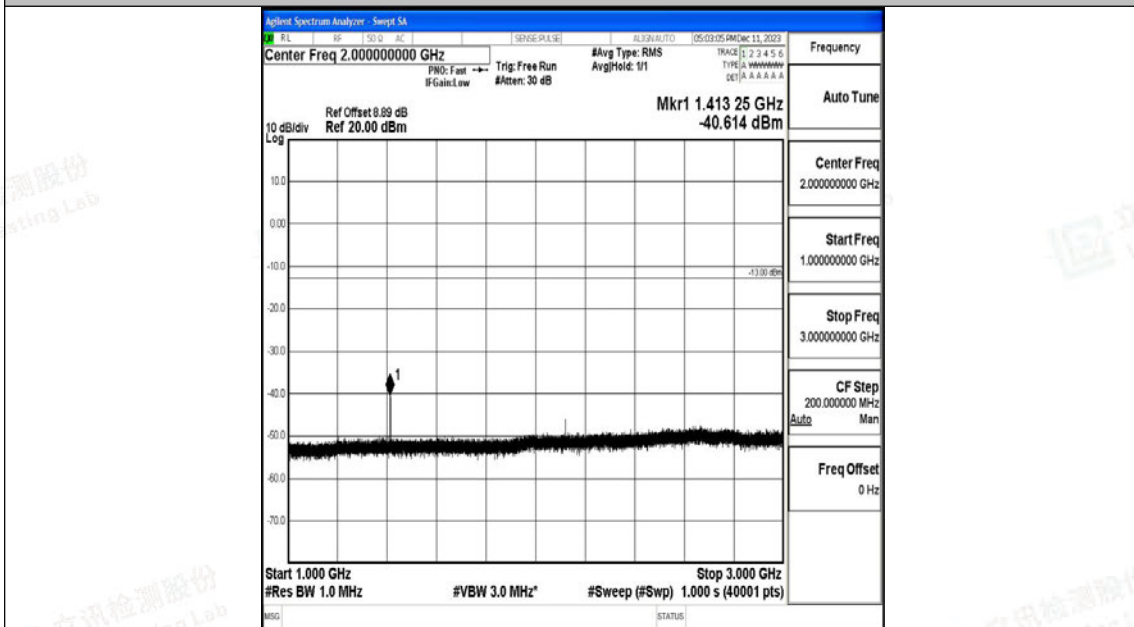

Band12_10MHz_QPSK_23130_1RB#0_1000~3000_1000~3000

Shenzhen LCS Compliance Testing Laboratory Ltd.

Add: 101, 201 Bldg A & 301 Bldg C, Juji Industrial Park Yabianxueziwei, Shajing Street, Baoan District, Shenzhen, 518000, China

Tel: +(86) 0755-82591330 | E-mail: webmaster@lcs-cert.com | Web: www.lcs-cert.com

Scan code to check authenticity