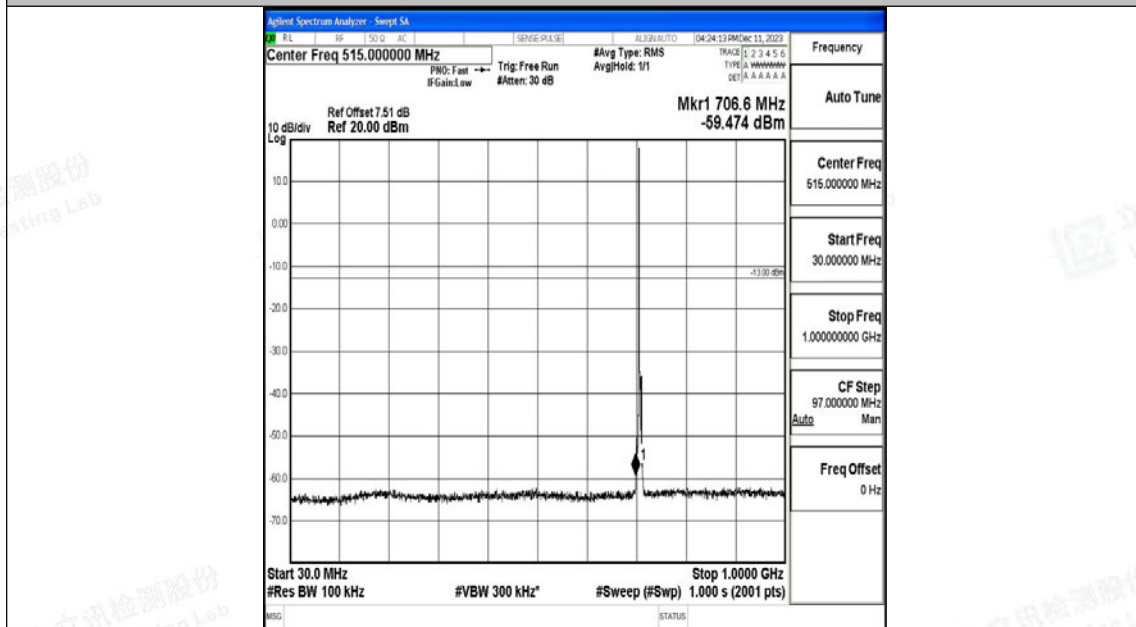

Band12_3MHz_16QAM_23165_1RB#0_30~1000_30~1000