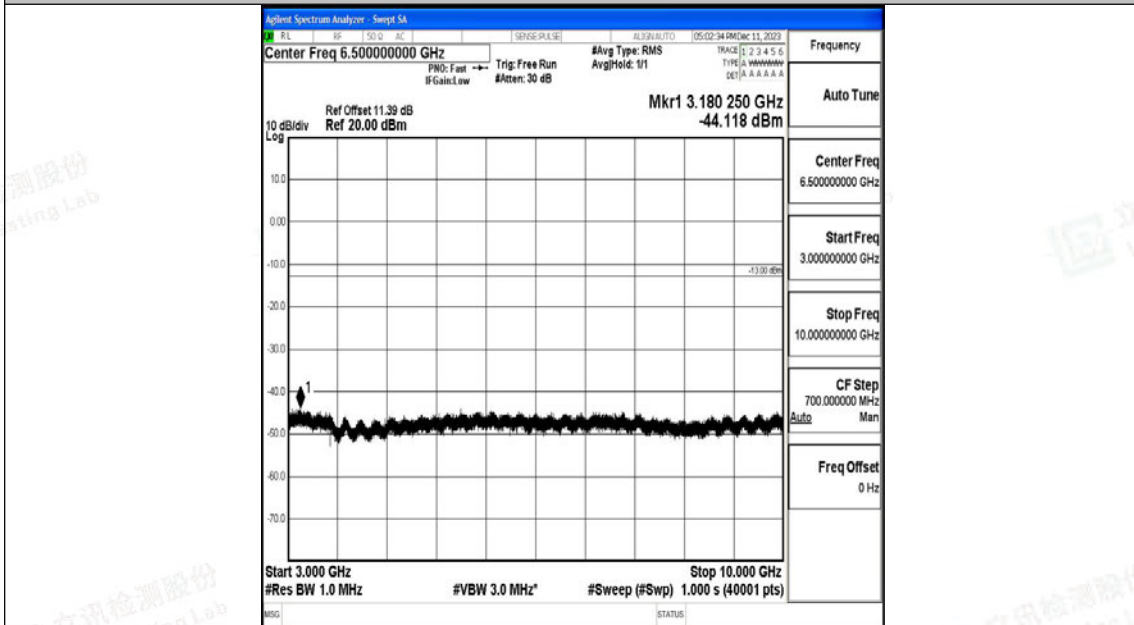

Band12_10MHz_16QAM_23095_1RB#0_3000~10000_3000~10000