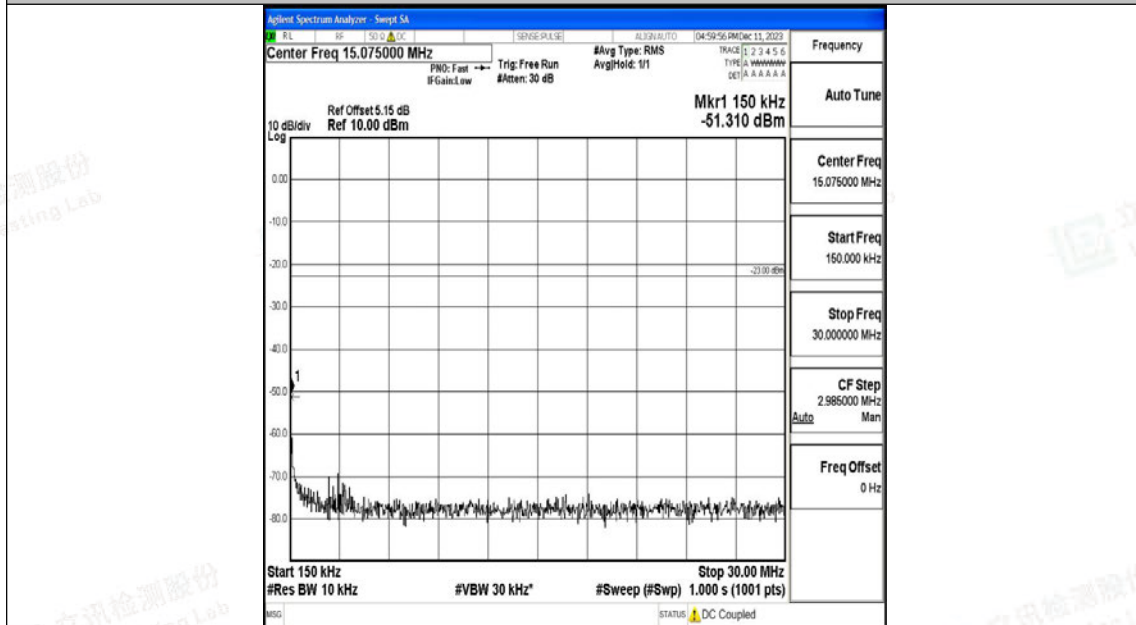

Scan code to check authenticity

Band12_5MHz_16QAM_23155_1RB#0_1000~3000_1000~3000

Band12_5MHz_16QAM_23155_1RB#0_3000~10000_3000~10000

Band12_10MHz_QPSK_23060_1RB#0_0.009~0.15_0.009~0.15

Band12_10MHz_QPSK_23060_1RB#0_0.15~30_0.15~30