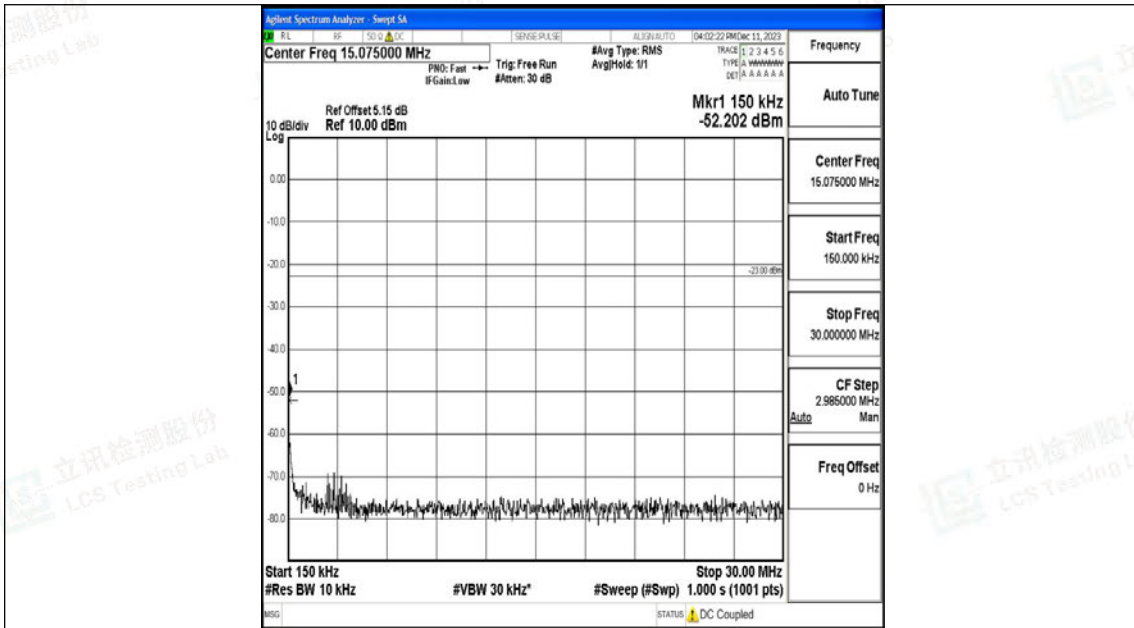

Band12_1.4MHz_QPSK_23173_1RB#0_30~1000_30~1000

Band12_1.4MHz_QPSK_23173_1RB#0_1000~3000_1000~3000

Band12_1.4MHz_QPSK_23173_1RB#0_3000~10000_3000~10000

Band12_1.4MHz_16QAM_23173_1RB#0_0.009~0.15_0.009~0.15