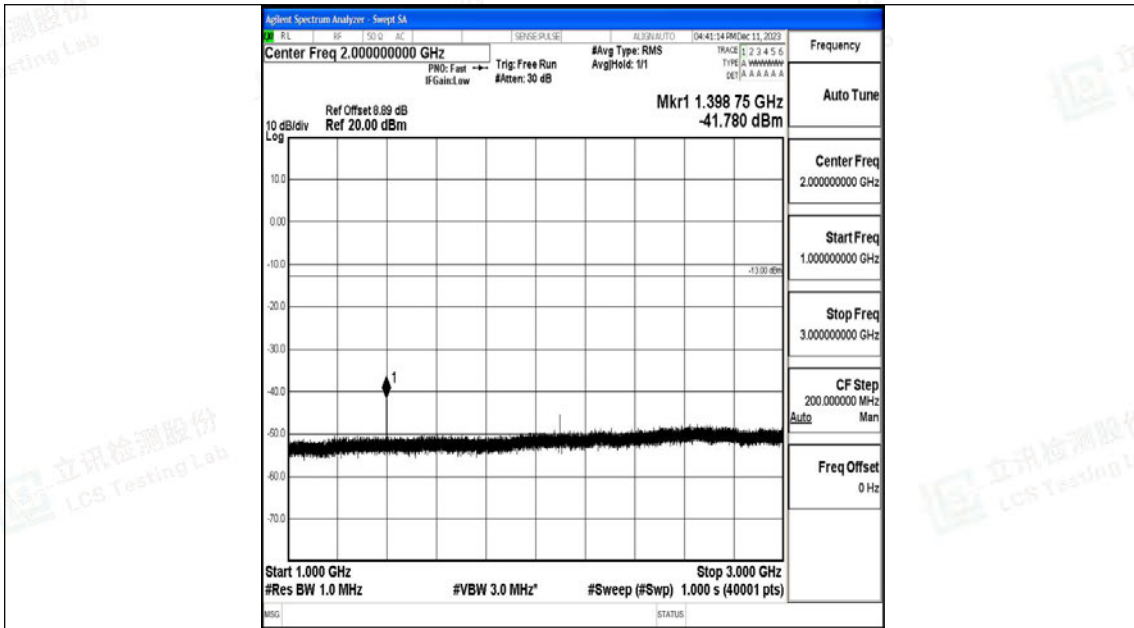

Band12_5MHz_16QAM_23035_1RB#0_1000~3000_1000~3000