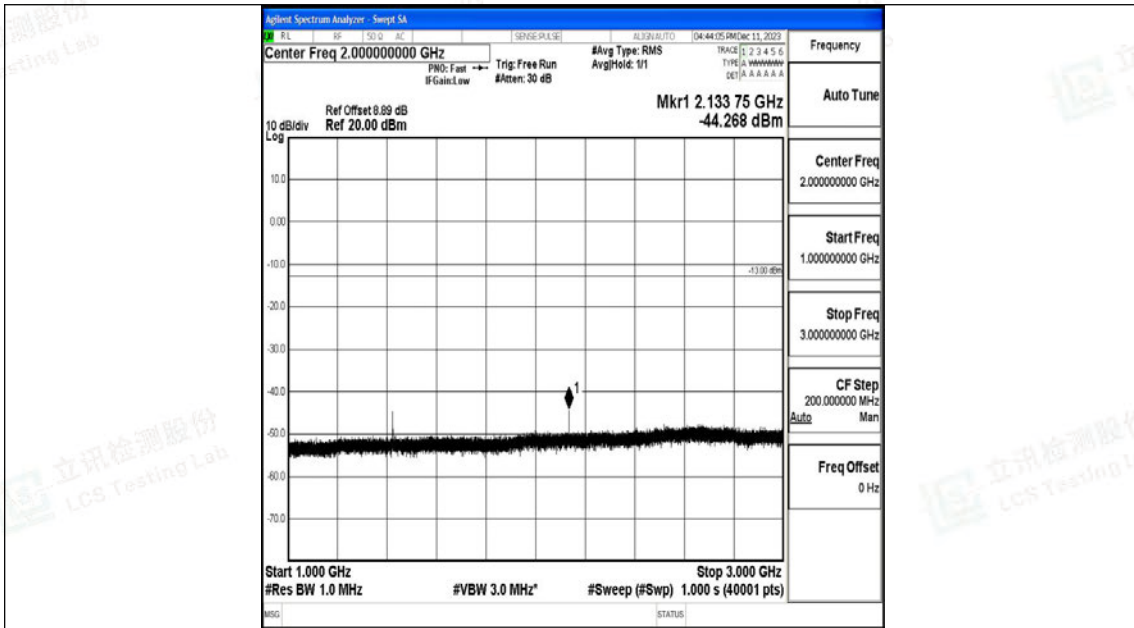

Band12_5MHz_16QAM_23155_1RB#0_1000~3000_1000~3000