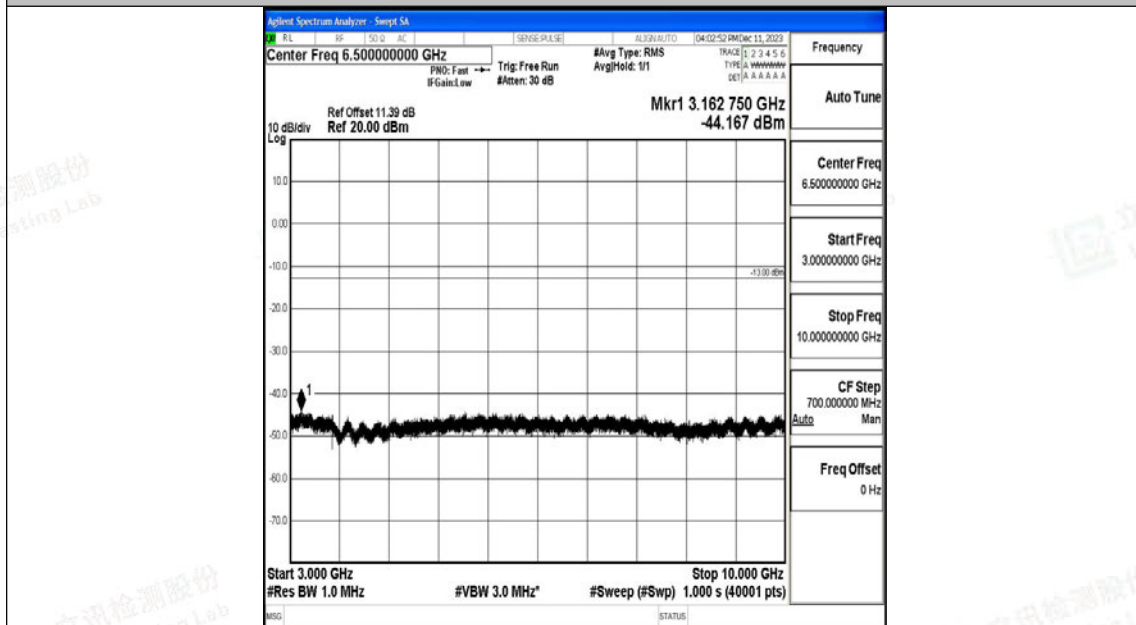

Band12_1.4MHz_16QAM_23173_1RB#0_3000~10000_3000~10000