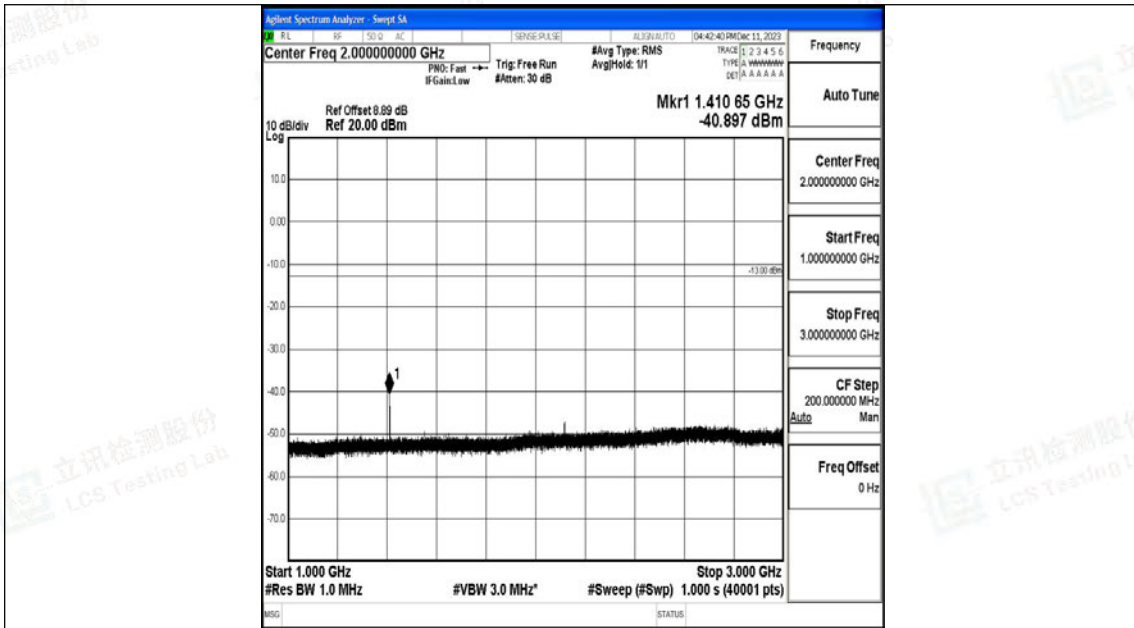

Band12_5MHz_16QAM_23095_1RB#0_0.009~0.15_0.009~0.15

Band12_5MHz_16QAM_23095_1RB#0_0.15~30_0.15~30

Band12_5MHz_16QAM_23095_1RB#0_30~1000_30~1000

Band12_5MHz_16QAM_23095_1RB#0_1000~3000_1000~3000

Band12_5MHz_16QAM_23095_1RB#0_3000~10000_3000~10000