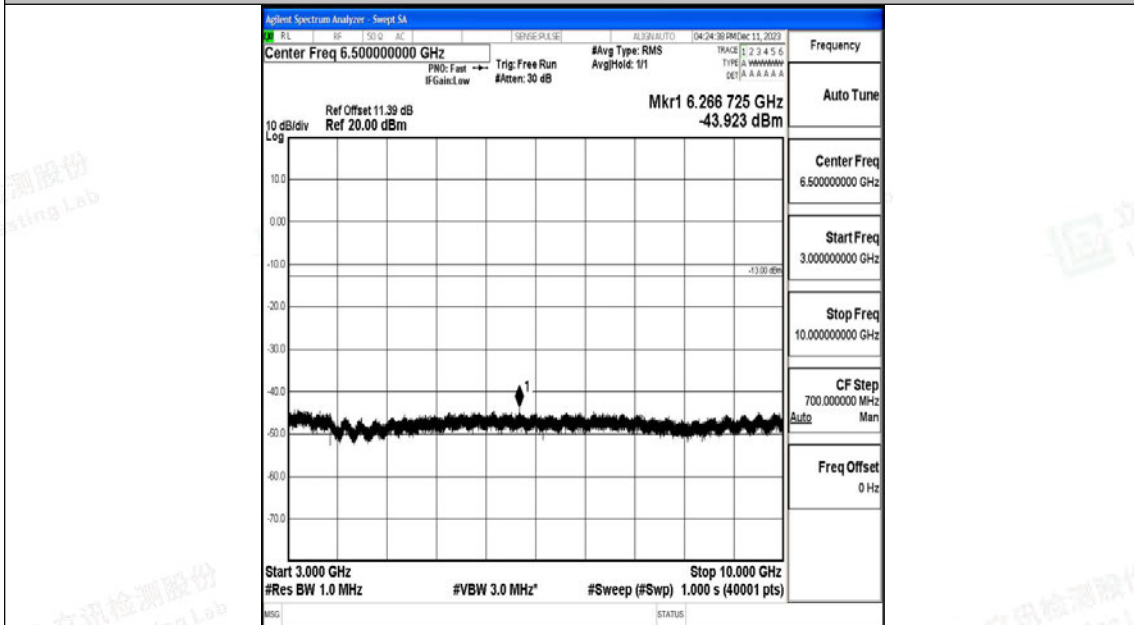

Band12_3MHz_16QAM_23165_1RB#0_0.15~30_0.15~30

Band12_3MHz_16QAM_23165_1RB#0_30~1000_30~1000

Band12_3MHz_16QAM_23165_1RB#0_1000~3000_1000~3000

Band12_3MHz_16QAM_23165_1RB#0_3000~10000_3000~10000

Band12_5MHz_QPSK_23035_1RB#0_0.009~0.15_0.009~0.15