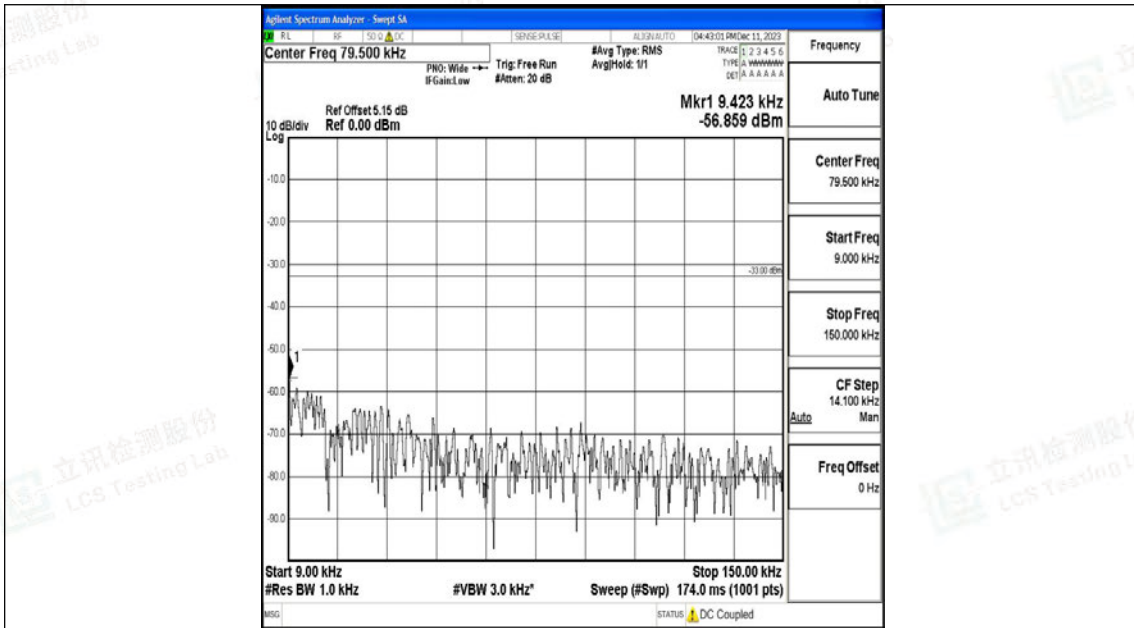

Band12_5MHz_16QAM_23095_1RB#0_0.009~0.15_0.009~0.15

Band12_5MHz_16QAM_23095_1RB#0_0.15~30_0.15~30

Band12_5MHz_16QAM_23095_1RB#0_30~1000_30~1000

Band12_5MHz_16QAM_23095_1RB#0_1000~3000_1000~3000

Band12_5MHz_16QAM_23095_1RB#0_3000~10000_3000~10000