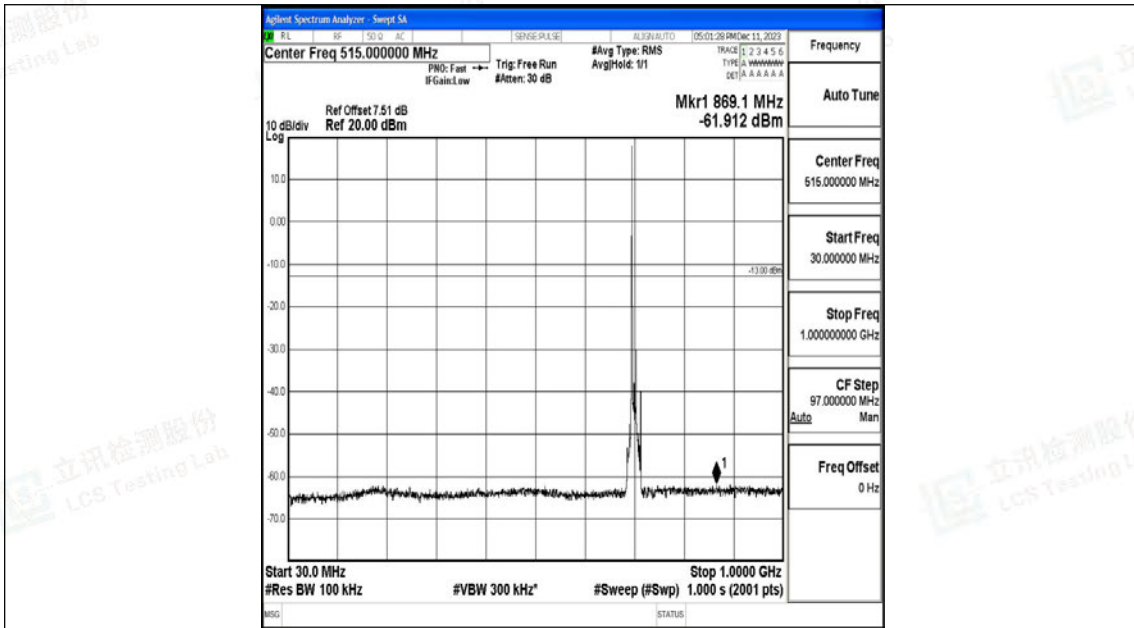

Band12_10MHz_16QAM_23060_1RB#0_30~1000_30~1000

Band12_10MHz_16QAM_23060_1RB#0_1000~3000_1000~3000

Band12_10MHz_16QAM_23060_1RB#0_3000~10000_3000~10000

Band12_10MHz_QPSK_23095_1RB#0_0.009~0.15_0.009~0.15

Band12_10MHz_QPSK_23095_1RB#0_0.15~30_0.15~30