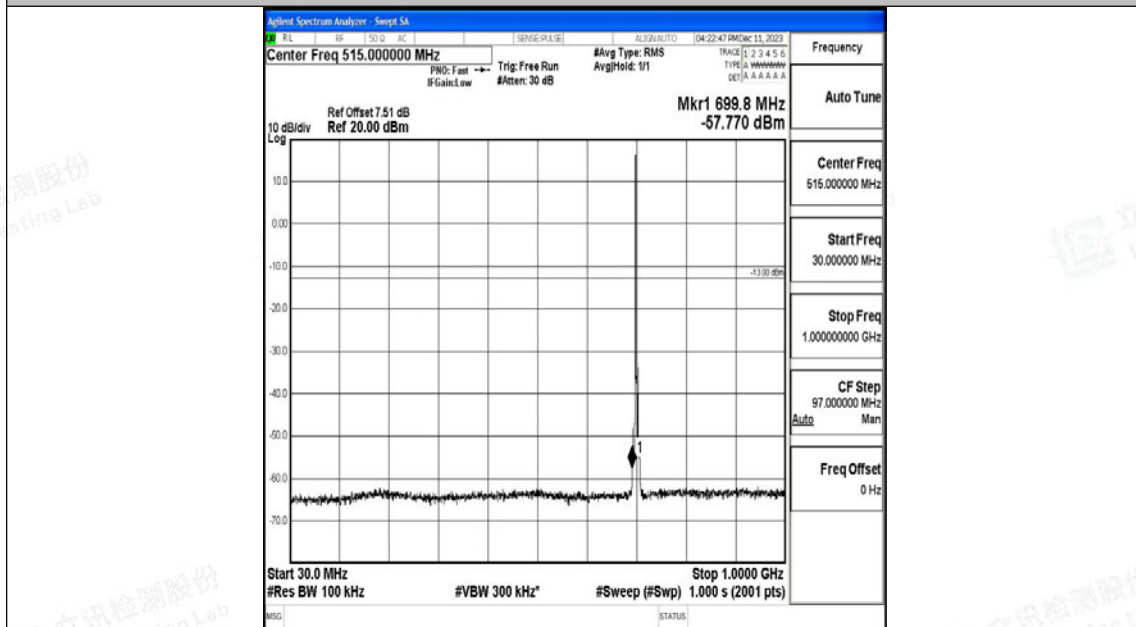

Scan code to check authenticity

Band12_3MHz_QPSK_23095_1RB#0_3000~10000_3000~10000

Band12_3MHz_16QAM_23095_1RB#0_0.009~0.15_0.009~0.15

Band12_3MHz_16QAM_23095_1RB#0_0.15~30_0.15~30

Band12_3MHz_16QAM_23095_1RB#0_30~1000_30~1000