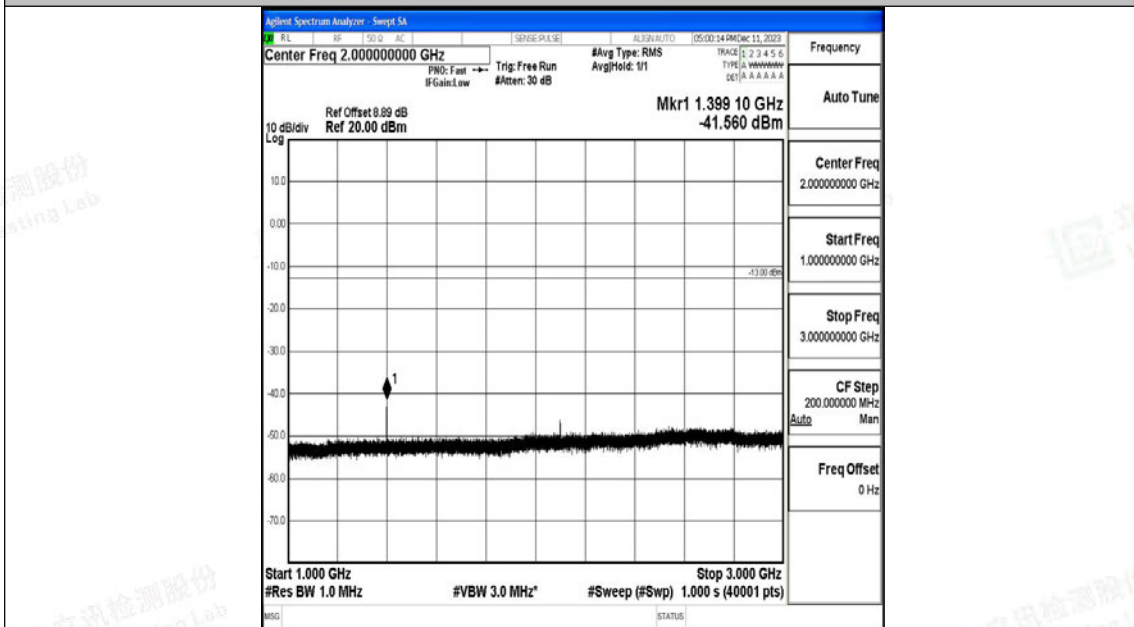

Band12_10MHz_QPSK_23060_1RB#0_1000~3000_1000~3000