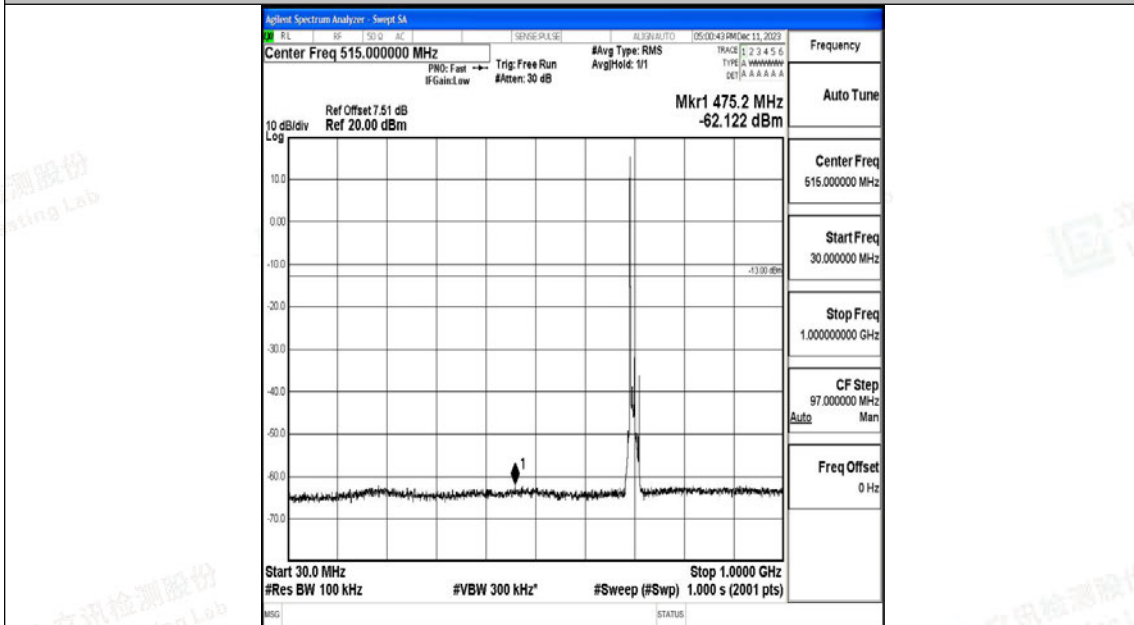

Band12_10MHz_16QAM_23060_1RB#0_30~1000_30~1000