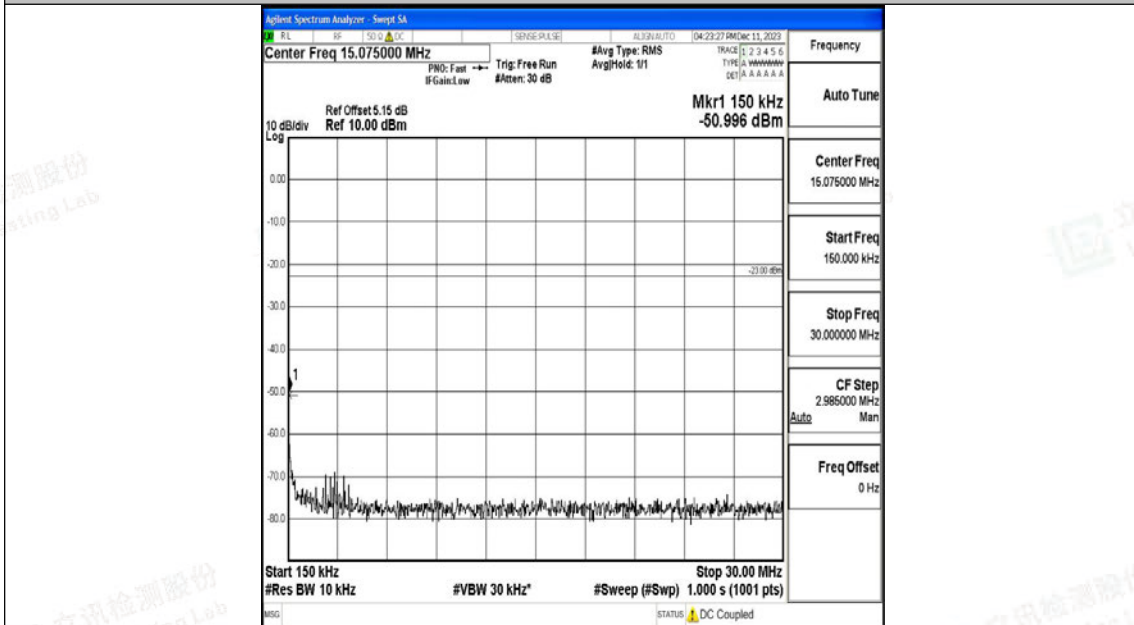

Band12_3MHz_QPSK_23165_1RB#0_0.15~30_0.15~30