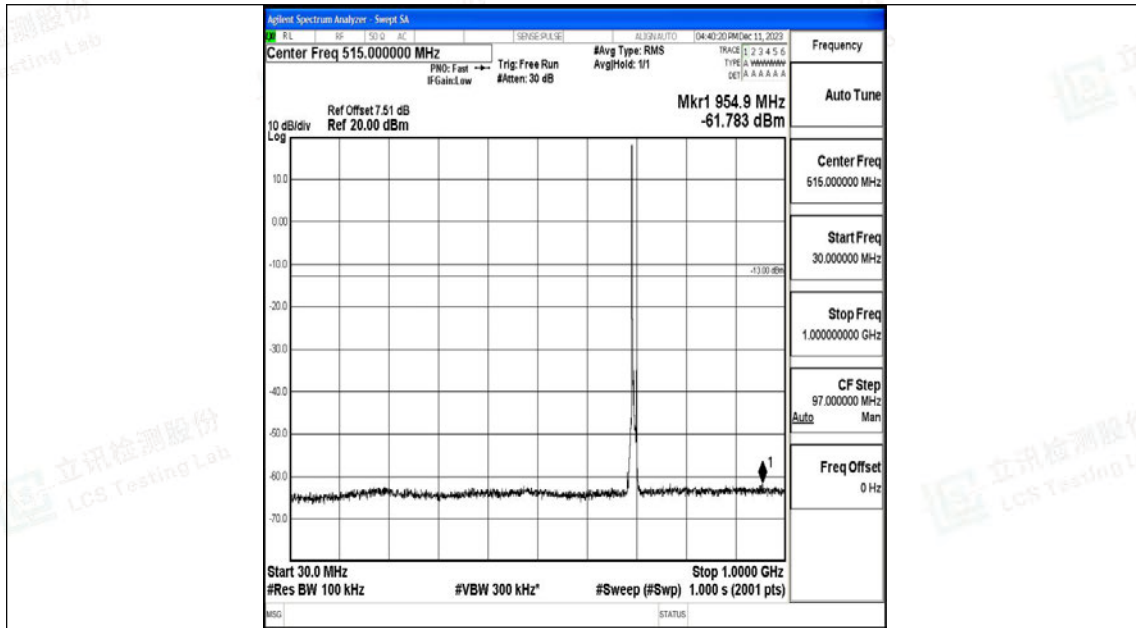

Band12_5MHz_QPSK_23035_1RB#0_0.15~30_0.15~30

Band12_5MHz_QPSK_23035_1RB#0_30~1000_30~1000

Band12_5MHz_QPSK_23035_1RB#0_1000~3000_1000~3000

Shenzhen LCS Compliance Testing Laboratory Ltd.

Add: 101, 201 Bldg A & 301 Bldg C, Juji Industrial Park Yabianxueziwei, Shajing Street, Baoan District, Shenzhen, 518000, China