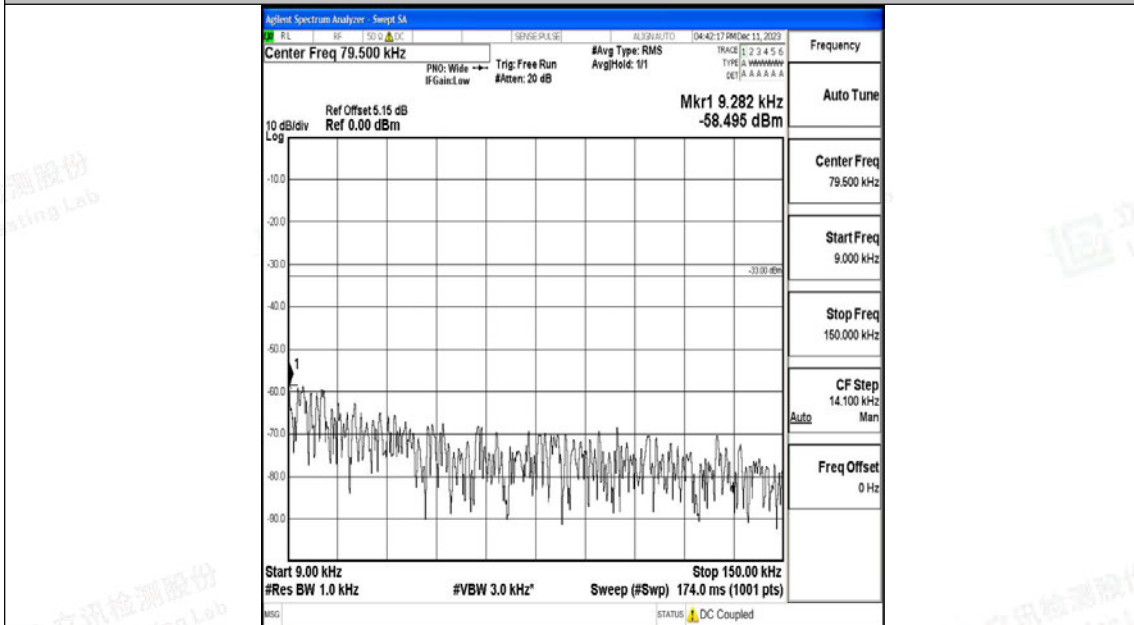

Band12_5MHz_QPSK_23095_1RB#0_0.009~0.15_0.009~0.15

Band12_5MHz_QPSK_23095_1RB#0_0.15~30_0.15~30

Band12_5MHz_QPSK_23095_1RB#0_30~1000_30~1000

Band12_5MHz_QPSK_23095_1RB#0_1000~3000_1000~3000

Band12_5MHz_QPSK_23095_1RB#0_3000~10000_3000~10000