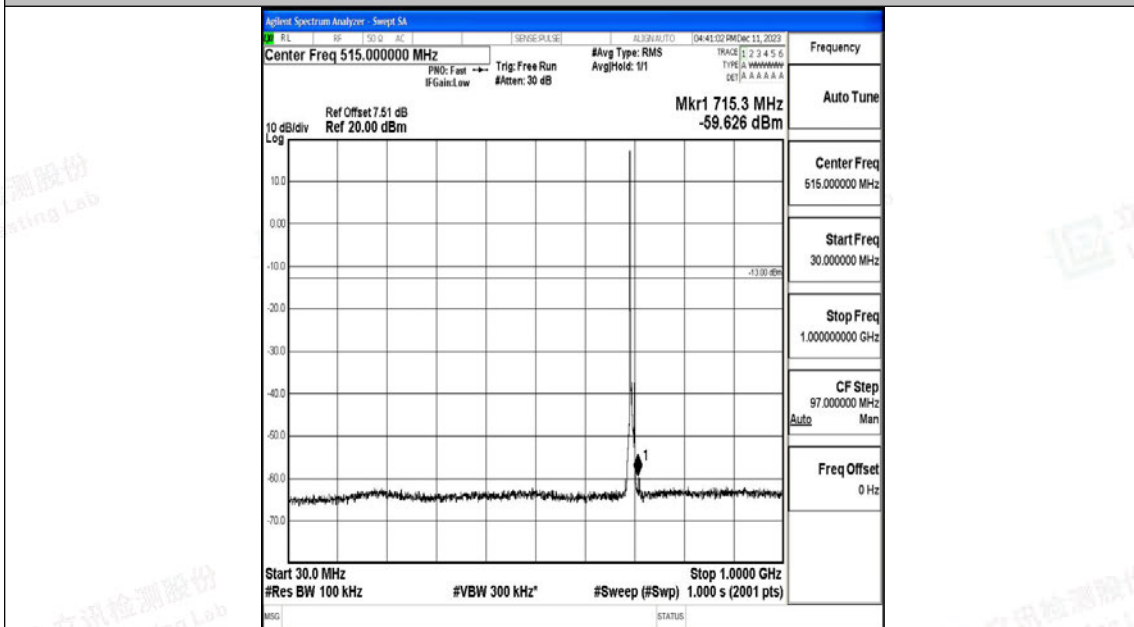

Band12_5MHz_16QAM_23035_1RB#0_30~1000_30~1000

Shenzhen LCS Compliance Testing Laboratory Ltd.

Add: 101, 201 Bldg A & 301 Bldg C, Juji Industrial Park Yabianxueziwei, Shajing Street, Baoan District, Shenzhen, 518000, China

Tel: +(86) 0755-82591330 | E-mail: webmaster@lcs-cert.com | Web: www.lcs-cert.com

Scan code to check authenticity