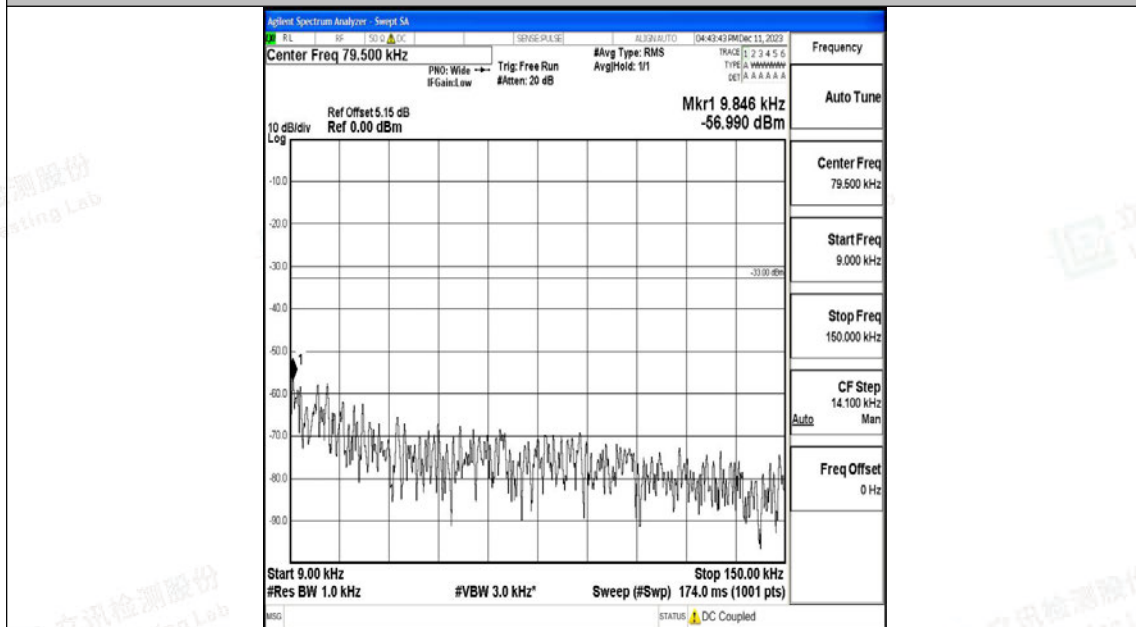

Band12_5MHz_16QAM_23155_1RB#0_0.009~0.15_0.009~0.15