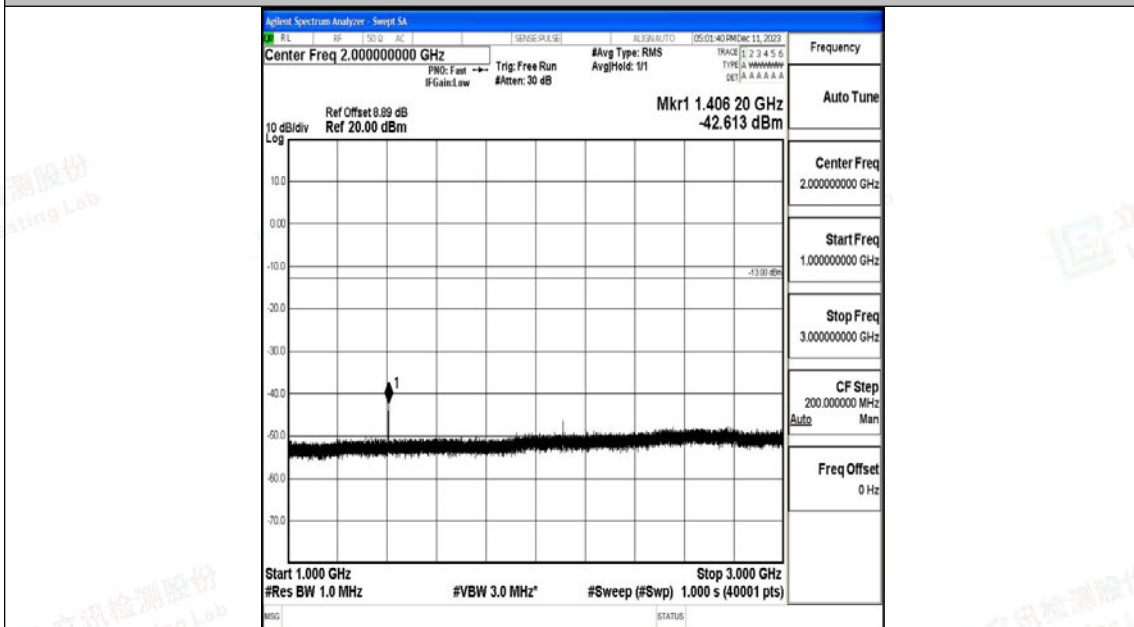

Band12_10MHz_QPSK_23095_1RB#0_1000~3000_1000~3000