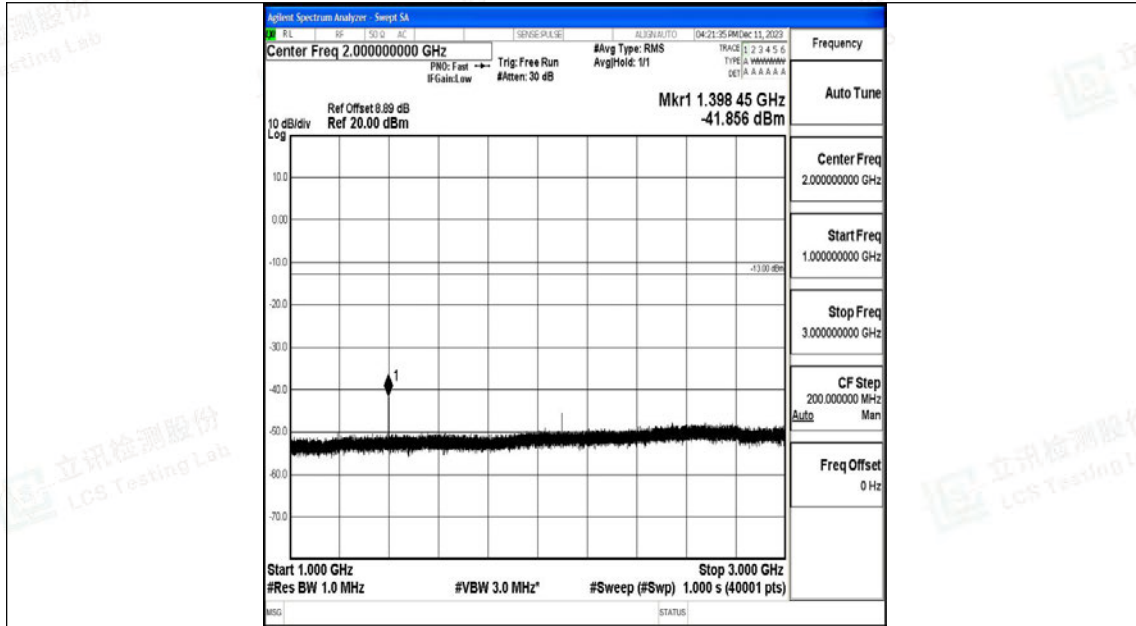

Band12_3MHz_16QAM_23025_1RB#0_1000~3000_1000~3000