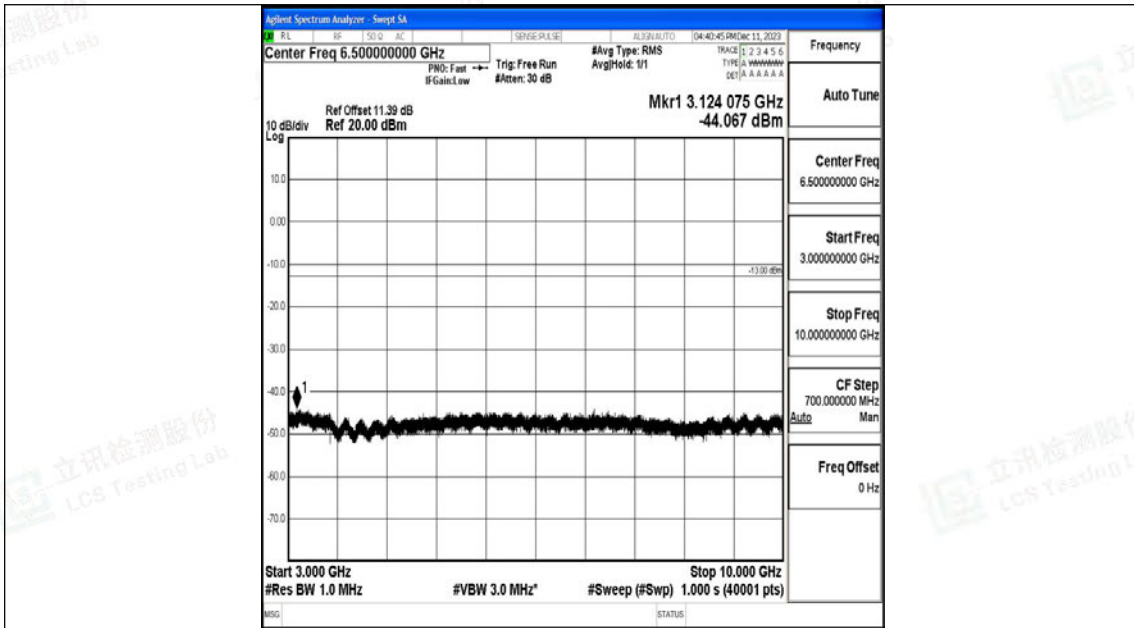

Band12_5MHz_QPSK_23035_1RB#0_3000~10000_3000~10000