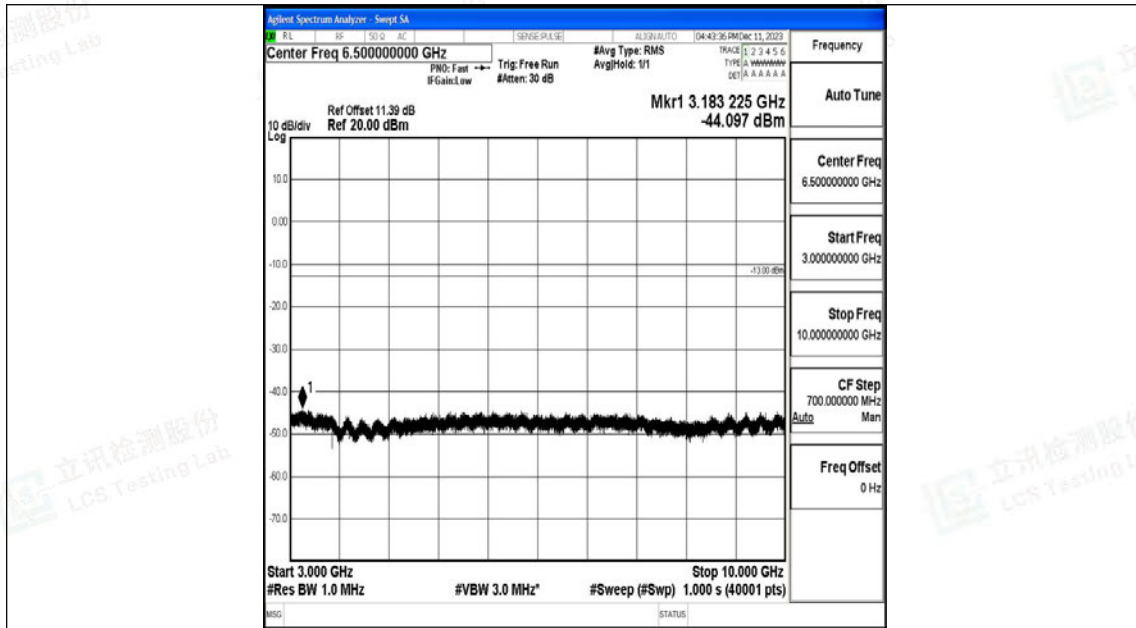

Band12_5MHz_QPSK_23155_1RB#0_3000~10000_3000~10000