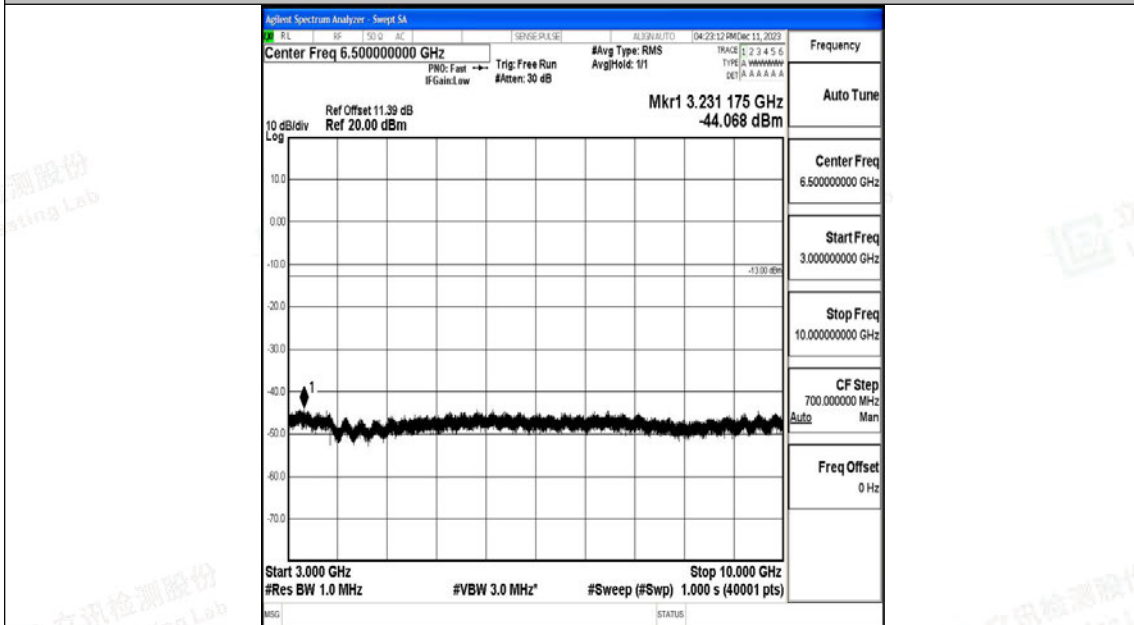

Band12_3MHz_16QAM_23095_1RB#0_3000~10000_3000~10000