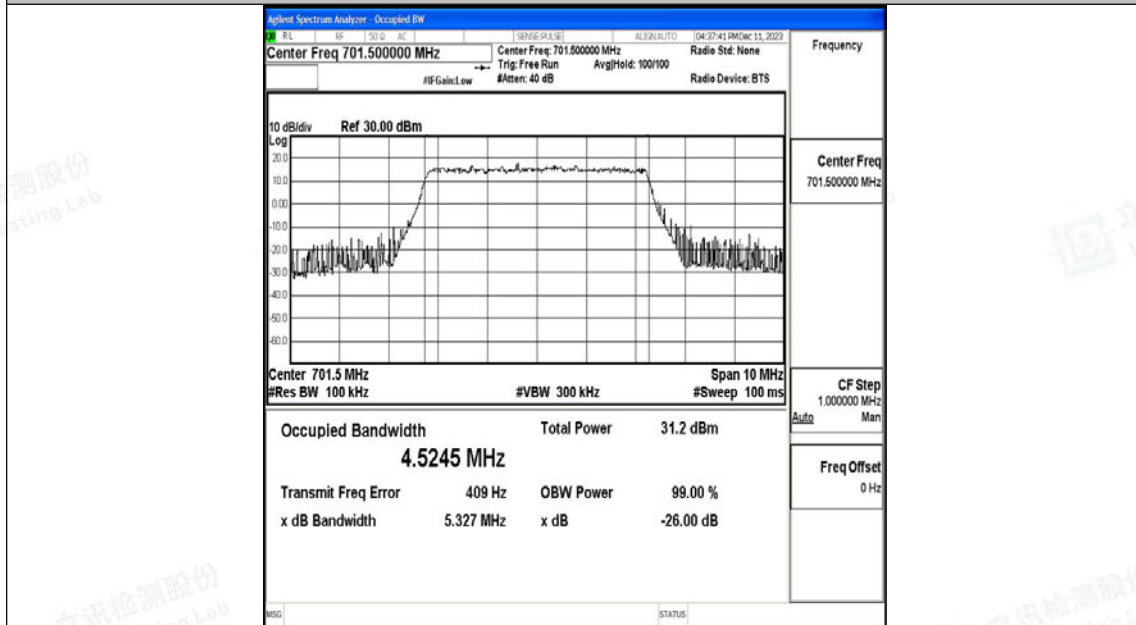

Band12-5MHz-16QAM-23035-25RB#0-PASS

Shenzhen LCS Compliance Testing Laboratory Ltd.

Add: 101, 201 Bldg A & 301 Bldg C, Juji Industrial Park Yabianxueziwei, Shajing Street, Baoan District, Shenzhen, 518000, China

Tel: +(86) 0755-82591330 | E-mail: webmaster@lcs-cert.com | Web: www.lcs-cert.com

Scan code to check authenticity