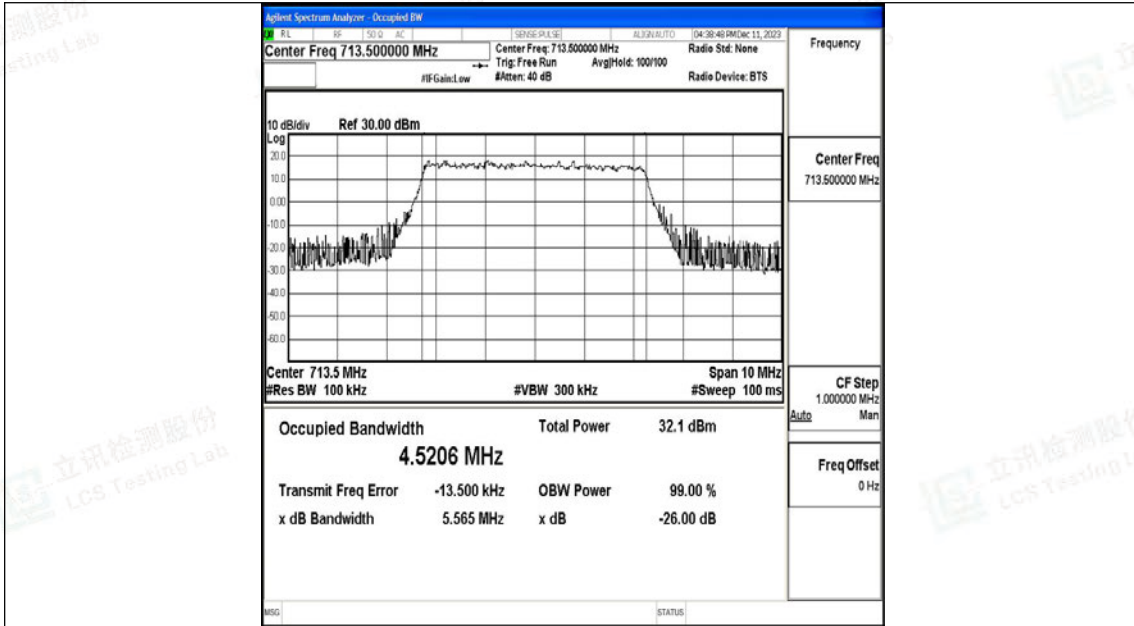

Band12-5MHz-QPSK-23155-25RB#0-PASS