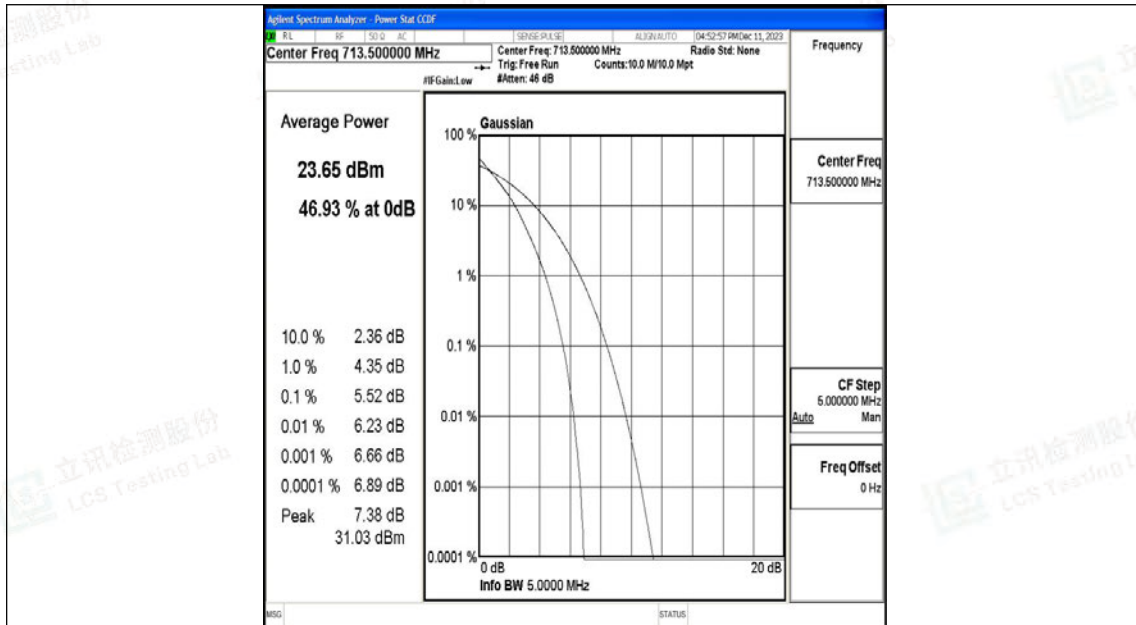

Band12-5MHz-QPSK-23155-25RB#0-PASS