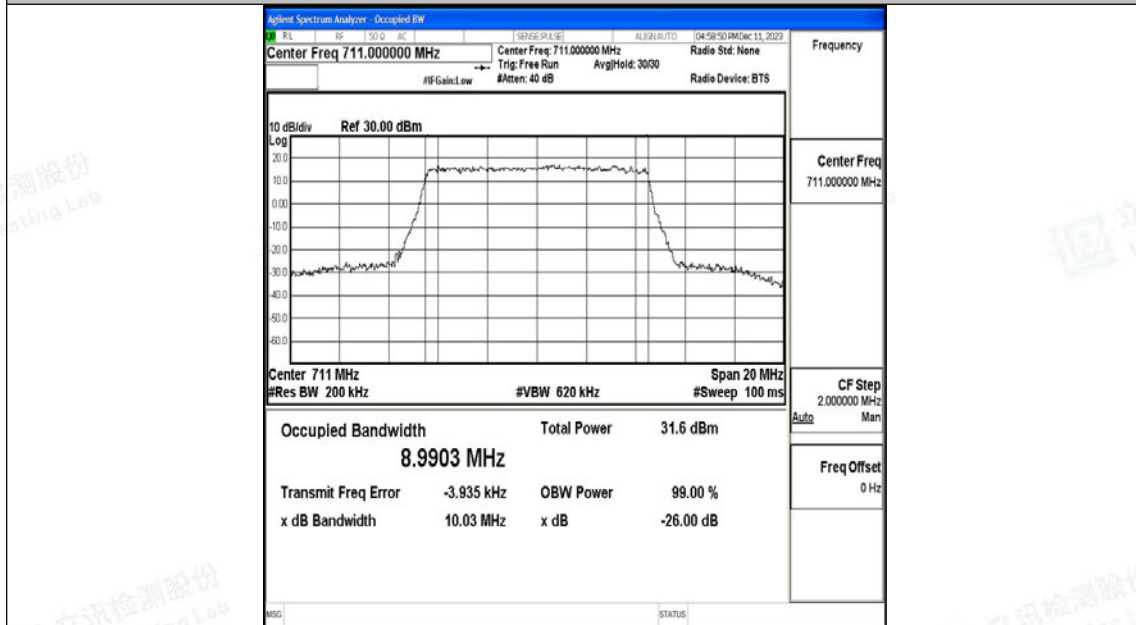

Band12-10MHz-16QAM-23130-50RB#0-PASS

Shenzhen LCS Compliance Testing Laboratory Ltd.

Add: 101, 201 Bldg A & 301 Bldg C, Juji Industrial Park Yabianxueziwei, Shajing Street, Baoan District, Shenzhen, 518000, China

Tel: +(86) 0755-82591330 | E-mail: webmaster@lcs-cert.com | Web: www.lcs-cert.com

Scan code to check authenticity