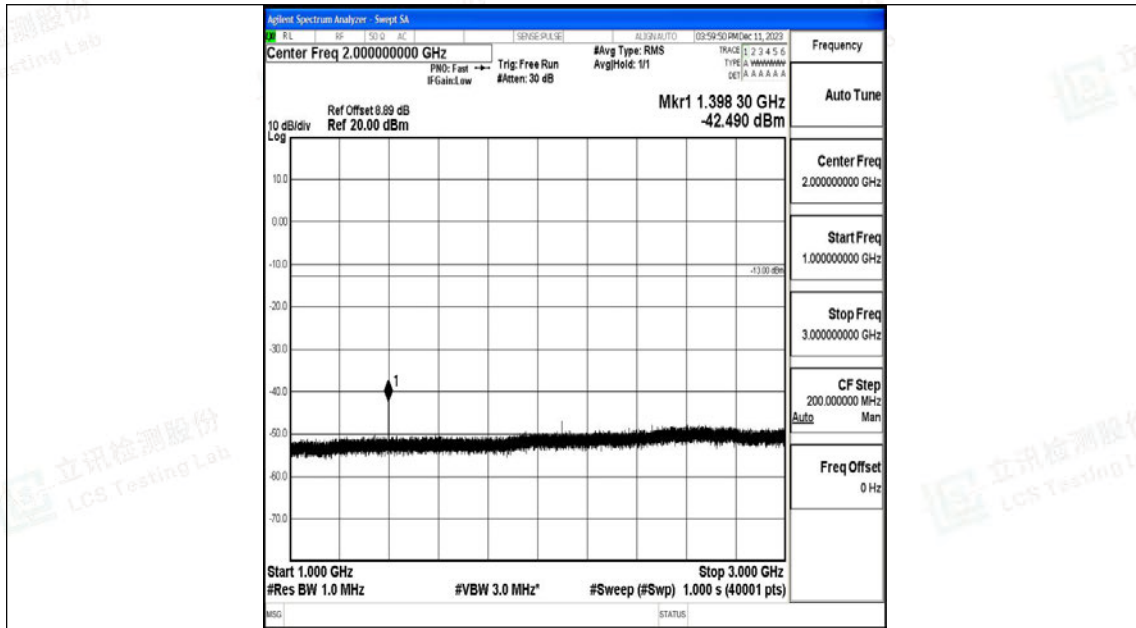

Band12_1.4MHz_QPSK_23017_1RB#0_3000~10000_3000~10000

Band12_1.4MHz_16QAM_23017_1RB#0_0.009~0.15_0.009~0.15

Band12_1.4MHz_16QAM_23017_1RB#0_0.15~30_0.15~30

Band12_1.4MHz_16QAM_23017_1RB#0_30~1000_30~1000

Band12_1.4MHz_16QAM_23017_1RB#0_1000~3000_1000~3000