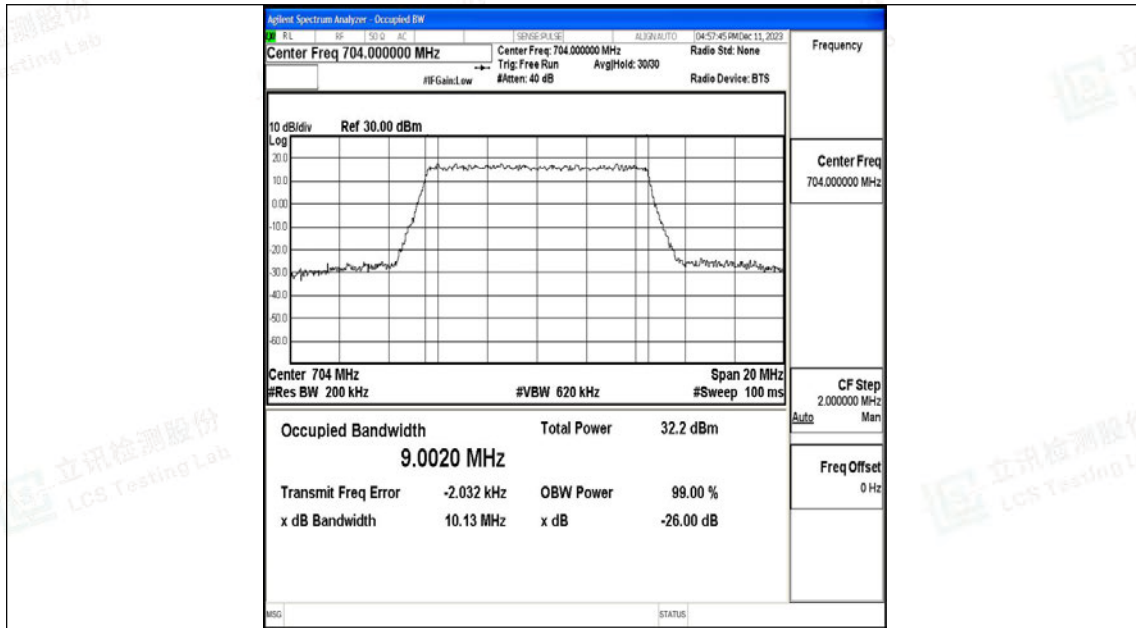

Scan code to check authenticity

Band12-5MHz-QPSK-23155-25RB#0-PASS

Band12-5MHz-16QAM-23155-25RB#0-PASS

Band12-10MHz-QPSK-23060-50RB#0-PASS

Band12-10MHz-16QAM-23060-50RB#0-PASS

Shenzhen LCS Compliance Testing Laboratory Ltd.