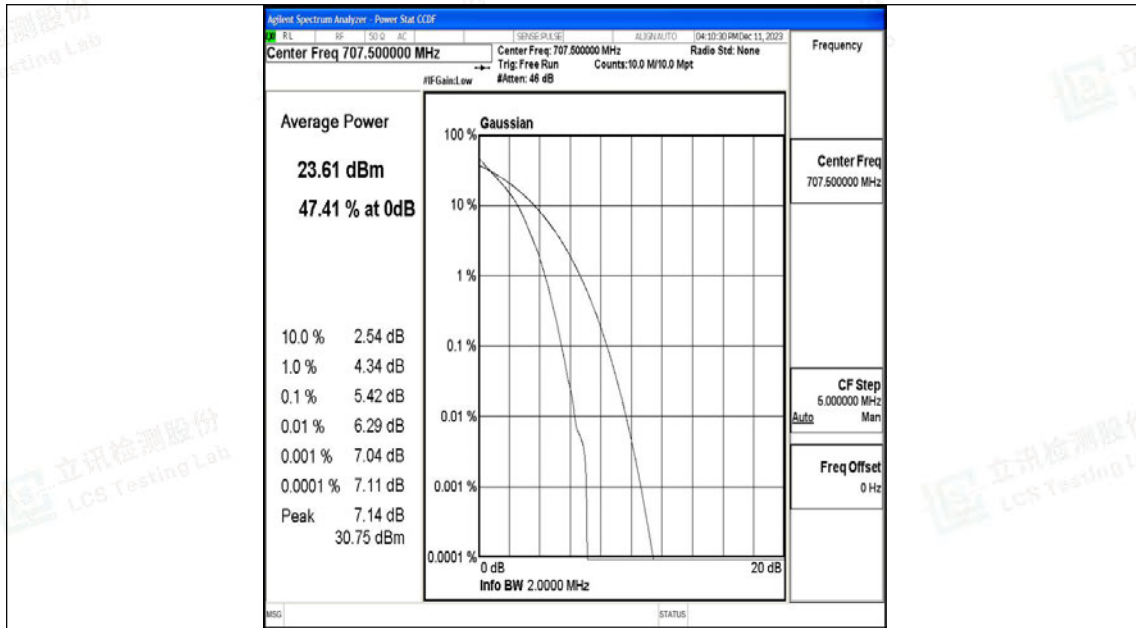

Band12-1.4MHz-QPSK-23095-6RB#0-PASS