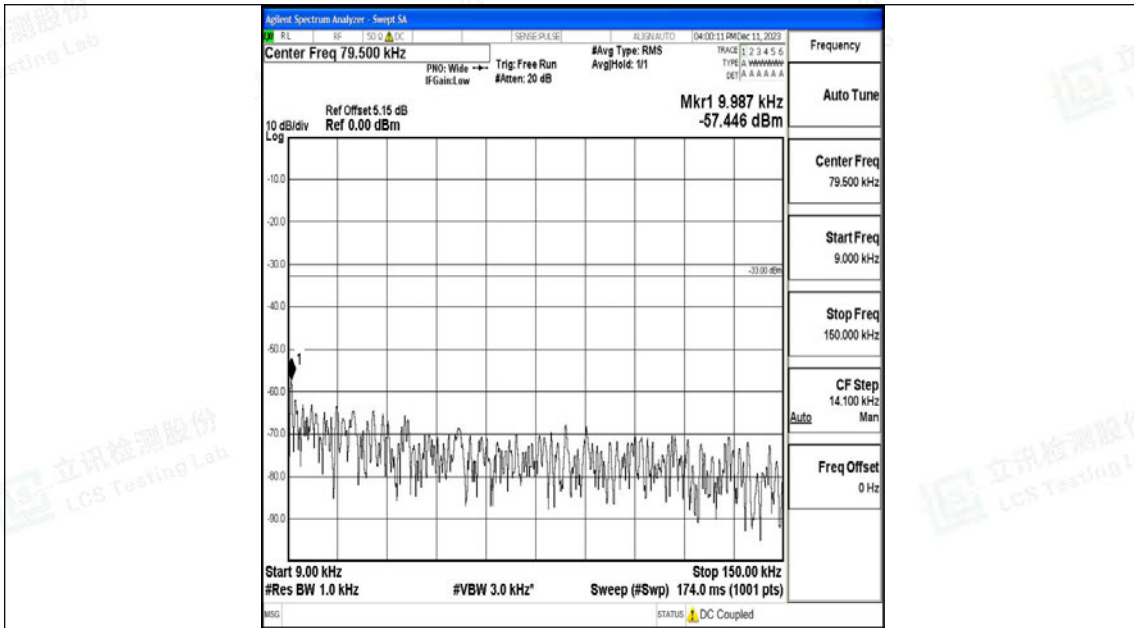

Band12_1.4MHz_QPSK_23095_1RB#0_0.009~0.15_0.009~0.15