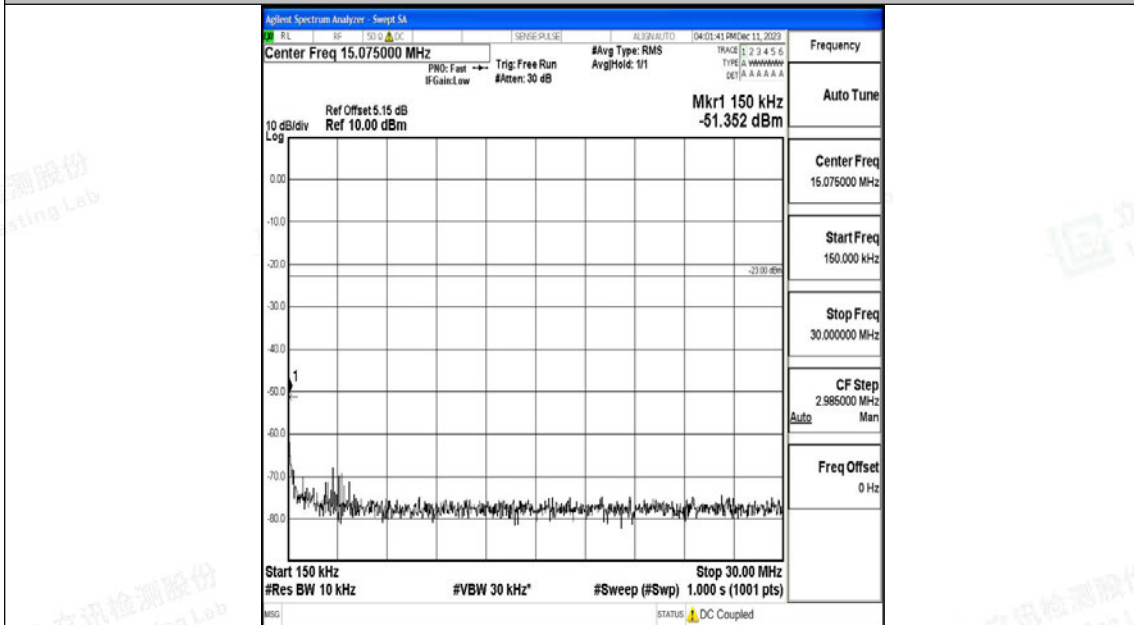

Band12_1.4MHz_QPSK_23173_1RB#0_0.15~30_0.15~30