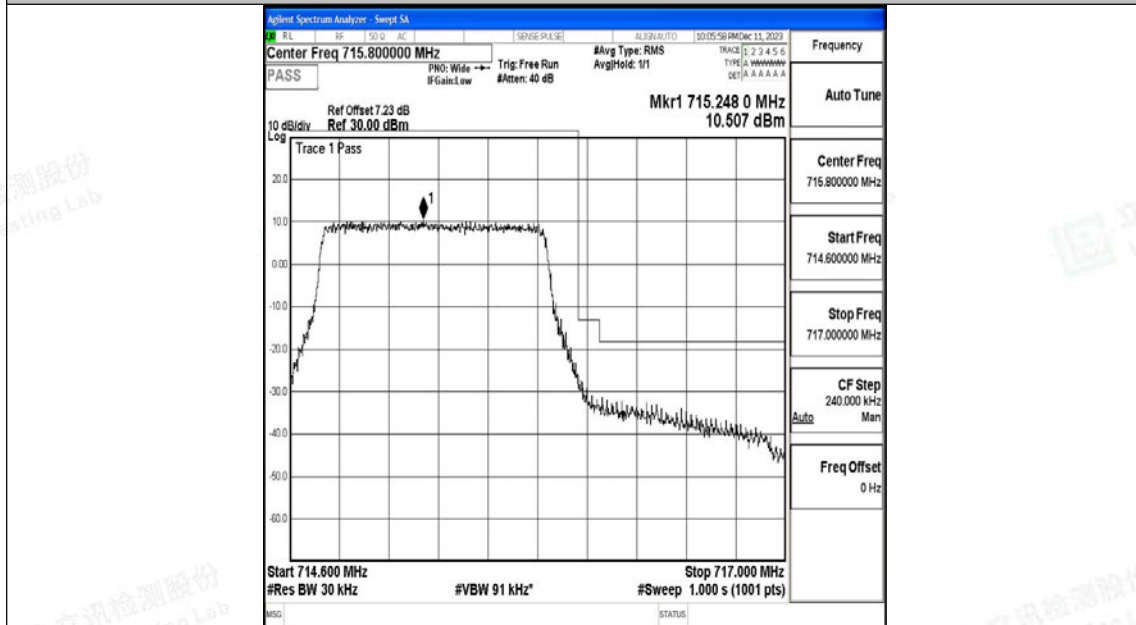

Band12_1.4MHz_QPSK_23173_6RB#0