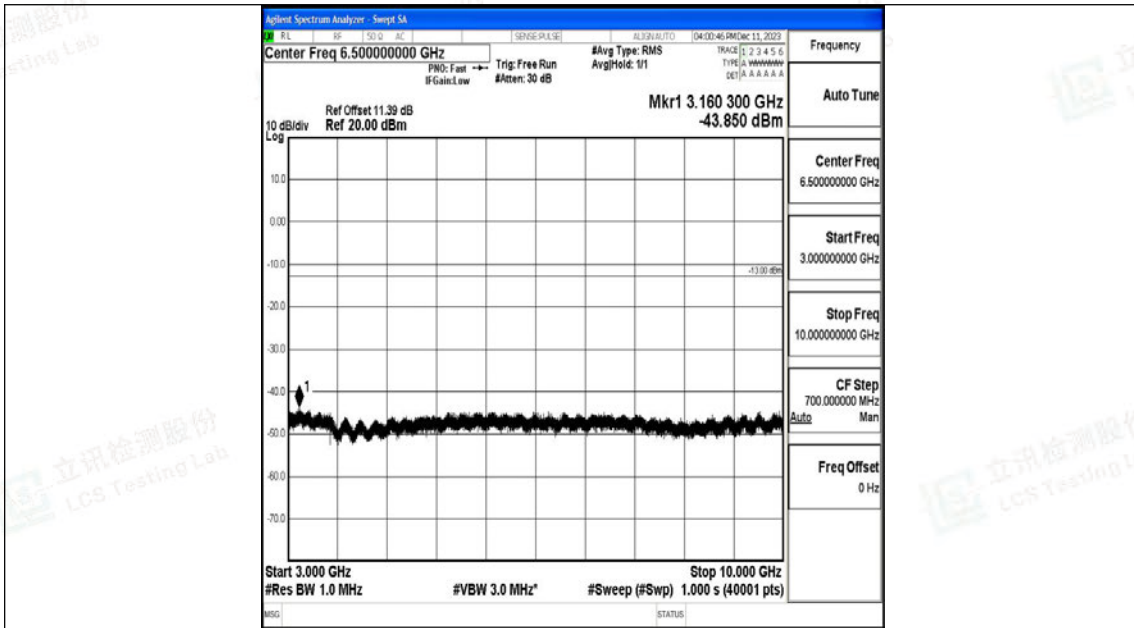

Band12_1.4MHz_QPSK_23095_1RB#0_3000~10000_3000~10000