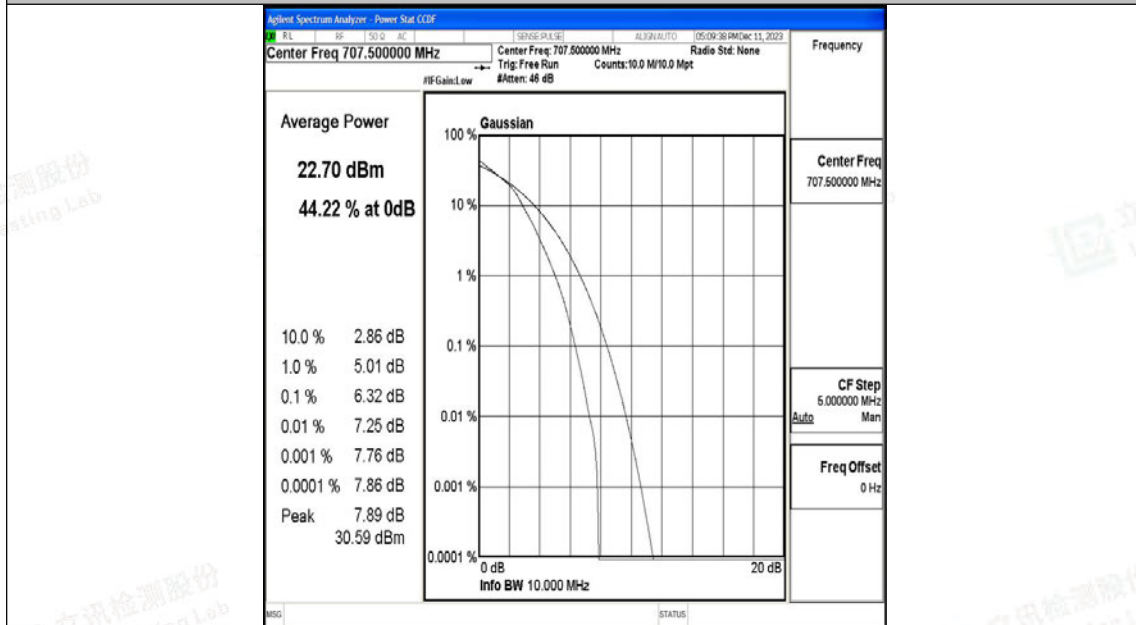

Band12-10MHz-16QAM-23095-50RB#0-PASS

Shenzhen LCS Compliance Testing Laboratory Ltd.

Add: 101, 201 Bldg A & 301 Bldg C, Juji Industrial Park Yabianxueziwei, Shajing Street, Baoan District, Shenzhen, 518000, China

Tel: +(86) 0755-82591330 | E-mail: webmaster@lcs-cert.com | Web: www.lcs-cert.com

Scan code to check authenticity