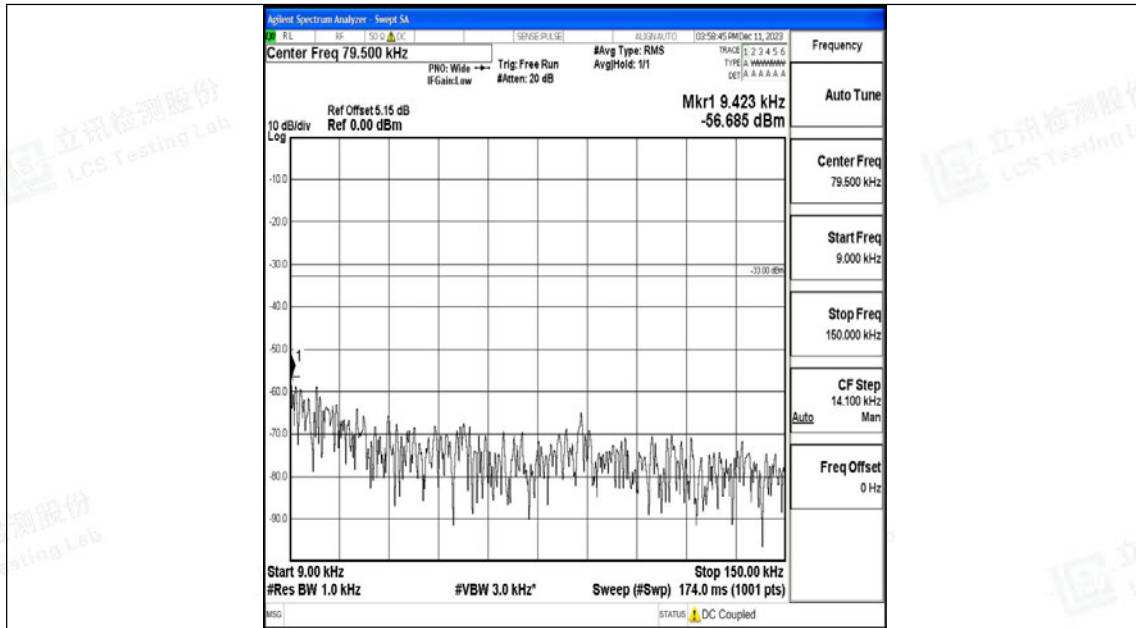

Band12	10MHz	16QAM	23130	1RB#0	0.009~0.15	-59.90	PASS
Band12	10MHz	16QAM	23130	1RB#0	0.15~30	-52.33	PASS
Band12	10MHz	16QAM	23130	1RB#0	30~1000	-61.89	PASS
Band12	10MHz	16QAM	23130	1RB#0	1000~3000	-41.15	PASS
Band12	10MHz	16QAM	23130	1RB#0	3000~10000	-44.21	PASS

Test Graphs

Band12_1.4MHz_QPSK_23017_1RB#0_0.009~0.15_0.009~0.15