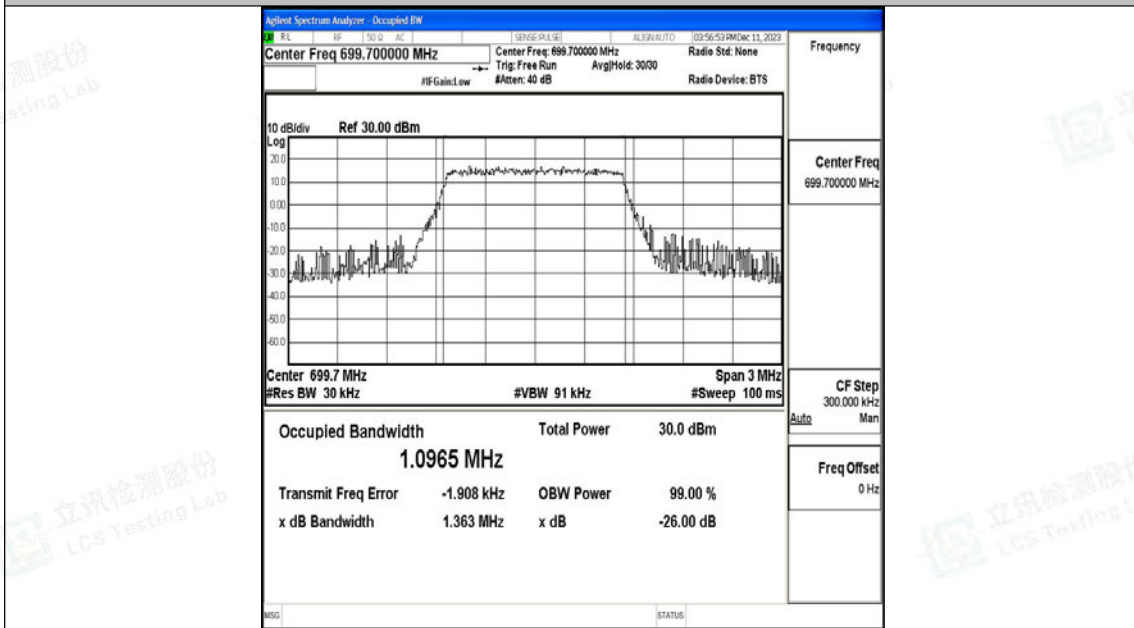

Band12-1.4MHz-16QAM-23017-6RB#0-PASS