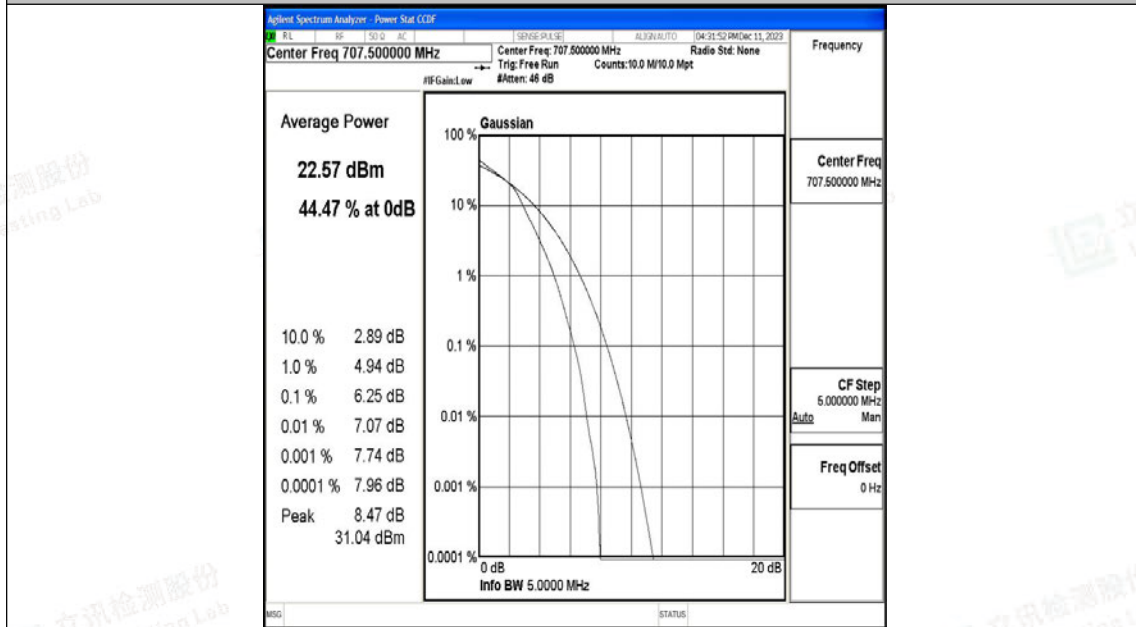

Band12-3MHz-16QAM-23095-15RB#0-PASS