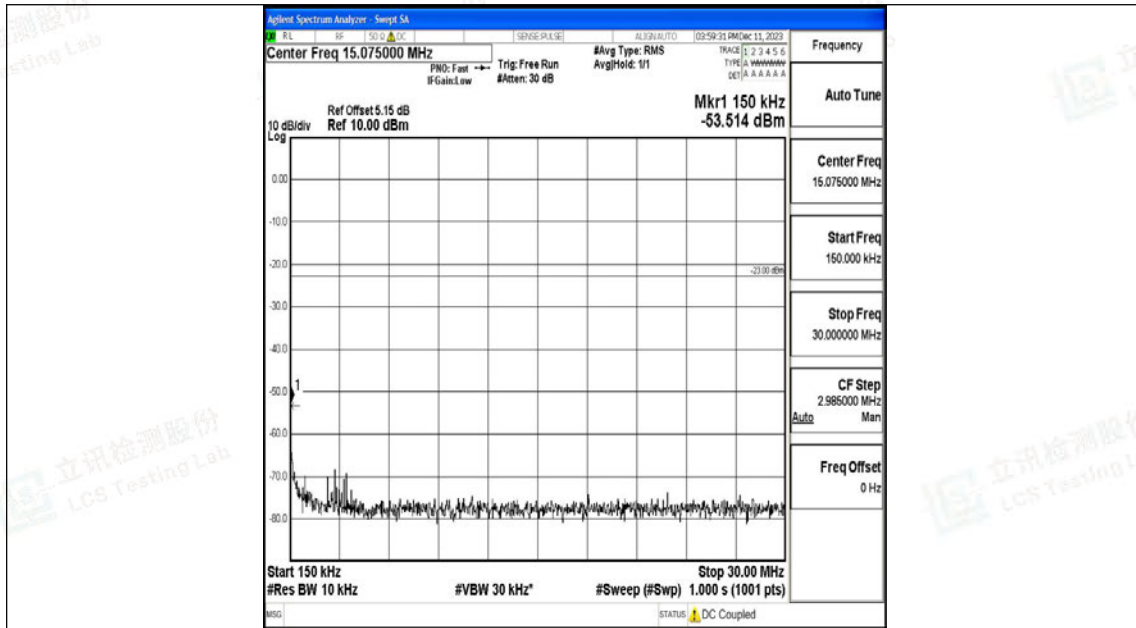

Band12_1.4MHz_16QAM_23017_1RB#0_0.15~30_0.15~30