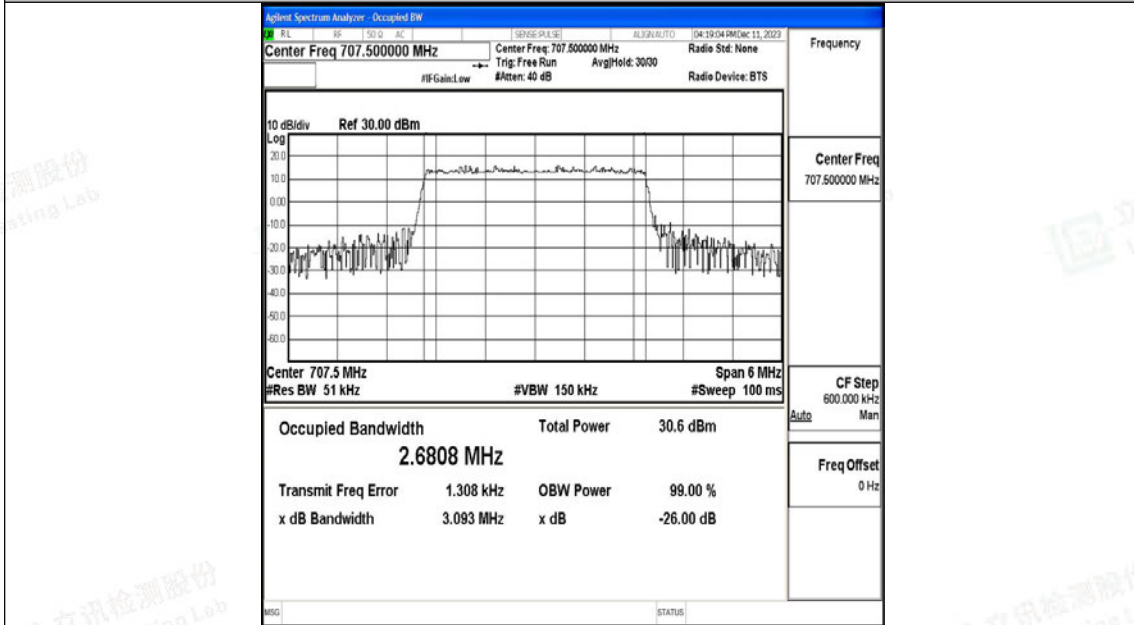

Band12-3MHz-16QAM-23095-15RB#0-PASS

Shenzhen LCS Compliance Testing Laboratory Ltd.

Add: 101, 201 Bldg A & 301 Bldg C, Juji Industrial Park Yabianxueziwei, Shajing Street, Baoan District, Shenzhen, 518000, China

Tel: +(86) 0755-82591330 | E-mail: webmaster@lcs-cert.com | Web: www.lcs-cert.com

Scan code to check authenticity