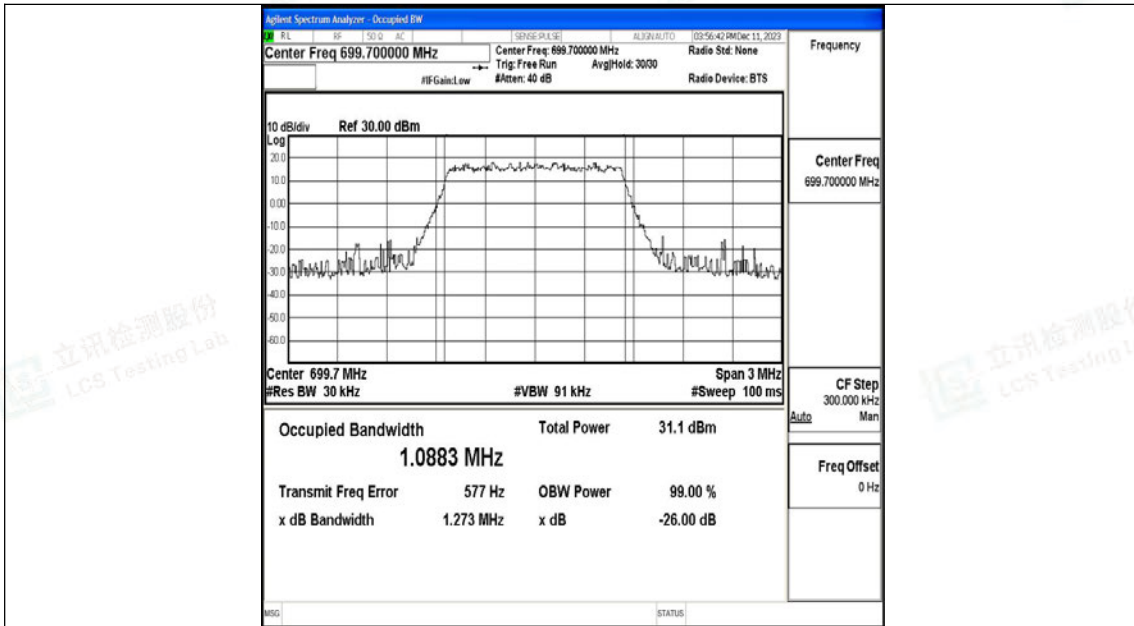

Test Graphs

Band12-1.4MHz-QPSK-23017-6RB#0-PASS