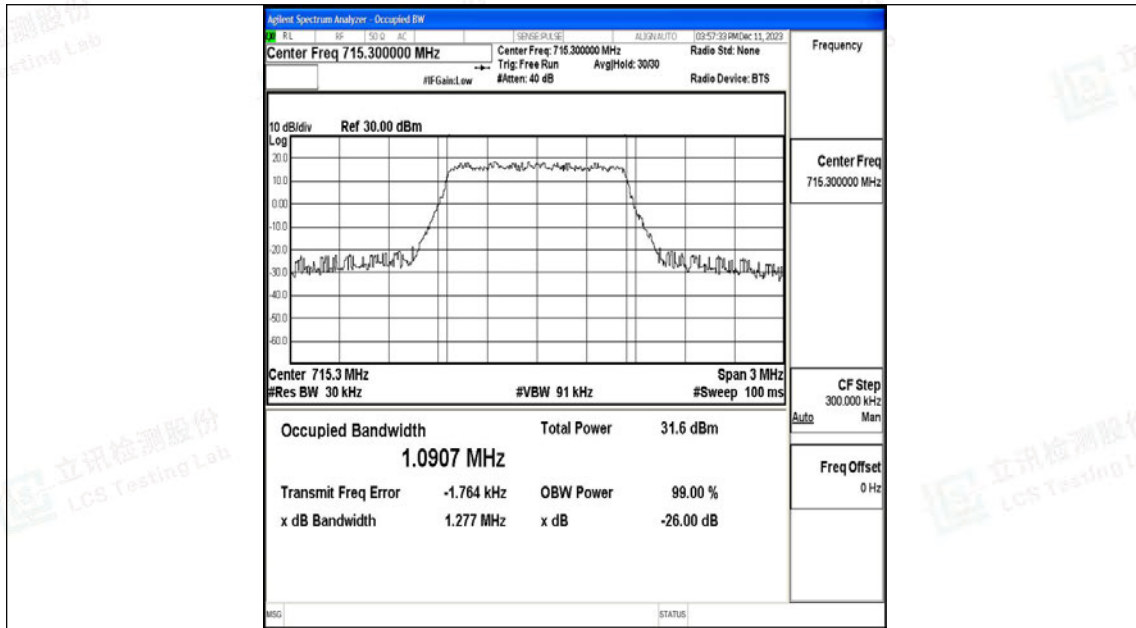

Band12-1.4MHz-QPSK-23173-6RB#0-PASS