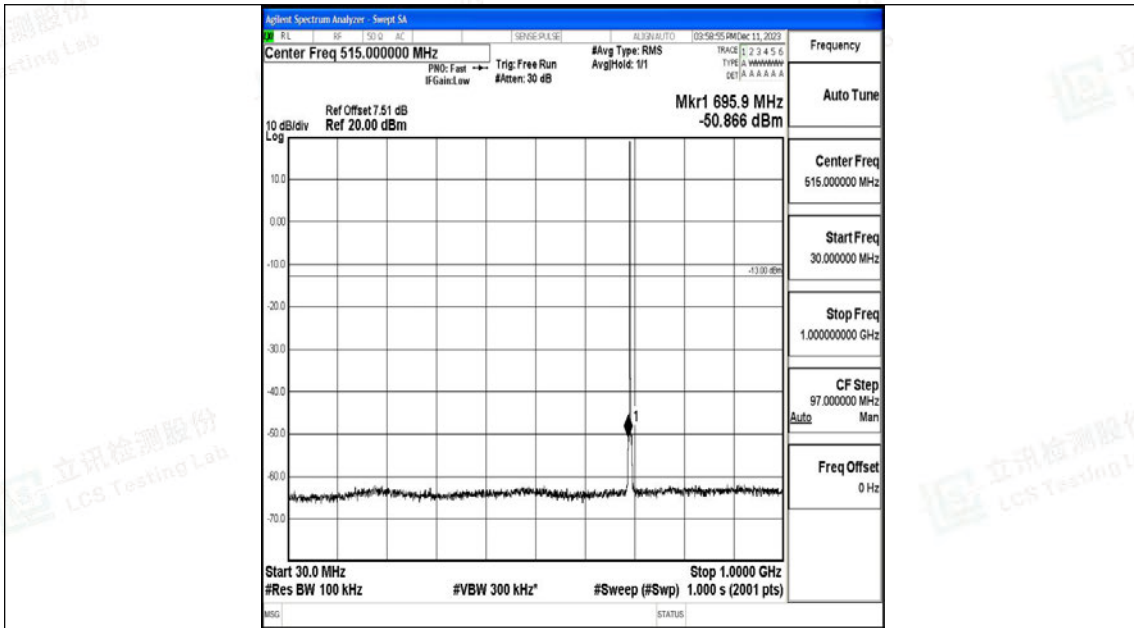

Band12_1.4MHz_QPSK_23017_1RB#0_30~1000_30~1000