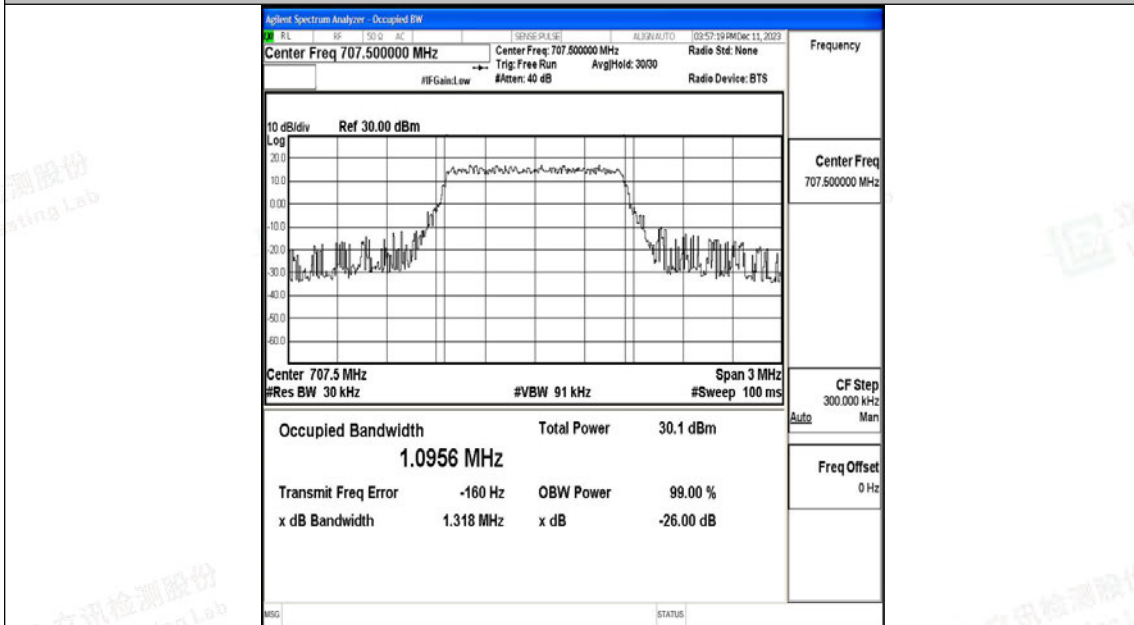

Test Graphs

Band12-1.4MHz-QPSK-23017-6RB#0-PASS

Band12-1.4MHz-16QAM-23017-6RB#0-PASS

Band12-1.4MHz-QPSK-23095-6RB#0-PASS

Band12-1.4MHz-16QAM-23095-6RB#0-PASS

Shenzhen LCS Compliance Testing Laboratory Ltd.