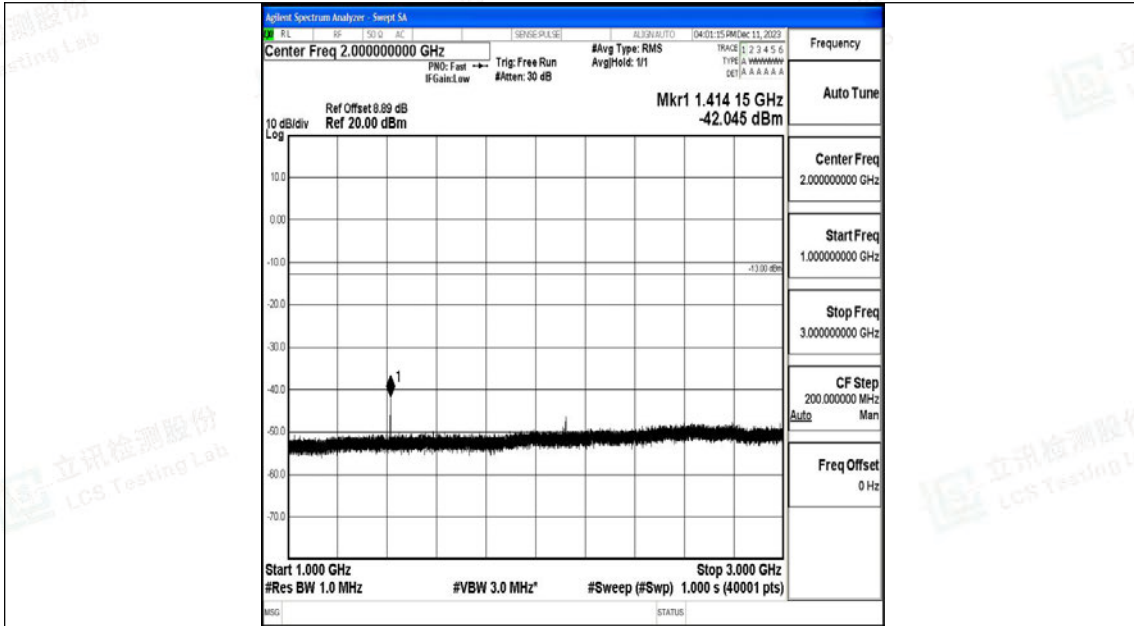

Scan code to check authenticity

Band12_1.4MHz_QPSK_23095_1RB#0_3000~10000_3000~10000

Band12_1.4MHz_16QAM_23095_1RB#0_0.009~0.15_0.009~0.15

Band12_1.4MHz_16QAM_23095_1RB#0_0.15~30_0.15~30

Band12_1.4MHz_16QAM_23095_1RB#0_30~1000_30~1000