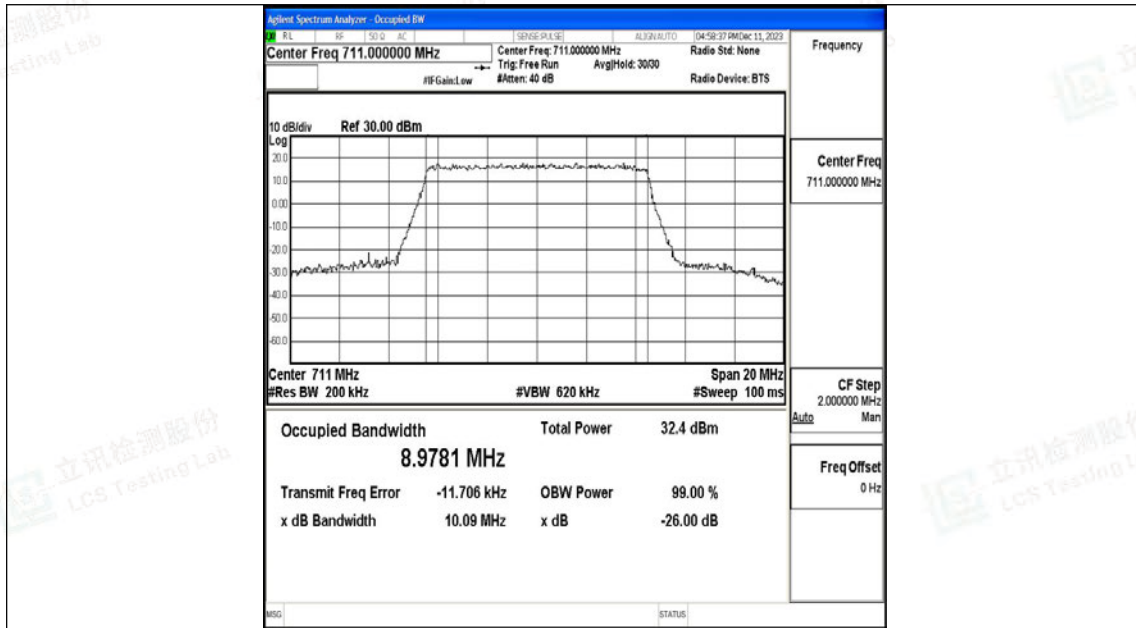

Band12-10MHz-QPSK-23130-50RB#0-PASS