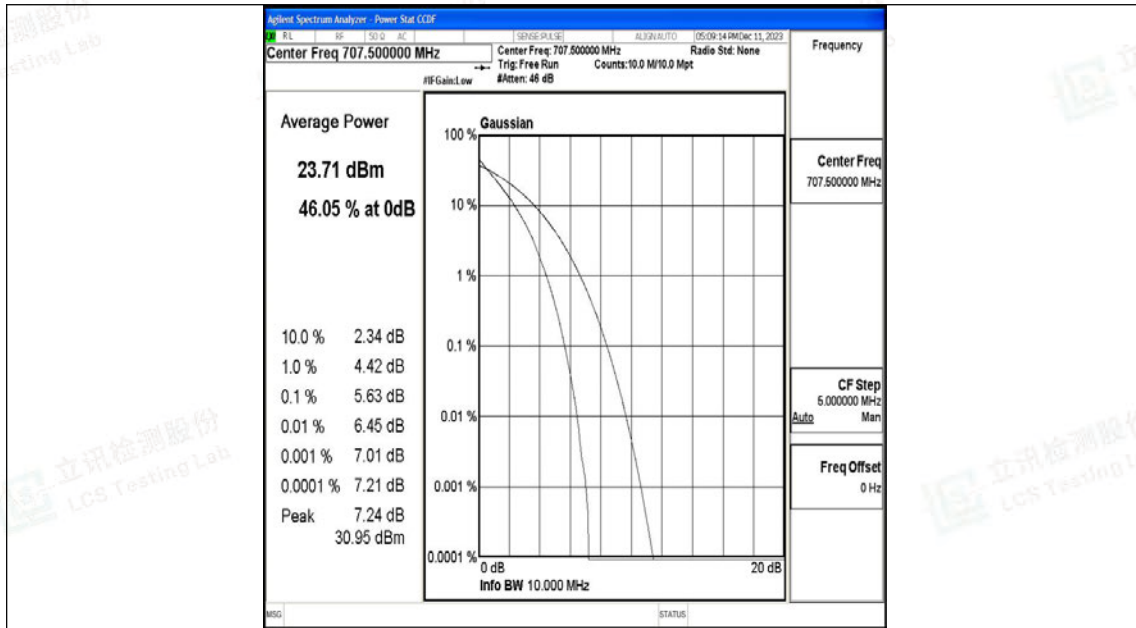

Band12-10MHz-QPSK-23095-50RB#0-PASS