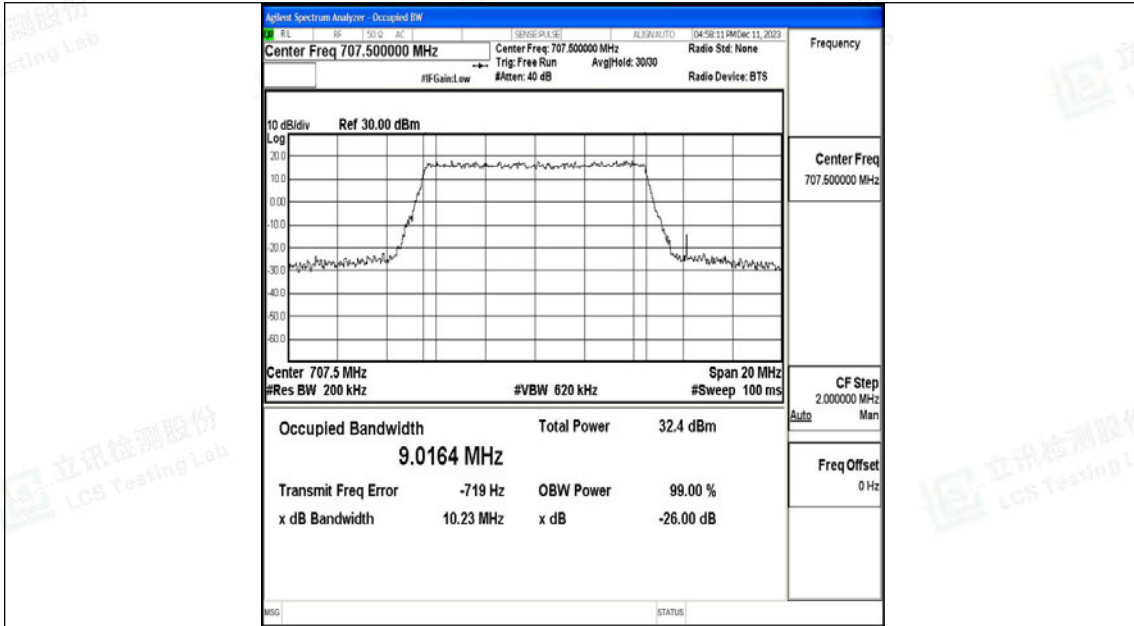

Band12-10MHz-QPSK-23095-50RB#0-PASS