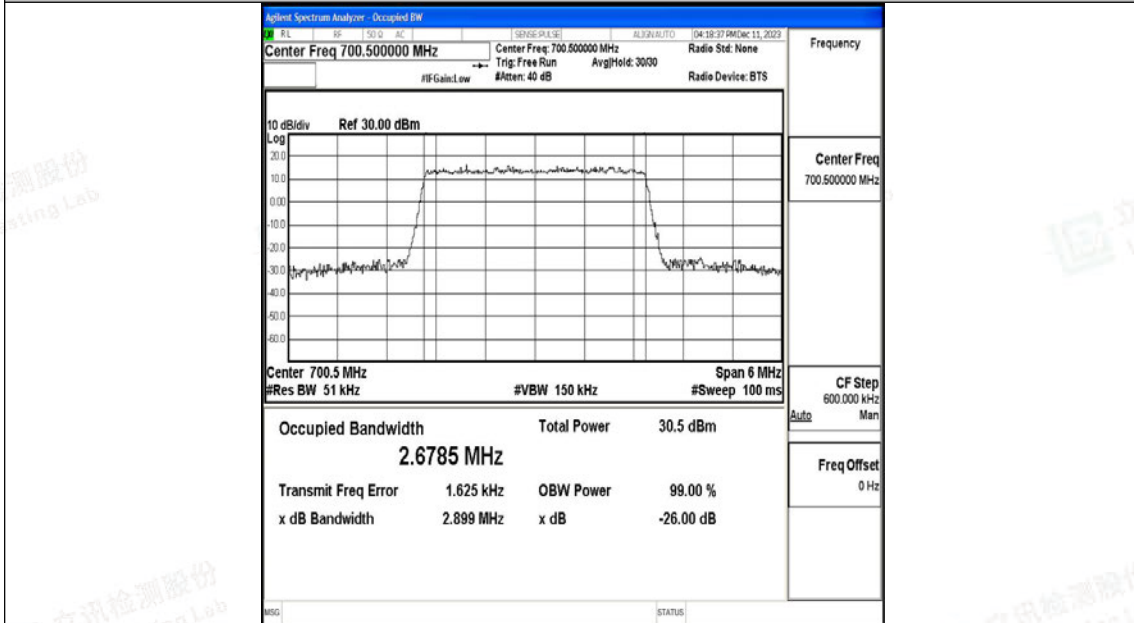

Band12-3MHz-16QAM-23025-15RB#0-PASS

Shenzhen LCS Compliance Testing Laboratory Ltd.

Add: 101, 201 Bldg A & 301 Bldg C, Juji Industrial Park Yabianxueziwei, Shajing Street, Baoan District, Shenzhen, 518000, China

Tel: +(86) 0755-82591330 | E-mail: webmaster@lcs-cert.com | Web: www.lcs-cert.com

Scan code to check authenticity