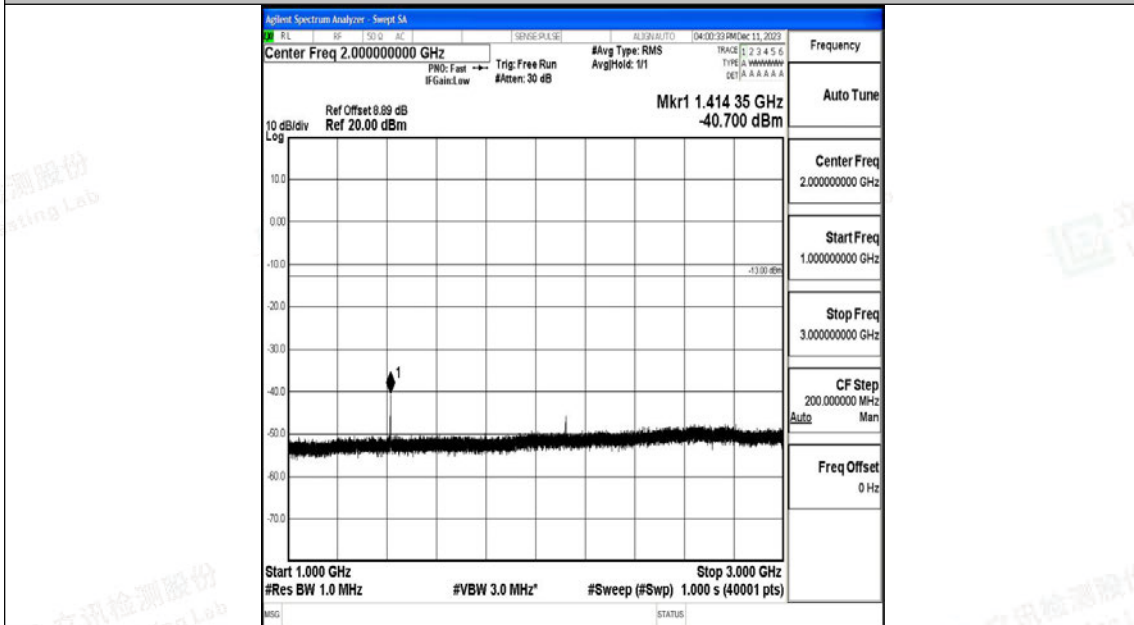

Band12_1.4MHz_16QAM_23017_1RB#0_3000~10000_3000~10000

Band12_1.4MHz_QPSK_23095_1RB#0_0.009~0.15_0.009~0.15

Band12_1.4MHz_QPSK_23095_1RB#0_0.15~30_0.15~30

Band12_1.4MHz_QPSK_23095_1RB#0_30~1000_30~1000

Band12_1.4MHz_QPSK_23095_1RB#0_1000~3000_1000~3000