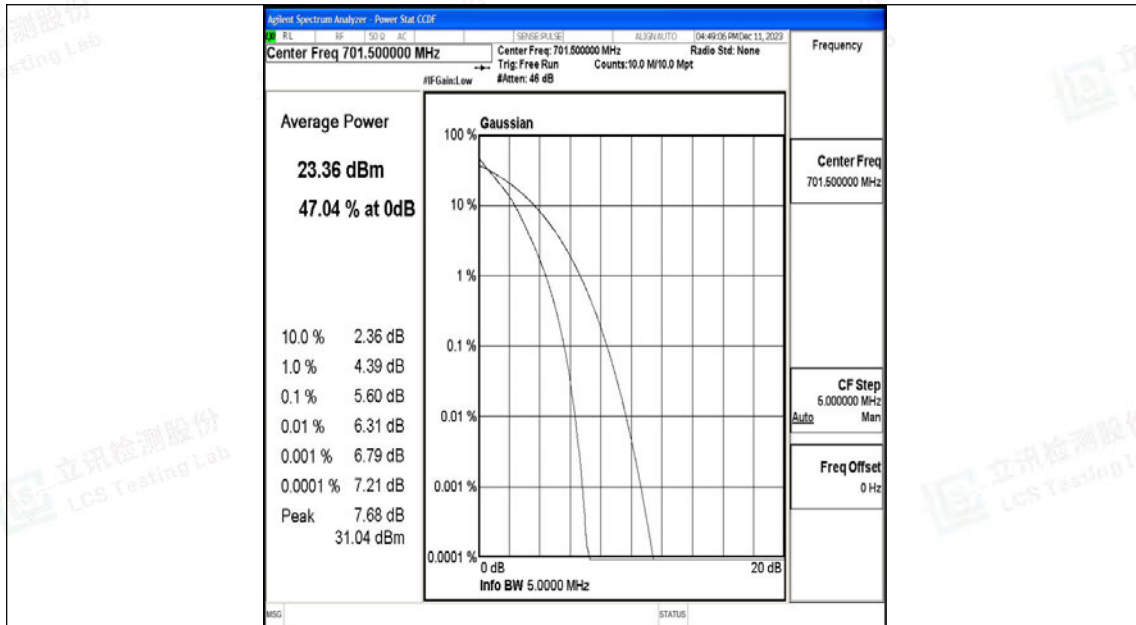

Band12-5MHz-QPSK-23035-25RB#0-PASS