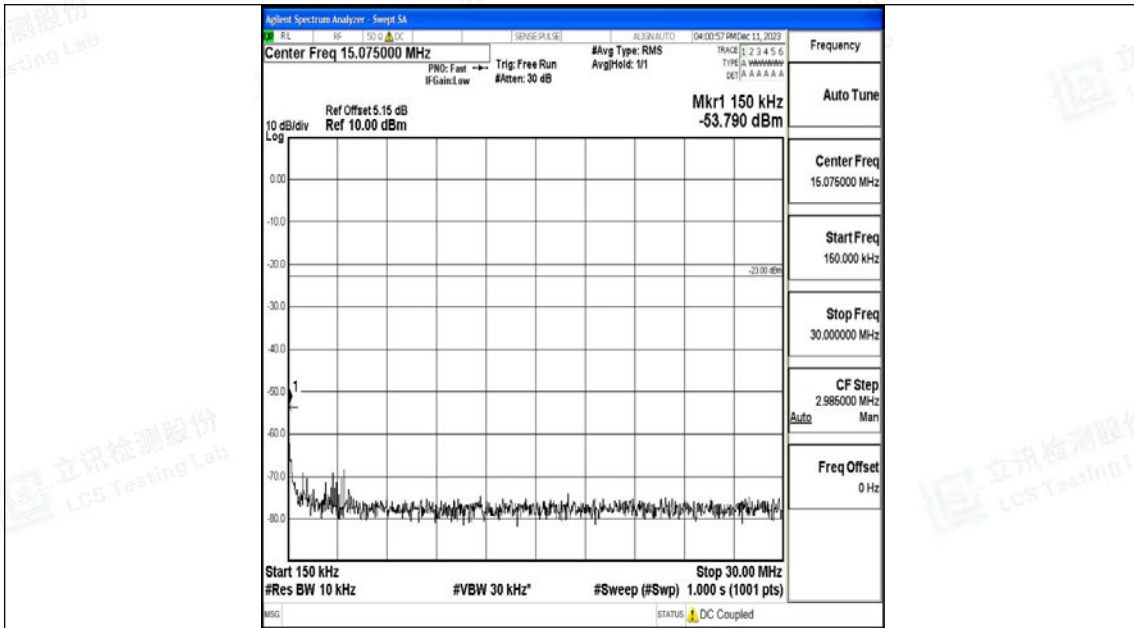

Scan code to check authenticity

Band12_1.4MHz_QPSK_23095_1RB#0_3000~10000_3000~10000

Band12_1.4MHz_16QAM_23095_1RB#0_0.009~0.15_0.009~0.15

Band12_1.4MHz_16QAM_23095_1RB#0_0.15~30_0.15~30

Band12_1.4MHz_16QAM_23095_1RB#0_30~1000_30~1000