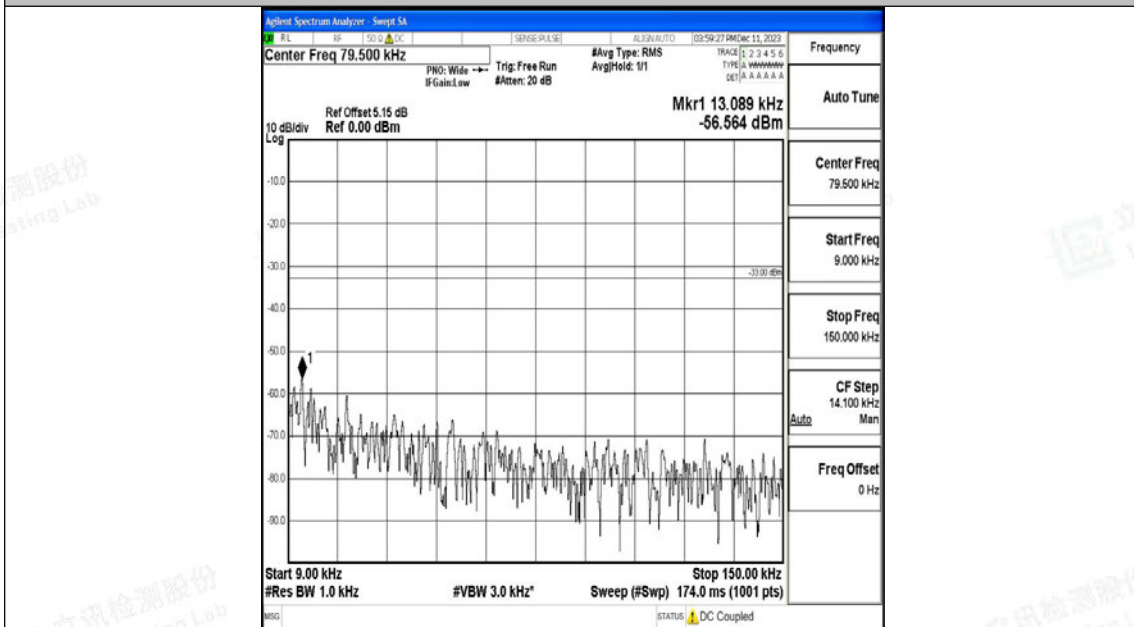

Band12_1.4MHz_16QAM_23017_1RB#0_0.009~0.15_0.009~0.15