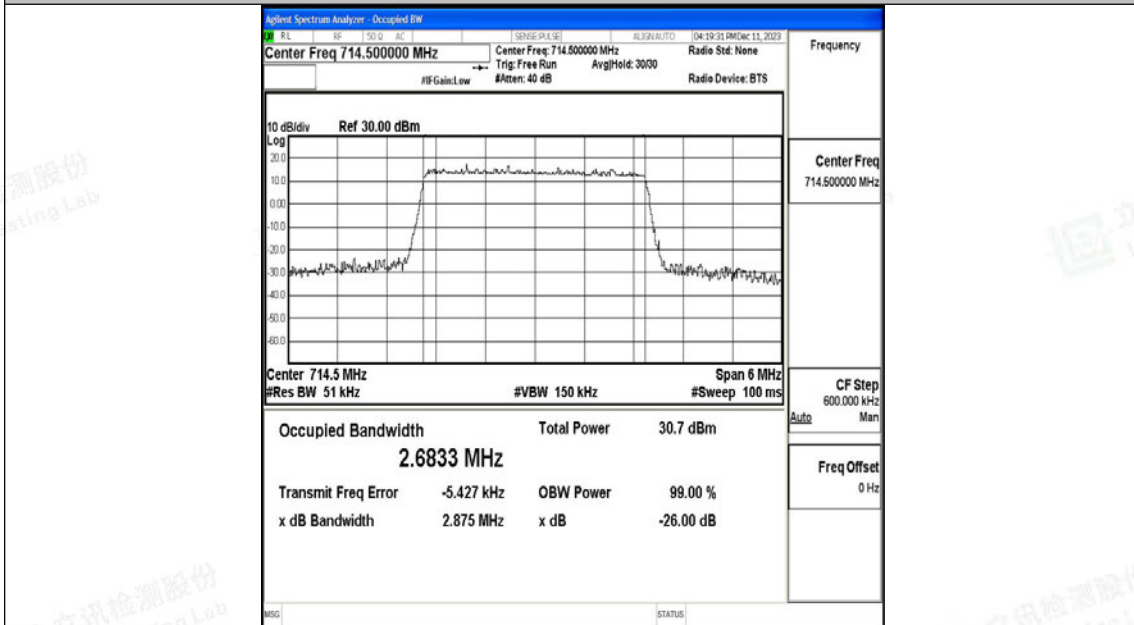

Band12-3MHz-16QAM-23165-15RB#0-PASS

Shenzhen LCS Compliance Testing Laboratory Ltd.

Add: 101, 201 Bldg A & 301 Bldg C, Juji Industrial Park Yabianxueziwei, Shajing Street, Baoan District, Shenzhen, 518000, China

Tel: +(86) 0755-82591330 | E-mail: webmaster@lcs-cert.com | Web: www.lcs-cert.com

Scan code to check authenticity