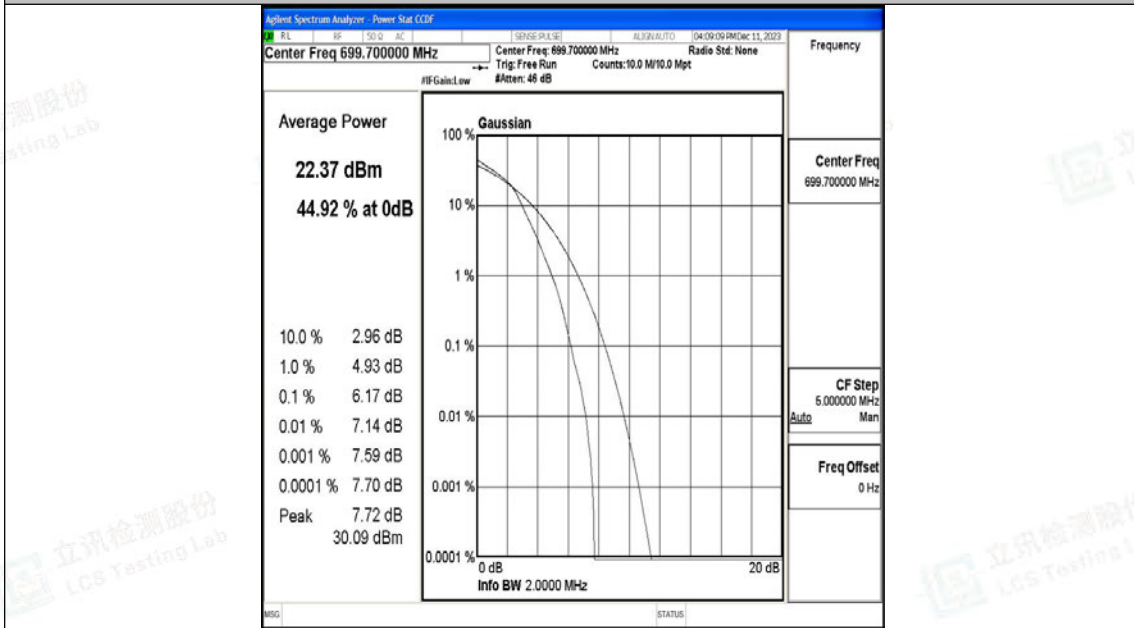

Band12-1.4MHz-16QAM-23017-6RB#0-PASS

Shenzhen LCS Compliance Testing Laboratory Ltd.

Add: 101, 201 Bldg A & 301 Bldg C, Juji Industrial Park Yabianxueziwei, Shajing Street, Baoan District, Shenzhen, 518000, China

Tel: +(86) 0755-82591330 | E-mail: webmaster@lcs-cert.com | Web: www.lcs-cert.com

Scan code to check authenticity