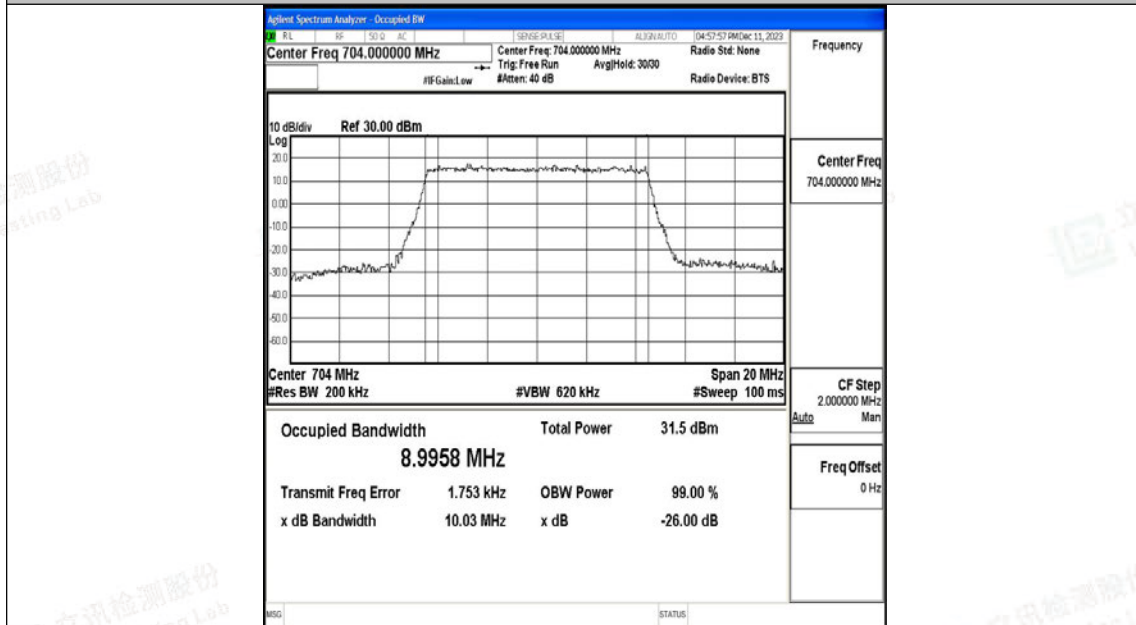

Scan code to check authenticity

Band12-5MHz-QPSK-23155-25RB#0-PASS

Band12-5MHz-16QAM-23155-25RB#0-PASS

Band12-10MHz-QPSK-23060-50RB#0-PASS

Band12-10MHz-16QAM-23060-50RB#0-PASS

Shenzhen LCS Compliance Testing Laboratory Ltd.