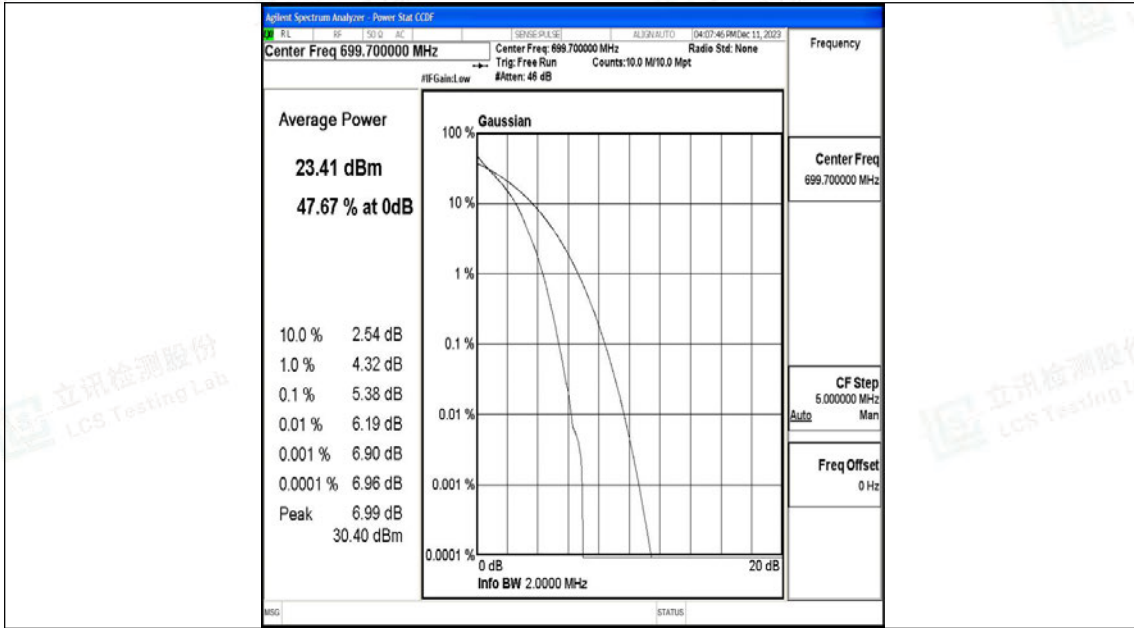

Test Graphs

Band12-1.4MHz-QPSK-23017-6RB#0-PASS