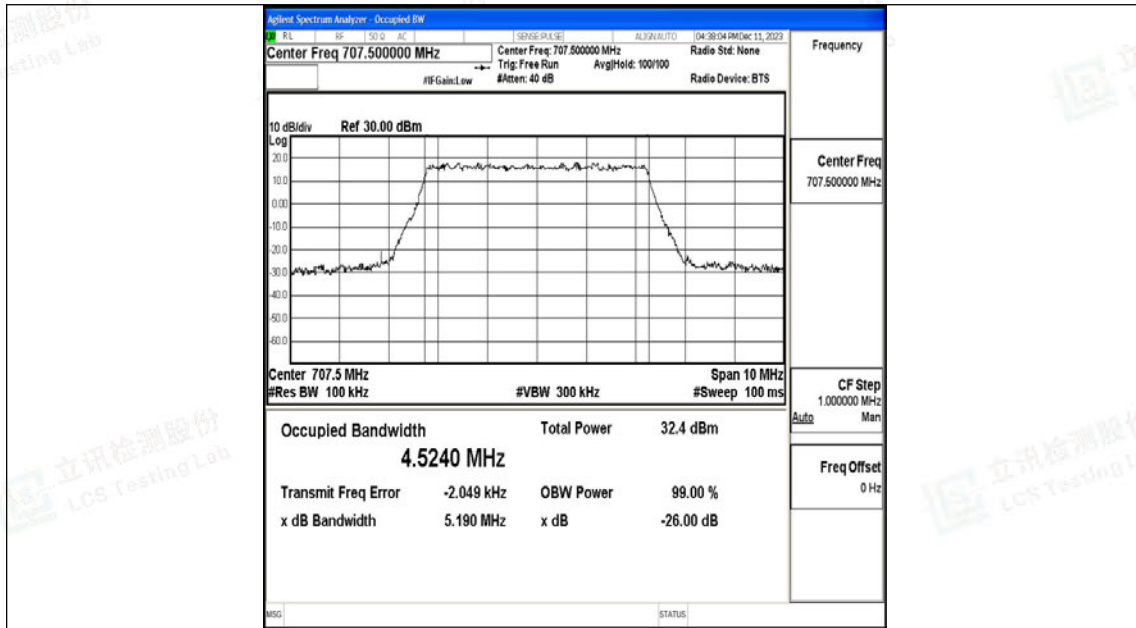

Band12-5MHz-QPSK-23095-25RB#0-PASS