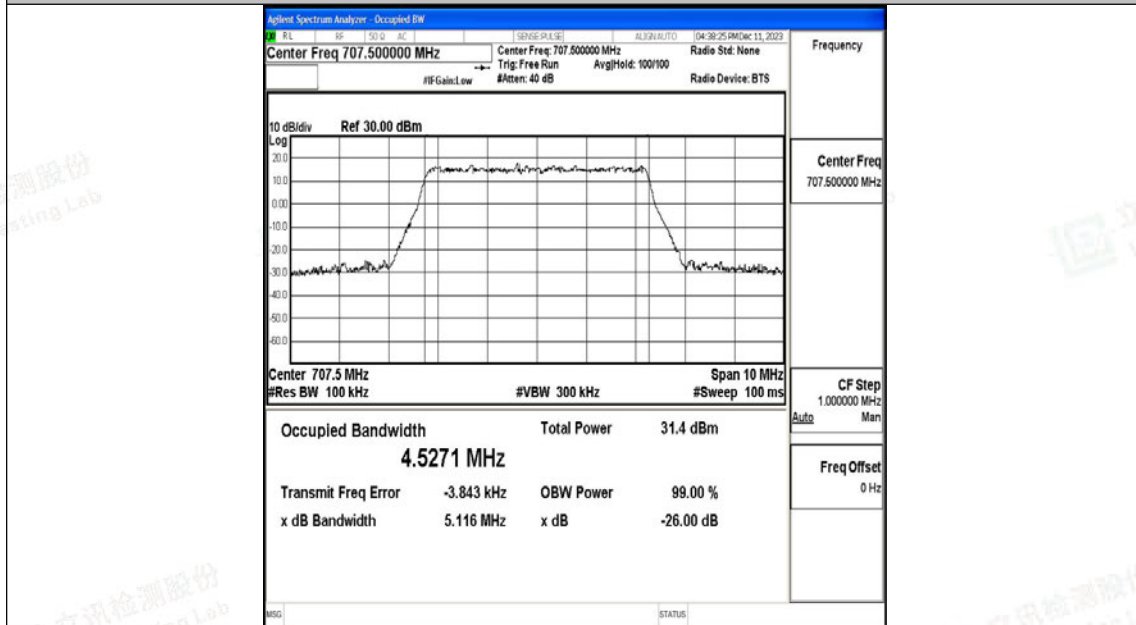

Band12-5MHz-16QAM-23095-25RB#0-PASS

Shenzhen LCS Compliance Testing Laboratory Ltd.

Add: 101, 201 Bldg A & 301 Bldg C, Juji Industrial Park Yabianxueziwei, Shajing Street, Baoan District, Shenzhen, 518000, China

Tel: +(86) 0755-82591330 | E-mail: webmaster@lcs-cert.com | Web: www.lcs-cert.com

Scan code to check authenticity