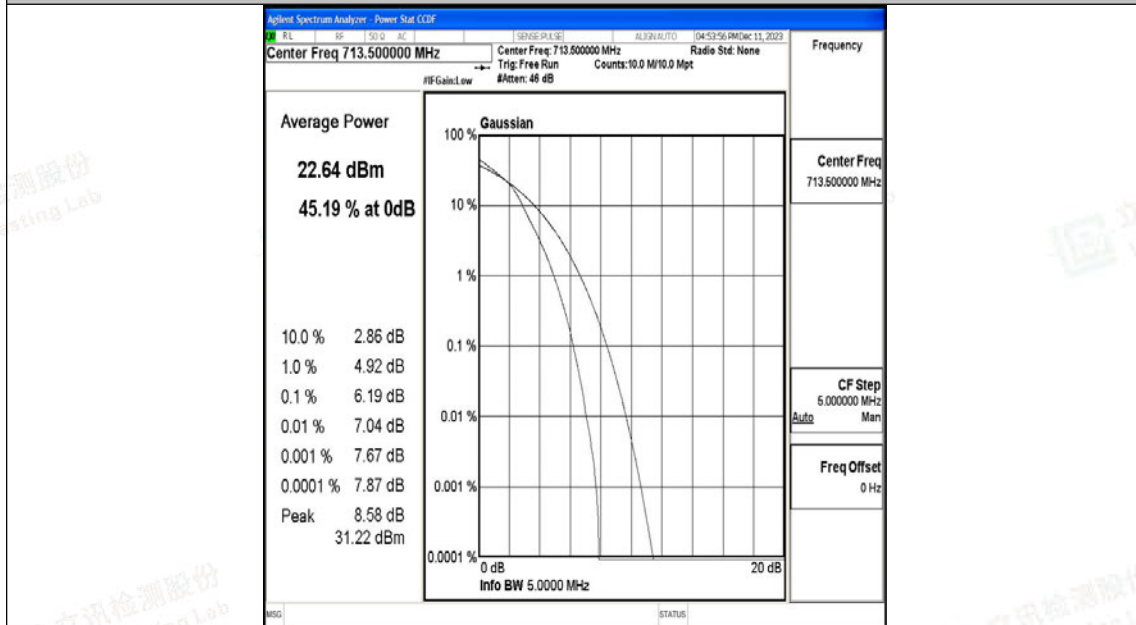

Band12-5MHz-16QAM-23155-25RB#0-PASS