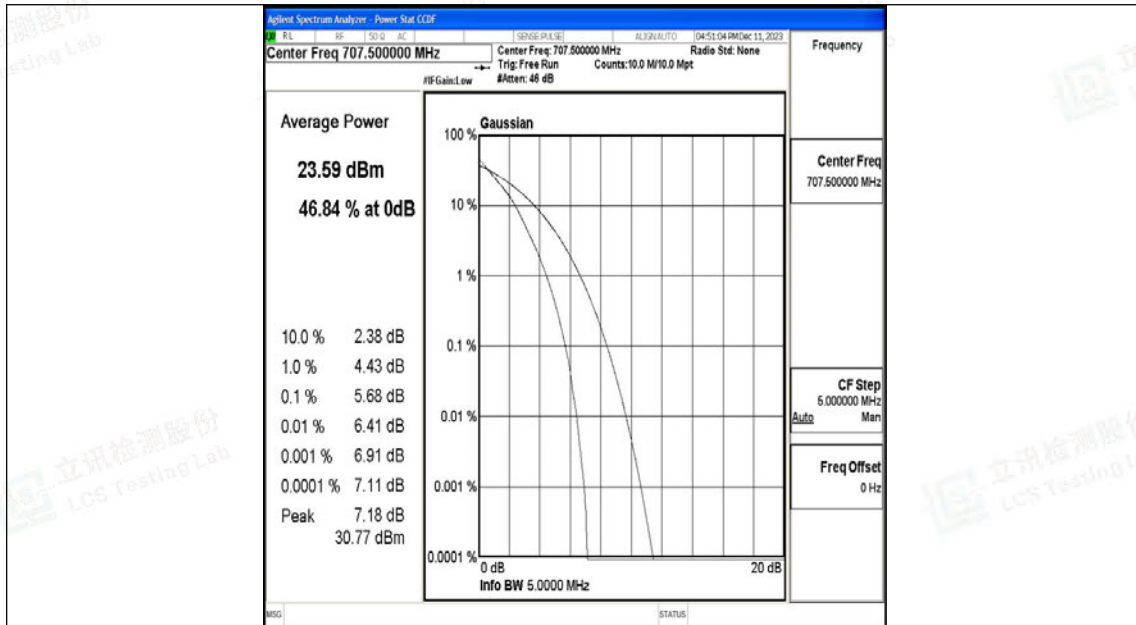

Band12-5MHz-QPSK-23095-25RB#0-PASS