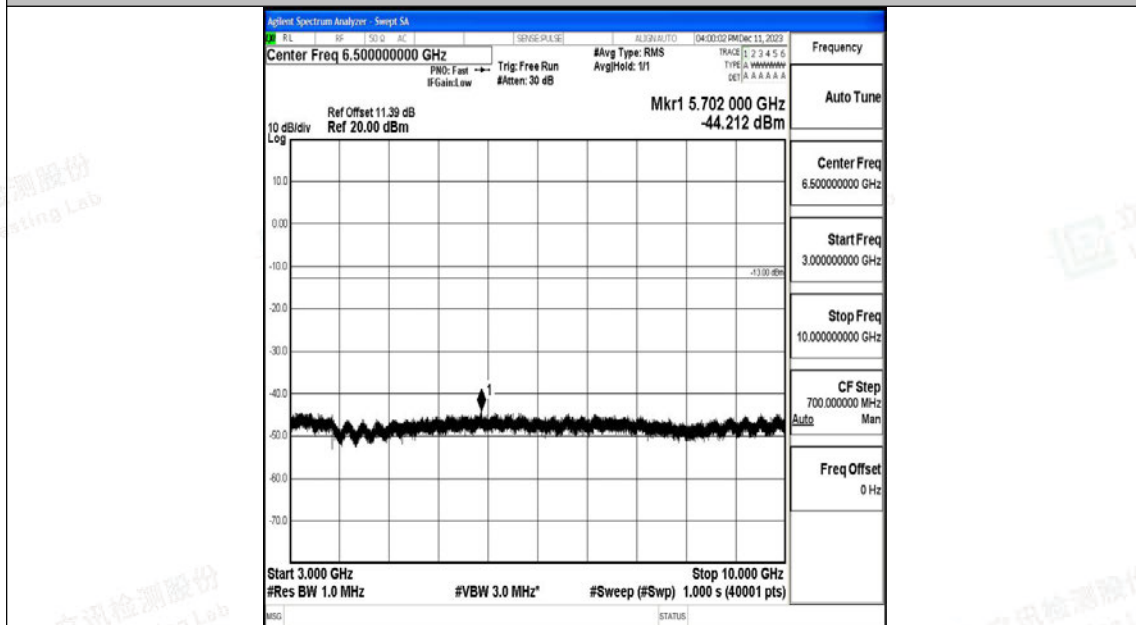

Band12_1.4MHz_QPSK_23017_1RB#0_3000~10000_3000~10000

Band12_1.4MHz_16QAM_23017_1RB#0_0.009~0.15_0.009~0.15

Band12_1.4MHz_16QAM_23017_1RB#0_0.15~30_0.15~30

Band12_1.4MHz_16QAM_23017_1RB#0_30~1000_30~1000

Band12_1.4MHz_16QAM_23017_1RB#0_1000~3000_1000~3000