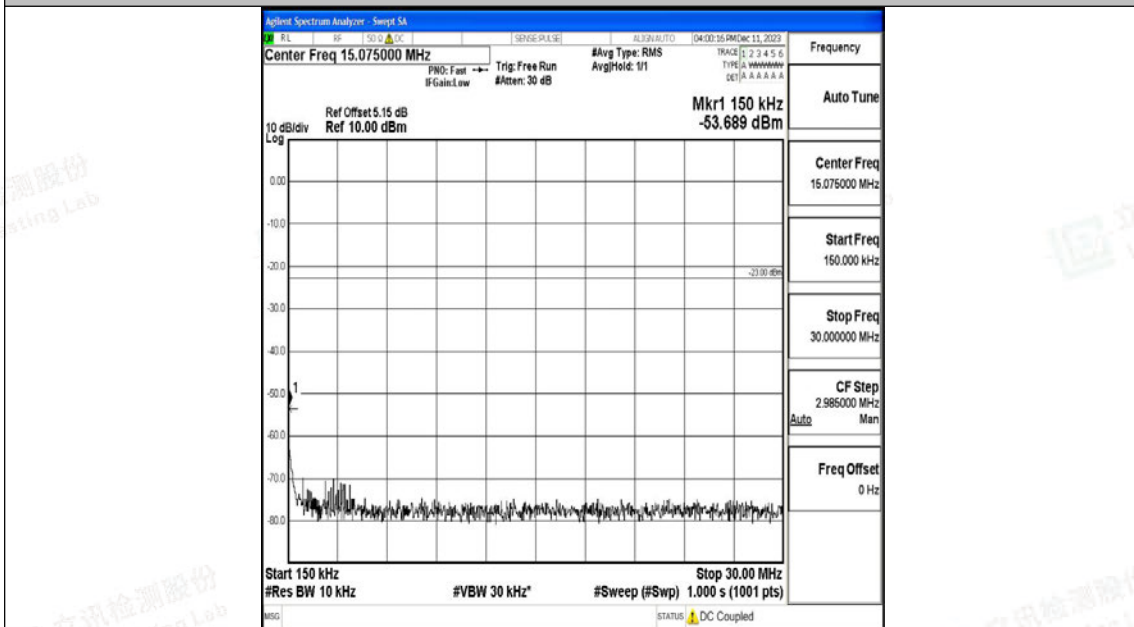

Band12_1.4MHz_QPSK_23095_1RB#0_0.15~30_0.15~30