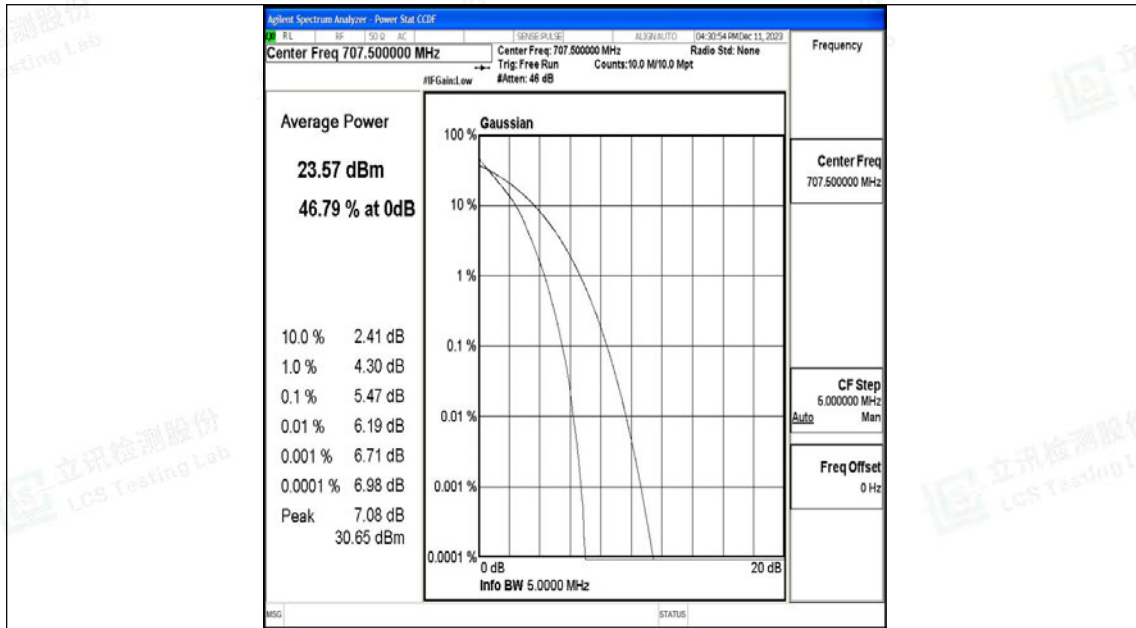

Band12-3MHz-QPSK-23095-15RB#0-PASS