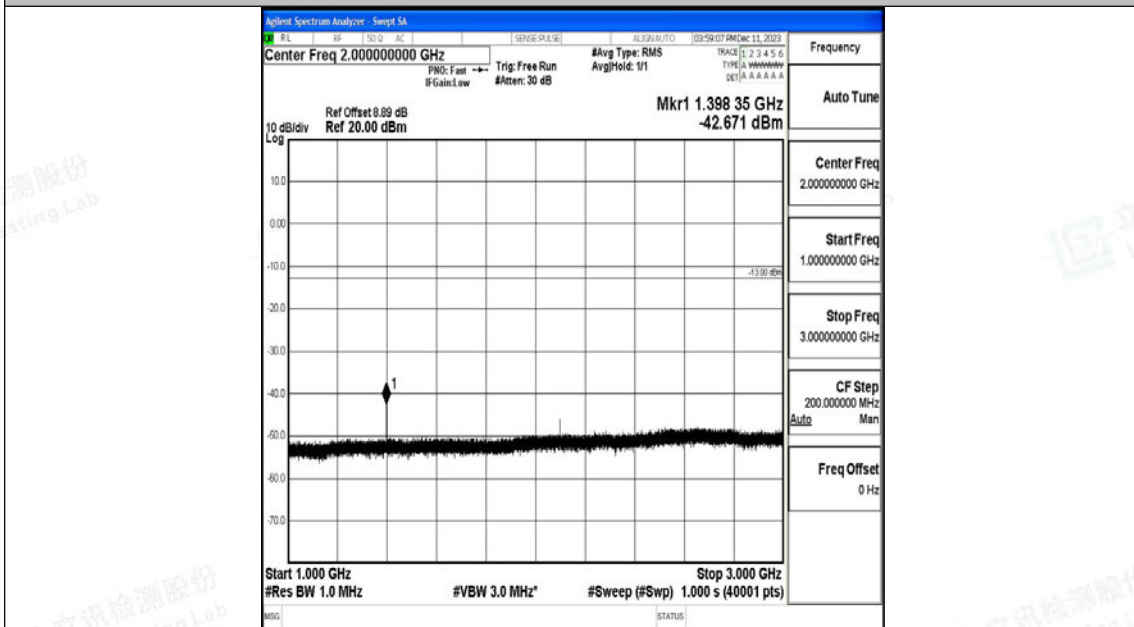

Band12_1.4MHz_QPSK_23017_1RB#0_1000~3000_1000~3000