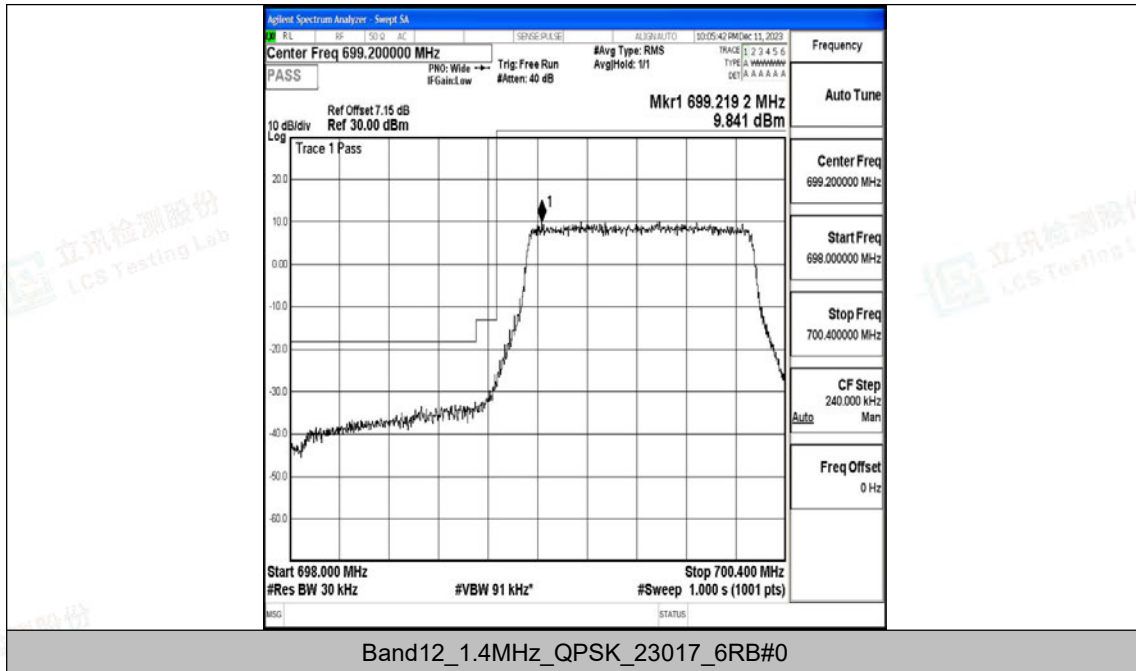

I.4 Band Edge

Test Result

Band	Bandwidth	Modulation	Channel	RB Configuration	Peak Frequency	Result(dBm)	Verdict
Band12	1.4MHz	QPSK	23017	6RB#0	698.99	-25.89	PASS
Band12	1.4MHz	16QAM	23017	6RB#0	699.00	-28.34	PASS
Band12	1.4MHz	QPSK	23173	6RB#0	716.11	-31.45	PASS
Band12	1.4MHz	16QAM	23173	6RB#0	716.01	-29.17	PASS
Band12	3MHz	QPSK	23025	15RB#0	698.80	-36.56	PASS
Band12	3MHz	16QAM	23025	15RB#0	698.89	-38.09	PASS
Band12	3MHz	QPSK	23165	15RB#0	716.11	-37.20	PASS
Band12	3MHz	16QAM	23165	15RB#0	716.11	-38.64	PASS
Band12	5MHz	QPSK	23035	25RB#0	698.89	-29.51	PASS
Band12	5MHz	16QAM	23035	25RB#0	698.90	-31.66	PASS
Band12	5MHz	QPSK	23155	25RB#0	716.11	-32.03	PASS
Band12	5MHz	16QAM	23155	25RB#0	716.12	-32.97	PASS
Band12	10MHz	QPSK	23060	50RB#0	698.87	-34.99	PASS
Band12	10MHz	16QAM	23060	50RB#0	698.88	-37.44	PASS
Band12	10MHz	QPSK	23130	50RB#0	716.15	-38.66	PASS
Band12	10MHz	16QAM	23130	50RB#0	716.11	-39.31	PASS

Test Graphs