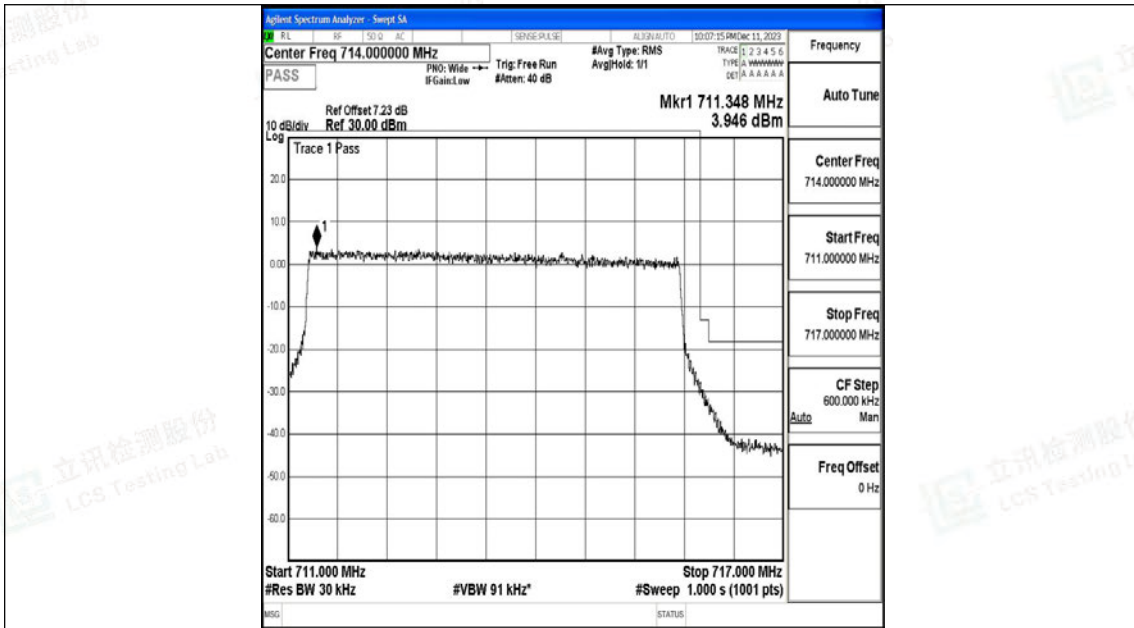

Band12_5MHz_QPSK_23035_25RB#0

Band12_5MHz_16QAM_23035_25RB#0

Band12_5MHz_QPSK_23155_25RB#0

Band12_5MHz_16QAM_23155_25RB#0

Band12_10MHz_QPSK_23060_50RB#0

Shenzhen LCS Compliance Testing Laboratory Ltd.

Add: 101, 201 Bldg A & 301 Bldg C, Juji Industrial Park Yabianxueziwei, Shajing Street, Baoan District, Shenzhen, 518000, China