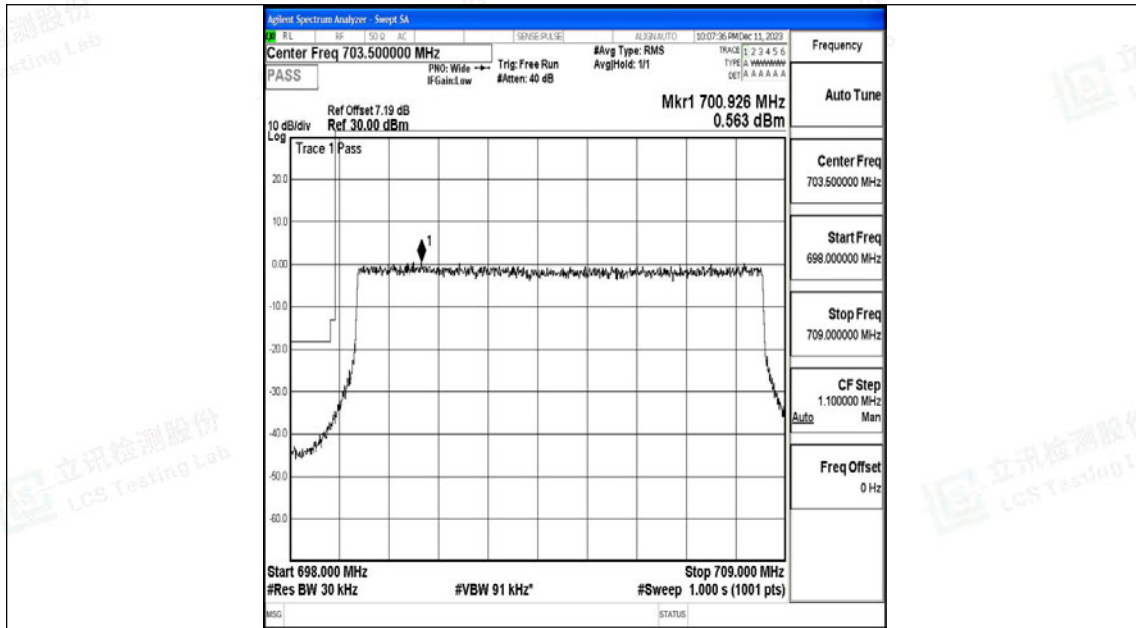

Band12_10MHz_16QAM_23060_50RB#0