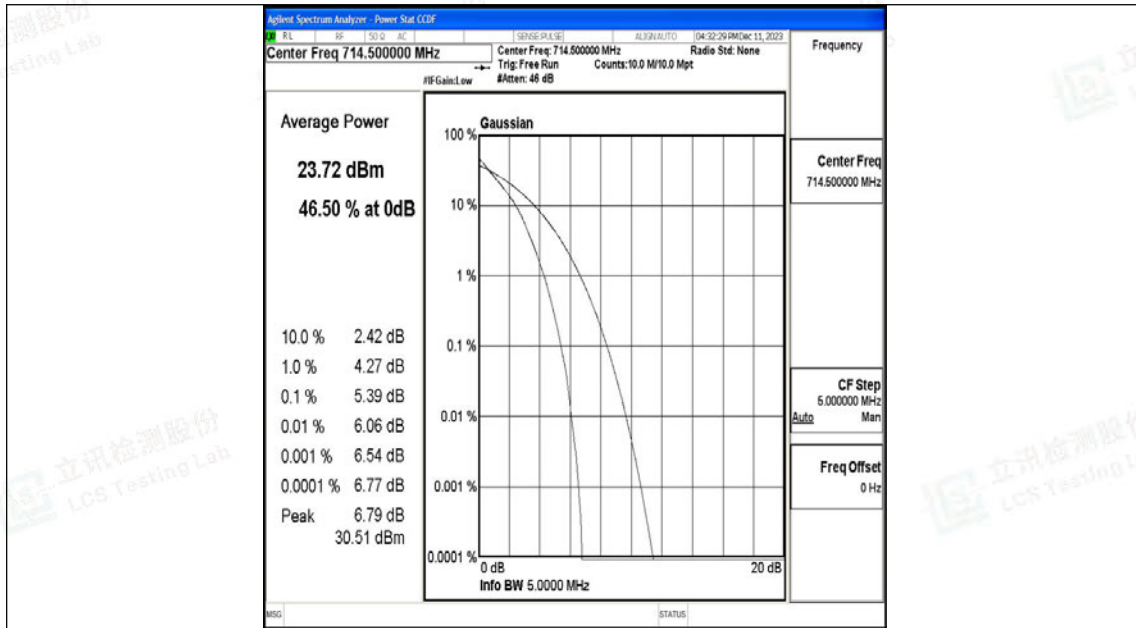

Scan code to check authenticity

Band12-3MHz-QPSK-23095-15RB#0-PASS

Band12-3MHz-16QAM-23095-15RB#0-PASS

Shenzhen LCS Compliance Testing Laboratory Ltd.

Add: 101, 201 Bldg A & 301 Bldg C, Juji Industrial Park Yabianxueziwei, Shajing Street, Baoan District, Shenzhen, 518000, China