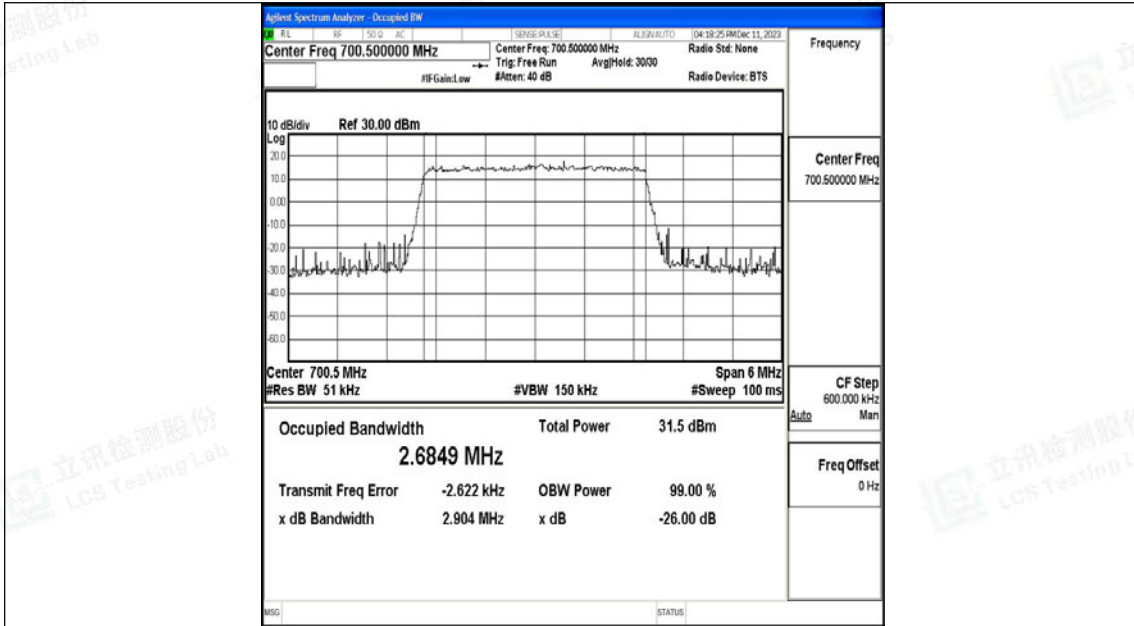

Band12-3MHz-QPSK-23025-15RB#0-PASS