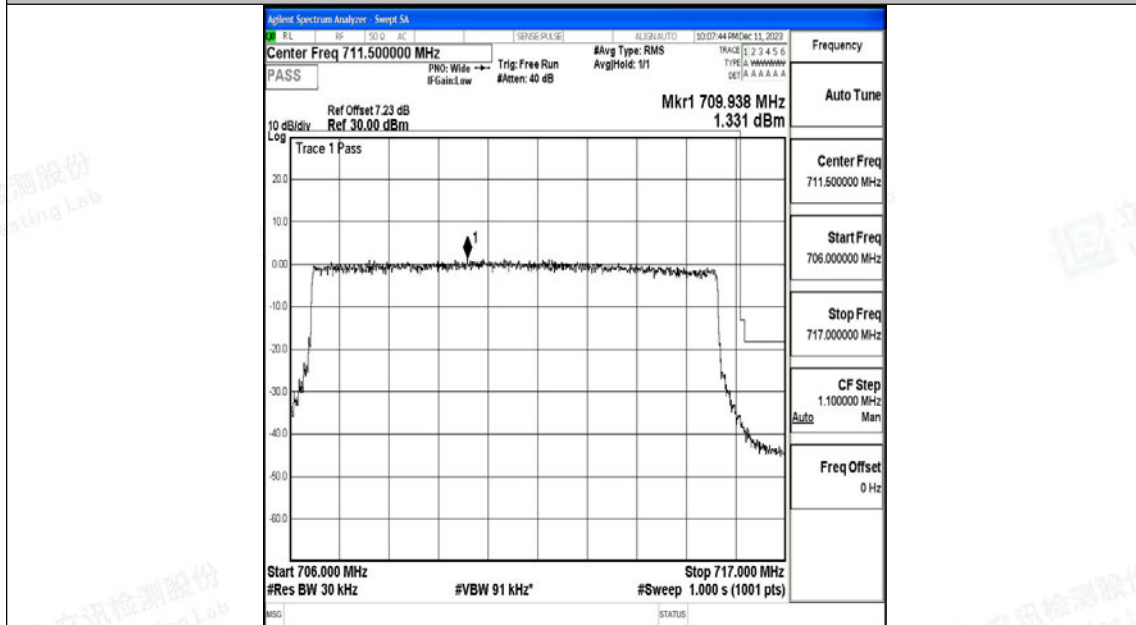

Band12_10MHz_QPSK_23130_50RB#0