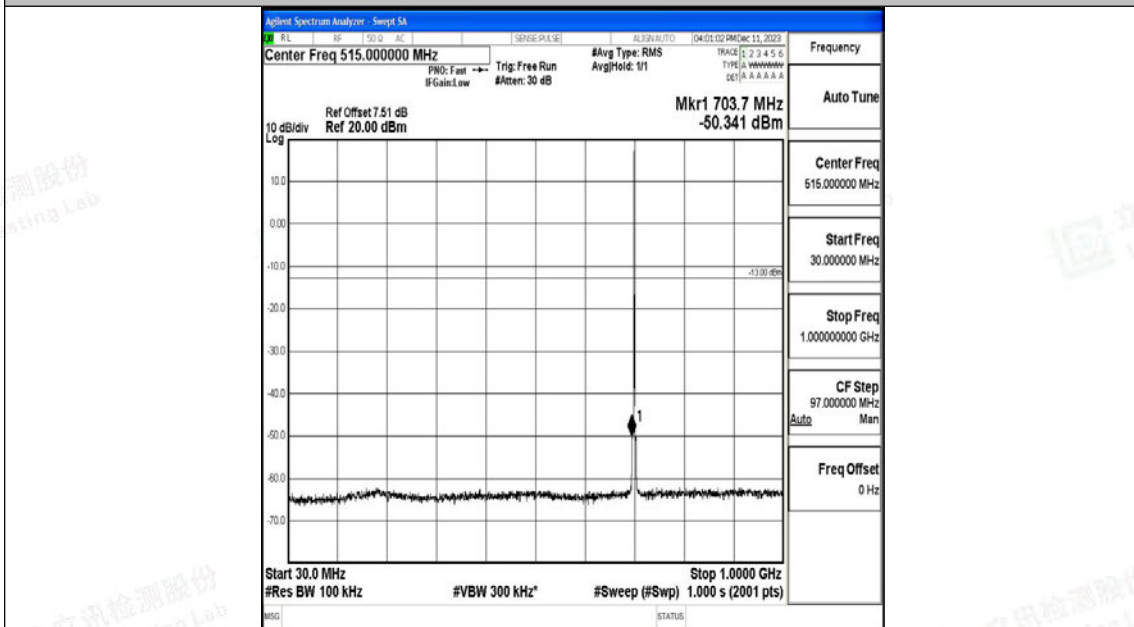

Scan code to check authenticity

Band12_1.4MHz_QPSK_23095_1RB#0_3000~10000_3000~10000

Band12_1.4MHz_16QAM_23095_1RB#0_0.009~0.15_0.009~0.15

Band12_1.4MHz_16QAM_23095_1RB#0_0.15~30_0.15~30

Band12_1.4MHz_16QAM_23095_1RB#0_30~1000_30~1000