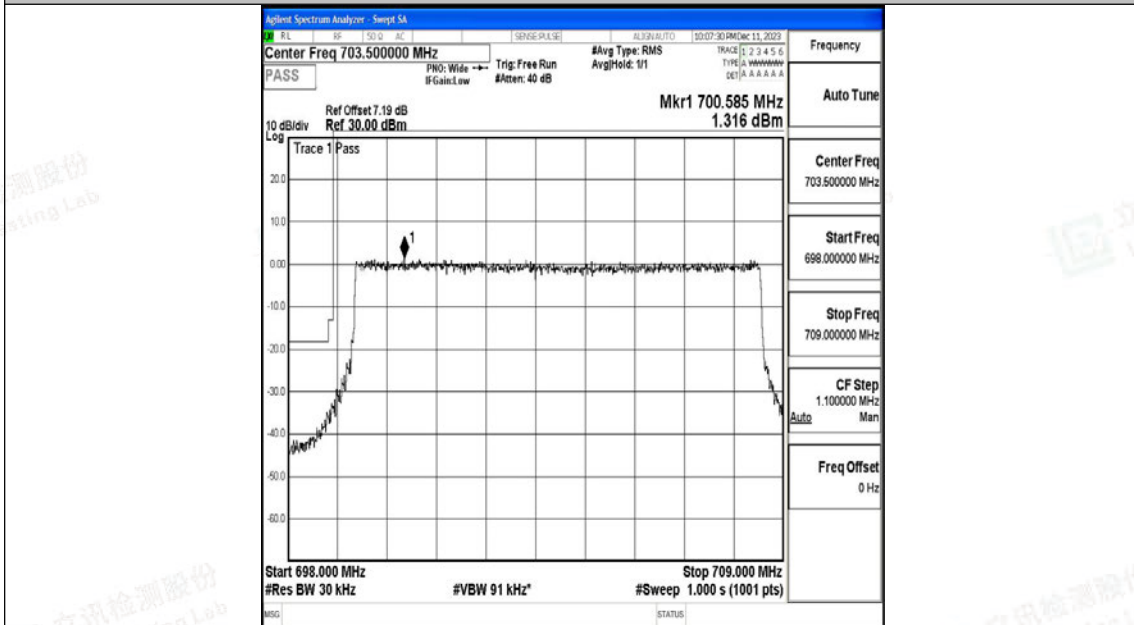

Band12_5MHz_QPSK_23035_25RB#0

Band12_5MHz_16QAM_23035_25RB#0

Band12_5MHz_QPSK_23155_25RB#0

Band12_5MHz_16QAM_23155_25RB#0

Band12_10MHz_QPSK_23060_50RB#0

Shenzhen LCS Compliance Testing Laboratory Ltd.

Add: 101, 201 Bldg A & 301 Bldg C, Juji Industrial Park Yabianxueziwei, Shajing Street, Baoan District, Shenzhen, 518000, China