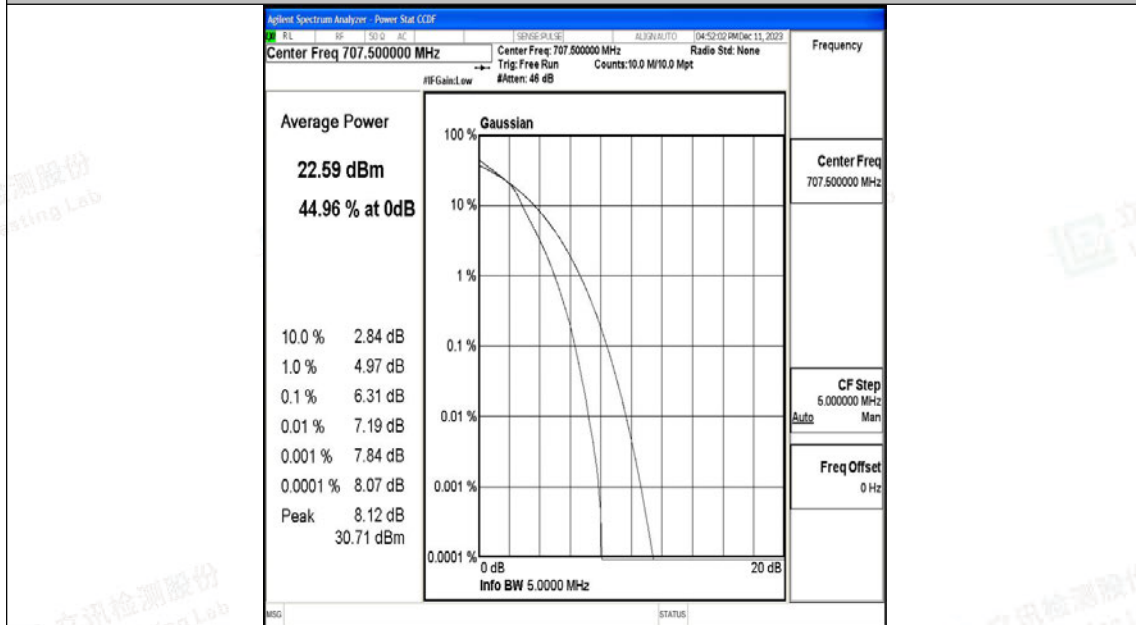

Band12-5MHz-16QAM-23095-25RB#0-PASS

Shenzhen LCS Compliance Testing Laboratory Ltd.

Add: 101, 201 Bldg A & 301 Bldg C, Juji Industrial Park Yabianxueziwei, Shajing Street, Baoan District, Shenzhen, 518000, China

Tel: +(86) 0755-82591330 | E-mail: webmaster@lcs-cert.com | Web: www.lcs-cert.com

Scan code to check authenticity