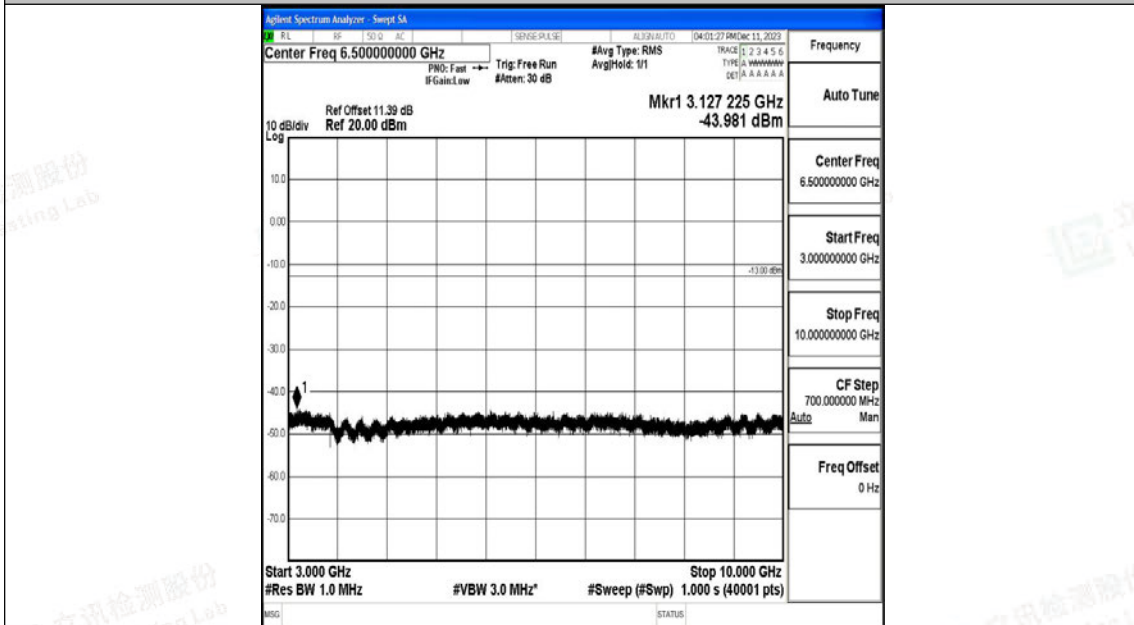

Band12_1.4MHz_16QAM_23095_1RB#0_3000~10000_3000~10000

Shenzhen LCS Compliance Testing Laboratory Ltd.

Add: 101, 201 Bldg A & 301 Bldg C, Juji Industrial Park Yabianxueziwei, Shajing Street, Baoan District, Shenzhen, 518000, China

Tel: +(86) 0755-82591330 | E-mail: webmaster@lcs-cert.com | Web: www.lcs-cert.com

Scan code to check authenticity