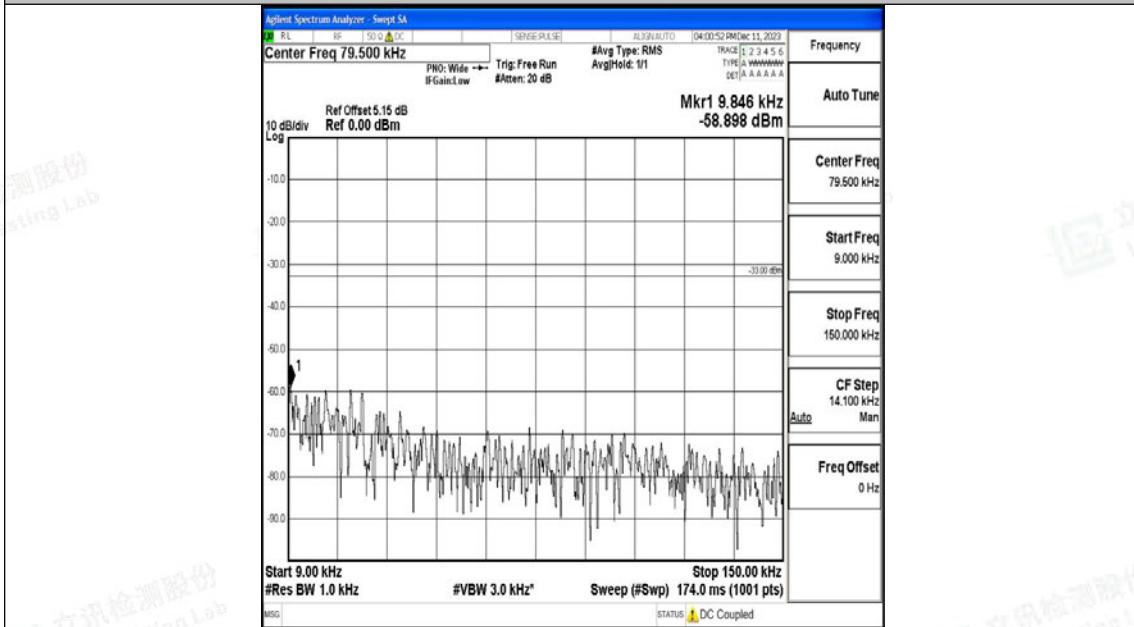

Scan code to check authenticity

Band12_1.4MHz_QPSK_23095_1RB#0_3000~10000_3000~10000

Band12_1.4MHz_16QAM_23095_1RB#0_0.009~0.15_0.009~0.15

Band12_1.4MHz_16QAM_23095_1RB#0_0.15~30_0.15~30

Band12_1.4MHz_16QAM_23095_1RB#0_30~1000_30~1000