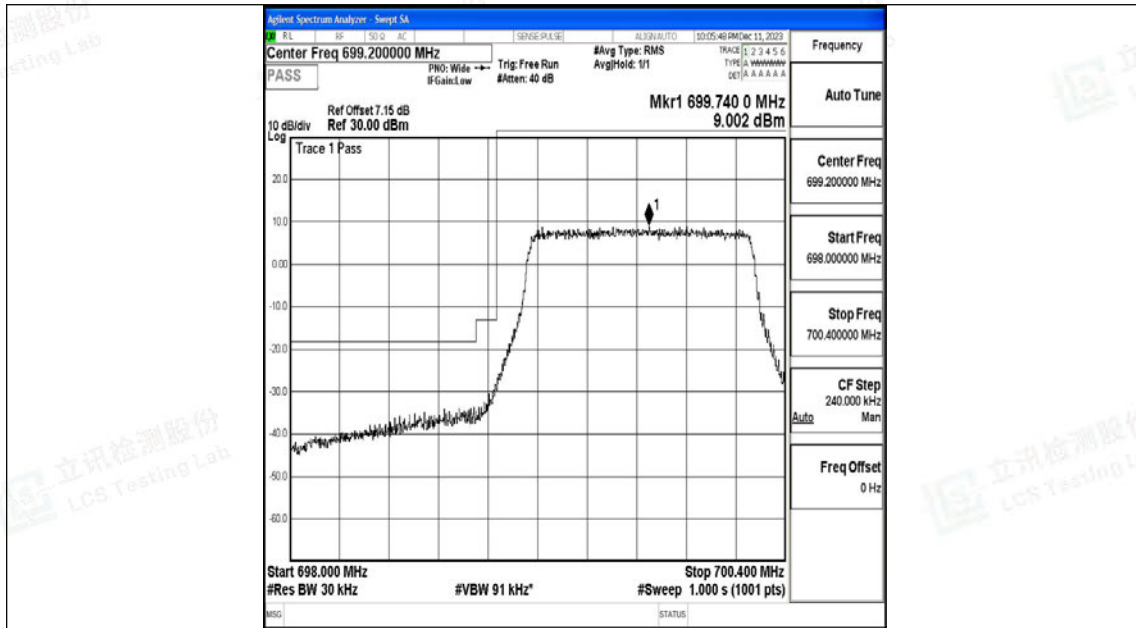

Band12_1.4MHz_16QAM_23017_6RB#0