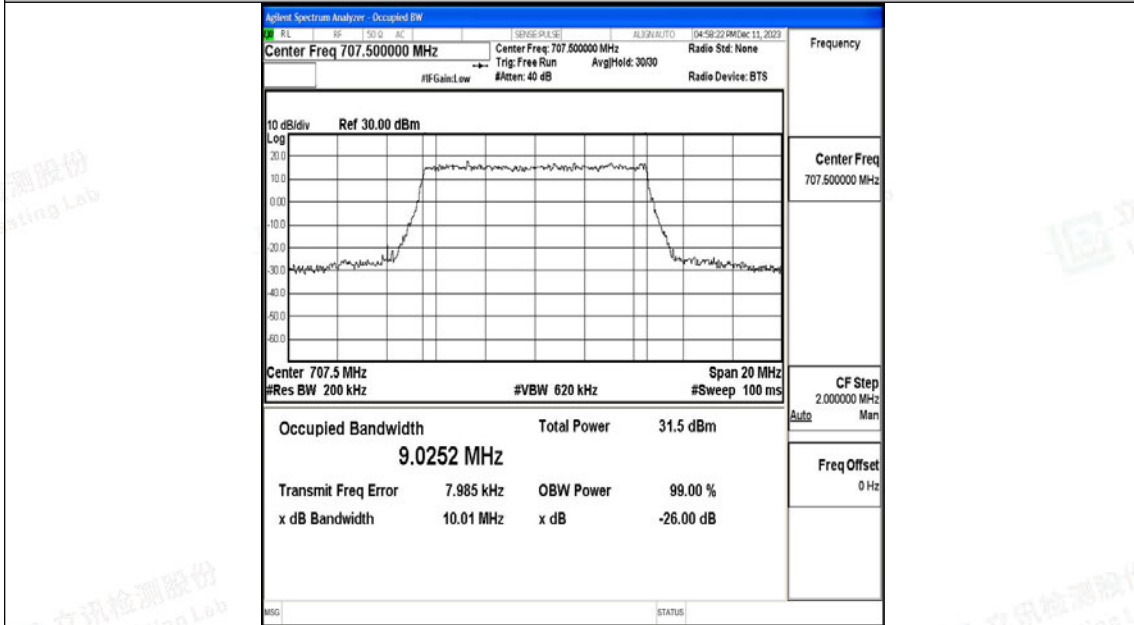

Band12-10MHz-16QAM-23095-50RB#0-PASS

Shenzhen LCS Compliance Testing Laboratory Ltd.

Add: 101, 201 Bldg A & 301 Bldg C, Juji Industrial Park Yabianxueziwei, Shajing Street, Baoan District, Shenzhen, 518000, China

Tel: +(86) 0755-82591330 | E-mail: webmaster@lcs-cert.com | Web: www.lcs-cert.com

Scan code to check authenticity