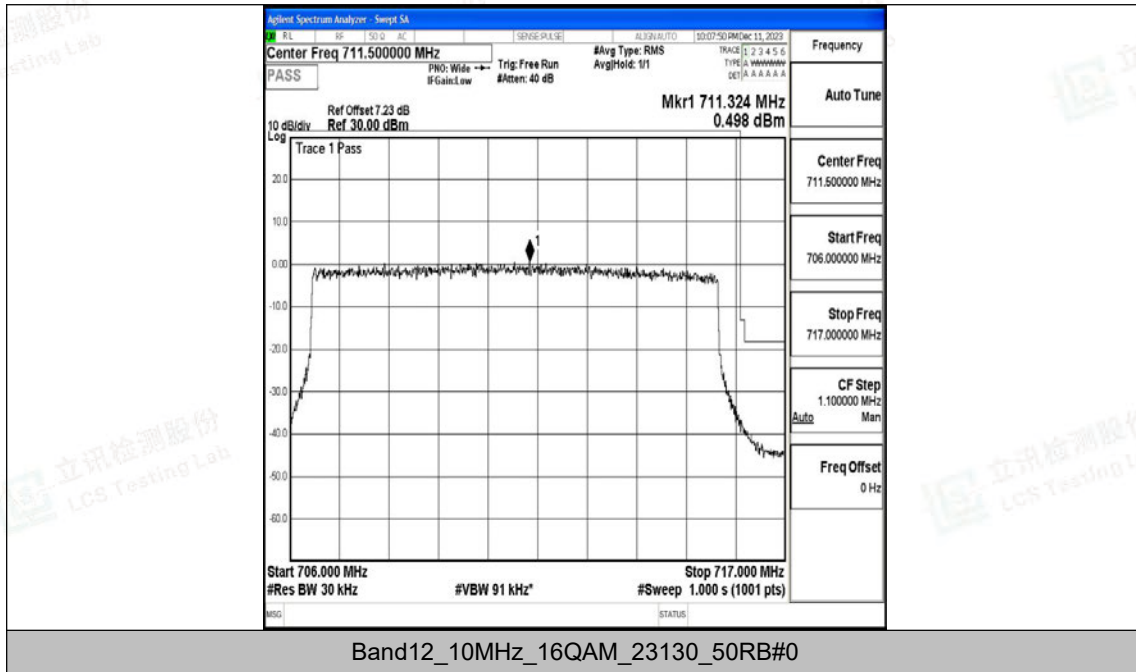

Tel: +(86) 0755-82591330 | E-mail: webmaster@lcs-cert.com | Web: www.lcs-cert.com

Scan code to check authenticity

Band12_10MHz_16QAM_23060_50RB#0

Band12_10MHz_QPSK_23130_50RB#0

I.5 Conducted Spurious Emission