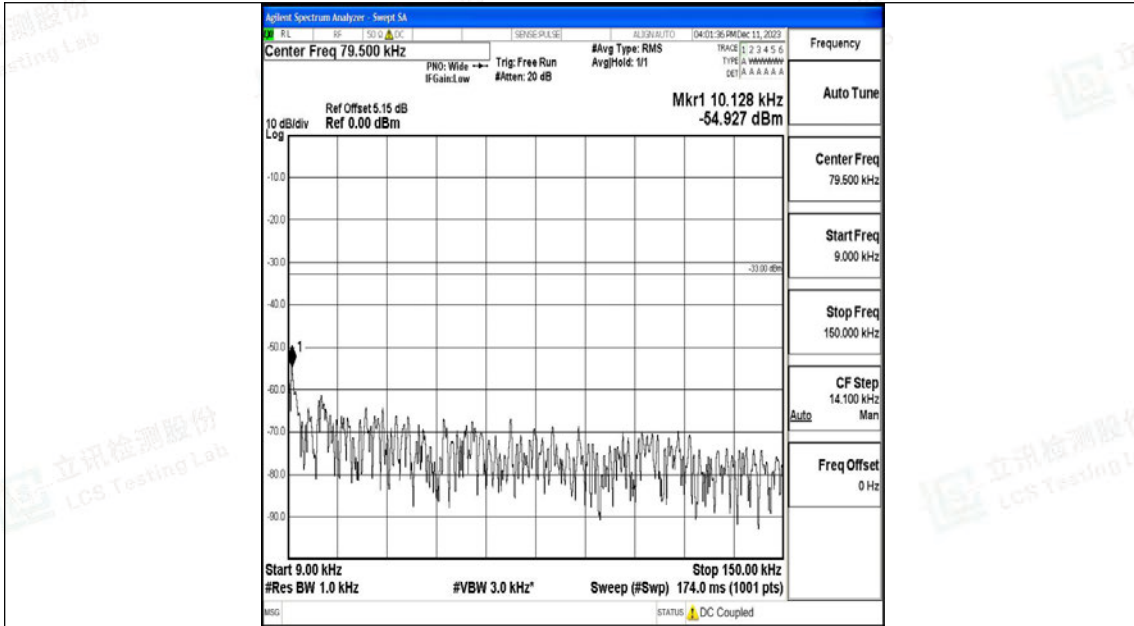

Band12_1.4MHz_QPSK_23173_1RB#0_0.009~0.15_0.009~0.15