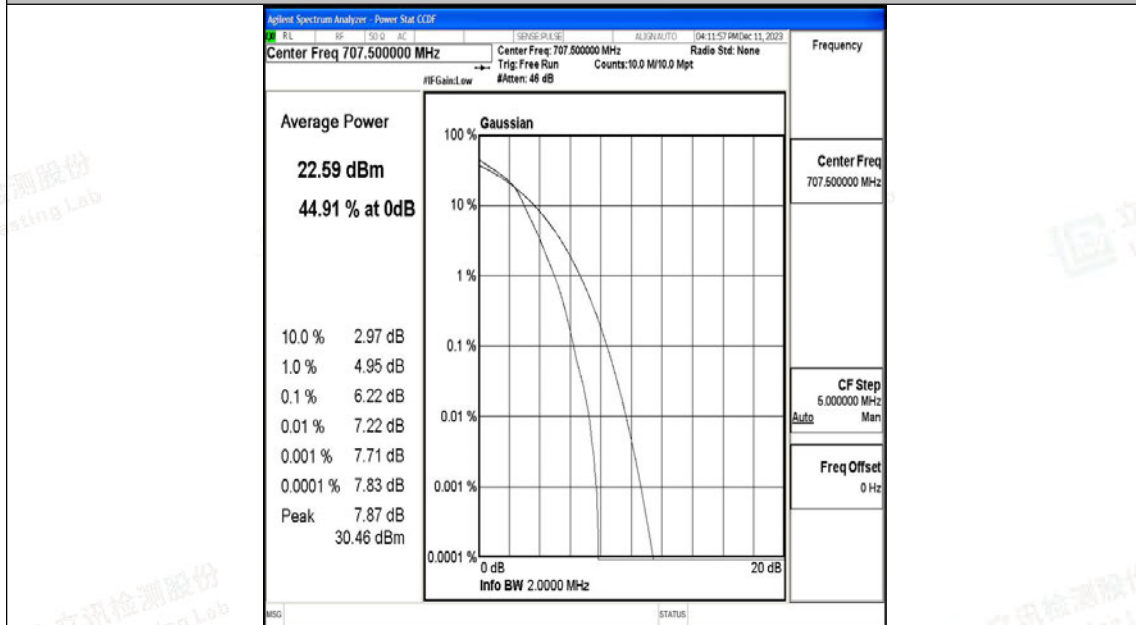

Band12-1.4MHz-16QAM-23095-6RB#0-PASS

Shenzhen LCS Compliance Testing Laboratory Ltd.

Add: 101, 201 Bldg A & 301 Bldg C, Juji Industrial Park Yabianxueziwei, Shajing Street, Baoan District, Shenzhen, 518000, China

Tel: +(86) 0755-82591330 | E-mail: webmaster@lcs-cert.com | Web: www.lcs-cert.com

Scan code to check authenticity