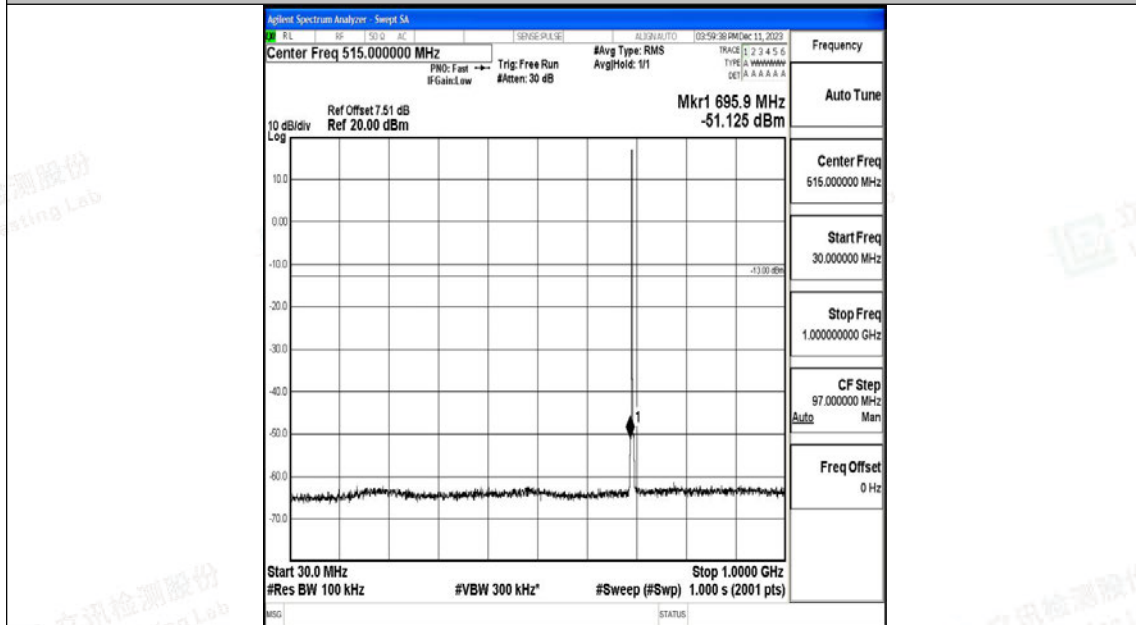

Band12_1.4MHz_QPSK_23017_1RB#0_3000~10000_3000~10000

Band12_1.4MHz_16QAM_23017_1RB#0_0.009~0.15_0.009~0.15

Band12_1.4MHz_16QAM_23017_1RB#0_0.15~30_0.15~30

Band12_1.4MHz_16QAM_23017_1RB#0_30~1000_30~1000

Band12_1.4MHz_16QAM_23017_1RB#0_1000~3000_1000~3000