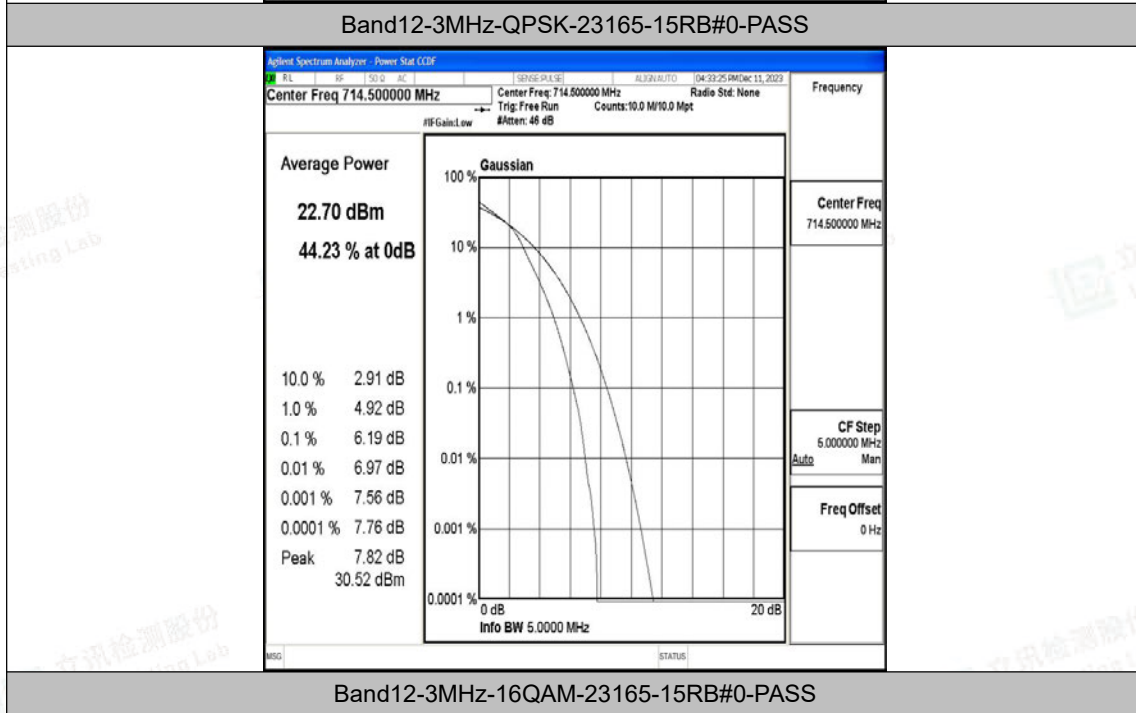

Shenzhen LCS Compliance Testing Laboratory Ltd.

Add: 101, 201 Bldg A & 301 Bldg C, Juji Industrial Park Yabianxueziwei, Shajing Street, Baoan District, Shenzhen, 518000, China

Tel: +(86) 0755-82591330 | E-mail: webmaster@lcs-cert.com | Web: www.lcs-cert.com

Scan code to check authenticity