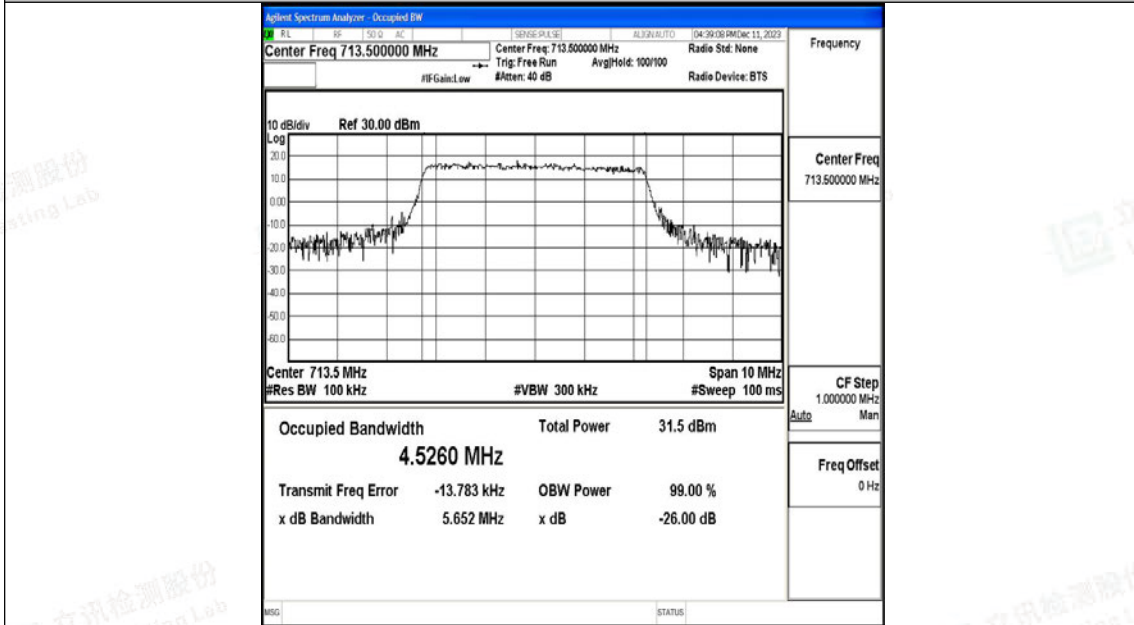

Band12-5MHz-16QAM-23155-25RB#0-PASS