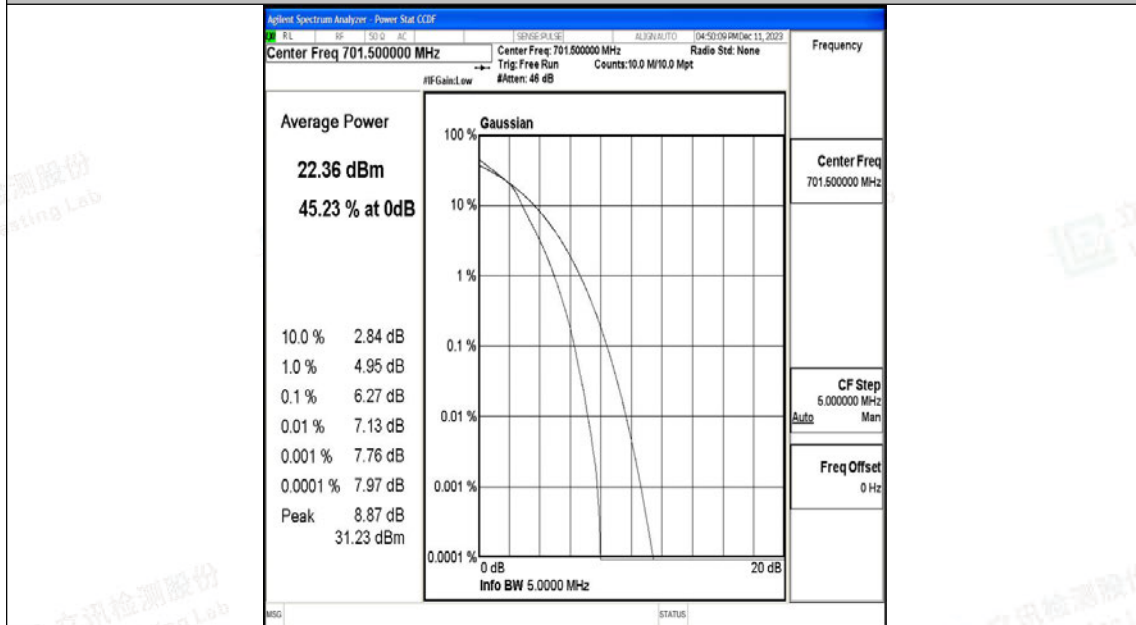

Band12-5MHz-16QAM-23035-25RB#0-PASS