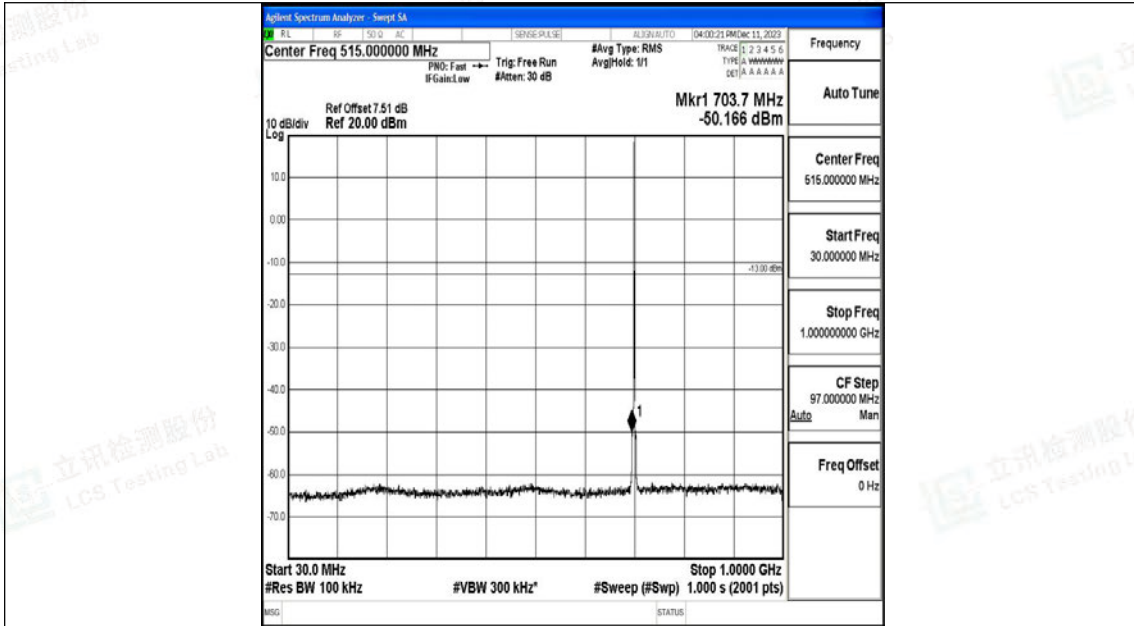

Band12_1.4MHz_16QAM_23017_1RB#0_3000~10000_3000~10000

Band12_1.4MHz_QPSK_23095_1RB#0_0.009~0.15_0.009~0.15

Band12_1.4MHz_QPSK_23095_1RB#0_0.15~30_0.15~30

Band12_1.4MHz_QPSK_23095_1RB#0_30~1000_30~1000

Band12_1.4MHz_QPSK_23095_1RB#0_1000~3000_1000~3000