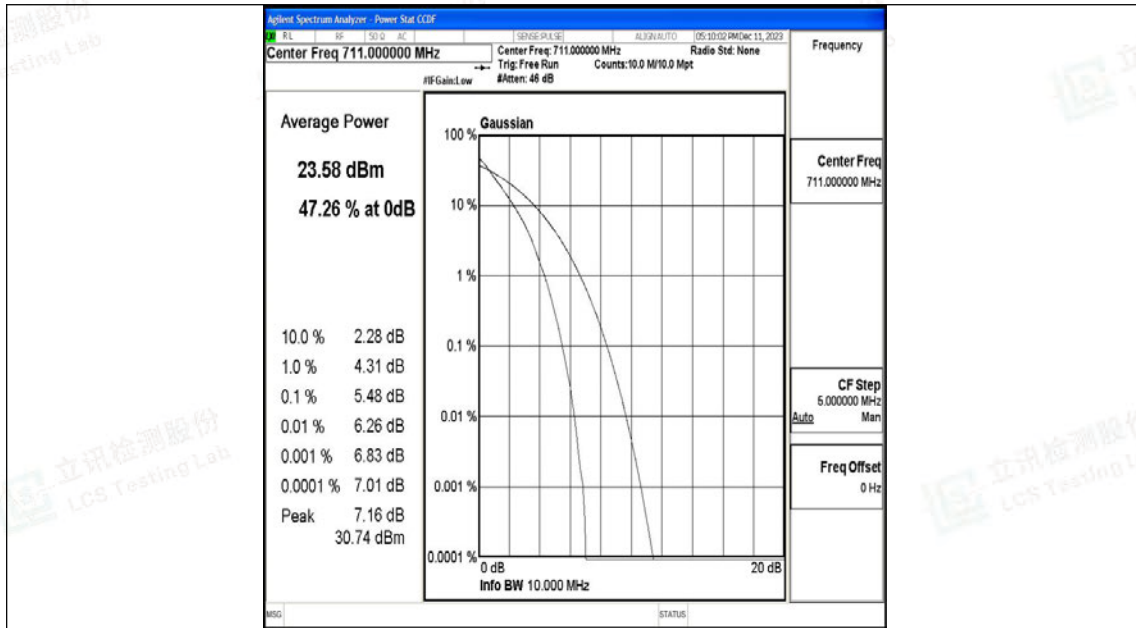

Band12-10MHz-QPSK-23130-50RB#0-PASS