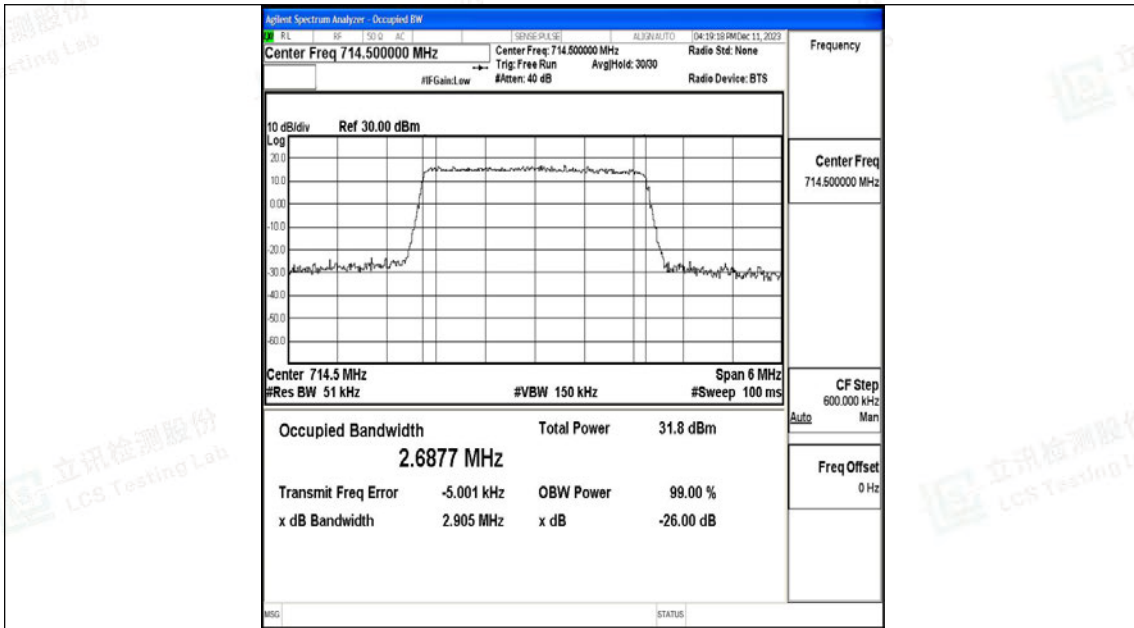

Band12-3MHz-QPSK-23165-15RB#0-PASS