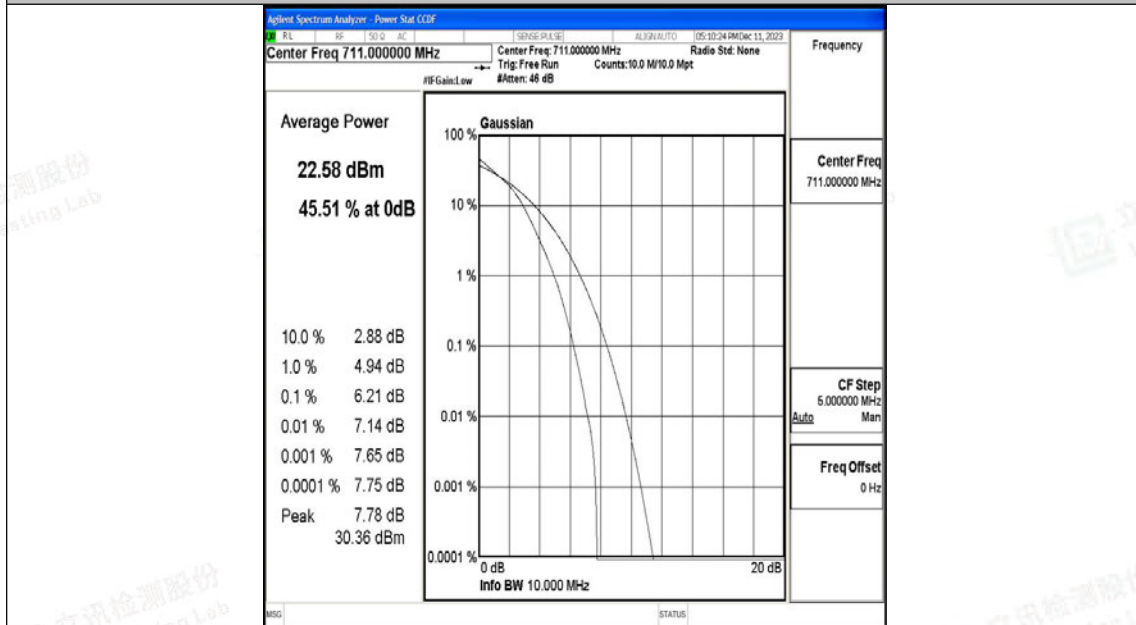

Band12-10MHz-16QAM-23130-50RB#0-PASS

Shenzhen LCS Compliance Testing Laboratory Ltd.

Add: 101, 201 Bldg A & 301 Bldg C, Juji Industrial Park Yabianxueziwei, Shajing Street, Baoan District, Shenzhen, 518000, China

Tel: +(86) 0755-82591330 | E-mail: webmaster@lcs-cert.com | Web: www.lcs-cert.com

Scan code to check authenticity