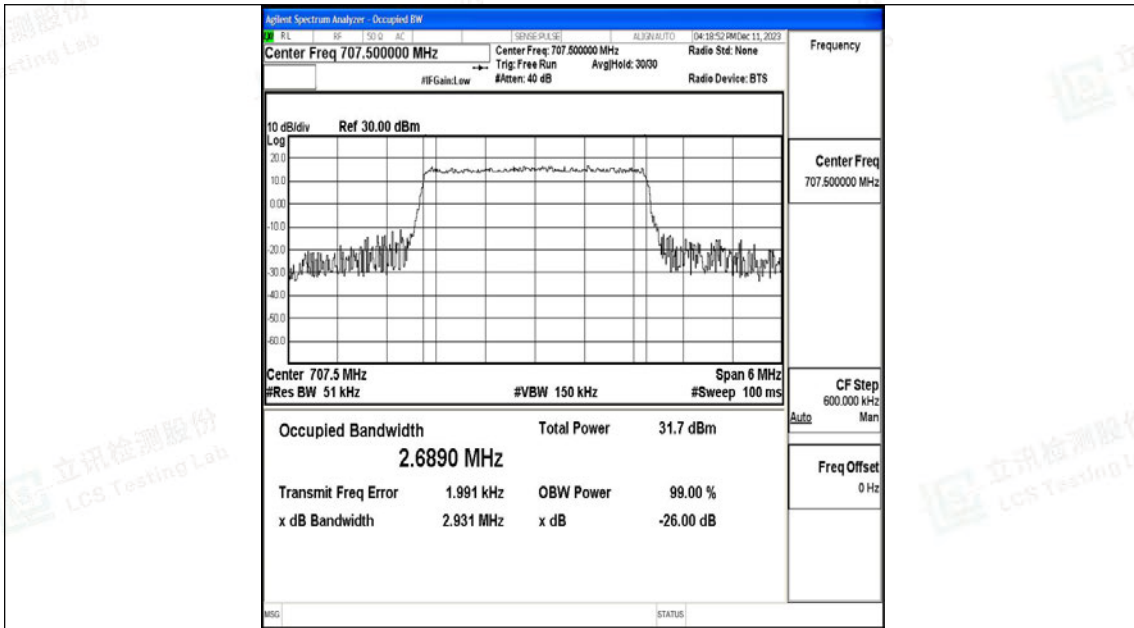

Band12-3MHz-QPSK-23095-15RB#0-PASS