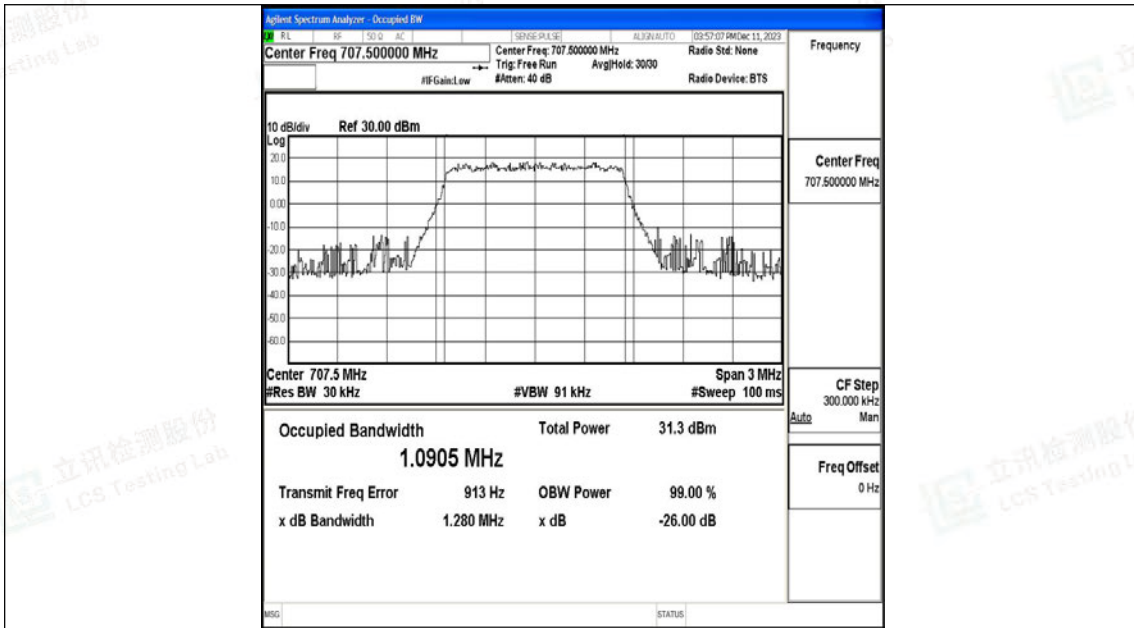

Test Graphs

Band12-1.4MHz-QPSK-23017-6RB#0-PASS

Band12-1.4MHz-16QAM-23017-6RB#0-PASS

Band12-1.4MHz-QPSK-23095-6RB#0-PASS

Band12-1.4MHz-16QAM-23095-6RB#0-PASS

Shenzhen LCS Compliance Testing Laboratory Ltd.