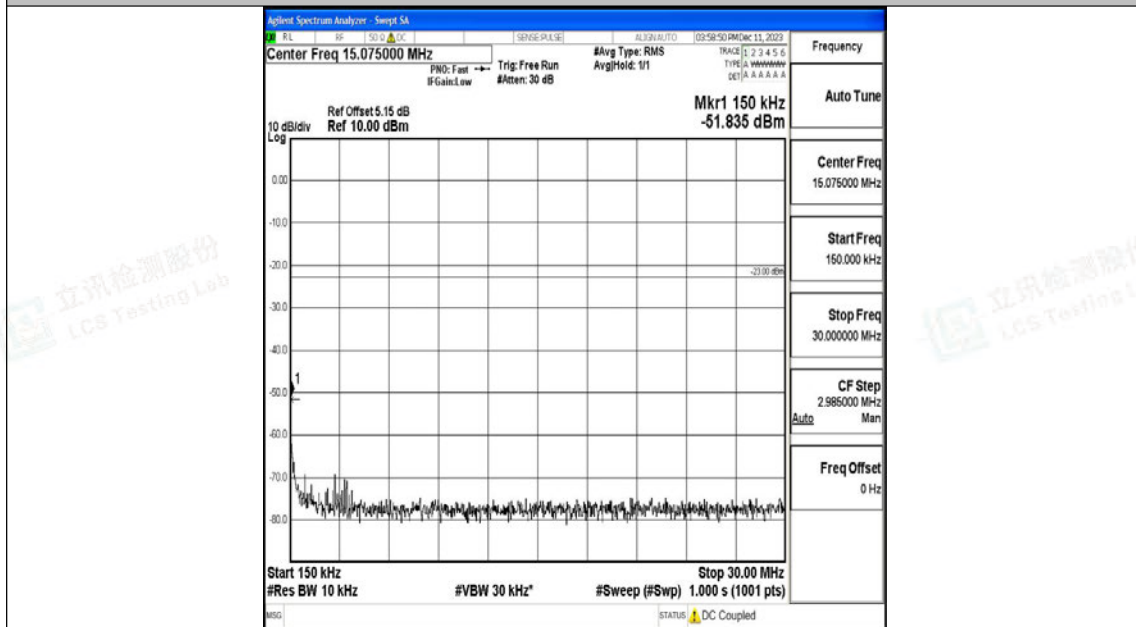

Band12_1.4MHz_QPSK_23017_1RB#0_0.15~30_0.15~30

Shenzhen LCS Compliance Testing Laboratory Ltd.

Add: 101, 201 Bldg A & 301 Bldg C, Juji Industrial Park Yabianxueziwei, Shajing Street, Baoan District, Shenzhen, 518000, China

Tel: +(86) 0755-82591330 | E-mail: webmaster@lcs-cert.com | Web: www.lcs-cert.com

Scan code to check authenticity