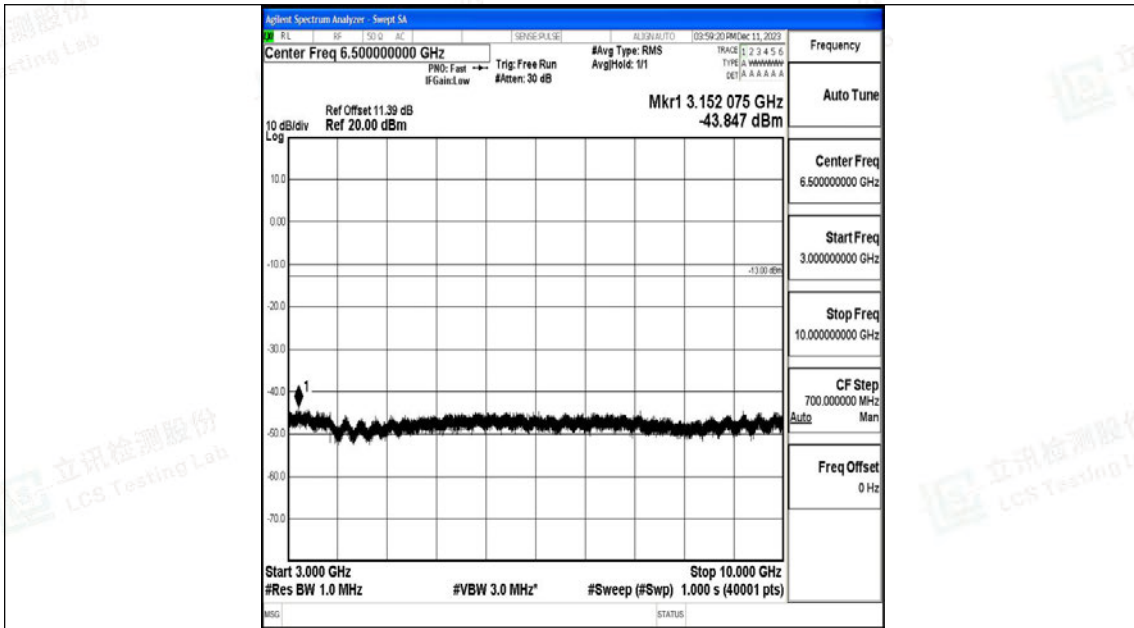

Tel: +(86) 0755-82591330 | E-mail: webmaster@lcs-cert.com | Web: www.lcs-cert.com

Scan code to check authenticity

Band12_1.4MHz_QPSK_23017_1RB#0_30~1000_30~1000

Band12_1.4MHz_QPSK_23017_1RB#0_1000~3000_1000~3000