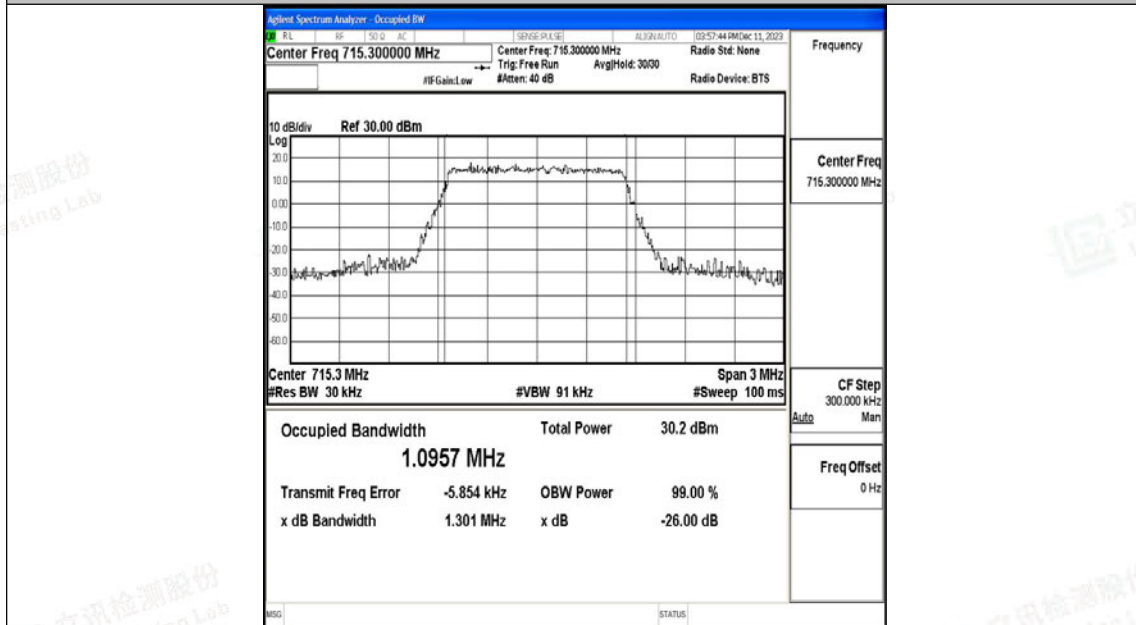

Band12-1.4MHz-16QAM-23173-6RB#0-PASS

Shenzhen LCS Compliance Testing Laboratory Ltd.

Add: 101, 201 Bldg A & 301 Bldg C, Juji Industrial Park Yabianxueziwei, Shajing Street, Baoan District, Shenzhen, 518000, China

Tel: +(86) 0755-82591330 | E-mail: webmaster@lcs-cert.com | Web: www.lcs-cert.com

Scan code to check authenticity