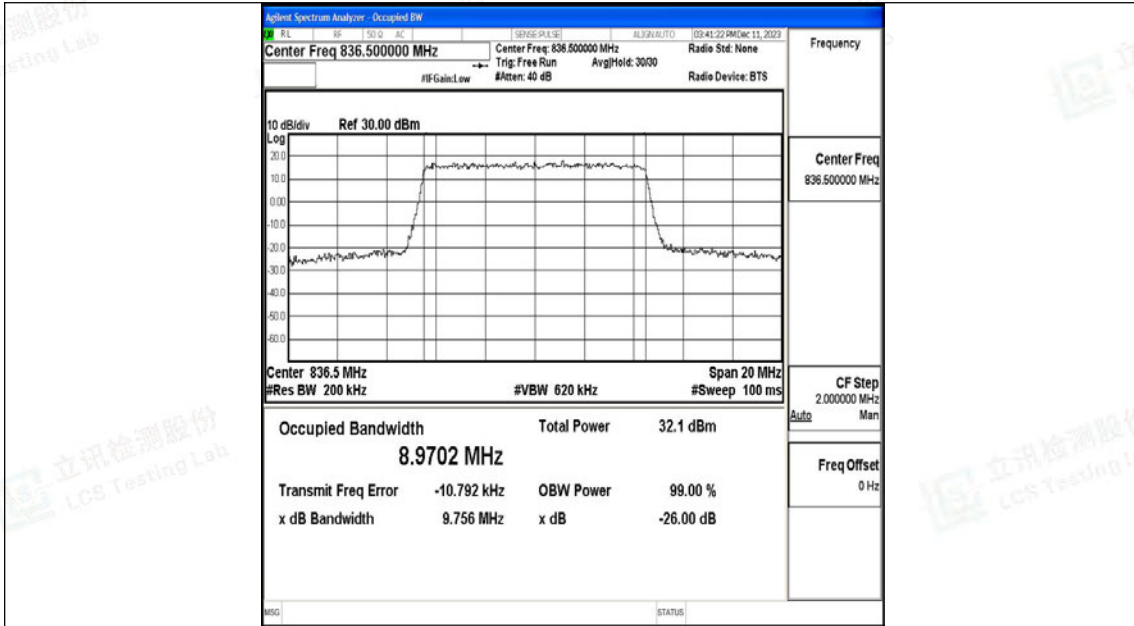

Band5-10MHz-QPSK-20525-50RB#0-PASS