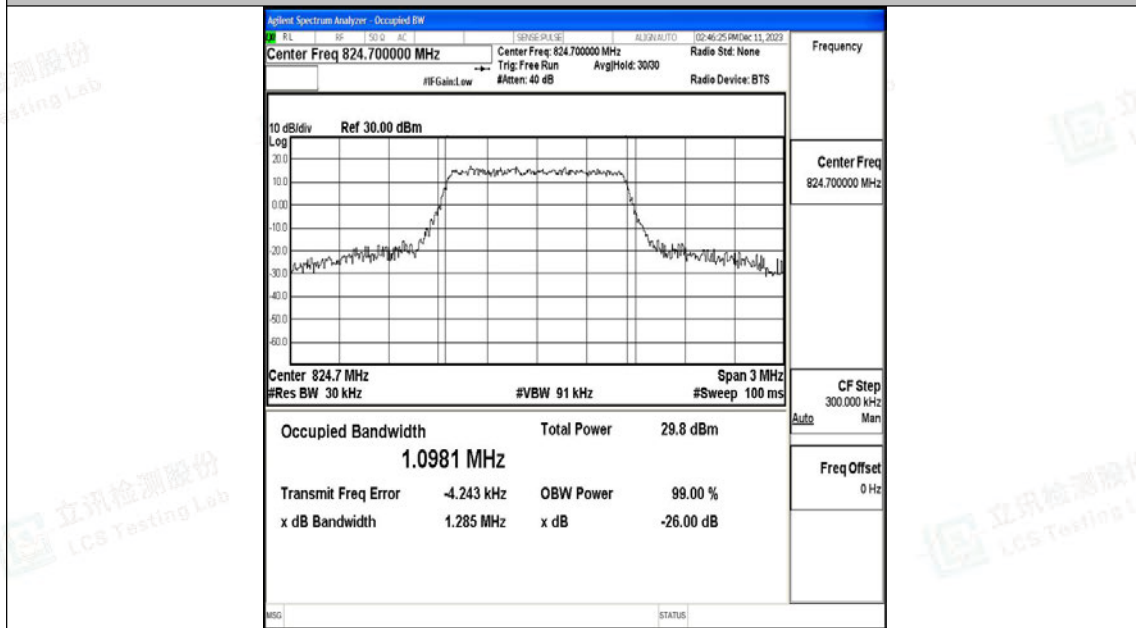

Band5-1.4MHz-16QAM-20407-6RB#0-PASS

Shenzhen LCS Compliance Testing Laboratory Ltd.

Add: 101, 201 Bldg A & 301 Bldg C, Juji Industrial Park Yabianxueziwei, Shajing Street, Baoan District, Shenzhen, 518000, China

Tel: +(86) 0755-82591330 | E-mail: webmaster@lcs-cert.com | Web: www.lcs-cert.com

Scan code to check authenticity