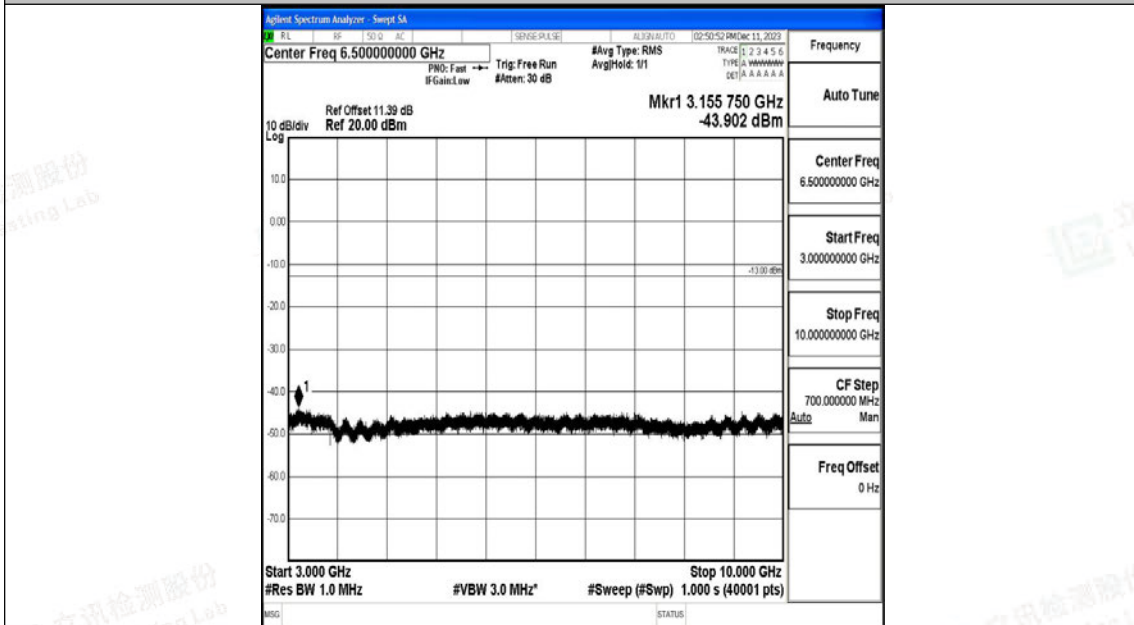

Band5_1.4MHz_QPSK_20525_1RB#0_3000~10000_3000~10000

Band5_1.4MHz_16QAM_20525_1RB#0_0.009~0.15_0.009~0.15

Band5_1.4MHz_16QAM_20525_1RB#0_0.15~30_0.15~30

Band5_1.4MHz_16QAM_20525_1RB#0_30~1000_30~1000

Band5_1.4MHz_16QAM_20525_1RB#0_1000~3000_1000~3000