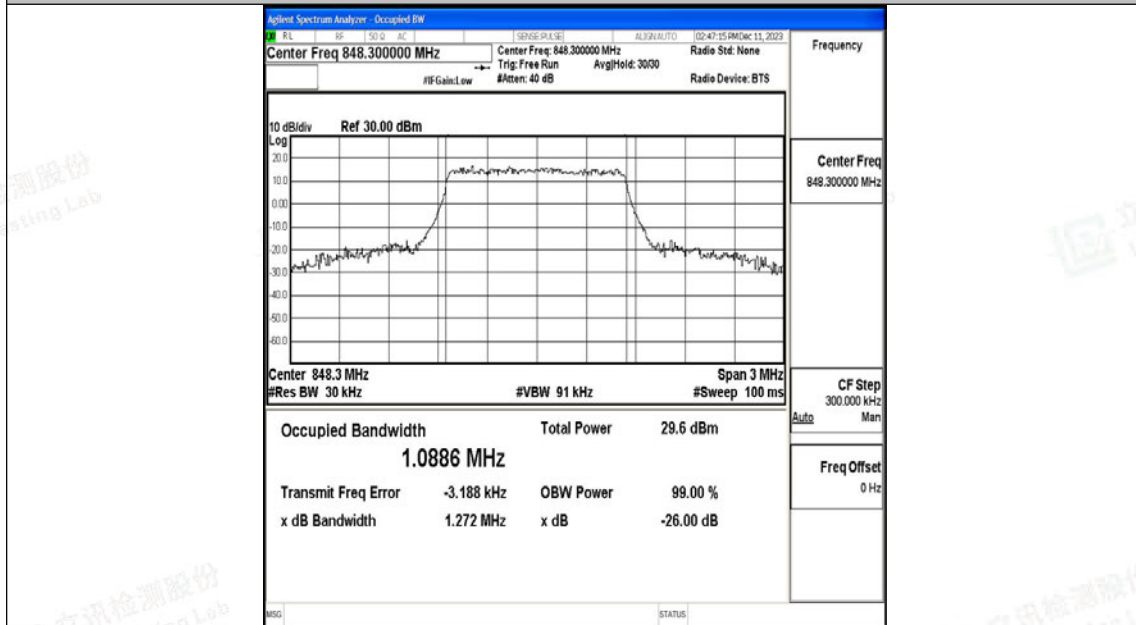

Band5-1.4MHz-16QAM-20643-6RB#0-PASS

Shenzhen LCS Compliance Testing Laboratory Ltd.

Add: 101, 201 Bldg A & 301 Bldg C, Juji Industrial Park Yabianxueziwei, Shajing Street, Baoan District, Shenzhen, 518000, China

Tel: +(86) 0755-82591330 | E-mail: webmaster@lcs-cert.com | Web: www.lcs-cert.com

Scan code to check authenticity