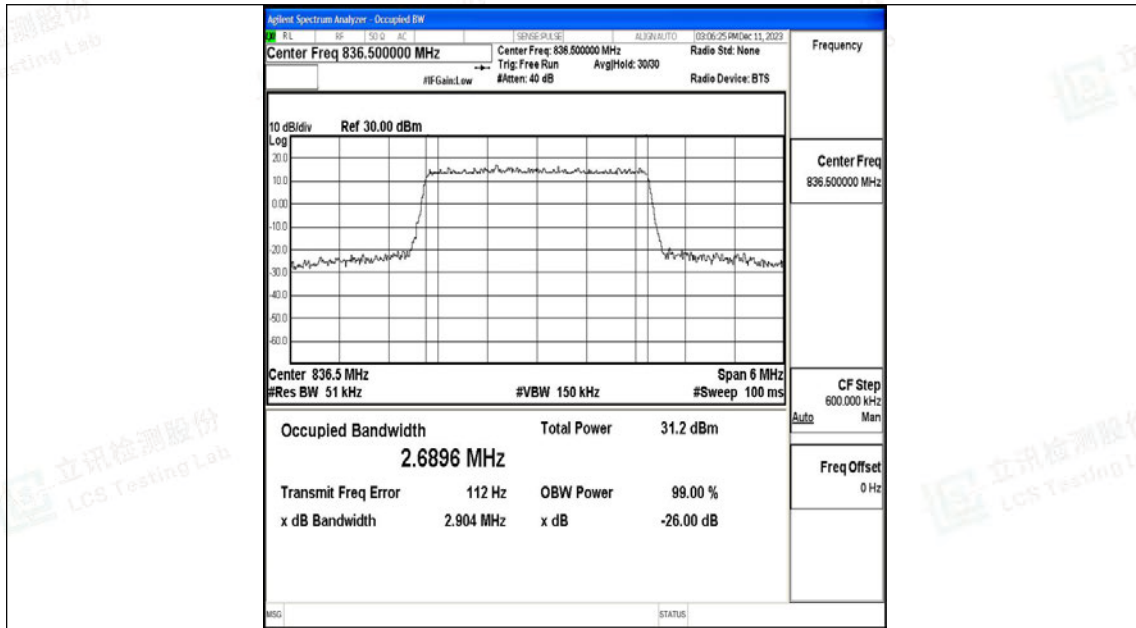

Band5-3MHz-QPSK-20525-15RB#0-PASS