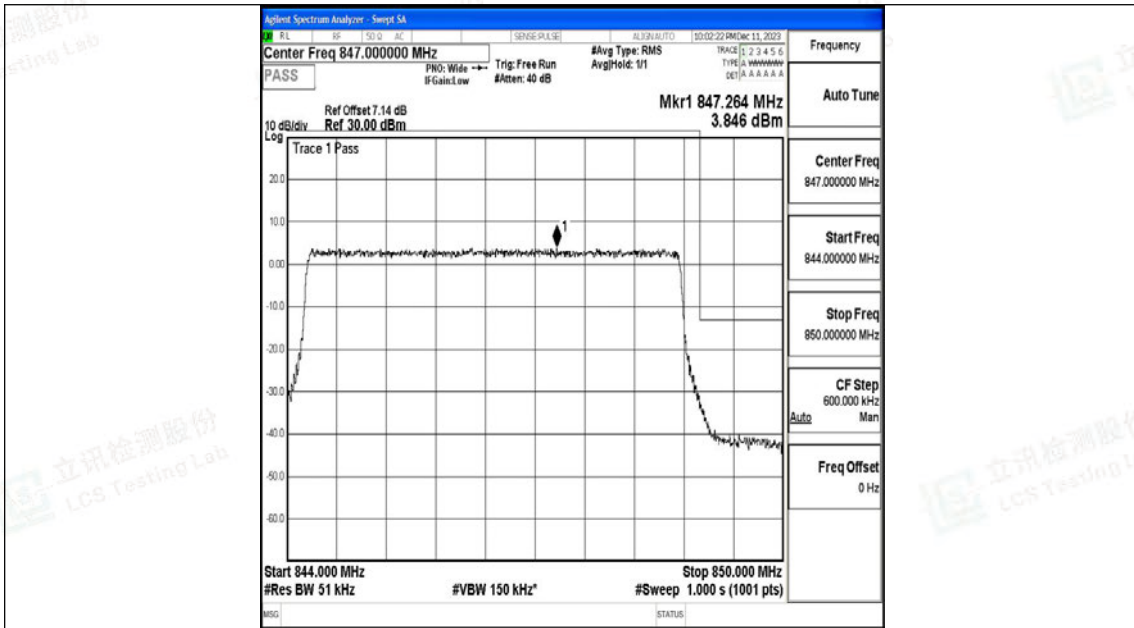

Band5_5MHz_16QAM_20625_25RB#0