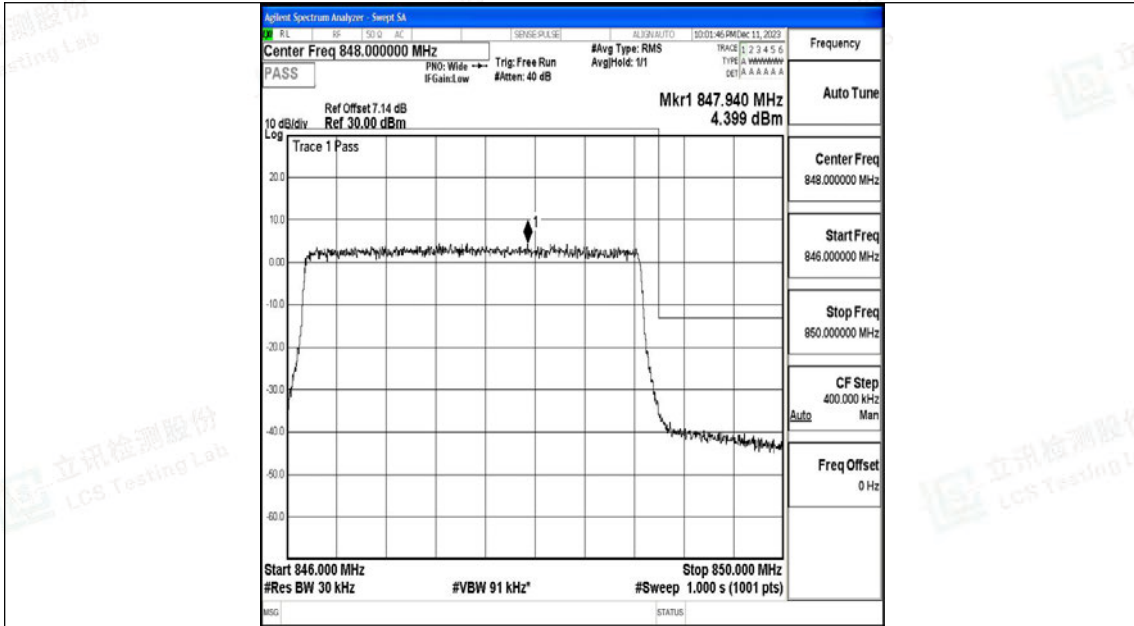

Band5_3MHz_16QAM_20635_15RB#0