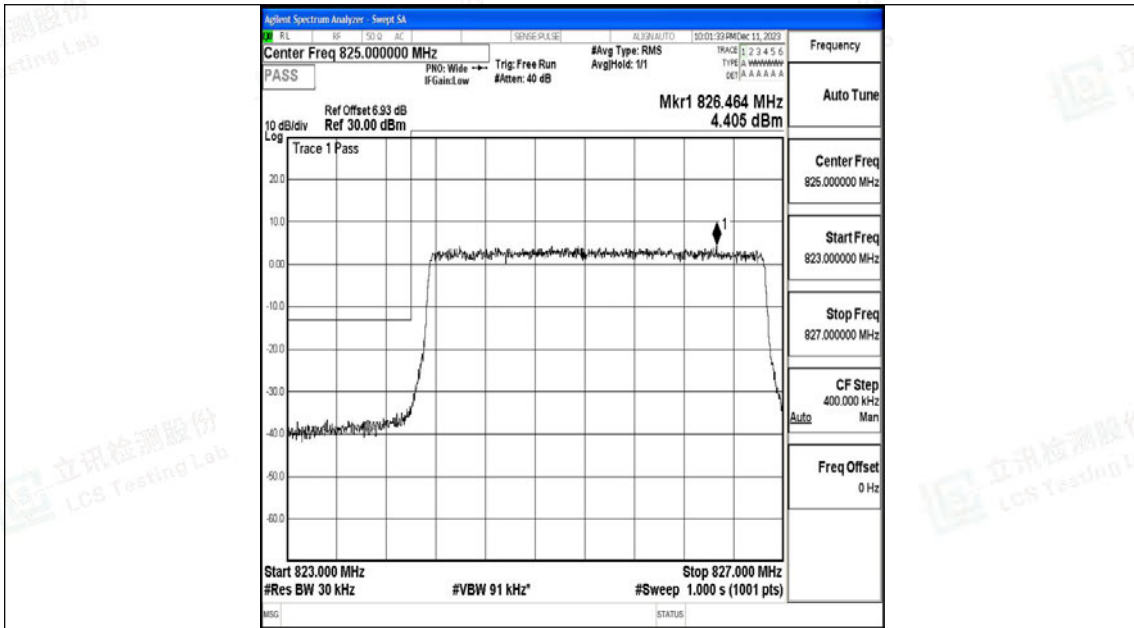

Band5_3MHz_16QAM_20415_15RB#0