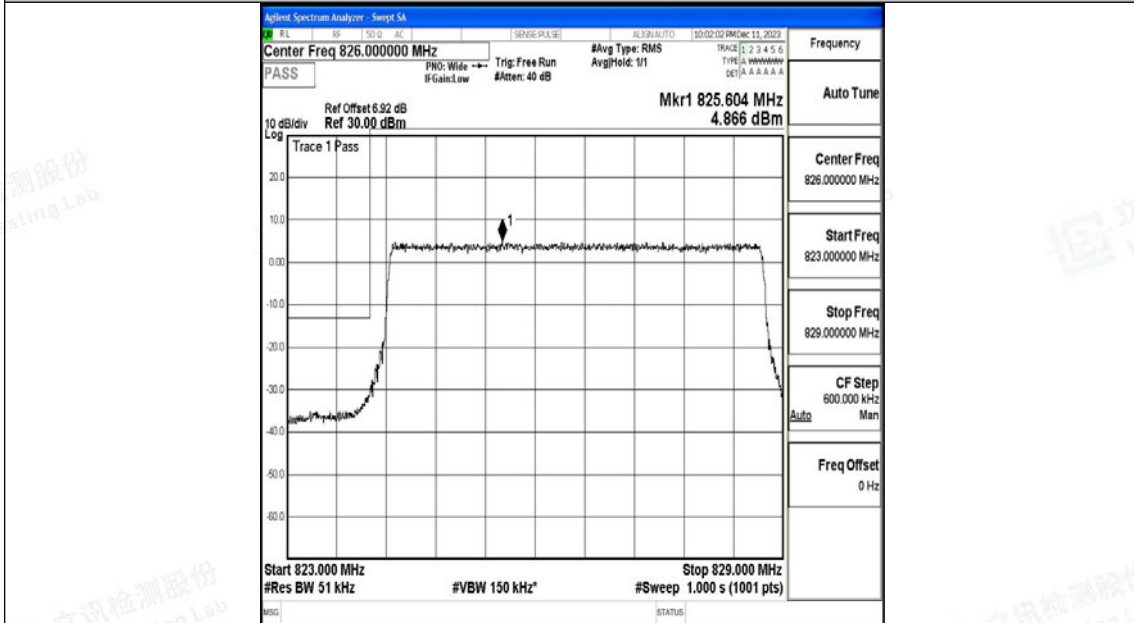

Band5_5MHz_QPSK_20425_25RB#0