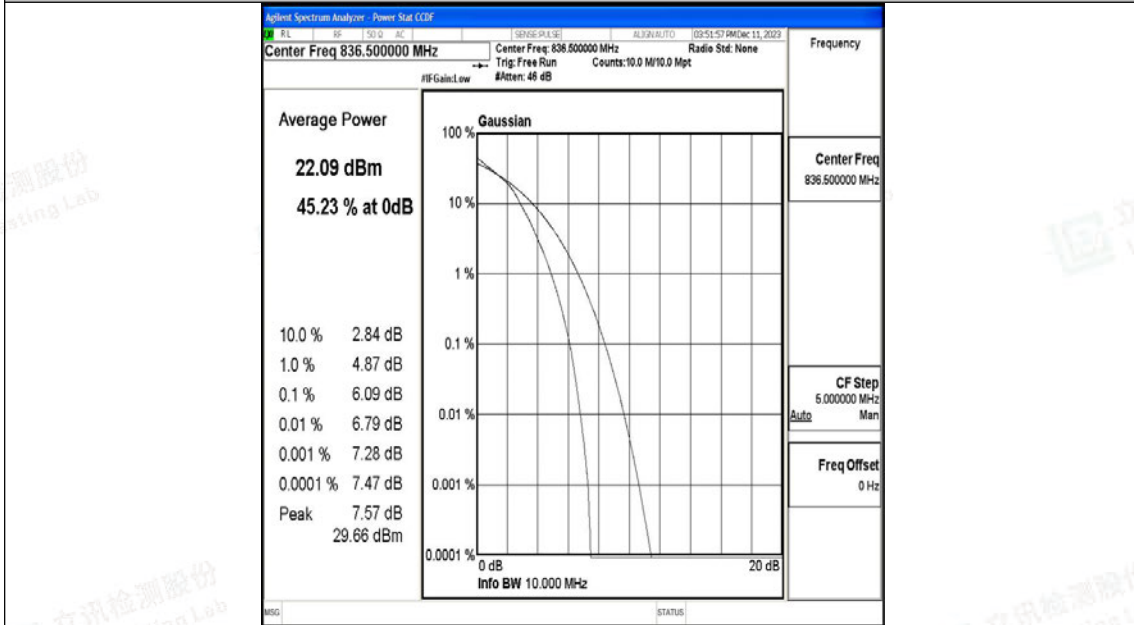

Band5-10MHz-16QAM-20525-50RB#0-PASS

Shenzhen LCS Compliance Testing Laboratory Ltd.

Add: 101, 201 Bldg A & 301 Bldg C, Juji Industrial Park Yabianxueziwei, Shajing Street, Baoan District, Shenzhen, 518000, China

Tel: +(86) 0755-82591330 | E-mail: webmaster@lcs-cert.com | Web: www.lcs-cert.com

Scan code to check authenticity