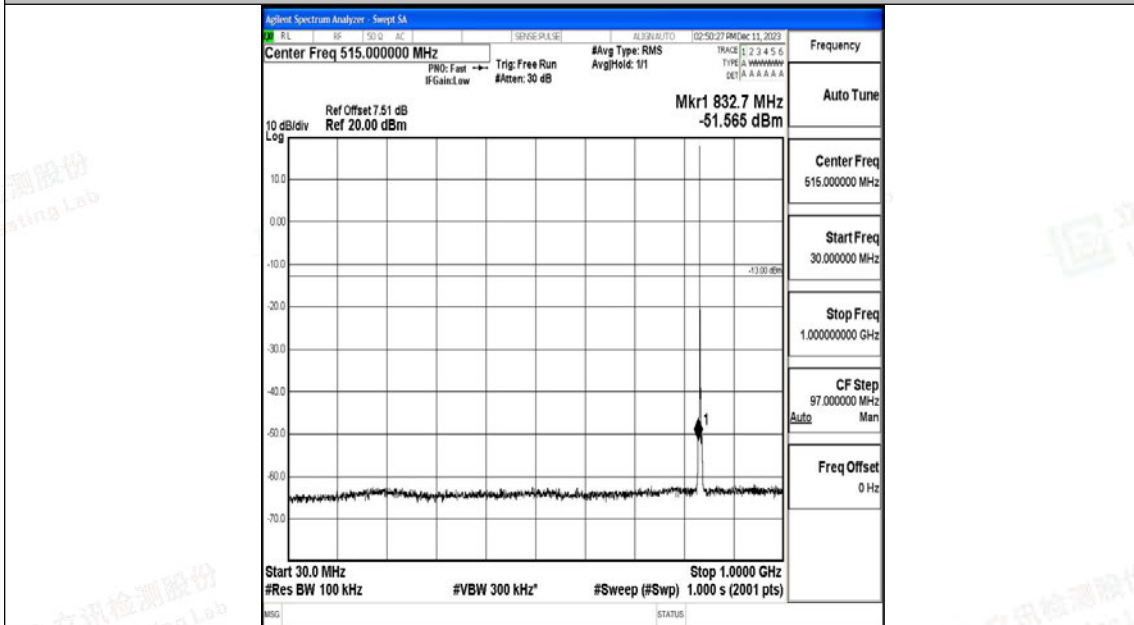

Band5_1.4MHz_QPSK_20525_1RB#0_3000~10000_3000~10000

Band5_1.4MHz_16QAM_20525_1RB#0_0.009~0.15_0.009~0.15

Band5_1.4MHz_16QAM_20525_1RB#0_0.15~30_0.15~30

Band5_1.4MHz_16QAM_20525_1RB#0_30~1000_30~1000

Band5_1.4MHz_16QAM_20525_1RB#0_1000~3000_1000~3000