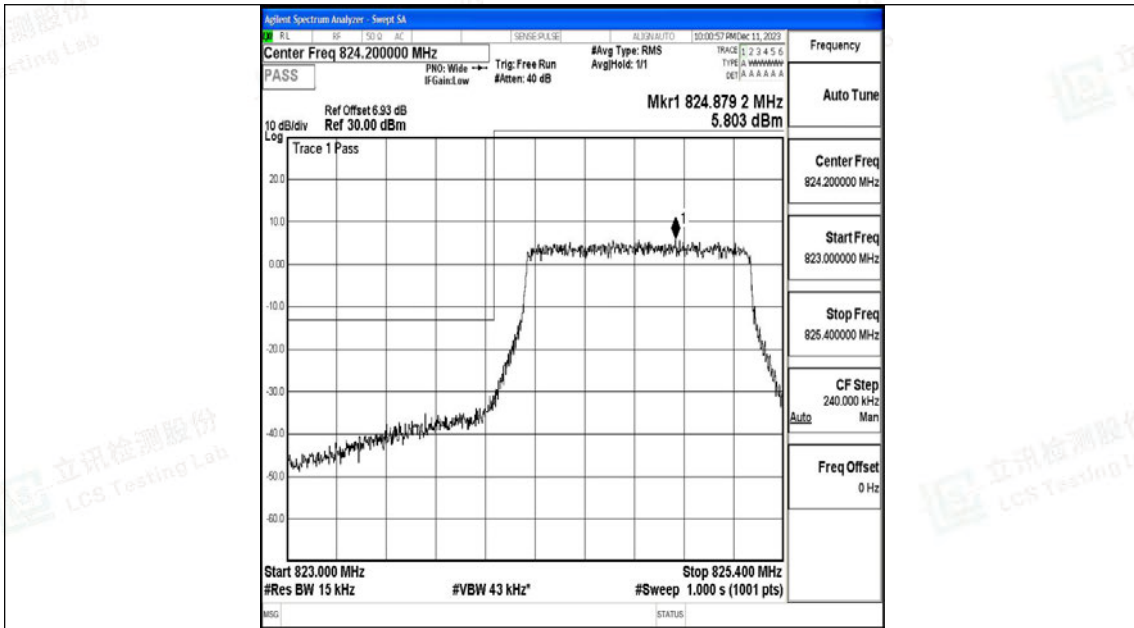

Band5_1.4MHz_16QAM_20407_6RB#0