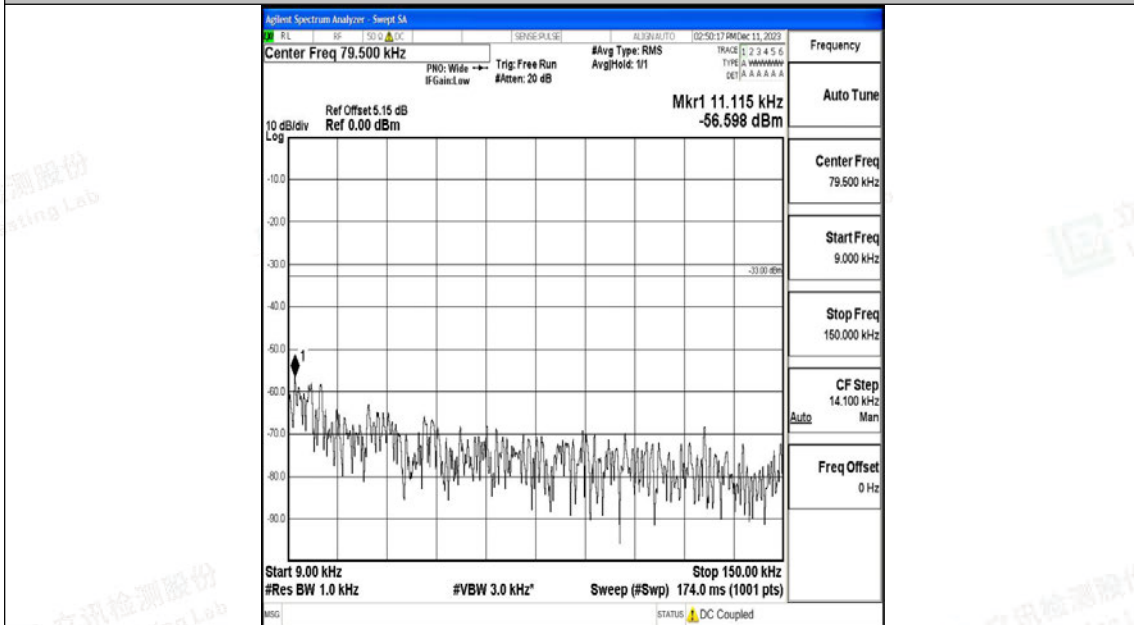

Band5_1.4MHz_16QAM_20525_1RB#0_0.009~0.15_0.009~0.15