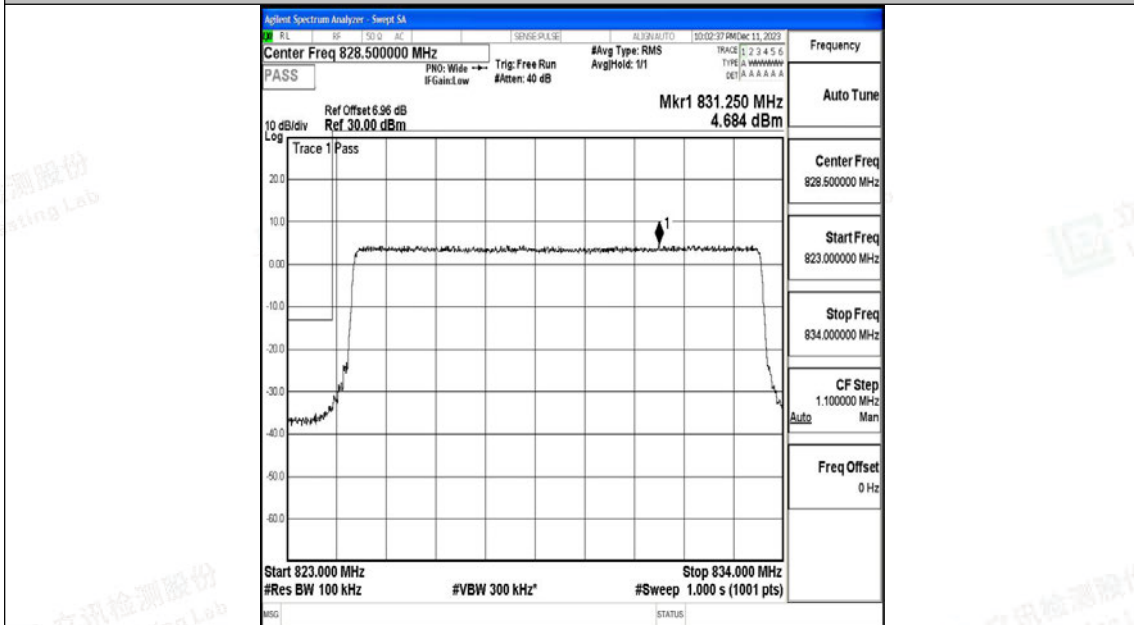

Band5_5MHz_16QAM_20425_25RB#0

Band5_5MHz_QPSK_20625_25RB#0

Band5_5MHz_16QAM_20625_25RB#0

Band5_10MHz_QPSK_20450_50RB#0

Band5_10MHz_16QAM_20450_50RB#0

Band5_10MHz_QPSK_20600_50RB#0

H.5 Conducted Spurious Emission