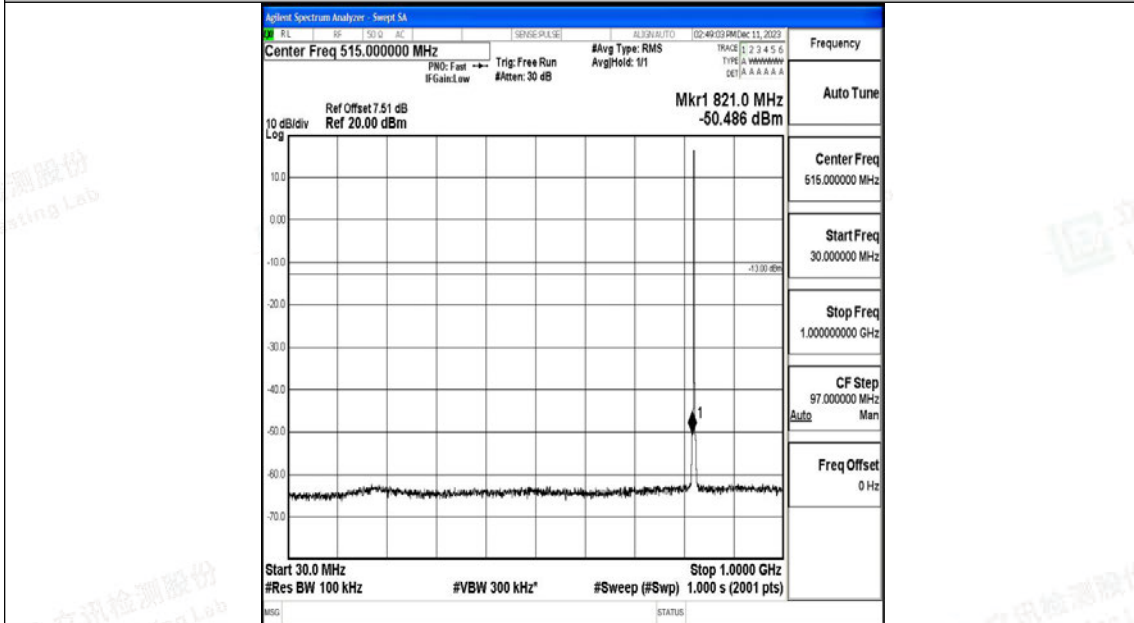

Band5_1.4MHz_QPSK_20407_1RB#0_3000~10000_3000~10000

Band5_1.4MHz_16QAM_20407_1RB#0_0.009~0.15_0.009~0.15

Band5_1.4MHz_16QAM_20407_1RB#0_0.15~30_0.15~30

Band5_1.4MHz_16QAM_20407_1RB#0_30~1000_30~1000

Band5_1.4MHz_16QAM_20407_1RB#0_1000~3000_1000~3000