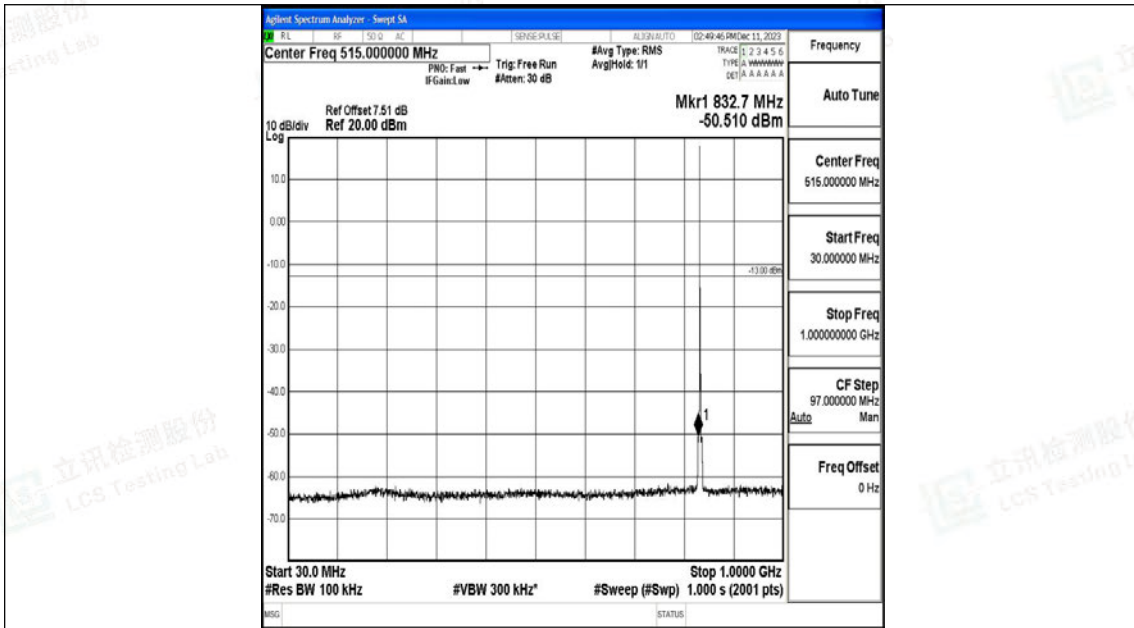

Band5_1.4MHz_16QAM_20407_1RB#0_3000~10000_3000~10000

Band5_1.4MHz_QPSK_20525_1RB#0_0.009~0.15_0.009~0.15

Band5_1.4MHz_QPSK_20525_1RB#0_0.15~30_0.15~30

Band5_1.4MHz_QPSK_20525_1RB#0_30~1000_30~1000

Band5_1.4MHz_QPSK_20525_1RB#0_1000~3000_1000~3000