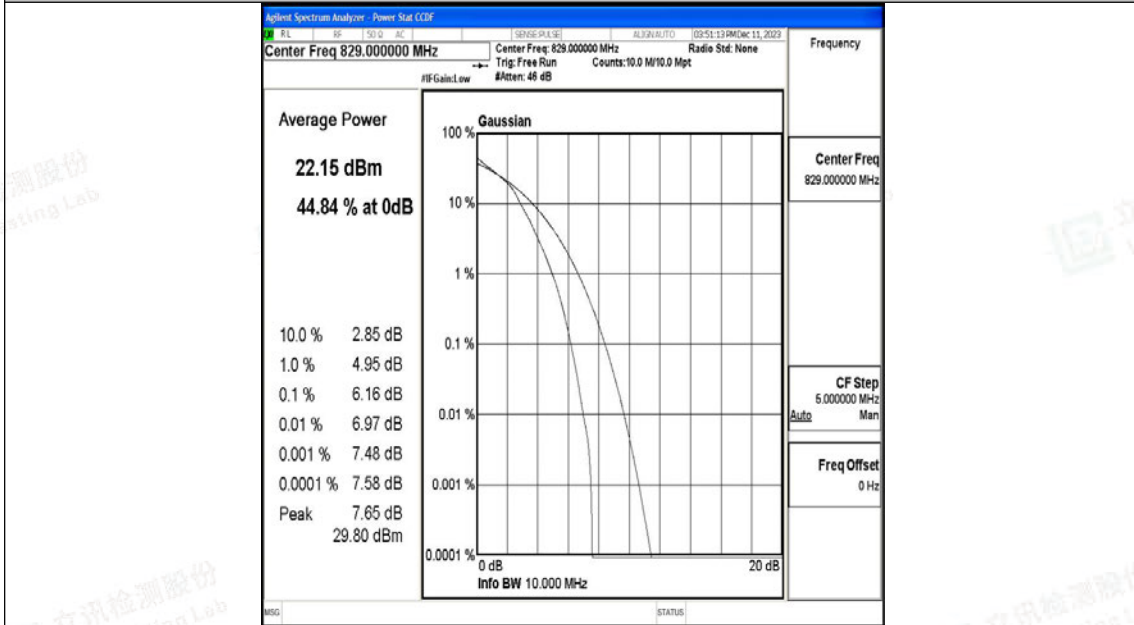

Band5-10MHz-16QAM-20450-50RB#0-PASS

Shenzhen LCS Compliance Testing Laboratory Ltd.

Add: 101, 201 Bldg A & 301 Bldg C, Juji Industrial Park Yabianxueziwei, Shajing Street, Baoan District, Shenzhen, 518000, China

Tel: +(86) 0755-82591330 | E-mail: webmaster@lcs-cert.com | Web: www.lcs-cert.com

Scan code to check authenticity