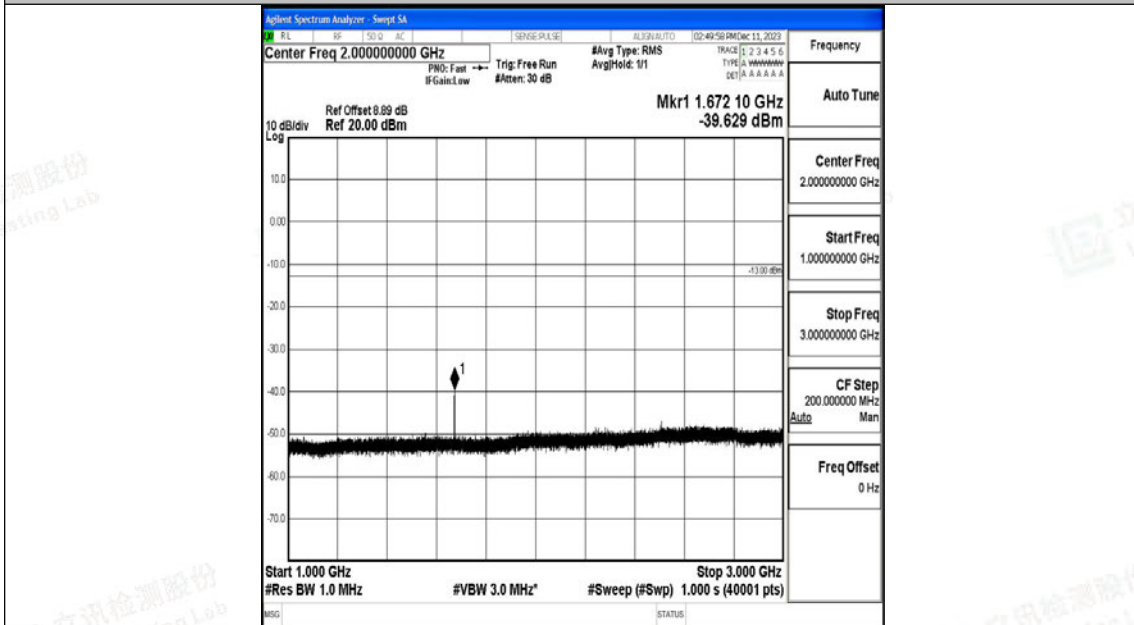

Band5_1.4MHz_16QAM_20407_1RB#0_3000~10000_3000~10000

Band5_1.4MHz_QPSK_20525_1RB#0_0.009~0.15_0.009~0.15

Band5_1.4MHz_QPSK_20525_1RB#0_0.15~30_0.15~30

Band5_1.4MHz_QPSK_20525_1RB#0_30~1000_30~1000

Band5_1.4MHz_QPSK_20525_1RB#0_1000~3000_1000~3000