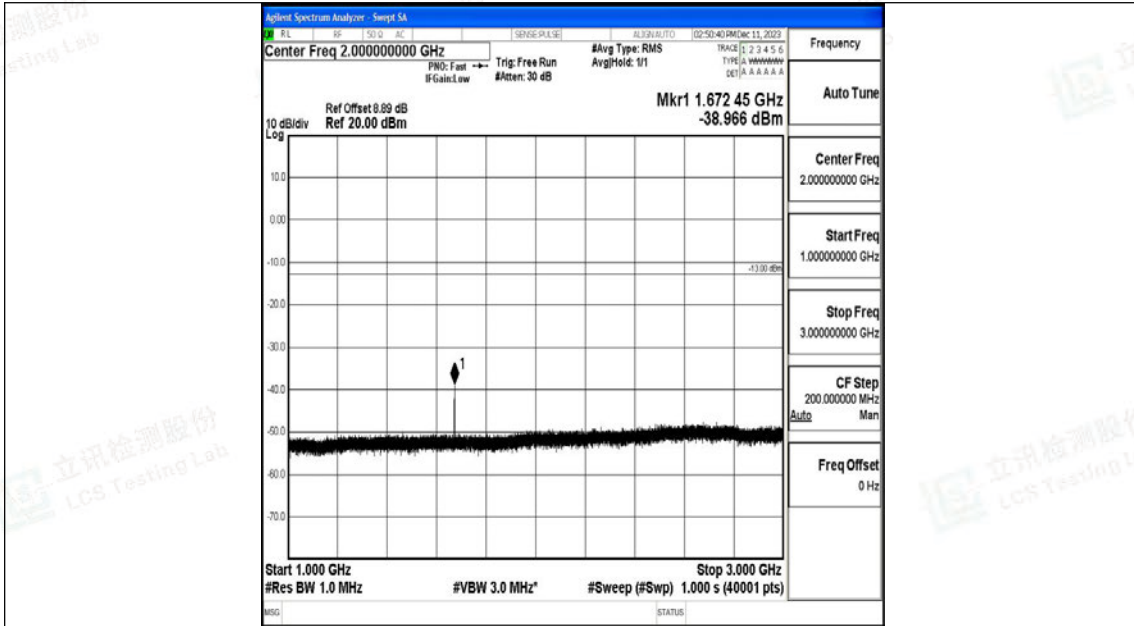

Band5_1.4MHz_QPSK_20525_1RB#0_3000~10000_3000~10000

Band5_1.4MHz_16QAM_20525_1RB#0_0.009~0.15_0.009~0.15

Band5_1.4MHz_16QAM_20525_1RB#0_0.15~30_0.15~30

Band5_1.4MHz_16QAM_20525_1RB#0_30~1000_30~1000

Band5_1.4MHz_16QAM_20525_1RB#0_1000~3000_1000~3000