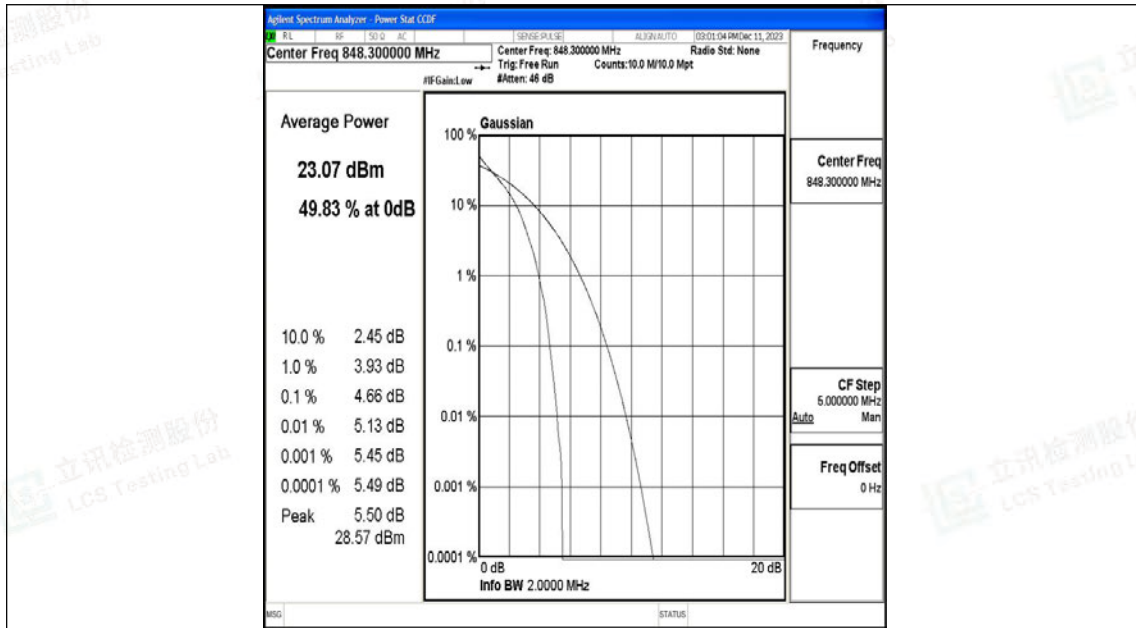

Scan code to check authenticity

Test Graphs

Band5-1.4MHz-QPSK-20407-6RB#0-PASS

Band5-1.4MHz-16QAM-20407-6RB#0-PASS

Band5-1.4MHz-QPSK-20525-6RB#0-PASS

Band5-1.4MHz-16QAM-20525-6RB#0-PASS

Band5-1.4MHz-QPSK-20643-6RB#0-PASS