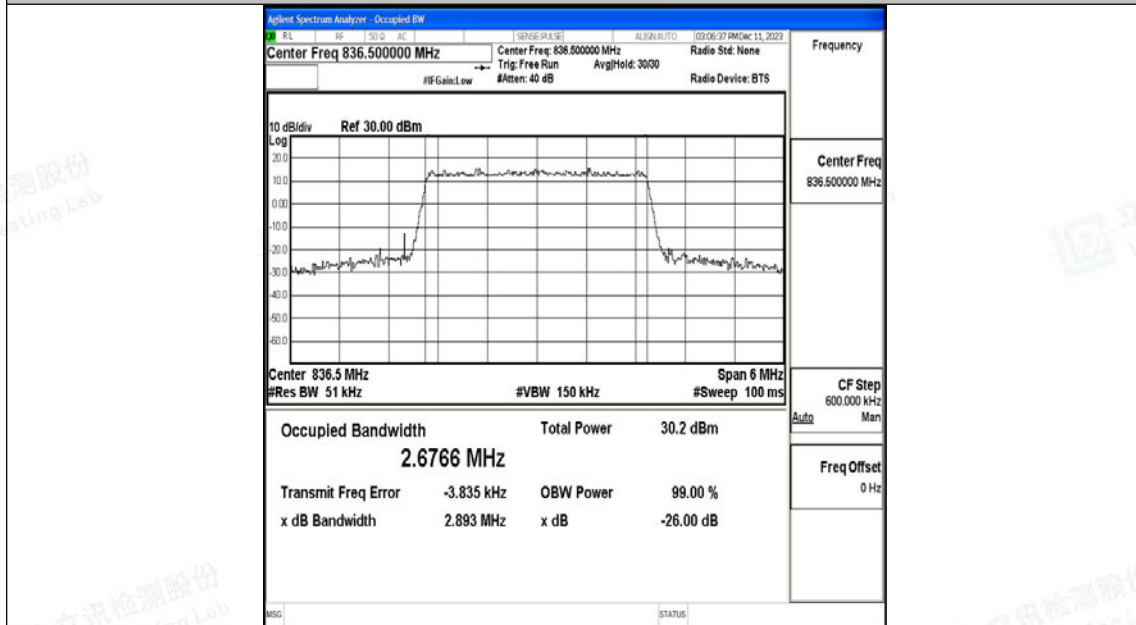

Band5-3MHz-16QAM-20525-15RB#0-PASS

Shenzhen LCS Compliance Testing Laboratory Ltd.

Add: 101, 201 Bldg A & 301 Bldg C, Juji Industrial Park Yabianxueziwei, Shajing Street, Baoan District, Shenzhen, 518000, China

Tel: +(86) 0755-82591330 | E-mail: webmaster@lcs-cert.com | Web: www.lcs-cert.com

Scan code to check authenticity