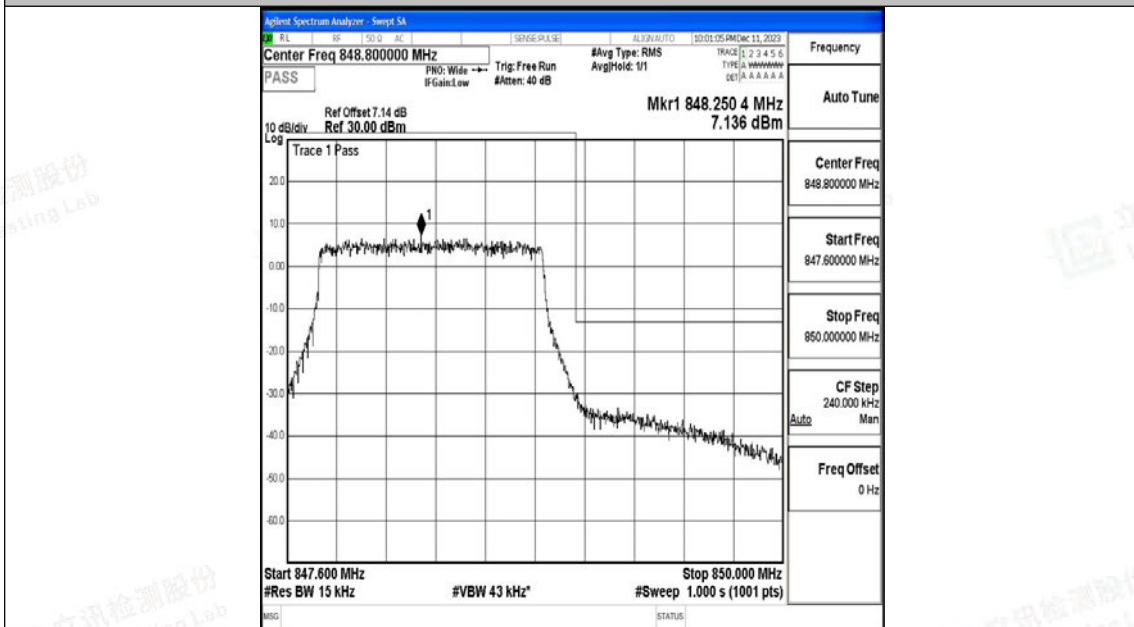

Band5_1.4MHz_QPSK_20643_6RB#0