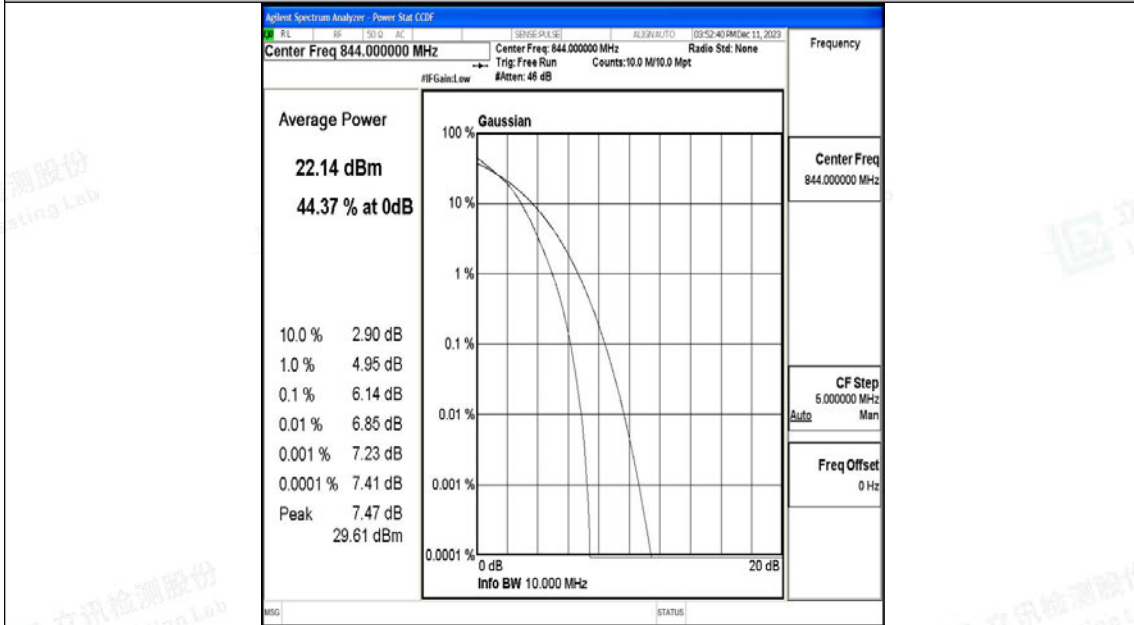

Band5-10MHz-16QAM-20600-50RB#0-PASS

Shenzhen LCS Compliance Testing Laboratory Ltd.

Add: 101, 201 Bldg A & 301 Bldg C, Juji Industrial Park Yabianxueziwei, Shajing Street, Baoan District, Shenzhen, 518000, China

Tel: +(86) 0755-82591330 | E-mail: webmaster@lcs-cert.com | Web: www.lcs-cert.com

Scan code to check authenticity