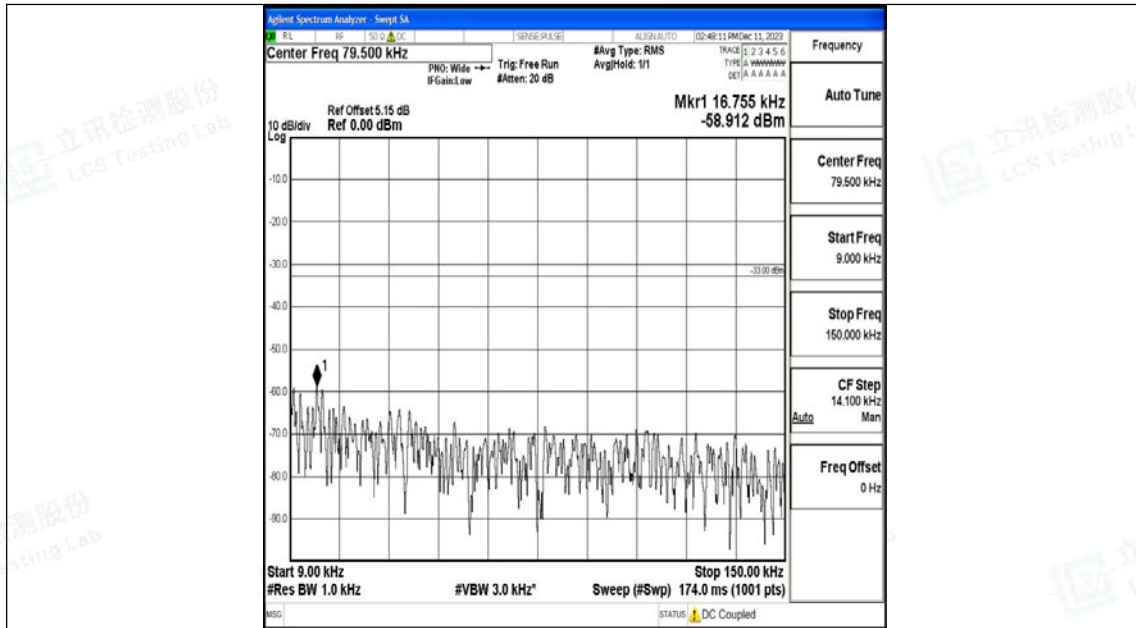

Band5	10MHz	16QAM	20600	1RB#0	0.009~0.15	-56.37	PASS
Band5	10MHz	16QAM	20600	1RB#0	0.15~30	-51.69	PASS
Band5	10MHz	16QAM	20600	1RB#0	30~1000	-61.59	PASS
Band5	10MHz	16QAM	20600	1RB#0	1000~3000	-43.34	PASS
Band5	10MHz	16QAM	20600	1RB#0	3000~10000	-44.24	PASS

Test Graphs

Band5_1.4MHz_QPSK_20407_1RB#0_0.009~0.15_0.009~0.15