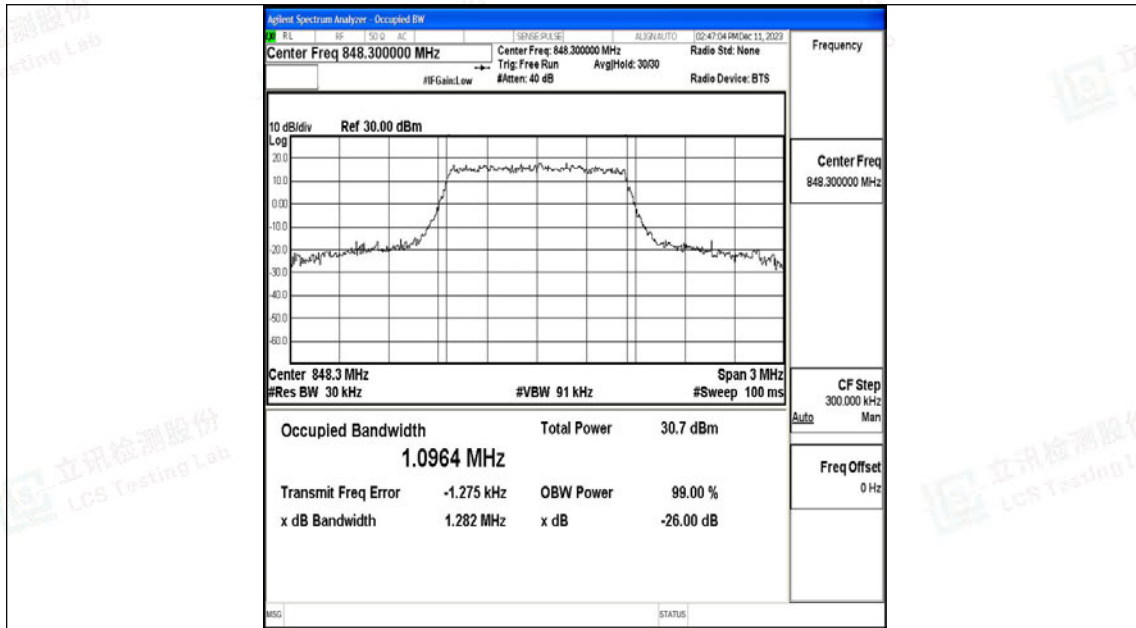

Band5-1.4MHz-QPSK-20643-6RB#0-PASS