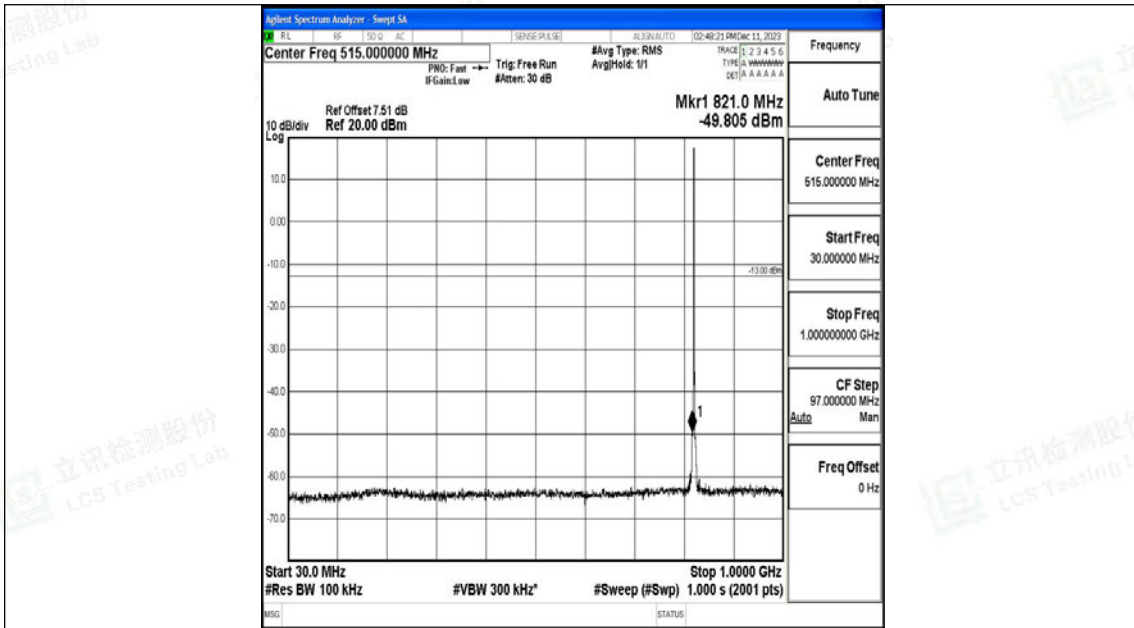

Band5_1.4MHz_QPSK_20407_1RB#0_30~1000_30~1000