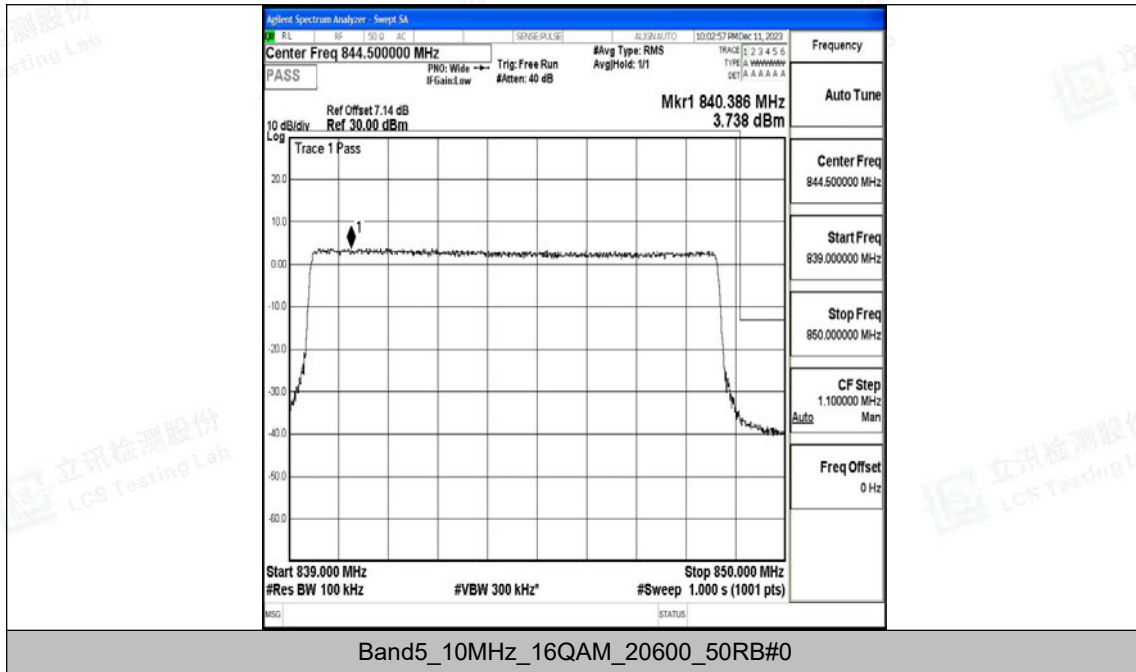

Band5_5MHz_16QAM_20425_25RB#0

Band5_5MHz_QPSK_20625_25RB#0

Band5_5MHz_16QAM_20625_25RB#0

Band5_10MHz_QPSK_20450_50RB#0

Band5_10MHz_16QAM_20450_50RB#0

Band5_10MHz_QPSK_20600_50RB#0

H.5 Conducted Spurious Emission