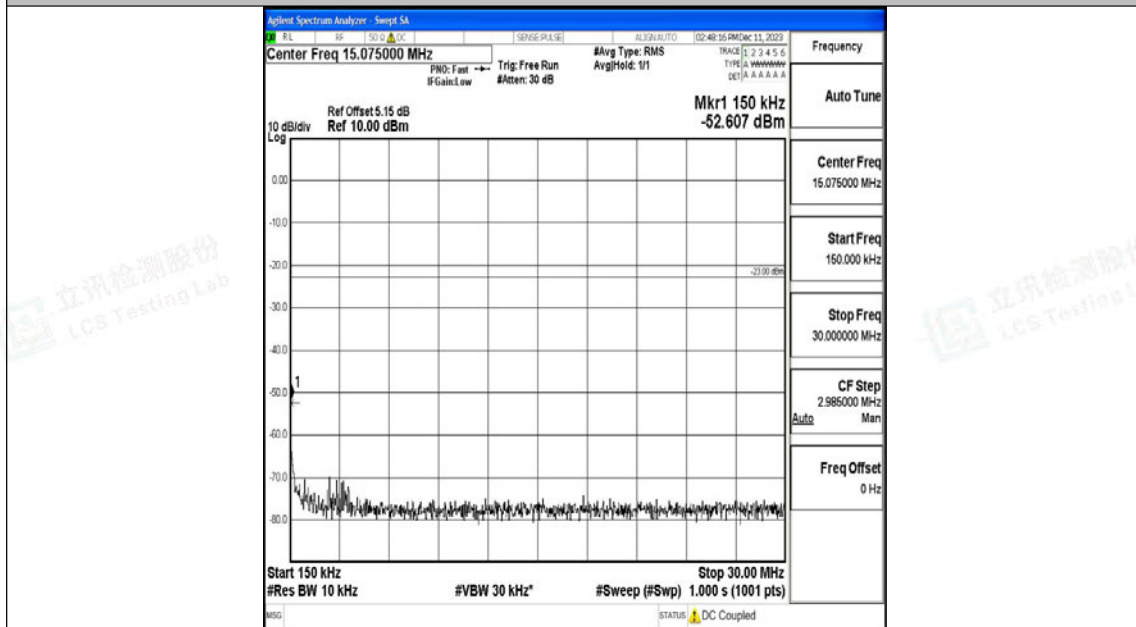

Band5_1.4MHz_QPSK_20407_1RB#0_0.15~30_0.15~30

Shenzhen LCS Compliance Testing Laboratory Ltd.

Add: 101, 201 Bldg A & 301 Bldg C, Juji Industrial Park Yabianxueziwei, Shajing Street, Baoan District, Shenzhen, 518000, China

Tel: +(86) 0755-82591330 | E-mail: webmaster@lcs-cert.com | Web: www.lcs-cert.com

Scan code to check authenticity