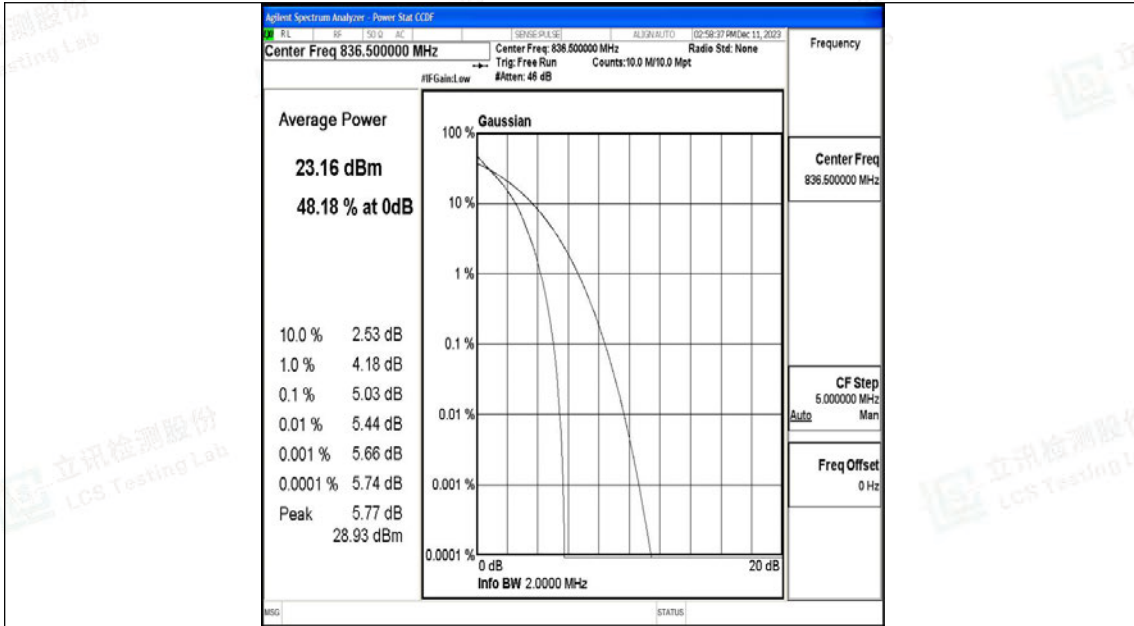

Scan code to check authenticity

Test Graphs

Band5-1.4MHz-QPSK-20407-6RB#0-PASS

Band5-1.4MHz-16QAM-20407-6RB#0-PASS

Band5-1.4MHz-QPSK-20525-6RB#0-PASS

Band5-1.4MHz-16QAM-20525-6RB#0-PASS

Band5-1.4MHz-QPSK-20643-6RB#0-PASS