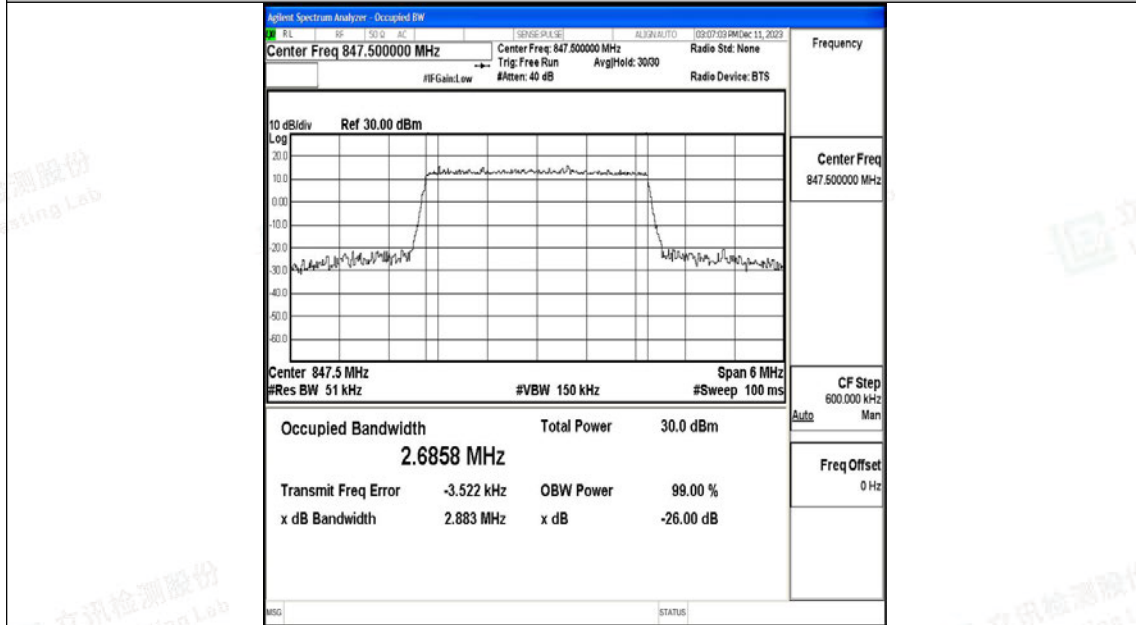

Band5-3MHz-16QAM-20635-15RB#0-PASS

Shenzhen LCS Compliance Testing Laboratory Ltd.

Add: 101, 201 Bldg A & 301 Bldg C, Juji Industrial Park Yabianxueziwei, Shajing Street, Baoan District, Shenzhen, 518000, China

Tel: +(86) 0755-82591330 | E-mail: webmaster@lcs-cert.com | Web: www.lcs-cert.com

Scan code to check authenticity