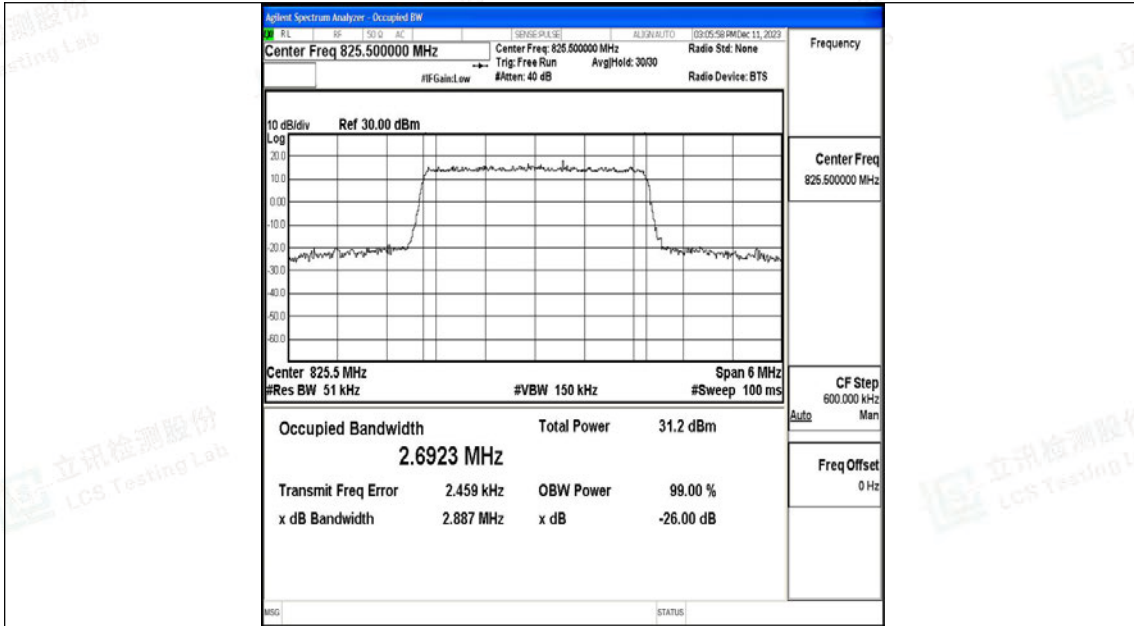

Band5-3MHz-QPSK-20415-15RB#0-PASS