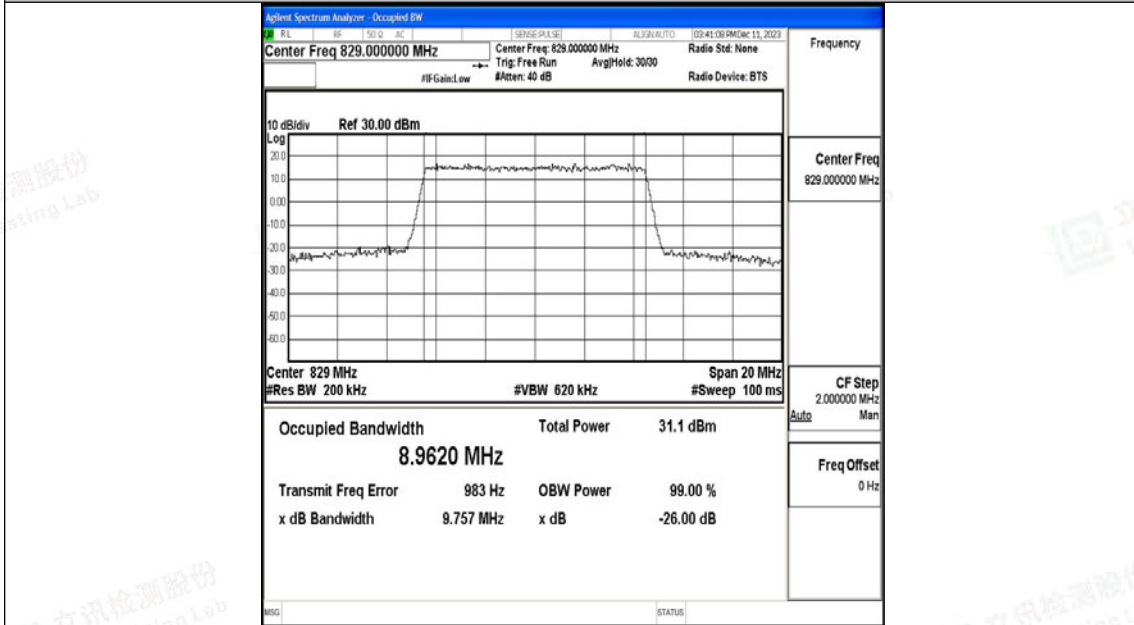

Band5-10MHz-16QAM-20450-50RB#0-PASS

Shenzhen LCS Compliance Testing Laboratory Ltd.

Add: 101, 201 Bldg A & 301 Bldg C, Juji Industrial Park Yabianxueziwei, Shajing Street, Baoan District, Shenzhen, 518000, China

Tel: +(86) 0755-82591330 | E-mail: webmaster@lcs-cert.com | Web: www.lcs-cert.com

Scan code to check authenticity