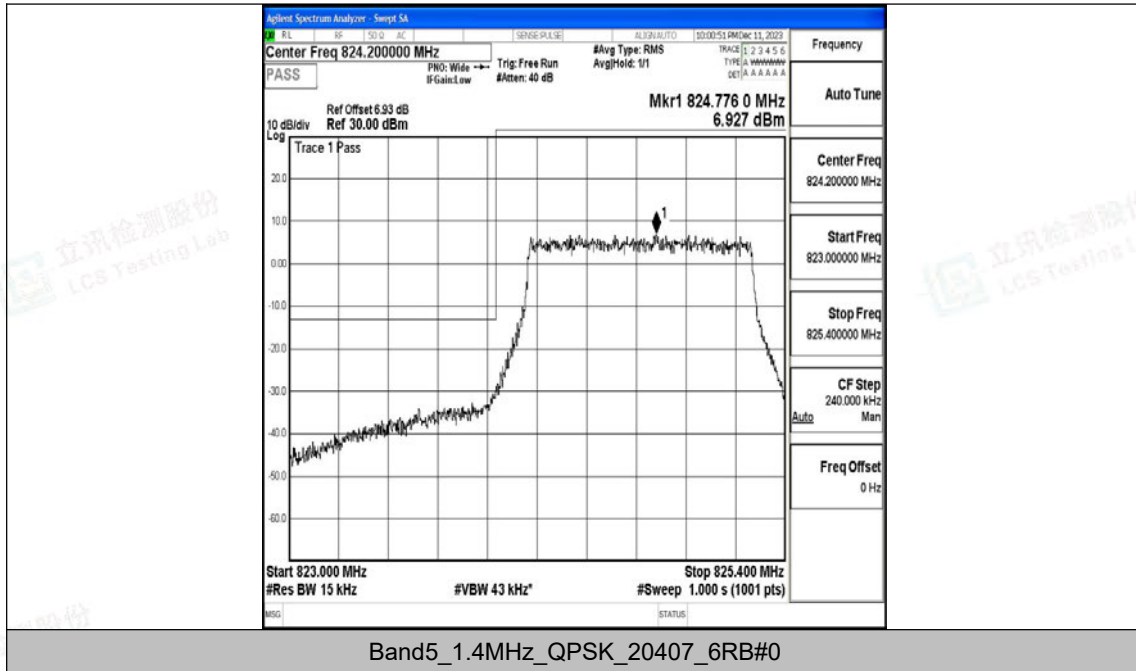

H.4 Band Edge

Test Result

Band	Bandwidth	Modulation	Channel	RB Configuration	Peak Frequency	Result(dBm)	Verdict
Band5	1.4MHz	QPSK	20407	6RB#0	823.99	-30.73	PASS
Band5	1.4MHz	16QAM	20407	6RB#0	824.00	-30.96	PASS
Band5	1.4MHz	QPSK	20643	6RB#0	849.00	-30.01	PASS
Band5	1.4MHz	16QAM	20643	6RB#0	849.00	-32.42	PASS
Band5	3MHz	QPSK	20415	15RB#0	823.99	-31.95	PASS
Band5	3MHz	16QAM	20415	15RB#0	823.99	-33.66	PASS
Band5	3MHz	QPSK	20635	15RB#0	849.00	-32.62	PASS
Band5	3MHz	16QAM	20635	15RB#0	849.01	-35.77	PASS
Band5	5MHz	QPSK	20425	25RB#0	823.98	-31.37	PASS
Band5	5MHz	16QAM	20425	25RB#0	824.00	-31.90	PASS
Band5	5MHz	QPSK	20625	25RB#0	849.01	-32.21	PASS
Band5	5MHz	16QAM	20625	25RB#0	849.00	-32.96	PASS
Band5	10MHz	QPSK	20450	50RB#0	823.97	-33.58	PASS
Band5	10MHz	16QAM	20450	50RB#0	823.97	-35.45	PASS
Band5	10MHz	QPSK	20600	50RB#0	849.02	-34.44	PASS
Band5	10MHz	16QAM	20600	50RB#0	849.04	-36.24	PASS

Test Graphs