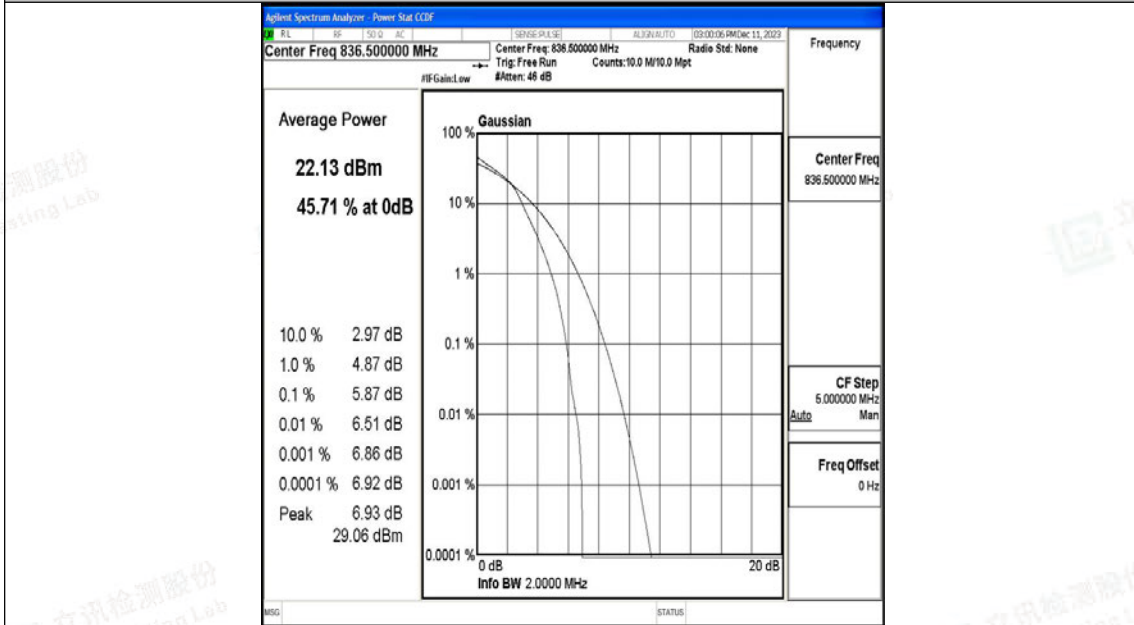

Scan code to check authenticity

Test Graphs

Band5-1.4MHz-QPSK-20407-6RB#0-PASS

Band5-1.4MHz-16QAM-20407-6RB#0-PASS

Band5-1.4MHz-QPSK-20525-6RB#0-PASS

Band5-1.4MHz-16QAM-20525-6RB#0-PASS

Band5-1.4MHz-QPSK-20643-6RB#0-PASS