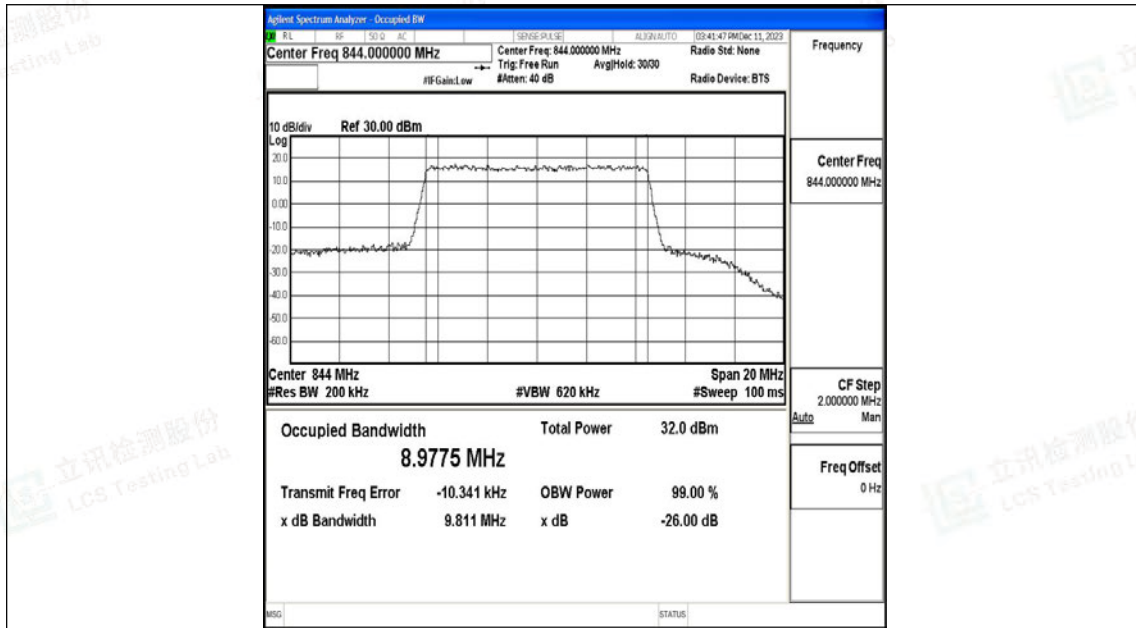

Band5-10MHz-QPSK-20600-50RB#0-PASS