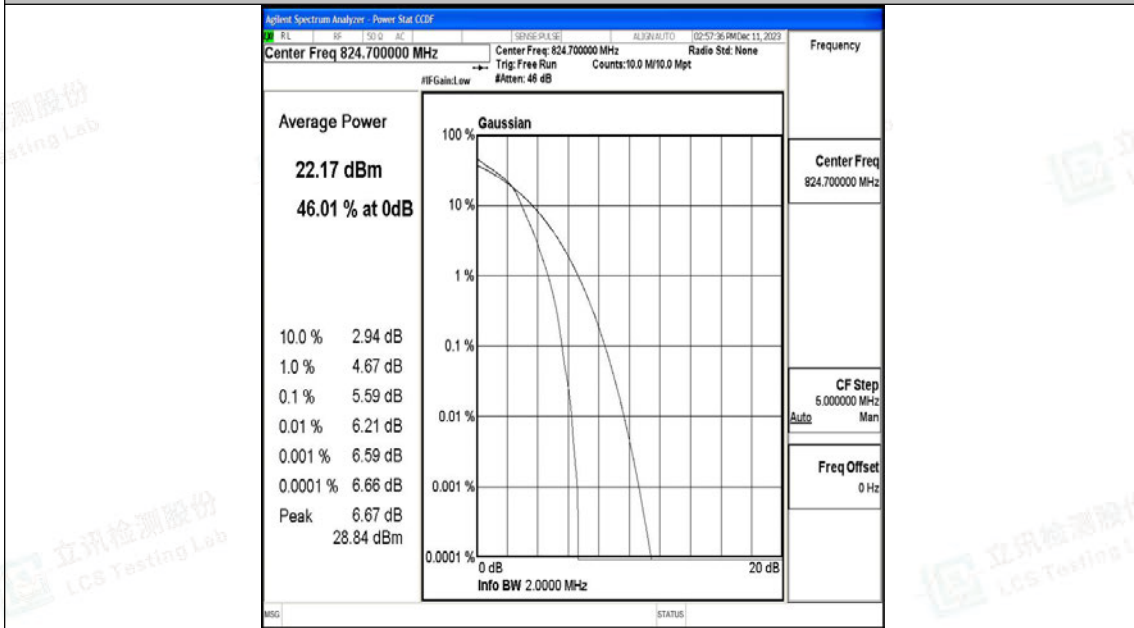

Scan code to check authenticity

Test Graphs

Band5-1.4MHz-QPSK-20407-6RB#0-PASS

Band5-1.4MHz-16QAM-20407-6RB#0-PASS

Band5-1.4MHz-QPSK-20525-6RB#0-PASS

Band5-1.4MHz-16QAM-20525-6RB#0-PASS

Band5-1.4MHz-QPSK-20643-6RB#0-PASS