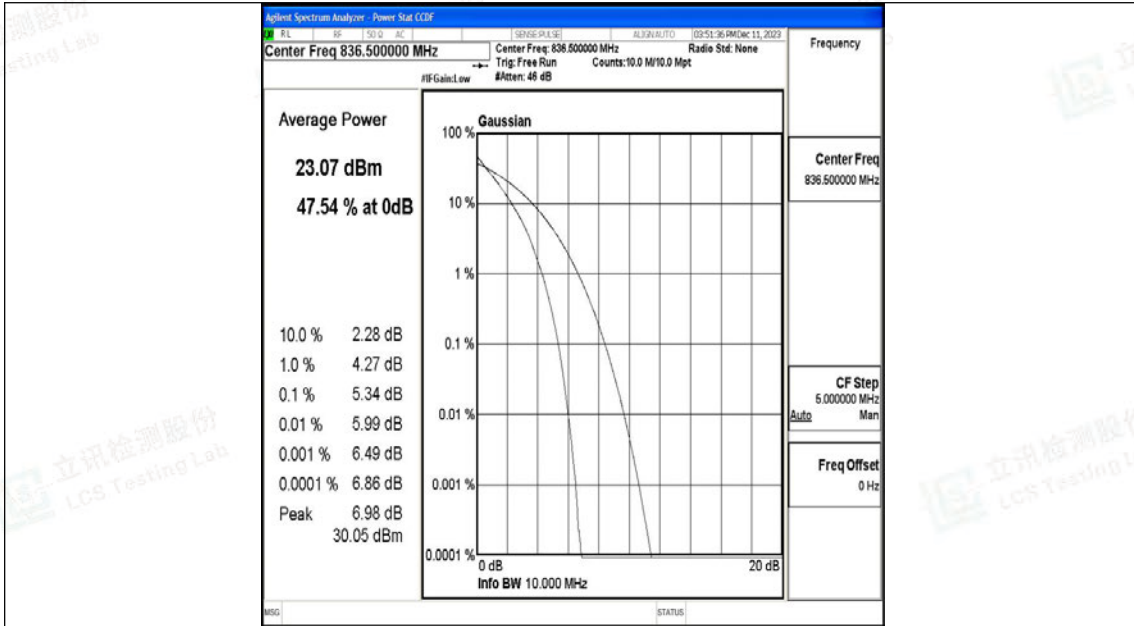

Band5-10MHz-QPSK-20525-50RB#0-PASS