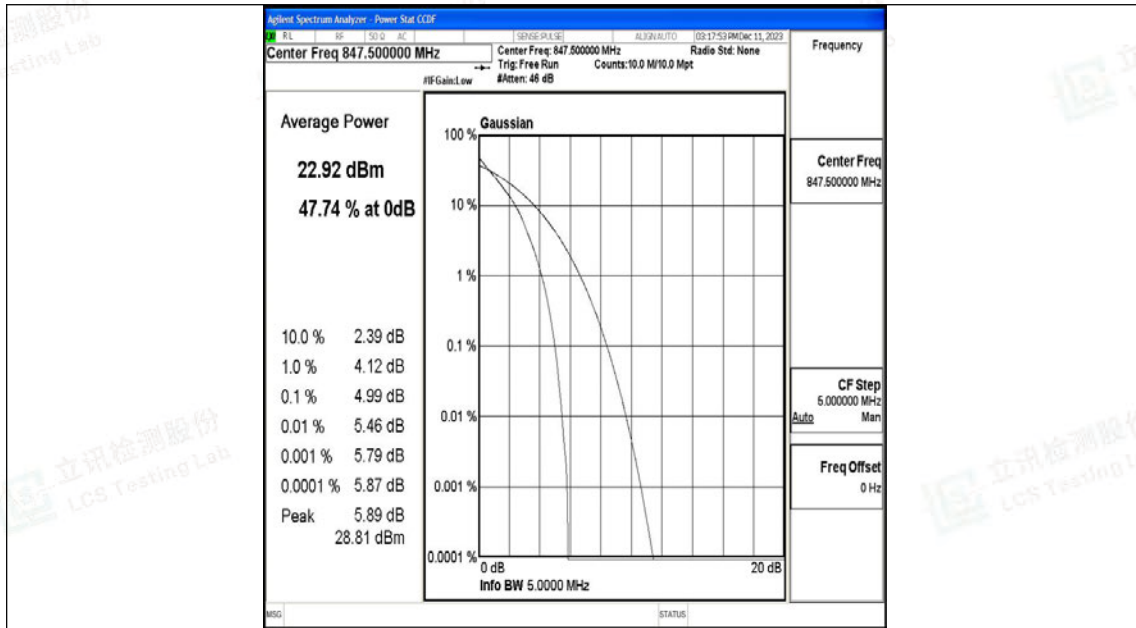

Band5-3MHz-QPSK-20635-15RB#0-PASS