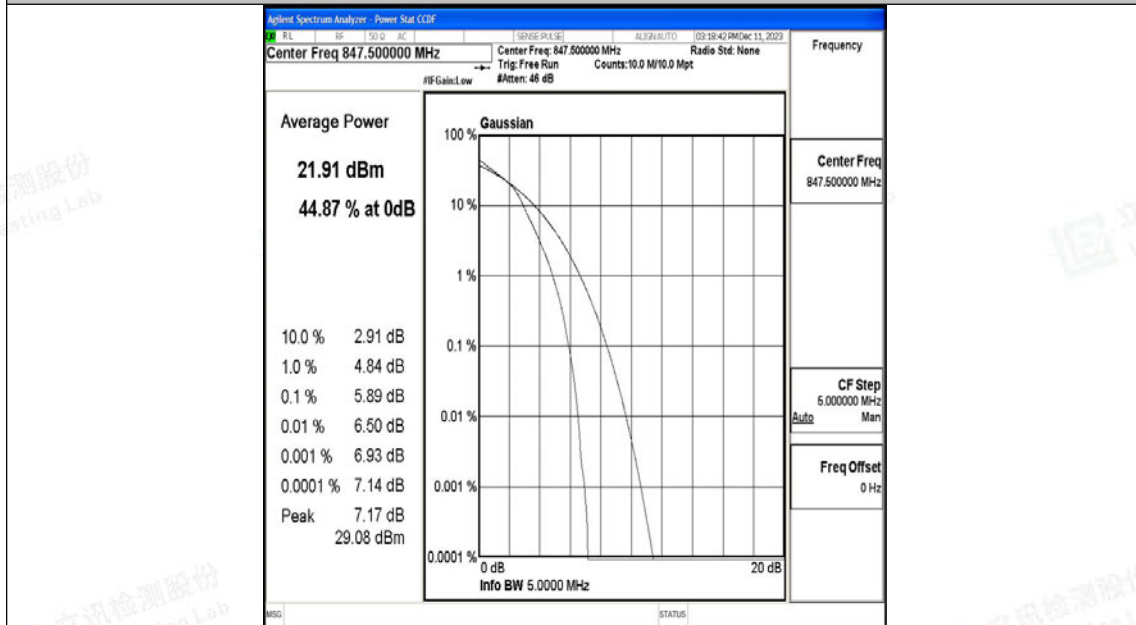

Band5-3MHz-16QAM-20635-15RB#0-PASS