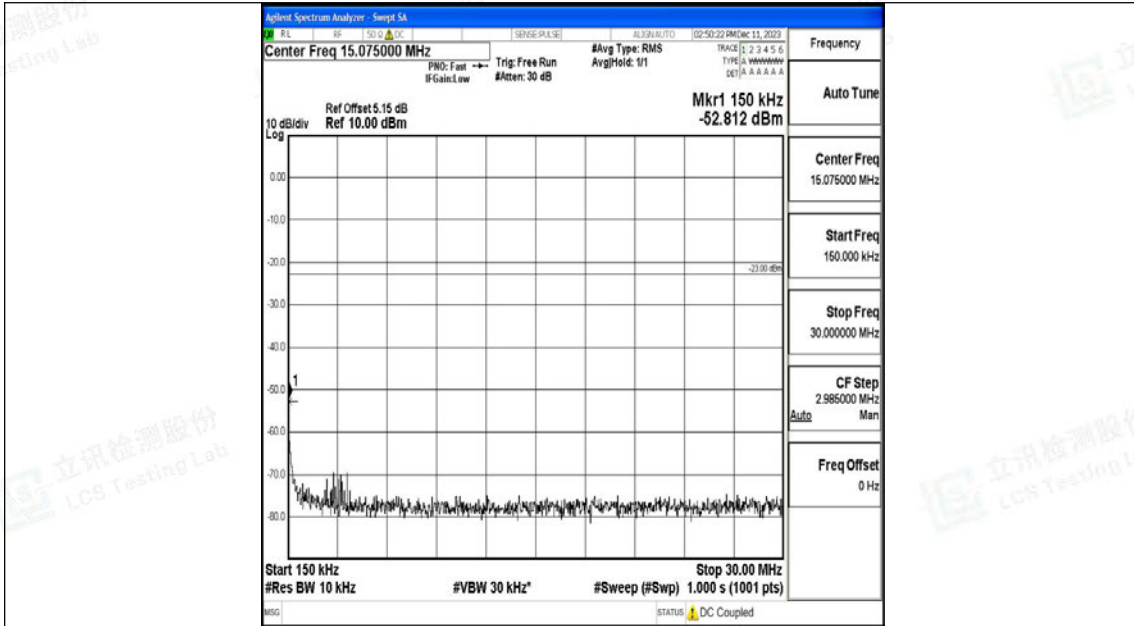

Band5_1.4MHz_16QAM_20525_1RB#0_0.15~30_0.15~30