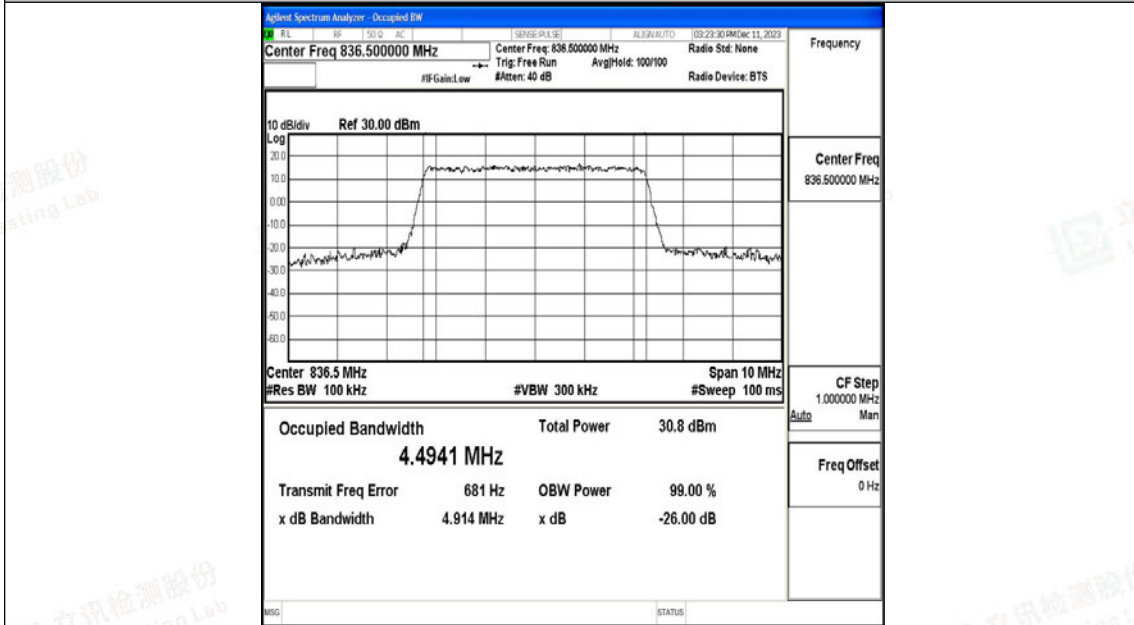

Band5-5MHz-16QAM-20525-25RB#0-PASS