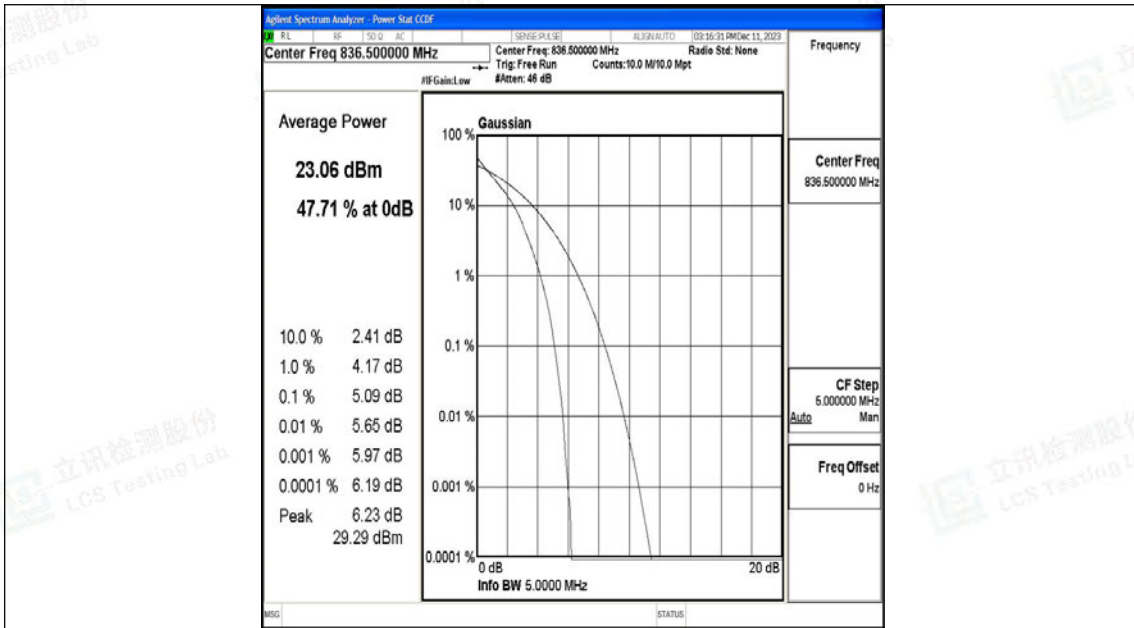

Band5-3MHz-QPSK-20525-15RB#0-PASS