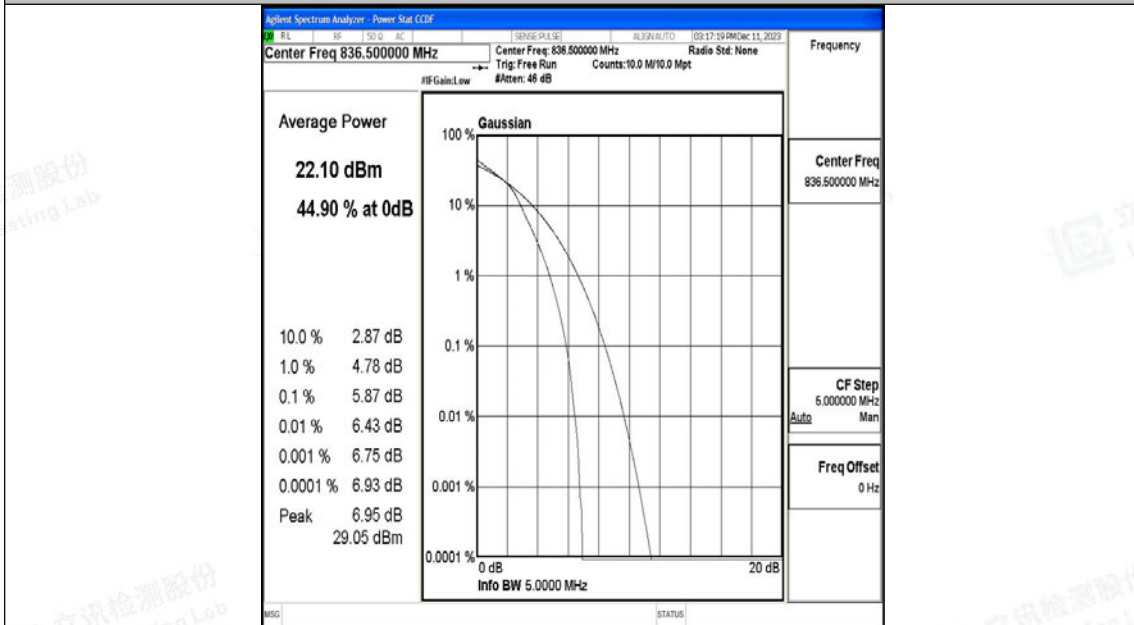

Band5-3MHz-16QAM-20525-15RB#0-PASS

Shenzhen LCS Compliance Testing Laboratory Ltd.

Add: 101, 201 Bldg A & 301 Bldg C, Juji Industrial Park Yabianxueziwei, Shajing Street, Baoan District, Shenzhen, 518000, China

Tel: +(86) 0755-82591330 | E-mail: webmaster@lcs-cert.com | Web: www.lcs-cert.com

Scan code to check authenticity