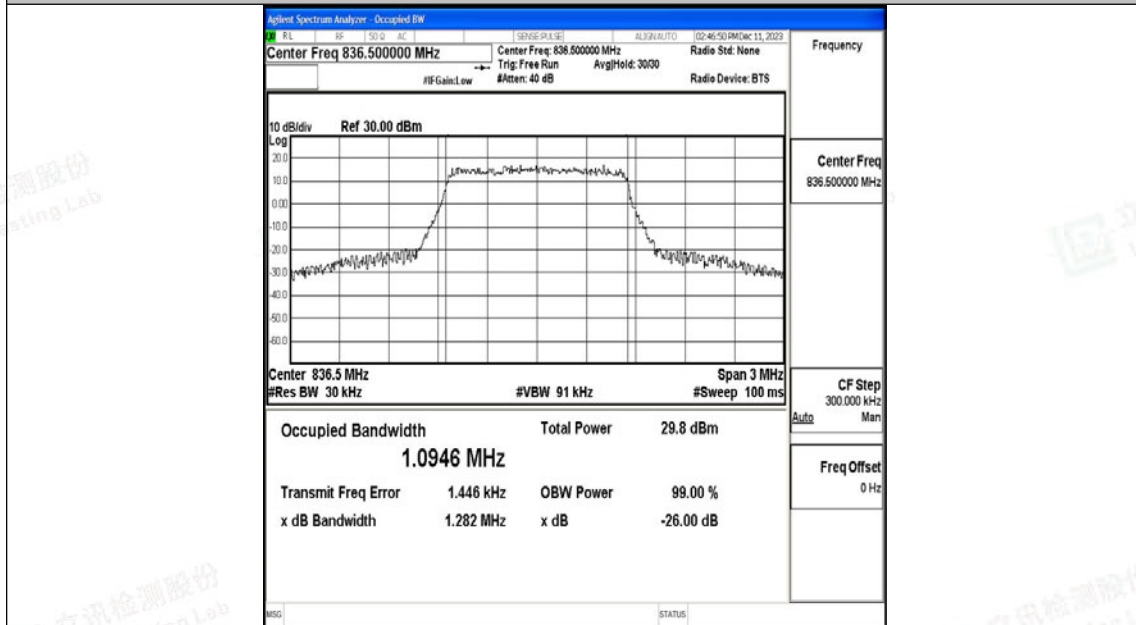

Band5-1.4MHz-16QAM-20525-6RB#0-PASS

Shenzhen LCS Compliance Testing Laboratory Ltd.

Add: 101, 201 Bldg A & 301 Bldg C, Juji Industrial Park Yabianxueziwei, Shajing Street, Baoan District, Shenzhen, 518000, China

Tel: +(86) 0755-82591330 | E-mail: webmaster@lcs-cert.com | Web: www.lcs-cert.com

Scan code to check authenticity