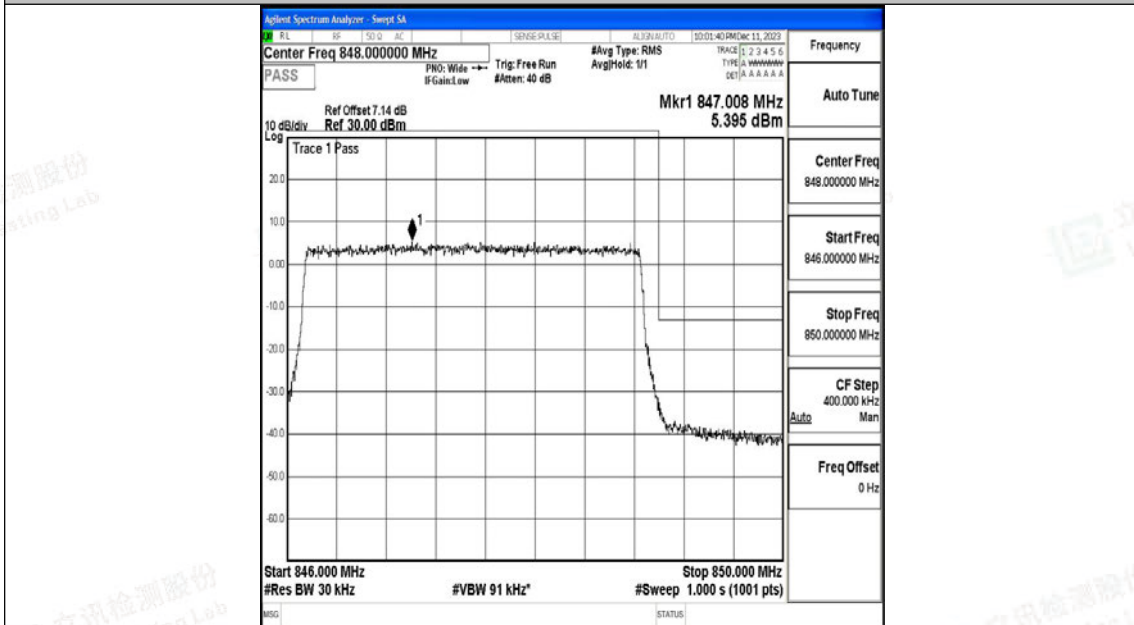

Band5_3MHz_QPSK_20635_15RB#0