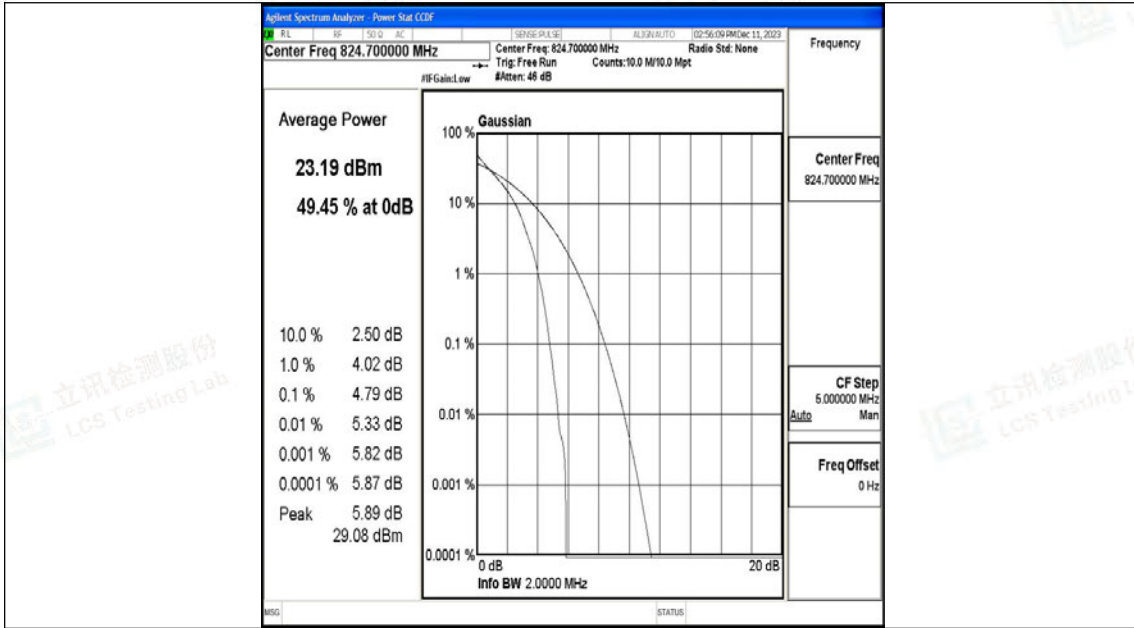

Scan code to check authenticity

Test Graphs

Band5-1.4MHz-QPSK-20407-6RB#0-PASS

Band5-1.4MHz-16QAM-20407-6RB#0-PASS

Band5-1.4MHz-QPSK-20525-6RB#0-PASS

Band5-1.4MHz-16QAM-20525-6RB#0-PASS

Band5-1.4MHz-QPSK-20643-6RB#0-PASS