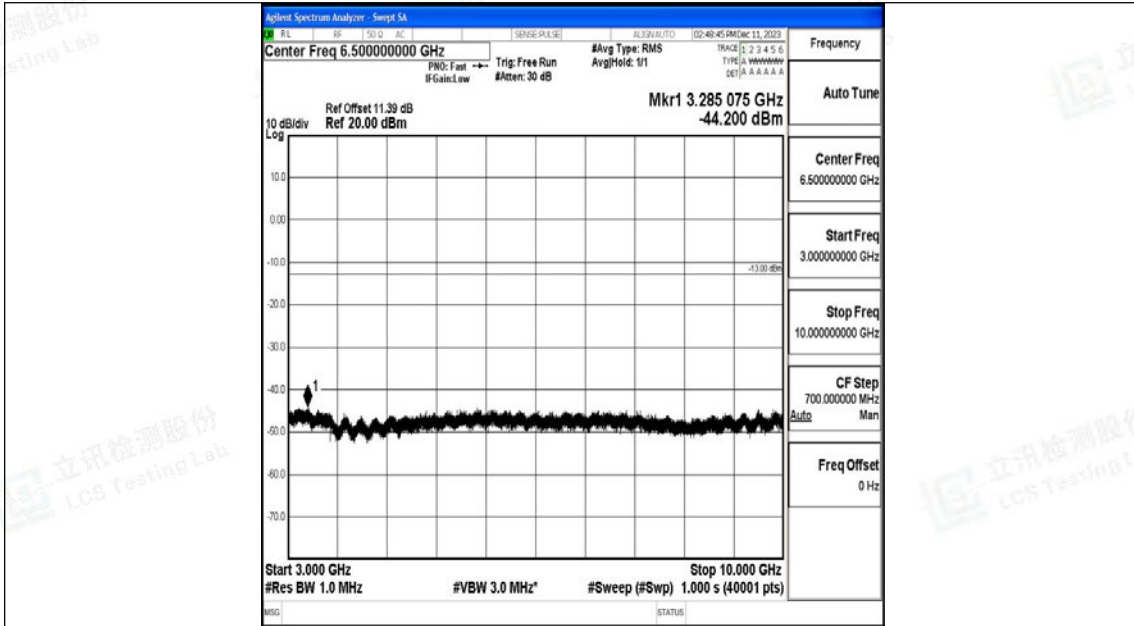

Tel: +(86) 0755-82591330 | E-mail: webmaster@lcs-cert.com | Web: www.lcs-cert.com

Scan code to check authenticity

Band5_1.4MHz_QPSK_20407_1RB#0_30~1000_30~1000

Band5_1.4MHz_QPSK_20407_1RB#0_1000~3000_1000~3000