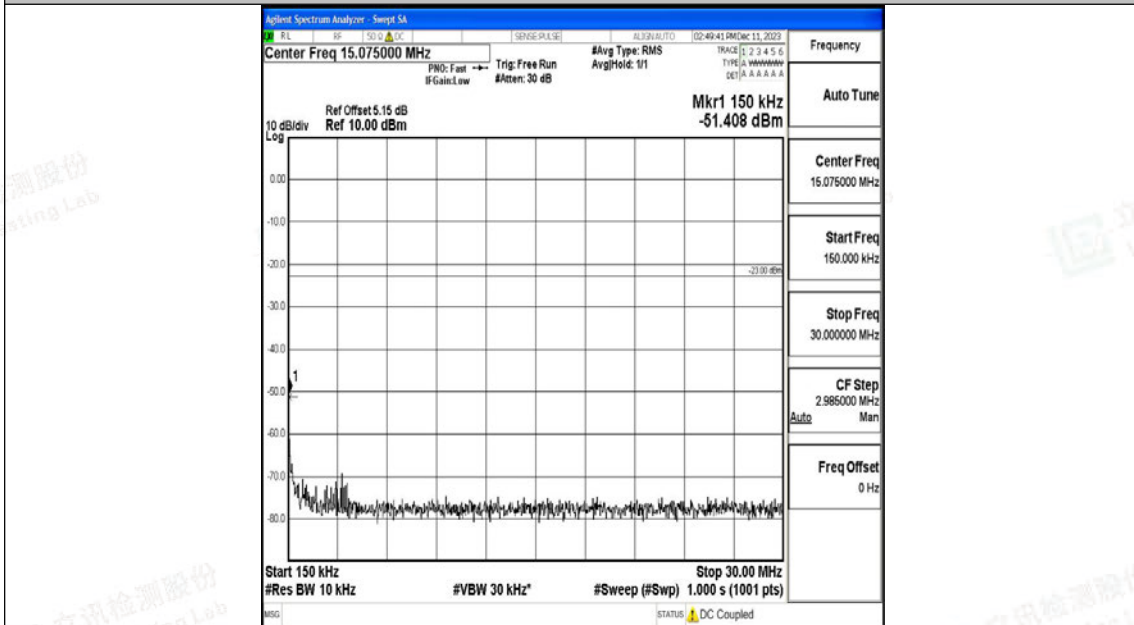

Band5_1.4MHz_QPSK_20525_1RB#0_0.15~30_0.15~30