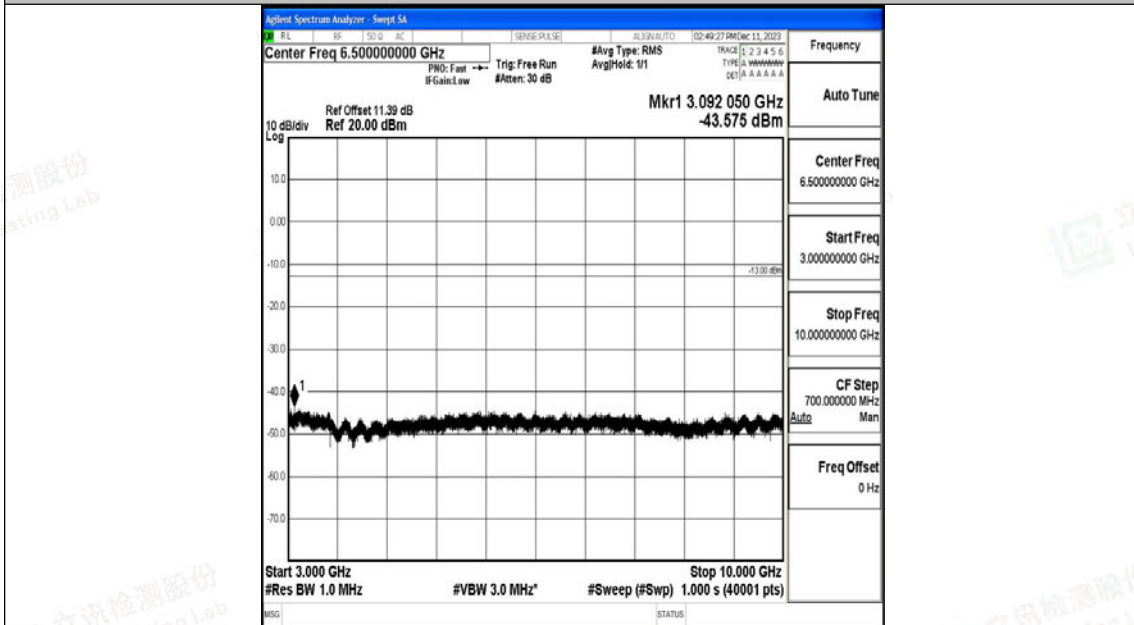

Band5_1.4MHz_QPSK_20407_1RB#0_3000~10000_3000~10000

Band5_1.4MHz_16QAM_20407_1RB#0_0.009~0.15_0.009~0.15

Band5_1.4MHz_16QAM_20407_1RB#0_0.15~30_0.15~30

Band5_1.4MHz_16QAM_20407_1RB#0_30~1000_30~1000

Band5_1.4MHz_16QAM_20407_1RB#0_1000~3000_1000~3000