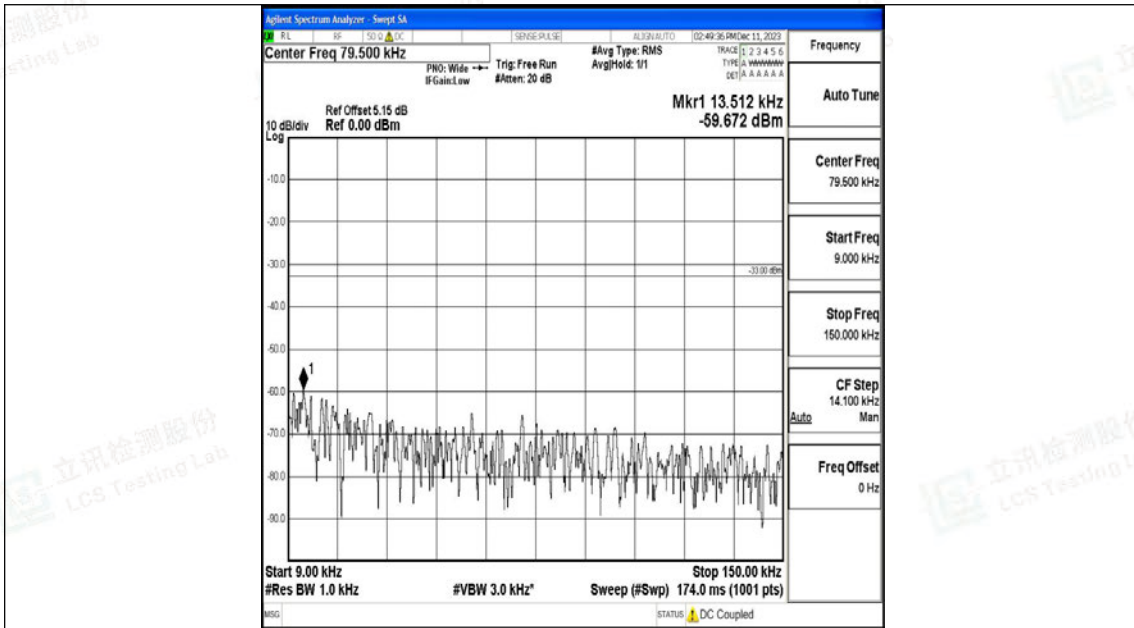

Band5_1.4MHz_QPSK_20525_1RB#0_0.009~0.15_0.009~0.15