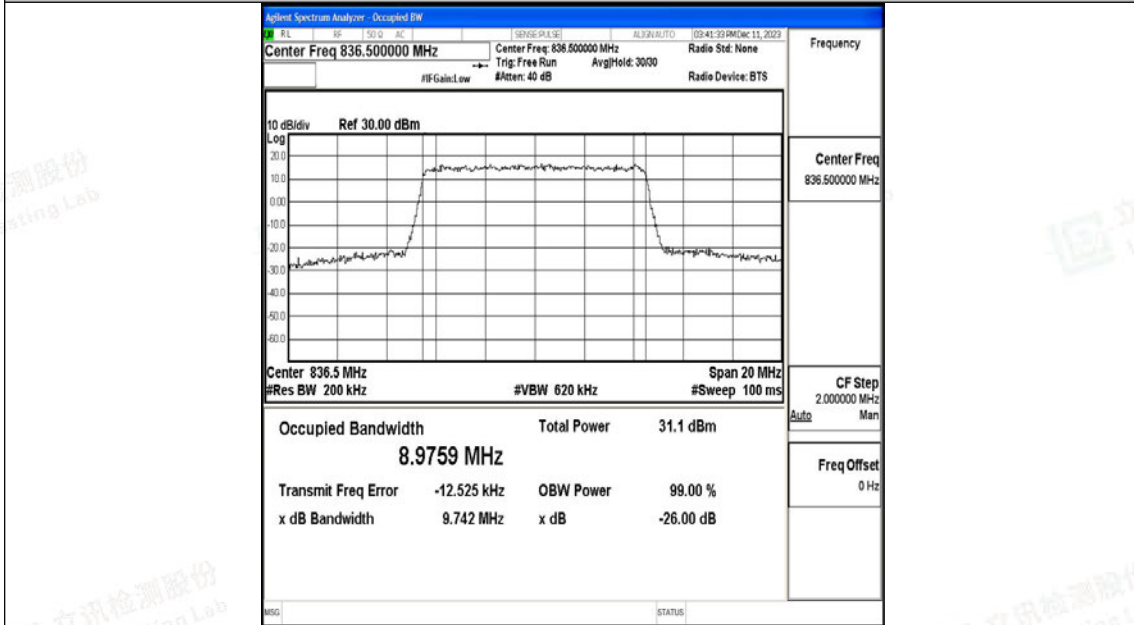

Band5-10MHz-16QAM-20525-50RB#0-PASS

Shenzhen LCS Compliance Testing Laboratory Ltd.

Add: 101, 201 Bldg A & 301 Bldg C, Juji Industrial Park Yabianxueziwei, Shajing Street, Baoan District, Shenzhen, 518000, China

Tel: +(86) 0755-82591330 | E-mail: webmaster@lcs-cert.com | Web: www.lcs-cert.com

Scan code to check authenticity