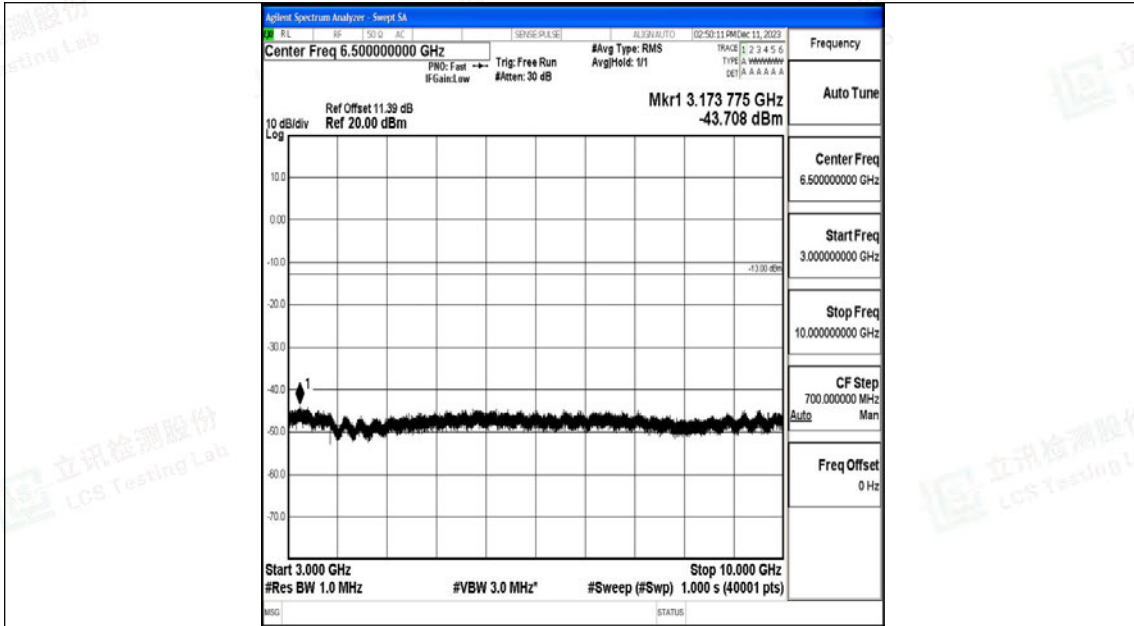

Band5_1.4MHz_16QAM_20407_1RB#0_3000~10000_3000~10000

Band5_1.4MHz_QPSK_20525_1RB#0_0.009~0.15_0.009~0.15

Band5_1.4MHz_QPSK_20525_1RB#0_0.15~30_0.15~30

Band5_1.4MHz_QPSK_20525_1RB#0_30~1000_30~1000

Band5_1.4MHz_QPSK_20525_1RB#0_1000~3000_1000~3000