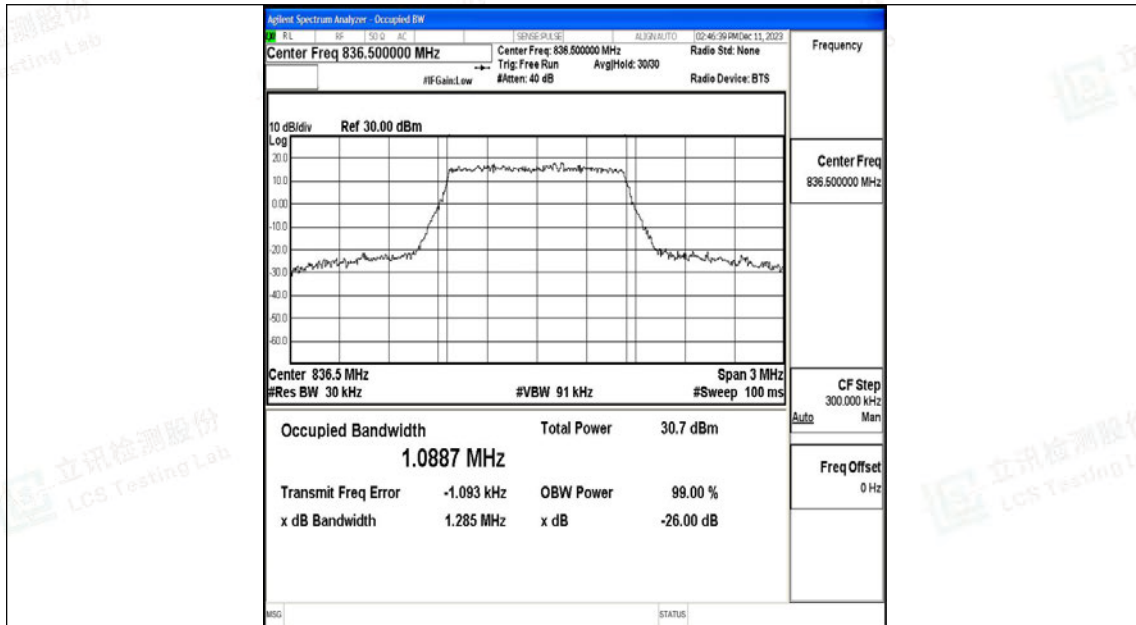

Band5-1.4MHz-QPSK-20525-6RB#0-PASS