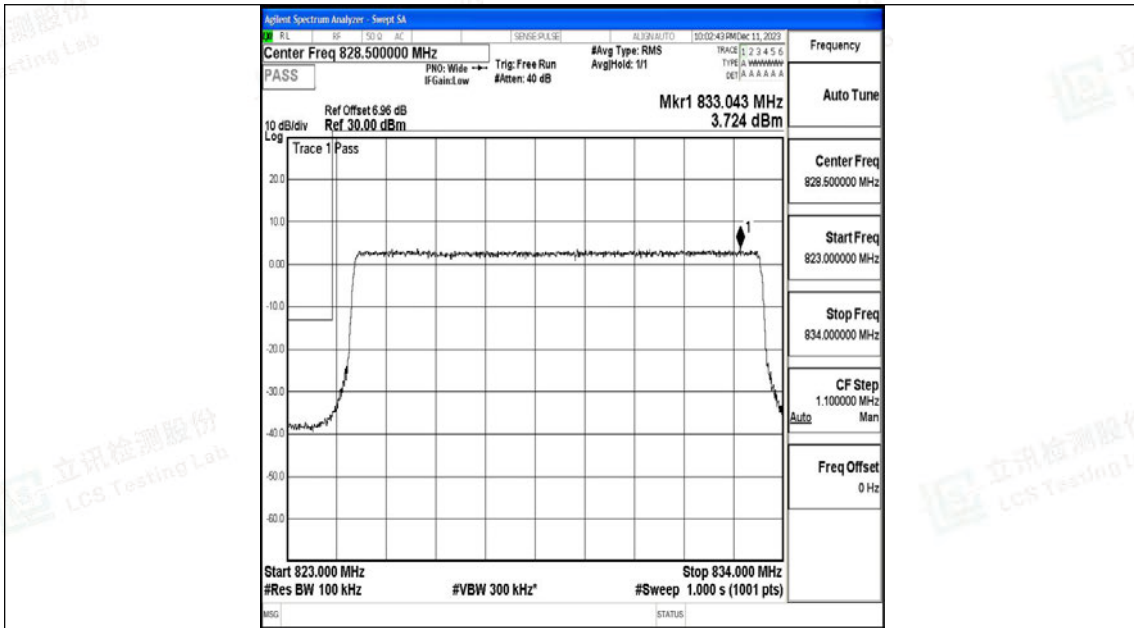

Band5_5MHz_16QAM_20425_25RB#0

Band5_5MHz_QPSK_20625_25RB#0

Band5_5MHz_16QAM_20625_25RB#0

Band5_10MHz_QPSK_20450_50RB#0

Band5_10MHz_16QAM_20450_50RB#0

Band5_10MHz_QPSK_20600_50RB#0

H.5 Conducted Spurious Emission