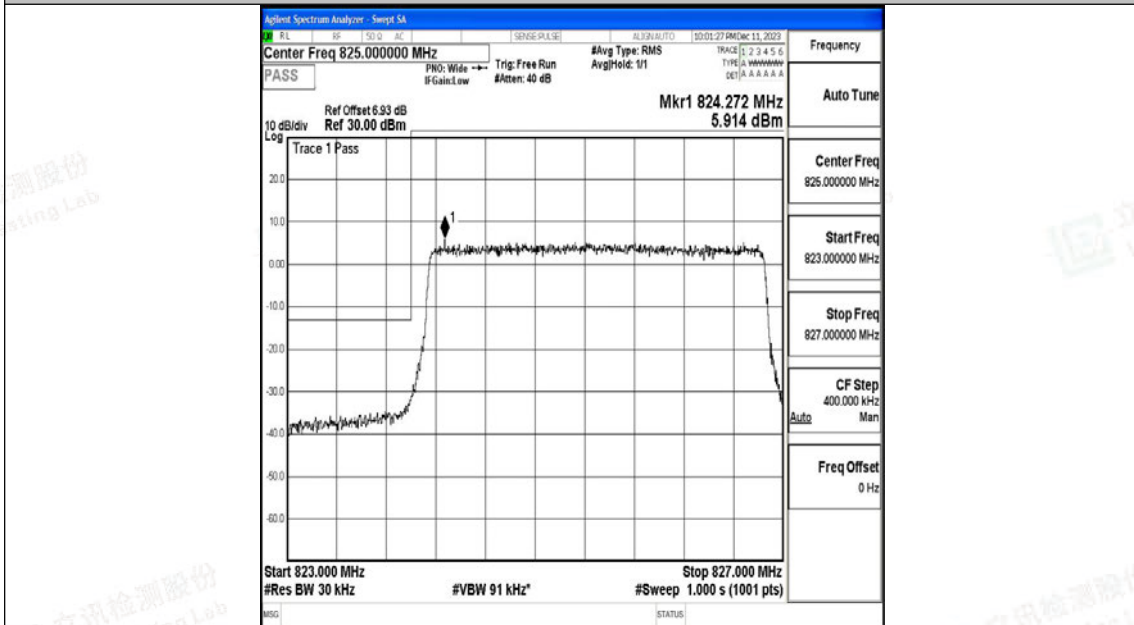

Test Graphs

Band5_1.4MHz_16QAM_20407_6RB#0

Band5_1.4MHz_QPSK_20643_6RB#0

Band5_1.4MHz_16QAM_20643_6RB#0

Band5_3MHz_QPSK_20415_15RB#0

Shenzhen LCS Compliance Testing Laboratory Ltd.

Add: 101, 201 Bldg A & 301 Bldg C, Juji Industrial Park Yabianxueziwei, Shajing Street, Baoan District, Shenzhen, 518000, China