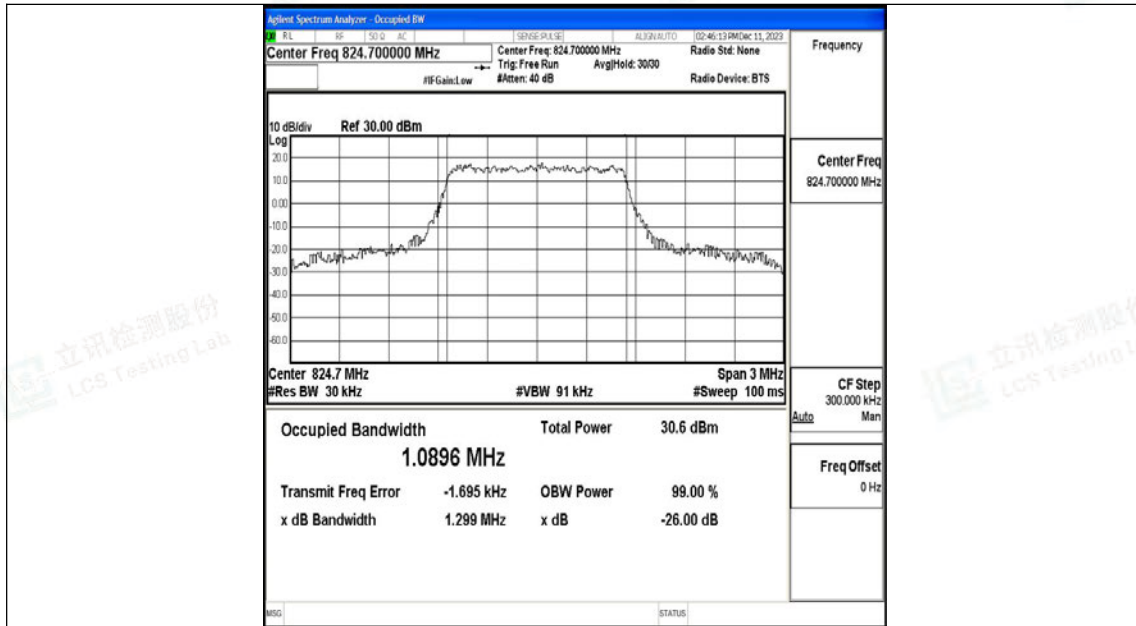

Test Graphs

Band5-1.4MHz-QPSK-20407-6RB#0-PASS