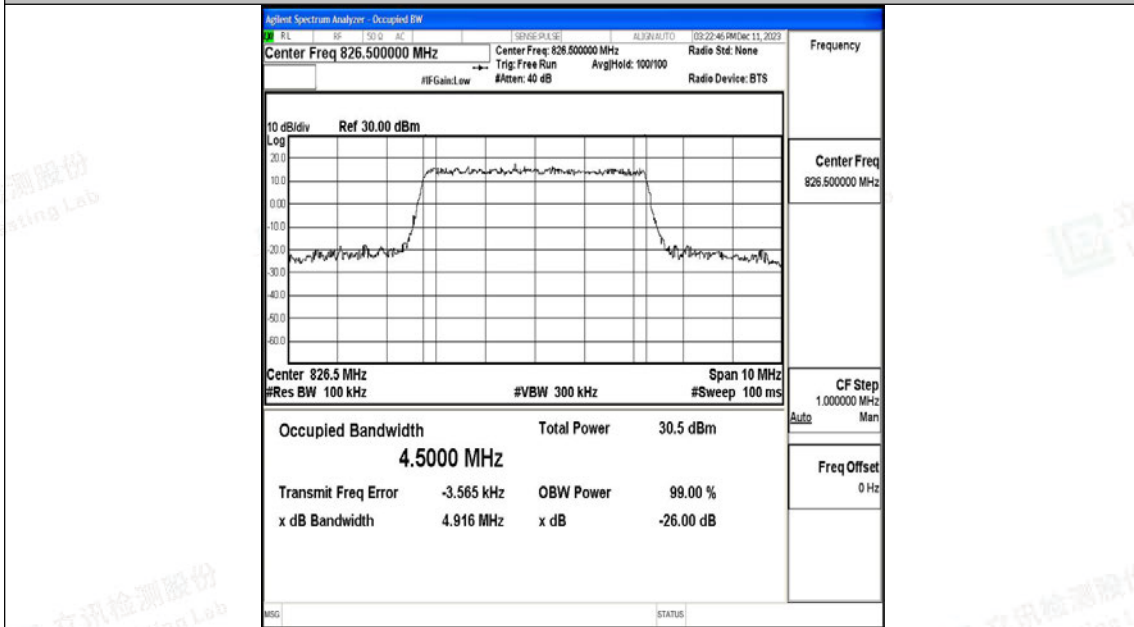

Band5-5MHz-16QAM-20425-25RB#0-PASS

Shenzhen LCS Compliance Testing Laboratory Ltd.

Add: 101, 201 Bldg A & 301 Bldg C, Juji Industrial Park Yabianxueziwei, Shajing Street, Baoan District, Shenzhen, 518000, China

Tel: +(86) 0755-82591330 | E-mail: webmaster@lcs-cert.com | Web: www.lcs-cert.com

Scan code to check authenticity