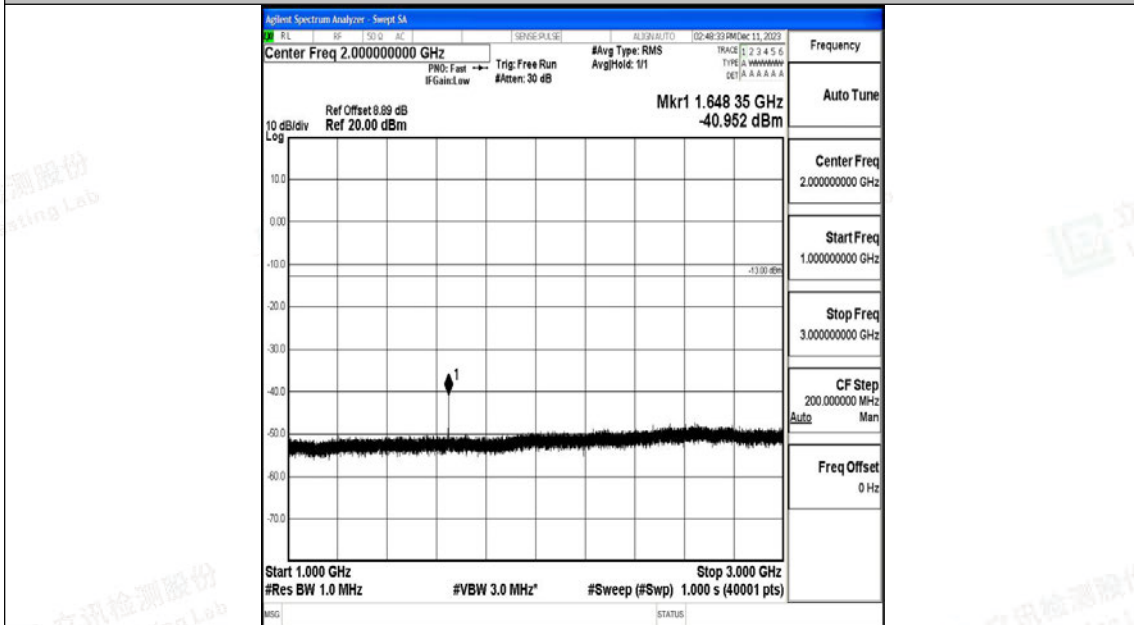

Band5_1.4MHz_QPSK_20407_1RB#0_1000~3000_1000~3000