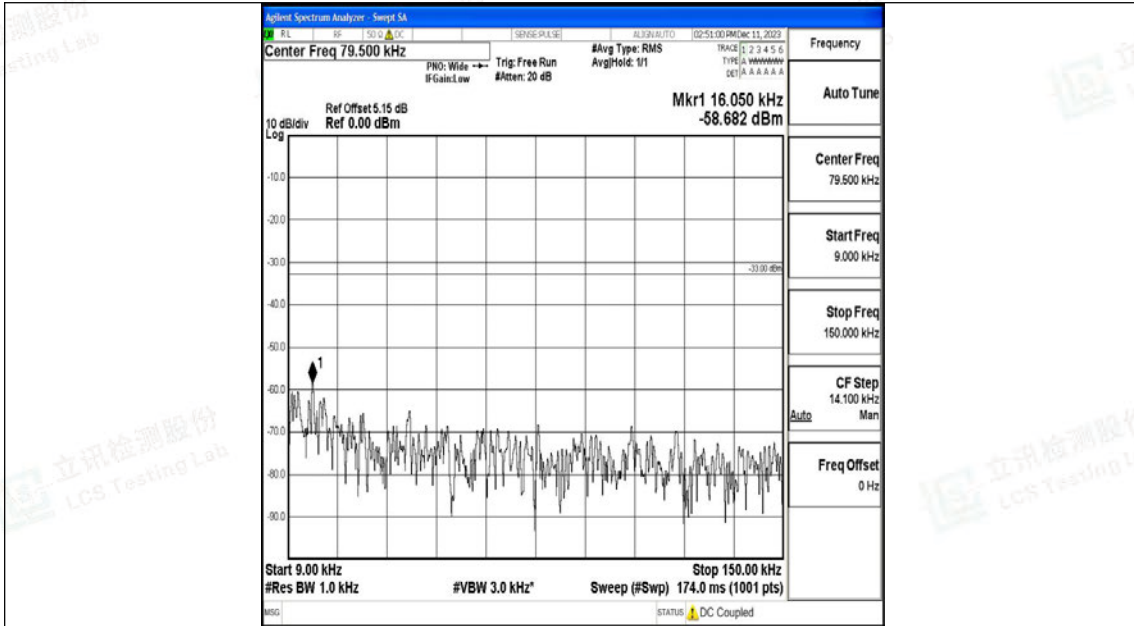

Band5_1.4MHz_QPSK_20643_1RB#0_0.009~0.15_0.009~0.15