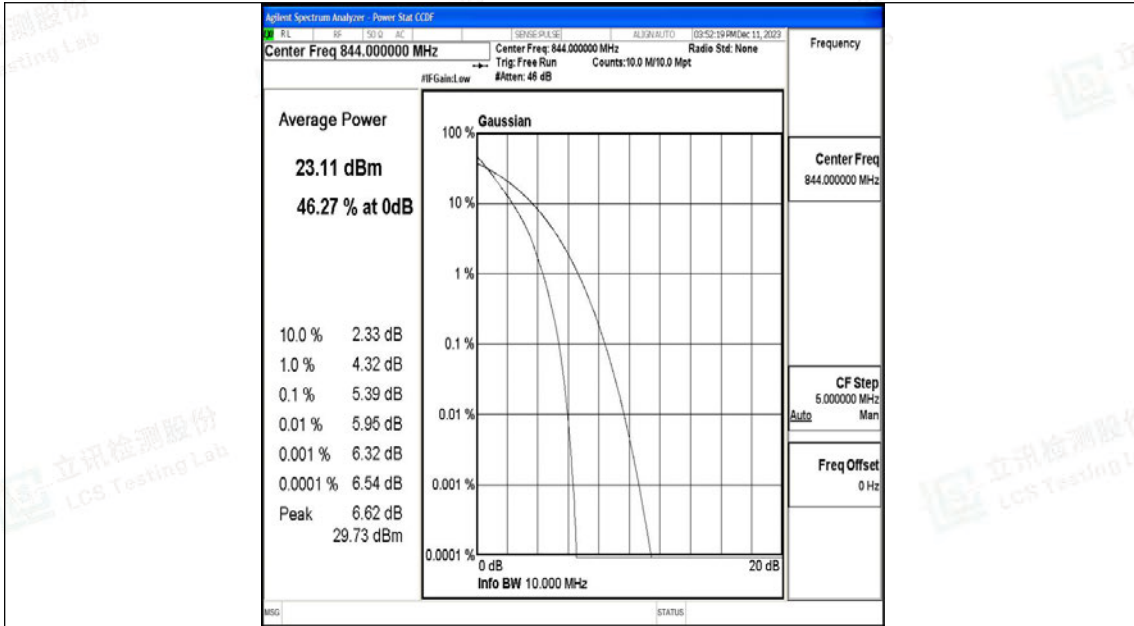

Band5-10MHz-QPSK-20600-50RB#0-PASS