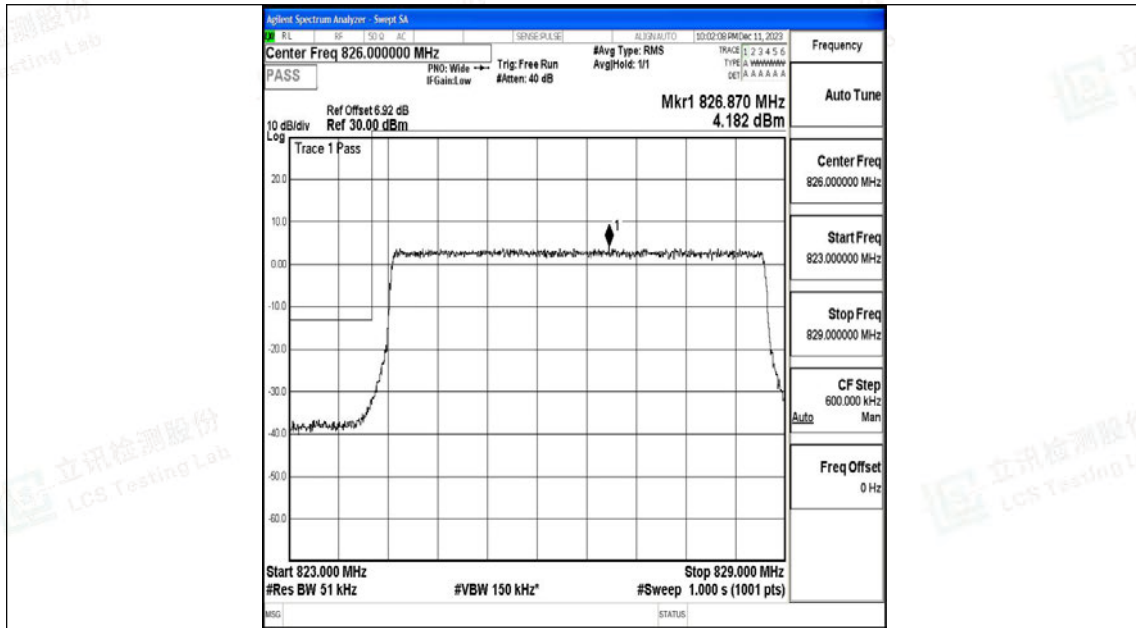

Band5_5MHz_16QAM_20425_25RB#0

Band5_5MHz_QPSK_20625_25RB#0

Band5_5MHz_16QAM_20625_25RB#0

Band5_10MHz_QPSK_20450_50RB#0

Band5_10MHz_16QAM_20450_50RB#0

Band5_10MHz_QPSK_20600_50RB#0

H.5 Conducted Spurious Emission