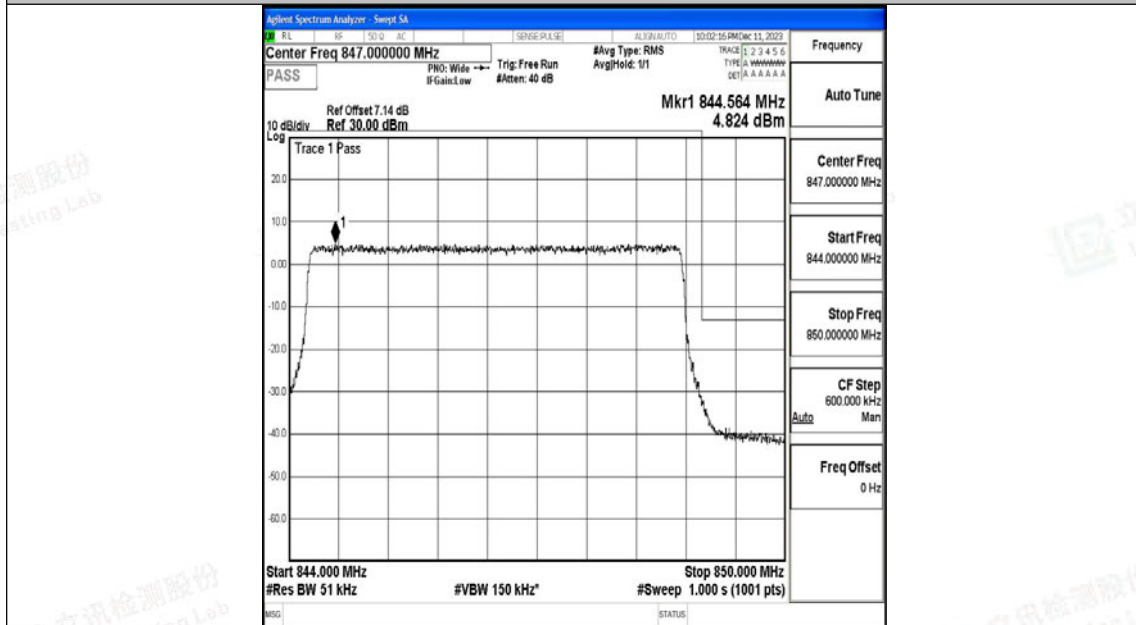

Band5_5MHz_16QAM_20425_25RB#0

Band5_5MHz_QPSK_20625_25RB#0

Band5_5MHz_16QAM_20625_25RB#0

Band5_10MHz_QPSK_20450_50RB#0

Band5_10MHz_16QAM_20450_50RB#0

Band5_10MHz_QPSK_20600_50RB#0

H.5 Conducted Spurious Emission