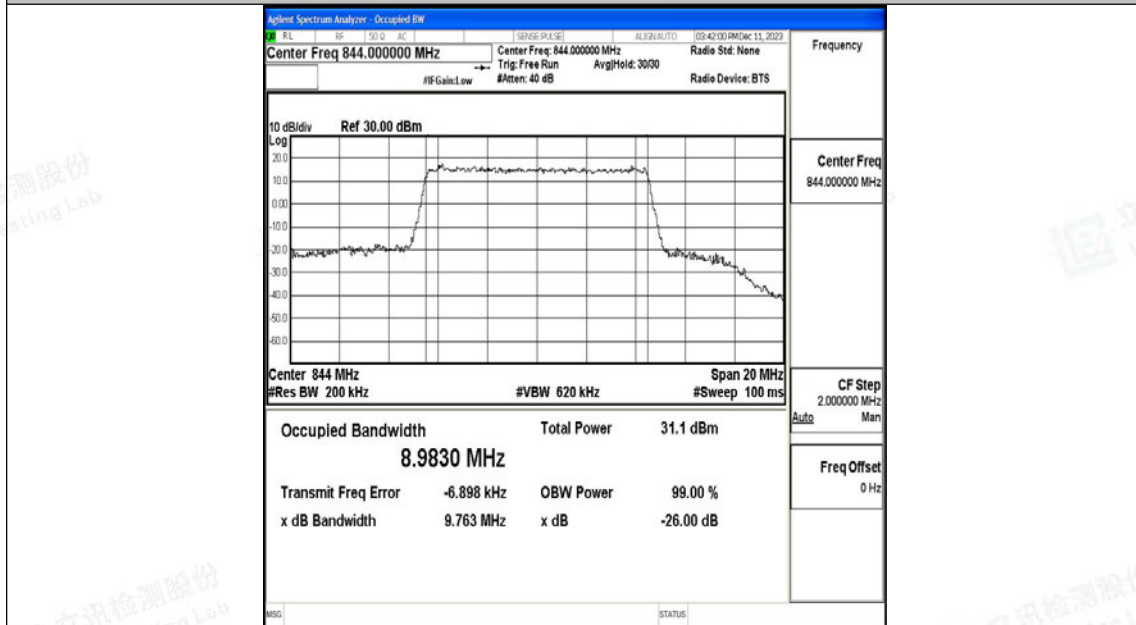

Band5-10MHz-16QAM-20600-50RB#0-PASS

Shenzhen LCS Compliance Testing Laboratory Ltd.

Add: 101, 201 Bldg A & 301 Bldg C, Juji Industrial Park Yabianxueziwei, Shajing Street, Baoan District, Shenzhen, 518000, China

Tel: +(86) 0755-82591330 | E-mail: webmaster@lcs-cert.com | Web: www.lcs-cert.com

Scan code to check authenticity