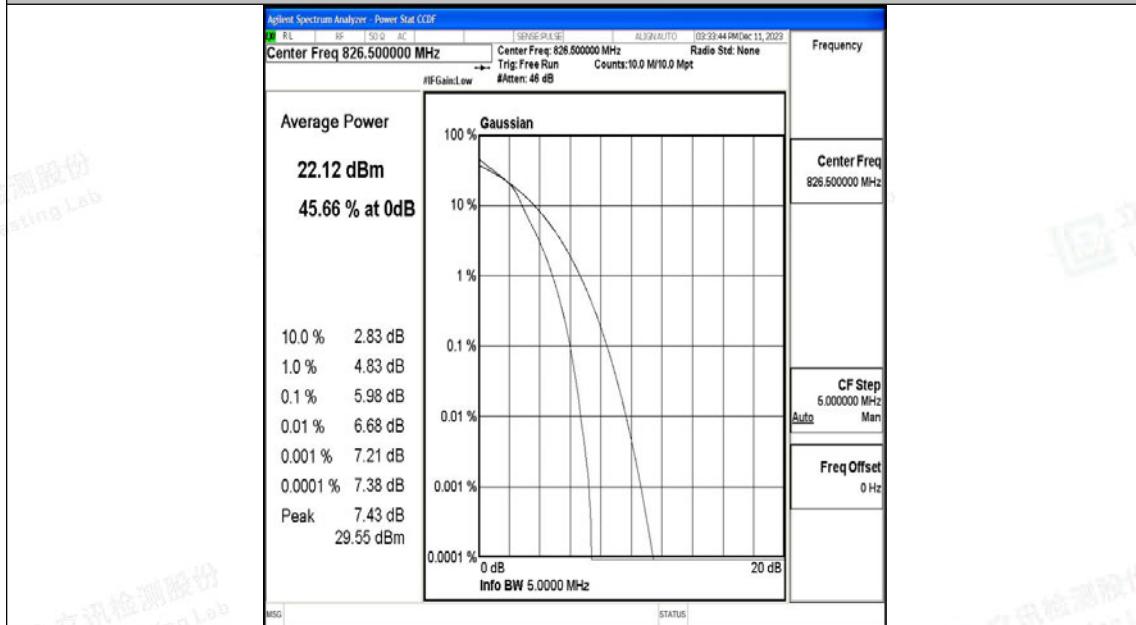

Band5-5MHz-16QAM-20425-25RB#0-PASS