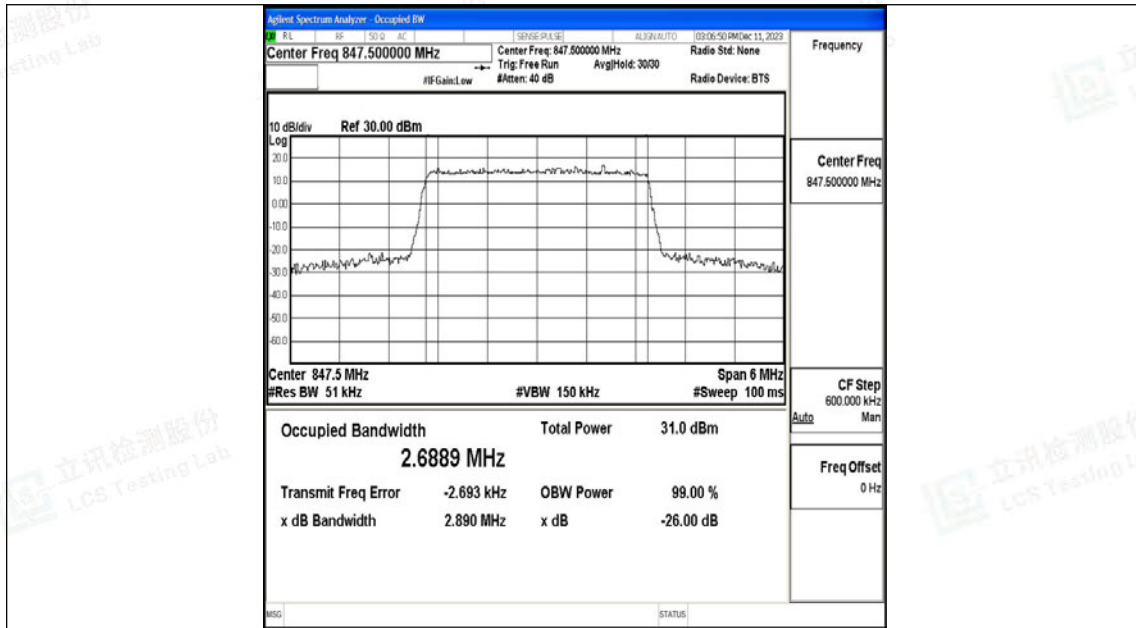

Band5-3MHz-QPSK-20635-15RB#0-PASS