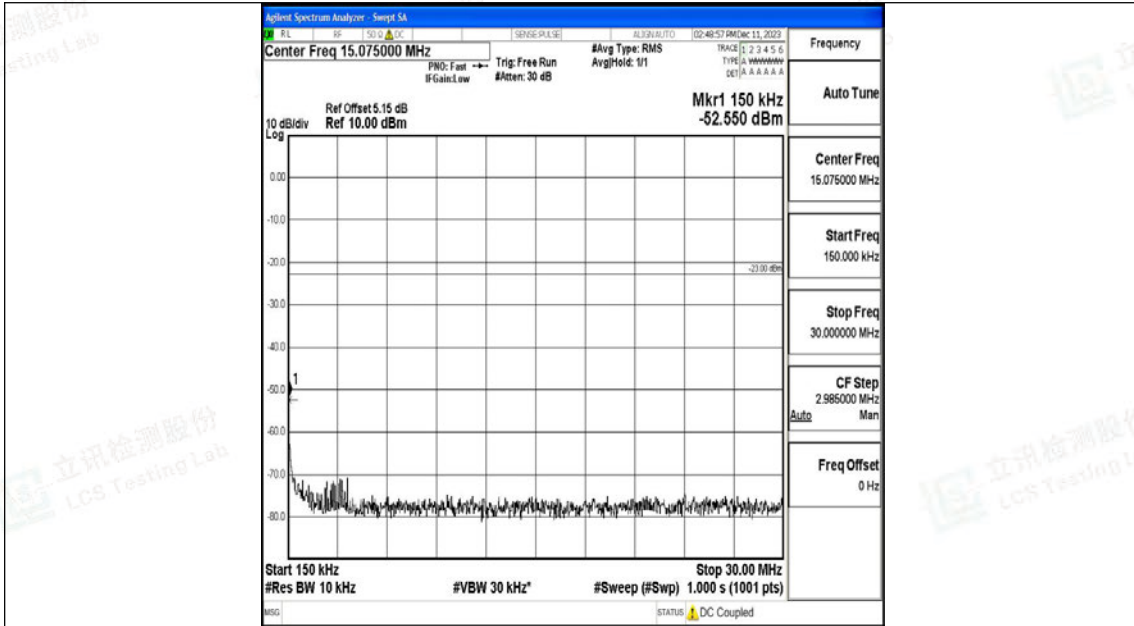

Band5_1.4MHz_16QAM_20407_1RB#0_0.15~30_0.15~30