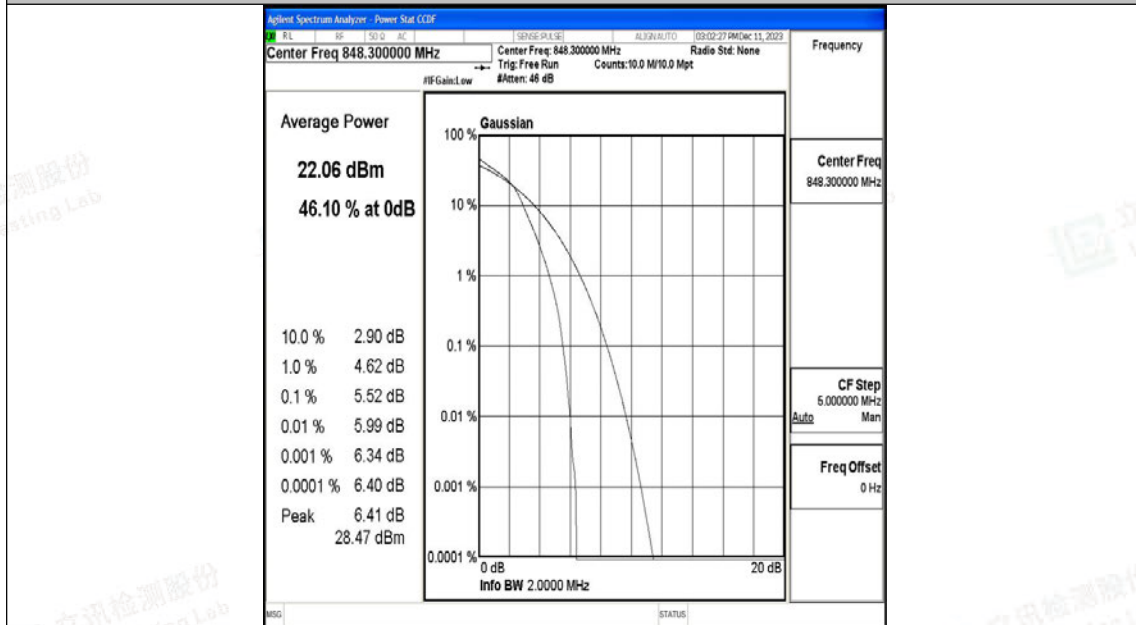

Scan code to check authenticity

Test Graphs

Band5-1.4MHz-QPSK-20407-6RB#0-PASS

Band5-1.4MHz-16QAM-20407-6RB#0-PASS

Band5-1.4MHz-QPSK-20525-6RB#0-PASS

Band5-1.4MHz-16QAM-20525-6RB#0-PASS

Band5-1.4MHz-QPSK-20643-6RB#0-PASS