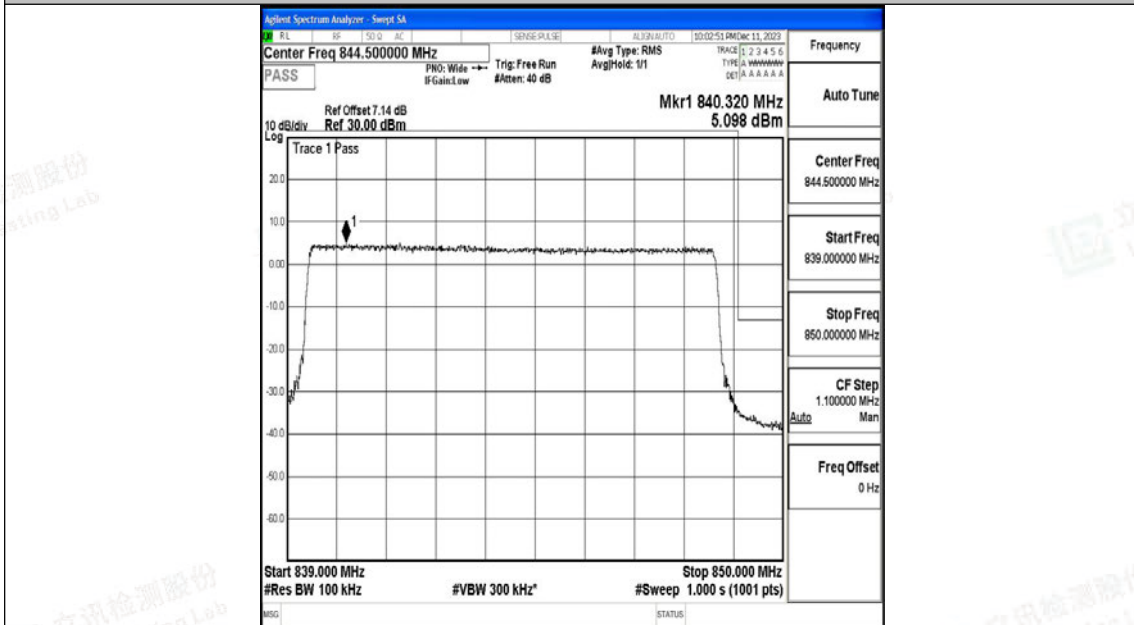

Band5_5MHz_16QAM_20425_25RB#0

Band5_5MHz_QPSK_20625_25RB#0

Band5_5MHz_16QAM_20625_25RB#0

Band5_10MHz_QPSK_20450_50RB#0

Band5_10MHz_16QAM_20450_50RB#0

Band5_10MHz_QPSK_20600_50RB#0

H.5 Conducted Spurious Emission