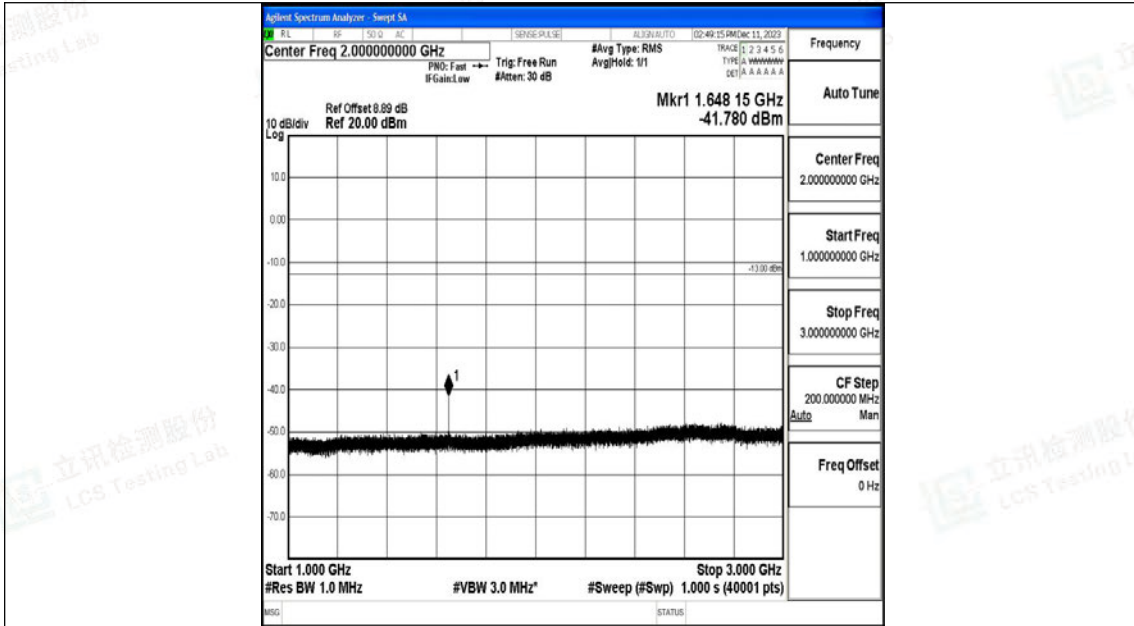

Band5_1.4MHz_QPSK_20407_1RB#0_3000~10000_3000~10000

Band5_1.4MHz_16QAM_20407_1RB#0_0.009~0.15_0.009~0.15

Band5_1.4MHz_16QAM_20407_1RB#0_0.15~30_0.15~30

Band5_1.4MHz_16QAM_20407_1RB#0_30~1000_30~1000

Band5_1.4MHz_16QAM_20407_1RB#0_1000~3000_1000~3000