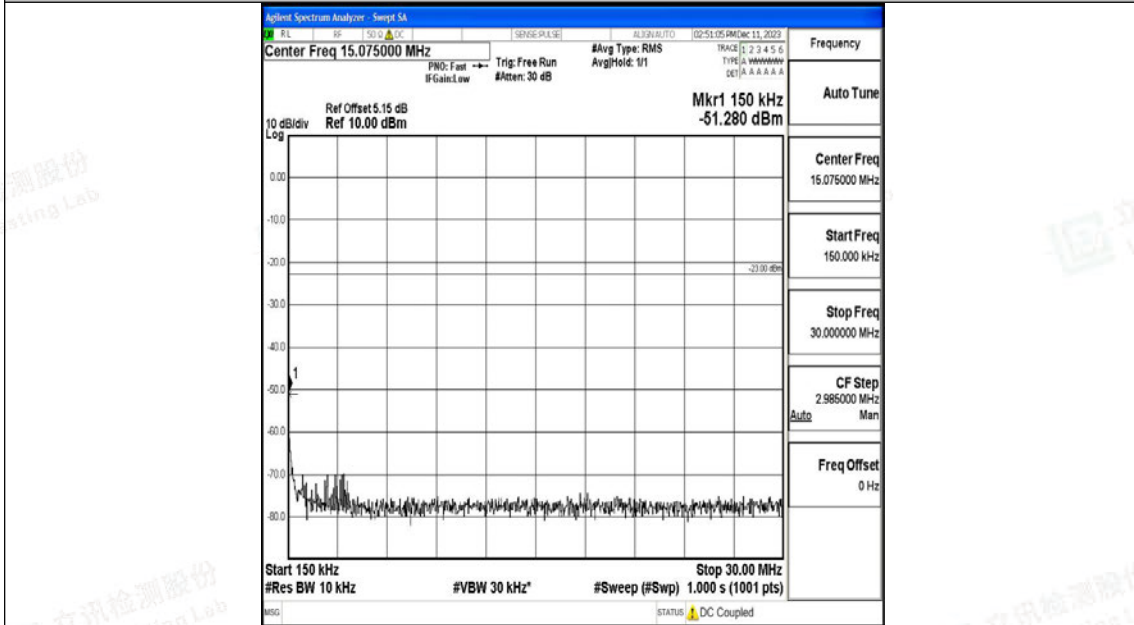

Band5_1.4MHz_QPSK_20643_1RB#0_0.15~30_0.15~30