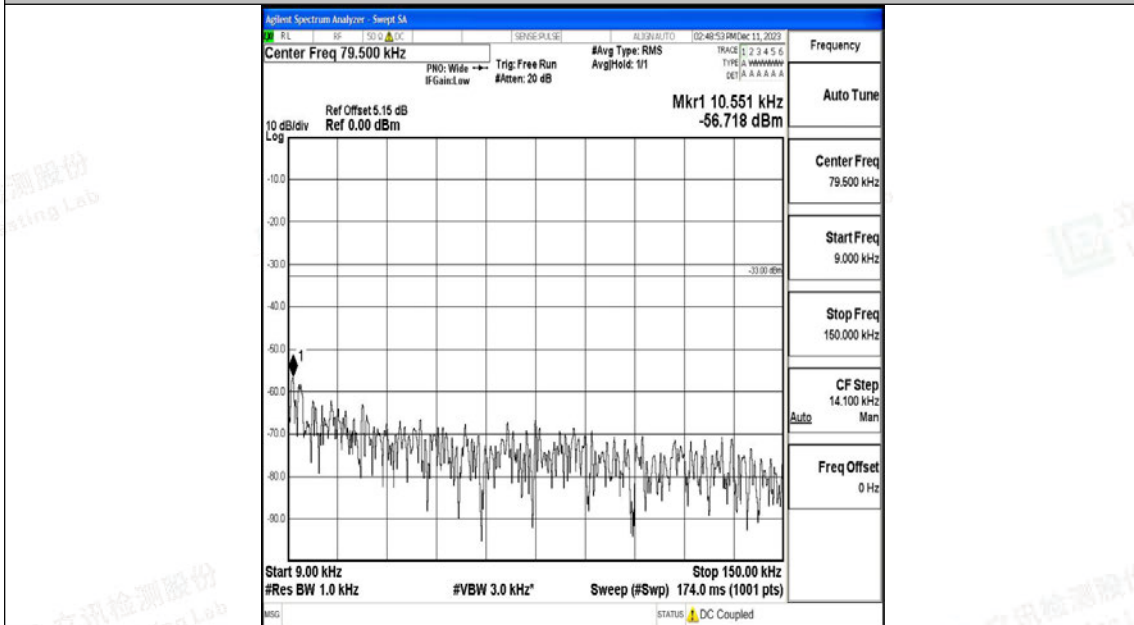

Band5_1.4MHz_16QAM_20407_1RB#0_0.009~0.15_0.009~0.15