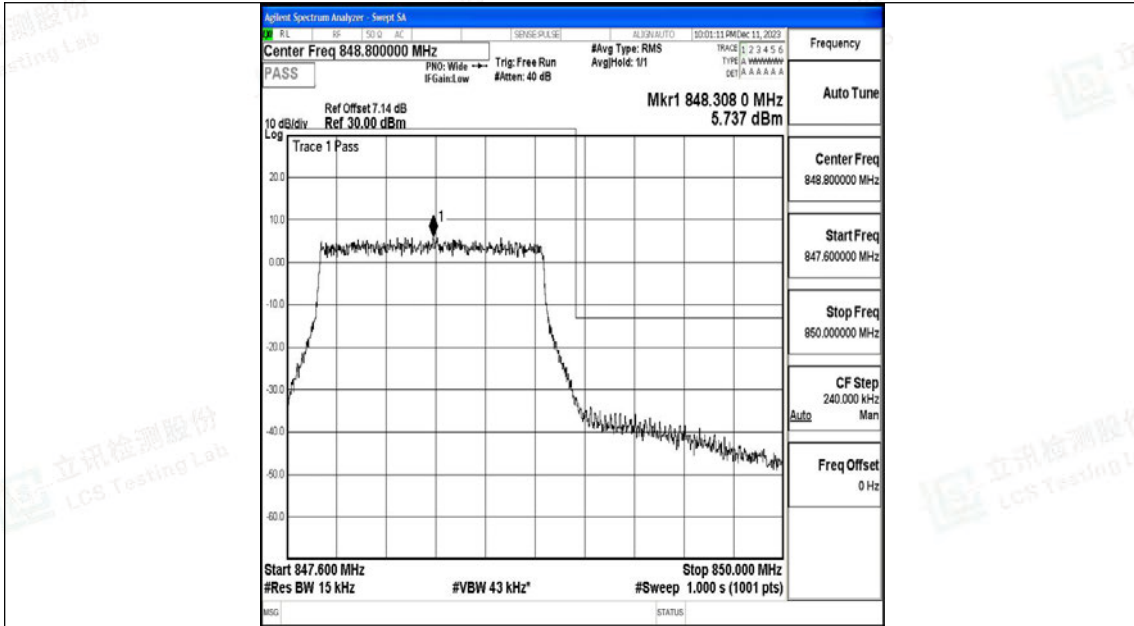

Test Graphs

Band5_1.4MHz_16QAM_20407_6RB#0

Band5_1.4MHz_QPSK_20643_6RB#0

Band5_1.4MHz_16QAM_20643_6RB#0

Band5_3MHz_QPSK_20415_15RB#0

Shenzhen LCS Compliance Testing Laboratory Ltd.

Add: 101, 201 Bldg A & 301 Bldg C, Juji Industrial Park Yabianxueziwei, Shajing Street, Baoan District, Shenzhen, 518000, China