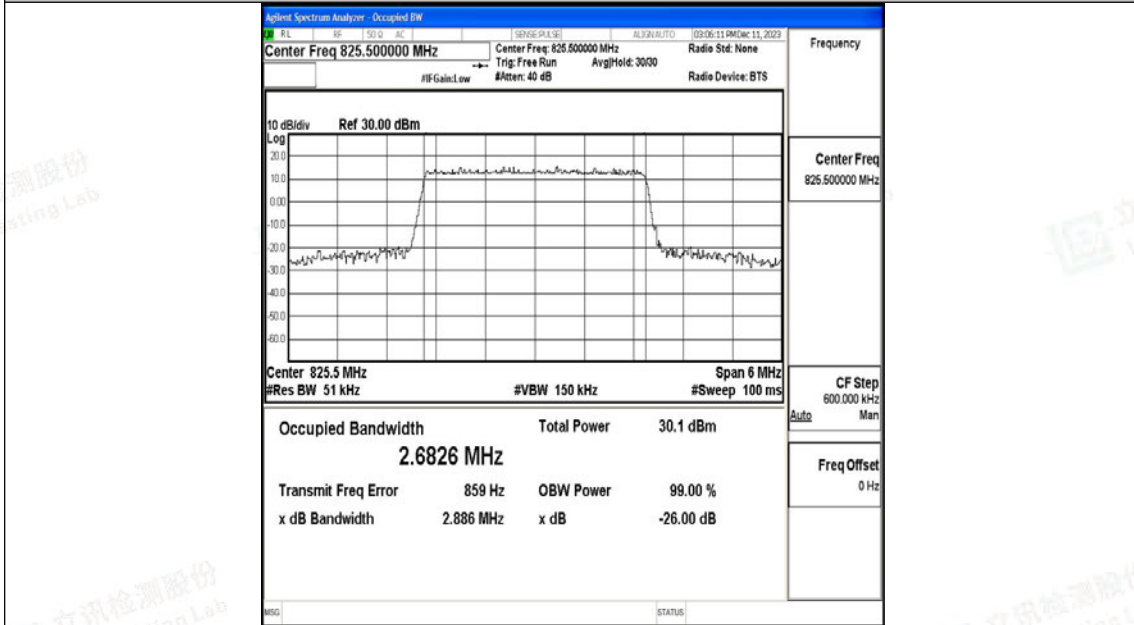

Band5-3MHz-16QAM-20415-15RB#0-PASS

Shenzhen LCS Compliance Testing Laboratory Ltd.

Add: 101, 201 Bldg A & 301 Bldg C, Juji Industrial Park Yabianxueziwei, Shajing Street, Baoan District, Shenzhen, 518000, China

Tel: +(86) 0755-82591330 | E-mail: webmaster@lcs-cert.com | Web: www.lcs-cert.com

Scan code to check authenticity