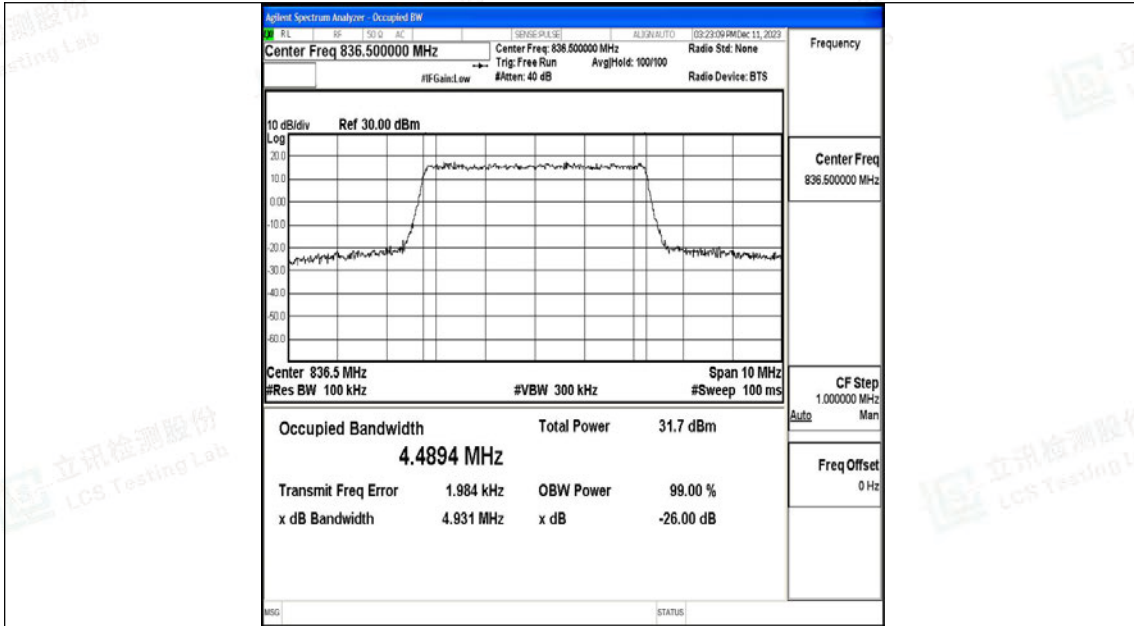

Band5-5MHz-QPSK-20525-25RB#0-PASS