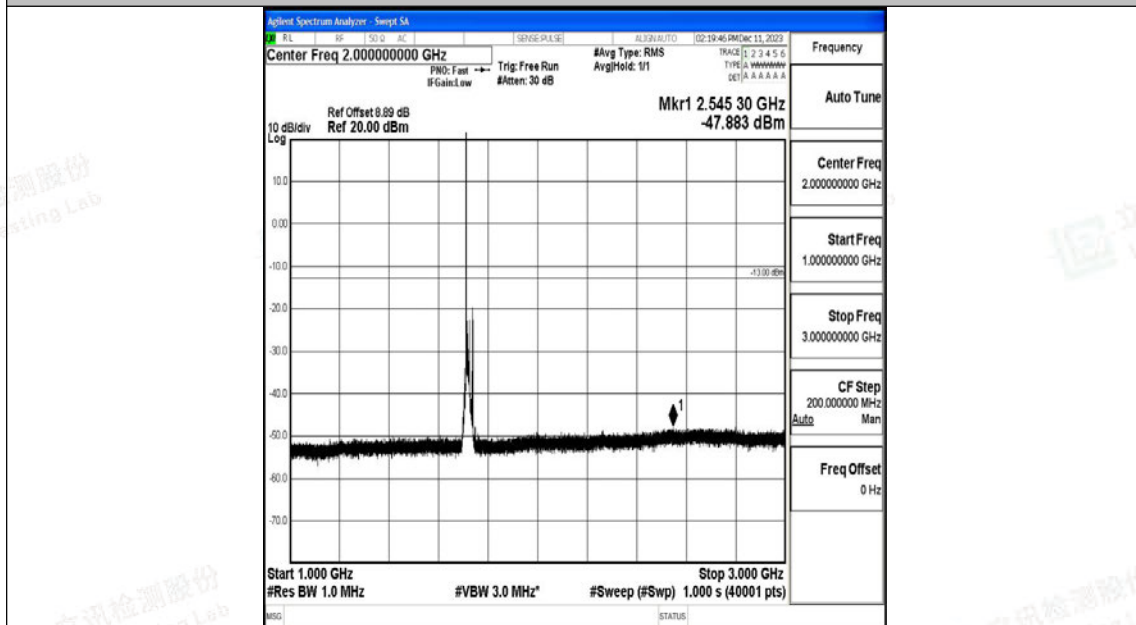

Band4_15MHz_QPSK_20025_1RB#0_30~1000_30~1000

Band4_15MHz_QPSK_20025_1RB#0_1000~3000_1000~3000