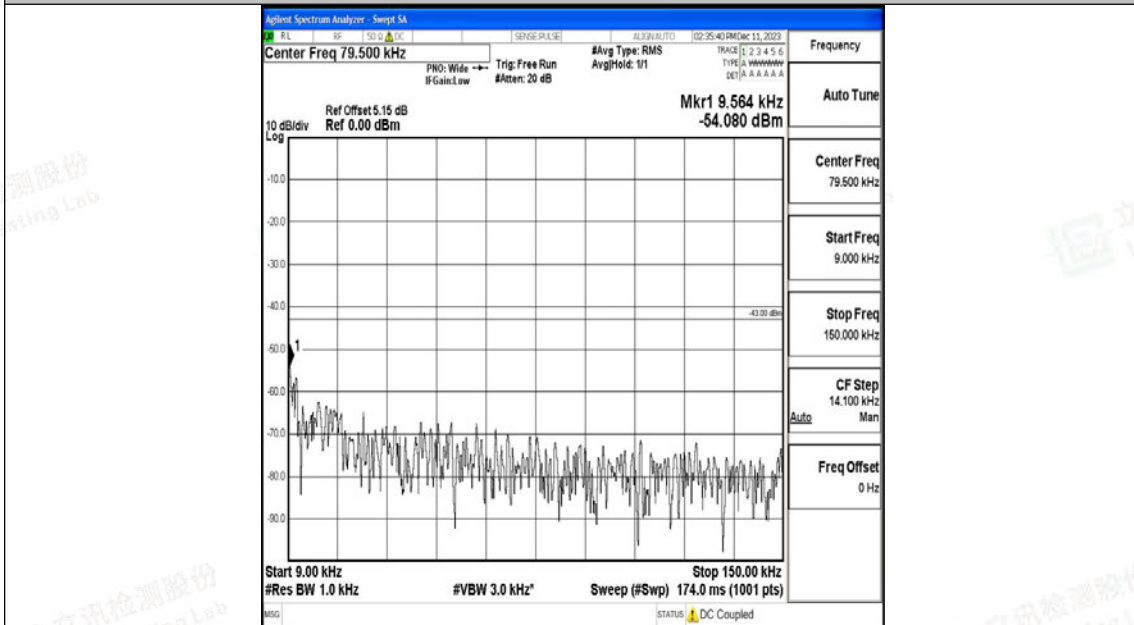

Band4_20MHz_QPSK_20175_1RB#0_30~1000_30~1000

Band4_20MHz_QPSK_20175_1RB#0_1000~3000_1000~3000

Band4_20MHz_QPSK_20175_1RB#0_3000~20000_3000~20000

Band4_20MHz_16QAM_20175_1RB#0_0.009~0.15_0.009~0.15

Band4_20MHz_16QAM_20175_1RB#0_0.15~30_0.15~30