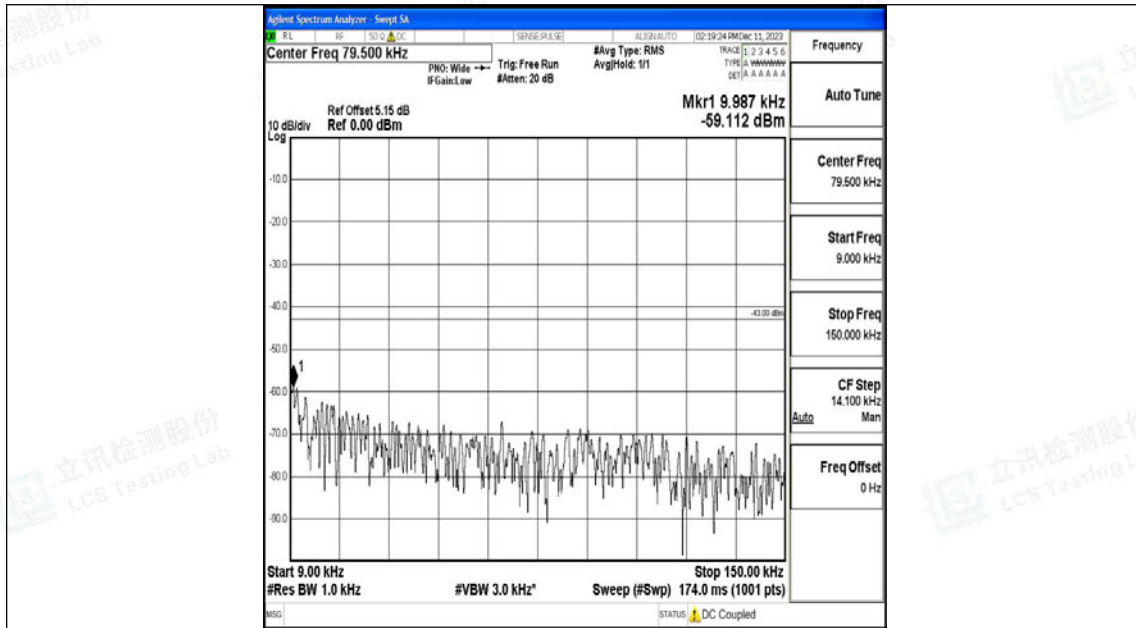

Band4_10MHz_16QAM_20350_1RB#0_30~1000_30~1000

Band4_10MHz_16QAM_20350_1RB#0_1000~3000_1000~3000

Band4_10MHz_16QAM_20350_1RB#0_3000~20000_3000~20000

Band4_15MHz_QPSK_20025_1RB#0_0.009~0.15_0.009~0.15

Band4_15MHz_QPSK_20025_1RB#0_0.15~30_0.15~30