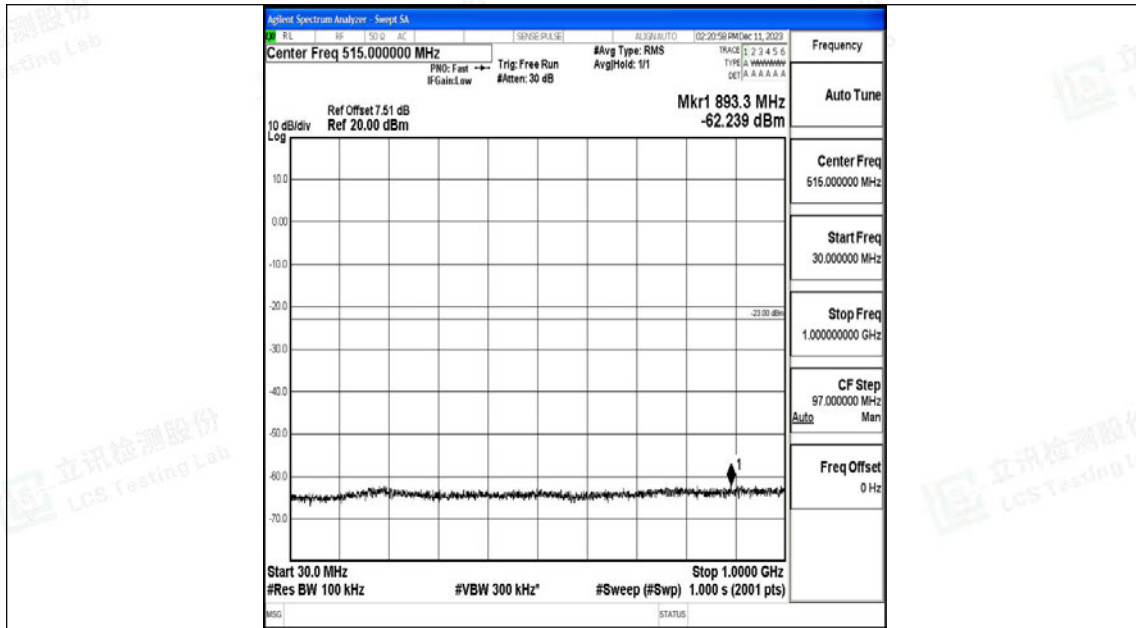

Band4_15MHz_16QAM_2025_1RB#0_30~1000_30~1000

Band4_15MHz_16QAM_2025_1RB#0_1000~3000_1000~3000

Band4_15MHz_16QAM_2025_1RB#0_3000~20000_3000~20000

Band4_15MHz_QPSK_20175_1RB#0_0.009~0.15_0.009~0.15

Band4_15MHz_QPSK_20175_1RB#0_0.15~30_0.15~30