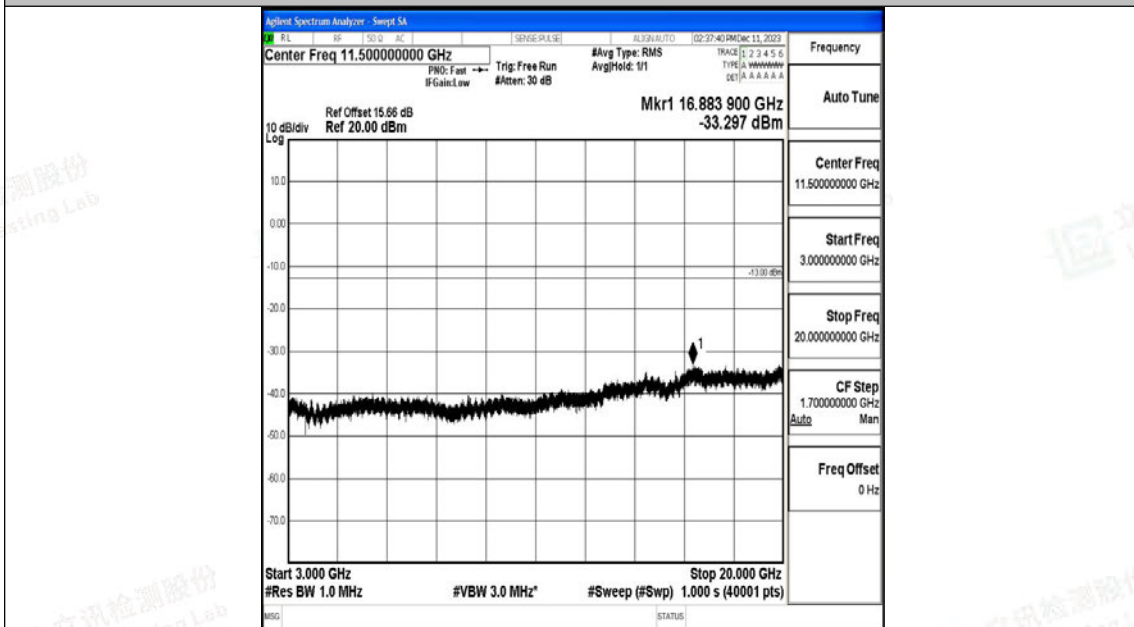

Band4_20MHz_16QAM_20300_1RB#0_1000~3000_1000~3000

Band4_20MHz_16QAM_20300_1RB#0_3000~20000_3000~20000