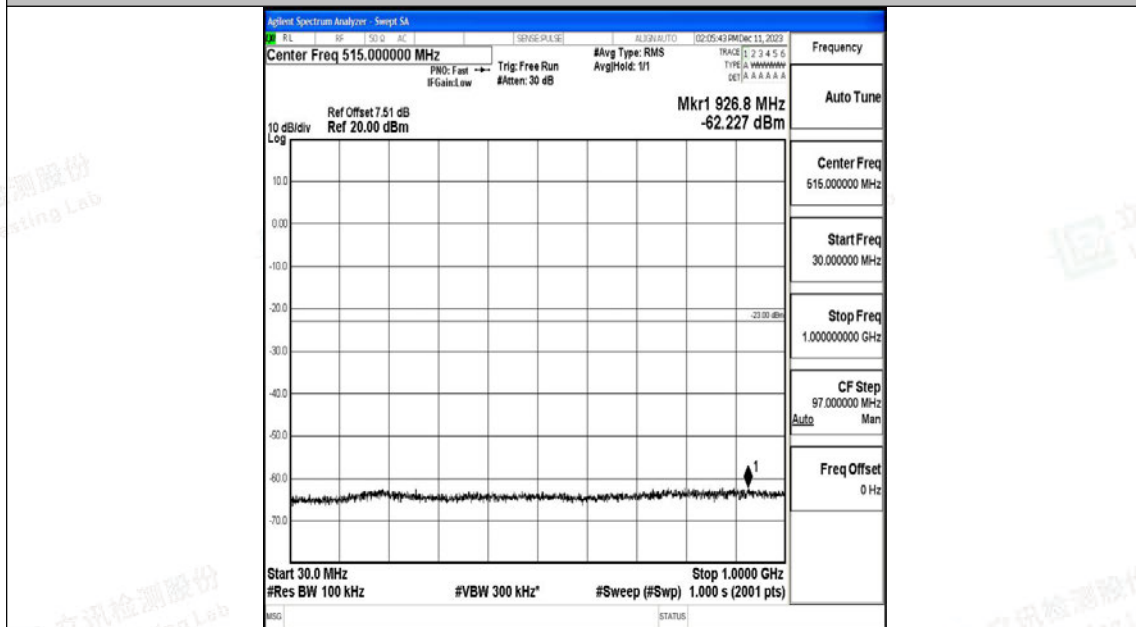

Band4_10MHz_QPSK_20000_1RB#0_30~1000_30~1000

Band4_10MHz_QPSK_20000_1RB#0_1000~3000_1000~3000

Band4_10MHz_QPSK_20000_1RB#0_3000~20000_3000~20000

Band4_10MHz_16QAM_20000_1RB#0_0.009~0.15_0.009~0.15

Band4_10MHz_16QAM_20000_1RB#0_0.15~30_0.15~30