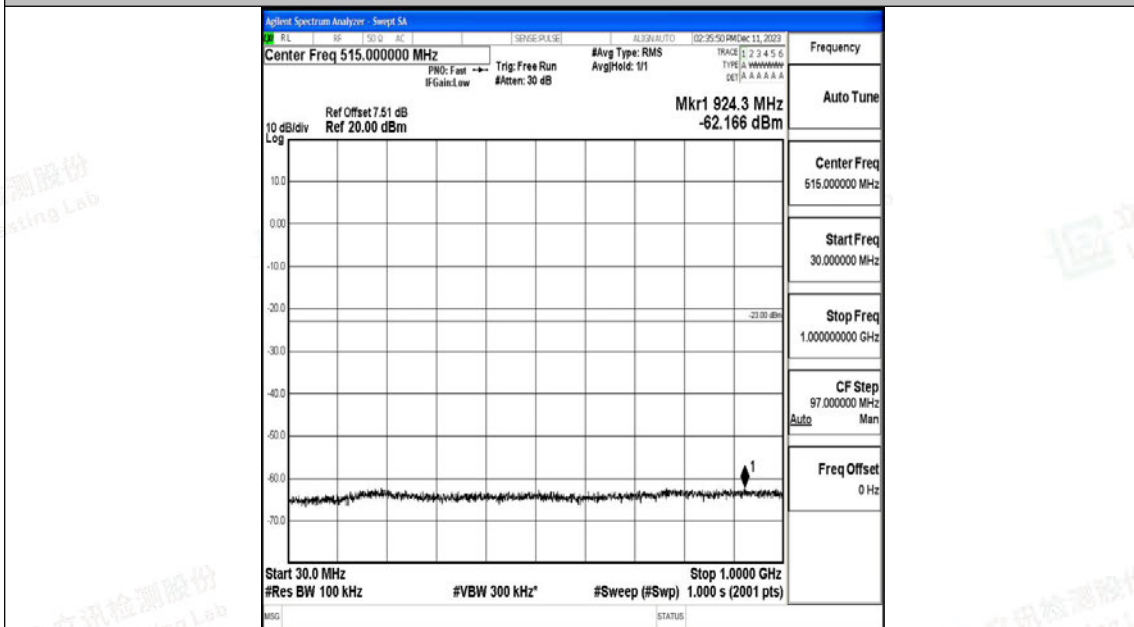

Band4_20MHz_QPSK_20175_1RB#0_30~1000_30~1000

Band4_20MHz_QPSK_20175_1RB#0_1000~3000_1000~3000

Band4_20MHz_QPSK_20175_1RB#0_3000~20000_3000~20000

Band4_20MHz_16QAM_20175_1RB#0_0.009~0.15_0.009~0.15

Band4_20MHz_16QAM_20175_1RB#0_0.15~30_0.15~30