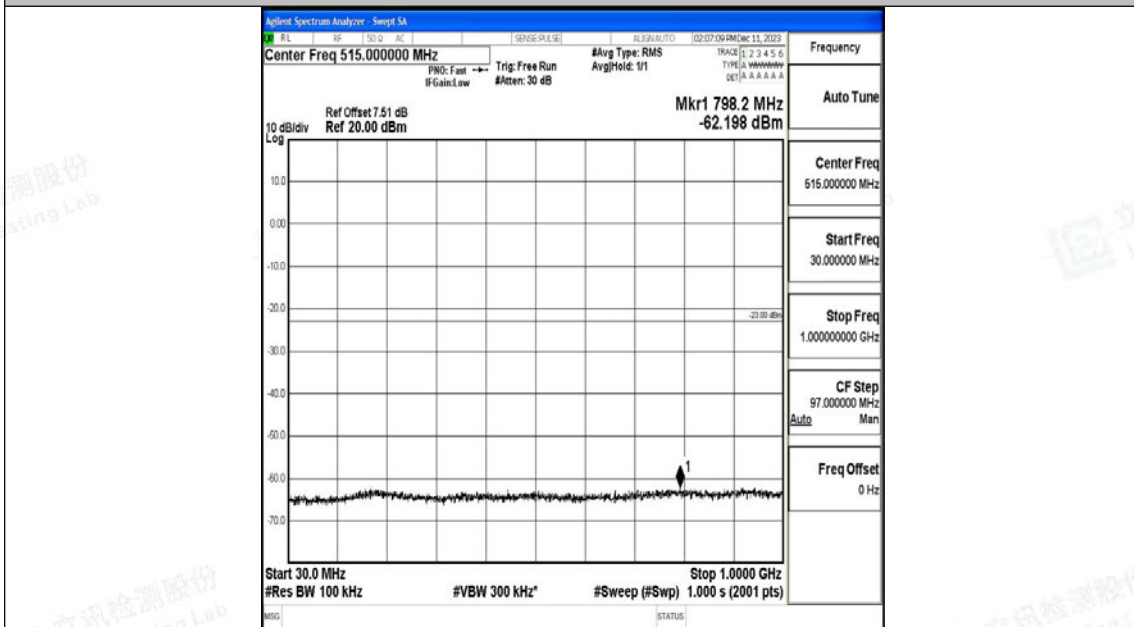

Band4_10MHz_QPSK_20175_1RB#0_30~1000_30~1000

Band4_10MHz_QPSK_20175_1RB#0_1000~3000_1000~3000

Band4_10MHz_QPSK_20175_1RB#0_3000~20000_3000~20000

Band4_10MHz_16QAM_20175_1RB#0_0.009~0.15_0.009~0.15

Band4_10MHz_16QAM_20175_1RB#0_0.15~30_0.15~30