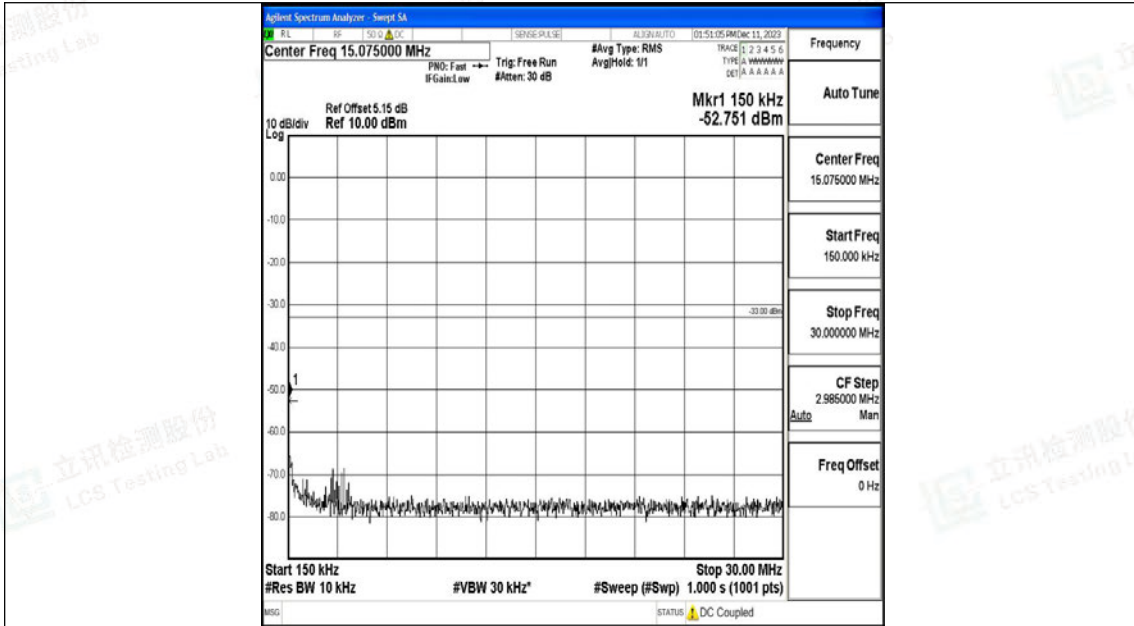

Band4_5MHz_QPSK_20375_1RB#0_30~1000_30~1000

Band4_5MHz_QPSK_20375_1RB#0_1000~3000_1000~3000

Band4_5MHz_QPSK_20375_1RB#0_3000~20000_3000~20000

Band4_5MHz_16QAM_20375_1RB#0_0.009~0.15_0.009~0.15

Band4_5MHz_16QAM_20375_1RB#0_0.15~30_0.15~30