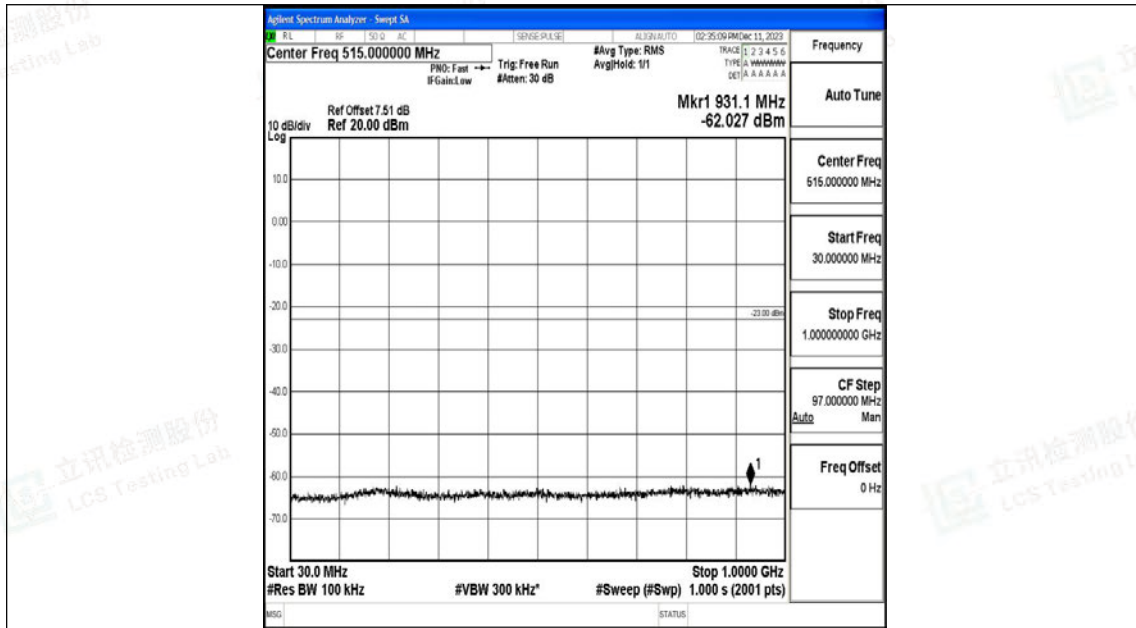

Band4_20MHz_16QAM_20050_1RB#0_30~1000_30~1000

Band4_20MHz_16QAM_20050_1RB#0_1000~3000_1000~3000

Band4_20MHz_16QAM_20050_1RB#0_3000~20000_3000~20000

Band4_20MHz_QPSK_20175_1RB#0_0.009~0.15_0.009~0.15

Band4_20MHz_QPSK_20175_1RB#0_0.15~30_0.15~30