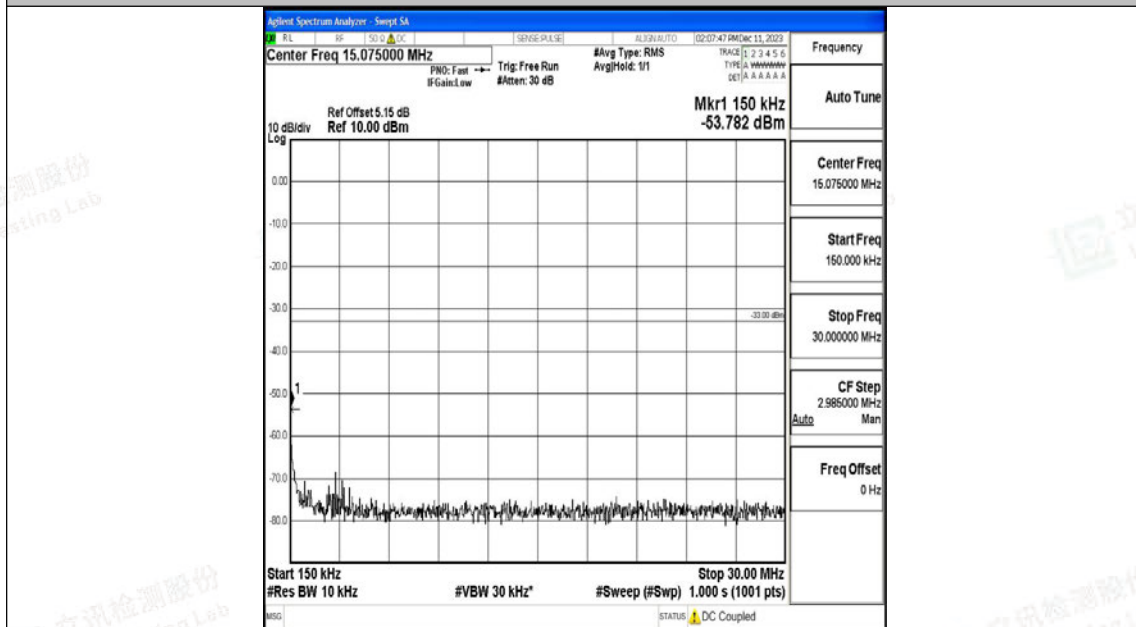

Band4_10MHz_16QAM_20175_1RB#0_30~1000_30~1000

Band4_10MHz_16QAM_20175_1RB#0_1000~3000_1000~3000

Band4_10MHz_16QAM_20175_1RB#0_3000~20000_3000~20000

Band4_10MHz_QPSK_20350_1RB#0_0.009~0.15_0.009~0.15

Band4_10MHz_QPSK_20350_1RB#0_0.15~30_0.15~30