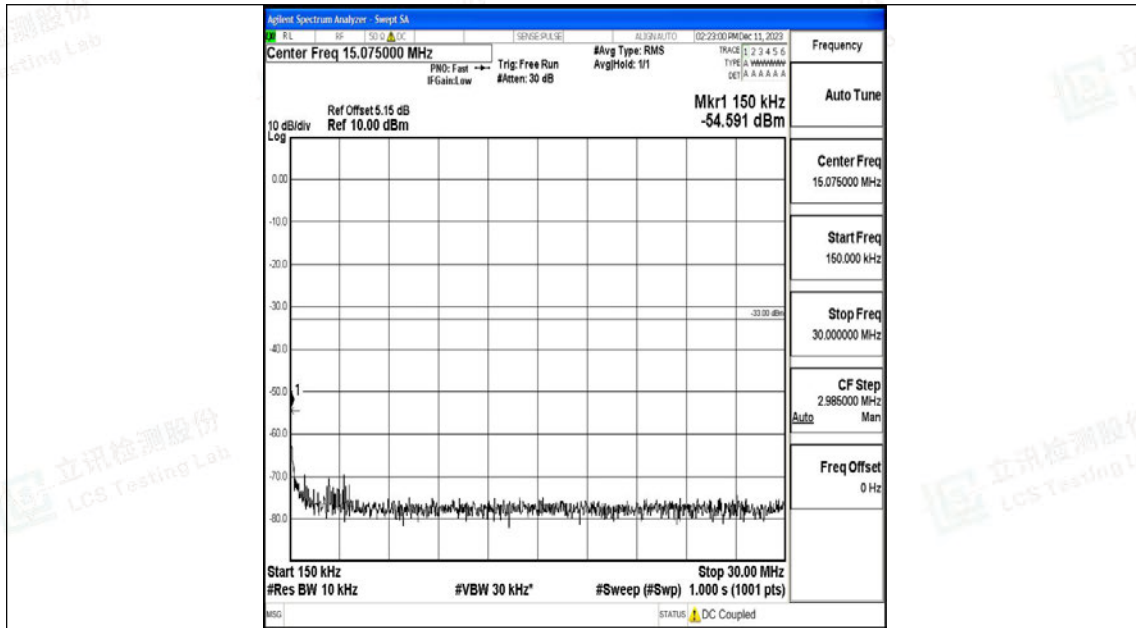

Band4_15MHz_QPSK_20325_1RB#0_30~1000_30~1000

Band4_15MHz_QPSK_20325_1RB#0_1000~3000_1000~3000

Band4_15MHz_QPSK_20325_1RB#0_3000~20000_3000~20000

Band4_15MHz_16QAM_20325_1RB#0_0.009~0.15_0.009~0.15

Band4_15MHz_16QAM_20325_1RB#0_0.15~30_0.15~30