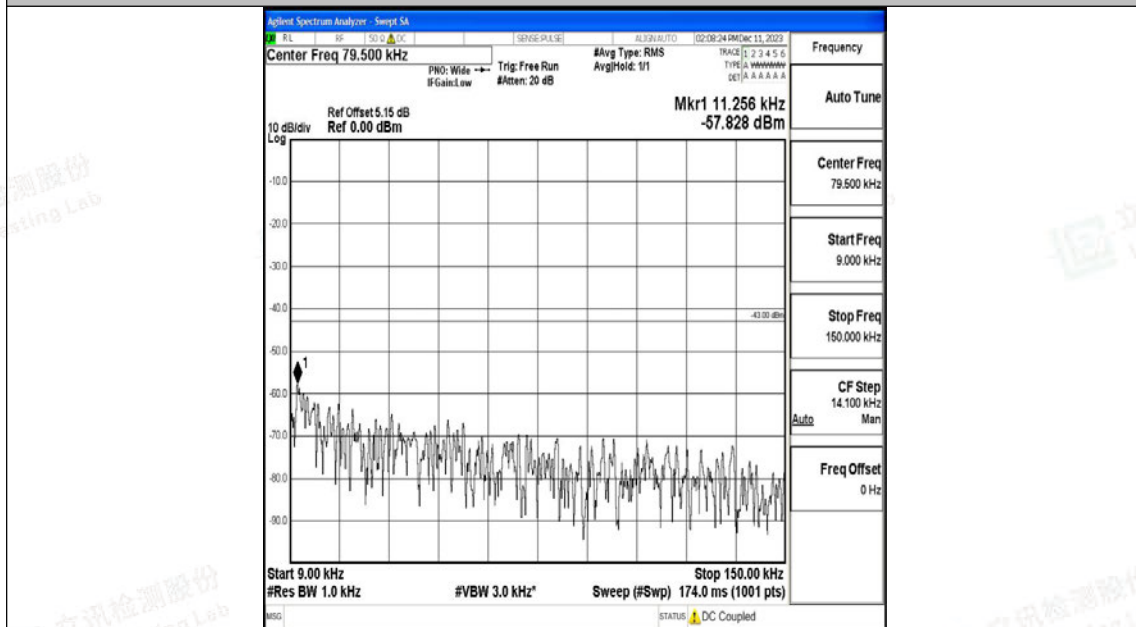

Band4_10MHz_QPSK_20350_1RB#0_30~1000_30~1000

Band4_10MHz_QPSK_20350_1RB#0_1000~3000_1000~3000

Band4_10MHz_QPSK_20350_1RB#0_3000~20000_3000~20000

Band4_10MHz_16QAM_20350_1RB#0_0.009~0.15_0.009~0.15

Band4_10MHz_16QAM_20350_1RB#0_0.15~30_0.15~30