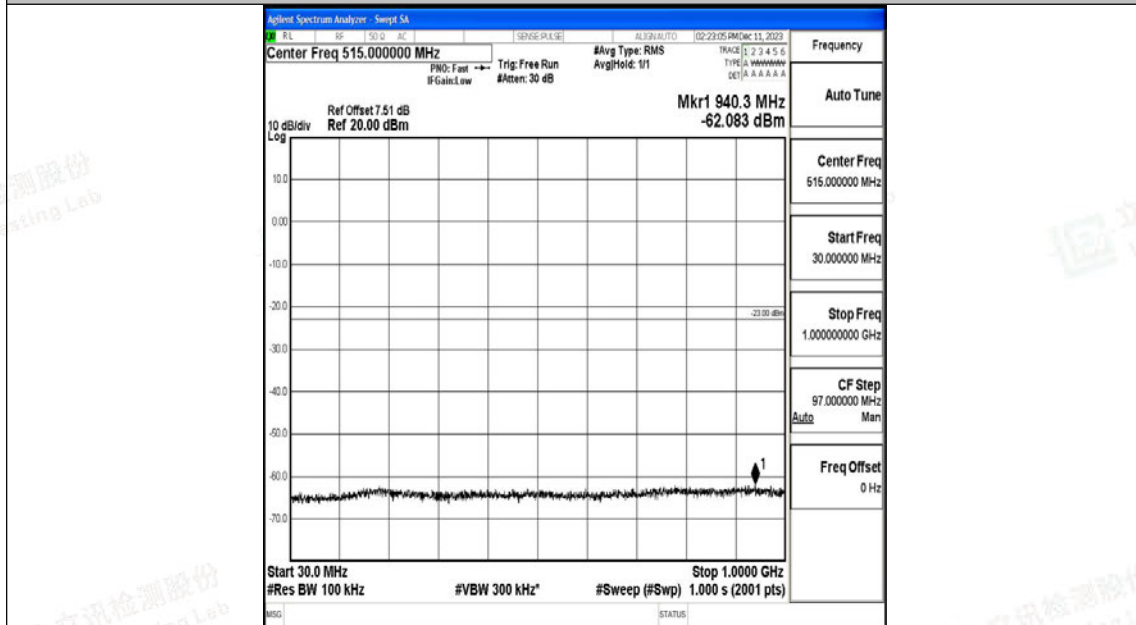

Band4_15MHz_QPSK_20325_1RB#0_30~1000_30~1000

Band4_15MHz_QPSK_20325_1RB#0_1000~3000_1000~3000

Band4_15MHz_QPSK_20325_1RB#0_3000~20000_3000~20000

Band4_15MHz_16QAM_20325_1RB#0_0.009~0.15_0.009~0.15

Band4_15MHz_16QAM_20325_1RB#0_0.15~30_0.15~30