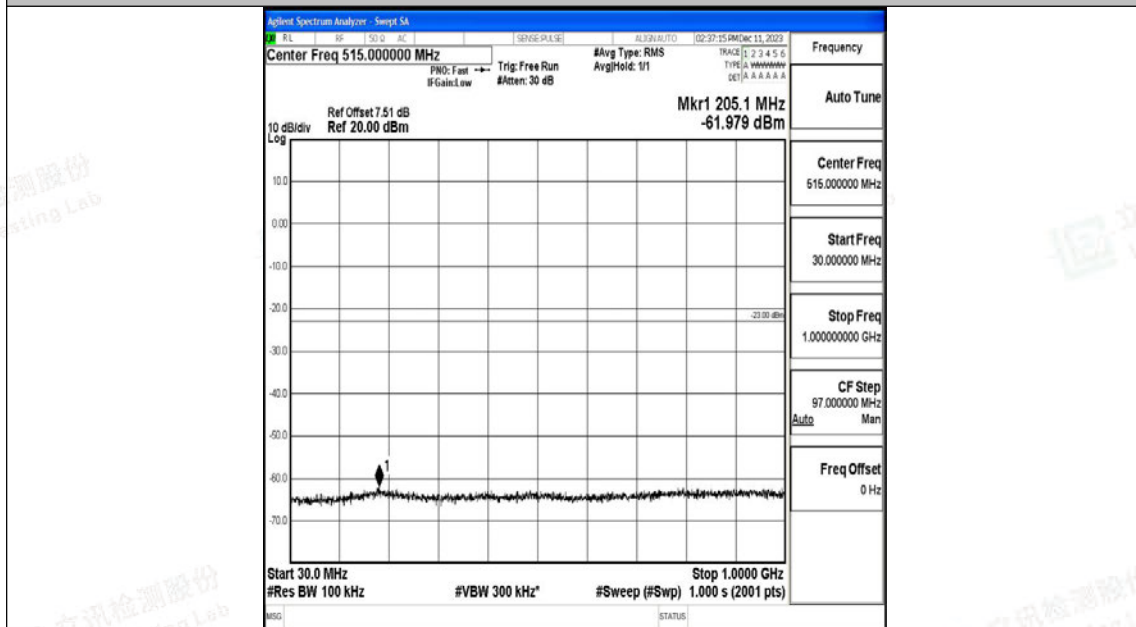

Band4_20MHz_QPSK_20300_1RB#0_30~1000_30~1000

Band4_20MHz_QPSK_20300_1RB#0_1000~3000_1000~3000

Band4_20MHz_QPSK_20300_1RB#0_3000~20000_3000~20000

Band4_20MHz_16QAM_20300_1RB#0_0.009~0.15_0.009~0.15

Band4_20MHz_16QAM_20300_1RB#0_0.15~30_0.15~30