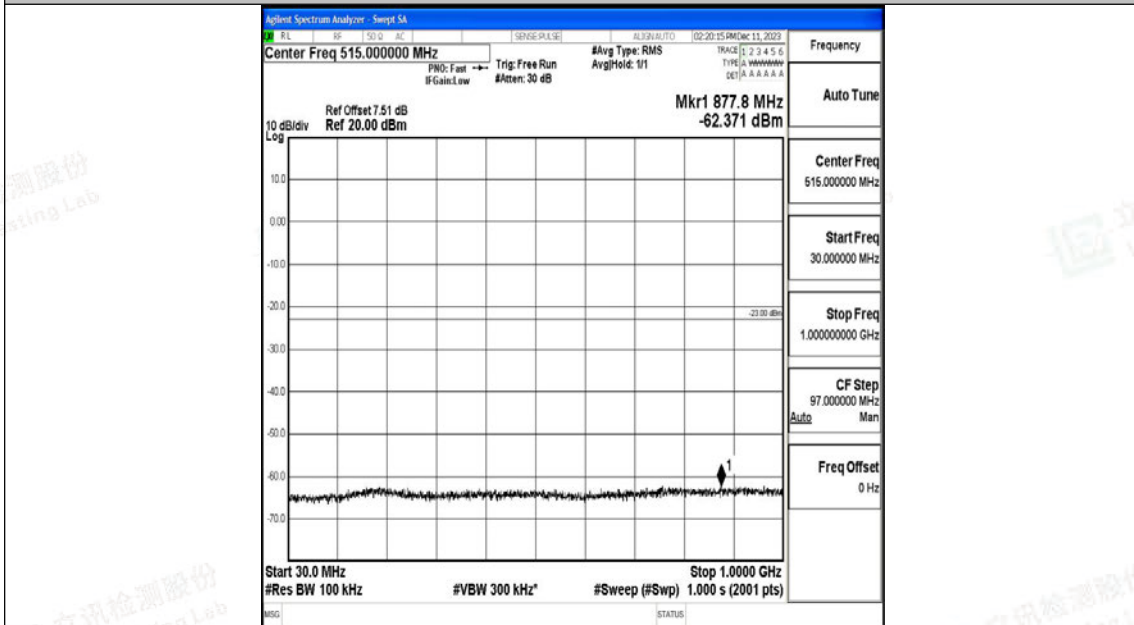

Band4_15MHz_QPSK_20025_1RB#0_30~1000_30~1000

Band4_15MHz_QPSK_20025_1RB#0_1000~3000_1000~3000

Band4_15MHz_QPSK_20025_1RB#0_3000~20000_3000~20000

Band4_15MHz_16QAM_20025_1RB#0_0.009~0.15_0.009~0.15

Band4_15MHz_16QAM_2025_1RB#0_0.15~30_0.15~30