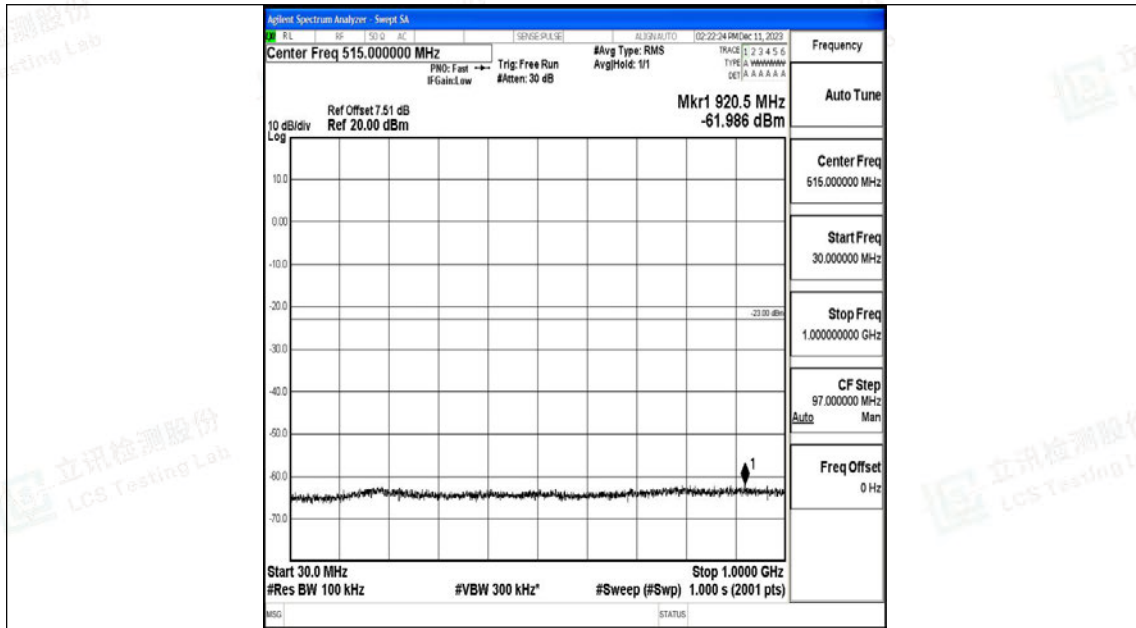

Band4_15MHz_16QAM_20175_1RB#0_30~1000_30~1000

Band4_15MHz_16QAM_20175_1RB#0_1000~3000_1000~3000

Band4_15MHz_16QAM_20175_1RB#0_3000~20000_3000~20000

Band4_15MHz_QPSK_20325_1RB#0_0.009~0.15_0.009~0.15

Band4_15MHz_QPSK_20325_1RB#0_0.15~30_0.15~30