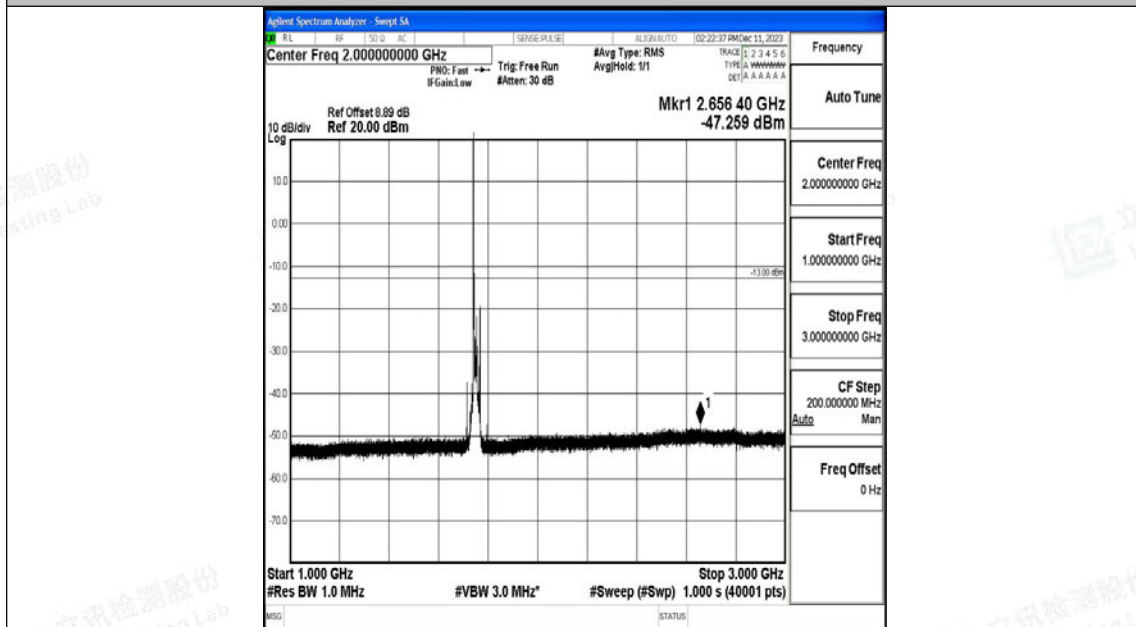

Band4_15MHz_QPSK_20325_1RB#0_30~1000_30~1000

Band4_15MHz_QPSK_20325_1RB#0_1000~3000_1000~3000