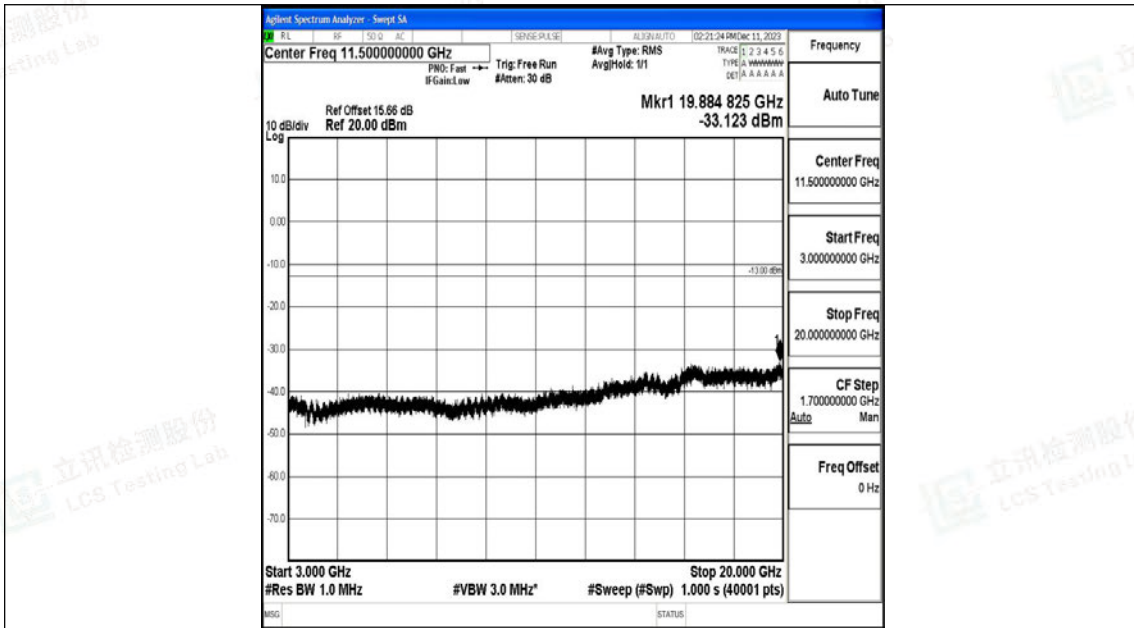

Band4_15MHz_QPSK_20175_1RB#0_1000~3000_1000~3000

Band4_15MHz_QPSK_20175_1RB#0_3000~20000_3000~20000