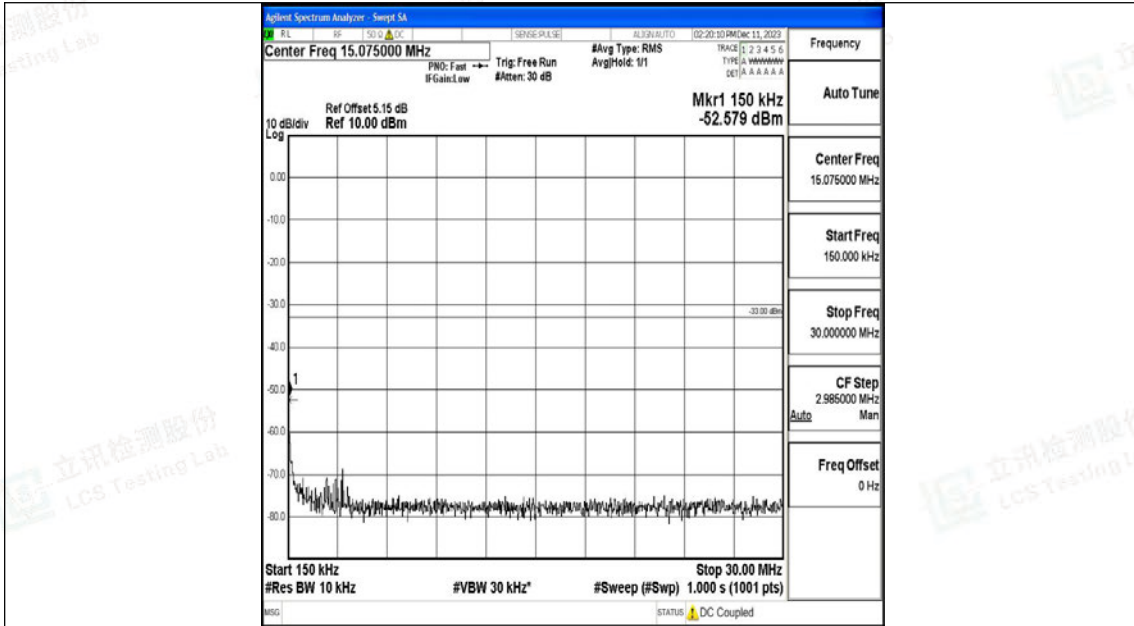

Band4_15MHz_QPSK_20025_1RB#0_30~1000_30~1000

Band4_15MHz_QPSK_20025_1RB#0_1000~3000_1000~3000

Band4_15MHz_QPSK_20025_1RB#0_3000~20000_3000~20000

Band4_15MHz_16QAM_20025_1RB#0_0.009~0.15_0.009~0.15

Band4_15MHz_16QAM_2025_1RB#0_0.15~30_0.15~30