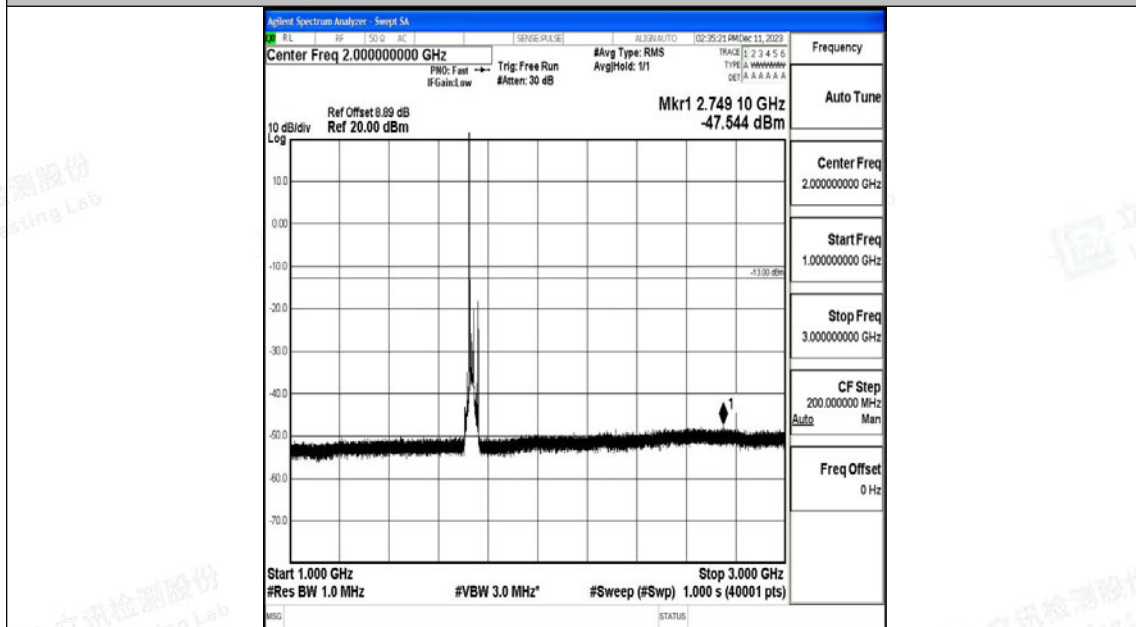

Band4_20MHz_QPSK_20175_1RB#0_30~1000_30~1000

Band4_20MHz_QPSK_20175_1RB#0_1000~3000_1000~3000