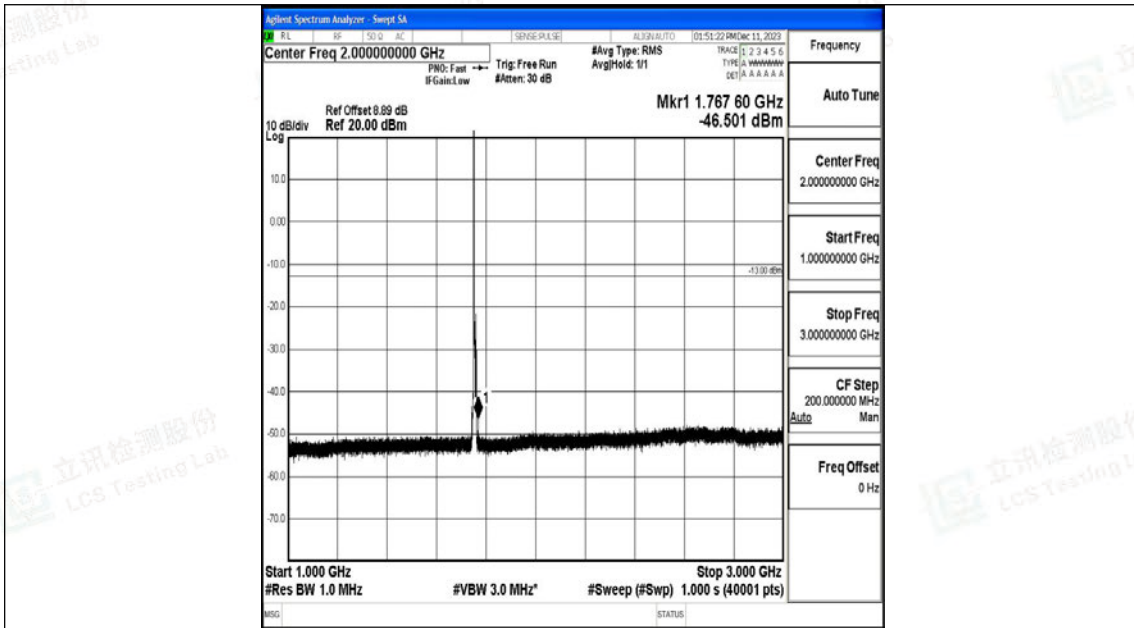

Band4_5MHz_16QAM_20375_1RB#0_30~1000_30~1000

Band4_5MHz_16QAM_20375_1RB#0_1000~3000_1000~3000