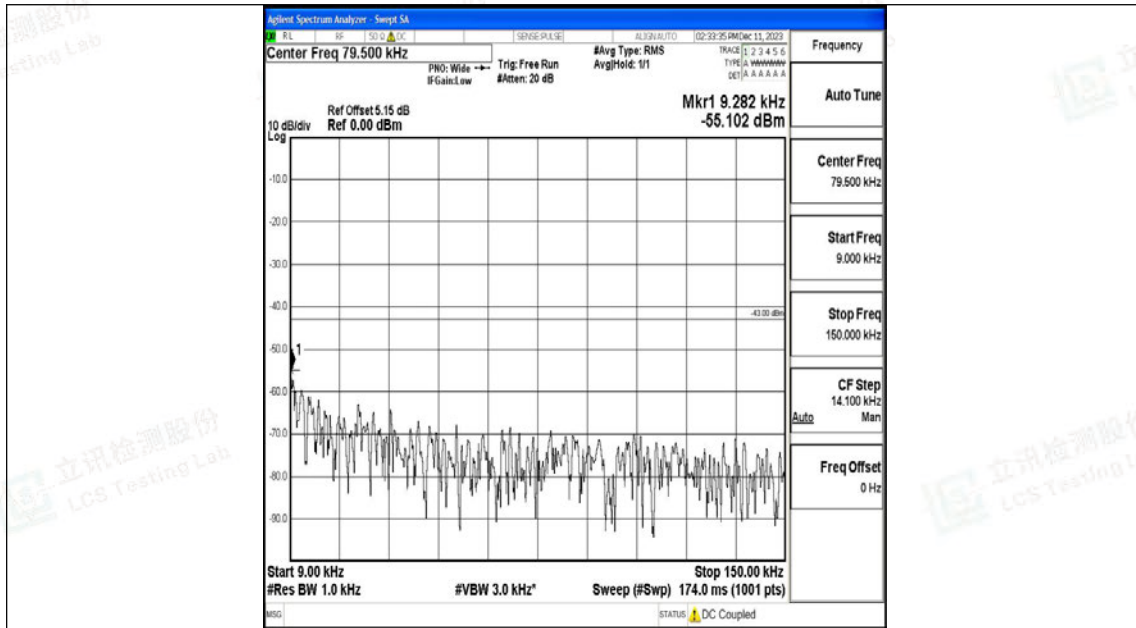

Band4_15MHz_16QAM_20325_1RB#0_30~1000_30~1000

Band4_15MHz_16QAM_20325_1RB#0_1000~3000_1000~3000

Band4_15MHz_16QAM_20325_1RB#0_3000~20000_3000~20000

Band4_20MHz_QPSK_20050_1RB#0_0.009~0.15_0.009~0.15

Band4_20MHz_QPSK_20050_1RB#0_0.15~30_0.15~30