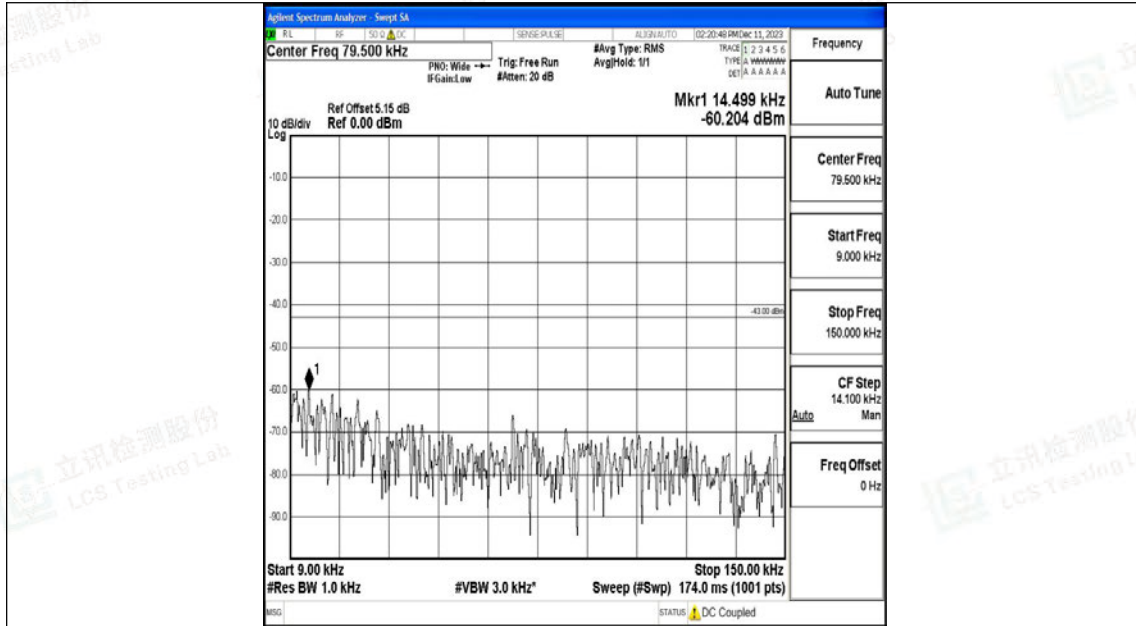

Band4_15MHz_16QAM_2025_1RB#0_30~1000_30~1000

Band4_15MHz_16QAM_2025_1RB#0_1000~3000_1000~3000

Band4_15MHz_16QAM_2025_1RB#0_3000~20000_3000~20000

Band4_15MHz_QPSK_20175_1RB#0_0.009~0.15_0.009~0.15

Band4_15MHz_QPSK_20175_1RB#0_0.15~30_0.15~30