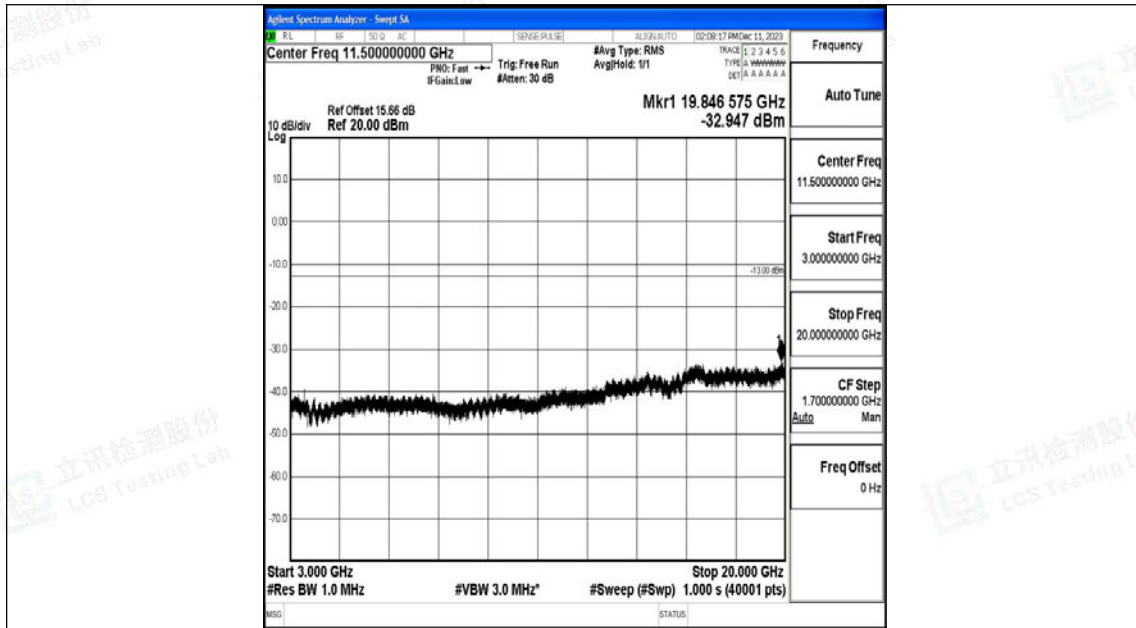

Band4_10MHz_QPSK_20350_1RB#0_1000~3000_1000~3000

Band4_10MHz_QPSK_20350_1RB#0_3000~20000_3000~20000