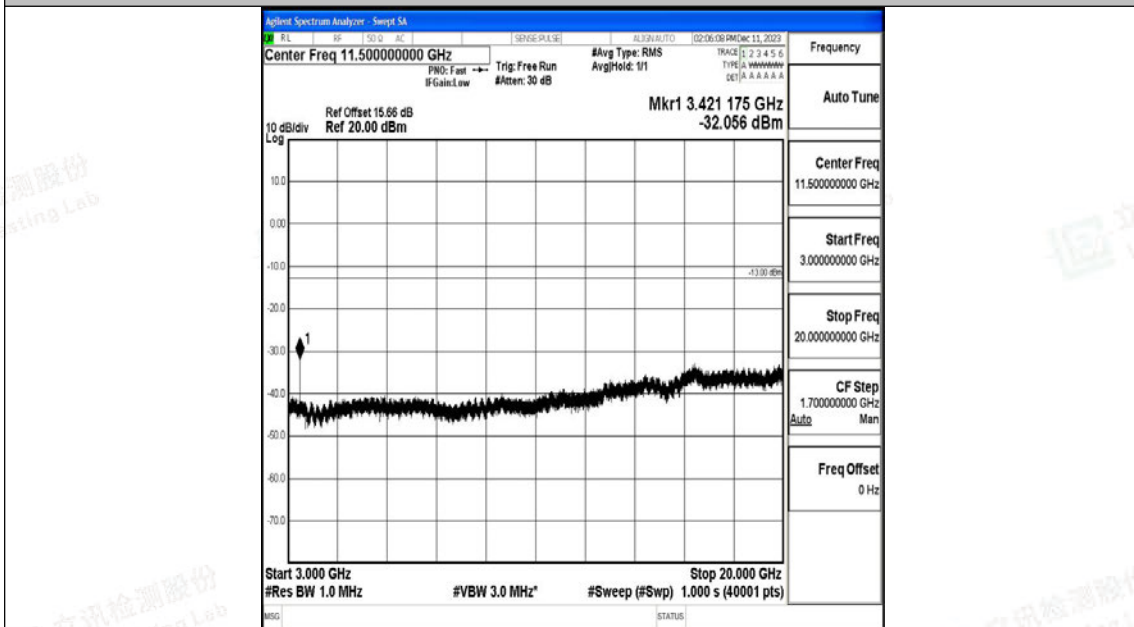

Band4_10MHz_16QAM_20000_1RB#0_1000~3000_1000~3000

Band4_10MHz_16QAM_20000_1RB#0_3000~20000_3000~20000