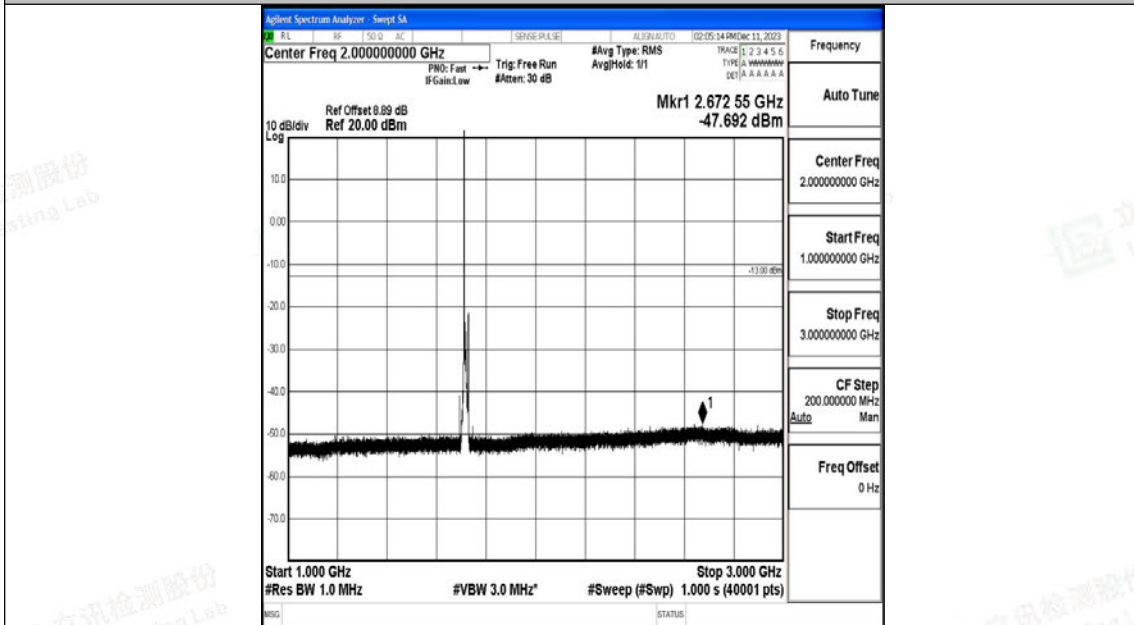

Band4_10MHz_QPSK_20000_1RB#0_30~1000_30~1000

Band4_10MHz_QPSK_20000_1RB#0_1000~3000_1000~3000