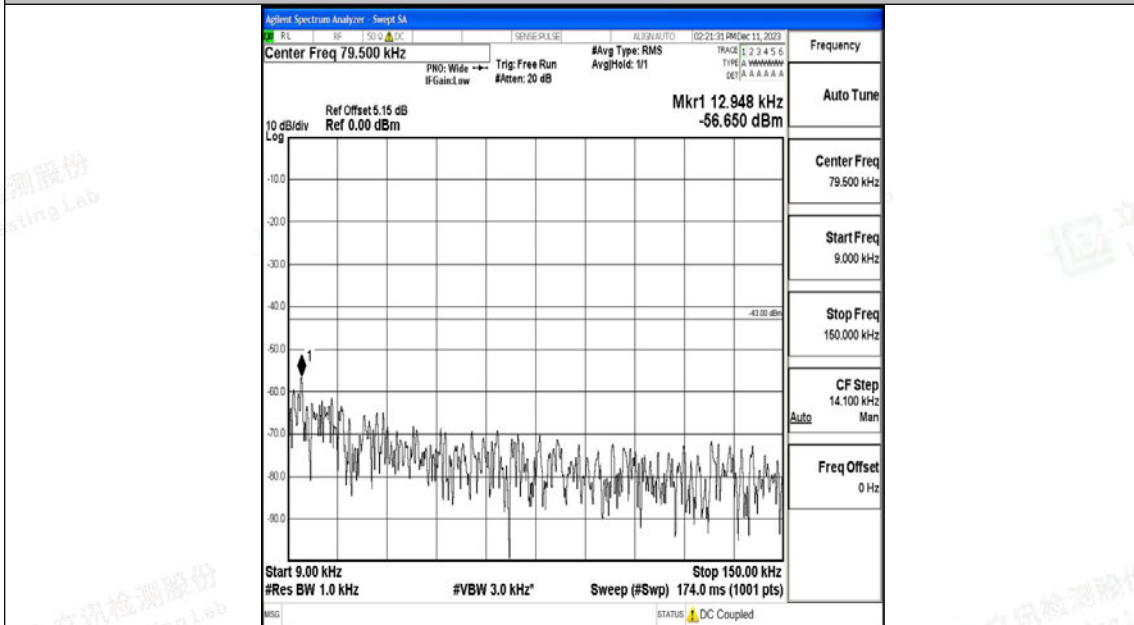

Band4_15MHz_QPSK_20175_1RB#0_30~1000_30~1000

Band4_15MHz_QPSK_20175_1RB#0_1000~3000_1000~3000

Band4_15MHz_QPSK_20175_1RB#0_3000~20000_3000~20000

Band4_15MHz_16QAM_20175_1RB#0_0.009~0.15_0.009~0.15

Band4_15MHz_16QAM_20175_1RB#0_0.15~30_0.15~30