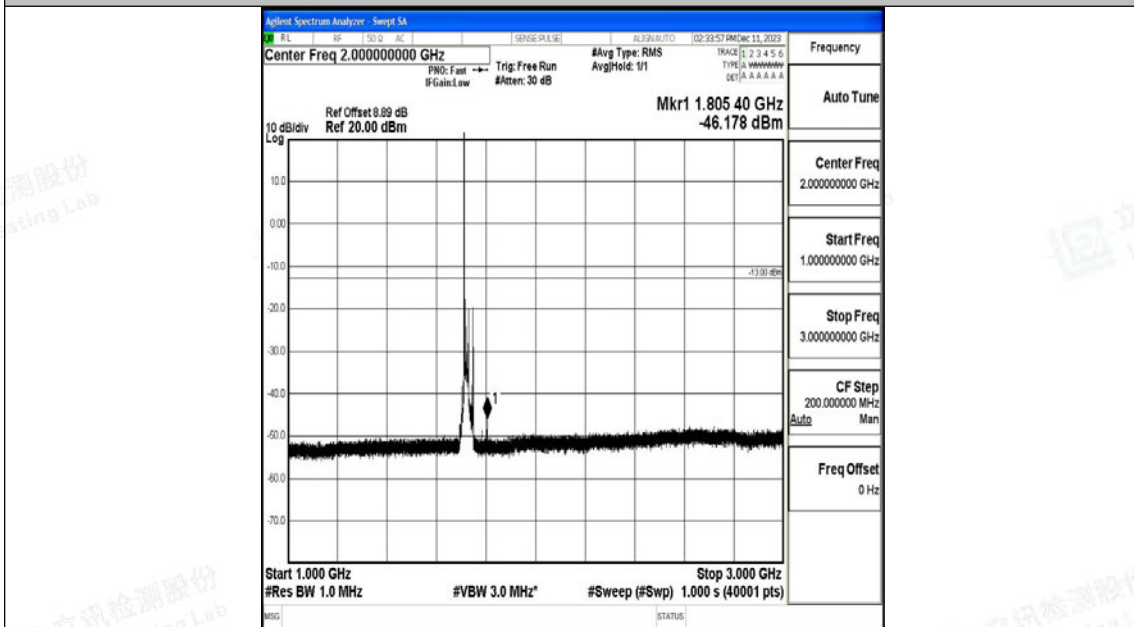

Band4_20MHz_QPSK_20050_1RB#0_30~1000_30~1000

Band4_20MHz_QPSK_20050_1RB#0_1000~3000_1000~3000