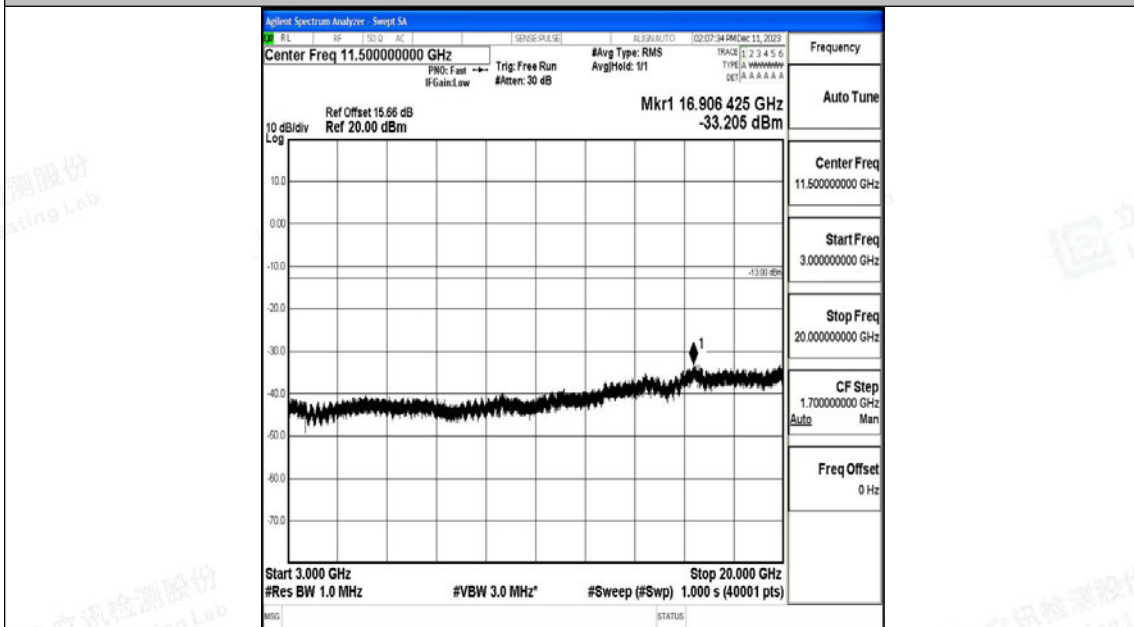

Band4_10MHz_16QAM_20175_1RB#0_1000~3000_1000~3000

Band4_10MHz_16QAM_20175_1RB#0_3000~20000_3000~20000