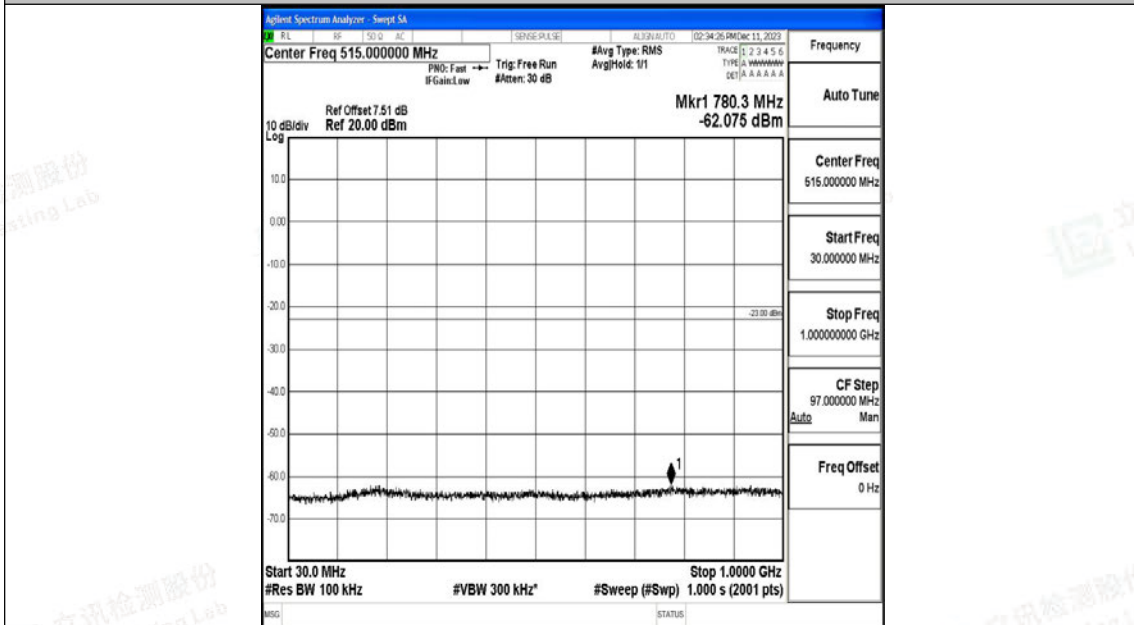

Band4_20MHz_QPSK_20050_1RB#0_30~1000_30~1000

Band4_20MHz_QPSK_20050_1RB#0_1000~3000_1000~3000

Band4_20MHz_QPSK_20050_1RB#0_3000~20000_3000~20000

Band4_20MHz_16QAM_20050_1RB#0_0.009~0.15_0.009~0.15

Band4_20MHz_16QAM_20050_1RB#0_0.15~30_0.15~30