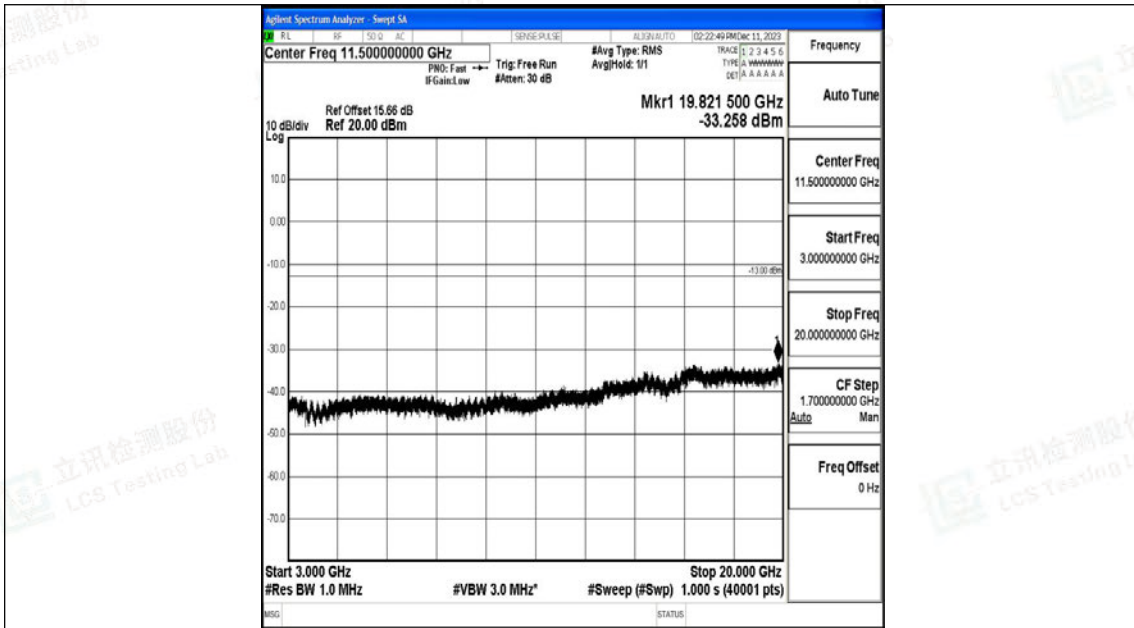

Band4_15MHz_QPSK_20325_1RB#0_1000~3000_1000~3000

Band4_15MHz_QPSK_20325_1RB#0_3000~20000_3000~20000