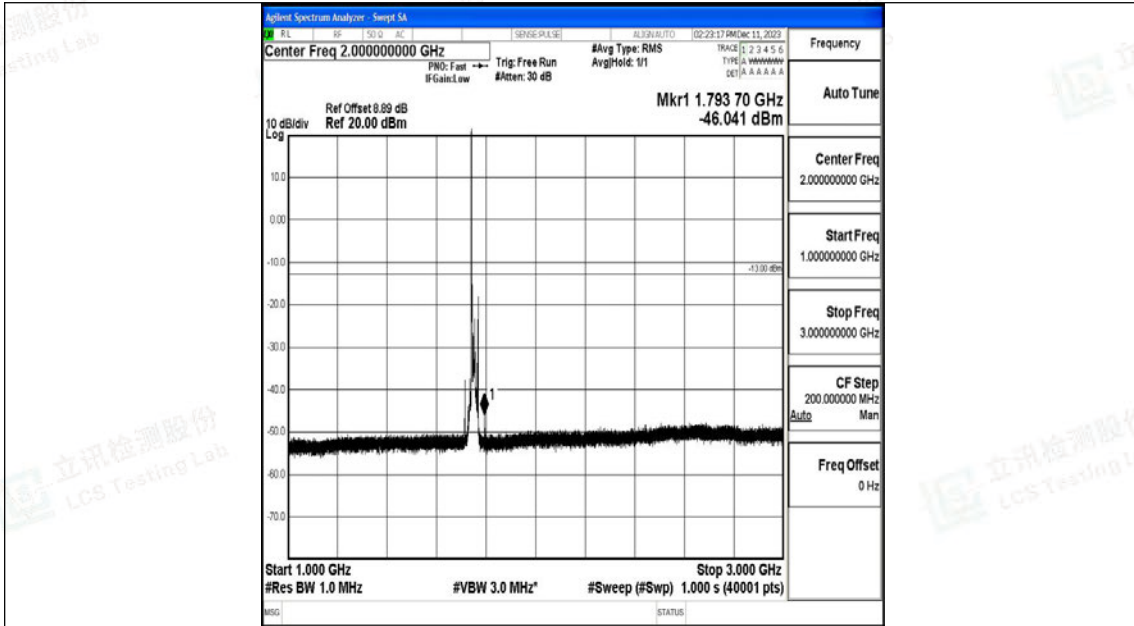

Band4_15MHz_16QAM_20325_1RB#0_30~1000_30~1000

Band4_15MHz_16QAM_20325_1RB#0_1000~3000_1000~3000