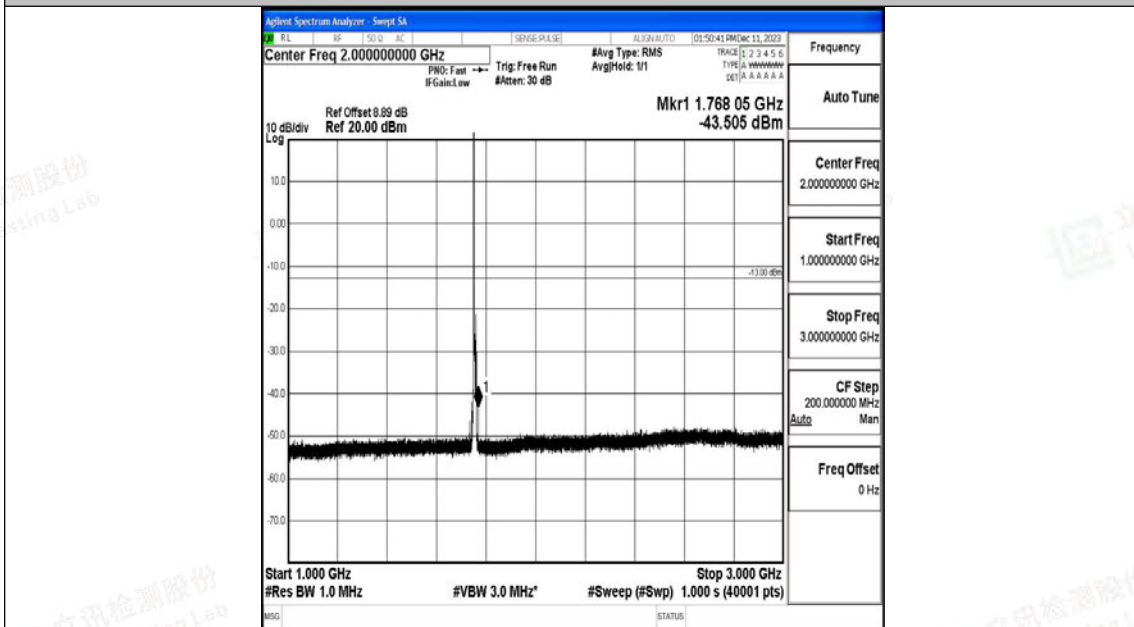

Band4_5MHz_QPSK_20375_1RB#0_30~1000_30~1000

Band4_5MHz_QPSK_20375_1RB#0_1000~3000_1000~3000

Band4_5MHz_QPSK_20375_1RB#0_3000~20000_3000~20000

Band4_5MHz_16QAM_20375_1RB#0_0.009~0.15_0.009~0.15

Band4_5MHz_16QAM_20375_1RB#0_0.15~30_0.15~30