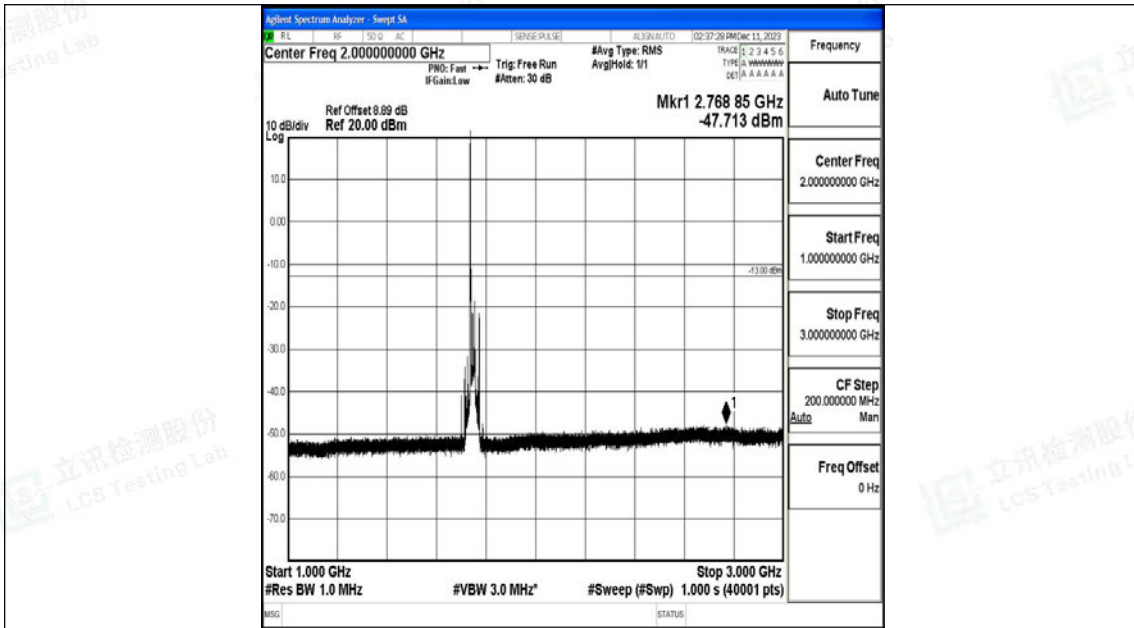

Band4_20MHz_16QAM_20300_1RB#0_30~1000_30~1000

Band4_20MHz_16QAM_20300_1RB#0_1000~3000_1000~3000