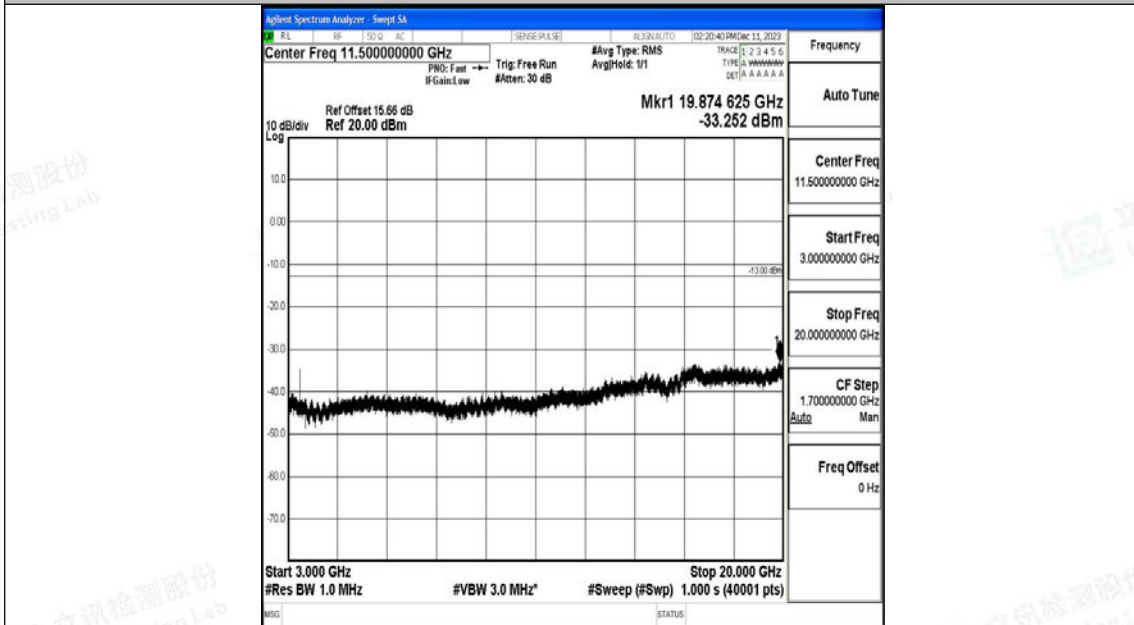

Band4_15MHz_16QAM_2025_1RB#0_1000~3000_1000~3000

Band4_15MHz_16QAM_2025_1RB#0_3000~20000_3000~20000