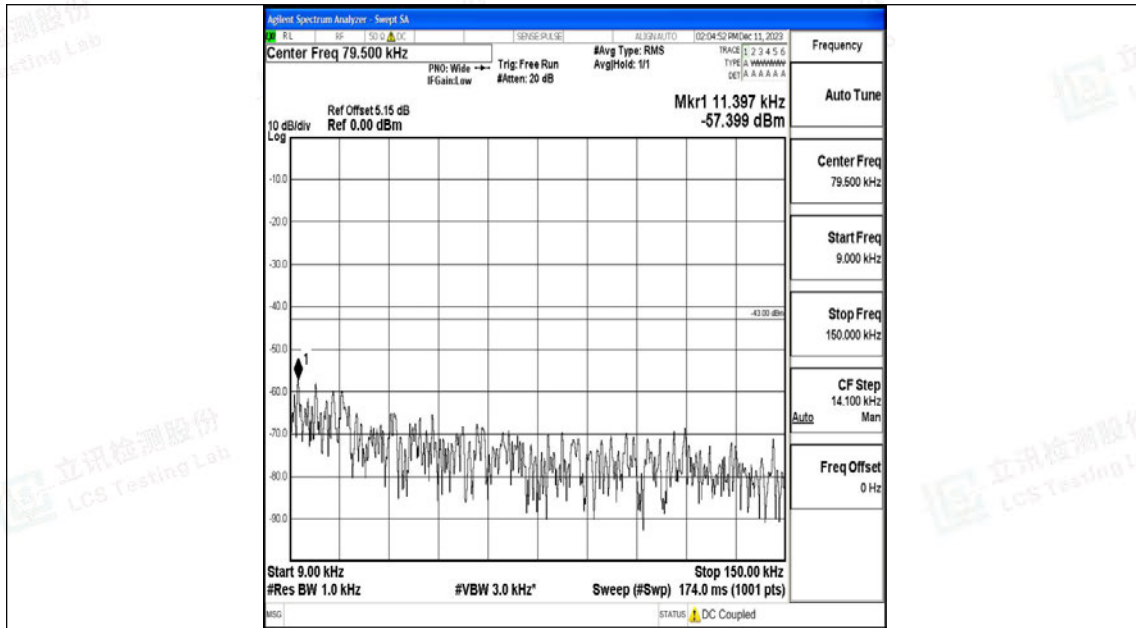

Band4_5MHz_16QAM_20375_1RB#0_30~1000_30~1000

Band4_5MHz_16QAM_20375_1RB#0_1000~3000_1000~3000

Band4_5MHz_16QAM_20375_1RB#0_3000~20000_3000~20000

Band4_10MHz_QPSK_20000_1RB#0_0.009~0.15_0.009~0.15

Band4_10MHz_QPSK_20000_1RB#0_0.15~30_0.15~30