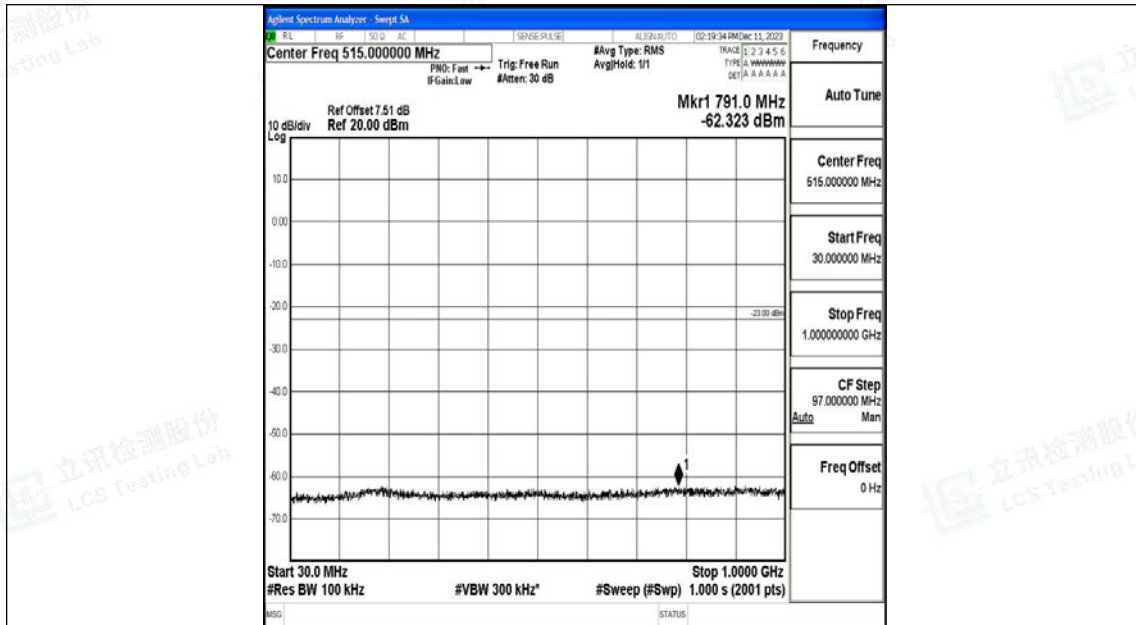

Band4_10MHz_16QAM_20350_1RB#0_30~1000_30~1000

Band4_10MHz_16QAM_20350_1RB#0_1000~3000_1000~3000

Band4_10MHz_16QAM_20350_1RB#0_3000~20000_3000~20000

Band4_15MHz_QPSK_20025_1RB#0_0.009~0.15_0.009~0.15

Band4_15MHz_QPSK_20025_1RB#0_0.15~30_0.15~30