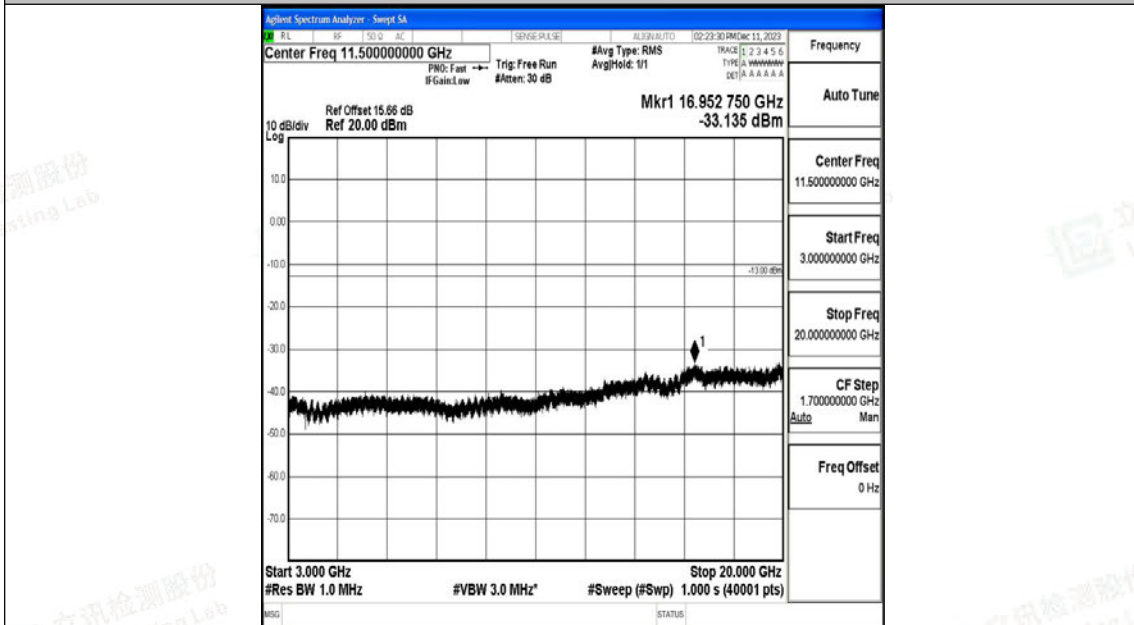

Band4_15MHz_16QAM_20325_1RB#0_1000~3000_1000~3000

Band4_15MHz_16QAM_20325_1RB#0_3000~20000_3000~20000