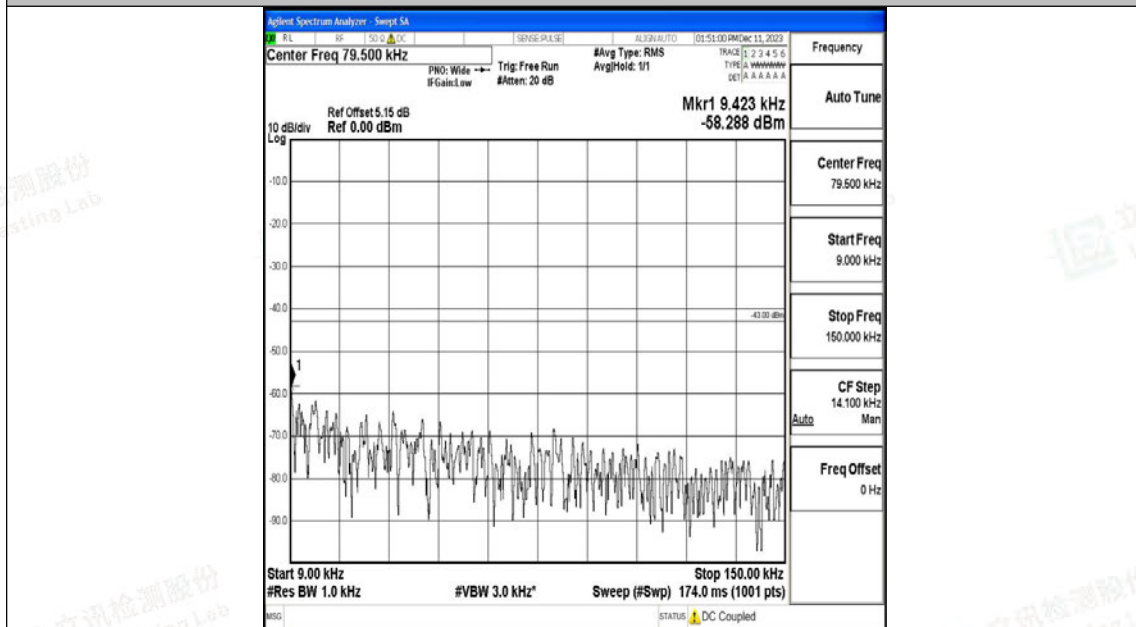

Band4_5MHz_QPSK_20375_1RB#0_30~1000_30~1000

Band4_5MHz_QPSK_20375_1RB#0_1000~3000_1000~3000

Band4_5MHz_QPSK_20375_1RB#0_3000~20000_3000~20000

Band4_5MHz_16QAM_20375_1RB#0_0.009~0.15_0.009~0.15

Band4_5MHz_16QAM_20375_1RB#0_0.15~30_0.15~30