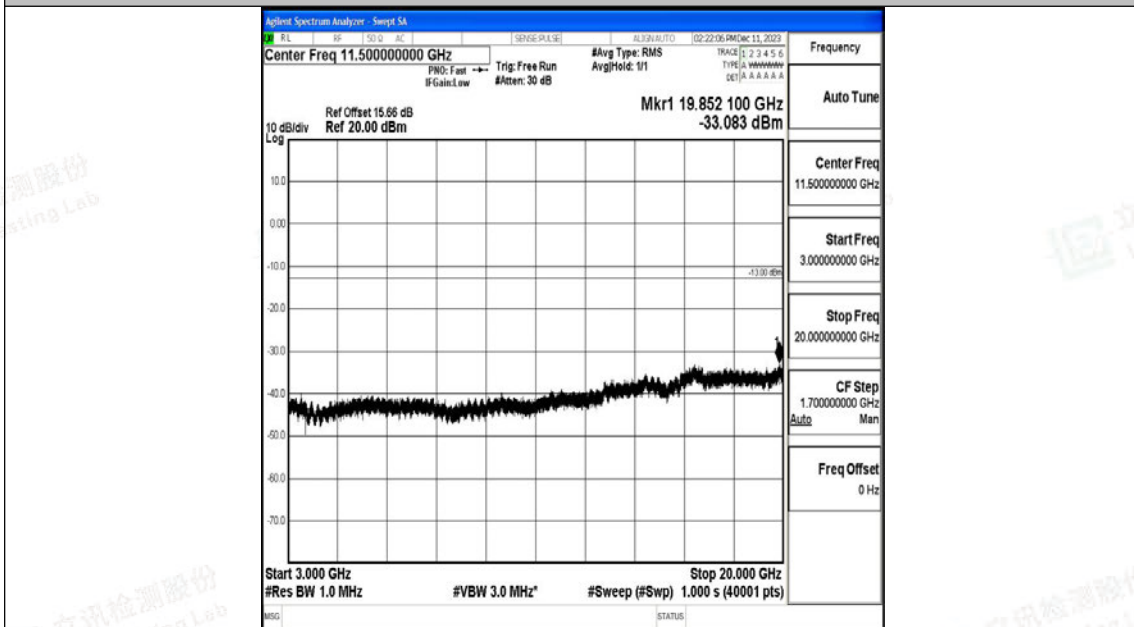

Band4_15MHz_16QAM_20175_1RB#0_1000~3000_1000~3000

Band4_15MHz_16QAM_20175_1RB#0_3000~20000_3000~20000