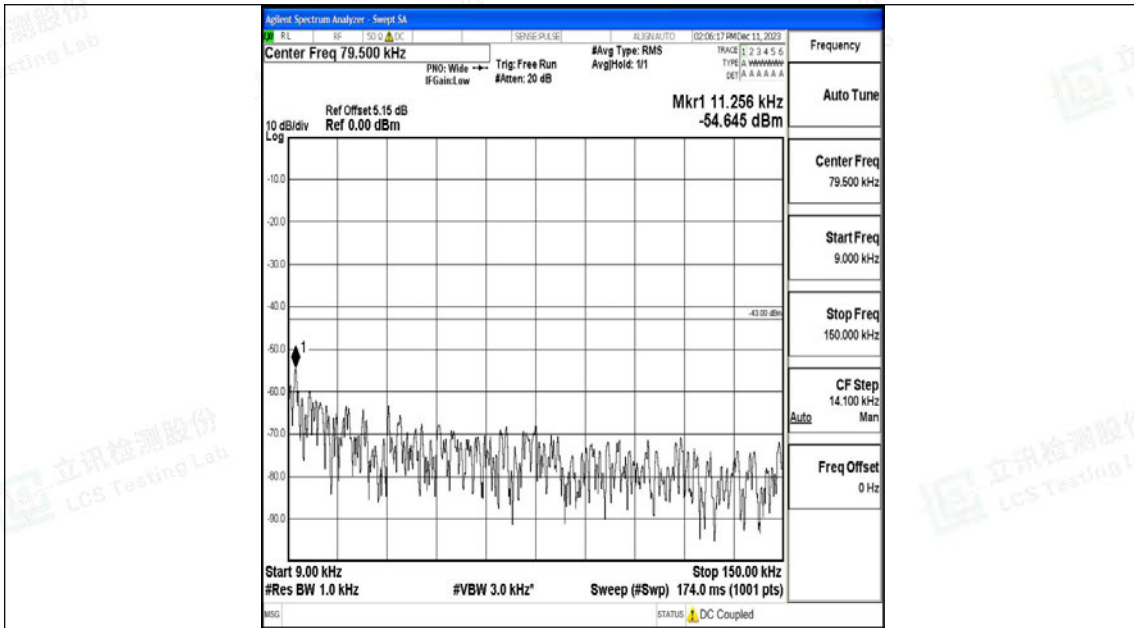

Band4_10MHz_16QAM_20000_1RB#0_30~1000_30~1000

Band4_10MHz_16QAM_20000_1RB#0_1000~3000_1000~3000

Band4_10MHz_16QAM_20000_1RB#0_3000~20000_3000~20000

Band4_10MHz_QPSK_20175_1RB#0_0.009~0.15_0.009~0.15

Band4_10MHz_QPSK_20175_1RB#0_0.15~30_0.15~30