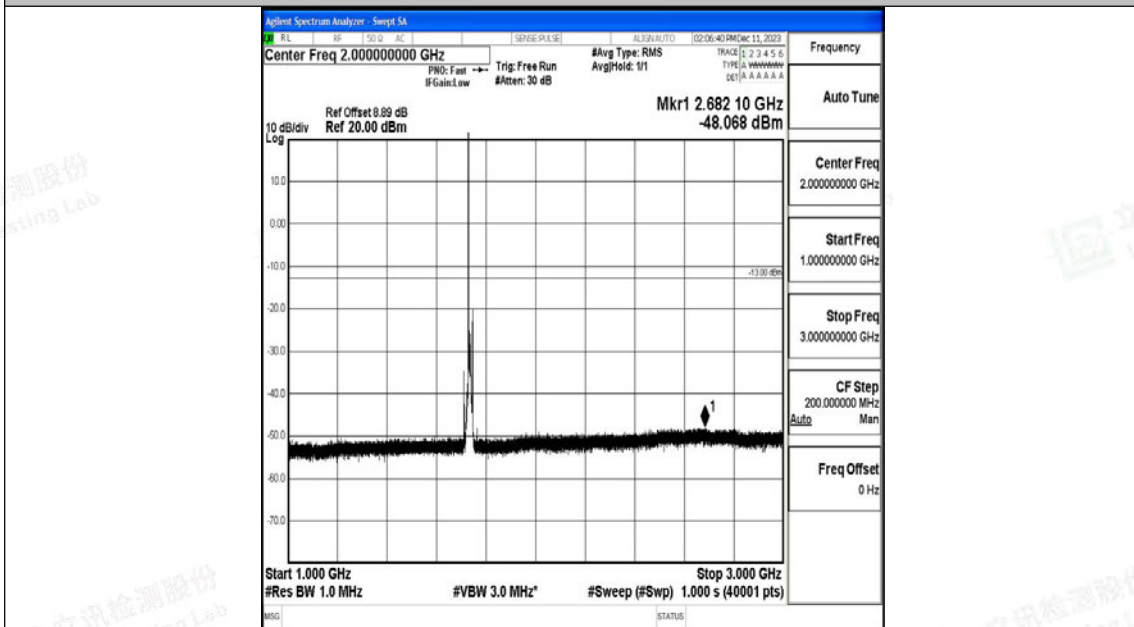

Band4_10MHz_QPSK_20175_1RB#0_30~1000_30~1000

Band4_10MHz_QPSK_20175_1RB#0_1000~3000_1000~3000