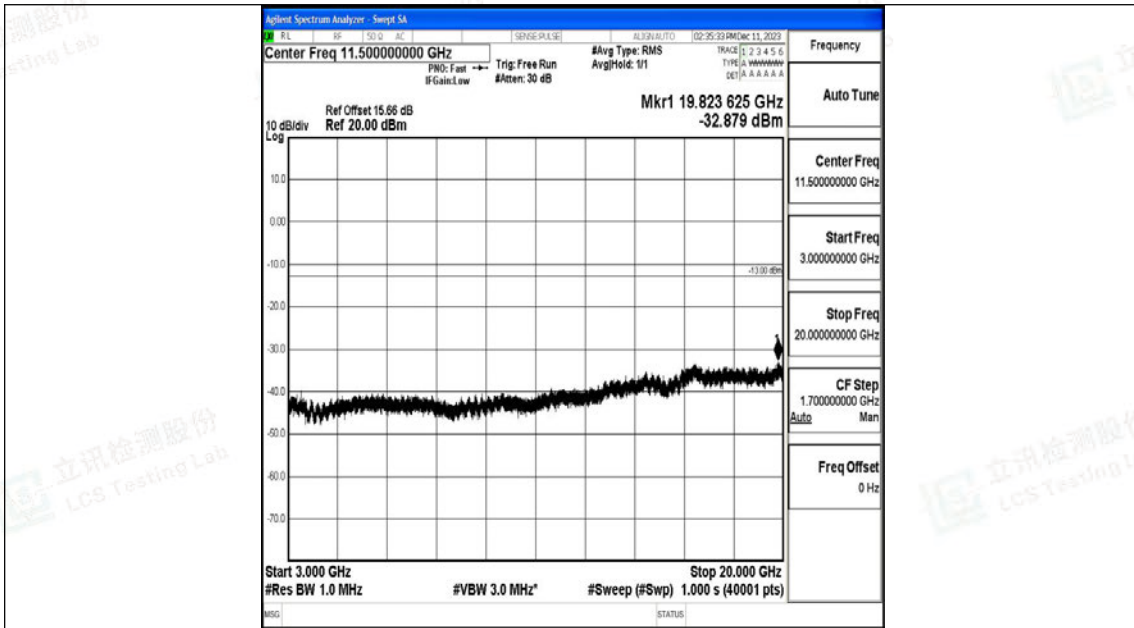

Band4_20MHz_QPSK_20175_1RB#0_1000~3000_1000~3000

Band4_20MHz_QPSK_20175_1RB#0_3000~20000_3000~20000