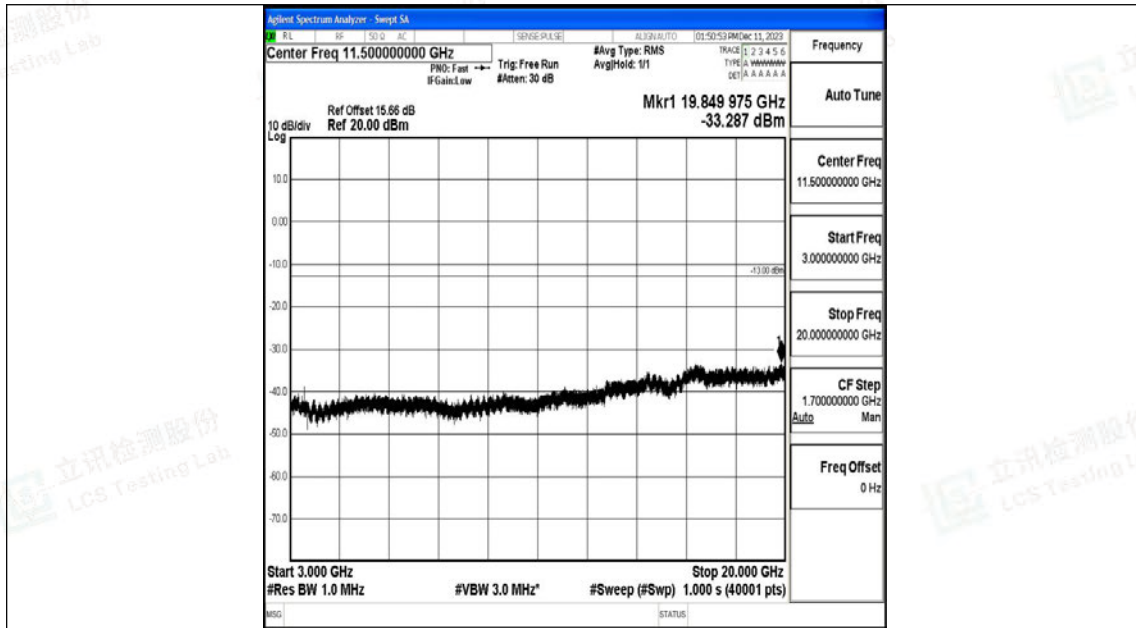

Band4_5MHz_QPSK_20375_1RB#0_30~1000_30~1000

Band4_5MHz_QPSK_20375_1RB#0_1000~3000_1000~3000

Band4_5MHz_QPSK_20375_1RB#0_3000~20000_3000~20000

Band4_5MHz_16QAM_20375_1RB#0_0.009~0.15_0.009~0.15

Band4_5MHz_16QAM_20375_1RB#0_0.15~30_0.15~30