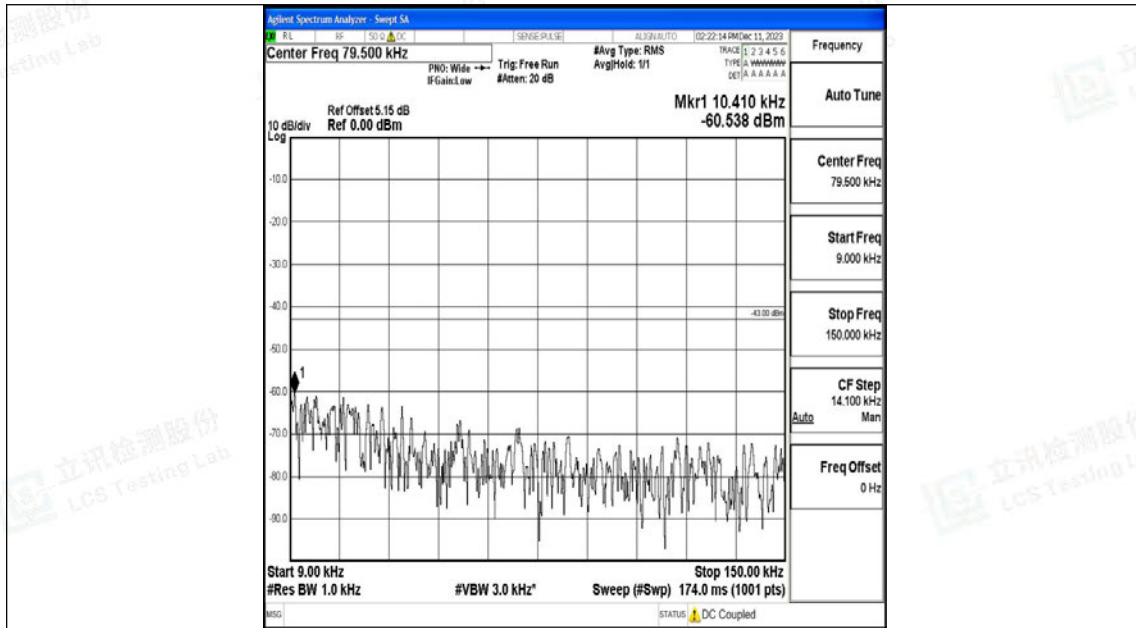

Band4_15MHz_16QAM_20175_1RB#0_30~1000_30~1000

Band4_15MHz_16QAM_20175_1RB#0_1000~3000_1000~3000

Band4_15MHz_16QAM_20175_1RB#0_3000~20000_3000~20000

Band4_15MHz_QPSK_20325_1RB#0_0.009~0.15_0.009~0.15

Band4_15MHz_QPSK_20325_1RB#0_0.15~30_0.15~30