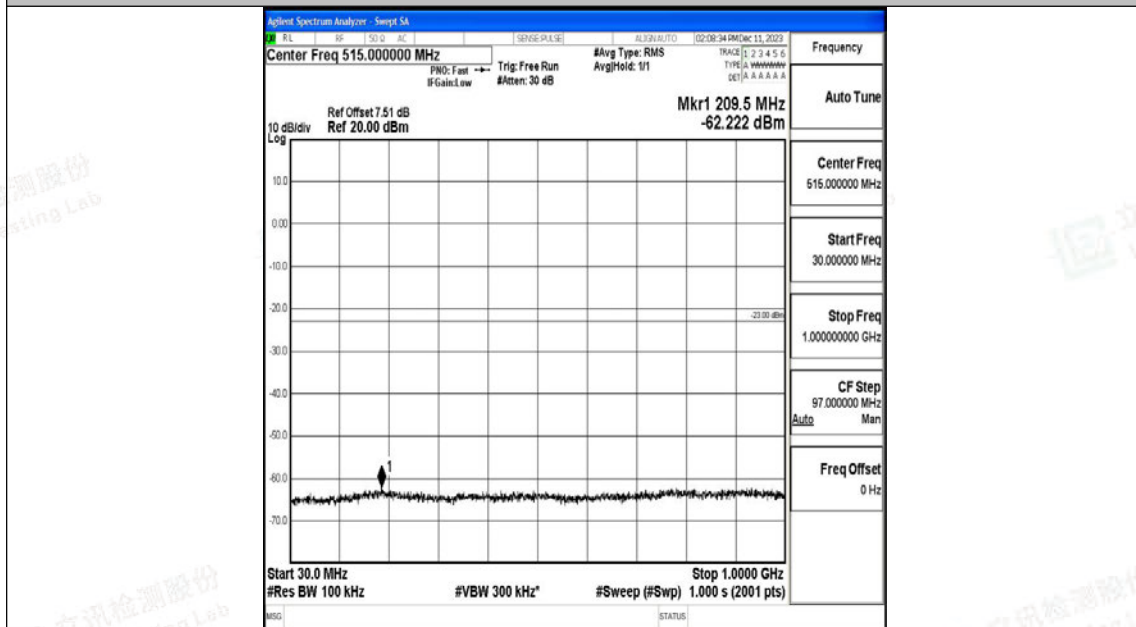

Band4_10MHz_QPSK_20350_1RB#0_30~1000_30~1000

Band4_10MHz_QPSK_20350_1RB#0_1000~3000_1000~3000

Band4_10MHz_QPSK_20350_1RB#0_3000~20000_3000~20000

Band4_10MHz_16QAM_20350_1RB#0_0.009~0.15_0.009~0.15

Band4_10MHz_16QAM_20350_1RB#0_0.15~30_0.15~30