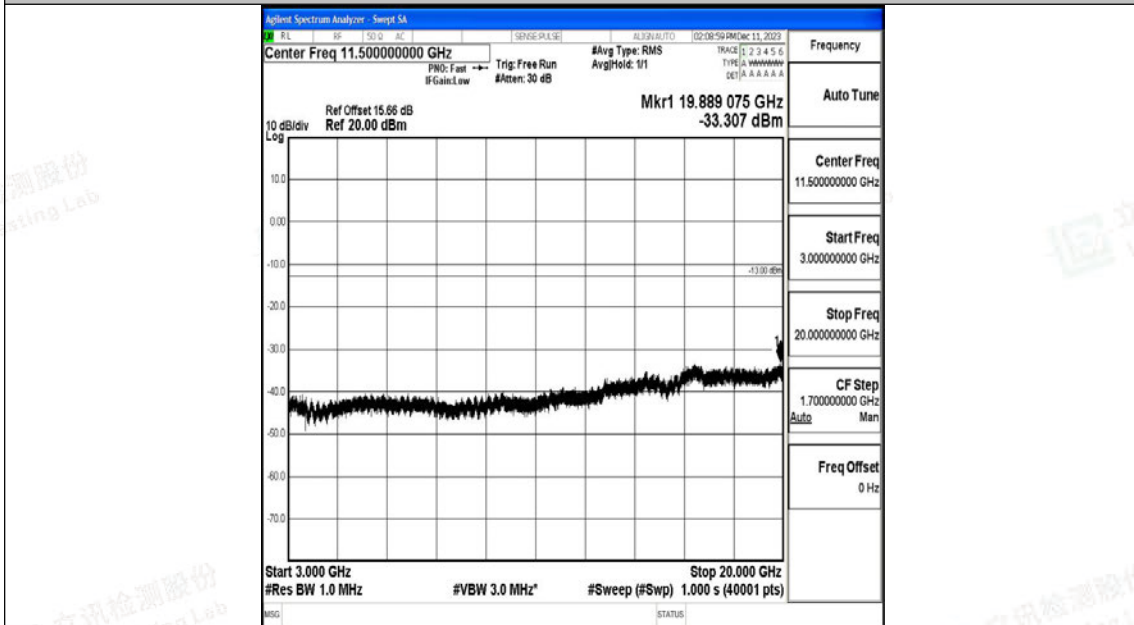

Band4_10MHz_16QAM_20350_1RB#0_1000~3000_1000~3000

Band4_10MHz_16QAM_20350_1RB#0_3000~20000_3000~20000