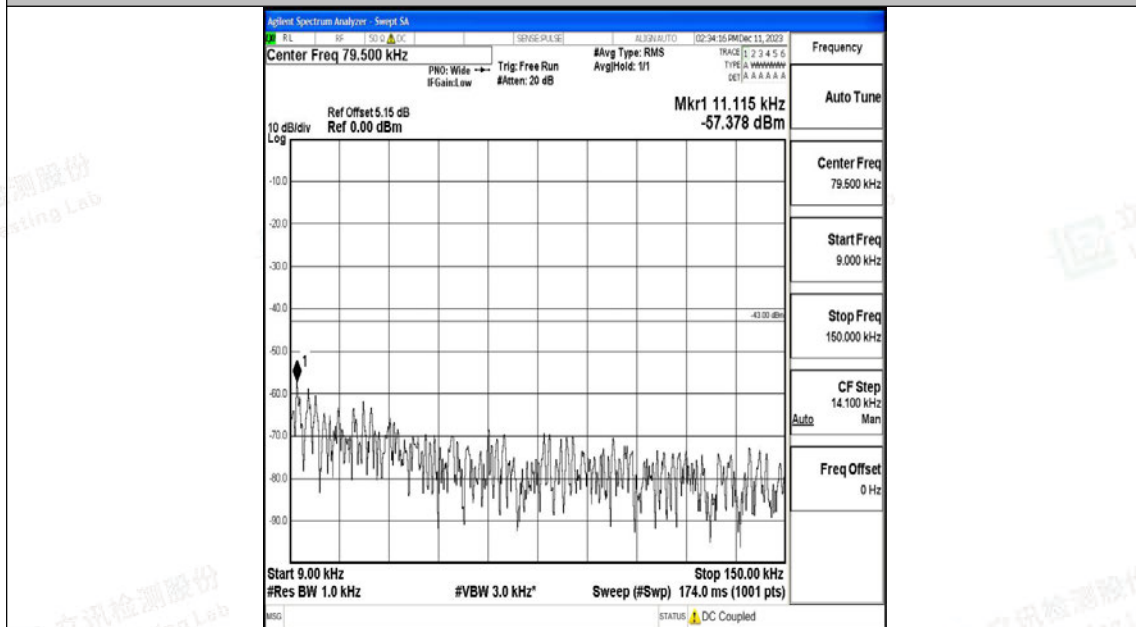

Band4_20MHz_QPSK_20050_1RB#0_30~1000_30~1000

Band4_20MHz_QPSK_20050_1RB#0_1000~3000_1000~3000

Band4_20MHz_QPSK_20050_1RB#0_3000~20000_3000~20000

Band4_20MHz_16QAM_20050_1RB#0_0.009~0.15_0.009~0.15

Band4_20MHz_16QAM_20050_1RB#0_0.15~30_0.15~30