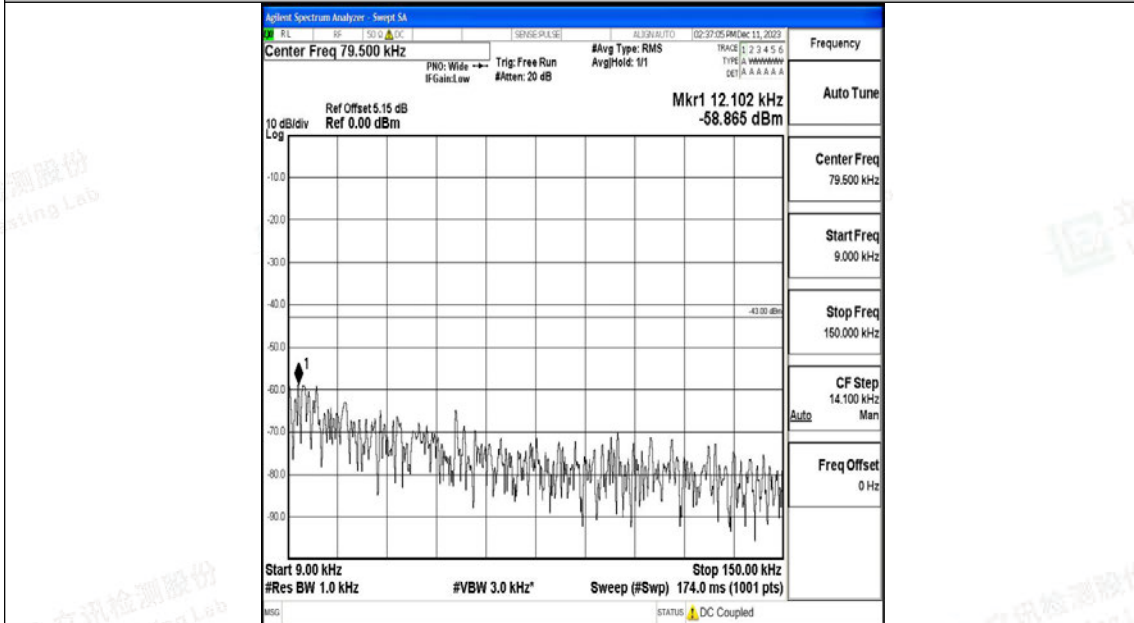

Band4_20MHz_QPSK_20300_1RB#0_30~1000_30~1000

Band4_20MHz_QPSK_20300_1RB#0_1000~3000_1000~3000

Band4_20MHz_QPSK_20300_1RB#0_3000~20000_3000~20000

Band4_20MHz_16QAM_20300_1RB#0_0.009~0.15_0.009~0.15

Band4_20MHz_16QAM_20300_1RB#0_0.15~30_0.15~30