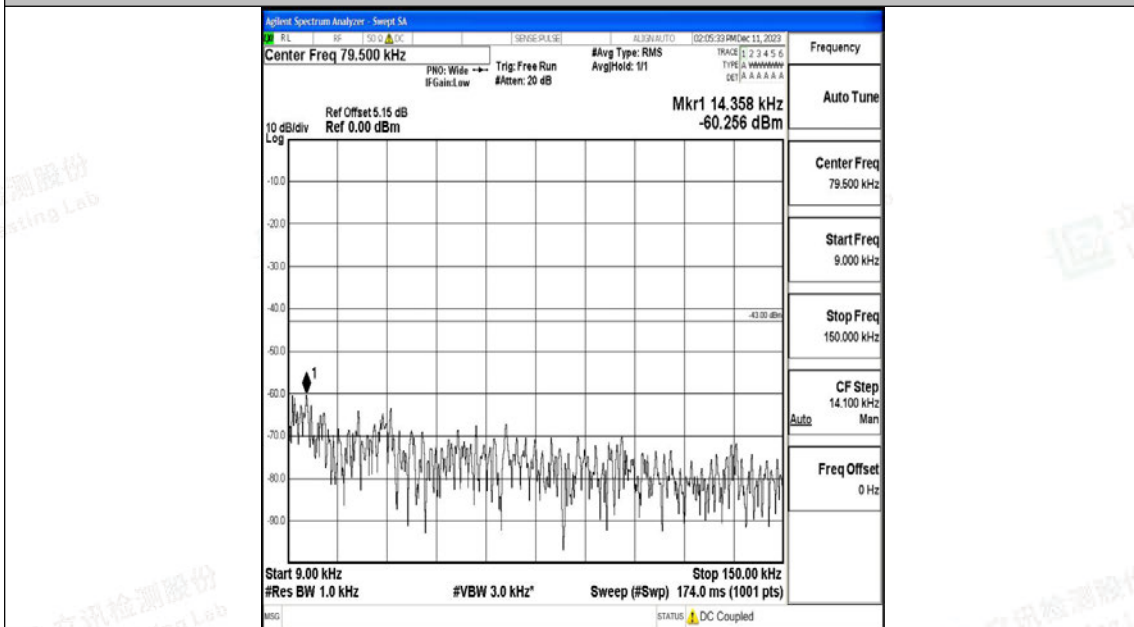

Band4_10MHz_QPSK_20000_1RB#0_30~1000_30~1000

Band4_10MHz_QPSK_20000_1RB#0_1000~3000_1000~3000

Band4_10MHz_QPSK_20000_1RB#0_3000~20000_3000~20000

Band4_10MHz_16QAM_20000_1RB#0_0.009~0.15_0.009~0.15

Band4_10MHz_16QAM_20000_1RB#0_0.15~30_0.15~30