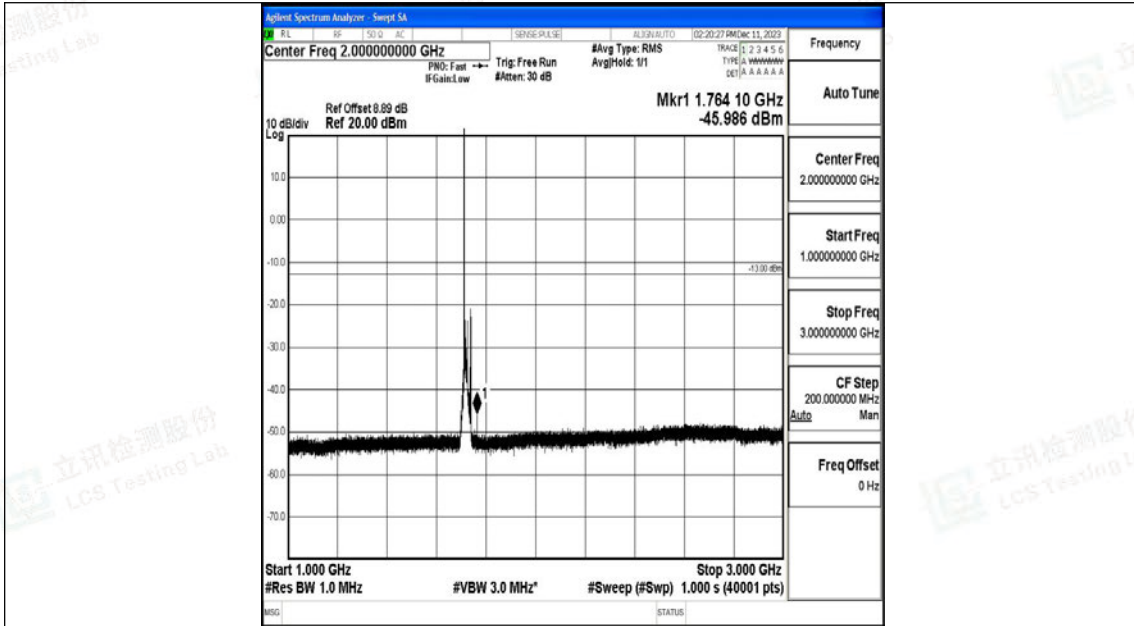

Band4_15MHz_16QAM_2025_1RB#0_30~1000_30~1000

Band4_15MHz_16QAM_2025_1RB#0_1000~3000_1000~3000