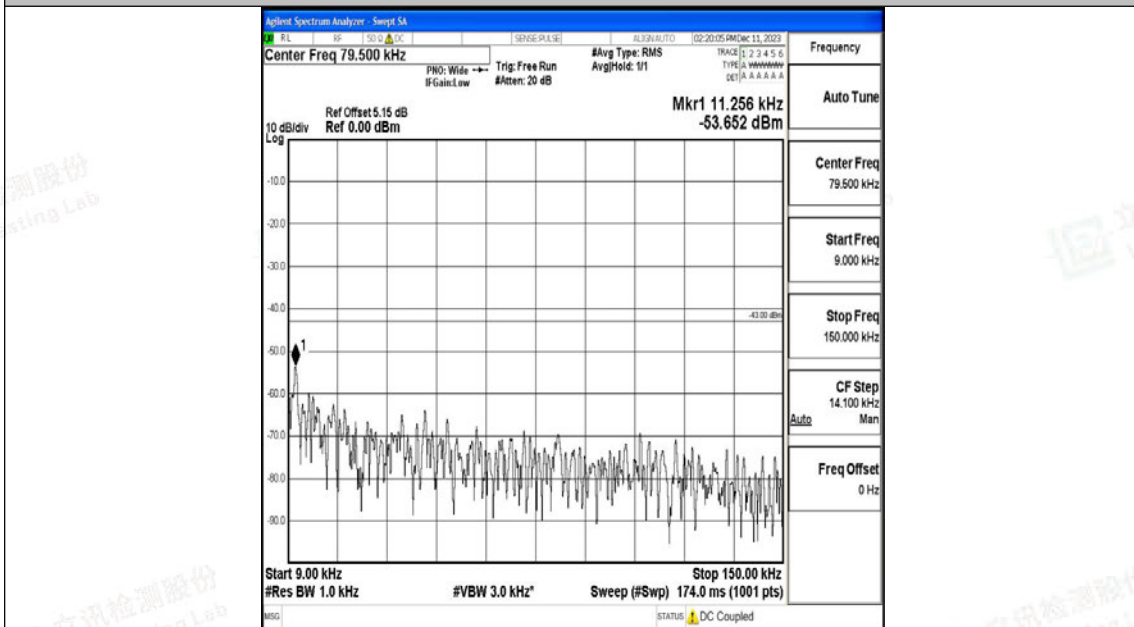

Band4_15MHz_QPSK_20025_1RB#0_30~1000_30~1000

Band4_15MHz_QPSK_20025_1RB#0_1000~3000_1000~3000

Band4_15MHz_QPSK_20025_1RB#0_3000~20000_3000~20000

Band4_15MHz_16QAM_20025_1RB#0_0.009~0.15_0.009~0.15

Band4_15MHz_16QAM_2025_1RB#0_0.15~30_0.15~30