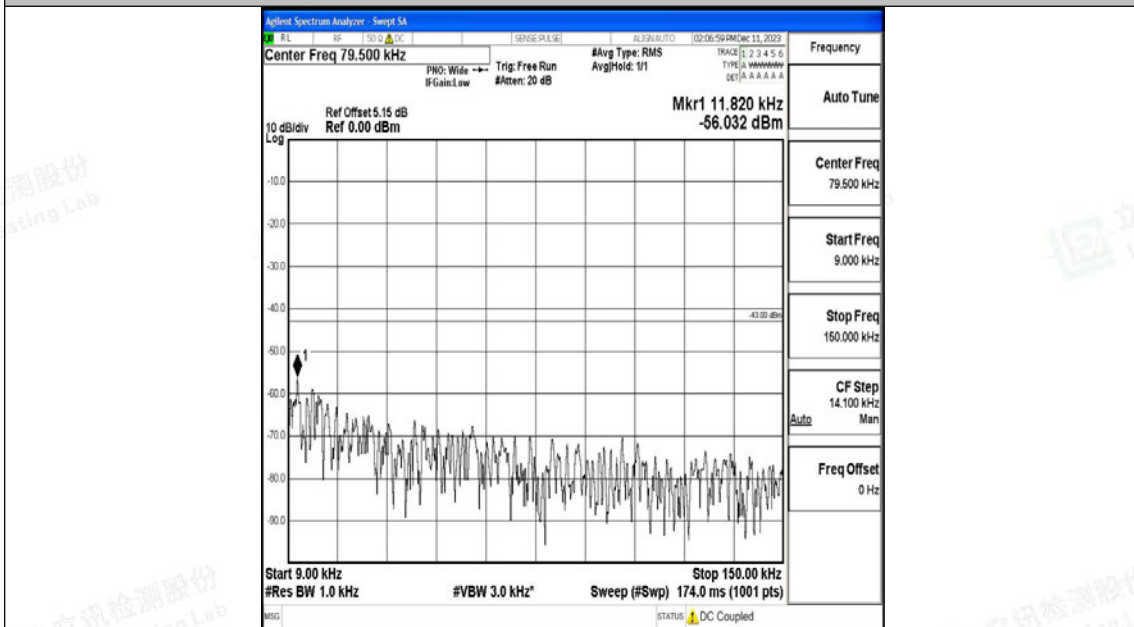

Band4_10MHz_QPSK_20175_1RB#0_30~1000_30~1000

Band4_10MHz_QPSK_20175_1RB#0_1000~3000_1000~3000

Band4_10MHz_QPSK_20175_1RB#0_3000~20000_3000~20000

Band4_10MHz_16QAM_20175_1RB#0_0.009~0.15_0.009~0.15

Band4_10MHz_16QAM_20175_1RB#0_0.15~30_0.15~30