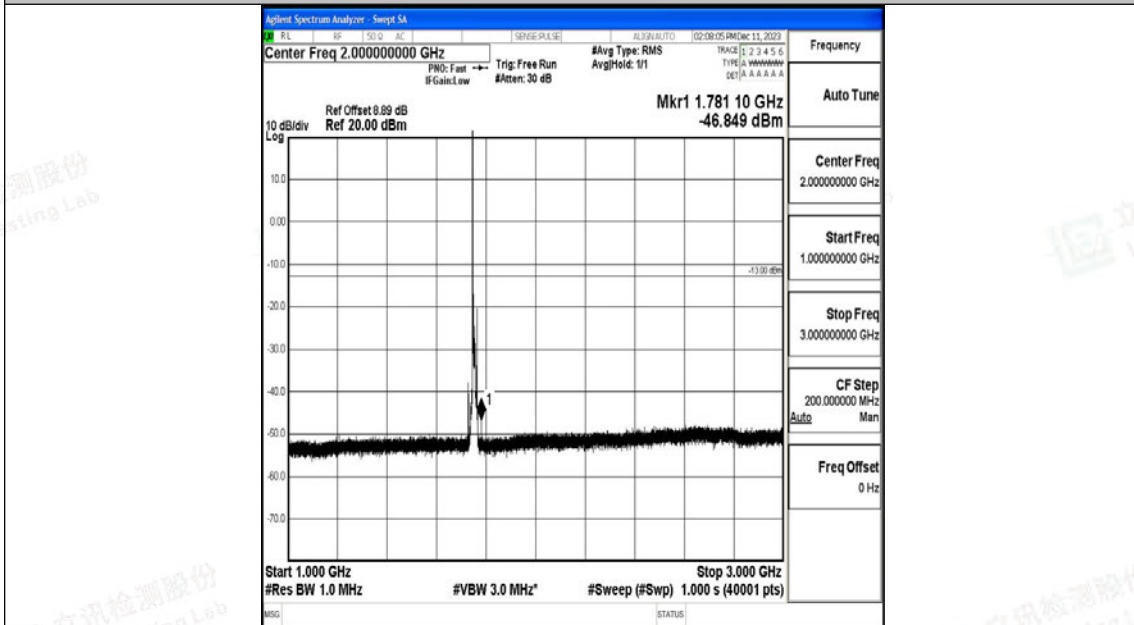

Band4_10MHz_QPSK_20350_1RB#0_30~1000_30~1000

Band4_10MHz_QPSK_20350_1RB#0_1000~3000_1000~3000