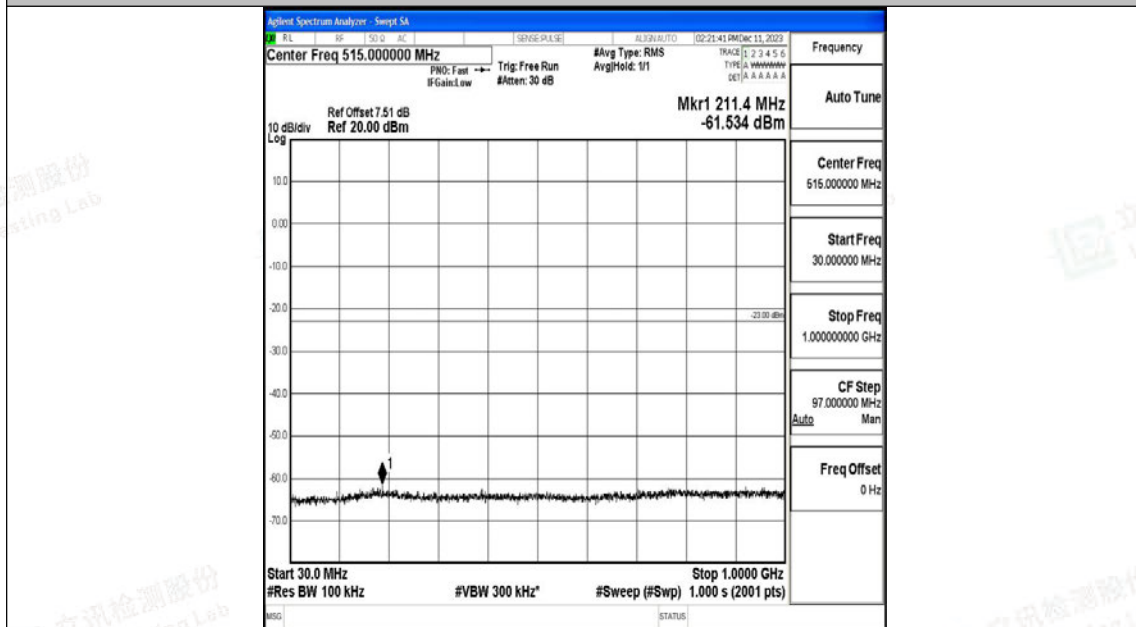

Band4_15MHz_QPSK_20175_1RB#0_30~1000_30~1000

Band4_15MHz_QPSK_20175_1RB#0_1000~3000_1000~3000

Band4_15MHz_QPSK_20175_1RB#0_3000~20000_3000~20000

Band4_15MHz_16QAM_20175_1RB#0_0.009~0.15_0.009~0.15

Band4_15MHz_16QAM_20175_1RB#0_0.15~30_0.15~30