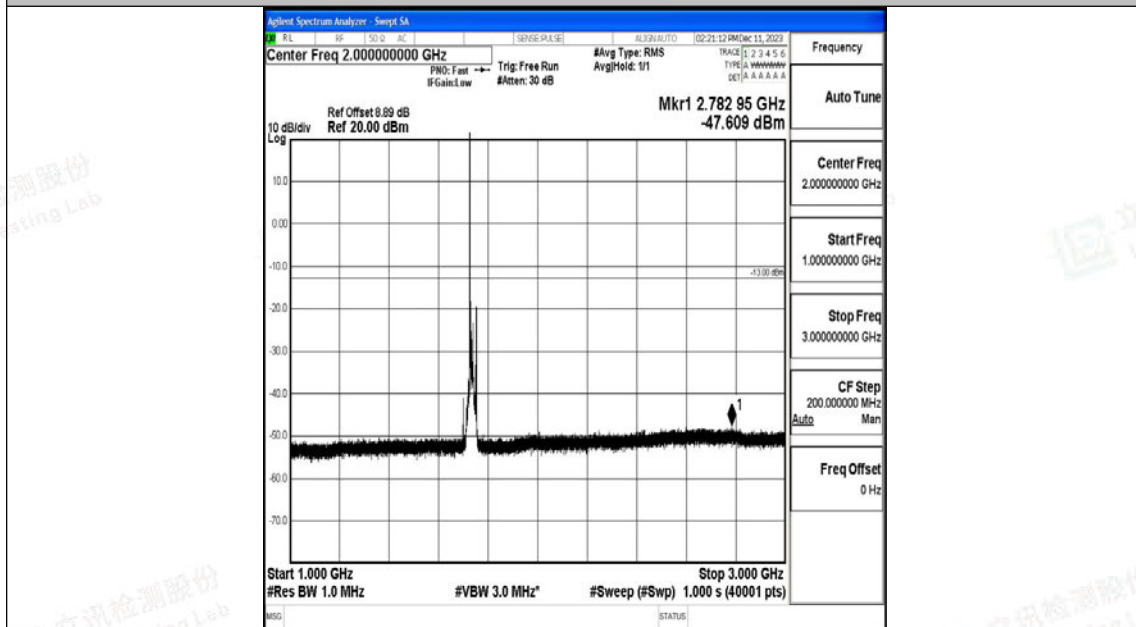

Band4_15MHz_QPSK_20175_1RB#0_30~1000_30~1000

Band4_15MHz_QPSK_20175_1RB#0_1000~3000_1000~3000