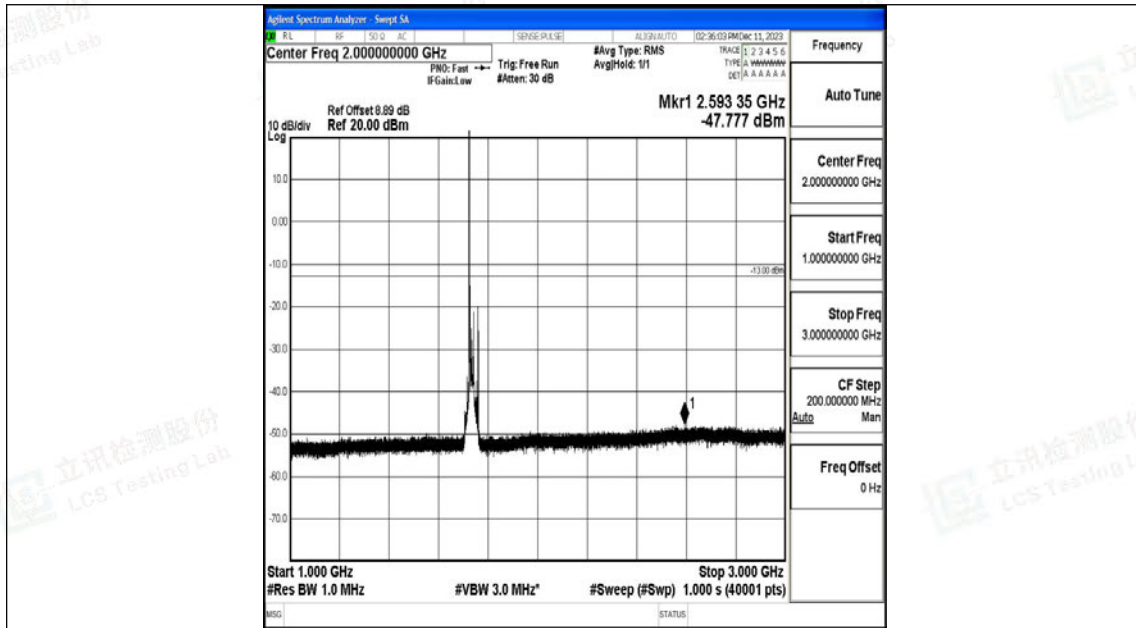

Band4_20MHz_16QAM_20175_1RB#0_30~1000_30~1000

Band4_20MHz_16QAM_20175_1RB#0_1000~3000_1000~3000