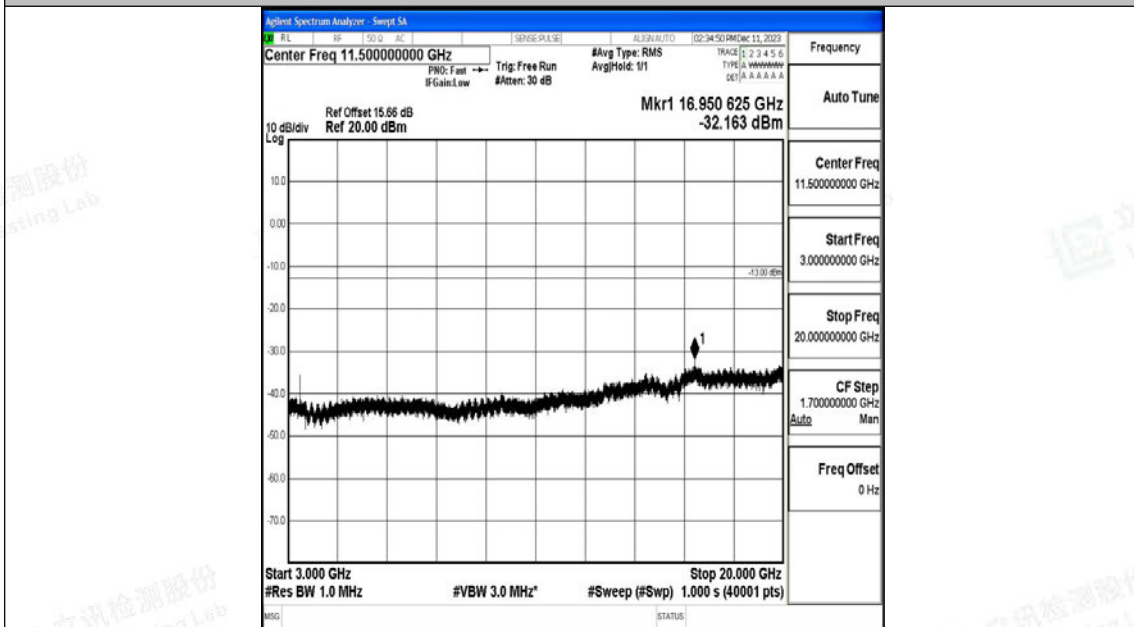

Band4_20MHz_16QAM_20050_1RB#0_1000~3000_1000~3000

Band4_20MHz_16QAM_20050_1RB#0_3000~20000_3000~20000