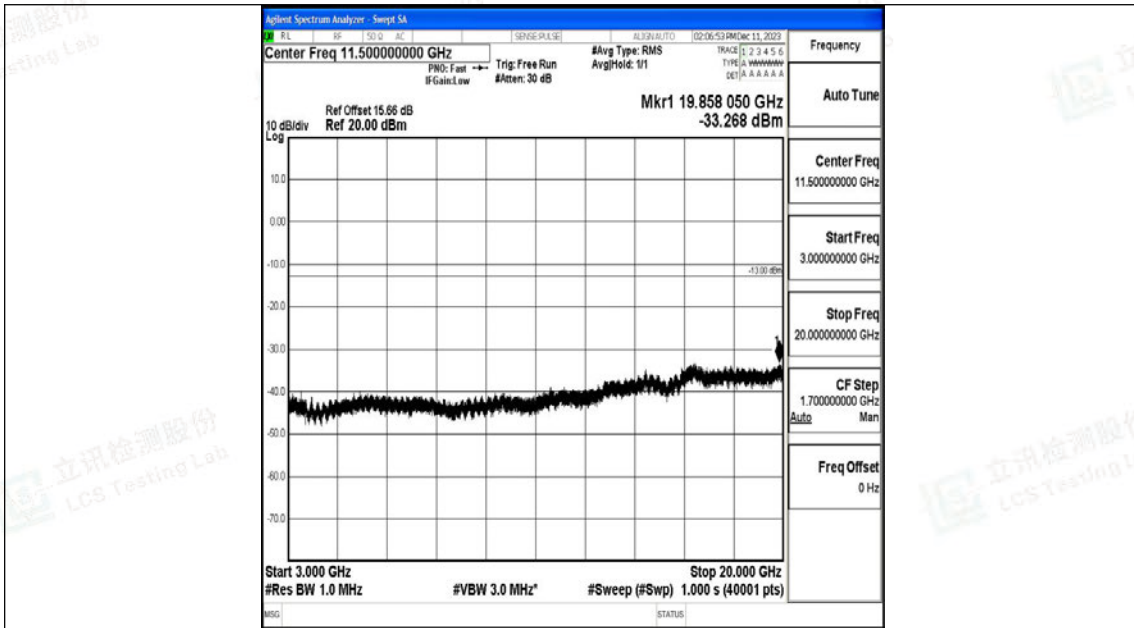

Band4_10MHz_QPSK_20175_1RB#0_1000~3000_1000~3000

Band4_10MHz_QPSK_20175_1RB#0_3000~20000_3000~20000