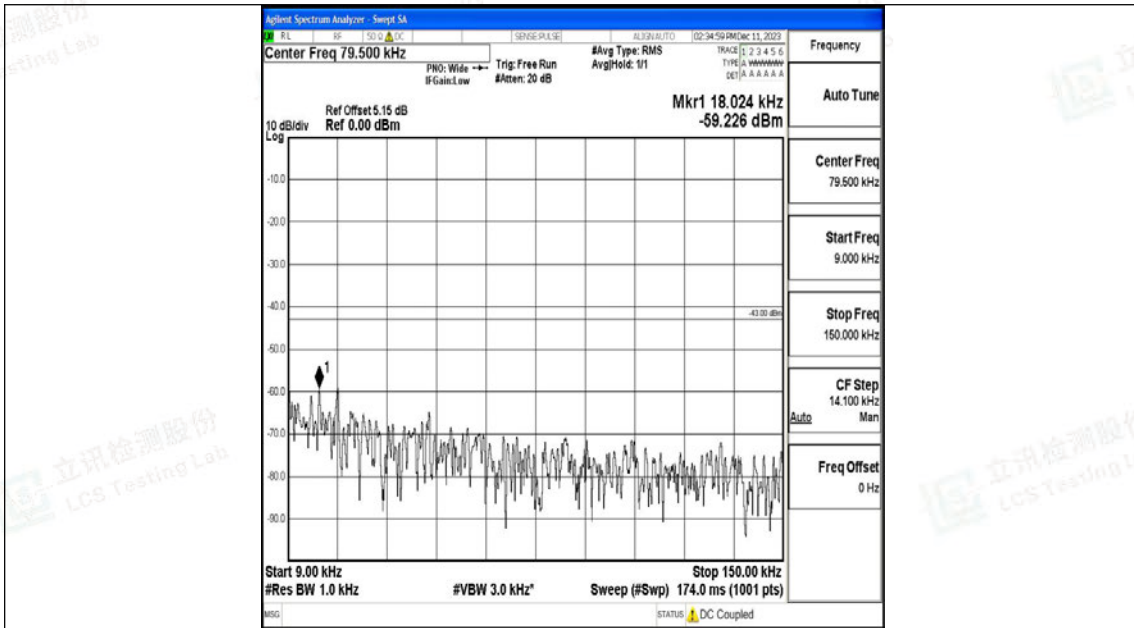

Band4_20MHz_16QAM_20050_1RB#0_30~1000_30~1000

Band4_20MHz_16QAM_20050_1RB#0_1000~3000_1000~3000

Band4_20MHz_16QAM_20050_1RB#0_3000~20000_3000~20000

Band4_20MHz_QPSK_20175_1RB#0_0.009~0.15_0.009~0.15

Band4_20MHz_QPSK_20175_1RB#0_0.15~30_0.15~30