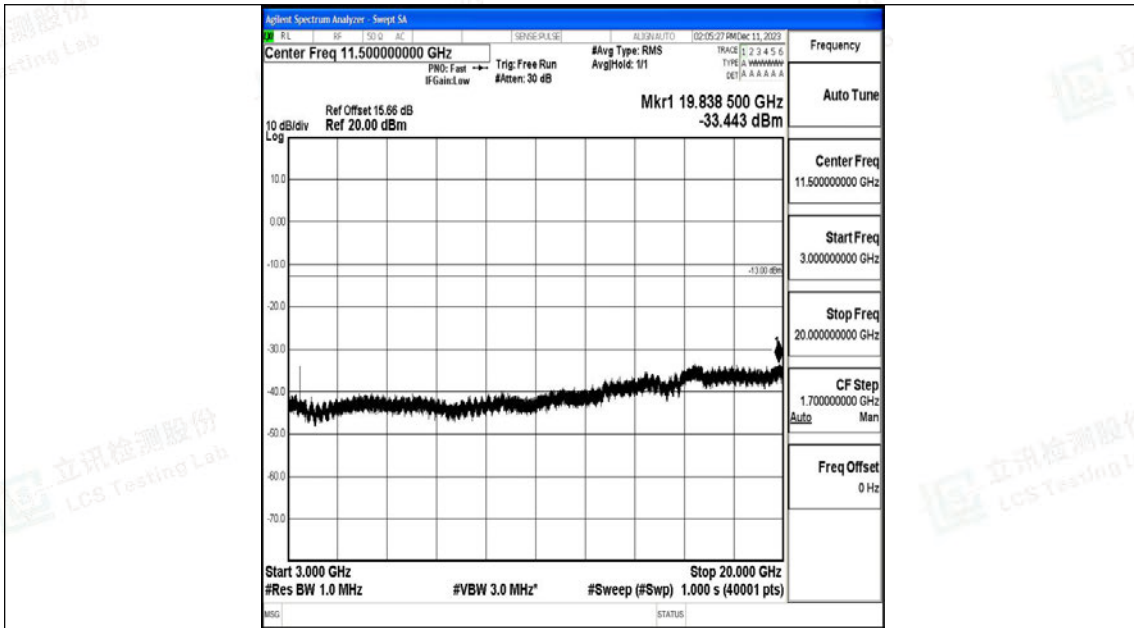

Band4_10MHz_QPSK_20000_1RB#0_1000~3000_1000~3000

Band4_10MHz_QPSK_20000_1RB#0_3000~20000_3000~20000