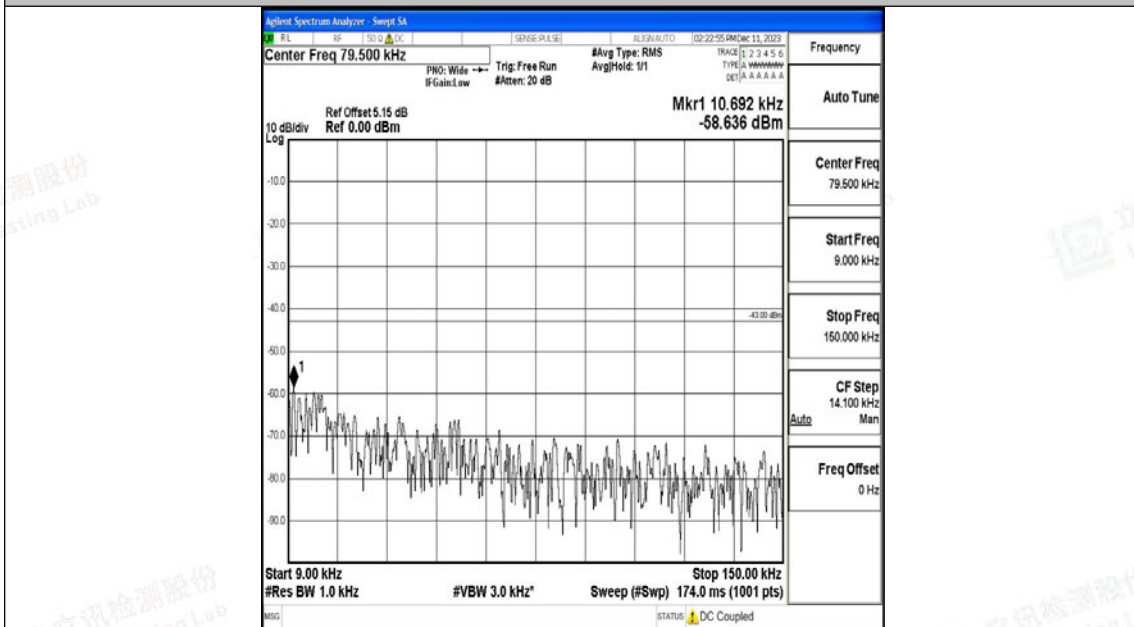

Band4_15MHz_QPSK_20325_1RB#0_30~1000_30~1000

Band4_15MHz_QPSK_20325_1RB#0_1000~3000_1000~3000

Band4_15MHz_QPSK_20325_1RB#0_3000~20000_3000~20000

Band4_15MHz_16QAM_20325_1RB#0_0.009~0.15_0.009~0.15

Band4_15MHz_16QAM_20325_1RB#0_0.15~30_0.15~30