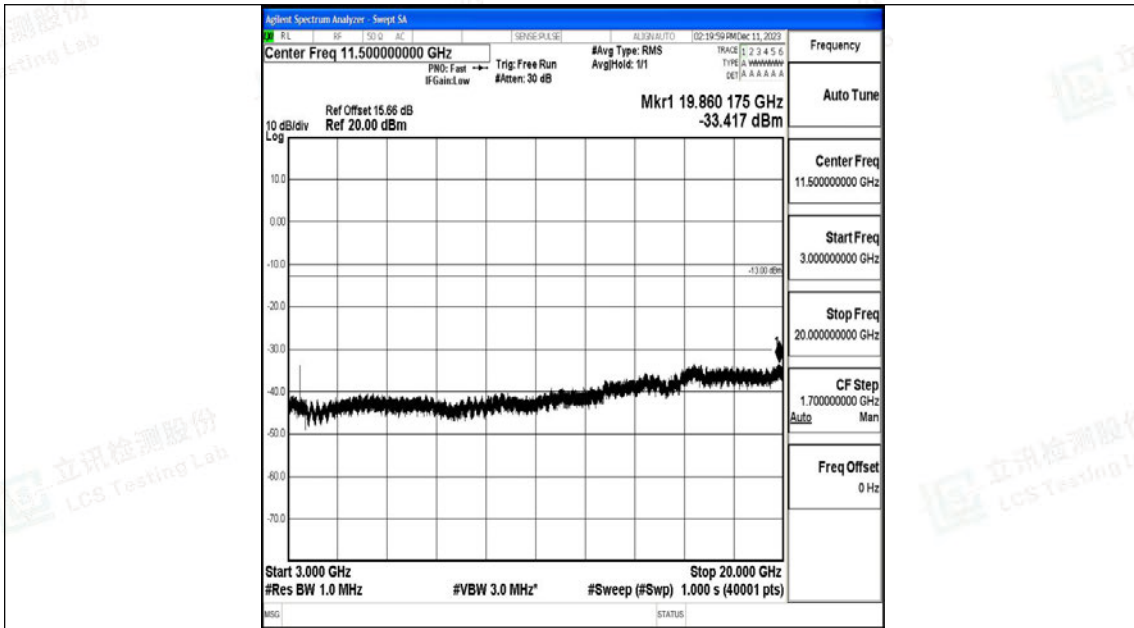

Band4_15MHz_QPSK_20025_1RB#0_1000~3000_1000~3000

Band4_15MHz_QPSK_20025_1RB#0_3000~20000_3000~20000