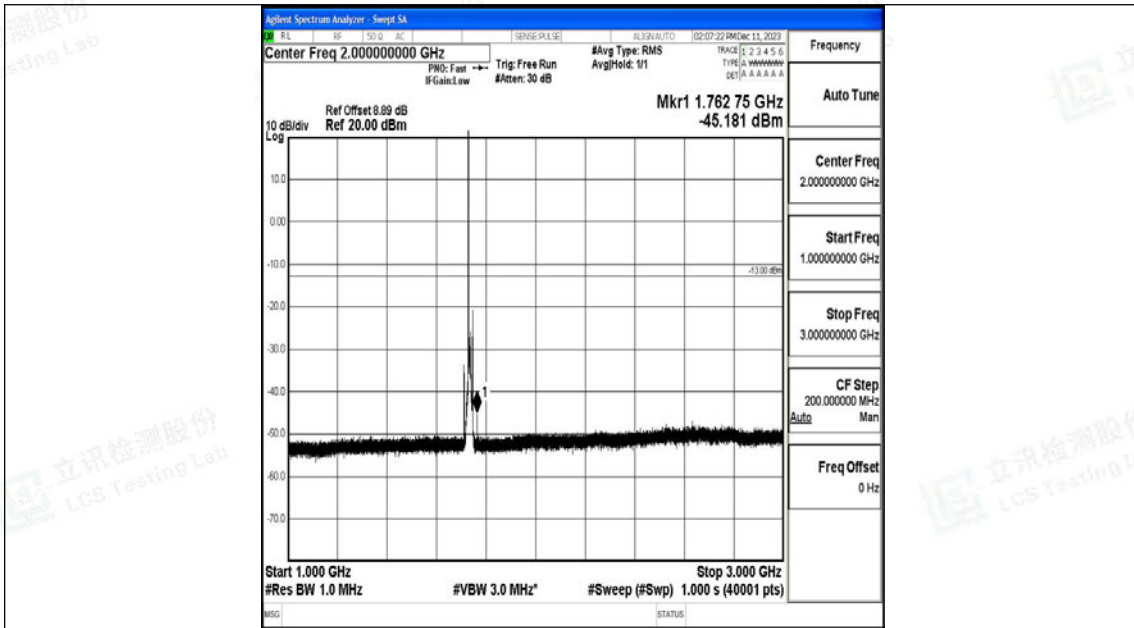

Band4_10MHz_16QAM_20175_1RB#0_30~1000_30~1000

Band4_10MHz_16QAM_20175_1RB#0_1000~3000_1000~3000