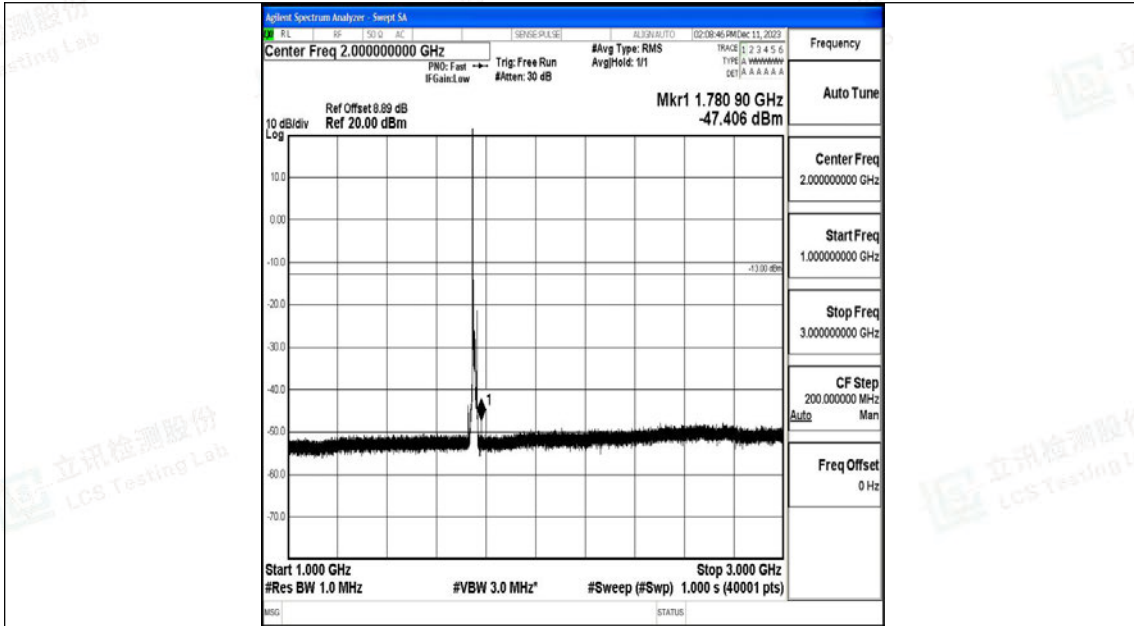

Band4_10MHz_16QAM_20350_1RB#0_30~1000_30~1000

Band4_10MHz_16QAM_20350_1RB#0_1000~3000_1000~3000