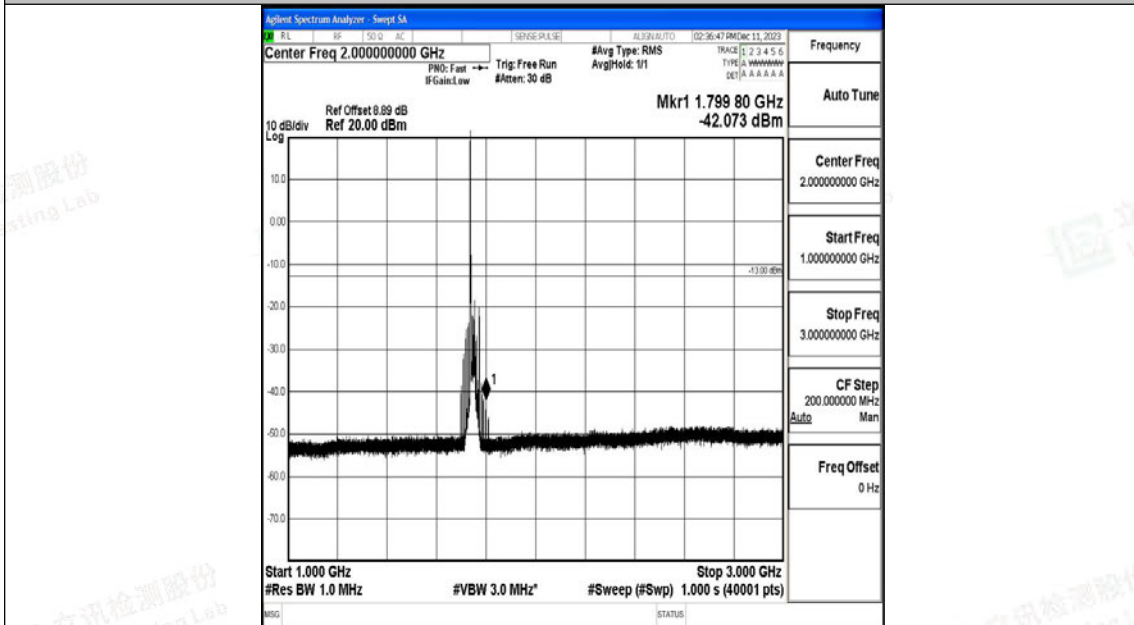

Band4_20MHz_QPSK_20300_1RB#0_30~1000_30~1000

Band4_20MHz_QPSK_20300_1RB#0_1000~3000_1000~3000