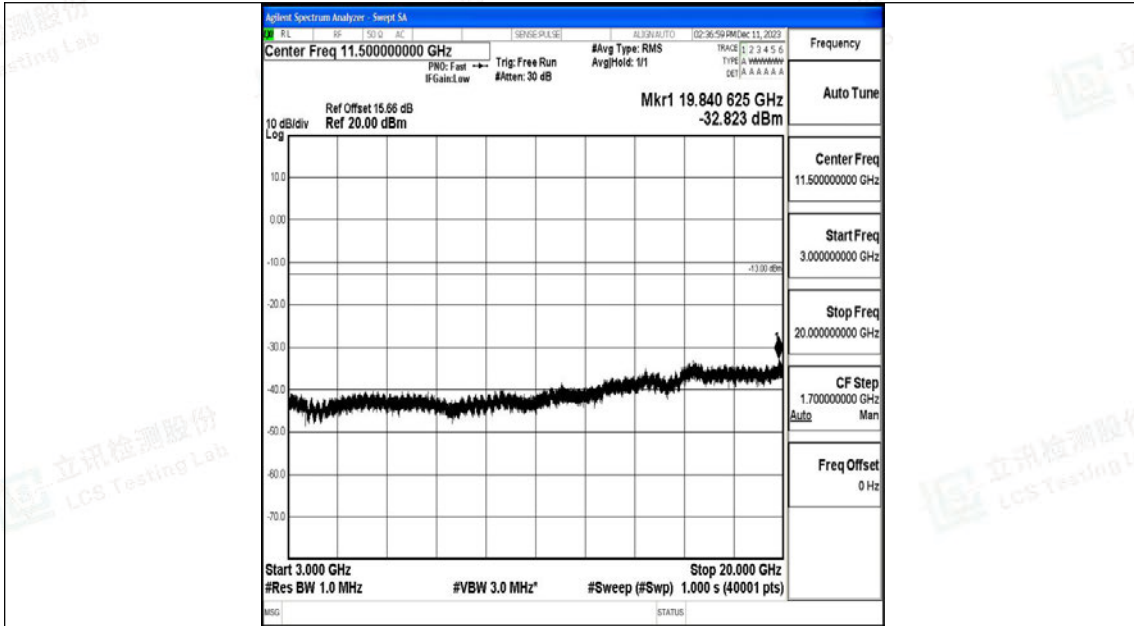

Band4_20MHz_QPSK_20300_1RB#0_1000~3000_1000~3000

Band4_20MHz_QPSK_20300_1RB#0_3000~20000_3000~20000