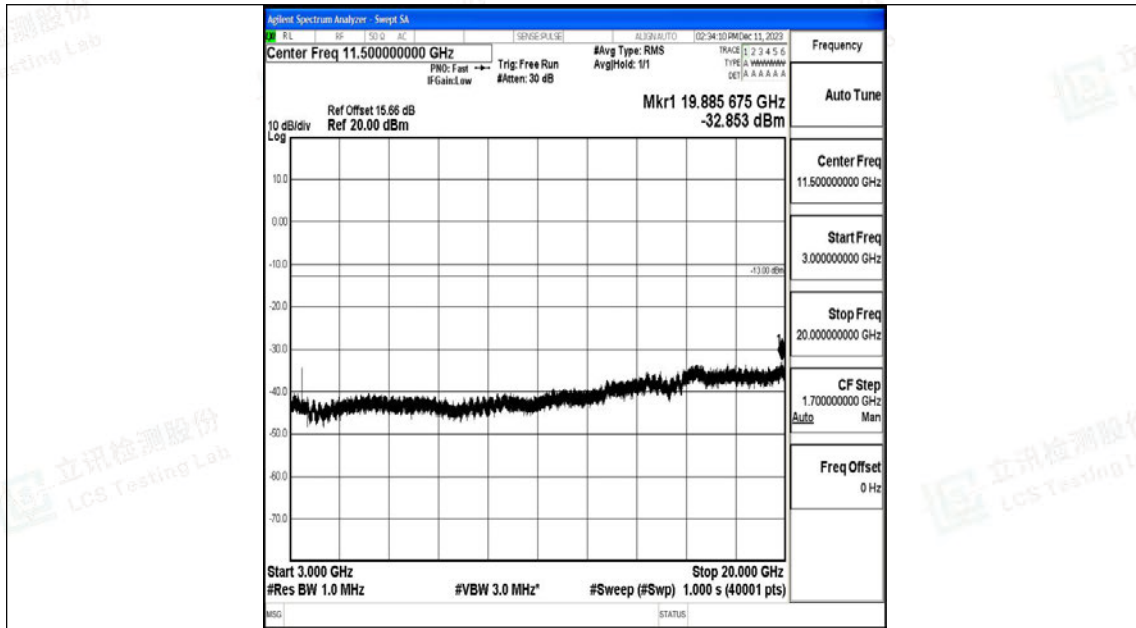

Band4_20MHz_QPSK_20050_1RB#0_1000~3000_1000~3000

Band4_20MHz_QPSK_20050_1RB#0_3000~20000_3000~20000