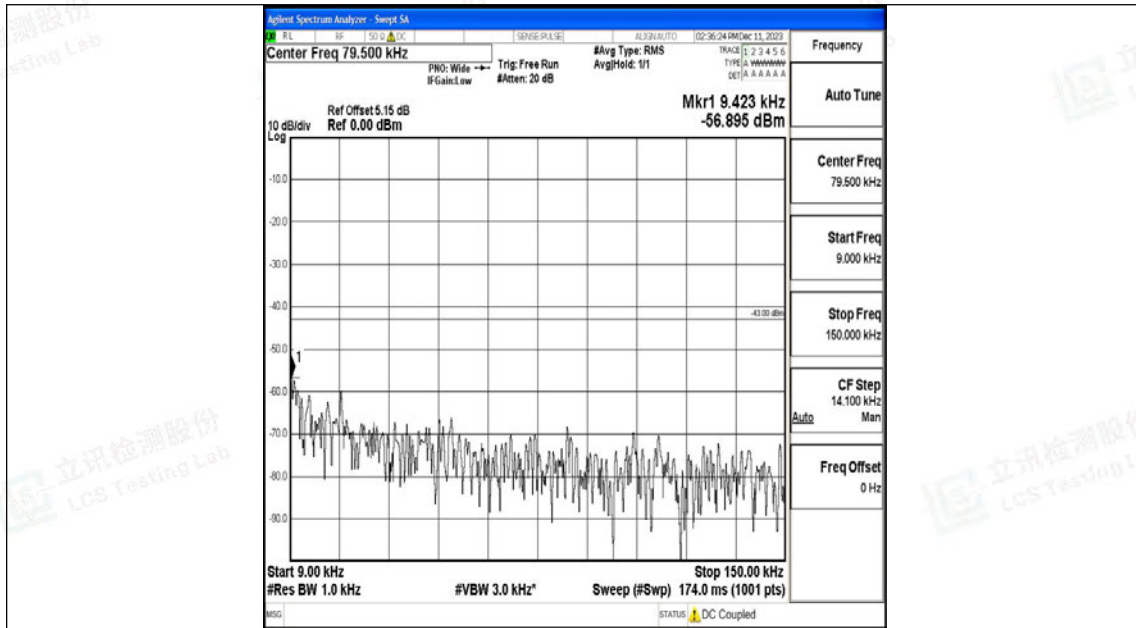

Band4_20MHz_16QAM_20175_1RB#0_30~1000_30~1000

Band4_20MHz_16QAM_20175_1RB#0_1000~3000_1000~3000

Band4_20MHz_16QAM_20175_1RB#0_3000~20000_3000~20000

Band4_20MHz_QPSK_20300_1RB#0_0.009~0.15_0.009~0.15

Band4_20MHz_QPSK_20300_1RB#0_0.15~30_0.15~30