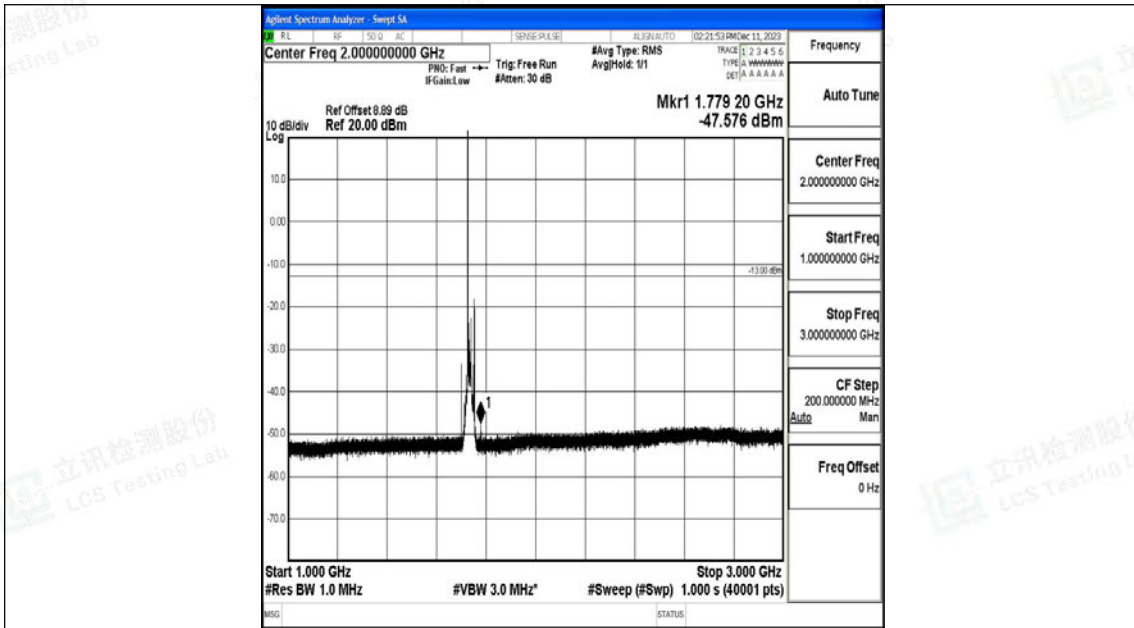

Band4_15MHz_16QAM_20175_1RB#0_30~1000_30~1000

Band4_15MHz_16QAM_20175_1RB#0_1000~3000_1000~3000