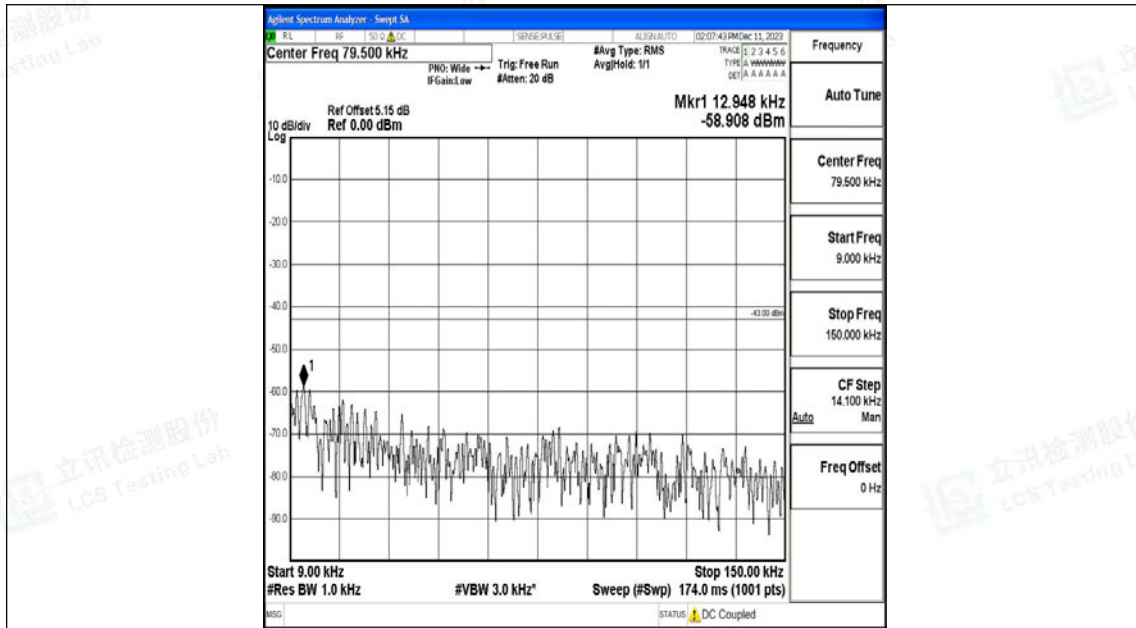

Band4_10MHz_16QAM_20175_1RB#0_30~1000_30~1000

Band4_10MHz_16QAM_20175_1RB#0_1000~3000_1000~3000

Band4_10MHz_16QAM_20175_1RB#0_3000~20000_3000~20000

Band4_10MHz_QPSK_20350_1RB#0_0.009~0.15_0.009~0.15

Band4_10MHz_QPSK_20350_1RB#0_0.15~30_0.15~30