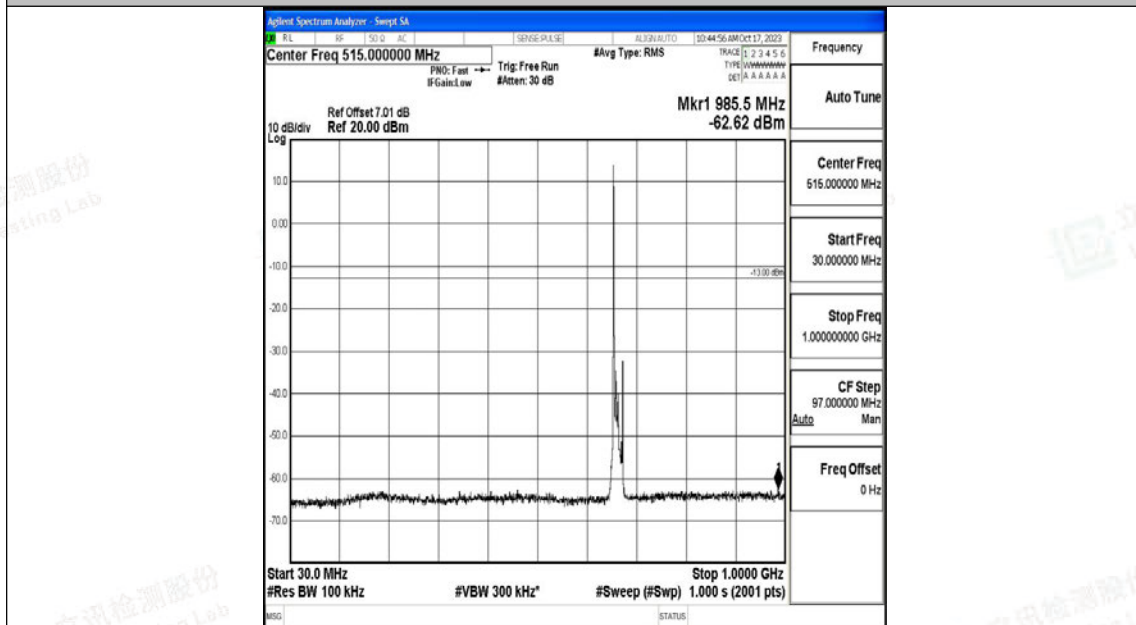

Band71\_10MHz\_QPSK\_133172\_1RB#0\_3000~10000\_3000~10000

Band71\_10MHz\_16QAM\_133172\_1RB#0\_0.009~0.15\_0.009~0.15

Band71\_10MHz\_16QAM\_133172\_1RB#0\_0.15~30\_0.15~30

Band71\_10MHz\_16QAM\_133172\_1RB#0\_30~1000\_30~1000