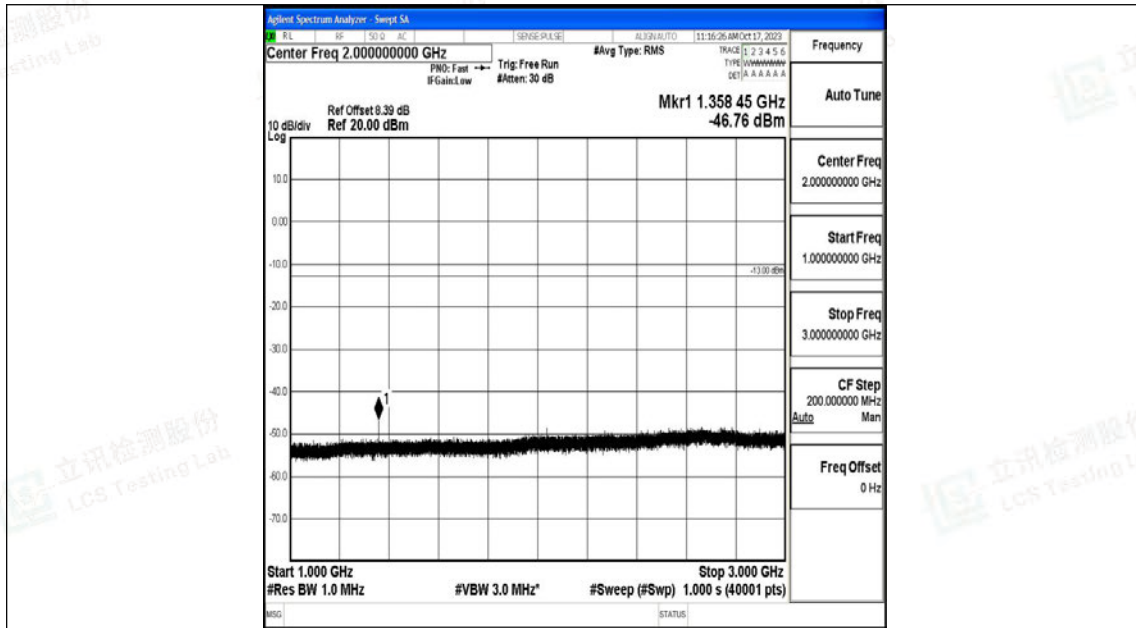

Band71\_20MHz\_QPSK\_133372\_1RB#0\_3000~10000\_3000~10000

Band71\_20MHz\_16QAM\_133372\_1RB#0\_0.009~0.15\_0.009~0.15

Band71\_20MHz\_16QAM\_133372\_1RB#0\_0.15~30\_0.15~30

Band71\_20MHz\_16QAM\_133372\_1RB#0\_30~1000\_30~1000