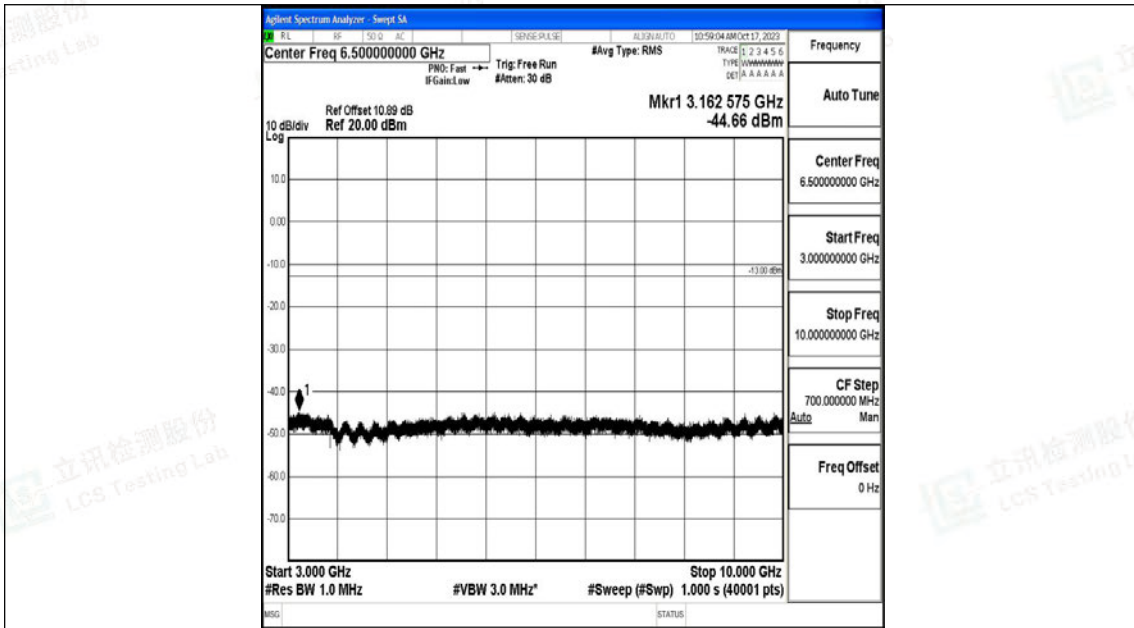

Band71_15MHz_QPSK_133197_1RB#0_1000~3000_1000~3000

Band71_15MHz_QPSK_133197_1RB#0_3000~10000_3000~10000