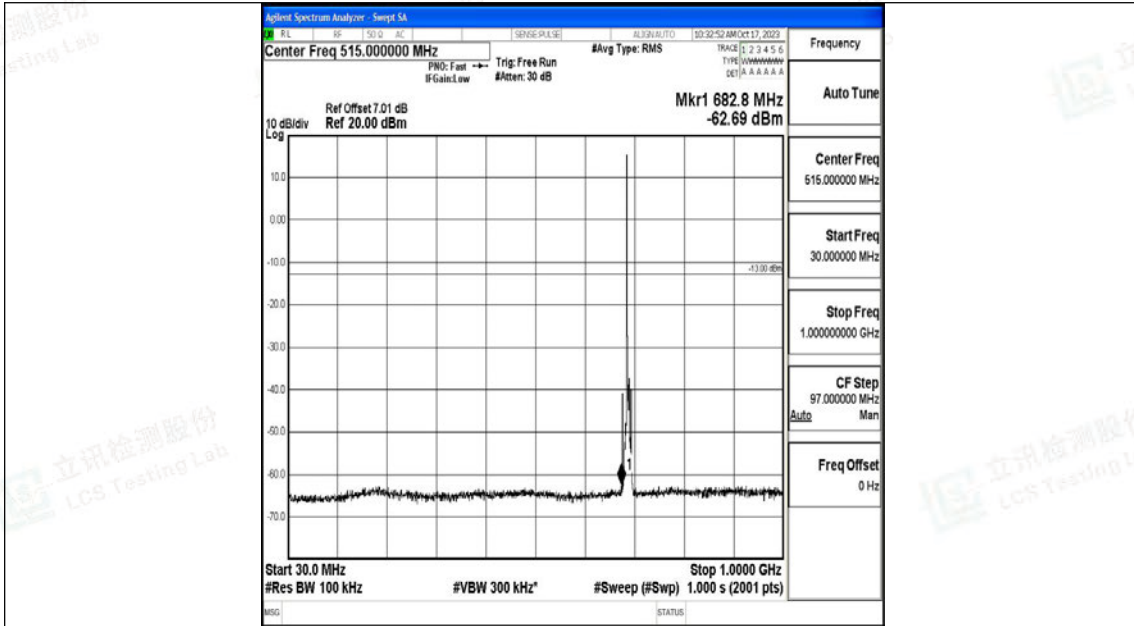

Band71\_5MHz\_QPSK\_133447\_1RB#0\_1000~3000\_1000~3000

Band71\_5MHz\_QPSK\_133447\_1RB#0\_3000~10000\_3000~10000

Band71\_5MHz\_16QAM\_133447\_1RB#0\_0.009~0.15\_0.009~0.15

Band71\_5MHz\_16QAM\_133447\_1RB#0\_0.15~30\_0.15~30