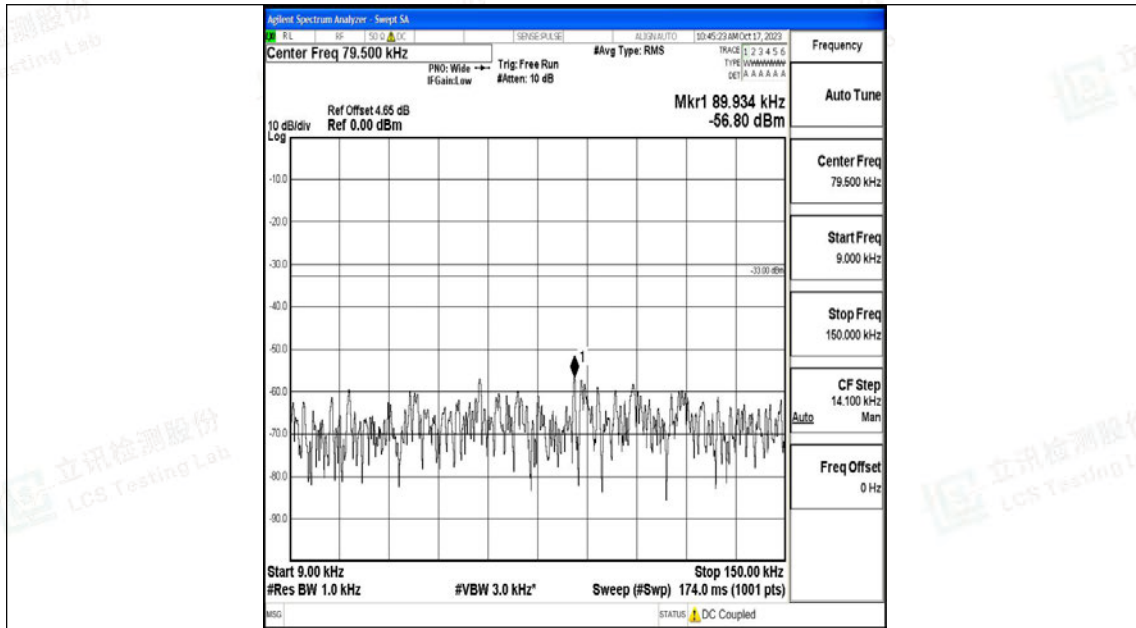

Band71_10MHz_16QAM_133172_1RB#0_3000~10000_3000~10000

Band71_10MHz_QPSK_133297_1RB#0_0.009~0.15_0.009~0.15