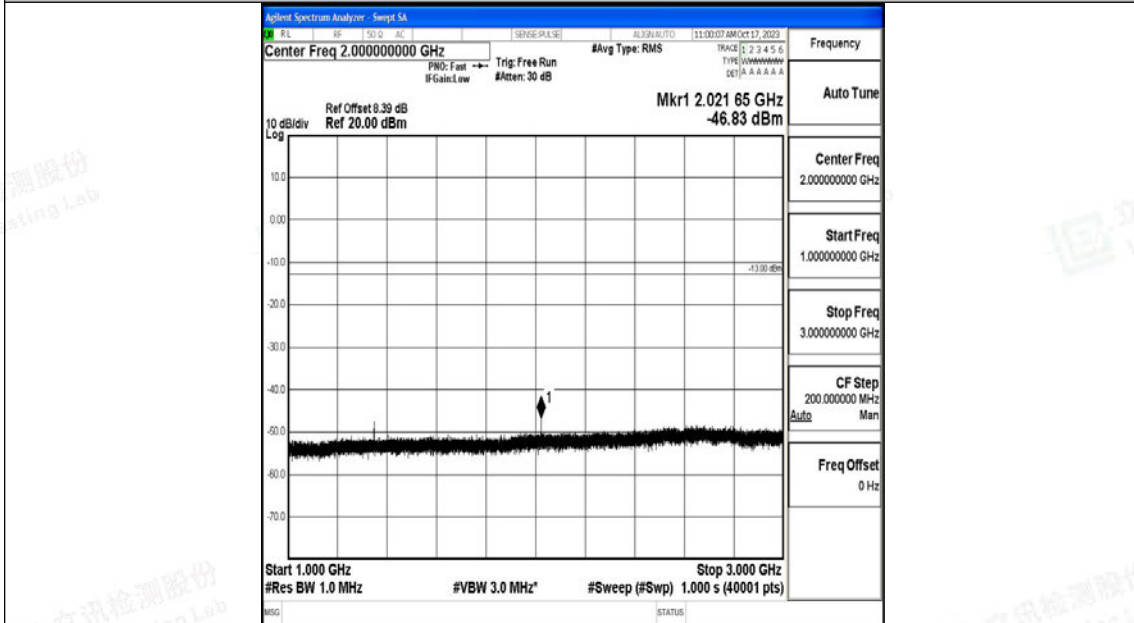

Band71\_15MHz\_QPSK\_133297\_1RB#0\_0.009~0.15\_0.009~0.15

Band71\_15MHz\_QPSK\_133297\_1RB#0\_0.15~30\_0.15~30

Band71\_15MHz\_QPSK\_133297\_1RB#0\_30~1000\_30~1000

Band71\_15MHz\_QPSK\_133297\_1RB#0\_1000~3000\_1000~3000