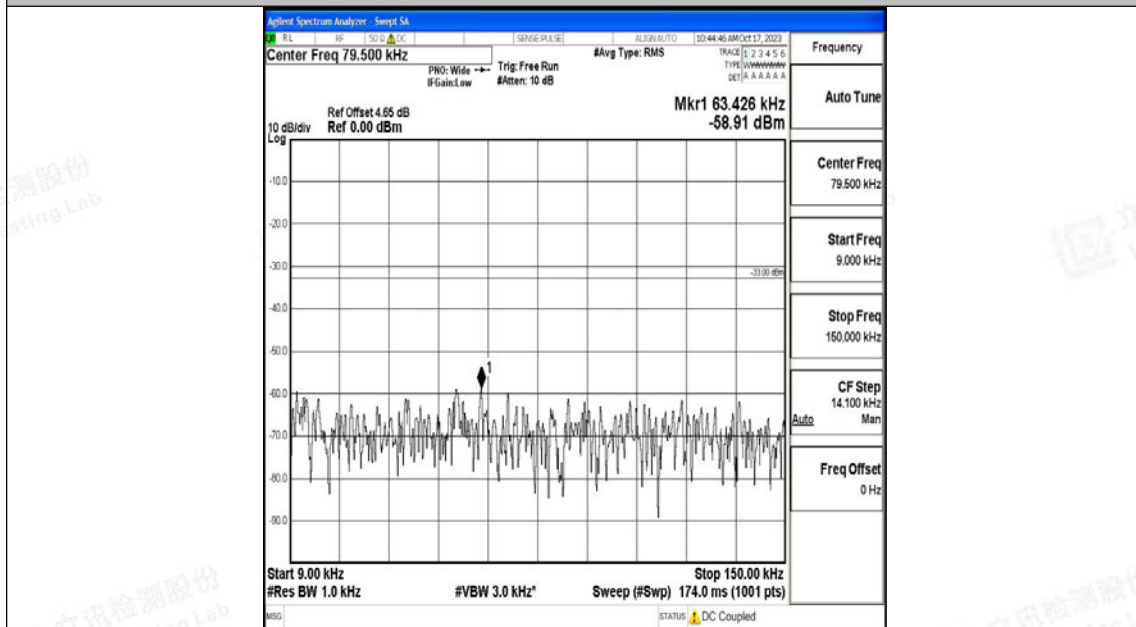

Band71_10MHz_QPSK_133172_1RB#0_3000~10000_3000~10000

Band71_10MHz_16QAM_133172_1RB#0_0.009~0.15_0.009~0.15