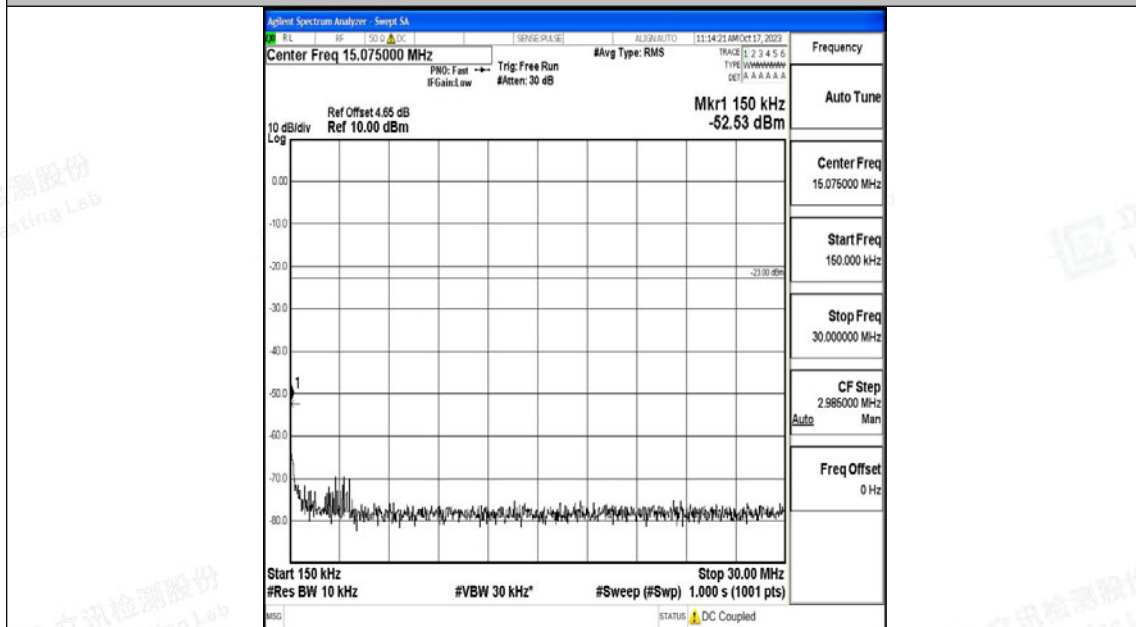

Band71\_20MHz\_16QAM\_133222\_1RB#0\_1000~3000\_1000~3000

Band71\_20MHz\_16QAM\_133222\_1RB#0\_3000~10000\_3000~10000

Band71\_20MHz\_QPSK\_133322\_1RB#0\_0.009~0.15\_0.009~0.15

Band71\_20MHz\_QPSK\_133322\_1RB#0\_0.15~30\_0.15~30