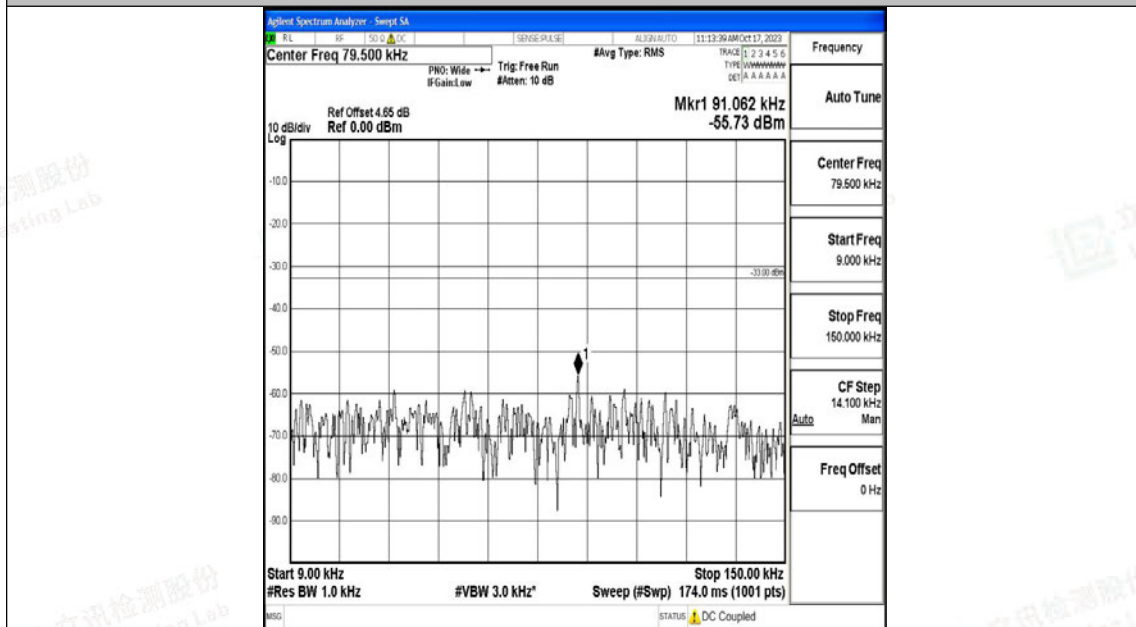

Band71_20MHz_QPSK_133222_1RB#0_3000~10000_3000~10000

Band71_20MHz_16QAM_133222_1RB#0_0.009~0.15_0.009~0.15