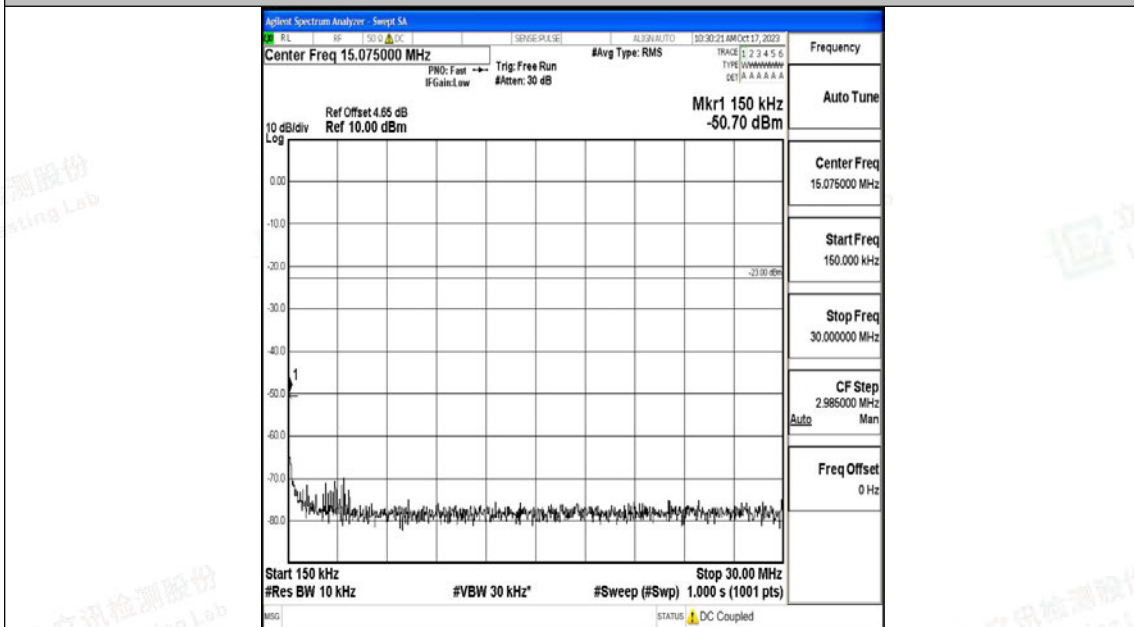

Band71\_5MHz\_16QAM\_133447\_1RB#0\_30~1000\_30~1000

Band71\_5MHz\_16QAM\_133447\_1RB#0\_1000~3000\_1000~3000

Band71\_5MHz\_16QAM\_133447\_1RB#0\_3000~10000\_3000~10000

Band71\_5MHz\_16QAM\_133147\_1RB#0\_0.15~30\_0.15~30