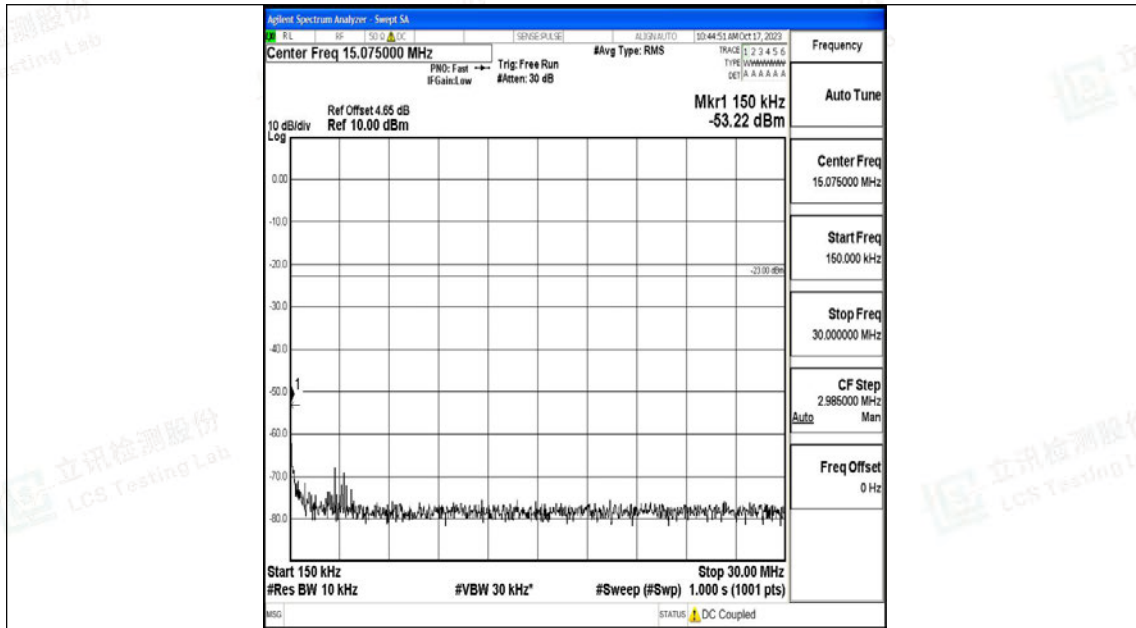

Band71_10MHz_16QAM_133172_1RB#0_0.009~0.15_0.009~0.15

Band71_10MHz_16QAM_133172_1RB#0_0.15~30_0.15~30