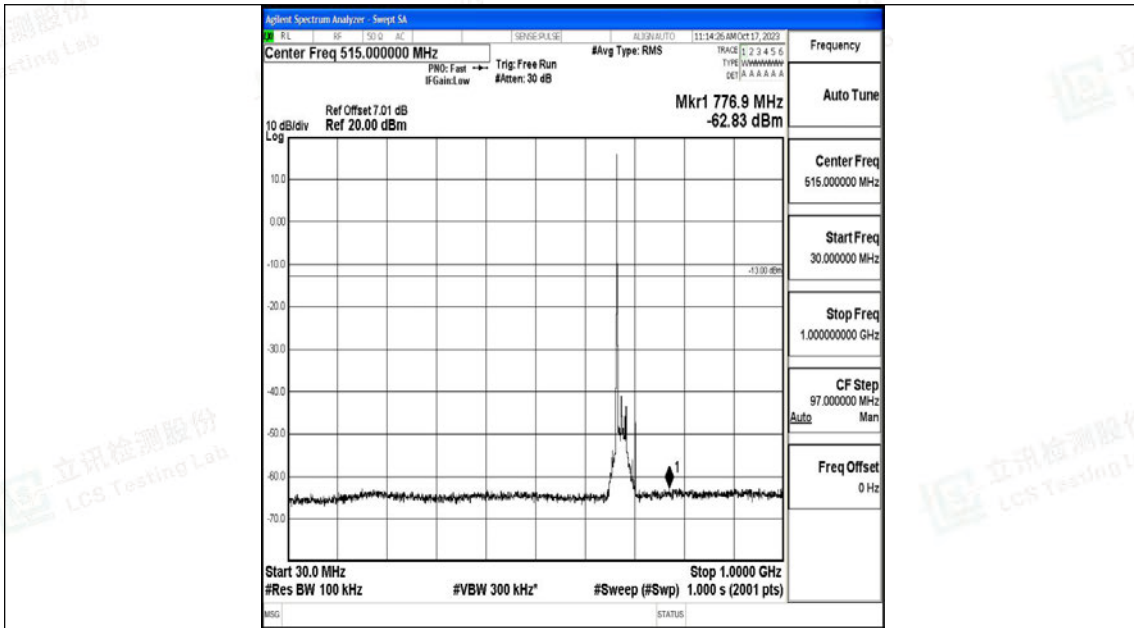

Band71\_20MHz\_16QAM\_133222\_1RB#0\_1000~3000\_1000~3000

Band71\_20MHz\_16QAM\_133222\_1RB#0\_3000~10000\_3000~10000

Band71\_20MHz\_QPSK\_133322\_1RB#0\_0.009~0.15\_0.009~0.15

Band71\_20MHz\_QPSK\_133322\_1RB#0\_0.15~30\_0.15~30