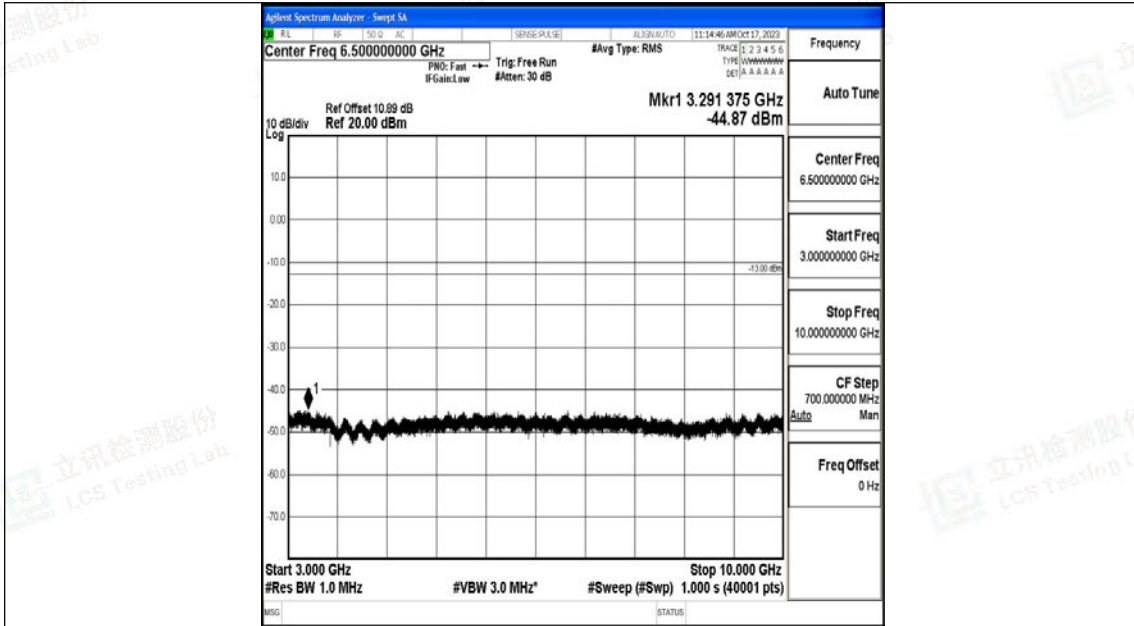

Band71_20MHz_QPSK_133322_1RB#0_1000~3000_1000~3000

Band71_20MHz_QPSK_133322_1RB#0_3000~10000_3000~10000