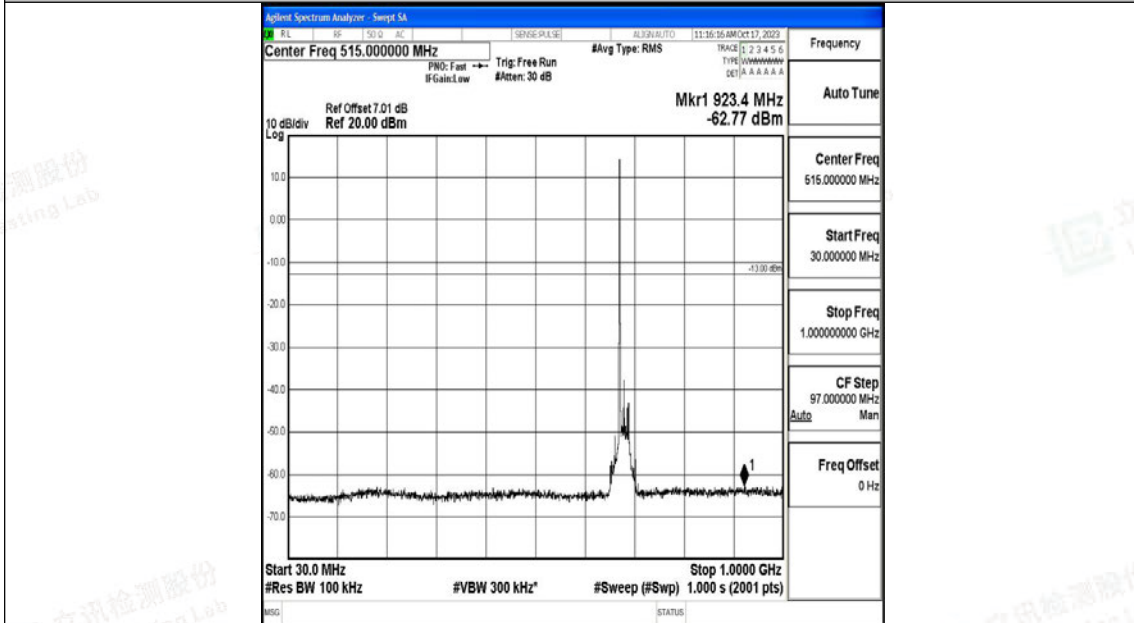

Band71\_20MHz\_QPSK\_133372\_1RB#0\_3000~10000\_3000~10000

Band71\_20MHz\_16QAM\_133372\_1RB#0\_0.009~0.15\_0.009~0.15

Band71\_20MHz\_16QAM\_133372\_1RB#0\_0.15~30\_0.15~30

Band71\_20MHz\_16QAM\_133372\_1RB#0\_30~1000\_30~1000