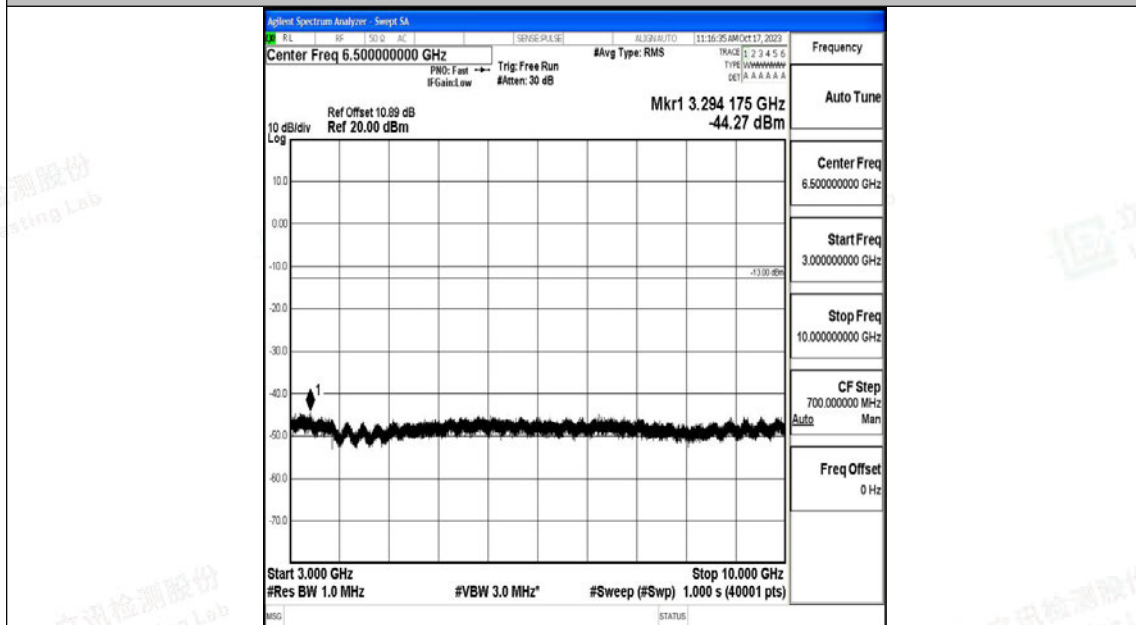

Band71_20MHz_16QAM_133372_1RB#0_1000~3000_1000~3000

Band71_20MHz_16QAM_133372_1RB#0_3000~10000_3000~10000