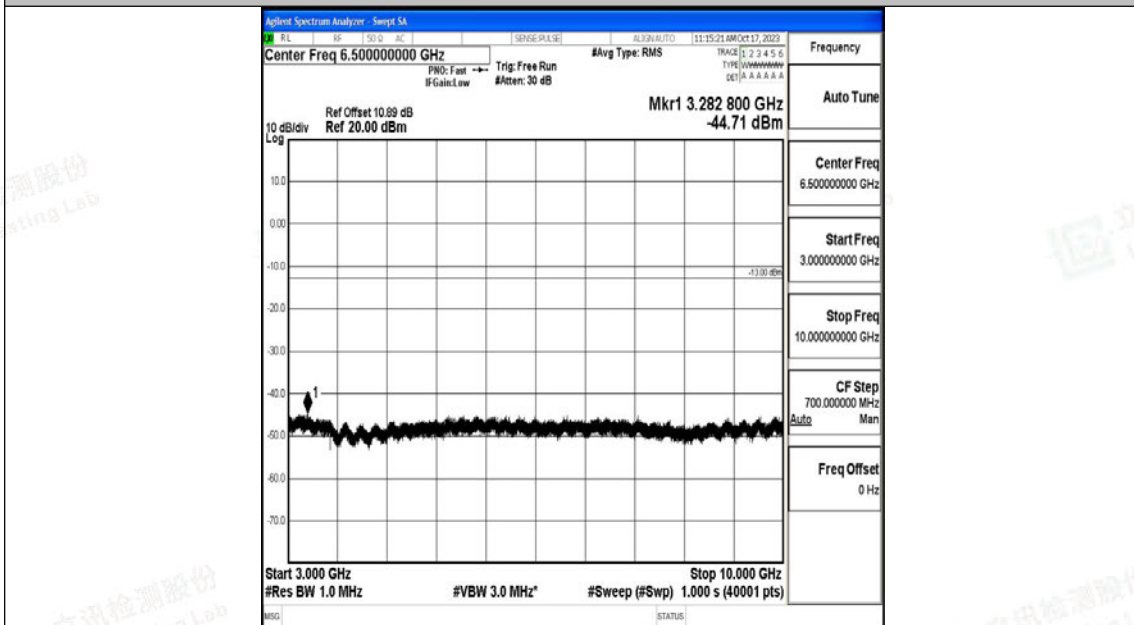

Band71\_20MHz\_16QAM\_133322\_1RB#0\_0.15~30\_0.15~30

Band71\_20MHz\_16QAM\_133322\_1RB#0\_30~1000\_30~1000

Band71\_20MHz\_16QAM\_133322\_1RB#0\_1000~3000\_1000~3000

Band71\_20MHz\_16QAM\_133322\_1RB#0\_3000~10000\_3000~10000