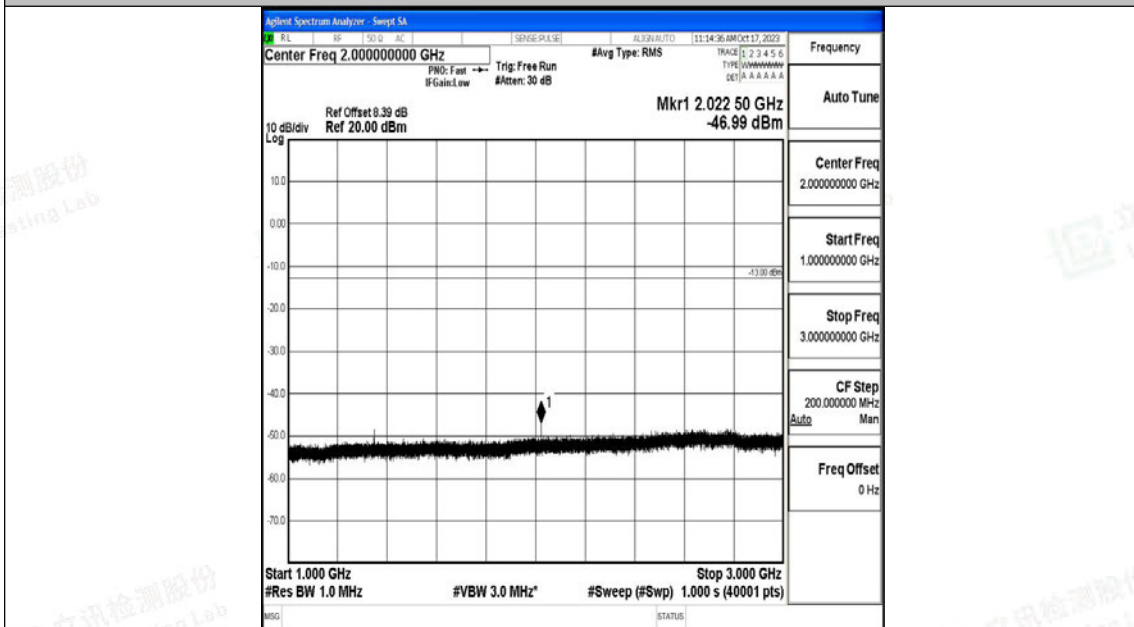

Band71_20MHz_QPSK_133322_1RB#0_30~1000_30~1000

Band71_20MHz_QPSK_133322_1RB#0_1000~3000_1000~3000