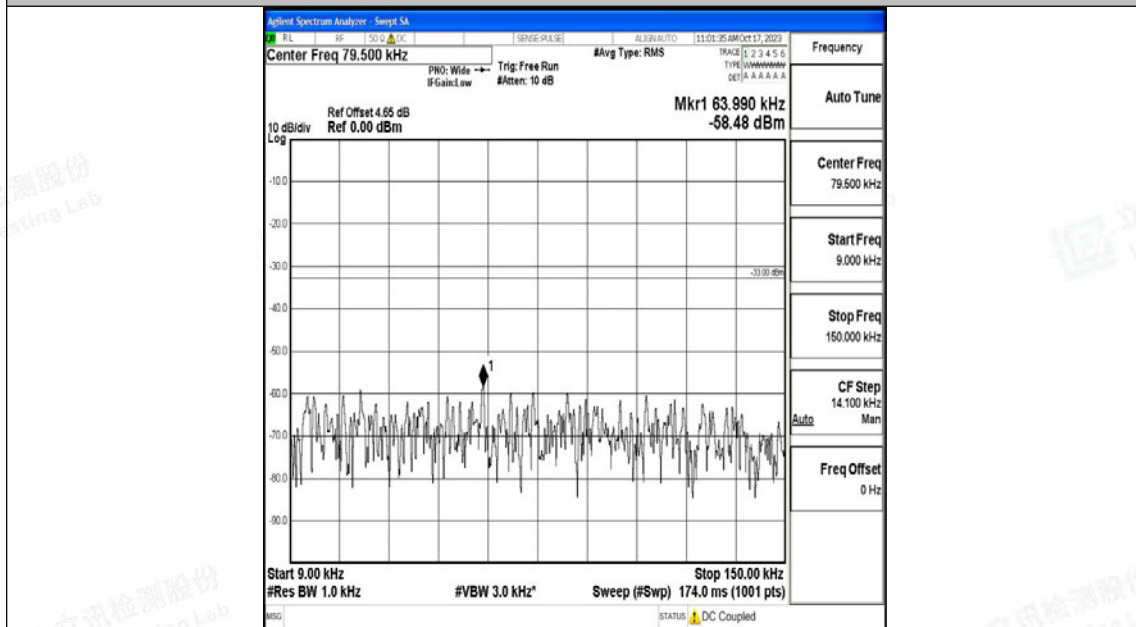

Band71\_15MHz\_QPSK\_133397\_1RB#0\_30~1000\_30~1000

Band71\_15MHz\_QPSK\_133397\_1RB#0\_1000~3000\_1000~3000

Band71\_15MHz\_QPSK\_133397\_1RB#0\_3000~10000\_3000~10000

Band71\_15MHz\_16QAM\_133397\_1RB#0\_0.009~0.15\_0.009~0.15