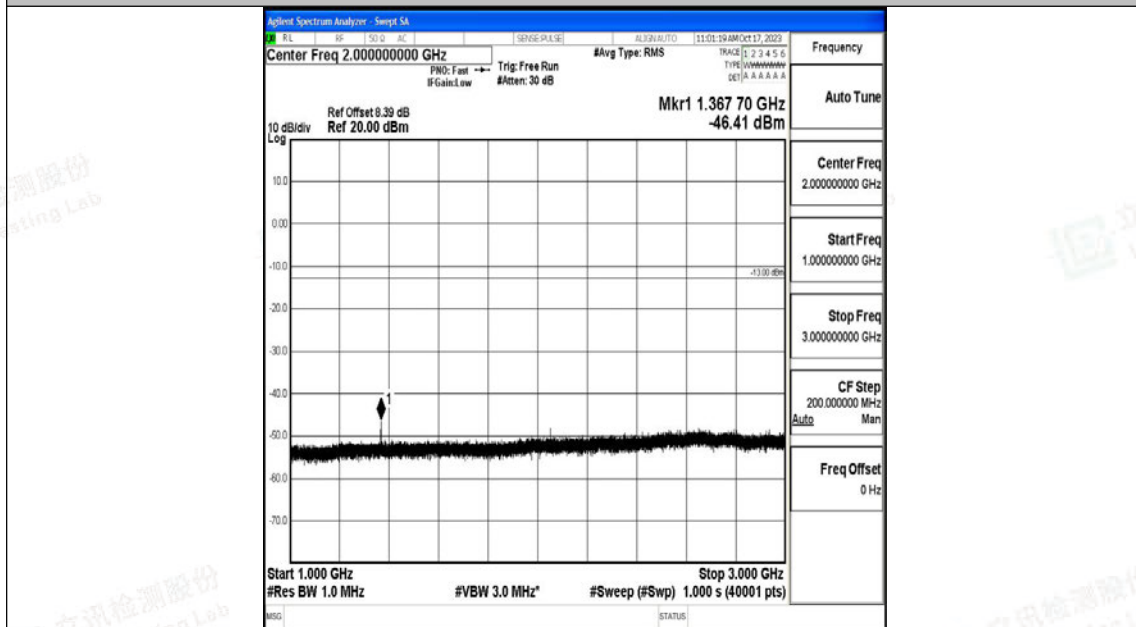

Band71_15MHz_QPSK_133397_1RB#0_30~1000_30~1000

Band71_15MHz_QPSK_133397_1RB#0_1000~3000_1000~3000