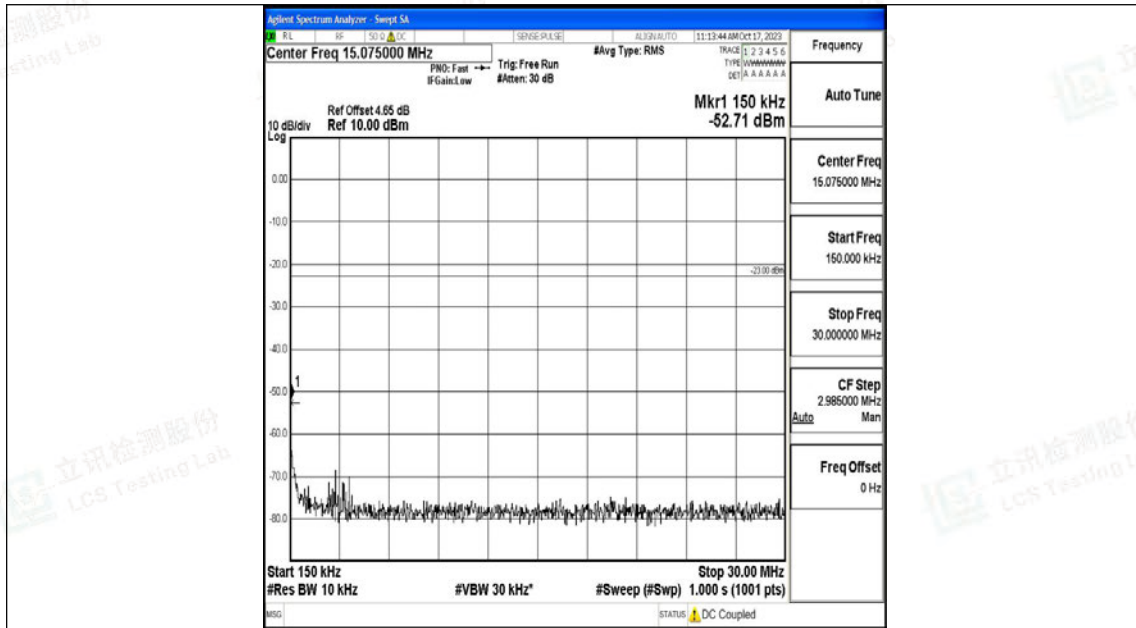

Band71_20MHz_16QAM_133222_1RB#0_0.009~0.15_0.009~0.15

Band71_20MHz_16QAM_133222_1RB#0_0.15~30_0.15~30