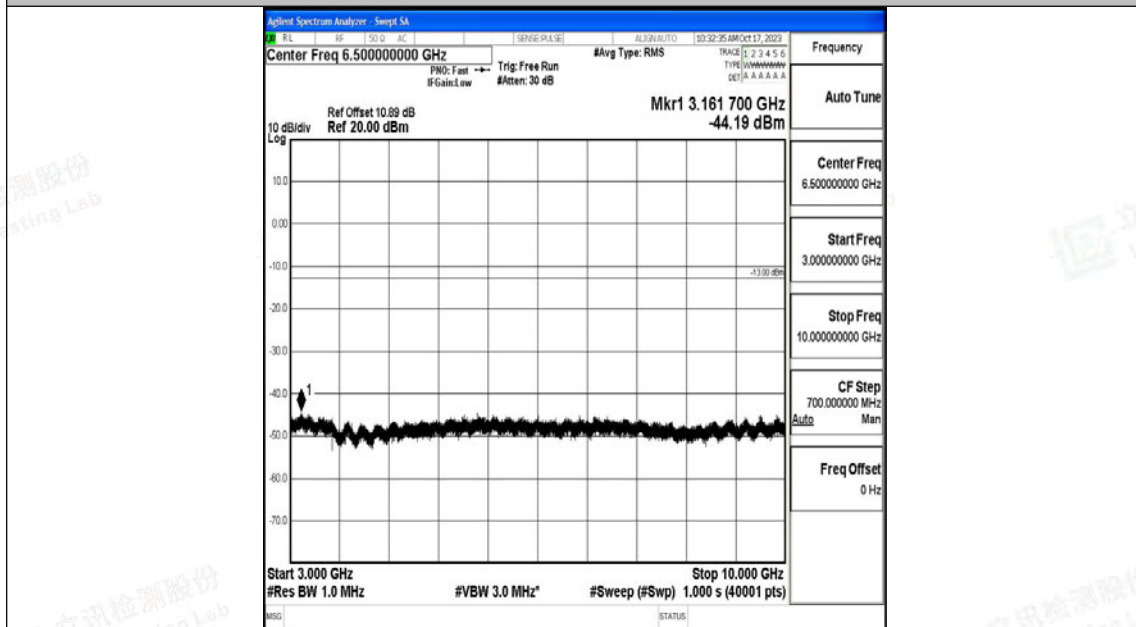

Band71\_5MHz\_QPSK\_133447\_1RB#0\_1000~3000\_1000~3000

Band71\_5MHz\_QPSK\_133447\_1RB#0\_3000~10000\_3000~10000

Band71\_5MHz\_16QAM\_133447\_1RB#0\_0.009~0.15\_0.009~0.15

Band71\_5MHz\_16QAM\_133447\_1RB#0\_0.15~30\_0.15~30