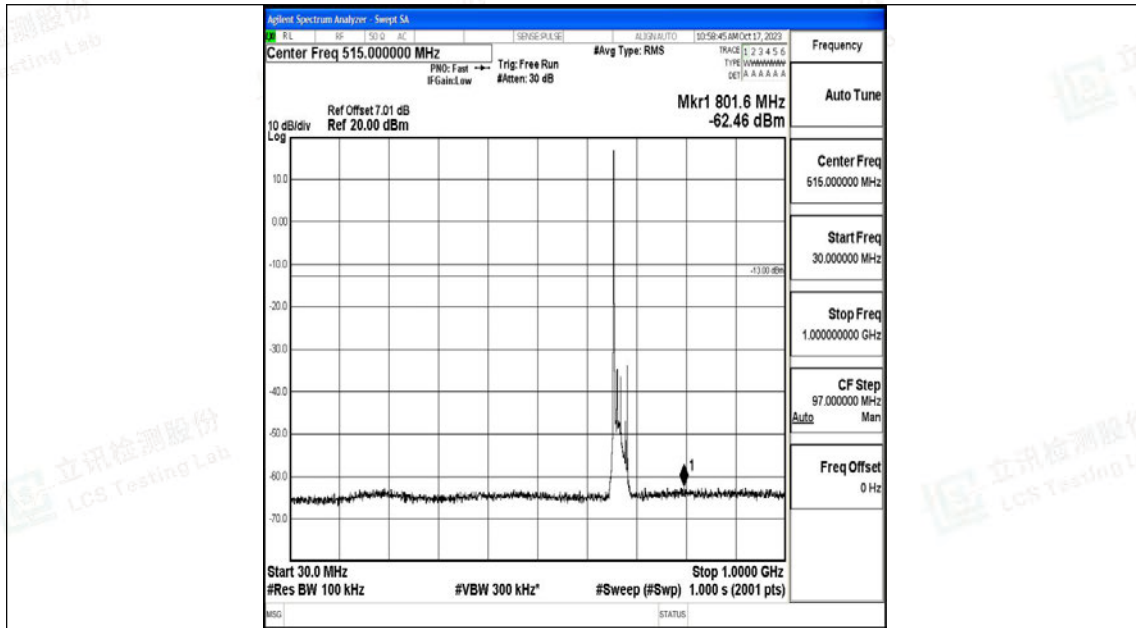

Band71\_10MHz\_16QAM\_133422\_1RB#0\_1000~3000\_1000~3000

Band71\_10MHz\_16QAM\_133422\_1RB#0\_3000~10000\_3000~10000

Band71\_15MHz\_QPSK\_133197\_1RB#0\_0.009~0.15\_0.009~0.15

Band71\_15MHz\_QPSK\_133197\_1RB#0\_0.15~30\_0.15~30