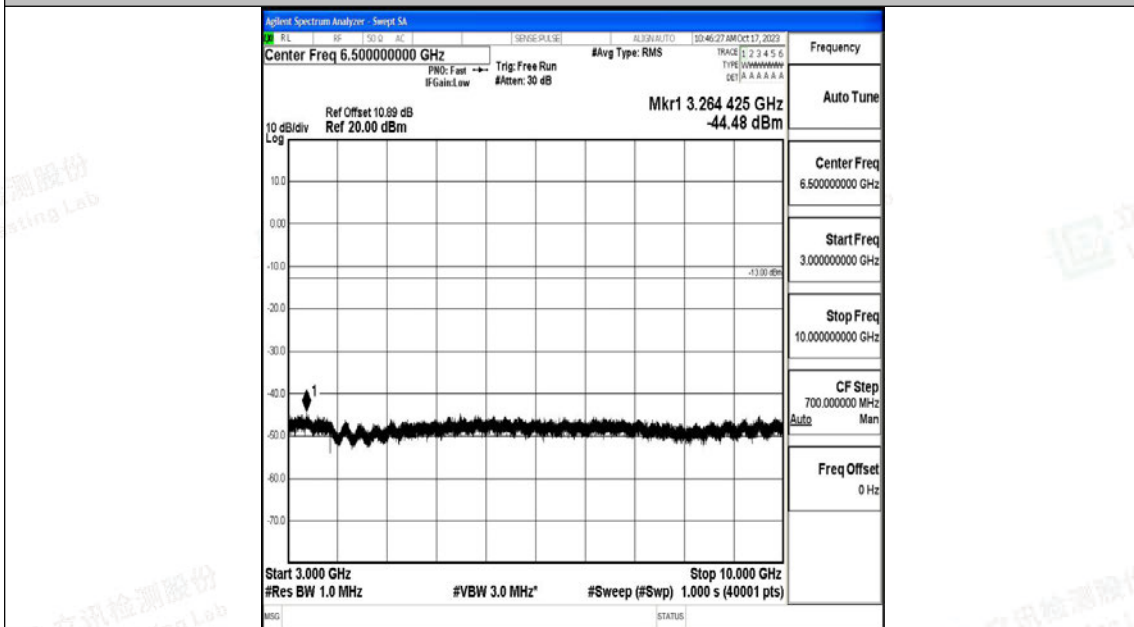

Band71\_10MHz\_16QAM\_133297\_1RB#0\_0.15~30\_0.15~30

Band71\_10MHz\_16QAM\_133297\_1RB#0\_30~1000\_30~1000

Band71\_10MHz\_16QAM\_133297\_1RB#0\_1000~3000\_1000~3000

Band71\_10MHz\_16QAM\_133297\_1RB#0\_3000~10000\_3000~10000