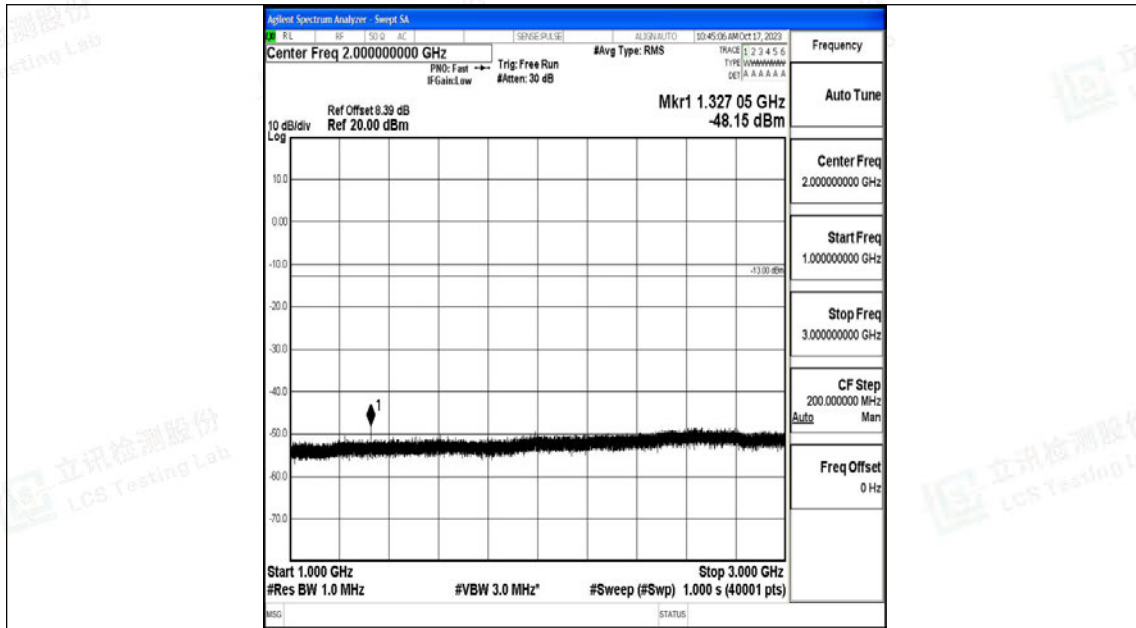

Band71\_10MHz\_QPSK\_133172\_1RB#0\_3000~10000\_3000~10000

Band71\_10MHz\_16QAM\_133172\_1RB#0\_0.009~0.15\_0.009~0.15

Band71\_10MHz\_16QAM\_133172\_1RB#0\_0.15~30\_0.15~30

Band71\_10MHz\_16QAM\_133172\_1RB#0\_30~1000\_30~1000