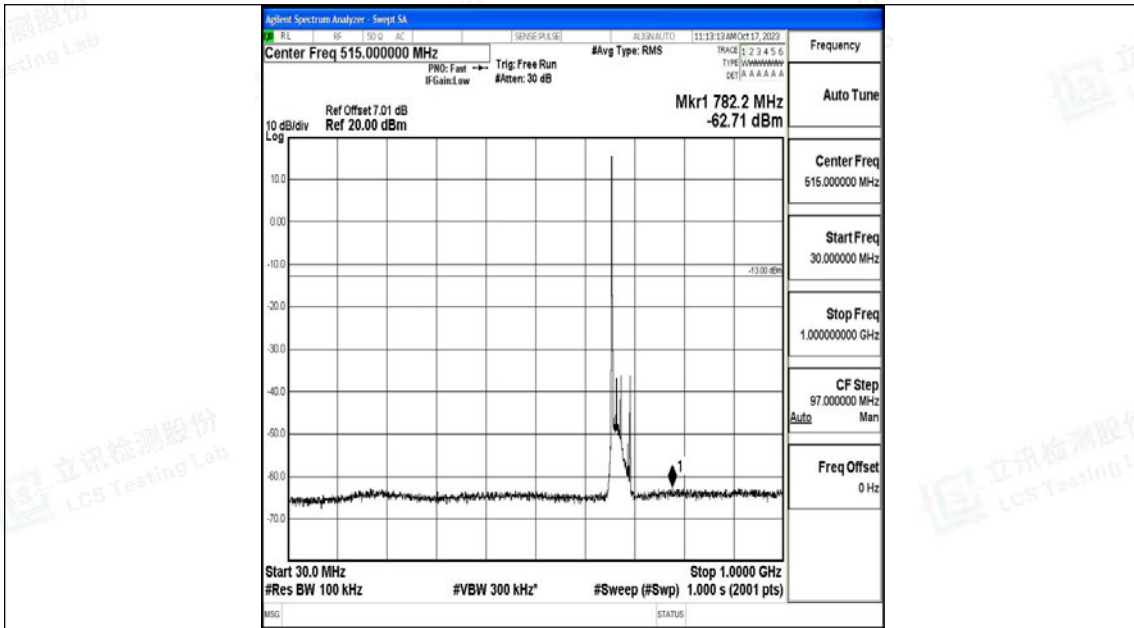

Band71_20MHz_QPSK_133222_1RB#0_0.15~30_0.15~30

Band71_20MHz_QPSK_133222_1RB#0_30~1000_30~1000