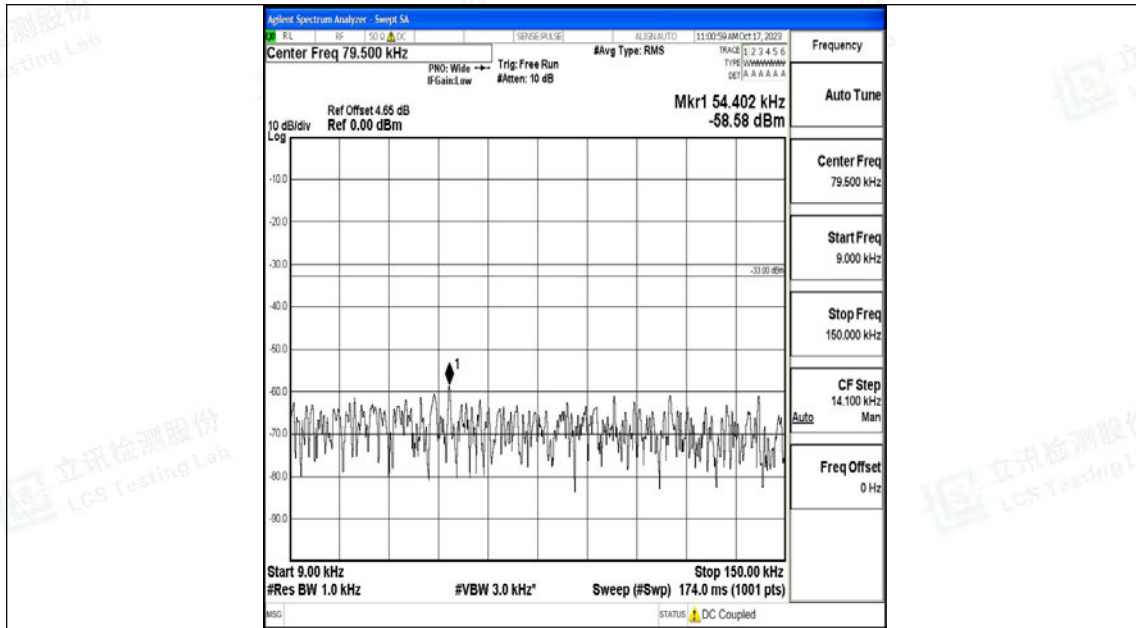

Band71_15MHz_16QAM_133297_1RB#0_3000~10000_3000~10000

Band71_15MHz_QPSK_133397_1RB#0_0.009~0.15_0.009~0.15