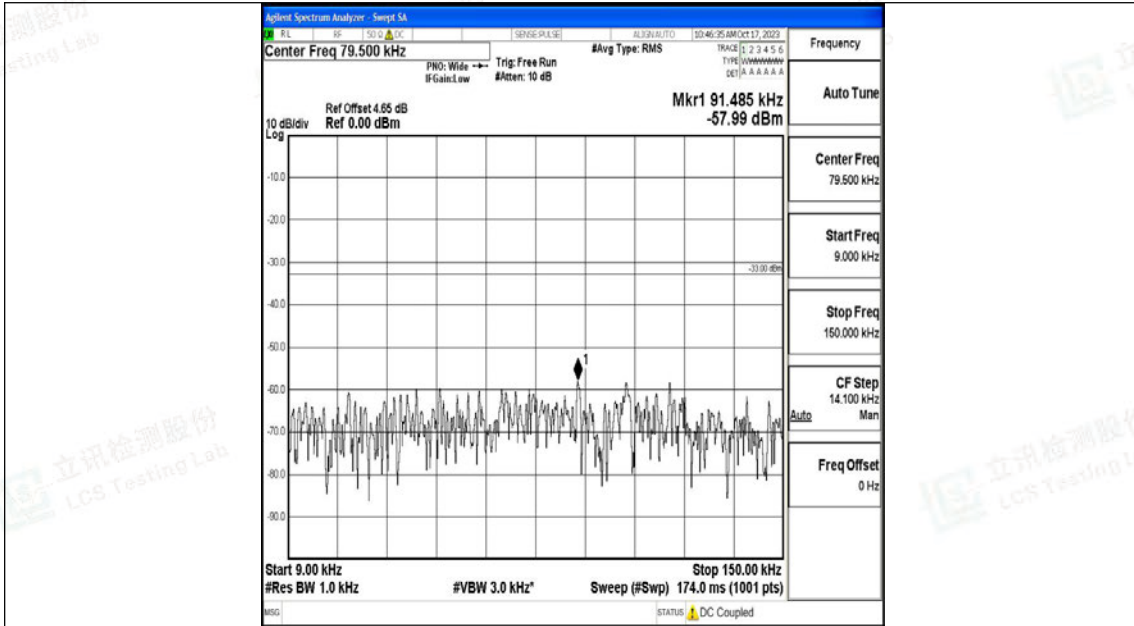

Band71\_10MHz\_16QAM\_133297\_1RB#0\_0.15~30\_0.15~30

Band71\_10MHz\_16QAM\_133297\_1RB#0\_30~1000\_30~1000

Band71\_10MHz\_16QAM\_133297\_1RB#0\_1000~3000\_1000~3000

Band71\_10MHz\_16QAM\_133297\_1RB#0\_3000~10000\_3000~10000