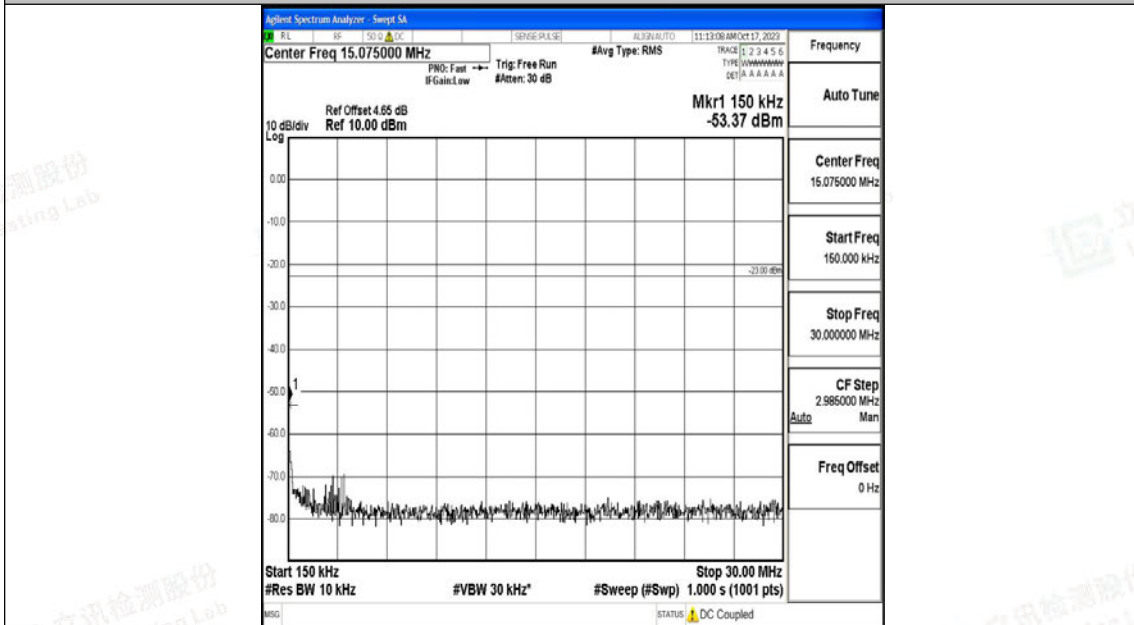

Band71_20MHz_QPSK_133222_1RB#0_0.009~0.15_0.009~0.15

Band71_20MHz_QPSK_133222_1RB#0_0.15~30_0.15~30