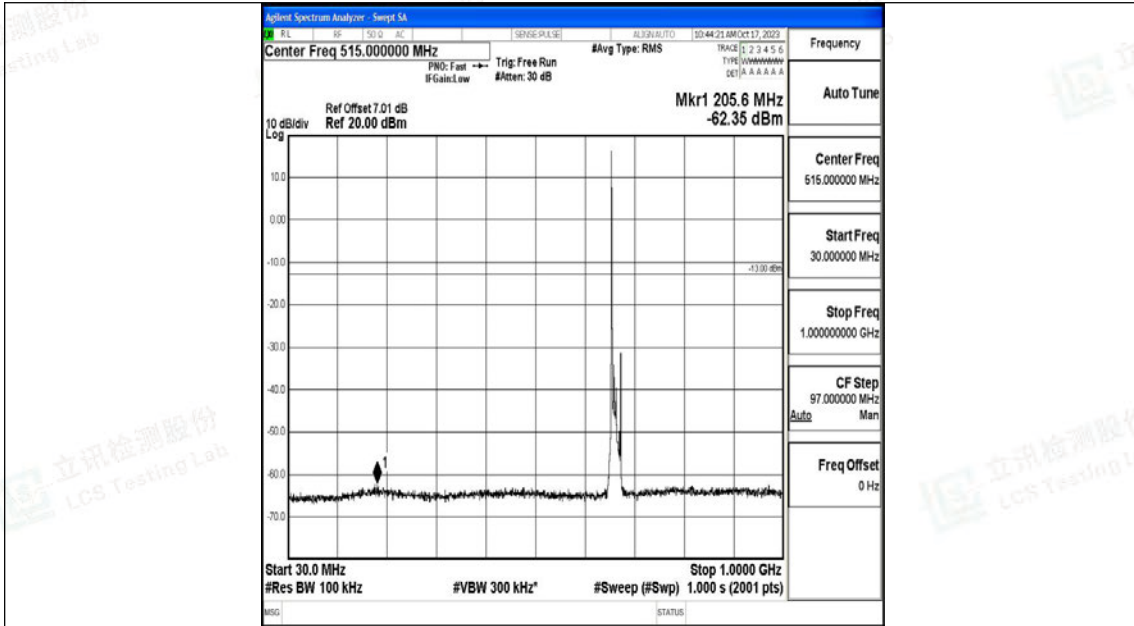

Band71_10MHz_QPSK_133172_1RB#0_0.15~30_0.15~30

Band71_10MHz_QPSK_133172_1RB#0_30~1000_30~1000