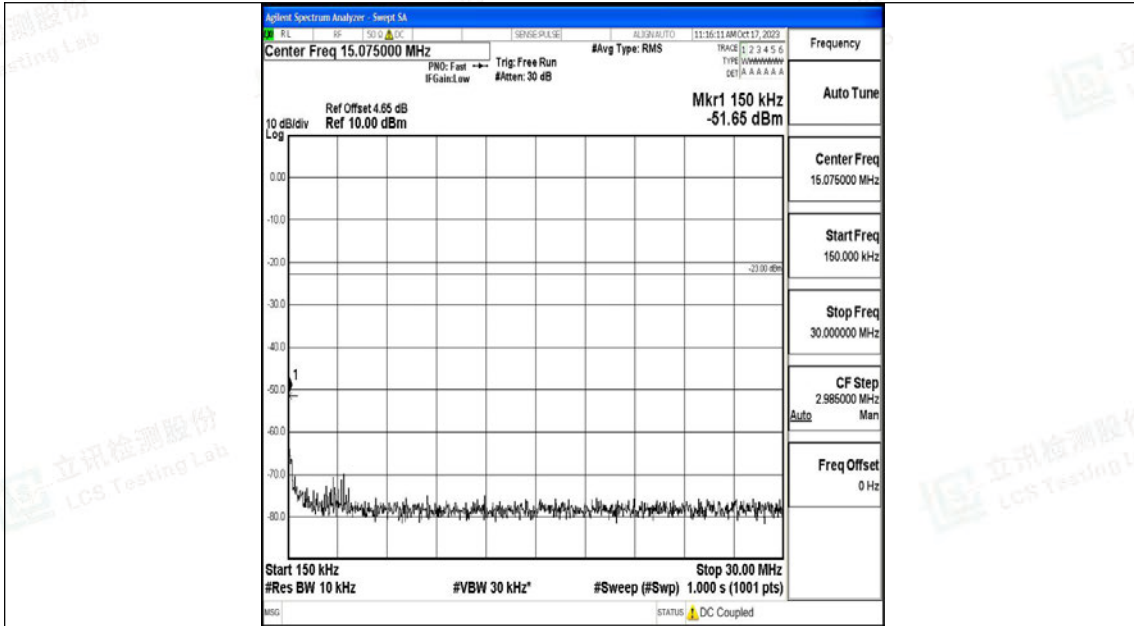

Band71_20MHz_16QAM_133372_1RB#0_0.009~0.15_0.009~0.15

Band71_20MHz_16QAM_133372_1RB#0_0.15~30_0.15~30