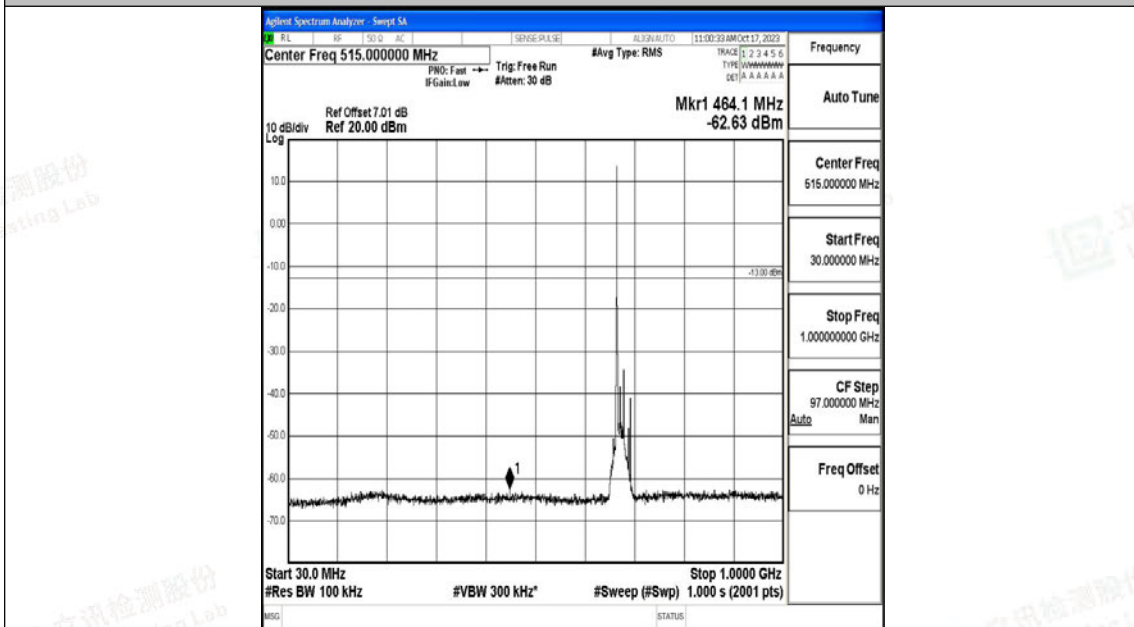

Band71\_15MHz\_QPSK\_133297\_1RB#0\_3000~10000\_3000~10000

Band71\_15MHz\_16QAM\_133297\_1RB#0\_0.009~0.15\_0.009~0.15

Band71\_15MHz\_16QAM\_133297\_1RB#0\_0.15~30\_0.15~30

Band71\_15MHz\_16QAM\_133297\_1RB#0\_30~1000\_30~1000