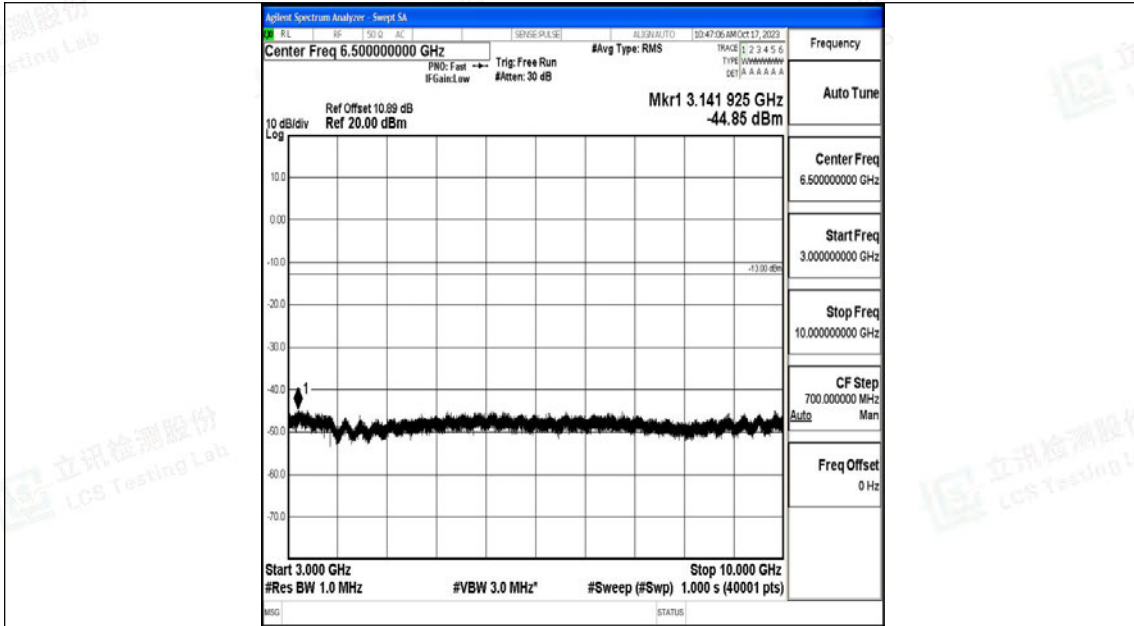

Band71\_10MHz\_QPSK\_133422\_1RB#0\_0.009~0.15\_0.009~0.15

Band71\_10MHz\_QPSK\_133422\_1RB#0\_0.15~30\_0.15~30

Band71\_10MHz\_QPSK\_133422\_1RB#0\_30~1000\_30~1000

Band71\_10MHz\_QPSK\_133422\_1RB#0\_1000~3000\_1000~3000