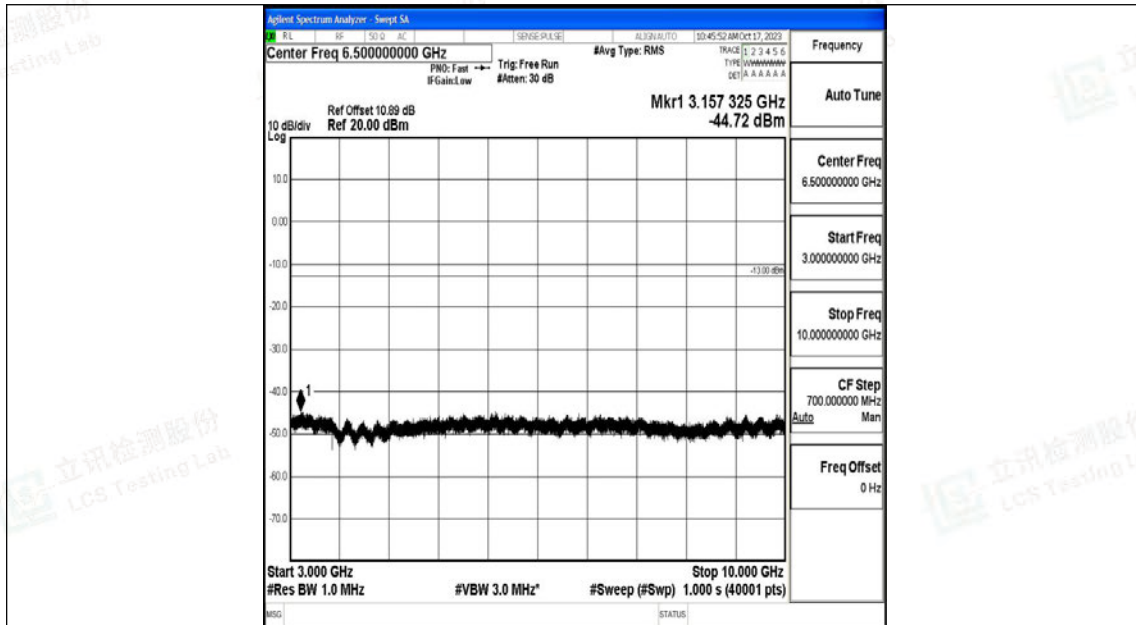

Band71_10MHz_QPSK_133297_1RB#0_1000~3000_1000~3000

Band71_10MHz_QPSK_133297_1RB#0_3000~10000_3000~10000