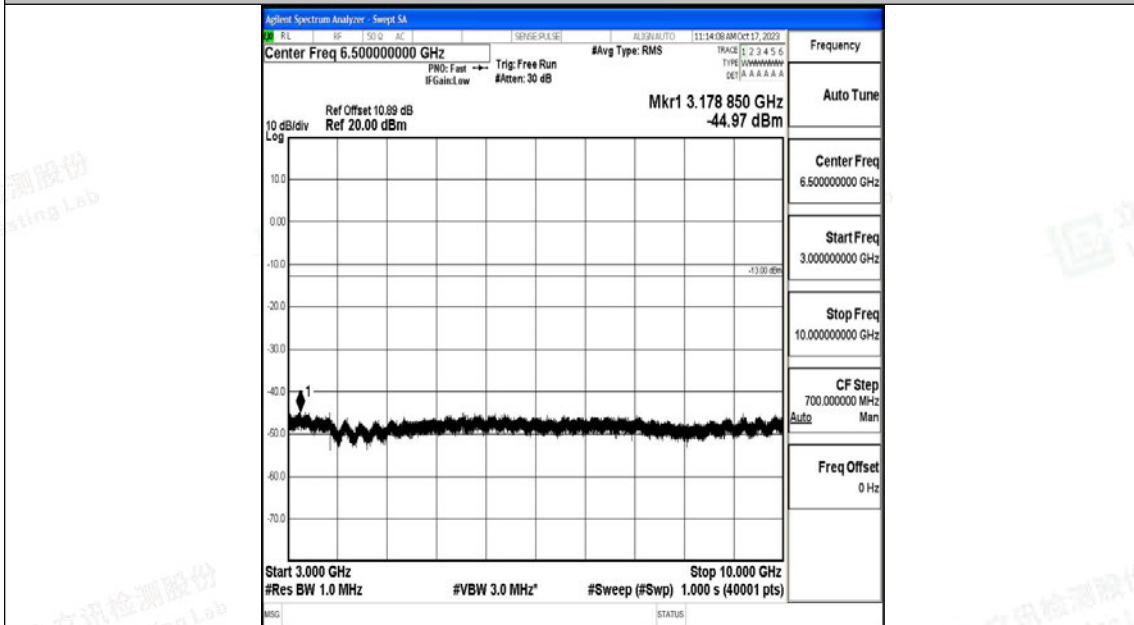

Band71_20MHz_16QAM_133222_1RB#0_1000~3000_1000~3000

Band71_20MHz_16QAM_133222_1RB#0_3000~10000_3000~10000