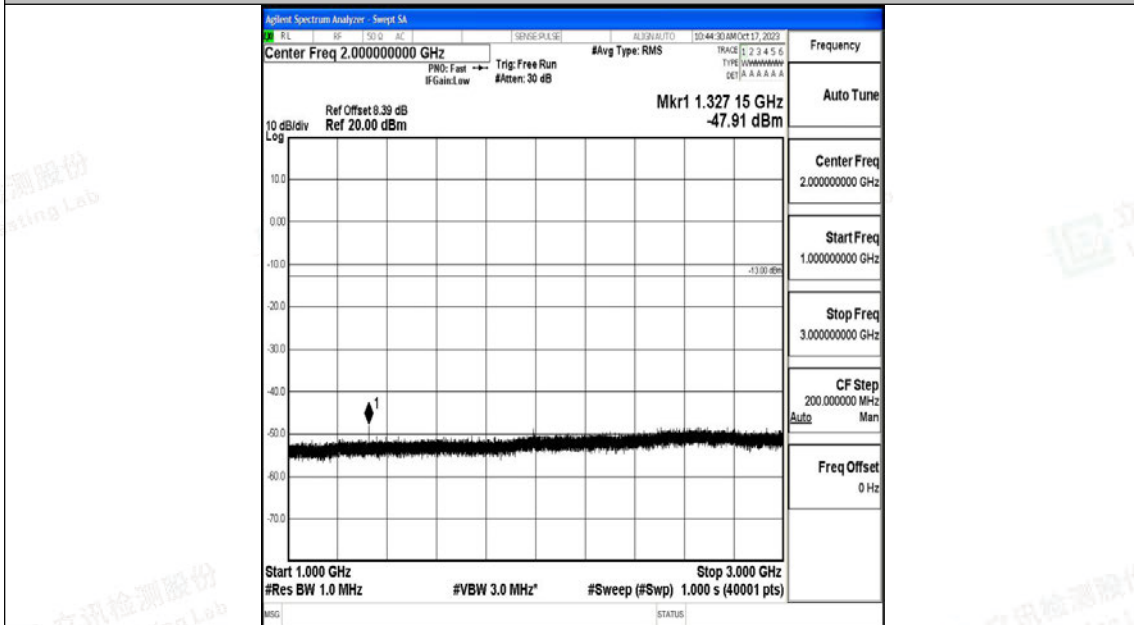

Band71\_10MHz\_QPSK\_133172\_1RB#0\_0.009~0.15\_0.009~0.15

Band71\_10MHz\_QPSK\_133172\_1RB#0\_0.15~30\_0.15~30

Band71\_10MHz\_QPSK\_133172\_1RB#0\_30~1000\_30~1000

Band71\_10MHz\_QPSK\_133172\_1RB#0\_1000~3000\_1000~3000