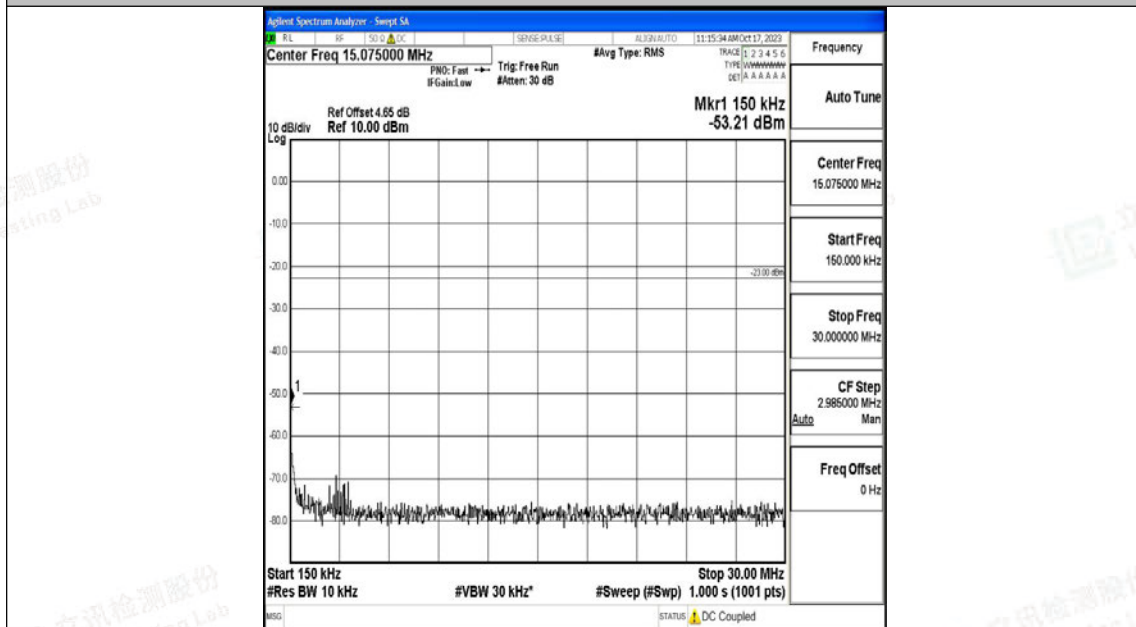

Band71_20MHz_QPSK_133372_1RB#0_0.009~0.15_0.009~0.15

Band71_20MHz_QPSK_133372_1RB#0_0.15~30_0.15~30