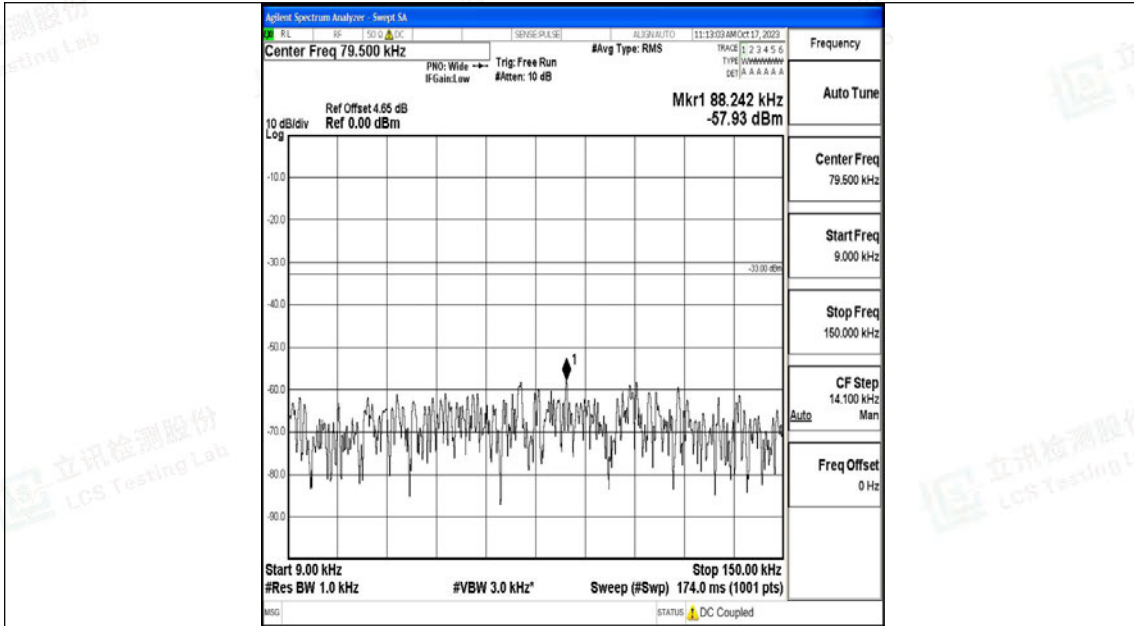

Band71\_15MHz\_16QAM\_133397\_1RB#0\_0.15~30\_0.15~30

Band71\_15MHz\_16QAM\_133397\_1RB#0\_30~1000\_30~1000

Band71\_15MHz\_16QAM\_133397\_1RB#0\_1000~3000\_1000~3000

Band71\_15MHz\_16QAM\_133397\_1RB#0\_3000~10000\_3000~10000