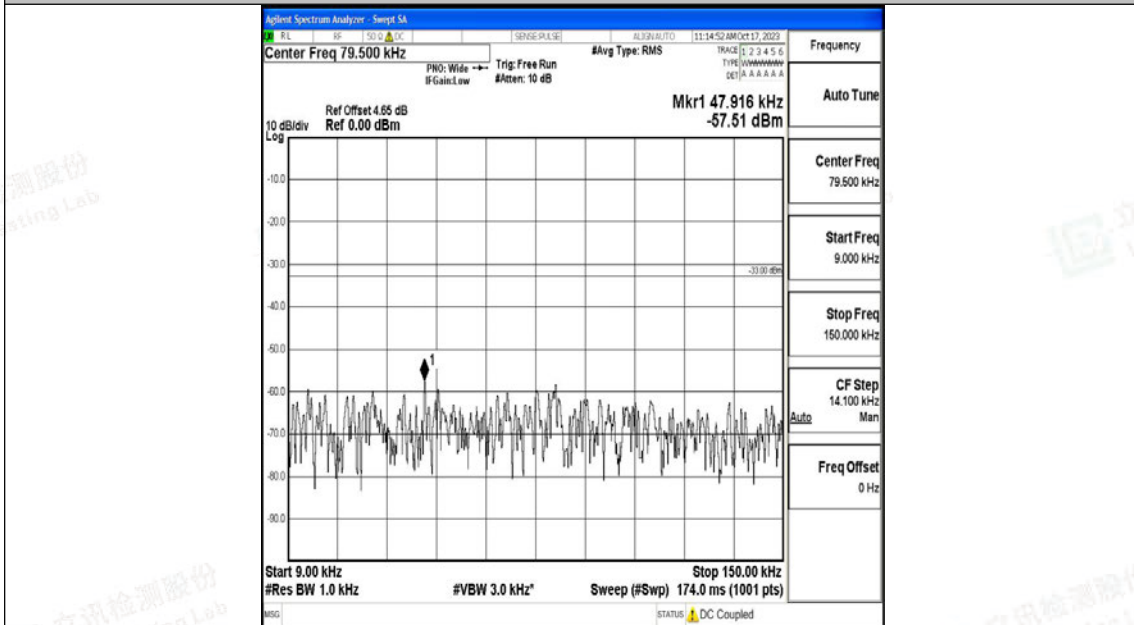

Band71\_20MHz\_QPSK\_133322\_1RB#0\_30~1000\_30~1000

Band71\_20MHz\_QPSK\_133322\_1RB#0\_1000~3000\_1000~3000

Band71\_20MHz\_QPSK\_133322\_1RB#0\_3000~10000\_3000~10000

Band71\_20MHz\_16QAM\_133322\_1RB#0\_0.009~0.15\_0.009~0.15