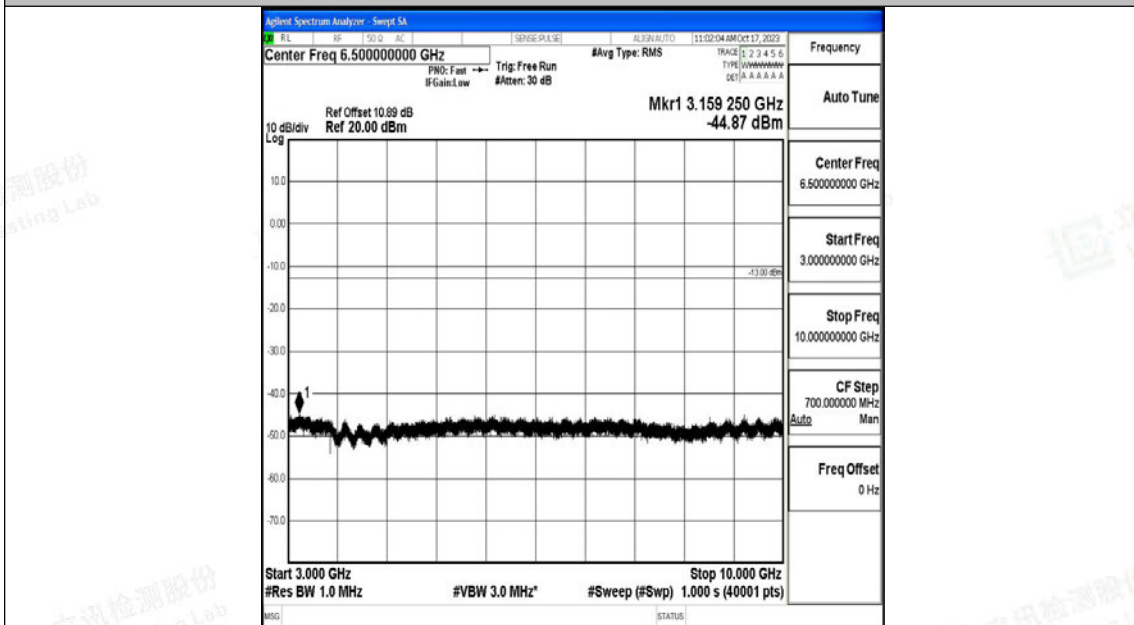

Band71\_15MHz\_16QAM\_133397\_1RB#0\_0.15~30\_0.15~30

Band71\_15MHz\_16QAM\_133397\_1RB#0\_30~1000\_30~1000

Band71\_15MHz\_16QAM\_133397\_1RB#0\_1000~3000\_1000~3000

Band71\_15MHz\_16QAM\_133397\_1RB#0\_3000~10000\_3000~10000