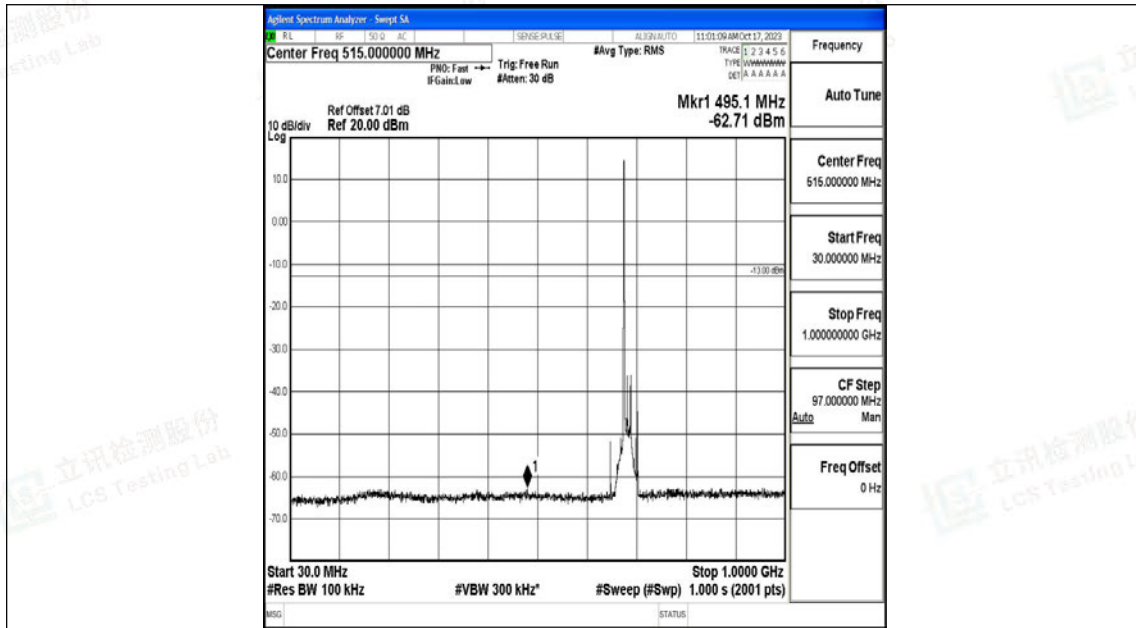

Band71\_15MHz\_16QAM\_133297\_1RB#0\_1000~3000\_1000~3000

Band71\_15MHz\_16QAM\_133297\_1RB#0\_3000~10000\_3000~10000

Band71\_15MHz\_QPSK\_133397\_1RB#0\_0.009~0.15\_0.009~0.15

Band71\_15MHz\_QPSK\_133397\_1RB#0\_0.15~30\_0.15~30