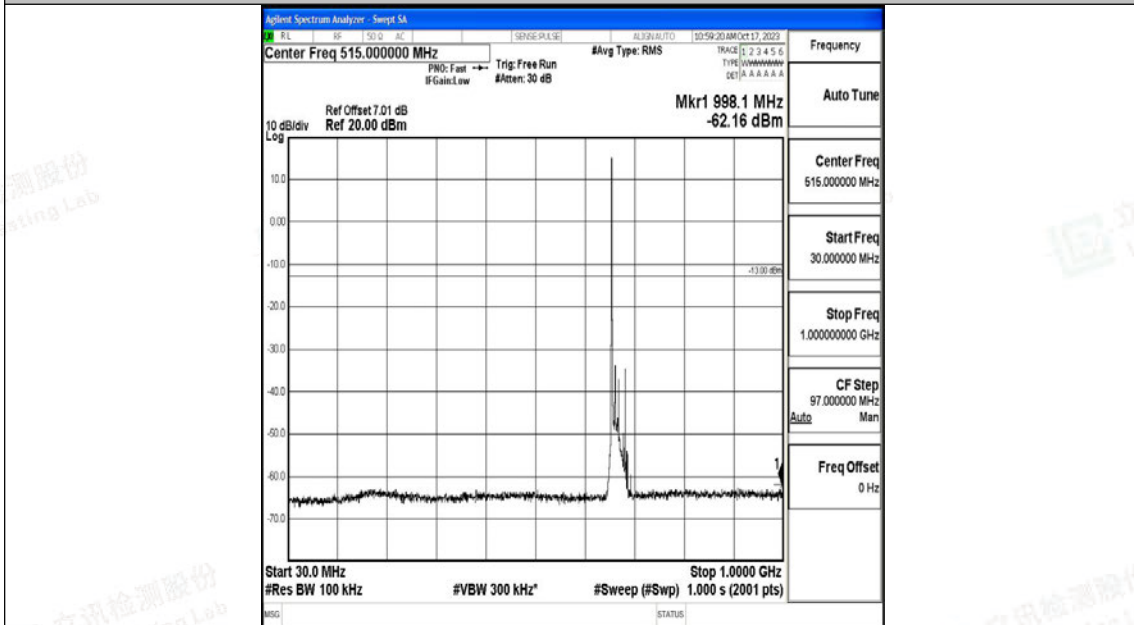

Band71_15MHz_16QAM_133197_1RB#0_0.15~30_0.15~30

Band71_15MHz_16QAM_133197_1RB#0_30~1000_30~1000