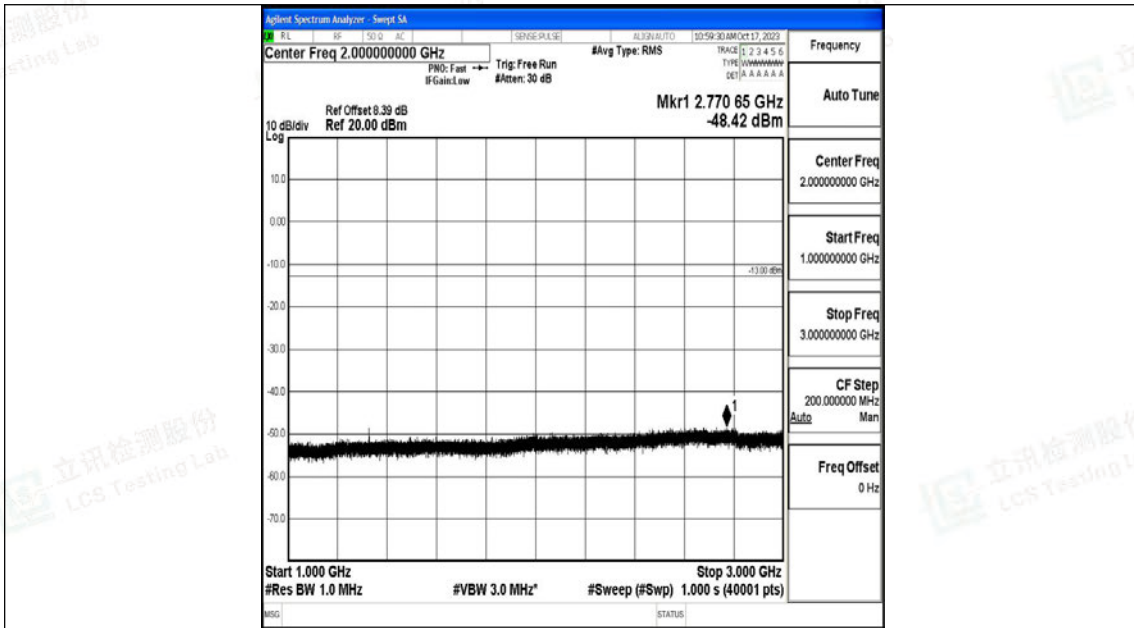

Band71_15MHz_16QAM_133197_1RB#0_30~1000_30~1000

Band71_15MHz_16QAM_133197_1RB#0_1000~3000_1000~3000