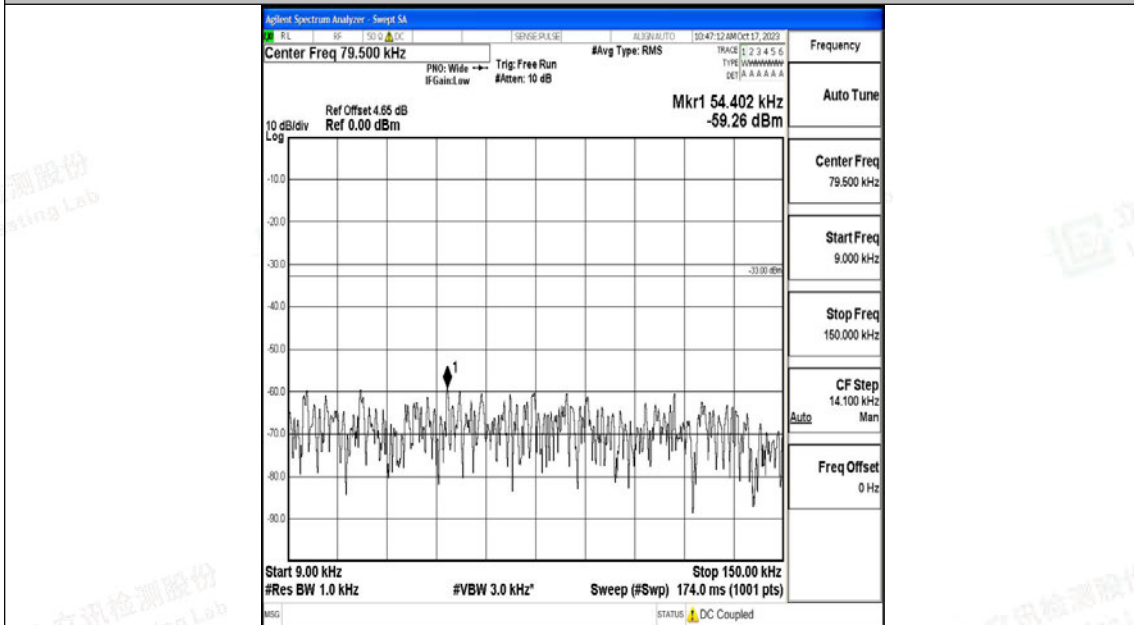

Band71_10MHz_QPSK_133422_1RB#0_3000~10000_3000~10000

Band71_10MHz_16QAM_133422_1RB#0_0.009~0.15_0.009~0.15