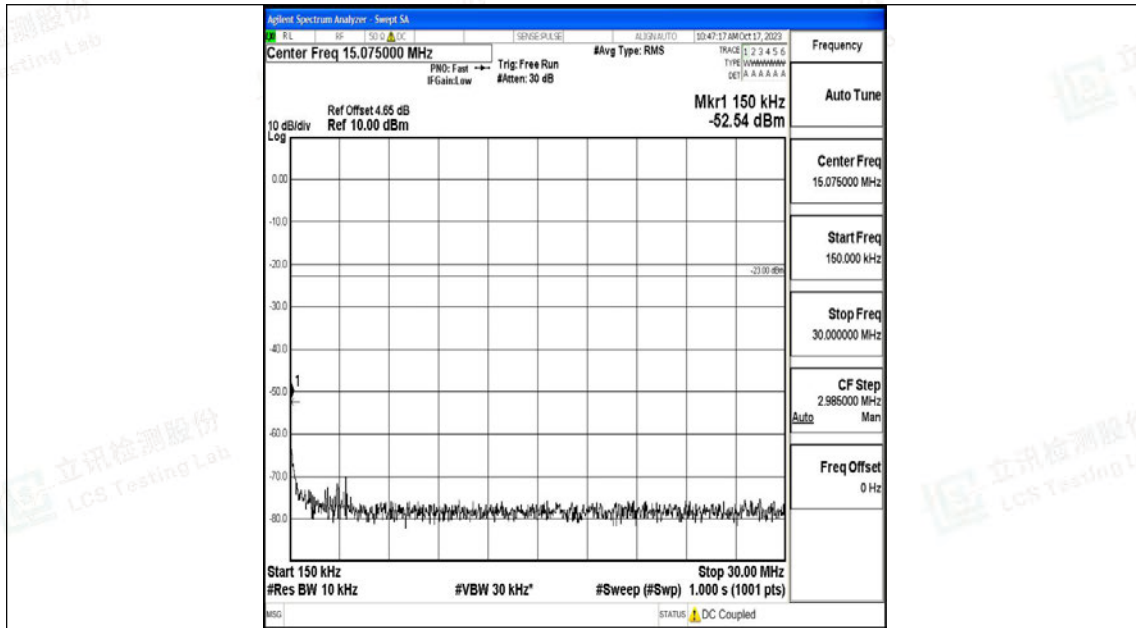

Band71_10MHz_16QAM_133422_1RB#0_0.009~0.15_0.009~0.15

Band71_10MHz_16QAM_133422_1RB#0_0.15~30_0.15~30