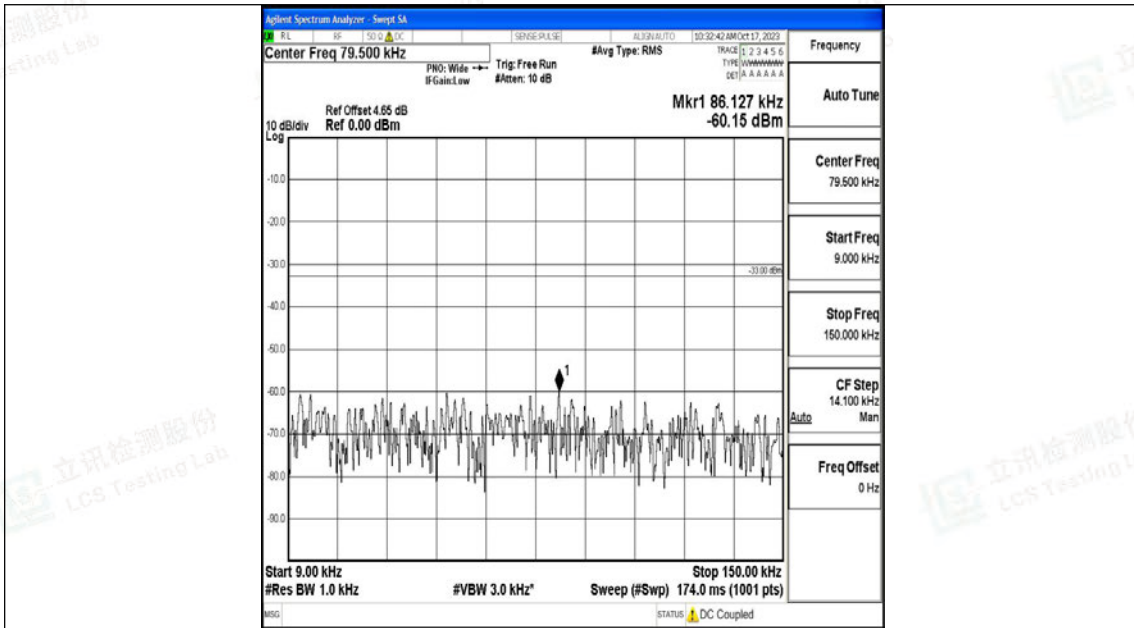

Band71\_5MHz\_QPSK\_133447\_1RB#0\_1000~3000\_1000~3000

Band71\_5MHz\_QPSK\_133447\_1RB#0\_3000~10000\_3000~10000

Band71\_5MHz\_16QAM\_133447\_1RB#0\_0.009~0.15\_0.009~0.15

Band71\_5MHz\_16QAM\_133447\_1RB#0\_0.15~30\_0.15~30