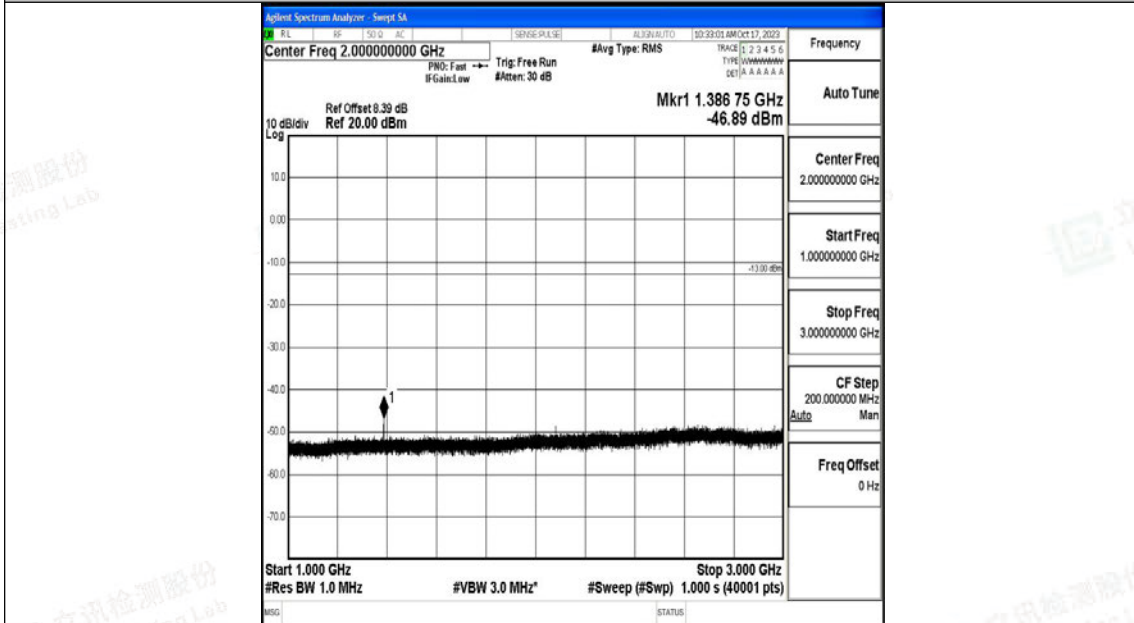

Band71_5MHz_16QAM_133447_1RB#0_30~1000_30~1000

Band71_5MHz_16QAM_133447_1RB#0_1000~3000_1000~3000