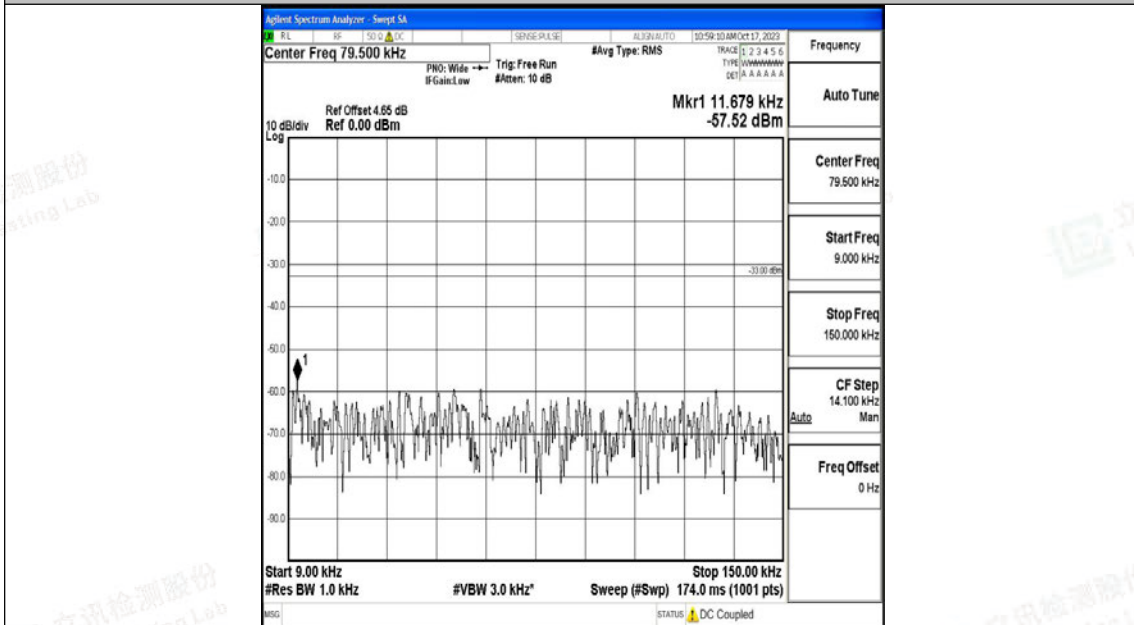

Band71\_15MHz\_QPSK\_133197\_1RB#0\_30~1000\_30~1000

Band71\_15MHz\_QPSK\_133197\_1RB#0\_1000~3000\_1000~3000

Band71\_15MHz\_QPSK\_133197\_1RB#0\_3000~10000\_3000~10000

Band71\_15MHz\_16QAM\_133197\_1RB#0\_0.009~0.15\_0.009~0.15