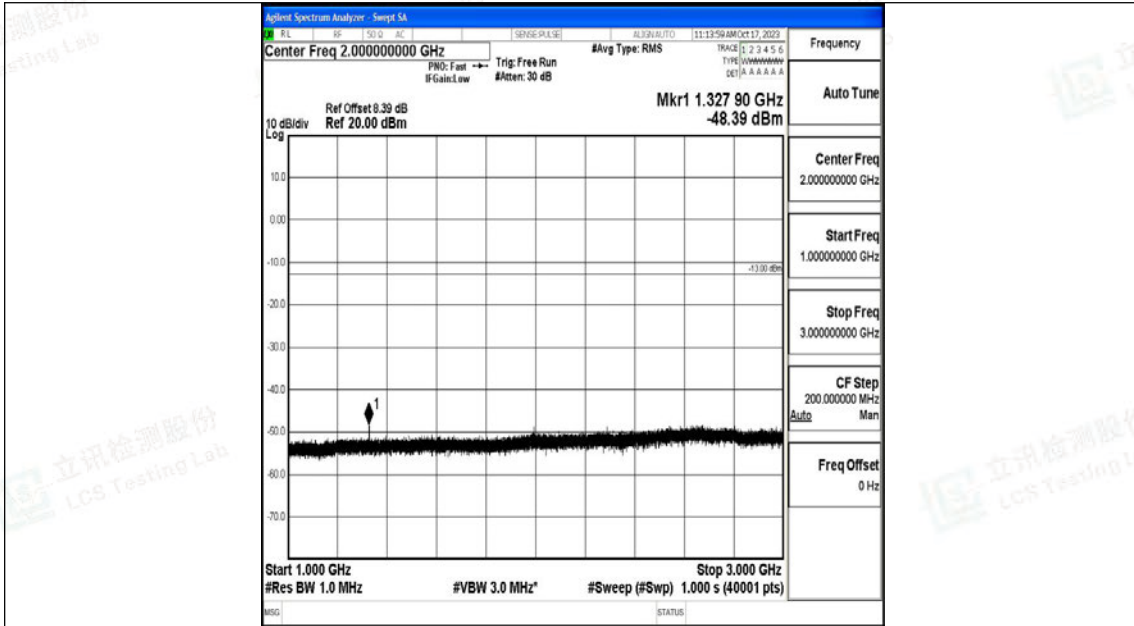

Band71\_20MHz\_QPSK\_133222\_1RB#0\_3000~10000\_3000~10000

Band71\_20MHz\_16QAM\_133222\_1RB#0\_0.009~0.15\_0.009~0.15

Band71\_20MHz\_16QAM\_133222\_1RB#0\_0.15~30\_0.15~30

Band71\_20MHz\_16QAM\_133222\_1RB#0\_30~1000\_30~1000