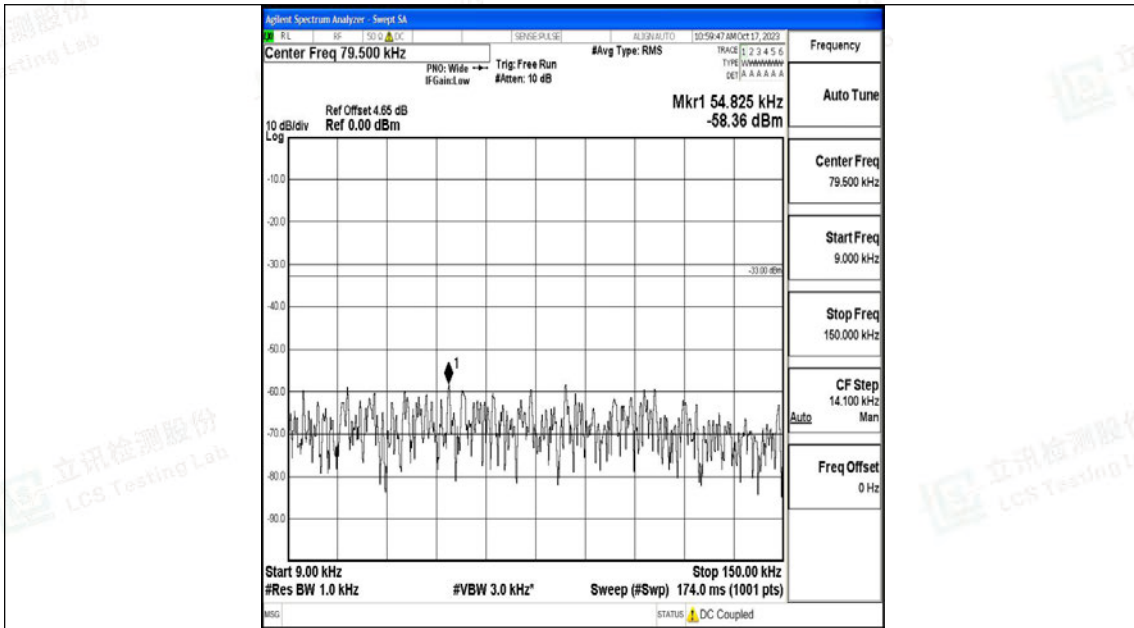

Band71\_15MHz\_16QAM\_133197\_1RB#0\_0.15~30\_0.15~30

Band71\_15MHz\_16QAM\_133197\_1RB#0\_30~1000\_30~1000

Band71\_15MHz\_16QAM\_133197\_1RB#0\_1000~3000\_1000~3000

Band71\_15MHz\_16QAM\_133197\_1RB#0\_3000~10000\_3000~10000