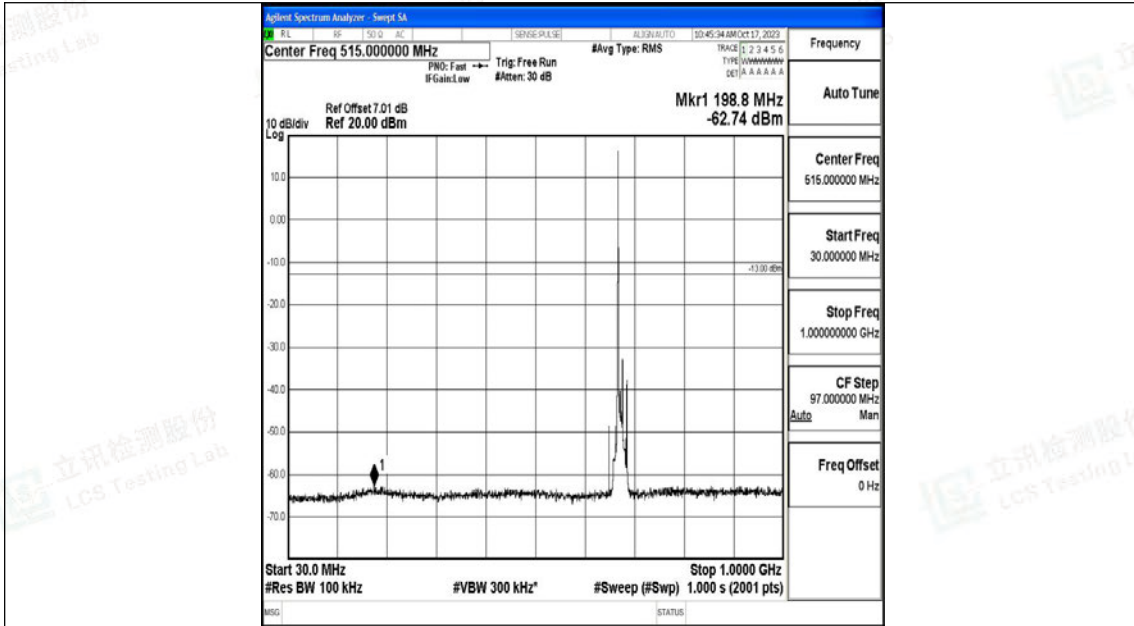

Band71\_10MHz\_16QAM\_133172\_1RB#0\_1000~3000\_1000~3000

Band71\_10MHz\_16QAM\_133172\_1RB#0\_3000~10000\_3000~10000

Band71\_10MHz\_QPSK\_133297\_1RB#0\_0.009~0.15\_0.009~0.15

Band71\_10MHz\_QPSK\_133297\_1RB#0\_0.15~30\_0.15~30