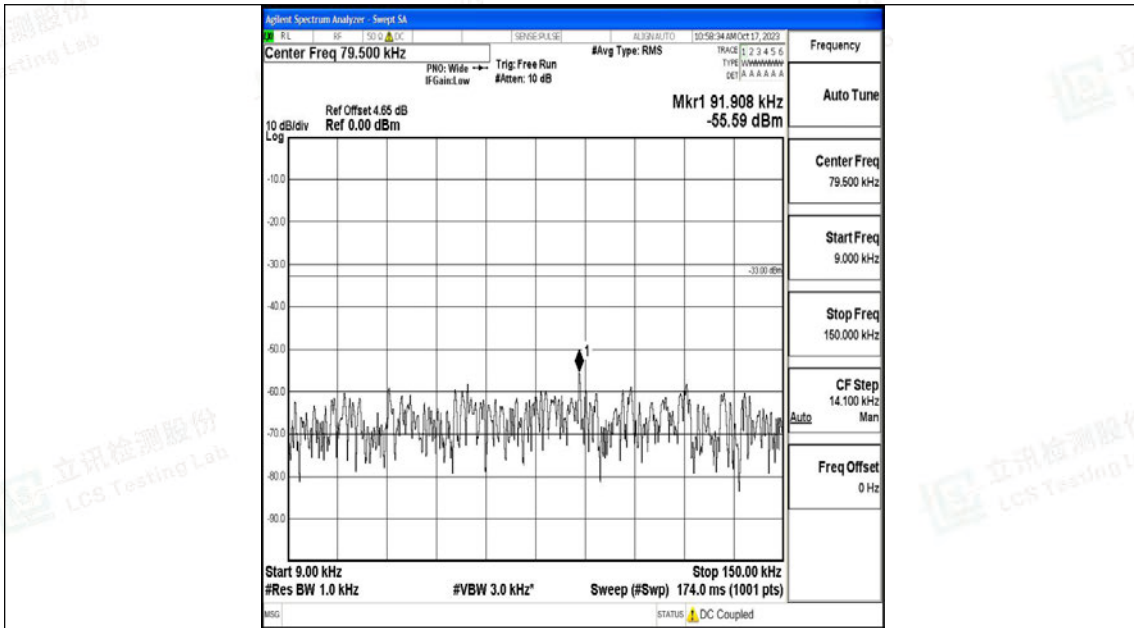

Band71_10MHz_16QAM_133422_1RB#0_3000~10000_3000~10000

Band71_15MHz_QPSK_133197_1RB#0_0.009~0.15_0.009~0.15