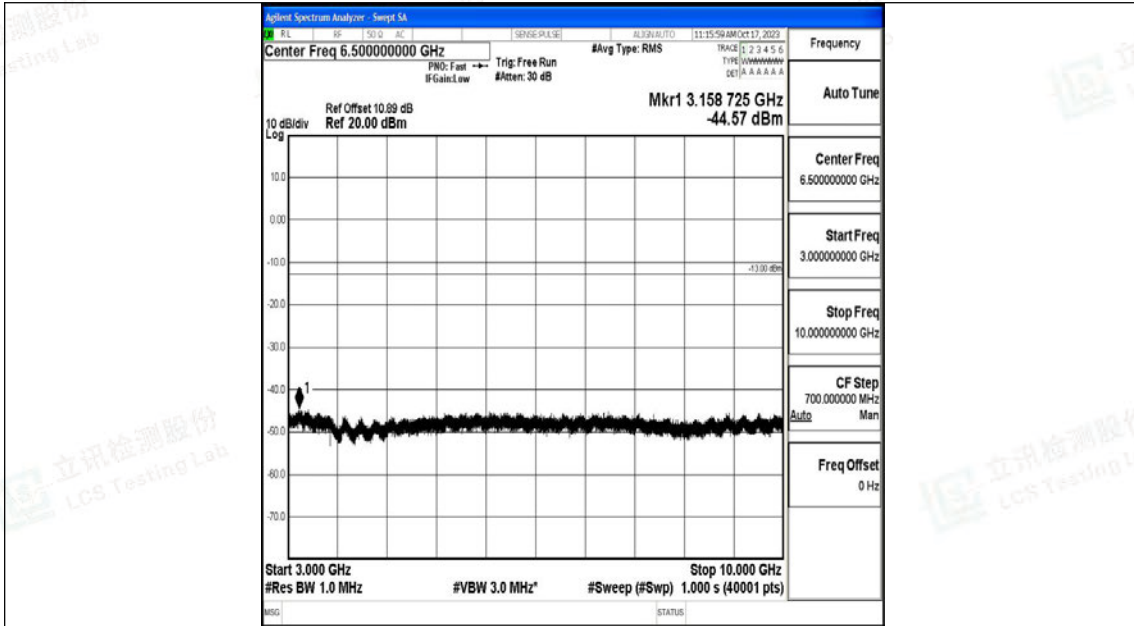

Band71\_20MHz\_QPSK\_133372\_1RB#0\_0.009~0.15\_0.009~0.15

Band71\_20MHz\_QPSK\_133372\_1RB#0\_0.15~30\_0.15~30

Band71\_20MHz\_QPSK\_133372\_1RB#0\_30~1000\_30~1000

Band71\_20MHz\_QPSK\_133372\_1RB#0\_1000~3000\_1000~3000