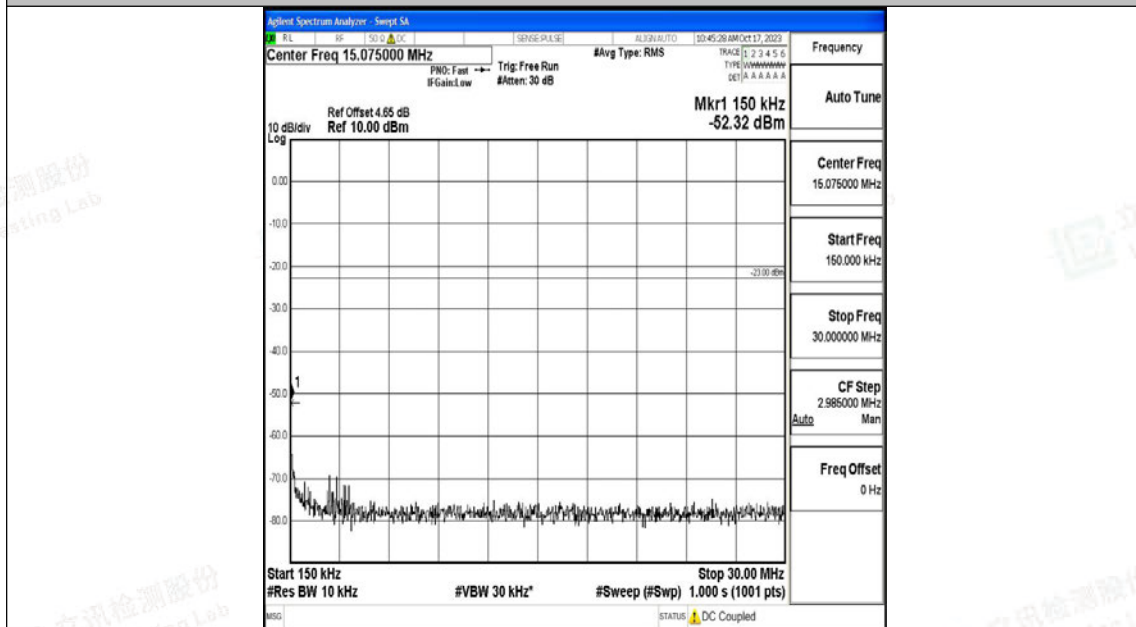

Band71\_10MHz\_16QAM\_133172\_1RB#0\_1000~3000\_1000~3000

Band71\_10MHz\_16QAM\_133172\_1RB#0\_3000~10000\_3000~10000

Band71\_10MHz\_QPSK\_133297\_1RB#0\_0.009~0.15\_0.009~0.15

Band71\_10MHz\_QPSK\_133297\_1RB#0\_0.15~30\_0.15~30