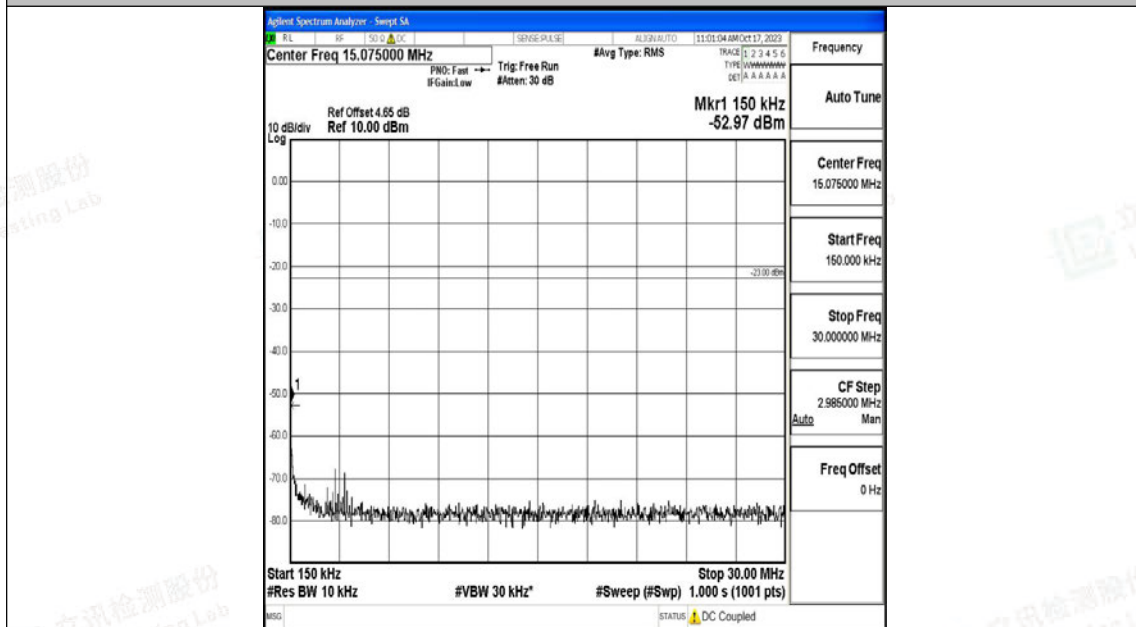

Band71\_15MHz\_16QAM\_133297\_1RB#0\_1000~3000\_1000~3000

Band71\_15MHz\_16QAM\_133297\_1RB#0\_3000~10000\_3000~10000

Band71\_15MHz\_QPSK\_133397\_1RB#0\_0.009~0.15\_0.009~0.15

Band71\_15MHz\_QPSK\_133397\_1RB#0\_0.15~30\_0.15~30