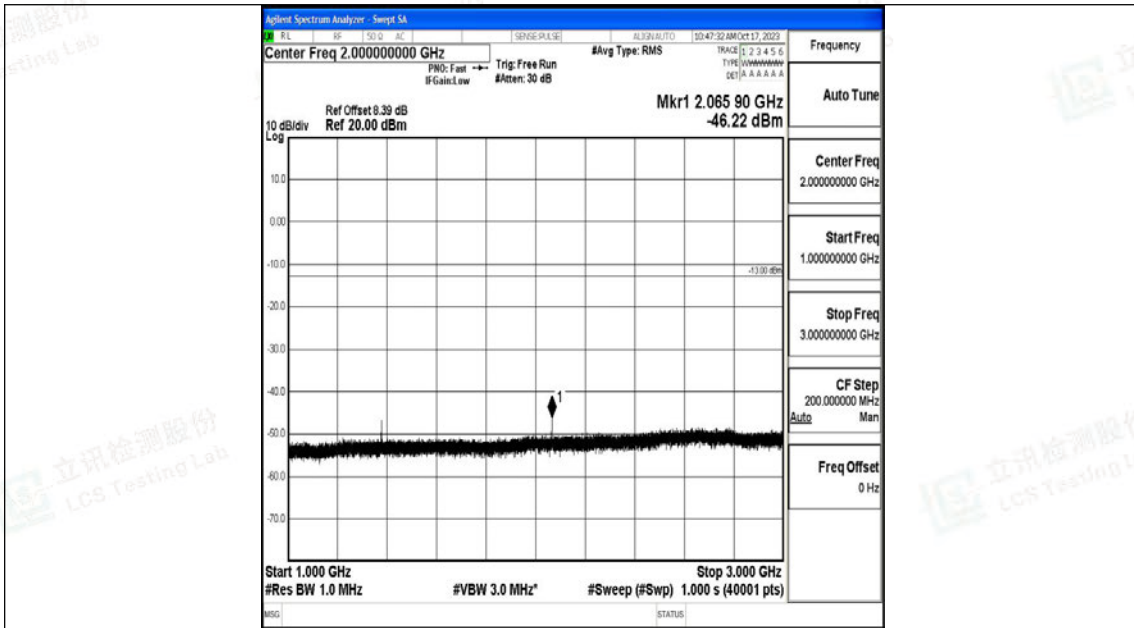

Band71\_10MHz\_QPSK\_133422\_1RB#0\_3000~10000\_3000~10000

Band71\_10MHz\_16QAM\_133422\_1RB#0\_0.009~0.15\_0.009~0.15

Band71\_10MHz\_16QAM\_133422\_1RB#0\_0.15~30\_0.15~30

Band71\_10MHz\_16QAM\_133422\_1RB#0\_30~1000\_30~1000