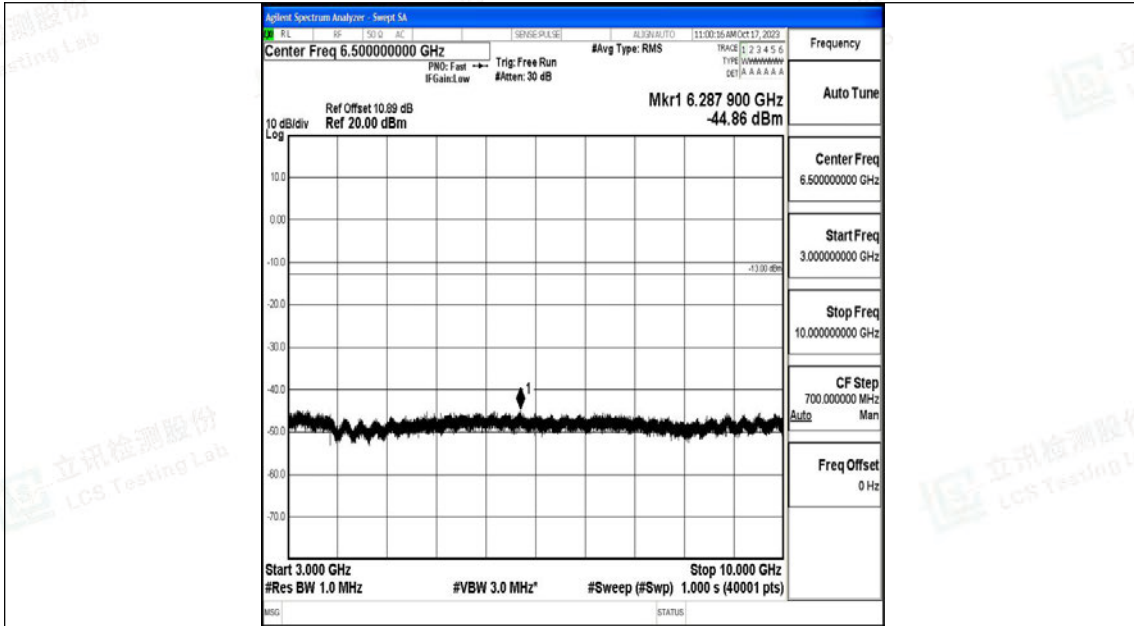

Band71\_15MHz\_QPSK\_133297\_1RB#0\_0.009~0.15\_0.009~0.15

Band71\_15MHz\_QPSK\_133297\_1RB#0\_0.15~30\_0.15~30

Band71\_15MHz\_QPSK\_133297\_1RB#0\_30~1000\_30~1000

Band71\_15MHz\_QPSK\_133297\_1RB#0\_1000~3000\_1000~3000