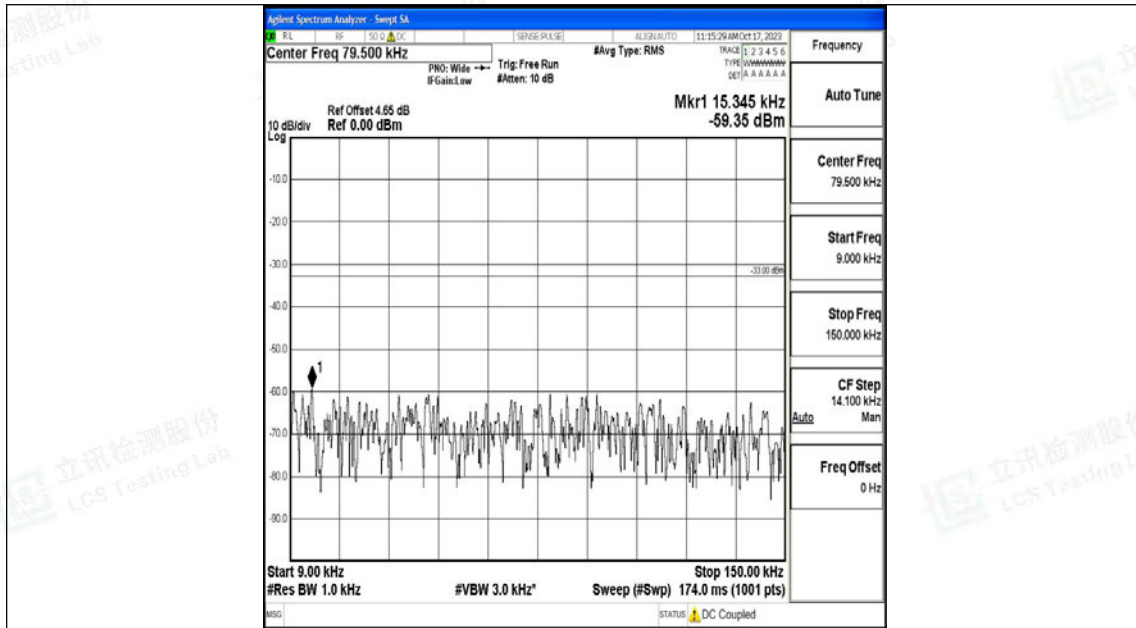

Band71\_20MHz\_16QAM\_133322\_1RB#0\_0.15~30\_0.15~30

Band71\_20MHz\_16QAM\_133322\_1RB#0\_30~1000\_30~1000

Band71\_20MHz\_16QAM\_133322\_1RB#0\_1000~3000\_1000~3000

Band71\_20MHz\_16QAM\_133322\_1RB#0\_3000~10000\_3000~10000