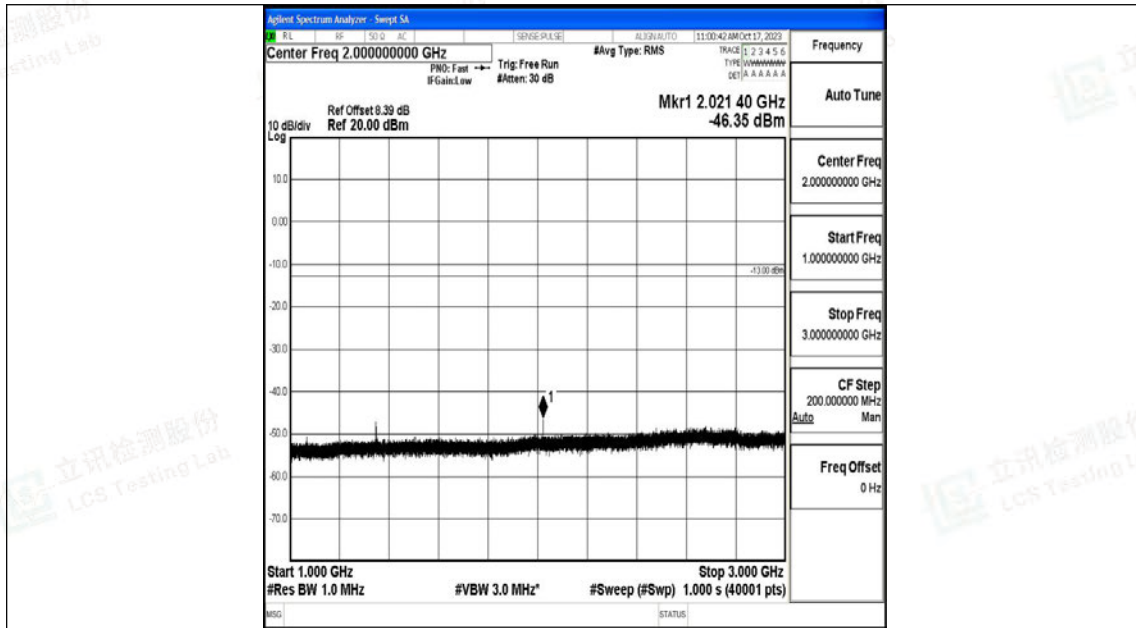

Band71\_15MHz\_QPSK\_133297\_1RB#0\_3000~10000\_3000~10000

Band71\_15MHz\_16QAM\_133297\_1RB#0\_0.009~0.15\_0.009~0.15

Band71\_15MHz\_16QAM\_133297\_1RB#0\_0.15~30\_0.15~30

Band71\_15MHz\_16QAM\_133297\_1RB#0\_30~1000\_30~1000