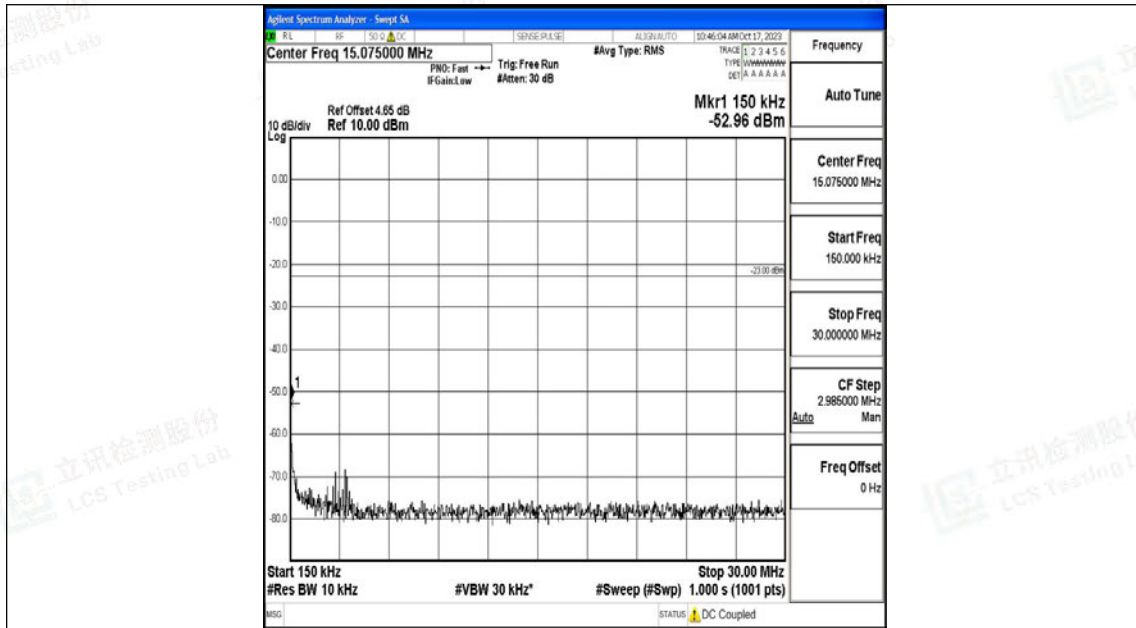

Band71\_10MHz\_QPSK\_133297\_1RB#0\_30~1000\_30~1000

Band71\_10MHz\_QPSK\_133297\_1RB#0\_1000~3000\_1000~3000

Band71\_10MHz\_QPSK\_133297\_1RB#0\_3000~10000\_3000~10000

Band71\_10MHz\_16QAM\_133297\_1RB#0\_0.009~0.15\_0.009~0.15