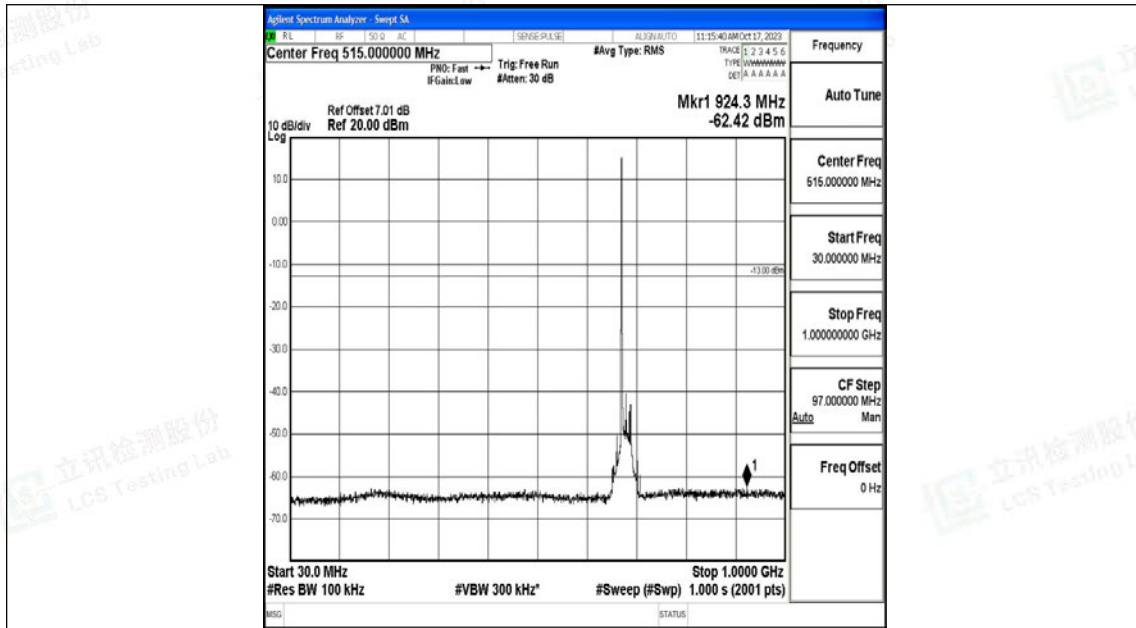

Band71_20MHz_QPSK_133372_1RB#0_0.15~30_0.15~30

Band71_20MHz_QPSK_133372_1RB#0_30~1000_30~1000