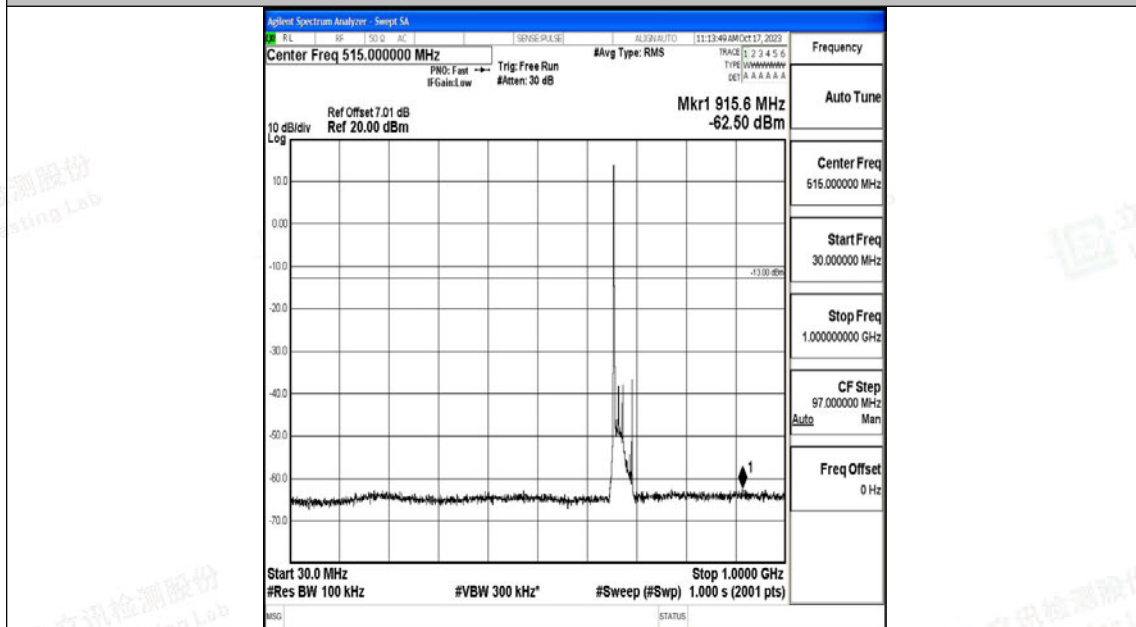

Band71\_20MHz\_QPSK\_133222\_1RB#0\_3000~10000\_3000~10000

Band71\_20MHz\_16QAM\_133222\_1RB#0\_0.009~0.15\_0.009~0.15

Band71\_20MHz\_16QAM\_133222\_1RB#0\_0.15~30\_0.15~30

Band71\_20MHz\_16QAM\_133222\_1RB#0\_30~1000\_30~1000