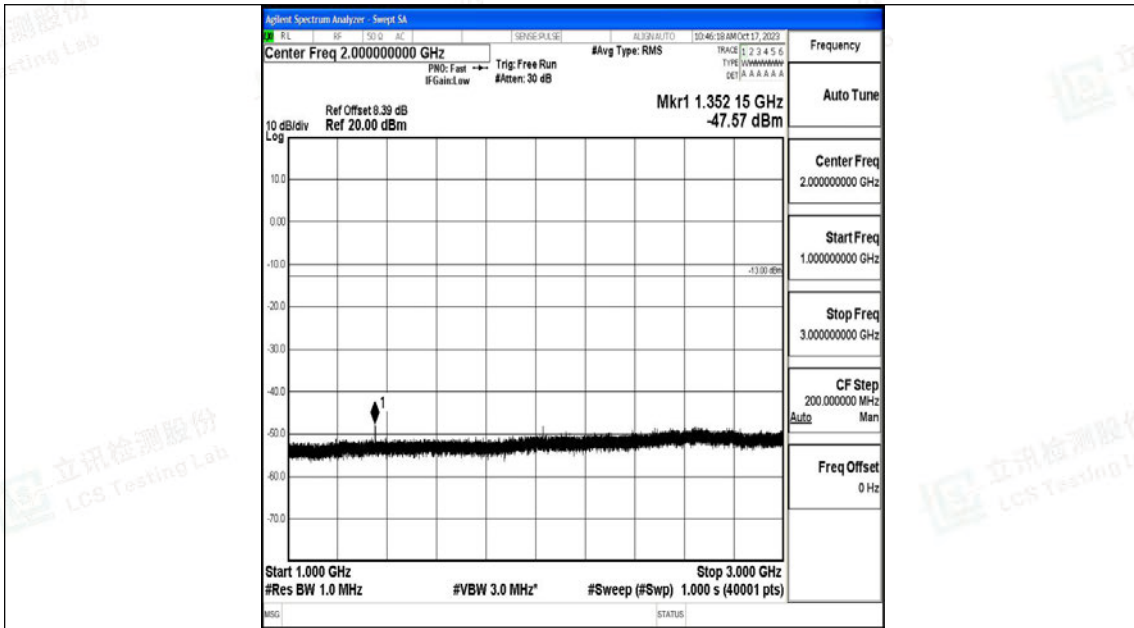

Band71_10MHz_16QAM_133297_1RB#0_30~1000_30~1000

Band71_10MHz_16QAM_133297_1RB#0_1000~3000_1000~3000