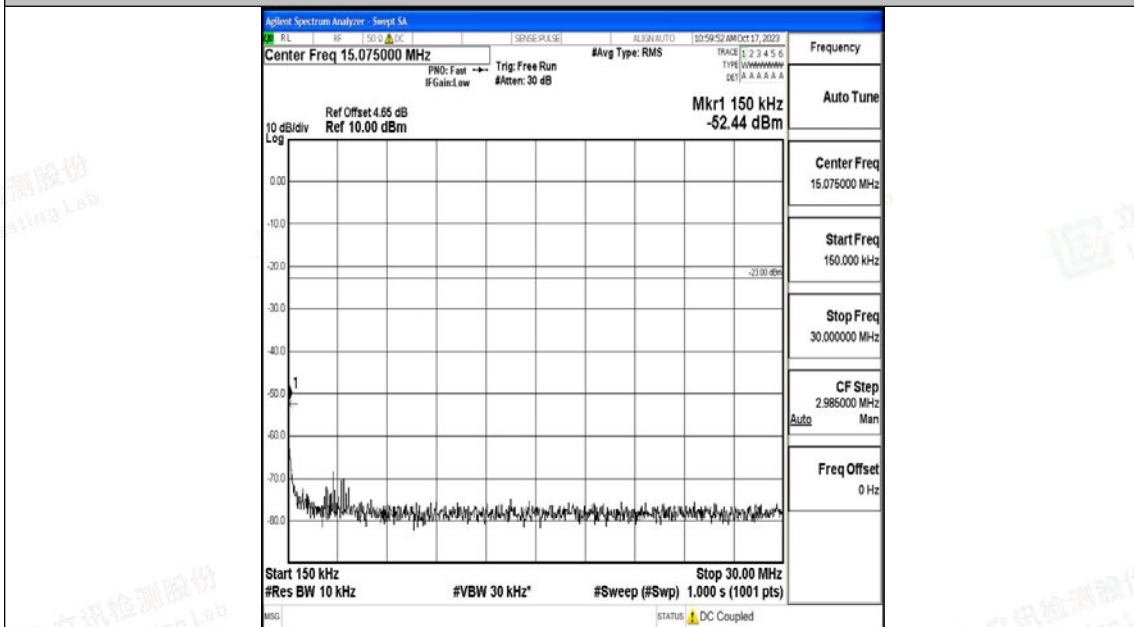

Band71_15MHz_QPSK_133297_1RB#0_0.009~0.15_0.009~0.15

Band71_15MHz_QPSK_133297_1RB#0_0.15~30_0.15~30