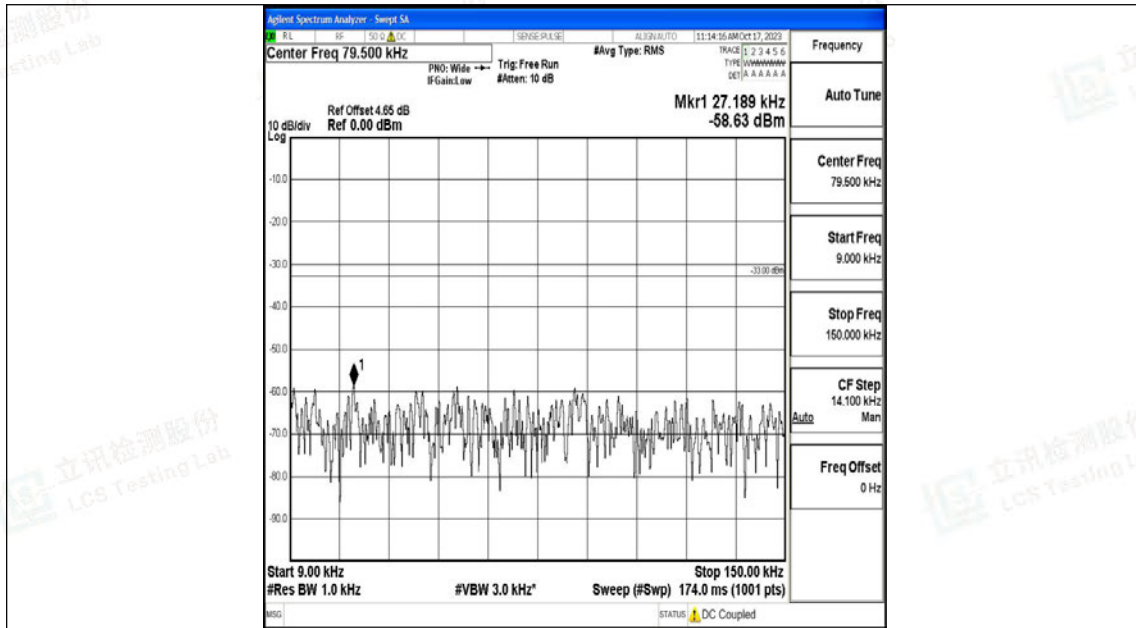

Band71_20MHz_16QAM_133222_1RB#0_3000~10000_3000~10000

Band71_20MHz_QPSK_133322_1RB#0_0.009~0.15_0.009~0.15