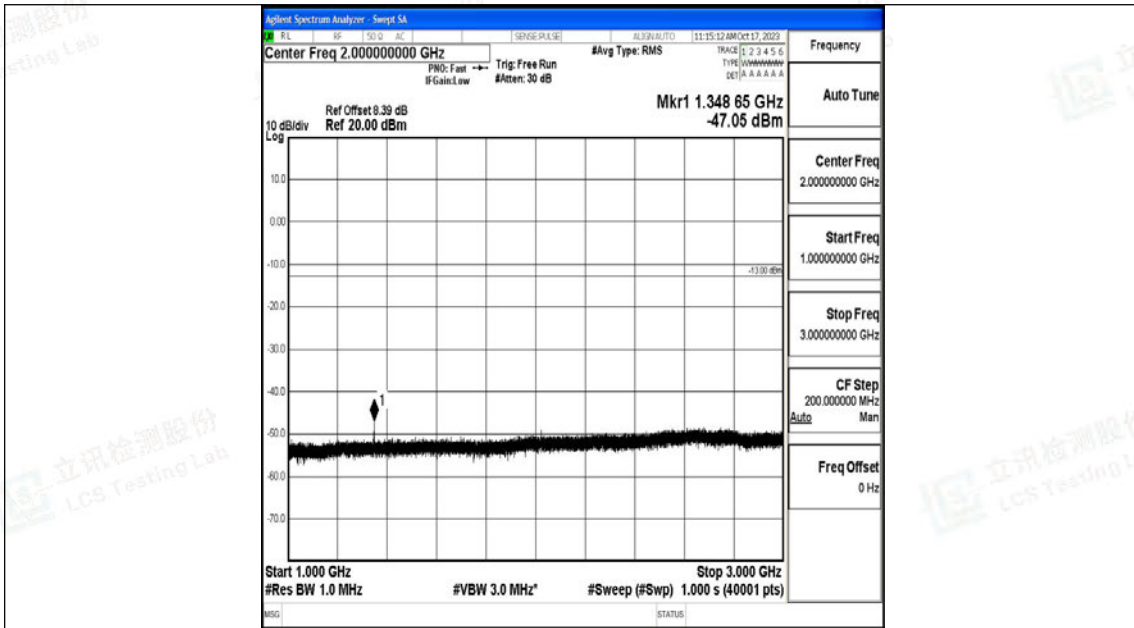

Band71_20MHz_16QAM_133322_1RB#0_30~1000_30~1000

Band71_20MHz_16QAM_133322_1RB#0_1000~3000_1000~3000