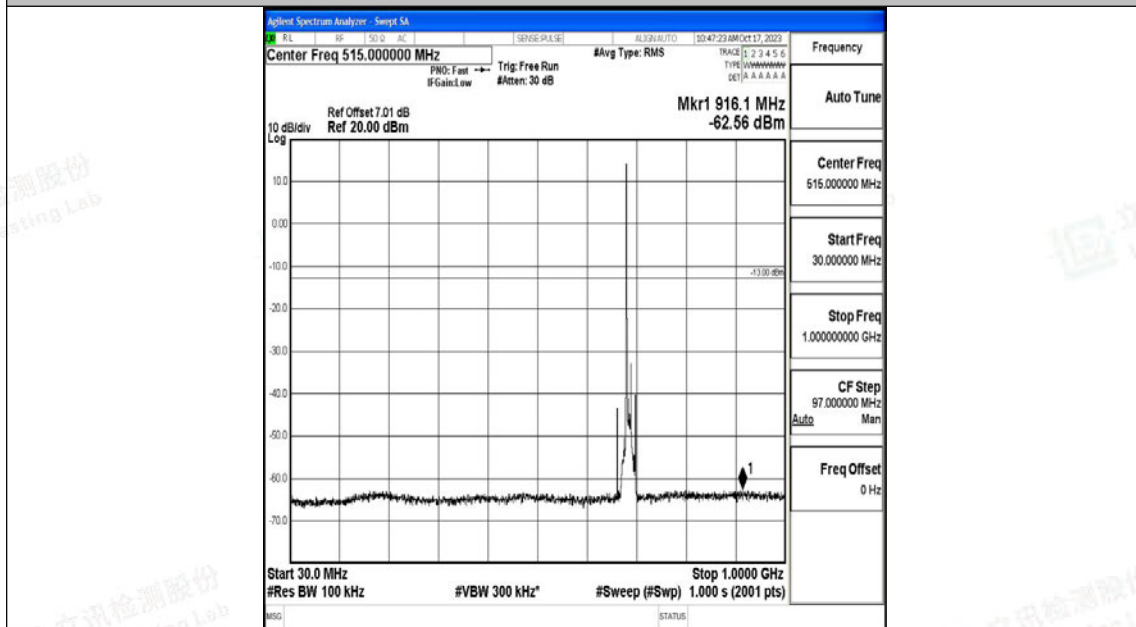

Band71\_10MHz\_QPSK\_133422\_1RB#0\_3000~10000\_3000~10000

Band71\_10MHz\_16QAM\_133422\_1RB#0\_0.009~0.15\_0.009~0.15

Band71\_10MHz\_16QAM\_133422\_1RB#0\_0.15~30\_0.15~30

Band71\_10MHz\_16QAM\_133422\_1RB#0\_30~1000\_30~1000