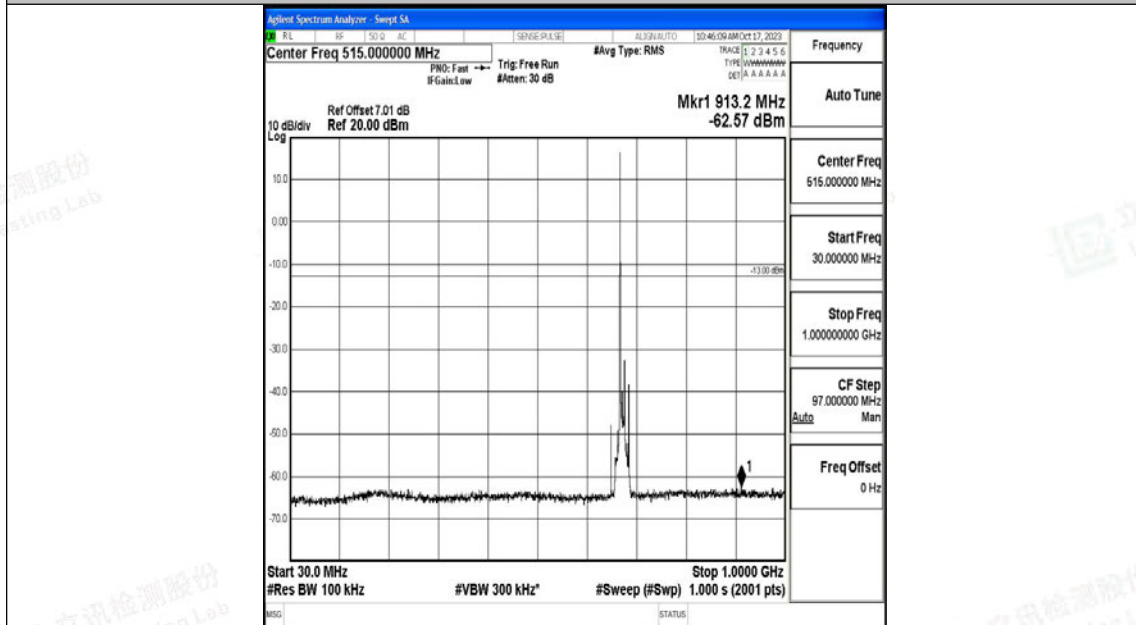

Band71_10MHz_16QAM_133297_1RB#0_0.15~30_0.15~30

Band71_10MHz_16QAM_133297_1RB#0_30~1000_30~1000