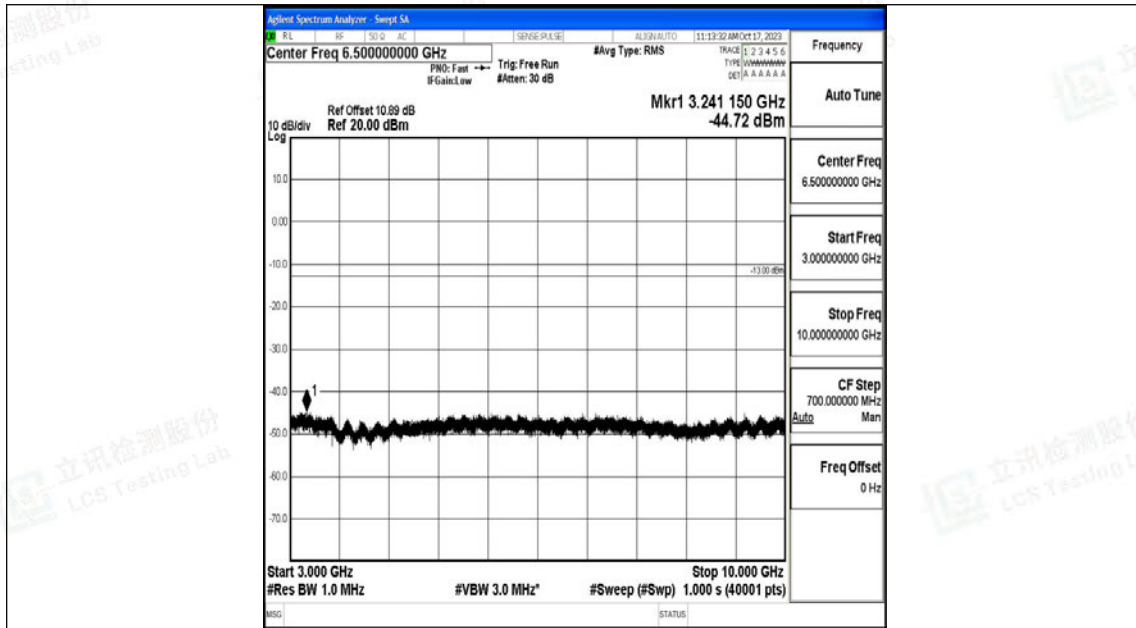

Band71\_20MHz\_QPSK\_133222\_1RB#0\_0.009~0.15\_0.009~0.15

Band71\_20MHz\_QPSK\_133222\_1RB#0\_0.15~30\_0.15~30

Band71\_20MHz\_QPSK\_133222\_1RB#0\_30~1000\_30~1000

Band71\_20MHz\_QPSK\_133222\_1RB#0\_1000~3000\_1000~3000