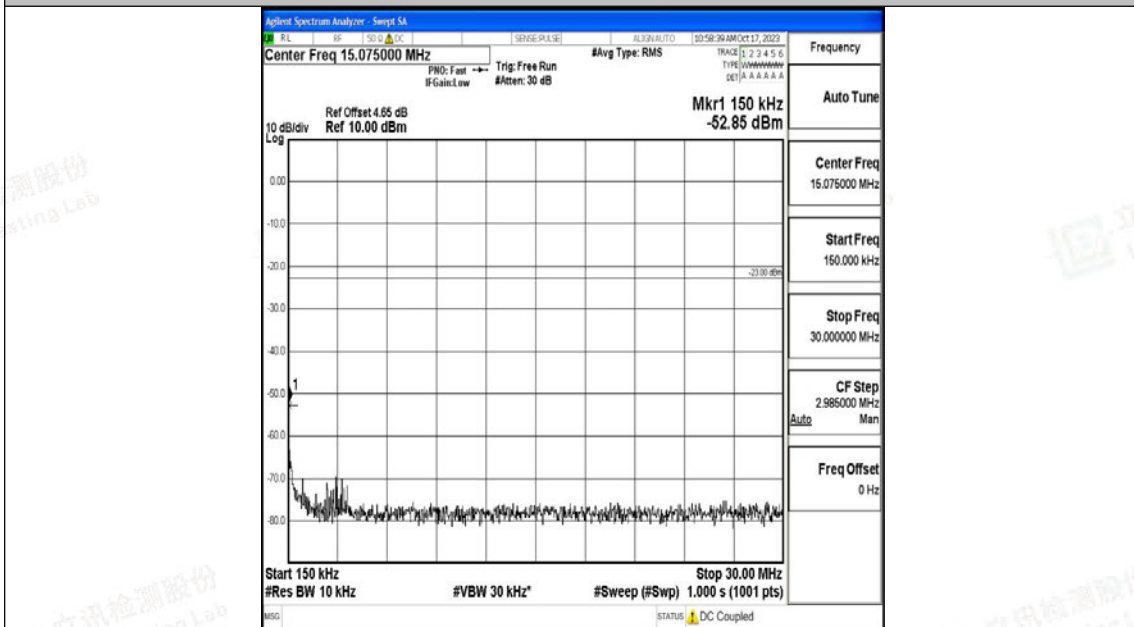

Band71\_10MHz\_16QAM\_133422\_1RB#0\_1000~3000\_1000~3000

Band71\_10MHz\_16QAM\_133422\_1RB#0\_3000~10000\_3000~10000

Band71\_15MHz\_QPSK\_133197\_1RB#0\_0.009~0.15\_0.009~0.15

Band71\_15MHz\_QPSK\_133197\_1RB#0\_0.15~30\_0.15~30