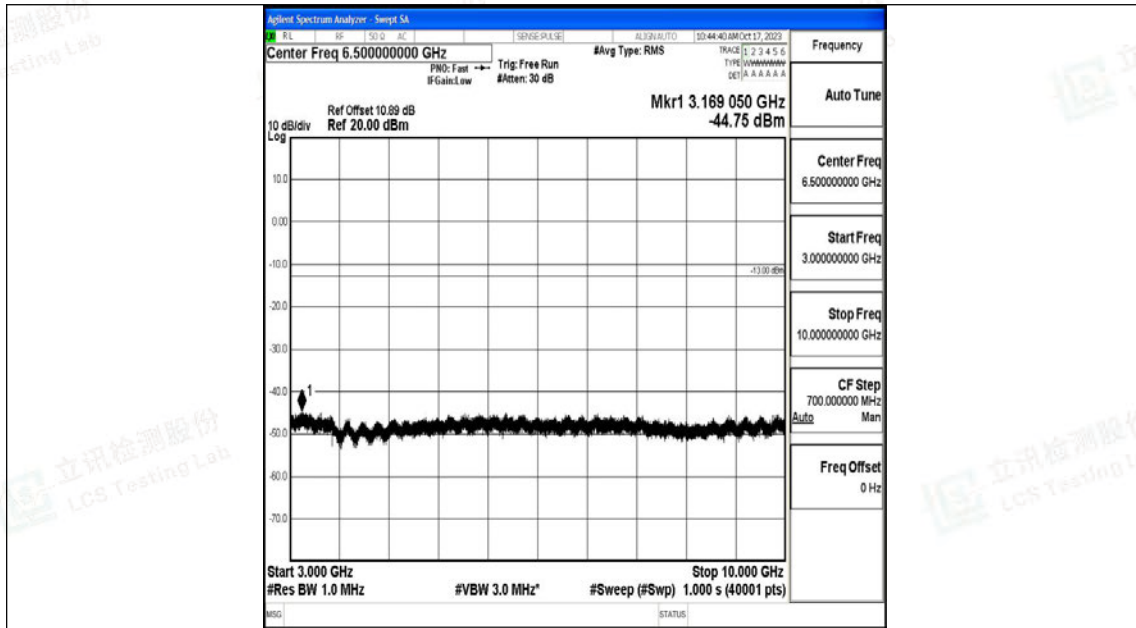

Band71\_10MHz\_QPSK\_133172\_1RB#0\_0.009~0.15\_0.009~0.15

Band71\_10MHz\_QPSK\_133172\_1RB#0\_0.15~30\_0.15~30

Band71\_10MHz\_QPSK\_133172\_1RB#0\_30~1000\_30~1000

Band71\_10MHz\_QPSK\_133172\_1RB#0\_1000~3000\_1000~3000