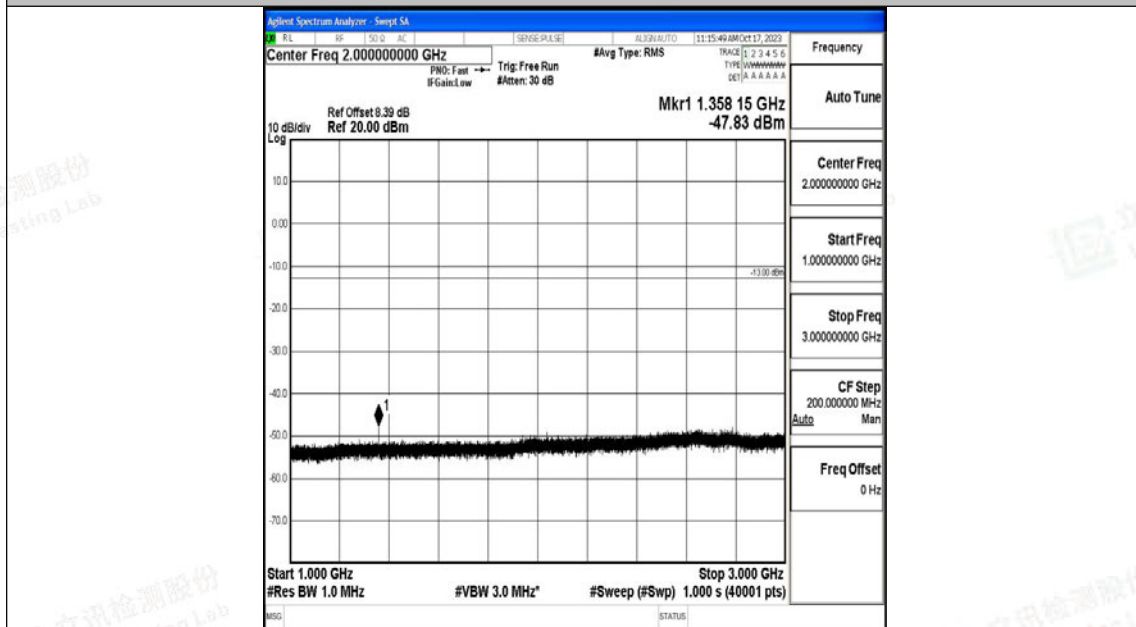

Band71\_20MHz\_QPSK\_133372\_1RB#0\_0.009~0.15\_0.009~0.15

Band71\_20MHz\_QPSK\_133372\_1RB#0\_0.15~30\_0.15~30

Band71\_20MHz\_QPSK\_133372\_1RB#0\_30~1000\_30~1000

Band71\_20MHz\_QPSK\_133372\_1RB#0\_1000~3000\_1000~3000