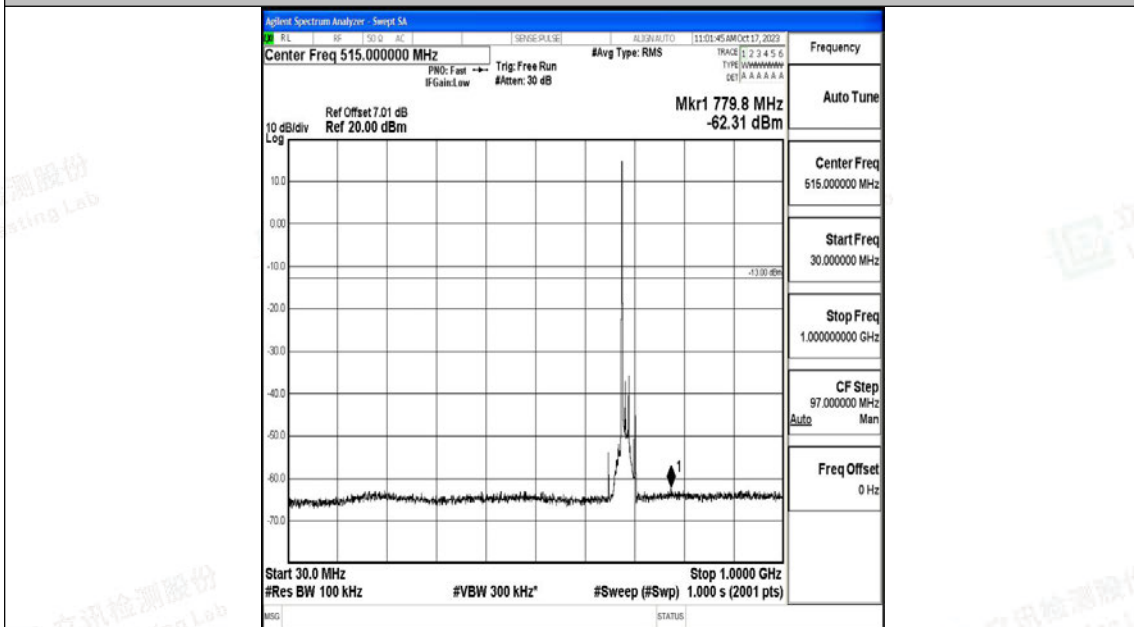

Band71_15MHz_16QAM_133397_1RB#0_0.15~30_0.15~30

Band71_15MHz_16QAM_133397_1RB#0_30~1000_30~1000