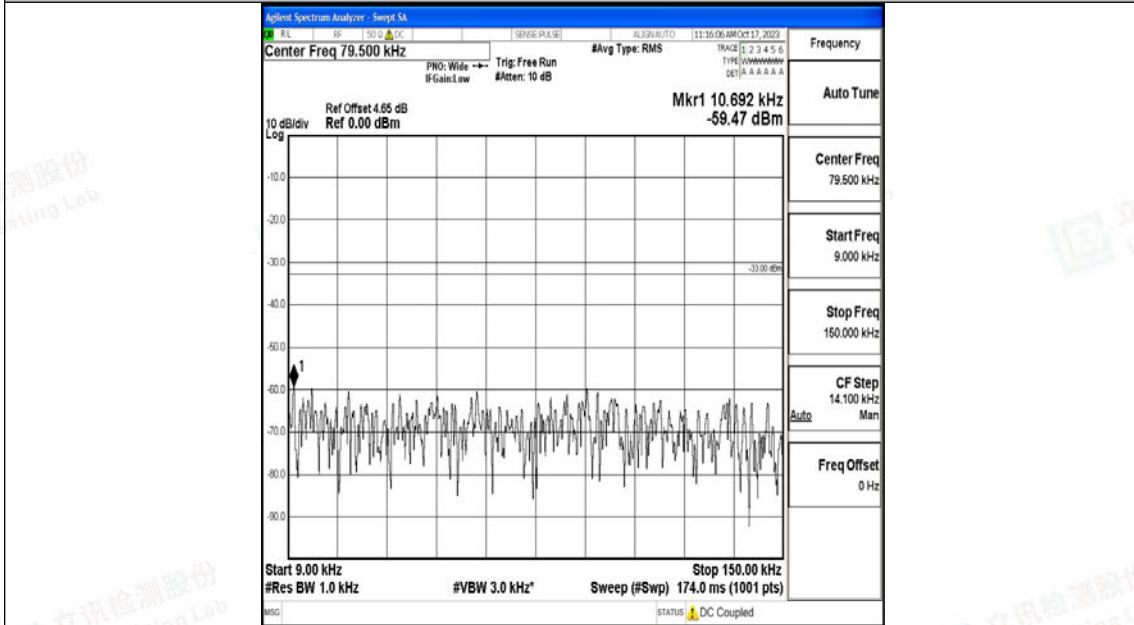

Band71_20MHz_QPSK_133372_1RB#0_3000~10000_3000~10000

Band71_20MHz_16QAM_133372_1RB#0_0.009~0.15_0.009~0.15