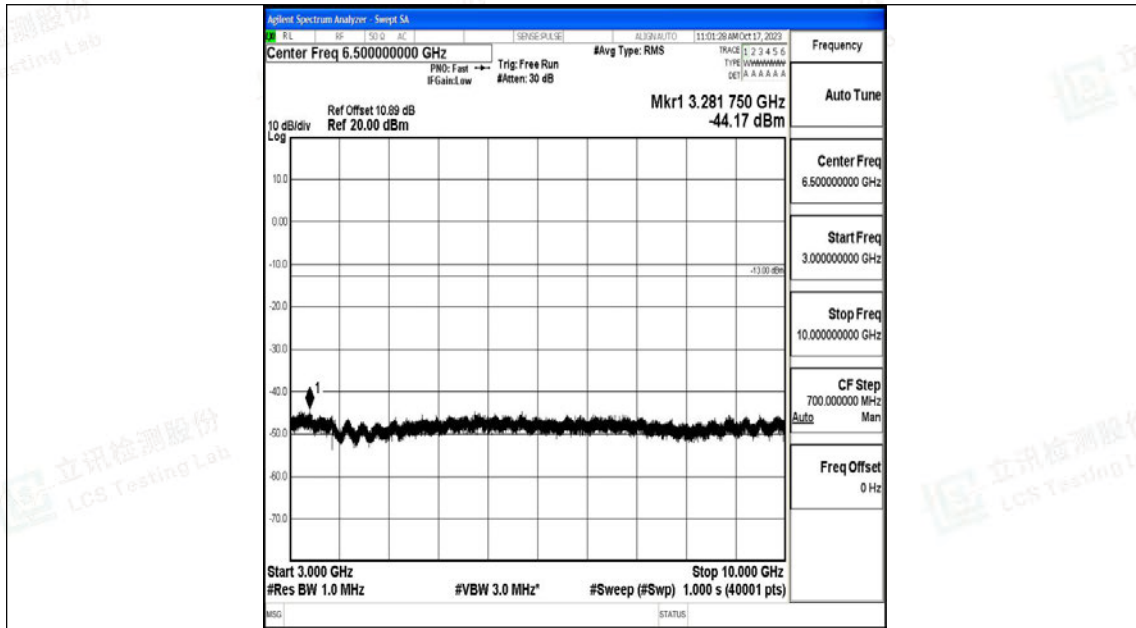

Band71_15MHz_QPSK_133397_1RB#0_1000~3000_1000~3000

Band71_15MHz_QPSK_133397_1RB#0_3000~10000_3000~10000