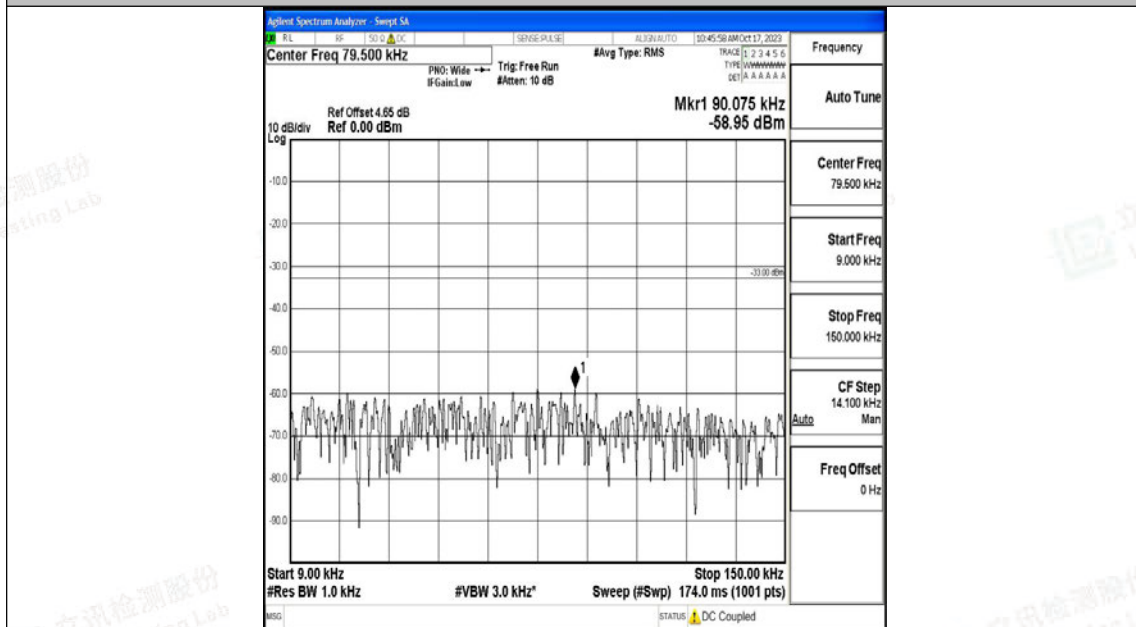

Band71\_10MHz\_QPSK\_133297\_1RB#0\_30~1000\_30~1000

Band71\_10MHz\_QPSK\_133297\_1RB#0\_1000~3000\_1000~3000

Band71\_10MHz\_QPSK\_133297\_1RB#0\_3000~10000\_3000~10000

Band71\_10MHz\_16QAM\_133297\_1RB#0\_0.009~0.15\_0.009~0.15