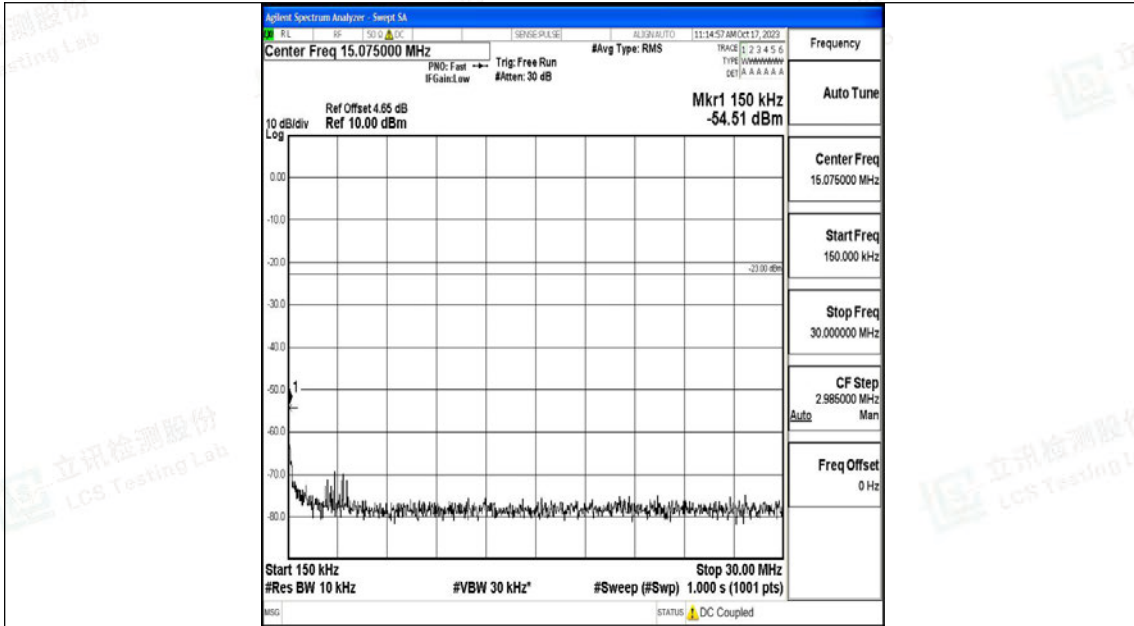

Band71\_20MHz\_QPSK\_133322\_1RB#0\_30~1000\_30~1000

Band71\_20MHz\_QPSK\_133322\_1RB#0\_1000~3000\_1000~3000

Band71\_20MHz\_QPSK\_133322\_1RB#0\_3000~10000\_3000~10000

Band71\_20MHz\_16QAM\_133322\_1RB#0\_0.009~0.15\_0.009~0.15