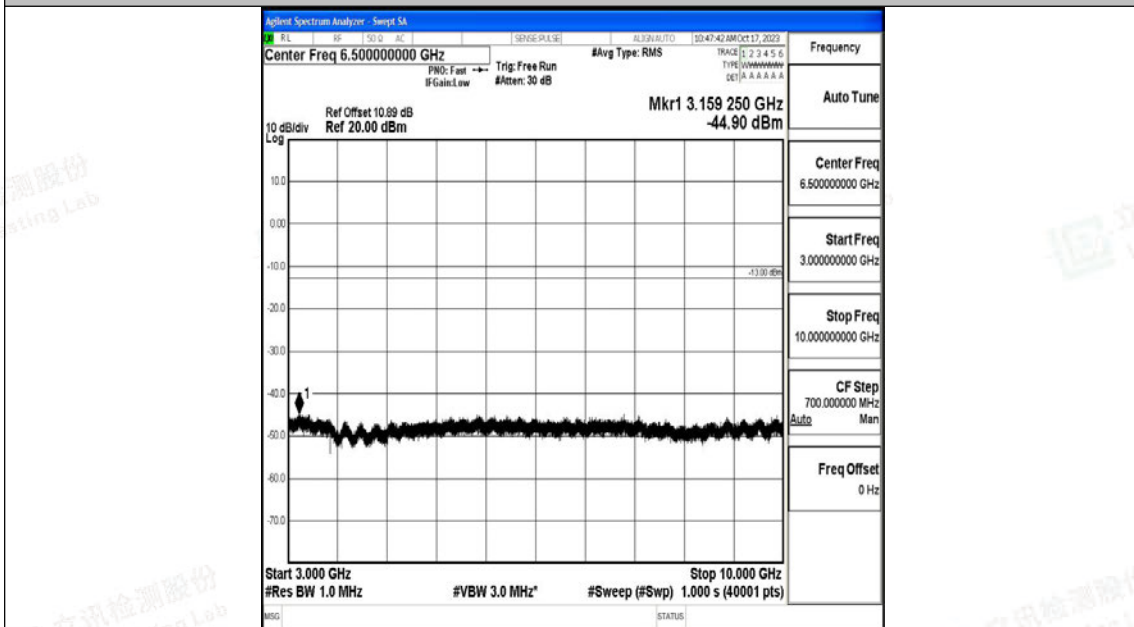

Band71_10MHz_16QAM_133422_1RB#0_1000~3000_1000~3000

Band71_10MHz_16QAM_133422_1RB#0_3000~10000_3000~10000