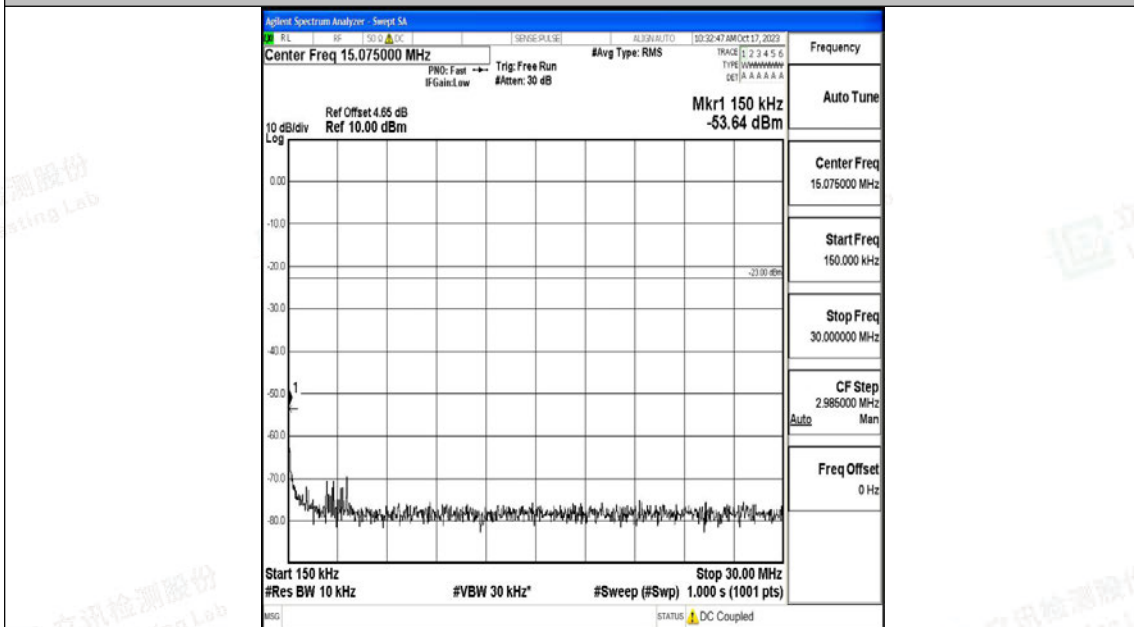

Band71\_5MHz\_QPSK\_133447\_1RB#0\_1000~3000\_1000~3000

Band71\_5MHz\_QPSK\_133447\_1RB#0\_3000~10000\_3000~10000

Band71\_5MHz\_16QAM\_133447\_1RB#0\_0.009~0.15\_0.009~0.15

Band71\_5MHz\_16QAM\_133447\_1RB#0\_0.15~30\_0.15~30