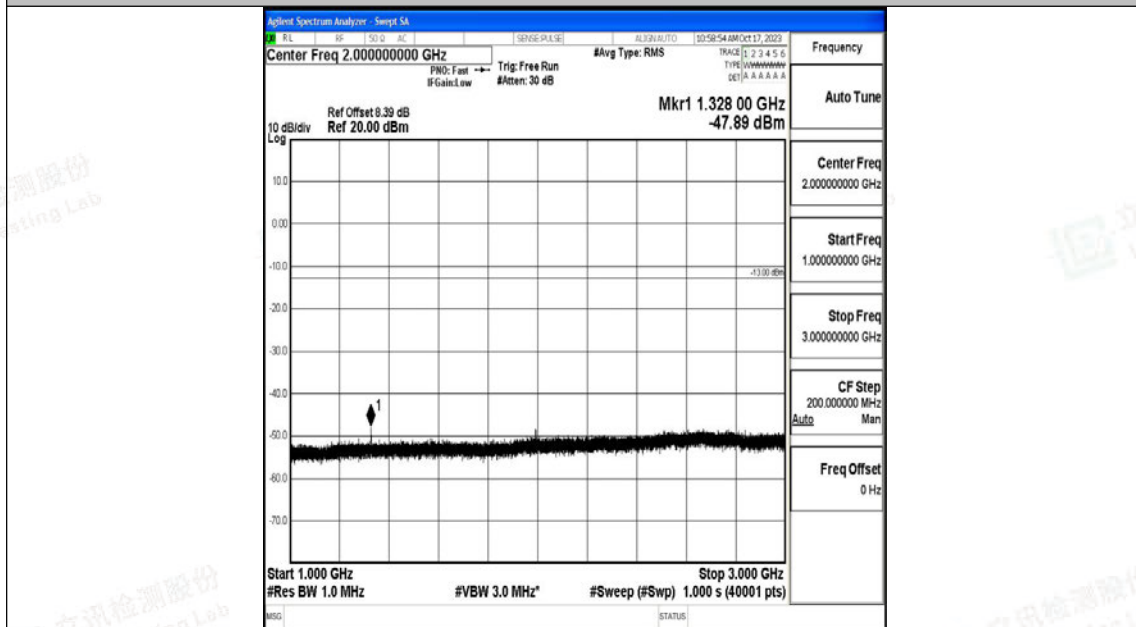

Band71_15MHz_QPSK_133197_1RB#0_30~1000_30~1000

Band71_15MHz_QPSK_133197_1RB#0_1000~3000_1000~3000