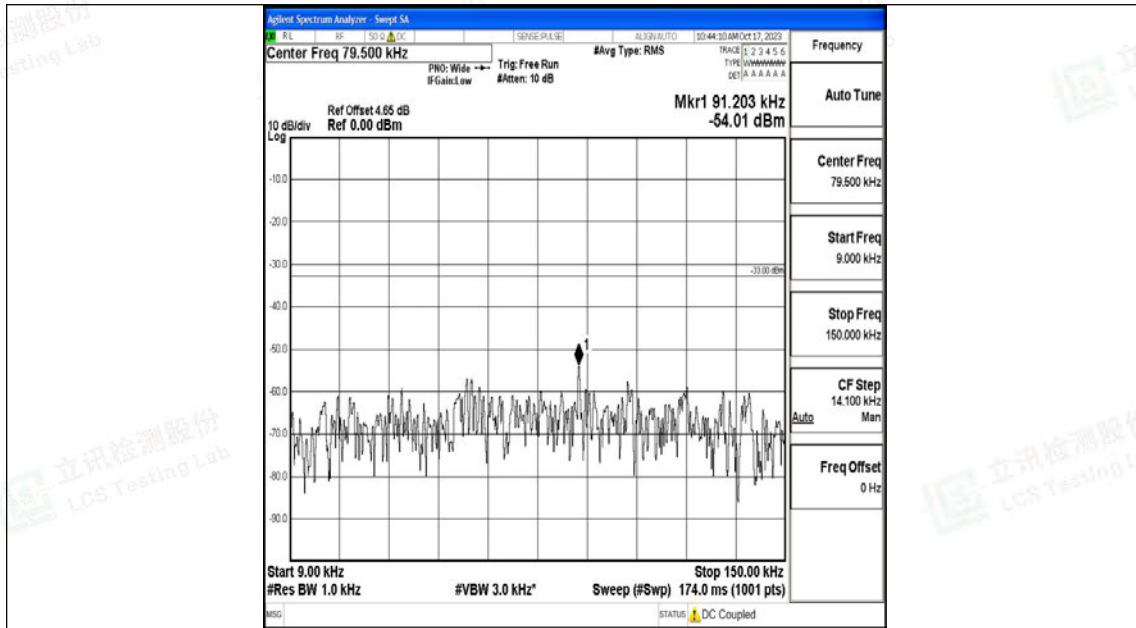

Band71\_5MHz\_16QAM\_133447\_1RB#0\_30~1000\_30~1000

Band71\_5MHz\_16QAM\_133447\_1RB#0\_1000~3000\_1000~3000

Band71\_5MHz\_16QAM\_133447\_1RB#0\_3000~10000\_3000~10000

Band71\_5MHz\_16QAM\_133147\_1RB#0\_0.15~30\_0.15~30