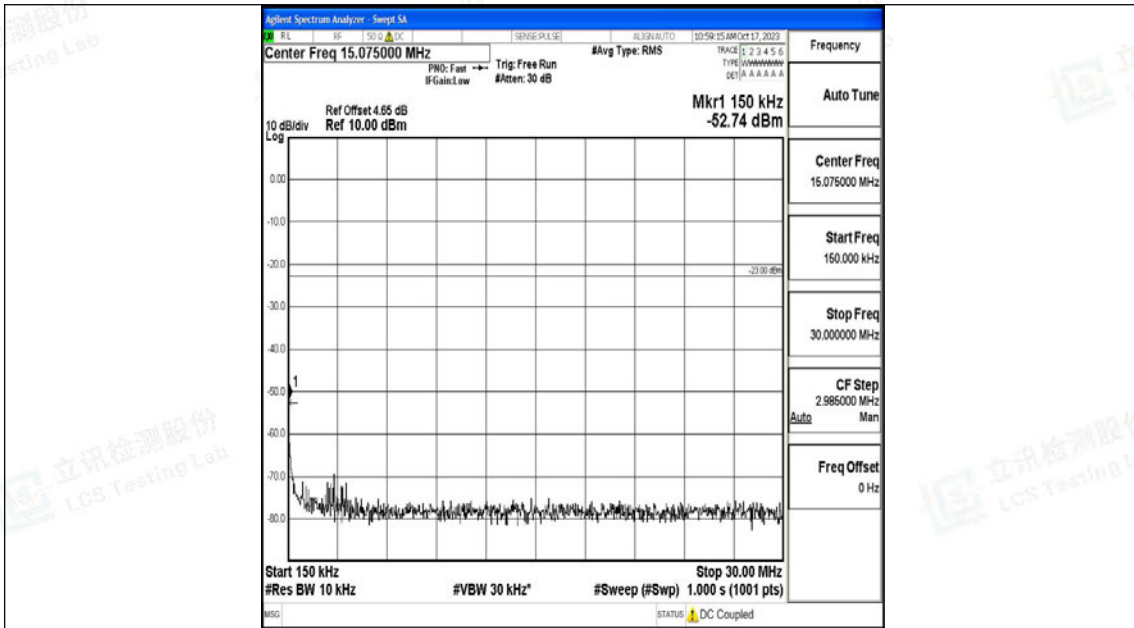

Band71\_15MHz\_QPSK\_133197\_1RB#0\_30~1000\_30~1000

Band71\_15MHz\_QPSK\_133197\_1RB#0\_1000~3000\_1000~3000

Band71\_15MHz\_QPSK\_133197\_1RB#0\_3000~10000\_3000~10000

Band71\_15MHz\_16QAM\_133197\_1RB#0\_0.009~0.15\_0.009~0.15