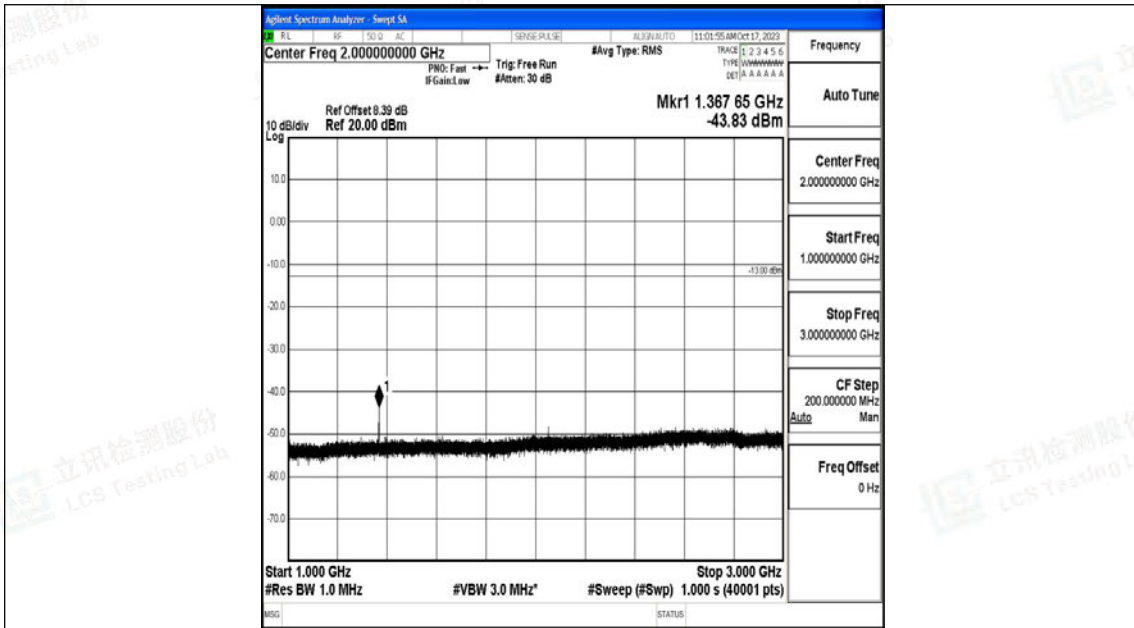

Band71_15MHz_16QAM_133397_1RB#0_30~1000_30~1000

Band71_15MHz_16QAM_133397_1RB#0_1000~3000_1000~3000