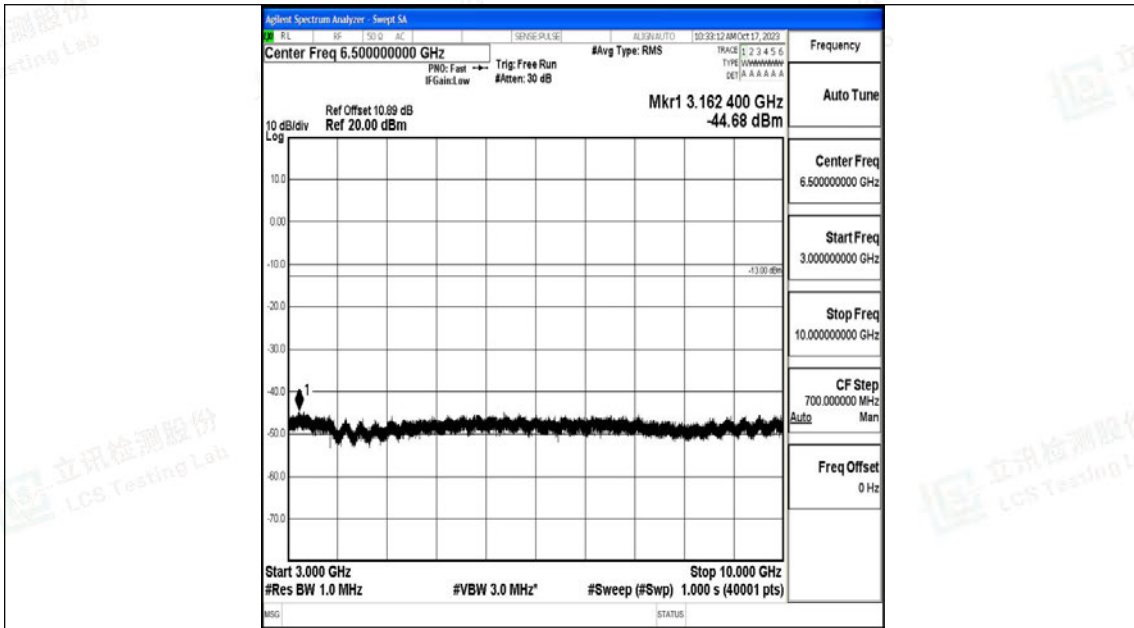

Band71_5MHz_16QAM_133447_1RB#0_1000~3000_1000~3000

Band71_5MHz_16QAM_133447_1RB#0_3000~10000_3000~10000