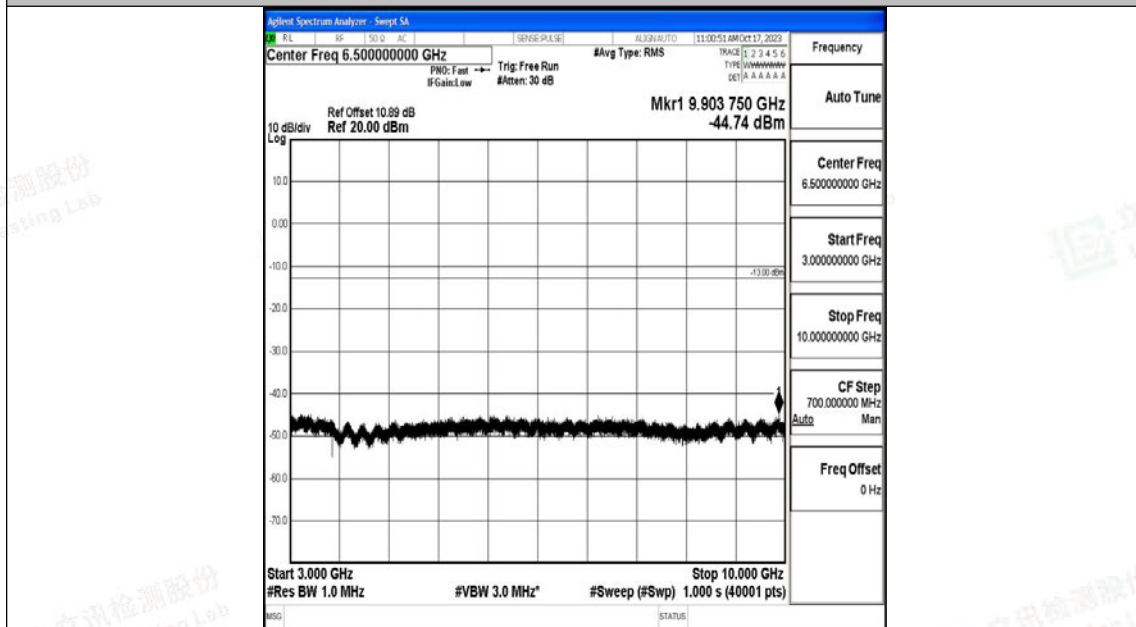

Band71_15MHz_16QAM_133297_1RB#0_1000~3000_1000~3000

Band71_15MHz_16QAM_133297_1RB#0_3000~10000_3000~10000