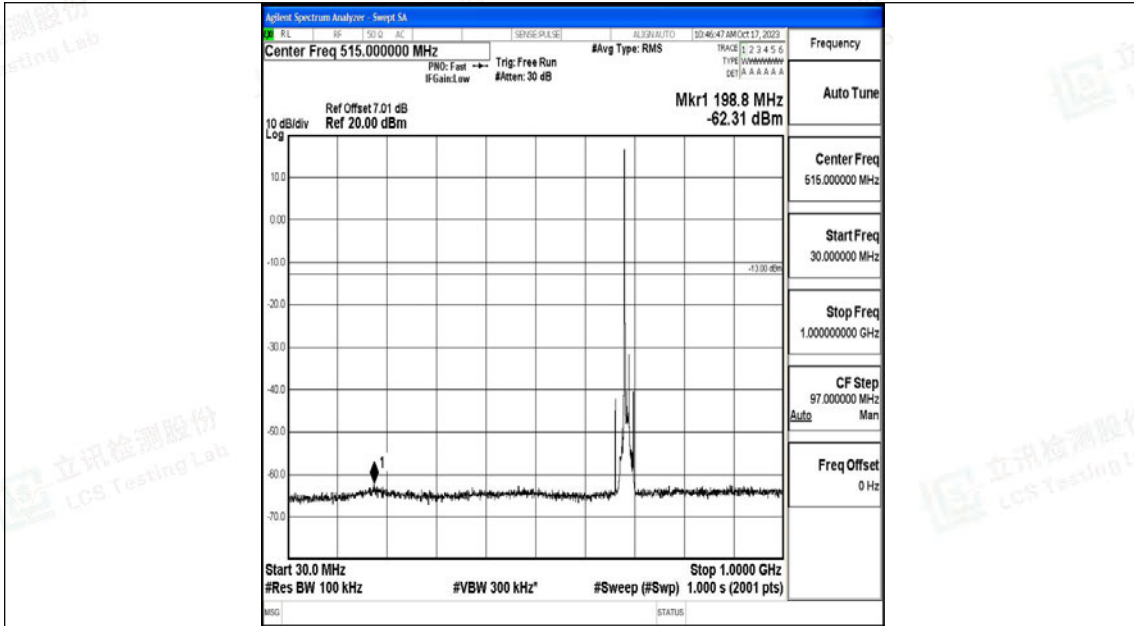

Band71_10MHz_QPSK_133422_1RB#0_0.15~30_0.15~30

Band71_10MHz_QPSK_133422_1RB#0_30~1000_30~1000