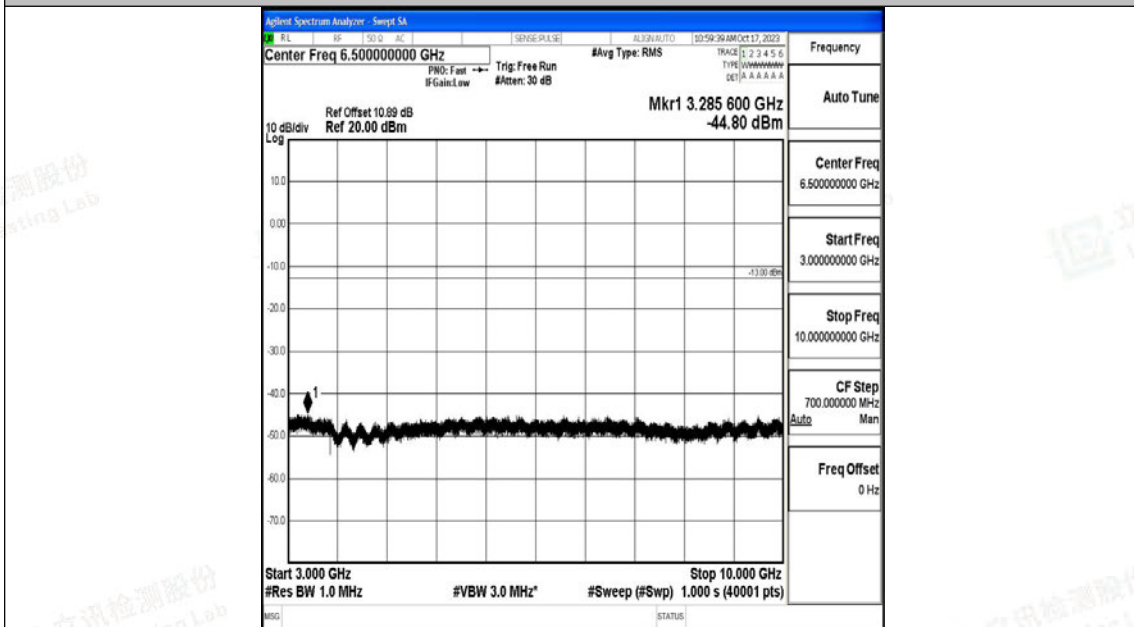

Band71\_15MHz\_16QAM\_133197\_1RB#0\_0.15~30\_0.15~30

Band71\_15MHz\_16QAM\_133197\_1RB#0\_30~1000\_30~1000

Band71\_15MHz\_16QAM\_133197\_1RB#0\_1000~3000\_1000~3000

Band71\_15MHz\_16QAM\_133197\_1RB#0\_3000~10000\_3000~10000