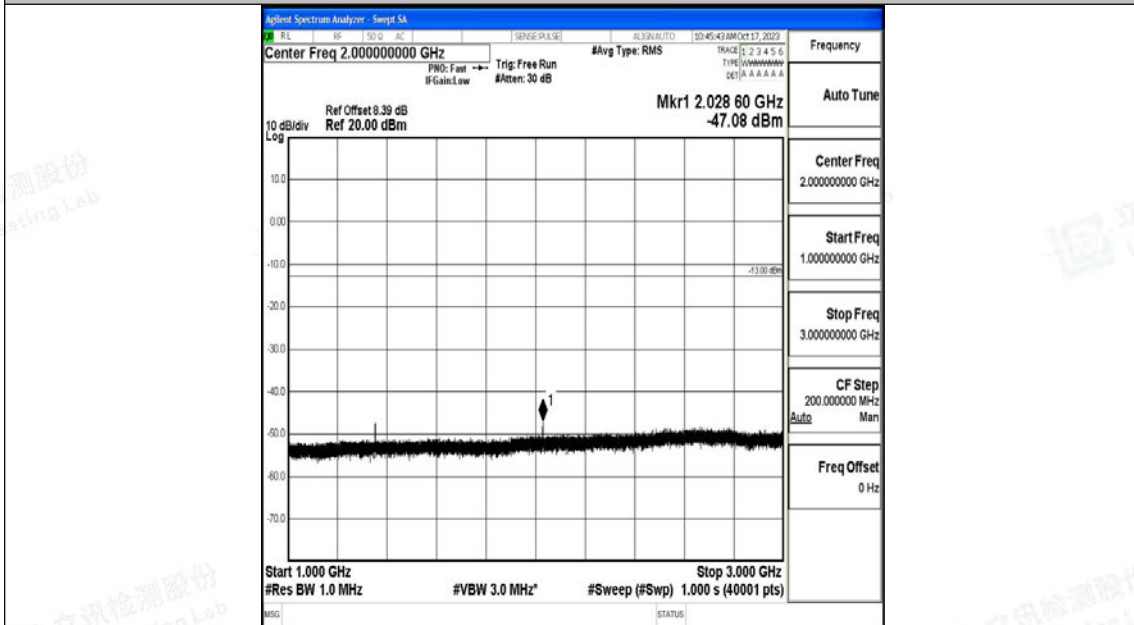

Band71_10MHz_QPSK_133297_1RB#0_30~1000_30~1000

Band71_10MHz_QPSK_133297_1RB#0_1000~3000_1000~3000