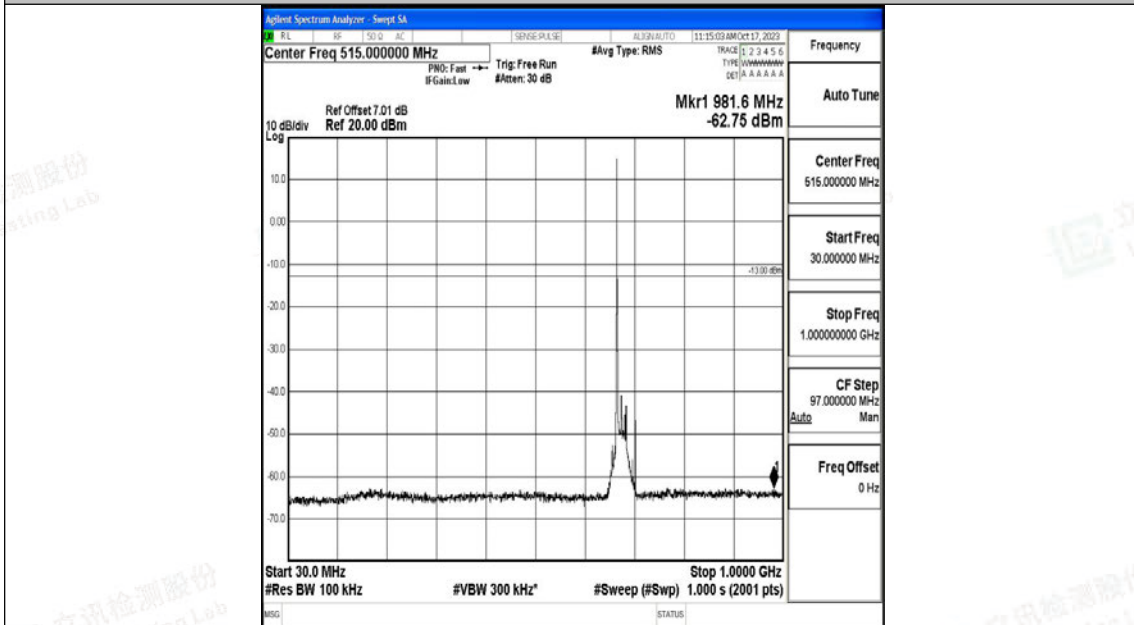

Band71_20MHz_16QAM_133322_1RB#0_0.15~30_0.15~30

Band71_20MHz_16QAM_133322_1RB#0_30~1000_30~1000