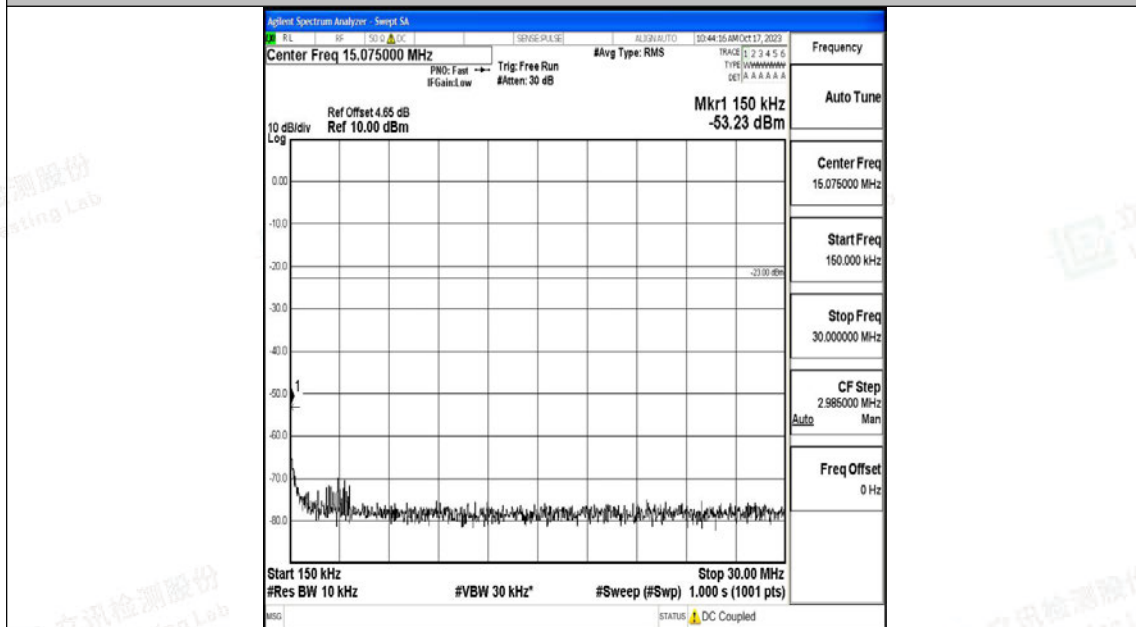

Band71_10MHz_QPSK_133172_1RB#0_0.009~0.15_0.009~0.15

Band71_10MHz_QPSK_133172_1RB#0_0.15~30_0.15~30