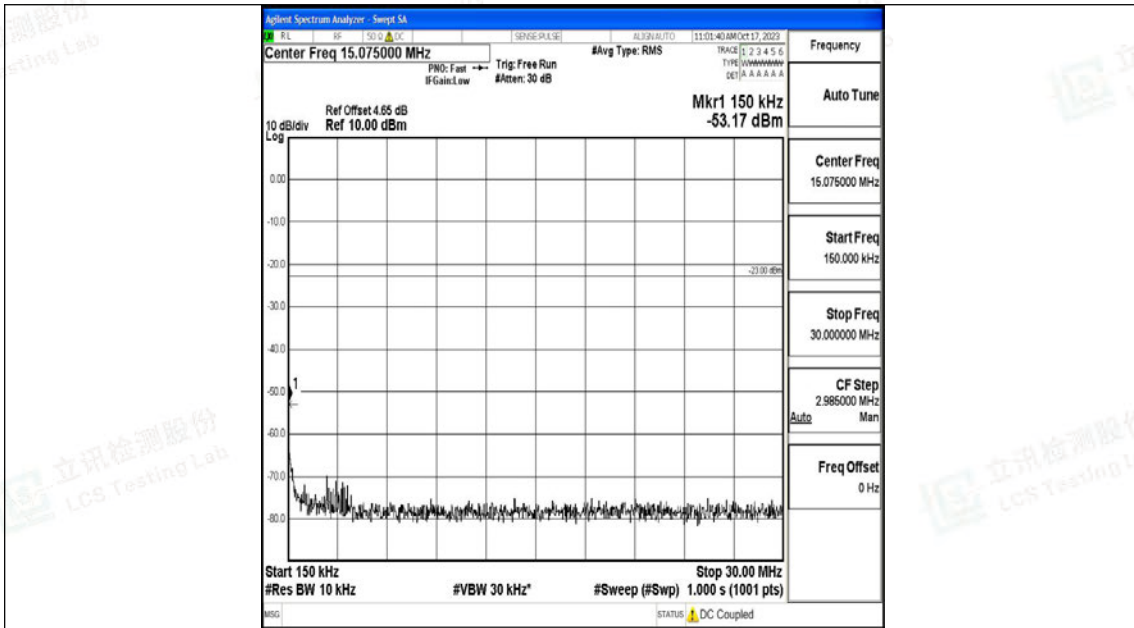

Band71\_15MHz\_QPSK\_133397\_1RB#0\_30~1000\_30~1000

Band71\_15MHz\_QPSK\_133397\_1RB#0\_1000~3000\_1000~3000

Band71\_15MHz\_QPSK\_133397\_1RB#0\_3000~10000\_3000~10000

Band71\_15MHz\_16QAM\_133397\_1RB#0\_0.009~0.15\_0.009~0.15