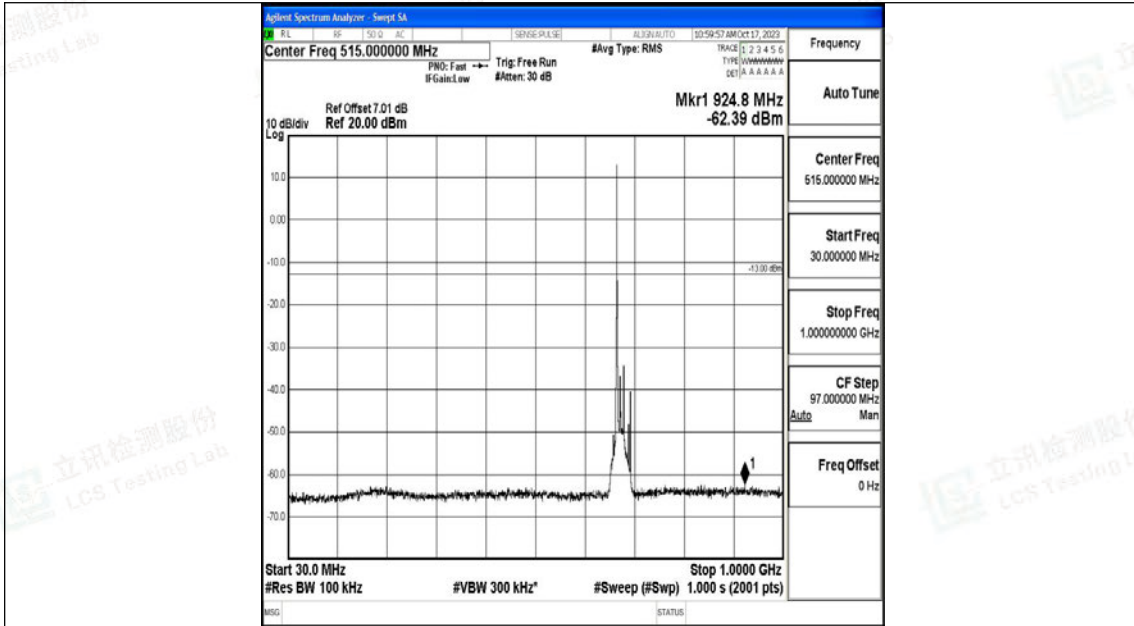

Band71_15MHz_QPSK_133297_1RB#0_0.15~30_0.15~30

Band71_15MHz_QPSK_133297_1RB#0_30~1000_30~1000