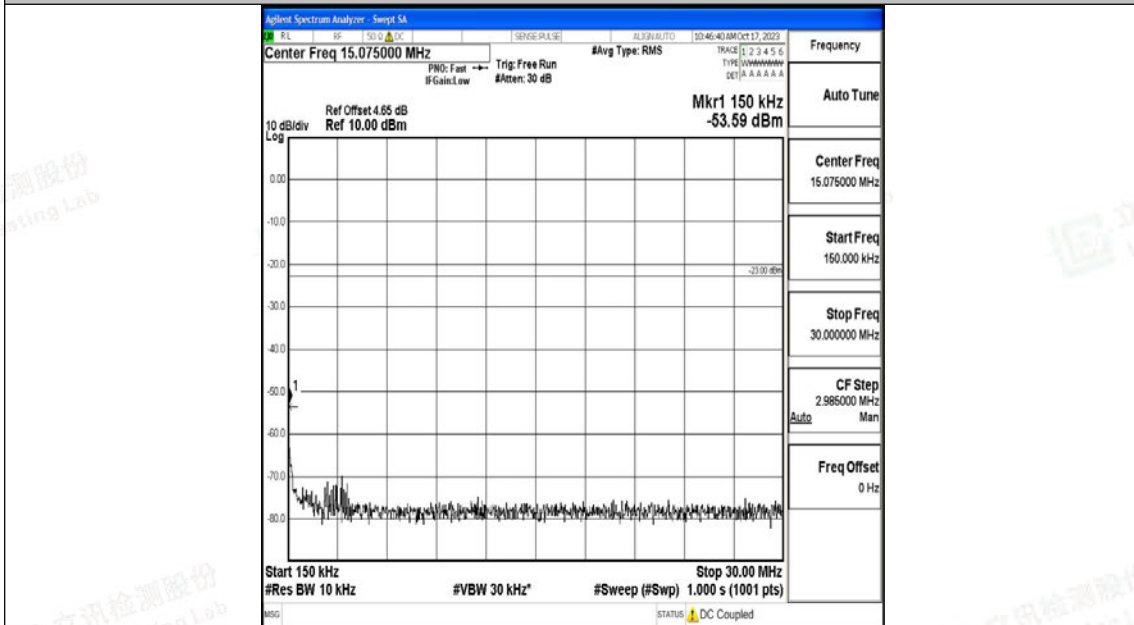

Band71_10MHz_QPSK_133422_1RB#0_0.009~0.15_0.009~0.15

Band71_10MHz_QPSK_133422_1RB#0_0.15~30_0.15~30