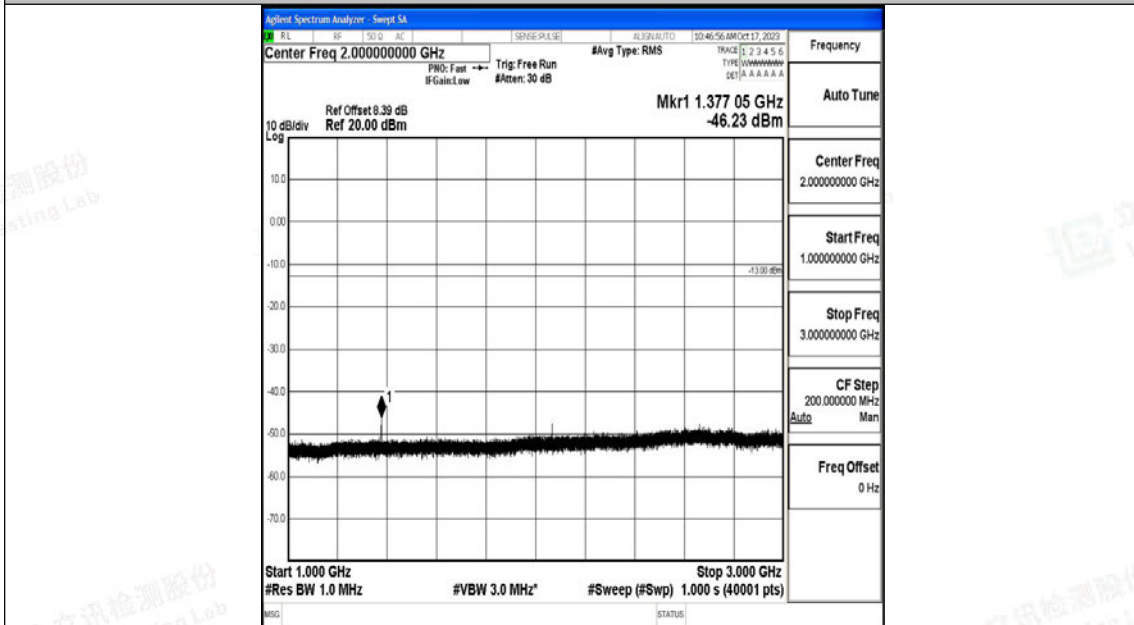

Band71\_10MHz\_QPSK\_133422\_1RB#0\_0.009~0.15\_0.009~0.15

Band71\_10MHz\_QPSK\_133422\_1RB#0\_0.15~30\_0.15~30

Band71\_10MHz\_QPSK\_133422\_1RB#0\_30~1000\_30~1000

Band71\_10MHz\_QPSK\_133422\_1RB#0\_1000~3000\_1000~3000