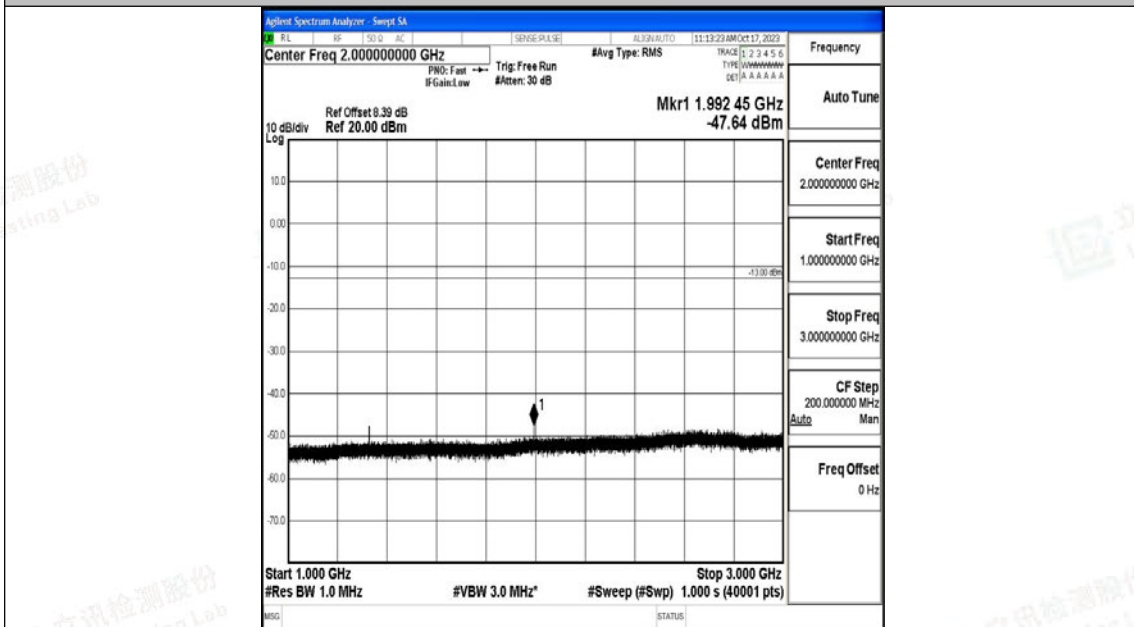

Band71\_20MHz\_QPSK\_133222\_1RB#0\_0.009~0.15\_0.009~0.15

Band71\_20MHz\_QPSK\_133222\_1RB#0\_0.15~30\_0.15~30

Band71\_20MHz\_QPSK\_133222\_1RB#0\_30~1000\_30~1000

Band71\_20MHz\_QPSK\_133222\_1RB#0\_1000~3000\_1000~3000