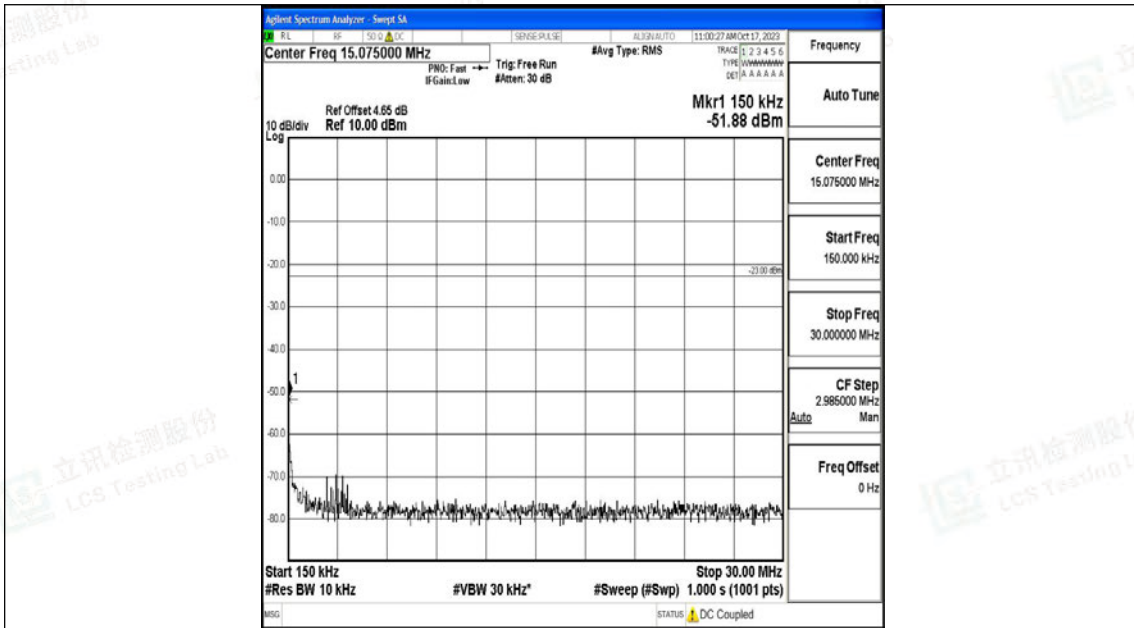

Band71_15MHz_16QAM_133297_1RB#0_0.009~0.15_0.009~0.15

Band71_15MHz_16QAM_133297_1RB#0_0.15~30_0.15~30