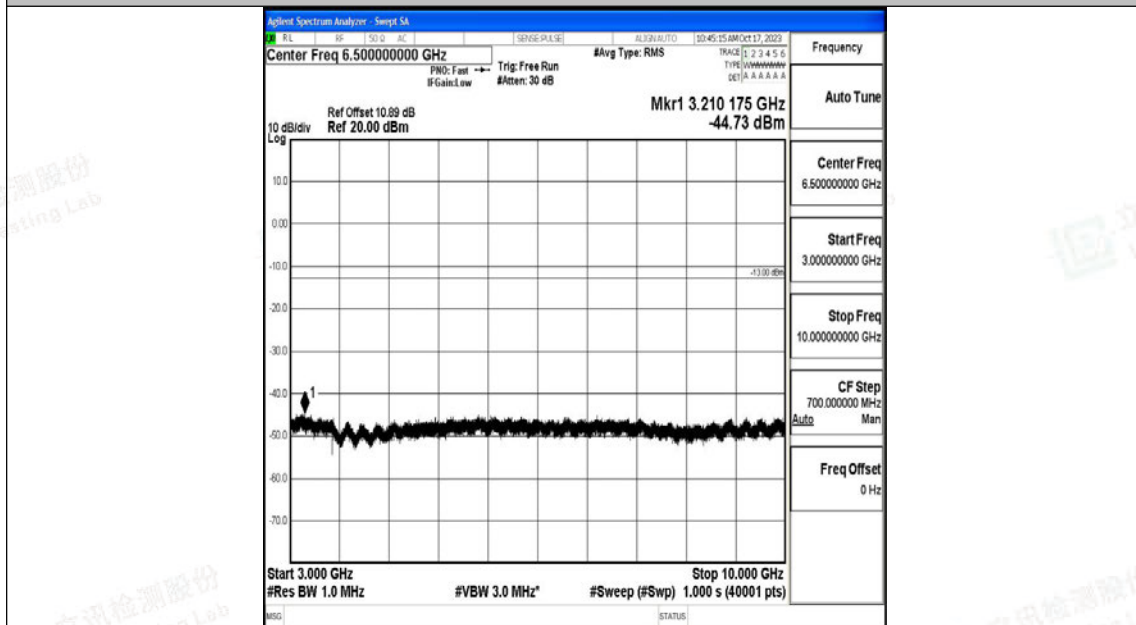

Band71_10MHz_16QAM_133172_1RB#0_1000~3000_1000~3000

Band71_10MHz_16QAM_133172_1RB#0_3000~10000_3000~10000