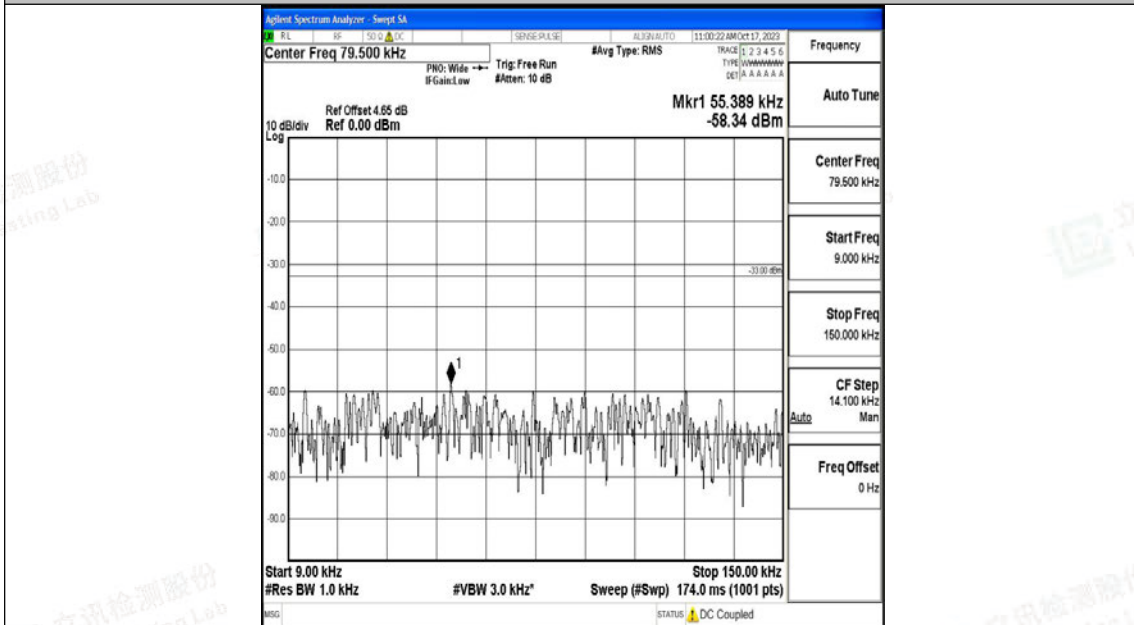

Band71_15MHz_QPSK_133297_1RB#0_3000~10000_3000~10000

Band71_15MHz_16QAM_133297_1RB#0_0.009~0.15_0.009~0.15